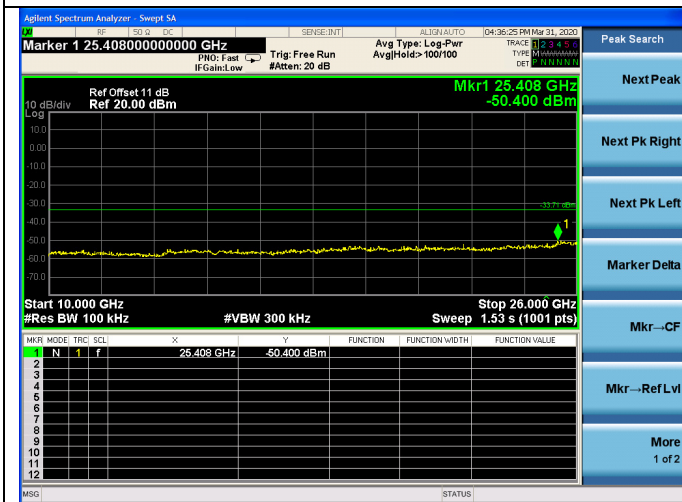

Test CH6: 2437MHz

Test CH11: 2462MHz

Test Mode: IEEE 802.11n HT40
Test CH1: 2422MHz

Test CH1: 2437MHz

Test CH1: 2452MHz