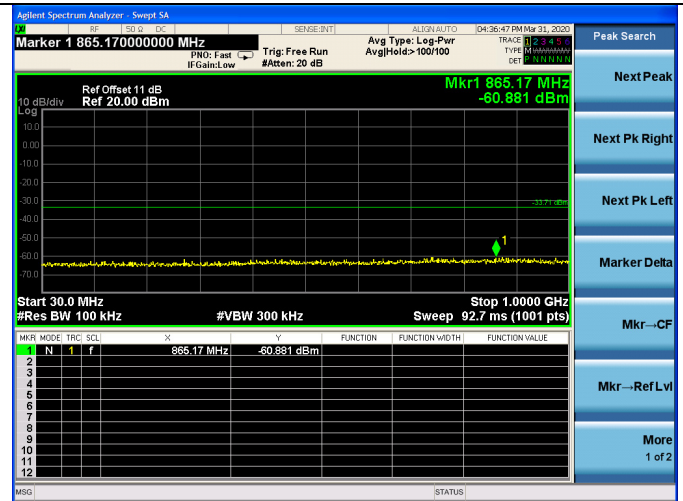

Test CH6: 2437MHz

Test CH11: 2462MHz

Test Mode: IEEE 802.11n HT40
Test CH1: 2422MHz

Test CH1: 2437MHz

Test CH1: 2452MHz