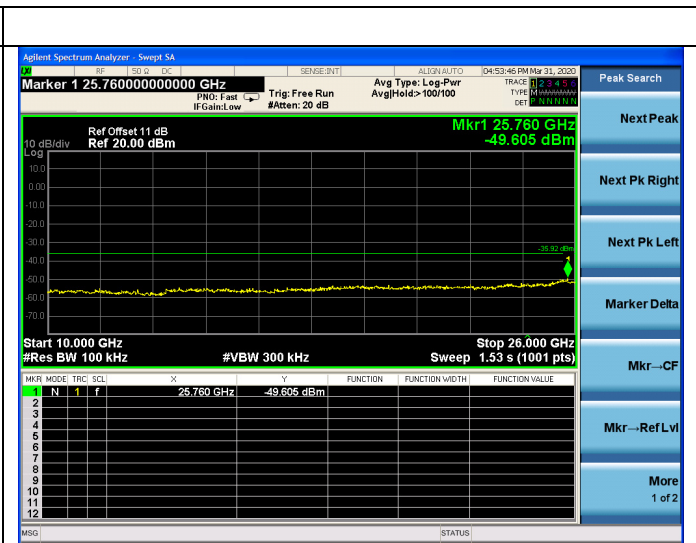

Test CH6: 2437MHz

Test CH11: 2462MHz

Test Mode: IEEE 802.11n HT40
Test CH1: 2422MHz

Test CH1: 2437MHz

Test CH1: 2452MHz