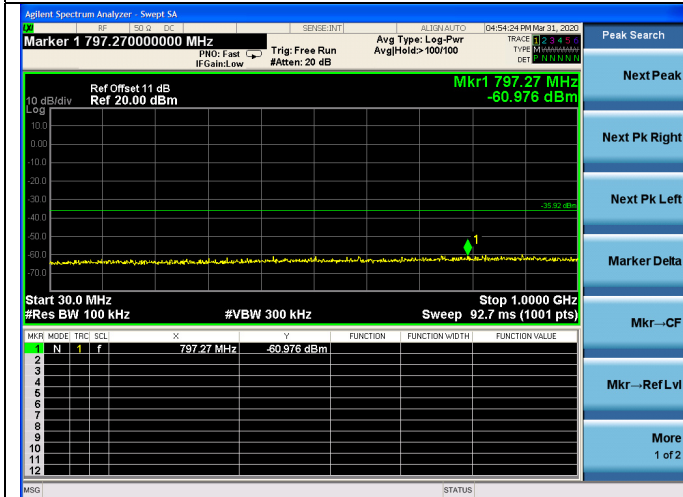

Test CH6: 2437MHz

Test CH11: 2462MHz

Test Mode: IEEE 802.11n HT40
Test CH1: 2422MHz

Test CH1: 2437MHz

Test CH1: 2452MHz