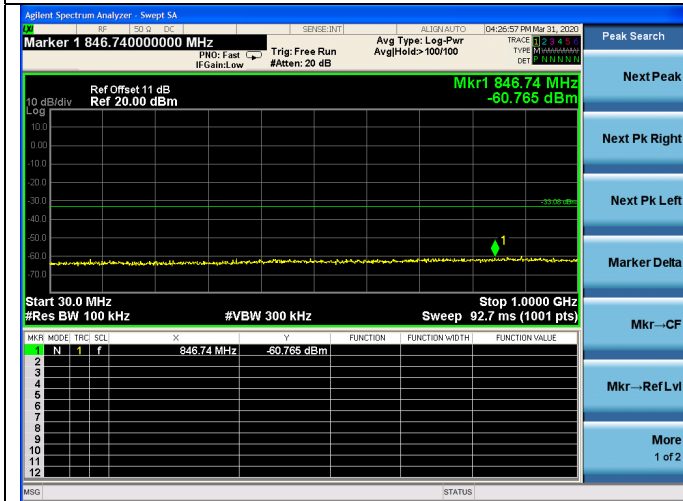

Test CH6: 2437MHz

Test CH11: 2462MHz

Test Mode: IEEE 802.11n HT40
Test CH1: 2422MHz

Test CH1: 2437MHz

Test CH1: 2452MHz