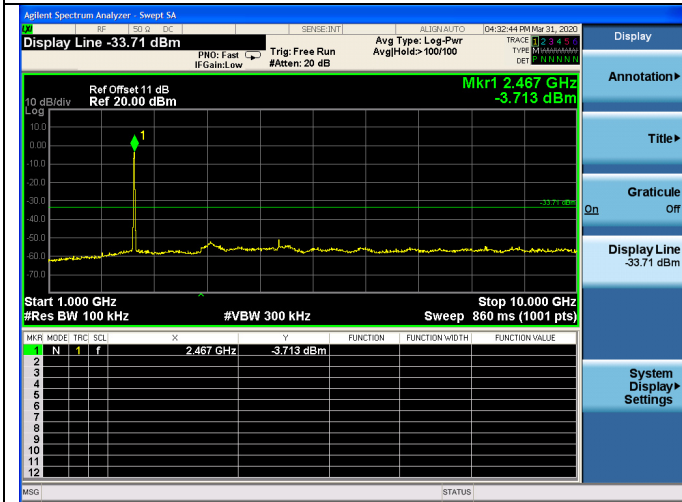

Test CH6: 2437MHz

Test CH11: 2462MHz

Test Mode: IEEE 802.11n HT40
Test CH1: 2422MHz

Test CH1: 2437MHz

Test CH1: 2452MHz