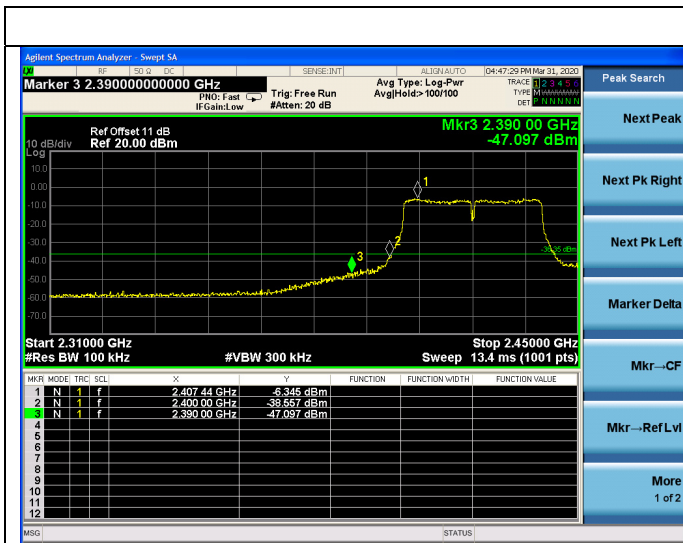

Test CH6: 2437MHz

Test CH11: 2462MHz

Test Mode: IEEE 802.11n HT40
Test CH1: 2422MHz

Test CH1: 2437MHz

Test CH1: 2452MHz