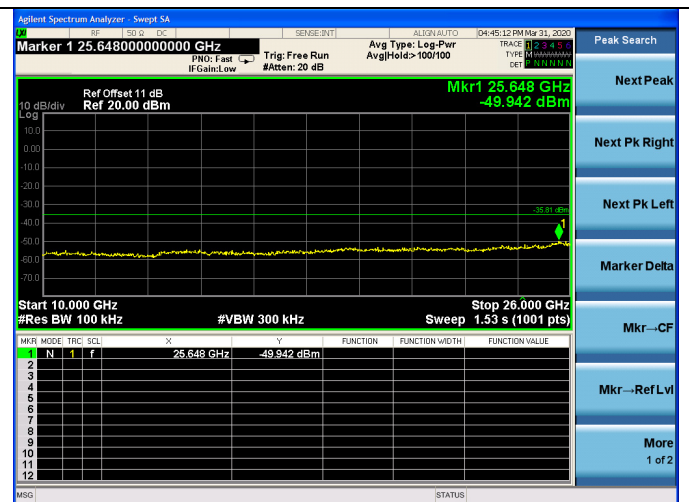

Test CH6: 2437MHz

Test CH11: 2462MHz

Test Mode: IEEE 802.11n HT40
Test CH1: 2422MHz

Test CH1: 2437MHz

Test CH1: 2452MHz