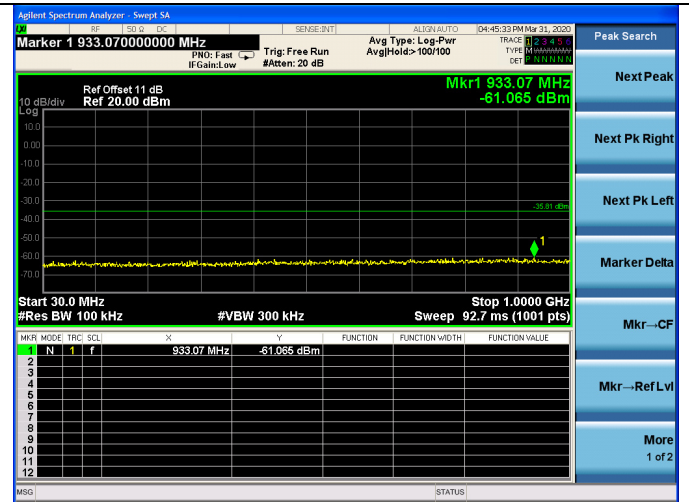

Test CH6: 2437MHz

Test CH11: 2462MHz

Test Mode: IEEE 802.11n HT40
Test CH1: 2422MHz

Test CH1: 2437MHz

Test CH1: 2452MHz