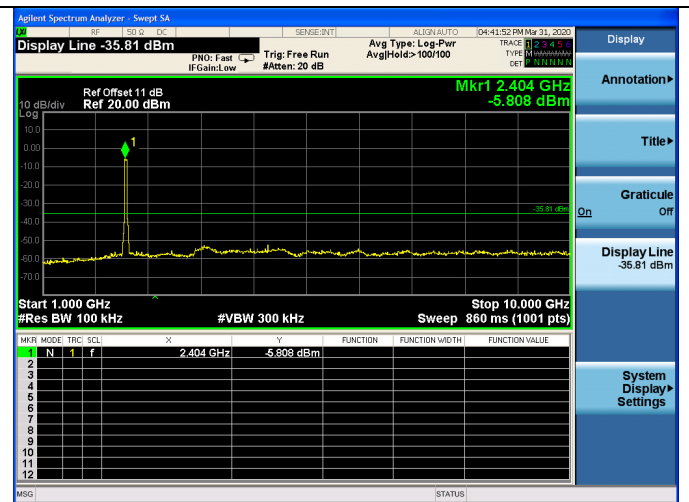

Test CH6: 2437MHz

Test CH11: 2462MHz

Test Mode: IEEE 802.11n HT40
Test CH1: 2422MHz

Test CH1: 2437MHz

Test CH1: 2452MHz