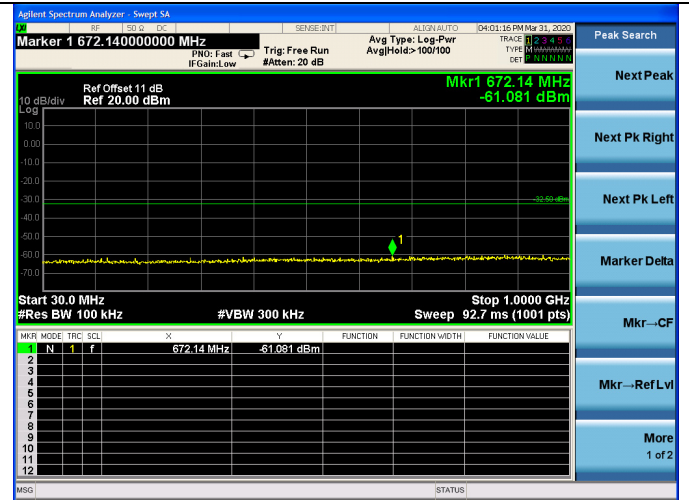

Test CH11: 2462MHz

Test Mode: IEEE 802.11g
Test CH1: 2412MHz

Test CH6: 2437MHz

Test CH11: 2462MHz

Test Mode: IEEE 802.11n HT20
Test CH1: 2412MHz