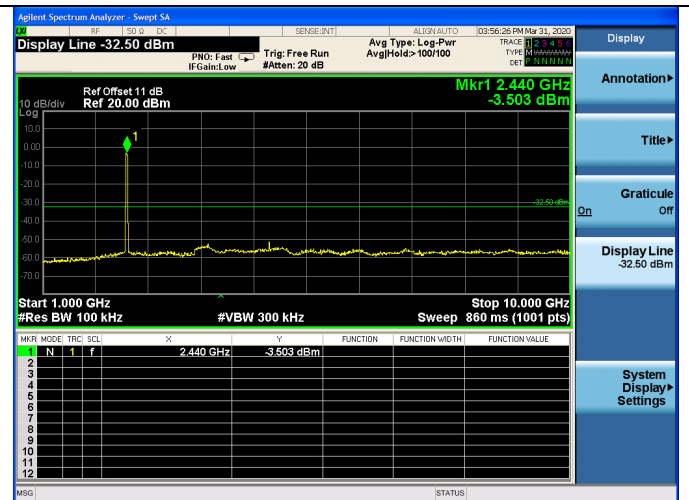

Test CH11: 2462MHz

Test Mode: IEEE 802.11g
Test CH1: 2412MHz

Test CH6: 2437MHz

Test CH11: 2462MHz

Test Mode: IEEE 802.11n HT20
Test CH1: 2412MHz