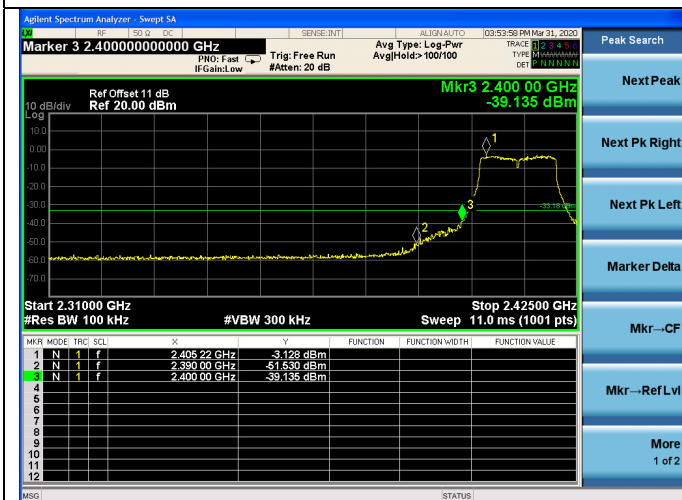

Test CH11: 2462MHz

Test Mode: IEEE 802.11g
Test CH1: 2412MHz

Test CH6: 2437MHz

Test CH11: 2462MHz

Test Mode: IEEE 802.11n HT20
Test CH1: 2412MHz