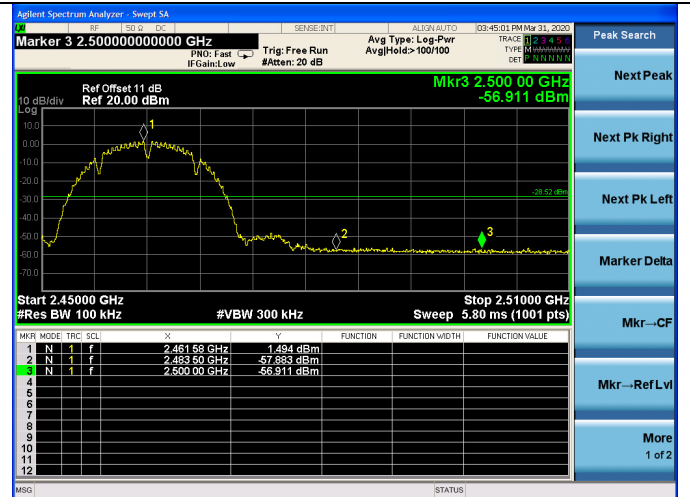

Test CH11: 2462MHz

Test Mode: IEEE 802.11g
Test CH1: 2412MHz

Test CH6: 2437MHz

Test CH11: 2462MHz

Test Mode: IEEE 802.11n HT20
Test CH1: 2412MHz