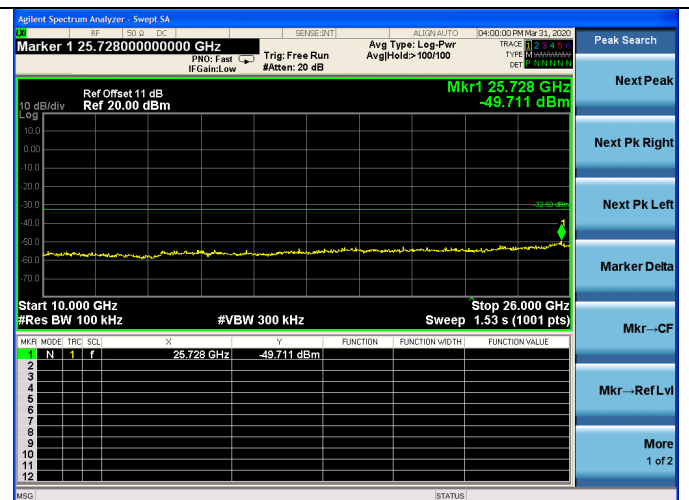

Test CH11: 2462MHz

Test Mode: IEEE 802.11g
Test CH1: 2412MHz

Test CH6: 2437MHz

Test CH11: 2462MHz

Test Mode: IEEE 802.11n HT20
Test CH1: 2412MHz