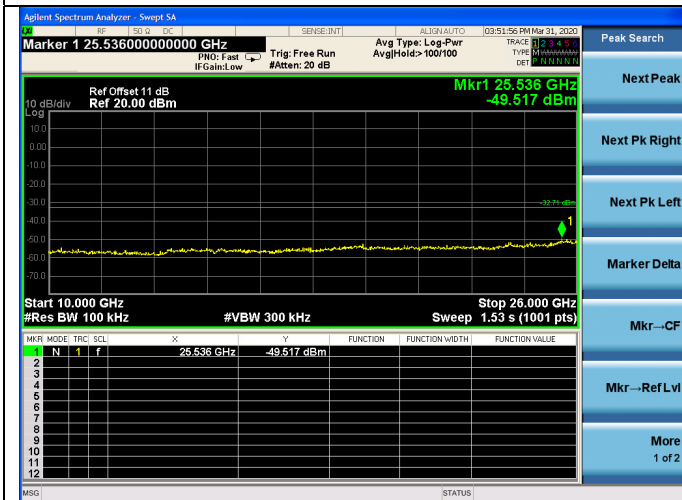

Test CH11: 2462MHz

Test Mode: IEEE 802.11g
Test CH1: 2412MHz

Test CH6: 2437MHz

Test CH11: 2462MHz

Test Mode: IEEE 802.11n HT20
Test CH1: 2412MHz