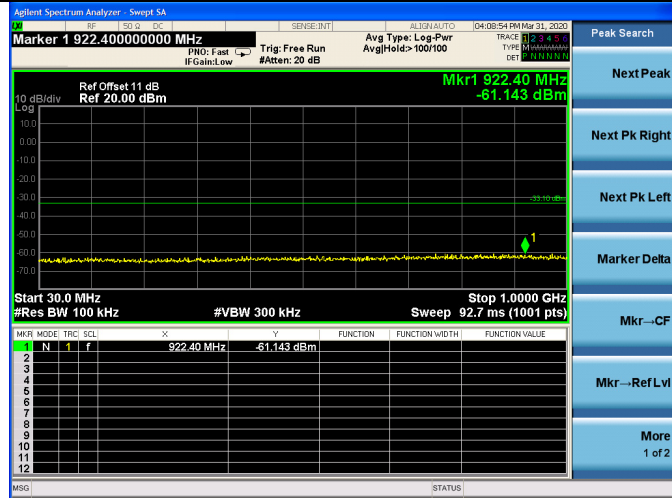

Test CH11: 2462MHz

Test Mode: IEEE 802.11g
Test CH1: 2412MHz

Test CH6: 2437MHz

Test CH11: 2462MHz

Test Mode: IEEE 802.11n HT20
Test CH1: 2412MHz