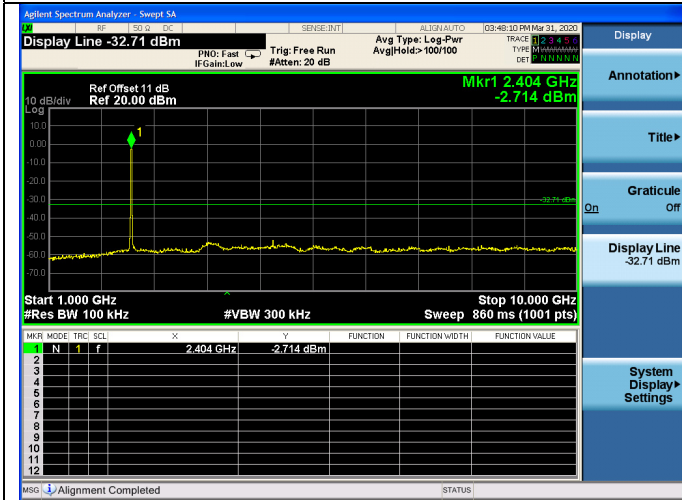

Test CH11: 2462MHz

Test Mode: IEEE 802.11g
Test CH1: 2412MHz

Test CH6: 2437MHz

Test CH11: 2462MHz

Test Mode: IEEE 802.11n HT20
Test CH1: 2412MHz