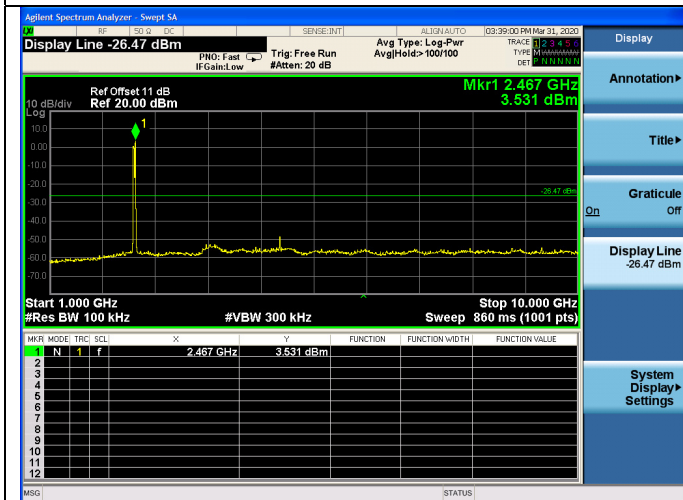

Test CH11: 2462MHz

Test Mode: IEEE 802.11g
Test CH1: 2412MHz

Test CH6: 2437MHz

Test CH11: 2462MHz

Test Mode: IEEE 802.11n HT20
Test CH1: 2412MHz