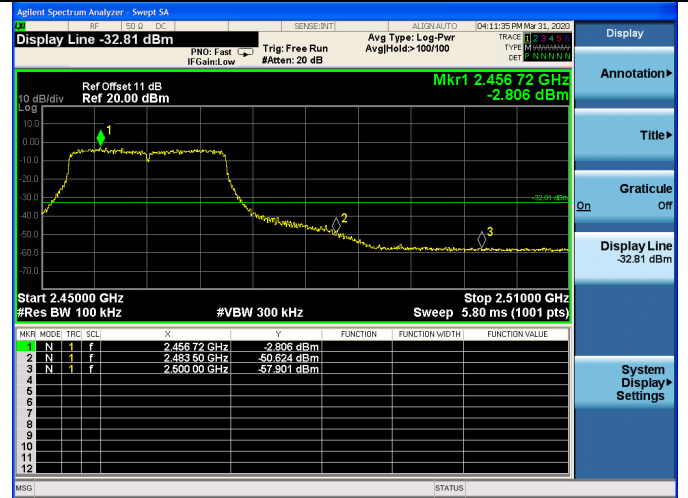

Test CH11: 2462MHz

Test Mode: IEEE 802.11g
Test CH1: 2412MHz

Test CH6: 2437MHz

Test CH11: 2462MHz

Test Mode: IEEE 802.11n HT20
Test CH1: 2412MHz