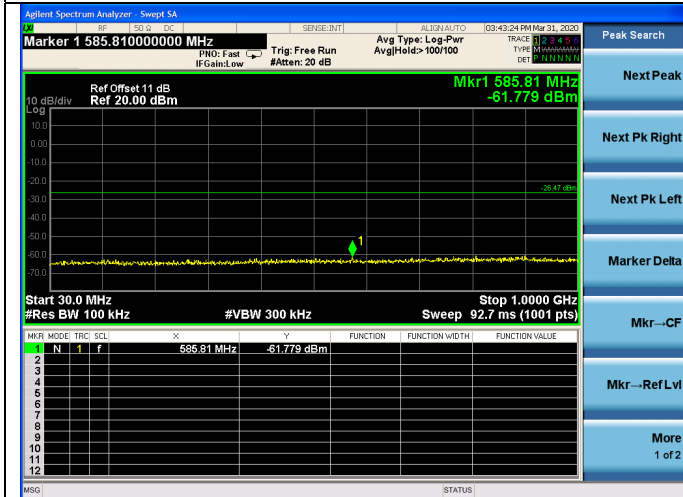

Test CH11: 2462MHz

Test Mode: IEEE 802.11g
Test CH1: 2412MHz

Test CH6: 2437MHz

Test CH11: 2462MHz

Test Mode: IEEE 802.11n HT20
Test CH1: 2412MHz