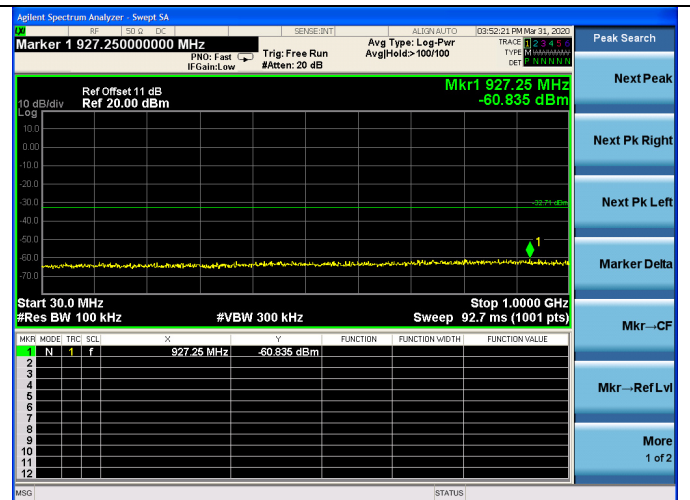

Test CH11: 2462MHz

Test Mode: IEEE 802.11g
Test CH1: 2412MHz

Test CH6: 2437MHz

Test CH11: 2462MHz

Test Mode: IEEE 802.11n HT20
Test CH1: 2412MHz