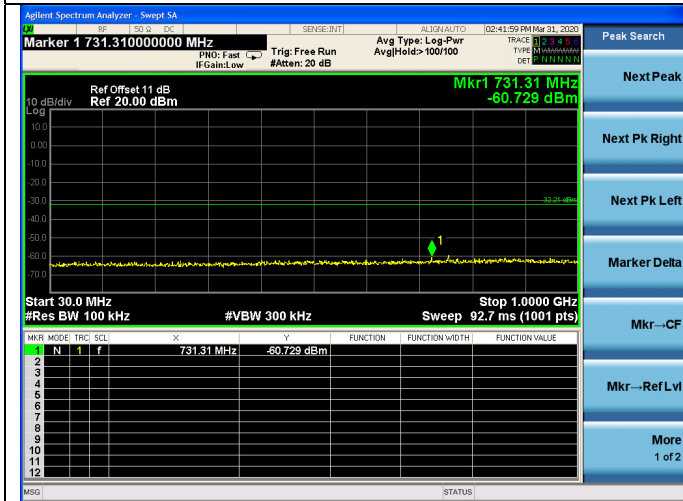

Test CH11: 2462MHz

Test Mode: IEEE 802.11n HT20
Test CH1: 2412MHz

Test CH6: 2437MHz

Test CH11: 2462MHz

Test Mode: IEEE 802.11n HT40
Test CH1: 2422MHz