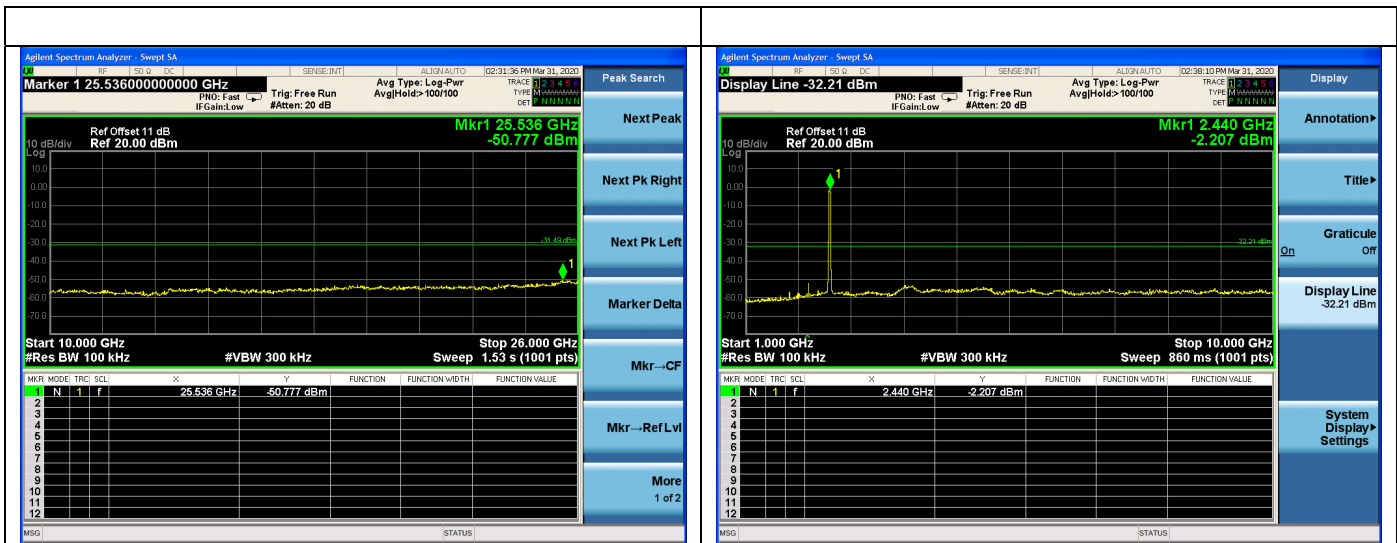

Test CH11: 2462MHz

Test Mode: IEEE 802.11n HT20
Test CH1: 2412MHz

Test CH6: 2437MHz

Test CH11: 2462MHz

Test Mode: IEEE 802.11n HT40
Test CH1: 2422MHz