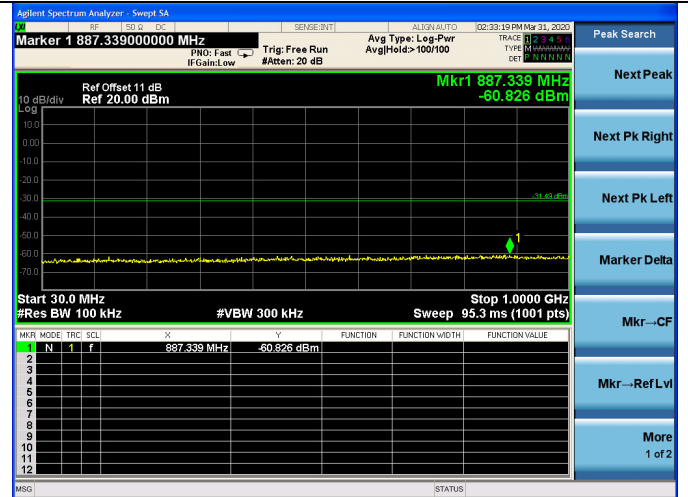

Test CH11: 2462MHz

Test Mode: IEEE 802.11n HT20
Test CH1: 2412MHz

Test CH6: 2437MHz

Test CH11: 2462MHz

Test Mode: IEEE 802.11n HT40
Test CH1: 2422MHz