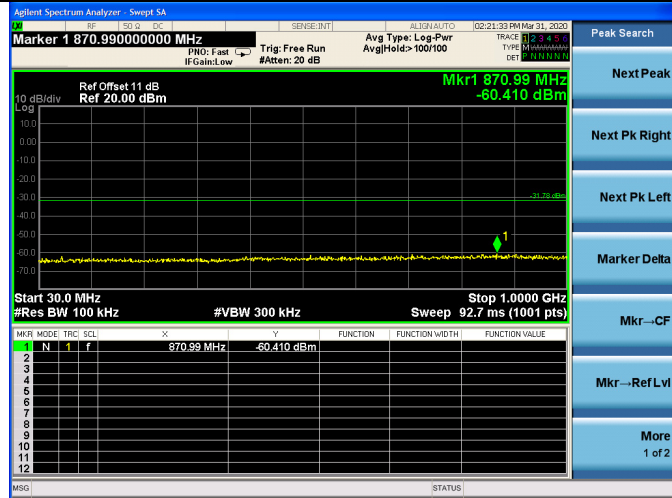

Test CH11: 2462MHz

Test Mode: IEEE 802.11n HT20
Test CH1: 2412MHz

Test CH6: 2437MHz

Test CH11: 2462MHz

Test Mode: IEEE 802.11n HT40
Test CH1: 2422MHz