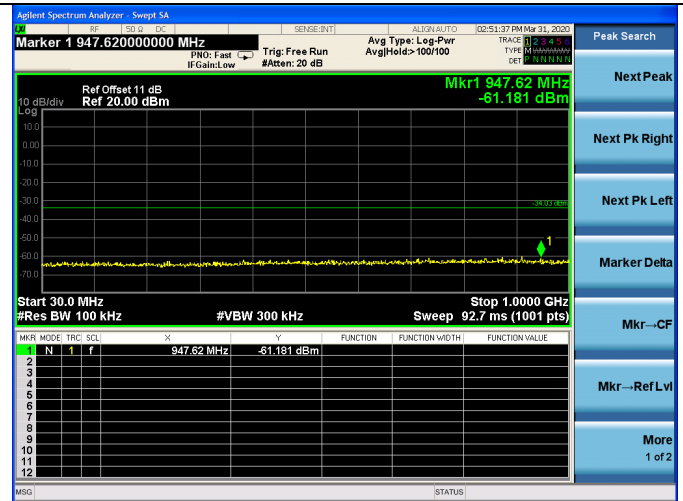

Test CH11: 2462MHz

Test Mode: IEEE 802.11n HT20
Test CH1: 2412MHz

Test CH6: 2437MHz

Test CH11: 2462MHz

Test Mode: IEEE 802.11n HT40
Test CH1: 2422MHz