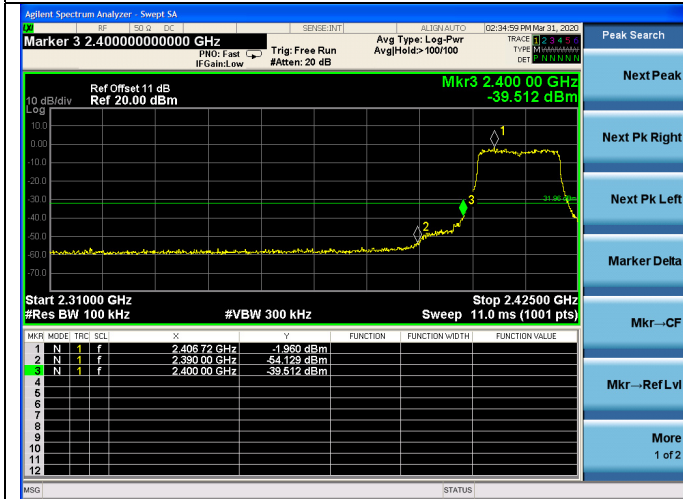

Test CH11: 2462MHz

Test Mode: IEEE 802.11n HT20
Test CH1: 2412MHz

Test CH6: 2437MHz

Test CH11: 2462MHz

Test Mode: IEEE 802.11n HT40
Test CH1: 2422MHz