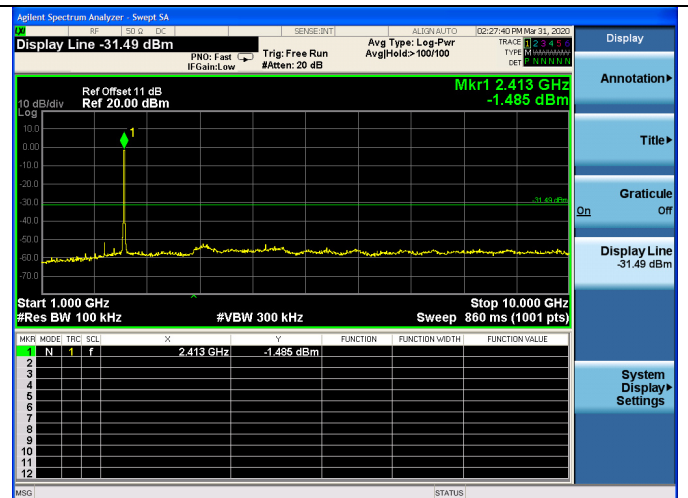

Test CH11: 2462MHz

Test Mode: IEEE 802.11n HT20
Test CH1: 2412MHz

Test CH6: 2437MHz

Test CH11: 2462MHz

Test Mode: IEEE 802.11n HT40
Test CH1: 2422MHz