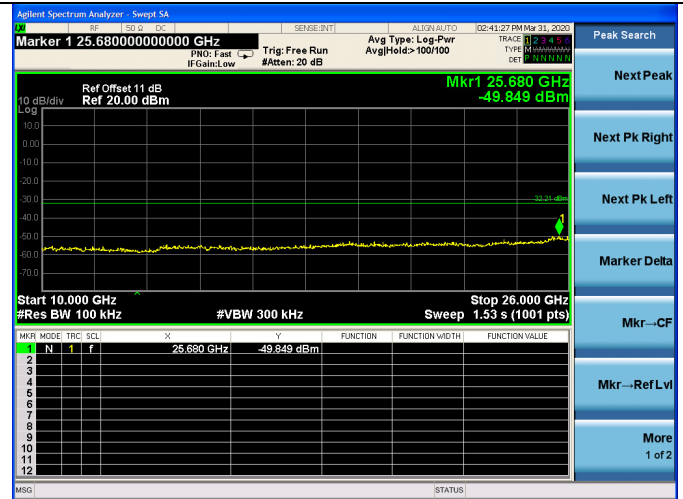

Test CH11: 2462MHz

Test Mode: IEEE 802.11n HT20
Test CH1: 2412MHz

Test CH6: 2437MHz

Test CH11: 2462MHz

Test Mode: IEEE 802.11n HT40
Test CH1: 2422MHz