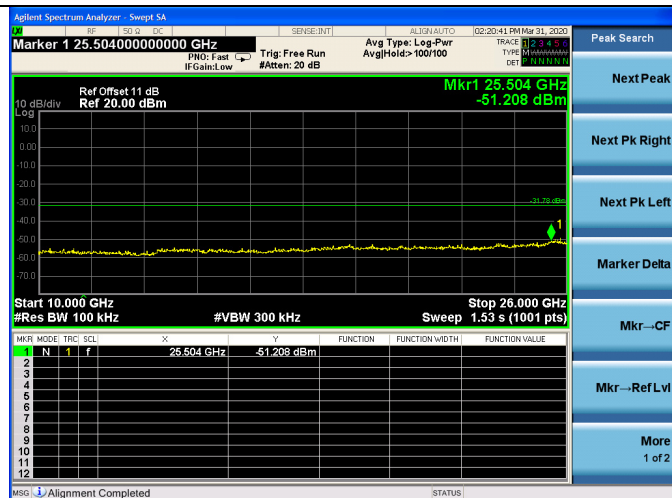

Test CH11: 2462MHz

Test Mode: IEEE 802.11n HT20
Test CH1: 2412MHz

Test CH6: 2437MHz

Test CH11: 2462MHz

Test Mode: IEEE 802.11n HT40
Test CH1: 2422MHz