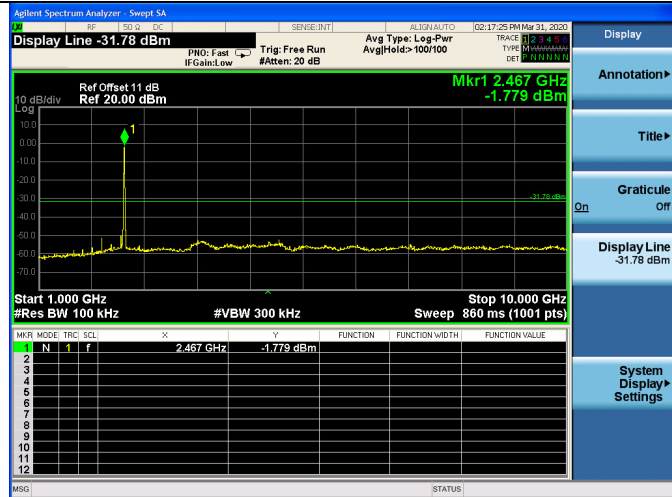

Test CH11: 2462MHz

Test Mode: IEEE 802.11n HT20
Test CH1: 2412MHz

Test CH6: 2437MHz

Test CH11: 2462MHz

Test Mode: IEEE 802.11n HT40
Test CH1: 2422MHz