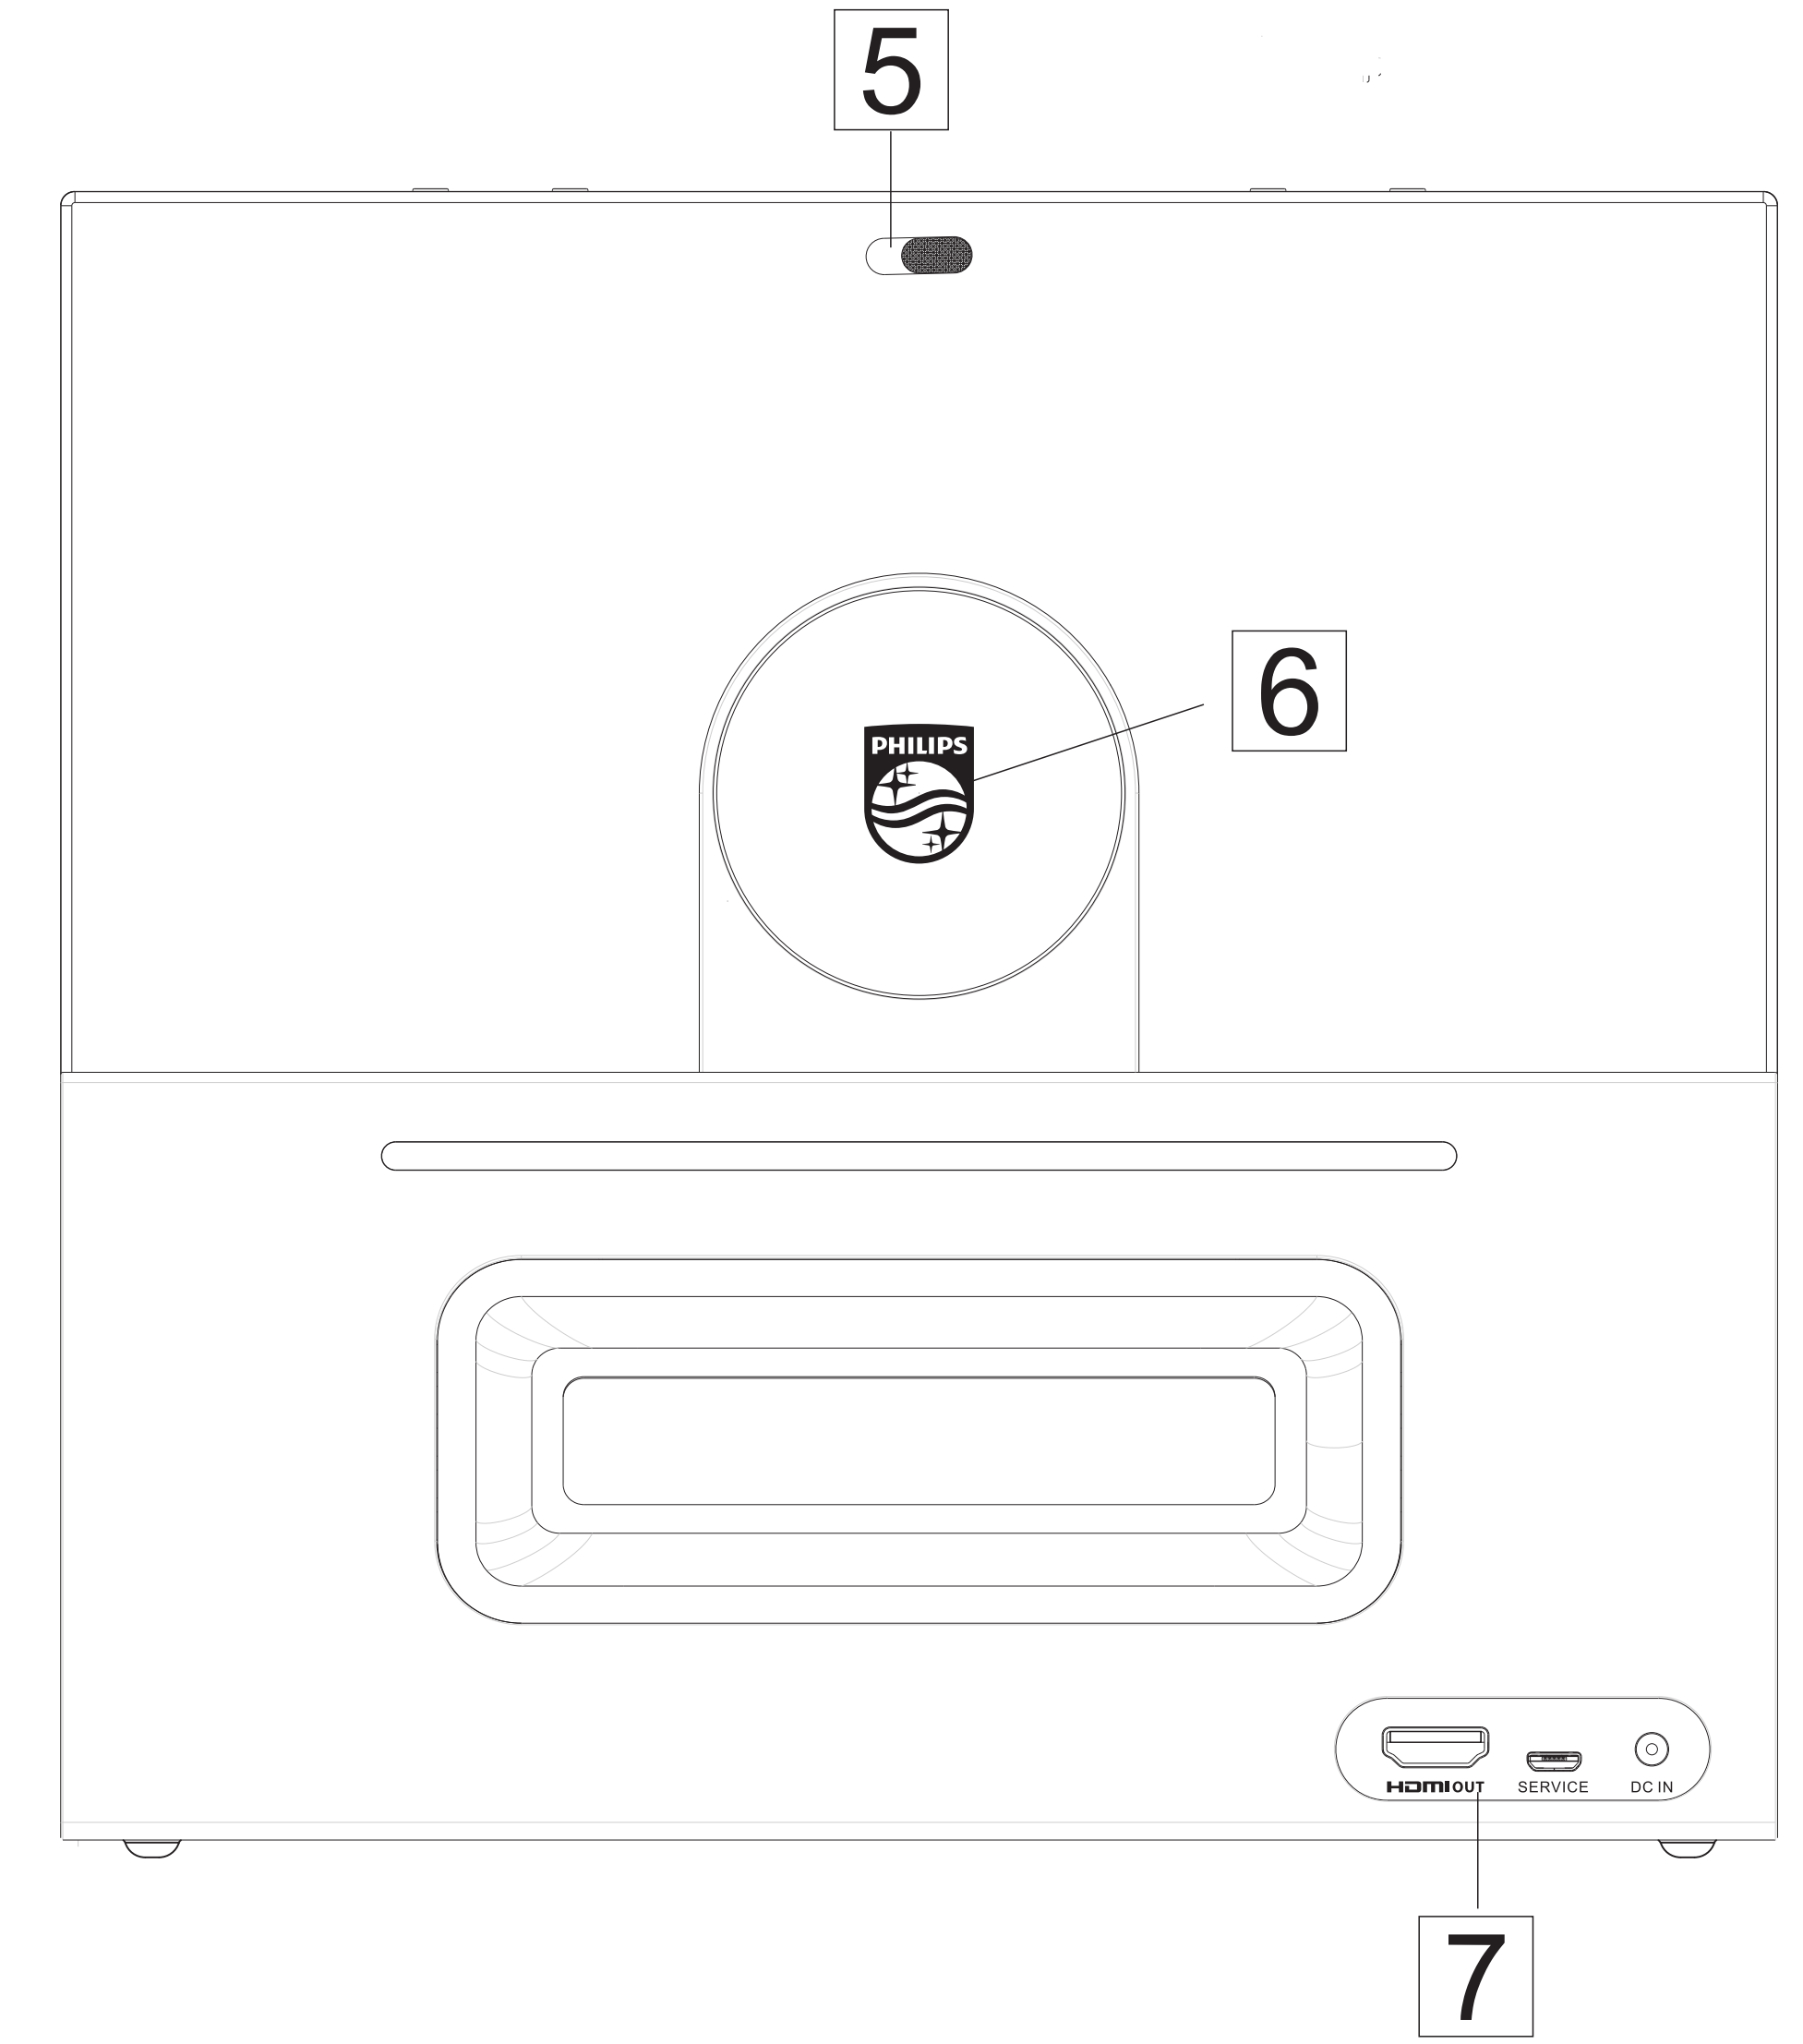

- **1** + **2** ° **3** ° **4** — Laser carving

5 — Pantone 021C

6 — Silk screen pantone cool gray 7C

7 — Laser carving

8 — SN code: White (Background: Black)

9 — Transparent UV

Product Graphic Drawing (PGD)	Product Design:
	Design Team:
Product name TAW8805	ID:
Version: v0.5	PM:
Date: 2020/10/20	