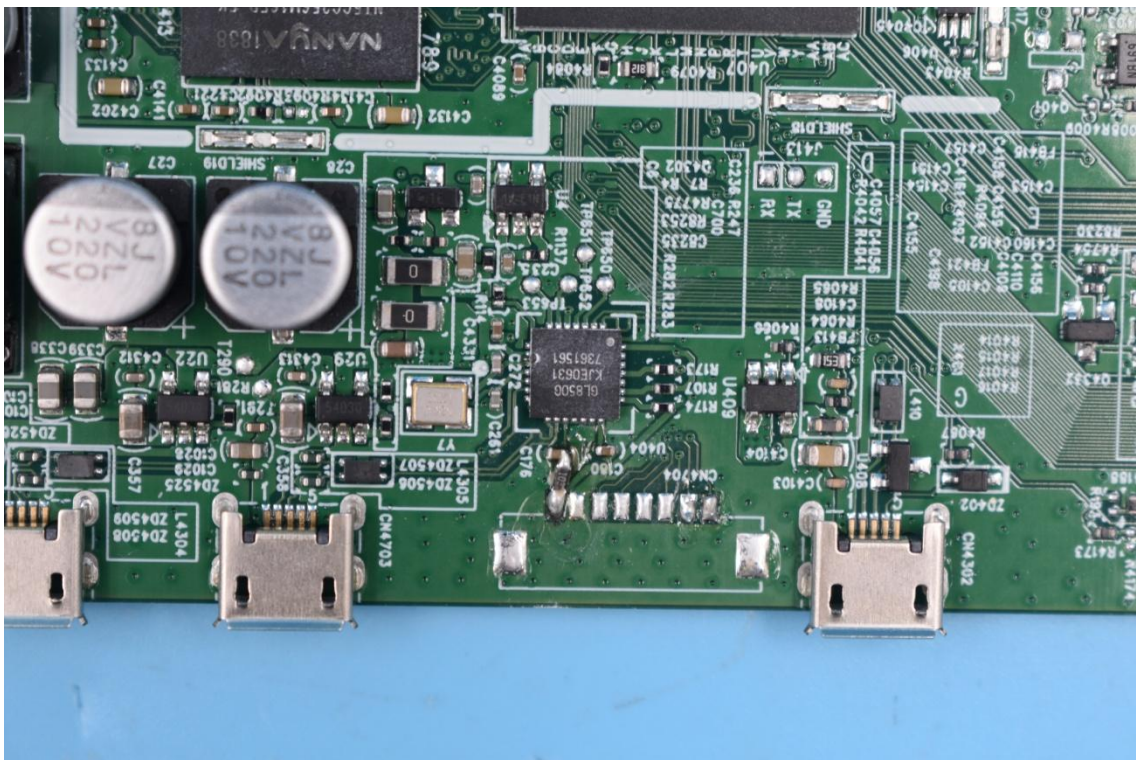

FCC ID:ARS-10BDL4151T

Internal Photos

1. EUT uncover view

2. Antenna view