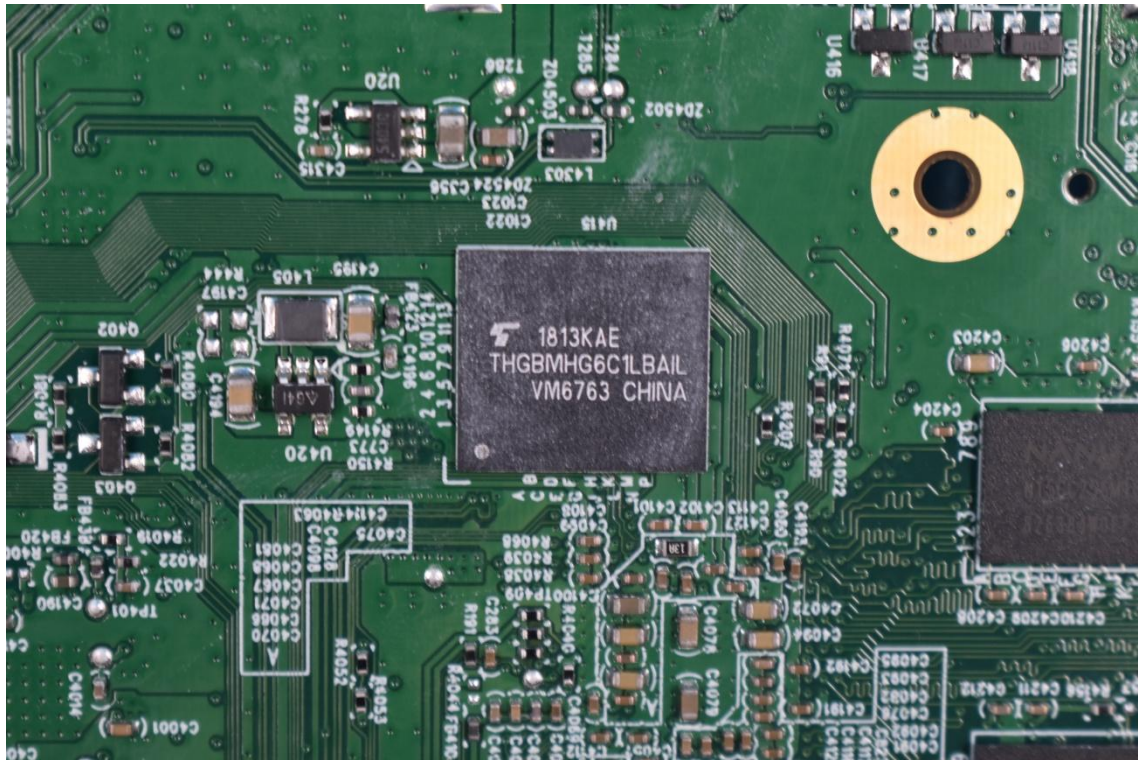

FCC ID:ARS-10BDL4151T

Internal Photos

1. EUT uncover view

2. Antenna view