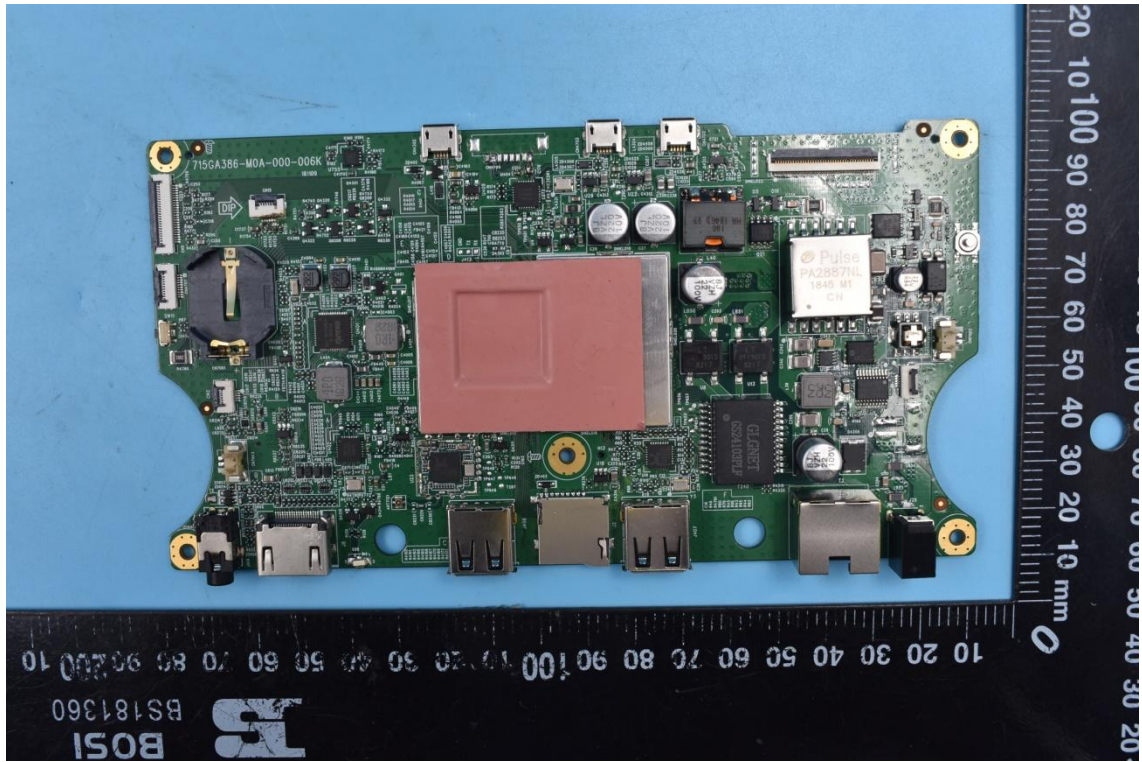

FCC ID:ARS-10BDL4151T

Internal Photos

1. EUT uncover view

2. Antenna view