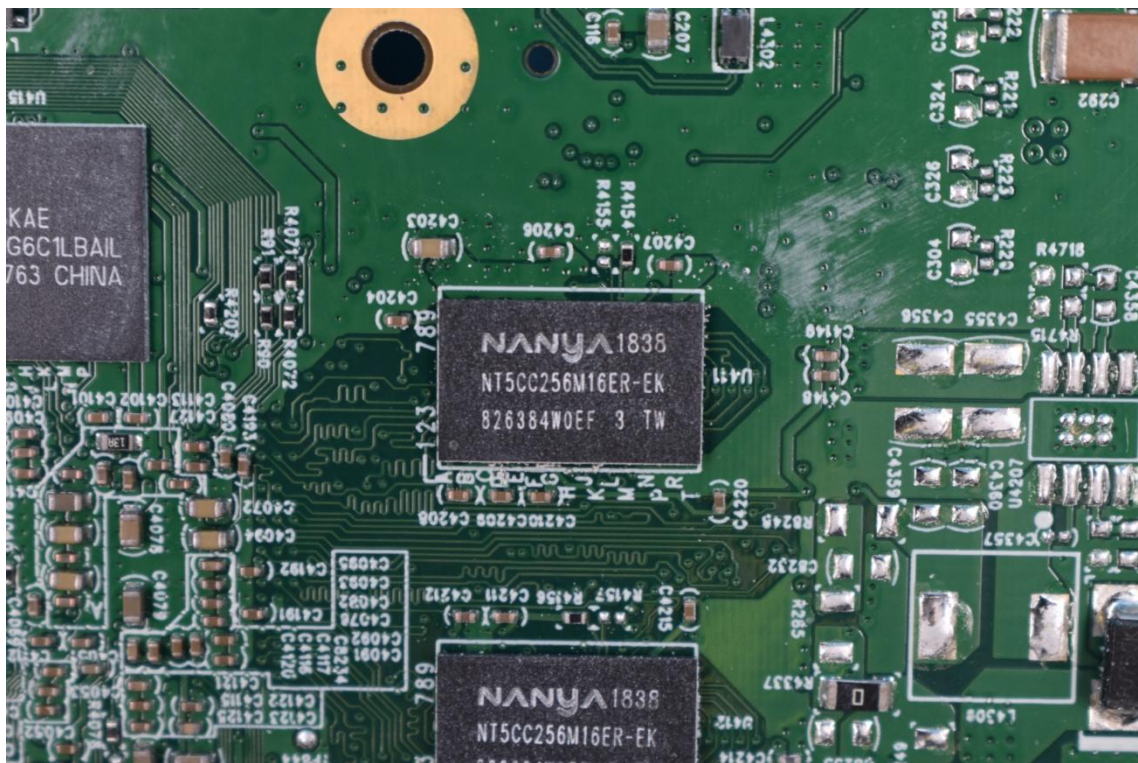

FCC ID:ARS-10BDL4151T

Internal Photos

1. EUT uncover view

2. Antenna view