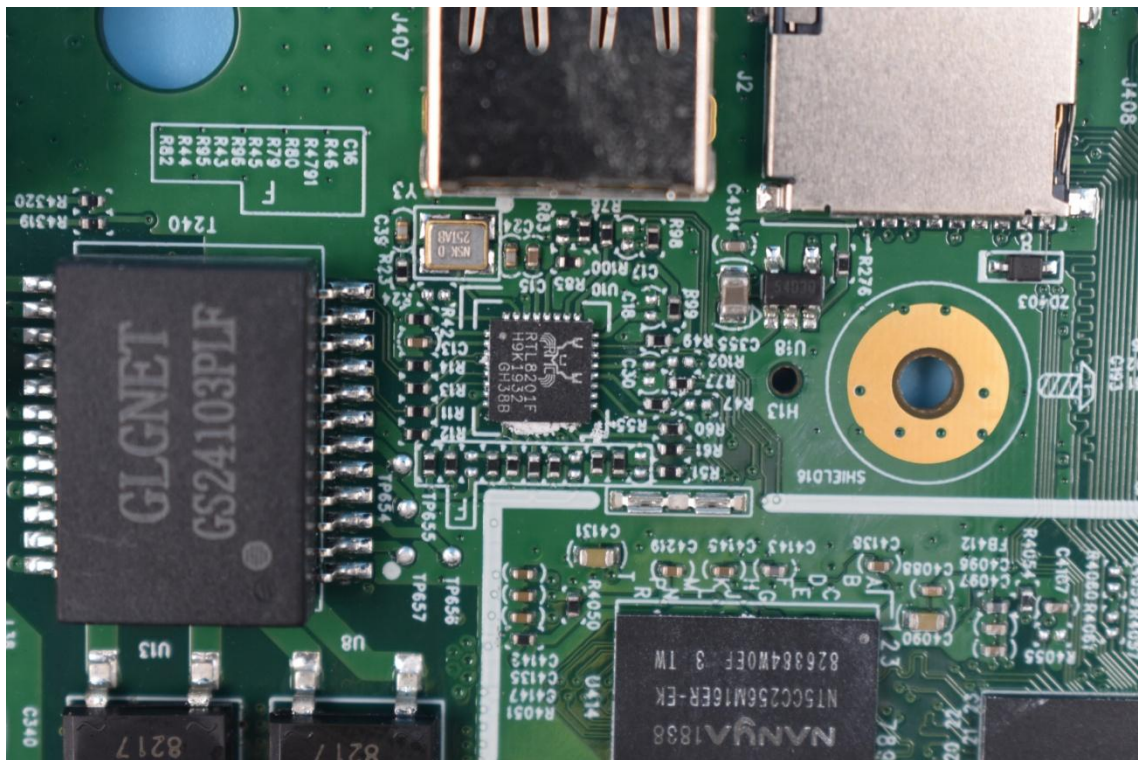

FCC ID:ARS-10BDL4151T

Internal Photos

1. EUT uncover view

2. Antenna view