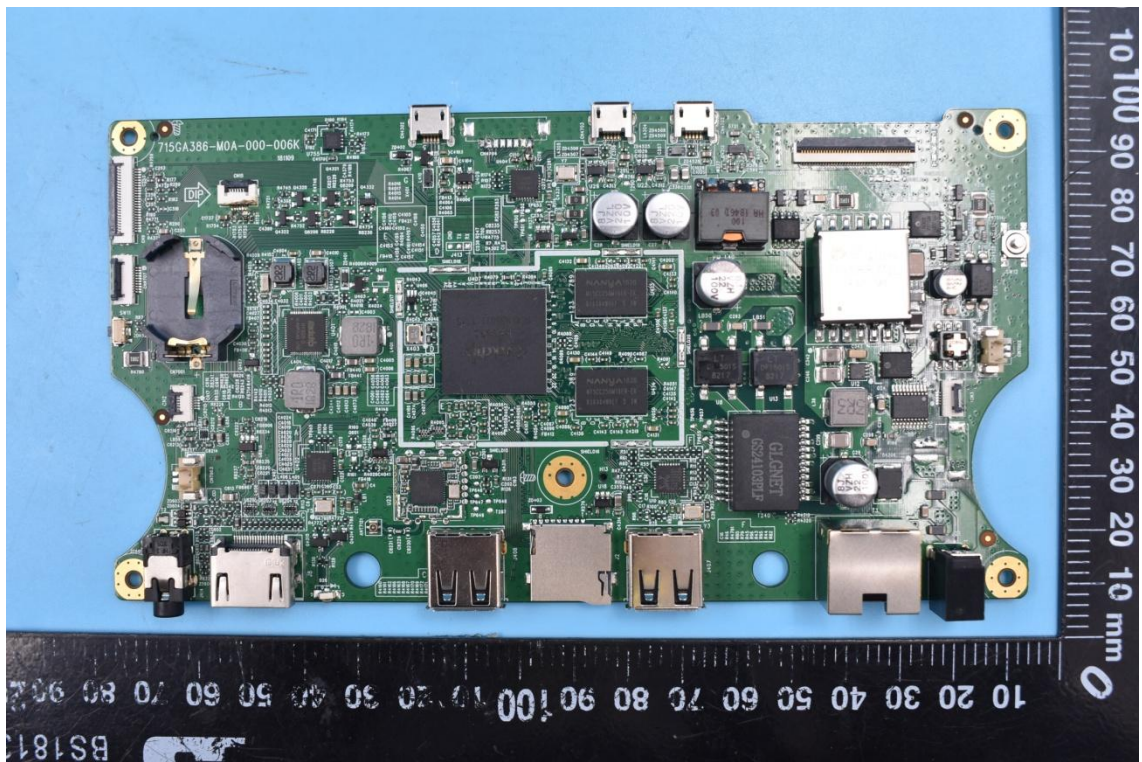

FCC ID:ARS-10BDL4151T

Internal Photos

1. EUT uncover view

2. Antenna view