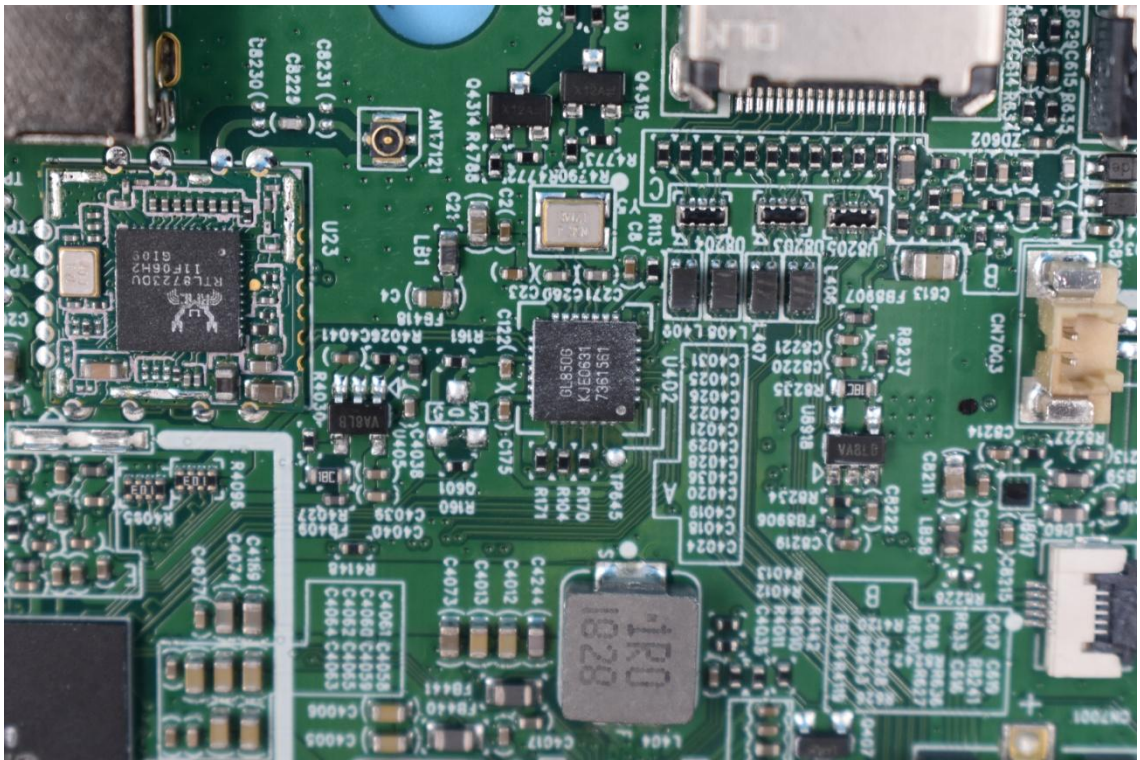

FCC ID:ARS-10BDL4151T

Internal Photos

1. EUT uncover view

2. Antenna view