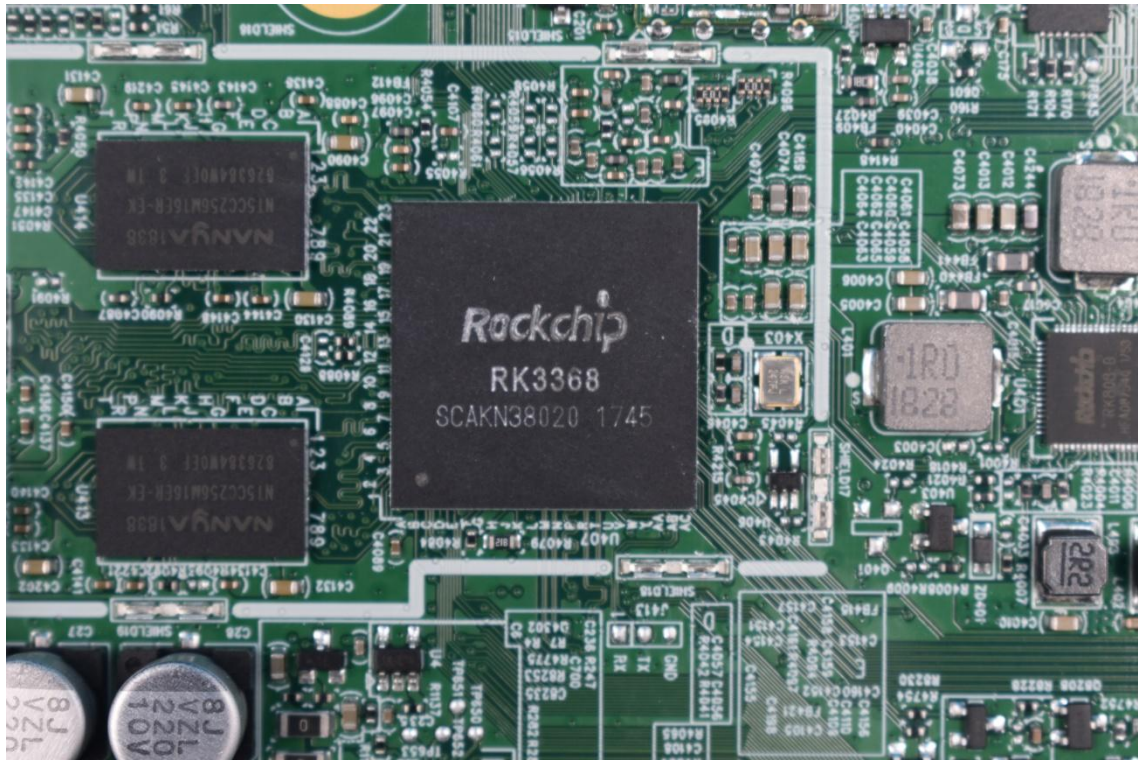

FCC ID:ARS-10BDL4151T

Internal Photos

1. EUT uncover view

2. Antenna view