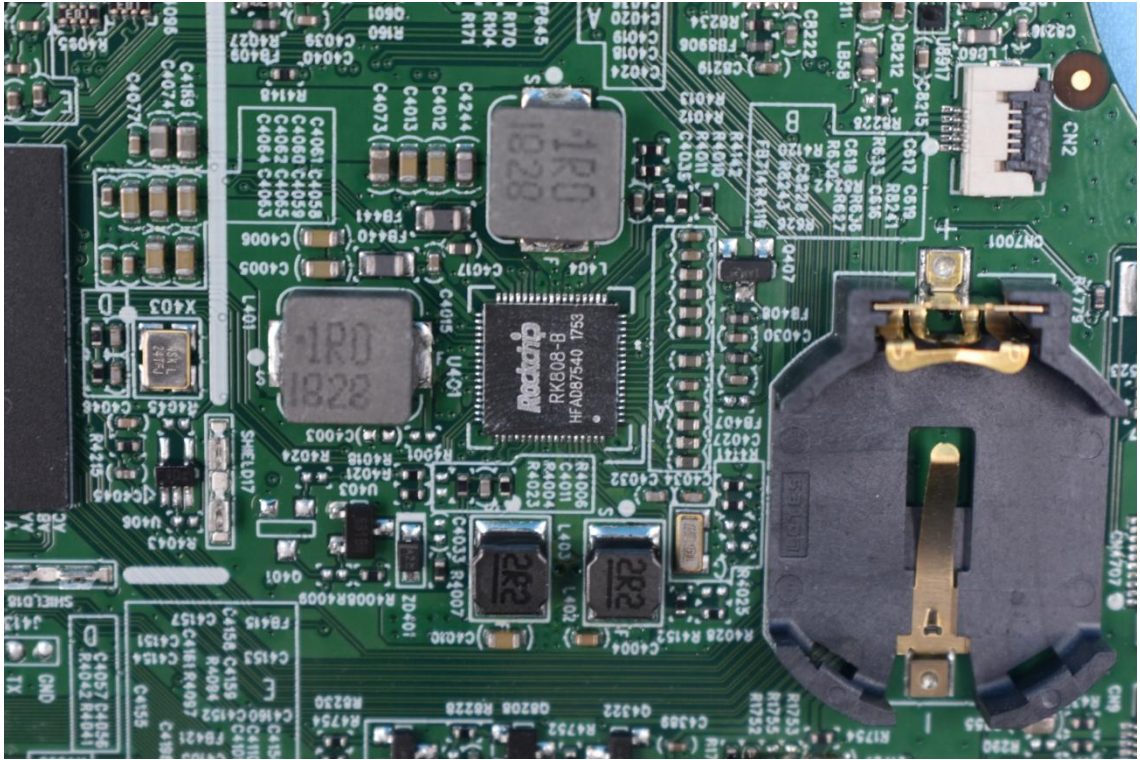

FCC ID:ARS-10BDL4151T

Internal Photos

1. EUT uncover view

2. Antenna view