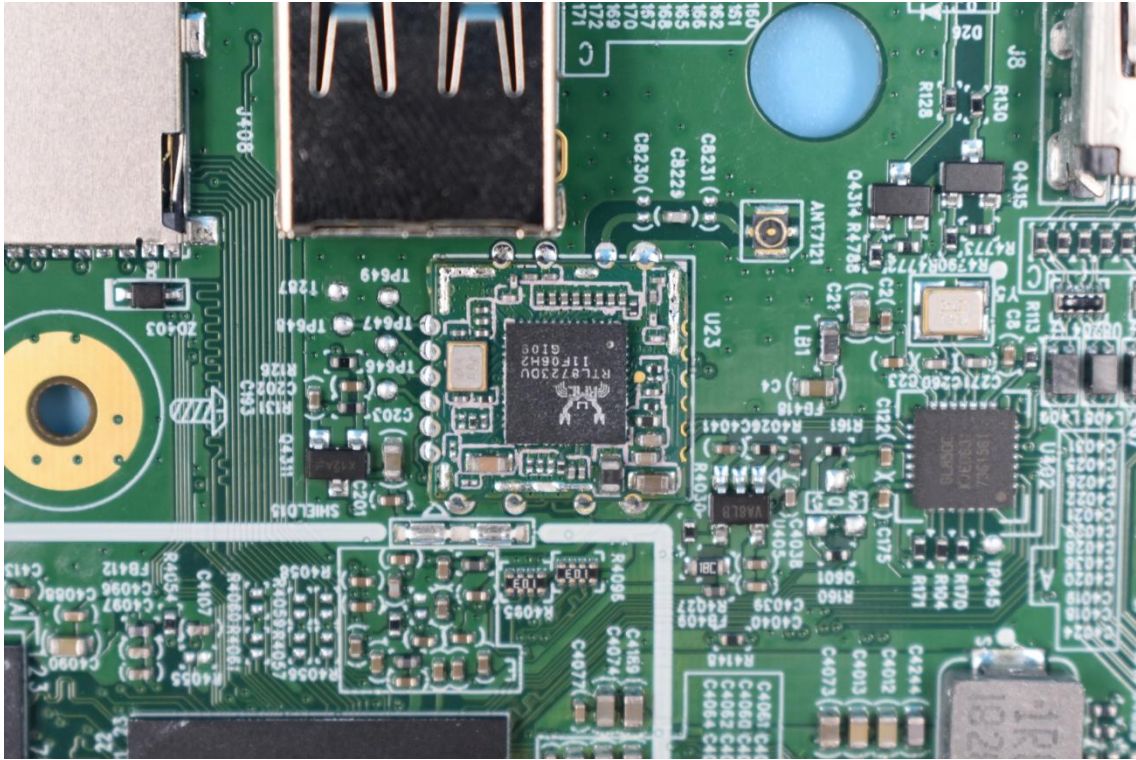

FCC ID:ARS-10BDL4151T

Internal Photos

1. EUT uncover view

2. Antenna view