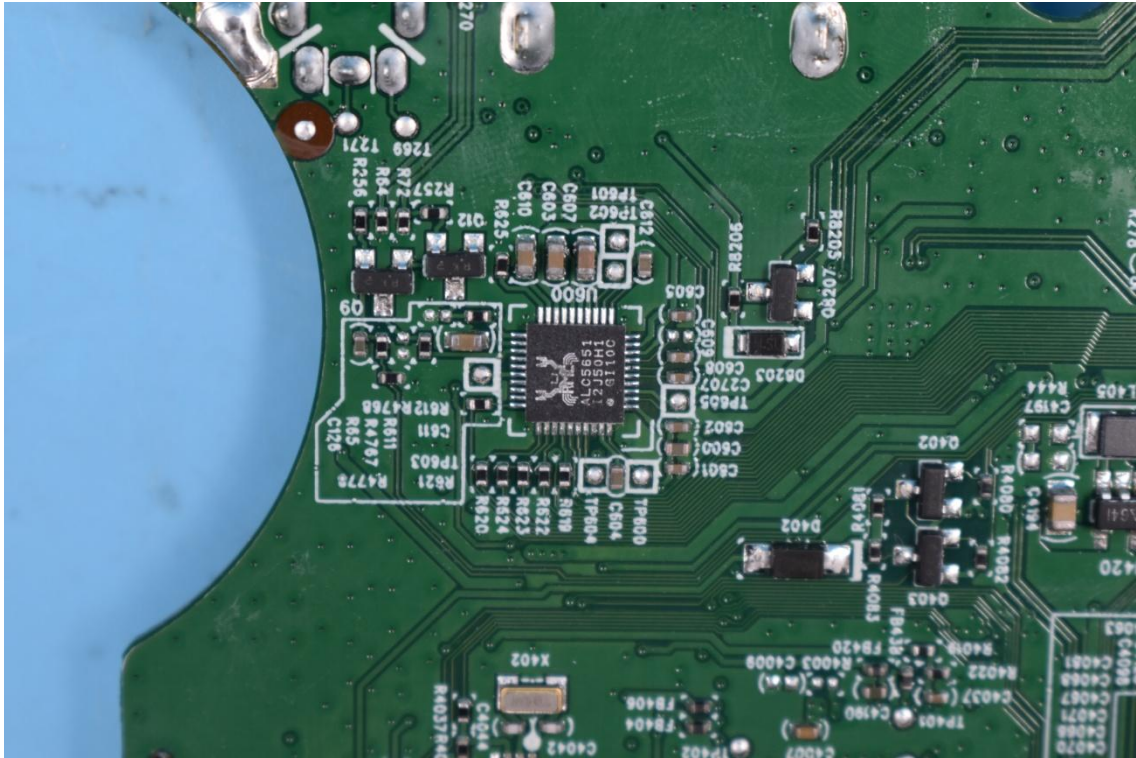

FCC ID:ARS-10BDL4151T

Internal Photos

1. EUT uncover view

2. Antenna view