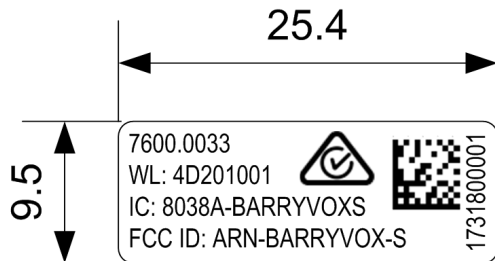

Label Location Info Barryvox® S

Label Dimensions in mm:

Label Location: In Battery Compartement