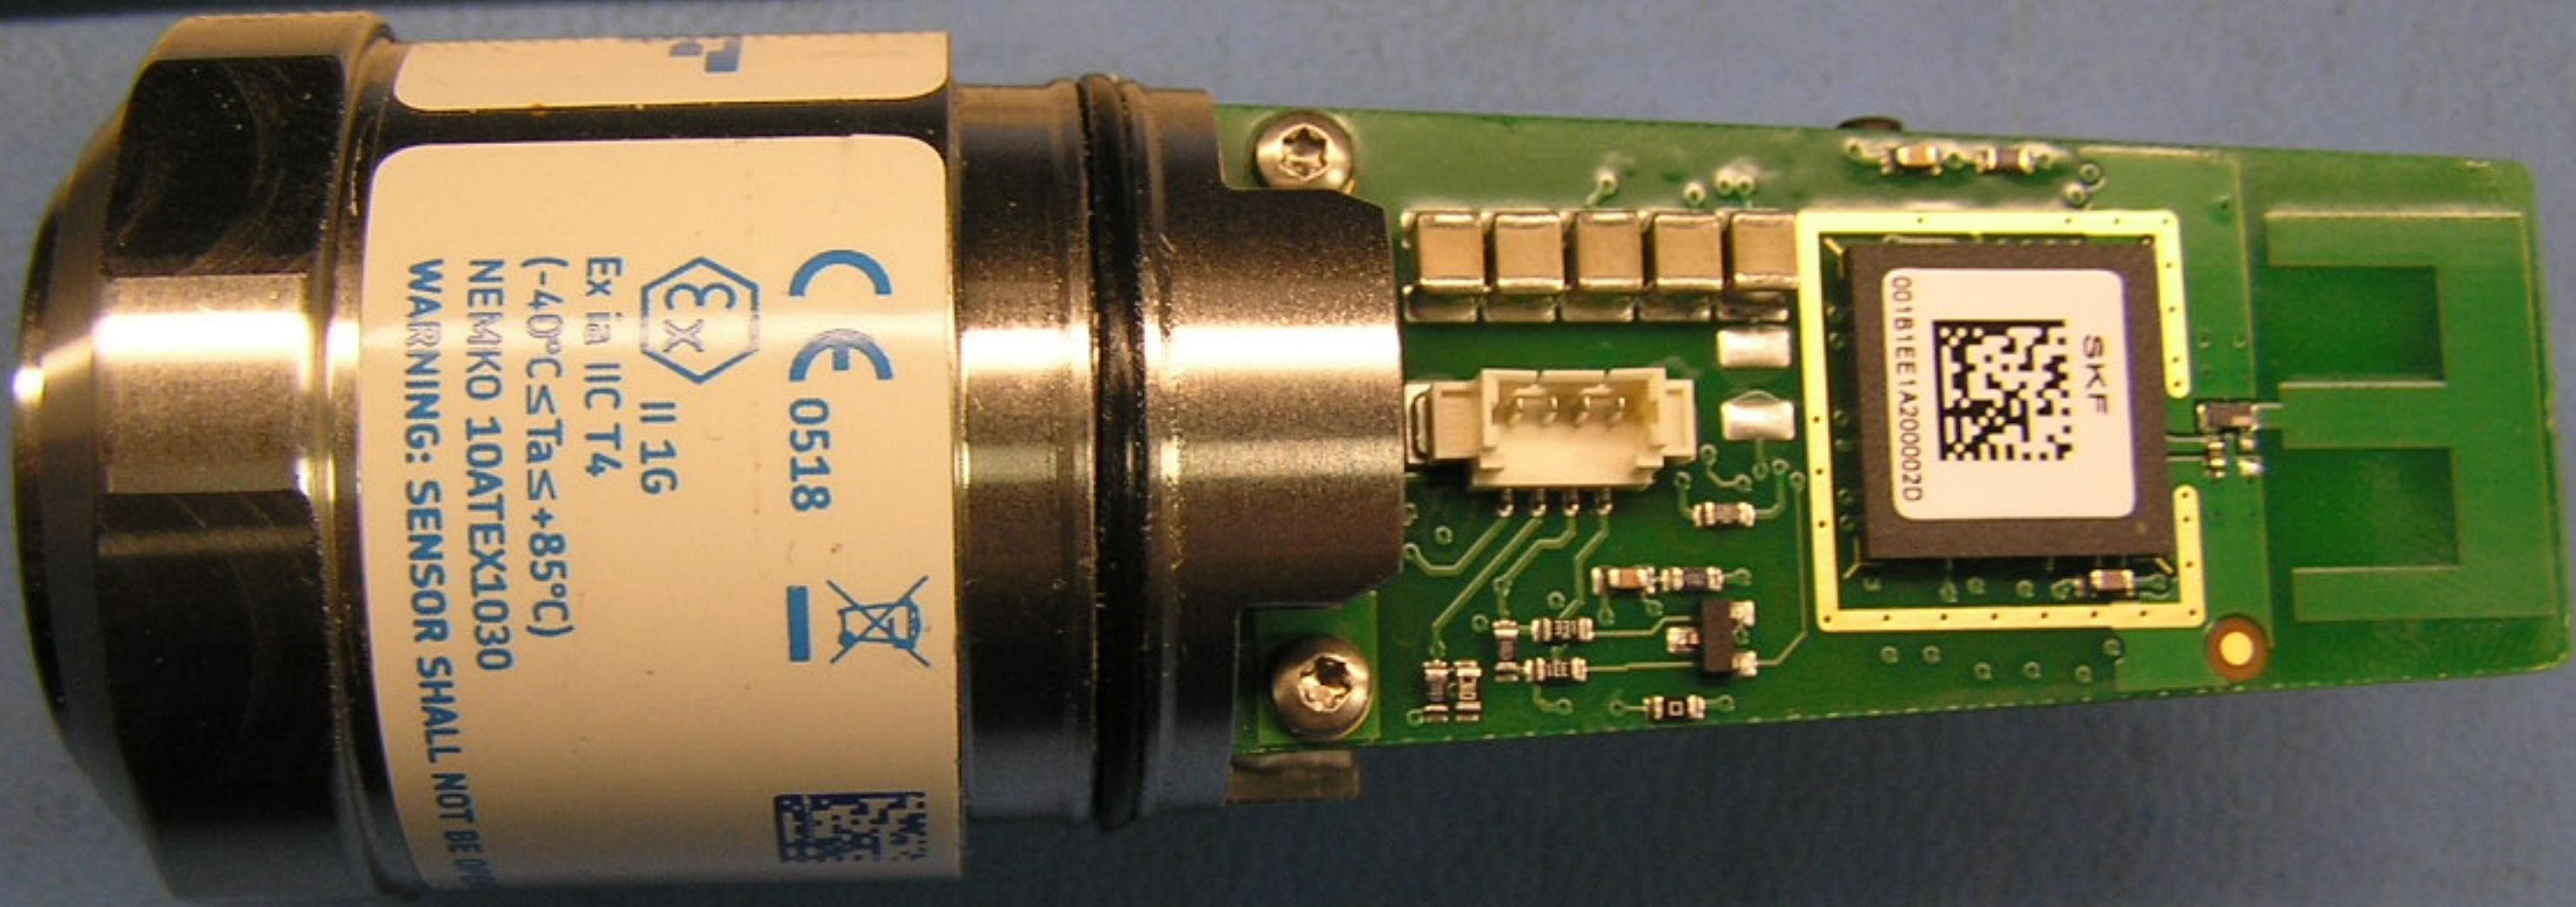

WESTCOTT®

DO NOT BE OPENED BY UNAUTHORIZED PERSONNEL

Model No: CMWA

MAC: 00:18:1F:10:41:NG

Manufactured by SRF
San Diego, CA 92123

+

041NG

 0518  
 II 1G
 Ex ia IIC T4
 (-40°C ≤ T_a ≤ +85°C)
 NEMKO 10ATEX1030
WARNING: SENSOR SHALL NOT BE

WESTCOTT®

DO NOT OPEN OR SHALL NOT BE OPENED BY UNAUTHORIZED PERSONS

Model No: CMWA 8000

MAC: 00 18 1E FF

Manufactured by SRF
San Diego, CA 92123

041NG ⊕

Do not touch to the cell.

WESTCOTT®

016 1E-E1 A2-00-00-2D
Manufactured by SKF - 5271 Viewridge Ct.
CA 92123
Model CMWA 8800
SERVICED PERSONNEL

SAFT

11EQ (S)