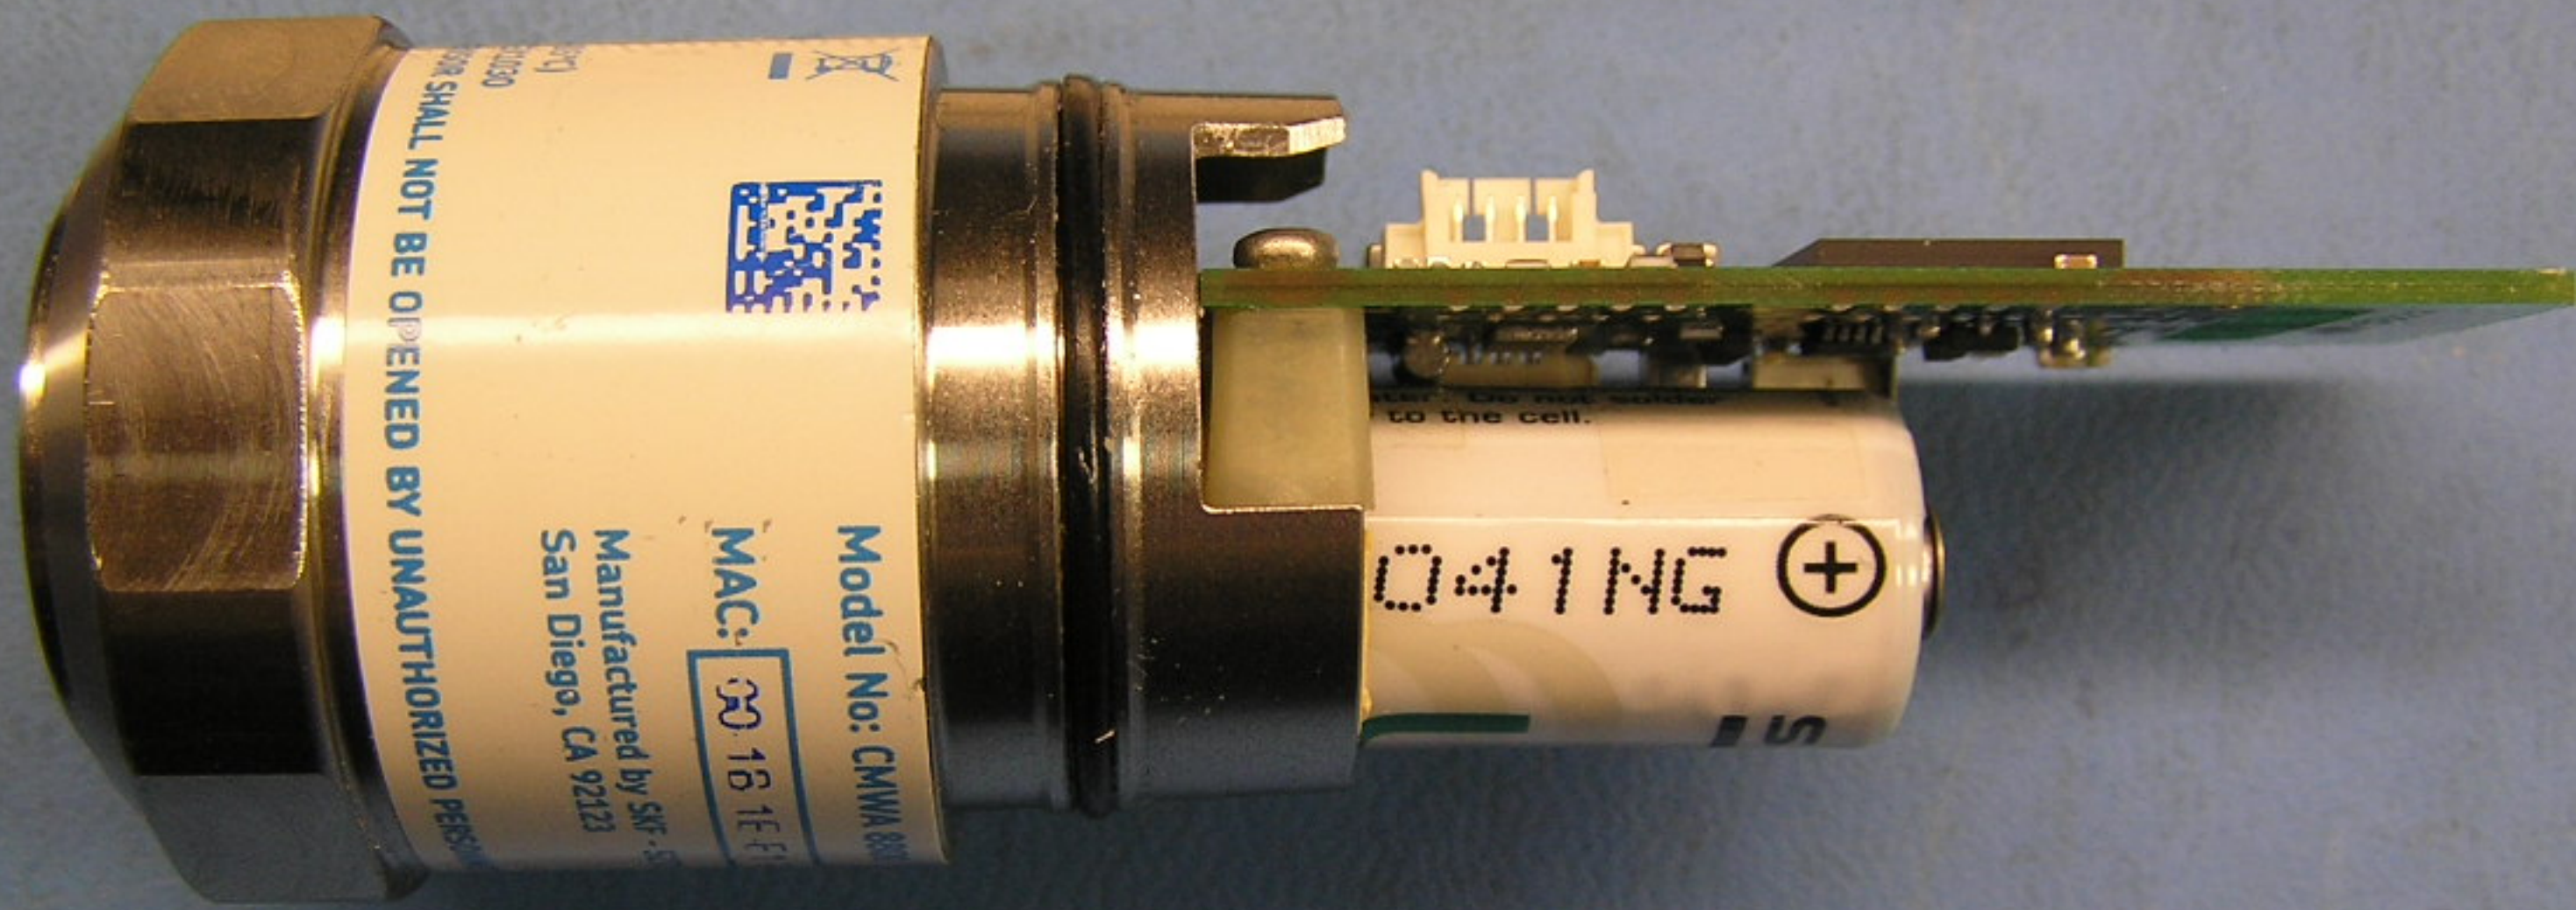

WESTCOTT®

DO NOT BE OPENED BY UNAUTHORIZED PERSONNEL

Model No: CMWA

MAC: 00:18:1F:10:41:NG

Manufactured by SRF
San Diego, CA 92123

+

041NG

 0518  
 II 1G
 Ex ia IIC T4
 (-40°C ≤ T_a ≤ +85°C)
 NEMKO 10ATEX1030
WARNING: SENSOR SHALL NOT BE

WESTCOTT®

DO NOT OPEN OR SHALL NOT BE OPENED BY UNAUTHORIZED PERSONS

Model No: CMWA 8000

MAC: 00 18 1E FF

Manufactured by SRF
San Diego, CA 92123

041NG ⊕

Do not touch to the cell.

WESTCOTT®

016 1E-E1 A2-00-00-2D
Manufactured by SKF - 5271 Viewridge Ct.
CA 92123
Model CMWA 8800
SERVICED PERSONNEL

SAFT

11EQ (S)