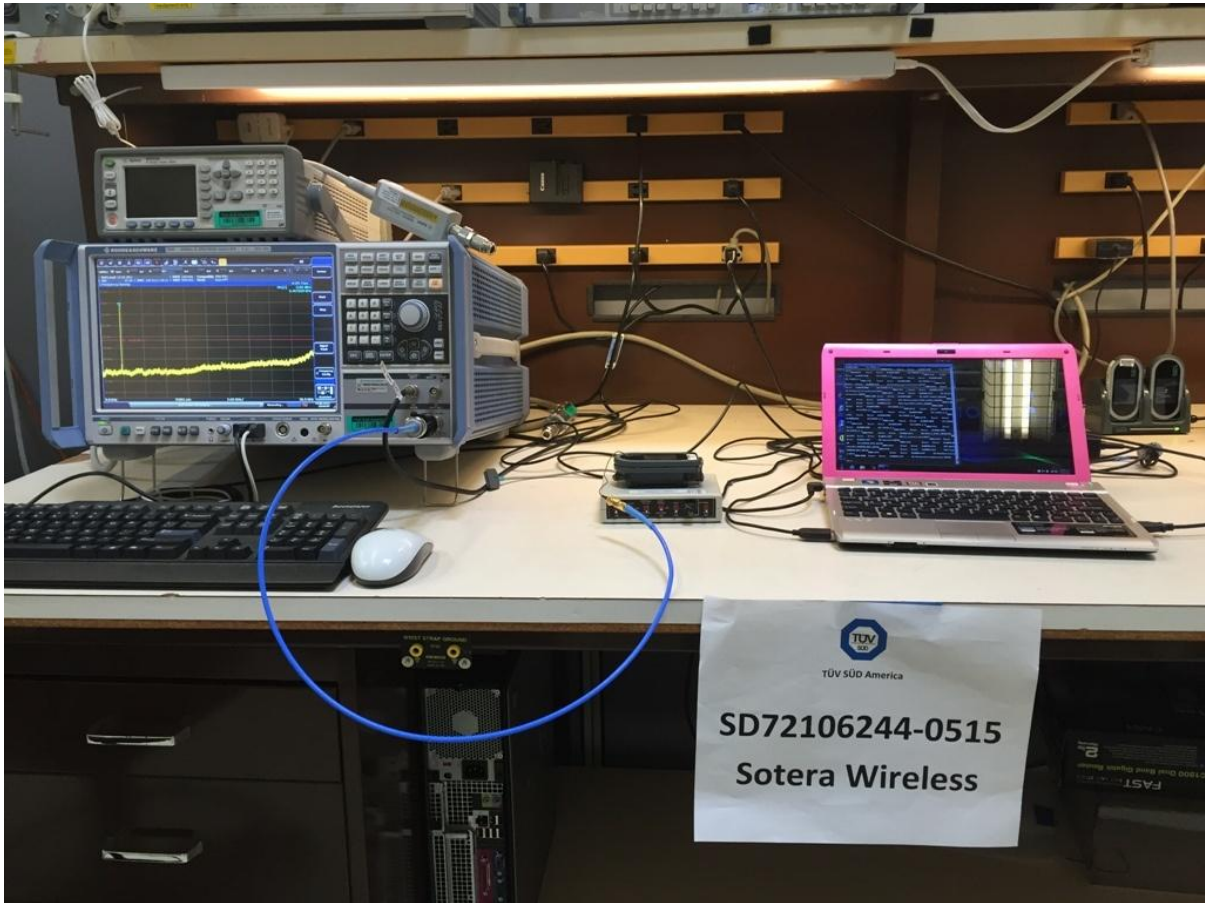

America

Antenna conducted port measurement

America

**Radiated Emission Below 1GHz Front**

America

**Radiated Emission Above 1GHz Front and Rear**

America

EUT X, Y and Z orientation