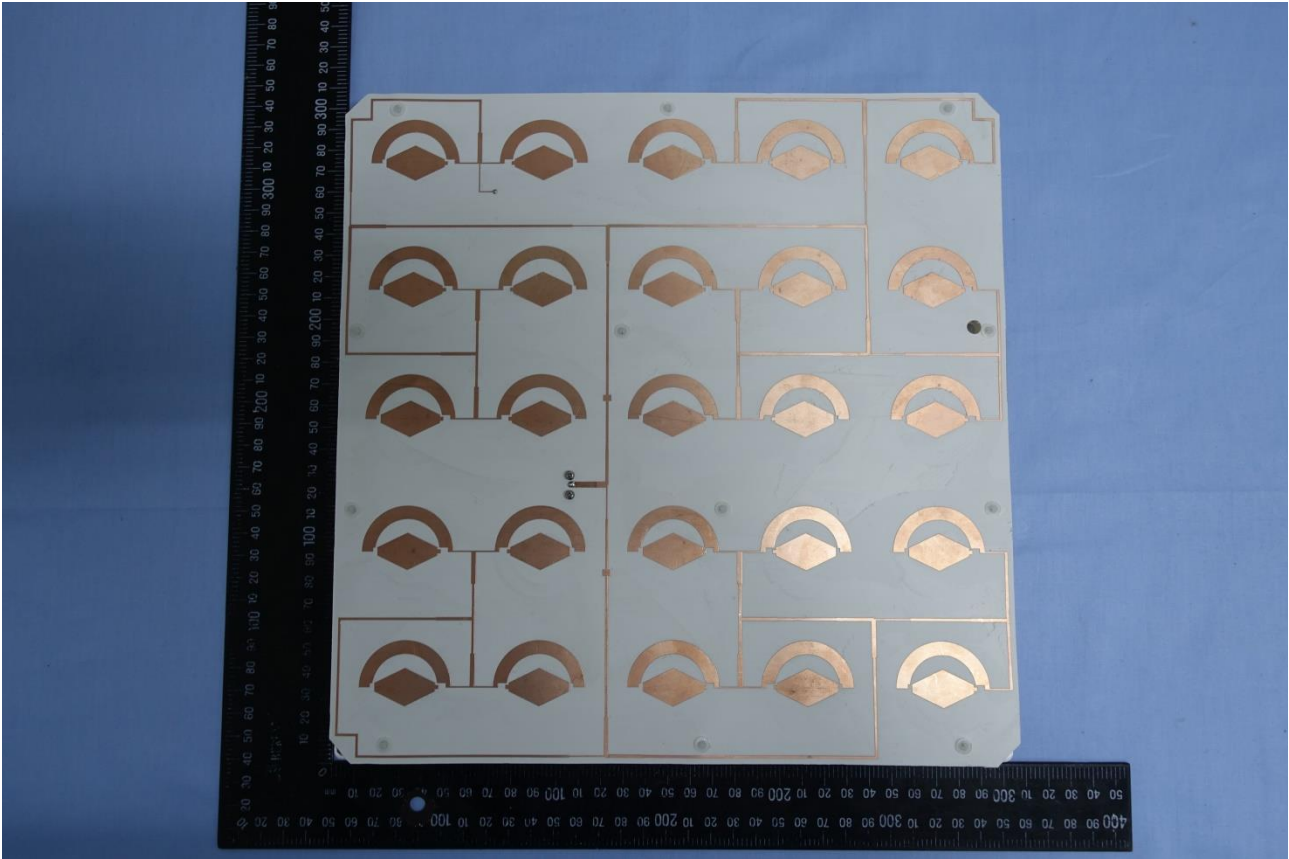

### 3. Internal Photograph of EUT

Brand Name: Telrad / Model Name: 735330

Brand Name: Telrad / Model Name: 735330

Brand Name: Telrad / Model Name: 735330

Brand Name: Telrad / Model Name: 735330

Brand Name: Telrad / Model Name: 735330

Brand Name: Telrad / Model Name: 735330

Brand Name: Telrad / Model Name: 735330

Brand Name: Telrad / Model Name: 735330

Brand Name: Telrad / Model Name: 735330

Brand Name: Telrad / Model Name: 735330

Brand Name: Telrad / Model Name: 735330