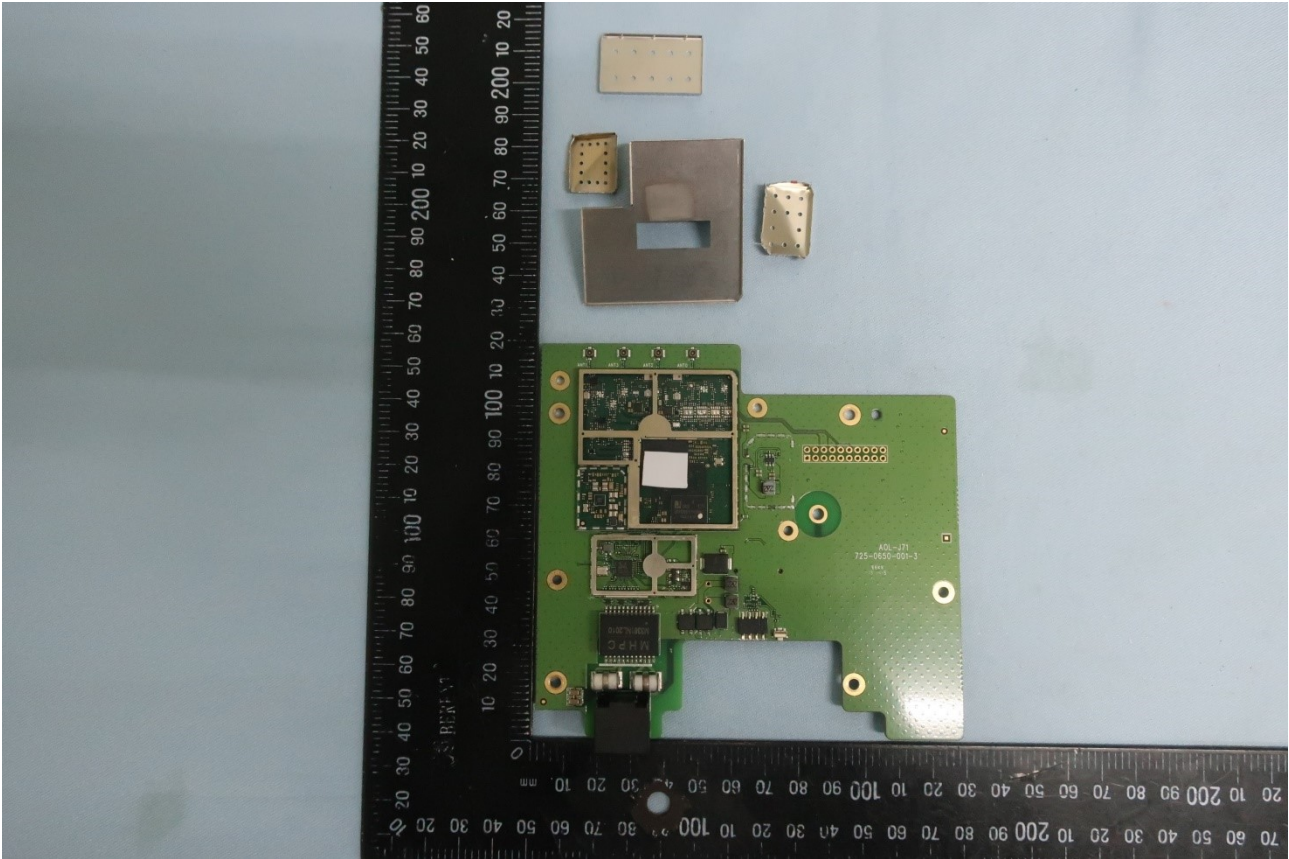

3. Internal Photograph of EUT

Brand Name: Telrad / Model Name: 735400

Brand Name: Telrad / Model Name: 735400

Brand Name: Telrad / Model Name: 735400

Brand Name: Telrad / Model Name: 735400

Brand Name: Telrad / Model Name: 735400

Brand Name: Telrad / Model Name: 735400

Brand Name: Telrad / Model Name: 735400

Brand Name: Telrad / Model Name: 735400

Brand Name: Telrad / Model Name: 735400

Brand Name: Telrad / Model Name: 735400

Brand Name: Telrad / Model Name: 735400