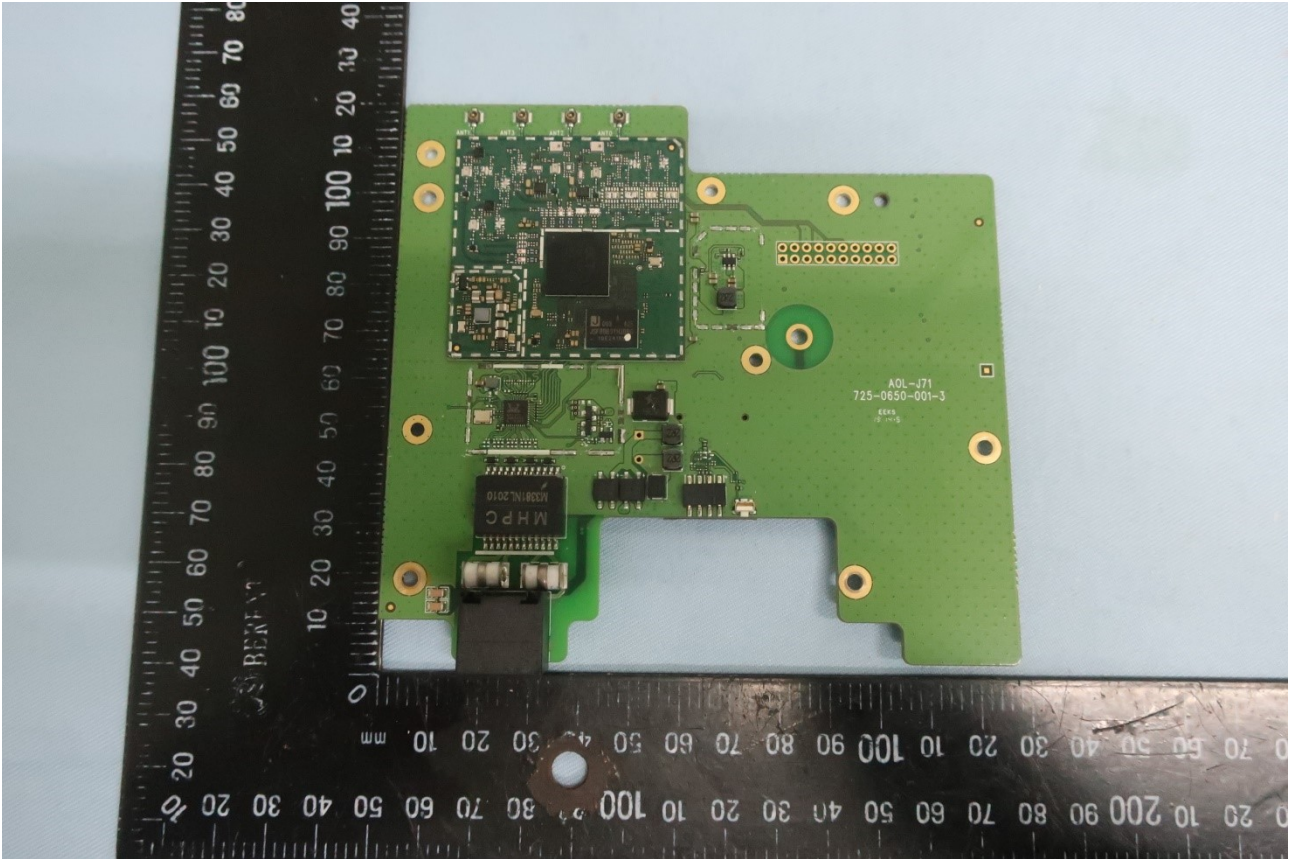

3. Internal Photograph of EUT

Brand Name: Telrad / Model Name: 735400

Brand Name: Telrad / Model Name: 735400

Brand Name: Telrad / Model Name: 735400

Brand Name: Telrad / Model Name: 735400

Brand Name: Telrad / Model Name: 735400

Brand Name: Telrad / Model Name: 735400

Brand Name: Telrad / Model Name: 735400

Brand Name: Telrad / Model Name: 735400

Brand Name: Telrad / Model Name: 735400

Brand Name: Telrad / Model Name: 735400

Brand Name: Telrad / Model Name: 735400