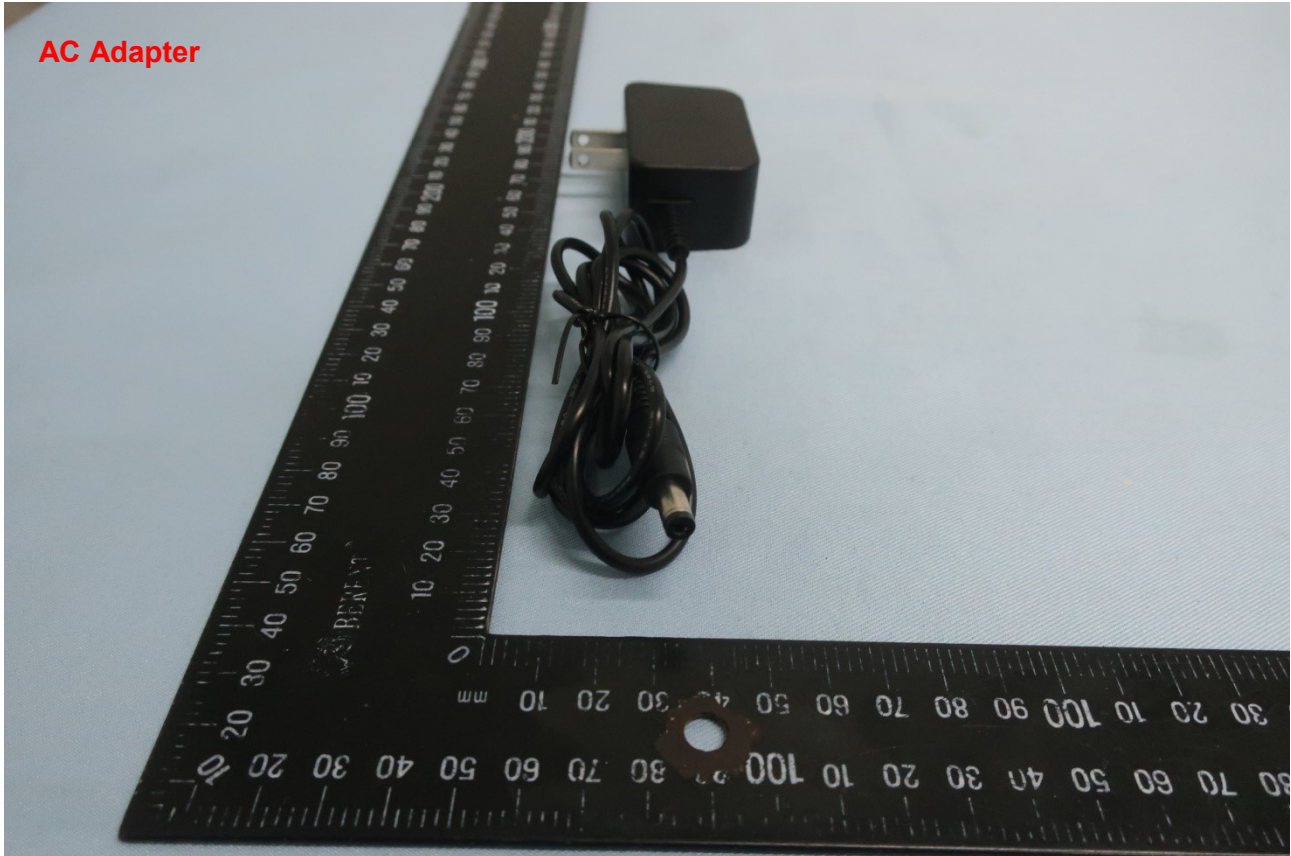

Brand Name: Telrad / Model Name: 735400