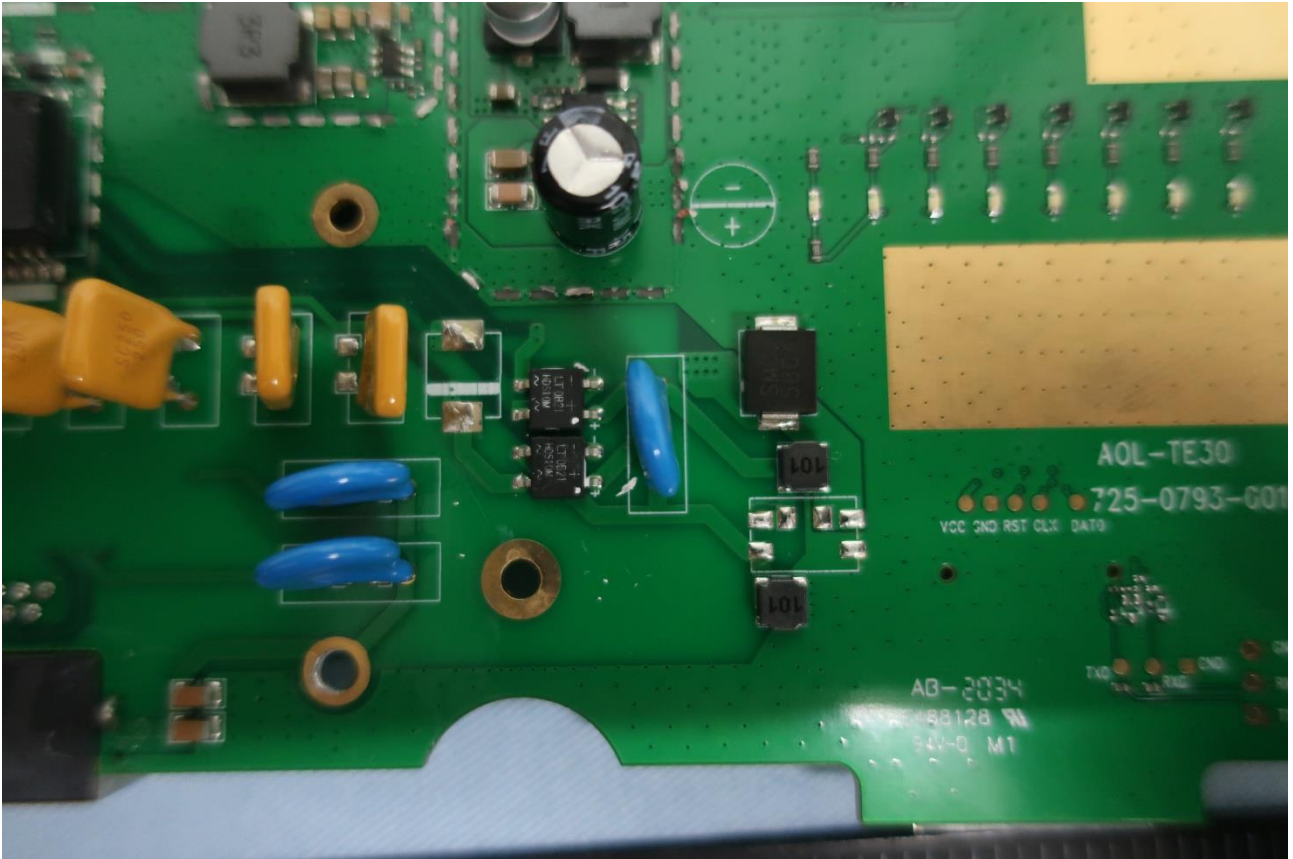

Brand Name: Telrad / Model Name: 735350