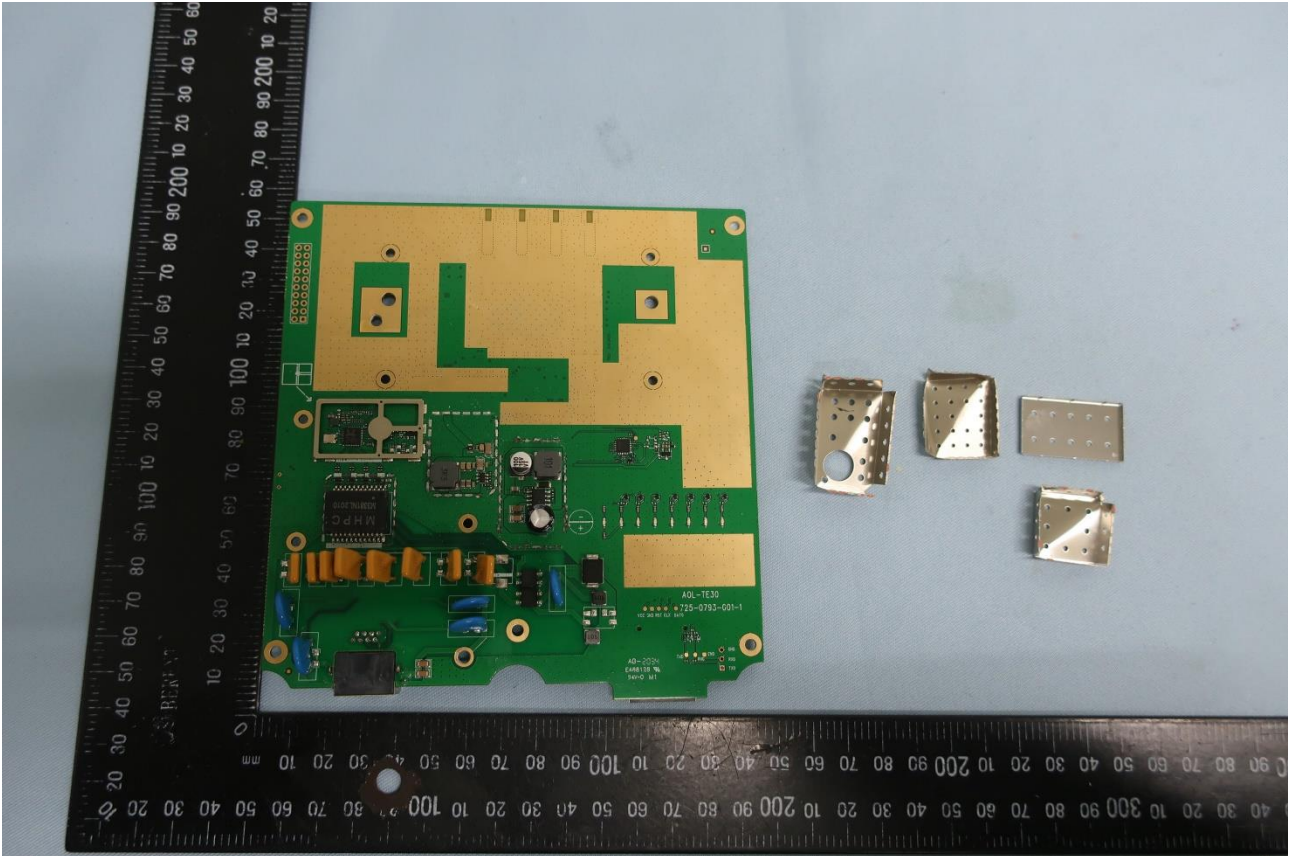

3. Internal Photograph of EUT

Brand Name: Telrad / Model Name: 735350

Brand Name: Telrad / Model Name: 735350

Brand Name: Telrad / Model Name: 735350

Brand Name: Telrad / Model Name: 735350

Brand Name: Telrad / Model Name: 735350

Brand Name: Telrad / Model Name: 735350

Brand Name: Telrad / Model Name: 735350

Brand Name: Telrad / Model Name: 735350

Brand Name: Telrad / Model Name: 735350

Brand Name: Telrad / Model Name: 735350

Brand Name: Telrad / Model Name: 735350