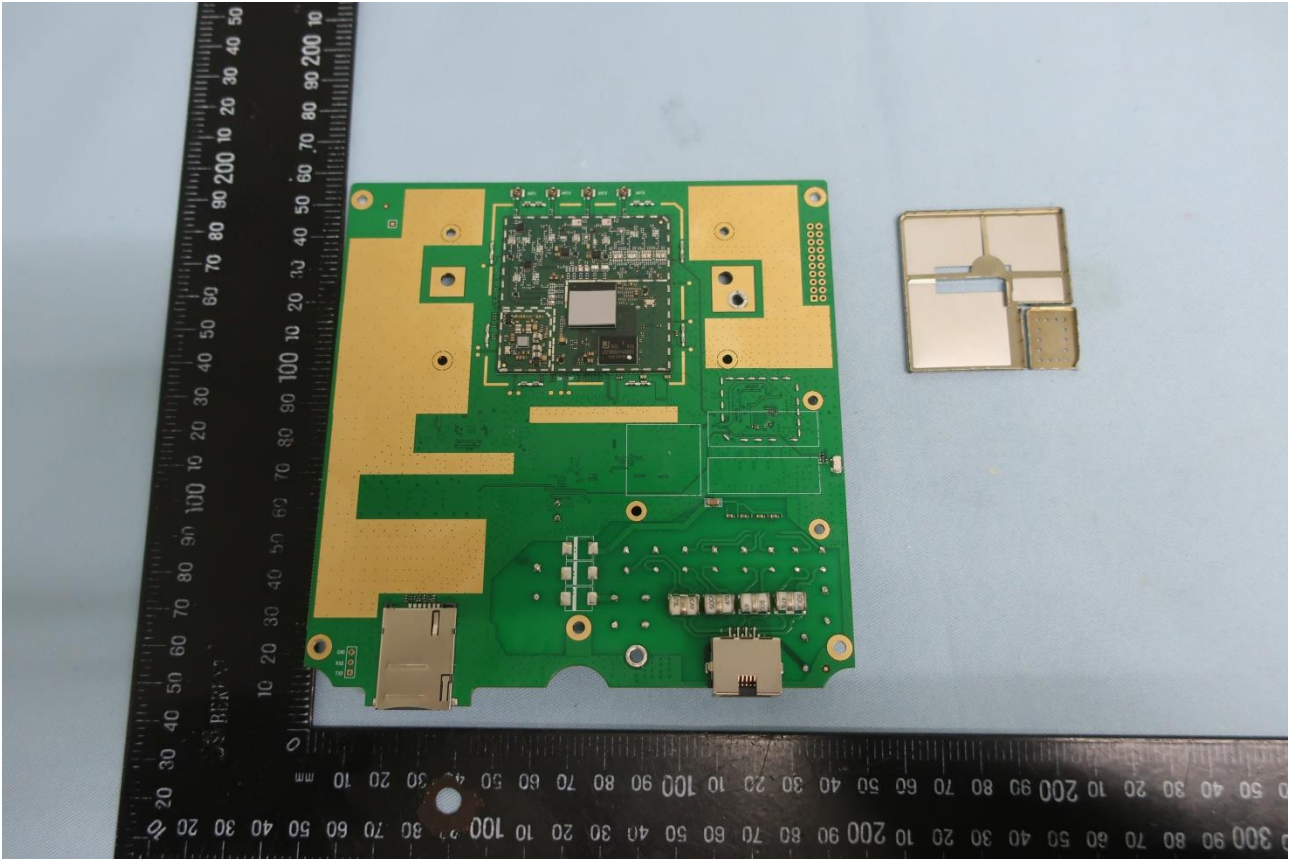

3. Internal Photograph of EUT

Brand Name: Telrad / Model Name: 735350

Brand Name: Telrad / Model Name: 735350

Brand Name: Telrad / Model Name: 735350

Brand Name: Telrad / Model Name: 735350

Brand Name: Telrad / Model Name: 735350

Brand Name: Telrad / Model Name: 735350

Brand Name: Telrad / Model Name: 735350

Brand Name: Telrad / Model Name: 735350

Brand Name: Telrad / Model Name: 735350

Brand Name: Telrad / Model Name: 735350

Brand Name: Telrad / Model Name: 735350