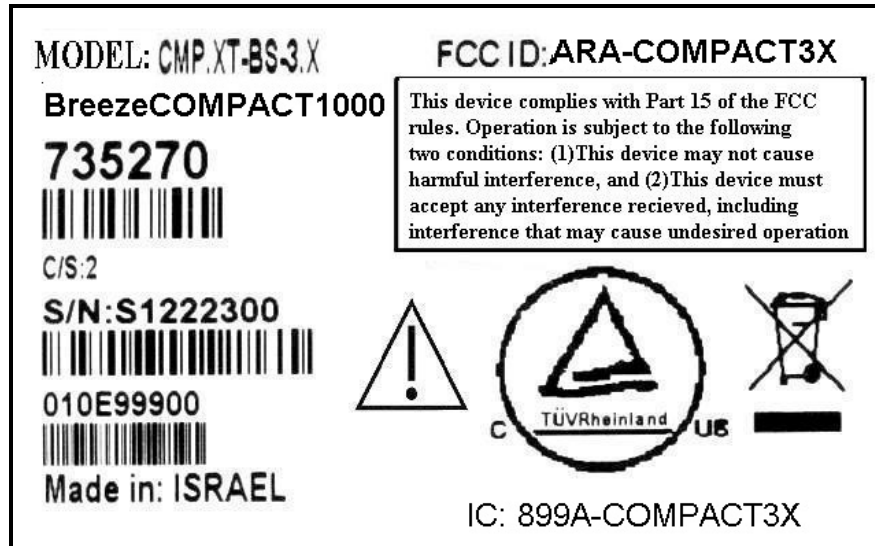

Label

The label shown below is affixed on the side panel of the BreezeCOMPACT base station. The label material is PVC with a permanent adhesive.

Label location

Label location