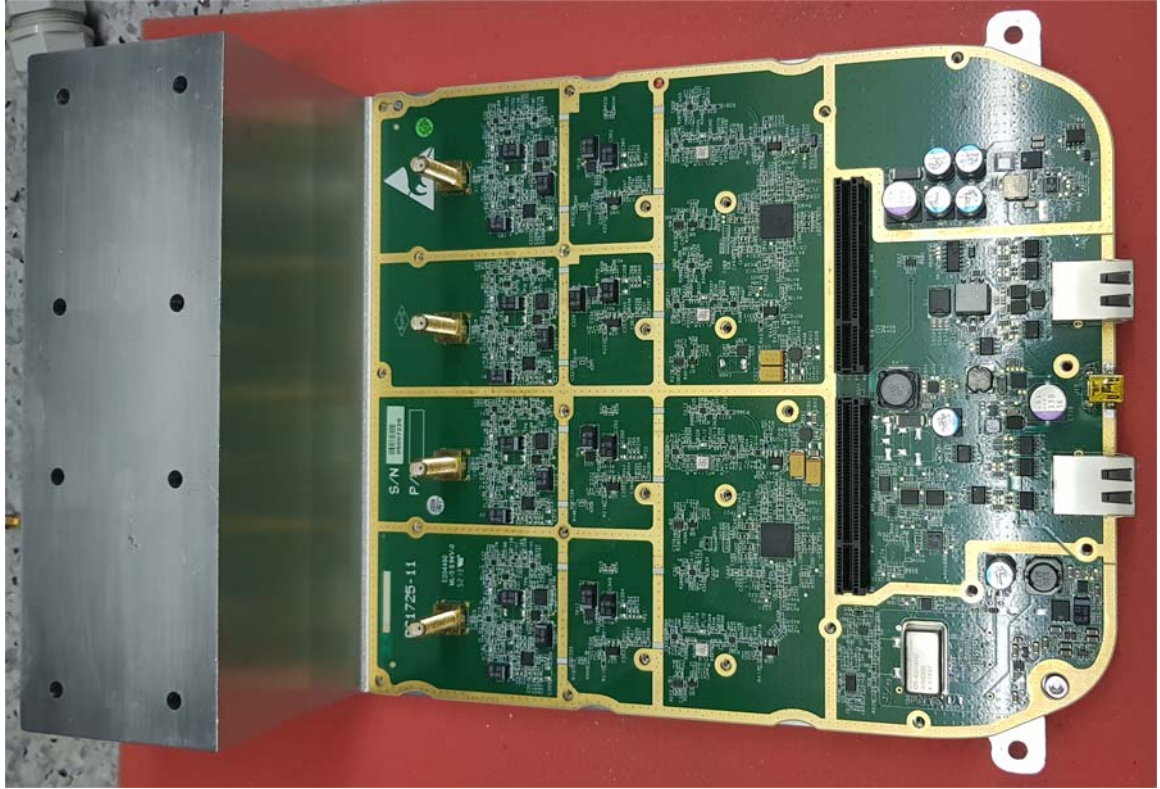

INTERNAL PHOTOGRAPHS

This document contains 13 photographs

Photograph No.1
BreezeU100e-5X base station internal view

Photograph No.3
BreezeU100e-5X base station internal view

Photograph No.4
BreezeU100e-5X RF part with screen

Photograph No.5
BreezeU100e-5X RF card

Photograph No.6
RF part PCB top view

Photograph No.7
RF part PCB second side view

Photograph No.8
BreezeU100e-5X digital part with cover

Photograph No.9
BreezeU100e-5X digital part with screen removed

Photograph No.10
Antenna assembly (ant 1, ant 2 outputs)

Photograph No.11
Antenna assembly (ant. 3, ant. 4 outputs)

Photograph No.12
Antenna view

Photograph No.13
Antenna second side view