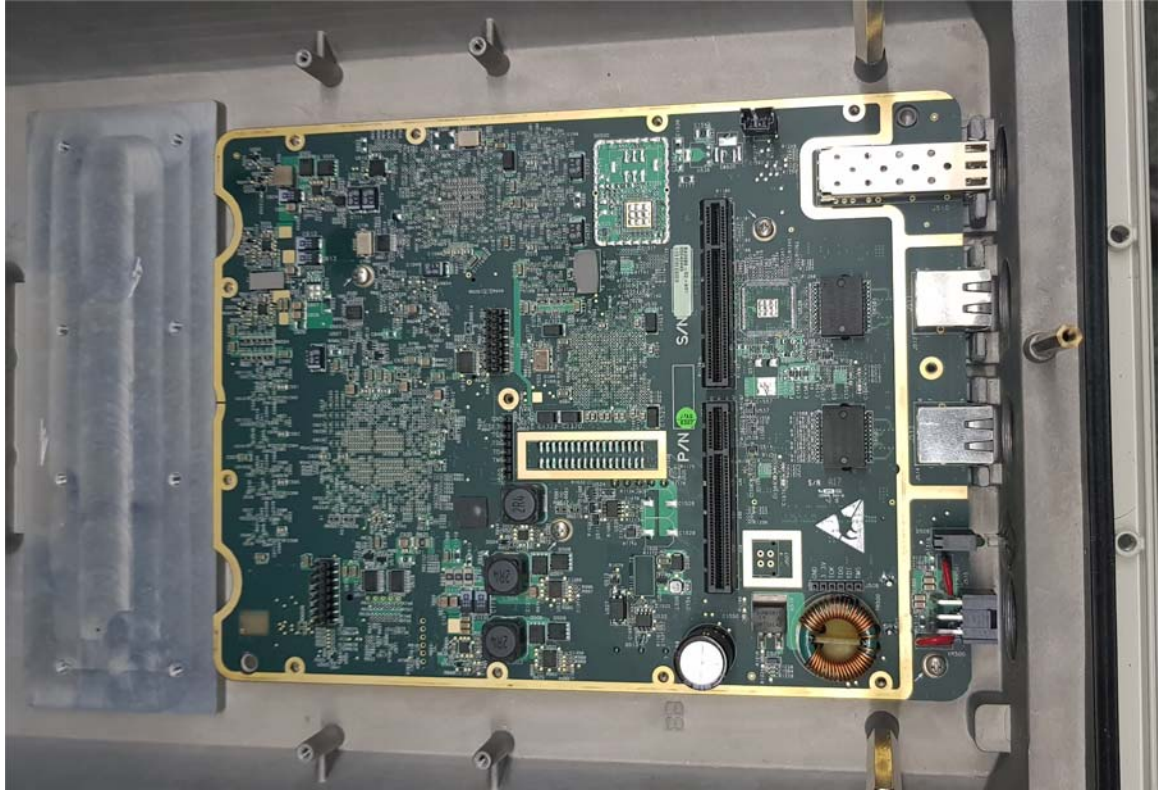

INTERNAL PHOTOGRAPHS

This document contains 13 photographs

Photograph No.1
BreezeU100e-5X base station internal view

Photograph No.3
BreezeU100e-5X base station internal view

Photograph No.4
BreezeU100e-5X RF part with screen

Photograph No.5
BreezeU100e-5X RF card

Photograph No.6
RF part PCB top view

Photograph No.7
RF part PCB second side view

Photograph No.8
BreezeU100e-5X digital part with cover

Photograph No.9
BreezeU100e-5X digital part with screen removed

Photograph No.10
Antenna assembly (ant 1, ant 2 outputs)

Photograph No.11
Antenna assembly (ant. 3, ant. 4 outputs)

Photograph No.12
Antenna view

Photograph No.13
Antenna second side view