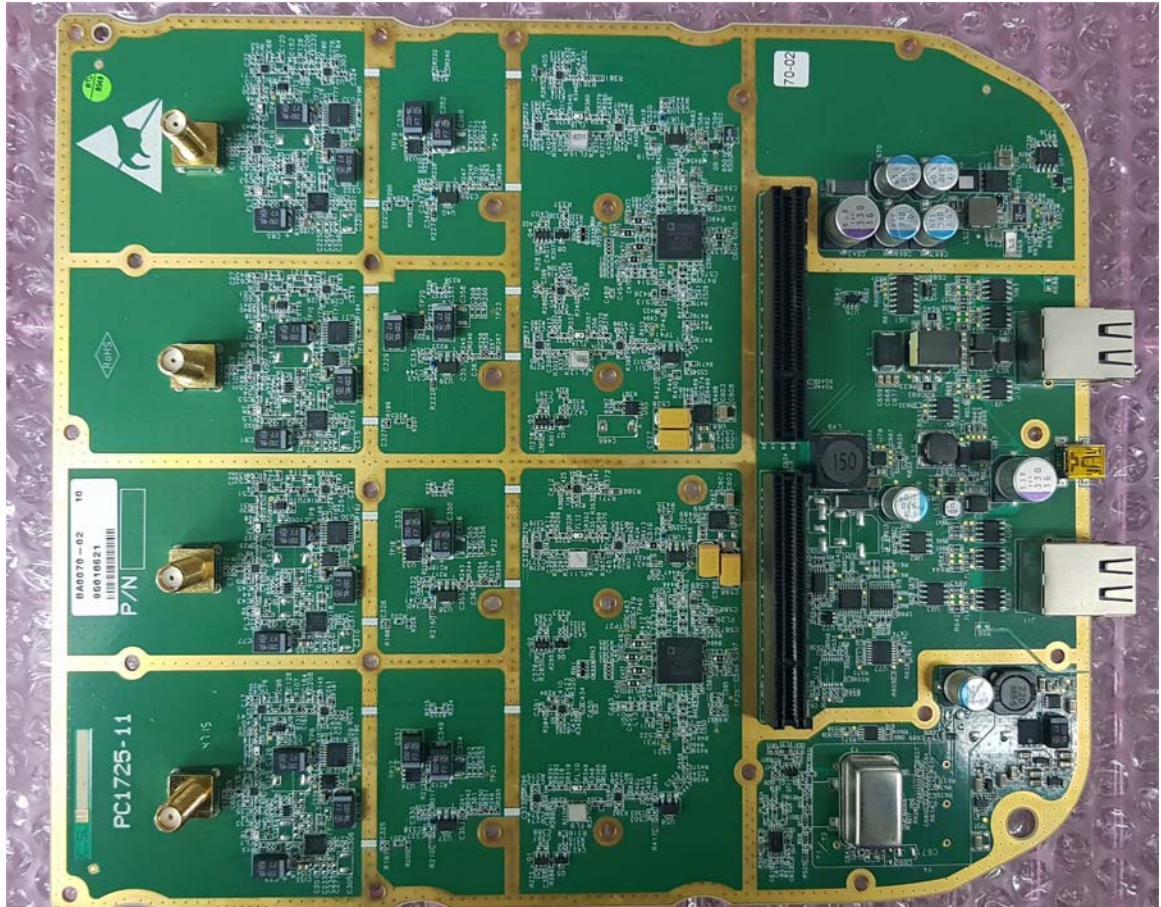

INTERNAL PHOTOGRAPHS

This document contains 13 photographs

Photograph No.1
BreezeU100e-5X base station internal view

Photograph No.3
BreezeU100e-5X base station internal view

Photograph No.4
BreezeU100e-5X RF part with screen

Photograph No.5
BreezeU100e-5X RF card

Photograph No.6
RF part PCB top view

Photograph No.7
RF part PCB second side view

Photograph No.8
BreezeU100e-5X digital part with cover

Photograph No.9
BreezeU100e-5X digital part with screen removed

Photograph No.10
Antenna assembly (ant 1, ant 2 outputs)

Photograph No.11
Antenna assembly (ant. 3, ant. 4 outputs)

Photograph No.12
Antenna view

Photograph No.13
Antenna second side view