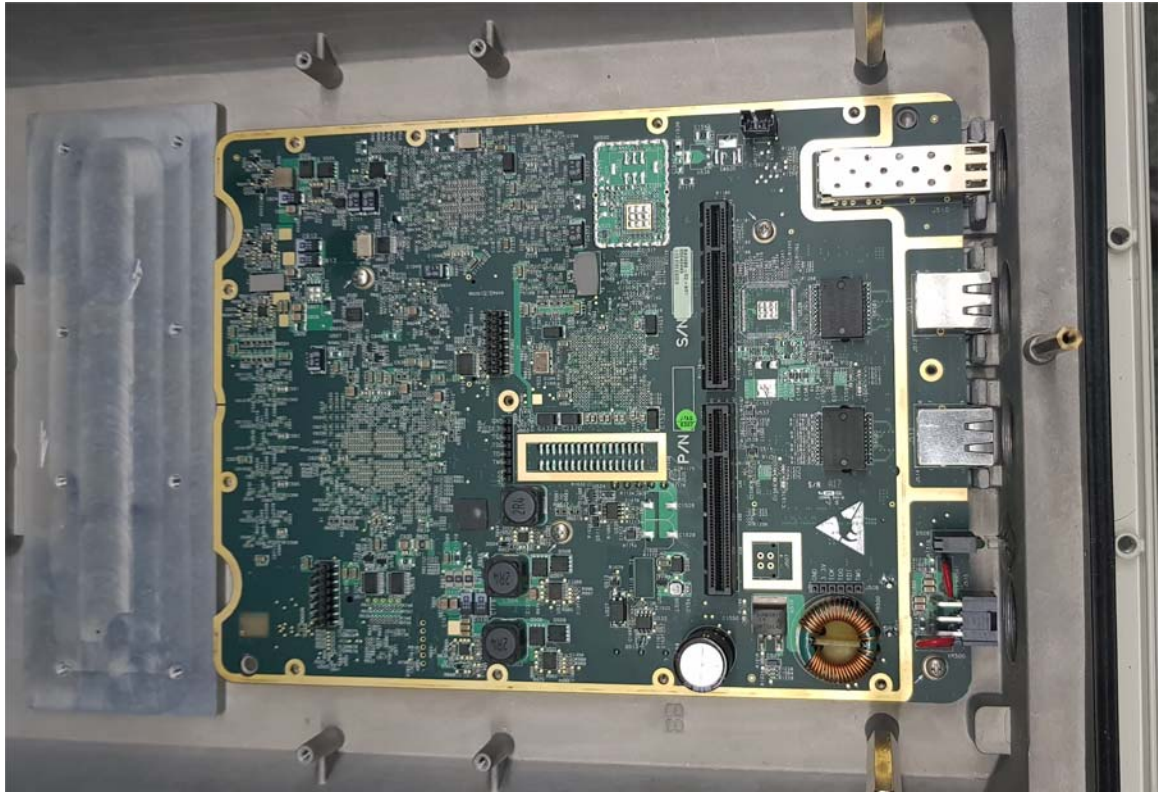

INTERNAL PHOTOGRAPHS

This document contains 13 photographs

Photograph No.1
BreezeU100e-5X base station internal view

Photograph No.2
BreezeU100e-5X base station internal view

Photograph No.3
BreezeU100e-5X base station internal view

Photograph No.4
BreezeU100e-5X RF part with screen

Photograph No.5
BreezeU100e-5X RF card

Photograph No.6
RF part PCB top view

Photograph No.7
RF part PCB second side view

Photograph No.8
BreezeU100e-5X digital part with cover

Photograph No.9
BreezeU100e-5X digital part with screen removed

Photograph No.10
Antenna assembly (ant 1, ant 2 outputs)

Photograph No.11
Antenna assembly (ant. 3, ant. 4 outputs)

Photograph No.12
Antenna view