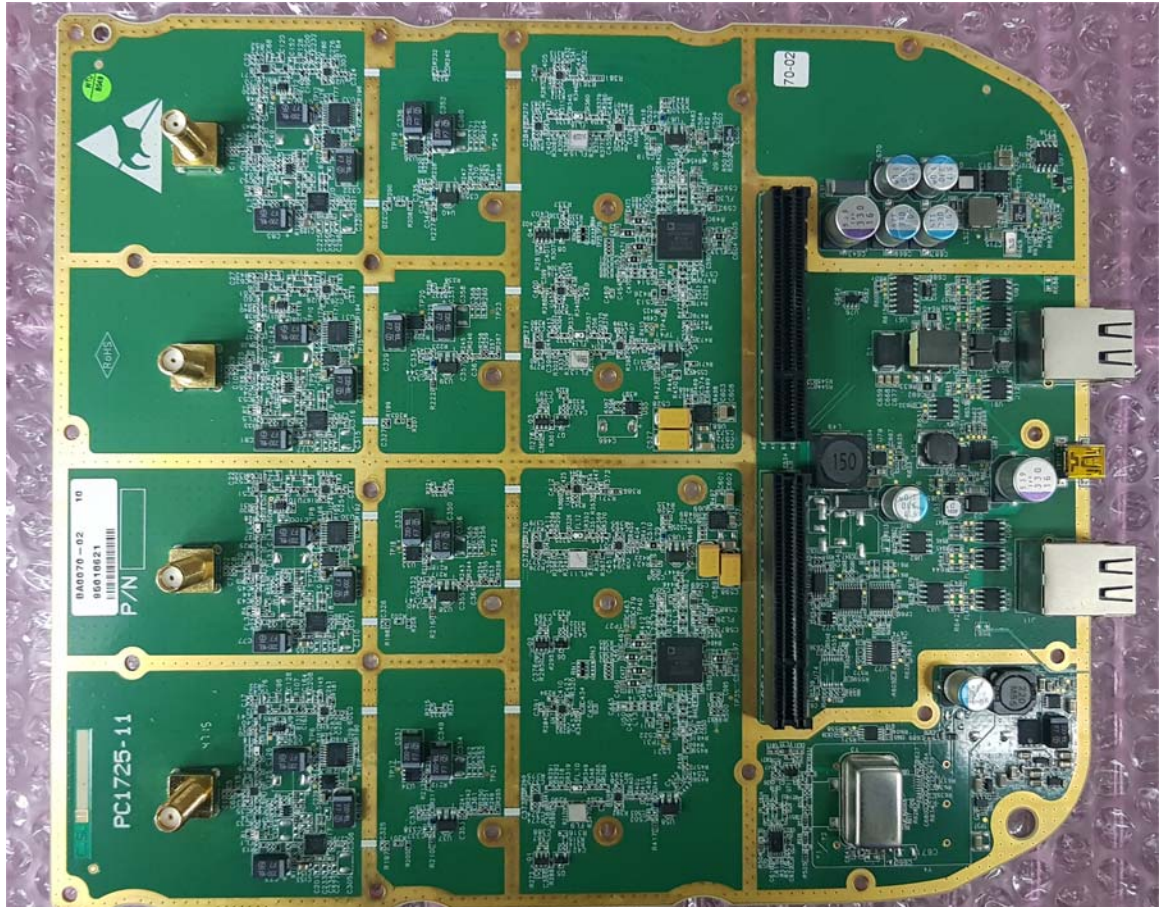

INTERNAL PHOTOGRAPHS

This document contains 13 photographs

Photograph No.1
BreezeU100e-5X base station internal view

Photograph No.2
BreezeU100e-5X base station internal view

Photograph No.3
BreezeU100e-5X base station internal view

Photograph No.4
BreezeU100e-5X RF part with screen

Photograph No.5
BreezeU100e-5X RF card

Photograph No.6
RF part PCB top view

Photograph No.7
RF part PCB second side view

Photograph No.8
BreezeU100e-5X digital part with cover

Photograph No.9
BreezeU100e-5X digital part with screen removed

Photograph No.10
Antenna assembly (ant 1, ant 2 outputs)

Photograph No.11
Antenna assembly (ant. 3, ant. 4 outputs)

Photograph No.12
Antenna view

Photograph No.13
Antenna second side view