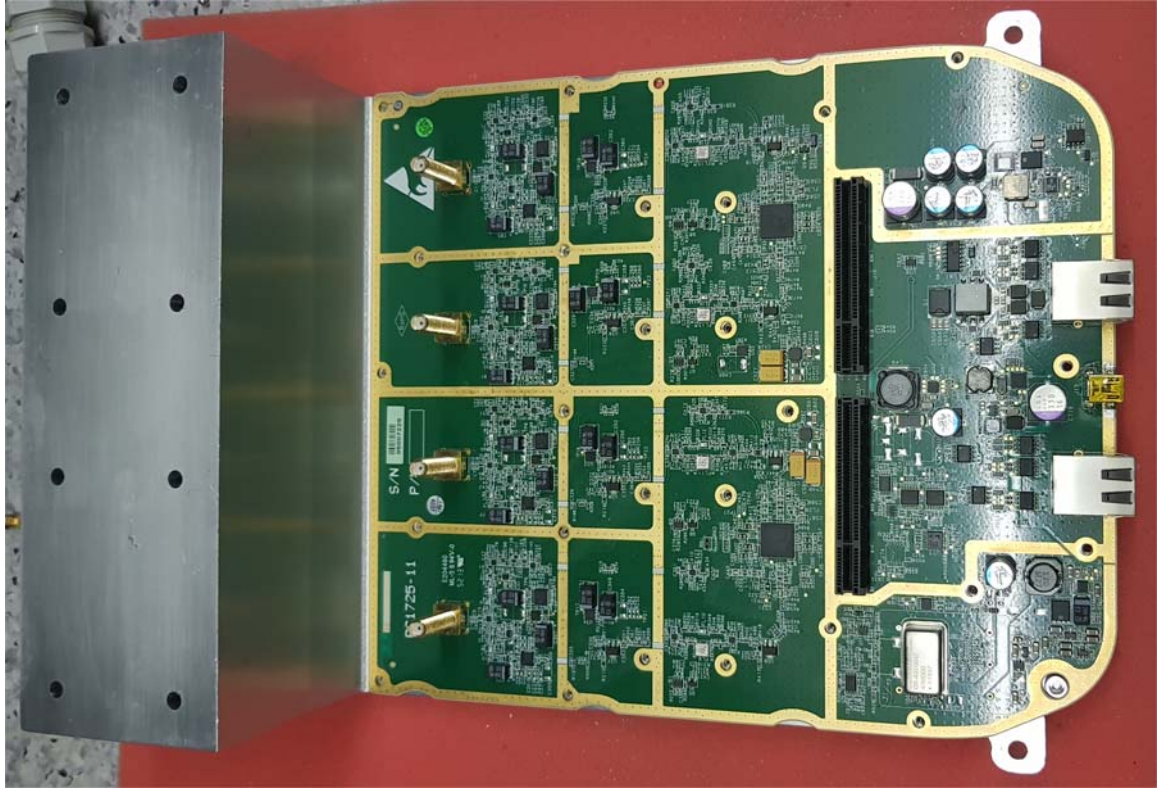

INTERNAL PHOTOGRAPHS

This document contains 13 photographs

Photograph No.1
BreezeU100e-5X base station internal view

Photograph No.2
BreezeU100e-5X base station internal view

Photograph No.3
BreezeU100e-5X base station internal view

Photograph No.4
BreezeU100e-5X RF part with screen

Photograph No.5
BreezeU100e-5X RF card

Photograph No.6
RF part PCB top view

Photograph No.7
RF part PCB second side view

Photograph No.8
BreezeU100e-5X digital part with cover

Photograph No.9
BreezeU100e-5X digital part with screen removed

Photograph No.10
Antenna assembly (ant 1, ant 2 outputs)

Photograph No.11
Antenna assembly (ant. 3, ant. 4 outputs)

Photograph No.12
Antenna view

Photograph No.13
Antenna second side view