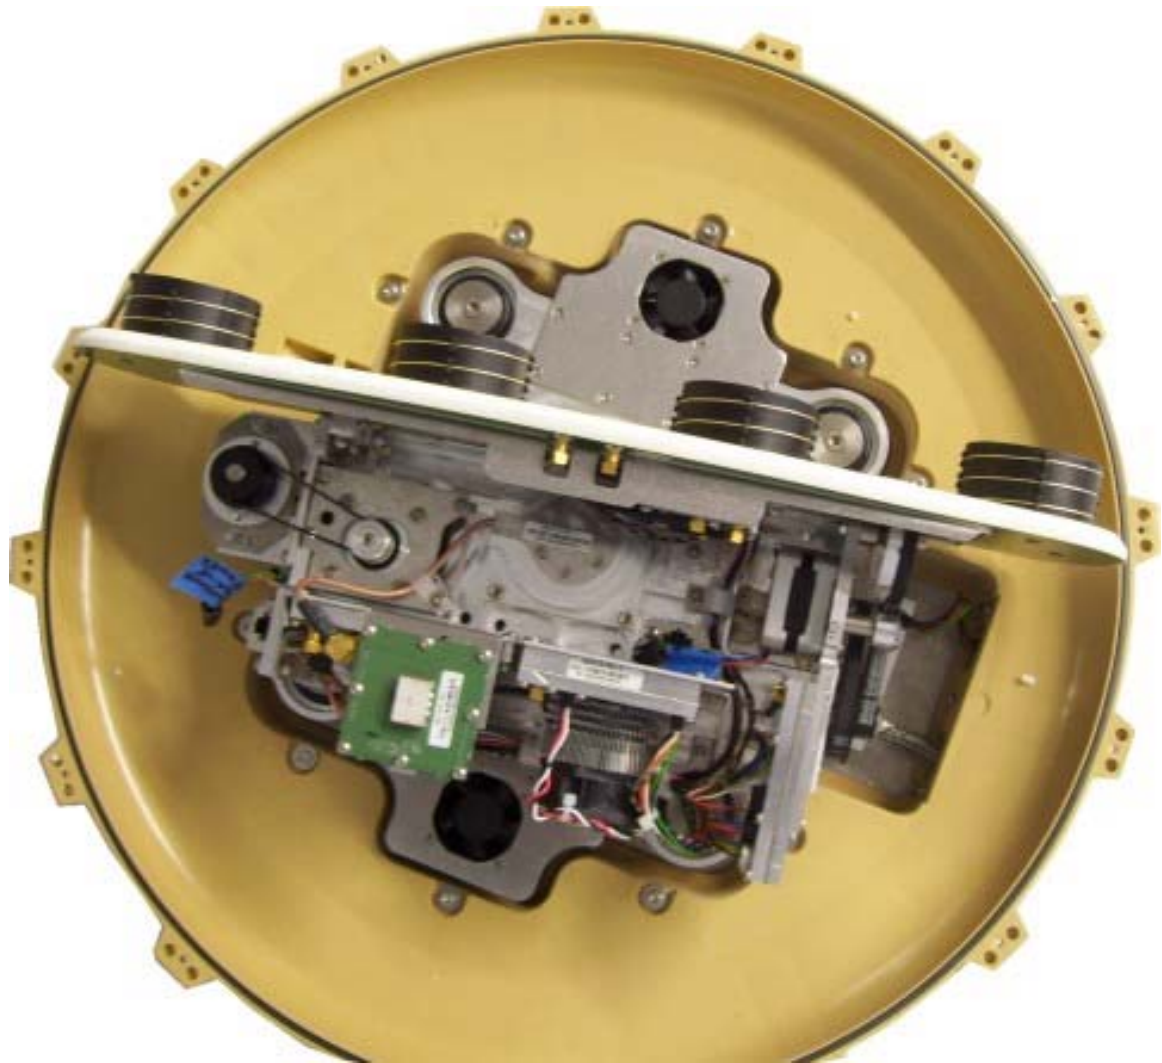

Land Mobile BGAN Terminal, RF-7800B-VU104

Connect to power
cable with
chassis bulkhead
connector at the
other end.

Connect to data
cable with
chassis bulkhead
connector at the
other end

Interface board with shields

Interface Board – With Shield

Interface Board shown without shield

**Land Mobile BGAN Terminal, RF-7800B-VU104
Interface Board, Topside & Underside – Without Shield**

HPA board with
shields and fan

Land Mobile BGAN Terminal, RF-7800B-VU104
HPA Board – With Shield and Fan

HPA board

**Land Mobile BGAN Terminal, RF-7800B-VU104
HPA Board Topside – Without Shield**

HPA Board other side with shields shown

**Land Mobile BGAN Terminal, RF-7800B-VU104
HPA Board Underside – Without Shield. Shields Shown**

Antenna control unit with shield

Land Mobile BGAN Terminal, RF-7800B-VU104
Antenna Control Unit – With Shield

Antenna control unit with shields shown apart

**Land Mobile BGAN Terminal, RF-7800B-VU104
Antenna Control Unit, Topside & Underside – Without Shield. Shields Shown**