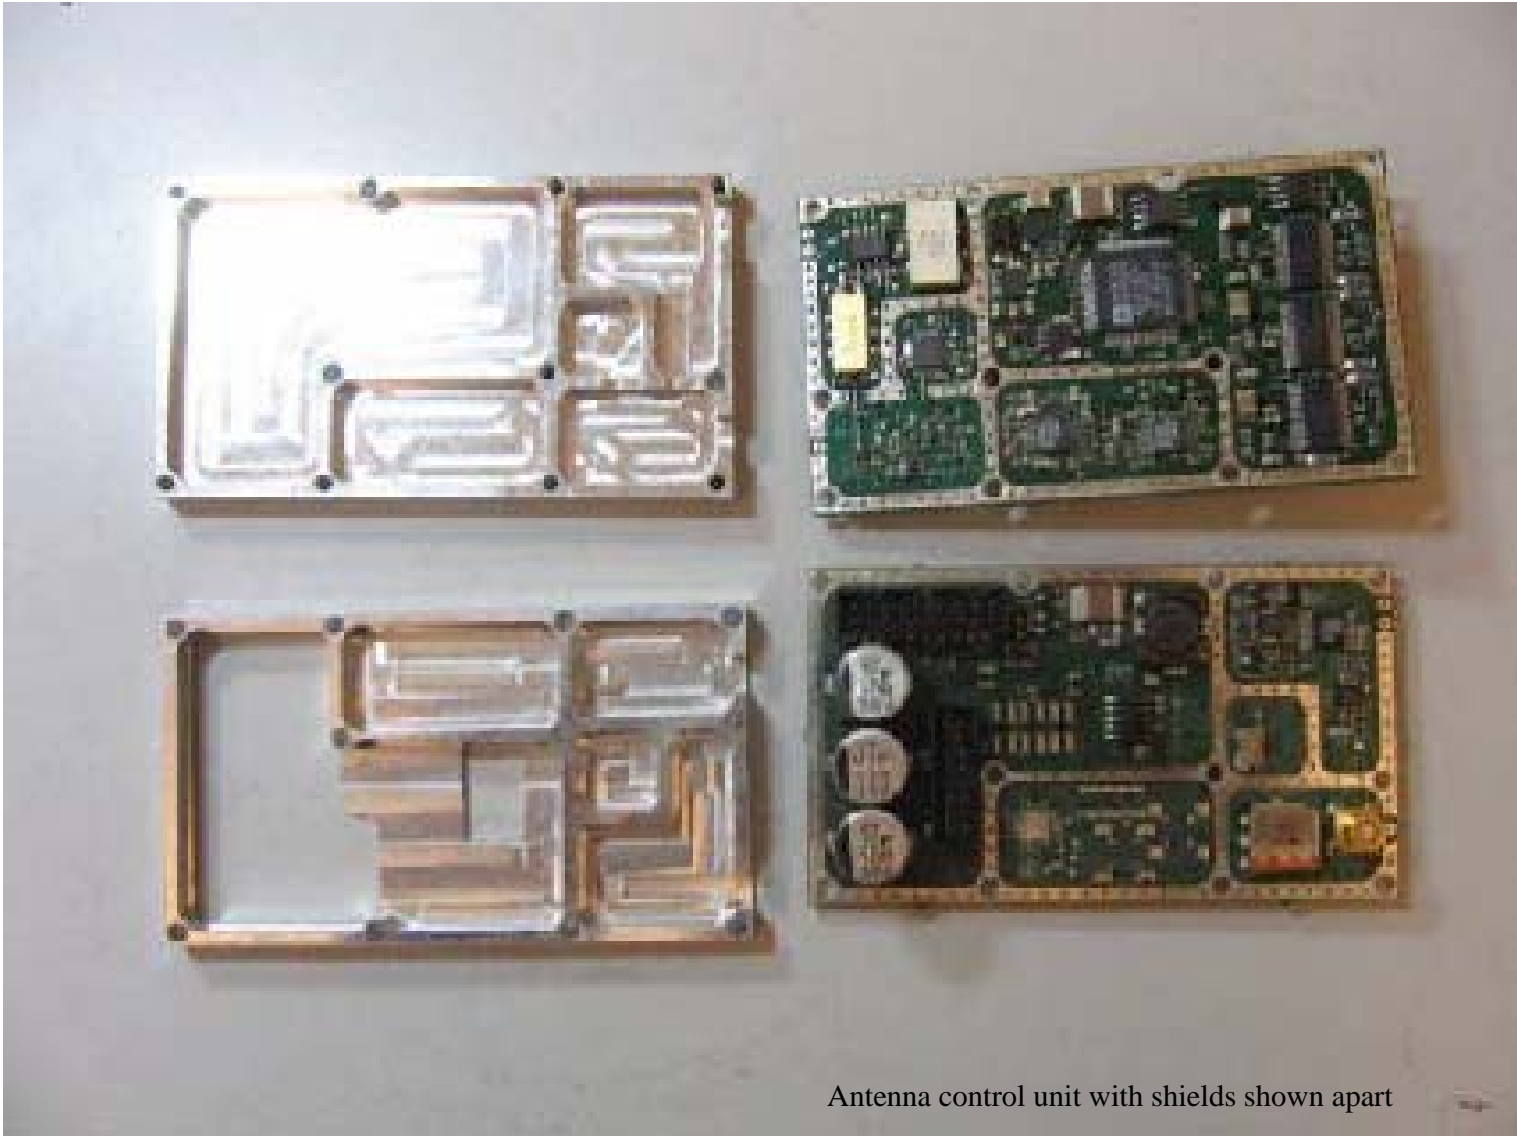

Interface Board – With Shield

Interface Board shown without shield

**Land Mobile BGAN Terminal, RF-7800B-VU104
Interface Board, Topside & Underside – Without Shield**

HPA board with
shields and fan

Land Mobile BGAN Terminal, RF-7800B-VU104
HPA Board – With Shield and Fan

HPA board

**Land Mobile BGAN Terminal, RF-7800B-VU104
HPA Board Topside – Without Shield**

HPA Board other side with shields shown

**Land Mobile BGAN Terminal, RF-7800B-VU104
HPA Board Underside – Without Shield. Shields Shown**

Antenna control unit with shield

Land Mobile BGAN Terminal, RF-7800B-VU104
Antenna Control Unit – With Shield

Antenna control unit with shields shown apart

**Land Mobile BGAN Terminal, RF-7800B-VU104
Antenna Control Unit, Topside & Underside – Without Shield. Shields Shown**

GPS module with shield

**Land Mobile BGAN Terminal, RF-7800B-VU104
GPS Module Topside – With Shield**

GPS module with shield shown apart

Land Mobile BGAN Terminal, RF-7800B-VU104
GPS Module Underside – Without Shield. Shield Shown