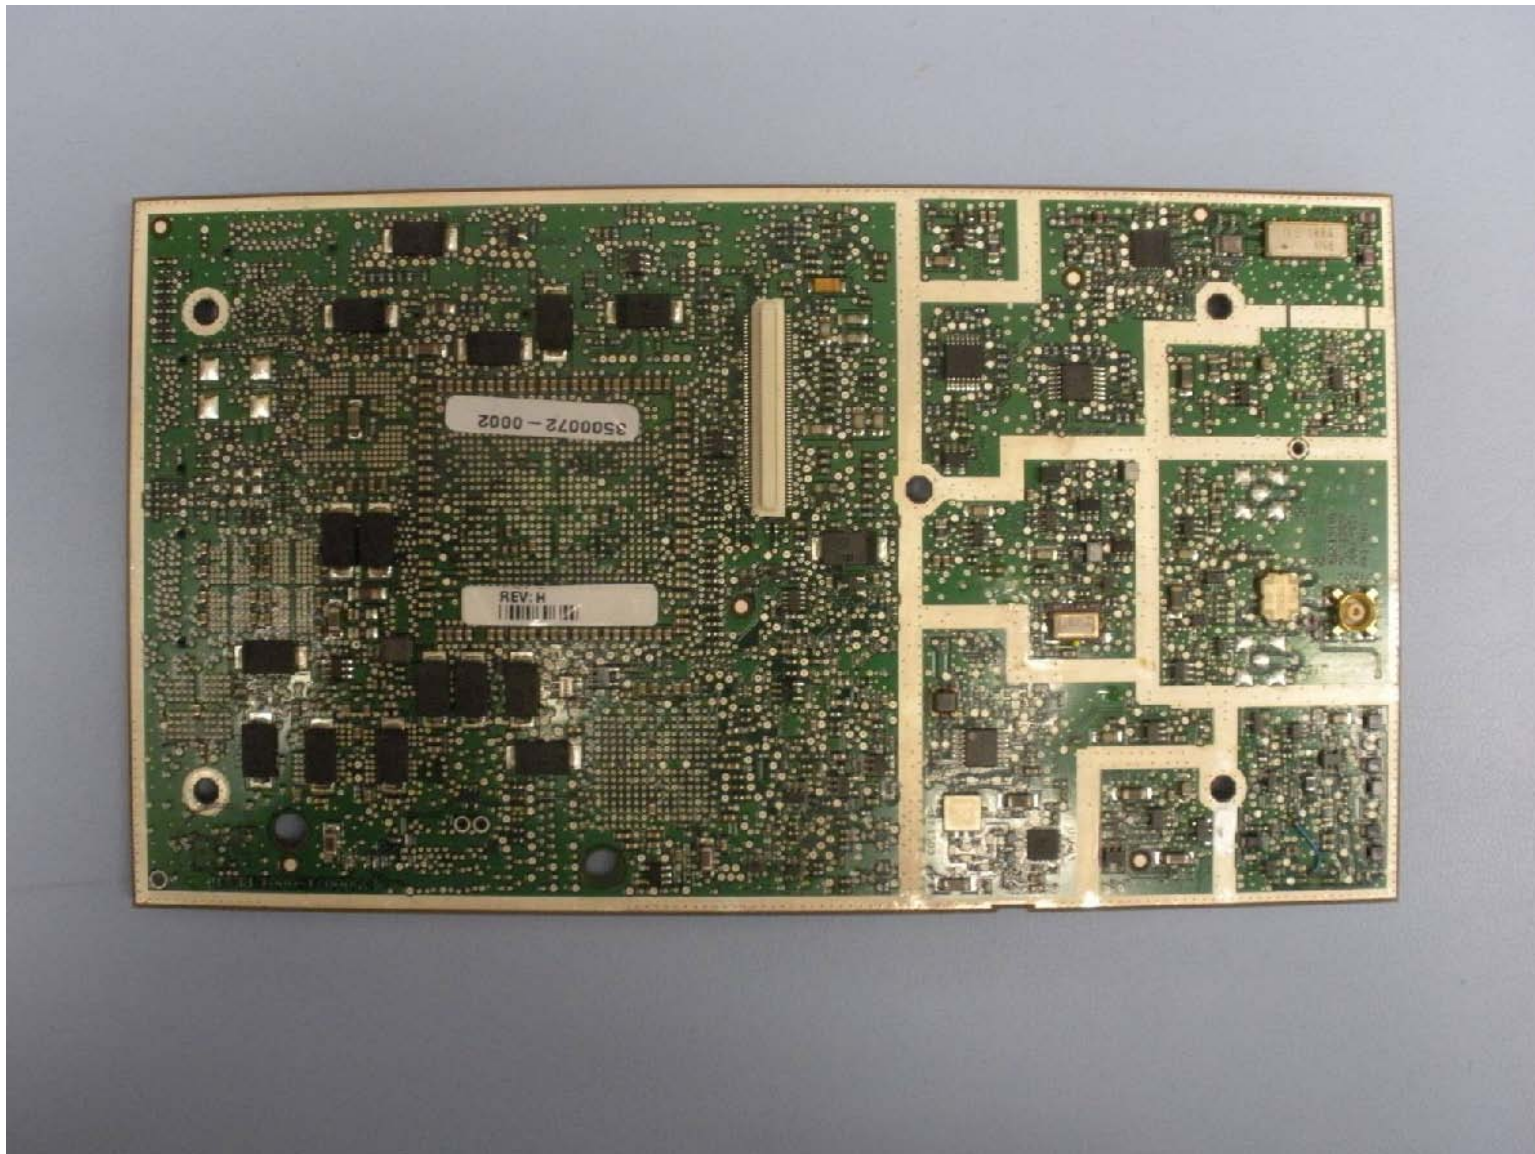

GPS module with shield

**Land Mobile BGAN Terminal, RF-7800B-VU104
GPS Module Topside – With Shield**

GPS module with shield shown apart

Land Mobile BGAN Terminal, RF-7800B-VU104
GPS Module Underside – Without Shield. Shield Shown

LNA module with shields

**Land Mobile BGAN Terminal, RF-7800B-VU104
LNA Module – With Shield**

**Land Mobile BGAN Terminal, RF-7800B-VU104
LNA Module, Topside & Underside – Without Shield. Shield Shown**

Antenna interface board

**Land Mobile BGAN Terminal, RF-7800B-VU104
Antenna Interface Board Underside – Without Shield. Shield Shown**

Antenna interface board

**Land Mobile BGAN Terminal, RF-7800B-VU104
Antenna Interface Board Topside – Without Shield**

**Land Mobile BGAN Terminal, RF-7800B-VU104
Core Module Without Shield - Underside**

**Land Mobile BGAN Terminal, RF-7800B-VU104
Core Module Shield - Topside**

**Land Mobile BGAN Terminal, RF-7800B-VU104
Core Module Without Shield - Topside**