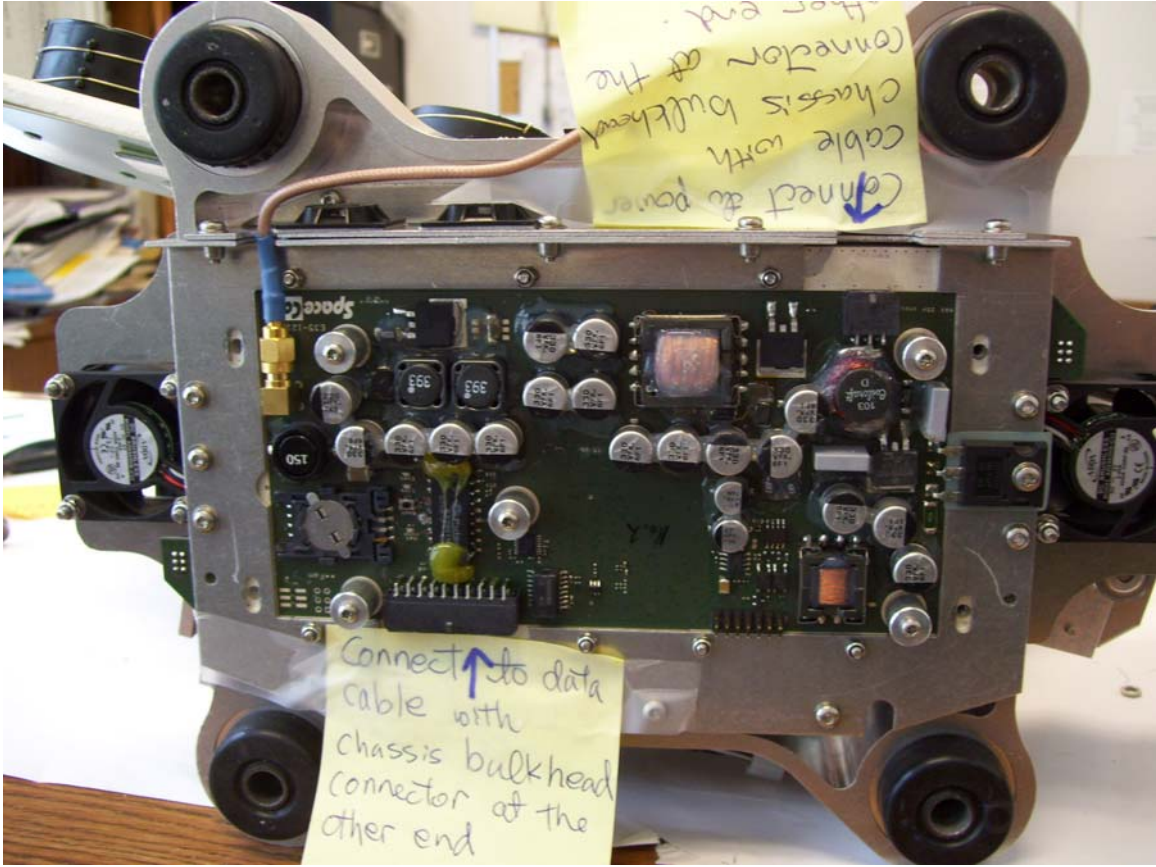

Land Mobile BGAN Terminal, RF-7800B-VU104

Connect to power
cable with
chassis bulkhead
connector at the
other end.

Connect to data
cable with
chassis bulkhead
connector at the
other end

Interface board with shields

Interface Board – With Shield

Interface Board shown without shield

**Land Mobile BGAN Terminal, RF-7800B-VU104
Interface Board, Topside & Underside – Without Shield**

HPA board with
shields and fan

Land Mobile BGAN Terminal, RF-7800B-VU104
HPA Board – With Shield and Fan

HPA board

**Land Mobile BGAN Terminal, RF-7800B-VU104
HPA Board Topside – Without Shield**

HPA Board other side with shields shown

**Land Mobile BGAN Terminal, RF-7800B-VU104
HPA Board Underside – Without Shield. Shields Shown**

Antenna control unit with shield

Land Mobile BGAN Terminal, RF-7800B-VU104
Antenna Control Unit – With Shield

Antenna control unit with shields shown apart

**Land Mobile BGAN Terminal, RF-7800B-VU104
Antenna Control Unit, Topside & Underside – Without Shield. Shields Shown**