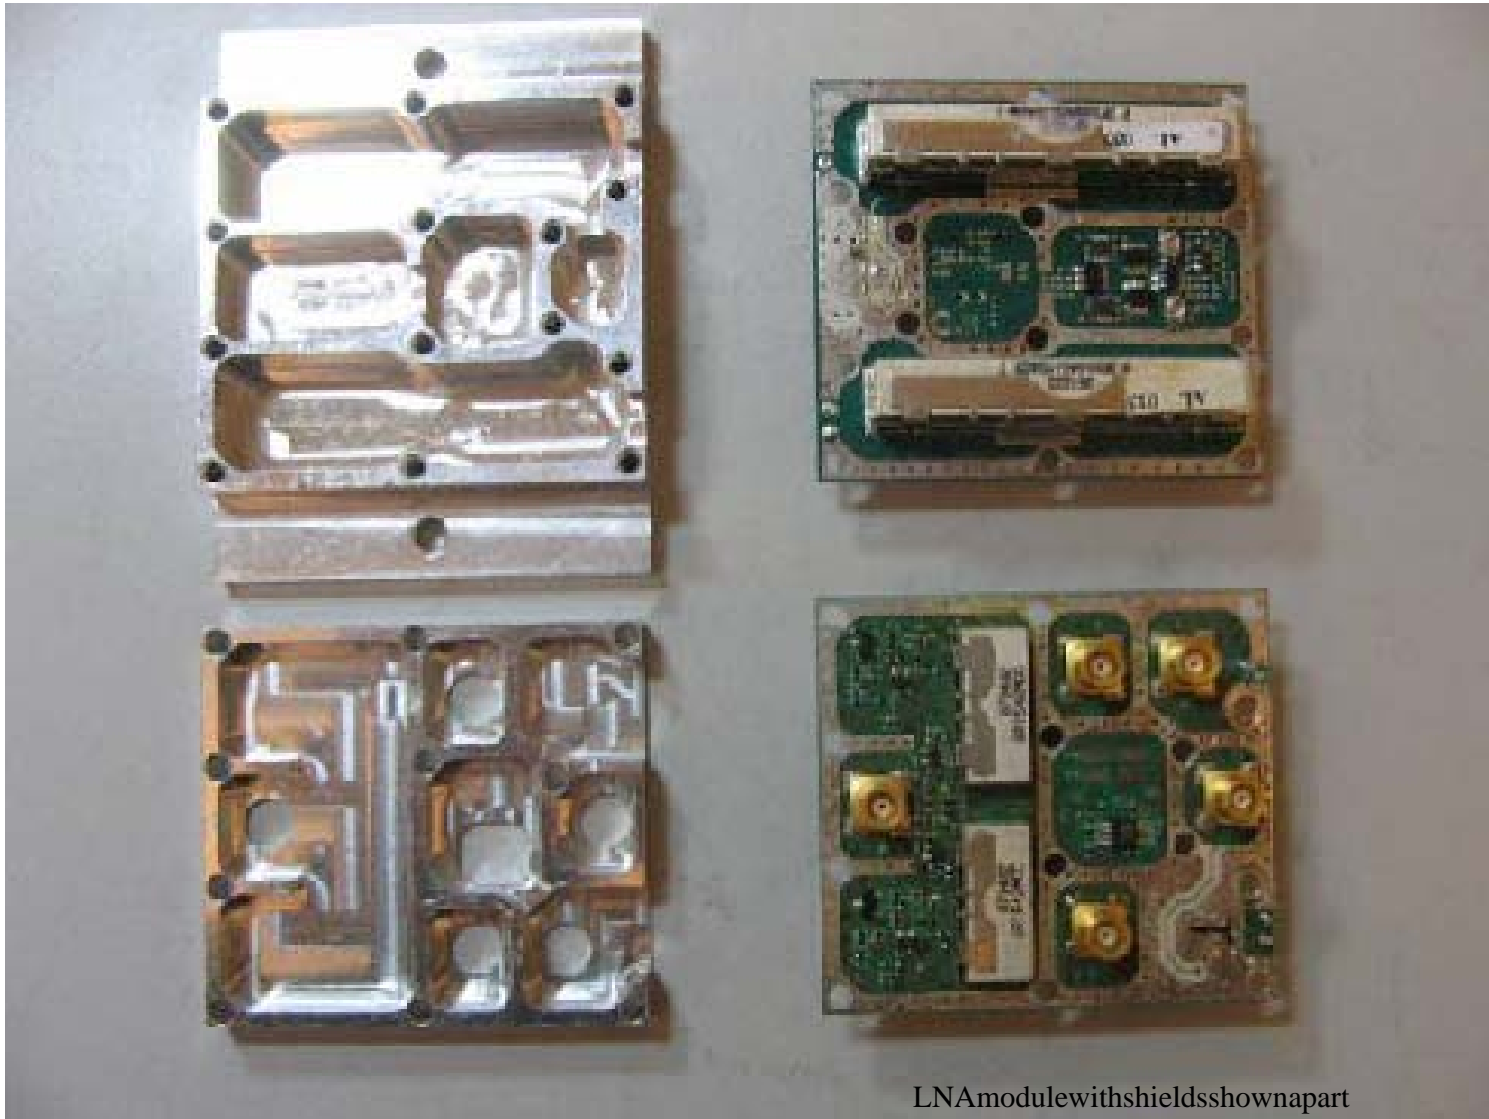

Antenna control unit with shield

Land Mobile BGAN Terminal, RF-7800B-VU104
Antenna Control Unit – With Shield

Antenna control unit with shields shown apart

**Land Mobile BGAN Terminal, RF-7800B-VU104
Antenna Control Unit, Topside & Underside – Without Shield. Shields Shown**

GPS module with shield

**Land Mobile BGAN Terminal, RF-7800B-VU104
GPS Module Topside – With Shield**

GPS module with shield shown apart

Land Mobile BGAN Terminal, RF-7800B-VU104
GPS Module Underside – Without Shield. Shield Shown

LNA module with shields

**Land Mobile BGAN Terminal, RF-7800B-VU104
LNA Module – With Shield**

**Land Mobile BGAN Terminal, RF-7800B-VU104
LNA Module, Topside & Underside – Without Shield. Shield Shown**

Antenna interface board

**Land Mobile BGAN Terminal, RF-7800B-VU104
Antenna Interface Board Underside – Without Shield. Shield Shown**

Antenna interface board

**Land Mobile BGAN Terminal, RF-7800B-VU104
Antenna Interface Board Topside – Without Shield**