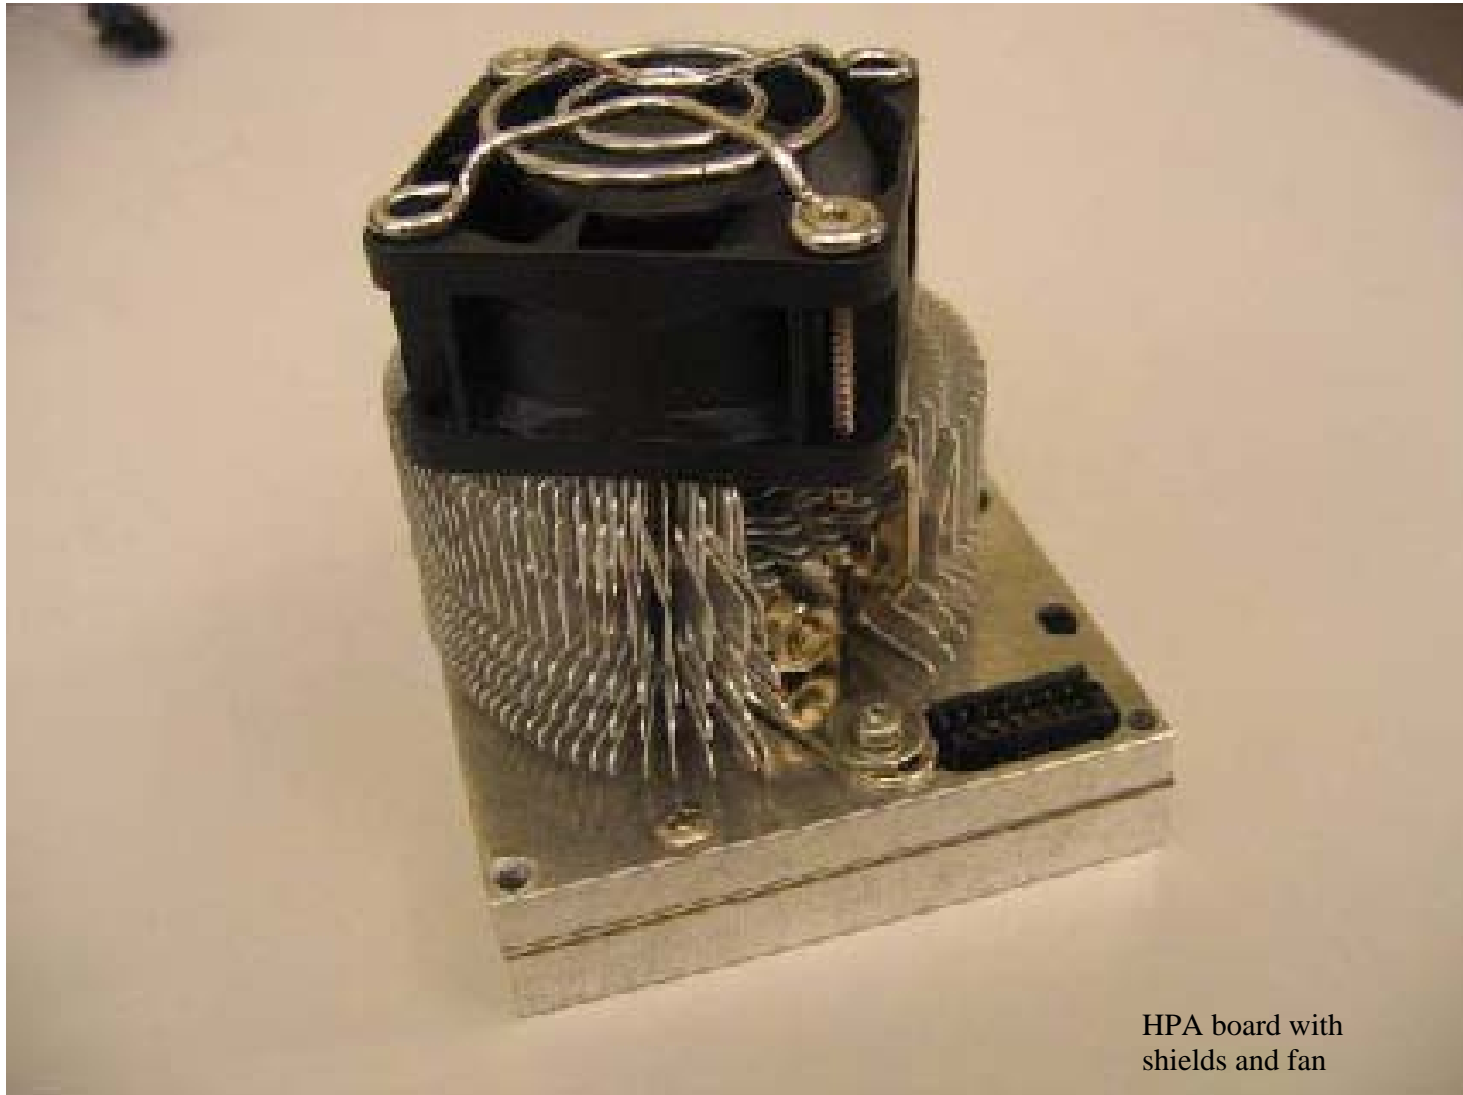

Land Mobile BGAN Terminal, RF-7800B-VU104

Connect to power
cable with
chassis bulkhead
connector at the
other end.

Connect to data
cable with
chassis bulkhead
connector at the
other end

Interface board with shields

Interface Board – With Shield

Interface Board shown without shield

**Land Mobile BGAN Terminal, RF-7800B-VU104
Interface Board, Topside & Underside – Without Shield**

HPA board with
shields and fan

Land Mobile BGAN Terminal, RF-7800B-VU104
HPA Board – With Shield and Fan

HPA board

**Land Mobile BGAN Terminal, RF-7800B-VU104
HPA Board Topside – Without Shield**

HPA Board other side with shields shown

**Land Mobile BGAN Terminal, RF-7800B-VU104
HPA Board Underside – Without Shield. Shields Shown**

Antenna control unit with shield

Land Mobile BGAN Terminal, RF-7800B-VU104
Antenna Control Unit – With Shield

Antenna control unit with shields shown apart

**Land Mobile BGAN Terminal, RF-7800B-VU104
Antenna Control Unit, Topside & Underside – Without Shield. Shields Shown**