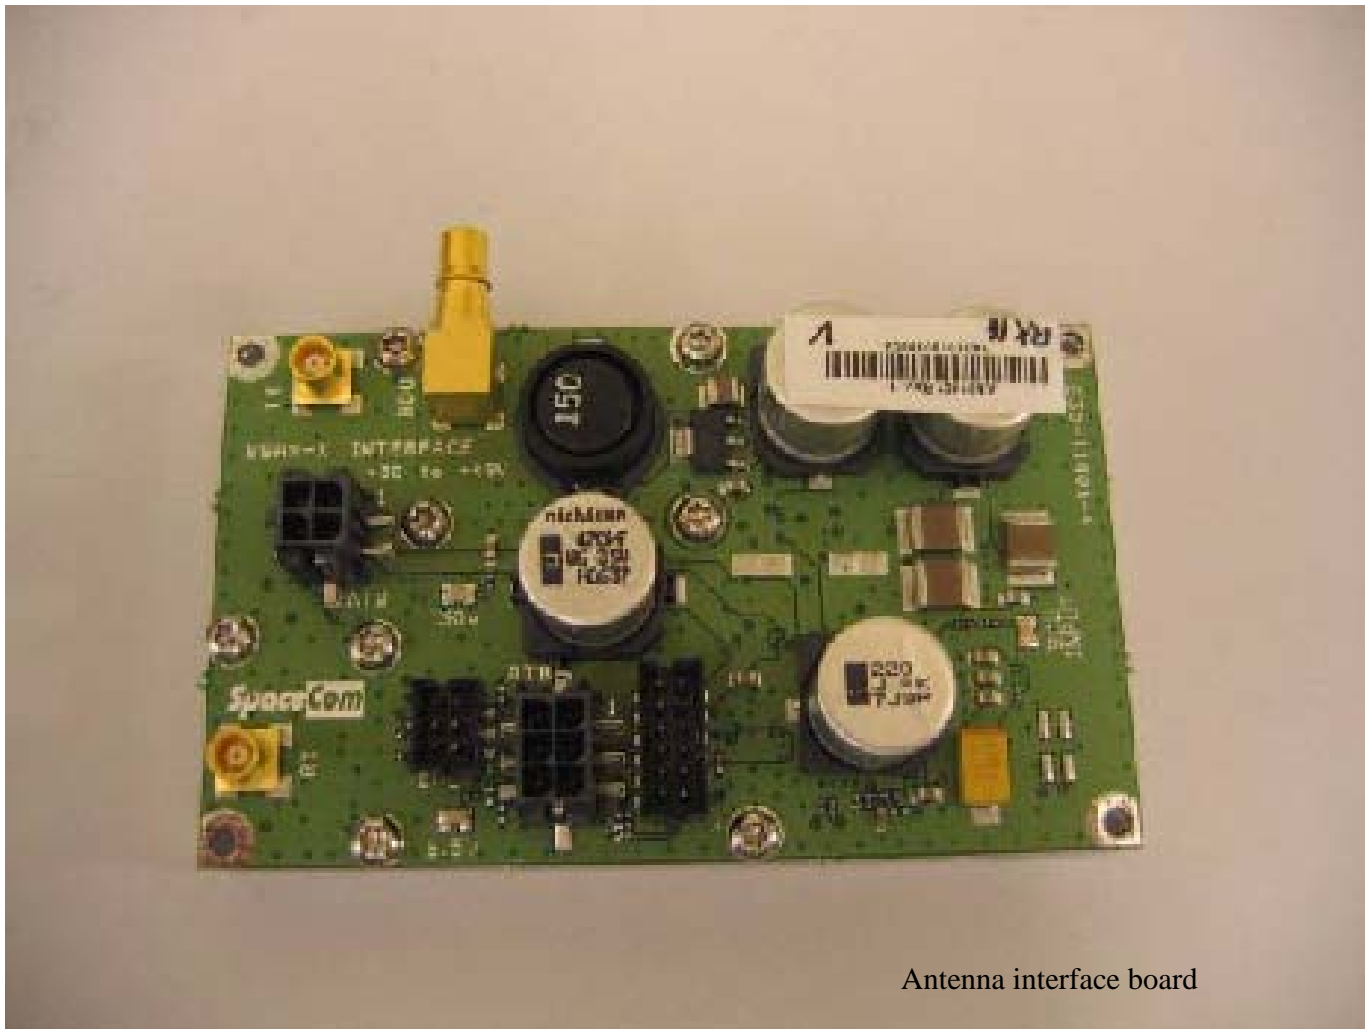

GPS module with shield

**Land Mobile BGAN Terminal, RF-7800B-VU104
GPS Module Topside – With Shield**

GPS module with shield shown apart

Land Mobile BGAN Terminal, RF-7800B-VU104
GPS Module Underside – Without Shield. Shield Shown

LNA module with shields

**Land Mobile BGAN Terminal, RF-7800B-VU104
LNA Module – With Shield**

**Land Mobile BGAN Terminal, RF-7800B-VU104
LNA Module, Topside & Underside – Without Shield. Shield Shown**

Antenna interface board

**Land Mobile BGAN Terminal, RF-7800B-VU104
Antenna Interface Board Underside – Without Shield. Shield Shown**

Antenna interface board

**Land Mobile BGAN Terminal, RF-7800B-VU104
Antenna Interface Board Topside – Without Shield**

**Land Mobile BGAN Terminal, RF-7800B-VU104
Core Module Without Shield - Underside**

**Land Mobile BGAN Terminal, RF-7800B-VU104
Core Module Shield - Topside**

**Land Mobile BGAN Terminal, RF-7800B-VU104
Core Module Without Shield - Topside**