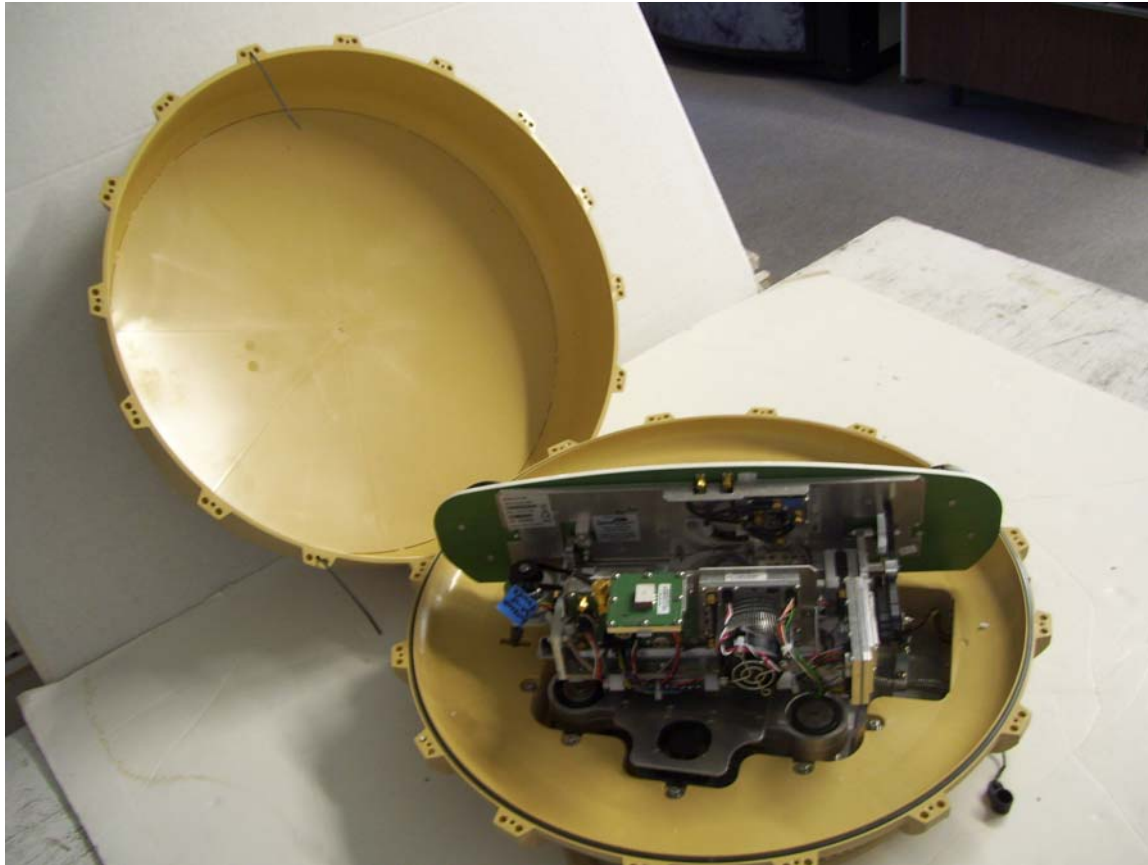

Land Mobile BGAN Terminal, RF-7800B-VU104

Connect to power
cable with
chassis bulkhead
connector at the
other end.

Connect to data
cable with
chassis bulkhead
connector at the
other end

Interface board with shields

Interface Board – With Shield

Interface Board shown without shield

**Land Mobile BGAN Terminal, RF-7800B-VU104
Interface Board, Topside & Underside – Without Shield**

HPA board with
shields and fan

Land Mobile BGAN Terminal, RF-7800B-VU104
HPA Board – With Shield and Fan

HPA board

**Land Mobile BGAN Terminal, RF-7800B-VU104
HPA Board Topside – Without Shield**

HPA Board other side with shields shown

**Land Mobile BGAN Terminal, RF-7800B-VU104
HPA Board Underside – Without Shield. Shields Shown**

Antenna control unit with shield

Land Mobile BGAN Terminal, RF-7800B-VU104
Antenna Control Unit – With Shield

Antenna control unit with shields shown apart

**Land Mobile BGAN Terminal, RF-7800B-VU104
Antenna Control Unit, Topside & Underside – Without Shield. Shields Shown**