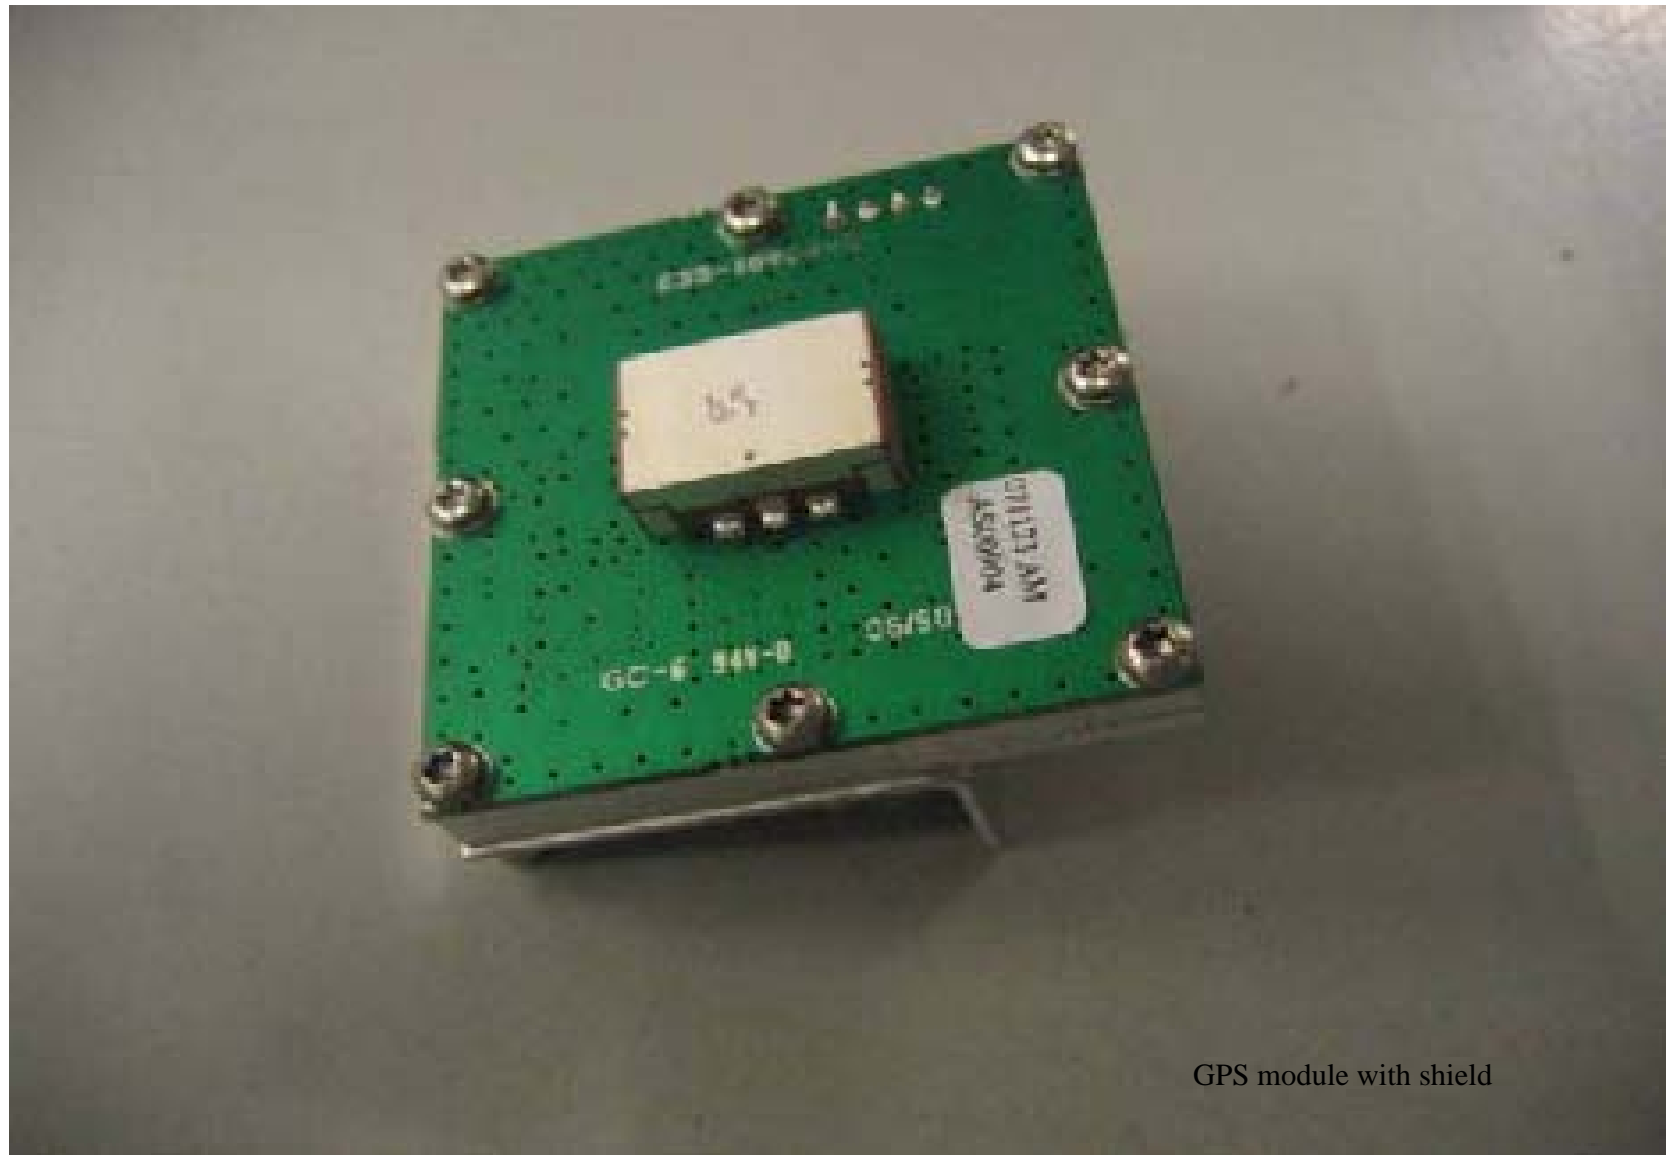

Land Mobile BGAN Terminal, RF-7800B-VU104

Connect to power
cable with
chassis bulkhead
connector at the
other end.

Connect to data
cable with
chassis bulkhead
connector at the
other end

Interface board with shields

HPA board

**Land Mobile BGAN Terminal, RF-7800B-VU104
HPA Board Topside – Without Shield**

HPA Board other side with shields shown

**Land Mobile BGAN Terminal, RF-7800B-VU104
HPA Board Underside – Without Shield. Shields Shown**

Antenna control unit with shield

Land Mobile BGAN Terminal, RF-7800B-VU104
Antenna Control Unit – With Shield

Antenna control unit with shields shown apart

**Land Mobile BGAN Terminal, RF-7800B-VU104
Antenna Control Unit, Topside & Underside – Without Shield. Shields Shown**

GPS module with shield

**Land Mobile BGAN Terminal, RF-7800B-VU104
GPS Module Topside – With Shield**

GPS module with shield shown apart

Land Mobile BGAN Terminal, RF-7800B-VU104
GPS Module Underside – Without Shield. Shield Shown