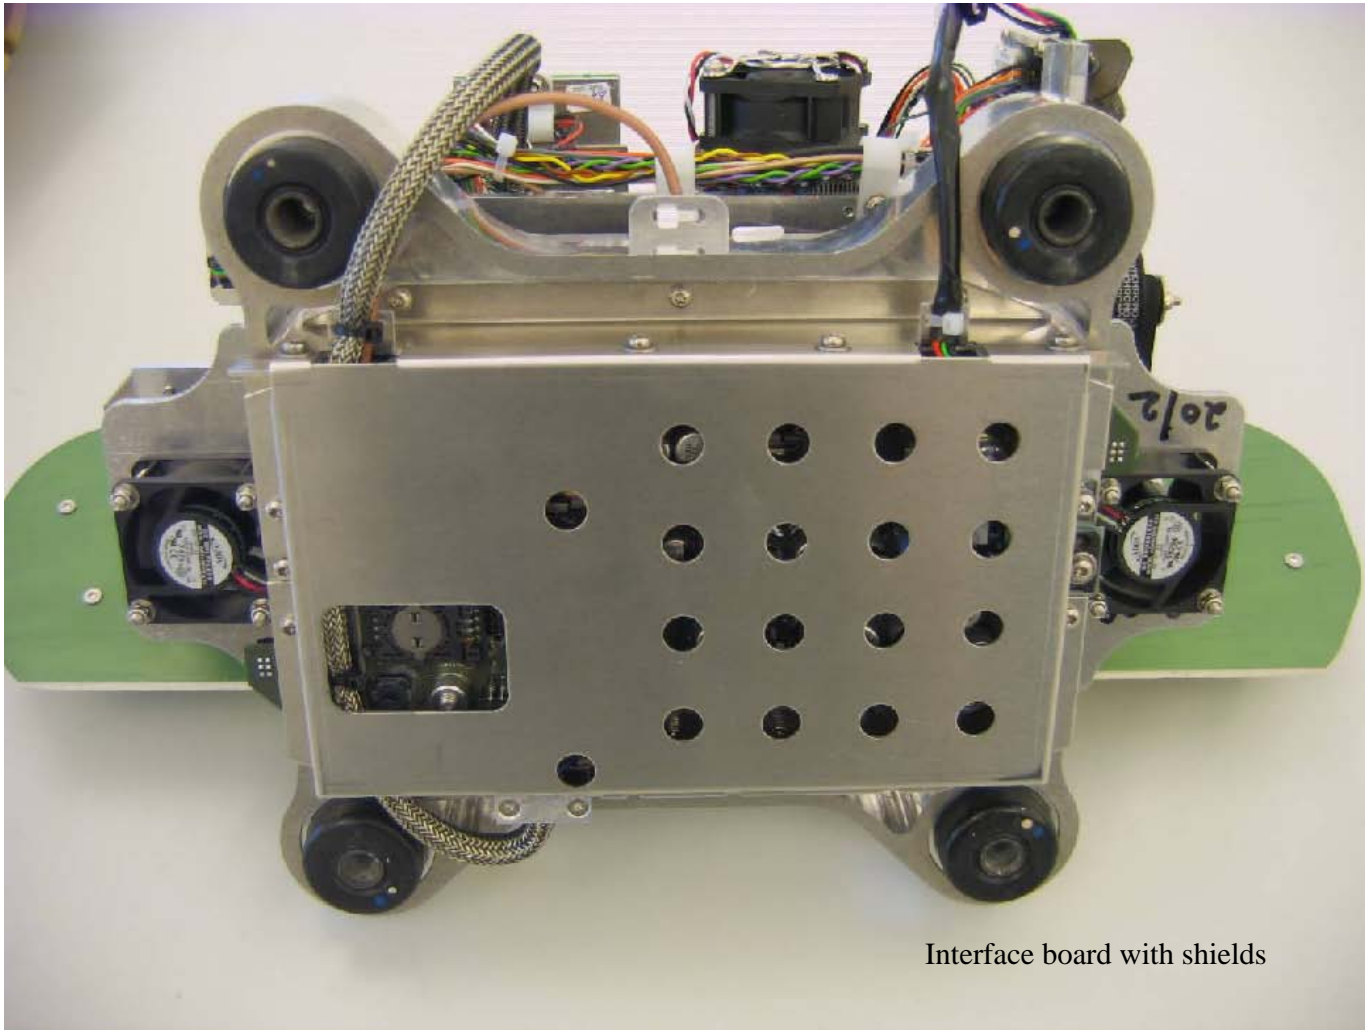

Land Mobile BGAN Terminal, RF-7800B-VU104

Connect to power
cable with
chassis bulkhead
connector at the
other end.

Connect to data
cable with
chassis bulkhead
connector at the
other end

Interface board with shields

Interface Board – With Shield

Interface Board shown without shield

**Land Mobile BGAN Terminal, RF-7800B-VU104
Interface Board, Topside & Underside – Without Shield**

HPA board with
shields and fan

Land Mobile BGAN Terminal, RF-7800B-VU104
HPA Board – With Shield and Fan

HPA board

**Land Mobile BGAN Terminal, RF-7800B-VU104
HPA Board Topside – Without Shield**

HPA Board other side with shields shown

**Land Mobile BGAN Terminal, RF-7800B-VU104
HPA Board Underside – Without Shield. Shields Shown**

Antenna control unit with shield

Land Mobile BGAN Terminal, RF-7800B-VU104
Antenna Control Unit – With Shield

Antenna control unit with shields shown apart

**Land Mobile BGAN Terminal, RF-7800B-VU104
Antenna Control Unit, Topside & Underside – Without Shield. Shields Shown**