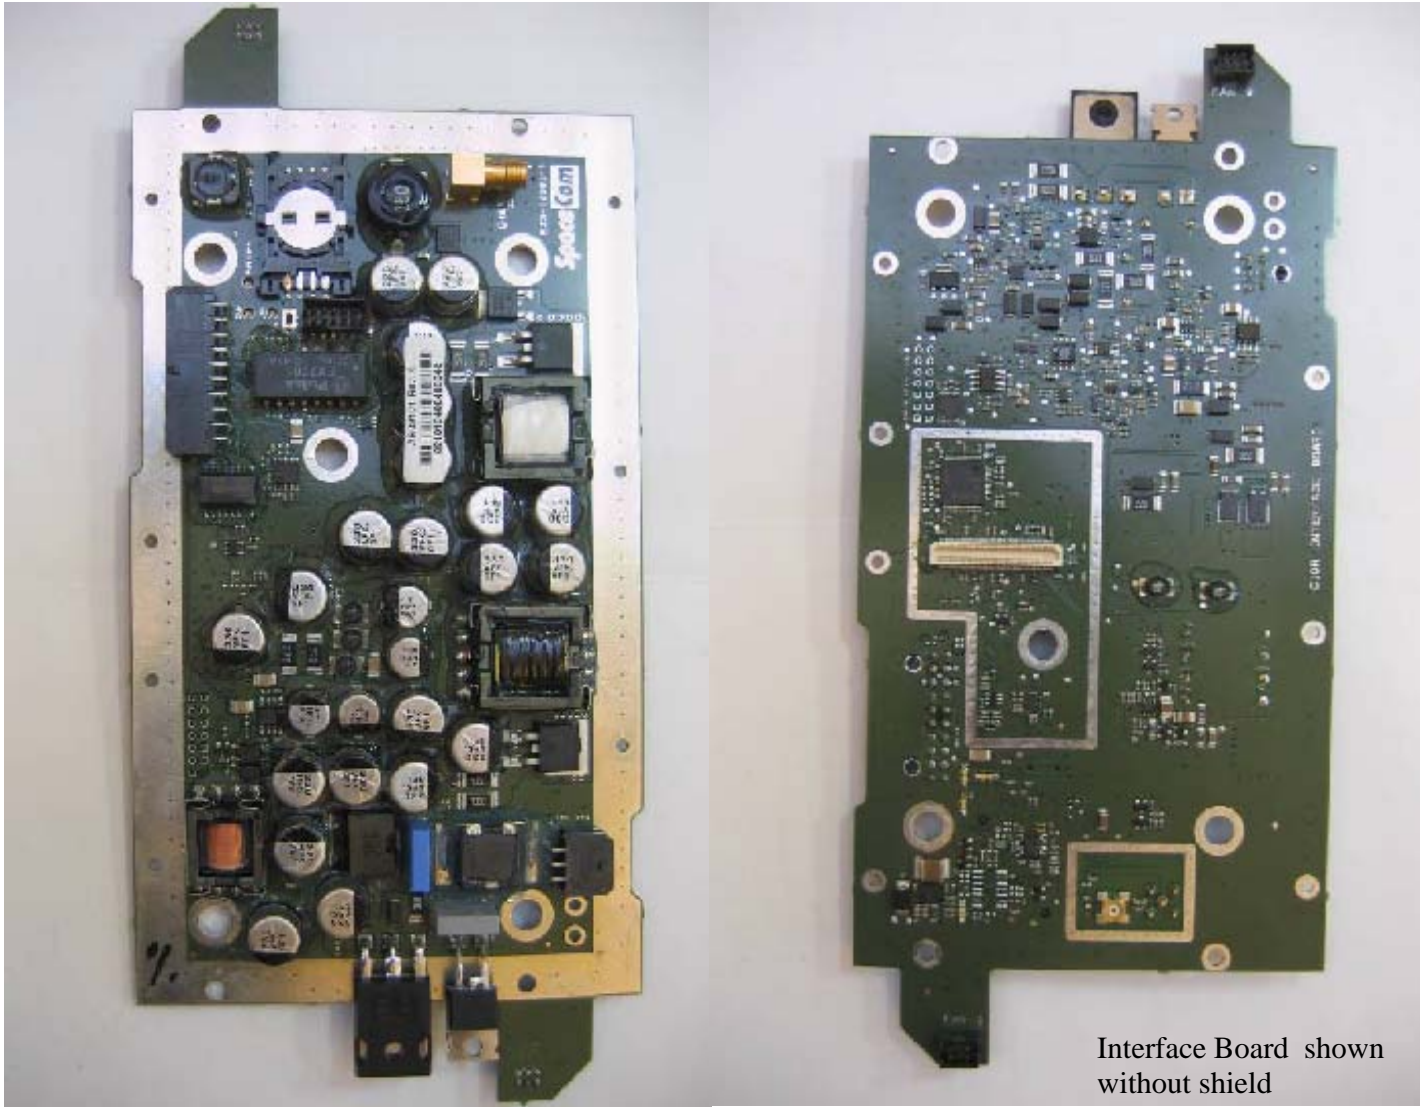

Land Mobile BGAN Terminal, RF-7800B-VU104

Connect to power
cable with
chassis bulkhead
connector at the
other end.

Connect to data
cable with
chassis bulkhead
connector at the
other end

Interface board with shields

Interface Board – With Shield

Interface Board shown without shield

**Land Mobile BGAN Terminal, RF-7800B-VU104
Interface Board, Topside & Underside – Without Shield**

HPA board with
shields and fan

Land Mobile BGAN Terminal, RF-7800B-VU104
HPA Board – With Shield and Fan

HPA board

**Land Mobile BGAN Terminal, RF-7800B-VU104
HPA Board Topside – Without Shield**

HPA Board other side with shields shown

**Land Mobile BGAN Terminal, RF-7800B-VU104
HPA Board Underside – Without Shield. Shields Shown**

Antenna control unit with shield

Land Mobile BGAN Terminal, RF-7800B-VU104
Antenna Control Unit – With Shield

Antenna control unit with shields shown apart

**Land Mobile BGAN Terminal, RF-7800B-VU104
Antenna Control Unit, Topside & Underside – Without Shield. Shields Shown**