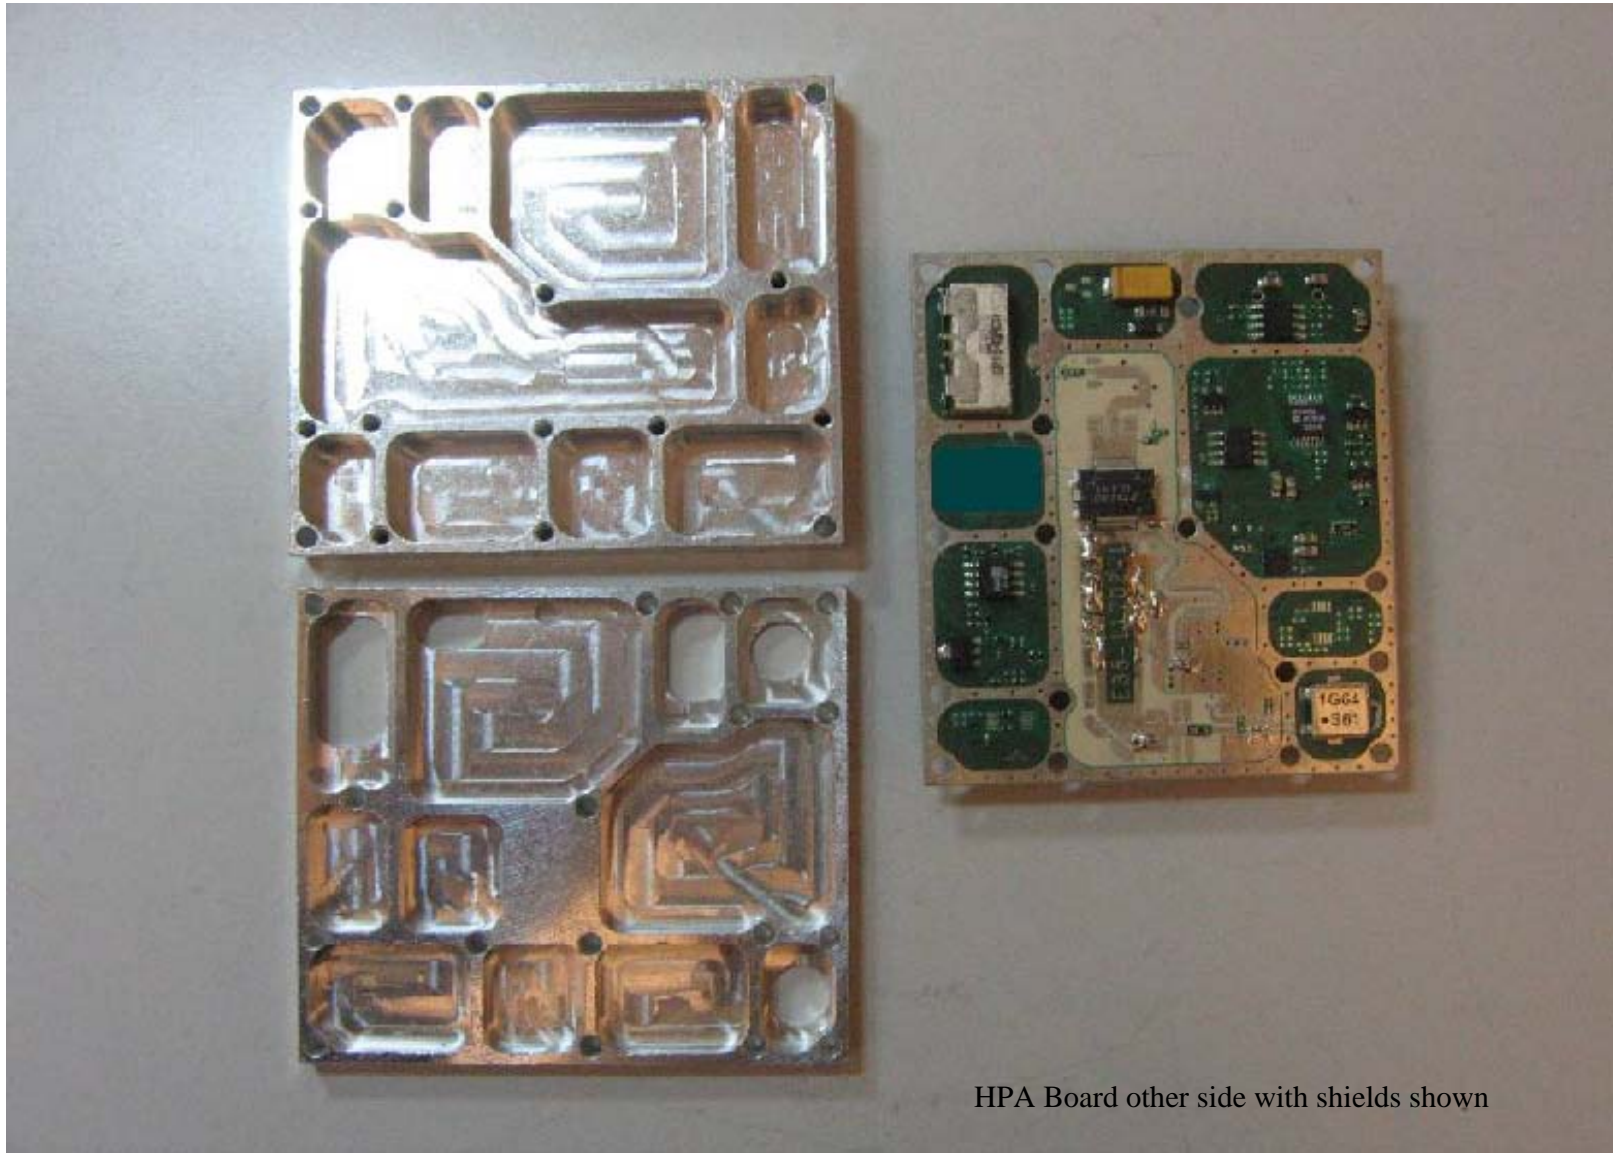

Land Mobile BGAN Terminal, RF-7800B-VU104

Connect to power
cable with
chassis bulkhead
connector at the
other end.

Connect to data
cable with
chassis bulkhead
connector at the
other end

Interface board with shields

Interface Board – With Shield

Interface Board shown without shield

**Land Mobile BGAN Terminal, RF-7800B-VU104
Interface Board, Topside & Underside – Without Shield**

HPA board with
shields and fan

Land Mobile BGAN Terminal, RF-7800B-VU104
HPA Board – With Shield and Fan

HPA board

**Land Mobile BGAN Terminal, RF-7800B-VU104
HPA Board Topside – Without Shield**

HPA Board other side with shields shown

**Land Mobile BGAN Terminal, RF-7800B-VU104
HPA Board Underside – Without Shield. Shields Shown**

Antenna control unit with shield

Land Mobile BGAN Terminal, RF-7800B-VU104
Antenna Control Unit – With Shield

Antenna control unit with shields shown apart

**Land Mobile BGAN Terminal, RF-7800B-VU104
Antenna Control Unit, Topside & Underside – Without Shield. Shields Shown**