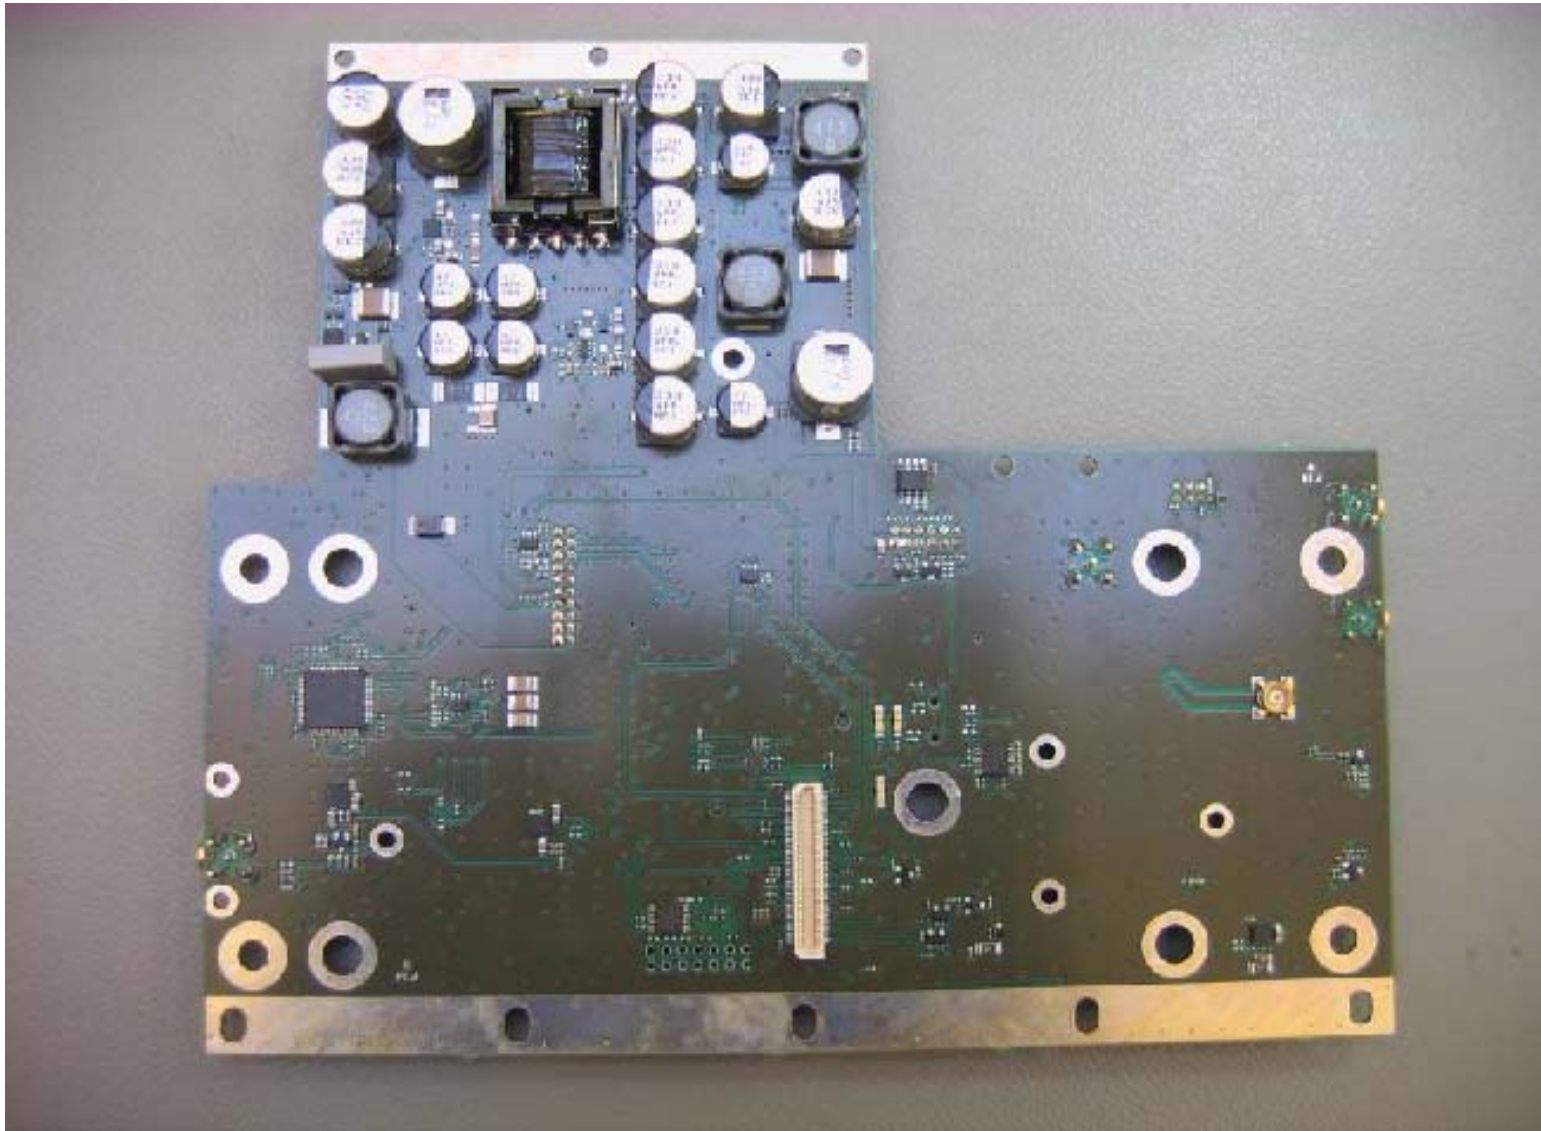

Land Portable BGAN Terminal, RF-7800B-DU024

**Land Portable BGAN Terminal, RF-7800B-DU024
Interface Board - Underside**

**Land Portable BGAN Terminal, RF-7800B-DU024
Core Module Without Shield - Underside**

**Land Portable BGAN Terminal, RF-7800B-DU024
Core Module Shield - Topside**

**Land Portable BGAN Terminal, RF-7800B-DU024
Core Module Without Shield - Topside**

**Land Portable BGAN Terminal, RF-7800B-DU024
Core Module Shield - Underside**