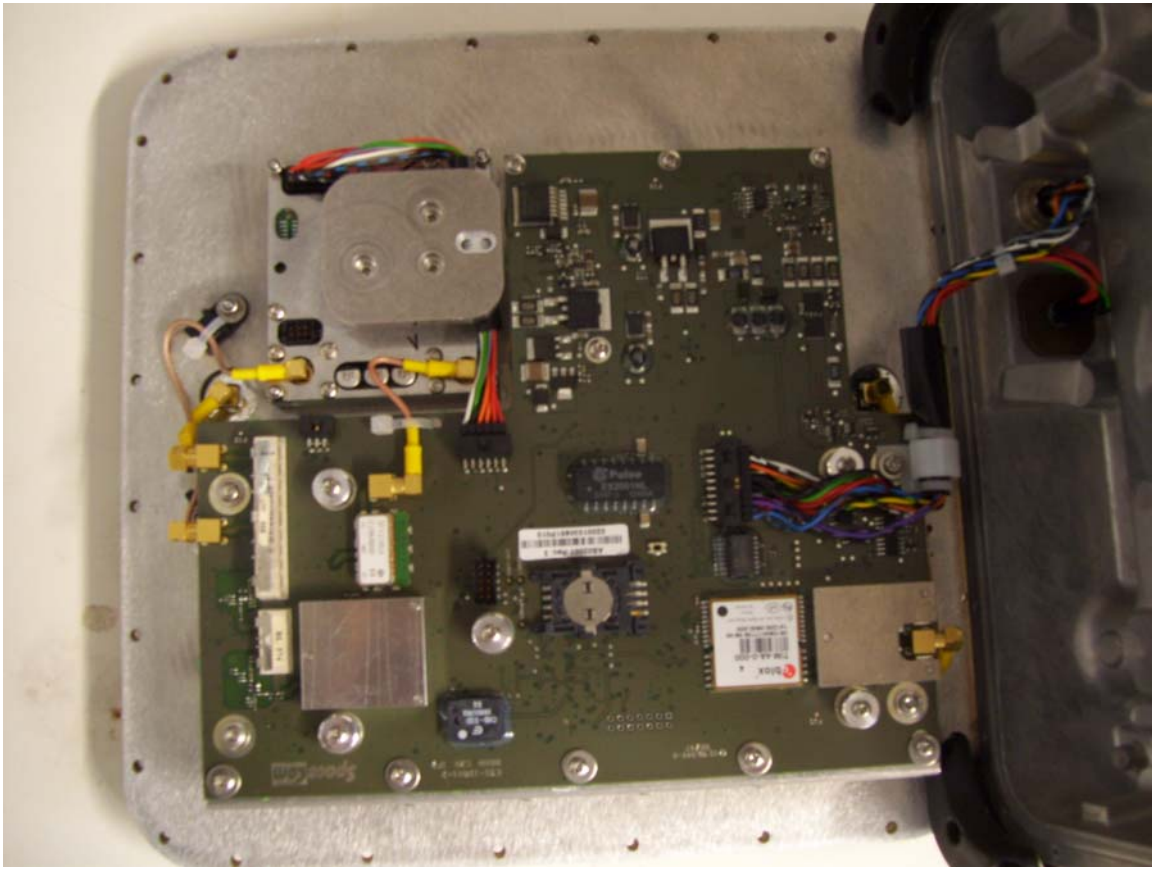

Land Portable BGAN Terminal, RF-7800B-DU024

**Land Portable BGAN Terminal, RF-7800B-DU024
Interface Board - Underside**

**Land Portable BGAN Terminal, RF-7800B-DU024
Core Module Without Shield - Underside**

**Land Portable BGAN Terminal, RF-7800B-DU024
Core Module Shield - Topside**

**Land Portable BGAN Terminal, RF-7800B-DU024
Core Module Without Shield - Topside**

**Land Portable BGAN Terminal, RF-7800B-DU024
Core Module Shield - Underside**