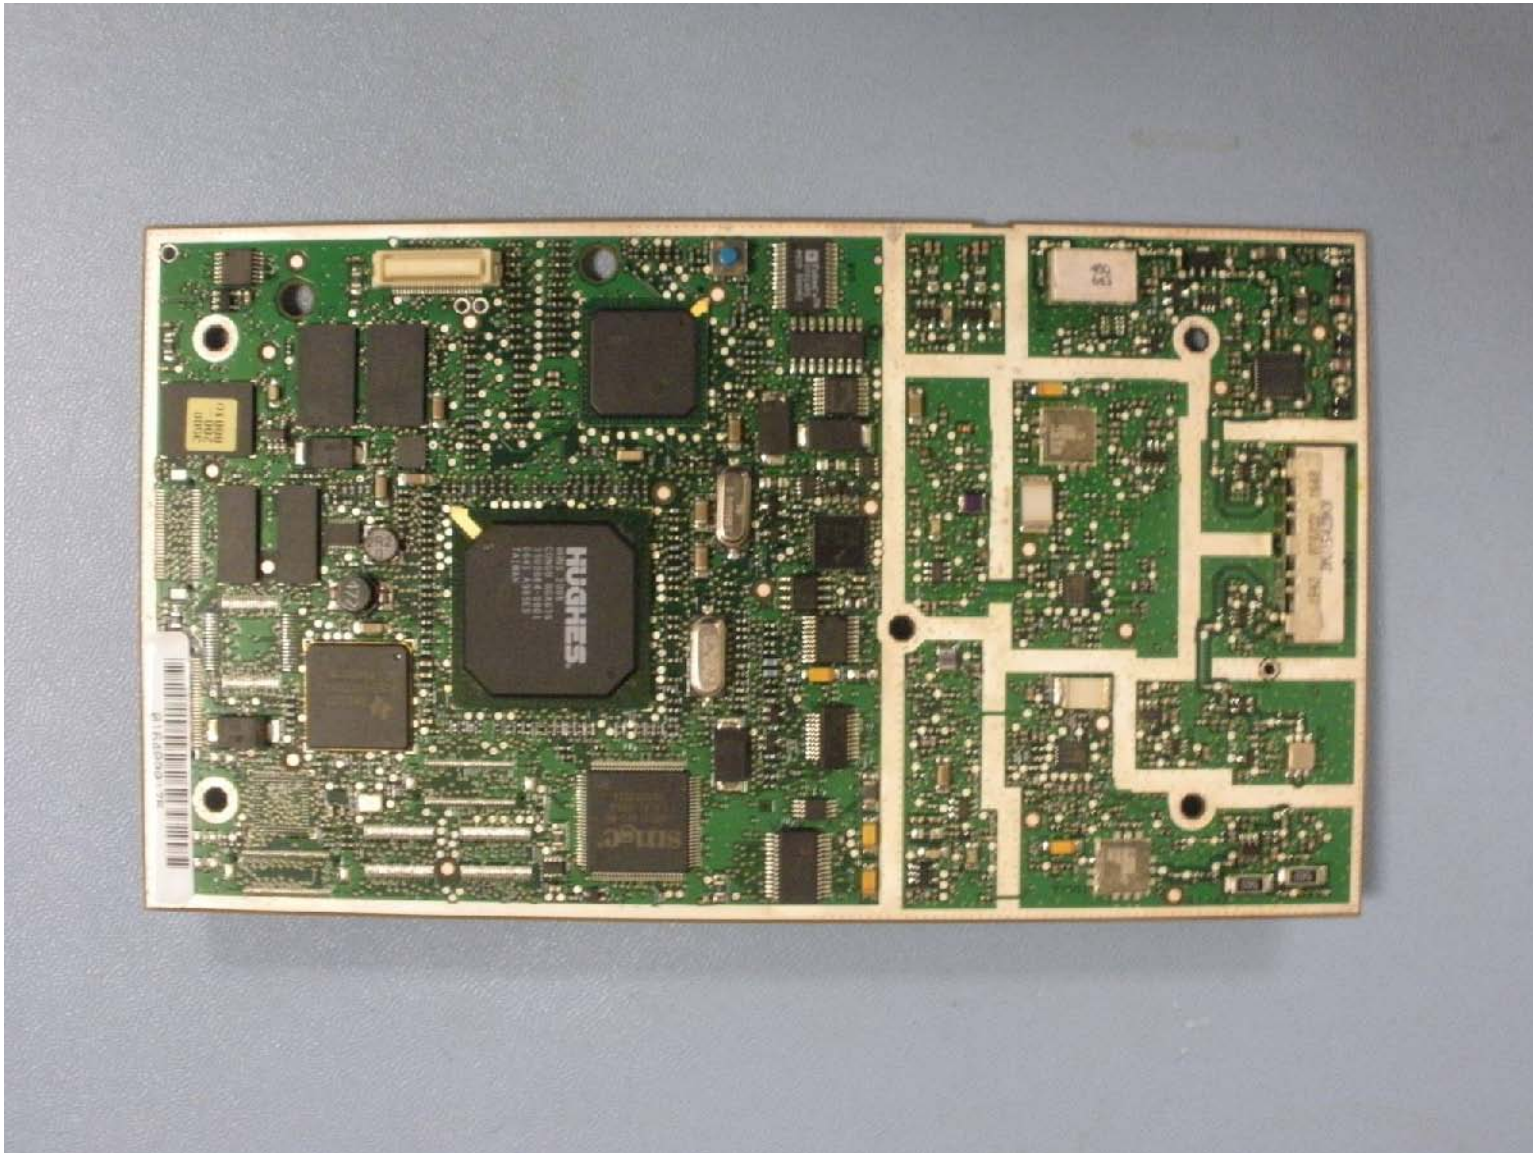

Land Portable BGAN Terminal, RF-7800B-DU024

**Land Portable BGAN Terminal, RF-7800B-DU024
Interface Board - Underside**

**Land Portable BGAN Terminal, RF-7800B-DU024
Core Module Without Shield - Underside**

**Land Portable BGAN Terminal, RF-7800B-DU024
Core Module Shield - Topside**

**Land Portable BGAN Terminal, RF-7800B-DU024
Core Module Without Shield - Topside**

**Land Portable BGAN Terminal, RF-7800B-DU024
Core Module Shield - Underside**