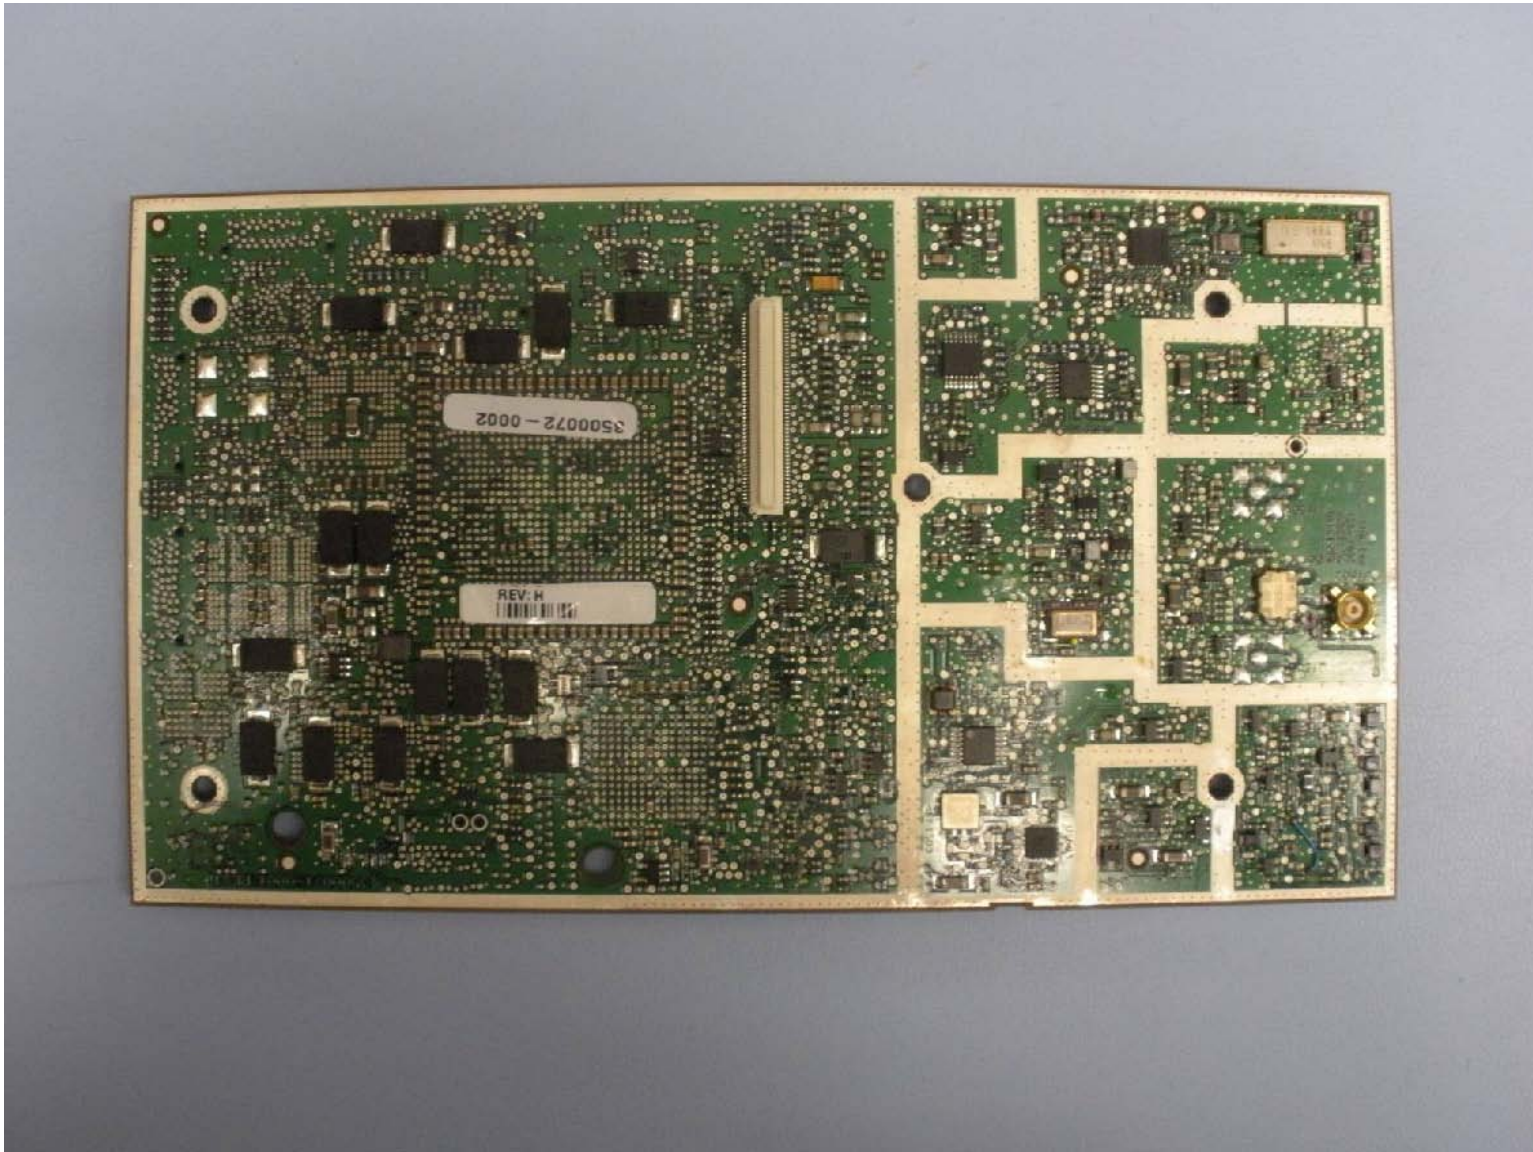

Land Portable BGAN Terminal, RF-7800B-DU024

**Land Portable BGAN Terminal, RF-7800B-DU024
Interface Board - Underside**

**Land Portable BGAN Terminal, RF-7800B-DU024
Core Module Without Shield - Underside**

**Land Portable BGAN Terminal, RF-7800B-DU024
Core Module Shield - Topside**

**Land Portable BGAN Terminal, RF-7800B-DU024
Core Module Without Shield - Topside**

**Land Portable BGAN Terminal, RF-7800B-DU024
Core Module Shield - Underside**