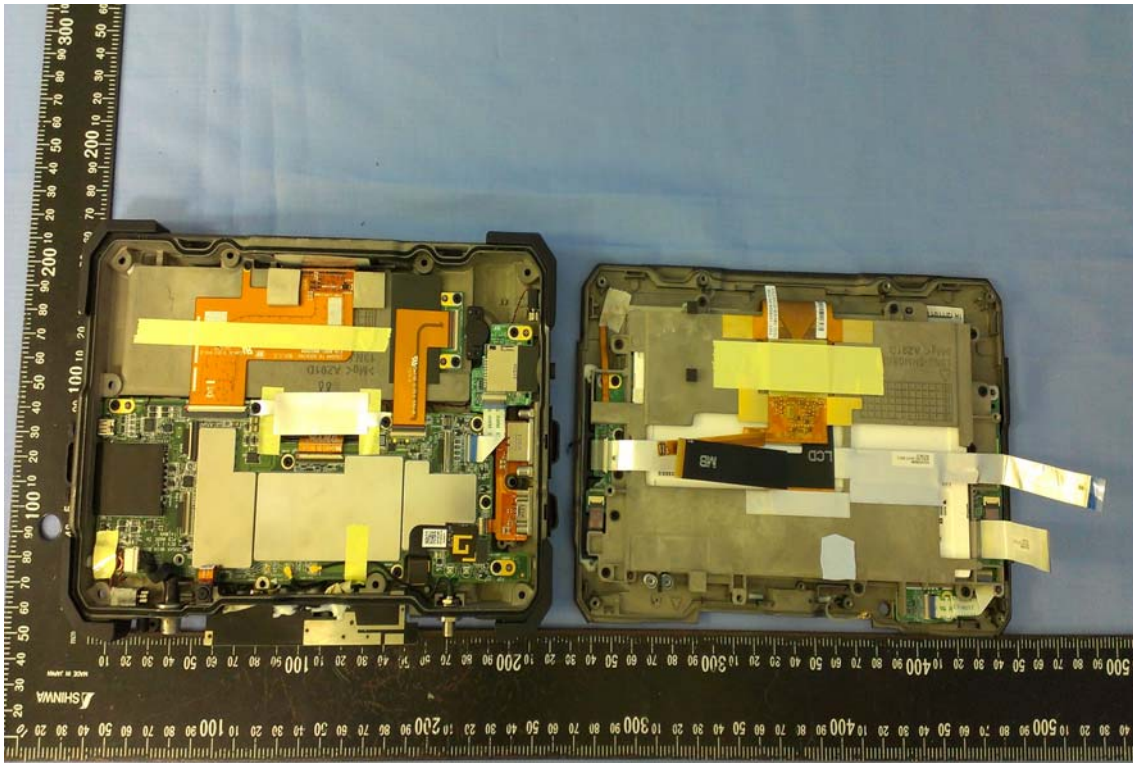

INTERNAL PHOTOGRAPHS OF EUT

Antenna

BT & WIFI Module