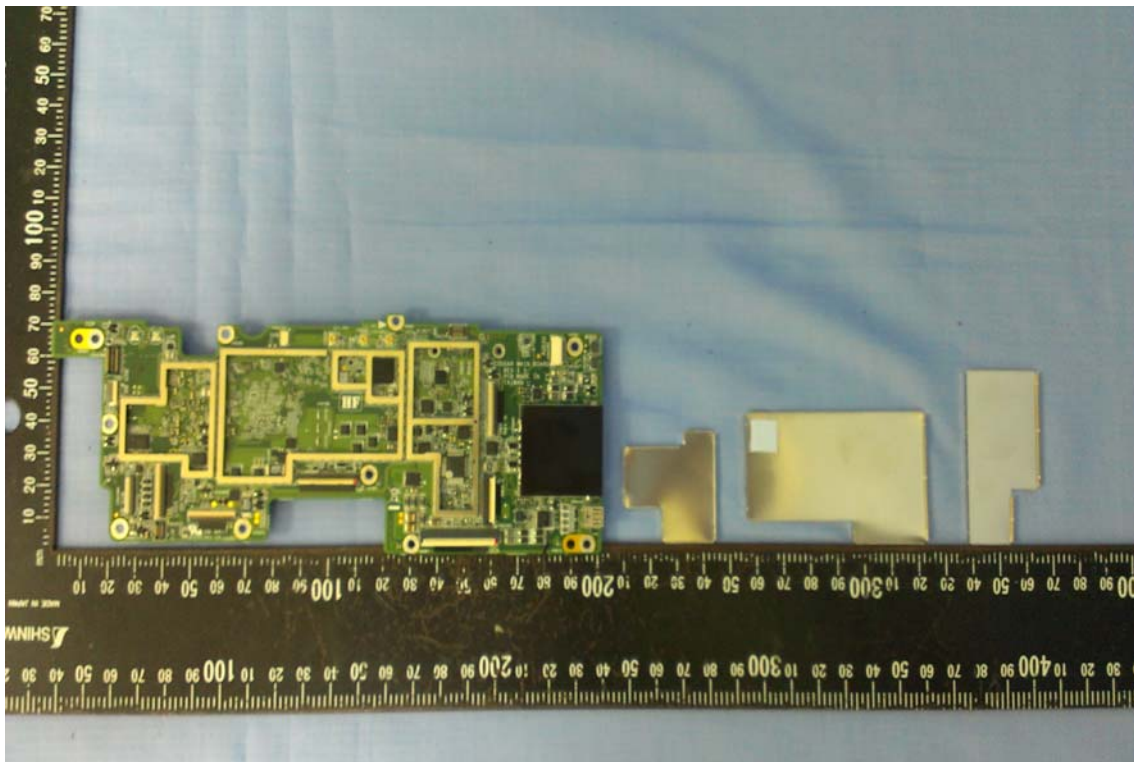

INTERNAL PHOTOGRAPHS OF EUT

Antenna

BT & WIFI Module