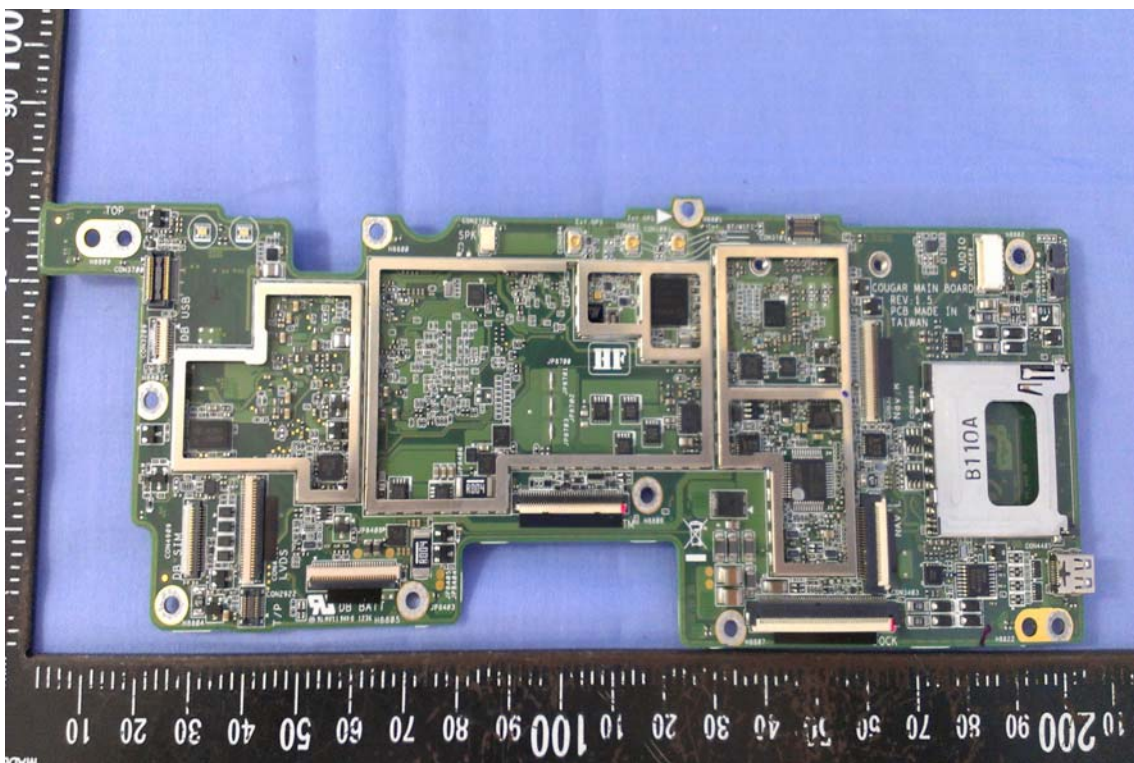

INTERNAL PHOTOGRAPHS OF EUT

Antenna

BT & WIFI Module