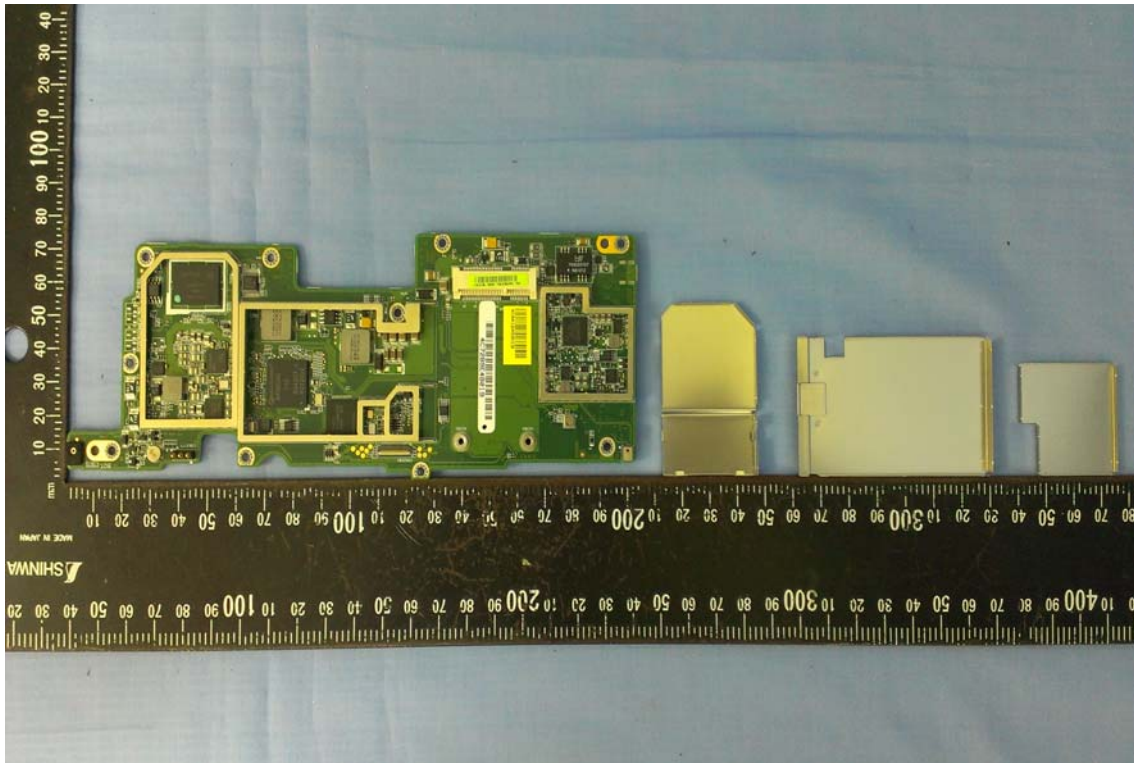

INTERNAL PHOTOGRAPHS OF EUT

Antenna

BT & WIFI Module