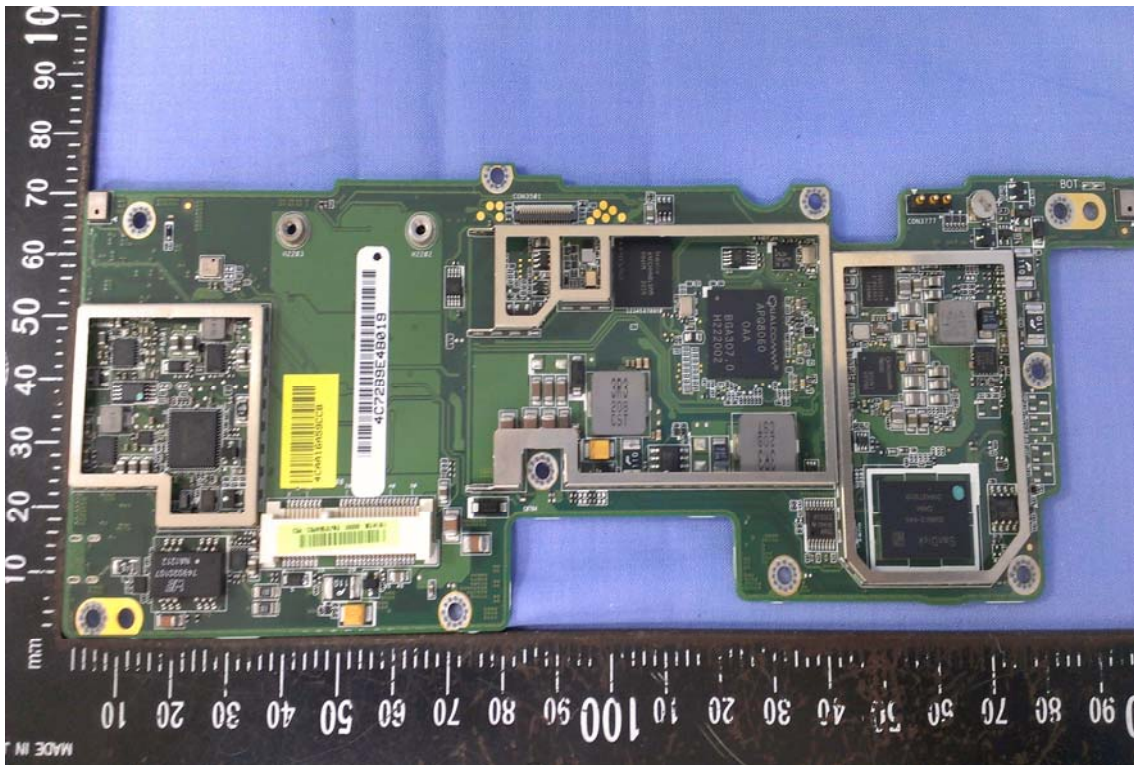

INTERNAL PHOTOGRAPHS OF EUT

Antenna

BT & WIFI Module