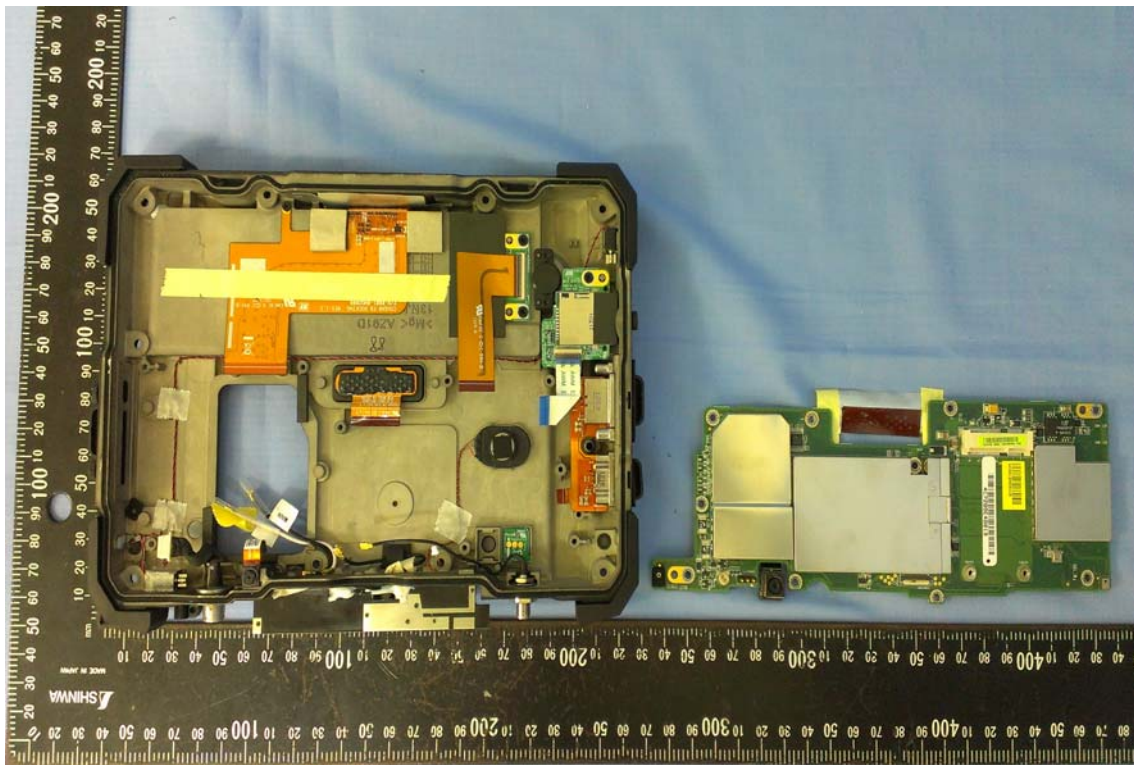

INTERNAL PHOTOGRAPHS OF EUT

Antenna

BT & WIFI Module