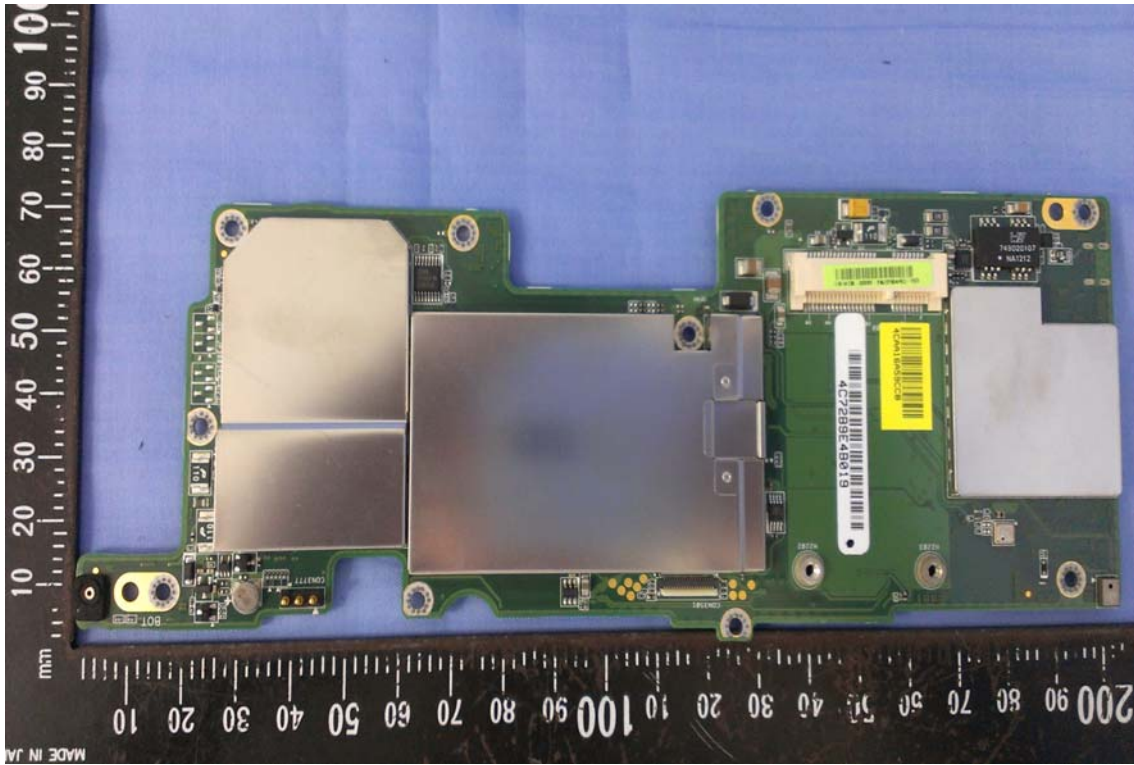

INTERNAL PHOTOGRAPHS OF EUT

Antenna

BT & WIFI Module