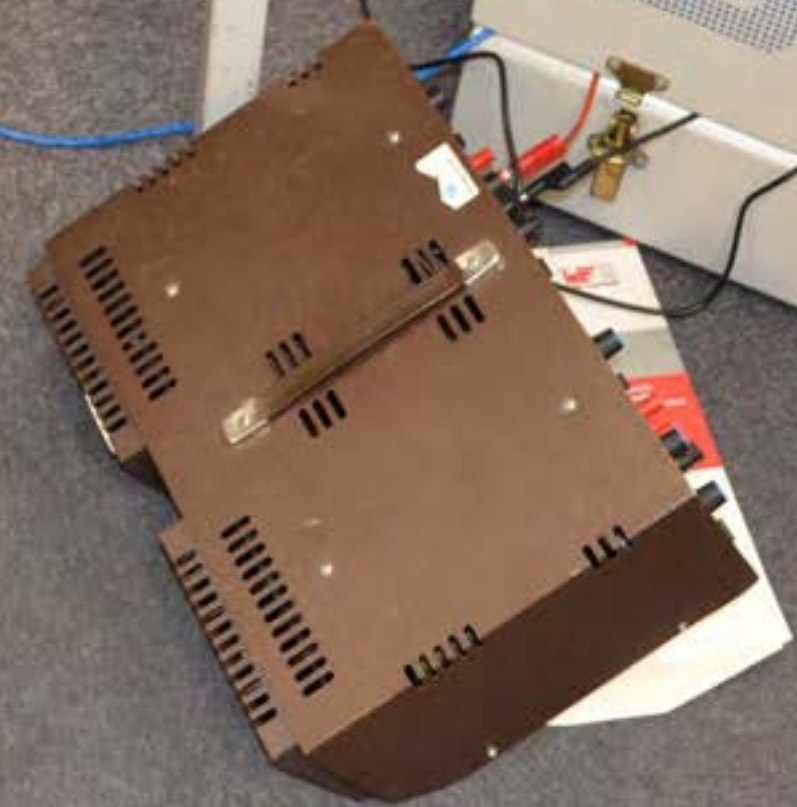

USB1 U682

N-Type

LAN1 LAN2

TM

element

element

element

Two pink rectangular objects stacked on the table.

An acoustic chamber with a microphone on a pink foam stand. The chamber walls are covered with acoustic foam. A sign with the word "element" and a blue circular logo is mounted on the wall. A microphone is mounted on a white cylindrical stand, which is placed on a stack of two pink foam blocks on a wooden table. The floor is covered with a light-colored material.

element

element®

The image shows the interior of an anechoic chamber. The walls are covered with blue and white pyramidal electromagnetic absorbers. A large, glowing circular light ring is positioned in the foreground. In the center, a wooden table holds a device with a pink base and a black top. A sign with a blue logo and the word "element" is mounted on the wall behind the table. A control panel is visible on the floor in the foreground.

element

element

element

An anechoic chamber with a circular light ring in the foreground. In the center, a table holds a device on a pink base. The walls are covered in acoustic foam, and a logo with the word "element" is visible on the back wall.