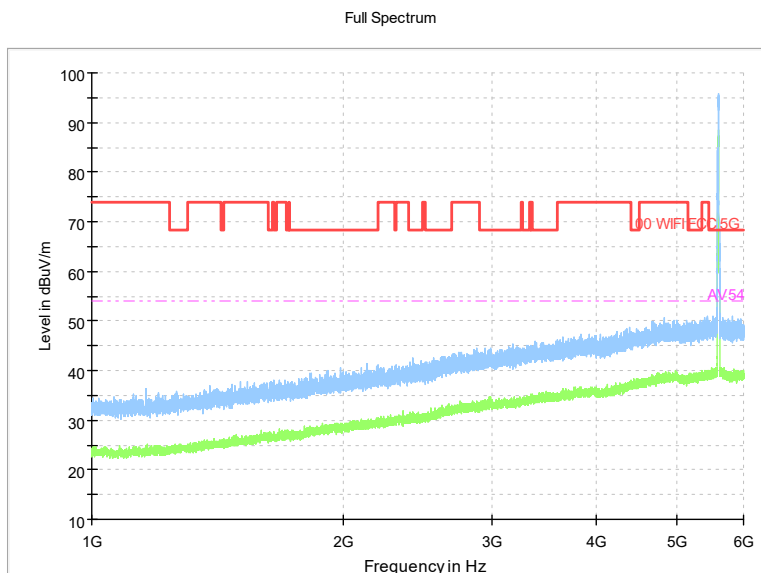

Frequency Range: 1GHz -6GHz
Detector: Av mode and PK mode
Modulation type: 802.11a