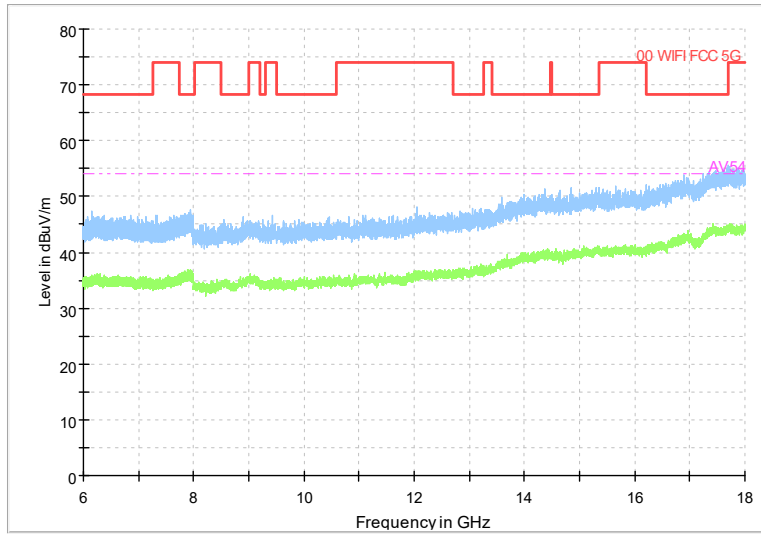

Frequency Range: 1GHz -6GHz
Detector: Av mode and PK mode
Test Mode: 802.11ac(VHT80)

Full Spectrum

Frequency Range: 6GHz -18GHz
Detector: Av mode and PK mode
Test Mode: 802.11ac(VHT80)

Full Spectrum

Frequency Range: 18GHz -40GHz
Detector: Av mode and PK mode
Test Mode: 802.11ac(VHT80)

Carrier frequency (MHz): 5690
Channel No.:138

Frequency Range: 30MHz -1GHz
Detector: QP mode
Test Mode: 802.11ac(VHT80)

Frequency Range: 1GHz -6GHz
Detector: Av mode and PK mode
Test Mode: 802.11ac(VHT80)

Full Spectrum

Frequency Range: 6GHz -18GHz
Detector: Av mode and PK mode
Test Mode: 802.11ac(VHT80)

Full Spectrum

Frequency Range: 18GHz -40GHz
Detector: Av mode and PK mode
Test Mode: 802.11ac(VHT80)

Carrier frequency (MHz): 5745
Channel No.:149