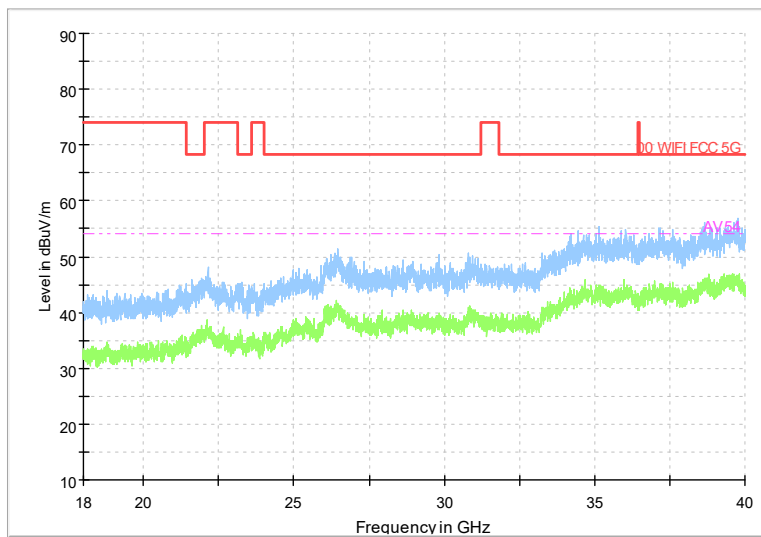

Full Spectrum

Frequency Range: 30MHz -1GHz
Detector: QP mode
Test Mode: 802.11ac(VHT40)

Full Spectrum

Frequency Range: 1GHz -6GHz
Detector: Av mode and PK mode
Test Mode: 802.11ac(VHT40)

Full Spectrum

Frequency Range: 6GHz -18GHz
Detector: Av mode and PK mode
Test Mode: 802.11ac(VHT40)

Full Spectrum

Frequency Range: 18GHz -40GHz
Detector: Av mode and PK mode
Test Mode: 802.11ac(VHT40)

Carrier frequency (MHz): 5670
Channel No.:134

Frequency Range: 30MHz -1GHz
Detector: QP mode
Modulation type: 802.11n(HT40)

Frequency Range: 1GHz -6GHz
Detector: Av mode and PK mode
Modulation type: 802.11n(HT40)

Full Spectrum

Frequency Range: 6GHz -18GHz
Detector: Av mode and PK mode
Modulation type: 802.11n(HT40)

Full Spectrum