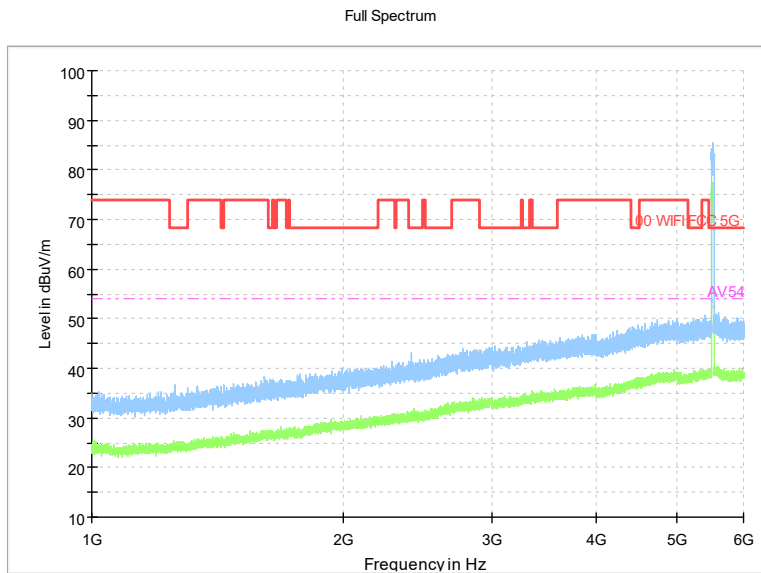

Frequency Range: 1GHz -6GHz
Detector: Av mode and PK mode
Modulation type: 802.11n(HT40)