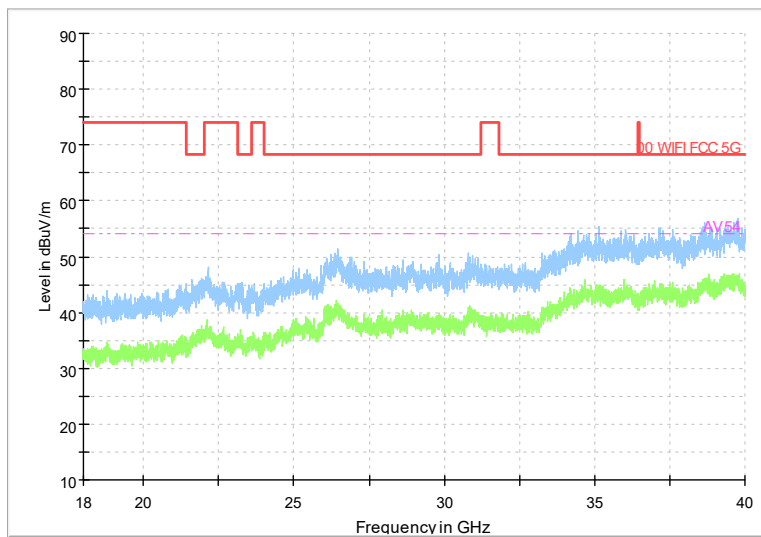

Frequency Range: 30MHz -1GHz
Detector: QP mode
Modulation type: 802.11a

Frequency Range: 1GHz -6GHz
Detector: Av mode and PK mode
Modulation type: 802.11a

Full Spectrum

Frequency Range: 6GHz -18GHz
Detector: Av mode and PK mode
Modulation type: 802.11a

Full Spectrum

Frequency Range: 18GHz -40GHz
Detector: Av mode and PK mode
Modulation type: 802.11a

Full Spectrum

Frequency Range: 30MHz -1GHz
Detector: QP mode
Modulation type: 802.11n(HT20)

Full Spectrum

Frequency Range: 1GHz -6GHz
Detector: Av mode and PK mode
Modulation type: 802.11n(HT20)

Full Spectrum

Frequency Range: 6GHz -18GHz
Detector: Av mode and PK mode
Modulation type: 802.11n(HT20)

Full Spectrum