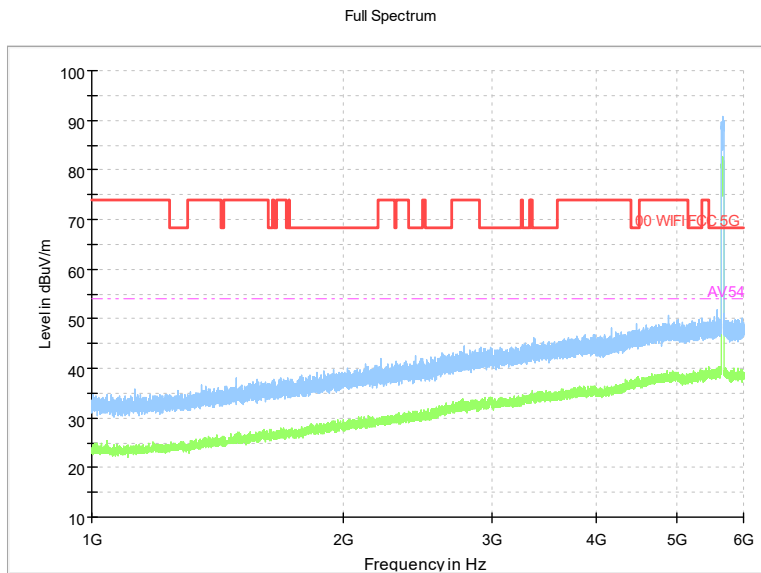

Full Spectrum

Frequency Range: 30MHz -1GHz
Detector: QP mode
Test Mode: 802.11ac(VHT40)

Full Spectrum

Frequency Range: 1GHz -6GHz
Detector: Av mode and PK mode
Test Mode: 802.11ac(VHT40)

Full Spectrum

Frequency Range: 6GHz -18GHz
Detector: Av mode and PK mode
Test Mode: 802.11ac(VHT40)

Full Spectrum

Frequency Range: 18GHz -40GHz
Detector: Av mode and PK mode
Test Mode: 802.11ac(VHT40)

Carrier frequency (MHz): 5670
Channel No.:134

Frequency Range: 30MHz -1GHz
Detector: QP mode
Modulation type: 802.11n(HT40)

Frequency Range: 1GHz -6GHz
Detector: Av mode and PK mode
Modulation type: 802.11n(HT40)

Full Spectrum

Frequency Range: 6GHz -18GHz
Detector: Av mode and PK mode
Modulation type: 802.11n(HT40)

Full Spectrum