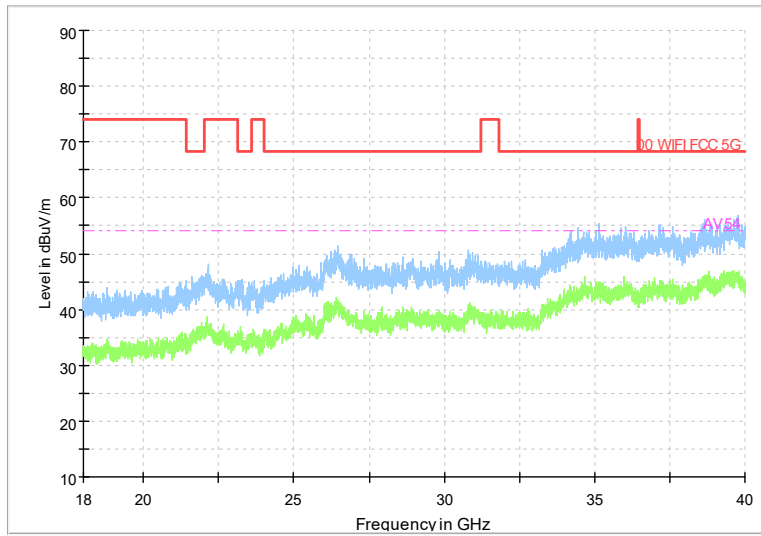

Frequency Range: 1GHz -6GHz
Detector: Av mode and PK mode
Modulation type: 802.11n(HT20)

Full Spectrum

Frequency Range: 6GHz -18GHz
Detector: Av mode and PK mode
Modulation type: 802.11n(HT20)

Full Spectrum

Frequency Range: 18GHz -40GHz
Detector: Av mode and PK mode
Modulation type: 802.11n(HT20)

Frequency Range: 30MHz -1GHz
Detector: QP mode
Test Mode: 802.11ac(VHT20)

Frequency Range: 1GHz -6GHz
Detector: Av mode and PK mode
Test Mode: 802.11ac(VHT20)

Full Spectrum

Frequency Range: 6GHz -18GHz
Detector: Av mode and PK mode
Test Mode: 802.11ac(VHT20)

Full Spectrum

Frequency Range: 18GHz -40GHz
Detector: Av mode and PK mode
Test Mode: 802.11ac(VHT20)

Full Spectrum