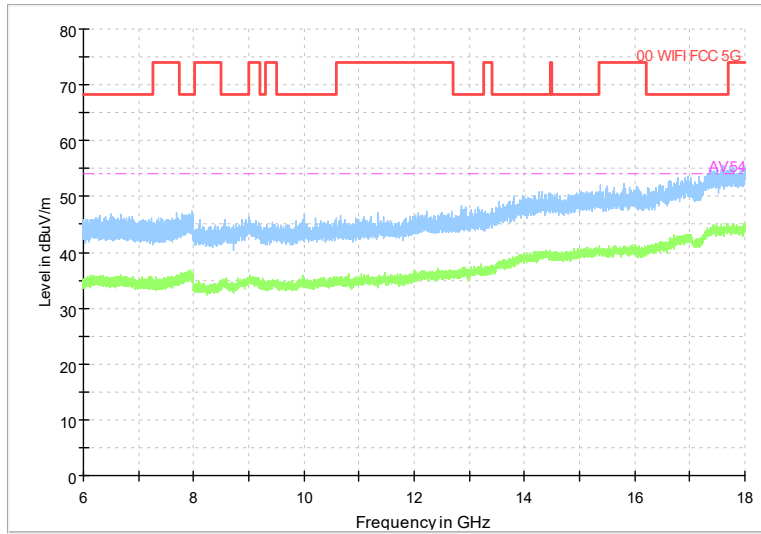

Full Spectrum

Frequency Range: 6GHz -18GHz
Detector: Av mode and PK mode
Modulation type: 802.11n(HT20)