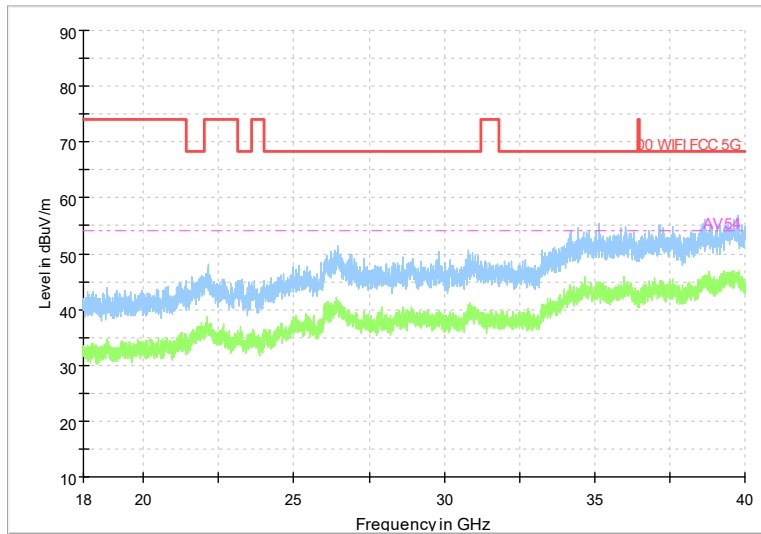

Full Spectrum

Frequency Range: 6GHz -18GHz
Detector: Av mode and PK mode
Modulation type: 802.11n(HT40)

Full Spectrum

Frequency Range: 18GHz -40GHz
Detector: Av mode and PK mode
Modulation type: 802.11n(HT40)

Full Spectrum

Frequency Range: 30MHz -1GHz
Detector: QP mode
Test Mode: 802.11ac(VHT40)

Full Spectrum

Frequency Range: 1GHz -6GHz
Detector: Av mode and PK mode
Test Mode: 802.11ac(VHT40)

Full Spectrum

Frequency Range: 6GHz -18GHz
Detector: Av mode and PK mode
Test Mode: 802.11ac(VHT40)

Full Spectrum

Frequency Range: 18GHz -40GHz
Detector: Av mode and PK mode
Test Mode: 802.11ac(VHT40)

Carrier frequency (MHz): 5670
Channel No.:134

Frequency Range: 30MHz -1GHz
Detector: QP mode
Modulation type: 802.11n(HT40)