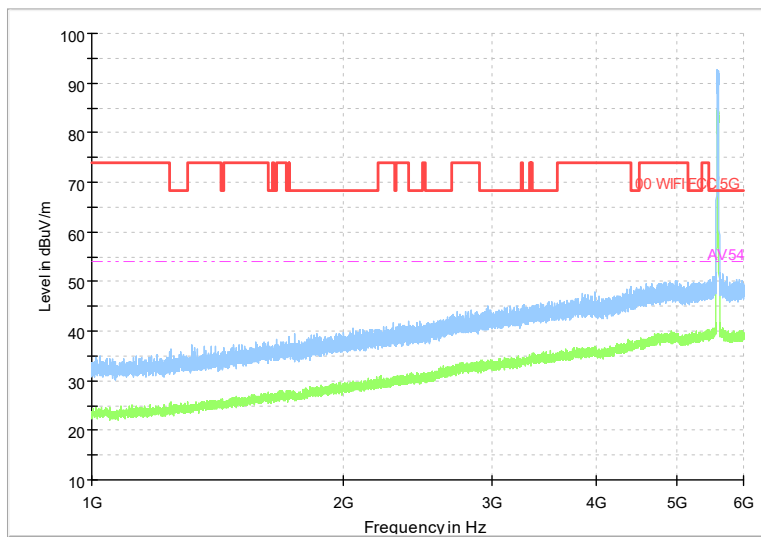

Full Spectrum

Frequency Range: 6GHz -18GHz
Detector: Av mode and PK mode
Modulation type: 802.11n(HT40)

Full Spectrum

Frequency Range: 18GHz -40GHz
Detector: Av mode and PK mode
Modulation type: 802.11n(HT40)

Full Spectrum

Frequency Range: 30MHz -1GHz
Detector: QP mode
Test Mode: 802.11ac(VHT40)

Full Spectrum

Frequency Range: 1GHz -6GHz
Detector: Av mode and PK mode
Test Mode: 802.11ac(VHT40)

Full Spectrum

Frequency Range: 6GHz -18GHz
Detector: Av mode and PK mode
Test Mode: 802.11ac(VHT40)