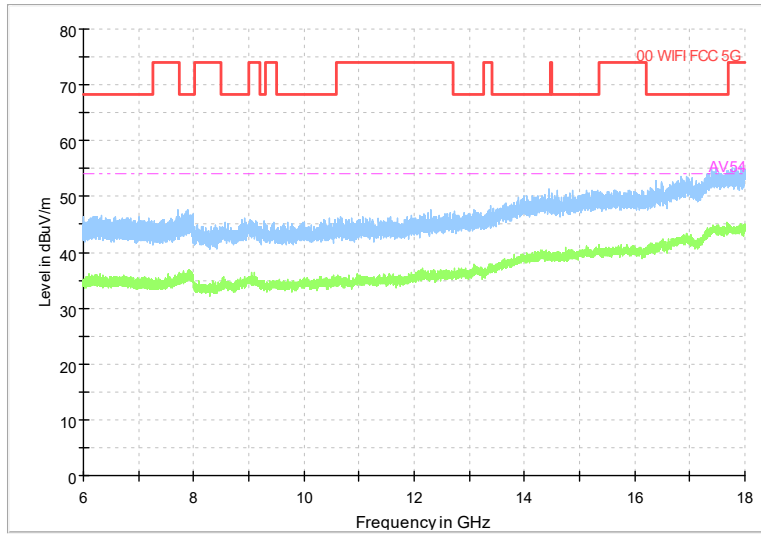

Full Spectrum

Frequency Range: 30MHz -1GHz
Detector: QP mode
Modulation type: 802.11n(HT20)

Full Spectrum

Frequency Range: 1GHz -6GHz
Detector: Av mode and PK mode
Modulation type: 802.11n(HT20)

Full Spectrum

Frequency Range: 6GHz -18GHz
Detector: Av mode and PK mode
Modulation type: 802.11n(HT20)

Full Spectrum

Frequency Range: 18GHz -40GHz
Detector: Av mode and PK mode
Modulation type: 802.11n(HT20)

Frequency Range: 30MHz -1GHz
Detector: QP mode
Test Mode: 802.11ac(VHT20)

Frequency Range: 1GHz -6GHz
Detector: Av mode and PK mode
Test Mode: 802.11ac(VHT20)

Full Spectrum

Frequency Range: 6GHz -18GHz
Detector: Av mode and PK mode
Test Mode: 802.11ac(VHT20)

Full Spectrum

Frequency Range: 18GHz -40GHz
Detector: Av mode and PK mode
Test Mode: 802.11ac(VHT20)