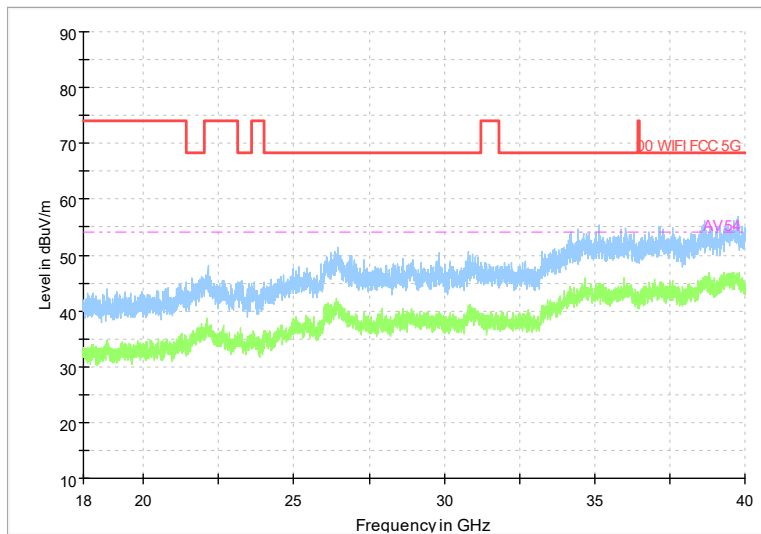

Frequency Range: 18GHz -40GHz
Detector: Av mode and PK mode
Modulation type: 802.11n(HT20)

Frequency Range: 30MHz -1GHz
Detector: QP mode
Test Mode: 802.11ac(VHT20)

Frequency Range: 1GHz -6GHz
Detector: Av mode and PK mode
Test Mode: 802.11ac(VHT20)

Full Spectrum

Frequency Range: 6GHz -18GHz
Detector: Av mode and PK mode
Test Mode: 802.11ac(VHT20)

Full Spectrum

Frequency Range: 18GHz -40GHz
Detector: Av mode and PK mode
Test Mode: 802.11ac(VHT20)

Full Spectrum

Frequency Range: 6GHz -18GHz
Detector: Av mode and PK mode
Modulation type: 802.11a

Full Spectrum

Frequency Range: 18GHz -40GHz
Detector: Av mode and PK mode
Modulation type: 802.11a