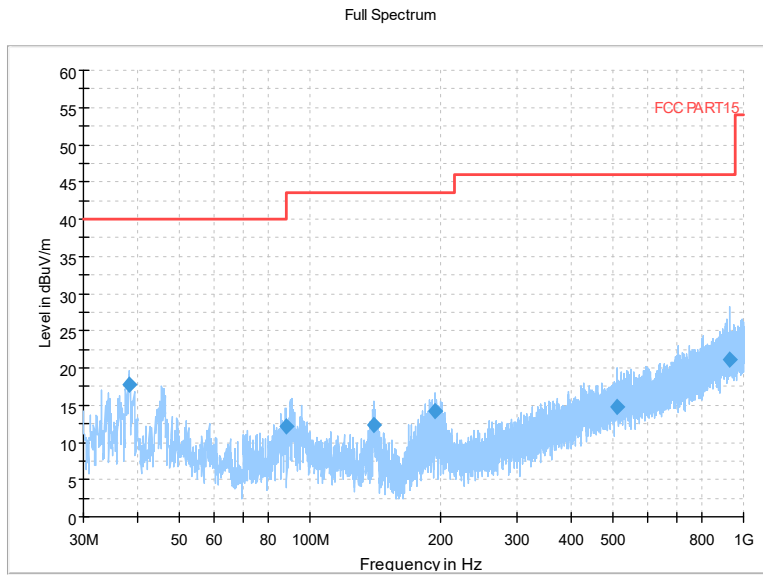

Full Spectrum

Frequency Range: 18GHz -40GHz
Detector: Av mode and PK mode
Test Mode: 802.11ac(VHT80)

Carrier frequency (MHz): 5610
Channel No.:122

Frequency Range: 30MHz -1GHz
Detector: QP mode
Test Mode: 802.11ac(VHT80)

Frequency Range: 1GHz -6GHz
Detector: Av mode and PK mode
Test Mode: 802.11ac(VHT80)

Full Spectrum

Frequency Range: 6GHz -18GHz
Detector: Av mode and PK mode
Test Mode: 802.11ac(VHT80)

Full Spectrum

Frequency Range: 18GHz -40GHz
Detector: Av mode and PK mode
Test Mode: 802.11ac(VHT80)

Carrier frequency (MHz): 5690
Channel No.:138

Frequency Range: 30MHz -1GHz
Detector: QP mode
Test Mode: 802.11ac(VHT80)

Frequency Range: 1GHz -6GHz
Detector: Av mode and PK mode
Test Mode: 802.11ac(VHT80)