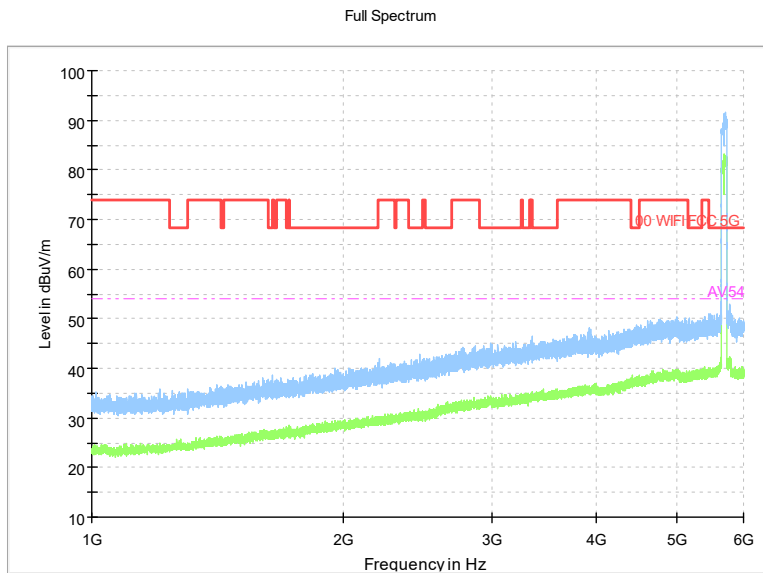

Full Spectrum

Frequency Range: 18GHz -40GHz
Detector: Av mode and PK mode
Test Mode: 802.11ac(VHT80)

Carrier frequency (MHz): 5610
Channel No.:122

Frequency Range: 30MHz -1GHz
Detector: QP mode
Test Mode: 802.11ac(VHT80)

Frequency Range: 1GHz -6GHz
Detector: Av mode and PK mode
Test Mode: 802.11ac(VHT80)

Full Spectrum

Frequency Range: 6GHz -18GHz
Detector: Av mode and PK mode
Test Mode: 802.11ac(VHT80)

Full Spectrum

Frequency Range: 18GHz -40GHz
Detector: Av mode and PK mode
Test Mode: 802.11ac(VHT80)

Carrier frequency (MHz): 5690
Channel No.:138

Frequency Range: 30MHz -1GHz
Detector: QP mode
Test Mode: 802.11ac(VHT80)

Frequency Range: 1GHz -6GHz
Detector: Av mode and PK mode
Test Mode: 802.11ac(VHT80)