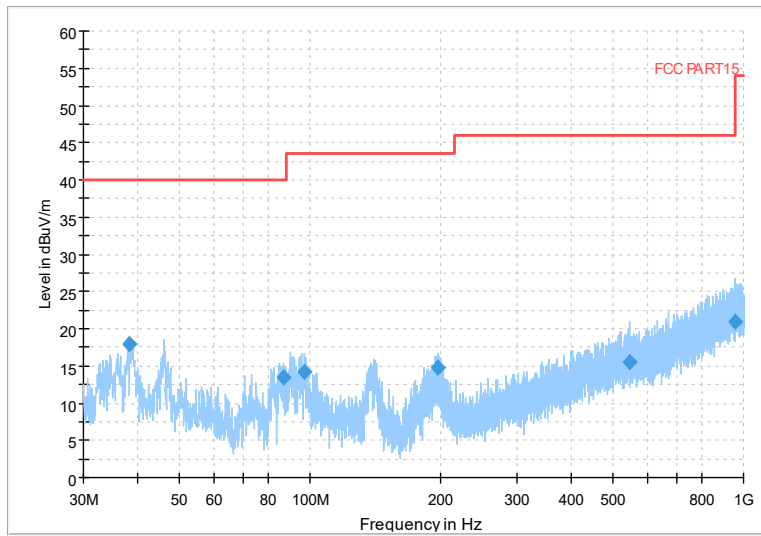

Full Spectrum

Frequency Range: 30MHz -1GHz
Detector: QP mode
Test Mode: 802.11ac(VHT40)