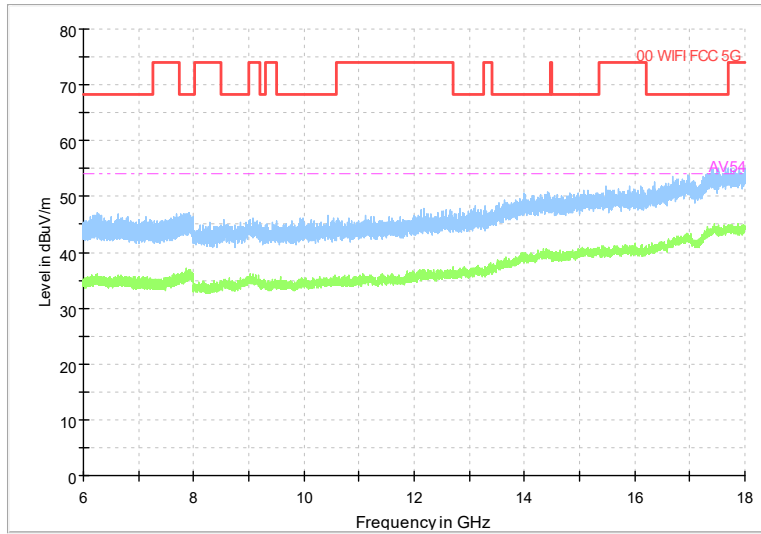

Frequency Range: 1GHz -6GHz
Detector: Av mode and PK mode
Modulation type: 802.11n(HT40)

Full Spectrum

Frequency Range: 6GHz -18GHz
Detector: Av mode and PK mode
Modulation type: 802.11n(HT40)

Full Spectrum

Frequency Range: 18GHz -40GHz
Detector: Av mode and PK mode
Modulation type: 802.11n(HT40)

Full Spectrum

Frequency Range: 30MHz -1GHz
Detector: QP mode
Test Mode: 802.11ac(VHT40)

Full Spectrum

Frequency Range: 1GHz -6GHz
Detector: Av mode and PK mode
Test Mode: 802.11ac(VHT40)

Full Spectrum

Frequency Range: 6GHz -18GHz
Detector: Av mode and PK mode
Test Mode: 802.11ac(VHT40)

Full Spectrum

Frequency Range: 18GHz -40GHz
Detector: Av mode and PK mode
Test Mode: 802.11ac(VHT40)

Carrier frequency (MHz): 5530
Channel No.:106