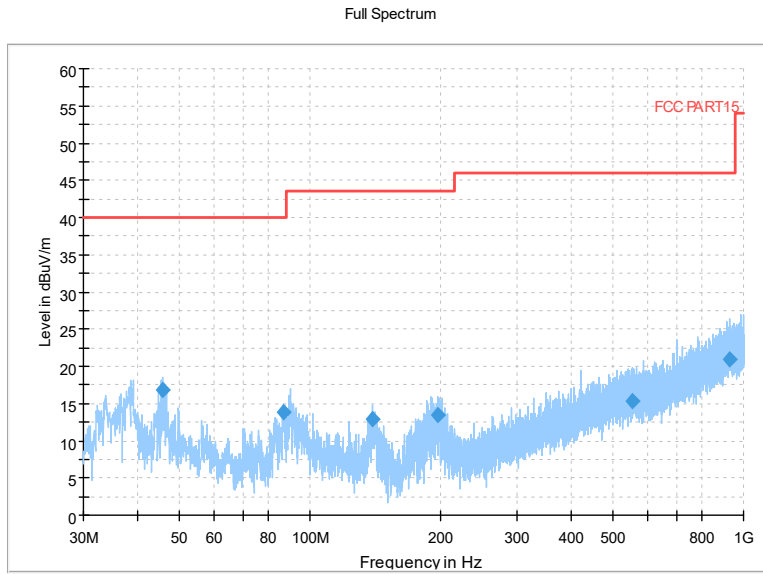

Frequency Range: 30MHz -1GHz
Detector: QP mode
Test Mode: 802.11ac(VHT20)