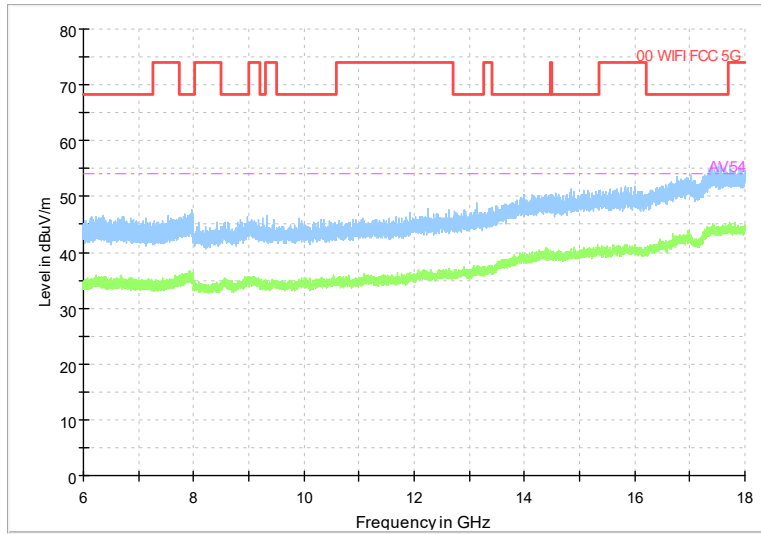

Carrier frequency (MHz): 5600
Channel No.:120

Frequency Range: 30MHz -1GHz
Detector: QP mode
Modulation type: 802.11a

Frequency Range: 1GHz -6GHz
Detector: Av mode and PK mode
Modulation type: 802.11a

Full Spectrum

Frequency Range: 6GHz -18GHz
Detector: Av mode and PK mode
Modulation type: 802.11a

Full Spectrum

Frequency Range: 18GHz -40GHz
Detector: Av mode and PK mode
Modulation type: 802.11a

Full Spectrum

Frequency Range: 30MHz -1GHz
Detector: QP mode
Modulation type: 802.11n(HT20)

Full Spectrum

Frequency Range: 1GHz -6GHz
Detector: Av mode and PK mode
Modulation type: 802.11n(HT20)

Full Spectrum

Frequency Range: 6GHz -18GHz
Detector: Av mode and PK mode
Modulation type: 802.11n(HT20)