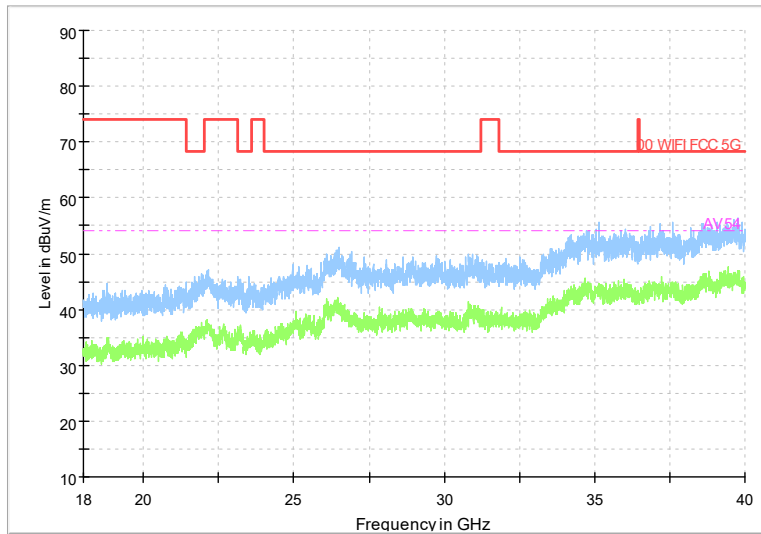

Full Spectrum

Frequency Range: 6GHz -18GHz
Detector: Av mode and PK mode
Modulation type: 802.11n(HT40)

Full Spectrum

Frequency Range: 18GHz -40GHz
Detector: Av mode and PK mode
Modulation type: 802.11n(HT40)

Full Spectrum

Frequency Range: 30MHz -1GHz
Detector: QP mode
Test Mode: 802.11ac(VHT40)

Full Spectrum

Frequency Range: 1GHz -6GHz
Detector: Av mode and PK mode
Test Mode: 802.11ac(VHT40)

Full Spectrum

Frequency Range: 6GHz -18GHz
Detector: Av mode and PK mode
Test Mode: 802.11ac(VHT40)

Full Spectrum

Frequency Range: 18GHz -40GHz
Detector: Av mode and PK mode
Test Mode: 802.11ac(VHT40)

Carrier frequency (MHz): 5310
Channel No.:62

Frequency Range: 30MHz -1GHz
Detector: QP mode
Modulation type: 802.11n(HT40)