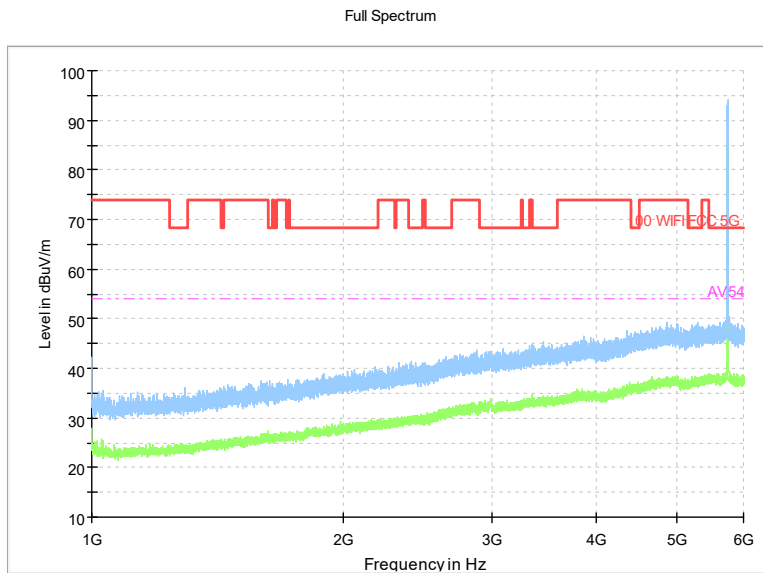

Carrier frequency (MHz): 5690
Channel No.:138

Frequency Range: 30MHz -1GHz
Detector: QP mode
Test Mode: 802.11ac(VHT80)

Frequency Range: 1GHz -6GHz
Detector: Av mode and PK mode
Test Mode: 802.11ac(VHT80)

Full Spectrum

Frequency Range: 6GHz -18GHz
Detector: Av mode and PK mode
Test Mode: 802.11ac(VHT80)

Full Spectrum

Frequency Range: 18GHz -40GHz
Detector: Av mode and PK mode
Test Mode: 802.11ac(VHT80)

Carrier frequency (MHz): 5745
Channel No.:149

Frequency Range: 30MHz -1GHz
Detector: QP mode
Modulation type: 802.11a

Frequency Range: 1GHz -6GHz
Detector: Av mode and PK mode
Modulation type: 802.11a

Full Spectrum

Frequency Range: 6GHz -18GHz
Detector: Av mode and PK mode
Modulation type: 802.11a