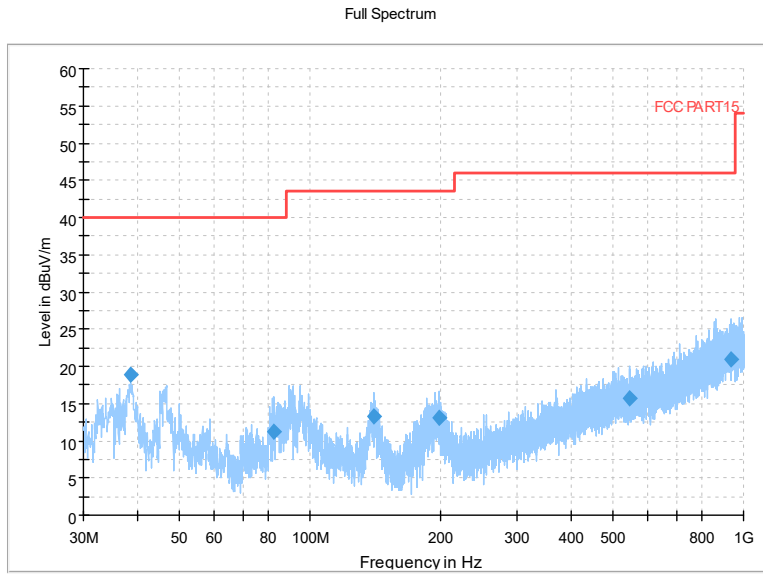

Full Spectrum

Frequency Range: 30MHz -1GHz
Detector: QP mode
Modulation type: 802.11n(HT20)

Full Spectrum

Frequency Range: 1GHz -6GHz
Detector: Av mode and PK mode
Modulation type: 802.11n(HT20)

Full Spectrum

Frequency Range: 6GHz -18GHz
Detector: Av mode and PK mode
Modulation type: 802.11n(HT20)

Full Spectrum

Frequency Range: 18GHz -40GHz
Detector: Av mode and PK mode
Modulation type: 802.11n(HT20)

Frequency Range: 30MHz -1GHz
Detector: QP mode
Test Mode: 802.11ac(VHT20)