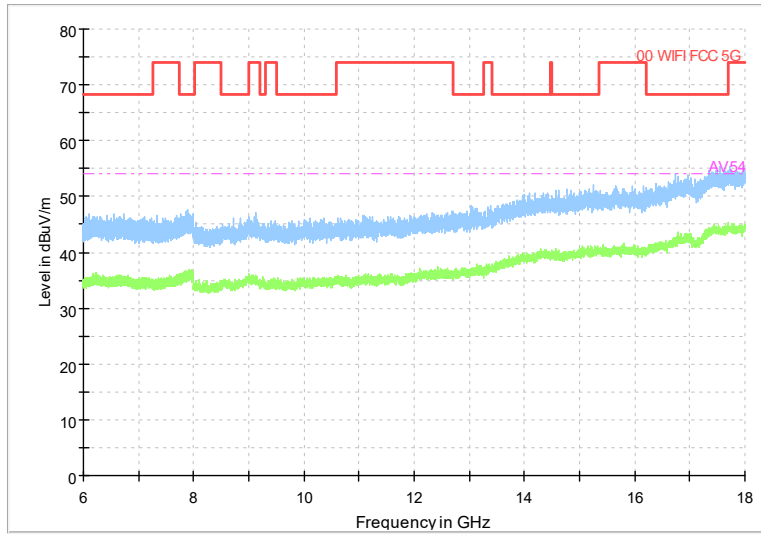

Frequency Range: 1GHz -6GHz
Detector: Av mode and PK mode
Modulation type: 802.11n(HT20)

Full Spectrum

Frequency Range: 6GHz -18GHz
Detector: Av mode and PK mode
Modulation type: 802.11n(HT20)

Full Spectrum

Frequency Range: 18GHz -40GHz
Detector: Av mode and PK mode
Modulation type: 802.11n(HT20)

Frequency Range: 30MHz -1GHz
Detector: QP mode
Test Mode: 802.11ac(VHT20)

Frequency Range: 1GHz -6GHz
Detector: Av mode and PK mode
Test Mode: 802.11ac(VHT20)

Full Spectrum

Frequency Range: 6GHz -18GHz
Detector: Av mode and PK mode
Test Mode: 802.11ac(VHT20)

Full Spectrum

Frequency Range: 18GHz -40GHz
Detector: Av mode and PK mode
Test Mode: 802.11ac(VHT20)

Carrier frequency (MHz): 5785
Channel No.:157