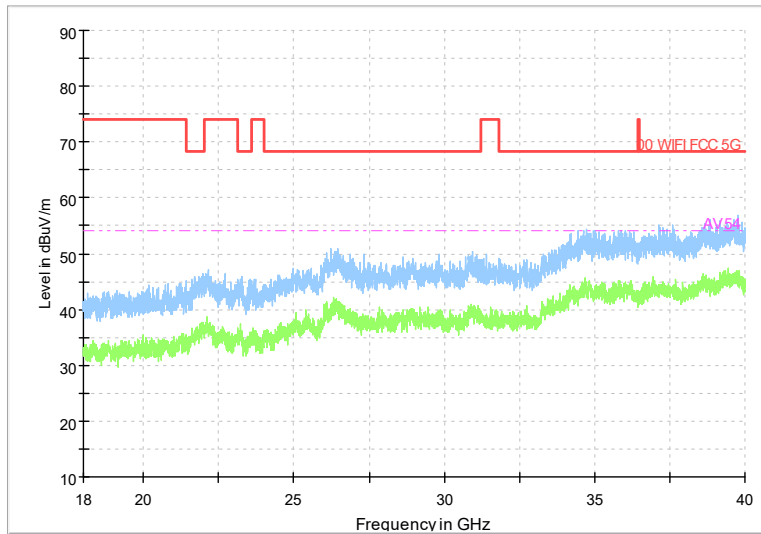

Frequency Range: 1GHz -6GHz
Detector: Av mode and PK mode
Modulation type: 802.11n(HT40)

Full Spectrum

Frequency Range: 6GHz -18GHz
Detector: Av mode and PK mode
Modulation type: 802.11n(HT40)

Full Spectrum

Frequency Range: 18GHz -40GHz
Detector: Av mode and PK mode
Modulation type: 802.11n(HT40)

Full Spectrum

Frequency Range: 30MHz -1GHz
Detector: QP mode
Test Mode: 802.11ac(VHT40)

Full Spectrum

Frequency Range: 1GHz -6GHz
Detector: Av mode and PK mode
Test Mode: 802.11ac(VHT40)

Full Spectrum

Frequency Range: 6GHz -18GHz
Detector: Av mode and PK mode
Test Mode: 802.11ac(VHT40)

Full Spectrum

Frequency Range: 18GHz -40GHz
Detector: Av mode and PK mode
Test Mode: 802.11ac(VHT40)

Carrier frequency (MHz): 5290
Channel No.:58