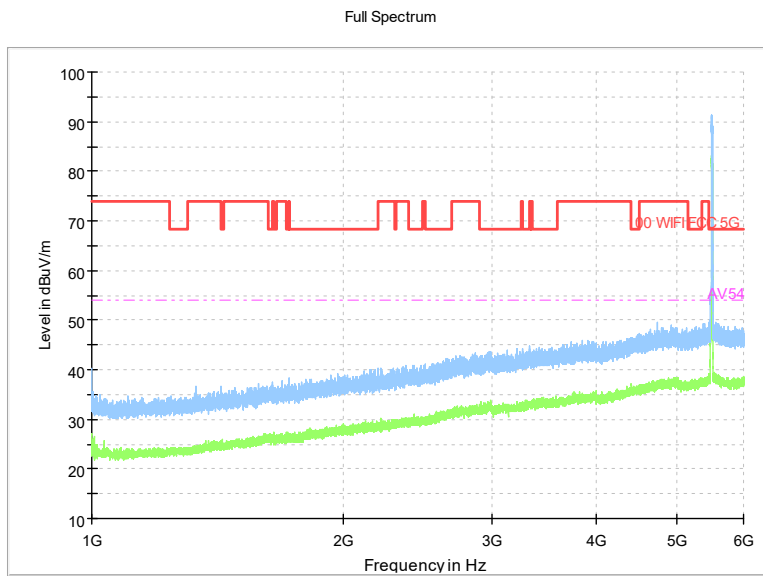

Full Spectrum

Frequency Range: 30MHz -1GHz
Detector: QP mode
Modulation type: 802.11n(HT20)

Full Spectrum

Frequency Range: 1GHz -6GHz
Detector: Av mode and PK mode
Modulation type: 802.11n(HT20)

Full Spectrum

Frequency Range: 6GHz -18GHz
Detector: Av mode and PK mode
Modulation type: 802.11n(HT20)

Full Spectrum

Frequency Range: 18GHz -40GHz
Detector: Av mode and PK mode
Modulation type: 802.11n(HT20)

Frequency Range: 30MHz -1GHz
Detector: QP mode
Test Mode: 802.11ac(VHT20)

Frequency Range: 1GHz -6GHz
Detector: Av mode and PK mode
Test Mode: 802.11ac(VHT20)

Full Spectrum

Frequency Range: 6GHz -18GHz
Detector: Av mode and PK mode
Test Mode: 802.11ac(VHT20)

Full Spectrum

Frequency Range: 18GHz -40GHz
Detector: Av mode and PK mode
Test Mode: 802.11ac(VHT20)