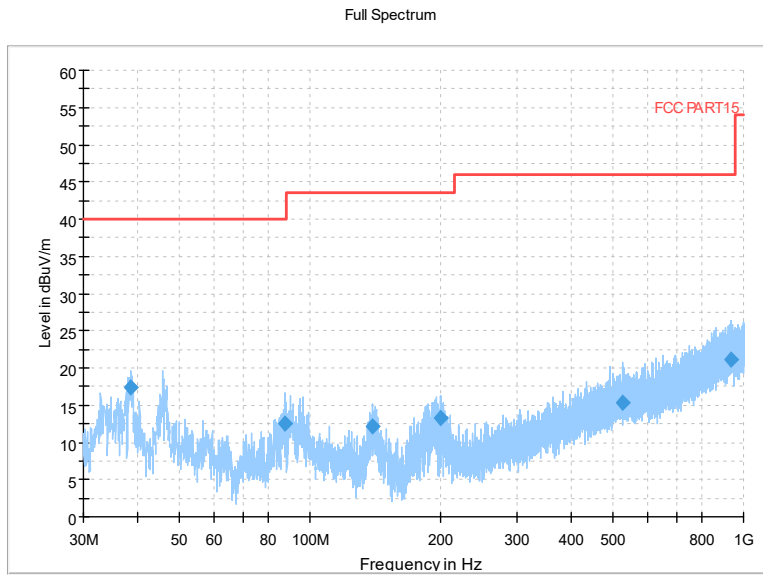

Carrier frequency (MHz): 5690
Channel No.:138

Frequency Range: 30MHz -1GHz
Detector: QP mode
Test Mode: 802.11ac(VHT80)

Frequency Range: 1GHz -6GHz
Detector: Av mode and PK mode
Test Mode: 802.11ac(VHT80)

Full Spectrum

Frequency Range: 6GHz -18GHz
Detector: Av mode and PK mode
Test Mode: 802.11ac(VHT80)

Full Spectrum

Frequency Range: 18GHz -40GHz
Detector: Av mode and PK mode
Test Mode: 802.11ac(VHT80)

Carrier frequency (MHz): 5745
Channel No.:149

Frequency Range: 30MHz -1GHz
Detector: QP mode
Modulation type: 802.11a

Frequency Range: 1GHz -6GHz
Detector: Av mode and PK mode
Modulation type: 802.11a

Full Spectrum

Frequency Range: 6GHz -18GHz
Detector: Av mode and PK mode
Modulation type: 802.11a