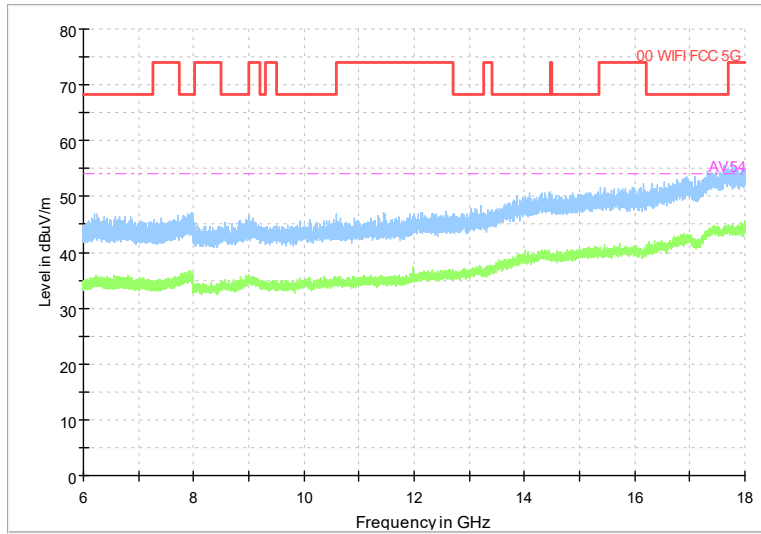

Full Spectrum

Frequency Range: 18GHz -40GHz
Detector: Av mode and PK mode
Modulation type: 802.11n(HT20)

Frequency Range: 30MHz -1GHz
Detector: QP mode
Test Mode: 802.11ac(VHT20)

Frequency Range: 1GHz -6GHz
Detector: Av mode and PK mode
Test Mode: 802.11ac(VHT20)

Full Spectrum

Frequency Range: 6GHz -18GHz
Detector: Av mode and PK mode
Test Mode: 802.11ac(VHT20)

Full Spectrum

Frequency Range: 18GHz -40GHz
Detector: Av mode and PK mode
Test Mode: 802.11ac(VHT20)

Carrier frequency (MHz): 5700
Channel No.:140

Frequency Range: 30MHz -1GHz
Detector: QP mode
Modulation type: 802.11a

Frequency Range: 1GHz -6GHz
Detector: Av mode and PK mode
Modulation type: 802.11a

Full Spectrum

Frequency Range: 6GHz -18GHz
Detector: Av mode and PK mode
Modulation type: 802.11a