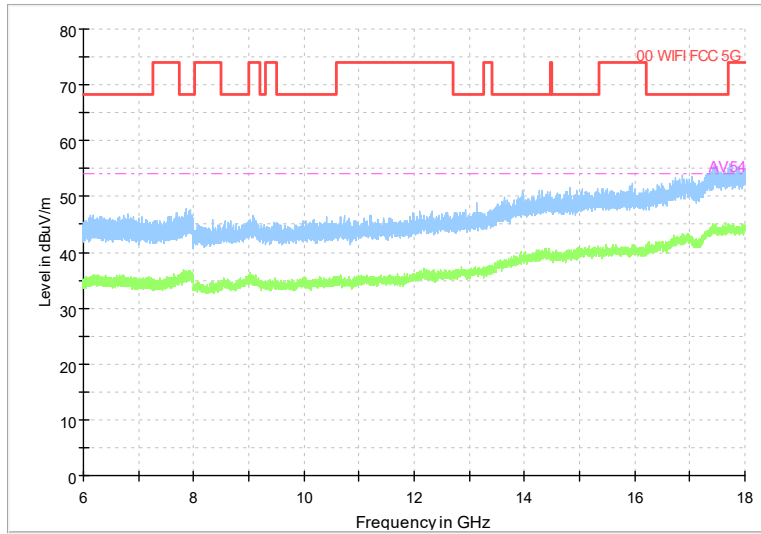

Frequency Range: 1GHz -6GHz
Detector: Av mode and PK mode
Modulation type: 802.11n(HT40)

Full Spectrum

Frequency Range: 6GHz -18GHz
Detector: Av mode and PK mode
Modulation type: 802.11n(HT40)

Full Spectrum

Frequency Range: 18GHz -40GHz
Detector: Av mode and PK mode
Modulation type: 802.11n(HT40)

Full Spectrum

Frequency Range: 30MHz -1GHz
Detector: QP mode
Test Mode: 802.11ac(VHT40)

Full Spectrum

Frequency Range: 1GHz -6GHz
Detector: Av mode and PK mode
Test Mode: 802.11ac(VHT40)

Full Spectrum

Frequency Range: 6GHz -18GHz
Detector: Av mode and PK mode
Test Mode: 802.11ac(VHT40)

Full Spectrum

Frequency Range: 18GHz -40GHz
Detector: Av mode and PK mode
Test Mode: 802.11ac(VHT40)

Carrier frequency (MHz): 5290
Channel No.:58