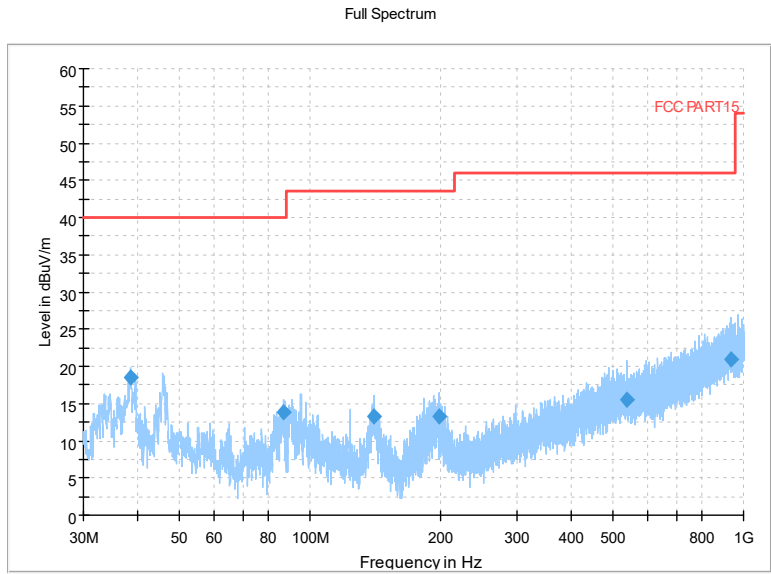

Frequency Range: 30MHz -1GHz
Detector: QP mode
Test Mode: 802.11ac(VHT20)