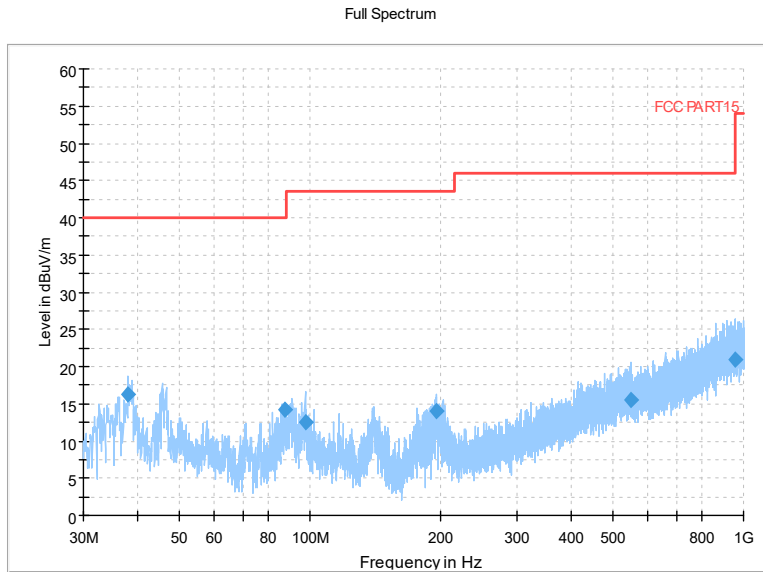

Full Spectrum

Frequency Range: 6GHz -18GHz
Detector: Av mode and PK mode
Test Mode: 802.11ac(VHT20)

Full Spectrum

Frequency Range: 18GHz -40GHz
Detector: Av mode and PK mode
Test Mode: 802.11ac(VHT20)

Carrier frequency (MHz): 5700
Channel No.:140