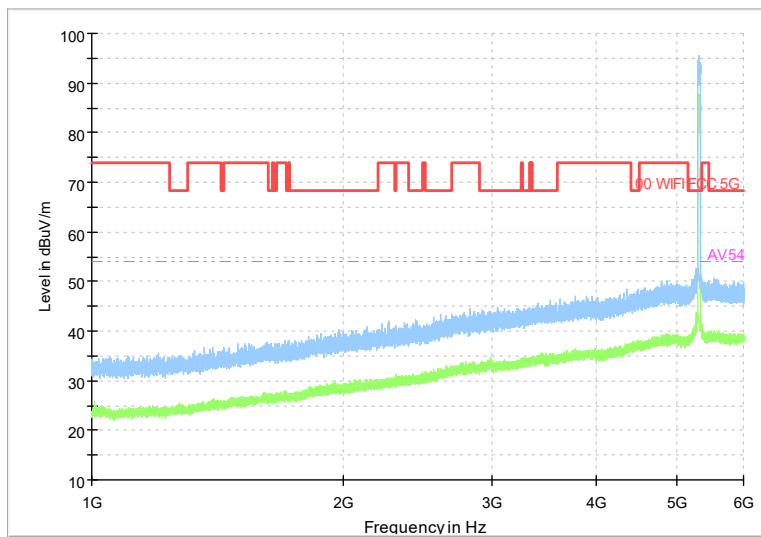

Frequency Range: 1GHz -6GHz
Detector: Av mode and PK mode
Modulation type: 802.11n(HT40)

Full Spectrum

Frequency Range: 6GHz -18GHz
Detector: Av mode and PK mode
Modulation type: 802.11n(HT40)

Full Spectrum

Frequency Range: 18GHz -40GHz
Detector: Av mode and PK mode
Modulation type: 802.11n(HT40)

Full Spectrum

Frequency Range: 30MHz -1GHz
Detector: QP mode
Test Mode: 802.11ac(VHT40)

Full Spectrum

Frequency Range: 1GHz -6GHz
Detector: Av mode and PK mode
Test Mode: 802.11ac(VHT40)