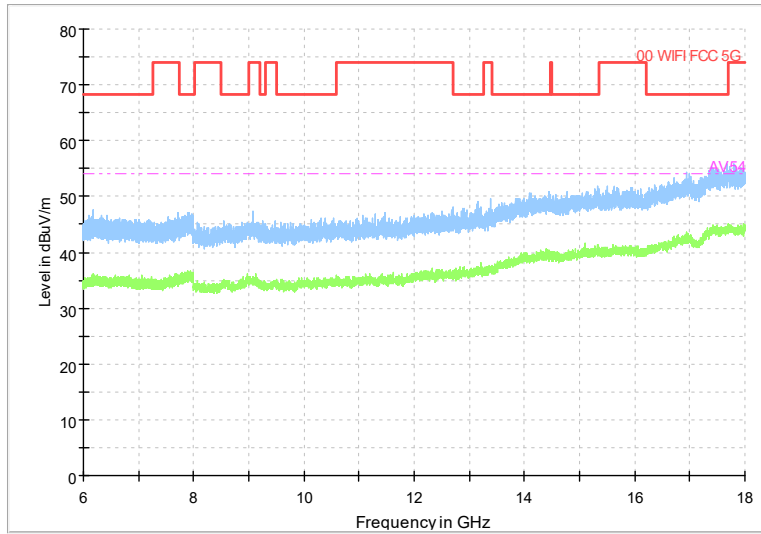

Full Spectrum

Frequency Range: 30MHz -1GHz
Detector: QP mode
Test Mode: 802.11ac(VHT40)

Full Spectrum

Frequency Range: 1GHz -6GHz
Detector: Av mode and PK mode
Test Mode: 802.11ac(VHT40)

Full Spectrum

Frequency Range: 6GHz -18GHz
Detector: Av mode and PK mode
Test Mode: 802.11ac(VHT40)

Full Spectrum

Frequency Range: 18GHz -40GHz
Detector: Av mode and PK mode
Test Mode: 802.11ac(VHT40)

Carrier frequency (MHz): 5310
Channel No.:62

Frequency Range: 30MHz -1GHz
Detector: QP mode
Modulation type: 802.11n(HT40)

Frequency Range: 1GHz -6GHz
Detector: Av mode and PK mode
Modulation type: 802.11n(HT40)

Full Spectrum

Frequency Range: 6GHz -18GHz
Detector: Av mode and PK mode
Modulation type: 802.11n(HT40)

Full Spectrum