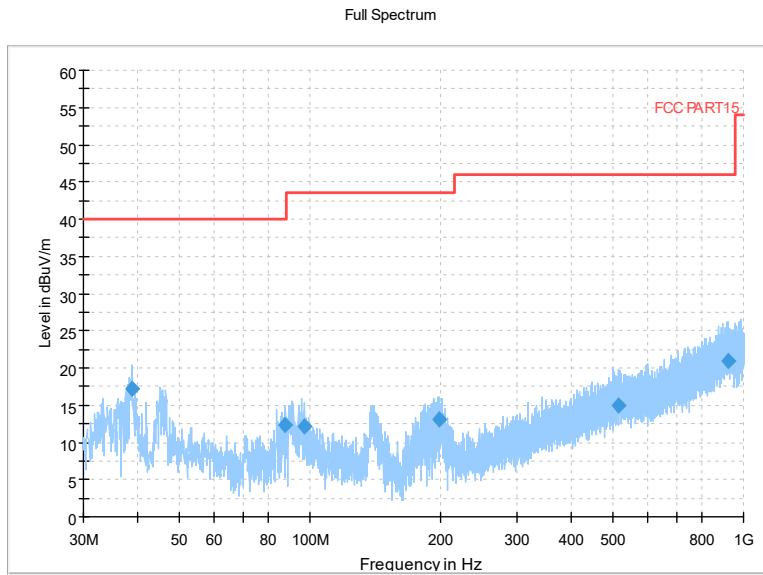

Full Spectrum

Frequency Range: 6GHz -18GHz
Detector: Av mode and PK mode
Test Mode: 802.11ac(VHT40)

Full Spectrum

Frequency Range: 18GHz -40GHz
Detector: Av mode and PK mode
Test Mode: 802.11ac(VHT40)

Carrier frequency (MHz): 5530
Channel No.:106

Frequency Range: 30MHz -1GHz
Detector: QP mode
Test Mode: 802.11ac(VHT80)

Frequency Range: 1GHz -6GHz
Detector: Av mode and PK mode
Test Mode: 802.11ac(VHT80)

Full Spectrum

Frequency Range: 6GHz -18GHz
Detector: Av mode and PK mode
Test Mode: 802.11ac(VHT80)