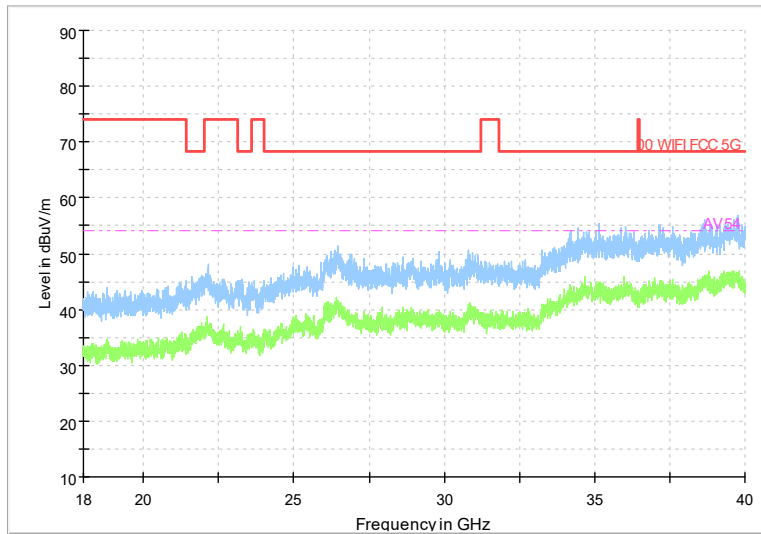

Full Spectrum

Frequency Range: 6GHz -18GHz
Detector: Av mode and PK mode
Test Mode: 802.11ac(VHT80)

Full Spectrum

Frequency Range: 18GHz -40GHz
Detector: Av mode and PK mode
Test Mode: 802.11ac(VHT80)

Carrier frequency (MHz): 5745
Channel No.:149

Frequency Range: 30MHz -1GHz
Detector: QP mode
Modulation type: 802.11a

Frequency Range: 1GHz -6GHz
Detector: Av mode and PK mode
Modulation type: 802.11a

Full Spectrum

Frequency Range: 6GHz -18GHz
Detector: Av mode and PK mode
Modulation type: 802.11a

Full Spectrum

Frequency Range: 18GHz -40GHz
Detector: Av mode and PK mode
Modulation type: 802.11a

Full Spectrum

Frequency Range: 30MHz -1GHz
Detector: QP mode
Modulation type: 802.11n(HT20)

Full Spectrum