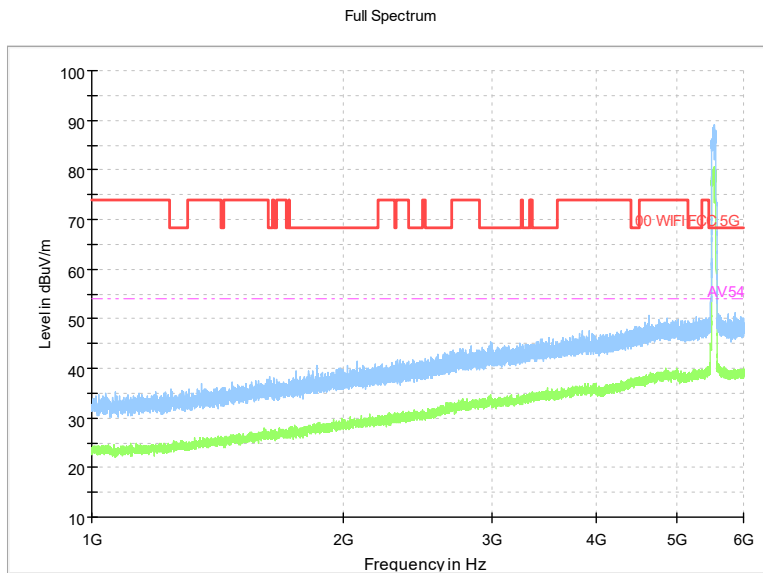

Frequency Range: 18GHz -40GHz
Detector: Av mode and PK mode
Modulation type: 802.11n(HT40)

Full Spectrum

Frequency Range: 30MHz -1GHz
Detector: QP mode
Test Mode: 802.11ac(VHT40)

Full Spectrum

Frequency Range: 1GHz -6GHz
Detector: Av mode and PK mode
Test Mode: 802.11ac(VHT40)

Full Spectrum

Frequency Range: 6GHz -18GHz
Detector: Av mode and PK mode
Test Mode: 802.11ac(VHT40)

Full Spectrum

Frequency Range: 18GHz -40GHz
Detector: Av mode and PK mode
Test Mode: 802.11ac(VHT40)

Carrier frequency (MHz): 5530
Channel No.:106

Frequency Range: 30MHz -1GHz
Detector: QP mode
Test Mode: 802.11ac(VHT80)

Frequency Range: 1GHz -6GHz
Detector: Av mode and PK mode
Test Mode: 802.11ac(VHT80)

Full Spectrum

Frequency Range: 6GHz -18GHz
Detector: Av mode and PK mode
Test Mode: 802.11ac(VHT80)