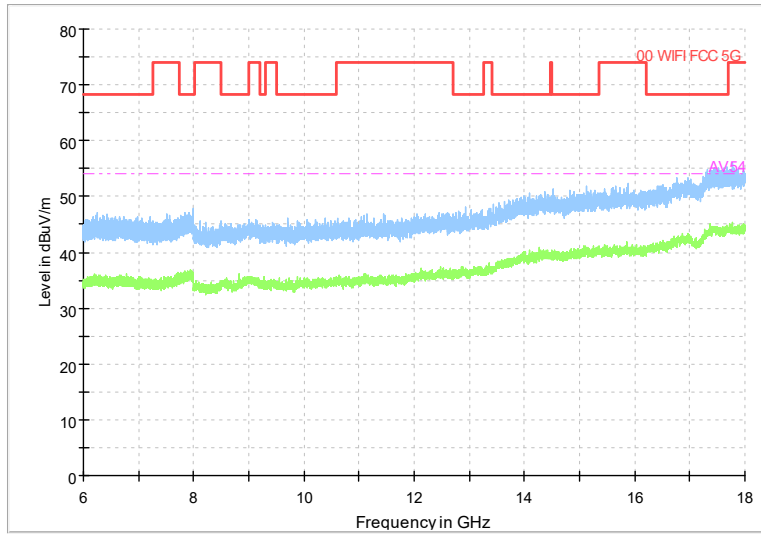

Frequency Range: 1GHz -6GHz
Detector: Av mode and PK mode
Modulation type: 802.11n(HT20)

Full Spectrum

Frequency Range: 6GHz -18GHz
Detector: Av mode and PK mode
Modulation type: 802.11n(HT20)

Full Spectrum

Frequency Range: 18GHz -40GHz
Detector: Av mode and PK mode
Modulation type: 802.11n(HT20)

Frequency Range: 30MHz -1GHz
Detector: QP mode
Test Mode: 802.11ac(VHT20)

Frequency Range: 1GHz -6GHz
Detector: Av mode and PK mode
Test Mode: 802.11ac(VHT20)

Full Spectrum

Frequency Range: 6GHz -18GHz
Detector: Av mode and PK mode
Test Mode: 802.11ac(VHT20)

Full Spectrum

Frequency Range: 18GHz -40GHz
Detector: Av mode and PK mode
Test Mode: 802.11ac(VHT20)

Carrier frequency (MHz): 5510
Channel No.:102