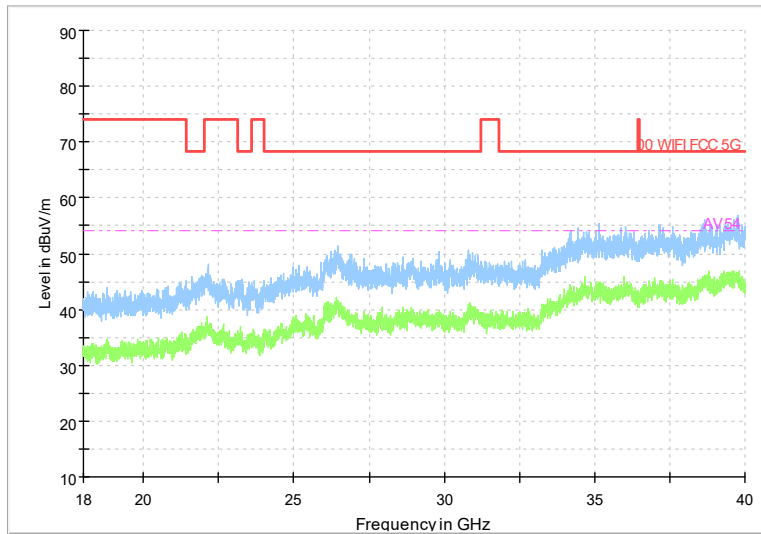

Full Spectrum

Frequency Range: 18GHz -40GHz
Detector: Av mode and PK mode
Modulation type: 802.11n(HT40)

Full Spectrum

Frequency Range: 30MHz -1GHz
Detector: QP mode
Test Mode: 802.11ac(VHT40)

Full Spectrum

Frequency Range: 1GHz -6GHz
Detector: Av mode and PK mode
Test Mode: 802.11ac(VHT40)

Full Spectrum

Frequency Range: 6GHz -18GHz
Detector: Av mode and PK mode
Test Mode: 802.11ac(VHT40)

Full Spectrum

Frequency Range: 18GHz -40GHz
Detector: Av mode and PK mode
Test Mode: 802.11ac(VHT40)