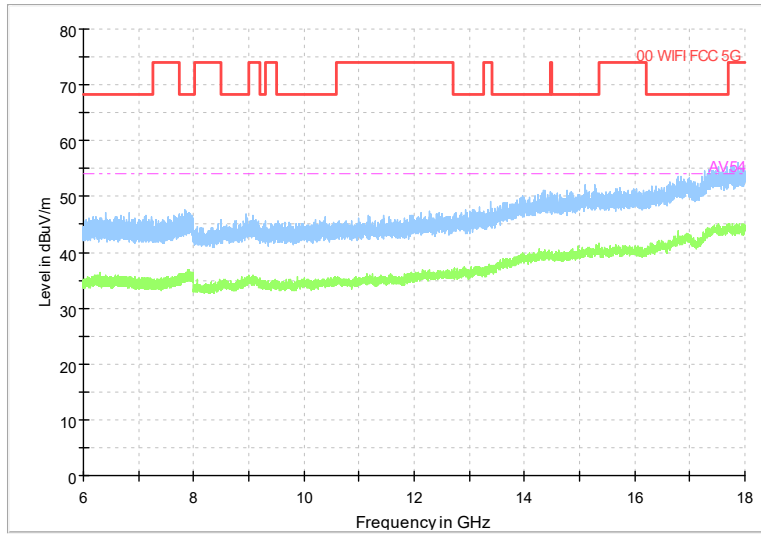

Frequency Range: 30MHz -1GHz
Detector: QP mode
Test Mode: 802.11ac(VHT80)

Frequency Range: 1GHz -6GHz
Detector: Av mode and PK mode
Test Mode: 802.11ac(VHT80)

Full Spectrum

Frequency Range: 6GHz -18GHz
Detector: Av mode and PK mode
Test Mode: 802.11ac(VHT80)

Full Spectrum

Frequency Range: 18GHz -40GHz
Detector: Av mode and PK mode
Test Mode: 802.11ac(VHT80)

Carrier frequency (MHz): 5500
Channel No.:100

Frequency Range: 30MHz -1GHz
Detector: QP mode
Modulation type: 802.11a

Frequency Range: 1GHz -6GHz
Detector: Av mode and PK mode
Modulation type: 802.11a

Full Spectrum

Frequency Range: 6GHz -18GHz
Detector: Av mode and PK mode
Modulation type: 802.11a

Full Spectrum

Frequency Range: 18GHz -40GHz
Detector: Av mode and PK mode
Modulation type: 802.11a

Full Spectrum

Frequency Range: 30MHz -1GHz
Detector: QP mode
Modulation type: 802.11n(HT20)

Full Spectrum

Frequency Range: 1GHz -6GHz
Detector: Av mode and PK mode
Modulation type: 802.11n(HT20)

Full Spectrum