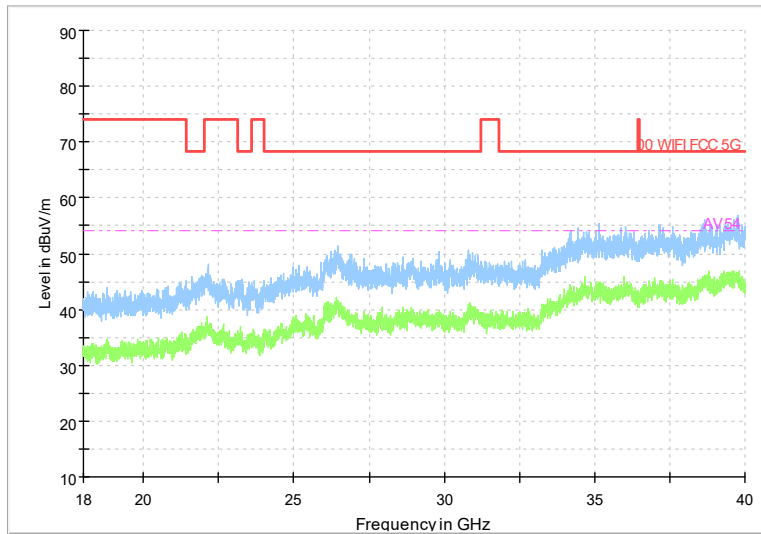

Frequency Range: 1GHz -6GHz
Detector: Av mode and PK mode
Modulation type: 802.11n(HT40)

Full Spectrum

Frequency Range: 6GHz -18GHz
Detector: Av mode and PK mode
Modulation type: 802.11n(HT40)

Full Spectrum

Frequency Range: 18GHz -40GHz
Detector: Av mode and PK mode
Modulation type: 802.11n(HT40)

Full Spectrum

Frequency Range: 30MHz -1GHz
Detector: QP mode
Test Mode: 802.11ac(VHT40)

Full Spectrum

Frequency Range: 1GHz -6GHz
Detector: Av mode and PK mode
Test Mode: 802.11ac(VHT40)

Full Spectrum

Frequency Range: 6GHz -18GHz
Detector: Av mode and PK mode
Test Mode: 802.11ac(VHT40)

Full Spectrum

Frequency Range: 18GHz -40GHz
Detector: Av mode and PK mode
Test Mode: 802.11ac(VHT40)

Carrier frequency (MHz): 5530
Channel No.:106