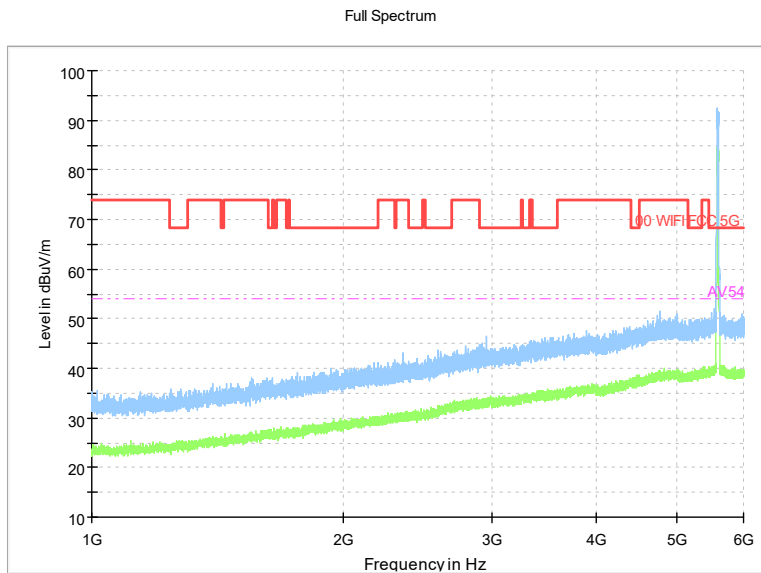

Frequency Range: 1GHz -6GHz
Detector: Av mode and PK mode
Modulation type: 802.11n(HT40)