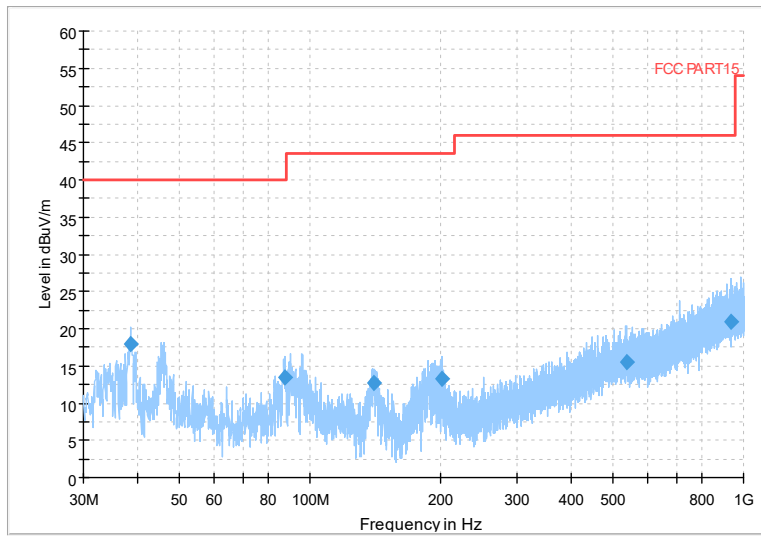

Full Spectrum

Frequency Range: 30MHz -1GHz
Detector: QP mode
Test Mode: 802.11ac(VHT40)