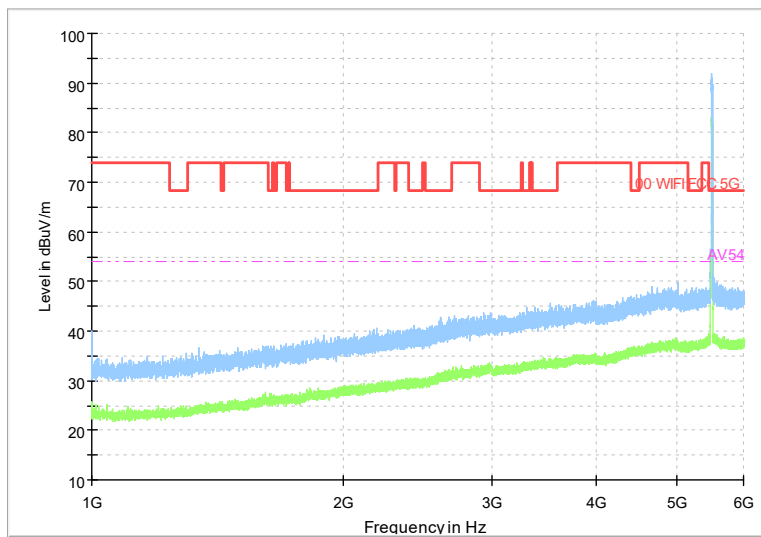

Frequency Range: 1GHz -6GHz
Detector: Av mode and PK mode
Modulation type: 802.11a

Full Spectrum

Frequency Range: 6GHz -18GHz
Detector: Av mode and PK mode
Modulation type: 802.11a

Full Spectrum

Frequency Range: 18GHz -40GHz
Detector: Av mode and PK mode
Modulation type: 802.11a

Full Spectrum

Frequency Range: 30MHz -1GHz
Detector: QP mode
Modulation type: 802.11n(HT20)

Full Spectrum

Frequency Range: 1GHz -6GHz
Detector: Av mode and PK mode
Modulation type: 802.11n(HT20)

Full Spectrum