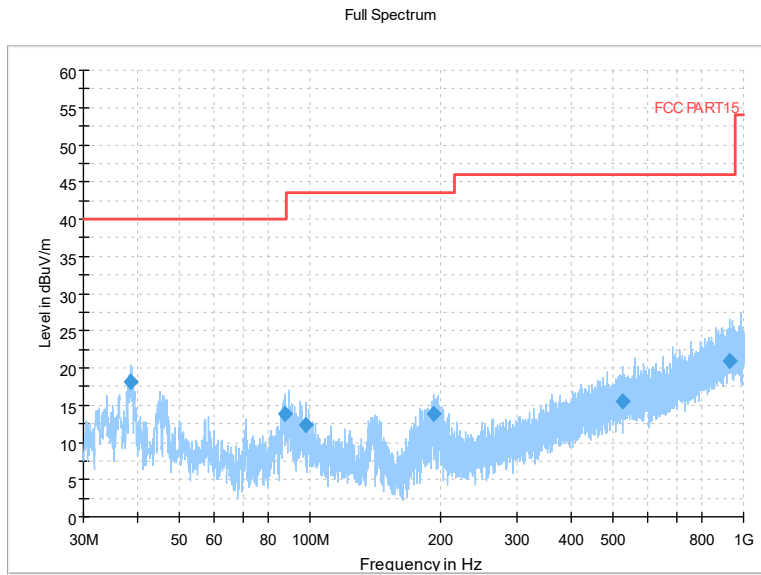

Carrier frequency (MHz): 5670
Channel No.:134

Frequency Range: 30MHz -1GHz
Detector: QP mode
Modulation type: 802.11n(HT40)