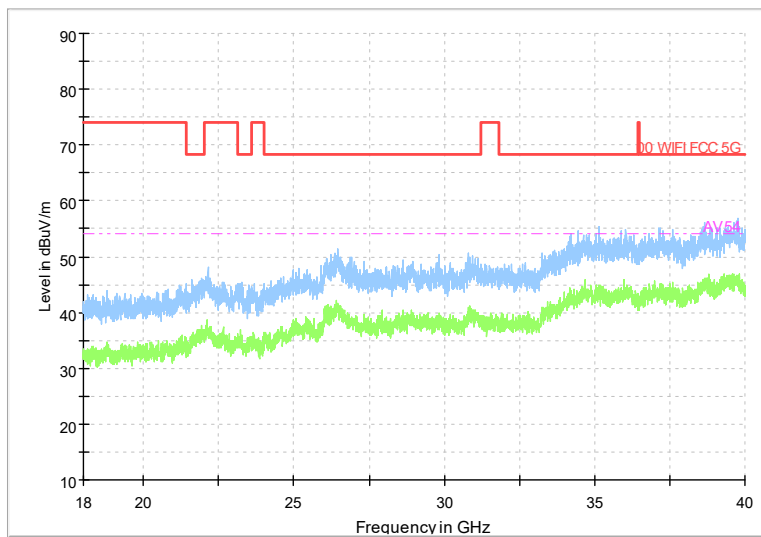

Full Spectrum

Frequency Range: 6GHz -18GHz
Detector: Av mode and PK mode
Test Mode: 802.11ac(VHT20)

Full Spectrum

Frequency Range: 18GHz -40GHz
Detector: Av mode and PK mode
Test Mode: 802.11ac(VHT20)

Carrier frequency (MHz): 5785
Channel No.:157

Frequency Range: 30MHz -1GHz
Detector: QP mode
Modulation type: 802.11a

Frequency Range: 1GHz -6GHz
Detector: Av mode and PK mode
Modulation type: 802.11a

Full Spectrum

Frequency Range: 6GHz -18GHz
Detector: Av mode and PK mode
Modulation type: 802.11a

Full Spectrum

Frequency Range: 18GHz -40GHz
Detector: Av mode and PK mode
Modulation type: 802.11a

Full Spectrum

Frequency Range: 30MHz -1GHz
Detector: QP mode
Modulation type: 802.11n(HT20)

Full Spectrum