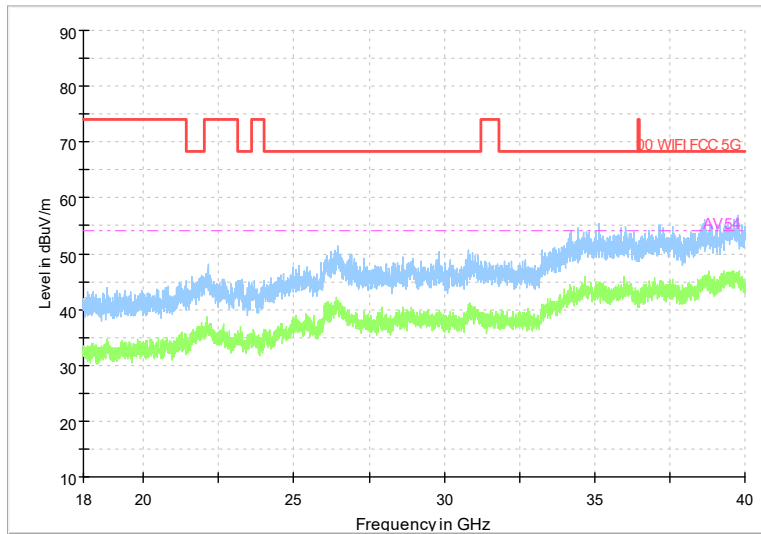

Frequency Range: 1GHz -6GHz
Detector: Av mode and PK mode
Modulation type: 802.11a

Full Spectrum

Frequency Range: 6GHz -18GHz
Detector: Av mode and PK mode
Modulation type: 802.11a

Full Spectrum

Frequency Range: 18GHz -40GHz
Detector: Av mode and PK mode
Modulation type: 802.11a

Full Spectrum

Frequency Range: 30MHz -1GHz
Detector: QP mode
Modulation type: 802.11n(HT20)

Full Spectrum

Frequency Range: 1GHz -6GHz
Detector: Av mode and PK mode
Modulation type: 802.11n(HT20)

Full Spectrum

Frequency Range: 6GHz -18GHz
Detector: Av mode and PK mode
Modulation type: 802.11n(HT20)

Full Spectrum

Frequency Range: 18GHz -40GHz
Detector: Av mode and PK mode
Modulation type: 802.11n(HT20)

Frequency Range: 30MHz -1GHz
Detector: QP mode
Test Mode: 802.11ac(VHT20)