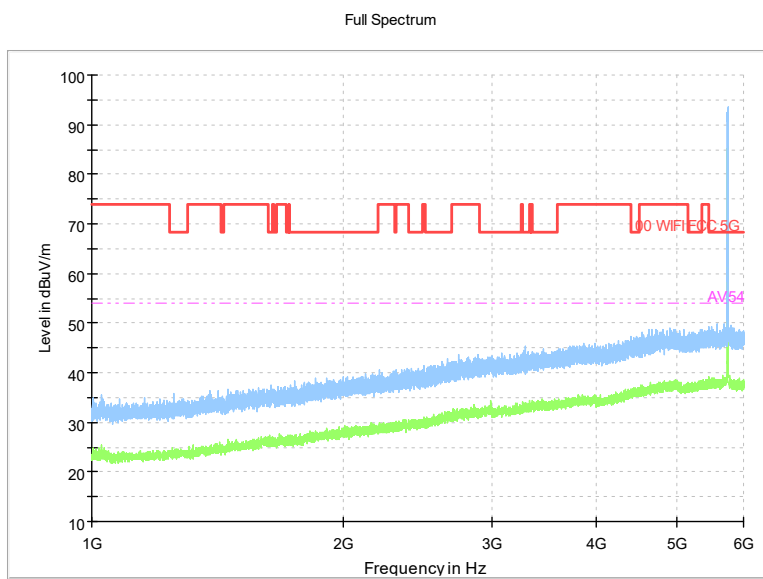

Full Spectrum

Frequency Range: 18GHz -40GHz
Detector: Av mode and PK mode
Modulation type: 802.11a

Full Spectrum

Frequency Range: 30MHz -1GHz
Detector: QP mode
Modulation type: 802.11n(HT20)

Full Spectrum

Frequency Range: 1GHz -6GHz
Detector: Av mode and PK mode
Modulation type: 802.11n(HT20)

Full Spectrum

Frequency Range: 6GHz -18GHz
Detector: Av mode and PK mode
Modulation type: 802.11n(HT20)

Full Spectrum

Frequency Range: 18GHz -40GHz
Detector: Av mode and PK mode
Modulation type: 802.11n(HT20)

Frequency Range: 30MHz -1GHz
Detector: QP mode
Test Mode: 802.11ac(VHT20)

Frequency Range: 1GHz -6GHz
Detector: Av mode and PK mode
Test Mode: 802.11ac(VHT20)