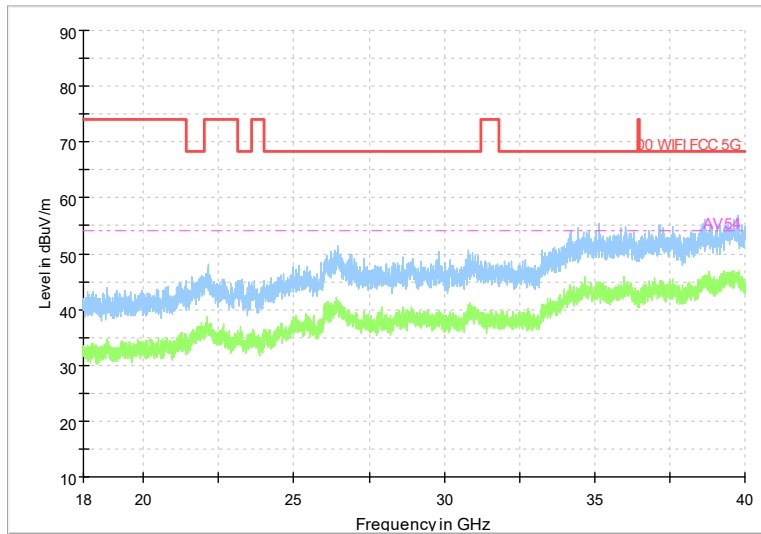

Frequency Range: 1GHz -6GHz
Detector: Av mode and PK mode
Modulation type: 802.11n(HT20)

Full Spectrum

Frequency Range: 6GHz -18GHz
Detector: Av mode and PK mode
Modulation type: 802.11n(HT20)

Full Spectrum

Frequency Range: 18GHz -40GHz
Detector: Av mode and PK mode
Modulation type: 802.11n(HT20)

Frequency Range: 30MHz -1GHz
Detector: QP mode
Test Mode: 802.11ac(VHT20)

Frequency Range: 1GHz -6GHz
Detector: Av mode and PK mode
Test Mode: 802.11ac(VHT20)

Full Spectrum

Frequency Range: 6GHz -18GHz
Detector: Av mode and PK mode
Test Mode: 802.11ac(VHT20)

Full Spectrum

Frequency Range: 18GHz -40GHz
Detector: Av mode and PK mode
Test Mode: 802.11ac(VHT20)

Carrier frequency (MHz): 5785
Channel No.:157