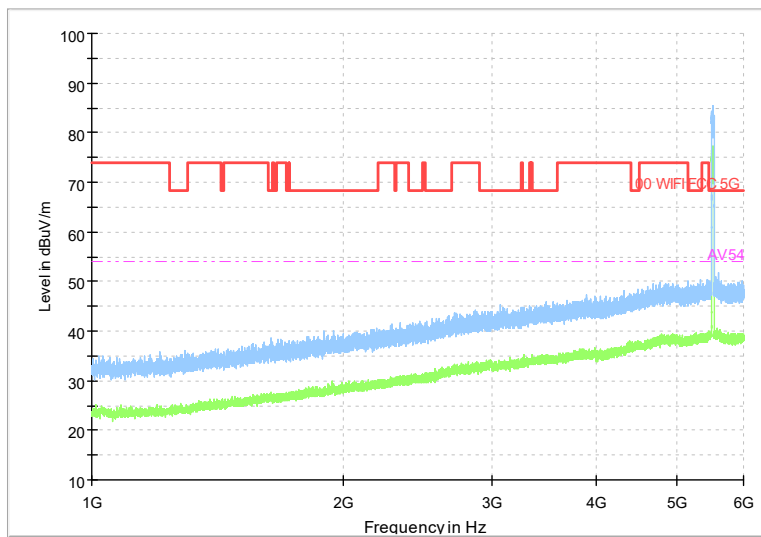

Full Spectrum

Frequency Range: 18GHz -40GHz
Detector: Av mode and PK mode
Modulation type: 802.11n(HT40)

Full Spectrum

Frequency Range: 30MHz -1GHz
Detector: QP mode
Test Mode: 802.11ac(VHT40)

Full Spectrum

Frequency Range: 1GHz -6GHz
Detector: Av mode and PK mode
Test Mode: 802.11ac(VHT40)

Full Spectrum

Frequency Range: 6GHz -18GHz
Detector: Av mode and PK mode
Test Mode: 802.11ac(VHT40)

Full Spectrum

Frequency Range: 18GHz -40GHz
Detector: Av mode and PK mode
Test Mode: 802.11ac(VHT40)