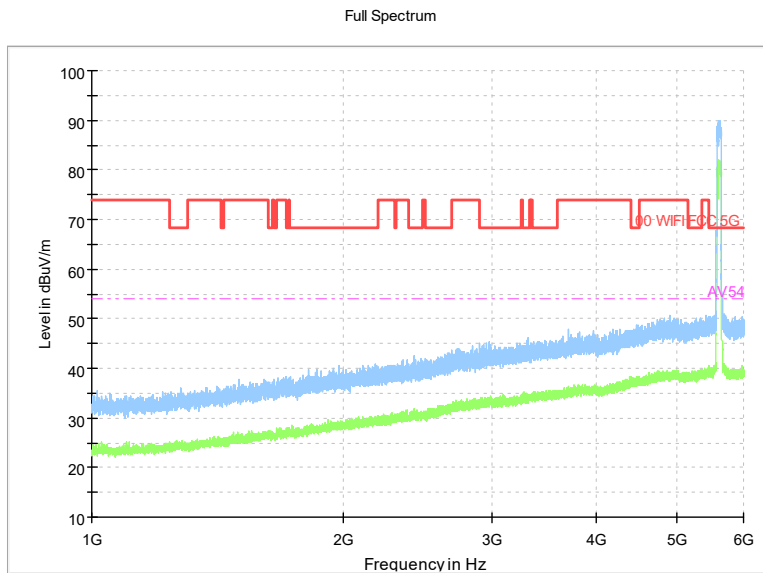

Frequency Range: 30MHz -1GHz
Detector: QP mode
Test Mode: 802.11ac(VHT80)

Frequency Range: 1GHz -6GHz
Detector: Av mode and PK mode
Test Mode: 802.11ac(VHT80)

Full Spectrum

Frequency Range: 6GHz -18GHz
Detector: Av mode and PK mode
Test Mode: 802.11ac(VHT80)

Full Spectrum

Frequency Range: 18GHz -40GHz
Detector: Av mode and PK mode
Test Mode: 802.11ac(VHT80)

Carrier frequency (MHz): 5610
Channel No.:122

Frequency Range: 30MHz -1GHz
Detector: QP mode
Test Mode: 802.11ac(VHT80)

Frequency Range: 1GHz -6GHz
Detector: Av mode and PK mode
Test Mode: 802.11ac(VHT80)

Full Spectrum

Frequency Range: 6GHz -18GHz
Detector: Av mode and PK mode
Test Mode: 802.11ac(VHT80)

Full Spectrum

Frequency Range: 18GHz -40GHz
Detector: Av mode and PK mode
Test Mode: 802.11ac(VHT80)