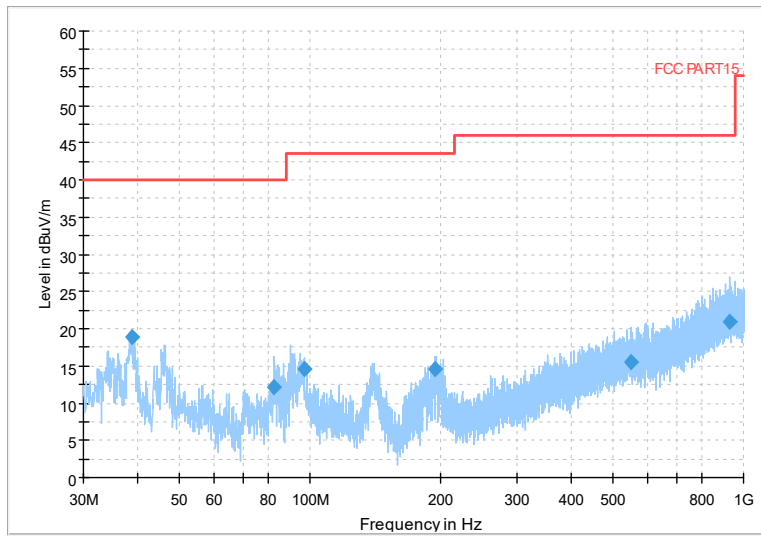

Frequency Range: 1GHz -6GHz
Detector: Av mode and PK mode
Modulation type: 802.11a

Full Spectrum

Frequency Range: 6GHz -18GHz
Detector: Av mode and PK mode
Modulation type: 802.11a

Full Spectrum

Frequency Range: 18GHz -40GHz
Detector: Av mode and PK mode
Modulation type: 802.11a

Full Spectrum

Frequency Range: 30MHz -1GHz
Detector: QP mode
Modulation type: 802.11n(HT20)

Full Spectrum

Frequency Range: 1GHz -6GHz
Detector: Av mode and PK mode
Modulation type: 802.11n(HT20)

Full Spectrum