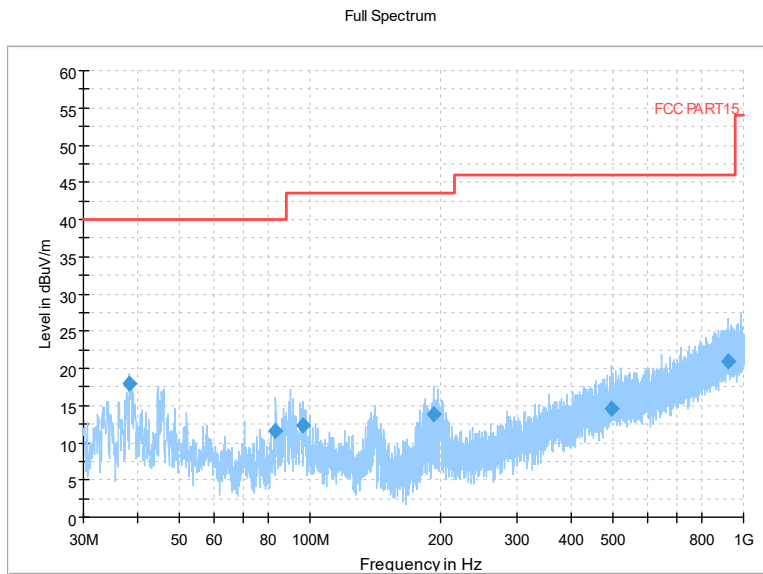

Frequency Range: 30MHz -1GHz
Detector: QP mode
Test Mode: 802.11ac(VHT20)