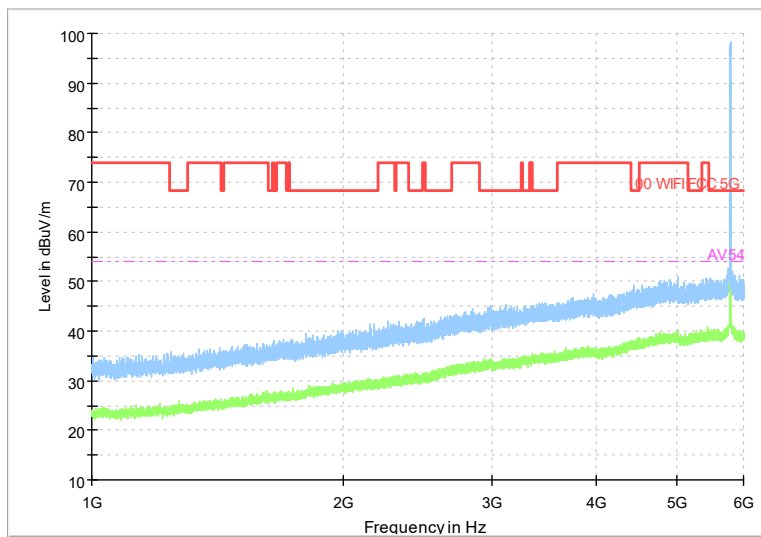

Frequency Range: 30MHz -1GHz
Detector: QP mode
Modulation type: 802.11a

Frequency Range: 1GHz -6GHz
Detector: Av mode and PK mode
Modulation type: 802.11a

Full Spectrum

Frequency Range: 6GHz -18GHz
Detector: Av mode and PK mode
Modulation type: 802.11a

Full Spectrum

Frequency Range: 18GHz -40GHz
Detector: Av mode and PK mode
Modulation type: 802.11a

Full Spectrum

Frequency Range: 30MHz -1GHz
Detector: QP mode
Modulation type: 802.11n(HT20)

Full Spectrum

Frequency Range: 1GHz -6GHz
Detector: Av mode and PK mode
Modulation type: 802.11n(HT20)

Full Spectrum

Frequency Range: 6GHz -18GHz
Detector: Av mode and PK mode
Modulation type: 802.11n(HT20)

Full Spectrum