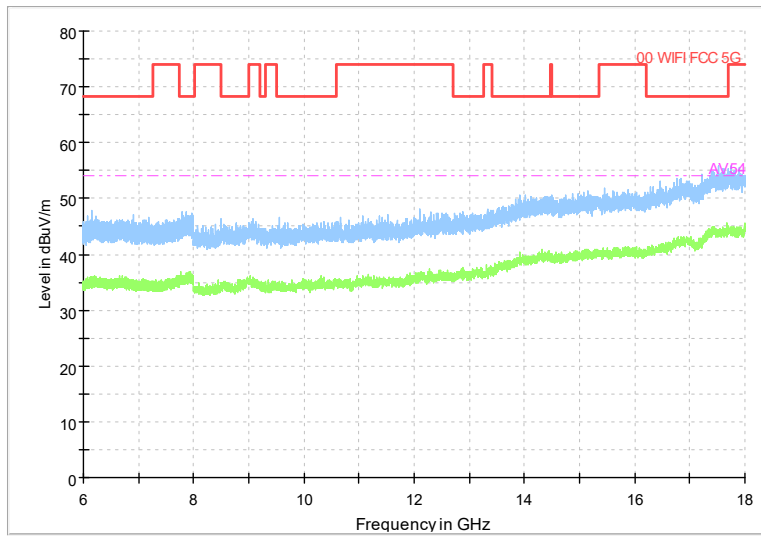

Frequency Range: 30MHz -1GHz
Detector: QP mode
Test Mode: 802.11ac(VHT80)

Frequency Range: 1GHz -6GHz
Detector: Av mode and PK mode
Test Mode: 802.11ac(VHT80)

Full Spectrum

Frequency Range: 6GHz -18GHz
Detector: Av mode and PK mode
Test Mode: 802.11ac(VHT80)

Full Spectrum

Frequency Range: 18GHz -40GHz
Detector: Av mode and PK mode
Test Mode: 802.11ac(VHT80)

Carrier frequency (MHz): 5610
Channel No.:122

Frequency Range: 30MHz -1GHz
Detector: QP mode
Test Mode: 802.11ac(VHT80)

Frequency Range: 1GHz -6GHz
Detector: Av mode and PK mode
Test Mode: 802.11ac(VHT80)

Full Spectrum

Frequency Range: 6GHz -18GHz
Detector: Av mode and PK mode
Test Mode: 802.11ac(VHT80)

Full Spectrum

Frequency Range: 18GHz -40GHz
Detector: Av mode and PK mode
Test Mode: 802.11ac(VHT80)