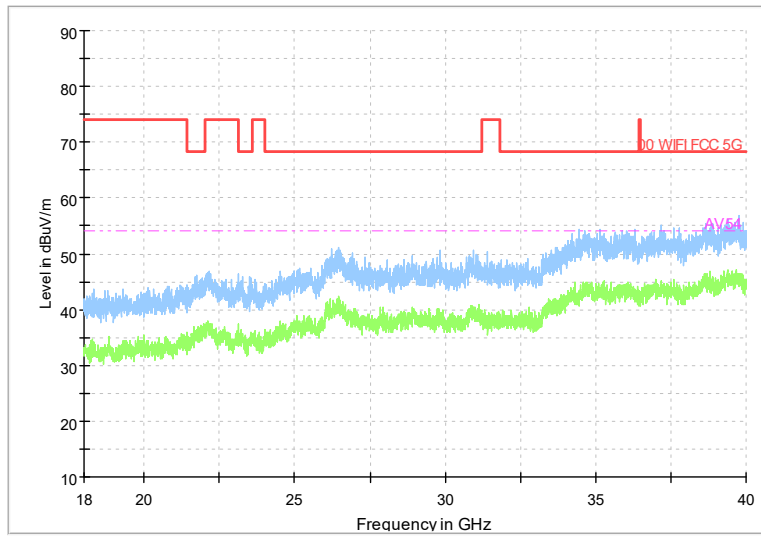

Frequency Range: 1GHz -6GHz
Detector: Av mode and PK mode
Test Mode: 802.11ac(VHT80)

Full Spectrum

Frequency Range: 6GHz -18GHz
Detector: Av mode and PK mode
Test Mode: 802.11ac(VHT80)

Full Spectrum

Frequency Range: 18GHz -40GHz
Detector: Av mode and PK mode
Test Mode: 802.11ac(VHT80)

Carrier frequency (MHz): 5690
Channel No.:138

Frequency Range: 30MHz -1GHz
Detector: QP mode
Test Mode: 802.11ac(VHT80)

Frequency Range: 1GHz -6GHz
Detector: Av mode and PK mode
Test Mode: 802.11ac(VHT80)

Full Spectrum

Frequency Range: 6GHz -18GHz
Detector: Av mode and PK mode
Test Mode: 802.11ac(VHT80)

Full Spectrum

Frequency Range: 18GHz -40GHz
Detector: Av mode and PK mode
Test Mode: 802.11ac(VHT80)

Carrier frequency (MHz): 5745
Channel No.:149