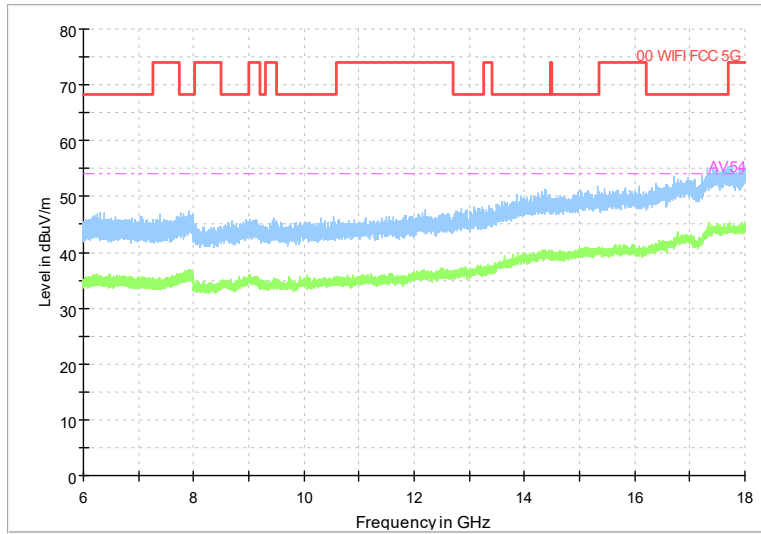

Frequency Range: 18GHz -40GHz
Detector: Av mode and PK mode
Modulation type: 802.11n(HT40)

Full Spectrum

Frequency Range: 30MHz -1GHz
Detector: QP mode
Test Mode: 802.11ac(VHT40)

Full Spectrum

Frequency Range: 1GHz -6GHz
Detector: Av mode and PK mode
Test Mode: 802.11ac(VHT40)

Full Spectrum

Frequency Range: 6GHz -18GHz
Detector: Av mode and PK mode
Test Mode: 802.11ac(VHT40)

Full Spectrum

Frequency Range: 18GHz -40GHz
Detector: Av mode and PK mode
Test Mode: 802.11ac(VHT40)

Carrier frequency (MHz): 5530
Channel No.:106

Frequency Range: 30MHz -1GHz
Detector: QP mode
Test Mode: 802.11ac(VHT80)

Frequency Range: 1GHz -6GHz
Detector: Av mode and PK mode
Test Mode: 802.11ac(VHT80)

Full Spectrum

Frequency Range: 6GHz -18GHz
Detector: Av mode and PK mode
Test Mode: 802.11ac(VHT80)