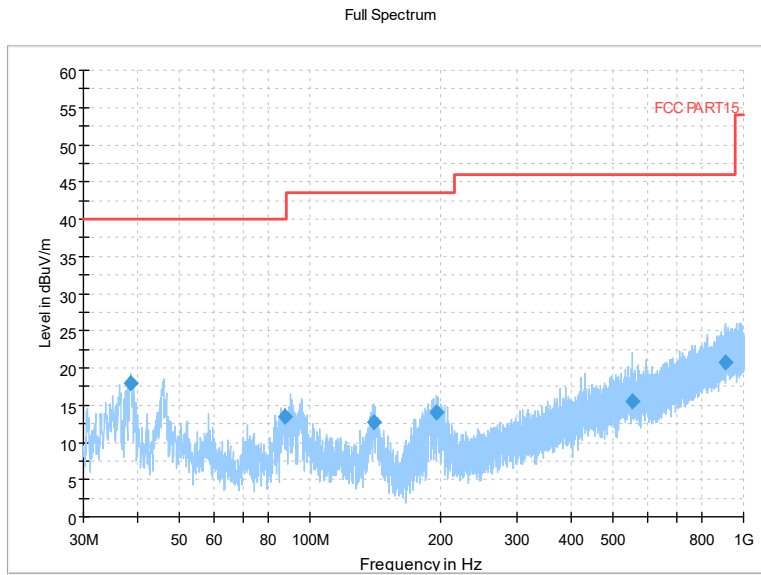

Full Spectrum

Frequency Range: 6GHz -18GHz
Detector: Av mode and PK mode
Test Mode: 802.11ac(VHT20)

Full Spectrum

Frequency Range: 18GHz -40GHz
Detector: Av mode and PK mode
Test Mode: 802.11ac(VHT20)

Carrier frequency (MHz): 5510
Channel No.:102