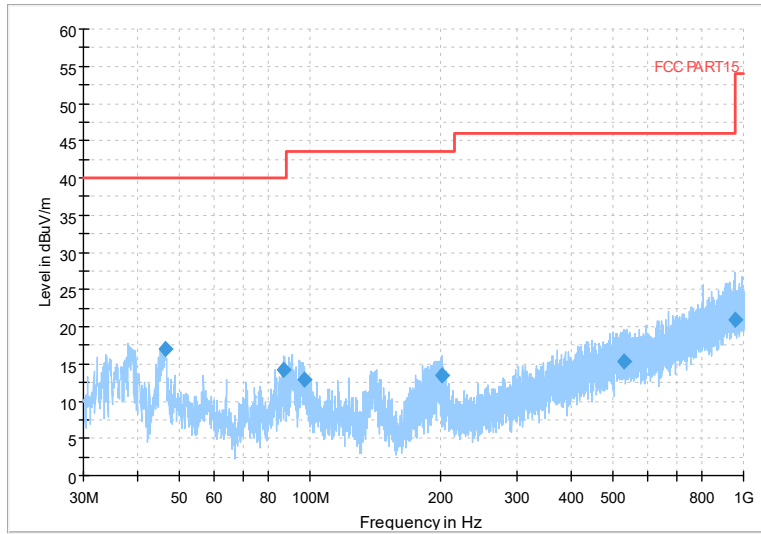

Full Spectrum

Frequency Range: 6GHz -18GHz
Detector: Av mode and PK mode
Test Mode: 802.11ac(VHT20)

Full Spectrum

Frequency Range: 18GHz -40GHz
Detector: Av mode and PK mode
Test Mode: 802.11ac(VHT20)

Carrier frequency (MHz): 5700
Channel No.:140

Frequency Range: 30MHz -1GHz
Detector: QP mode
Modulation type: 802.11a

Frequency Range: 1GHz -6GHz
Detector: Av mode and PK mode
Modulation type: 802.11a

Full Spectrum

Frequency Range: 6GHz -18GHz
Detector: Av mode and PK mode
Modulation type: 802.11a

Full Spectrum

Frequency Range: 18GHz -40GHz
Detector: Av mode and PK mode
Modulation type: 802.11a

Full Spectrum

Frequency Range: 30MHz -1GHz
Detector: QP mode
Modulation type: 802.11n(HT20)

Full Spectrum