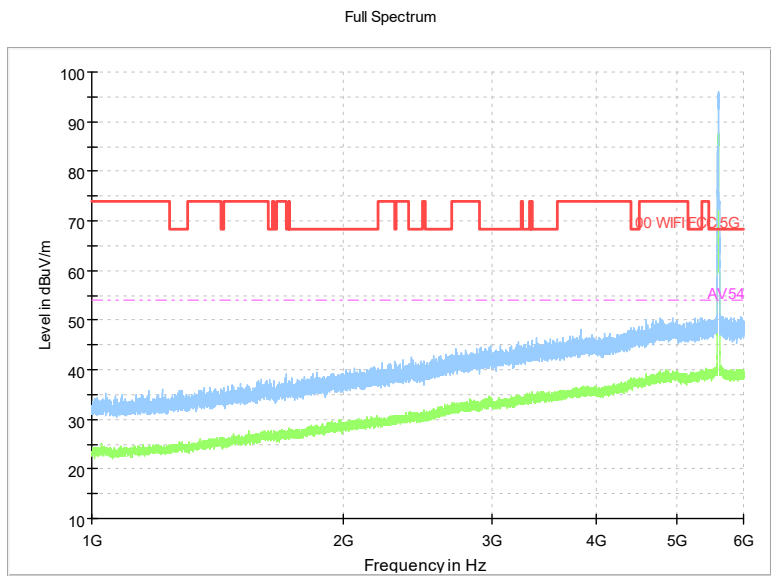

Full Spectrum

Frequency Range: 1GHz -6GHz
Detector: Av mode and PK mode
Modulation type: 802.11n(HT20)

Full Spectrum

Frequency Range: 6GHz -18GHz
Detector: Av mode and PK mode
Modulation type: 802.11n(HT20)

Full Spectrum

Frequency Range: 18GHz -40GHz
Detector: Av mode and PK mode
Modulation type: 802.11n(HT20)

Frequency Range: 30MHz -1GHz
Detector: QP mode
Test Mode: 802.11ac(VHT20)

Frequency Range: 1GHz -6GHz
Detector: Av mode and PK mode
Test Mode: 802.11ac(VHT20)