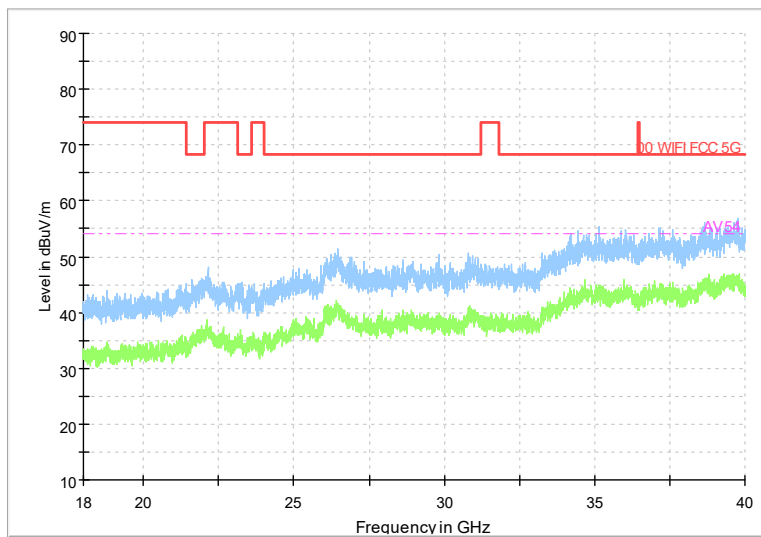

Frequency Range: 30MHz -1GHz
Detector: QP mode
Test Mode: 802.11ac(VHT80)

Frequency Range: 1GHz -6GHz
Detector: Av mode and PK mode
Test Mode: 802.11ac(VHT80)

Full Spectrum

Frequency Range: 6GHz -18GHz
Detector: Av mode and PK mode
Test Mode: 802.11ac(VHT80)

Full Spectrum

Frequency Range: 18GHz -40GHz
Detector: Av mode and PK mode
Test Mode: 802.11ac(VHT80)

Carrier frequency (MHz): 5610
Channel No.:122

Frequency Range: 30MHz -1GHz
Detector: QP mode
Test Mode: 802.11ac(VHT80)

Frequency Range: 1GHz -6GHz
Detector: Av mode and PK mode
Test Mode: 802.11ac(VHT80)

Full Spectrum

Frequency Range: 6GHz -18GHz
Detector: Av mode and PK mode
Test Mode: 802.11ac(VHT80)

Full Spectrum

Frequency Range: 18GHz -40GHz
Detector: Av mode and PK mode
Test Mode: 802.11ac(VHT80)