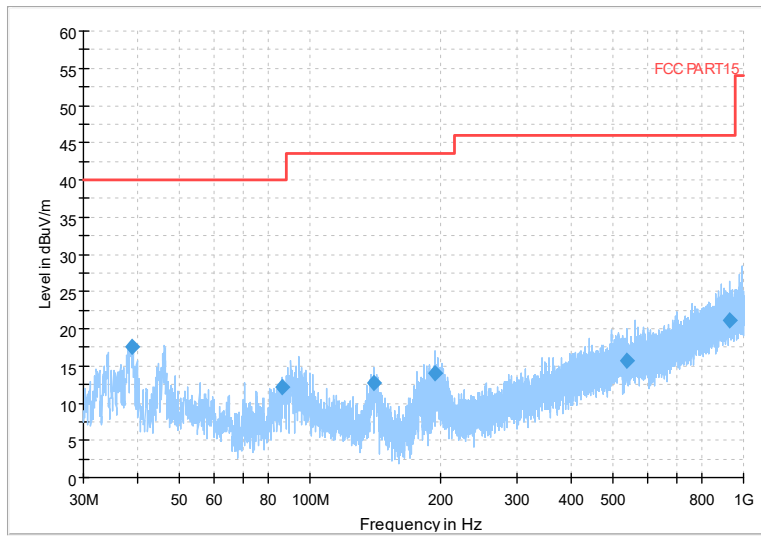

Full Spectrum

Frequency Range: 30MHz -1GHz
Detector: QP mode
Test Mode: 802.11ac(VHT40)