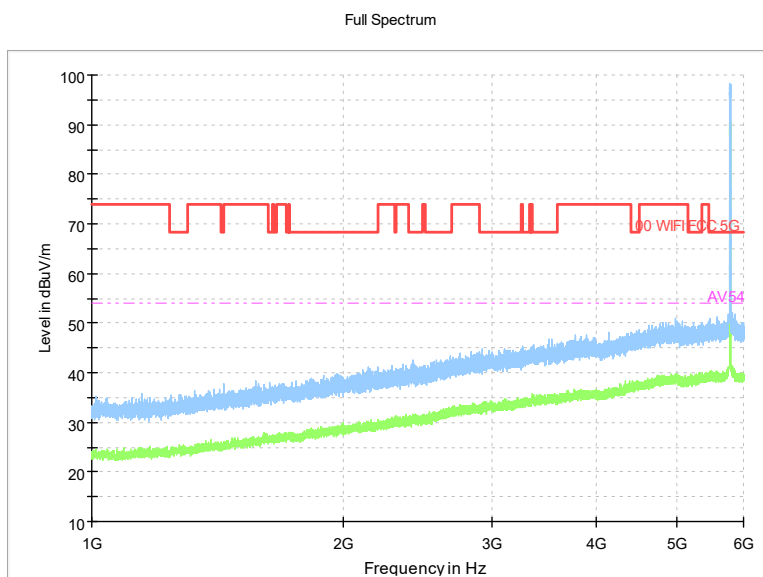

Full Spectrum

Frequency Range: 18GHz -40GHz
Detector: Av mode and PK mode
Modulation type: 802.11a

Full Spectrum

Frequency Range: 30MHz -1GHz
Detector: QP mode
Modulation type: 802.11n(HT20)

Full Spectrum

Frequency Range: 1GHz -6GHz
Detector: Av mode and PK mode
Modulation type: 802.11n(HT20)

Full Spectrum

Frequency Range: 6GHz -18GHz
Detector: Av mode and PK mode
Modulation type: 802.11n(HT20)

Full Spectrum

Frequency Range: 18GHz -40GHz
Detector: Av mode and PK mode
Modulation type: 802.11n(HT20)

Frequency Range: 30MHz -1GHz
Detector: QP mode
Test Mode: 802.11ac(VHT20)

Frequency Range: 1GHz -6GHz
Detector: Av mode and PK mode
Test Mode: 802.11ac(VHT20)