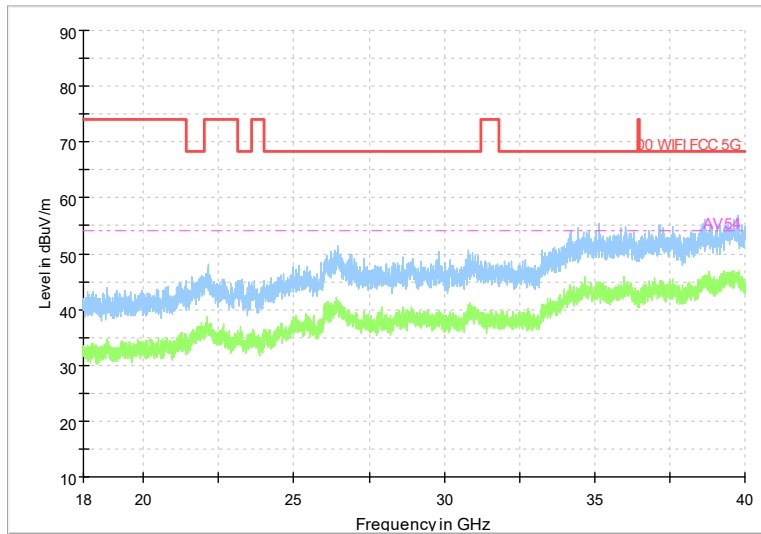

Frequency Range: 6GHz -18GHz
Detector: Av mode and PK mode
Modulation type: 802.11a

Full Spectrum

Frequency Range: 18GHz -40GHz
Detector: Av mode and PK mode
Modulation type: 802.11a

Full Spectrum

Frequency Range: 30MHz -1GHz
Detector: QP mode
Modulation type: 802.11n(HT20)

Full Spectrum

Frequency Range: 1GHz -6GHz
Detector: Av mode and PK mode
Modulation type: 802.11n(HT20)

Full Spectrum

Frequency Range: 6GHz -18GHz
Detector: Av mode and PK mode
Modulation type: 802.11n(HT20)

Full Spectrum

Frequency Range: 18GHz -40GHz
Detector: Av mode and PK mode
Modulation type: 802.11n(HT20)

Frequency Range: 30MHz -1GHz
Detector: QP mode
Test Mode: 802.11ac(VHT20)

Frequency Range: 1GHz -6GHz
Detector: Av mode and PK mode
Test Mode: 802.11ac(VHT20)