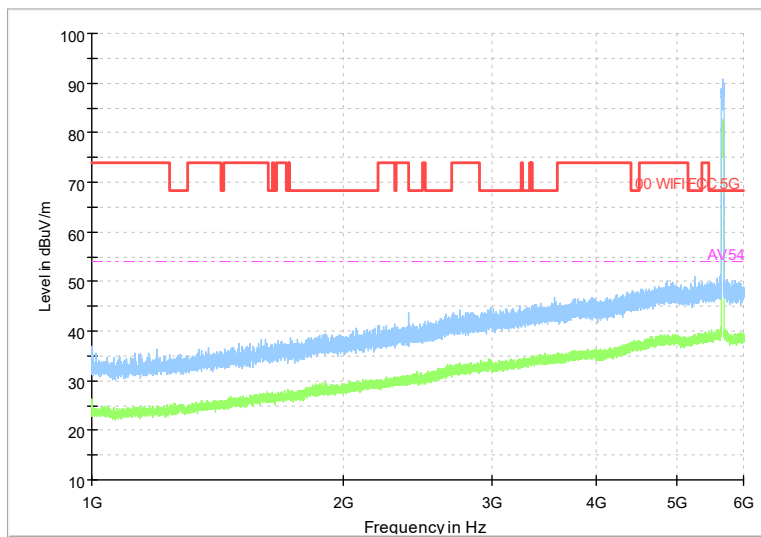

Full Spectrum

Frequency Range: 18GHz -40GHz
Detector: Av mode and PK mode
Test Mode: 802.11ac(VHT40)

Carrier frequency (MHz): 5670
Channel No.:134

Frequency Range: 30MHz -1GHz
Detector: QP mode
Modulation type: 802.11n(HT40)

Frequency Range: 1GHz -6GHz
Detector: Av mode and PK mode
Modulation type: 802.11n(HT40)

Full Spectrum

Frequency Range: 6GHz -18GHz
Detector: Av mode and PK mode
Modulation type: 802.11n(HT40)

Full Spectrum

Frequency Range: 18GHz -40GHz
Detector: Av mode and PK mode
Modulation type: 802.11n(HT40)

Full Spectrum

Frequency Range: 30MHz -1GHz
Detector: QP mode
Test Mode: 802.11ac(VHT40)

Full Spectrum

Frequency Range: 1GHz -6GHz
Detector: Av mode and PK mode
Test Mode: 802.11ac(VHT40)