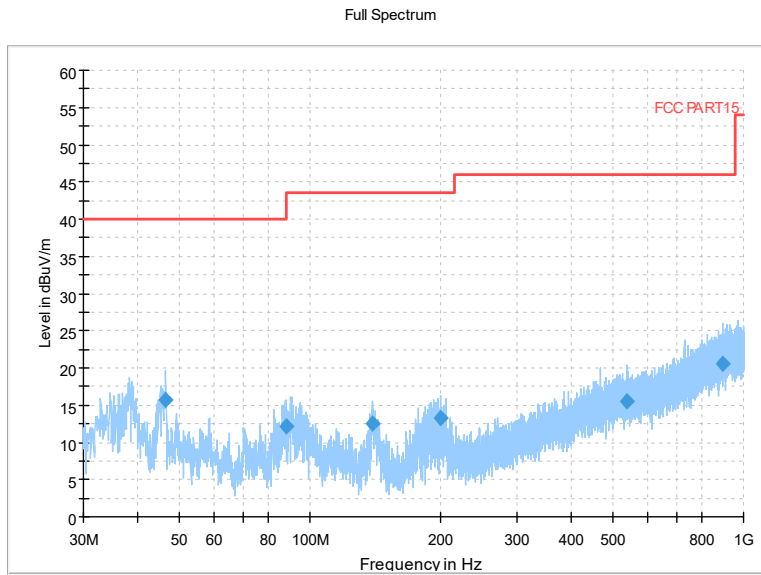

Carrier frequency (MHz): 5590
Channel No.:118

Frequency Range: 30MHz -1GHz
Detector: QP mode
Modulation type: 802.11n(HT40)