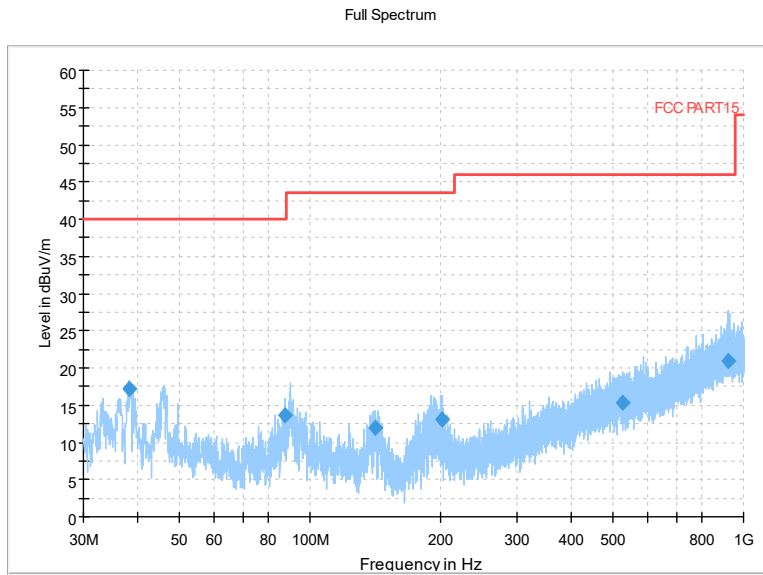

Full Spectrum

Frequency Range: 6GHz -18GHz
Detector: Av mode and PK mode
Test Mode: 802.11ac(VHT40)

Full Spectrum

Frequency Range: 18GHz -40GHz
Detector: Av mode and PK mode
Test Mode: 802.11ac(VHT40)

Carrier frequency (MHz): 5530
Channel No.:106

Frequency Range: 30MHz -1GHz
Detector: QP mode
Test Mode: 802.11ac(VHT80)

Frequency Range: 1GHz -6GHz
Detector: Av mode and PK mode
Test Mode: 802.11ac(VHT80)

Full Spectrum

Frequency Range: 6GHz -18GHz
Detector: Av mode and PK mode
Test Mode: 802.11ac(VHT80)

Full Spectrum

Frequency Range: 18GHz -40GHz
Detector: Av mode and PK mode
Test Mode: 802.11ac(VHT80)

Carrier frequency (MHz): 5610
Channel No.:122

Frequency Range: 30MHz -1GHz
Detector: QP mode
Test Mode: 802.11ac(VHT80)