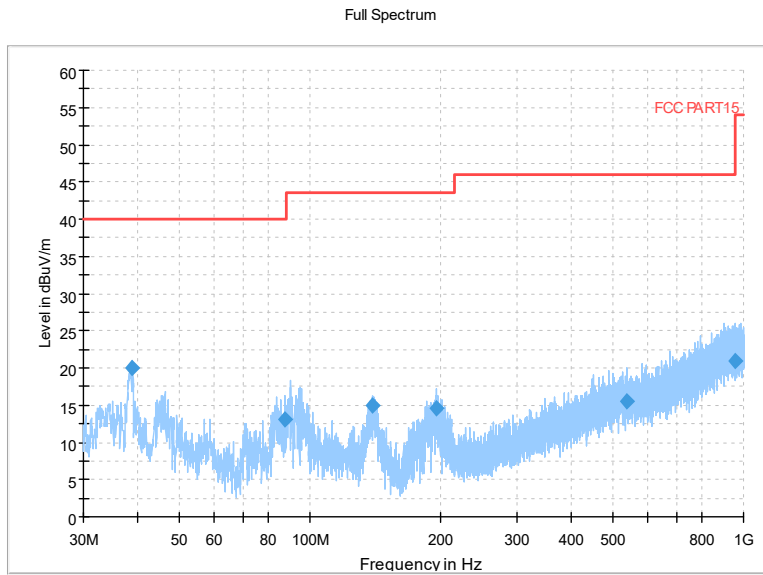

Carrier frequency (MHz): 5310
Channel No.:62

Frequency Range: 30MHz -1GHz
Detector: QP mode
Modulation type: 802.11n(HT40)