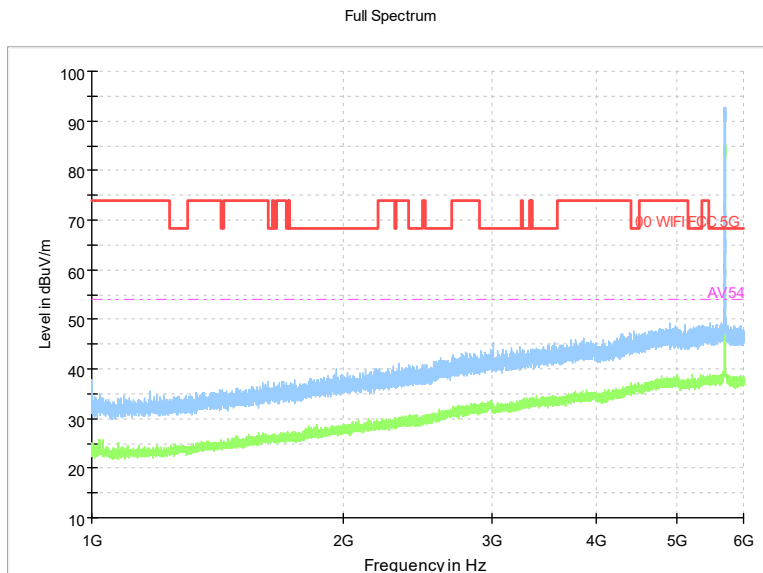

Full Spectrum

Frequency Range: 18GHz -40GHz
Detector: Av mode and PK mode
Modulation type: 802.11n(HT20)

Frequency Range: 30MHz -1GHz
Detector: QP mode
Test Mode: 802.11ac(VHT20)

Frequency Range: 1GHz -6GHz
Detector: Av mode and PK mode
Test Mode: 802.11ac(VHT20)

Full Spectrum

Frequency Range: 6GHz -18GHz
Detector: Av mode and PK mode
Test Mode: 802.11ac(VHT20)

Full Spectrum

Frequency Range: 18GHz -40GHz
Detector: Av mode and PK mode
Test Mode: 802.11ac(VHT20)

Carrier frequency (MHz): 5700
Channel No.:140

Frequency Range: 30MHz -1GHz
Detector: QP mode
Modulation type: 802.11a

Frequency Range: 1GHz -6GHz
Detector: Av mode and PK mode
Modulation type: 802.11a

Full Spectrum

Frequency Range: 6GHz -18GHz
Detector: Av mode and PK mode
Modulation type: 802.11a