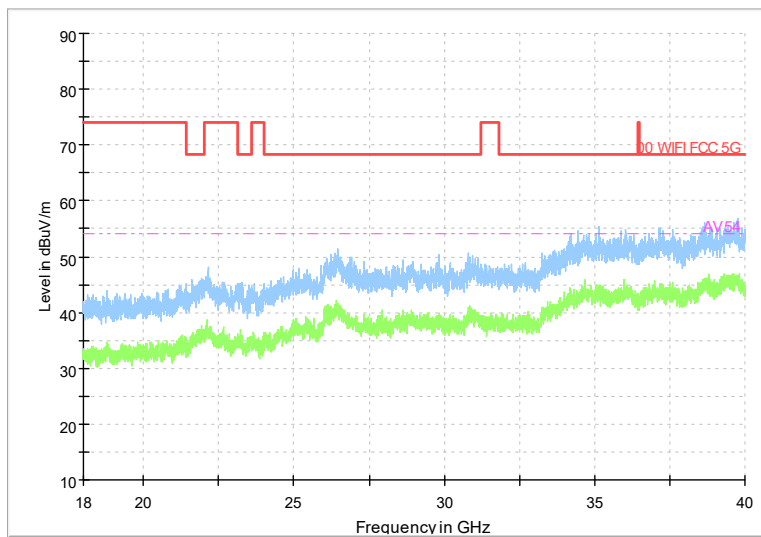

Frequency Range: 1GHz -6GHz
Detector: Av mode and PK mode
Test Mode: 802.11ac(VHT40)

Full Spectrum

Frequency Range: 6GHz -18GHz
Detector: Av mode and PK mode
Test Mode: 802.11ac(VHT40)

Full Spectrum

Frequency Range: 18GHz -40GHz
Detector: Av mode and PK mode
Test Mode: 802.11ac(VHT40)

Carrier frequency (MHz): 5590
Channel No.:118

Frequency Range: 30MHz -1GHz
Detector: QP mode
Modulation type: 802.11n(HT40)

Frequency Range: 1GHz -6GHz
Detector: Av mode and PK mode
Modulation type: 802.11n(HT40)

Full Spectrum

Frequency Range: 6GHz -18GHz
Detector: Av mode and PK mode
Modulation type: 802.11n(HT40)

Full Spectrum

Frequency Range: 18GHz -40GHz
Detector: Av mode and PK mode
Modulation type: 802.11n(HT40)