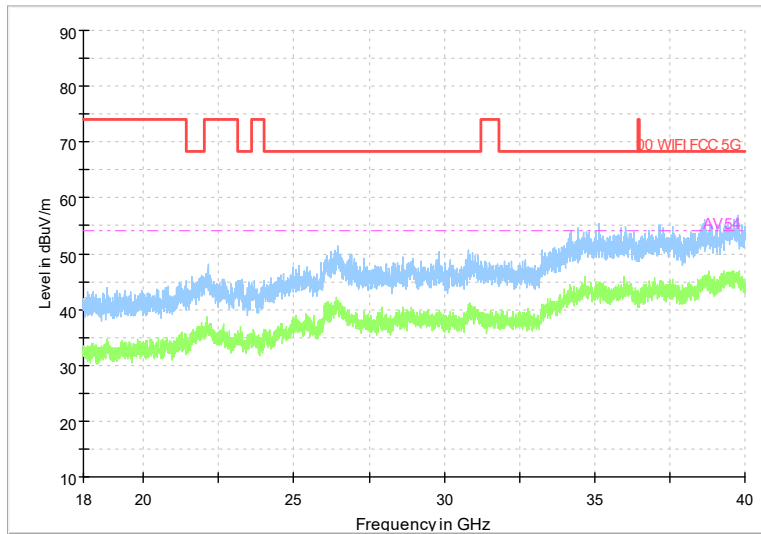

Full Spectrum

Frequency Range: 1GHz -6GHz
Detector: Av mode and PK mode
Modulation type: 802.11n(HT20)

Full Spectrum

Frequency Range: 6GHz -18GHz
Detector: Av mode and PK mode
Modulation type: 802.11n(HT20)

Full Spectrum

Frequency Range: 18GHz -40GHz
Detector: Av mode and PK mode
Modulation type: 802.11n(HT20)

Frequency Range: 30MHz -1GHz
Detector: QP mode
Test Mode: 802.11ac(VHT20)

Frequency Range: 1GHz -6GHz
Detector: Av mode and PK mode
Test Mode: 802.11ac(VHT20)

Full Spectrum

Frequency Range: 6GHz -18GHz
Detector: Av mode and PK mode
Test Mode: 802.11ac(VHT20)

Full Spectrum

Frequency Range: 18GHz -40GHz
Detector: Av mode and PK mode
Test Mode: 802.11ac(VHT20)

Carrier frequency (MHz): 5700
Channel No.:140