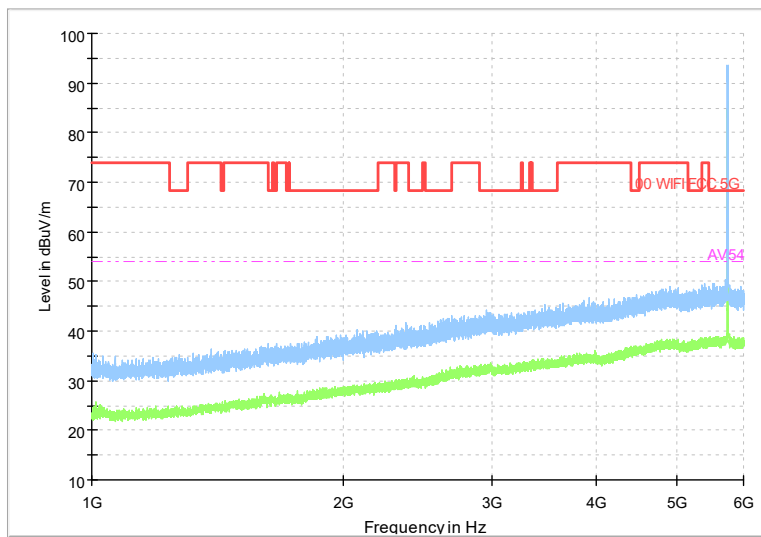

Frequency Range: 30MHz -1GHz
Detector: QP mode
Modulation type: 802.11a

Frequency Range: 1GHz -6GHz
Detector: Av mode and PK mode
Modulation type: 802.11a

Full Spectrum

Frequency Range: 6GHz -18GHz
Detector: Av mode and PK mode
Modulation type: 802.11a

Full Spectrum

Frequency Range: 18GHz -40GHz
Detector: Av mode and PK mode
Modulation type: 802.11a

Full Spectrum

Frequency Range: 30MHz -1GHz
Detector: QP mode
Modulation type: 802.11n(HT20)

Full Spectrum

Frequency Range: 1GHz -6GHz
Detector: Av mode and PK mode
Modulation type: 802.11n(HT20)

Full Spectrum

Frequency Range: 6GHz -18GHz
Detector: Av mode and PK mode
Modulation type: 802.11n(HT20)

Full Spectrum