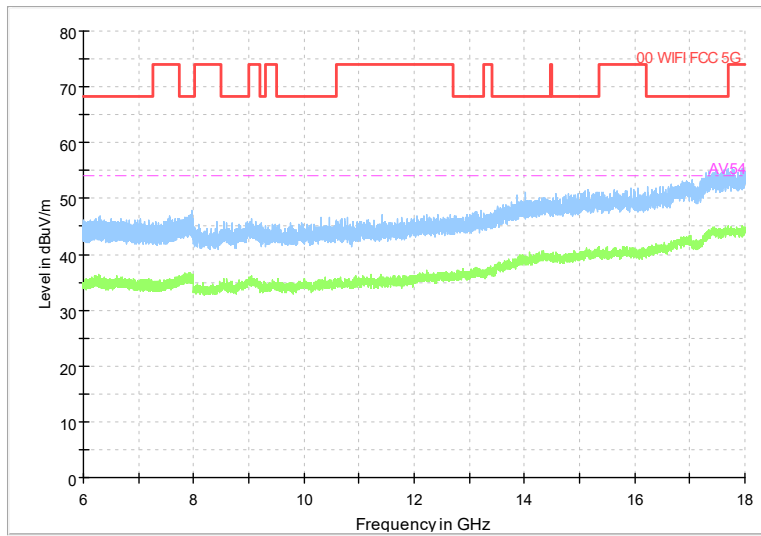

Frequency Range: 30MHz -1GHz
Detector: QP mode
Modulation type: 802.11a

Frequency Range: 1GHz -6GHz
Detector: Av mode and PK mode
Modulation type: 802.11a

Full Spectrum

Frequency Range: 6GHz -18GHz
Detector: Av mode and PK mode
Modulation type: 802.11a

Full Spectrum

Frequency Range: 18GHz -40GHz
Detector: Av mode and PK mode
Modulation type: 802.11a

Full Spectrum

Frequency Range: 30MHz -1GHz
Detector: QP mode
Modulation type: 802.11n(HT20)

Full Spectrum

Frequency Range: 1GHz -6GHz
Detector: Av mode and PK mode
Modulation type: 802.11n(HT20)

Full Spectrum

Frequency Range: 6GHz -18GHz
Detector: Av mode and PK mode
Modulation type: 802.11n(HT20)

Full Spectrum