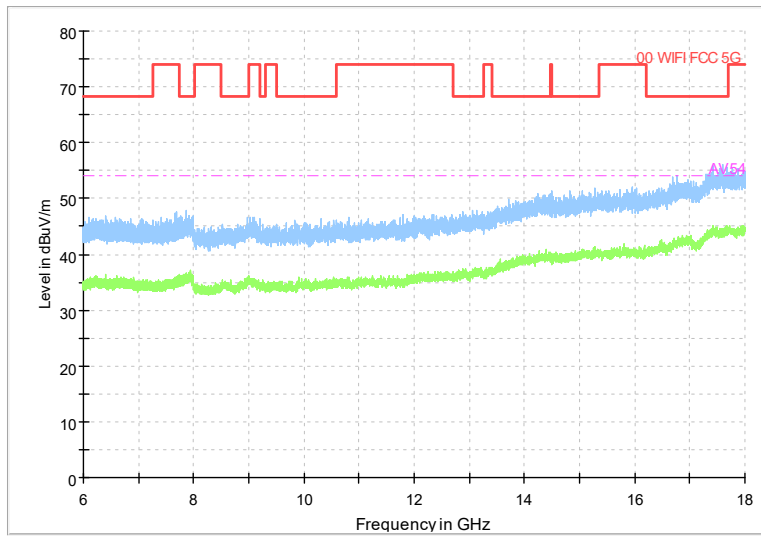

Frequency Range: 1GHz -6GHz
Detector: Av mode and PK mode
Test Mode: 802.11ac(VHT40)

Full Spectrum

Frequency Range: 6GHz -18GHz
Detector: Av mode and PK mode
Test Mode: 802.11ac(VHT40)

Full Spectrum

Frequency Range: 18GHz -40GHz
Detector: Av mode and PK mode
Test Mode: 802.11ac(VHT40)

Carrier frequency (MHz): 5590
Channel No.:118

Frequency Range: 30MHz -1GHz
Detector: QP mode
Modulation type: 802.11n(HT40)

Frequency Range: 1GHz -6GHz
Detector: Av mode and PK mode
Modulation type: 802.11n(HT40)

Full Spectrum

Frequency Range: 6GHz -18GHz
Detector: Av mode and PK mode
Modulation type: 802.11n(HT40)

Full Spectrum

Frequency Range: 18GHz -40GHz
Detector: Av mode and PK mode
Modulation type: 802.11n(HT40)