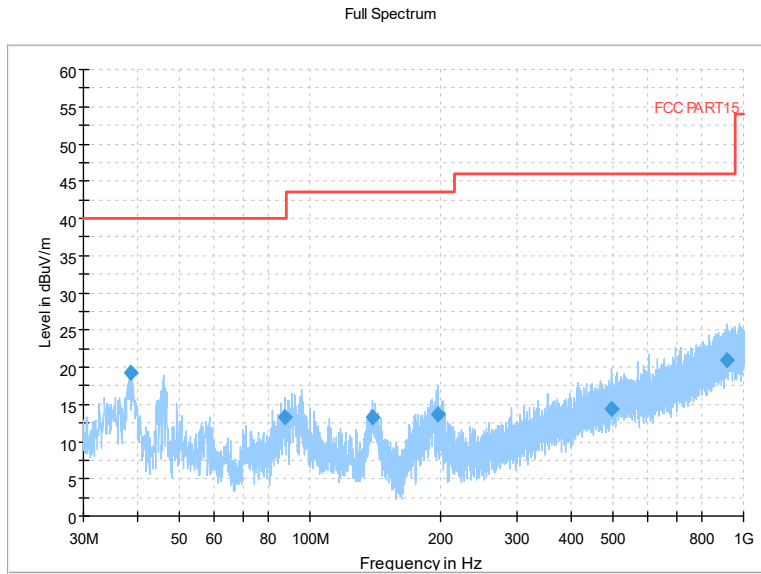

Carrier frequency (MHz): 5600
Channel No.:120

Frequency Range: 30MHz -1GHz
Detector: QP mode
Modulation type: 802.11a