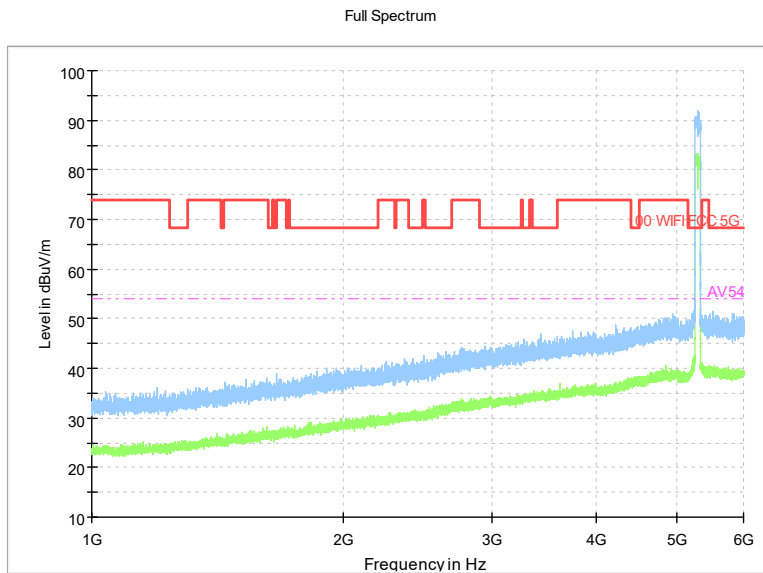

Full Spectrum

Frequency Range: 6GHz -18GHz
Detector: Av mode and PK mode
Test Mode: 802.11ac(VHT40)

Full Spectrum

Frequency Range: 18GHz -40GHz
Detector: Av mode and PK mode
Test Mode: 802.11ac(VHT40)

Carrier frequency (MHz): 5290
Channel No.:58

Frequency Range: 30MHz -1GHz
Detector: QP mode
Test Mode: 802.11ac(VHT80)

Frequency Range: 1GHz -6GHz
Detector: Av mode and PK mode
Test Mode: 802.11ac(VHT80)

Full Spectrum

Frequency Range: 6GHz -18GHz
Detector: Av mode and PK mode
Test Mode: 802.11ac(VHT80)