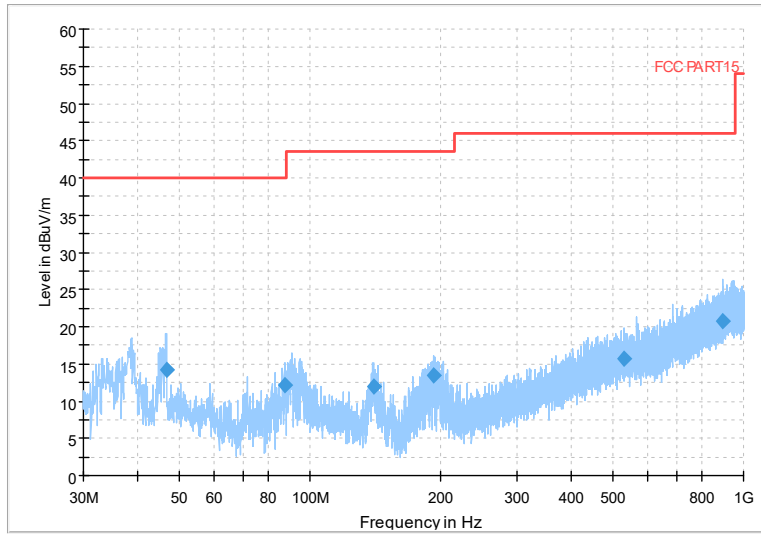

Full Spectrum

Frequency Range: 6GHz -18GHz
Detector: Av mode and PK mode
Test Mode: 802.11ac(VHT20)

Full Spectrum

Frequency Range: 18GHz -40GHz
Detector: Av mode and PK mode
Test Mode: 802.11ac(VHT20)

Carrier frequency (MHz): 5785
Channel No.:157

Frequency Range: 30MHz -1GHz
Detector: QP mode
Modulation type: 802.11a

Frequency Range: 1GHz -6GHz
Detector: Av mode and PK mode
Modulation type: 802.11a

Full Spectrum

Frequency Range: 6GHz -18GHz
Detector: Av mode and PK mode
Modulation type: 802.11a

Full Spectrum

Frequency Range: 18GHz -40GHz
Detector: Av mode and PK mode
Modulation type: 802.11a

Full Spectrum

Frequency Range: 30MHz -1GHz
Detector: QP mode
Modulation type: 802.11n(HT20)

Full Spectrum