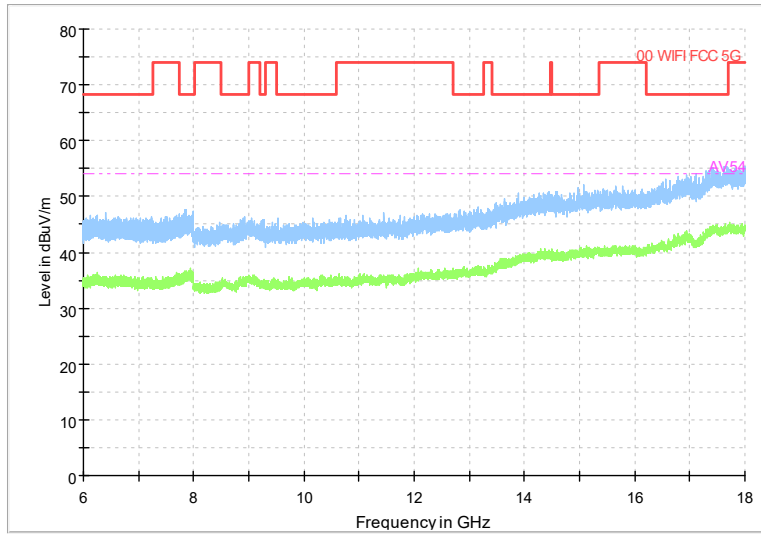

Full Spectrum

Frequency Range: 6GHz -18GHz
Detector: Av mode and PK mode
Modulation type: 802.11n(HT40)

Full Spectrum

Frequency Range: 18GHz -40GHz
Detector: Av mode and PK mode
Modulation type: 802.11n(HT40)

Full Spectrum

Frequency Range: 30MHz -1GHz
Detector: QP mode
Test Mode: 802.11ac(VHT40)

Full Spectrum

Frequency Range: 1GHz -6GHz
Detector: Av mode and PK mode
Test Mode: 802.11ac(VHT40)

Full Spectrum

Frequency Range: 6GHz -18GHz
Detector: Av mode and PK mode
Test Mode: 802.11ac(VHT40)

Full Spectrum

Frequency Range: 18GHz -40GHz
Detector: Av mode and PK mode
Test Mode: 802.11ac(VHT40)

Carrier frequency (MHz): 5670
Channel No.:134

Frequency Range: 30MHz -1GHz
Detector: QP mode
Modulation type: 802.11n(HT40)