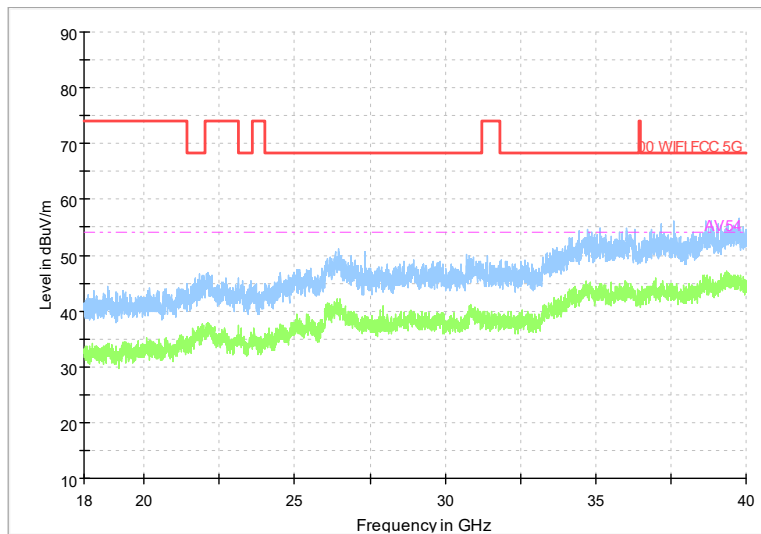

Full Spectrum

Frequency Range: 30MHz -1GHz
Detector: QP mode
Test Mode: 802.11ac(VHT40)

Full Spectrum

Frequency Range: 1GHz -6GHz
Detector: Av mode and PK mode
Test Mode: 802.11ac(VHT40)

Full Spectrum

Frequency Range: 6GHz -18GHz
Detector: Av mode and PK mode
Test Mode: 802.11ac(VHT40)

Full Spectrum

Frequency Range: 18GHz -40GHz
Detector: Av mode and PK mode
Test Mode: 802.11ac(VHT40)

Carrier frequency (MHz): 5310
Channel No.:62

Frequency Range: 30MHz -1GHz
Detector: QP mode
Modulation type: 802.11n(HT40)

Frequency Range: 1GHz -6GHz
Detector: Av mode and PK mode
Modulation type: 802.11n(HT40)

Full Spectrum

Frequency Range: 6GHz -18GHz
Detector: Av mode and PK mode
Modulation type: 802.11n(HT40)

Full Spectrum