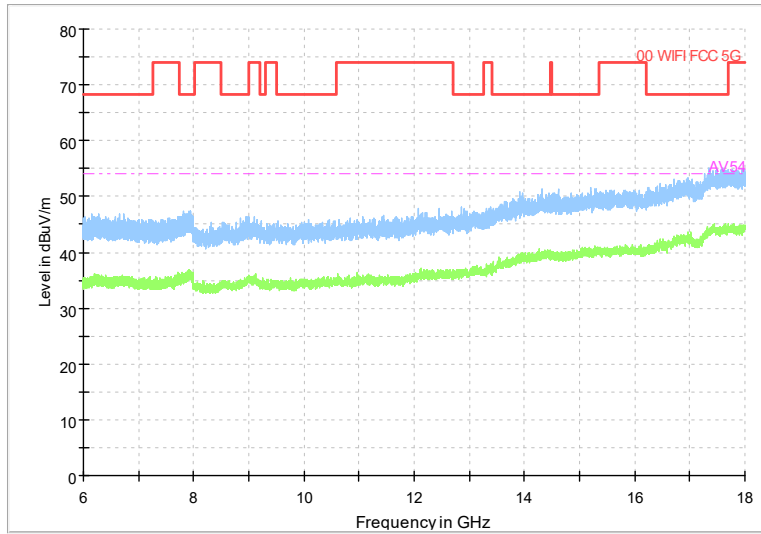

Full Spectrum

Frequency Range: 18GHz -40GHz
Detector: Av mode and PK mode
Modulation type: 802.11n(HT40)

Full Spectrum

Frequency Range: 30MHz -1GHz
Detector: QP mode
Test Mode: 802.11ac(VHT40)

Full Spectrum

Frequency Range: 1GHz -6GHz
Detector: Av mode and PK mode
Test Mode: 802.11ac(VHT40)

Full Spectrum

Frequency Range: 6GHz -18GHz
Detector: Av mode and PK mode
Test Mode: 802.11ac(VHT40)

Full Spectrum

Frequency Range: 18GHz -40GHz
Detector: Av mode and PK mode
Test Mode: 802.11ac(VHT40)