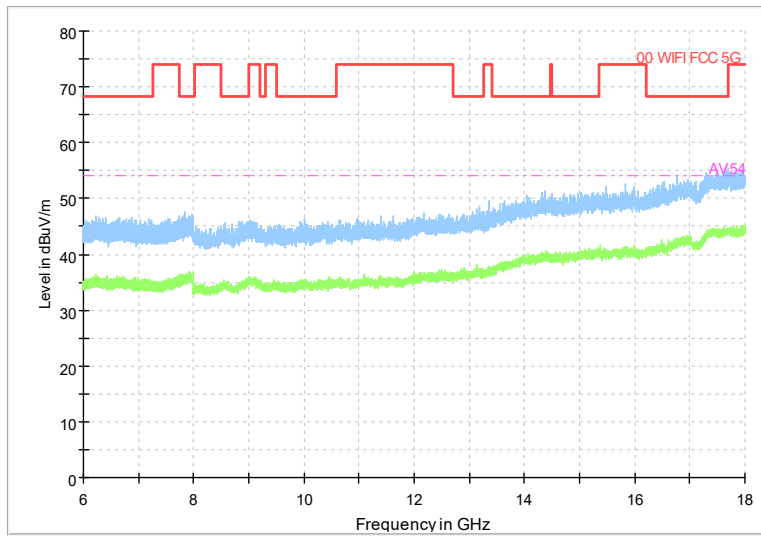

Full Spectrum

Frequency Range: 30MHz -1GHz
Detector: QP mode
Test Mode: 802.11ac(VHT40)

Full Spectrum

Frequency Range: 1GHz -6GHz
Detector: Av mode and PK mode
Test Mode: 802.11ac(VHT40)

Full Spectrum

Frequency Range: 6GHz -18GHz
Detector: Av mode and PK mode
Test Mode: 802.11ac(VHT40)

Full Spectrum

Frequency Range: 18GHz -40GHz
Detector: Av mode and PK mode
Test Mode: 802.11ac(VHT40)

Carrier frequency (MHz): 5670
Channel No.:134

Frequency Range: 30MHz -1GHz
Detector: QP mode
Modulation type: 802.11n(HT40)

Frequency Range: 1GHz -6GHz
Detector: Av mode and PK mode
Modulation type: 802.11n(HT40)

Full Spectrum

Frequency Range: 6GHz -18GHz
Detector: Av mode and PK mode
Modulation type: 802.11n(HT40)

Full Spectrum