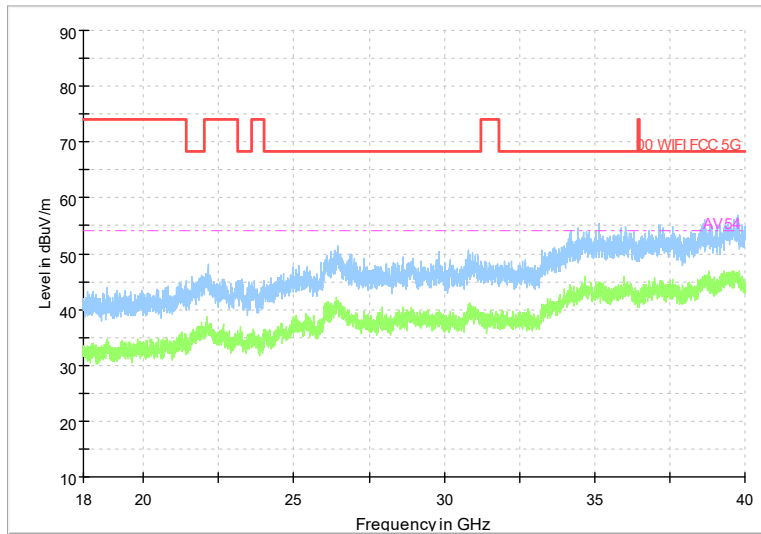

Full Spectrum

Frequency Range: 6GHz -18GHz
Detector: Av mode and PK mode
Test Mode: 802.11ac(VHT40)

Full Spectrum

Frequency Range: 18GHz -40GHz
Detector: Av mode and PK mode
Test Mode: 802.11ac(VHT40)

Carrier frequency (MHz): 5290
Channel No.:58

Frequency Range: 30MHz -1GHz
Detector: QP mode
Test Mode: 802.11ac(VHT80)

Frequency Range: 1GHz -6GHz
Detector: Av mode and PK mode
Test Mode: 802.11ac(VHT80)

Full Spectrum

Frequency Range: 6GHz -18GHz
Detector: Av mode and PK mode
Test Mode: 802.11ac(VHT80)

Full Spectrum

Frequency Range: 18GHz -40GHz
Detector: Av mode and PK mode
Test Mode: 802.11ac(VHT80)

Carrier frequency (MHz): 5500
Channel No.:100

Frequency Range: 30MHz -1GHz
Detector: QP mode
Modulation type: 802.11a