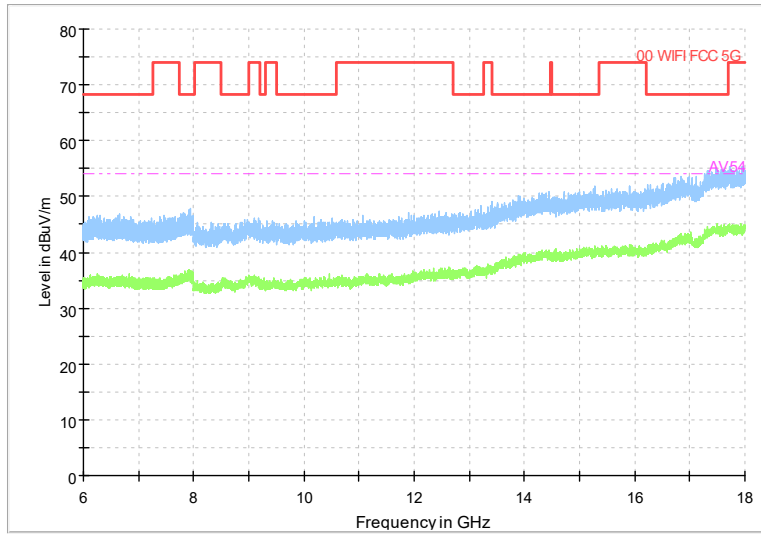

Frequency Range: 18GHz -40GHz
Detector: Av mode and PK mode
Modulation type: 802.11n(HT40)

Full Spectrum

Frequency Range: 30MHz -1GHz
Detector: QP mode
Test Mode: 802.11ac(VHT40)

Full Spectrum

Frequency Range: 1GHz -6GHz
Detector: Av mode and PK mode
Test Mode: 802.11ac(VHT40)

Full Spectrum

Frequency Range: 6GHz -18GHz
Detector: Av mode and PK mode
Test Mode: 802.11ac(VHT40)

Full Spectrum

Frequency Range: 18GHz -40GHz
Detector: Av mode and PK mode
Test Mode: 802.11ac(VHT40)

Carrier frequency (MHz): 5290
Channel No.:58

Frequency Range: 30MHz -1GHz
Detector: QP mode
Test Mode: 802.11ac(VHT80)

Frequency Range: 1GHz -6GHz
Detector: Av mode and PK mode
Test Mode: 802.11ac(VHT80)

Full Spectrum

Frequency Range: 6GHz -18GHz
Detector: Av mode and PK mode
Test Mode: 802.11ac(VHT80)