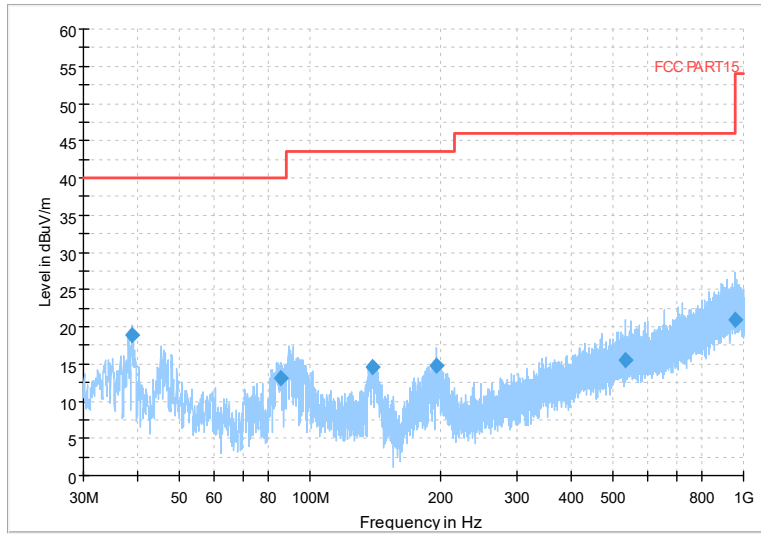

Full Spectrum

Frequency Range: 6GHz -18GHz
Detector: Av mode and PK mode
Modulation type: 802.11n(HT40)

Full Spectrum

Frequency Range: 18GHz -40GHz
Detector: Av mode and PK mode
Modulation type: 802.11n(HT40)

Full Spectrum

Frequency Range: 30MHz -1GHz
Detector: QP mode
Test Mode: 802.11ac(VHT40)

Full Spectrum

Frequency Range: 1GHz -6GHz
Detector: Av mode and PK mode
Test Mode: 802.11ac(VHT40)

Full Spectrum

Frequency Range: 6GHz -18GHz
Detector: Av mode and PK mode
Test Mode: 802.11ac(VHT40)