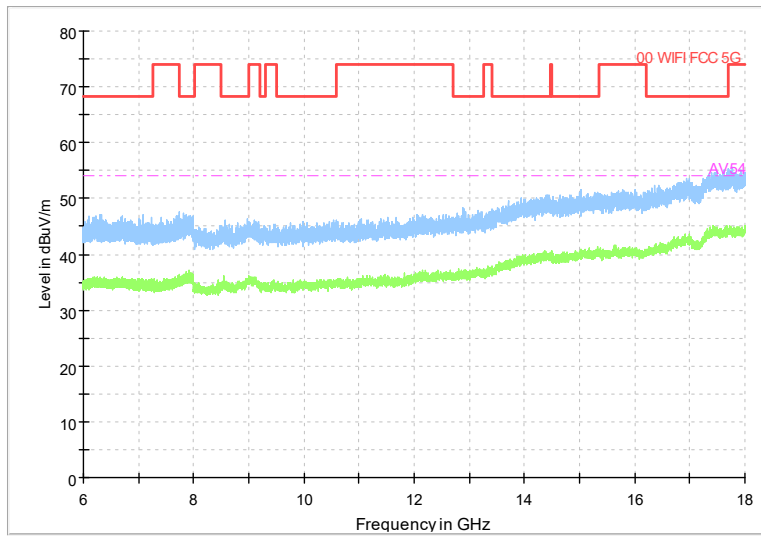

Frequency Range: 30MHz -1GHz
Detector: QP mode
Modulation type: 802.11a

Frequency Range: 1GHz -6GHz
Detector: Av mode and PK mode
Modulation type: 802.11a

Full Spectrum

Frequency Range: 6GHz -18GHz
Detector: Av mode and PK mode
Modulation type: 802.11a

Full Spectrum

Frequency Range: 18GHz -40GHz
Detector: Av mode and PK mode
Modulation type: 802.11a

Full Spectrum

Frequency Range: 30MHz -1GHz
Detector: QP mode
Modulation type: 802.11n(HT20)

Full Spectrum

Frequency Range: 1GHz -6GHz
Detector: Av mode and PK mode
Modulation type: 802.11n(HT20)

Full Spectrum

Frequency Range: 6GHz -18GHz
Detector: Av mode and PK mode
Modulation type: 802.11n(HT20)

Full Spectrum