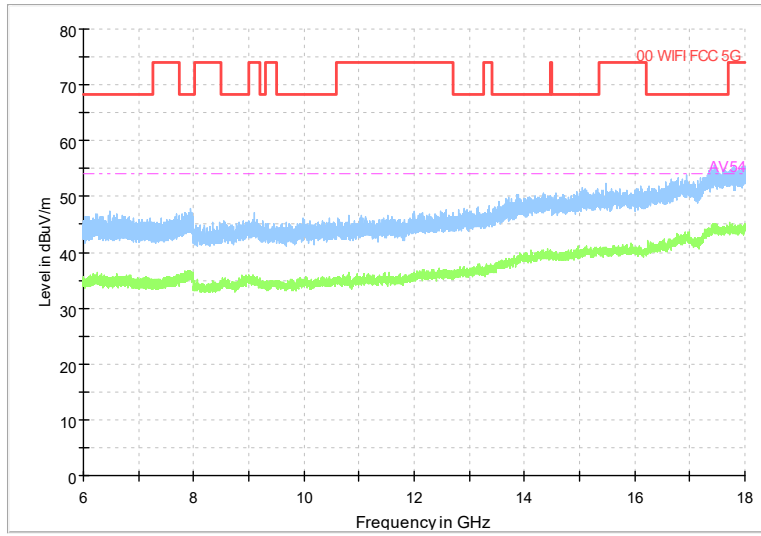

Frequency Range: 1GHz -6GHz
Detector: Av mode and PK mode
Modulation type: 802.11n(HT20)

Full Spectrum

Frequency Range: 6GHz -18GHz
Detector: Av mode and PK mode
Modulation type: 802.11n(HT20)

Full Spectrum

Frequency Range: 18GHz -40GHz
Detector: Av mode and PK mode
Modulation type: 802.11n(HT20)

Frequency Range: 30MHz -1GHz
Detector: QP mode
Test Mode: 802.11ac(VHT20)

Frequency Range: 1GHz -6GHz
Detector: Av mode and PK mode
Test Mode: 802.11ac(VHT20)

Full Spectrum

Frequency Range: 6GHz -18GHz
Detector: Av mode and PK mode
Test Mode: 802.11ac(VHT20)

Full Spectrum

Frequency Range: 18GHz -40GHz
Detector: Av mode and PK mode
Test Mode: 802.11ac(VHT20)

Full Spectrum