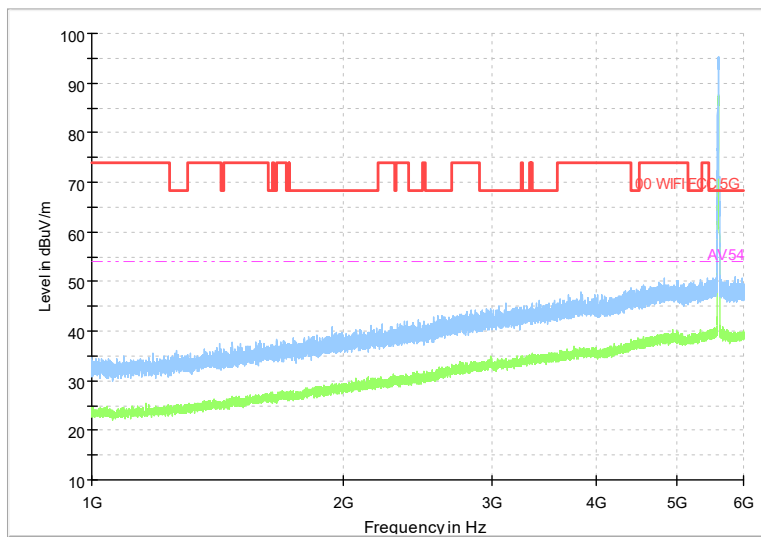

Frequency Range: 6GHz -18GHz
Detector: Av mode and PK mode
Modulation type: 802.11a

Full Spectrum

Frequency Range: 18GHz -40GHz
Detector: Av mode and PK mode
Modulation type: 802.11a

Full Spectrum

Frequency Range: 30MHz -1GHz
Detector: QP mode
Modulation type: 802.11n(HT20)

Full Spectrum

Frequency Range: 1GHz -6GHz
Detector: Av mode and PK mode
Modulation type: 802.11n(HT20)

Full Spectrum

Frequency Range: 6GHz -18GHz
Detector: Av mode and PK mode
Modulation type: 802.11n(HT20)