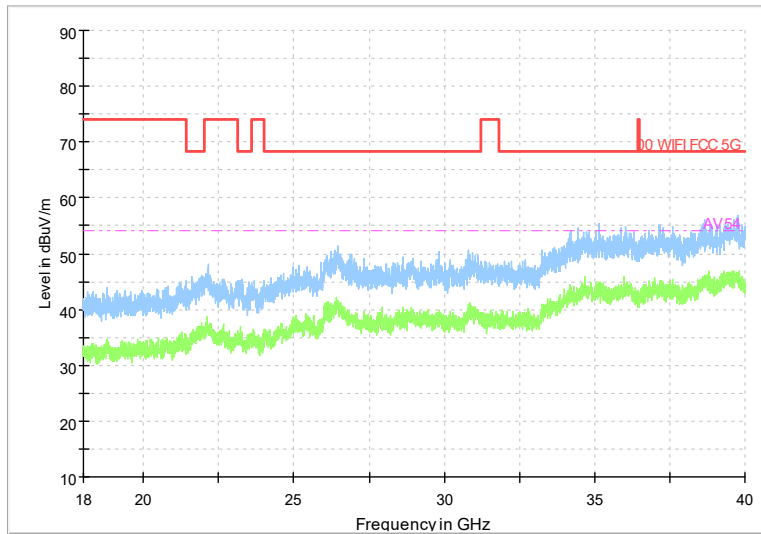

Full Spectrum

Frequency Range: 6GHz -18GHz
Detector: Av mode and PK mode
Test Mode: 802.11ac(VHT20)

Full Spectrum

Frequency Range: 18GHz -40GHz
Detector: Av mode and PK mode
Test Mode: 802.11ac(VHT20)

Carrier frequency (MHz): 5700
Channel No.:140

Frequency Range: 30MHz -1GHz
Detector: QP mode
Modulation type: 802.11a

Frequency Range: 1GHz -6GHz
Detector: Av mode and PK mode
Modulation type: 802.11a

Full Spectrum

Frequency Range: 6GHz -18GHz
Detector: Av mode and PK mode
Modulation type: 802.11a

Full Spectrum

Frequency Range: 18GHz -40GHz
Detector: Av mode and PK mode
Modulation type: 802.11a

Full Spectrum

Frequency Range: 30MHz -1GHz
Detector: QP mode
Modulation type: 802.11n(HT20)

Full Spectrum