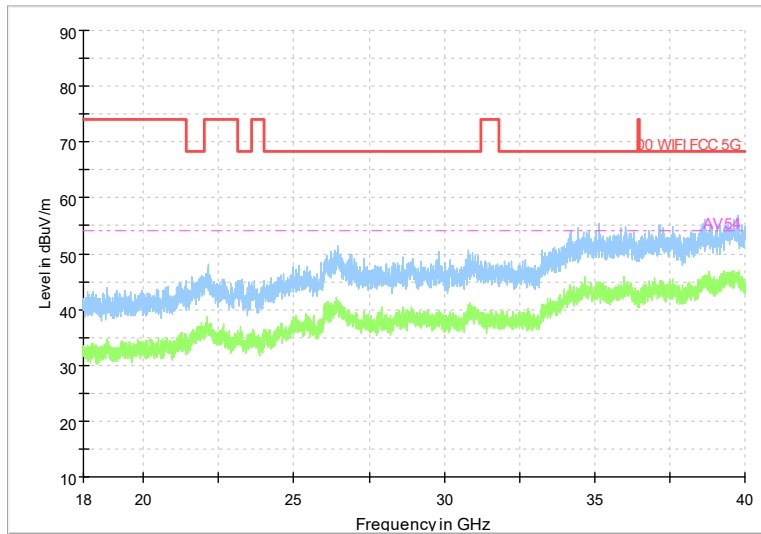

Frequency Range: 1GHz -6GHz
Detector: Av mode and PK mode
Modulation type: 802.11n(HT20)

Full Spectrum

Frequency Range: 6GHz -18GHz
Detector: Av mode and PK mode
Modulation type: 802.11n(HT20)

Full Spectrum

Frequency Range: 18GHz -40GHz
Detector: Av mode and PK mode
Modulation type: 802.11n(HT20)

Frequency Range: 30MHz -1GHz
Detector: QP mode
Test Mode: 802.11ac(VHT20)

Frequency Range: 1GHz -6GHz
Detector: Av mode and PK mode
Test Mode: 802.11ac(VHT20)

Full Spectrum

Frequency Range: 6GHz -18GHz
Detector: Av mode and PK mode
Test Mode: 802.11ac(VHT20)

Full Spectrum

Frequency Range: 18GHz -40GHz
Detector: Av mode and PK mode
Test Mode: 802.11ac(VHT20)

Carrier frequency (MHz): 5510
Channel No.:102