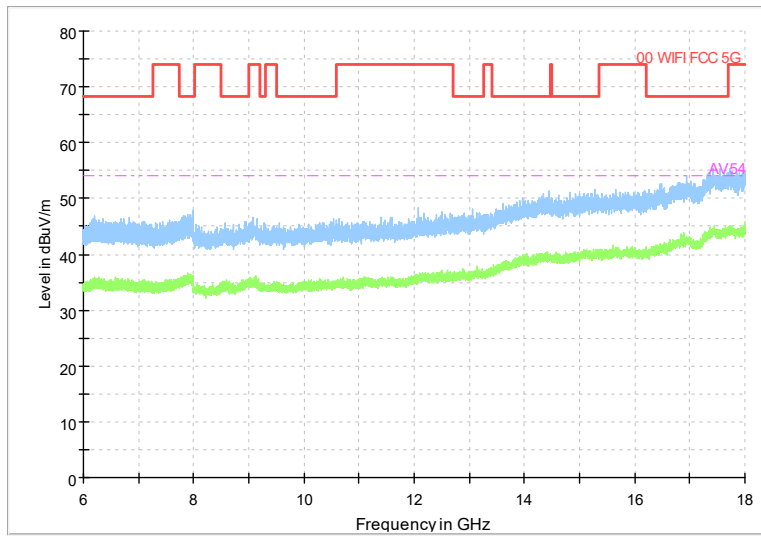

Frequency Range: 30MHz -1GHz
Detector: QP mode
Modulation type: 802.11a

Frequency Range: 1GHz -6GHz
Detector: Av mode and PK mode
Modulation type: 802.11a

Full Spectrum

Frequency Range: 6GHz -18GHz
Detector: Av mode and PK mode
Modulation type: 802.11a

Full Spectrum

Frequency Range: 18GHz -40GHz
Detector: Av mode and PK mode
Modulation type: 802.11a

Full Spectrum

Frequency Range: 30MHz -1GHz
Detector: QP mode
Modulation type: 802.11n(HT20)

Full Spectrum

Frequency Range: 1GHz -6GHz
Detector: Av mode and PK mode
Modulation type: 802.11n(HT20)

Full Spectrum

Frequency Range: 6GHz -18GHz
Detector: Av mode and PK mode
Modulation type: 802.11n(HT20)

Full Spectrum