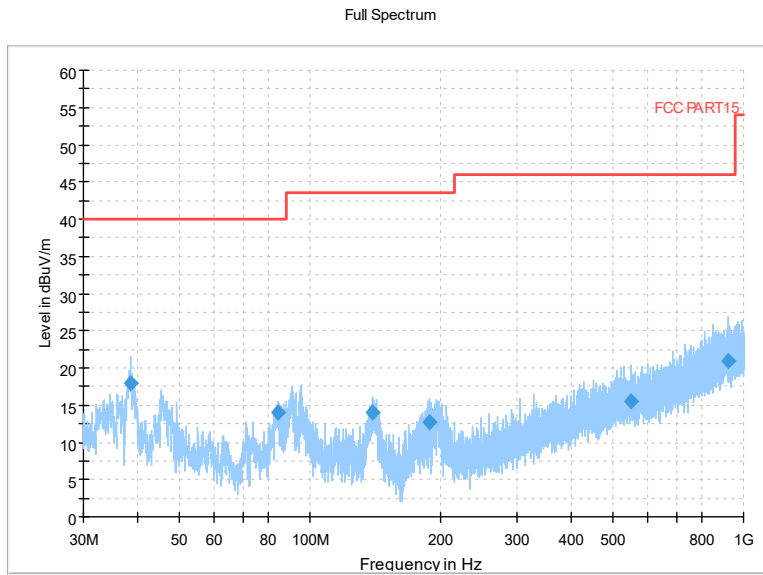

Full Spectrum

Frequency Range: 6GHz -18GHz
Detector: Av mode and PK mode
Test Mode: 802.11ac(VHT40)

Full Spectrum

Frequency Range: 18GHz -40GHz
Detector: Av mode and PK mode
Test Mode: 802.11ac(VHT40)

Carrier frequency (MHz): 5290
Channel No.:58