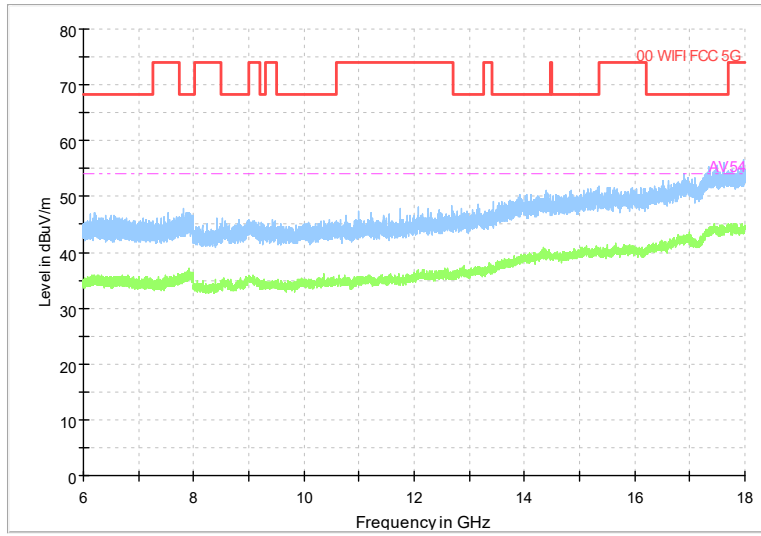

Frequency Range: 18GHz -40GHz
Detector: Av mode and PK mode
Modulation type: 802.11n(HT20)

Frequency Range: 30MHz -1GHz
Detector: QP mode
Test Mode: 802.11ac(VHT20)

Frequency Range: 1GHz -6GHz
Detector: Av mode and PK mode
Test Mode: 802.11ac(VHT20)

Full Spectrum

Frequency Range: 6GHz -18GHz
Detector: Av mode and PK mode
Test Mode: 802.11ac(VHT20)

Full Spectrum

Frequency Range: 18GHz -40GHz
Detector: Av mode and PK mode
Test Mode: 802.11ac(VHT20)

Carrier frequency (MHz): 5510
Channel No.:102

Frequency Range: 30MHz -1GHz
Detector: QP mode
Modulation type: 802.11n(HT40)

Frequency Range: 1GHz -6GHz
Detector: Av mode and PK mode
Modulation type: 802.11n(HT40)

Full Spectrum

Frequency Range: 6GHz -18GHz
Detector: Av mode and PK mode
Modulation type: 802.11n(HT40)