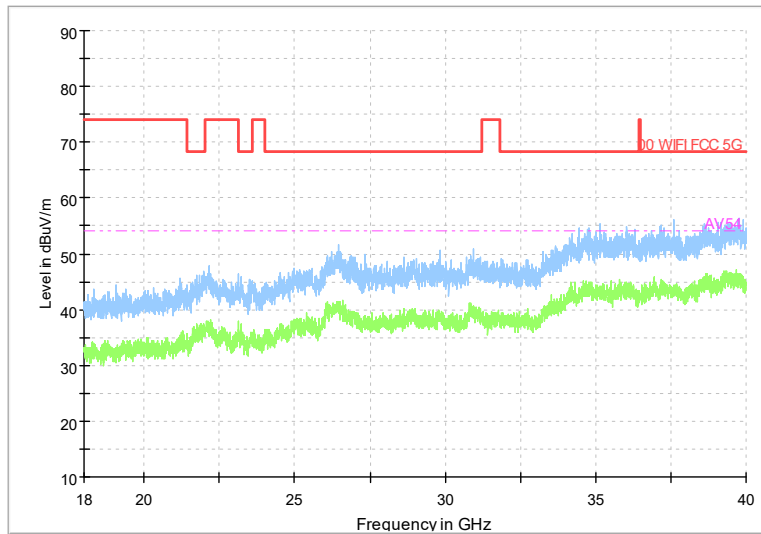

Full Spectrum

Frequency Range: 30MHz -1GHz
Detector: QP mode
Modulation type: 802.11n(HT20)

Full Spectrum

Frequency Range: 1GHz -6GHz
Detector: Av mode and PK mode
Modulation type: 802.11n(HT20)

Full Spectrum

Frequency Range: 6GHz -18GHz
Detector: Av mode and PK mode
Modulation type: 802.11n(HT20)

Full Spectrum

Frequency Range: 18GHz -40GHz
Detector: Av mode and PK mode
Modulation type: 802.11n(HT20)

Frequency Range: 30MHz -1GHz
Detector: QP mode
Test Mode: 802.11ac(VHT20)

Frequency Range: 1GHz -6GHz
Detector: Av mode and PK mode
Test Mode: 802.11ac(VHT20)

Full Spectrum

Frequency Range: 6GHz -18GHz
Detector: Av mode and PK mode
Test Mode: 802.11ac(VHT20)

Full Spectrum

Frequency Range: 18GHz -40GHz
Detector: Av mode and PK mode
Test Mode: 802.11ac(VHT20)