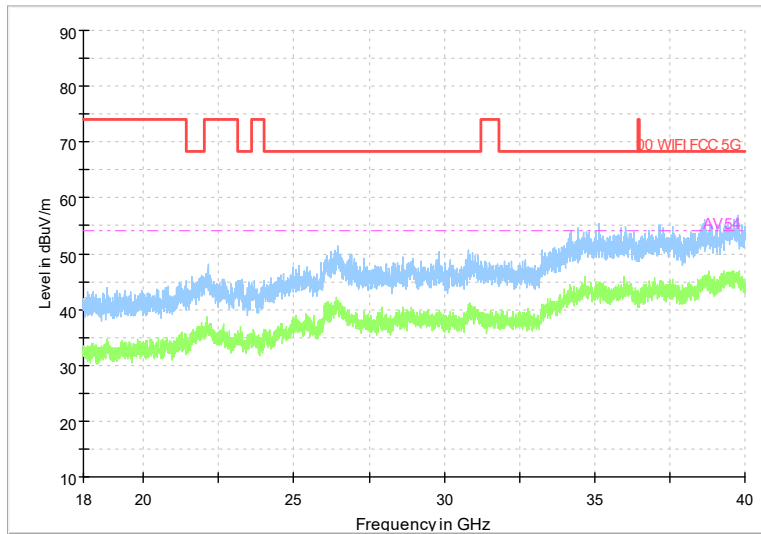

Full Spectrum

Frequency Range: 6GHz -18GHz
Detector: Av mode and PK mode
Test Mode: 802.11ac(VHT20)

Full Spectrum

Frequency Range: 18GHz -40GHz
Detector: Av mode and PK mode
Test Mode: 802.11ac(VHT20)

Carrier frequency (MHz): 5510
Channel No.:102

Frequency Range: 30MHz -1GHz
Detector: QP mode
Modulation type: 802.11n(HT40)

Frequency Range: 1GHz -6GHz
Detector: Av mode and PK mode
Modulation type: 802.11n(HT40)

Full Spectrum

Frequency Range: 6GHz -18GHz
Detector: Av mode and PK mode
Modulation type: 802.11n(HT40)

Full Spectrum

Frequency Range: 18GHz -40GHz
Detector: Av mode and PK mode
Modulation type: 802.11n(HT40)

Full Spectrum

Frequency Range: 30MHz -1GHz
Detector: QP mode
Test Mode: 802.11ac(VHT40)

Full Spectrum