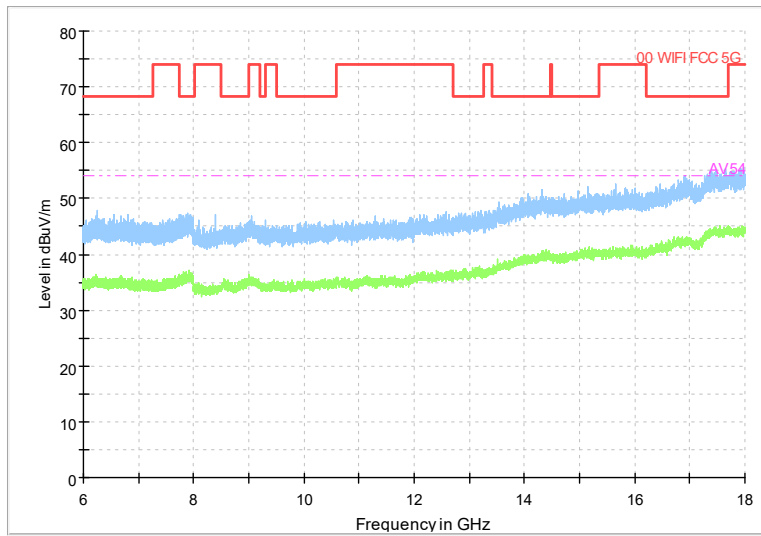

Frequency Range: 18GHz -40GHz
Detector: Av mode and PK mode
Modulation type: 802.11n(HT20)

Frequency Range: 30MHz -1GHz
Detector: QP mode
Test Mode: 802.11ac(VHT20)

Frequency Range: 1GHz -6GHz
Detector: Av mode and PK mode
Test Mode: 802.11ac(VHT20)

Full Spectrum

Frequency Range: 6GHz -18GHz
Detector: Av mode and PK mode
Test Mode: 802.11ac(VHT20)

Full Spectrum

Frequency Range: 18GHz -40GHz
Detector: Av mode and PK mode
Test Mode: 802.11ac(VHT20)

Carrier frequency (MHz): 5785
Channel No.:157

Frequency Range: 30MHz -1GHz
Detector: QP mode
Modulation type: 802.11a

Frequency Range: 1GHz -6GHz
Detector: Av mode and PK mode
Modulation type: 802.11a

Full Spectrum

Frequency Range: 6GHz -18GHz
Detector: Av mode and PK mode
Modulation type: 802.11a