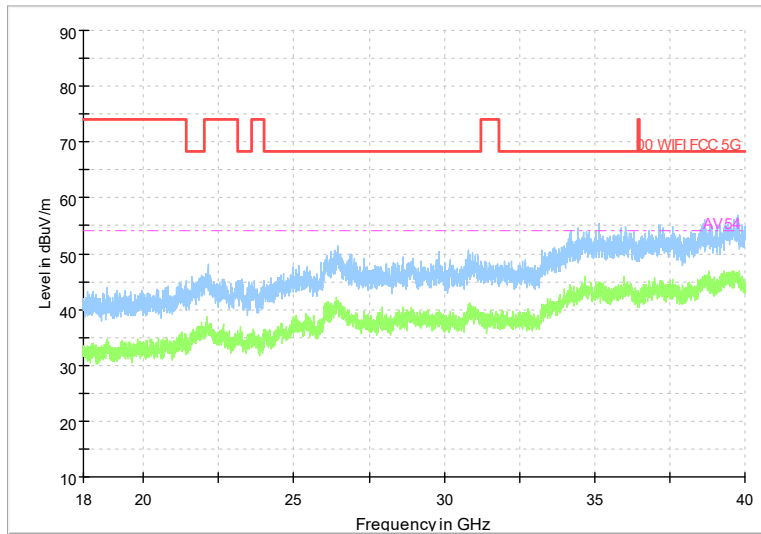

Full Spectrum

Frequency Range: 6GHz -18GHz
Detector: Av mode and PK mode
Test Mode: 802.11ac(VHT40)

Full Spectrum

Frequency Range: 18GHz -40GHz
Detector: Av mode and PK mode
Test Mode: 802.11ac(VHT40)

Carrier frequency (MHz): 5530
Channel No.:106

Frequency Range: 30MHz -1GHz
Detector: QP mode
Test Mode: 802.11ac(VHT80)

Frequency Range: 1GHz -6GHz
Detector: Av mode and PK mode
Test Mode: 802.11ac(VHT80)

Full Spectrum

Frequency Range: 6GHz -18GHz
Detector: Av mode and PK mode
Test Mode: 802.11ac(VHT80)

Full Spectrum

Frequency Range: 18GHz -40GHz
Detector: Av mode and PK mode
Test Mode: 802.11ac(VHT80)

Carrier frequency (MHz): 5610
Channel No.:122

Frequency Range: 30MHz -1GHz
Detector: QP mode
Test Mode: 802.11ac(VHT80)