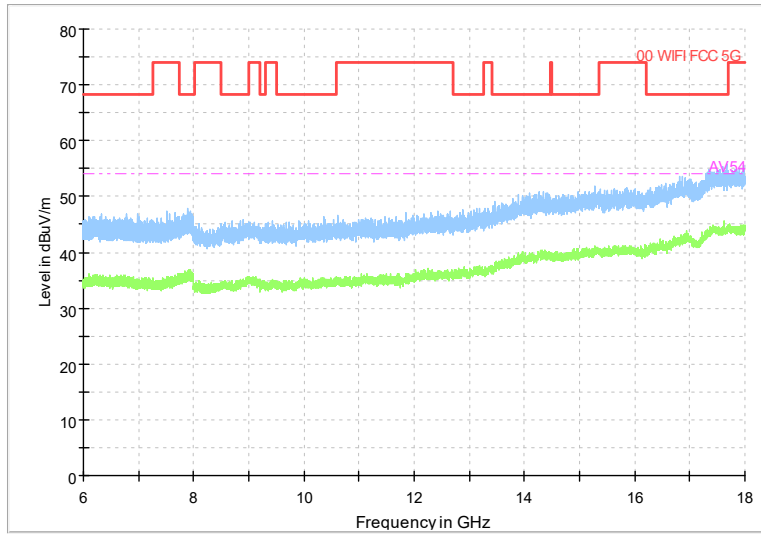

Full Spectrum

Frequency Range: 6GHz -18GHz
Detector: Av mode and PK mode
Modulation type: 802.11n(HT40)

Full Spectrum

Frequency Range: 18GHz -40GHz
Detector: Av mode and PK mode
Modulation type: 802.11n(HT40)

Full Spectrum

Frequency Range: 30MHz -1GHz
Detector: QP mode
Test Mode: 802.11ac(VHT40)

Full Spectrum

Frequency Range: 1GHz -6GHz
Detector: Av mode and PK mode
Test Mode: 802.11ac(VHT40)

Full Spectrum

Frequency Range: 6GHz -18GHz
Detector: Av mode and PK mode
Test Mode: 802.11ac(VHT40)