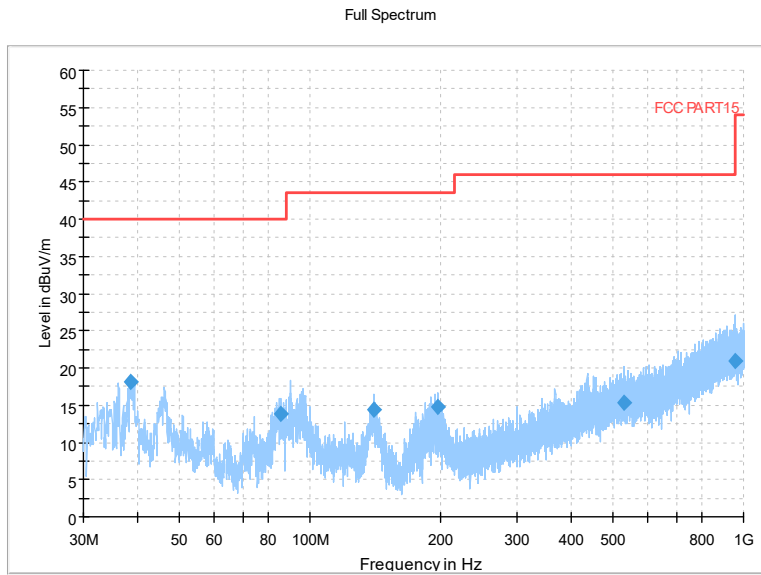

Full Spectrum

Frequency Range: 6GHz -18GHz
Detector: Av mode and PK mode
Test Mode: 802.11ac(VHT40)

Full Spectrum

Frequency Range: 18GHz -40GHz
Detector: Av mode and PK mode
Test Mode: 802.11ac(VHT40)

Carrier frequency (MHz): 5290
Channel No.:58

Frequency Range: 30MHz -1GHz
Detector: QP mode
Test Mode: 802.11ac(VHT80)

Frequency Range: 1GHz -6GHz
Detector: Av mode and PK mode
Test Mode: 802.11ac(VHT80)

Full Spectrum

Frequency Range: 6GHz -18GHz
Detector: Av mode and PK mode
Test Mode: 802.11ac(VHT80)

Full Spectrum

Frequency Range: 18GHz -40GHz
Detector: Av mode and PK mode
Test Mode: 802.11ac(VHT80)

Carrier frequency (MHz): 5500
Channel No.:100

Frequency Range: 30MHz -1GHz
Detector: QP mode
Modulation type: 802.11a