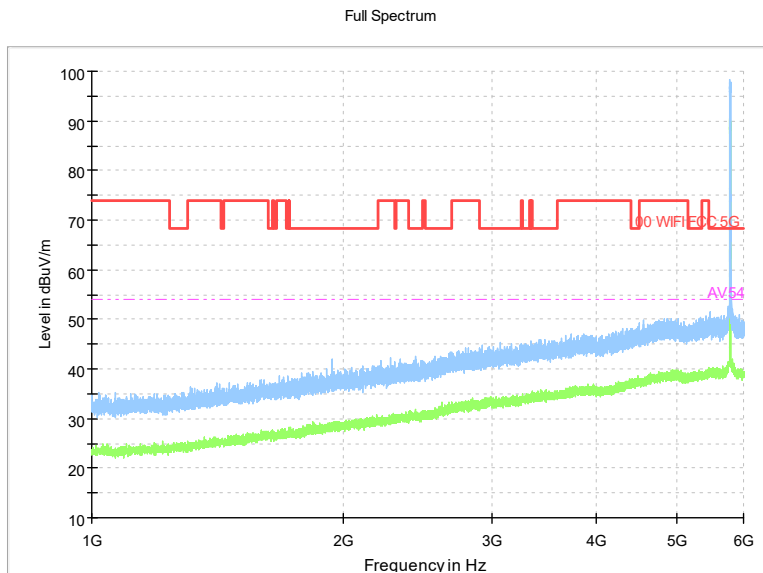

Frequency Range: 18GHz -40GHz
Detector: Av mode and PK mode
Modulation type: 802.11n(HT20)

Frequency Range: 30MHz -1GHz
Detector: QP mode
Test Mode: 802.11ac(VHT20)

Frequency Range: 1GHz -6GHz
Detector: Av mode and PK mode
Test Mode: 802.11ac(VHT20)

Full Spectrum

Frequency Range: 6GHz -18GHz
Detector: Av mode and PK mode
Test Mode: 802.11ac(VHT20)

Full Spectrum

Frequency Range: 18GHz -40GHz
Detector: Av mode and PK mode
Test Mode: 802.11ac(VHT20)

Carrier frequency (MHz): 5785
Channel No.:157

Frequency Range: 30MHz -1GHz
Detector: QP mode
Modulation type: 802.11a

Frequency Range: 1GHz -6GHz
Detector: Av mode and PK mode
Modulation type: 802.11a

Full Spectrum

Frequency Range: 6GHz -18GHz
Detector: Av mode and PK mode
Modulation type: 802.11a