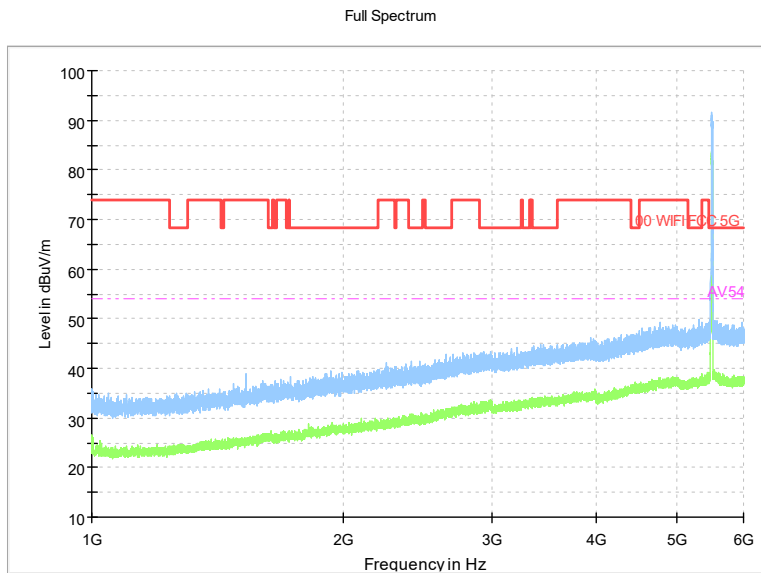

Full Spectrum

Frequency Range: 18GHz -40GHz
Detector: Av mode and PK mode
Test Mode: 802.11ac(VHT80)

Carrier frequency (MHz): 5500
Channel No.:100

Frequency Range: 30MHz -1GHz
Detector: QP mode
Modulation type: 802.11a

Frequency Range: 1GHz -6GHz
Detector: Av mode and PK mode
Modulation type: 802.11a

Full Spectrum

Frequency Range: 6GHz -18GHz
Detector: Av mode and PK mode
Modulation type: 802.11a

Full Spectrum

Frequency Range: 18GHz -40GHz
Detector: Av mode and PK mode
Modulation type: 802.11a