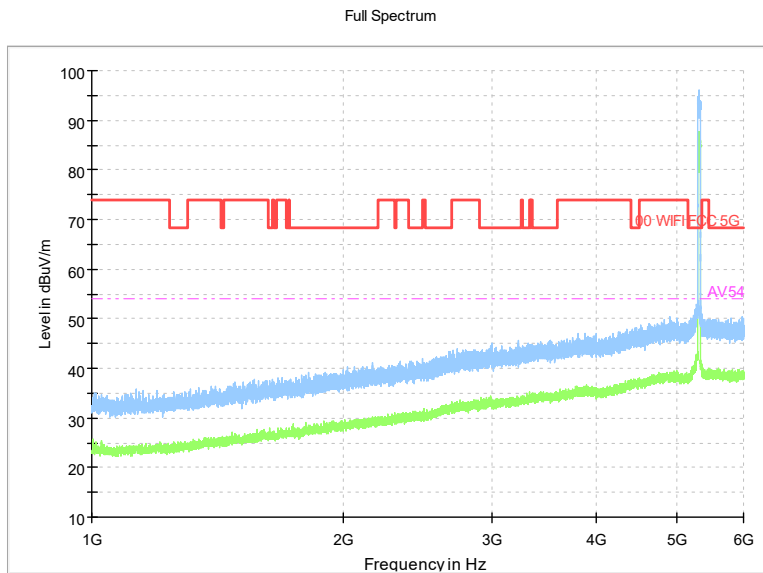

Full Spectrum

Frequency Range: 30MHz -1GHz
Detector: QP mode
Test Mode: 802.11ac(VHT40)

Full Spectrum

Frequency Range: 1GHz -6GHz
Detector: Av mode and PK mode
Test Mode: 802.11ac(VHT40)

Full Spectrum

Frequency Range: 6GHz -18GHz
Detector: Av mode and PK mode
Test Mode: 802.11ac(VHT40)

Full Spectrum

Frequency Range: 18GHz -40GHz
Detector: Av mode and PK mode
Test Mode: 802.11ac(VHT40)

Carrier frequency (MHz): 5310
Channel No.:62

Frequency Range: 30MHz -1GHz
Detector: QP mode
Modulation type: 802.11n(HT40)

Frequency Range: 1GHz -6GHz
Detector: Av mode and PK mode
Modulation type: 802.11n(HT40)

Full Spectrum

Frequency Range: 6GHz -18GHz
Detector: Av mode and PK mode
Modulation type: 802.11n(HT40)

Full Spectrum