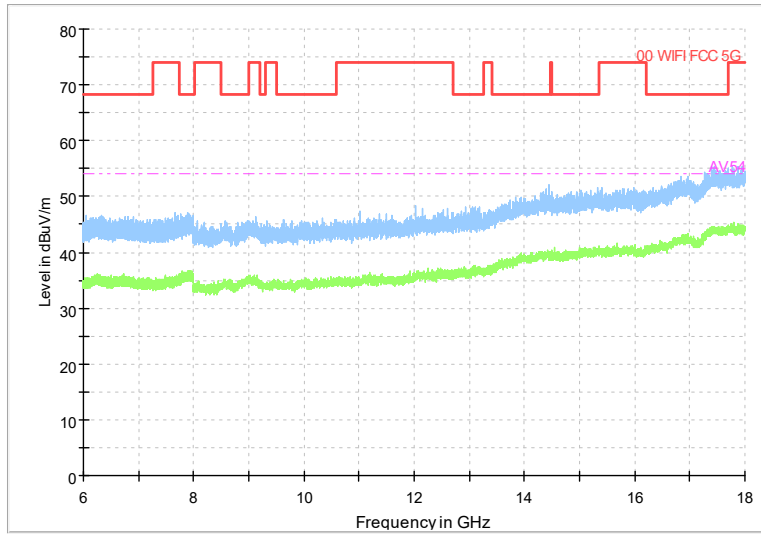

Full Spectrum

Frequency Range: 1GHz -6GHz
Detector: Av mode and PK mode
Modulation type: 802.11n(HT20)

Full Spectrum

Frequency Range: 6GHz -18GHz
Detector: Av mode and PK mode
Modulation type: 802.11n(HT20)

Full Spectrum

Frequency Range: 18GHz -40GHz
Detector: Av mode and PK mode
Modulation type: 802.11n(HT20)

Frequency Range: 30MHz -1GHz
Detector: QP mode
Test Mode: 802.11ac(VHT20)

Frequency Range: 1GHz -6GHz
Detector: Av mode and PK mode
Test Mode: 802.11ac(VHT20)

Full Spectrum

Frequency Range: 6GHz -18GHz
Detector: Av mode and PK mode
Test Mode: 802.11ac(VHT20)

Full Spectrum

Frequency Range: 18GHz -40GHz
Detector: Av mode and PK mode
Test Mode: 802.11ac(VHT20)

Carrier frequency (MHz): 5700
Channel No.:140