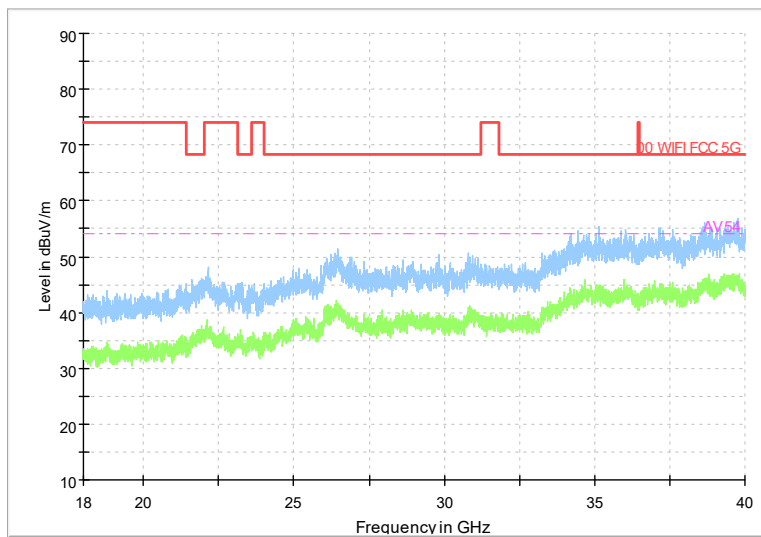

Frequency Range: 1GHz -6GHz
Detector: Av mode and PK mode
Test Mode: 802.11ac(VHT20)

Full Spectrum

Frequency Range: 6GHz -18GHz
Detector: Av mode and PK mode
Test Mode: 802.11ac(VHT20)

Full Spectrum

Frequency Range: 18GHz -40GHz
Detector: Av mode and PK mode
Test Mode: 802.11ac(VHT20)

Carrier frequency (MHz): 5600
Channel No.:120

Frequency Range: 30MHz -1GHz
Detector: QP mode
Modulation type: 802.11a

Frequency Range: 1GHz -6GHz
Detector: Av mode and PK mode
Modulation type: 802.11a

Full Spectrum

Frequency Range: 6GHz -18GHz
Detector: Av mode and PK mode
Modulation type: 802.11a

Full Spectrum

Frequency Range: 18GHz -40GHz
Detector: Av mode and PK mode
Modulation type: 802.11a

Full Spectrum

Frequency Range: 30MHz -1GHz
Detector: QP mode
Modulation type: 802.11n(HT20)