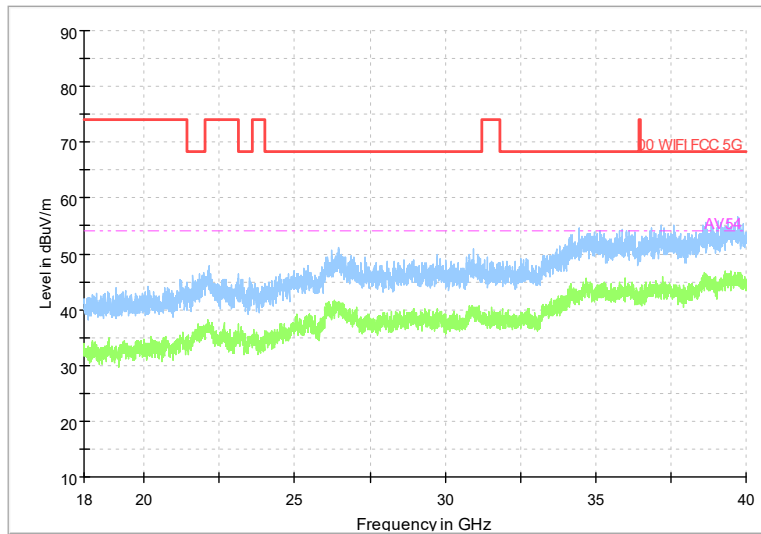

Frequency Range: 30MHz -1GHz
Detector: QP mode
Test Mode: 802.11ac(VHT80)

Frequency Range: 1GHz -6GHz
Detector: Av mode and PK mode
Test Mode: 802.11ac(VHT80)

Full Spectrum

Frequency Range: 6GHz -18GHz
Detector: Av mode and PK mode
Test Mode: 802.11ac(VHT80)

Full Spectrum

Frequency Range: 18GHz -40GHz
Detector: Av mode and PK mode
Test Mode: 802.11ac(VHT80)

Carrier frequency (MHz): 5500
Channel No.:100

Frequency Range: 30MHz -1GHz
Detector: QP mode
Modulation type: 802.11a

Frequency Range: 1GHz -6GHz
Detector: Av mode and PK mode
Modulation type: 802.11a

Full Spectrum

Frequency Range: 6GHz -18GHz
Detector: Av mode and PK mode
Modulation type: 802.11a

Full Spectrum

Frequency Range: 18GHz -40GHz
Detector: Av mode and PK mode
Modulation type: 802.11a