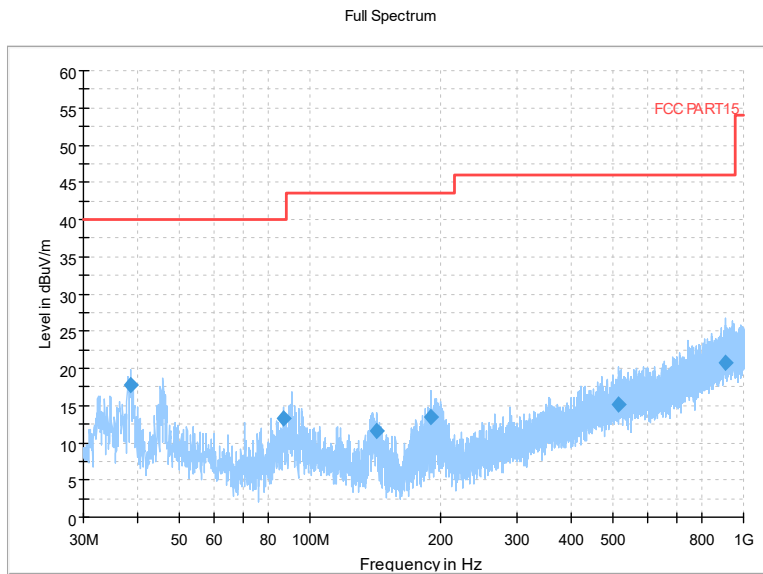

Frequency Range: 30MHz -1GHz
Detector: QP mode
Test Mode: 802.11ac(VHT20)