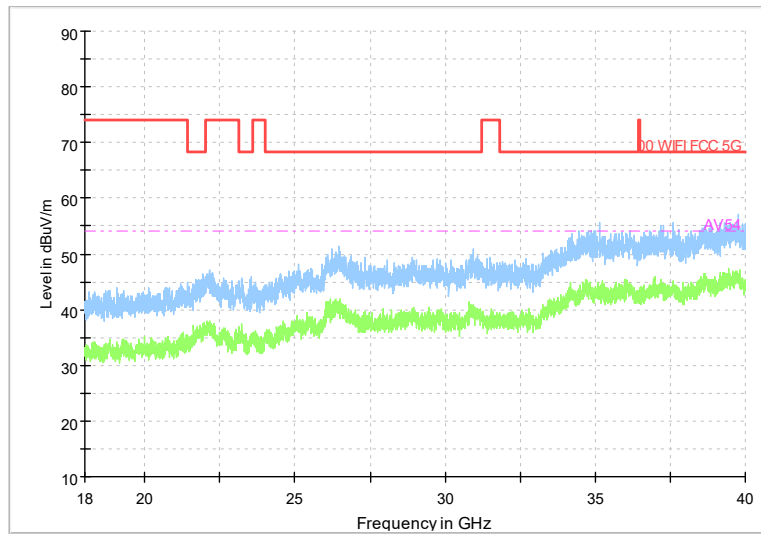

Full Spectrum

Frequency Range: 6GHz -18GHz
Detector: Av mode and PK mode
Modulation type: 802.11n(HT40)

Full Spectrum

Frequency Range: 18GHz -40GHz
Detector: Av mode and PK mode
Modulation type: 802.11n(HT40)

Full Spectrum

Frequency Range: 30MHz -1GHz
Detector: QP mode
Test Mode: 802.11ac(VHT40)

Full Spectrum

Frequency Range: 1GHz -6GHz
Detector: Av mode and PK mode
Test Mode: 802.11ac(VHT40)

Full Spectrum

Frequency Range: 6GHz -18GHz
Detector: Av mode and PK mode
Test Mode: 802.11ac(VHT40)