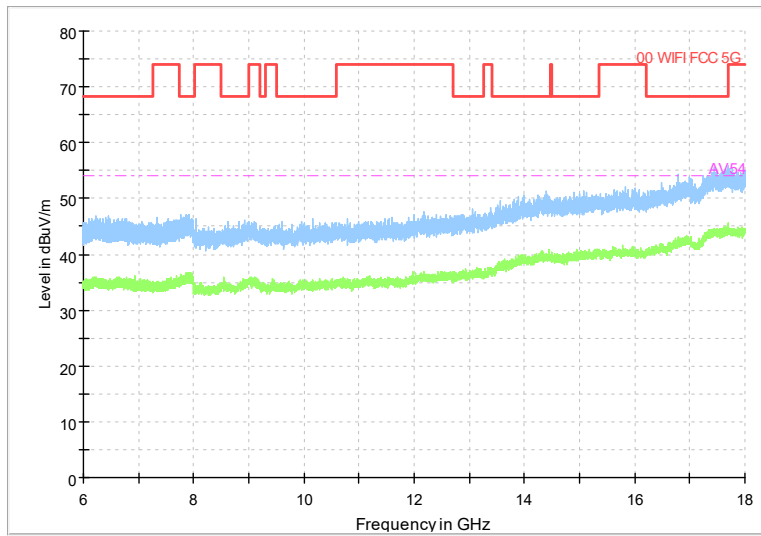

Frequency Range: 1GHz -6GHz
Detector: Av mode and PK mode
Test Mode: 802.11ac(VHT20)

Full Spectrum

Frequency Range: 6GHz -18GHz
Detector: Av mode and PK mode
Test Mode: 802.11ac(VHT20)

Full Spectrum

Frequency Range: 18GHz -40GHz
Detector: Av mode and PK mode
Test Mode: 802.11ac(VHT20)

Carrier frequency (MHz): 5600
Channel No.:120

Frequency Range: 30MHz -1GHz
Detector: QP mode
Modulation type: 802.11a

Frequency Range: 1GHz -6GHz
Detector: Av mode and PK mode
Modulation type: 802.11a

Full Spectrum

Frequency Range: 6GHz -18GHz
Detector: Av mode and PK mode
Modulation type: 802.11a

Full Spectrum

Frequency Range: 18GHz -40GHz
Detector: Av mode and PK mode
Modulation type: 802.11a

Full Spectrum

Frequency Range: 30MHz -1GHz
Detector: QP mode
Modulation type: 802.11n(HT20)