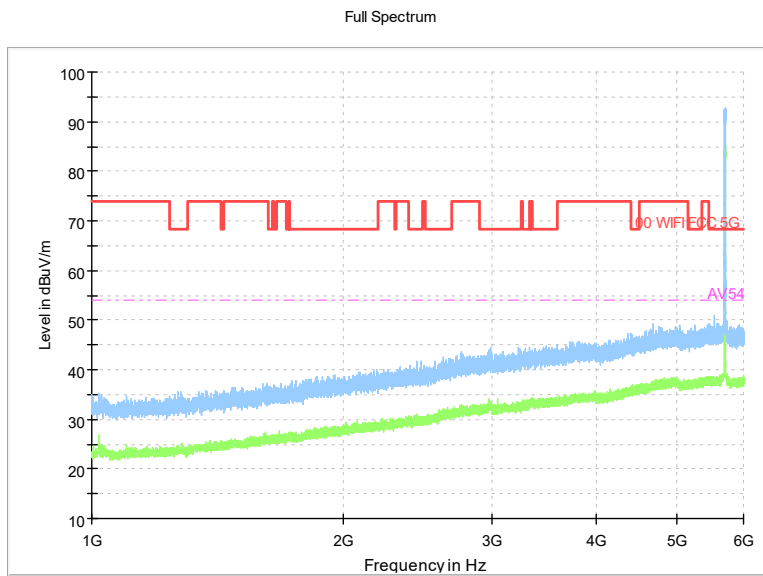

Frequency Range: 1GHz -6GHz
Detector: Av mode and PK mode
Test Mode: 802.11ac(VHT20)