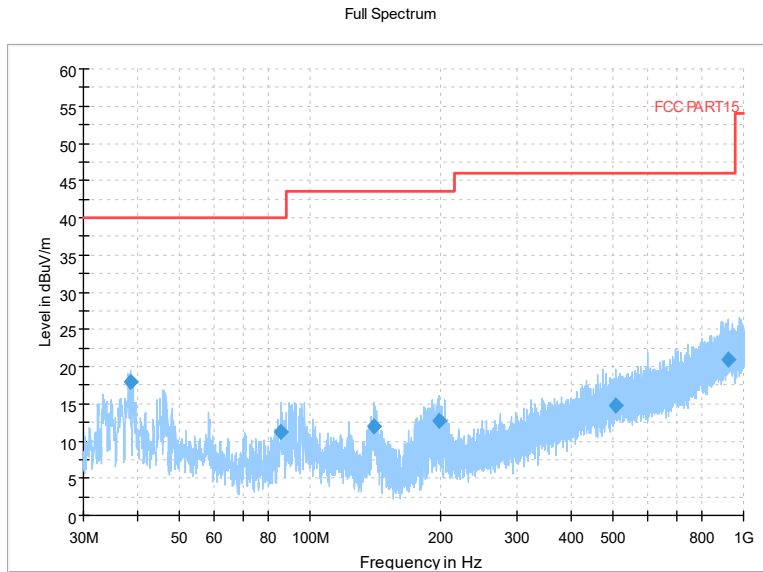

Full Spectrum

Frequency Range: 6GHz -18GHz
Detector: Av mode and PK mode
Test Mode: 802.11ac(VHT20)

Full Spectrum

Frequency Range: 18GHz -40GHz
Detector: Av mode and PK mode
Test Mode: 802.11ac(VHT20)

Carrier frequency (MHz): 5785
Channel No.:157

Frequency Range: 30MHz -1GHz
Detector: QP mode
Modulation type: 802.11a

Frequency Range: 1GHz -6GHz
Detector: Av mode and PK mode
Modulation type: 802.11a

Full Spectrum

Frequency Range: 6GHz -18GHz
Detector: Av mode and PK mode
Modulation type: 802.11a