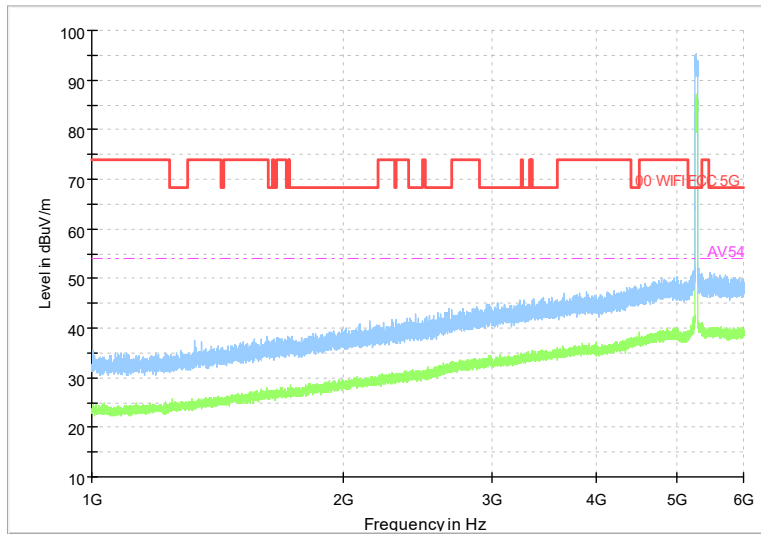

Full Spectrum

Frequency Range: 6GHz -18GHz
Detector: Av mode and PK mode
Modulation type: 802.11n(HT40)

Full Spectrum

Frequency Range: 18GHz -40GHz
Detector: Av mode and PK mode
Modulation type: 802.11n(HT40)

Full Spectrum

Frequency Range: 30MHz -1GHz
Detector: QP mode
Test Mode: 802.11ac(VHT40)

Full Spectrum

Frequency Range: 1GHz -6GHz
Detector: Av mode and PK mode
Test Mode: 802.11ac(VHT40)

Full Spectrum

Frequency Range: 6GHz -18GHz
Detector: Av mode and PK mode
Test Mode: 802.11ac(VHT40)