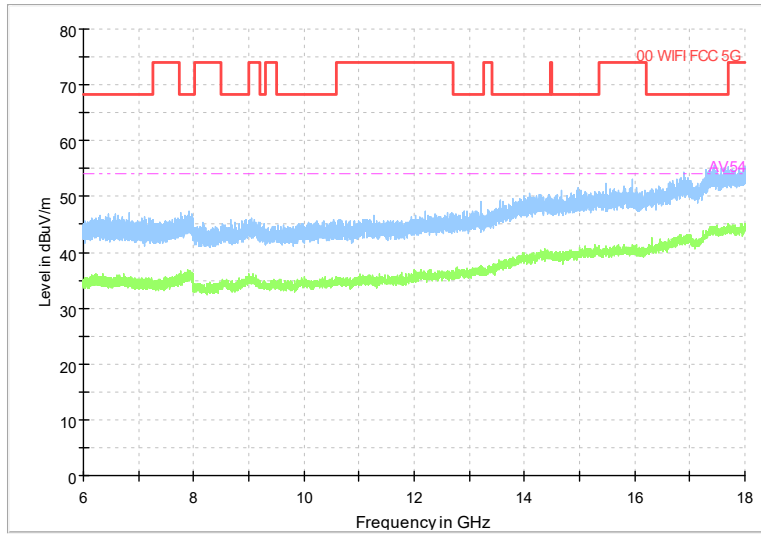

Full Spectrum

Frequency Range: 6GHz -18GHz
Detector: Av mode and PK mode
Modulation type: 802.11n(HT40)

Full Spectrum

Frequency Range: 18GHz -40GHz
Detector: Av mode and PK mode
Modulation type: 802.11n(HT40)

Full Spectrum

Frequency Range: 30MHz -1GHz
Detector: QP mode
Test Mode: 802.11ac(VHT40)

Full Spectrum

Frequency Range: 1GHz -6GHz
Detector: Av mode and PK mode
Test Mode: 802.11ac(VHT40)

Full Spectrum

Frequency Range: 6GHz -18GHz
Detector: Av mode and PK mode
Test Mode: 802.11ac(VHT40)

Full Spectrum

Frequency Range: 18GHz -40GHz
Detector: Av mode and PK mode
Test Mode: 802.11ac(VHT40)

Carrier frequency (MHz): 5310
Channel No.:62

Frequency Range: 30MHz -1GHz
Detector: QP mode
Modulation type: 802.11n(HT40)