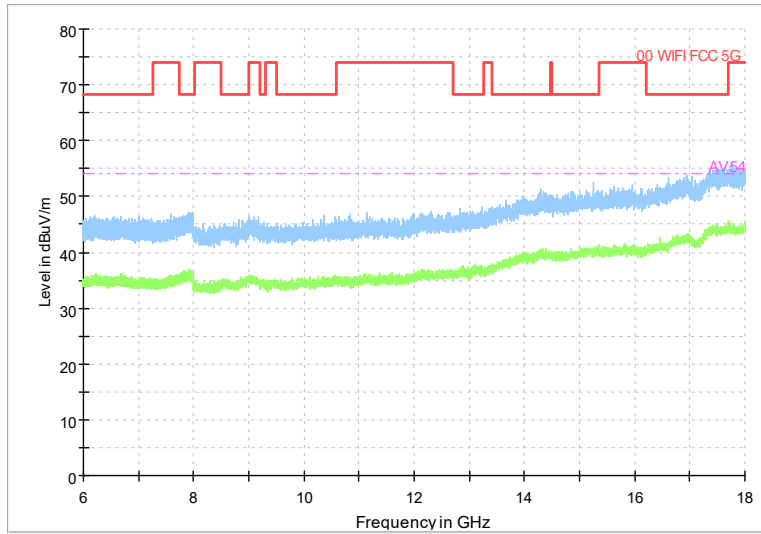

Carrier frequency (MHz): 5690
Channel No.:138

Frequency Range: 30MHz -1GHz
Detector: QP mode
Test Mode: 802.11ac(VHT80)

Frequency Range: 1GHz -6GHz
Detector: Av mode and PK mode
Test Mode: 802.11ac(VHT80)

Full Spectrum

Frequency Range: 6GHz -18GHz
Detector: Av mode and PK mode
Test Mode: 802.11ac(VHT80)

Full Spectrum

Frequency Range: 18GHz -40GHz
Detector: Av mode and PK mode
Test Mode: 802.11ac(VHT80)

Carrier frequency (MHz): 5745
Channel No.:149

Frequency Range: 30MHz -1GHz
Detector: QP mode
Modulation type: 802.11a

Frequency Range: 1GHz -6GHz
Detector: Av mode and PK mode
Modulation type: 802.11a

Full Spectrum

Frequency Range: 6GHz -18GHz
Detector: Av mode and PK mode
Modulation type: 802.11a