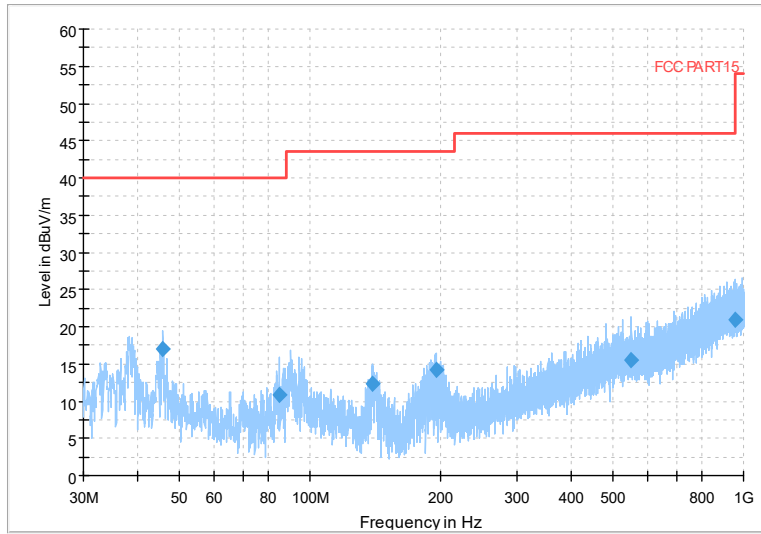

Full Spectrum

Frequency Range: 6GHz -18GHz
Detector: Av mode and PK mode
Test Mode: 802.11ac(VHT80)

Full Spectrum

Frequency Range: 18GHz -40GHz
Detector: Av mode and PK mode
Test Mode: 802.11ac(VHT80)

Carrier frequency (MHz): 5745
Channel No.:149

Frequency Range: 30MHz -1GHz
Detector: QP mode
Modulation type: 802.11a

Frequency Range: 1GHz -6GHz
Detector: Av mode and PK mode
Modulation type: 802.11a

Full Spectrum

Frequency Range: 6GHz -18GHz
Detector: Av mode and PK mode
Modulation type: 802.11a

Full Spectrum

Frequency Range: 18GHz -40GHz
Detector: Av mode and PK mode
Modulation type: 802.11a

Full Spectrum

Frequency Range: 30MHz -1GHz
Detector: QP mode
Modulation type: 802.11n(HT20)

Full Spectrum