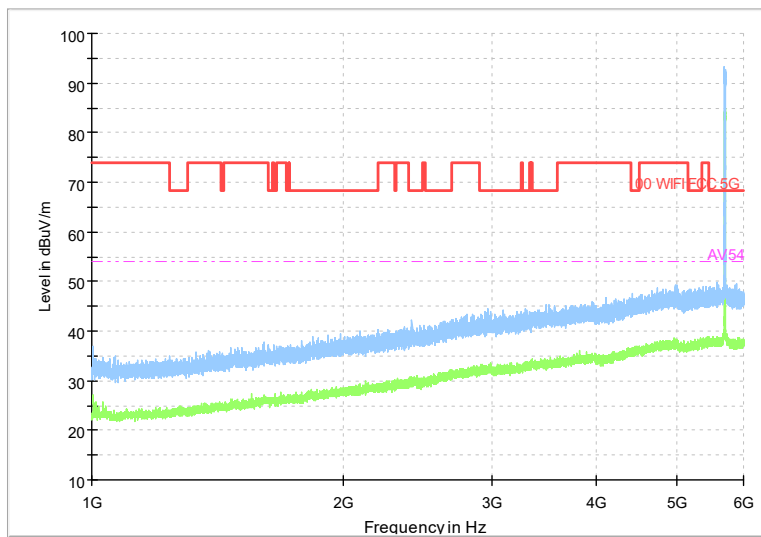

Frequency Range: 30MHz -1GHz
Detector: QP mode
Modulation type: 802.11a

Frequency Range: 1GHz -6GHz
Detector: Av mode and PK mode
Modulation type: 802.11a

Full Spectrum

Frequency Range: 6GHz -18GHz
Detector: Av mode and PK mode
Modulation type: 802.11a

Full Spectrum

Frequency Range: 18GHz -40GHz
Detector: Av mode and PK mode
Modulation type: 802.11a

Full Spectrum

Frequency Range: 30MHz -1GHz
Detector: QP mode
Modulation type: 802.11n(HT20)

Full Spectrum

Frequency Range: 1GHz -6GHz
Detector: Av mode and PK mode
Modulation type: 802.11n(HT20)

Full Spectrum

Frequency Range: 6GHz -18GHz
Detector: Av mode and PK mode
Modulation type: 802.11n(HT20)

Full Spectrum