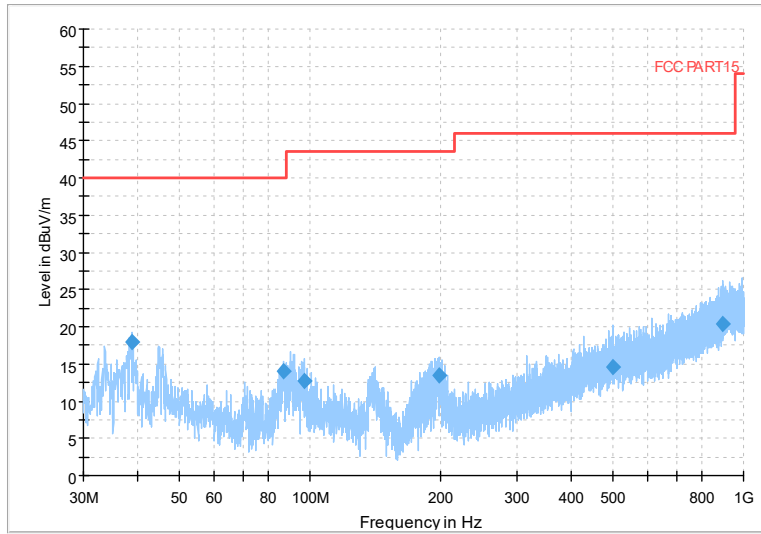

Full Spectrum

Frequency Range: 6GHz -18GHz
Detector: Av mode and PK mode
Modulation type: 802.11n(HT40)

Full Spectrum

Frequency Range: 18GHz -40GHz
Detector: Av mode and PK mode
Modulation type: 802.11n(HT40)

Full Spectrum

Frequency Range: 30MHz -1GHz
Detector: QP mode
Test Mode: 802.11ac(VHT40)

Full Spectrum

Frequency Range: 1GHz -6GHz
Detector: Av mode and PK mode
Test Mode: 802.11ac(VHT40)

Full Spectrum

Frequency Range: 6GHz -18GHz
Detector: Av mode and PK mode
Test Mode: 802.11ac(VHT40)