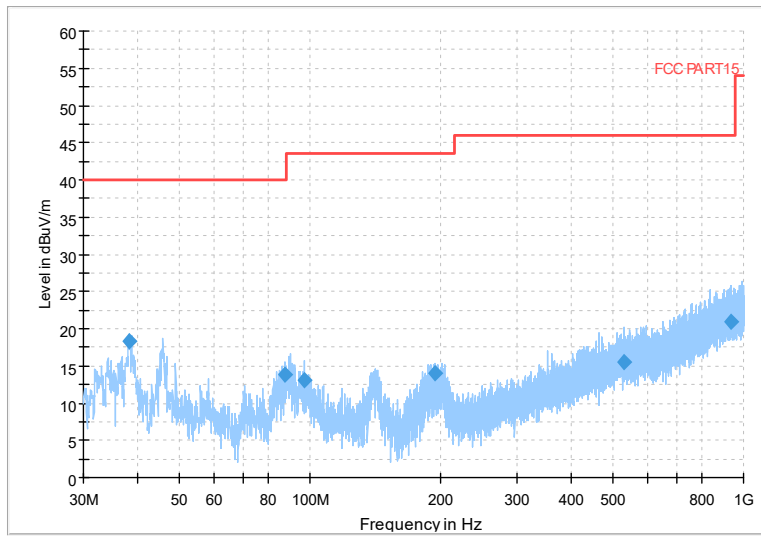

Carrier frequency (MHz): 5600
Channel No.:120

Frequency Range: 30MHz -1GHz
Detector: QP mode
Modulation type: 802.11a

Frequency Range: 1GHz -6GHz
Detector: Av mode and PK mode
Modulation type: 802.11a

Full Spectrum

Frequency Range: 6GHz -18GHz
Detector: Av mode and PK mode
Modulation type: 802.11a

Full Spectrum

Frequency Range: 18GHz -40GHz
Detector: Av mode and PK mode
Modulation type: 802.11a

Full Spectrum

Frequency Range: 30MHz -1GHz
Detector: QP mode
Modulation type: 802.11n(HT20)