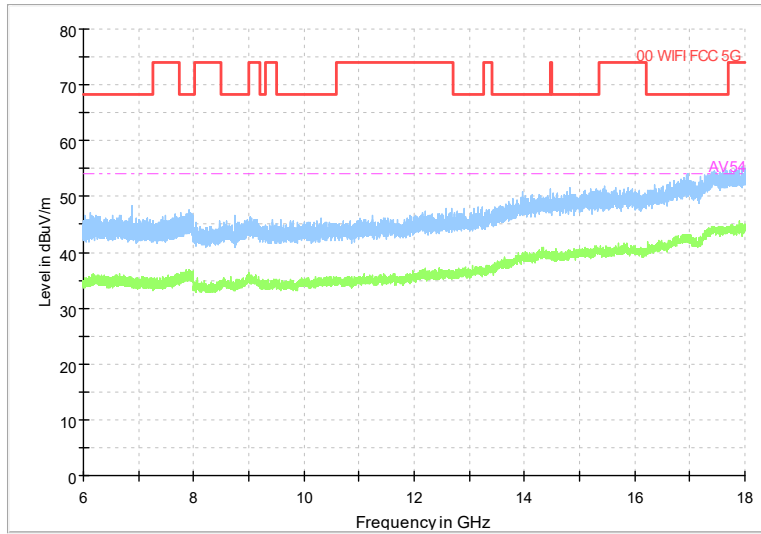

Frequency Range: 18GHz -40GHz
Detector: Av mode and PK mode
Modulation type: 802.11n(HT20)

Frequency Range: 30MHz -1GHz
Detector: QP mode
Test Mode: 802.11ac(VHT20)

Frequency Range: 1GHz -6GHz
Detector: Av mode and PK mode
Test Mode: 802.11ac(VHT20)

Full Spectrum

Frequency Range: 6GHz -18GHz
Detector: Av mode and PK mode
Test Mode: 802.11ac(VHT20)

Full Spectrum

Frequency Range: 18GHz -40GHz
Detector: Av mode and PK mode
Test Mode: 802.11ac(VHT20)

Full Spectrum

Frequency Range: 6GHz -18GHz
Detector: Av mode and PK mode
Modulation type: 802.11a

Full Spectrum

Frequency Range: 18GHz -40GHz
Detector: Av mode and PK mode
Modulation type: 802.11a