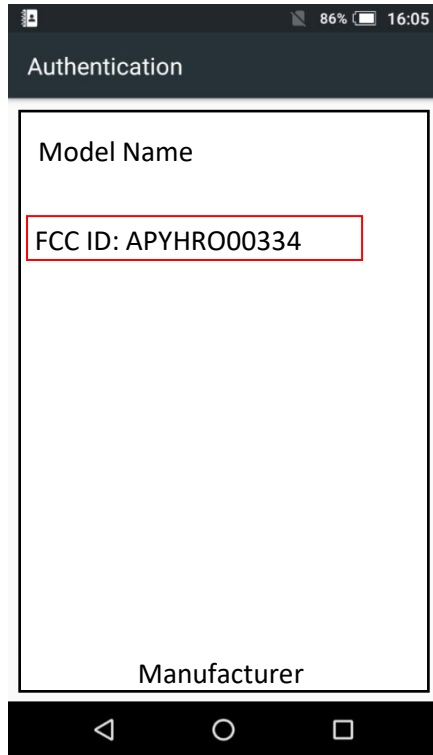

FCC ID Location

FCC ID: APYHRO00334

Oe-label (on the display)

OAccess to the information on the e-label

Users are able to access the information in no more than three steps in the device Settings menu.

STEP1: Click on "About phone"

STEP2: Click on "Regulatory labels"

OInstruction of e-label on the user manual

* Users are provided specific instructions on how to access the information.

FCC Notice (FCC ID Location)

The device is electronically labeled and the FCC ID can be displayed via the About phone & the Regulatory labels under the Settings menu.