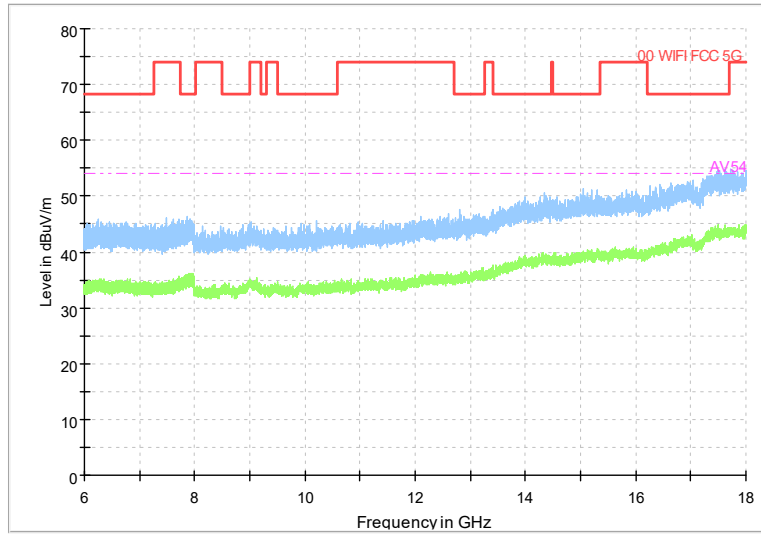

Full Spectrum

Frequency Range: 1GHz -6GHz
Detector: Av mode and PK mode
Test Mode: 802.11be(EHT40)

Full Spectrum

Frequency Range: 6GHz -18GHz
Detector: Av mode and PK mode
Test Mode: 802.11be(EHT40)

Full Spectrum

Frequency Range: 18GHz -40GHz
Detector: Av mode and PK mode
Test Mode: 802.11be(EHT40)

Carrier frequency (MHz): 5210
Channel No.:42

Full Spectrum

Frequency Range: 30MHz -1GHz
Detector: QP mode
Test Mode: 802.11be(EHT80)

Full Spectrum

Frequency Range: 1GHz -6GHz
Detector: Av mode and PK mode
Test Mode: 802.11be(EHT80)

Full Spectrum

Frequency Range: 6GHz -18GHz
Detector: Av mode and PK mode
Test Mode: 802.11be(EHT80)

Full Spectrum