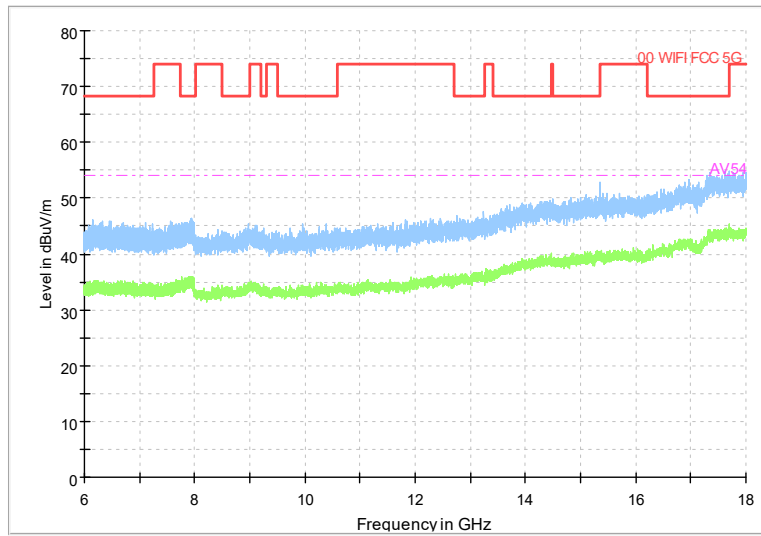

Full Spectrum

Frequency Range: 6GHz -18GHz
Detector: Av mode and PK mode
Test Mode: 802.11be(EHT80)

Full Spectrum

Frequency Range: 18GHz -40GHz
Detector: Av mode and PK mode
Test Mode: 802.11be(EHT80)

Carrier frequency (MHz): 5745
Channel No.:149

Full Spectrum

Frequency Range: 30MHz -1GHz
Detector: QP mode
Test Mode: 802.11be(EHT20)

Full Spectrum

Frequency Range: 1GHz -6GHz
Detector: Av mode and PK mode
Test Mode: 802.11be(EHT20)

Full Spectrum

Frequency Range: 6GHz -18GHz
Detector: Av mode and PK mode
Test Mode: 802.11be(EHT20)

Full Spectrum

Frequency Range: 18GHz -40GHz
Detector: Av mode and PK mode
Test Mode: 802.11be(EHT20)

Carrier frequency (MHz): 5785
Channel No.:157

Frequency Range: 30MHz -1GHz
Detector: QP mode
Test Mode: 802.11be(EHT20)