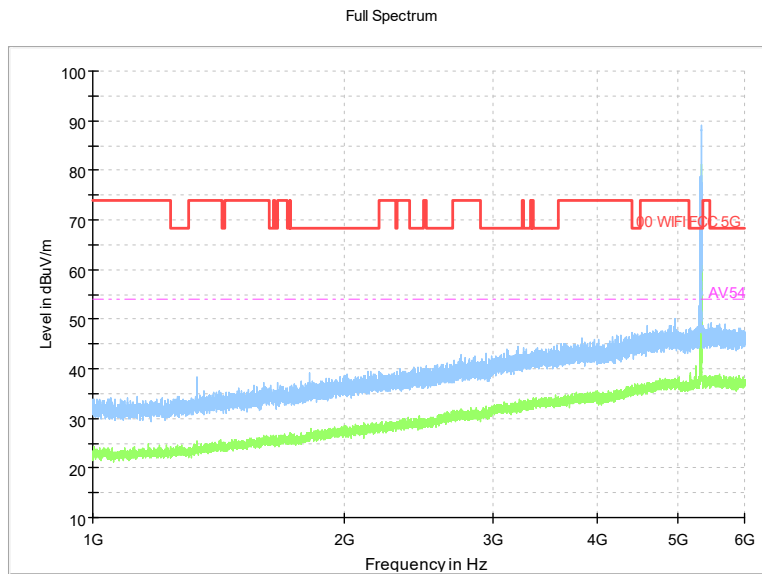

Full Spectrum

Frequency Range: 18GHz -40GHz
Detector: Av mode and PK mode
Test Mode: 802.11ax(HE80)

Carrier frequency (MHz): 5250
Channel No.:50

Frequency Range: 30MHz -1GHz
Detector: QP mode
Test Mode: 1602.11ax(HE160)

Frequency Range: 1GHz -6GHz
Detector: Av mode and PK mode
Test Mode: 1602.11ax(HE160)

Full Spectrum

Frequency Range: 6GHz -18GHz
Detector: Av mode and PK mode
Test Mode: 1602.11ax(HE160)

Full Spectrum

Frequency Range: 18GHz -40GHz
Detector: Av mode and PK mode
Test Mode: 1602.11ax(HE160)