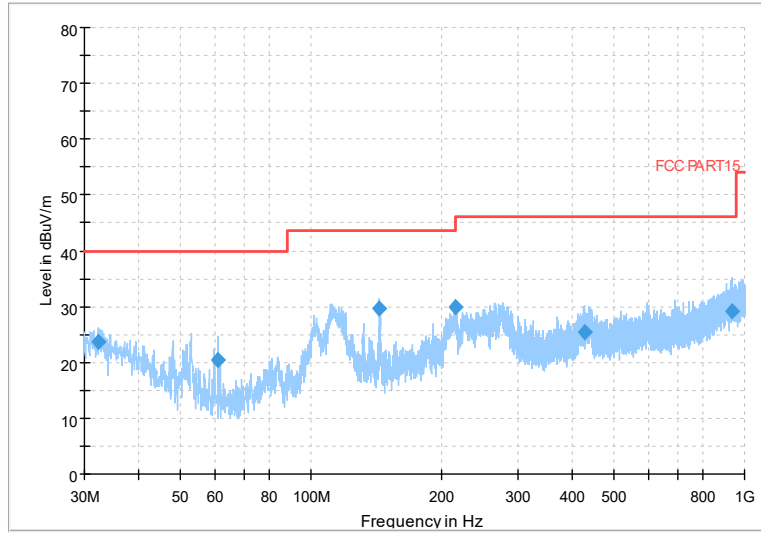

Full Spectrum

Frequency Range: 1GHz -6GHz
Detector: Av mode and PK mode
Test Mode: 802.11be(EHT20)

Full Spectrum

Frequency Range: 6GHz -18GHz
Detector: Av mode and PK mode
Test Mode: 802.11be(EHT20)

Full Spectrum

Frequency Range: 18GHz -40GHz
Detector: Av mode and PK mode
Test Mode: 802.11be(EHT20)

Carrier frequency (MHz): 5700
Channel No.:140

Full Spectrum

Frequency Range: 30MHz -1GHz
Detector: QP mode
Test Mode: 802.11be(EHT20)