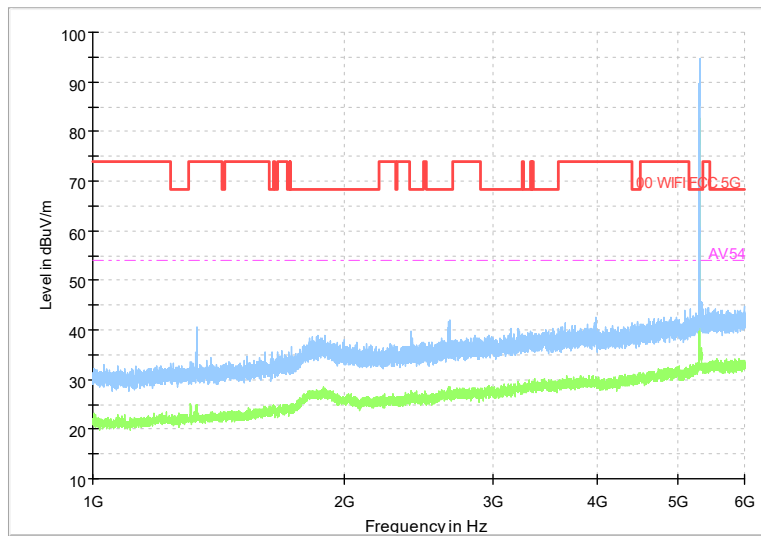

Full Spectrum

Frequency Range: 1GHz -6GHz
Detector: Av mode and PK mode
Test Mode: 802.11be(EHT20)

Full Spectrum

Frequency Range: 6GHz -18GHz
Detector: Av mode and PK mode
Test Mode: 802.11be(EHT20)

Full Spectrum

Frequency Range: 18GHz -40GHz
Detector: Av mode and PK mode
Test Mode: 802.11be(EHT20)

Carrier frequency (MHz): 5300
Channel No.:60

Full Spectrum

Frequency Range: 30MHz -1GHz
Detector: QP mode
Test Mode: 802.11be(EHT20)