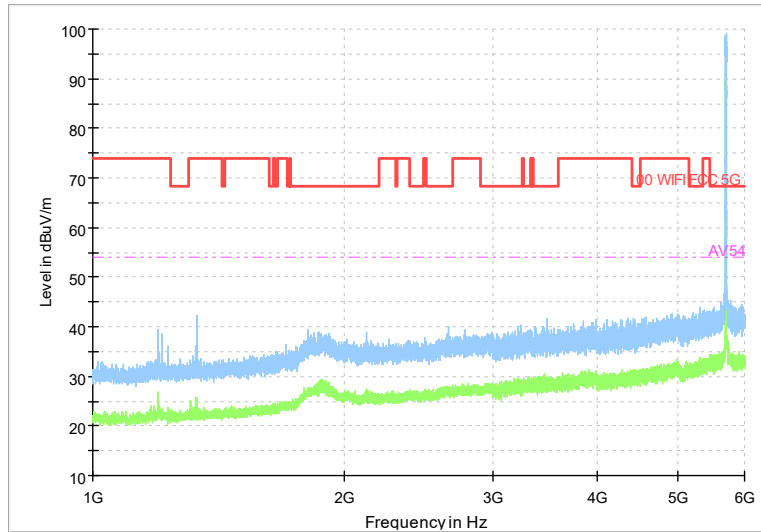

Full Spectrum

Frequency Range: 1GHz -6GHz
Detector: Av mode and PK mode
Test Mode: 802.11be(EHT20)

Full Spectrum

Frequency Range: 6GHz -18GHz
Detector: Av mode and PK mode
Test Mode: 802.11be(EHT20)

Full Spectrum

Frequency Range: 18GHz -40GHz
Detector: Av mode and PK mode
Test Mode: 802.11be(EHT20)

Carrier frequency (MHz): 5700
Channel No.:140

Full Spectrum

Frequency Range: 30MHz -1GHz
Detector: QP mode
Test Mode: 802.11be(EHT20)