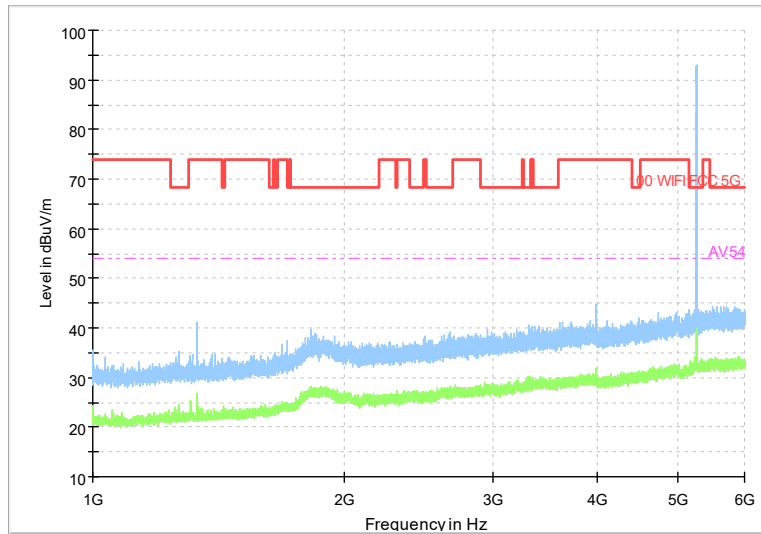

Full Spectrum

Frequency Range: 1GHz -6GHz
Detector: Av mode and PK mode
Test Mode: 802.11be(EHT80)

Full Spectrum

Frequency Range: 6GHz -18GHz
Detector: Av mode and PK mode
Test Mode: 802.11be(EHT80)

Full Spectrum

Frequency Range: 18GHz -40GHz
Detector: Av mode and PK mode
Test Mode: 802.11be(EHT80)

Carrier frequency (MHz): 5260
Channel No.:52

Full Spectrum

Frequency Range: 30MHz -1GHz
Detector: QP mode
Test Mode: 802.11be(EHT20)

Full Spectrum

Frequency Range: 1GHz -6GHz
Detector: Av mode and PK mode
Test Mode: 802.11be(EHT20)

Full Spectrum

Frequency Range: 6GHz -18GHz
Detector: Av mode and PK mode
Test Mode: 802.11be(EHT20)

Full Spectrum