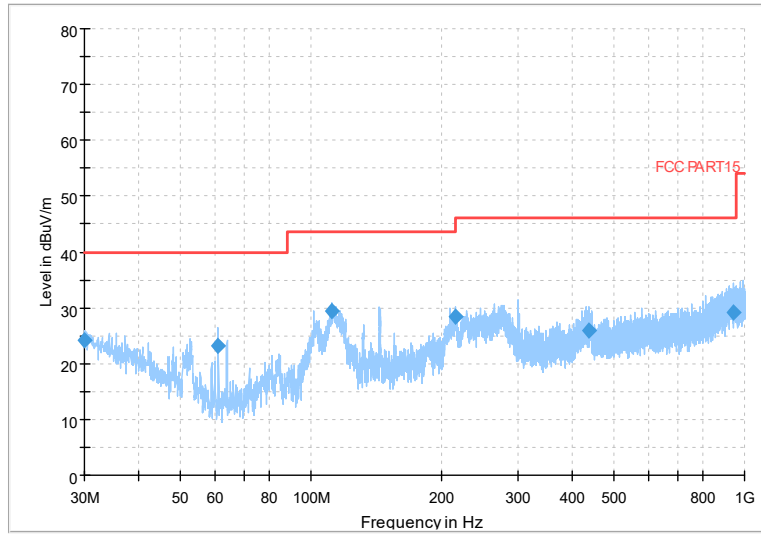

Full Spectrum

Frequency Range: 30MHz -1GHz
Detector: QP mode
Test Mode: 802.11be(EHT40)