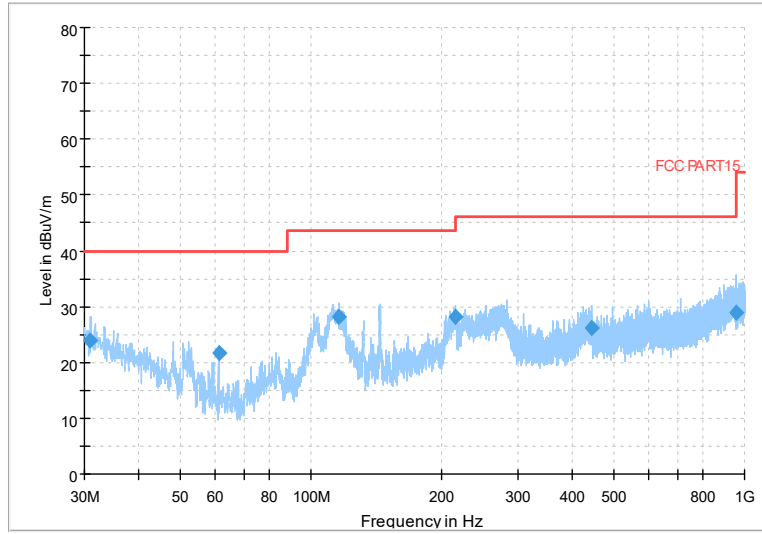

Full Spectrum

Frequency Range: 1GHz -6GHz
Detector: Av mode and PK mode
Test Mode: 802.11be(EHT20)

Full Spectrum

Frequency Range: 6GHz -18GHz
Detector: Av mode and PK mode
Test Mode: 802.11be(EHT20)

Full Spectrum

Frequency Range: 18GHz -40GHz
Detector: Av mode and PK mode
Test Mode: 802.11be(EHT20)

Carrier frequency (MHz): 5270
Channel No.:54

Full Spectrum

Frequency Range: 30MHz -1GHz
Detector: QP mode
Test Mode: 802.11be(EHT40)