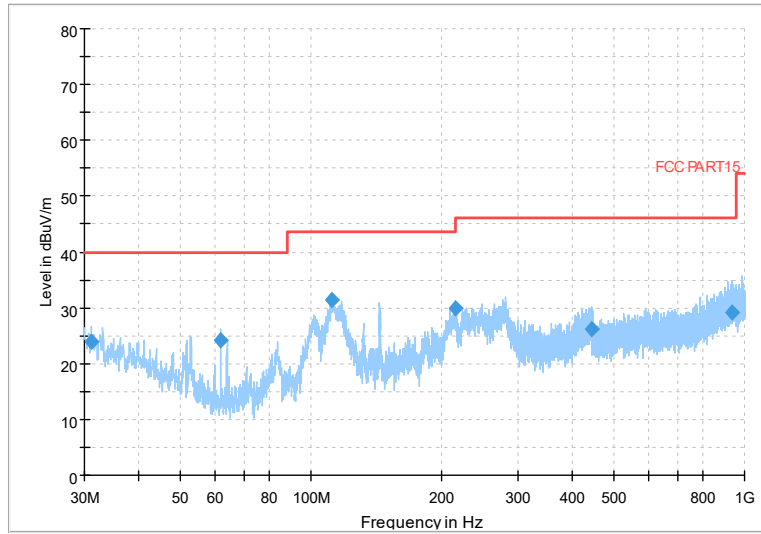

Full Spectrum

Frequency Range: 1GHz -6GHz
Detector: Av mode and PK mode
Test Mode: 802.11be(EHT80)

Full Spectrum

Frequency Range: 6GHz -18GHz
Detector: Av mode and PK mode
Test Mode: 802.11be(EHT80)

Full Spectrum

Frequency Range: 18GHz -40GHz
Detector: Av mode and PK mode
Test Mode: 802.11be(EHT80)

Carrier frequency (MHz): 5260
Channel No.:52

Full Spectrum

Frequency Range: 30MHz -1GHz
Detector: QP mode
Test Mode: 802.11be(EHT20)