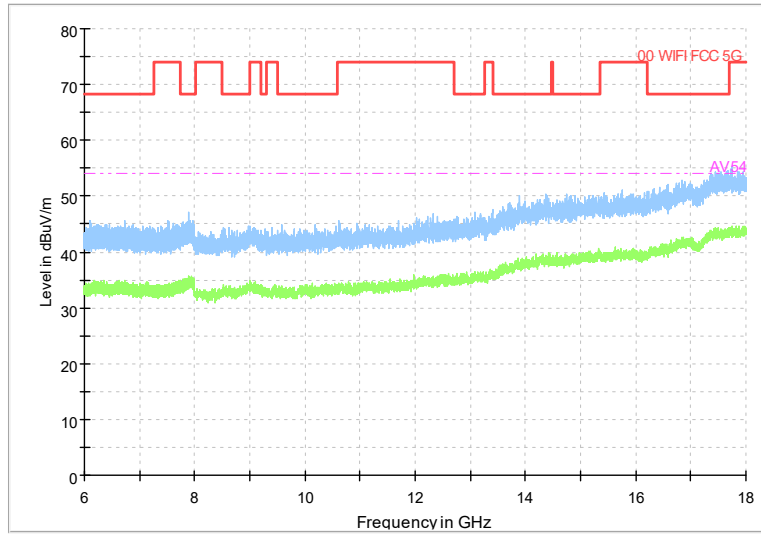

Full Spectrum

Frequency Range: 30MHz -1GHz
Detector: QP mode
Test Mode: 802.11ax(HE80)

Full Spectrum

Frequency Range: 1GHz -6GHz
Detector: Av mode and PK mode
Test Mode: 802.11ax(HE80)

Full Spectrum

Frequency Range: 6GHz -18GHz
Detector: Av mode and PK mode
Test Mode: 802.11ax(HE80)

Full Spectrum

Frequency Range: 18GHz -40GHz
Detector: Av mode and PK mode
Test Mode: 802.11ax(HE80)

Carrier frequency (MHz): 5250
Channel No.:50

Frequency Range: 30MHz -1GHz
Detector: QP mode
Test Mode: 1602.11ax(HE160)

Frequency Range: 1GHz -6GHz
Detector: Av mode and PK mode
Test Mode: 1602.11ax(HE160)

Full Spectrum

Frequency Range: 6GHz -18GHz
Detector: Av mode and PK mode
Test Mode: 1602.11ax(HE160)

Full Spectrum

Frequency Range: 18GHz -40GHz
Detector: Av mode and PK mode
Test Mode: 1602.11ax(HE160)