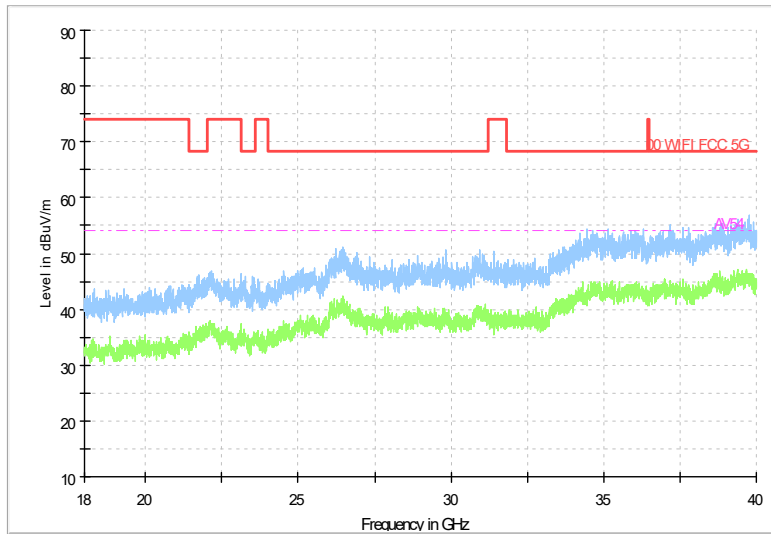

Full Spectrum

Frequency Range: 30MHz -1GHz
Detector: QP mode
Test Mode: 802.11ax(HE80)

Full Spectrum

Frequency Range: 1GHz -6GHz
Detector: Av mode and PK mode
Test Mode: 802.11ax(HE80)

Full Spectrum

Frequency Range: 6GHz -18GHz
Detector: Av mode and PK mode
Test Mode: 802.11ax(HE80)

Full Spectrum

Frequency Range: 18GHz -40GHz
Detector: Av mode and PK mode
Test Mode: 802.11ax(HE80)

Carrier frequency (MHz): 5250
Channel No.:50

Frequency Range: 30MHz -1GHz
Detector: QP mode
Test Mode: 1602.11ax(HE160)

Frequency Range: 1GHz -6GHz
Detector: Av mode and PK mode
Test Mode: 1602.11ax(HE160)

Full Spectrum

Frequency Range: 6GHz -18GHz
Detector: Av mode and PK mode
Test Mode: 1602.11ax(HE160)

Full Spectrum

Frequency Range: 18GHz -40GHz
Detector: Av mode and PK mode
Test Mode: 1602.11ax(HE160)