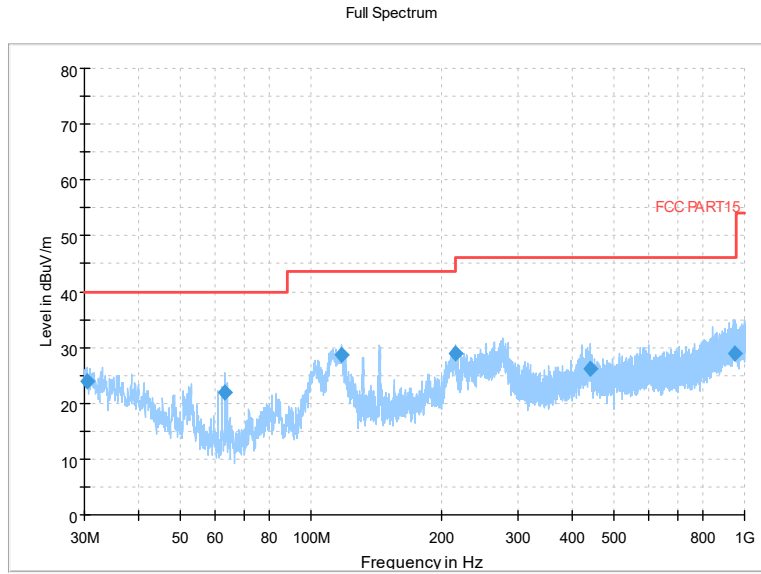

Full Spectrum

Frequency Range: 18GHz -40GHz
Detector: Av mode and PK mode
Test Mode: 802.11be(EHT40)

Carrier frequency (MHz): 5530
Channel No.:106

Full Spectrum

Frequency Range: 30MHz -1GHz
Detector: QP mode
Test Mode: 802.11be(EHT80)

Full Spectrum

Frequency Range: 1GHz -6GHz
Detector: Av mode and PK mode
Test Mode: 802.11be(EHT80)

Full Spectrum

Frequency Range: 6GHz -18GHz
Detector: Av mode and PK mode
Test Mode: 802.11be(EHT80)

Full Spectrum

Frequency Range: 18GHz -40GHz
Detector: Av mode and PK mode
Test Mode: 802.11be(EHT80)

Carrier frequency (MHz): 5610
Channel No.:122

Frequency Range: 30MHz -1GHz
Detector: QP mode
Test Mode: 802.11be(EHT80)