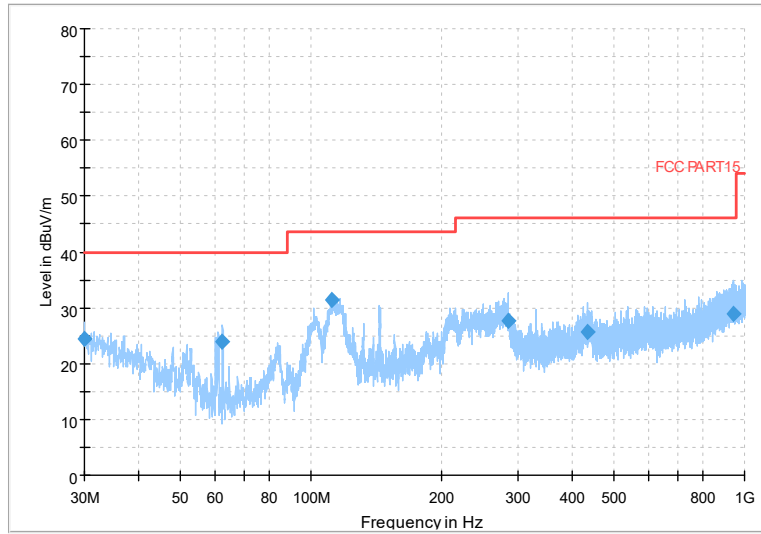

Full Spectrum

Frequency Range: 6GHz -18GHz
Detector: Av mode and PK mode
Test Mode: 802.11be(EHT20)

Full Spectrum

Frequency Range: 18GHz -40GHz
Detector: Av mode and PK mode
Test Mode: 802.11be(EHT20)

Carrier frequency (MHz): 5190
Channel No.:38

Full Spectrum

Frequency Range: 30MHz -1GHz
Detector: QP mode
Test Mode: 802.11be(EHT40)

Full Spectrum

Frequency Range: 1GHz -6GHz
Detector: Av mode and PK mode
Test Mode: 802.11be(EHT40)

Full Spectrum

Frequency Range: 6GHz -18GHz
Detector: Av mode and PK mode
Test Mode: 802.11be(EHT40)