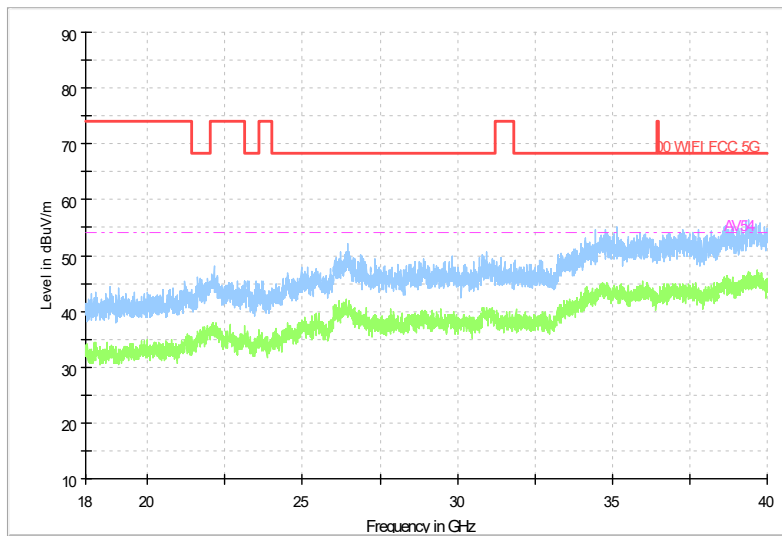

Full Spectrum

Frequency Range: 18GHz -40GHz
Detector: Av mode and PK mode
Test Mode: 802.11be(EHT40)

Carrier frequency (MHz): 5230
Channel No.:46

Full Spectrum

Frequency Range: 30MHz -1GHz
Detector: QP mode
Test Mode: 802.11be(EHT40)

Full Spectrum

Frequency Range: 1GHz -6GHz
Detector: Av mode and PK mode
Test Mode: 802.11be(EHT40)

Full Spectrum

Frequency Range: 6GHz -18GHz
Detector: Av mode and PK mode
Test Mode: 802.11be(EHT40)

Full Spectrum

Frequency Range: 18GHz -40GHz
Detector: Av mode and PK mode
Test Mode: 802.11be(EHT40)

Carrier frequency (MHz): 5210
Channel No.:42

Full Spectrum

Frequency Range: 30MHz -1GHz
Detector: QP mode
Test Mode: 802.11be(EHT80)