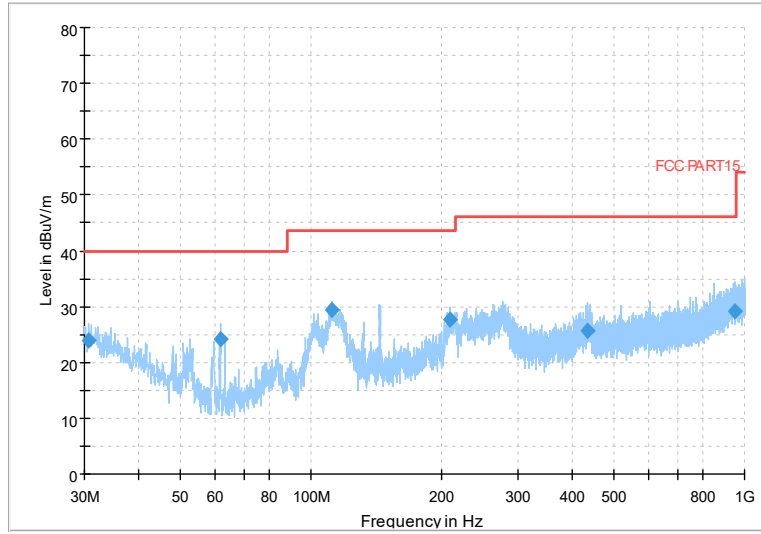

Frequency Range: 1GHz -6GHz
Detector: Av mode and PK mode
Test Mode: 802.11be(EHT40)

Full Spectrum

Frequency Range: 6GHz -18GHz
Detector: Av mode and PK mode
Test Mode: 802.11be(EHT40)

Full Spectrum

Frequency Range: 18GHz -40GHz
Detector: Av mode and PK mode
Test Mode: 802.11be(EHT40)

Carrier frequency (MHz): 5590
Channel No.:118

Full Spectrum

Frequency Range: 30MHz -1GHz
Detector: QP mode
Test Mode: 802.11be(EHT40)

Full Spectrum

Frequency Range: 1GHz -6GHz
Detector: Av mode and PK mode
Test Mode: 802.11be(EHT40)