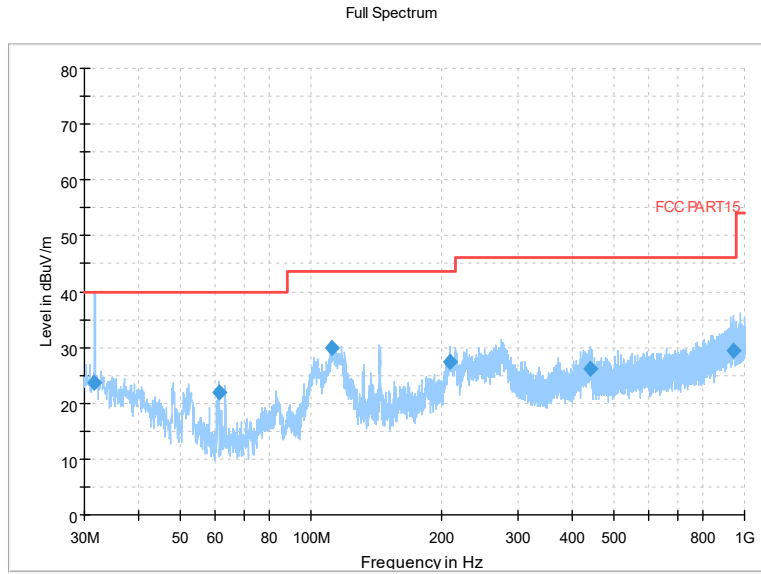

Frequency Range: 30MHz -1GHz
Detector: QP mode
Test Mode: 802.11be(EHT40)