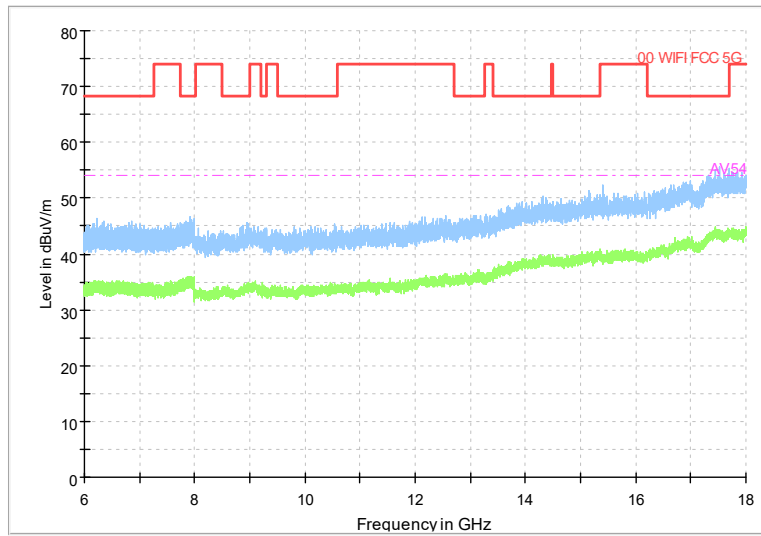

Full Spectrum

Frequency Range: 6GHz -18GHz
Detector: Av mode and PK mode
Test Mode: 802.11be(EHT20)

Full Spectrum

Frequency Range: 18GHz -40GHz
Detector: Av mode and PK mode
Test Mode: 802.11be(EHT20)

Carrier frequency (MHz): 5755
Channel No.:151

Full Spectrum

Frequency Range: 30MHz -1GHz
Detector: QP mode
Test Mode: 802.11be(EHT40)

Full Spectrum

Frequency Range: 1GHz -6GHz
Detector: Av mode and PK mode
Test Mode: 802.11be(EHT40)

Full Spectrum

Frequency Range: 6GHz -18GHz
Detector: Av mode and PK mode
Test Mode: 802.11be(EHT40)

Full Spectrum

Frequency Range: 18GHz -40GHz
Detector: Av mode and PK mode
Test Mode: 802.11be(EHT40)

Carrier frequency (MHz): 5795
Channel No.:159

Frequency Range: 30MHz -1GHz
Detector: QP mode
Test Mode: 802.11be(EHT40)