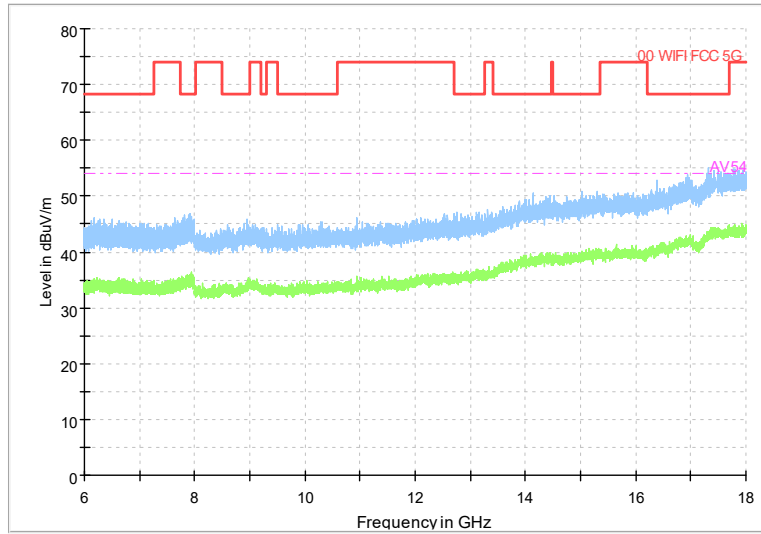

Frequency Range: 1GHz -6GHz
Detector: Av mode and PK mode
Test Mode: 802.11be(EHT20)

Full Spectrum

Frequency Range: 6GHz -18GHz
Detector: Av mode and PK mode
Test Mode: 802.11be(EHT20)

Full Spectrum

Frequency Range: 18GHz -40GHz
Detector: Av mode and PK mode
Test Mode: 802.11be(EHT20)

Carrier frequency (MHz): 5825
Channel No.:165

Full Spectrum

Frequency Range: 30MHz -1GHz
Detector: QP mode
Test Mode: 802.11be(EHT20)

Full Spectrum

Frequency Range: 1GHz -6GHz
Detector: Av mode and PK mode
Test Mode: 802.11be(EHT20)

Full Spectrum

Frequency Range: 6GHz -18GHz
Detector: Av mode and PK mode
Test Mode: 802.11be(EHT20)

Full Spectrum

Frequency Range: 18GHz -40GHz
Detector: Av mode and PK mode
Test Mode: 802.11be(EHT20)

Carrier frequency (MHz): 5755
Channel No.:151