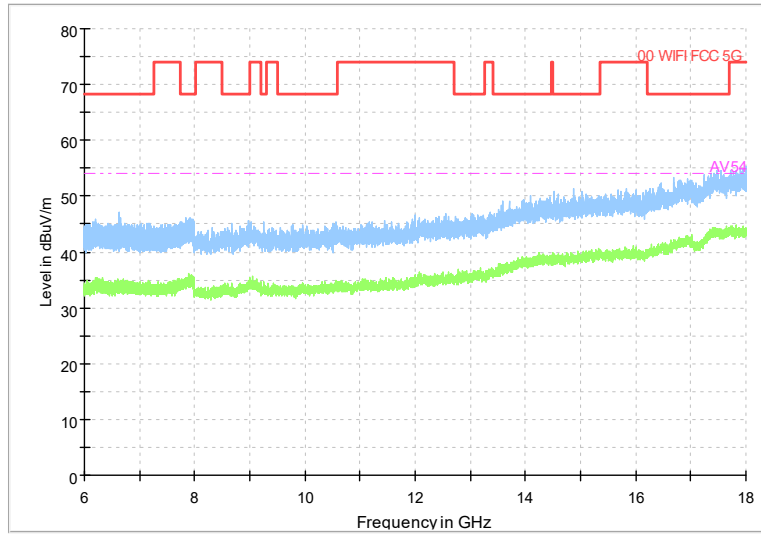

Full Spectrum

Frequency Range: 1GHz -6GHz
Detector: Av mode and PK mode
Test Mode: 802.11be(EHT20)

Full Spectrum

Frequency Range: 6GHz -18GHz
Detector: Av mode and PK mode
Test Mode: 802.11be(EHT20)

Full Spectrum

Frequency Range: 18GHz -40GHz
Detector: Av mode and PK mode
Test Mode: 802.11be(EHT20)

Carrier frequency (MHz): 5270
Channel No.:54

Full Spectrum

Frequency Range: 30MHz -1GHz
Detector: QP mode
Test Mode: 802.11be(EHT40)

Full Spectrum

Frequency Range: 1GHz -6GHz
Detector: Av mode and PK mode
Test Mode: 802.11be(EHT40)

Full Spectrum

Frequency Range: 6GHz -18GHz
Detector: Av mode and PK mode
Test Mode: 802.11be(EHT40)

Full Spectrum