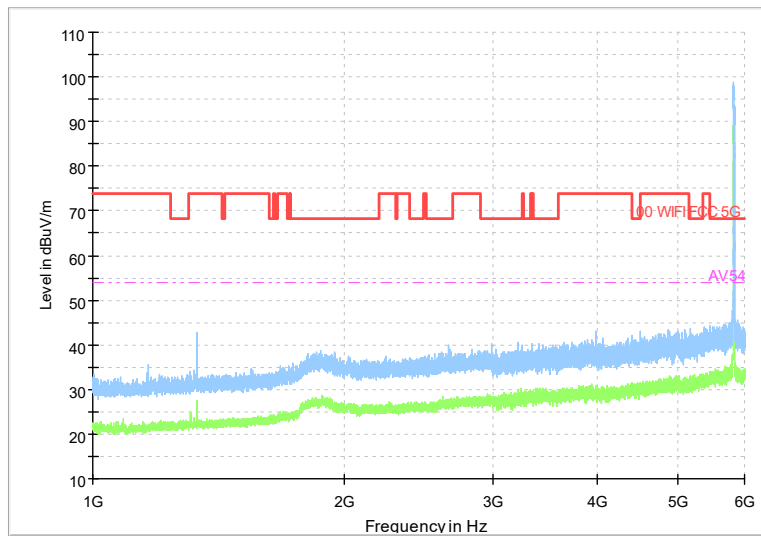

Full Spectrum

Frequency Range: 18GHz -40GHz
Detector: Av mode and PK mode
Test Mode: 802.11be(EHT20)

Carrier frequency (MHz): 5785
Channel No.:157

Frequency Range: 30MHz -1GHz
Detector: QP mode
Test Mode: 802.11be(EHT20)

Frequency Range: 1GHz -6GHz
Detector: Av mode and PK mode
Test Mode: 802.11be(EHT20)

Full Spectrum

Frequency Range: 6GHz -18GHz
Detector: Av mode and PK mode
Test Mode: 802.11be(EHT20)

Full Spectrum

Frequency Range: 18GHz -40GHz
Detector: Av mode and PK mode
Test Mode: 802.11be(EHT20)

Carrier frequency (MHz): 5825
Channel No.:165

Full Spectrum

Frequency Range: 30MHz -1GHz
Detector: QP mode
Test Mode: 802.11be(EHT20)

Full Spectrum

Frequency Range: 1GHz -6GHz
Detector: Av mode and PK mode
Test Mode: 802.11be(EHT20)