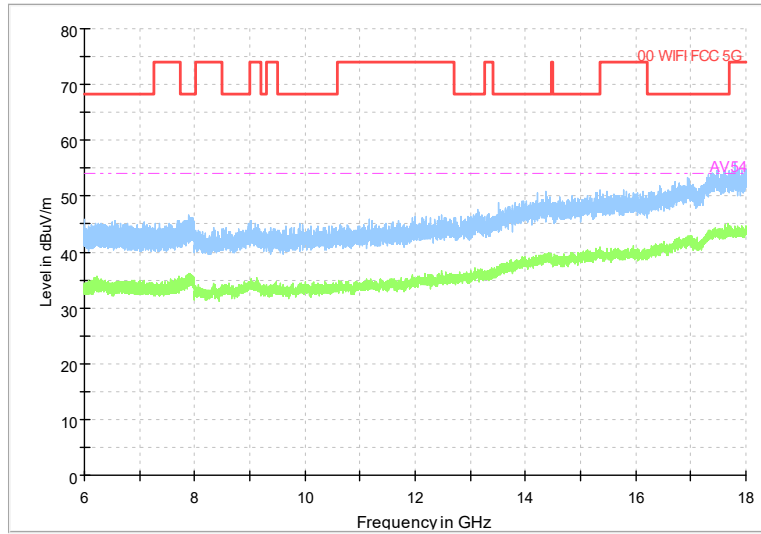

Frequency Range: 1GHz -6GHz
Detector: Av mode and PK mode
Test Mode: 802.11be(EHT20)

Full Spectrum

Frequency Range: 6GHz -18GHz
Detector: Av mode and PK mode
Test Mode: 802.11be(EHT20)

Full Spectrum

Frequency Range: 18GHz -40GHz
Detector: Av mode and PK mode
Test Mode: 802.11be(EHT20)

Carrier frequency (MHz): 5240
Channel No.:48

Full Spectrum

Frequency Range: 30MHz -1GHz
Detector: QP mode
Test Mode: 802.11be(EHT20)

Full Spectrum

Frequency Range: 1GHz -6GHz
Detector: Av mode and PK mode
Test Mode: 802.11be(EHT20)

Full Spectrum

Frequency Range: 6GHz -18GHz
Detector: Av mode and PK mode
Test Mode: 802.11be(EHT20)

Full Spectrum

Frequency Range: 18GHz -40GHz
Detector: Av mode and PK mode
Test Mode: 802.11be(EHT20)

Carrier frequency (MHz): 5190
Channel No.:38