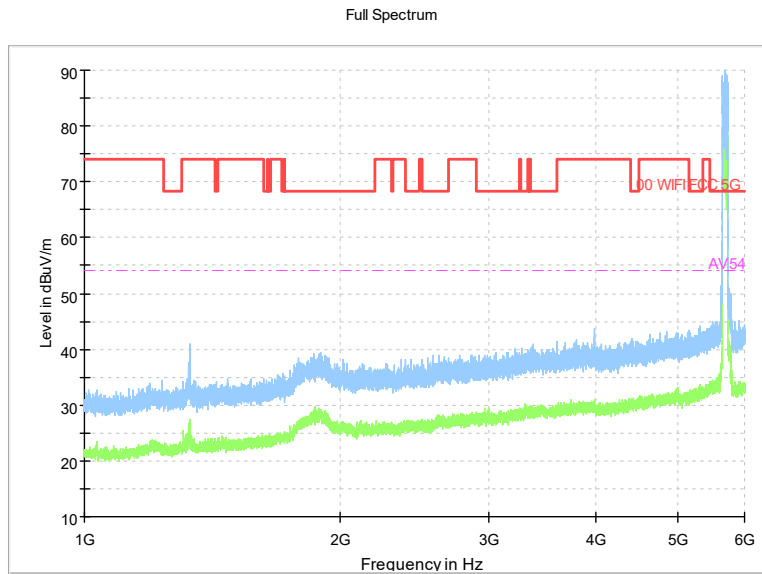

Frequency Range: 18GHz -40GHz
Detector: Av mode and PK mode
Test Mode: 802.11be(EHT80)

Carrier frequency (MHz): 5610
Channel No.:122

Frequency Range: 30MHz -1GHz
Detector: QP mode
Test Mode: 802.11be(EHT80)

Frequency Range: 1GHz -6GHz
Detector: Av mode and PK mode
Test Mode: 802.11be(EHT80)

Full Spectrum

Frequency Range: 6GHz -18GHz
Detector: Av mode and PK mode
Test Mode: 802.11be(EHT80)

Full Spectrum

Frequency Range: 18GHz -40GHz
Detector: Av mode and PK mode
Test Mode: 802.11be(EHT80)

Carrier frequency (MHz): 5690
Channel No.:138

Frequency Range: 30MHz -1GHz
Detector: QP mode
Test Mode: 802.11be(EHT80)

Frequency Range: 1GHz -6GHz
Detector: Av mode and PK mode
Test Mode: 802.11be(EHT80)