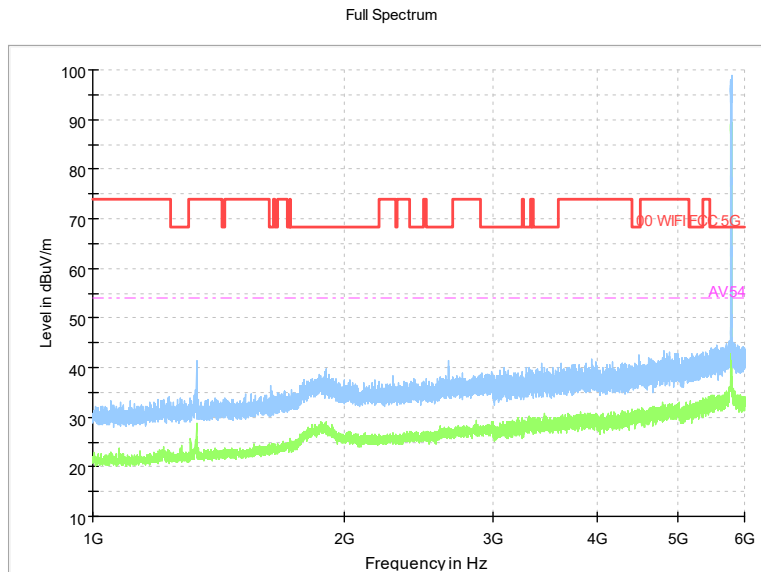

Full Spectrum

Frequency Range: 30MHz -1GHz
Detector: QP mode
Test Mode: 802.11be(EHT20)

Full Spectrum

Frequency Range: 1GHz -6GHz
Detector: Av mode and PK mode
Test Mode: 802.11be(EHT20)

Full Spectrum

Frequency Range: 6GHz -18GHz
Detector: Av mode and PK mode
Test Mode: 802.11be(EHT20)

Full Spectrum

Frequency Range: 18GHz -40GHz
Detector: Av mode and PK mode
Test Mode: 802.11be(EHT20)

Carrier frequency (MHz): 5785
Channel No.:157

Frequency Range: 30MHz -1GHz
Detector: QP mode
Test Mode: 802.11be(EHT20)

Frequency Range: 1GHz -6GHz
Detector: Av mode and PK mode
Test Mode: 802.11be(EHT20)

Full Spectrum

Frequency Range: 6GHz -18GHz
Detector: Av mode and PK mode
Test Mode: 802.11be(EHT20)

Full Spectrum

Frequency Range: 18GHz -40GHz
Detector: Av mode and PK mode
Test Mode: 802.11be(EHT20)