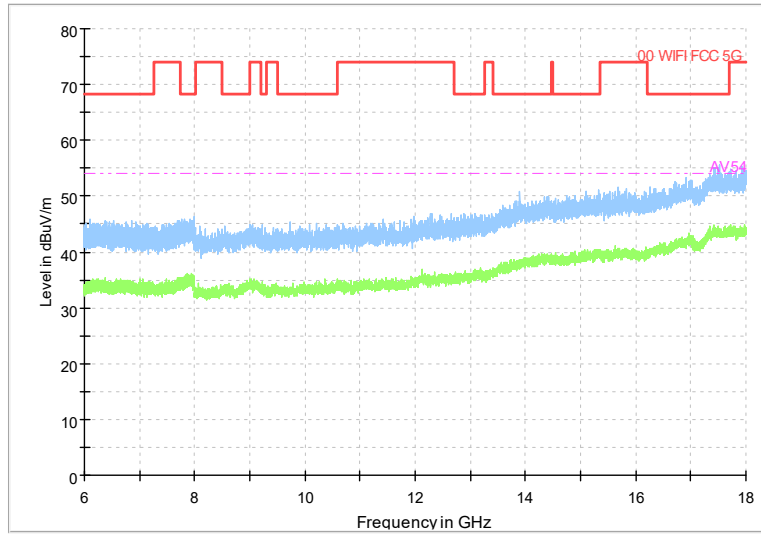

Full Spectrum

Frequency Range: 6GHz -18GHz
Detector: Av mode and PK mode
Test Mode: 802.11be(EHT20)

Full Spectrum

Frequency Range: 18GHz -40GHz
Detector: Av mode and PK mode
Test Mode: 802.11be(EHT20)

Carrier frequency (MHz): 5190
Channel No.:38

Full Spectrum

Frequency Range: 30MHz -1GHz
Detector: QP mode
Test Mode: 802.11be(EHT40)

Full Spectrum

Frequency Range: 1GHz -6GHz
Detector: Av mode and PK mode
Test Mode: 802.11be(EHT40)

Full Spectrum

Frequency Range: 6GHz -18GHz
Detector: Av mode and PK mode
Test Mode: 802.11be(EHT40)

Full Spectrum

Frequency Range: 18GHz -40GHz
Detector: Av mode and PK mode
Test Mode: 802.11be(EHT40)

Carrier frequency (MHz): 5230
Channel No.:46

Full Spectrum

Frequency Range: 30MHz -1GHz
Detector: QP mode
Test Mode: 802.11be(EHT40)