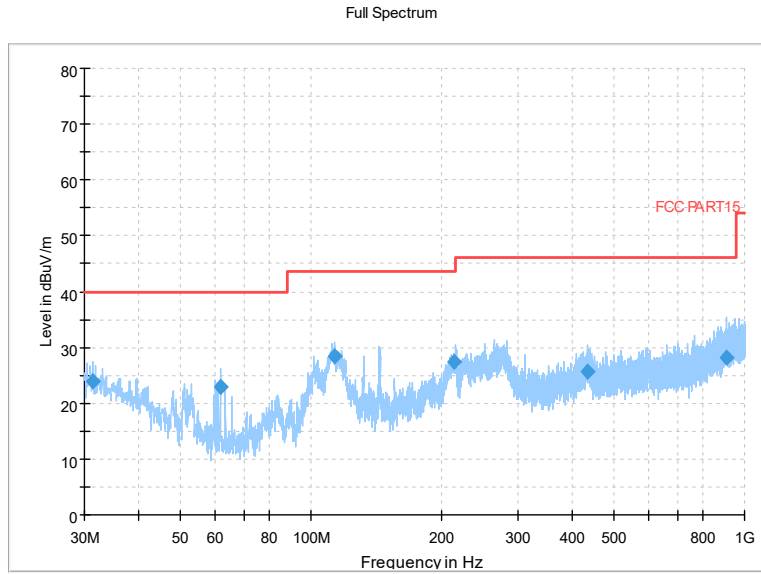

Full Spectrum

Frequency Range: 6GHz -18GHz
Detector: Av mode and PK mode
Test Mode: 802.11be(EHT80)

Full Spectrum

Frequency Range: 18GHz -40GHz
Detector: Av mode and PK mode
Test Mode: 802.11be(EHT80)

Carrier frequency (MHz): 5745
Channel No.:149

Full Spectrum

Frequency Range: 30MHz -1GHz
Detector: QP mode
Test Mode: 802.11be(EHT20)

Full Spectrum

Frequency Range: 1GHz -6GHz
Detector: Av mode and PK mode
Test Mode: 802.11be(EHT20)

Full Spectrum

Frequency Range: 6GHz -18GHz
Detector: Av mode and PK mode
Test Mode: 802.11be(EHT20)

Full Spectrum

Frequency Range: 18GHz -40GHz
Detector: Av mode and PK mode
Test Mode: 802.11be(EHT20)

Carrier frequency (MHz): 5785
Channel No.:157

Frequency Range: 30MHz -1GHz
Detector: QP mode
Test Mode: 802.11be(EHT20)