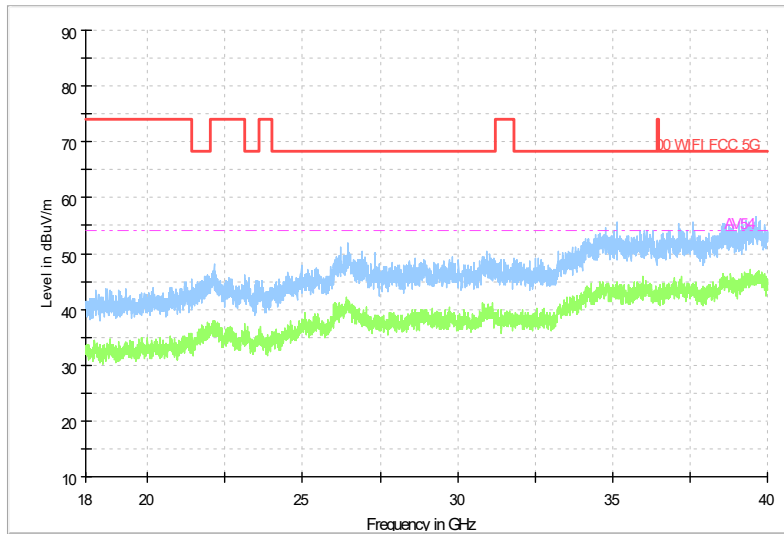

Frequency Range: 1GHz -6GHz
Detector: Av mode and PK mode
Test Mode: 802.11be(EHT20)

Full Spectrum

Frequency Range: 6GHz -18GHz
Detector: Av mode and PK mode
Test Mode: 802.11be(EHT20)

Full Spectrum

Frequency Range: 18GHz -40GHz
Detector: Av mode and PK mode
Test Mode: 802.11be(EHT20)

Carrier frequency (MHz): 5825
Channel No.:165

Full Spectrum

Frequency Range: 30MHz -1GHz
Detector: QP mode
Test Mode: 802.11be(EHT20)

Full Spectrum

Frequency Range: 1GHz -6GHz
Detector: Av mode and PK mode
Test Mode: 802.11be(EHT20)

Full Spectrum

Frequency Range: 6GHz -18GHz
Detector: Av mode and PK mode
Test Mode: 802.11be(EHT20)

Full Spectrum

Frequency Range: 18GHz -40GHz
Detector: Av mode and PK mode
Test Mode: 802.11be(EHT20)

Carrier frequency (MHz): 5755
Channel No.:151