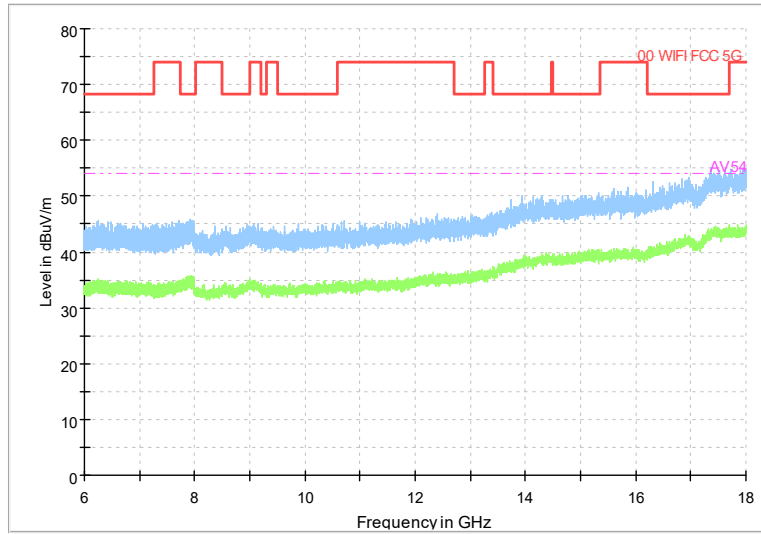

Full Spectrum

Frequency Range: 6GHz -18GHz
Detector: Av mode and PK mode
Test Mode: 1602.11ax(HE160)

Full Spectrum

Frequency Range: 18GHz -40GHz
Detector: Av mode and PK mode
Test Mode: 1602.11ax(HE160)

Carrier frequency (MHz): 5180
Channel No.:36

Full Spectrum

Frequency Range: 30MHz -1GHz
Detector: QP mode
Test Mode: 802.11be(EHT20)

Full Spectrum

Frequency Range: 1GHz -6GHz
Detector: Av mode and PK mode
Test Mode: 802.11be(EHT20)

Full Spectrum

Frequency Range: 6GHz -18GHz
Detector: Av mode and PK mode
Test Mode: 802.11be(EHT20)

Full Spectrum

Frequency Range: 18GHz -40GHz
Detector: Av mode and PK mode
Test Mode: 802.11be(EHT20)

Carrier frequency (MHz): 5220
Channel No.44

Frequency Range: 30MHz -1GHz
Detector: QP mode
Test Mode: 802.11be(EHT20)