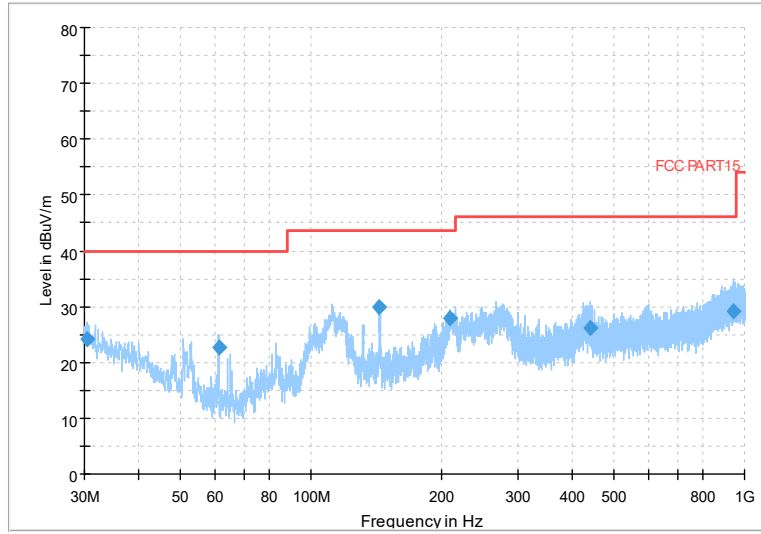

Full Spectrum

Frequency Range: 30MHz -1GHz
Detector: QP mode
Test Mode: 802.11be(EHT40)