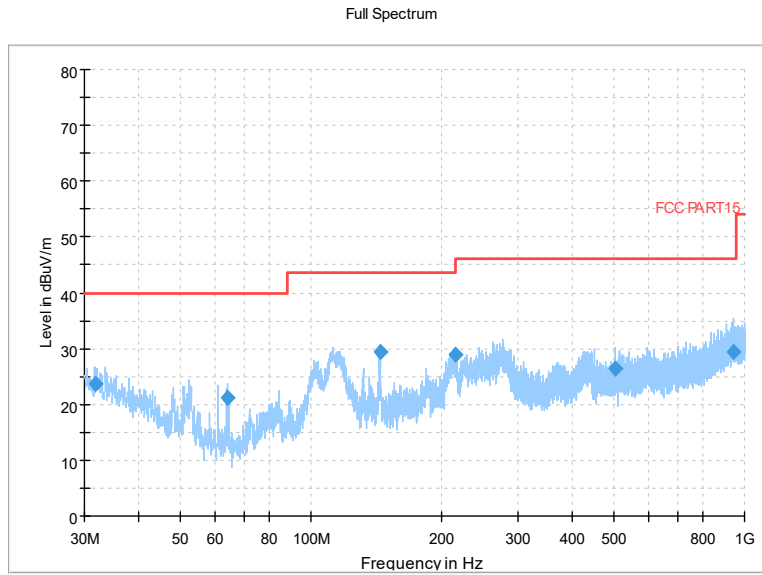

Frequency Range: 18GHz -40GHz
Detector: Av mode and PK mode
Test Mode: 802.11be(EHT80)

Carrier frequency (MHz): 5610
Channel No.:122

Frequency Range: 30MHz -1GHz
Detector: QP mode
Test Mode: 802.11be(EHT80)

Frequency Range: 1GHz -6GHz
Detector: Av mode and PK mode
Test Mode: 802.11be(EHT80)

Full Spectrum

Frequency Range: 6GHz -18GHz
Detector: Av mode and PK mode
Test Mode: 802.11be(EHT80)

Full Spectrum

Frequency Range: 18GHz -40GHz
Detector: Av mode and PK mode
Test Mode: 802.11be(EHT80)

Carrier frequency (MHz): 5690
Channel No.:138

Frequency Range: 30MHz -1GHz
Detector: QP mode
Test Mode: 802.11be(EHT80)

Frequency Range: 1GHz -6GHz
Detector: Av mode and PK mode
Test Mode: 802.11be(EHT80)