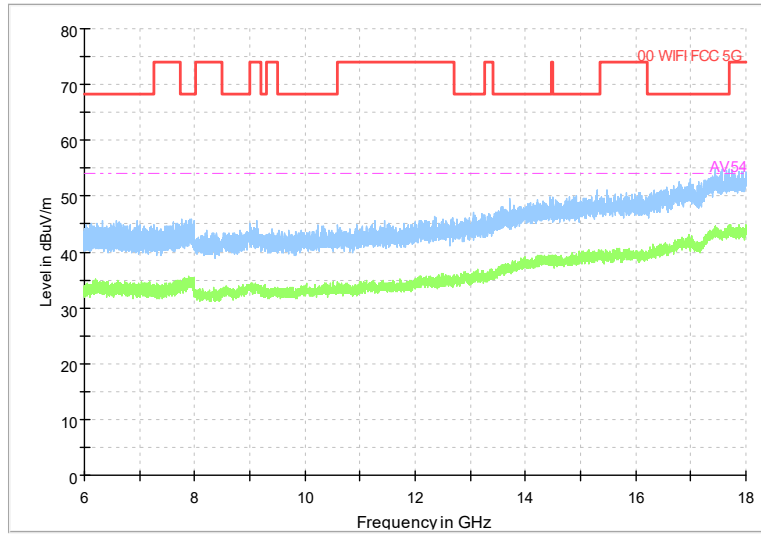

Full Spectrum

Frequency Range: 30MHz -1GHz
Detector: QP mode
Test Mode: 802.11ax(HE80)

Full Spectrum

Frequency Range: 1GHz -6GHz
Detector: Av mode and PK mode
Test Mode: 802.11ax(HE80)

Full Spectrum

Frequency Range: 6GHz -18GHz
Detector: Av mode and PK mode
Test Mode: 802.11ax(HE80)

Full Spectrum

Frequency Range: 18GHz -40GHz
Detector: Av mode and PK mode
Test Mode: 802.11ax(HE80)

Carrier frequency (MHz): 5250
Channel No.:50

Frequency Range: 30MHz -1GHz
Detector: QP mode
Test Mode: 1602.11ax(HE160)