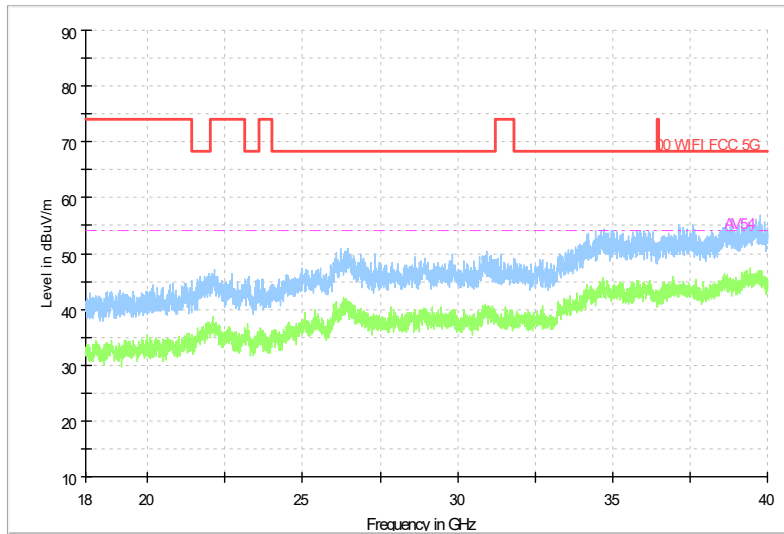

Frequency Range: 1GHz -6GHz
Detector: Av mode and PK mode
Test Mode: 802.11be(EHT80)

Full Spectrum

Frequency Range: 6GHz -18GHz
Detector: Av mode and PK mode
Test Mode: 802.11be(EHT80)

Full Spectrum

Frequency Range: 18GHz -40GHz
Detector: Av mode and PK mode
Test Mode: 802.11be(EHT80)

Carrier frequency (MHz): 5690
Channel No.:138

Frequency Range: 30MHz -1GHz
Detector: QP mode
Test Mode: 802.11be(EHT80)

Frequency Range: 1GHz -6GHz
Detector: Av mode and PK mode
Test Mode: 802.11be(EHT80)

Full Spectrum

Frequency Range: 6GHz -18GHz
Detector: Av mode and PK mode
Test Mode: 802.11be(EHT80)

Full Spectrum

Frequency Range: 18GHz -40GHz
Detector: Av mode and PK mode
Test Mode: 802.11be(EHT80)

Carrier frequency (MHz): 5745
Channel No.:149