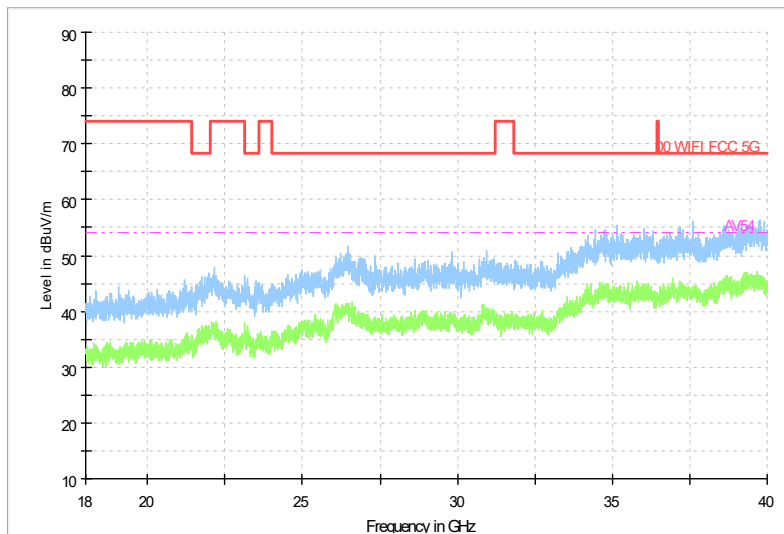

Full Spectrum

Frequency Range: 18GHz -40GHz
Detector: Av mode and PK mode
Test Mode: 802.11be(EHT20)

Carrier frequency (MHz): 5600
Channel No.:120

Full Spectrum

Frequency Range: 30MHz -1GHz
Detector: QP mode
Test Mode: 802.11be(EHT20)

Full Spectrum

Frequency Range: 1GHz -6GHz
Detector: Av mode and PK mode
Test Mode: 802.11be(EHT20)

Full Spectrum

Frequency Range: 6GHz -18GHz
Detector: Av mode and PK mode
Test Mode: 802.11be(EHT20)

Full Spectrum

Frequency Range: 18GHz -40GHz
Detector: Av mode and PK mode
Test Mode: 802.11be(EHT20)

Carrier frequency (MHz): 5700
Channel No.:140

Full Spectrum

Frequency Range: 30MHz -1GHz
Detector: QP mode
Test Mode: 802.11be(EHT20)