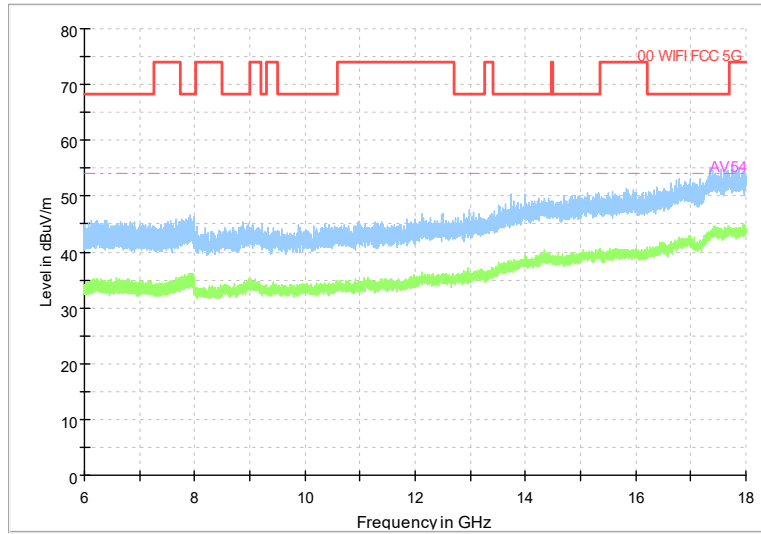

Full Spectrum

Frequency Range: 1GHz -6GHz
Detector: Av mode and PK mode
Test Mode: 802.11be(EHT20)

Full Spectrum

Frequency Range: 6GHz -18GHz
Detector: Av mode and PK mode
Test Mode: 802.11be(EHT20)

Full Spectrum

Frequency Range: 18GHz -40GHz
Detector: Av mode and PK mode
Test Mode: 802.11be(EHT20)

Carrier frequency (MHz): 5700
Channel No.:140

Full Spectrum

Frequency Range: 30MHz -1GHz
Detector: QP mode
Test Mode: 802.11be(EHT20)