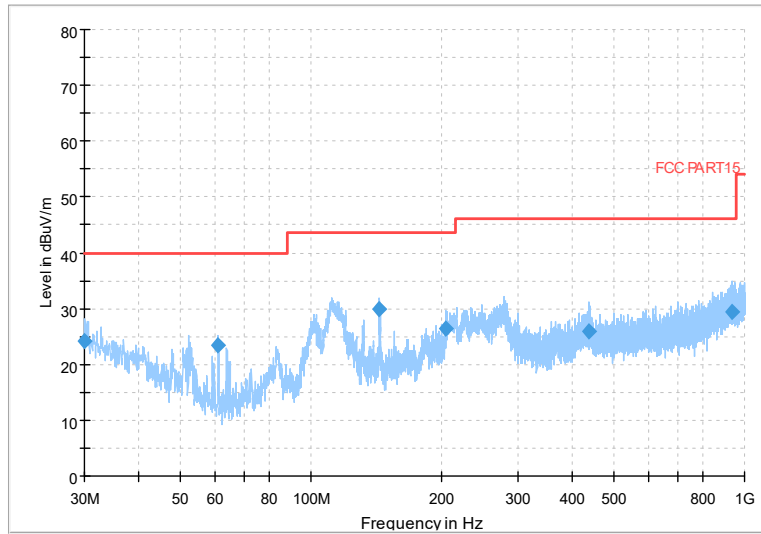

Full Spectrum

Frequency Range: 6GHz -18GHz
Detector: Av mode and PK mode
Test Mode: 802.11be(EHT20)

Full Spectrum

Frequency Range: 18GHz -40GHz
Detector: Av mode and PK mode
Test Mode: 802.11be(EHT20)

Carrier frequency (MHz): 5190
Channel No.:38

Full Spectrum

Frequency Range: 30MHz -1GHz
Detector: QP mode
Test Mode: 802.11be(EHT40)

Full Spectrum

Frequency Range: 1GHz -6GHz
Detector: Av mode and PK mode
Test Mode: 802.11be(EHT40)

Full Spectrum

Frequency Range: 6GHz -18GHz
Detector: Av mode and PK mode
Test Mode: 802.11be(EHT40)

Full Spectrum

Frequency Range: 18GHz -40GHz
Detector: Av mode and PK mode
Test Mode: 802.11be(EHT40)

Carrier frequency (MHz): 5230
Channel No.:46

Full Spectrum

Frequency Range: 30MHz -1GHz
Detector: QP mode
Test Mode: 802.11be(EHT40)