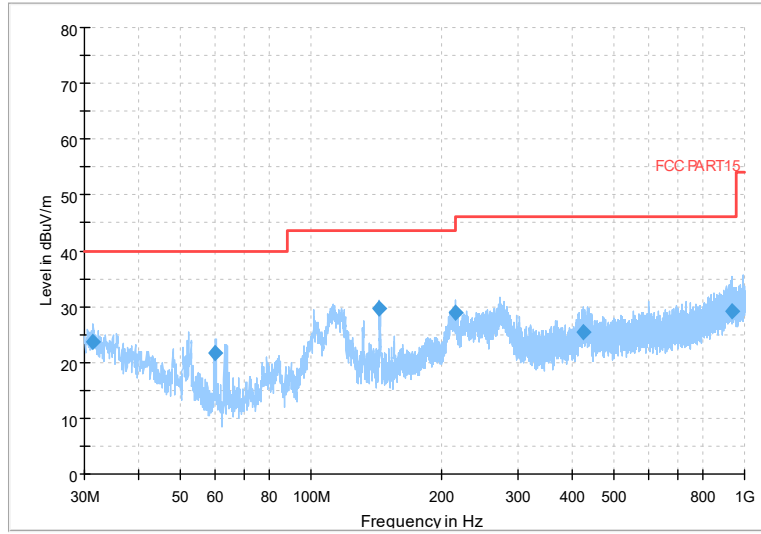

Carrier frequency (MHz): 5290
Channel No.:58

Full Spectrum

Frequency Range: 30MHz -1GHz
Detector: QP mode
Test Mode: 802.11be(EHT80)

Full Spectrum

Frequency Range: 1GHz -6GHz
Detector: Av mode and PK mode
Test Mode: 802.11be(EHT80)

Full Spectrum

Frequency Range: 6GHz -18GHz
Detector: Av mode and PK mode
Test Mode: 802.11be(EHT80)

Full Spectrum

Frequency Range: 18GHz -40GHz
Detector: Av mode and PK mode
Test Mode: 802.11be(EHT80)

Carrier frequency (MHz): 5500
Channel No.:100

Full Spectrum

Frequency Range: 30MHz -1GHz
Detector: QP mode
Test Mode: 802.11be(EHT20)

Full Spectrum

Frequency Range: 1GHz -6GHz
Detector: Av mode and PK mode
Test Mode: 802.11be(EHT20)

Full Spectrum

Frequency Range: 6GHz -18GHz
Detector: Av mode and PK mode
Test Mode: 802.11be(EHT20)