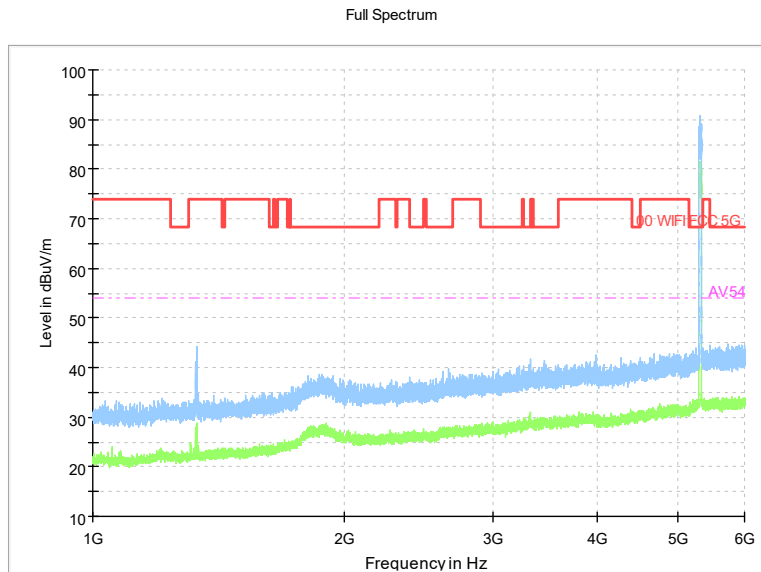

Frequency Range: 18GHz -40GHz
Detector: Av mode and PK mode
Test Mode: 802.11be(EHT20)

Carrier frequency (MHz): 5270
Channel No.:54

Full Spectrum

Frequency Range: 30MHz -1GHz
Detector: QP mode
Test Mode: 802.11be(EHT40)

Full Spectrum

Frequency Range: 1GHz -6GHz
Detector: Av mode and PK mode
Test Mode: 802.11be(EHT40)

Full Spectrum

Frequency Range: 6GHz -18GHz
Detector: Av mode and PK mode
Test Mode: 802.11be(EHT40)

Full Spectrum

Frequency Range: 18GHz -40GHz
Detector: Av mode and PK mode
Test Mode: 802.11be(EHT40)

Carrier frequency (MHz): 5310
Channel No.:62

Frequency Range: 30MHz -1GHz
Detector: QP mode
Test Mode: 802.11be(EHT40)