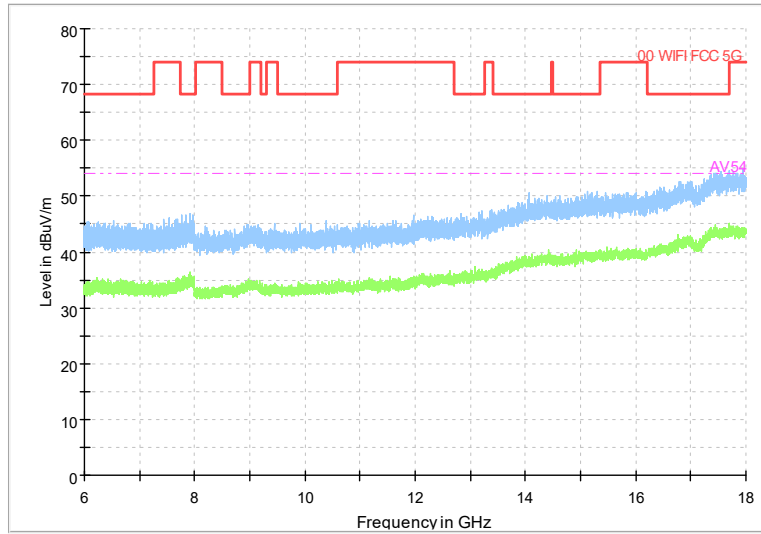

Frequency Range: 1GHz -6GHz
Detector: Av mode and PK mode
Test Mode: 802.11be(EHT40)

Full Spectrum

Frequency Range: 6GHz -18GHz
Detector: Av mode and PK mode
Test Mode: 802.11be(EHT40)

Full Spectrum

Frequency Range: 18GHz -40GHz
Detector: Av mode and PK mode
Test Mode: 802.11be(EHT40)

Carrier frequency (MHz): 5590
Channel No.:118

Full Spectrum

Frequency Range: 30MHz -1GHz
Detector: QP mode
Test Mode: 802.11be(EHT40)

Full Spectrum

Frequency Range: 1GHz -6GHz
Detector: Av mode and PK mode
Test Mode: 802.11be(EHT40)

Full Spectrum

Frequency Range: 6GHz -18GHz
Detector: Av mode and PK mode
Test Mode: 802.11be(EHT40)

Full Spectrum

Frequency Range: 18GHz -40GHz
Detector: Av mode and PK mode
Test Mode: 802.11be(EHT40)

Carrier frequency (MHz): 5670
Channel No.:134