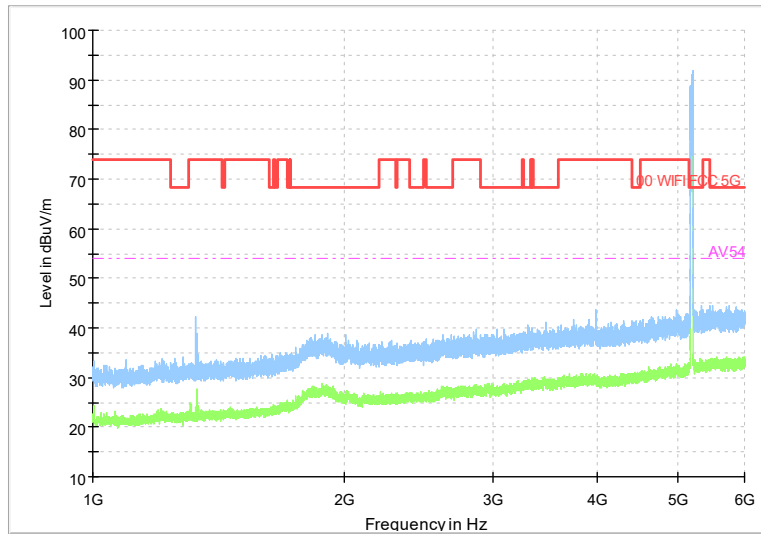

Full Spectrum

Frequency Range: 6GHz -18GHz
Detector: Av mode and PK mode
Test Mode: 802.11be(EHT20)

Full Spectrum

Frequency Range: 18GHz -40GHz
Detector: Av mode and PK mode
Test Mode: 802.11be(EHT20)

Carrier frequency (MHz): 5190
Channel No.:38

Full Spectrum

Frequency Range: 30MHz -1GHz
Detector: QP mode
Test Mode: 802.11be(EHT40)

Full Spectrum

Frequency Range: 1GHz -6GHz
Detector: Av mode and PK mode
Test Mode: 802.11be(EHT40)

Full Spectrum

Frequency Range: 6GHz -18GHz
Detector: Av mode and PK mode
Test Mode: 802.11be(EHT40)