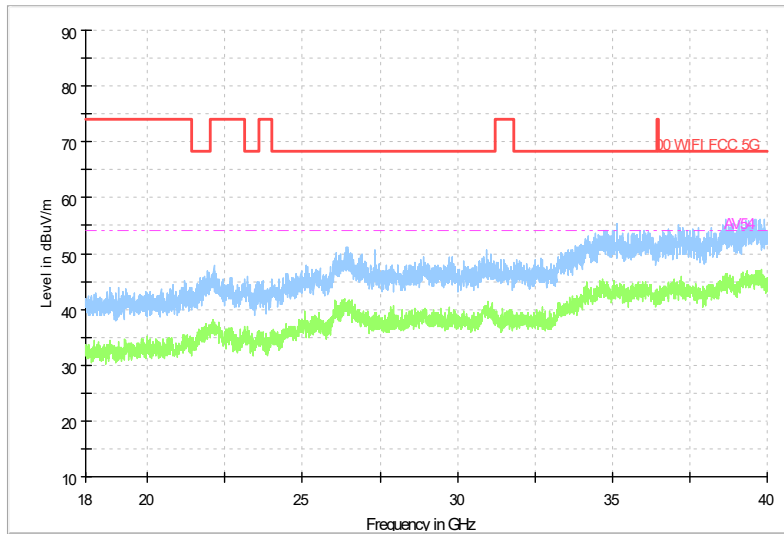

Full Spectrum

Frequency Range: 1GHz -6GHz
Detector: Av mode and PK mode
Test Mode: 802.11be(EHT40)

Full Spectrum

Frequency Range: 6GHz -18GHz
Detector: Av mode and PK mode
Test Mode: 802.11be(EHT40)

Full Spectrum

Frequency Range: 18GHz -40GHz
Detector: Av mode and PK mode
Test Mode: 802.11be(EHT40)

Carrier frequency (MHz): 5310
Channel No.:62

Frequency Range: 30MHz -1GHz
Detector: QP mode
Test Mode: 802.11be(EHT40)

Frequency Range: 1GHz -6GHz
Detector: Av mode and PK mode
Test Mode: 802.11be(EHT40)

Full Spectrum

Frequency Range: 6GHz -18GHz
Detector: Av mode and PK mode
Test Mode: 802.11be(EHT40)

Full Spectrum

Frequency Range: 18GHz -40GHz
Detector: Av mode and PK mode
Test Mode: 802.11be(EHT40)