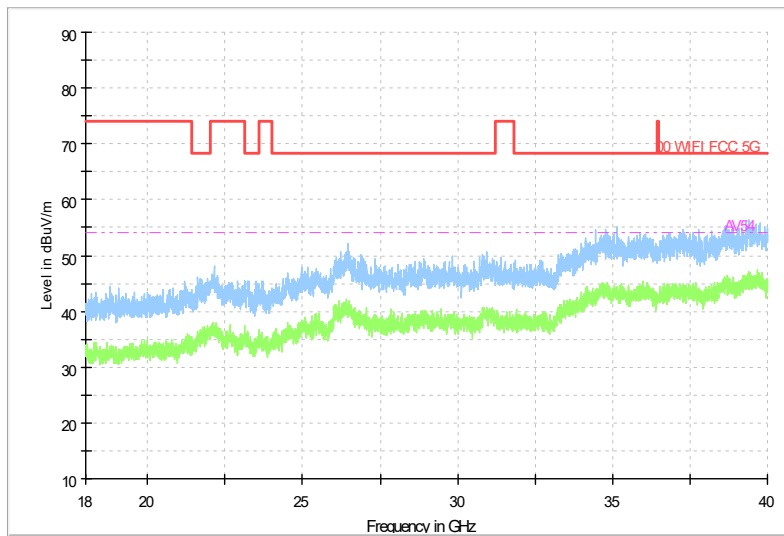

Full Spectrum

Frequency Range: 6GHz -18GHz
Detector: Av mode and PK mode
Test Mode: 802.11be(EHT20)

Full Spectrum

Frequency Range: 18GHz -40GHz
Detector: Av mode and PK mode
Test Mode: 802.11be(EHT20)

Carrier frequency (MHz): 5755
Channel No.:151

Full Spectrum

Frequency Range: 30MHz -1GHz
Detector: QP mode
Test Mode: 802.11be(EHT40)

Full Spectrum

Frequency Range: 1GHz -6GHz
Detector: Av mode and PK mode
Test Mode: 802.11be(EHT40)

Full Spectrum

Frequency Range: 6GHz -18GHz
Detector: Av mode and PK mode
Test Mode: 802.11be(EHT40)

Full Spectrum

Frequency Range: 18GHz -40GHz
Detector: Av mode and PK mode
Test Mode: 802.11be(EHT40)

Carrier frequency (MHz): 5795
Channel No.:159

Frequency Range: 30MHz -1GHz
Detector: QP mode
Test Mode: 802.11be(EHT40)