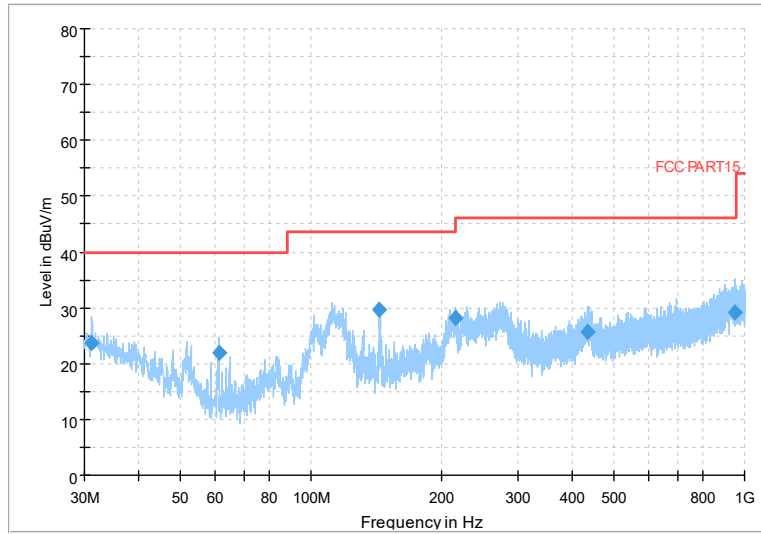

Full Spectrum

Frequency Range: 6GHz -18GHz
Detector: Av mode and PK mode
Test Mode: 802.11be(EHT80)

Full Spectrum

Frequency Range: 18GHz -40GHz
Detector: Av mode and PK mode
Test Mode: 802.11be(EHT80)

Carrier frequency (MHz): 5500
Channel No.:100

Full Spectrum

Frequency Range: 30MHz -1GHz
Detector: QP mode
Test Mode: 802.11be(EHT20)

Full Spectrum

Frequency Range: 1GHz -6GHz
Detector: Av mode and PK mode
Test Mode: 802.11be(EHT20)

Full Spectrum

Frequency Range: 6GHz -18GHz
Detector: Av mode and PK mode
Test Mode: 802.11be(EHT20)

Full Spectrum

Frequency Range: 18GHz -40GHz
Detector: Av mode and PK mode
Test Mode: 802.11be(EHT20)

Carrier frequency (MHz): 5600
Channel No.:120

Full Spectrum

Frequency Range: 30MHz -1GHz
Detector: QP mode
Test Mode: 802.11be(EHT20)