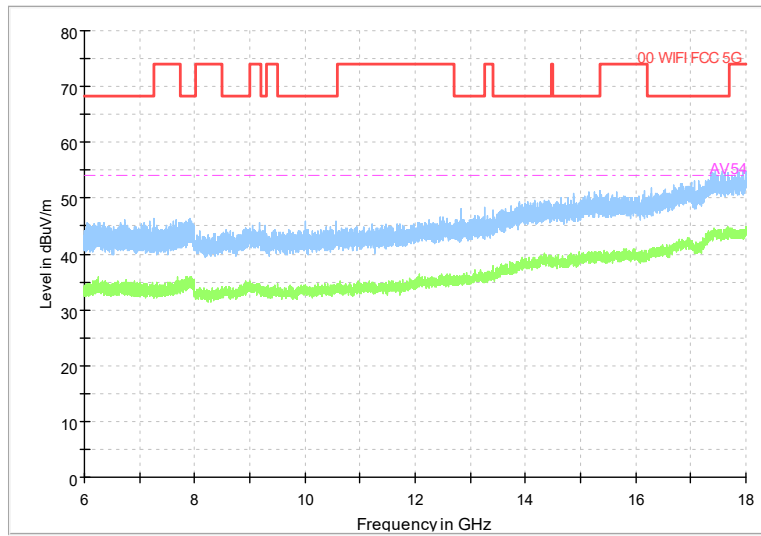

Full Spectrum

Frequency Range: 30MHz -1GHz
Detector: QP mode
Test Mode: 802.11be(EHT40)

Full Spectrum

Frequency Range: 1GHz -6GHz
Detector: Av mode and PK mode
Test Mode: 802.11be(EHT40)

Full Spectrum

Frequency Range: 6GHz -18GHz
Detector: Av mode and PK mode
Test Mode: 802.11be(EHT40)

Full Spectrum

Frequency Range: 18GHz -40GHz
Detector: Av mode and PK mode
Test Mode: 802.11be(EHT40)

Carrier frequency (MHz): 5530
Channel No.:106

Full Spectrum

Frequency Range: 30MHz -1GHz
Detector: QP mode
Test Mode: 802.11be(EHT80)

Full Spectrum

Frequency Range: 1GHz -6GHz
Detector: Av mode and PK mode
Test Mode: 802.11be(EHT80)

Full Spectrum

Frequency Range: 6GHz -18GHz
Detector: Av mode and PK mode
Test Mode: 802.11be(EHT80)

Full Spectrum