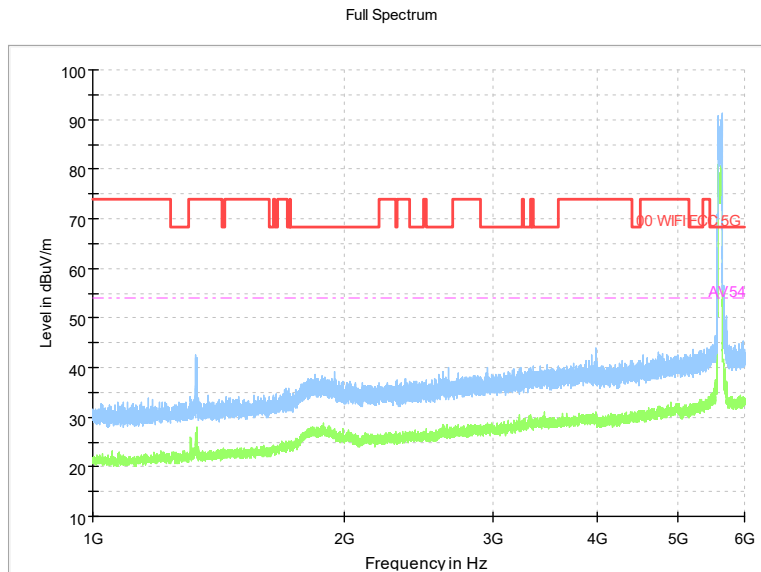

Full Spectrum

Frequency Range: 18GHz -40GHz
Detector: Av mode and PK mode
Test Mode: 802.11be(EHT40)

Carrier frequency (MHz): 5530
Channel No.:106

Full Spectrum

Frequency Range: 30MHz -1GHz
Detector: QP mode
Test Mode: 802.11be(EHT80)

Full Spectrum

Frequency Range: 1GHz -6GHz
Detector: Av mode and PK mode
Test Mode: 802.11be(EHT80)

Full Spectrum

Frequency Range: 6GHz -18GHz
Detector: Av mode and PK mode
Test Mode: 802.11be(EHT80)

Full Spectrum

Frequency Range: 18GHz -40GHz
Detector: Av mode and PK mode
Test Mode: 802.11be(EHT80)

Carrier frequency (MHz): 5610
Channel No.:122

Frequency Range: 30MHz -1GHz
Detector: QP mode
Test Mode: 802.11be(EHT80)