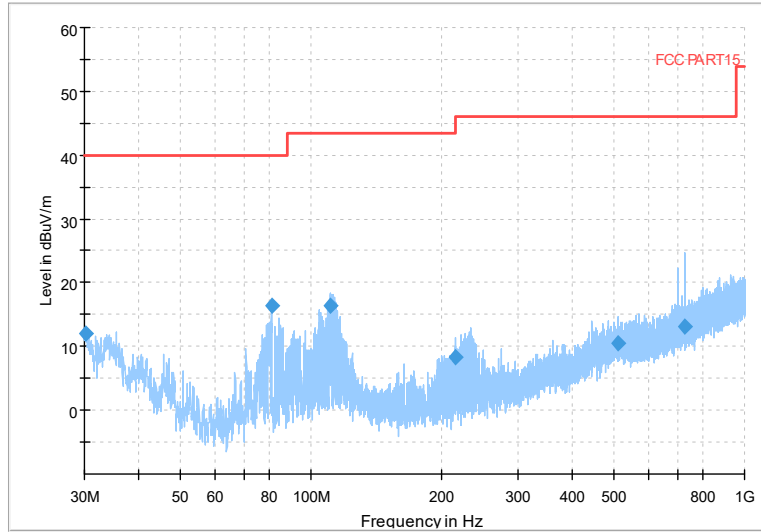

Full Spectrum

Frequency Range: 30MHz -1GHz
Detector: QP mode
Test Mode: 802.11ax(HE80)

Full Spectrum

Frequency Range: 1GHz -6GHz
Detector: Av mode and PK mode
Test Mode: 802.11ax(HE80)

Full Spectrum

Frequency Range: 6GHz -18GHz
Detector: Av mode and PK mode
Test Mode: 802.11ax(HE80)

Full Spectrum

Frequency Range: 18GHz -40GHz
Detector: Av mode and PK mode
Test Mode: 802.11ax(HE80)

Carrier frequency (MHz): 5250
Channel No.:50

Frequency Range: 30MHz -1GHz
Detector: QP mode
Test Mode: 1602.11ax(HE160)