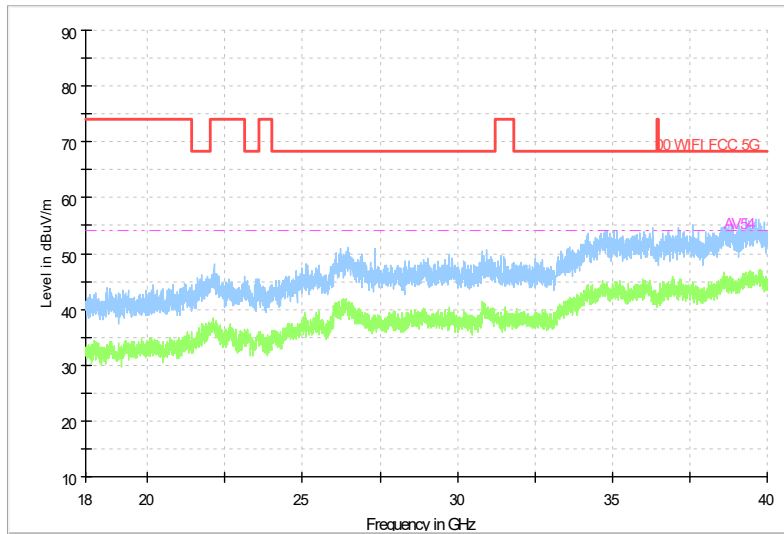

Frequency Range: 18GHz -40GHz
Detector: Av mode and PK mode
Test Mode: 802.11be(EHT20)

Carrier frequency (MHz): 5300
Channel No.:60

Full Spectrum

Frequency Range: 30MHz -1GHz
Detector: QP mode
Test Mode: 802.11be(EHT20)

Full Spectrum

Frequency Range: 1GHz -6GHz
Detector: Av mode and PK mode
Test Mode: 802.11be(EHT20)

Full Spectrum

Frequency Range: 6GHz -18GHz
Detector: Av mode and PK mode
Test Mode: 802.11be(EHT20)

Full Spectrum

Frequency Range: 18GHz -40GHz
Detector: Av mode and PK mode
Test Mode: 802.11be(EHT20)

Carrier frequency (MHz): 5320
Channel No.:64

Full Spectrum

Frequency Range: 30MHz -1GHz
Detector: QP mode
Test Mode: 802.11be(EHT20)