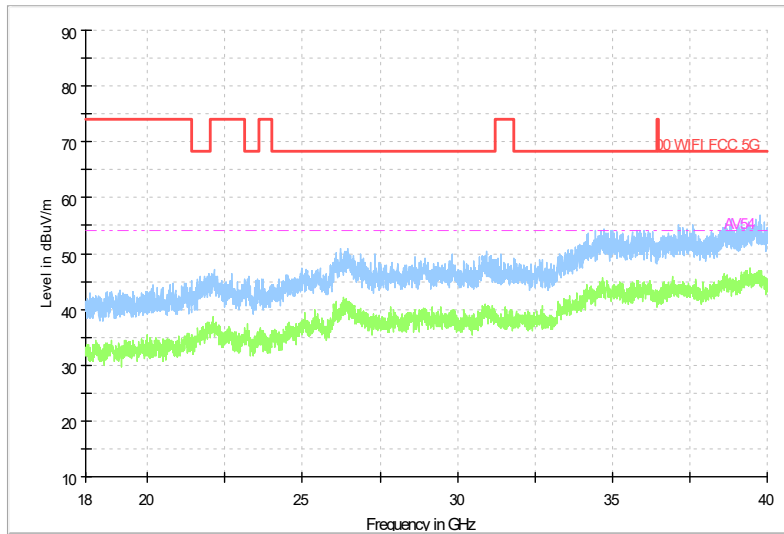

Full Spectrum

Frequency Range: 6GHz -18GHz
Detector: Av mode and PK mode
Test Mode: 1602.11ax(HE160)

Full Spectrum

Frequency Range: 18GHz -40GHz
Detector: Av mode and PK mode
Test Mode: 1602.11ax(HE160)

Carrier frequency (MHz): 5180
Channel No.:36

Full Spectrum

Frequency Range: 30MHz -1GHz
Detector: QP mode
Test Mode: 802.11be(EHT20)

Full Spectrum

Frequency Range: 1GHz -6GHz
Detector: Av mode and PK mode
Test Mode: 802.11be(EHT20)

Full Spectrum

Frequency Range: 6GHz -18GHz
Detector: Av mode and PK mode
Test Mode: 802.11be(EHT20)

Full Spectrum

Frequency Range: 18GHz -40GHz
Detector: Av mode and PK mode
Test Mode: 802.11be(EHT20)

Carrier frequency (MHz): 5220
Channel No.44

Frequency Range: 30MHz -1GHz
Detector: QP mode
Test Mode: 802.11be(EHT20)