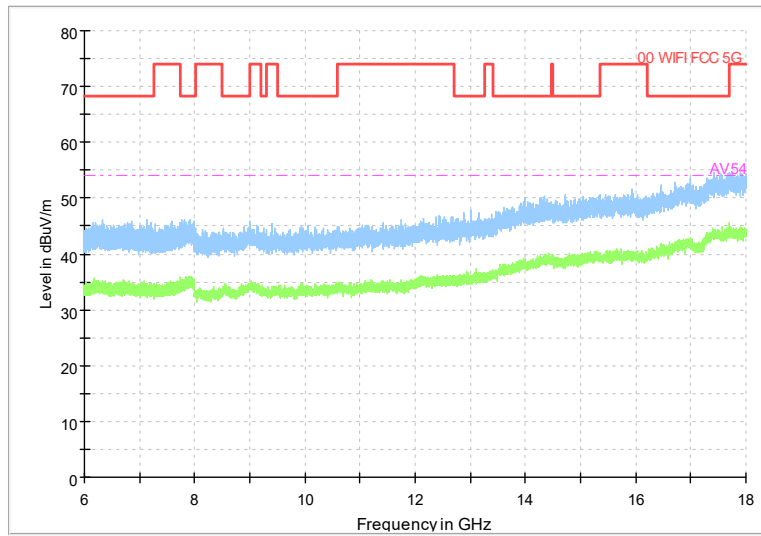

Full Spectrum

Frequency Range: 30MHz -1GHz
Detector: QP mode
Test Mode: 802.11be(EHT20)

Full Spectrum

Frequency Range: 1GHz -6GHz
Detector: Av mode and PK mode
Test Mode: 802.11be(EHT20)

Full Spectrum

Frequency Range: 6GHz -18GHz
Detector: Av mode and PK mode
Test Mode: 802.11be(EHT20)

Full Spectrum

Frequency Range: 18GHz -40GHz
Detector: Av mode and PK mode
Test Mode: 802.11be(EHT20)

Carrier frequency (MHz): 5785
Channel No.:157

Frequency Range: 30MHz -1GHz
Detector: QP mode
Test Mode: 802.11be(EHT20)

Frequency Range: 1GHz -6GHz
Detector: Av mode and PK mode
Test Mode: 802.11be(EHT20)

Full Spectrum

Frequency Range: 6GHz -18GHz
Detector: Av mode and PK mode
Test Mode: 802.11be(EHT20)

Full Spectrum

Frequency Range: 18GHz -40GHz
Detector: Av mode and PK mode
Test Mode: 802.11be(EHT20)