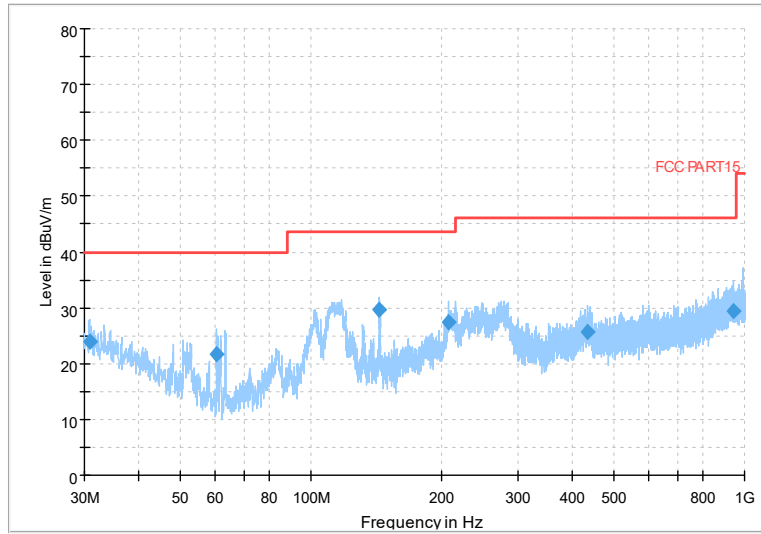

Full Spectrum

Frequency Range: 6GHz -18GHz
Detector: Av mode and PK mode
Test Mode: 1602.11ax(HE160)

Full Spectrum

Frequency Range: 18GHz -40GHz
Detector: Av mode and PK mode
Test Mode: 1602.11ax(HE160)

Carrier frequency (MHz): 5180
Channel No.:36

Full Spectrum

Frequency Range: 30MHz -1GHz
Detector: QP mode
Test Mode: 802.11be(EHT20)

Full Spectrum

Frequency Range: 1GHz -6GHz
Detector: Av mode and PK mode
Test Mode: 802.11be(EHT20)

Full Spectrum

Frequency Range: 6GHz -18GHz
Detector: Av mode and PK mode
Test Mode: 802.11be(EHT20)