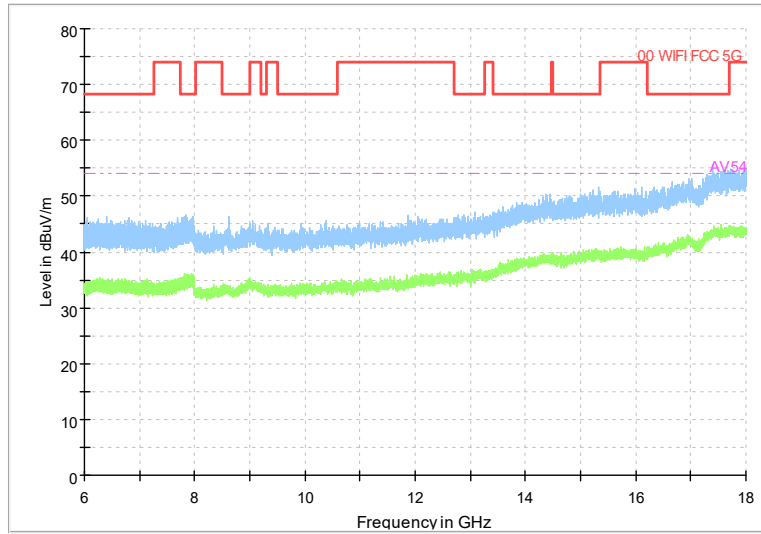

Full Spectrum

Frequency Range: 1GHz -6GHz
Detector: Av mode and PK mode
Test Mode: 802.11be(EHT40)

Full Spectrum

Frequency Range: 6GHz -18GHz
Detector: Av mode and PK mode
Test Mode: 802.11be(EHT40)

Full Spectrum

Frequency Range: 18GHz -40GHz
Detector: Av mode and PK mode
Test Mode: 802.11be(EHT40)

Carrier frequency (MHz): 5310
Channel No.:62

Frequency Range: 30MHz -1GHz
Detector: QP mode
Test Mode: 802.11be(EHT40)

Frequency Range: 1GHz -6GHz
Detector: Av mode and PK mode
Test Mode: 802.11be(EHT40)

Full Spectrum

Frequency Range: 6GHz -18GHz
Detector: Av mode and PK mode
Test Mode: 802.11be(EHT40)

Full Spectrum

Frequency Range: 18GHz -40GHz
Detector: Av mode and PK mode
Test Mode: 802.11be(EHT40)