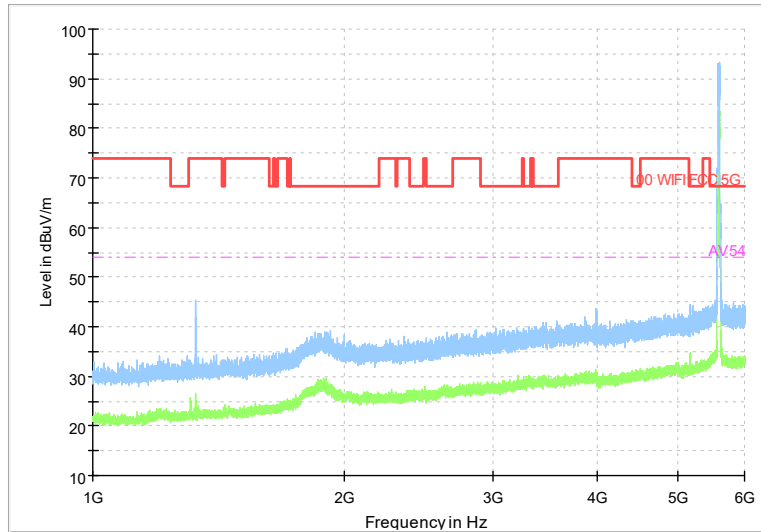

Frequency Range: 18GHz -40GHz
Detector: Av mode and PK mode
Test Mode: 802.11be(EHT20)

Carrier frequency (MHz): 5510
Channel No.:102

Frequency Range: 30MHz -1GHz
Detector: QP mode
Test Mode: 802.11be(EHT40)

Frequency Range: 1GHz -6GHz
Detector: Av mode and PK mode
Test Mode: 802.11be(EHT40)

Full Spectrum

Frequency Range: 6GHz -18GHz
Detector: Av mode and PK mode
Test Mode: 802.11be(EHT40)

Full Spectrum

Frequency Range: 18GHz -40GHz
Detector: Av mode and PK mode
Test Mode: 802.11be(EHT40)

Carrier frequency (MHz): 5590
Channel No.:118

Full Spectrum

Frequency Range: 30MHz -1GHz
Detector: QP mode
Test Mode: 802.11be(EHT40)

Full Spectrum

Frequency Range: 1GHz -6GHz
Detector: Av mode and PK mode
Test Mode: 802.11be(EHT40)