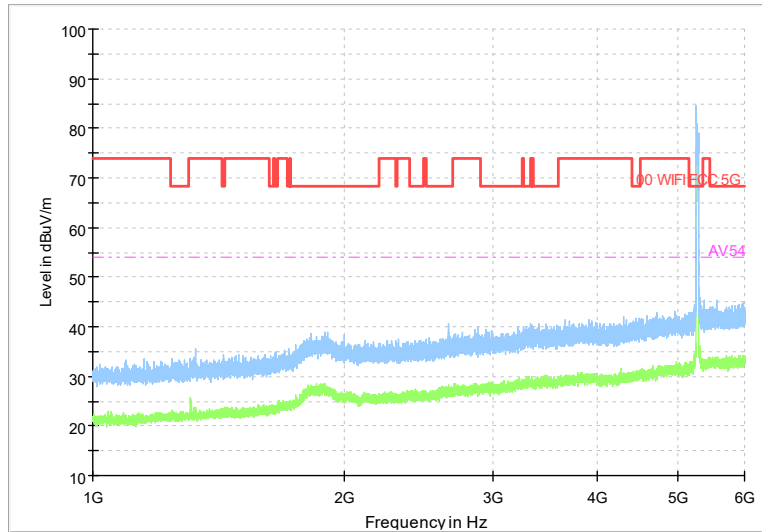

Full Spectrum

Frequency Range: 1GHz -6GHz
Detector: Av mode and PK mode
Test Mode: 802.11be(EHT20)

Full Spectrum

Frequency Range: 6GHz -18GHz
Detector: Av mode and PK mode
Test Mode: 802.11be(EHT20)

Full Spectrum

Frequency Range: 18GHz -40GHz
Detector: Av mode and PK mode
Test Mode: 802.11be(EHT20)

Carrier frequency (MHz): 5270
Channel No.:54

Full Spectrum

Frequency Range: 30MHz -1GHz
Detector: QP mode
Test Mode: 802.11be(EHT40)

Full Spectrum

Frequency Range: 1GHz -6GHz
Detector: Av mode and PK mode
Test Mode: 802.11be(EHT40)

Full Spectrum

Frequency Range: 6GHz -18GHz
Detector: Av mode and PK mode
Test Mode: 802.11be(EHT40)

Full Spectrum