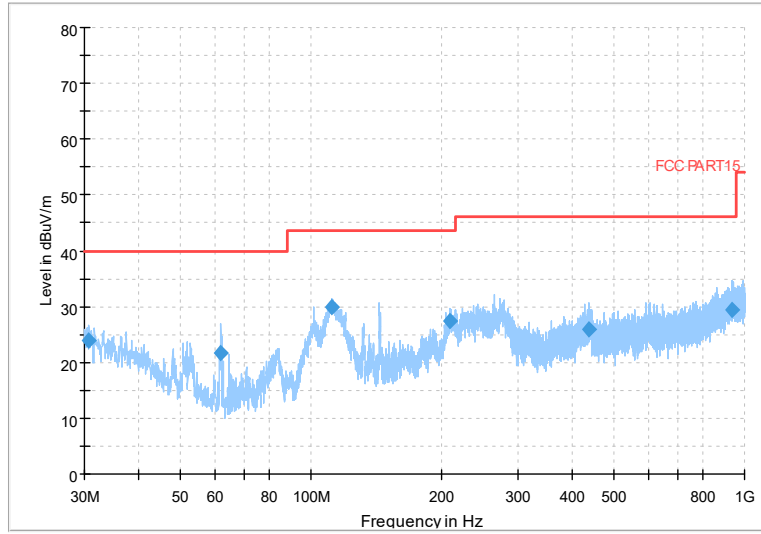

Frequency Range: 18GHz -40GHz
Detector: Av mode and PK mode
Test Mode: 802.11be(EHT20)

Carrier frequency (MHz): 5300
Channel No.:60

Full Spectrum

Frequency Range: 30MHz -1GHz
Detector: QP mode
Test Mode: 802.11be(EHT20)

Full Spectrum

Frequency Range: 1GHz -6GHz
Detector: Av mode and PK mode
Test Mode: 802.11be(EHT20)

Full Spectrum

Frequency Range: 6GHz -18GHz
Detector: Av mode and PK mode
Test Mode: 802.11be(EHT20)

Full Spectrum

Frequency Range: 18GHz -40GHz
Detector: Av mode and PK mode
Test Mode: 802.11be(EHT20)

Carrier frequency (MHz): 5320
Channel No.:64

Full Spectrum

Frequency Range: 30MHz -1GHz
Detector: QP mode
Test Mode: 802.11be(EHT20)