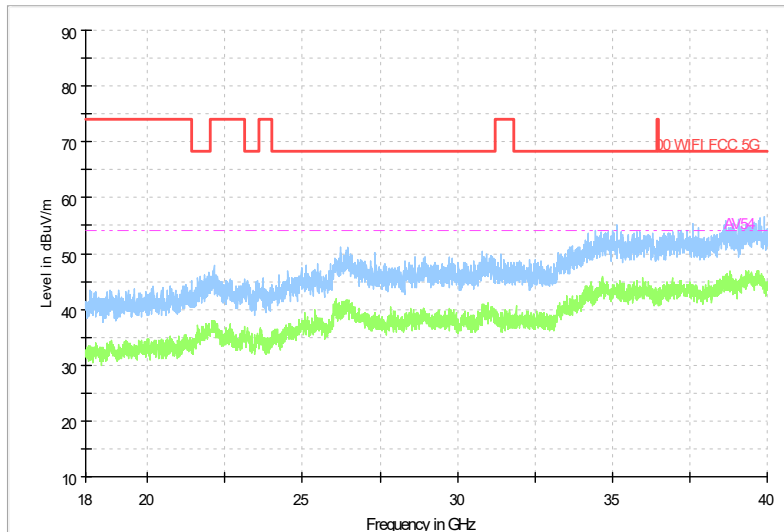

Frequency Range: 1GHz -6GHz
Detector: Av mode and PK mode
Test Mode: 802.11be(EHT20)

Full Spectrum

Frequency Range: 6GHz -18GHz
Detector: Av mode and PK mode
Test Mode: 802.11be(EHT20)

Full Spectrum

Frequency Range: 18GHz -40GHz
Detector: Av mode and PK mode
Test Mode: 802.11be(EHT20)

Carrier frequency (MHz): 5240
Channel No.:48

Full Spectrum

Frequency Range: 30MHz -1GHz
Detector: QP mode
Test Mode: 802.11be(EHT20)

Full Spectrum

Frequency Range: 1GHz -6GHz
Detector: Av mode and PK mode
Test Mode: 802.11be(EHT20)

Full Spectrum

Frequency Range: 6GHz -18GHz
Detector: Av mode and PK mode
Test Mode: 802.11be(EHT20)

Full Spectrum

Frequency Range: 18GHz -40GHz
Detector: Av mode and PK mode
Test Mode: 802.11be(EHT20)

Carrier frequency (MHz): 5190
Channel No.:38