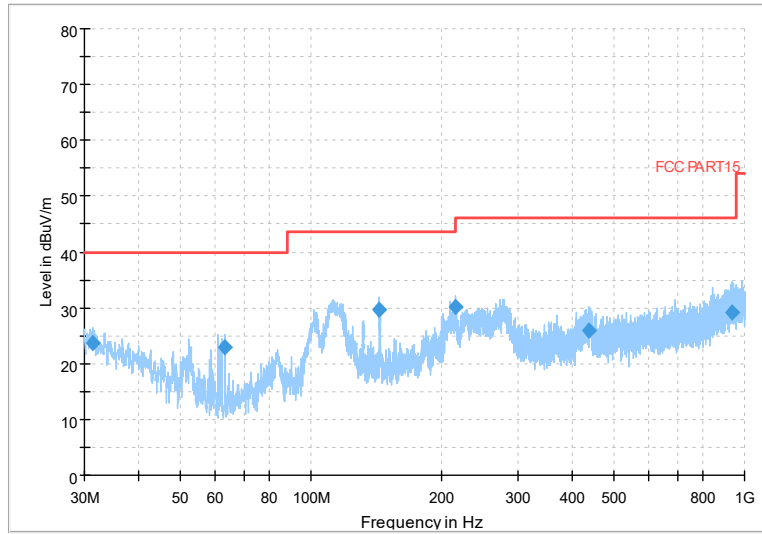

Full Spectrum

Frequency Range: 18GHz -40GHz
Detector: Av mode and PK mode
Test Mode: 802.11be(EHT40)

Carrier frequency (MHz): 5230
Channel No.:46

Full Spectrum

Frequency Range: 30MHz -1GHz
Detector: QP mode
Test Mode: 802.11be(EHT40)

Full Spectrum

Frequency Range: 1GHz -6GHz
Detector: Av mode and PK mode
Test Mode: 802.11be(EHT40)

Full Spectrum

Frequency Range: 6GHz -18GHz
Detector: Av mode and PK mode
Test Mode: 802.11be(EHT40)

Full Spectrum

Frequency Range: 18GHz -40GHz
Detector: Av mode and PK mode
Test Mode: 802.11be(EHT40)

Carrier frequency (MHz): 5210
Channel No.:42

Full Spectrum

Frequency Range: 30MHz -1GHz
Detector: QP mode
Test Mode: 802.11be(EHT80)