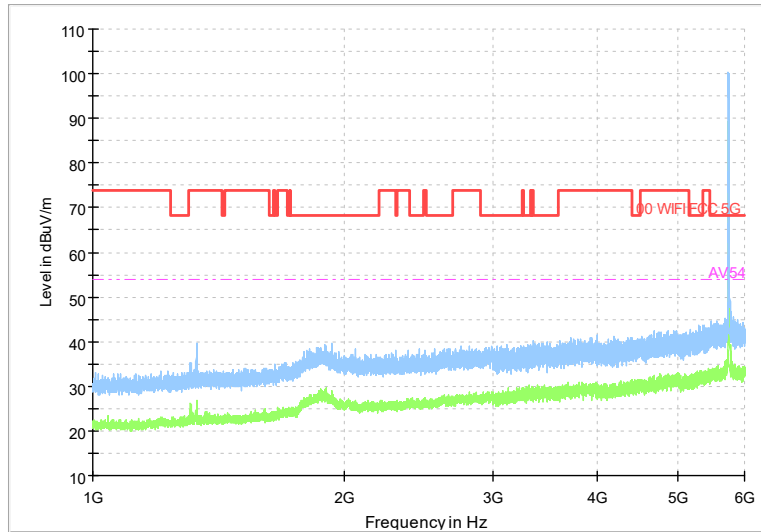

Carrier frequency (MHz): 5690
Channel No.:138

Frequency Range: 30MHz -1GHz
Detector: QP mode
Test Mode: 802.11be(EHT80)

Frequency Range: 1GHz -6GHz
Detector: Av mode and PK mode
Test Mode: 802.11be(EHT80)

Full Spectrum

Frequency Range: 6GHz -18GHz
Detector: Av mode and PK mode
Test Mode: 802.11be(EHT80)

Full Spectrum

Frequency Range: 18GHz -40GHz
Detector: Av mode and PK mode
Test Mode: 802.11be(EHT80)

Carrier frequency (MHz): 5745
Channel No.:149

Full Spectrum

Frequency Range: 30MHz -1GHz
Detector: QP mode
Test Mode: 802.11be(EHT20)

Full Spectrum

Frequency Range: 1GHz -6GHz
Detector: Av mode and PK mode
Test Mode: 802.11be(EHT20)

Full Spectrum

Frequency Range: 6GHz -18GHz
Detector: Av mode and PK mode
Test Mode: 802.11be(EHT20)