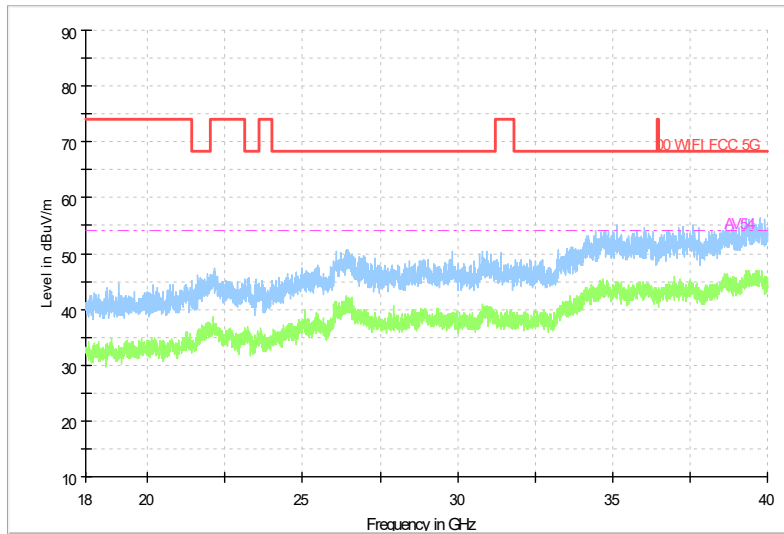

Full Spectrum

Frequency Range: 6GHz -18GHz
Detector: Av mode and PK mode
Test Mode: 802.11be(EHT40)

Full Spectrum

Frequency Range: 18GHz -40GHz
Detector: Av mode and PK mode
Test Mode: 802.11be(EHT40)

Carrier frequency (MHz): 5670
Channel No.:134

Full Spectrum

Frequency Range: 30MHz -1GHz
Detector: QP mode
Test Mode: 802.11be(EHT40)

Full Spectrum

Frequency Range: 1GHz -6GHz
Detector: Av mode and PK mode
Test Mode: 802.11be(EHT40)

Full Spectrum

Frequency Range: 6GHz -18GHz
Detector: Av mode and PK mode
Test Mode: 802.11be(EHT40)

Full Spectrum

Frequency Range: 18GHz -40GHz
Detector: Av mode and PK mode
Test Mode: 802.11be(EHT40)

Carrier frequency (MHz): 5530
Channel No.:106

Full Spectrum

Frequency Range: 30MHz -1GHz
Detector: QP mode
Test Mode: 802.11be(EHT80)