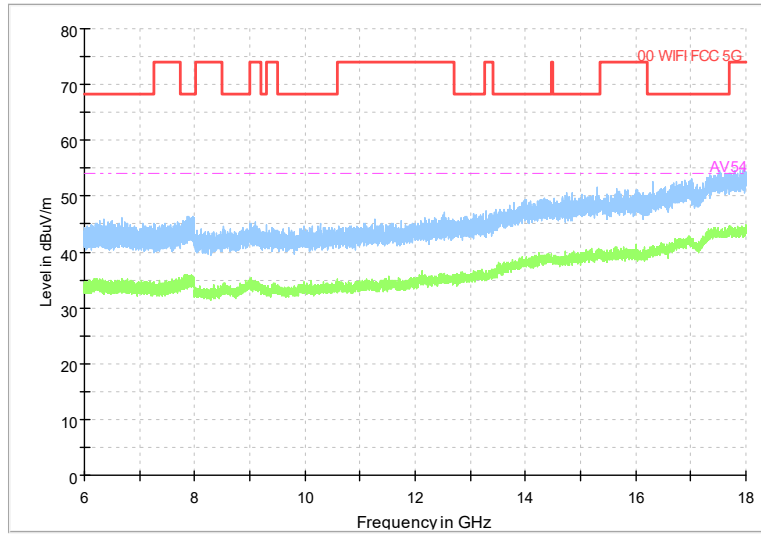

Full Spectrum

Frequency Range: 1GHz -6GHz
Detector: Av mode and PK mode
Test Mode: 802.11be(EHT20)

Full Spectrum

Frequency Range: 6GHz -18GHz
Detector: Av mode and PK mode
Test Mode: 802.11be(EHT20)

Full Spectrum

Frequency Range: 18GHz -40GHz
Detector: Av mode and PK mode
Test Mode: 802.11be(EHT20)

Carrier frequency (MHz): 5320
Channel No.:64

Full Spectrum

Frequency Range: 30MHz -1GHz
Detector: QP mode
Test Mode: 802.11be(EHT20)