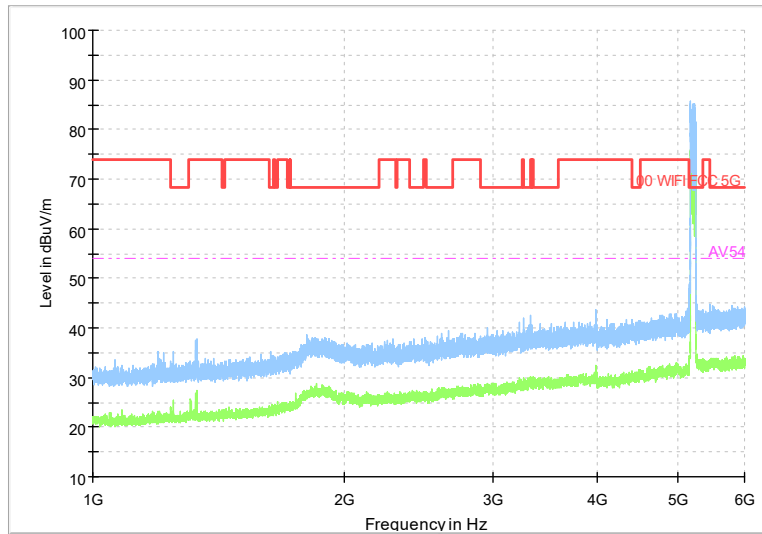

Full Spectrum

Frequency Range: 1GHz -6GHz
Detector: Av mode and PK mode
Test Mode: 802.11be(EHT40)

Full Spectrum

Frequency Range: 6GHz -18GHz
Detector: Av mode and PK mode
Test Mode: 802.11be(EHT40)

Full Spectrum

Frequency Range: 18GHz -40GHz
Detector: Av mode and PK mode
Test Mode: 802.11be(EHT40)

Carrier frequency (MHz): 5210
Channel No.:42

Full Spectrum

Frequency Range: 30MHz -1GHz
Detector: QP mode
Test Mode: 802.11be(EHT80)

Full Spectrum

Frequency Range: 1GHz -6GHz
Detector: Av mode and PK mode
Test Mode: 802.11be(EHT80)

Full Spectrum

Frequency Range: 6GHz -18GHz
Detector: Av mode and PK mode
Test Mode: 802.11be(EHT80)

Full Spectrum