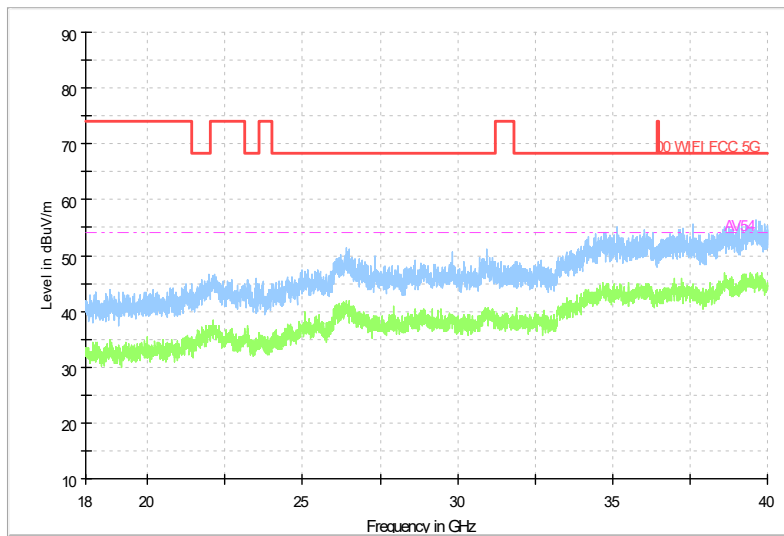

Full Spectrum

Frequency Range: 18GHz -40GHz
Detector: Av mode and PK mode
Test Mode: 802.11be(EHT40)

Carrier frequency (MHz): 5530
Channel No.:106

Full Spectrum

Frequency Range: 30MHz -1GHz
Detector: QP mode
Test Mode: 802.11be(EHT80)

Full Spectrum

Frequency Range: 1GHz -6GHz
Detector: Av mode and PK mode
Test Mode: 802.11be(EHT80)

Full Spectrum

Frequency Range: 6GHz -18GHz
Detector: Av mode and PK mode
Test Mode: 802.11be(EHT80)

Full Spectrum

Frequency Range: 18GHz -40GHz
Detector: Av mode and PK mode
Test Mode: 802.11be(EHT80)

Carrier frequency (MHz): 5610
Channel No.:122

Frequency Range: 30MHz -1GHz
Detector: QP mode
Test Mode: 802.11be(EHT80)