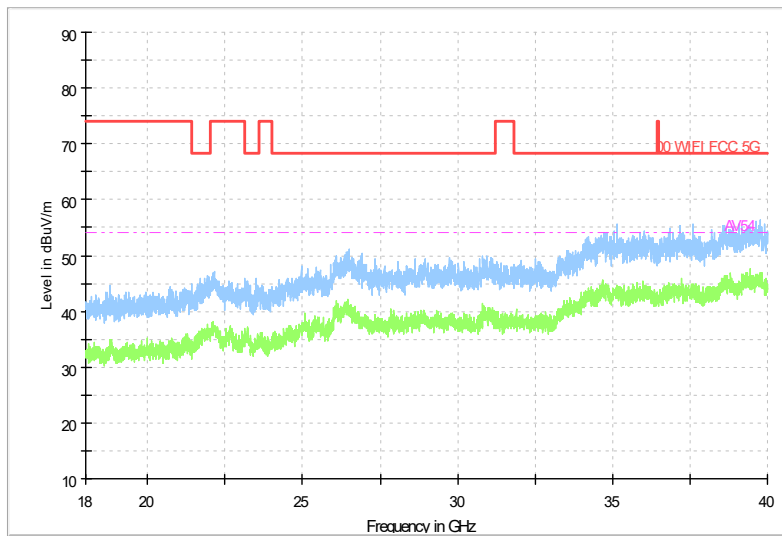

Full Spectrum

Frequency Range: 1GHz -6GHz
Detector: Av mode and PK mode
Test Mode: 802.11be(EHT80)

Full Spectrum

Frequency Range: 6GHz -18GHz
Detector: Av mode and PK mode
Test Mode: 802.11be(EHT80)

Full Spectrum

Frequency Range: 18GHz -40GHz
Detector: Av mode and PK mode
Test Mode: 802.11be(EHT80)

Carrier frequency (MHz): 5610
Channel No.:122

Frequency Range: 30MHz -1GHz
Detector: QP mode
Test Mode: 802.11be(EHT80)

Frequency Range: 1GHz -6GHz
Detector: Av mode and PK mode
Test Mode: 802.11be(EHT80)

Full Spectrum

Frequency Range: 6GHz -18GHz
Detector: Av mode and PK mode
Test Mode: 802.11be(EHT80)

Full Spectrum

Frequency Range: 18GHz -40GHz
Detector: Av mode and PK mode
Test Mode: 802.11be(EHT80)