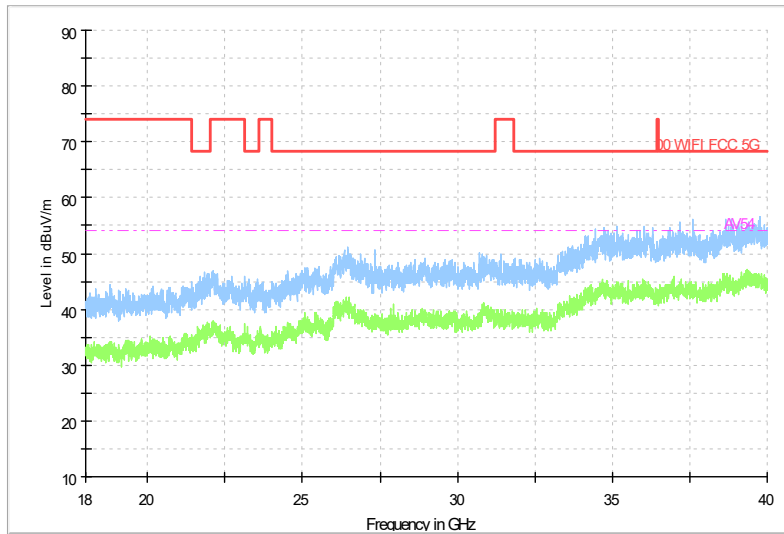

Frequency Range: 1GHz -6GHz
Detector: Av mode and PK mode
Test Mode: 802.11be(EHT40)

Full Spectrum

Frequency Range: 6GHz -18GHz
Detector: Av mode and PK mode
Test Mode: 802.11be(EHT40)

Full Spectrum

Frequency Range: 18GHz -40GHz
Detector: Av mode and PK mode
Test Mode: 802.11be(EHT40)

Carrier frequency (MHz): 5290
Channel No.:58

Full Spectrum

Frequency Range: 30MHz -1GHz
Detector: QP mode
Test Mode: 802.11be(EHT80)

Full Spectrum

Frequency Range: 1GHz -6GHz
Detector: Av mode and PK mode
Test Mode: 802.11be(EHT80)

Full Spectrum

Frequency Range: 6GHz -18GHz
Detector: Av mode and PK mode
Test Mode: 802.11be(EHT80)

Full Spectrum

Frequency Range: 18GHz -40GHz
Detector: Av mode and PK mode
Test Mode: 802.11be(EHT80)

Carrier frequency (MHz): 5500
Channel No.:100