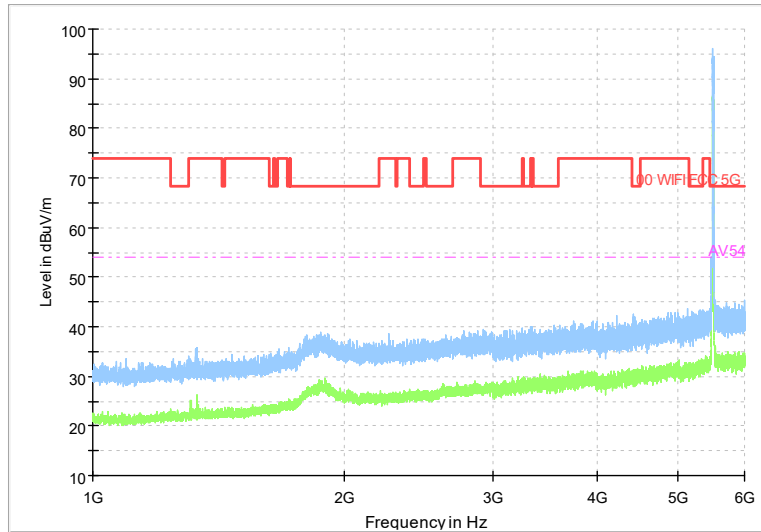

Carrier frequency (MHz): 5290
Channel No.:58

Full Spectrum

Frequency Range: 30MHz -1GHz
Detector: QP mode
Test Mode: 802.11be(EHT80)

Full Spectrum

Frequency Range: 1GHz -6GHz
Detector: Av mode and PK mode
Test Mode: 802.11be(EHT80)

Full Spectrum

Frequency Range: 6GHz -18GHz
Detector: Av mode and PK mode
Test Mode: 802.11be(EHT80)

Full Spectrum

Frequency Range: 18GHz -40GHz
Detector: Av mode and PK mode
Test Mode: 802.11be(EHT80)

Carrier frequency (MHz): 5500
Channel No.:100

Full Spectrum

Frequency Range: 30MHz -1GHz
Detector: QP mode
Test Mode: 802.11be(EHT20)

Full Spectrum

Frequency Range: 1GHz -6GHz
Detector: Av mode and PK mode
Test Mode: 802.11be(EHT20)

Full Spectrum

Frequency Range: 6GHz -18GHz
Detector: Av mode and PK mode
Test Mode: 802.11be(EHT20)