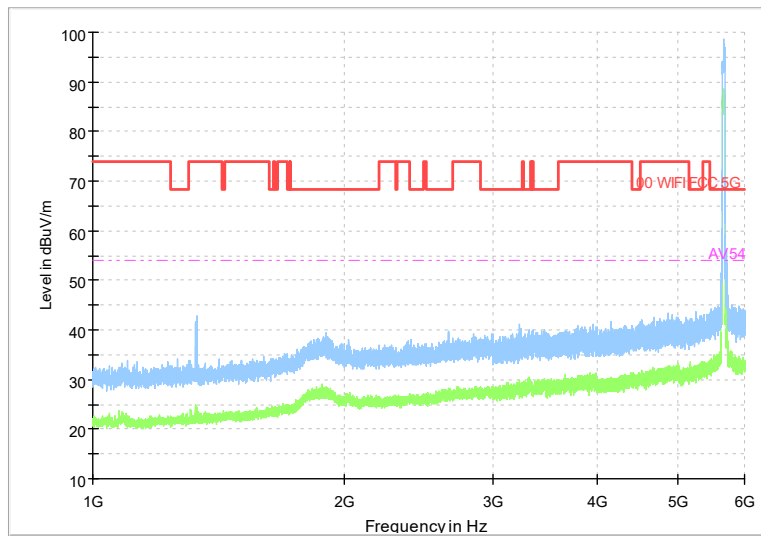

Carrier frequency (MHz): 5590
Channel No.:118

Full Spectrum

Frequency Range: 30MHz -1GHz
Detector: QP mode
Test Mode: 802.11be(EHT40)

Full Spectrum

Frequency Range: 1GHz -6GHz
Detector: Av mode and PK mode
Test Mode: 802.11be(EHT40)

Full Spectrum

Frequency Range: 6GHz -18GHz
Detector: Av mode and PK mode
Test Mode: 802.11be(EHT40)

Full Spectrum

Frequency Range: 18GHz -40GHz
Detector: Av mode and PK mode
Test Mode: 802.11be(EHT40)

Carrier frequency (MHz): 5670
Channel No.:134

Full Spectrum

Frequency Range: 30MHz -1GHz
Detector: QP mode
Test Mode: 802.11be(EHT40)

Full Spectrum

Frequency Range: 1GHz -6GHz
Detector: Av mode and PK mode
Test Mode: 802.11be(EHT40)

Full Spectrum

Frequency Range: 6GHz -18GHz
Detector: Av mode and PK mode
Test Mode: 802.11be(EHT40)