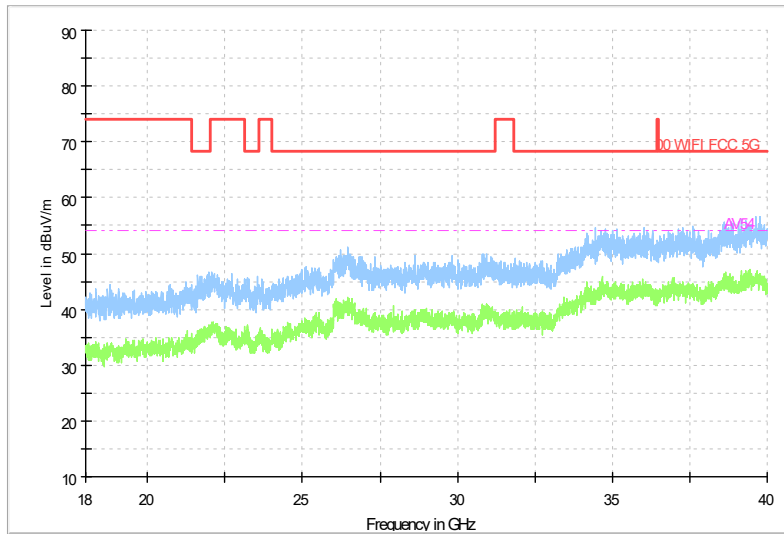

Full Spectrum

Frequency Range: 1GHz -6GHz
Detector: Av mode and PK mode
Test Mode: 802.11be(EHT20)

Full Spectrum

Frequency Range: 6GHz -18GHz
Detector: Av mode and PK mode
Test Mode: 802.11be(EHT20)

Full Spectrum

Frequency Range: 18GHz -40GHz
Detector: Av mode and PK mode
Test Mode: 802.11be(EHT20)

Carrier frequency (MHz): 5270
Channel No.:54

Full Spectrum

Frequency Range: 30MHz -1GHz
Detector: QP mode
Test Mode: 802.11be(EHT40)