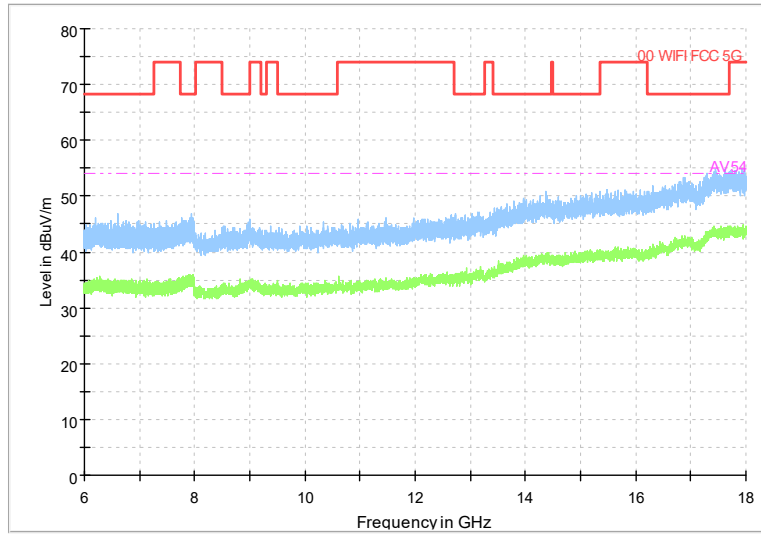

Full Spectrum

Frequency Range: 6GHz -18GHz
Detector: Av mode and PK mode
Test Mode: 802.11be(EHT80)

Full Spectrum

Frequency Range: 18GHz -40GHz
Detector: Av mode and PK mode
Test Mode: 802.11be(EHT80)

Carrier frequency (MHz): 5500
Channel No.:100

Full Spectrum

Frequency Range: 30MHz -1GHz
Detector: QP mode
Test Mode: 802.11be(EHT20)

Full Spectrum

Frequency Range: 1GHz -6GHz
Detector: Av mode and PK mode
Test Mode: 802.11be(EHT20)

Full Spectrum

Frequency Range: 6GHz -18GHz
Detector: Av mode and PK mode
Test Mode: 802.11be(EHT20)

Full Spectrum

Frequency Range: 18GHz -40GHz
Detector: Av mode and PK mode
Test Mode: 802.11be(EHT20)

Carrier frequency (MHz): 5600
Channel No.:120

Full Spectrum

Frequency Range: 30MHz -1GHz
Detector: QP mode
Test Mode: 802.11be(EHT20)