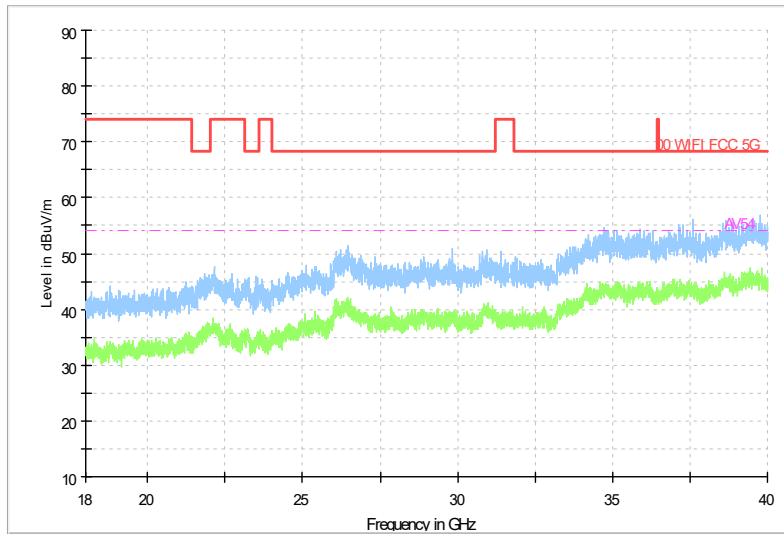

Frequency Range: 1GHz -6GHz
Detector: Av mode and PK mode
Test Mode: 802.11be(EHT40)

Full Spectrum

Frequency Range: 6GHz -18GHz
Detector: Av mode and PK mode
Test Mode: 802.11be(EHT40)

Full Spectrum

Frequency Range: 18GHz -40GHz
Detector: Av mode and PK mode
Test Mode: 802.11be(EHT40)

Carrier frequency (MHz): 5590
Channel No.:118

Full Spectrum

Frequency Range: 30MHz -1GHz
Detector: QP mode
Test Mode: 802.11be(EHT40)

Full Spectrum

Frequency Range: 1GHz -6GHz
Detector: Av mode and PK mode
Test Mode: 802.11be(EHT40)

Full Spectrum

Frequency Range: 6GHz -18GHz
Detector: Av mode and PK mode
Test Mode: 802.11be(EHT40)

Full Spectrum

Frequency Range: 18GHz -40GHz
Detector: Av mode and PK mode
Test Mode: 802.11be(EHT40)

Carrier frequency (MHz): 5670
Channel No.:134