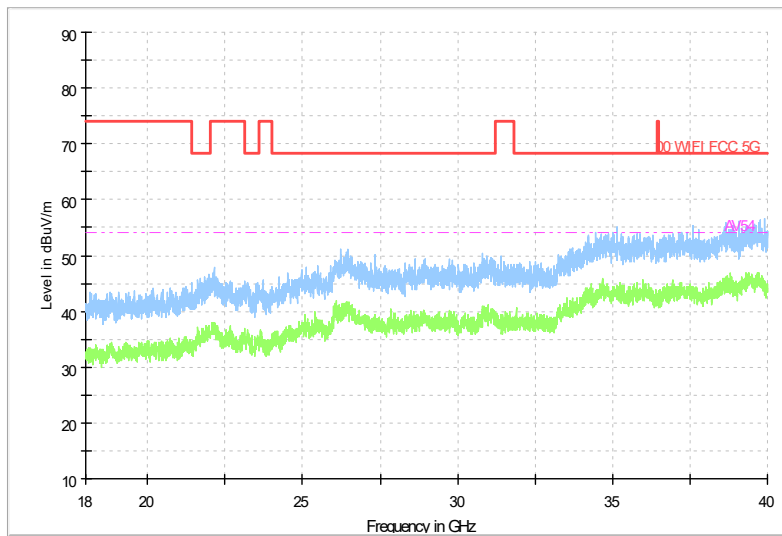

Full Spectrum

Frequency Range: 30MHz -1GHz
Detector: QP mode
Test Mode: 802.11be(EHT20)

Full Spectrum

Frequency Range: 1GHz -6GHz
Detector: Av mode and PK mode
Test Mode: 802.11be(EHT20)

Full Spectrum

Frequency Range: 6GHz -18GHz
Detector: Av mode and PK mode
Test Mode: 802.11be(EHT20)

Full Spectrum

Frequency Range: 18GHz -40GHz
Detector: Av mode and PK mode
Test Mode: 802.11be(EHT20)

Carrier frequency (MHz): 5785
Channel No.:157

Frequency Range: 30MHz -1GHz
Detector: QP mode
Test Mode: 802.11be(EHT20)

Frequency Range: 1GHz -6GHz
Detector: Av mode and PK mode
Test Mode: 802.11be(EHT20)

Full Spectrum

Frequency Range: 6GHz -18GHz
Detector: Av mode and PK mode
Test Mode: 802.11be(EHT20)

Full Spectrum

Frequency Range: 18GHz -40GHz
Detector: Av mode and PK mode
Test Mode: 802.11be(EHT20)