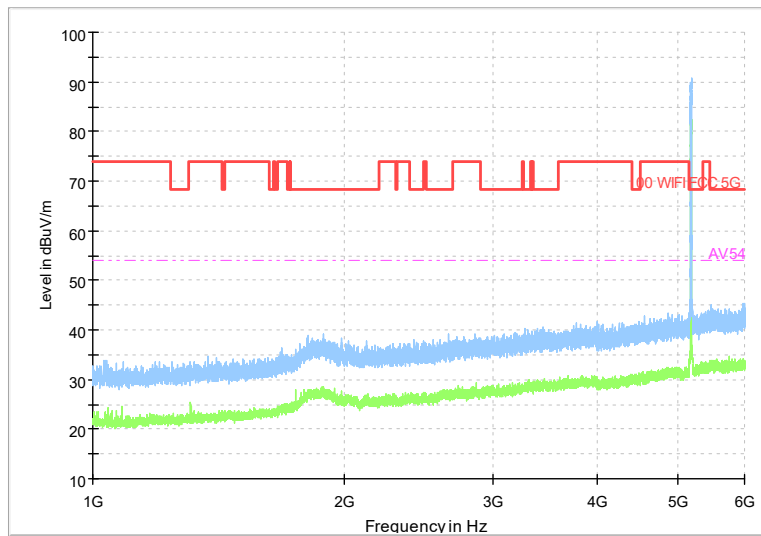

Full Spectrum

Frequency Range: 6GHz -18GHz
Detector: Av mode and PK mode
Test Mode: 1602.11ax(HE160)

Full Spectrum

Frequency Range: 18GHz -40GHz
Detector: Av mode and PK mode
Test Mode: 1602.11ax(HE160)

Carrier frequency (MHz): 5180
Channel No.:36

Full Spectrum

Frequency Range: 30MHz -1GHz
Detector: QP mode
Test Mode: 802.11be(EHT20)

Full Spectrum

Frequency Range: 1GHz -6GHz
Detector: Av mode and PK mode
Test Mode: 802.11be(EHT20)

Full Spectrum

Frequency Range: 6GHz -18GHz
Detector: Av mode and PK mode
Test Mode: 802.11be(EHT20)