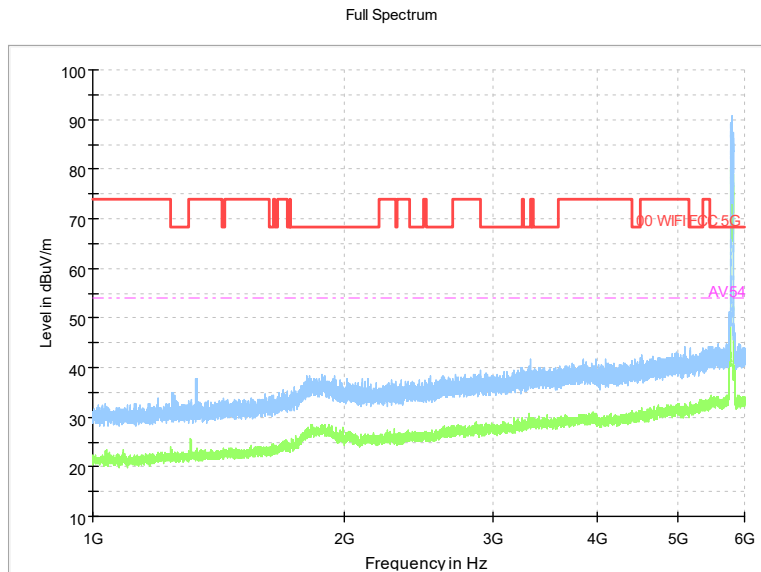

Full Spectrum

Frequency Range: 30MHz -1GHz
Detector: QP mode
Test Mode: 802.11be(EHT40)

Full Spectrum

Frequency Range: 1GHz -6GHz
Detector: Av mode and PK mode
Test Mode: 802.11be(EHT40)

Full Spectrum

Frequency Range: 6GHz -18GHz
Detector: Av mode and PK mode
Test Mode: 802.11be(EHT40)

Full Spectrum

Frequency Range: 18GHz -40GHz
Detector: Av mode and PK mode
Test Mode: 802.11be(EHT40)

Carrier frequency (MHz): 5795
Channel No.:159

Frequency Range: 30MHz -1GHz
Detector: QP mode
Test Mode: 802.11be(EHT40)

Frequency Range: 1GHz -6GHz
Detector: Av mode and PK mode
Test Mode: 802.11be(EHT40)