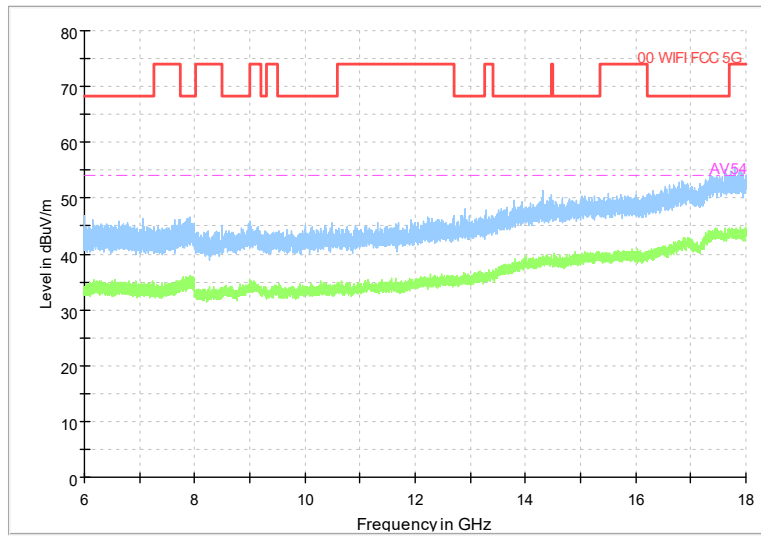

Full Spectrum

Frequency Range: 30MHz -1GHz
Detector: QP mode
Test Mode: 802.11be(EHT20)

Full Spectrum

Frequency Range: 1GHz -6GHz
Detector: Av mode and PK mode
Test Mode: 802.11be(EHT20)

Full Spectrum

Frequency Range: 6GHz -18GHz
Detector: Av mode and PK mode
Test Mode: 802.11be(EHT20)

Full Spectrum

Frequency Range: 18GHz -40GHz
Detector: Av mode and PK mode
Test Mode: 802.11be(EHT20)

Carrier frequency (MHz): 5600
Channel No.:120

Full Spectrum

Frequency Range: 30MHz -1GHz
Detector: QP mode
Test Mode: 802.11be(EHT20)

Full Spectrum

Frequency Range: 1GHz -6GHz
Detector: Av mode and PK mode
Test Mode: 802.11be(EHT20)

Full Spectrum

Frequency Range: 6GHz -18GHz
Detector: Av mode and PK mode
Test Mode: 802.11be(EHT20)

Full Spectrum