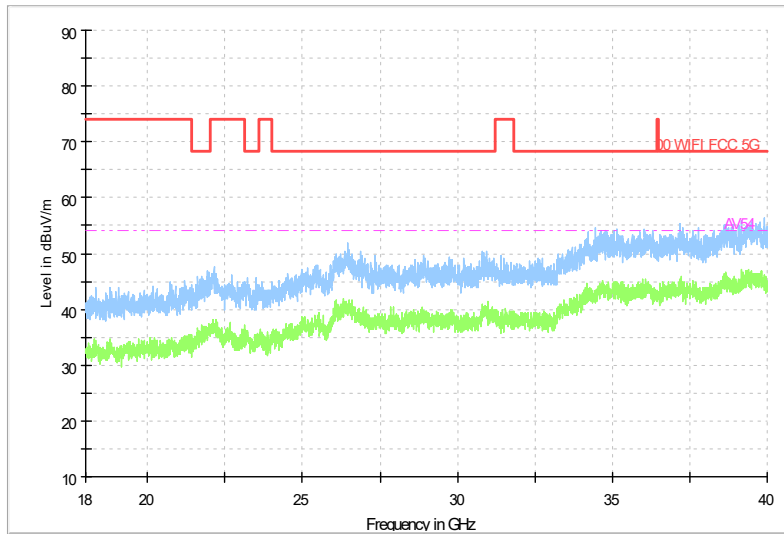

Full Spectrum

Frequency Range: 1GHz -6GHz
Detector: Av mode and PK mode
Test Mode: 802.11be(EHT80)

Full Spectrum

Frequency Range: 6GHz -18GHz
Detector: Av mode and PK mode
Test Mode: 802.11be(EHT80)

Full Spectrum

Frequency Range: 18GHz -40GHz
Detector: Av mode and PK mode
Test Mode: 802.11be(EHT80)

Carrier frequency (MHz): 5260
Channel No.:52

Full Spectrum

Frequency Range: 30MHz -1GHz
Detector: QP mode
Test Mode: 802.11be(EHT20)