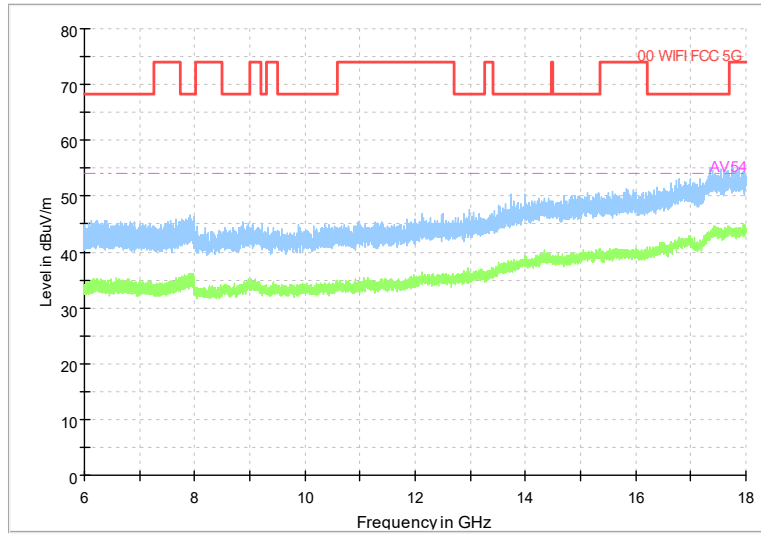

Full Spectrum

Frequency Range: 1GHz -6GHz
Detector: Av mode and PK mode
Test Mode: 802.11be(EHT20)

Full Spectrum

Frequency Range: 6GHz -18GHz
Detector: Av mode and PK mode
Test Mode: 802.11be(EHT20)

Full Spectrum

Frequency Range: 18GHz -40GHz
Detector: Av mode and PK mode
Test Mode: 802.11be(EHT20)

Carrier frequency (MHz): 5510
Channel No.:102

Frequency Range: 30MHz -1GHz
Detector: QP mode
Test Mode: 802.11be(EHT40)

Frequency Range: 1GHz -6GHz
Detector: Av mode and PK mode
Test Mode: 802.11be(EHT40)

Full Spectrum

Frequency Range: 6GHz -18GHz
Detector: Av mode and PK mode
Test Mode: 802.11be(EHT40)

Full Spectrum

Frequency Range: 18GHz -40GHz
Detector: Av mode and PK mode
Test Mode: 802.11be(EHT40)