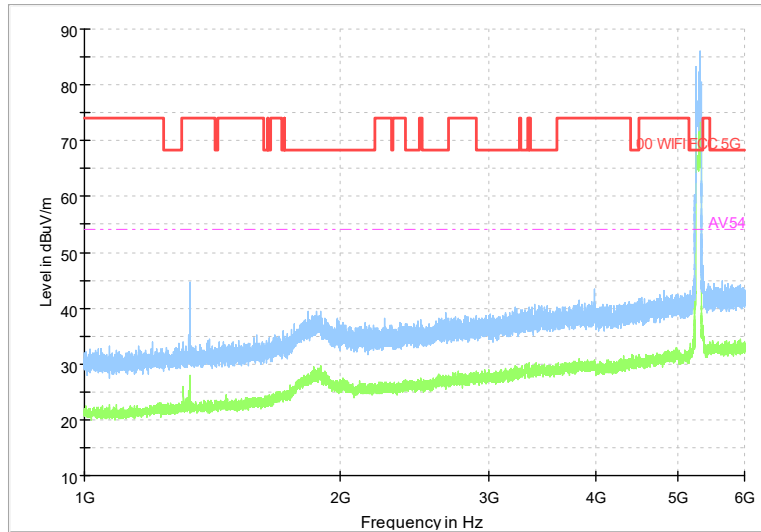

Frequency Range: 18GHz -40GHz
Detector: Av mode and PK mode
Test Mode: 802.11be(EHT40)

Carrier frequency (MHz): 5310
Channel No.:62

Frequency Range: 30MHz -1GHz
Detector: QP mode
Test Mode: 802.11be(EHT40)

Frequency Range: 1GHz -6GHz
Detector: Av mode and PK mode
Test Mode: 802.11be(EHT40)

Full Spectrum

Frequency Range: 6GHz -18GHz
Detector: Av mode and PK mode
Test Mode: 802.11be(EHT40)

Full Spectrum

Frequency Range: 18GHz -40GHz
Detector: Av mode and PK mode
Test Mode: 802.11be(EHT40)

Carrier frequency (MHz): 5290
Channel No.:58

Full Spectrum

Frequency Range: 30MHz -1GHz
Detector: QP mode
Test Mode: 802.11be(EHT80)

Full Spectrum

Frequency Range: 1GHz -6GHz
Detector: Av mode and PK mode
Test Mode: 802.11be(EHT80)

Full Spectrum

Frequency Range: 6GHz -18GHz
Detector: Av mode and PK mode
Test Mode: 802.11be(EHT80)

Full Spectrum

Frequency Range: 18GHz -40GHz
Detector: Av mode and PK mode
Test Mode: 802.11be(EHT80)

Carrier frequency (MHz): 5500
Channel No.:100