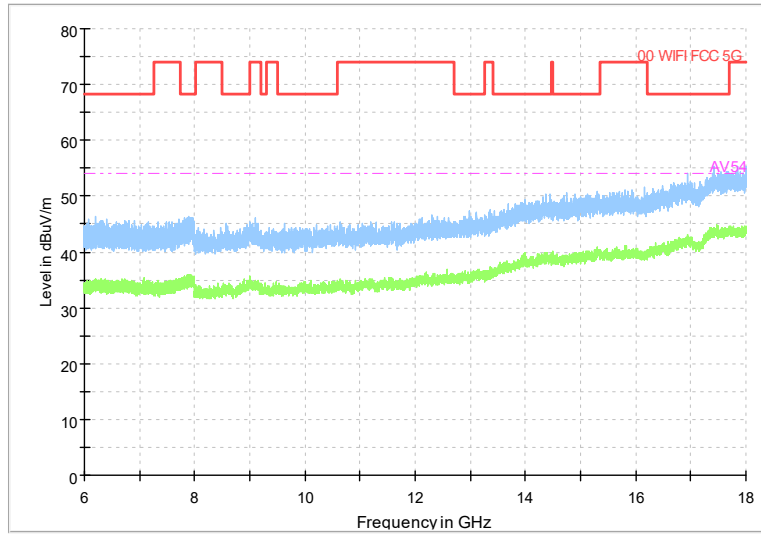

Full Spectrum

Frequency Range: 1GHz -6GHz
Detector: Av mode and PK mode
Test Mode: 802.11be(EHT80)

Full Spectrum

Frequency Range: 6GHz -18GHz
Detector: Av mode and PK mode
Test Mode: 802.11be(EHT80)

Full Spectrum

Frequency Range: 18GHz -40GHz
Detector: Av mode and PK mode
Test Mode: 802.11be(EHT80)

Carrier frequency (MHz): 5610
Channel No.:122

Frequency Range: 30MHz -1GHz
Detector: QP mode
Test Mode: 802.11be(EHT80)

Frequency Range: 1GHz -6GHz
Detector: Av mode and PK mode
Test Mode: 802.11be(EHT80)

Full Spectrum

Frequency Range: 6GHz -18GHz
Detector: Av mode and PK mode
Test Mode: 802.11be(EHT80)

Full Spectrum

Frequency Range: 18GHz -40GHz
Detector: Av mode and PK mode
Test Mode: 802.11be(EHT80)