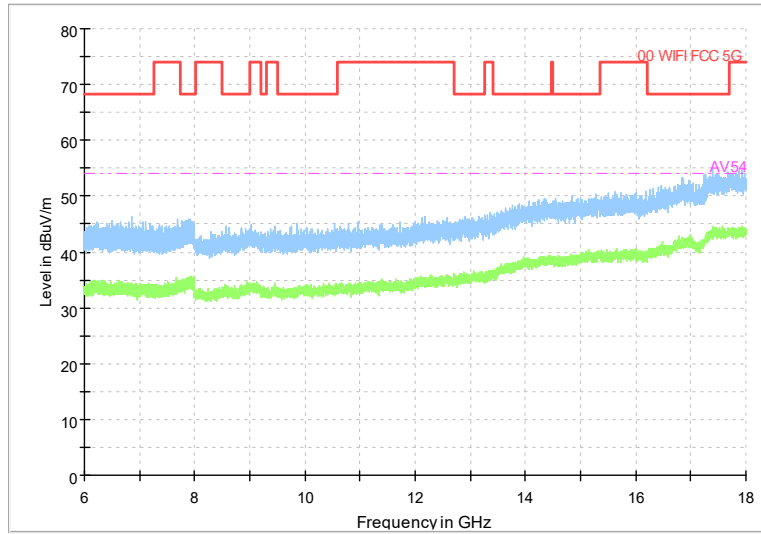

Frequency Range: 1GHz -6GHz
Detector: Av mode and PK mode
Test Mode: 1602.11ax(HE160)

Full Spectrum

Frequency Range: 6GHz -18GHz
Detector: Av mode and PK mode
Test Mode: 1602.11ax(HE160)

Full Spectrum

Frequency Range: 18GHz -40GHz
Detector: Av mode and PK mode
Test Mode: 1602.11ax(HE160)

Carrier frequency (MHz): 5570
Channel No.:114

Frequency Range: 30MHz -1GHz
Detector: QP mode
Test Mode: 1602.11ax(HE160)

Frequency Range: 1GHz -6GHz
Detector: Av mode and PK mode
Test Mode: 1602.11ax(HE160)

Full Spectrum

Frequency Range: 6GHz -18GHz
Detector: Av mode and PK mode
Test Mode: 1602.11ax(HE160)

Full Spectrum

Frequency Range: 18GHz -40GHz
Detector: Av mode and PK mode
Test Mode: 1602.11ax(HE160)

Carrier frequency (MHz): 5180
Channel No.:36

Full Spectrum

Frequency Range: 30MHz -1GHz
Detector: QP mode
Test Mode: 802.11be(EHT20)

Full Spectrum

Frequency Range: 1GHz -6GHz
Detector: Av mode and PK mode
Test Mode: 802.11be(EHT20)

Full Spectrum

Frequency Range: 6GHz -18GHz
Detector: Av mode and PK mode
Test Mode: 802.11be(EHT20)