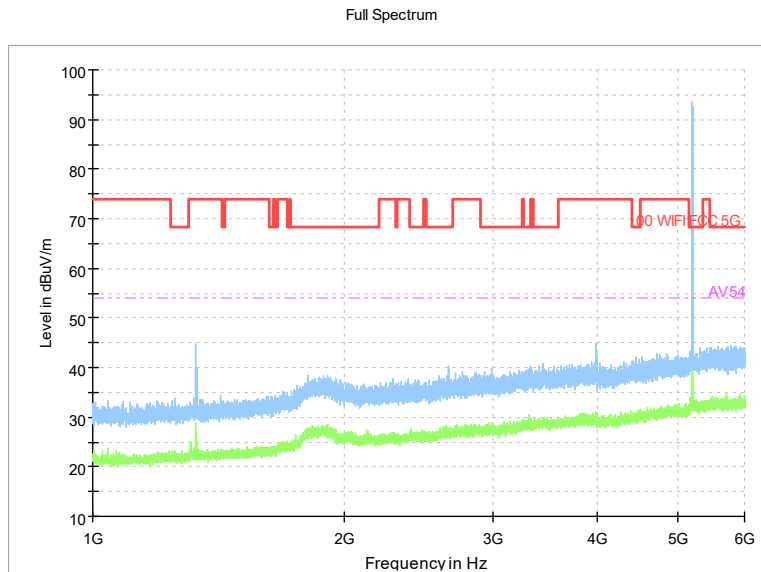

Full Spectrum

Frequency Range: 30MHz -1GHz
Detector: QP mode
Test Mode: 802.11be(EHT20)

Full Spectrum

Frequency Range: 1GHz -6GHz
Detector: Av mode and PK mode
Test Mode: 802.11be(EHT20)

Full Spectrum

Frequency Range: 6GHz -18GHz
Detector: Av mode and PK mode
Test Mode: 802.11be(EHT20)

Full Spectrum

Frequency Range: 18GHz -40GHz
Detector: Av mode and PK mode
Test Mode: 802.11be(EHT20)

Carrier frequency (MHz): 5220
Channel No.44

Frequency Range: 30MHz -1GHz
Detector: QP mode
Test Mode: 802.11be(EHT20)

Frequency Range: 1GHz -6GHz
Detector: Av mode and PK mode
Test Mode: 802.11be(EHT20)

Full Spectrum

Frequency Range: 6GHz -18GHz
Detector: Av mode and PK mode
Test Mode: 802.11be(EHT20)

Full Spectrum

Frequency Range: 18GHz -40GHz
Detector: Av mode and PK mode
Test Mode: 802.11be(EHT20)