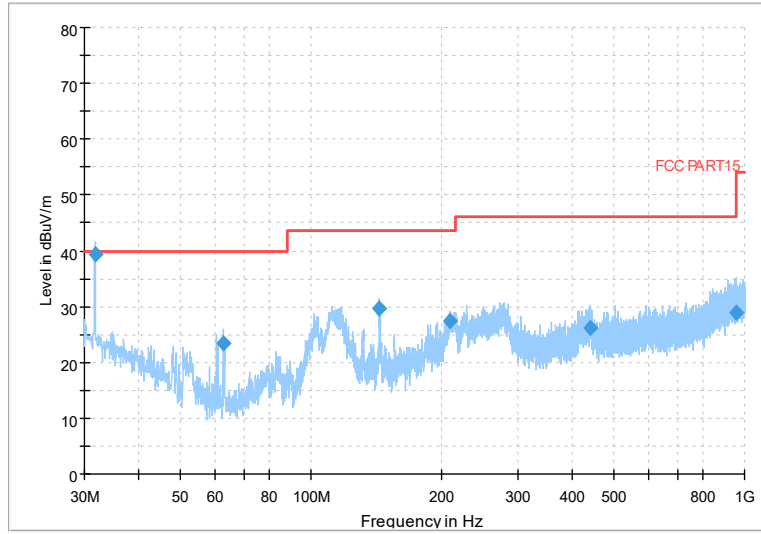

Frequency Range: 1GHz -6GHz
Detector: Av mode and PK mode
Test Mode: 802.11be(EHT40)

Full Spectrum

Frequency Range: 6GHz -18GHz
Detector: Av mode and PK mode
Test Mode: 802.11be(EHT40)

Full Spectrum

Frequency Range: 18GHz -40GHz
Detector: Av mode and PK mode
Test Mode: 802.11be(EHT40)

Carrier frequency (MHz): 5290
Channel No.:58

Full Spectrum

Frequency Range: 30MHz -1GHz
Detector: QP mode
Test Mode: 802.11be(EHT80)

Full Spectrum

Frequency Range: 1GHz -6GHz
Detector: Av mode and PK mode
Test Mode: 802.11be(EHT80)