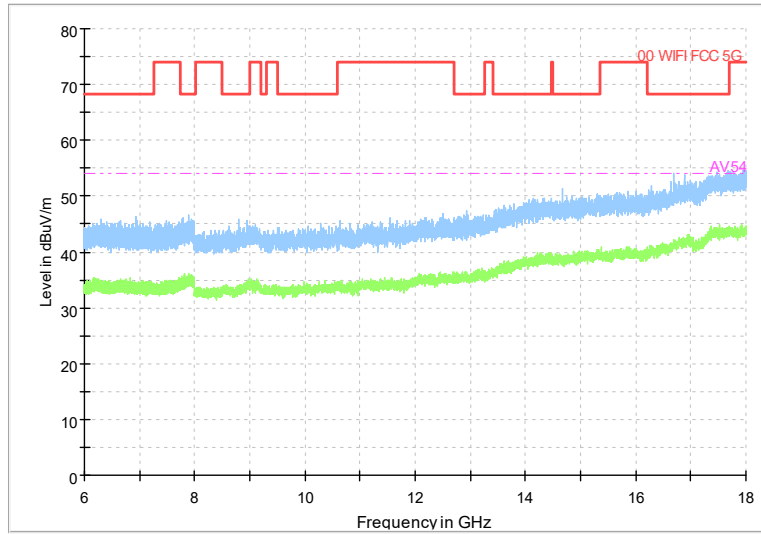

Full Spectrum

Frequency Range: 1GHz -6GHz
Detector: Av mode and PK mode
Test Mode: 802.11be(EHT80)

Full Spectrum

Frequency Range: 6GHz -18GHz
Detector: Av mode and PK mode
Test Mode: 802.11be(EHT80)

Full Spectrum

Frequency Range: 18GHz -40GHz
Detector: Av mode and PK mode
Test Mode: 802.11be(EHT80)

Carrier frequency (MHz): 5260
Channel No.:52

Full Spectrum

Frequency Range: 30MHz -1GHz
Detector: QP mode
Test Mode: 802.11be(EHT20)

Full Spectrum

Frequency Range: 1GHz -6GHz
Detector: Av mode and PK mode
Test Mode: 802.11be(EHT20)

Full Spectrum

Frequency Range: 6GHz -18GHz
Detector: Av mode and PK mode
Test Mode: 802.11be(EHT20)

Full Spectrum