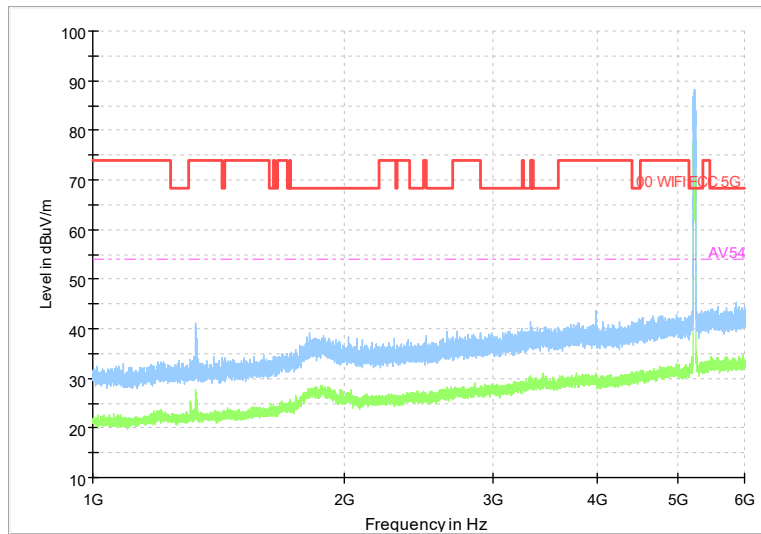

Full Spectrum

Frequency Range: 30MHz -1GHz
Detector: QP mode
Test Mode: 802.11be(EHT40)

Full Spectrum

Frequency Range: 1GHz -6GHz
Detector: Av mode and PK mode
Test Mode: 802.11be(EHT40)

Full Spectrum

Frequency Range: 6GHz -18GHz
Detector: Av mode and PK mode
Test Mode: 802.11be(EHT40)

Full Spectrum

Frequency Range: 18GHz -40GHz
Detector: Av mode and PK mode
Test Mode: 802.11be(EHT40)

Carrier frequency (MHz): 5230
Channel No.:46

Full Spectrum

Frequency Range: 30MHz -1GHz
Detector: QP mode
Test Mode: 802.11be(EHT40)

Full Spectrum

Frequency Range: 1GHz -6GHz
Detector: Av mode and PK mode
Test Mode: 802.11be(EHT40)

Full Spectrum

Frequency Range: 6GHz -18GHz
Detector: Av mode and PK mode
Test Mode: 802.11be(EHT40)

Full Spectrum