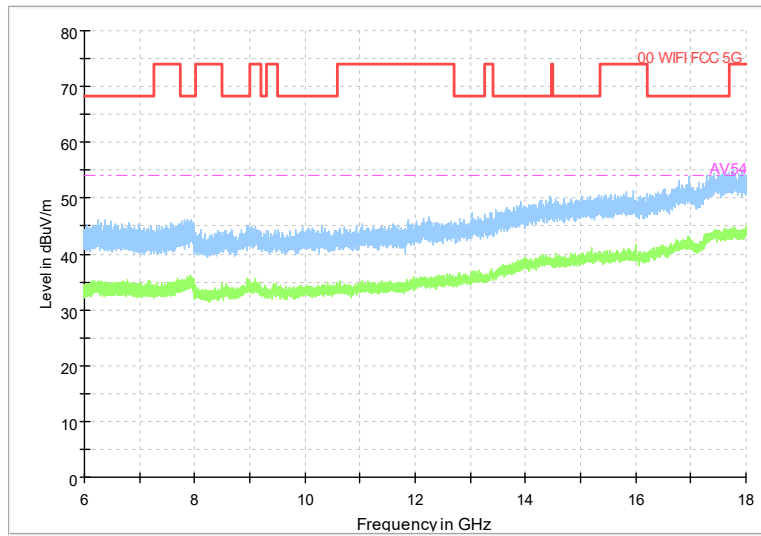

Full Spectrum

Frequency Range: 30MHz -1GHz
Detector: QP mode
Test Mode: 802.11be(EHT40)

Full Spectrum

Frequency Range: 1GHz -6GHz
Detector: Av mode and PK mode
Test Mode: 802.11be(EHT40)

Full Spectrum

Frequency Range: 6GHz -18GHz
Detector: Av mode and PK mode
Test Mode: 802.11be(EHT40)

Full Spectrum

Frequency Range: 18GHz -40GHz
Detector: Av mode and PK mode
Test Mode: 802.11be(EHT40)

Carrier frequency (MHz): 5230
Channel No.:46

Full Spectrum

Frequency Range: 30MHz -1GHz
Detector: QP mode
Test Mode: 802.11be(EHT40)

Full Spectrum

Frequency Range: 1GHz -6GHz
Detector: Av mode and PK mode
Test Mode: 802.11be(EHT40)

Full Spectrum

Frequency Range: 6GHz -18GHz
Detector: Av mode and PK mode
Test Mode: 802.11be(EHT40)

Full Spectrum