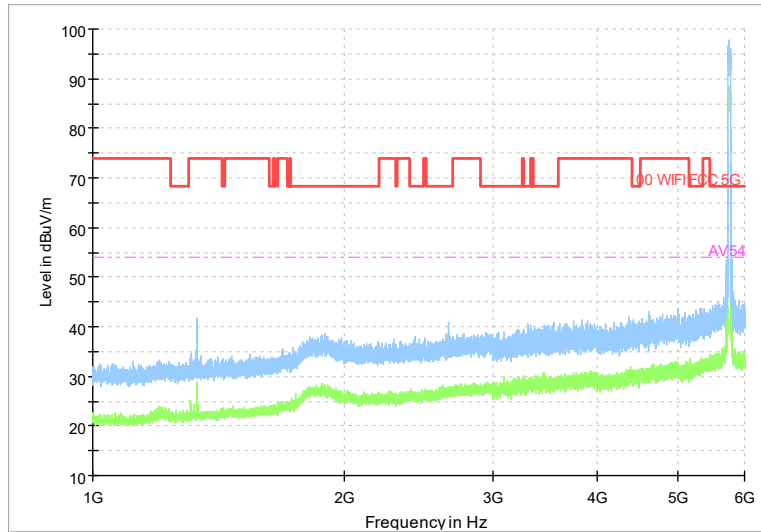

Carrier frequency (MHz): 5825
Channel No.:165

Full Spectrum

Frequency Range: 30MHz -1GHz
Detector: QP mode
Test Mode: 802.11be(EHT20)

Full Spectrum

Frequency Range: 1GHz -6GHz
Detector: Av mode and PK mode
Test Mode: 802.11be(EHT20)

Full Spectrum

Frequency Range: 6GHz -18GHz
Detector: Av mode and PK mode
Test Mode: 802.11be(EHT20)

Full Spectrum

Frequency Range: 18GHz -40GHz
Detector: Av mode and PK mode
Test Mode: 802.11be(EHT20)

Carrier frequency (MHz): 5755
Channel No.:151

Full Spectrum

Frequency Range: 30MHz -1GHz
Detector: QP mode
Test Mode: 802.11be(EHT40)

Full Spectrum

Frequency Range: 1GHz -6GHz
Detector: Av mode and PK mode
Test Mode: 802.11be(EHT40)

Full Spectrum

Frequency Range: 6GHz -18GHz
Detector: Av mode and PK mode
Test Mode: 802.11be(EHT40)