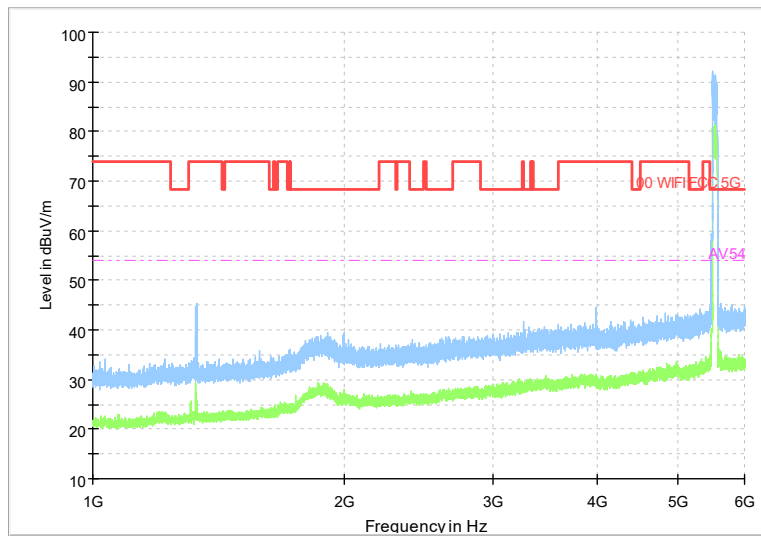

Full Spectrum

Frequency Range: 30MHz -1GHz
Detector: QP mode
Test Mode: 802.11be(EHT40)

Full Spectrum

Frequency Range: 1GHz -6GHz
Detector: Av mode and PK mode
Test Mode: 802.11be(EHT40)

Full Spectrum

Frequency Range: 6GHz -18GHz
Detector: Av mode and PK mode
Test Mode: 802.11be(EHT40)

Full Spectrum

Frequency Range: 18GHz -40GHz
Detector: Av mode and PK mode
Test Mode: 802.11be(EHT40)

Carrier frequency (MHz): 5530
Channel No.:106

Full Spectrum

Frequency Range: 30MHz -1GHz
Detector: QP mode
Test Mode: 802.11be(EHT80)

Full Spectrum

Frequency Range: 1GHz -6GHz
Detector: Av mode and PK mode
Test Mode: 802.11be(EHT80)

Full Spectrum

Frequency Range: 6GHz -18GHz
Detector: Av mode and PK mode
Test Mode: 802.11be(EHT80)

Full Spectrum