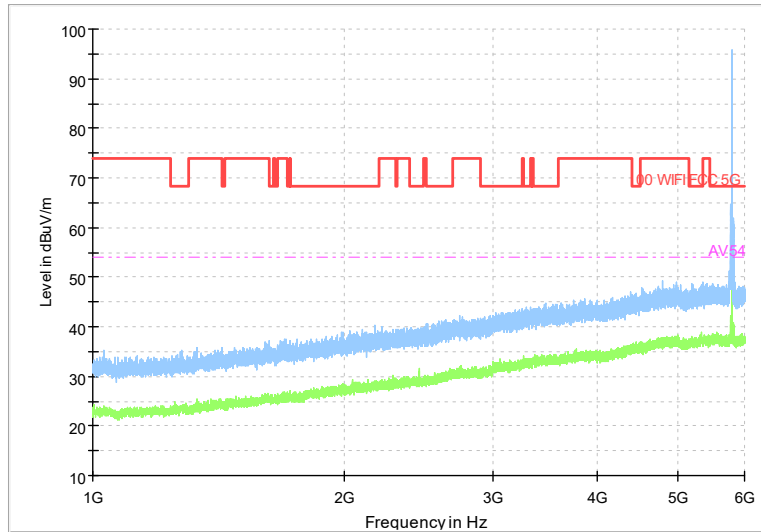

Full Spectrum

Frequency Range: 30MHz -1GHz
Detector: QP mode
Test Mode: 802.11ax(HE80)

Full Spectrum

Frequency Range: 1GHz -6GHz
Detector: Av mode and PK mode
Test Mode: 802.11ax(HE80)

Full Spectrum

Frequency Range: 6GHz -18GHz
Detector: Av mode and PK mode
Test Mode: 802.11ax(HE80)

Full Spectrum

Frequency Range: 18GHz -40GHz
Detector: Av mode and PK mode
Test Mode: 802.11ax(HE80)

Carrier frequency (MHz): 5250
Channel No.:50

Frequency Range: 30MHz -1GHz
Detector: QP mode
Test Mode: 1602.11ax(HE160)