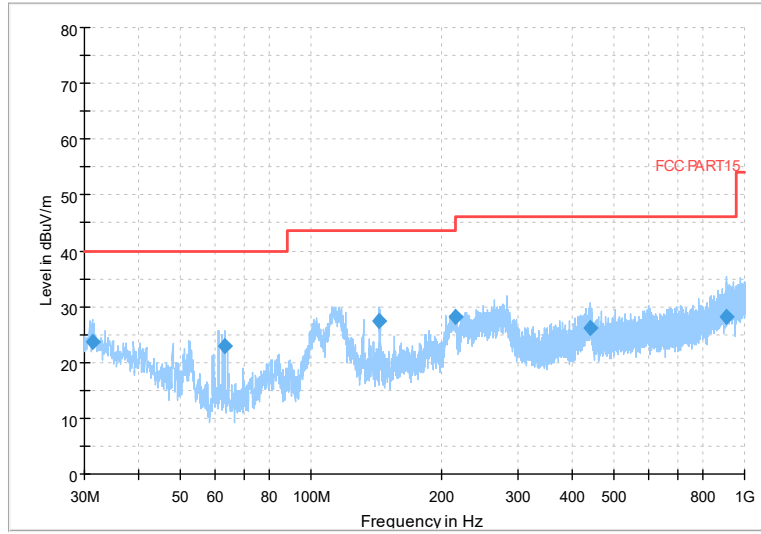

Carrier frequency (MHz): 5690
Channel No.:138

Frequency Range: 30MHz -1GHz
Detector: QP mode
Test Mode: 802.11be(EHT80)

Frequency Range: 1GHz -6GHz
Detector: Av mode and PK mode
Test Mode: 802.11be(EHT80)

Full Spectrum

Frequency Range: 6GHz -18GHz
Detector: Av mode and PK mode
Test Mode: 802.11be(EHT80)

Full Spectrum

Frequency Range: 18GHz -40GHz
Detector: Av mode and PK mode
Test Mode: 802.11be(EHT80)

Carrier frequency (MHz): 5745
Channel No.:149

Full Spectrum

Frequency Range: 30MHz -1GHz
Detector: QP mode
Test Mode: 802.11be(EHT20)

Full Spectrum

Frequency Range: 1GHz -6GHz
Detector: Av mode and PK mode
Test Mode: 802.11be(EHT20)

Full Spectrum

Frequency Range: 6GHz -18GHz
Detector: Av mode and PK mode
Test Mode: 802.11be(EHT20)