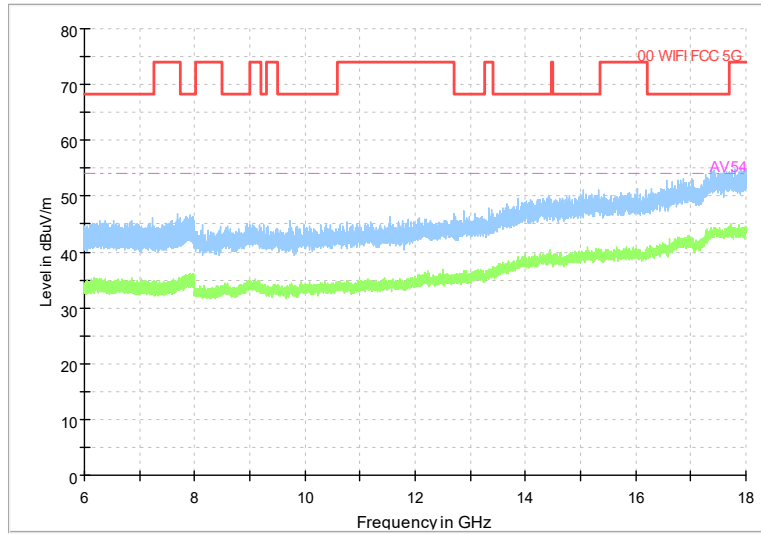

Frequency Range: 1GHz -6GHz
Detector: Av mode and PK mode
Test Mode: 802.11be(EHT40)

Full Spectrum

Frequency Range: 6GHz -18GHz
Detector: Av mode and PK mode
Test Mode: 802.11be(EHT40)

Full Spectrum

Frequency Range: 18GHz -40GHz
Detector: Av mode and PK mode
Test Mode: 802.11be(EHT40)

Carrier frequency (MHz): 5290
Channel No.:58

Full Spectrum

Frequency Range: 30MHz -1GHz
Detector: QP mode
Test Mode: 802.11be(EHT80)

Full Spectrum

Frequency Range: 1GHz -6GHz
Detector: Av mode and PK mode
Test Mode: 802.11be(EHT80)

Full Spectrum

Frequency Range: 6GHz -18GHz
Detector: Av mode and PK mode
Test Mode: 802.11be(EHT80)

Full Spectrum

Frequency Range: 18GHz -40GHz
Detector: Av mode and PK mode
Test Mode: 802.11be(EHT80)

Carrier frequency (MHz): 5500
Channel No.:100