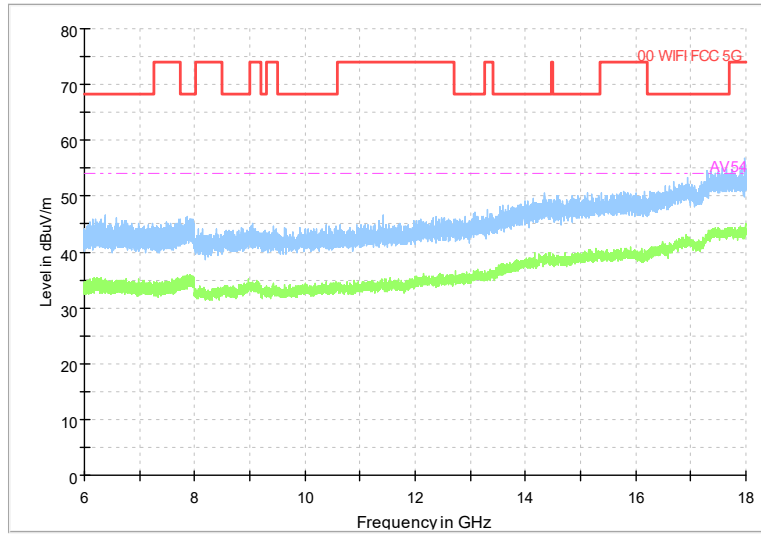

Full Spectrum

Frequency Range: 6GHz -18GHz
Detector: Av mode and PK mode
Test Mode: 802.11be(EHT40)

Full Spectrum

Frequency Range: 18GHz -40GHz
Detector: Av mode and PK mode
Test Mode: 802.11be(EHT40)

Carrier frequency (MHz): 5670
Channel No.:134

Full Spectrum

Frequency Range: 30MHz -1GHz
Detector: QP mode
Test Mode: 802.11be(EHT40)

Full Spectrum

Frequency Range: 1GHz -6GHz
Detector: Av mode and PK mode
Test Mode: 802.11be(EHT40)

Full Spectrum

Frequency Range: 6GHz -18GHz
Detector: Av mode and PK mode
Test Mode: 802.11be(EHT40)

Full Spectrum

Frequency Range: 18GHz -40GHz
Detector: Av mode and PK mode
Test Mode: 802.11be(EHT40)

Carrier frequency (MHz): 5530
Channel No.:106

Full Spectrum

Frequency Range: 30MHz -1GHz
Detector: QP mode
Test Mode: 802.11be(EHT80)