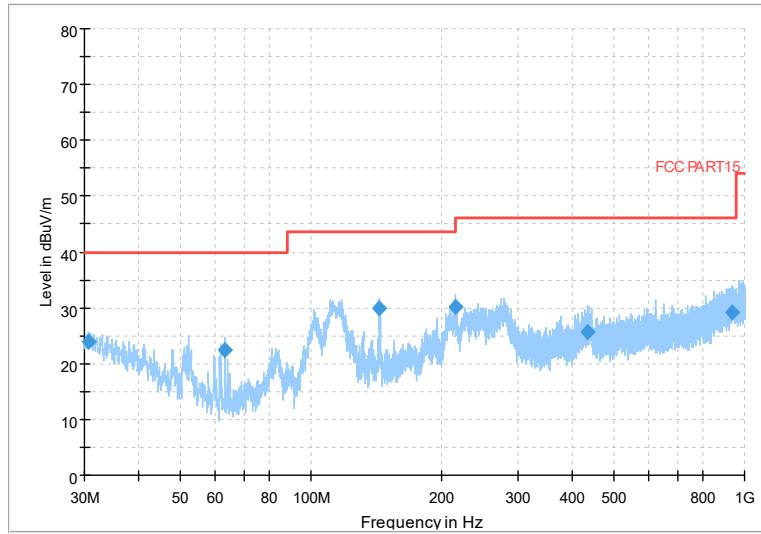

Full Spectrum

Frequency Range: 18GHz -40GHz
Detector: Av mode and PK mode
Test Mode: 802.11be(EHT20)

Carrier frequency (MHz): 5220
Channel No.44

Frequency Range: 30MHz -1GHz
Detector: QP mode
Test Mode: 802.11be(EHT20)

Frequency Range: 1GHz -6GHz
Detector: Av mode and PK mode
Test Mode: 802.11be(EHT20)

Full Spectrum

Frequency Range: 6GHz -18GHz
Detector: Av mode and PK mode
Test Mode: 802.11be(EHT20)

Full Spectrum

Frequency Range: 18GHz -40GHz
Detector: Av mode and PK mode
Test Mode: 802.11be(EHT20)

Carrier frequency (MHz): 5240
Channel No.:48

Full Spectrum

Frequency Range: 30MHz -1GHz
Detector: QP mode
Test Mode: 802.11be(EHT20)

Full Spectrum

Frequency Range: 1GHz -6GHz
Detector: Av mode and PK mode
Test Mode: 802.11be(EHT20)