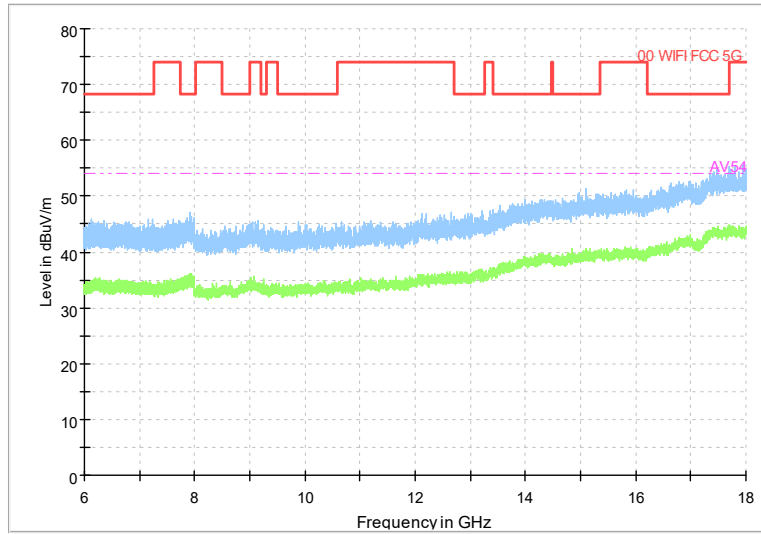

Full Spectrum

Frequency Range: 1GHz -6GHz
Detector: Av mode and PK mode
Test Mode: 802.11be(EHT20)

Full Spectrum

Frequency Range: 6GHz -18GHz
Detector: Av mode and PK mode
Test Mode: 802.11be(EHT20)

Full Spectrum

Frequency Range: 18GHz -40GHz
Detector: Av mode and PK mode
Test Mode: 802.11be(EHT20)

Carrier frequency (MHz): 5300
Channel No.:60

Full Spectrum

Frequency Range: 30MHz -1GHz
Detector: QP mode
Test Mode: 802.11be(EHT20)