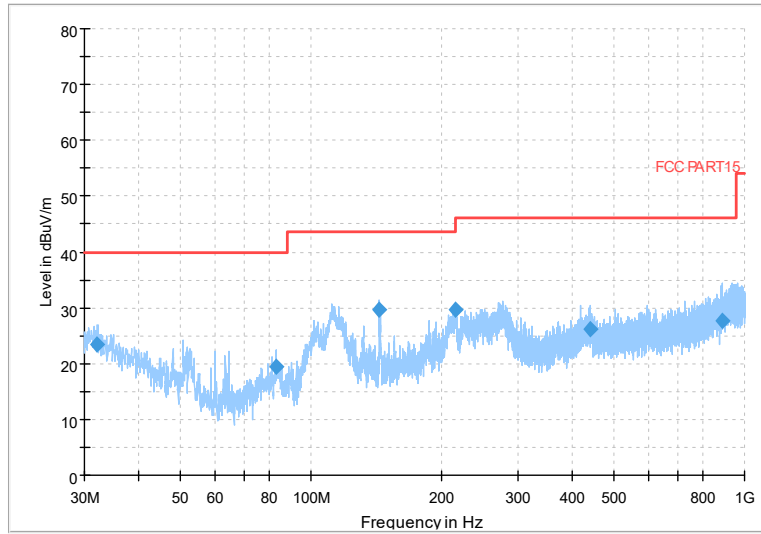

Full Spectrum

Frequency Range: 6GHz -18GHz
Detector: Av mode and PK mode
Test Mode: 802.11be(EHT40)

Full Spectrum

Frequency Range: 18GHz -40GHz
Detector: Av mode and PK mode
Test Mode: 802.11be(EHT40)

Carrier frequency (MHz): 5670
Channel No.:134

Full Spectrum

Frequency Range: 30MHz -1GHz
Detector: QP mode
Test Mode: 802.11be(EHT40)

Full Spectrum

Frequency Range: 1GHz -6GHz
Detector: Av mode and PK mode
Test Mode: 802.11be(EHT40)

Full Spectrum

Frequency Range: 6GHz -18GHz
Detector: Av mode and PK mode
Test Mode: 802.11be(EHT40)

Full Spectrum

Frequency Range: 18GHz -40GHz
Detector: Av mode and PK mode
Test Mode: 802.11be(EHT40)

Carrier frequency (MHz): 5530
Channel No.:106

Full Spectrum

Frequency Range: 30MHz -1GHz
Detector: QP mode
Test Mode: 802.11be(EHT80)