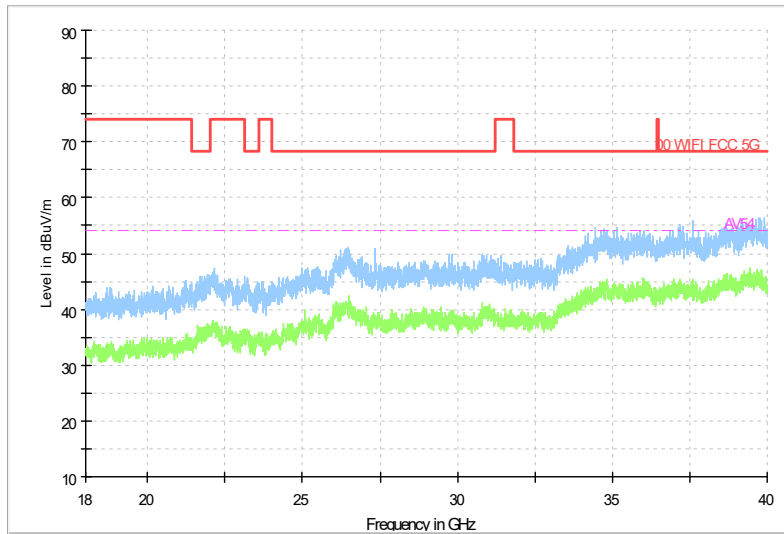

Full Spectrum

Frequency Range: 1GHz -6GHz
Detector: Av mode and PK mode
Test Mode: 802.11be(EHT20)

Full Spectrum

Frequency Range: 6GHz -18GHz
Detector: Av mode and PK mode
Test Mode: 802.11be(EHT20)

Full Spectrum

Frequency Range: 18GHz -40GHz
Detector: Av mode and PK mode
Test Mode: 802.11be(EHT20)

Carrier frequency (MHz): 5300
Channel No.:60

Full Spectrum

Frequency Range: 30MHz -1GHz
Detector: QP mode
Test Mode: 802.11be(EHT20)