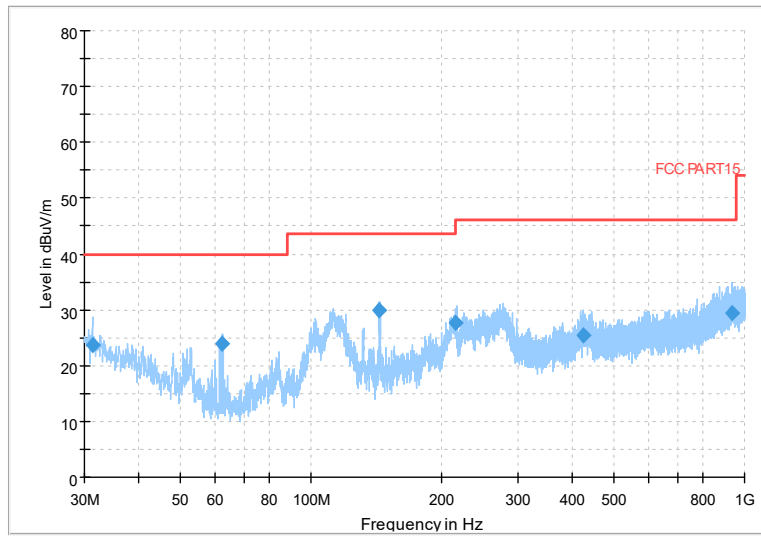

Full Spectrum

Frequency Range: 18GHz -40GHz
Detector: Av mode and PK mode
Test Mode: 802.11be(EHT20)

Carrier frequency (MHz): 5785
Channel No.:157

Frequency Range: 30MHz -1GHz
Detector: QP mode
Test Mode: 802.11be(EHT20)

Frequency Range: 1GHz -6GHz
Detector: Av mode and PK mode
Test Mode: 802.11be(EHT20)

Full Spectrum

Frequency Range: 6GHz -18GHz
Detector: Av mode and PK mode
Test Mode: 802.11be(EHT20)

Full Spectrum

Frequency Range: 18GHz -40GHz
Detector: Av mode and PK mode
Test Mode: 802.11be(EHT20)

Carrier frequency (MHz): 5825
Channel No.:165

Full Spectrum

Frequency Range: 30MHz -1GHz
Detector: QP mode
Test Mode: 802.11be(EHT20)

Full Spectrum

Frequency Range: 1GHz -6GHz
Detector: Av mode and PK mode
Test Mode: 802.11be(EHT20)