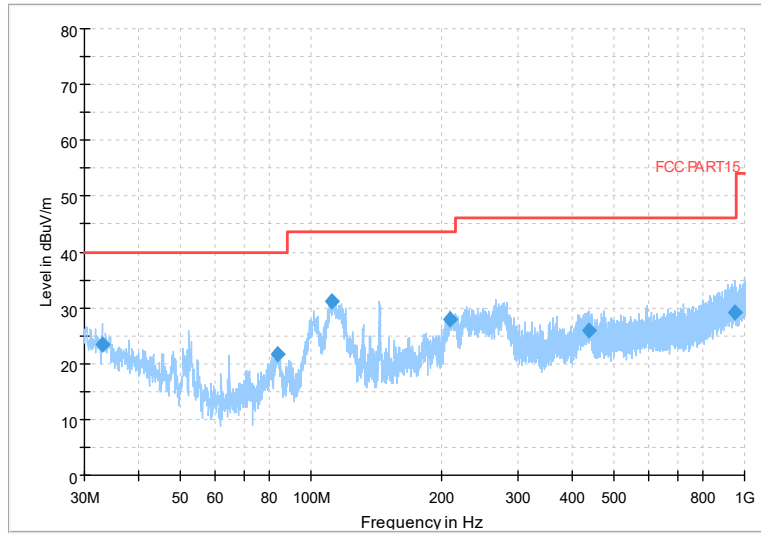

Full Spectrum

Frequency Range: 1GHz -6GHz
Detector: Av mode and PK mode
Test Mode: 802.11be(EHT20)

Full Spectrum

Frequency Range: 6GHz -18GHz
Detector: Av mode and PK mode
Test Mode: 802.11be(EHT20)

Full Spectrum

Frequency Range: 18GHz -40GHz
Detector: Av mode and PK mode
Test Mode: 802.11be(EHT20)

Carrier frequency (MHz): 5300
Channel No.:60

Full Spectrum

Frequency Range: 30MHz -1GHz
Detector: QP mode
Test Mode: 802.11be(EHT20)