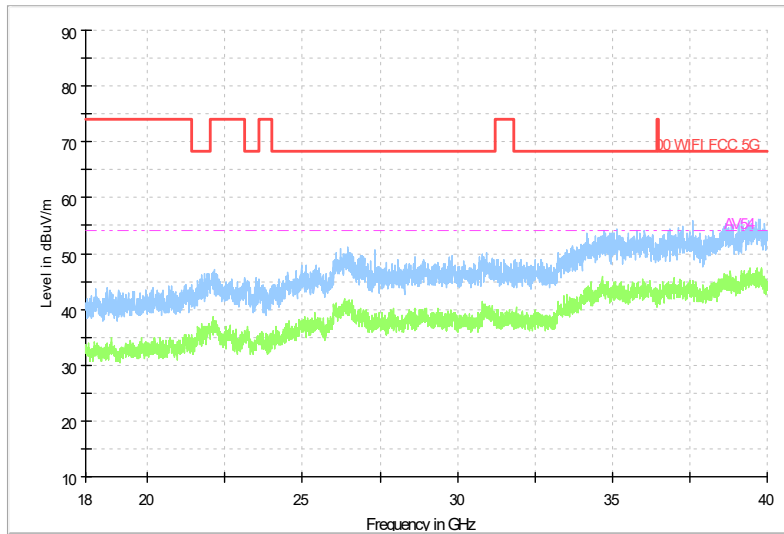

Full Spectrum

Frequency Range: 1GHz -6GHz
Detector: Av mode and PK mode
Test Mode: 802.11be(EHT20)

Full Spectrum

Frequency Range: 6GHz -18GHz
Detector: Av mode and PK mode
Test Mode: 802.11be(EHT20)

Full Spectrum

Frequency Range: 18GHz -40GHz
Detector: Av mode and PK mode
Test Mode: 802.11be(EHT20)

Carrier frequency (MHz): 5510
Channel No.:102

Frequency Range: 30MHz -1GHz
Detector: QP mode
Test Mode: 802.11be(EHT40)

Frequency Range: 1GHz -6GHz
Detector: Av mode and PK mode
Test Mode: 802.11be(EHT40)

Full Spectrum

Frequency Range: 6GHz -18GHz
Detector: Av mode and PK mode
Test Mode: 802.11be(EHT40)

Full Spectrum

Frequency Range: 18GHz -40GHz
Detector: Av mode and PK mode
Test Mode: 802.11be(EHT40)