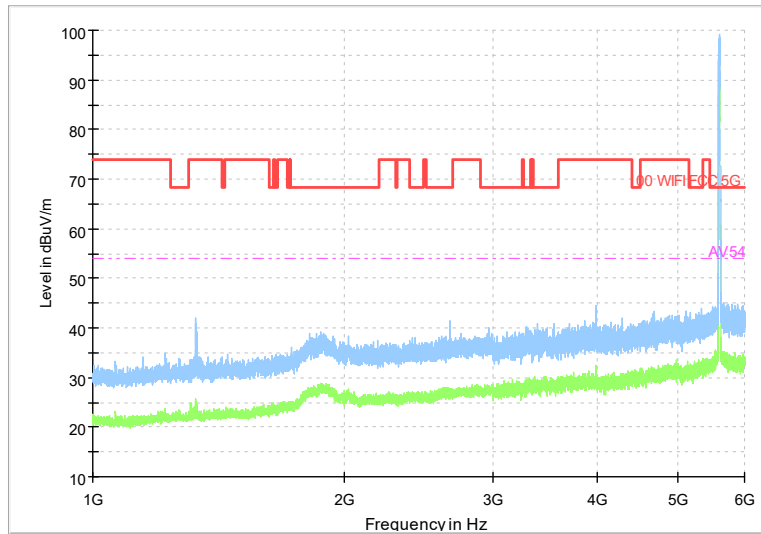

Full Spectrum

Frequency Range: 30MHz -1GHz
Detector: QP mode
Test Mode: 802.11be(EHT20)

Full Spectrum

Frequency Range: 1GHz -6GHz
Detector: Av mode and PK mode
Test Mode: 802.11be(EHT20)

Full Spectrum

Frequency Range: 6GHz -18GHz
Detector: Av mode and PK mode
Test Mode: 802.11be(EHT20)

Full Spectrum

Frequency Range: 18GHz -40GHz
Detector: Av mode and PK mode
Test Mode: 802.11be(EHT20)

Carrier frequency (MHz): 5600
Channel No.:120

Full Spectrum

Frequency Range: 30MHz -1GHz
Detector: QP mode
Test Mode: 802.11be(EHT20)

Full Spectrum

Frequency Range: 1GHz -6GHz
Detector: Av mode and PK mode
Test Mode: 802.11be(EHT20)

Full Spectrum

Frequency Range: 6GHz -18GHz
Detector: Av mode and PK mode
Test Mode: 802.11be(EHT20)

Full Spectrum