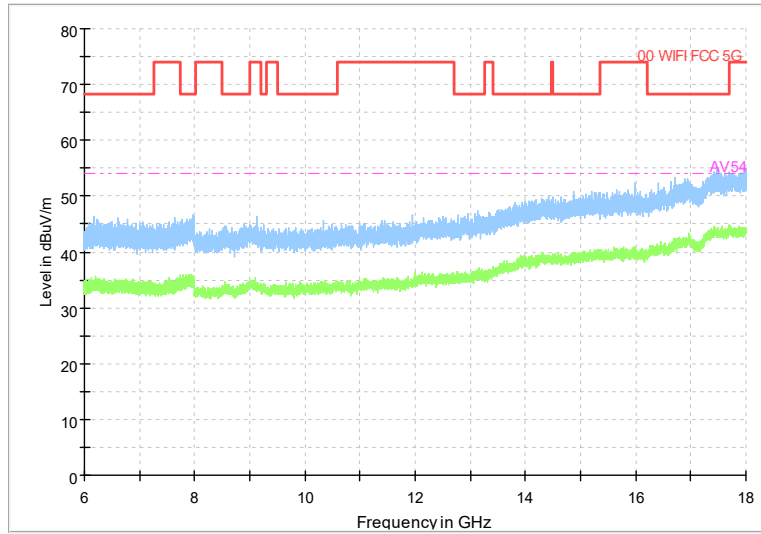

Frequency Range: 1GHz -6GHz
Detector: Av mode and PK mode
Test Mode: 802.11be(EHT80)

Full Spectrum

Frequency Range: 6GHz -18GHz
Detector: Av mode and PK mode
Test Mode: 802.11be(EHT80)

Full Spectrum

Frequency Range: 18GHz -40GHz
Detector: Av mode and PK mode
Test Mode: 802.11be(EHT80)

Carrier frequency (MHz): 5690
Channel No.:138

Frequency Range: 30MHz -1GHz
Detector: QP mode
Test Mode: 802.11be(EHT80)

Frequency Range: 1GHz -6GHz
Detector: Av mode and PK mode
Test Mode: 802.11be(EHT80)

Full Spectrum

Frequency Range: 6GHz -18GHz
Detector: Av mode and PK mode
Test Mode: 802.11be(EHT80)

Full Spectrum

Frequency Range: 18GHz -40GHz
Detector: Av mode and PK mode
Test Mode: 802.11be(EHT80)

Carrier frequency (MHz): 5745
Channel No.:149