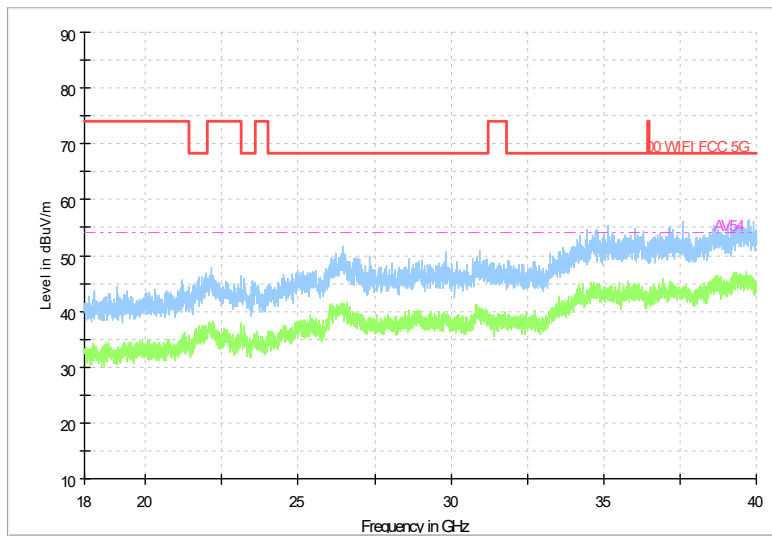

Full Spectrum

Frequency Range: 30MHz -1GHz
Detector: QP mode
Test Mode: 802.11ax(HE80)

Full Spectrum

Frequency Range: 1GHz -6GHz
Detector: Av mode and PK mode
Test Mode: 802.11ax(HE80)

Full Spectrum

Frequency Range: 6GHz -18GHz
Detector: Av mode and PK mode
Test Mode: 802.11ax(HE80)

Full Spectrum

Frequency Range: 18GHz -40GHz
Detector: Av mode and PK mode
Test Mode: 802.11ax(HE80)

Carrier frequency (MHz): 5250
Channel No.:50

Frequency Range: 30MHz -1GHz
Detector: QP mode
Test Mode: 1602.11ax(HE160)

Frequency Range: 1GHz -6GHz
Detector: Av mode and PK mode
Test Mode: 1602.11ax(HE160)

Full Spectrum

Frequency Range: 6GHz -18GHz
Detector: Av mode and PK mode
Test Mode: 1602.11ax(HE160)

Full Spectrum

Frequency Range: 18GHz -40GHz
Detector: Av mode and PK mode
Test Mode: 1602.11ax(HE160)