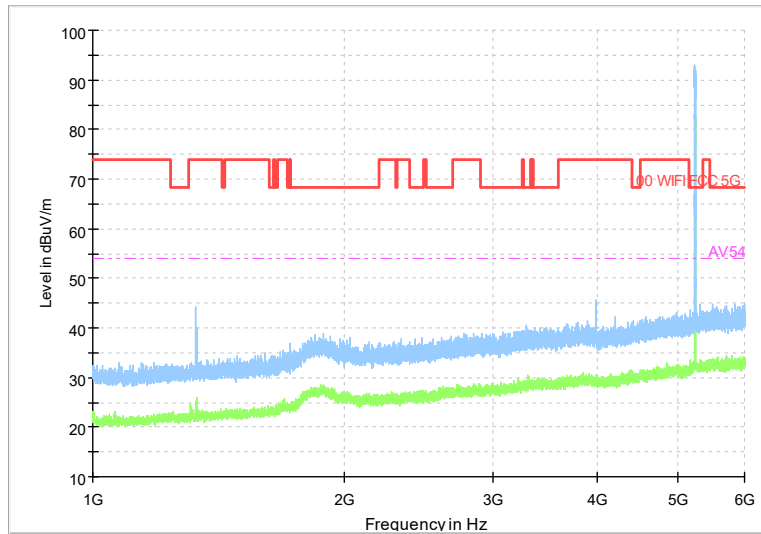

Full Spectrum

Frequency Range: 18GHz -40GHz
Detector: Av mode and PK mode
Test Mode: 802.11be(EHT20)

Carrier frequency (MHz): 5220
Channel No.44

Frequency Range: 30MHz -1GHz
Detector: QP mode
Test Mode: 802.11be(EHT20)

Frequency Range: 1GHz -6GHz
Detector: Av mode and PK mode
Test Mode: 802.11be(EHT20)

Full Spectrum

Frequency Range: 6GHz -18GHz
Detector: Av mode and PK mode
Test Mode: 802.11be(EHT20)

Full Spectrum

Frequency Range: 18GHz -40GHz
Detector: Av mode and PK mode
Test Mode: 802.11be(EHT20)

Carrier frequency (MHz): 5240
Channel No.:48

Full Spectrum

Frequency Range: 30MHz -1GHz
Detector: QP mode
Test Mode: 802.11be(EHT20)

Full Spectrum

Frequency Range: 1GHz -6GHz
Detector: Av mode and PK mode
Test Mode: 802.11be(EHT20)