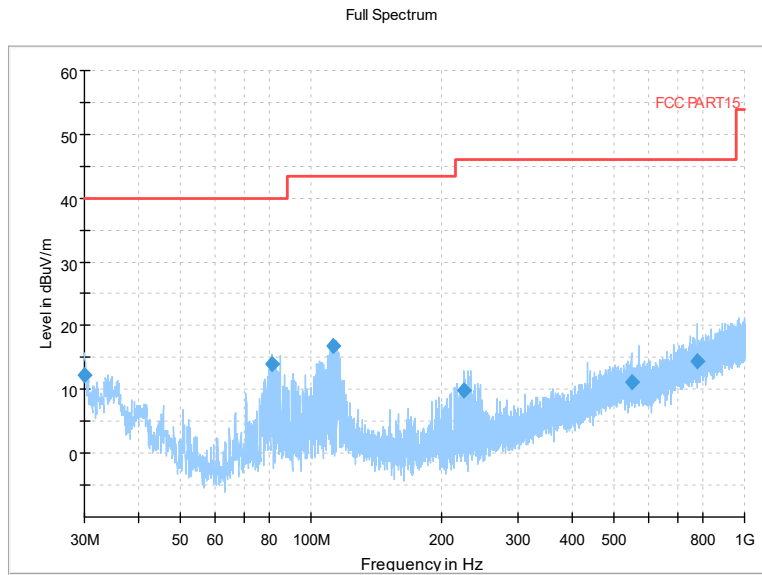

Full Spectrum

Frequency Range: 30MHz -1GHz
Detector: QP mode
Test Mode: 802.11ax(HE80)

Full Spectrum

Frequency Range: 1GHz -6GHz
Detector: Av mode and PK mode
Test Mode: 802.11ax(HE80)

Full Spectrum

Frequency Range: 6GHz -18GHz
Detector: Av mode and PK mode
Test Mode: 802.11ax(HE80)

Full Spectrum

Frequency Range: 18GHz -40GHz
Detector: Av mode and PK mode
Test Mode: 802.11ax(HE80)

Carrier frequency (MHz): 5250
Channel No.:50

Frequency Range: 30MHz -1GHz
Detector: QP mode
Test Mode: 1602.11ax(HE160)