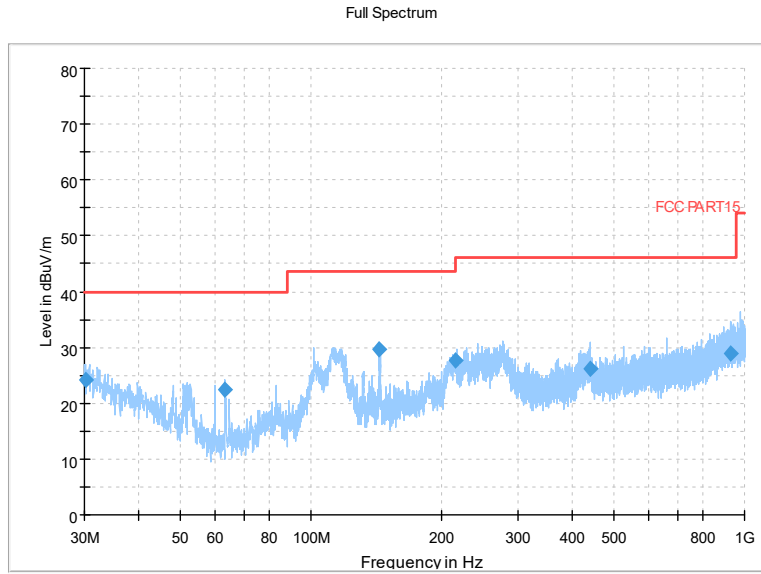

Frequency Range: 30MHz -1GHz
Detector: QP mode
Test Mode: 802.11be(EHT40)