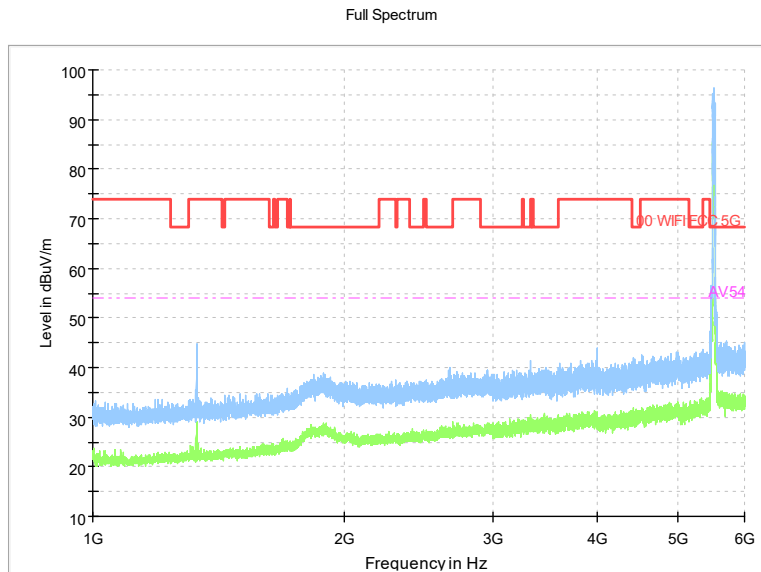

Frequency Range: 18GHz -40GHz
Detector: Av mode and PK mode
Test Mode: 802.11be(EHT20)

Carrier frequency (MHz): 5700
Channel No.:140

Full Spectrum

Frequency Range: 30MHz -1GHz
Detector: QP mode
Test Mode: 802.11be(EHT20)

Full Spectrum

Frequency Range: 1GHz -6GHz
Detector: Av mode and PK mode
Test Mode: 802.11be(EHT20)

Full Spectrum

Frequency Range: 6GHz -18GHz
Detector: Av mode and PK mode
Test Mode: 802.11be(EHT20)

Full Spectrum

Frequency Range: 18GHz -40GHz
Detector: Av mode and PK mode
Test Mode: 802.11be(EHT20)

Carrier frequency (MHz): 5510
Channel No.:102

Frequency Range: 30MHz -1GHz
Detector: QP mode
Test Mode: 802.11be(EHT40)