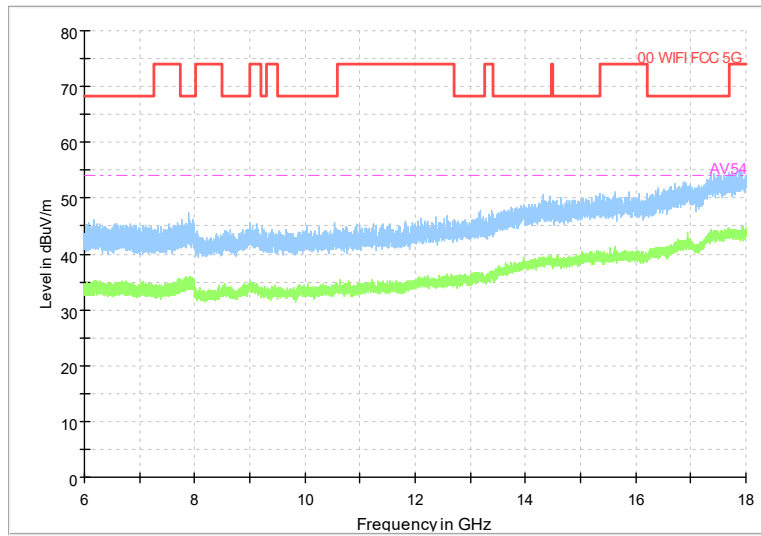

Full Spectrum

Frequency Range: 30MHz -1GHz
Detector: QP mode
Test Mode: 802.11be(EHT20)

Full Spectrum

Frequency Range: 1GHz -6GHz
Detector: Av mode and PK mode
Test Mode: 802.11be(EHT20)

Full Spectrum

Frequency Range: 6GHz -18GHz
Detector: Av mode and PK mode
Test Mode: 802.11be(EHT20)

Full Spectrum

Frequency Range: 18GHz -40GHz
Detector: Av mode and PK mode
Test Mode: 802.11be(EHT20)

Carrier frequency (MHz): 5220
Channel No.44

Frequency Range: 30MHz -1GHz
Detector: QP mode
Test Mode: 802.11be(EHT20)

Frequency Range: 1GHz -6GHz
Detector: Av mode and PK mode
Test Mode: 802.11be(EHT20)

Full Spectrum

Frequency Range: 6GHz -18GHz
Detector: Av mode and PK mode
Test Mode: 802.11be(EHT20)

Full Spectrum

Frequency Range: 18GHz -40GHz
Detector: Av mode and PK mode
Test Mode: 802.11be(EHT20)