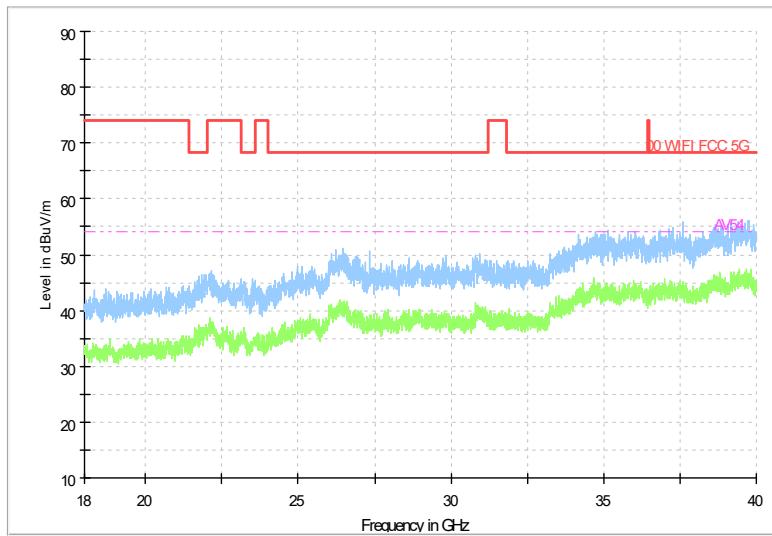

Frequency Range: 1GHz -6GHz
Detector: Av mode and PK mode
Test Mode: 1602.11ax(HE160)

Full Spectrum

Frequency Range: 6GHz -18GHz
Detector: Av mode and PK mode
Test Mode: 1602.11ax(HE160)

Full Spectrum

Frequency Range: 18GHz -40GHz
Detector: Av mode and PK mode
Test Mode: 1602.11ax(HE160)

Carrier frequency (MHz): 5570
Channel No.:114

Frequency Range: 30MHz -1GHz
Detector: QP mode
Test Mode: 1602.11ax(HE160)

Frequency Range: 1GHz -6GHz
Detector: Av mode and PK mode
Test Mode: 1602.11ax(HE160)

Full Spectrum

Frequency Range: 6GHz -18GHz
Detector: Av mode and PK mode
Test Mode: 1602.11ax(HE160)

Full Spectrum

Frequency Range: 18GHz -40GHz
Detector: Av mode and PK mode
Test Mode: 1602.11ax(HE160)

Carrier frequency (MHz): 5180
Channel No.:36