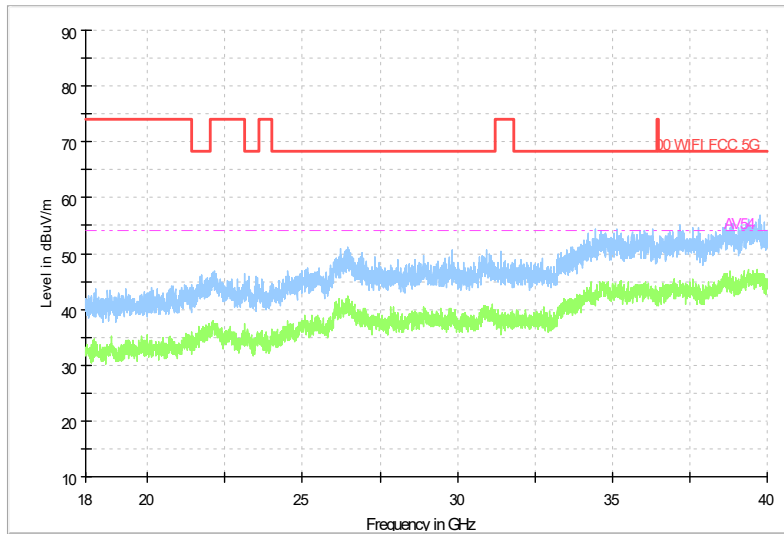

Frequency Range: 18GHz -40GHz
Detector: Av mode and PK mode
Test Mode: 802.11be(EHT20)

Carrier frequency (MHz): 5700
Channel No.:140

Full Spectrum

Frequency Range: 30MHz -1GHz
Detector: QP mode
Test Mode: 802.11be(EHT20)

Full Spectrum

Frequency Range: 1GHz -6GHz
Detector: Av mode and PK mode
Test Mode: 802.11be(EHT20)

Full Spectrum

Frequency Range: 6GHz -18GHz
Detector: Av mode and PK mode
Test Mode: 802.11be(EHT20)

Full Spectrum

Frequency Range: 18GHz -40GHz
Detector: Av mode and PK mode
Test Mode: 802.11be(EHT20)

Carrier frequency (MHz): 5510
Channel No.:102

Frequency Range: 30MHz -1GHz
Detector: QP mode
Test Mode: 802.11be(EHT40)