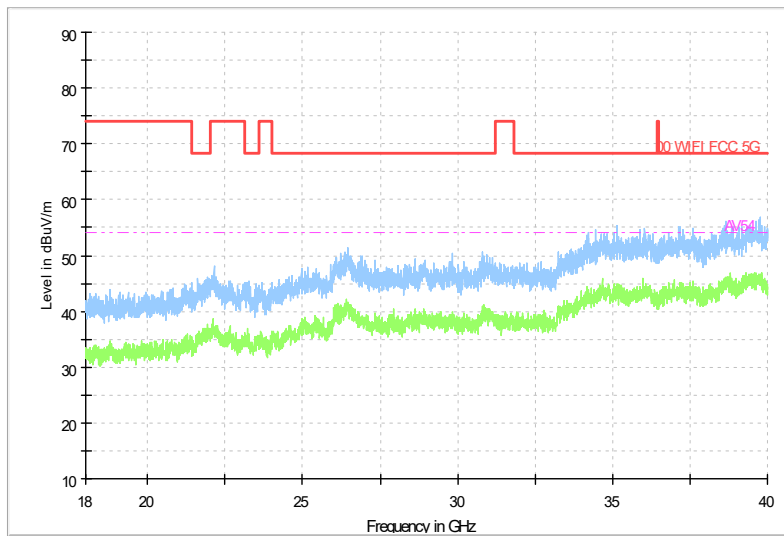

Full Spectrum

Frequency Range: 6GHz -18GHz
Detector: Av mode and PK mode
Test Mode: 802.11be(EHT80)

Full Spectrum

Frequency Range: 18GHz -40GHz
Detector: Av mode and PK mode
Test Mode: 802.11be(EHT80)

Carrier frequency (MHz): 5745
Channel No.:149

Full Spectrum

Frequency Range: 30MHz -1GHz
Detector: QP mode
Test Mode: 802.11be(EHT20)

Full Spectrum

Frequency Range: 1GHz -6GHz
Detector: Av mode and PK mode
Test Mode: 802.11be(EHT20)

Full Spectrum

Frequency Range: 6GHz -18GHz
Detector: Av mode and PK mode
Test Mode: 802.11be(EHT20)

Full Spectrum

Frequency Range: 18GHz -40GHz
Detector: Av mode and PK mode
Test Mode: 802.11be(EHT20)

Carrier frequency (MHz): 5785
Channel No.:157

Frequency Range: 30MHz -1GHz
Detector: QP mode
Test Mode: 802.11be(EHT20)