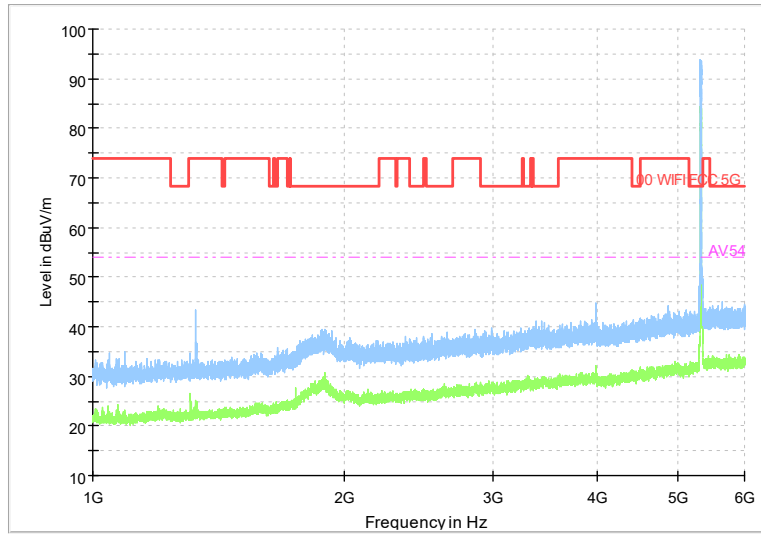

Full Spectrum

Frequency Range: 1GHz -6GHz
Detector: Av mode and PK mode
Test Mode: 802.11be(EHT20)

Full Spectrum

Frequency Range: 6GHz -18GHz
Detector: Av mode and PK mode
Test Mode: 802.11be(EHT20)

Full Spectrum

Frequency Range: 18GHz -40GHz
Detector: Av mode and PK mode
Test Mode: 802.11be(EHT20)

Carrier frequency (MHz): 5320
Channel No.:64

Full Spectrum

Frequency Range: 30MHz -1GHz
Detector: QP mode
Test Mode: 802.11be(EHT20)