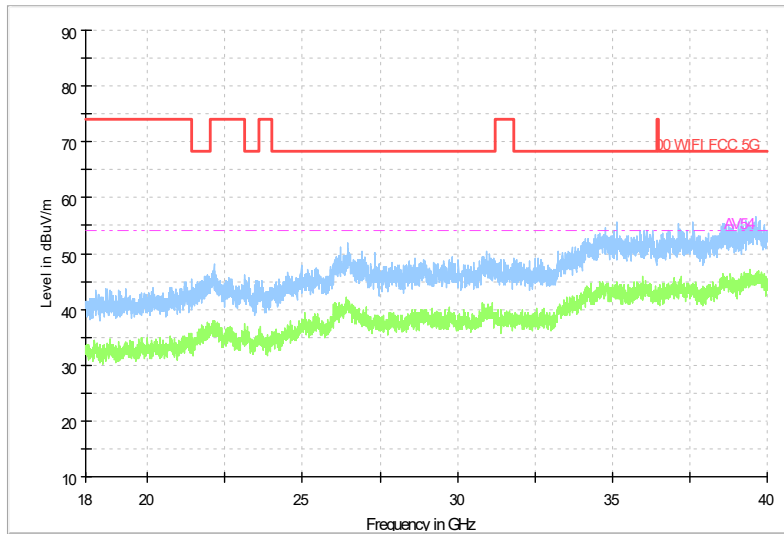

Full Spectrum

Frequency Range: 6GHz -18GHz
Detector: Av mode and PK mode
Test Mode: 802.11be(EHT20)

Full Spectrum

Frequency Range: 18GHz -40GHz
Detector: Av mode and PK mode
Test Mode: 802.11be(EHT20)

Carrier frequency (MHz): 5190
Channel No.:38

Full Spectrum

Frequency Range: 30MHz -1GHz
Detector: QP mode
Test Mode: 802.11be(EHT40)

Full Spectrum

Frequency Range: 1GHz -6GHz
Detector: Av mode and PK mode
Test Mode: 802.11be(EHT40)

Full Spectrum

Frequency Range: 6GHz -18GHz
Detector: Av mode and PK mode
Test Mode: 802.11be(EHT40)

Full Spectrum

Frequency Range: 18GHz -40GHz
Detector: Av mode and PK mode
Test Mode: 802.11be(EHT40)

Carrier frequency (MHz): 5230
Channel No.:46

Full Spectrum

Frequency Range: 30MHz -1GHz
Detector: QP mode
Test Mode: 802.11be(EHT40)