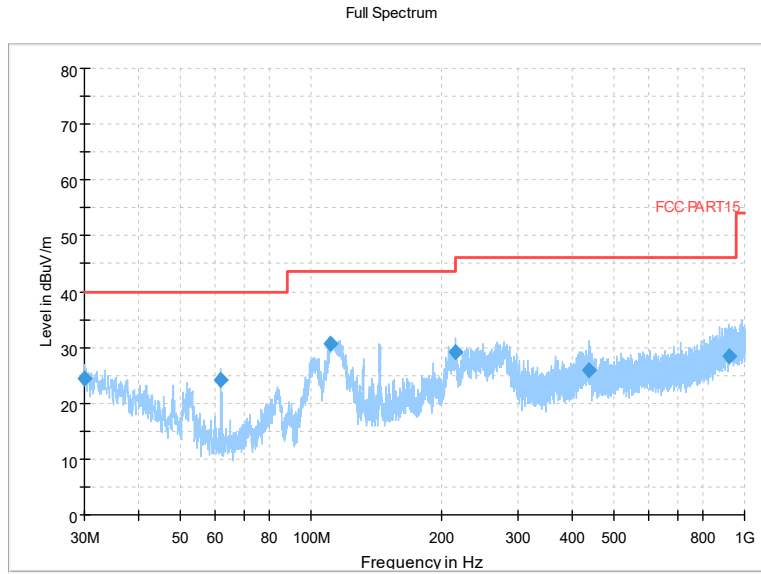

Full Spectrum

Frequency Range: 6GHz -18GHz
Detector: Av mode and PK mode
Test Mode: 1602.11ax(HE160)

Full Spectrum

Frequency Range: 18GHz -40GHz
Detector: Av mode and PK mode
Test Mode: 1602.11ax(HE160)

Carrier frequency (MHz): 5180
Channel No.:36

Full Spectrum

Frequency Range: 30MHz -1GHz
Detector: QP mode
Test Mode: 802.11be(EHT20)

Full Spectrum

Frequency Range: 1GHz -6GHz
Detector: Av mode and PK mode
Test Mode: 802.11be(EHT20)

Full Spectrum

Frequency Range: 6GHz -18GHz
Detector: Av mode and PK mode
Test Mode: 802.11be(EHT20)

Full Spectrum

Frequency Range: 18GHz -40GHz
Detector: Av mode and PK mode
Test Mode: 802.11be(EHT20)

Carrier frequency (MHz): 5220
Channel No.44

Frequency Range: 30MHz -1GHz
Detector: QP mode
Test Mode: 802.11be(EHT20)