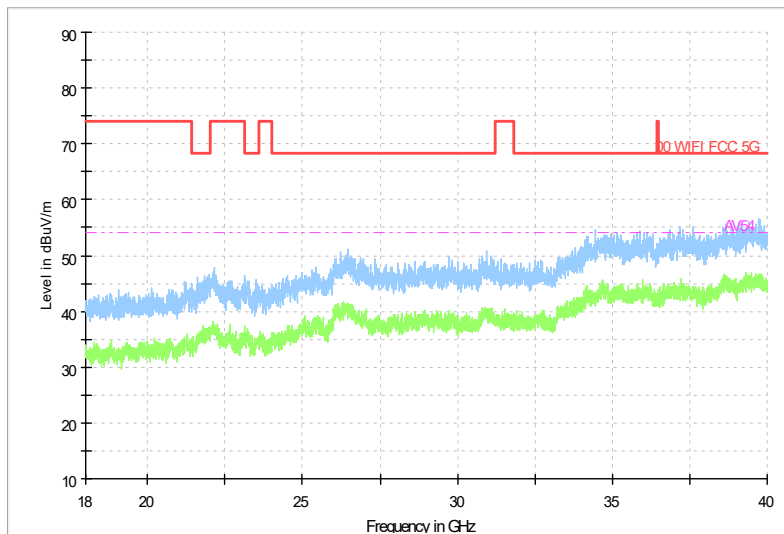

Full Spectrum

Frequency Range: 6GHz -18GHz
Detector: Av mode and PK mode
Test Mode: 802.11be(EHT80)

Full Spectrum

Frequency Range: 18GHz -40GHz
Detector: Av mode and PK mode
Test Mode: 802.11be(EHT80)

Carrier frequency (MHz): 5500
Channel No.:100

Full Spectrum

Frequency Range: 30MHz -1GHz
Detector: QP mode
Test Mode: 802.11be(EHT20)

Full Spectrum

Frequency Range: 1GHz -6GHz
Detector: Av mode and PK mode
Test Mode: 802.11be(EHT20)

Full Spectrum

Frequency Range: 6GHz -18GHz
Detector: Av mode and PK mode
Test Mode: 802.11be(EHT20)

Full Spectrum

Frequency Range: 18GHz -40GHz
Detector: Av mode and PK mode
Test Mode: 802.11be(EHT20)

Carrier frequency (MHz): 5600
Channel No.:120

Full Spectrum

Frequency Range: 30MHz -1GHz
Detector: QP mode
Test Mode: 802.11be(EHT20)