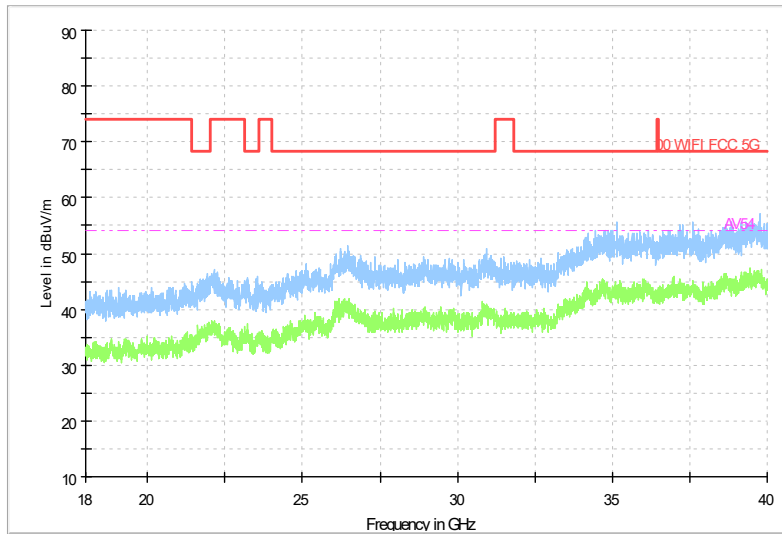

Full Spectrum

Frequency Range: 1GHz -6GHz
Detector: Av mode and PK mode
Test Mode: 802.11be(EHT40)

Full Spectrum

Frequency Range: 6GHz -18GHz
Detector: Av mode and PK mode
Test Mode: 802.11be(EHT40)

Full Spectrum

Frequency Range: 18GHz -40GHz
Detector: Av mode and PK mode
Test Mode: 802.11be(EHT40)

Carrier frequency (MHz): 5310
Channel No.:62

Frequency Range: 30MHz -1GHz
Detector: QP mode
Test Mode: 802.11be(EHT40)