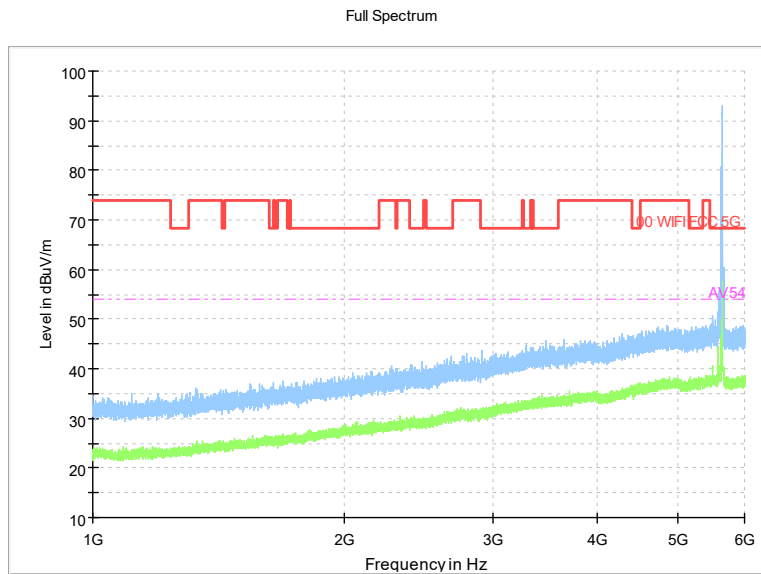

Frequency Range: 1GHz -6GHz
Detector: Av mode and PK mode
Test Mode: 1602.11ax(HE160)

Full Spectrum

Frequency Range: 6GHz -18GHz
Detector: Av mode and PK mode
Test Mode: 1602.11ax(HE160)

Full Spectrum

Frequency Range: 18GHz -40GHz
Detector: Av mode and PK mode
Test Mode: 1602.11ax(HE160)

Carrier frequency (MHz): 5570
Channel No.:114

Frequency Range: 30MHz -1GHz
Detector: QP mode
Test Mode: 1602.11ax(HE160)

Frequency Range: 1GHz -6GHz
Detector: Av mode and PK mode
Test Mode: 1602.11ax(HE160)