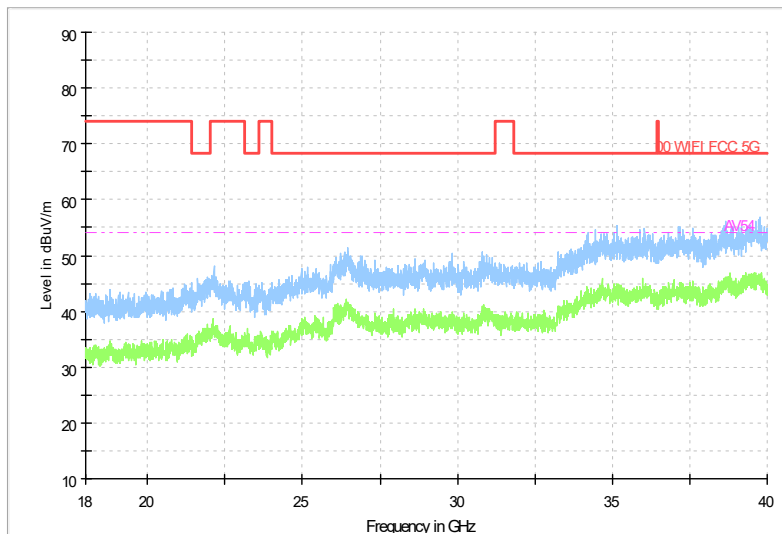

Full Spectrum

Frequency Range: 30MHz -1GHz
Detector: QP mode
Test Mode: 802.11be(EHT20)

Full Spectrum

Frequency Range: 1GHz -6GHz
Detector: Av mode and PK mode
Test Mode: 802.11be(EHT20)

Full Spectrum

Frequency Range: 6GHz -18GHz
Detector: Av mode and PK mode
Test Mode: 802.11be(EHT20)

Full Spectrum

Frequency Range: 18GHz -40GHz
Detector: Av mode and PK mode
Test Mode: 802.11be(EHT20)

Carrier frequency (MHz): 5220
Channel No.44

Frequency Range: 30MHz -1GHz
Detector: QP mode
Test Mode: 802.11be(EHT20)

Frequency Range: 1GHz -6GHz
Detector: Av mode and PK mode
Test Mode: 802.11be(EHT20)

Full Spectrum

Frequency Range: 6GHz -18GHz
Detector: Av mode and PK mode
Test Mode: 802.11be(EHT20)

Full Spectrum

Frequency Range: 18GHz -40GHz
Detector: Av mode and PK mode
Test Mode: 802.11be(EHT20)