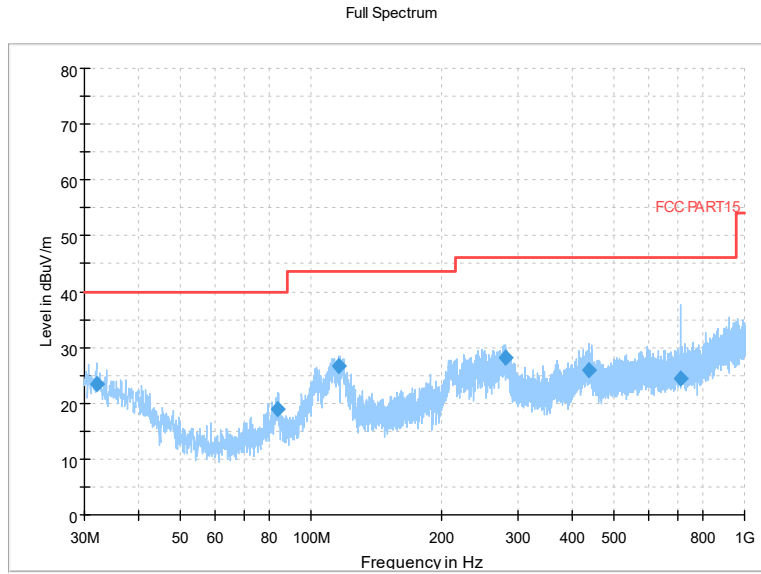

Frequency Range: 30MHz -1GHz
Detector: QP mode
Test Mode: 802.11be(EHT40)