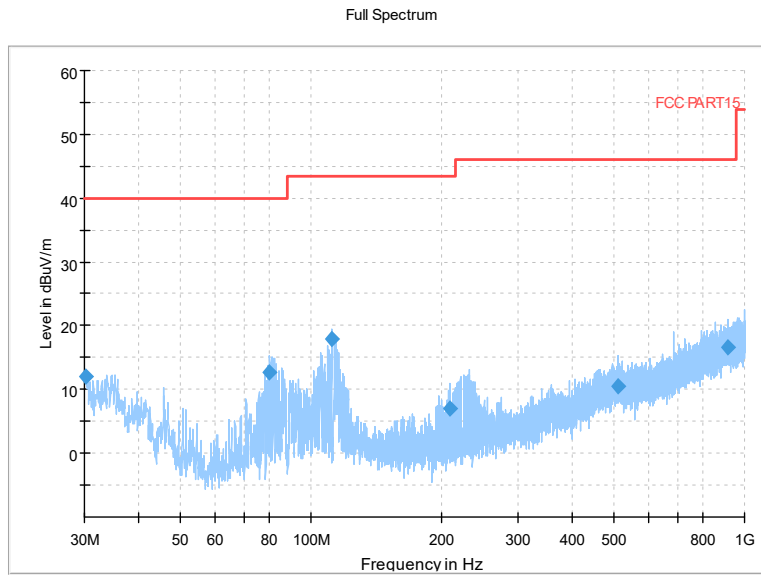

Frequency Range: 30MHz -1GHz
Detector: QP mode
Test Mode: 1602.11ax(HE160)