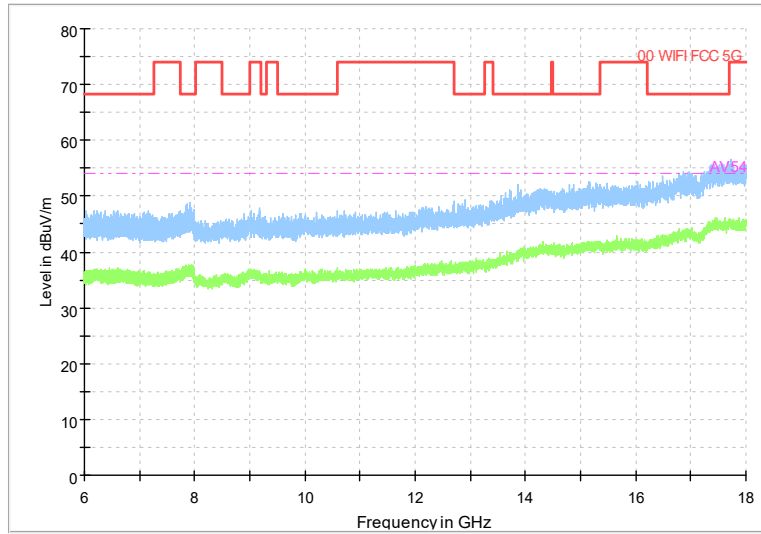

Full Spectrum

Frequency Range: 1GHz -6GHz
Detector: Av mode and PK mode
Modulation type: 802.11a

Full Spectrum

Frequency Range: 6GHz -18GHz
Detector: Av mode and PK mode
Modulation type: 802.11a

Full Spectrum

Frequency Range: 18GHz -40GHz
Detector: Av mode and PK mode
Modulation type: 802.11a

Full Spectrum

Frequency Range: 30MHz -1GHz
Detector: Av mode and PK mode
Modulation type: 802.11n(HT20)

Full Spectrum

Frequency Range: 1GHz -6GHz
Detector: Av mode and PK mode
Modulation type: 802.11n(HT20)

Full Spectrum

Frequency Range: 6GHz -18GHz
Detector: Av mode and PK mode
Modulation type: 802.11n(HT20)

Full Spectrum

Frequency Range: 18GHz -40GHz
Detector: Av mode and PK mode
Modulation type: 802.11n(HT20)