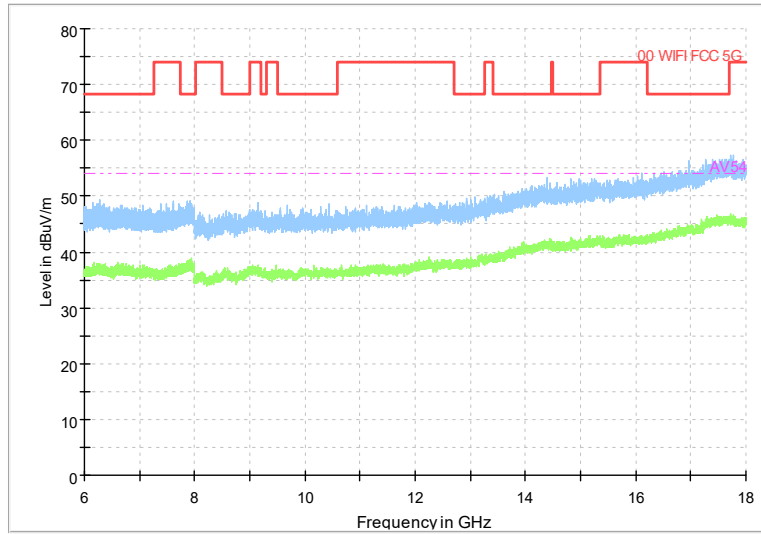

Full Spectrum

Frequency Range: 6GHz -18GHz
Detector: Av mode and PK mode
Test Mode: 802.11ax(HE80)

Full Spectrum

Frequency Range: 18GHz -40GHz
Detector: Av mode and PK mode
Test Mode: 802.11ax(HE80)

Carrier frequency (MHz): 5690
Channel No.:138

Full Spectrum

Frequency Range: 30MHz -1GHz
Detector: Av mode and PK mode
Test Mode: 802.11ac(VHT80)

Full Spectrum

Frequency Range: 1GHz -6GHz
Detector: Av mode and PK mode
Test Mode: 802.11ac(VHT80)

Full Spectrum

Frequency Range: 6GHz -18GHz
Detector: Av mode and PK mode
Test Mode: 802.11ac(VHT80)

Full Spectrum

Frequency Range: 18GHz -40GHz
Detector: Av mode and PK mode
Test Mode: 802.11ac(VHT80)

Full Spectrum

Frequency Range: 30MHz -1GHz
Detector: Av mode and PK mode
Test Mode: 802.11ax(HE80)