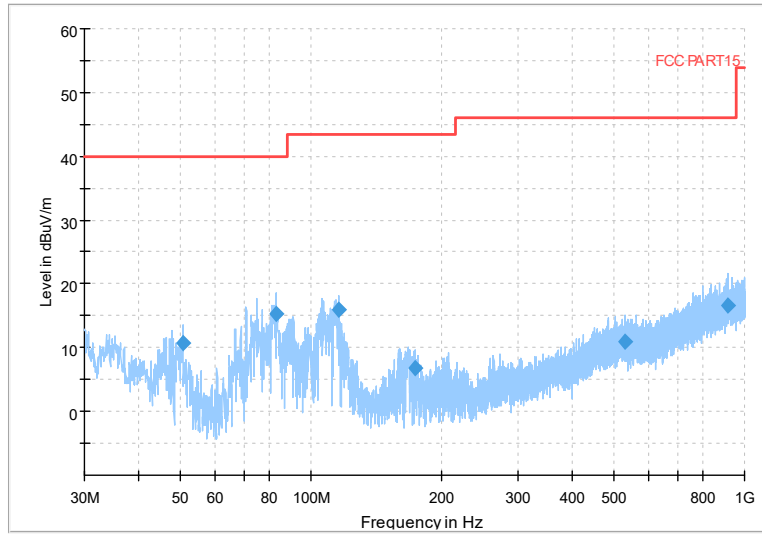

Full Spectrum

Frequency Range: 6GHz -18GHz
Detector: Av mode and PK mode
Modulation type: 802.11n(HT20)

Full Spectrum

Frequency Range: 18GHz -40GHz
Detector: Av mode and PK mode
Modulation type: 802.11n(HT20)

Full Spectrum

Frequency Range: 30MHz -1GHz
Detector: Av mode and PK mode
Test Mode: 802.11ac(VHT20)

Full Spectrum

Frequency Range: 1GHz -6GHz
Detector: Av mode and PK mode
Test Mode: 802.11ac(VHT20)

Full Spectrum