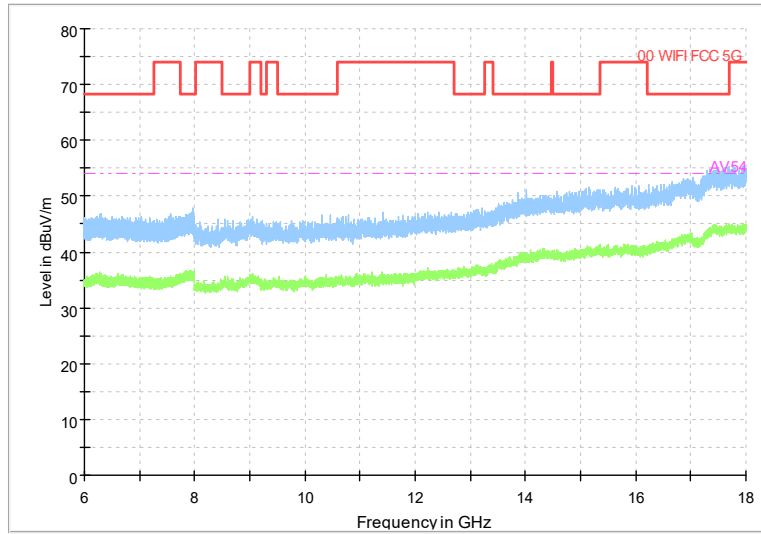

Full Spectrum

Frequency Range: 30MHz -1GHz
Detector: Av mode and PK mode
Test Mode: 802.11ac(VHT20)

Full Spectrum

Frequency Range: 1GHz -6GHz
Detector: Av mode and PK mode
Test Mode: 802.11ac(VHT20)

Full Spectrum

Frequency Range: 6GHz -18GHz
Detector: Av mode and PK mode
Test Mode: 802.11ac(VHT20)

Full Spectrum

Frequency Range: 18GHz -40GHz
Detector: Av mode and PK mode
Test Mode: 802.11ac(VHT20)

Full Spectrum

Frequency Range: 30MHz -1GHz
Detector: Av mode and PK mode
Test Mode: 802.11ax(HE20)

Full Spectrum

Frequency Range: 1GHz -6GHz
Detector: Av mode and PK mode
Test Mode: 802.11ax(HE20)

Full Spectrum

Frequency Range: 6GHz -18GHz
Detector: Av mode and PK mode
Test Mode: 802.11ax(HE20)

Full Spectrum