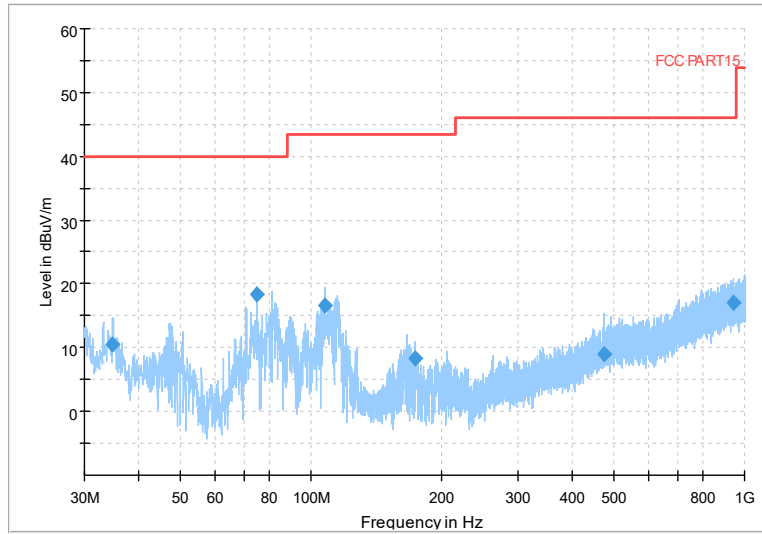

Full Spectrum

Frequency Range: 1GHz -6GHz
Detector: Av mode and PK mode
Modulation type: 802.11a

Full Spectrum

Frequency Range: 6GHz -18GHz
Detector: Av mode and PK mode
Modulation type: 802.11a

Full Spectrum

Frequency Range: 18GHz -40GHz
Detector: Av mode and PK mode
Modulation type: 802.11a

Full Spectrum

Frequency Range: 30MHz -1GHz
Detector: Av mode and PK mode
Modulation type: 802.11n(HT20)

Full Spectrum

Frequency Range: 1GHz -6GHz
Detector: Av mode and PK mode
Modulation type: 802.11n(HT20)