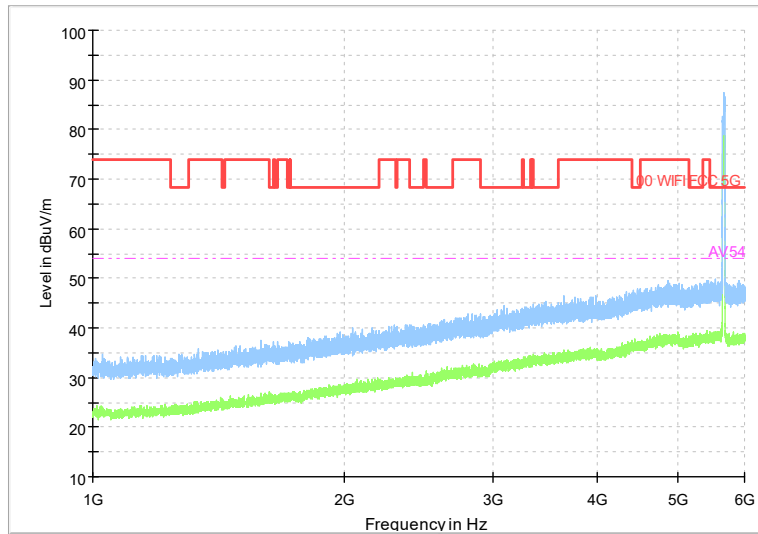

Full Spectrum

Frequency Range: 1GHz -6GHz
Detector: Av mode and PK mode
Test Mode: 802.11ax(HE40)

Full Spectrum

Frequency Range: 6GHz -18GHz
Detector: Av mode and PK mode
Test Mode: 802.11ax(HE40)

Full Spectrum

Frequency Range: 18GHz -40GHz
Detector: Av mode and PK mode
Test Mode: 802.11ax(HE40)

Carrier frequency (MHz): 5670
Channel No.:134

Full Spectrum

Frequency Range: 30MHz -1GHz
Detector: Av mode and PK mode
Modulation type: 802.11n(HT40)

Full Spectrum

Frequency Range: 1GHz -6GHz
Detector: Av mode and PK mode
Modulation type: 802.11n(HT40)

Full Spectrum

Frequency Range: 6GHz -18GHz
Detector: Av mode and PK mode
Modulation type: 802.11n(HT40)