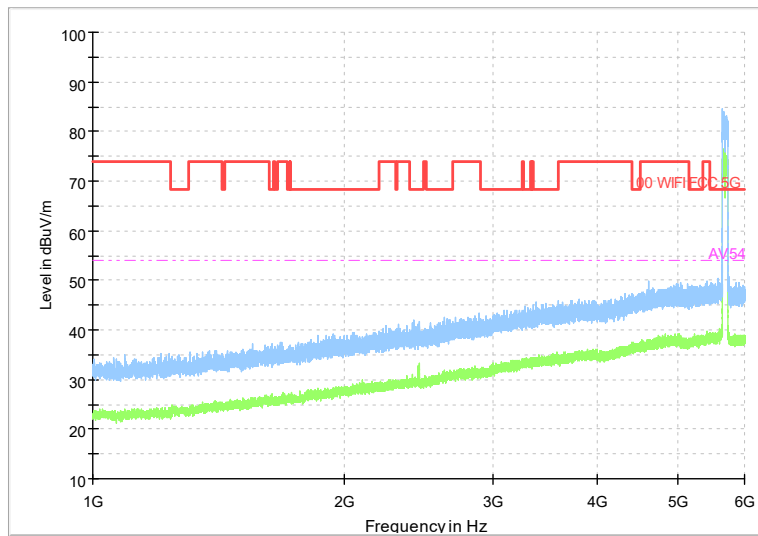

Frequency Range: 18GHz -40GHz
Detector: Av mode and PK mode
Test Mode: 802.11ac(VHT80)

Full Spectrum

Frequency Range: 30MHz -1GHz
Detector: Av mode and PK mode
Test Mode: 802.11ax(HE80)

Full Spectrum

Frequency Range: 1GHz -6GHz
Detector: Av mode and PK mode
Test Mode: 802.11ax(HE80)

Full Spectrum

Frequency Range: 6GHz -18GHz
Detector: Av mode and PK mode
Test Mode: 802.11ax(HE80)

Full Spectrum

Frequency Range: 18GHz -40GHz
Detector: Av mode and PK mode
Test Mode: 802.11ax(HE80)

Carrier frequency (MHz): 5690
Channel No.:138

Full Spectrum

Frequency Range: 30MHz -1GHz
Detector: Av mode and PK mode
Test Mode: 802.11ac(VHT80)

Full Spectrum

Frequency Range: 1GHz -6GHz
Detector: Av mode and PK mode
Test Mode: 802.11ac(VHT80)

Full Spectrum