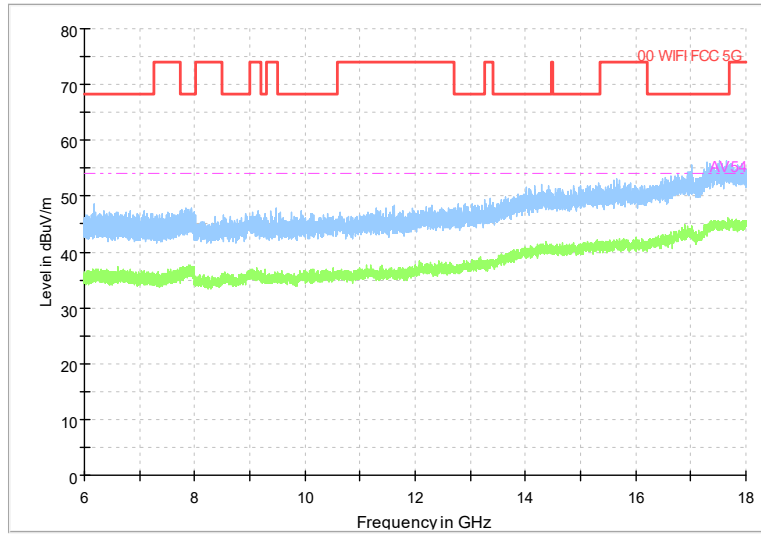

Full Spectrum

Frequency Range: 1GHz -6GHz
Detector: Av mode and PK mode
Test Mode: 802.11ax(HE20)

Full Spectrum

Frequency Range: 6GHz -18GHz
Detector: Av mode and PK mode
Test Mode: 802.11ax(HE20)

Full Spectrum

Frequency Range: 18GHz -40GHz
Detector: Av mode and PK mode
Test Mode: 802.11ax(HE20)

Carrier frequency (MHz): 5785
Channel No.:157

Full Spectrum

Frequency Range: 30MHz -1GHz
Detector: Av mode and PK mode
Modulation type: 802.11a

Full Spectrum

Frequency Range: 1GHz -6GHz
Detector: Av mode and PK mode
Modulation type: 802.11a

Full Spectrum

Frequency Range: 6GHz -18GHz
Detector: Av mode and PK mode
Modulation type: 802.11a

Full Spectrum