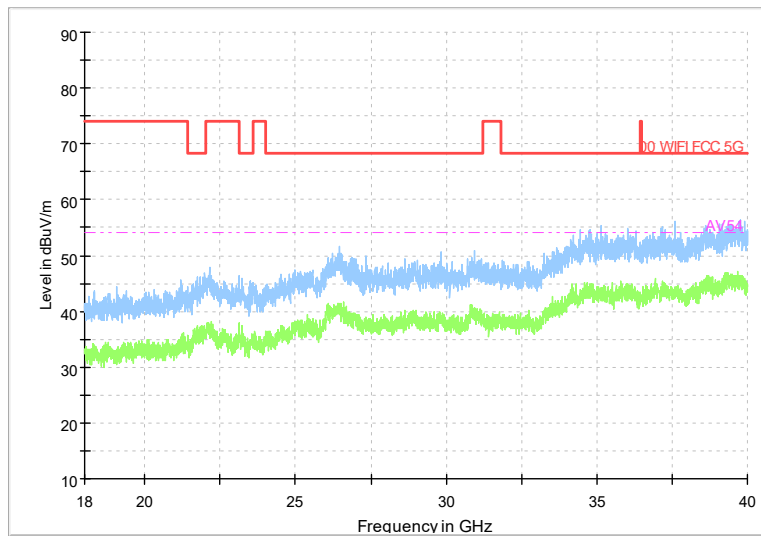

Full Spectrum

Frequency Range: 1GHz -6GHz
Detector: Av mode and PK mode
Test Mode: 802.11ax(HE40)

Full Spectrum

Frequency Range: 6GHz -18GHz
Detector: Av mode and PK mode
Test Mode: 802.11ax(HE40)

Full Spectrum

Frequency Range: 18GHz -40GHz
Detector: Av mode and PK mode
Test Mode: 802.11ax(HE40)

Carrier frequency (MHz): 5670
Channel No.:134

Full Spectrum

Frequency Range: 30MHz -1GHz
Detector: Av mode and PK mode
Modulation type: 802.11n(HT40)