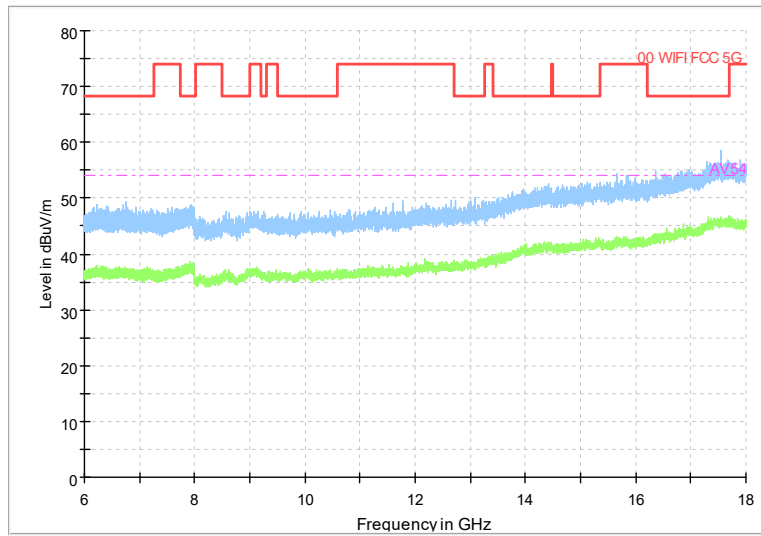

Full Spectrum

Frequency Range: 30MHz -1GHz
Detector: Av mode and PK mode
Test Mode: 802.11ac(VHT80)

Full Spectrum

Frequency Range: 1GHz -6GHz
Detector: Av mode and PK mode
Test Mode: 802.11ac(VHT80)

Full Spectrum

Frequency Range: 6GHz -18GHz
Detector: Av mode and PK mode
Test Mode: 802.11ac(VHT80)

Full Spectrum

Frequency Range: 18GHz -40GHz
Detector: Av mode and PK mode
Test Mode: 802.11ac(VHT80)

Full Spectrum

Frequency Range: 30MHz -1GHz
Detector: Av mode and PK mode
Test Mode: 802.11ax(HE80)

Full Spectrum

Frequency Range: 1GHz -6GHz
Detector: Av mode and PK mode
Test Mode: 802.11ax(HE80)

Full Spectrum

Frequency Range: 6GHz -18GHz
Detector: Av mode and PK mode
Test Mode: 802.11ax(HE80)

Full Spectrum