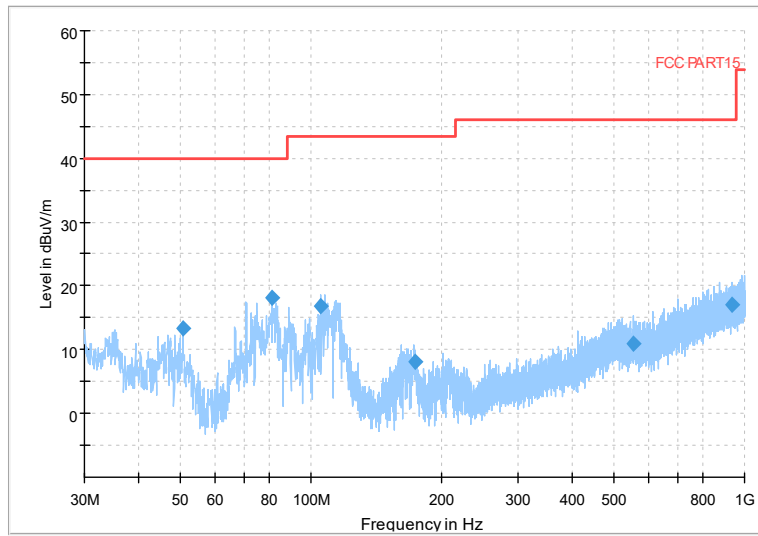

Full Spectrum

Frequency Range: 6GHz -18GHz
Detector: Av mode and PK mode
Modulation type: 802.11n(HT20)

Full Spectrum

Frequency Range: 18GHz -40GHz
Detector: Av mode and PK mode
Modulation type: 802.11n(HT20)

Full Spectrum

Frequency Range: 30MHz -1GHz
Detector: Av mode and PK mode
Test Mode: 802.11ac(VHT20)

Full Spectrum

Frequency Range: 1GHz -6GHz
Detector: Av mode and PK mode
Test Mode: 802.11ac(VHT20)

Full Spectrum