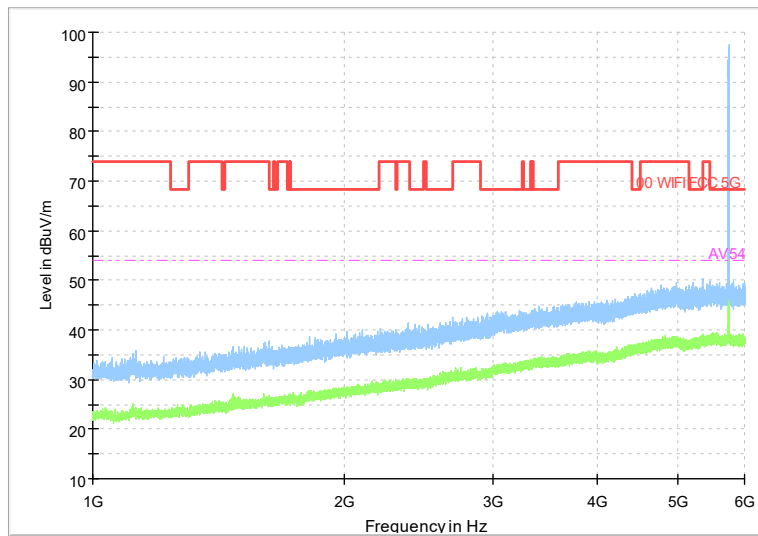

Frequency Range: 18GHz -40GHz
Detector: Av mode and PK mode
Test Mode: 802.11ax(HE80)

Carrier frequency (MHz): 5745
Channel No.:149

Full Spectrum

Frequency Range: 30MHz -1GHz
Detector: Av mode and PK mode
Modulation type: 802.11a

Full Spectrum

Frequency Range: 1GHz -6GHz
Detector: Av mode and PK mode
Modulation type: 802.11a

Full Spectrum

Frequency Range: 6GHz -18GHz
Detector: Av mode and PK mode
Modulation type: 802.11a

Full Spectrum

Frequency Range: 18GHz -40GHz
Detector: Av mode and PK mode
Modulation type: 802.11a

Full Spectrum

Frequency Range: 30MHz -1GHz
Detector: Av mode and PK mode
Modulation type: 802.11n(HT20)

Full Spectrum

Frequency Range: 1GHz -6GHz
Detector: Av mode and PK mode
Modulation type: 802.11n(HT20)