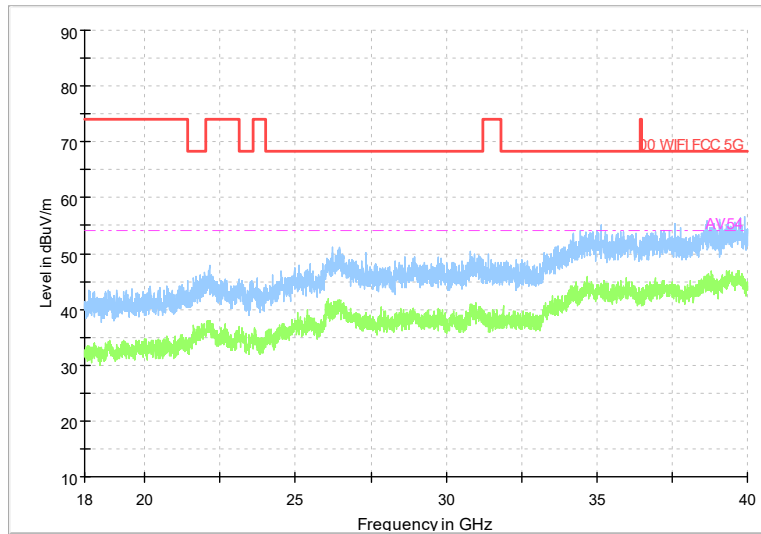

Full Spectrum

Frequency Range: 6GHz -18GHz
Detector: Av mode and PK mode
Modulation type: 802.11n(HT20)

Full Spectrum

Frequency Range: 18GHz -40GHz
Detector: Av mode and PK mode
Modulation type: 802.11n(HT20)

Full Spectrum

Frequency Range: 30MHz -1GHz
Detector: Av mode and PK mode
Test Mode: 802.11ac(VHT20)

Full Spectrum

Frequency Range: 1GHz -6GHz
Detector: Av mode and PK mode
Test Mode: 802.11ac(VHT20)

Full Spectrum

Frequency Range: 6GHz -18GHz
Detector: Av mode and PK mode
Test Mode: 802.11ac(VHT20)

Full Spectrum

Frequency Range: 18GHz -40GHz
Detector: Av mode and PK mode
Test Mode: 802.11ac(VHT20)

Full Spectrum

Frequency Range: 30MHz -1GHz
Detector: Av mode and PK mode
Test Mode: 802.11ax(HE20)