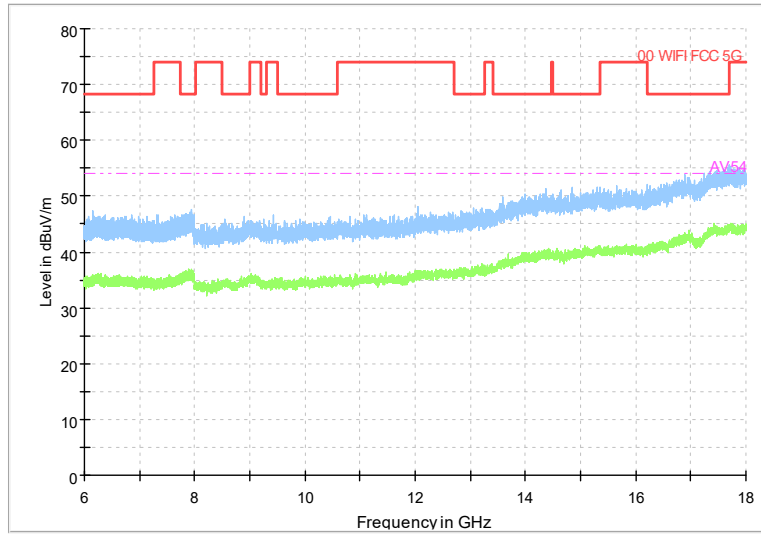

Full Spectrum

Frequency Range: 6GHz -18GHz
Detector: Av mode and PK mode
Modulation type: 802.11n(HT20)

Full Spectrum

Frequency Range: 18GHz -40GHz
Detector: Av mode and PK mode
Modulation type: 802.11n(HT20)

Full Spectrum

Frequency Range: 30MHz -1GHz
Detector: Av mode and PK mode
Test Mode: 802.11ac(VHT20)

Full Spectrum

Frequency Range: 1GHz -6GHz
Detector: Av mode and PK mode
Test Mode: 802.11ac(VHT20)

Full Spectrum