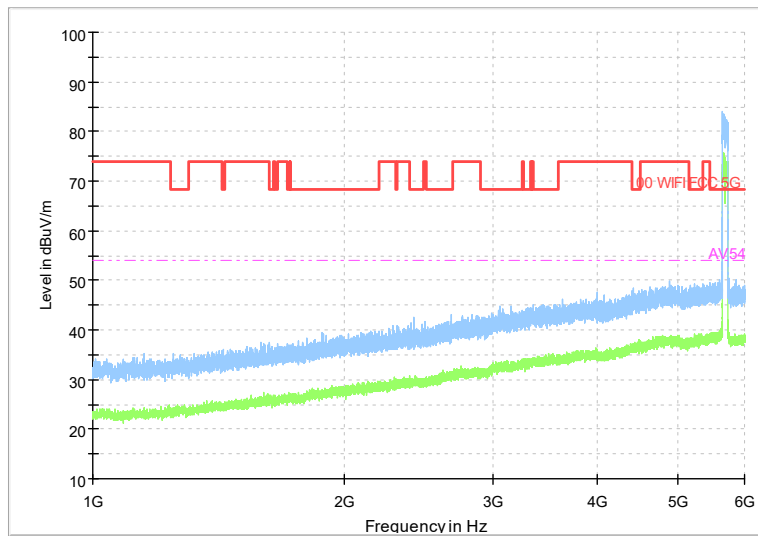

Full Spectrum

Frequency Range: 30MHz -1GHz
Detector: Av mode and PK mode
Test Mode: 802.11ac(VHT80)

Full Spectrum

Frequency Range: 1GHz -6GHz
Detector: Av mode and PK mode
Test Mode: 802.11ac(VHT80)

Full Spectrum

Frequency Range: 6GHz -18GHz
Detector: Av mode and PK mode
Test Mode: 802.11ac(VHT80)

Full Spectrum

Frequency Range: 18GHz -40GHz
Detector: Av mode and PK mode
Test Mode: 802.11ac(VHT80)

Full Spectrum

Frequency Range: 30MHz -1GHz
Detector: Av mode and PK mode
Test Mode: 802.11ax(HE80)

Full Spectrum

Frequency Range: 1GHz -6GHz
Detector: Av mode and PK mode
Test Mode: 802.11ax(HE80)

Full Spectrum

Frequency Range: 6GHz -18GHz
Detector: Av mode and PK mode
Test Mode: 802.11ax(HE80)

Full Spectrum