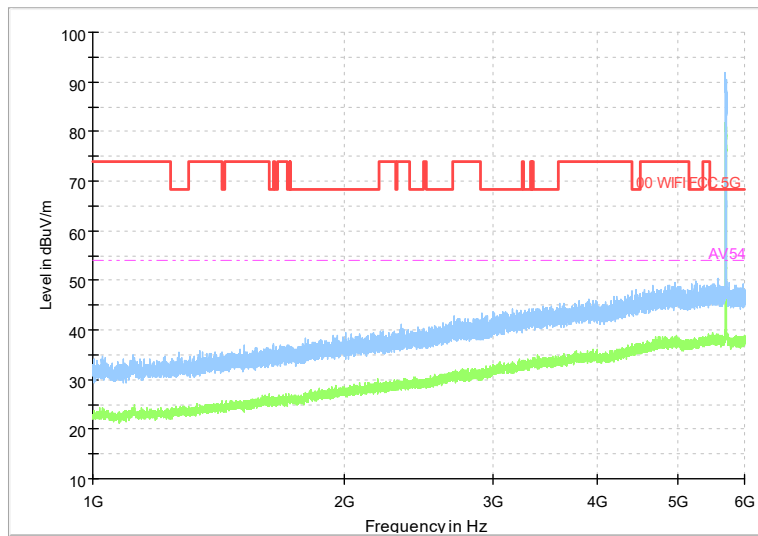

Full Spectrum

Frequency Range: 30MHz -1GHz
Detector: Av mode and PK mode
Test Mode: 802.11ac(VHT20)

Full Spectrum

Frequency Range: 1GHz -6GHz
Detector: Av mode and PK mode
Test Mode: 802.11ac(VHT20)

Full Spectrum

Frequency Range: 6GHz -18GHz
Detector: Av mode and PK mode
Test Mode: 802.11ac(VHT20)

Full Spectrum

Frequency Range: 18GHz -40GHz
Detector: Av mode and PK mode
Test Mode: 802.11ac(VHT20)

Full Spectrum

Frequency Range: 30MHz -1GHz
Detector: Av mode and PK mode
Test Mode: 802.11ax(HE20)

Full Spectrum

Frequency Range: 1GHz -6GHz
Detector: Av mode and PK mode
Test Mode: 802.11ax(HE20)

Full Spectrum

Frequency Range: 6GHz -18GHz
Detector: Av mode and PK mode
Test Mode: 802.11ax(HE20)

Full Spectrum