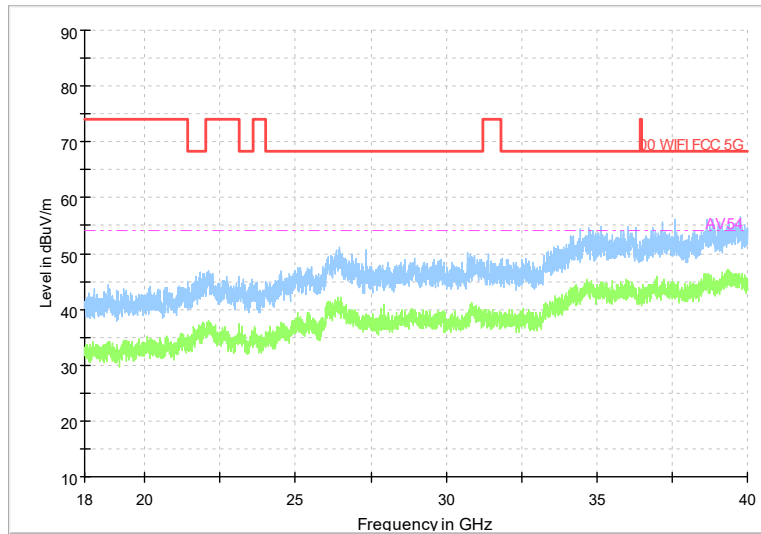

Full Spectrum

Frequency Range: 6GHz -18GHz
Detector: Av mode and PK mode
Test Mode: 802.11ax(HE40)

Full Spectrum

Frequency Range: 18GHz -40GHz
Detector: Av mode and PK mode
Test Mode: 802.11ax(HE40)

Carrier frequency (MHz): 5590
Channel No.:118

Full Spectrum

Frequency Range: 30MHz -1GHz
Detector: Av mode and PK mode
Modulation type: 802.11n(HT40)

Full Spectrum

Frequency Range: 1GHz -6GHz
Detector: Av mode and PK mode
Modulation type: 802.11n(HT40)

Full Spectrum

Frequency Range: 6GHz -18GHz
Detector: Av mode and PK mode
Modulation type: 802.11n(HT40)

Full Spectrum

Frequency Range: 18GHz -40GHz
Detector: Av mode and PK mode
Modulation type: 802.11n(HT40)