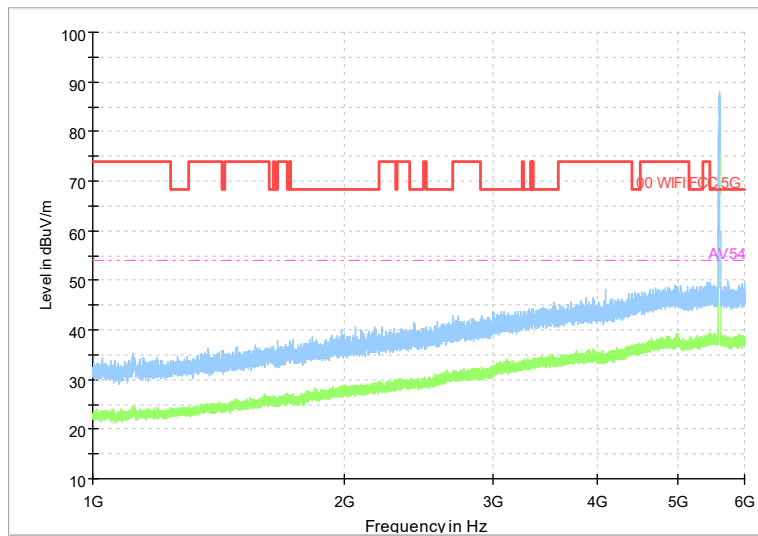

Full Spectrum

Frequency Range: 6GHz -18GHz
Detector: Av mode and PK mode
Modulation type: 802.11n(HT20)

Full Spectrum

Frequency Range: 18GHz -40GHz
Detector: Av mode and PK mode
Modulation type: 802.11n(HT20)

Full Spectrum

Frequency Range: 30MHz -1GHz
Detector: Av mode and PK mode
Test Mode: 802.11ac(VHT20)

Full Spectrum

Frequency Range: 1GHz -6GHz
Detector: Av mode and PK mode
Test Mode: 802.11ac(VHT20)

Full Spectrum