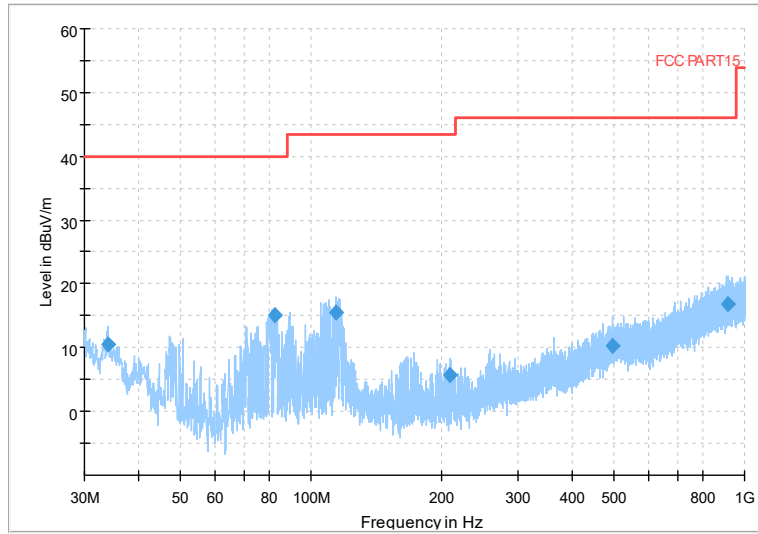

Full Spectrum

Frequency Range: 6GHz -18GHz
Detector: Av mode and PK mode
Test Mode: 802.11ax(HE80)

Full Spectrum

Frequency Range: 18GHz -40GHz
Detector: Av mode and PK mode
Test Mode: 802.11ax(HE80)

Carrier frequency (MHz): 5690
Channel No.:138

Full Spectrum

Frequency Range: 30MHz -1GHz
Detector: Av mode and PK mode
Test Mode: 802.11ac(VHT80)

Full Spectrum

Frequency Range: 1GHz -6GHz
Detector: Av mode and PK mode
Test Mode: 802.11ac(VHT80)

Full Spectrum