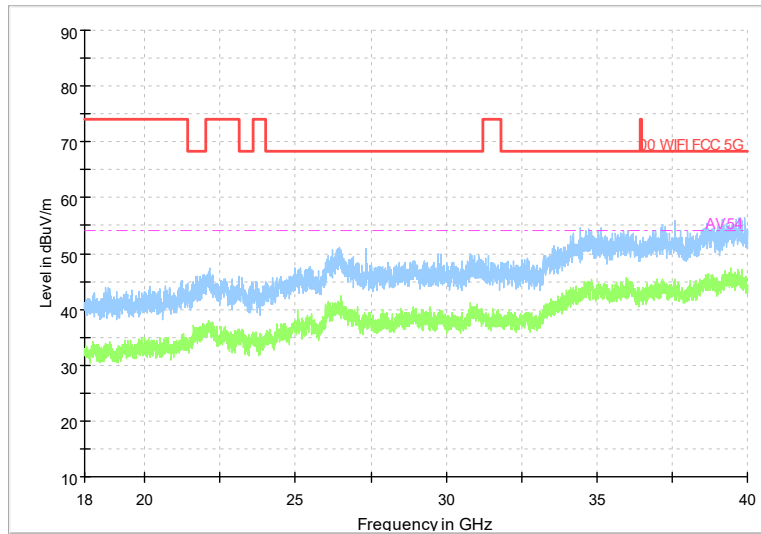

Full Spectrum

Frequency Range: 6GHz -18GHz
Detector: Av mode and PK mode
Modulation type: 802.11n(HT20)

Full Spectrum

Frequency Range: 18GHz -40GHz
Detector: Av mode and PK mode
Modulation type: 802.11n(HT20)

Full Spectrum

Frequency Range: 30MHz -1GHz
Detector: Av mode and PK mode
Test Mode: 802.11ac(VHT20)

Full Spectrum

Frequency Range: 1GHz -6GHz
Detector: Av mode and PK mode
Test Mode: 802.11ac(VHT20)

Full Spectrum

Frequency Range: 6GHz -18GHz
Detector: Av mode and PK mode
Test Mode: 802.11ac(VHT20)

Full Spectrum

Frequency Range: 18GHz -40GHz
Detector: Av mode and PK mode
Test Mode: 802.11ac(VHT20)

Full Spectrum

Frequency Range: 30MHz -1GHz
Detector: Av mode and PK mode
Test Mode: 802.11ax(HE20)