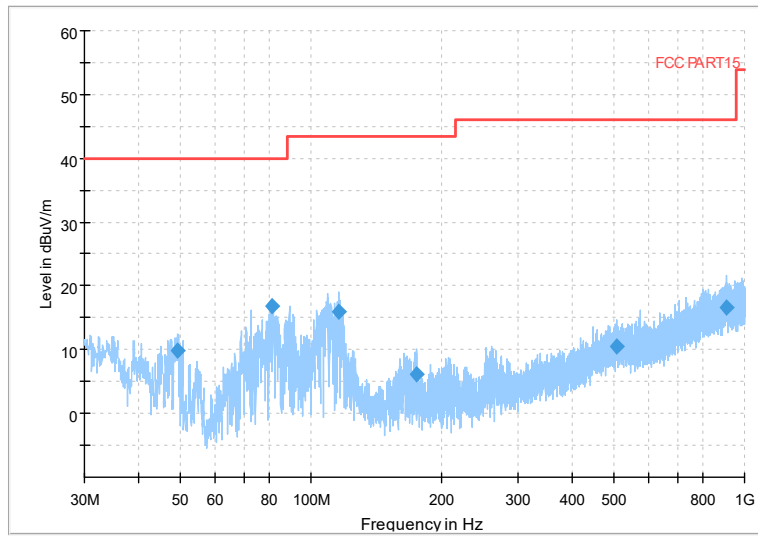

Full Spectrum

Frequency Range: 30MHz -1GHz
Detector: Av mode and PK mode
Test Mode: 802.11ac(VHT80)

Full Spectrum

Frequency Range: 1GHz -6GHz
Detector: Av mode and PK mode
Test Mode: 802.11ac(VHT80)

Full Spectrum

Frequency Range: 6GHz -18GHz
Detector: Av mode and PK mode
Test Mode: 802.11ac(VHT80)

Full Spectrum

Frequency Range: 18GHz -40GHz
Detector: Av mode and PK mode
Test Mode: 802.11ac(VHT80)

Full Spectrum

Frequency Range: 30MHz -1GHz
Detector: Av mode and PK mode
Test Mode: 802.11ax(HE80)