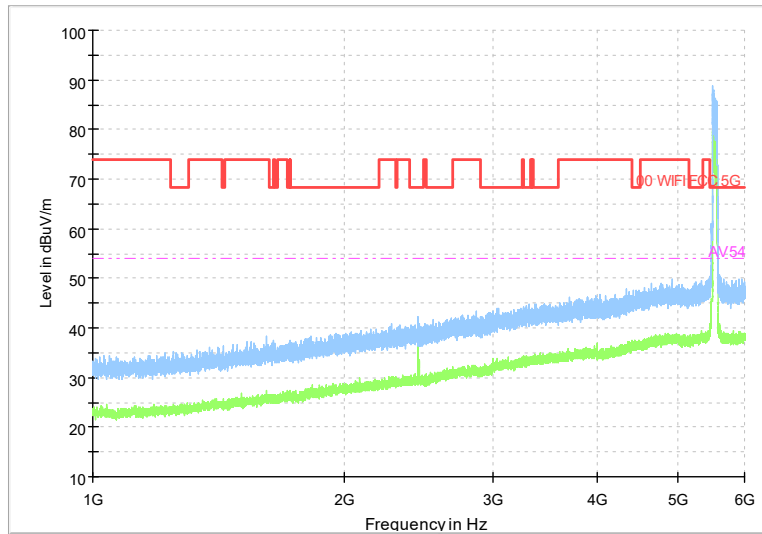

Frequency Range: 18GHz -40GHz
Detector: Av mode and PK mode
Test Mode: 802.11ac(VHT40)

Full Spectrum

Frequency Range: 30MHz -1GHz
Detector: Av mode and PK mode
Test Mode: 802.11ax(HE40)

Full Spectrum

Frequency Range: 1GHz -6GHz
Detector: Av mode and PK mode
Test Mode: 802.11ax(HE40)

Full Spectrum

Frequency Range: 6GHz -18GHz
Detector: Av mode and PK mode
Test Mode: 802.11ax(HE40)

Full Spectrum

Frequency Range: 18GHz -40GHz
Detector: Av mode and PK mode
Test Mode: 802.11ax(HE40)

Carrier frequency (MHz): 5530
Channel No.:106

Full Spectrum

Frequency Range: 30MHz -1GHz
Detector: Av mode and PK mode
Test Mode: 802.11ac(VHT80)

Full Spectrum

Frequency Range: 1GHz -6GHz
Detector: Av mode and PK mode
Test Mode: 802.11ac(VHT80)

Full Spectrum