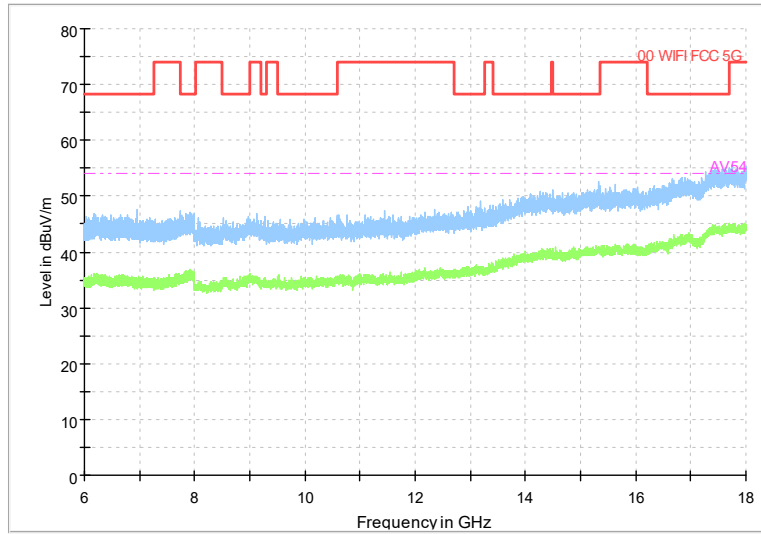

Full Spectrum

Frequency Range: 30MHz -1GHz
Detector: Av mode and PK mode
Test Mode: 802.11ac(VHT40)

Full Spectrum

Frequency Range: 1GHz -6GHz
Detector: Av mode and PK mode
Test Mode: 802.11ac(VHT40)

Full Spectrum

Frequency Range: 6GHz -18GHz
Detector: Av mode and PK mode
Test Mode: 802.11ac(VHT40)

Full Spectrum

Frequency Range: 18GHz -40GHz
Detector: Av mode and PK mode
Test Mode: 802.11ac(VHT40)

Full Spectrum

Frequency Range: 30MHz -1GHz
Detector: Av mode and PK mode
Test Mode: 802.11ax(HE40)

Full Spectrum

Frequency Range: 1GHz -6GHz
Detector: Av mode and PK mode
Test Mode: 802.11ax(HE40)

Full Spectrum

Frequency Range: 6GHz -18GHz
Detector: Av mode and PK mode
Test Mode: 802.11ax(HE40)

Full Spectrum