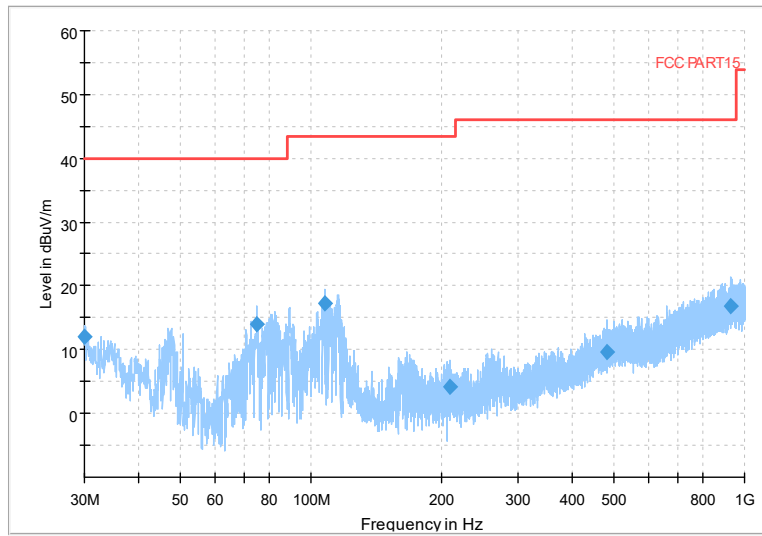

Full Spectrum

Frequency Range: 30MHz -1GHz
Detector: Av mode and PK mode
Test Mode: 802.11ac(VHT40)