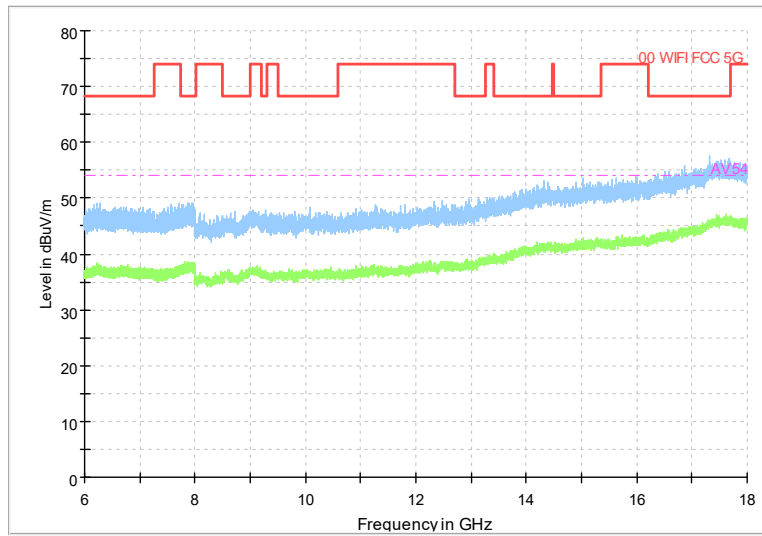

Full Spectrum

Frequency Range: 30MHz -1GHz
Detector: Av mode and PK mode
Test Mode: 802.11ac(VHT80)

Full Spectrum

Frequency Range: 1GHz -6GHz
Detector: Av mode and PK mode
Test Mode: 802.11ac(VHT80)

Full Spectrum

Frequency Range: 6GHz -18GHz
Detector: Av mode and PK mode
Test Mode: 802.11ac(VHT80)

Full Spectrum

Frequency Range: 18GHz -40GHz
Detector: Av mode and PK mode
Test Mode: 802.11ac(VHT80)

Full Spectrum

Frequency Range: 30MHz -1GHz
Detector: Av mode and PK mode
Test Mode: 802.11ax(HE80)

Full Spectrum

Frequency Range: 1GHz -6GHz
Detector: Av mode and PK mode
Test Mode: 802.11ax(HE80)

Full Spectrum

Frequency Range: 6GHz -18GHz
Detector: Av mode and PK mode
Test Mode: 802.11ax(HE80)

Full Spectrum