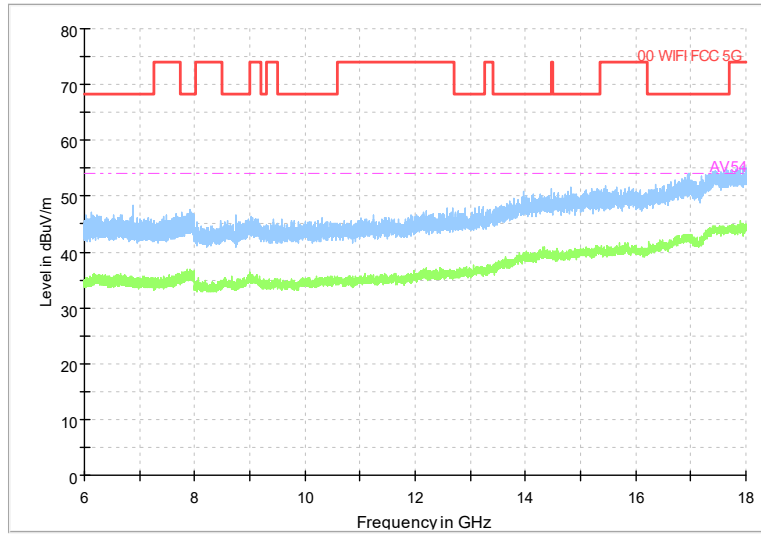

Full Spectrum

Frequency Range: 1GHz -6GHz
Detector: Av mode and PK mode
Test Mode: 802.11ax(HE20)

Full Spectrum

Frequency Range: 6GHz -18GHz
Detector: Av mode and PK mode
Test Mode: 802.11ax(HE20)

Full Spectrum

Frequency Range: 18GHz -40GHz
Detector: Av mode and PK mode
Test Mode: 802.11ax(HE20)

Carrier frequency (MHz): 5510
Channel No.:102

Full Spectrum

Frequency Range: 30MHz -1GHz
Detector: Av mode and PK mode
Modulation type: 802.11n(HT40)

Full Spectrum

Frequency Range: 1GHz -6GHz
Detector: Av mode and PK mode
Modulation type: 802.11n(HT40)

Full Spectrum

Frequency Range: 6GHz -18GHz
Detector: Av mode and PK mode
Modulation type: 802.11n(HT40)