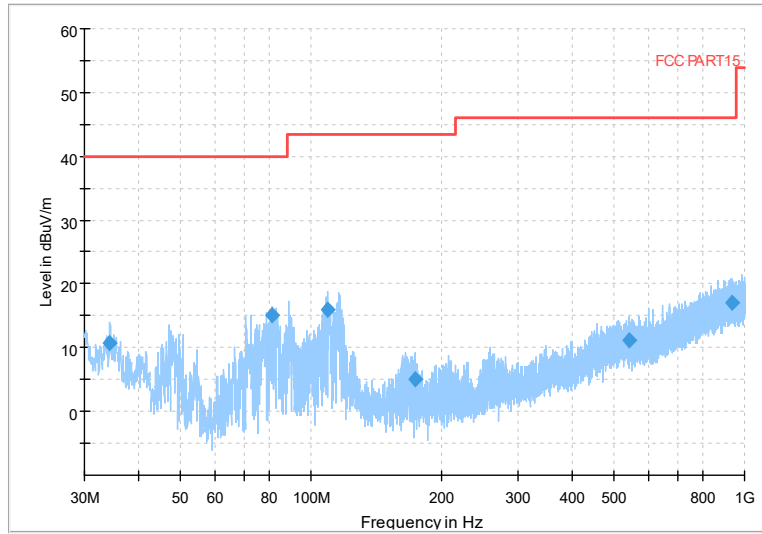

Full Spectrum

Frequency Range: 30MHz -1GHz
Detector: Av mode and PK mode
Modulation type: 802.11a