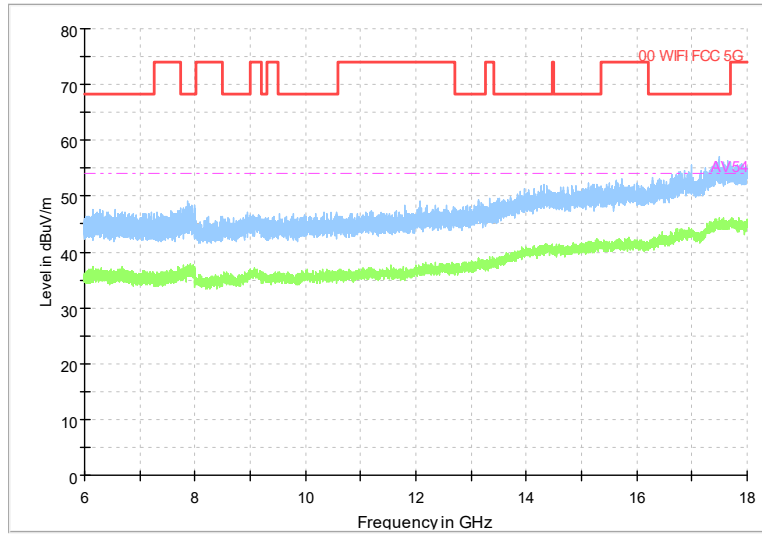

Full Spectrum

Frequency Range: 1GHz -6GHz
Detector: Av mode and PK mode
Modulation type: 802.11a

Full Spectrum

Frequency Range: 6GHz -18GHz
Detector: Av mode and PK mode
Modulation type: 802.11a

Full Spectrum

Frequency Range: 18GHz -40GHz
Detector: Av mode and PK mode
Modulation type: 802.11a

Full Spectrum

Frequency Range: 30MHz -1GHz
Detector: Av mode and PK mode
Modulation type: 802.11n(HT20)

Full Spectrum

Frequency Range: 1GHz -6GHz
Detector: Av mode and PK mode
Modulation type: 802.11n(HT20)

Full Spectrum

Frequency Range: 6GHz -18GHz
Detector: Av mode and PK mode
Modulation type: 802.11n(HT20)

Full Spectrum

Frequency Range: 18GHz -40GHz
Detector: Av mode and PK mode
Modulation type: 802.11n(HT20)