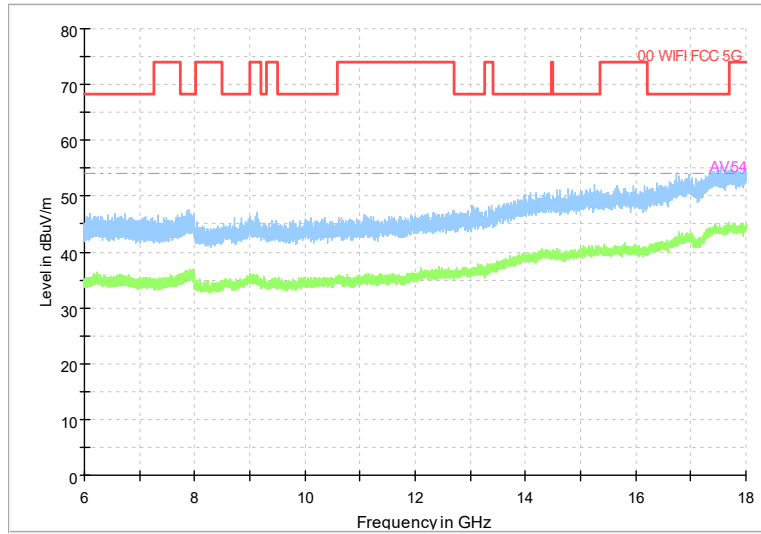

Full Spectrum

Frequency Range: 1GHz -6GHz
Detector: Av mode and PK mode
Test Mode: 802.11ax(HE20)

Full Spectrum

Frequency Range: 6GHz -18GHz
Detector: Av mode and PK mode
Test Mode: 802.11ax(HE20)

Full Spectrum

Frequency Range: 18GHz -40GHz
Detector: Av mode and PK mode
Test Mode: 802.11ax(HE20)

Carrier frequency (MHz): 5700
Channel No.:140

Full Spectrum

Frequency Range: 30MHz -1GHz
Detector: Av mode and PK mode
Modulation type: 802.11a

Full Spectrum

Frequency Range: 1GHz -6GHz
Detector: Av mode and PK mode
Modulation type: 802.11a

Full Spectrum

Frequency Range: 6GHz -18GHz
Detector: Av mode and PK mode
Modulation type: 802.11a

Full Spectrum