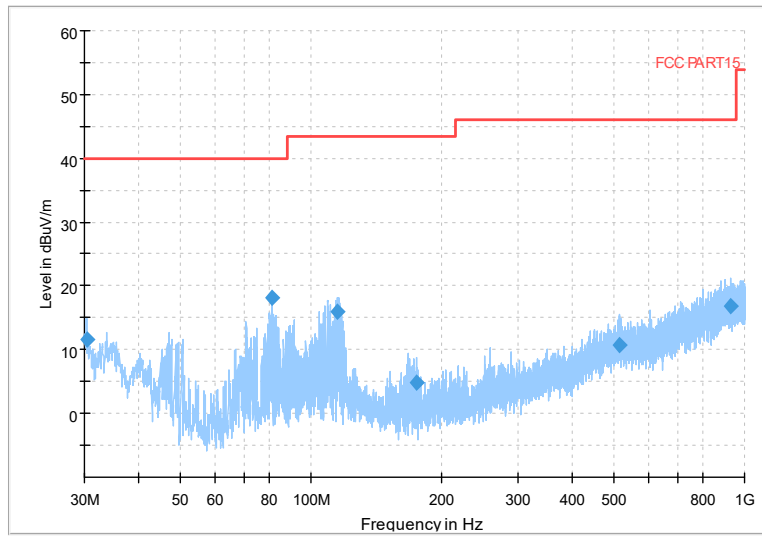

Full Spectrum

Frequency Range: 1GHz -6GHz
Detector: Av mode and PK mode
Test Mode: 802.11ac(VHT80)

Full Spectrum

Frequency Range: 6GHz -18GHz
Detector: Av mode and PK mode
Test Mode: 802.11ac(VHT80)

Full Spectrum

Frequency Range: 18GHz -40GHz
Detector: Av mode and PK mode
Test Mode: 802.11ac(VHT80)

Full Spectrum

Frequency Range: 30MHz -1GHz
Detector: Av mode and PK mode
Test Mode: 802.11ax(HE80)

Full Spectrum

Frequency Range: 1GHz -6GHz
Detector: Av mode and PK mode
Test Mode: 802.11ax(HE80)