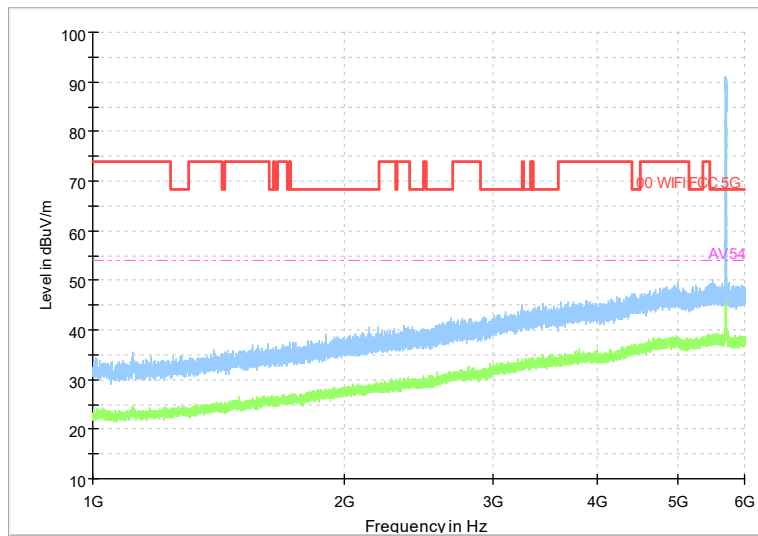

Full Spectrum

Frequency Range: 1GHz -6GHz
Detector: Av mode and PK mode
Test Mode: 802.11ax(HE20)

Full Spectrum

Frequency Range: 6GHz -18GHz
Detector: Av mode and PK mode
Test Mode: 802.11ax(HE20)

Full Spectrum

Frequency Range: 18GHz -40GHz
Detector: Av mode and PK mode
Test Mode: 802.11ax(HE20)

Carrier frequency (MHz): 5700
Channel No.:140

Full Spectrum

Frequency Range: 30MHz -1GHz
Detector: Av mode and PK mode
Modulation type: 802.11a

Full Spectrum

Frequency Range: 1GHz -6GHz
Detector: Av mode and PK mode
Modulation type: 802.11a

Full Spectrum

Frequency Range: 6GHz -18GHz
Detector: Av mode and PK mode
Modulation type: 802.11a

Full Spectrum