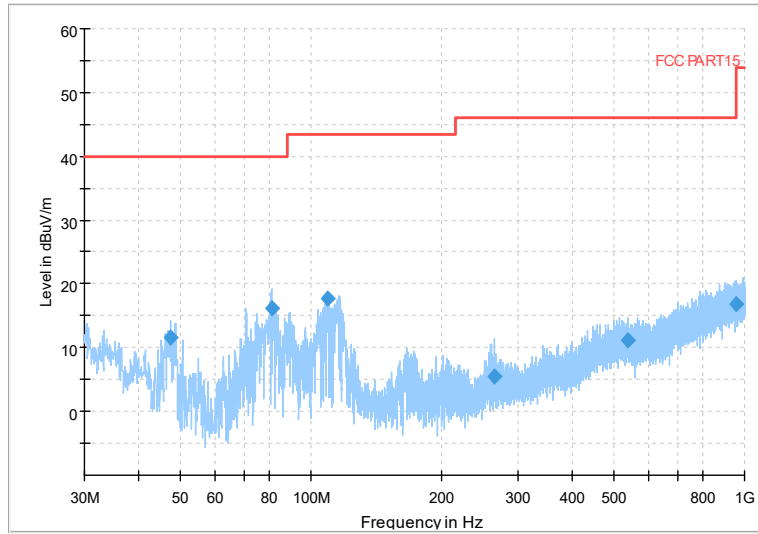

Full Spectrum

Frequency Range: 30MHz -1GHz
Detector: Av mode and PK mode
Test Mode: 802.11ax(HE40)