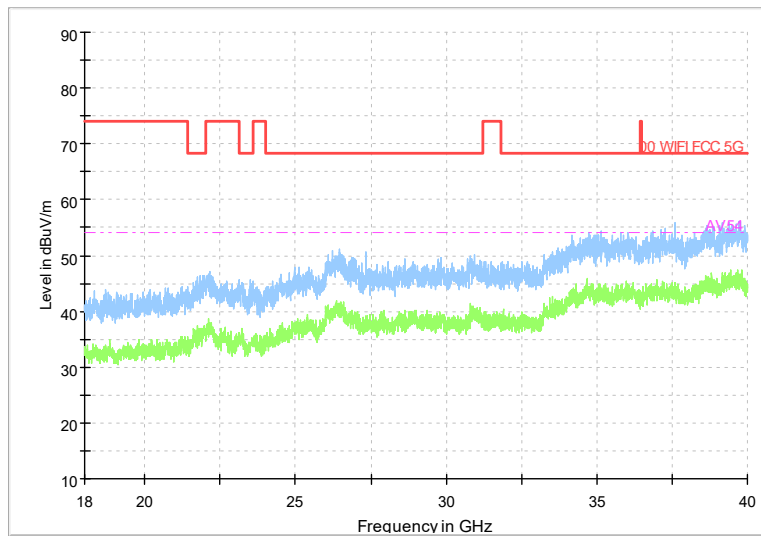

Full Spectrum

Frequency Range: 18GHz -40GHz
Detector: Av mode and PK mode
Modulation type: 802.11n(HT40)

Full Spectrum

Frequency Range: 30MHz -1GHz
Detector: Av mode and PK mode
Test Mode: 802.11ac(VHT40)

Full Spectrum

Frequency Range: 1GHz -6GHz
Detector: Av mode and PK mode
Test Mode: 802.11ac(VHT40)

Full Spectrum

Frequency Range: 6GHz -18GHz
Detector: Av mode and PK mode
Test Mode: 802.11ac(VHT40)

Full Spectrum

Frequency Range: 18GHz -40GHz
Detector: Av mode and PK mode
Test Mode: 802.11ac(VHT40)

Full Spectrum

Frequency Range: 30MHz -1GHz
Detector: Av mode and PK mode
Test Mode: 802.11ax(HE40)

Full Spectrum

Frequency Range: 1GHz -6GHz
Detector: Av mode and PK mode
Test Mode: 802.11ax(HE40)