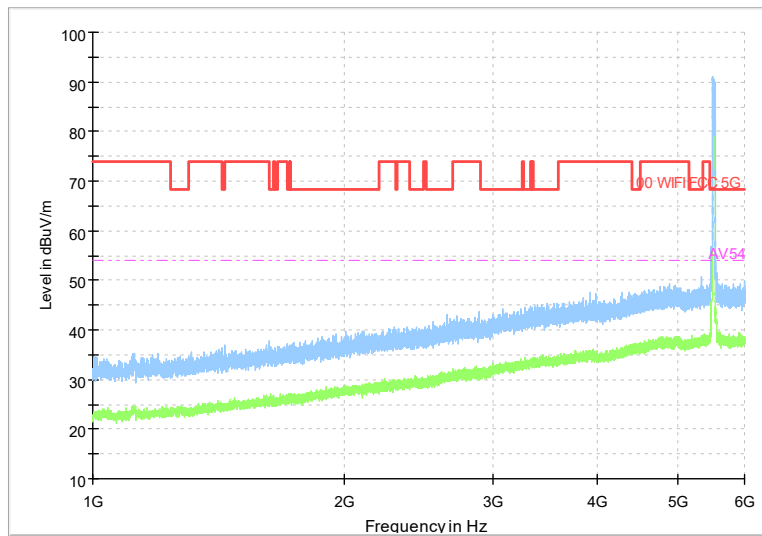

Full Spectrum

Frequency Range: 1GHz -6GHz
Detector: Av mode and PK mode
Modulation type: 802.11n(HT40)

Full Spectrum

Frequency Range: 6GHz -18GHz
Detector: Av mode and PK mode
Modulation type: 802.11n(HT40)

Full Spectrum

Frequency Range: 18GHz -40GHz
Detector: Av mode and PK mode
Modulation type: 802.11n(HT40)

Full Spectrum

Frequency Range: 30MHz -1GHz
Detector: Av mode and PK mode
Test Mode: 802.11ac(VHT40)

Full Spectrum

Frequency Range: 1GHz -6GHz
Detector: Av mode and PK mode
Test Mode: 802.11ac(VHT40)

Full Spectrum

Frequency Range: 6GHz -18GHz
Detector: Av mode and PK mode
Test Mode: 802.11ac(VHT40)

Full Spectrum