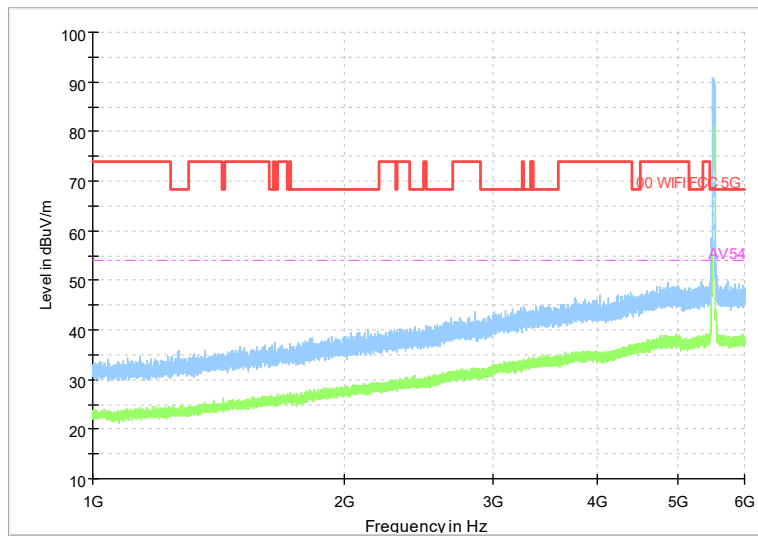

Full Spectrum

Frequency Range: 1GHz -6GHz
Detector: Av mode and PK mode
Test Mode: 802.11ax(HE20)

Full Spectrum

Frequency Range: 6GHz -18GHz
Detector: Av mode and PK mode
Test Mode: 802.11ax(HE20)

Full Spectrum

Frequency Range: 18GHz -40GHz
Detector: Av mode and PK mode
Test Mode: 802.11ax(HE20)

Carrier frequency (MHz): 5510
Channel No.:102

Full Spectrum

Frequency Range: 30MHz -1GHz
Detector: Av mode and PK mode
Modulation type: 802.11n(HT40)

Full Spectrum

Frequency Range: 1GHz -6GHz
Detector: Av mode and PK mode
Modulation type: 802.11n(HT40)

Full Spectrum

Frequency Range: 6GHz -18GHz
Detector: Av mode and PK mode
Modulation type: 802.11n(HT40)