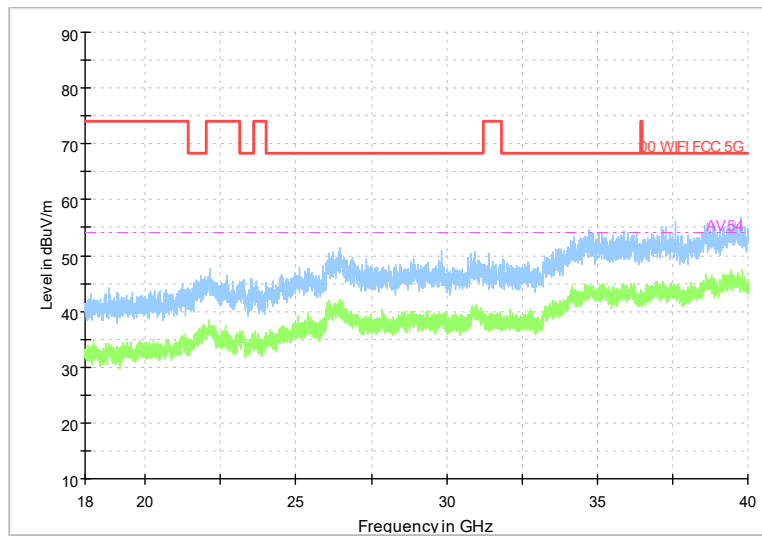

Full Spectrum

Frequency Range: 1GHz -6GHz
Detector: Av mode and PK mode
Test Mode: 802.11ac(VHT40)

Full Spectrum

Frequency Range: 6GHz -18GHz
Detector: Av mode and PK mode
Test Mode: 802.11ac(VHT40)

Full Spectrum

Frequency Range: 18GHz -40GHz
Detector: Av mode and PK mode
Test Mode: 802.11ac(VHT40)

Full Spectrum

Frequency Range: 30MHz -1GHz
Detector: Av mode and PK mode
Test Mode: 802.11ax(HE40)

Full Spectrum

Frequency Range: 1GHz -6GHz
Detector: Av mode and PK mode
Test Mode: 802.11ax(HE40)

Full Spectrum

Frequency Range: 6GHz -18GHz
Detector: Av mode and PK mode
Test Mode: 802.11ax(HE40)

Full Spectrum

Frequency Range: 18GHz -40GHz
Detector: Av mode and PK mode
Test Mode: 802.11ax(HE40)

Carrier frequency (MHz): 5530
Channel No.:106