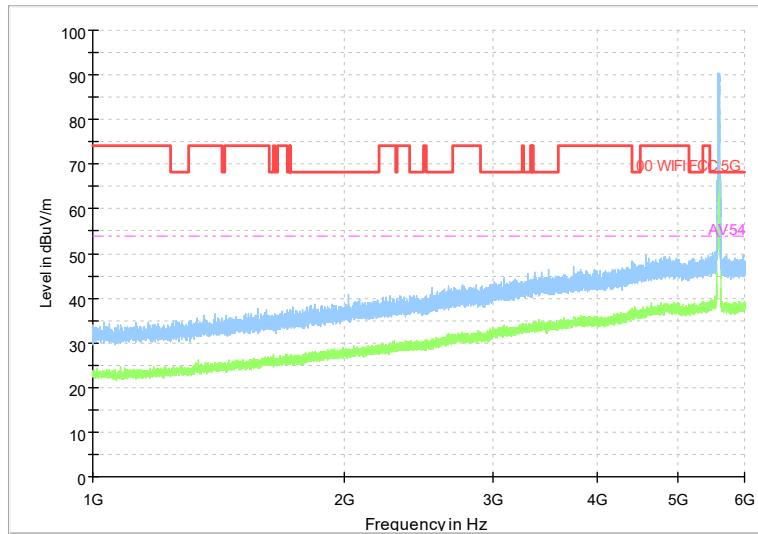

Full Spectrum

Frequency Range: 30MHz -1GHz
Detector: Av mode and PK mode
Test Mode: 802.11ac(VHT40)

Full Spectrum

Frequency Range: 1GHz -6GHz
Detector: Av mode and PK mode
Test Mode: 802.11ac(VHT40)

Full Spectrum

Frequency Range: 6GHz -18GHz
Detector: Av mode and PK mode
Test Mode: 802.11ac(VHT40)

Full Spectrum

Frequency Range: 18GHz -40GHz
Detector: Av mode and PK mode
Test Mode: 802.11ac(VHT40)

Full Spectrum

Frequency Range: 30MHz -1GHz
Detector: Av mode and PK mode
Test Mode: 802.11ax(HE40)

Full Spectrum

Frequency Range: 1GHz -6GHz
Detector: Av mode and PK mode
Test Mode: 802.11ax(HE40)

Full Spectrum

Frequency Range: 6GHz -18GHz
Detector: Av mode and PK mode
Test Mode: 802.11ax(HE40)

Full Spectrum