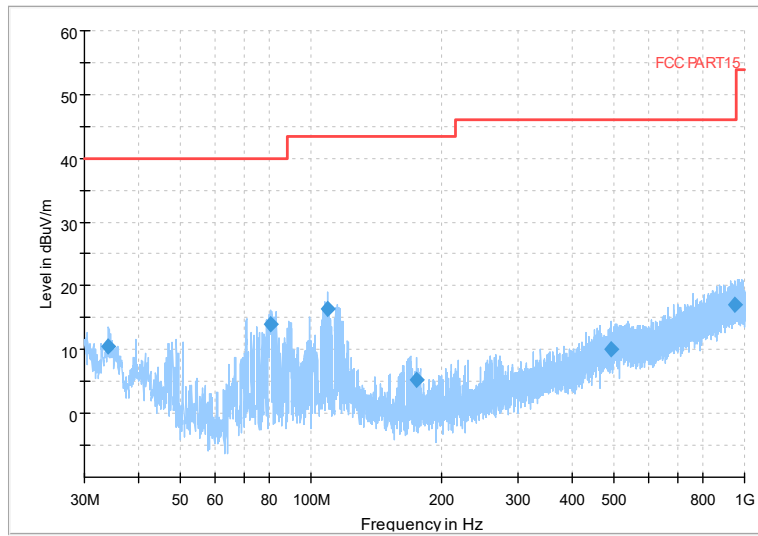

Full Spectrum

Frequency Range: 6GHz -18GHz
Detector: Av mode and PK mode
Test Mode: 802.11ax(HE80)

Full Spectrum

Frequency Range: 18GHz -40GHz
Detector: Av mode and PK mode
Test Mode: 802.11ax(HE80)

Carrier frequency (MHz): 5690
Channel No.:138

Full Spectrum

Frequency Range: 30MHz -1GHz
Detector: Av mode and PK mode
Test Mode: 802.11ac(VHT80)

Full Spectrum

Frequency Range: 1GHz -6GHz
Detector: Av mode and PK mode
Test Mode: 802.11ac(VHT80)

Full Spectrum

Frequency Range: 6GHz -18GHz
Detector: Av mode and PK mode
Test Mode: 802.11ac(VHT80)

Full Spectrum

Frequency Range: 18GHz -40GHz
Detector: Av mode and PK mode
Test Mode: 802.11ac(VHT80)

Full Spectrum

Frequency Range: 30MHz -1GHz
Detector: Av mode and PK mode
Test Mode: 802.11ax(HE80)