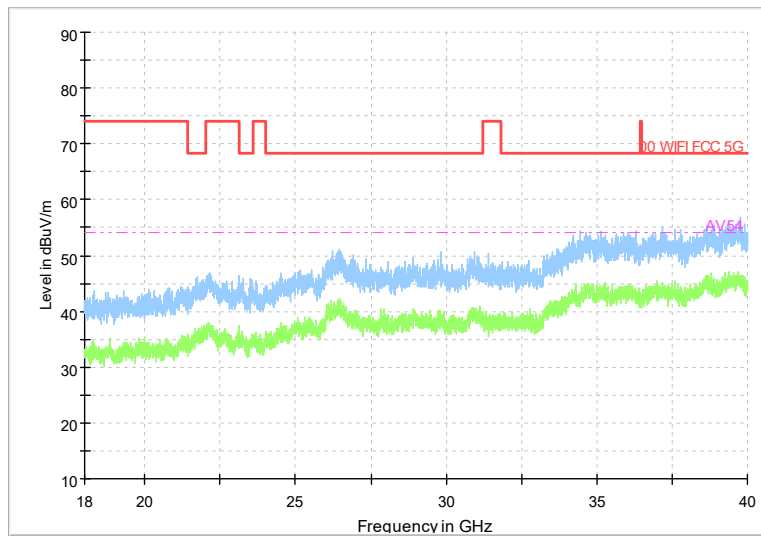

Full Spectrum

Frequency Range: 1GHz -6GHz
Detector: Av mode and PK mode
Modulation type: 802.11n(HT40)

Full Spectrum

Frequency Range: 6GHz -18GHz
Detector: Av mode and PK mode
Modulation type: 802.11n(HT40)

Full Spectrum

Frequency Range: 18GHz -40GHz
Detector: Av mode and PK mode
Modulation type: 802.11n(HT40)

Full Spectrum

Frequency Range: 30MHz -1GHz
Detector: Av mode and PK mode
Test Mode: 802.11ac(VHT40)