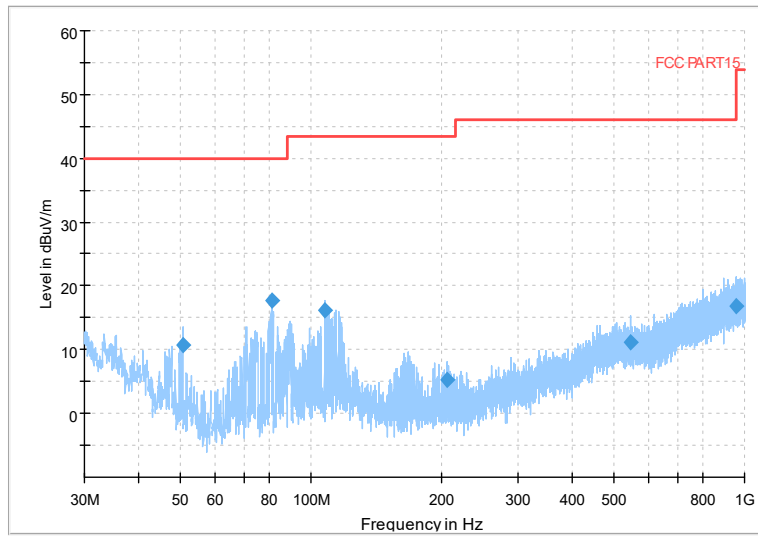

Full Spectrum

Frequency Range: 30MHz -1GHz
Detector: Av mode and PK mode
Modulation type: 802.11n(HT40)