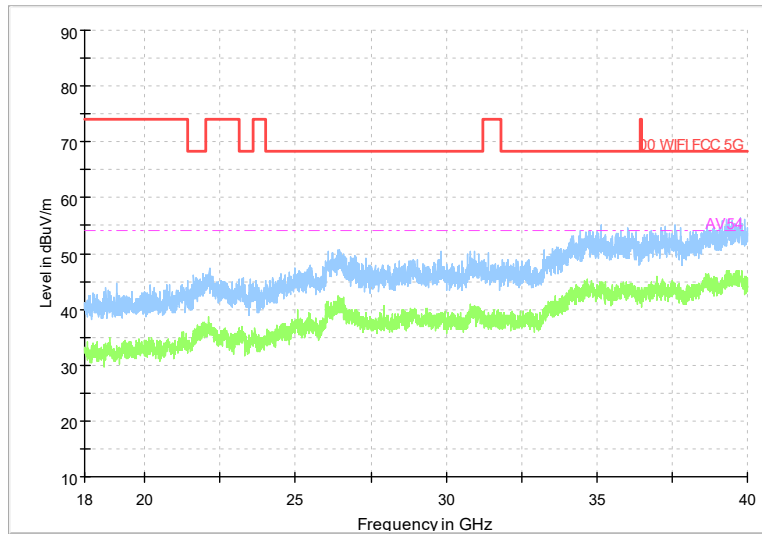

Full Spectrum

Frequency Range: 6GHz -18GHz
Detector: Av mode and PK mode
Test Mode: 802.11ax(HE40)

Full Spectrum

Frequency Range: 18GHz -40GHz
Detector: Av mode and PK mode
Test Mode: 802.11ax(HE40)

Carrier frequency (MHz): 5530
Channel No.:106

Full Spectrum

Frequency Range: 30MHz -1GHz
Detector: Av mode and PK mode
Test Mode: 802.11ac(VHT80)

Full Spectrum

Frequency Range: 1GHz -6GHz
Detector: Av mode and PK mode
Test Mode: 802.11ac(VHT80)

Full Spectrum

Frequency Range: 6GHz -18GHz
Detector: Av mode and PK mode
Test Mode: 802.11ac(VHT80)

Full Spectrum

Frequency Range: 18GHz -40GHz
Detector: Av mode and PK mode
Test Mode: 802.11ac(VHT80)

Full Spectrum

Frequency Range: 30MHz -1GHz
Detector: Av mode and PK mode
Test Mode: 802.11ax(HE80)

Full Spectrum

Frequency Range: 1GHz -6GHz
Detector: Av mode and PK mode
Test Mode: 802.11ax(HE80)

Full Spectrum

Frequency Range: 6GHz -18GHz
Detector: Av mode and PK mode
Test Mode: 802.11ax(HE80)

Full Spectrum