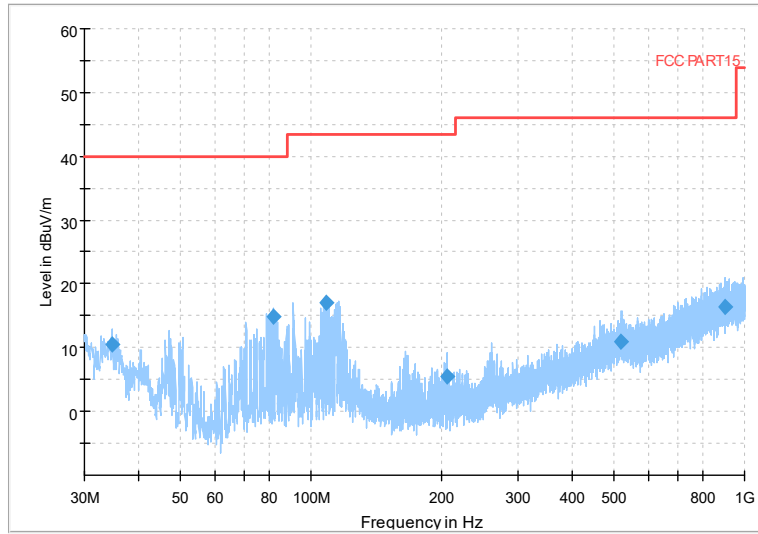

Full Spectrum

Frequency Range: 30MHz -1GHz
Detector: Av mode and PK mode
Test Mode: 802.11ax(HE40)