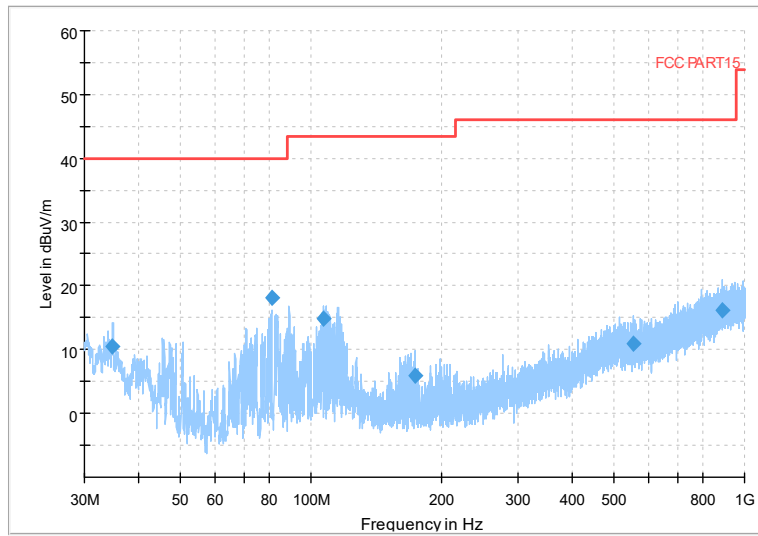

Full Spectrum

Frequency Range: 30MHz -1GHz
Detector: Av mode and PK mode
Test Mode: 802.11ac(VHT20)

Full Spectrum

Frequency Range: 1GHz -6GHz
Detector: Av mode and PK mode
Test Mode: 802.11ac(VHT20)

Full Spectrum

Frequency Range: 6GHz -18GHz
Detector: Av mode and PK mode
Test Mode: 802.11ac(VHT20)

Full Spectrum

Frequency Range: 18GHz -40GHz
Detector: Av mode and PK mode
Test Mode: 802.11ac(VHT20)

Full Spectrum

Frequency Range: 30MHz -1GHz
Detector: Av mode and PK mode
Test Mode: 802.11ax(HE20)