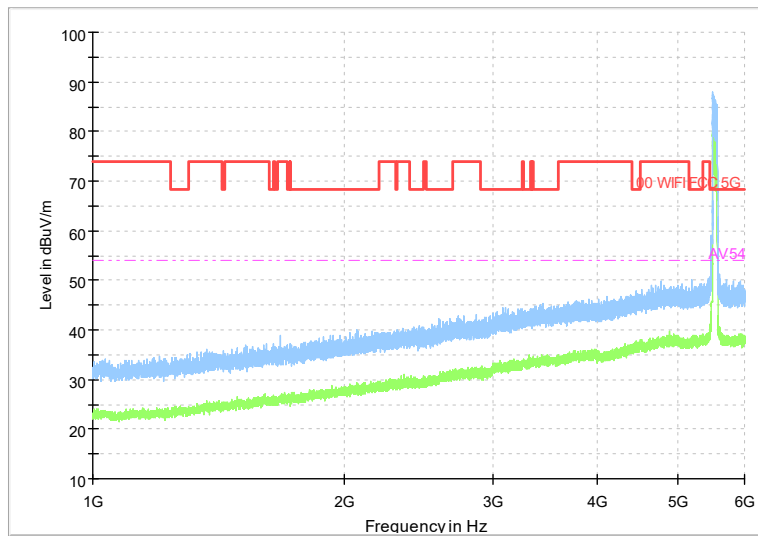

Full Spectrum

Frequency Range: 30MHz -1GHz
Detector: Av mode and PK mode
Test Mode: 802.11ac(VHT80)

Full Spectrum

Frequency Range: 1GHz -6GHz
Detector: Av mode and PK mode
Test Mode: 802.11ac(VHT80)

Full Spectrum

Frequency Range: 6GHz -18GHz
Detector: Av mode and PK mode
Test Mode: 802.11ac(VHT80)

Full Spectrum

Frequency Range: 18GHz -40GHz
Detector: Av mode and PK mode
Test Mode: 802.11ac(VHT80)

Full Spectrum

Frequency Range: 30MHz -1GHz
Detector: Av mode and PK mode
Test Mode: 802.11ax(HE80)

Full Spectrum

Frequency Range: 1GHz -6GHz
Detector: Av mode and PK mode
Test Mode: 802.11ax(HE80)

Full Spectrum

Frequency Range: 6GHz -18GHz
Detector: Av mode and PK mode
Test Mode: 802.11ax(HE80)

Full Spectrum