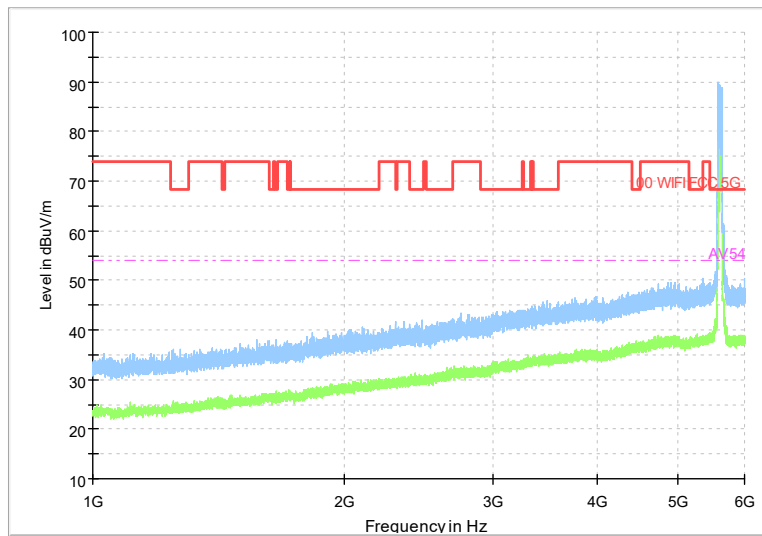

Frequency Range: 18GHz -40GHz
Detector: Av mode and PK mode
Test Mode: 802.11ax(HE80)

Carrier frequency (MHz): 5610
Channel No.:122

Full Spectrum

Frequency Range: 30MHz -1GHz
Detector: Av mode and PK mode
Test Mode: 802.11ac(VHT80)

Full Spectrum

Frequency Range: 1GHz -6GHz
Detector: Av mode and PK mode
Test Mode: 802.11ac(VHT80)

Full Spectrum

Frequency Range: 6GHz -18GHz
Detector: Av mode and PK mode
Test Mode: 802.11ac(VHT80)

Full Spectrum

Frequency Range: 18GHz -40GHz
Detector: Av mode and PK mode
Test Mode: 802.11ac(VHT80)

Full Spectrum

Frequency Range: 30MHz -1GHz
Detector: Av mode and PK mode
Test Mode: 802.11ax(HE80)

Full Spectrum

Frequency Range: 1GHz -6GHz
Detector: Av mode and PK mode
Test Mode: 802.11ax(HE80)