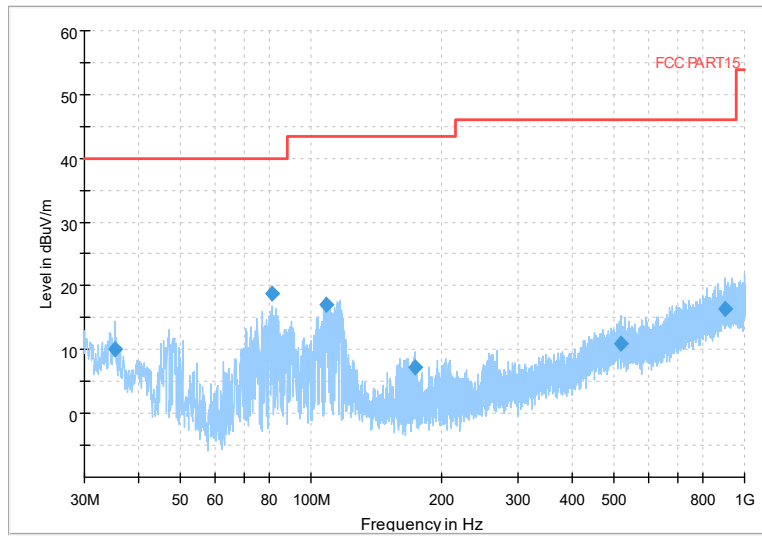

Full Spectrum

Frequency Range: 6GHz -18GHz
Detector: Av mode and PK mode
Modulation type: 802.11n(HT40)

Full Spectrum

Frequency Range: 18GHz -40GHz
Detector: Av mode and PK mode
Modulation type: 802.11n(HT40)

Full Spectrum

Frequency Range: 30MHz -1GHz
Detector: Av mode and PK mode
Test Mode: 802.11ac(VHT40)

Full Spectrum

Frequency Range: 1GHz -6GHz
Detector: Av mode and PK mode
Test Mode: 802.11ac(VHT40)

Full Spectrum