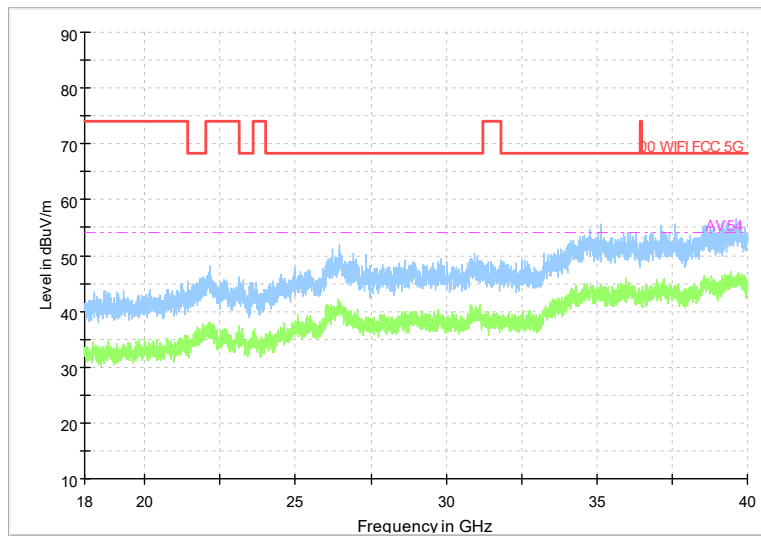

Frequency Range: 6GHz -18GHz
Detector: Av mode and PK mode
Test Mode: 802.11ac(VHT20)

Full Spectrum

Frequency Range: 18GHz -40GHz
Detector: Av mode and PK mode
Test Mode: 802.11ac(VHT20)

Full Spectrum

Frequency Range: 30MHz -1GHz
Detector: Av mode and PK mode
Test Mode: 802.11ax(HE20)

Full Spectrum

Frequency Range: 1GHz -6GHz
Detector: Av mode and PK mode
Test Mode: 802.11ax(HE20)

Full Spectrum

Frequency Range: 6GHz -18GHz
Detector: Av mode and PK mode
Test Mode: 802.11ax(HE20)

Full Spectrum

Frequency Range: 18GHz -40GHz
Detector: Av mode and PK mode
Test Mode: 802.11ax(HE20)

Carrier frequency (MHz): 5700
Channel No.:140

Full Spectrum

Frequency Range: 30MHz -1GHz
Detector: Av mode and PK mode
Modulation type: 802.11a