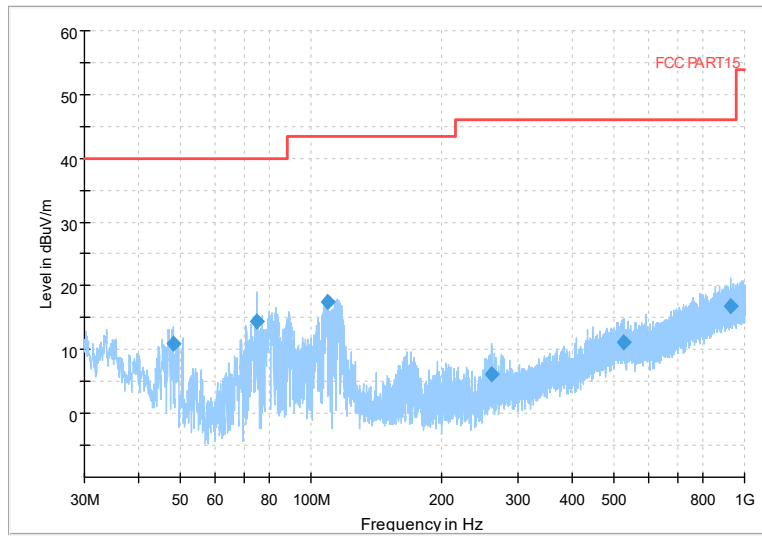

Full Spectrum

Frequency Range: 30MHz -1GHz
Detector: Av mode and PK mode
Modulation type: 802.11n(HT40)