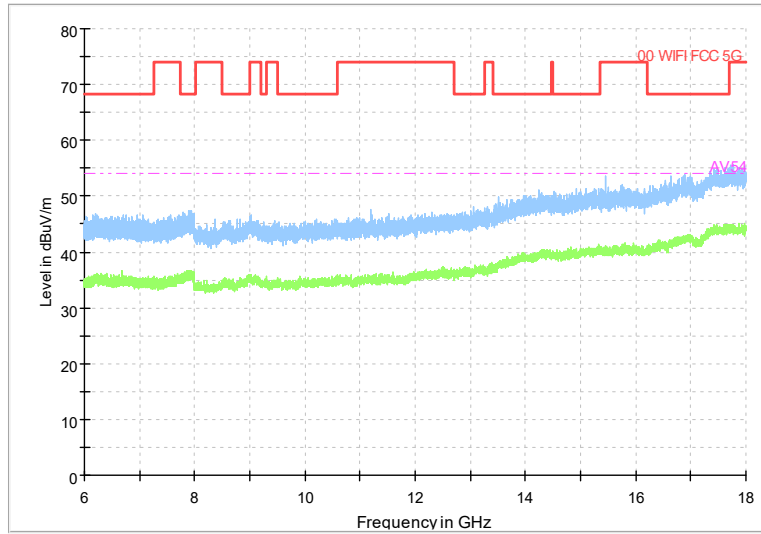

Full Spectrum

Frequency Range: 6GHz -18GHz
Detector: Av mode and PK mode
Modulation type: 802.11n(HT40)

Full Spectrum

Frequency Range: 18GHz -40GHz
Detector: Av mode and PK mode
Modulation type: 802.11n(HT40)

Full Spectrum

Frequency Range: 30MHz -1GHz
Detector: Av mode and PK mode
Test Mode: 802.11ac(VHT40)

Full Spectrum

Frequency Range: 1GHz -6GHz
Detector: Av mode and PK mode
Test Mode: 802.11ac(VHT40)

Full Spectrum

Frequency Range: 6GHz -18GHz
Detector: Av mode and PK mode
Test Mode: 802.11ac(VHT40)

Full Spectrum

Frequency Range: 18GHz -40GHz
Detector: Av mode and PK mode
Test Mode: 802.11ac(VHT40)

Full Spectrum

Frequency Range: 30MHz -1GHz
Detector: Av mode and PK mode
Test Mode: 802.11ax(HE40)