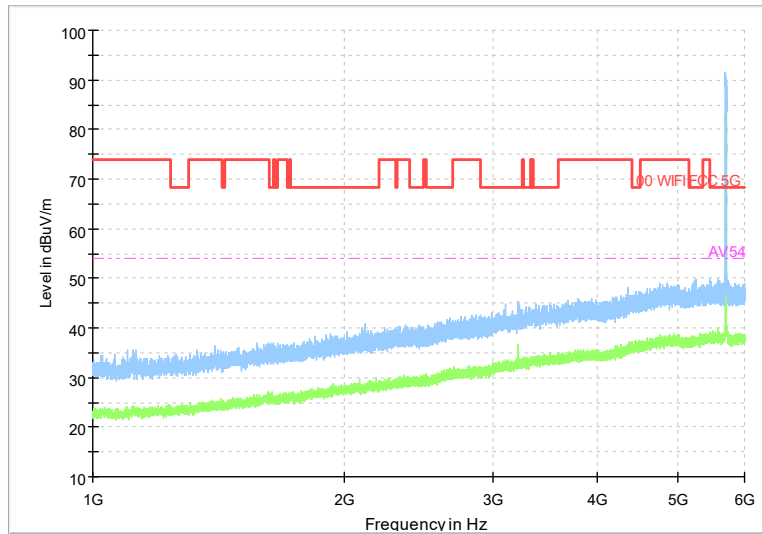

Full Spectrum

Frequency Range: 1GHz -6GHz
Detector: Av mode and PK mode
Modulation type: 802.11a

Full Spectrum

Frequency Range: 6GHz -18GHz
Detector: Av mode and PK mode
Modulation type: 802.11a

Full Spectrum

Frequency Range: 18GHz -40GHz
Detector: Av mode and PK mode
Modulation type: 802.11a

Full Spectrum

Frequency Range: 30MHz -1GHz
Detector: Av mode and PK mode
Modulation type: 802.11n(HT20)

Full Spectrum

Frequency Range: 1GHz -6GHz
Detector: Av mode and PK mode
Modulation type: 802.11n(HT20)