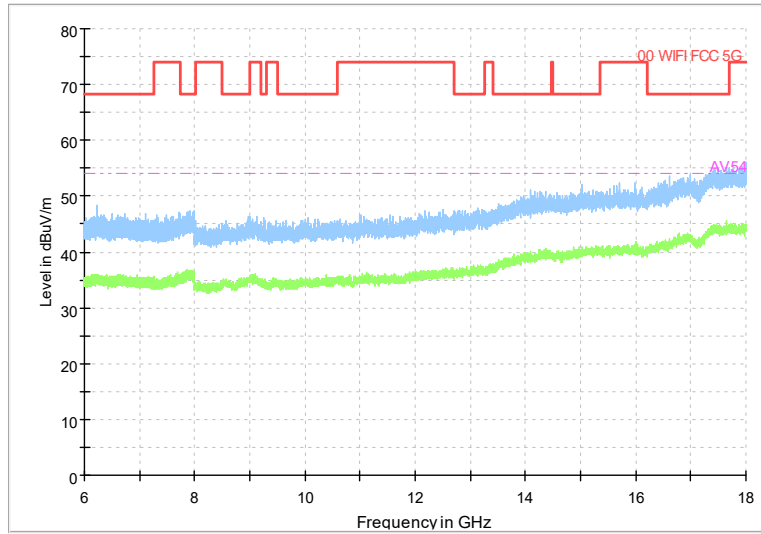

Full Spectrum

Frequency Range: 1GHz -6GHz
Detector: Av mode and PK mode
Modulation type: 802.11n(HT40)

Full Spectrum

Frequency Range: 6GHz -18GHz
Detector: Av mode and PK mode
Modulation type: 802.11n(HT40)

Full Spectrum

Frequency Range: 18GHz -40GHz
Detector: Av mode and PK mode
Modulation type: 802.11n(HT40)

Full Spectrum

Frequency Range: 30MHz -1GHz
Detector: Av mode and PK mode
Test Mode: 802.11ac(VHT40)

Full Spectrum

Frequency Range: 1GHz -6GHz
Detector: Av mode and PK mode
Test Mode: 802.11ac(VHT40)

Full Spectrum

Frequency Range: 6GHz -18GHz
Detector: Av mode and PK mode
Test Mode: 802.11ac(VHT40)

Full Spectrum