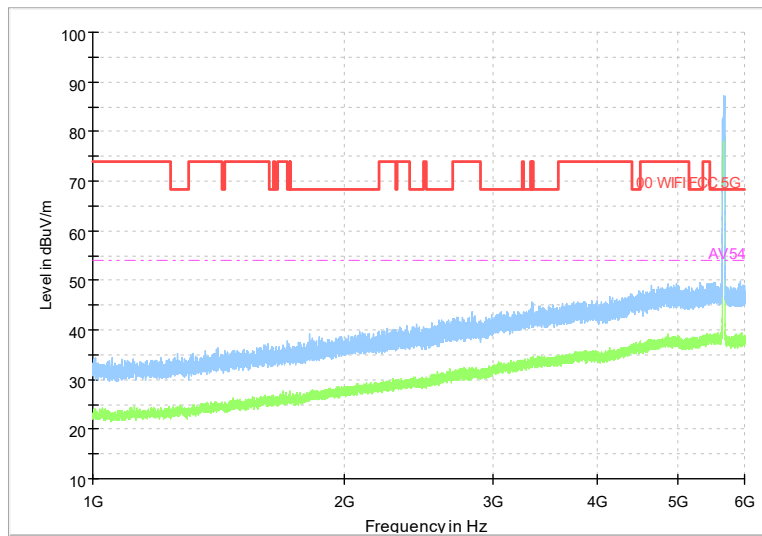

Full Spectrum

Frequency Range: 1GHz -6GHz
Detector: Av mode and PK mode
Modulation type: 802.11n(HT40)

Full Spectrum

Frequency Range: 6GHz -18GHz
Detector: Av mode and PK mode
Modulation type: 802.11n(HT40)

Full Spectrum

Frequency Range: 18GHz -40GHz
Detector: Av mode and PK mode
Modulation type: 802.11n(HT40)

Full Spectrum

Frequency Range: 30MHz -1GHz
Detector: Av mode and PK mode
Test Mode: 802.11ac(VHT40)

Full Spectrum

Frequency Range: 1GHz -6GHz
Detector: Av mode and PK mode
Test Mode: 802.11ac(VHT40)

Full Spectrum

Frequency Range: 6GHz -18GHz
Detector: Av mode and PK mode
Test Mode: 802.11ac(VHT40)

Full Spectrum