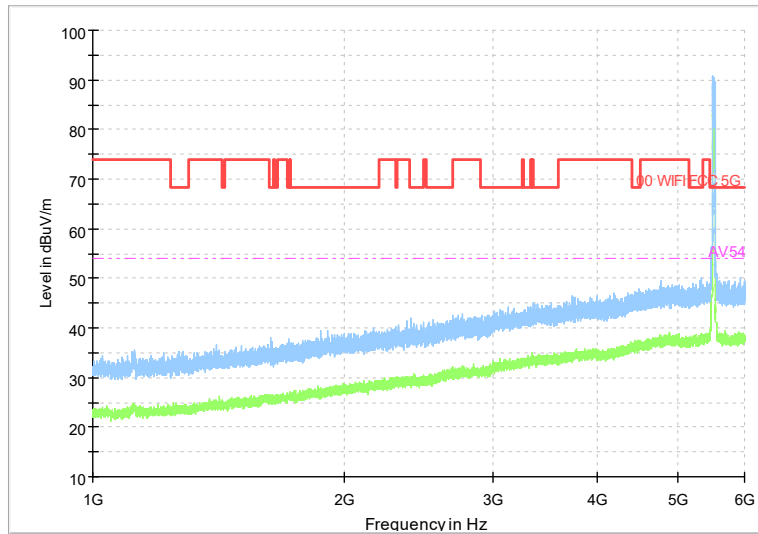

Full Spectrum

Frequency Range: 18GHz -40GHz
Detector: Av mode and PK mode
Modulation type: 802.11n(HT40)

Full Spectrum

Frequency Range: 30MHz -1GHz
Detector: Av mode and PK mode
Test Mode: 802.11ac(VHT40)

Full Spectrum

Frequency Range: 1GHz -6GHz
Detector: Av mode and PK mode
Test Mode: 802.11ac(VHT40)

Full Spectrum

Frequency Range: 6GHz -18GHz
Detector: Av mode and PK mode
Test Mode: 802.11ac(VHT40)

Full Spectrum

Frequency Range: 18GHz -40GHz
Detector: Av mode and PK mode
Test Mode: 802.11ac(VHT40)

Full Spectrum

Frequency Range: 30MHz -1GHz
Detector: Av mode and PK mode
Test Mode: 802.11ax(HE40)

Full Spectrum

Frequency Range: 1GHz -6GHz
Detector: Av mode and PK mode
Test Mode: 802.11ax(HE40)