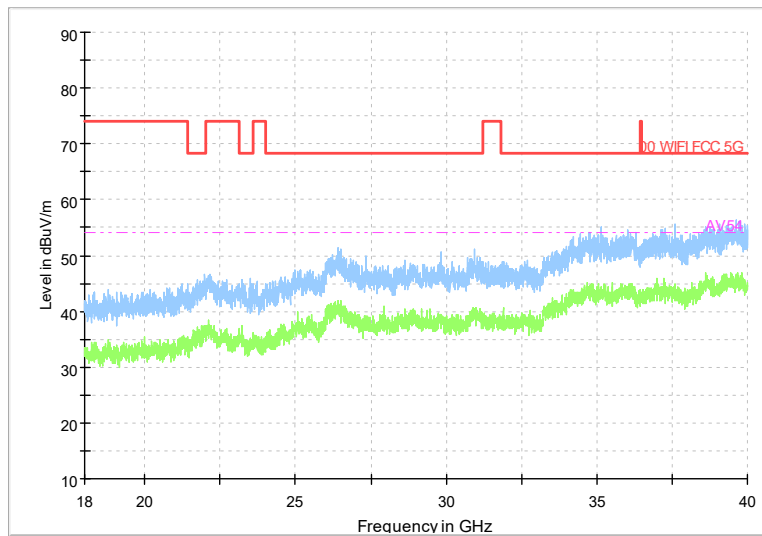

Frequency Range: 6GHz -18GHz
Detector: Av mode and PK mode
Test Mode: 802.11ac(VHT80)

Full Spectrum

Frequency Range: 18GHz -40GHz
Detector: Av mode and PK mode
Test Mode: 802.11ac(VHT80)

Full Spectrum

Frequency Range: 30MHz -1GHz
Detector: Av mode and PK mode
Test Mode: 802.11ax(HE80)

Full Spectrum

Frequency Range: 1GHz -6GHz
Detector: Av mode and PK mode
Test Mode: 802.11ax(HE80)

Full Spectrum

Frequency Range: 6GHz -18GHz
Detector: Av mode and PK mode
Test Mode: 802.11ax(HE80)

Full Spectrum

Frequency Range: 18GHz -40GHz
Detector: Av mode and PK mode
Test Mode: 802.11ax(HE80)

Carrier frequency (MHz): 5610
Channel No.:122

Full Spectrum

Frequency Range: 30MHz -1GHz
Detector: Av mode and PK mode
Test Mode: 802.11ac(VHT80)