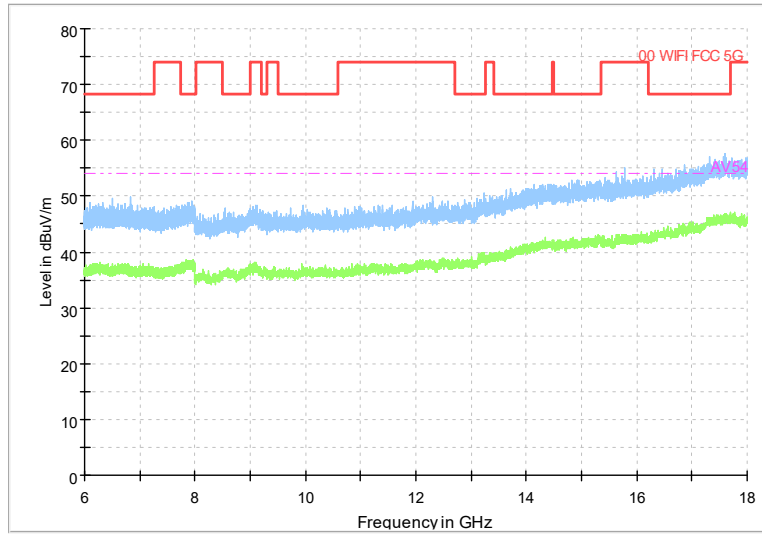

Full Spectrum

Frequency Range: 6GHz -18GHz
Detector: Av mode and PK mode
Test Mode: 802.11ax(HE40)

Full Spectrum

Frequency Range: 18GHz -40GHz
Detector: Av mode and PK mode
Test Mode: 802.11ax(HE40)

Carrier frequency (MHz): 5530
Channel No.:106

Full Spectrum

Frequency Range: 30MHz -1GHz
Detector: Av mode and PK mode
Test Mode: 802.11ac(VHT80)

Full Spectrum

Frequency Range: 1GHz -6GHz
Detector: Av mode and PK mode
Test Mode: 802.11ac(VHT80)

Full Spectrum

Frequency Range: 6GHz -18GHz
Detector: Av mode and PK mode
Test Mode: 802.11ac(VHT80)

Full Spectrum

Frequency Range: 18GHz -40GHz
Detector: Av mode and PK mode
Test Mode: 802.11ac(VHT80)

Full Spectrum

Frequency Range: 30MHz -1GHz
Detector: Av mode and PK mode
Test Mode: 802.11ax(HE80)