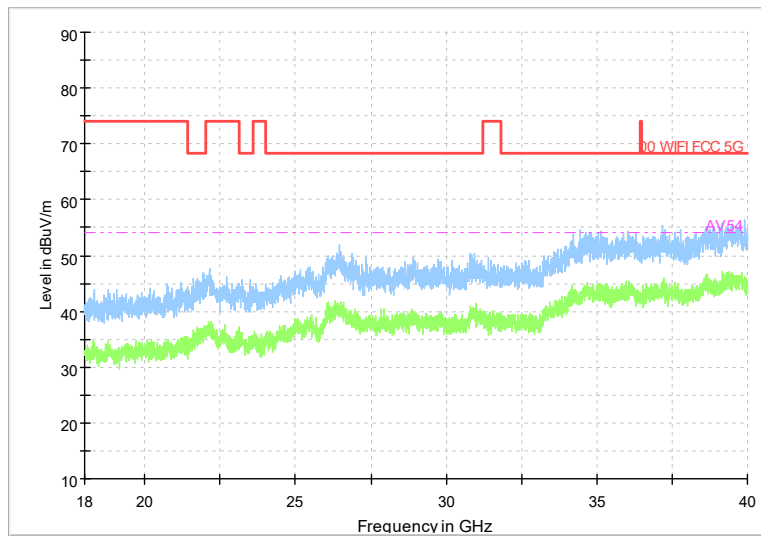

Full Spectrum

Frequency Range: 1GHz -6GHz
Detector: Av mode and PK mode
Modulation type: 802.11a

Full Spectrum

Frequency Range: 6GHz -18GHz
Detector: Av mode and PK mode
Modulation type: 802.11a

Full Spectrum

Frequency Range: 18GHz -40GHz
Detector: Av mode and PK mode
Modulation type: 802.11a

Full Spectrum

Frequency Range: 30MHz -1GHz
Detector: Av mode and PK mode
Modulation type: 802.11n(HT20)

Full Spectrum

Frequency Range: 1GHz -6GHz
Detector: Av mode and PK mode
Modulation type: 802.11n(HT20)

Full Spectrum

Frequency Range: 6GHz -18GHz
Detector: Av mode and PK mode
Modulation type: 802.11n(HT20)

Full Spectrum

Frequency Range: 18GHz -40GHz
Detector: Av mode and PK mode
Modulation type: 802.11n(HT20)