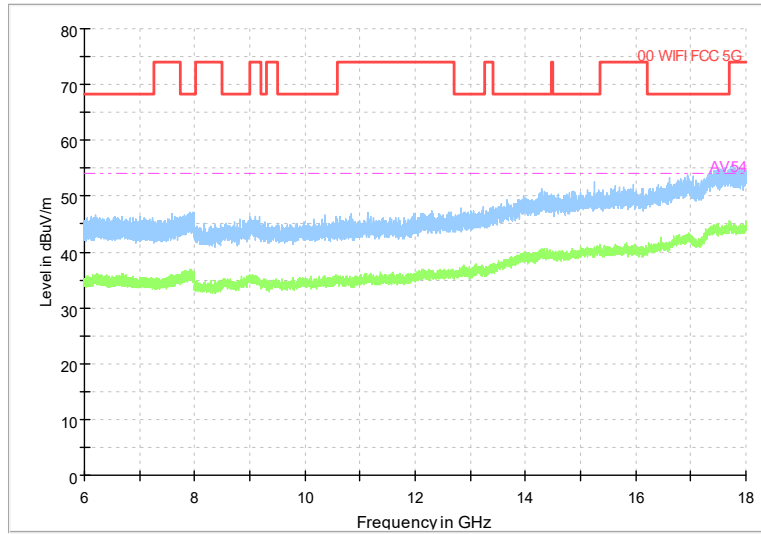

Full Spectrum

Frequency Range: 6GHz -18GHz
Detector: Av mode and PK mode
Modulation type: 802.11n(HT20)

Full Spectrum

Frequency Range: 18GHz -40GHz
Detector: Av mode and PK mode
Modulation type: 802.11n(HT20)

Full Spectrum

Frequency Range: 30MHz -1GHz
Detector: Av mode and PK mode
Test Mode: 802.11ac(VHT20)

Full Spectrum

Frequency Range: 1GHz -6GHz
Detector: Av mode and PK mode
Test Mode: 802.11ac(VHT20)

Full Spectrum

Frequency Range: 6GHz -18GHz
Detector: Av mode and PK mode
Test Mode: 802.11ac(VHT20)

Full Spectrum

Frequency Range: 18GHz -40GHz
Detector: Av mode and PK mode
Test Mode: 802.11ac(VHT20)

Full Spectrum

Frequency Range: 30MHz -1GHz
Detector: Av mode and PK mode
Test Mode: 802.11ax(HE20)