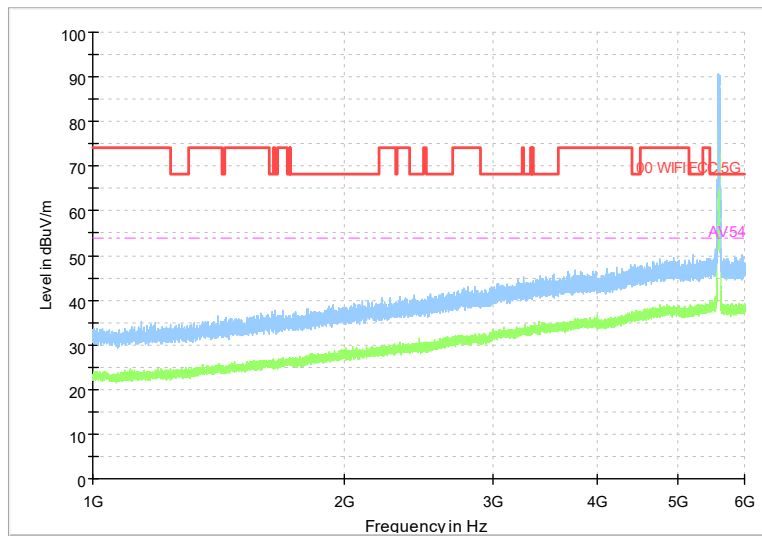

Full Spectrum

Frequency Range: 6GHz -18GHz
Detector: Av mode and PK mode
Test Mode: 802.11ax(HE40)

Full Spectrum

Frequency Range: 18GHz -40GHz
Detector: Av mode and PK mode
Test Mode: 802.11ax(HE40)

Carrier frequency (MHz): 5590
Channel No.:118

Full Spectrum

Frequency Range: 30MHz -1GHz
Detector: Av mode and PK mode
Modulation type: 802.11n(HT40)

Full Spectrum

Frequency Range: 1GHz -6GHz
Detector: Av mode and PK mode
Modulation type: 802.11n(HT40)