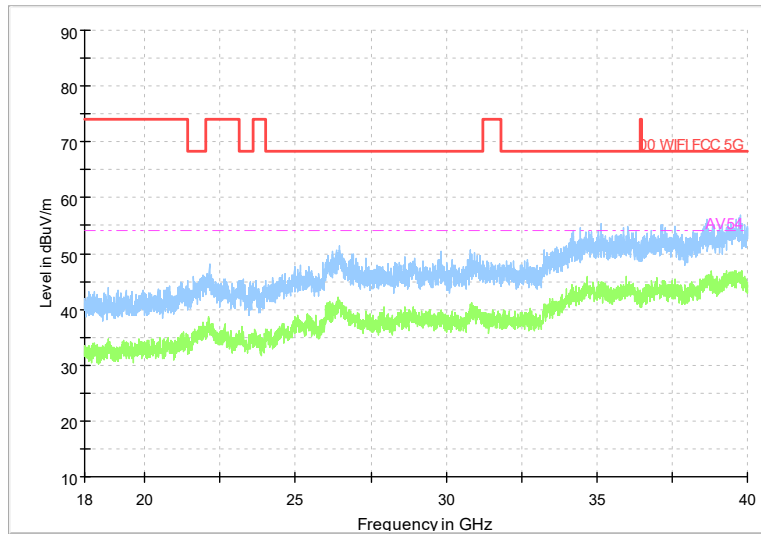

Full Spectrum

Frequency Range: 6GHz -18GHz
Detector: Av mode and PK mode
Test Mode: 802.11ax(HE80)

Full Spectrum

Frequency Range: 18GHz -40GHz
Detector: Av mode and PK mode
Test Mode: 802.11ax(HE80)

Carrier frequency (MHz): 5690
Channel No.:138

Full Spectrum

Frequency Range: 30MHz -1GHz
Detector: Av mode and PK mode
Test Mode: 802.11ac(VHT80)

Full Spectrum

Frequency Range: 1GHz -6GHz
Detector: Av mode and PK mode
Test Mode: 802.11ac(VHT80)

Full Spectrum

Frequency Range: 6GHz -18GHz
Detector: Av mode and PK mode
Test Mode: 802.11ac(VHT80)

Full Spectrum

Frequency Range: 18GHz -40GHz
Detector: Av mode and PK mode
Test Mode: 802.11ac(VHT80)

Full Spectrum

Frequency Range: 30MHz -1GHz
Detector: Av mode and PK mode
Test Mode: 802.11ax(HE80)

Full Spectrum

Frequency Range: 1GHz -6GHz
Detector: Av mode and PK mode
Test Mode: 802.11ax(HE80)

Full Spectrum

Frequency Range: 6GHz -18GHz
Detector: Av mode and PK mode
Test Mode: 802.11ax(HE80)

Full Spectrum