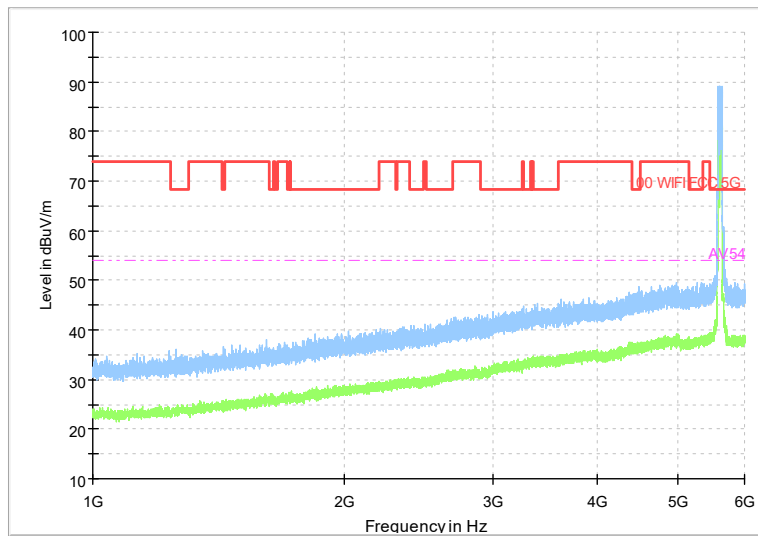

Full Spectrum

Frequency Range: 1GHz -6GHz
Detector: Av mode and PK mode
Test Mode: 802.11ax(HE80)

Full Spectrum

Frequency Range: 6GHz -18GHz
Detector: Av mode and PK mode
Test Mode: 802.11ax(HE80)

Full Spectrum

Frequency Range: 18GHz -40GHz
Detector: Av mode and PK mode
Test Mode: 802.11ax(HE80)

Carrier frequency (MHz): 5610
Channel No.:122

Full Spectrum

Frequency Range: 30MHz -1GHz
Detector: Av mode and PK mode
Test Mode: 802.11ac(VHT80)

Full Spectrum

Frequency Range: 1GHz -6GHz
Detector: Av mode and PK mode
Test Mode: 802.11ac(VHT80)

Full Spectrum

Frequency Range: 6GHz -18GHz
Detector: Av mode and PK mode
Test Mode: 802.11ac(VHT80)

Full Spectrum