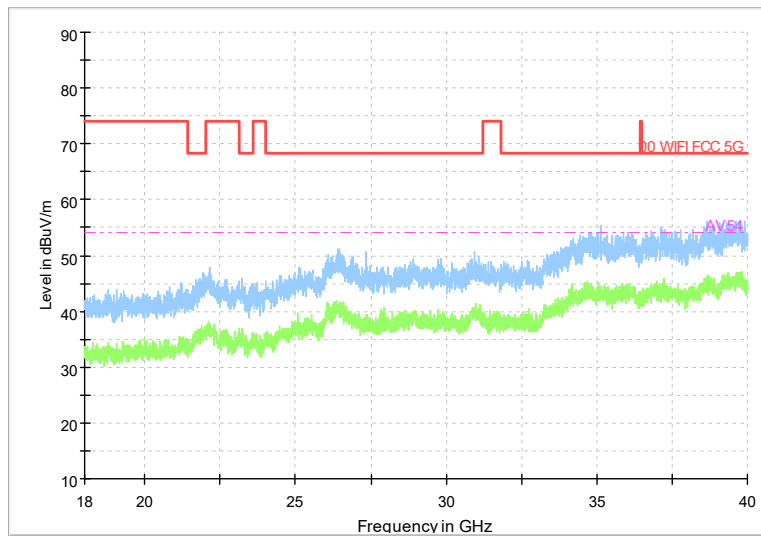

Full Spectrum

Frequency Range: 1GHz -6GHz
Detector: Av mode and PK mode
Test Mode: 802.11ac(VHT40)

Full Spectrum

Frequency Range: 6GHz -18GHz
Detector: Av mode and PK mode
Test Mode: 802.11ac(VHT40)

Full Spectrum

Frequency Range: 18GHz -40GHz
Detector: Av mode and PK mode
Test Mode: 802.11ac(VHT40)

Full Spectrum

Frequency Range: 30MHz -1GHz
Detector: Av mode and PK mode
Test Mode: 802.11ax(HE40)

Full Spectrum

Frequency Range: 1GHz -6GHz
Detector: Av mode and PK mode
Test Mode: 802.11ax(HE40)

Full Spectrum

Frequency Range: 6GHz -18GHz
Detector: Av mode and PK mode
Test Mode: 802.11ax(HE40)

Full Spectrum

Frequency Range: 18GHz -40GHz
Detector: Av mode and PK mode
Test Mode: 802.11ax(HE40)

Carrier frequency (MHz): 5590
Channel No.:118