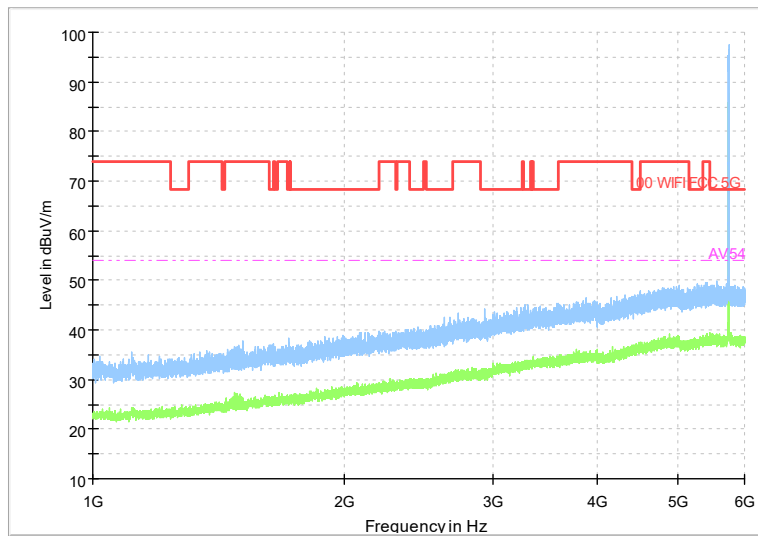

Full Spectrum

Frequency Range: 30MHz -1GHz
Detector: Av mode and PK mode
Test Mode: 802.11ac(VHT20)

Full Spectrum

Frequency Range: 1GHz -6GHz
Detector: Av mode and PK mode
Test Mode: 802.11ac(VHT20)

Full Spectrum

Frequency Range: 6GHz -18GHz
Detector: Av mode and PK mode
Test Mode: 802.11ac(VHT20)

Full Spectrum

Frequency Range: 18GHz -40GHz
Detector: Av mode and PK mode
Test Mode: 802.11ac(VHT20)

Full Spectrum

Frequency Range: 30MHz -1GHz
Detector: Av mode and PK mode
Test Mode: 802.11ax(HE20)

Full Spectrum

Frequency Range: 1GHz -6GHz
Detector: Av mode and PK mode
Test Mode: 802.11ax(HE20)

Full Spectrum

Frequency Range: 6GHz -18GHz
Detector: Av mode and PK mode
Test Mode: 802.11ax(HE20)

Full Spectrum