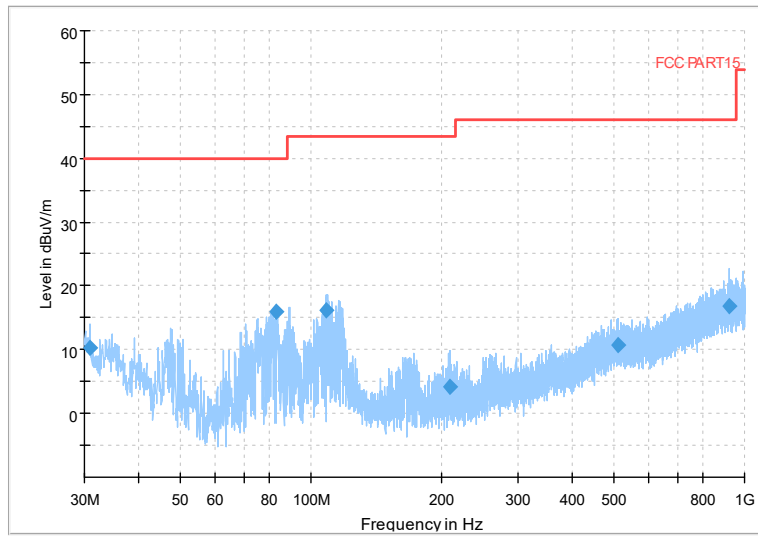

Full Spectrum

Frequency Range: 30MHz -1GHz
Detector: Av mode and PK mode
Test Mode: 802.11ax(HE40)