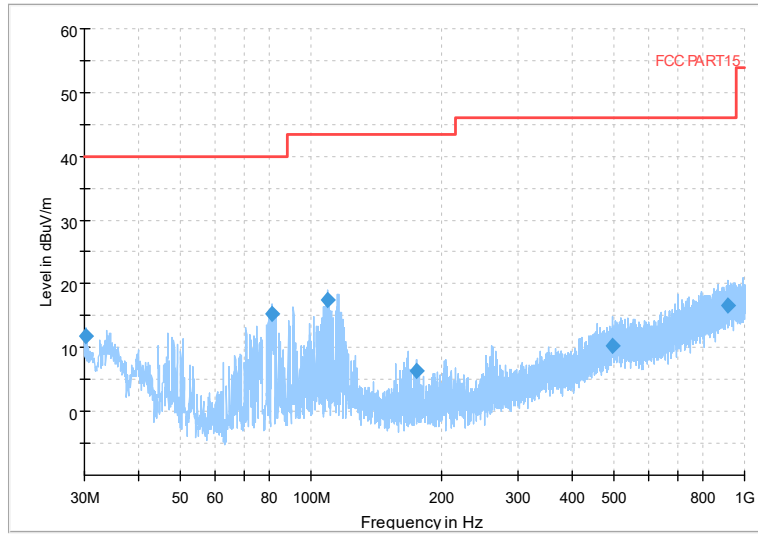

Full Spectrum

Frequency Range: 30MHz -1GHz
Detector: Av mode and PK mode
Modulation type: 802.11a