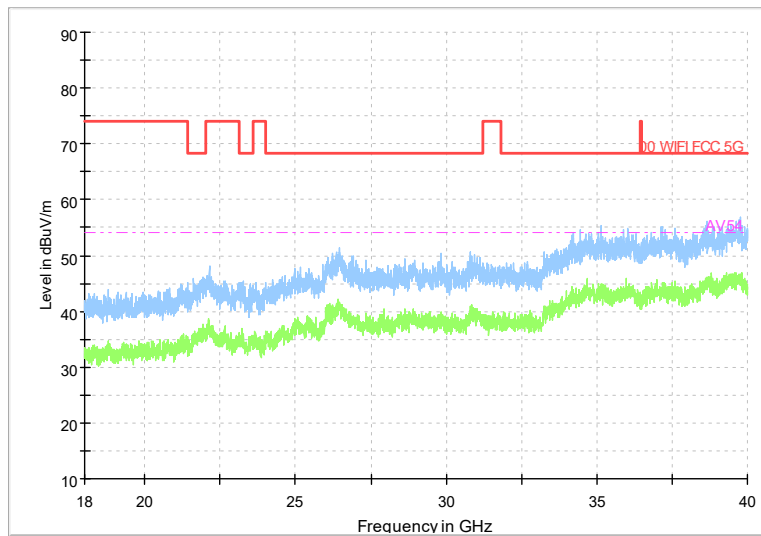

Full Spectrum

Frequency Range: 6GHz -18GHz
Detector: Av mode and PK mode
Modulation type: 802.11n(HT20)

Full Spectrum

Frequency Range: 18GHz -40GHz
Detector: Av mode and PK mode
Modulation type: 802.11n(HT20)

Full Spectrum

Frequency Range: 30MHz -1GHz
Detector: Av mode and PK mode
Test Mode: 802.11ac(VHT20)

Full Spectrum

Frequency Range: 1GHz -6GHz
Detector: Av mode and PK mode
Test Mode: 802.11ac(VHT20)

Full Spectrum