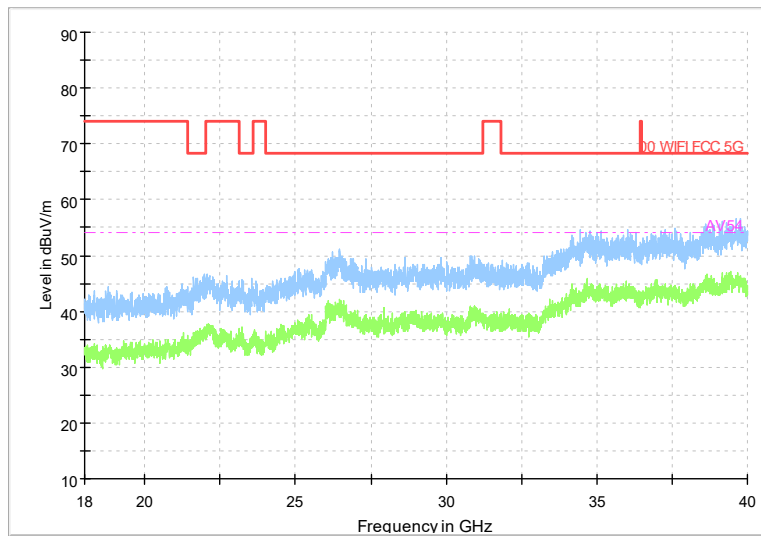

Full Spectrum

Frequency Range: 1GHz -6GHz
Detector: Av mode and PK mode
Modulation type: 802.11n(HT40)

Full Spectrum

Frequency Range: 6GHz -18GHz
Detector: Av mode and PK mode
Modulation type: 802.11n(HT40)

Full Spectrum

Frequency Range: 18GHz -40GHz
Detector: Av mode and PK mode
Modulation type: 802.11n(HT40)

Full Spectrum

Frequency Range: 30MHz -1GHz
Detector: Av mode and PK mode
Test Mode: 802.11ac(VHT40)