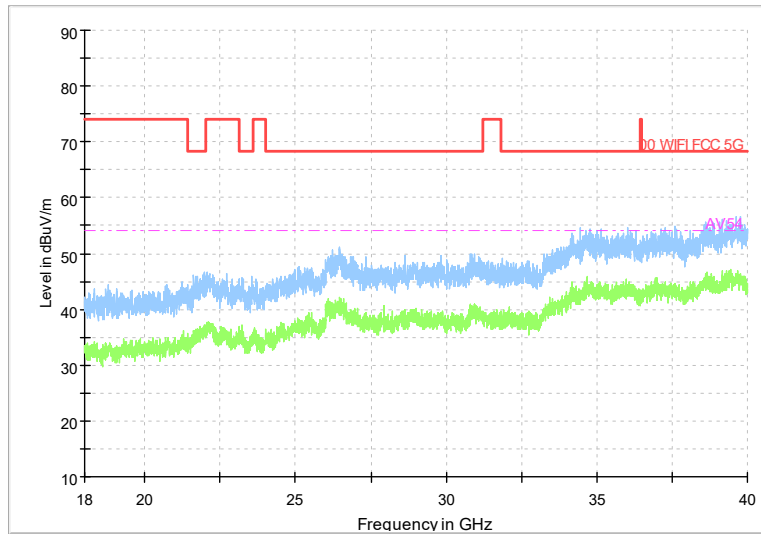

Full Spectrum

Frequency Range: 1GHz -6GHz
Detector: Av mode and PK mode
Modulation type: 802.11a

Full Spectrum

Frequency Range: 6GHz -18GHz
Detector: Av mode and PK mode
Modulation type: 802.11a

Full Spectrum

Frequency Range: 18GHz -40GHz
Detector: Av mode and PK mode
Modulation type: 802.11a

Full Spectrum

Frequency Range: 30MHz -1GHz
Detector: Av mode and PK mode
Modulation type: 802.11n(HT20)

Full Spectrum

Frequency Range: 1GHz -6GHz
Detector: Av mode and PK mode
Modulation type: 802.11n(HT20)

Full Spectrum

Frequency Range: 6GHz -18GHz
Detector: Av mode and PK mode
Modulation type: 802.11n(HT20)

Full Spectrum

Frequency Range: 18GHz -40GHz
Detector: Av mode and PK mode
Modulation type: 802.11n(HT20)