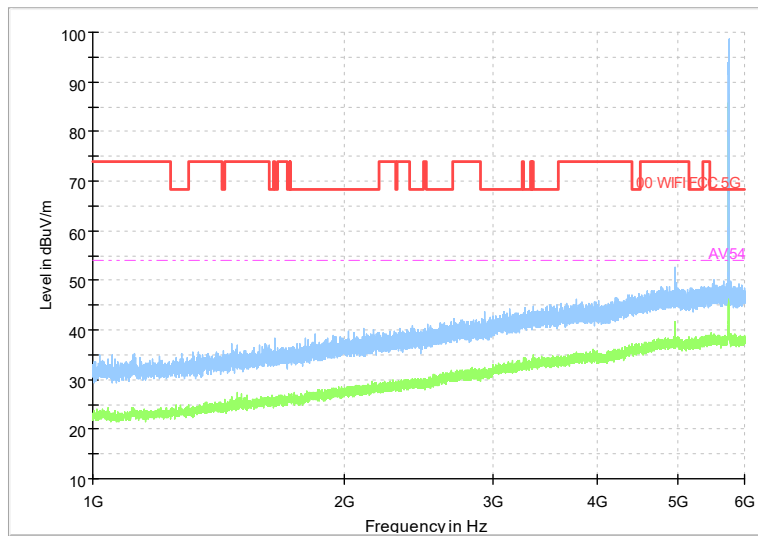

Frequency Range: 18GHz -40GHz
Detector: Av mode and PK mode
Modulation type: 802.11a

Full Spectrum

Frequency Range: 30MHz -1GHz
Detector: Av mode and PK mode
Modulation type: 802.11n(HT20)

Full Spectrum

Frequency Range: 1GHz -6GHz
Detector: Av mode and PK mode
Modulation type: 802.11n(HT20)

Full Spectrum

Frequency Range: 6GHz -18GHz
Detector: Av mode and PK mode
Modulation type: 802.11n(HT20)

Full Spectrum

Frequency Range: 18GHz -40GHz
Detector: Av mode and PK mode
Modulation type: 802.11n(HT20)

Full Spectrum

Frequency Range: 30MHz -1GHz
Detector: Av mode and PK mode
Test Mode: 802.11ac(VHT20)

Full Spectrum

Frequency Range: 1GHz -6GHz
Detector: Av mode and PK mode
Test Mode: 802.11ac(VHT20)

Full Spectrum