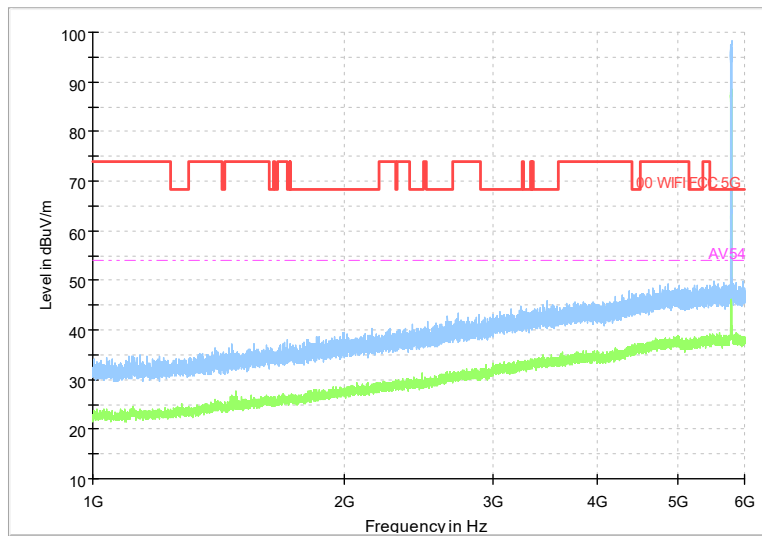

Full Spectrum

Frequency Range: 1GHz -6GHz
Detector: Av mode and PK mode
Test Mode: 802.11ax(HE20)

Full Spectrum

Frequency Range: 6GHz -18GHz
Detector: Av mode and PK mode
Test Mode: 802.11ax(HE20)

Full Spectrum

Frequency Range: 18GHz -40GHz
Detector: Av mode and PK mode
Test Mode: 802.11ax(HE20)

Carrier frequency (MHz): 5785
Channel No.:157

Full Spectrum

Frequency Range: 30MHz -1GHz
Detector: Av mode and PK mode
Modulation type: 802.11a

Full Spectrum

Frequency Range: 1GHz -6GHz
Detector: Av mode and PK mode
Modulation type: 802.11a

Full Spectrum

Frequency Range: 6GHz -18GHz
Detector: Av mode and PK mode
Modulation type: 802.11a

Full Spectrum