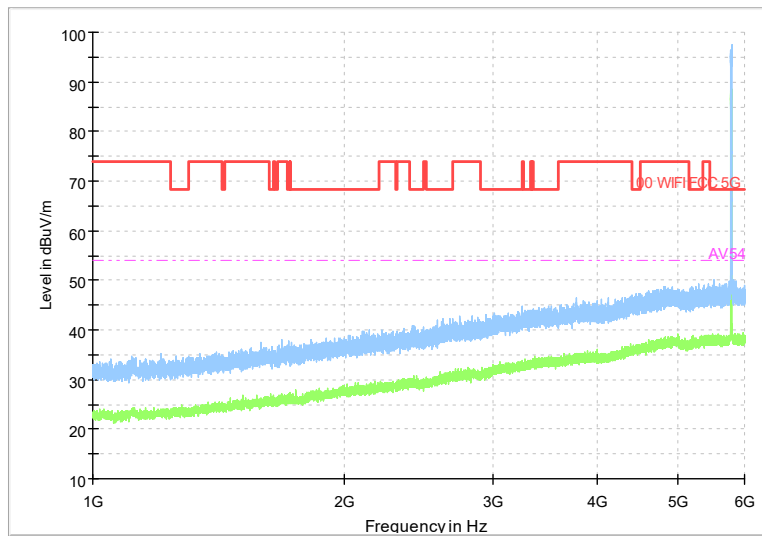

Frequency Range: 18GHz -40GHz
Detector: Av mode and PK mode
Modulation type: 802.11a

Full Spectrum

Frequency Range: 30MHz -1GHz
Detector: Av mode and PK mode
Modulation type: 802.11n(HT20)

Full Spectrum

Frequency Range: 1GHz -6GHz
Detector: Av mode and PK mode
Modulation type: 802.11n(HT20)

Full Spectrum

Frequency Range: 6GHz -18GHz
Detector: Av mode and PK mode
Modulation type: 802.11n(HT20)

Full Spectrum

Frequency Range: 18GHz -40GHz
Detector: Av mode and PK mode
Modulation type: 802.11n(HT20)

Full Spectrum

Frequency Range: 30MHz -1GHz
Detector: Av mode and PK mode
Test Mode: 802.11ac(VHT20)

Full Spectrum

Frequency Range: 1GHz -6GHz
Detector: Av mode and PK mode
Test Mode: 802.11ac(VHT20)

Full Spectrum