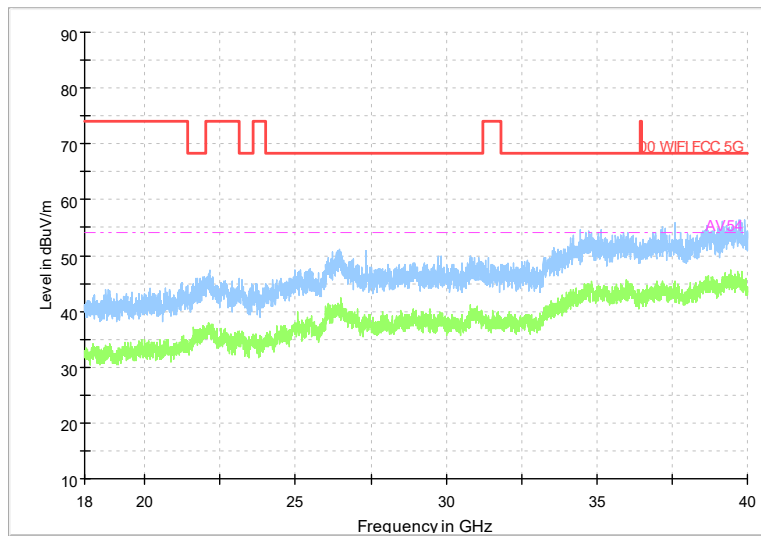

Frequency Range: 6GHz -18GHz
Detector: Av mode and PK mode
Test Mode: 802.11ac(VHT20)

Full Spectrum

Frequency Range: 18GHz -40GHz
Detector: Av mode and PK mode
Test Mode: 802.11ac(VHT20)

Full Spectrum

Frequency Range: 30MHz -1GHz
Detector: Av mode and PK mode
Test Mode: 802.11ax(HE20)

Full Spectrum

Frequency Range: 1GHz -6GHz
Detector: Av mode and PK mode
Test Mode: 802.11ax(HE20)

Full Spectrum

Frequency Range: 6GHz -18GHz
Detector: Av mode and PK mode
Test Mode: 802.11ax(HE20)

Full Spectrum

Frequency Range: 18GHz -40GHz
Detector: Av mode and PK mode
Test Mode: 802.11ax(HE20)

Carrier frequency (MHz): 5785
Channel No.:157

Full Spectrum

Frequency Range: 30MHz -1GHz
Detector: Av mode and PK mode
Modulation type: 802.11a