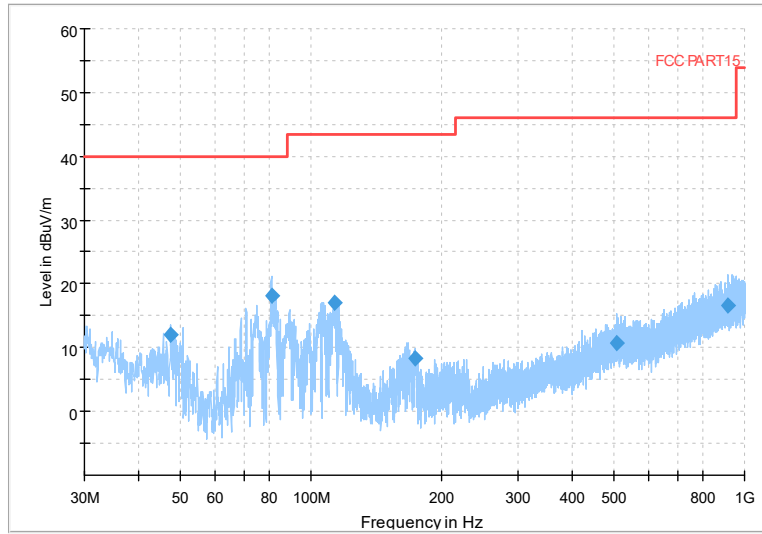

Frequency Range: 18GHz -40GHz
Detector: Av mode and PK mode
Test Mode: 802.11ac(VHT20)

Full Spectrum

Frequency Range: 30MHz -1GHz
Detector: Av mode and PK mode
Test Mode: 802.11ax(HE20)