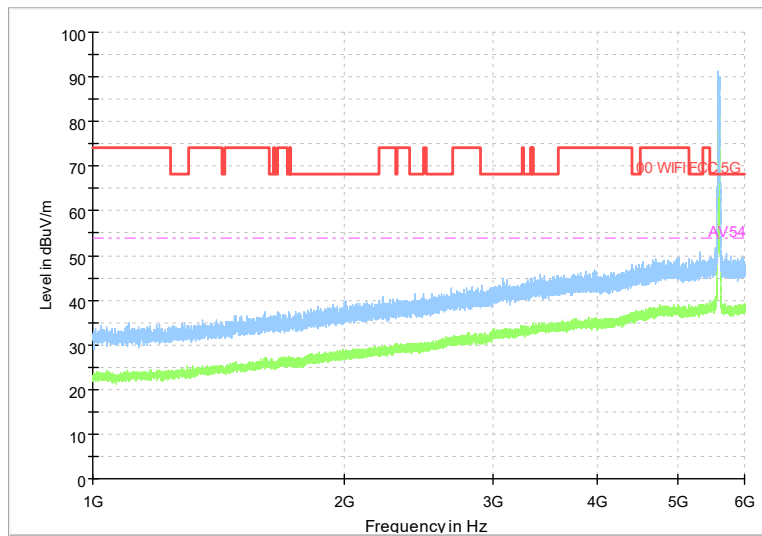

Full Spectrum

Frequency Range: 30MHz -1GHz
Detector: Av mode and PK mode
Modulation type: 802.11n(HT40)

Full Spectrum

Frequency Range: 1GHz -6GHz
Detector: Av mode and PK mode
Modulation type: 802.11n(HT40)

Full Spectrum

Frequency Range: 6GHz -18GHz
Detector: Av mode and PK mode
Modulation type: 802.11n(HT40)

Full Spectrum

Frequency Range: 18GHz -40GHz
Detector: Av mode and PK mode
Modulation type: 802.11n(HT40)

Full Spectrum

Frequency Range: 30MHz -1GHz
Detector: Av mode and PK mode
Test Mode: 802.11ac(VHT40)

Full Spectrum

Frequency Range: 1GHz -6GHz
Detector: Av mode and PK mode
Test Mode: 802.11ac(VHT40)

Full Spectrum