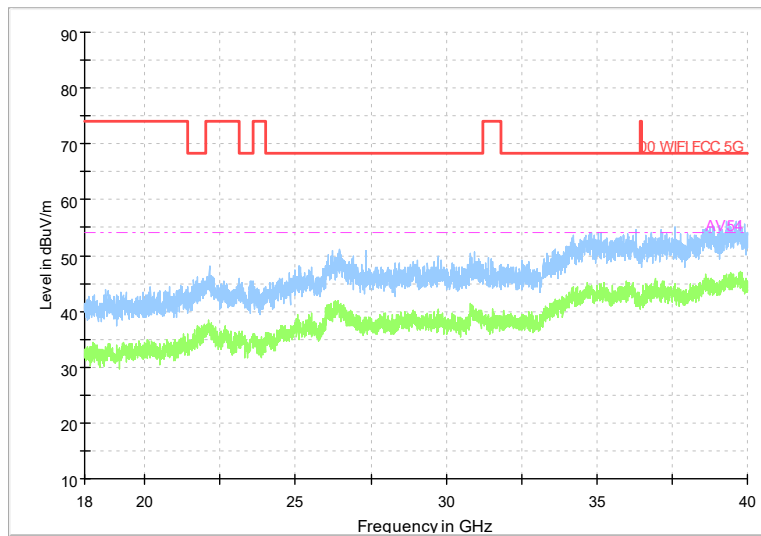

Frequency Range: 18GHz -40GHz
Detector: Av mode and PK mode
Test Mode: 802.11ax(HE20)

Carrier frequency (MHz): 5785
Channel No.:157

Full Spectrum

Frequency Range: 30MHz -1GHz
Detector: Av mode and PK mode
Modulation type: 802.11a

Full Spectrum

Frequency Range: 1GHz -6GHz
Detector: Av mode and PK mode
Modulation type: 802.11a

Full Spectrum

Frequency Range: 6GHz -18GHz
Detector: Av mode and PK mode
Modulation type: 802.11a

Full Spectrum

Frequency Range: 18GHz -40GHz
Detector: Av mode and PK mode
Modulation type: 802.11a

Full Spectrum

Frequency Range: 30MHz -1GHz
Detector: Av mode and PK mode
Modulation type: 802.11n(HT20)

Full Spectrum

Frequency Range: 1GHz -6GHz
Detector: Av mode and PK mode
Modulation type: 802.11n(HT20)