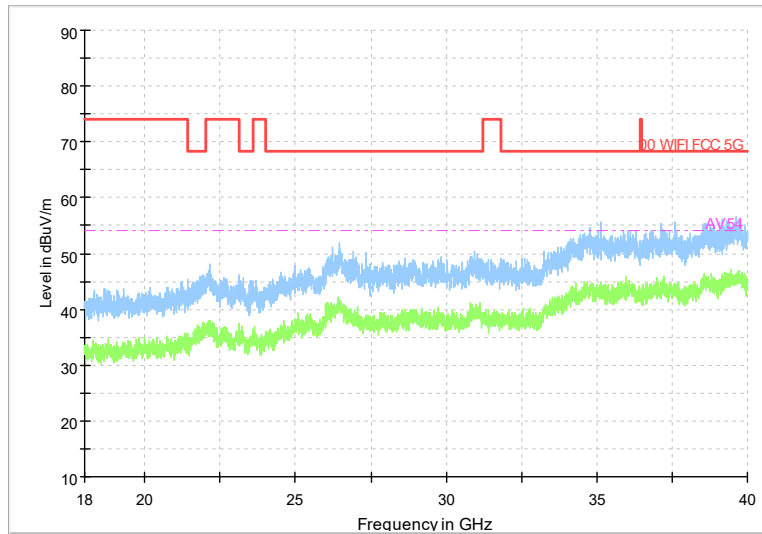

Frequency Range: 18GHz -40GHz
Detector: Av mode and PK mode
Test Mode: 802.11ax(HE80)

Carrier frequency (MHz): 5745
Channel No.:149

Full Spectrum

Frequency Range: 30MHz -1GHz
Detector: Av mode and PK mode
Modulation type: 802.11a

Full Spectrum

Frequency Range: 1GHz -6GHz
Detector: Av mode and PK mode
Modulation type: 802.11a

Full Spectrum

Frequency Range: 6GHz -18GHz
Detector: Av mode and PK mode
Modulation type: 802.11a

Full Spectrum

Frequency Range: 18GHz -40GHz
Detector: Av mode and PK mode
Modulation type: 802.11a

Full Spectrum

Frequency Range: 30MHz -1GHz
Detector: Av mode and PK mode
Modulation type: 802.11n(HT20)

Full Spectrum

Frequency Range: 1GHz -6GHz
Detector: Av mode and PK mode
Modulation type: 802.11n(HT20)

Full Spectrum

Frequency Range: 6GHz -18GHz
Detector: Av mode and PK mode
Modulation type: 802.11n(HT20)

Full Spectrum

Frequency Range: 18GHz -40GHz
Detector: Av mode and PK mode
Modulation type: 802.11n(HT20)