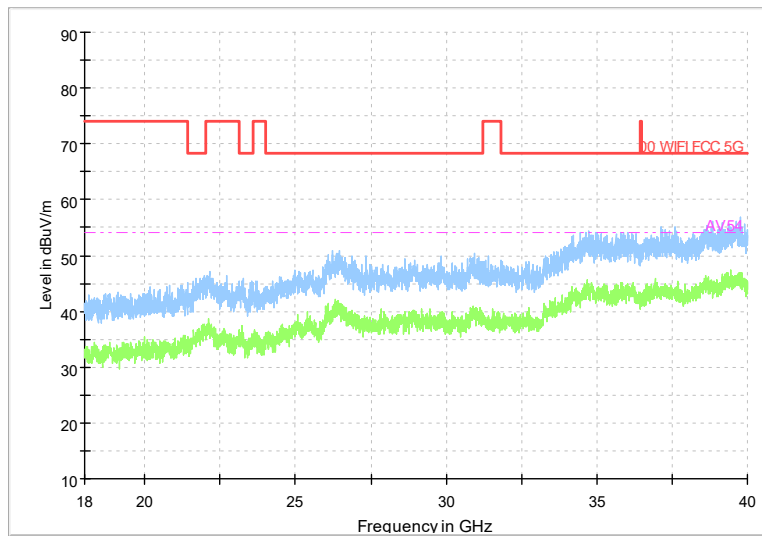

Full Spectrum

Frequency Range: 1GHz -6GHz
Detector: Av mode and PK mode
Test Mode: 802.11ac(VHT80)

Full Spectrum

Frequency Range: 6GHz -18GHz
Detector: Av mode and PK mode
Test Mode: 802.11ac(VHT80)

Full Spectrum

Frequency Range: 18GHz -40GHz
Detector: Av mode and PK mode
Test Mode: 802.11ac(VHT80)

Full Spectrum

Frequency Range: 30MHz -1GHz
Detector: Av mode and PK mode
Test Mode: 802.11ax(HE80)

Full Spectrum

Frequency Range: 1GHz -6GHz
Detector: Av mode and PK mode
Test Mode: 802.11ax(HE80)

Full Spectrum

Frequency Range: 6GHz -18GHz
Detector: Av mode and PK mode
Test Mode: 802.11ax(HE80)

Full Spectrum

Frequency Range: 18GHz -40GHz
Detector: Av mode and PK mode
Test Mode: 802.11ax(HE80)

Carrier frequency (MHz): 5690
Channel No.:138