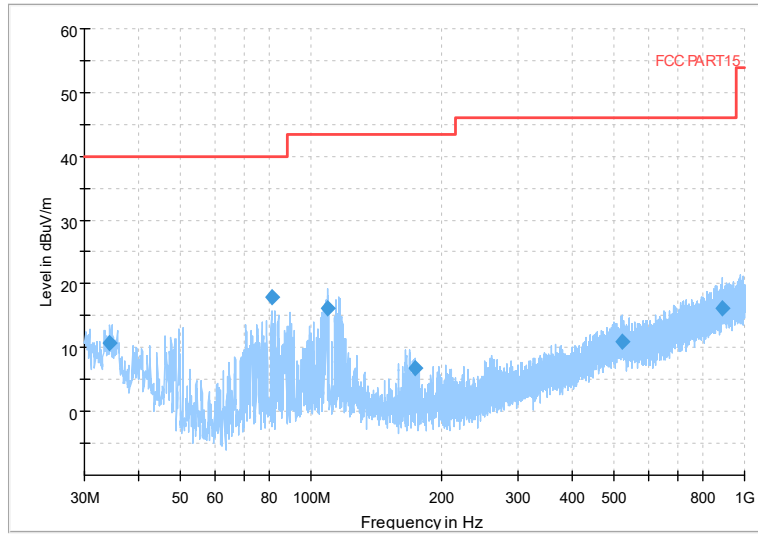

Full Spectrum

Frequency Range: 30MHz -1GHz
Detector: Av mode and PK mode
Modulation type: 802.11n(HT40)