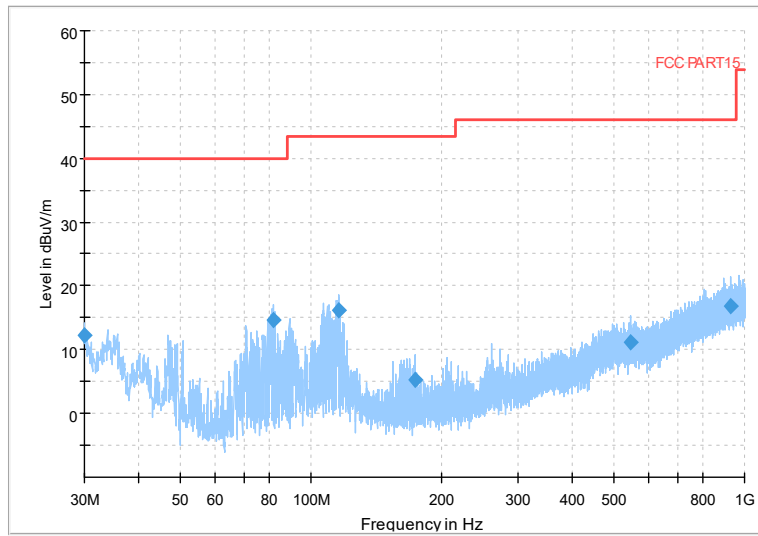

Full Spectrum

Frequency Range: 1GHz -6GHz
Detector: Av mode and PK mode
Modulation type: 802.11a

Full Spectrum

Frequency Range: 6GHz -18GHz
Detector: Av mode and PK mode
Modulation type: 802.11a

Full Spectrum

Frequency Range: 18GHz -40GHz
Detector: Av mode and PK mode
Modulation type: 802.11a

Full Spectrum

Frequency Range: 30MHz -1GHz
Detector: Av mode and PK mode
Modulation type: 802.11n(HT20)

Full Spectrum

Frequency Range: 1GHz -6GHz
Detector: Av mode and PK mode
Modulation type: 802.11n(HT20)