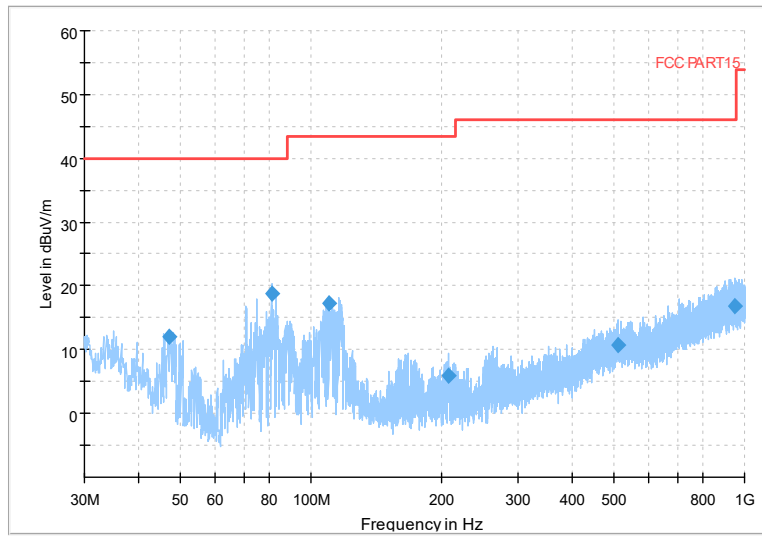

Full Spectrum

Frequency Range: 1GHz -6GHz
Detector: Av mode and PK mode
Modulation type: 802.11n(HT40)

Full Spectrum

Frequency Range: 6GHz -18GHz
Detector: Av mode and PK mode
Modulation type: 802.11n(HT40)

Full Spectrum

Frequency Range: 18GHz -40GHz
Detector: Av mode and PK mode
Modulation type: 802.11n(HT40)

Full Spectrum

Frequency Range: 30MHz -1GHz
Detector: Av mode and PK mode
Test Mode: 802.11ac(VHT40)