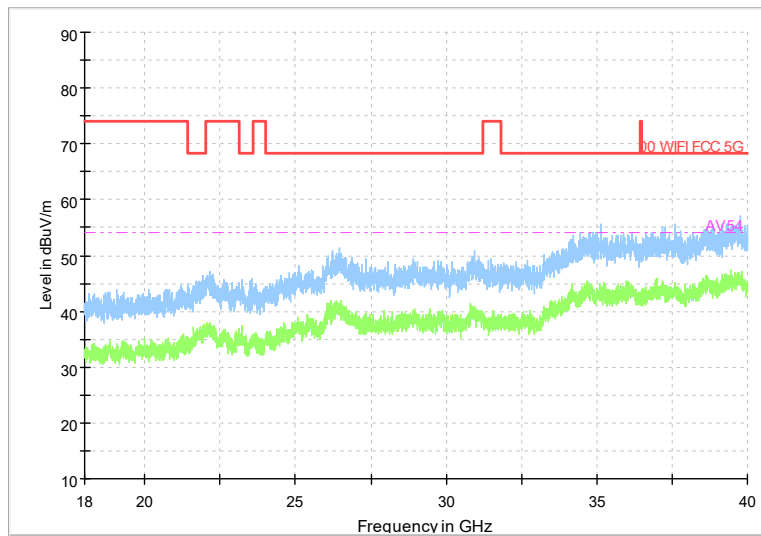

Full Spectrum

Frequency Range: 6GHz -18GHz
Detector: Av mode and PK mode
Modulation type: 802.11n(HT20)

Full Spectrum

Frequency Range: 18GHz -40GHz
Detector: Av mode and PK mode
Modulation type: 802.11n(HT20)

Full Spectrum

Frequency Range: 30MHz -1GHz
Detector: Av mode and PK mode
Test Mode: 802.11ac(VHT20)

Full Spectrum

Frequency Range: 1GHz -6GHz
Detector: Av mode and PK mode
Test Mode: 802.11ac(VHT20)

Full Spectrum

Frequency Range: 6GHz -18GHz
Detector: Av mode and PK mode
Test Mode: 802.11ac(VHT20)

Full Spectrum

Frequency Range: 18GHz -40GHz
Detector: Av mode and PK mode
Test Mode: 802.11ac(VHT20)

Full Spectrum

Frequency Range: 30MHz -1GHz
Detector: Av mode and PK mode
Test Mode: 802.11ax(HE20)