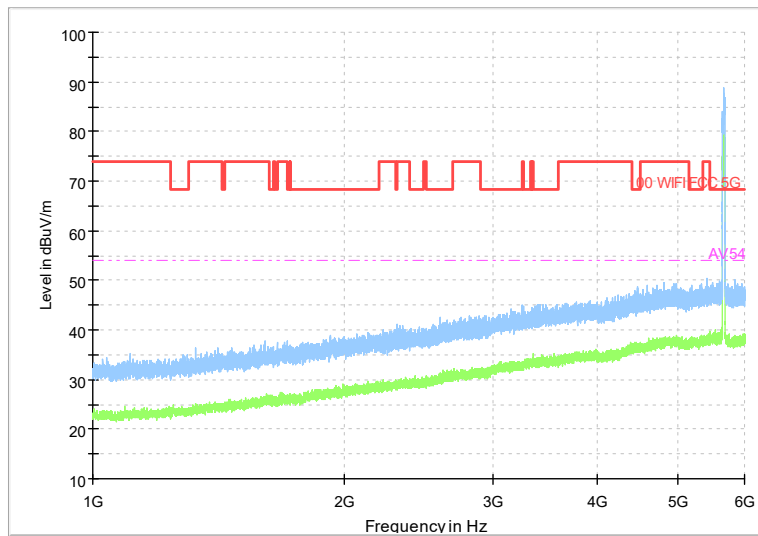

Full Spectrum

Frequency Range: 18GHz -40GHz
Detector: Av mode and PK mode
Modulation type: 802.11n(HT40)

Full Spectrum

Frequency Range: 30MHz -1GHz
Detector: Av mode and PK mode
Test Mode: 802.11ac(VHT40)

Full Spectrum

Frequency Range: 1GHz -6GHz
Detector: Av mode and PK mode
Test Mode: 802.11ac(VHT40)

Full Spectrum

Frequency Range: 6GHz -18GHz
Detector: Av mode and PK mode
Test Mode: 802.11ac(VHT40)

Full Spectrum

Frequency Range: 18GHz -40GHz
Detector: Av mode and PK mode
Test Mode: 802.11ac(VHT40)

Full Spectrum

Frequency Range: 30MHz -1GHz
Detector: Av mode and PK mode
Test Mode: 802.11ax(HE40)

Full Spectrum

Frequency Range: 1GHz -6GHz
Detector: Av mode and PK mode
Test Mode: 802.11ax(HE40)