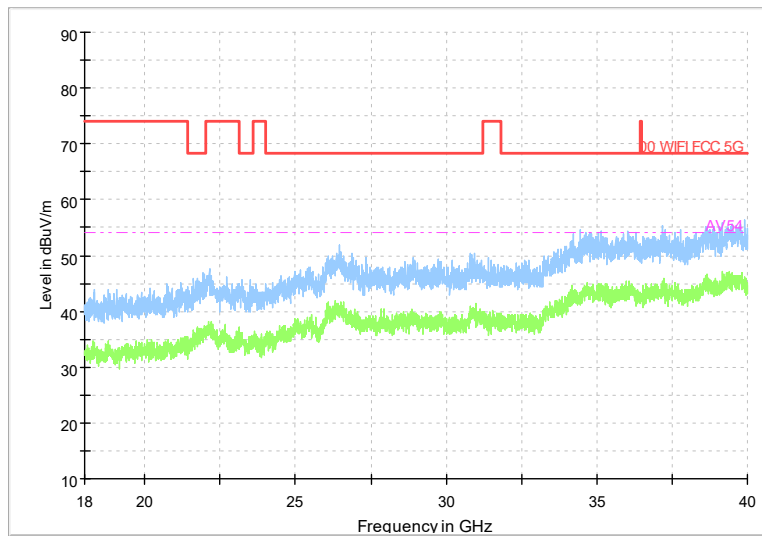

Full Spectrum

Frequency Range: 6GHz -18GHz
Detector: Av mode and PK mode
Modulation type: 802.11n(HT20)

Full Spectrum

Frequency Range: 18GHz -40GHz
Detector: Av mode and PK mode
Modulation type: 802.11n(HT20)

Full Spectrum

Frequency Range: 30MHz -1GHz
Detector: Av mode and PK mode
Test Mode: 802.11ac(VHT20)

Full Spectrum

Frequency Range: 1GHz -6GHz
Detector: Av mode and PK mode
Test Mode: 802.11ac(VHT20)

Full Spectrum

Frequency Range: 6GHz -18GHz
Detector: Av mode and PK mode
Test Mode: 802.11ac(VHT20)

Full Spectrum

Frequency Range: 18GHz -40GHz
Detector: Av mode and PK mode
Test Mode: 802.11ac(VHT20)

Full Spectrum

Frequency Range: 30MHz -1GHz
Detector: Av mode and PK mode
Test Mode: 802.11ax(HE20)