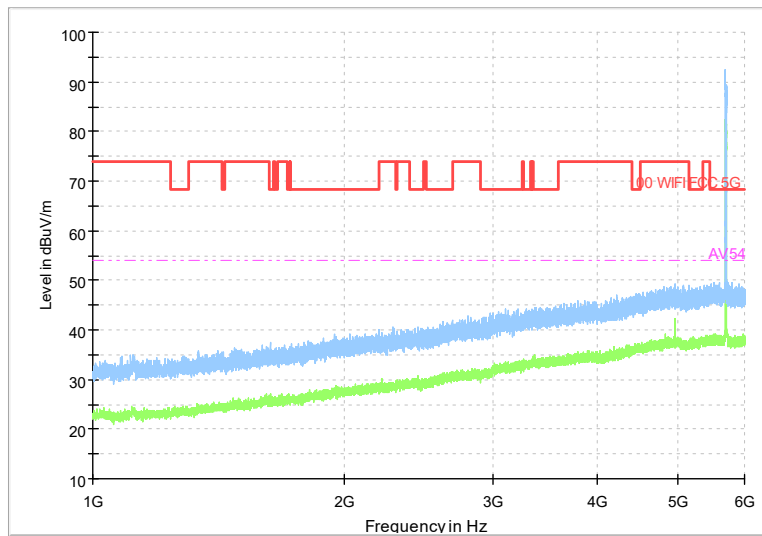

Frequency Range: 18GHz -40GHz
Detector: Av mode and PK mode
Modulation type: 802.11a

Full Spectrum

Frequency Range: 30MHz -1GHz
Detector: Av mode and PK mode
Modulation type: 802.11n(HT20)

Full Spectrum

Frequency Range: 1GHz -6GHz
Detector: Av mode and PK mode
Modulation type: 802.11n(HT20)

Full Spectrum

Frequency Range: 6GHz -18GHz
Detector: Av mode and PK mode
Modulation type: 802.11n(HT20)

Full Spectrum

Frequency Range: 18GHz -40GHz
Detector: Av mode and PK mode
Modulation type: 802.11n(HT20)

Full Spectrum

Frequency Range: 30MHz -1GHz
Detector: Av mode and PK mode
Test Mode: 802.11ac(VHT20)

Full Spectrum

Frequency Range: 1GHz -6GHz
Detector: Av mode and PK mode
Test Mode: 802.11ac(VHT20)

Full Spectrum