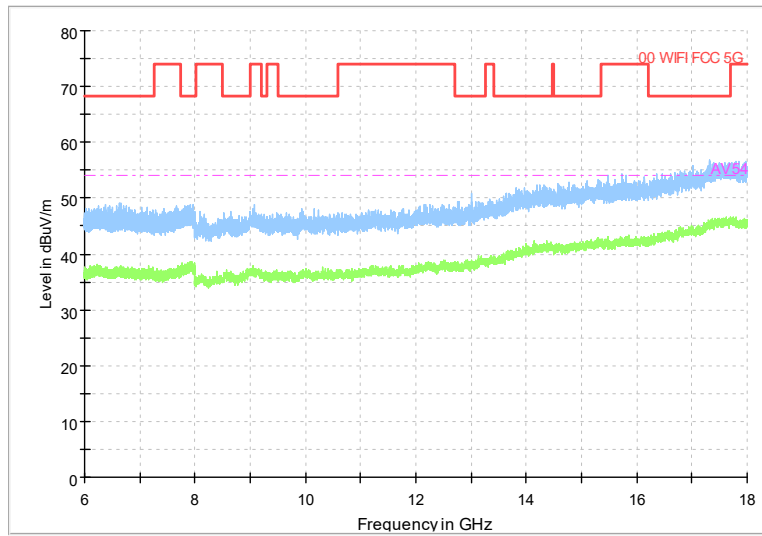

Full Spectrum

Frequency Range: 1GHz -6GHz
Detector: Av mode and PK mode
Test Mode: 802.11ac(VHT80)

Full Spectrum

Frequency Range: 6GHz -18GHz
Detector: Av mode and PK mode
Test Mode: 802.11ac(VHT80)

Full Spectrum

Frequency Range: 18GHz -40GHz
Detector: Av mode and PK mode
Test Mode: 802.11ac(VHT80)

Full Spectrum

Frequency Range: 30MHz -1GHz
Detector: Av mode and PK mode
Test Mode: 802.11ax(HE80)

Full Spectrum

Frequency Range: 1GHz -6GHz
Detector: Av mode and PK mode
Test Mode: 802.11ax(HE80)

Full Spectrum

Frequency Range: 6GHz -18GHz
Detector: Av mode and PK mode
Test Mode: 802.11ax(HE80)

Full Spectrum

Frequency Range: 18GHz -40GHz
Detector: Av mode and PK mode
Test Mode: 802.11ax(HE80)

Carrier frequency (MHz): 5690
Channel No.:138

Full Spectrum

Frequency Range: 30MHz -1GHz
Detector: Av mode and PK mode
Test Mode: 802.11ac(VHT80)

Full Spectrum

Frequency Range: 1GHz -6GHz
Detector: Av mode and PK mode
Test Mode: 802.11ac(VHT80)

Full Spectrum