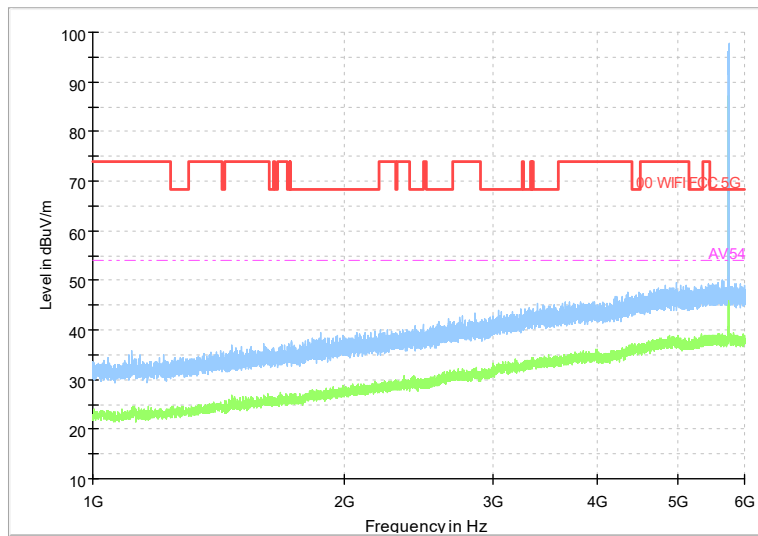

Full Spectrum

Frequency Range: 1GHz -6GHz
Detector: Av mode and PK mode
Test Mode: 802.11ax(HE80)

Full Spectrum

Frequency Range: 6GHz -18GHz
Detector: Av mode and PK mode
Test Mode: 802.11ax(HE80)

Full Spectrum

Frequency Range: 18GHz -40GHz
Detector: Av mode and PK mode
Test Mode: 802.11ax(HE80)

Carrier frequency (MHz): 5745
Channel No.:149

Full Spectrum

Frequency Range: 30MHz -1GHz
Detector: Av mode and PK mode
Modulation type: 802.11a

Full Spectrum

Frequency Range: 1GHz -6GHz
Detector: Av mode and PK mode
Modulation type: 802.11a

Full Spectrum

Frequency Range: 6GHz -18GHz
Detector: Av mode and PK mode
Modulation type: 802.11a

Full Spectrum