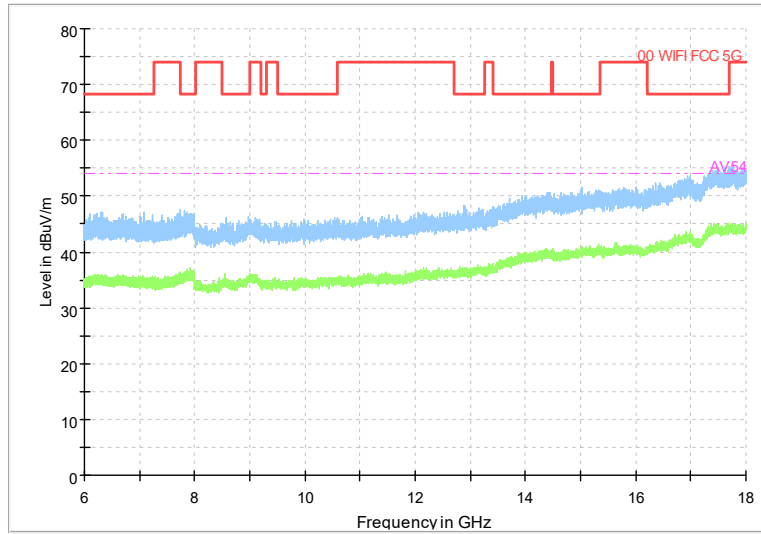

Full Spectrum

Frequency Range: 6GHz -18GHz
Detector: Av mode and PK mode
Modulation type: 802.11n(HT20)

Full Spectrum

Frequency Range: 18GHz -40GHz
Detector: Av mode and PK mode
Modulation type: 802.11n(HT20)

Full Spectrum

Frequency Range: 30MHz -1GHz
Detector: Av mode and PK mode
Test Mode: 802.11ac(VHT20)

Full Spectrum

Frequency Range: 1GHz -6GHz
Detector: Av mode and PK mode
Test Mode: 802.11ac(VHT20)

Full Spectrum

Frequency Range: 6GHz -18GHz
Detector: Av mode and PK mode
Test Mode: 802.11ac(VHT20)

Full Spectrum

Frequency Range: 18GHz -40GHz
Detector: Av mode and PK mode
Test Mode: 802.11ac(VHT20)

Full Spectrum

Frequency Range: 30MHz -1GHz
Detector: Av mode and PK mode
Test Mode: 802.11ax(HE20)