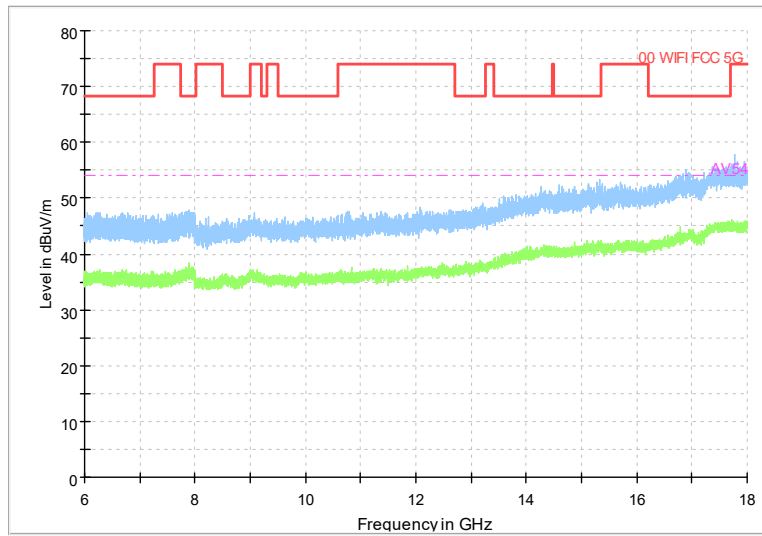

Full Spectrum

Frequency Range: 6GHz -18GHz
Detector: Av mode and PK mode
Modulation type: 802.11n(HT20)

Full Spectrum

Frequency Range: 18GHz -40GHz
Detector: Av mode and PK mode
Modulation type: 802.11n(HT20)

Full Spectrum

Frequency Range: 30MHz -1GHz
Detector: Av mode and PK mode
Test Mode: 802.11ac(VHT20)

Full Spectrum

Frequency Range: 1GHz -6GHz
Detector: Av mode and PK mode
Test Mode: 802.11ac(VHT20)

Full Spectrum

Frequency Range: 6GHz -18GHz
Detector: Av mode and PK mode
Test Mode: 802.11ac(VHT20)

Full Spectrum

Frequency Range: 18GHz -40GHz
Detector: Av mode and PK mode
Test Mode: 802.11ac(VHT20)

Full Spectrum

Frequency Range: 30MHz -1GHz
Detector: Av mode and PK mode
Test Mode: 802.11ax(HE20)