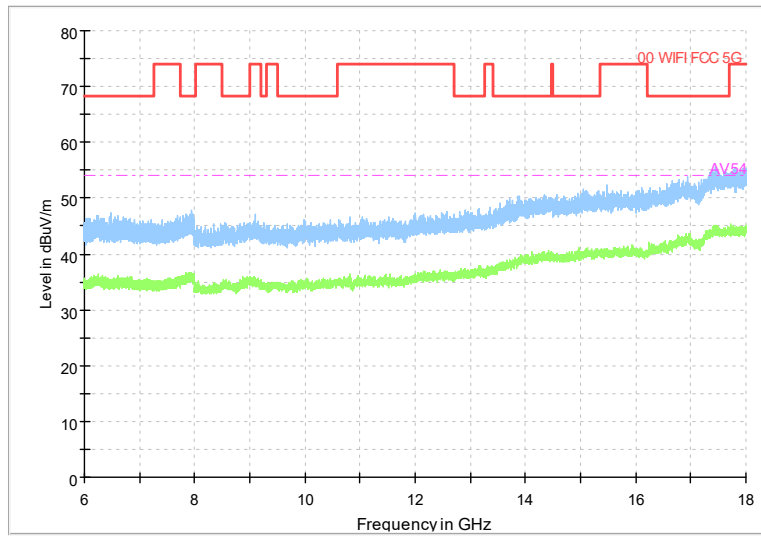

Full Spectrum

Frequency Range: 30MHz -1GHz
Detector: Av mode and PK mode
Test Mode: 802.11ac(VHT20)

Full Spectrum

Frequency Range: 1GHz -6GHz
Detector: Av mode and PK mode
Test Mode: 802.11ac(VHT20)

Full Spectrum

Frequency Range: 6GHz -18GHz
Detector: Av mode and PK mode
Test Mode: 802.11ac(VHT20)

Full Spectrum

Frequency Range: 18GHz -40GHz
Detector: Av mode and PK mode
Test Mode: 802.11ac(VHT20)

Full Spectrum

Frequency Range: 30MHz -1GHz
Detector: Av mode and PK mode
Test Mode: 802.11ax(HE20)

Full Spectrum

Frequency Range: 1GHz -6GHz
Detector: Av mode and PK mode
Test Mode: 802.11ax(HE20)

Full Spectrum

Frequency Range: 6GHz -18GHz
Detector: Av mode and PK mode
Test Mode: 802.11ax(HE20)

Full Spectrum