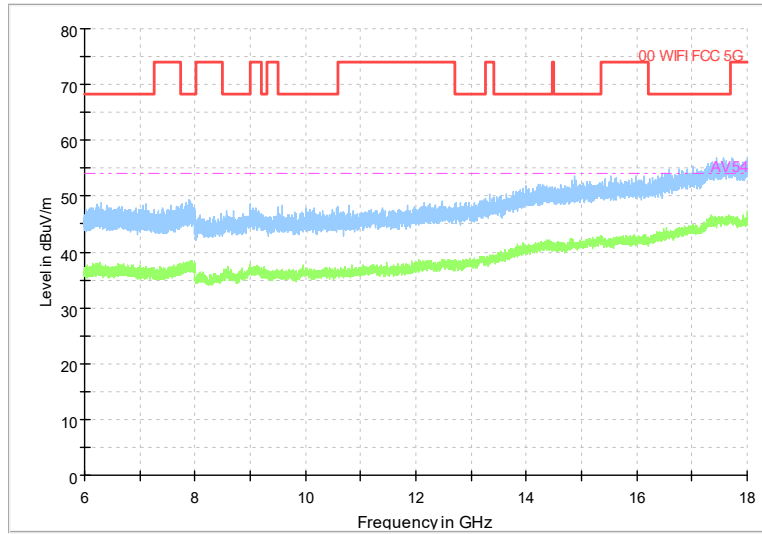

Full Spectrum

Frequency Range: 1GHz -6GHz
Detector: Av mode and PK mode
Test Mode: 802.11ax(HE80)

Full Spectrum

Frequency Range: 6GHz -18GHz
Detector: Av mode and PK mode
Test Mode: 802.11ax(HE80)

Full Spectrum

Frequency Range: 18GHz -40GHz
Detector: Av mode and PK mode
Test Mode: 802.11ax(HE80)

Carrier frequency (MHz): 5745
Channel No.:149

Full Spectrum

Frequency Range: 30MHz -1GHz
Detector: Av mode and PK mode
Modulation type: 802.11a

Full Spectrum

Frequency Range: 1GHz -6GHz
Detector: Av mode and PK mode
Modulation type: 802.11a

Full Spectrum

Frequency Range: 6GHz -18GHz
Detector: Av mode and PK mode
Modulation type: 802.11a

Full Spectrum