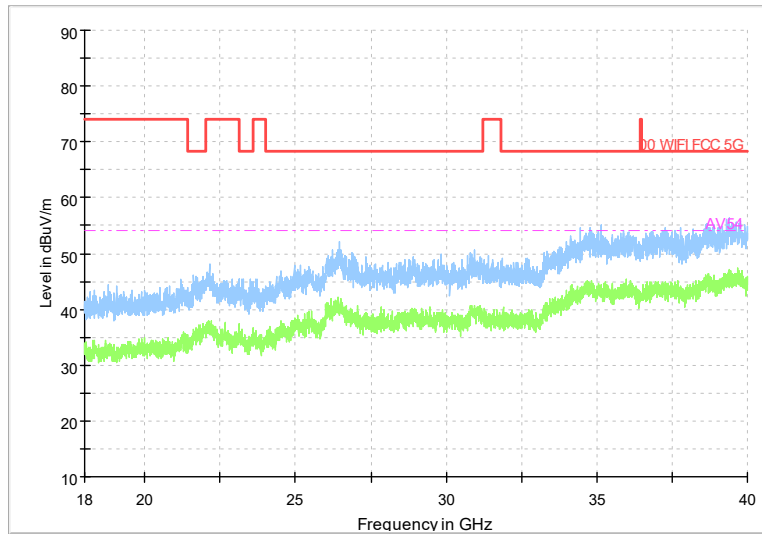

Full Spectrum

Frequency Range: 1GHz -6GHz
Detector: Av mode and PK mode
Modulation type: 802.11a

Full Spectrum

Frequency Range: 6GHz -18GHz
Detector: Av mode and PK mode
Modulation type: 802.11a

Full Spectrum

Frequency Range: 18GHz -40GHz
Detector: Av mode and PK mode
Modulation type: 802.11a

Full Spectrum

Frequency Range: 30MHz -1GHz
Detector: Av mode and PK mode
Modulation type: 802.11n(HT20)

Full Spectrum

Frequency Range: 1GHz -6GHz
Detector: Av mode and PK mode
Modulation type: 802.11n(HT20)

Full Spectrum

Frequency Range: 6GHz -18GHz
Detector: Av mode and PK mode
Modulation type: 802.11n(HT20)

Full Spectrum

Frequency Range: 18GHz -40GHz
Detector: Av mode and PK mode
Modulation type: 802.11n(HT20)