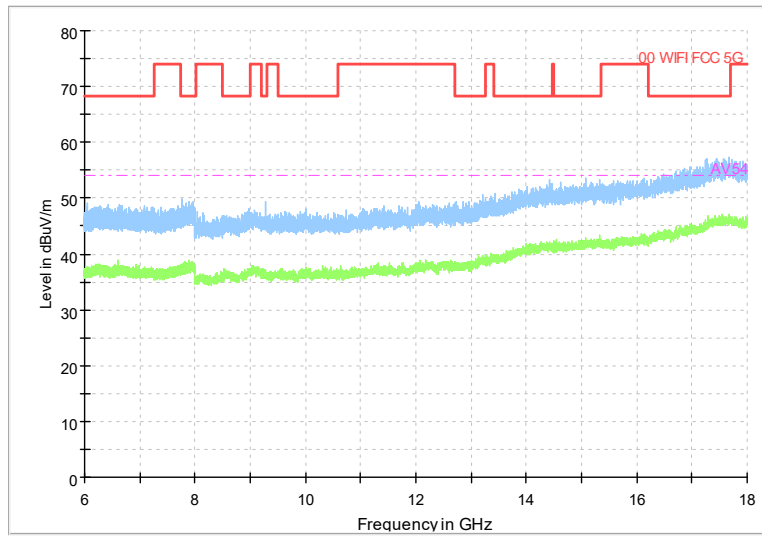

Full Spectrum

Frequency Range: 1GHz -6GHz
Detector: Av mode and PK mode
Test Mode: 802.11ac(VHT40)

Full Spectrum

Frequency Range: 6GHz -18GHz
Detector: Av mode and PK mode
Test Mode: 802.11ac(VHT40)

Full Spectrum

Frequency Range: 18GHz -40GHz
Detector: Av mode and PK mode
Test Mode: 802.11ac(VHT40)

Full Spectrum

Frequency Range: 30MHz -1GHz
Detector: Av mode and PK mode
Test Mode: 802.11ax(HE40)

Full Spectrum

Frequency Range: 1GHz -6GHz
Detector: Av mode and PK mode
Test Mode: 802.11ax(HE40)

Full Spectrum

Frequency Range: 6GHz -18GHz
Detector: Av mode and PK mode
Test Mode: 802.11ax(HE40)

Full Spectrum

Frequency Range: 18GHz -40GHz
Detector: Av mode and PK mode
Test Mode: 802.11ax(HE40)

Carrier frequency (MHz): 5530
Channel No.:106