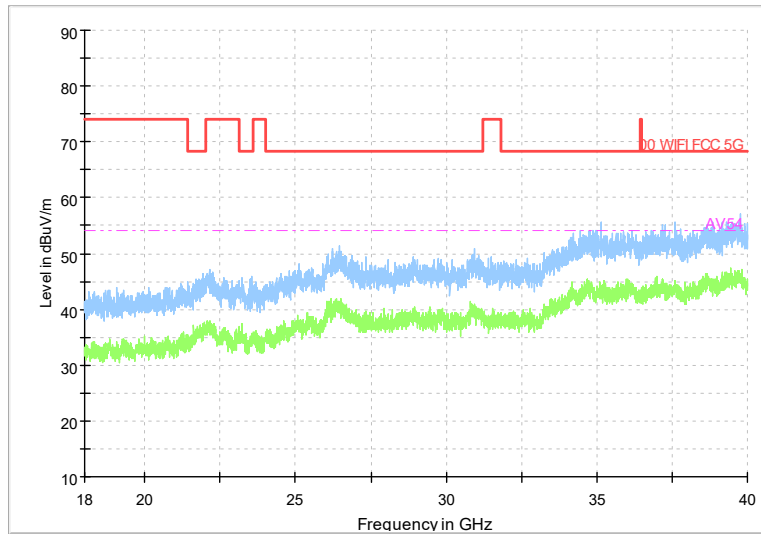

Full Spectrum

Frequency Range: 18GHz -40GHz
Detector: Av mode and PK mode
Modulation type: 802.11n(HT40)

Full Spectrum

Frequency Range: 30MHz -1GHz
Detector: Av mode and PK mode
Test Mode: 802.11ac(VHT40)

Full Spectrum

Frequency Range: 1GHz -6GHz
Detector: Av mode and PK mode
Test Mode: 802.11ac(VHT40)

Full Spectrum

Frequency Range: 6GHz -18GHz
Detector: Av mode and PK mode
Test Mode: 802.11ac(VHT40)

Full Spectrum

Frequency Range: 18GHz -40GHz
Detector: Av mode and PK mode
Test Mode: 802.11ac(VHT40)

Full Spectrum

Frequency Range: 30MHz -1GHz
Detector: Av mode and PK mode
Test Mode: 802.11ax(HE40)

Full Spectrum

Frequency Range: 1GHz -6GHz
Detector: Av mode and PK mode
Test Mode: 802.11ax(HE40)