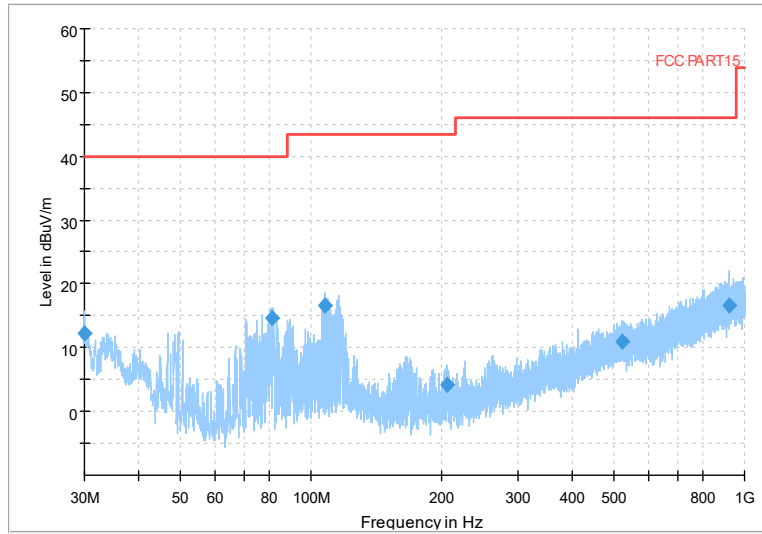

Full Spectrum

Frequency Range: 6GHz -18GHz
Detector: Av mode and PK mode
Test Mode: 802.11ax(HE40)

Full Spectrum

Frequency Range: 18GHz -40GHz
Detector: Av mode and PK mode
Test Mode: 802.11ax(HE40)

Carrier frequency (MHz): 5530
Channel No.:106

Full Spectrum

Frequency Range: 30MHz -1GHz
Detector: Av mode and PK mode
Test Mode: 802.11ac(VHT80)

Full Spectrum

Frequency Range: 1GHz -6GHz
Detector: Av mode and PK mode
Test Mode: 802.11ac(VHT80)

Full Spectrum