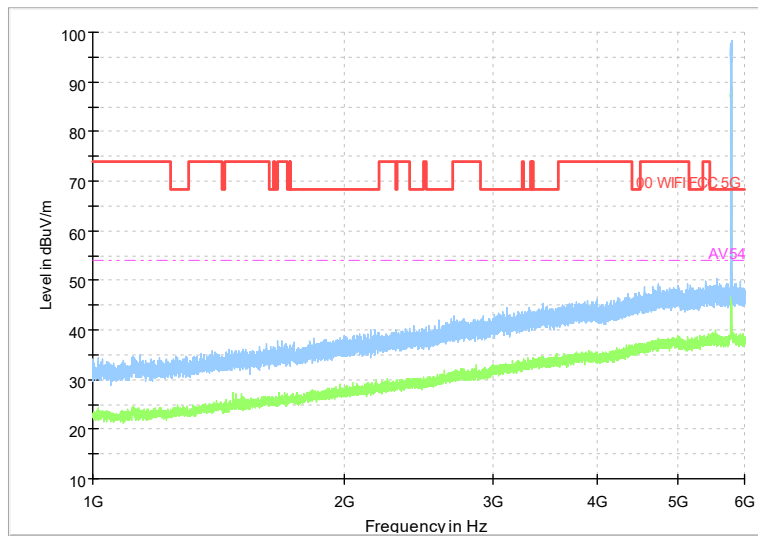

Frequency Range: 18GHz -40GHz
Detector: Av mode and PK mode
Test Mode: 802.11ax(HE20)

Carrier frequency (MHz): 5785
Channel No.:157

Full Spectrum

Frequency Range: 30MHz -1GHz
Detector: Av mode and PK mode
Modulation type: 802.11a

Full Spectrum

Frequency Range: 1GHz -6GHz
Detector: Av mode and PK mode
Modulation type: 802.11a

Full Spectrum

Frequency Range: 6GHz -18GHz
Detector: Av mode and PK mode
Modulation type: 802.11a

Full Spectrum

Frequency Range: 18GHz -40GHz
Detector: Av mode and PK mode
Modulation type: 802.11a

Full Spectrum

Frequency Range: 30MHz -1GHz
Detector: Av mode and PK mode
Modulation type: 802.11n(HT20)

Full Spectrum

Frequency Range: 1GHz -6GHz
Detector: Av mode and PK mode
Modulation type: 802.11n(HT20)