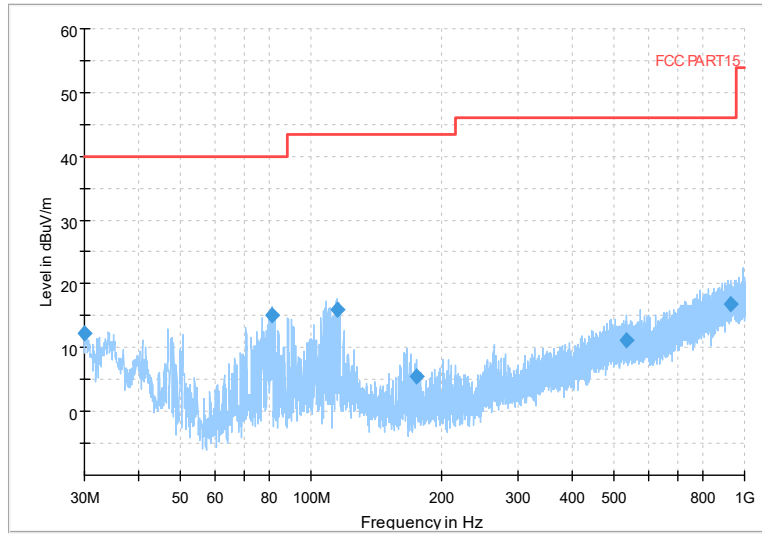

Full Spectrum

Frequency Range: 30MHz -1GHz
Detector: Av mode and PK mode
Test Mode: 802.11ax(HE20)