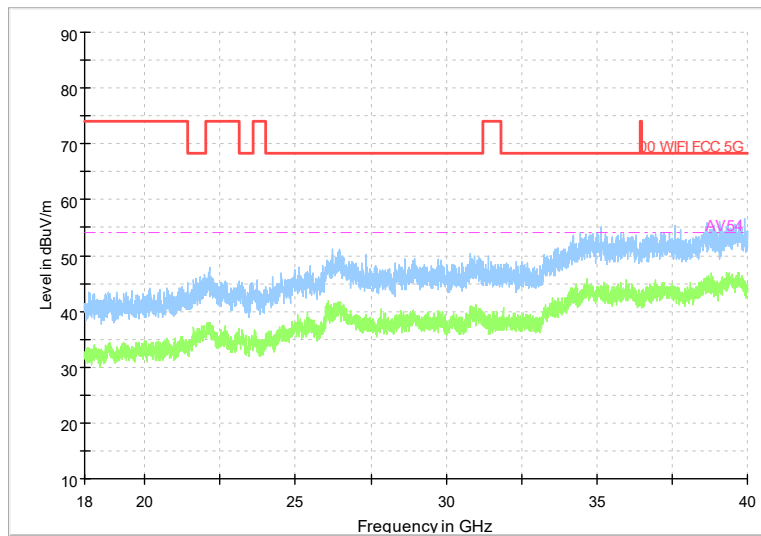

Frequency Range: 6GHz -18GHz
Detector: Av mode and PK mode
Test Mode: 802.11ac(VHT80)

Full Spectrum

Frequency Range: 18GHz -40GHz
Detector: Av mode and PK mode
Test Mode: 802.11ac(VHT80)

Full Spectrum

Frequency Range: 30MHz -1GHz
Detector: Av mode and PK mode
Test Mode: 802.11ax(HE80)

Full Spectrum

Frequency Range: 1GHz -6GHz
Detector: Av mode and PK mode
Test Mode: 802.11ax(HE80)

Full Spectrum

Frequency Range: 6GHz -18GHz
Detector: Av mode and PK mode
Test Mode: 802.11ax(HE80)

Full Spectrum

Frequency Range: 18GHz -40GHz
Detector: Av mode and PK mode
Test Mode: 802.11ax(HE80)

Carrier frequency (MHz): 5745
Channel No.:149

Full Spectrum

Frequency Range: 30MHz -1GHz
Detector: Av mode and PK mode
Modulation type: 802.11a