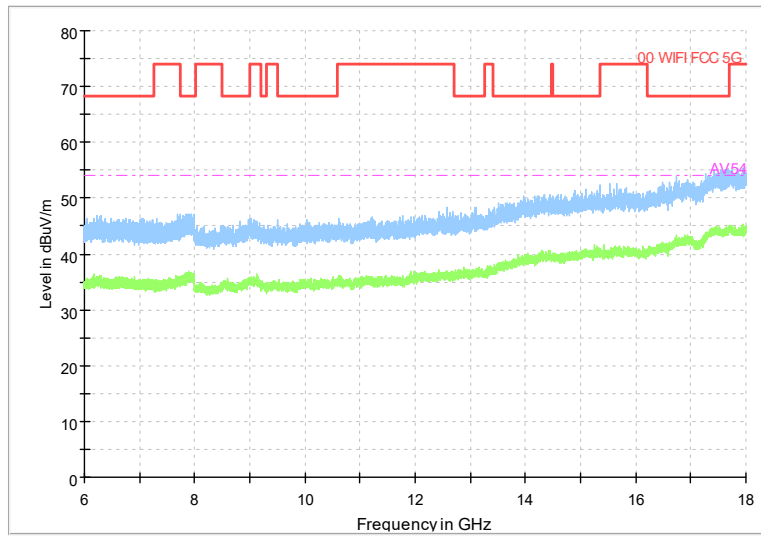

Full Spectrum

Frequency Range: 1GHz -6GHz
Detector: Av mode and PK mode
Test Mode: 802.11ax(HE40)

Full Spectrum

Frequency Range: 6GHz -18GHz
Detector: Av mode and PK mode
Test Mode: 802.11ax(HE40)

Full Spectrum

Frequency Range: 18GHz -40GHz
Detector: Av mode and PK mode
Test Mode: 802.11ax(HE40)

Carrier frequency (MHz): 5670
Channel No.:134

Full Spectrum

Frequency Range: 30MHz -1GHz
Detector: Av mode and PK mode
Modulation type: 802.11n(HT40)

Full Spectrum

Frequency Range: 1GHz -6GHz
Detector: Av mode and PK mode
Modulation type: 802.11n(HT40)

Full Spectrum

Frequency Range: 6GHz -18GHz
Detector: Av mode and PK mode
Modulation type: 802.11n(HT40)