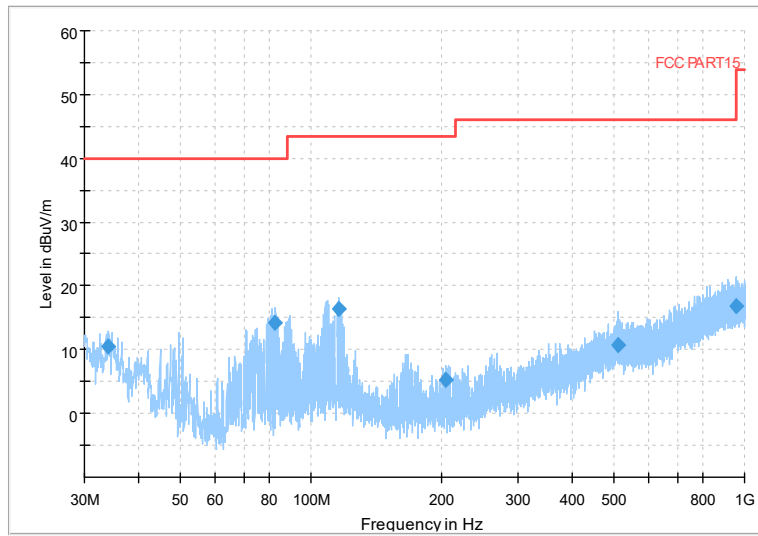

Full Spectrum

Frequency Range: 30MHz -1GHz
Detector: Av mode and PK mode
Test Mode: 802.11ac(VHT80)