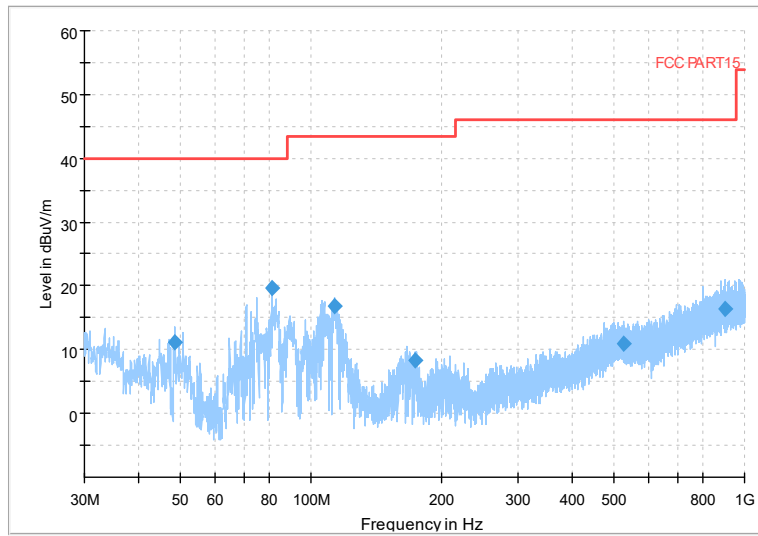

Full Spectrum

Frequency Range: 1GHz -6GHz
Detector: Av mode and PK mode
Test Mode: 802.11ax(HE20)

Full Spectrum

Frequency Range: 6GHz -18GHz
Detector: Av mode and PK mode
Test Mode: 802.11ax(HE20)

Full Spectrum

Frequency Range: 18GHz -40GHz
Detector: Av mode and PK mode
Test Mode: 802.11ax(HE20)

Carrier frequency (MHz): 5700
Channel No.:140

Full Spectrum

Frequency Range: 30MHz -1GHz
Detector: Av mode and PK mode
Modulation type: 802.11a