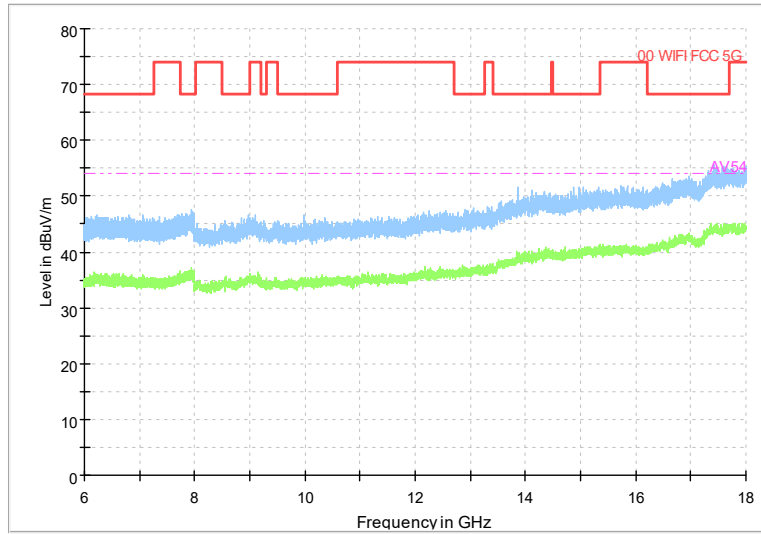

Full Spectrum

Frequency Range: 1GHz -6GHz
Detector: Av mode and PK mode
Modulation type: 802.11n(HT40)

Full Spectrum

Frequency Range: 6GHz -18GHz
Detector: Av mode and PK mode
Modulation type: 802.11n(HT40)

Full Spectrum

Frequency Range: 18GHz -40GHz
Detector: Av mode and PK mode
Modulation type: 802.11n(HT40)

Full Spectrum

Frequency Range: 30MHz -1GHz
Detector: Av mode and PK mode
Test Mode: 802.11ac(VHT40)

Full Spectrum

Frequency Range: 1GHz -6GHz
Detector: Av mode and PK mode
Test Mode: 802.11ac(VHT40)

Full Spectrum

Frequency Range: 6GHz -18GHz
Detector: Av mode and PK mode
Test Mode: 802.11ac(VHT40)

Full Spectrum