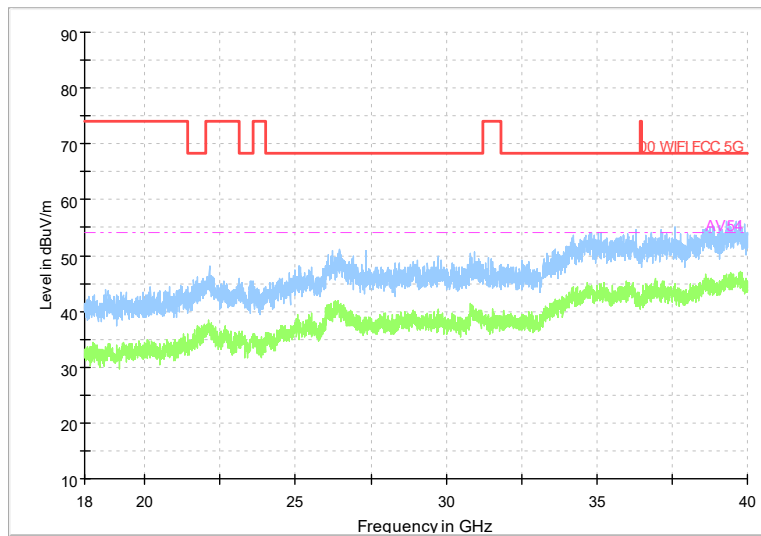

Frequency Range: 6GHz -18GHz
Detector: Av mode and PK mode
Test Mode: 802.11ac(VHT20)

Full Spectrum

Frequency Range: 18GHz -40GHz
Detector: Av mode and PK mode
Test Mode: 802.11ac(VHT20)

Full Spectrum

Frequency Range: 30MHz -1GHz
Detector: Av mode and PK mode
Test Mode: 802.11ax(HE20)

Full Spectrum

Frequency Range: 1GHz -6GHz
Detector: Av mode and PK mode
Test Mode: 802.11ax(HE20)

Full Spectrum

Frequency Range: 6GHz -18GHz
Detector: Av mode and PK mode
Test Mode: 802.11ax(HE20)

Full Spectrum

Frequency Range: 18GHz -40GHz
Detector: Av mode and PK mode
Test Mode: 802.11ax(HE20)

Carrier frequency (MHz): 5510
Channel No.:102

Full Spectrum

Frequency Range: 30MHz -1GHz
Detector: Av mode and PK mode
Modulation type: 802.11n(HT40)