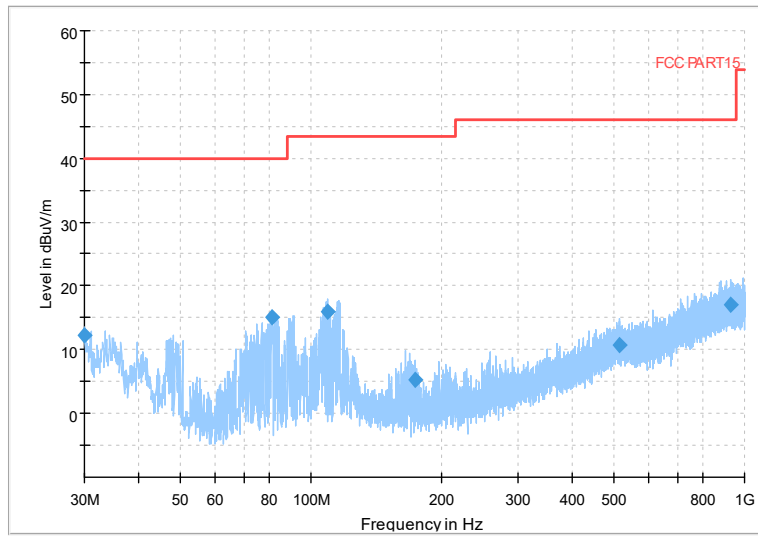

Full Spectrum

Frequency Range: 30MHz -1GHz
Detector: Av mode and PK mode
Modulation type: 802.11n(HT20)