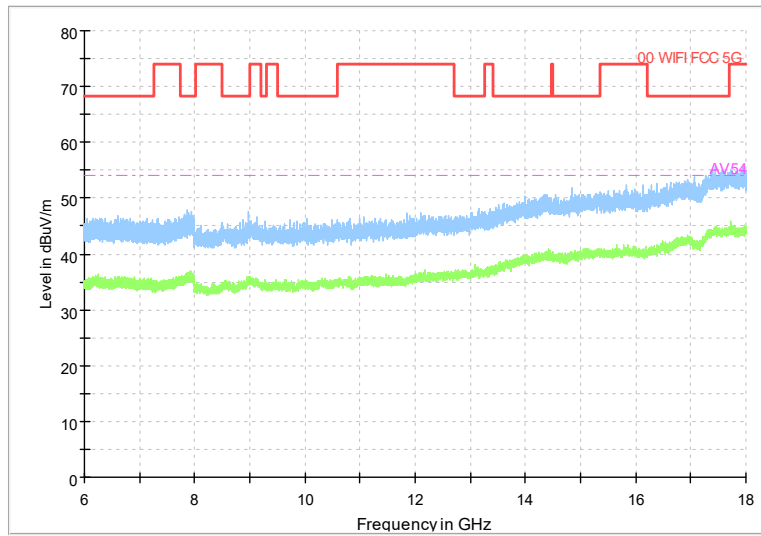

Full Spectrum

Frequency Range: 1GHz -6GHz
Detector: Av mode and PK mode
Test Mode: 802.11ac(VHT40)

Full Spectrum

Frequency Range: 6GHz -18GHz
Detector: Av mode and PK mode
Test Mode: 802.11ac(VHT40)

Full Spectrum

Frequency Range: 18GHz -40GHz
Detector: Av mode and PK mode
Test Mode: 802.11ac(VHT40)

Full Spectrum

Frequency Range: 30MHz -1GHz
Detector: Av mode and PK mode
Test Mode: 802.11ax(HE40)

Full Spectrum

Frequency Range: 1GHz -6GHz
Detector: Av mode and PK mode
Test Mode: 802.11ax(HE40)

Full Spectrum

Frequency Range: 6GHz -18GHz
Detector: Av mode and PK mode
Test Mode: 802.11ax(HE40)

Full Spectrum

Frequency Range: 18GHz -40GHz
Detector: Av mode and PK mode
Test Mode: 802.11ax(HE40)

Carrier frequency (MHz): 5590
Channel No.:118