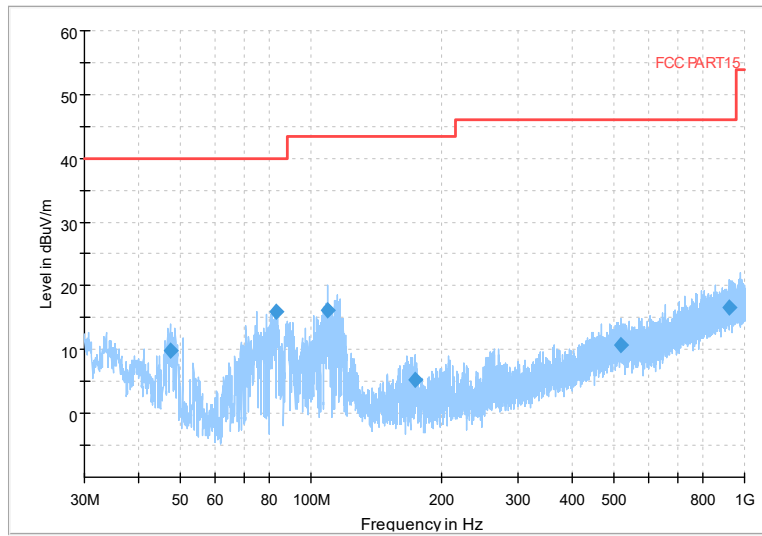

Full Spectrum

Frequency Range: 6GHz -18GHz
Detector: Av mode and PK mode
Modulation type: 802.11n(HT20)

Full Spectrum

Frequency Range: 18GHz -40GHz
Detector: Av mode and PK mode
Modulation type: 802.11n(HT20)

Full Spectrum

Frequency Range: 30MHz -1GHz
Detector: Av mode and PK mode
Test Mode: 802.11ac(VHT20)

Full Spectrum

Frequency Range: 1GHz -6GHz
Detector: Av mode and PK mode
Test Mode: 802.11ac(VHT20)

Full Spectrum