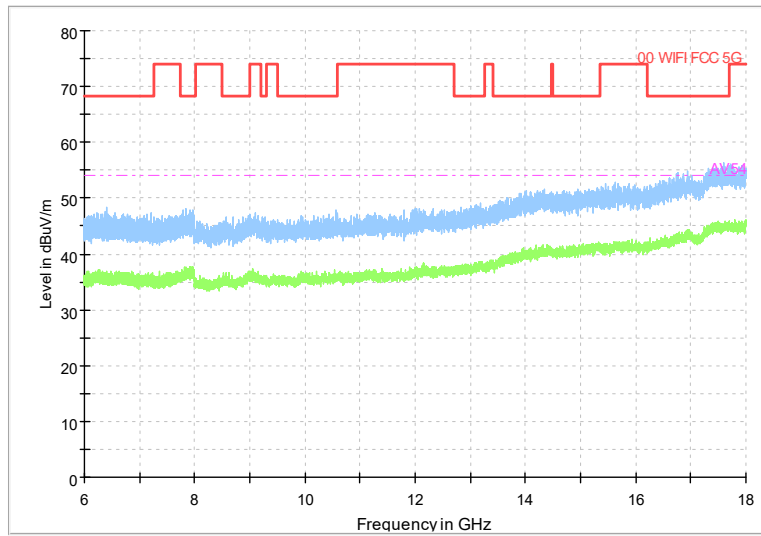

Full Spectrum

Frequency Range: 6GHz -18GHz
Detector: Av mode and PK mode
Modulation type: 802.11n(HT20)

Full Spectrum

Frequency Range: 18GHz -40GHz
Detector: Av mode and PK mode
Modulation type: 802.11n(HT20)

Full Spectrum

Frequency Range: 30MHz -1GHz
Detector: Av mode and PK mode
Test Mode: 802.11ac(VHT20)

Full Spectrum

Frequency Range: 1GHz -6GHz
Detector: Av mode and PK mode
Test Mode: 802.11ac(VHT20)

Full Spectrum

Frequency Range: 6GHz -18GHz
Detector: Av mode and PK mode
Test Mode: 802.11ac(VHT20)

Full Spectrum

Frequency Range: 18GHz -40GHz
Detector: Av mode and PK mode
Test Mode: 802.11ac(VHT20)

Full Spectrum

Frequency Range: 30MHz -1GHz
Detector: Av mode and PK mode
Test Mode: 802.11ax(HE20)