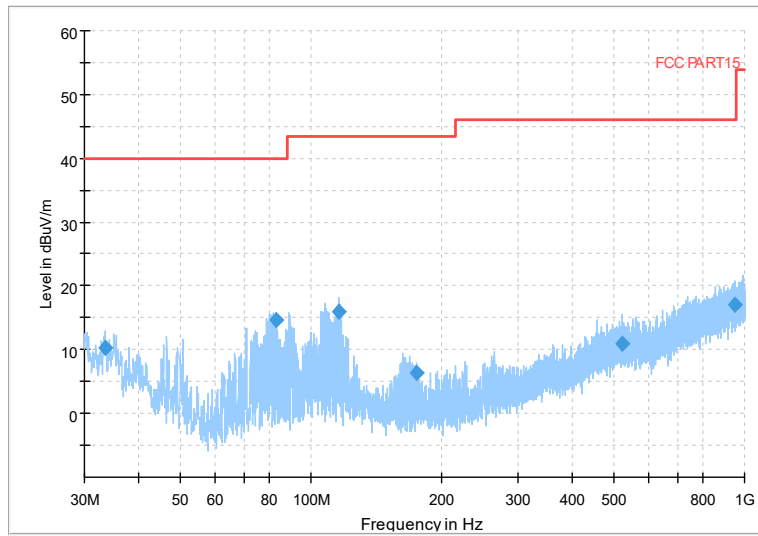

Full Spectrum

Frequency Range: 6GHz -18GHz
Detector: Av mode and PK mode
Modulation type: 802.11n(HT20)

Full Spectrum

Frequency Range: 18GHz -40GHz
Detector: Av mode and PK mode
Modulation type: 802.11n(HT20)

Full Spectrum

Frequency Range: 30MHz -1GHz
Detector: Av mode and PK mode
Test Mode: 802.11ac(VHT20)

Full Spectrum

Frequency Range: 1GHz -6GHz
Detector: Av mode and PK mode
Test Mode: 802.11ac(VHT20)

Full Spectrum

Frequency Range: 6GHz -18GHz
Detector: Av mode and PK mode
Test Mode: 802.11ac(VHT20)

Full Spectrum

Frequency Range: 18GHz -40GHz
Detector: Av mode and PK mode
Test Mode: 802.11ac(VHT20)

Full Spectrum

Frequency Range: 30MHz -1GHz
Detector: Av mode and PK mode
Test Mode: 802.11ax(HE20)