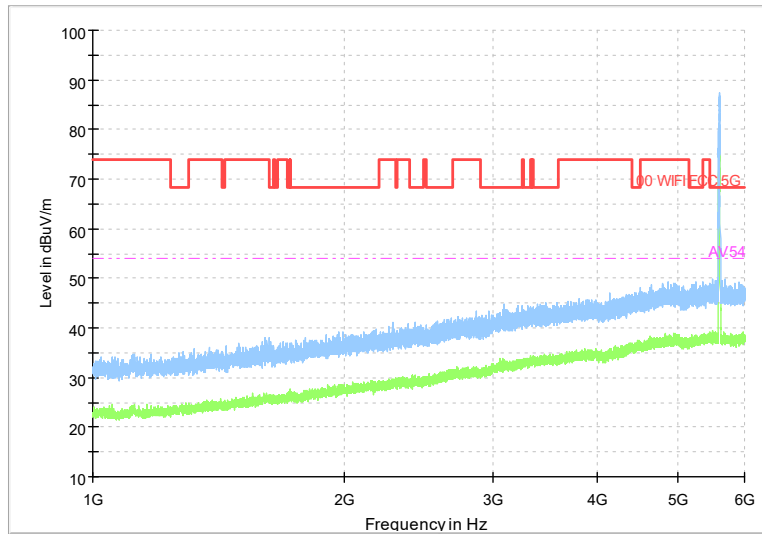

Full Spectrum

Frequency Range: 30MHz -1GHz
Detector: Av mode and PK mode
Test Mode: 802.11ac(VHT20)

Full Spectrum

Frequency Range: 1GHz -6GHz
Detector: Av mode and PK mode
Test Mode: 802.11ac(VHT20)

Full Spectrum

Frequency Range: 6GHz -18GHz
Detector: Av mode and PK mode
Test Mode: 802.11ac(VHT20)

Full Spectrum

Frequency Range: 18GHz -40GHz
Detector: Av mode and PK mode
Test Mode: 802.11ac(VHT20)

Full Spectrum

Frequency Range: 30MHz -1GHz
Detector: Av mode and PK mode
Test Mode: 802.11ax(HE20)

Full Spectrum

Frequency Range: 1GHz -6GHz
Detector: Av mode and PK mode
Test Mode: 802.11ax(HE20)

Full Spectrum

Frequency Range: 6GHz -18GHz
Detector: Av mode and PK mode
Test Mode: 802.11ax(HE20)

Full Spectrum