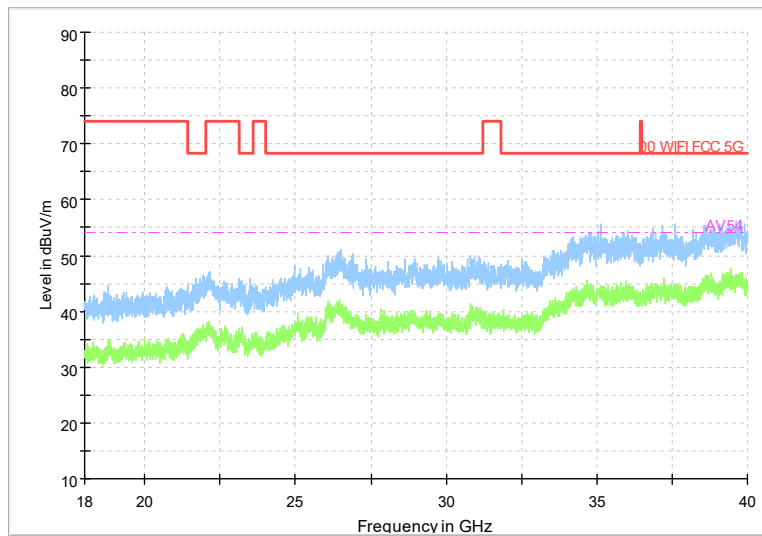

Frequency Range: 18GHz -40GHz
Detector: Av mode and PK mode
Test Mode: 802.11ax(HE80)

Carrier frequency (MHz): 5610
Channel No.:122

Full Spectrum

Frequency Range: 30MHz -1GHz
Detector: Av mode and PK mode
Test Mode: 802.11ac(VHT80)

Full Spectrum

Frequency Range: 1GHz -6GHz
Detector: Av mode and PK mode
Test Mode: 802.11ac(VHT80)

Full Spectrum

Frequency Range: 6GHz -18GHz
Detector: Av mode and PK mode
Test Mode: 802.11ac(VHT80)

Full Spectrum

Frequency Range: 18GHz -40GHz
Detector: Av mode and PK mode
Test Mode: 802.11ac(VHT80)

Full Spectrum

Frequency Range: 30MHz -1GHz
Detector: Av mode and PK mode
Test Mode: 802.11ax(HE80)

Full Spectrum

Frequency Range: 1GHz -6GHz
Detector: Av mode and PK mode
Test Mode: 802.11ax(HE80)