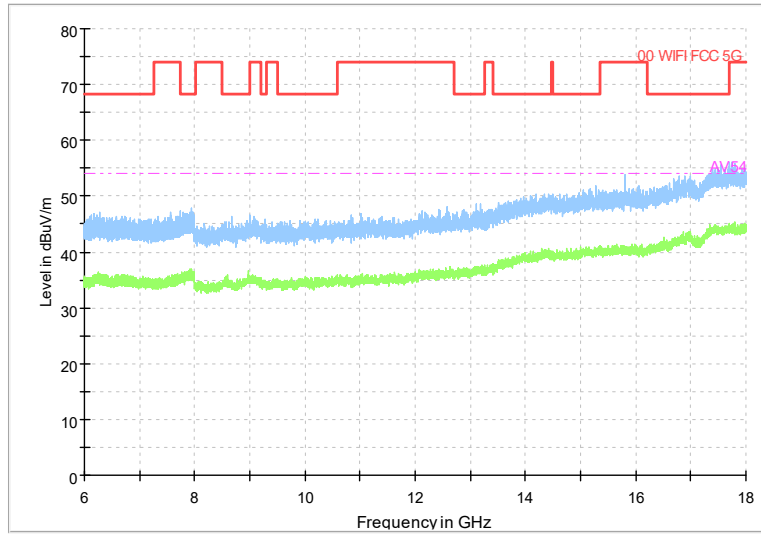

Full Spectrum

Frequency Range: 6GHz -18GHz
Detector: Av mode and PK mode
Test Mode: 802.11ax(HE40)

Full Spectrum

Frequency Range: 18GHz -40GHz
Detector: Av mode and PK mode
Test Mode: 802.11ax(HE40)

Carrier frequency (MHz): 5590
Channel No.:118

Full Spectrum

Frequency Range: 30MHz -1GHz
Detector: Av mode and PK mode
Modulation type: 802.11n(HT40)

Full Spectrum

Frequency Range: 1GHz -6GHz
Detector: Av mode and PK mode
Modulation type: 802.11n(HT40)

Full Spectrum

Frequency Range: 6GHz -18GHz
Detector: Av mode and PK mode
Modulation type: 802.11n(HT40)

Full Spectrum

Frequency Range: 18GHz -40GHz
Detector: Av mode and PK mode
Modulation type: 802.11n(HT40)