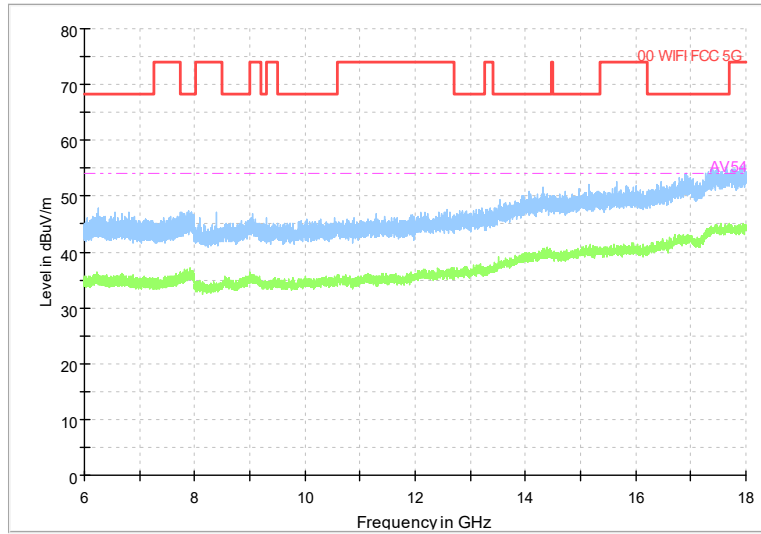

Full Spectrum

Frequency Range: 1GHz -6GHz
Detector: Av mode and PK mode
Modulation type: 802.11a

Full Spectrum

Frequency Range: 6GHz -18GHz
Detector: Av mode and PK mode
Modulation type: 802.11a

Full Spectrum

Frequency Range: 18GHz -40GHz
Detector: Av mode and PK mode
Modulation type: 802.11a

Full Spectrum

Frequency Range: 30MHz -1GHz
Detector: Av mode and PK mode
Modulation type: 802.11n(HT20)

Full Spectrum

Frequency Range: 1GHz -6GHz
Detector: Av mode and PK mode
Modulation type: 802.11n(HT20)

Full Spectrum

Frequency Range: 6GHz -18GHz
Detector: Av mode and PK mode
Modulation type: 802.11n(HT20)

Full Spectrum

Frequency Range: 18GHz -40GHz
Detector: Av mode and PK mode
Modulation type: 802.11n(HT20)