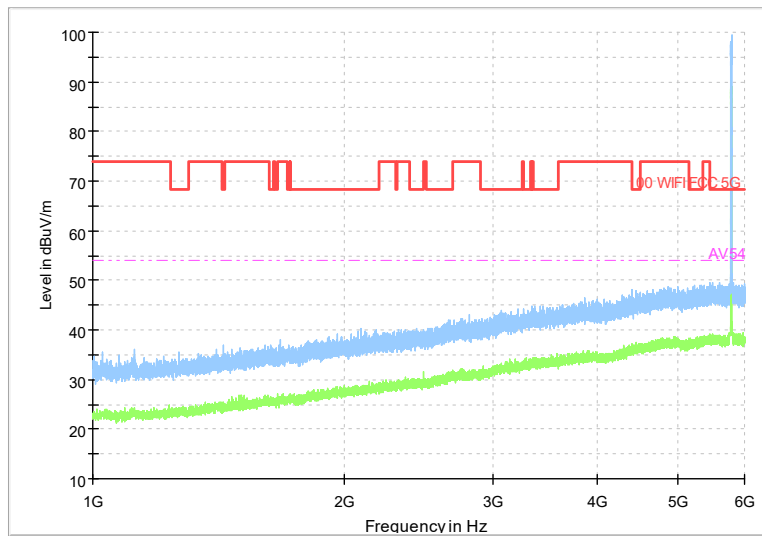

Full Spectrum

Frequency Range: 30MHz -1GHz
Detector: Av mode and PK mode
Test Mode: 802.11ac(VHT20)

Full Spectrum

Frequency Range: 1GHz -6GHz
Detector: Av mode and PK mode
Test Mode: 802.11ac(VHT20)

Full Spectrum

Frequency Range: 6GHz -18GHz
Detector: Av mode and PK mode
Test Mode: 802.11ac(VHT20)

Full Spectrum

Frequency Range: 18GHz -40GHz
Detector: Av mode and PK mode
Test Mode: 802.11ac(VHT20)

Full Spectrum

Frequency Range: 30MHz -1GHz
Detector: Av mode and PK mode
Test Mode: 802.11ax(HE20)

Full Spectrum

Frequency Range: 1GHz -6GHz
Detector: Av mode and PK mode
Test Mode: 802.11ax(HE20)