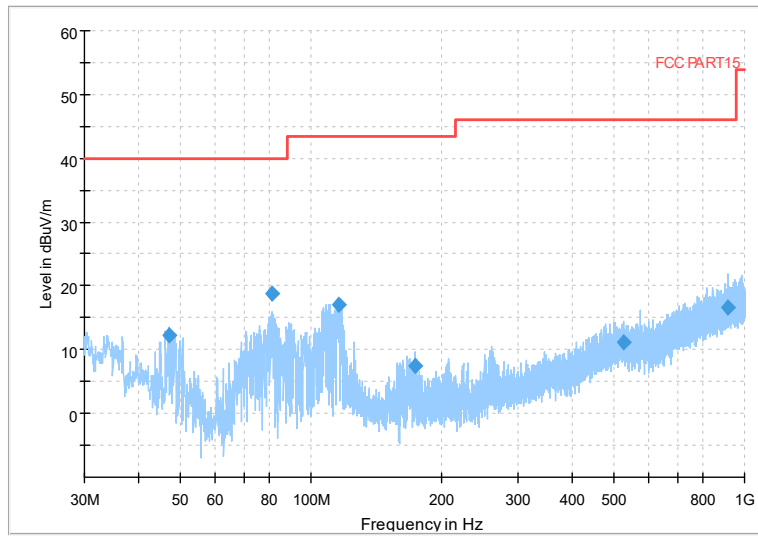

Frequency Range: 18GHz -40GHz
Detector: Av mode and PK mode
Modulation type: 802.11a

Full Spectrum

Frequency Range: 30MHz -1GHz
Detector: Av mode and PK mode
Modulation type: 802.11n(HT20)

Full Spectrum

Frequency Range: 1GHz -6GHz
Detector: Av mode and PK mode
Modulation type: 802.11n(HT20)

Full Spectrum

Frequency Range: 6GHz -18GHz
Detector: Av mode and PK mode
Modulation type: 802.11n(HT20)

Full Spectrum

Frequency Range: 18GHz -40GHz
Detector: Av mode and PK mode
Modulation type: 802.11n(HT20)

Full Spectrum

Frequency Range: 30MHz -1GHz
Detector: Av mode and PK mode
Test Mode: 802.11ac(VHT20)

Full Spectrum

Frequency Range: 1GHz -6GHz
Detector: Av mode and PK mode
Test Mode: 802.11ac(VHT20)

Full Spectrum