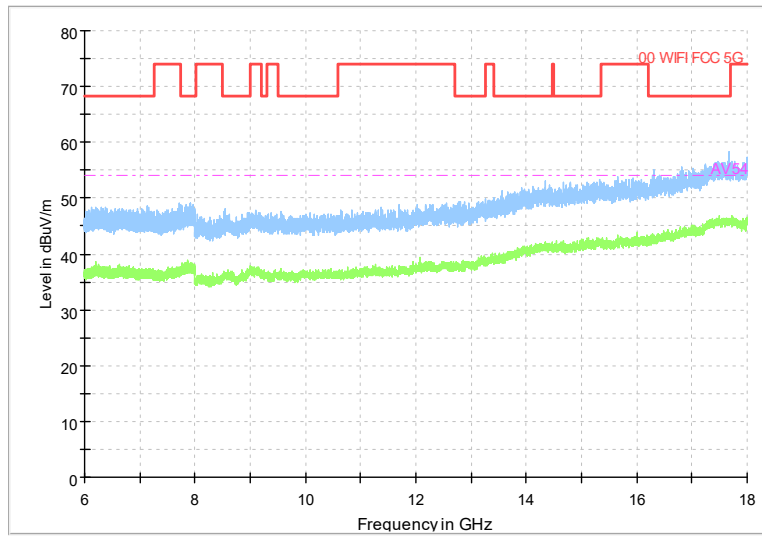

Full Spectrum

Frequency Range: 1GHz -6GHz
Detector: Av mode and PK mode
Test Mode: 802.11ax(HE80)

Full Spectrum

Frequency Range: 6GHz -18GHz
Detector: Av mode and PK mode
Test Mode: 802.11ax(HE80)

Full Spectrum

Frequency Range: 18GHz -40GHz
Detector: Av mode and PK mode
Test Mode: 802.11ax(HE80)

Carrier frequency (MHz): 5610
Channel No.:122

Full Spectrum

Frequency Range: 30MHz -1GHz
Detector: Av mode and PK mode
Test Mode: 802.11ac(VHT80)

Full Spectrum

Frequency Range: 1GHz -6GHz
Detector: Av mode and PK mode
Test Mode: 802.11ac(VHT80)

Full Spectrum

Frequency Range: 6GHz -18GHz
Detector: Av mode and PK mode
Test Mode: 802.11ac(VHT80)

Full Spectrum