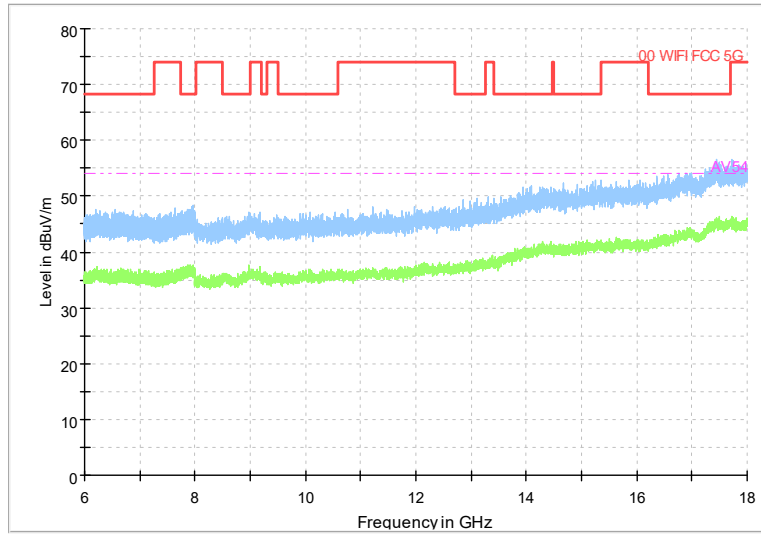

Full Spectrum

Frequency Range: 30MHz -1GHz
Detector: Av mode and PK mode
Test Mode: 802.11ac(VHT20)

Full Spectrum

Frequency Range: 1GHz -6GHz
Detector: Av mode and PK mode
Test Mode: 802.11ac(VHT20)

Full Spectrum

Frequency Range: 6GHz -18GHz
Detector: Av mode and PK mode
Test Mode: 802.11ac(VHT20)

Full Spectrum

Frequency Range: 18GHz -40GHz
Detector: Av mode and PK mode
Test Mode: 802.11ac(VHT20)

Full Spectrum

Frequency Range: 30MHz -1GHz
Detector: Av mode and PK mode
Test Mode: 802.11ax(HE20)

Full Spectrum

Frequency Range: 1GHz -6GHz
Detector: Av mode and PK mode
Test Mode: 802.11ax(HE20)

Full Spectrum

Frequency Range: 6GHz -18GHz
Detector: Av mode and PK mode
Test Mode: 802.11ax(HE20)

Full Spectrum