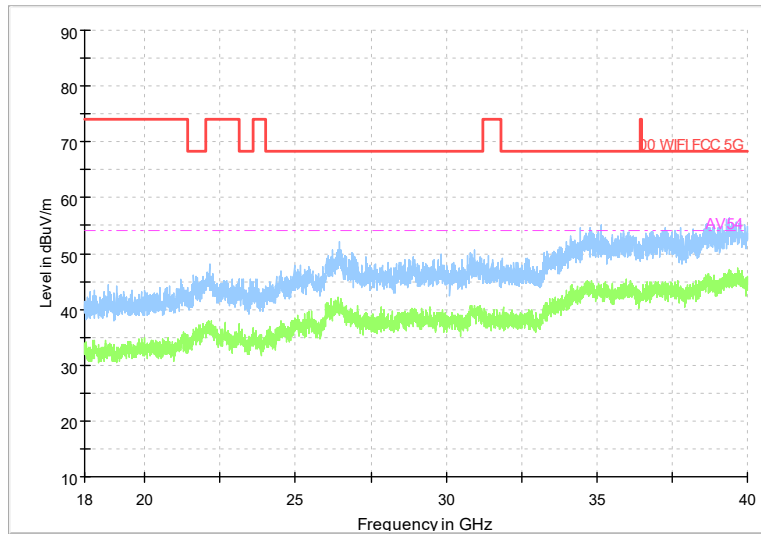

Frequency Range: 18GHz -40GHz
Detector: Av mode and PK mode
Test Mode: 802.11ax(HE20)

Carrier frequency (MHz): 5700
Channel No.:140

Full Spectrum

Frequency Range: 30MHz -1GHz
Detector: Av mode and PK mode
Modulation type: 802.11a

Full Spectrum

Frequency Range: 1GHz -6GHz
Detector: Av mode and PK mode
Modulation type: 802.11a

Full Spectrum

Frequency Range: 6GHz -18GHz
Detector: Av mode and PK mode
Modulation type: 802.11a

Full Spectrum

Frequency Range: 18GHz -40GHz
Detector: Av mode and PK mode
Modulation type: 802.11a

Full Spectrum

Frequency Range: 30MHz -1GHz
Detector: Av mode and PK mode
Modulation type: 802.11n(HT20)

Full Spectrum

Frequency Range: 1GHz -6GHz
Detector: Av mode and PK mode
Modulation type: 802.11n(HT20)

Full Spectrum

Frequency Range: 6GHz -18GHz
Detector: Av mode and PK mode
Modulation type: 802.11n(HT20)

Full Spectrum

Frequency Range: 18GHz -40GHz
Detector: Av mode and PK mode
Modulation type: 802.11n(HT20)