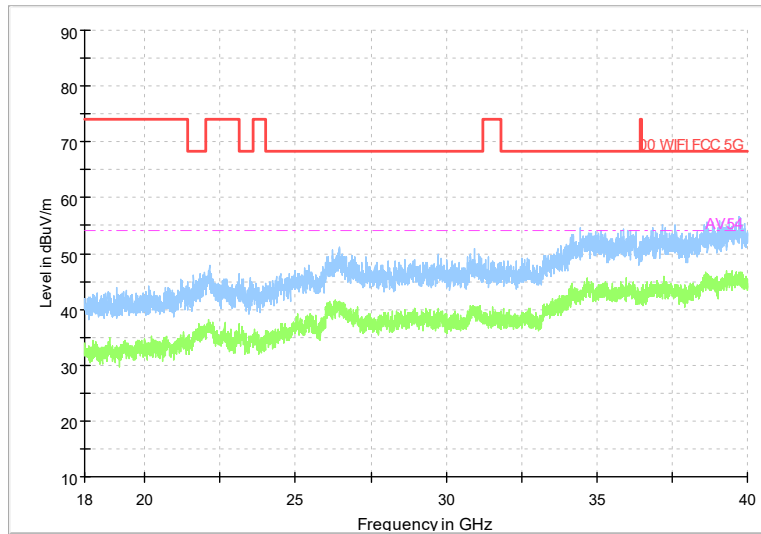

Full Spectrum

Frequency Range: 6GHz -18GHz
Detector: Av mode and PK mode
Modulation type: 802.11n(HT40)

Full Spectrum

Frequency Range: 18GHz -40GHz
Detector: Av mode and PK mode
Modulation type: 802.11n(HT40)

Full Spectrum

Frequency Range: 30MHz -1GHz
Detector: Av mode and PK mode
Test Mode: 802.11ac(VHT40)

Full Spectrum

Frequency Range: 1GHz -6GHz
Detector: Av mode and PK mode
Test Mode: 802.11ac(VHT40)

Full Spectrum

Frequency Range: 6GHz -18GHz
Detector: Av mode and PK mode
Test Mode: 802.11ac(VHT40)

Full Spectrum

Frequency Range: 18GHz -40GHz
Detector: Av mode and PK mode
Test Mode: 802.11ac(VHT40)

Full Spectrum

Frequency Range: 30MHz -1GHz
Detector: Av mode and PK mode
Test Mode: 802.11ax(HE40)