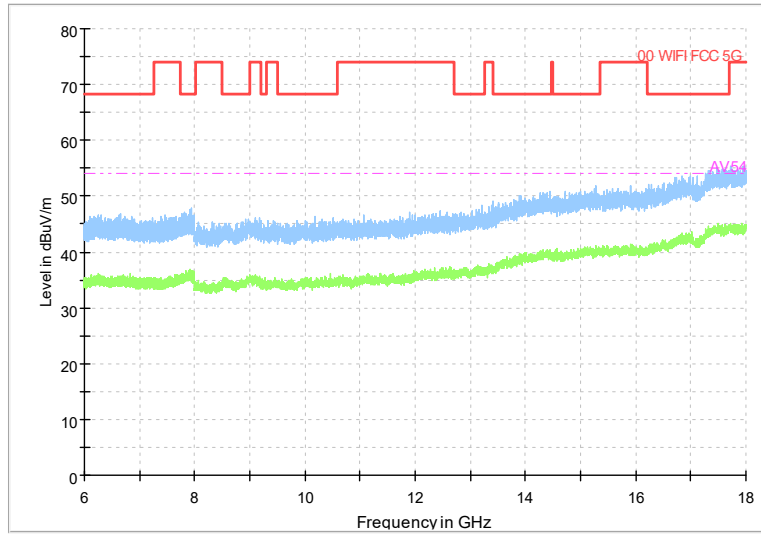

Full Spectrum

Frequency Range: 1GHz -6GHz
Detector: Av mode and PK mode
Test Mode: 802.11ac(VHT20)

Full Spectrum

Frequency Range: 6GHz -18GHz
Detector: Av mode and PK mode
Test Mode: 802.11ac(VHT20)

Full Spectrum

Frequency Range: 18GHz -40GHz
Detector: Av mode and PK mode
Test Mode: 802.11ac(VHT20)

Full Spectrum

Frequency Range: 30MHz -1GHz
Detector: Av mode and PK mode
Test Mode: 802.11ax(HE20)

Full Spectrum

Frequency Range: 1GHz -6GHz
Detector: Av mode and PK mode
Test Mode: 802.11ax(HE20)

Full Spectrum

Frequency Range: 6GHz -18GHz
Detector: Av mode and PK mode
Test Mode: 802.11ax(HE20)

Full Spectrum

Frequency Range: 18GHz -40GHz
Detector: Av mode and PK mode
Test Mode: 802.11ax(HE20)

Carrier frequency (MHz): 5320
Channel No.:64