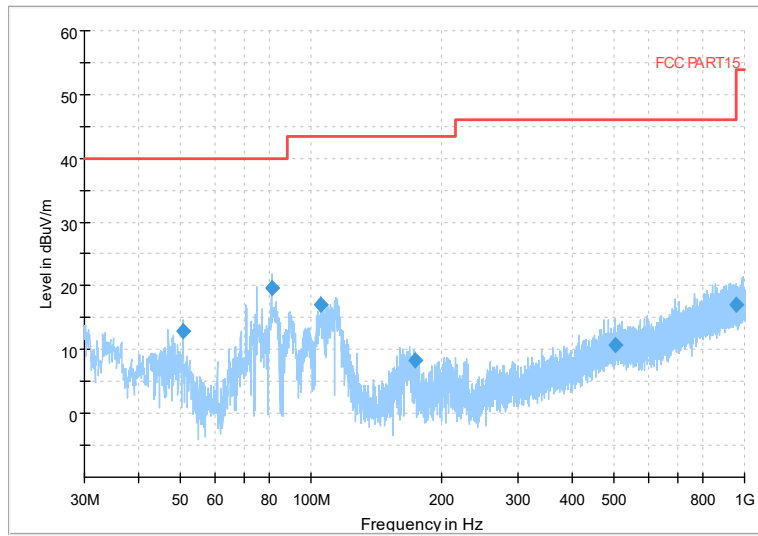

Full Spectrum

Frequency Range: 6GHz -18GHz
Detector: Av mode and PK mode
Test Mode: 802.11ax(HE40)

Full Spectrum

Frequency Range: 18GHz -40GHz
Detector: Av mode and PK mode
Test Mode: 802.11ax(HE40)

Carrier frequency (MHz): 5290
Channel No.:58

Full Spectrum

Frequency Range: 30MHz -1GHz
Detector: Av mode and PK mode
Test Mode: 802.11ac(VHT80)

Full Spectrum

Frequency Range: 1GHz -6GHz
Detector: Av mode and PK mode
Test Mode: 802.11ac(VHT80)

Full Spectrum

Frequency Range: 6GHz -18GHz
Detector: Av mode and PK mode
Test Mode: 802.11ac(VHT80)

Full Spectrum

Frequency Range: 18GHz -40GHz
Detector: Av mode and PK mode
Test Mode: 802.11ac(VHT80)

Full Spectrum

Frequency Range: 30MHz -1GHz
Detector: Av mode and PK mode
Test Mode: 802.11ax(HE80)