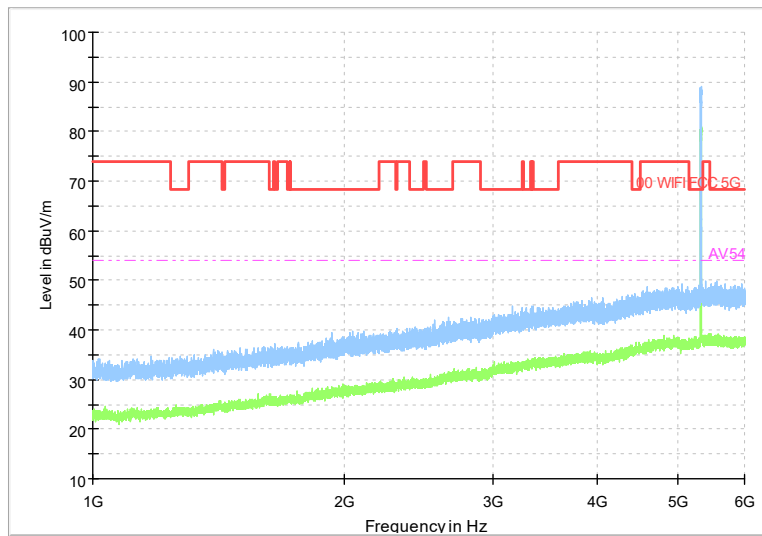

Full Spectrum

Frequency Range: 1GHz -6GHz
Detector: Av mode and PK mode
Modulation type: 802.11n(HT20)

Full Spectrum

Frequency Range: 6GHz -18GHz
Detector: Av mode and PK mode
Modulation type: 802.11n(HT20)

Full Spectrum

Frequency Range: 18GHz -40GHz
Detector: Av mode and PK mode
Modulation type: 802.11n(HT20)

Full Spectrum

Frequency Range: 30MHz -1GHz
Detector: Av mode and PK mode
Test Mode: 802.11ac(VHT20)

Full Spectrum

Frequency Range: 1GHz -6GHz
Detector: Av mode and PK mode
Test Mode: 802.11ac(VHT20)

Full Spectrum

Frequency Range: 6GHz -18GHz
Detector: Av mode and PK mode
Test Mode: 802.11ac(VHT20)

Full Spectrum