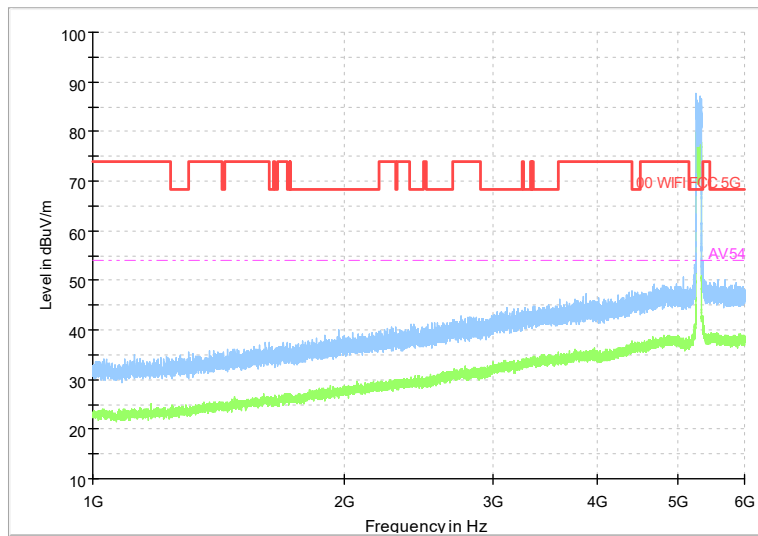

Full Spectrum

Frequency Range: 30MHz -1GHz
Detector: Av mode and PK mode
Test Mode: 802.11ac(VHT80)

Full Spectrum

Frequency Range: 1GHz -6GHz
Detector: Av mode and PK mode
Test Mode: 802.11ac(VHT80)

Full Spectrum

Frequency Range: 6GHz -18GHz
Detector: Av mode and PK mode
Test Mode: 802.11ac(VHT80)

Full Spectrum

Frequency Range: 18GHz -40GHz
Detector: Av mode and PK mode
Test Mode: 802.11ac(VHT80)

Full Spectrum

Frequency Range: 30MHz -1GHz
Detector: Av mode and PK mode
Test Mode: 802.11ax(HE80)

Full Spectrum

Frequency Range: 1GHz -6GHz
Detector: Av mode and PK mode
Test Mode: 802.11ax(HE80)

Full Spectrum

Frequency Range: 6GHz -18GHz
Detector: Av mode and PK mode
Test Mode: 802.11ax(HE80)

Full Spectrum