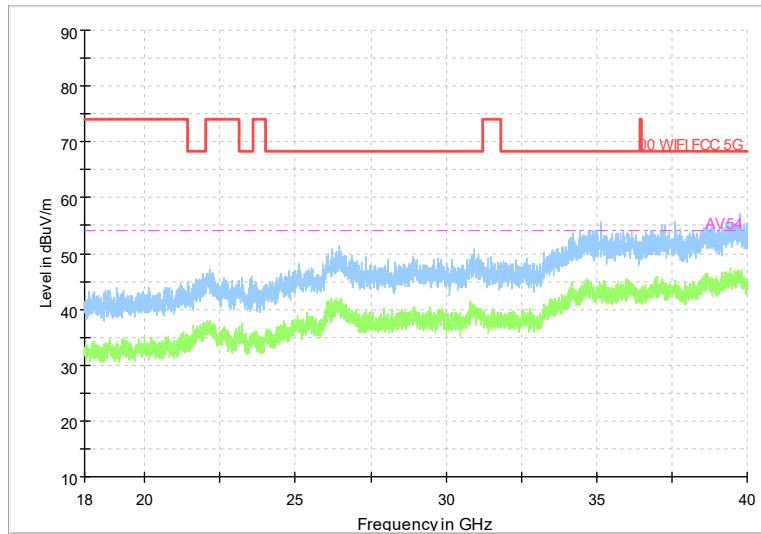

Full Spectrum

Frequency Range: 6GHz -18GHz
Detector: Av mode and PK mode
Modulation type: 802.11n(HT40)

Full Spectrum

Frequency Range: 18GHz -40GHz
Detector: Av mode and PK mode
Modulation type: 802.11n(HT40)

Full Spectrum

Frequency Range: 30MHz -1GHz
Detector: Av mode and PK mode
Test Mode: 802.11ac(VHT40)

Full Spectrum

Frequency Range: 1GHz -6GHz
Detector: Av mode and PK mode
Test Mode: 802.11ac(VHT40)

Full Spectrum

Frequency Range: 6GHz -18GHz
Detector: Av mode and PK mode
Test Mode: 802.11ac(VHT40)

Full Spectrum

Frequency Range: 18GHz -40GHz
Detector: Av mode and PK mode
Test Mode: 802.11ac(VHT40)

Full Spectrum

Frequency Range: 30MHz -1GHz
Detector: Av mode and PK mode
Test Mode: 802.11ax(HE40)