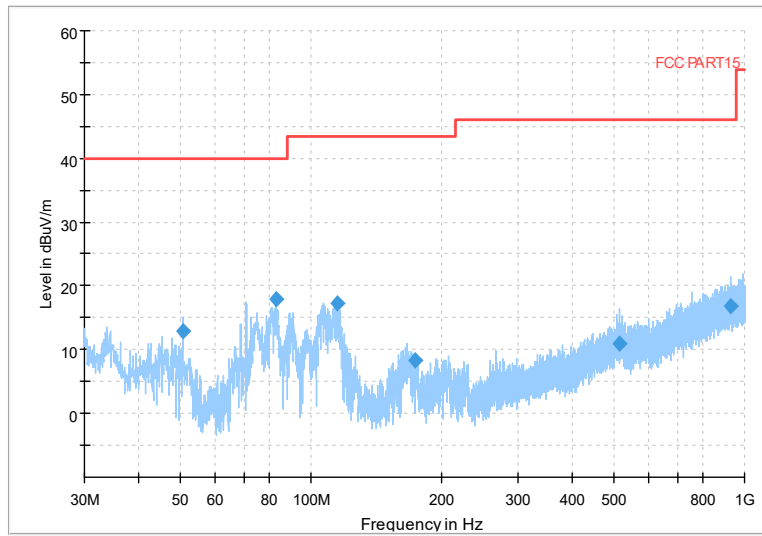

Full Spectrum

Frequency Range: 30MHz -1GHz
Detector: Av mode and PK mode
Modulation type: 802.11n(HT40)