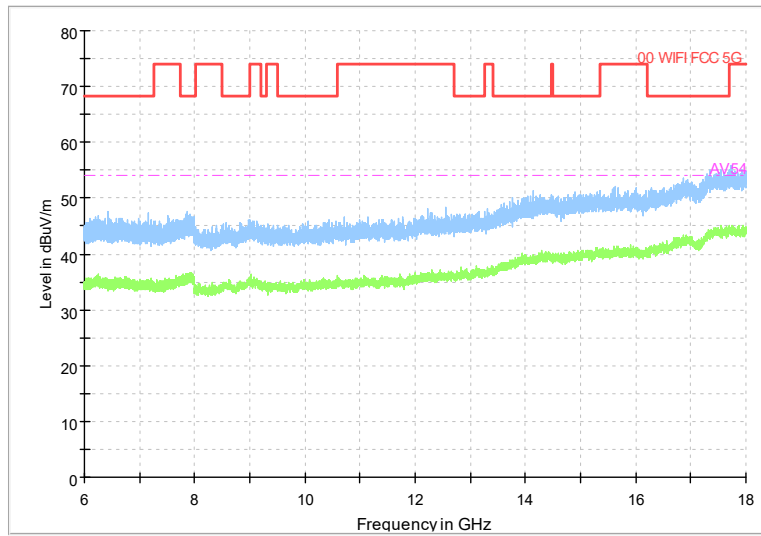

Full Spectrum

Frequency Range: 1GHz -6GHz
Detector: Av mode and PK mode
Test Mode: 802.11ac(VHT80)

Full Spectrum

Frequency Range: 6GHz -18GHz
Detector: Av mode and PK mode
Test Mode: 802.11ac(VHT80)

Full Spectrum

Frequency Range: 18GHz -40GHz
Detector: Av mode and PK mode
Test Mode: 802.11ac(VHT80)

Full Spectrum

Frequency Range: 30MHz -1GHz
Detector: Av mode and PK mode
Test Mode: 802.11ax(HE80)

Full Spectrum

Frequency Range: 1GHz -6GHz
Detector: Av mode and PK mode
Test Mode: 802.11ax(HE80)

Full Spectrum

Frequency Range: 6GHz -18GHz
Detector: Av mode and PK mode
Test Mode: 802.11ax(HE80)

Full Spectrum

Frequency Range: 18GHz -40GHz
Detector: Av mode and PK mode
Test Mode: 802.11ax(HE80)

Carrier frequency (MHz): 5260
Channel No.:52