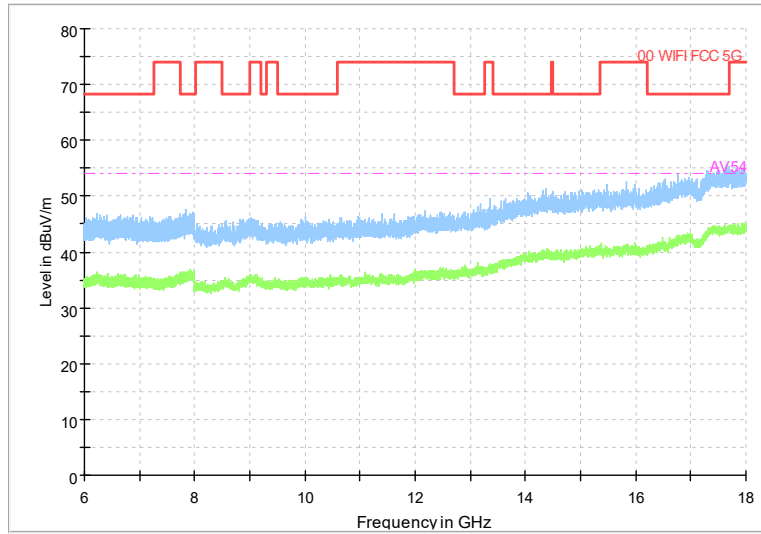

Full Spectrum

Frequency Range: 1GHz -6GHz
Detector: Av mode and PK mode
Modulation type: 802.11a

Full Spectrum

Frequency Range: 6GHz -18GHz
Detector: Av mode and PK mode
Modulation type: 802.11a

Full Spectrum

Frequency Range: 18GHz -40GHz
Detector: Av mode and PK mode
Modulation type: 802.11a

Full Spectrum

Frequency Range: 30MHz -1GHz
Detector: Av mode and PK mode
Modulation type: 802.11n(HT20)

Full Spectrum

Frequency Range: 1GHz -6GHz
Detector: Av mode and PK mode
Modulation type: 802.11n(HT20)

Full Spectrum

Frequency Range: 6GHz -18GHz
Detector: Av mode and PK mode
Modulation type: 802.11n(HT20)

Full Spectrum

Frequency Range: 18GHz -40GHz
Detector: Av mode and PK mode
Modulation type: 802.11n(HT20)