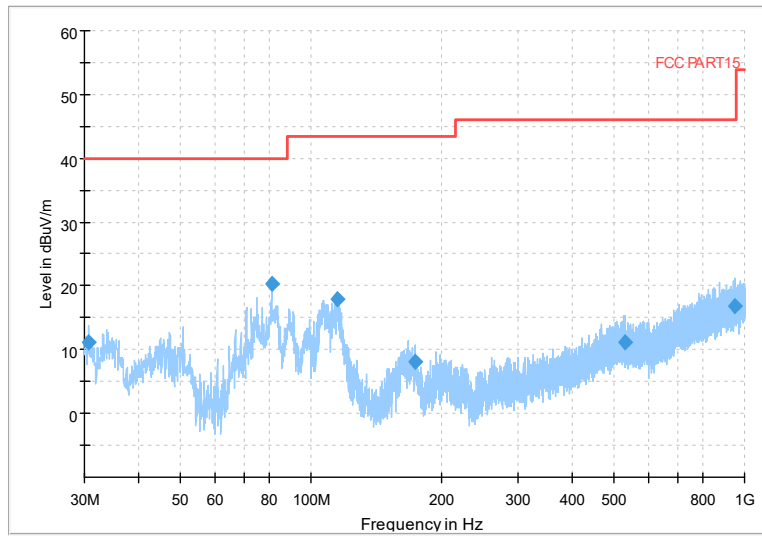

Full Spectrum

Frequency Range: 18GHz -40GHz
Detector: Av mode and PK mode
Modulation type: 802.11n(HT20)

Full Spectrum

Frequency Range: 30MHz -1GHz
Detector: Av mode and PK mode
Test Mode: 802.11ac(VHT20)

Full Spectrum

Frequency Range: 1GHz -6GHz
Detector: Av mode and PK mode
Test Mode: 802.11ac(VHT20)

Full Spectrum

Frequency Range: 6GHz -18GHz
Detector: Av mode and PK mode
Test Mode: 802.11ac(VHT20)

Full Spectrum

Frequency Range: 18GHz -40GHz
Detector: Av mode and PK mode
Test Mode: 802.11ac(VHT20)

Full Spectrum

Frequency Range: 30MHz -1GHz
Detector: Av mode and PK mode
Test Mode: 802.11ax(HE20)

Full Spectrum

Frequency Range: 1GHz -6GHz
Detector: Av mode and PK mode
Test Mode: 802.11ax(HE20)