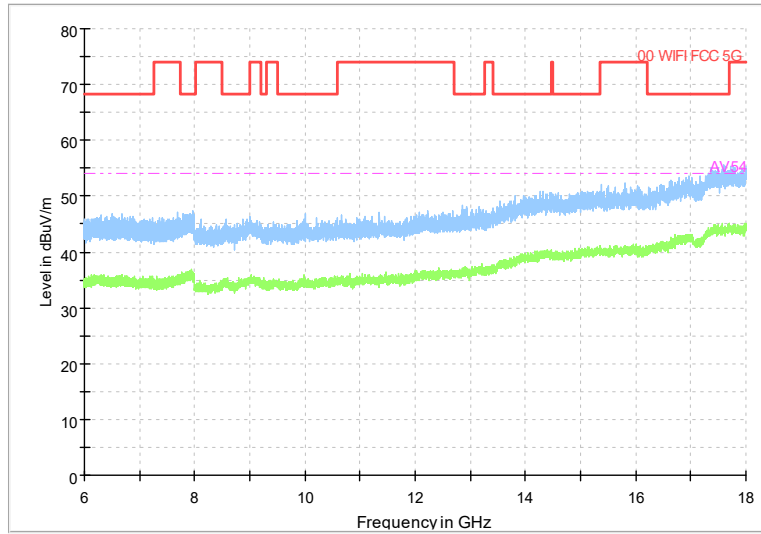

Full Spectrum

Frequency Range: 30MHz -1GHz
Detector: Av mode and PK mode
Modulation type: 802.11a

Full Spectrum

Frequency Range: 1GHz -6GHz
Detector: Av mode and PK mode
Modulation type: 802.11a

Full Spectrum

Frequency Range: 6GHz -18GHz
Detector: Av mode and PK mode
Modulation type: 802.11a

Full Spectrum

Frequency Range: 18GHz -40GHz
Detector: Av mode and PK mode
Modulation type: 802.11a

Full Spectrum

Frequency Range: 30MHz -1GHz
Detector: Av mode and PK mode
Modulation type: 802.11n(HT20)

Full Spectrum

Frequency Range: 1GHz -6GHz
Detector: Av mode and PK mode
Modulation type: 802.11n(HT20)

Full Spectrum

Frequency Range: 6GHz -18GHz
Detector: Av mode and PK mode
Modulation type: 802.11n(HT20)