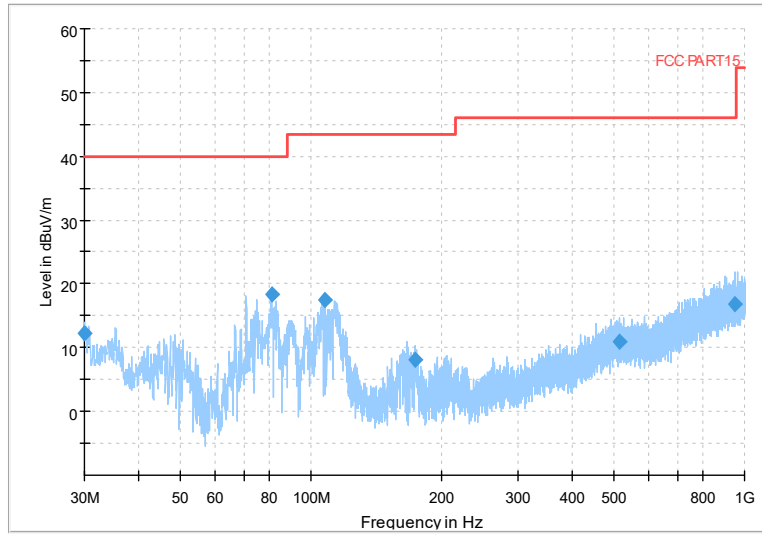

Full Spectrum

Frequency Range: 6GHz -18GHz
Detector: Av mode and PK mode
Modulation type: 802.11n(HT20)

Full Spectrum

Frequency Range: 18GHz -40GHz
Detector: Av mode and PK mode
Modulation type: 802.11n(HT20)

Full Spectrum

Frequency Range: 30MHz -1GHz
Detector: Av mode and PK mode
Test Mode: 802.11ac(VHT20)

Full Spectrum

Frequency Range: 1GHz -6GHz
Detector: Av mode and PK mode
Test Mode: 802.11ac(VHT20)

Full Spectrum