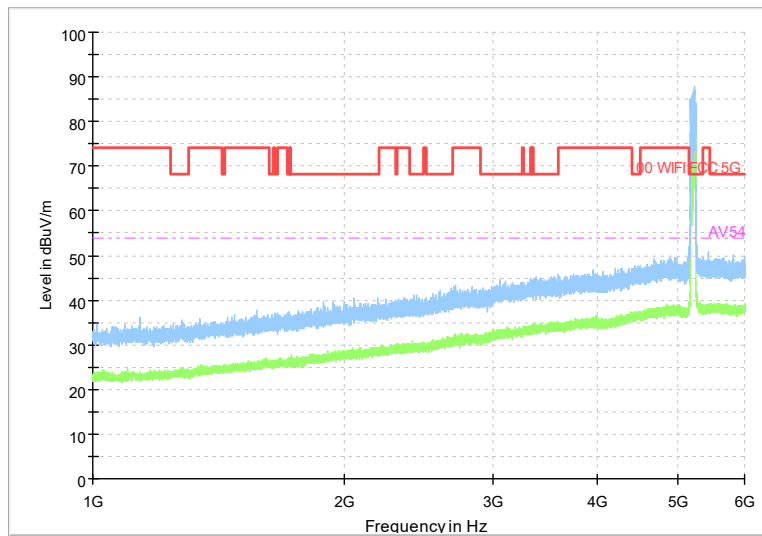

Full Spectrum

Frequency Range: 1GHz -6GHz
Detector: Av mode and PK mode
Test Mode: 802.11ac(VHT80)

Full Spectrum

Frequency Range: 6GHz -18GHz
Detector: Av mode and PK mode
Test Mode: 802.11ac(VHT80)

Full Spectrum

Frequency Range: 18GHz -40GHz
Detector: Av mode and PK mode
Test Mode: 802.11ac(VHT80)

Full Spectrum

Frequency Range: 30MHz -1GHz
Detector: Av mode and PK mode
Test Mode: 802.11ax(HE80)

Full Spectrum

Frequency Range: 1GHz -6GHz
Detector: Av mode and PK mode
Test Mode: 802.11ax(HE80)