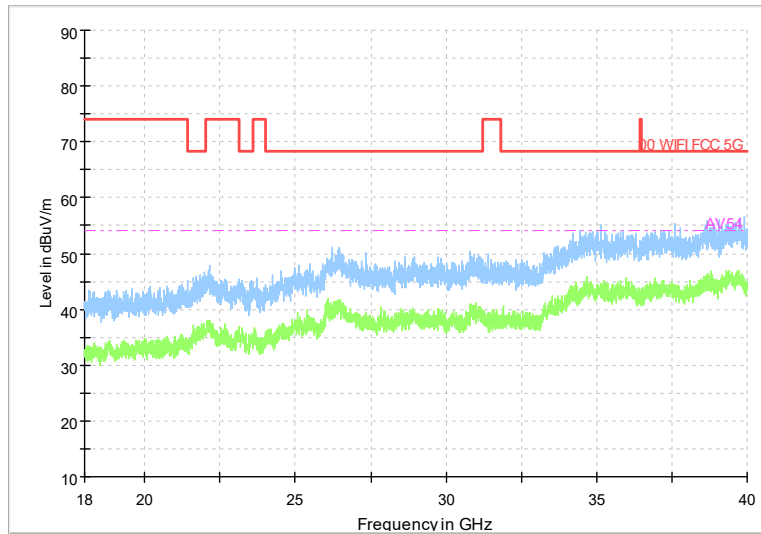

Full Spectrum

Frequency Range: 18GHz -40GHz
Detector: Av mode and PK mode
Modulation type: 802.11n(HT20)

Full Spectrum

Frequency Range: 30MHz -1GHz
Detector: Av mode and PK mode
Test Mode: 802.11ac(VHT20)

Full Spectrum

Frequency Range: 1GHz -6GHz
Detector: Av mode and PK mode
Test Mode: 802.11ac(VHT20)

Full Spectrum

Frequency Range: 6GHz -18GHz
Detector: Av mode and PK mode
Test Mode: 802.11ac(VHT20)

Full Spectrum

Frequency Range: 18GHz -40GHz
Detector: Av mode and PK mode
Test Mode: 802.11ac(VHT20)

Full Spectrum

Frequency Range: 30MHz -1GHz
Detector: Av mode and PK mode
Test Mode: 802.11ax(HE20)

Full Spectrum

Frequency Range: 1GHz -6GHz
Detector: Av mode and PK mode
Test Mode: 802.11ax(HE20)