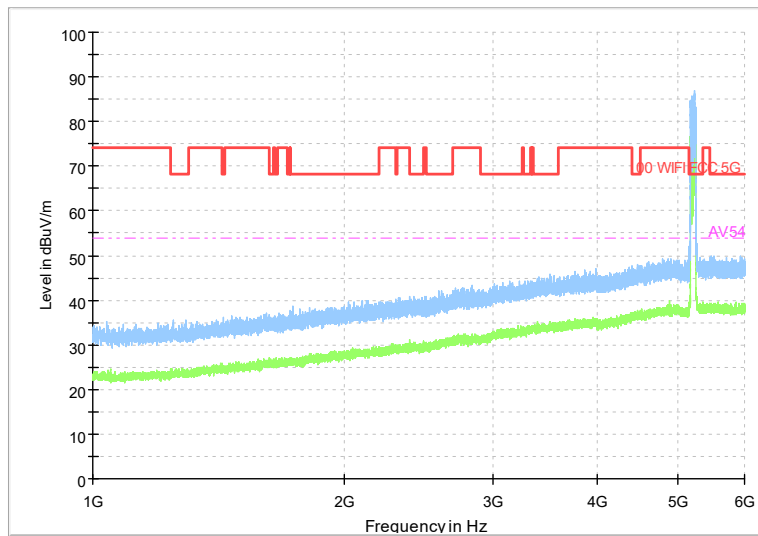

Frequency Range: 18GHz -40GHz
Detector: Av mode and PK mode
Test Mode: 802.11ax(HE40)

Carrier frequency (MHz): 5210
Channel No.:42

Full Spectrum

Frequency Range: 30MHz -1GHz
Detector: Av mode and PK mode
Test Mode: 802.11ac(VHT80)

Full Spectrum

Frequency Range: 1GHz -6GHz
Detector: Av mode and PK mode
Test Mode: 802.11ac(VHT80)

Full Spectrum

Frequency Range: 6GHz -18GHz
Detector: Av mode and PK mode
Test Mode: 802.11ac(VHT80)

Full Spectrum