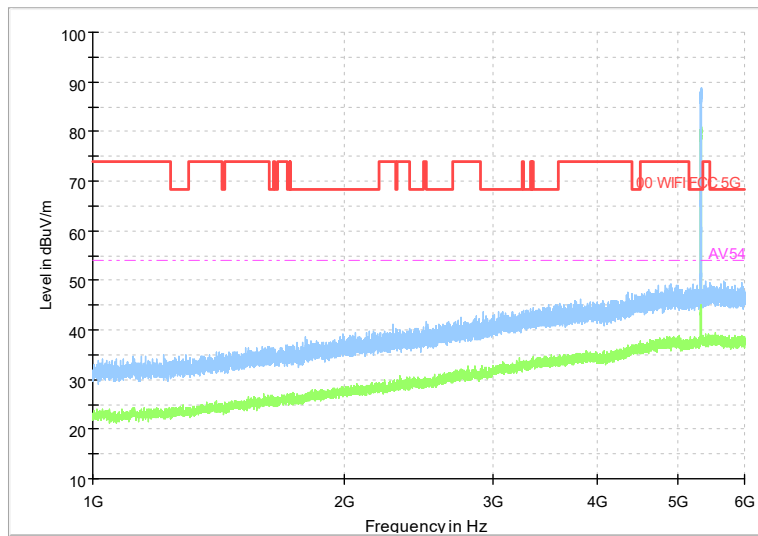

Full Spectrum

Frequency Range: 18GHz -40GHz
Detector: Av mode and PK mode
Modulation type: 802.11n(HT20)

Full Spectrum

Frequency Range: 30MHz -1GHz
Detector: Av mode and PK mode
Test Mode: 802.11ac(VHT20)

Full Spectrum

Frequency Range: 1GHz -6GHz
Detector: Av mode and PK mode
Test Mode: 802.11ac(VHT20)

Full Spectrum

Frequency Range: 6GHz -18GHz
Detector: Av mode and PK mode
Test Mode: 802.11ac(VHT20)

Full Spectrum

Frequency Range: 18GHz -40GHz
Detector: Av mode and PK mode
Test Mode: 802.11ac(VHT20)

Full Spectrum

Frequency Range: 30MHz -1GHz
Detector: Av mode and PK mode
Test Mode: 802.11ax(HE20)

Full Spectrum

Frequency Range: 1GHz -6GHz
Detector: Av mode and PK mode
Test Mode: 802.11ax(HE20)