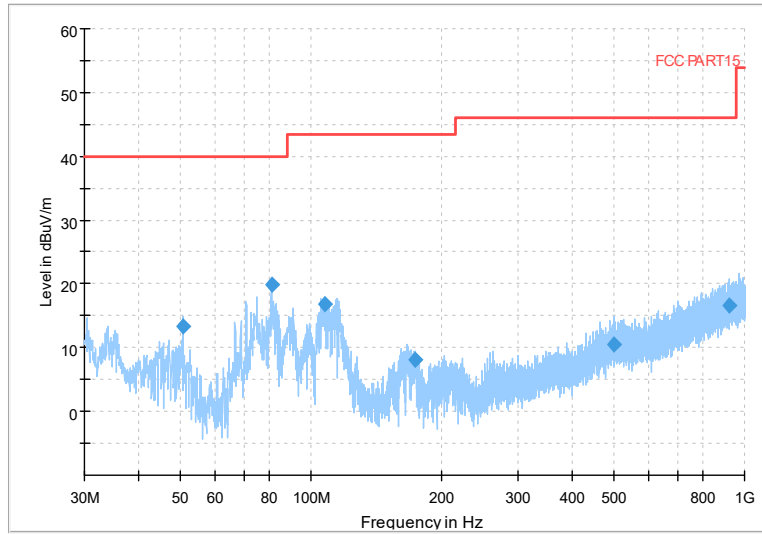

Full Spectrum

Frequency Range: 6GHz -18GHz
Detector: Av mode and PK mode
Modulation type: 802.11n(HT40)

Full Spectrum

Frequency Range: 18GHz -40GHz
Detector: Av mode and PK mode
Modulation type: 802.11n(HT40)

Full Spectrum

Frequency Range: 30MHz -1GHz
Detector: Av mode and PK mode
Test Mode: 802.11ac(VHT40)

Full Spectrum

Frequency Range: 1GHz -6GHz
Detector: Av mode and PK mode
Test Mode: 802.11ac(VHT40)

Full Spectrum