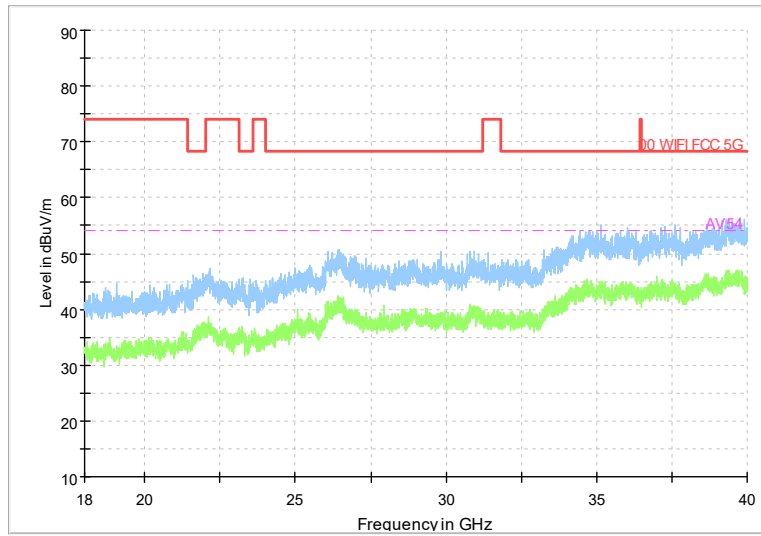

Frequency Range: 6GHz -18GHz
Detector: Av mode and PK mode
Modulation type: 802.11a

Full Spectrum

Frequency Range: 18GHz -40GHz
Detector: Av mode and PK mode
Modulation type: 802.11a

Full Spectrum

Frequency Range: 30MHz -1GHz
Detector: Av mode and PK mode
Modulation type: 802.11n(HT20)

Full Spectrum

Frequency Range: 1GHz -6GHz
Detector: Av mode and PK mode
Modulation type: 802.11n(HT20)

Full Spectrum

Frequency Range: 6GHz -18GHz
Detector: Av mode and PK mode
Modulation type: 802.11n(HT20)

Full Spectrum

Frequency Range: 18GHz -40GHz
Detector: Av mode and PK mode
Modulation type: 802.11n(HT20)

Full Spectrum

Frequency Range: 30MHz -1GHz
Detector: Av mode and PK mode
Test Mode: 802.11ac(VHT20)