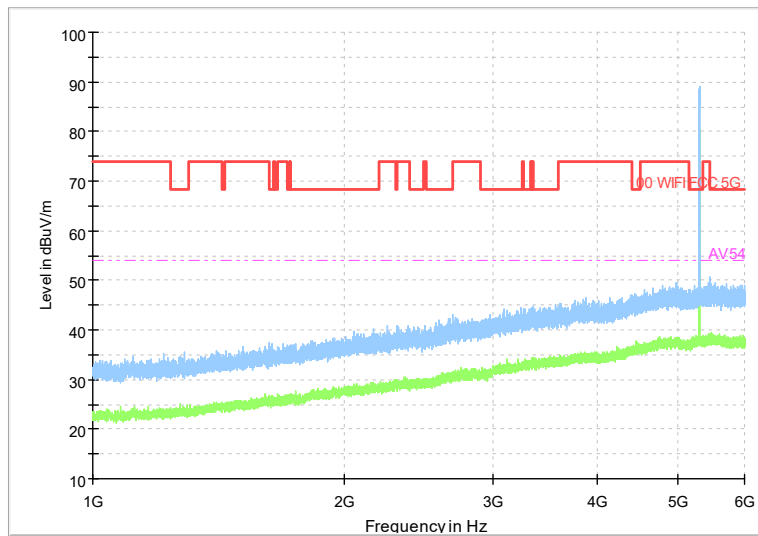

Full Spectrum

Frequency Range: 30MHz -1GHz
Detector: Av mode and PK mode
Modulation type: 802.11a

Full Spectrum

Frequency Range: 1GHz -6GHz
Detector: Av mode and PK mode
Modulation type: 802.11a

Full Spectrum

Frequency Range: 6GHz -18GHz
Detector: Av mode and PK mode
Modulation type: 802.11a

Full Spectrum

Frequency Range: 18GHz -40GHz
Detector: Av mode and PK mode
Modulation type: 802.11a

Full Spectrum

Frequency Range: 30MHz -1GHz
Detector: Av mode and PK mode
Modulation type: 802.11n(HT20)

Full Spectrum

Frequency Range: 1GHz -6GHz
Detector: Av mode and PK mode
Modulation type: 802.11n(HT20)

Full Spectrum

Frequency Range: 6GHz -18GHz
Detector: Av mode and PK mode
Modulation type: 802.11n(HT20)