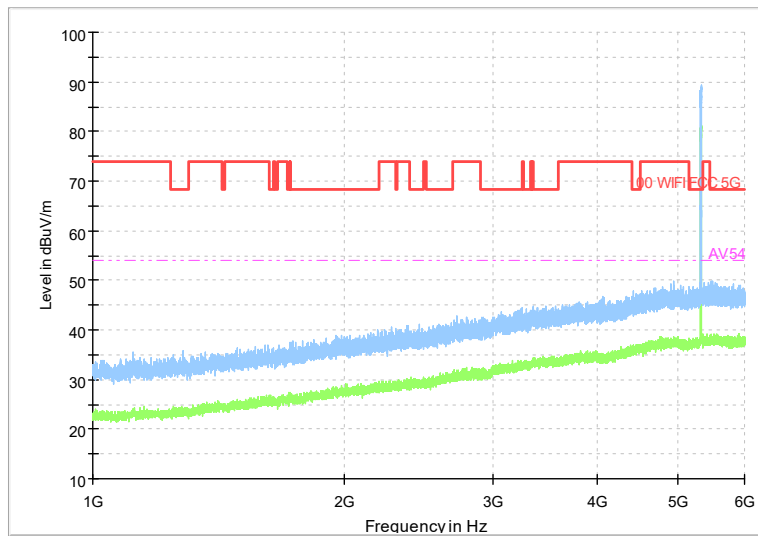

Full Spectrum

Frequency Range: 30MHz -1GHz
Detector: Av mode and PK mode
Modulation type: 802.11a

Full Spectrum

Frequency Range: 1GHz -6GHz
Detector: Av mode and PK mode
Modulation type: 802.11a

Full Spectrum

Frequency Range: 6GHz -18GHz
Detector: Av mode and PK mode
Modulation type: 802.11a

Full Spectrum

Frequency Range: 18GHz -40GHz
Detector: Av mode and PK mode
Modulation type: 802.11a

Full Spectrum

Frequency Range: 30MHz -1GHz
Detector: Av mode and PK mode
Modulation type: 802.11n(HT20)

Full Spectrum

Frequency Range: 1GHz -6GHz
Detector: Av mode and PK mode
Modulation type: 802.11n(HT20)

Full Spectrum

Frequency Range: 6GHz -18GHz
Detector: Av mode and PK mode
Modulation type: 802.11n(HT20)