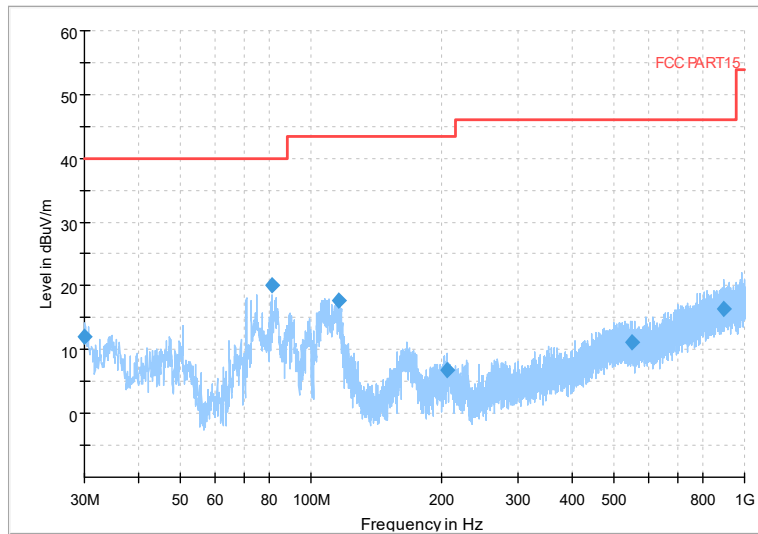

Full Spectrum

Frequency Range: 30MHz -1GHz
Detector: Av mode and PK mode
Modulation type: 802.11a

Full Spectrum

Frequency Range: 1GHz -6GHz
Detector: Av mode and PK mode
Modulation type: 802.11a

Full Spectrum

Frequency Range: 6GHz -18GHz
Detector: Av mode and PK mode
Modulation type: 802.11a

Full Spectrum

Frequency Range: 18GHz -40GHz
Detector: Av mode and PK mode
Modulation type: 802.11a

Full Spectrum

Frequency Range: 30MHz -1GHz
Detector: Av mode and PK mode
Modulation type: 802.11n(HT20)