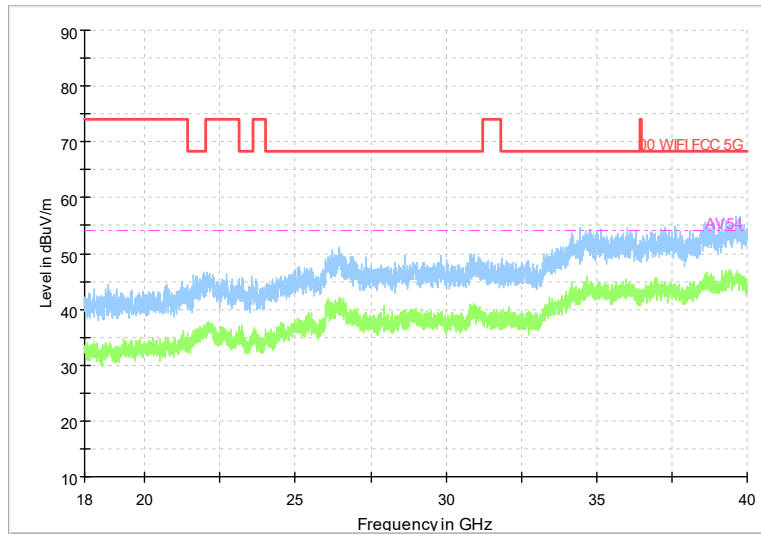

Full Spectrum

Frequency Range: 6GHz -18GHz
Detector: Av mode and PK mode
Test Mode: 802.11ax(HE20)

Full Spectrum

Frequency Range: 18GHz -40GHz
Detector: Av mode and PK mode
Test Mode: 802.11ax(HE20)

Carrier frequency (MHz): 5270
Channel No.:54

Full Spectrum

Frequency Range: 30MHz -1GHz
Detector: Av mode and PK mode
Modulation type: 802.11n(HT40)

Full Spectrum

Frequency Range: 1GHz -6GHz
Detector: Av mode and PK mode
Modulation type: 802.11n(HT40)

Full Spectrum

Frequency Range: 6GHz -18GHz
Detector: Av mode and PK mode
Modulation type: 802.11n(HT40)

Full Spectrum

Frequency Range: 18GHz -40GHz
Detector: Av mode and PK mode
Modulation type: 802.11n(HT40)