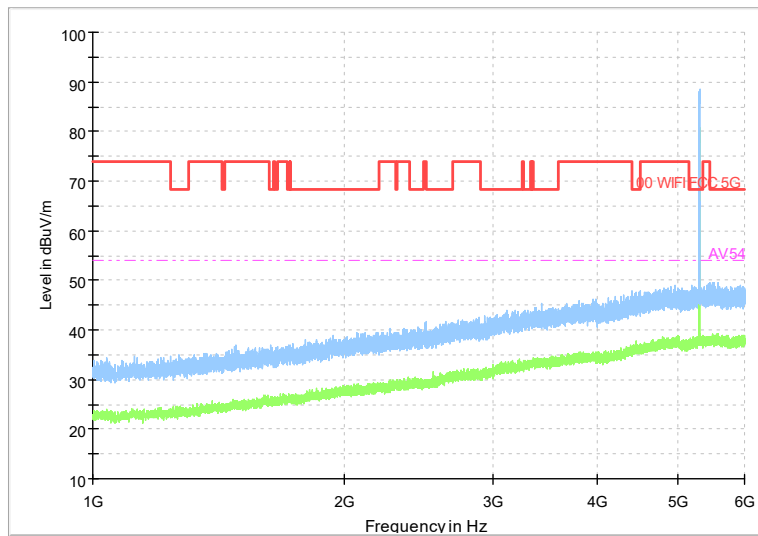

Frequency Range: 18GHz -40GHz
Detector: Av mode and PK mode
Test Mode: 802.11ac(VHT20)

Full Spectrum

Frequency Range: 30MHz -1GHz
Detector: Av mode and PK mode
Test Mode: 802.11ax(HE20)

Full Spectrum

Frequency Range: 1GHz -6GHz
Detector: Av mode and PK mode
Test Mode: 802.11ax(HE20)

Full Spectrum

Frequency Range: 6GHz -18GHz
Detector: Av mode and PK mode
Test Mode: 802.11ax(HE20)

Full Spectrum

Frequency Range: 18GHz -40GHz
Detector: Av mode and PK mode
Test Mode: 802.11ax(HE20)

Carrier frequency (MHz): 5300
Channel No.:60

Full Spectrum

Frequency Range: 30MHz -1GHz
Detector: Av mode and PK mode
Modulation type: 802.11a

Full Spectrum

Frequency Range: 1GHz -6GHz
Detector: Av mode and PK mode
Modulation type: 802.11a

Full Spectrum