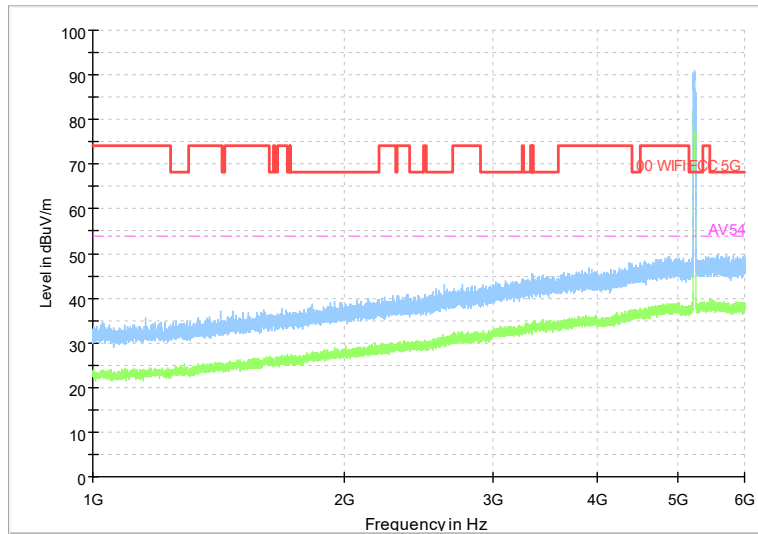

Full Spectrum

Frequency Range: 30MHz -1GHz
Detector: Av mode and PK mode
Test Mode: 802.11ac(VHT40)

Full Spectrum

Frequency Range: 1GHz -6GHz
Detector: Av mode and PK mode
Test Mode: 802.11ac(VHT40)

Full Spectrum

Frequency Range: 6GHz -18GHz
Detector: Av mode and PK mode
Test Mode: 802.11ac(VHT40)

Full Spectrum

Frequency Range: 18GHz -40GHz
Detector: Av mode and PK mode
Test Mode: 802.11ac(VHT40)

Full Spectrum

Frequency Range: 30MHz -1GHz
Detector: Av mode and PK mode
Test Mode: 802.11ax(HE40)