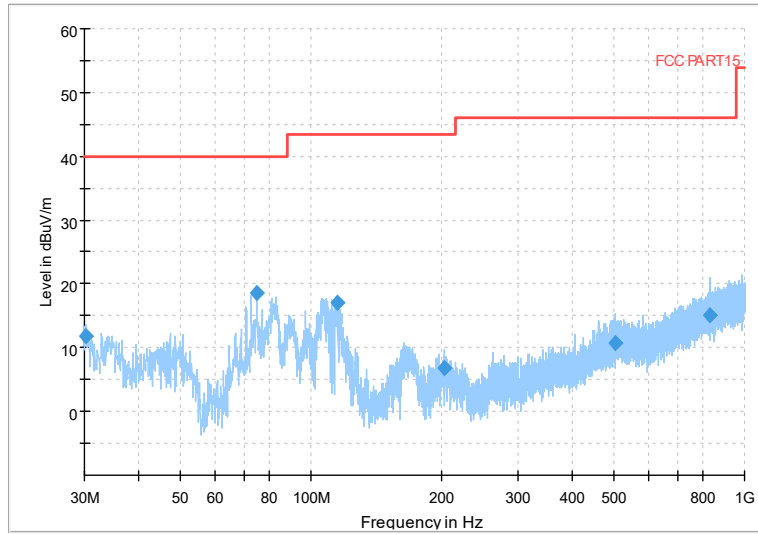

Full Spectrum

Frequency Range: 6GHz -18GHz
Detector: Av mode and PK mode
Test Mode: 802.11ax(HE20)

Full Spectrum

Frequency Range: 18GHz -40GHz
Detector: Av mode and PK mode
Test Mode: 802.11ax(HE20)

Carrier frequency (MHz): 5270
Channel No.:54

Full Spectrum

Frequency Range: 30MHz -1GHz
Detector: Av mode and PK mode
Modulation type: 802.11n(HT40)

Full Spectrum

Frequency Range: 1GHz -6GHz
Detector: Av mode and PK mode
Modulation type: 802.11n(HT40)