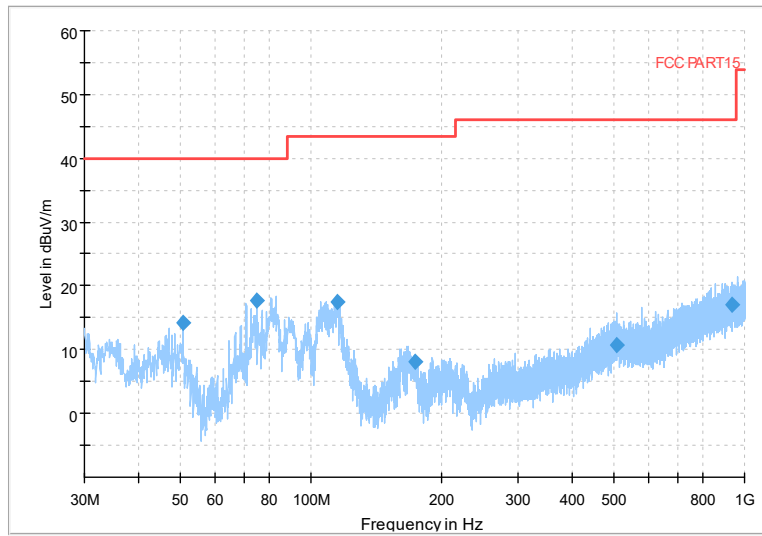

Frequency Range: 6GHz -18GHz
Detector: Av mode and PK mode
Modulation type: 802.11a

Full Spectrum

Frequency Range: 18GHz -40GHz
Detector: Av mode and PK mode
Modulation type: 802.11a

Full Spectrum

Frequency Range: 30MHz -1GHz
Detector: Av mode and PK mode
Modulation type: 802.11n(HT20)

Full Spectrum

Frequency Range: 1GHz -6GHz
Detector: Av mode and PK mode
Modulation type: 802.11n(HT20)

Full Spectrum

Frequency Range: 6GHz -18GHz
Detector: Av mode and PK mode
Modulation type: 802.11n(HT20)

Full Spectrum

Frequency Range: 18GHz -40GHz
Detector: Av mode and PK mode
Modulation type: 802.11n(HT20)

Full Spectrum

Frequency Range: 30MHz -1GHz
Detector: Av mode and PK mode
Test Mode: 802.11ac(VHT20)