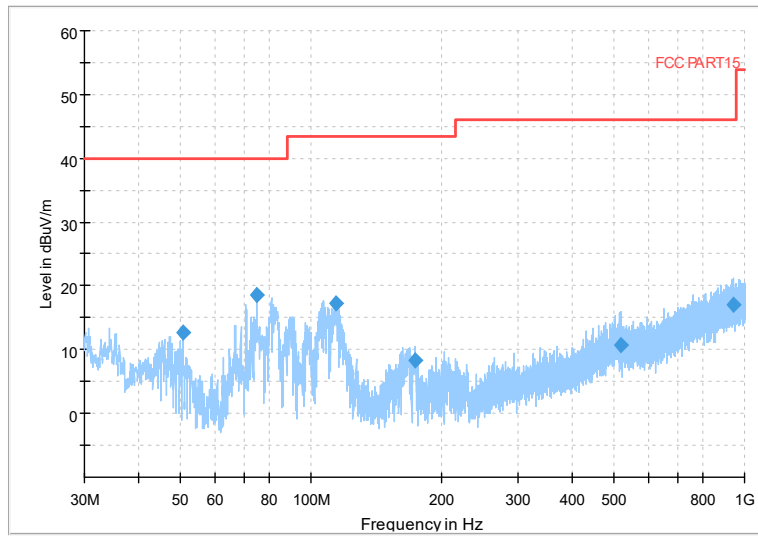

Full Spectrum

Frequency Range: 18GHz -40GHz
Detector: Av mode and PK mode
Modulation type: 802.11n(HT40)

Full Spectrum

Frequency Range: 30MHz -1GHz
Detector: Av mode and PK mode
Test Mode: 802.11ac(VHT40)

Full Spectrum

Frequency Range: 1GHz -6GHz
Detector: Av mode and PK mode
Test Mode: 802.11ac(VHT40)

Full Spectrum

Frequency Range: 6GHz -18GHz
Detector: Av mode and PK mode
Test Mode: 802.11ac(VHT40)

Full Spectrum

Frequency Range: 18GHz -40GHz
Detector: Av mode and PK mode
Test Mode: 802.11ac(VHT40)

Full Spectrum

Frequency Range: 30MHz -1GHz
Detector: Av mode and PK mode
Test Mode: 802.11ax(HE40)

Full Spectrum

Frequency Range: 1GHz -6GHz
Detector: Av mode and PK mode
Test Mode: 802.11ax(HE40)