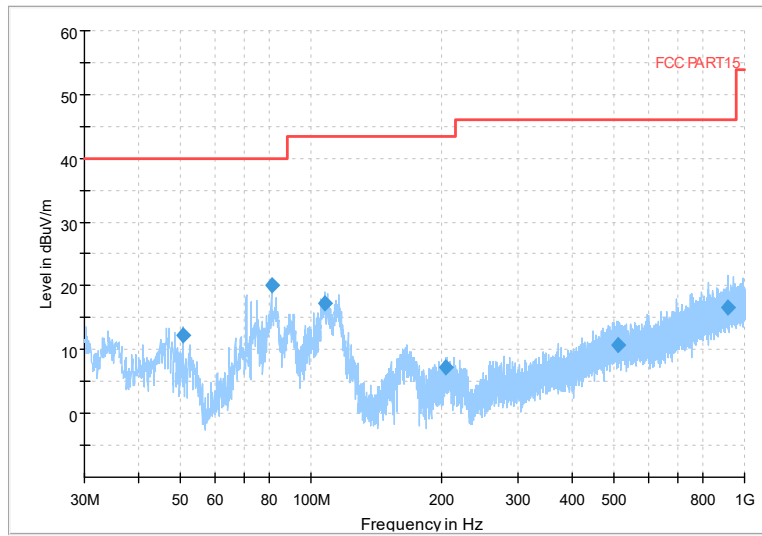

Full Spectrum

Frequency Range: 1GHz -6GHz
Detector: Av mode and PK mode
Test Mode: 802.11ac(VHT80)

Full Spectrum

Frequency Range: 6GHz -18GHz
Detector: Av mode and PK mode
Test Mode: 802.11ac(VHT80)

Full Spectrum

Frequency Range: 18GHz -40GHz
Detector: Av mode and PK mode
Test Mode: 802.11ac(VHT80)

Full Spectrum

Frequency Range: 30MHz -1GHz
Detector: Av mode and PK mode
Test Mode: 802.11ax(HE80)

Full Spectrum

Frequency Range: 1GHz -6GHz
Detector: Av mode and PK mode
Test Mode: 802.11ax(HE80)