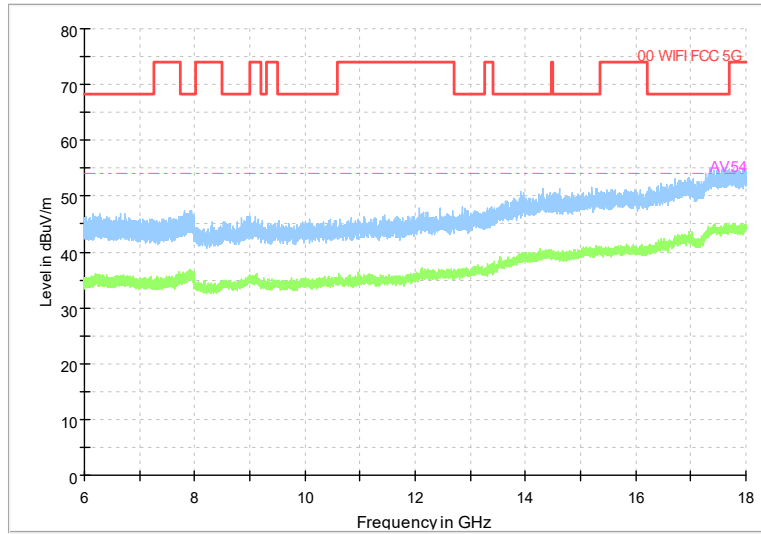

Full Spectrum

Frequency Range: 6GHz -18GHz
Detector: Av mode and PK mode
Test Mode: 802.11ax(HE40)

Full Spectrum

Frequency Range: 18GHz -40GHz
Detector: Av mode and PK mode
Test Mode: 802.11ax(HE40)

Carrier frequency (MHz): 5290
Channel No.:58

Full Spectrum

Frequency Range: 30MHz -1GHz
Detector: Av mode and PK mode
Test Mode: 802.11ac(VHT80)

Full Spectrum

Frequency Range: 1GHz -6GHz
Detector: Av mode and PK mode
Test Mode: 802.11ac(VHT80)

Full Spectrum

Frequency Range: 6GHz -18GHz
Detector: Av mode and PK mode
Test Mode: 802.11ac(VHT80)

Full Spectrum

Frequency Range: 18GHz -40GHz
Detector: Av mode and PK mode
Test Mode: 802.11ac(VHT80)

Full Spectrum

Frequency Range: 30MHz -1GHz
Detector: Av mode and PK mode
Test Mode: 802.11ax(HE80)