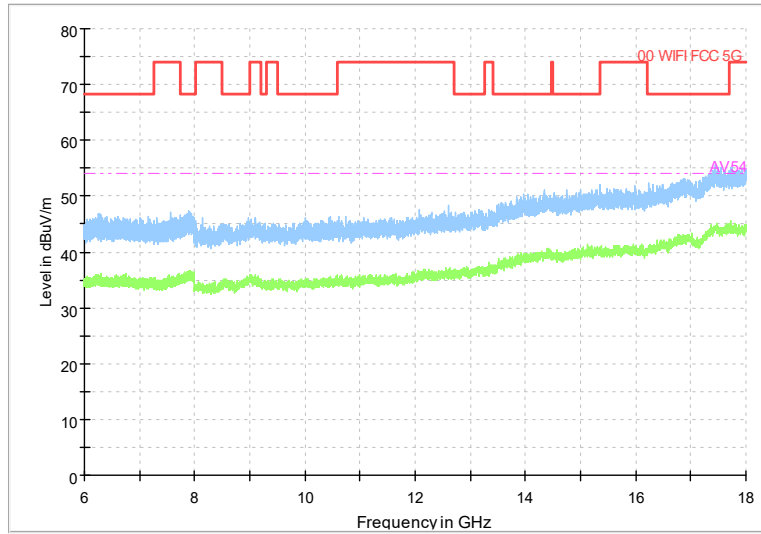

Full Spectrum

Frequency Range: 30MHz -1GHz
Detector: Av mode and PK mode
Test Mode: 802.11ac(VHT40)

Full Spectrum

Frequency Range: 1GHz -6GHz
Detector: Av mode and PK mode
Test Mode: 802.11ac(VHT40)

Full Spectrum

Frequency Range: 6GHz -18GHz
Detector: Av mode and PK mode
Test Mode: 802.11ac(VHT40)

Full Spectrum

Frequency Range: 18GHz -40GHz
Detector: Av mode and PK mode
Test Mode: 802.11ac(VHT40)

Full Spectrum

Frequency Range: 30MHz -1GHz
Detector: Av mode and PK mode
Test Mode: 802.11ax(HE40)

Full Spectrum

Frequency Range: 1GHz -6GHz
Detector: Av mode and PK mode
Test Mode: 802.11ax(HE40)

Full Spectrum

Frequency Range: 6GHz -18GHz
Detector: Av mode and PK mode
Test Mode: 802.11ax(HE40)

Full Spectrum