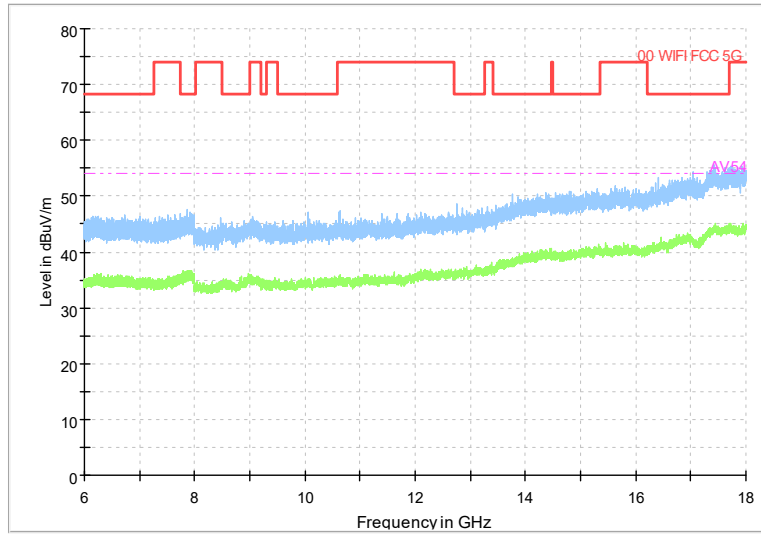

Full Spectrum

Frequency Range: 30MHz -1GHz
Detector: Av mode and PK mode
Test Mode: 802.11ac(VHT40)

Full Spectrum

Frequency Range: 1GHz -6GHz
Detector: Av mode and PK mode
Test Mode: 802.11ac(VHT40)

Full Spectrum

Frequency Range: 6GHz -18GHz
Detector: Av mode and PK mode
Test Mode: 802.11ac(VHT40)

Full Spectrum

Frequency Range: 18GHz -40GHz
Detector: Av mode and PK mode
Test Mode: 802.11ac(VHT40)

Full Spectrum

Frequency Range: 30MHz -1GHz
Detector: Av mode and PK mode
Test Mode: 802.11ax(HE40)