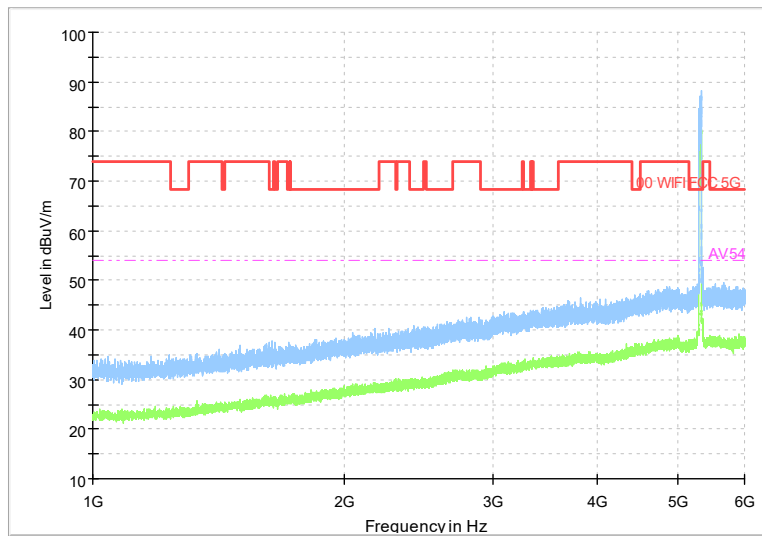

Full Spectrum

Frequency Range: 1GHz -6GHz
Detector: Av mode and PK mode
Modulation type: 802.11n(HT40)

Full Spectrum

Frequency Range: 6GHz -18GHz
Detector: Av mode and PK mode
Modulation type: 802.11n(HT40)

Full Spectrum

Frequency Range: 18GHz -40GHz
Detector: Av mode and PK mode
Modulation type: 802.11n(HT40)

Full Spectrum

Frequency Range: 30MHz -1GHz
Detector: Av mode and PK mode
Test Mode: 802.11ac(VHT40)

Full Spectrum

Frequency Range: 1GHz -6GHz
Detector: Av mode and PK mode
Test Mode: 802.11ac(VHT40)

Full Spectrum

Frequency Range: 6GHz -18GHz
Detector: Av mode and PK mode
Test Mode: 802.11ac(VHT40)

Full Spectrum