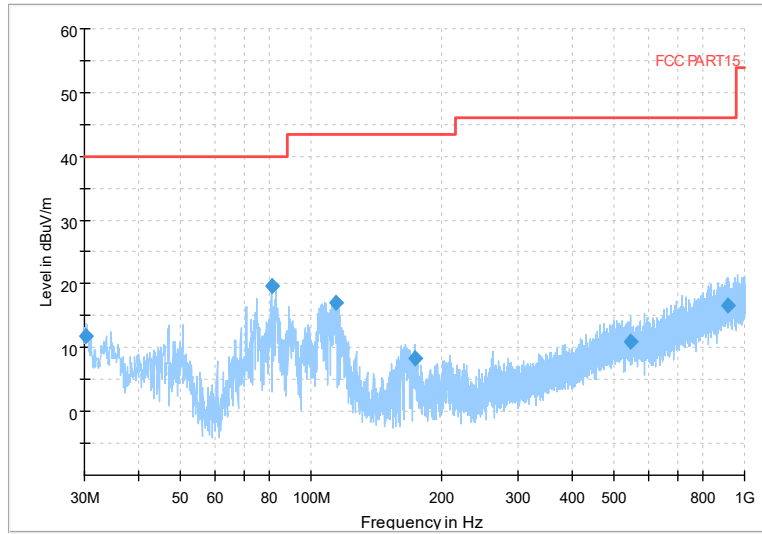

Frequency Range: 6GHz -18GHz
Detector: Av mode and PK mode
Test Mode: 802.11ac(VHT80)

Full Spectrum

Frequency Range: 18GHz -40GHz
Detector: Av mode and PK mode
Test Mode: 802.11ac(VHT80)

Full Spectrum

Frequency Range: 30MHz -1GHz
Detector: Av mode and PK mode
Test Mode: 802.11ax(HE80)

Full Spectrum

Frequency Range: 1GHz -6GHz
Detector: Av mode and PK mode
Test Mode: 802.11ax(HE80)

Full Spectrum

Frequency Range: 6GHz -18GHz
Detector: Av mode and PK mode
Test Mode: 802.11ax(HE80)

Full Spectrum

Frequency Range: 18GHz -40GHz
Detector: Av mode and PK mode
Test Mode: 802.11ax(HE80)

Carrier frequency (MHz): 5500
Channel No.:100

Full Spectrum

Frequency Range: 30MHz -1GHz
Detector: Av mode and PK mode
Modulation type: 802.11a