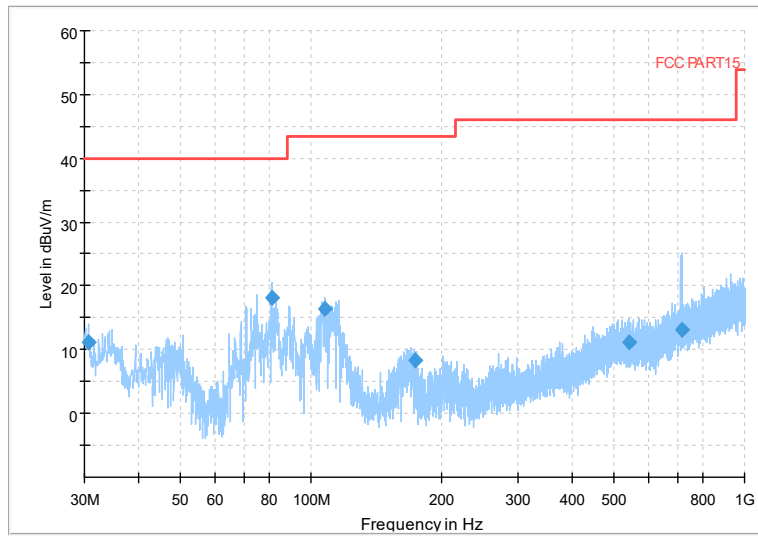

Full Spectrum

Frequency Range: 30MHz -1GHz
Detector: Av mode and PK mode
Test Mode: 802.11ax(HE20)