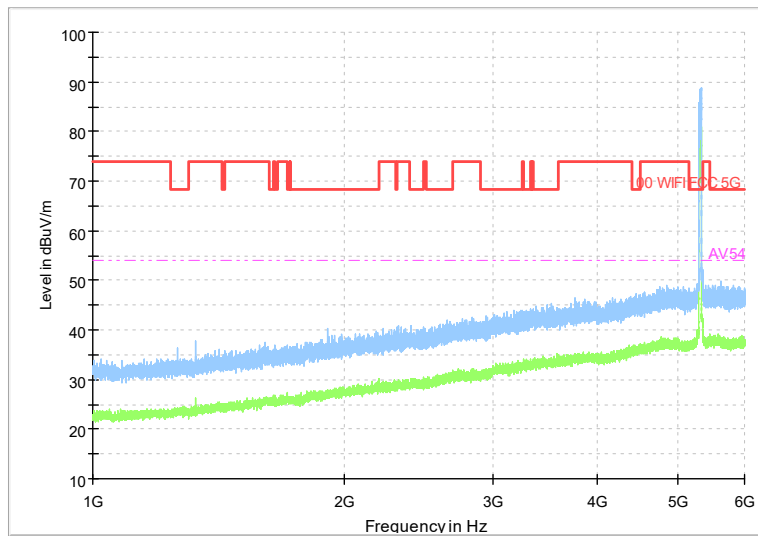

Full Spectrum

Frequency Range: 18GHz -40GHz
Detector: Av mode and PK mode
Modulation type: 802.11n(HT40)

Full Spectrum

Frequency Range: 30MHz -1GHz
Detector: Av mode and PK mode
Test Mode: 802.11ac(VHT40)

Full Spectrum

Frequency Range: 1GHz -6GHz
Detector: Av mode and PK mode
Test Mode: 802.11ac(VHT40)

Full Spectrum

Frequency Range: 6GHz -18GHz
Detector: Av mode and PK mode
Test Mode: 802.11ac(VHT40)

Full Spectrum

Frequency Range: 18GHz -40GHz
Detector: Av mode and PK mode
Test Mode: 802.11ac(VHT40)

Full Spectrum

Frequency Range: 30MHz -1GHz
Detector: Av mode and PK mode
Test Mode: 802.11ax(HE40)

Full Spectrum

Frequency Range: 1GHz -6GHz
Detector: Av mode and PK mode
Test Mode: 802.11ax(HE40)