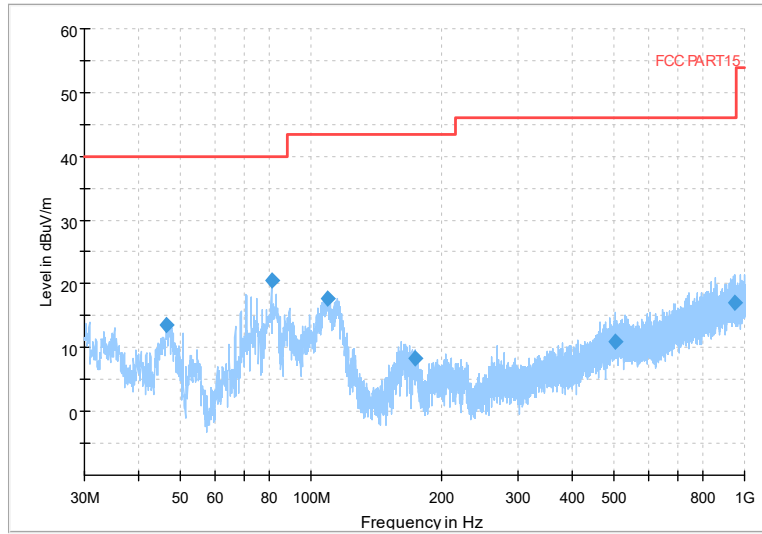

Full Spectrum

Frequency Range: 30MHz -1GHz
Detector: Av mode and PK mode
Test Mode: 802.11ac(VHT40)

Full Spectrum

Frequency Range: 1GHz -6GHz
Detector: Av mode and PK mode
Test Mode: 802.11ac(VHT40)

Full Spectrum

Frequency Range: 6GHz -18GHz
Detector: Av mode and PK mode
Test Mode: 802.11ac(VHT40)

Full Spectrum

Frequency Range: 18GHz -40GHz
Detector: Av mode and PK mode
Test Mode: 802.11ac(VHT40)

Full Spectrum

Frequency Range: 30MHz -1GHz
Detector: Av mode and PK mode
Test Mode: 802.11ax(HE40)