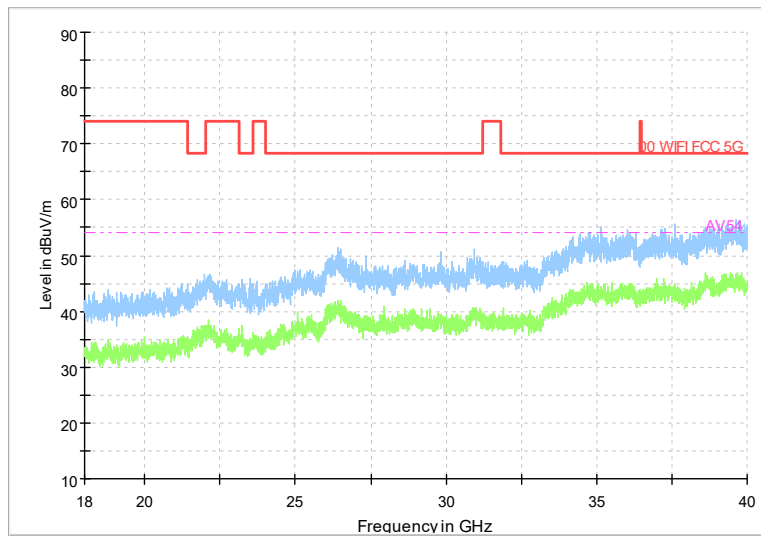

Full Spectrum

Frequency Range: 18GHz -40GHz
Detector: Av mode and PK mode
Modulation type: 802.11n(HT20)

Full Spectrum

Frequency Range: 30MHz -1GHz
Detector: Av mode and PK mode
Test Mode: 802.11ac(VHT20)

Full Spectrum

Frequency Range: 1GHz -6GHz
Detector: Av mode and PK mode
Test Mode: 802.11ac(VHT20)

Full Spectrum

Frequency Range: 6GHz -18GHz
Detector: Av mode and PK mode
Test Mode: 802.11ac(VHT20)

Full Spectrum

Frequency Range: 18GHz -40GHz
Detector: Av mode and PK mode
Test Mode: 802.11ac(VHT20)

Full Spectrum

Frequency Range: 30MHz -1GHz
Detector: Av mode and PK mode
Test Mode: 802.11ax(HE20)

Full Spectrum

Frequency Range: 1GHz -6GHz
Detector: Av mode and PK mode
Test Mode: 802.11ax(HE20)