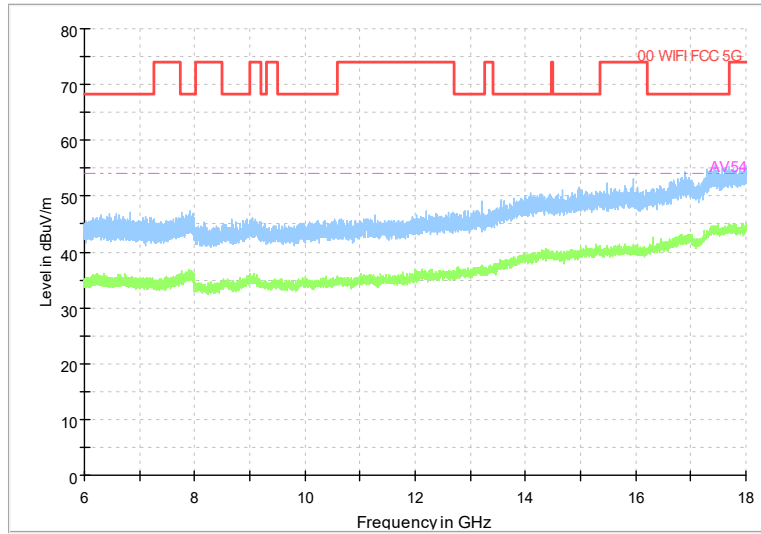

Full Spectrum

Frequency Range: 6GHz -18GHz
Detector: Av mode and PK mode
Test Mode: 802.11ax(HE20)

Full Spectrum

Frequency Range: 18GHz -40GHz
Detector: Av mode and PK mode
Test Mode: 802.11ax(HE20)

Carrier frequency (MHz): 5300
Channel No.:60

Full Spectrum

Frequency Range: 30MHz -1GHz
Detector: Av mode and PK mode
Modulation type: 802.11a

Full Spectrum

Frequency Range: 1GHz -6GHz
Detector: Av mode and PK mode
Modulation type: 802.11a

Full Spectrum

Frequency Range: 6GHz -18GHz
Detector: Av mode and PK mode
Modulation type: 802.11a

Full Spectrum

Frequency Range: 18GHz -40GHz
Detector: Av mode and PK mode
Modulation type: 802.11a

Full Spectrum

Frequency Range: 30MHz -1GHz
Detector: Av mode and PK mode
Modulation type: 802.11n(HT20)