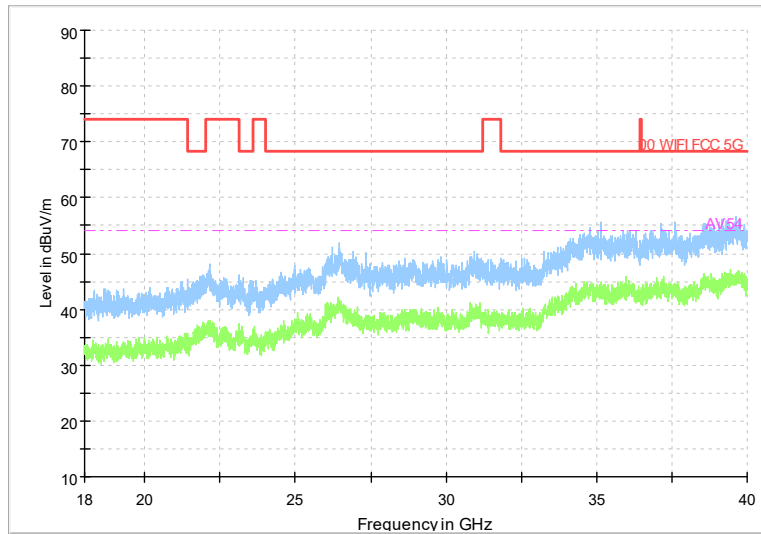

Full Spectrum

Frequency Range: 1GHz -6GHz
Detector: Av mode and PK mode
Test Mode: 802.11ac(VHT20)

Full Spectrum

Frequency Range: 6GHz -18GHz
Detector: Av mode and PK mode
Test Mode: 802.11ac(VHT20)

Full Spectrum

Frequency Range: 18GHz -40GHz
Detector: Av mode and PK mode
Test Mode: 802.11ac(VHT20)

Full Spectrum

Frequency Range: 30MHz -1GHz
Detector: Av mode and PK mode
Test Mode: 802.11ax(HE20)

Full Spectrum

Frequency Range: 1GHz -6GHz
Detector: Av mode and PK mode
Test Mode: 802.11ax(HE20)

Full Spectrum

Frequency Range: 6GHz -18GHz
Detector: Av mode and PK mode
Test Mode: 802.11ax(HE20)

Full Spectrum

Frequency Range: 18GHz -40GHz
Detector: Av mode and PK mode
Test Mode: 802.11ax(HE20)

Carrier frequency (MHz): 5320
Channel No.:64