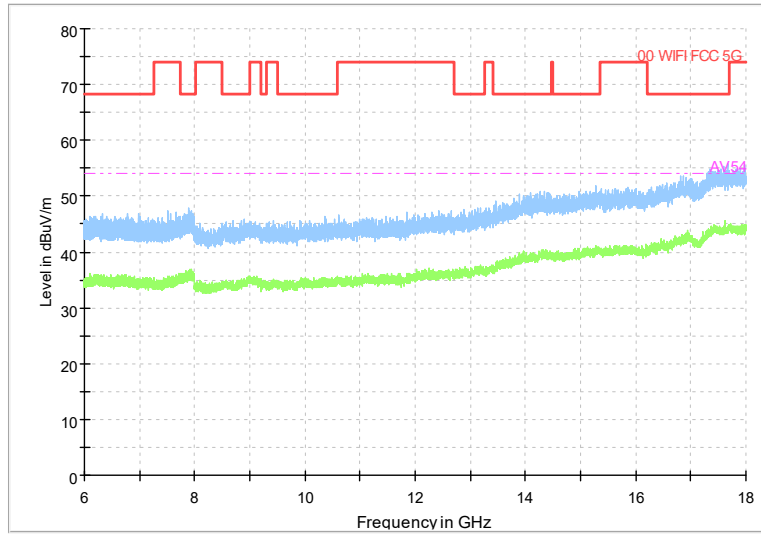

Full Spectrum

Frequency Range: 1GHz -6GHz
Detector: Av mode and PK mode
Test Mode: 802.11ac(VHT20)

Full Spectrum

Frequency Range: 6GHz -18GHz
Detector: Av mode and PK mode
Test Mode: 802.11ac(VHT20)

Full Spectrum

Frequency Range: 18GHz -40GHz
Detector: Av mode and PK mode
Test Mode: 802.11ac(VHT20)

Full Spectrum

Frequency Range: 30MHz -1GHz
Detector: Av mode and PK mode
Test Mode: 802.11ax(HE20)

Full Spectrum

Frequency Range: 1GHz -6GHz
Detector: Av mode and PK mode
Test Mode: 802.11ax(HE20)

Full Spectrum

Frequency Range: 6GHz -18GHz
Detector: Av mode and PK mode
Test Mode: 802.11ax(HE20)

Full Spectrum

Frequency Range: 18GHz -40GHz
Detector: Av mode and PK mode
Test Mode: 802.11ax(HE20)

Carrier frequency (MHz): 5300
Channel No.:60