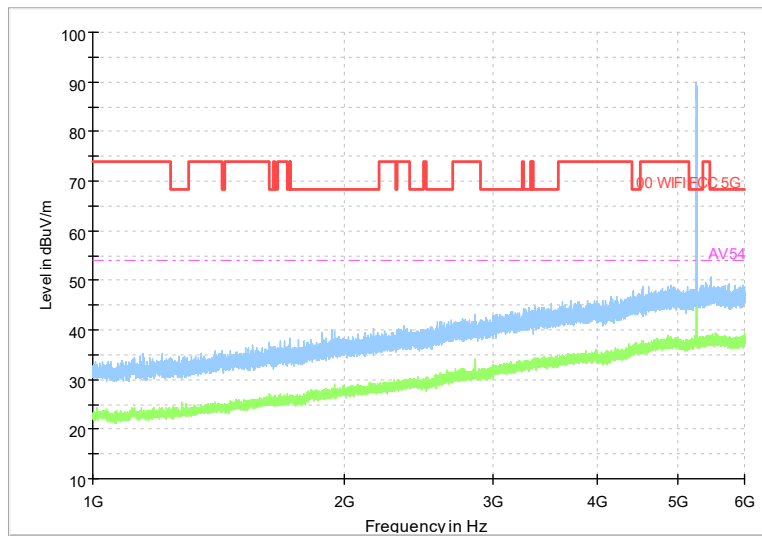

Full Spectrum

Frequency Range: 30MHz -1GHz
Detector: Av mode and PK mode
Modulation type: 802.11a

Full Spectrum

Frequency Range: 1GHz -6GHz
Detector: Av mode and PK mode
Modulation type: 802.11a

Full Spectrum

Frequency Range: 6GHz -18GHz
Detector: Av mode and PK mode
Modulation type: 802.11a

Full Spectrum

Frequency Range: 18GHz -40GHz
Detector: Av mode and PK mode
Modulation type: 802.11a

Full Spectrum

Frequency Range: 30MHz -1GHz
Detector: Av mode and PK mode
Modulation type: 802.11n(HT20)

Full Spectrum

Frequency Range: 1GHz -6GHz
Detector: Av mode and PK mode
Modulation type: 802.11n(HT20)

Full Spectrum

Frequency Range: 6GHz -18GHz
Detector: Av mode and PK mode
Modulation type: 802.11n(HT20)