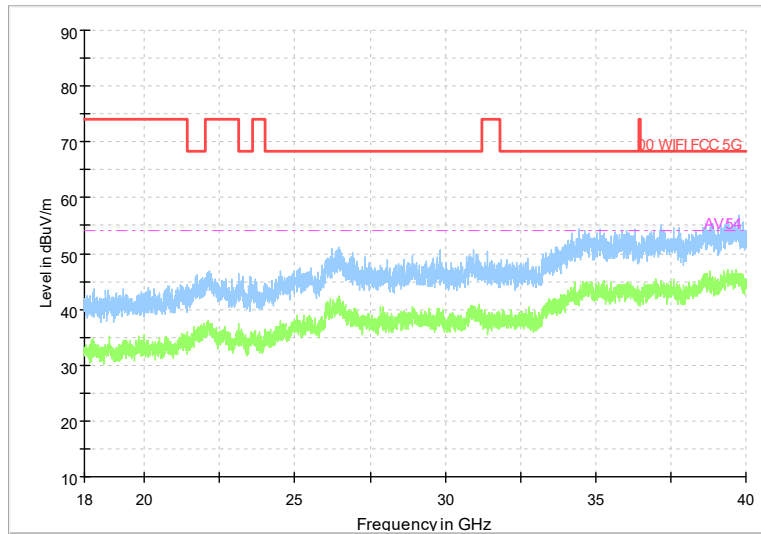

Frequency Range: 18GHz -40GHz
Detector: Av mode and PK mode
Test Mode: 802.11ax(HE40)

Carrier frequency (MHz): 5210
Channel No.:42

Full Spectrum

Frequency Range: 30MHz -1GHz
Detector: Av mode and PK mode
Test Mode: 802.11ac(VHT80)

Full Spectrum

Frequency Range: 1GHz -6GHz
Detector: Av mode and PK mode
Test Mode: 802.11ac(VHT80)

Full Spectrum

Frequency Range: 6GHz -18GHz
Detector: Av mode and PK mode
Test Mode: 802.11ac(VHT80)

Full Spectrum

Frequency Range: 18GHz -40GHz
Detector: Av mode and PK mode
Test Mode: 802.11ac(VHT80)

Full Spectrum

Frequency Range: 30MHz -1GHz
Detector: Av mode and PK mode
Test Mode: 802.11ax(HE80)

Full Spectrum

Frequency Range: 1GHz -6GHz
Detector: Av mode and PK mode
Test Mode: 802.11ax(HE80)