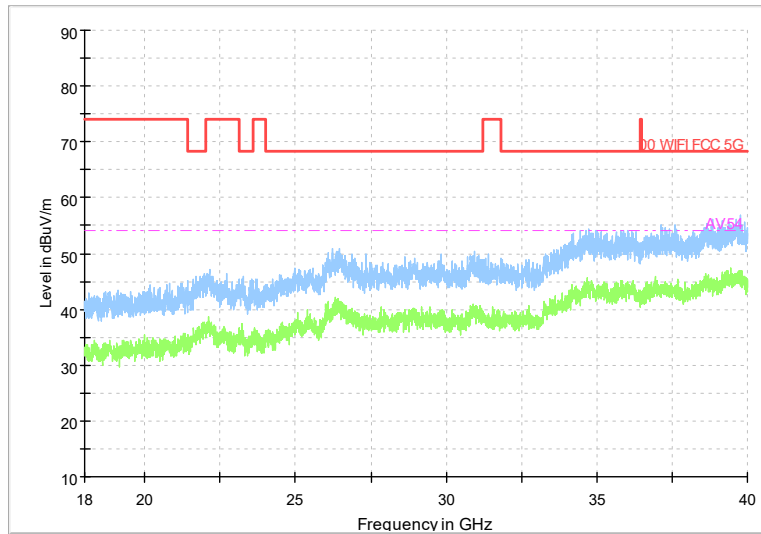

Frequency Range: 18GHz -40GHz
Detector: Av mode and PK mode
Test Mode: 802.11ax(HE20)

Carrier frequency (MHz): 5600
Channel No.:120

Full Spectrum

Frequency Range: 30MHz -1GHz
Detector: Av mode and PK mode
Modulation type: 802.11a

Full Spectrum

Frequency Range: 1GHz -6GHz
Detector: Av mode and PK mode
Modulation type: 802.11a

Full Spectrum

Frequency Range: 6GHz -18GHz
Detector: Av mode and PK mode
Modulation type: 802.11a

Full Spectrum

Frequency Range: 18GHz -40GHz
Detector: Av mode and PK mode
Modulation type: 802.11a

Full Spectrum

Frequency Range: 30MHz -1GHz
Detector: Av mode and PK mode
Modulation type: 802.11n(HT20)

Full Spectrum

Frequency Range: 1GHz -6GHz
Detector: Av mode and PK mode
Modulation type: 802.11n(HT20)