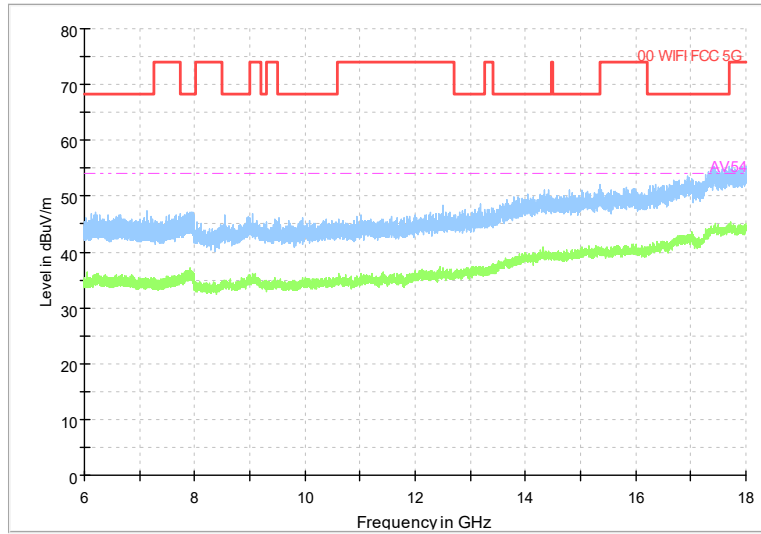

Full Spectrum

Frequency Range: 1GHz -6GHz
Detector: Av mode and PK mode
Modulation type: 802.11n(HT20)

Full Spectrum

Frequency Range: 6GHz -18GHz
Detector: Av mode and PK mode
Modulation type: 802.11n(HT20)

Full Spectrum

Frequency Range: 18GHz -40GHz
Detector: Av mode and PK mode
Modulation type: 802.11n(HT20)

Full Spectrum

Frequency Range: 30MHz -1GHz
Detector: Av mode and PK mode
Test Mode: 802.11ac(VHT20)

Full Spectrum

Frequency Range: 1GHz -6GHz
Detector: Av mode and PK mode
Test Mode: 802.11ac(VHT20)

Full Spectrum

Frequency Range: 6GHz -18GHz
Detector: Av mode and PK mode
Test Mode: 802.11ac(VHT20)

Full Spectrum