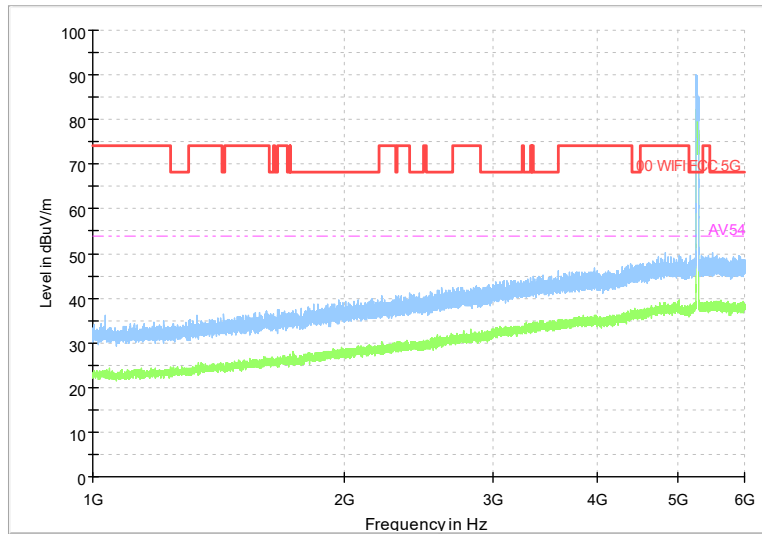

Full Spectrum

Frequency Range: 30MHz -1GHz
Detector: Av mode and PK mode
Modulation type: 802.11n(HT40)

Full Spectrum

Frequency Range: 1GHz -6GHz
Detector: Av mode and PK mode
Modulation type: 802.11n(HT40)

Full Spectrum

Frequency Range: 6GHz -18GHz
Detector: Av mode and PK mode
Modulation type: 802.11n(HT40)

Full Spectrum

Frequency Range: 18GHz -40GHz
Detector: Av mode and PK mode
Modulation type: 802.11n(HT40)

Full Spectrum

Frequency Range: 30MHz -1GHz
Detector: Av mode and PK mode
Test Mode: 802.11ac(VHT40)

Full Spectrum

Frequency Range: 1GHz -6GHz
Detector: Av mode and PK mode
Test Mode: 802.11ac(VHT40)

Full Spectrum