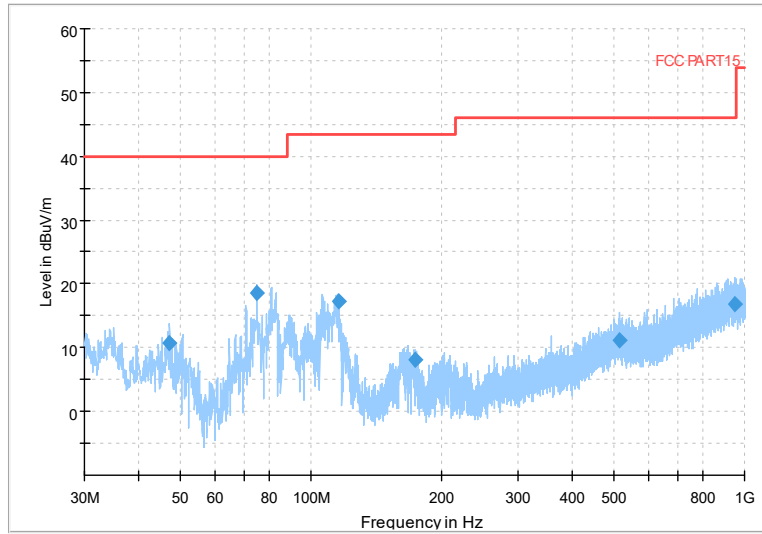

Full Spectrum

Frequency Range: 1GHz -6GHz
Detector: Av mode and PK mode
Modulation type: 802.11n(HT40)

Full Spectrum

Frequency Range: 6GHz -18GHz
Detector: Av mode and PK mode
Modulation type: 802.11n(HT40)

Full Spectrum

Frequency Range: 18GHz -40GHz
Detector: Av mode and PK mode
Modulation type: 802.11n(HT40)

Full Spectrum

Frequency Range: 30MHz -1GHz
Detector: Av mode and PK mode
Test Mode: 802.11ac(VHT40)