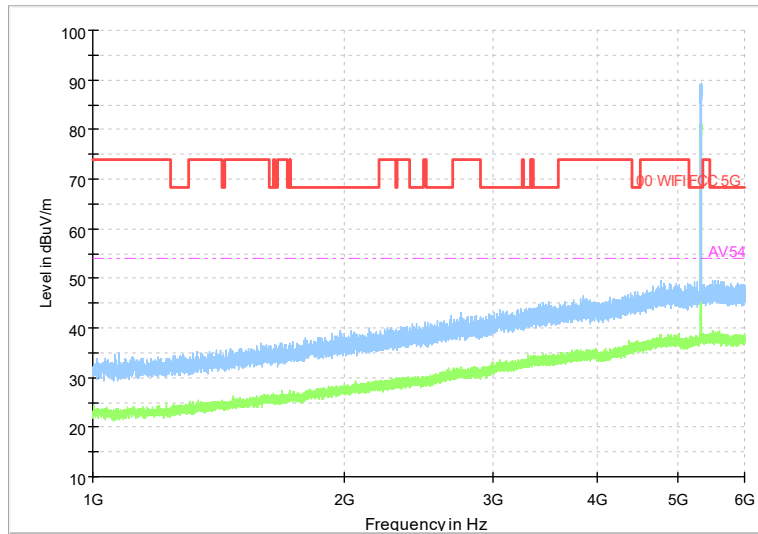

Frequency Range: 18GHz -40GHz
Detector: Av mode and PK mode
Test Mode: 802.11ac(VHT20)

Full Spectrum

Frequency Range: 30MHz -1GHz
Detector: Av mode and PK mode
Test Mode: 802.11ax(HE20)

Full Spectrum

Frequency Range: 1GHz -6GHz
Detector: Av mode and PK mode
Test Mode: 802.11ax(HE20)

Full Spectrum

Frequency Range: 6GHz -18GHz
Detector: Av mode and PK mode
Test Mode: 802.11ax(HE20)

Full Spectrum

Frequency Range: 18GHz -40GHz
Detector: Av mode and PK mode
Test Mode: 802.11ax(HE20)

Carrier frequency (MHz): 5320
Channel No.:64

Full Spectrum

Frequency Range: 30MHz -1GHz
Detector: Av mode and PK mode
Modulation type: 802.11a

Full Spectrum

Frequency Range: 1GHz -6GHz
Detector: Av mode and PK mode
Modulation type: 802.11a

Full Spectrum