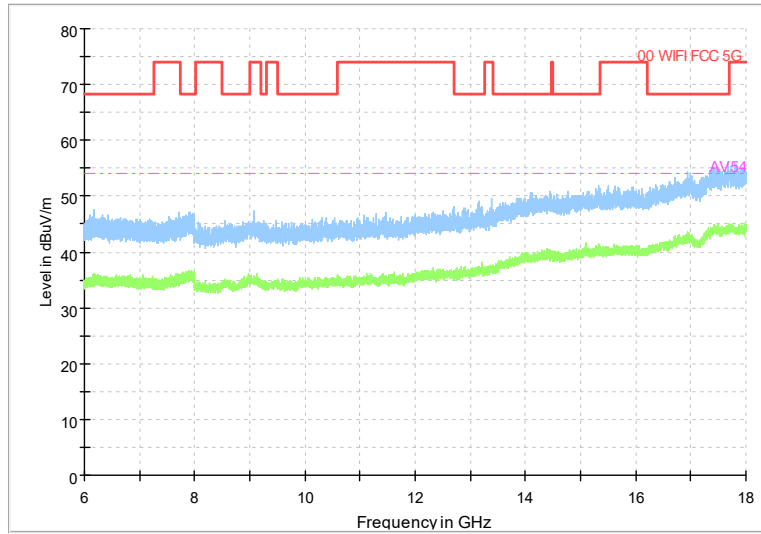

Full Spectrum

Frequency Range: 30MHz -1GHz
Detector: Av mode and PK mode
Modulation type: 802.11a

Full Spectrum

Frequency Range: 1GHz -6GHz
Detector: Av mode and PK mode
Modulation type: 802.11a

Full Spectrum

Frequency Range: 6GHz -18GHz
Detector: Av mode and PK mode
Modulation type: 802.11a

Full Spectrum

Frequency Range: 18GHz -40GHz
Detector: Av mode and PK mode
Modulation type: 802.11a

Full Spectrum

Frequency Range: 30MHz -1GHz
Detector: Av mode and PK mode
Modulation type: 802.11n(HT20)

Full Spectrum

Frequency Range: 1GHz -6GHz
Detector: Av mode and PK mode
Modulation type: 802.11n(HT20)

Full Spectrum

Frequency Range: 6GHz -18GHz
Detector: Av mode and PK mode
Modulation type: 802.11n(HT20)