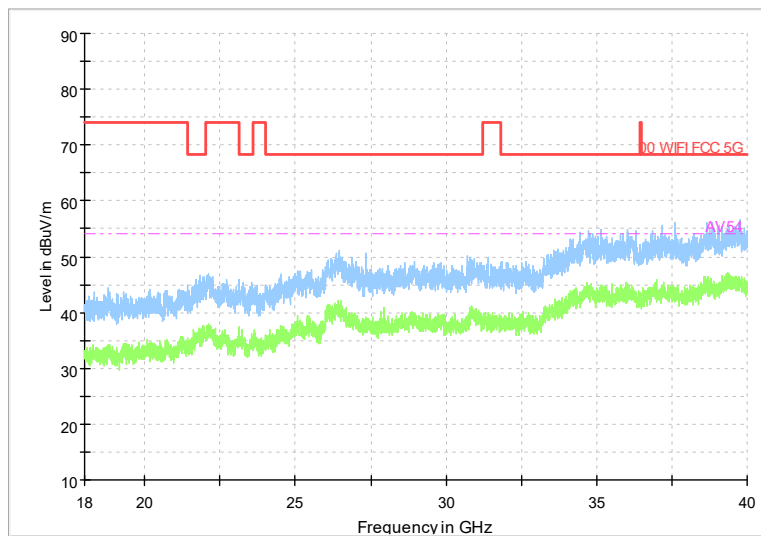

Frequency Range: 18GHz -40GHz
Detector: Av mode and PK mode
Test Mode: 802.11ax(HE40)

Carrier frequency (MHz): 5310
Channel No.:62

Full Spectrum

Frequency Range: 30MHz -1GHz
Detector: Av mode and PK mode
Modulation type: 802.11n(HT40)

Full Spectrum

Frequency Range: 1GHz -6GHz
Detector: Av mode and PK mode
Modulation type: 802.11n(HT40)

Full Spectrum

Frequency Range: 6GHz -18GHz
Detector: Av mode and PK mode
Modulation type: 802.11n(HT40)

Full Spectrum

Frequency Range: 18GHz -40GHz
Detector: Av mode and PK mode
Modulation type: 802.11n(HT40)

Full Spectrum

Frequency Range: 30MHz -1GHz
Detector: Av mode and PK mode
Test Mode: 802.11ac(VHT40)