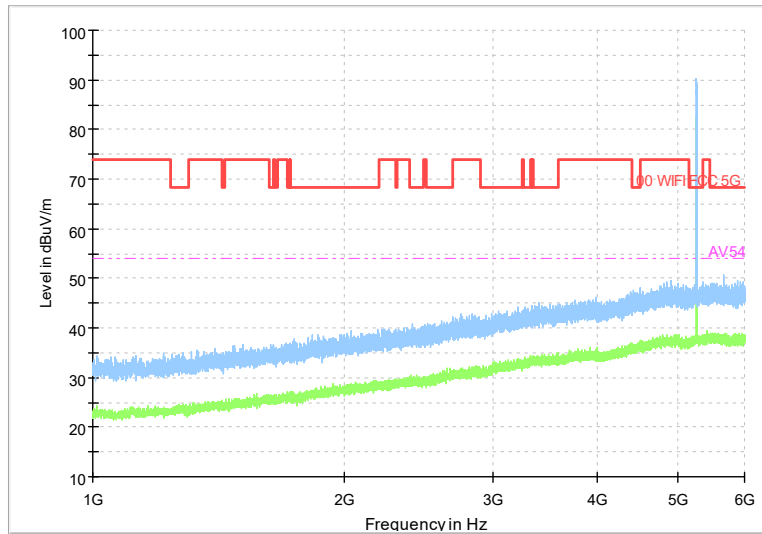

Full Spectrum

Frequency Range: 6GHz -18GHz
Detector: Av mode and PK mode
Test Mode: 802.11ax(HE80)

Full Spectrum

Frequency Range: 18GHz -40GHz
Detector: Av mode and PK mode
Test Mode: 802.11ax(HE80)

Carrier frequency (MHz): 5260
Channel No.:52

Full Spectrum

Frequency Range: 30MHz -1GHz
Detector: Av mode and PK mode
Modulation type: 802.11a

Full Spectrum

Frequency Range: 1GHz -6GHz
Detector: Av mode and PK mode
Modulation type: 802.11a

Full Spectrum