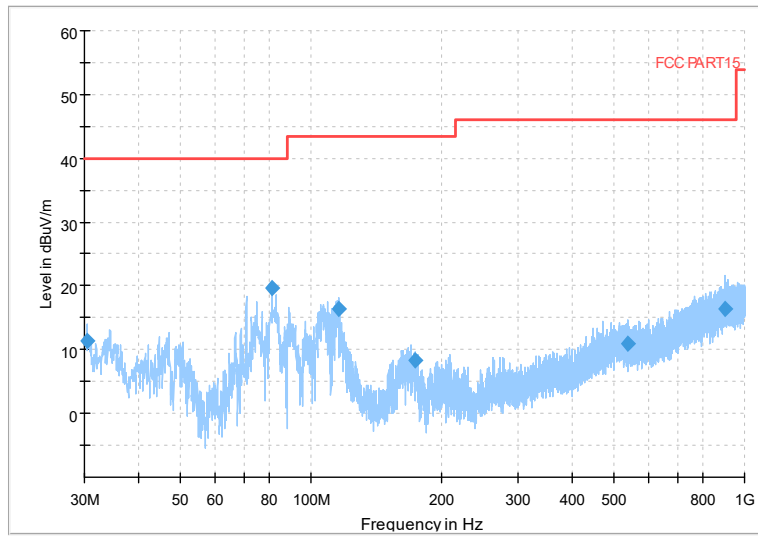

Full Spectrum

Frequency Range: 6GHz -18GHz
Detector: Av mode and PK mode
Test Mode: 802.11ax(HE40)

Full Spectrum

Frequency Range: 18GHz -40GHz
Detector: Av mode and PK mode
Test Mode: 802.11ax(HE40)

Carrier frequency (MHz): 5290
Channel No.:58

Full Spectrum

Frequency Range: 30MHz -1GHz
Detector: Av mode and PK mode
Test Mode: 802.11ac(VHT80)

Full Spectrum

Frequency Range: 1GHz -6GHz
Detector: Av mode and PK mode
Test Mode: 802.11ac(VHT80)

Full Spectrum