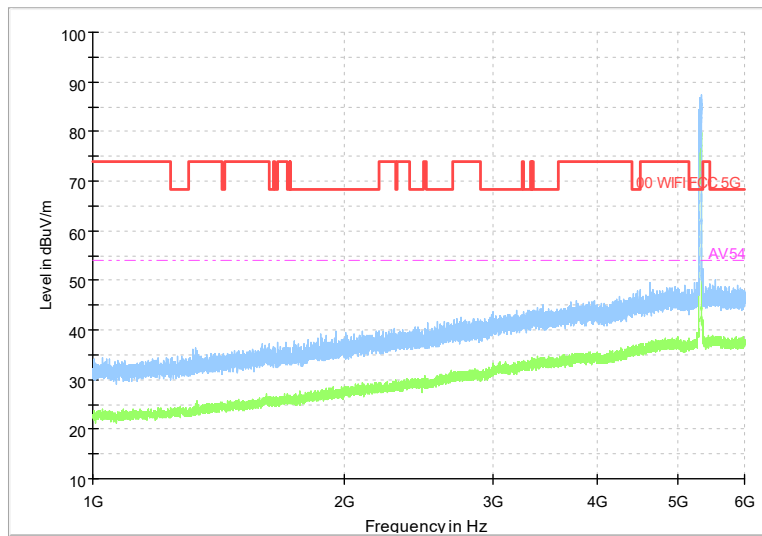

Full Spectrum

Frequency Range: 1GHz -6GHz
Detector: Av mode and PK mode
Test Mode: 802.11ax(HE40)

Full Spectrum

Frequency Range: 6GHz -18GHz
Detector: Av mode and PK mode
Test Mode: 802.11ax(HE40)

Full Spectrum

Frequency Range: 18GHz -40GHz
Detector: Av mode and PK mode
Test Mode: 802.11ax(HE40)

Carrier frequency (MHz): 5310
Channel No.:62

Full Spectrum

Frequency Range: 30MHz -1GHz
Detector: Av mode and PK mode
Modulation type: 802.11n(HT40)

Full Spectrum

Frequency Range: 1GHz -6GHz
Detector: Av mode and PK mode
Modulation type: 802.11n(HT40)

Full Spectrum

Frequency Range: 6GHz -18GHz
Detector: Av mode and PK mode
Modulation type: 802.11n(HT40)