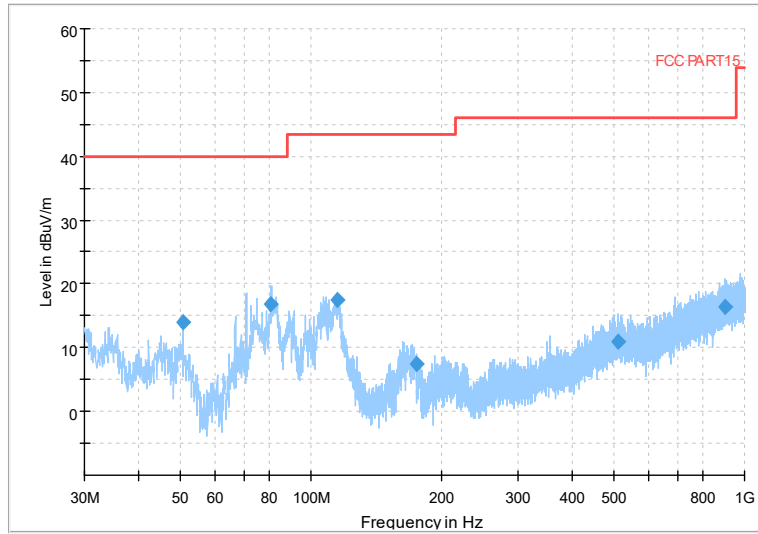

Full Spectrum

Frequency Range: 1GHz -6GHz
Detector: Av mode and PK mode
Modulation type: 802.11n(HT20)

Full Spectrum

Frequency Range: 6GHz -18GHz
Detector: Av mode and PK mode
Modulation type: 802.11n(HT20)

Full Spectrum

Frequency Range: 18GHz -40GHz
Detector: Av mode and PK mode
Modulation type: 802.11n(HT20)

Full Spectrum

Frequency Range: 30MHz -1GHz
Detector: Av mode and PK mode
Test Mode: 802.11ac(VHT20)