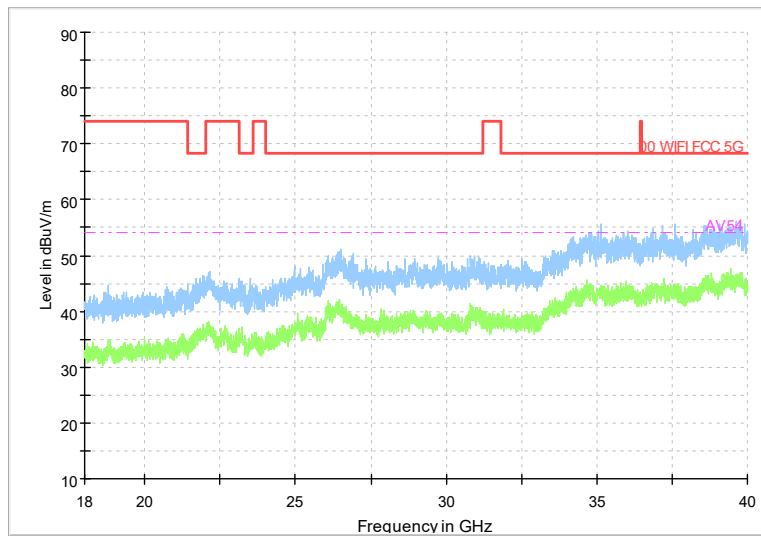

Frequency Range: 6GHz -18GHz
Detector: Av mode and PK mode
Test Mode: 802.11ac(VHT20)

Full Spectrum

Frequency Range: 18GHz -40GHz
Detector: Av mode and PK mode
Test Mode: 802.11ac(VHT20)

Full Spectrum

Frequency Range: 30MHz -1GHz
Detector: Av mode and PK mode
Test Mode: 802.11ax(HE20)

Full Spectrum

Frequency Range: 1GHz -6GHz
Detector: Av mode and PK mode
Test Mode: 802.11ax(HE20)

Full Spectrum

Frequency Range: 6GHz -18GHz
Detector: Av mode and PK mode
Test Mode: 802.11ax(HE20)

Full Spectrum

Frequency Range: 18GHz -40GHz
Detector: Av mode and PK mode
Test Mode: 802.11ax(HE20)

Carrier frequency (MHz): 5600
Channel No.:120

Full Spectrum

Frequency Range: 30MHz -1GHz
Detector: Av mode and PK mode
Modulation type: 802.11a