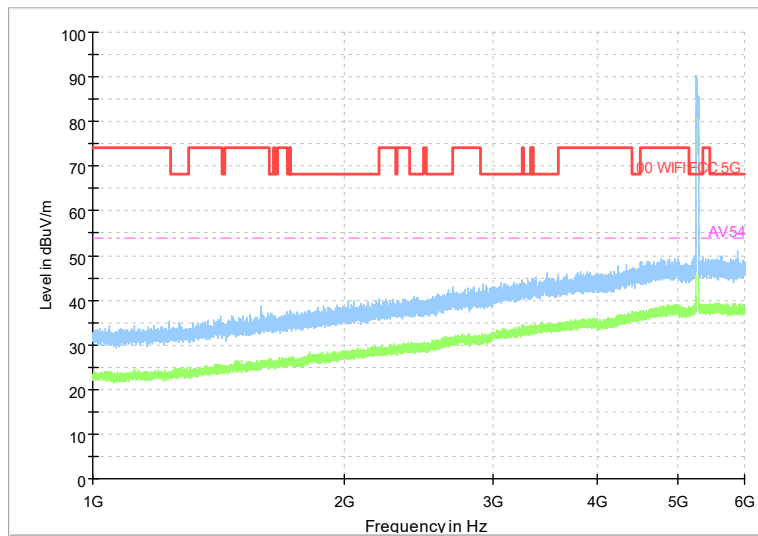

Full Spectrum

Frequency Range: 30MHz -1GHz
Detector: Av mode and PK mode
Test Mode: 802.11ac(VHT40)

Full Spectrum

Frequency Range: 1GHz -6GHz
Detector: Av mode and PK mode
Test Mode: 802.11ac(VHT40)

Full Spectrum

Frequency Range: 6GHz -18GHz
Detector: Av mode and PK mode
Test Mode: 802.11ac(VHT40)

Full Spectrum

Frequency Range: 18GHz -40GHz
Detector: Av mode and PK mode
Test Mode: 802.11ac(VHT40)

Full Spectrum

Frequency Range: 30MHz -1GHz
Detector: Av mode and PK mode
Test Mode: 802.11ax(HE40)

Full Spectrum

Frequency Range: 1GHz -6GHz
Detector: Av mode and PK mode
Test Mode: 802.11ax(HE40)

Full Spectrum

Frequency Range: 6GHz -18GHz
Detector: Av mode and PK mode
Test Mode: 802.11ax(HE40)

Full Spectrum