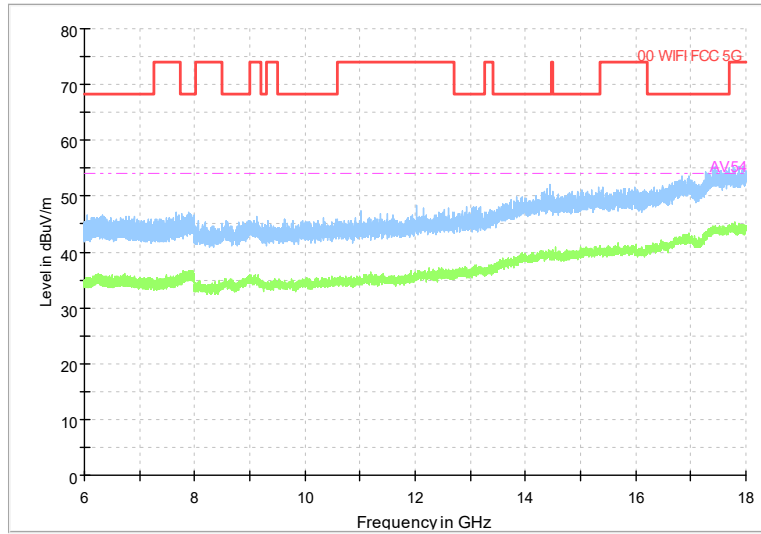

Full Spectrum

Frequency Range: 6GHz -18GHz
Detector: Av mode and PK mode
Modulation type: 802.11n(HT40)

Full Spectrum

Frequency Range: 18GHz -40GHz
Detector: Av mode and PK mode
Modulation type: 802.11n(HT40)

Full Spectrum

Frequency Range: 30MHz -1GHz
Detector: Av mode and PK mode
Test Mode: 802.11ac(VHT40)

Full Spectrum

Frequency Range: 1GHz -6GHz
Detector: Av mode and PK mode
Test Mode: 802.11ac(VHT40)

Full Spectrum

Frequency Range: 6GHz -18GHz
Detector: Av mode and PK mode
Test Mode: 802.11ac(VHT40)

Full Spectrum

Frequency Range: 18GHz -40GHz
Detector: Av mode and PK mode
Test Mode: 802.11ac(VHT40)

Full Spectrum

Frequency Range: 30MHz -1GHz
Detector: Av mode and PK mode
Test Mode: 802.11ax(HE40)