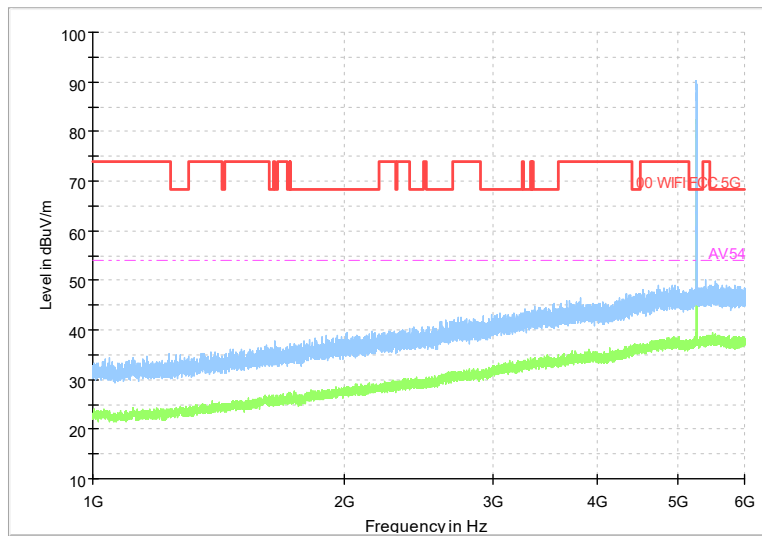

Full Spectrum

Frequency Range: 18GHz -40GHz
Detector: Av mode and PK mode
Modulation type: 802.11n(HT20)

Full Spectrum

Frequency Range: 30MHz -1GHz
Detector: Av mode and PK mode
Test Mode: 802.11ac(VHT20)

Full Spectrum

Frequency Range: 1GHz -6GHz
Detector: Av mode and PK mode
Test Mode: 802.11ac(VHT20)

Full Spectrum

Frequency Range: 6GHz -18GHz
Detector: Av mode and PK mode
Test Mode: 802.11ac(VHT20)

Full Spectrum

Frequency Range: 18GHz -40GHz
Detector: Av mode and PK mode
Test Mode: 802.11ac(VHT20)

Full Spectrum

Frequency Range: 30MHz -1GHz
Detector: Av mode and PK mode
Test Mode: 802.11ax(HE20)

Full Spectrum

Frequency Range: 1GHz -6GHz
Detector: Av mode and PK mode
Test Mode: 802.11ax(HE20)