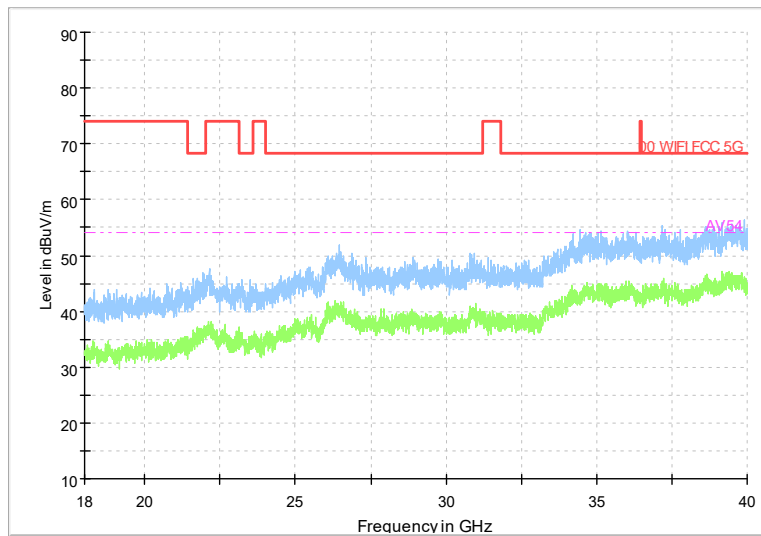

Frequency Range: 6GHz -18GHz
Detector: Av mode and PK mode
Modulation type: 802.11a

Full Spectrum

Frequency Range: 18GHz -40GHz
Detector: Av mode and PK mode
Modulation type: 802.11a

Full Spectrum

Frequency Range: 30MHz -1GHz
Detector: Av mode and PK mode
Modulation type: 802.11n(HT20)

Full Spectrum

Frequency Range: 1GHz -6GHz
Detector: Av mode and PK mode
Modulation type: 802.11n(HT20)

Full Spectrum

Frequency Range: 6GHz -18GHz
Detector: Av mode and PK mode
Modulation type: 802.11n(HT20)

Full Spectrum

Frequency Range: 18GHz -40GHz
Detector: Av mode and PK mode
Modulation type: 802.11n(HT20)

Full Spectrum

Frequency Range: 30MHz -1GHz
Detector: Av mode and PK mode
Test Mode: 802.11ac(VHT20)