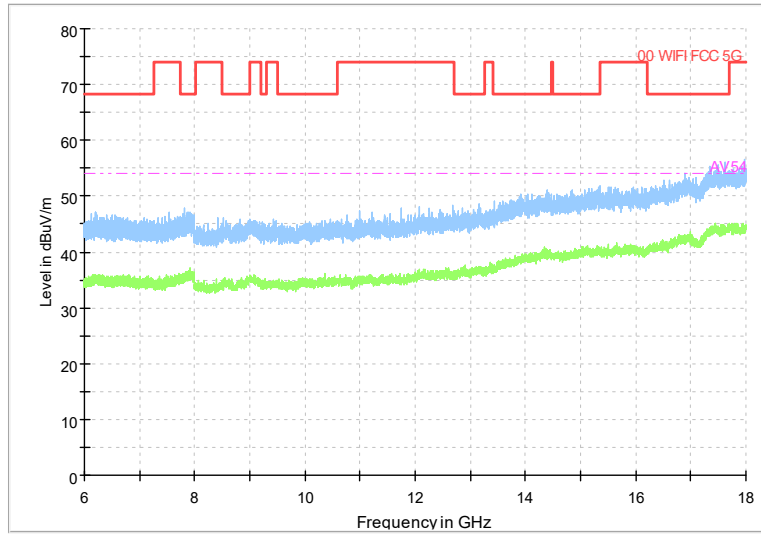

Full Spectrum

Frequency Range: 1GHz -6GHz
Detector: Av mode and PK mode
Test Mode: 802.11ac(VHT40)

Full Spectrum

Frequency Range: 6GHz -18GHz
Detector: Av mode and PK mode
Test Mode: 802.11ac(VHT40)

Full Spectrum

Frequency Range: 18GHz -40GHz
Detector: Av mode and PK mode
Test Mode: 802.11ac(VHT40)

Full Spectrum

Frequency Range: 30MHz -1GHz
Detector: Av mode and PK mode
Test Mode: 802.11ax(HE40)

Full Spectrum

Frequency Range: 1GHz -6GHz
Detector: Av mode and PK mode
Test Mode: 802.11ax(HE40)

Full Spectrum

Frequency Range: 6GHz -18GHz
Detector: Av mode and PK mode
Test Mode: 802.11ax(HE40)

Full Spectrum

Frequency Range: 18GHz -40GHz
Detector: Av mode and PK mode
Test Mode: 802.11ax(HE40)

Carrier frequency (MHz): 5290
Channel No.:58