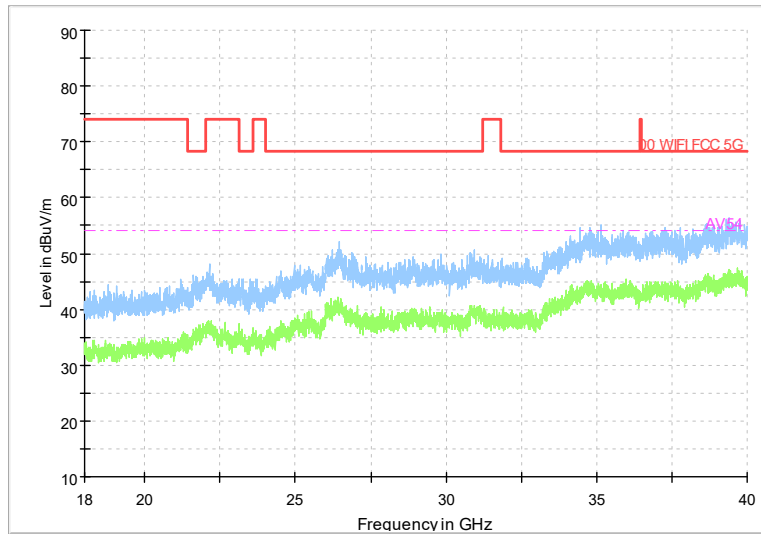

Full Spectrum

Frequency Range: 6GHz -18GHz
Detector: Av mode and PK mode
Test Mode: 802.11ax(HE20)

Full Spectrum

Frequency Range: 18GHz -40GHz
Detector: Av mode and PK mode
Test Mode: 802.11ax(HE20)

Carrier frequency (MHz): 5320
Channel No.:64

Full Spectrum

Frequency Range: 30MHz -1GHz
Detector: Av mode and PK mode
Modulation type: 802.11a

Full Spectrum

Frequency Range: 1GHz -6GHz
Detector: Av mode and PK mode
Modulation type: 802.11a

Full Spectrum

Frequency Range: 6GHz -18GHz
Detector: Av mode and PK mode
Modulation type: 802.11a

Full Spectrum

Frequency Range: 18GHz -40GHz
Detector: Av mode and PK mode
Modulation type: 802.11a

Full Spectrum

Frequency Range: 30MHz -1GHz
Detector: Av mode and PK mode
Modulation type: 802.11n(HT20)