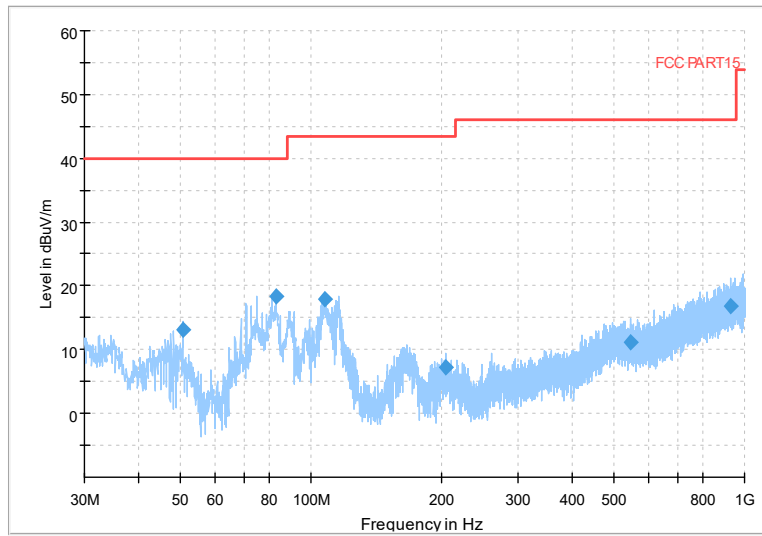

Full Spectrum

Frequency Range: 30MHz -1GHz
Detector: Av mode and PK mode
Modulation type: 802.11a

Full Spectrum

Frequency Range: 1GHz -6GHz
Detector: Av mode and PK mode
Modulation type: 802.11a

Full Spectrum

Frequency Range: 6GHz -18GHz
Detector: Av mode and PK mode
Modulation type: 802.11a

Full Spectrum

Frequency Range: 18GHz -40GHz
Detector: Av mode and PK mode
Modulation type: 802.11a

Full Spectrum

Frequency Range: 30MHz -1GHz
Detector: Av mode and PK mode
Modulation type: 802.11n(HT20)