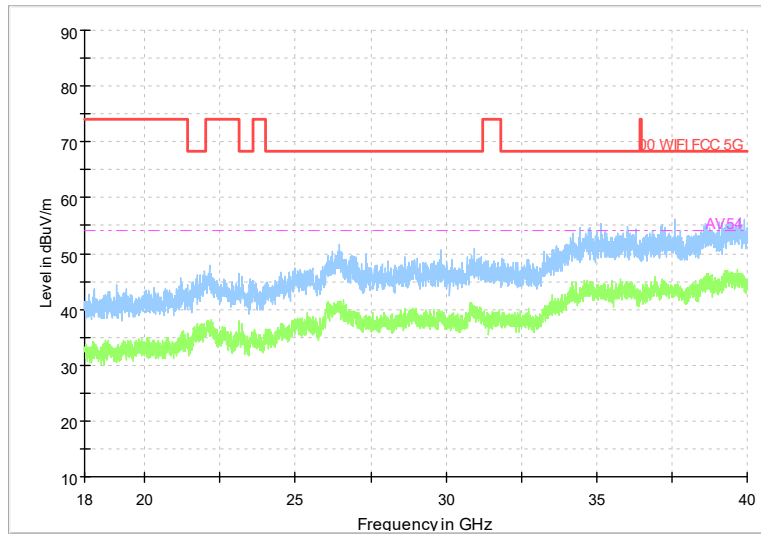

Full Spectrum

Frequency Range: 1GHz -6GHz
Detector: Av mode and PK mode
Test Mode: 802.11ac(VHT40)

Full Spectrum

Frequency Range: 6GHz -18GHz
Detector: Av mode and PK mode
Test Mode: 802.11ac(VHT40)

Full Spectrum

Frequency Range: 18GHz -40GHz
Detector: Av mode and PK mode
Test Mode: 802.11ac(VHT40)

Full Spectrum

Frequency Range: 30MHz -1GHz
Detector: Av mode and PK mode
Test Mode: 802.11ax(HE40)

Full Spectrum

Frequency Range: 1GHz -6GHz
Detector: Av mode and PK mode
Test Mode: 802.11ax(HE40)

Full Spectrum

Frequency Range: 6GHz -18GHz
Detector: Av mode and PK mode
Test Mode: 802.11ax(HE40)

Full Spectrum

Frequency Range: 18GHz -40GHz
Detector: Av mode and PK mode
Test Mode: 802.11ax(HE40)

Carrier frequency (MHz): 5290
Channel No.:58

Full Spectrum

Frequency Range: 30MHz -1GHz
Detector: Av mode and PK mode
Test Mode: 802.11ac(VHT80)

Full Spectrum

Frequency Range: 1GHz -6GHz
Detector: Av mode and PK mode
Test Mode: 802.11ac(VHT80)

Full Spectrum