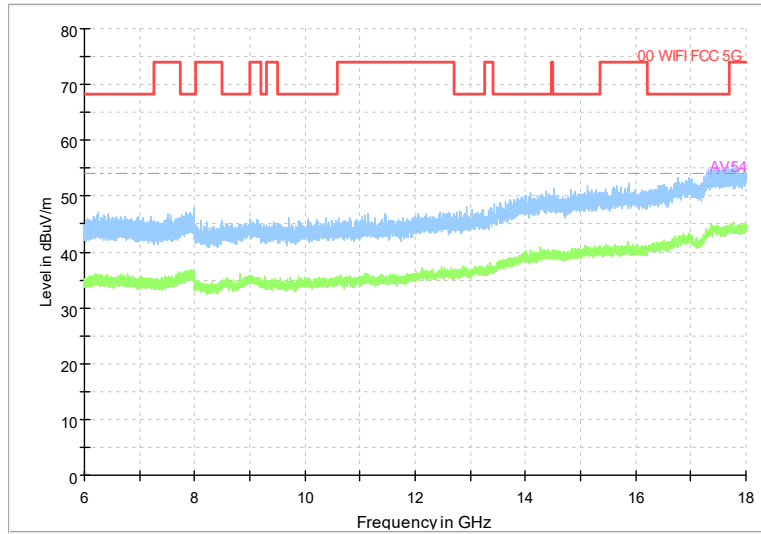

Full Spectrum

Frequency Range: 1GHz -6GHz
Detector: Av mode and PK mode
Modulation type: 802.11n(HT40)

Full Spectrum

Frequency Range: 6GHz -18GHz
Detector: Av mode and PK mode
Modulation type: 802.11n(HT40)

Full Spectrum

Frequency Range: 18GHz -40GHz
Detector: Av mode and PK mode
Modulation type: 802.11n(HT40)

Full Spectrum

Frequency Range: 30MHz -1GHz
Detector: Av mode and PK mode
Test Mode: 802.11ac(VHT40)

Full Spectrum

Frequency Range: 1GHz -6GHz
Detector: Av mode and PK mode
Test Mode: 802.11ac(VHT40)

Full Spectrum

Frequency Range: 6GHz -18GHz
Detector: Av mode and PK mode
Test Mode: 802.11ac(VHT40)

Full Spectrum