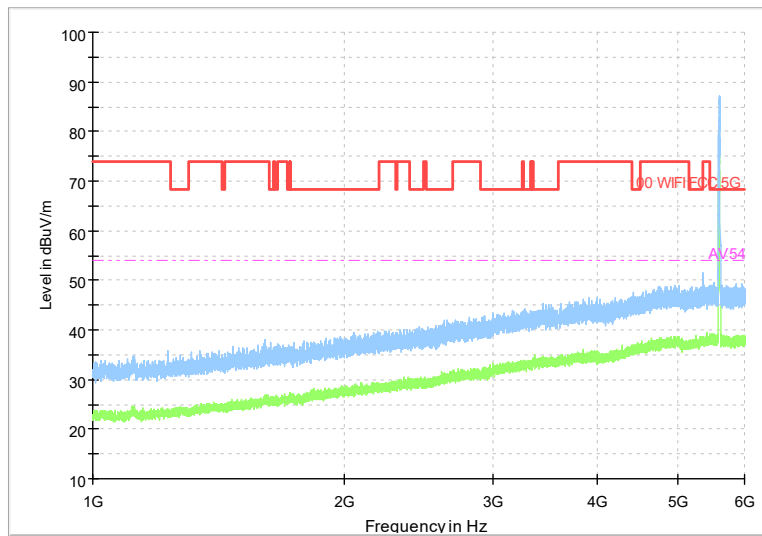

Full Spectrum

Frequency Range: 1GHz -6GHz
Detector: Av mode and PK mode
Test Mode: 802.11ax(HE20)

Full Spectrum

Frequency Range: 6GHz -18GHz
Detector: Av mode and PK mode
Test Mode: 802.11ax(HE20)

Full Spectrum

Frequency Range: 18GHz -40GHz
Detector: Av mode and PK mode
Test Mode: 802.11ax(HE20)

Carrier frequency (MHz): 5600
Channel No.:120

Full Spectrum

Frequency Range: 30MHz -1GHz
Detector: Av mode and PK mode
Modulation type: 802.11a

Full Spectrum

Frequency Range: 1GHz -6GHz
Detector: Av mode and PK mode
Modulation type: 802.11a

Full Spectrum

Frequency Range: 6GHz -18GHz
Detector: Av mode and PK mode
Modulation type: 802.11a

Full Spectrum