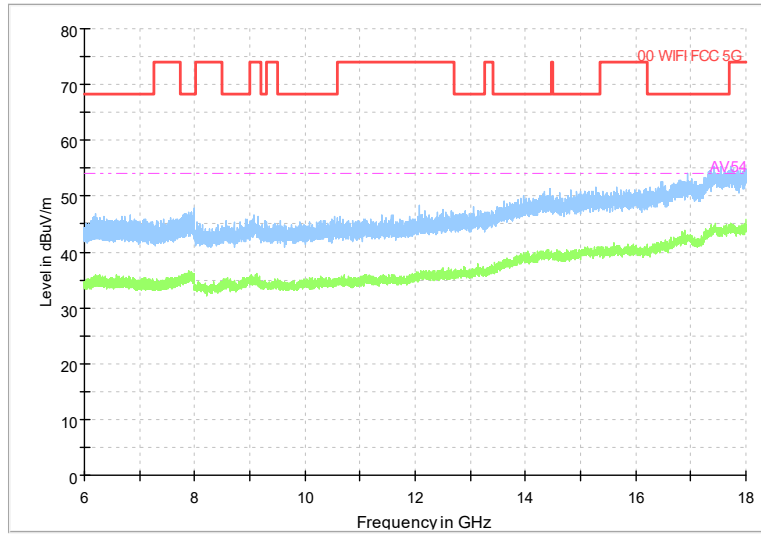

Full Spectrum

Frequency Range: 1GHz -6GHz
Detector: Av mode and PK mode
Test Mode: 802.11ax(HE40)

Full Spectrum

Frequency Range: 6GHz -18GHz
Detector: Av mode and PK mode
Test Mode: 802.11ax(HE40)

Full Spectrum

Frequency Range: 18GHz -40GHz
Detector: Av mode and PK mode
Test Mode: 802.11ax(HE40)

Carrier frequency (MHz): 5310
Channel No.:62

Full Spectrum

Frequency Range: 30MHz -1GHz
Detector: Av mode and PK mode
Modulation type: 802.11n(HT40)

Full Spectrum

Frequency Range: 1GHz -6GHz
Detector: Av mode and PK mode
Modulation type: 802.11n(HT40)

Full Spectrum

Frequency Range: 6GHz -18GHz
Detector: Av mode and PK mode
Modulation type: 802.11n(HT40)