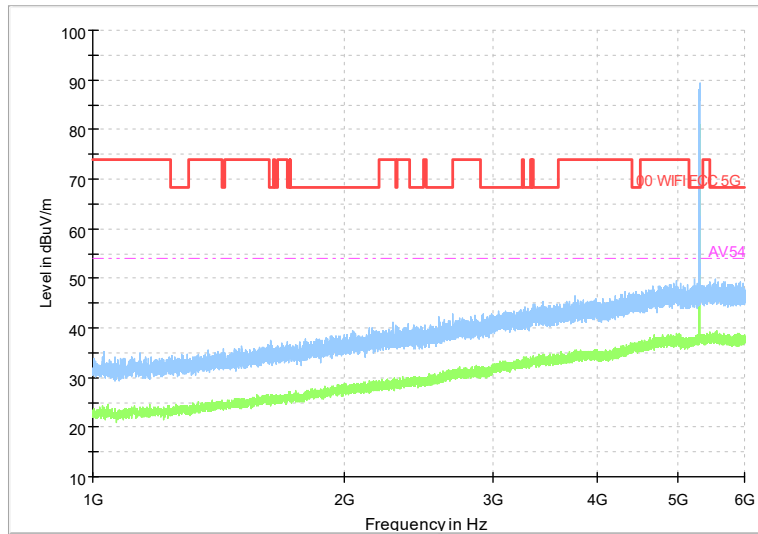

Full Spectrum

Frequency Range: 1GHz -6GHz
Detector: Av mode and PK mode
Modulation type: 802.11n(HT20)

Full Spectrum

Frequency Range: 6GHz -18GHz
Detector: Av mode and PK mode
Modulation type: 802.11n(HT20)

Full Spectrum

Frequency Range: 18GHz -40GHz
Detector: Av mode and PK mode
Modulation type: 802.11n(HT20)

Full Spectrum

Frequency Range: 30MHz -1GHz
Detector: Av mode and PK mode
Test Mode: 802.11ac(VHT20)

Full Spectrum

Frequency Range: 1GHz -6GHz
Detector: Av mode and PK mode
Test Mode: 802.11ac(VHT20)

Full Spectrum

Frequency Range: 6GHz -18GHz
Detector: Av mode and PK mode
Test Mode: 802.11ac(VHT20)

Full Spectrum