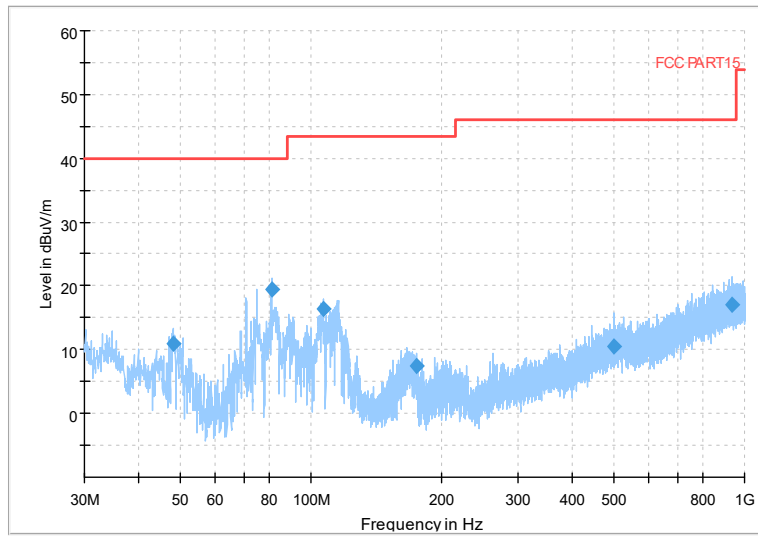

Full Spectrum

Frequency Range: 30MHz -1GHz
Detector: Av mode and PK mode
Modulation type: 802.11n(HT20)