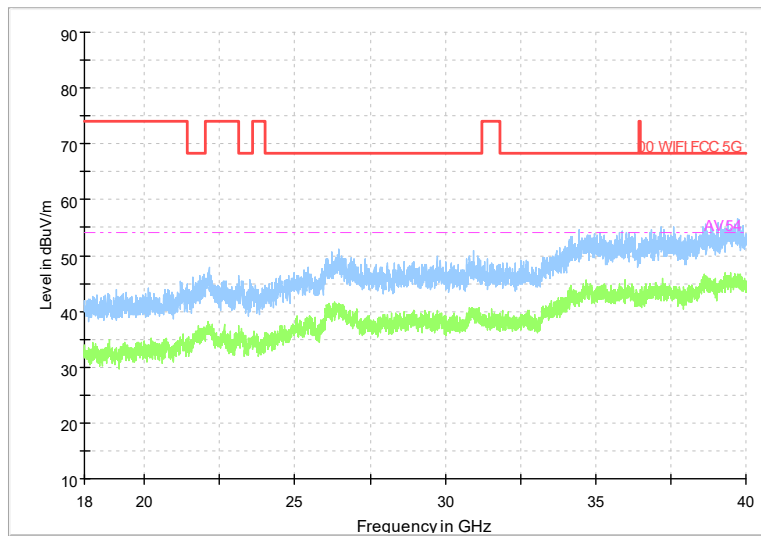

Full Spectrum

Frequency Range: 30MHz -1GHz
Detector: Av mode and PK mode
Test Mode: 802.11ac(VHT40)

Full Spectrum

Frequency Range: 1GHz -6GHz
Detector: Av mode and PK mode
Test Mode: 802.11ac(VHT40)

Full Spectrum

Frequency Range: 6GHz -18GHz
Detector: Av mode and PK mode
Test Mode: 802.11ac(VHT40)

Full Spectrum

Frequency Range: 18GHz -40GHz
Detector: Av mode and PK mode
Test Mode: 802.11ac(VHT40)

Full Spectrum

Frequency Range: 30MHz -1GHz
Detector: Av mode and PK mode
Test Mode: 802.11ax(HE40)