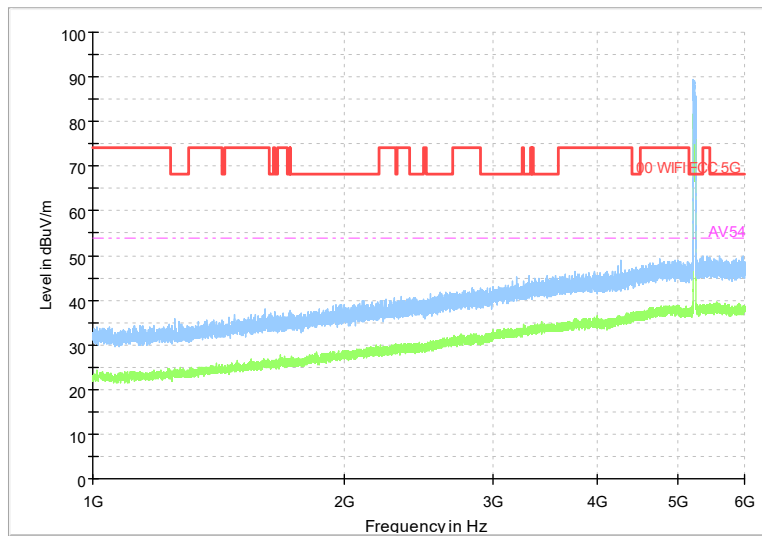

Frequency Range: 6GHz -18GHz
Detector: Av mode and PK mode
Test Mode: 802.11ac(VHT40)

Full Spectrum

Frequency Range: 18GHz -40GHz
Detector: Av mode and PK mode
Test Mode: 802.11ac(VHT40)

Full Spectrum

Frequency Range: 30MHz -1GHz
Detector: Av mode and PK mode
Test Mode: 802.11ax(HE40)

Full Spectrum

Frequency Range: 1GHz -6GHz
Detector: Av mode and PK mode
Test Mode: 802.11ax(HE40)

Full Spectrum

Frequency Range: 6GHz -18GHz
Detector: Av mode and PK mode
Test Mode: 802.11ax(HE40)

Full Spectrum