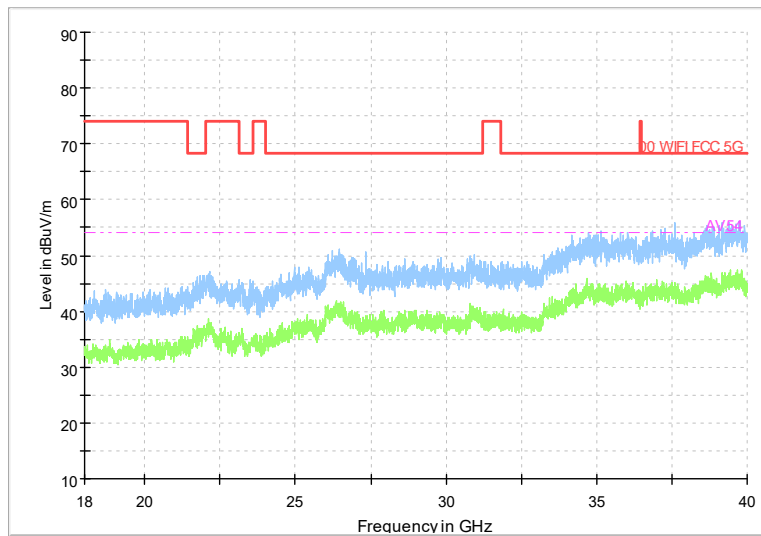

Frequency Range: 6GHz -18GHz
Detector: Av mode and PK mode
Test Mode: 802.11ac(VHT80)

Full Spectrum

Frequency Range: 18GHz -40GHz
Detector: Av mode and PK mode
Test Mode: 802.11ac(VHT80)

Full Spectrum

Frequency Range: 30MHz -1GHz
Detector: Av mode and PK mode
Test Mode: 802.11ax(HE80)

Full Spectrum

Frequency Range: 1GHz -6GHz
Detector: Av mode and PK mode
Test Mode: 802.11ax(HE80)

Full Spectrum

Frequency Range: 6GHz -18GHz
Detector: Av mode and PK mode
Test Mode: 802.11ax(HE80)

Full Spectrum

Frequency Range: 18GHz -40GHz
Detector: Av mode and PK mode
Test Mode: 802.11ax(HE80)

Carrier frequency (MHz): 5500
Channel No.:100

Full Spectrum

Frequency Range: 30MHz -1GHz
Detector: Av mode and PK mode
Modulation type: 802.11a