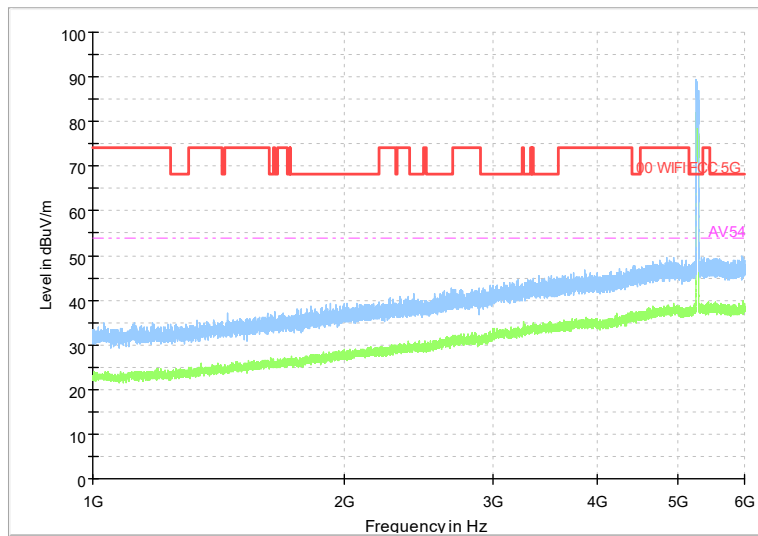

Frequency Range: 18GHz -40GHz
Detector: Av mode and PK mode
Test Mode: 802.11ac(VHT20)

Full Spectrum

Frequency Range: 30MHz -1GHz
Detector: Av mode and PK mode
Test Mode: 802.11ax(HE20)

Full Spectrum

Frequency Range: 1GHz -6GHz
Detector: Av mode and PK mode
Test Mode: 802.11ax(HE20)

Full Spectrum

Frequency Range: 6GHz -18GHz
Detector: Av mode and PK mode
Test Mode: 802.11ax(HE20)

Full Spectrum

Frequency Range: 18GHz -40GHz
Detector: Av mode and PK mode
Test Mode: 802.11ax(HE20)

Carrier frequency (MHz): 5270
Channel No.:54

Full Spectrum

Frequency Range: 30MHz -1GHz
Detector: Av mode and PK mode
Modulation type: 802.11n(HT40)

Full Spectrum

Frequency Range: 1GHz -6GHz
Detector: Av mode and PK mode
Modulation type: 802.11n(HT40)