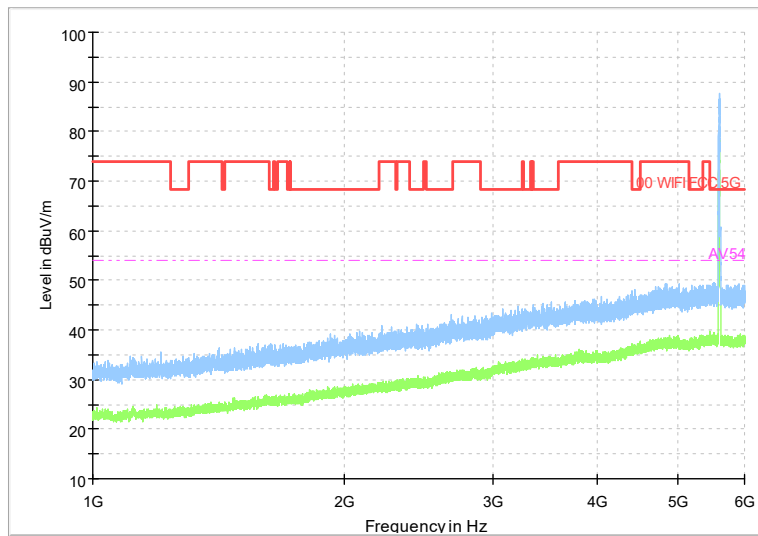

Frequency Range: 18GHz -40GHz
Detector: Av mode and PK mode
Test Mode: 802.11ax(HE20)

Carrier frequency (MHz): 5600
Channel No.:120

Full Spectrum

Frequency Range: 30MHz -1GHz
Detector: Av mode and PK mode
Modulation type: 802.11a

Full Spectrum

Frequency Range: 1GHz -6GHz
Detector: Av mode and PK mode
Modulation type: 802.11a

Full Spectrum

Frequency Range: 6GHz -18GHz
Detector: Av mode and PK mode
Modulation type: 802.11a

Full Spectrum

Frequency Range: 18GHz -40GHz
Detector: Av mode and PK mode
Modulation type: 802.11a

Full Spectrum

Frequency Range: 30MHz -1GHz
Detector: Av mode and PK mode
Modulation type: 802.11n(HT20)

Full Spectrum

Frequency Range: 1GHz -6GHz
Detector: Av mode and PK mode
Modulation type: 802.11n(HT20)