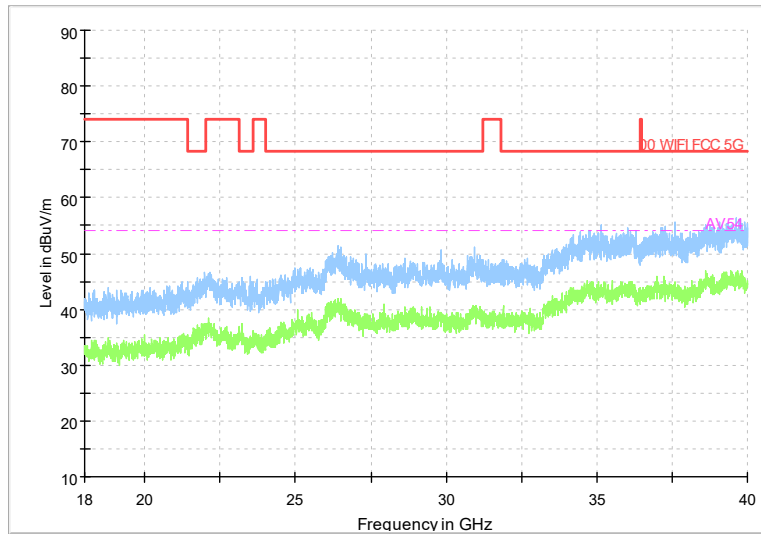

Full Spectrum

Frequency Range: 6GHz -18GHz
Detector: Av mode and PK mode
Modulation type: 802.11n(HT20)

Full Spectrum

Frequency Range: 18GHz -40GHz
Detector: Av mode and PK mode
Modulation type: 802.11n(HT20)

Full Spectrum

Frequency Range: 30MHz -1GHz
Detector: Av mode and PK mode
Test Mode: 802.11ac(VHT20)

Full Spectrum

Frequency Range: 1GHz -6GHz
Detector: Av mode and PK mode
Test Mode: 802.11ac(VHT20)

Full Spectrum

Frequency Range: 6GHz -18GHz
Detector: Av mode and PK mode
Test Mode: 802.11ac(VHT20)

Full Spectrum

Frequency Range: 18GHz -40GHz
Detector: Av mode and PK mode
Test Mode: 802.11ac(VHT20)

Full Spectrum

Frequency Range: 30MHz -1GHz
Detector: Av mode and PK mode
Test Mode: 802.11ax(HE20)