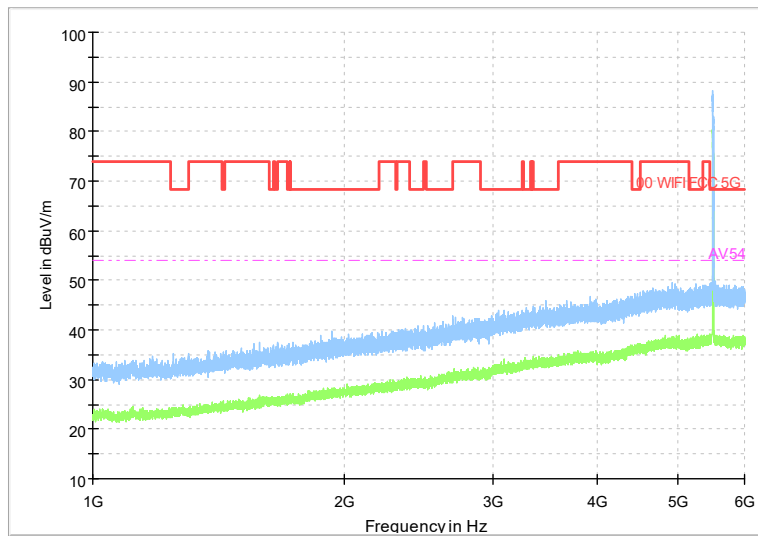

Full Spectrum

Frequency Range: 30MHz -1GHz
Detector: Av mode and PK mode
Test Mode: 802.11ac(VHT20)

Full Spectrum

Frequency Range: 1GHz -6GHz
Detector: Av mode and PK mode
Test Mode: 802.11ac(VHT20)

Full Spectrum

Frequency Range: 6GHz -18GHz
Detector: Av mode and PK mode
Test Mode: 802.11ac(VHT20)

Full Spectrum

Frequency Range: 18GHz -40GHz
Detector: Av mode and PK mode
Test Mode: 802.11ac(VHT20)

Full Spectrum

Frequency Range: 30MHz -1GHz
Detector: Av mode and PK mode
Test Mode: 802.11ax(HE20)

Full Spectrum

Frequency Range: 1GHz -6GHz
Detector: Av mode and PK mode
Test Mode: 802.11ax(HE20)

Full Spectrum

Frequency Range: 6GHz -18GHz
Detector: Av mode and PK mode
Test Mode: 802.11ax(HE20)

Full Spectrum