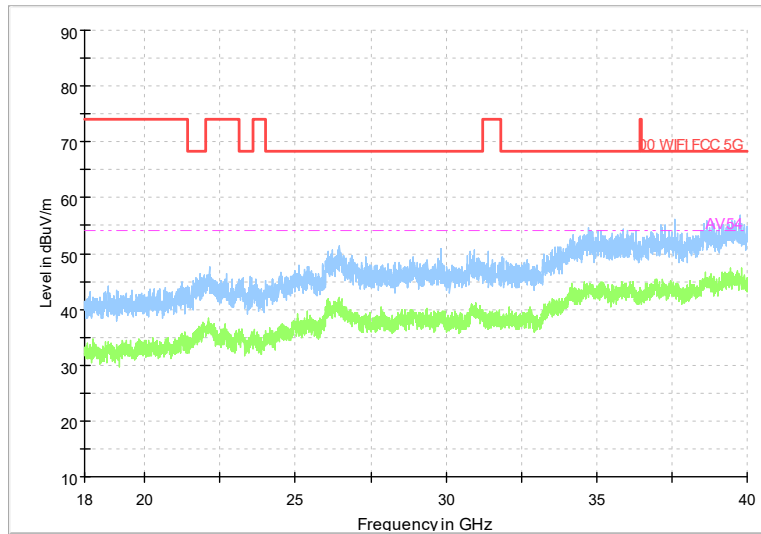

Full Spectrum

Frequency Range: 6GHz -18GHz
Detector: Av mode and PK mode
Test Mode: 802.11ax(HE80)

Full Spectrum

Frequency Range: 18GHz -40GHz
Detector: Av mode and PK mode
Test Mode: 802.11ax(HE80)

Carrier frequency (MHz): 5260
Channel No.:52

Full Spectrum

Frequency Range: 30MHz -1GHz
Detector: Av mode and PK mode
Modulation type: 802.11a

Full Spectrum

Frequency Range: 1GHz -6GHz
Detector: Av mode and PK mode
Modulation type: 802.11a

Full Spectrum

Frequency Range: 6GHz -18GHz
Detector: Av mode and PK mode
Modulation type: 802.11a

Full Spectrum

Frequency Range: 18GHz -40GHz
Detector: Av mode and PK mode
Modulation type: 802.11a

Full Spectrum

Frequency Range: 30MHz -1GHz
Detector: Av mode and PK mode
Modulation type: 802.11n(HT20)