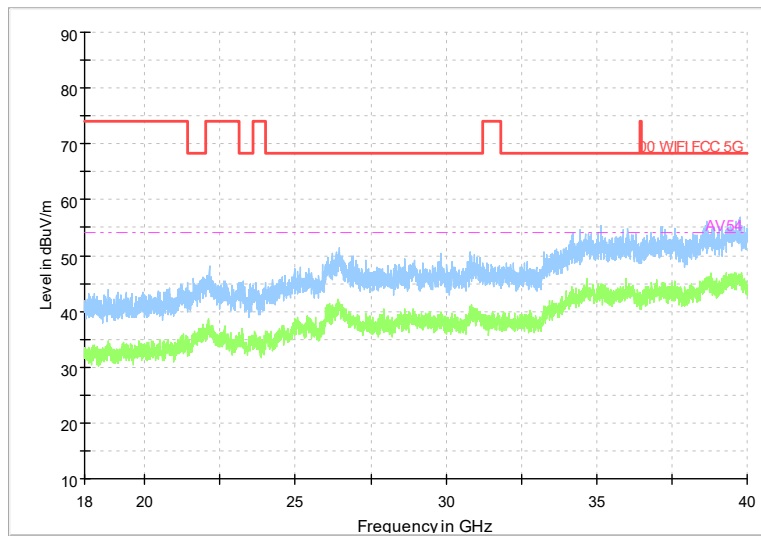

Frequency Range: 6GHz -18GHz
Detector: Av mode and PK mode
Modulation type: 802.11a

Full Spectrum

Frequency Range: 18GHz -40GHz
Detector: Av mode and PK mode
Modulation type: 802.11a

Full Spectrum

Frequency Range: 30MHz -1GHz
Detector: Av mode and PK mode
Modulation type: 802.11n(HT20)

Full Spectrum

Frequency Range: 1GHz -6GHz
Detector: Av mode and PK mode
Modulation type: 802.11n(HT20)

Full Spectrum

Frequency Range: 6GHz -18GHz
Detector: Av mode and PK mode
Modulation type: 802.11n(HT20)

Full Spectrum

Frequency Range: 18GHz -40GHz
Detector: Av mode and PK mode
Modulation type: 802.11n(HT20)

Full Spectrum

Frequency Range: 30MHz -1GHz
Detector: Av mode and PK mode
Test Mode: 802.11ac(VHT20)