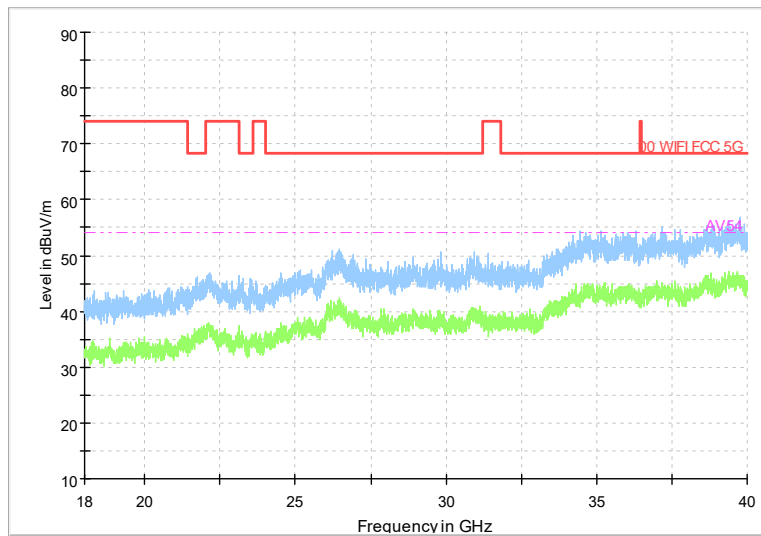

Full Spectrum

Frequency Range: 6GHz -18GHz
Detector: Av mode and PK mode
Test Mode: 802.11ax(HE40)

Full Spectrum

Frequency Range: 18GHz -40GHz
Detector: Av mode and PK mode
Test Mode: 802.11ax(HE40)

Carrier frequency (MHz): 5290
Channel No.:58

Full Spectrum

Frequency Range: 30MHz -1GHz
Detector: Av mode and PK mode
Test Mode: 802.11ac(VHT80)

Full Spectrum

Frequency Range: 1GHz -6GHz
Detector: Av mode and PK mode
Test Mode: 802.11ac(VHT80)

Full Spectrum

Frequency Range: 6GHz -18GHz
Detector: Av mode and PK mode
Test Mode: 802.11ac(VHT80)

Full Spectrum

Frequency Range: 18GHz -40GHz
Detector: Av mode and PK mode
Test Mode: 802.11ac(VHT80)

Full Spectrum

Frequency Range: 30MHz -1GHz
Detector: Av mode and PK mode
Test Mode: 802.11ax(HE80)