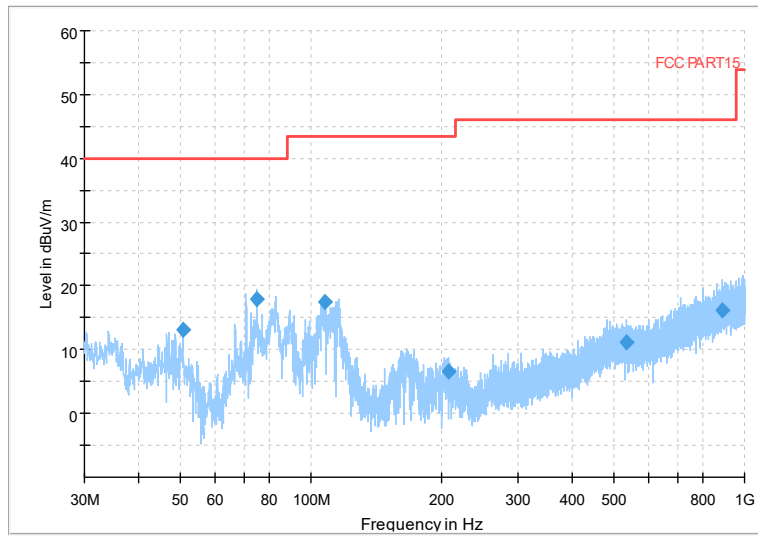

Full Spectrum

Frequency Range: 1GHz -6GHz
Detector: Av mode and PK mode
Test Mode: 802.11ac(VHT20)

Full Spectrum

Frequency Range: 6GHz -18GHz
Detector: Av mode and PK mode
Test Mode: 802.11ac(VHT20)

Full Spectrum

Frequency Range: 18GHz -40GHz
Detector: Av mode and PK mode
Test Mode: 802.11ac(VHT20)

Full Spectrum

Frequency Range: 30MHz -1GHz
Detector: Av mode and PK mode
Test Mode: 802.11ax(HE20)

Full Spectrum

Frequency Range: 1GHz -6GHz
Detector: Av mode and PK mode
Test Mode: 802.11ax(HE20)