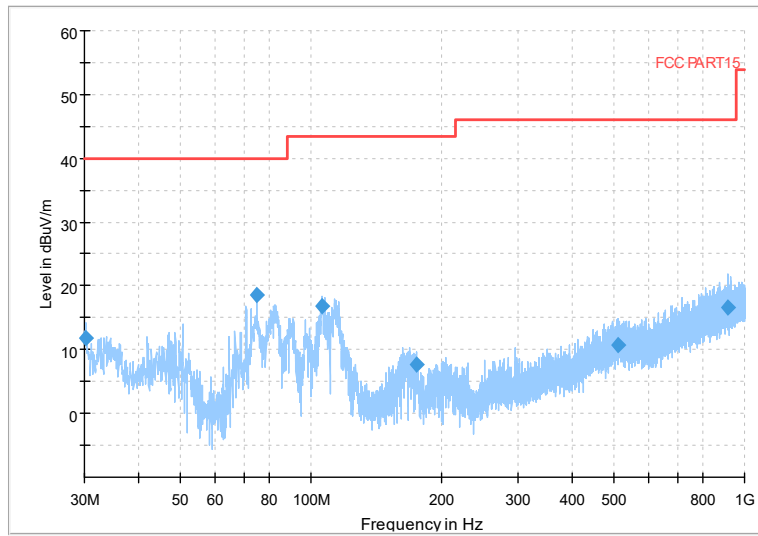

Full Spectrum

Frequency Range: 6GHz -18GHz
Detector: Av mode and PK mode
Modulation type: 802.11n(HT40)

Full Spectrum

Frequency Range: 18GHz -40GHz
Detector: Av mode and PK mode
Modulation type: 802.11n(HT40)

Full Spectrum

Frequency Range: 30MHz -1GHz
Detector: Av mode and PK mode
Test Mode: 802.11ac(VHT40)

Full Spectrum

Frequency Range: 1GHz -6GHz
Detector: Av mode and PK mode
Test Mode: 802.11ac(VHT40)

Full Spectrum

Frequency Range: 6GHz -18GHz
Detector: Av mode and PK mode
Test Mode: 802.11ac(VHT40)

Full Spectrum

Frequency Range: 18GHz -40GHz
Detector: Av mode and PK mode
Test Mode: 802.11ac(VHT40)

Full Spectrum

Frequency Range: 30MHz -1GHz
Detector: Av mode and PK mode
Test Mode: 802.11ax(HE40)