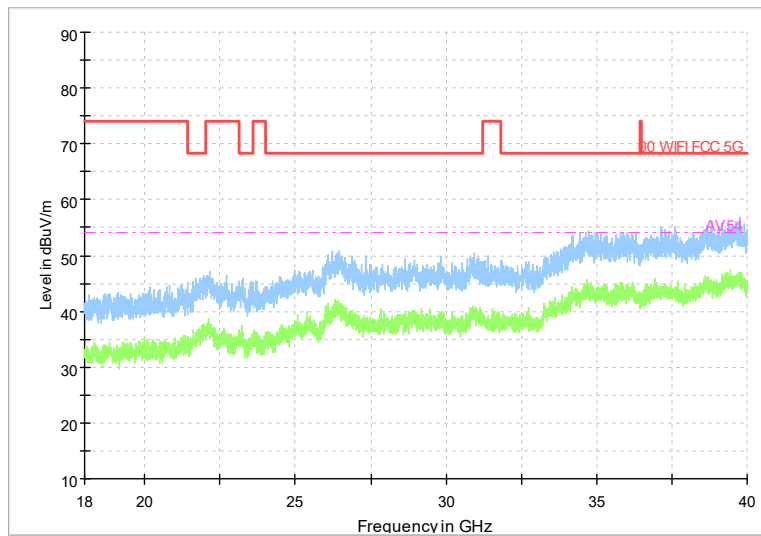

Full Spectrum

Frequency Range: 6GHz -18GHz
Detector: Av mode and PK mode
Test Mode: 802.11ax(HE20)

Full Spectrum

Frequency Range: 18GHz -40GHz
Detector: Av mode and PK mode
Test Mode: 802.11ax(HE20)

Carrier frequency (MHz): 5300
Channel No.:60

Full Spectrum

Frequency Range: 30MHz -1GHz
Detector: Av mode and PK mode
Modulation type: 802.11a

Full Spectrum

Frequency Range: 1GHz -6GHz
Detector: Av mode and PK mode
Modulation type: 802.11a

Full Spectrum

Frequency Range: 6GHz -18GHz
Detector: Av mode and PK mode
Modulation type: 802.11a

Full Spectrum

Frequency Range: 18GHz -40GHz
Detector: Av mode and PK mode
Modulation type: 802.11a

Full Spectrum

Frequency Range: 30MHz -1GHz
Detector: Av mode and PK mode
Modulation type: 802.11n(HT20)