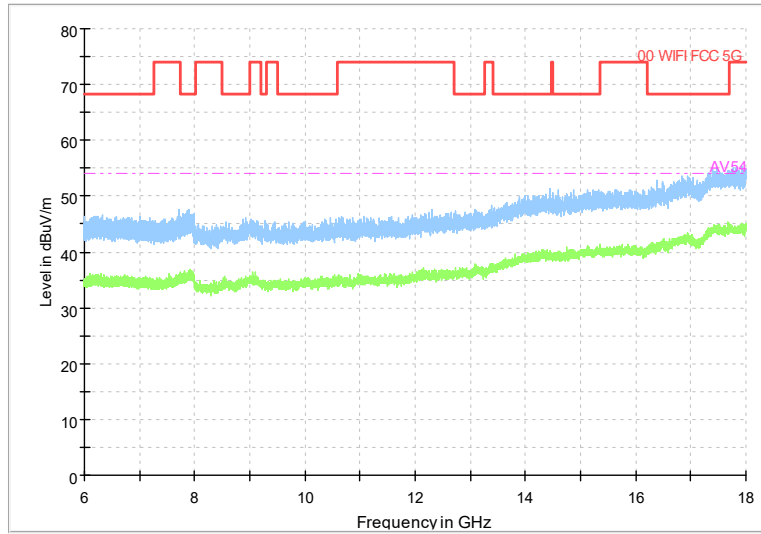

Full Spectrum

Frequency Range: 1GHz -6GHz
Detector: Av mode and PK mode
Modulation type: 802.11n(HT20)

Full Spectrum

Frequency Range: 6GHz -18GHz
Detector: Av mode and PK mode
Modulation type: 802.11n(HT20)

Full Spectrum

Frequency Range: 18GHz -40GHz
Detector: Av mode and PK mode
Modulation type: 802.11n(HT20)

Full Spectrum

Frequency Range: 30MHz -1GHz
Detector: Av mode and PK mode
Test Mode: 802.11ac(VHT20)

Full Spectrum

Frequency Range: 1GHz -6GHz
Detector: Av mode and PK mode
Test Mode: 802.11ac(VHT20)

Full Spectrum

Frequency Range: 6GHz -18GHz
Detector: Av mode and PK mode
Test Mode: 802.11ac(VHT20)

Full Spectrum