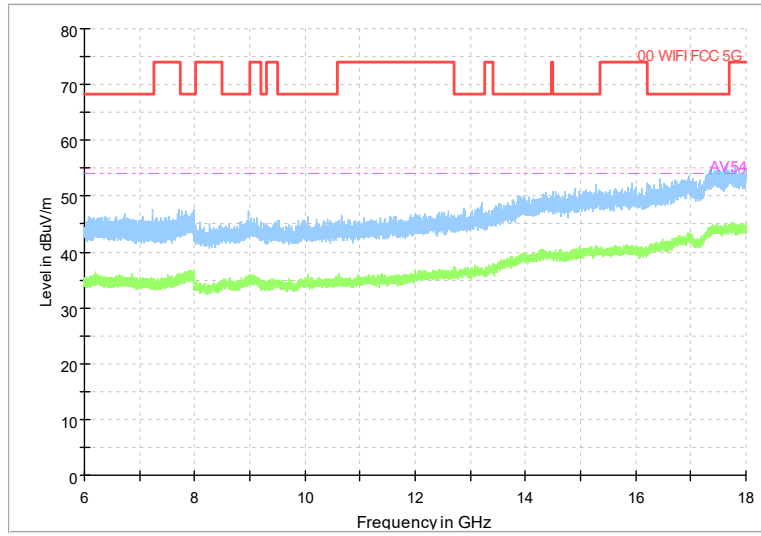

Full Spectrum

Frequency Range: 30MHz -1GHz
Detector: Av mode and PK mode
Modulation type: 802.11a

Full Spectrum

Frequency Range: 1GHz -6GHz
Detector: Av mode and PK mode
Modulation type: 802.11a

Full Spectrum

Frequency Range: 6GHz -18GHz
Detector: Av mode and PK mode
Modulation type: 802.11a

Full Spectrum

Frequency Range: 18GHz -40GHz
Detector: Av mode and PK mode
Modulation type: 802.11a

Full Spectrum

Frequency Range: 30MHz -1GHz
Detector: Av mode and PK mode
Modulation type: 802.11n(HT20)

Full Spectrum

Frequency Range: 1GHz -6GHz
Detector: Av mode and PK mode
Modulation type: 802.11n(HT20)

Full Spectrum

Frequency Range: 6GHz -18GHz
Detector: Av mode and PK mode
Modulation type: 802.11n(HT20)