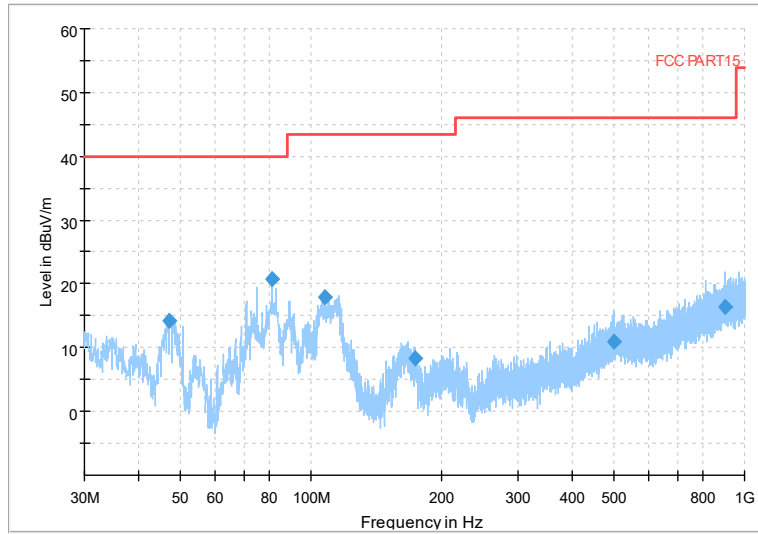

Full Spectrum

Frequency Range: 30MHz -1GHz
Detector: Av mode and PK mode
Test Mode: 802.11ac(VHT40)

Full Spectrum

Frequency Range: 1GHz -6GHz
Detector: Av mode and PK mode
Test Mode: 802.11ac(VHT40)

Full Spectrum

Frequency Range: 6GHz -18GHz
Detector: Av mode and PK mode
Test Mode: 802.11ac(VHT40)

Full Spectrum

Frequency Range: 18GHz -40GHz
Detector: Av mode and PK mode
Test Mode: 802.11ac(VHT40)

Full Spectrum

Frequency Range: 30MHz -1GHz
Detector: Av mode and PK mode
Test Mode: 802.11ax(HE40)