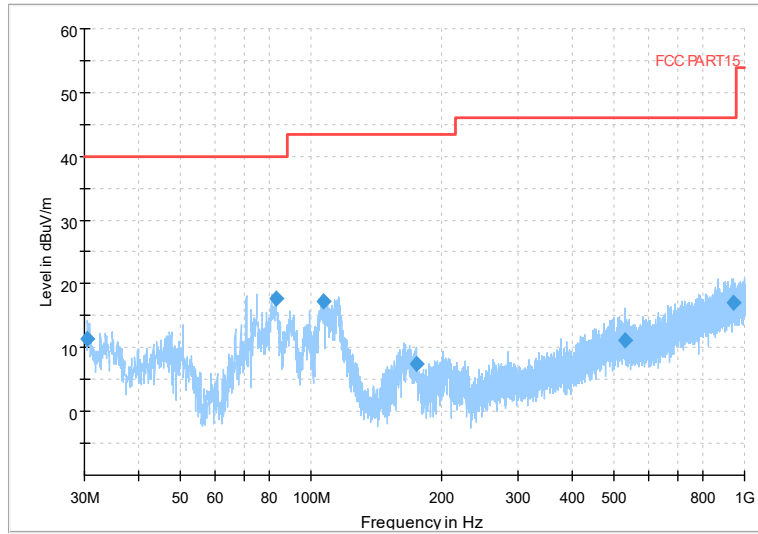

Full Spectrum

Frequency Range: 6GHz -18GHz
Detector: Av mode and PK mode
Test Mode: 802.11ax(HE20)

Full Spectrum

Frequency Range: 18GHz -40GHz
Detector: Av mode and PK mode
Test Mode: 802.11ax(HE20)

Carrier frequency (MHz): 5300
Channel No.:60

Full Spectrum

Frequency Range: 30MHz -1GHz
Detector: Av mode and PK mode
Modulation type: 802.11a

Full Spectrum

Frequency Range: 1GHz -6GHz
Detector: Av mode and PK mode
Modulation type: 802.11a

Full Spectrum