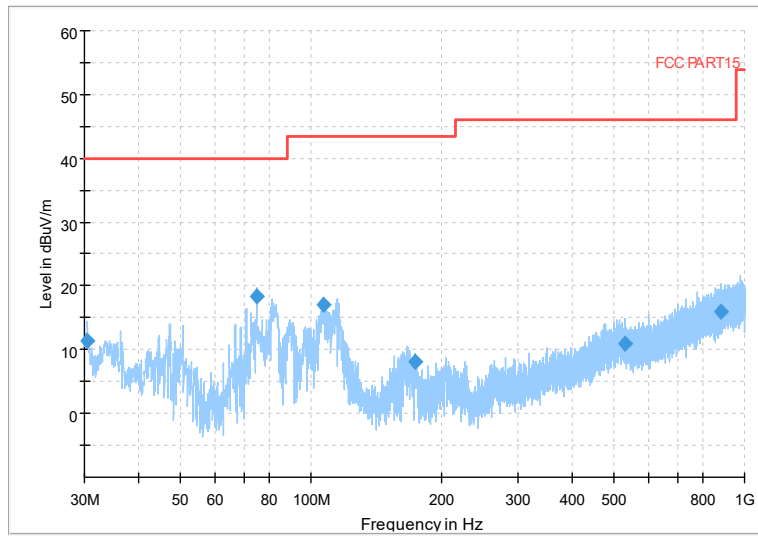

Frequency Range: 18GHz -40GHz
Detector: Av mode and PK mode
Test Mode: 802.11ax(HE80)

Carrier frequency (MHz): 5500
Channel No.:100

Full Spectrum

Frequency Range: 30MHz -1GHz
Detector: Av mode and PK mode
Modulation type: 802.11a

Full Spectrum

Frequency Range: 1GHz -6GHz
Detector: Av mode and PK mode
Modulation type: 802.11a

Full Spectrum

Frequency Range: 6GHz -18GHz
Detector: Av mode and PK mode
Modulation type: 802.11a

Full Spectrum

Frequency Range: 18GHz -40GHz
Detector: Av mode and PK mode
Modulation type: 802.11a

Full Spectrum

Frequency Range: 30MHz -1GHz
Detector: Av mode and PK mode
Modulation type: 802.11n(HT20)

Full Spectrum

Frequency Range: 1GHz -6GHz
Detector: Av mode and PK mode
Modulation type: 802.11n(HT20)