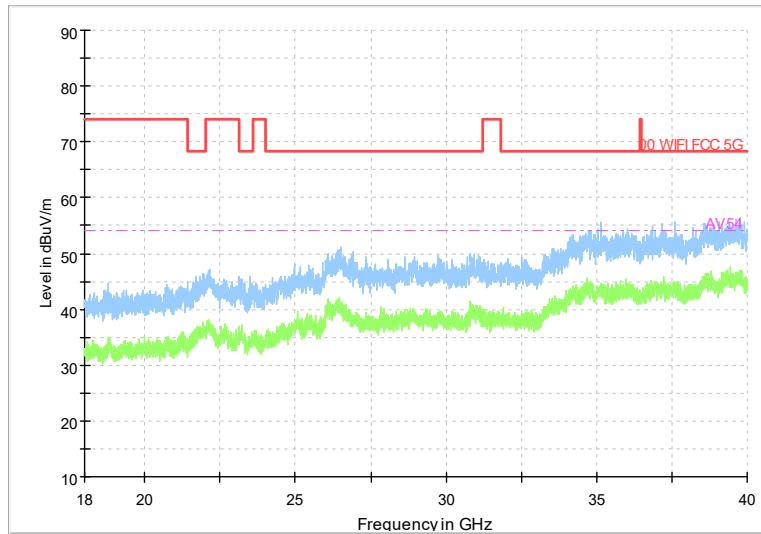

Full Spectrum

Frequency Range: 1GHz -6GHz
Detector: Av mode and PK mode
Test Mode: 802.11ac(VHT20)

Full Spectrum

Frequency Range: 6GHz -18GHz
Detector: Av mode and PK mode
Test Mode: 802.11ac(VHT20)

Full Spectrum

Frequency Range: 18GHz -40GHz
Detector: Av mode and PK mode
Test Mode: 802.11ac(VHT20)

Full Spectrum

Frequency Range: 30MHz -1GHz
Detector: Av mode and PK mode
Test Mode: 802.11ax(HE20)

Full Spectrum

Frequency Range: 1GHz -6GHz
Detector: Av mode and PK mode
Test Mode: 802.11ax(HE20)

Full Spectrum

Frequency Range: 6GHz -18GHz
Detector: Av mode and PK mode
Test Mode: 802.11ax(HE20)

Full Spectrum

Frequency Range: 18GHz -40GHz
Detector: Av mode and PK mode
Test Mode: 802.11ax(HE20)

Carrier frequency (MHz): 5300
Channel No.:60