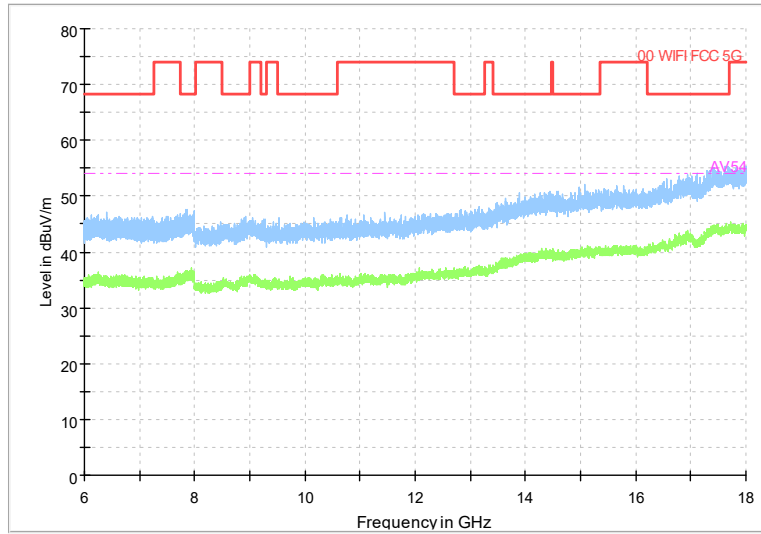

Full Spectrum

Frequency Range: 1GHz -6GHz
Detector: Av mode and PK mode
Test Mode: 802.11ax(HE80)

Full Spectrum

Frequency Range: 6GHz -18GHz
Detector: Av mode and PK mode
Test Mode: 802.11ax(HE80)

Full Spectrum

Frequency Range: 18GHz -40GHz
Detector: Av mode and PK mode
Test Mode: 802.11ax(HE80)

Carrier frequency (MHz): 5500
Channel No.:100

Full Spectrum

Frequency Range: 30MHz -1GHz
Detector: Av mode and PK mode
Modulation type: 802.11a

Full Spectrum

Frequency Range: 1GHz -6GHz
Detector: Av mode and PK mode
Modulation type: 802.11a

Full Spectrum

Frequency Range: 6GHz -18GHz
Detector: Av mode and PK mode
Modulation type: 802.11a

Full Spectrum