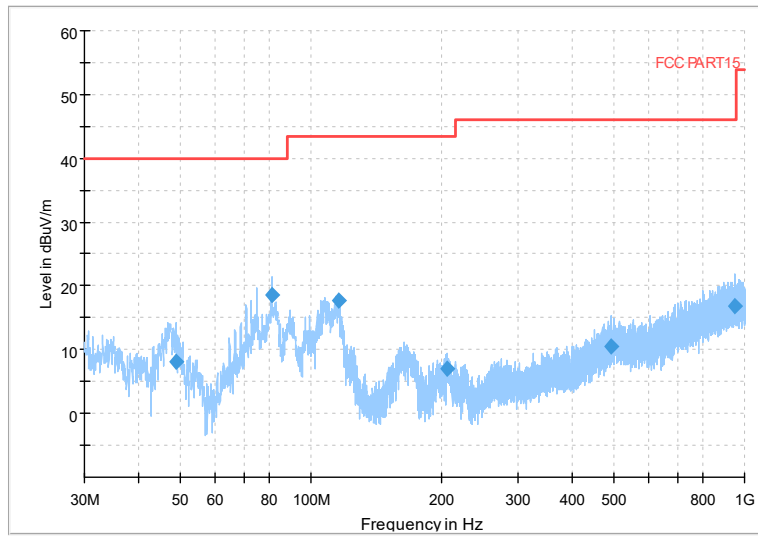

Full Spectrum

Frequency Range: 1GHz -6GHz
Detector: Av mode and PK mode
Test Mode: 802.11ax(HE40)

Full Spectrum

Frequency Range: 6GHz -18GHz
Detector: Av mode and PK mode
Test Mode: 802.11ax(HE40)

Full Spectrum

Frequency Range: 18GHz -40GHz
Detector: Av mode and PK mode
Test Mode: 802.11ax(HE40)

Carrier frequency (MHz): 5210
Channel No.:42

Full Spectrum

Frequency Range: 30MHz -1GHz
Detector: Av mode and PK mode
Test Mode: 802.11ac(VHT80)