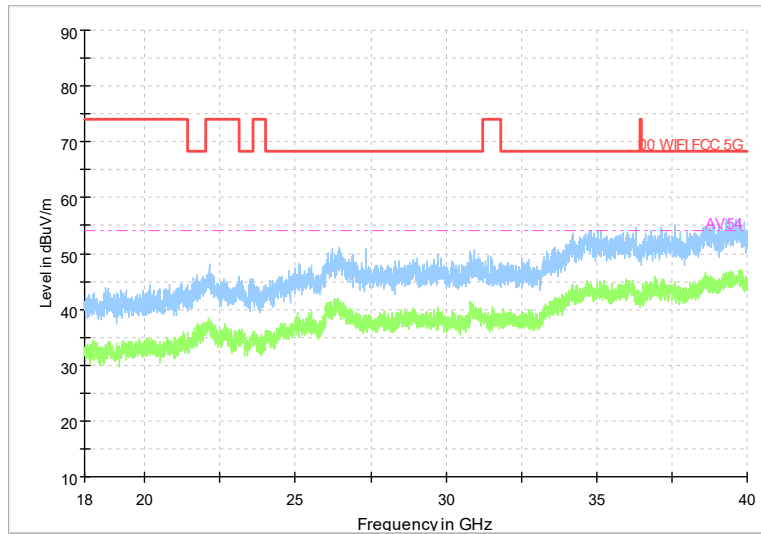

Full Spectrum

Frequency Range: 1GHz -6GHz
Detector: Av mode and PK mode
Test Mode: 802.11ac(VHT20)

Full Spectrum

Frequency Range: 6GHz -18GHz
Detector: Av mode and PK mode
Test Mode: 802.11ac(VHT20)

Full Spectrum

Frequency Range: 18GHz -40GHz
Detector: Av mode and PK mode
Test Mode: 802.11ac(VHT20)

Full Spectrum

Frequency Range: 30MHz -1GHz
Detector: Av mode and PK mode
Test Mode: 802.11ax(HE20)

Full Spectrum

Frequency Range: 1GHz -6GHz
Detector: Av mode and PK mode
Test Mode: 802.11ax(HE20)

Full Spectrum

Frequency Range: 6GHz -18GHz
Detector: Av mode and PK mode
Test Mode: 802.11ax(HE20)

Full Spectrum

Frequency Range: 18GHz -40GHz
Detector: Av mode and PK mode
Test Mode: 802.11ax(HE20)

Carrier frequency (MHz): 5270
Channel No.:54