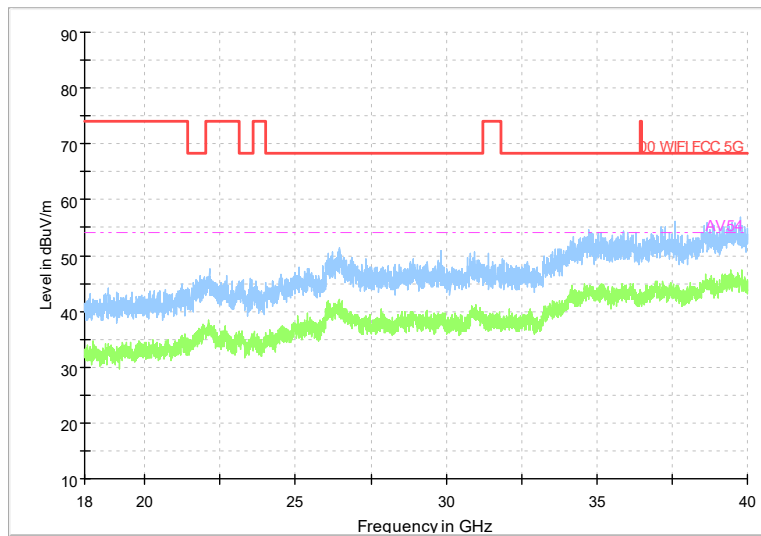

Frequency Range: 18GHz -40GHz
Detector: Av mode and PK mode
Test Mode: 802.11ax(HE80)

Carrier frequency (MHz): 5500
Channel No.:100

Full Spectrum

Frequency Range: 30MHz -1GHz
Detector: Av mode and PK mode
Modulation type: 802.11a

Full Spectrum

Frequency Range: 1GHz -6GHz
Detector: Av mode and PK mode
Modulation type: 802.11a

Full Spectrum

Frequency Range: 6GHz -18GHz
Detector: Av mode and PK mode
Modulation type: 802.11a

Full Spectrum

Frequency Range: 18GHz -40GHz
Detector: Av mode and PK mode
Modulation type: 802.11a

Full Spectrum

Frequency Range: 30MHz -1GHz
Detector: Av mode and PK mode
Modulation type: 802.11n(HT20)

Full Spectrum

Frequency Range: 1GHz -6GHz
Detector: Av mode and PK mode
Modulation type: 802.11n(HT20)