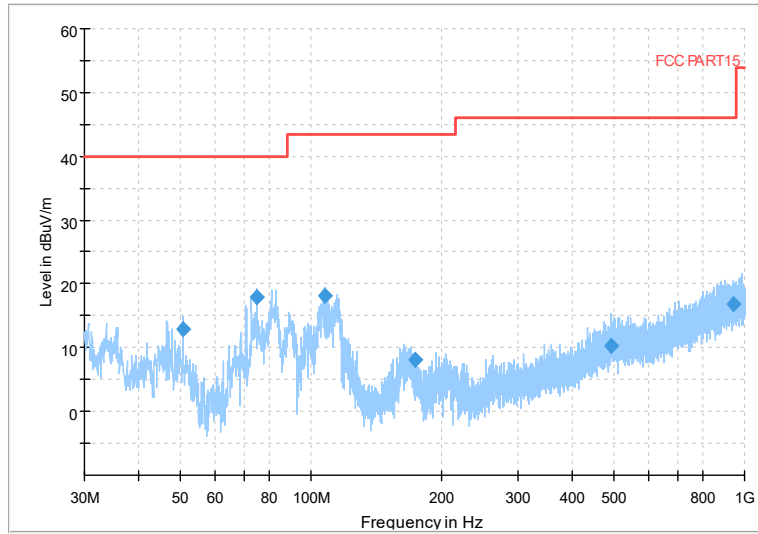

Full Spectrum

Frequency Range: 6GHz -18GHz
Detector: Av mode and PK mode
Test Mode: 802.11ax(HE20)

Full Spectrum

Frequency Range: 18GHz -40GHz
Detector: Av mode and PK mode
Test Mode: 802.11ax(HE20)

Carrier frequency (MHz): 5320
Channel No.:64

Full Spectrum

Frequency Range: 30MHz -1GHz
Detector: Av mode and PK mode
Modulation type: 802.11a

Full Spectrum

Frequency Range: 1GHz -6GHz
Detector: Av mode and PK mode
Modulation type: 802.11a

Full Spectrum