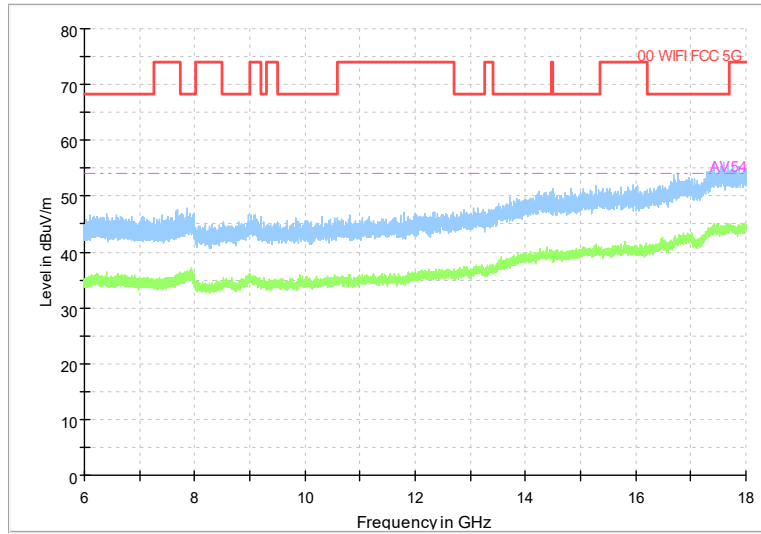

Full Spectrum

Frequency Range: 30MHz -1GHz
Detector: Av mode and PK mode
Test Mode: 802.11ac(VHT80)

Full Spectrum

Frequency Range: 1GHz -6GHz
Detector: Av mode and PK mode
Test Mode: 802.11ac(VHT80)

Full Spectrum

Frequency Range: 6GHz -18GHz
Detector: Av mode and PK mode
Test Mode: 802.11ac(VHT80)

Full Spectrum

Frequency Range: 18GHz -40GHz
Detector: Av mode and PK mode
Test Mode: 802.11ac(VHT80)

Full Spectrum

Frequency Range: 30MHz -1GHz
Detector: Av mode and PK mode
Test Mode: 802.11ax(HE80)

Full Spectrum

Frequency Range: 1GHz -6GHz
Detector: Av mode and PK mode
Test Mode: 802.11ax(HE80)

Full Spectrum

Frequency Range: 6GHz -18GHz
Detector: Av mode and PK mode
Test Mode: 802.11ax(HE80)

Full Spectrum