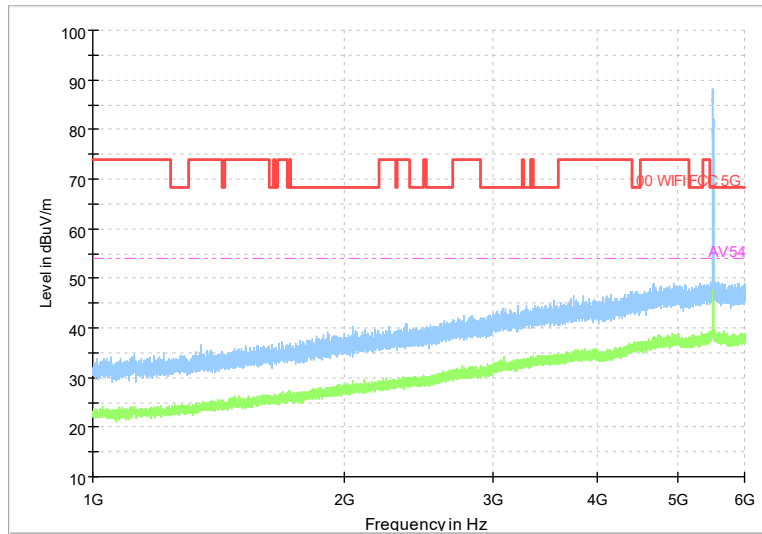

Full Spectrum

Frequency Range: 1GHz -6GHz
Detector: Av mode and PK mode
Test Mode: 802.11ax(HE80)

Full Spectrum

Frequency Range: 6GHz -18GHz
Detector: Av mode and PK mode
Test Mode: 802.11ax(HE80)

Full Spectrum

Frequency Range: 18GHz -40GHz
Detector: Av mode and PK mode
Test Mode: 802.11ax(HE80)

Carrier frequency (MHz): 5500
Channel No.:100

Full Spectrum

Frequency Range: 30MHz -1GHz
Detector: Av mode and PK mode
Modulation type: 802.11a

Full Spectrum

Frequency Range: 1GHz -6GHz
Detector: Av mode and PK mode
Modulation type: 802.11a

Full Spectrum

Frequency Range: 6GHz -18GHz
Detector: Av mode and PK mode
Modulation type: 802.11a

Full Spectrum