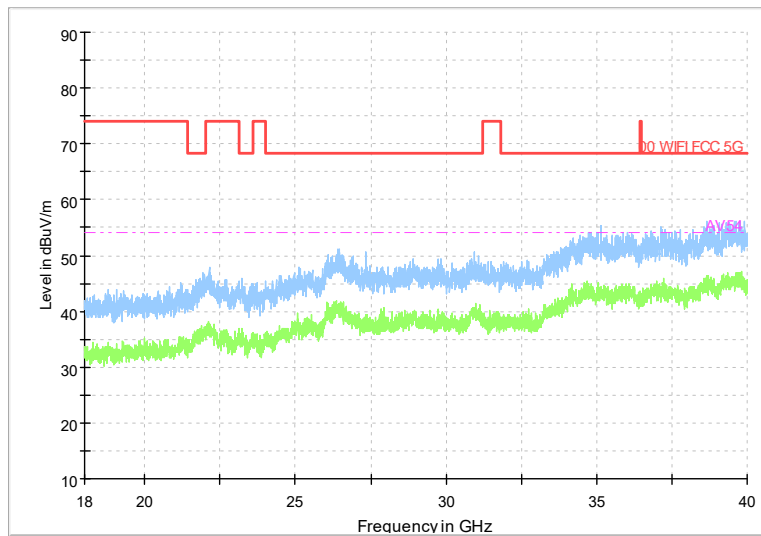

Frequency Range: 6GHz -18GHz
Detector: Av mode and PK mode
Test Mode: 802.11ac(VHT40)

Full Spectrum

Frequency Range: 18GHz -40GHz
Detector: Av mode and PK mode
Test Mode: 802.11ac(VHT40)

Full Spectrum

Frequency Range: 30MHz -1GHz
Detector: Av mode and PK mode
Test Mode: 802.11ax(HE40)

Full Spectrum

Frequency Range: 1GHz -6GHz
Detector: Av mode and PK mode
Test Mode: 802.11ax(HE40)

Full Spectrum

Frequency Range: 6GHz -18GHz
Detector: Av mode and PK mode
Test Mode: 802.11ax(HE40)

Full Spectrum

Frequency Range: 18GHz -40GHz
Detector: Av mode and PK mode
Test Mode: 802.11ax(HE40)

Carrier frequency (MHz): 5310
Channel No.:62

Full Spectrum

Frequency Range: 30MHz -1GHz
Detector: Av mode and PK mode
Modulation type: 802.11n(HT40)