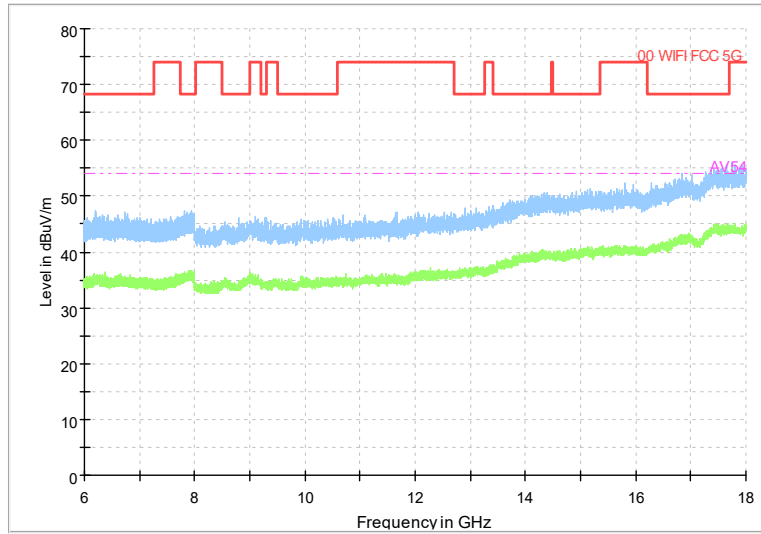

Full Spectrum

Frequency Range: 6GHz -18GHz
Detector: Av mode and PK mode
Test Mode: 802.11ax(HE80)

Full Spectrum

Frequency Range: 18GHz -40GHz
Detector: Av mode and PK mode
Test Mode: 802.11ax(HE80)

Carrier frequency (MHz): 5260
Channel No.:52

Full Spectrum

Frequency Range: 30MHz -1GHz
Detector: Av mode and PK mode
Modulation type: 802.11a

Full Spectrum

Frequency Range: 1GHz -6GHz
Detector: Av mode and PK mode
Modulation type: 802.11a

Full Spectrum

Frequency Range: 6GHz -18GHz
Detector: Av mode and PK mode
Modulation type: 802.11a

Full Spectrum

Frequency Range: 18GHz -40GHz
Detector: Av mode and PK mode
Modulation type: 802.11a

Full Spectrum

Frequency Range: 30MHz -1GHz
Detector: Av mode and PK mode
Modulation type: 802.11n(HT20)

Full Spectrum

Frequency Range: 1GHz -6GHz
Detector: Av mode and PK mode
Modulation type: 802.11n(HT20)

Full Spectrum

Frequency Range: 6GHz -18GHz
Detector: Av mode and PK mode
Modulation type: 802.11n(HT20)