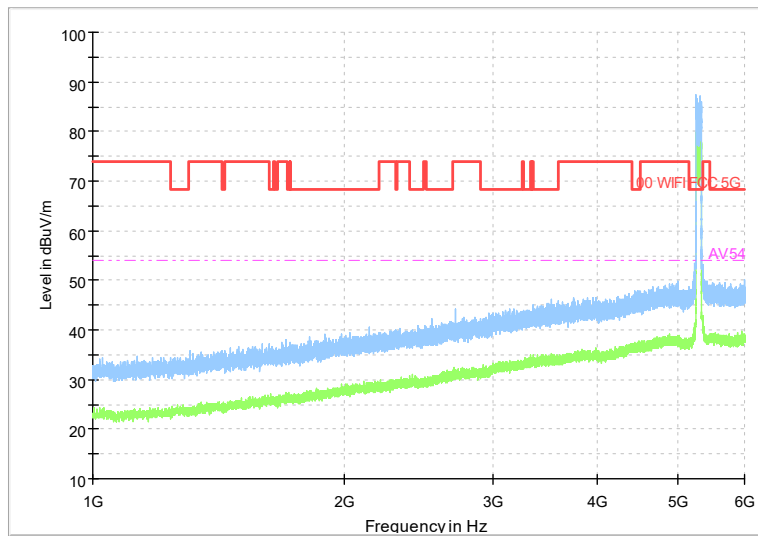

Frequency Range: 18GHz -40GHz
Detector: Av mode and PK mode
Test Mode: 802.11ac(VHT40)

Full Spectrum

Frequency Range: 30MHz -1GHz
Detector: Av mode and PK mode
Test Mode: 802.11ax(HE40)

Full Spectrum

Frequency Range: 1GHz -6GHz
Detector: Av mode and PK mode
Test Mode: 802.11ax(HE40)

Full Spectrum

Frequency Range: 6GHz -18GHz
Detector: Av mode and PK mode
Test Mode: 802.11ax(HE40)

Full Spectrum

Frequency Range: 18GHz -40GHz
Detector: Av mode and PK mode
Test Mode: 802.11ax(HE40)

Carrier frequency (MHz): 5290
Channel No.:58

Full Spectrum

Frequency Range: 30MHz -1GHz
Detector: Av mode and PK mode
Test Mode: 802.11ac(VHT80)

Full Spectrum

Frequency Range: 1GHz -6GHz
Detector: Av mode and PK mode
Test Mode: 802.11ac(VHT80)

Full Spectrum