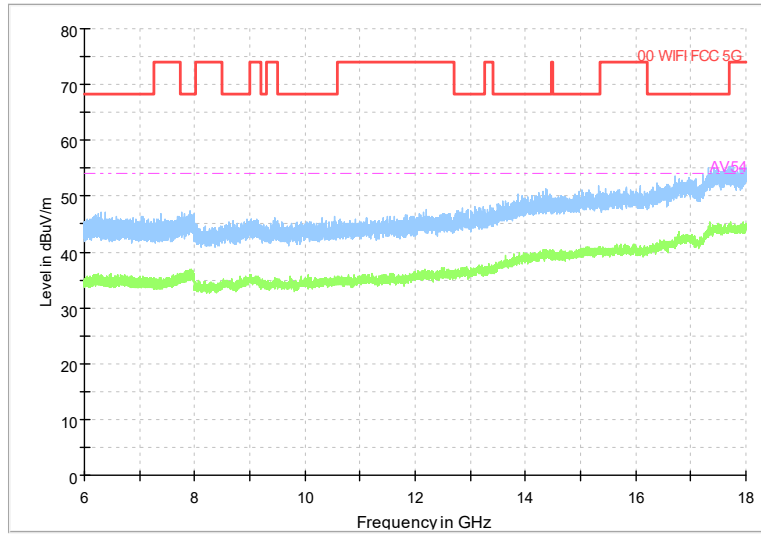

Full Spectrum

Frequency Range: 30MHz -1GHz
Detector: Av mode and PK mode
Test Mode: 802.11ac(VHT20)

Full Spectrum

Frequency Range: 1GHz -6GHz
Detector: Av mode and PK mode
Test Mode: 802.11ac(VHT20)

Full Spectrum

Frequency Range: 6GHz -18GHz
Detector: Av mode and PK mode
Test Mode: 802.11ac(VHT20)

Full Spectrum

Frequency Range: 18GHz -40GHz
Detector: Av mode and PK mode
Test Mode: 802.11ac(VHT20)

Full Spectrum

Frequency Range: 30MHz -1GHz
Detector: Av mode and PK mode
Test Mode: 802.11ax(HE20)

Full Spectrum

Frequency Range: 1GHz -6GHz
Detector: Av mode and PK mode
Test Mode: 802.11ax(HE20)

Full Spectrum

Frequency Range: 6GHz -18GHz
Detector: Av mode and PK mode
Test Mode: 802.11ax(HE20)

Full Spectrum