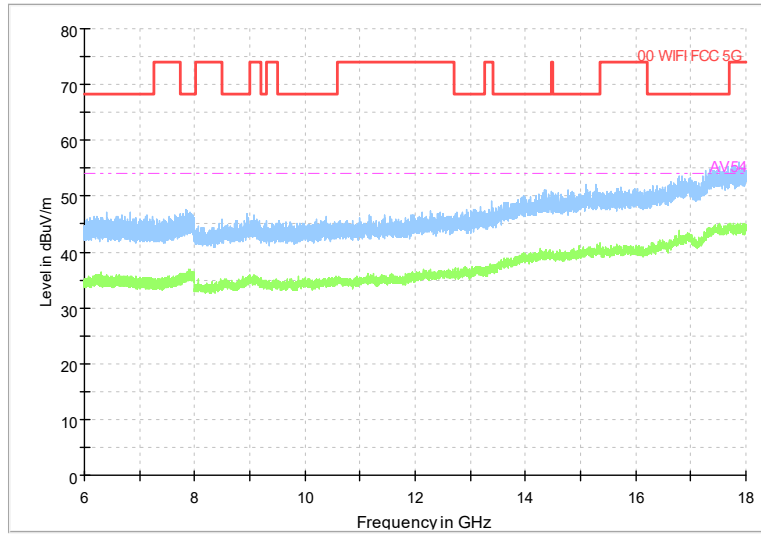

Full Spectrum

Frequency Range: 6GHz -18GHz
Detector: Av mode and PK mode
Test Mode: 802.11ax(HE20)

Full Spectrum

Frequency Range: 18GHz -40GHz
Detector: Av mode and PK mode
Test Mode: 802.11ax(HE20)

Carrier frequency (MHz): 5320
Channel No.:64

Full Spectrum

Frequency Range: 30MHz -1GHz
Detector: Av mode and PK mode
Modulation type: 802.11a

Full Spectrum

Frequency Range: 1GHz -6GHz
Detector: Av mode and PK mode
Modulation type: 802.11a

Full Spectrum

Frequency Range: 6GHz -18GHz
Detector: Av mode and PK mode
Modulation type: 802.11a

Full Spectrum

Frequency Range: 18GHz -40GHz
Detector: Av mode and PK mode
Modulation type: 802.11a

Full Spectrum

Frequency Range: 30MHz -1GHz
Detector: Av mode and PK mode
Modulation type: 802.11n(HT20)