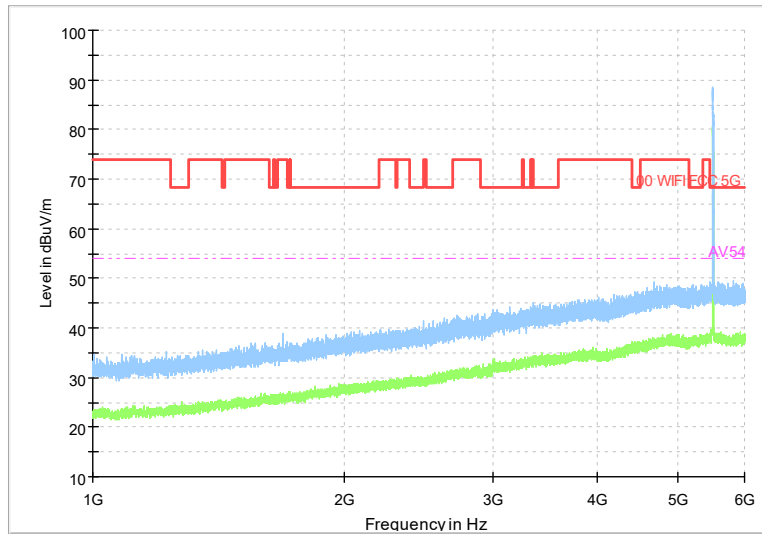

Frequency Range: 18GHz -40GHz
Detector: Av mode and PK mode
Modulation type: 802.11a

Full Spectrum

Frequency Range: 30MHz -1GHz
Detector: Av mode and PK mode
Modulation type: 802.11n(HT20)

Full Spectrum

Frequency Range: 1GHz -6GHz
Detector: Av mode and PK mode
Modulation type: 802.11n(HT20)

Full Spectrum

Frequency Range: 6GHz -18GHz
Detector: Av mode and PK mode
Modulation type: 802.11n(HT20)

Full Spectrum

Frequency Range: 18GHz -40GHz
Detector: Av mode and PK mode
Modulation type: 802.11n(HT20)

Full Spectrum

Frequency Range: 30MHz -1GHz
Detector: Av mode and PK mode
Test Mode: 802.11ac(VHT20)

Full Spectrum

Frequency Range: 1GHz -6GHz
Detector: Av mode and PK mode
Test Mode: 802.11ac(VHT20)

Full Spectrum