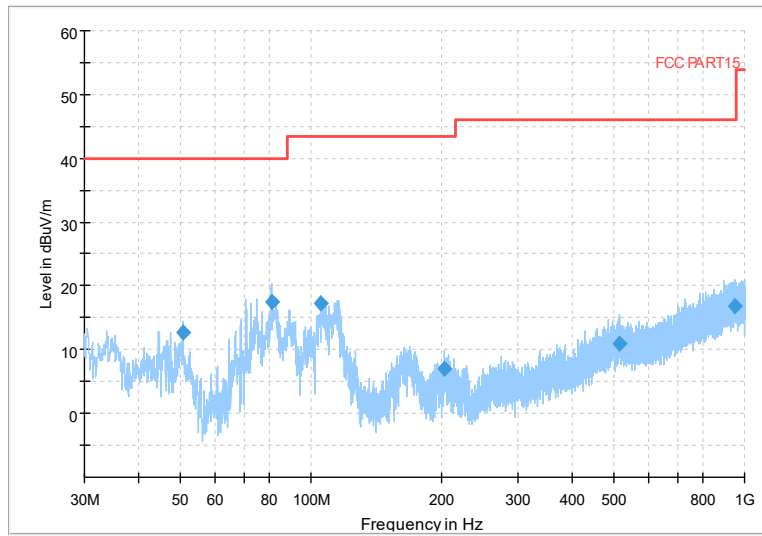

Full Spectrum

Frequency Range: 18GHz -40GHz
Detector: Av mode and PK mode
Modulation type: 802.11n(HT20)

Full Spectrum

Frequency Range: 30MHz -1GHz
Detector: Av mode and PK mode
Test Mode: 802.11ac(VHT20)

Full Spectrum

Frequency Range: 1GHz -6GHz
Detector: Av mode and PK mode
Test Mode: 802.11ac(VHT20)

Full Spectrum

Frequency Range: 6GHz -18GHz
Detector: Av mode and PK mode
Test Mode: 802.11ac(VHT20)

Full Spectrum

Frequency Range: 18GHz -40GHz
Detector: Av mode and PK mode
Test Mode: 802.11ac(VHT20)

Full Spectrum

Frequency Range: 30MHz -1GHz
Detector: Av mode and PK mode
Test Mode: 802.11ax(HE20)

Full Spectrum

Frequency Range: 1GHz -6GHz
Detector: Av mode and PK mode
Test Mode: 802.11ax(HE20)