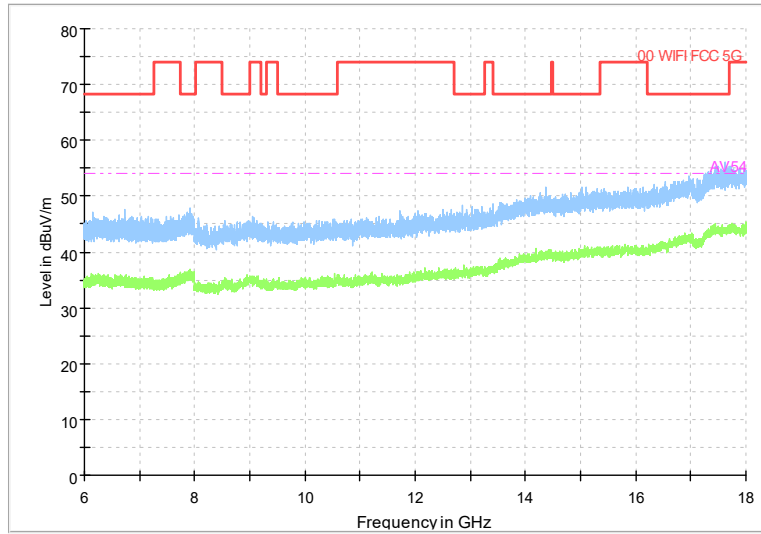

Full Spectrum

Frequency Range: 1GHz -6GHz
Detector: Av mode and PK mode
Test Mode: 802.11ax(HE40)

Full Spectrum

Frequency Range: 6GHz -18GHz
Detector: Av mode and PK mode
Test Mode: 802.11ax(HE40)

Full Spectrum

Frequency Range: 18GHz -40GHz
Detector: Av mode and PK mode
Test Mode: 802.11ax(HE40)

Carrier frequency (MHz): 5210
Channel No.:42

Full Spectrum

Frequency Range: 30MHz -1GHz
Detector: Av mode and PK mode
Test Mode: 802.11ac(VHT80)

Full Spectrum

Frequency Range: 1GHz -6GHz
Detector: Av mode and PK mode
Test Mode: 802.11ac(VHT80)

Full Spectrum

Frequency Range: 6GHz -18GHz
Detector: Av mode and PK mode
Test Mode: 802.11ac(VHT80)

Full Spectrum