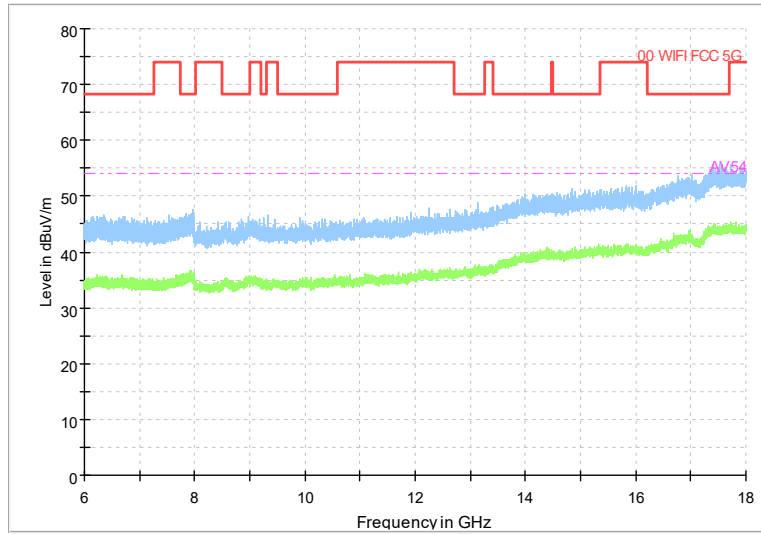

Full Spectrum

Frequency Range: 6GHz -18GHz
Detector: Av mode and PK mode
Test Mode: 802.11ax(HE20)

Full Spectrum

Frequency Range: 18GHz -40GHz
Detector: Av mode and PK mode
Test Mode: 802.11ax(HE20)

Carrier frequency (MHz): 5270
Channel No.:54

Full Spectrum

Frequency Range: 30MHz -1GHz
Detector: Av mode and PK mode
Modulation type: 802.11n(HT40)

Full Spectrum

Frequency Range: 1GHz -6GHz
Detector: Av mode and PK mode
Modulation type: 802.11n(HT40)

Full Spectrum

Frequency Range: 6GHz -18GHz
Detector: Av mode and PK mode
Modulation type: 802.11n(HT40)

Full Spectrum

Frequency Range: 18GHz -40GHz
Detector: Av mode and PK mode
Modulation type: 802.11n(HT40)