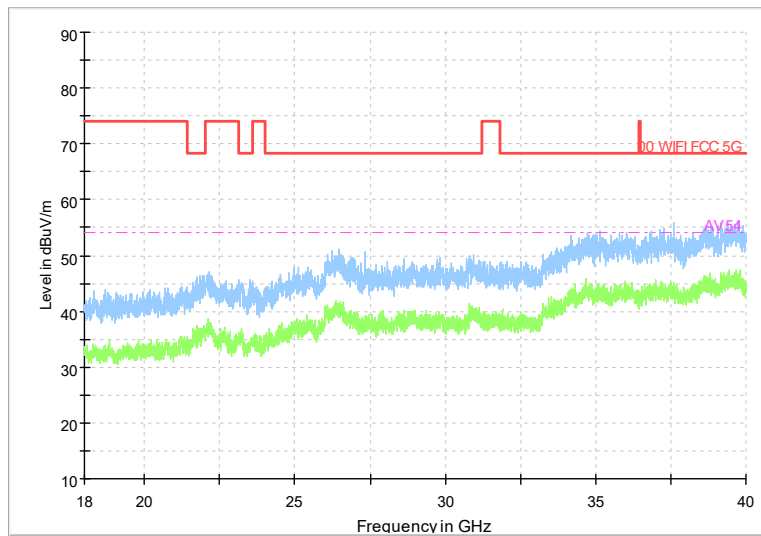

Full Spectrum

Frequency Range: 1GHz -6GHz
Detector: Av mode and PK mode
Test Mode: 802.11ac(VHT80)

Full Spectrum

Frequency Range: 6GHz -18GHz
Detector: Av mode and PK mode
Test Mode: 802.11ac(VHT80)

Full Spectrum

Frequency Range: 18GHz -40GHz
Detector: Av mode and PK mode
Test Mode: 802.11ac(VHT80)

Full Spectrum

Frequency Range: 30MHz -1GHz
Detector: Av mode and PK mode
Test Mode: 802.11ax(HE80)

Full Spectrum

Frequency Range: 1GHz -6GHz
Detector: Av mode and PK mode
Test Mode: 802.11ax(HE80)

Full Spectrum

Frequency Range: 6GHz -18GHz
Detector: Av mode and PK mode
Test Mode: 802.11ax(HE80)

Full Spectrum

Frequency Range: 18GHz -40GHz
Detector: Av mode and PK mode
Test Mode: 802.11ax(HE80)

Carrier frequency (MHz): 5260
Channel No.:52