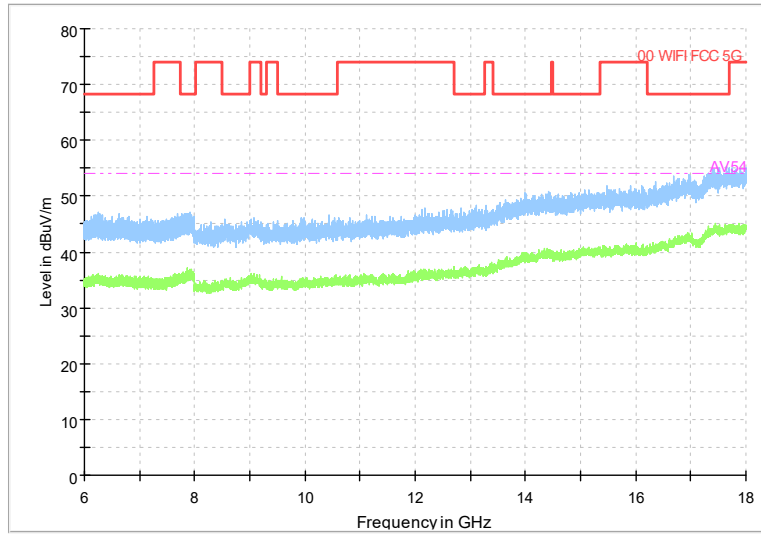

Full Spectrum

Frequency Range: 6GHz -18GHz
Detector: Av mode and PK mode
Modulation type: 802.11n(HT20)

Full Spectrum

Frequency Range: 18GHz -40GHz
Detector: Av mode and PK mode
Modulation type: 802.11n(HT20)

Full Spectrum

Frequency Range: 30MHz -1GHz
Detector: Av mode and PK mode
Test Mode: 802.11ac(VHT20)

Full Spectrum

Frequency Range: 1GHz -6GHz
Detector: Av mode and PK mode
Test Mode: 802.11ac(VHT20)

Full Spectrum

Frequency Range: 6GHz -18GHz
Detector: Av mode and PK mode
Test Mode: 802.11ac(VHT20)

Full Spectrum

Frequency Range: 18GHz -40GHz
Detector: Av mode and PK mode
Test Mode: 802.11ac(VHT20)

Full Spectrum

Frequency Range: 30MHz -1GHz
Detector: Av mode and PK mode
Test Mode: 802.11ax(HE20)