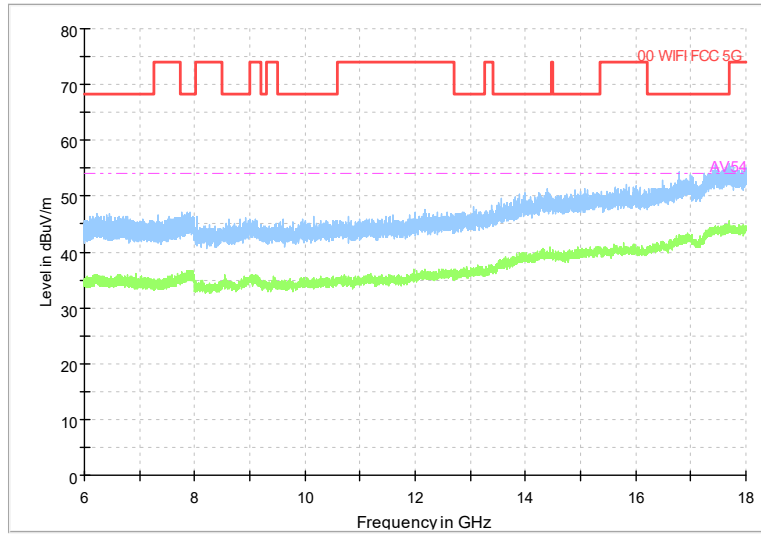

Full Spectrum

Frequency Range: 1GHz -6GHz
Detector: Av mode and PK mode
Test Mode: 802.11ac(VHT20)

Full Spectrum

Frequency Range: 6GHz -18GHz
Detector: Av mode and PK mode
Test Mode: 802.11ac(VHT20)

Full Spectrum

Frequency Range: 18GHz -40GHz
Detector: Av mode and PK mode
Test Mode: 802.11ac(VHT20)

Full Spectrum

Frequency Range: 30MHz -1GHz
Detector: Av mode and PK mode
Test Mode: 802.11ax(HE20)

Full Spectrum

Frequency Range: 1GHz -6GHz
Detector: Av mode and PK mode
Test Mode: 802.11ax(HE20)

Full Spectrum

Frequency Range: 6GHz -18GHz
Detector: Av mode and PK mode
Test Mode: 802.11ax(HE20)

Full Spectrum

Frequency Range: 18GHz -40GHz
Detector: Av mode and PK mode
Test Mode: 802.11ax(HE20)

Carrier frequency (MHz): 5270
Channel No.:54