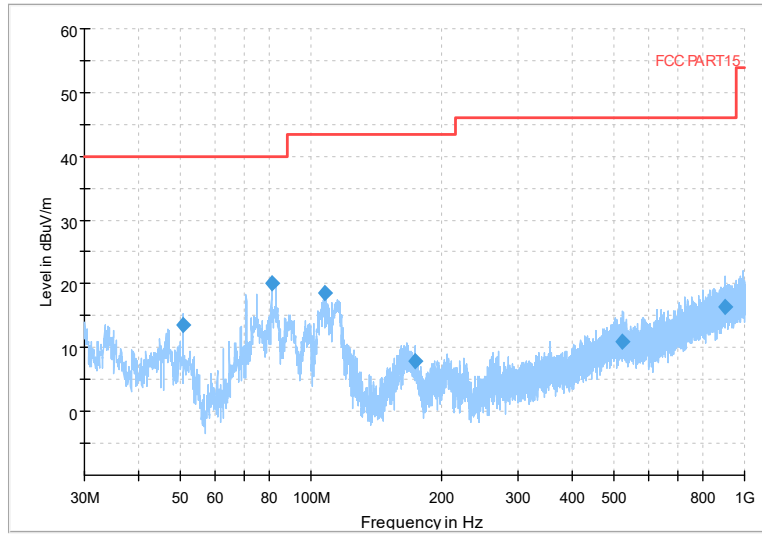

Full Spectrum

Frequency Range: 6GHz -18GHz
Detector: Av mode and PK mode
Test Mode: 802.11ax(HE80)

Full Spectrum

Frequency Range: 18GHz -40GHz
Detector: Av mode and PK mode
Test Mode: 802.11ax(HE80)

Carrier frequency (MHz): 5260
Channel No.:52

Full Spectrum

Frequency Range: 30MHz -1GHz
Detector: Av mode and PK mode
Modulation type: 802.11a

Full Spectrum

Frequency Range: 1GHz -6GHz
Detector: Av mode and PK mode
Modulation type: 802.11a

Full Spectrum