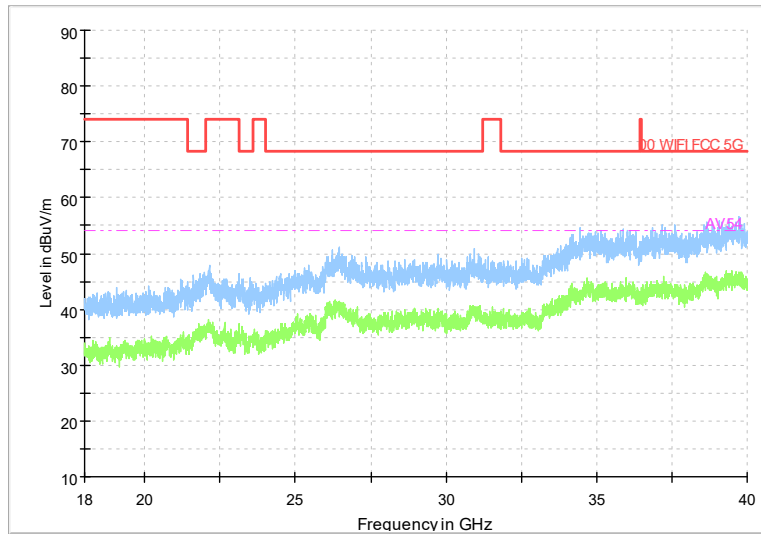

Full Spectrum

Frequency Range: 18GHz -40GHz
Detector: Av mode and PK mode
Modulation type: 802.11n(HT40)

Full Spectrum

Frequency Range: 30MHz -1GHz
Detector: Av mode and PK mode
Test Mode: 802.11ac(VHT40)

Full Spectrum

Frequency Range: 1GHz -6GHz
Detector: Av mode and PK mode
Test Mode: 802.11ac(VHT40)

Full Spectrum

Frequency Range: 6GHz -18GHz
Detector: Av mode and PK mode
Test Mode: 802.11ac(VHT40)

Full Spectrum

Frequency Range: 18GHz -40GHz
Detector: Av mode and PK mode
Test Mode: 802.11ac(VHT40)

Full Spectrum

Frequency Range: 30MHz -1GHz
Detector: Av mode and PK mode
Test Mode: 802.11ax(HE40)

Full Spectrum

Frequency Range: 1GHz -6GHz
Detector: Av mode and PK mode
Test Mode: 802.11ax(HE40)

Full Spectrum

Frequency Range: 6GHz -18GHz
Detector: Av mode and PK mode
Test Mode: 802.11ax(HE40)

Full Spectrum

Frequency Range: 18GHz -40GHz
Detector: Av mode and PK mode
Test Mode: 802.11ax(HE40)

Carrier frequency (MHz): 5290
Channel No.:58