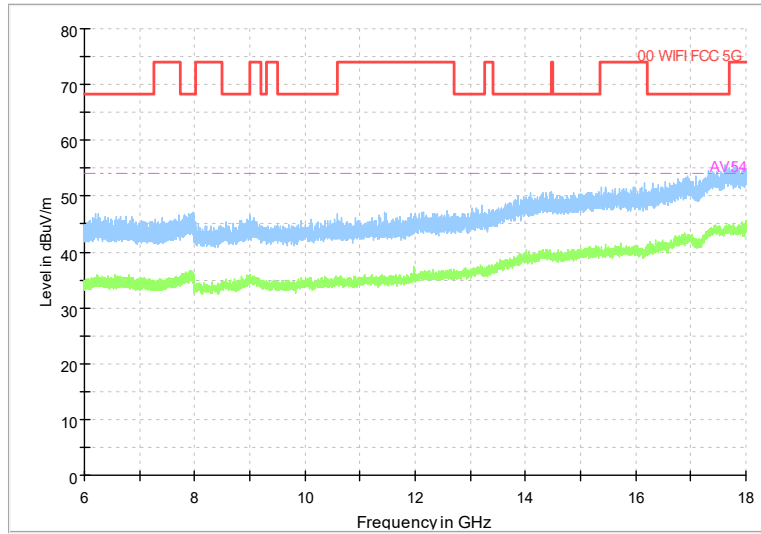

Full Spectrum

Frequency Range: 30MHz -1GHz
Detector: Av mode and PK mode
Test Mode: 802.11ac(VHT40)

Full Spectrum

Frequency Range: 1GHz -6GHz
Detector: Av mode and PK mode
Test Mode: 802.11ac(VHT40)

Full Spectrum

Frequency Range: 6GHz -18GHz
Detector: Av mode and PK mode
Test Mode: 802.11ac(VHT40)

Full Spectrum

Frequency Range: 18GHz -40GHz
Detector: Av mode and PK mode
Test Mode: 802.11ac(VHT40)

Full Spectrum

Frequency Range: 30MHz -1GHz
Detector: Av mode and PK mode
Test Mode: 802.11ax(HE40)

Full Spectrum

Frequency Range: 1GHz -6GHz
Detector: Av mode and PK mode
Test Mode: 802.11ax(HE40)

Full Spectrum

Frequency Range: 6GHz -18GHz
Detector: Av mode and PK mode
Test Mode: 802.11ax(HE40)

Full Spectrum