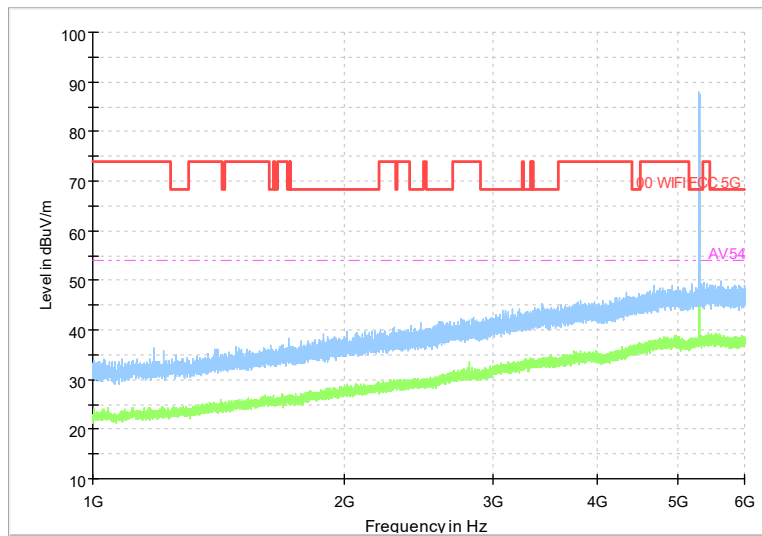

Full Spectrum

Frequency Range: 18GHz -40GHz
Detector: Av mode and PK mode
Modulation type: 802.11n(HT20)

Full Spectrum

Frequency Range: 30MHz -1GHz
Detector: Av mode and PK mode
Test Mode: 802.11ac(VHT20)

Full Spectrum

Frequency Range: 1GHz -6GHz
Detector: Av mode and PK mode
Test Mode: 802.11ac(VHT20)

Full Spectrum

Frequency Range: 6GHz -18GHz
Detector: Av mode and PK mode
Test Mode: 802.11ac(VHT20)

Full Spectrum

Frequency Range: 18GHz -40GHz
Detector: Av mode and PK mode
Test Mode: 802.11ac(VHT20)

Full Spectrum

Frequency Range: 30MHz -1GHz
Detector: Av mode and PK mode
Test Mode: 802.11ax(HE20)

Full Spectrum

Frequency Range: 1GHz -6GHz
Detector: Av mode and PK mode
Test Mode: 802.11ax(HE20)