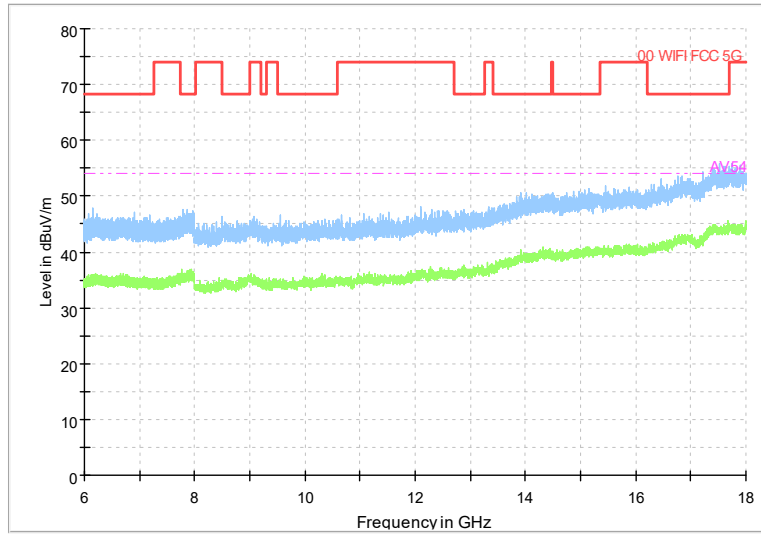

Full Spectrum

Frequency Range: 1GHz -6GHz
Detector: Av mode and PK mode
Test Mode: 802.11ax(HE20)

Full Spectrum

Frequency Range: 6GHz -18GHz
Detector: Av mode and PK mode
Test Mode: 802.11ax(HE20)

Full Spectrum

Frequency Range: 18GHz -40GHz
Detector: Av mode and PK mode
Test Mode: 802.11ax(HE20)

Carrier frequency (MHz): 5600
Channel No.:120

Full Spectrum

Frequency Range: 30MHz -1GHz
Detector: Av mode and PK mode
Modulation type: 802.11a

Full Spectrum

Frequency Range: 1GHz -6GHz
Detector: Av mode and PK mode
Modulation type: 802.11a

Full Spectrum

Frequency Range: 6GHz -18GHz
Detector: Av mode and PK mode
Modulation type: 802.11a

Full Spectrum