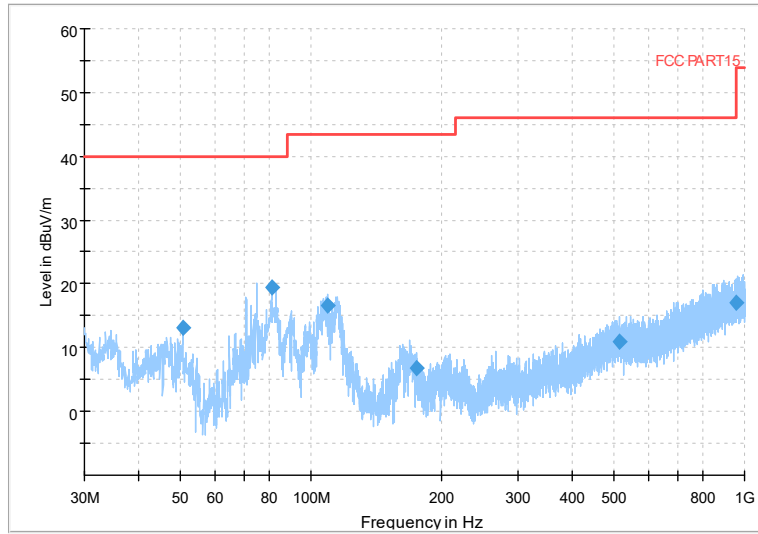

Full Spectrum

Frequency Range: 30MHz -1GHz
Detector: Av mode and PK mode
Modulation type: 802.11a

Full Spectrum

Frequency Range: 1GHz -6GHz
Detector: Av mode and PK mode
Modulation type: 802.11a

Full Spectrum

Frequency Range: 6GHz -18GHz
Detector: Av mode and PK mode
Modulation type: 802.11a

Full Spectrum

Frequency Range: 18GHz -40GHz
Detector: Av mode and PK mode
Modulation type: 802.11a

Full Spectrum

Frequency Range: 30MHz -1GHz
Detector: Av mode and PK mode
Modulation type: 802.11n(HT20)