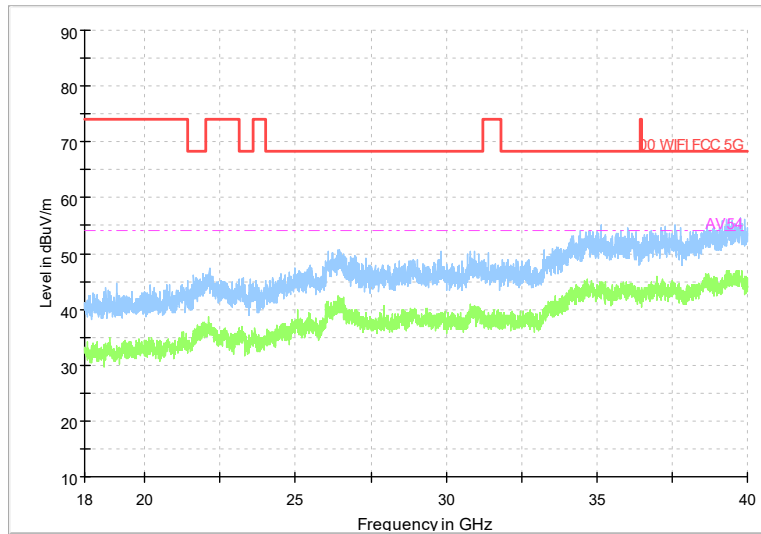

Full Spectrum

Frequency Range: 1GHz -6GHz
Detector: Av mode and PK mode
Modulation type: 802.11a

Full Spectrum

Frequency Range: 6GHz -18GHz
Detector: Av mode and PK mode
Modulation type: 802.11a

Full Spectrum

Frequency Range: 18GHz -40GHz
Detector: Av mode and PK mode
Modulation type: 802.11a

Full Spectrum

Frequency Range: 30MHz -1GHz
Detector: Av mode and PK mode
Modulation type: 802.11n(HT20)

Full Spectrum

Frequency Range: 1GHz -6GHz
Detector: Av mode and PK mode
Modulation type: 802.11n(HT20)

Full Spectrum

Frequency Range: 6GHz -18GHz
Detector: Av mode and PK mode
Modulation type: 802.11n(HT20)

Full Spectrum

Frequency Range: 18GHz -40GHz
Detector: Av mode and PK mode
Modulation type: 802.11n(HT20)