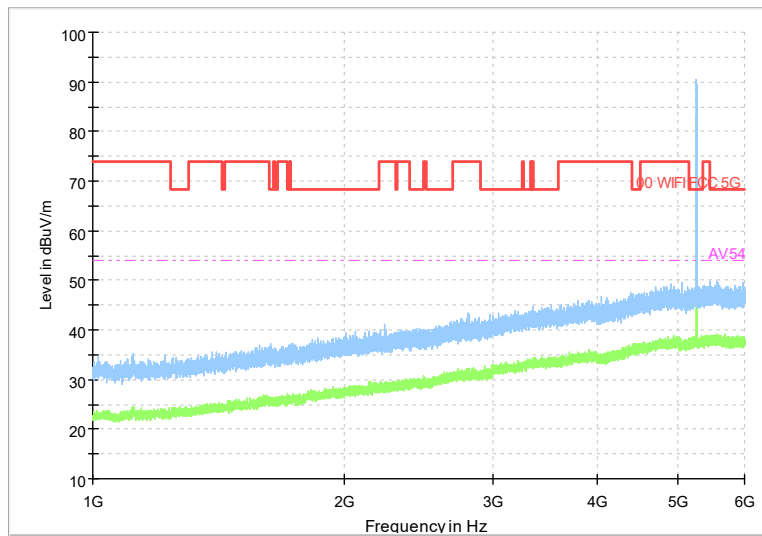

Full Spectrum

Frequency Range: 1GHz -6GHz
Detector: Av mode and PK mode
Modulation type: 802.11n(HT20)

Full Spectrum

Frequency Range: 6GHz -18GHz
Detector: Av mode and PK mode
Modulation type: 802.11n(HT20)

Full Spectrum

Frequency Range: 18GHz -40GHz
Detector: Av mode and PK mode
Modulation type: 802.11n(HT20)

Full Spectrum

Frequency Range: 30MHz -1GHz
Detector: Av mode and PK mode
Test Mode: 802.11ac(VHT20)

Full Spectrum

Frequency Range: 1GHz -6GHz
Detector: Av mode and PK mode
Test Mode: 802.11ac(VHT20)

Full Spectrum

Frequency Range: 6GHz -18GHz
Detector: Av mode and PK mode
Test Mode: 802.11ac(VHT20)

Full Spectrum