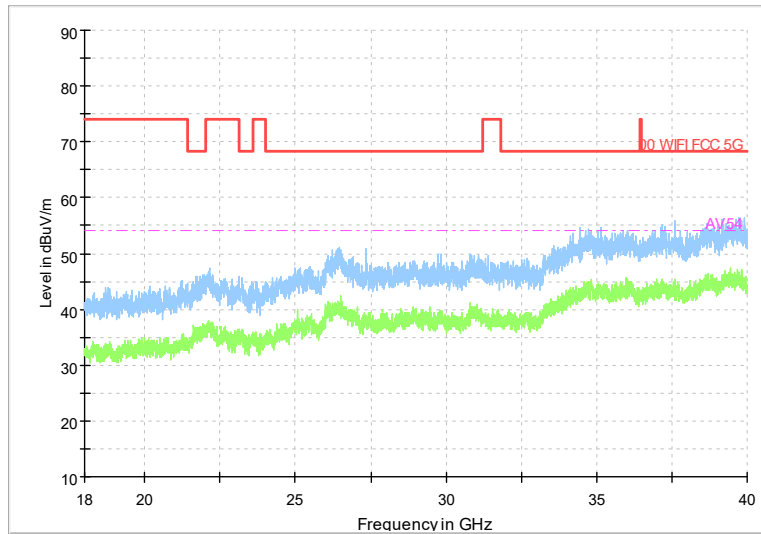

Full Spectrum

Frequency Range: 18GHz -40GHz
Detector: Av mode and PK mode
Modulation type: 802.11n(HT20)

Full Spectrum

Frequency Range: 30MHz -1GHz
Detector: Av mode and PK mode
Test Mode: 802.11ac(VHT20)

Full Spectrum

Frequency Range: 1GHz -6GHz
Detector: Av mode and PK mode
Test Mode: 802.11ac(VHT20)

Full Spectrum

Frequency Range: 6GHz -18GHz
Detector: Av mode and PK mode
Test Mode: 802.11ac(VHT20)

Full Spectrum

Frequency Range: 18GHz -40GHz
Detector: Av mode and PK mode
Test Mode: 802.11ac(VHT20)

Full Spectrum

Frequency Range: 30MHz -1GHz
Detector: Av mode and PK mode
Test Mode: 802.11ax(HE20)

Full Spectrum

Frequency Range: 1GHz -6GHz
Detector: Av mode and PK mode
Test Mode: 802.11ax(HE20)