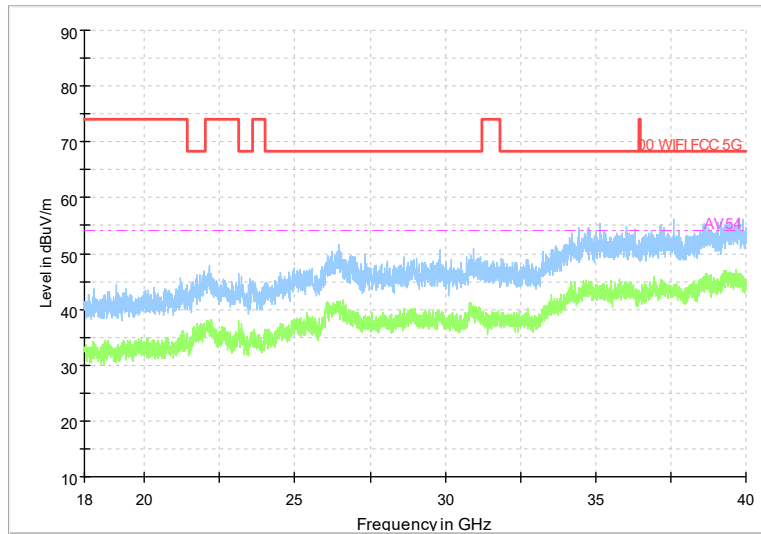

Frequency Range: 6GHz -18GHz
Detector: Av mode and PK mode
Test Mode: 802.11ac(VHT40)

Full Spectrum

Frequency Range: 18GHz -40GHz
Detector: Av mode and PK mode
Test Mode: 802.11ac(VHT40)

Full Spectrum

Frequency Range: 30MHz -1GHz
Detector: Av mode and PK mode
Test Mode: 802.11ax(HE40)

Full Spectrum

Frequency Range: 1GHz -6GHz
Detector: Av mode and PK mode
Test Mode: 802.11ax(HE40)

Full Spectrum

Frequency Range: 6GHz -18GHz
Detector: Av mode and PK mode
Test Mode: 802.11ax(HE40)

Full Spectrum

Frequency Range: 18GHz -40GHz
Detector: Av mode and PK mode
Test Mode: 802.11ax(HE40)

Carrier frequency (MHz): 5210
Channel No.:42

Full Spectrum

Frequency Range: 30MHz -1GHz
Detector: Av mode and PK mode
Test Mode: 802.11ac(VHT80)