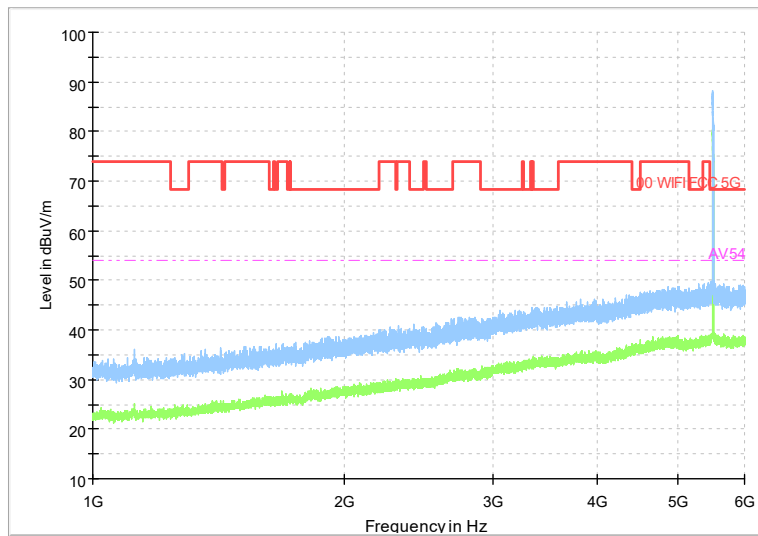

Frequency Range: 18GHz -40GHz
Detector: Av mode and PK mode
Test Mode: 802.11ax(HE80)

Carrier frequency (MHz): 5500
Channel No.:100

Full Spectrum

Frequency Range: 30MHz -1GHz
Detector: Av mode and PK mode
Modulation type: 802.11a

Full Spectrum

Frequency Range: 1GHz -6GHz
Detector: Av mode and PK mode
Modulation type: 802.11a

Full Spectrum

Frequency Range: 6GHz -18GHz
Detector: Av mode and PK mode
Modulation type: 802.11a

Full Spectrum

Frequency Range: 18GHz -40GHz
Detector: Av mode and PK mode
Modulation type: 802.11a

Full Spectrum

Frequency Range: 30MHz -1GHz
Detector: Av mode and PK mode
Modulation type: 802.11n(HT20)

Full Spectrum

Frequency Range: 1GHz -6GHz
Detector: Av mode and PK mode
Modulation type: 802.11n(HT20)