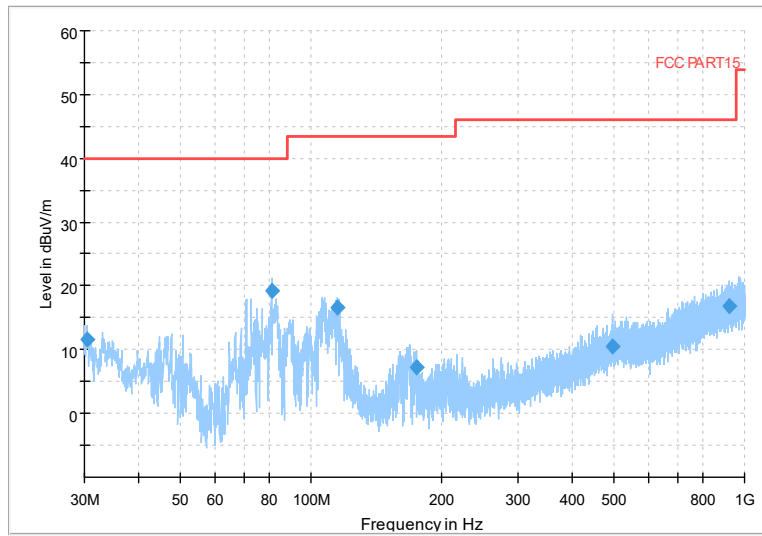

Full Spectrum

Frequency Range: 30MHz -1GHz
Detector: Av mode and PK mode
Modulation type: 802.11a