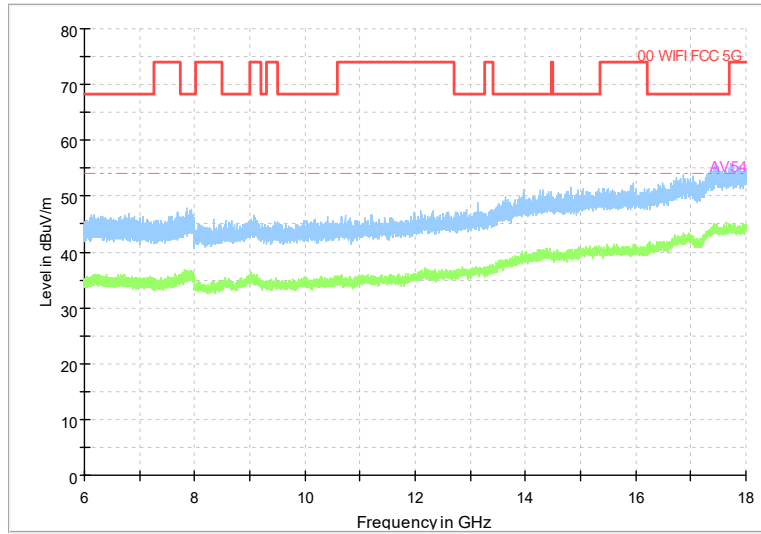

Full Spectrum

Frequency Range: 1GHz -6GHz
Detector: Av mode and PK mode
Modulation type: 802.11n(HT20)

Full Spectrum

Frequency Range: 6GHz -18GHz
Detector: Av mode and PK mode
Modulation type: 802.11n(HT20)

Full Spectrum

Frequency Range: 18GHz -40GHz
Detector: Av mode and PK mode
Modulation type: 802.11n(HT20)

Full Spectrum

Frequency Range: 30MHz -1GHz
Detector: Av mode and PK mode
Test Mode: 802.11ac(VHT20)

Full Spectrum

Frequency Range: 1GHz -6GHz
Detector: Av mode and PK mode
Test Mode: 802.11ac(VHT20)

Full Spectrum

Frequency Range: 6GHz -18GHz
Detector: Av mode and PK mode
Test Mode: 802.11ac(VHT20)

Full Spectrum