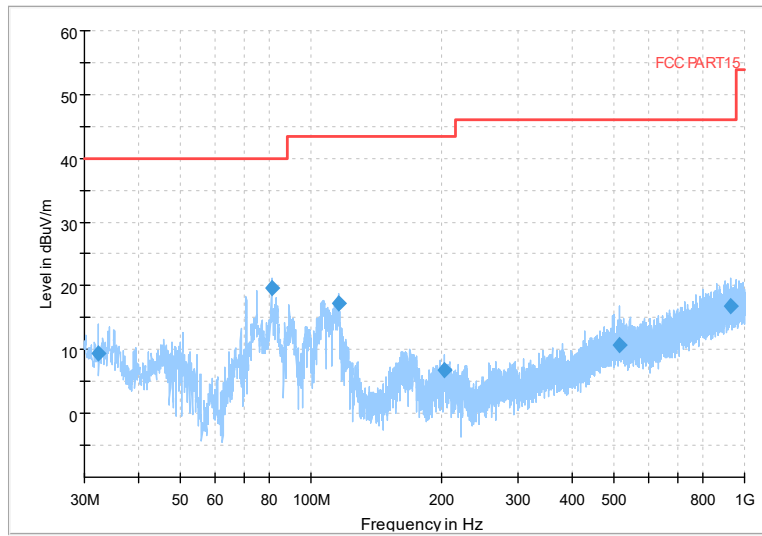

Full Spectrum

Frequency Range: 1GHz -6GHz
Detector: Av mode and PK mode
Modulation type: 802.11n(HT20)

Full Spectrum

Frequency Range: 6GHz -18GHz
Detector: Av mode and PK mode
Modulation type: 802.11n(HT20)

Full Spectrum

Frequency Range: 18GHz -40GHz
Detector: Av mode and PK mode
Modulation type: 802.11n(HT20)

Full Spectrum

Frequency Range: 30MHz -1GHz
Detector: Av mode and PK mode
Test Mode: 802.11ac(VHT20)