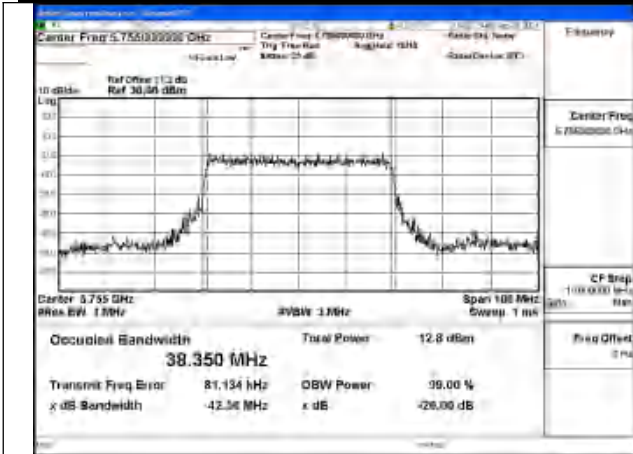

Mode:802.11be EHT20 Frequency:5825MHz
Ant:Chain0

Mode:802.11be EHT20 Frequency:5745MHz
Ant:Chain1

Mode:802.11be EHT20 Frequency:5785MHz
Ant:Chain1

Mode:802.11be EHT20 Frequency:5825MHz
Ant:Chain1

Test Mode: 802.11be EHT40