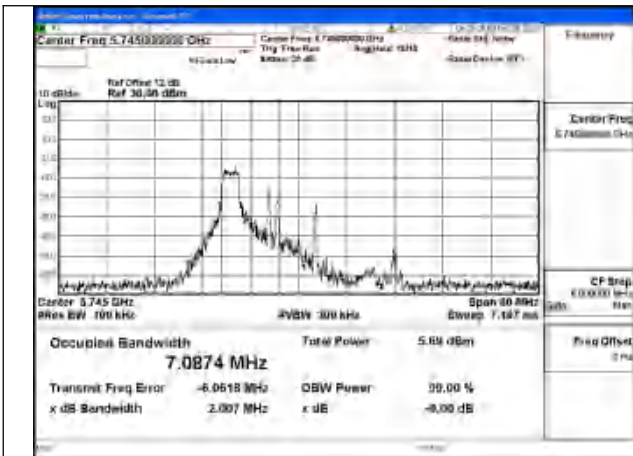

Test Mode: 802.11ax HE20 26T

Mode:802.11ax HE20 26T Frequency:5745MHz
Ant:Chain0