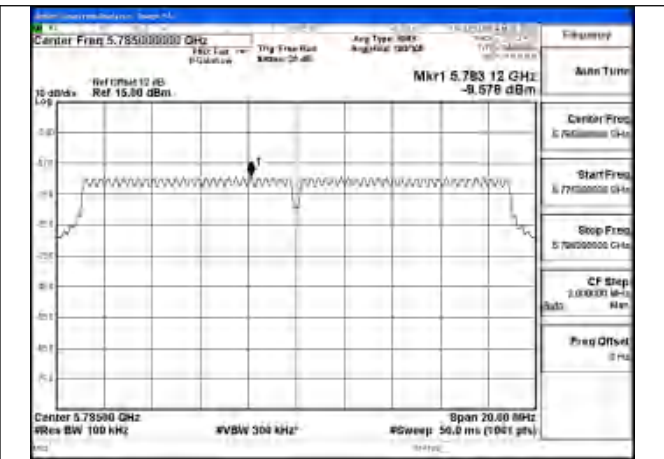

Mode:802.11a Frequency:5825MHz Ant:Chain1

Mode:802.11a Frequency:5745MHz Ant:Chain0

Mode:802.11a Frequency:5785MHz Ant:Chain0

Mode:802.11a Frequency:5825MHz Ant:Chain0

Test Mode: 802.11n HT20

Mode:802.11n HT20 Frequency:5745MHz Ant:Chain1