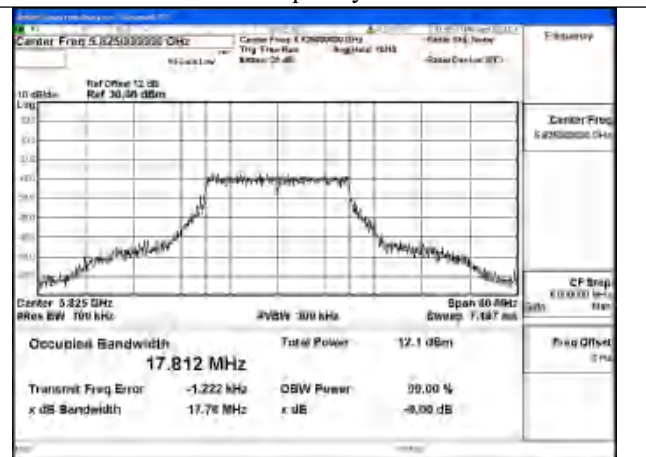

Mode:802.11n HT20 Frequency:5825MHz Ant:Chain0