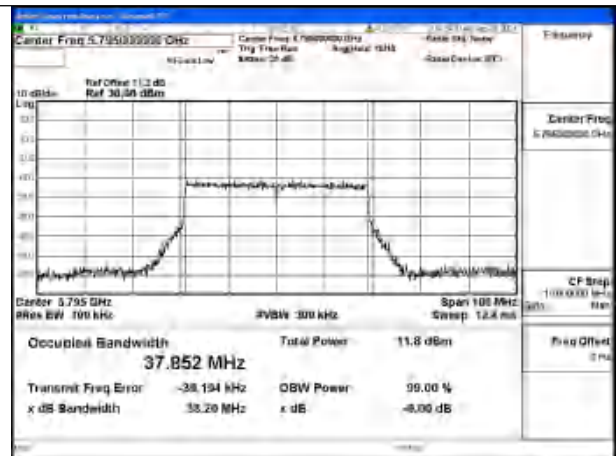

Mode:802.11be EHT20 Frequency:5785MHz
Ant:Chain1

Mode:802.11be EHT20 Frequency:5825MHz
Ant:Chain1

Test Mode: 802.11be EHT40

Mode:802.11be EHT40 Frequency:5755MHz
Ant:Chain0

Mode:802.11be EHT40 Frequency:5795MHz
Ant:Chain0