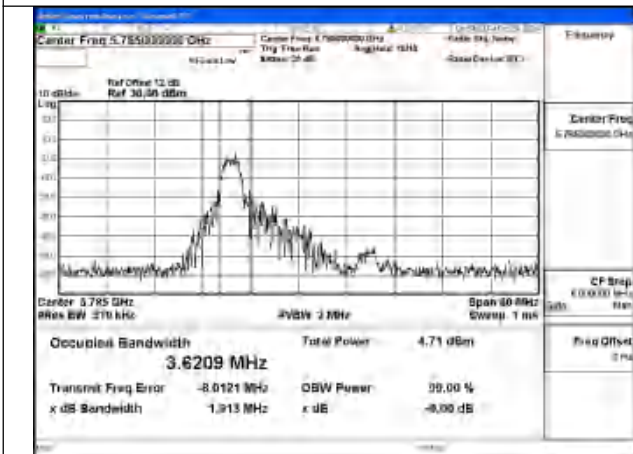

Mode:802.11ax HE20 26T Frequency:5785MHz
Ant:Chain1