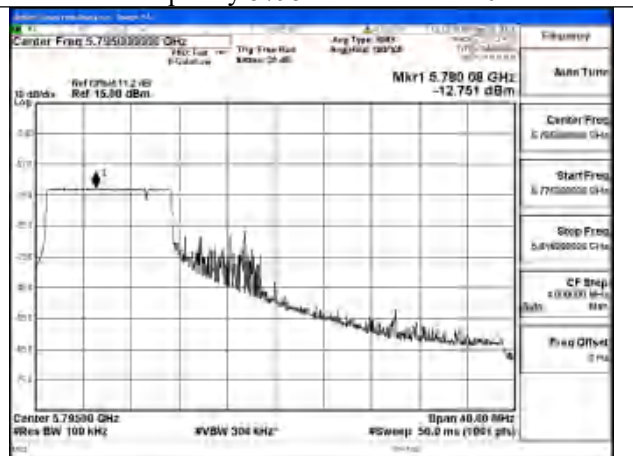

Mode:802.11be EHT40 Tone:26+106
Frequency:5795MHz Ant:Chain1