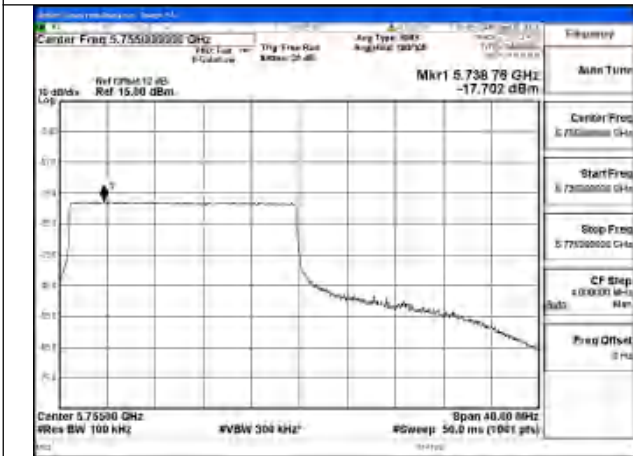

Mode:802.11ax HE40 Tone:106T Frequency:5755MHz
Ant:Chain0

Mode:802.11ax HE40 Tone:106T Frequency:5795MHz
Ant:Chain0

Mode:802.11ax HE40 Tone:242T Frequency:5755MHz
Ant:Chain1

Mode:802.11ax HE40 Tone:242T Frequency:5795MHz
Ant:Chain1