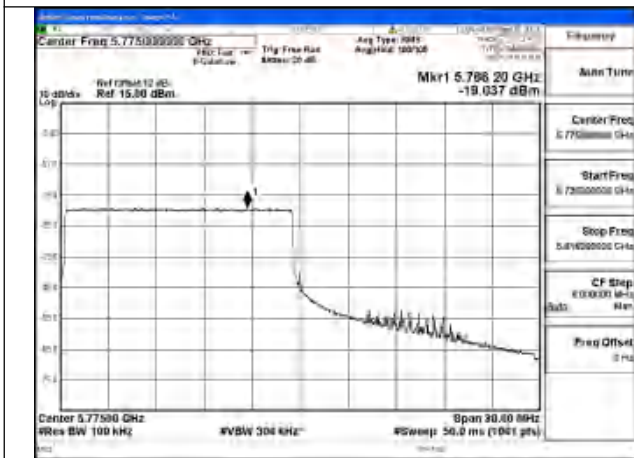

Mode:802.11ax HE80 Tone:106T Frequency:5775MHz
Ant:Chain1

Mode:802.11ax HE80 Tone:106T Frequency:5775MHz
Ant:Chain0

Mode:802.11ax HE80 Tone:242T Frequency:5775MHz
Ant:Chain1

Mode:802.11ax HE80 Tone:242T Frequency:5775MHz
Ant:Chain0