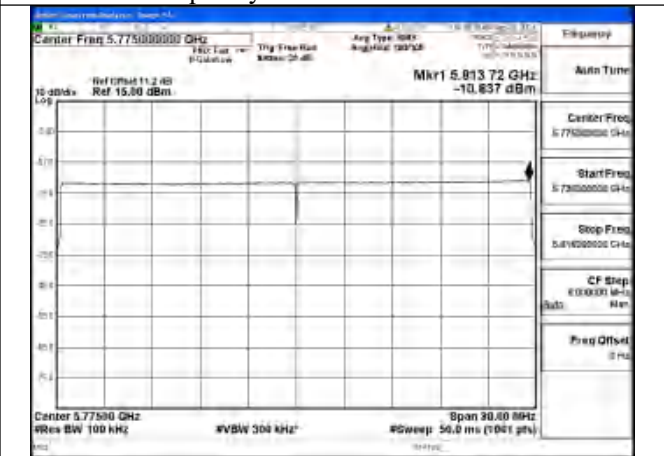

Mode:802.11be EHT80 Tone:996T
Frequency:5775MHz Ant:Chain1