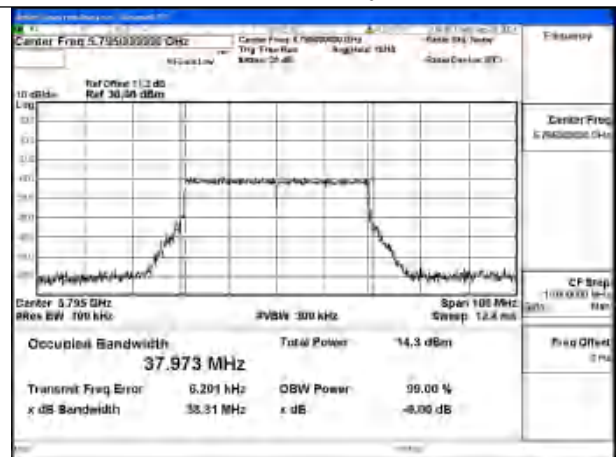

Mode:802.11be EHT40 Frequency:5795MHz
Ant:Chain1