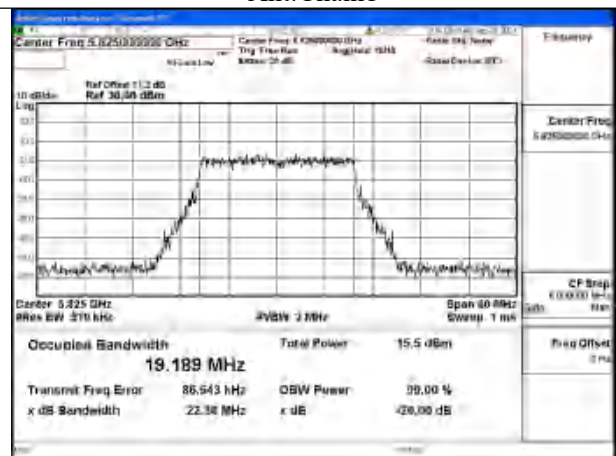

Mode:802.11be EHT20 Frequency:5825MHz
Ant:Chain1

Test Mode: 802.11be EHT40