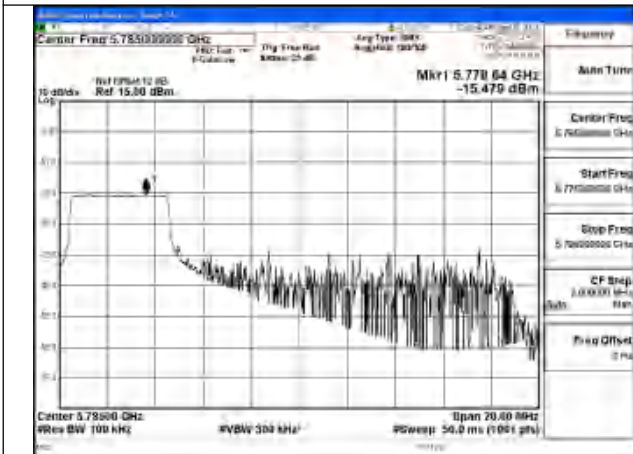

Mode:802.11ax HE20 Tone:52T Frequency:5745MHz
Ant:Chain1

Mode:802.11ax HE20 Tone:52T Frequency:5785MHz
Ant:Chain1

Mode:802.11ax HE20 Tone:52T Frequency:5825MHz
Ant:Chain1

Mode:802.11ax HE20 Tone:52T Frequency:5745MHz
Ant:Chain0