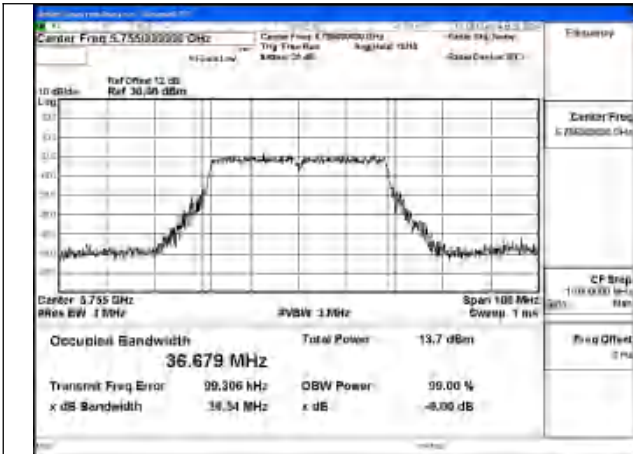

Test Mode: 802.11ac VHT40

Mode:802.11ac VHT40 Frequency:5755MHz
Ant:Chain1