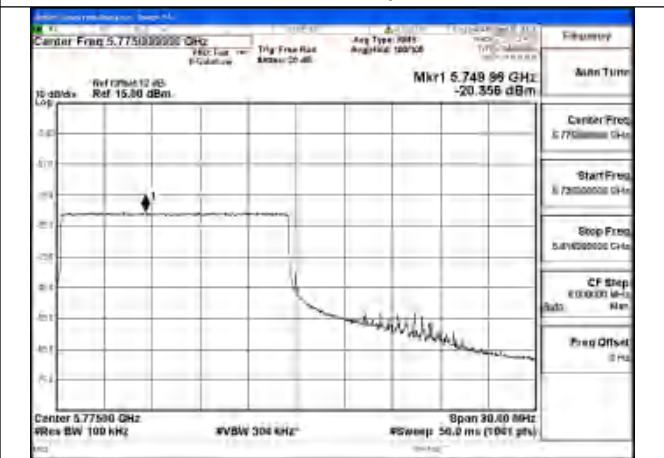

Mode:802.11ax HE80 Tone:484T Frequency:5775MHz
Ant:Chain0