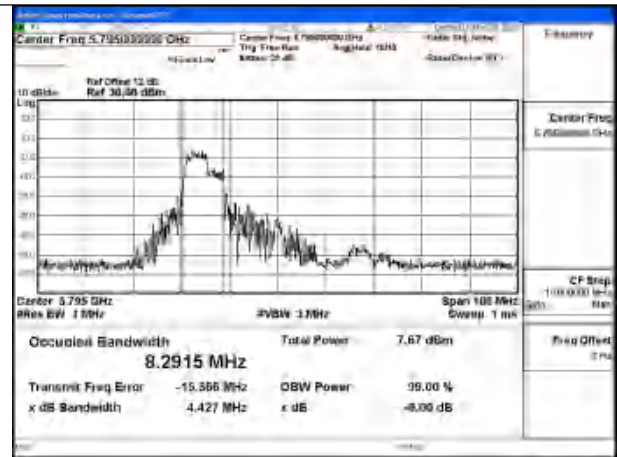

Test Mode: 802.11ax HE40 26T

Mode:802.11ax HE40 26T Frequency:5755MHz
Ant:Chain0

Mode:802.11ax HE40 26T Frequency:5795MHz
Ant:Chain0

Mode:802.11ax HE40 26T Frequency:5755MHz
Ant:Chain1

Mode:802.11ax HE40 26T Frequency:5795MHz
Ant:Chain1