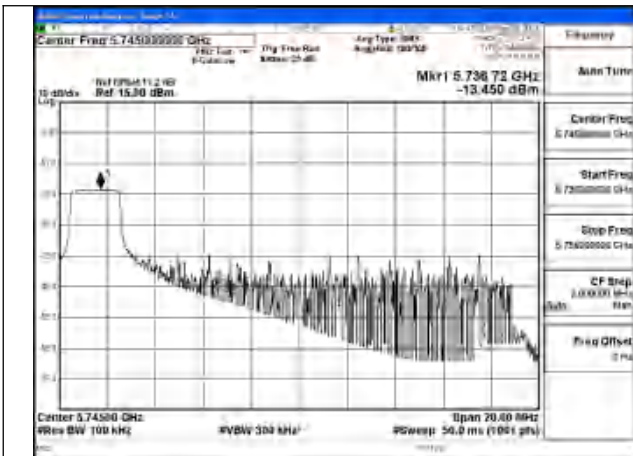

Test Mode: 802.11be EHT20

Mode:802.11be EHT20 Tone:26T Frequency:5745MHz
Ant:Chain0