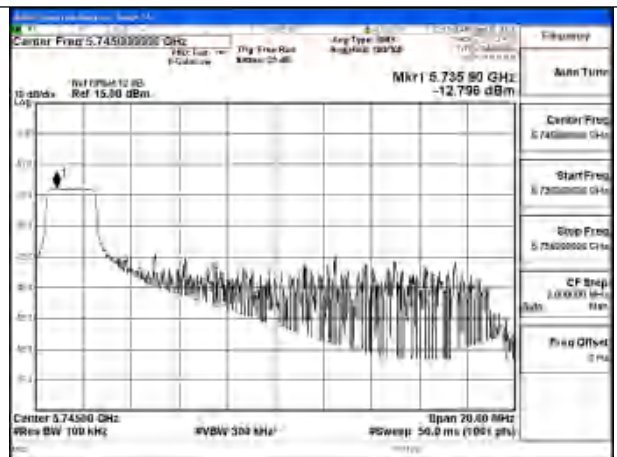

Mode:802.11ax HE20 Tone:26T Frequency:5745MHz
Ant:Chain0