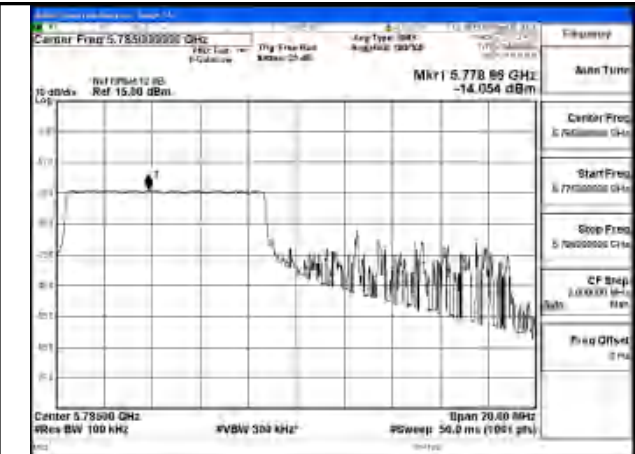

Mode:802.11ax HE20 Tone:106T Frequency:5785MHz
Ant:Chain1