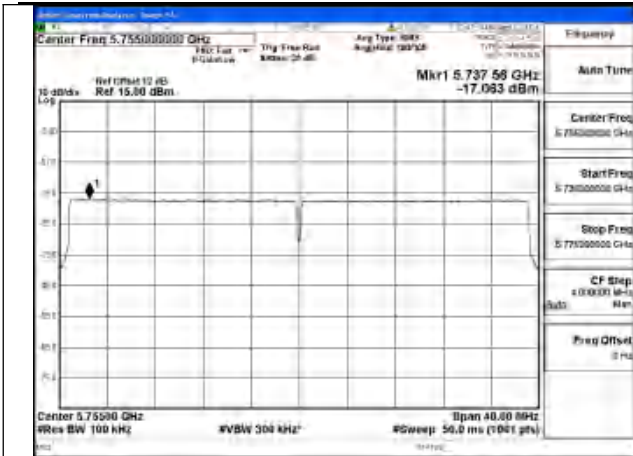

Mode:802.11ax HE40 Tone:242T Frequency:5755MHz
Ant:Chain0

Mode:802.11ax HE40 Tone:242T Frequency:5795MHz
Ant:Chain0

Mode:802.11ax HE40 Tone:484T Frequency:5755MHz
Ant:Chain1

Mode:802.11ax HE40 Tone:484T Frequency:5795MHz
Ant:Chain1