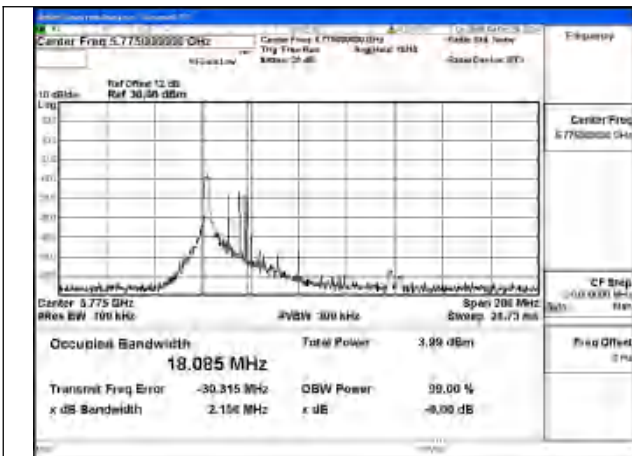

Test Mode: 802.11ax HE80 26T

Mode:802.11ax HE80 26T Frequency:5775MHz
Ant:Chain0