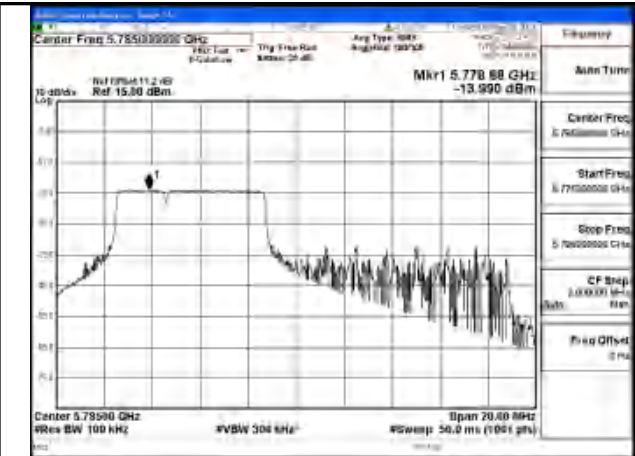

Mode:802.11be EHT20 Tone:26+52
Frequency:5785MHz Ant:Chain0