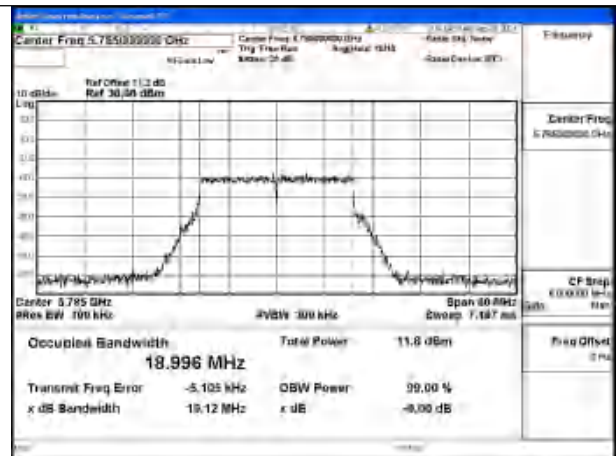

Mode:802.11be EHT20 Frequency:5785MHz
Ant:Chain0