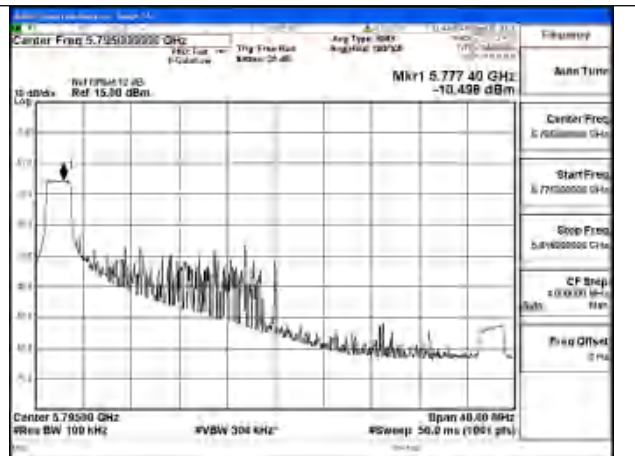

Mode:802.11ac VHT40 Frequency:5755MHz
Ant:Chain0

Mode:802.11ac VHT40 Frequency:5795MHz
Ant:Chain0

Test Mode: 802.11ax HE40

Mode:802.11ax HE40 Tone:26T Frequency:5755MHz
Ant:Chain1

Mode:802.11ax HE40 Tone:26T Frequency:5795MHz
Ant:Chain1