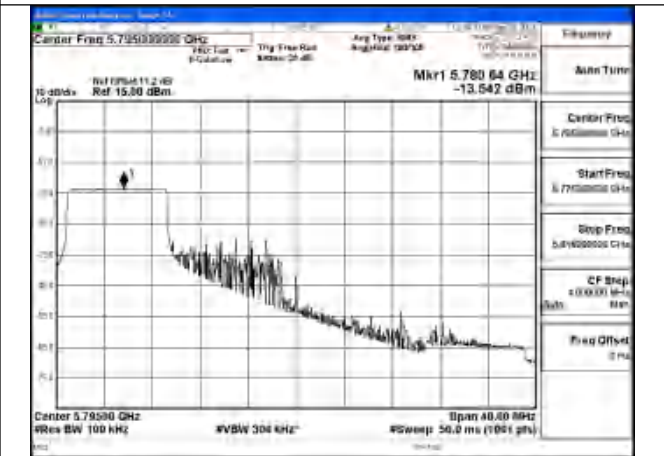

Mode:802.11be EHT40 Tone:106T
Frequency:5795MHz Ant:Chain0