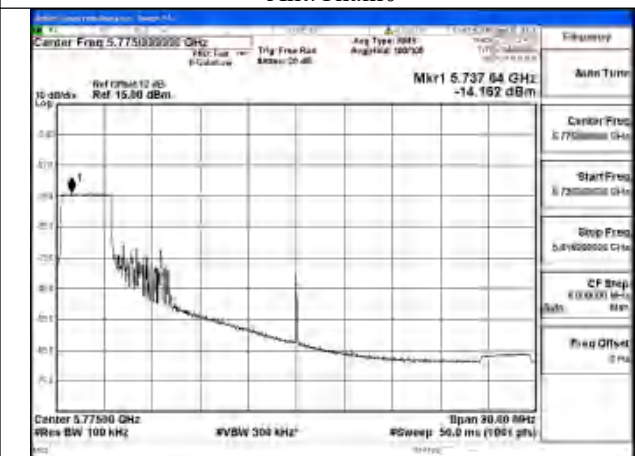

Mode:802.11ax HE80 Tone:106T Frequency:5775MHz
Ant:Chain0