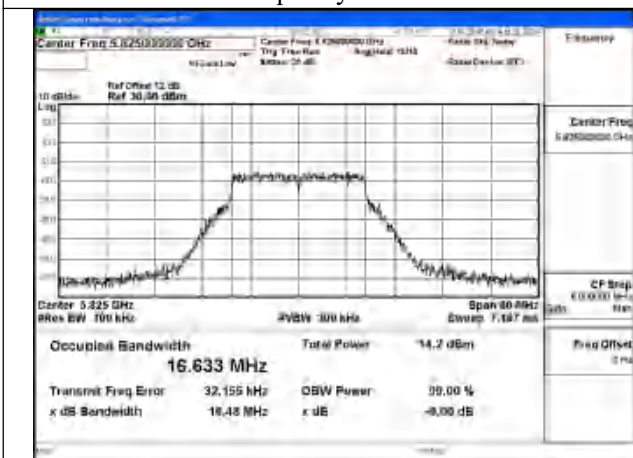

Test Mode	Tones	Antenna	6dB Bandwidth (MHz)		
			5775MHz	---	---
802.11ax HE80	26T	Chain0	2.16	---	---
802.11ax HE80	26T	Chain1	2.19	---	---

Test Mode: 802.11a

Mode:802.11a Frequency:5745MHz Ant:Chain1

Mode:802.11a Frequency:5785MHz Ant:Chain1