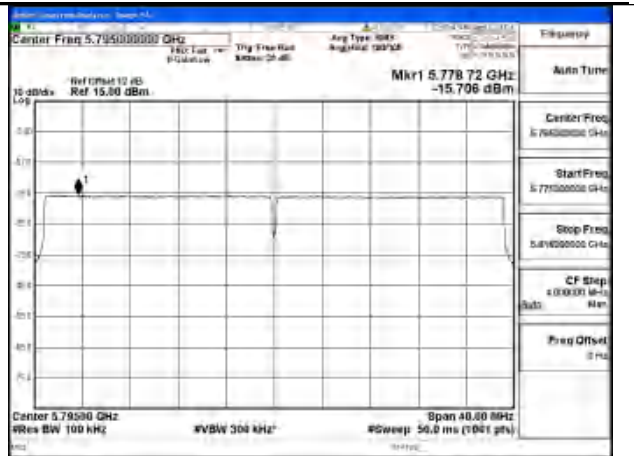

Mode:802.11ax HE40 Tone:484T Frequency:5795MHz
Ant:Chain0