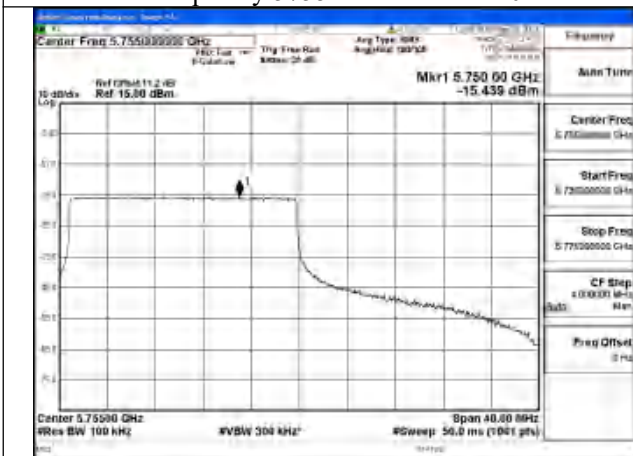

Mode:802.11be EHT40 Tone:242T
Frequency:5755MHz Ant:Chain1