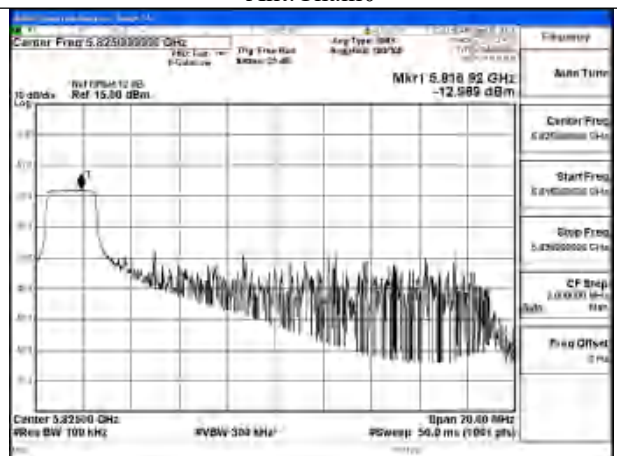

Mode:802.11ax HE20 Tone:26T Frequency:5825MHz
Ant:Chain0