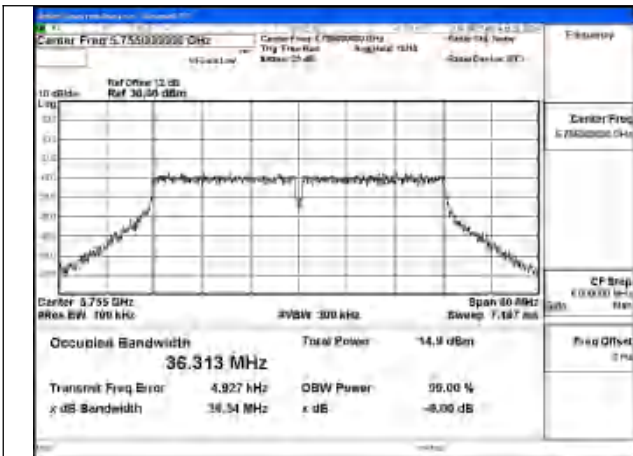

Mode:802.11ax HE20 Frequency:5825MHz Ant:Chain1

Mode:802.11ax HE20 Frequency:5745MHz Ant:Chain0

Mode:802.11ax HE20 Frequency:5785MHz Ant:Chain0

Mode:802.11ax HE20 Frequency:5825MHz Ant:Chain0

Test Mode: 802.11n HT40