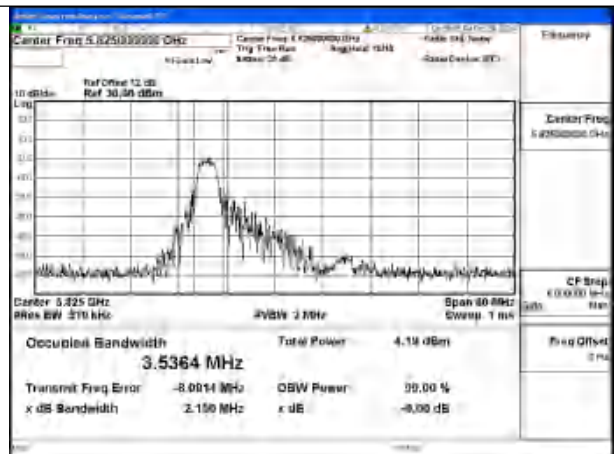

Mode:802.11ax HE20 26T Frequency:5825MHz
Ant:Chain1