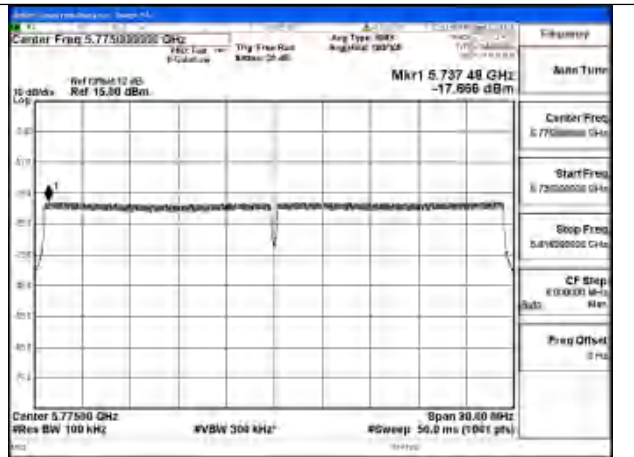

Mode:802.11ax HE40 Tone:484T Frequency:5755MHz
Ant:Chain0

Mode:802.11ax HE40 Tone:484T Frequency:5795MHz
Ant:Chain0

Test Mode: 802.11ac VHT80

Mode:802.11ac VHT80 Frequency:5775MHz
Ant:Chain1

Mode:802.11ac VHT80 Frequency:5775MHz
Ant:Chain0