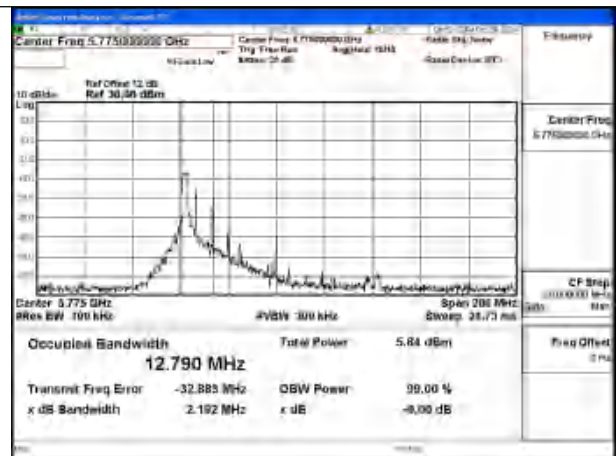

Mode:802.11ax HE40 26T Frequency:5755MHz
Ant:Chain1

Mode:802.11ax HE40 26T Frequency:5795MHz
Ant:Chain1

Test Mode: 802.11ax HE80 26T

Mode:802.11ax HE80 26T Frequency:5775MHz
Ant:Chain0

Mode:802.11ax HE80 26T Frequency:5775MHz
Ant:Chain1