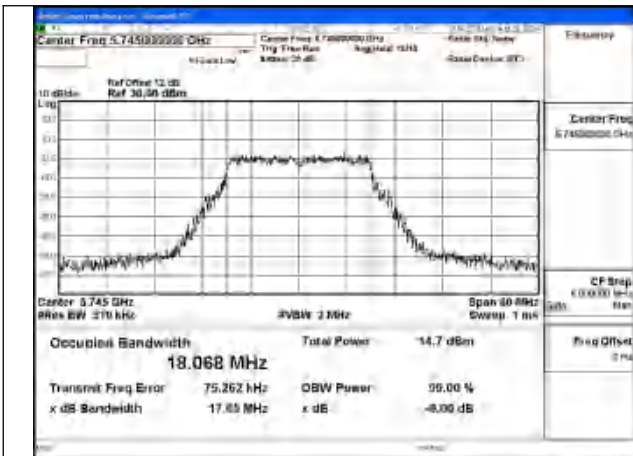

Test Mode: 802.11n HT20

Mode:802.11n HT20 Frequency:5745MHz Ant:Chain1