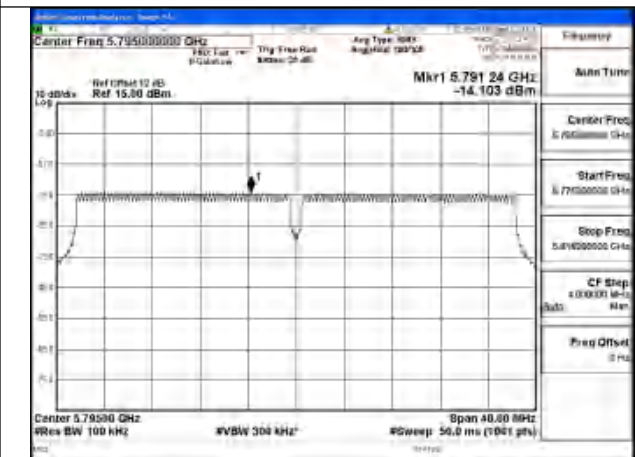

Mode:802.11ac VHT40 Frequency:5795MHz
Ant:Chain0