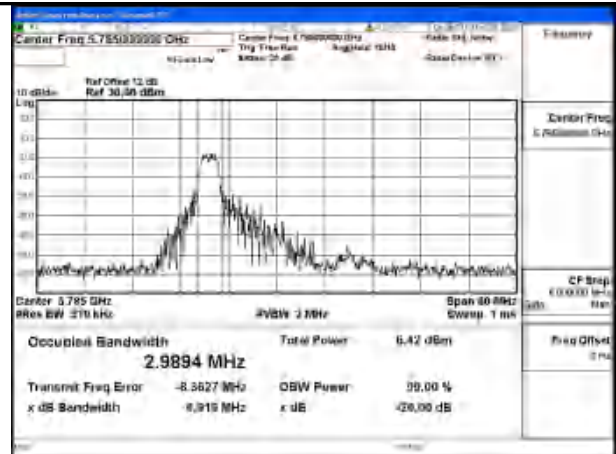

Mode:802.11be EHT80 Frequency:5775MHz
Ant:Chain0

Mode:802.11be EHT80 Frequency:5775MHz
Ant:Chain1

Test Mode: 802.11ax HE20 26T

Mode:802.11ax HE20 26T Frequency:5745MHz
Ant:Chain0

Mode:802.11ax HE20 26T Frequency:5785MHz
Ant:Chain0