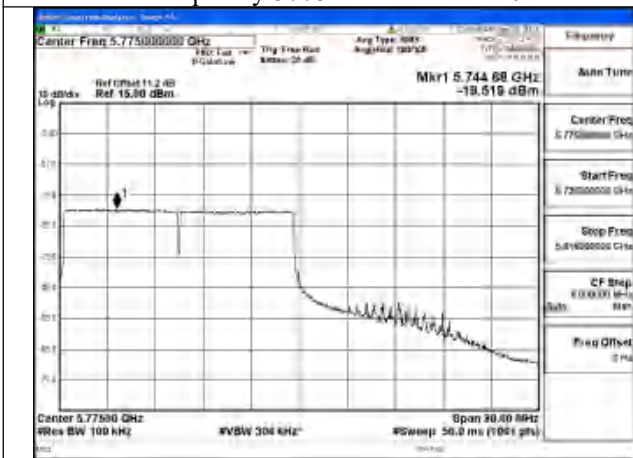

Mode:802.11be EHT80 Tone:106T
Frequency:5775MHz Ant:Chain0

Mode:802.11be EHT80 Tone:106T
Frequency:5775MHz Ant:Chain1

Mode:802.11be EHT80 Tone:242T
Frequency:5775MHz Ant:Chain0

Mode:802.11be EHT80 Tone:242T
Frequency:5775MHz Ant:Chain1