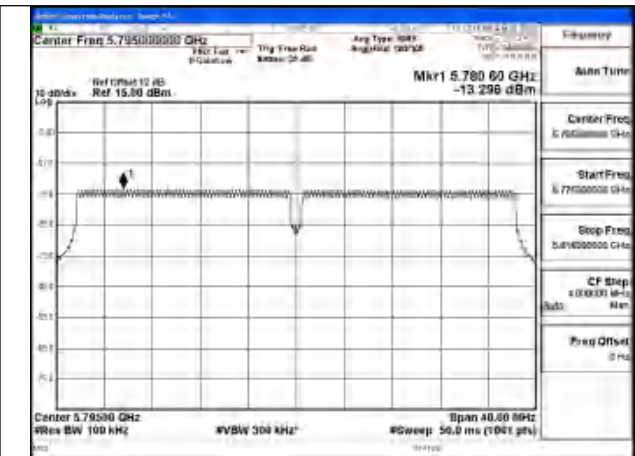

Mode:802.11ac VHT40 Frequency:5795MHz
Ant:Chain1