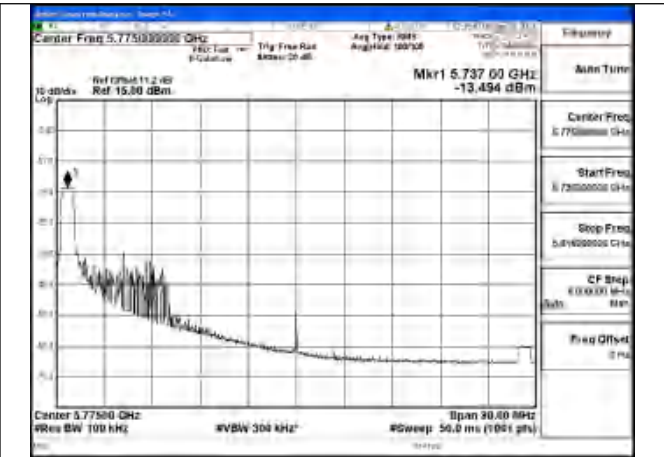

Mode:802.11be EHT80 Tone:26T Frequency:5775MHz
Ant:Chain1