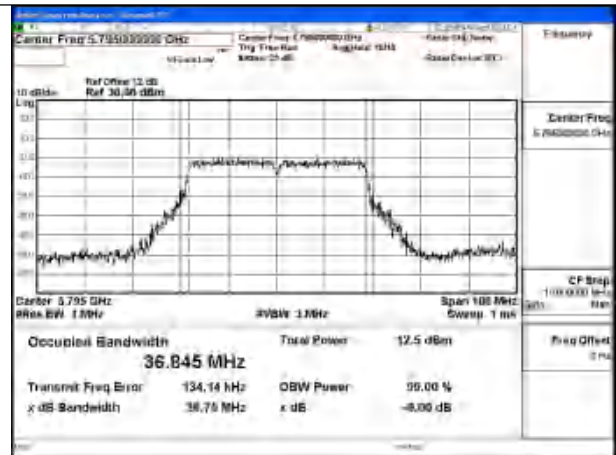

Mode:802.11ac VHT40 Frequency:5795MHz
Ant:Chain0