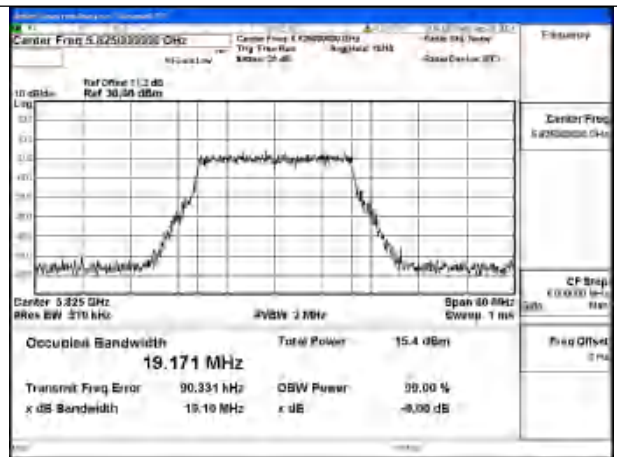

Mode:802.11be EHT20 Frequency:5825MHz
Ant:Chain1