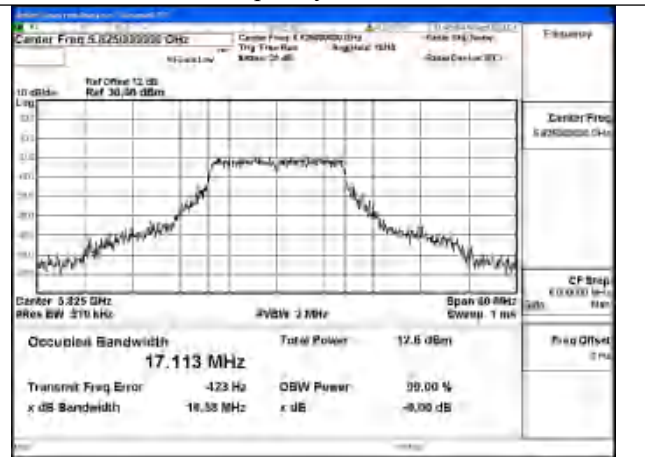

Test Mode: 802.11a

Mode:802.11a Frequency:5745MHz Ant:Chain1

Mode:802.11a Frequency:5785MHz Ant:Chain1

Mode:802.11a Frequency:5825MHz Ant:Chain1

Mode:802.11a Frequency:5745MHz Ant:Chain0

Mode:802.11a Frequency:5785MHz Ant:Chain0