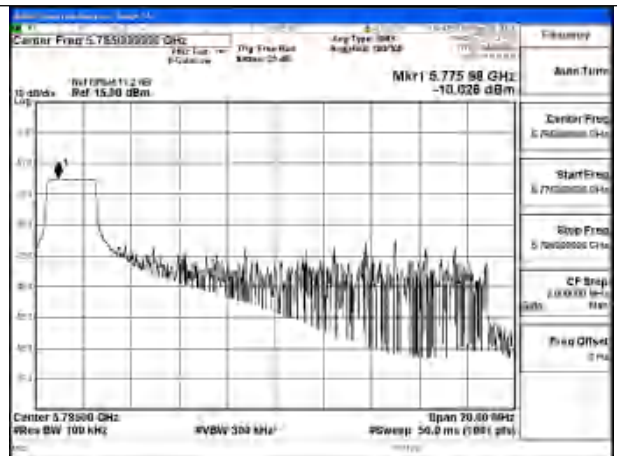

Mode:802.11be EHT20 Tone:26T Frequency:5785MHz
Ant:Chain0