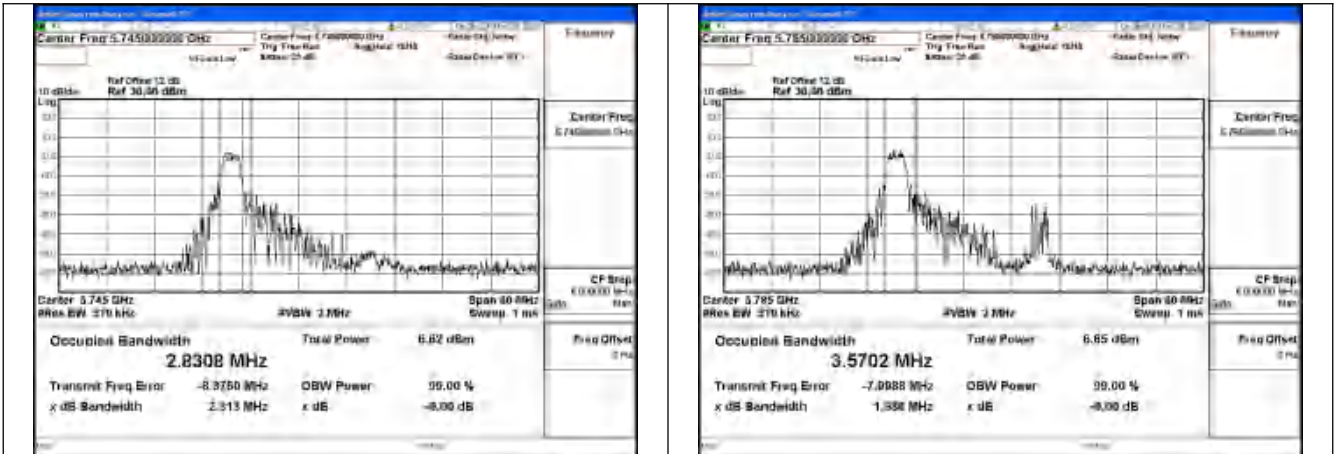

Test Mode: 802.11ax HE20 26T

Mode:802.11ax HE20 26T Frequency:5745MHz
Ant:Chain0

Mode:802.11ax HE20 26T Frequency:5785MHz
Ant:Chain0