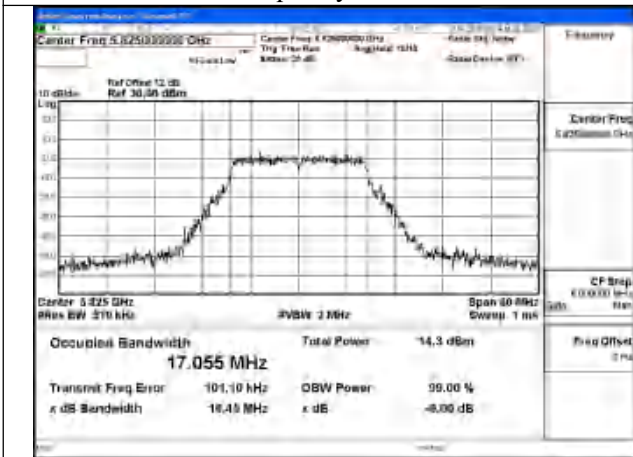

Mode:802.11a Frequency:5825MHz Ant:Chain1