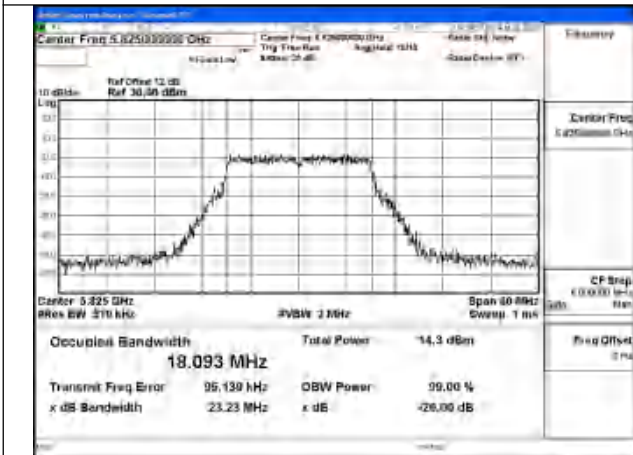

Mode:802.11ac VHT20 Frequency:5825MHz
Ant:Chain1