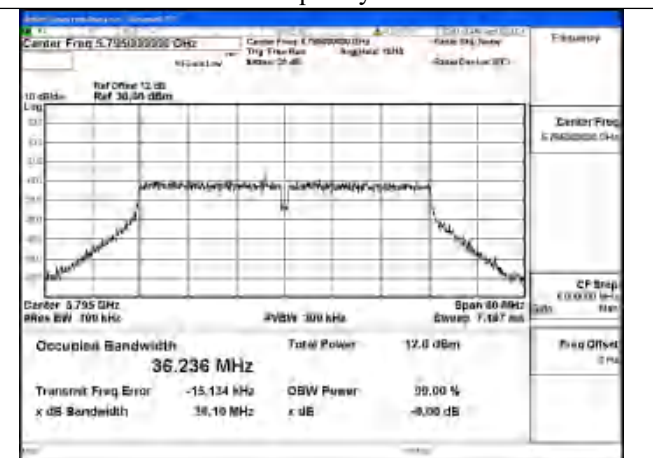

Mode:802.11n HT40 Frequency:5795MHz Ant:Chain0