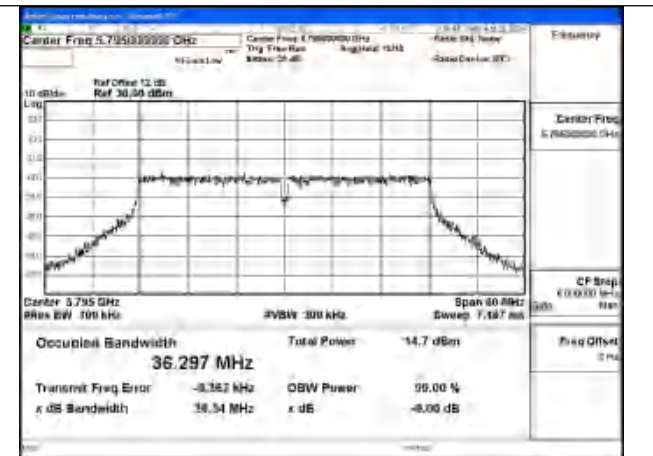

Mode:802.11ax HE20 Frequency:5825MHz Ant:Chain1

Mode:802.11ax HE20 Frequency:5745MHz Ant:Chain0

Mode:802.11ax HE20 Frequency:5785MHz Ant:Chain0

Mode:802.11ax HE20 Frequency:5825MHz Ant:Chain0

Test Mode: 802.11n HT40