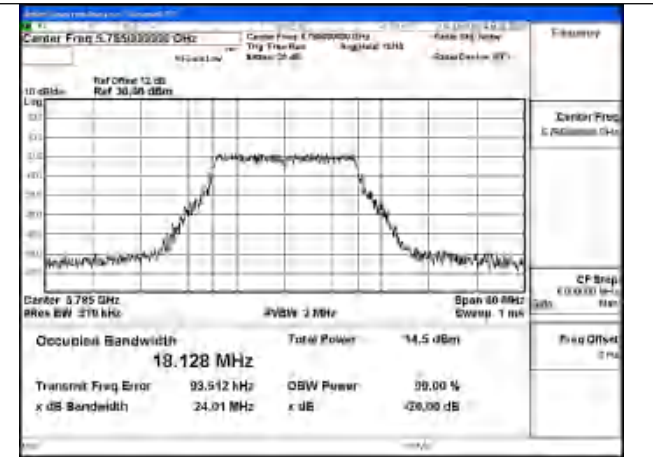

Test Mode: 802.11n HT20

Mode:802.11n HT20 Frequency:5785MHz Ant:Chain1