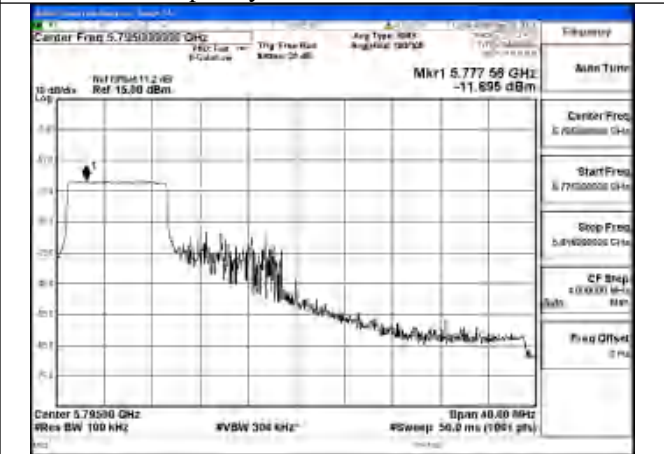

Mode:802.11be EHT40 Tone:106T
Frequency:5795MHz Ant:Chain1