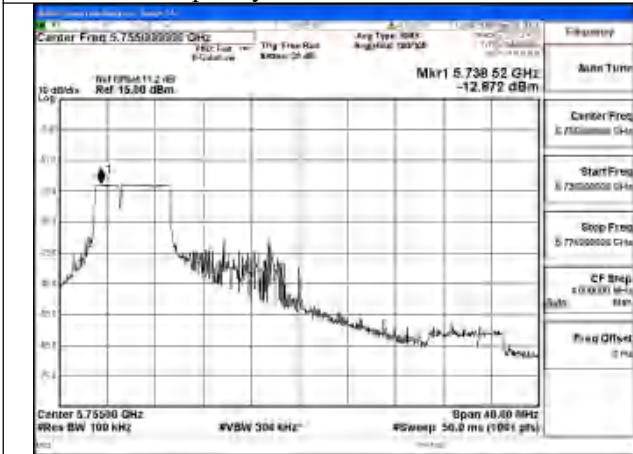

Mode:802.11be EHT40 Tone:26+52
Frequency:5755MHz Ant:Chain1