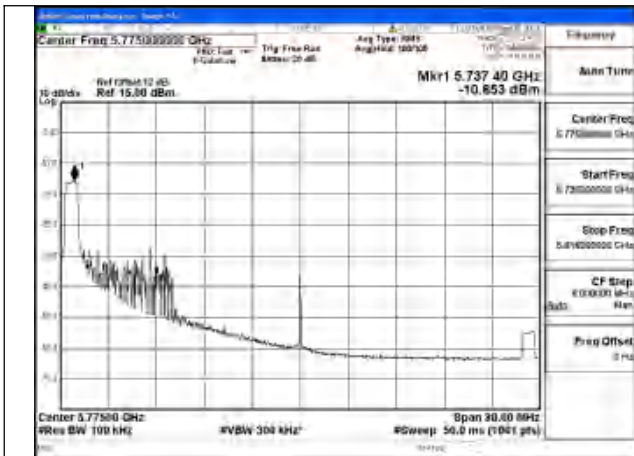

Test Mode: 802.11ax HE80

Mode:802.11ax HE80 Tone:26T Frequency:5775MHz
Ant:Chain1