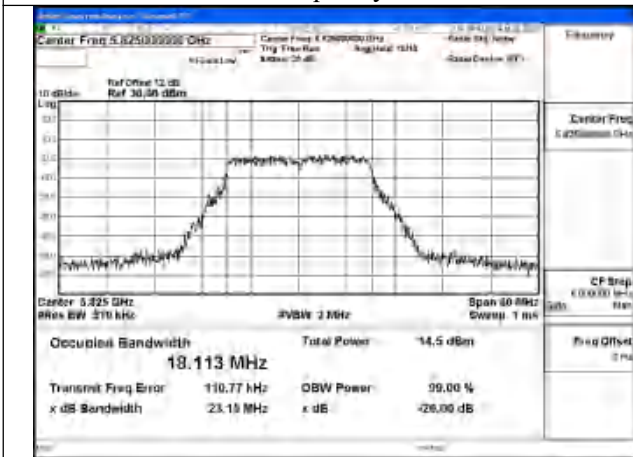

Mode:802.11n HT20 Frequency:5825MHz Ant:Chain1