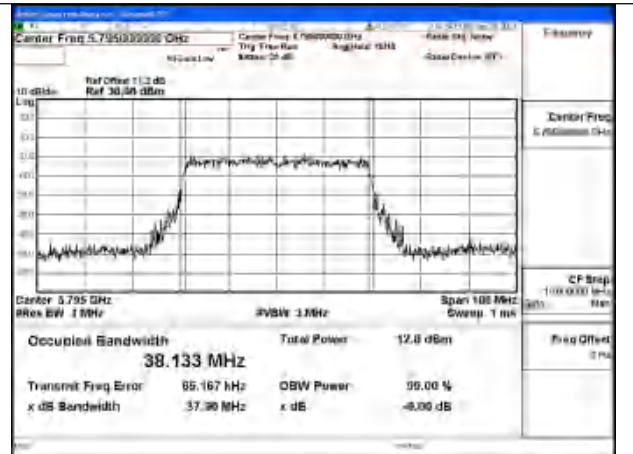

Mode:802.11be EHT40 Frequency:5795MHz
Ant:Chain0