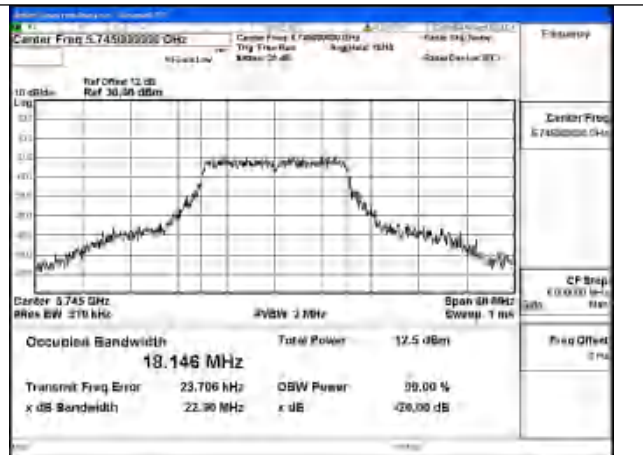

Mode:802.11ac VHT20 Frequency:5745MHz
Ant:Chain0