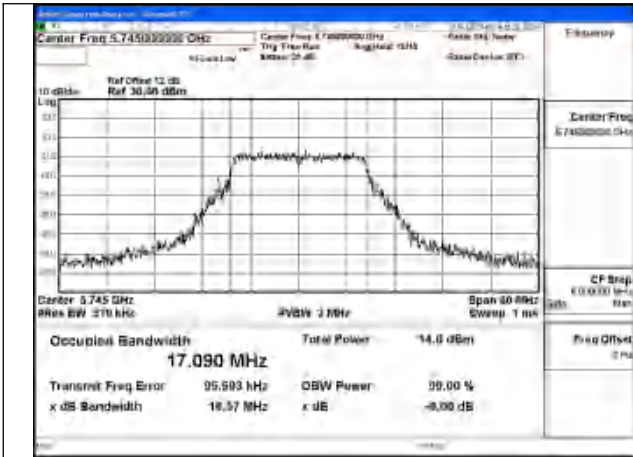

Test Mode: 802.11a

Mode:802.11a Frequency:5745MHz Ant:Chain1