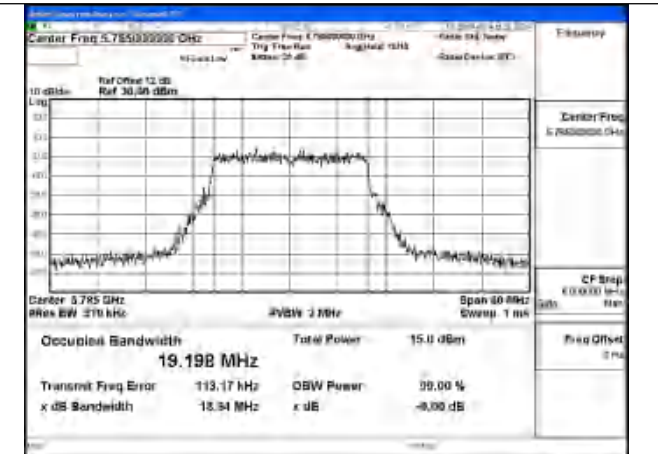

Test Mode: 802.11ax HE20

Mode:802.11ax HE20 Frequency:5785MHz Ant:Chain1