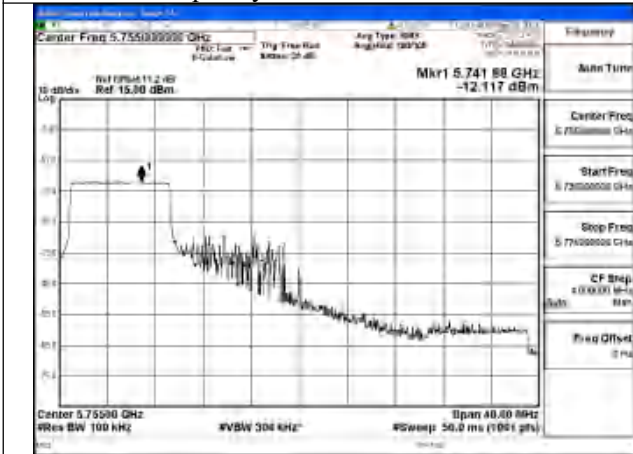

Mode:802.11be EHT40 Tone:106T
Frequency:5755MHz Ant:Chain1