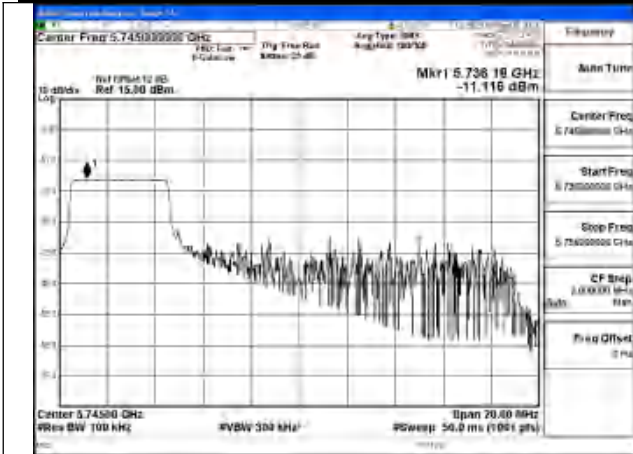

Mode:802.11ax HE20 Tone:26T Frequency:5825MHz
Ant:Chain1

Mode:802.11ax HE20 Tone:26T Frequency:5745MHz
Ant:Chain0

Mode:802.11ax HE20 Tone:26T Frequency:5785MHz
Ant:Chain0

Mode:802.11ax HE20 Tone:26T Frequency:5825MHz
Ant:Chain0