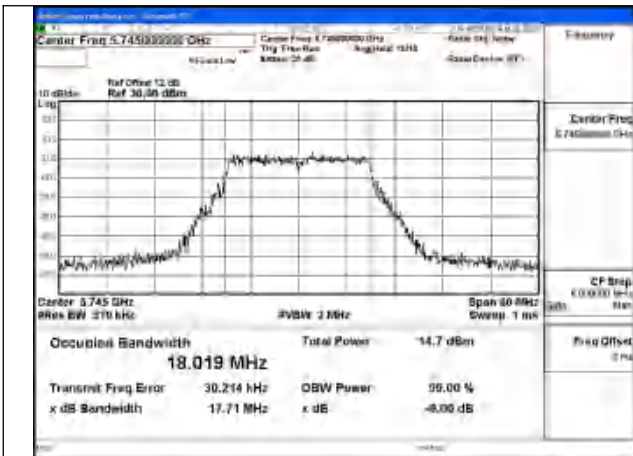

Test Mode: 802.11ac VHT20

Mode:802.11ac VHT20 Frequency:5745MHz
Ant:Chain1