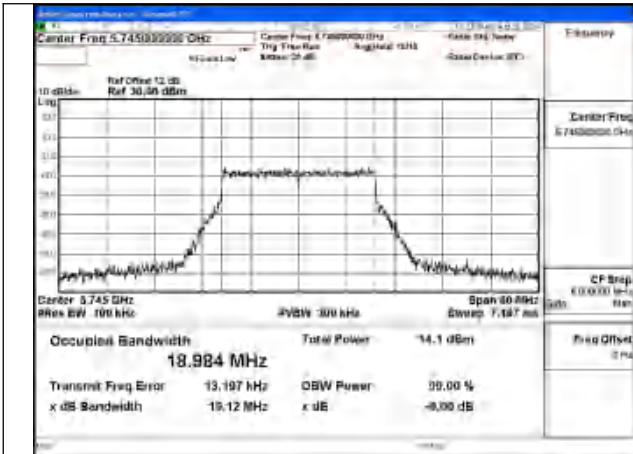

Test Mode: 802.11ax HE20

Mode:802.11ax HE20 Frequency:5745MHz Ant:Chain1