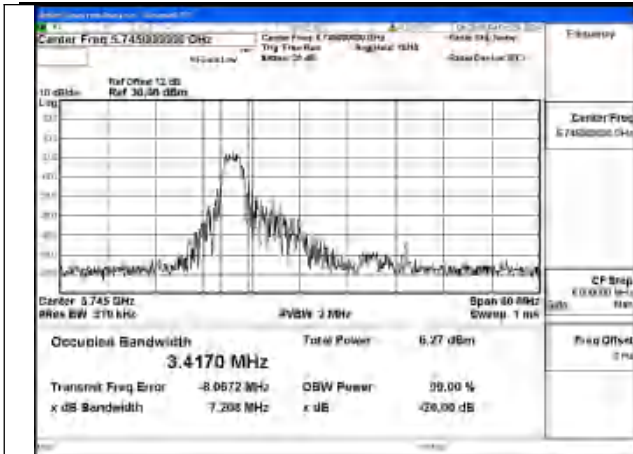

Mode:802.11ax HE20 26T Frequency:5745MHz
Ant:Chain0