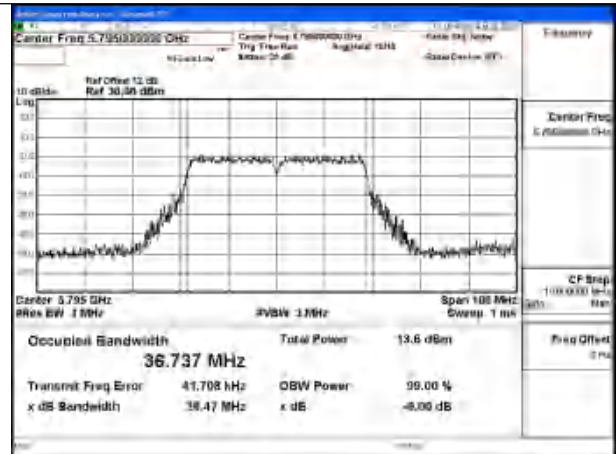

Mode:802.11ac VHT40 Frequency:5795MHz
Ant:Chain1