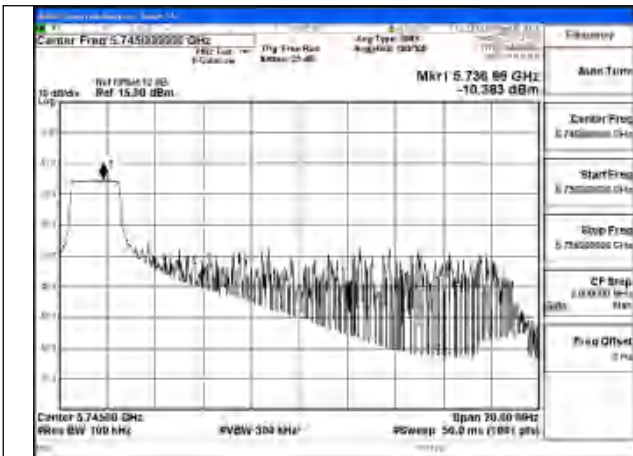

Test Mode: 802.11ax HE20

Mode:802.11ax HE20 Tone:26T Frequency:5745MHz
Ant:Chain1