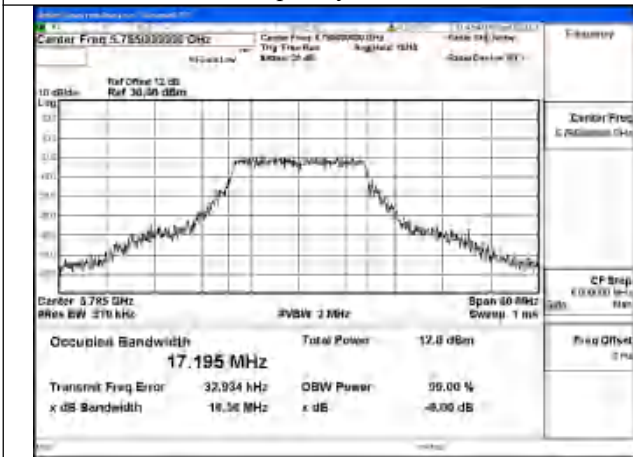

Test Mode: 802.11a

Mode:802.11a Frequency:5745MHz Ant:Chain1

Mode:802.11a Frequency:5785MHz Ant:Chain1

Mode:802.11a Frequency:5825MHz Ant:Chain1

Mode:802.11a Frequency:5745MHz Ant:Chain0

Mode:802.11a Frequency:5785MHz Ant:Chain0