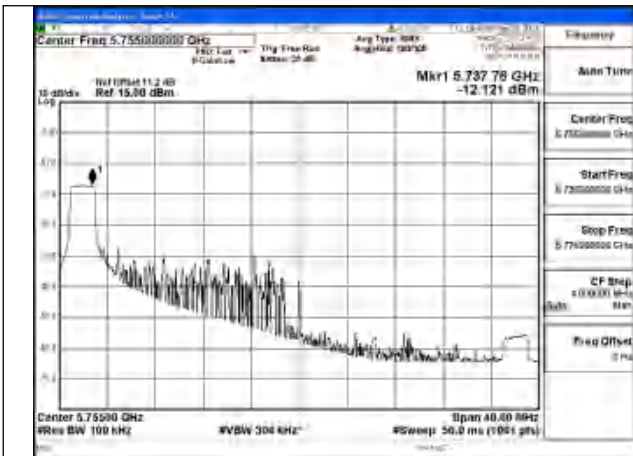

Test Mode: 802.11be EHT40

Mode:802.11be EHT40 Tone:26T Frequency:5755MHz
Ant:Chain0