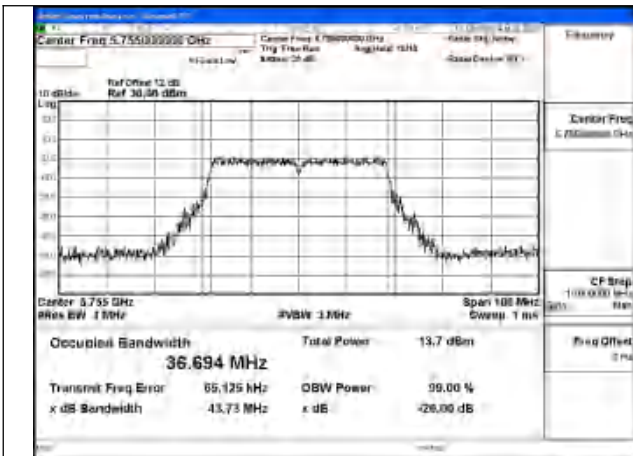

Test Mode: 802.11ac VHT40

Mode:802.11ac VHT40 Frequency:5755MHz
Ant:Chain1