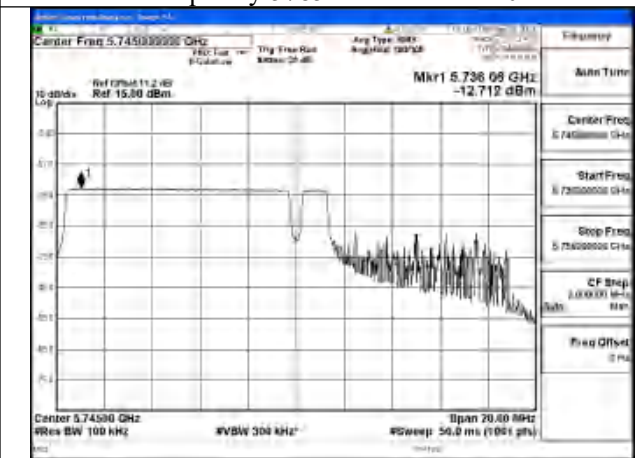

Mode:802.11be EHT20 Tone:26+106
Frequency:5745MHz Ant:Chain1