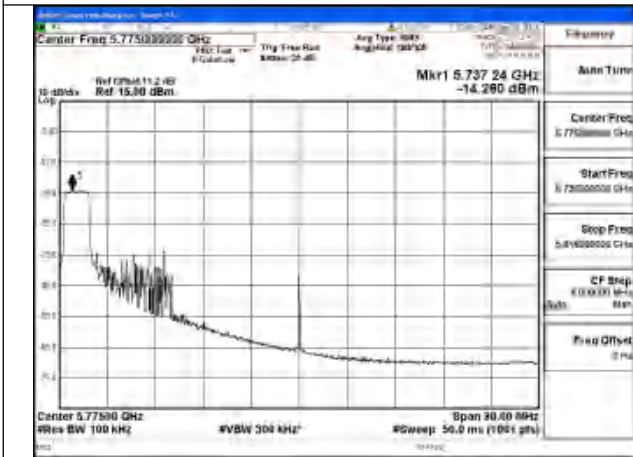

Mode:802.11be EHT80 Tone:52T Frequency:5775MHz
Ant:Chain0