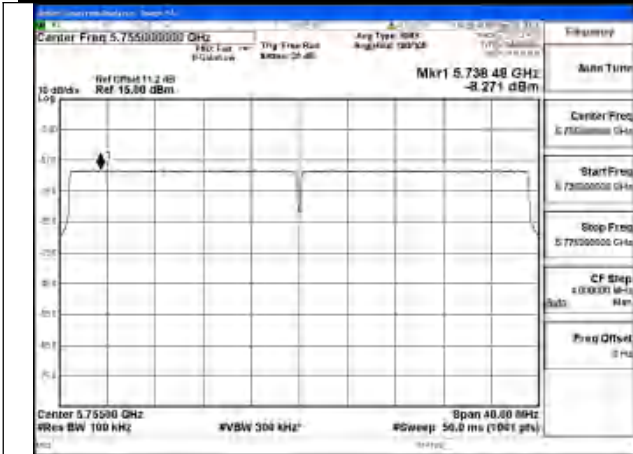

Mode:802.11be EHT40 Tone:484T
Frequency:5755MHz Ant:Chain1