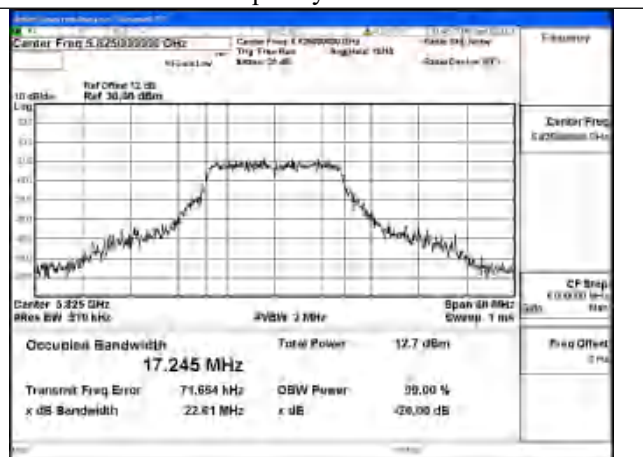

Test Mode: 802.11a

Mode:802.11a Frequency:5745MHz Ant:Chain1

Mode:802.11a Frequency:5785MHz Ant:Chain1

Mode:802.11a Frequency:5825MHz Ant:Chain1

Mode:802.11a Frequency:5745MHz Ant:Chain0

Mode:802.11a Frequency:5785MHz Ant:Chain0