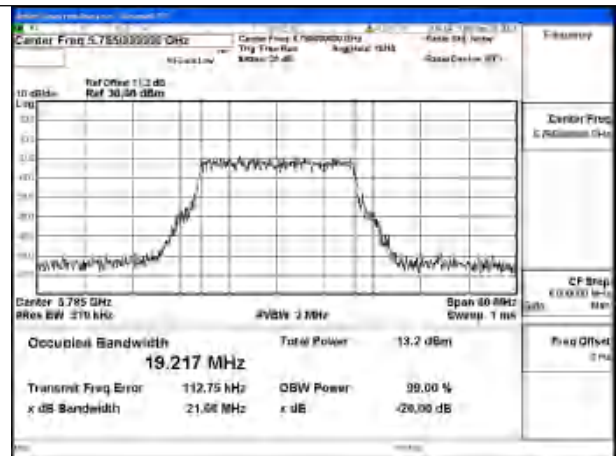

Test Mode: 802.11ax HE80

Mode:802.11ax HE80 Frequency:5775MHz Ant:Chain1

Mode:802.11ax HE80 Frequency:5775MHz Ant:Chain0

Test Mode: 802.11be EHT20

Mode:802.11be EHT20 Frequency:5745MHz
Ant:Chain0

Mode:802.11be EHT20 Frequency:5785MHz
Ant:Chain0