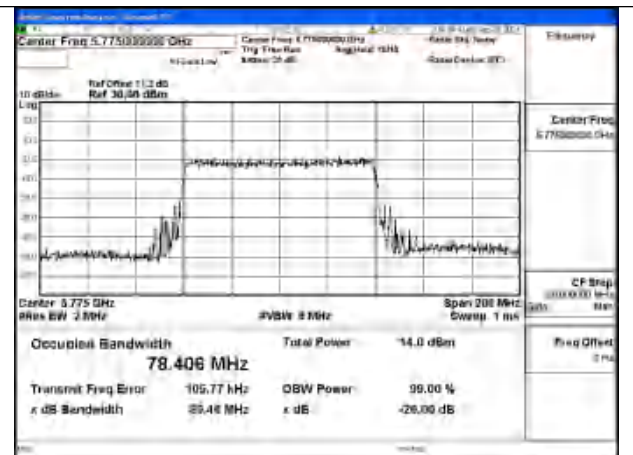

Mode:802.11be EHT80 Frequency:5775MHz
Ant:Chain1

Test Mode: 802.11ax HE20 26T