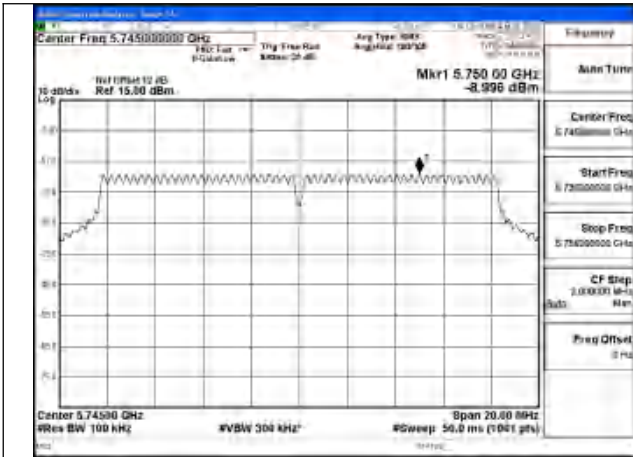

Test Mode: 802.11a

Mode:802.11a Frequency:5745MHz Ant:Chain1