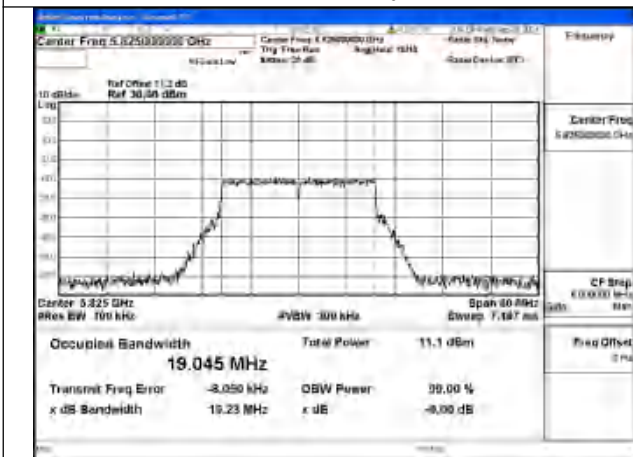

Mode:802.11be EHT20 Frequency:5825MHz
Ant:Chain0