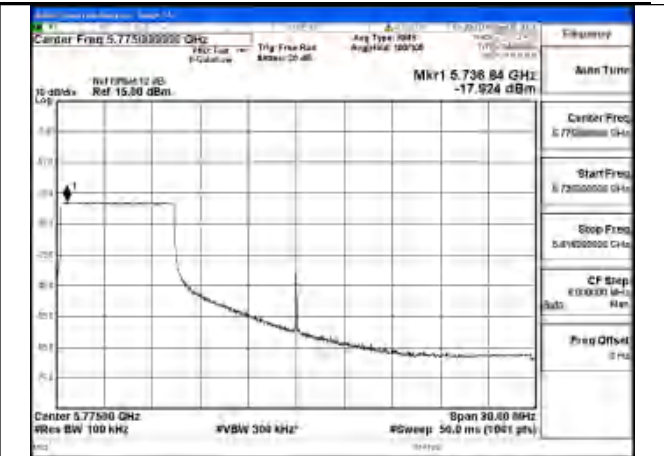

Mode:802.11ax HE80 Tone:242T Frequency:5775MHz
Ant:Chain0