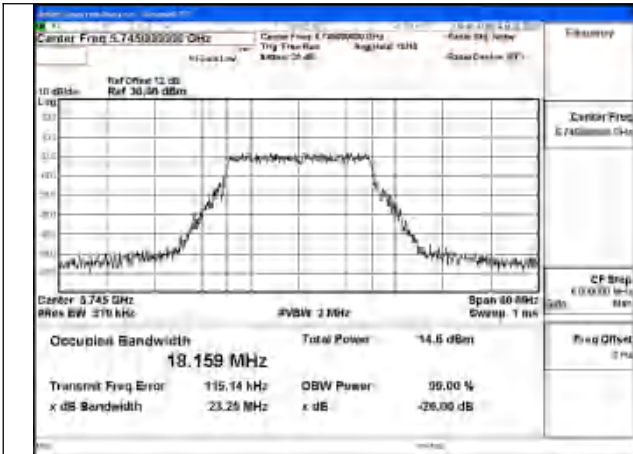

Test Mode: 802.11ac VHT20

Mode:802.11ac VHT20 Frequency:5745MHz
Ant:Chain1