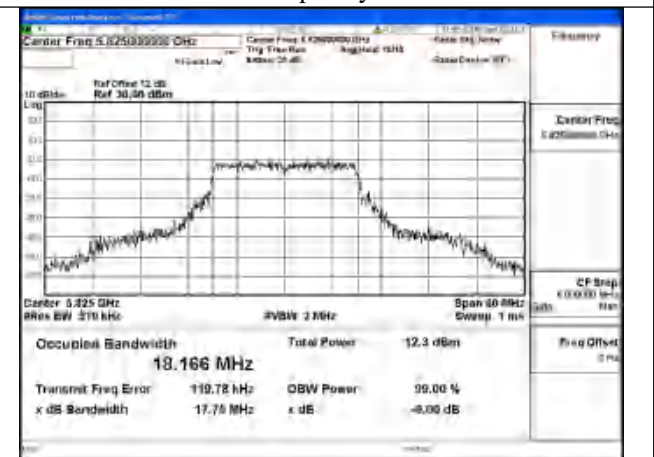

Mode:802.11n HT20 Frequency:5825MHz Ant:Chain0