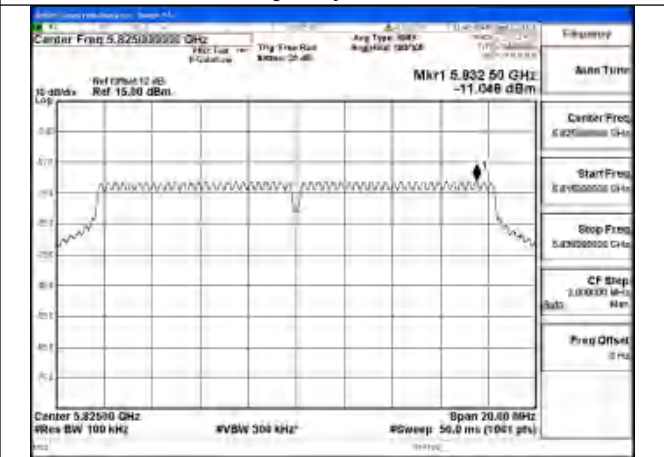

Mode:802.11a Frequency:5825MHz Ant:Chain1

Mode:802.11a Frequency:5745MHz Ant:Chain0

Mode:802.11a Frequency:5785MHz Ant:Chain0

Mode:802.11a Frequency:5825MHz Ant:Chain0

Test Mode: 802.11n HT20

Mode:802.11n HT20 Frequency:5745MHz Ant:Chain1