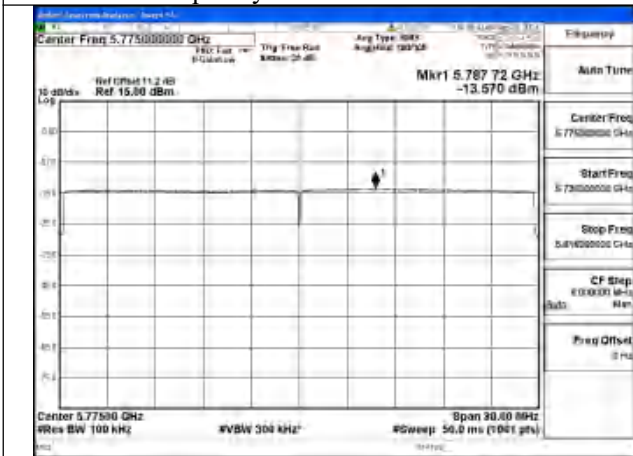

Mode:802.11be EHT80 Tone:996T
Frequency:5775MHz Ant:Chain0