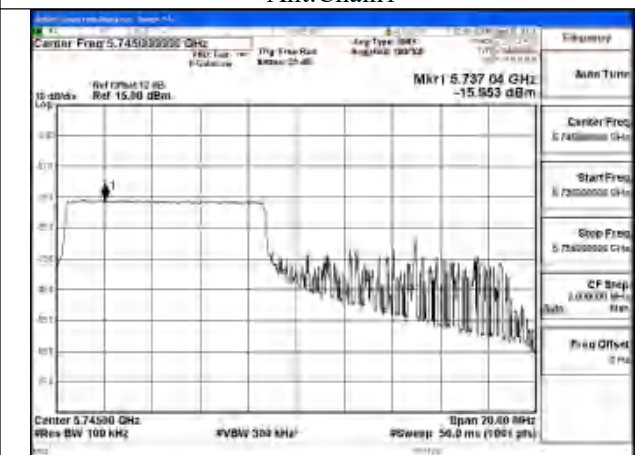

Mode:802.11ax HE20 Tone:106T Frequency:5745MHz
Ant:Chain0