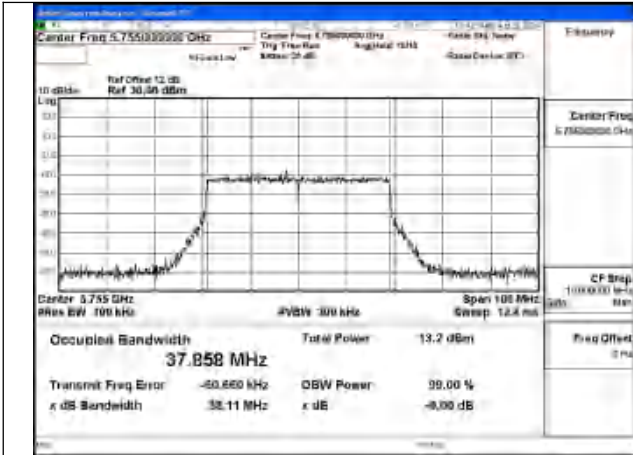

Mode:802.11ac VHT40 Frequency:5755MHz
Ant:Chain1

Mode:802.11ac VHT40 Frequency:5795MHz
Ant:Chain1

Mode:802.11ac VHT40 Frequency:5755MHz
Ant:Chain0

Mode:802.11ac VHT40 Frequency:5795MHz
Ant:Chain0

Test Mode: 802.11ax HE40