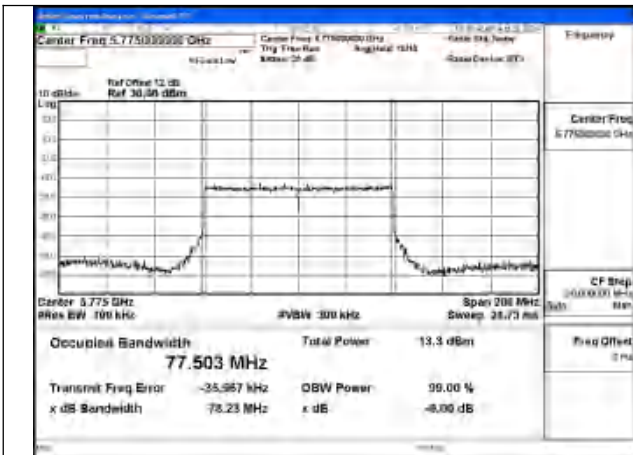

Test Mode: 802.11ax HE80

Mode:802.11ax HE80 Frequency:5775MHz Ant:Chain1