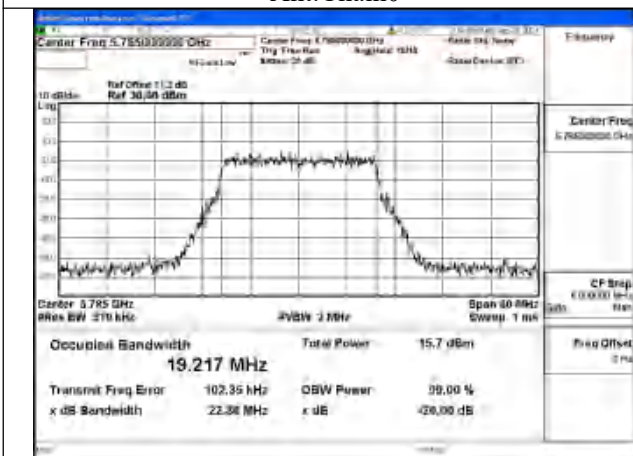

Mode:802.11be EHT20 Frequency:5785MHz
Ant:Chain1