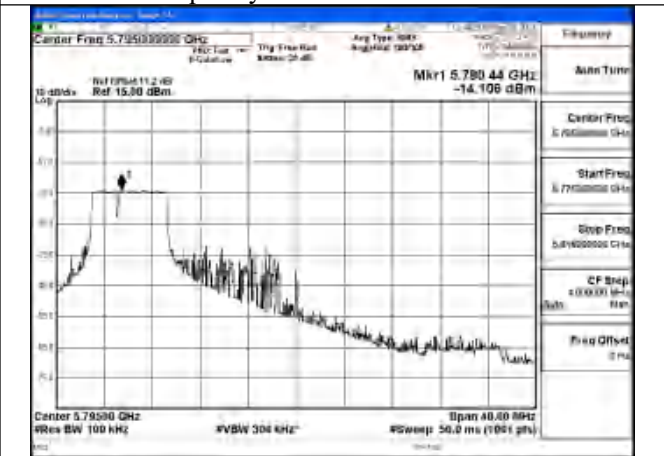

Mode:802.11be EHT40 Tone:26+52
Frequency:5795MHz Ant:Chain0