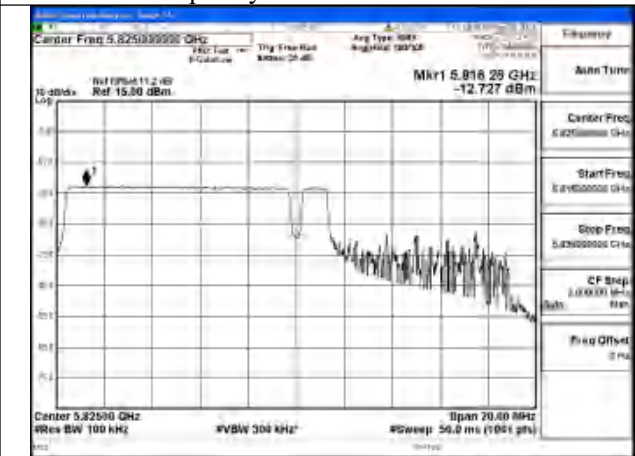

Mode:802.11be EHT20 Tone:26+106
Frequency:5825MHz Ant:Chain1