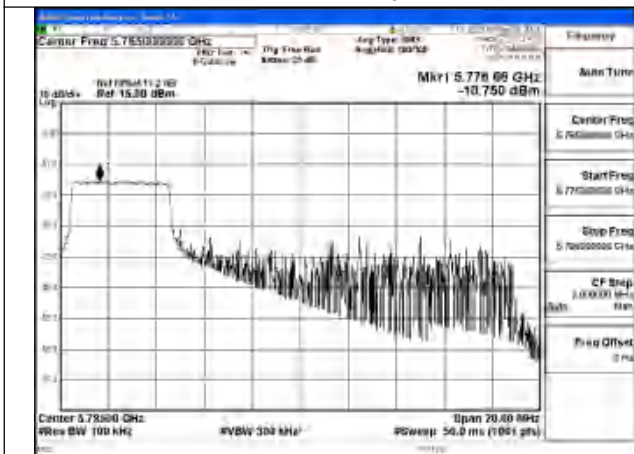

Mode:802.11be EHT20 Tone:52T Frequency:5785MHz
Ant:Chain1