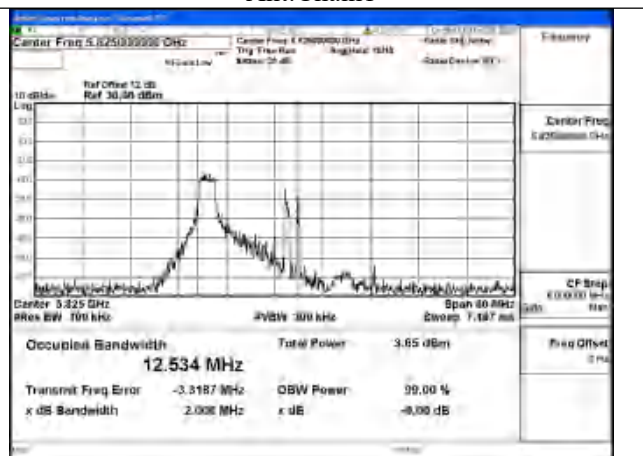

Mode:802.11ax HE20 26T Frequency:5825MHz
Ant:Chain1