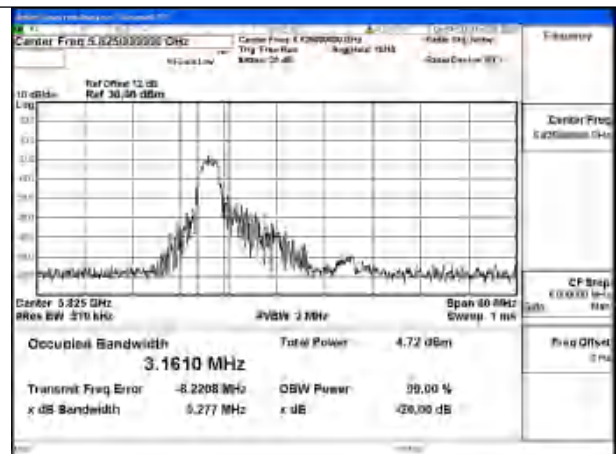

Mode:802.11ax HE20 26T Frequency:5825MHz
Ant:Chain1