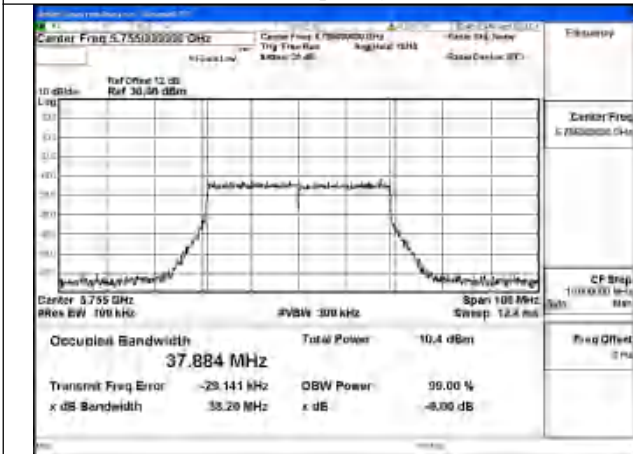

Mode:802.11ax HE40 Frequency:5755MHz Ant:Chain0