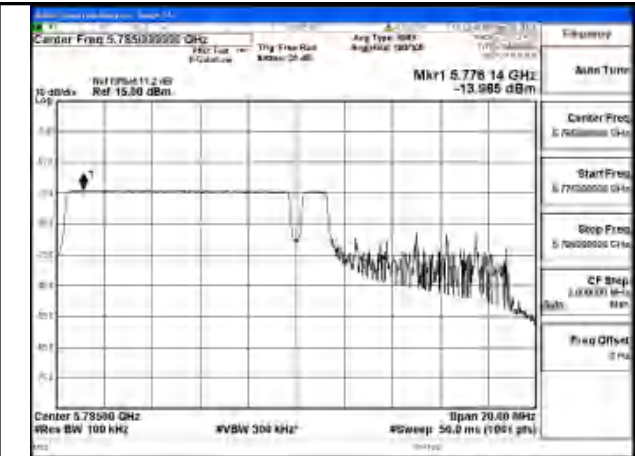

Mode:802.11be EHT20 Tone:26+106
Frequency:5785MHz Ant:Chain0