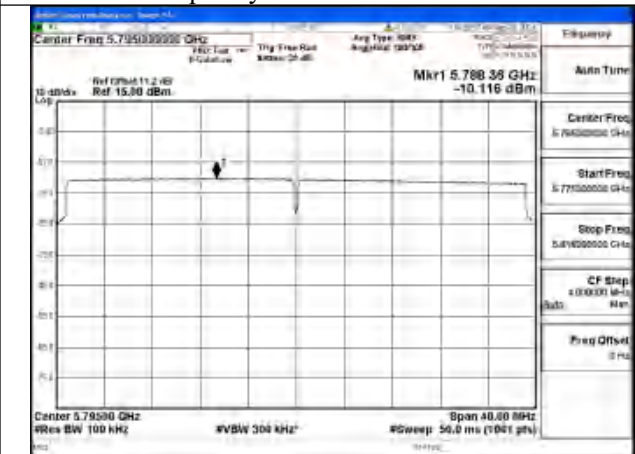

Mode:802.11be EHT40 Tone:484T
Frequency:5795MHz Ant:Chain0