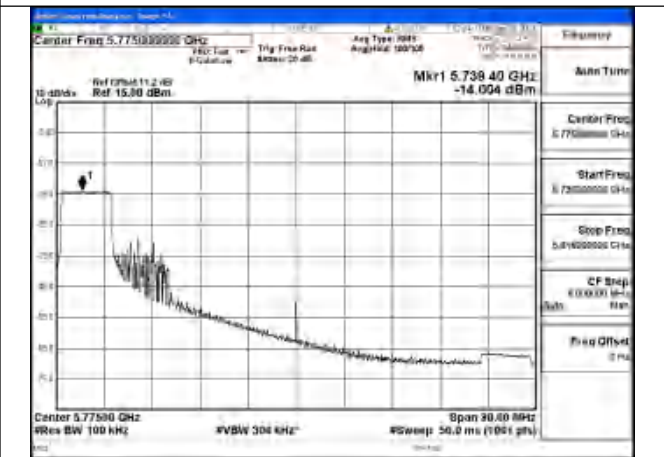

Mode:802.11be EHT80 Tone:106T
Frequency:5775MHz Ant:Chain1