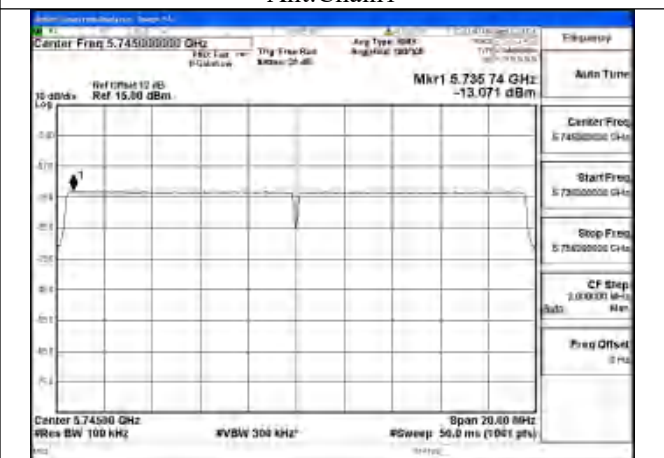

Mode:802.11ax HE20 Tone:242T Frequency:5745MHz
Ant:Chain0