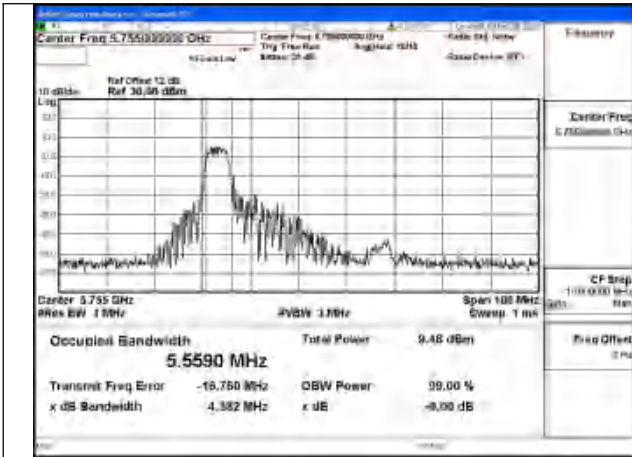

Test Mode: 802.11ax HE40 26T

Mode:802.11ax HE40 26T Frequency:5755MHz
Ant:Chain0