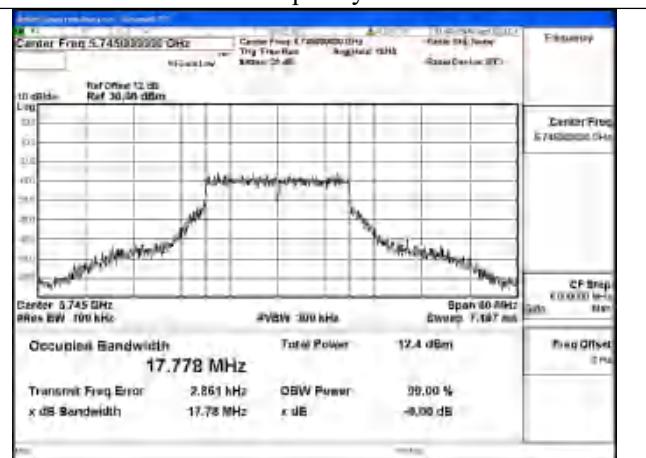

Mode:802.11n HT20 Frequency:5745MHz Ant:Chain0