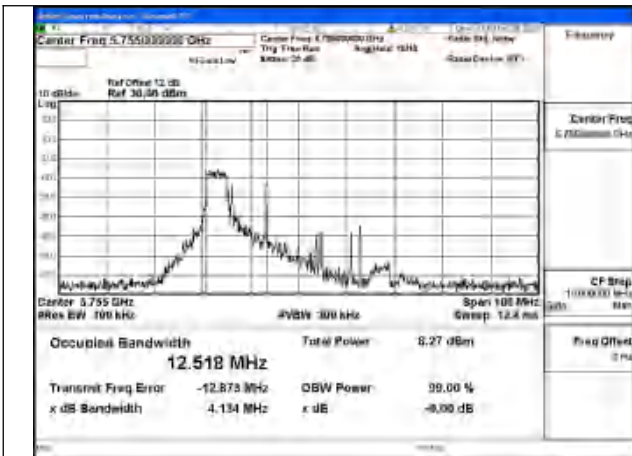

Test Mode: 802.11ax HE40 26T

Mode:802.11ax HE40 26T Frequency:5755MHz
Ant:Chain0