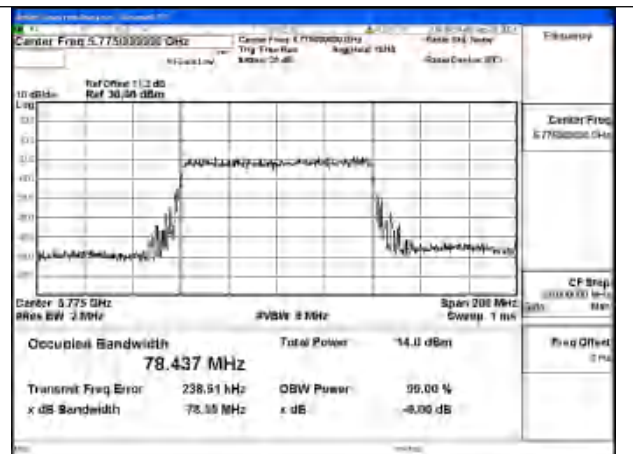

Mode:802.11be EHT80 Frequency:5775MHz
Ant:Chain1