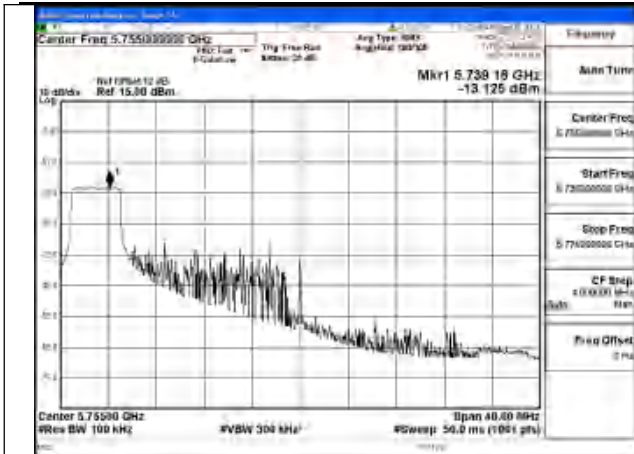

Mode:802.11ax HE40 Tone:26T Frequency:5755MHz
Ant:Chain0

Mode:802.11ax HE40 Tone:26T Frequency:5795MHz
Ant:Chain0

Mode:802.11ax HE40 Tone:52T Frequency:5755MHz
Ant:Chain1

Mode:802.11ax HE40 Tone:52T Frequency:5795MHz
Ant:Chain1