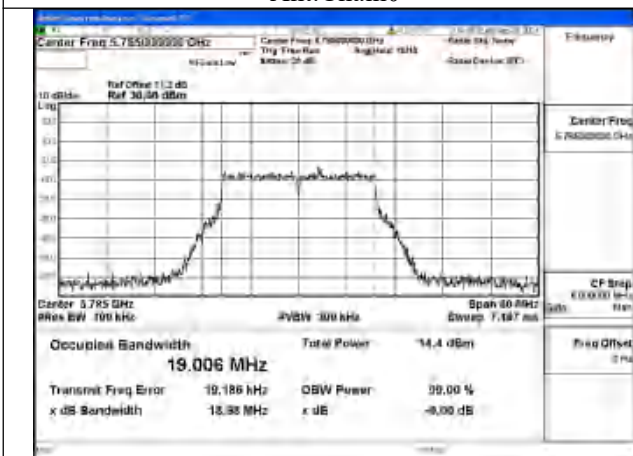

Test Mode: 802.11be EHT20

Mode:802.11be EHT20 Frequency:5745MHz
Ant:Chain0

Mode:802.11be EHT20 Frequency:5785MHz
Ant:Chain0

Mode:802.11be EHT20 Frequency:5825MHz
Ant:Chain0

Mode:802.11be EHT20 Frequency:5745MHz
Ant:Chain1