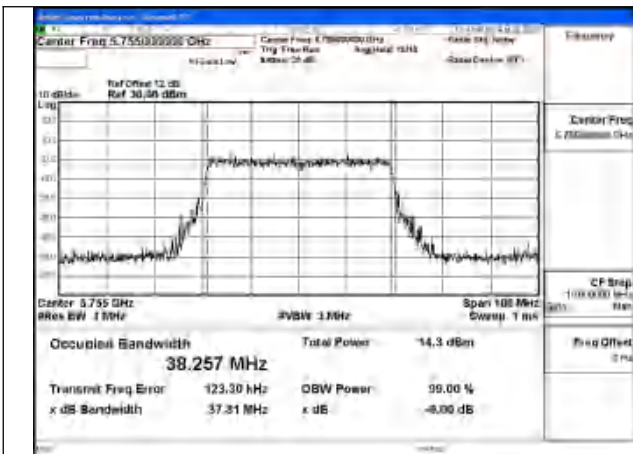

Test Mode: 802.11ax HE40

Mode:802.11ax HE40 Frequency:5755MHz Ant:Chain1