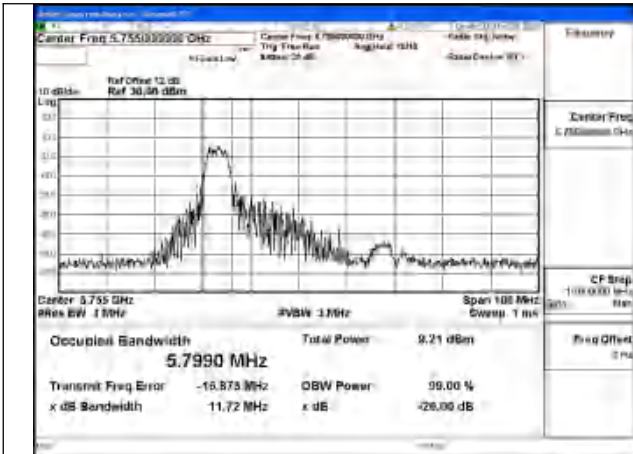

Test Mode: 802.11ax HE40 26T

Mode:802.11ax HE40 26T Frequency:5755MHz
Ant:Chain0