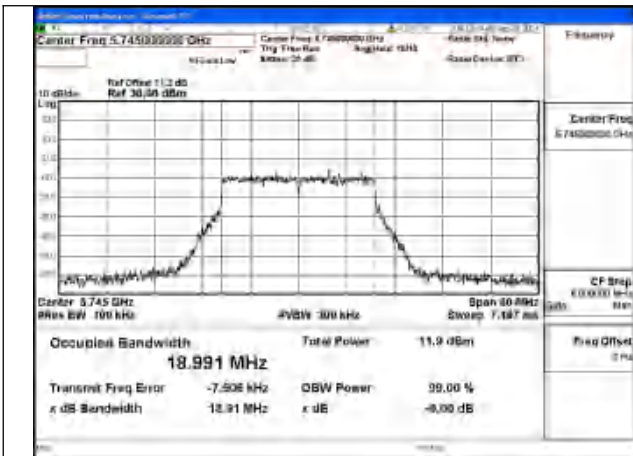

Test Mode: 802.11be EHT20

Mode:802.11be EHT20 Frequency:5745MHz
Ant:Chain0