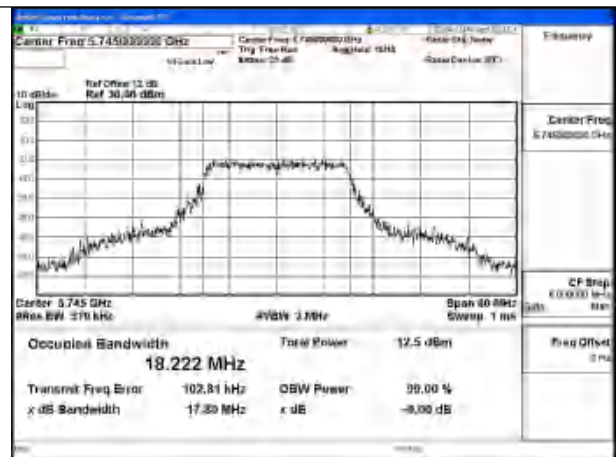

Mode:802.11ac VHT20 Frequency:5745MHz
Ant:Chain0