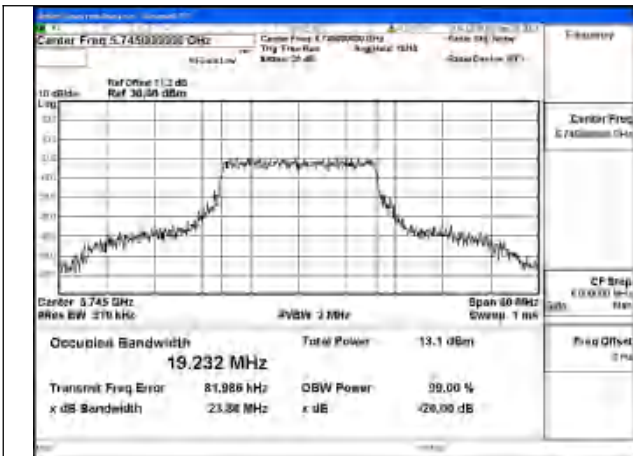

Test Mode: 802.11ax HE80

Mode:802.11ax HE80 Frequency:5775MHz Ant:Chain1

Mode:802.11ax HE80 Frequency:5775MHz Ant:Chain0

Test Mode: 802.11be EHT20

Mode:802.11be EHT20 Frequency:5745MHz
Ant:Chain0

Mode:802.11be EHT20 Frequency:5785MHz
Ant:Chain0