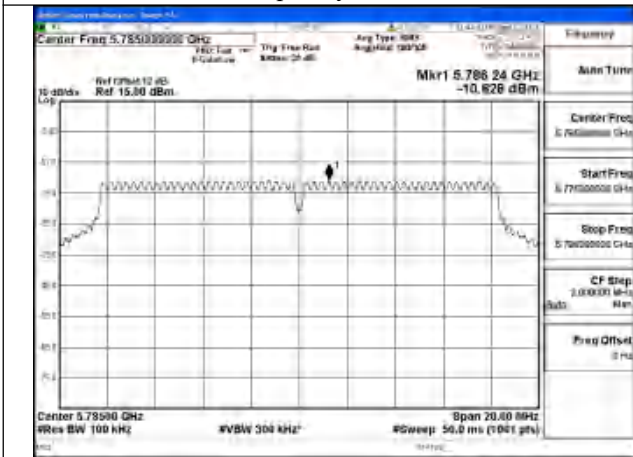

Mode:802.11a Frequency:5825MHz Ant:Chain1

Mode:802.11a Frequency:5745MHz Ant:Chain0

Mode:802.11a Frequency:5785MHz Ant:Chain0

Mode:802.11a Frequency:5825MHz Ant:Chain0

Test Mode: 802.11n HT20

Mode:802.11n HT20 Frequency:5745MHz Ant:Chain1