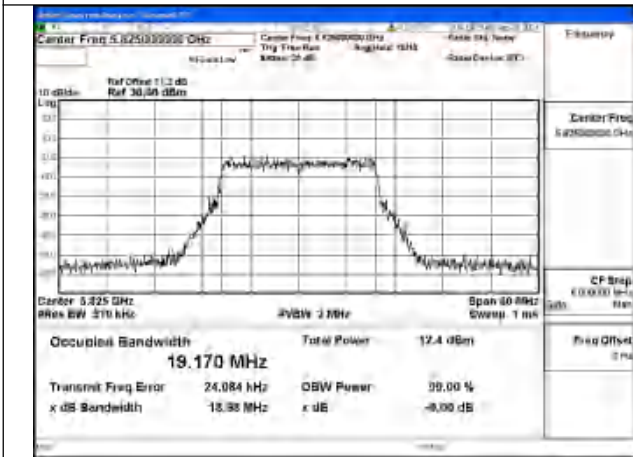

Test Mode: 802.11ax HE80

Mode:802.11ax HE80 Frequency:5775MHz Ant:Chain1

Mode:802.11ax HE80 Frequency:5775MHz Ant:Chain0

Test Mode: 802.11be EHT20

Mode:802.11be EHT20 Frequency:5745MHz
Ant:Chain0

Mode:802.11be EHT20 Frequency:5785MHz
Ant:Chain0