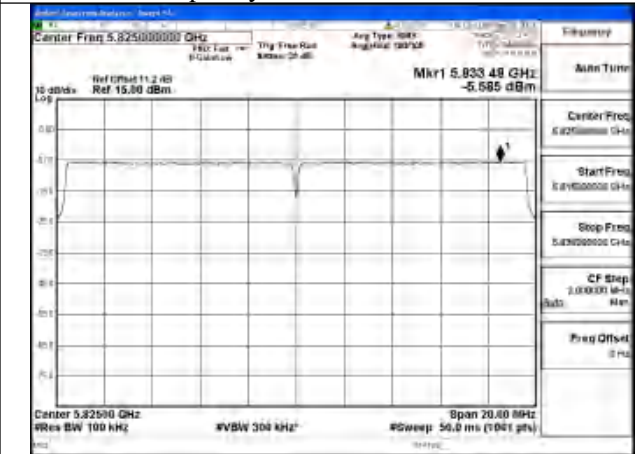

Mode:802.11be EHT20 Tone:242T
Frequency:5825MHz Ant:Chain1