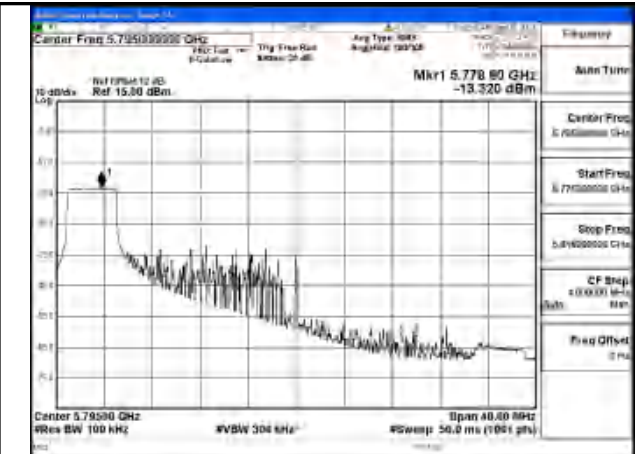

Mode:802.11ax HE40 Tone:52T Frequency:5795MHz
Ant:Chain0