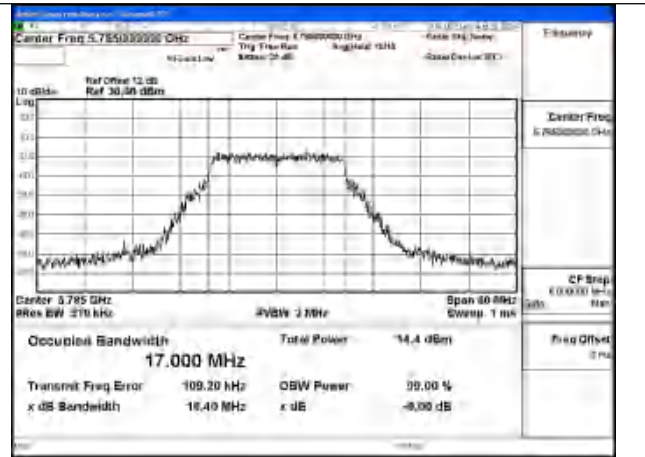

Mode:802.11a Frequency:5785MHz Ant:Chain1