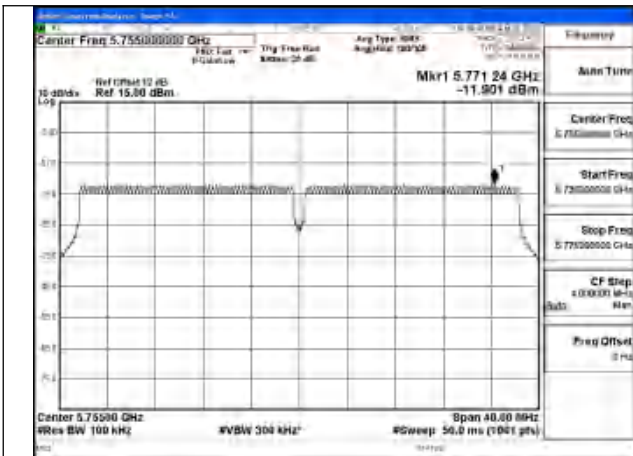

Test Mode: 802.11n HT40

Mode:802.11n HT40 Frequency:5755MHz Ant:Chain1