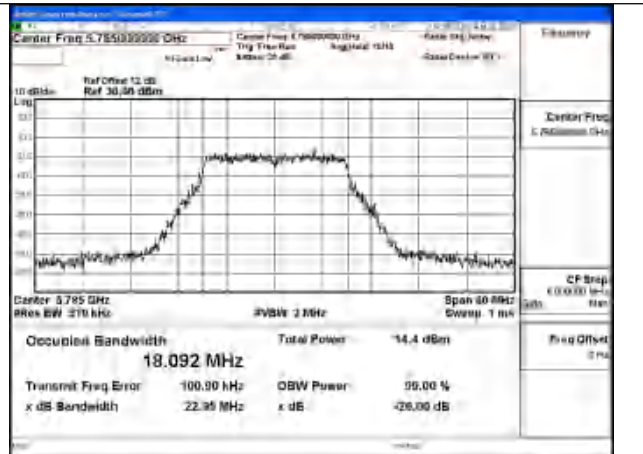

Mode:802.11n HT20 Frequency:5745MHz Ant:Chain0

Mode:802.11n HT20 Frequency:5785MHz Ant:Chain0

Mode:802.11n HT20 Frequency:5825MHz Ant:Chain0

Test Mode: 802.11ac VHT20

Mode:802.11ac VHT20 Frequency:5745MHz
Ant:Chain1