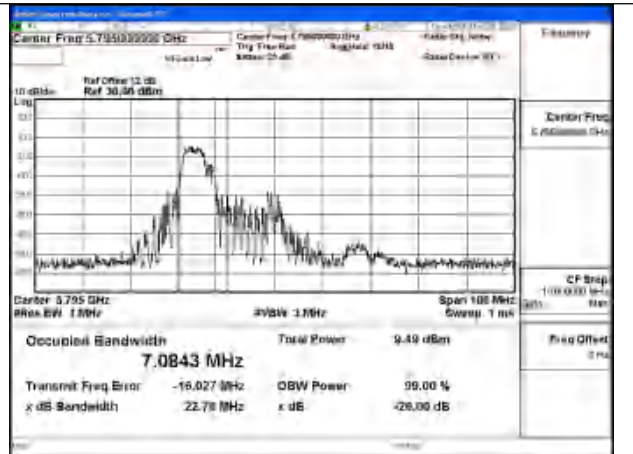

Mode:802.11ax HE40 26T Frequency:5795MHz
Ant:Chain0