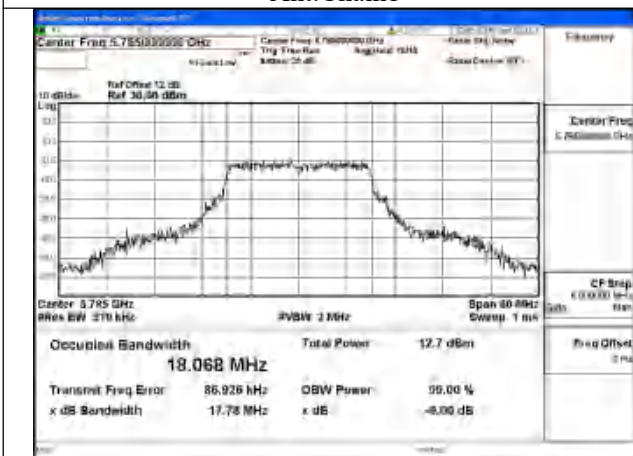

Mode:802.11ac VHT20 Frequency:5785MHz
Ant:Chain0