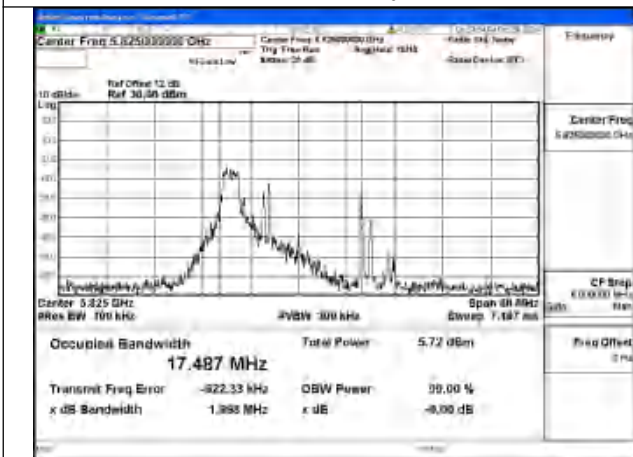

Mode:802.11ax HE20 26T Frequency:5825MHz
Ant:Chain0