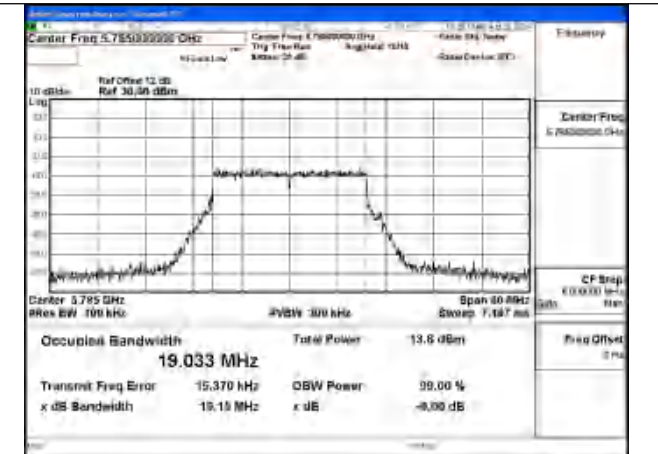

Test Mode: 802.11ax HE20

Mode:802.11ax HE20 Frequency:5785MHz Ant:Chain1