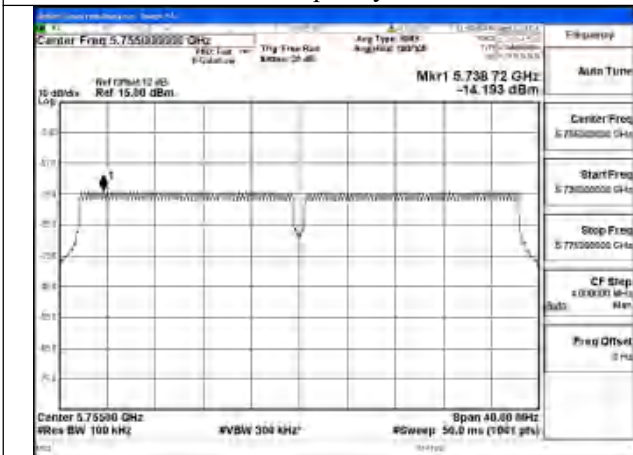

Mode:802.11ax HE20 Tone:242T Frequency:5785MHz
Ant:Chain0

Mode:802.11ax HE20 Tone:242T Frequency:5825MHz
Ant:Chain0

Test Mode: 802.11n HT40

Mode:802.11n HT40 Frequency:5755MHz Ant:Chain1

Mode:802.11n HT40 Frequency:5795MHz Ant:Chain1