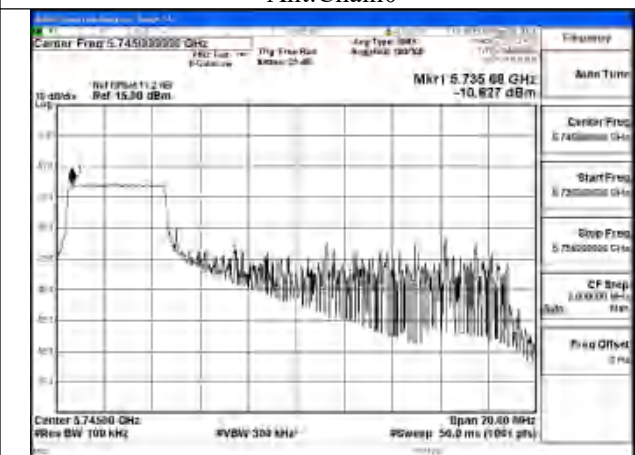

Mode:802.11be EHT20 Tone:52T Frequency:5745MHz
Ant:Chain1