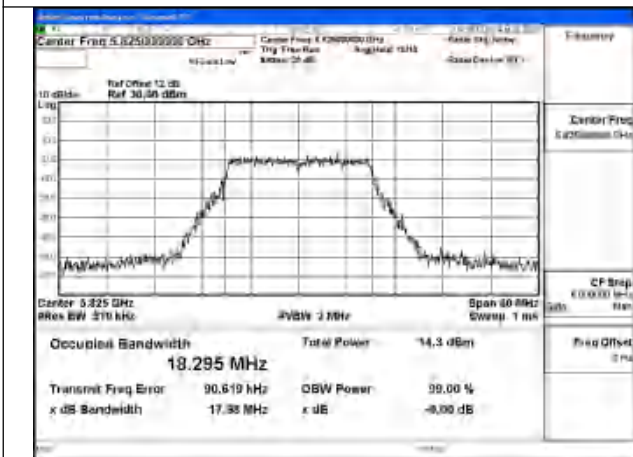

Mode:802.11ac VHT20 Frequency:5825MHz
Ant:Chain1