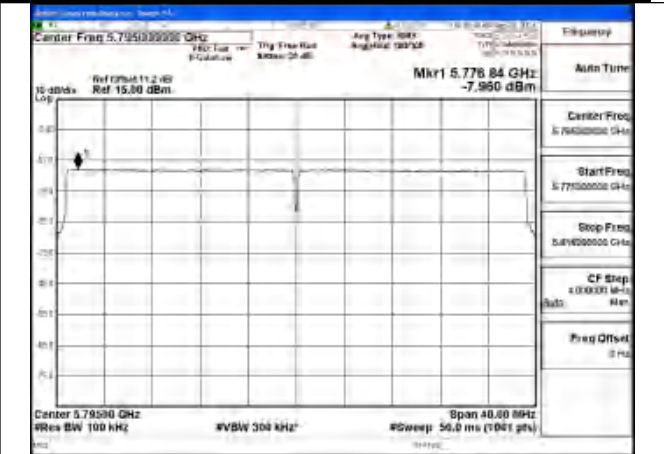

Mode:802.11be EHT40 Tone:484T
Frequency:5795MHz Ant:Chain1