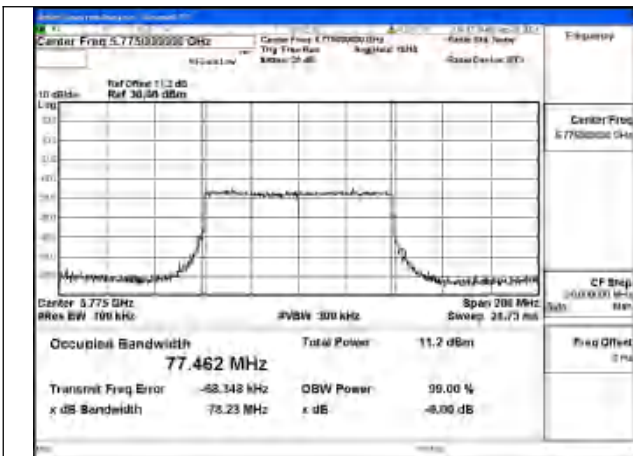

Test Mode: 802.11be EHT80

Mode:802.11be EHT80 Frequency:5775MHz
Ant:Chain0