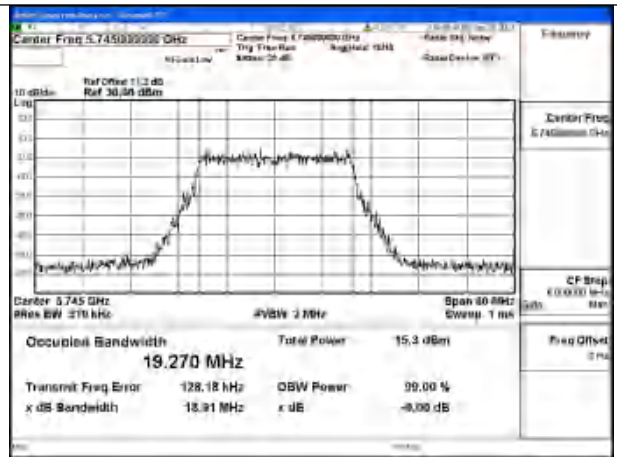

Mode:802.11be EHT20 Frequency:5745MHz
Ant:Chain1