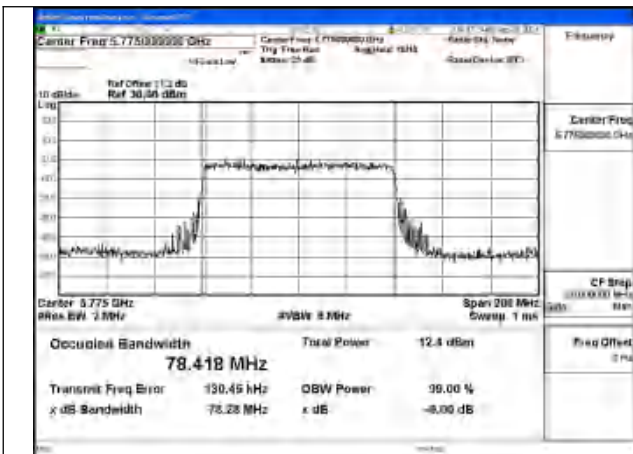

Mode:802.11be EHT40 Frequency:5755MHz
Ant:Chain0

Mode:802.11be EHT40 Frequency:5795MHz
Ant:Chain0

Mode:802.11be EHT40 Frequency:5755MHz
Ant:Chain1

Mode:802.11be EHT40 Frequency:5795MHz
Ant:Chain1

Test Mode: 802.11be EHT80