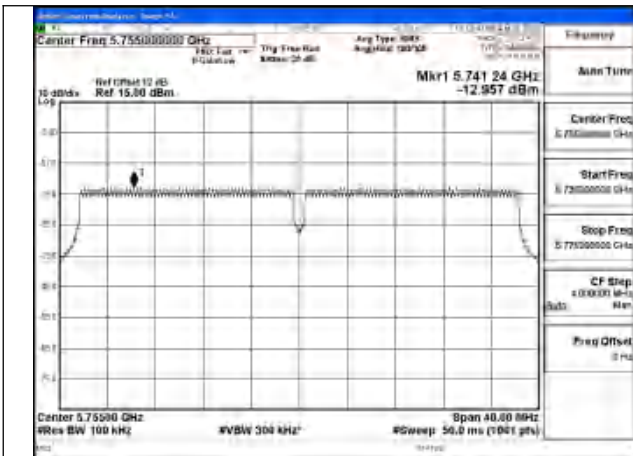

Test Mode: 802.11ac VHT40

Mode:802.11ac VHT40 Frequency:5755MHz
Ant:Chain1