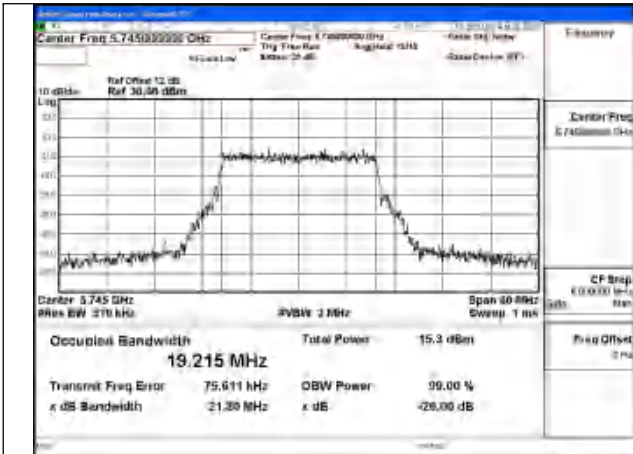

Test Mode: 802.11ax HE20

Mode:802.11ax HE20 Frequency:5745MHz Ant:Chain1