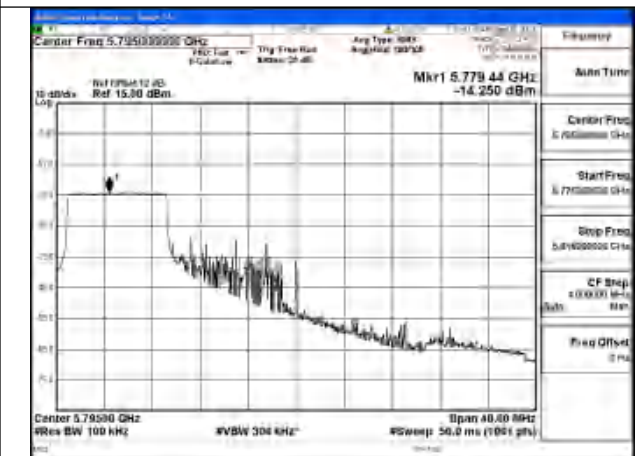

Mode:802.11ax HE40 Tone:106T Frequency:5795MHz
Ant:Chain0