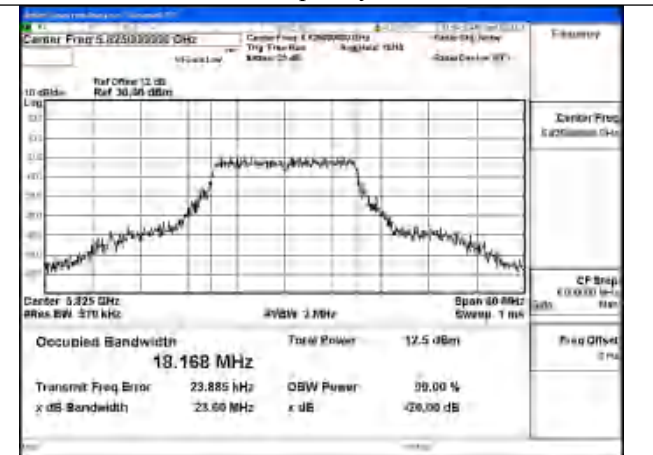

Mode:802.11n HT20 Frequency:5825MHz Ant:Chain0