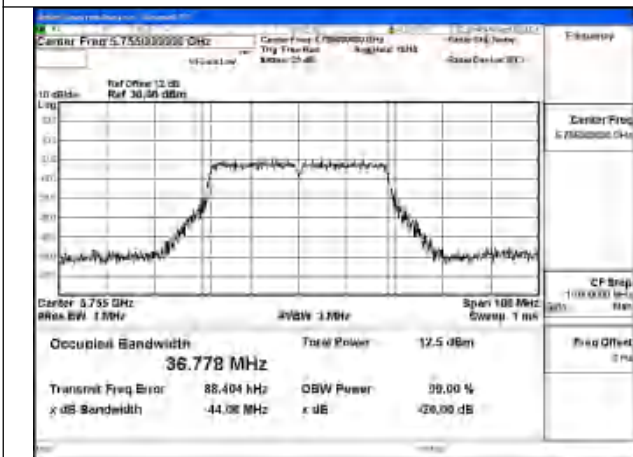

Mode:802.11n HT40 Frequency:5755MHz Ant:Chain0

Mode:802.11n HT40 Frequency:5795MHz Ant:Chain0

Test Mode: 802.11ac VHT40

Mode:802.11ac VHT40 Frequency:5755MHz
Ant:Chain1

Mode:802.11ac VHT40 Frequency:5795MHz
Ant:Chain1