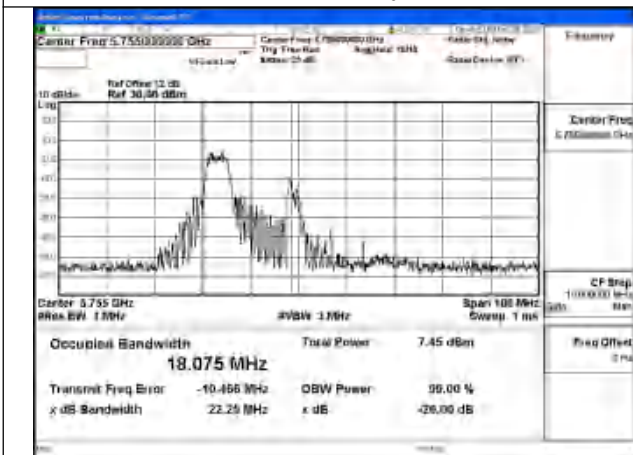

Mode:802.11ax HE40 26T Frequency:5755MHz
Ant:Chain1