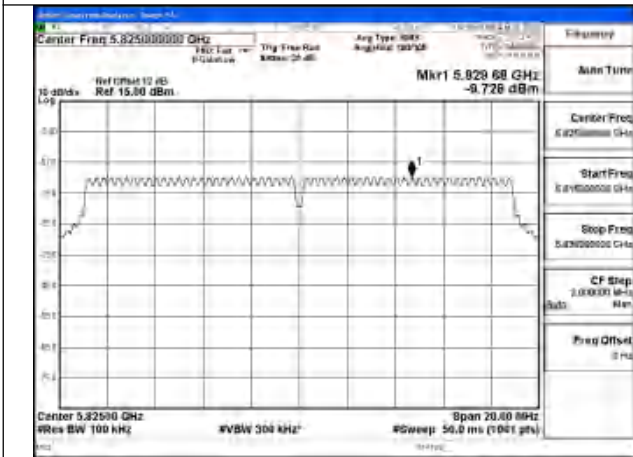

Mode:802.11ac VHT20 Frequency:5825MHz
Ant:Chain1