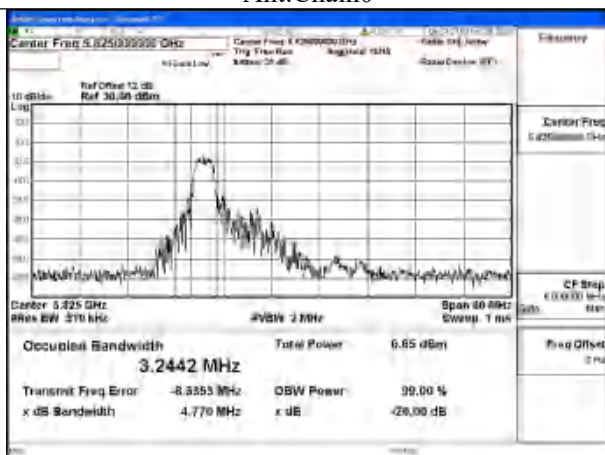

Mode:802.11be EHT80 Frequency:5775MHz
Ant:Chain0

Mode:802.11be EHT80 Frequency:5775MHz
Ant:Chain1

Test Mode: 802.11ax HE20 26T

Mode:802.11ax HE20 26T Frequency:5745MHz
Ant:Chain0

Mode:802.11ax HE20 26T Frequency:5785MHz
Ant:Chain0