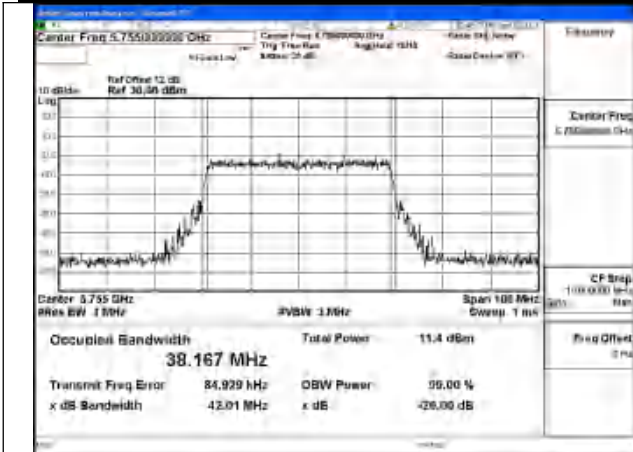

Mode:802.11ac VHT40 Frequency:5755MHz
Ant:Chain0

Mode:802.11ac VHT40 Frequency:5795MHz
Ant:Chain0

Test Mode: 802.11ax HE40

Mode:802.11ax HE40 Frequency:5755MHz Ant:Chain1

Mode:802.11ax HE40 Frequency:5795MHz Ant:Chain1