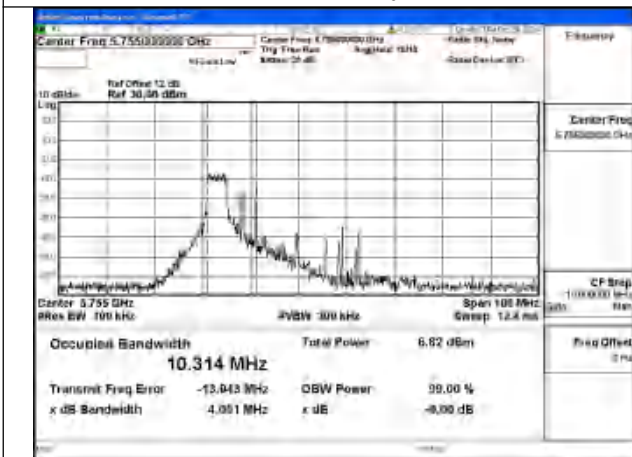

Mode:802.11ax HE20 26T Frequency:5785MHz
Ant:Chain1

Mode:802.11ax HE20 26T Frequency:5825MHz
Ant:Chain1

Test Mode: 802.11ax HE40 26T

Mode:802.11ax HE40 26T Frequency:5755MHz
Ant:Chain0

Mode:802.11ax HE40 26T Frequency:5795MHz
Ant:Chain0