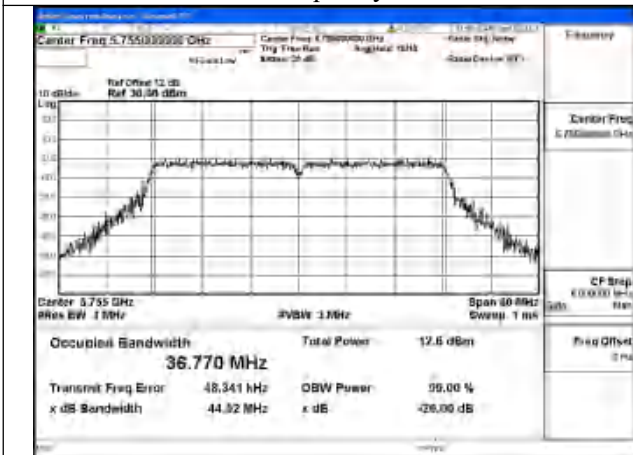

Mode:802.11ax HE20 Frequency:5785MHz Ant:Chain0

Mode:802.11ax HE20 Frequency:5825MHz Ant:Chain0

Test Mode: 802.11n HT40

Mode:802.11n HT40 Frequency:5755MHz Ant:Chain1

Mode:802.11n HT40 Frequency:5795MHz Ant:Chain1