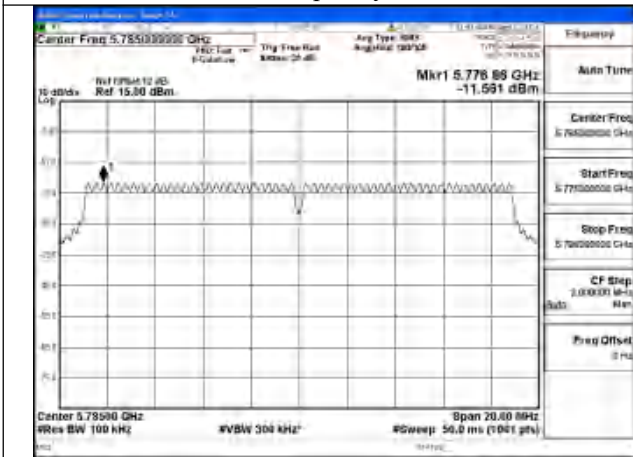

Mode:802.11n HT20 Frequency:5785MHz Ant:Chain0