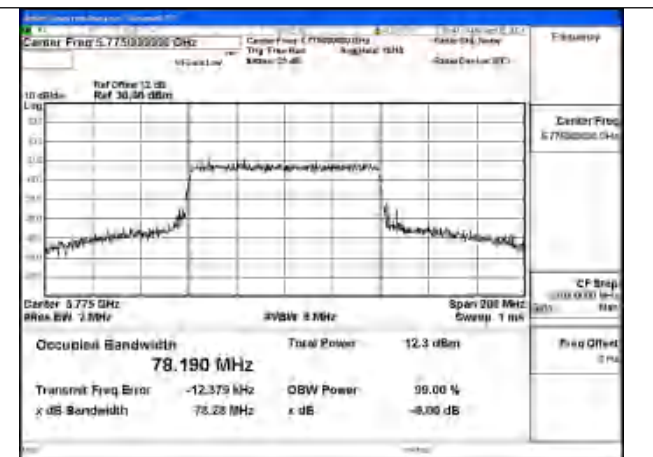

Mode:802.11ax HE80 Frequency:5775MHz Ant:Chain0