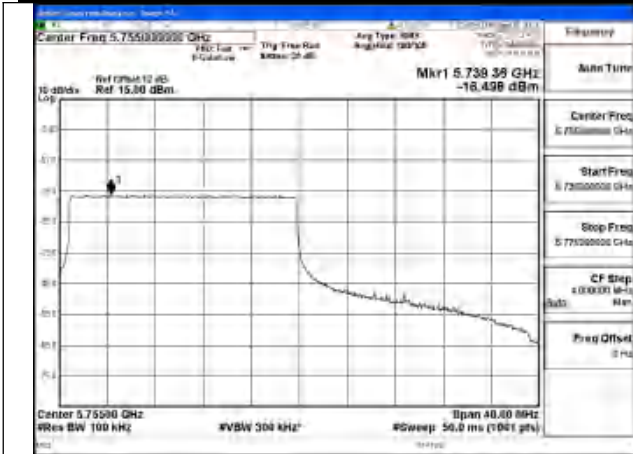

Mode:802.11ax HE40 Tone:242T Frequency:5755MHz
Ant:Chain1