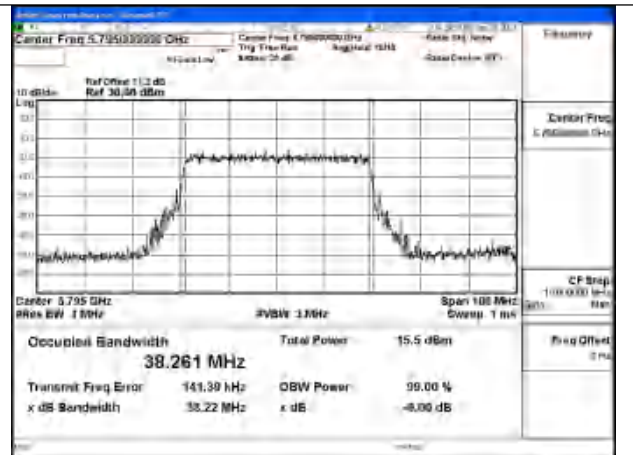

Mode:802.11be EHT40 Frequency:5795MHz
Ant:Chain1