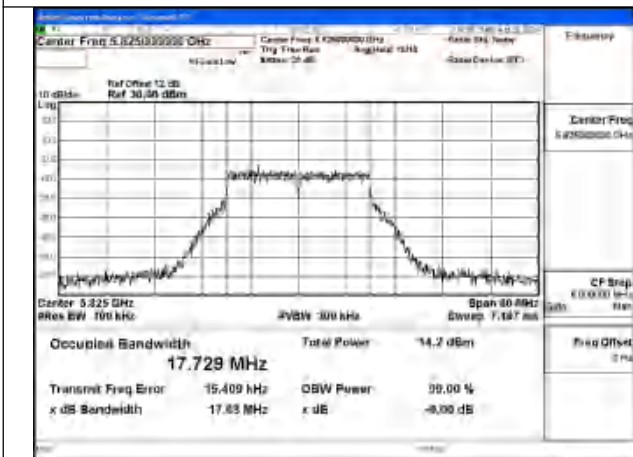

Mode:802.11ac VHT20 Frequency:5825MHz
Ant:Chain1