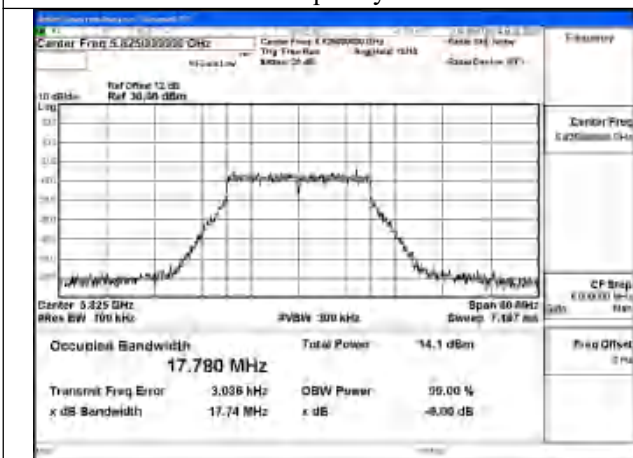

Mode:802.11n HT20 Frequency:5825MHz Ant:Chain1