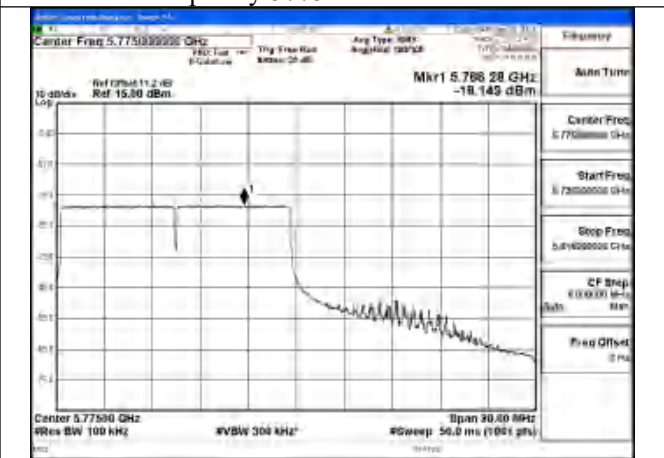

Mode:802.11be EHT80 Tone:484T
Frequency:5775MHz Ant:Chain1