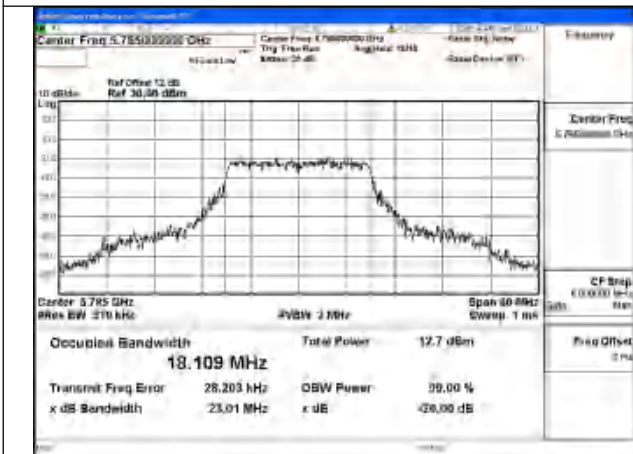

Mode:802.11ac VHT20 Frequency:5785MHz
Ant:Chain0