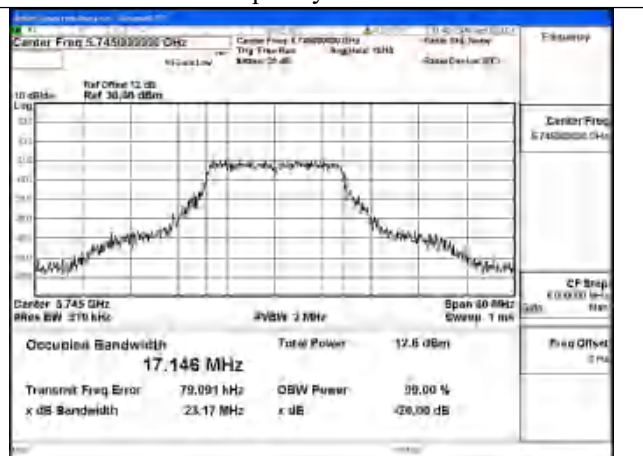

Test Mode: 802.11a

Mode:802.11a Frequency:5745MHz Ant:Chain1

Mode:802.11a Frequency:5785MHz Ant:Chain1

Mode:802.11a Frequency:5825MHz Ant:Chain1

Mode:802.11a Frequency:5745MHz Ant:Chain0

Mode:802.11a Frequency:5785MHz Ant:Chain0