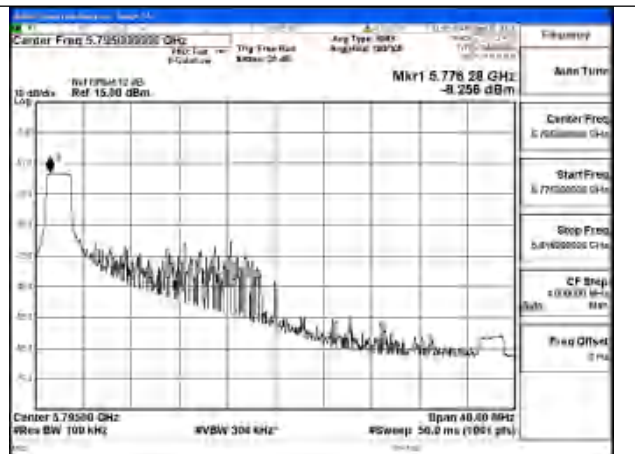

Mode:802.11ax HE40 Tone:52T Frequency:5795MHz
Ant:Chain1