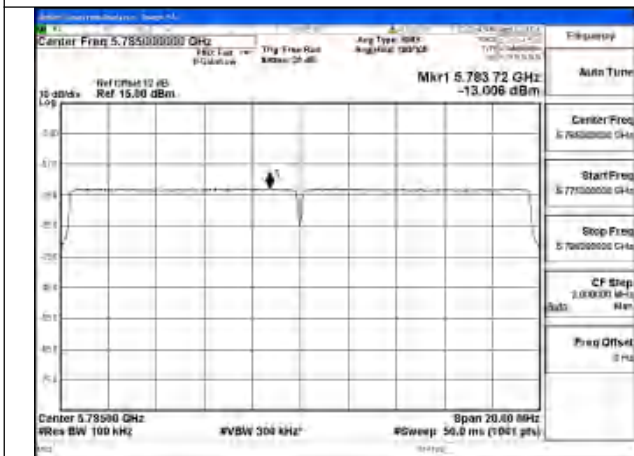

Mode:802.11ax HE20 Tone:242T Frequency:5745MHz
Ant:Chain1

Mode:802.11ax HE20 Tone:242T Frequency:5785MHz
Ant:Chain1

Mode:802.11ax HE20 Tone:242T Frequency:5825MHz
Ant:Chain1

Mode:802.11ax HE20 Tone:242T Frequency:5745MHz
Ant:Chain0