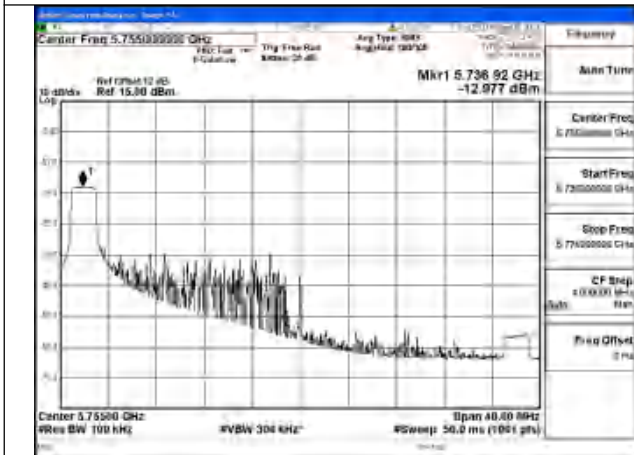

Mode:802.11ac VHT40 Frequency:5755MHz
Ant:Chain0

Mode:802.11ac VHT40 Frequency:5795MHz
Ant:Chain0

Test Mode: 802.11ax HE40

Mode:802.11ax HE40 Tone:26T Frequency:5755MHz
Ant:Chain1

Mode:802.11ax HE40 Tone:26T Frequency:5795MHz
Ant:Chain1