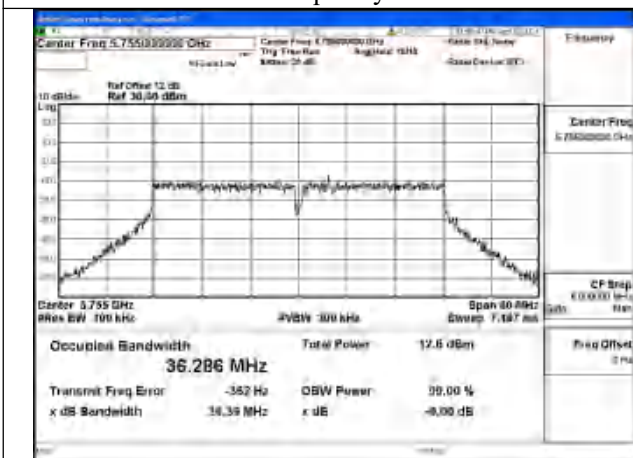

Mode:802.11n HT40 Frequency:5755MHz Ant:Chain0