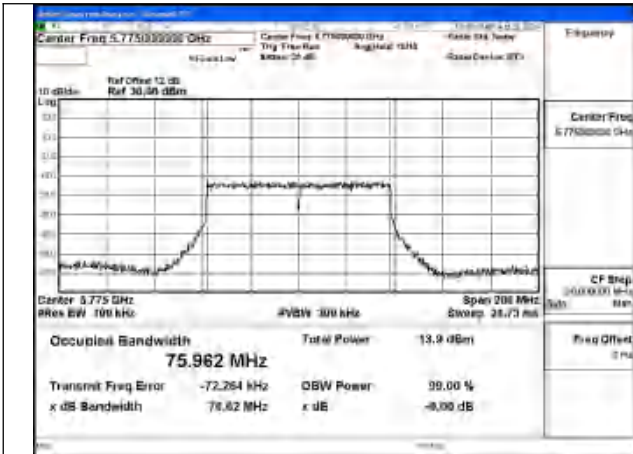

Mode:802.11ax HE40 Frequency:5755MHz Ant:Chain1

Mode:802.11ax HE40 Frequency:5795MHz Ant:Chain1

Mode:802.11ax HE40 Frequency:5755MHz Ant:Chain0

Mode:802.11ax HE40 Frequency:5795MHz Ant:Chain0

Test Mode: 802.11ac VHT80