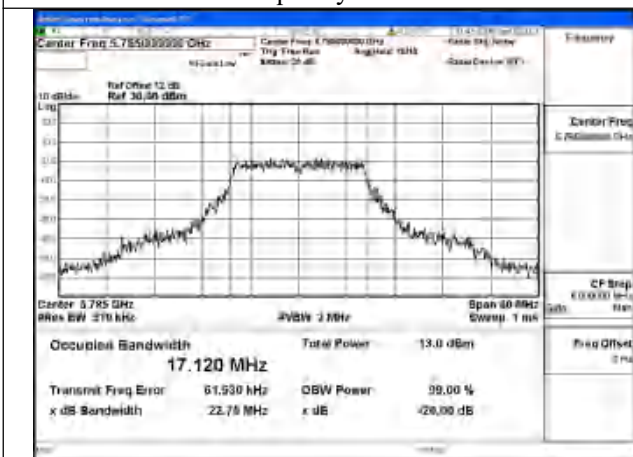

Test Mode: 802.11a

Mode:802.11a Frequency:5745MHz Ant:Chain1

Mode:802.11a Frequency:5785MHz Ant:Chain1

Mode:802.11a Frequency:5825MHz Ant:Chain1

Mode:802.11a Frequency:5745MHz Ant:Chain0

Mode:802.11a Frequency:5785MHz Ant:Chain0