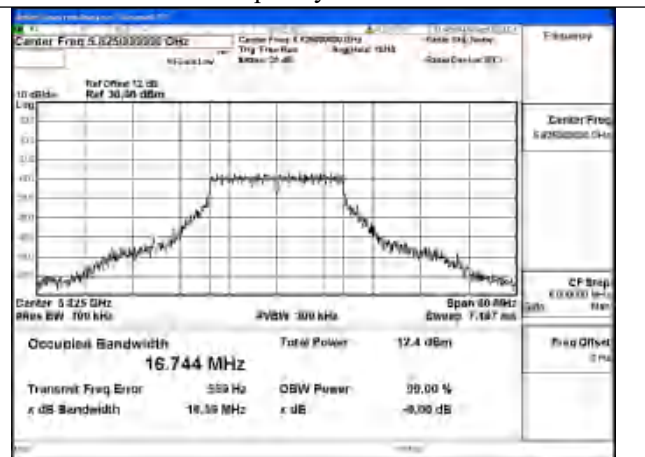

Mode:802.11a Frequency:5825MHz Ant:Chain0