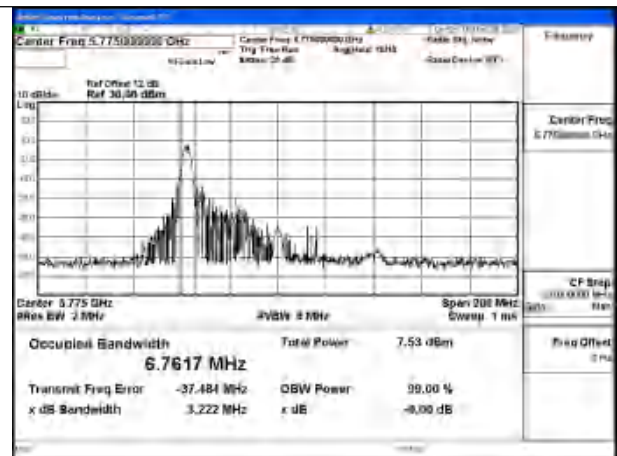

Mode:802.11ax HE80 26T Frequency:5775MHz
Ant:Chain1