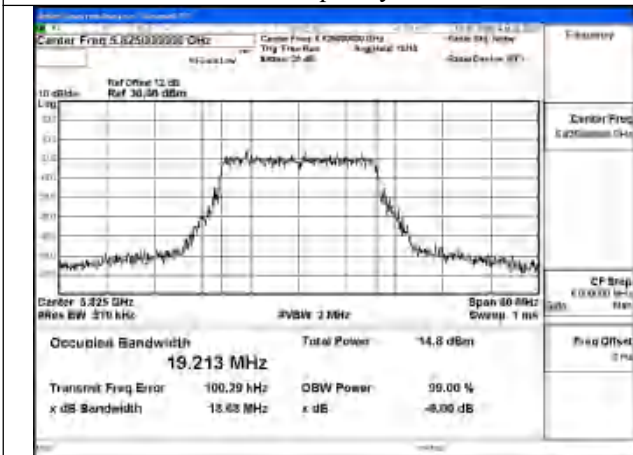

Mode:802.11ax HE20 Frequency:5825MHz Ant:Chain1