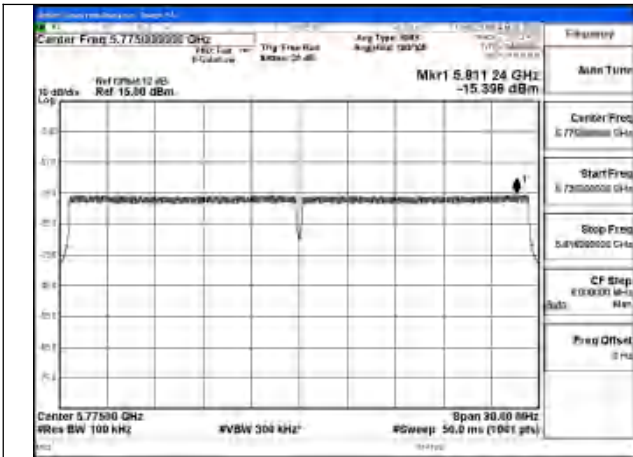

Test Mode: 802.11ac VHT80

Mode:802.11ac VHT80 Frequency:5775MHz
Ant:Chain1