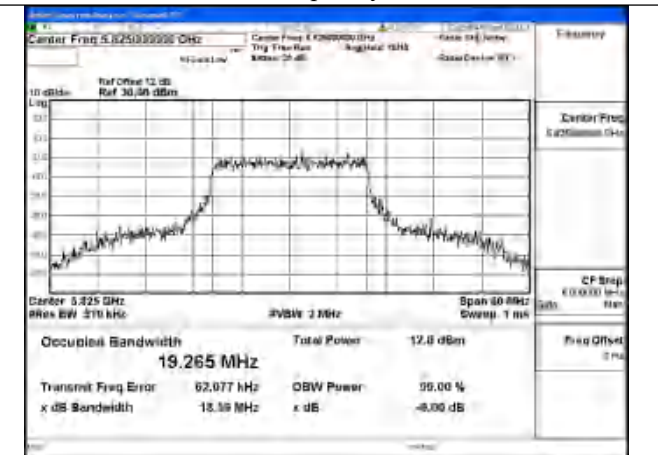

Test Mode: 802.11ax HE20

Mode:802.11ax HE20 Frequency:5745MHz Ant:Chain1

Mode:802.11ax HE20 Frequency:5785MHz Ant:Chain1

Mode:802.11ax HE20 Frequency:5825MHz Ant:Chain1

Mode:802.11ax HE20 Frequency:5745MHz Ant:Chain0