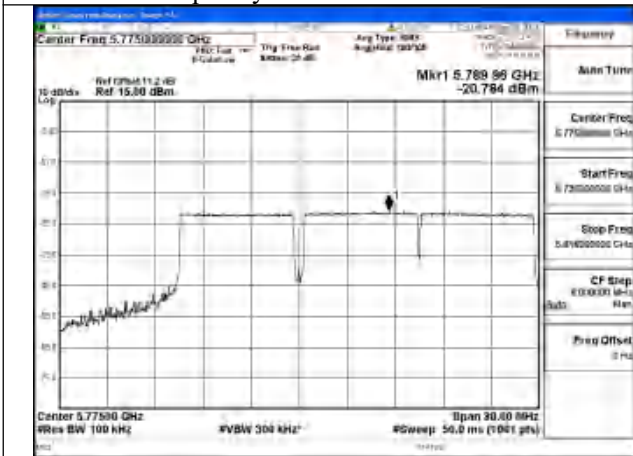

Mode:802.11be EHT80 Tone:242+484
Frequency:5775MHz Ant:Chain0