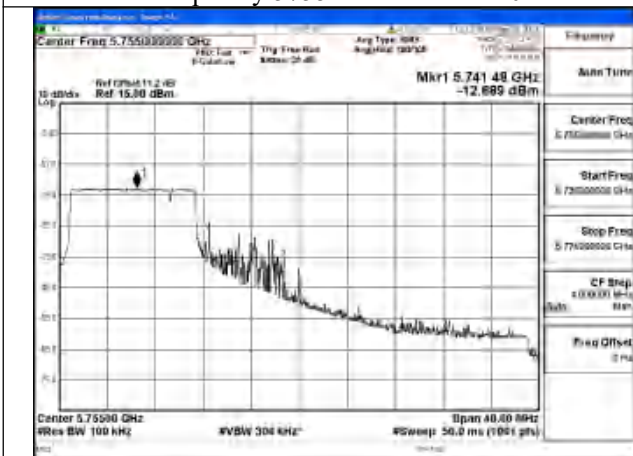

Mode:802.11be EHT40 Tone:26+106
Frequency:5755MHz Ant:Chain1