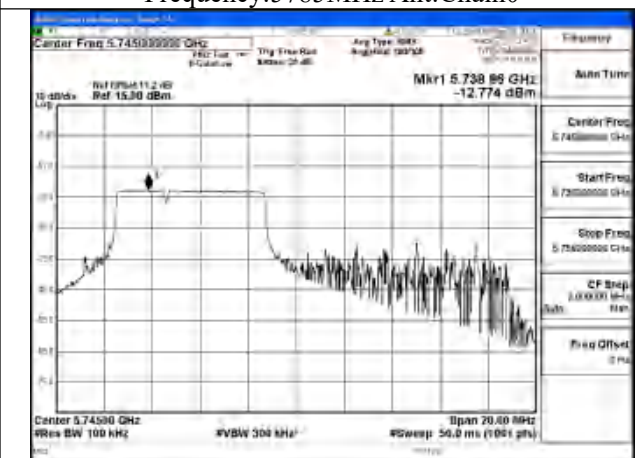

Mode:802.11be EHT20 Tone:26+52
Frequency:5745MHz Ant:Chain1