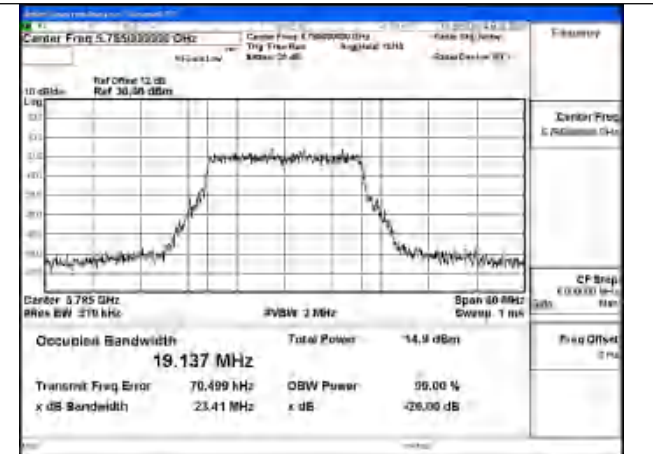

Test Mode: 802.11ax HE20

Mode:802.11ax HE20 Frequency:5785MHz Ant:Chain1