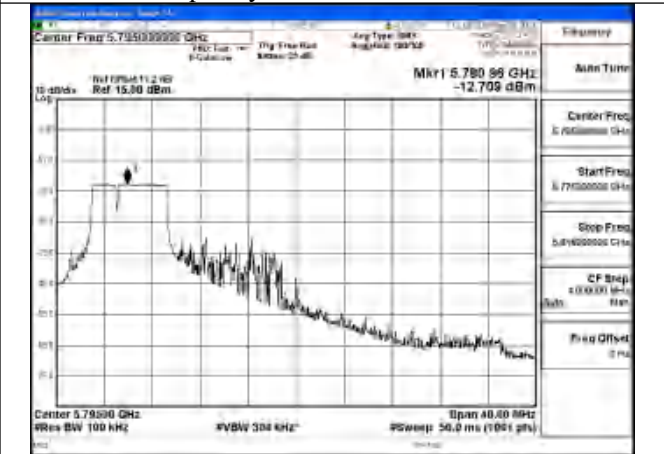

Mode:802.11be EHT40 Tone:26+52
Frequency:5795MHz Ant:Chain1