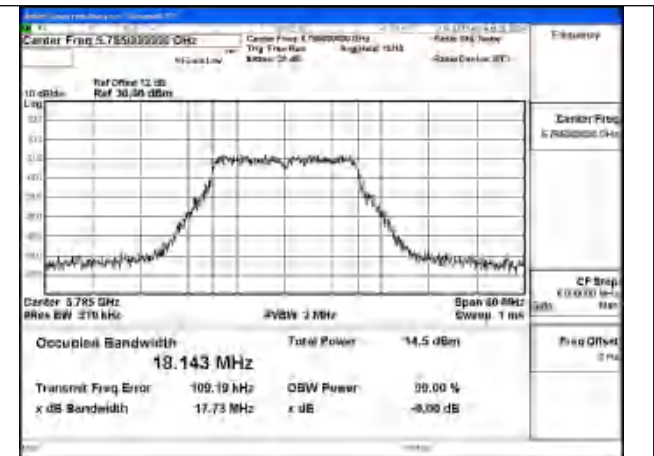

Test Mode: 802.11n HT20

Mode:802.11n HT20 Frequency:5785MHz Ant:Chain1