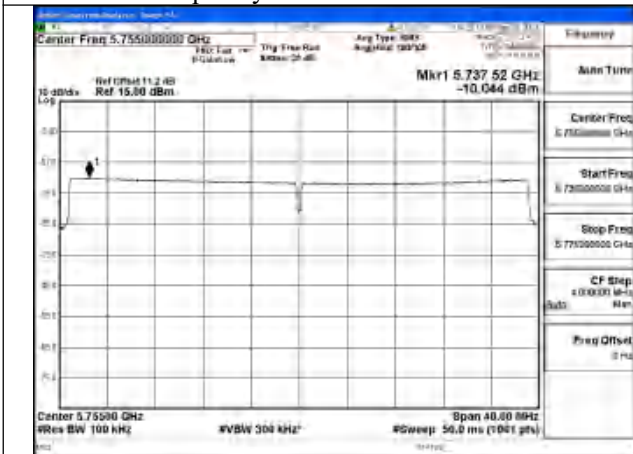

Mode:802.11be EHT40 Tone:242T
Frequency:5755MHz Ant:Chain0

Mode:802.11be EHT40 Tone:242T
Frequency:5795MHz Ant:Chain0

Mode:802.11be EHT40 Tone:242T
Frequency:5755MHz Ant:Chain1

Mode:802.11be EHT40 Tone:242T
Frequency:5795MHz Ant:Chain1