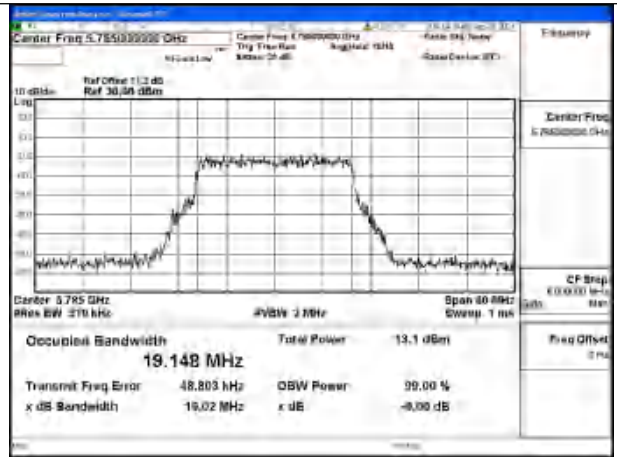

Test Mode: 802.11ax HE80

Mode:802.11ax HE80 Frequency:5775MHz Ant:Chain1

Mode:802.11ax HE80 Frequency:5775MHz Ant:Chain0

Test Mode: 802.11be EHT20

Mode:802.11be EHT20 Frequency:5745MHz
Ant:Chain0

Mode:802.11be EHT20 Frequency:5785MHz
Ant:Chain0