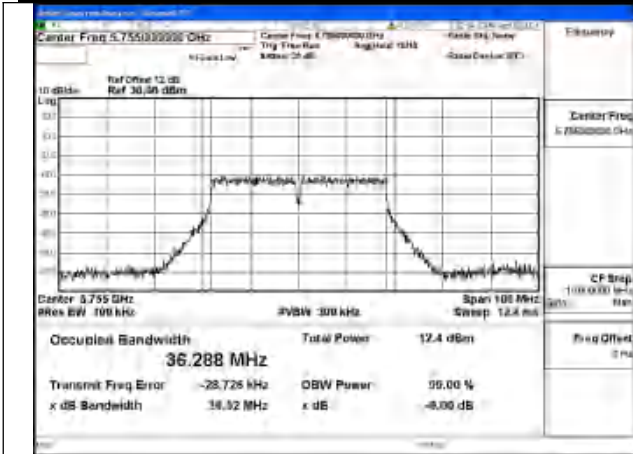

Mode:802.11ac VHT40 Frequency:5755MHz
Ant:Chain0