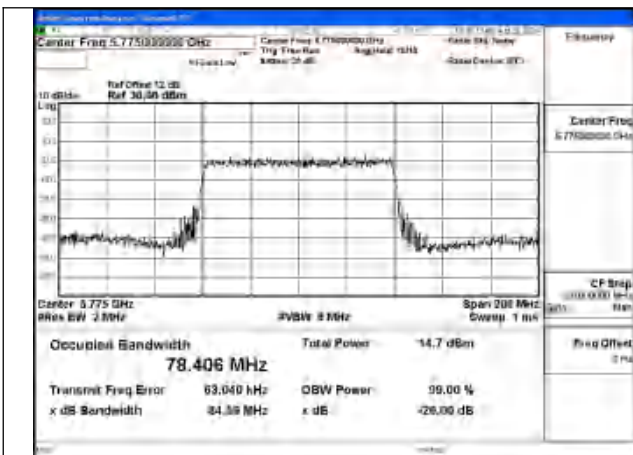

Test Mode: 802.11ax HE80

Mode:802.11ax HE80 Frequency:5775MHz Ant:Chain1