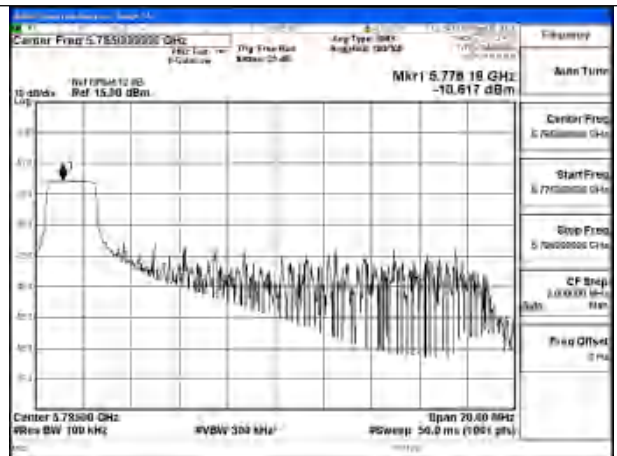

Mode:802.11ac VHT20 Frequency:5785MHz
Ant:Chain0

Mode:802.11ac VHT20 Frequency:5825MHz
Ant:Chain0

Test Mode: 802.11ax HE20

Mode:802.11ax HE20 Tone:26T Frequency:5745MHz
Ant:Chain1

Mode:802.11ax HE20 Tone:26T Frequency:5785MHz
Ant:Chain1