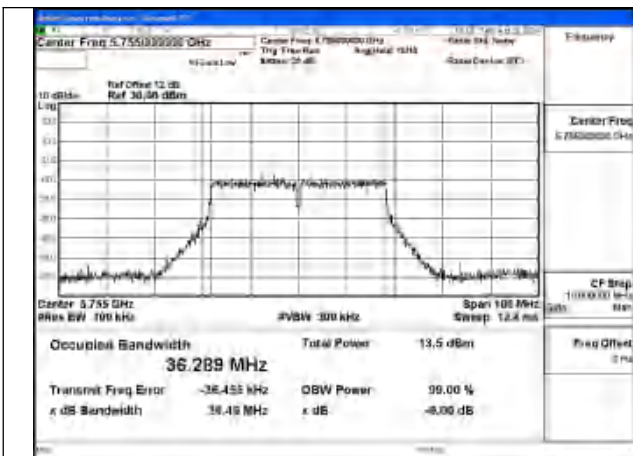

Mode:802.11n HT40 Frequency:5755MHz Ant:Chain1

Mode:802.11n HT40 Frequency:5795MHz Ant:Chain1

Mode:802.11n HT40 Frequency:5755MHz Ant:Chain0

Mode:802.11n HT40 Frequency:5795MHz Ant:Chain0

Test Mode: 802.11ac VHT40