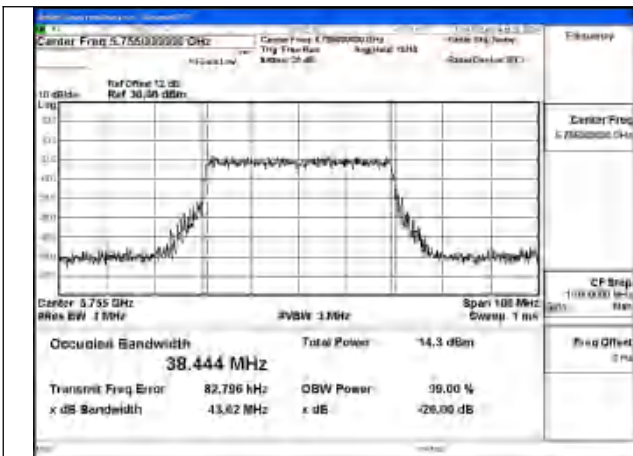

Test Mode: 802.11ax HE40

Mode:802.11ax HE40 Frequency:5755MHz Ant:Chain1