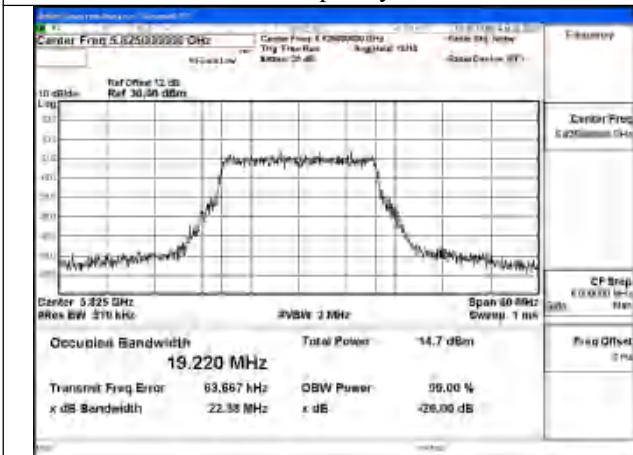

Mode:802.11ax HE20 Frequency:5825MHz Ant:Chain1