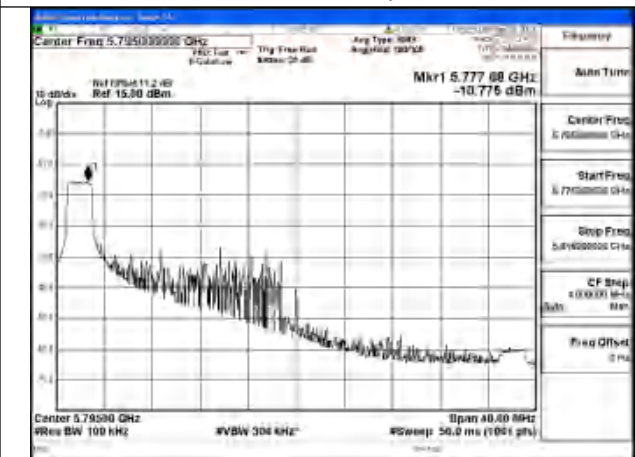

Test Mode: 802.11be EHT40

Mode:802.11be EHT40 Tone:26T Frequency:5755MHz
Ant:Chain0

Mode:802.11be EHT40 Tone:26T Frequency:5795MHz
Ant:Chain0

Mode:802.11be EHT40 Tone:26T Frequency:5755MHz
Ant:Chain1

Mode:802.11be EHT40 Tone:26T Frequency:5795MHz
Ant:Chain1