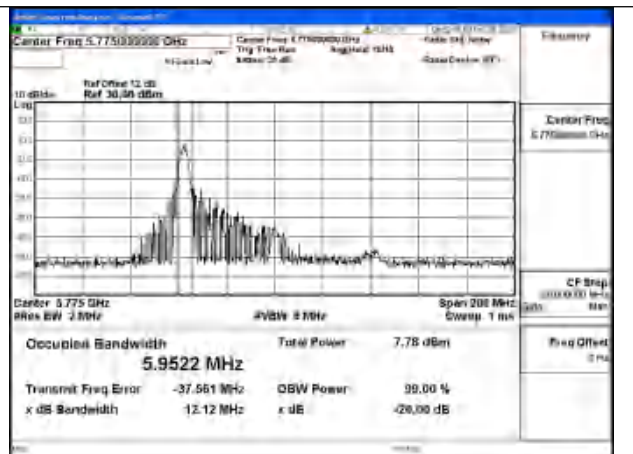

Mode:802.11ax HE80 26T Frequency:5775MHz
Ant:Chain1