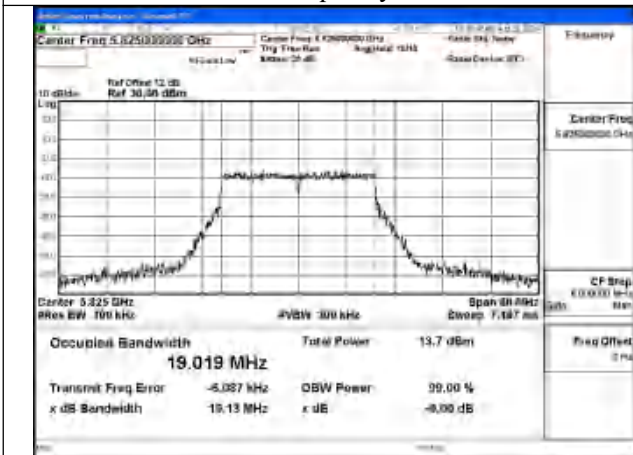

Mode:802.11ac VHT20 Frequency:5785MHz
Ant:Chain0

Mode:802.11ac VHT20 Frequency:5825MHz
Ant:Chain0

Test Mode: 802.11ax HE20

Mode:802.11ax HE20 Frequency:5745MHz Ant:Chain1

Mode:802.11ax HE20 Frequency:5785MHz Ant:Chain1