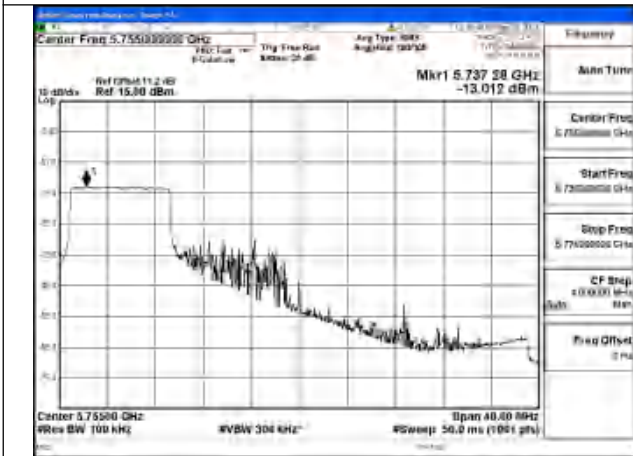

Mode:802.11be EHT40 Tone:52T Frequency:5755MHz
Ant:Chain0

Mode:802.11be EHT40 Tone:52T Frequency:5795MHz
Ant:Chain0

Mode:802.11be EHT40 Tone:52T Frequency:5755MHz
Ant:Chain1

Mode:802.11be EHT40 Tone:52T Frequency:5795MHz
Ant:Chain1