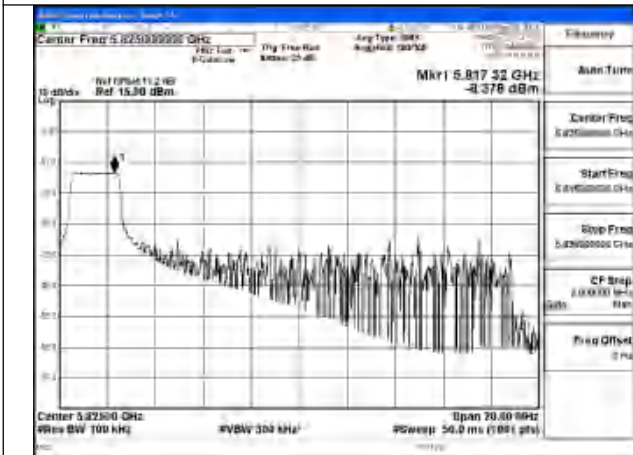

Mode:802.11be EHT20 Tone:26T Frequency:5825MHz
Ant:Chain0