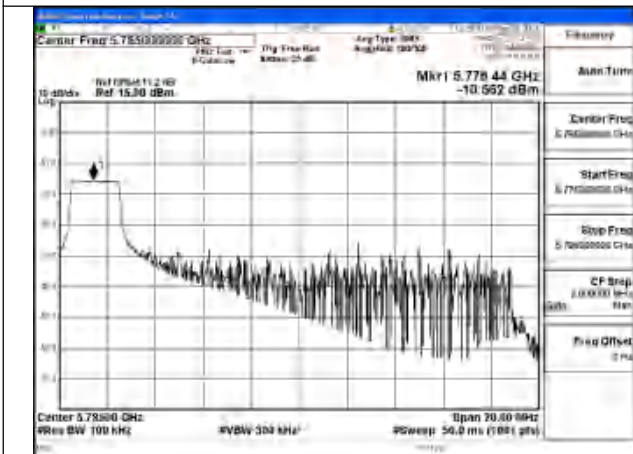

Test Mode: 802.11be EHT20

Mode:802.11be EHT20 Tone:26T Frequency:5745MHz
Ant:Chain0

Mode:802.11be EHT20 Tone:26T Frequency:5785MHz
Ant:Chain0

Mode:802.11be EHT20 Tone:26T Frequency:5825MHz
Ant:Chain0

Mode:802.11be EHT20 Tone:26T Frequency:5745MHz
Ant:Chain1