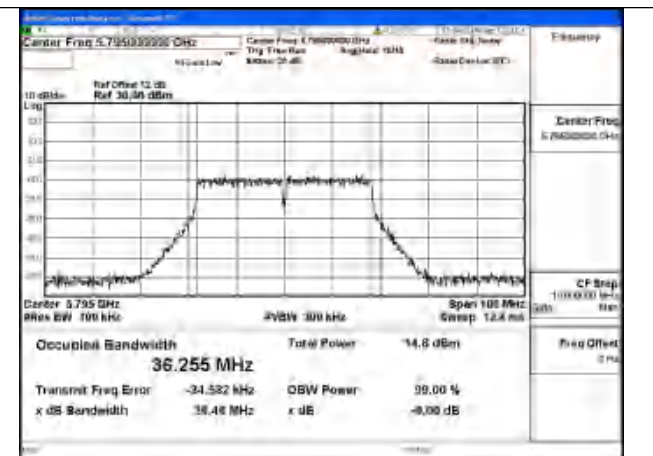

Mode:802.11n HT40 Frequency:5755MHz Ant:Chain1

Mode:802.11n HT40 Frequency:5795MHz Ant:Chain1

Mode:802.11n HT40 Frequency:5755MHz Ant:Chain0

Mode:802.11n HT40 Frequency:5795MHz Ant:Chain0

Test Mode: 802.11ac VHT40