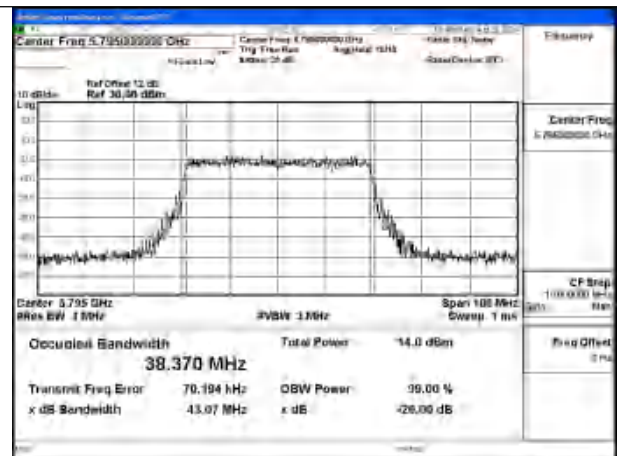

Mode:802.11ac VHT40 Frequency:5755MHz
Ant:Chain0

Mode:802.11ac VHT40 Frequency:5795MHz
Ant:Chain0

Test Mode: 802.11ax HE40

Mode:802.11ax HE40 Frequency:5755MHz Ant:Chain1

Mode:802.11ax HE40 Frequency:5795MHz Ant:Chain1