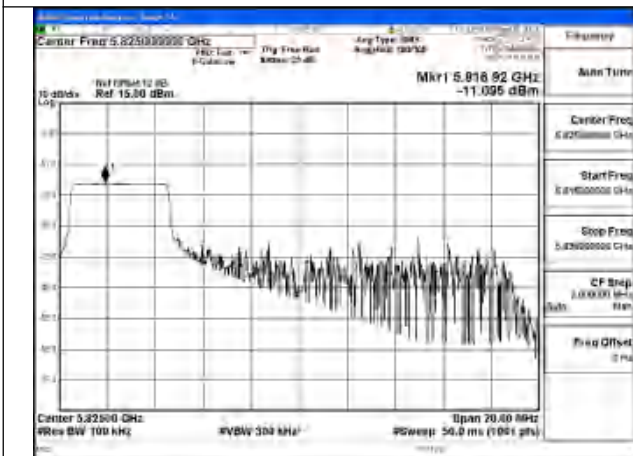

Mode:802.11ax HE20 Tone:52T Frequency:5825MHz
Ant:Chain1