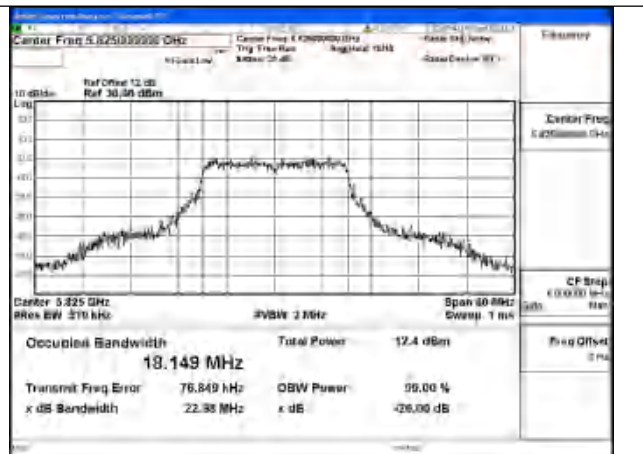

Mode:802.11ac VHT20 Frequency:5785MHz
Ant:Chain1

Mode:802.11ac VHT20 Frequency:5825MHz
Ant:Chain1

Mode:802.11ac VHT20 Frequency:5745MHz
Ant:Chain0

Mode:802.11ac VHT20 Frequency:5785MHz
Ant:Chain0

Mode:802.11ac VHT20 Frequency:5825MHz
Ant:Chain0