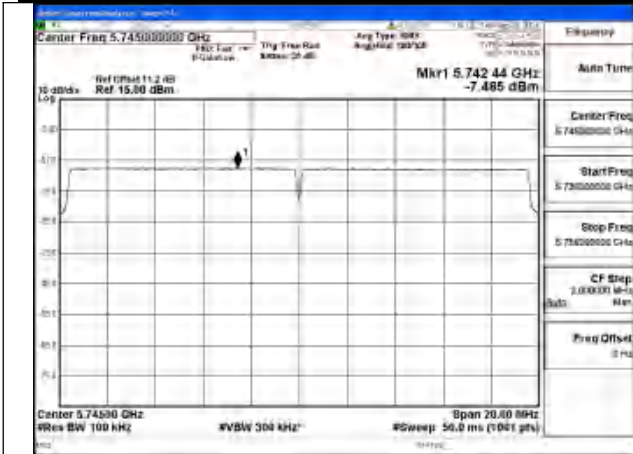

Mode:802.11be EHT20 Tone:242T
Frequency:5745MHz Ant:Chain0