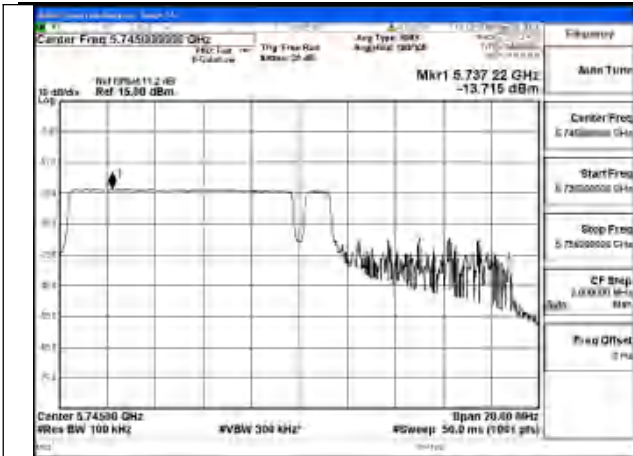

Mode:802.11be EHT20 Tone:26+106
Frequency:5745MHz Ant:Chain0