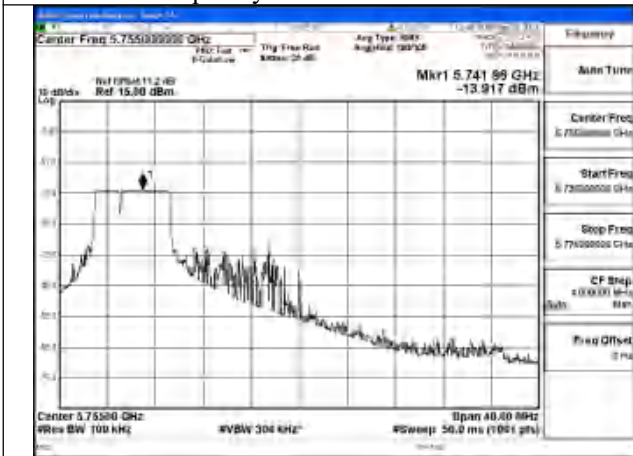

Mode:802.11be EHT40 Tone:484T
Frequency:5755MHz Ant:Chain0

Mode:802.11be EHT40 Tone:484T
Frequency:5795MHz Ant:Chain0

Mode:802.11be EHT40 Tone:484T
Frequency:5755MHz Ant:Chain1

Mode:802.11be EHT40 Tone:484T
Frequency:5795MHz Ant:Chain1