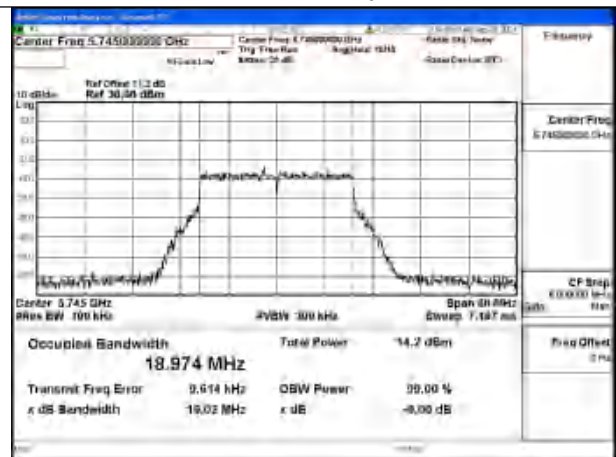

Test Mode: 802.11be EHT20

Mode:802.11be EHT20 Frequency:5745MHz
Ant:Chain0

Mode:802.11be EHT20 Frequency:5785MHz
Ant:Chain0

Mode:802.11be EHT20 Frequency:5825MHz
Ant:Chain0

Mode:802.11be EHT20 Frequency:5745MHz
Ant:Chain1