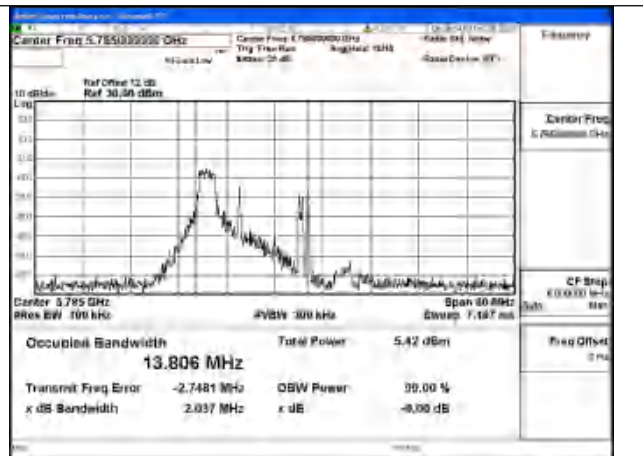

Mode:802.11ax HE20 26T Frequency:5785MHz
Ant:Chain0