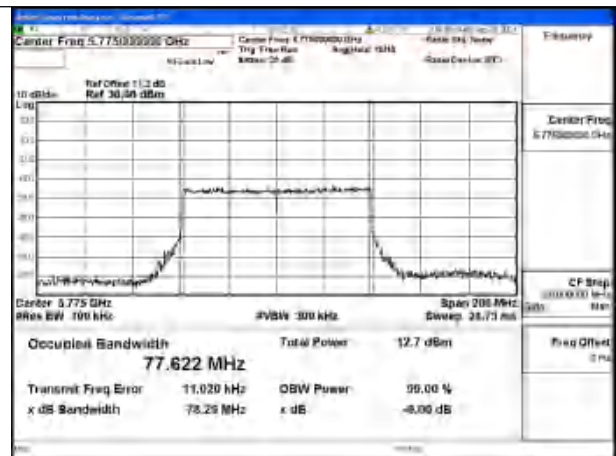

Mode:802.11be EHT40 Frequency:5755MHz
Ant:Chain1

Mode:802.11be EHT40 Frequency:5795MHz
Ant:Chain1

Test Mode: 802.11be EHT80

Mode:802.11be EHT80 Frequency:5775MHz
Ant:Chain0

Mode:802.11be EHT80 Frequency:5775MHz
Ant:Chain1