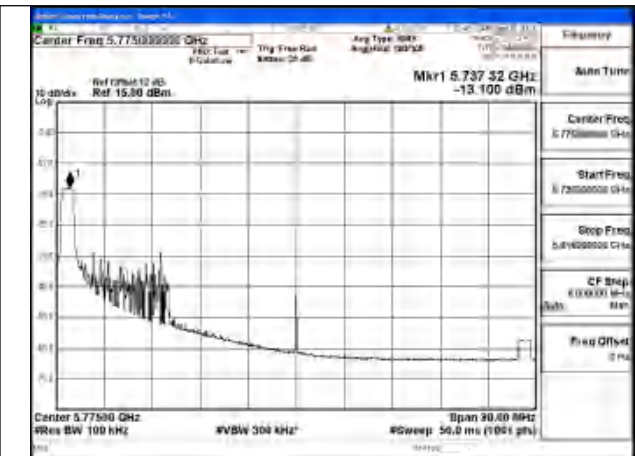

Mode:802.11ax HE80 Tone:26T Frequency:5775MHz
Ant:Chain0