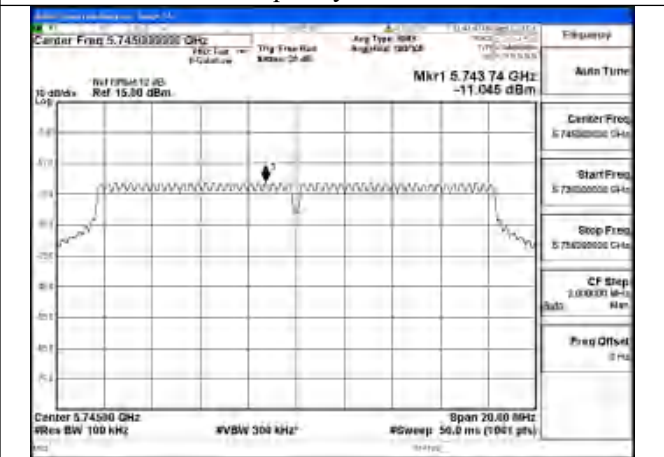

Mode:802.11a Frequency:5825MHz Ant:Chain1

Mode:802.11a Frequency:5745MHz Ant:Chain0

Mode:802.11a Frequency:5785MHz Ant:Chain0

Mode:802.11a Frequency:5825MHz Ant:Chain0

Test Mode: 802.11n HT20

Mode:802.11n HT20 Frequency:5745MHz Ant:Chain1