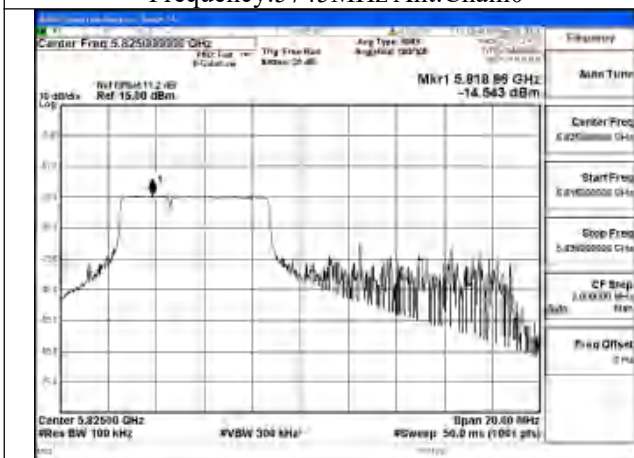

Mode:802.11be EHT20 Tone:26+52
Frequency:5825MHz Ant:Chain0