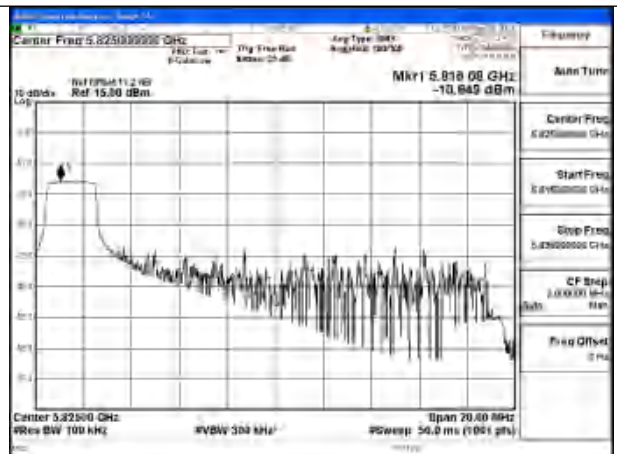

Mode:802.11be EHT20 Tone:26T Frequency:5825MHz
Ant:Chain1