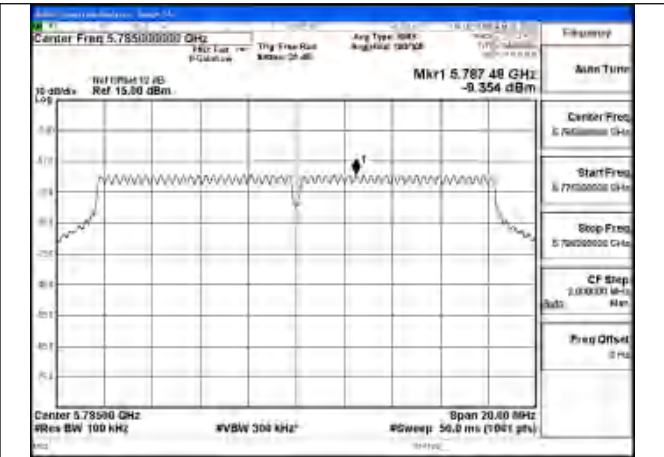

Mode:802.11a Frequency:5785MHz Ant:Chain1