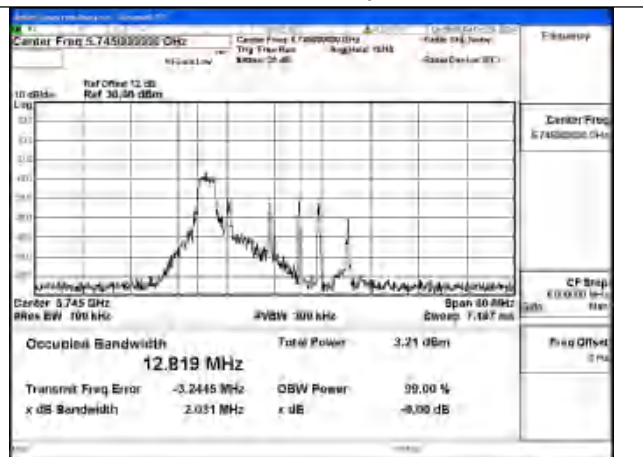

Test Mode: 802.11ax HE20 26T

Mode:802.11ax HE20 26T Frequency:5745MHz
Ant:Chain0

Mode:802.11ax HE20 26T Frequency:5785MHz
Ant:Chain0

Mode:802.11ax HE20 26T Frequency:5825MHz
Ant:Chain0

Mode:802.11ax HE20 26T Frequency:5745MHz
Ant:Chain1