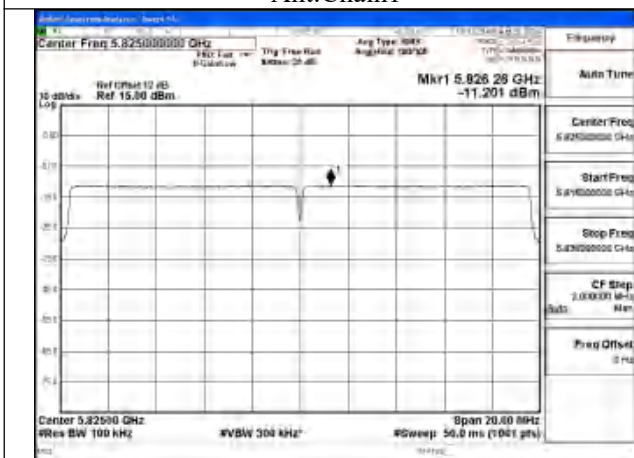

Mode:802.11ax HE20 Tone:242T Frequency:5825MHz
Ant:Chain1