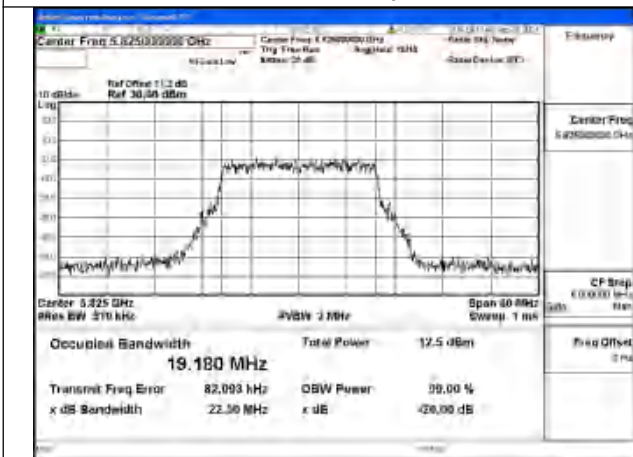

Test Mode: 802.11ax HE80

Mode:802.11ax HE80 Frequency:5775MHz Ant:Chain1

Mode:802.11ax HE80 Frequency:5775MHz Ant:Chain0

Test Mode: 802.11be EHT20

Mode:802.11be EHT20 Frequency:5745MHz
Ant:Chain0

Mode:802.11be EHT20 Frequency:5785MHz
Ant:Chain0