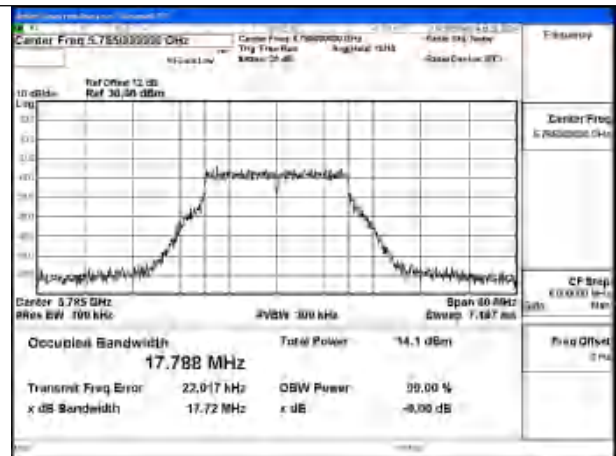

Mode:802.11ac VHT20 Frequency:5785MHz
Ant:Chain1