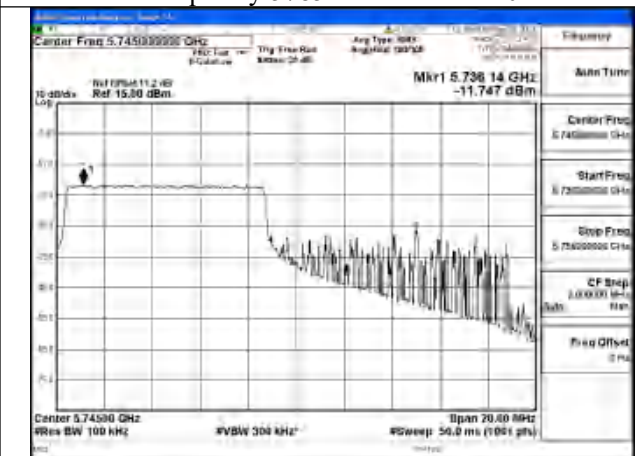

Mode:802.11be EHT20 Tone:106T
Frequency:5745MHz Ant:Chain1