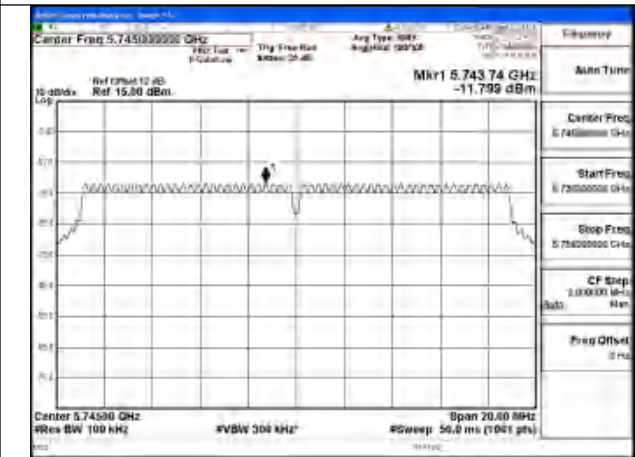

Test Mode: 802.11ac VHT20

Mode:802.11ac VHT20 Frequency:5745MHz
Ant:Chain1

Mode:802.11ac VHT20 Frequency:5785MHz
Ant:Chain1

Mode:802.11ac VHT20 Frequency:5825MHz
Ant:Chain1

Mode:802.11ac VHT20 Frequency:5745MHz
Ant:Chain0