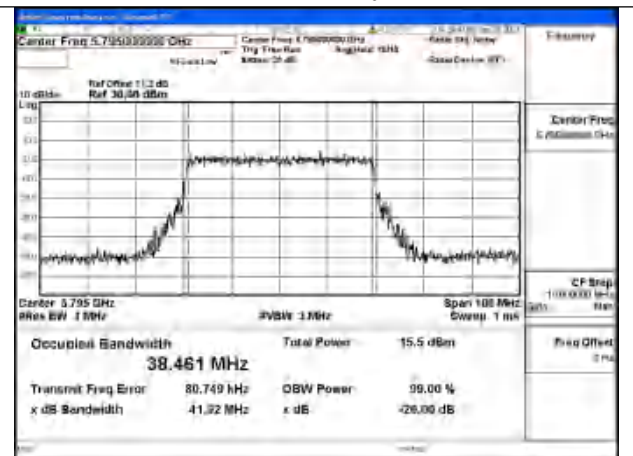

Mode:802.11be EHT40 Frequency:5795MHz
Ant:Chain1