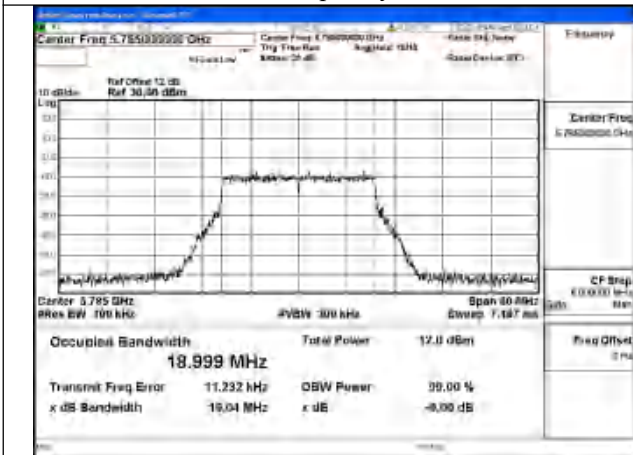

Mode:802.11ax HE20 Frequency:5785MHz Ant:Chain0