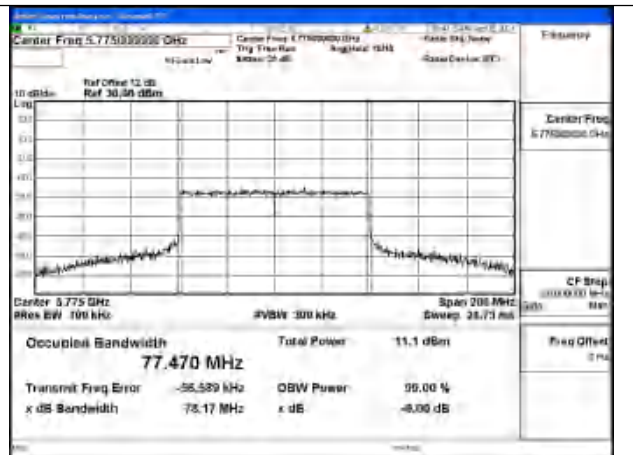

Mode:802.11ac VHT80 Frequency:5775MHz
Ant:Chain1

Mode:802.11ac VHT80 Frequency:5775MHz
Ant:Chain0

Test Mode: 802.11ax HE80

Mode:802.11ax HE80 Frequency:5775MHz Ant:Chain1

Mode:802.11ax HE80 Frequency:5775MHz Ant:Chain0