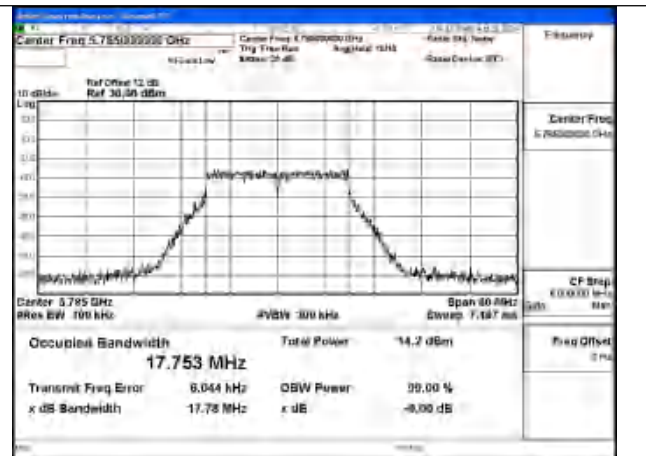

Mode:802.11a Frequency:5825MHz Ant:Chain1

Mode:802.11a Frequency:5745MHz Ant:Chain0

Mode:802.11a Frequency:5785MHz Ant:Chain0

Mode:802.11a Frequency:5825MHz Ant:Chain0

Test Mode: 802.11n HT20

Mode:802.11n HT20 Frequency:5745MHz Ant:Chain1