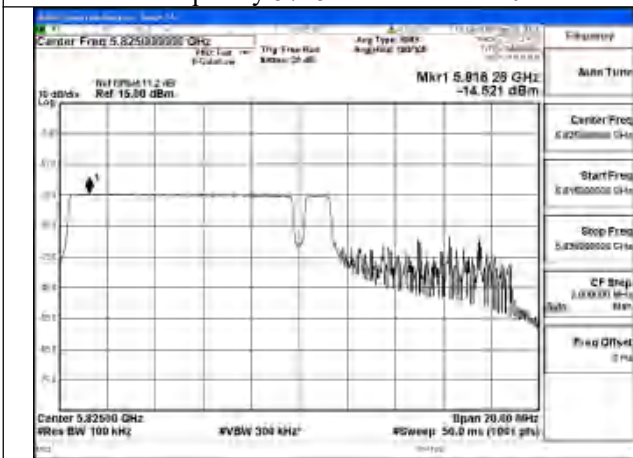

Mode:802.11be EHT20 Tone:26+52
Frequency:5785MHz Ant:Chain1

Mode:802.11be EHT20 Tone:26+52
Frequency:5825MHz Ant:Chain1

Mode:802.11be EHT20 Tone:26+106
Frequency:5745MHz Ant:Chain0

Mode:802.11be EHT20 Tone:26+106
Frequency:5785MHz Ant:Chain0