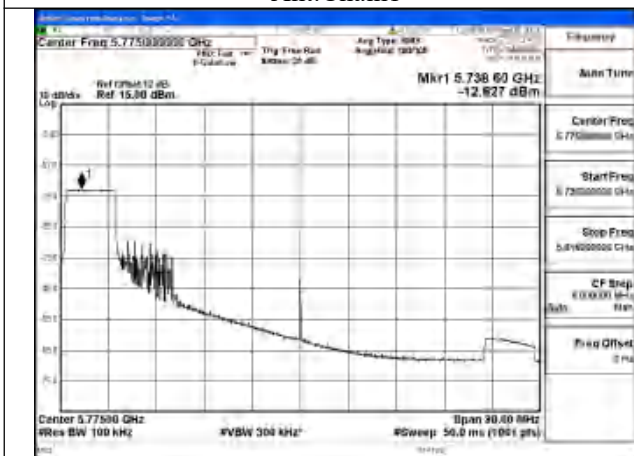

Test Mode: 802.11ax HE80

Mode:802.11ax HE80 Tone:26T Frequency:5775MHz
Ant:Chain1

Mode:802.11ax HE80 Tone:26T Frequency:5775MHz
Ant:Chain0

Mode:802.11ax HE80 Tone:52T Frequency:5775MHz
Ant:Chain1

Mode:802.11ax HE80 Tone:52T Frequency:5775MHz
Ant:Chain0