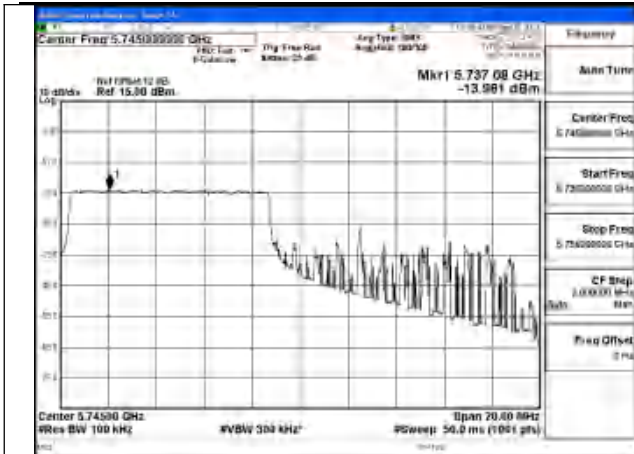

Mode:802.11ax HE20 Tone:106T Frequency:5745MHz
Ant:Chain1