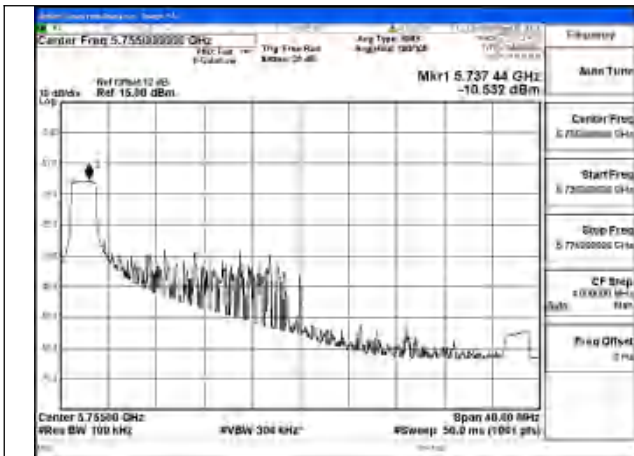

Test Mode: 802.11ax HE40

Mode:802.11ax HE40 Tone:26T Frequency:5755MHz
Ant:Chain1