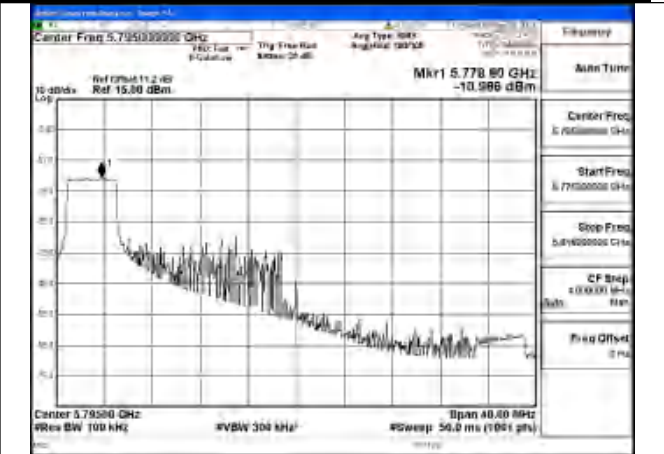

Mode:802.11be EHT40 Tone:52T Frequency:5795MHz
Ant:Chain1