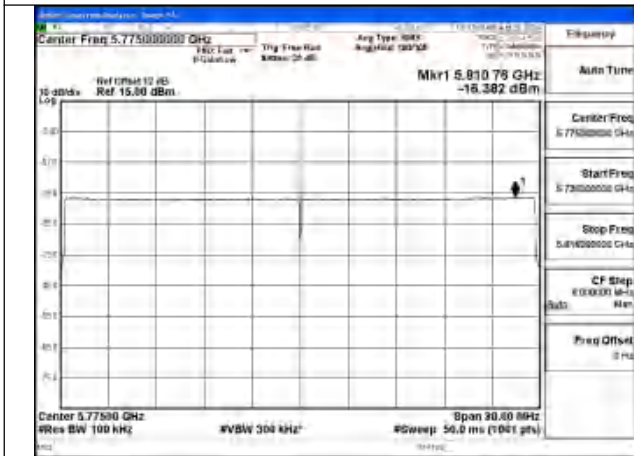

Mode:802.11ax HE80 Tone:996T Frequency:5775MHz
Ant:Chain1