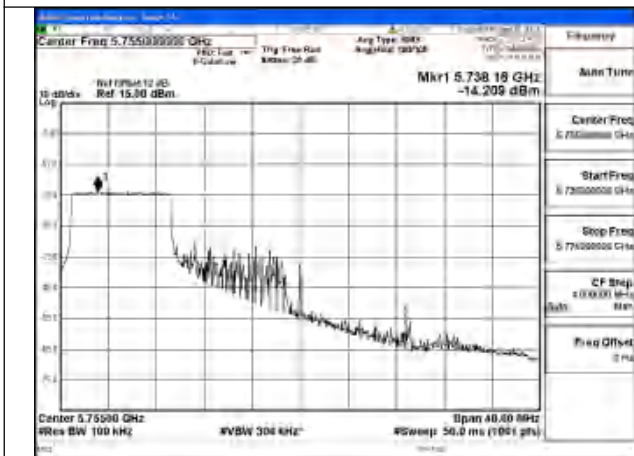

Mode:802.11ax HE40 Tone:52T Frequency:5755MHz
Ant:Chain0

Mode:802.11ax HE40 Tone:52T Frequency:5795MHz
Ant:Chain0

Mode:802.11ax HE40 Tone:106T Frequency:5755MHz
Ant:Chain1

Mode:802.11ax HE40 Tone:106T Frequency:5795MHz
Ant:Chain1