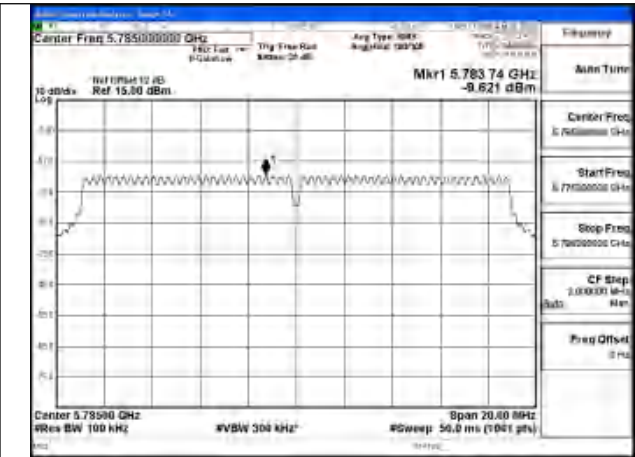

Mode:802.11ac VHT20 Frequency:5785MHz
Ant:Chain1