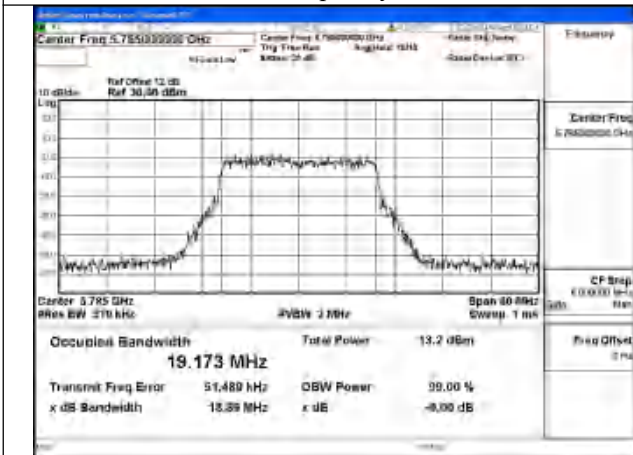

Test Mode: 802.11ax HE20

Mode:802.11ax HE20 Frequency:5745MHz Ant:Chain1

Mode:802.11ax HE20 Frequency:5785MHz Ant:Chain1

Mode:802.11ax HE20 Frequency:5825MHz Ant:Chain1

Mode:802.11ax HE20 Frequency:5745MHz Ant:Chain0