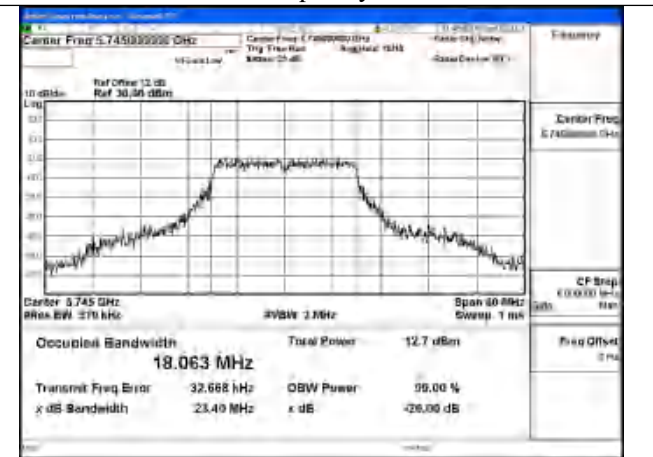

Mode:802.11n HT20 Frequency:5745MHz Ant:Chain0