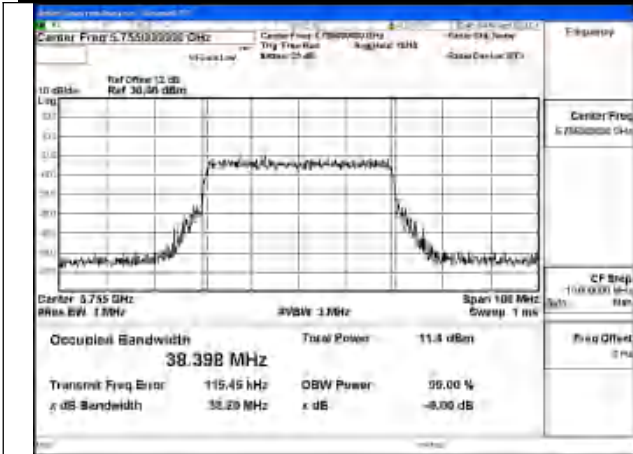

Mode:802.11ac VHT40 Frequency:5755MHz
Ant:Chain0

Mode:802.11ac VHT40 Frequency:5795MHz
Ant:Chain0

Test Mode: 802.11ax HE40

Mode:802.11ax HE40 Frequency:5755MHz Ant:Chain1

Mode:802.11ax HE40 Frequency:5795MHz Ant:Chain1