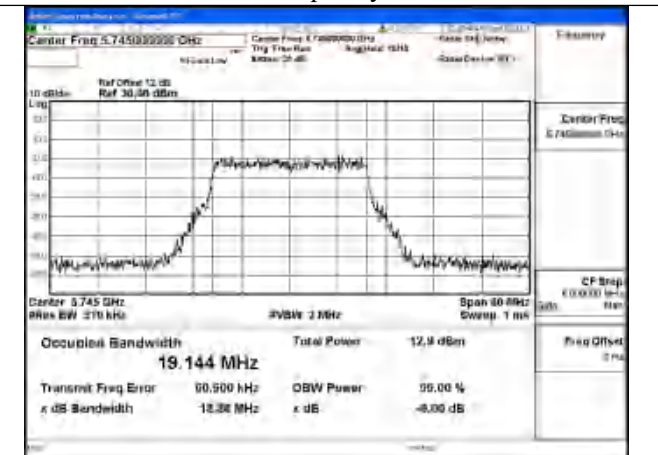

Mode:802.11ax HE20 Frequency:5745MHz Ant:Chain0