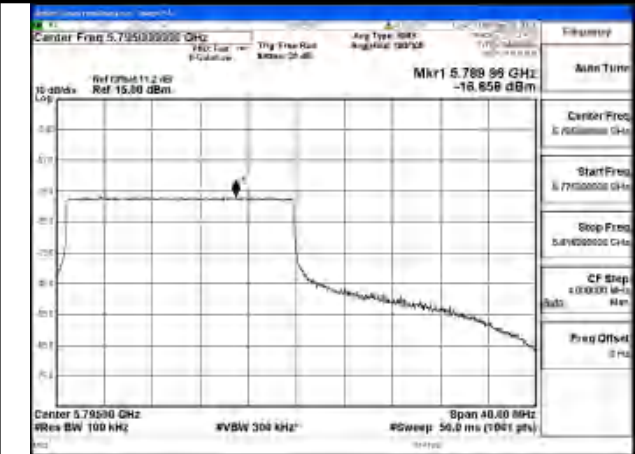

Mode:802.11be EHT40 Tone:242T
Frequency:5795MHz Ant:Chain0