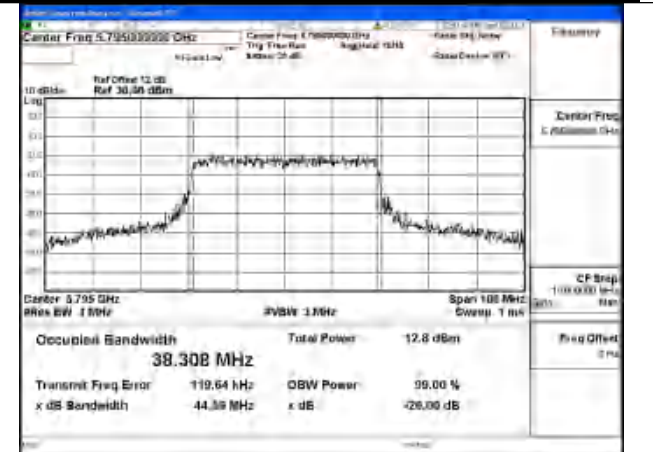

Mode:802.11ax HE40 Frequency:5795MHz Ant:Chain0