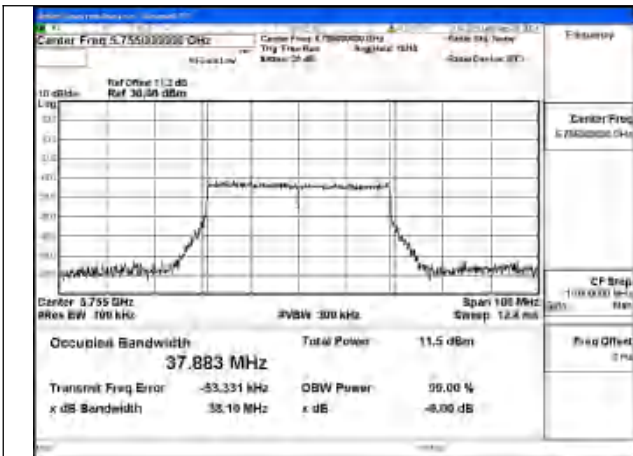

Test Mode: 802.11be EHT40

Mode:802.11be EHT40 Frequency:5755MHz
Ant:Chain0