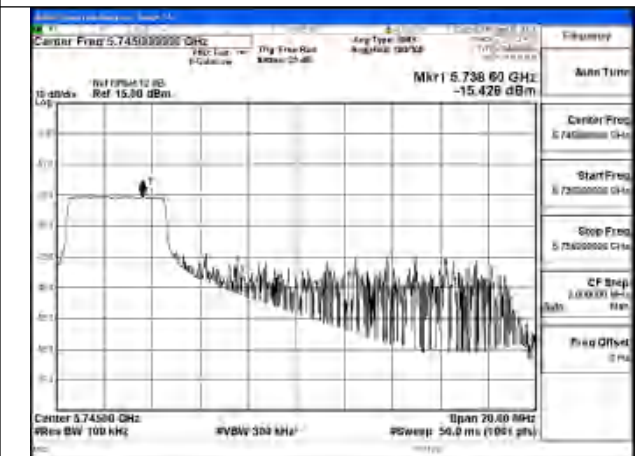

Mode:802.11ax HE20 Tone:52T Frequency:5745MHz
Ant:Chain0