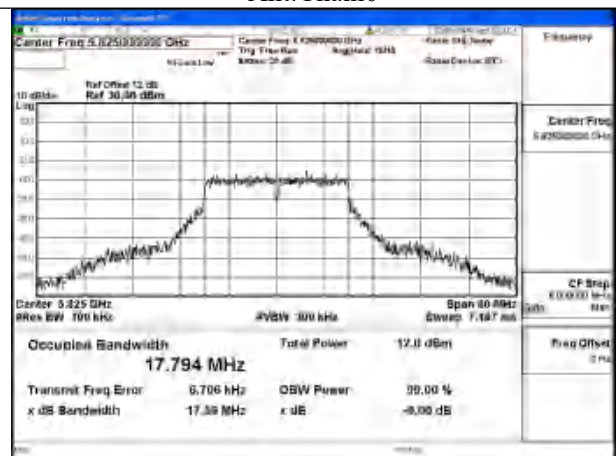

Mode:802.11ac VHT20 Frequency:5825MHz
Ant:Chain0