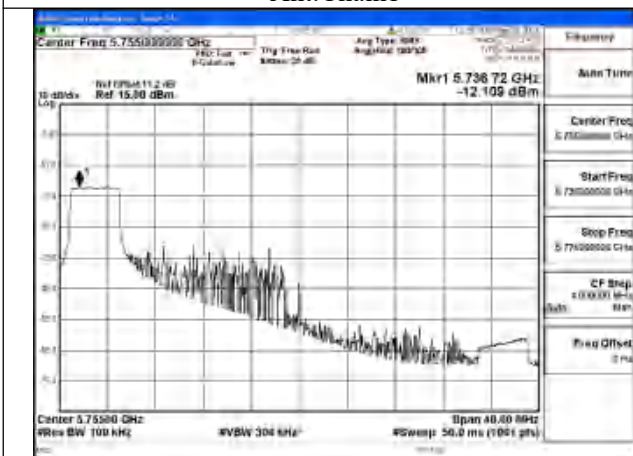

Test Mode: 802.11be EHT40

Mode:802.11be EHT40 Tone:26T Frequency:5755MHz
Ant:Chain0

Mode:802.11be EHT40 Tone:26T Frequency:5795MHz
Ant:Chain0

Mode:802.11be EHT40 Tone:26T Frequency:5755MHz
Ant:Chain1

Mode:802.11be EHT40 Tone:26T Frequency:5795MHz
Ant:Chain1