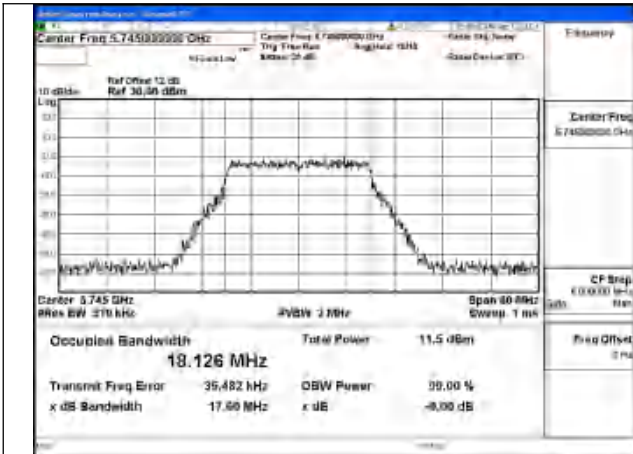

Test Mode: 802.11ax HE20

Mode:802.11ax HE20 Frequency:5745MHz Ant:Chain1