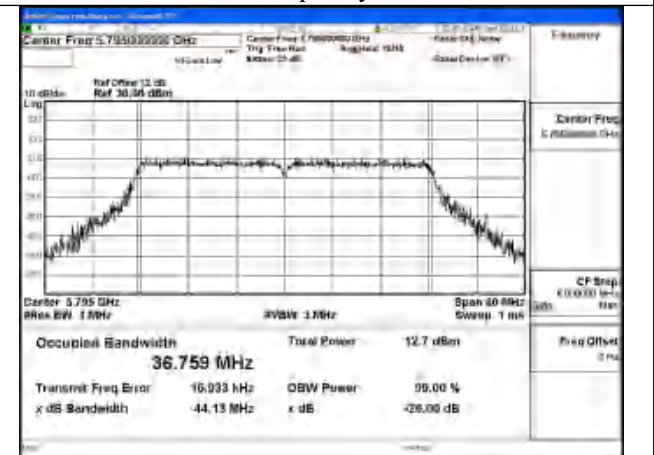

Mode:802.11ax HE20 Frequency:5785MHz Ant:Chain0

Mode:802.11ax HE20 Frequency:5825MHz Ant:Chain0

Test Mode: 802.11n HT40

Mode:802.11n HT40 Frequency:5755MHz Ant:Chain1

Mode:802.11n HT40 Frequency:5795MHz Ant:Chain1