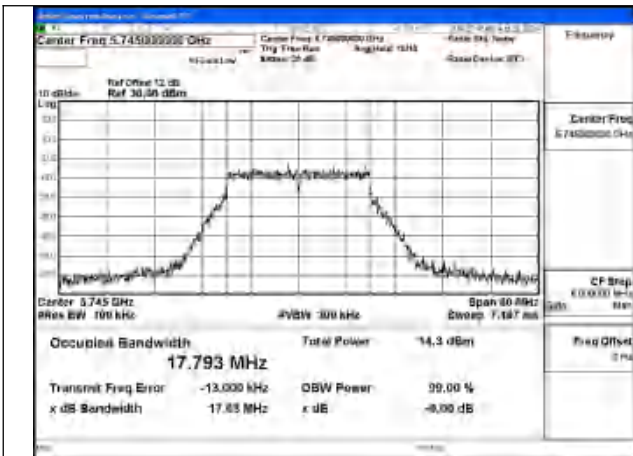

Mode:802.11a Frequency:5825MHz Ant:Chain1

Mode:802.11a Frequency:5745MHz Ant:Chain0

Mode:802.11a Frequency:5785MHz Ant:Chain0

Mode:802.11a Frequency:5825MHz Ant:Chain0

Test Mode: 802.11n HT20

Mode:802.11n HT20 Frequency:5745MHz Ant:Chain1