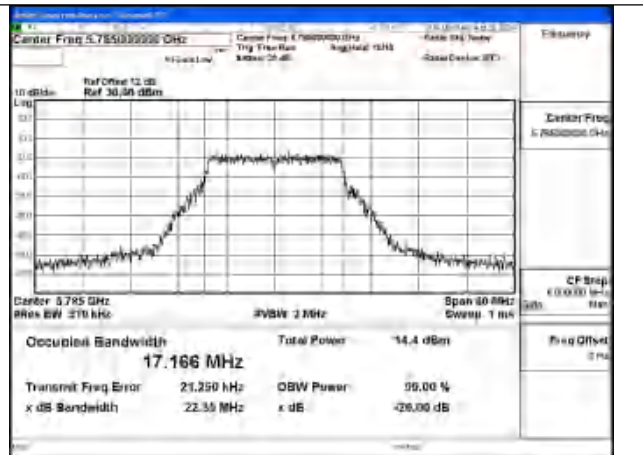

Mode:802.11a Frequency:5785MHz Ant:Chain1