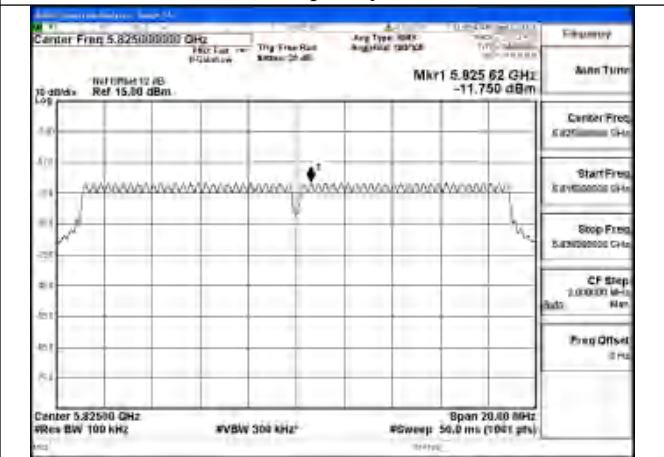

Mode:802.11n HT20 Frequency:5825MHz Ant:Chain0