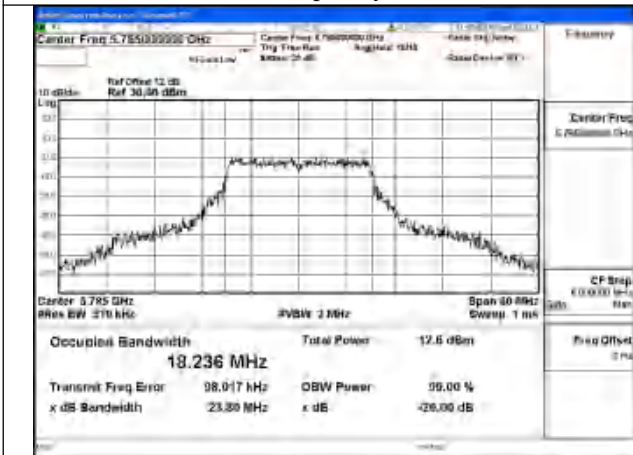

Mode:802.11n HT20 Frequency:5785MHz Ant:Chain0