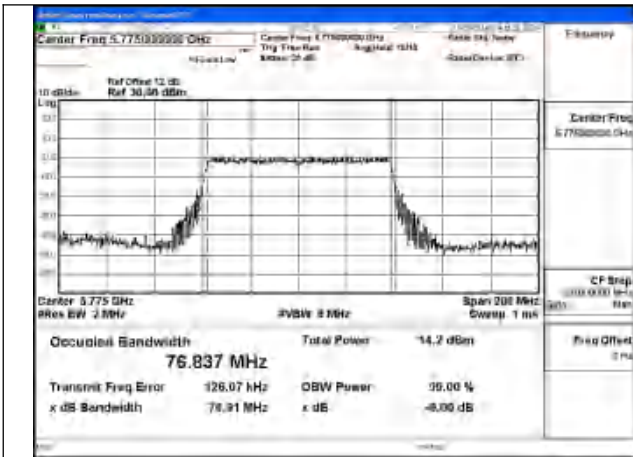

Test Mode: 802.11ac VHT80

Mode:802.11ac VHT80 Frequency:5775MHz
Ant:Chain1