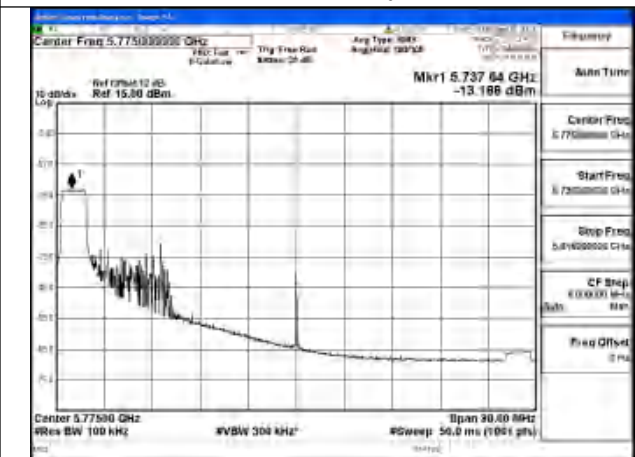

Test Mode: 802.11ax HE80

Mode:802.11ax HE80 Tone:26T Frequency:5775MHz
Ant:Chain1

Mode:802.11ax HE80 Tone:26T Frequency:5775MHz
Ant:Chain0

Mode:802.11ax HE80 Tone:52T Frequency:5775MHz
Ant:Chain1

Mode:802.11ax HE80 Tone:52T Frequency:5775MHz
Ant:Chain0