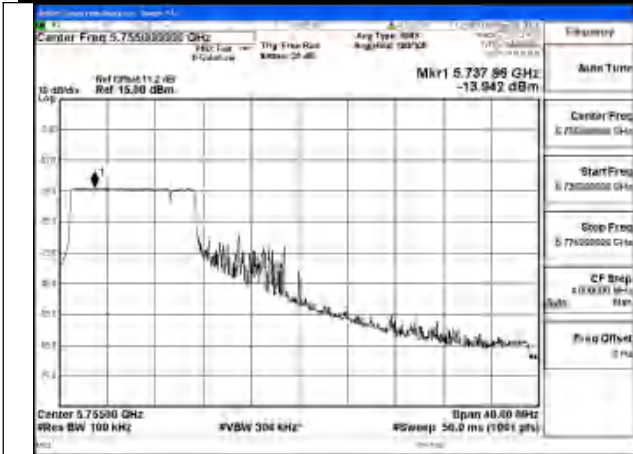

Mode:802.11be EHT40 Tone:26+52
Frequency:5755MHz Ant:Chain0

Mode:802.11be EHT40 Tone:26+52
Frequency:5795MHz Ant:Chain0

Mode:802.11be EHT40 Tone:26+52
Frequency:5755MHz Ant:Chain1

Mode:802.11be EHT40 Tone:26+52
Frequency:5795MHz Ant:Chain1