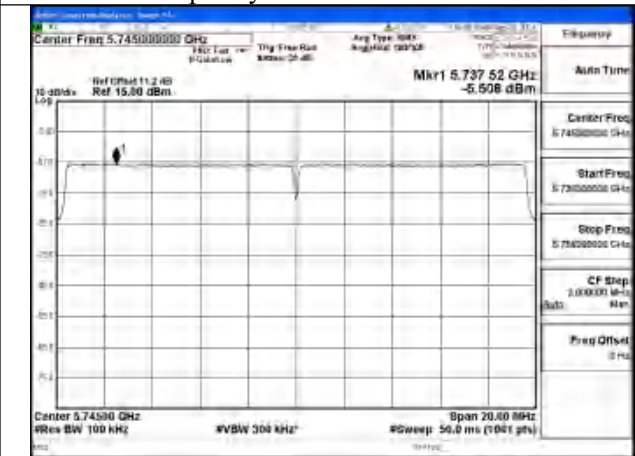

Mode:802.11be EHT20 Tone:242T
Frequency:5745MHz Ant:Chain1