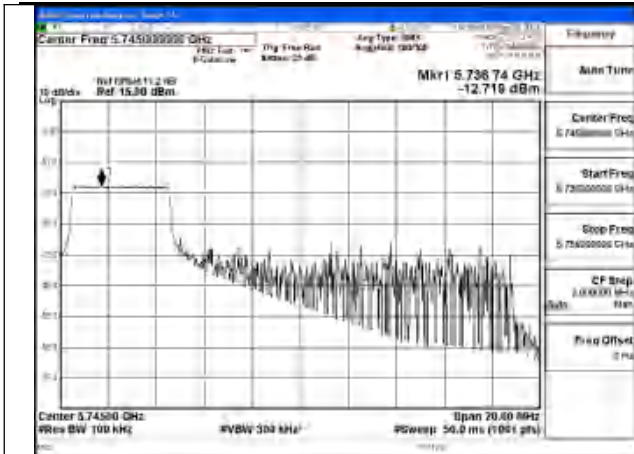

Mode:802.11be EHT20 Tone:52T Frequency:5745MHz
Ant:Chain0