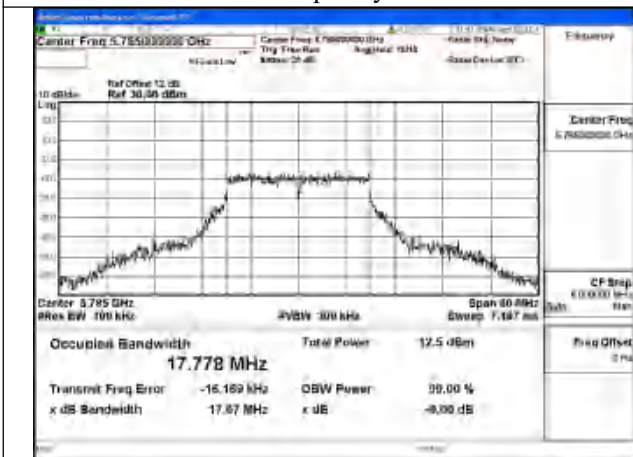

Mode:802.11n HT20 Frequency:5785MHz Ant:Chain0