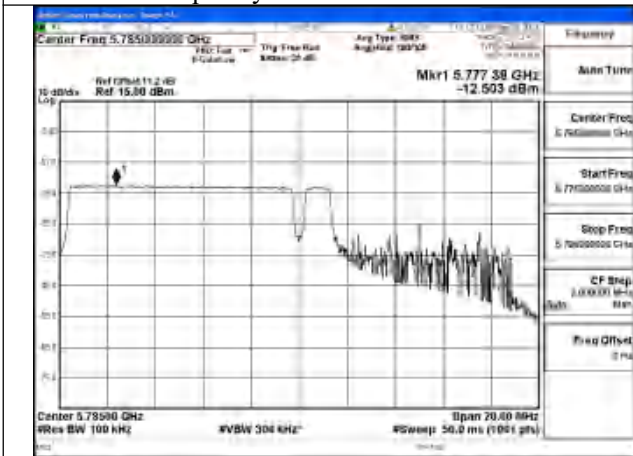

Mode:802.11be EHT20 Tone:26+106
Frequency:5785MHz Ant:Chain1