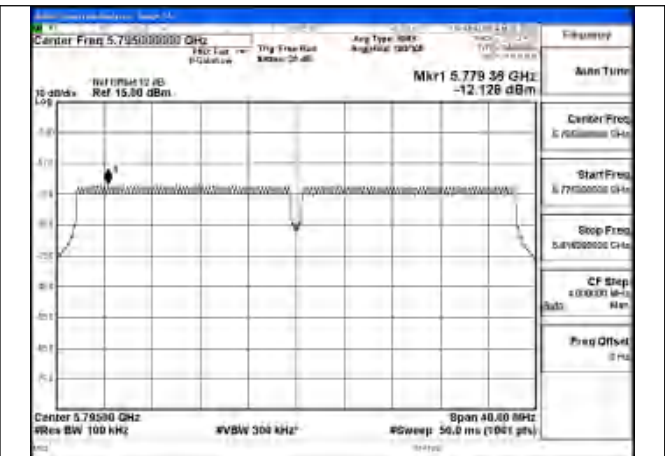

Test Mode: 802.11n HT40

Mode:802.11n HT40 Frequency:5795MHz Ant:Chain1