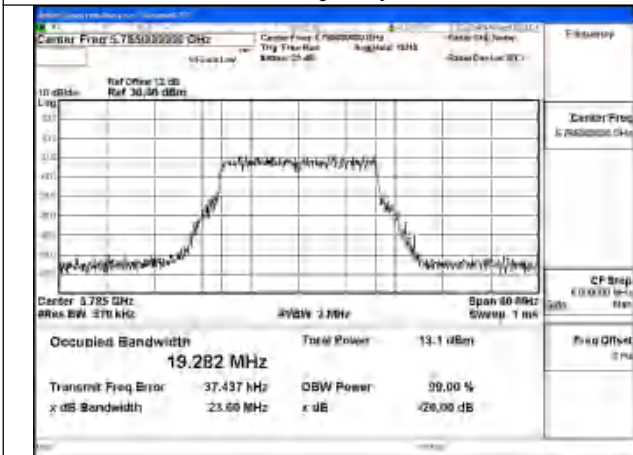

Test Mode: 802.11ax HE20

Mode:802.11ax HE20 Frequency:5745MHz Ant:Chain1

Mode:802.11ax HE20 Frequency:5785MHz Ant:Chain1

Mode:802.11ax HE20 Frequency:5825MHz Ant:Chain1

Mode:802.11ax HE20 Frequency:5745MHz Ant:Chain0