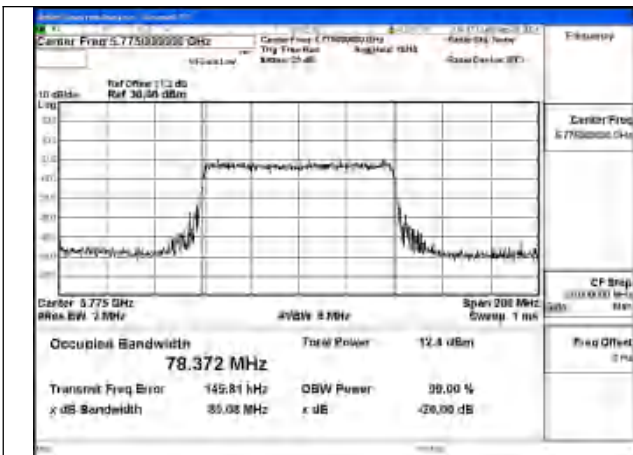

Mode:802.11be EHT40 Frequency:5755MHz
Ant:Chain0

Mode:802.11be EHT40 Frequency:5795MHz
Ant:Chain0

Mode:802.11be EHT40 Frequency:5755MHz
Ant:Chain1

Mode:802.11be EHT40 Frequency:5795MHz
Ant:Chain1

Test Mode: 802.11be EHT80