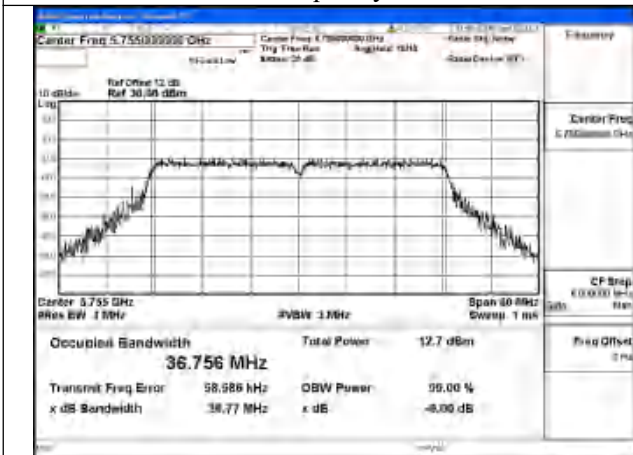

Mode:802.11ax HE20 Frequency:5785MHz Ant:Chain0

Mode:802.11ax HE20 Frequency:5825MHz Ant:Chain0

Test Mode: 802.11n HT40

Mode:802.11n HT40 Frequency:5755MHz Ant:Chain1

Mode:802.11n HT40 Frequency:5795MHz Ant:Chain1