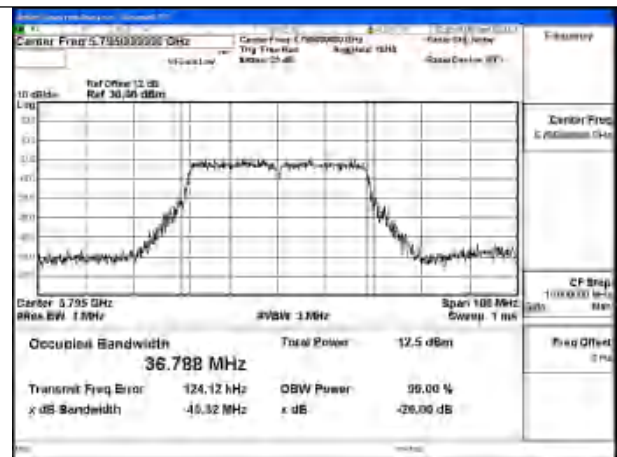

Mode:802.11ac VHT40 Frequency:5795MHz
Ant:Chain0