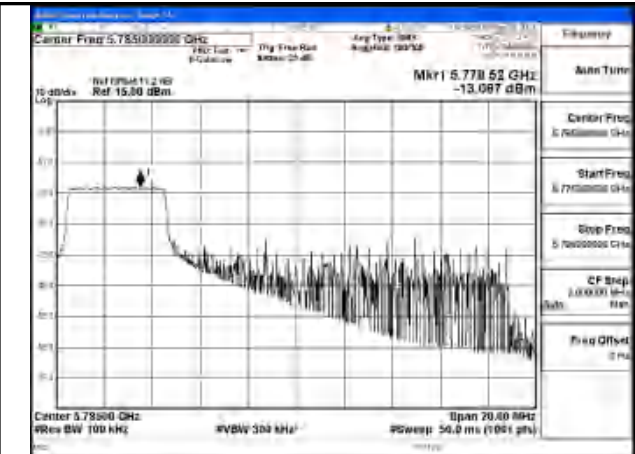

Mode:802.11be EHT20 Tone:52T Frequency:5785MHz
Ant:Chain0