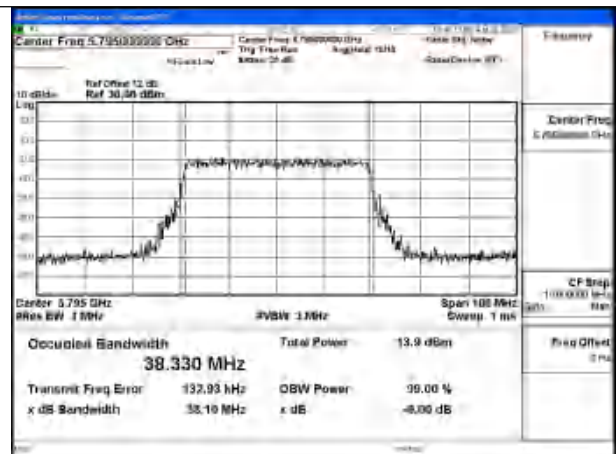

Mode:802.11ac VHT40 Frequency:5755MHz
Ant:Chain0

Mode:802.11ac VHT40 Frequency:5795MHz
Ant:Chain0

Test Mode: 802.11ax HE40

Mode:802.11ax HE40 Frequency:5755MHz Ant:Chain1

Mode:802.11ax HE40 Frequency:5795MHz Ant:Chain1