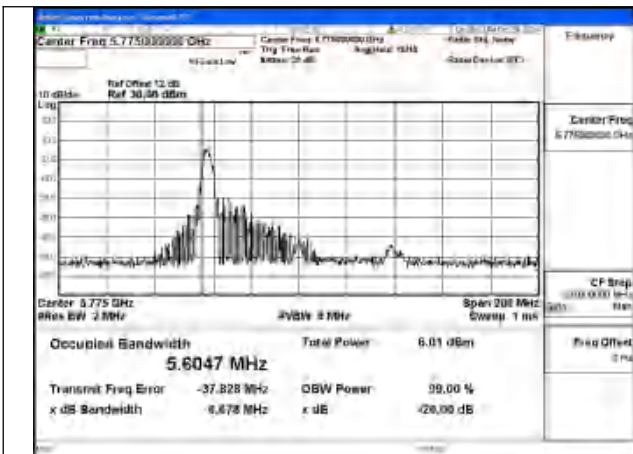

Test Mode: 802.11ax HE80 26T

Mode:802.11ax HE80 26T Frequency:5775MHz
Ant:Chain0