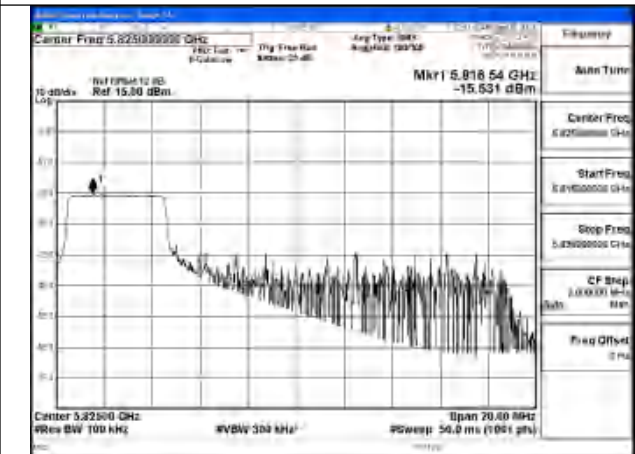

Mode:802.11ax HE20 Tone:52T Frequency:5825MHz
Ant:Chain0