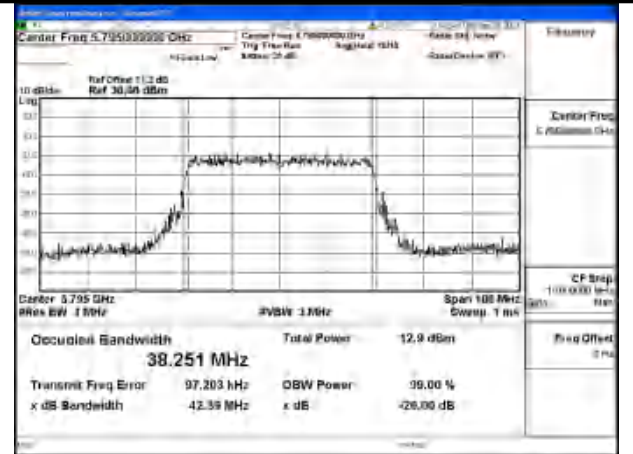

Mode:802.11be EHT40 Frequency:5795MHz
Ant:Chain0