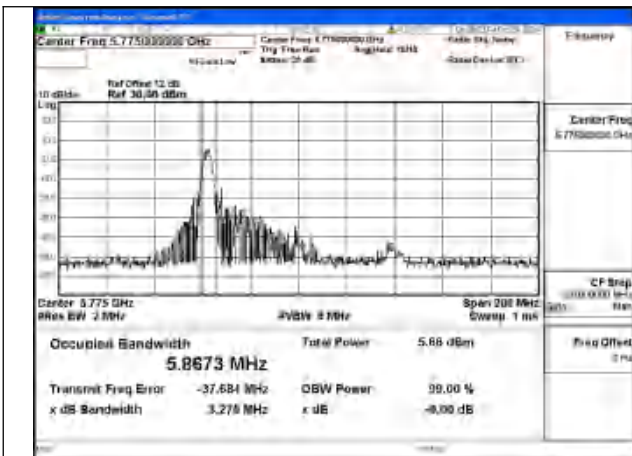

Test Mode: 802.11ax HE80 26T

Mode:802.11ax HE80 26T Frequency:5775MHz
Ant:Chain0