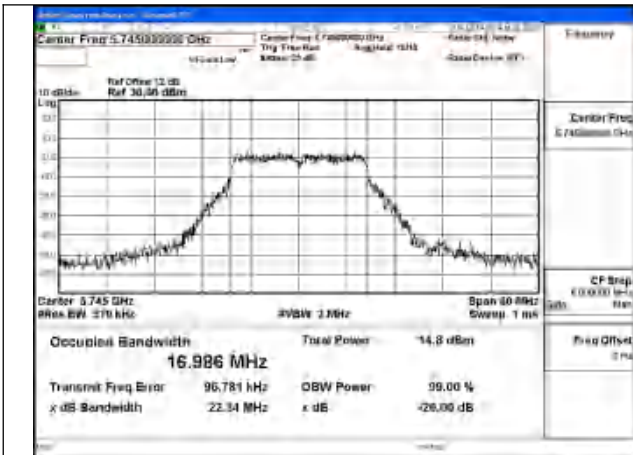

Test Mode: 802.11a

Mode:802.11a Frequency:5745MHz Ant:Chain1