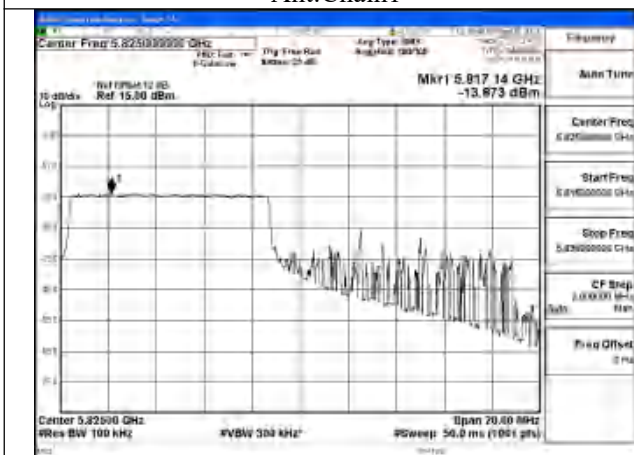

Mode:802.11ax HE20 Tone:52T Frequency:5785MHz
Ant:Chain0

Mode:802.11ax HE20 Tone:52T Frequency:5825MHz
Ant:Chain0

Mode:802.11ax HE20 Tone:106T Frequency:5745MHz
Ant:Chain1

Mode:802.11ax HE20 Tone:106T Frequency:5785MHz
Ant:Chain1