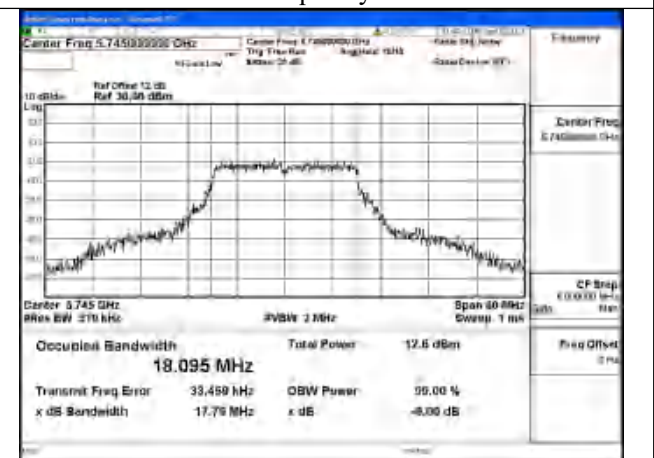

Mode:802.11n HT20 Frequency:5745MHz Ant:Chain0