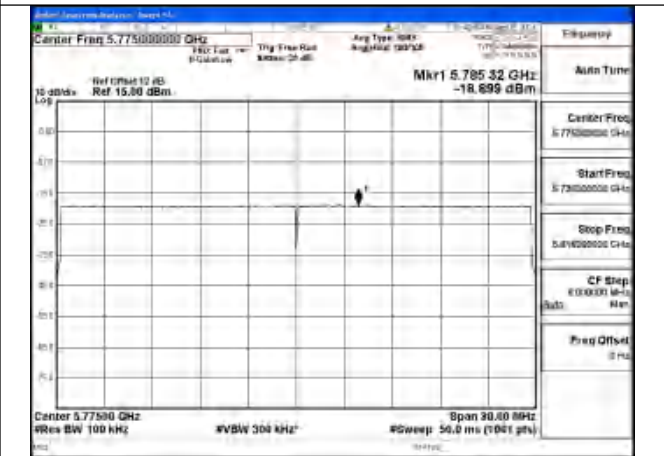

Mode:802.11ax HE80 Tone:996T Frequency:5775MHz
Ant:Chain0