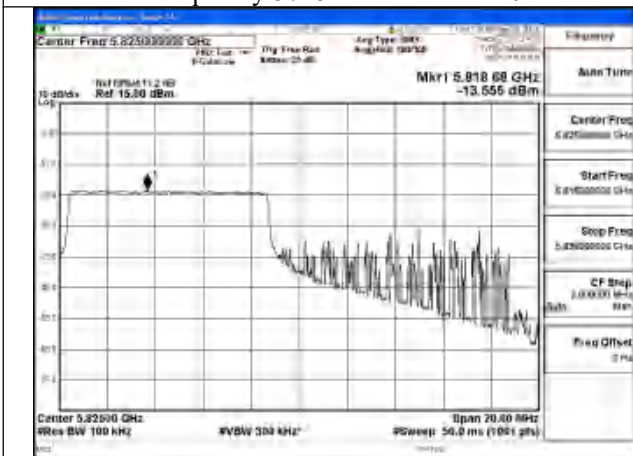

Mode:802.11be EHT20 Tone:106T
Frequency:5825MHz Ant:Chain0