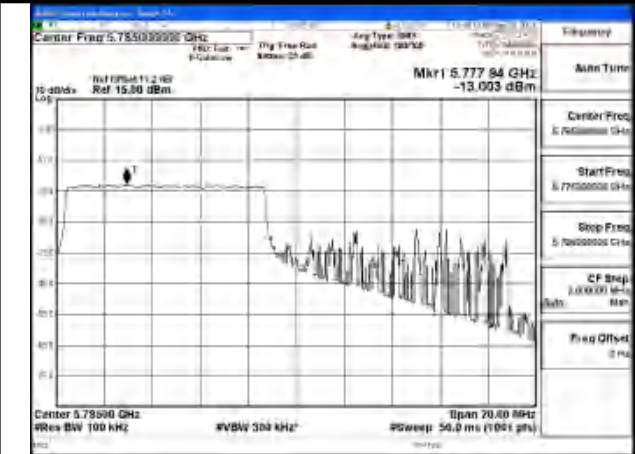

Mode:802.11be EHT20 Tone:106T
Frequency:5785MHz Ant:Chain0