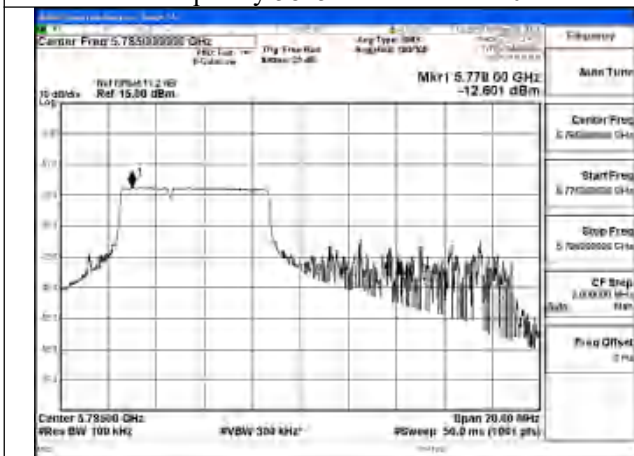

Mode:802.11be EHT20 Tone:26+52
Frequency:5745MHz Ant:Chain0

Mode:802.11be EHT20 Tone:26+52
Frequency:5785MHz Ant:Chain0

Mode:802.11be EHT20 Tone:26+52
Frequency:5825MHz Ant:Chain0

Mode:802.11be EHT20 Tone:26+52
Frequency:5745MHz Ant:Chain1