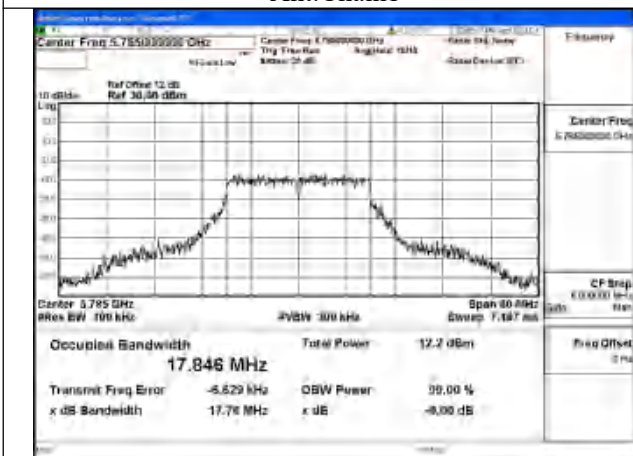

Test Mode: 802.11ac VHT20

Mode:802.11ac VHT20 Frequency:5745MHz
Ant:Chain1

Mode:802.11ac VHT20 Frequency:5785MHz
Ant:Chain1

Mode:802.11ac VHT20 Frequency:5825MHz
Ant:Chain1

Mode:802.11ac VHT20 Frequency:5745MHz
Ant:Chain0