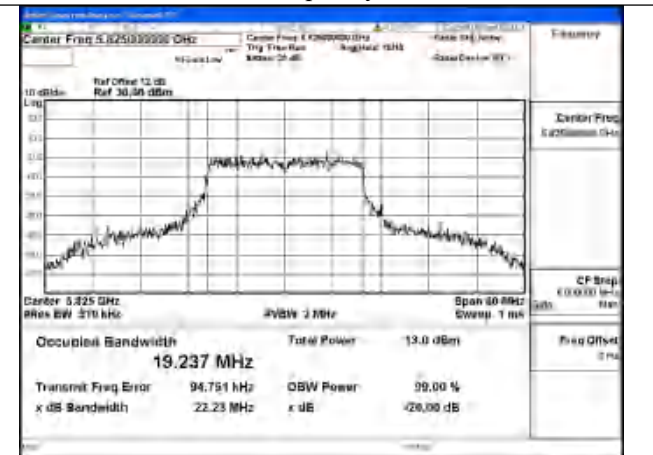

Test Mode: 802.11ax HE20

Mode:802.11ax HE20 Frequency:5745MHz Ant:Chain1

Mode:802.11ax HE20 Frequency:5785MHz Ant:Chain1

Mode:802.11ax HE20 Frequency:5825MHz Ant:Chain1

Mode:802.11ax HE20 Frequency:5745MHz Ant:Chain0