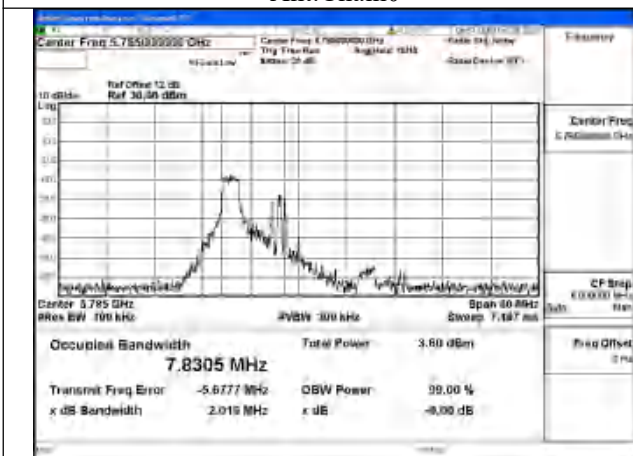

Test Mode: 802.11ax HE20 26T

Mode:802.11ax HE20 26T Frequency:5745MHz
Ant:Chain0

Mode:802.11ax HE20 26T Frequency:5785MHz
Ant:Chain0

Mode:802.11ax HE20 26T Frequency:5825MHz
Ant:Chain0

Mode:802.11ax HE20 26T Frequency:5745MHz
Ant:Chain1