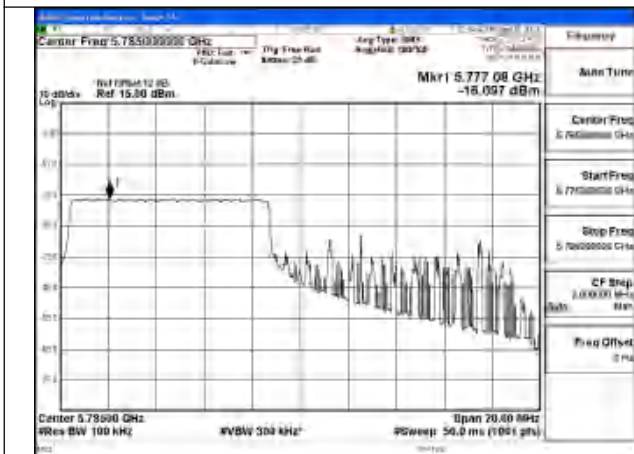

Mode:802.11ax HE20 Tone:106T Frequency:5785MHz
Ant:Chain0