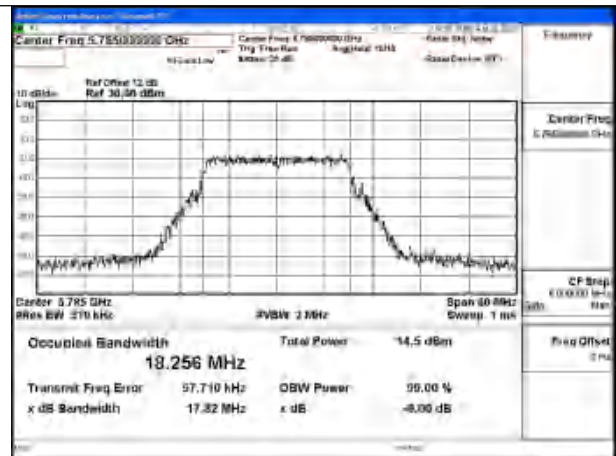

Mode:802.11n HT20 Frequency:5745MHz Ant:Chain0

Mode:802.11n HT20 Frequency:5785MHz Ant:Chain0

Mode:802.11n HT20 Frequency:5825MHz Ant:Chain0

Test Mode: 802.11ac VHT20

Mode:802.11ac VHT20 Frequency:5745MHz
Ant:Chain1