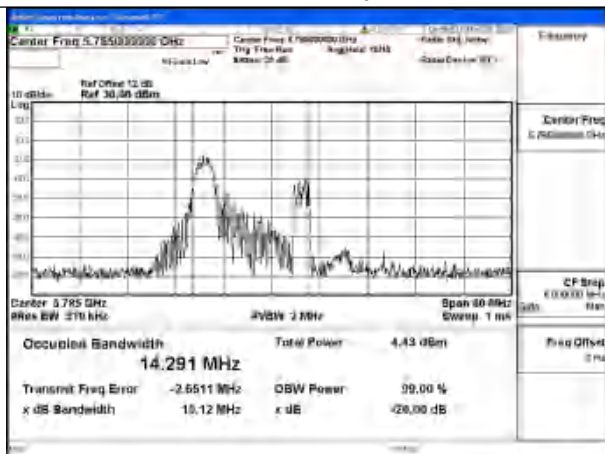

Mode:802.11ax HE20 26T Frequency:5785MHz
Ant:Chain1