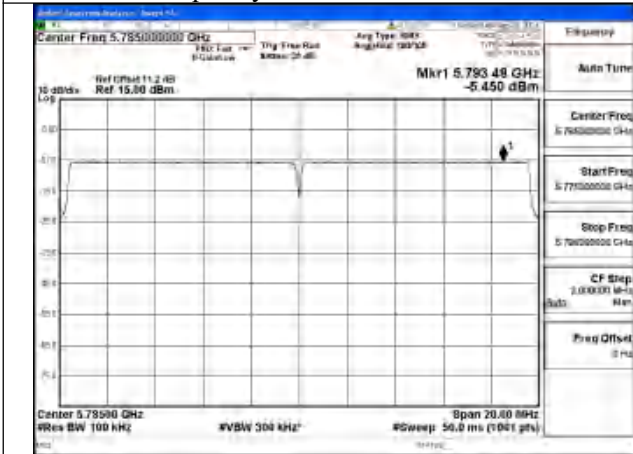

Mode:802.11be EHT20 Tone:242T
Frequency:5785MHz Ant:Chain1