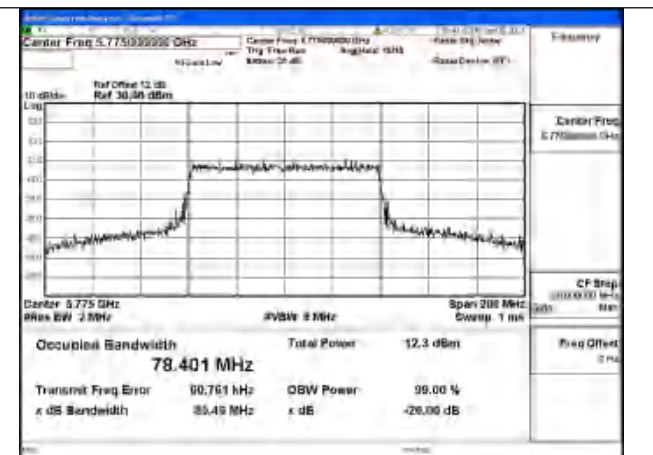

Mode:802.11ax HE80 Frequency:5775MHz Ant:Chain0