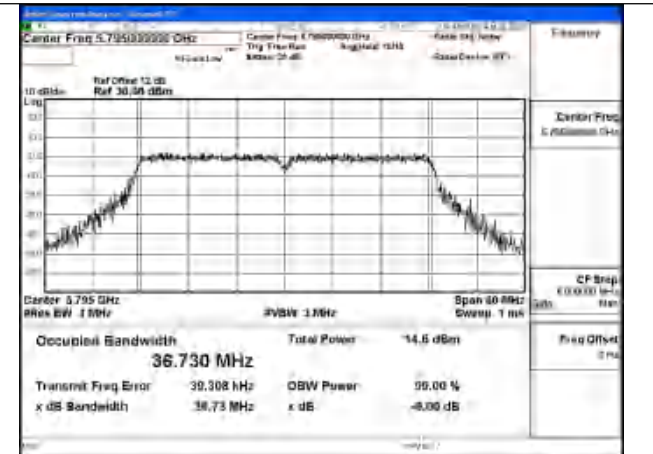

Test Mode: 802.11n HT40

Mode:802.11n HT40 Frequency:5795MHz Ant:Chain1