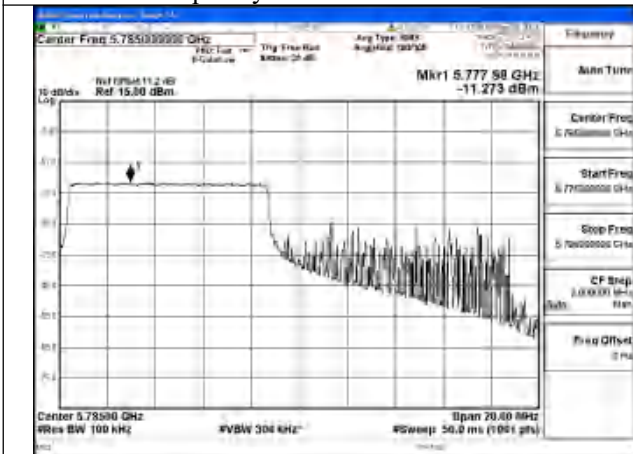

Mode:802.11be EHT20 Tone:106T
Frequency:5745MHz Ant:Chain0

Mode:802.11be EHT20 Tone:106T
Frequency:5785MHz Ant:Chain0

Mode:802.11be EHT20 Tone:106T
Frequency:5825MHz Ant:Chain0

Mode:802.11be EHT20 Tone:106T
Frequency:5745MHz Ant:Chain1