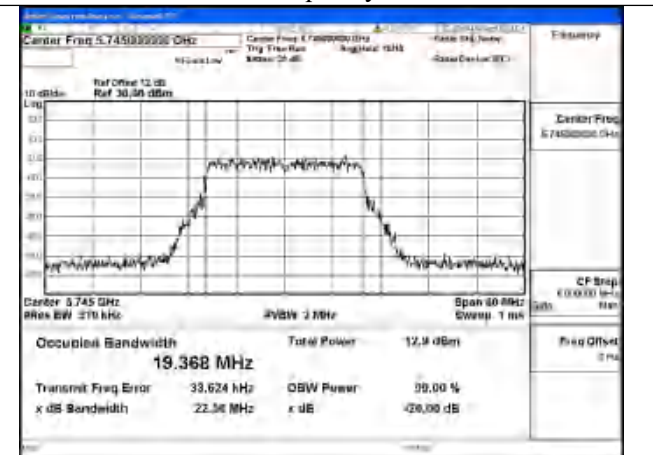

Mode:802.11ax HE20 Frequency:5745MHz Ant:Chain0