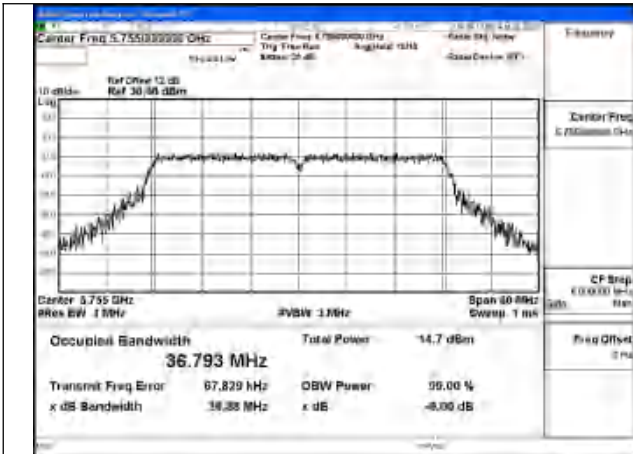

Test Mode: 802.11n HT40

Mode:802.11n HT40 Frequency:5755MHz Ant:Chain1