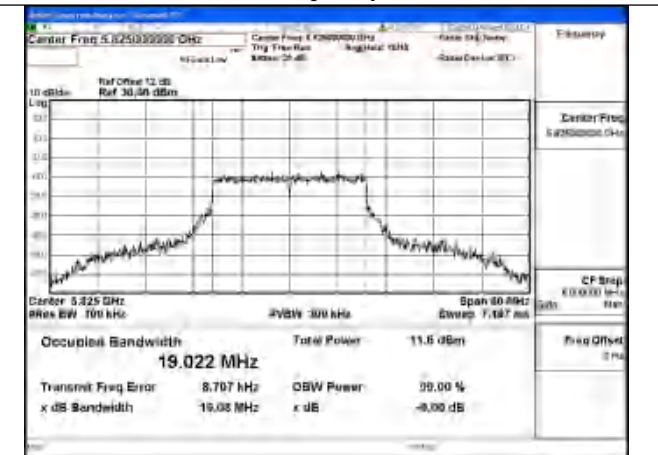

Mode:802.11ax HE20 Frequency:5825MHz Ant:Chain0