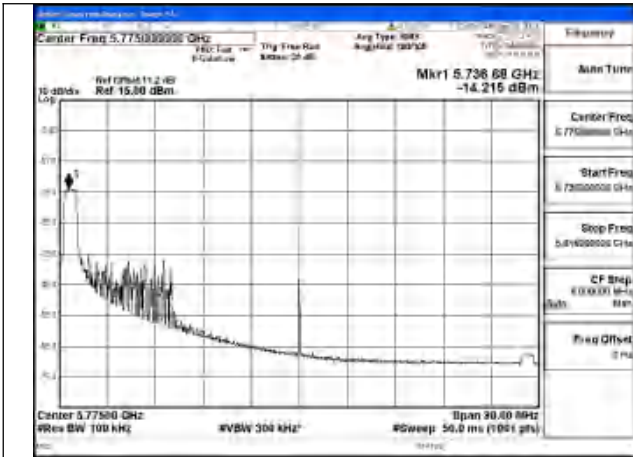

Test Mode: 802.11be EHT80

Mode:802.11be EHT80 Tone:26T Frequency:5775MHz
Ant:Chain0