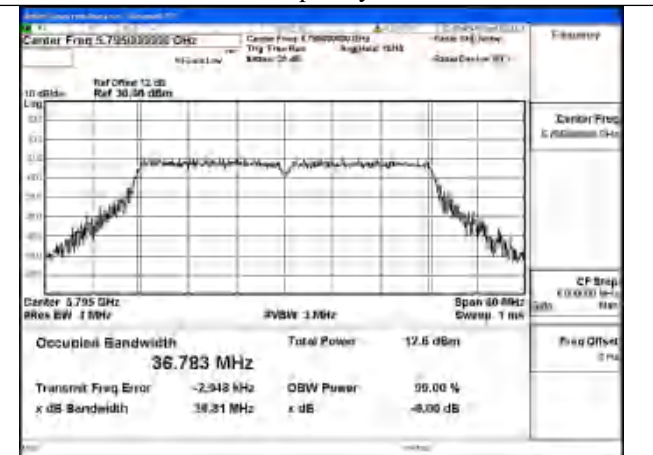

Mode:802.11ax HE20 Frequency:5785MHz Ant:Chain0

Mode:802.11ax HE20 Frequency:5825MHz Ant:Chain0

Test Mode: 802.11n HT40

Mode:802.11n HT40 Frequency:5755MHz Ant:Chain1

Mode:802.11n HT40 Frequency:5795MHz Ant:Chain1