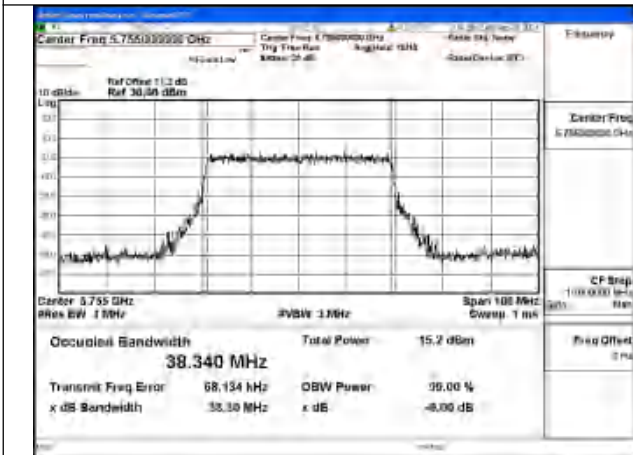

Mode:802.11be EHT40 Frequency:5755MHz
Ant:Chain1