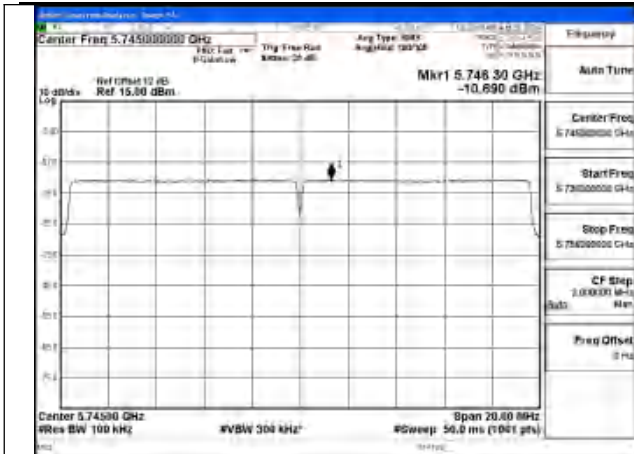

Mode:802.11ax HE20 Tone:106T Frequency:5825MHz
Ant:Chain1

Mode:802.11ax HE20 Tone:106T Frequency:5745MHz
Ant:Chain0

Mode:802.11ax HE20 Tone:106T Frequency:5785MHz
Ant:Chain0

Mode:802.11ax HE20 Tone:106T Frequency:5825MHz
Ant:Chain0