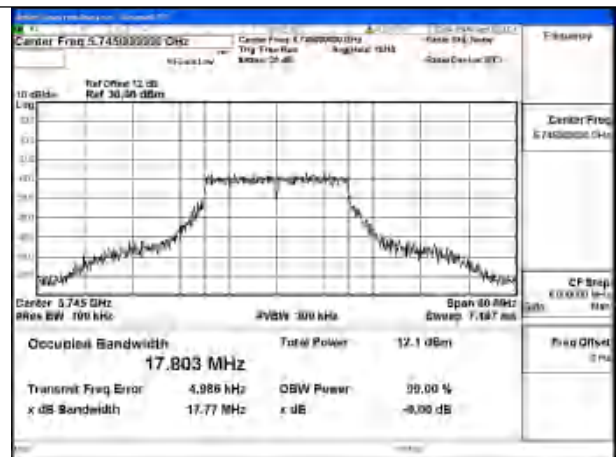

Test Mode: 802.11ac VHT20

Mode:802.11ac VHT20 Frequency:5745MHz
Ant:Chain1

Mode:802.11ac VHT20 Frequency:5785MHz
Ant:Chain1

Mode:802.11ac VHT20 Frequency:5825MHz
Ant:Chain1

Mode:802.11ac VHT20 Frequency:5745MHz
Ant:Chain0