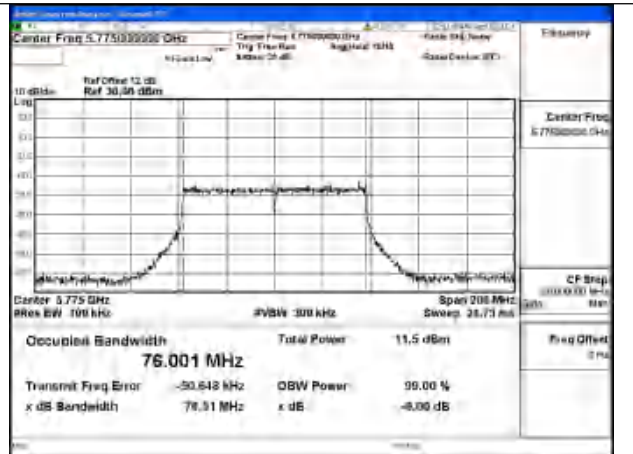

Mode:802.11ac VHT80 Frequency:5775MHz
Ant:Chain0