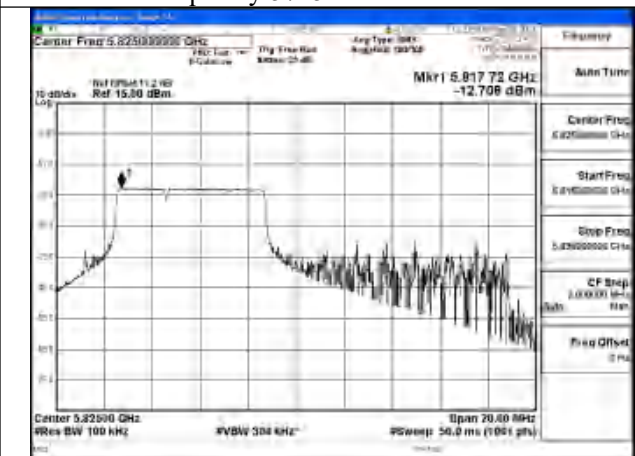

Mode:802.11be EHT20 Tone:26+52
Frequency:5825MHz Ant:Chain1