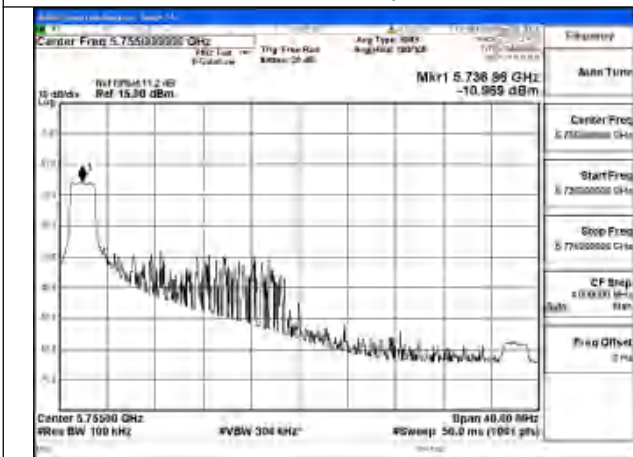

Mode:802.11be EHT40 Tone:26T Frequency:5755MHz
Ant:Chain1