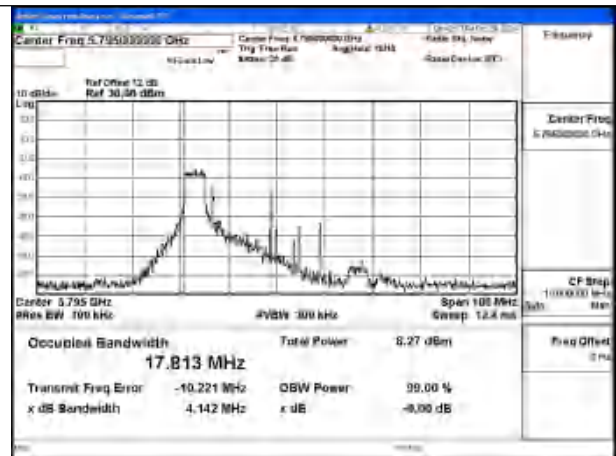

Mode:802.11ax HE20 26T Frequency:5785MHz
Ant:Chain1

Mode:802.11ax HE20 26T Frequency:5825MHz
Ant:Chain1

Test Mode: 802.11ax HE40 26T

Mode:802.11ax HE40 26T Frequency:5755MHz
Ant:Chain0

Mode:802.11ax HE40 26T Frequency:5795MHz
Ant:Chain0