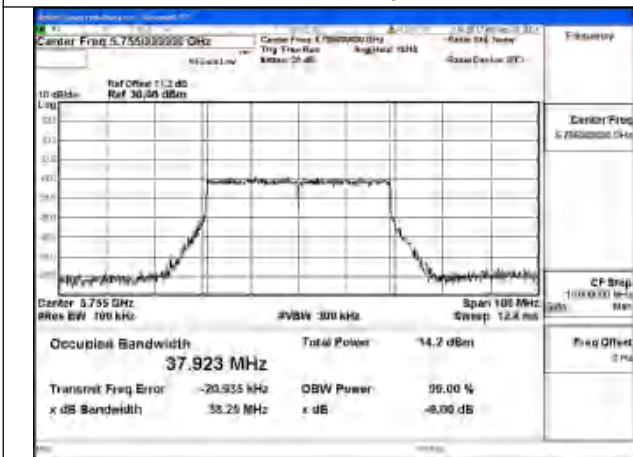

Mode:802.11be EHT20 Frequency:5785MHz
Ant:Chain1

Mode:802.11be EHT20 Frequency:5825MHz
Ant:Chain1

Test Mode: 802.11be EHT40

Mode:802.11be EHT40 Frequency:5755MHz
Ant:Chain0

Mode:802.11be EHT40 Frequency:5795MHz
Ant:Chain0