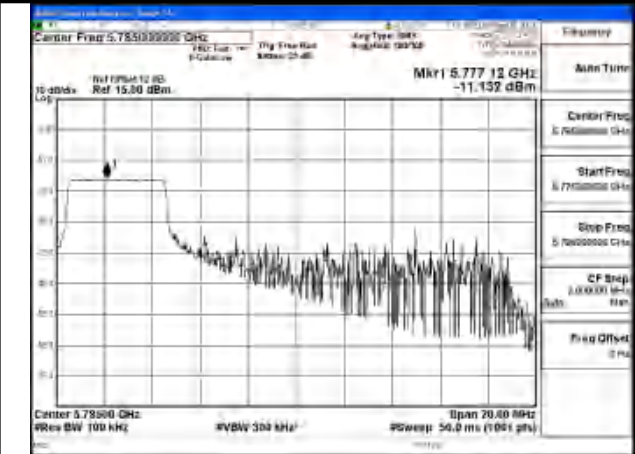

Mode:802.11ax HE20 Tone:52T Frequency:5785MHz
Ant:Chain1