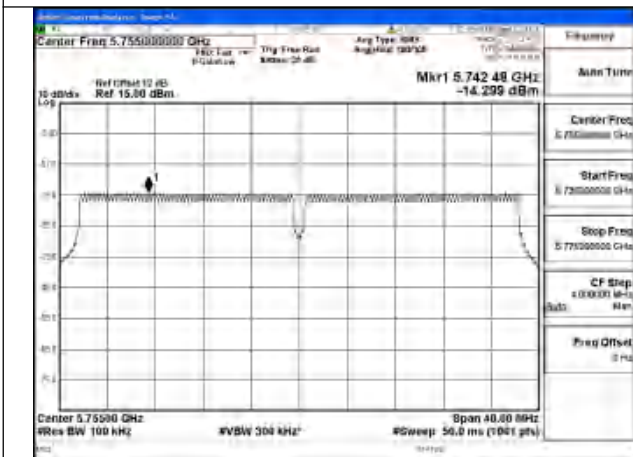

Mode:802.11n HT40 Frequency:5755MHz Ant:Chain0

Mode:802.11n HT40 Frequency:5795MHz Ant:Chain0

Test Mode: 802.11ac VHT40

Mode:802.11ac VHT40 Frequency:5755MHz
Ant:Chain1

Mode:802.11ac VHT40 Frequency:5795MHz
Ant:Chain1