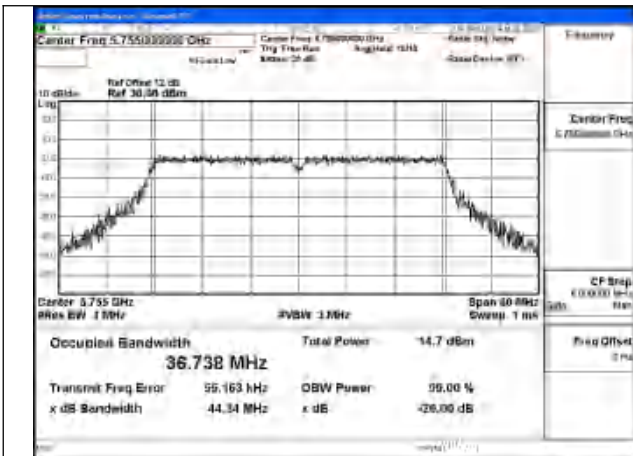

Test Mode: 802.11n HT40

Mode:802.11n HT40 Frequency:5755MHz Ant:Chain1