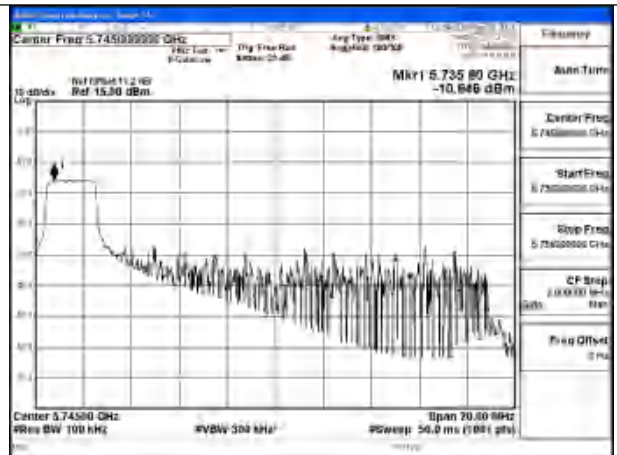

Test Mode: 802.11be EHT20

Mode:802.11be EHT20 Tone:26T Frequency:5745MHz
Ant:Chain0

Mode:802.11be EHT20 Tone:26T Frequency:5785MHz
Ant:Chain0

Mode:802.11be EHT20 Tone:26T Frequency:5825MHz
Ant:Chain0

Mode:802.11be EHT20 Tone:26T Frequency:5745MHz
Ant:Chain1