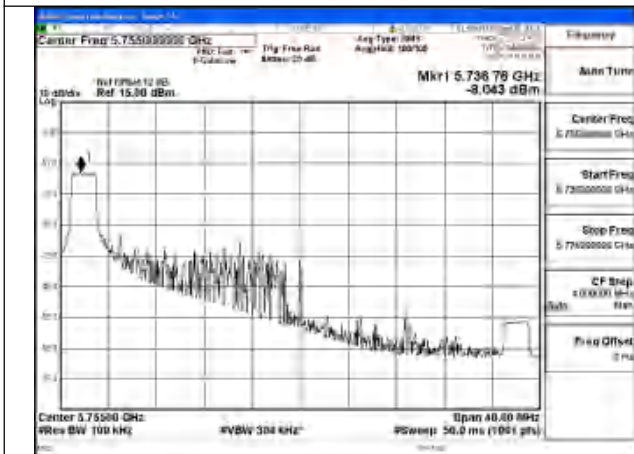

Mode:802.11ax HE40 Tone:52T Frequency:5755MHz
Ant:Chain1