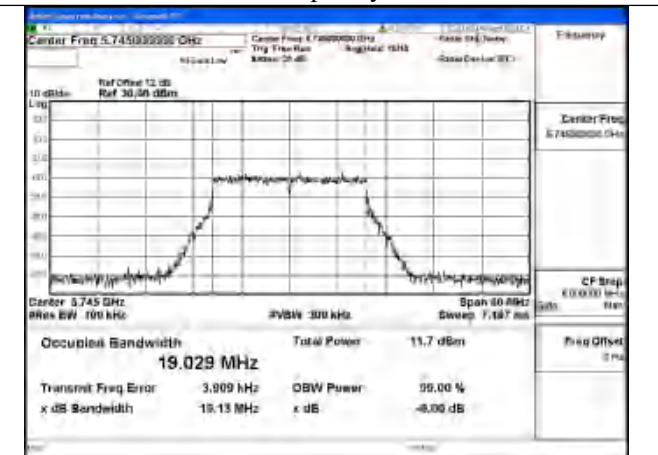

Mode:802.11ac VHT20 Frequency:5785MHz
Ant:Chain0

Mode:802.11ac VHT20 Frequency:5825MHz
Ant:Chain0

Test Mode: 802.11ax HE20

Mode:802.11ax HE20 Frequency:5745MHz Ant:Chain1

Mode:802.11ax HE20 Frequency:5785MHz Ant:Chain1