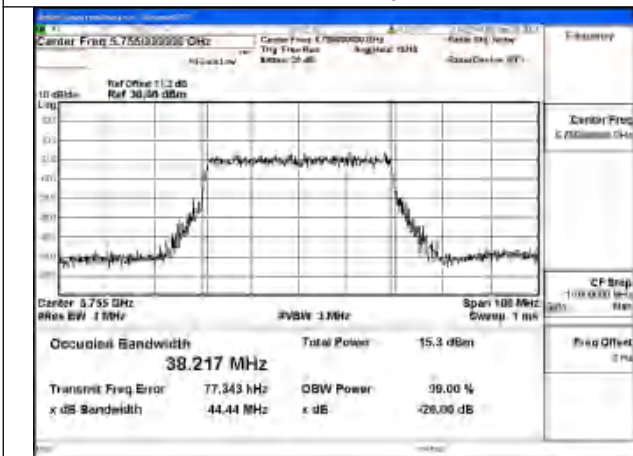

Mode:802.11be EHT40 Frequency:5755MHz
Ant:Chain1