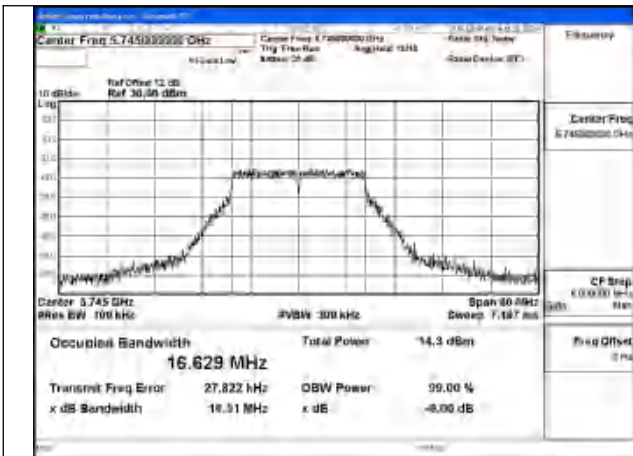

Test Mode: 802.11a

Mode:802.11a Frequency:5745MHz Ant:Chain1