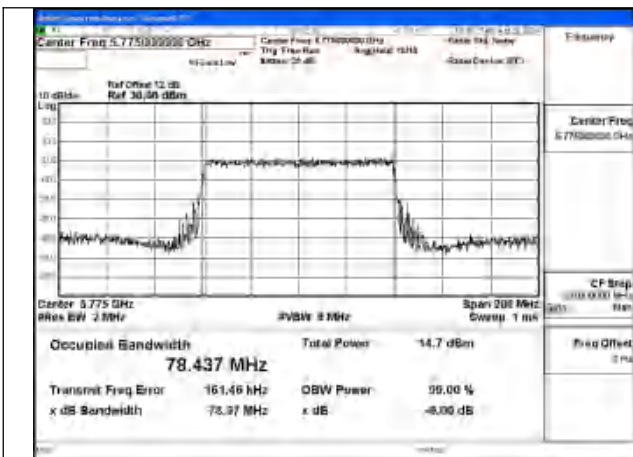

Test Mode: 802.11ax HE80

Mode:802.11ax HE80 Frequency:5775MHz Ant:Chain1