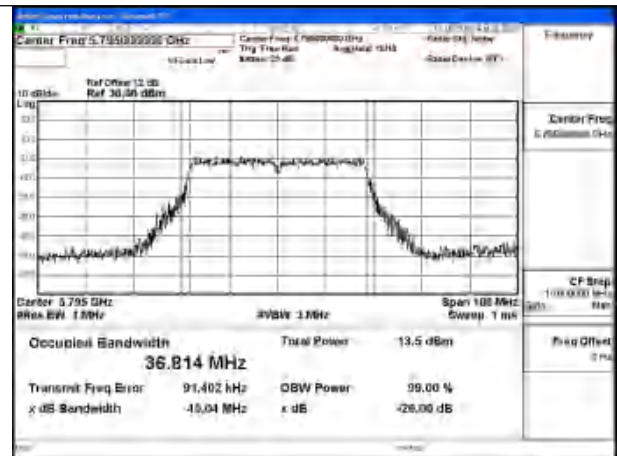

Mode:802.11ac VHT40 Frequency:5795MHz
Ant:Chain1