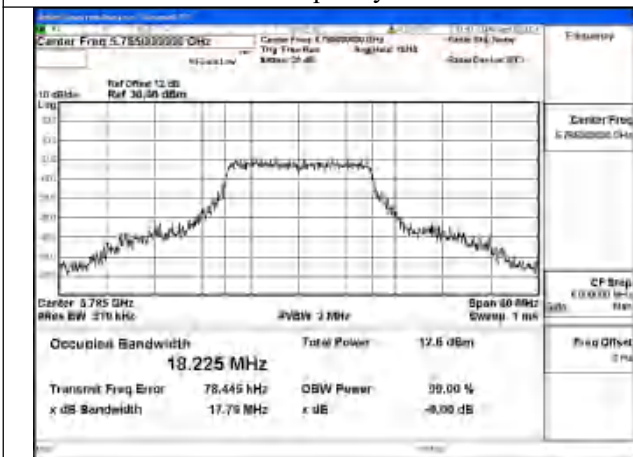

Mode:802.11n HT20 Frequency:5785MHz Ant:Chain0