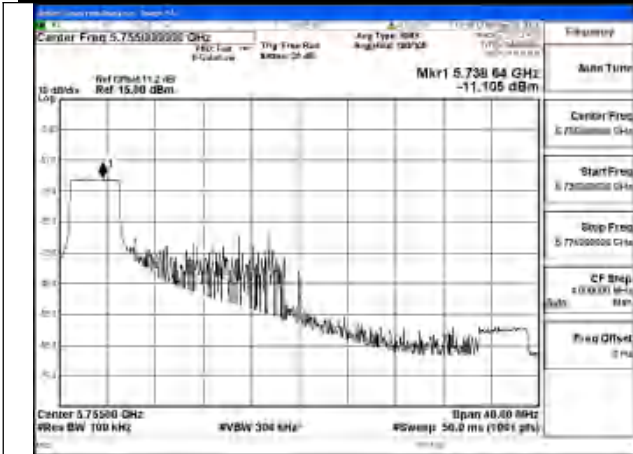

Mode:802.11be EHT40 Tone:52T Frequency:5755MHz
Ant:Chain1