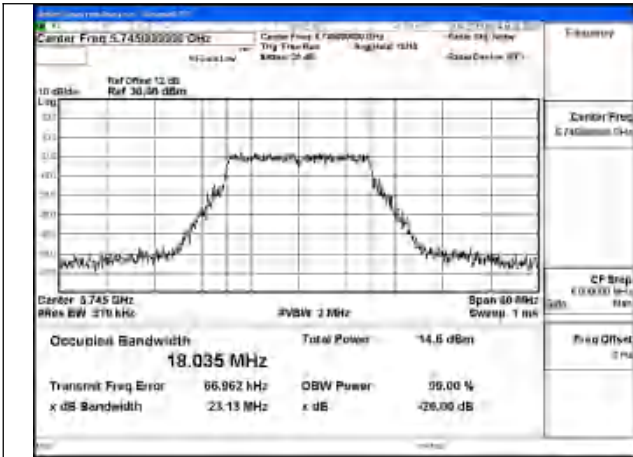

Test Mode: 802.11n HT20

Mode:802.11n HT20 Frequency:5745MHz Ant:Chain1