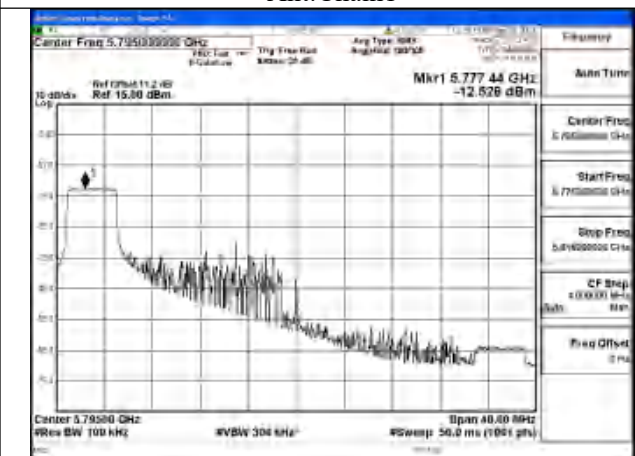

Mode:802.11be EHT40 Tone:52T Frequency:5795MHz
Ant:Chain0