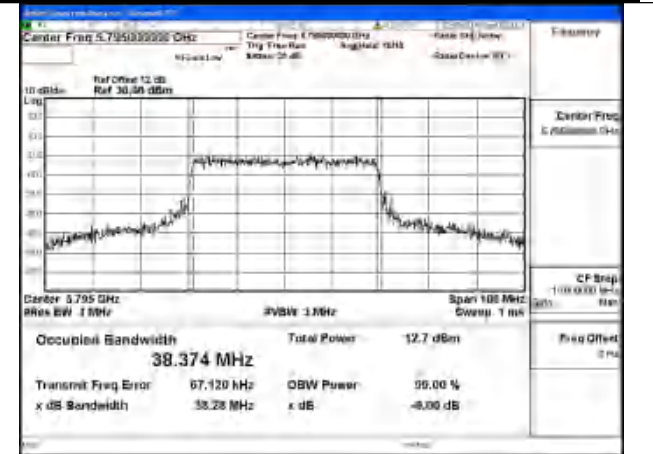

Mode:802.11ax HE40 Frequency:5795MHz Ant:Chain0