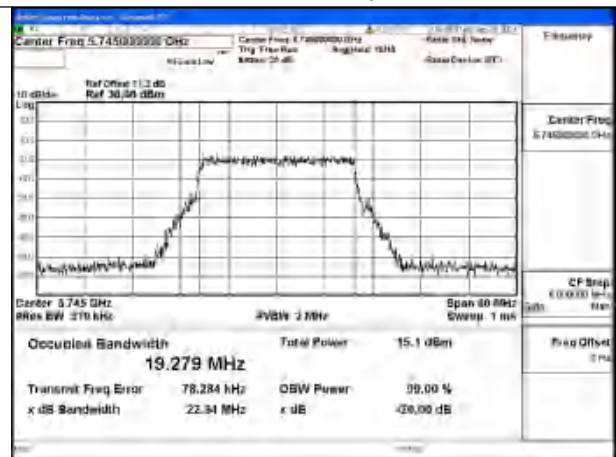

Mode:802.11be EHT20 Frequency:5745MHz
Ant:Chain1