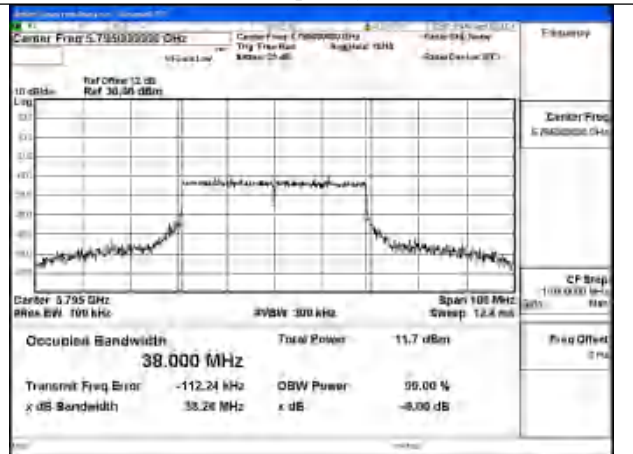

Mode:802.11ax HE40 Frequency:5795MHz Ant:Chain0