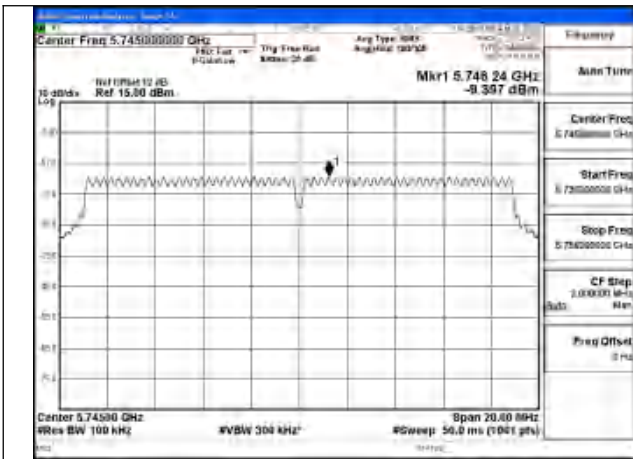

Mode:802.11a Frequency:5825MHz Ant:Chain1

Mode:802.11a Frequency:5745MHz Ant:Chain0

Mode:802.11a Frequency:5785MHz Ant:Chain0

Mode:802.11a Frequency:5825MHz Ant:Chain0

Test Mode: 802.11n HT20

Mode:802.11n HT20 Frequency:5745MHz Ant:Chain1