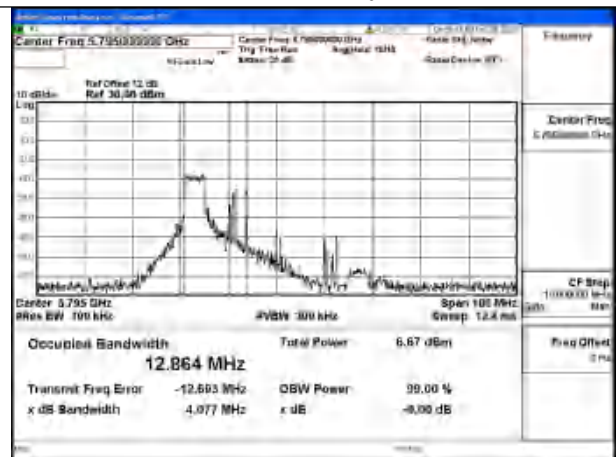

Mode:802.11ax HE40 26T Frequency:5795MHz
Ant:Chain1