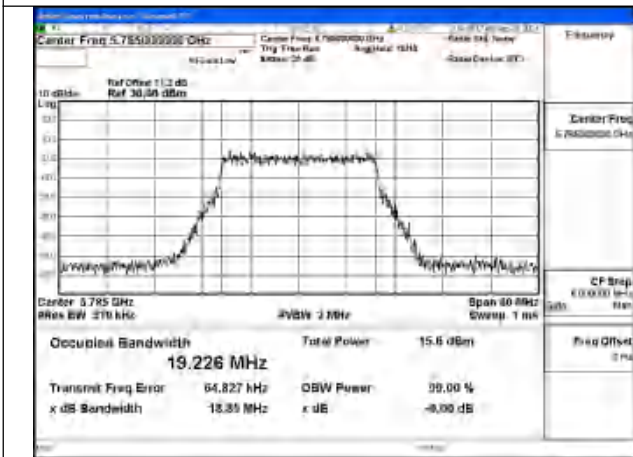

Mode:802.11be EHT20 Frequency:5785MHz
Ant:Chain1