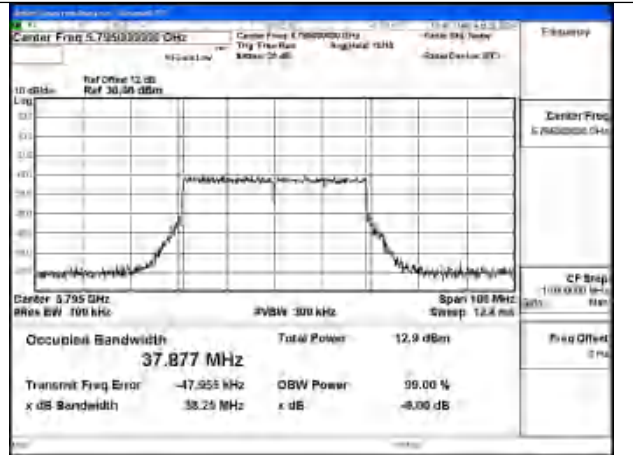

Mode:802.11ax HE40 Frequency:5795MHz Ant:Chain1