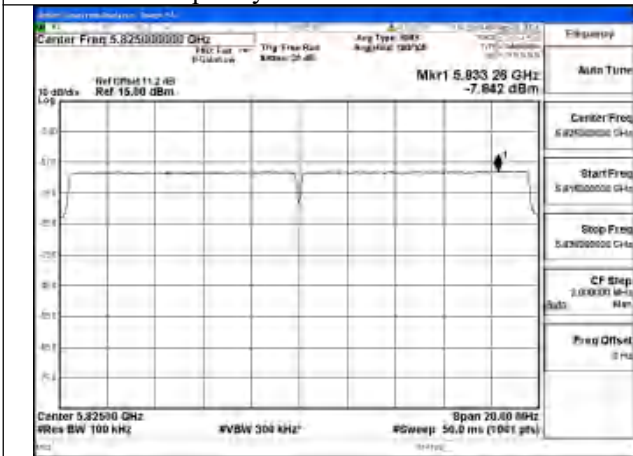

Mode:802.11be EHT20 Tone:106T
Frequency:5785MHz Ant:Chain1

Mode:802.11be EHT20 Tone:106T
Frequency:5825MHz Ant:Chain1

Mode:802.11be EHT20 Tone:242T
Frequency:5745MHz Ant:Chain0

Mode:802.11be EHT20 Tone:242T
Frequency:5785MHz Ant:Chain0