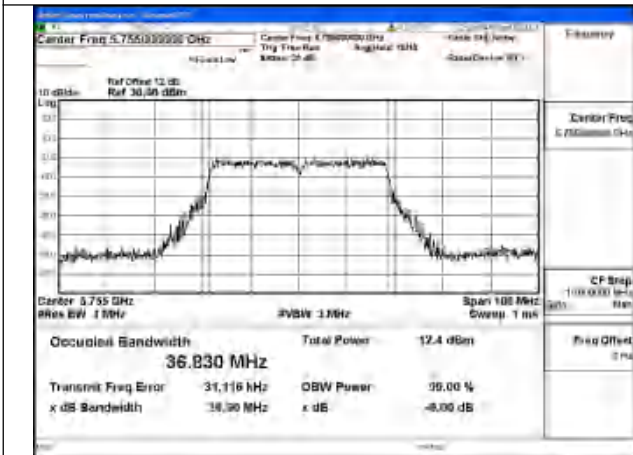

Mode:802.11n HT40 Frequency:5755MHz Ant:Chain0

Mode:802.11n HT40 Frequency:5795MHz Ant:Chain0

Test Mode: 802.11ac VHT40

Mode:802.11ac VHT40 Frequency:5755MHz
Ant:Chain1

Mode:802.11ac VHT40 Frequency:5795MHz
Ant:Chain1