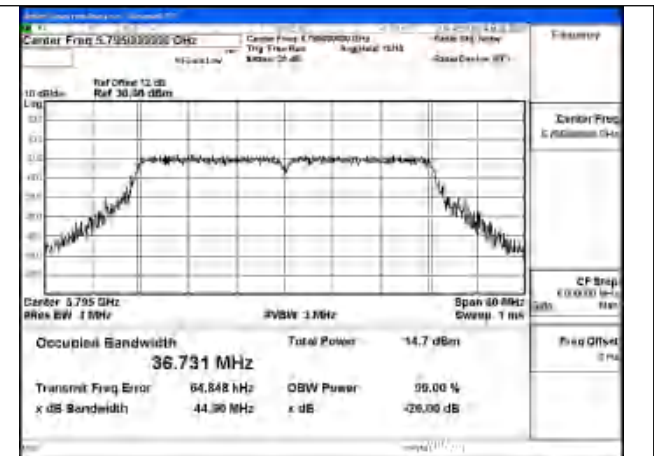

Test Mode: 802.11n HT40

Mode:802.11n HT40 Frequency:5795MHz Ant:Chain1