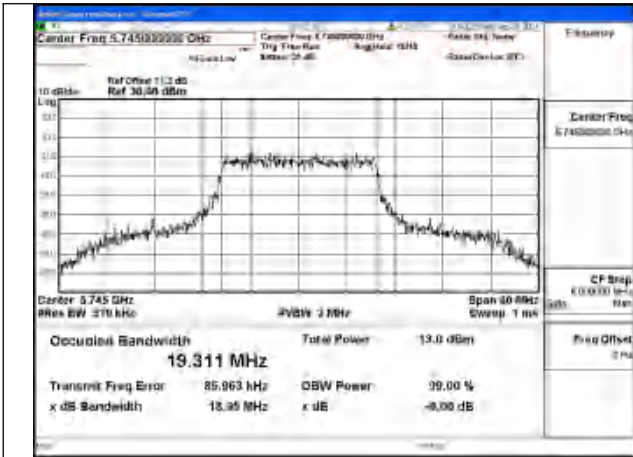

Test Mode: 802.11ax HE80

Mode:802.11ax HE80 Frequency:5775MHz Ant:Chain1

Mode:802.11ax HE80 Frequency:5775MHz Ant:Chain0

Test Mode: 802.11be EHT20

Mode:802.11be EHT20 Frequency:5745MHz
Ant:Chain0

Mode:802.11be EHT20 Frequency:5785MHz
Ant:Chain0