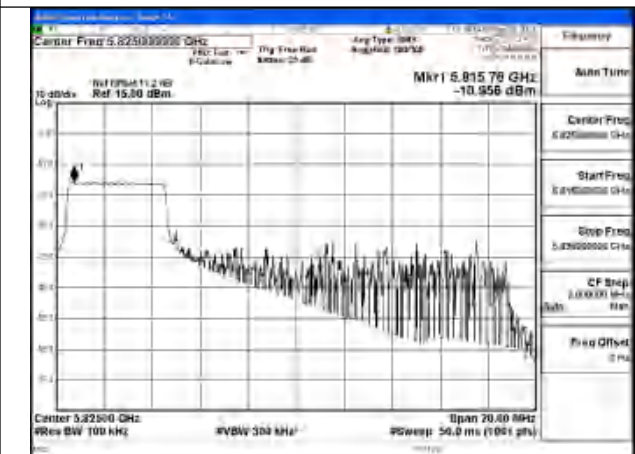

Mode:802.11be EHT20 Tone:52T Frequency:5825MHz
Ant:Chain1