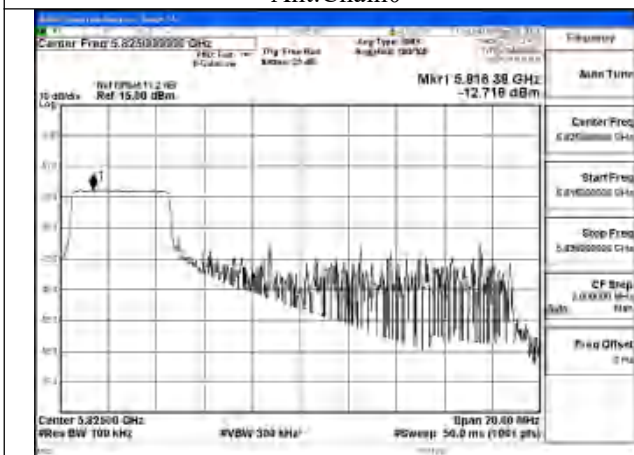

Mode:802.11be EHT20 Tone:26T Frequency:5785MHz
Ant:Chain1

Mode:802.11be EHT20 Tone:26T Frequency:5825MHz
Ant:Chain1

Mode:802.11be EHT20 Tone:52T Frequency:5745MHz
Ant:Chain0

Mode:802.11be EHT20 Tone:52T Frequency:5785MHz
Ant:Chain0