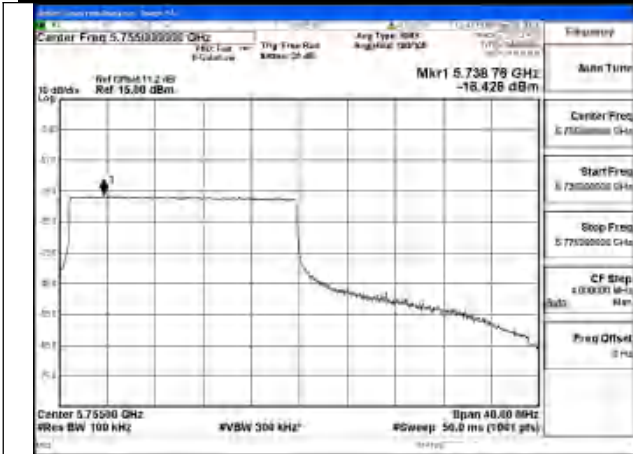

Mode:802.11be EHT40 Tone:106T
Frequency:5755MHz Ant:Chain0

Mode:802.11be EHT40 Tone:106T
Frequency:5795MHz Ant:Chain0

Mode:802.11be EHT40 Tone:106T
Frequency:5755MHz Ant:Chain1

Mode:802.11be EHT40 Tone:106T
Frequency:5795MHz Ant:Chain1