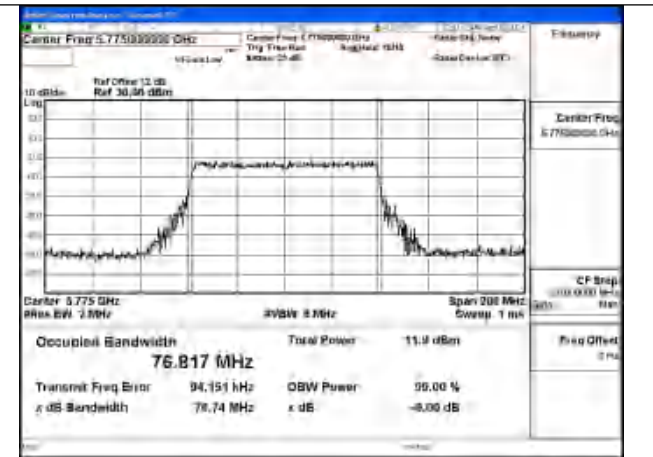

Mode:802.11ax HE40 Frequency:5755MHz Ant:Chain0

Mode:802.11ax HE40 Frequency:5795MHz Ant:Chain0

Test Mode: 802.11ac VHT80

Mode:802.11ac VHT80 Frequency:5775MHz
Ant:Chain1

Mode:802.11ac VHT80 Frequency:5775MHz
Ant:Chain0