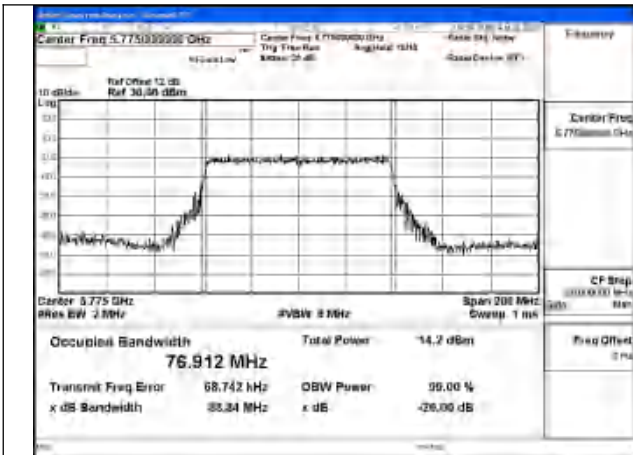

Test Mode: 802.11ac VHT80

Mode:802.11ac VHT80 Frequency:5775MHz
Ant:Chain1