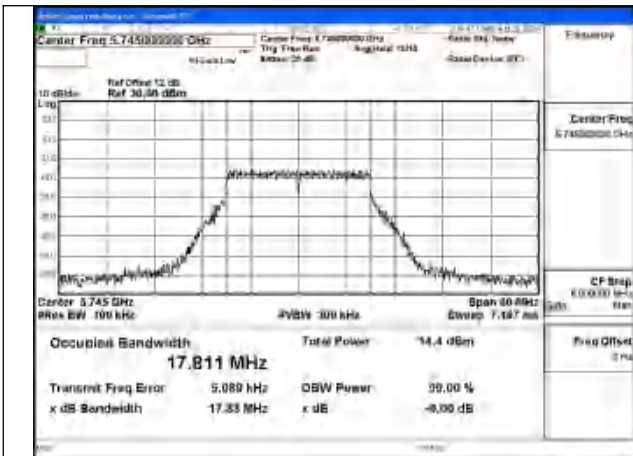

Test Mode: 802.11ac VHT20

Mode:802.11ac VHT20 Frequency:5745MHz
Ant:Chain1