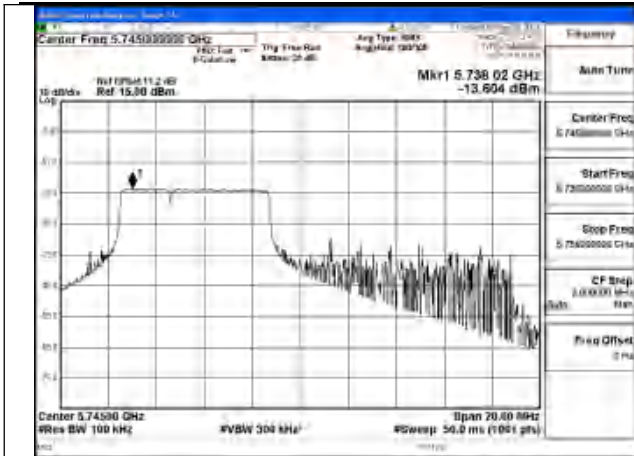

Mode:802.11be EHT20 Tone:242T
Frequency:5825MHz Ant:Chain0

Mode:802.11be EHT20 Tone:242T
Frequency:5745MHz Ant:Chain1

Mode:802.11be EHT20 Tone:242T
Frequency:5785MHz Ant:Chain1

Mode:802.11be EHT20 Tone:242T
Frequency:5825MHz Ant:Chain1