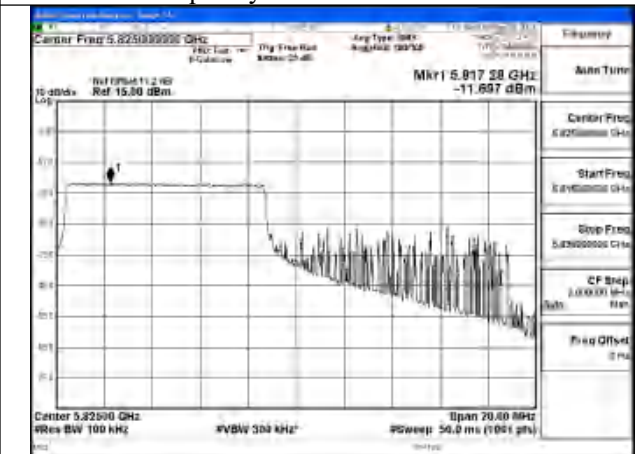

Mode:802.11be EHT20 Tone:106T
Frequency:5825MHz Ant:Chain1