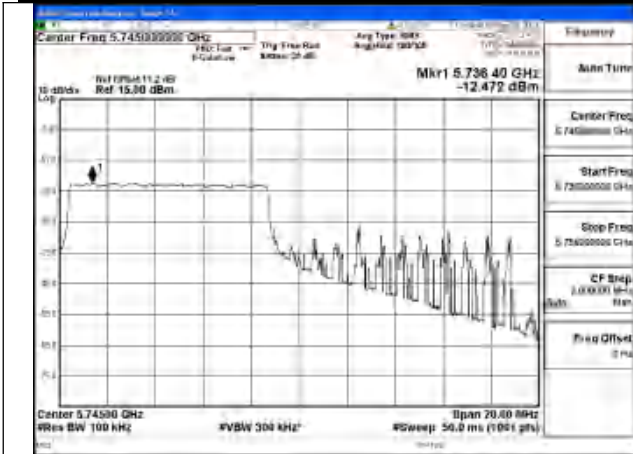

Mode:802.11be EHT20 Tone:52T Frequency:5825MHz
Ant:Chain0

Mode:802.11be EHT20 Tone:52T Frequency:5745MHz
Ant:Chain1

Mode:802.11be EHT20 Tone:52T Frequency:5785MHz
Ant:Chain1

Mode:802.11be EHT20 Tone:52T Frequency:5825MHz
Ant:Chain1