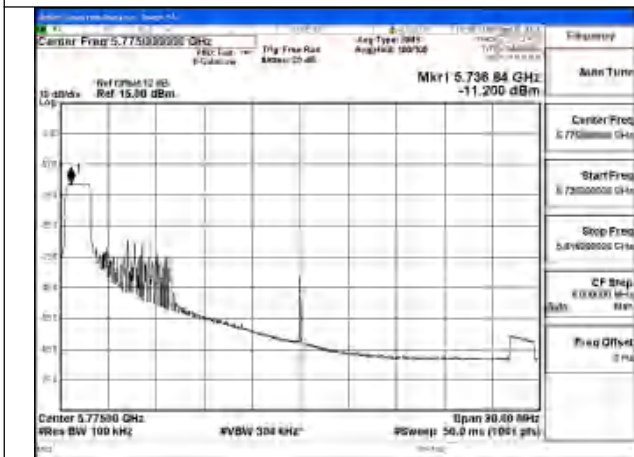

Mode:802.11ax HE80 Tone:52T Frequency:5775MHz
Ant:Chain1