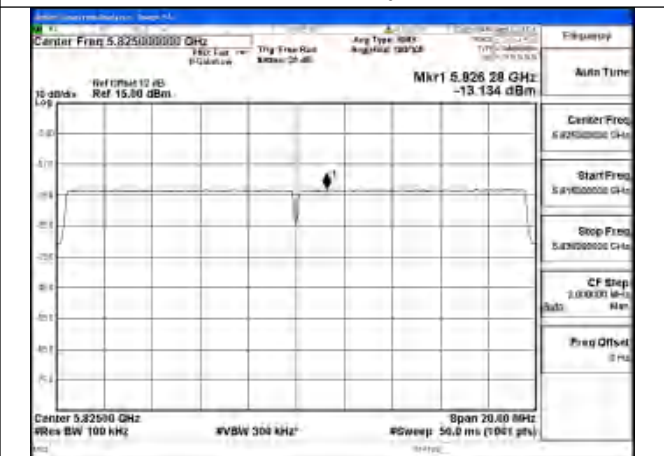

Mode:802.11ax HE20 Tone:242T Frequency:5825MHz
Ant:Chain0