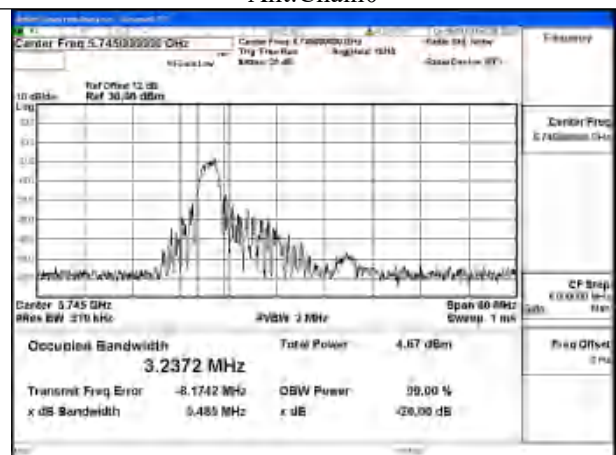

Mode:802.11be EHT80 Frequency:5775MHz
Ant:Chain0

Mode:802.11be EHT80 Frequency:5775MHz
Ant:Chain1

Test Mode: 802.11ax HE20 26T

Mode:802.11ax HE20 26T Frequency:5745MHz
Ant:Chain0

Mode:802.11ax HE20 26T Frequency:5785MHz
Ant:Chain0

Mode:802.11ax HE20 26T Frequency:5825MHz
Ant:Chain0

Mode:802.11ax HE20 26T Frequency:5745MHz
Ant:Chain1

Mode:802.11ax HE20 26T Frequency:5785MHz
Ant:Chain1

Mode:802.11ax HE20 26T Frequency:5825MHz
Ant:Chain1