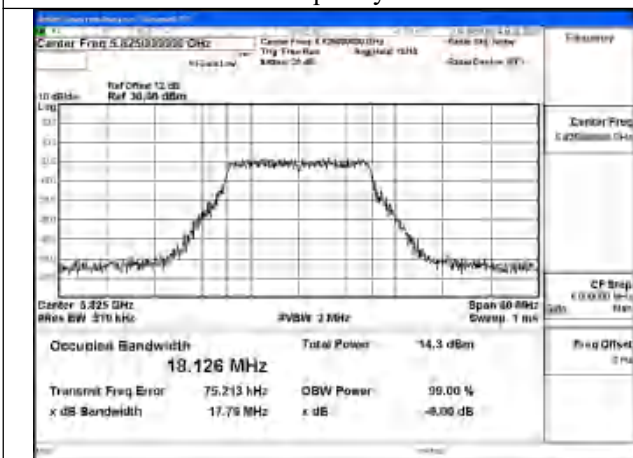

Mode:802.11n HT20 Frequency:5825MHz Ant:Chain1