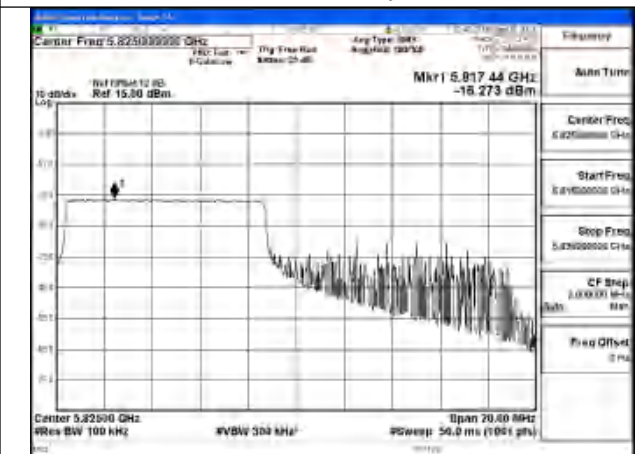

Mode:802.11ax HE20 Tone:106T Frequency:5825MHz
Ant:Chain0