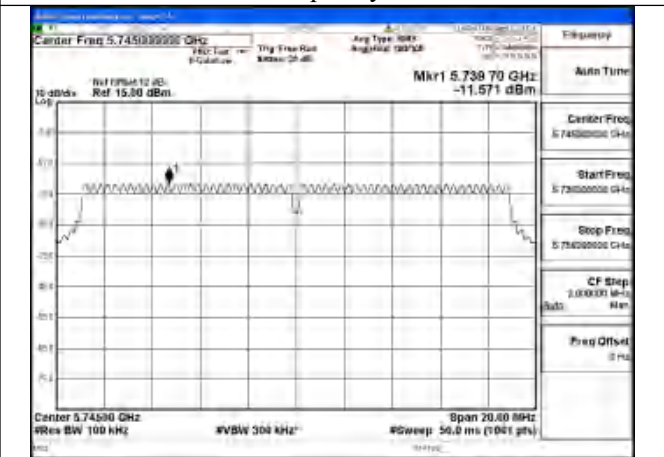

Mode:802.11n HT20 Frequency:5745MHz Ant:Chain0