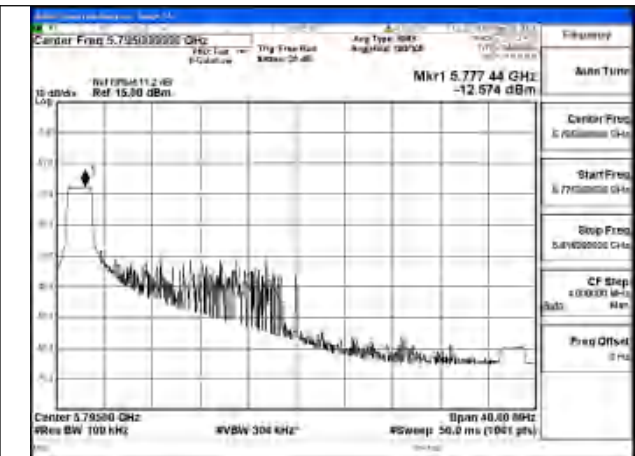

Mode:802.11be EHT40 Tone:26T Frequency:5795MHz
Ant:Chain0