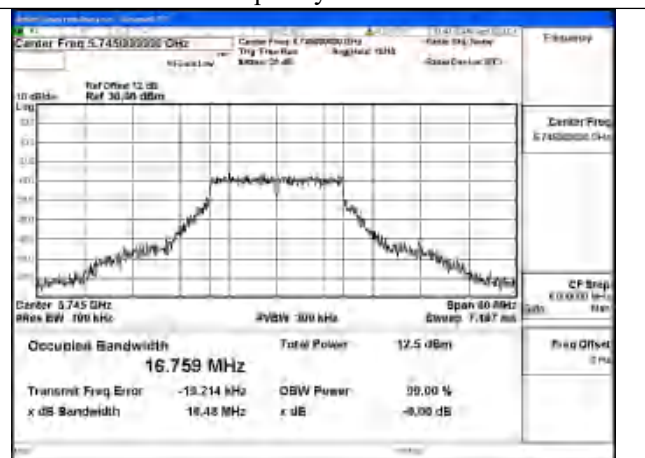

Mode:802.11a Frequency:5745MHz Ant:Chain0