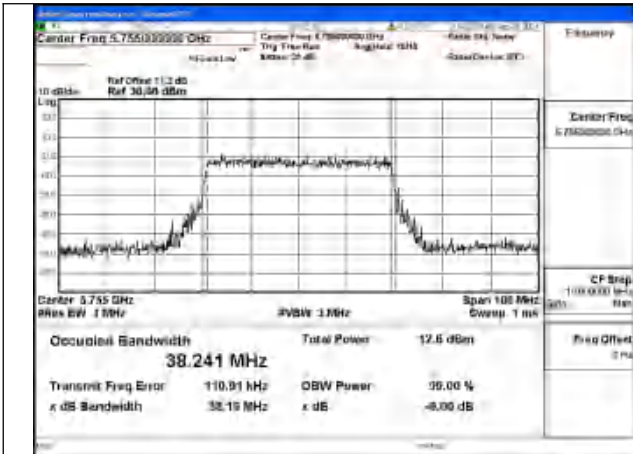

Mode:802.11be EHT20 Frequency:5825MHz
Ant:Chain0

Mode:802.11be EHT20 Frequency:5745MHz
Ant:Chain1

Mode:802.11be EHT20 Frequency:5785MHz
Ant:Chain1

Mode:802.11be EHT20 Frequency:5825MHz
Ant:Chain1

Test Mode: 802.11be EHT40