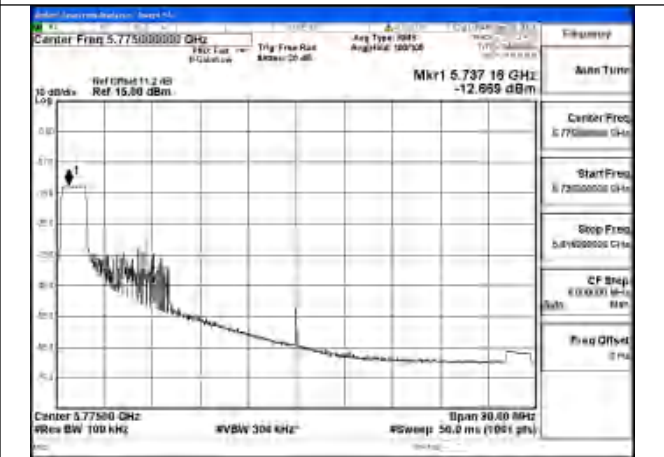

Test Mode: 802.11be EHT80

Mode:802.11be EHT80 Tone:26T Frequency:5775MHz
Ant:Chain0

Mode:802.11be EHT80 Tone:26T Frequency:5775MHz
Ant:Chain1

Mode:802.11be EHT80 Tone:52T Frequency:5775MHz
Ant:Chain0

Mode:802.11be EHT80 Tone:52T Frequency:5775MHz
Ant:Chain1