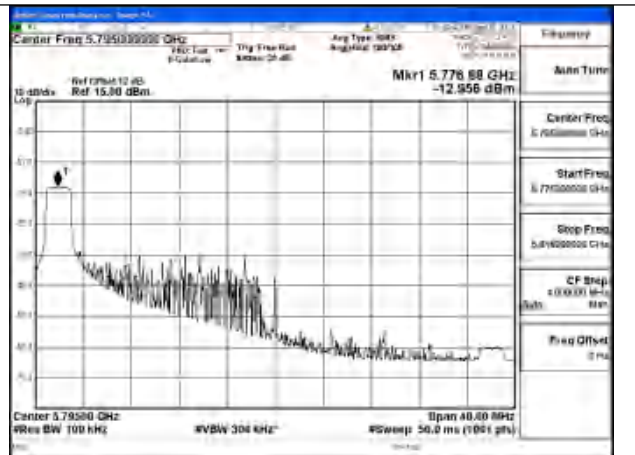

Mode:802.11ax HE40 Tone:26T Frequency:5795MHz
Ant:Chain0