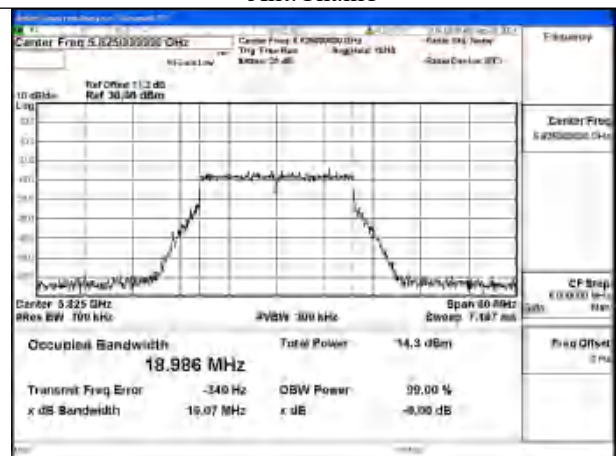

Mode:802.11be EHT20 Frequency:5825MHz
Ant:Chain1