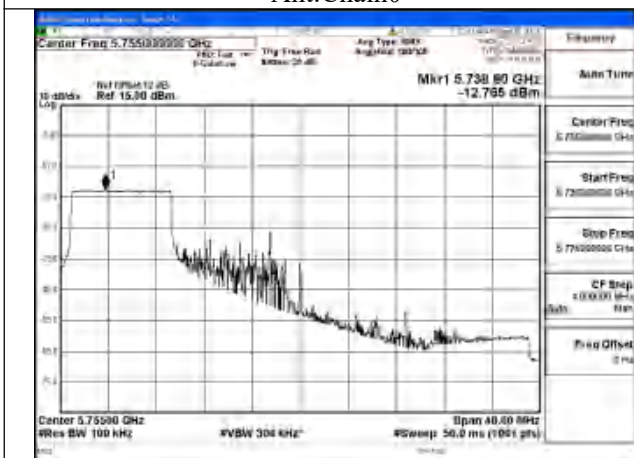

Mode:802.11ax HE40 Tone:106T Frequency:5755MHz
Ant:Chain1