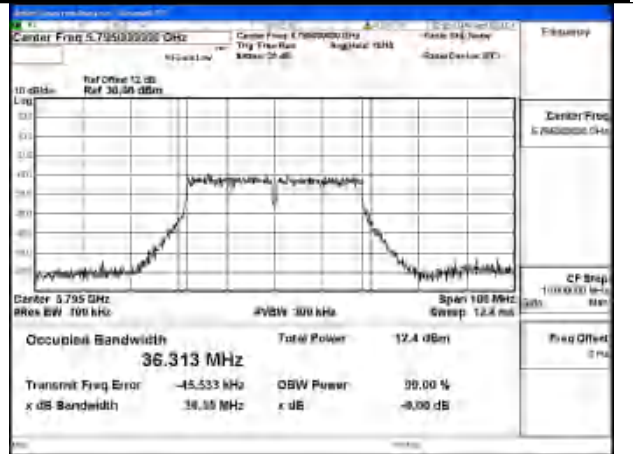

Mode:802.11ac VHT40 Frequency:5795MHz
Ant:Chain0