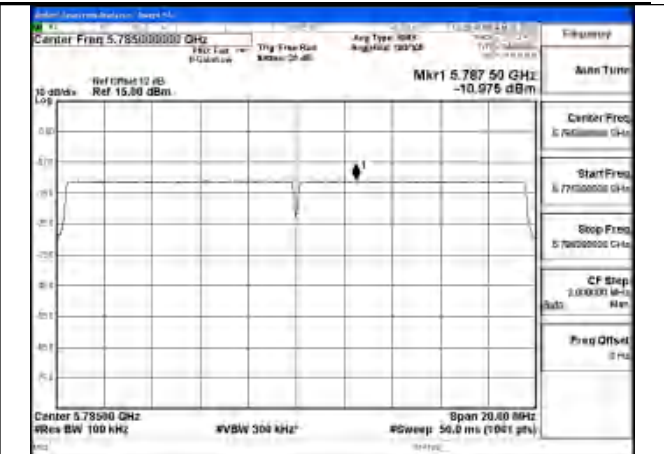

Mode:802.11ax HE20 Tone:242T Frequency:5785MHz
Ant:Chain1