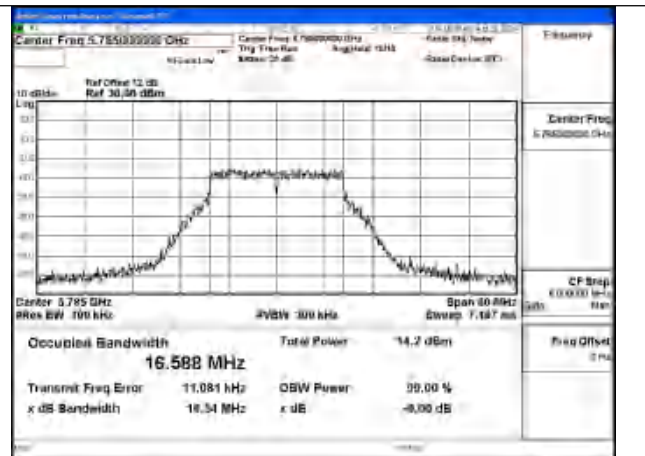

Mode:802.11a Frequency:5785MHz Ant:Chain1