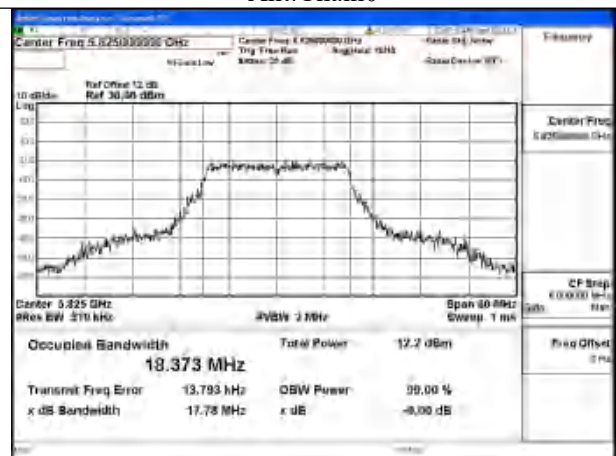

Mode:802.11ac VHT20 Frequency:5785MHz
Ant:Chain1

Mode:802.11ac VHT20 Frequency:5825MHz
Ant:Chain1

Mode:802.11ac VHT20 Frequency:5745MHz
Ant:Chain0

Mode:802.11ac VHT20 Frequency:5785MHz
Ant:Chain0

Mode:802.11ac VHT20 Frequency:5825MHz
Ant:Chain0