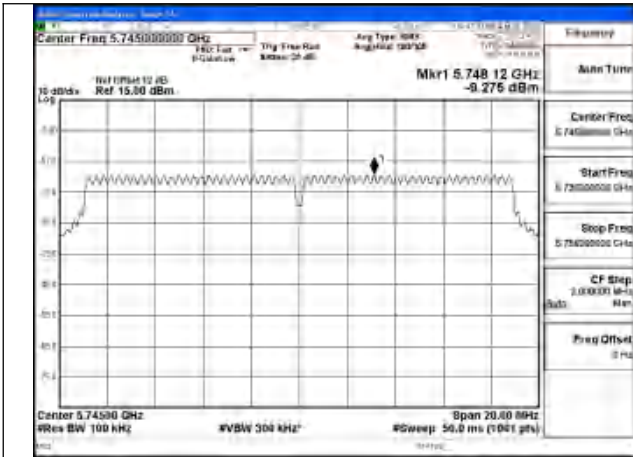

Test Mode: 802.11ac VHT20

Mode:802.11ac VHT20 Frequency:5745MHz
Ant:Chain1