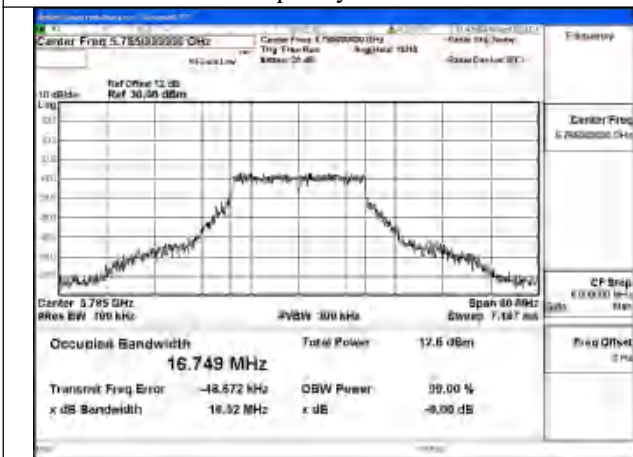

Mode:802.11a Frequency:5785MHz Ant:Chain0