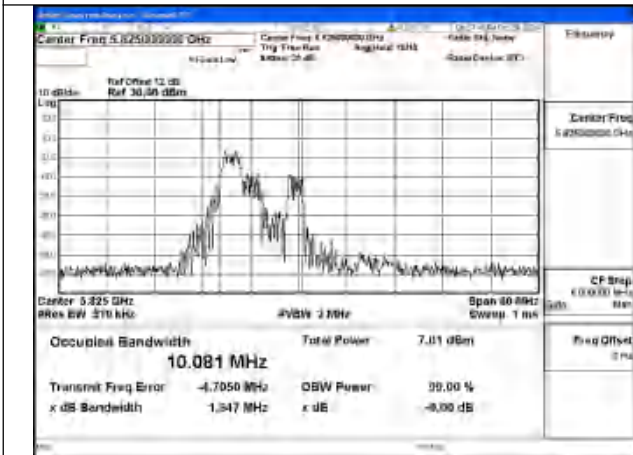

Mode:802.11be EHT80 Frequency:5775MHz
Ant:Chain0

Mode:802.11be EHT80 Frequency:5775MHz
Ant:Chain1

Test Mode: 802.11ax HE20 26T

Mode:802.11ax HE20 26T Frequency:5745MHz
Ant:Chain0

Mode:802.11ax HE20 26T Frequency:5785MHz
Ant:Chain0