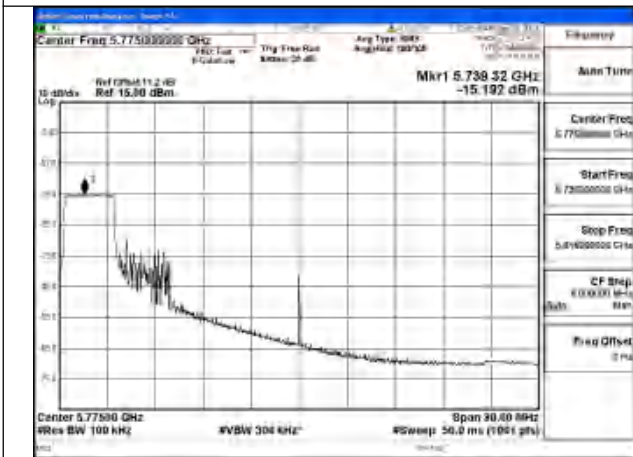

Test Mode: 802.11be EHT80

Mode:802.11be EHT80 Tone:26T Frequency:5775MHz
Ant:Chain0

Mode:802.11be EHT80 Tone:26T Frequency:5775MHz
Ant:Chain1

Mode:802.11be EHT80 Tone:52T Frequency:5775MHz
Ant:Chain0

Mode:802.11be EHT80 Tone:52T Frequency:5775MHz
Ant:Chain1