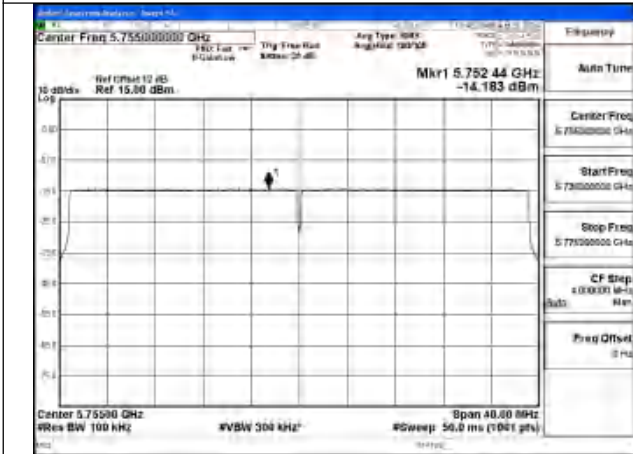

Mode:802.11ax HE40 Tone:484T Frequency:5755MHz
Ant:Chain1