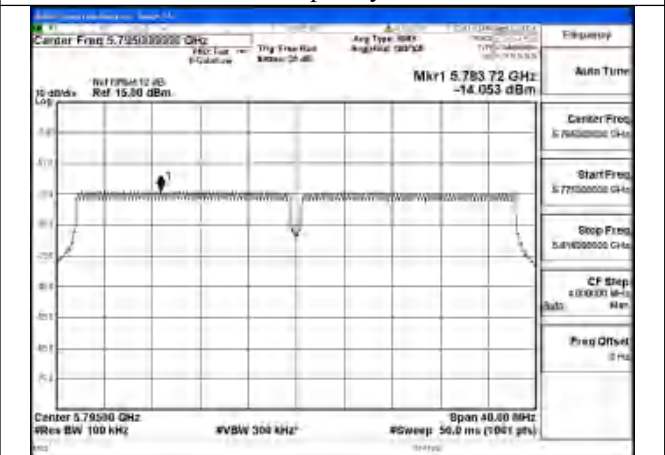

Mode:802.11ax HE20 Tone:242T Frequency:5785MHz
Ant:Chain0

Mode:802.11ax HE20 Tone:242T Frequency:5825MHz
Ant:Chain0

Test Mode: 802.11n HT40

Mode:802.11n HT40 Frequency:5755MHz Ant:Chain1

Mode:802.11n HT40 Frequency:5795MHz Ant:Chain1