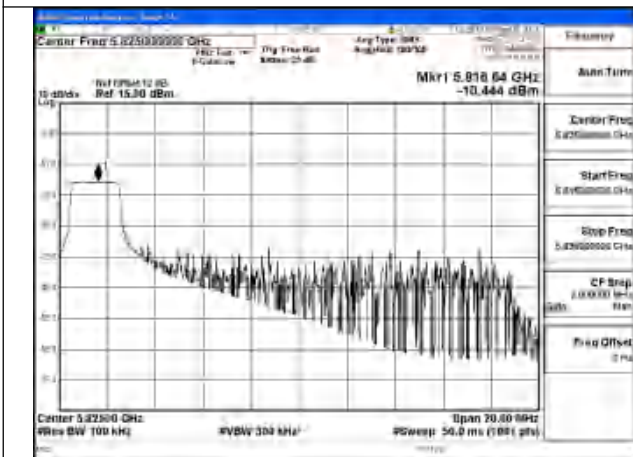

Mode:802.11ac VHT20 Frequency:5785MHz
Ant:Chain0

Mode:802.11ac VHT20 Frequency:5825MHz
Ant:Chain0

Test Mode: 802.11ax HE20

Mode:802.11ax HE20 Tone:26T Frequency:5745MHz
Ant:Chain1

Mode:802.11ax HE20 Tone:26T Frequency:5785MHz
Ant:Chain1