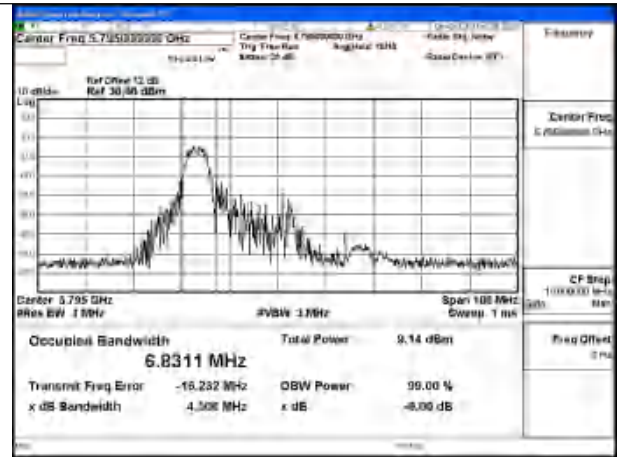

Mode:802.11ax HE40 26T Frequency:5795MHz
Ant:Chain0