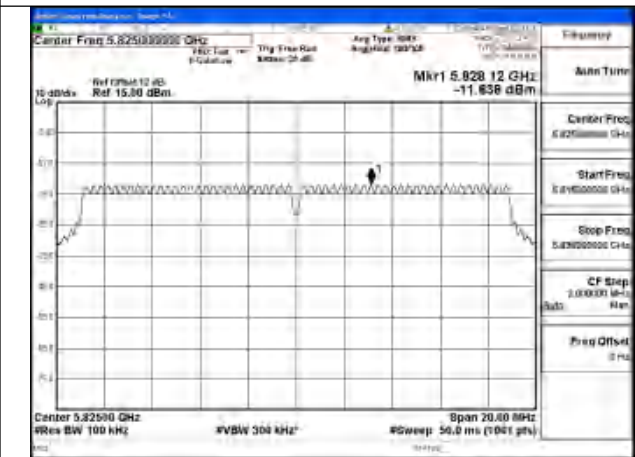

Mode:802.11ac VHT20 Frequency:5825MHz
Ant:Chain0