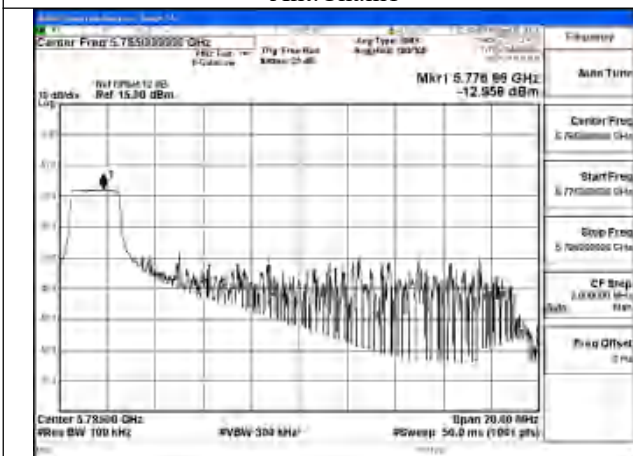

Mode:802.11ax HE20 Tone:26T Frequency:5785MHz
Ant:Chain0