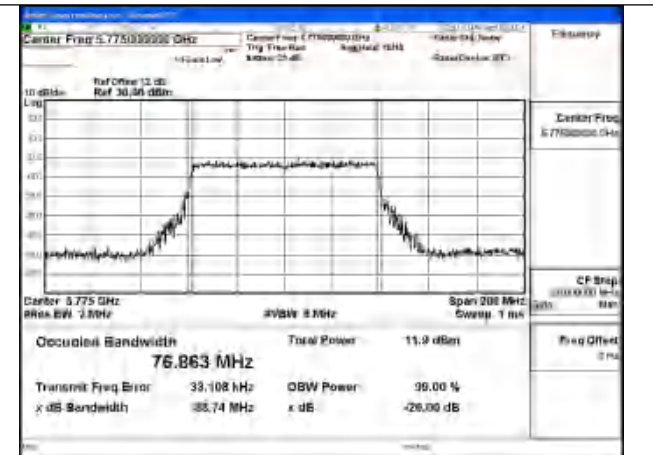

Mode:802.11ax HE40 Frequency:5755MHz Ant:Chain0

Mode:802.11ax HE40 Frequency:5795MHz Ant:Chain0

Test Mode: 802.11ac VHT80

Mode:802.11ac VHT80 Frequency:5775MHz
Ant:Chain1

Mode:802.11ac VHT80 Frequency:5775MHz
Ant:Chain0