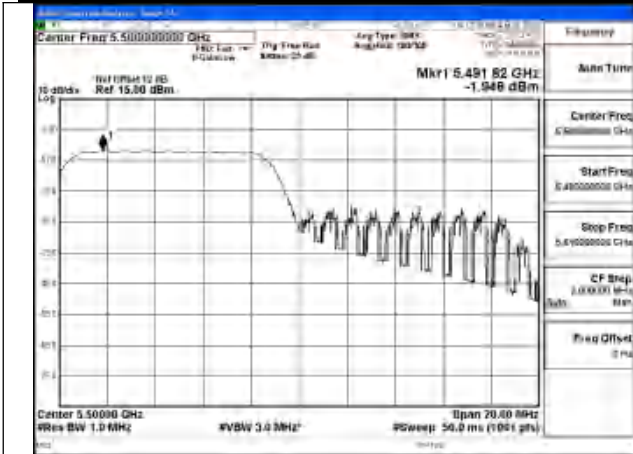

Mode:802.11ax HE20 Tone:52T Frequency:5700MHz
Ant:Chain1

Mode:802.11ax HE20 Tone:52T Frequency:5500MHz
Ant:Chain0

Mode:802.11ax HE20 Tone:52T Frequency:5580MHz
Ant:Chain0

Mode:802.11ax HE20 Tone:52T Frequency:5700MHz
Ant:Chain0