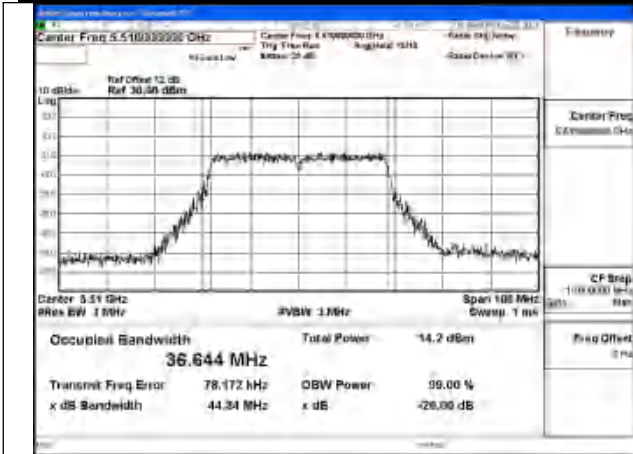

Mode:802.11n HT40 Frequency:5510MHz Ant:Chain1