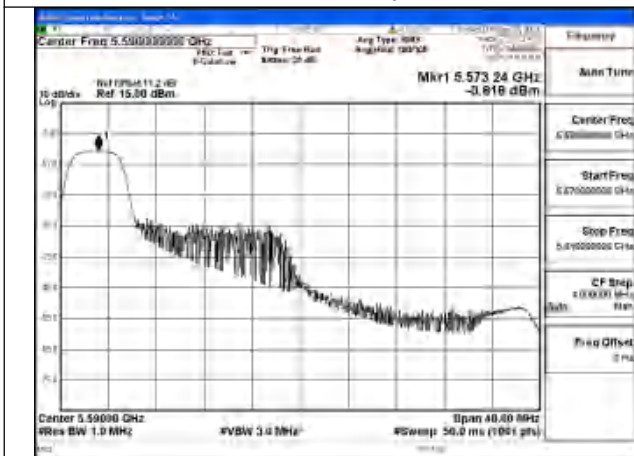

Mode:802.11be EHT40 Tone:52T Frequency:5590MHz
Ant:Chain1