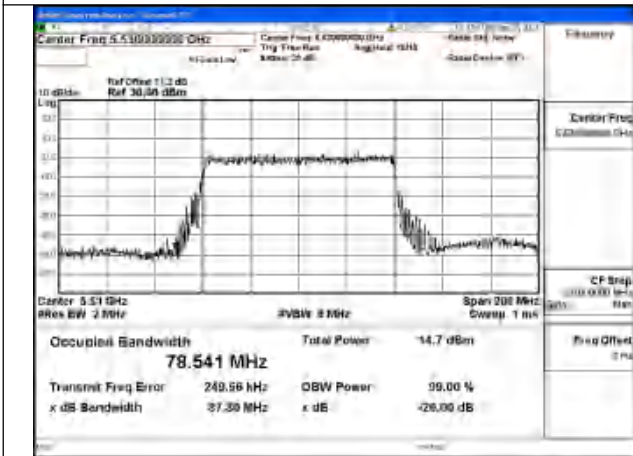

Mode:802.11be EHT40 Frequency:5590MHz
Ant:Chain1

Mode:802.11be EHT40 Frequency:5670MHz
Ant:Chain1

Test Mode: 802.11be EHT80

Mode:802.11be EHT80 Frequency:5530MHz
Ant:Chain0

Mode:802.11be EHT80 Frequency:5610MHz
Ant:Chain0