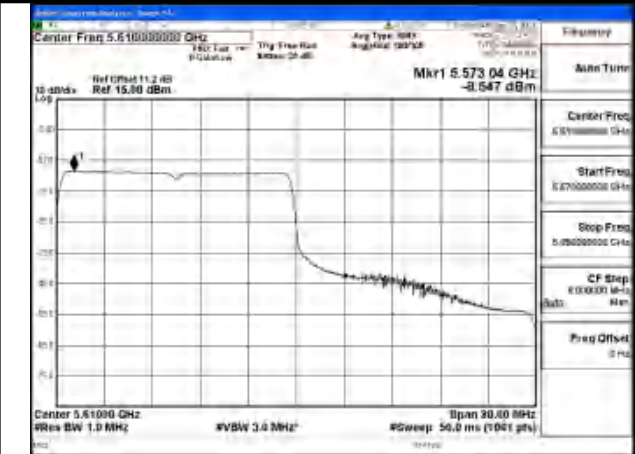

Mode:802.11be EHT80 Tone:484T
Frequency:5610MHz Ant:Chain1