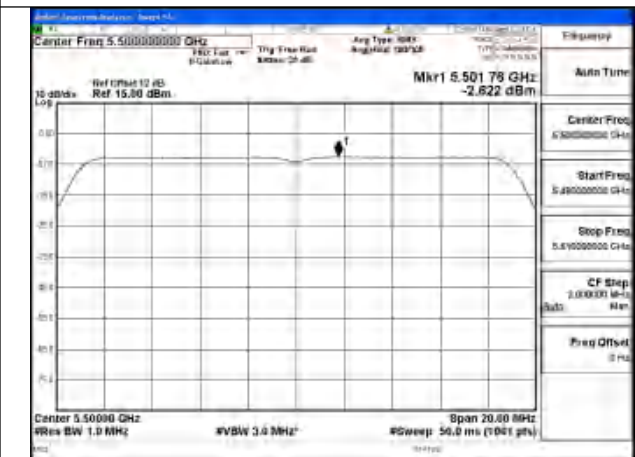

Mode:802.11ac VHT20 Frequency:5500MHz
Ant:Chain0