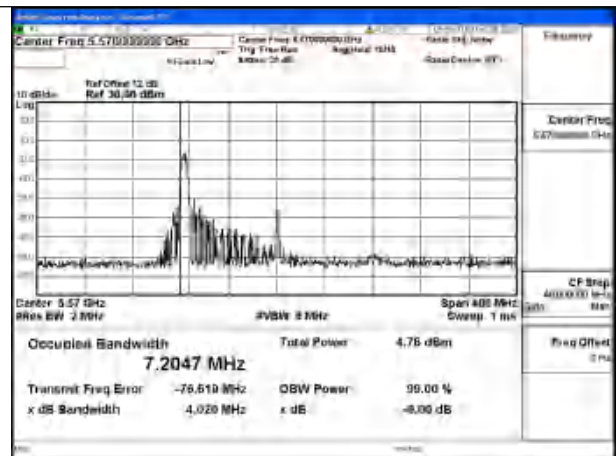

Mode:802.11ax HE80 26T Frequency:5610MHz
Ant:Chain0

Mode:802.11ax HE80 26T Frequency:5530MHz
Ant:Chain1

Mode:802.11ax HE80 26T Frequency:5610MHz
Ant:Chain1

Test Mode: 802.11ax HE160 26T

Mode:802.11ax HE160 26T Frequency:5570MHz
Ant:Chain0