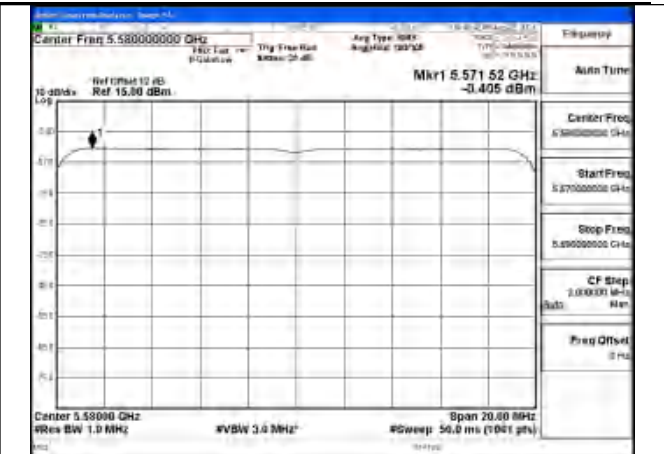

Mode:802.11ax HE20 Tone:242T Frequency:5580MHz
Ant:Chain1