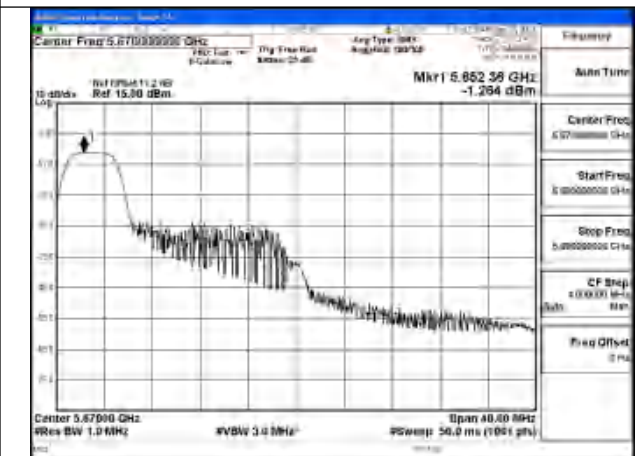

Mode:802.11be EHT40 Tone:52T Frequency:5670MHz
Ant:Chain1