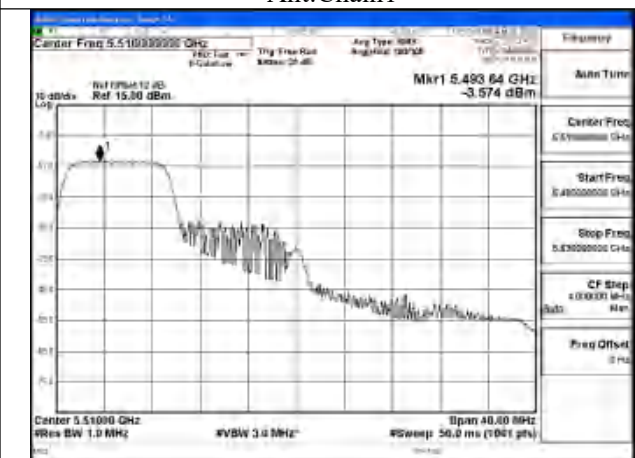

Mode:802.11ax HE40 Tone:106T Frequency:5510MHz
Ant:Chain0