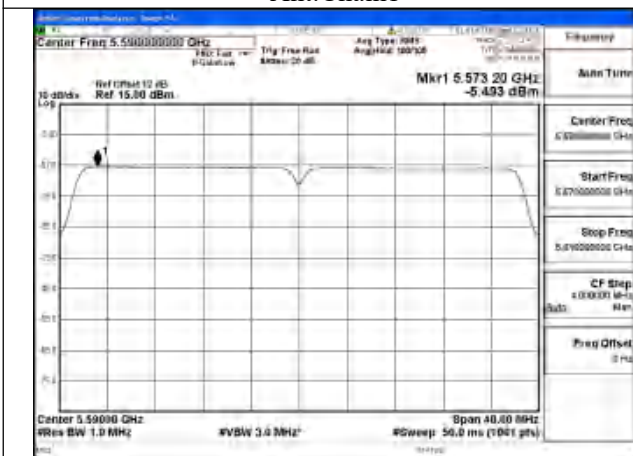

Mode:802.11ac VHT40 Frequency:5590MHz
Ant:Chain0