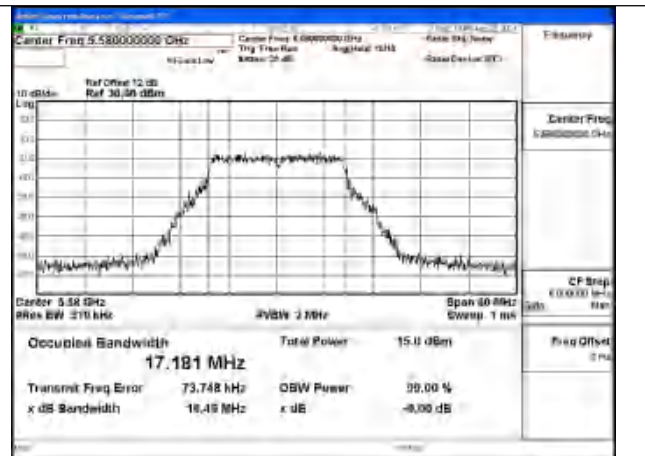

Mode:802.11a Frequency:5580MHz Ant:Chain1