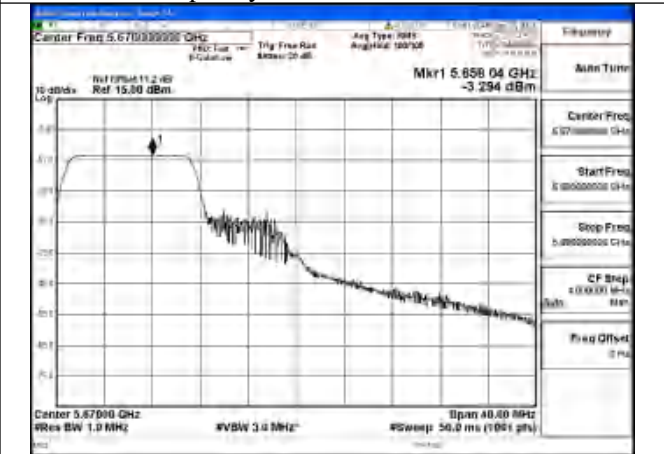

Mode:802.11be EHT40 Tone:26+106
Frequency:5670MHz Ant:Chain1