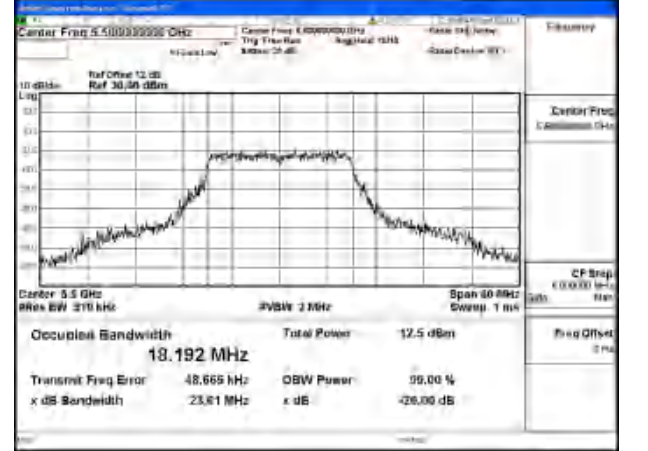

Mode:802.11a Frequency:5700MHz Ant:Chain0

Test Mode: 802.11n HT20

Mode:802.11n HT20 Frequency:5500MHz Ant:Chain1

Mode:802.11n HT20 Frequency:5580MHz Ant:Chain1

Mode:802.11n HT20 Frequency:5700MHz Ant:Chain1