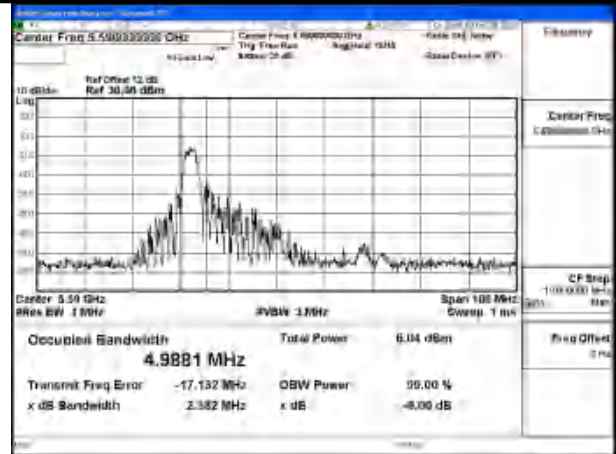

Mode:802.11ax HE40 26T Frequency:5590MHz
Ant:Chain0