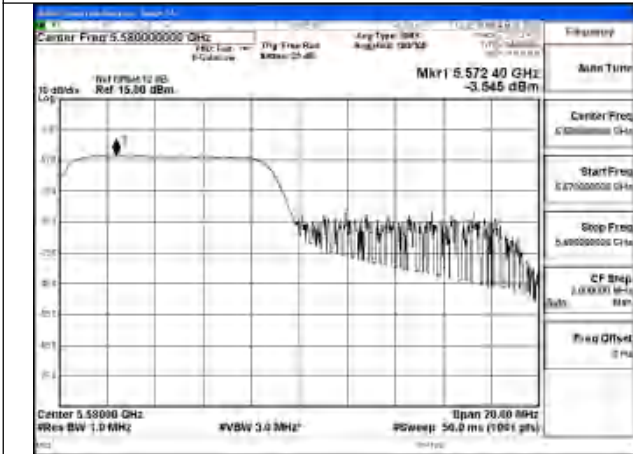

Mode:802.11ax HE20 Tone:106T Frequency:5500MHz
Ant:Chain1

Mode:802.11ax HE20 Tone:106T Frequency:5580MHz
Ant:Chain1

Mode:802.11ax HE20 Tone:106T Frequency:5700MHz
Ant:Chain1

Mode:802.11ax HE20 Tone:106T Frequency:5500MHz
Ant:Chain0