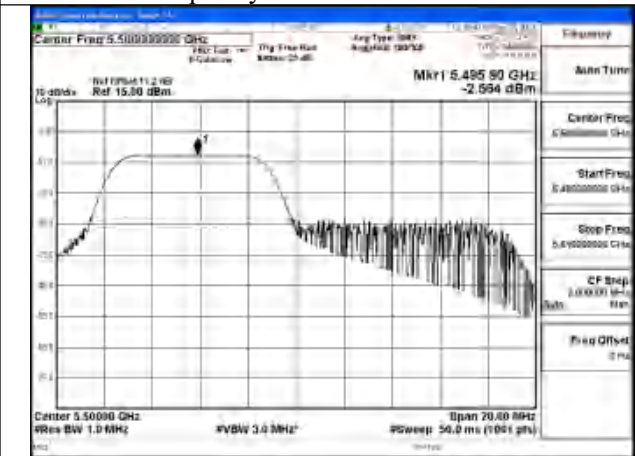

Mode:802.11be EHT20 Tone:26+52
Frequency:5500MHz Ant:Chain1