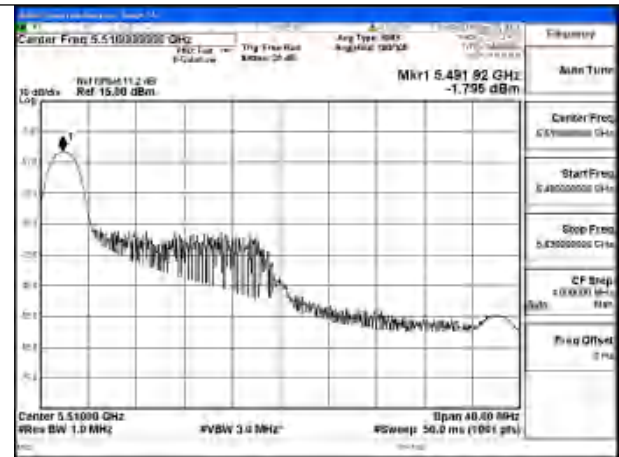

Mode:802.11be EHT40 Tone:26T Frequency:5510MHz
Ant:Chain1