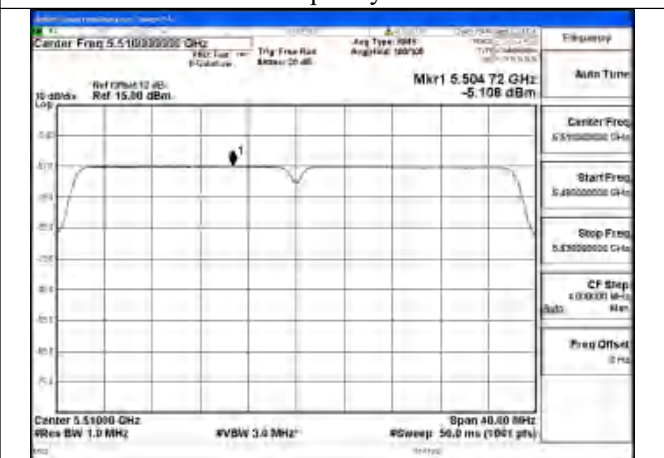

Mode:802.11n HT40 Frequency:5510MHz Ant:Chain0