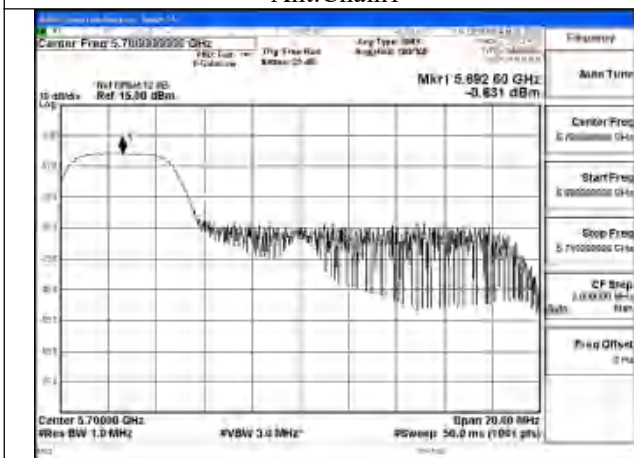

Mode:802.11ax HE20 Tone:26T Frequency:5580MHz
Ant:Chain0

Mode:802.11ax HE20 Tone:26T Frequency:5700MHz
Ant:Chain0

Mode:802.11ax HE20 Tone:52T Frequency:5500MHz
Ant:Chain1

Mode:802.11ax HE20 Tone:52T Frequency:5580MHz
Ant:Chain1