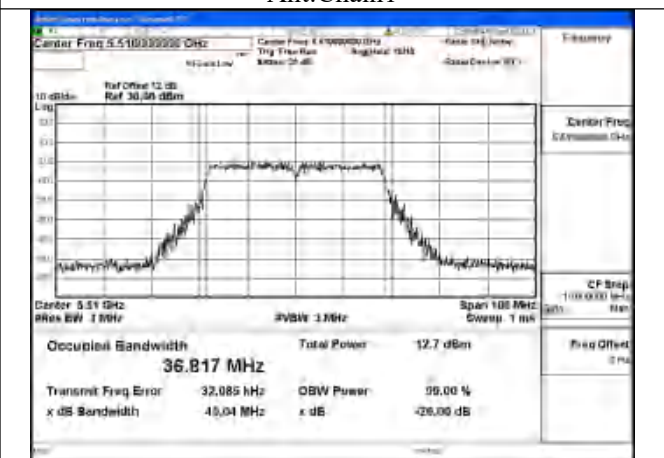

Mode:802.11ac VHT40 Frequency:5510MHz
Ant:Chain0