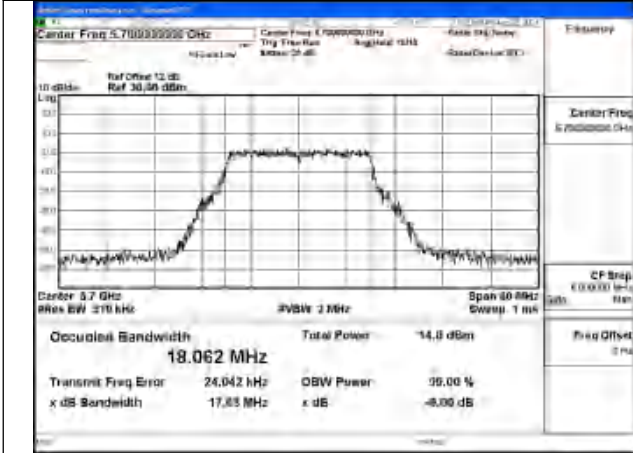

Mode:802.11a Frequency:5700MHz Ant:Chain0

Test Mode: 802.11n HT20

Mode:802.11n HT20 Frequency:5500MHz Ant:Chain1

Mode:802.11n HT20 Frequency:5580MHz Ant:Chain1

Mode:802.11n HT20 Frequency:5700MHz Ant:Chain1