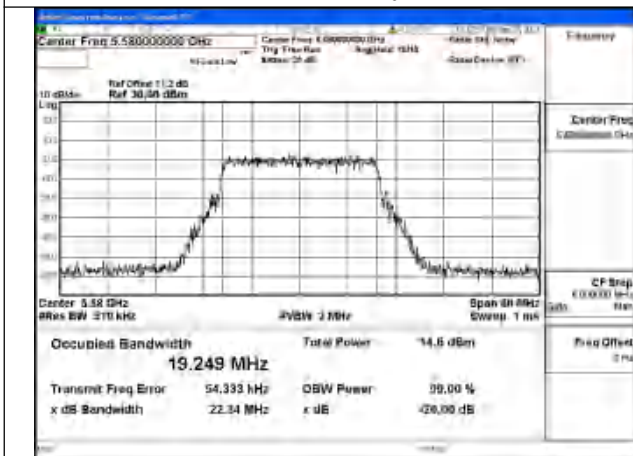

Mode:802.11be EHT20 Frequency:5580MHz
Ant:Chain1