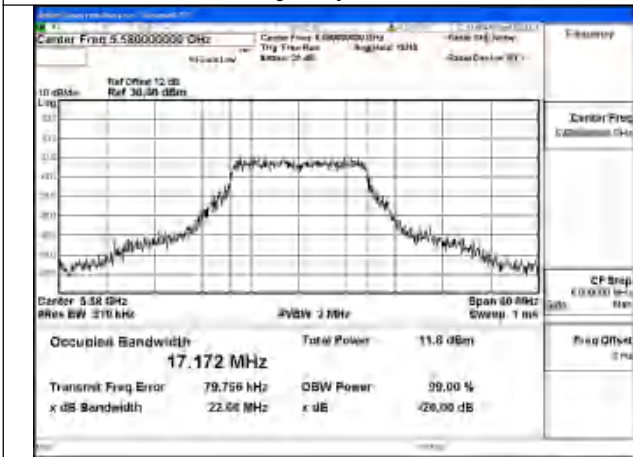

Test Mode: 802.11a

Mode:802.11a Frequency:5500MHz Ant:Chain1

Mode:802.11a Frequency:5580MHz Ant:Chain1

Mode:802.11a Frequency:5700MHz Ant:Chain1

Mode:802.11a Frequency:5500MHz Ant:Chain0

Mode:802.11a Frequency:5580MHz Ant:Chain0