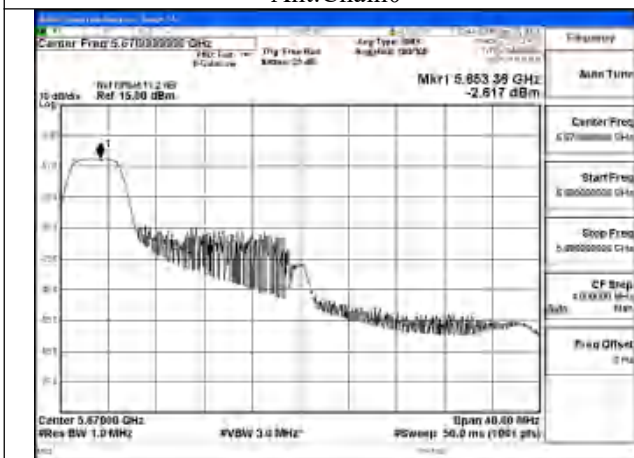

Mode:802.11be EHT40 Tone:26T Frequency:5590MHz
Ant:Chain1

Mode:802.11be EHT40 Tone:26T Frequency:5670MHz
Ant:Chain1

Mode:802.11be EHT40 Tone:52T Frequency:5510MHz
Ant:Chain0

Mode:802.11be EHT40 Tone:52T Frequency:5590MHz
Ant:Chain0