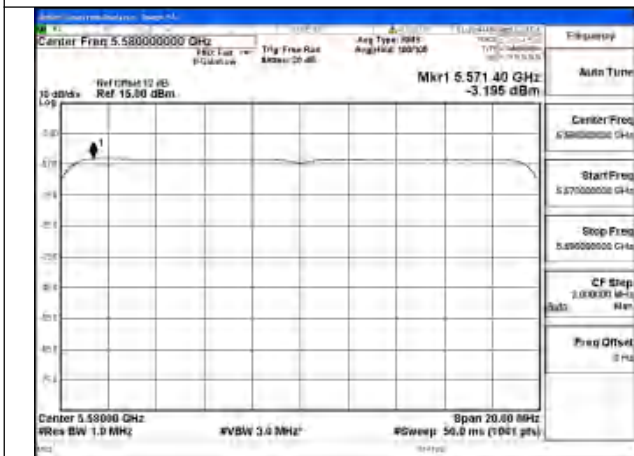

Mode:802.11ax HE20 Tone:242T Frequency:5580MHz
Ant:Chain0