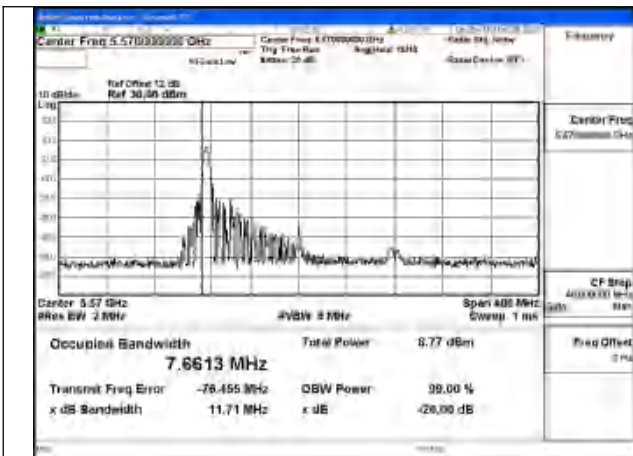

Test Mode: 802.11ax HE160 26T

Mode:802.11ax HE160 26T Frequency:5570MHz
Ant:Chain0