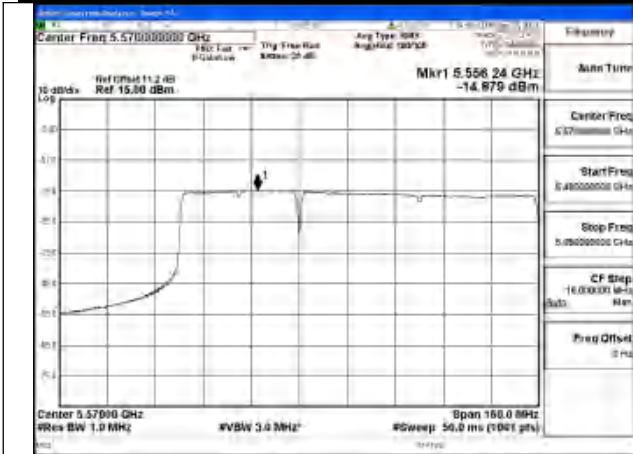

Mode:802.11be EHT160 Tone:1992T
Frequency:5570MHz Ant:Chain0

Mode:802.11be EHT160 Tone:1992T
Frequency:5570MHz Ant:Chain1

Mode:802.11be EHT160 Tone:484+996
Frequency:5570MHz Ant:Chain0

Mode:802.11be EHT160 Tone:484+996
Frequency:5570MHz Ant:Chain1