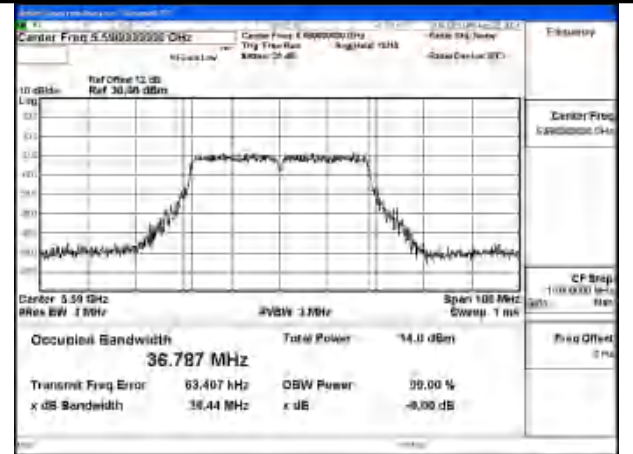

Mode:802.11ac VHT40 Frequency:5590MHz
Ant:Chain1