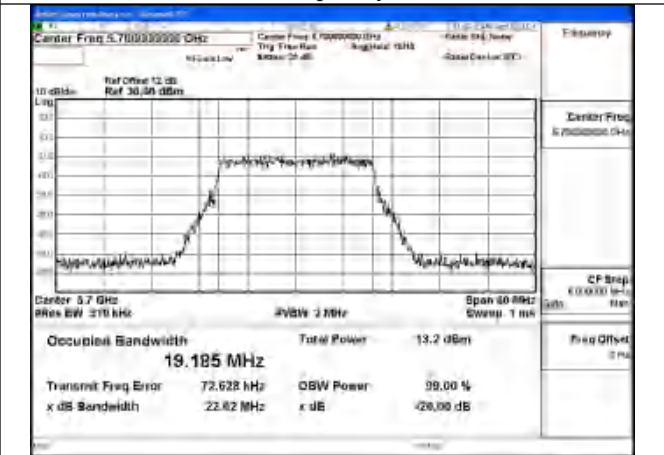

Mode:802.11ax HE20 Frequency:5700MHz Ant:Chain0

Test Mode: 802.11n HT40