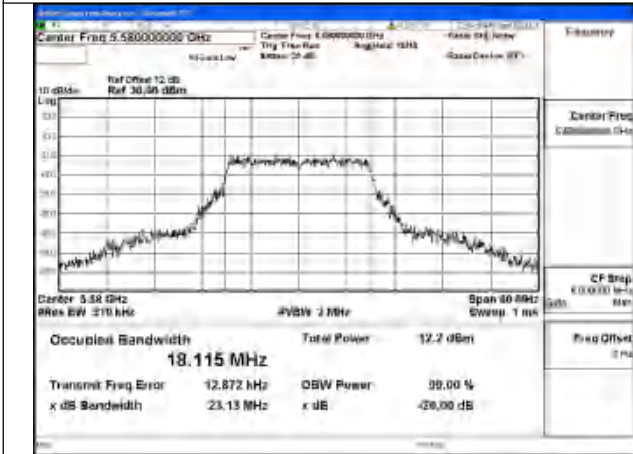

Mode:802.11ac VHT20 Frequency:5580MHz
Ant:Chain0