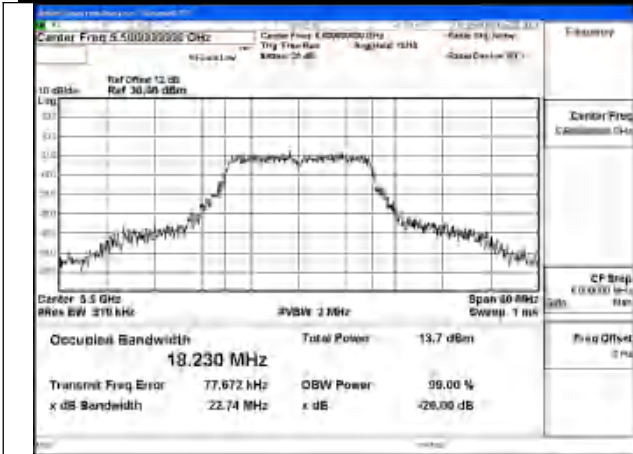

Mode:802.11n HT20 Frequency:5500MHz Ant:Chain0

Mode:802.11n HT20 Frequency:5580MHz Ant:Chain0

Mode:802.11n HT20 Frequency:5700MHz Ant:Chain0

Test Mode: 802.11ac VHT20

Mode:802.11ac VHT20 Frequency:5500MHz
Ant:Chain1