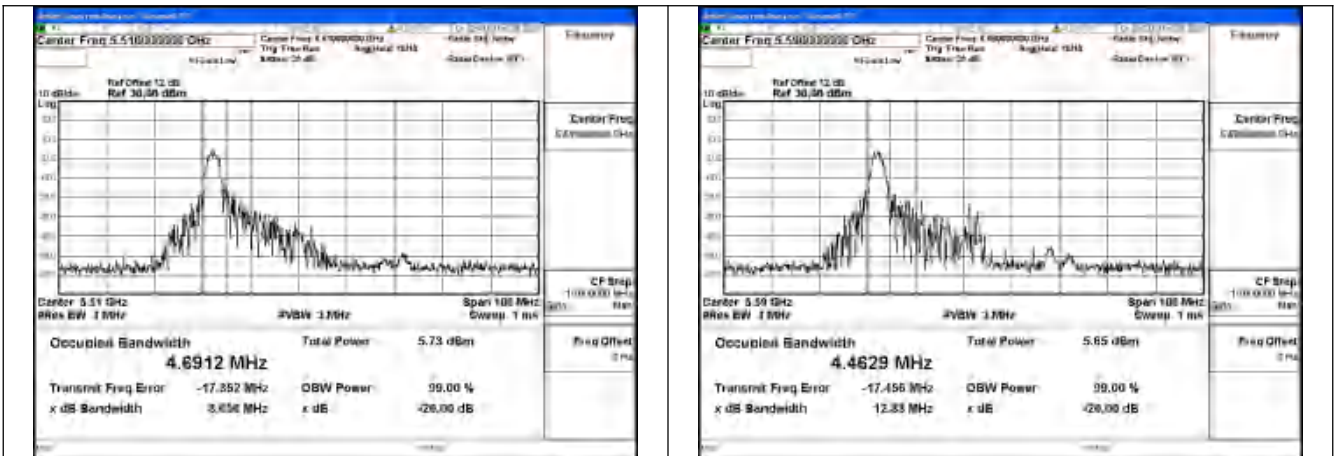

Test Mode: 802.11ax HE40 26T

Mode:802.11ax HE40 26T Frequency:5510MHz
Ant:Chain0

Mode:802.11ax HE40 26T Frequency:5590MHz
Ant:Chain0