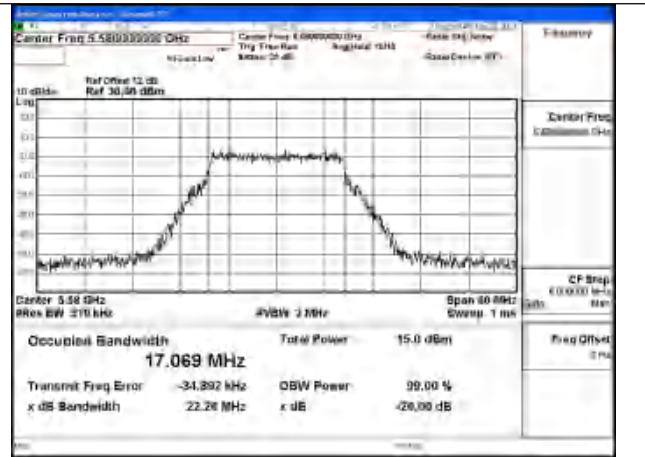

Mode:802.11a Frequency:5580MHz Ant:Chain1