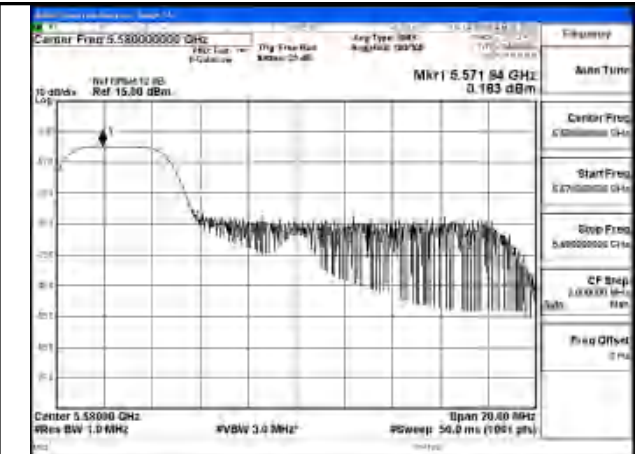

Mode:802.11ax HE20 Tone:52T Frequency:5580MHz
Ant:Chain1