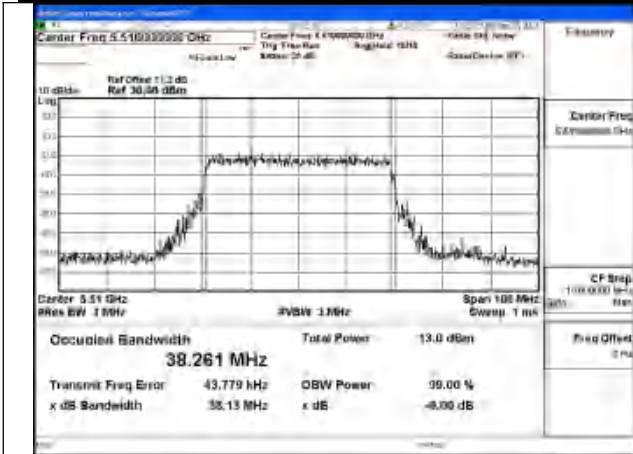

Mode:802.11be EHT40 Frequency:5510MHz
Ant:Chain0