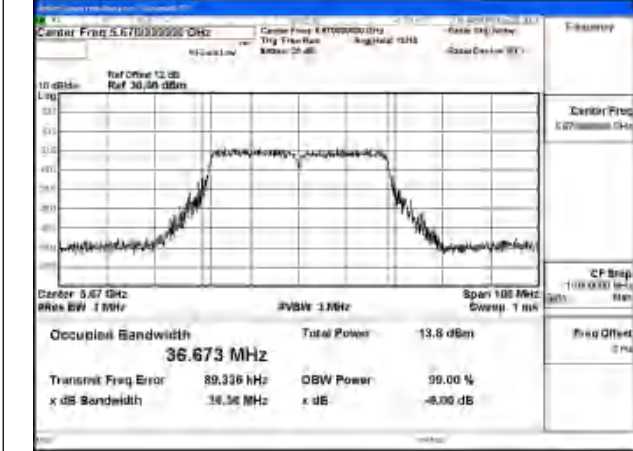

Mode:802.11ax HE20 Frequency:5580MHz Ant:Chain0

Mode:802.11ax HE20 Frequency:5700MHz Ant:Chain0

Test Mode: 802.11n HT40

Mode:802.11n HT40 Frequency:5510MHz Ant:Chain1

Mode:802.11n HT40 Frequency:5590MHz Ant:Chain1