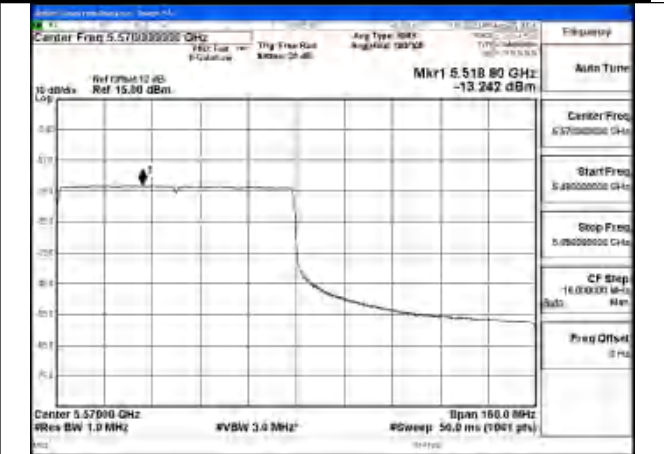

Mode:802.11ax HE160 Tone:996T
Frequency:5570MHz Ant:Chain0