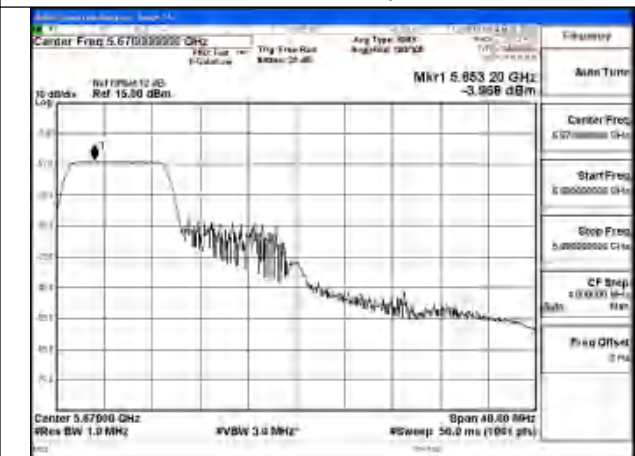

Mode:802.11ax HE40 Tone:106T Frequency:5670MHz
Ant:Chain0