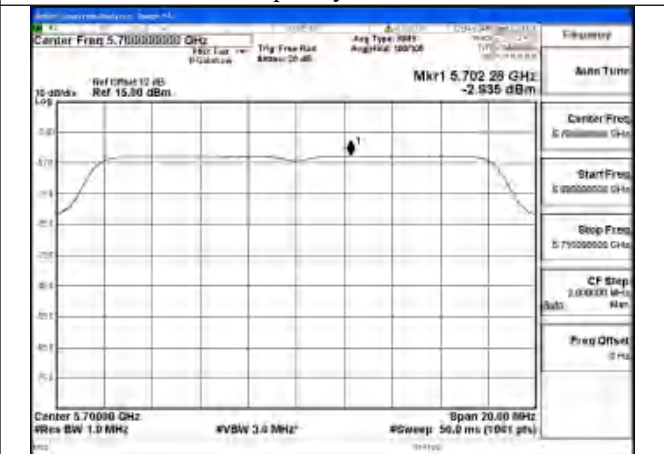

Test Mode: 802.11a

Mode:802.11a Frequency:5500MHz Ant:Chain1

Mode:802.11a Frequency:5580MHz Ant:Chain1

Mode:802.11a Frequency:5700MHz Ant:Chain1

Mode:802.11a Frequency:5500MHz Ant:Chain0

Mode:802.11a Frequency:5580MHz Ant:Chain0