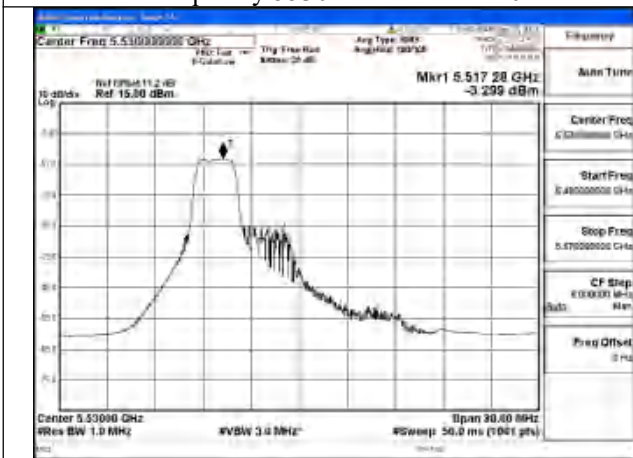

Mode:802.11be EHT80 Tone:26+52
Frequency:5530MHz Ant:Chain1