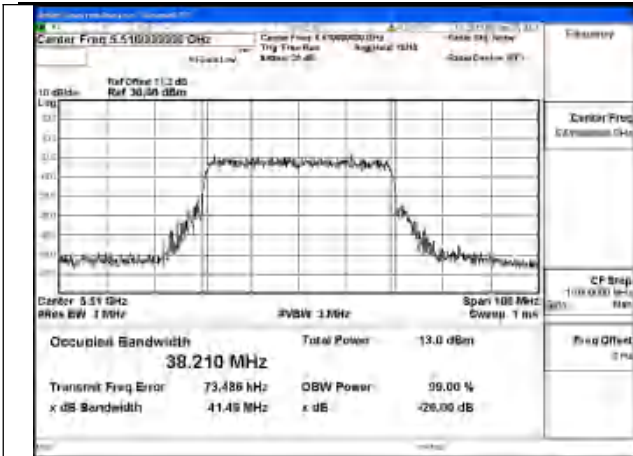

Mode:802.11be EHT40 Frequency:5510MHz
Ant:Chain0