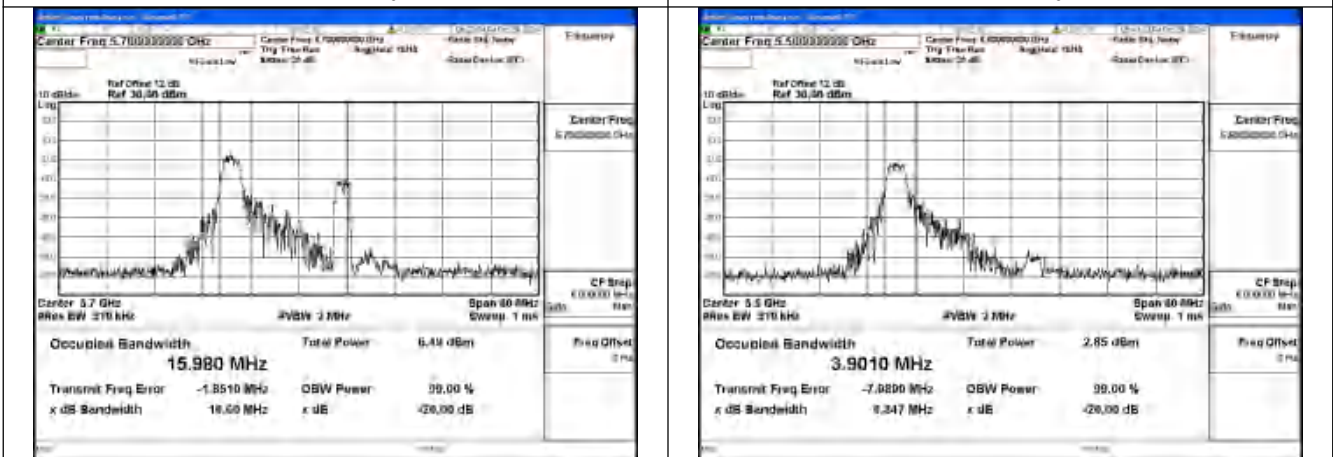

Mode:802.11ax HE20 26T Frequency:5700MHz
Ant:Chain0

Mode:802.11ax HE20 26T Frequency:5500MHz
Ant:Chain1