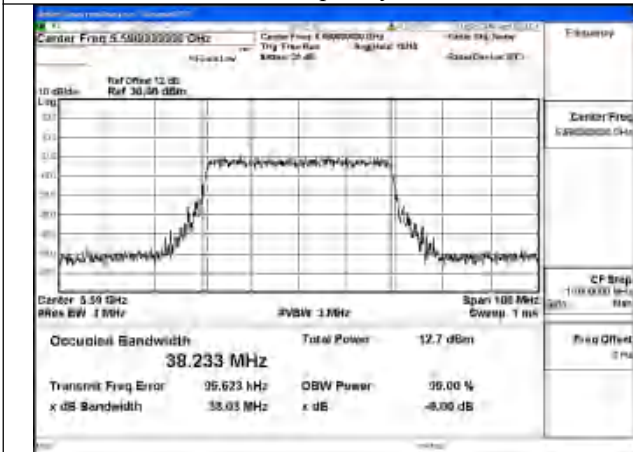

Mode:802.11ax HE40 Frequency:5590MHz Ant:Chain0