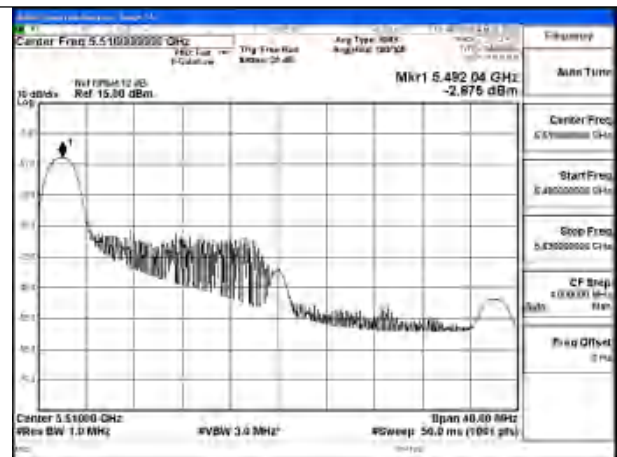

Mode:802.11ax HE40 Tone:26T Frequency:5510MHz
Ant:Chain0