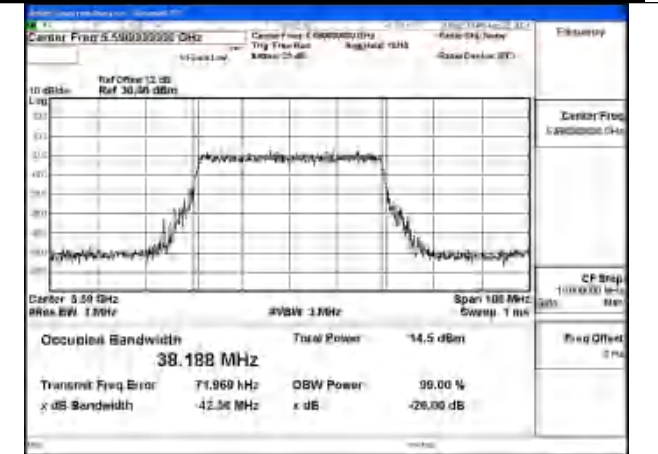

Mode:802.11ax HE40 Frequency:5590MHz Ant:Chain1