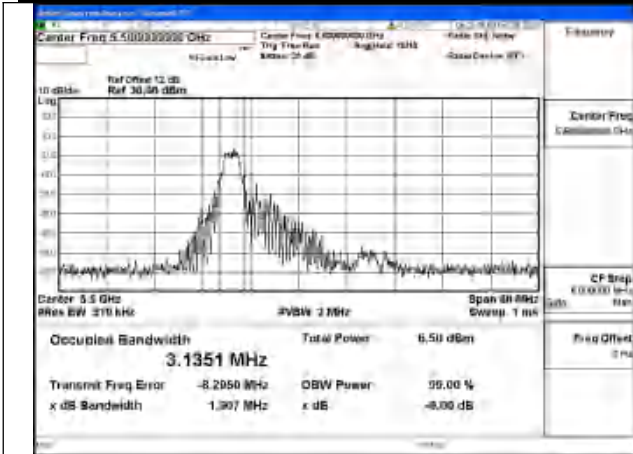

Test Mode: 802.11ax HE160 26T

Mode:802.11ax HE160 26T Frequency:5570MHz
Ant:Chain0

Mode:802.11ax HE160 26T Frequency:5570MHz
Ant:Chain1

Test Mode: 802.11ax HE20 26T

Mode:802.11ax HE20 26T Frequency:5500MHz
Ant:Chain0