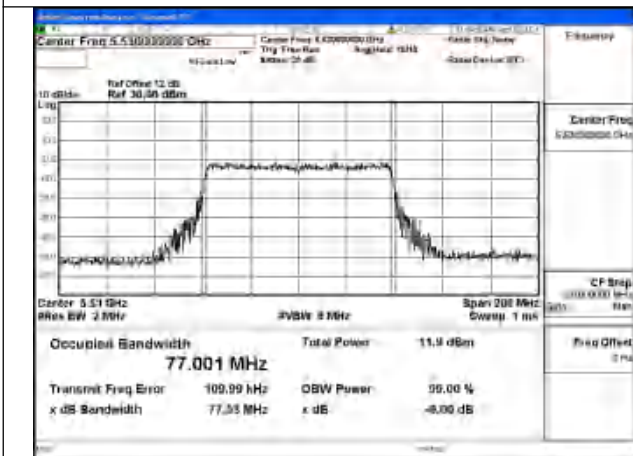

Mode:802.11ac VHT80 Frequency:5530MHz
Ant:Chain0