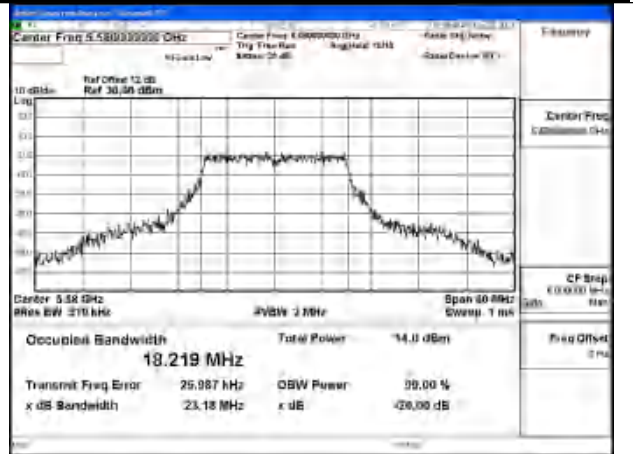

Mode:802.11n HT20 Frequency:5500MHz Ant:Chain0

Mode:802.11n HT20 Frequency:5580MHz Ant:Chain0

Mode:802.11n HT20 Frequency:5700MHz Ant:Chain0

Test Mode: 802.11ac VHT20

Mode:802.11ac VHT20 Frequency:5500MHz
Ant:Chain1