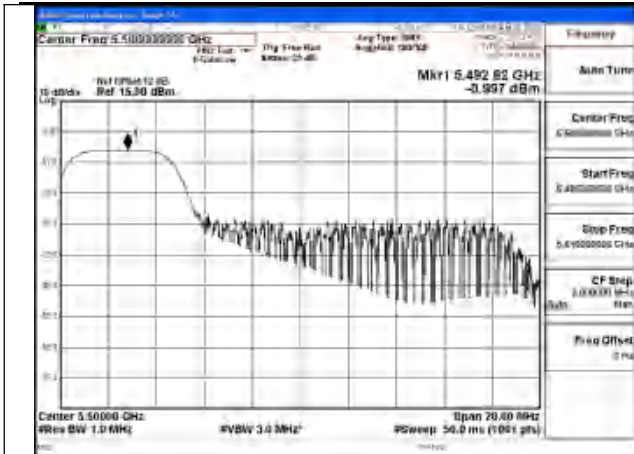

Mode:802.11ax HE20 Tone:52T Frequency:5500MHz
Ant:Chain1