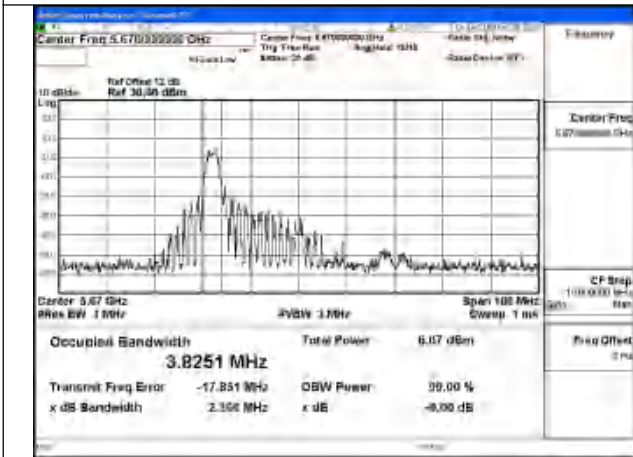

Mode:802.11ax HE40 26T Frequency:5670MHz
Ant:Chain0