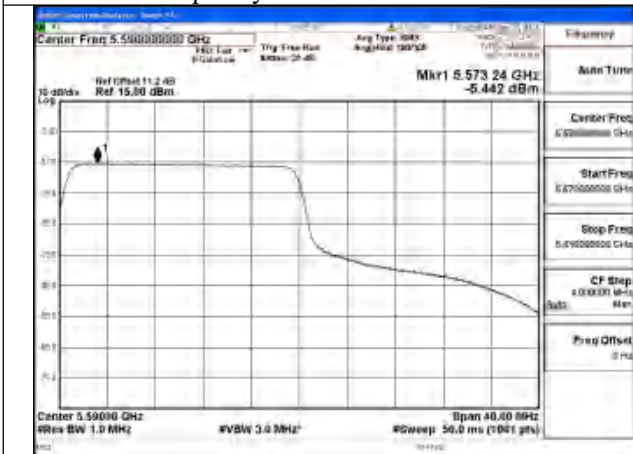

Mode:802.11be EHT40 Tone:242T
Frequency:5590MHz Ant:Chain1