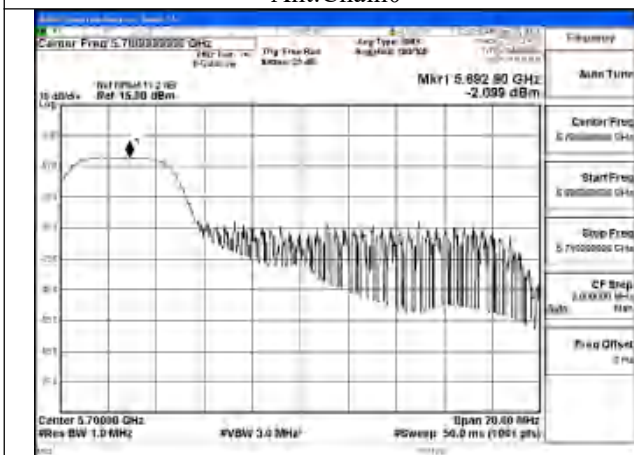

Mode:802.11be EHT20 Tone:52T Frequency:5700MHz
Ant:Chain0