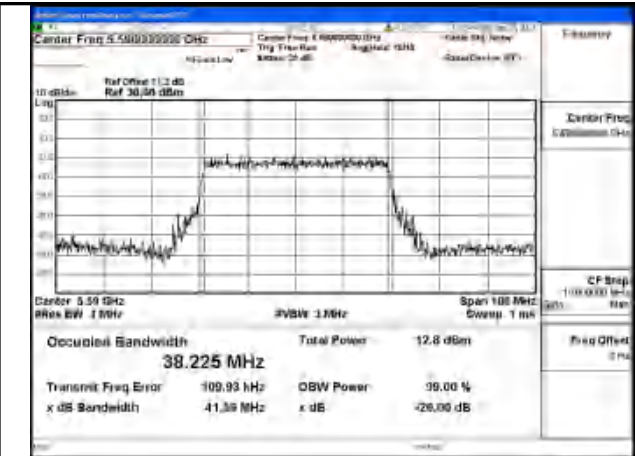

Mode:802.11be EHT40 Frequency:5590MHz
Ant:Chain1