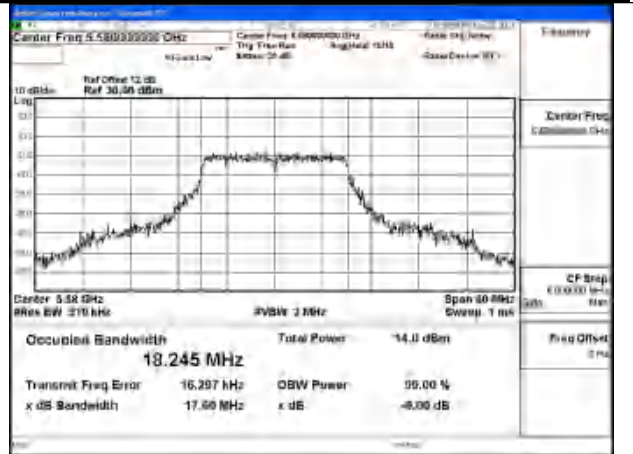

Mode:802.11n HT20 Frequency:5500MHz Ant:Chain0

Mode:802.11n HT20 Frequency:5580MHz Ant:Chain0

Mode:802.11n HT20 Frequency:5700MHz Ant:Chain0

Test Mode: 802.11ac VHT20

Mode:802.11ac VHT20 Frequency:5500MHz
Ant:Chain1