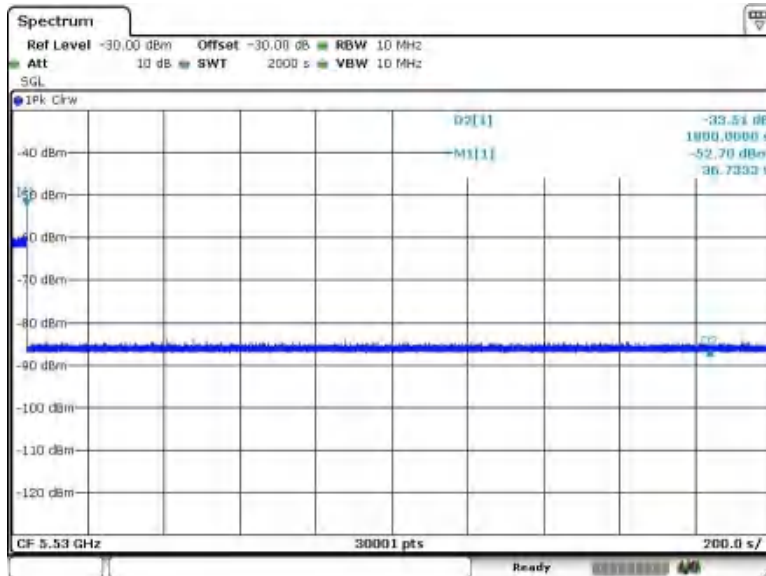

**<80MHz / 5530 MHz>
Non-Occupancy Period**

Date: 13 SEP: 2024 12:31:29