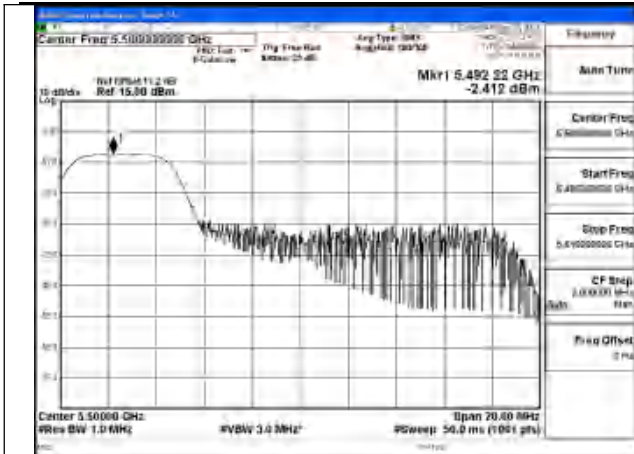

Mode:802.11be EHT20 Tone:52T Frequency:5500MHz
Ant:Chain0