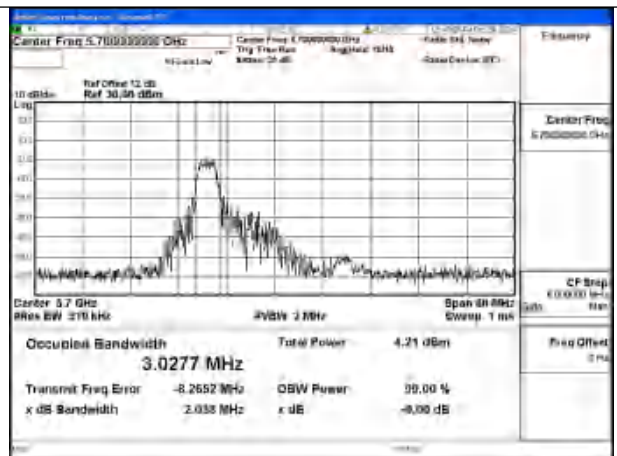

Mode:802.11ax HE20 26T Frequency:5580MHz
Ant:Chain0

Mode:802.11ax HE20 26T Frequency:5700MHz
Ant:Chain0

Mode:802.11ax HE20 26T Frequency:5500MHz
Ant:Chain1

Mode:802.11ax HE20 26T Frequency:5580MHz
Ant:Chain1