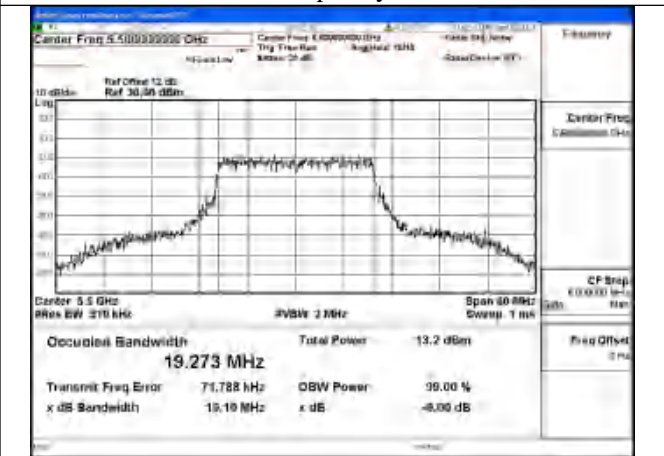

Test Mode: 802.11ax HE20

Mode:802.11ax HE20 Frequency:5500MHz Ant:Chain1

Mode:802.11ax HE20 Frequency:5580MHz Ant:Chain1

Mode:802.11ax HE20 Frequency:5700MHz Ant:Chain1

Mode:802.11ax HE20 Frequency:5500MHz Ant:Chain0