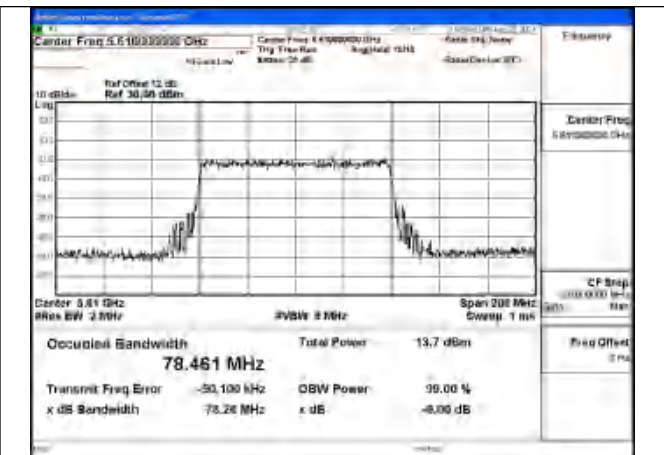

Mode:802.11ac VHT80 Frequency:5610MHz
Ant:Chain1

Mode:802.11ac VHT80 Frequency:5530MHz
Ant:Chain0

Mode:802.11ac VHT80 Frequency:5610MHz
Ant:Chain0

Test Mode: 802.11ax HE80

Mode:802.11ax HE80 Frequency:5530MHz Ant:Chain1