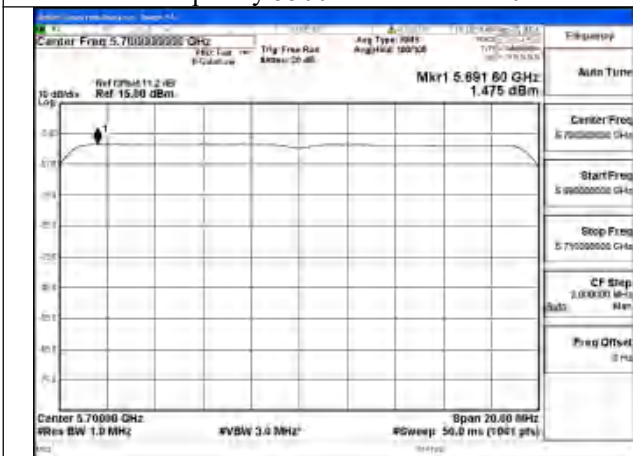

Mode:802.11be EHT20 Tone:242T
Frequency:5700MHz Ant:Chain0