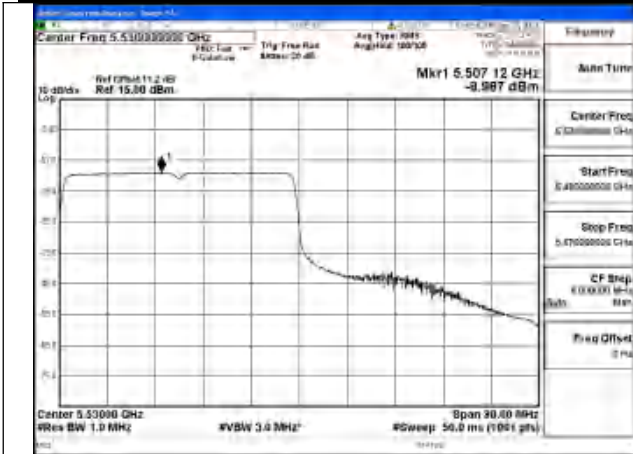

Mode:802.11be EHT80 Tone:484T
Frequency:5530MHz Ant:Chain1