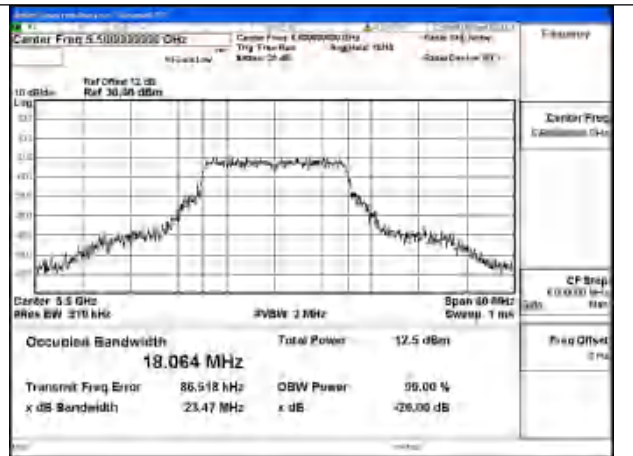

Mode:802.11ac VHT20 Frequency:5500MHz
Ant:Chain0