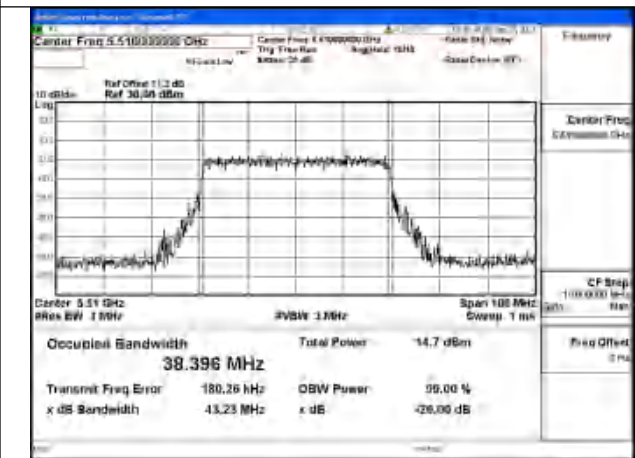

Test Mode: 802.11be EHT40

Mode:802.11be EHT40 Frequency:5510MHz
Ant:Chain0

Mode:802.11be EHT40 Frequency:5590MHz
Ant:Chain1

Mode:802.11be EHT40 Frequency:5670MHz
Ant:Chain0

Mode:802.11be EHT40 Frequency:5510MHz
Ant:Chain0