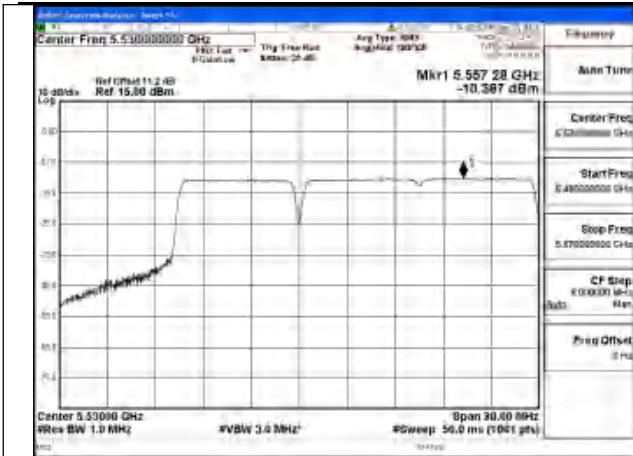

Mode:802.11be EHT80 Tone:242+484
Frequency:5530MHz Ant:Chain1