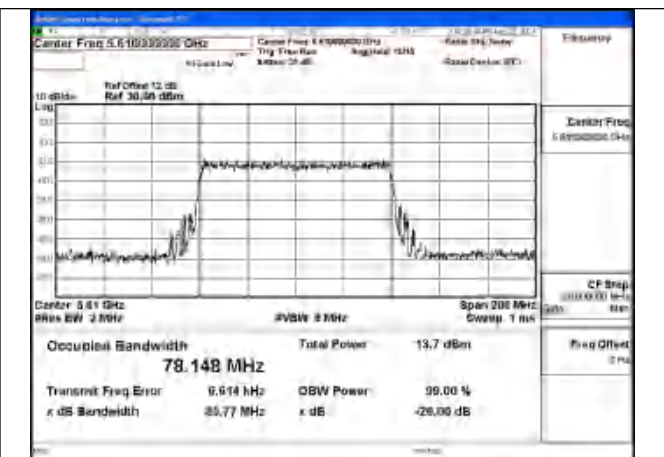

Mode:802.11ac VHT80 Frequency:5610MHz
Ant:Chain1

Mode:802.11ac VHT80 Frequency:5530MHz
Ant:Chain0

Mode:802.11ac VHT80 Frequency:5610MHz
Ant:Chain0

Test Mode: 802.11ax HE80

Mode:802.11ax HE80 Frequency:5530MHz Ant:Chain1