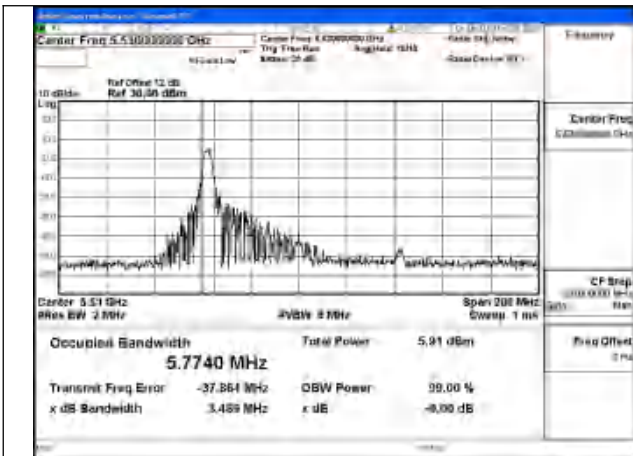

Mode:802.11ax HE40 26T Frequency:5510MHz
Ant:Chain1

Mode:802.11ax HE40 26T Frequency:5590MHz
Ant:Chain1

Mode:802.11ax HE40 26T Frequency:5670MHz
Ant:Chain1

Test Mode: 802.11ax HE80 26T

Mode:802.11ax HE80 26T Frequency:5530MHz
Ant:Chain0