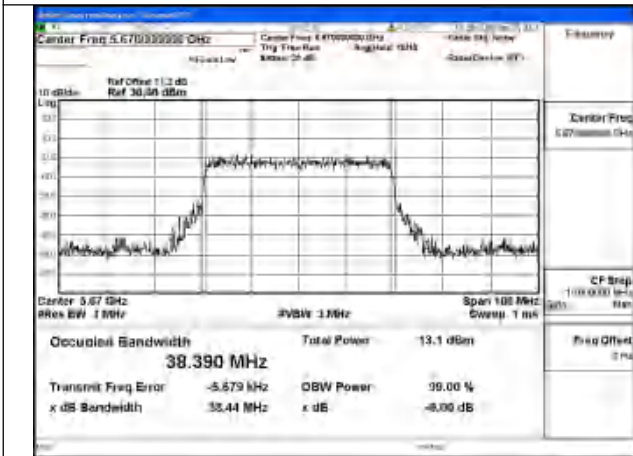

Mode:802.11be EHT40 Frequency:5670MHz
Ant:Chain0