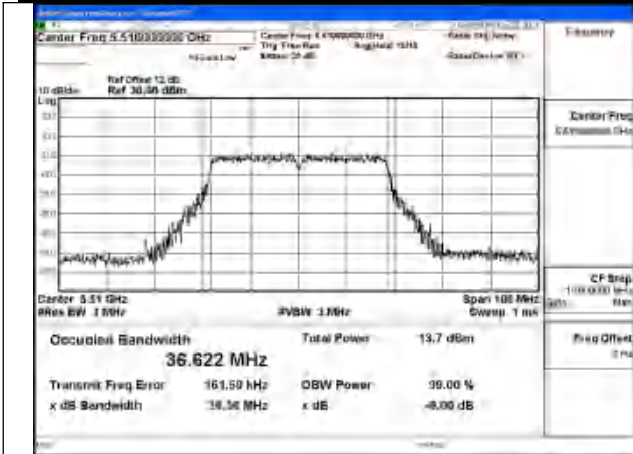

Mode:802.11n HT40 Frequency:5670MHz Ant:Chain1

Mode:802.11n HT40 Frequency:5510MHz Ant:Chain0

Mode:802.11n HT40 Frequency:5590MHz Ant:Chain0

Mode:802.11n HT40 Frequency:5670MHz Ant:Chain0

Test Mode: 802.11ac VHT40