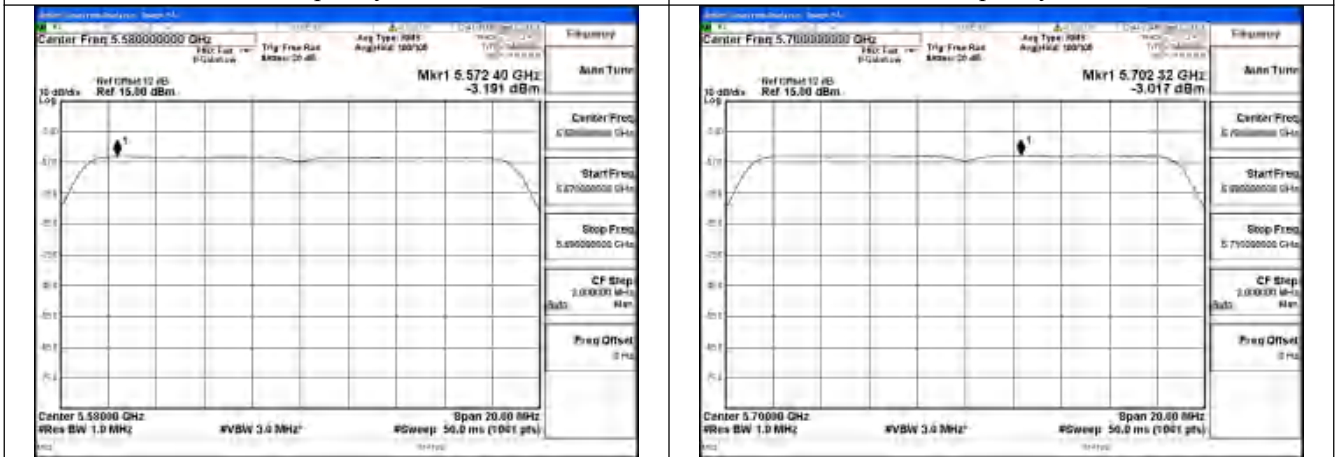

Mode:802.11n HT20 Frequency:5580MHz Ant:Chain0

Mode:802.11n HT20 Frequency:5700MHz Ant:Chain0