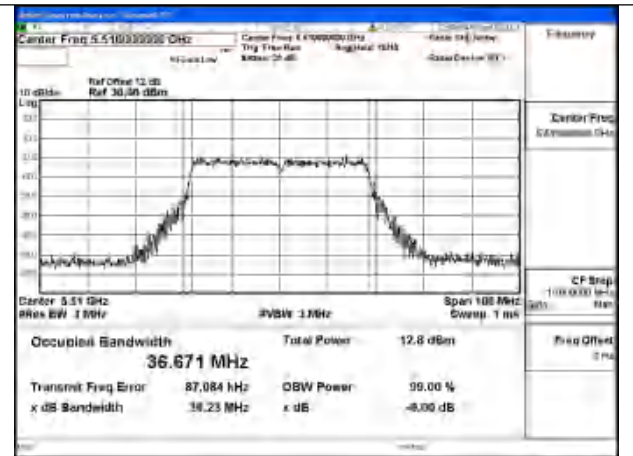

Mode:802.11ac VHT40 Frequency:5510MHz
Ant:Chain0