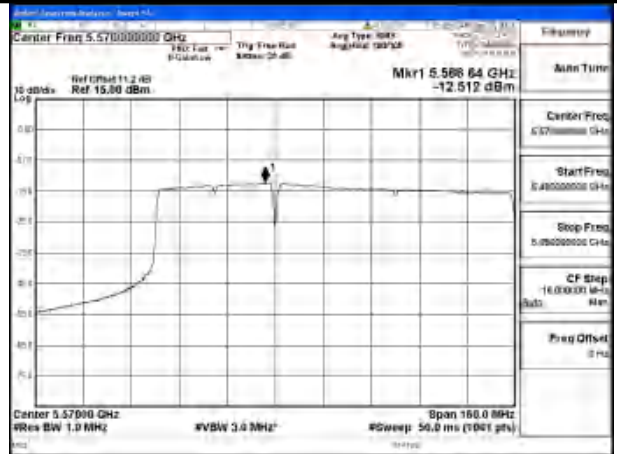

Mode:802.11be EHT160 Tone:242+484+996
Frequency:5570MHz Ant:Chain1