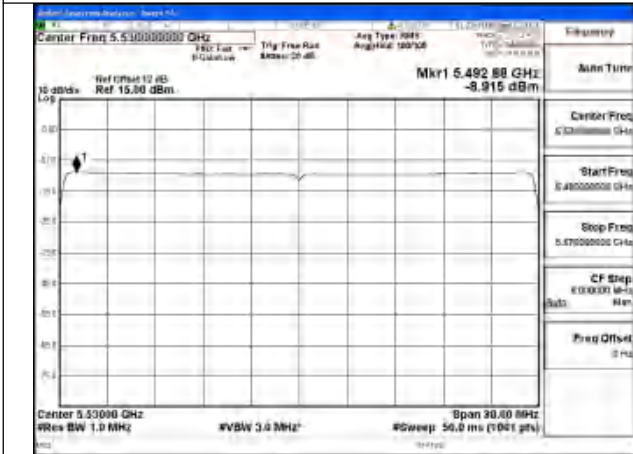

Mode:802.11ax HE80 Tone:484T Frequency:5530MHz
Ant:Chain0

Mode:802.11ax HE80 Tone:484T Frequency:5610MHz
Ant:Chain0

Mode:802.11ax HE80 Tone:996T Frequency:5530MHz
Ant:Chain1

Mode:802.11ax HE80 Tone:996T Frequency:5610MHz
Ant:Chain1