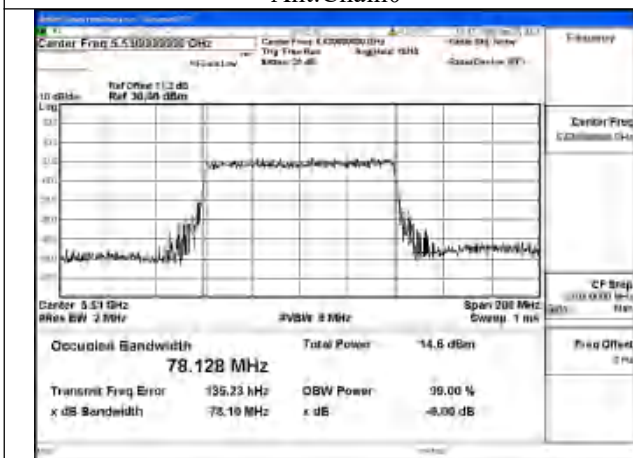

Mode:802.11be EHT40 Frequency:5590MHz
Ant:Chain1

Mode:802.11be EHT40 Frequency:5670MHz
Ant:Chain1

Test Mode: 802.11be EHT80

Mode:802.11be EHT80 Frequency:5530MHz
Ant:Chain0

Mode:802.11be EHT80 Frequency:5610MHz
Ant:Chain0