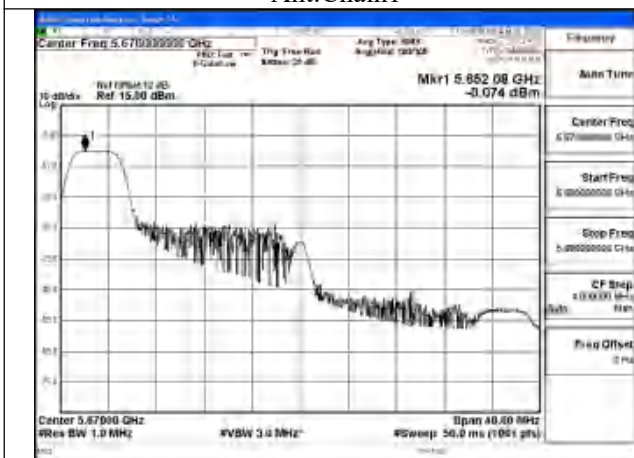

Mode:802.11ax HE40 Tone:26T Frequency:5590MHz
Ant:Chain0

Mode:802.11ax HE40 Tone:26T Frequency:5670MHz
Ant:Chain0

Mode:802.11ax HE40 Tone:52T Frequency:5510MHz
Ant:Chain1

Mode:802.11ax HE40 Tone:52T Frequency:5590MHz
Ant:Chain1