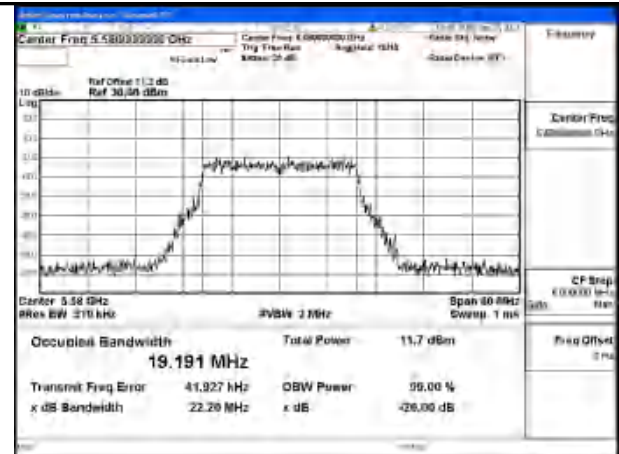

Mode:802.11ac VHT160 Frequency:5570MHz
Ant:Chain0

Test Mode: 802.11ax HE160

Mode:802.11ax HE160 Frequency:5570MHz
Ant:Chain1

Mode:802.11ax HE160 Frequency:5570MHz
Ant:Chain0

Test Mode: 802.11be EHT20

Mode:802.11be EHT20 Frequency:5500MHz
Ant:Chain0