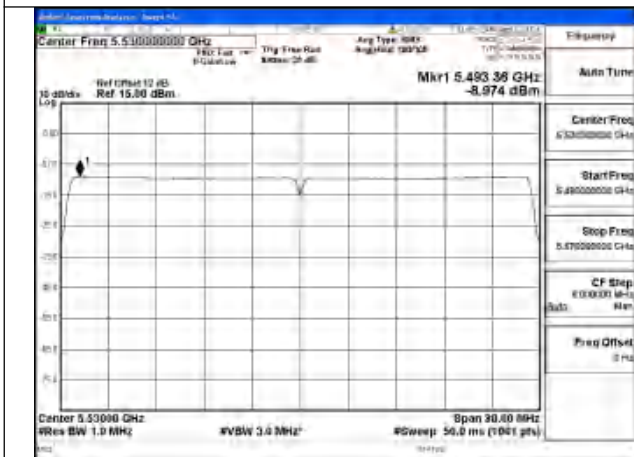

Mode:802.11ax HE40 Tone:484T Frequency:5590MHz
Ant:Chain0

Mode:802.11ax HE40 Tone:484T Frequency:5670MHz
Ant:Chain0

Test Mode: 802.11ac VHT80

Mode:802.11ac VHT80 Frequency:5530MHz
Ant:Chain1

Mode:802.11ac VHT80 Frequency:5610MHz
Ant:Chain1