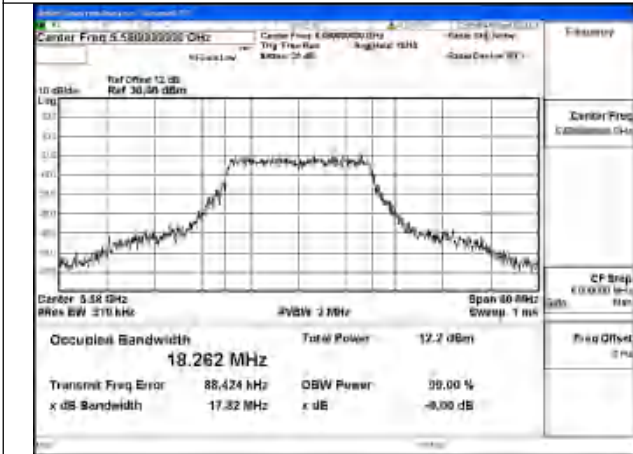

Mode:802.11ac VHT20 Frequency:5580MHz
Ant:Chain0