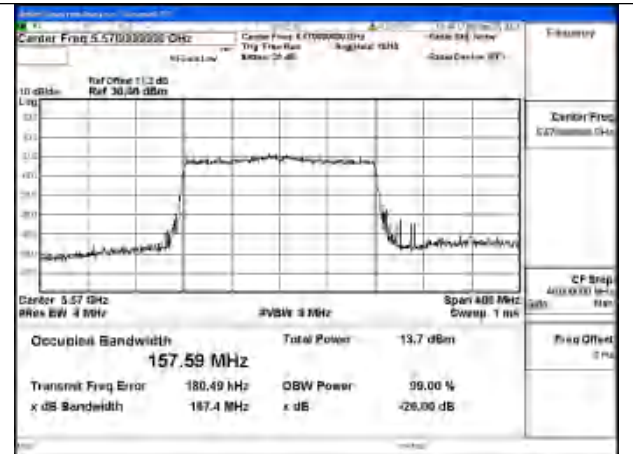

Mode:802.11be EHT80 Frequency:5530MHz
Ant:Chain1

Mode:802.11be EHT80 Frequency:5610MHz
Ant:Chain1

Test Mode: 802.11be EHT160

Mode:802.11be EHT160 Frequency:5570MHz
Ant:Chain0

Mode:802.11be EHT160 Frequency:5570MHz
Ant:Chain1