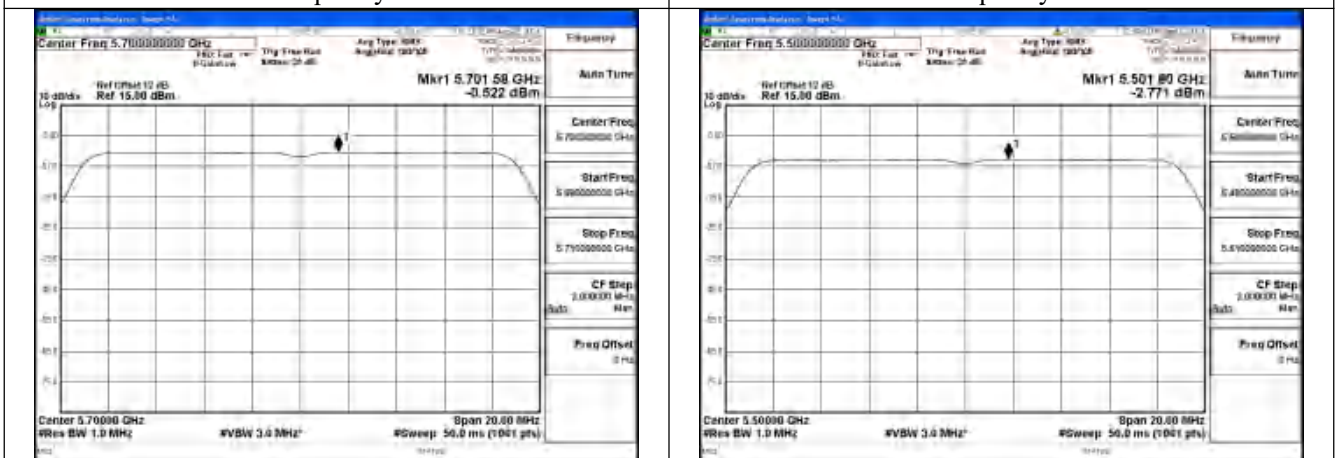

Mode:802.11n HT20 Frequency:5700MHz Ant:Chain1

Mode:802.11n HT20 Frequency:5500MHz Ant:Chain0