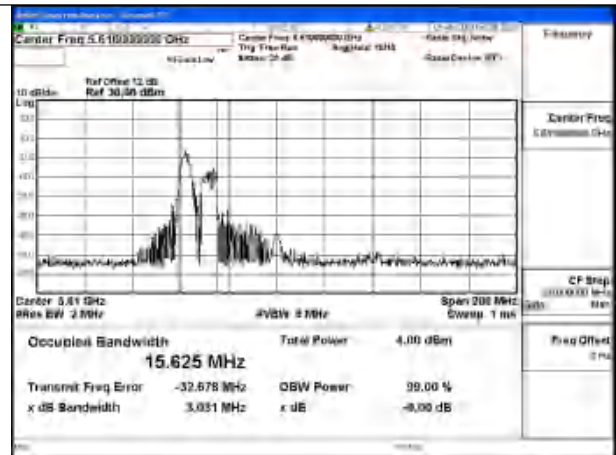

Mode:802.11ax HE80 26T Frequency:5610MHz
Ant:Chain1