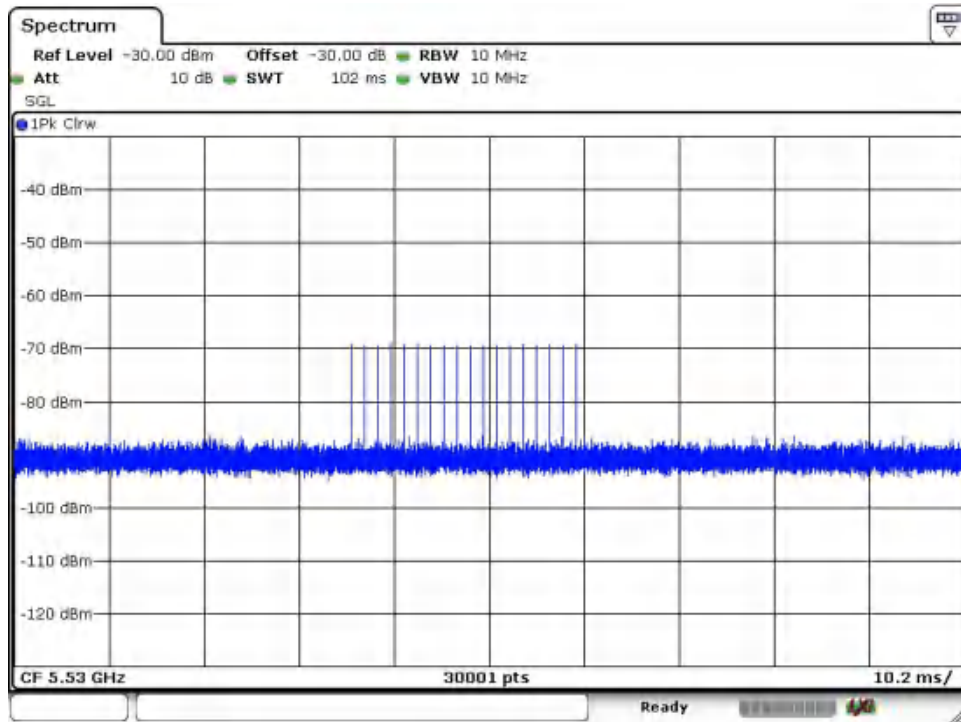

<80MHz / 5530 MHz> Radar Type 0

Radar / DFS detection threshold level and the burst of pulses on the Channel frequency

Date: 13.SEP 2024 15:30:19