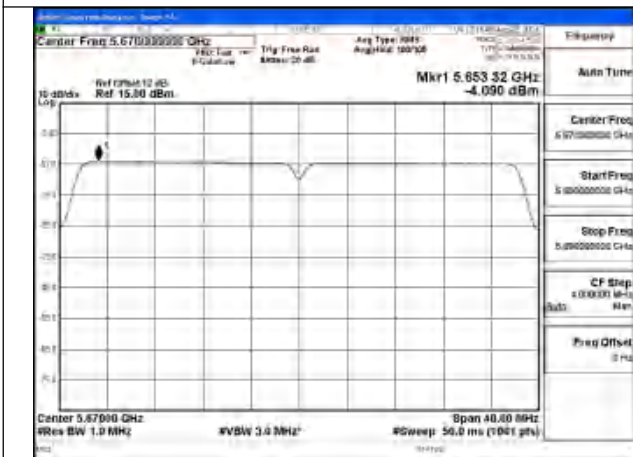

Mode:802.11n HT40 Frequency:5590MHz Ant:Chain0

Mode:802.11n HT40 Frequency:5670MHz Ant:Chain0

Test Mode: 802.11ac VHT40

Mode:802.11ac VHT40 Frequency:5510MHz
Ant:Chain1

Mode:802.11ac VHT40 Frequency:5590MHz
Ant:Chain1