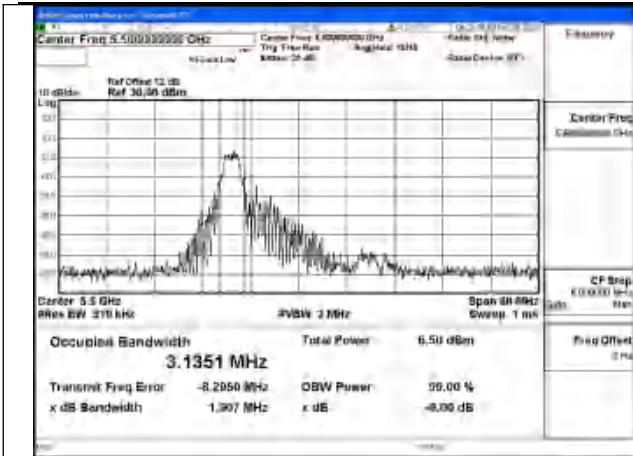

Test Mode: 802.11ax HE160 26T

Mode:802.11ax HE160 26T Frequency:5570MHz
 Ant:Chain0

Mode:802.11ax HE160 26T Frequency:5570MHz
 Ant:Chain1

Test Mode: 802.11ax HE20 26T

Mode:802.11ax HE20 26T Frequency:5500MHz
Ant:Chain0