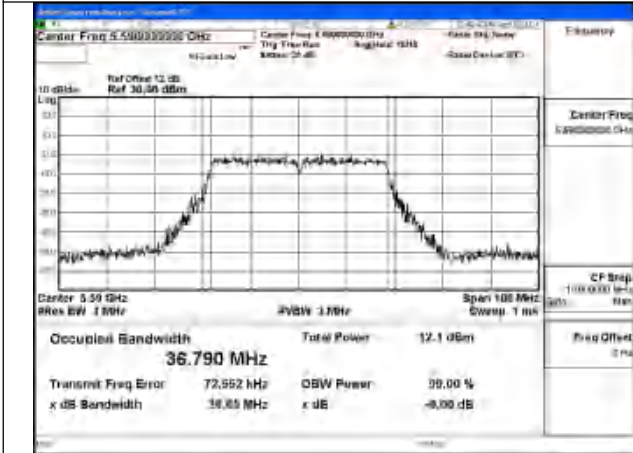

Mode:802.11n HT40 Frequency:5590MHz Ant:Chain0