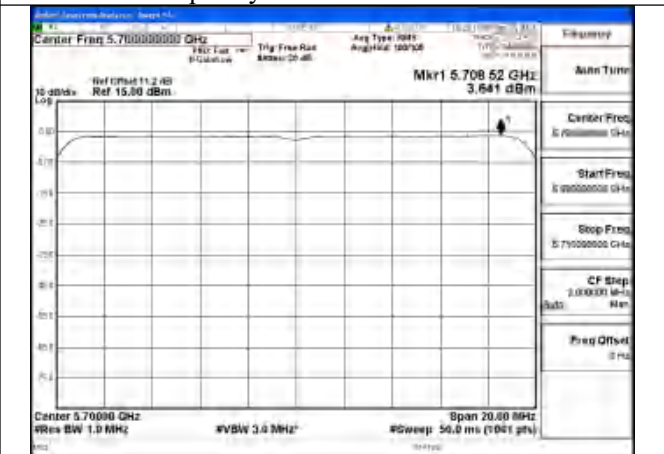

Mode:802.11be EHT20 Tone:242T
Frequency:5700MHz Ant:Chain1