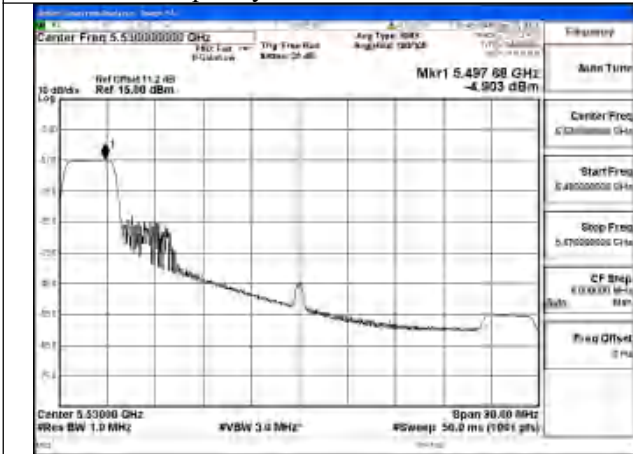

Mode:802.11be EHT80 Tone:106T
Frequency:5530MHz Ant:Chain1