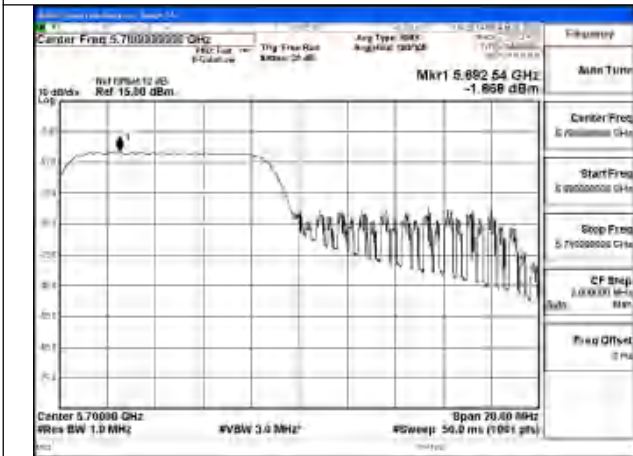

Mode:802.11ax HE20 Tone:106T Frequency:5700MHz
Ant:Chain1