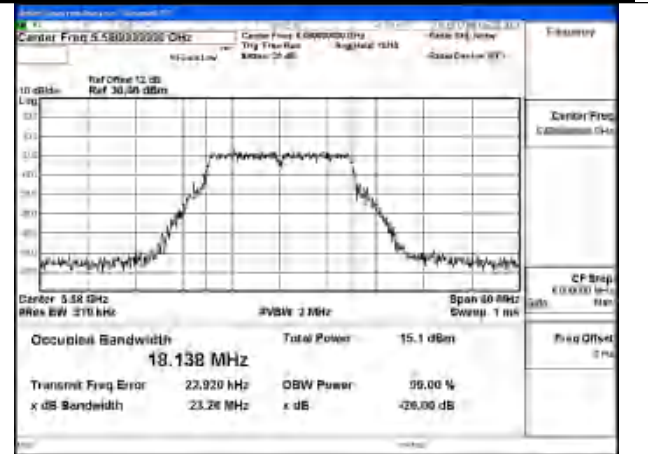

Mode:802.11n HT20 Frequency:5580MHz Ant:Chain1