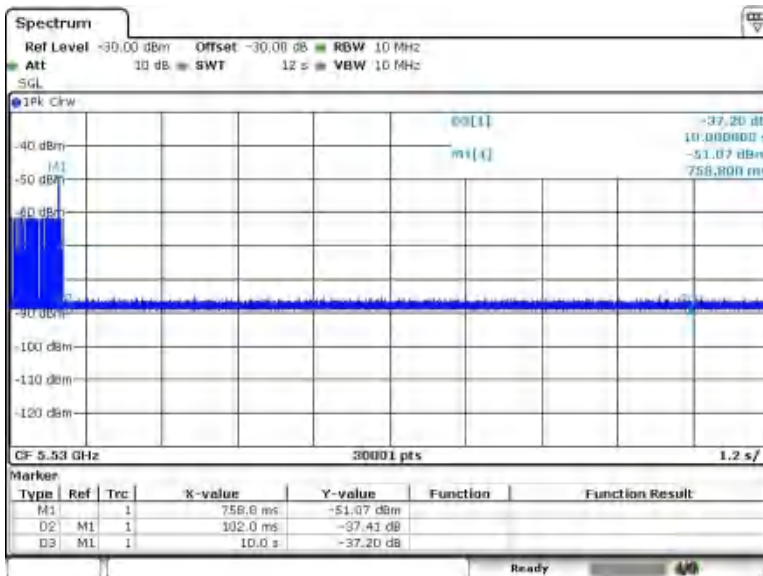

Channel Move Time, Channel Closing Transmission Time

<20MHz / 5320 MHz>

Channel Move Time & Channel Closing Transmission Time

Date: 12 SEP 2024 16:43:08

<80MHz / 5530 MHz>

Channel Move Time & Channel Closing Transmission Time