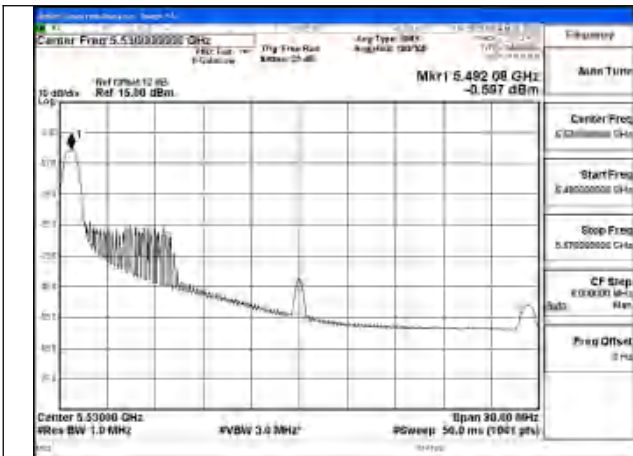

Test Mode: 802.11ax HE80

Mode:802.11ax HE80 Tone:26T Frequency:5530MHz
Ant:Chain1