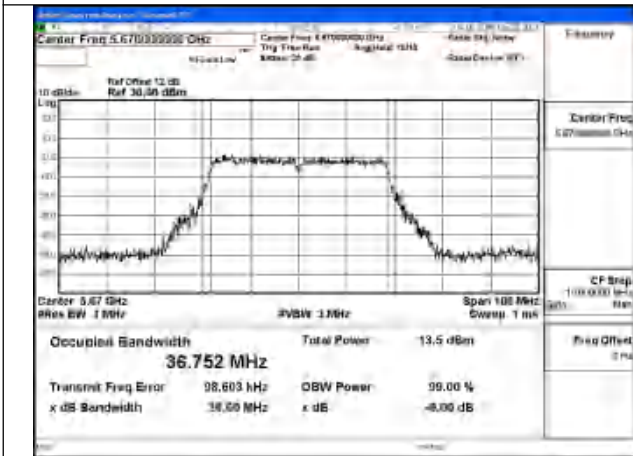

Mode:802.11ac VHT40 Frequency:5670MHz
Ant:Chain1