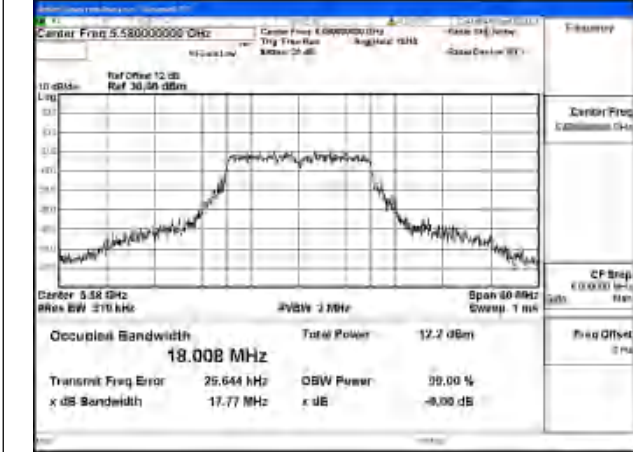

Mode:802.11n HT20 Frequency:5580MHz Ant:Chain0