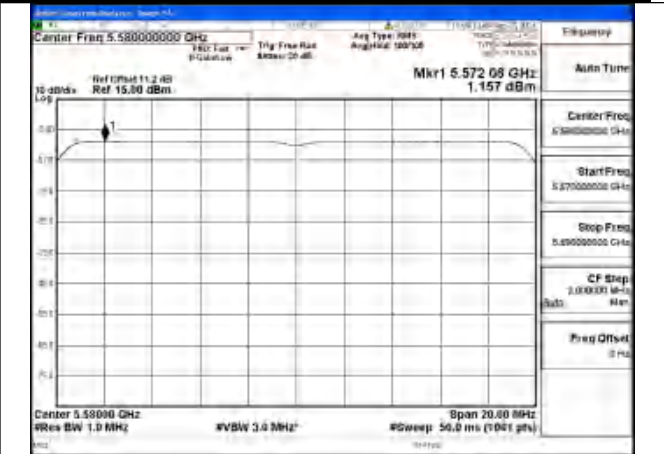

Mode:802.11be EHT20 Tone:242T
Frequency:5580MHz Ant:Chain0