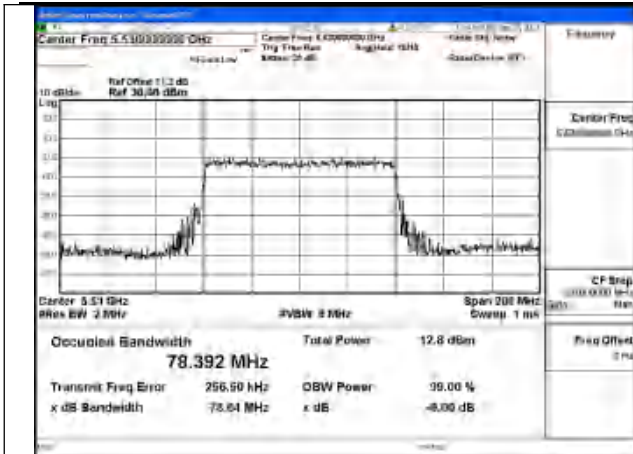

Mode:802.11be EHT80 Frequency:5530MHz
Ant:Chain0