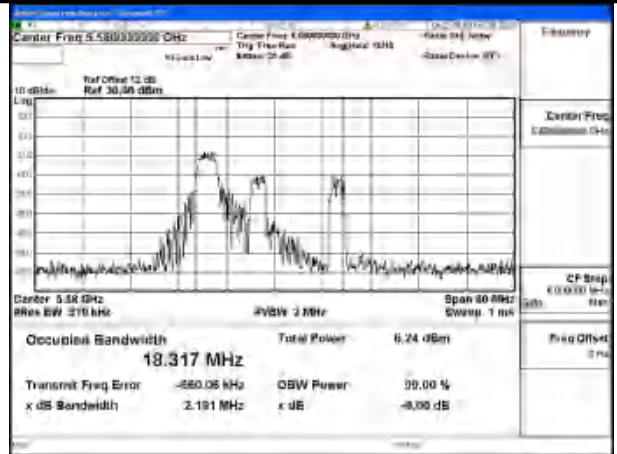

Test Mode: 802.11ax HE160 26T

Mode:802.11ax HE160 26T Frequency:5570MHz
Ant:Chain0

Mode:802.11ax HE160 26T Frequency:5570MHz
Ant:Chain1

Test Mode: 802.11ax HE20 26T

Mode:802.11ax HE20 26T Frequency:5500MHz
Ant:Chain0