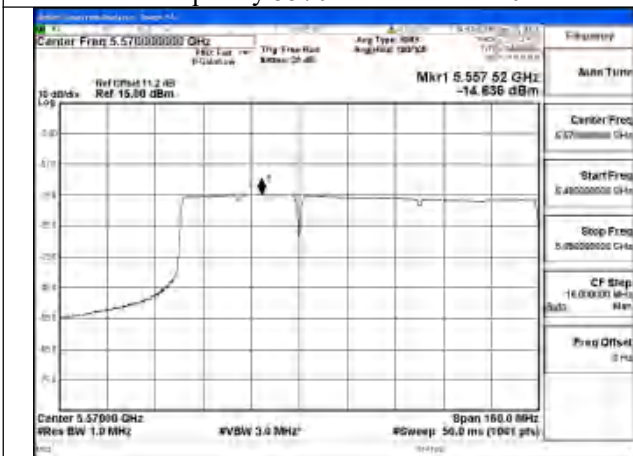

Mode:802.11be EHT160 Tone:484+996
Frequency:5570MHz Ant:Chain0