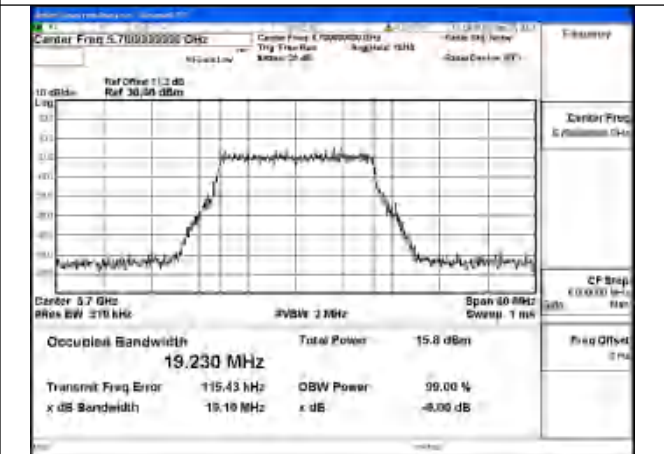

Mode:802.11be EHT20 Frequency:5580MHz
Ant:Chain0

Mode:802.11be EHT20 Frequency:5700MHz
Ant:Chain0

Mode:802.11be EHT20 Frequency:5500MHz
Ant:Chain1

Mode:802.11be EHT20 Frequency:5580MHz
Ant:Chain1

Mode:802.11be EHT20 Frequency:5700MHz
Ant:Chain1