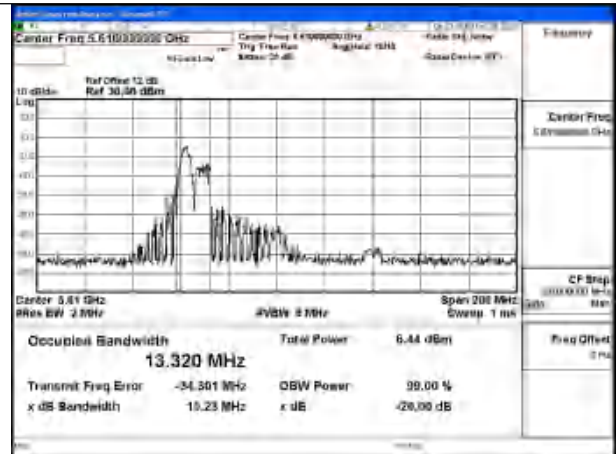

Mode:802.11ax HE80 26T Frequency:5610MHz
Ant:Chain0