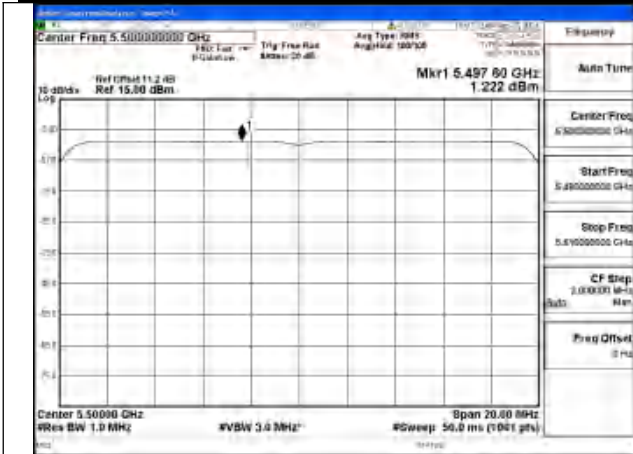

Mode:802.11be EHT20 Tone:242T
Frequency:5500MHz Ant:Chain0