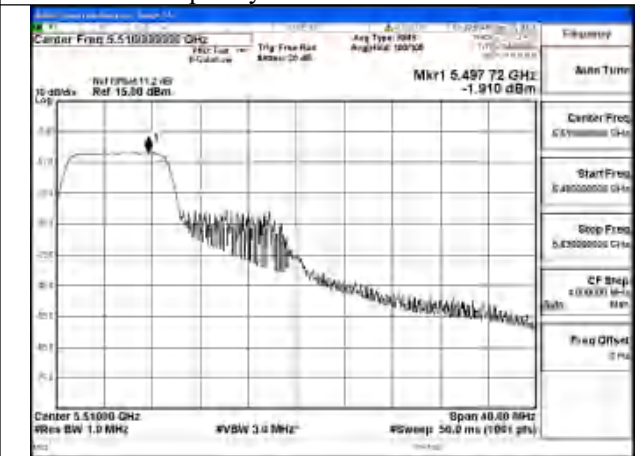

Mode:802.11be EHT40 Tone:106T
Frequency:5510MHz Ant:Chain1