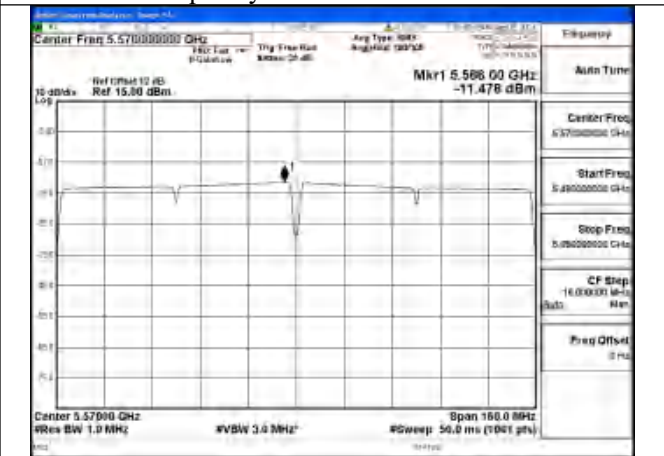

Mode:802.11ax HE160 Tone:1992T
Frequency:5570MHz Ant:Chain0