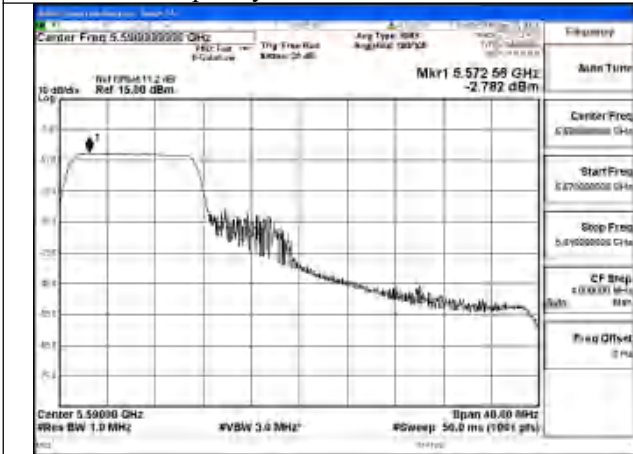

Mode:802.11be EHT40 Tone:26+106
Frequency:5510MHz Ant:Chain0

Mode:802.11be EHT40 Tone:26+106
Frequency:5590MHz Ant:Chain0

Mode:802.11be EHT40 Tone:26+106
Frequency:5670MHz Ant:Chain0

Mode:802.11be EHT40 Tone:26+106
Frequency:5510MHz Ant:Chain1