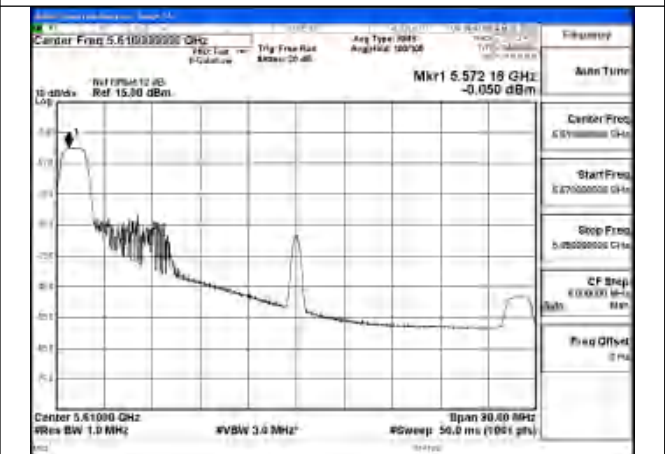

Mode:802.11ax HE80 Tone:52T Frequency:5610MHz
Ant:Chain1