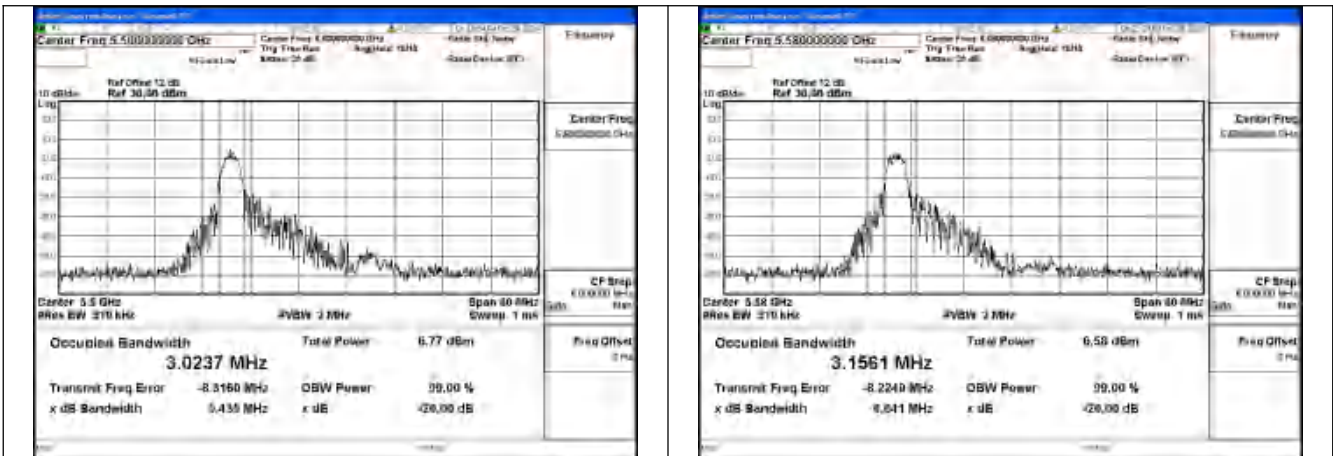

Test Mode: 802.11ax HE20 26T

Mode:802.11ax HE20 26T Frequency:5500MHz
Ant:Chain0

Mode:802.11ax HE20 26T Frequency:5580MHz
Ant:Chain0