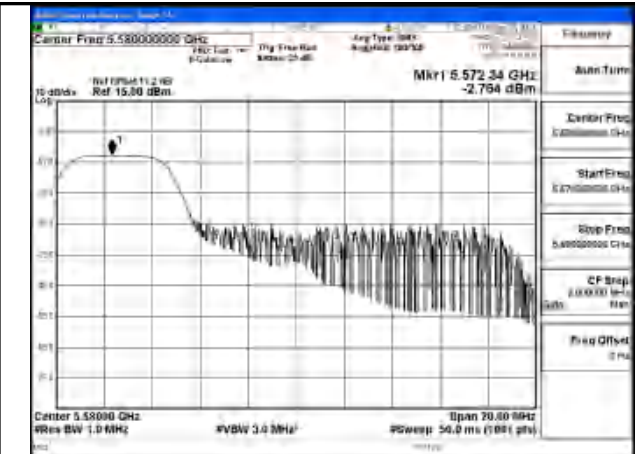

Mode:802.11be EHT20 Tone:52T Frequency:5580MHz
Ant:Chain0