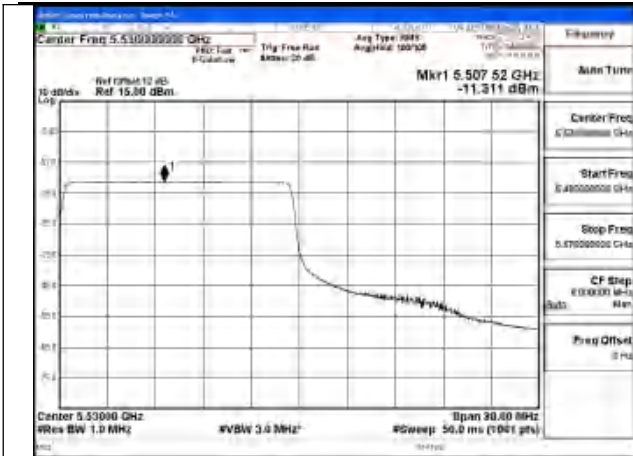

Mode:802.11ax HE80 Tone:242T Frequency:5530MHz
Ant:Chain0

Mode:802.11ax HE80 Tone:242T Frequency:5610MHz
Ant:Chain0

Mode:802.11ax HE80 Tone:484T Frequency:5530MHz
Ant:Chain1

Mode:802.11ax HE80 Tone:484T Frequency:5610MHz
Ant:Chain1