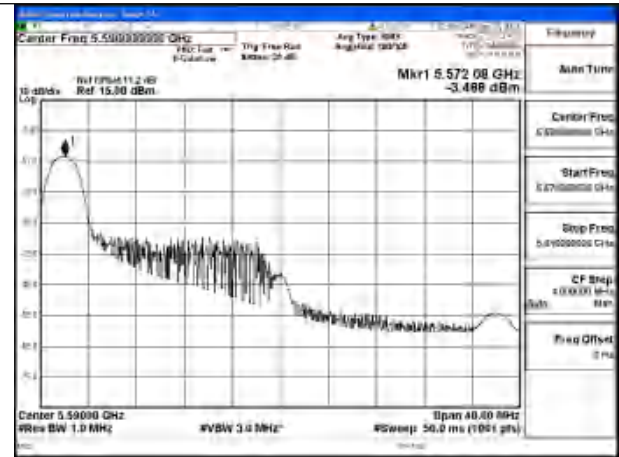

Mode:802.11be EHT40 Tone:26T Frequency:5590MHz
Ant:Chain0