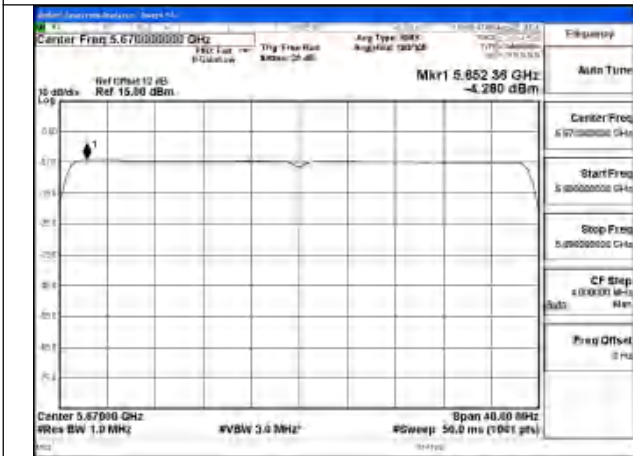

Mode:802.11ax HE40 Tone:484T Frequency:5670MHz
Ant:Chain1