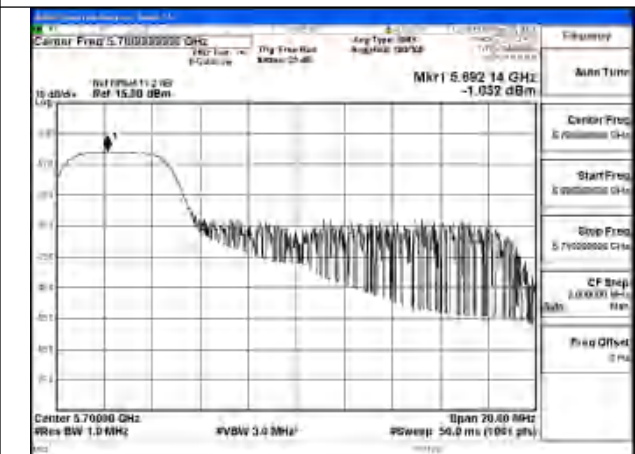

Mode:802.11be EHT20 Tone:52T Frequency:5700MHz
Ant:Chain1