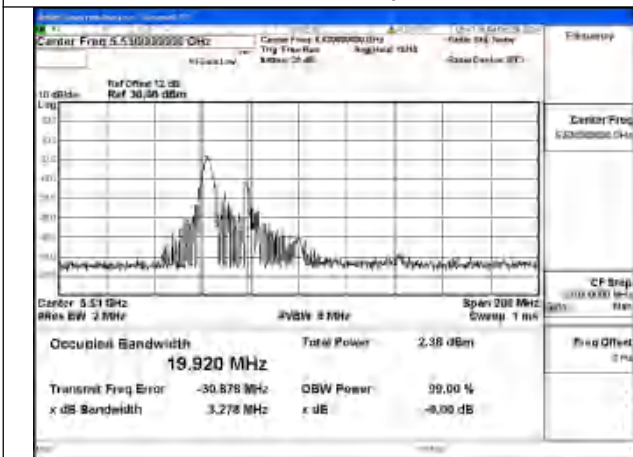

Mode:802.11ax HE80 26T Frequency:5530MHz
Ant:Chain1