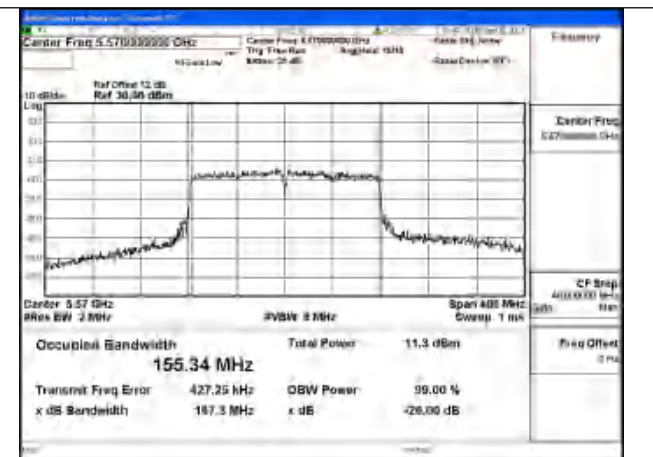

Mode:802.11ax HE160 Frequency:5570MHz
Ant:Chain0

Test Mode: 802.11be EHT20