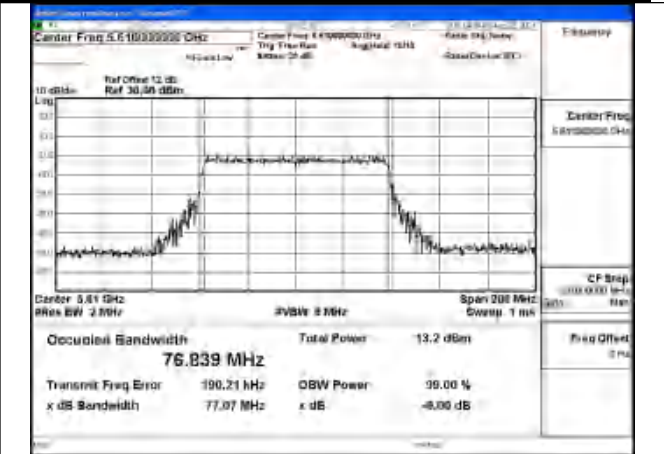

Mode:802.11ax HE40 Frequency:5510MHz Ant:Chain0

Mode:802.11ax HE40 Frequency:5590MHz Ant:Chain0

Mode:802.11ax HE40 Frequency:5670MHz Ant:Chain0

Test Mode: 802.11ac VHT80

Mode:802.11ac VHT80 Frequency:5530MHz
Ant:Chain1