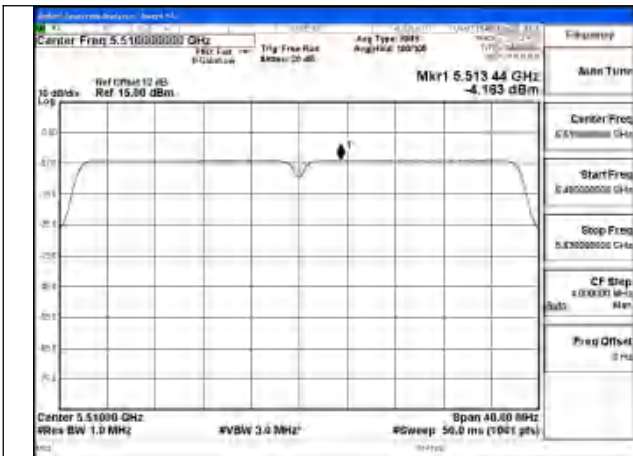

Test Mode: 802.11ac VHT40

Mode:802.11ac VHT40 Frequency:5510MHz
Ant:Chain1