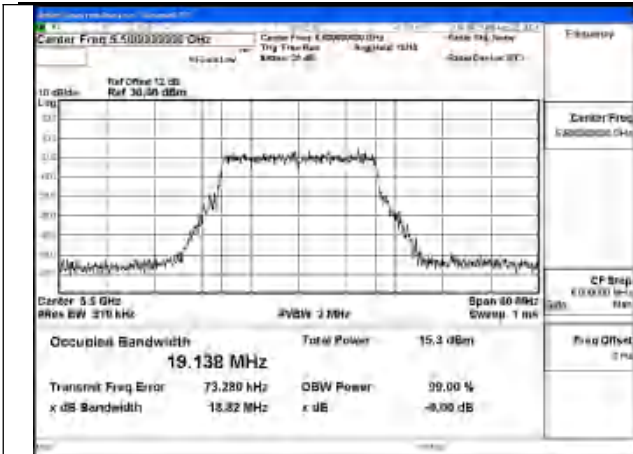

Mode:802.11ax HE20 Frequency:5500MHz Ant:Chain1