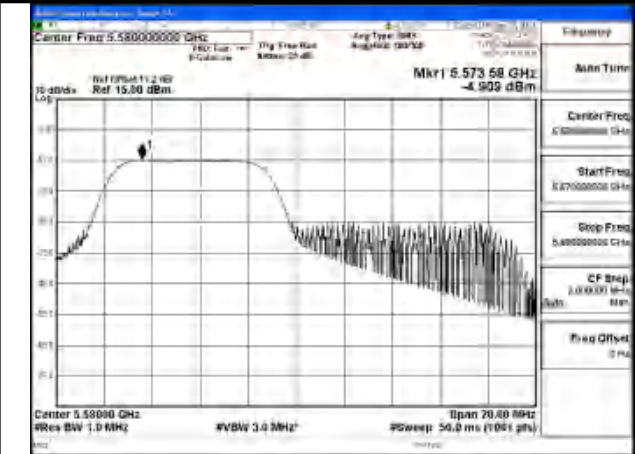

Mode:802.11be EHT20 Tone:242T
Frequency:5500MHz Ant:Chain1

Mode:802.11be EHT20 Tone:242T
Frequency:5580MHz Ant:Chain1

Mode:802.11be EHT20 Tone:242T
Frequency:5700MHz Ant:Chain1

Mode:802.11be EHT20 Tone:26+52
Frequency:5500MHz Ant:Chain0