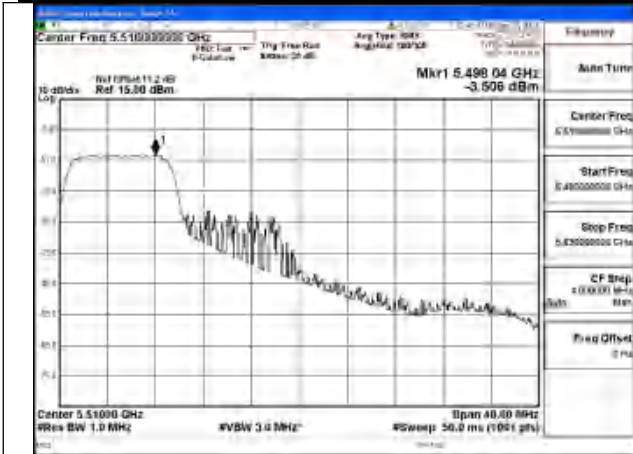

Mode:802.11be EHT40 Tone:52T Frequency:5670MHz
Ant:Chain0

Mode:802.11be EHT40 Tone:52T Frequency:5510MHz
Ant:Chain1

Mode:802.11be EHT40 Tone:52T Frequency:5590MHz
Ant:Chain1

Mode:802.11be EHT40 Tone:52T Frequency:5670MHz
Ant:Chain1