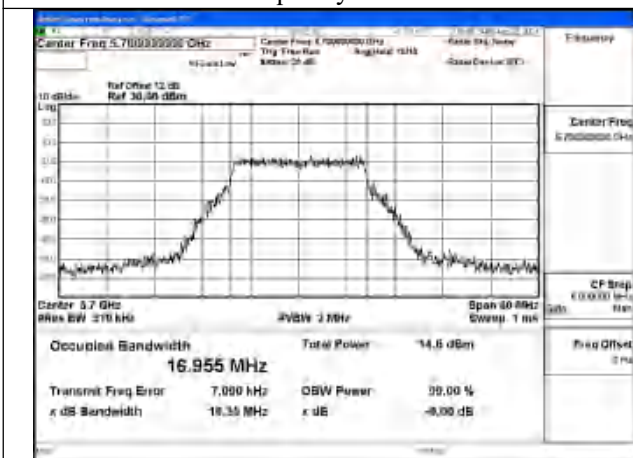

Mode:802.11a Frequency:5700MHz Ant:Chain1