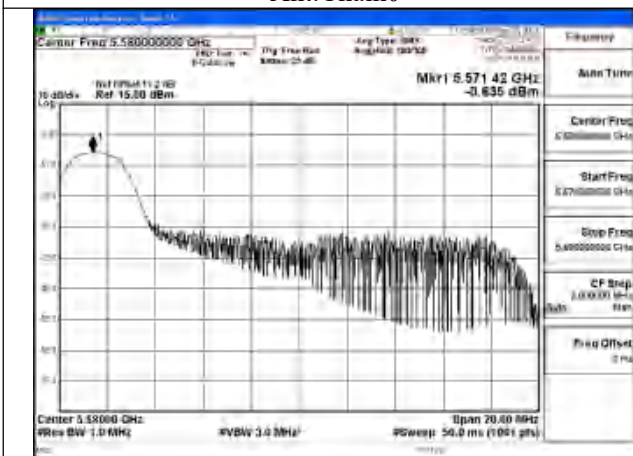

Mode:802.11be EHT20 Tone:26T Frequency:5580MHz
Ant:Chain1