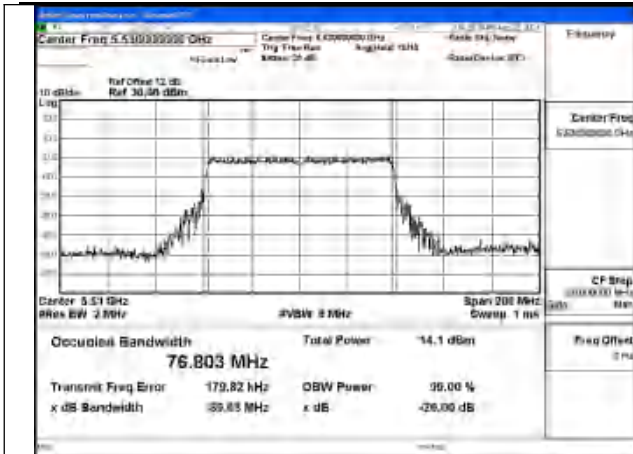

Mode:802.11ax HE40 Frequency:5510MHz Ant:Chain0

Mode:802.11ax HE40 Frequency:5590MHz Ant:Chain0

Mode:802.11ax HE40 Frequency:5670MHz Ant:Chain0

Test Mode: 802.11ac VHT80

Mode:802.11ac VHT80 Frequency:5530MHz
Ant:Chain1