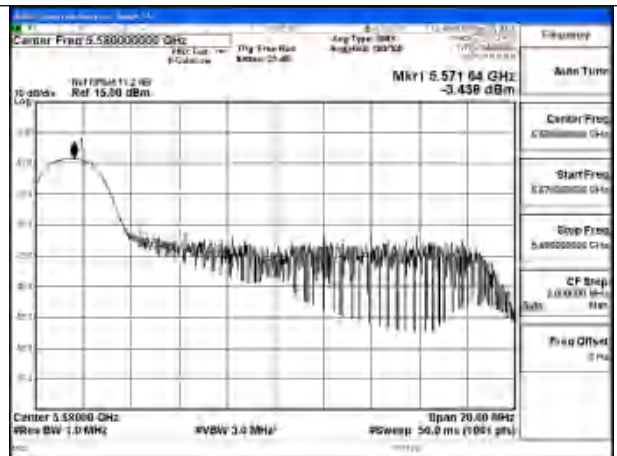

Mode:802.11ax HE160 Tone:1992T
Frequency:5570MHz Ant:Chain1

Mode:802.11ax HE160 Tone:1992T
Frequency:5570MHz Ant:Chain0

Test Mode: 802.11be EHT20

Mode:802.11be EHT20 Tone:26T Frequency:5500MHz
Ant:Chain0