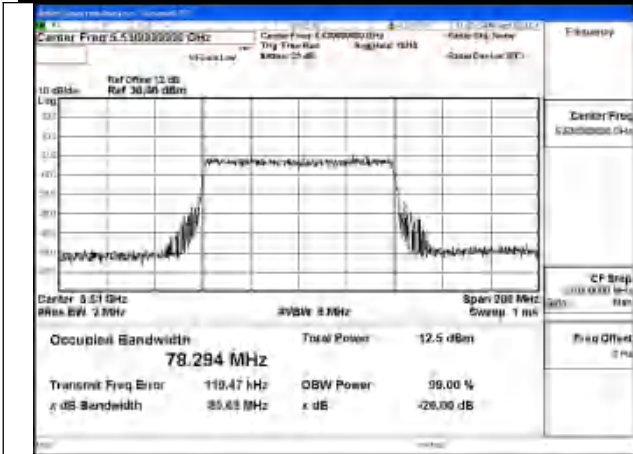

Mode:802.11ax HE80 Frequency:5530MHz Ant:Chain0