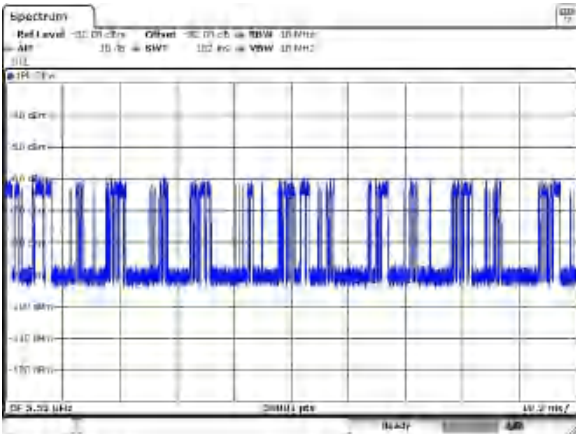

**<80MHz / 5530 MHz>
EUT data traffic (Client)
Traffic loading :71.24%**

Date: 11,SEP,2024 16:20:32