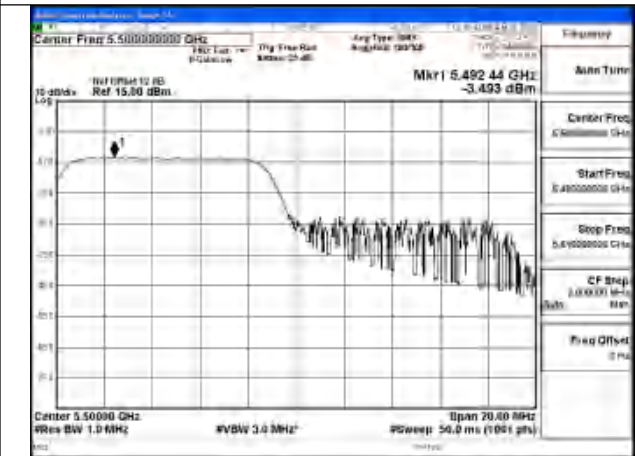

Mode:802.11ax HE20 Tone:106T Frequency:5500MHz
Ant:Chain0