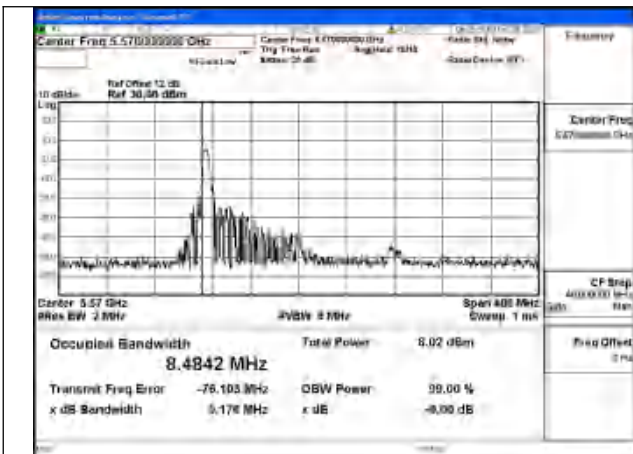

Mode:802.11ax HE80 26T Frequency:5610MHz
Ant:Chain0

Mode:802.11ax HE80 26T Frequency:5530MHz
Ant:Chain1

Mode:802.11ax HE80 26T Frequency:5610MHz
Ant:Chain1

Test Mode: 802.11ax HE160 26T

Mode:802.11ax HE160 26T Frequency:5570MHz
Ant:Chain0