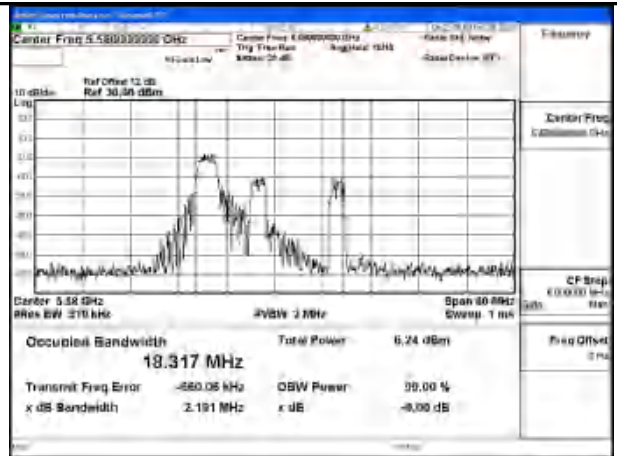

Test Mode: 802.11ax HE160 26T

Mode:802.11ax HE160 26T Frequency:5570MHz
 Ant:Chain0

Mode:802.11ax HE160 26T Frequency:5570MHz
 Ant:Chain1

Test Mode: 802.11ax HE20 26T

Mode:802.11ax HE20 26T Frequency:5500MHz
Ant:Chain0