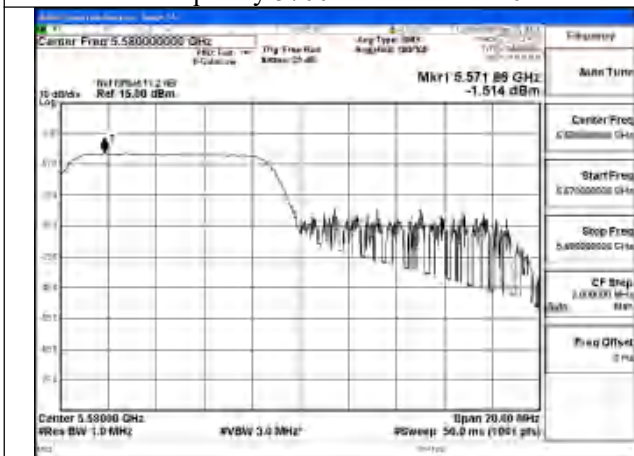

Mode:802.11be EHT20 Tone:106T
Frequency:5580MHz Ant:Chain1