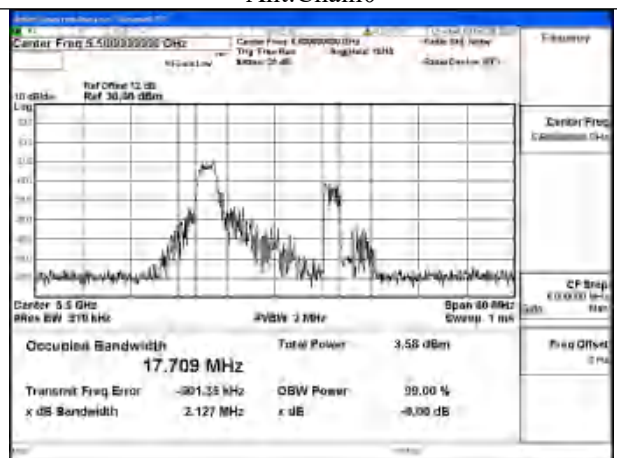

Mode:802.11ax HE20 26T Frequency:5500MHz
Ant:Chain1