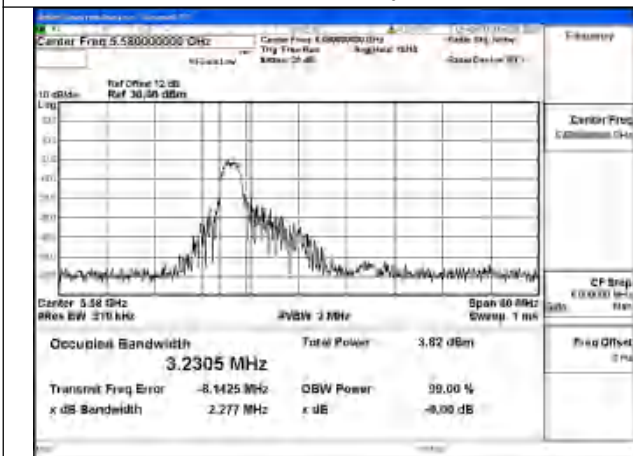

Mode:802.11ax HE20 26T Frequency:5580MHz
Ant:Chain1