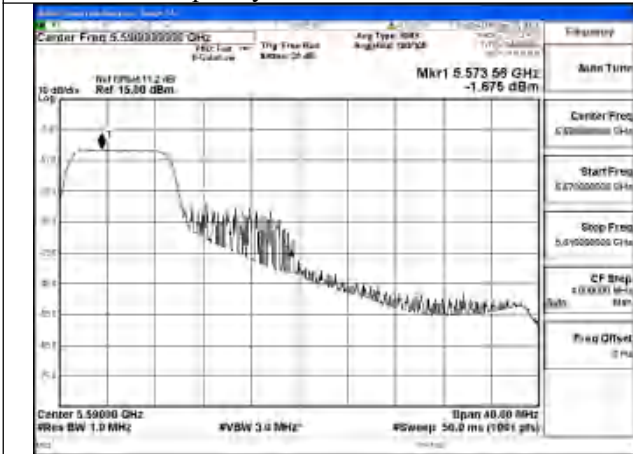

Mode:802.11be EHT40 Tone:106T
Frequency:5510MHz Ant:Chain0

Mode:802.11be EHT40 Tone:106T
Frequency:5590MHz Ant:Chain0

Mode:802.11be EHT40 Tone:106T
Frequency:5670MHz Ant:Chain0

Mode:802.11be EHT40 Tone:106T
Frequency:5510MHz Ant:Chain1