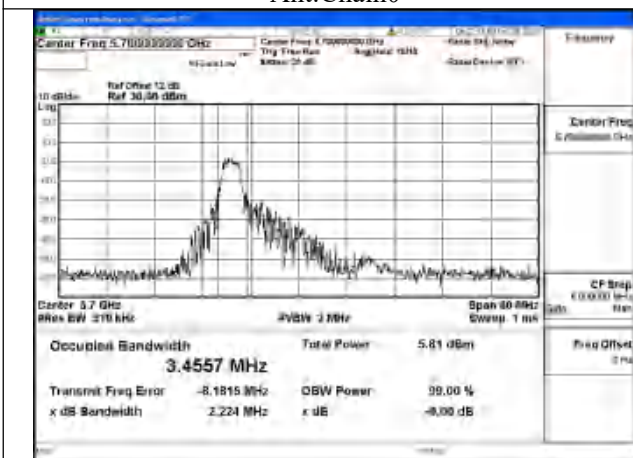

Mode:802.11ax HE20 26T Frequency:5700MHz
Ant:Chain0