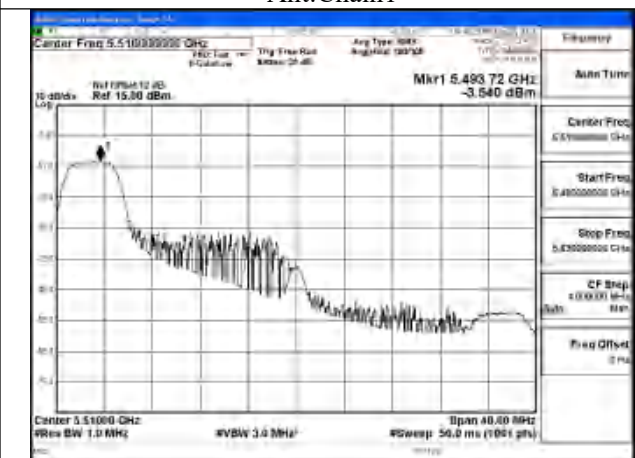

Mode:802.11ax HE40 Tone:52T Frequency:5510MHz
Ant:Chain0