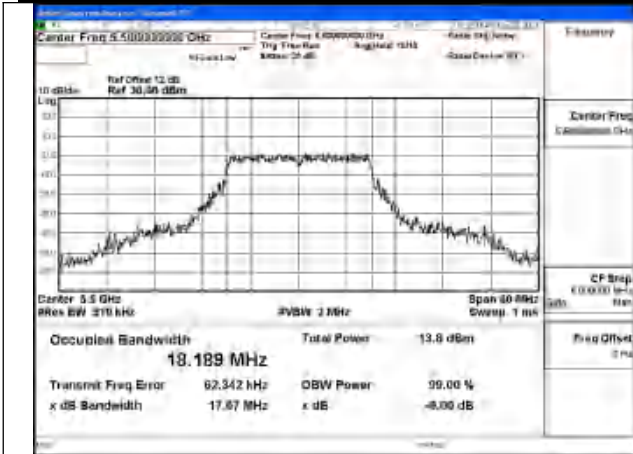

Mode:802.11n HT20 Frequency:5500MHz Ant:Chain0

Mode:802.11n HT20 Frequency:5580MHz Ant:Chain0

Mode:802.11n HT20 Frequency:5700MHz Ant:Chain0

Test Mode: 802.11ac VHT20

Mode:802.11ac VHT20 Frequency:5500MHz
Ant:Chain1