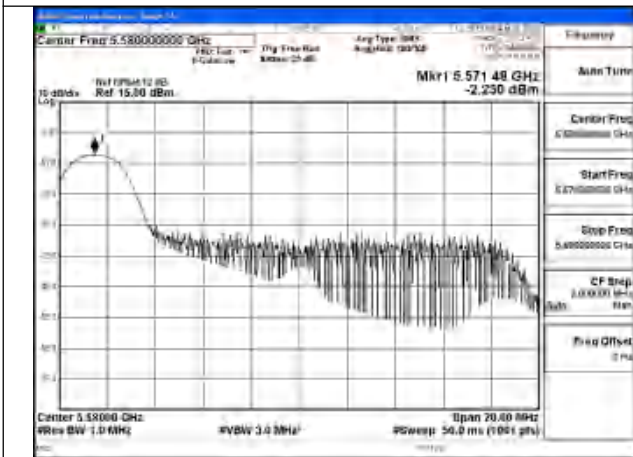

Test Mode: 802.11ax HE20

Mode:802.11ax HE20 Tone:26T Frequency:5500MHz
Ant:Chain1

Mode:802.11ax HE20 Tone:26T Frequency:5580MHz
Ant:Chain1

Mode:802.11ax HE20 Tone:26T Frequency:5700MHz
Ant:Chain1

Mode:802.11ax HE20 Tone:26T Frequency:5500MHz
Ant:Chain0