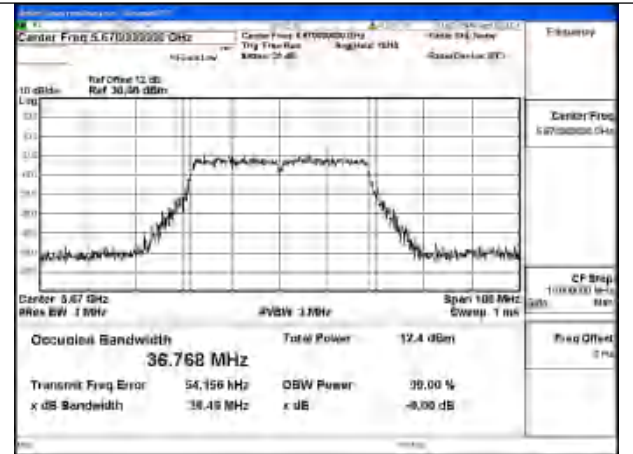

Mode:802.11ac VHT40 Frequency:5510MHz
Ant:Chain1

Mode:802.11ac VHT40 Frequency:5590MHz
Ant:Chain1

Mode:802.11ac VHT40 Frequency:5670MHz
Ant:Chain1

Mode:802.11ac VHT40 Frequency:5510MHz
Ant:Chain0

Mode:802.11ac VHT40 Frequency:5590MHz
Ant:Chain0