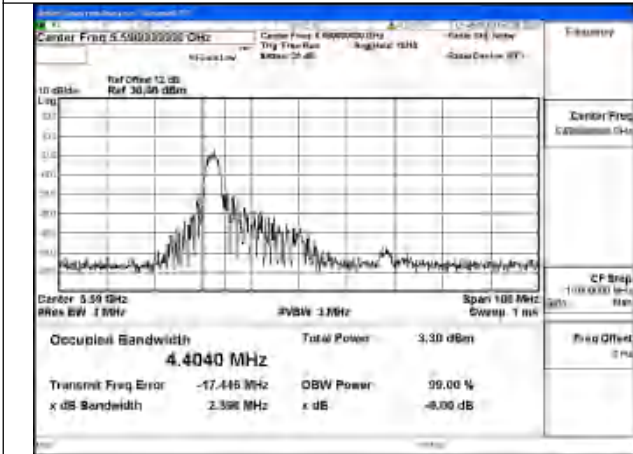

Mode:802.11ax HE40 26T Frequency:5590MHz
Ant:Chain1