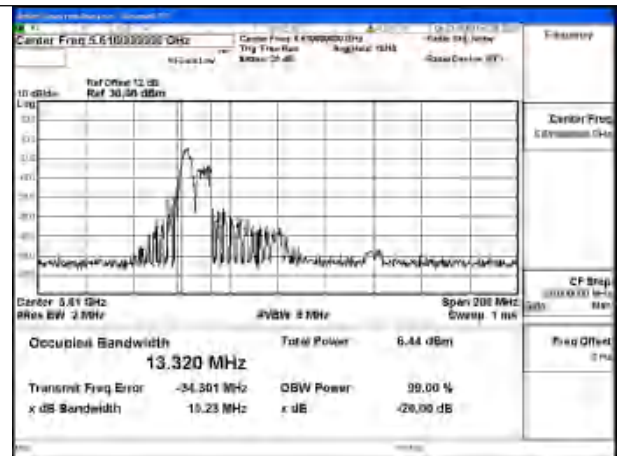

Mode:802.11ax HE80 26T Frequency:5610MHz
Ant:Chain0