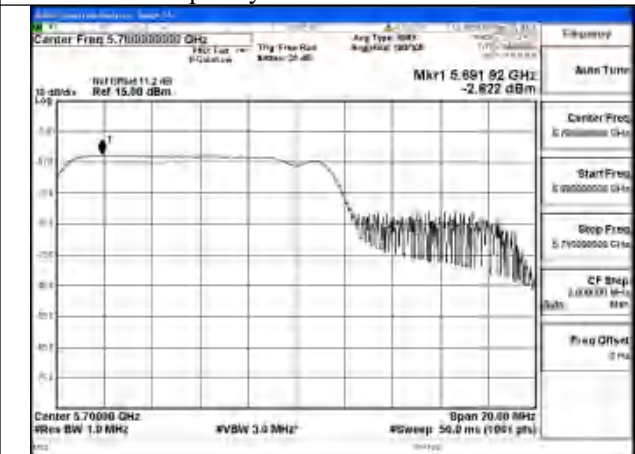

Mode:802.11be EHT20 Tone:26+106
Frequency:5700MHz Ant:Chain1