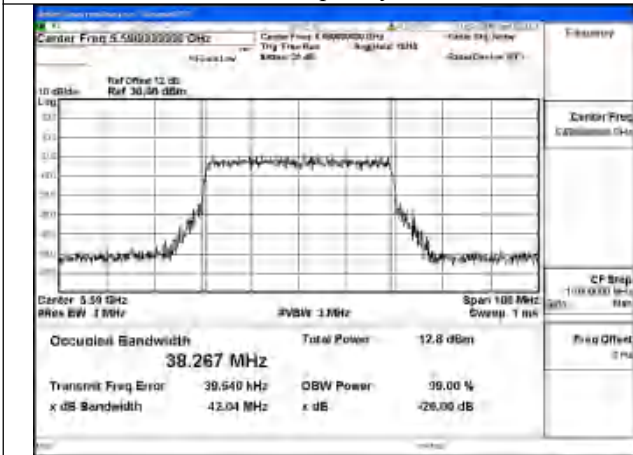

Mode:802.11ax HE40 Frequency:5590MHz Ant:Chain0