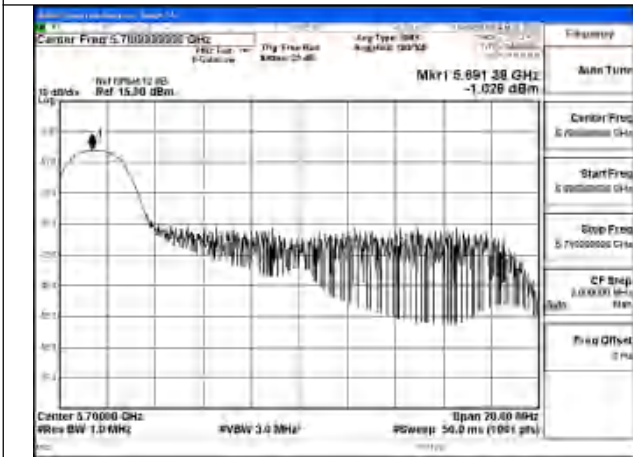

Mode:802.11ax HE20 Tone:26T Frequency:5700MHz
Ant:Chain1