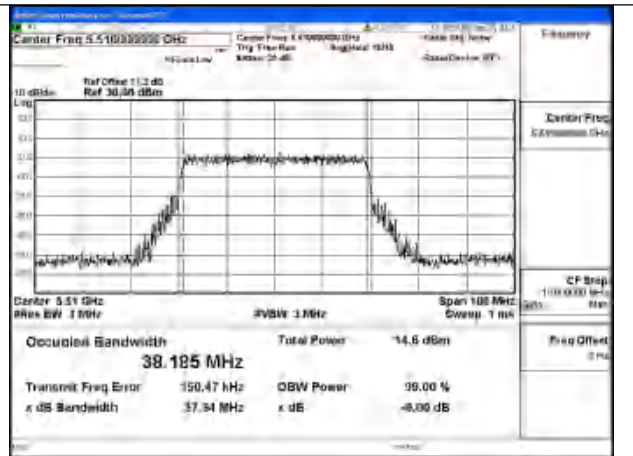

Test Mode: 802.11be EHT40

Mode:802.11be EHT40 Frequency:5510MHz
Ant:Chain0

Mode:802.11be EHT40 Frequency:5590MHz
Ant:Chain0

Mode:802.11be EHT40 Frequency:5670MHz
Ant:Chain0

Mode:802.11be EHT40 Frequency:5510MHz
Ant:Chain1