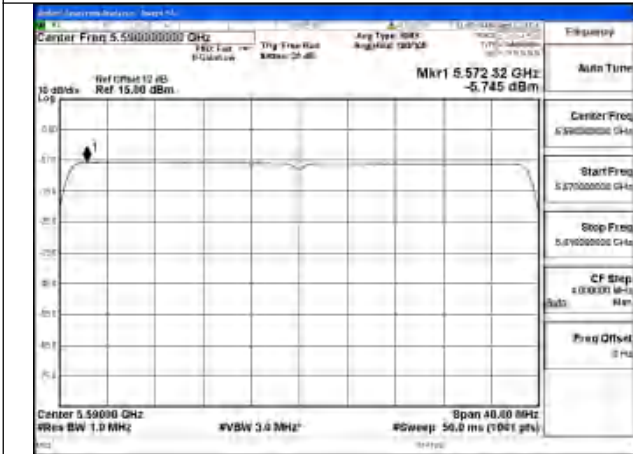

Mode:802.11ax HE40 Tone:484T Frequency:5510MHz
Ant:Chain1

Mode:802.11ax HE40 Tone:484T Frequency:5590MHz
Ant:Chain1

Mode:802.11ax HE40 Tone:484T Frequency:5670MHz
Ant:Chain1

Mode:802.11ax HE40 Tone:484T Frequency:5510MHz
Ant:Chain0