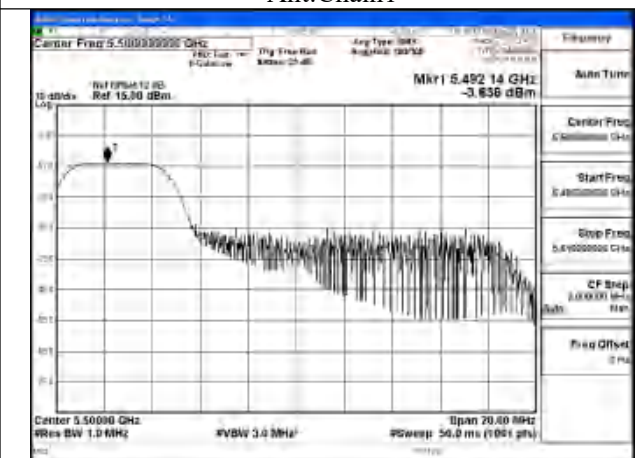

Mode:802.11ax HE20 Tone:52T Frequency:5500MHz
Ant:Chain0