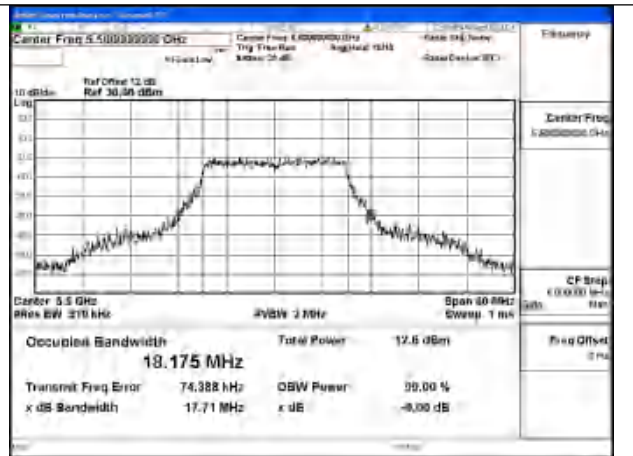

Mode:802.11ac VHT20 Frequency:5500MHz
Ant:Chain0