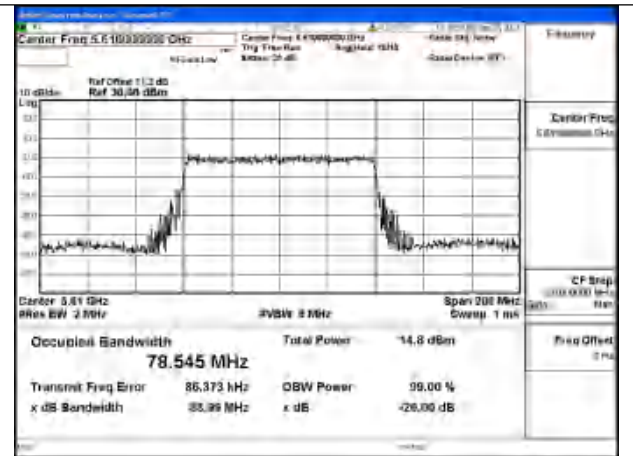

Mode:802.11be EHT80 Frequency:5610MHz
Ant:Chain1