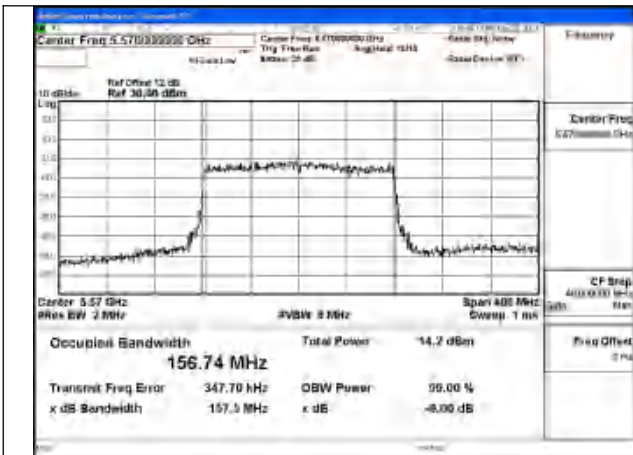

Test Mode: 802.11ax HE160

Mode:802.11ax HE160 Frequency:5570MHz
Ant:Chain1