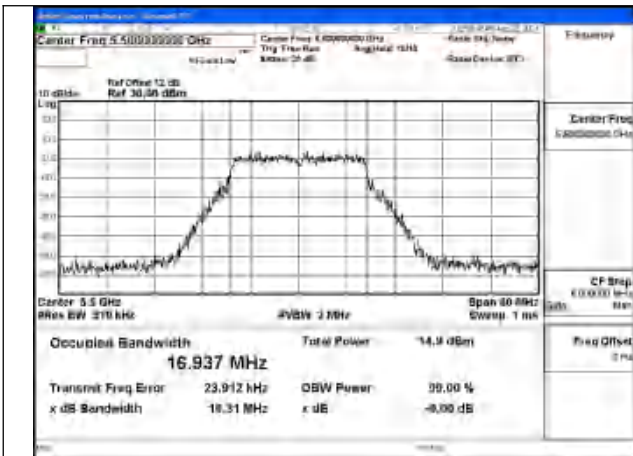

Test Mode: 802.11a

Mode:802.11a Frequency:5500MHz Ant:Chain1