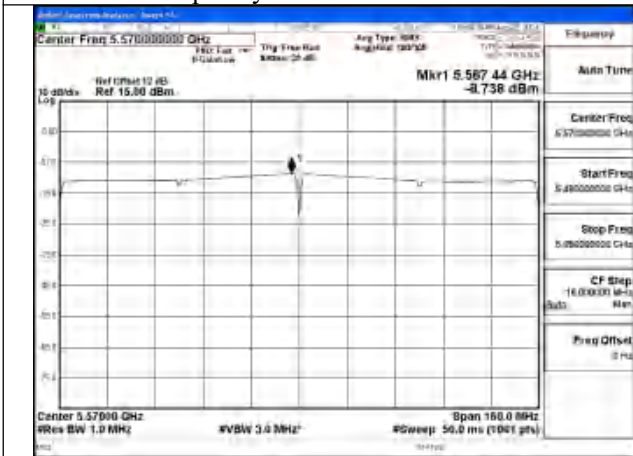

Mode:802.11ax HE160 Tone:484T
Frequency:5570MHz Ant:Chain1

Mode:802.11ax HE160 Tone:484T
Frequency:5570MHz Ant:Chain0

Mode:802.11ax HE160 Tone:996T
Frequency:5570MHz Ant:Chain1

Mode:802.11ax HE160 Tone:996T
Frequency:5570MHz Ant:Chain0