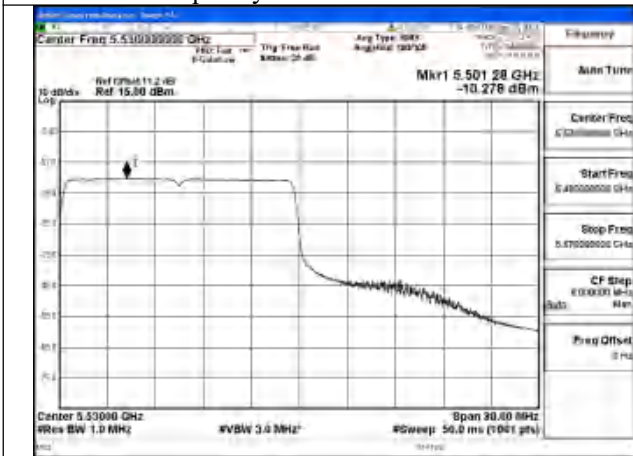

Mode:802.11be EHT80 Tone:484T
Frequency:5530MHz Ant:Chain0