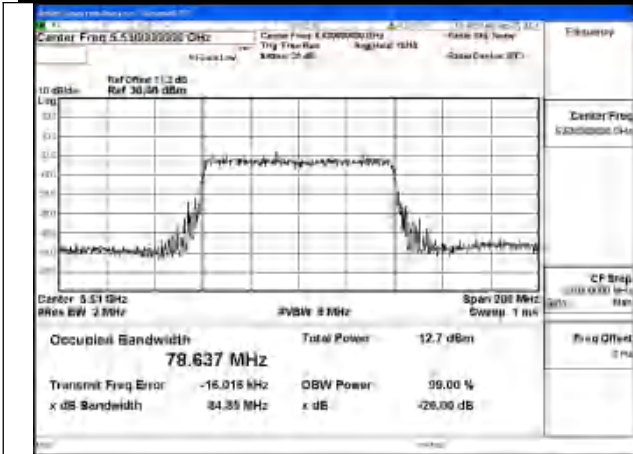

Mode:802.11be EHT80 Frequency:5530MHz
Ant:Chain0