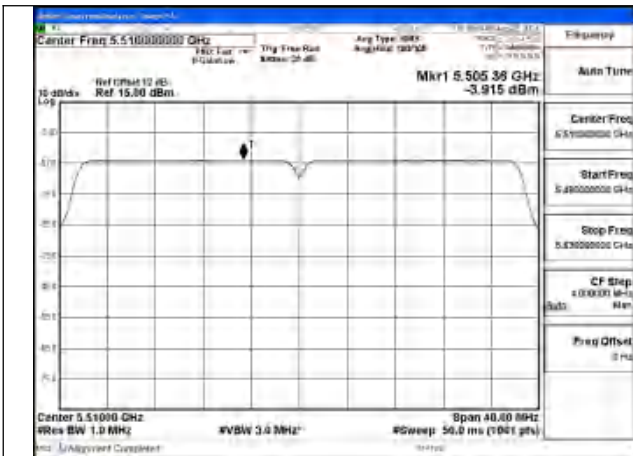

Test Mode: 802.11n HT40

Mode:802.11n HT40 Frequency:5510MHz Ant:Chain1