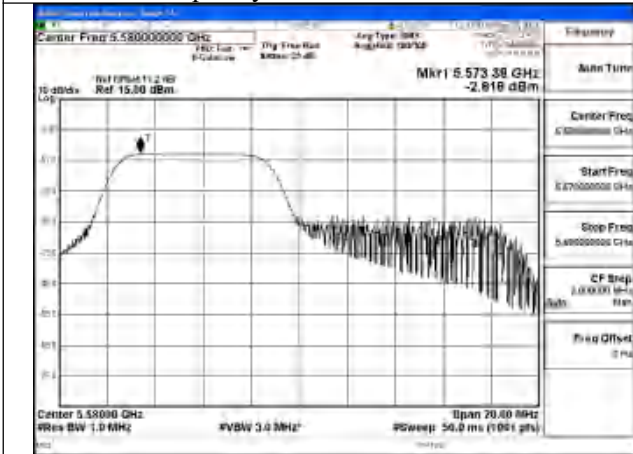

Mode:802.11be EHT20 Tone:26+52
Frequency:5580MHz Ant:Chain1