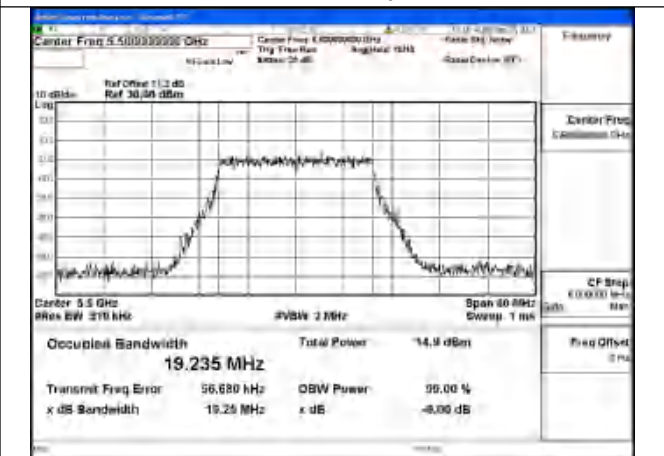

Mode:802.11be EHT20 Frequency:5500MHz
Ant:Chain1