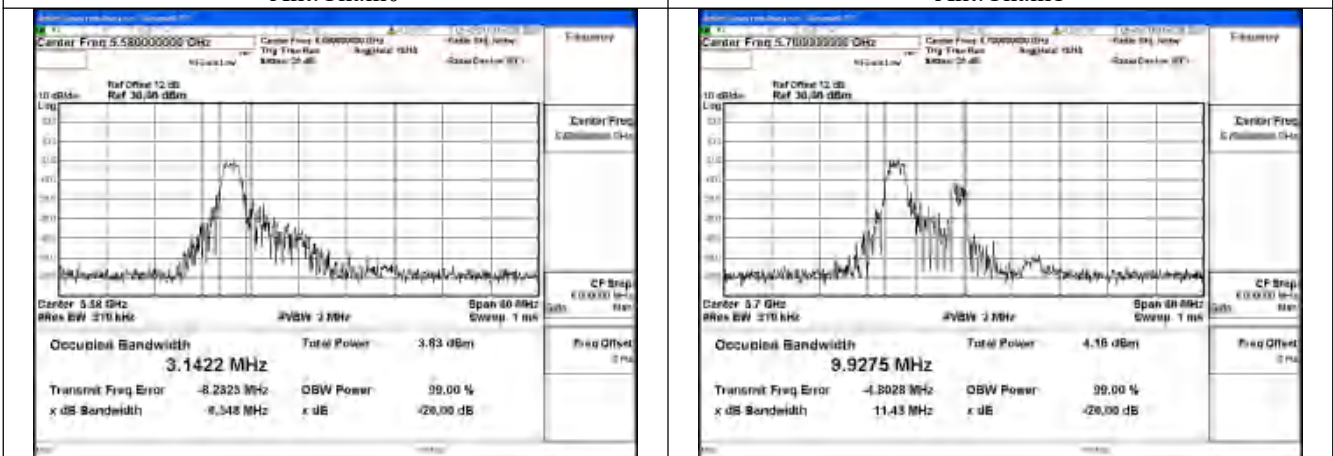

Test Mode: 802.11ax HE20 26T

Mode:802.11ax HE20 26T Frequency:5500MHz
Ant:Chain0

Mode:802.11ax HE20 26T Frequency:5580MHz
Ant:Chain0

Mode:802.11ax HE20 26T Frequency:5700MHz
Ant:Chain0

Mode:802.11ax HE20 26T Frequency:5500MHz
Ant:Chain1