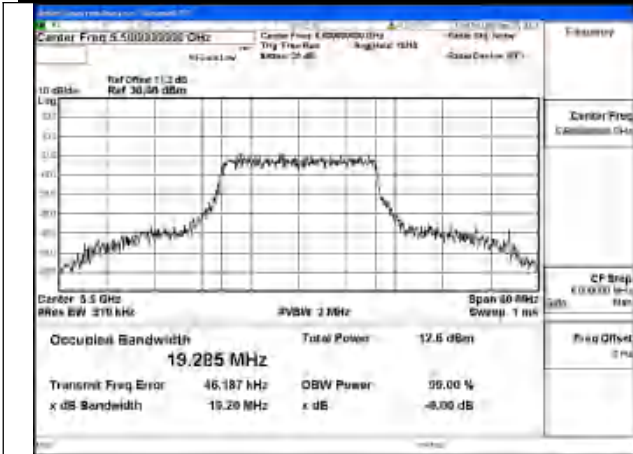

Mode:802.11ac VHT160 Frequency:5570MHz
Ant:Chain0

Test Mode: 802.11ax HE160

Mode:802.11ax HE160 Frequency:5570MHz
Ant:Chain1

Mode:802.11ax HE160 Frequency:5570MHz
Ant:Chain0

Test Mode: 802.11be EHT20

Mode:802.11be EHT20 Frequency:5500MHz
Ant:Chain0