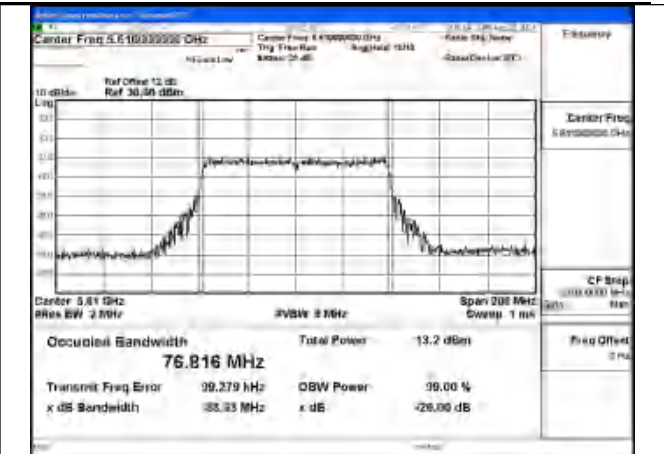

Mode:802.11ax HE40 Frequency:5510MHz Ant:Chain0

Mode:802.11ax HE40 Frequency:5590MHz Ant:Chain0

Mode:802.11ax HE40 Frequency:5670MHz Ant:Chain0

Test Mode: 802.11ac VHT80

Mode:802.11ac VHT80 Frequency:5530MHz
Ant:Chain1