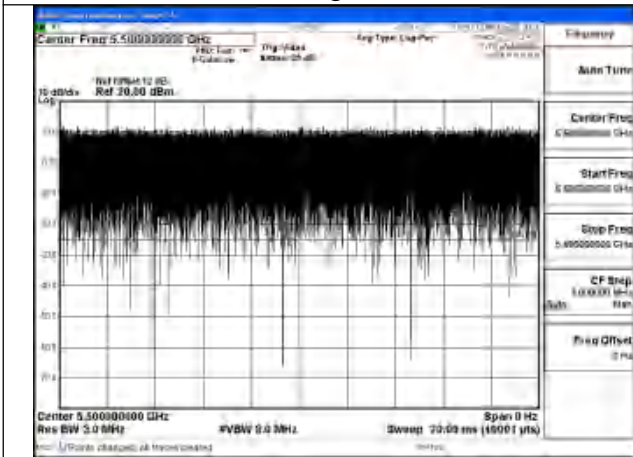

APPENDIX A – TEST DATA OF CONDUCTED EMISSION

Duty Cycle

Test Mode	Antenna	Frequency (MHz)	Duty Cycle (%)	Correction Factor(dB)	Plot
802.11a	Chain1	5500	99.84%	0	Fig.1
802.11a	Chain0	5500	99.88%	0	Fig.2
802.11n HT20	Chain1	5500	99.94%	0	Fig.3
802.11n HT20	Chain0	5500	99.94%	0	Fig.4
802.11ac VHT20	Chain1	5500	99.95%	0	Fig.5
802.11ac VHT20	Chain0	5500	99.95%	0	Fig.6
802.11ax HE20	Chain1	5500	99.93%	0	Fig.7
802.11ax HE20	Chain0	5500	99.92%	0	Fig.8
802.11n HT40	Chain1	5510	99.94%	0	Fig.9
802.11n HT40	Chain0	5510	99.93%	0	Fig.10
802.11ac VHT40	Chain1	5510	99.94%	0	Fig.11
802.11ac VHT40	Chain0	5510	99.95%	0	Fig.12
802.11ax HE40	Chain1	5510	99.95%	0	Fig.13
802.11ax HE40	Chain0	5510	99.95%	0	Fig.14
802.11ac VHT80	Chain1	5530	99.88%	0	Fig.15
802.11ac VHT80	Chain0	5530	99.87%	0	Fig.16
802.11ax HE80	Chain1	5530	99.94%	0	Fig.17
802.11ax HE80	Chain0	5530	99.94%	0	Fig.18
802.11ac VHT160	Chain1	5570	99.82%	0	Fig.19
802.11ac VHT160	Chain0	5570	99.80%	0	Fig.20
802.11ax HE160	Chain1	5570	99.91%	0	Fig.21
802.11ax HE160	Chain0	5570	99.80%	0	Fig.22
802.11be EHT20	Chain0	5500	99.89%	0	Fig.23
802.11be EHT20	Chain1	5500	99.88%	0	Fig.24
802.11be EHT40	Chain0	5510	99.79%	0	Fig.25
802.11be EHT40	Chain1	5510	99.81%	0	Fig.26
802.11be EHT80	Chain0	5530	99.63%	0	Fig.27
802.11be EHT80	Chain1	5530	99.71%	0	Fig.28
802.11be EHT160	Chain0	5570	99.54%	0	Fig.29
802.11be EHT160	Chain1	5570	99.52%	0	Fig.30

Note: Correction Factor=10*log (1/Duty Cycle)

Fig.1

Fig.2

Fig.3

Fig.4

Fig.5

Fig.6

Fig.7