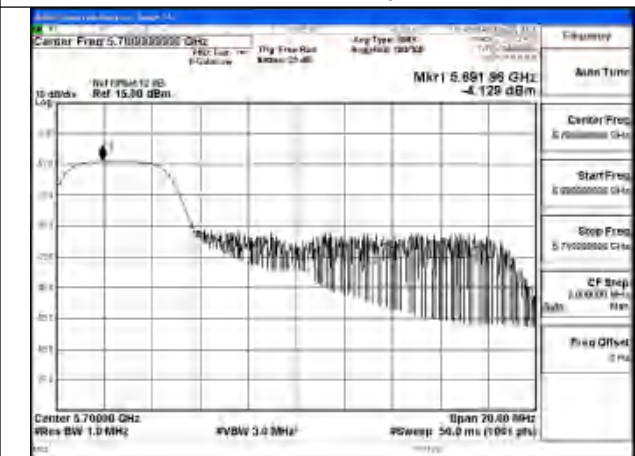

Mode:802.11ax HE20 Tone:52T Frequency:5700MHz
Ant:Chain0