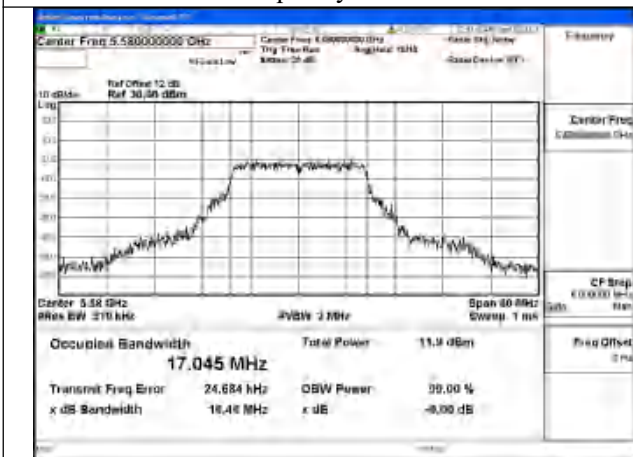

Test Mode: 802.11a

Mode:802.11a Frequency:5500MHz Ant:Chain1

Mode:802.11a Frequency:5580MHz Ant:Chain1

Mode:802.11a Frequency:5700MHz Ant:Chain1

Mode:802.11a Frequency:5500MHz Ant:Chain0

Mode:802.11a Frequency:5580MHz Ant:Chain0