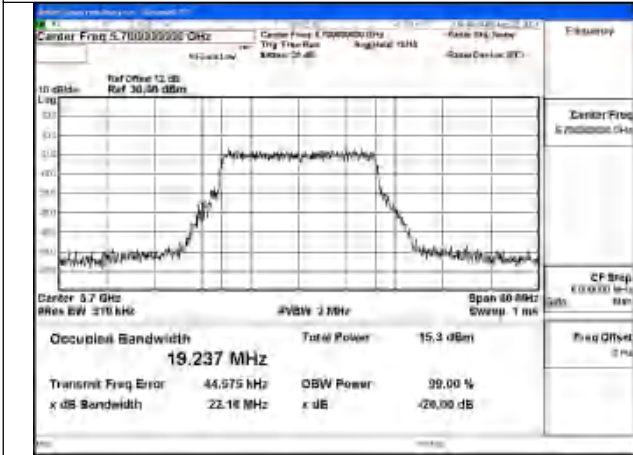

Mode:802.11ax HE20 Frequency:5700MHz Ant:Chain1