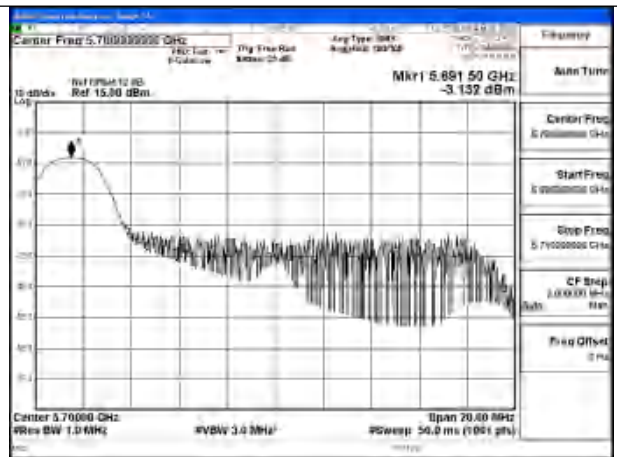

Mode:802.11ax HE20 Tone:26T Frequency:5700MHz
Ant:Chain0