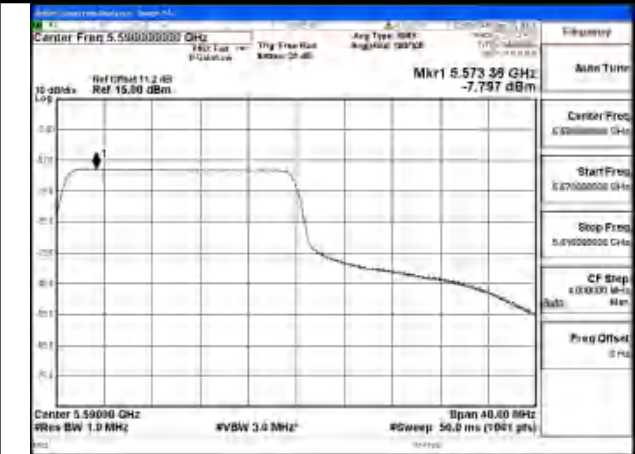

Mode:802.11be EHT40 Tone:242T
Frequency:5590MHz Ant:Chain0