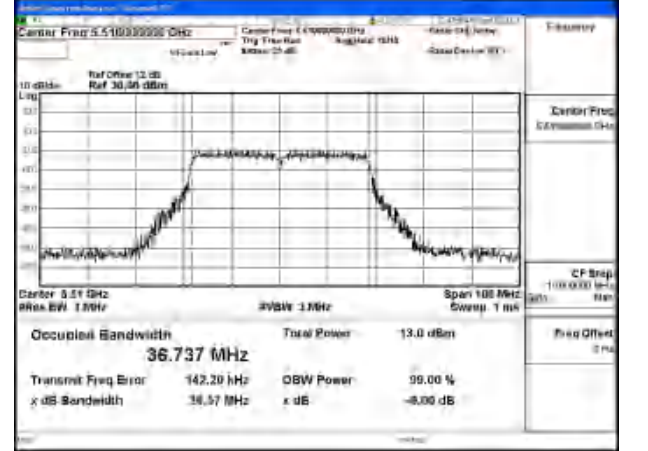

Mode:802.11n HT40 Frequency:5510MHz Ant:Chain0