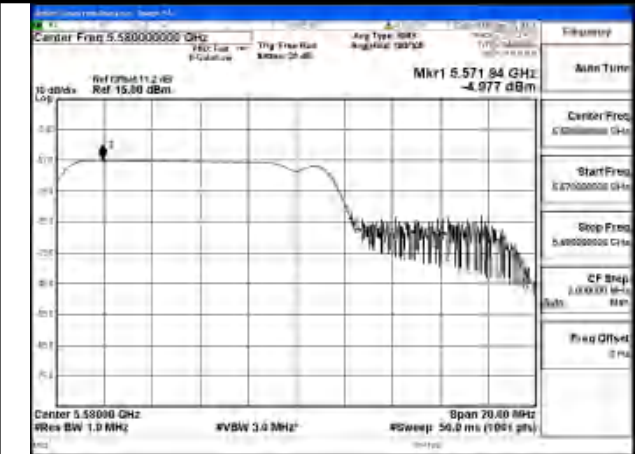

Mode:802.11be EHT20 Tone:26+106
Frequency:5580MHz Ant:Chain0