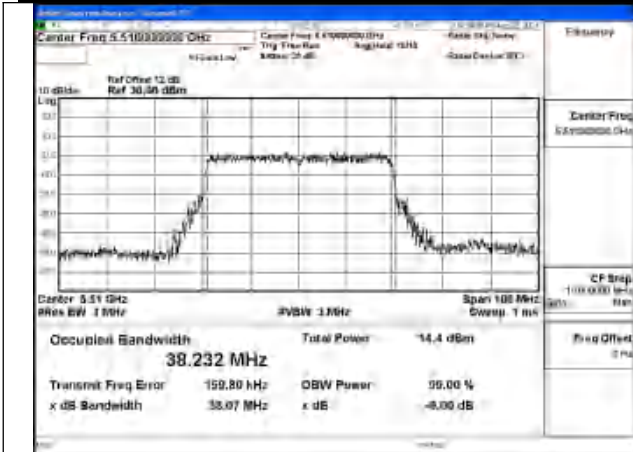

Mode:802.11ax HE40 Frequency:5510MHz Ant:Chain1