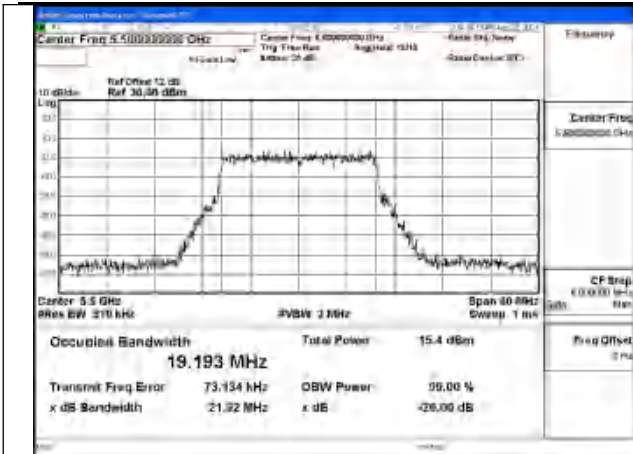

Mode:802.11ax HE20 Frequency:5500MHz Ant:Chain1