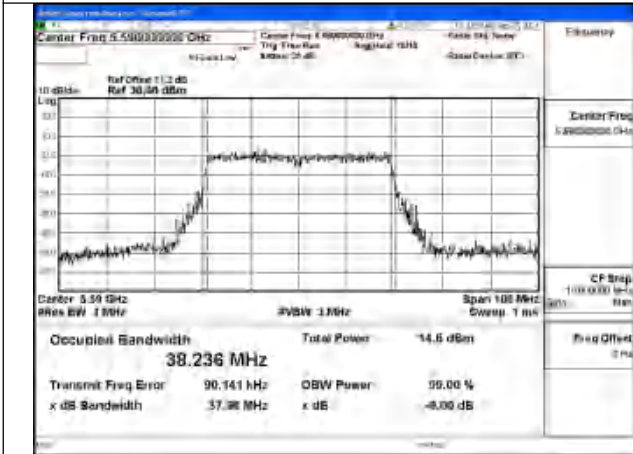

Test Mode: 802.11be EHT40

Mode:802.11be EHT40 Frequency:5510MHz
Ant:Chain0

Mode:802.11be EHT40 Frequency:5590MHz
Ant:Chain0

Mode:802.11be EHT40 Frequency:5670MHz
Ant:Chain0

Mode:802.11be EHT40 Frequency:5510MHz
Ant:Chain1