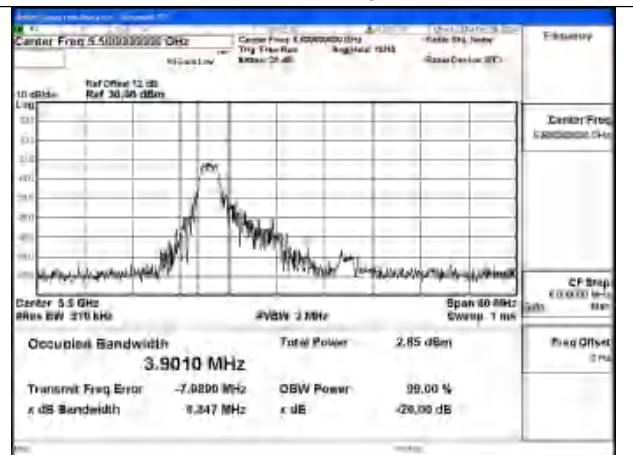

Test Mode: 802.11ax HE20 26T

Mode:802.11ax HE20 26T Frequency:5500MHz
Ant:Chain0

Mode:802.11ax HE20 26T Frequency:5580MHz
Ant:Chain0

Mode:802.11ax HE20 26T Frequency:5700MHz
Ant:Chain0

Mode:802.11ax HE20 26T Frequency:5500MHz
Ant:Chain1