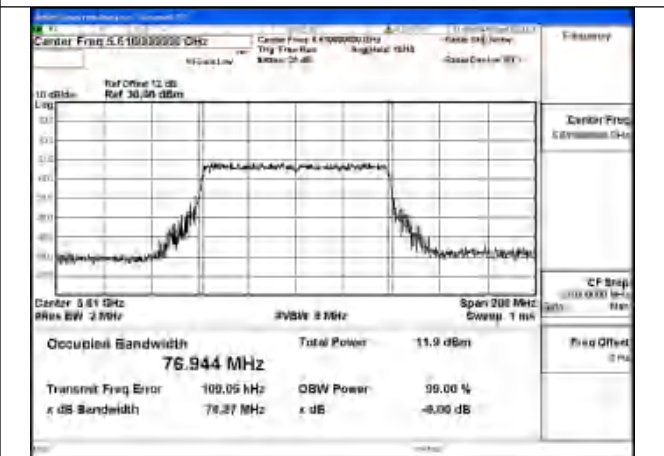

Mode:802.11ac VHT80 Frequency:5610MHz
Ant:Chain0