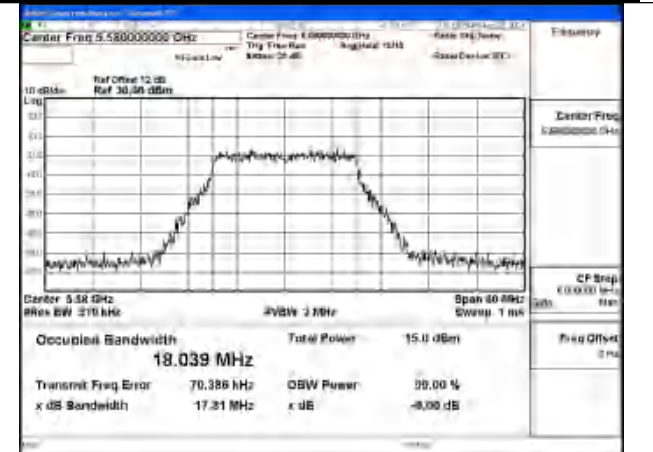

Mode:802.11n HT20 Frequency:5580MHz Ant:Chain1