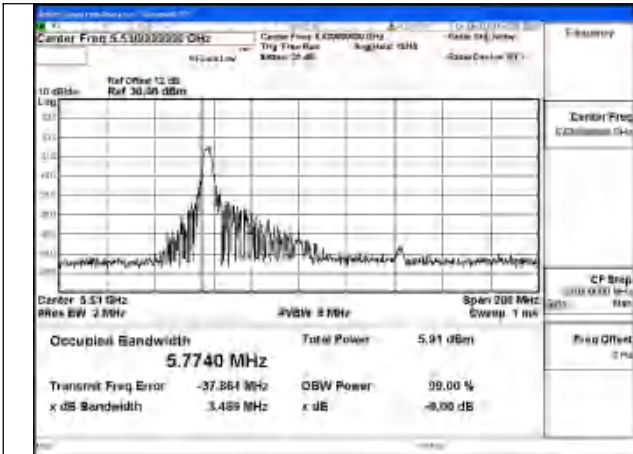

Mode:802.11ax HE40 26T Frequency:5510MHz
Ant:Chain1

Mode:802.11ax HE40 26T Frequency:5590MHz
Ant:Chain1

Mode:802.11ax HE40 26T Frequency:5670MHz
Ant:Chain1

Test Mode: 802.11ax HE80 26T

Mode:802.11ax HE80 26T Frequency:5530MHz
Ant:Chain0