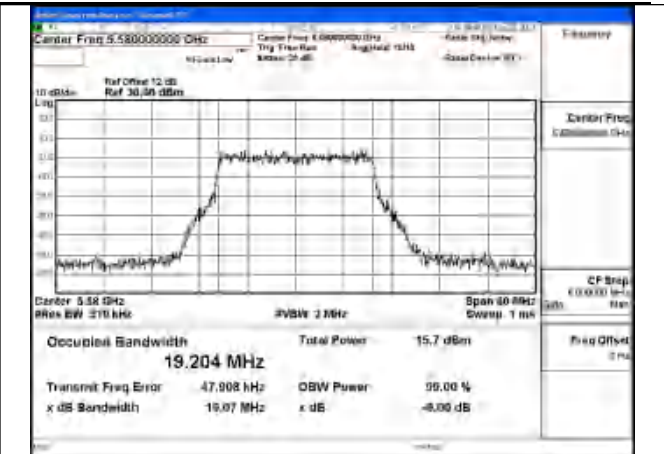

Mode:802.11ax HE20 Frequency:5580MHz Ant:Chain1