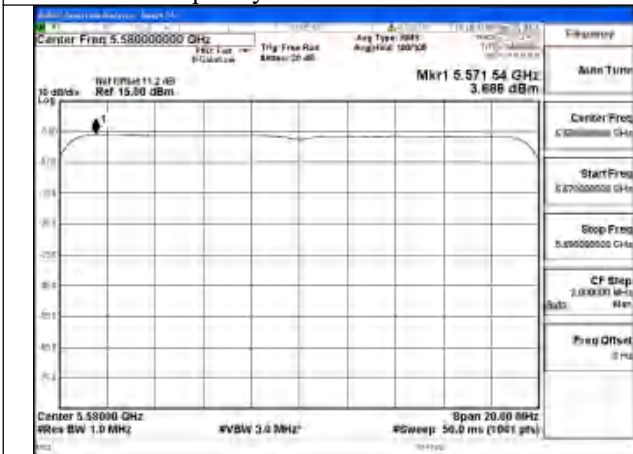

Mode:802.11be EHT20 Tone:242T
Frequency:5580MHz Ant:Chain1