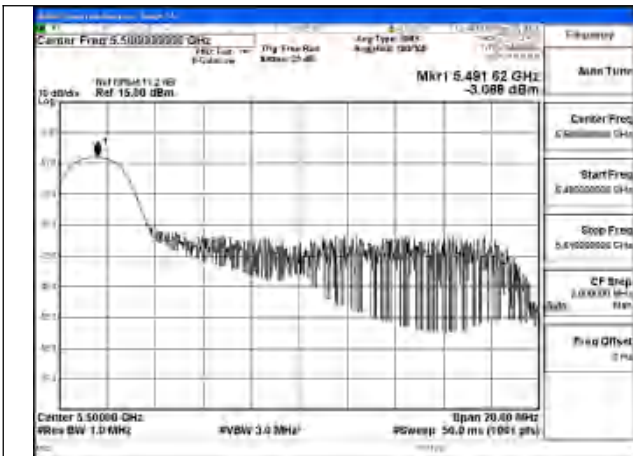

Test Mode: 802.11be EHT20

Mode:802.11be EHT20 Tone:26T Frequency:5500MHz
Ant:Chain0