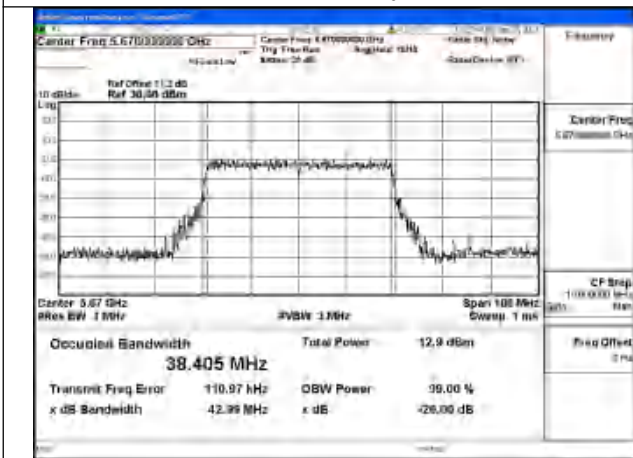

Mode:802.11be EHT40 Frequency:5670MHz
Ant:Chain0