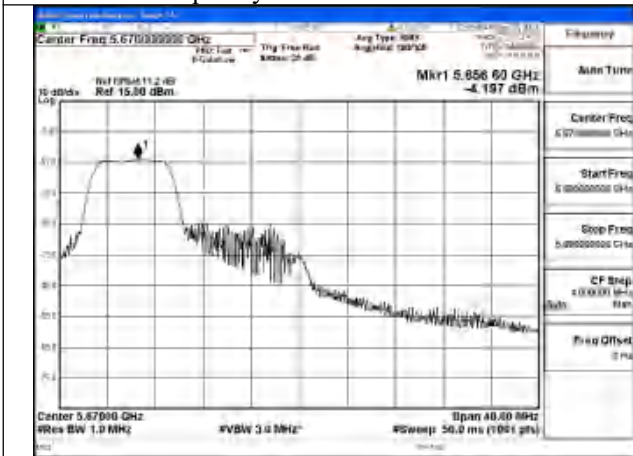

Mode:802.11be EHT40 Tone:484T
Frequency:5590MHz Ant:Chain1

Mode:802.11be EHT40 Tone:484T
Frequency:5670MHz Ant:Chain1

Mode:802.11be EHT40 Tone:26+52
Frequency:5510MHz Ant:Chain0

Mode:802.11be EHT40 Tone:26+52
Frequency:5590MHz Ant:Chain0