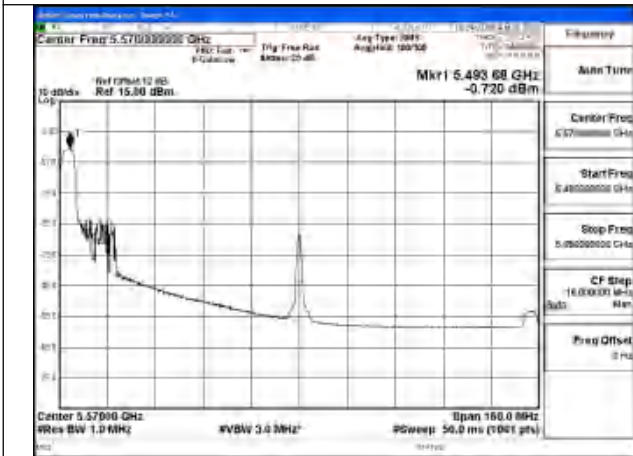

Mode:802.11ax HE160 Tone:52T Frequency:5570MHz
Ant:Chain1