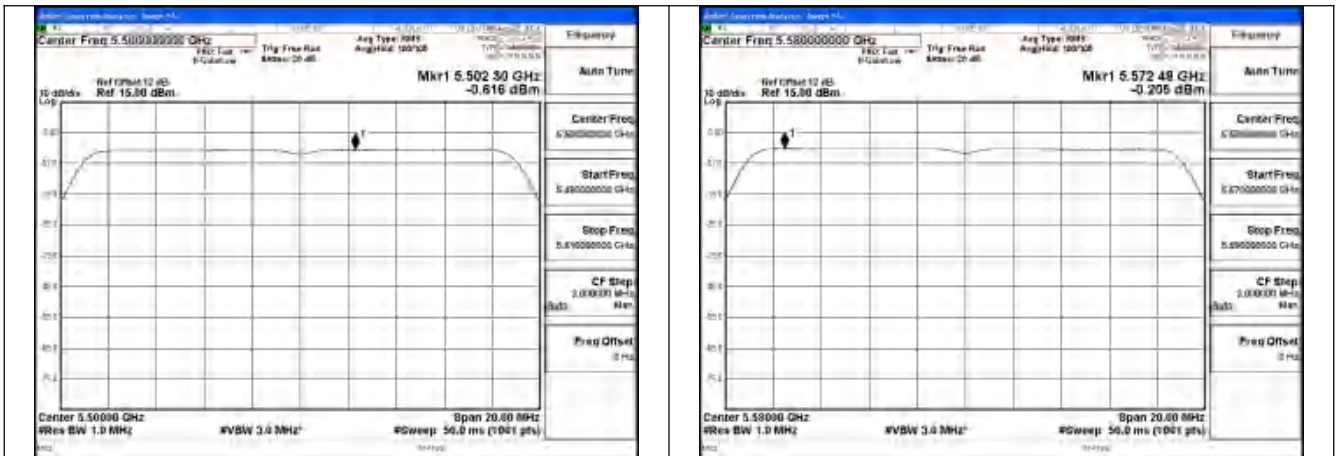

Test Mode: 802.11n HT20

Mode:802.11n HT20 Frequency:5500MHz Ant:Chain1

Mode:802.11n HT20 Frequency:5580MHz Ant:Chain1