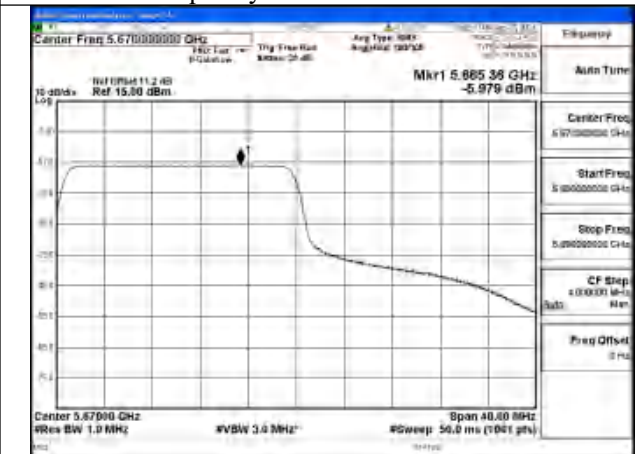

Mode:802.11be EHT40 Tone:242T
Frequency:5670MHz Ant:Chain1