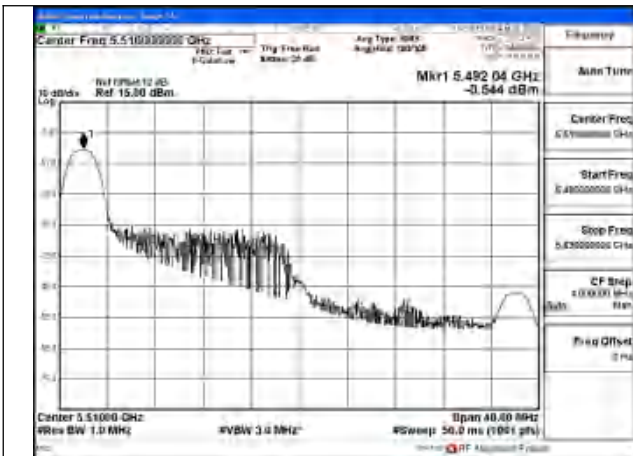

Mode:802.11ac VHT40 Frequency:5670MHz
Ant:Chain1

Mode:802.11ac VHT40 Frequency:5510MHz
Ant:Chain0

Mode:802.11ac VHT40 Frequency:5590MHz
Ant:Chain0

Mode:802.11ac VHT40 Frequency:5670MHz
Ant:Chain0

Test Mode: 802.11ax HE40