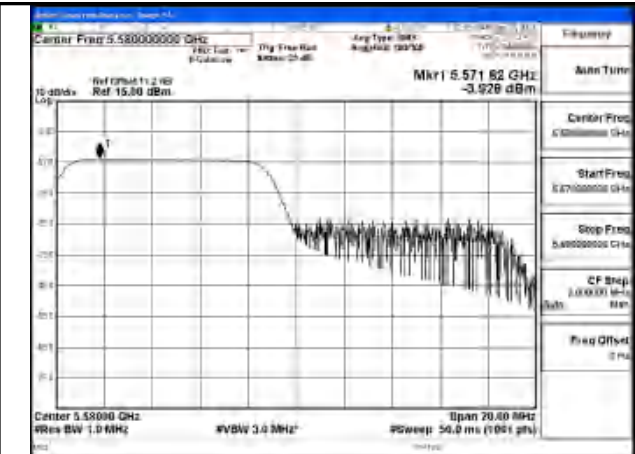

Mode:802.11be EHT20 Tone:52T Frequency:5500MHz
Ant:Chain1

Mode:802.11be EHT20 Tone:52T Frequency:5580MHz
Ant:Chain1

Mode:802.11be EHT20 Tone:52T Frequency:5700MHz
Ant:Chain1

Mode:802.11be EHT20 Tone:106T
Frequency:5500MHz Ant:Chain0