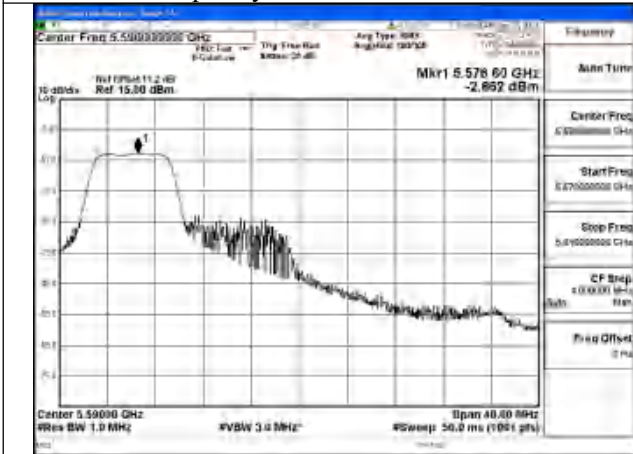

Mode:802.11be EHT40 Tone:26+52
Frequency:5590MHz Ant:Chain1