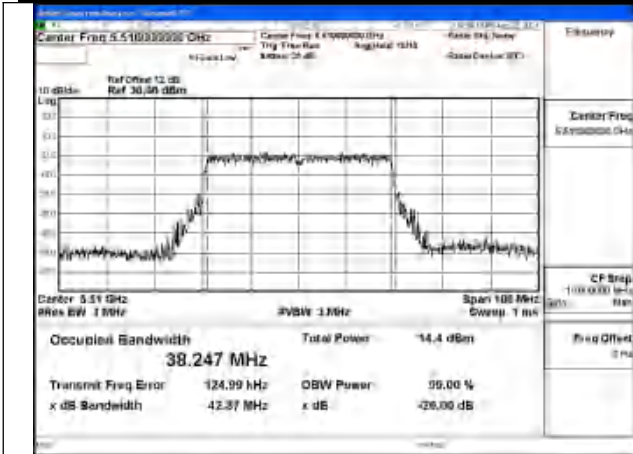

Mode:802.11ax HE40 Frequency:5510MHz Ant:Chain1