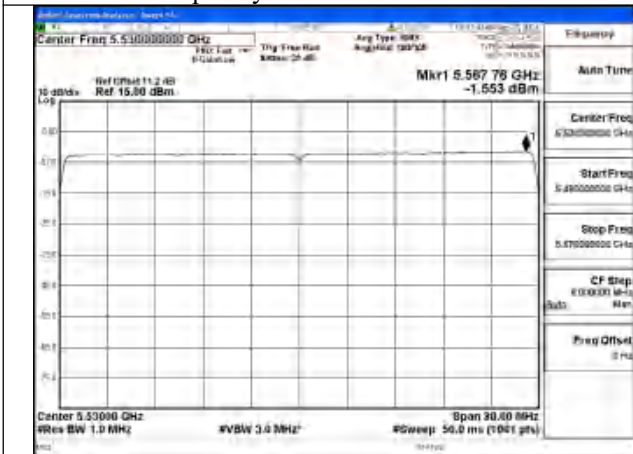

Mode:802.11be EHT80 Tone:996T
Frequency:5530MHz Ant:Chain1