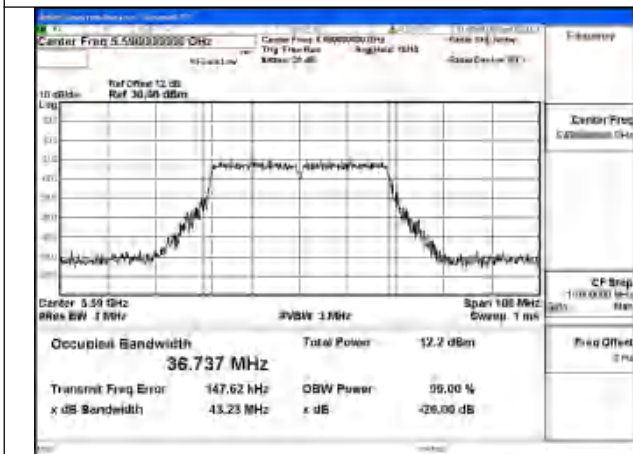

Mode:802.11ac VHT40 Frequency:5510MHz
Ant:Chain1

Mode:802.11ac VHT40 Frequency:5590MHz
Ant:Chain1

Mode:802.11ac VHT40 Frequency:5670MHz
Ant:Chain1

Mode:802.11ac VHT40 Frequency:5510MHz
Ant:Chain0

Mode:802.11ac VHT40 Frequency:5590MHz
Ant:Chain0