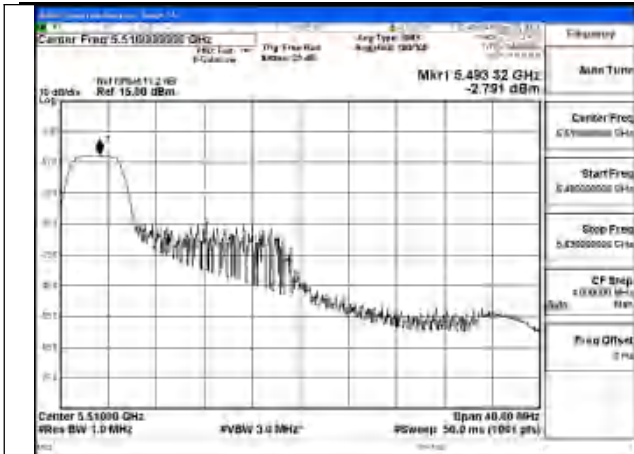

Mode:802.11be EHT40 Tone:52T Frequency:5510MHz
Ant:Chain0