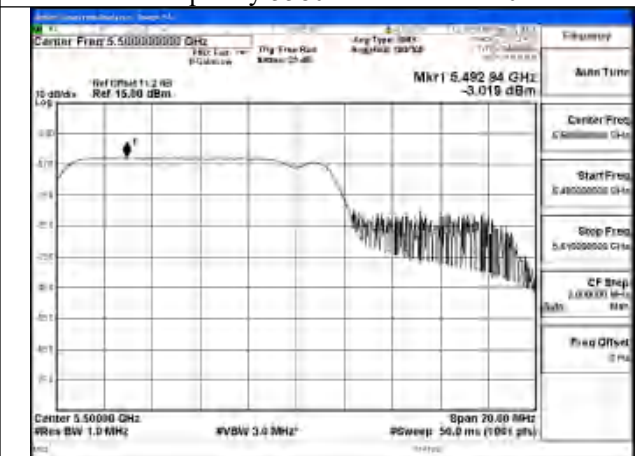

Mode:802.11be EHT20 Tone:26+52
Frequency:5700MHz Ant:Chain1

Mode:802.11be EHT20 Tone:26+106
Frequency:5500MHz Ant:Chain0

Mode:802.11be EHT20 Tone:26+106
Frequency:5580MHz Ant:Chain0

Mode:802.11be EHT20 Tone:26+106
Frequency:5700MHz Ant:Chain0