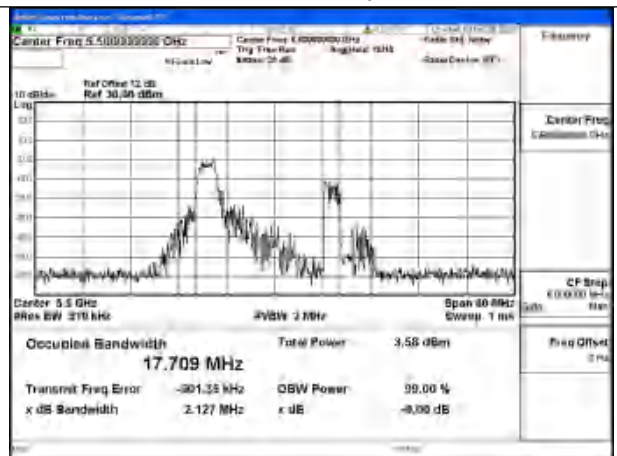

Mode:802.11ax HE20 26T Frequency:5500MHz
Ant:Chain1