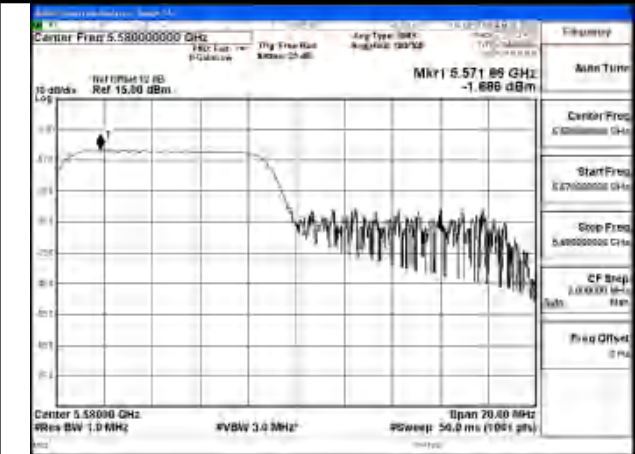

Mode:802.11ax HE20 Tone:106T Frequency:5580MHz
Ant:Chain1