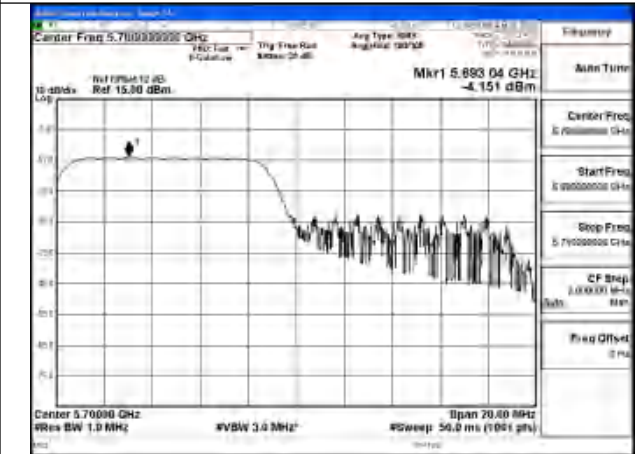

Mode:802.11ax HE20 Tone:106T Frequency:5700MHz
Ant:Chain0