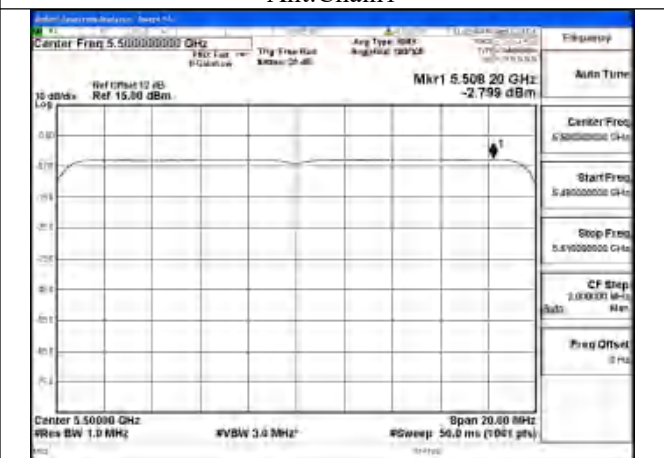

Mode:802.11ax HE20 Tone:242T Frequency:5500MHz
Ant:Chain0