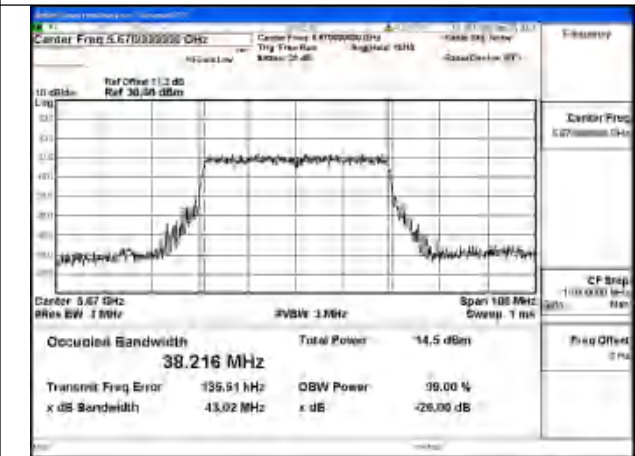

Mode:802.11be EHT40 Frequency:5670MHz
Ant:Chain1

Test Mode: 802.11be EHT80