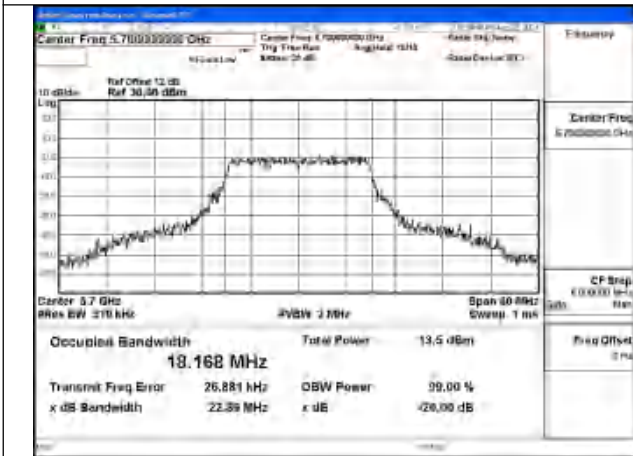

Mode:802.11ac VHT20 Frequency:5700MHz
Ant:Chain1