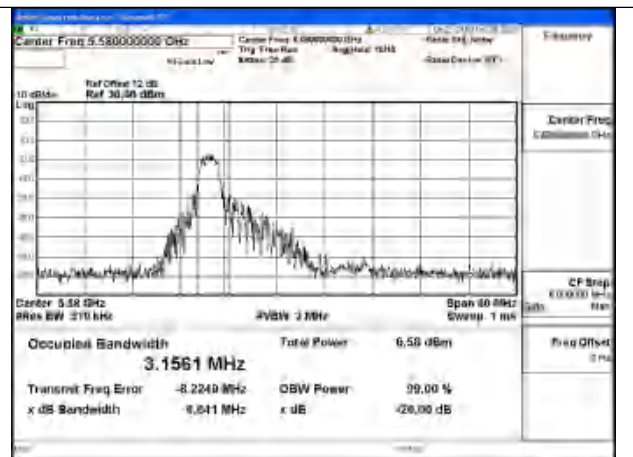

Mode:802.11ax HE20 26T Frequency:5580MHz
Ant:Chain0