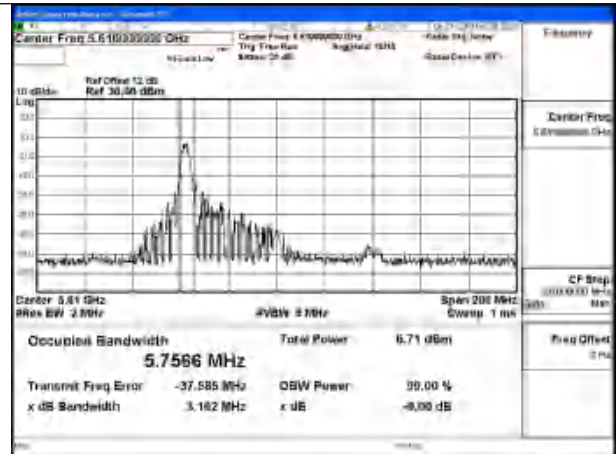

Mode:802.11ax HE40 26T Frequency:5510MHz
Ant:Chain1

Mode:802.11ax HE40 26T Frequency:5590MHz
Ant:Chain1

Mode:802.11ax HE40 26T Frequency:5670MHz
Ant:Chain1

Test Mode: 802.11ax HE80 26T

Mode:802.11ax HE80 26T Frequency:5530MHz
Ant:Chain0