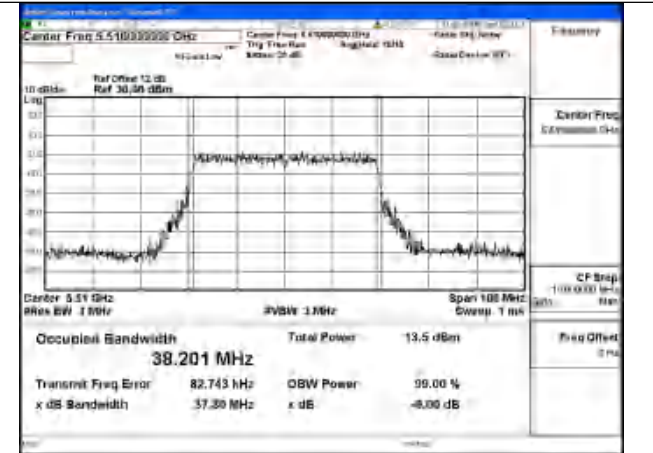

Mode:802.11ac VHT40 Frequency:5670MHz
Ant:Chain0

Test Mode: 802.11ax HE40

Mode:802.11ax HE40 Frequency:5510MHz Ant:Chain1

Mode:802.11ax HE40 Frequency:5590MHz Ant:Chain1

Mode:802.11ax HE40 Frequency:5670MHz Ant:Chain1