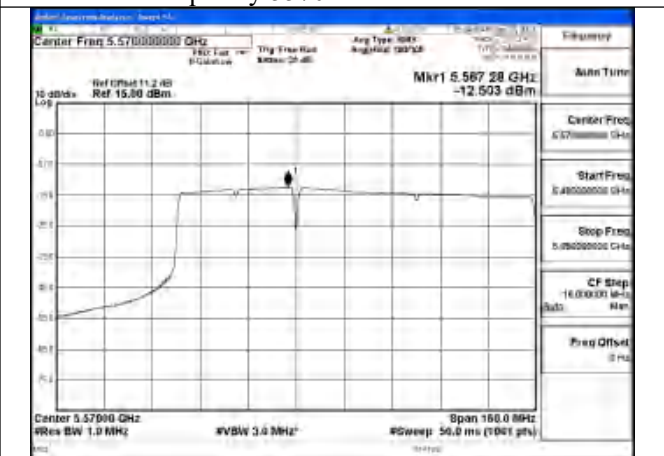

Mode:802.11be EHT160 Tone:484+996
Frequency:5570MHz Ant:Chain1