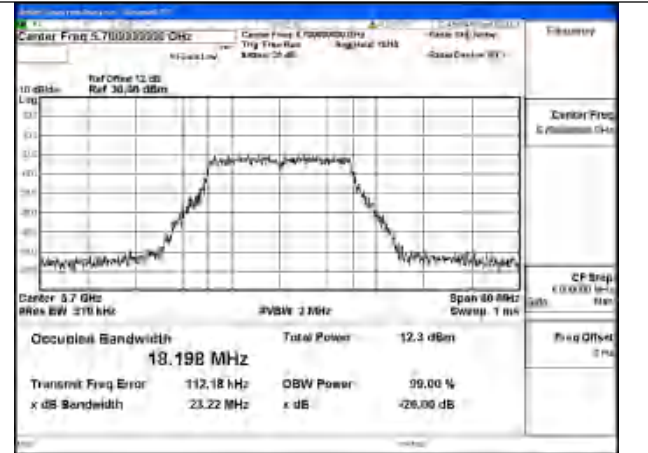

Mode:802.11n HT20 Frequency:5700MHz Ant:Chain0

Test Mode: 802.11ac VHT20