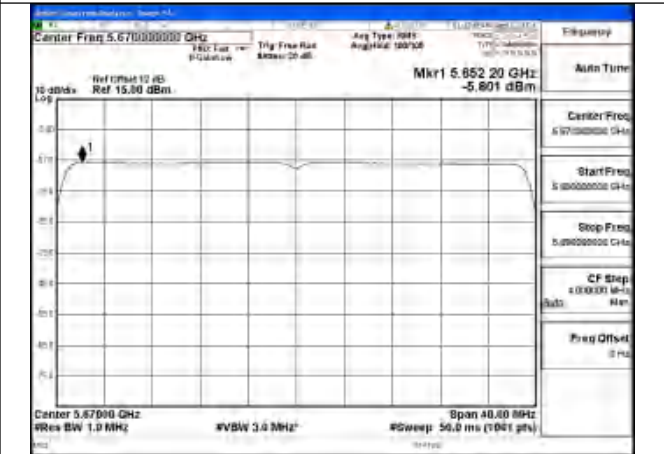

Mode:802.11ax HE40 Tone:484T Frequency:5670MHz
Ant:Chain0