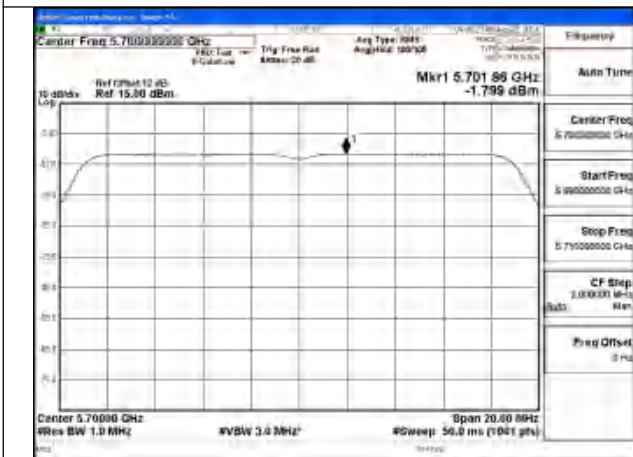

Mode:802.11ac VHT20 Frequency:5700MHz
Ant:Chain1