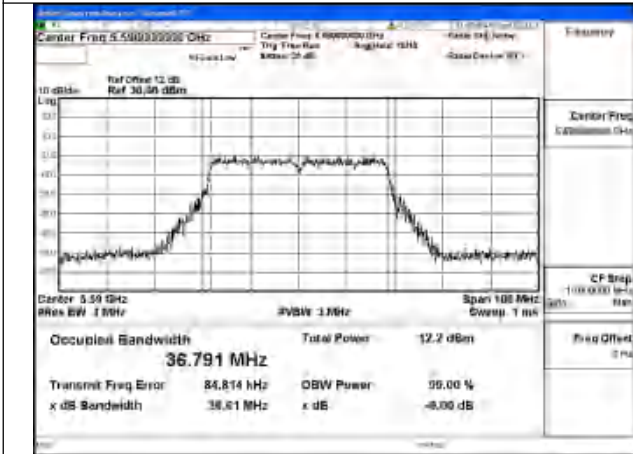

Mode:802.11ac VHT40 Frequency:5510MHz
Ant:Chain1

Mode:802.11ac VHT40 Frequency:5590MHz
Ant:Chain1

Mode:802.11ac VHT40 Frequency:5670MHz
Ant:Chain1

Mode:802.11ac VHT40 Frequency:5510MHz
Ant:Chain0

Mode:802.11ac VHT40 Frequency:5590MHz
Ant:Chain0