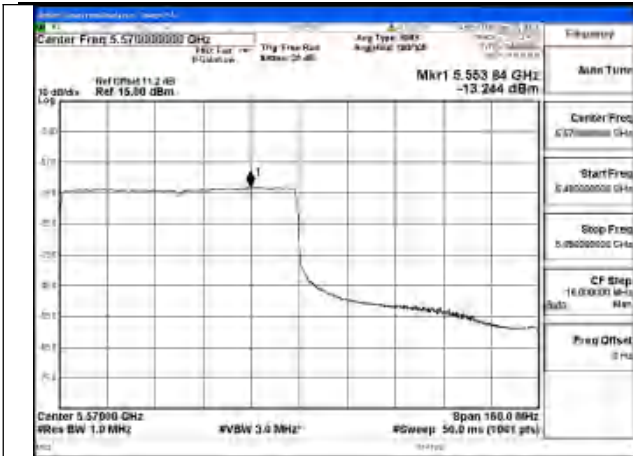

Mode:802.11be EHT160 Tone:996T
Frequency:5570MHz Ant:Chain0