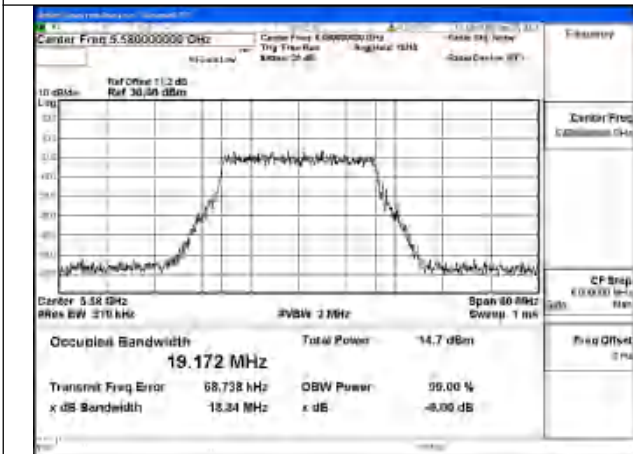

Mode:802.11be EHT20 Frequency:5580MHz
Ant:Chain1