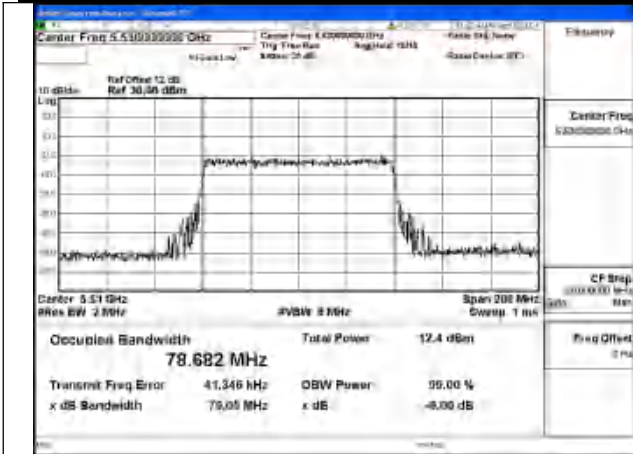

Mode:802.11ax HE80 Frequency:5530MHz Ant:Chain0