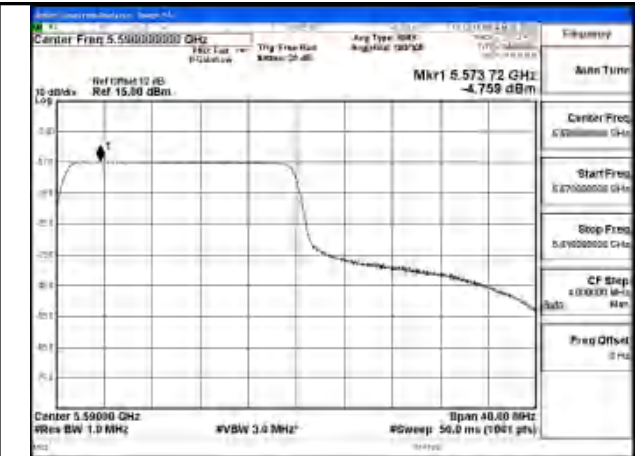

Mode:802.11ax HE40 Tone:242T Frequency:5590MHz
Ant:Chain1