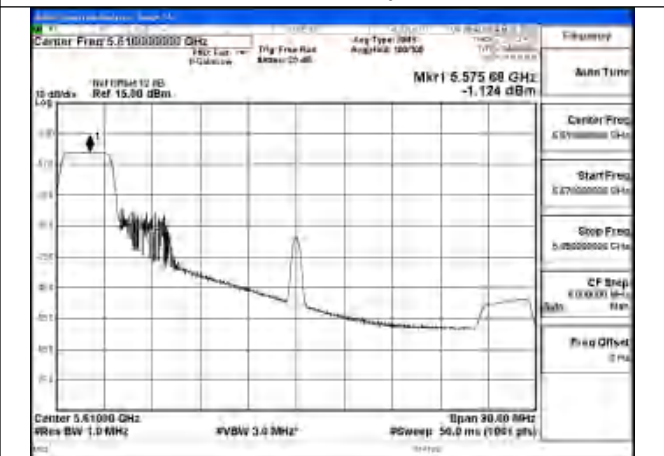

Mode:802.11ax HE80 Tone:106T Frequency:5610MHz
Ant:Chain1