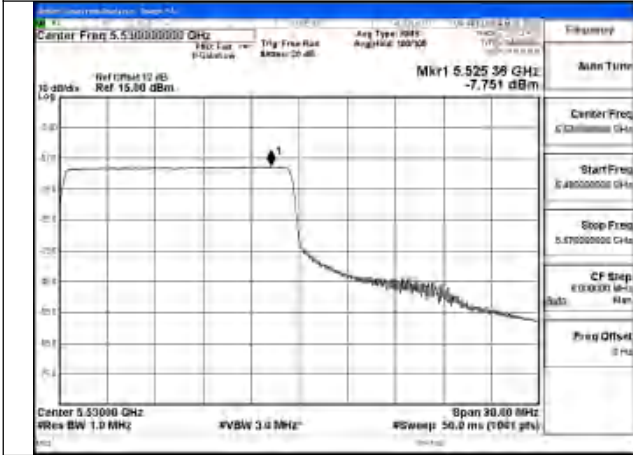

Mode:802.11ax HE80 Tone:484T Frequency:5530MHz
Ant:Chain1