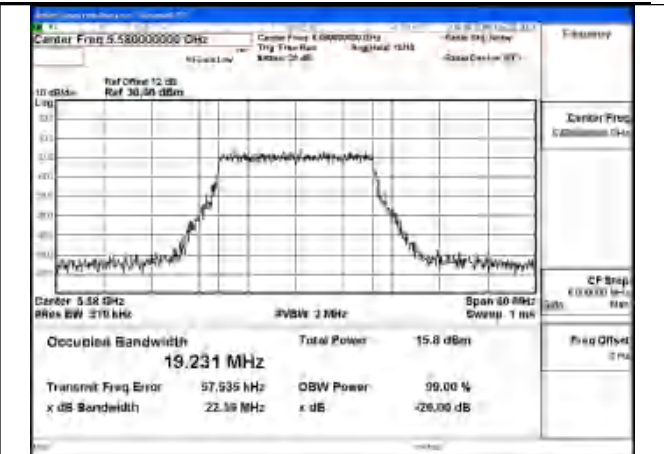

Mode:802.11ax HE20 Frequency:5580MHz Ant:Chain1