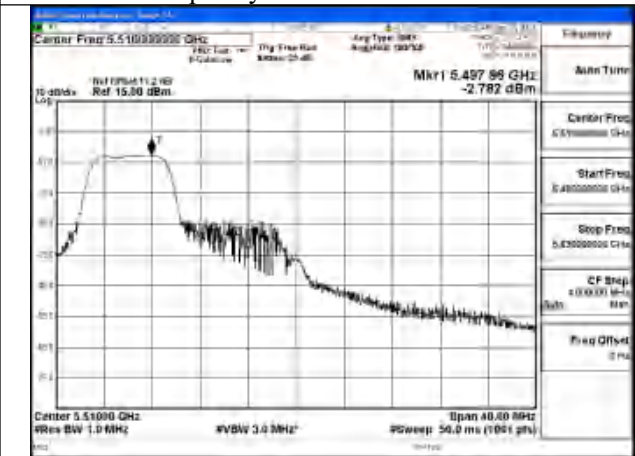

Mode:802.11be EHT40 Tone:26+52
Frequency:5510MHz Ant:Chain1