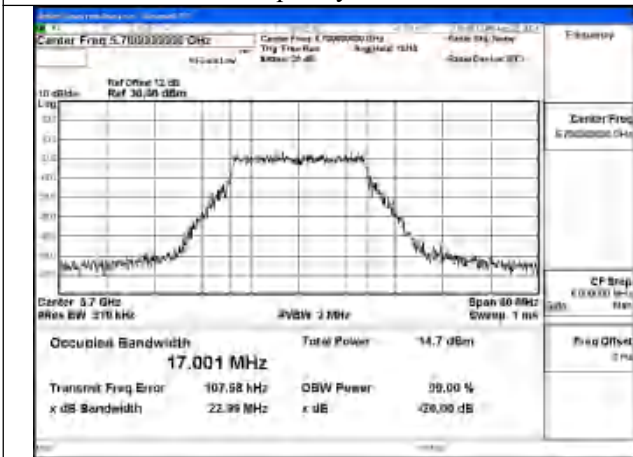

Mode:802.11a Frequency:5700MHz Ant:Chain1