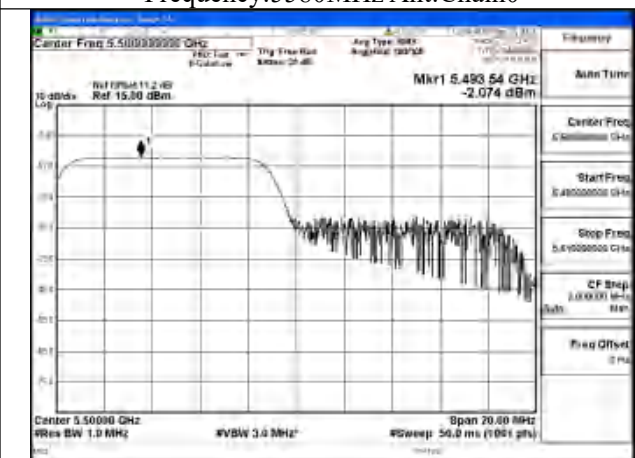

Mode:802.11be EHT20 Tone:106T
Frequency:5500MHz Ant:Chain1