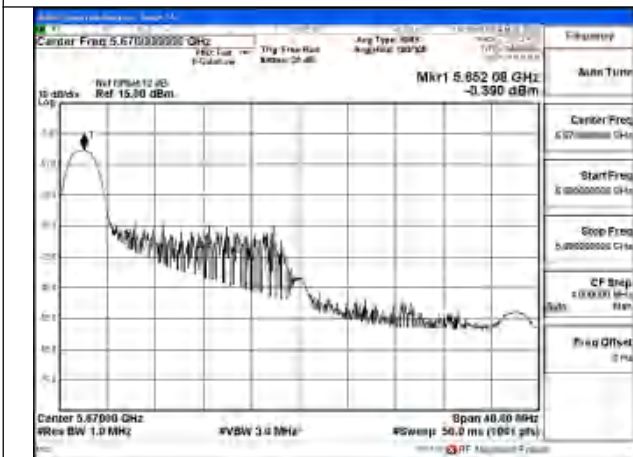

Mode:802.11ax HE40 Tone:26T Frequency:5670MHz
Ant:Chain1