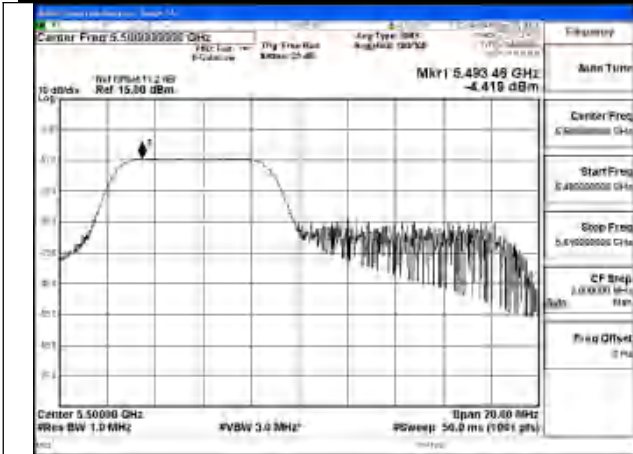

Mode:802.11be EHT20 Tone:26+52
Frequency:5500MHz Ant:Chain0