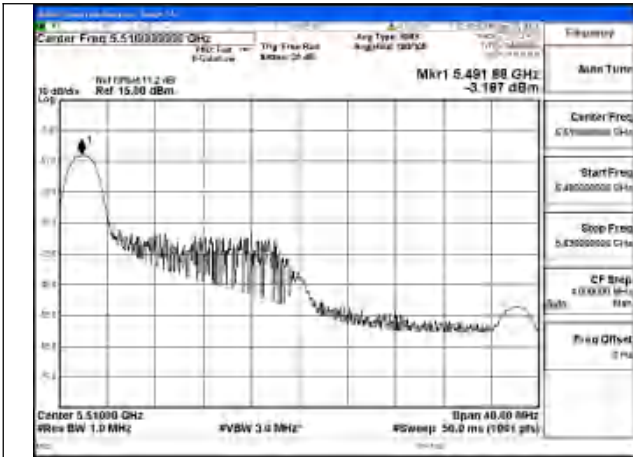

Mode:802.11be EHT20 Tone:26+106
Frequency:5500MHz Ant:Chain1

Mode:802.11be EHT20 Tone:26+106
Frequency:5580MHz Ant:Chain1

Mode:802.11be EHT20 Tone:26+106
Frequency:5700MHz Ant:Chain1

Test Mode: 802.11be EHT40