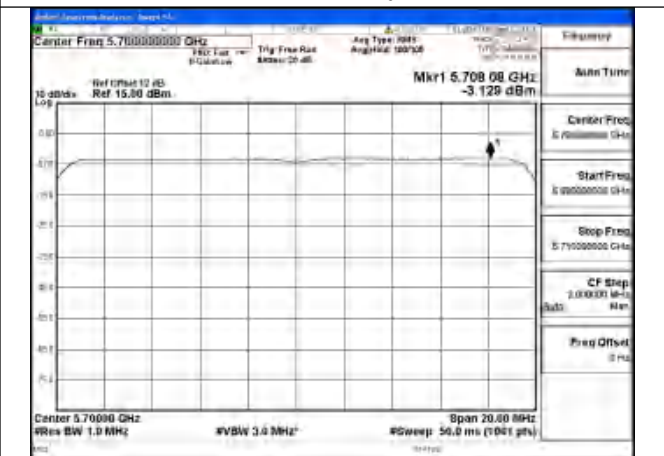

Mode:802.11ax HE20 Tone:242T Frequency:5700MHz
Ant:Chain0