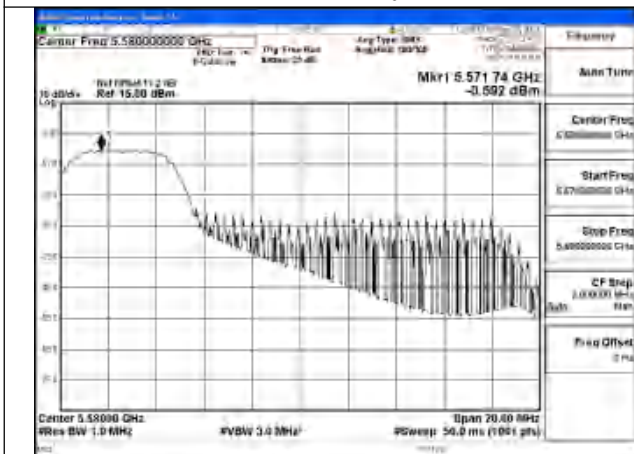

Mode:802.11be EHT20 Tone:52T Frequency:5580MHz
Ant:Chain1