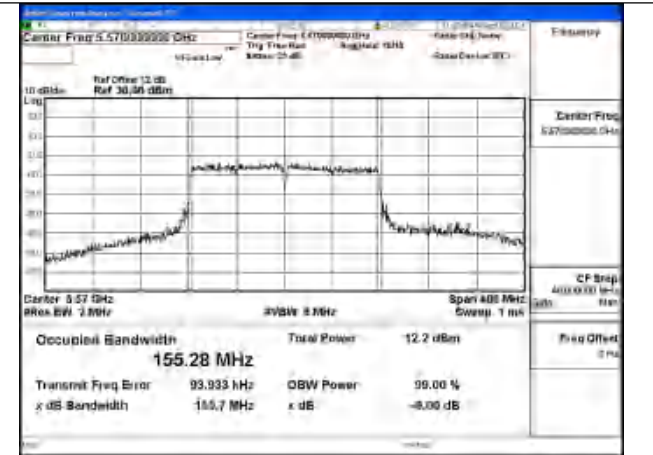

Mode:802.11ax HE80 Frequency:5610MHz Ant:Chain1

Mode:802.11ax HE80 Frequency:5530MHz Ant:Chain0

Mode:802.11ax HE80 Frequency:5610MHz Ant:Chain0

Test Mode: 802.11ac VHT160

Mode:802.11ac VHT160 Frequency:5570MHz
Ant:Chain1