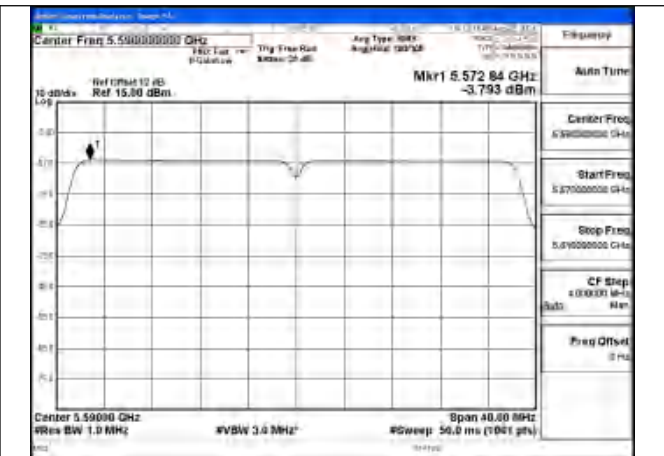

Mode:802.11ac VHT40 Frequency:5590MHz
Ant:Chain1