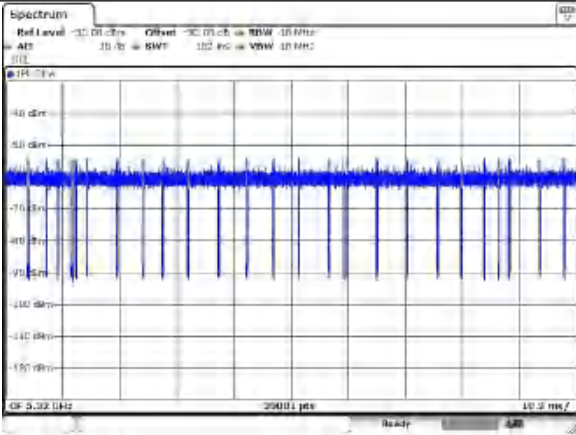

Data Traffic and Noise Floor Plots

**<20MHz / 5320 MHz>
EUT data traffic (Client)
Traffic loading :90.31%**

Date: 11,SEP,2024 16:20:24