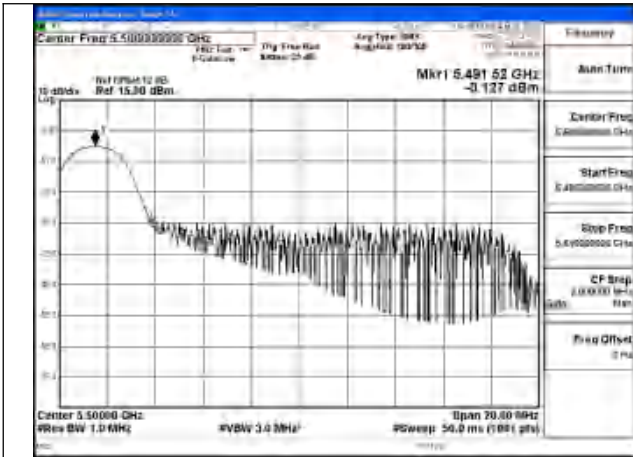

Test Mode: 802.11ax HE20

Mode:802.11ax HE20 Tone:26T Frequency:5500MHz
Ant:Chain1