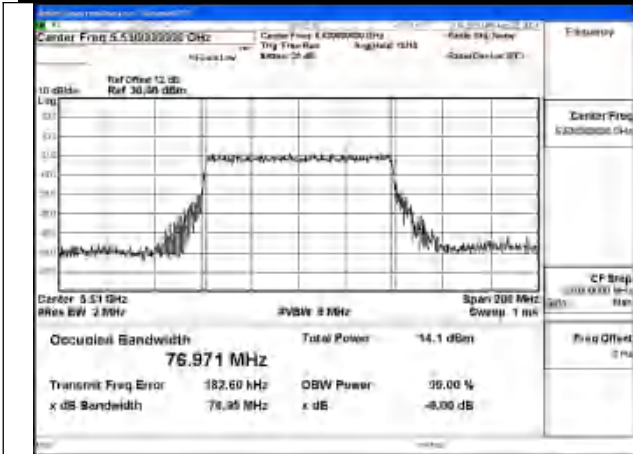

Mode:802.11ax HE40 Frequency:5510MHz Ant:Chain0

Mode:802.11ax HE40 Frequency:5590MHz Ant:Chain0

Mode:802.11ax HE40 Frequency:5670MHz Ant:Chain0

Test Mode: 802.11ac VHT80

Mode:802.11ac VHT80 Frequency:5530MHz
Ant:Chain1