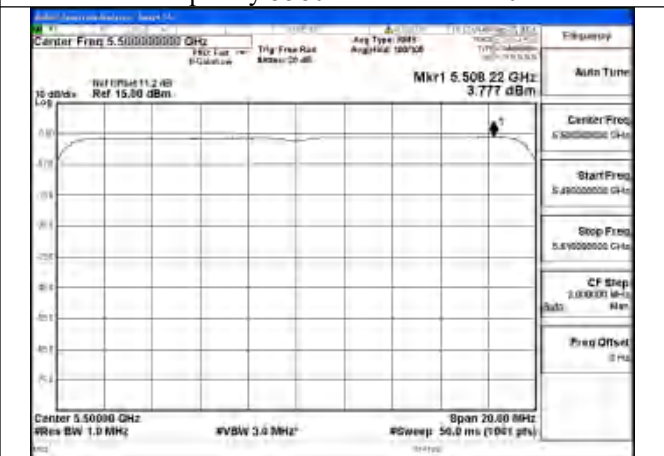

Mode:802.11be EHT20 Tone:106T
Frequency:5700MHz Ant:Chain1

Mode:802.11be EHT20 Tone:242T
Frequency:5500MHz Ant:Chain0

Mode:802.11be EHT20 Tone:242T
Frequency:5580MHz Ant:Chain0

Mode:802.11be EHT20 Tone:242T
Frequency:5700MHz Ant:Chain0