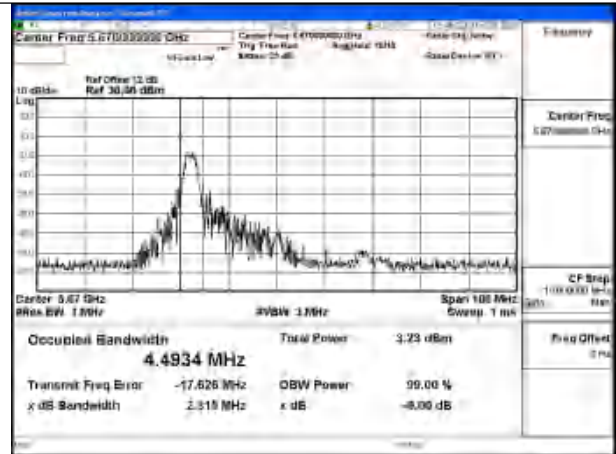

Mode:802.11ax HE40 26T Frequency:5670MHz
Ant:Chain1