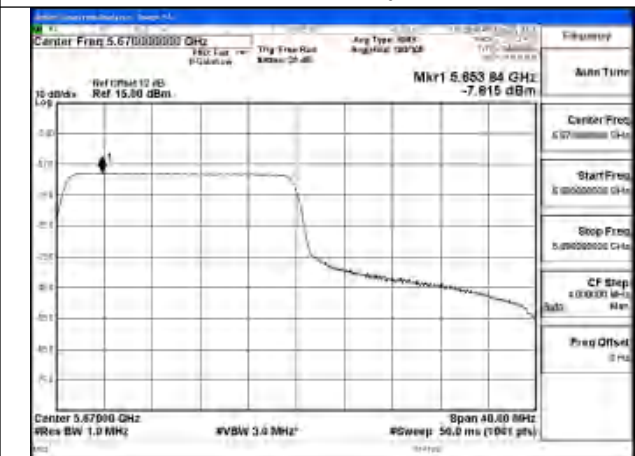

Mode:802.11ax HE40 Tone:242T Frequency:5670MHz
Ant:Chain0