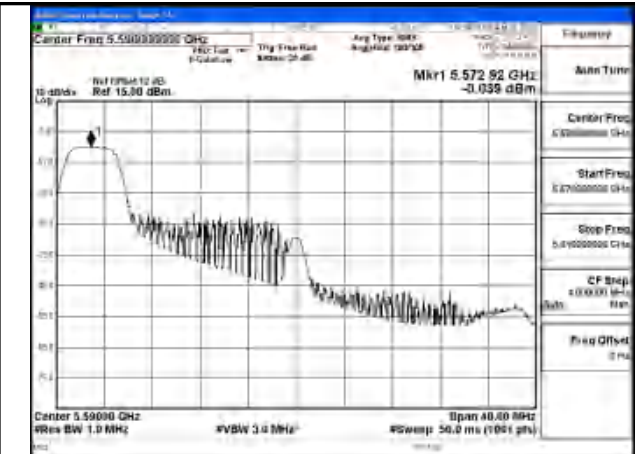

Mode:802.11ax HE40 Tone:52T Frequency:5590MHz
Ant:Chain1