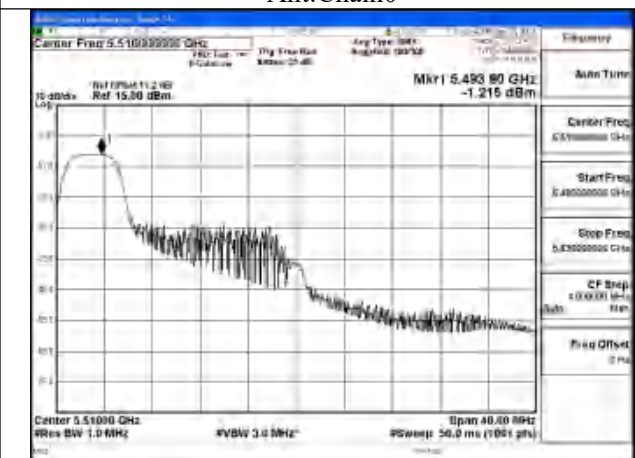

Mode:802.11be EHT40 Tone:52T Frequency:5510MHz
Ant:Chain1