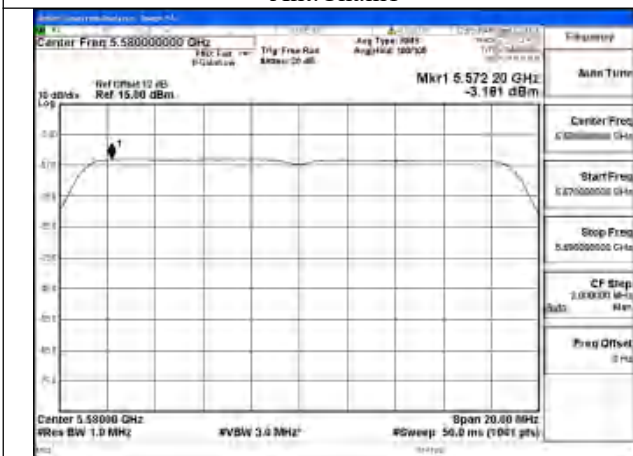

Mode:802.11ac VHT20 Frequency:5580MHz
Ant:Chain0