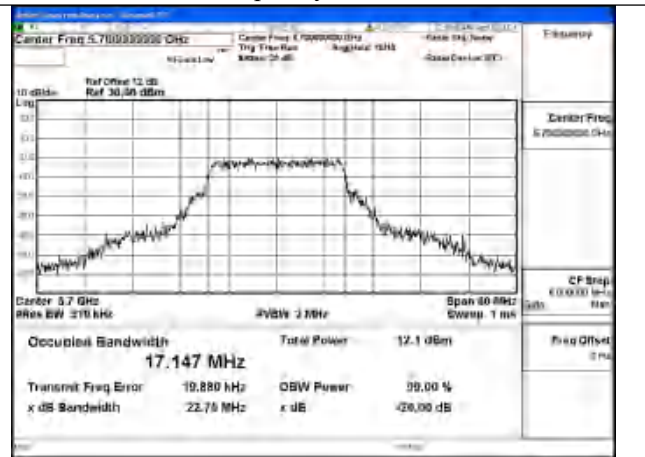

Test Mode: 802.11a

Mode:802.11a Frequency:5500MHz Ant:Chain1

Mode:802.11a Frequency:5580MHz Ant:Chain1

Mode:802.11a Frequency:5700MHz Ant:Chain1

Mode:802.11a Frequency:5500MHz Ant:Chain0

Mode:802.11a Frequency:5580MHz Ant:Chain0