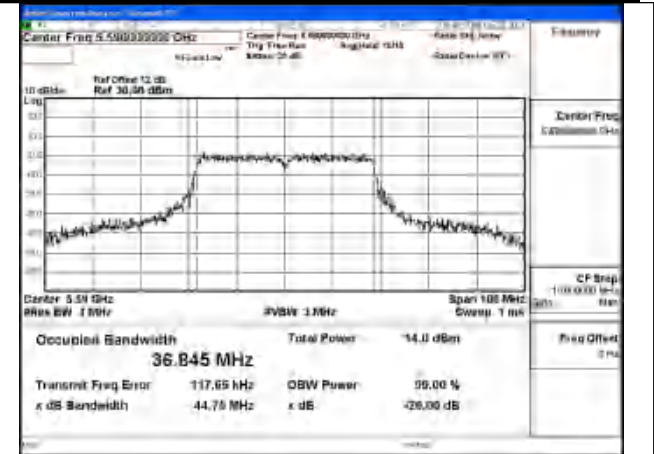

Mode:802.11ax HE20 Frequency:5580MHz Ant:Chain0

Mode:802.11ax HE20 Frequency:5700MHz Ant:Chain0

Test Mode: 802.11n HT40

Mode:802.11n HT40 Frequency:5510MHz Ant:Chain1

Mode:802.11n HT40 Frequency:5590MHz Ant:Chain1