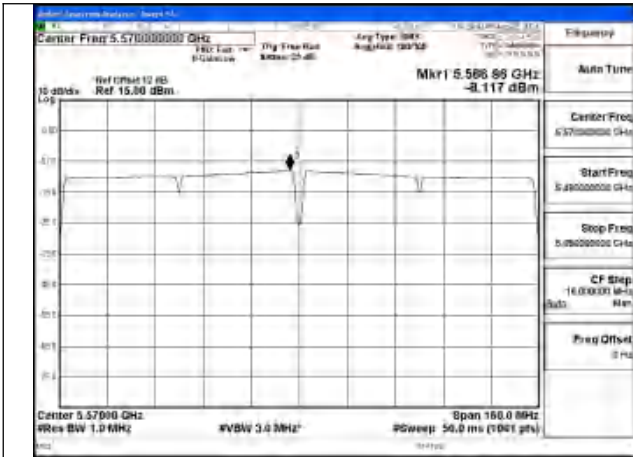

Test Mode: 802.11ac VHT160

Mode:802.11ac VHT160 Frequency:5570MHz
Ant:Chain1