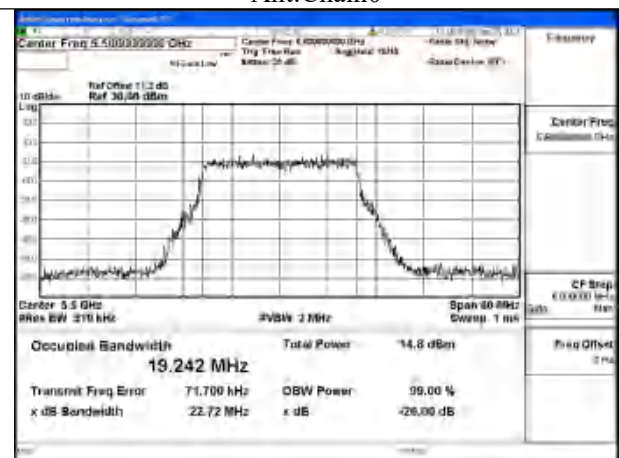

Mode:802.11be EHT20 Frequency:5500MHz
Ant:Chain1