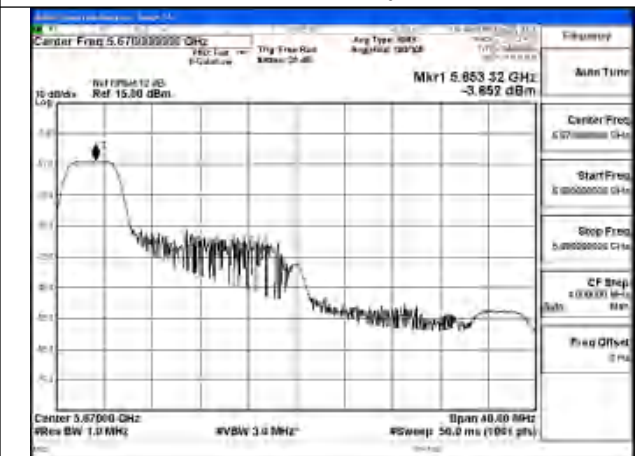

Mode:802.11ax HE40 Tone:52T Frequency:5670MHz
Ant:Chain0