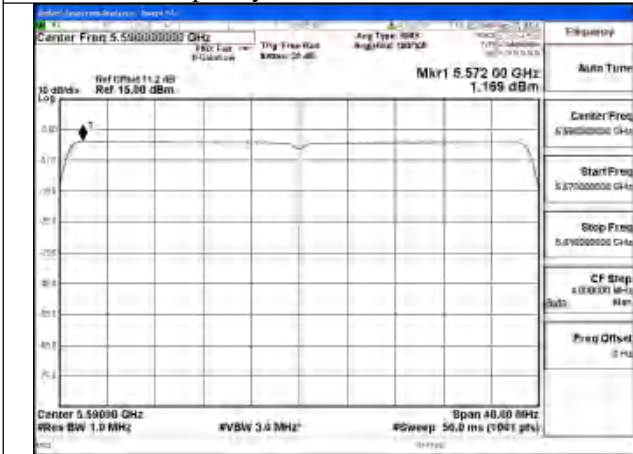

Mode:802.11be EHT40 Tone:484T
Frequency:5510MHz Ant:Chain0

Mode:802.11be EHT40 Tone:484T
Frequency:5590MHz Ant:Chain0

Mode:802.11be EHT40 Tone:484T
Frequency:5670MHz Ant:Chain0

Mode:802.11be EHT40 Tone:484T
Frequency:5510MHz Ant:Chain1