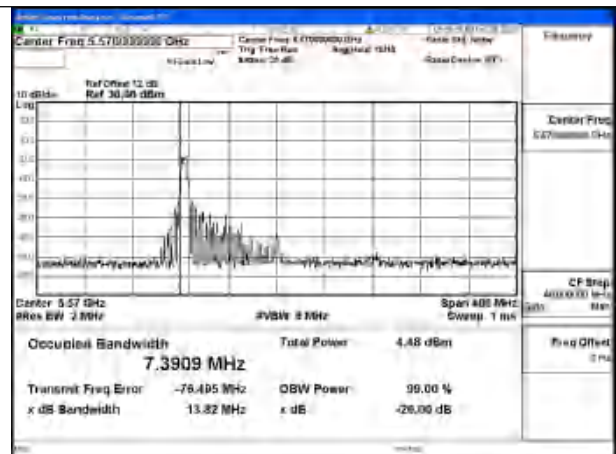

Mode:802.11ax HE160 26T Frequency:5570MHz
Ant:Chain1

Test Mode: 802.11ax HE20 26T