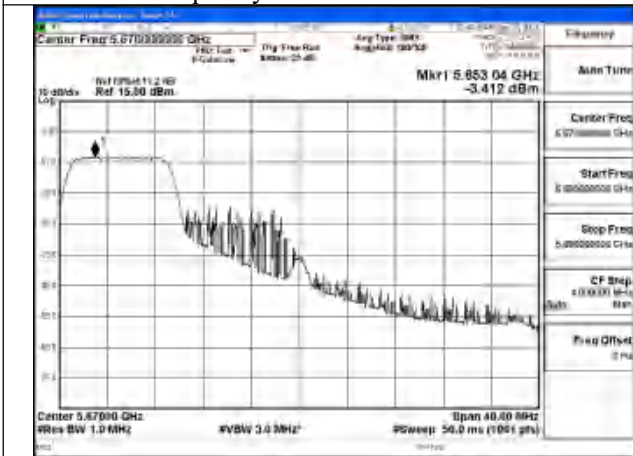

Mode:802.11be EHT40 Tone:106T
Frequency:5670MHz Ant:Chain0