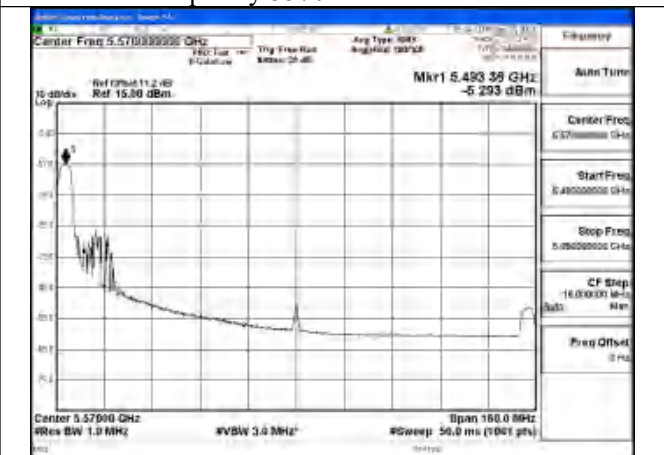

Mode:802.11be EHT160 Tone:52T
Frequency:5570MHz Ant:Chain1