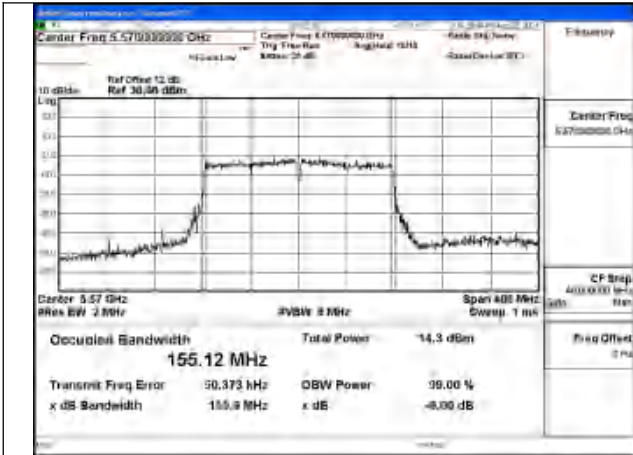

Mode:802.11ax HE80 Frequency:5610MHz Ant:Chain1

Mode:802.11ax HE80 Frequency:5530MHz Ant:Chain0

Mode:802.11ax HE80 Frequency:5610MHz Ant:Chain0

Test Mode: 802.11ac VHT160

Mode:802.11ac VHT160 Frequency:5570MHz
Ant:Chain1