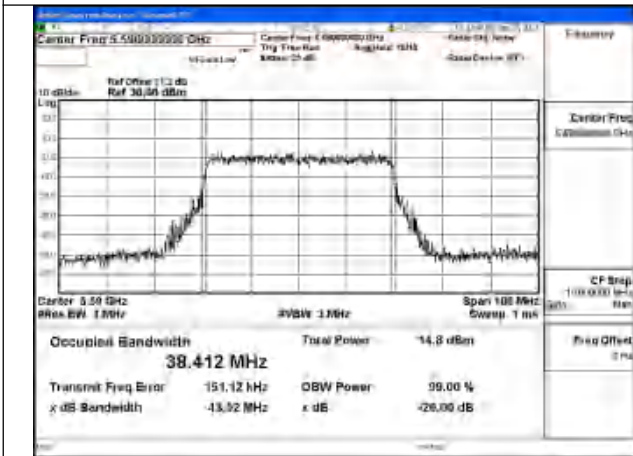

Test Mode: 802.11be EHT40

Mode:802.11be EHT40 Frequency:5510MHz
Ant:Chain0

Mode:802.11be EHT40 Frequency:5590MHz
Ant:Chain1

Mode:802.11be EHT40 Frequency:5670MHz
Ant:Chain0

Mode:802.11be EHT40 Frequency:5510MHz
Ant:Chain0