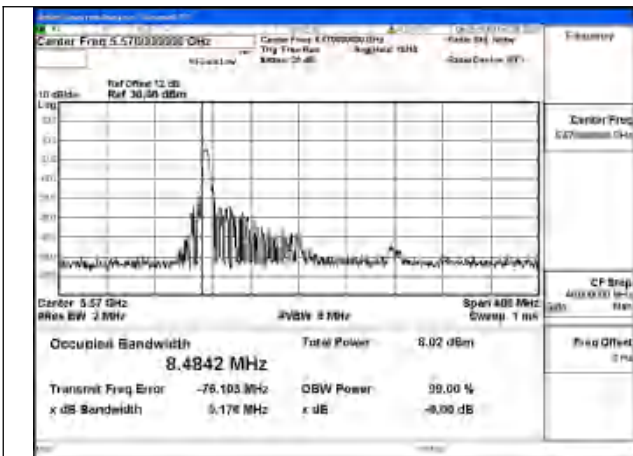

Mode:802.11ax HE80 26T Frequency:5610MHz
Ant:Chain0

Mode:802.11ax HE80 26T Frequency:5530MHz
Ant:Chain1

Mode:802.11ax HE80 26T Frequency:5610MHz
Ant:Chain1

Test Mode: 802.11ax HE160 26T

Mode:802.11ax HE160 26T Frequency:5570MHz
Ant:Chain0