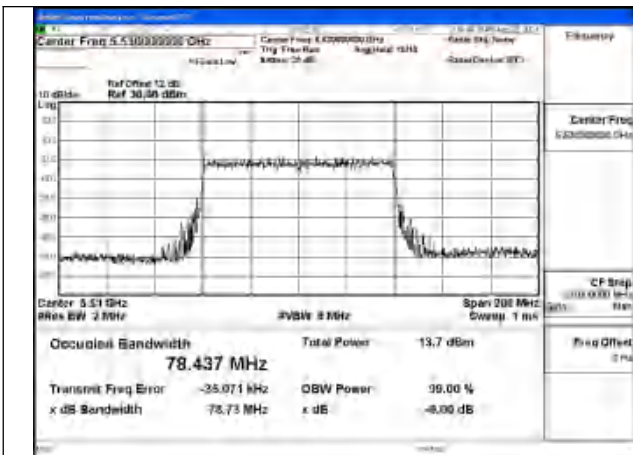

Mode:802.11ac VHT80 Frequency:5610MHz
Ant:Chain1

Mode:802.11ac VHT80 Frequency:5530MHz
Ant:Chain0

Mode:802.11ac VHT80 Frequency:5610MHz
Ant:Chain0

Test Mode: 802.11ax HE80

Mode:802.11ax HE80 Frequency:5530MHz Ant:Chain1