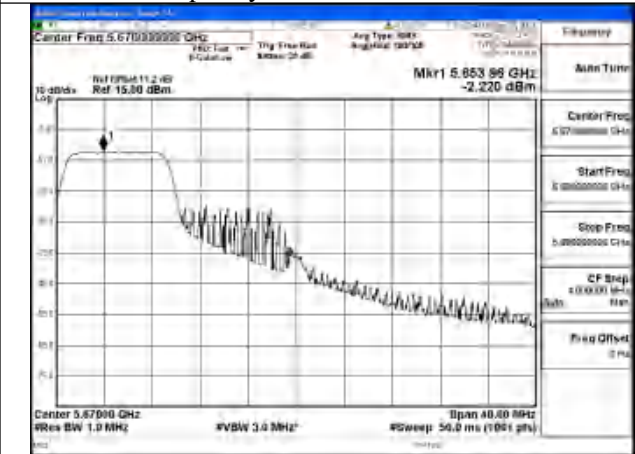

Mode:802.11be EHT40 Tone:106T
Frequency:5670MHz Ant:Chain1