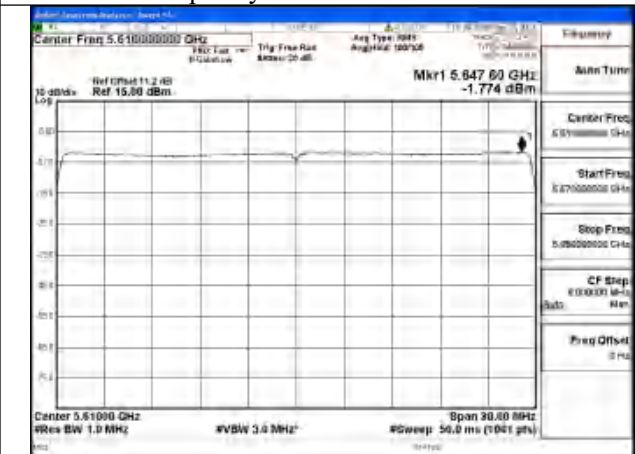

Mode:802.11be EHT80 Tone:996T
Frequency:5610MHz Ant:Chain1