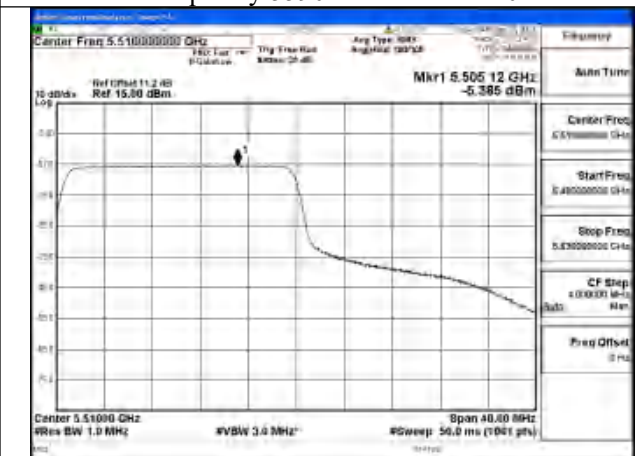

Mode:802.11be EHT40 Tone:242T
Frequency:5510MHz Ant:Chain1