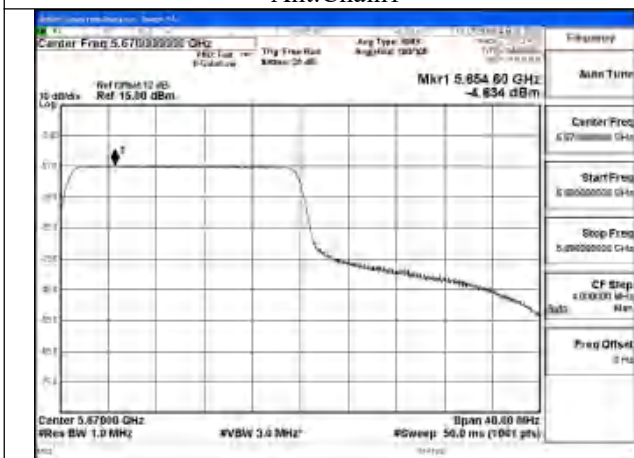

Mode:802.11ax HE40 Tone:106T Frequency:5590MHz
Ant:Chain0

Mode:802.11ax HE40 Tone:106T Frequency:5670MHz
Ant:Chain0

Mode:802.11ax HE40 Tone:242T Frequency:5510MHz
Ant:Chain1

Mode:802.11ax HE40 Tone:242T Frequency:5590MHz
Ant:Chain1