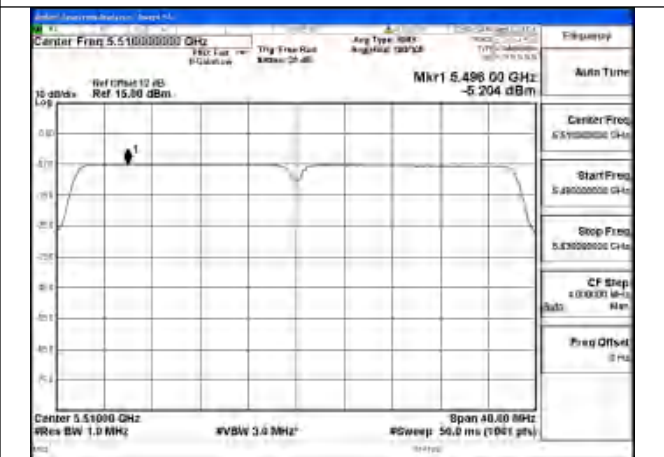

Mode:802.11ac VHT40 Frequency:5510MHz
Ant:Chain0