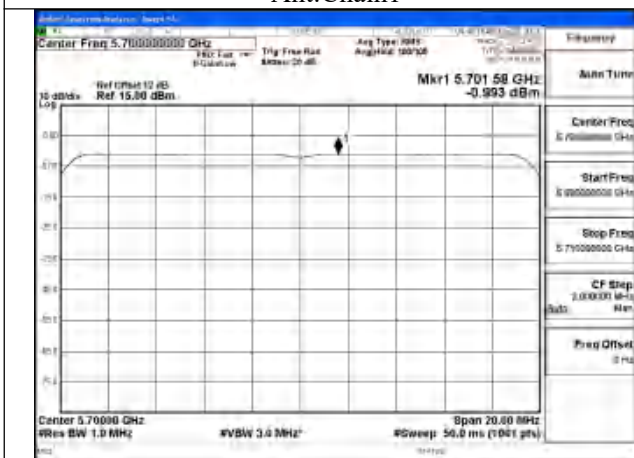

Mode:802.11ax HE20 Tone:106T Frequency:5580MHz
Ant:Chain0

Mode:802.11ax HE20 Tone:106T Frequency:5700MHz
Ant:Chain0

Mode:802.11ax HE20 Tone:242T Frequency:5500MHz
Ant:Chain1

Mode:802.11ax HE20 Tone:242T Frequency:5580MHz
Ant:Chain1