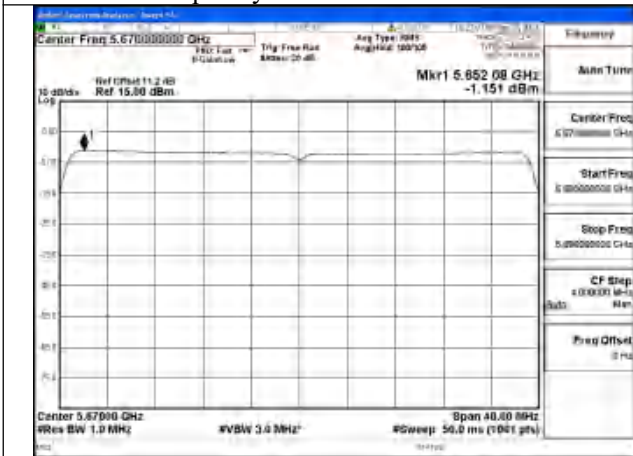

Mode:802.11be EHT40 Tone:484T
Frequency:5670MHz Ant:Chain0