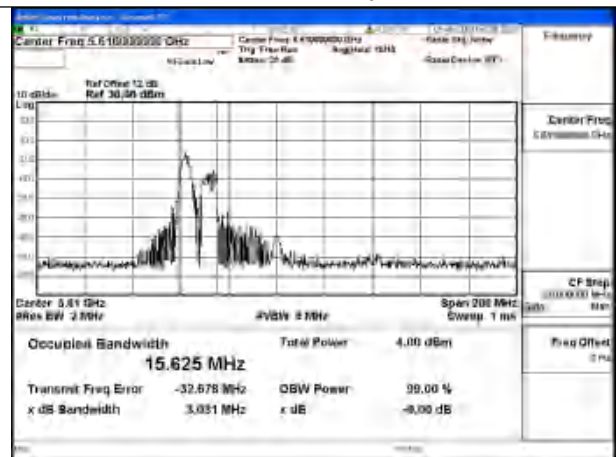

Mode:802.11ax HE80 26T Frequency:5610MHz
Ant:Chain1