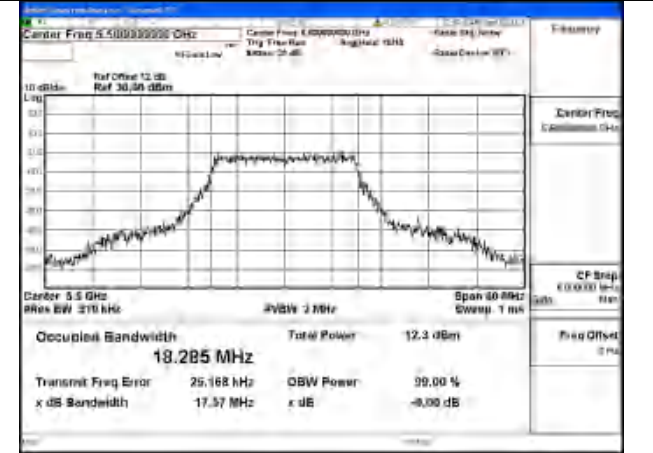

Mode:802.11a Frequency:5700MHz Ant:Chain0

Test Mode: 802.11n HT20

Mode:802.11n HT20 Frequency:5500MHz Ant:Chain1

Mode:802.11n HT20 Frequency:5580MHz Ant:Chain1

Mode:802.11n HT20 Frequency:5700MHz Ant:Chain1