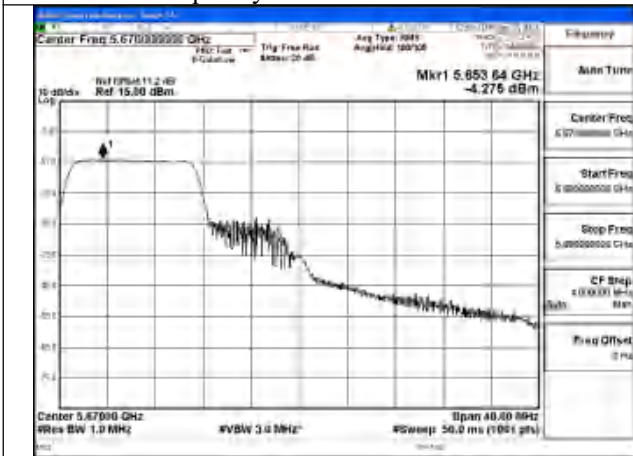

Mode:802.11be EHT40 Tone:26+106
Frequency:5670MHz Ant:Chain0