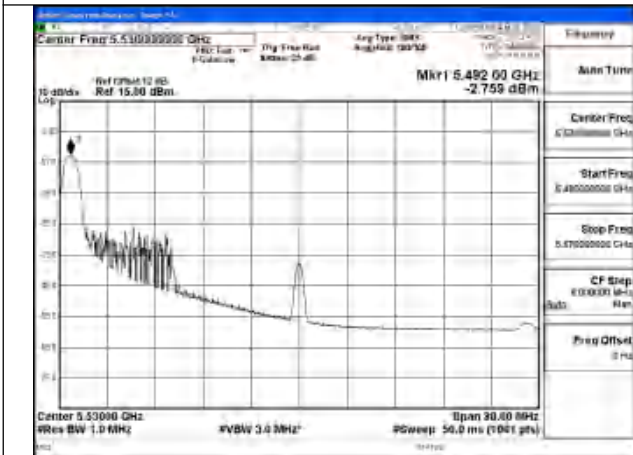

Mode:802.11ac VHT80 Frequency:5530MHz
Ant:Chain0

Mode:802.11ac VHT80 Frequency:5610MHz
Ant:Chain0

Test Mode: 802.11ax HE80

Mode:802.11ax HE80 Tone:26T Frequency:5530MHz
Ant:Chain1

Mode:802.11ax HE80 Tone:26T Frequency:5610MHz
Ant:Chain1