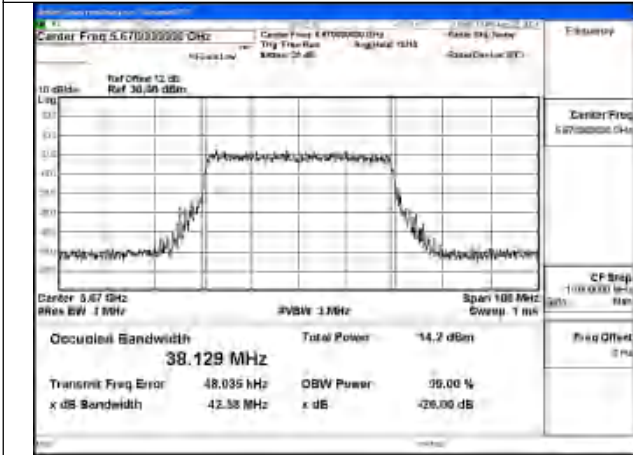

Mode:802.11ac VHT40 Frequency:5670MHz
Ant:Chain0

Test Mode: 802.11ax HE40

Mode:802.11ax HE40 Frequency:5510MHz Ant:Chain1

Mode:802.11ax HE40 Frequency:5590MHz Ant:Chain1

Mode:802.11ax HE40 Frequency:5670MHz Ant:Chain1