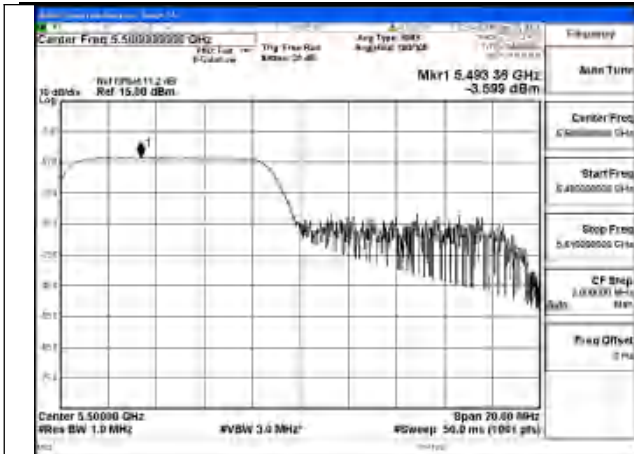

Mode:802.11be EHT20 Tone:106T
Frequency:5500MHz Ant:Chain0