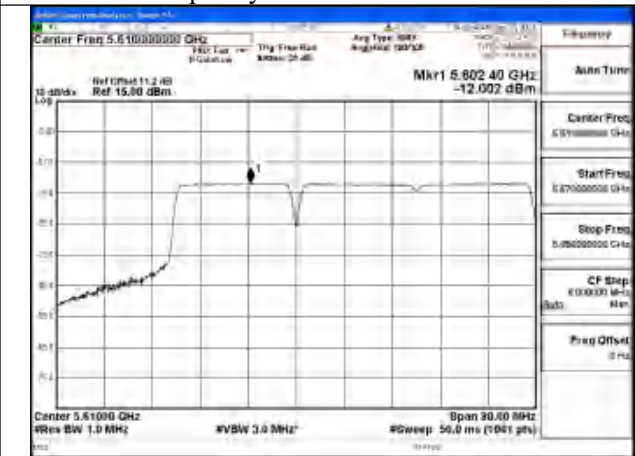

Mode:802.11be EHT80 Tone:26+52
Frequency:5610MHz Ant:Chain0

Mode:802.11be EHT80 Tone:26+52
Frequency:5530MHz Ant:Chain1

Mode:802.11be EHT80 Tone:26+52
Frequency:5610MHz Ant:Chain1

Mode:802.11be EHT80 Tone:242+484
Frequency:5530MHz Ant:Chain0