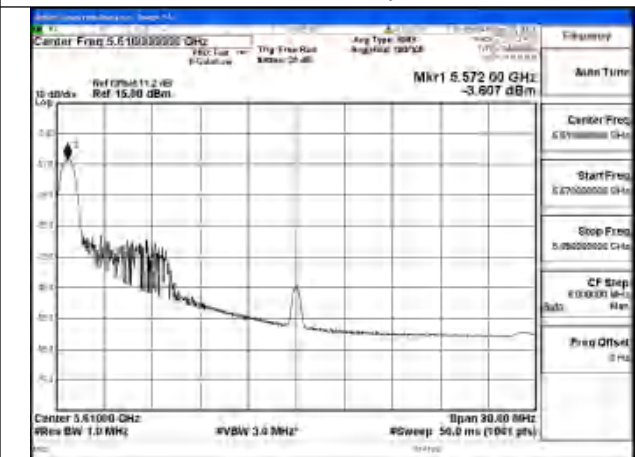

Mode:802.11be EHT80 Tone:26T Frequency:5610MHz
Ant:Chain1