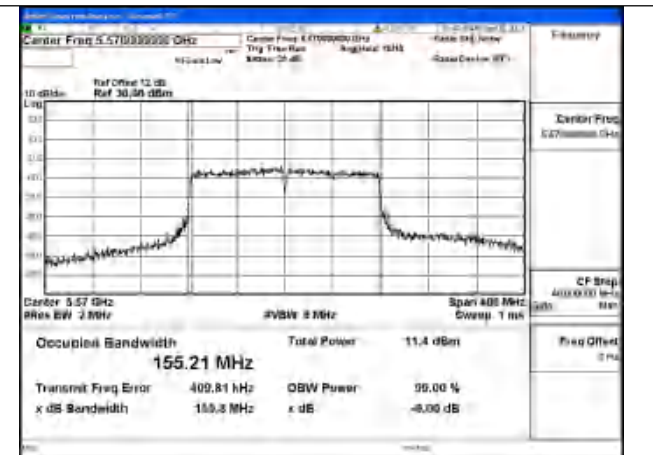

Mode:802.11ax HE160 Frequency:5570MHz
Ant:Chain0

Test Mode: 802.11be EHT20