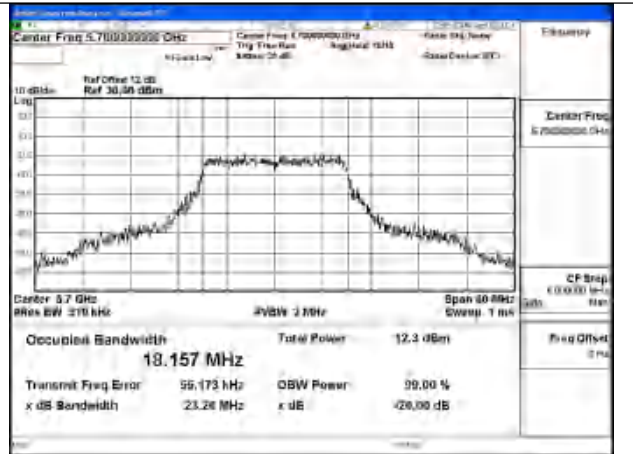

Mode:802.11ac VHT20 Frequency:5580MHz
Ant:Chain1

Mode:802.11ac VHT20 Frequency:5700MHz
Ant:Chain1

Mode:802.11ac VHT20 Frequency:5500MHz
Ant:Chain0

Mode:802.11ac VHT20 Frequency:5580MHz
Ant:Chain0

Mode:802.11ac VHT20 Frequency:5700MHz
Ant:Chain0