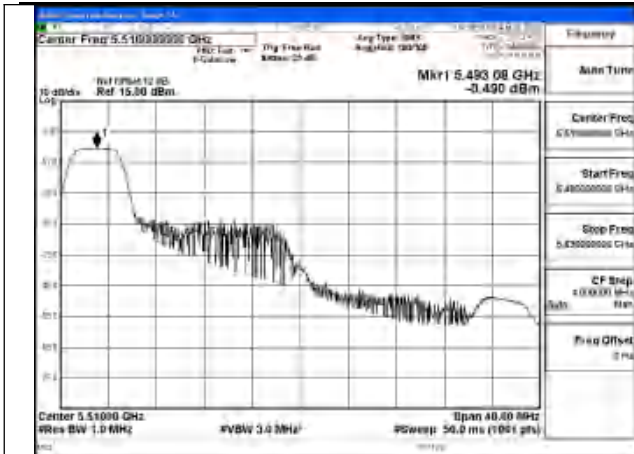

Mode:802.11ax HE40 Tone:52T Frequency:5510MHz
Ant:Chain1