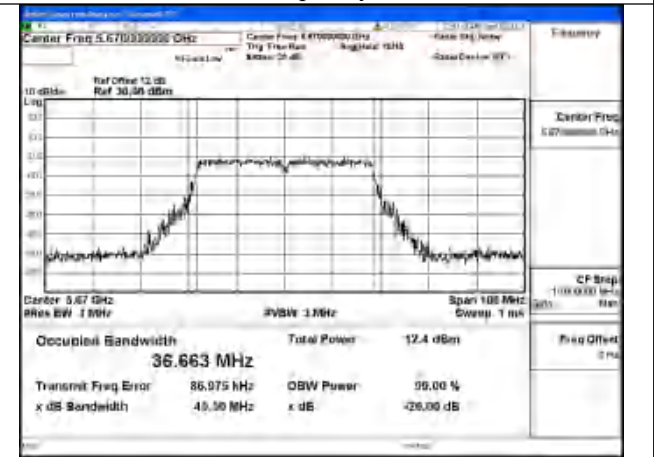

Mode:802.11n HT40 Frequency:5670MHz Ant:Chain0

Test Mode: 802.11ac VHT40