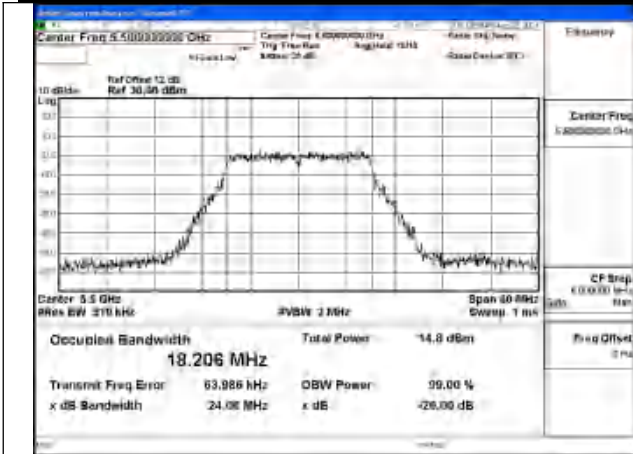

Mode:802.11n HT20 Frequency:5500MHz Ant:Chain1