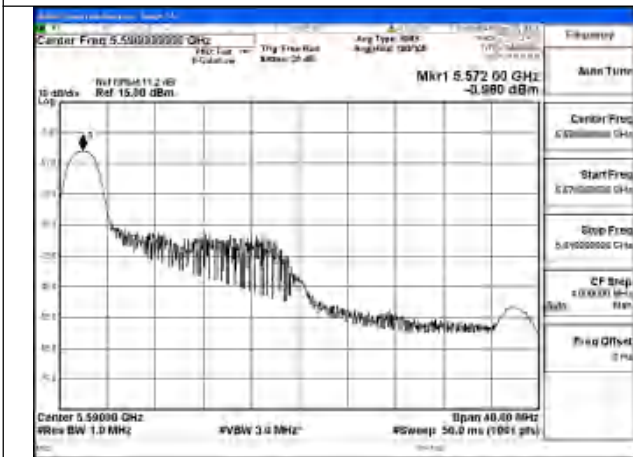

Mode:802.11be EHT40 Tone:26T Frequency:5510MHz
Ant:Chain0

Mode:802.11be EHT40 Tone:26T Frequency:5590MHz
Ant:Chain0

Mode:802.11be EHT40 Tone:26T Frequency:5670MHz
Ant:Chain0

Mode:802.11be EHT40 Tone:26T Frequency:5510MHz
Ant:Chain1