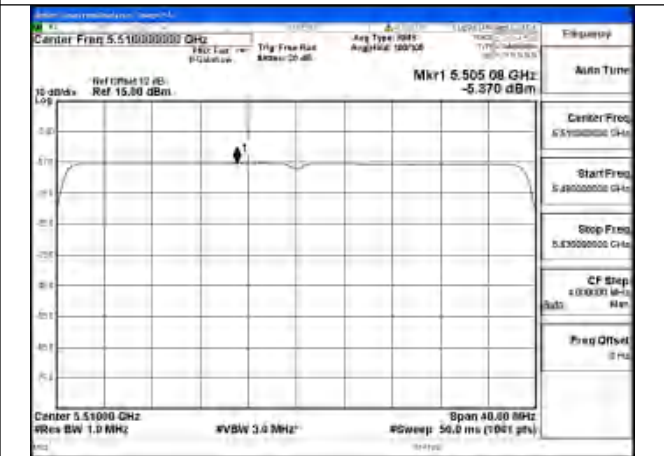

Mode:802.11ax HE40 Tone:484T Frequency:5510MHz
Ant:Chain0