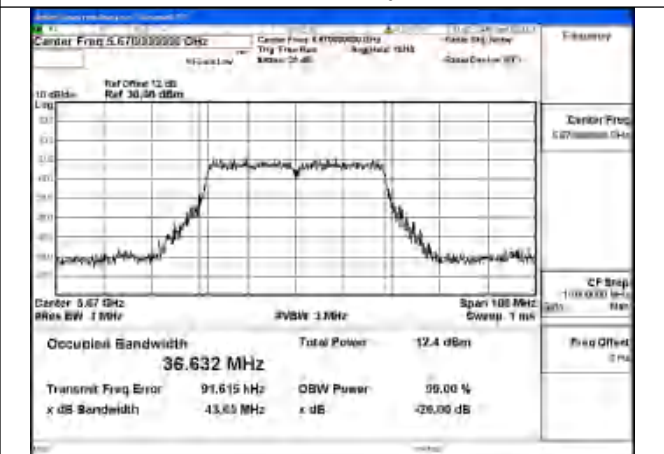

Mode:802.11ac VHT40 Frequency:5510MHz
Ant:Chain1

Mode:802.11ac VHT40 Frequency:5590MHz
Ant:Chain1

Mode:802.11ac VHT40 Frequency:5670MHz
Ant:Chain1

Mode:802.11ac VHT40 Frequency:5510MHz
Ant:Chain0

Mode:802.11ac VHT40 Frequency:5590MHz
Ant:Chain0