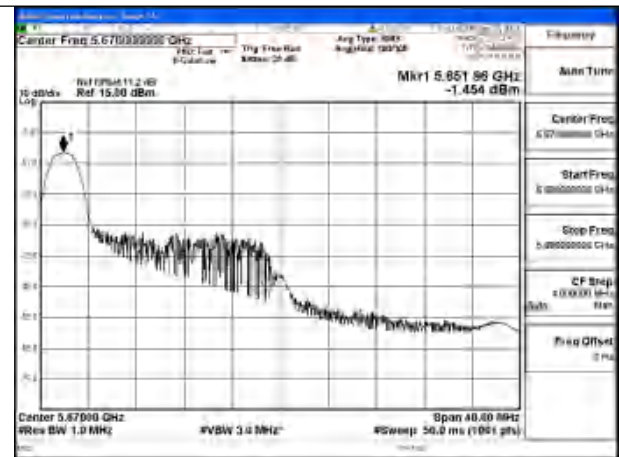

Mode:802.11be EHT40 Tone:26T Frequency:5670MHz
Ant:Chain1