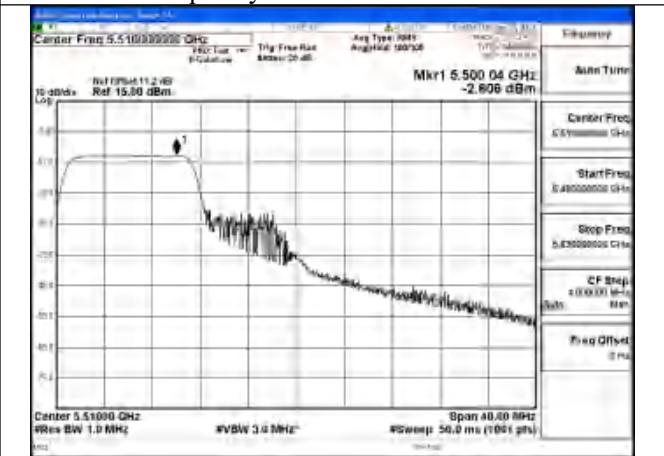

Mode:802.11be EHT40 Tone:26+106
Frequency:5510MHz Ant:Chain1