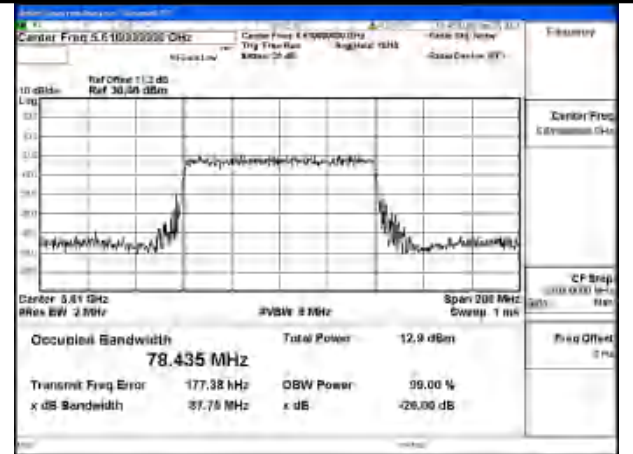

Mode:802.11be EHT40 Frequency:5590MHz
Ant:Chain1

Mode:802.11be EHT40 Frequency:5670MHz
Ant:Chain1

Test Mode: 802.11be EHT80

Mode:802.11be EHT80 Frequency:5530MHz
Ant:Chain0

Mode:802.11be EHT80 Frequency:5610MHz
Ant:Chain0