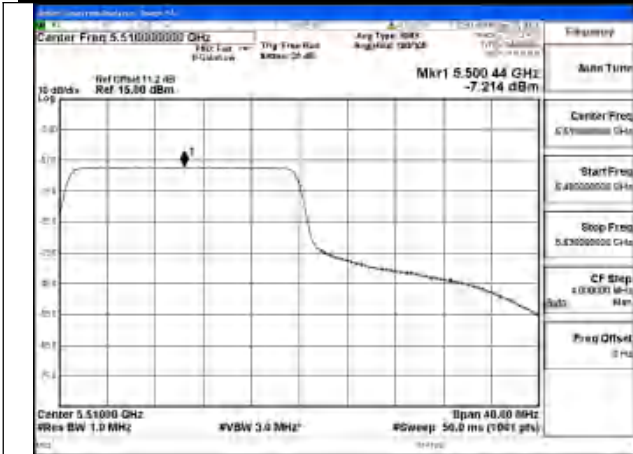

Mode:802.11be EHT40 Tone:242T
Frequency:5510MHz Ant:Chain0