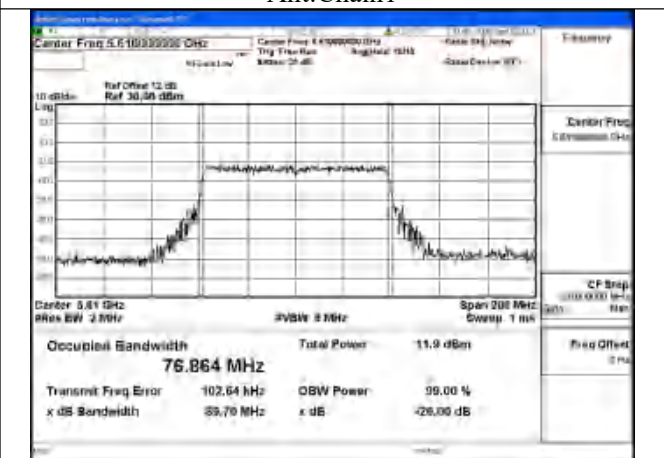

Mode:802.11ac VHT80 Frequency:5610MHz
Ant:Chain0