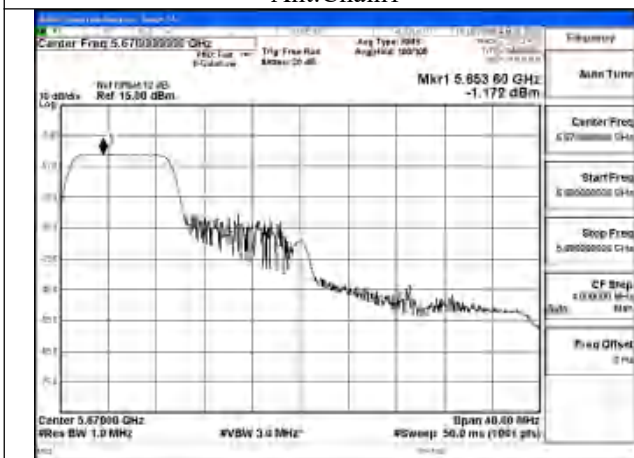

Mode:802.11ax HE40 Tone:106T Frequency:5670MHz
Ant:Chain1