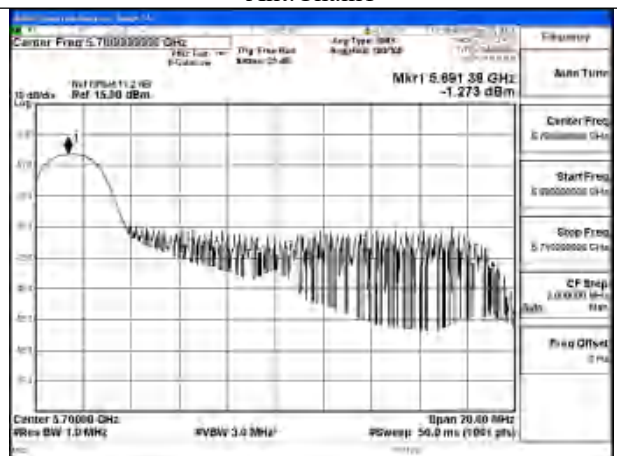

Mode:802.11be EHT20 Tone:26T Frequency:5580MHz
Ant:Chain0

Mode:802.11be EHT20 Tone:26T Frequency:5700MHz
Ant:Chain0

Mode:802.11be EHT20 Tone:26T Frequency:5500MHz
Ant:Chain1

Mode:802.11be EHT20 Tone:26T Frequency:5580MHz
Ant:Chain1