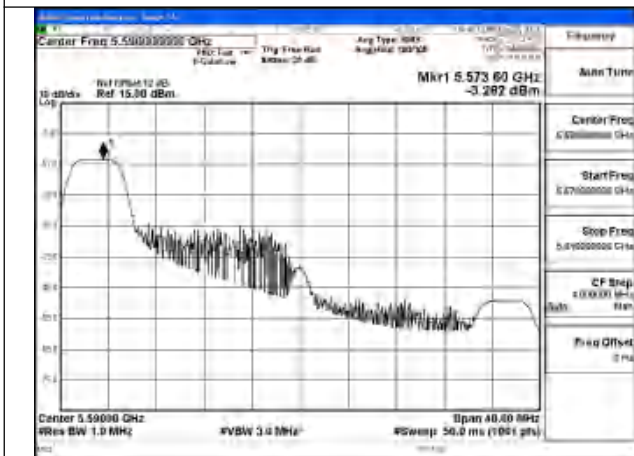

Mode:802.11ax HE40 Tone:52T Frequency:5590MHz
Ant:Chain0