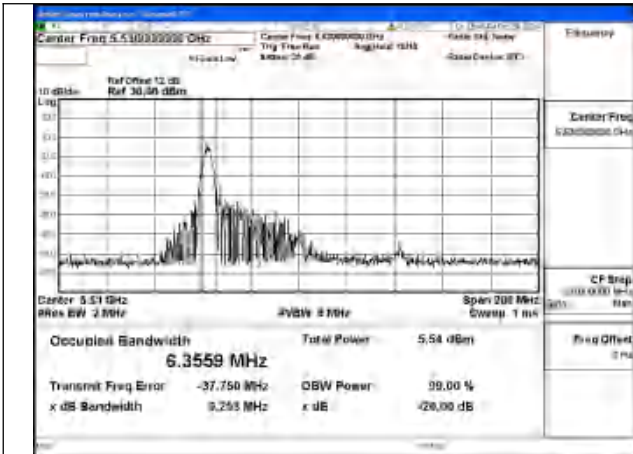

Test Mode: 802.11ax HE80 26T

Mode:802.11ax HE80 26T Frequency:5530MHz
Ant:Chain0