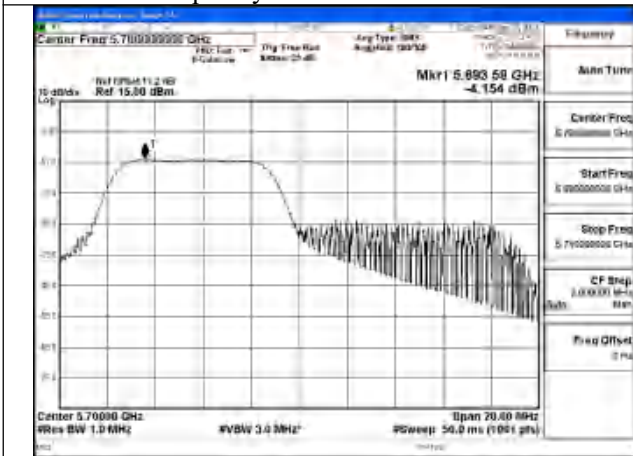

Mode:802.11be EHT20 Tone:26+52
Frequency:5700MHz Ant:Chain0