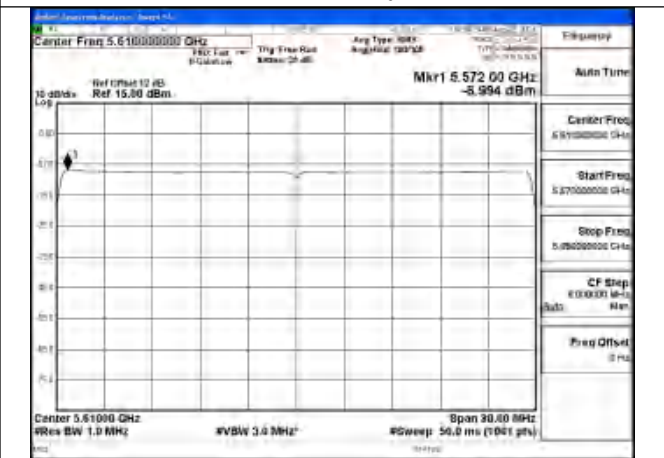

Mode:802.11ax HE80 Tone:996T Frequency:5610MHz
Ant:Chain1