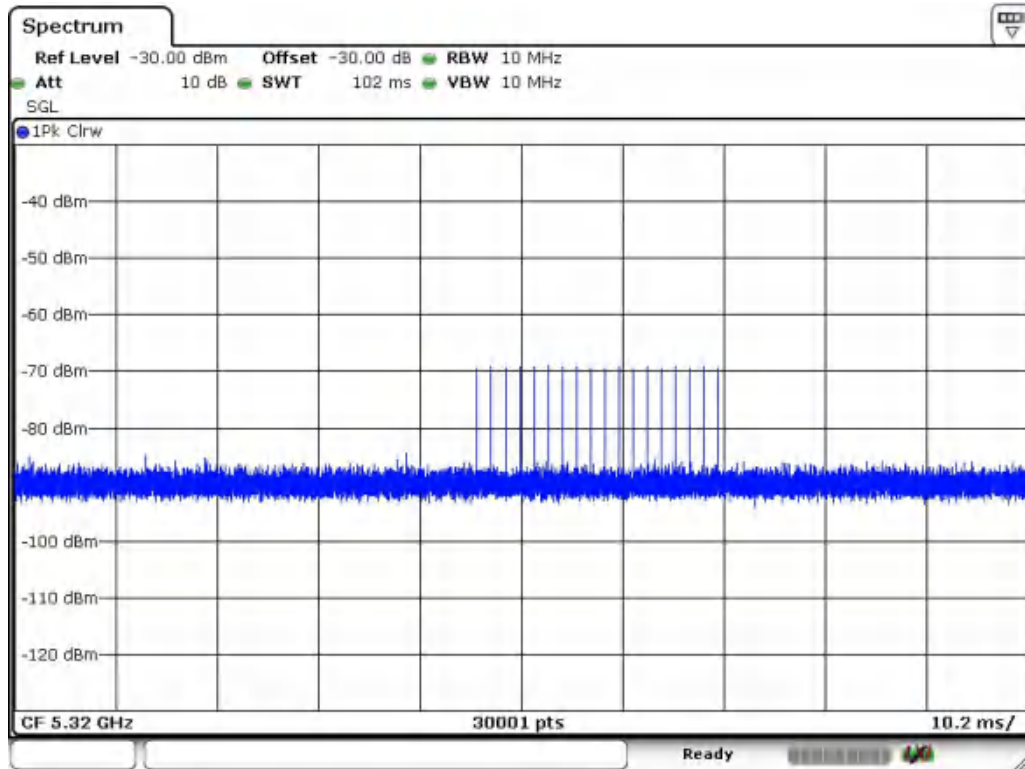

Dynamic Frequency Selection
DESCRIPTION OF Master Device

The Master Device is a SKSpruce Technologies Co., Ltd., Indoor Access Point, FCC ID: 2AHKT-WIA3300-20, Antenna gain: 3 dBi. The rated output power of the Master unit is > 23dBm (EIRP). Therefore the required interference threshold level is -64dBm

Radar Waveform Calibration Result

<20MHz / 5320 MHz> Radar Type 0

Radar / DFS detection threshold level and the burst of pulses on the Channel frequency

Date: 12 SEP. 2024 16:28:26