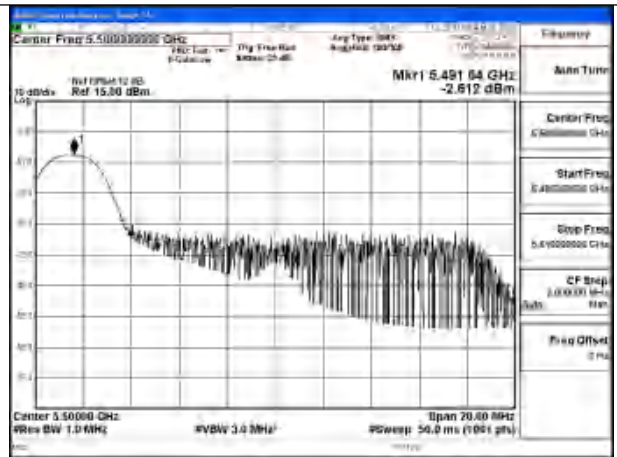

Test Mode: 802.11ax HE20

Mode:802.11ax HE20 Tone:26T Frequency:5500MHz
Ant:Chain1

Mode:802.11ax HE20 Tone:26T Frequency:5580MHz
Ant:Chain1

Mode:802.11ax HE20 Tone:26T Frequency:5700MHz
Ant:Chain1

Mode:802.11ax HE20 Tone:26T Frequency:5500MHz
Ant:Chain0