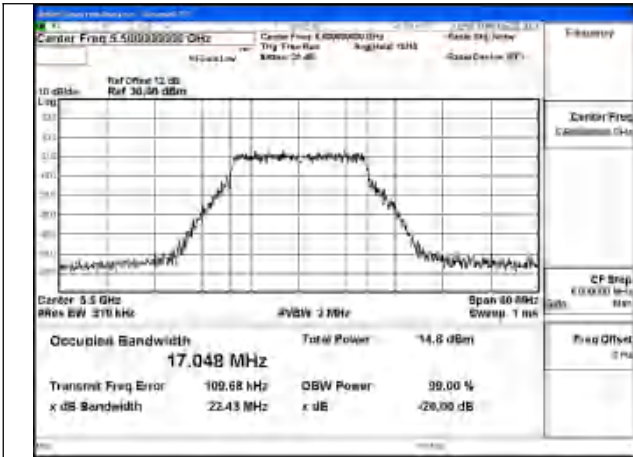

Test Mode: 802.11a

Mode:802.11a Frequency:5500MHz Ant:Chain1