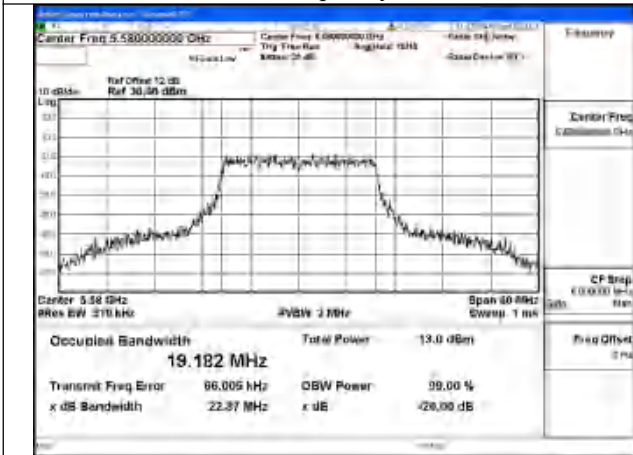

Test Mode: 802.11ax HE20

Mode:802.11ax HE20 Frequency:5500MHz Ant:Chain1

Mode:802.11ax HE20 Frequency:5580MHz Ant:Chain1

Mode:802.11ax HE20 Frequency:5700MHz Ant:Chain1

Mode:802.11ax HE20 Frequency:5500MHz Ant:Chain0