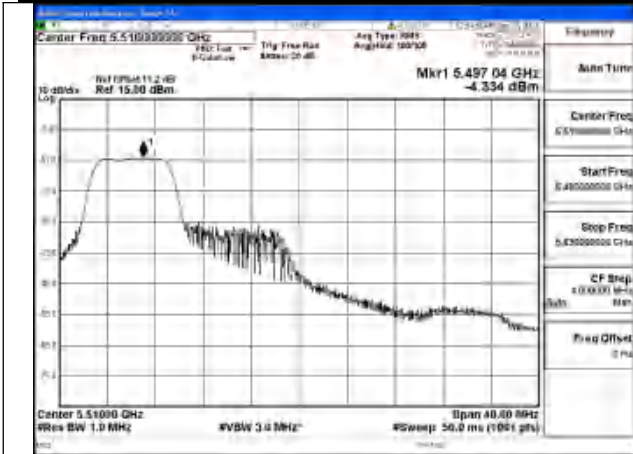

Mode:802.11be EHT40 Tone:26+52
Frequency:5510MHz Ant:Chain0