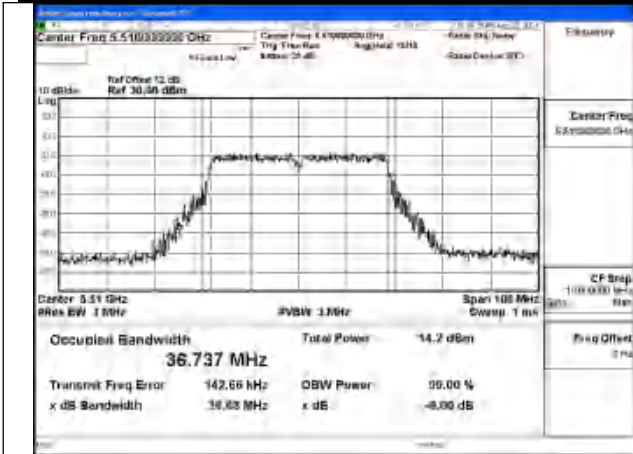

Mode:802.11n HT40 Frequency:5510MHz Ant:Chain1