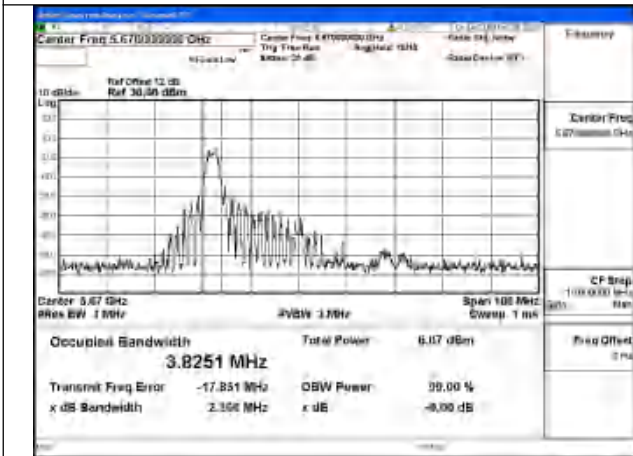

Mode:802.11ax HE20 26T Frequency:5700MHz
Ant:Chain1

Test Mode: 802.11ax HE40 26T

Mode:802.11ax HE40 26T Frequency:5510MHz
Ant:Chain0

Mode:802.11ax HE40 26T Frequency:5590MHz
Ant:Chain0

Mode:802.11ax HE40 26T Frequency:5670MHz
Ant:Chain0