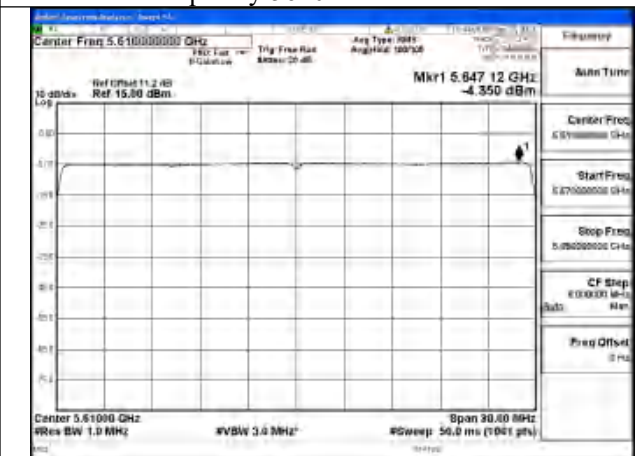

Mode:802.11be EHT80 Tone:484T
Frequency:5610MHz Ant:Chain0

Mode:802.11be EHT80 Tone:484T
Frequency:5530MHz Ant:Chain1

Mode:802.11be EHT80 Tone:484T
Frequency:5610MHz Ant:Chain1

Mode:802.11be EHT80 Tone:996T
Frequency:5530MHz Ant:Chain0