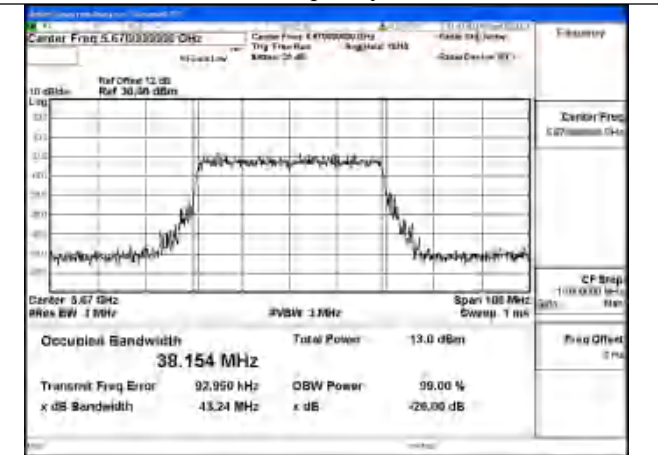

Mode:802.11ax HE40 Frequency:5670MHz Ant:Chain0

Test Mode: 802.11ac VHT80