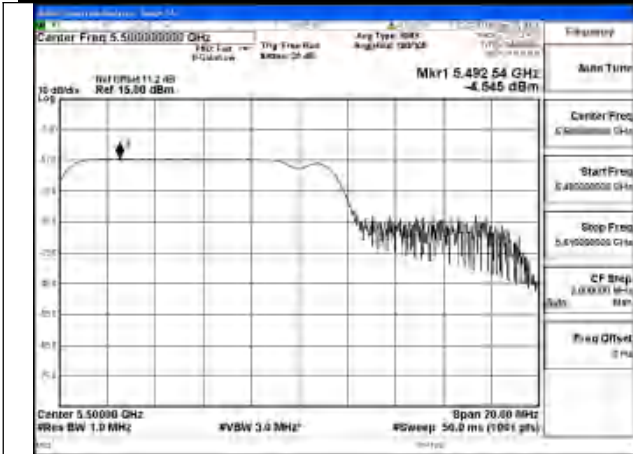

Mode:802.11be EHT20 Tone:26+106
Frequency:5500MHz Ant:Chain0