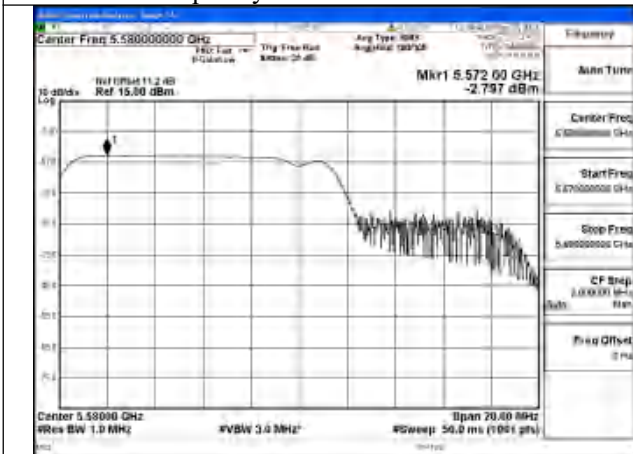

Mode:802.11be EHT20 Tone:26+106
Frequency:5580MHz Ant:Chain1