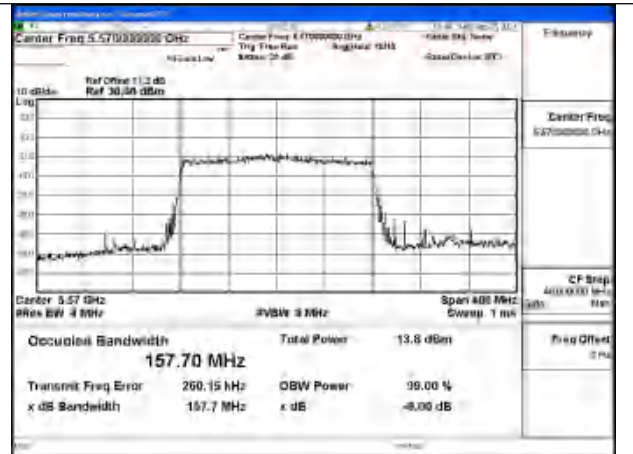

Mode:802.11be EHT80 Frequency:5530MHz
Ant:Chain1

Mode:802.11be EHT80 Frequency:5610MHz
Ant:Chain1

Test Mode: 802.11be EHT160

Mode:802.11be EHT160 Frequency:5570MHz
Ant:Chain0

Mode:802.11be EHT160 Frequency:5570MHz
Ant:Chain1