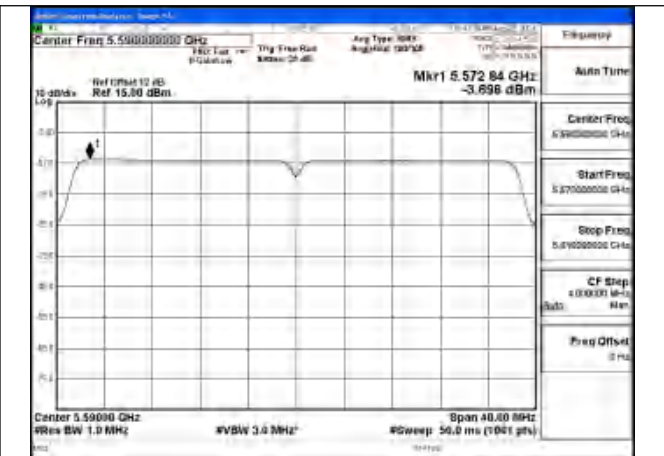

Test Mode: 802.11n HT40

Mode:802.11n HT40 Frequency:5590MHz Ant:Chain1