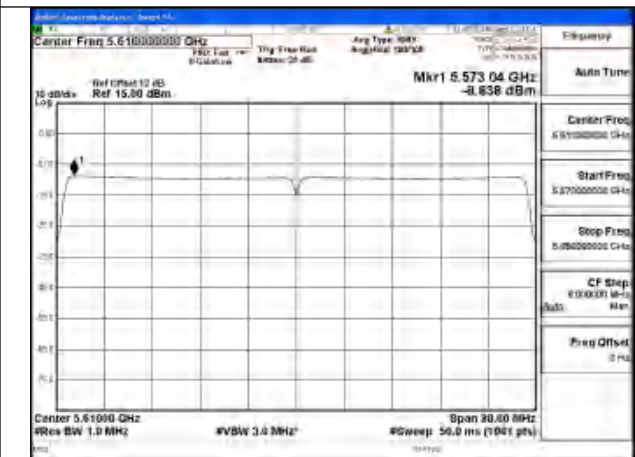

Mode:802.11ac VHT80 Frequency:5610MHz
Ant:Chain0