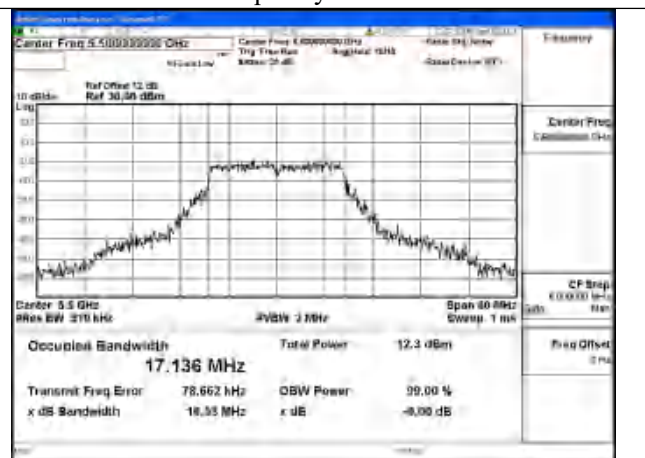

Test Mode: 802.11a

Mode:802.11a Frequency:5500MHz Ant:Chain1

Mode:802.11a Frequency:5580MHz Ant:Chain1

Mode:802.11a Frequency:5700MHz Ant:Chain1

Mode:802.11a Frequency:5500MHz Ant:Chain0

Mode:802.11a Frequency:5580MHz Ant:Chain0