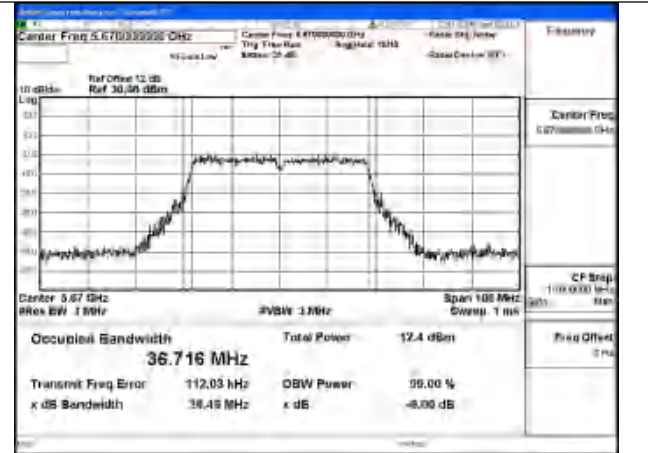

Mode:802.11n HT40 Frequency:5670MHz Ant:Chain0

Test Mode: 802.11ac VHT40