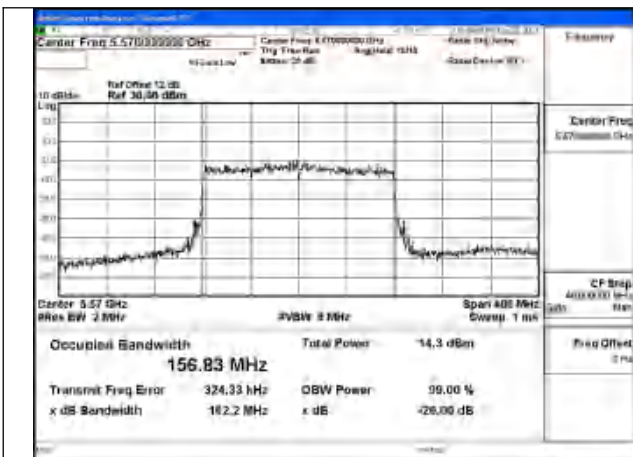

Test Mode: 802.11ax HE160

Mode:802.11ax HE160 Frequency:5570MHz
Ant:Chain1