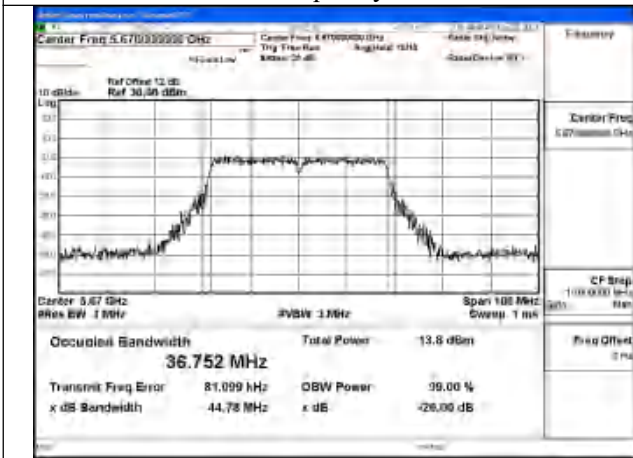

Mode:802.11ax HE20 Frequency:5580MHz Ant:Chain0

Mode:802.11ax HE20 Frequency:5700MHz Ant:Chain0

Test Mode: 802.11n HT40

Mode:802.11n HT40 Frequency:5510MHz Ant:Chain1

Mode:802.11n HT40 Frequency:5590MHz Ant:Chain1