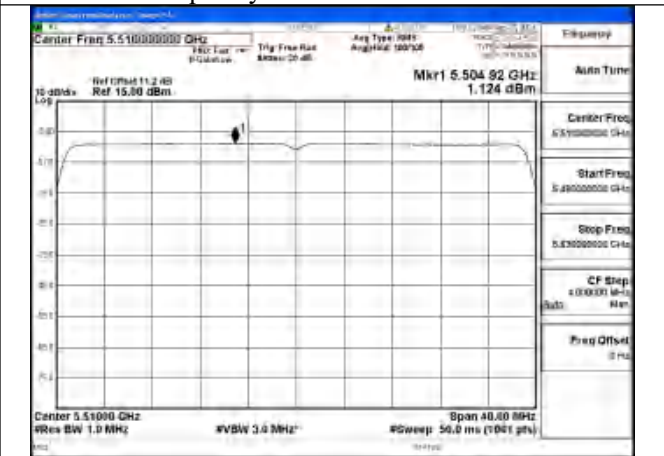

Mode:802.11be EHT40 Tone:484T
Frequency:5510MHz Ant:Chain1