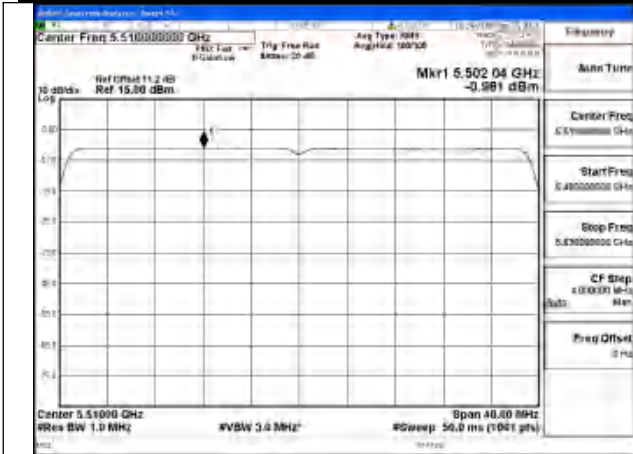

Mode:802.11be EHT40 Tone:242T
Frequency:5670MHz Ant:Chain0

Mode:802.11be EHT40 Tone:242T
Frequency:5510MHz Ant:Chain1

Mode:802.11be EHT40 Tone:242T
Frequency:5590MHz Ant:Chain1

Mode:802.11be EHT40 Tone:242T
Frequency:5670MHz Ant:Chain1