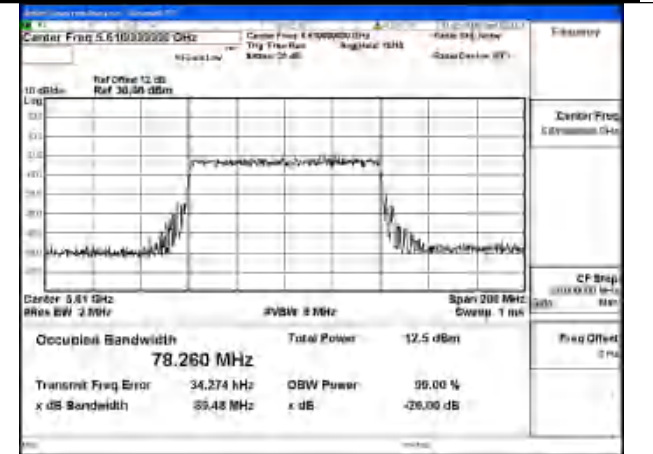

Mode:802.11ax HE80 Frequency:5610MHz Ant:Chain0