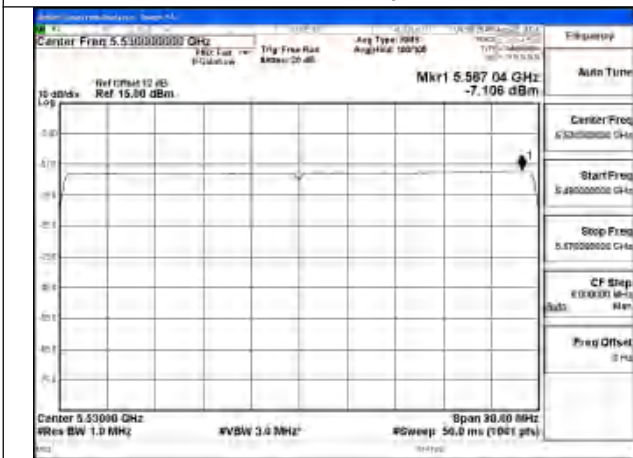

Mode:802.11ax HE80 Tone:996T Frequency:5530MHz
Ant:Chain1