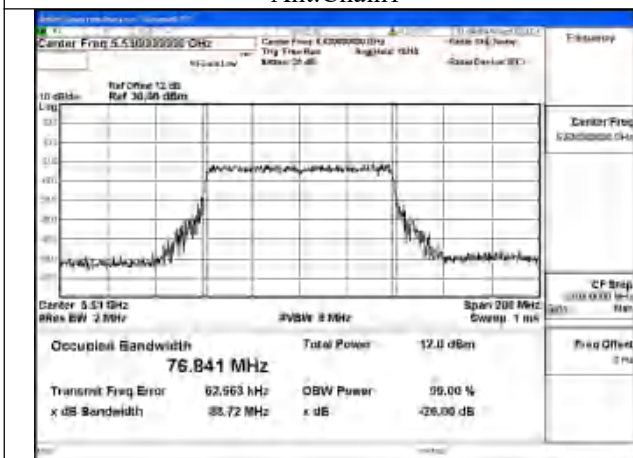

Mode:802.11ac VHT80 Frequency:5530MHz
Ant:Chain0