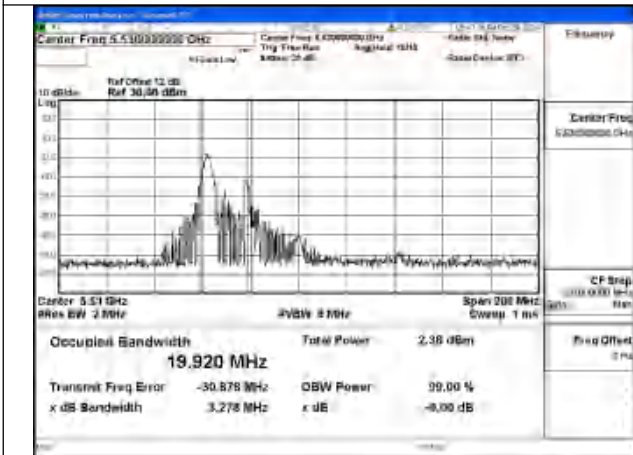

Mode:802.11ax HE80 26T Frequency:5530MHz
Ant:Chain1