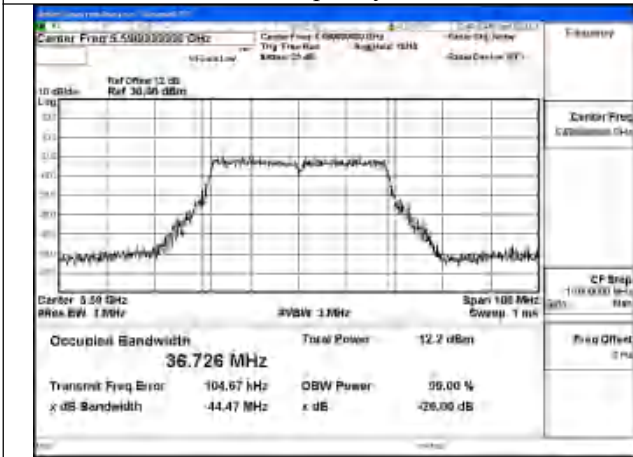

Mode:802.11n HT40 Frequency:5590MHz Ant:Chain0