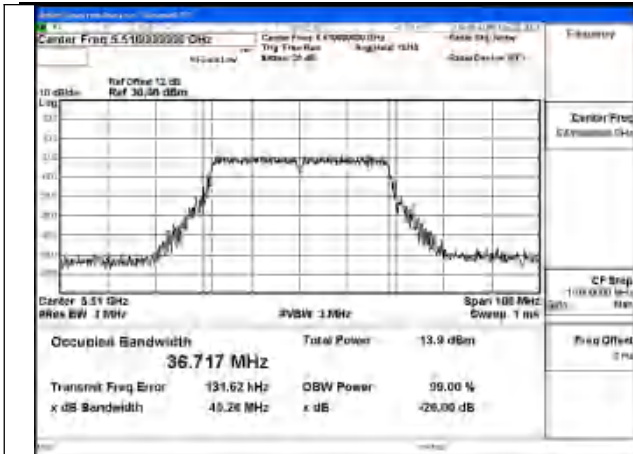

Mode:802.11n HT40 Frequency:5670MHz Ant:Chain1

Mode:802.11n HT40 Frequency:5510MHz Ant:Chain0

Mode:802.11n HT40 Frequency:5590MHz Ant:Chain0

Mode:802.11n HT40 Frequency:5670MHz Ant:Chain0

Test Mode: 802.11ac VHT40