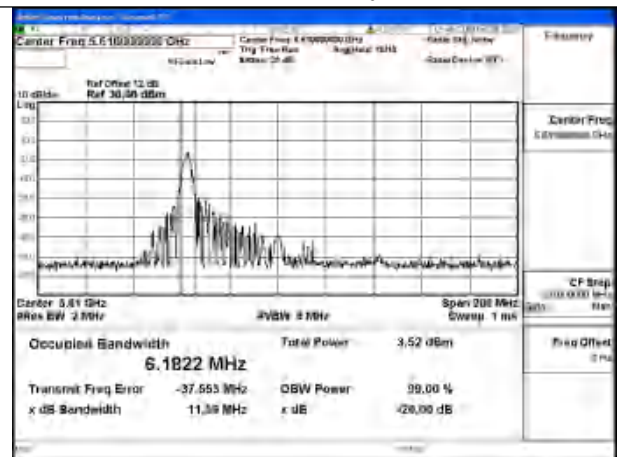

Test Mode: 802.11ax HE80 26T

Mode:802.11ax HE80 26T Frequency:5530MHz
 Ant:Chain0

Mode:802.11ax HE80 26T Frequency:5610MHz
 Ant:Chain0

Mode:802.11ax HE80 26T Frequency:5530MHz
 Ant:Chain1

Mode:802.11ax HE80 26T Frequency:5610MHz
 Ant:Chain1