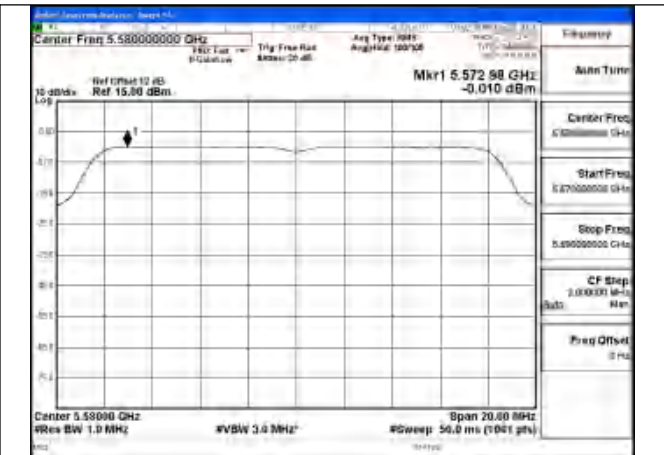

Mode:802.11a Frequency:5580MHz Ant:Chain1