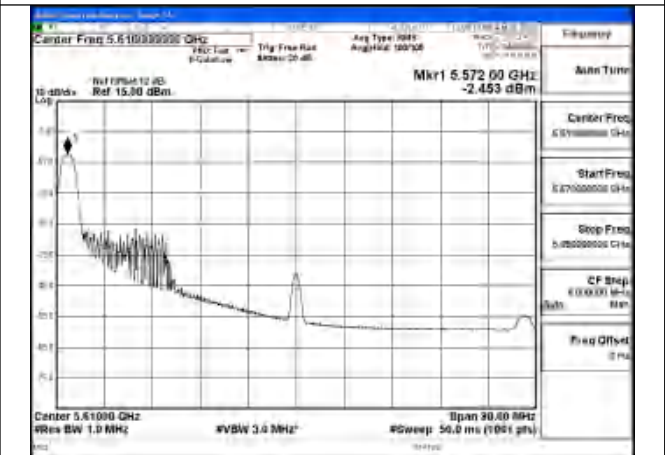

Mode:802.11ax HE80 Tone:26T Frequency:5610MHz
Ant:Chain0