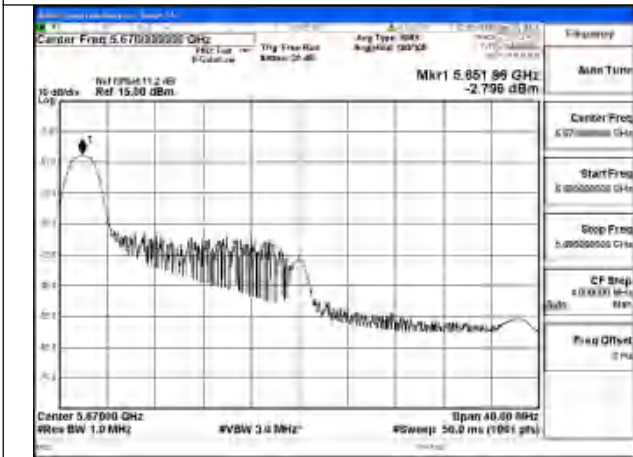

Mode:802.11be EHT40 Tone:26T Frequency:5670MHz
Ant:Chain0