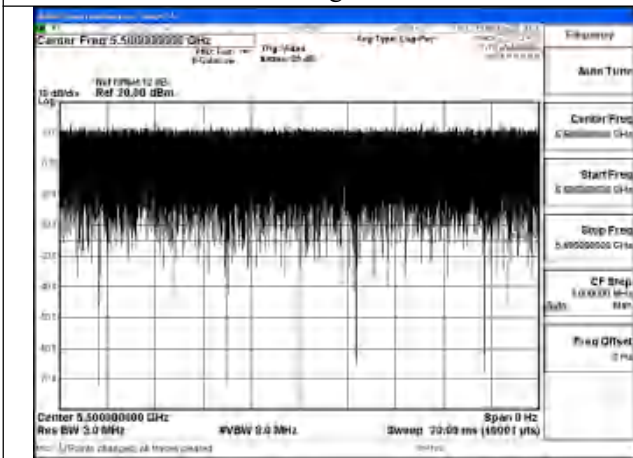

APPENDIX A – TEST DATA OF CONDUCTED EMISSION

Duty Cycle

Test Mode	Antenna	Frequency (MHz)	Duty Cycle (%)	Correction Factor(dB)	Plot
802.11a	Chain1	5500	99.84%	0	Fig.1
802.11a	Chain0	5500	99.88%	0	Fig.2
802.11n HT20	Chain1	5500	99.94%	0	Fig.3
802.11n HT20	Chain0	5500	99.94%	0	Fig.4
802.11ac VHT20	Chain1	5500	99.95%	0	Fig.5
802.11ac VHT20	Chain0	5500	99.95%	0	Fig.6
802.11ax HE20	Chain1	5500	99.93%	0	Fig.7
802.11ax HE20	Chain0	5500	99.92%	0	Fig.8
802.11n HT40	Chain1	5510	99.94%	0	Fig.9
802.11n HT40	Chain0	5510	99.93%	0	Fig.10
802.11ac VHT40	Chain1	5510	99.94%	0	Fig.11
802.11ac VHT40	Chain0	5510	99.95%	0	Fig.12
802.11ax HE40	Chain1	5510	99.95%	0	Fig.13
802.11ax HE40	Chain0	5510	99.95%	0	Fig.14
802.11ac VHT80	Chain1	5530	99.88%	0	Fig.15
802.11ac VHT80	Chain0	5530	99.87%	0	Fig.16
802.11ax HE80	Chain1	5530	99.94%	0	Fig.17
802.11ax HE80	Chain0	5530	99.94%	0	Fig.18
802.11ac VHT160	Chain1	5570	99.82%	0	Fig.19
802.11ac VHT160	Chain0	5570	99.80%	0	Fig.20
802.11ax HE160	Chain1	5570	99.91%	0	Fig.21
802.11ax HE160	Chain0	5570	99.80%	0	Fig.22
802.11be EHT20	Chain0	5500	99.89%	0	Fig.23
802.11be EHT20	Chain1	5500	99.88%	0	Fig.24
802.11be EHT40	Chain0	5510	99.79%	0	Fig.25
802.11be EHT40	Chain1	5510	99.81%	0	Fig.26
802.11be EHT80	Chain0	5530	99.63%	0	Fig.27
802.11be EHT80	Chain1	5530	99.71%	0	Fig.28
802.11be EHT160	Chain0	5570	99.54%	0	Fig.29
802.11be EHT160	Chain1	5570	99.52%	0	Fig.30

Note: Correction Factor=10*log (1/Duty Cycle)

Fig.1

Fig.2

Fig.3

Fig.4

Fig.5

Fig.6

Fig.7