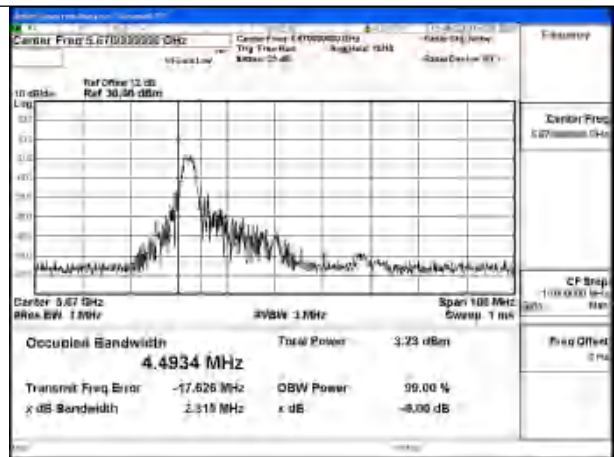

Mode:802.11ax HE40 26T Frequency:5670MHz
Ant:Chain1