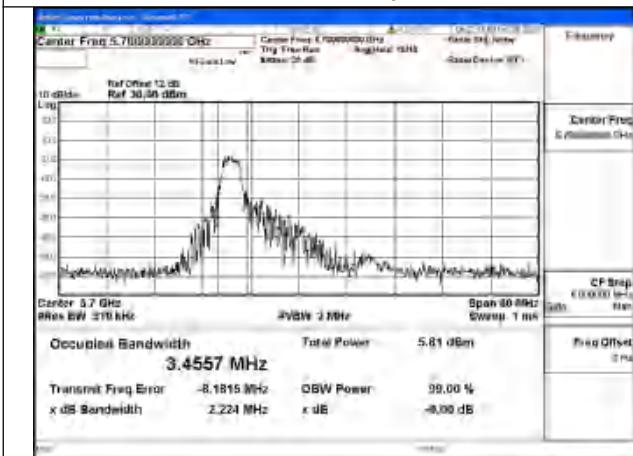

Mode:802.11ax HE20 26T Frequency:5700MHz
Ant:Chain0