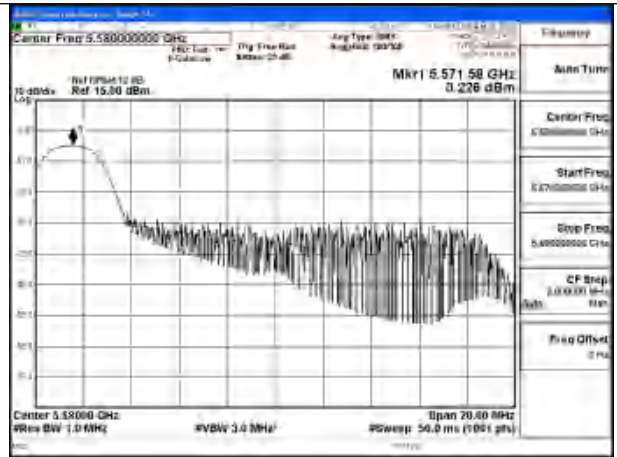

Mode:802.11ax HE20 Tone:26T Frequency:5580MHz
Ant:Chain1