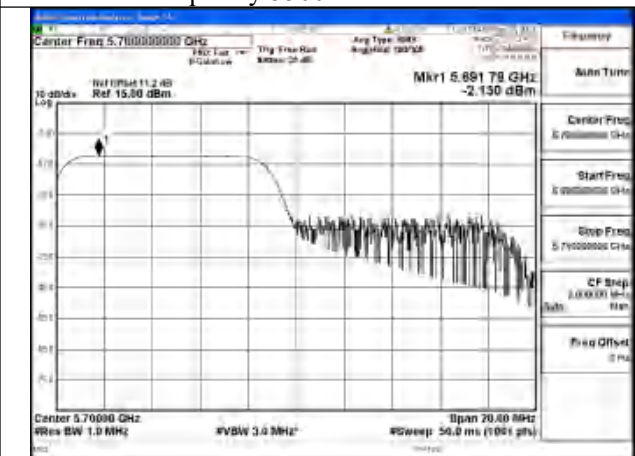

Mode:802.11be EHT20 Tone:106T
Frequency:5580MHz Ant:Chain0

Mode:802.11be EHT20 Tone:106T
Frequency:5700MHz Ant:Chain0

Mode:802.11be EHT20 Tone:106T
Frequency:5500MHz Ant:Chain1

Mode:802.11be EHT20 Tone:106T
Frequency:5580MHz Ant:Chain1