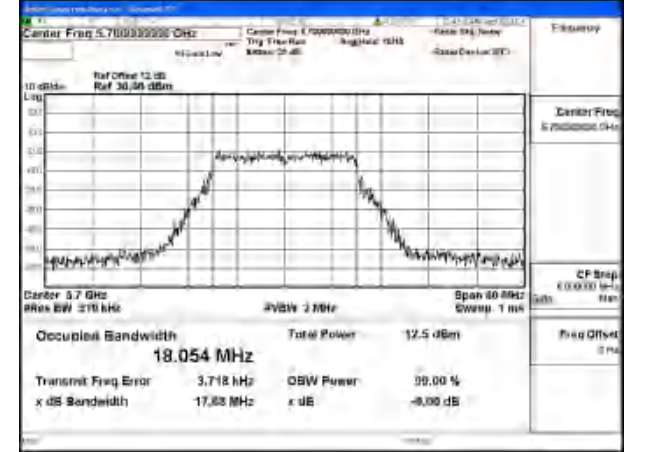

Mode:802.11n HT20 Frequency:5700MHz Ant:Chain0

Test Mode: 802.11ac VHT20