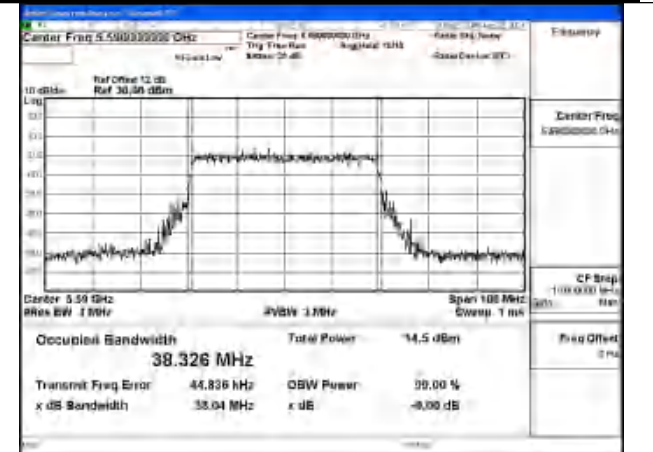

Mode:802.11ax HE40 Frequency:5590MHz Ant:Chain1