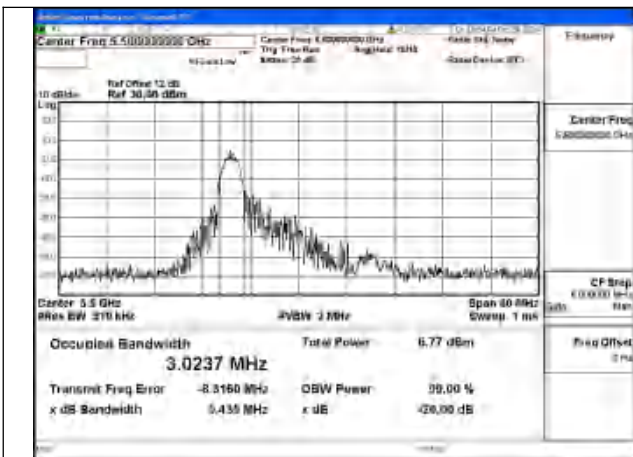

Test Mode: 802.11ax HE20 26T

Mode:802.11ax HE20 26T Frequency:5500MHz
Ant:Chain0