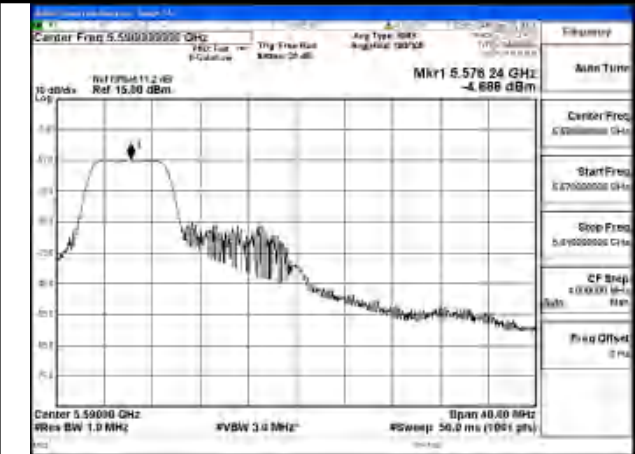

Mode:802.11be EHT40 Tone:26+52
Frequency:5590MHz Ant:Chain0