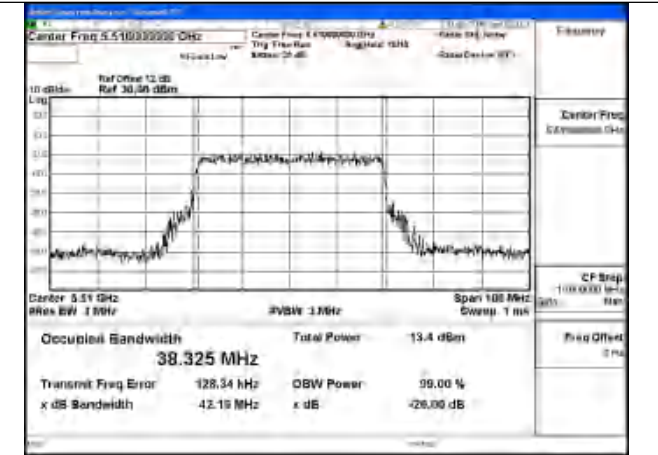

Mode:802.11ac VHT40 Frequency:5670MHz
Ant:Chain0

Test Mode: 802.11ax HE40

Mode:802.11ax HE40 Frequency:5510MHz Ant:Chain1

Mode:802.11ax HE40 Frequency:5590MHz Ant:Chain1

Mode:802.11ax HE40 Frequency:5670MHz Ant:Chain1