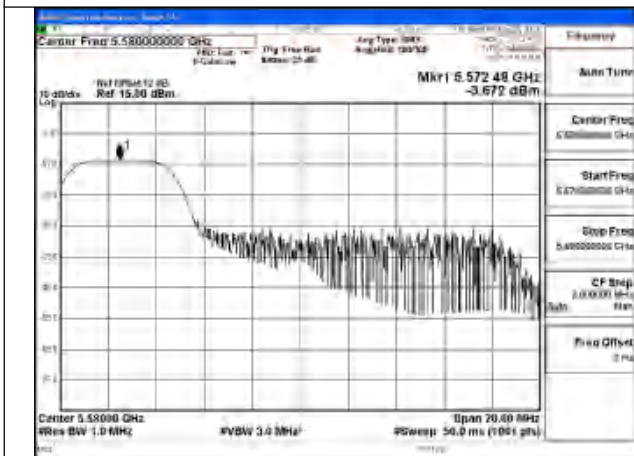

Mode:802.11ax HE20 Tone:52T Frequency:5580MHz
Ant:Chain0