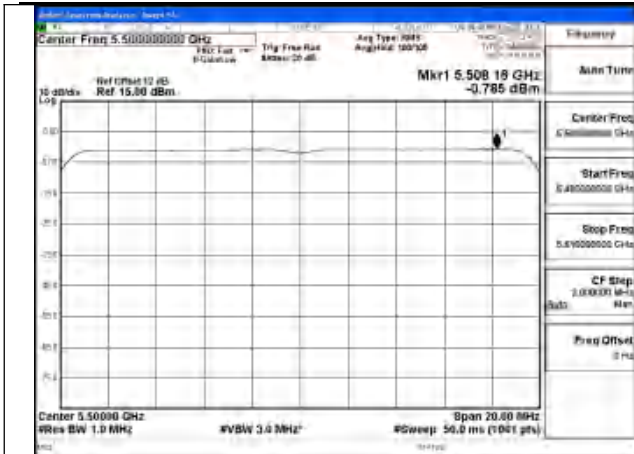

Mode:802.11ax HE20 Tone:242T Frequency:5500MHz
Ant:Chain1