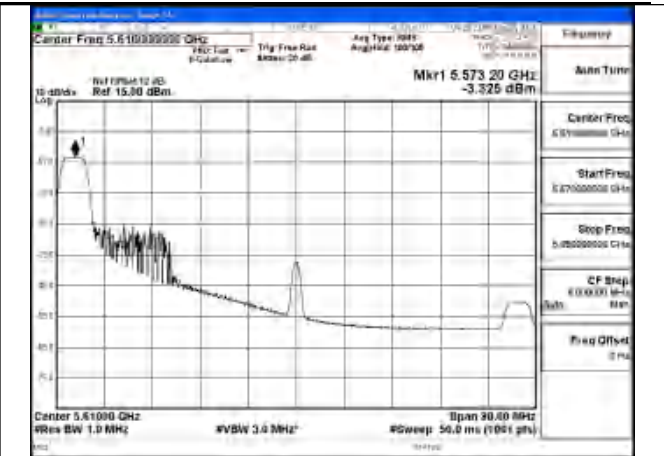

Mode:802.11ax HE80 Tone:52T Frequency:5610MHz
Ant:Chain0