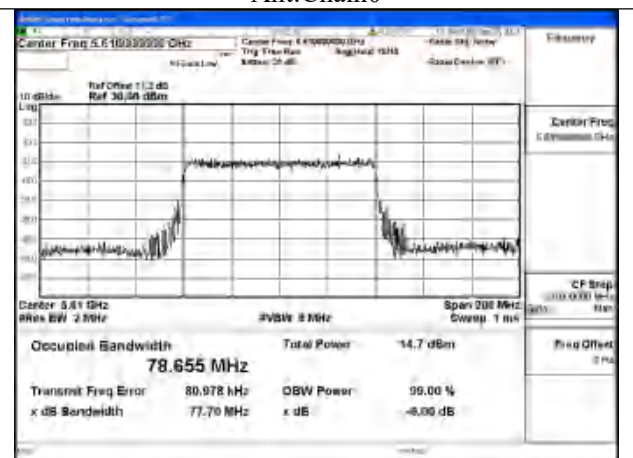

Mode:802.11be EHT80 Frequency:5610MHz
Ant:Chain1