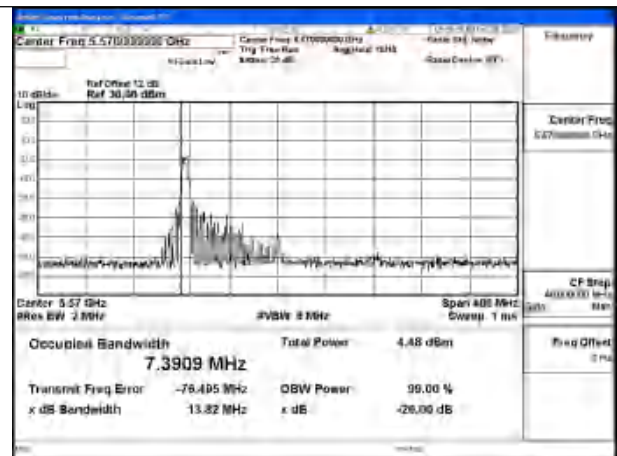

Mode:802.11ax HE160 26T Frequency:5570MHz
Ant:Chain1

Test Mode: 802.11ax HE20 26T