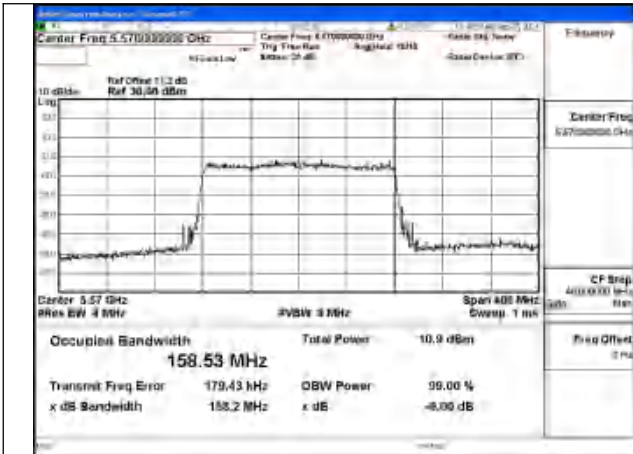

Test Mode: 802.11be EHT160

Mode:802.11be EHT160 Frequency:5570MHz
Ant:Chain0