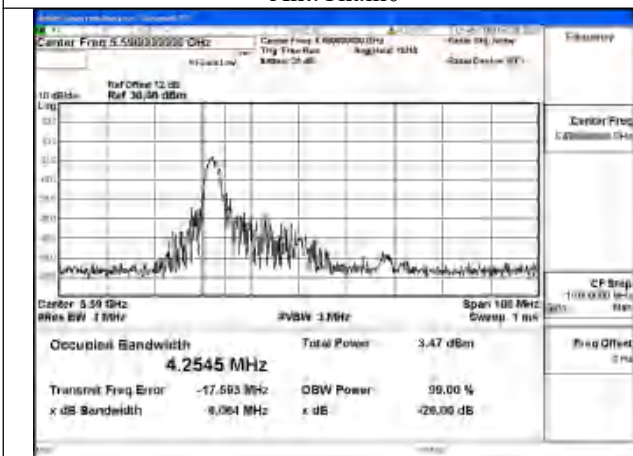

Mode:802.11ax HE40 26T Frequency:5590MHz
Ant:Chain1