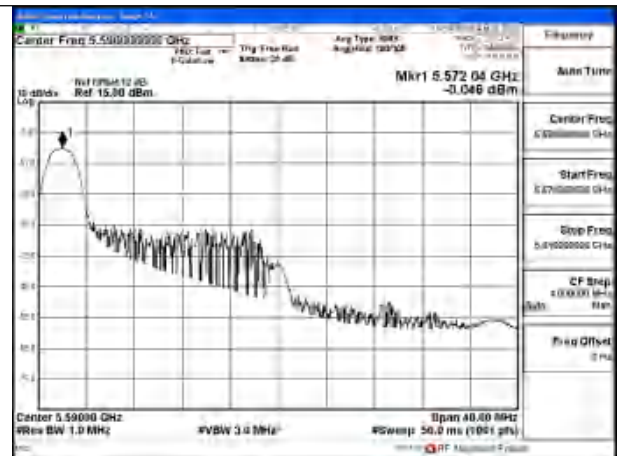

Mode:802.11ax HE40 Tone:26T Frequency:5590MHz
Ant:Chain1