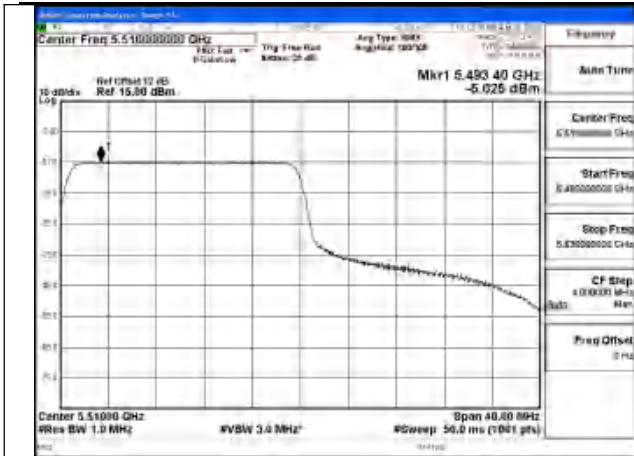

Mode:802.11ax HE40 Tone:242T Frequency:5510MHz
Ant:Chain1