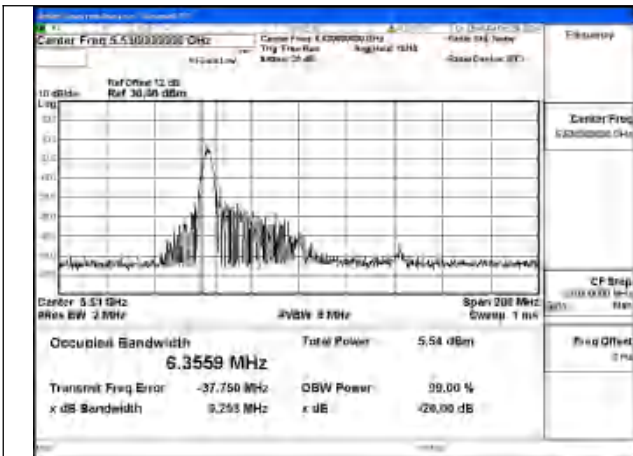

Test Mode: 802.11ax HE80 26T

Mode:802.11ax HE80 26T Frequency:5530MHz
Ant:Chain0