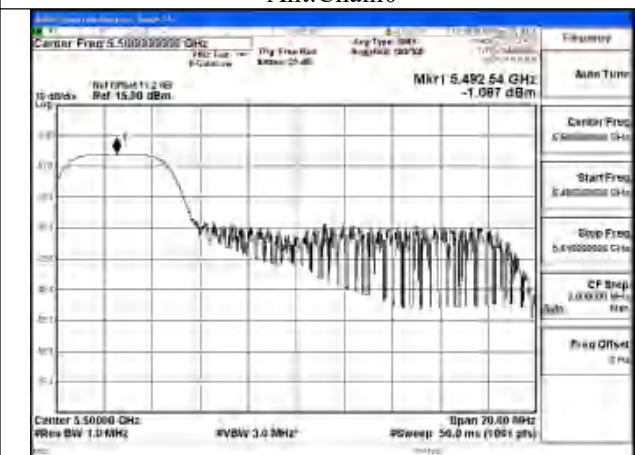

Mode:802.11be EHT20 Tone:26T Frequency:5700MHz
Ant:Chain1

Mode:802.11be EHT20 Tone:52T Frequency:5500MHz
Ant:Chain0

Mode:802.11be EHT20 Tone:52T Frequency:5580MHz
Ant:Chain0

Mode:802.11be EHT20 Tone:52T Frequency:5700MHz
Ant:Chain0