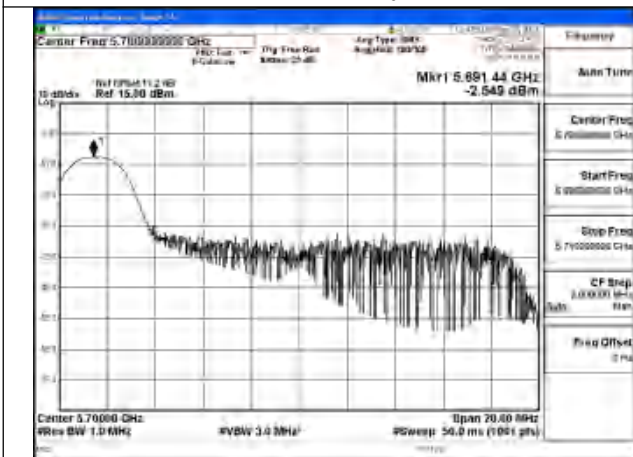

Mode:802.11be EHT20 Tone:26T Frequency:5700MHz
Ant:Chain0