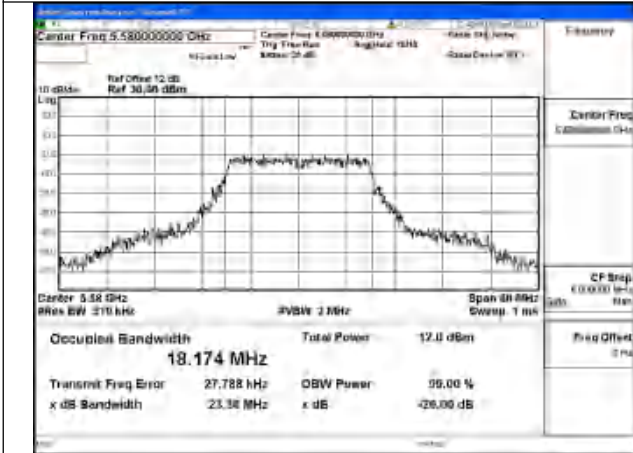

Mode:802.11n HT20 Frequency:5580MHz Ant:Chain0