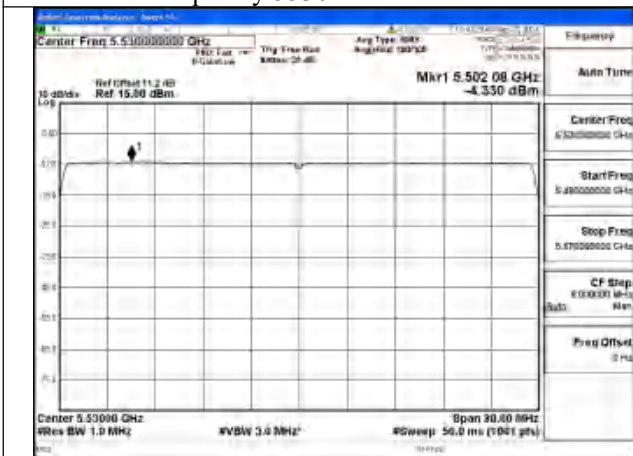

Mode:802.11be EHT80 Tone:996T
Frequency:5530MHz Ant:Chain0