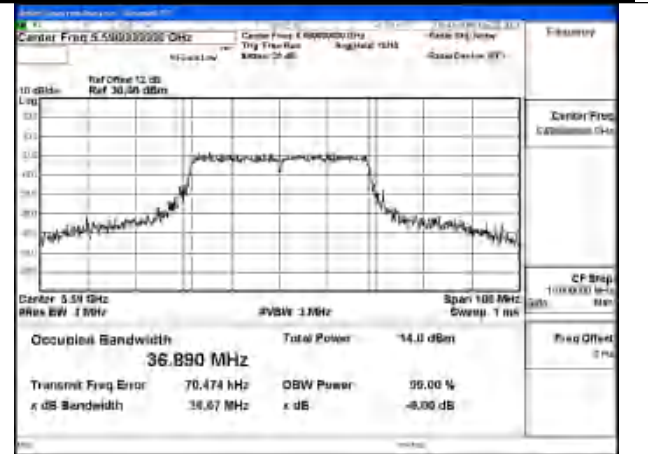

Mode:802.11ax HE20 Frequency:5580MHz Ant:Chain0

Mode:802.11ax HE20 Frequency:5700MHz Ant:Chain0

Test Mode: 802.11n HT40

Mode:802.11n HT40 Frequency:5510MHz Ant:Chain1

Mode:802.11n HT40 Frequency:5590MHz Ant:Chain1