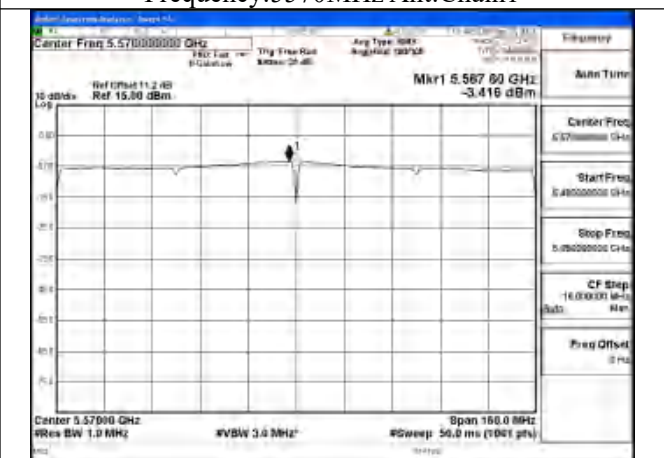

Mode:802.11be EHT160 Tone:1992T
Frequency:5570MHz Ant:Chain1