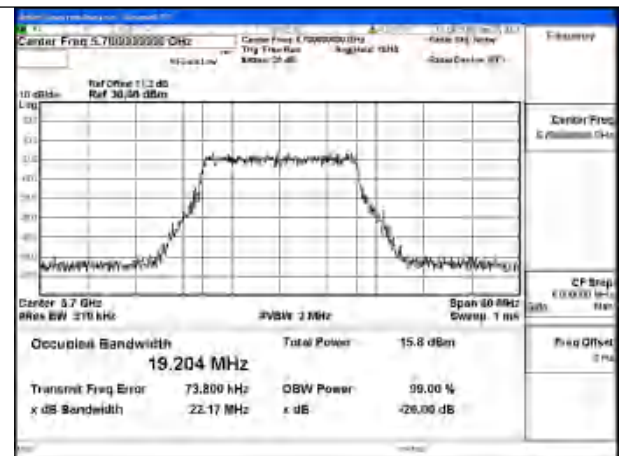

Mode:802.11be EHT20 Frequency:5580MHz
Ant:Chain0

Mode:802.11be EHT20 Frequency:5700MHz
Ant:Chain0

Mode:802.11be EHT20 Frequency:5500MHz
Ant:Chain1

Mode:802.11be EHT20 Frequency:5580MHz
Ant:Chain1

Mode:802.11be EHT20 Frequency:5700MHz
Ant:Chain1