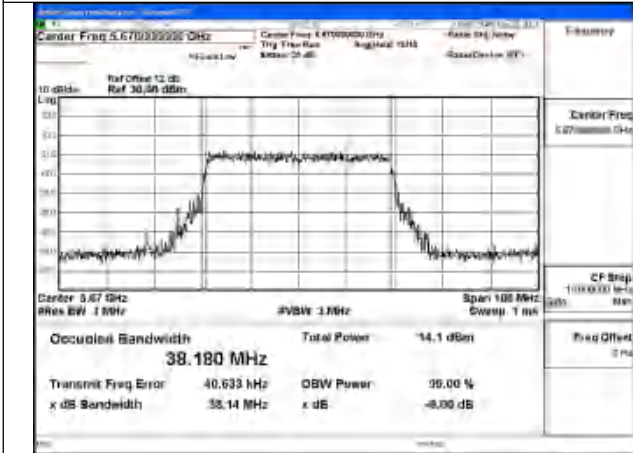

Mode:802.11ac VHT40 Frequency:5670MHz
Ant:Chain0

Test Mode: 802.11ax HE40

Mode:802.11ax HE40 Frequency:5510MHz Ant:Chain1

Mode:802.11ax HE40 Frequency:5590MHz Ant:Chain1

Mode:802.11ax HE40 Frequency:5670MHz Ant:Chain1