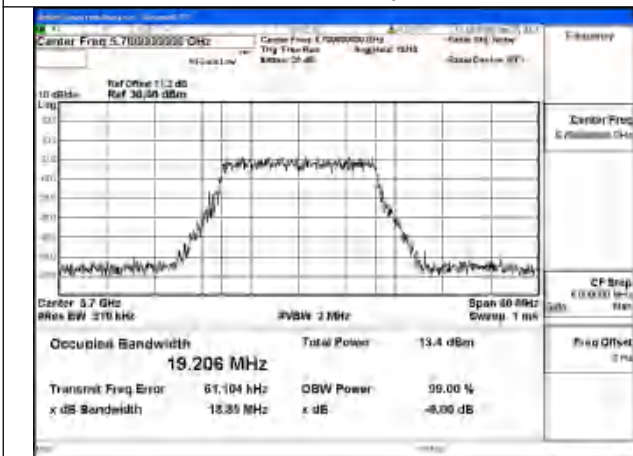

Mode:802.11be EHT20 Frequency:5700MHz
Ant:Chain0