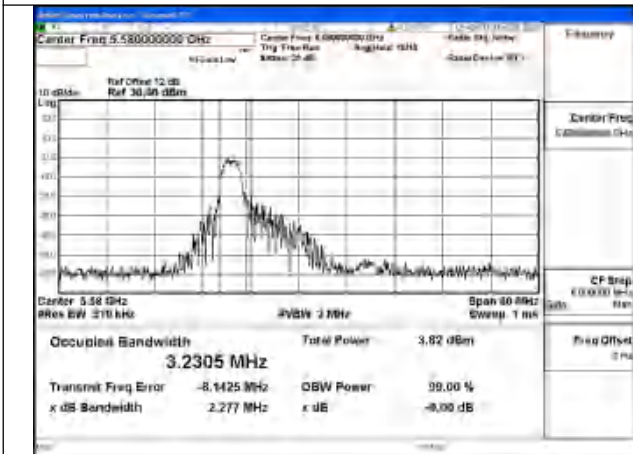

Mode:802.11ax HE20 26T Frequency:5580MHz
Ant:Chain1