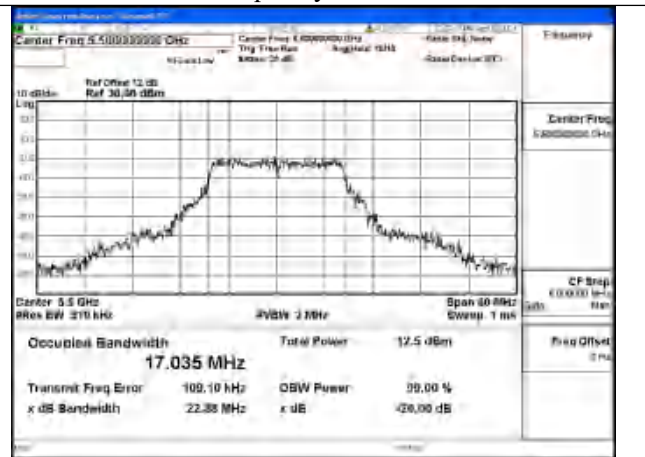

Test Mode: 802.11a

Mode:802.11a Frequency:5500MHz Ant:Chain1

Mode:802.11a Frequency:5580MHz Ant:Chain1

Mode:802.11a Frequency:5700MHz Ant:Chain1

Mode:802.11a Frequency:5500MHz Ant:Chain0

Mode:802.11a Frequency:5580MHz Ant:Chain0