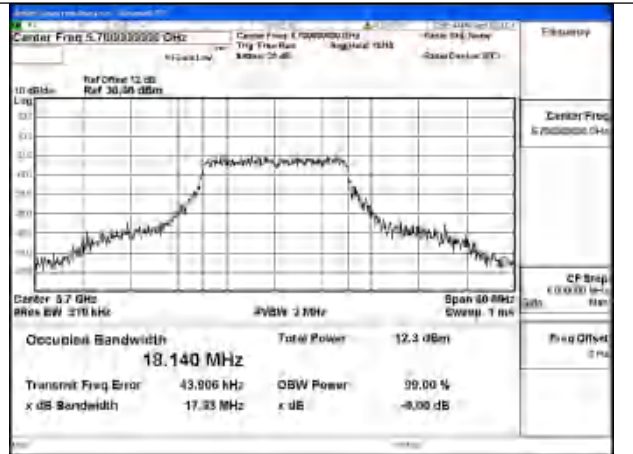

Mode:802.11ac VHT20 Frequency:5580MHz
Ant:Chain1

Mode:802.11ac VHT20 Frequency:5700MHz
Ant:Chain1

Mode:802.11ac VHT20 Frequency:5500MHz
Ant:Chain0

Mode:802.11ac VHT20 Frequency:5580MHz
Ant:Chain0

Mode:802.11ac VHT20 Frequency:5700MHz
Ant:Chain0