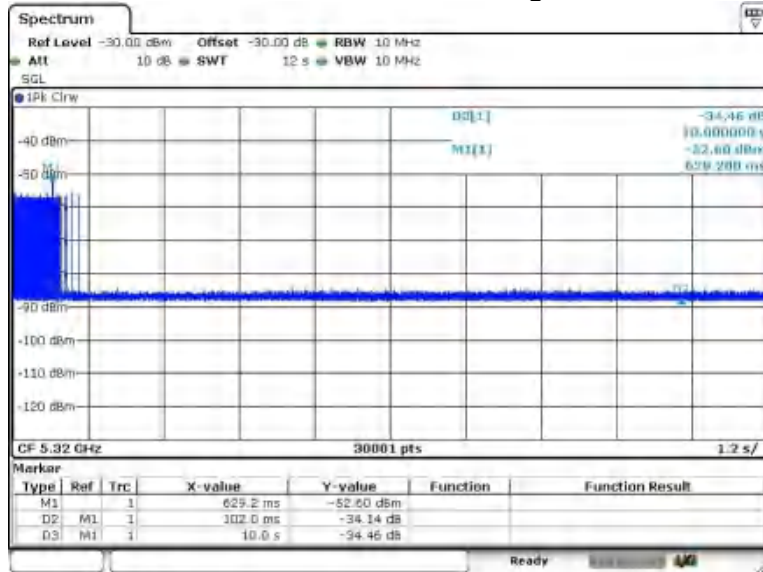

Channel Move Time, Channel Closing Transmission Time

<20MHz / 5320 MHz>

Channel Move Time & Channel Closing Transmission Time

Date: 12 SEP 2024 16:43:08

<80MHz / 5530 MHz>