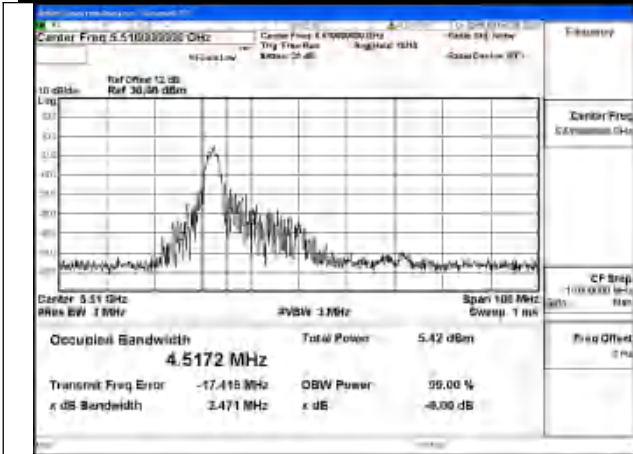

Mode:802.11ax HE40 26T Frequency:5510MHz
Ant:Chain0