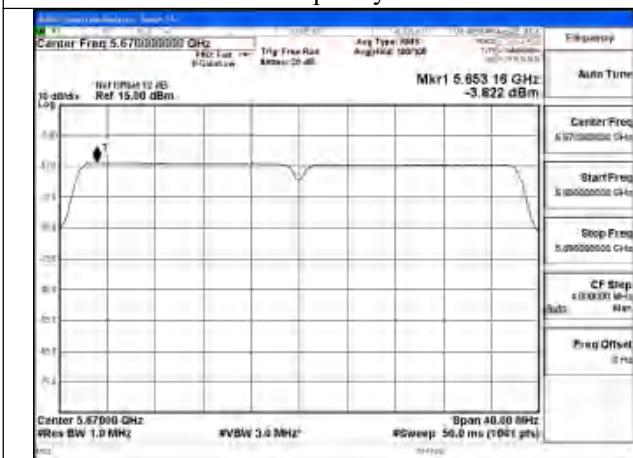

Mode:802.11n HT40 Frequency:5670MHz Ant:Chain1