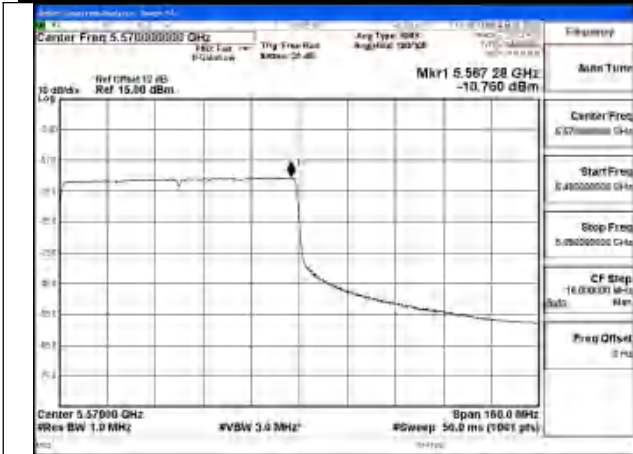

Mode:802.11ax HE160 Tone:996T
Frequency:5570MHz Ant:Chain1