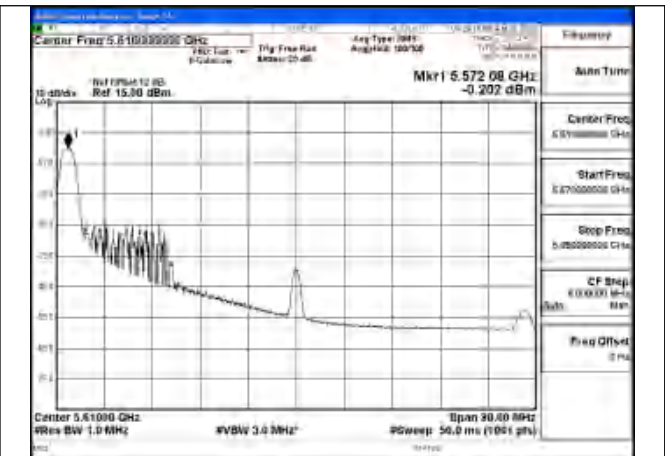

Mode:802.11ac VHT80 Frequency:5530MHz
Ant:Chain0

Mode:802.11ac VHT80 Frequency:5610MHz
Ant:Chain0

Test Mode: 802.11ax HE80

Mode:802.11ax HE80 Tone:26T Frequency:5530MHz
Ant:Chain1

Mode:802.11ax HE80 Tone:26T Frequency:5610MHz
Ant:Chain1