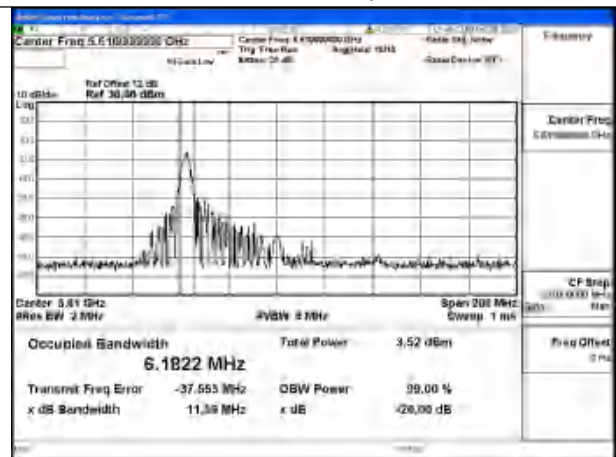

Test Mode: 802.11ax HE80 26T

Mode:802.11ax HE80 26T Frequency:5530MHz
Ant:Chain0

Mode:802.11ax HE80 26T Frequency:5610MHz
Ant:Chain0

Mode:802.11ax HE80 26T Frequency:5530MHz
Ant:Chain1

Mode:802.11ax HE80 26T Frequency:5610MHz
Ant:Chain1