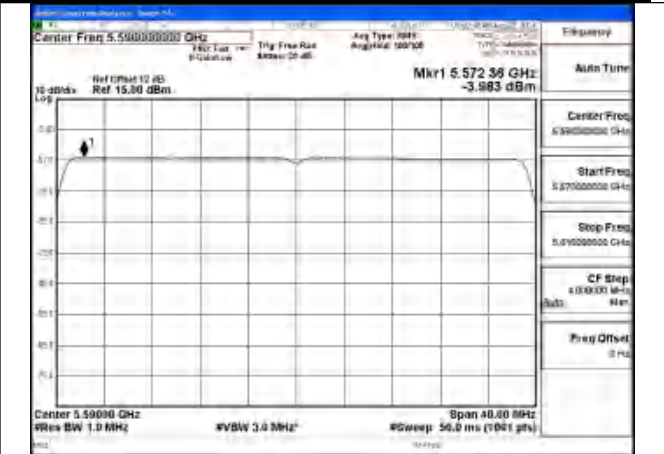

Mode:802.11ax HE40 Tone:484T Frequency:5590MHz
Ant:Chain1