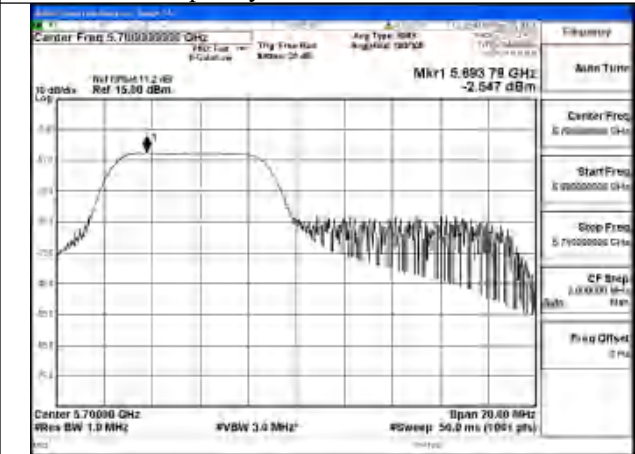

Mode:802.11be EHT20 Tone:26+52
Frequency:5580MHz Ant:Chain0

Mode:802.11be EHT20 Tone:26+52
Frequency:5700MHz Ant:Chain0

Mode:802.11be EHT20 Tone:26+52
Frequency:5500MHz Ant:Chain1

Mode:802.11be EHT20 Tone:26+52
Frequency:5580MHz Ant:Chain1