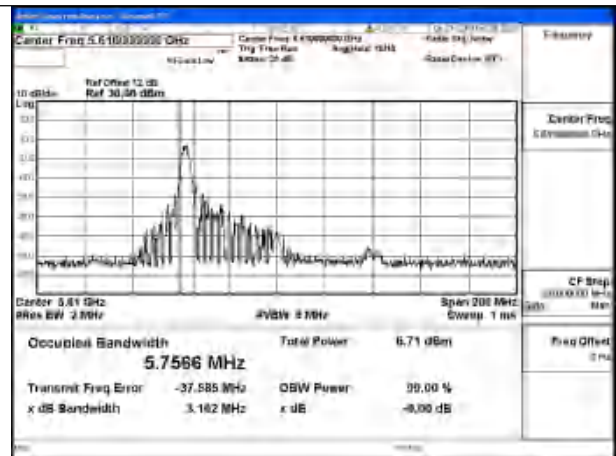

Mode:802.11ax HE40 26T Frequency:5510MHz
Ant:Chain1

Mode:802.11ax HE40 26T Frequency:5590MHz
Ant:Chain1

Mode:802.11ax HE40 26T Frequency:5670MHz
Ant:Chain1

Test Mode: 802.11ax HE80 26T

Mode:802.11ax HE80 26T Frequency:5530MHz
Ant:Chain0