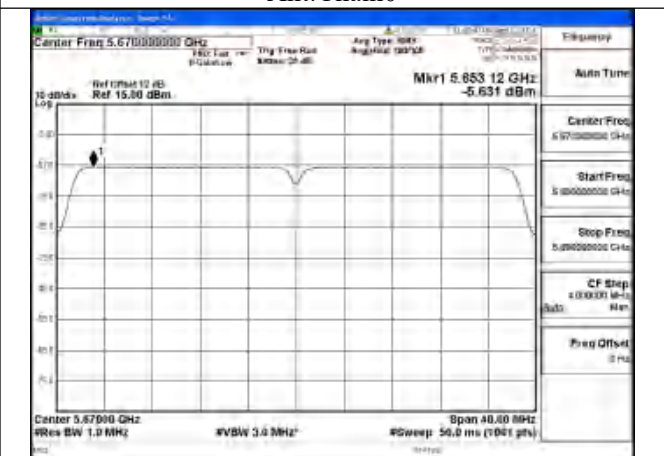

Mode:802.11ac VHT40 Frequency:5670MHz
Ant:Chain0