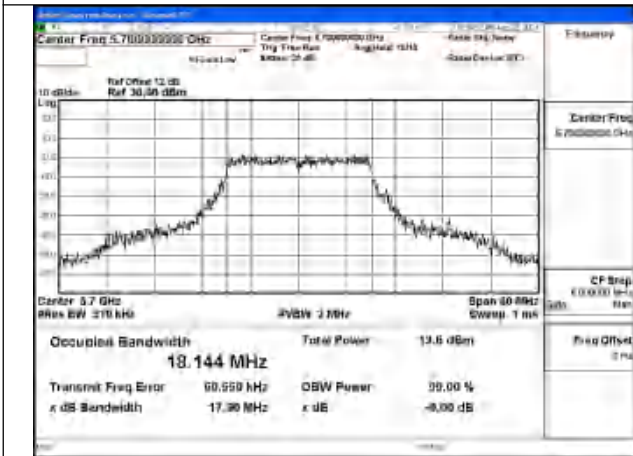

Mode:802.11ac VHT20 Frequency:5700MHz
Ant:Chain1