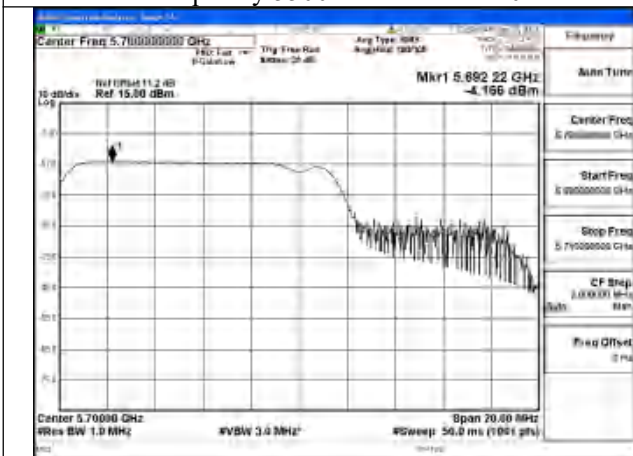

Mode:802.11be EHT20 Tone:26+106
Frequency:5700MHz Ant:Chain0