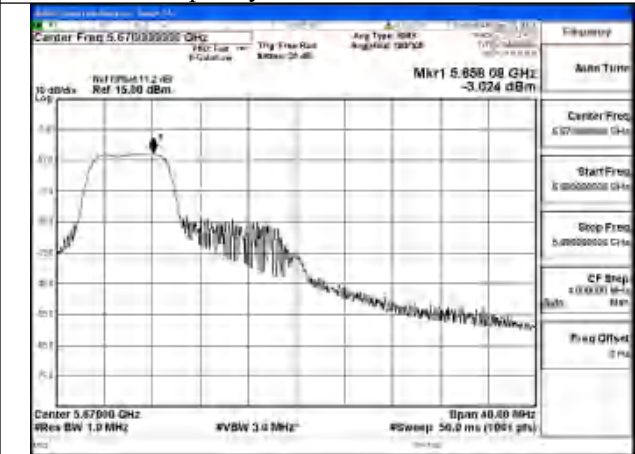

Mode:802.11be EHT40 Tone:26+52
Frequency:5670MHz Ant:Chain1