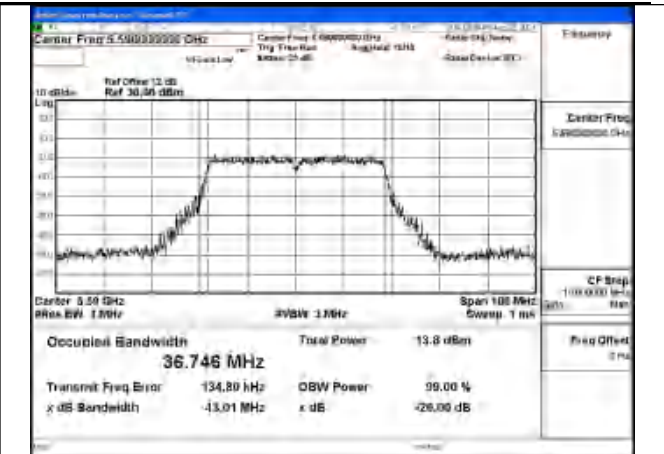

Mode:802.11ac VHT40 Frequency:5590MHz
Ant:Chain1