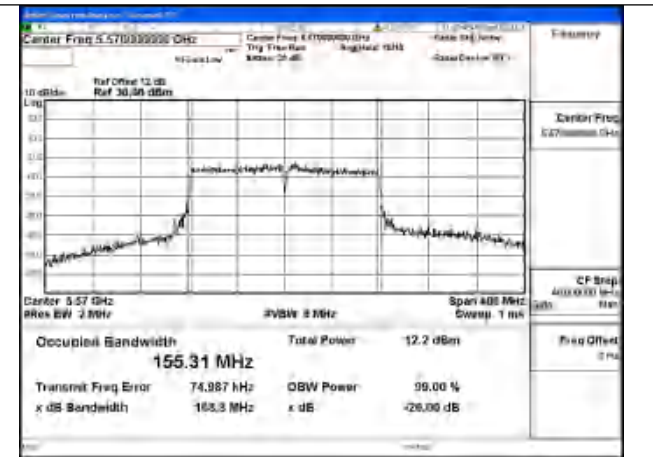

Mode:802.11ax HE80 Frequency:5610MHz Ant:Chain1

Mode:802.11ax HE80 Frequency:5530MHz Ant:Chain0

Mode:802.11ax HE80 Frequency:5610MHz Ant:Chain0

Test Mode: 802.11ac VHT160

Mode:802.11ac VHT160 Frequency:5570MHz
Ant:Chain1