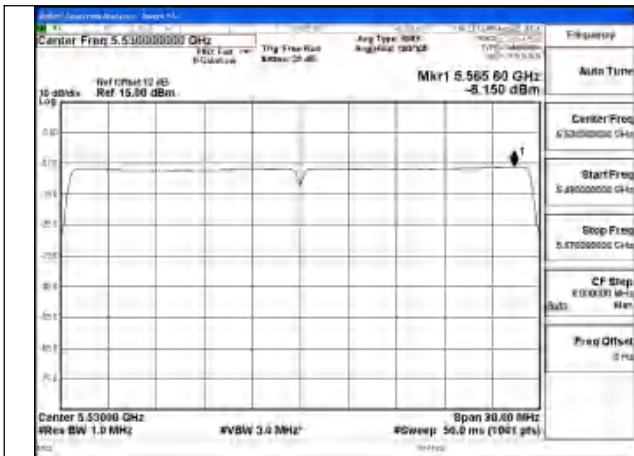

Test Mode: 802.11ac VHT80

Mode:802.11ac VHT80 Frequency:5530MHz
Ant:Chain1