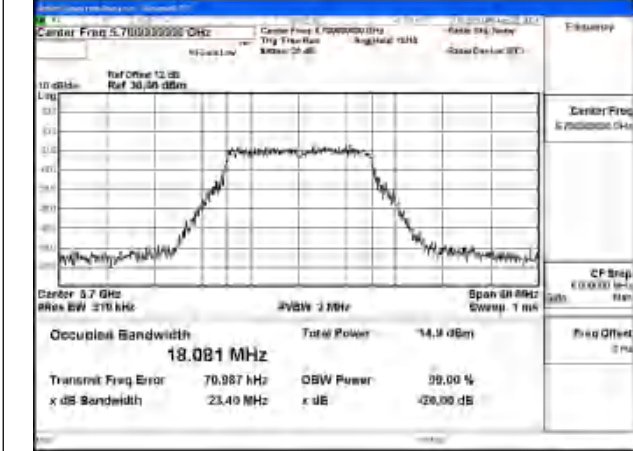

Mode:802.11a Frequency:5700MHz Ant:Chain0

Test Mode: 802.11n HT20

Mode:802.11n HT20 Frequency:5500MHz Ant:Chain1

Mode:802.11n HT20 Frequency:5580MHz Ant:Chain1

Mode:802.11n HT20 Frequency:5700MHz Ant:Chain1