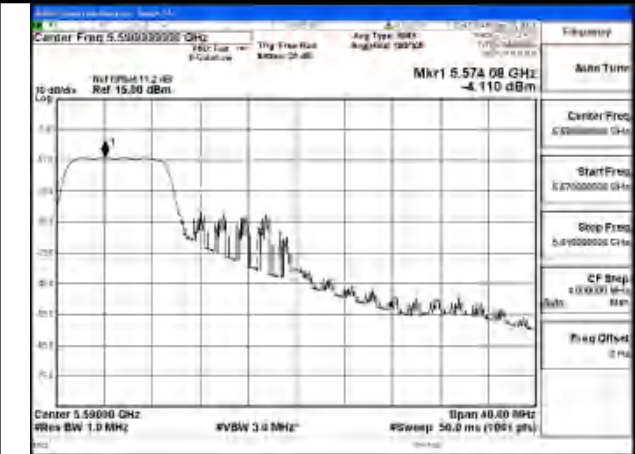

Mode:802.11be EHT40 Tone:106T
Frequency:5590MHz Ant:Chain0