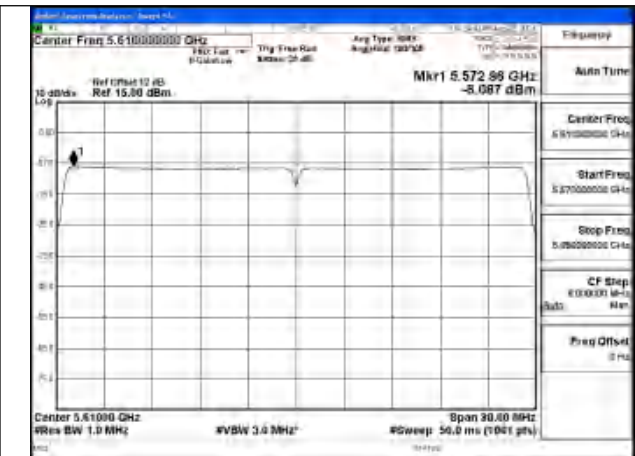

Mode:802.11ax HE40 Tone:484T Frequency:5590MHz
Ant:Chain0

Mode:802.11ax HE40 Tone:484T Frequency:5670MHz
Ant:Chain0

Test Mode: 802.11ac VHT80

Mode:802.11ac VHT80 Frequency:5530MHz
Ant:Chain1

Mode:802.11ac VHT80 Frequency:5610MHz
Ant:Chain1