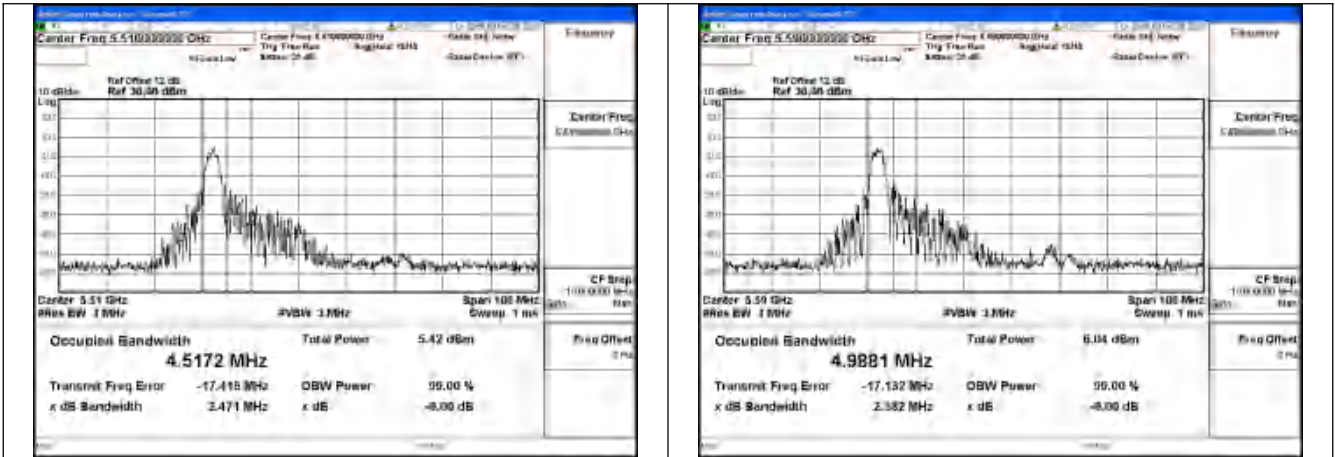

Test Mode: 802.11ax HE40 26T

Mode:802.11ax HE40 26T Frequency:5510MHz
Ant:Chain0

Mode:802.11ax HE40 26T Frequency:5590MHz
Ant:Chain0