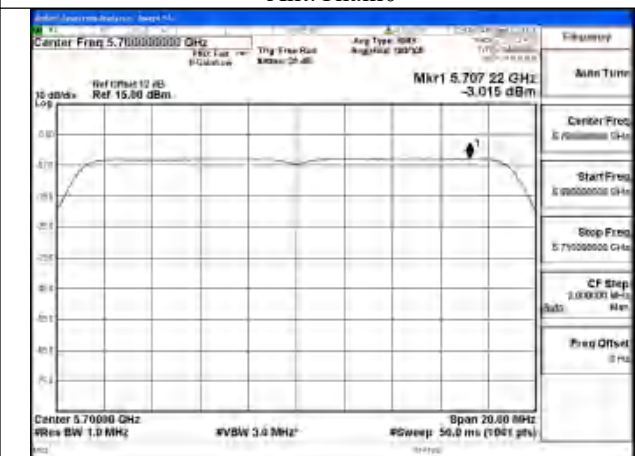

Mode:802.11ac VHT20 Frequency:5580MHz
Ant:Chain1

Mode:802.11ac VHT20 Frequency:5700MHz
Ant:Chain1

Mode:802.11ac VHT20 Frequency:5500MHz
Ant:Chain0

Mode:802.11ac VHT20 Frequency:5580MHz
Ant:Chain0

Mode:802.11ac VHT20 Frequency:5700MHz
Ant:Chain0