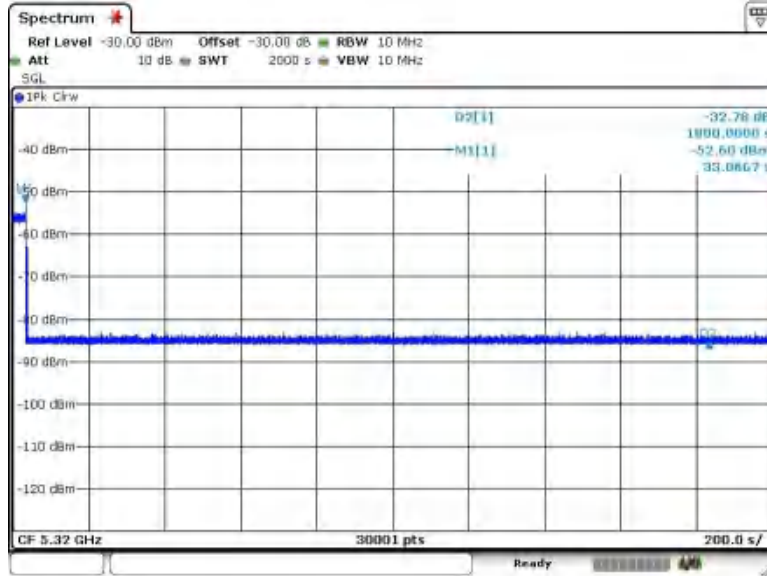

**<20MHz / 5320 MHz>
Non-Occupancy Period**

Date: 12 SEP: 2024 16:29:10