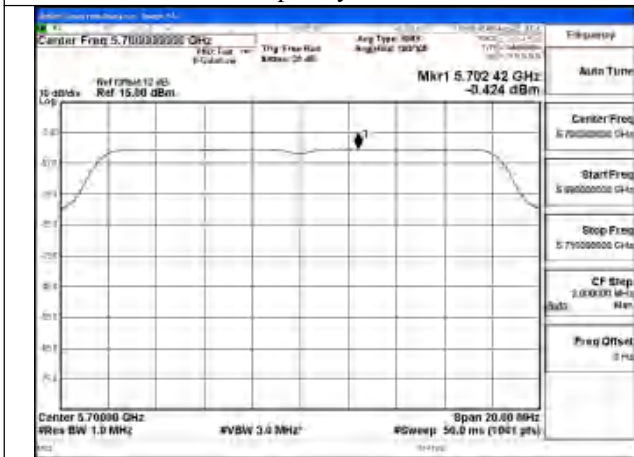

Mode:802.11a Frequency:5700MHz Ant:Chain1