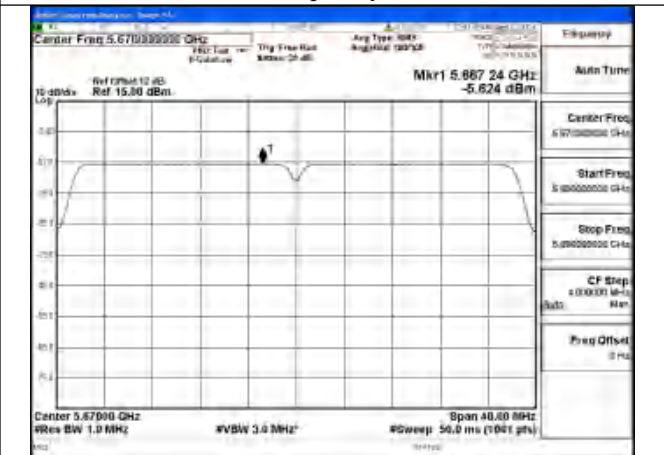

Test Mode: 802.11n HT40

Mode:802.11n HT40 Frequency:5510MHz Ant:Chain1

Mode:802.11n HT40 Frequency:5590MHz Ant:Chain1

Mode:802.11n HT40 Frequency:5670MHz Ant:Chain1

Mode:802.11n HT40 Frequency:5510MHz Ant:Chain0