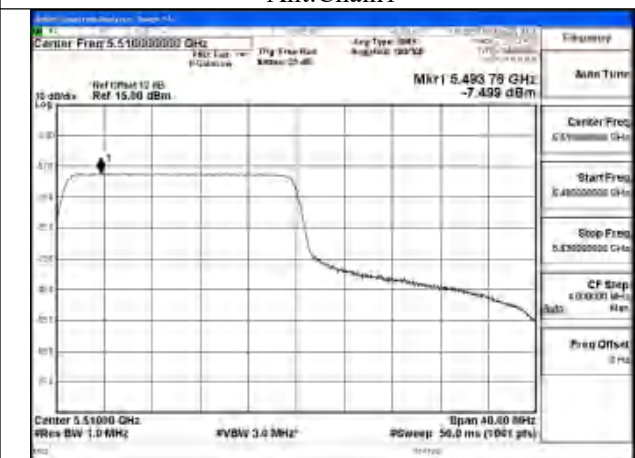

Mode:802.11ax HE40 Tone:242T Frequency:5510MHz
Ant:Chain0