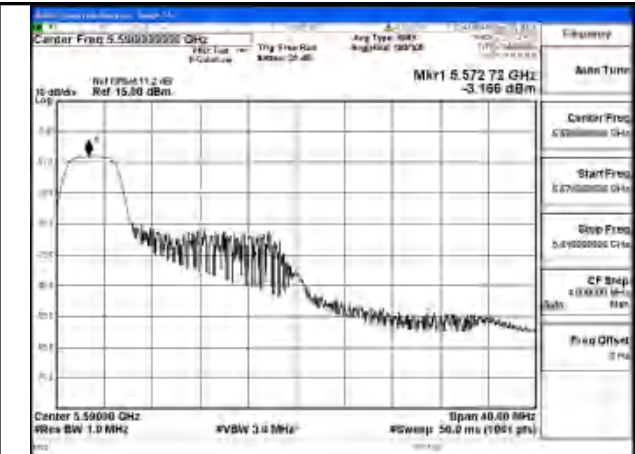

Mode:802.11be EHT40 Tone:52T Frequency:5590MHz
Ant:Chain0