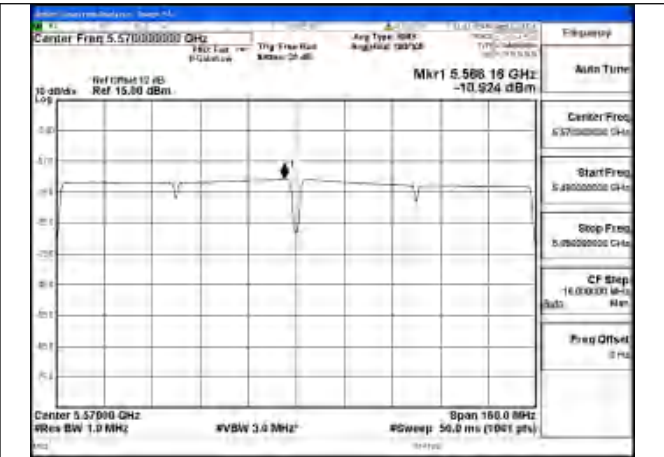

Mode:802.11ax HE80 Tone:996T Frequency:5530MHz
Ant:Chain0

Mode:802.11ax HE80 Tone:996T Frequency:5610MHz
Ant:Chain0

Test Mode: 802.11ac VHT160

Mode:802.11ac VHT160 Frequency:5570MHz
Ant:Chain1

Mode:802.11ac VHT160 Frequency:5570MHz
Ant:Chain0