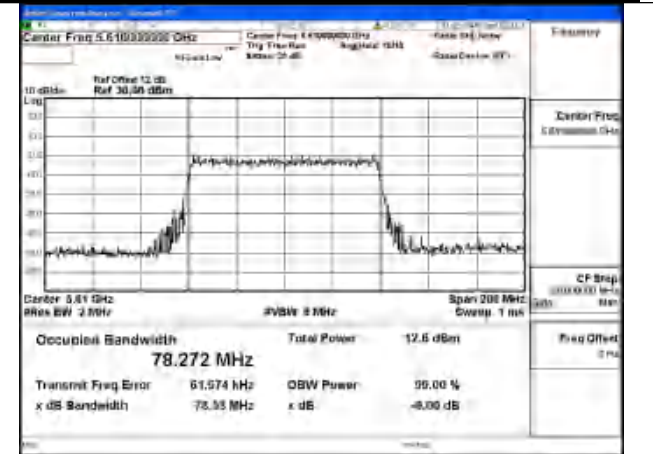

Mode:802.11ax HE80 Frequency:5610MHz Ant:Chain0