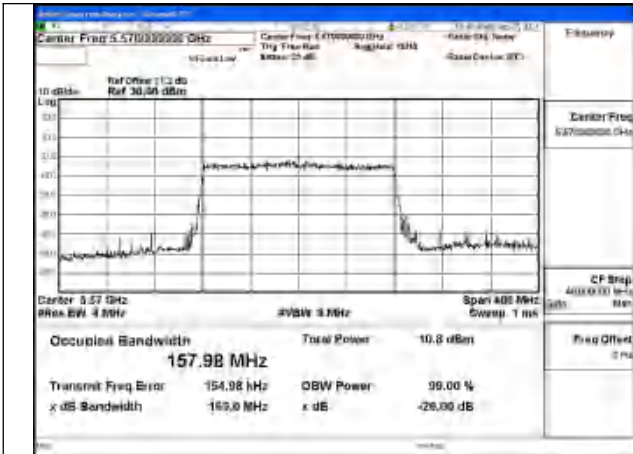

Test Mode: 802.11be EHT160

Mode:802.11be EHT160 Frequency:5570MHz
Ant:Chain0