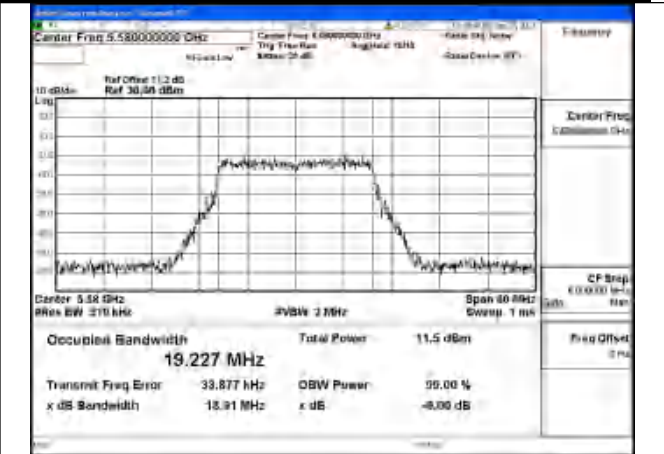

Mode:802.11ac VHT160 Frequency:5570MHz
Ant:Chain0

Test Mode: 802.11ax HE160

Mode:802.11ax HE160 Frequency:5570MHz
Ant:Chain1

Mode:802.11ax HE160 Frequency:5570MHz
Ant:Chain0

Test Mode: 802.11be EHT20

Mode:802.11be EHT20 Frequency:5500MHz
Ant:Chain0