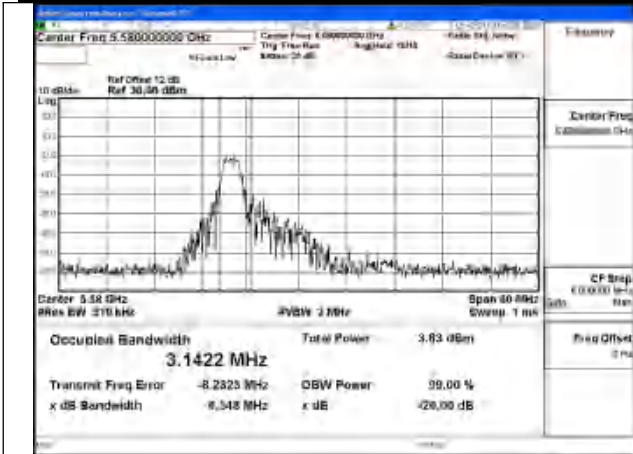

Test Mode: 802.11ax HE20 26T

Mode:802.11ax HE20 26T Frequency:5500MHz
Ant:Chain0

Mode:802.11ax HE20 26T Frequency:5580MHz
Ant:Chain0

Mode:802.11ax HE20 26T Frequency:5700MHz
Ant:Chain0

Mode:802.11ax HE20 26T Frequency:5500MHz
Ant:Chain1