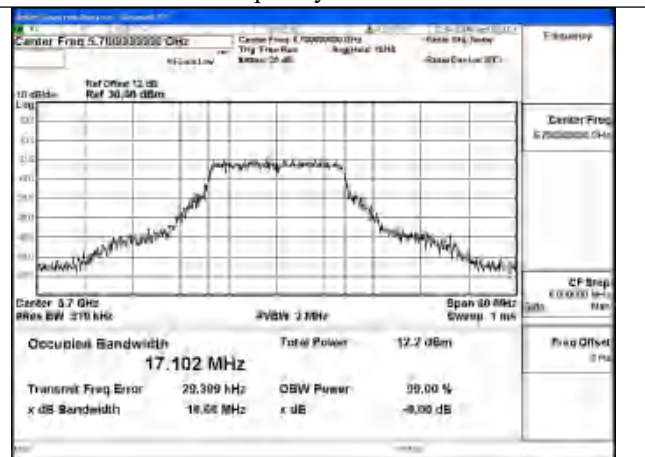

Test Mode: 802.11a

Mode:802.11a Frequency:5500MHz Ant:Chain1

Mode:802.11a Frequency:5580MHz Ant:Chain1

Mode:802.11a Frequency:5700MHz Ant:Chain1

Mode:802.11a Frequency:5500MHz Ant:Chain0

Mode:802.11a Frequency:5580MHz Ant:Chain0