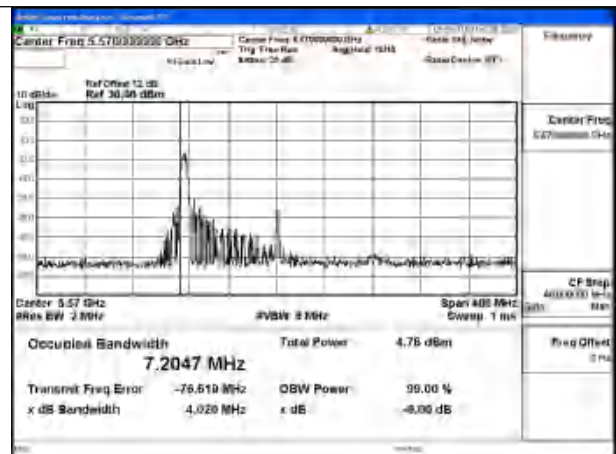

Mode:802.11ax HE80 26T Frequency:5610MHz
Ant:Chain0

Mode:802.11ax HE80 26T Frequency:5530MHz
Ant:Chain1

Mode:802.11ax HE80 26T Frequency:5610MHz
Ant:Chain1

Test Mode: 802.11ax HE160 26T

Mode:802.11ax HE160 26T Frequency:5570MHz
Ant:Chain0