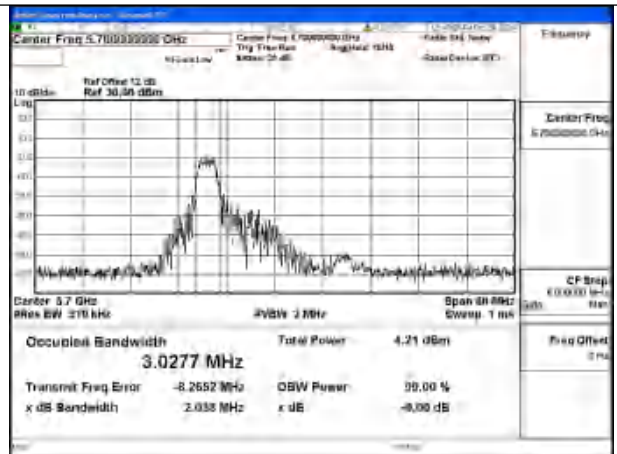

Mode:802.11ax HE20 26T Frequency:5580MHz
Ant:Chain0

Mode:802.11ax HE20 26T Frequency:5700MHz
Ant:Chain0

Mode:802.11ax HE20 26T Frequency:5500MHz
Ant:Chain1

Mode:802.11ax HE20 26T Frequency:5580MHz
Ant:Chain1