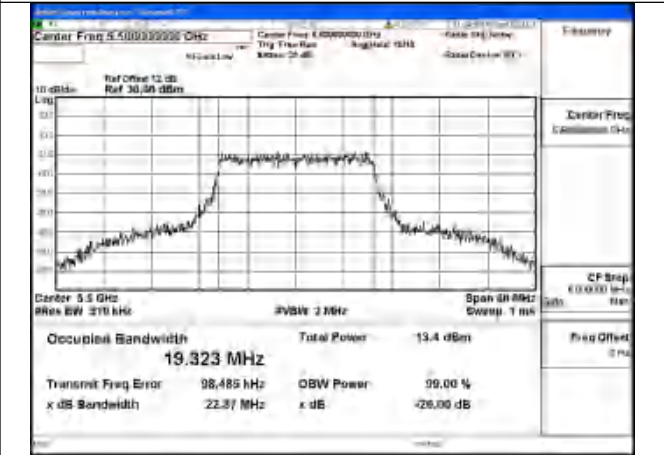

Test Mode: 802.11ax HE20

Mode:802.11ax HE20 Frequency:5500MHz Ant:Chain1

Mode:802.11ax HE20 Frequency:5580MHz Ant:Chain1

Mode:802.11ax HE20 Frequency:5700MHz Ant:Chain1

Mode:802.11ax HE20 Frequency:5500MHz Ant:Chain0