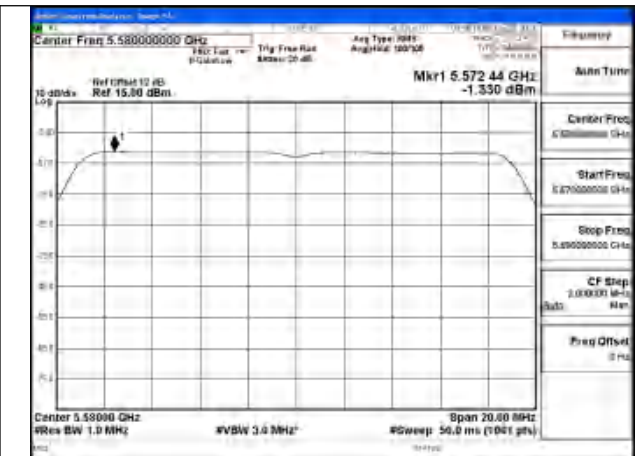

Mode:802.11n HT20 Frequency:5500MHz Ant:Chain0

Mode:802.11n HT20 Frequency:5580MHz Ant:Chain0

Mode:802.11n HT20 Frequency:5700MHz Ant:Chain0

Test Mode: 802.11ac VHT20

Mode:802.11ac VHT20 Frequency:5500MHz
Ant:Chain1