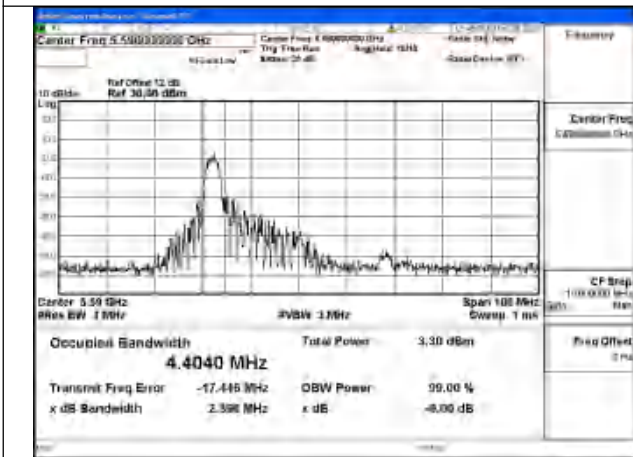

Mode:802.11ax HE40 26T Frequency:5590MHz
Ant:Chain1