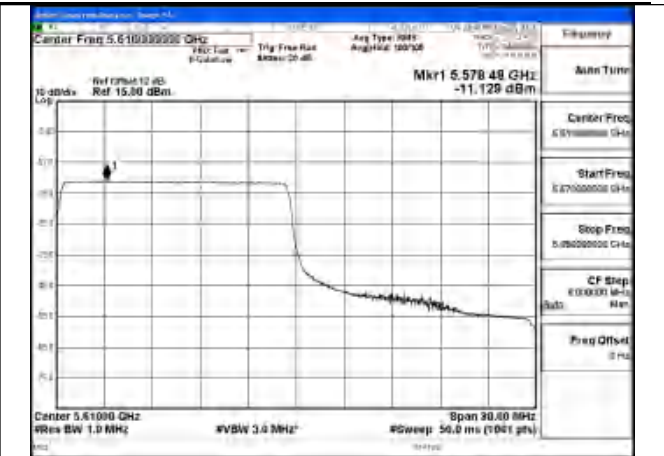

Mode:802.11ax HE80 Tone:484T Frequency:5610MHz
Ant:Chain0