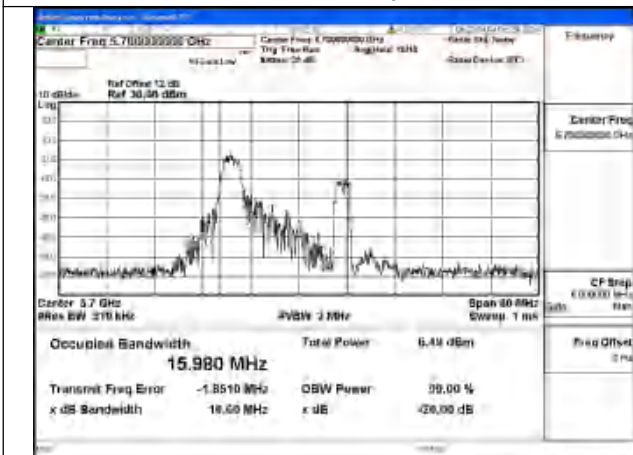

Mode:802.11ax HE20 26T Frequency:5700MHz
Ant:Chain0