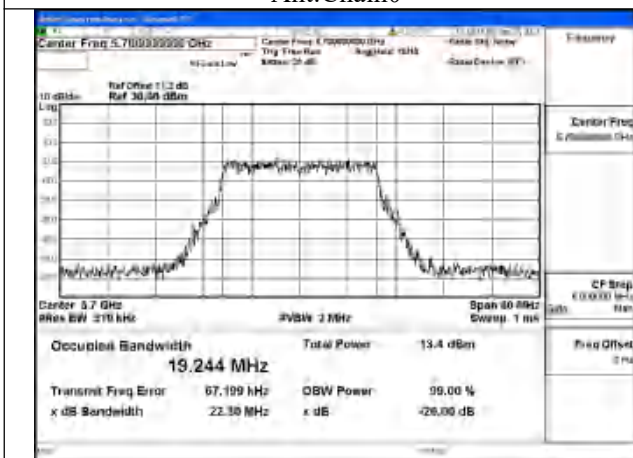

Mode:802.11be EHT20 Frequency:5700MHz
Ant:Chain0