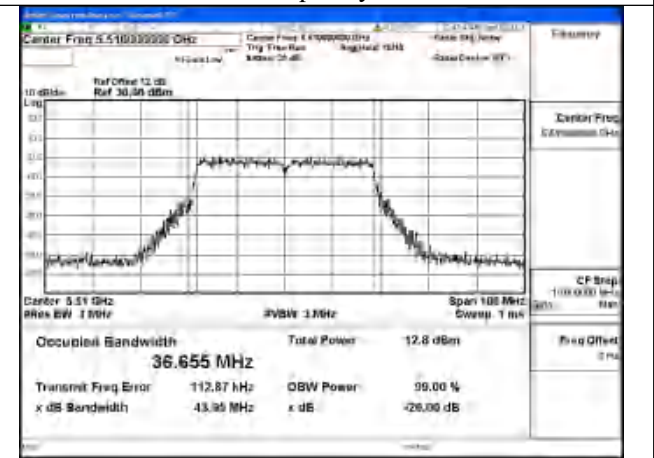

Mode:802.11n HT40 Frequency:5510MHz Ant:Chain0