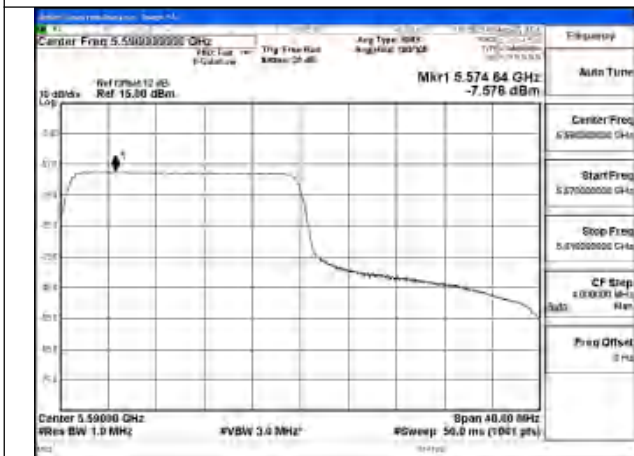

Mode:802.11ax HE40 Tone:242T Frequency:5590MHz
Ant:Chain0