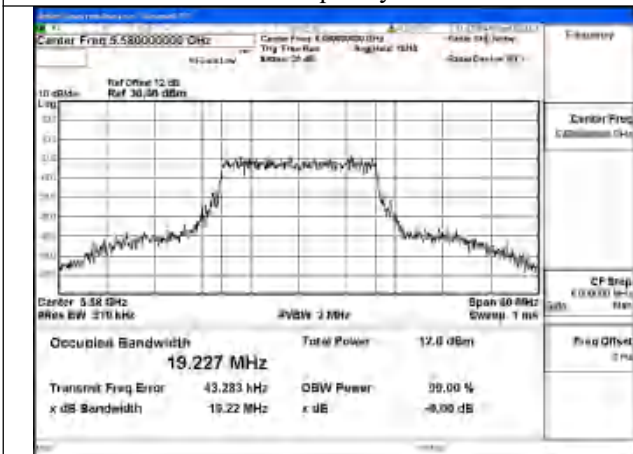

Test Mode: 802.11ax HE20

Mode:802.11ax HE20 Frequency:5500MHz Ant:Chain1

Mode:802.11ax HE20 Frequency:5580MHz Ant:Chain1

Mode:802.11ax HE20 Frequency:5700MHz Ant:Chain1

Mode:802.11ax HE20 Frequency:5500MHz Ant:Chain0