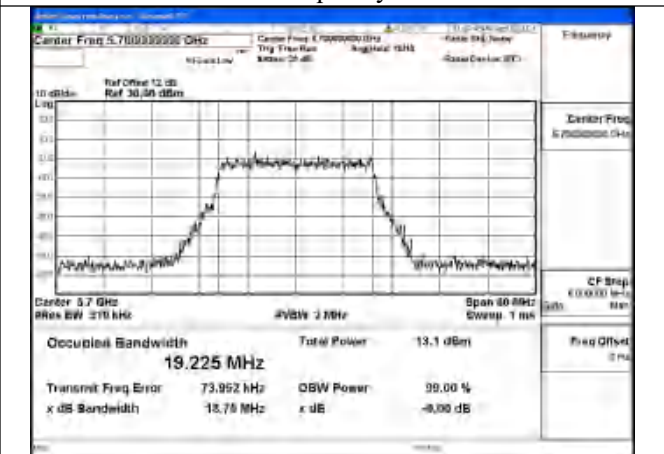

Mode:802.11ax HE20 Frequency:5700MHz Ant:Chain0

Test Mode: 802.11n HT40