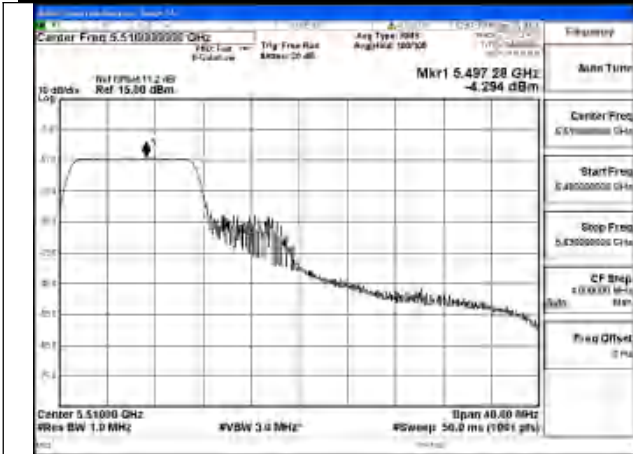

Mode:802.11be EHT40 Tone:26+52
Frequency:5670MHz Ant:Chain0

Mode:802.11be EHT40 Tone:26+52
Frequency:5510MHz Ant:Chain1

Mode:802.11be EHT40 Tone:26+52
Frequency:5590MHz Ant:Chain1

Mode:802.11be EHT40 Tone:26+52
Frequency:5670MHz Ant:Chain1