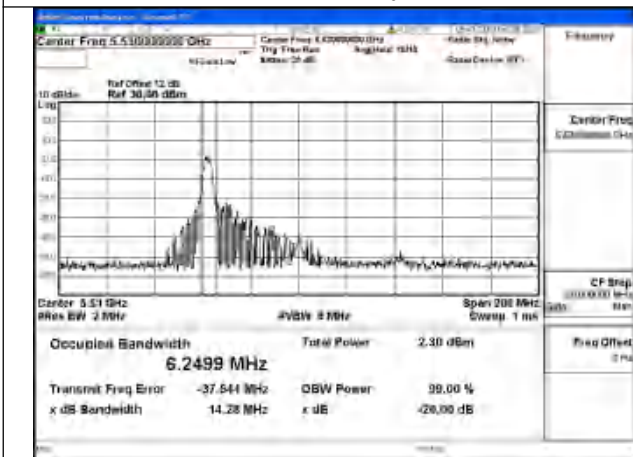

Mode:802.11ax HE80 26T Frequency:5530MHz
Ant:Chain1