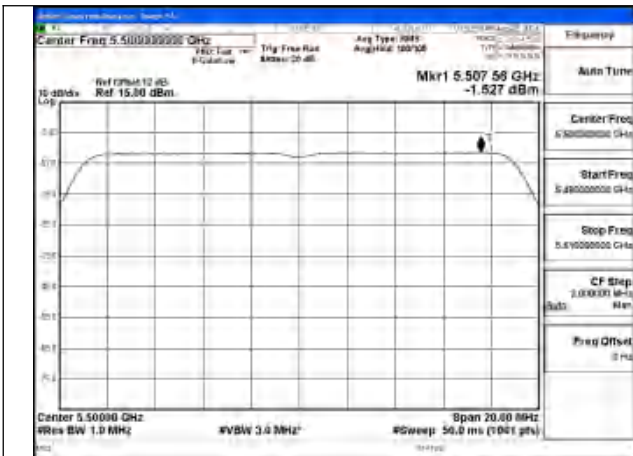

Test Mode: 802.11ac VHT20

Mode:802.11ac VHT20 Frequency:5500MHz
Ant:Chain1