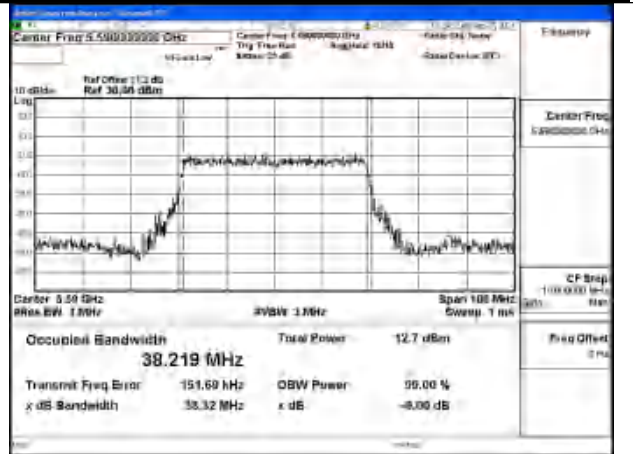

Mode:802.11be EHT40 Frequency:5590MHz
Ant:Chain0