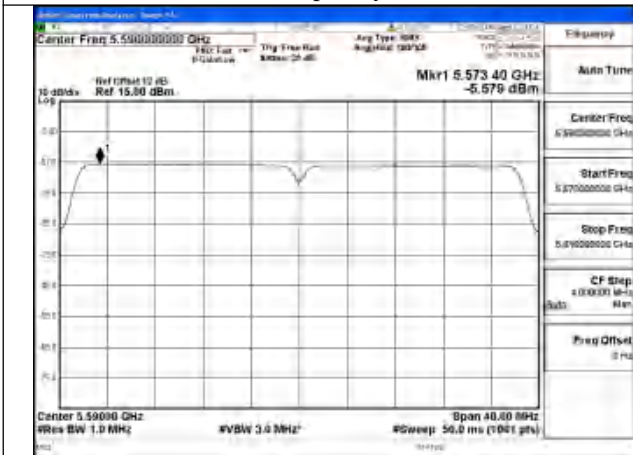

Test Mode: 802.11n HT40

Mode:802.11n HT40 Frequency:5510MHz Ant:Chain1

Mode:802.11n HT40 Frequency:5590MHz Ant:Chain1

Mode:802.11n HT40 Frequency:5670MHz Ant:Chain1

Mode:802.11n HT40 Frequency:5510MHz Ant:Chain0