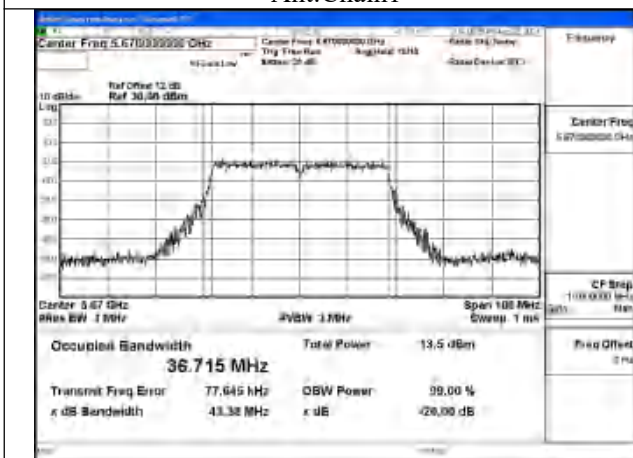

Mode:802.11ac VHT40 Frequency:5670MHz
Ant:Chain1