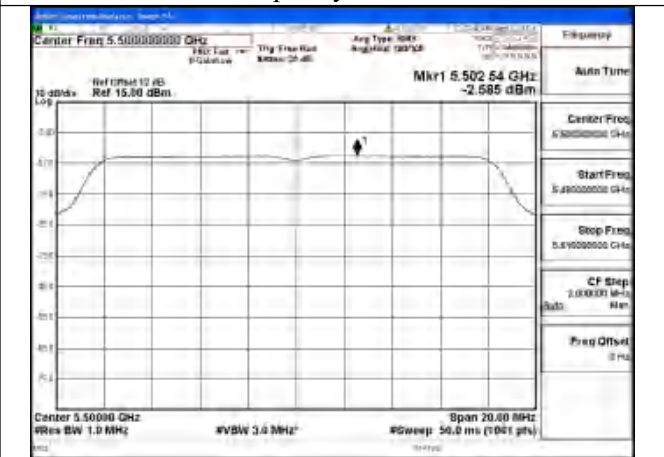

Test Mode: 802.11a

Mode:802.11a Frequency:5500MHz Ant:Chain1

Mode:802.11a Frequency:5580MHz Ant:Chain1

Mode:802.11a Frequency:5700MHz Ant:Chain1

Mode:802.11a Frequency:5500MHz Ant:Chain0

Mode:802.11a Frequency:5580MHz Ant:Chain0