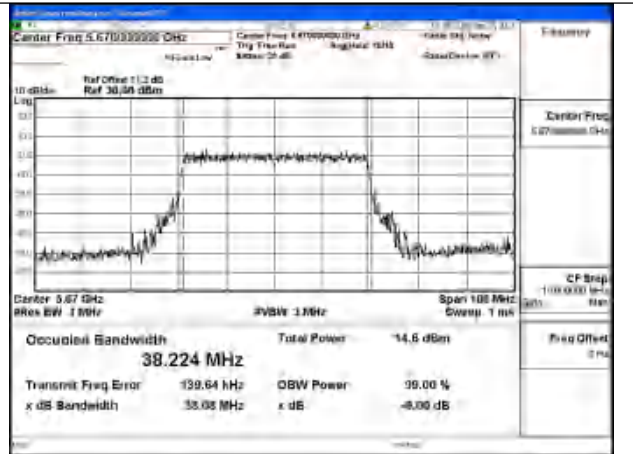

Mode:802.11be EHT40 Frequency:5670MHz
Ant:Chain1

Test Mode: 802.11be EHT80