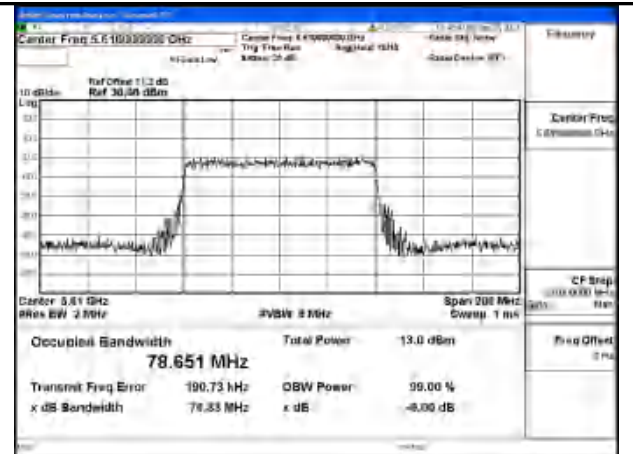

Mode:802.11be EHT40 Frequency:5590MHz
Ant:Chain1

Mode:802.11be EHT40 Frequency:5670MHz
Ant:Chain1

Test Mode: 802.11be EHT80

Mode:802.11be EHT80 Frequency:5530MHz
Ant:Chain0

Mode:802.11be EHT80 Frequency:5610MHz
Ant:Chain0