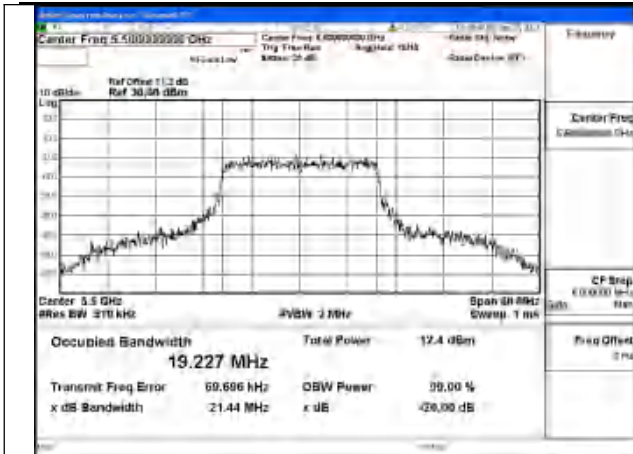

Mode:802.11ac VHT160 Frequency:5570MHz
Ant:Chain0

Test Mode: 802.11ax HE160

Mode:802.11ax HE160 Frequency:5570MHz
Ant:Chain1

Mode:802.11ax HE160 Frequency:5570MHz
Ant:Chain0

Test Mode: 802.11be EHT20

Mode:802.11be EHT20 Frequency:5500MHz
Ant:Chain0