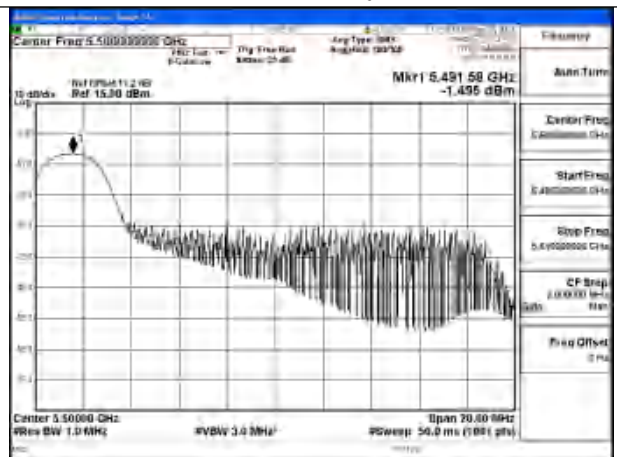

Mode:802.11be EHT20 Tone:26T Frequency:5500MHz
Ant:Chain1