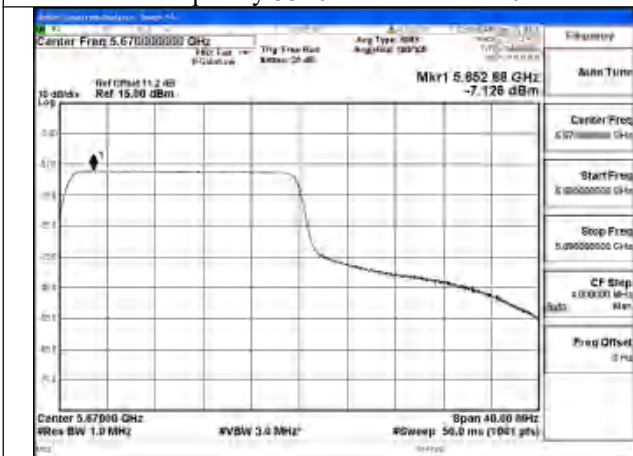

Mode:802.11be EHT40 Tone:106T
Frequency:5590MHz Ant:Chain1

Mode:802.11be EHT40 Tone:106T
Frequency:5670MHz Ant:Chain1

Mode:802.11be EHT40 Tone:242T
Frequency:5510MHz Ant:Chain0

Mode:802.11be EHT40 Tone:242T
Frequency:5590MHz Ant:Chain0