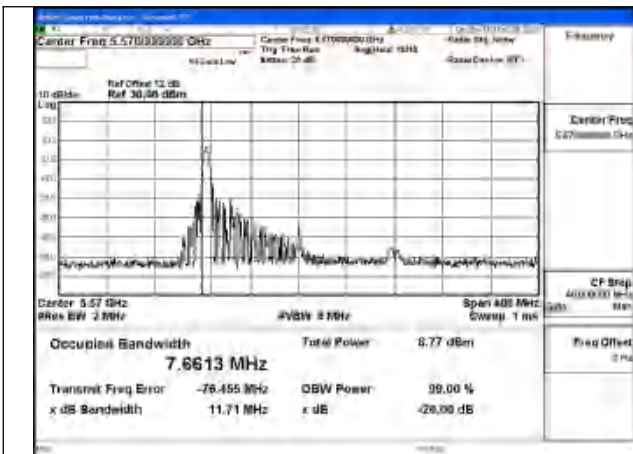

Test Mode: 802.11ax HE160 26T

Mode:802.11ax HE160 26T Frequency:5570MHz
Ant:Chain0