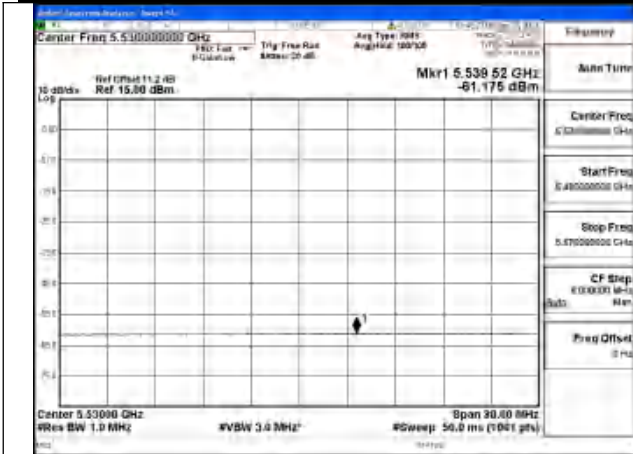

Mode:802.11be EHT80 Tone:52T Frequency:5530MHz
Ant:Chain1