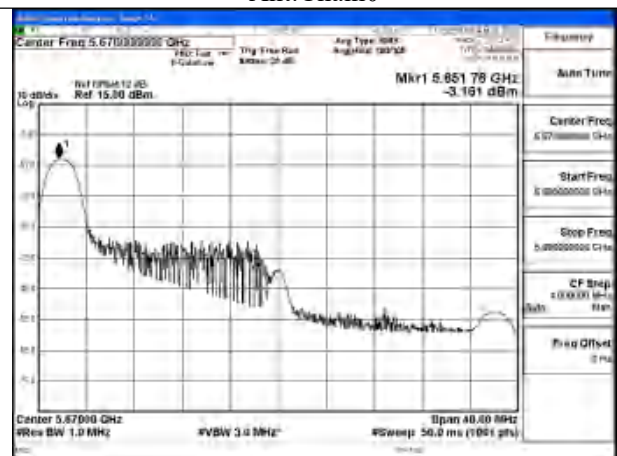

Mode:802.11ax HE40 Tone:26T Frequency:5670MHz
Ant:Chain0