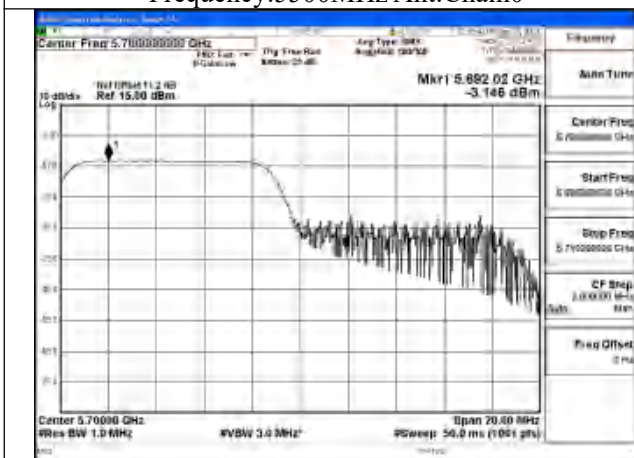

Mode:802.11be EHT20 Tone:106T
Frequency:5700MHz Ant:Chain0