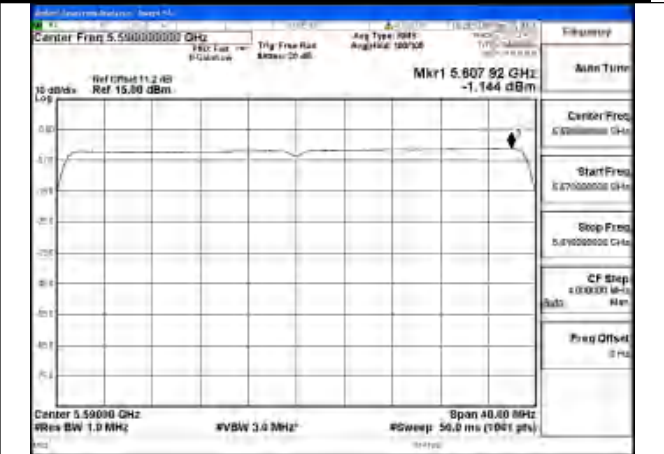

Mode:802.11be EHT40 Tone:484T
Frequency:5590MHz Ant:Chain0