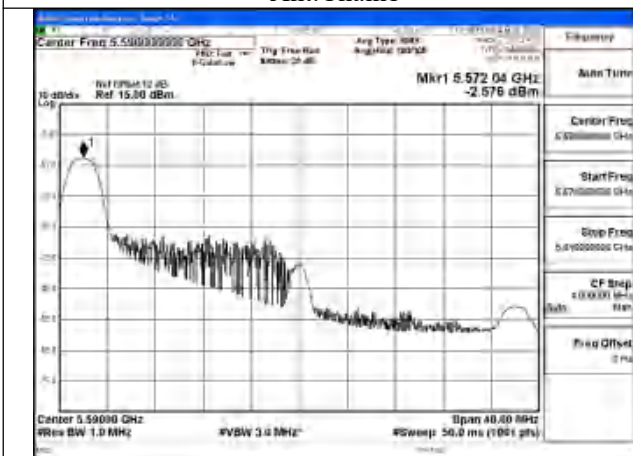

Mode:802.11ax HE40 Tone:26T Frequency:5510MHz
Ant:Chain1

Mode:802.11ax HE40 Tone:26T Frequency:5590MHz
Ant:Chain1

Mode:802.11ax HE40 Tone:26T Frequency:5670MHz
Ant:Chain1

Mode:802.11ax HE40 Tone:26T Frequency:5510MHz
Ant:Chain0