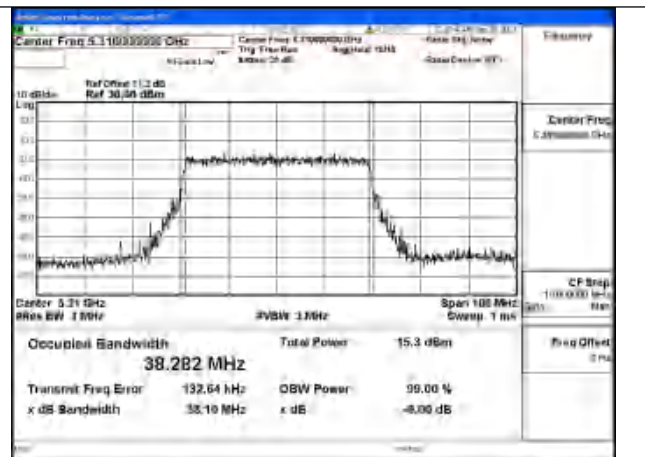

Mode:802.11be EHT40 Frequency:5310MHz
Ant:Chain1