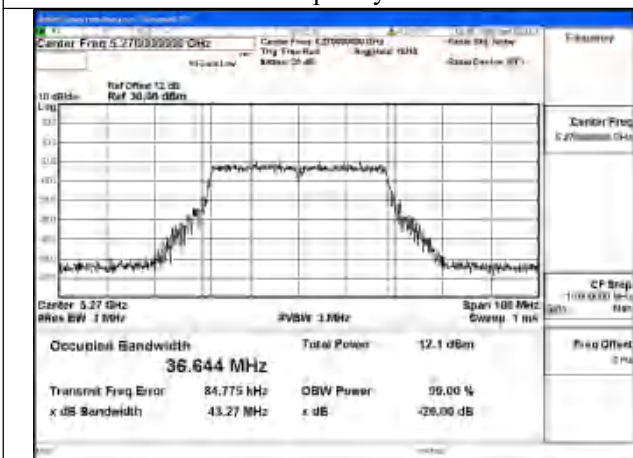

Mode:802.11ax HE20 Frequency:5280MHz Ant:Chain0

Mode:802.11ax HE20 Frequency:5320MHz Ant:Chain0

Test Mode: 802.11n HT40

Mode:802.11n HT40 Frequency:5270MHz Ant:Chain1

Mode:802.11n HT40 Frequency:5310MHz Ant:Chain1