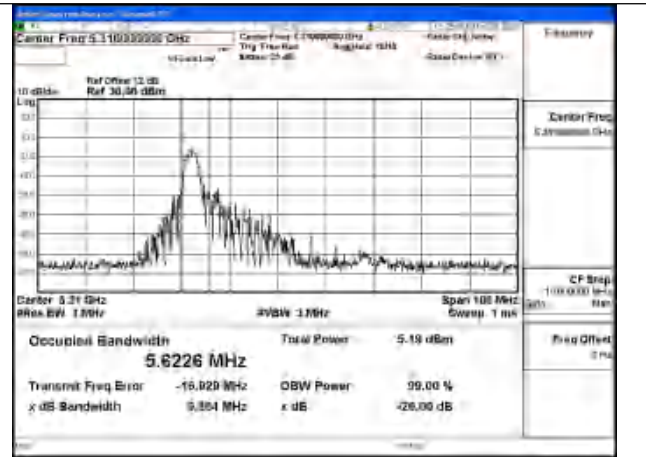

Mode:802.11ax HE40 26T Frequency:5310MHz
Ant:Chain0