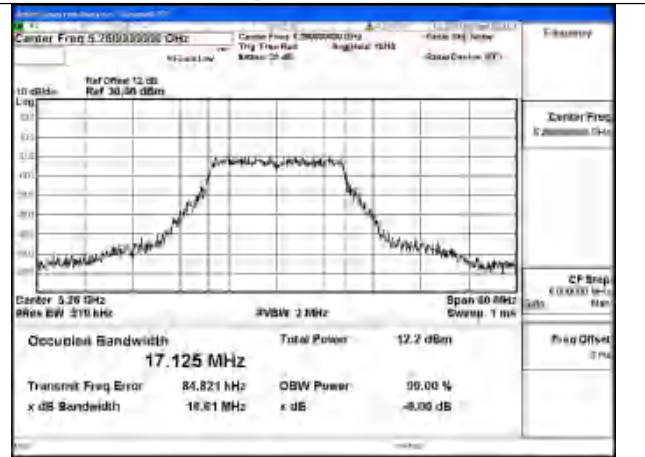

Test Mode: 802.11a

Mode:802.11a Frequency:5260MHz Ant:Chain1

Mode:802.11a Frequency:5280MHz Ant:Chain1

Mode:802.11a Frequency:5320MHz Ant:Chain1

Mode:802.11a Frequency:5260MHz Ant:Chain0

Mode:802.11a Frequency:5280MHz Ant:Chain0