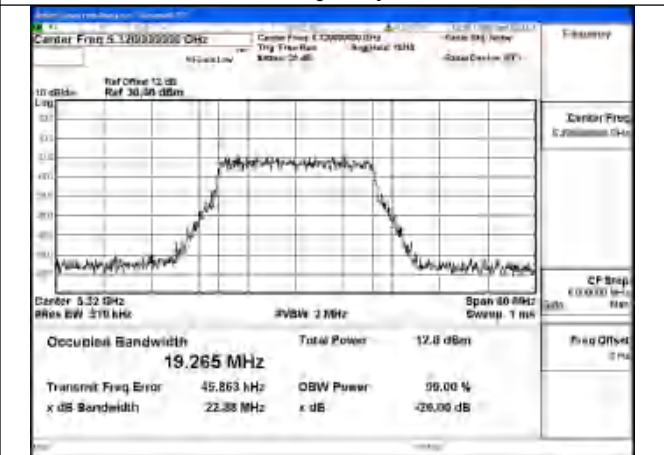

Test Mode: 802.11ax HE20

Mode:802.11ax HE20 Frequency:5260MHz Ant:Chain1

Mode:802.11ax HE20 Frequency:5280MHz Ant:Chain1

Mode:802.11ax HE20 Frequency:5320MHz Ant:Chain1

Mode:802.11ax HE20 Frequency:5260MHz Ant:Chain0