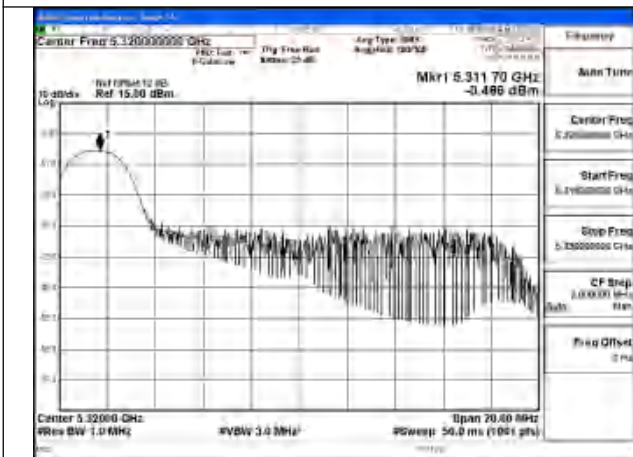

Mode:802.11ax HE20 Tone:26T Frequency:5320MHz
Ant:Chain1