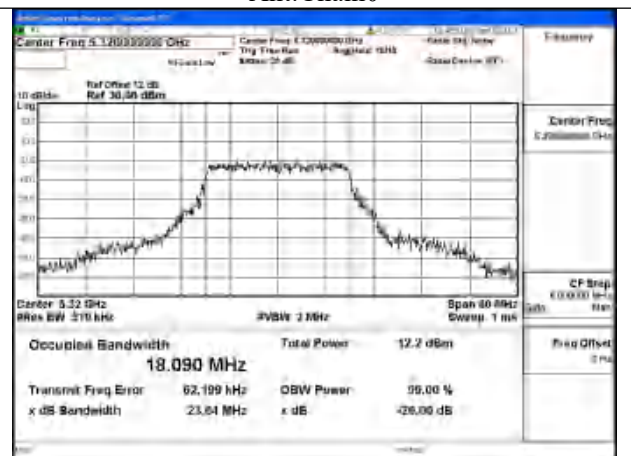

Mode:802.11ac VHT20 Frequency:5280MHz
Ant:Chain1

Mode:802.11ac VHT20 Frequency:5320MHz
Ant:Chain1

Mode:802.11ac VHT20 Frequency:5260MHz
Ant:Chain0

Mode:802.11ac VHT20 Frequency:5280MHz
Ant:Chain0

Mode:802.11ac VHT20 Frequency:5320MHz
Ant:Chain0