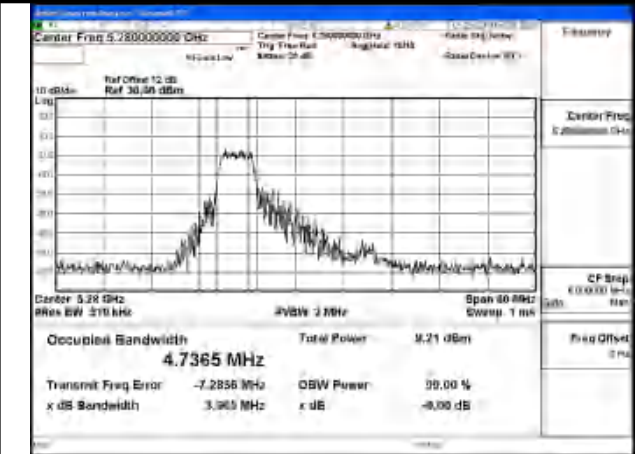

Test Mode: 802.11ax HE80 26T

Mode:802.11ax HE80 26T Frequency:5290MHz
Ant:Chain0

Mode:802.11ax HE80 26T Frequency:5290MHz
Ant:Chain1

Test Mode: 802.11ax HE20 26T

Mode:802.11ax HE20 26T Frequency:5260MHz
Ant:Chain0