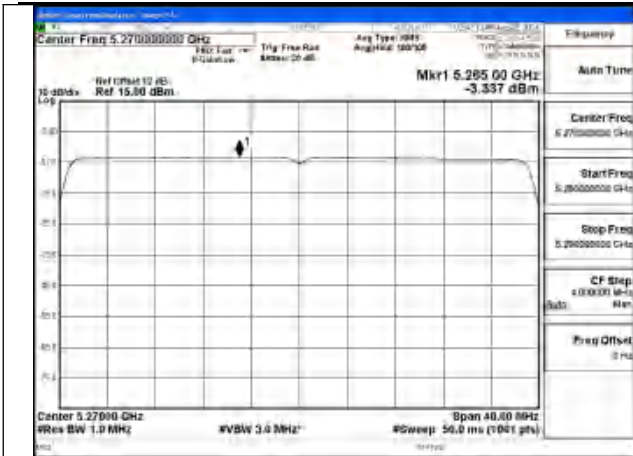

Mode:802.11ax HE40 Tone:242T Frequency:5270MHz
Ant:Chain1

Mode:802.11ax HE40 Tone:242T Frequency:5310MHz
Ant:Chain1

Mode:802.11ax HE40 Tone:242T Frequency:5270MHz
Ant:Chain0

Mode:802.11ax HE40 Tone:242T Frequency:5310MHz
Ant:Chain0