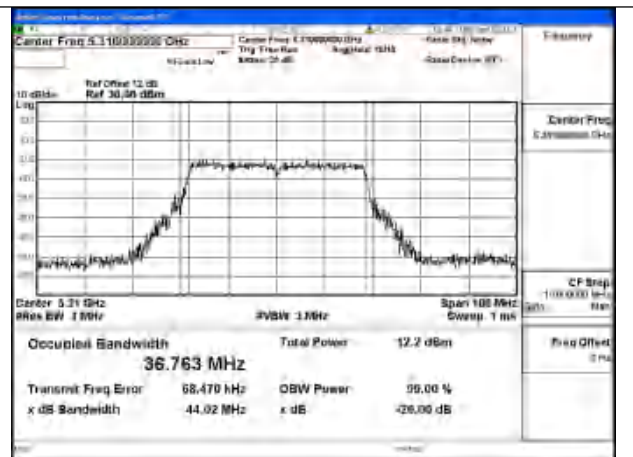

Mode:802.11ac VHT40 Frequency:5310MHz
Ant:Chain0