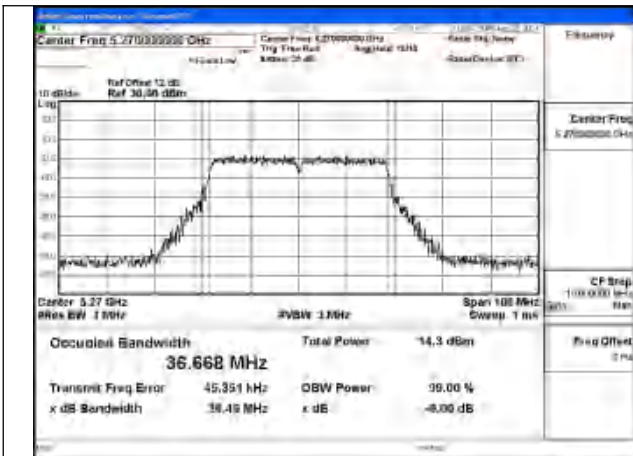

Test Mode: 802.11n HT40

Mode:802.11n HT40 Frequency:5270MHz Ant:Chain1