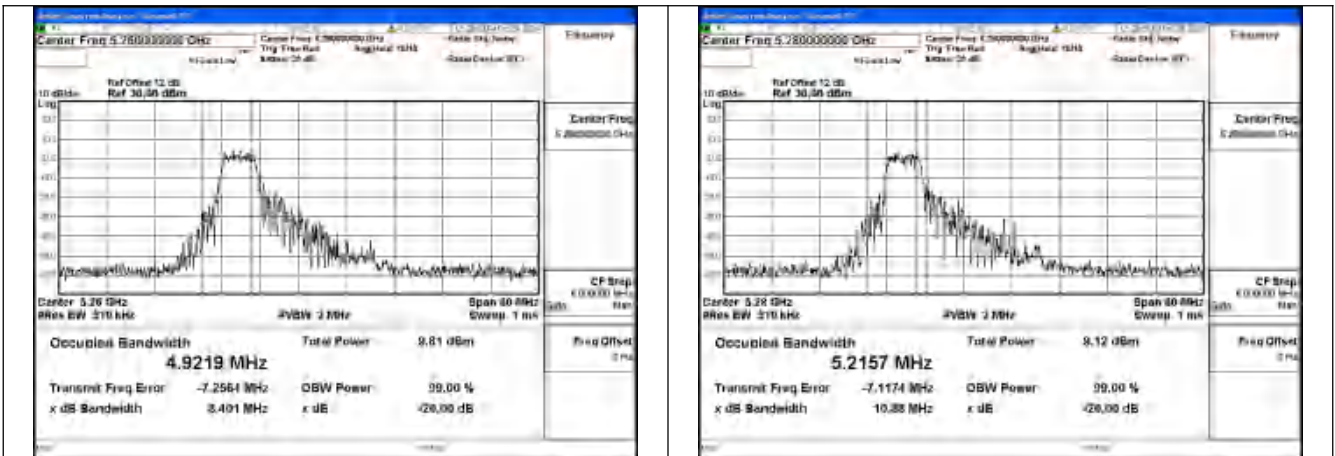

Test Mode: 802.11ax HE20 26T

Mode:802.11ax HE20 26T Frequency:5260MHz
Ant:Chain0

Mode:802.11ax HE20 26T Frequency:5280MHz
Ant:Chain0