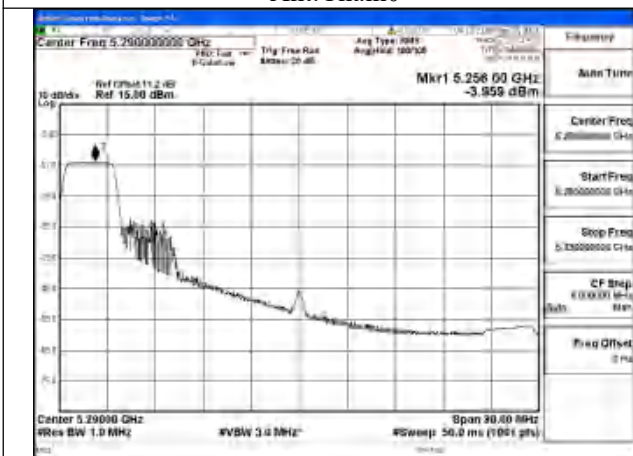

Test Mode: 802.11be EHT80

Mode:802.11be EHT80 Tone:26T Frequency:5290MHz
Ant:Chain0

Mode:802.11be EHT80 Tone:26T Frequency:5290MHz
Ant:Chain1

Mode:802.11be EHT80 Tone:52T Frequency:5290MHz
Ant:Chain0

Mode:802.11be EHT80 Tone:52T Frequency:5290MHz
Ant:Chain1