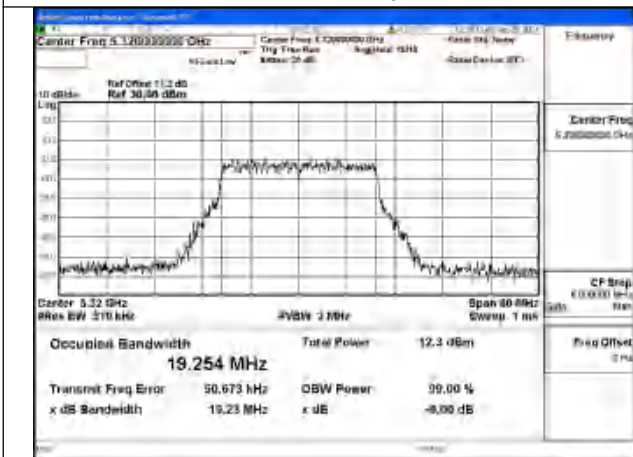

Test Mode: 802.11ax HE80

Mode:802.11ax HE80 Frequency:5290MHz Ant:Chain1

Mode:802.11ax HE80 Frequency:5290MHz Ant:Chain0

Test Mode: 802.11be EHT20

Mode:802.11be EHT20 Frequency:5260MHz
Ant:Chain0

Mode:802.11be EHT20 Frequency:5280MHz
Ant:Chain0