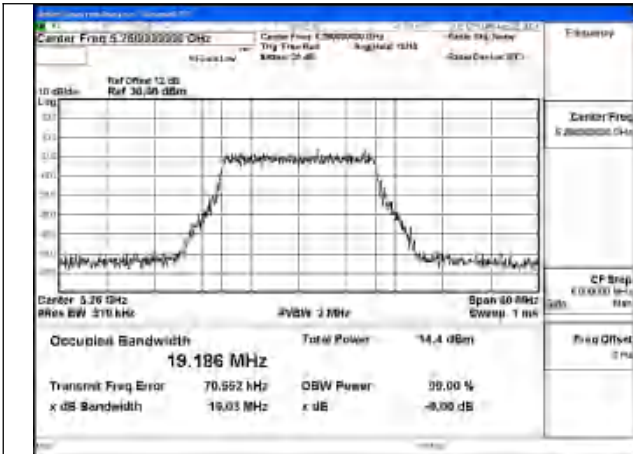

Test Mode: 802.11ax HE20

Mode:802.11ax HE20 Frequency:5260MHz Ant:Chain1