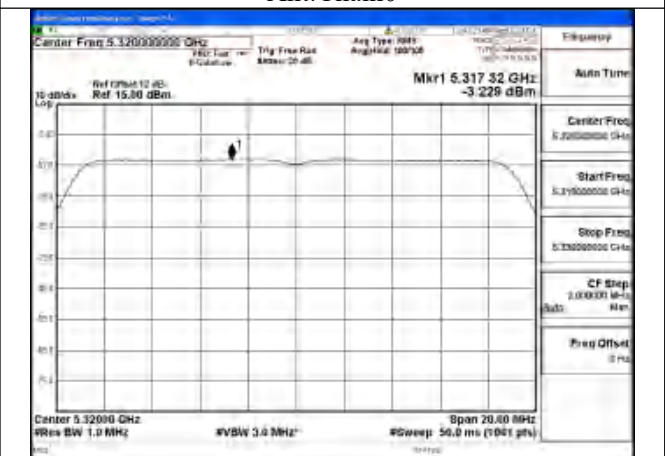

Mode:802.11ac VHT20 Frequency:5280MHz
Ant:Chain1

Mode:802.11ac VHT20 Frequency:5320MHz
Ant:Chain1

Mode:802.11ac VHT20 Frequency:5260MHz
Ant:Chain0

Mode:802.11ac VHT20 Frequency:5280MHz
Ant:Chain0

Mode:802.11ac VHT20 Frequency:5320MHz
Ant:Chain0