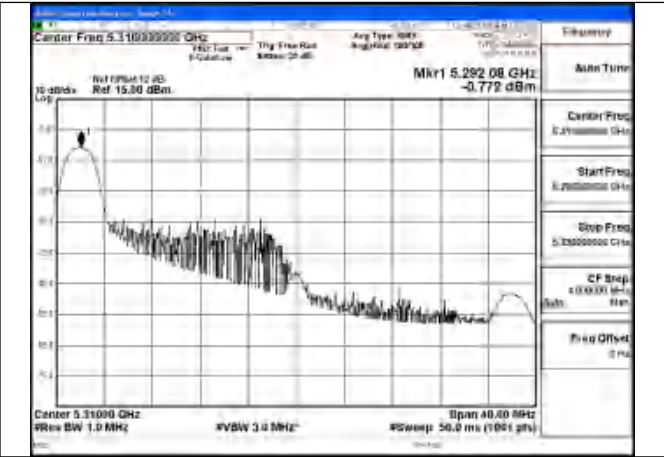

Mode:802.11ax HE40 Tone:26T Frequency:5310MHz
Ant:Chain1