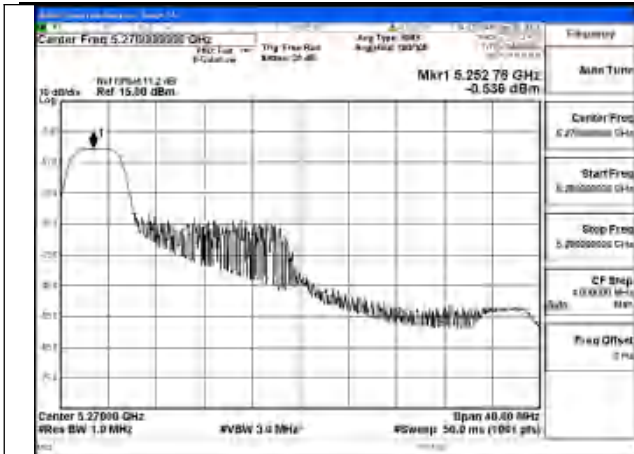

Mode:802.11be EHT40 Tone:52T Frequency:5270MHz
Ant:Chain1