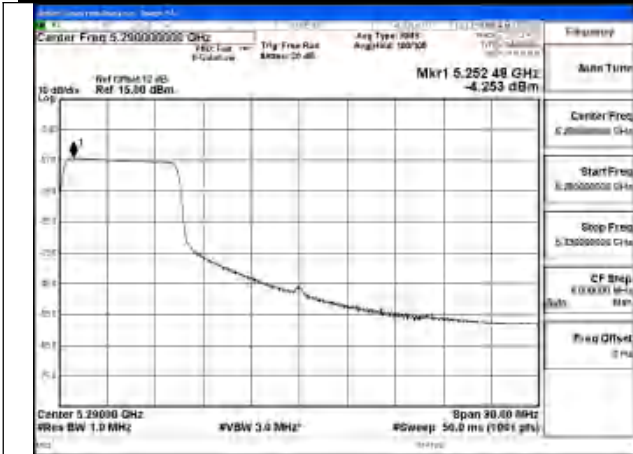

Mode:802.11ax HE80 Tone:242T Frequency:5290MHz
Ant:Chain1