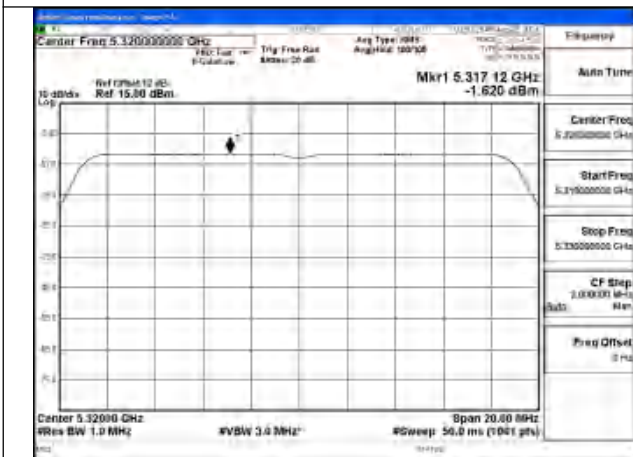

Mode:802.11ac VHT20 Frequency:5320MHz
Ant:Chain1