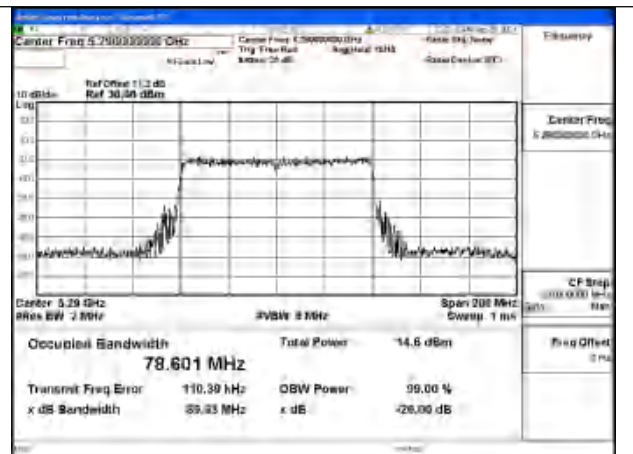

Mode:802.11be EHT80 Frequency:5290MHz
Ant:Chain1