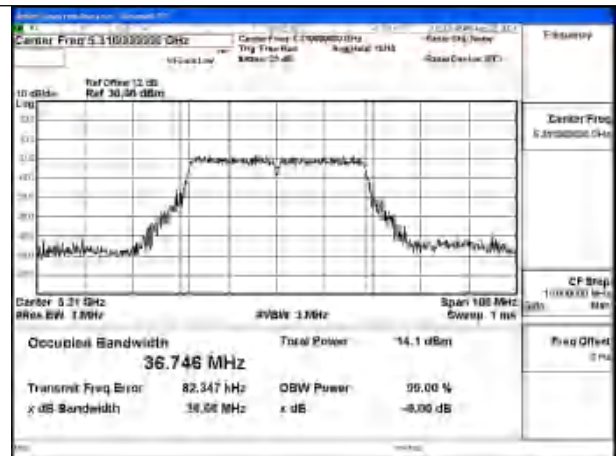

Mode:802.11ac VHT40 Frequency:5310MHz
Ant:Chain1