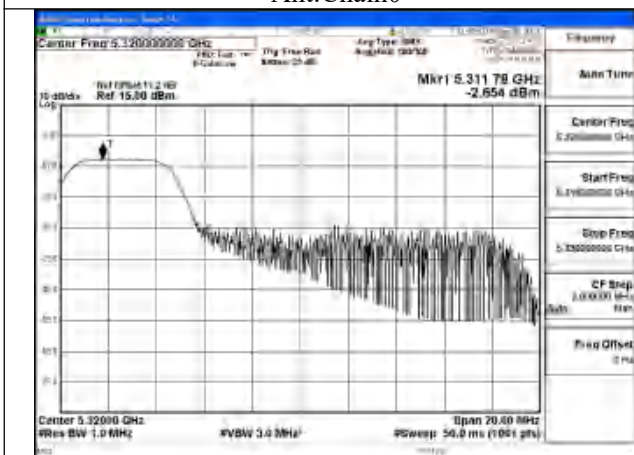

Mode:802.11be EHT20 Tone:52T Frequency:5320MHz
Ant:Chain0