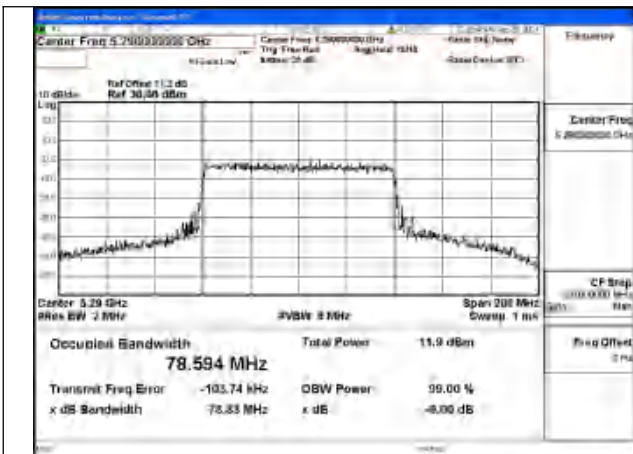

Mode:802.11be EHT40 Frequency:5270MHz
Ant:Chain0

Mode:802.11be EHT40 Frequency:5310MHz
Ant:Chain1

Mode:802.11be EHT40 Frequency:5270MHz
Ant:Chain0

Mode:802.11be EHT40 Frequency:5310MHz
Ant:Chain1

Test Mode: 802.11be EHT80