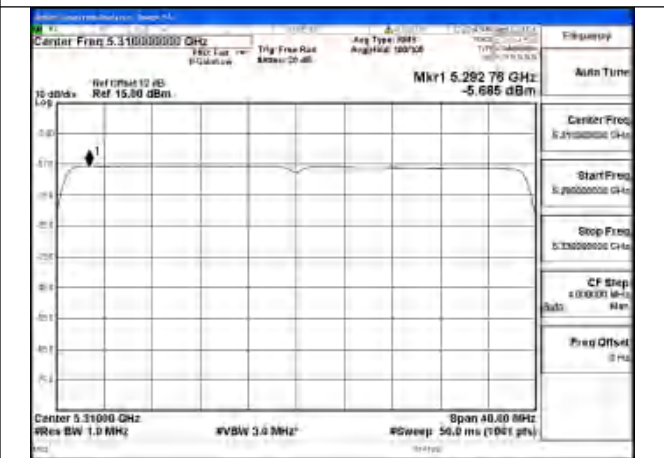

Mode:802.11ax HE40 Tone:484T Frequency:5310MHz
Ant:Chain0