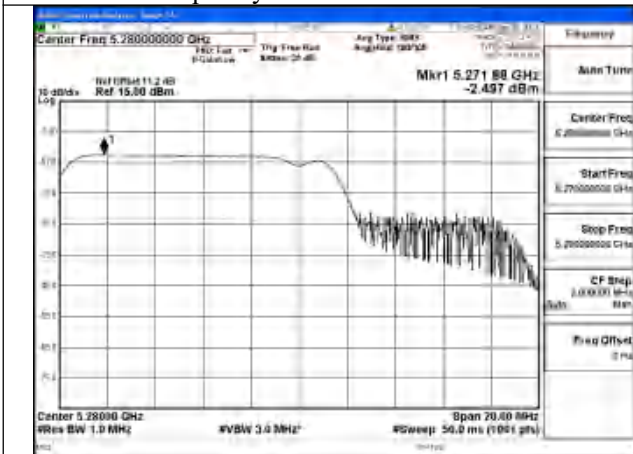

Mode:802.11be EHT20 Tone:26+106
Frequency:5280MHz Ant:Chain1