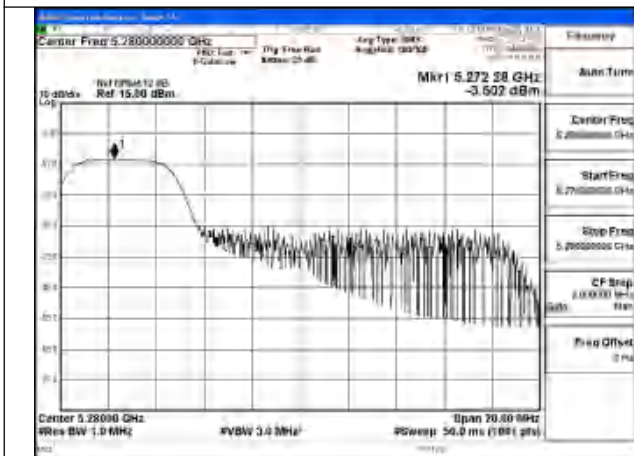

Mode:802.11ax HE20 Tone:52T Frequency:5280MHz
Ant:Chain0