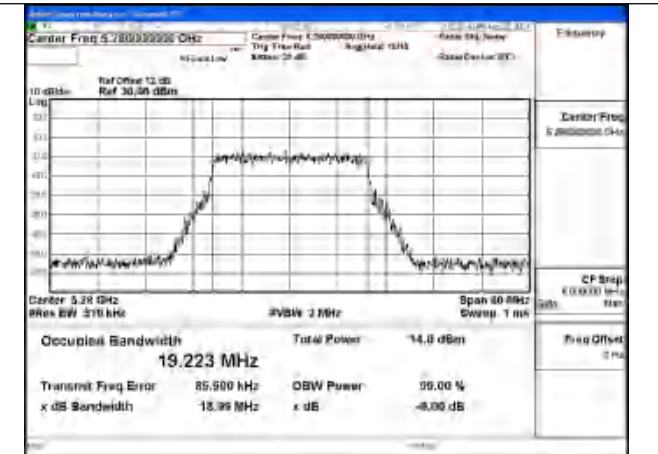

Test Mode: 802.11ax HE20

Mode:802.11ax HE20 Frequency:5280MHz Ant:Chain1