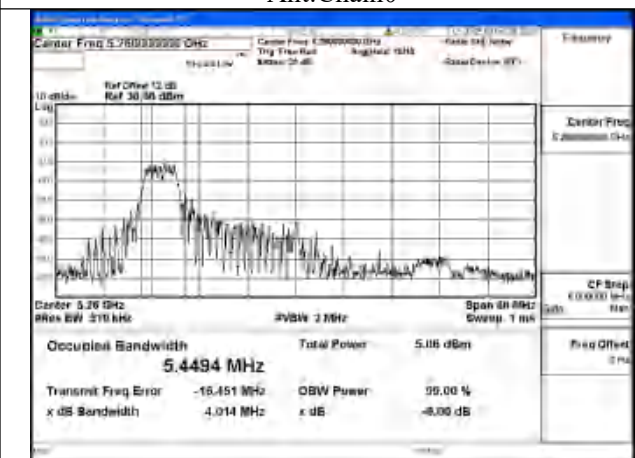

Mode:802.11ax HE20 26T Frequency:5260MHz
Ant:Chain1