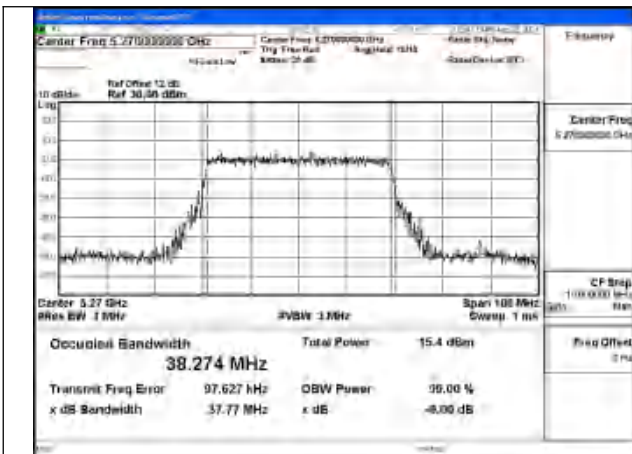

Test Mode: 802.11ax HE40

Mode:802.11ax HE40 Frequency:5270MHz Ant:Chain1