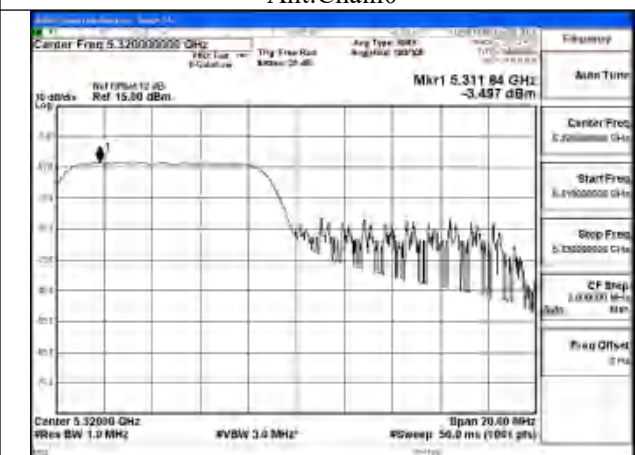

Mode:802.11ax HE20 Tone:106T Frequency:5320MHz
Ant:Chain0