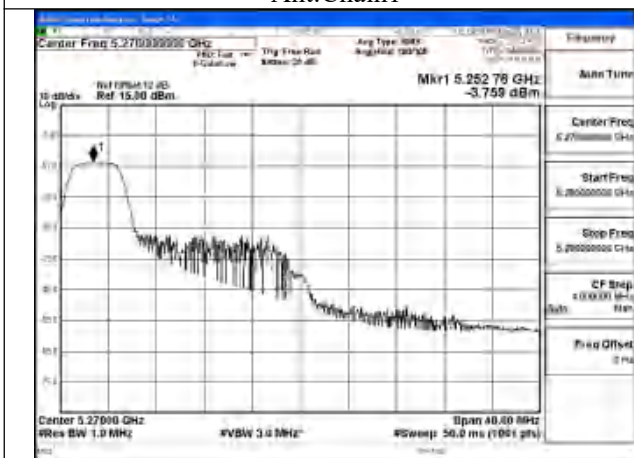

Mode:802.11ax HE40 Tone:52T Frequency:5270MHz
Ant:Chain0