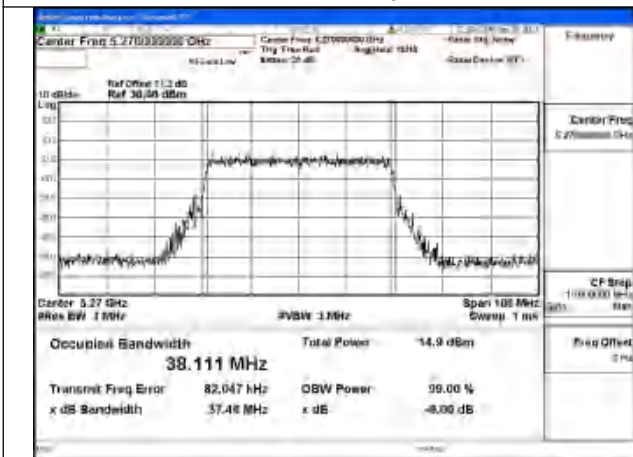

Mode:802.11be EHT40 Frequency:5270MHz
Ant:Chain0