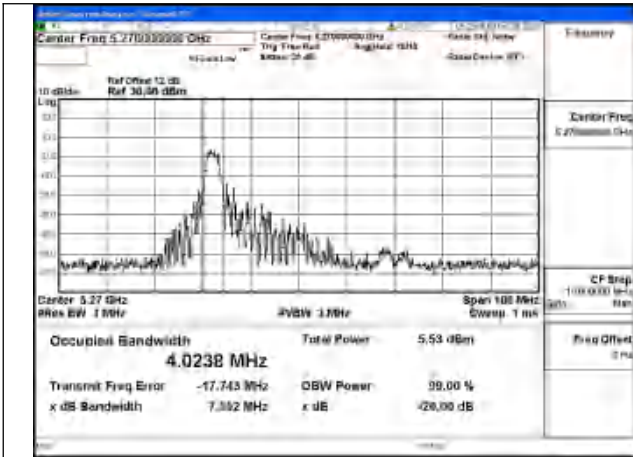

Test Mode: 802.11ax HE40 26T

Mode:802.11ax HE40 26T Frequency:5270MHz
Ant:Chain0