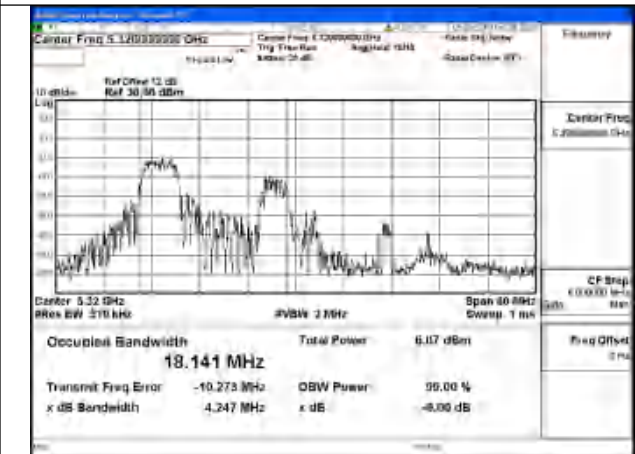

Mode:802.11ax HE20 26T Frequency:5280MHz
Ant:Chain0

Mode:802.11ax HE20 26T Frequency:5320MHz
Ant:Chain0

Mode:802.11ax HE20 26T Frequency:5260MHz
Ant:Chain1

Mode:802.11ax HE20 26T Frequency:5280MHz
Ant:Chain1