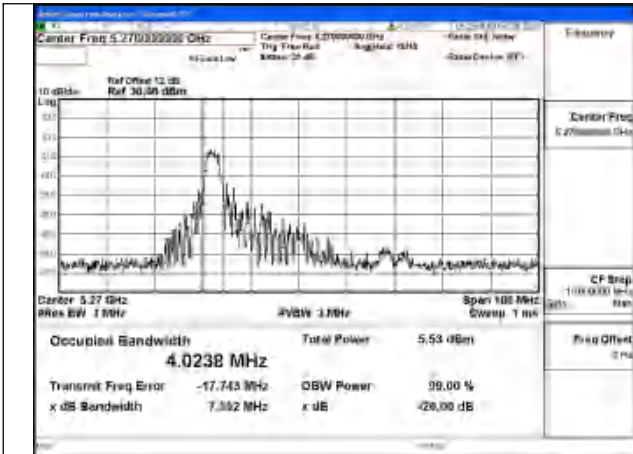

Test Mode: 802.11ax HE40 26T

Mode:802.11ax HE40 26T Frequency:5270MHz
Ant:Chain0