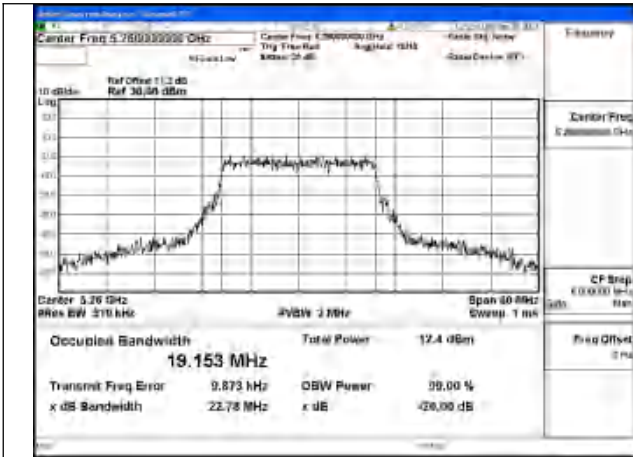

Test Mode: 802.11ax HE80

Mode:802.11ax HE80 Frequency:5290MHz Ant:Chain1

Mode:802.11ax HE80 Frequency:5290MHz Ant:Chain0

Test Mode: 802.11be EHT20

Mode:802.11be EHT20 Frequency:5260MHz
Ant:Chain0

Mode:802.11be EHT20 Frequency:5280MHz
Ant:Chain0