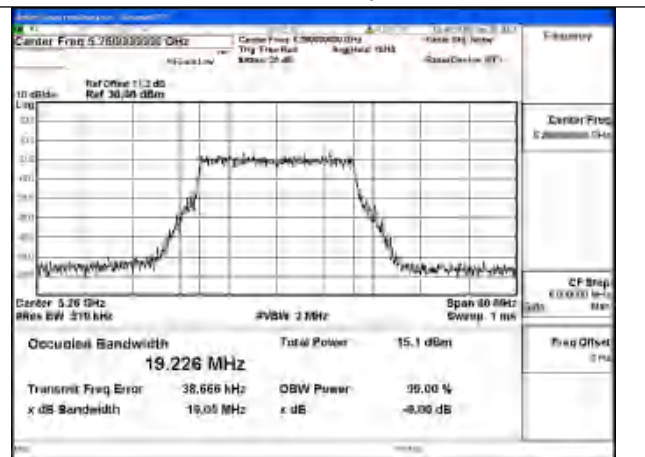

Mode:802.11be EHT20 Frequency:5260MHz
Ant:Chain1