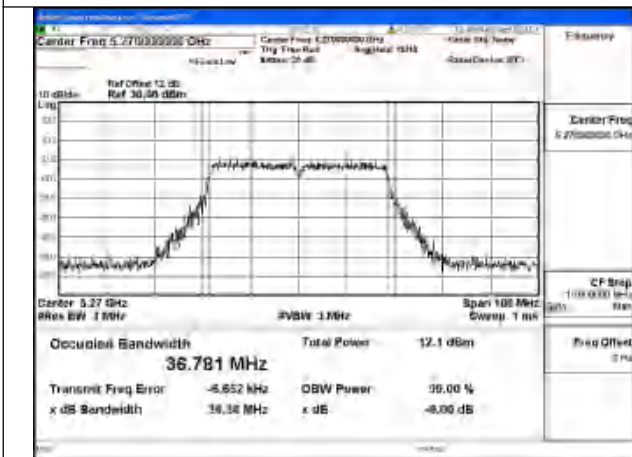

Mode:802.11n HT40 Frequency:5270MHz Ant:Chain0

Mode:802.11n HT40 Frequency:5310MHz Ant:Chain0

Test Mode: 802.11ac VHT40

Mode:802.11ac VHT40 Frequency:5270MHz
Ant:Chain1

Mode:802.11ac VHT40 Frequency:5310MHz
Ant:Chain1