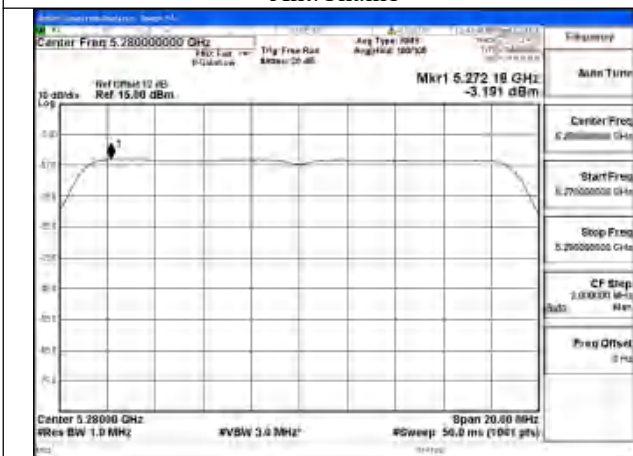

Mode:802.11ac VHT20 Frequency:5280MHz
Ant:Chain0