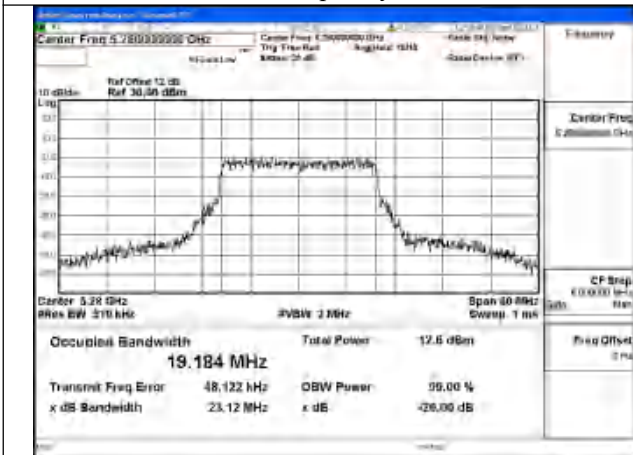

Test Mode: 802.11ax HE20

Mode:802.11ax HE20 Frequency:5260MHz Ant:Chain1

Mode:802.11ax HE20 Frequency:5280MHz Ant:Chain1

Mode:802.11ax HE20 Frequency:5320MHz Ant:Chain1

Mode:802.11ax HE20 Frequency:5260MHz Ant:Chain0