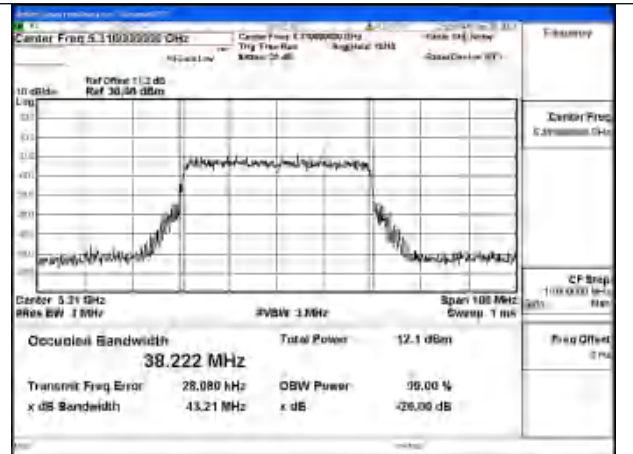

Mode:802.11be EHT40 Frequency:5310MHz
Ant:Chain1