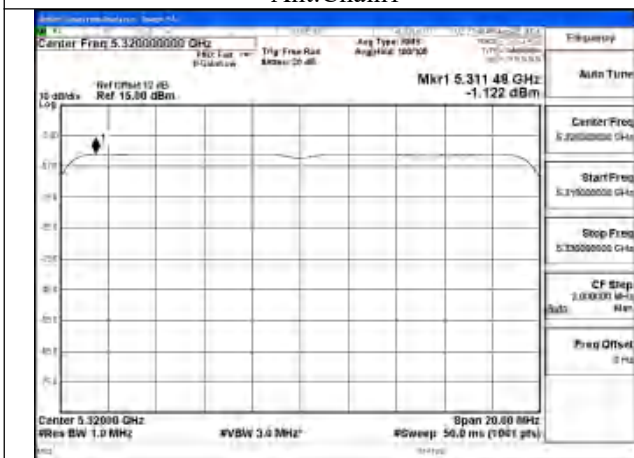

Mode:802.11ax HE20 Tone:106T Frequency:5280MHz
Ant:Chain0

Mode:802.11ax HE20 Tone:106T Frequency:5320MHz
Ant:Chain0

Mode:802.11ax HE20 Tone:242T Frequency:5260MHz
Ant:Chain1

Mode:802.11ax HE20 Tone:242T Frequency:5280MHz
Ant:Chain1