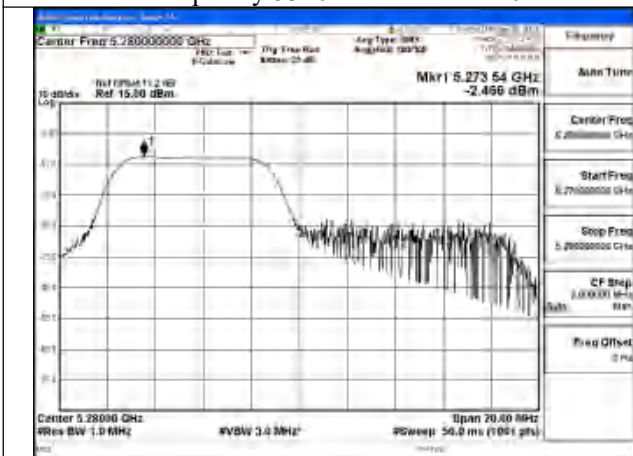

Mode:802.11be EHT20 Tone:26+52
Frequency:5280MHz Ant:Chain1