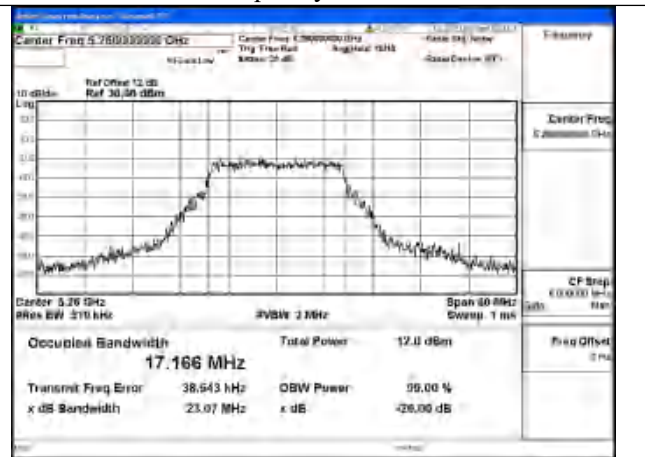

Test Mode: 802.11a

Mode:802.11a Frequency:5260MHz Ant:Chain1

Mode:802.11a Frequency:5280MHz Ant:Chain1

Mode:802.11a Frequency:5320MHz Ant:Chain1

Mode:802.11a Frequency:5260MHz Ant:Chain0

Mode:802.11a Frequency:5280MHz Ant:Chain0