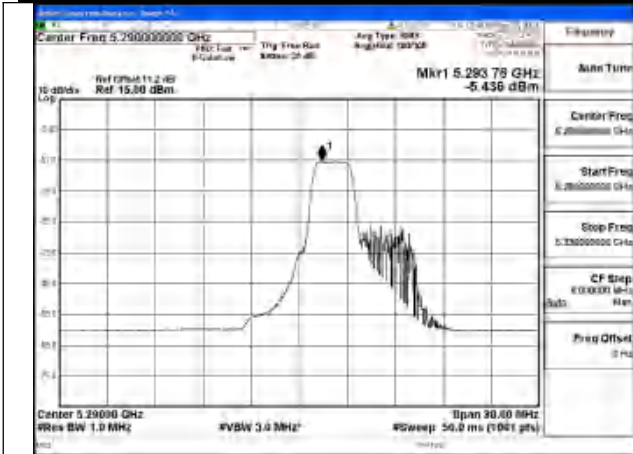

Mode:802.11be EHT80 Tone:484T
Frequency:5290MHz Ant:Chain0

Mode:802.11be EHT80 Tone:484T
Frequency:5290MHz Ant:Chain1

Mode:802.11be EHT80 Tone:996T
Frequency:5290MHz Ant:Chain0

Mode:802.11be EHT80 Tone:996T
Frequency:5290MHz Ant:Chain1