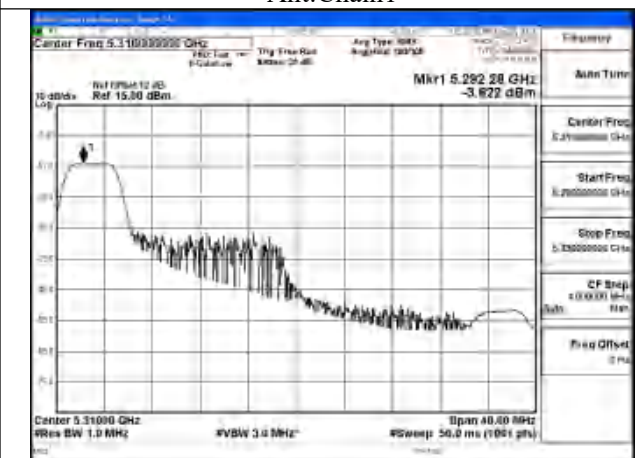

Mode:802.11ax HE40 Tone:52T Frequency:5310MHz
Ant:Chain0