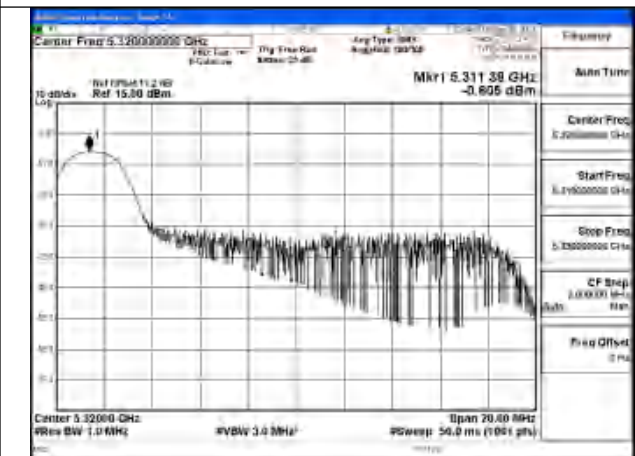

Mode:802.11be EHT20 Tone:26T Frequency:5280MHz
Ant:Chain0

Mode:802.11be EHT20 Tone:26T Frequency:5320MHz
Ant:Chain0

Mode:802.11be EHT20 Tone:26T Frequency:5260MHz
Ant:Chain1

Mode:802.11be EHT20 Tone:26T Frequency:5280MHz
Ant:Chain1