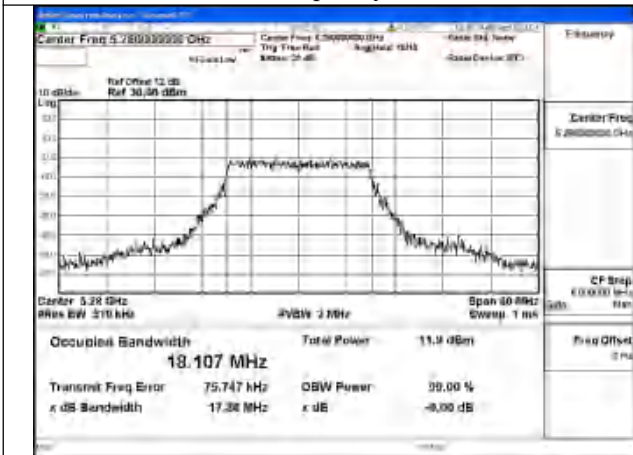

Mode:802.11n HT20 Frequency:5280MHz Ant:Chain0