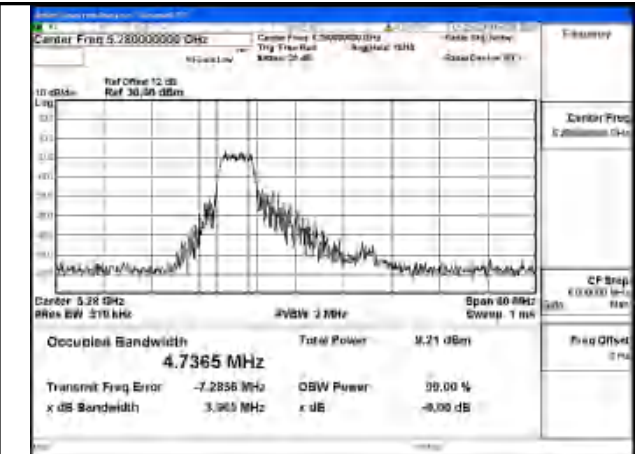

Test Mode: 802.11ax HE80 26T

Mode:802.11ax HE80 26T Frequency:5290MHz
Ant:Chain0

Mode:802.11ax HE80 26T Frequency:5290MHz
Ant:Chain1

Test Mode: 802.11ax HE20 26T

Mode:802.11ax HE20 26T Frequency:5260MHz
Ant:Chain0