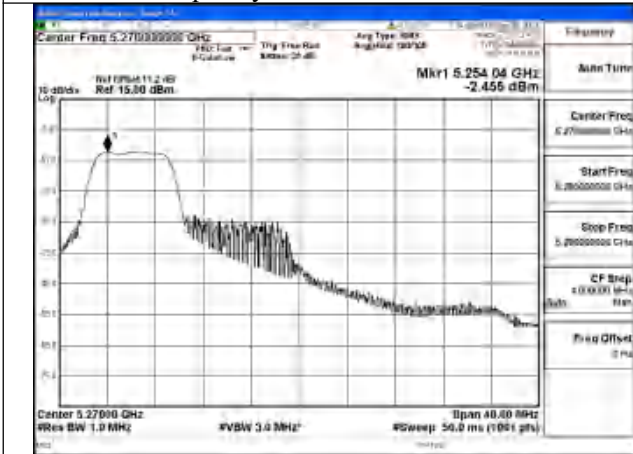

Mode:802.11be EHT40 Tone:26+52
Frequency:5270MHz Ant:Chain1