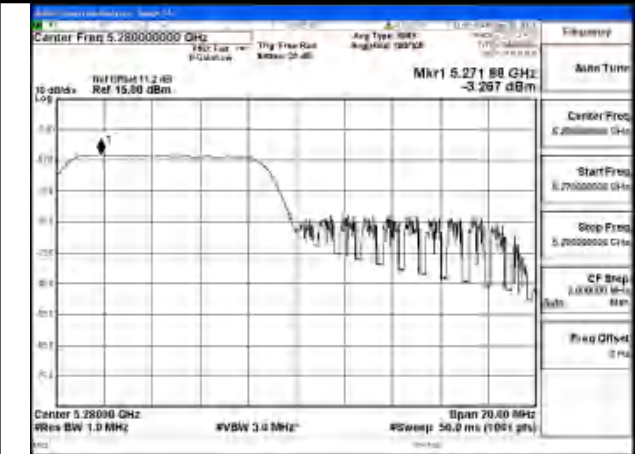

Mode:802.11be EHT20 Tone:52T Frequency:5260MHz
Ant:Chain1

Mode:802.11be EHT20 Tone:52T Frequency:5280MHz
Ant:Chain1

Mode:802.11be EHT20 Tone:52T Frequency:5320MHz
Ant:Chain1

Mode:802.11be EHT20 Tone:106T
Frequency:5260MHz Ant:Chain0