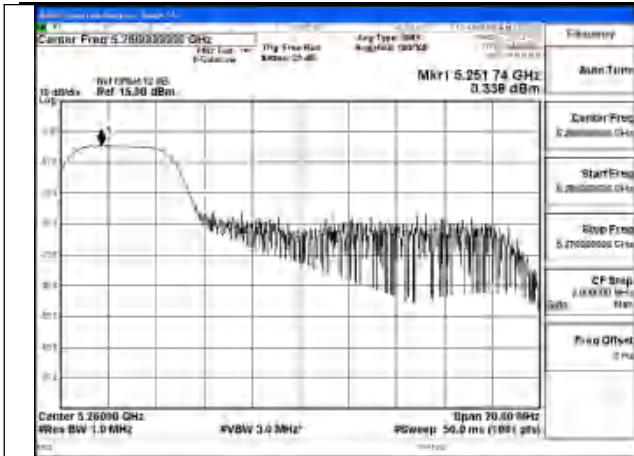

Mode:802.11ax HE20 Tone:52T Frequency:5260MHz
Ant:Chain1