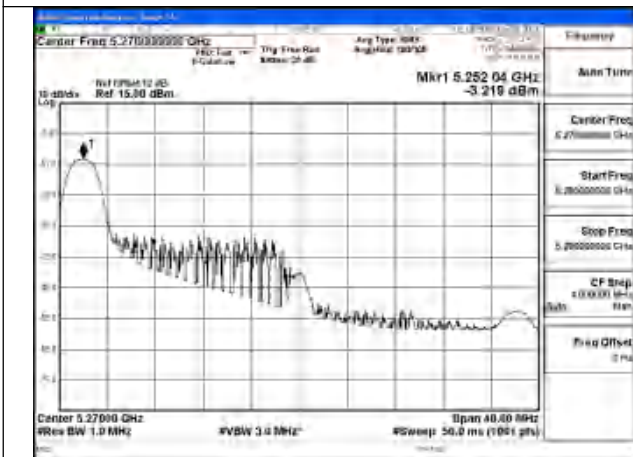

Mode:802.11ax HE40 Tone:26T Frequency:5270MHz
Ant:Chain0