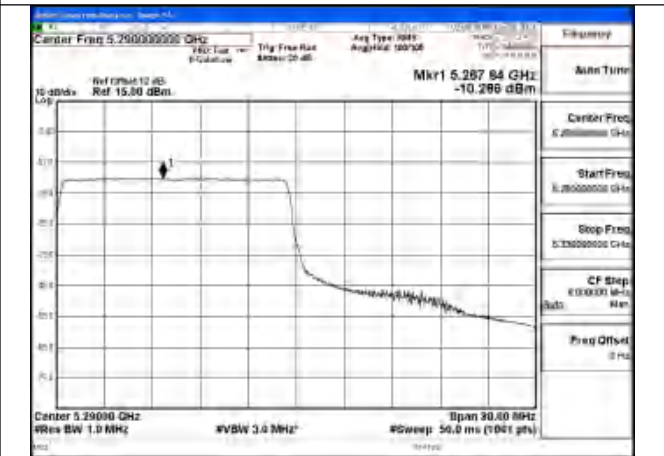

Mode:802.11ax HE80 Tone:106T Frequency:5290MHz
Ant:Chain0

Mode:802.11ax HE80 Tone:242T Frequency:5290MHz
Ant:Chain1

Mode:802.11ax HE80 Tone:242T Frequency:5290MHz
Ant:Chain0

Mode:802.11ax HE80 Tone:484T Frequency:5290MHz
Ant:Chain1