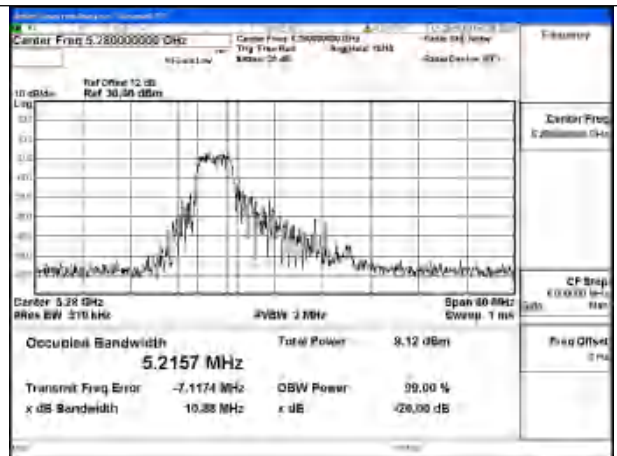

Mode:802.11be EHT80 Frequency:5290MHz
Ant:Chain0

Mode:802.11be EHT80 Frequency:5290MHz
Ant:Chain1

Test Mode: 802.11ax HE20 26T

Mode:802.11ax HE20 26T Frequency:5260MHz
Ant:Chain0

Mode:802.11ax HE20 26T Frequency:5280MHz
Ant:Chain0