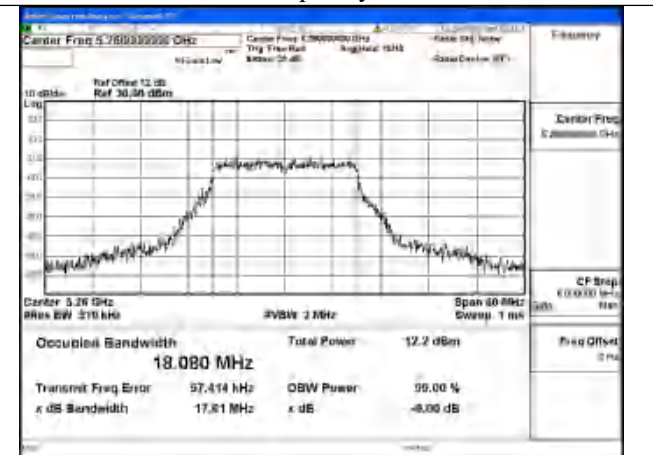

Mode:802.11n HT20 Frequency:5260MHz Ant:Chain0