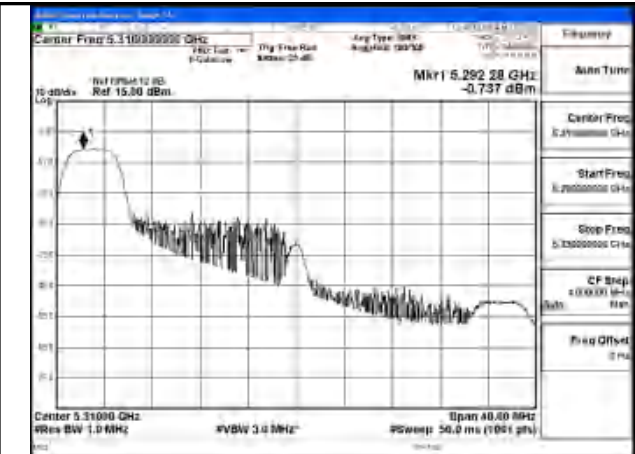

Mode:802.11ax HE40 Tone:52T Frequency:5310MHz
Ant:Chain1