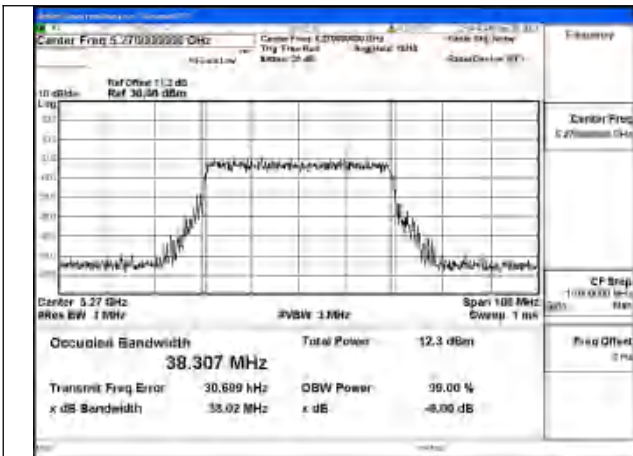

Mode:802.11be EHT20 Frequency:5320MHz
Ant:Chain0

Mode:802.11be EHT20 Frequency:5260MHz
Ant:Chain1

Mode:802.11be EHT20 Frequency:5280MHz
Ant:Chain1

Mode:802.11be EHT20 Frequency:5320MHz
Ant:Chain1

Test Mode: 802.11be EHT40