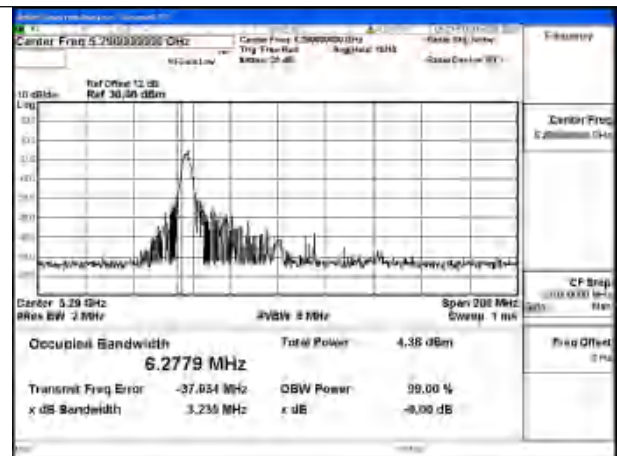

Mode:802.11ax HE80 26T Frequency:5290MHz
Ant:Chain1