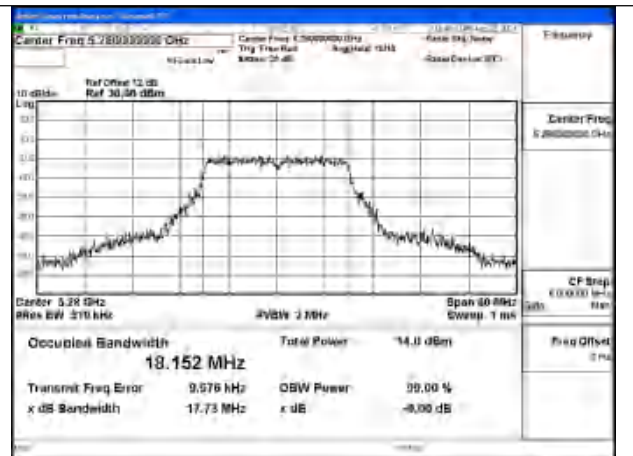

Mode:802.11n HT20 Frequency:5260MHz Ant:Chain0

Mode:802.11n HT20 Frequency:5280MHz Ant:Chain0

Mode:802.11n HT20 Frequency:5320MHz Ant:Chain0

Test Mode: 802.11ac VHT20

Mode:802.11ac VHT20 Frequency:5260MHz
Ant:Chain1