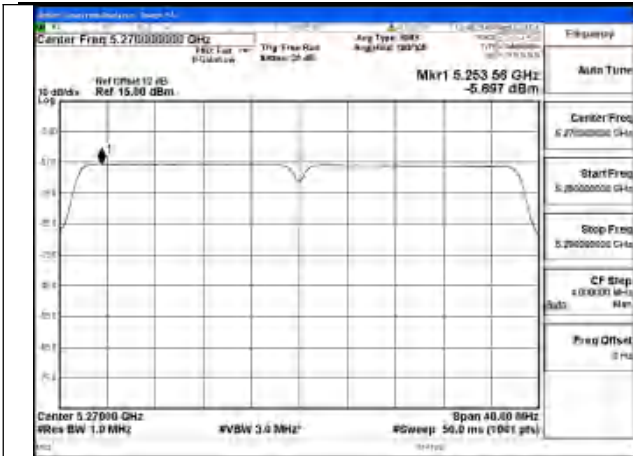

Mode:802.11ac VHT40 Frequency:5270MHz
Ant:Chain0