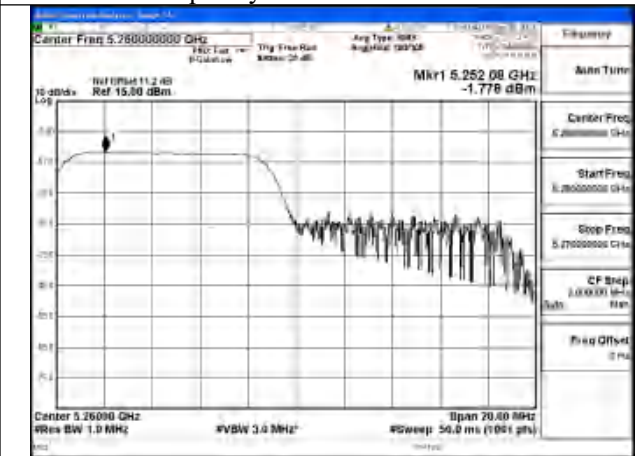

Mode:802.11be EHT20 Tone:106T
Frequency:5260MHz Ant:Chain1