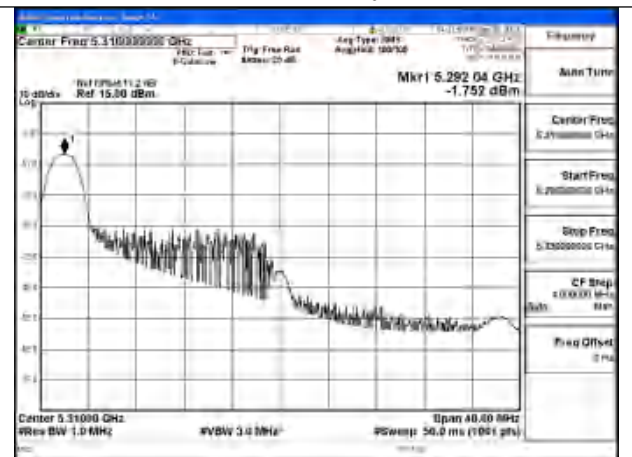

Mode:802.11be EHT40 Tone:26T Frequency:5310MHz
Ant:Chain1