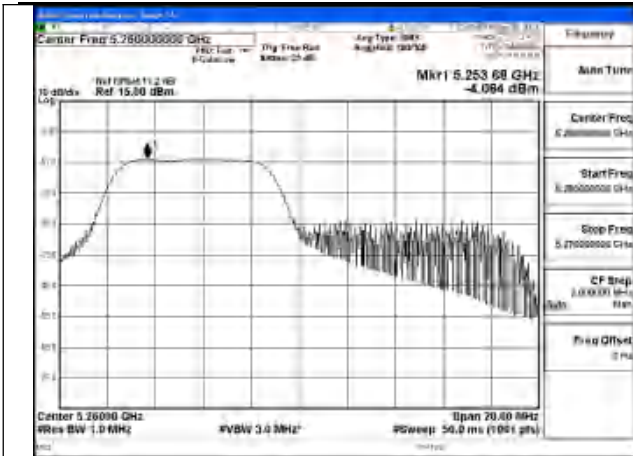

Mode:802.11be EHT20 Tone:26+52
Frequency:5260MHz Ant:Chain0