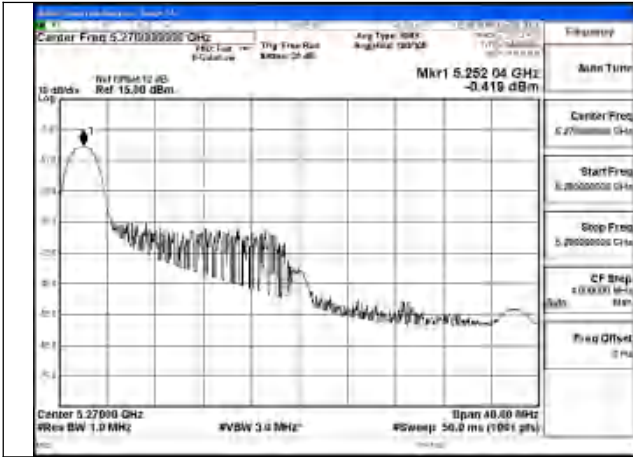

Test Mode: 802.11ax HE40

Mode:802.11ax HE40 Tone:26T Frequency:5270MHz
Ant:Chain1