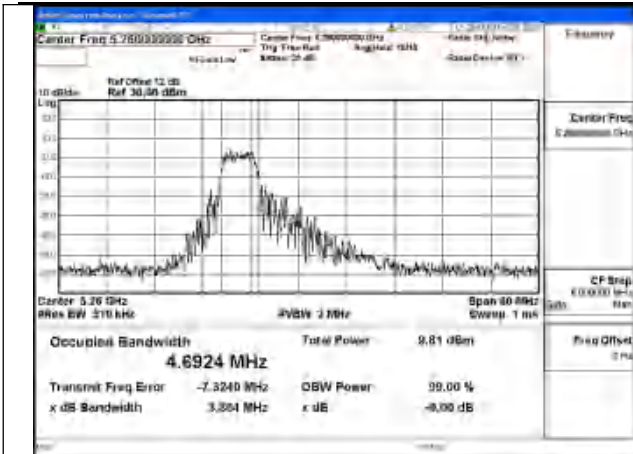

Test Mode: 802.11ax HE80 26T

Mode:802.11ax HE80 26T Frequency:5290MHz
Ant:Chain0

Mode:802.11ax HE80 26T Frequency:5290MHz
Ant:Chain1

Test Mode: 802.11ax HE20 26T

Mode:802.11ax HE20 26T Frequency:5260MHz
Ant:Chain0