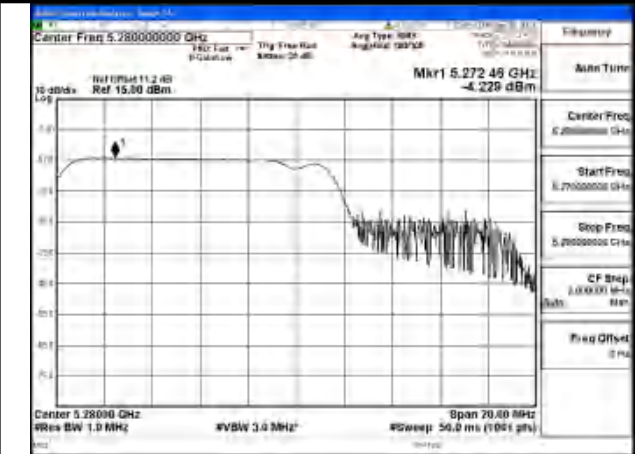

Mode:802.11be EHT20 Tone:26+106
Frequency:5280MHz Ant:Chain0