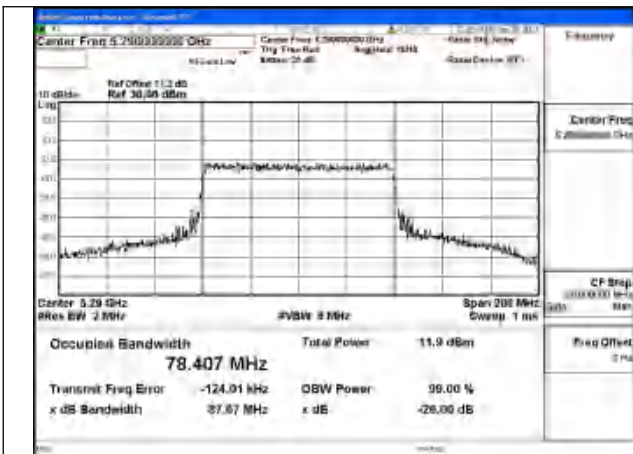

Mode:802.11be EHT40 Frequency:5270MHz
Ant:Chain0

Mode:802.11be EHT40 Frequency:5310MHz
Ant:Chain1

Mode:802.11be EHT40 Frequency:5270MHz
Ant:Chain0

Mode:802.11be EHT40 Frequency:5310MHz
Ant:Chain1

Test Mode: 802.11be EHT80