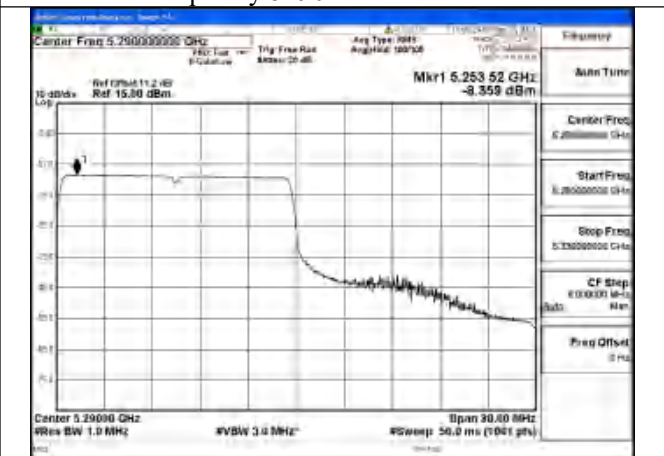

Mode:802.11be EHT80 Tone:484T
Frequency:5290MHz Ant:Chain1