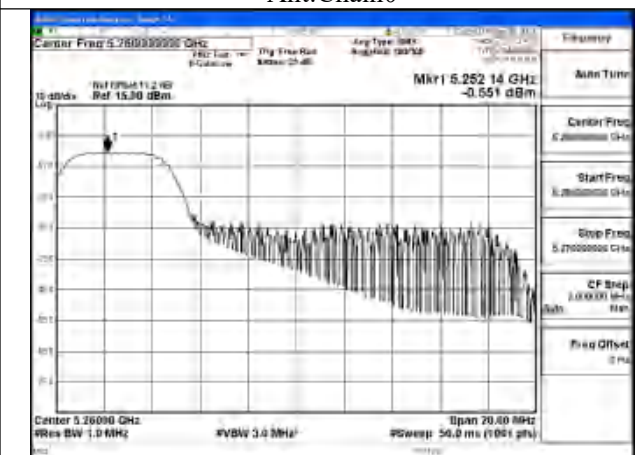

Mode:802.11be EHT20 Tone:26T Frequency:5320MHz
Ant:Chain1

Mode:802.11be EHT20 Tone:52T Frequency:5260MHz
Ant:Chain0

Mode:802.11be EHT20 Tone:52T Frequency:5280MHz
Ant:Chain0

Mode:802.11be EHT20 Tone:52T Frequency:5320MHz
Ant:Chain0