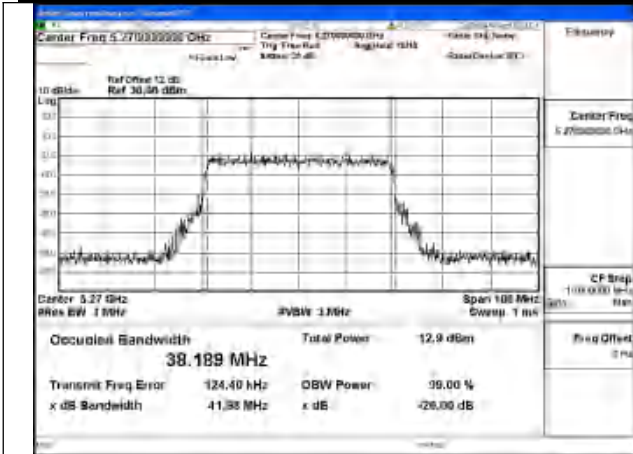

Mode:802.11ac VHT40 Frequency:5270MHz
Ant:Chain0

Mode:802.11ac VHT40 Frequency:5310MHz
Ant:Chain0

Test Mode: 802.11ax HE40

Mode:802.11ax HE40 Frequency:5270MHz Ant:Chain1

Mode:802.11ax HE40 Frequency:5310MHz Ant:Chain1