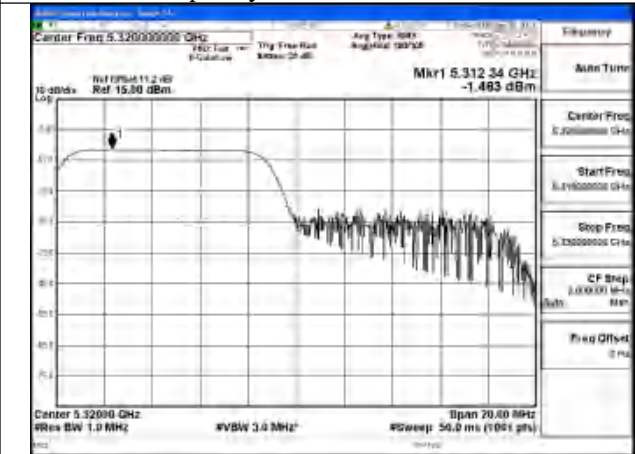

Mode:802.11be EHT20 Tone:106T
Frequency:5280MHz Ant:Chain0

Mode:802.11be EHT20 Tone:106T
Frequency:5320MHz Ant:Chain0

Mode:802.11be EHT20 Tone:106T
Frequency:5260MHz Ant:Chain1

Mode:802.11be EHT20 Tone:106T
Frequency:5280MHz Ant:Chain1