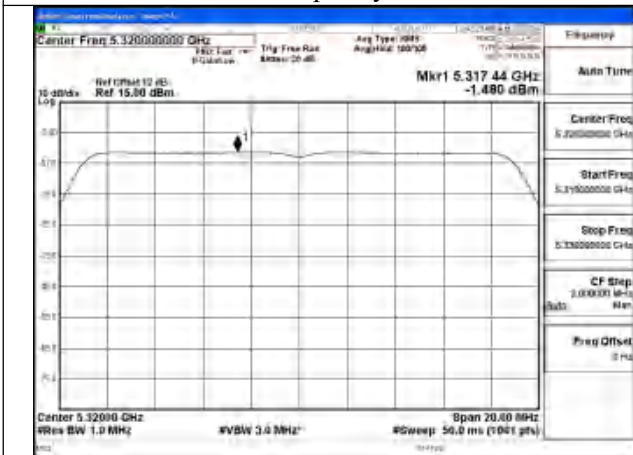

Mode:802.11n HT20 Frequency:5320MHz Ant:Chain1