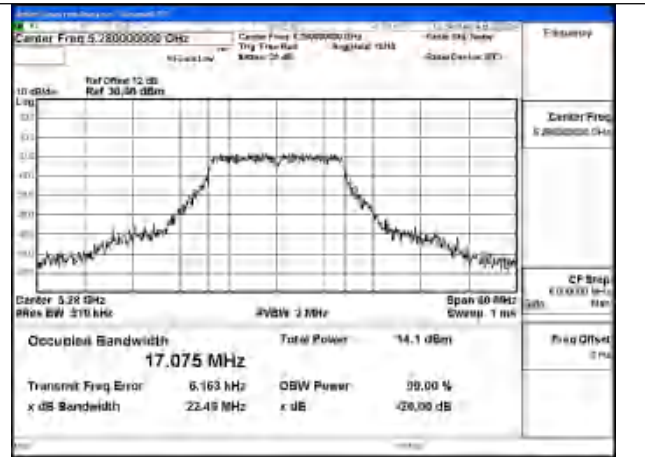

Mode:802.11a Frequency:5280MHz Ant:Chain1