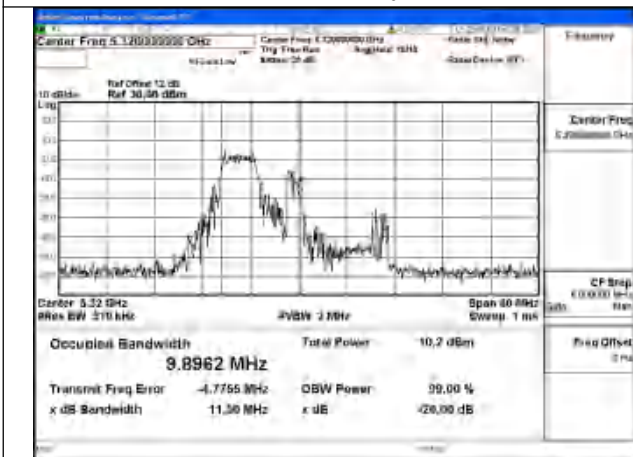

Mode:802.11be EHT80 Frequency:5290MHz
Ant:Chain0

Mode:802.11be EHT80 Frequency:5290MHz
Ant:Chain1

Test Mode: 802.11ax HE20 26T

Mode:802.11ax HE20 26T Frequency:5260MHz
Ant:Chain0

Mode:802.11ax HE20 26T Frequency:5280MHz
Ant:Chain0