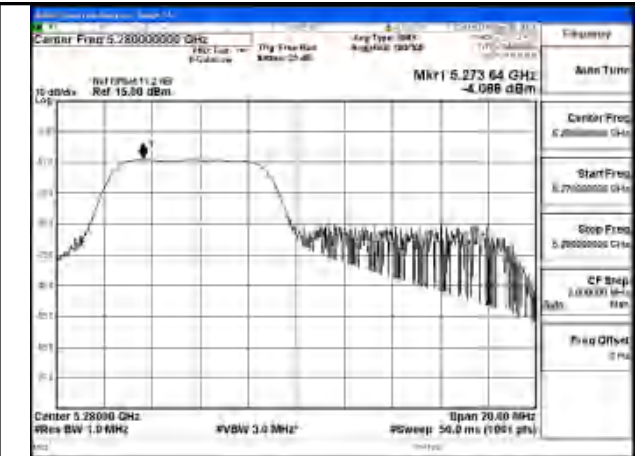

Mode:802.11be EHT20 Tone:242T
Frequency:5260MHz Ant:Chain1

Mode:802.11be EHT20 Tone:242T
Frequency:5280MHz Ant:Chain1

Mode:802.11be EHT20 Tone:242T
Frequency:5320MHz Ant:Chain1

Mode:802.11be EHT20 Tone:26+52
Frequency:5260MHz Ant:Chain0