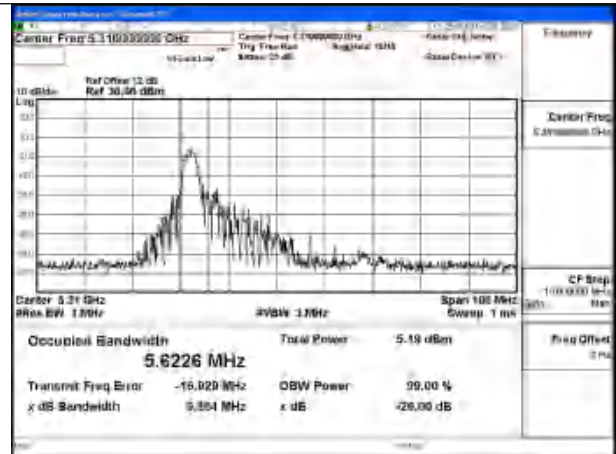

Mode:802.11ax HE40 26T Frequency:5310MHz
Ant:Chain0