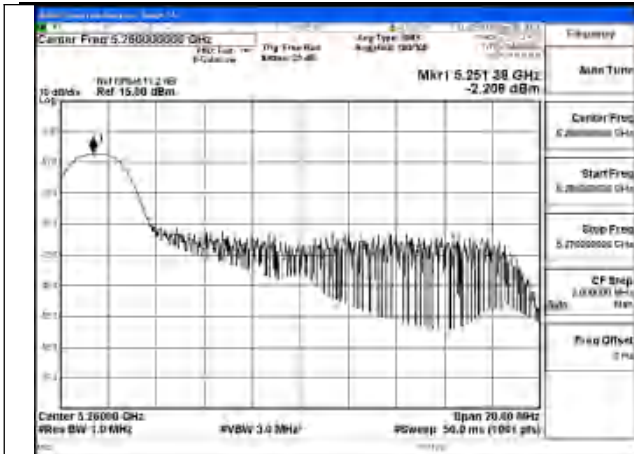

Mode:802.11ax HE80 Tone:484T Frequency:5290MHz
Ant:Chain0

Mode:802.11ax HE80 Tone:996T Frequency:5290MHz
Ant:Chain1

Mode:802.11ax HE80 Tone:996T Frequency:5290MHz
Ant:Chain0

Test Mode: 802.11be EHT20

Mode:802.11be EHT20 Tone:26T Frequency:5260MHz
Ant:Chain0