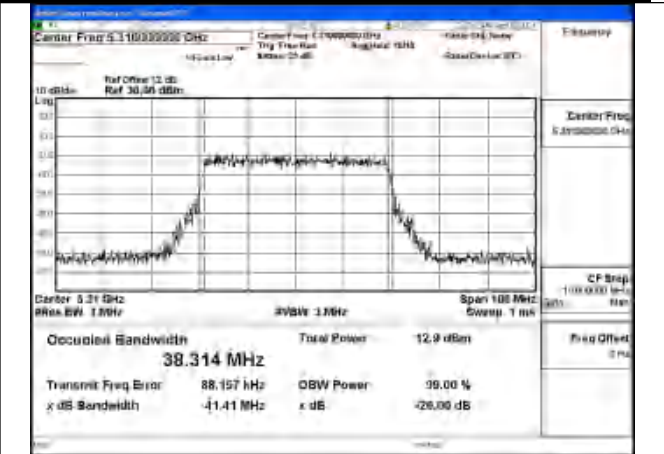

Mode:802.11ax HE40 Frequency:5310MHz Ant:Chain0