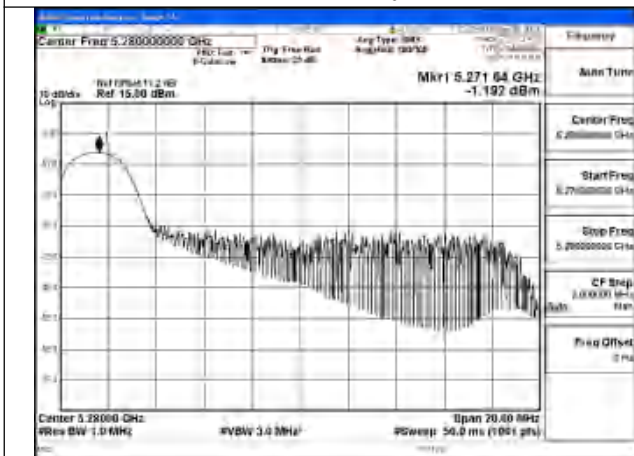

Mode:802.11be EHT20 Tone:26T Frequency:5280MHz
Ant:Chain1