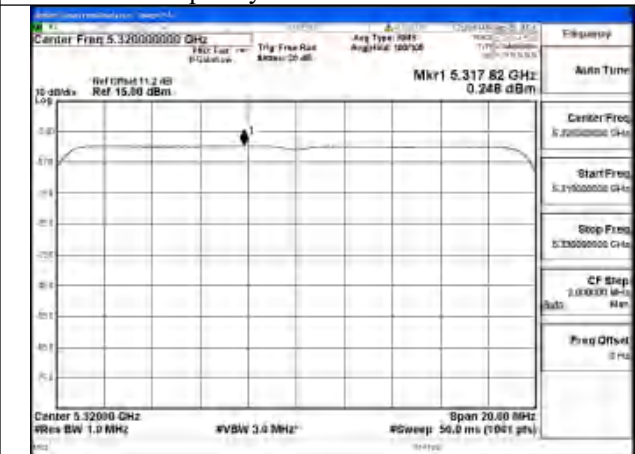

Mode:802.11be EHT20 Tone:242T
Frequency:5320MHz Ant:Chain1