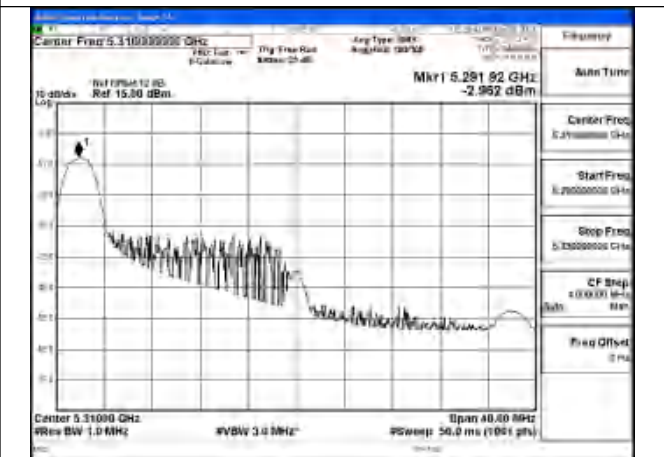

Test Mode: 802.11ax HE40

Mode:802.11ax HE40 Tone:26T Frequency:5270MHz
Ant:Chain1

Mode:802.11ax HE40 Tone:26T Frequency:5310MHz
Ant:Chain1

Mode:802.11ax HE40 Tone:26T Frequency:5270MHz
Ant:Chain0

Mode:802.11ax HE40 Tone:26T Frequency:5310MHz
Ant:Chain0