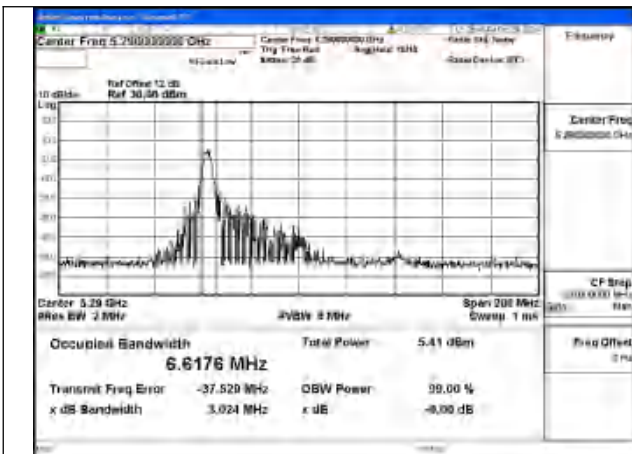

Test Mode: 802.11ax HE80 26T

Mode:802.11ax HE80 26T Frequency:5290MHz
Ant:Chain0