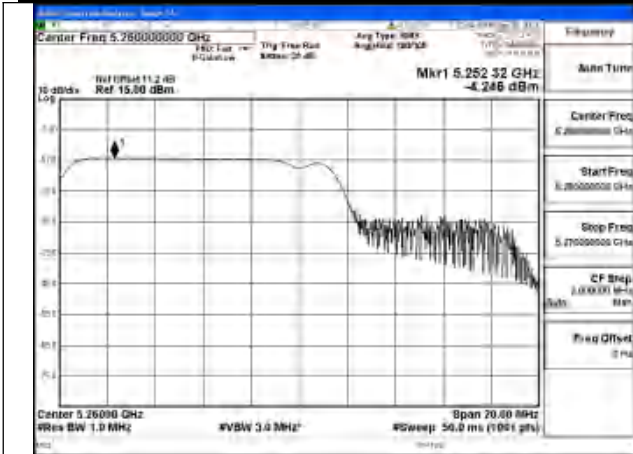

Mode:802.11be EHT20 Tone:26+106
Frequency:5260MHz Ant:Chain0