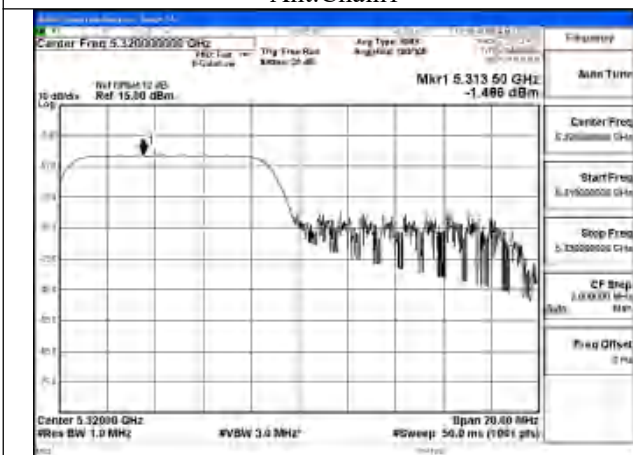

Mode:802.11ax HE20 Tone:106T Frequency:5320MHz
Ant:Chain1