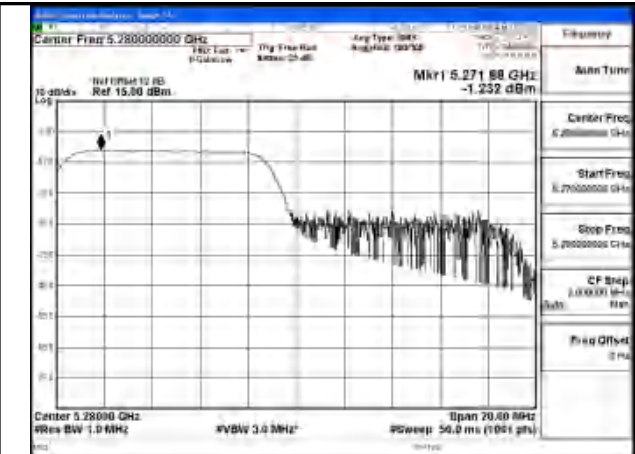

Mode:802.11ax HE20 Tone:106T Frequency:5280MHz
Ant:Chain1