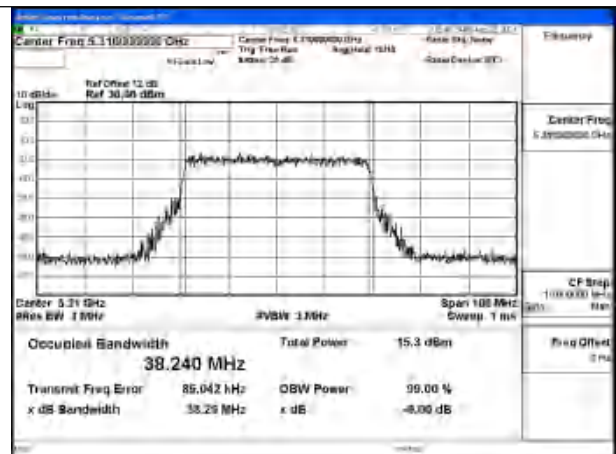

Mode:802.11ac VHT40 Frequency:5270MHz
Ant:Chain0

Mode:802.11ac VHT40 Frequency:5310MHz
Ant:Chain0

Test Mode: 802.11ax HE40

Mode:802.11ax HE40 Frequency:5270MHz Ant:Chain1

Mode:802.11ax HE40 Frequency:5310MHz Ant:Chain1