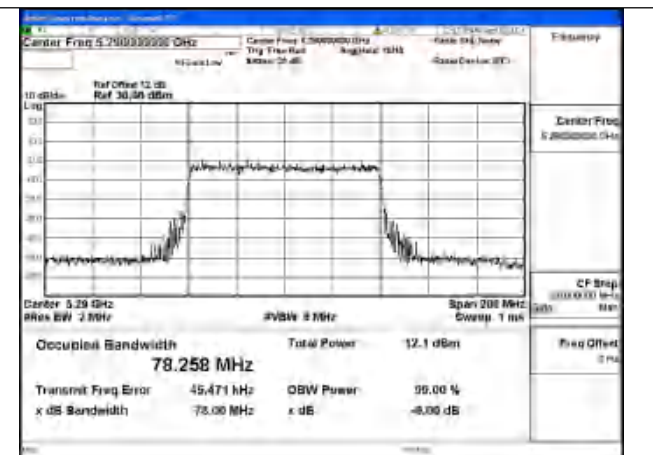

Mode:802.11ax HE80 Frequency:5290MHz Ant:Chain0