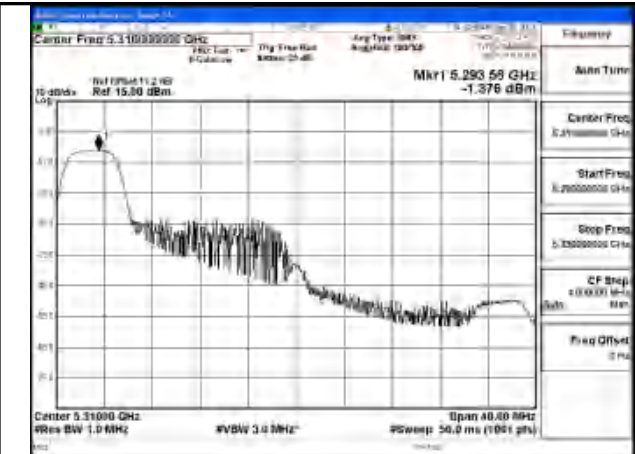

Mode:802.11be EHT40 Tone:52T Frequency:5310MHz
Ant:Chain1