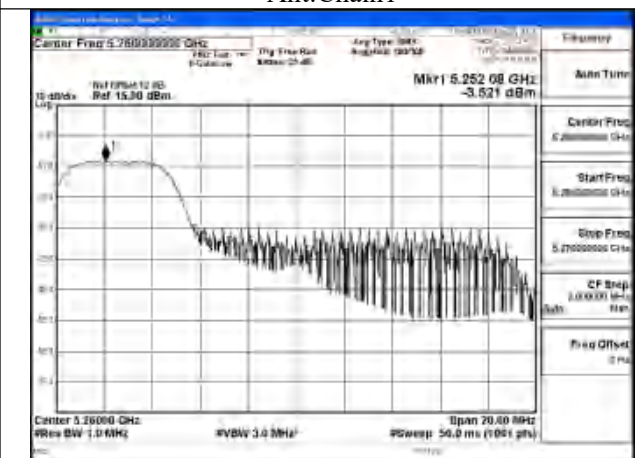

Mode:802.11ax HE20 Tone:52T Frequency:5260MHz
Ant:Chain0