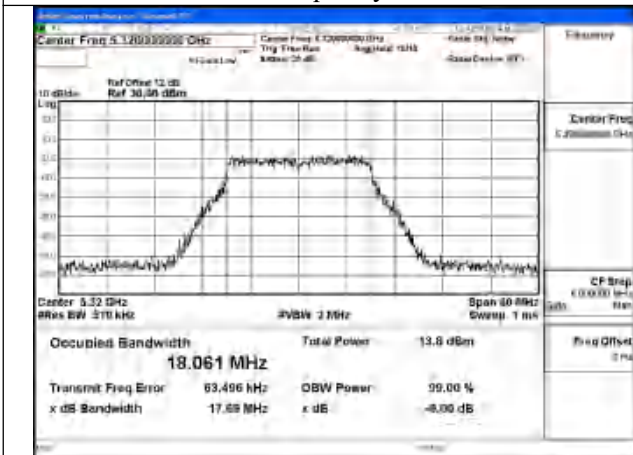

Mode:802.11n HT20 Frequency:5320MHz Ant:Chain1