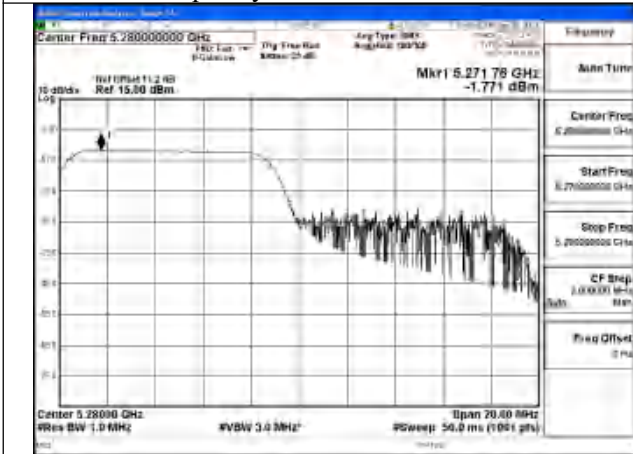

Mode:802.11be EHT20 Tone:106T
Frequency:5280MHz Ant:Chain1