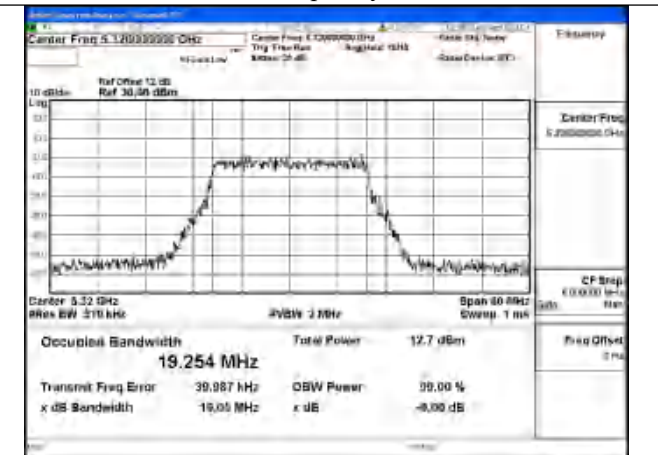

Test Mode: 802.11ax HE20

Mode:802.11ax HE20 Frequency:5260MHz Ant:Chain1

Mode:802.11ax HE20 Frequency:5280MHz Ant:Chain1

Mode:802.11ax HE20 Frequency:5320MHz Ant:Chain1

Mode:802.11ax HE20 Frequency:5260MHz Ant:Chain0