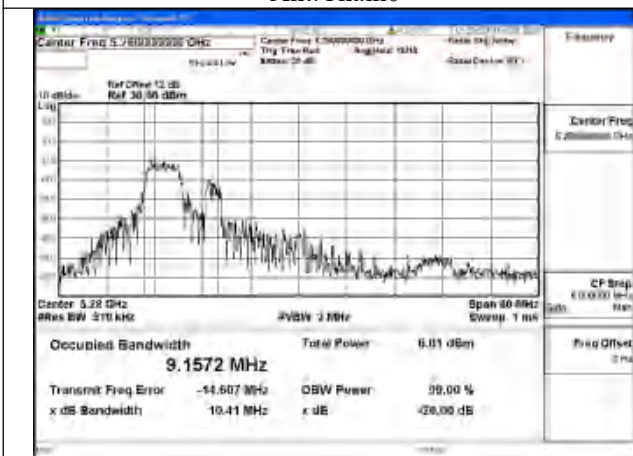

Mode:802.11ax HE20 26T Frequency:5280MHz
Ant:Chain1