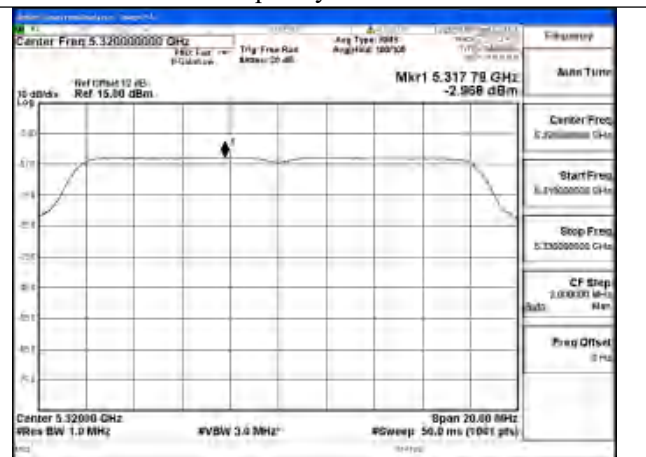

Test Mode: 802.11a

Mode:802.11a Frequency:5260MHz Ant:Chain1

Mode:802.11a Frequency:5280MHz Ant:Chain1

Mode:802.11a Frequency:5320MHz Ant:Chain1

Mode:802.11a Frequency:5260MHz Ant:Chain0

Mode:802.11a Frequency:5280MHz Ant:Chain0