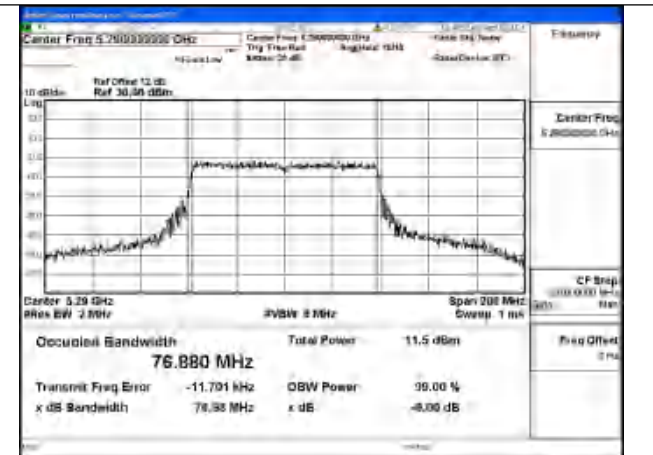

Mode:802.11ax HE40 Frequency:5270MHz Ant:Chain0

Mode:802.11ax HE40 Frequency:5310MHz Ant:Chain0

Test Mode: 802.11ac VHT80

Mode:802.11ac VHT80 Frequency:5290MHz
Ant:Chain1

Mode:802.11ac VHT80 Frequency:5290MHz
Ant:Chain0