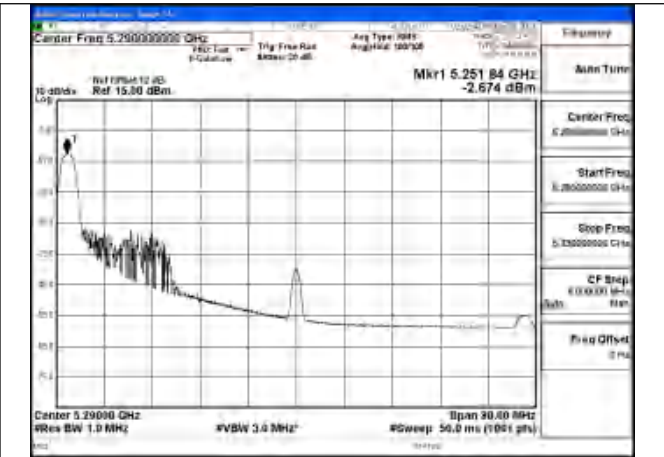

Test Mode: 802.11ac VHT80

Mode:802.11ac VHT80 Frequency:5290MHz
Ant:Chain1

Mode:802.11ac VHT80 Frequency:5290MHz
Ant:Chain0

Test Mode: 802.11ax HE80

Mode:802.11ax HE80 Tone:26T Frequency:5290MHz
Ant:Chain1