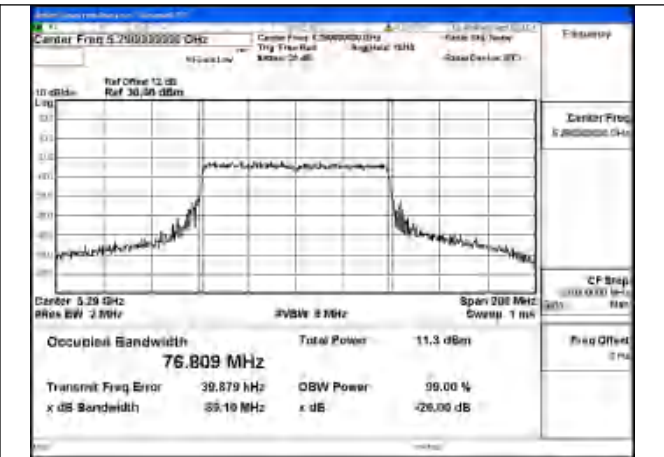

Mode:802.11ax HE40 Frequency:5270MHz Ant:Chain0

Mode:802.11ax HE40 Frequency:5310MHz Ant:Chain0

Test Mode: 802.11ac VHT80

Mode:802.11ac VHT80 Frequency:5290MHz
Ant:Chain1

Mode:802.11ac VHT80 Frequency:5290MHz
Ant:Chain0