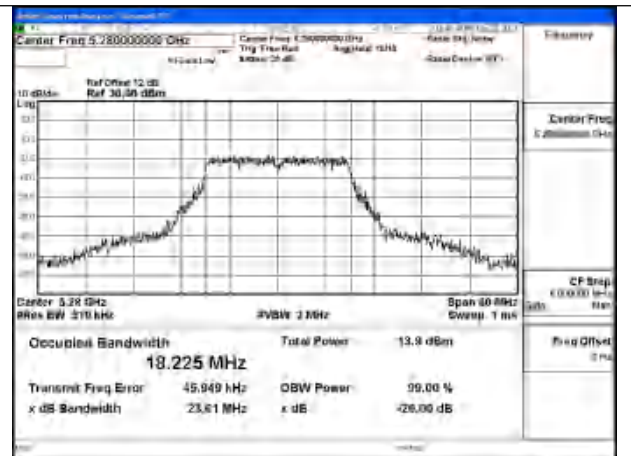

Mode:802.11n HT20 Frequency:5260MHz Ant:Chain0

Mode:802.11n HT20 Frequency:5280MHz Ant:Chain0

Mode:802.11n HT20 Frequency:5320MHz Ant:Chain0

Test Mode: 802.11ac VHT20

Mode:802.11ac VHT20 Frequency:5260MHz
Ant:Chain1