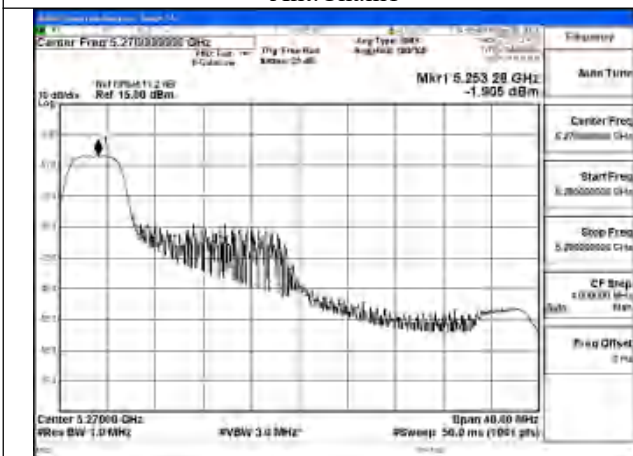

Mode:802.11be EHT40 Tone:26T Frequency:5270MHz
Ant:Chain0

Mode:802.11be EHT40 Tone:26T Frequency:5310MHz
Ant:Chain0

Mode:802.11be EHT40 Tone:26T Frequency:5270MHz
Ant:Chain1

Mode:802.11be EHT40 Tone:26T Frequency:5310MHz
Ant:Chain1