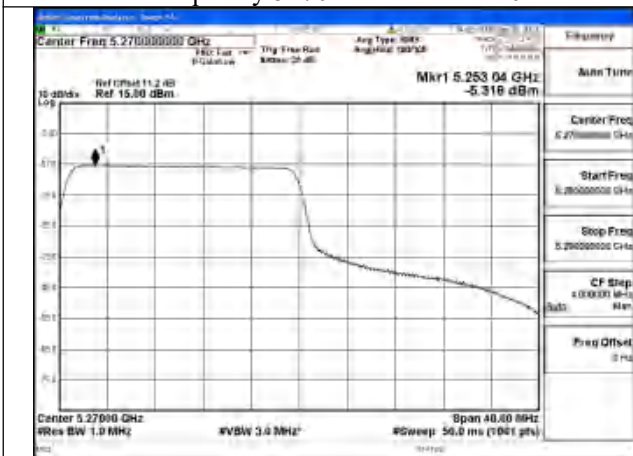

Mode:802.11be EHT40 Tone:242T
Frequency:5270MHz Ant:Chain1