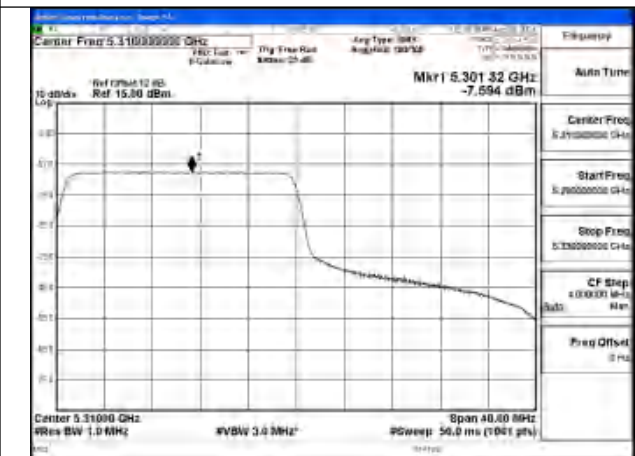

Mode:802.11ax HE40 Tone:242T Frequency:5310MHz
Ant:Chain0