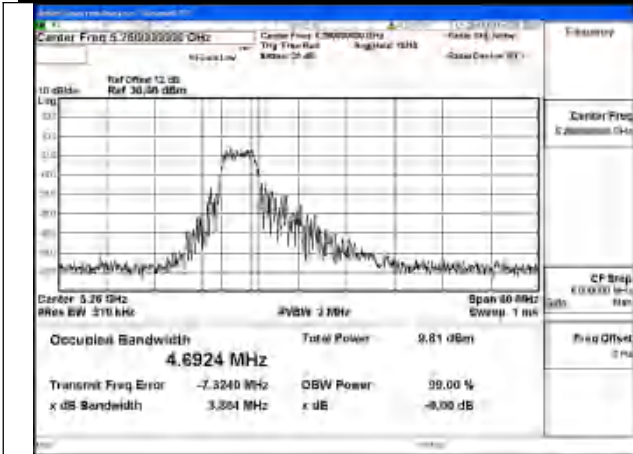

Test Mode: 802.11ax HE80 26T

Mode:802.11ax HE80 26T Frequency:5290MHz
Ant:Chain0

Mode:802.11ax HE80 26T Frequency:5290MHz
Ant:Chain1

Test Mode: 802.11ax HE20 26T

Mode:802.11ax HE20 26T Frequency:5260MHz
Ant:Chain0