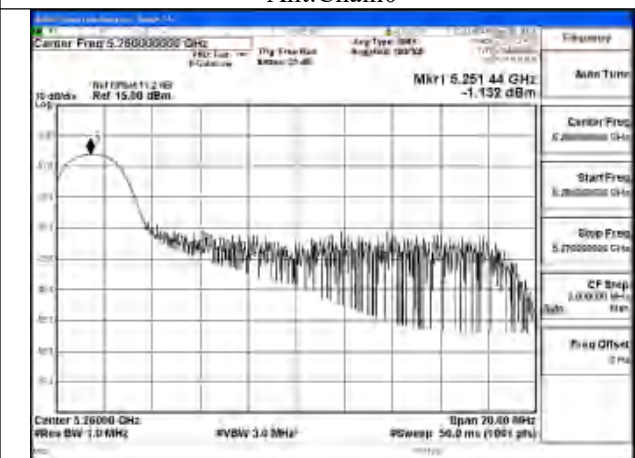

Mode:802.11be EHT20 Tone:26T Frequency:5260MHz
Ant:Chain1