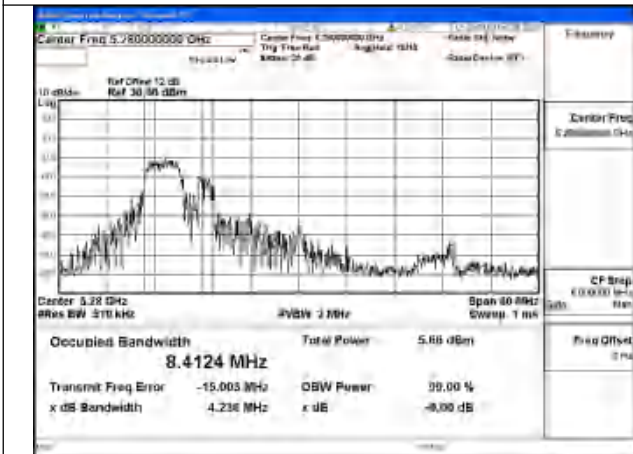

Mode:802.11ax HE20 26T Frequency:5280MHz
Ant:Chain1