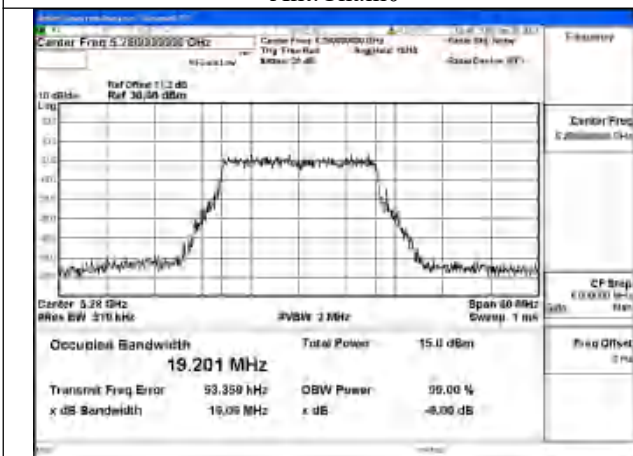

Mode:802.11be EHT20 Frequency:5280MHz
Ant:Chain1