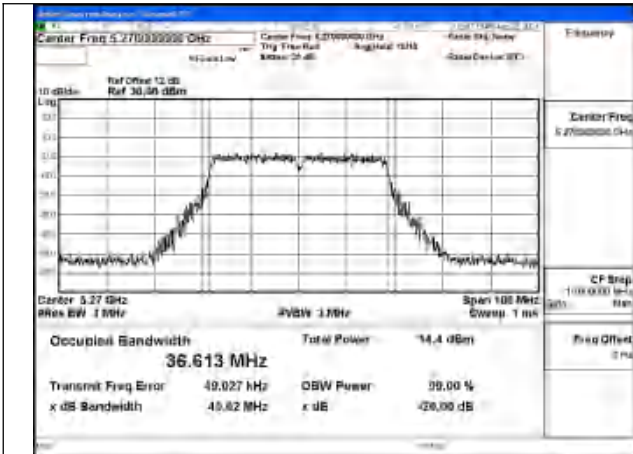

Test Mode: 802.11ac VHT40

Mode:802.11ac VHT40 Frequency:5270MHz
Ant:Chain1