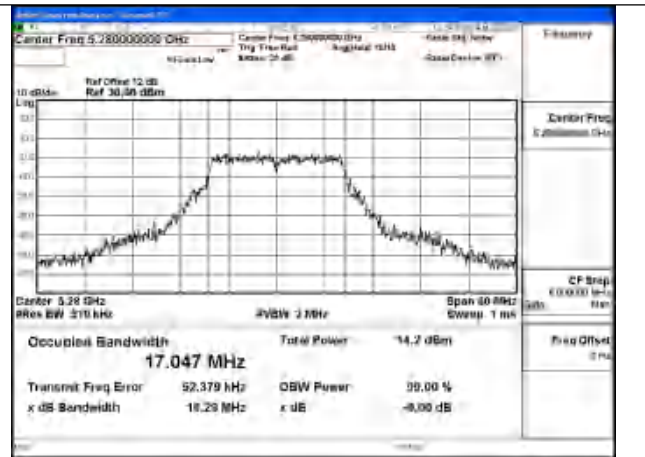

Mode:802.11a Frequency:5280MHz Ant:Chain1