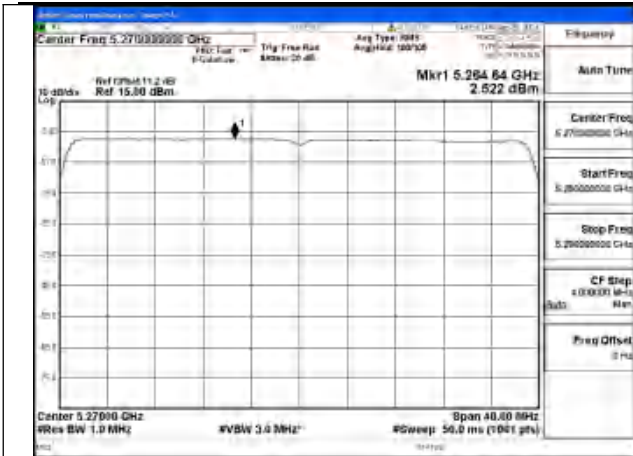

Mode:802.11be EHT40 Tone:484T
Frequency:5270MHz Ant:Chain1