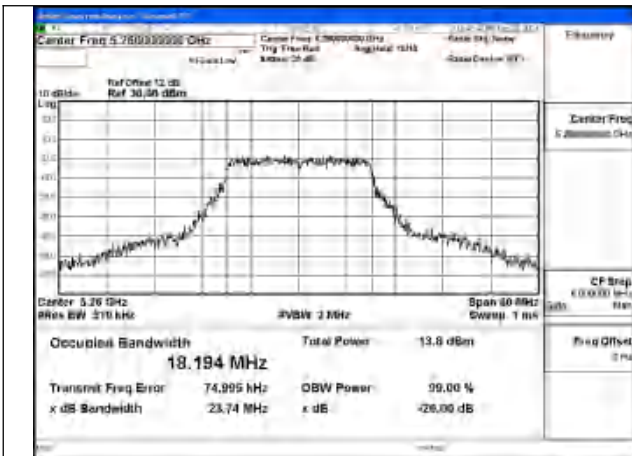

Test Mode: 802.11ac VHT20

Mode:802.11ac VHT20 Frequency:5260MHz
Ant:Chain1