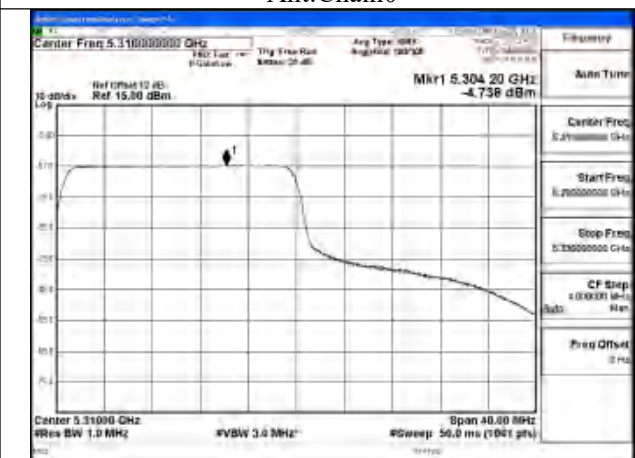

Mode:802.11ax HE40 Tone:242T Frequency:5310MHz
Ant:Chain1