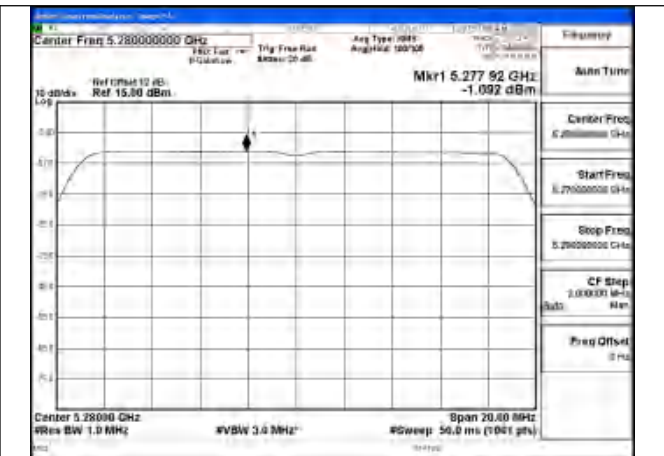

Test Mode: 802.11n HT20

Mode:802.11n HT20 Frequency:5280MHz Ant:Chain1