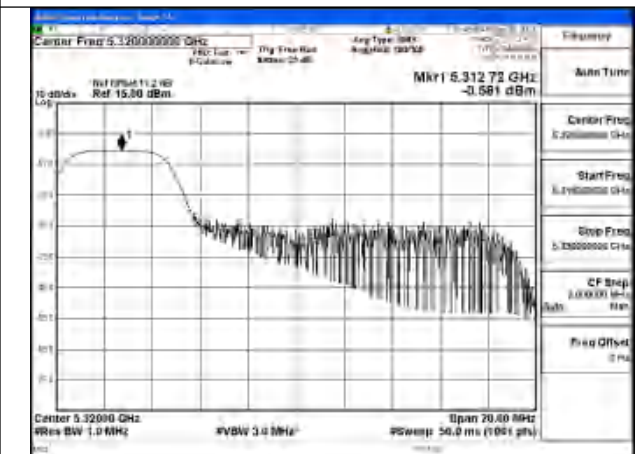

Mode:802.11be EHT20 Tone:52T Frequency:5320MHz
Ant:Chain1