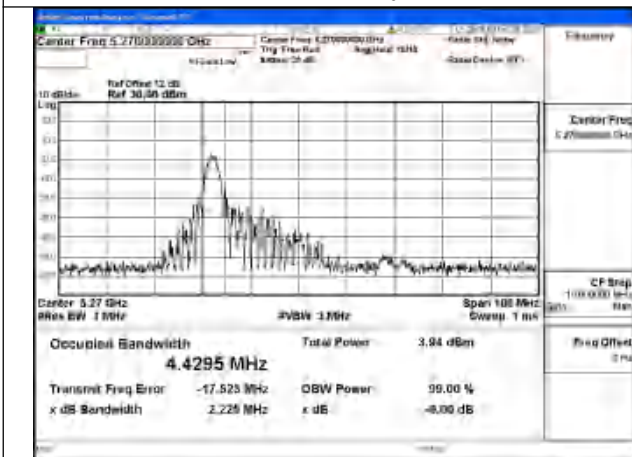

Mode:802.11ax HE20 26T Frequency:5320MHz
Ant:Chain1

Test Mode: 802.11ax HE40 26T

Mode:802.11ax HE40 26T Frequency:5270MHz
Ant:Chain0

Mode:802.11ax HE40 26T Frequency:5310MHz
Ant:Chain0

Mode:802.11ax HE40 26T Frequency:5270MHz
Ant:Chain1