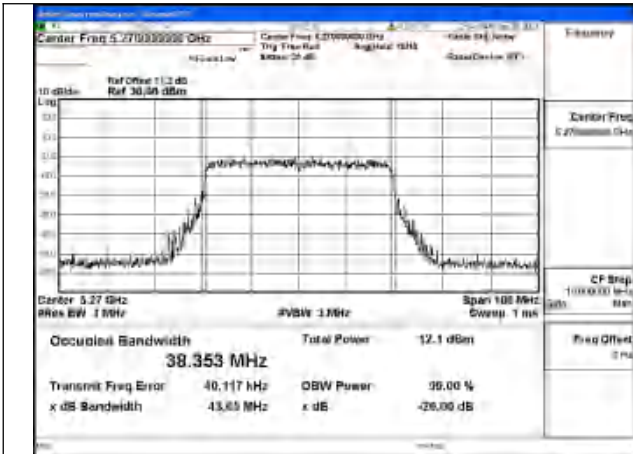

Mode:802.11be EHT20 Frequency:5320MHz
Ant:Chain0

Mode:802.11be EHT20 Frequency:5260MHz
Ant:Chain1

Mode:802.11be EHT20 Frequency:5280MHz
Ant:Chain1

Mode:802.11be EHT20 Frequency:5320MHz
Ant:Chain1

Test Mode: 802.11be EHT40