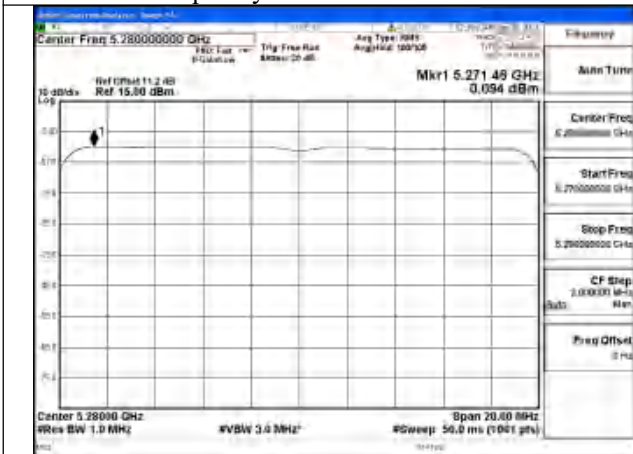

Mode:802.11be EHT20 Tone:242T
Frequency:5280MHz Ant:Chain1