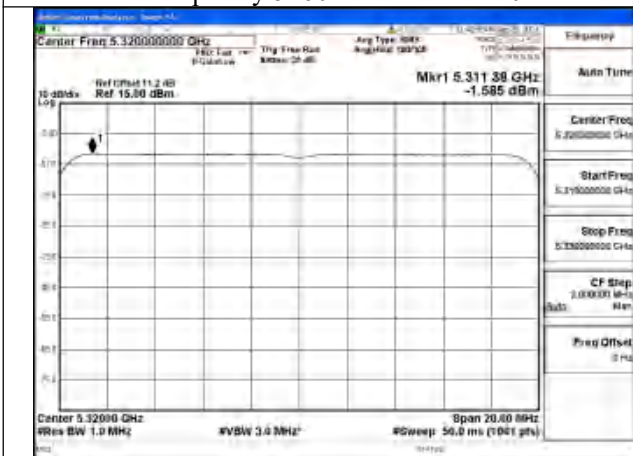

Mode:802.11be EHT20 Tone:242T
Frequency:5320MHz Ant:Chain0