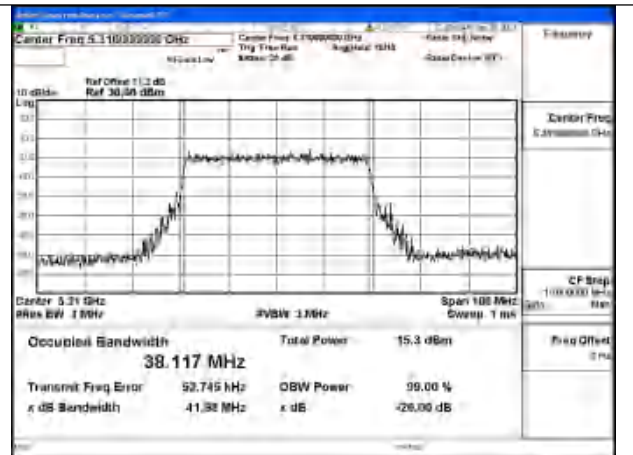

Mode:802.11be EHT40 Frequency:5310MHz
Ant:Chain1