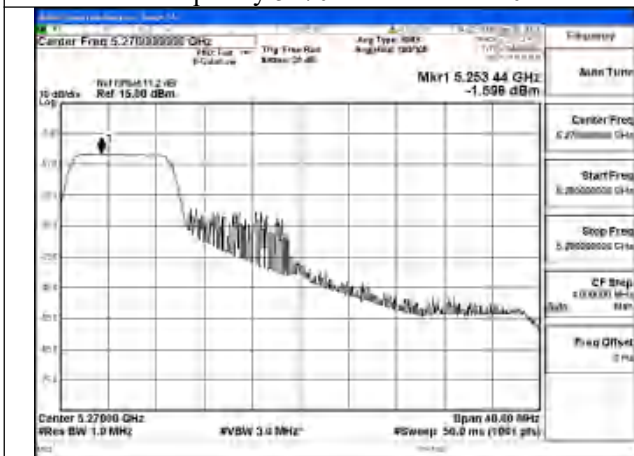

Mode:802.11be EHT40 Tone:106T
Frequency:5270MHz Ant:Chain1