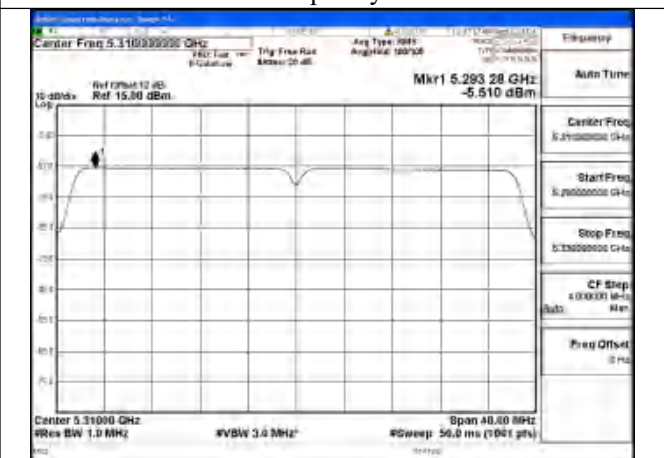

Mode:802.11n HT40 Frequency:5310MHz Ant:Chain0