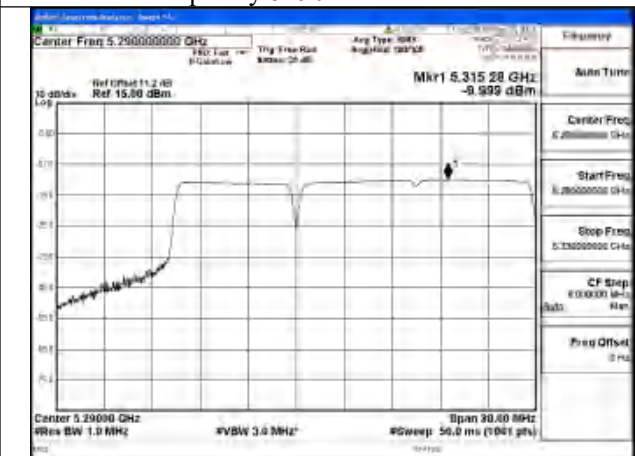

Mode:802.11be EHT80 Tone:242+484
Frequency:5290MHz Ant:Chain1