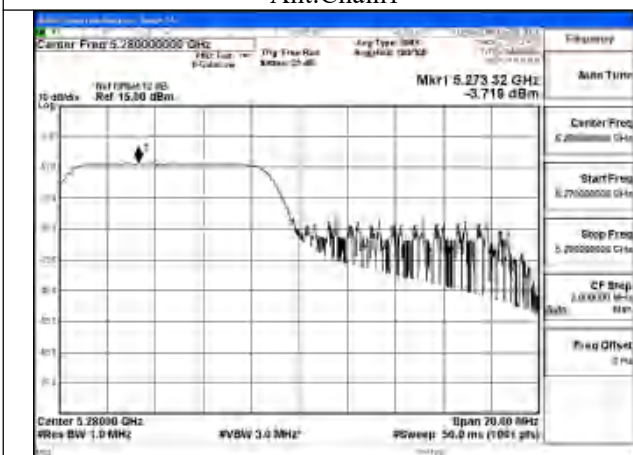

Mode:802.11ax HE20 Tone:106T Frequency:5260MHz
Ant:Chain1

Mode:802.11ax HE20 Tone:106T Frequency:5280MHz
Ant:Chain1

Mode:802.11ax HE20 Tone:106T Frequency:5320MHz
Ant:Chain1

Mode:802.11ax HE20 Tone:106T Frequency:5260MHz
Ant:Chain0