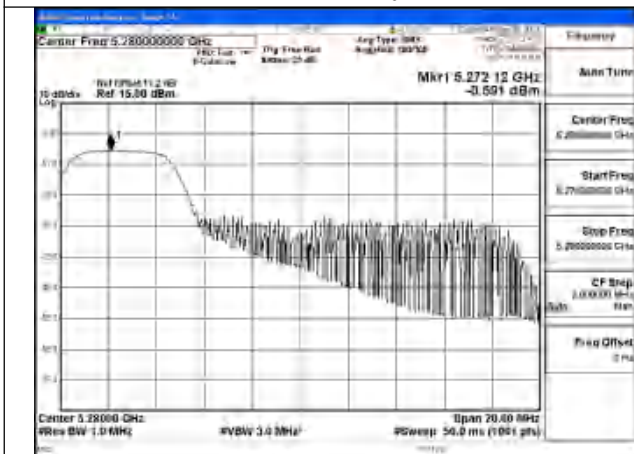

Mode:802.11be EHT20 Tone:52T Frequency:5280MHz
Ant:Chain1