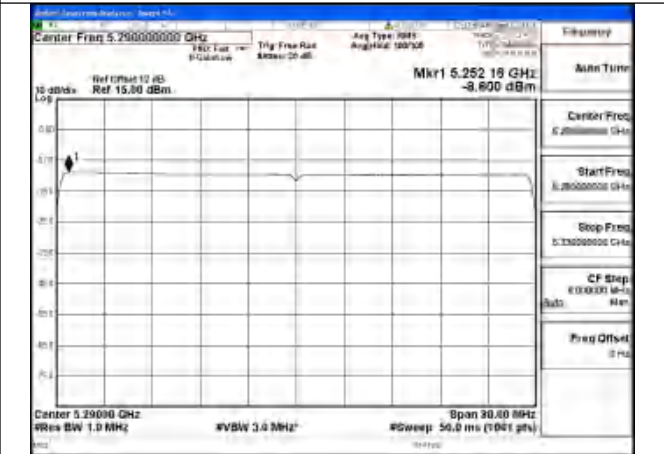

Mode:802.11ax HE80 Tone:996T Frequency:5290MHz
Ant:Chain0

Test Mode: 802.11be EHT20