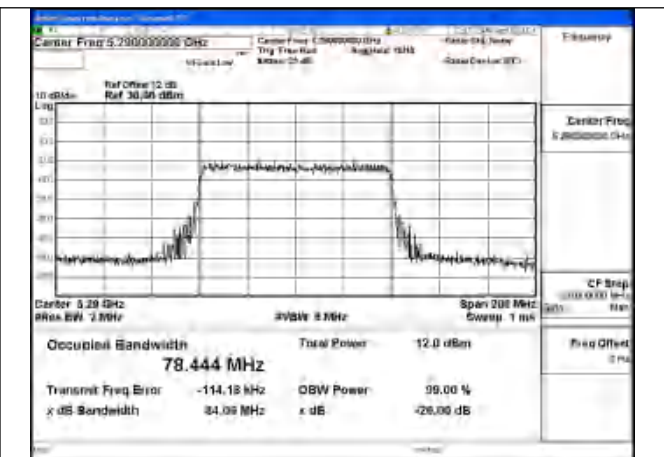

Mode:802.11ax HE80 Frequency:5290MHz Ant:Chain0