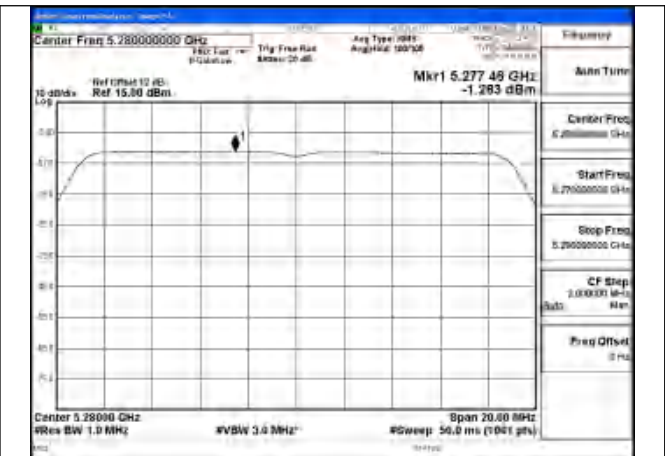

Mode:802.11n HT20 Frequency:5260MHz Ant:Chain0

Mode:802.11n HT20 Frequency:5280MHz Ant:Chain0

Mode:802.11n HT20 Frequency:5320MHz Ant:Chain0

Test Mode: 802.11ac VHT20

Mode:802.11ac VHT20 Frequency:5260MHz
Ant:Chain1