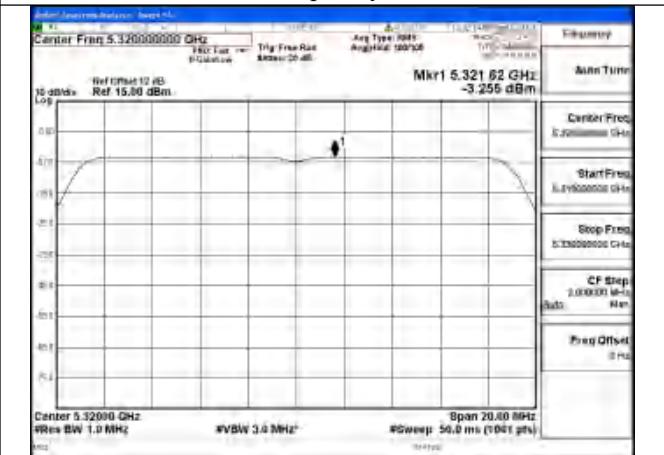

Mode:802.11n HT20 Frequency:5320MHz Ant:Chain0