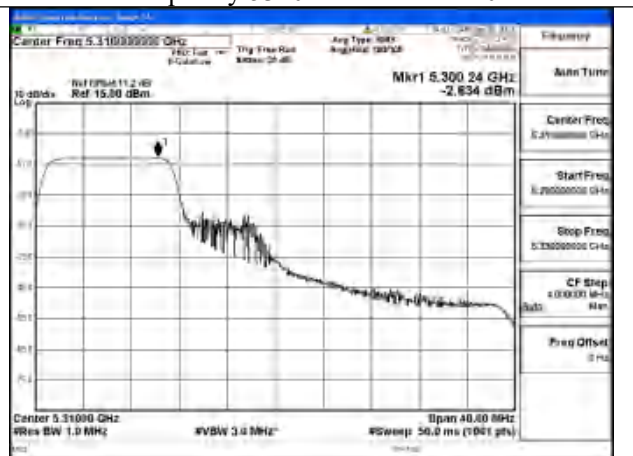

Mode:802.11be EHT40 Tone:26+106
Frequency:5310MHz Ant:Chain1