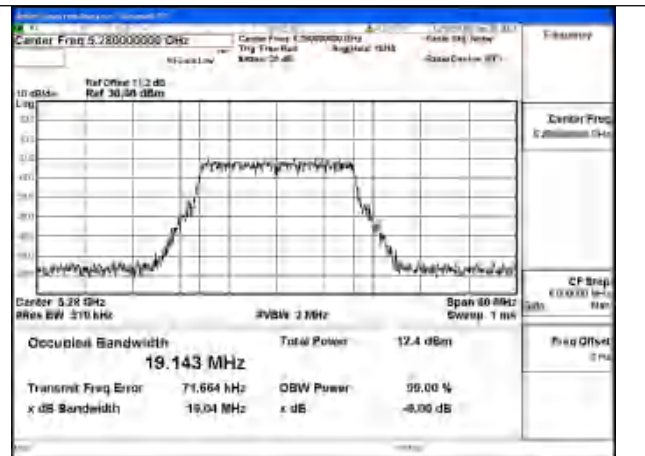

Test Mode: 802.11ax HE80

Mode:802.11ax HE80 Frequency:5290MHz Ant:Chain1

Mode:802.11ax HE80 Frequency:5290MHz Ant:Chain0

Test Mode: 802.11be EHT20

Mode:802.11be EHT20 Frequency:5260MHz
Ant:Chain0

Mode:802.11be EHT20 Frequency:5280MHz
Ant:Chain0