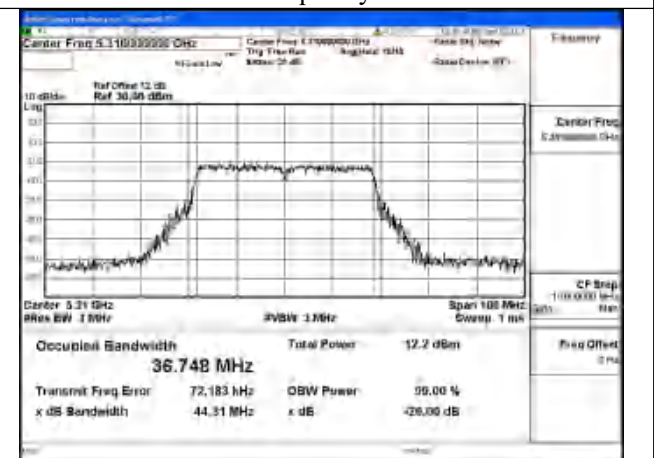

Mode:802.11ax HE20 Frequency:5280MHz Ant:Chain0

Mode:802.11ax HE20 Frequency:5320MHz Ant:Chain0

Test Mode: 802.11n HT40

Mode:802.11n HT40 Frequency:5270MHz Ant:Chain1

Mode:802.11n HT40 Frequency:5310MHz Ant:Chain1