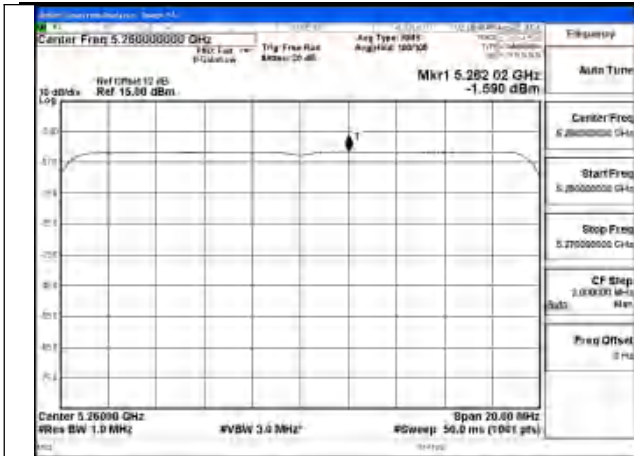

Mode:802.11ax HE20 Tone:242T Frequency:5260MHz
Ant:Chain1