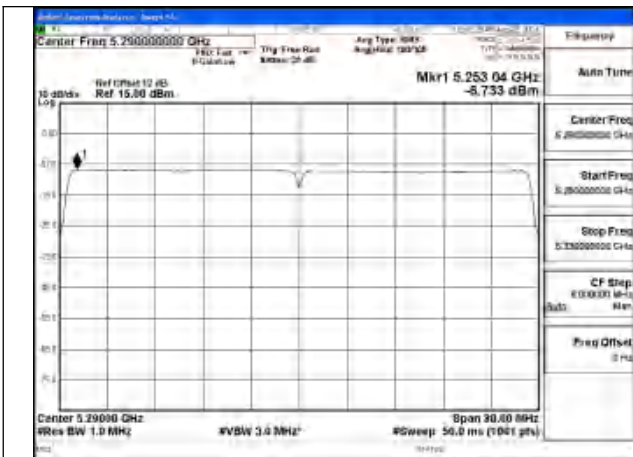

Test Mode: 802.11ac VHT80

Mode:802.11ac VHT80 Frequency:5290MHz
Ant:Chain1