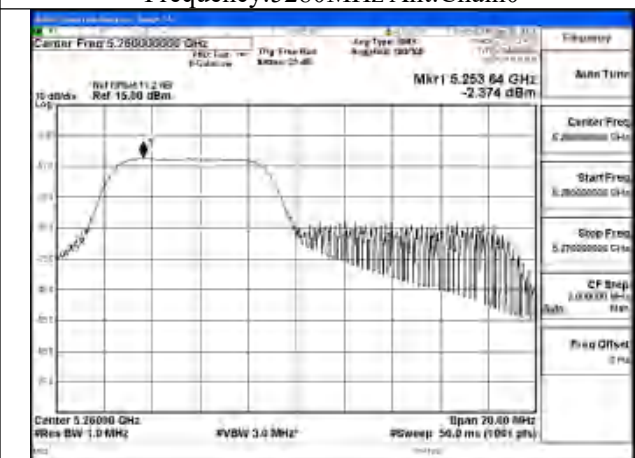

Mode:802.11be EHT20 Tone:26+52
Frequency:5260MHz Ant:Chain1