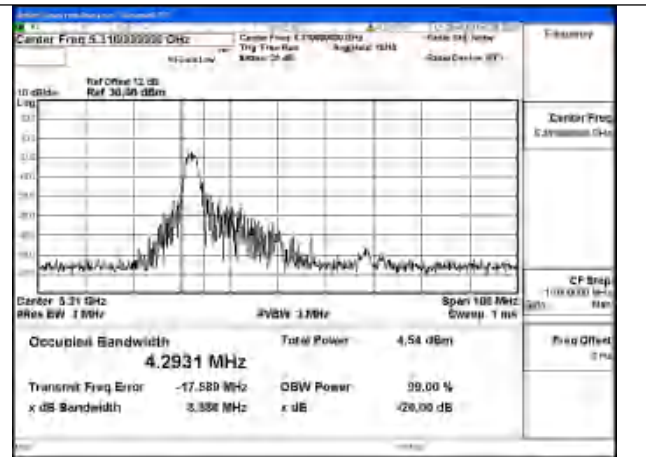

Test Mode: 802.11ax HE40 26T

Mode:802.11ax HE40 26T Frequency:5270MHz
Ant:Chain0

Mode:802.11ax HE40 26T Frequency:5310MHz
Ant:Chain0

Mode:802.11ax HE40 26T Frequency:5270MHz
Ant:Chain1

Mode:802.11ax HE40 26T Frequency:5310MHz
Ant:Chain1