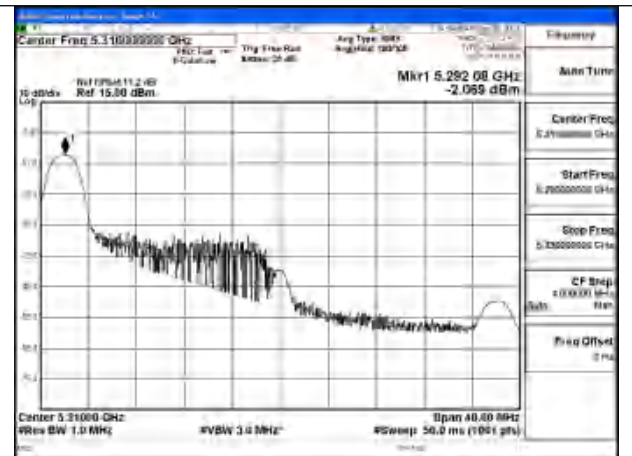

Mode:802.11be EHT40 Tone:26T Frequency:5310MHz
Ant:Chain0