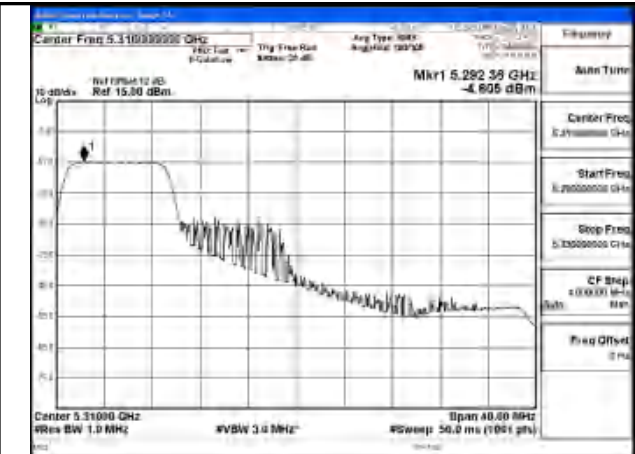

Mode:802.11ax HE40 Tone:106T Frequency:5310MHz
Ant:Chain0