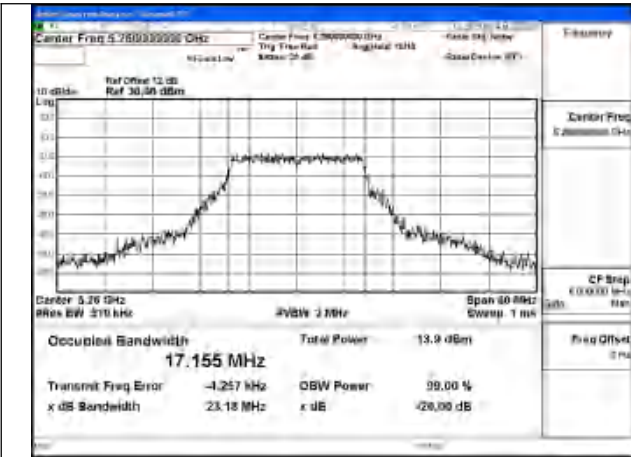

Test Mode: 802.11a

Mode:802.11a Frequency:5260MHz Ant:Chain1