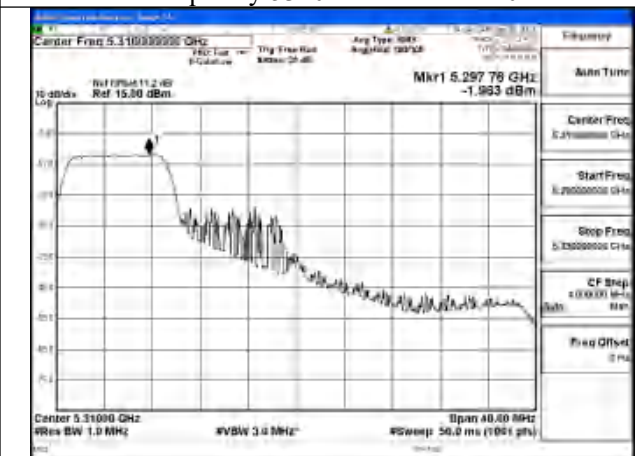

Mode:802.11be EHT40 Tone:106T
Frequency:5310MHz Ant:Chain1