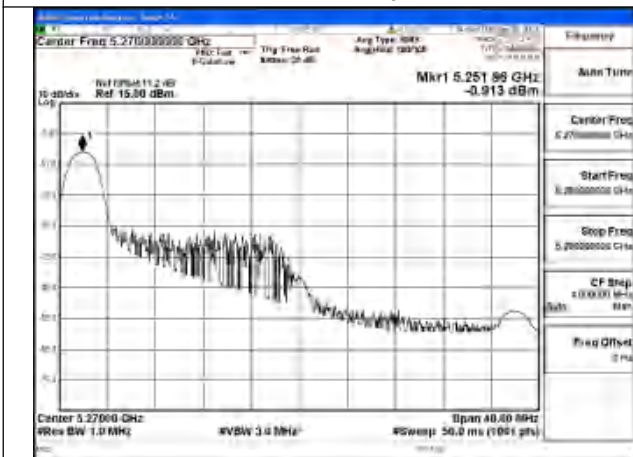

Mode:802.11be EHT40 Tone:26T Frequency:5270MHz
Ant:Chain1