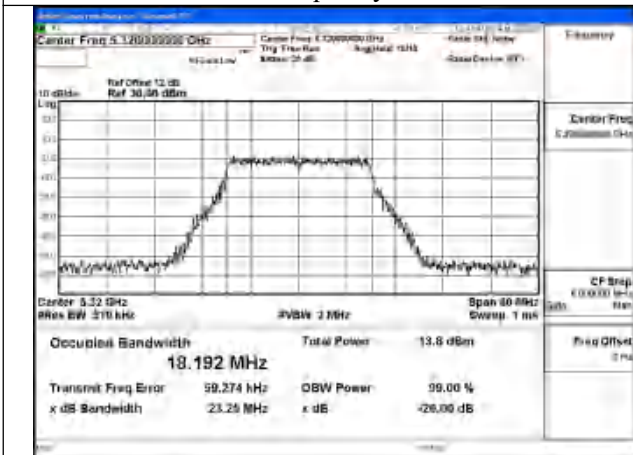

Mode:802.11n HT20 Frequency:5320MHz Ant:Chain1