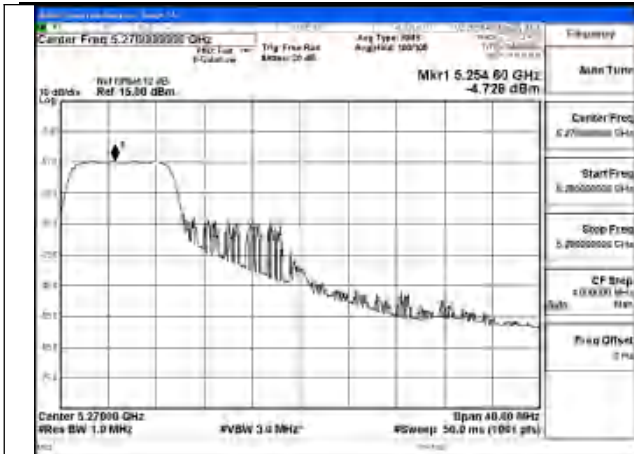

Mode:802.11ax HE40 Tone:106T Frequency:5270MHz
Ant:Chain0