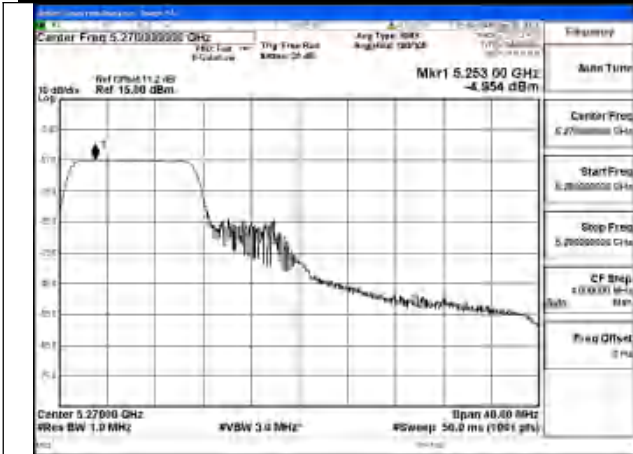

Mode:802.11be EHT40 Tone:26+52
Frequency:5270MHz Ant:Chain0

Mode:802.11be EHT40 Tone:26+52
Frequency:5310MHz Ant:Chain0

Mode:802.11be EHT40 Tone:26+52
Frequency:5270MHz Ant:Chain1

Mode:802.11be EHT40 Tone:26+52
Frequency:5310MHz Ant:Chain1