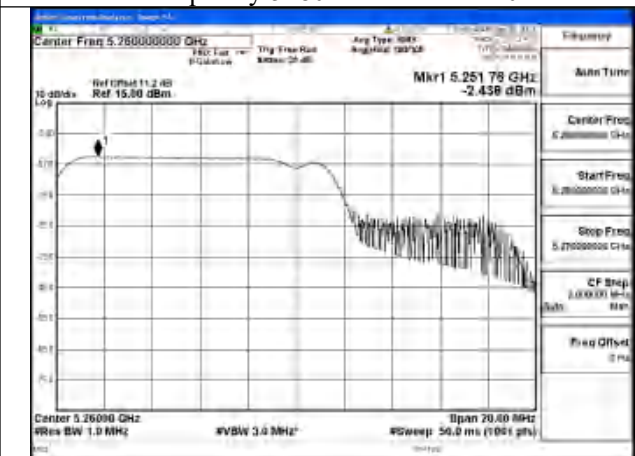

Mode:802.11be EHT20 Tone:26+52
Frequency:5320MHz Ant:Chain1

Mode:802.11be EHT20 Tone:26+106
Frequency:5260MHz Ant:Chain0

Mode:802.11be EHT20 Tone:26+106
Frequency:5280MHz Ant:Chain0

Mode:802.11be EHT20 Tone:26+106
Frequency:5320MHz Ant:Chain0