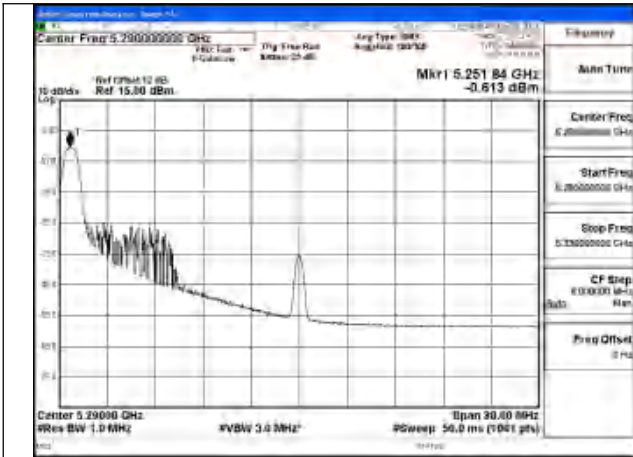

Test Mode: 802.11ac VHT80

Mode:802.11ac VHT80 Frequency:5290MHz
Ant:Chain1

Mode:802.11ac VHT80 Frequency:5290MHz
Ant:Chain0

Test Mode: 802.11ax HE80

Mode:802.11ax HE80 Tone:26T Frequency:5290MHz
Ant:Chain1