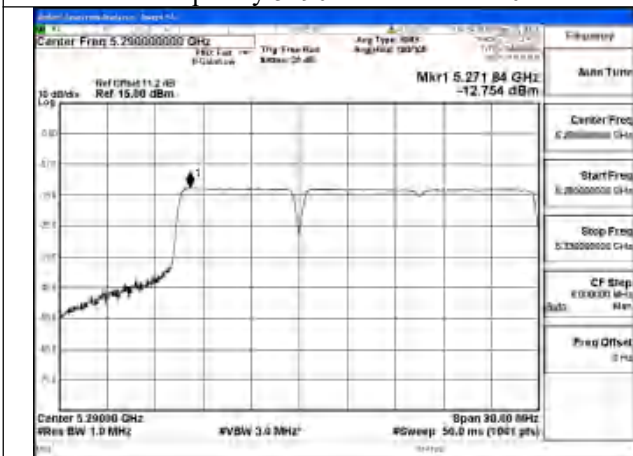

Mode:802.11be EHT80 Tone:242+484
Frequency:5290MHz Ant:Chain0