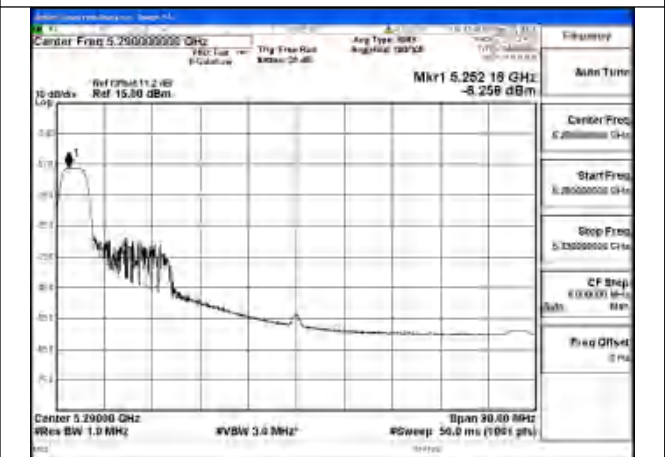

Test Mode: 802.11be EHT80

Mode:802.11be EHT80 Tone:26T Frequency:5290MHz
Ant:Chain0

Mode:802.11be EHT80 Tone:26T Frequency:5290MHz
Ant:Chain1

Mode:802.11be EHT80 Tone:52T Frequency:5290MHz
Ant:Chain0

Mode:802.11be EHT80 Tone:52T Frequency:5290MHz
Ant:Chain1