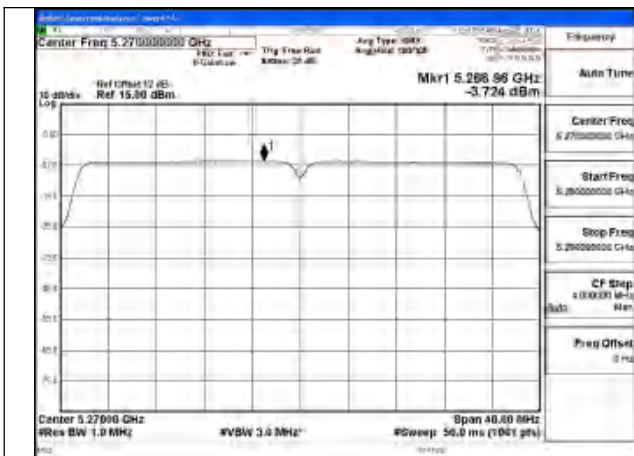

Test Mode: 802.11ac VHT40

Mode:802.11ac VHT40 Frequency:5270MHz
Ant:Chain1