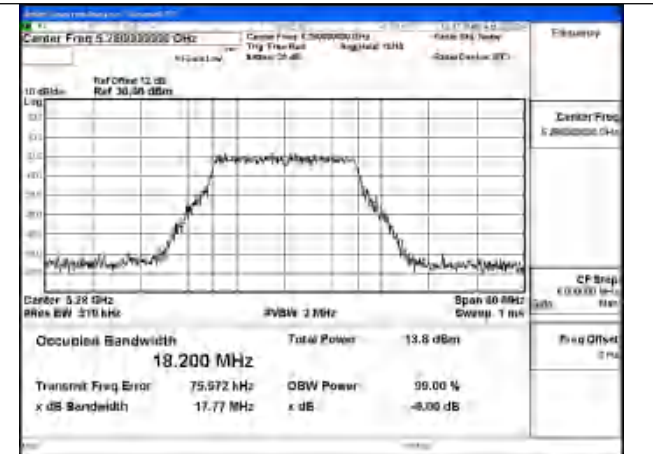

Test Mode: 802.11n HT20

Mode:802.11n HT20 Frequency:5280MHz Ant:Chain1