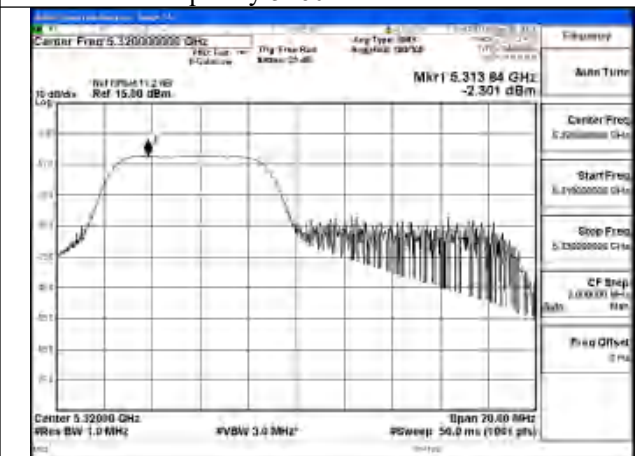

Mode:802.11be EHT20 Tone:26+52
Frequency:5280MHz Ant:Chain0

Mode:802.11be EHT20 Tone:26+52
Frequency:5320MHz Ant:Chain0

Mode:802.11be EHT20 Tone:26+52
Frequency:5260MHz Ant:Chain1

Mode:802.11be EHT20 Tone:26+52
Frequency:5280MHz Ant:Chain1