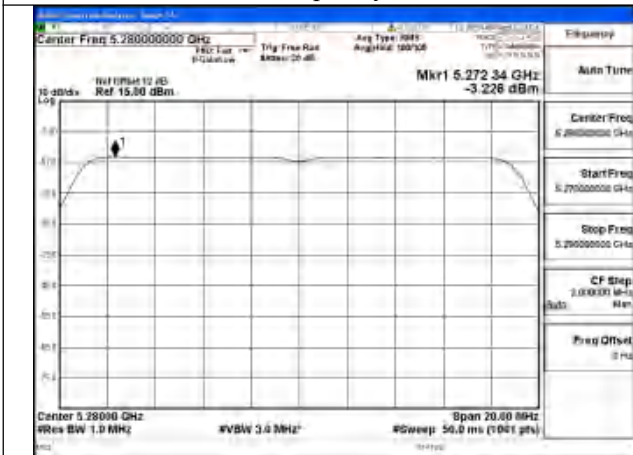

Mode:802.11n HT20 Frequency:5280MHz Ant:Chain0