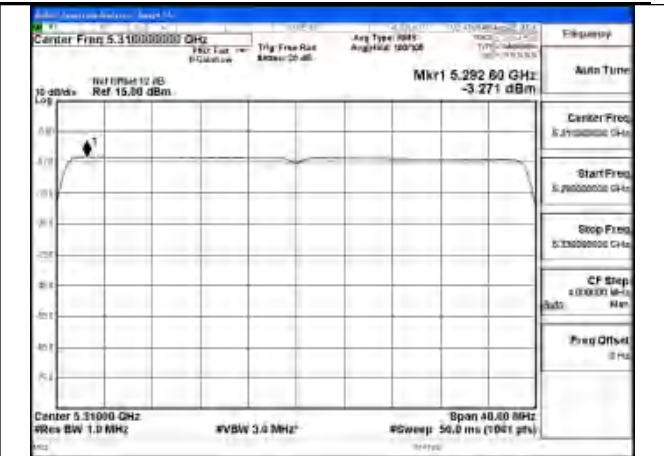

Mode:802.11ax HE40 Tone:484T Frequency:5310MHz
Ant:Chain1