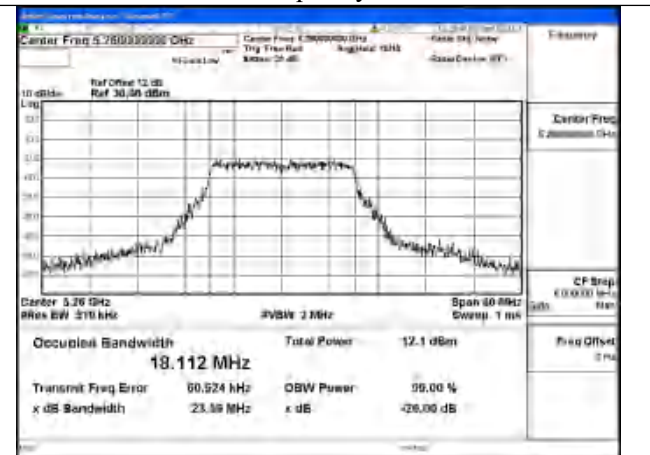

Mode:802.11n HT20 Frequency:5260MHz Ant:Chain0