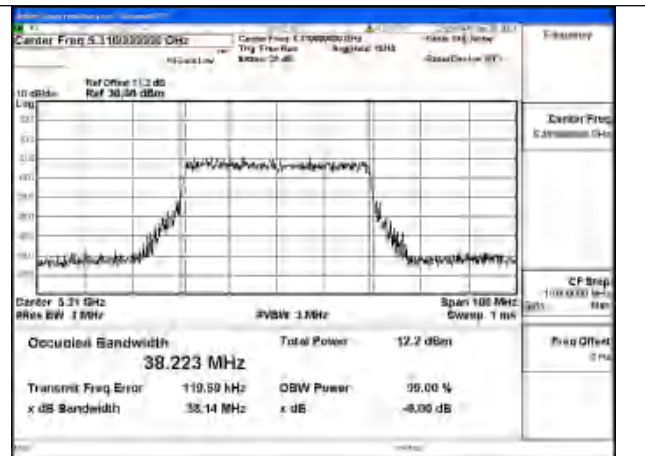

Mode:802.11be EHT40 Frequency:5310MHz
Ant:Chain1