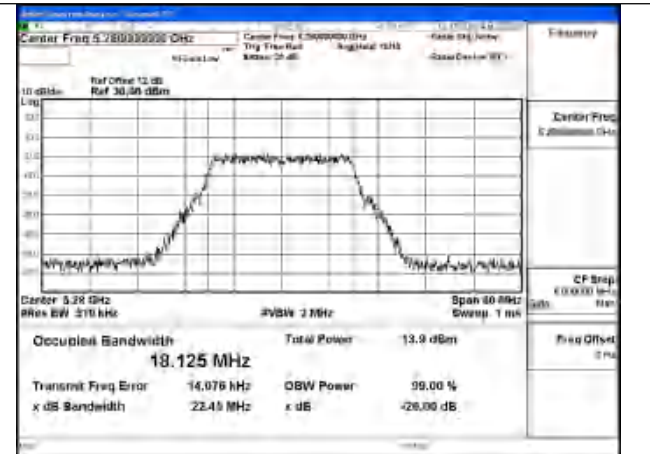

Test Mode: 802.11n HT20

Mode:802.11n HT20 Frequency:5280MHz Ant:Chain1