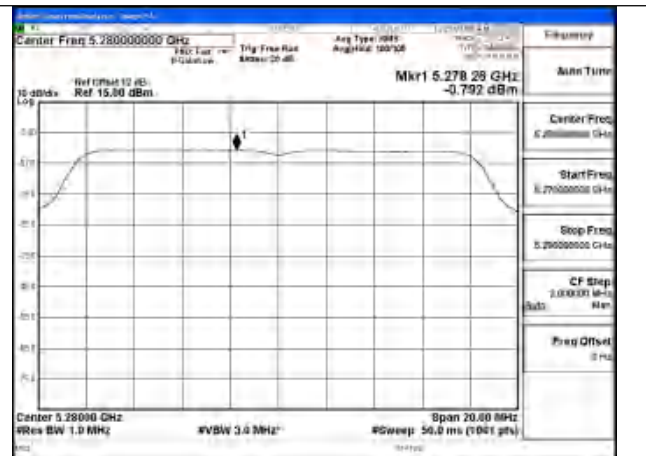

Mode:802.11a Frequency:5280MHz Ant:Chain1