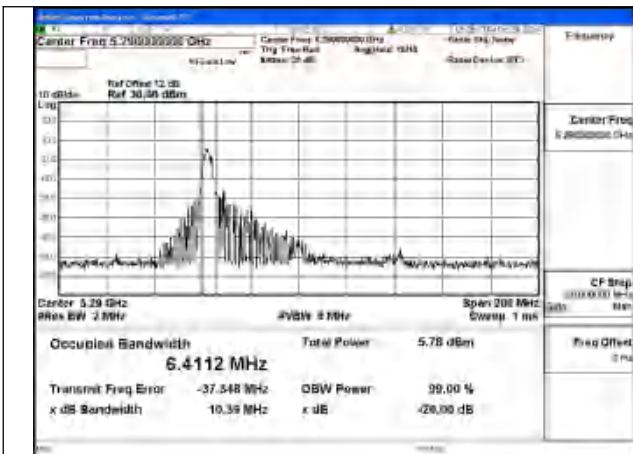

Test Mode: 802.11ax HE80 26T

Mode:802.11ax HE80 26T Frequency:5290MHz
Ant:Chain0