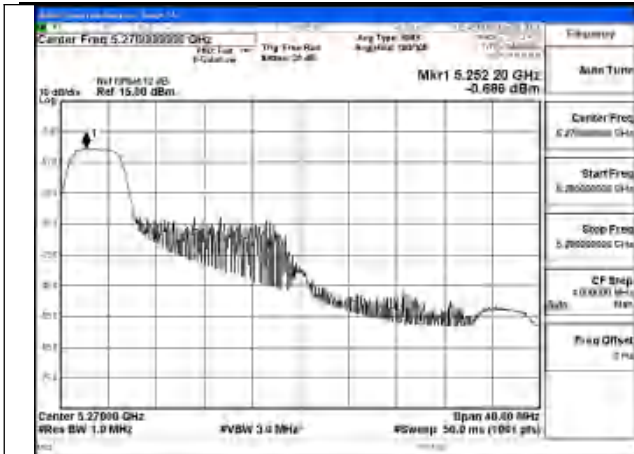

Test Mode: 802.11ax HE40

Mode:802.11ax HE40 Tone:26T Frequency:5270MHz
Ant:Chain1

Mode:802.11ax HE40 Tone:26T Frequency:5310MHz
Ant:Chain1

Mode:802.11ax HE40 Tone:26T Frequency:5270MHz
Ant:Chain0

Mode:802.11ax HE40 Tone:26T Frequency:5310MHz
Ant:Chain0