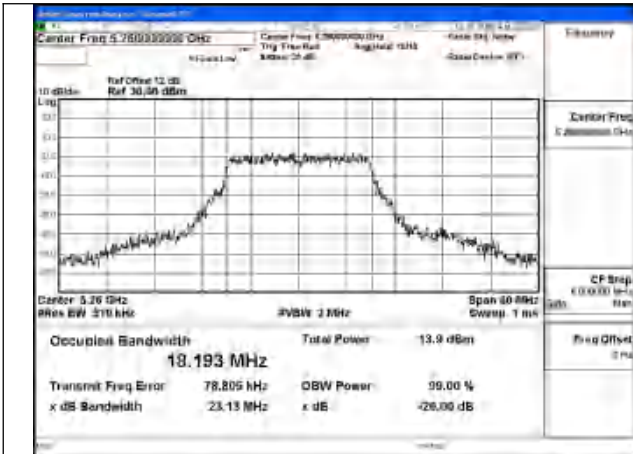

Test Mode: 802.11n HT20

Mode:802.11n HT20 Frequency:5260MHz Ant:Chain1