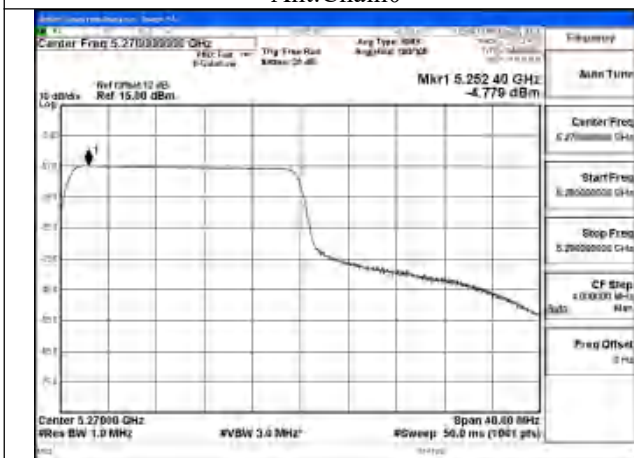

Mode:802.11ax HE40 Tone:106T Frequency:5270MHz
Ant:Chain1

Mode:802.11ax HE40 Tone:106T Frequency:5310MHz
Ant:Chain1

Mode:802.11ax HE40 Tone:106T Frequency:5270MHz
Ant:Chain0

Mode:802.11ax HE40 Tone:106T Frequency:5310MHz
Ant:Chain0