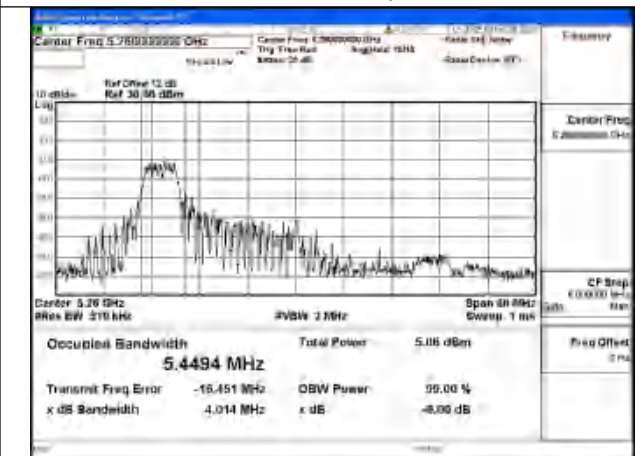

Mode:802.11ax HE20 26T Frequency:5260MHz
Ant:Chain1