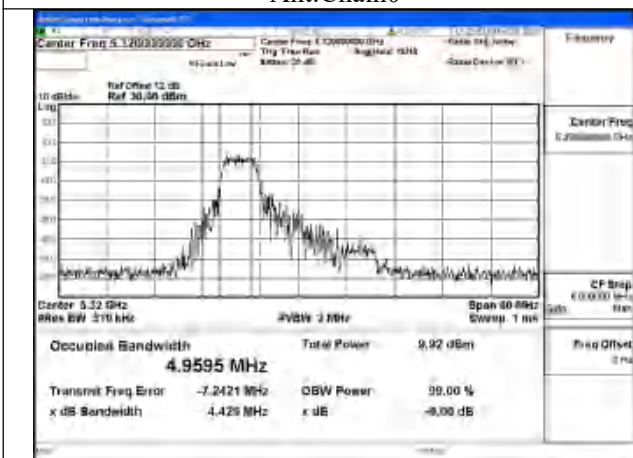

Mode:802.11ax HE20 26T Frequency:5320MHz
Ant:Chain0