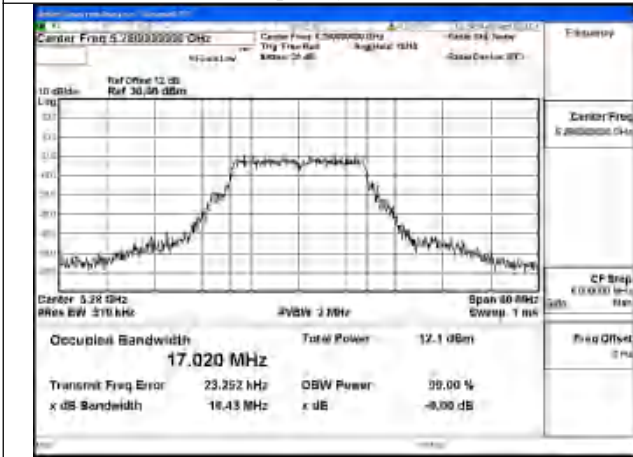

Test Mode: 802.11a

Mode:802.11a Frequency:5260MHz Ant:Chain1

Mode:802.11a Frequency:5280MHz Ant:Chain1

Mode:802.11a Frequency:5320MHz Ant:Chain1

Mode:802.11a Frequency:5260MHz Ant:Chain0

Mode:802.11a Frequency:5280MHz Ant:Chain0