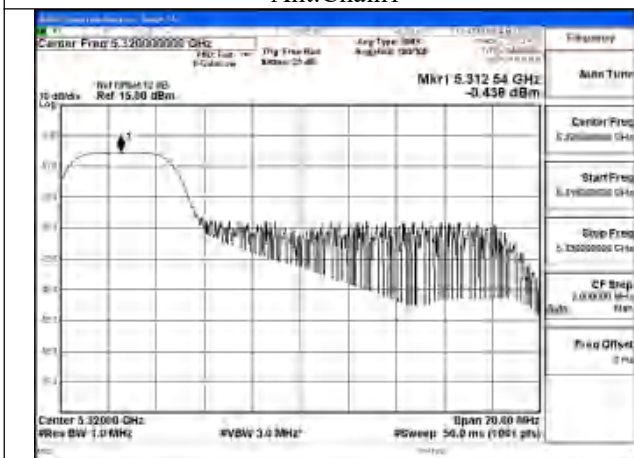

Mode:802.11ax HE20 Tone:26T Frequency:5280MHz
 Ant:Chain0

Mode:802.11ax HE20 Tone:26T Frequency:5320MHz
 Ant:Chain0

Mode:802.11ax HE20 Tone:52T Frequency:5260MHz
Ant:Chain1

Mode:802.11ax HE20 Tone:52T Frequency:5280MHz
Ant:Chain1