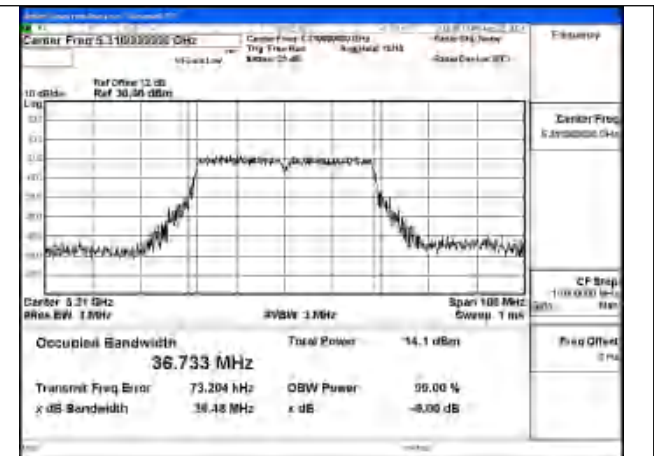

Test Mode: 802.11n HT40

Mode:802.11n HT40 Frequency:5310MHz Ant:Chain1