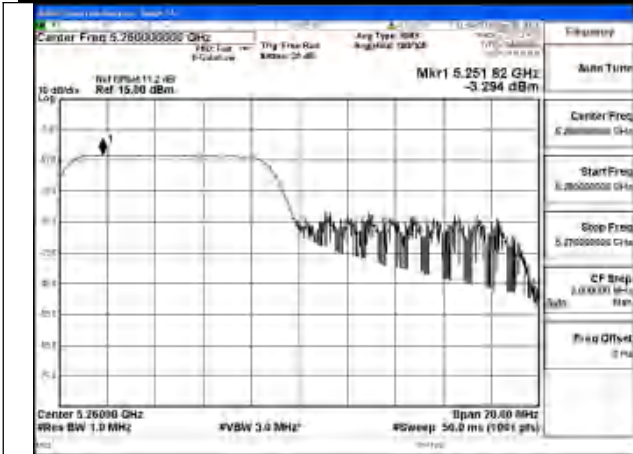

Mode:802.11be EHT20 Tone:106T
Frequency:5260MHz Ant:Chain0