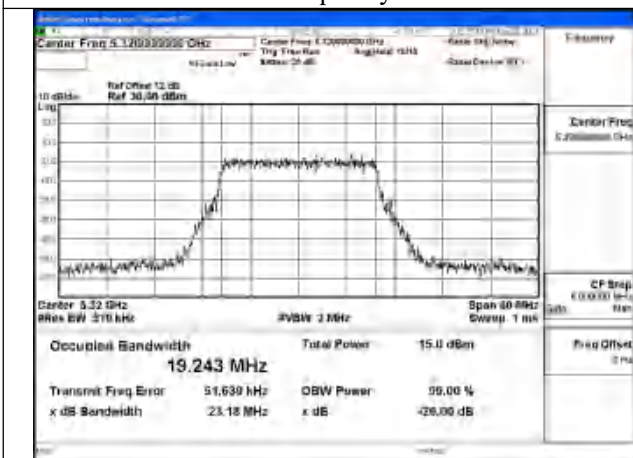

Mode:802.11ax HE20 Frequency:5320MHz Ant:Chain1