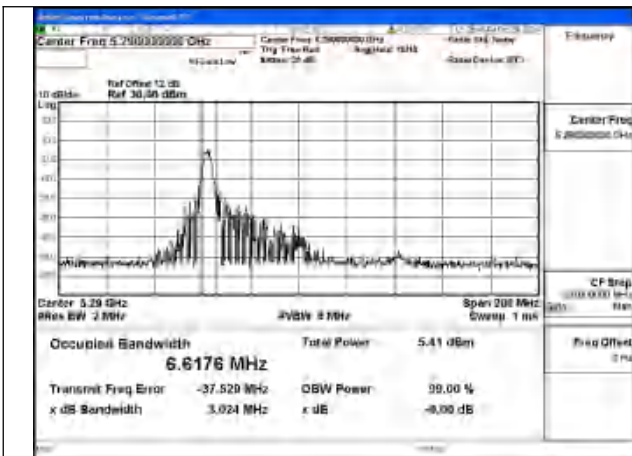

Test Mode: 802.11ax HE80 26T

Mode:802.11ax HE80 26T Frequency:5290MHz
Ant:Chain0