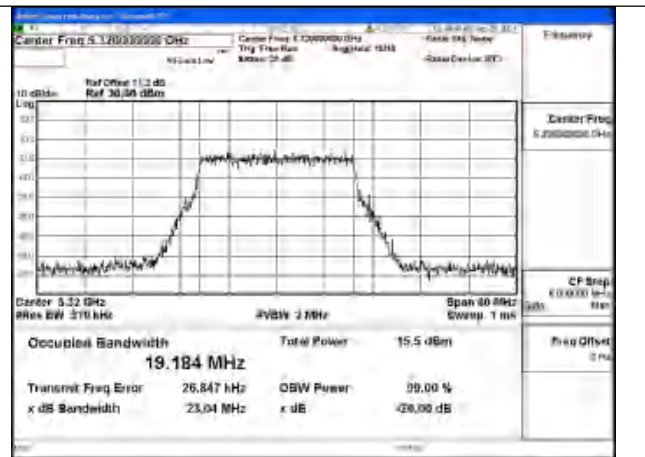

Mode:802.11be EHT20 Frequency:5320MHz
Ant:Chain1