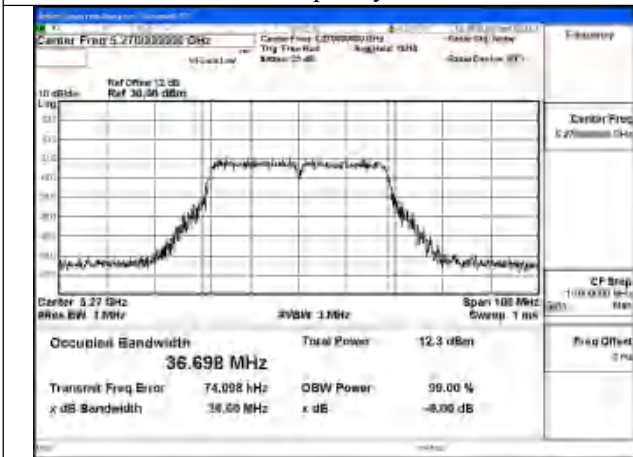

Mode:802.11ax HE20 Frequency:5280MHz Ant:Chain0

Mode:802.11ax HE20 Frequency:5320MHz Ant:Chain0

Test Mode: 802.11n HT40

Mode:802.11n HT40 Frequency:5270MHz Ant:Chain1

Mode:802.11n HT40 Frequency:5310MHz Ant:Chain1