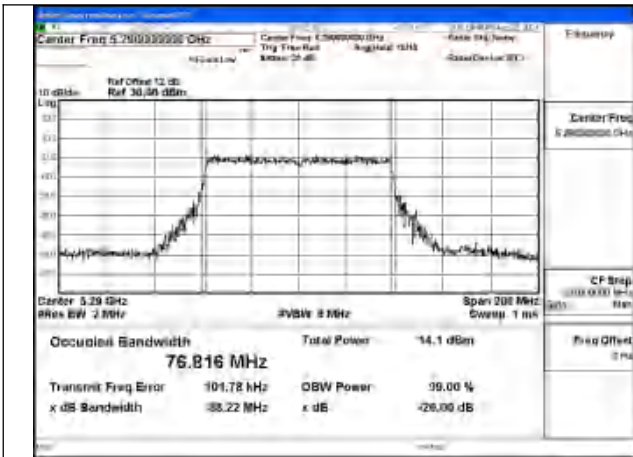

Test Mode: 802.11ac VHT80

Mode:802.11ac VHT80 Frequency:5290MHz
Ant:Chain1