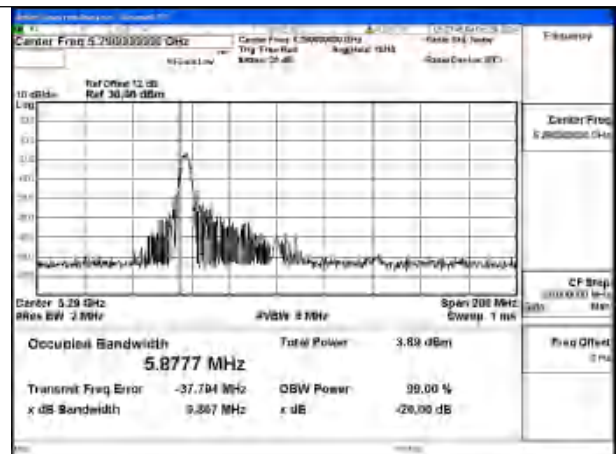

Mode:802.11ax HE80 26T Frequency:5290MHz
Ant:Chain1

Test Mode: 802.11ax HE20 26T