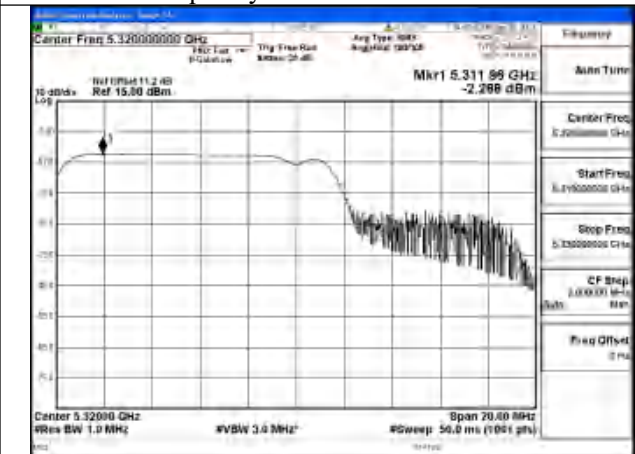

Mode:802.11be EHT20 Tone:26+106
Frequency:5320MHz Ant:Chain1