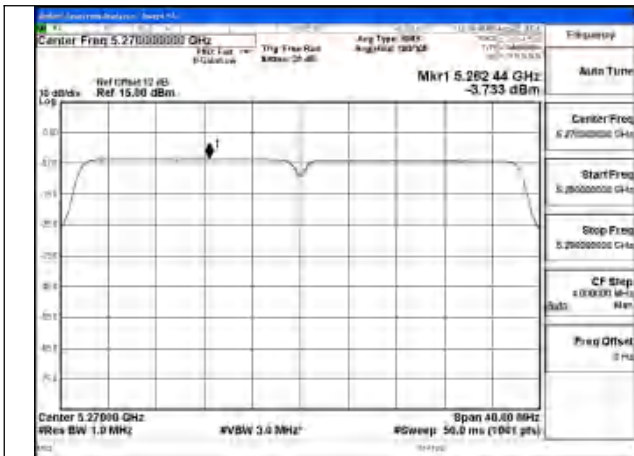

Test Mode: 802.11n HT40

Mode:802.11n HT40 Frequency:5270MHz Ant:Chain1