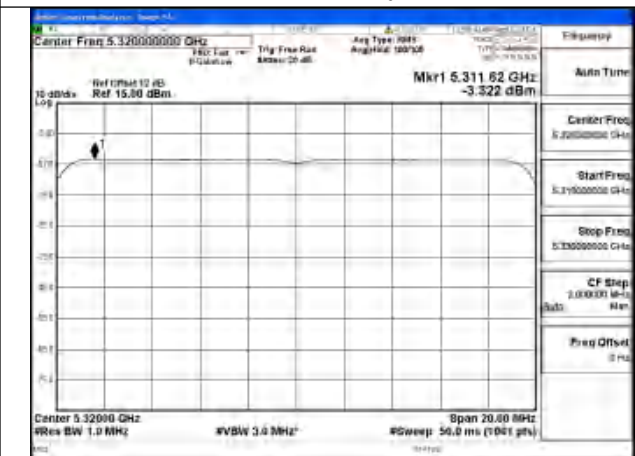

Mode:802.11ax HE20 Tone:242T Frequency:5320MHz
Ant:Chain0