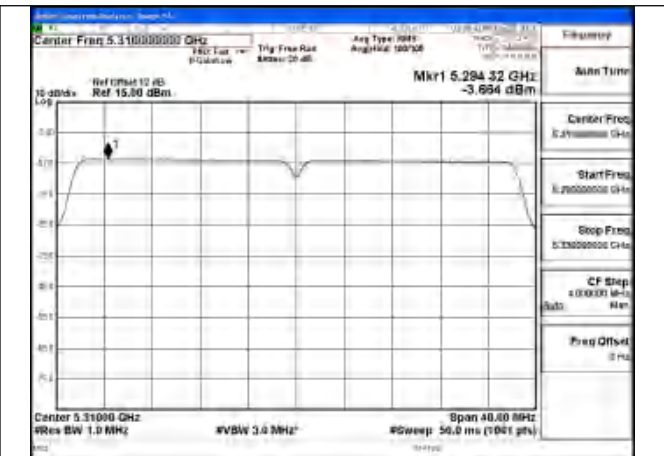

Test Mode: 802.11n HT40

Mode:802.11n HT40 Frequency:5310MHz Ant:Chain1