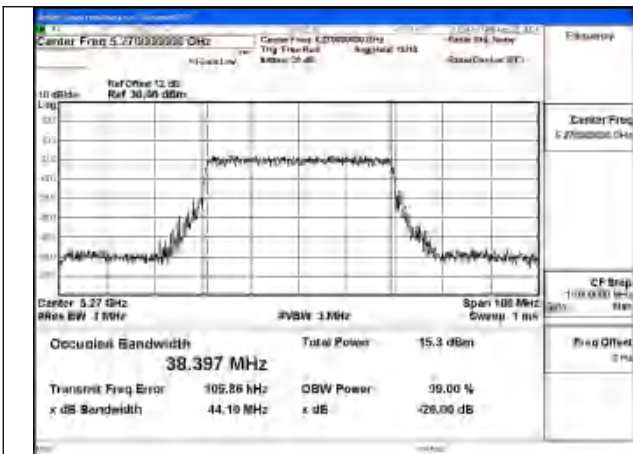

Test Mode: 802.11ax HE40

Mode:802.11ax HE40 Frequency:5270MHz Ant:Chain1