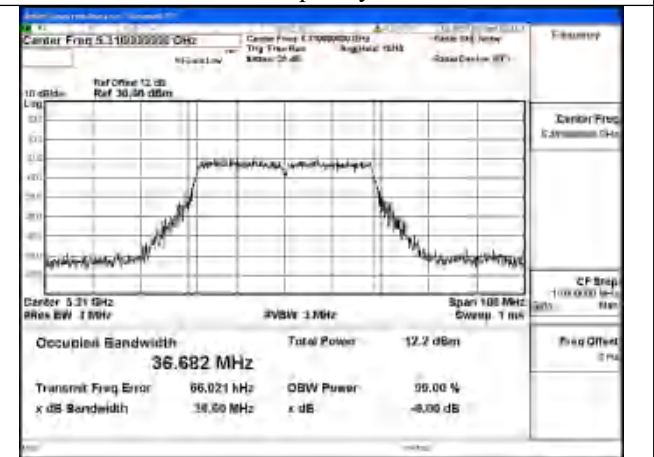

Mode:802.11ax HE20 Frequency:5280MHz Ant:Chain0

Mode:802.11ax HE20 Frequency:5320MHz Ant:Chain0

Test Mode: 802.11n HT40

Mode:802.11n HT40 Frequency:5270MHz Ant:Chain1

Mode:802.11n HT40 Frequency:5310MHz Ant:Chain1