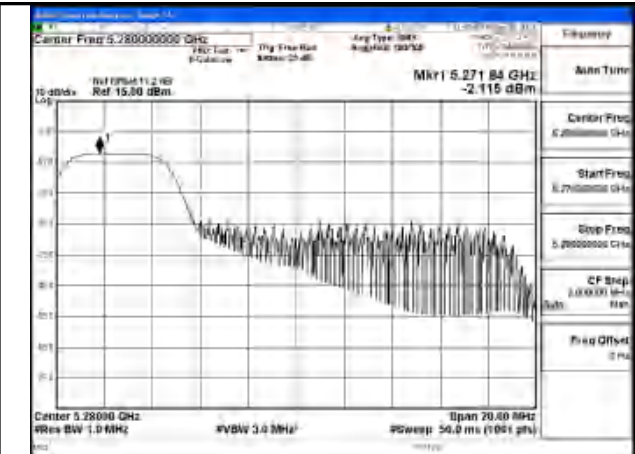

Mode:802.11be EHT20 Tone:52T Frequency:5280MHz
Ant:Chain0