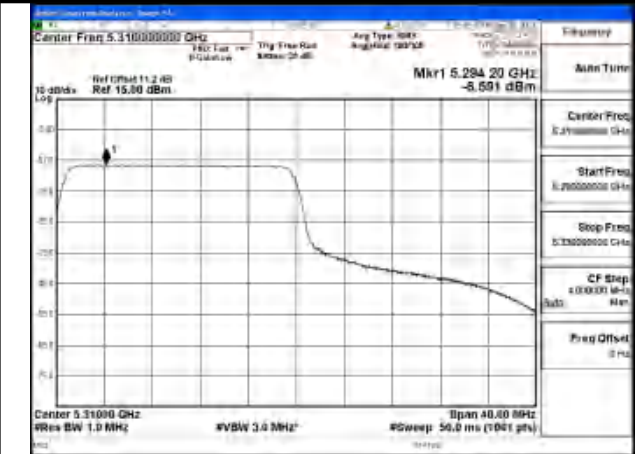

Mode:802.11be EHT40 Tone:242T
Frequency:5310MHz Ant:Chain0