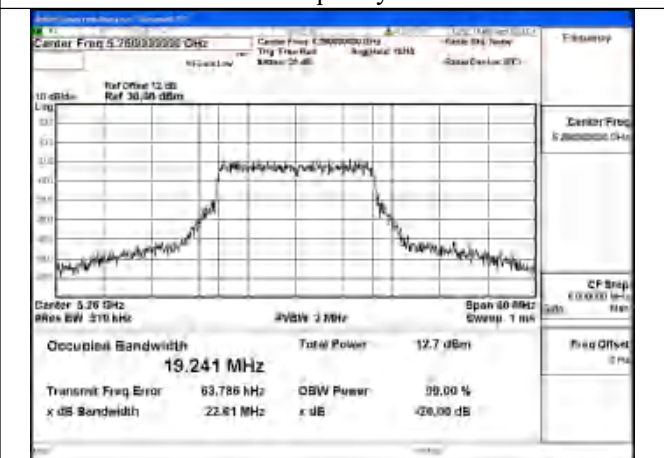

Mode:802.11ax HE20 Frequency:5260MHz Ant:Chain0