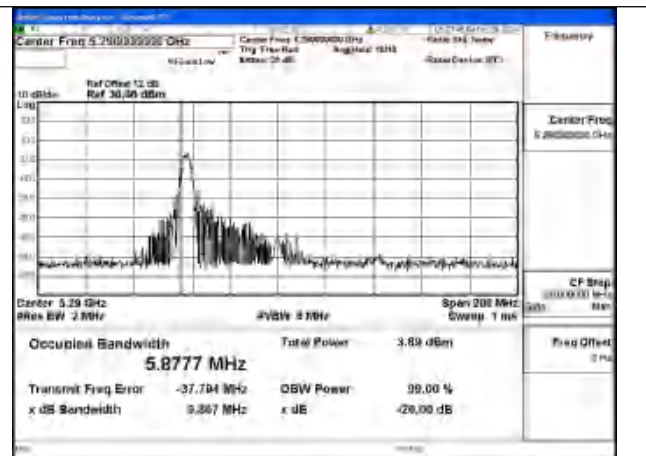

Mode:802.11ax HE80 26T Frequency:5290MHz
Ant:Chain1

Test Mode: 802.11ax HE20 26T