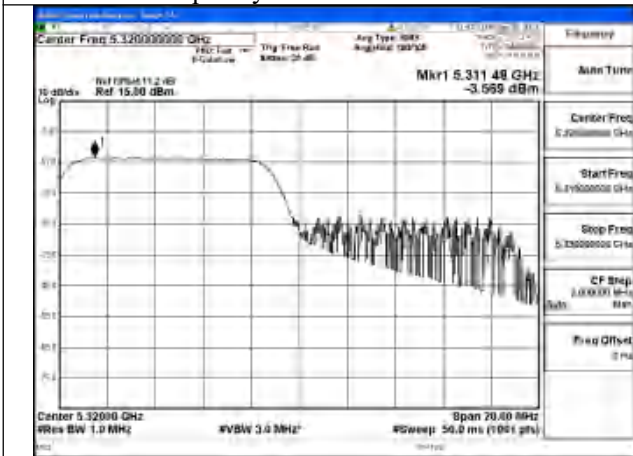

Mode:802.11be EHT20 Tone:106T
Frequency:5320MHz Ant:Chain0