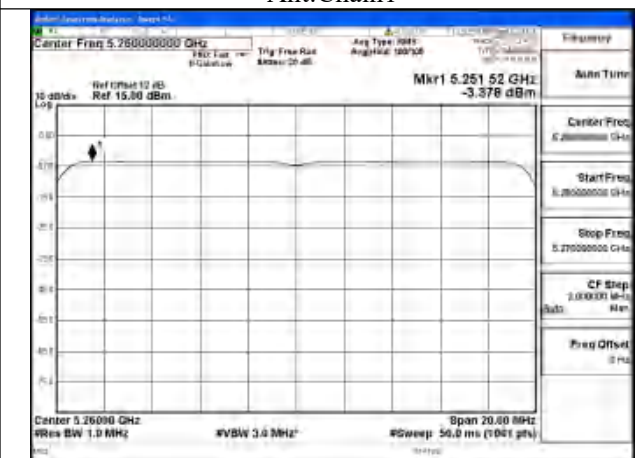

Mode:802.11ax HE20 Tone:242T Frequency:5260MHz
Ant:Chain0