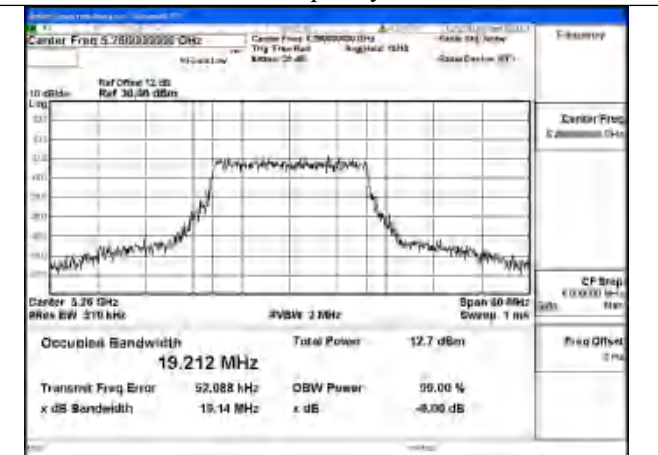

Mode:802.11ax HE20 Frequency:5260MHz Ant:Chain0