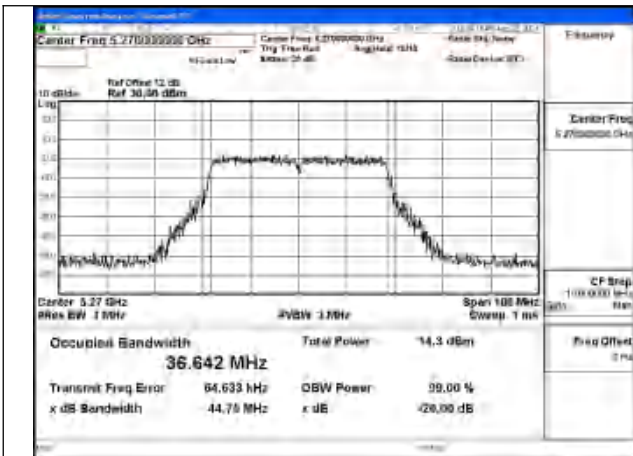

Test Mode: 802.11n HT40

Mode:802.11n HT40 Frequency:5270MHz Ant:Chain1