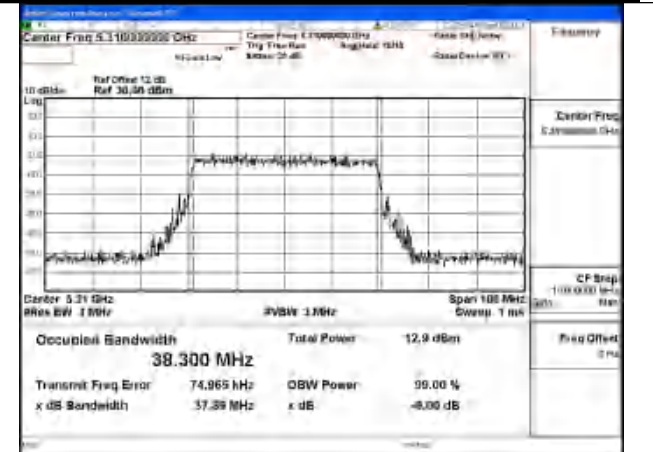

Mode:802.11ax HE40 Frequency:5310MHz Ant:Chain0