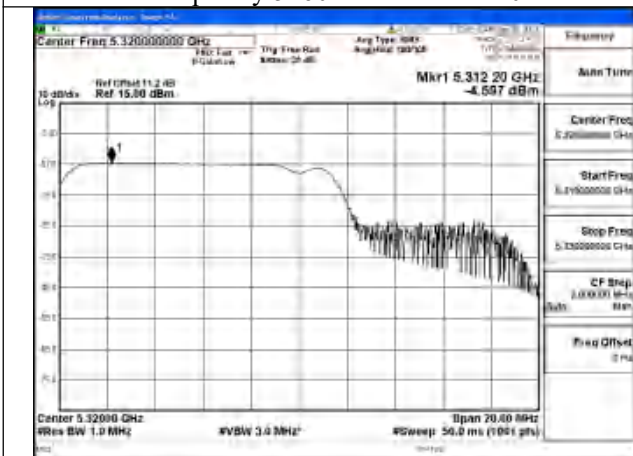

Mode:802.11be EHT20 Tone:26+106
Frequency:5320MHz Ant:Chain0