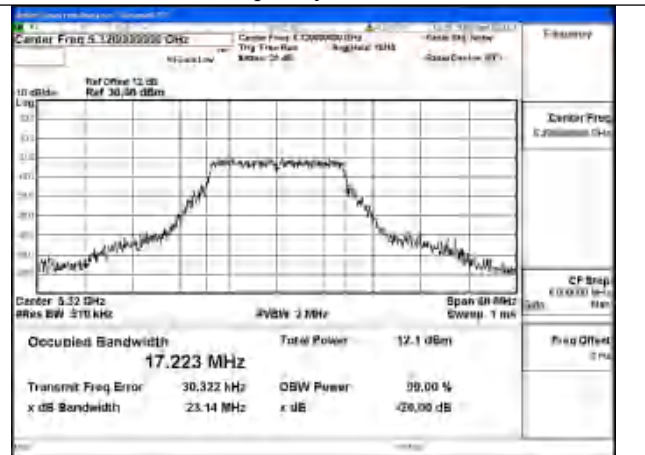

Test Mode: 802.11a

Mode:802.11a Frequency:5260MHz Ant:Chain1

Mode:802.11a Frequency:5280MHz Ant:Chain1

Mode:802.11a Frequency:5320MHz Ant:Chain1

Mode:802.11a Frequency:5260MHz Ant:Chain0

Mode:802.11a Frequency:5280MHz Ant:Chain0