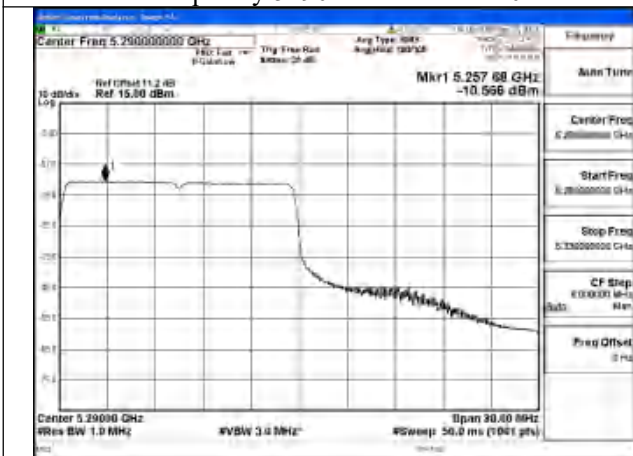

Mode:802.11be EHT80 Tone:106T
Frequency:5290MHz Ant:Chain0

Mode:802.11be EHT80 Tone:106T
Frequency:5290MHz Ant:Chain1

Mode:802.11be EHT80 Tone:242T
Frequency:5290MHz Ant:Chain0

Mode:802.11be EHT80 Tone:242T
Frequency:5290MHz Ant:Chain1