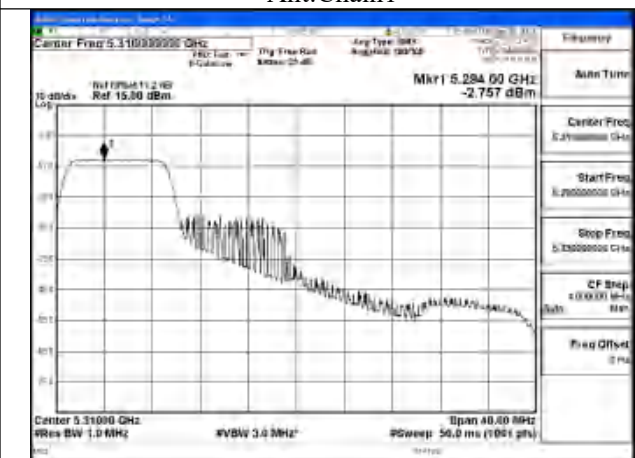

Mode:802.11be EHT40 Tone:106T
Frequency:5310MHz Ant:Chain0