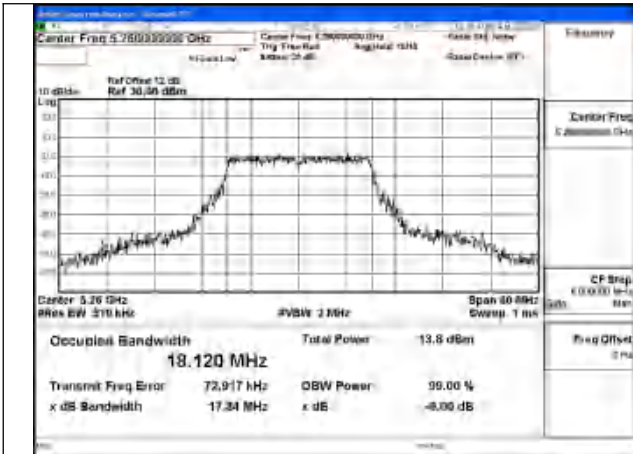

Test Mode: 802.11n HT20

Mode:802.11n HT20 Frequency:5260MHz Ant:Chain1