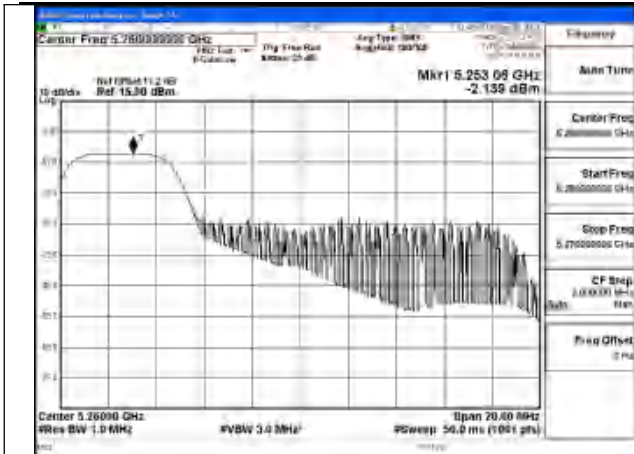

Mode:802.11be EHT20 Tone:52T Frequency:5260MHz
Ant:Chain0