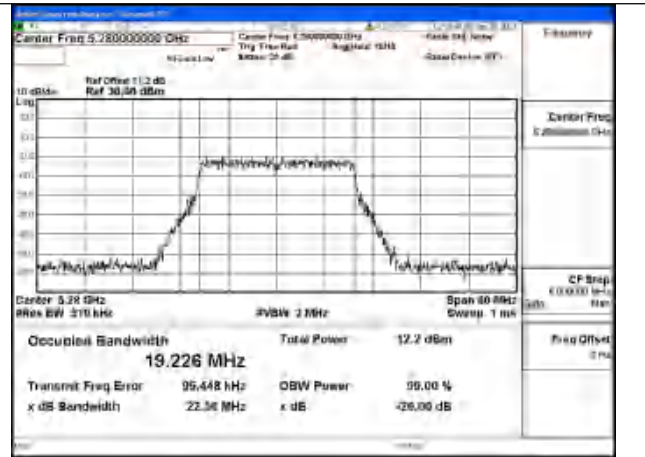

Test Mode: 802.11ax HE80

Mode:802.11ax HE80 Frequency:5290MHz Ant:Chain1

Mode:802.11ax HE80 Frequency:5290MHz Ant:Chain0

Test Mode: 802.11be EHT20

Mode:802.11be EHT20 Frequency:5260MHz
Ant:Chain0

Mode:802.11be EHT20 Frequency:5280MHz
Ant:Chain0