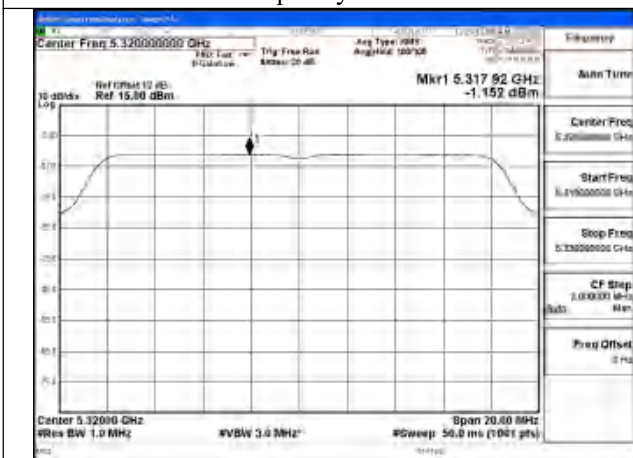

Mode:802.11a Frequency:5320MHz Ant:Chain1