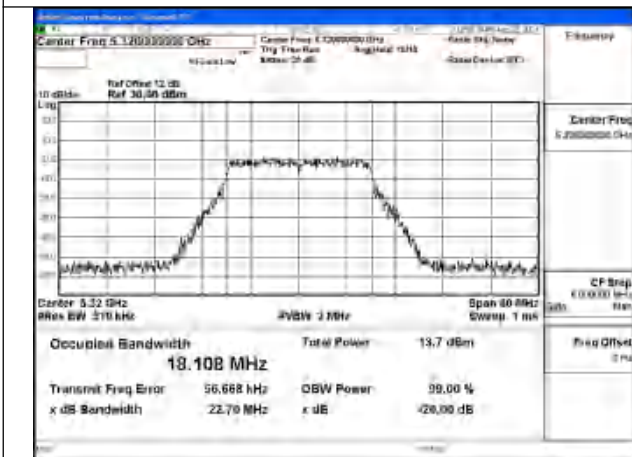

Mode:802.11ac VHT20 Frequency:5320MHz
Ant:Chain1