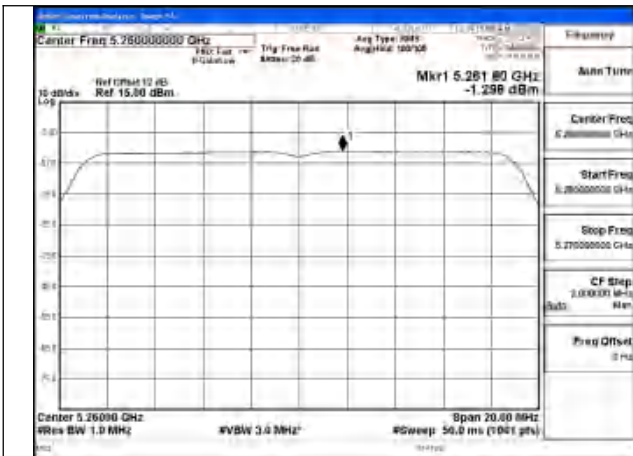

Test Mode: 802.11n HT20

Mode:802.11n HT20 Frequency:5260MHz Ant:Chain1