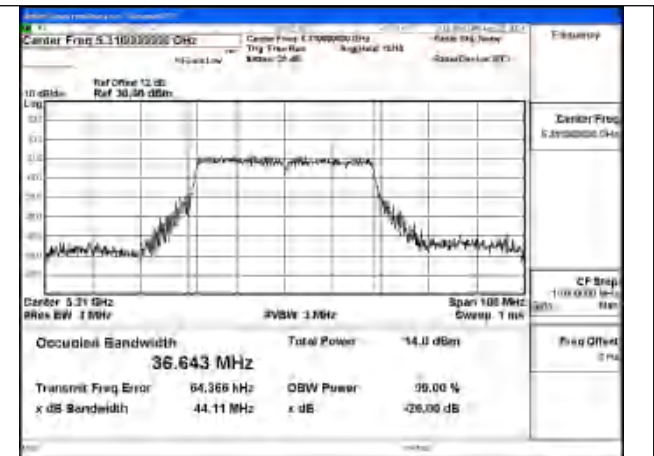

Test Mode: 802.11n HT40

Mode:802.11n HT40 Frequency:5310MHz Ant:Chain1