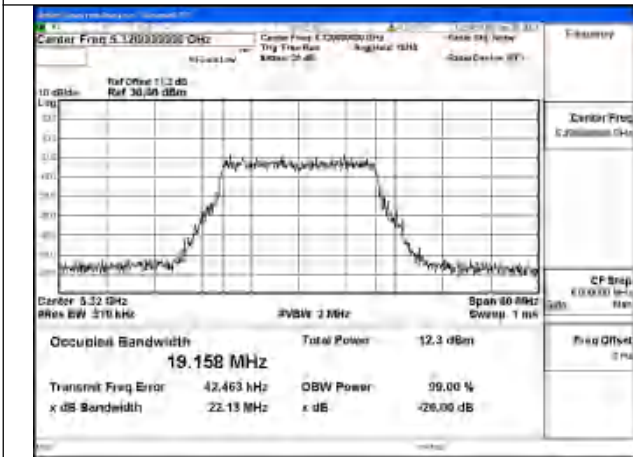

Test Mode: 802.11ax HE80

Mode:802.11ax HE80 Frequency:5290MHz Ant:Chain1

Mode:802.11ax HE80 Frequency:5290MHz Ant:Chain0

Test Mode: 802.11be EHT20

Mode:802.11be EHT20 Frequency:5260MHz
Ant:Chain0

Mode:802.11be EHT20 Frequency:5280MHz
Ant:Chain0