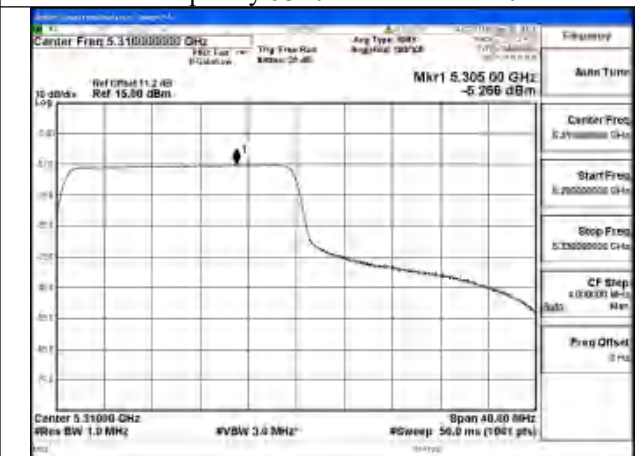

Mode:802.11be EHT40 Tone:242T
Frequency:5310MHz Ant:Chain1