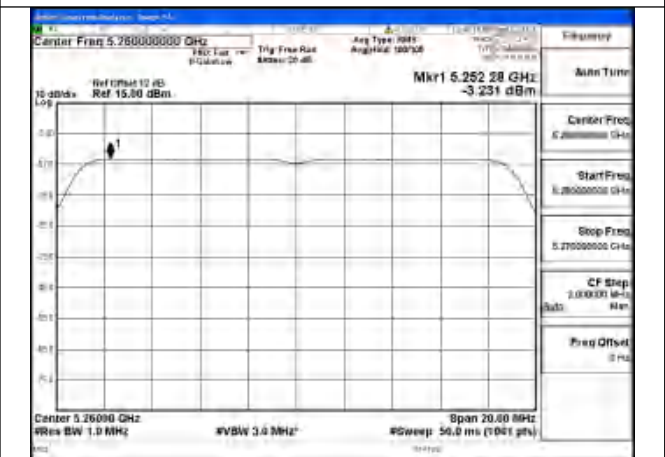

Mode:802.11ac VHT20 Frequency:5260MHz
Ant:Chain0