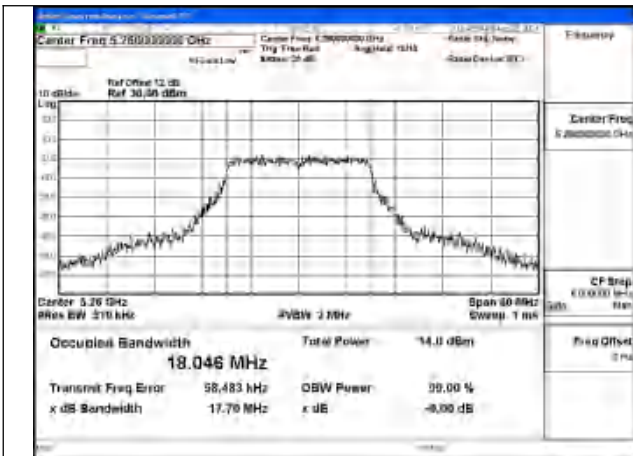

Test Mode: 802.11ac VHT20

Mode:802.11ac VHT20 Frequency:5260MHz
Ant:Chain1