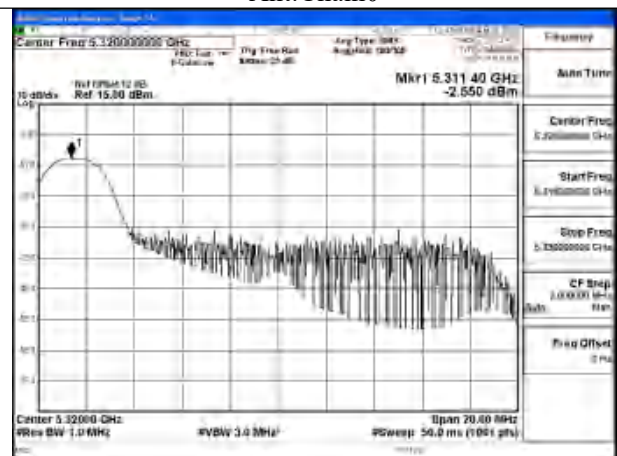

Mode:802.11ax HE20 Tone:26T Frequency:5320MHz
Ant:Chain0