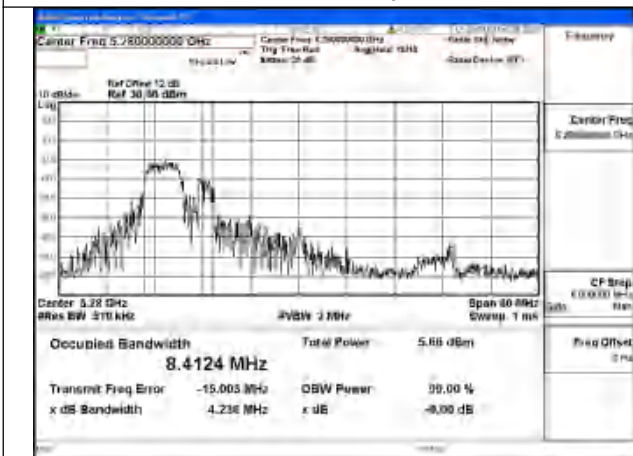

Mode:802.11ax HE20 26T Frequency:5280MHz
Ant:Chain1