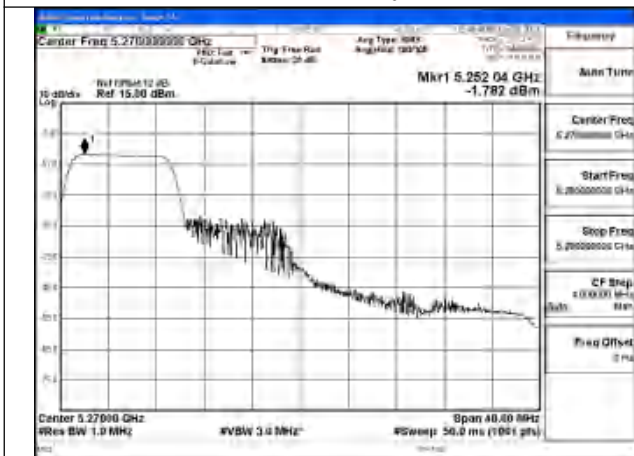

Mode:802.11ax HE40 Tone:52T Frequency:5270MHz
Ant:Chain1

Mode:802.11ax HE40 Tone:52T Frequency:5310MHz
Ant:Chain1

Mode:802.11ax HE40 Tone:52T Frequency:5270MHz
Ant:Chain0

Mode:802.11ax HE40 Tone:52T Frequency:5310MHz
Ant:Chain0