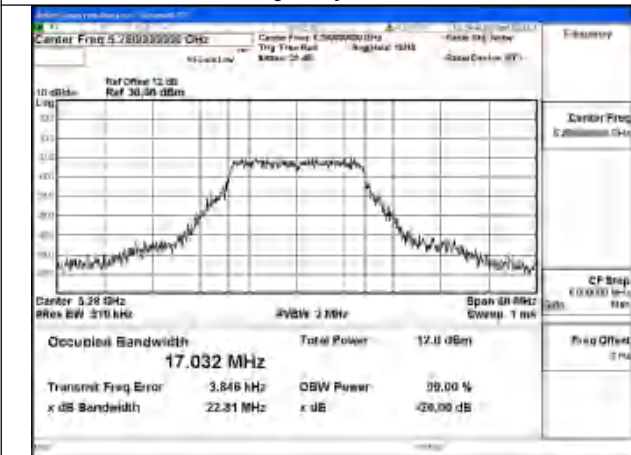

Test Mode: 802.11a

Mode:802.11a Frequency:5260MHz Ant:Chain1

Mode:802.11a Frequency:5280MHz Ant:Chain1

Mode:802.11a Frequency:5320MHz Ant:Chain1

Mode:802.11a Frequency:5260MHz Ant:Chain0

Mode:802.11a Frequency:5280MHz Ant:Chain0