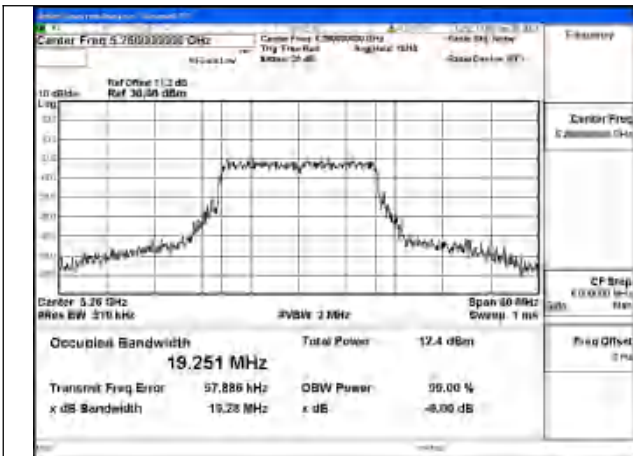

Test Mode: 802.11ax HE80

Mode:802.11ax HE80 Frequency:5290MHz Ant:Chain1

Mode:802.11ax HE80 Frequency:5290MHz Ant:Chain0

Test Mode: 802.11be EHT20

Mode:802.11be EHT20 Frequency:5260MHz
Ant:Chain0

Mode:802.11be EHT20 Frequency:5280MHz
Ant:Chain0