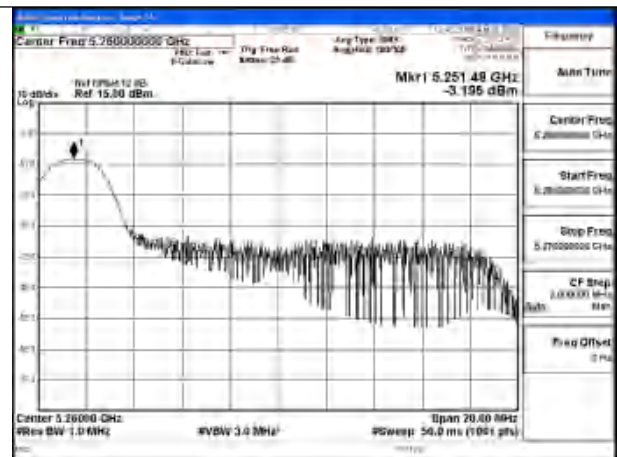

Test Mode: 802.11ax HE20

Mode:802.11ax HE20 Tone:26T Frequency:5260MHz
 Ant:Chain1

Mode:802.11ax HE20 Tone:26T Frequency:5280MHz
 Ant:Chain1

Mode:802.11ax HE20 Tone:26T Frequency:5320MHz
 Ant:Chain1

Mode:802.11ax HE20 Tone:26T Frequency:5260MHz
 Ant:Chain0