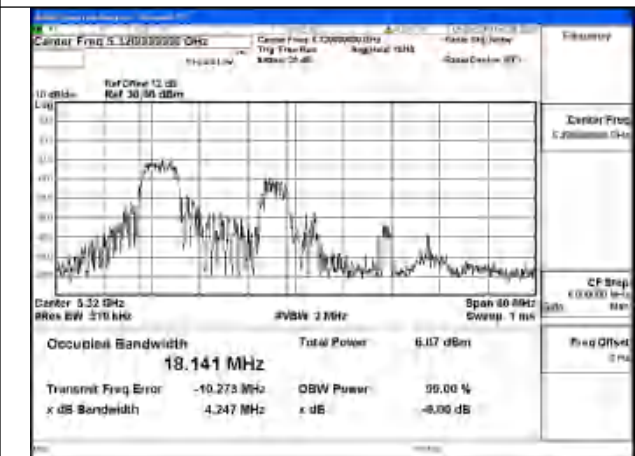

Mode:802.11ax HE20 26T Frequency:5280MHz
Ant:Chain0

Mode:802.11ax HE20 26T Frequency:5320MHz
Ant:Chain0

Mode:802.11ax HE20 26T Frequency:5260MHz
Ant:Chain1

Mode:802.11ax HE20 26T Frequency:5280MHz
Ant:Chain1