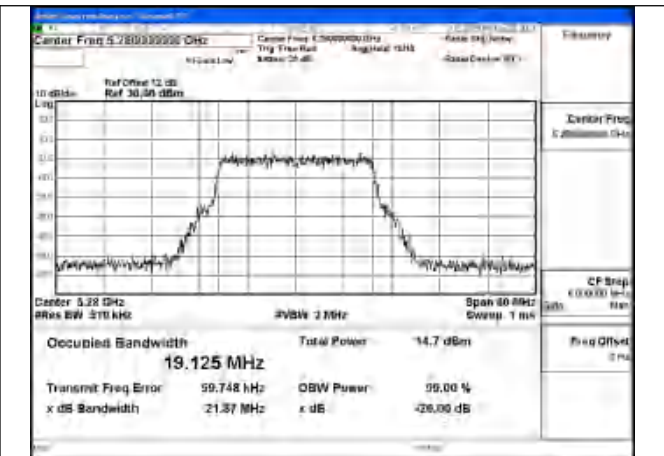

Test Mode: 802.11ax HE20

Mode:802.11ax HE20 Frequency:5280MHz Ant:Chain1