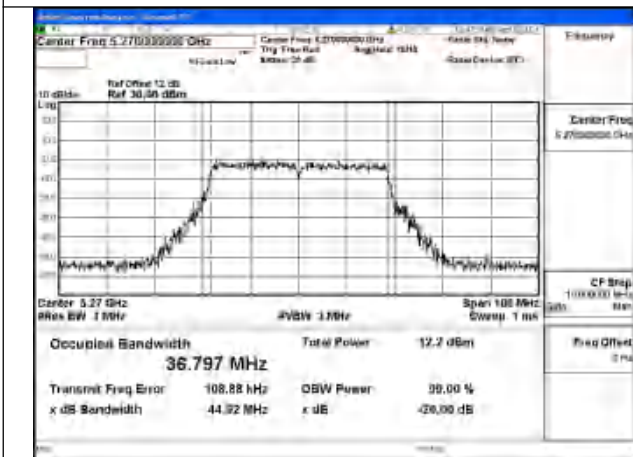

Mode:802.11n HT40 Frequency:5270MHz Ant:Chain0

Mode:802.11n HT40 Frequency:5310MHz Ant:Chain0

Test Mode: 802.11ac VHT40

Mode:802.11ac VHT40 Frequency:5270MHz
Ant:Chain1

Mode:802.11ac VHT40 Frequency:5310MHz
Ant:Chain1