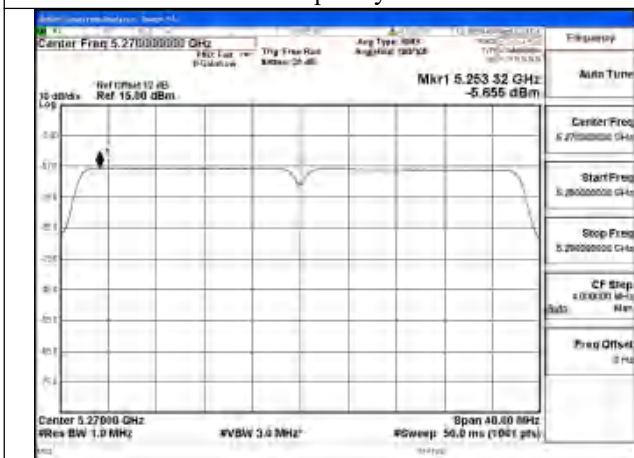

Mode:802.11n HT40 Frequency:5270MHz Ant:Chain0