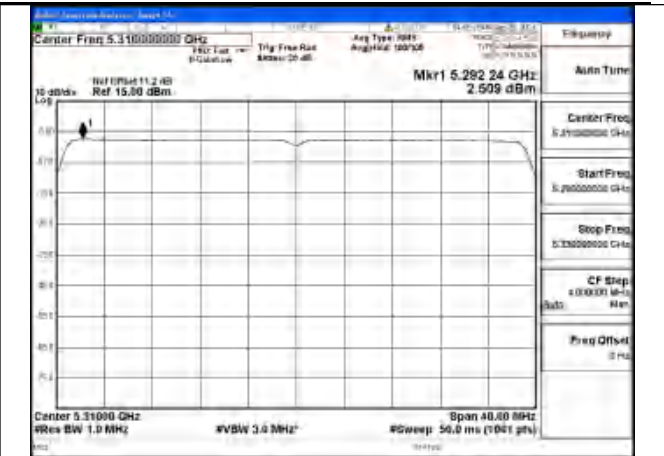

Mode:802.11be EHT40 Tone:484T
Frequency:5310MHz Ant:Chain1