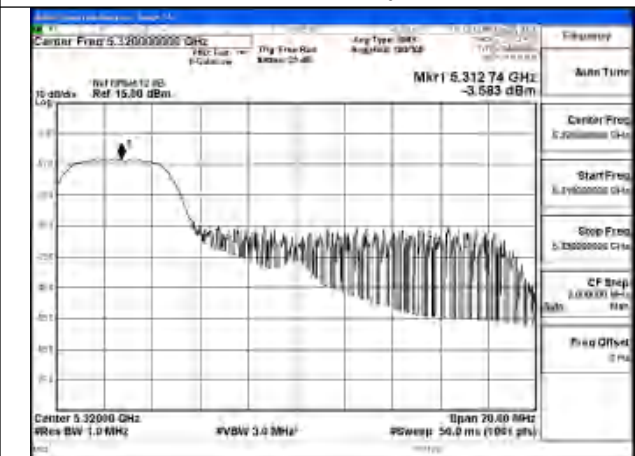

Mode:802.11ax HE20 Tone:52T Frequency:5320MHz
Ant:Chain0