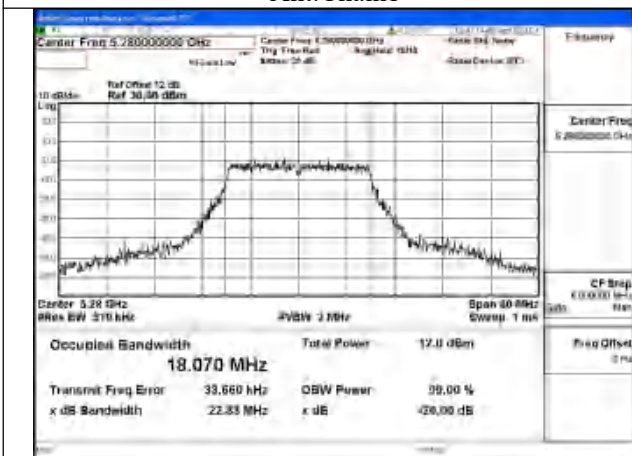

Mode:802.11ac VHT20 Frequency:5280MHz
Ant:Chain0