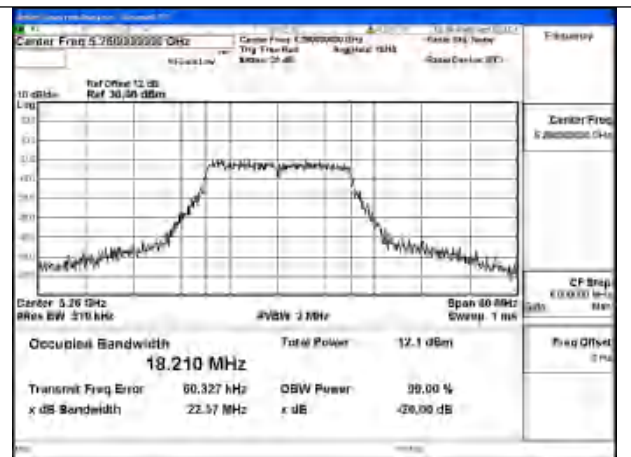

Mode:802.11ac VHT20 Frequency:5260MHz
Ant:Chain0