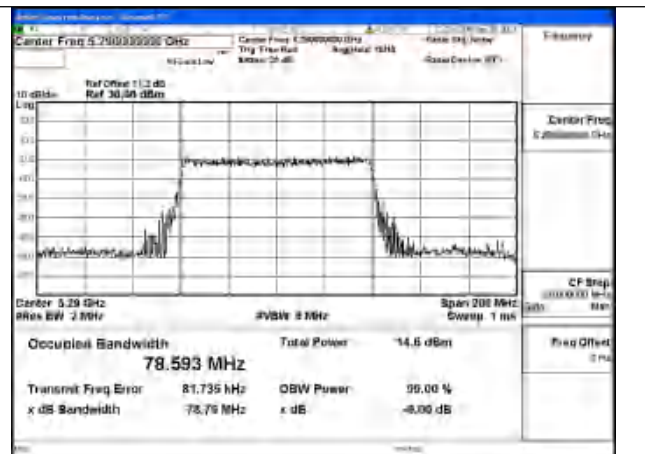

Mode:802.11be EHT80 Frequency:5290MHz
Ant:Chain1