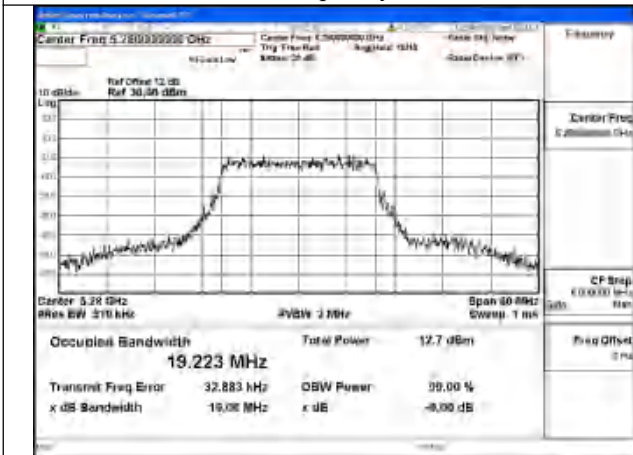

Test Mode: 802.11ax HE20

Mode:802.11ax HE20 Frequency:5260MHz Ant:Chain1

Mode:802.11ax HE20 Frequency:5280MHz Ant:Chain1

Mode:802.11ax HE20 Frequency:5320MHz Ant:Chain1

Mode:802.11ax HE20 Frequency:5260MHz Ant:Chain0