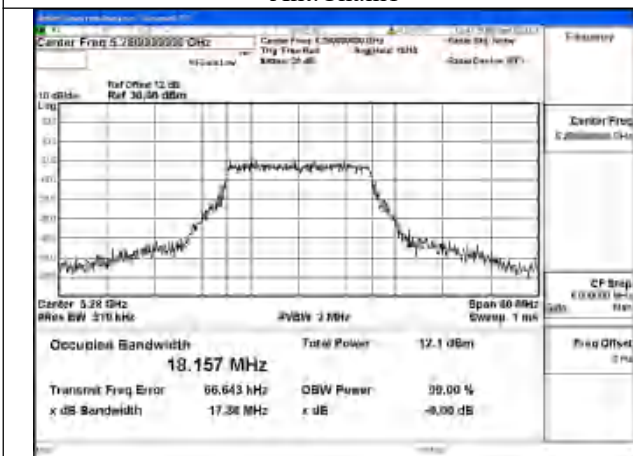

Mode:802.11ac VHT20 Frequency:5280MHz
Ant:Chain0