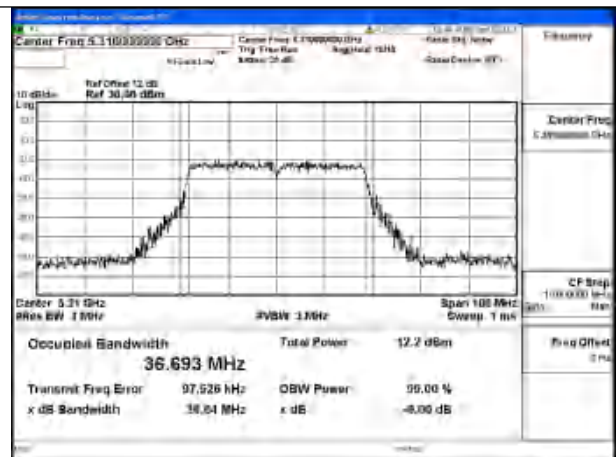

Mode:802.11ac VHT40 Frequency:5310MHz
Ant:Chain0