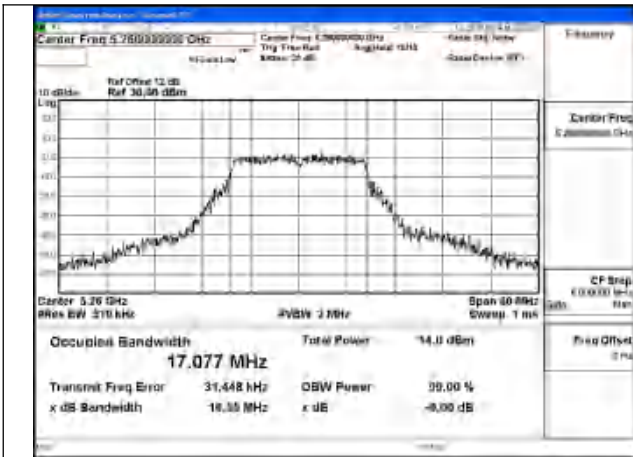

Test Mode: 802.11a

Mode:802.11a Frequency:5260MHz Ant:Chain1