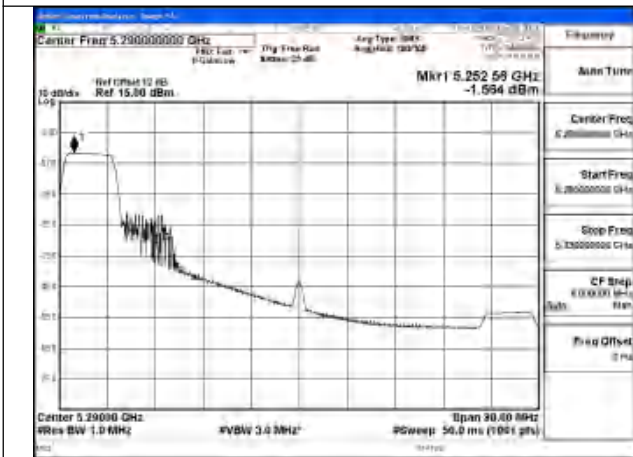

Mode:802.11ax HE80 Tone:106T Frequency:5290MHz
Ant:Chain1