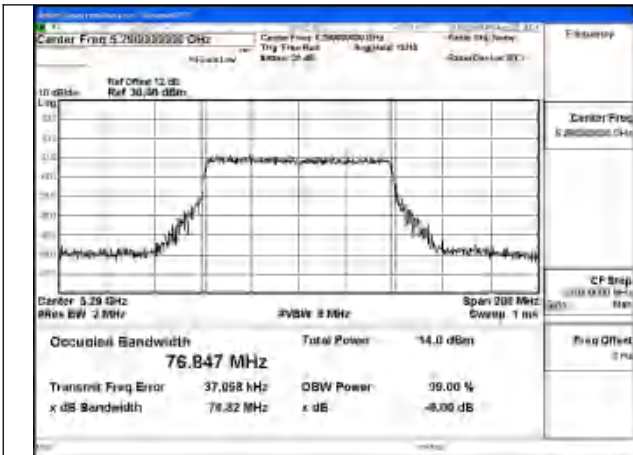

Test Mode: 802.11ac VHT80

Mode:802.11ac VHT80 Frequency:5290MHz
Ant:Chain1