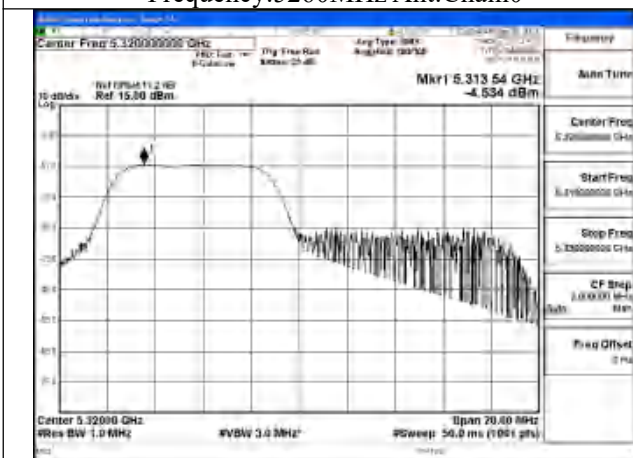

Mode:802.11be EHT20 Tone:26+52
Frequency:5320MHz Ant:Chain0