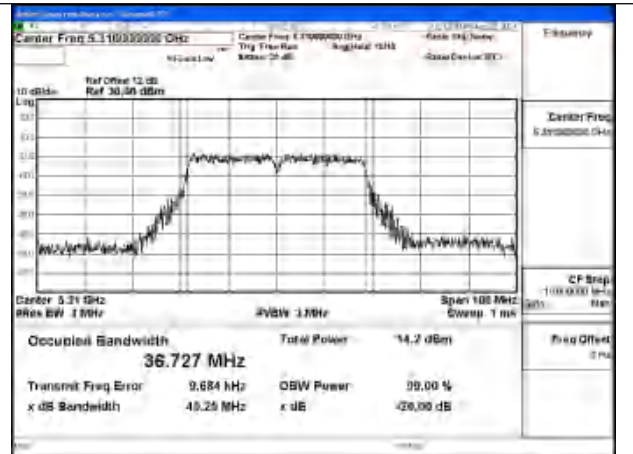

Mode:802.11ac VHT40 Frequency:5310MHz
Ant:Chain1