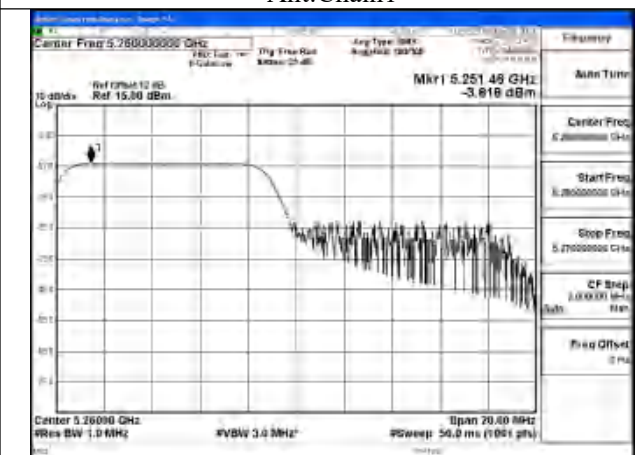

Mode:802.11ax HE20 Tone:106T Frequency:5260MHz
Ant:Chain0