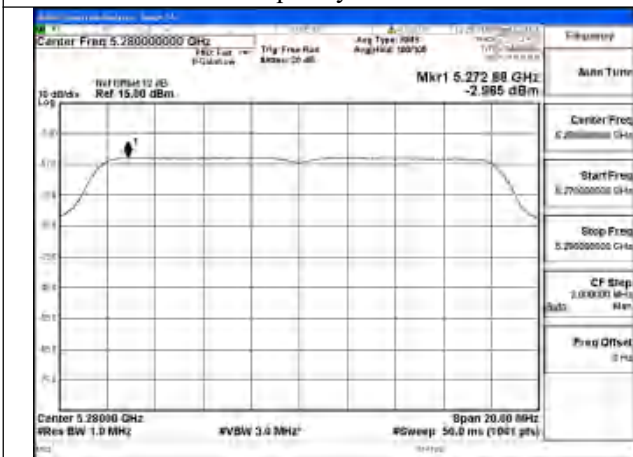

Test Mode: 802.11a

Mode:802.11a Frequency:5260MHz Ant:Chain1

Mode:802.11a Frequency:5280MHz Ant:Chain1

Mode:802.11a Frequency:5320MHz Ant:Chain1

Mode:802.11a Frequency:5260MHz Ant:Chain0

Mode:802.11a Frequency:5280MHz Ant:Chain0