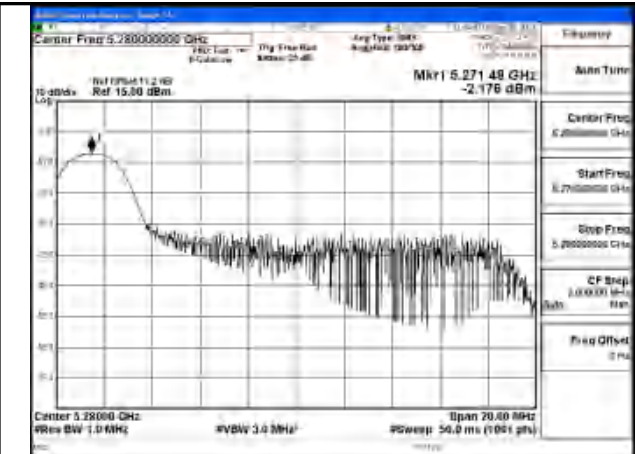

Mode:802.11ax HE80 Tone:484T Frequency:5290MHz
Ant:Chain0

Mode:802.11ax HE80 Tone:996T Frequency:5290MHz
Ant:Chain1

Mode:802.11ax HE80 Tone:996T Frequency:5290MHz
Ant:Chain0

Test Mode: 802.11be EHT20

Mode:802.11be EHT20 Tone:26T Frequency:5260MHz
Ant:Chain0