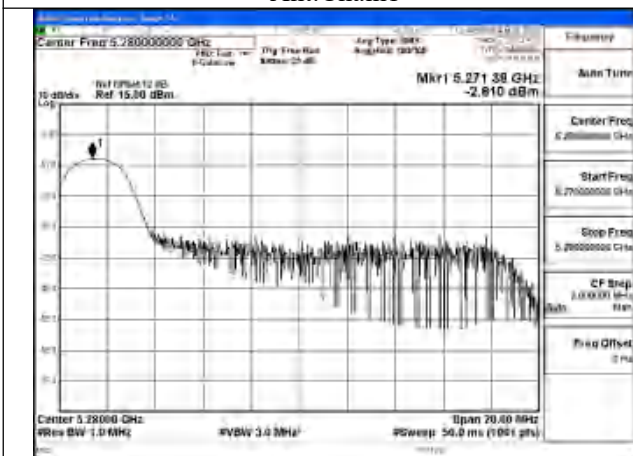

Test Mode: 802.11ax HE20

Mode:802.11ax HE20 Tone:26T Frequency:5260MHz
 Ant:Chain1

Mode:802.11ax HE20 Tone:26T Frequency:5280MHz
 Ant:Chain1

Mode:802.11ax HE20 Tone:26T Frequency:5320MHz
 Ant:Chain1

Mode:802.11ax HE20 Tone:26T Frequency:5260MHz
 Ant:Chain0