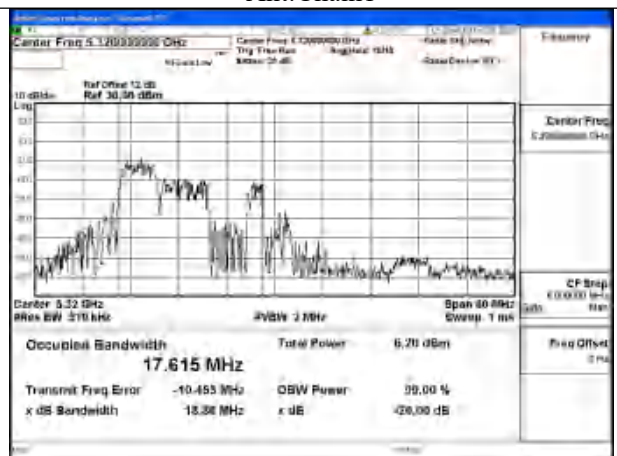

Mode:802.11ax HE20 26T Frequency:5320MHz
Ant:Chain1