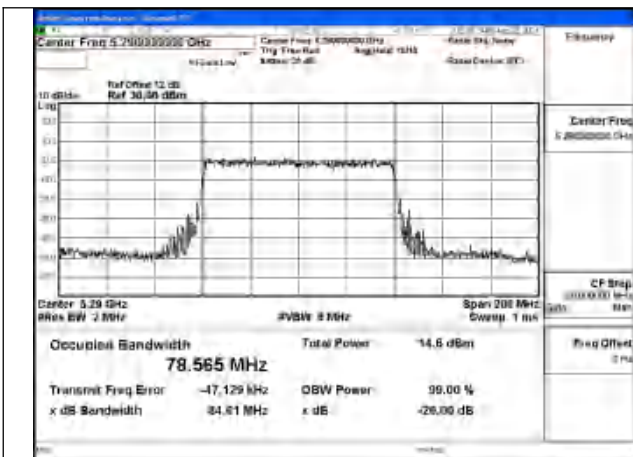

Test Mode: 802.11ax HE80

Mode:802.11ax HE80 Frequency:5290MHz Ant:Chain1