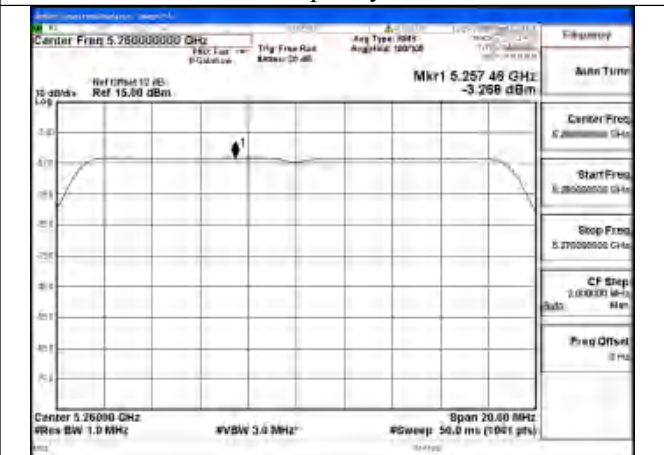

Mode:802.11n HT20 Frequency:5260MHz Ant:Chain0