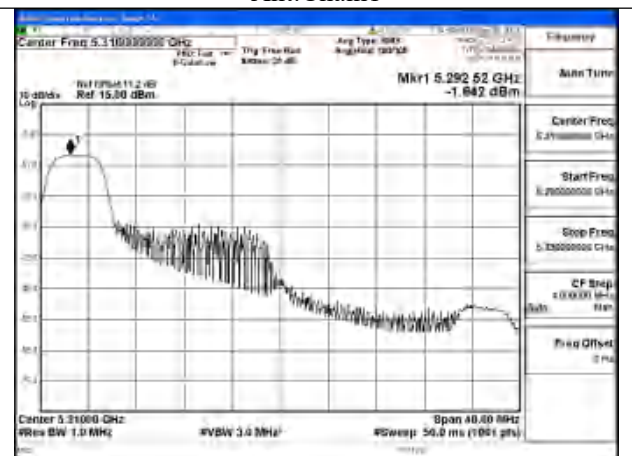

Mode:802.11be EHT40 Tone:52T Frequency:5310MHz
Ant:Chain0