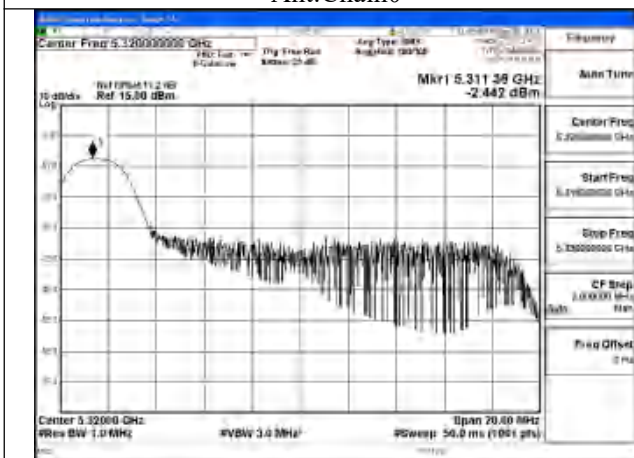

Mode:802.11be EHT20 Tone:26T Frequency:5320MHz
Ant:Chain0