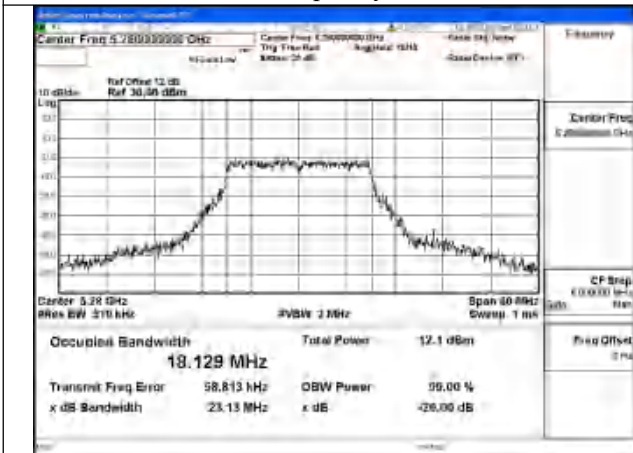

Mode:802.11n HT20 Frequency:5280MHz Ant:Chain0