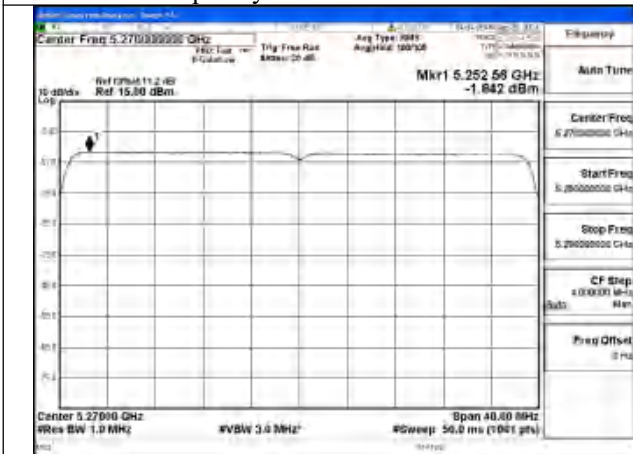

Mode:802.11be EHT40 Tone:242T
Frequency:5270MHz Ant:Chain0

Mode:802.11be EHT40 Tone:242T
Frequency:5310MHz Ant:Chain0

Mode:802.11be EHT40 Tone:242T
Frequency:5270MHz Ant:Chain1

Mode:802.11be EHT40 Tone:242T
Frequency:5310MHz Ant:Chain1