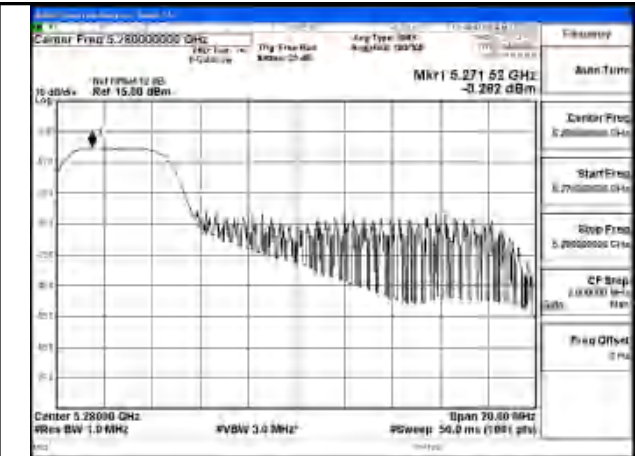

Mode:802.11ax HE20 Tone:52T Frequency:5280MHz
Ant:Chain1