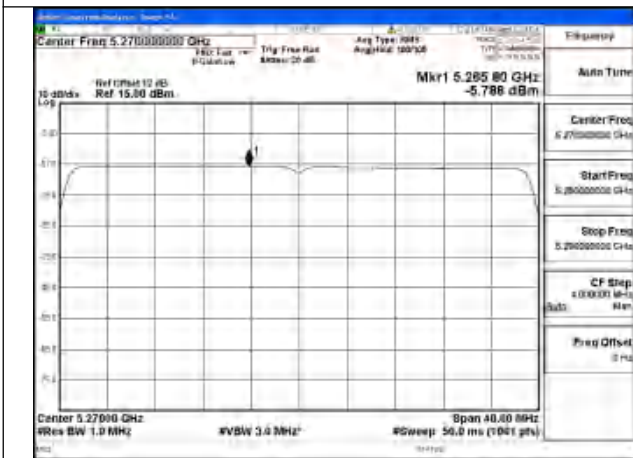

Mode:802.11ax HE40 Tone:484T Frequency:5270MHz
Ant:Chain0