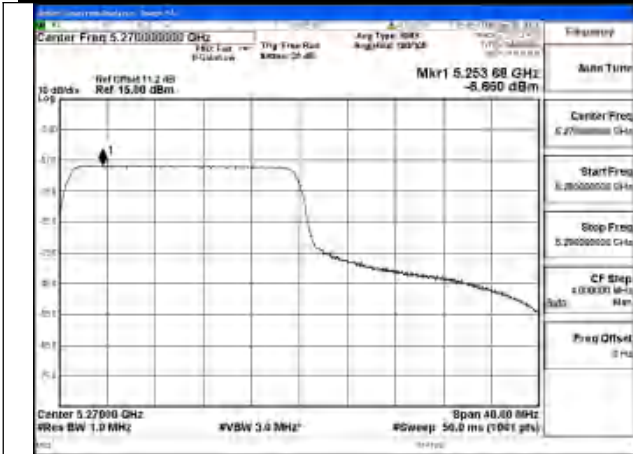

Mode:802.11be EHT40 Tone:106T
Frequency:5270MHz Ant:Chain0

Mode:802.11be EHT40 Tone:106T
Frequency:5310MHz Ant:Chain0

Mode:802.11be EHT40 Tone:106T
Frequency:5270MHz Ant:Chain1

Mode:802.11be EHT40 Tone:106T
Frequency:5310MHz Ant:Chain1