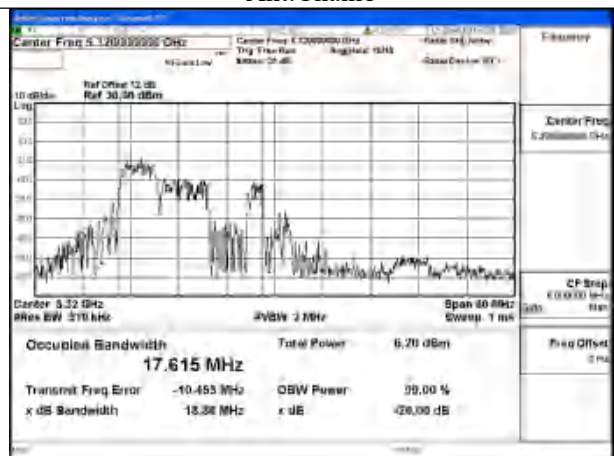

Mode:802.11ax HE20 26T Frequency:5320MHz
Ant:Chain1