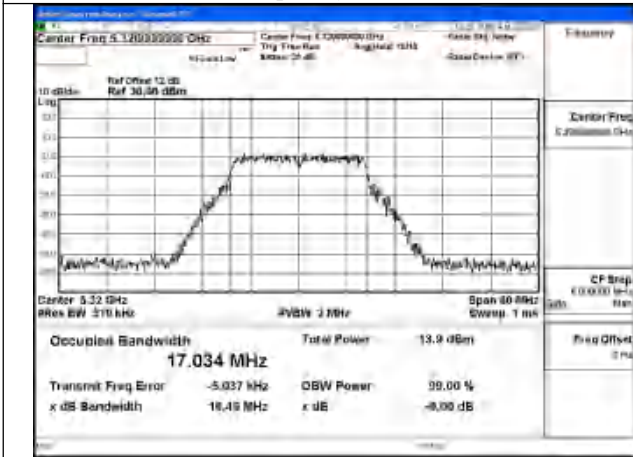

Mode:802.11a Frequency:5320MHz Ant:Chain1