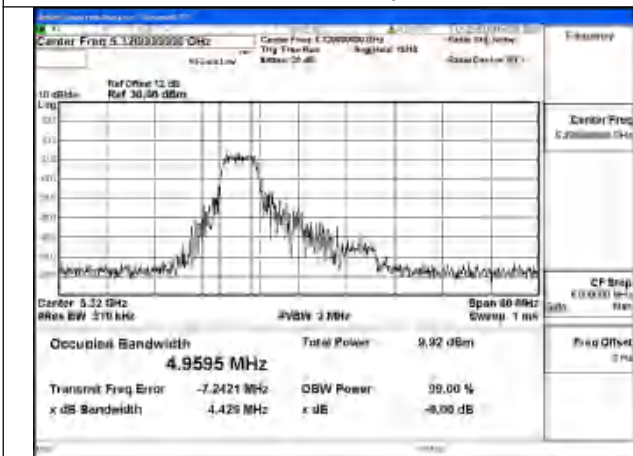

Test Mode: 802.11ax HE80 26T

Mode:802.11ax HE80 26T Frequency:5290MHz
Ant:Chain0

Mode:802.11ax HE80 26T Frequency:5290MHz
Ant:Chain1

Test Mode: 802.11ax HE20 26T

Mode:802.11ax HE20 26T Frequency:5260MHz
Ant:Chain0

Mode:802.11ax HE20 26T Frequency:5280MHz
Ant:Chain0

Mode:802.11ax HE20 26T Frequency:5320MHz
Ant:Chain0

Mode:802.11ax HE20 26T Frequency:5260MHz
Ant:Chain1

Mode:802.11ax HE20 26T Frequency:5280MHz
Ant:Chain1