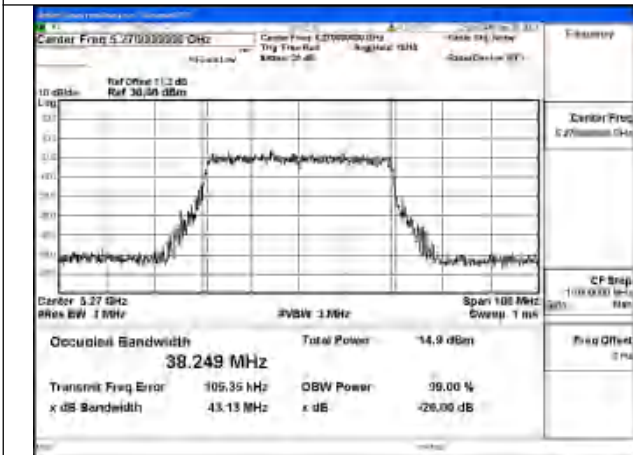

Mode:802.11be EHT40 Frequency:5270MHz
Ant:Chain0