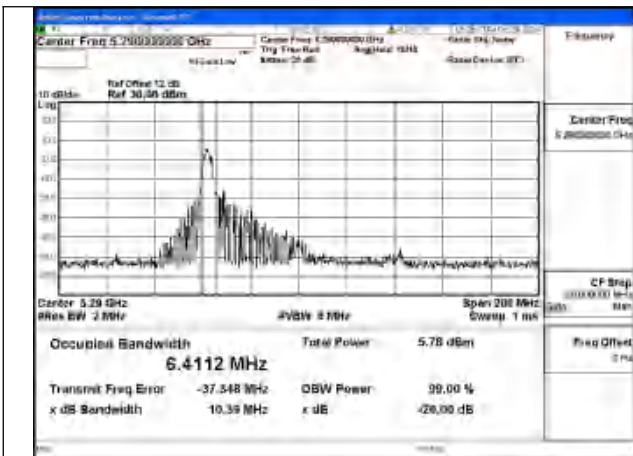

Test Mode: 802.11ax HE80 26T

Mode:802.11ax HE80 26T Frequency:5290MHz
Ant:Chain0