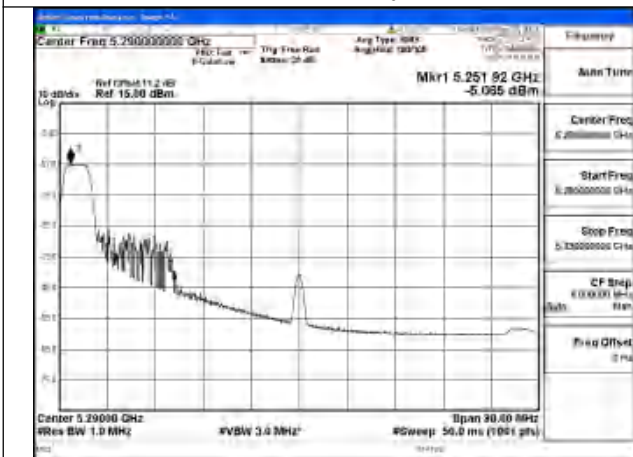

Mode:802.11be EHT80 Tone:52T Frequency:5290MHz
Ant:Chain0