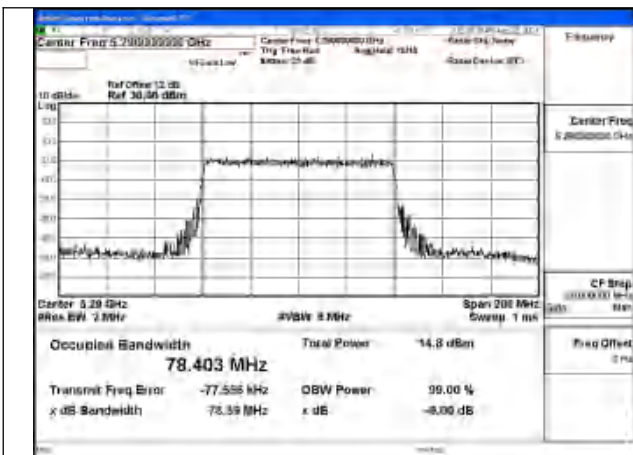

Test Mode: 802.11ax HE80

Mode:802.11ax HE80 Frequency:5290MHz Ant:Chain1