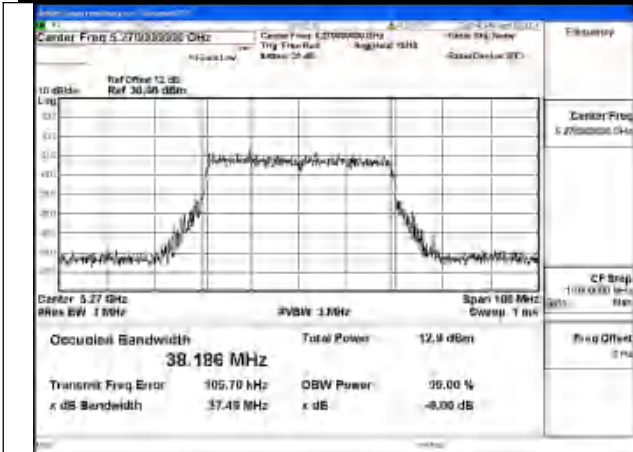

Mode:802.11ac VHT40 Frequency:5270MHz
Ant:Chain0

Mode:802.11ac VHT40 Frequency:5310MHz
Ant:Chain0

Test Mode: 802.11ax HE40

Mode:802.11ax HE40 Frequency:5270MHz Ant:Chain1

Mode:802.11ax HE40 Frequency:5310MHz Ant:Chain1