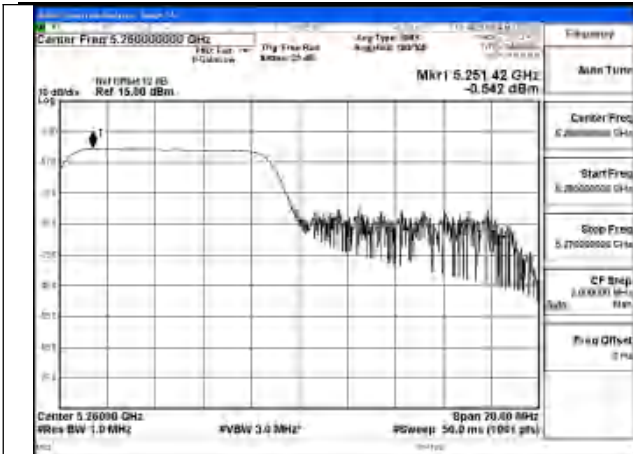

Mode:802.11ax HE20 Tone:52T Frequency:5320MHz
Ant:Chain1

Mode:802.11ax HE20 Tone:52T Frequency:5260MHz
Ant:Chain0

Mode:802.11ax HE20 Tone:52T Frequency:5280MHz
Ant:Chain0

Mode:802.11ax HE20 Tone:52T Frequency:5320MHz
Ant:Chain0