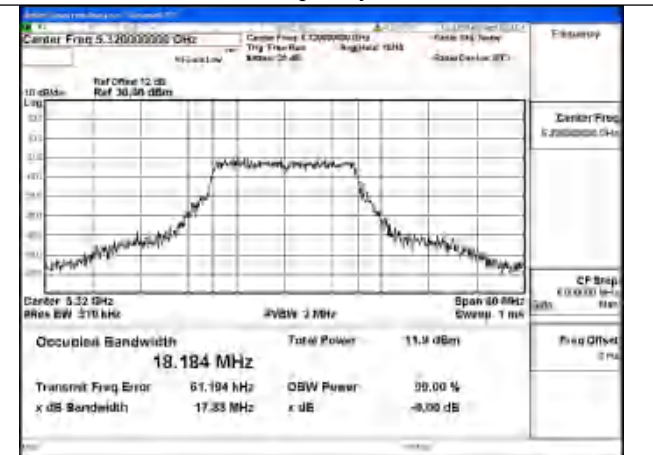

Mode:802.11n HT20 Frequency:5320MHz Ant:Chain0