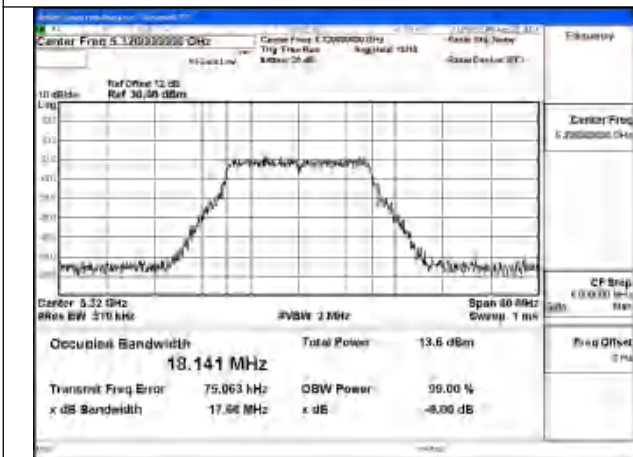

Mode:802.11ac VHT20 Frequency:5320MHz
Ant:Chain1