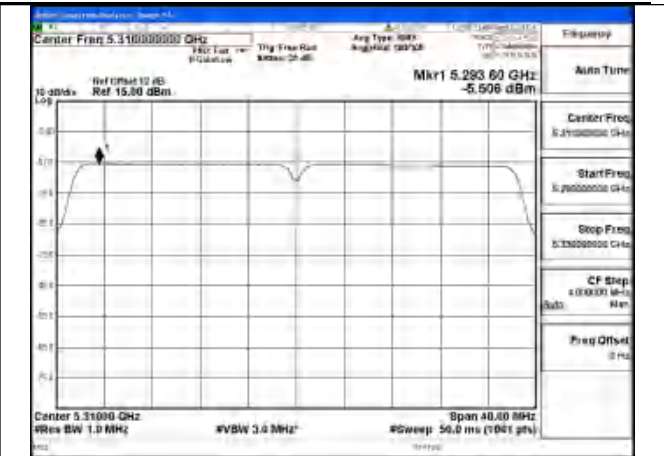

Test Mode: 802.11ac VHT40

Mode:802.11ac VHT40 Frequency:5270MHz
Ant:Chain1

Mode:802.11ac VHT40 Frequency:5310MHz
Ant:Chain1

Mode:802.11ac VHT40 Frequency:5270MHz
Ant:Chain0

Mode:802.11ac VHT40 Frequency:5310MHz
Ant:Chain0