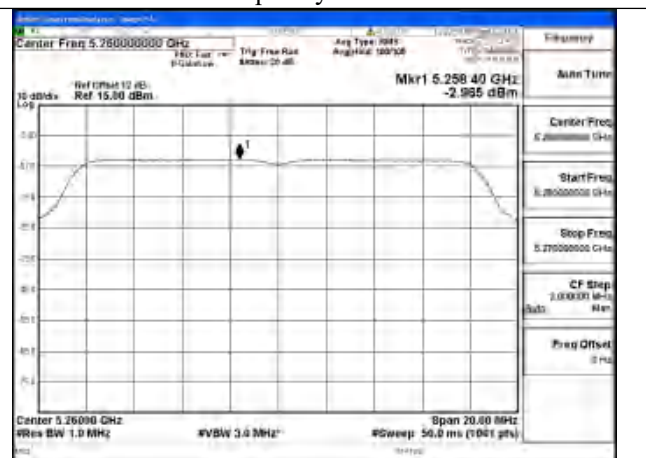

Test Mode: 802.11a

Mode:802.11a Frequency:5260MHz Ant:Chain1

Mode:802.11a Frequency:5280MHz Ant:Chain1

Mode:802.11a Frequency:5320MHz Ant:Chain1

Mode:802.11a Frequency:5260MHz Ant:Chain0

Mode:802.11a Frequency:5280MHz Ant:Chain0