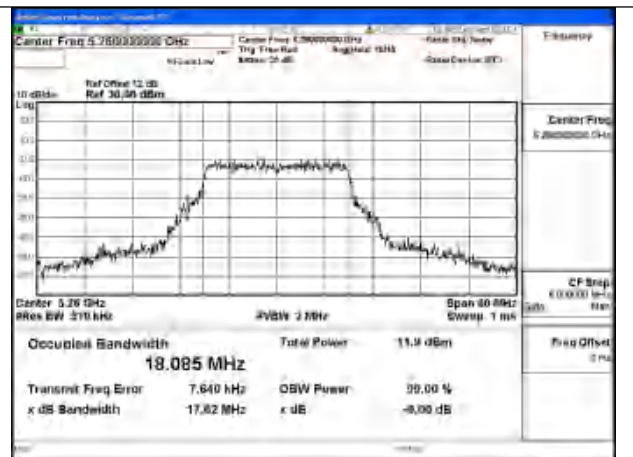

Mode:802.11ac VHT20 Frequency:5260MHz
Ant:Chain0