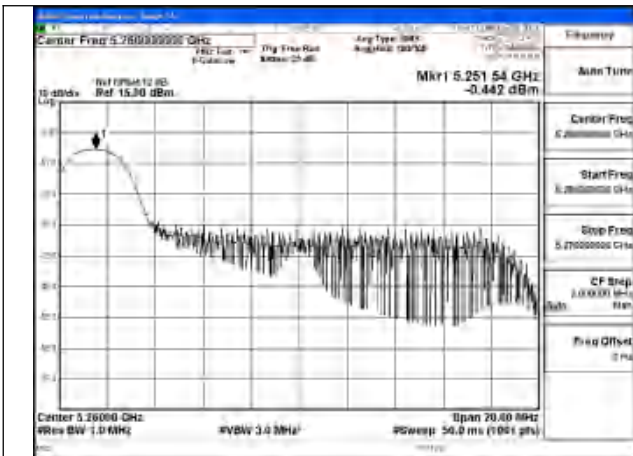

Test Mode: 802.11ax HE20

Mode:802.11ax HE20 Tone:26T Frequency:5260MHz
Ant:Chain1