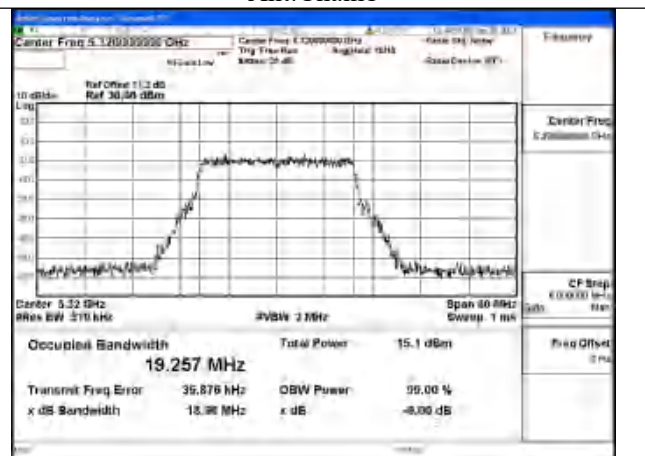

Mode:802.11be EHT20 Frequency:5320MHz
Ant:Chain1