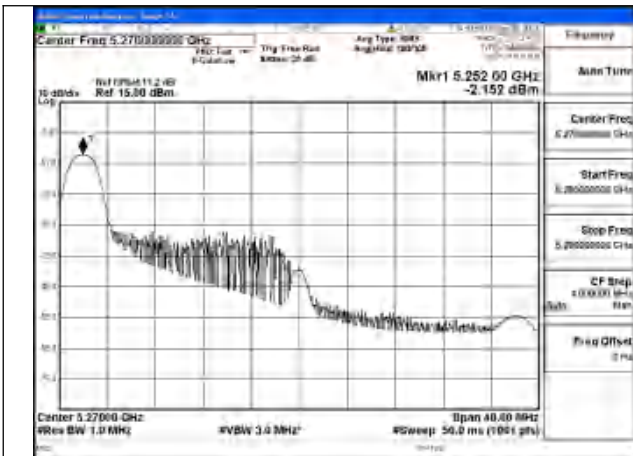

Mode:802.11be EHT20 Tone:26+106
Frequency:5260MHz Ant:Chain1

Mode:802.11be EHT20 Tone:26+106
Frequency:5280MHz Ant:Chain1

Mode:802.11be EHT20 Tone:26+106
Frequency:5320MHz Ant:Chain1

Test Mode: 802.11be EHT40