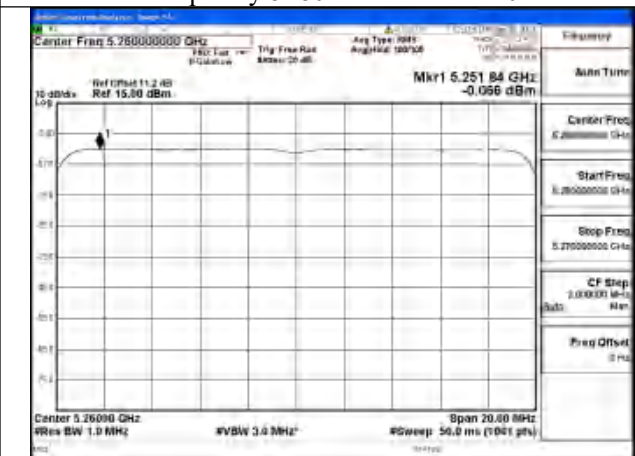

Mode:802.11be EHT20 Tone:106T
Frequency:5320MHz Ant:Chain1

Mode:802.11be EHT20 Tone:242T
Frequency:5260MHz Ant:Chain0

Mode:802.11be EHT20 Tone:242T
Frequency:5280MHz Ant:Chain0

Mode:802.11be EHT20 Tone:242T
Frequency:5320MHz Ant:Chain0