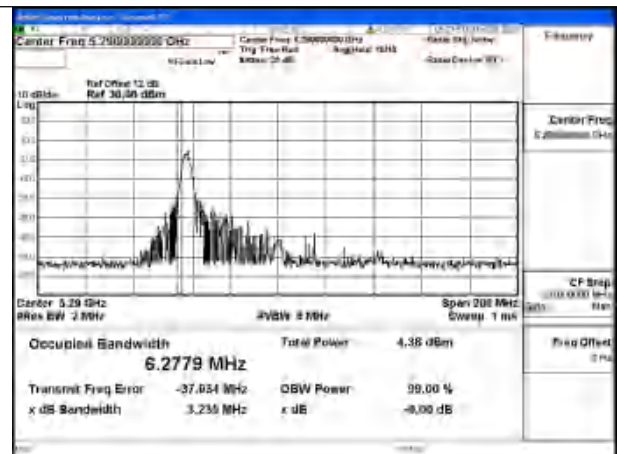

Mode:802.11ax HE80 26T Frequency:5290MHz
Ant:Chain1