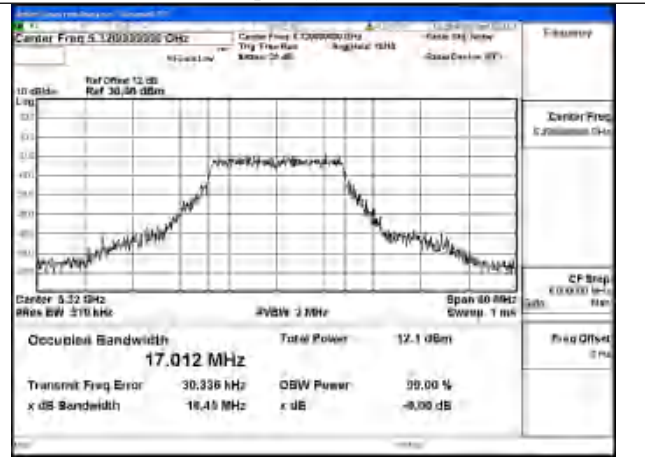

Test Mode: 802.11a

Mode:802.11a Frequency:5260MHz Ant:Chain1

Mode:802.11a Frequency:5280MHz Ant:Chain1

Mode:802.11a Frequency:5320MHz Ant:Chain1

Mode:802.11a Frequency:5260MHz Ant:Chain0

Mode:802.11a Frequency:5280MHz Ant:Chain0