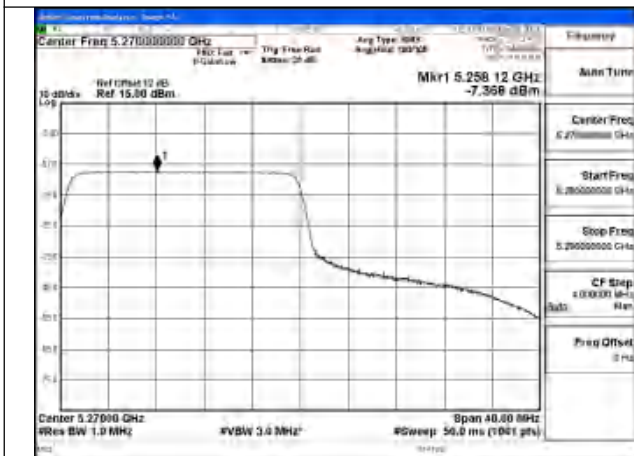

Mode:802.11ax HE40 Tone:242T Frequency:5270MHz
Ant:Chain0