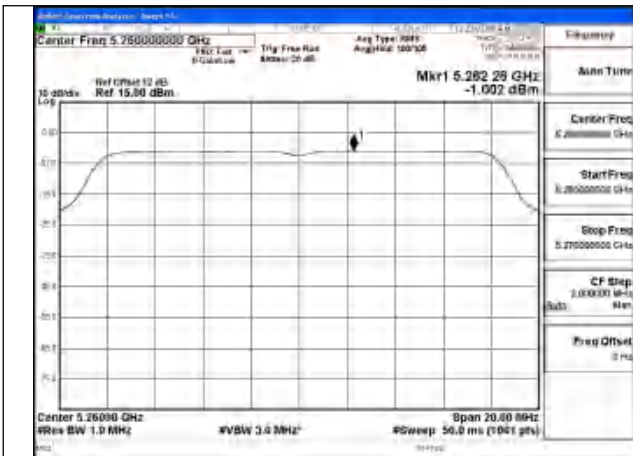

Test Mode: 802.11a

Mode:802.11a Frequency:5260MHz Ant:Chain1