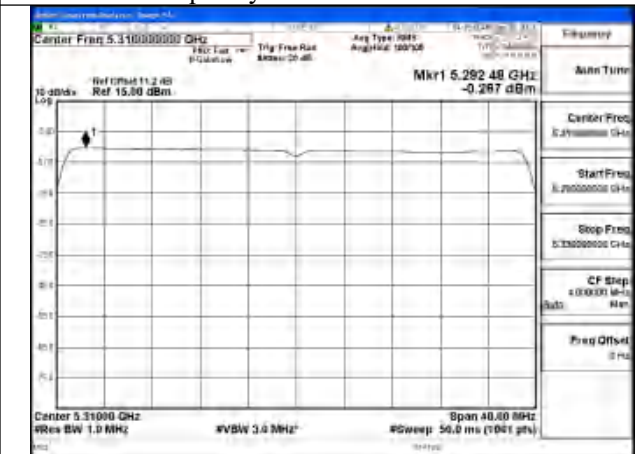

Mode:802.11be EHT40 Tone:484T
Frequency:5310MHz Ant:Chain0