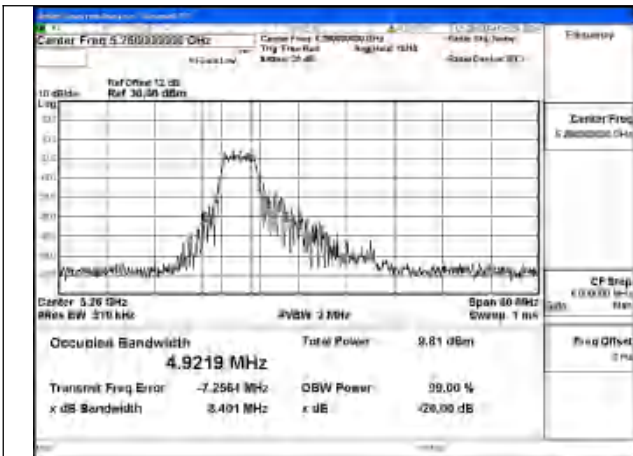

Mode:802.11be EHT40 Frequency:5270MHz
Ant:Chain0

Mode:802.11be EHT40 Frequency:5310MHz
Ant:Chain1

Mode:802.11be EHT40 Frequency:5270MHz
Ant:Chain0

Mode:802.11be EHT40 Frequency:5310MHz
Ant:Chain1

Test Mode: 802.11be EHT80

Mode:802.11be EHT80 Frequency:5290MHz
Ant:Chain0

Mode:802.11be EHT80 Frequency:5290MHz
Ant:Chain1

Test Mode: 802.11ax HE20 26T

Mode:802.11ax HE20 26T Frequency:5260MHz
Ant:Chain0

Mode:802.11ax HE20 26T Frequency:5280MHz
Ant:Chain0