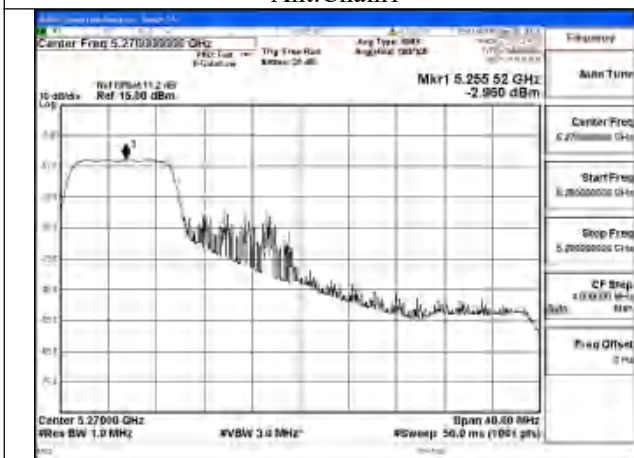

Mode:802.11be EHT40 Tone:52T Frequency:5270MHz
Ant:Chain0

Mode:802.11be EHT40 Tone:52T Frequency:5310MHz
Ant:Chain0

Mode:802.11be EHT40 Tone:52T Frequency:5270MHz
Ant:Chain1

Mode:802.11be EHT40 Tone:52T Frequency:5310MHz
Ant:Chain1