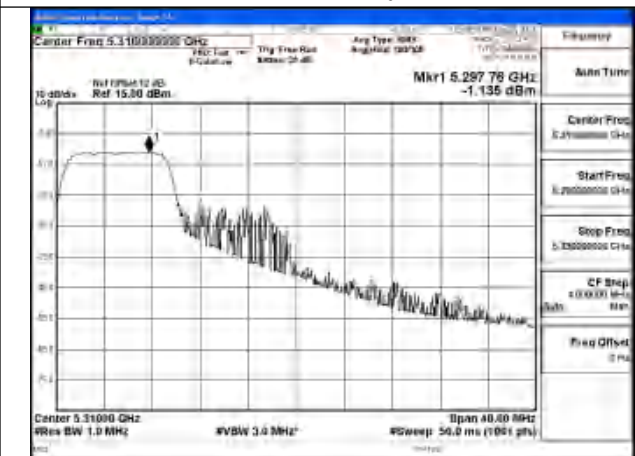

Mode:802.11ax HE40 Tone:106T Frequency:5310MHz
Ant:Chain1