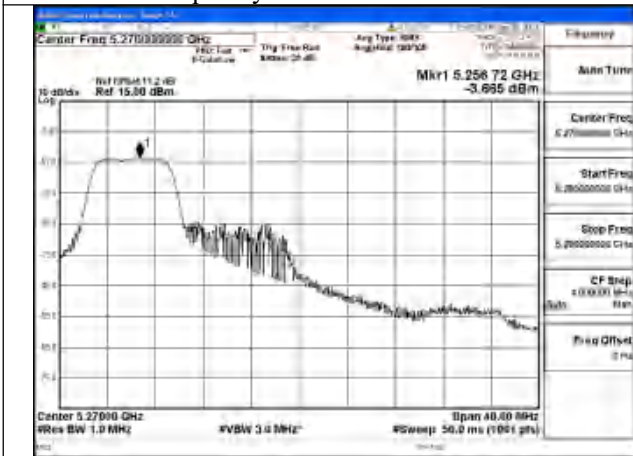

Mode:802.11be EHT40 Tone:484T
Frequency:5270MHz Ant:Chain0

Mode:802.11be EHT40 Tone:484T
Frequency:5310MHz Ant:Chain0

Mode:802.11be EHT40 Tone:484T
Frequency:5270MHz Ant:Chain1

Mode:802.11be EHT40 Tone:484T
Frequency:5310MHz Ant:Chain1