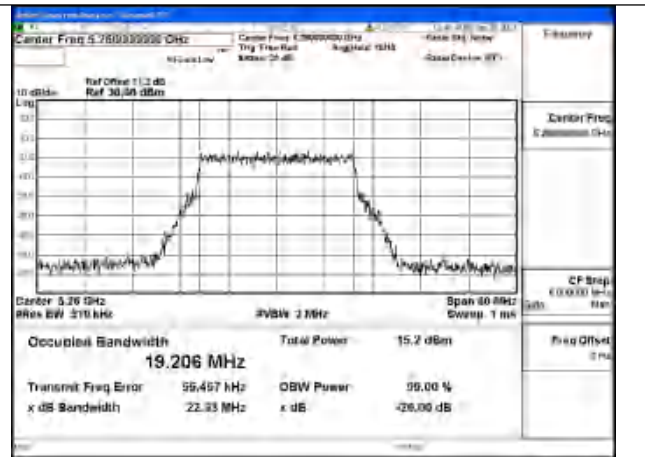

Mode:802.11be EHT20 Frequency:5260MHz
Ant:Chain1