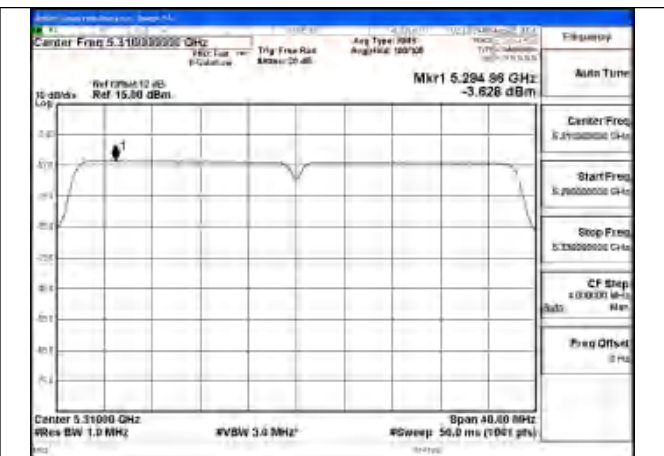

Test Mode: 802.11ac VHT40

Mode:802.11ac VHT40 Frequency:5310MHz
Ant:Chain1