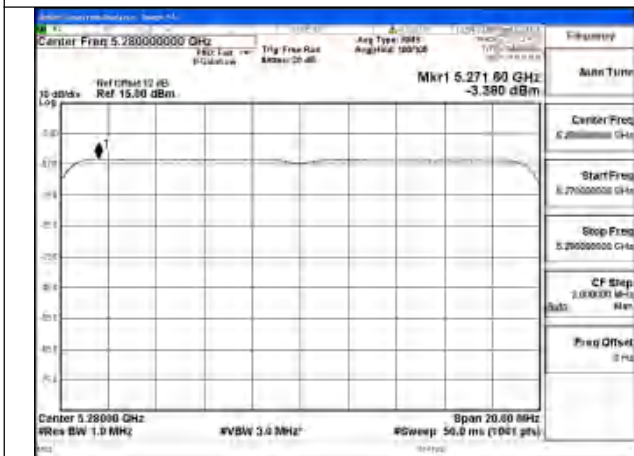

Mode:802.11ax HE20 Tone:242T Frequency:5280MHz
Ant:Chain0