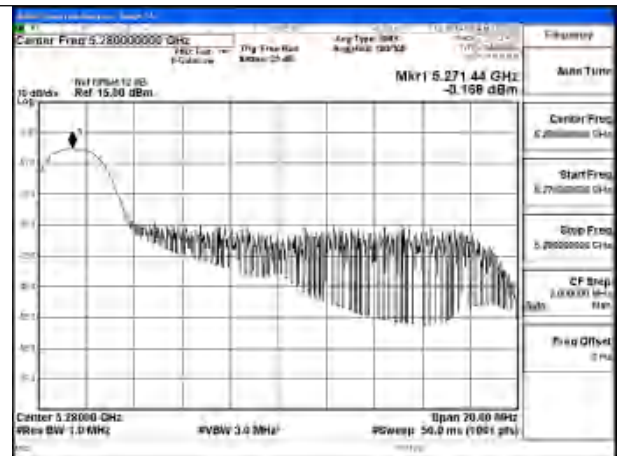

Mode:802.11ax HE20 Tone:26T Frequency:5280MHz
Ant:Chain1