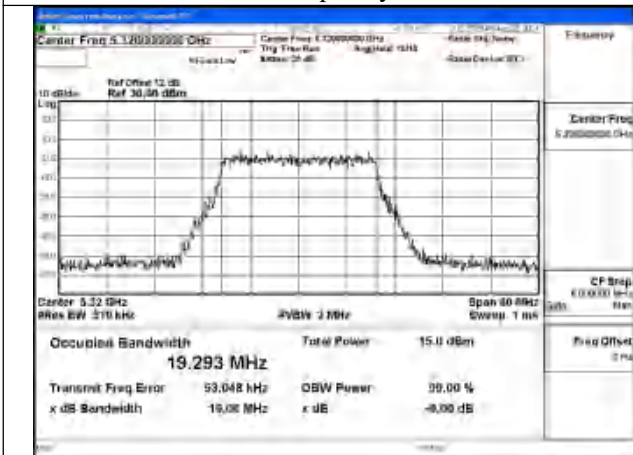

Mode:802.11ax HE20 Frequency:5320MHz Ant:Chain1