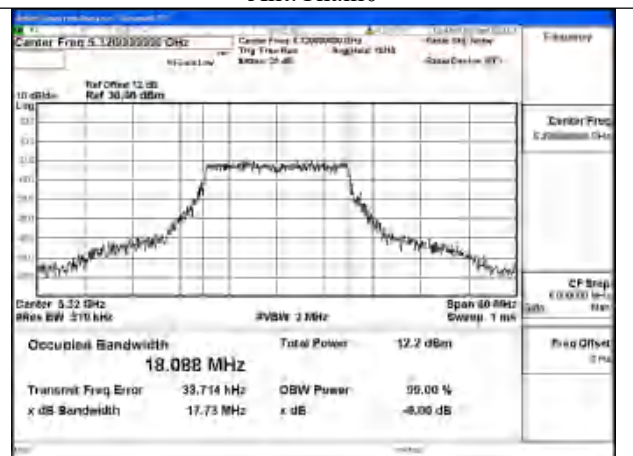

Mode:802.11ac VHT20 Frequency:5280MHz
Ant:Chain1

Mode:802.11ac VHT20 Frequency:5320MHz
Ant:Chain1

Mode:802.11ac VHT20 Frequency:5260MHz
Ant:Chain0

Mode:802.11ac VHT20 Frequency:5280MHz
Ant:Chain0

Mode:802.11ac VHT20 Frequency:5320MHz
Ant:Chain0