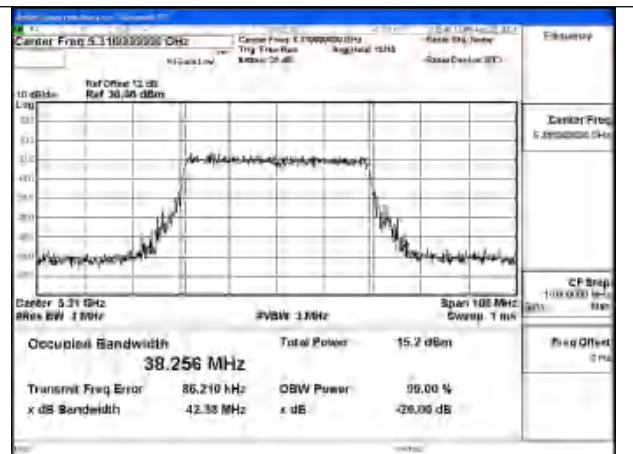

Mode:802.11ac VHT40 Frequency:5270MHz
Ant:Chain0

Mode:802.11ac VHT40 Frequency:5310MHz
Ant:Chain0

Test Mode: 802.11ax HE40

Mode:802.11ax HE40 Frequency:5270MHz Ant:Chain1

Mode:802.11ax HE40 Frequency:5310MHz Ant:Chain1