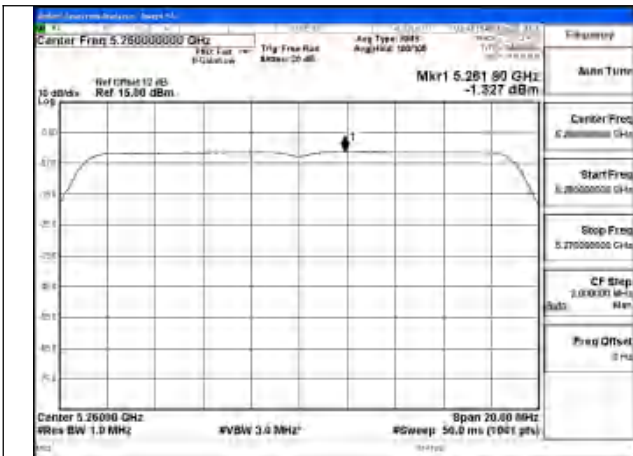

Test Mode: 802.11ac VHT20

Mode:802.11ac VHT20 Frequency:5260MHz
Ant:Chain1