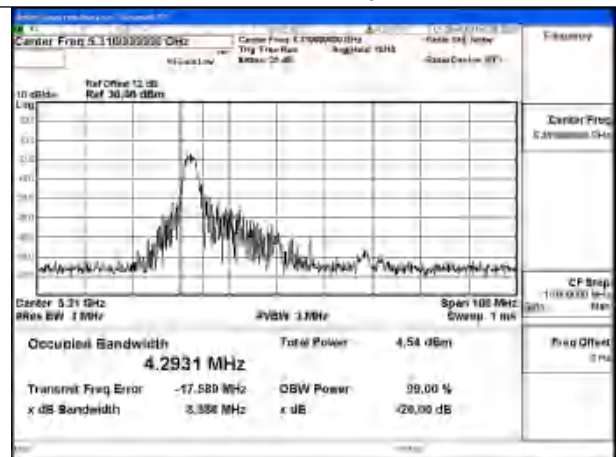

Test Mode: 802.11ax HE40 26T

Mode:802.11ax HE40 26T Frequency:5270MHz
Ant:Chain0

Mode:802.11ax HE40 26T Frequency:5310MHz
Ant:Chain0

Mode:802.11ax HE40 26T Frequency:5270MHz
Ant:Chain1

Mode:802.11ax HE40 26T Frequency:5310MHz
Ant:Chain1