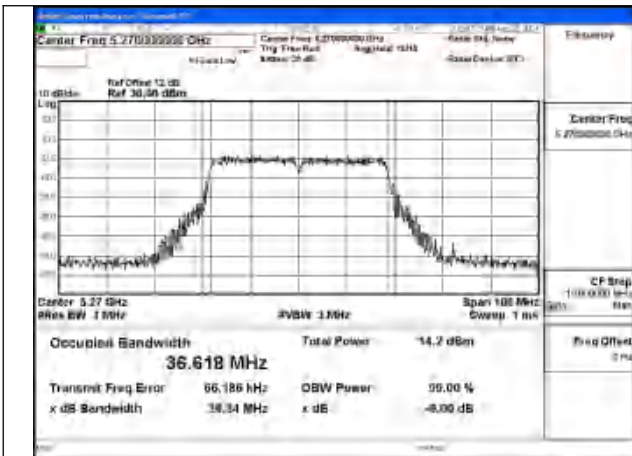

Test Mode: 802.11ac VHT40

Mode:802.11ac VHT40 Frequency:5270MHz
Ant:Chain1