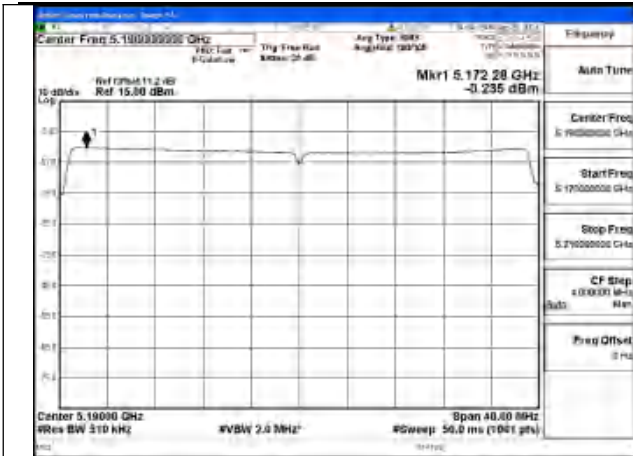

Mode:802.11be EHT40 Tone:484T
Frequency:5190MHz Ant:Chain1