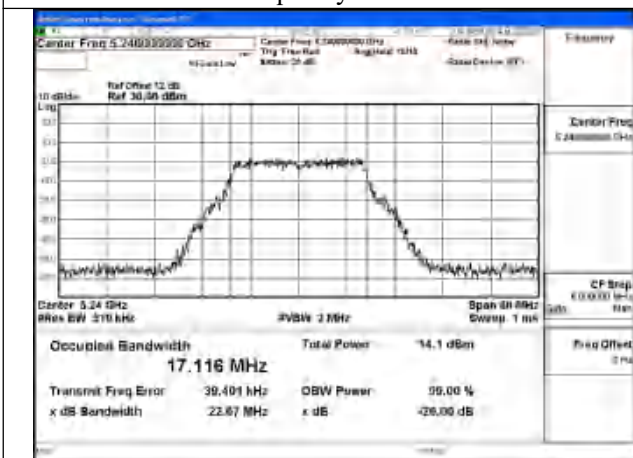

Mode:802.11a Frequency:5240MHz Ant:Chain1