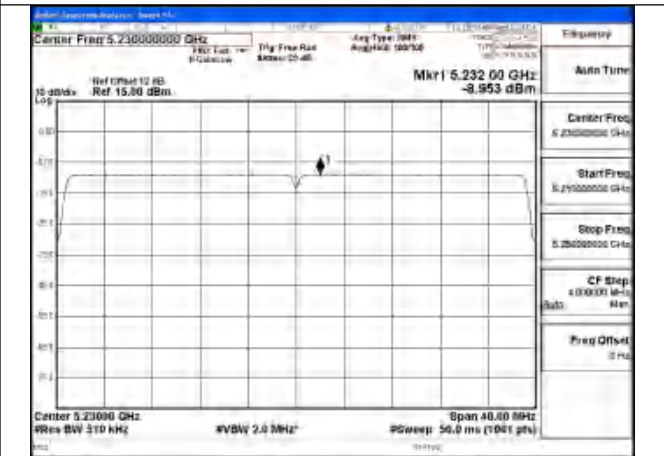

Mode:802.11ax HE40 Tone:484T Frequency:5230MHz
Ant:Chain0