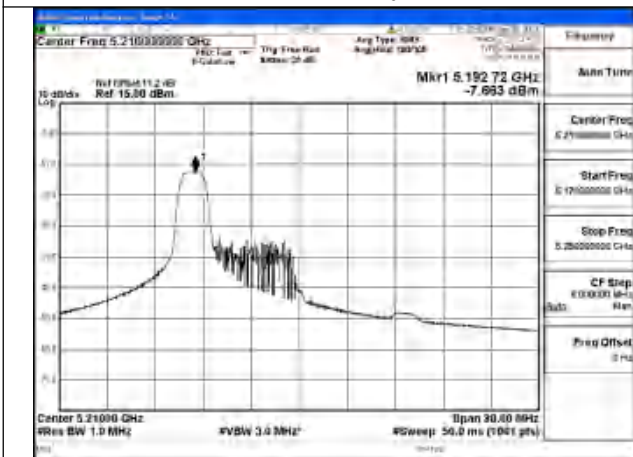

Mode:802.11be EHT80 Tone:52T Frequency:5210MHz
Ant:Chain0