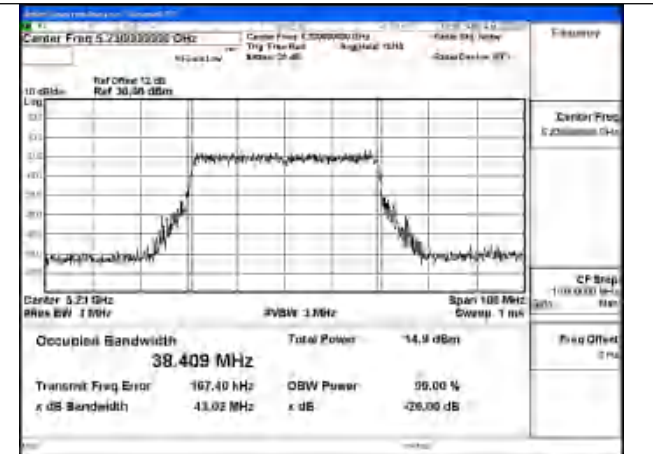

Mode:802.11n HT40 Frequency:5190MHz Ant:Chain0

Mode:802.11n HT40 Frequency:5230MHz Ant:Chain0

Test Mode: 802.11ac VHT40

Test Mode: 802.11ax HE40

Mode:802.11ax HE40 Frequency:5190MHz Ant:Chain1

Mode:802.11ax HE40 Frequency:5230MHz Ant:Chain1