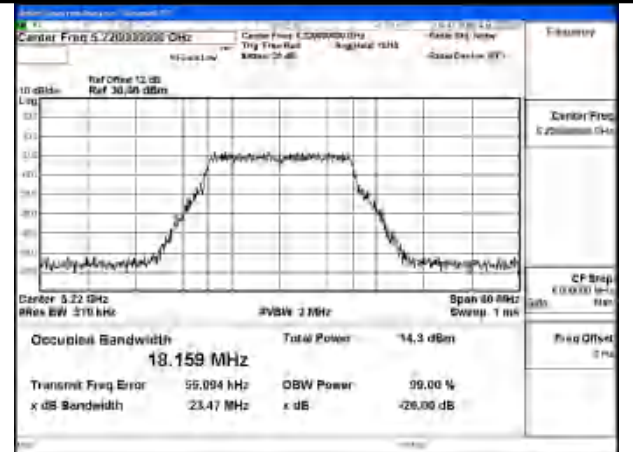

Mode:802.11n HT20 Frequency:5220MHz Ant:Chain1