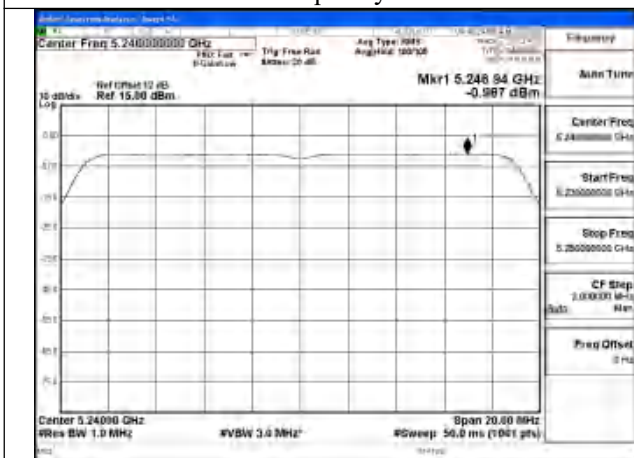

Mode:802.11n HT20 Frequency:5240MHz Ant:Chain1