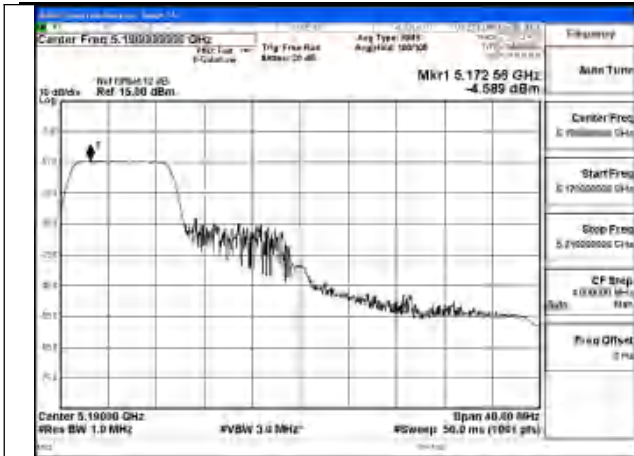

Mode:802.11ax HE40 Tone:106T Frequency:5190MHz
Ant:Chain0