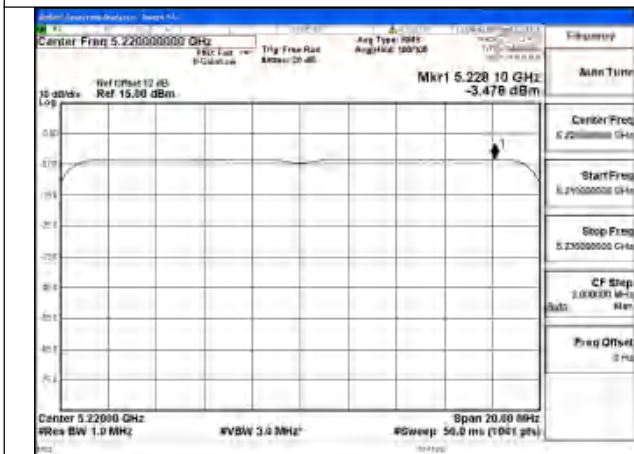

Mode:802.11ax HE20 Tone:242T Frequency:5220MHz
Ant:Chain0