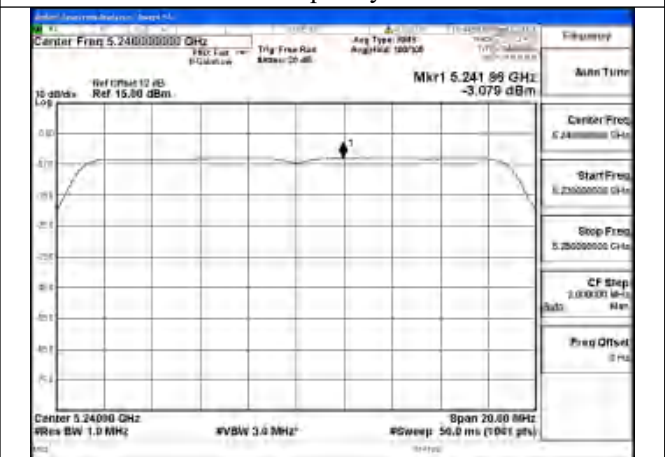

Mode:802.11n HT20 Frequency:5240MHz Ant:Chain0