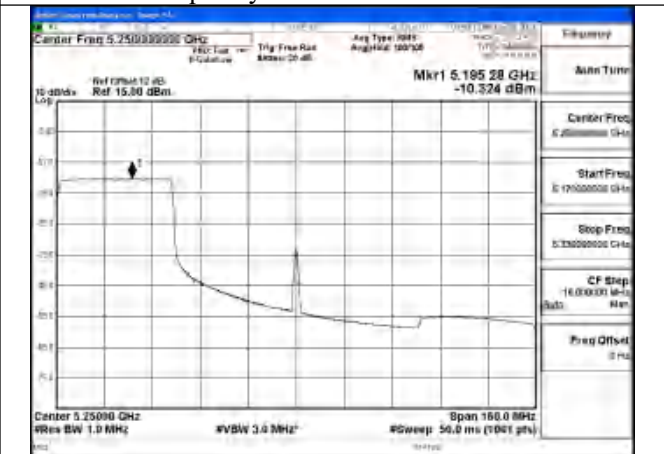

Mode:802.11ax HE160 Tone:484T
Frequency:5250MHz Ant:Chain0