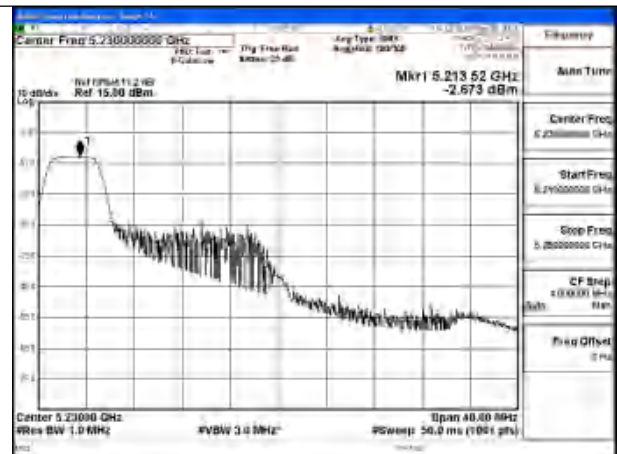

Mode:802.11be EHT40 Tone:52T Frequency:5230MHz
Ant:Chain0