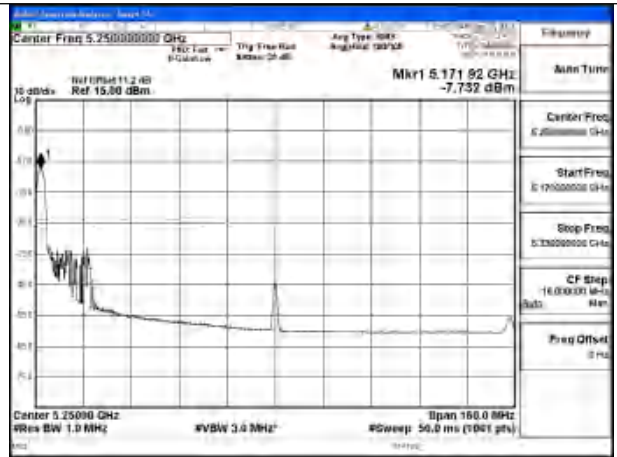

Mode:802.11be EHT160 Tone:26T
Frequency:5250MHz Ant:Chain1