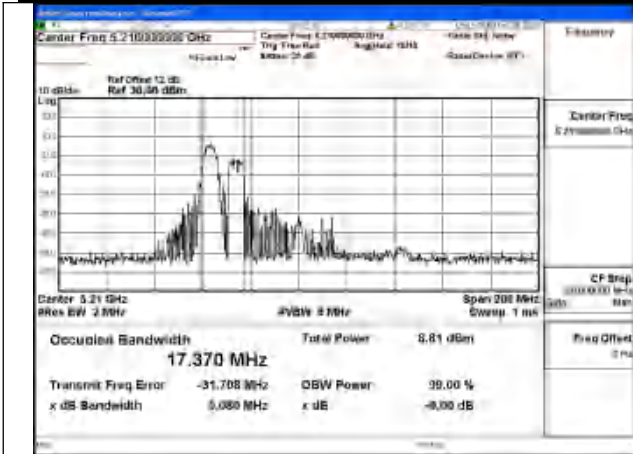

Mode:802.11ax HE80 26T Frequency:5210MHz
Ant:Chain0