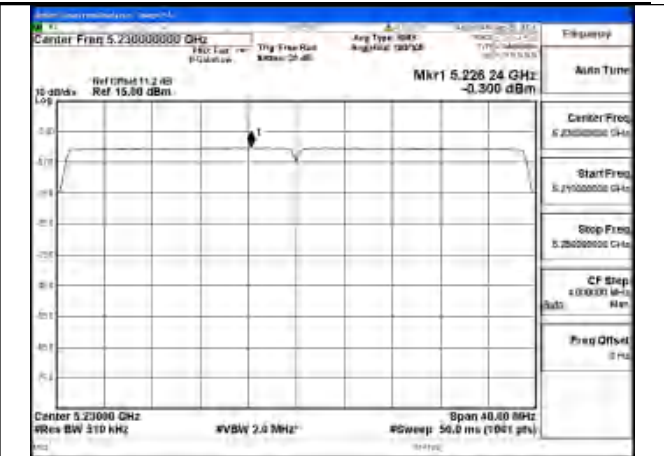

Mode:802.11be EHT40 Tone:484T
Frequency:5230MHz Ant:Chain1