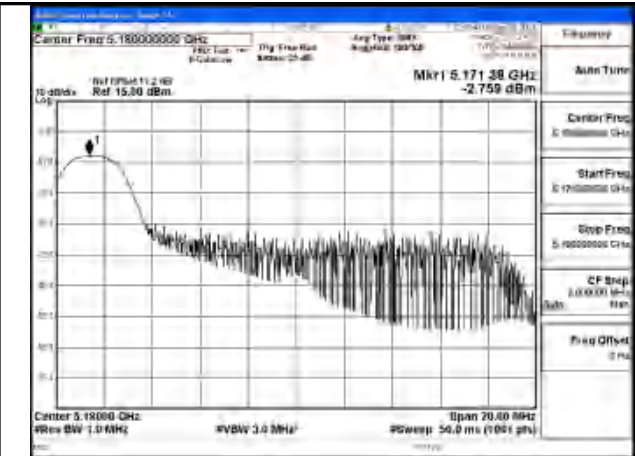

Mode:802.11be EHT20 Tone:26T Frequency:5180MHz
Ant:Chain1