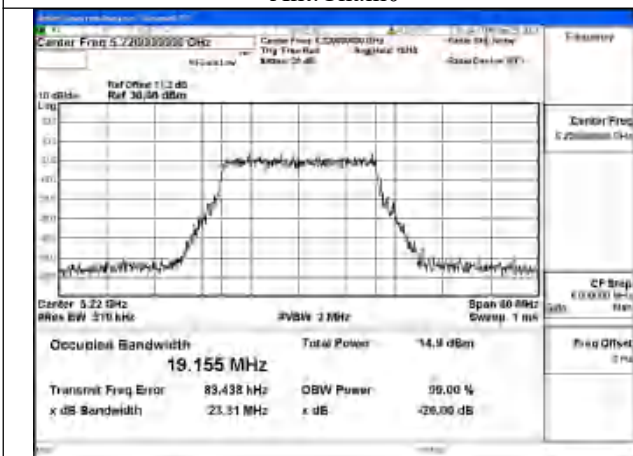

Mode:802.11be EHT20 Frequency:5220MHz
Ant:Chain1