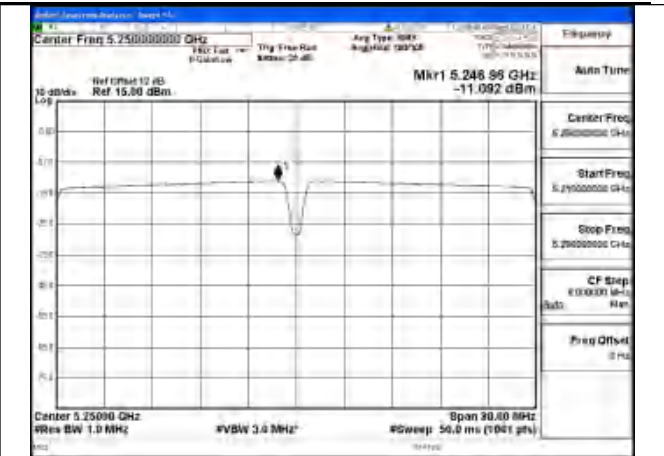

Mode:802.11ac VHT160 Frequency:5250MHz
Ant:Chain0