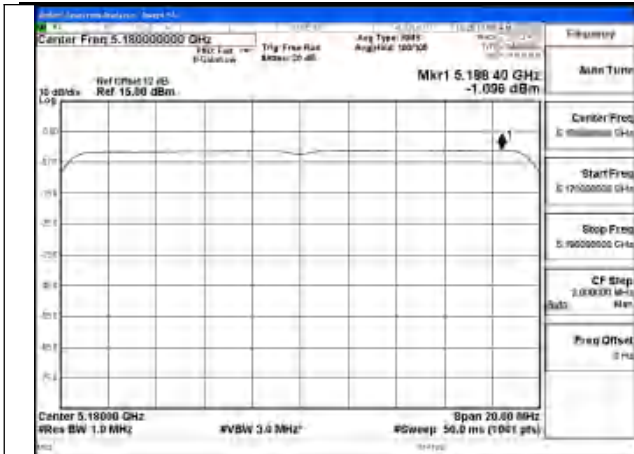

Mode:802.11ax HE20 Tone:242T Frequency:5180MHz
Ant:Chain1