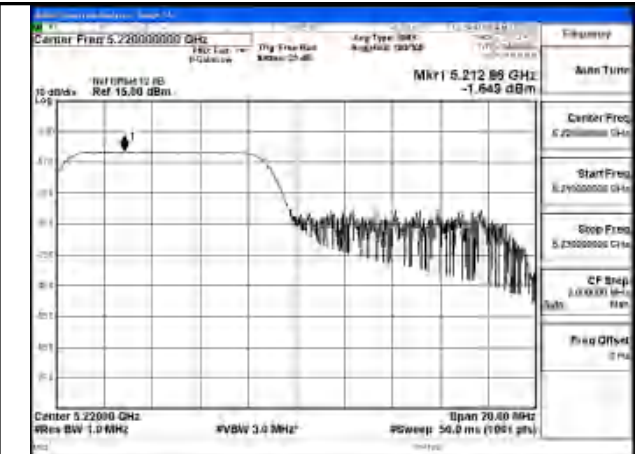

Mode:802.11ax HE20 Tone:52T Frequency:5180MHz
 Ant:Chain0

Mode:802.11ax HE20 Tone:52T Frequency:5220MHz
 Ant:Chain0

Mode:802.11ax HE20 Tone:52T Frequency:5240MHz
 Ant:Chain0

Mode:802.11ax HE20 Tone:106T Frequency:5180MHz
 Ant:Chain1