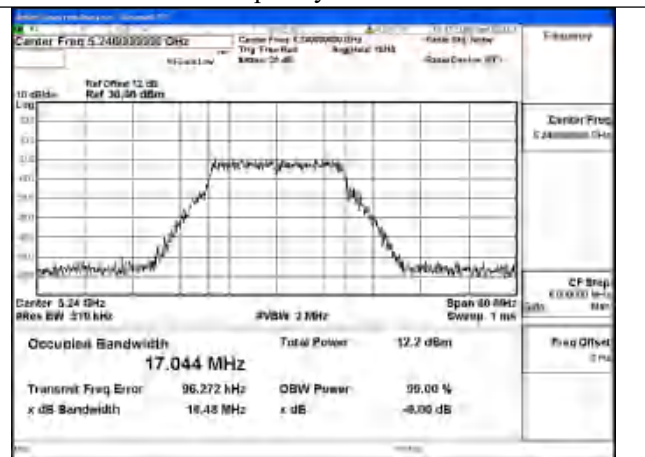

Test Mode: 802.11a

Mode:802.11a Frequency:5180MHz Ant:Chain1

Mode:802.11a Frequency:5220MHz Ant:Chain1

Mode:802.11a Frequency:5240MHz Ant:Chain1

Mode:802.11a Frequency:5180MHz Ant:Chain0

Mode:802.11a Frequency:5220MHz Ant:Chain0