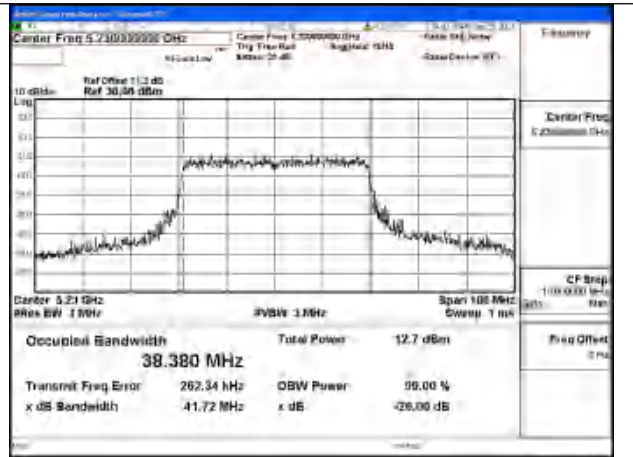

Mode:802.11be EHT40 Frequency:5230MHz
Ant:Chain0