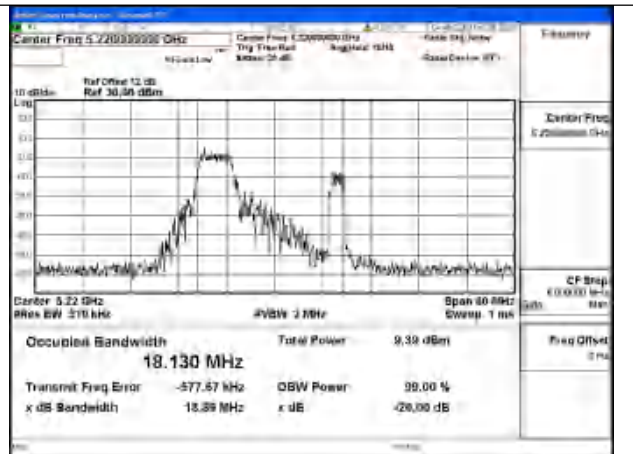

Mode:802.11ax HE20 26T Frequency:5220MHz
Ant:Chain0