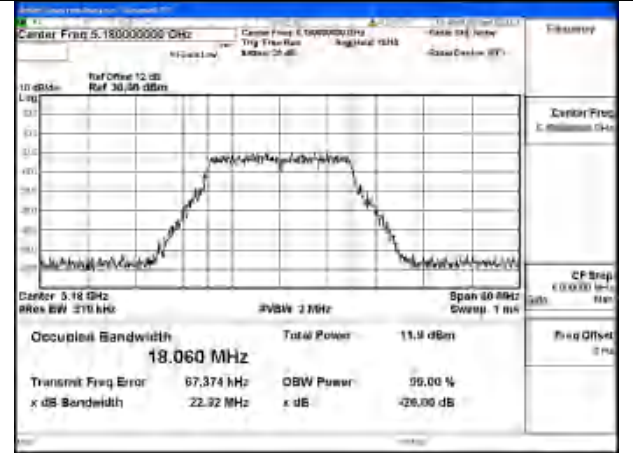

Mode:802.11a Frequency:5240MHz Ant:Chain0

Test Mode: 802.11n HT20

Mode:802.11n HT20 Frequency:5180MHz Ant:Chain1

Mode:802.11n HT20 Frequency:5220MHz Ant:Chain1

Mode:802.11n HT20 Frequency:5240MHz Ant:Chain1