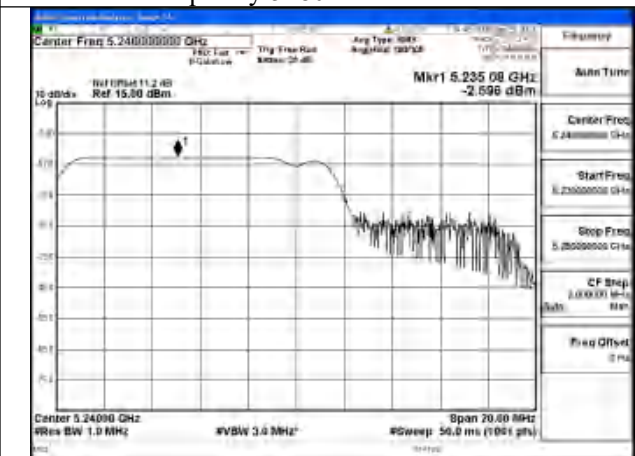

Mode:802.11be EHT20 Tone:26+106
Frequency:5240MHz Ant:Chain1