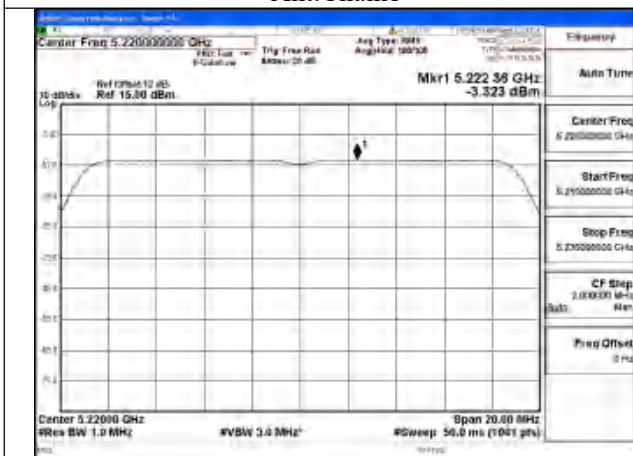

Mode:802.11ac VHT20 Frequency:5220MHz
Ant:Chain0