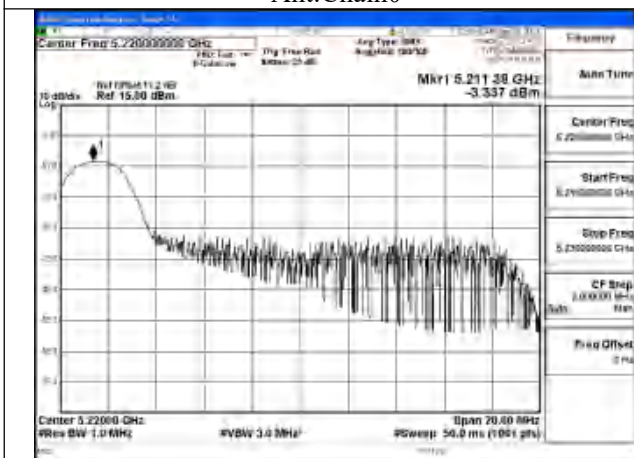

Mode:802.11be EHT20 Tone:26T Frequency:5220MHz
Ant:Chain0