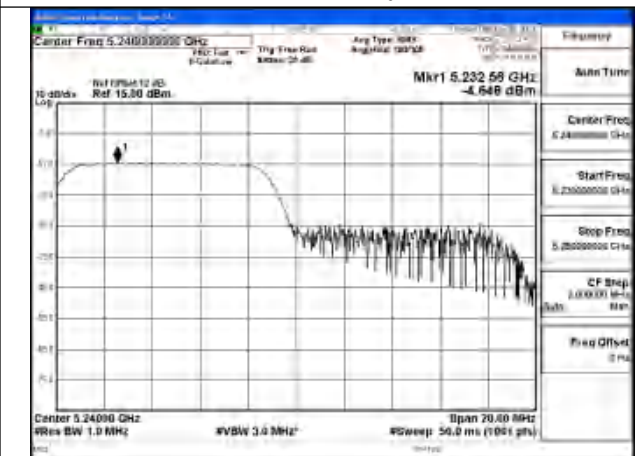

Mode:802.11ax HE20 Tone:106T Frequency:5220MHz
 Ant:Chain1

Mode:802.11ax HE20 Tone:106T Frequency:5240MHz
 Ant:Chain1

Mode:802.11ax HE20 Tone:106T Frequency:5180MHz
 Ant:Chain0

Mode:802.11ax HE20 Tone:106T Frequency:5220MHz
 Ant:Chain0