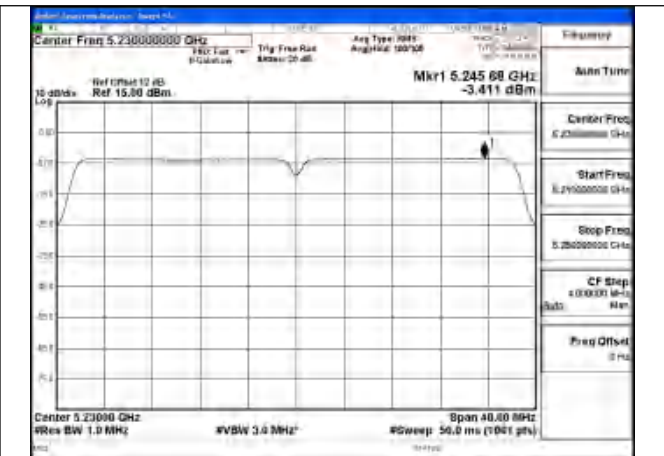

Mode:802.11ax HE20 Tone:242T Frequency:5180MHz
Ant:Chain0

Mode:802.11ax HE20 Tone:242T Frequency:5220MHz
Ant:Chain0

Mode:802.11ax HE20 Tone:242T Frequency:5240MHz
Ant:Chain0

Test Mode: 802.11n HT40

Mode:802.11n HT40 Frequency:5190MHz Ant:Chain1