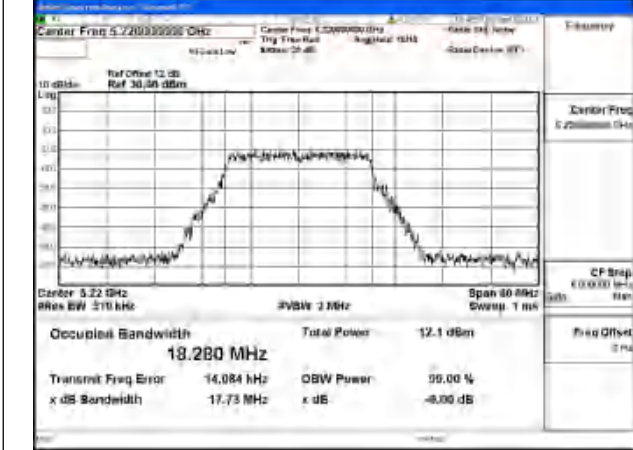

Mode:802.11n HT20 Frequency:5220MHz Ant:Chain0