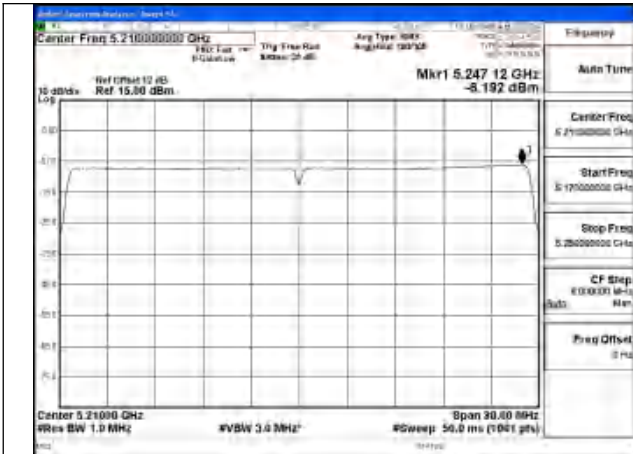

Mode:802.11ax HE40 Tone:484T Frequency:5230MHz
Ant:Chain1

Mode:802.11ax HE40 Tone:484T Frequency:5190MHz
Ant:Chain0

Mode:802.11ax HE40 Tone:484T Frequency:5230MHz
Ant:Chain0

Test Mode: 802.11ac VHT80

Mode:802.11ac VHT80 Frequency:5210MHz
Ant:Chain1