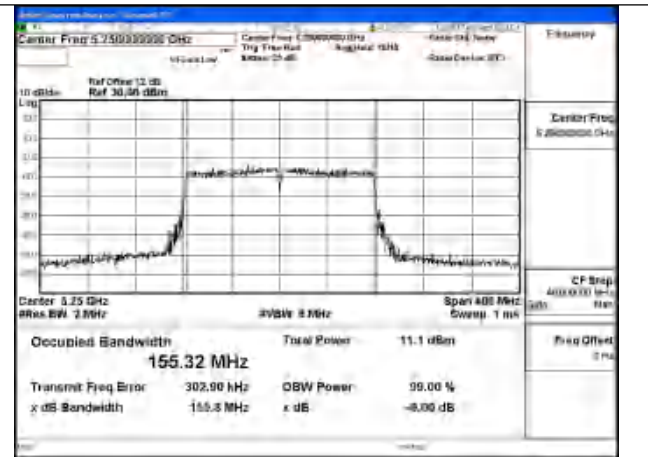

Test Mode: 802.11ax HE80

Mode:802.11ax HE80 Frequency:5210MHz Ant:Chain1

Mode:802.11ax HE80 Frequency:5210MHz Ant:Chain0

Test Mode: 802.11ac VHT160

Mode:802.11ac VHT160 Frequency:5250MHz
Ant:Chain1

Mode:802.11ac VHT160 Frequency:5250MHz
Ant:Chain0