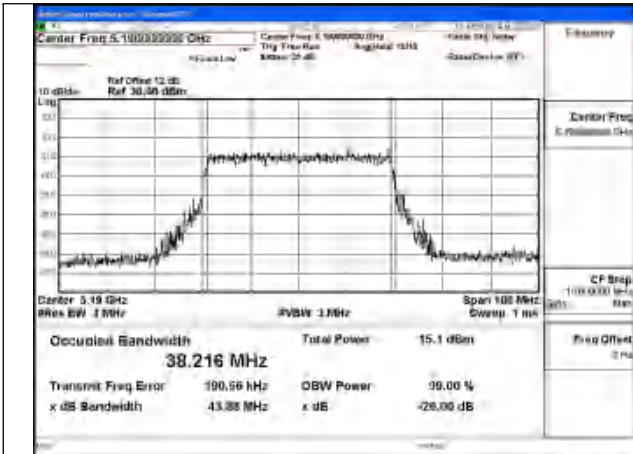

Mode:802.11n HT40 Frequency:5190MHz Ant:Chain0

Mode:802.11n HT40 Frequency:5230MHz Ant:Chain0

Test Mode: 802.11ac VHT40

Test Mode: 802.11ax HE40

Mode:802.11ax HE40 Frequency:5190MHz Ant:Chain1

Mode:802.11ax HE40 Frequency:5230MHz Ant:Chain1