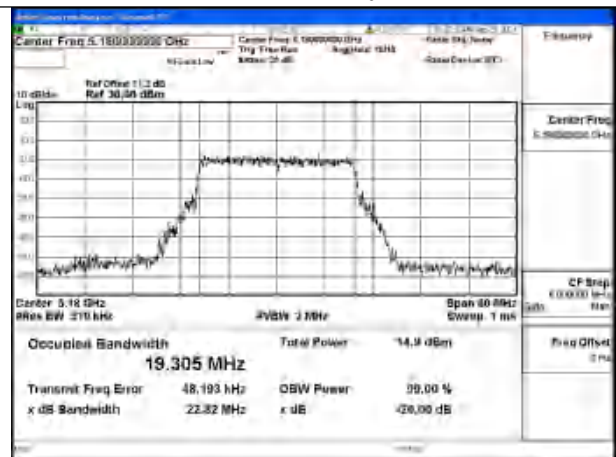

Mode:802.11be EHT20 Frequency:5180MHz
Ant:Chain1