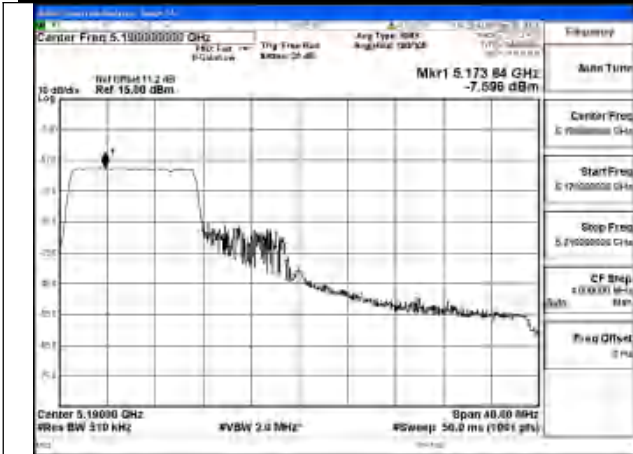

Mode:802.11be EHT40 Tone:26+52
Frequency:5190MHz Ant:Chain0

Mode:802.11be EHT40 Tone:26+52
Frequency:5230MHz Ant:Chain0

Mode:802.11be EHT40 Tone:26+52
Frequency:5190MHz Ant:Chain1

Mode:802.11be EHT40 Tone:26+52
Frequency:5230MHz Ant:Chain1