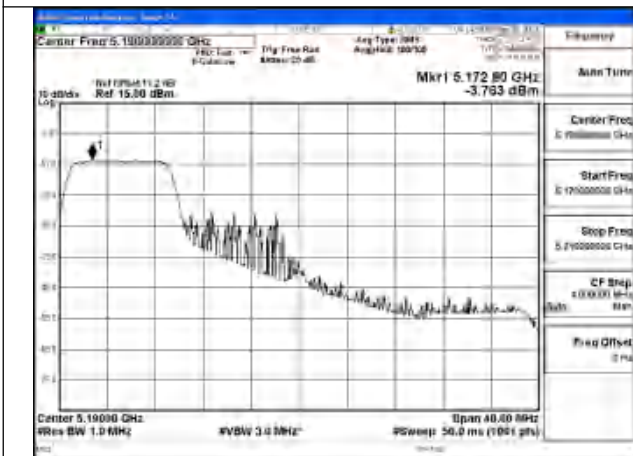

Mode:802.11be EHT40 Tone:52T Frequency:5190MHz
Ant:Chain0

Mode:802.11be EHT40 Tone:52T Frequency:5230MHz
Ant:Chain0

Mode:802.11be EHT40 Tone:52T Frequency:5190MHz
Ant:Chain1

Mode:802.11be EHT40 Tone:52T Frequency:5230MHz
Ant:Chain1