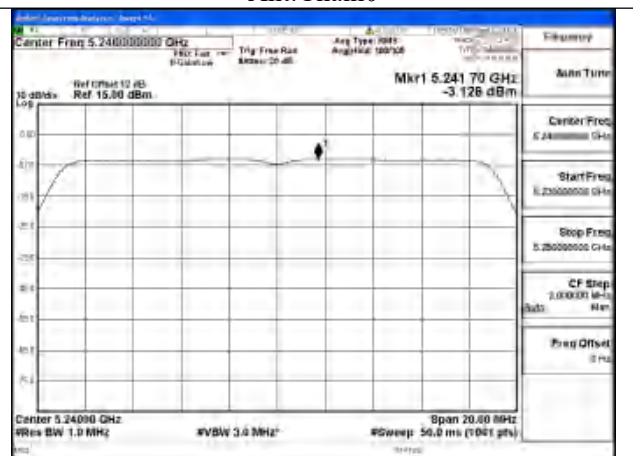

Mode:802.11ac VHT20 Frequency:5240MHz
Ant:Chain0