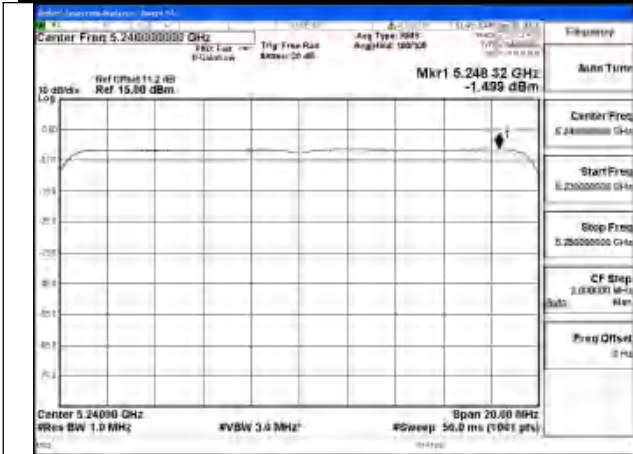

Mode:802.11be EHT20 Tone:242T
Frequency:5240MHz Ant:Chain0