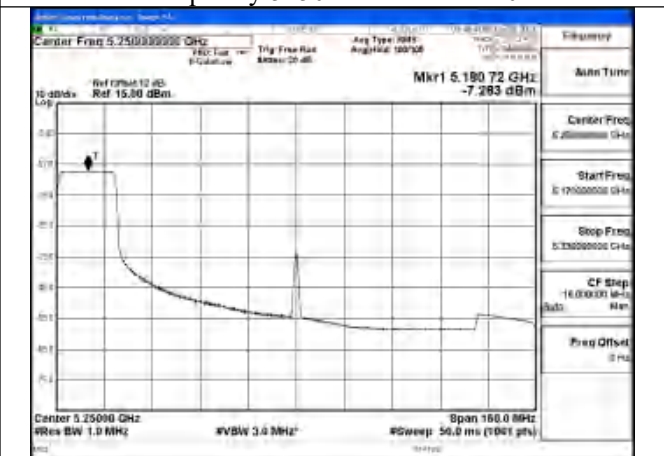

Mode:802.11ax HE160 Tone:242T
Frequency:5250MHz Ant:Chain0