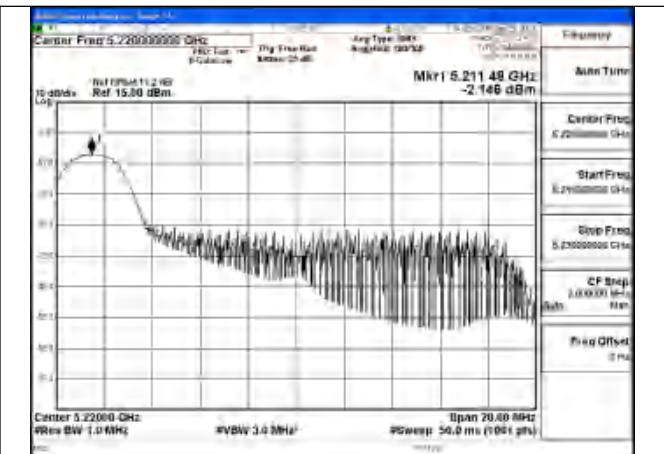

Mode:802.11ax HE160 Tone:1992T
Frequency:5250MHz Ant:Chain1

Mode:802.11ax HE160 Tone:1992T
Frequency:5250MHz Ant:Chain0

Test Mode: 802.11be EHT20

Mode:802.11be EHT20 Tone:26T Frequency:5180MHz
Ant:Chain0