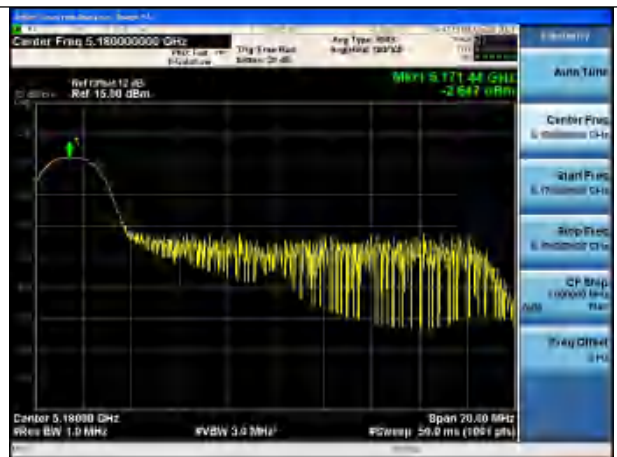

Mode:802.11ac VHT20 Frequency:5180MHz
Ant:Chain0

Mode:802.11ac VHT20 Frequency:5220MHz
Ant:Chain0

Mode:802.11ac VHT20 Frequency:5240MHz
Ant:Chain0

Test Mode: 802.11ax HE20

Mode:802.11ax HE20 Tone:26T Frequency:5180MHz
Ant:Chain1

Mode:802.11ax HE20 Tone:26T Frequency:5220MHz
Ant:Chain1

Mode:802.11ax HE20 Tone:26T Frequency:5240MHz
Ant:Chain1

Mode:802.11ax HE20 Tone:26T Frequency:5180MHz
Ant:Chain0

Mode:802.11ax HE20 Tone:26T Frequency:5220MHz
Ant:Chain0