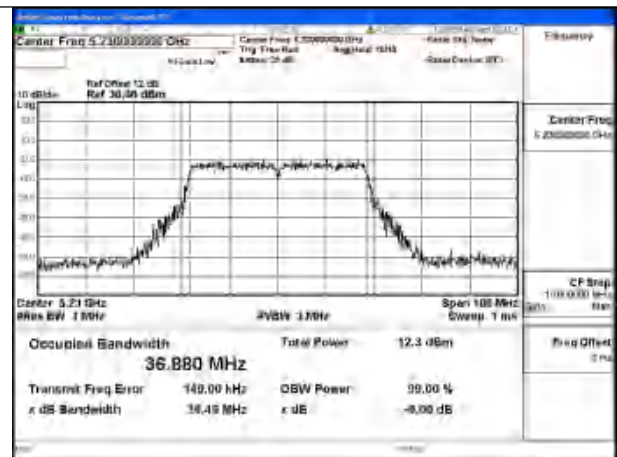

Mode:802.11ac VHT40 Frequency:5230MHz
Ant:Chain0