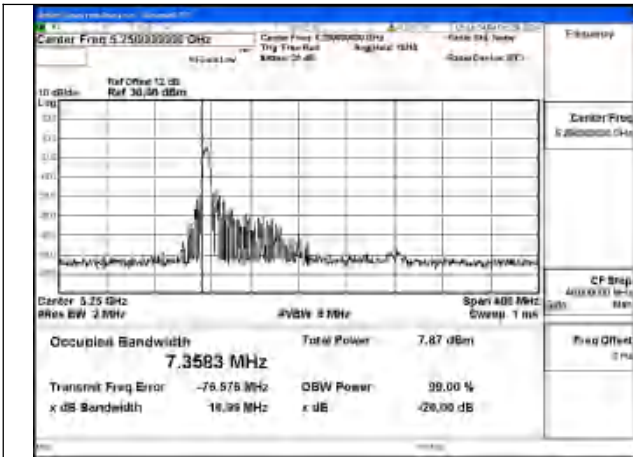

Mode:802.11ax HE40 26T Frequency:5190MHz
Ant:Chain1

Mode:802.11ax HE40 26T Frequency:5230MHz
Ant:Chain1

Test Mode: 802.11ax HE80 26T

Mode:802.11ax HE80 26T Frequency:5210MHz
Ant:Chain0

Mode:802.11ax HE80 26T Frequency:5210MHz
Ant:Chain1

Test Mode: 802.11ax HE160 26T

Mode:802.11ax HE160 26T Frequency:5250MHz
Ant:Chain0

Mode:802.11ax HE16026T Frequency:5250MHz
Ant:Chain1

Occupied Bandwidth

Offset 12dB = Attenuator + Temporary antenna connector loss + Cable loss