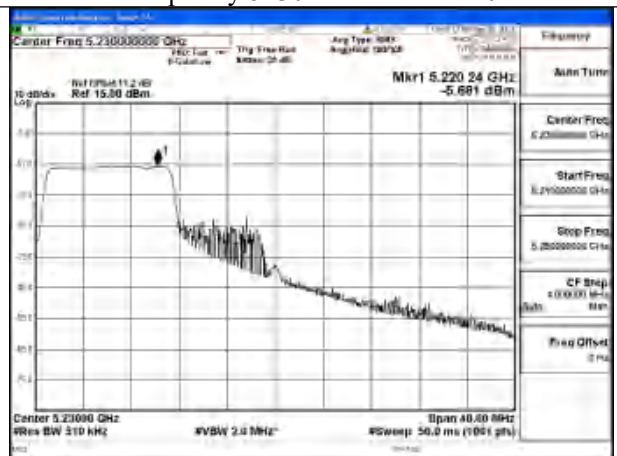

Mode:802.11be EHT40 Tone:26+106
Frequency:5230MHz Ant:Chain1