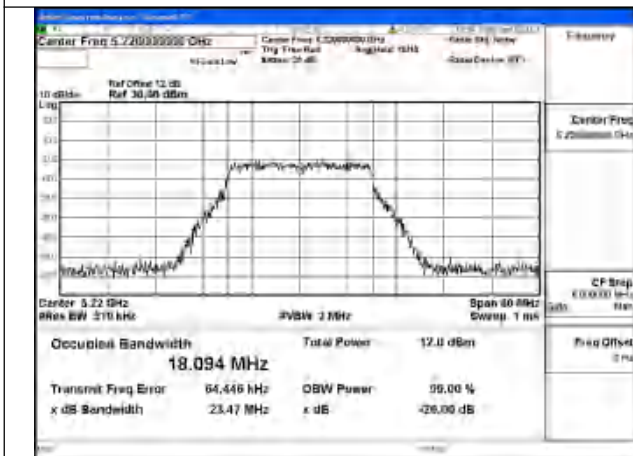

Mode:802.11ac VHT20 Frequency:5220MHz
Ant:Chain0