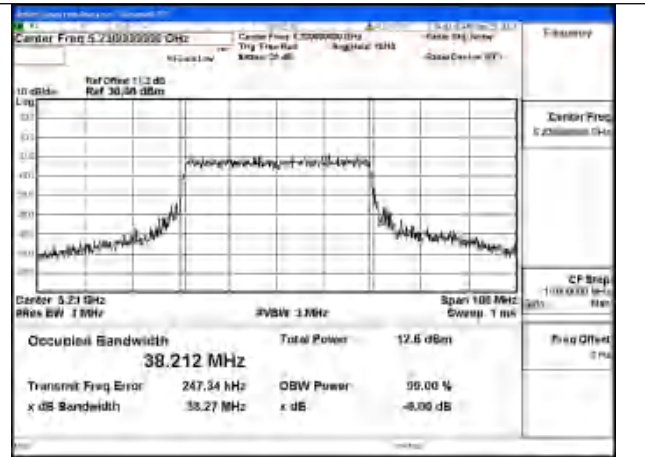

Mode:802.11be EHT40 Frequency:5230MHz
Ant:Chain0