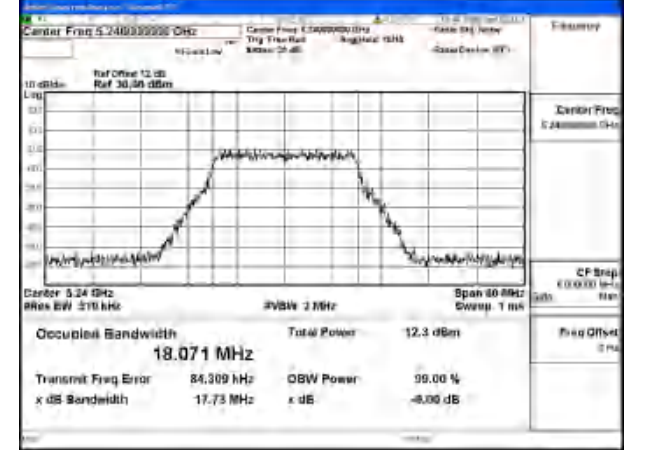

Mode:802.11n HT20 Frequency:5240MHz Ant:Chain0

Test Mode: 802.11ac VHT20