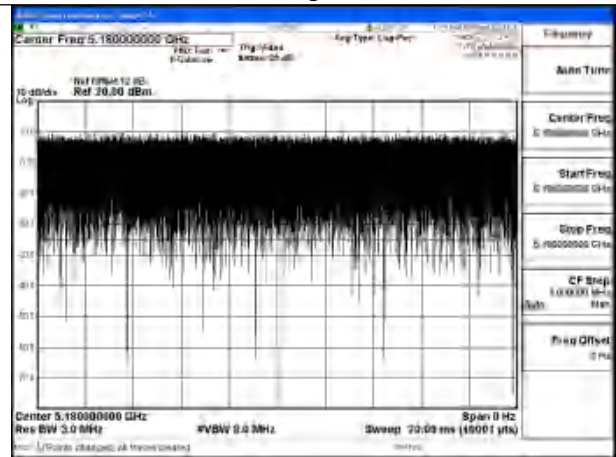

APPENDIX A – TEST DATA OF CONDUCTED EMISSION

Note: ANT4 = Chain1 (-5.7dBi), ANT8 = Chain0 (-0.2dBi)

Duty Cycle

Test Mode	Antenna	Frequency (MHz)	Duty Cycle (%)	Correction Factor(dB)	Plot
802.11a	Chain1	5180	99.89%	0	Fig.1
802.11a	Chain0	5180	99.85%	0	Fig.2
802.11n HT20	Chain1	5180	99.95%	0	Fig.3
802.11n HT20	Chain0	5180	99.95%	0	Fig.4
802.11ac VHT20	Chain1	5180	99.95%	0	Fig.5
802.11ac VHT20	Chain0	5180	99.95%	0	Fig.6
802.11ax HE20	Chain1	5180	99.94%	0	Fig.7
802.11ax HE20	Chain0	5180	99.95%	0	Fig.8
802.11n HT40	Chain1	5190	99.97%	0	Fig.9
802.11n HT40	Chain0	5190	99.95%	0	Fig.10
802.11ac VHT40	Chain1	5190	99.96%	0	Fig.11
802.11ac VHT40	Chain0	5190	99.96%	0	Fig.12
802.11ax HE40	Chain1	5190	99.97%	0	Fig.13
802.11ax HE40	Chain0	5190	99.96%	0	Fig.14
802.11ac VHT80	Chain1	5210	99.91%	0	Fig.15
802.11ac VHT80	Chain0	5210	99.91%	0	Fig.16
802.11ax HE80	Chain1	5210	99.95%	0	Fig.17
802.11ax HE80	Chain0	5210	99.96%	0	Fig.18
802.11ac VHT160	Chain1	5250	99.83%	0	Fig.19
802.11ac VHT160	Chain0	5250	99.79%	0	Fig.20
802.11ax HE160	Chain1	5250	99.95%	0	Fig.21
802.11ax HE160	Chain0	5250	99.94%	0	Fig.22
802.11be EHT20	Chain0	5180	99.93%	0	Fig.23
802.11be EHT20	Chain1	5180	99.94%	0	Fig.24
802.11be EHT40	Chain0	5190	99.81%	0	Fig.25
802.11be EHT40	Chain1	5190	99.80%	0	Fig.26
802.11be EHT80	Chain0	5210	99.72%	0	Fig.27
802.11be EHT80	Chain1	5210	99.69%	0	Fig.28
802.11be EHT160	Chain0	5250	99.64%	0	Fig.29
802.11be EHT160	Chain1	5250	99.57%	0	Fig.30

Note: Correction Factor=10*log (1/Duty Cycle)

Fig.1

Fig.2

Fig.3

Fig.4

Fig.5

Fig.6

Fig.7