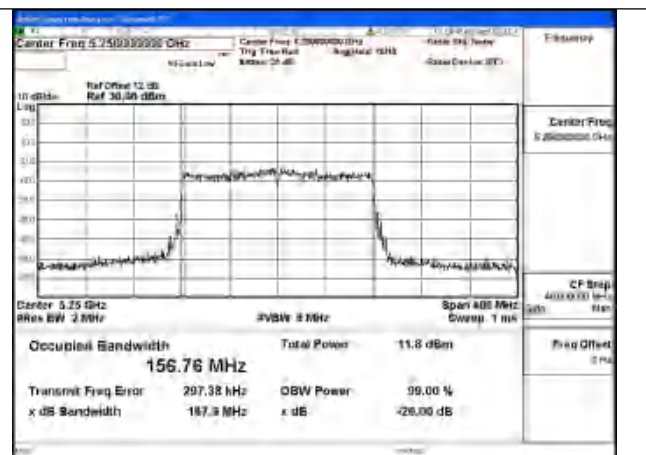

Test Mode: 802.11ax HE160

Mode:802.11ax HE160 Frequency:5250MHz
Ant:Chain0