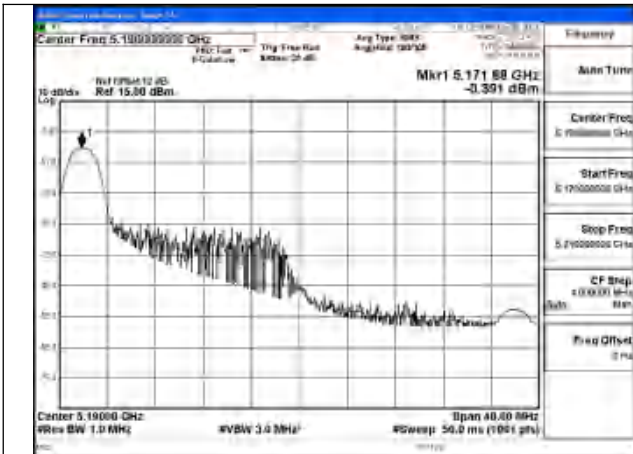

Mode:802.11ac VHT40 Frequency:5230MHz
 Ant:Chain1

Mode:802.11ac VHT40 Frequency:5190MHz
Ant:Chain0

Mode:802.11ac VHT40 Frequency:5230MHz
Ant:Chain0

Test Mode: 802.11ax HE40

Mode:802.11ax HE40 Tone:26T Frequency:5190MHz
Ant:Chain1