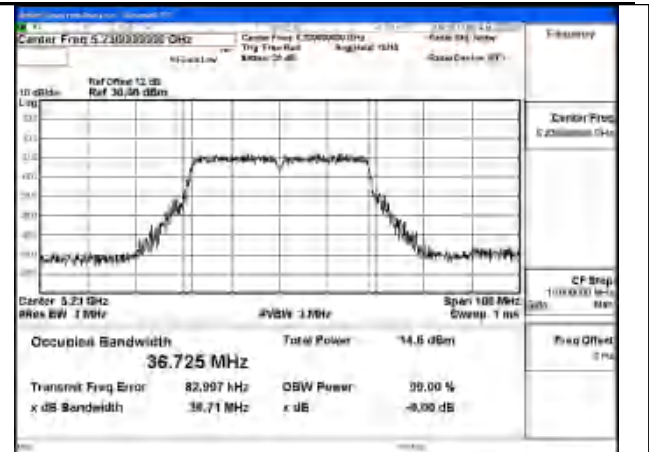

Mode:802.11ax HE20 Frequency:5220MHz Ant:Chain0

Mode:802.11ax HE20 Frequency:5240MHz Ant:Chain0

Test Mode: 802.11n HT40

Mode:802.11n HT40 Frequency:5190MHz Ant:Chain1

Mode:802.11n HT40 Frequency:5230MHz Ant:Chain1