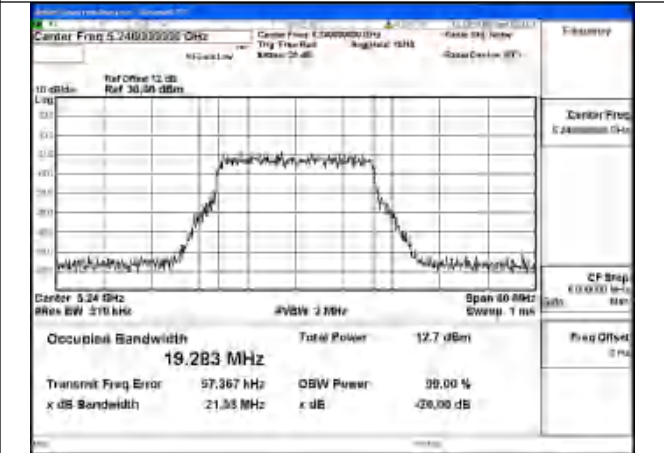

Mode:802.11ax HE20 Frequency:5240MHz Ant:Chain0

Test Mode: 802.11n HT40