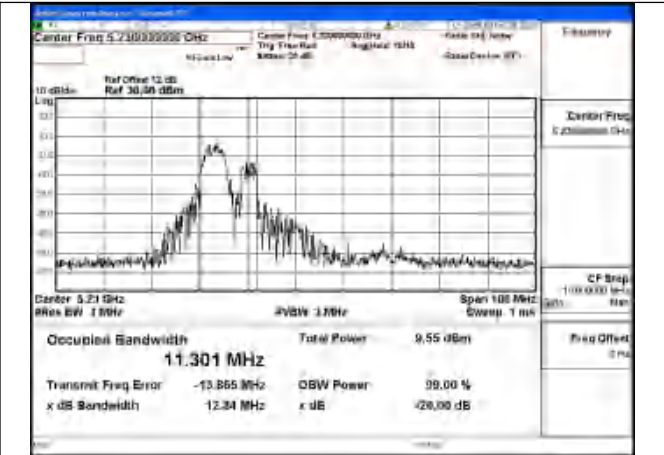

Mode:802.11ax HE20 26T Frequency:5220MHz
Ant:Chain1

Mode:802.11ax HE20 26T Frequency:5240MHz
Ant:Chain1

Test Mode: 802.11ax HE40 26T

Mode:802.11ax HE40 26T Frequency:5190MHz
Ant:Chain0

Mode:802.11ax HE40 26T Frequency:5230MHz
Ant:Chain0