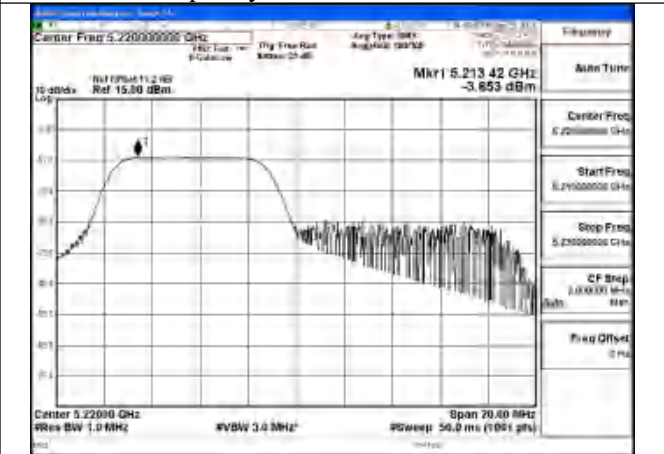

Mode:802.11be EHT20 Tone:242T
Frequency:5180MHz Ant:Chain1

Mode:802.11be EHT20 Tone:242T
Frequency:5220MHz Ant:Chain1

Mode:802.11be EHT20 Tone:242T
Frequency:5240MHz Ant:Chain1

Mode:802.11be EHT20 Tone:26+52
Frequency:5180MHz Ant:Chain0