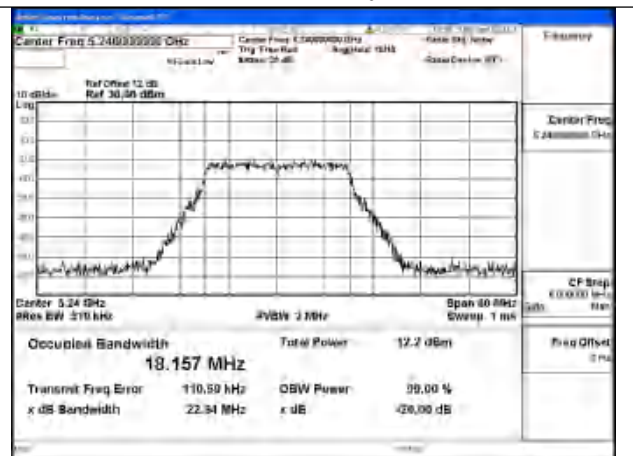

Mode:802.11ac VHT20 Frequency:5220MHz
Ant:Chain1

Mode:802.11ac VHT20 Frequency:5240MHz
Ant:Chain1

Mode:802.11ac VHT20 Frequency:5180MHz
Ant:Chain0

Mode:802.11ac VHT20 Frequency:5220MHz
Ant:Chain0

Mode:802.11ac VHT20 Frequency:5240MHz
Ant:Chain0