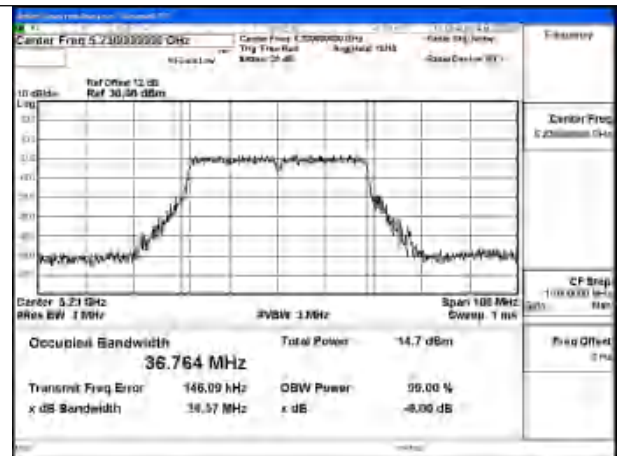

Mode:802.11n HT40 Frequency:5190MHz Ant:Chain0

Mode:802.11n HT40 Frequency:5230MHz Ant:Chain0

Test Mode: 802.11ac VHT40

Mode:802.11ac VHT40 Frequency:5190MHz
 Ant:Chain1

Mode:802.11ac VHT40 Frequency:5230MHz
 Ant:Chain1