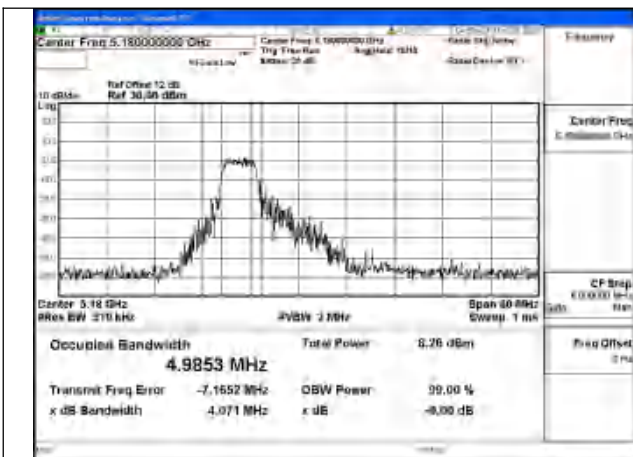

Test Mode: 802.11ax HE20 26T

Mode:802.11ax HE20 26T Frequency:5180MHz
Ant:Chain0