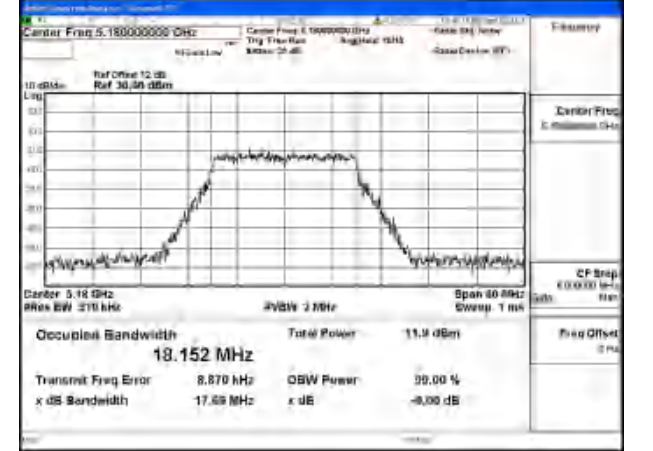

Mode:802.11a Frequency:5240MHz Ant:Chain0

Test Mode: 802.11n HT20

Mode:802.11n HT20 Frequency:5180MHz Ant:Chain1

Mode:802.11n HT20 Frequency:5220MHz Ant:Chain1

Mode:802.11n HT20 Frequency:5240MHz Ant:Chain1