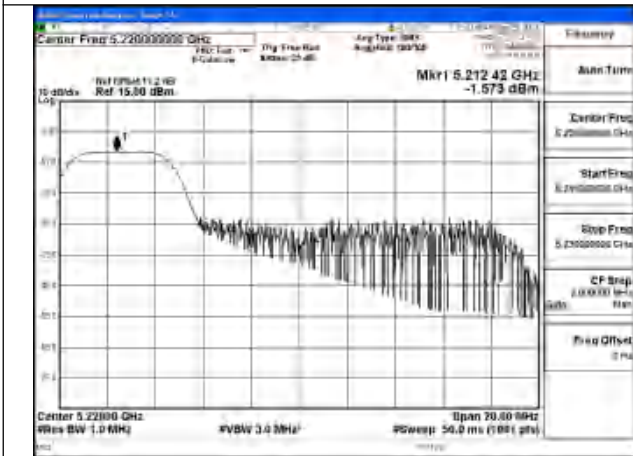

Mode:802.11be EHT20 Tone:52T Frequency:5220MHz
Ant:Chain1