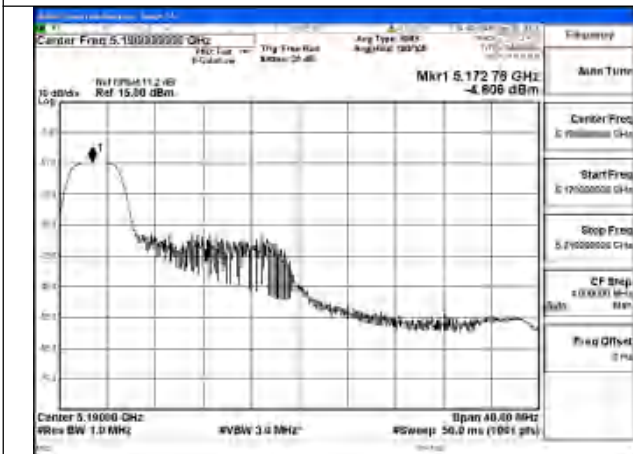

Mode:802.11be EHT40 Tone:26T Frequency:5190MHz
Ant:Chain0

Mode:802.11be EHT40 Tone:26T Frequency:5230MHz
Ant:Chain0

Mode:802.11be EHT40 Tone:26T Frequency:5190MHz
Ant:Chain1

Mode:802.11be EHT40 Tone:26T Frequency:5230MHz
Ant:Chain1