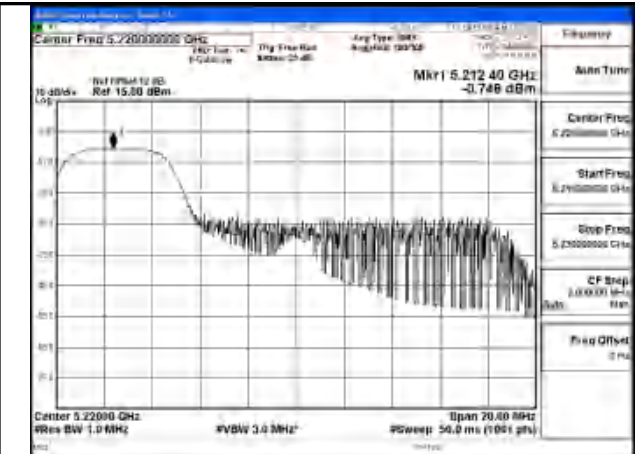

Mode:802.11ax HE20 Tone:52T Frequency:5220MHz
Ant:Chain1