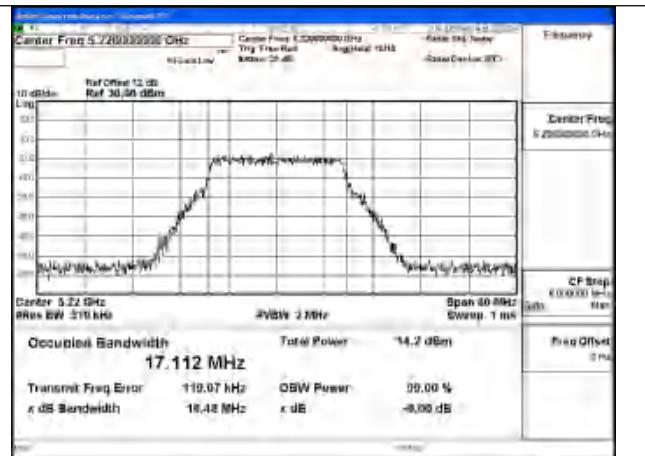

Mode:802.11a Frequency:5220MHz Ant:Chain1