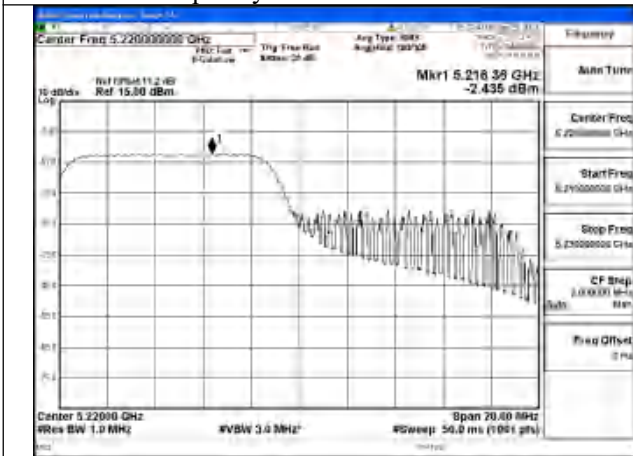

Mode:802.11be EHT20 Tone:106T
Frequency:5220MHz Ant:Chain1