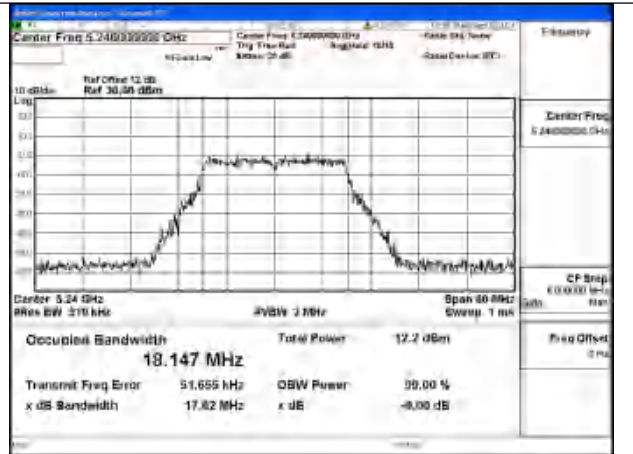

Mode:802.11ac VHT20 Frequency:5220MHz
Ant:Chain1

Mode:802.11ac VHT20 Frequency:5240MHz
Ant:Chain1

Mode:802.11ac VHT20 Frequency:5180MHz
Ant:Chain0

Mode:802.11ac VHT20 Frequency:5220MHz
Ant:Chain0

Mode:802.11ac VHT20 Frequency:5240MHz
Ant:Chain0