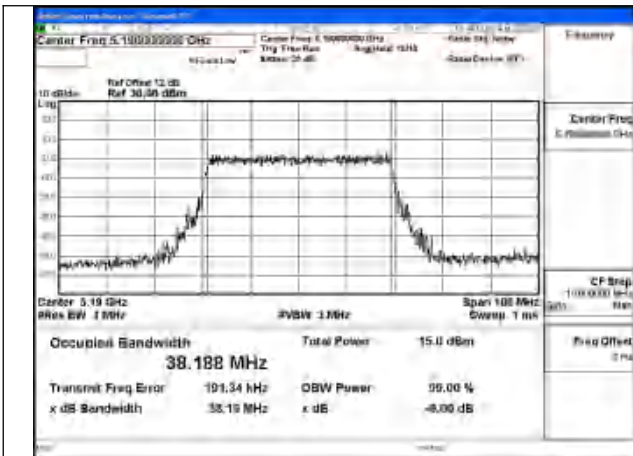

Test Mode: 802.11ax HE40

Mode:802.11ax HE40 Frequency:5190MHz Ant:Chain1