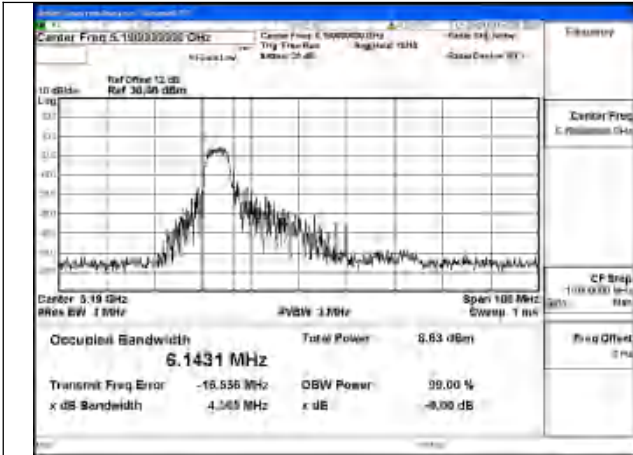

Test Mode: 802.11ax HE40 26T

Mode:802.11ax HE40 26T Frequency:5190MHz
Ant:Chain0