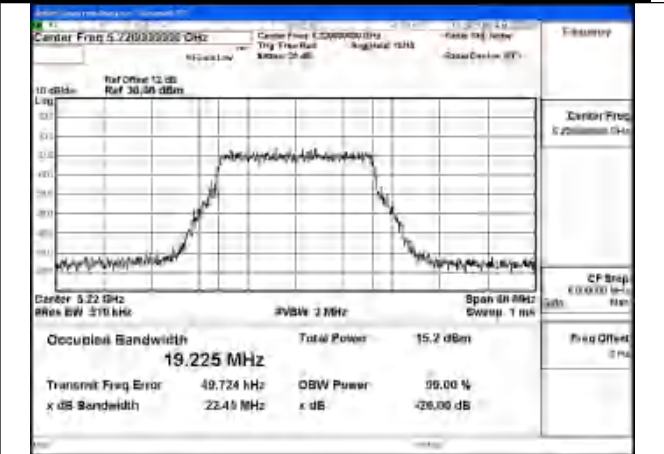

Mode:802.11ax HE20 Frequency:5220MHz Ant:Chain1