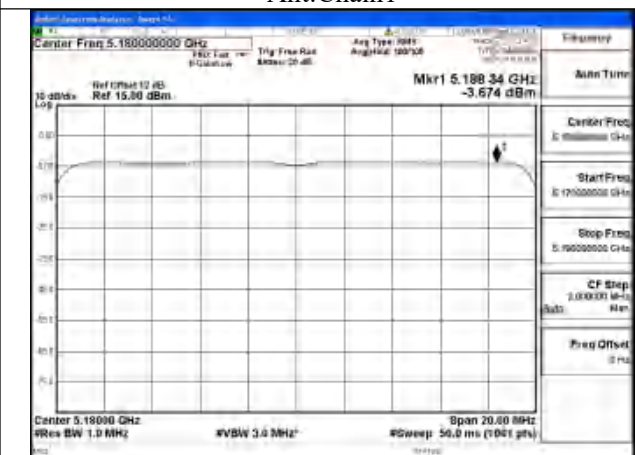

Mode:802.11ax HE20 Tone:106T Frequency:5240MHz
 Ant:Chain0

Mode:802.11ax HE20 Tone:242T Frequency:5180MHz
Ant:Chain1

Mode:802.11ax HE20 Tone:242T Frequency:5220MHz
Ant:Chain1

Mode:802.11ax HE20 Tone:242T Frequency:5240MHz
Ant:Chain1