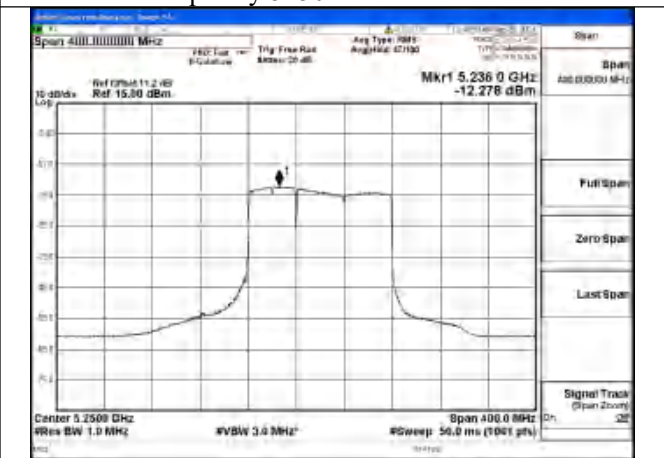

Mode:802.11be EHT160 Tone:996T
Frequency:5250MHz Ant:Chain1

Mode:802.11be EHT160 Tone:1992T
Frequency:5250MHz Ant:Chain0

Mode:802.11be EHT160 Tone:1992T
Frequency:5250MHz Ant:Chain1

Mode:802.11be EHT160 Tone:484+996
Frequency:5250MHz Ant:Chain0