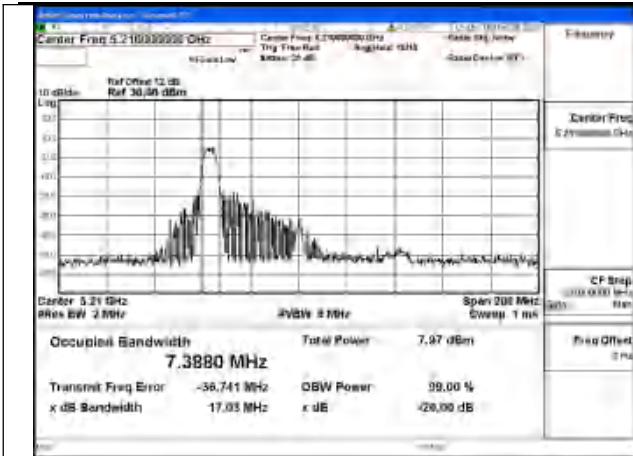

Mode:802.11ax HE80 26T Frequency:5210MHz
Ant:Chain0