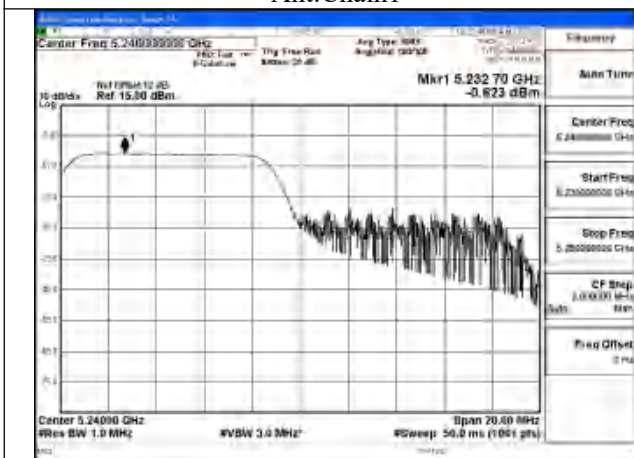

Mode:802.11ax HE20 Tone:106T Frequency:5240MHz
Ant:Chain1