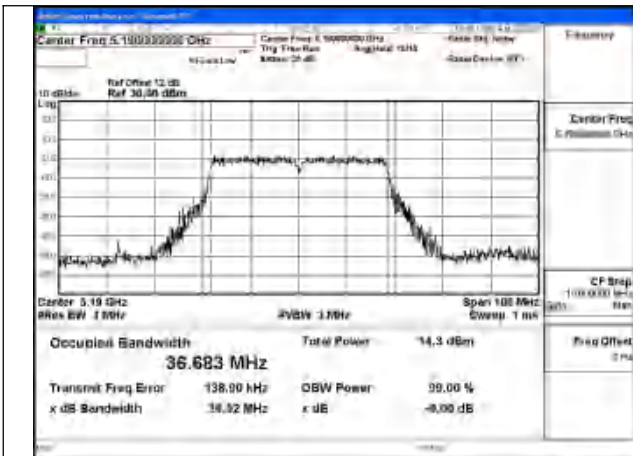

Test Mode: 802.11ac VHT40

Mode:802.11ac VHT40 Frequency:5190MHz
Ant:Chain1