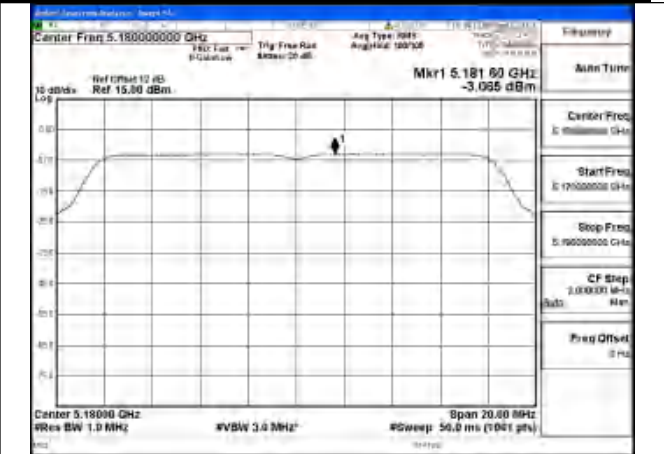

Mode:802.11a Frequency:5180MHz Ant:Chain0