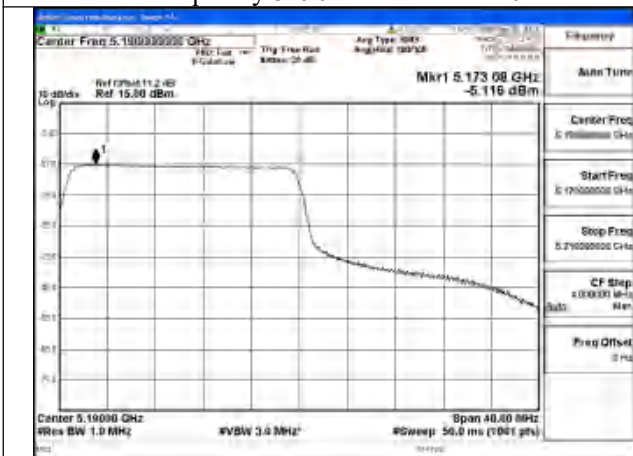

Mode:802.11be EHT40 Tone:242T
Frequency:5190MHz Ant:Chain1