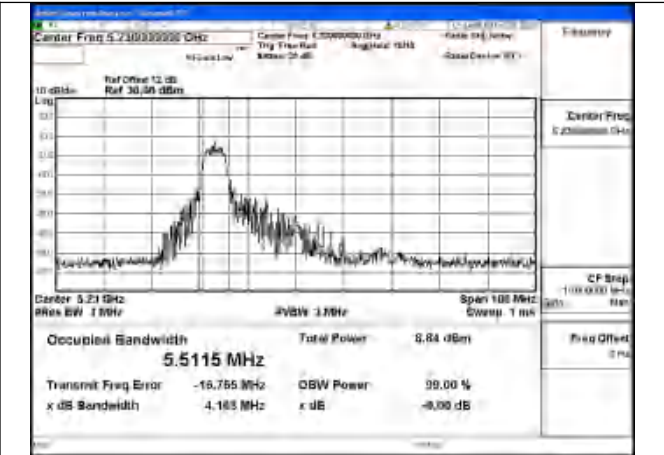

Mode:802.11ax HE20 26T Frequency:5220MHz
Ant:Chain1

Mode:802.11ax HE20 26T Frequency:5240MHz
Ant:Chain1

Test Mode: 802.11ax HE40 26T

Mode:802.11ax HE40 26T Frequency:5190MHz
Ant:Chain0

Mode:802.11ax HE40 26T Frequency:5230MHz
Ant:Chain0