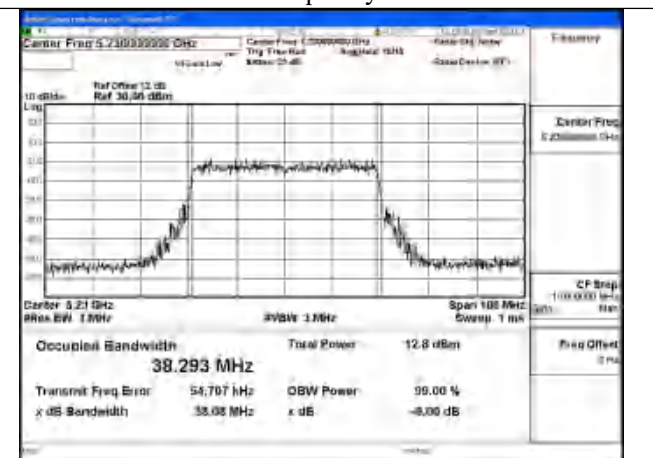

Mode:802.11ac VHT40 Frequency:5190MHz
 Ant:Chain0

Mode:802.11ac VHT40 Frequency:5230MHz
 Ant:Chain0

Test Mode: 802.11ax HE40

Mode:802.11ax HE40 Frequency:5190MHz Ant:Chain1

Mode:802.11ax HE40 Frequency:5230MHz Ant:Chain1