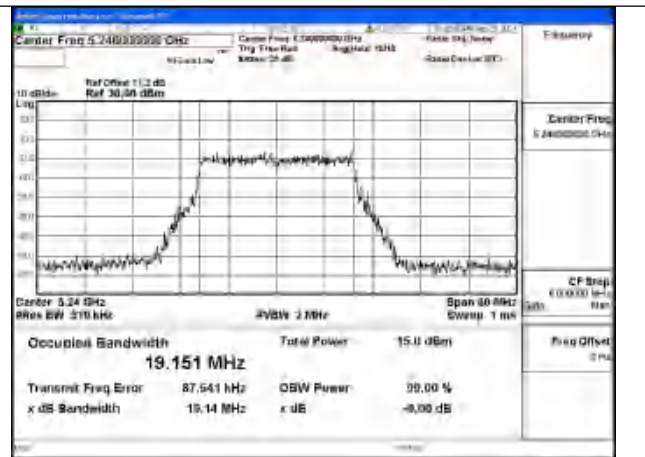

Mode:802.11be EHT20 Frequency:5240MHz
Ant:Chain1