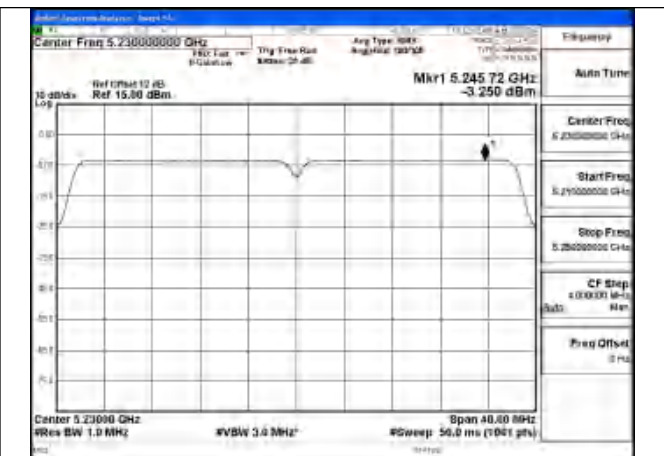

Test Mode: 802.11ac VHT40

Mode:802.11ac VHT40 Frequency:5230MHz
Ant:Chain1