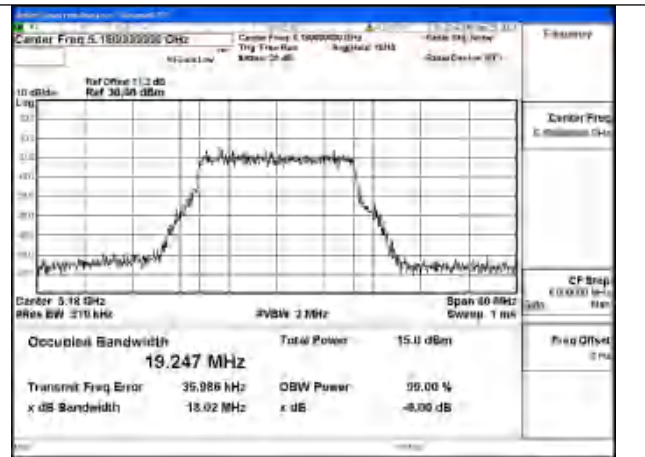

Mode:802.11be EHT20 Frequency:5180MHz
Ant:Chain1