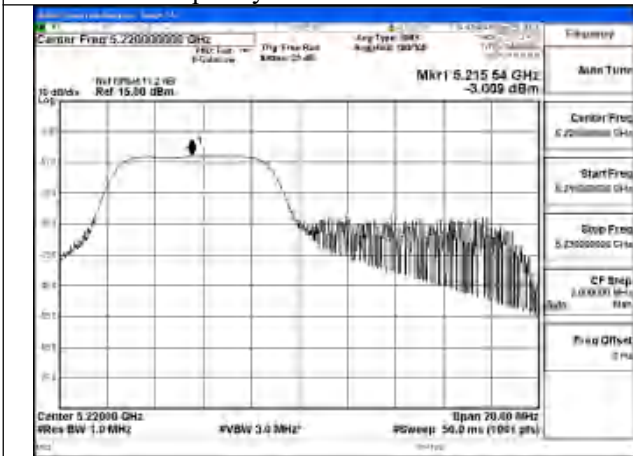

Mode:802.11be EHT20 Tone:26+52
Frequency:5220MHz Ant:Chain1