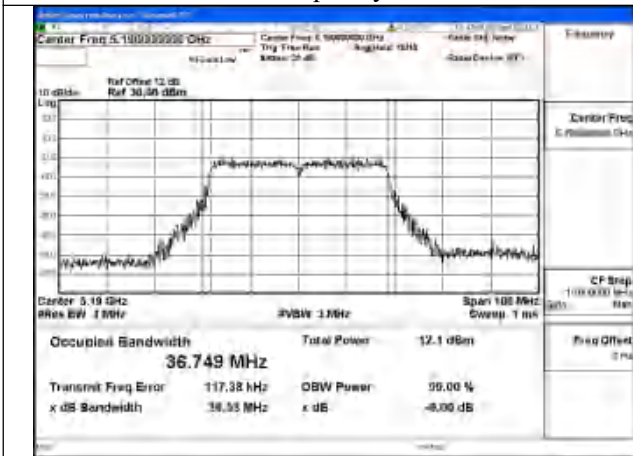

Mode:802.11ax HE20 Frequency:5220MHz Ant:Chain0

Mode:802.11ax HE20 Frequency:5240MHz Ant:Chain0

Test Mode: 802.11n HT40

Mode:802.11n HT40 Frequency:5190MHz Ant:Chain1

Mode:802.11n HT40 Frequency:5230MHz Ant:Chain1