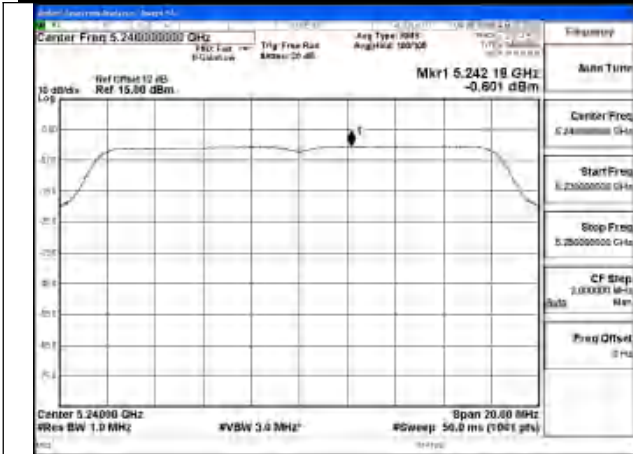

Mode:802.11a Frequency:5240MHz Ant:Chain1