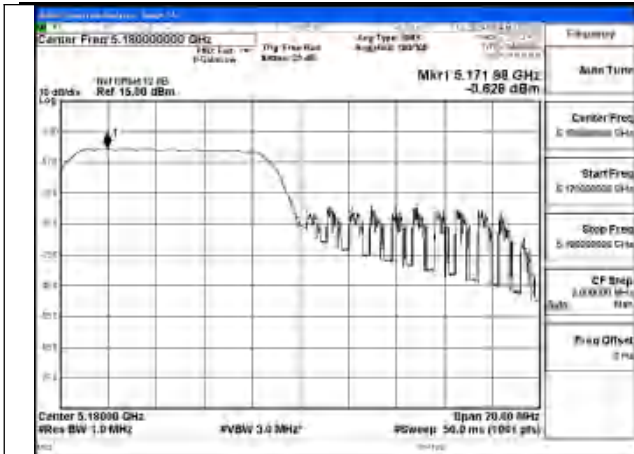

Mode:802.11ax HE20 Tone:106T Frequency:5180MHz
Ant:Chain1