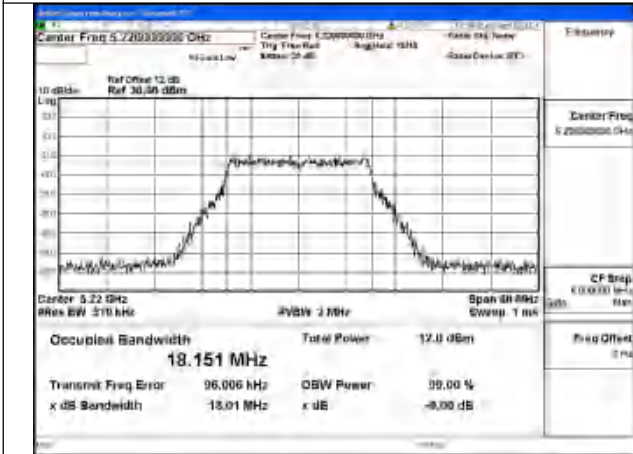

Mode:802.11ac VHT20 Frequency:5220MHz
Ant:Chain0