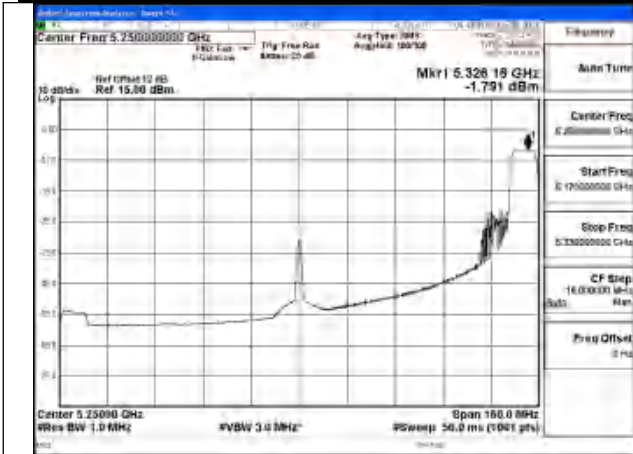

Mode:802.11ax HE160 Tone:26T Frequency:5250MHz
Ant:Chain1

Mode:802.11ax HE160 Tone:26T Frequency:5250MHz
Ant:Chain0

Mode:802.11ax HE160 Tone:52T Frequency:5250MHz
Ant:Chain1

Mode:802.11ax HE160 Tone:52T Frequency:5250MHz
Ant:Chain0