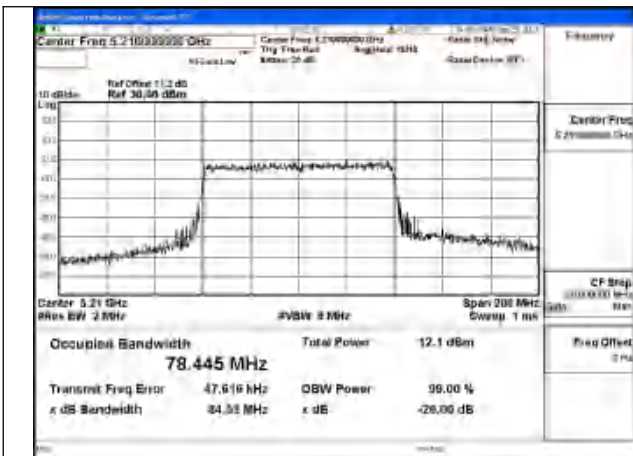

Mode:802.11be EHT40 Frequency:5190MHz
Ant:Chain0

Mode:802.11be EHT40 Frequency:5230MHz
Ant:Chain0

Mode:802.11be EHT40 Frequency:5190MHz
Ant:Chain1

Mode:802.11be EHT40 Frequency:5230MHz
Ant:Chain1

Test Mode: 802.11be EHT80