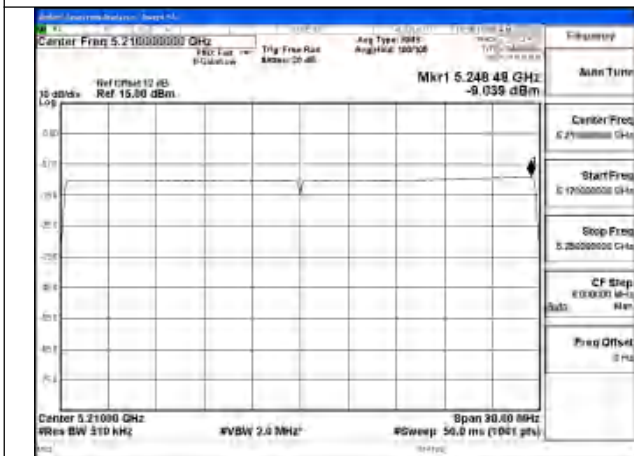

Mode:802.11ax HE80 Tone:996T Frequency:5210MHz
Ant:Chain1