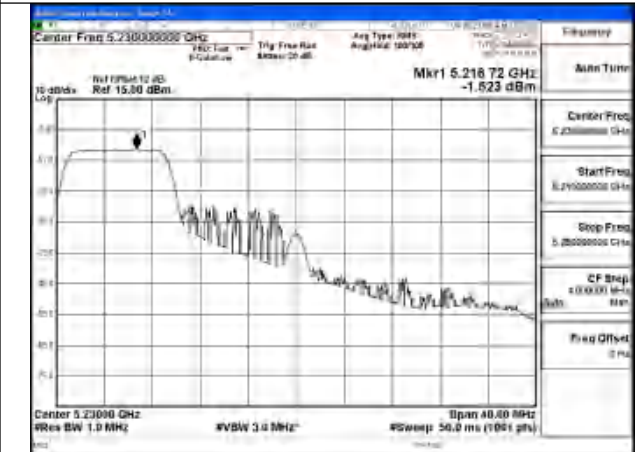

Mode:802.11ax HE40 Tone:52T Frequency:5230MHz
Ant:Chain1

Mode:802.11ax HE40 Tone:52T Frequency:5190MHz
Ant:Chain0

Mode:802.11ax HE40 Tone:52T Frequency:5230MHz
Ant:Chain0

Mode:802.11ax HE40 Tone:106T Frequency:5190MHz
Ant:Chain1