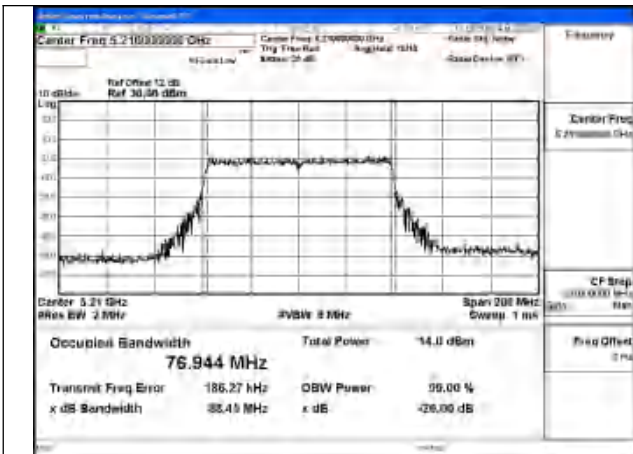

Test Mode: 802.11ac VHT80

Mode:802.11ac VHT80 Frequency:5210MHz
Ant:Chain1