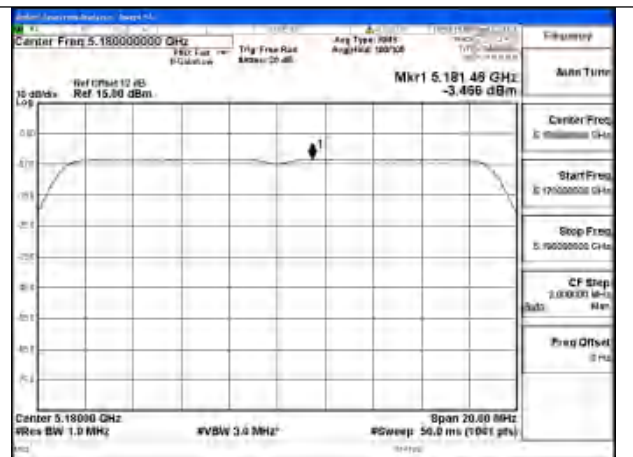

Mode:802.11n HT20 Frequency:5240MHz Ant:Chain0

Test Mode: 802.11ac VHT20

Mode:802.11ac VHT20 Frequency:5180MHz
Ant:Chain1

Mode:802.11ac VHT20 Frequency:5220MHz
Ant:Chain1

Mode:802.11ac VHT20 Frequency:5240MHz
Ant:Chain1