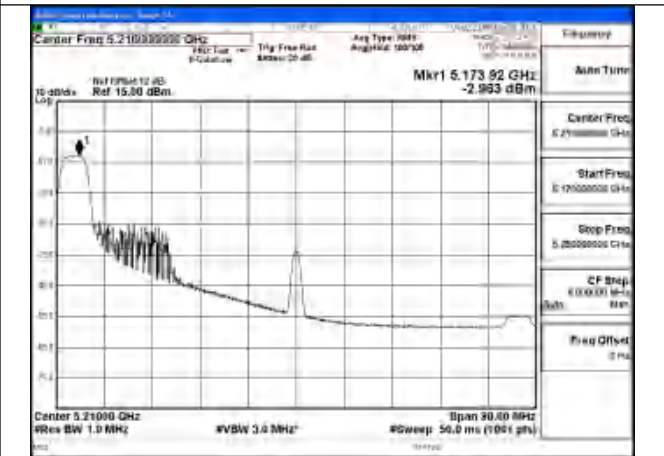

Mode:802.11ac VHT80 Frequency:5210MHz
Ant:Chain0

Test Mode: 802.11ax HE80

Mode:802.11ax HE80 Tone:26T Frequency:5210MHz
Ant:Chain1

Mode:802.11ax HE80 Tone:26T Frequency:5210MHz
Ant:Chain0

Mode:802.11ax HE80 Tone:52T Frequency:5210MHz
Ant:Chain1