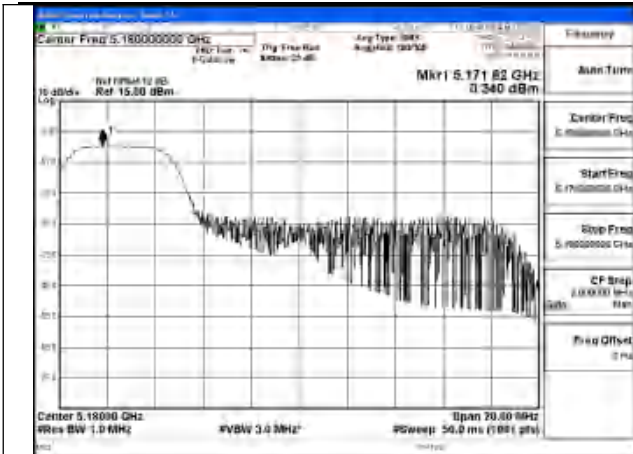

Mode:802.11ax HE20 Tone:52T Frequency:5180MHz
Ant:Chain1