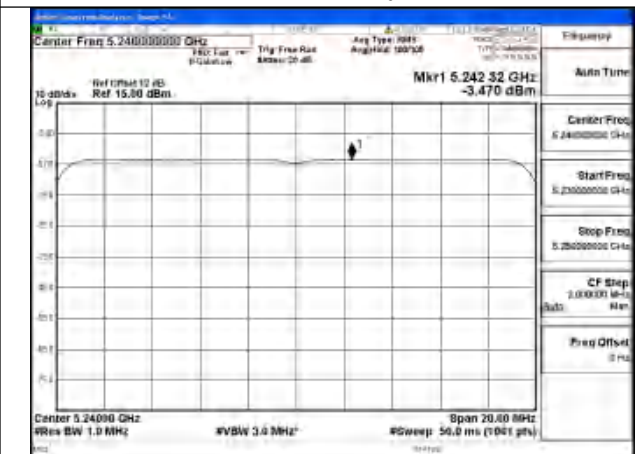

Mode:802.11ax HE20 Tone:242T Frequency:5240MHz
Ant:Chain0