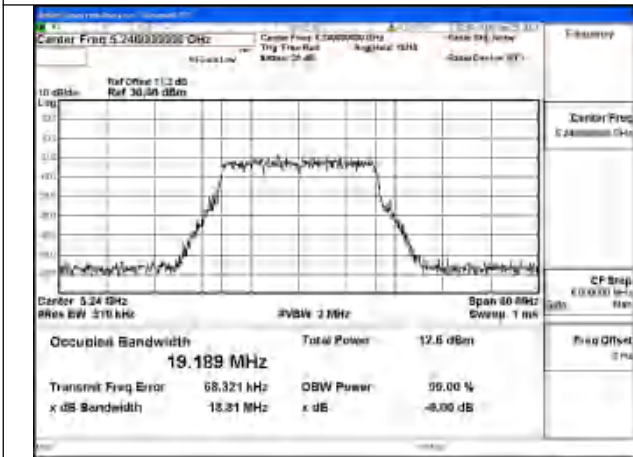

Test Mode: 802.11ax HE160

Mode:802.11ax HE160 Frequency:5250MHz
Ant:Chain1

Mode:802.11ax HE160 Frequency:5250MHz
Ant:Chain0

Test Mode: 802.11be EHT20

Mode:802.11be EHT20 Frequency:5180MHz
Ant:Chain0

Mode:802.11be EHT20 Frequency:5220MHz
Ant:Chain0