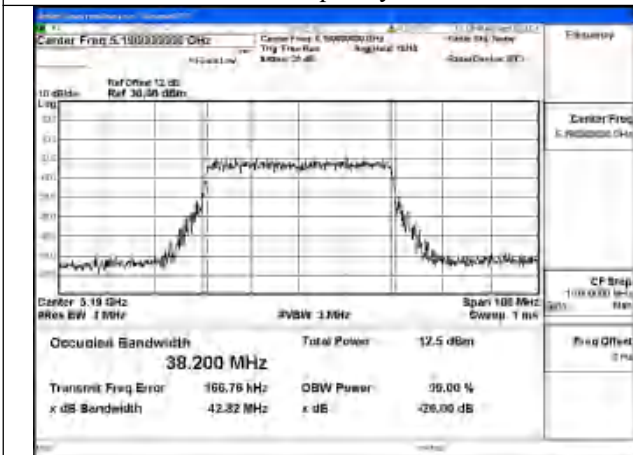

Mode:802.11n HT40 Frequency:5190MHz Ant:Chain0

Mode:802.11n HT40 Frequency:5230MHz Ant:Chain0

Test Mode: 802.11ac VHT40

Test Mode: 802.11ax HE40

Mode:802.11ax HE40 Frequency:5190MHz Ant:Chain1

Mode:802.11ax HE40 Frequency:5230MHz Ant:Chain1