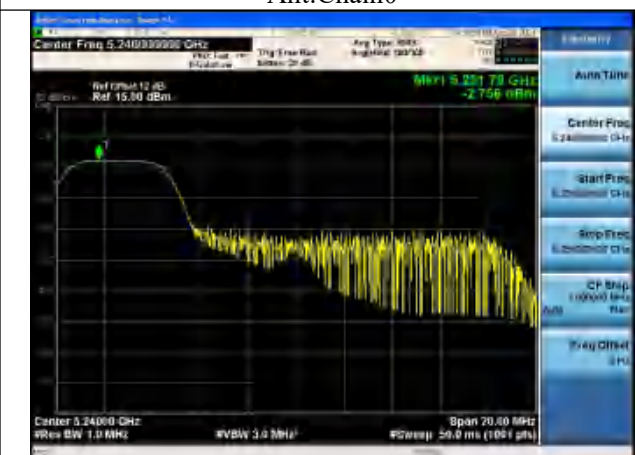

Mode:802.11ax HE20 Tone:26T Frequency:5220MHz
Ant:Chain1

Mode:802.11ax HE20 Tone:26T Frequency:5240MHz
Ant:Chain1

Mode:802.11ax HE20 Tone:26T Frequency:5180MHz
Ant:Chain0

Mode:802.11ax HE20 Tone:26T Frequency:5220MHz
Ant:Chain0

Mode:802.11ax HE20 Tone:26T Frequency:5240MHz
Ant:Chain0

Mode:802.11ax HE20 Tone:52T Frequency:5180MHz
 Ant:Chain1

Mode:802.11ax HE20 Tone:52T Frequency:5220MHz
 Ant:Chain1

Mode:802.11ax HE20 Tone:52T Frequency:5240MHz
 Ant:Chain1

Mode:802.11ax HE20 Tone:52T Frequency:5180MHz
 Ant:Chain0

Mode:802.11ax HE20 Tone:52T Frequency:5220MHz
 Ant:Chain0

Mode:802.11ax HE20 Tone:52T Frequency:5240MHz
 Ant:Chain0

Mode:802.11ax HE20 Tone:106T Frequency:5180MHz
 Ant:Chain1