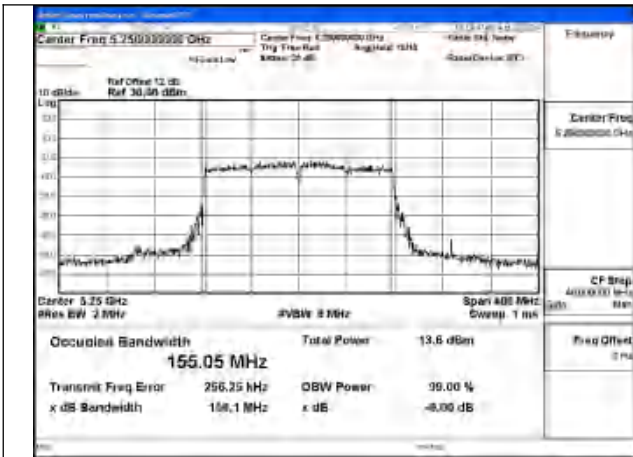

Test Mode: 802.11ax HE80

Mode:802.11ax HE80 Frequency:5210MHz Ant:Chain1

Mode:802.11ax HE80 Frequency:5210MHz Ant:Chain0

Test Mode: 802.11ac VHT160

Mode:802.11ac VHT160 Frequency:5250MHz
Ant:Chain1

Mode:802.11ac VHT160 Frequency:5250MHz
Ant:Chain0