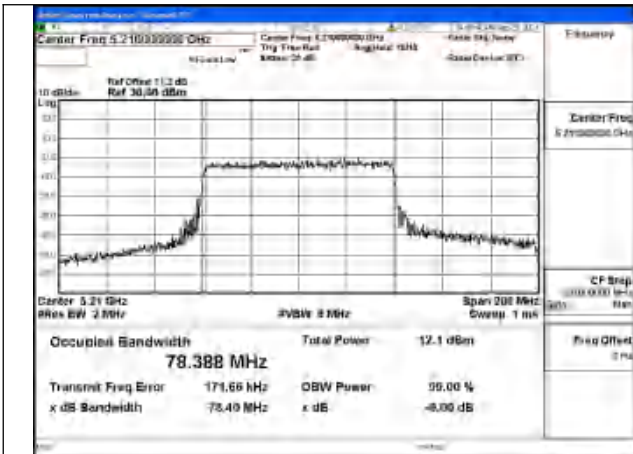

Mode:802.11be EHT40 Frequency:5190MHz
Ant:Chain0

Mode:802.11be EHT40 Frequency:5230MHz
Ant:Chain0

Mode:802.11be EHT40 Frequency:5190MHz
Ant:Chain1

Mode:802.11be EHT40 Frequency:5230MHz
Ant:Chain1

Test Mode: 802.11be EHT80