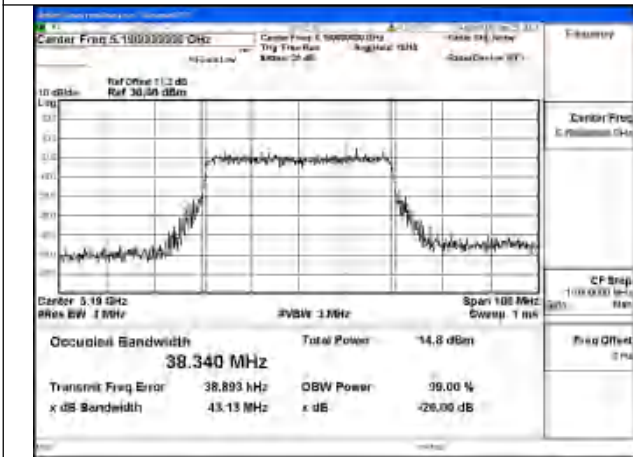

Mode:802.11be EHT40 Frequency:5190MHz
Ant:Chain1