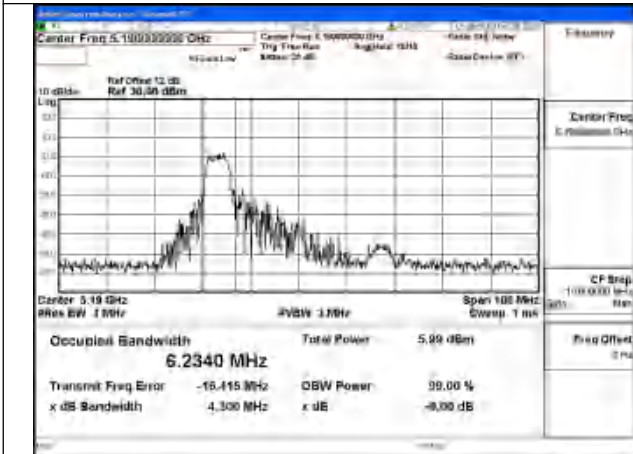

Mode:802.11ax HE20 26T Frequency:5220MHz
Ant:Chain1

Mode:802.11ax HE20 26T Frequency:5240MHz
Ant:Chain1

Test Mode: 802.11ax HE40 26T

Mode:802.11ax HE40 26T Frequency:5190MHz
Ant:Chain0

Mode:802.11ax HE40 26T Frequency:5230MHz
Ant:Chain0