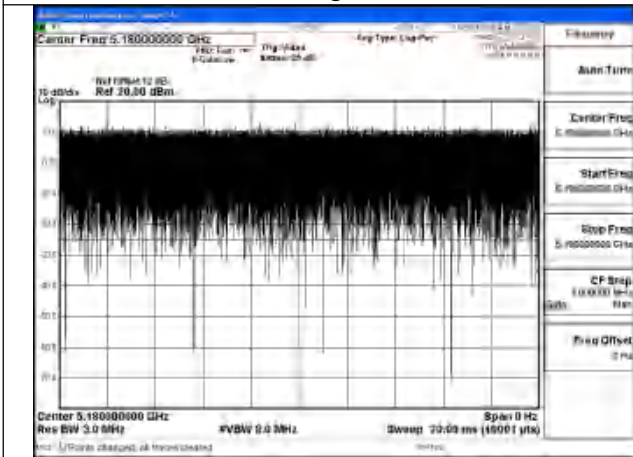

APPENDIX A – TEST DATA OF CONDUCTED EMISSION

Note: ANT4 = Chain1 (-5.7dBi), ANT8 = Chain0 (-0.2dBi)

Duty Cycle

Test Mode	Antenna	Frequency (MHz)	Duty Cycle (%)	Correction Factor(dB)	Plot
802.11a	Chain1	5180	99.89%	0	Fig.1
802.11a	Chain0	5180	99.85%	0	Fig.2
802.11n HT20	Chain1	5180	99.95%	0	Fig.3
802.11n HT20	Chain0	5180	99.95%	0	Fig.4
802.11ac VHT20	Chain1	5180	99.95%	0	Fig.5
802.11ac VHT20	Chain0	5180	99.95%	0	Fig.6
802.11ax HE20	Chain1	5180	99.94%	0	Fig.7
802.11ax HE20	Chain0	5180	99.95%	0	Fig.8
802.11n HT40	Chain1	5190	99.97%	0	Fig.9
802.11n HT40	Chain0	5190	99.95%	0	Fig.10
802.11ac VHT40	Chain1	5190	99.96%	0	Fig.11
802.11ac VHT40	Chain0	5190	99.96%	0	Fig.12
802.11ax HE40	Chain1	5190	99.97%	0	Fig.13
802.11ax HE40	Chain0	5190	99.96%	0	Fig.14
802.11ac VHT80	Chain1	5210	99.91%	0	Fig.15
802.11ac VHT80	Chain0	5210	99.91%	0	Fig.16
802.11ax HE80	Chain1	5210	99.95%	0	Fig.17
802.11ax HE80	Chain0	5210	99.96%	0	Fig.18
802.11ac VHT160	Chain1	5250	99.83%	0	Fig.19
802.11ac VHT160	Chain0	5250	99.79%	0	Fig.20
802.11ax HE160	Chain1	5250	99.95%	0	Fig.21
802.11ax HE160	Chain0	5250	99.94%	0	Fig.22
802.11be EHT20	Chain0	5180	99.93%	0	Fig.23
802.11be EHT20	Chain1	5180	99.94%	0	Fig.24
802.11be EHT40	Chain0	5190	99.81%	0	Fig.25
802.11be EHT40	Chain1	5190	99.80%	0	Fig.26
802.11be EHT80	Chain0	5210	99.72%	0	Fig.27
802.11be EHT80	Chain1	5210	99.69%	0	Fig.28
802.11be EHT160	Chain0	5250	99.64%	0	Fig.29
802.11be EHT160	Chain1	5250	99.57%	0	Fig.30

Note: Correction Factor=10*log (1/Duty Cycle)

Fig.1

Fig.2

Fig.3

Fig.4

Fig.5

Fig.6

Fig.7