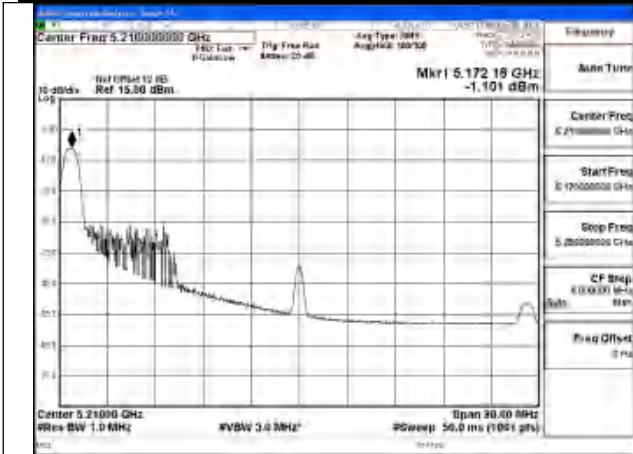

Mode:802.11ax HE80 Tone:26T Frequency:5210MHz
Ant:Chain1