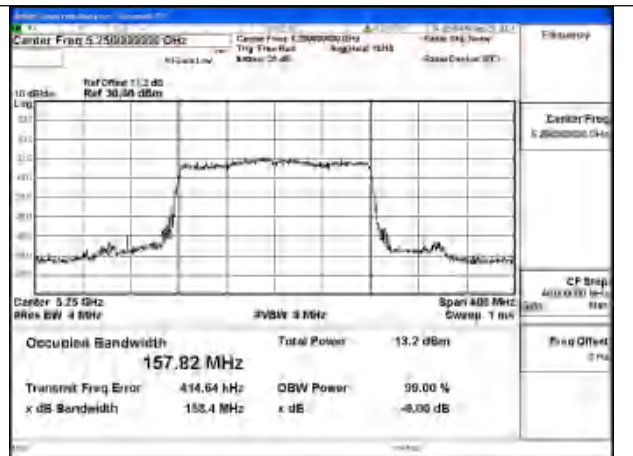

Mode:802.11be EHT80 Frequency:5210MHz
Ant:Chain0

Mode:802.11be EHT80 Frequency:5210MHz
Ant:Chain1

Test Mode: 802.11be EHT160

Mode:802.11be EHT160 Frequency:5250MHz
Ant:Chain0

Mode:802.11be EHT160 Frequency:5250MHz
Ant:Chain1