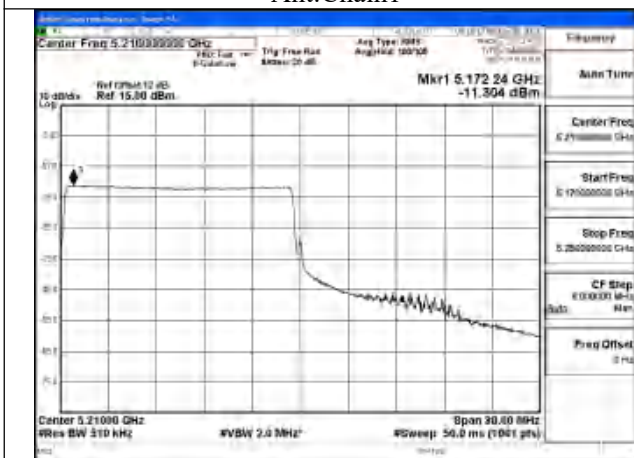

Mode:802.11ax HE80 Tone:484T Frequency:5210MHz
Ant:Chain1