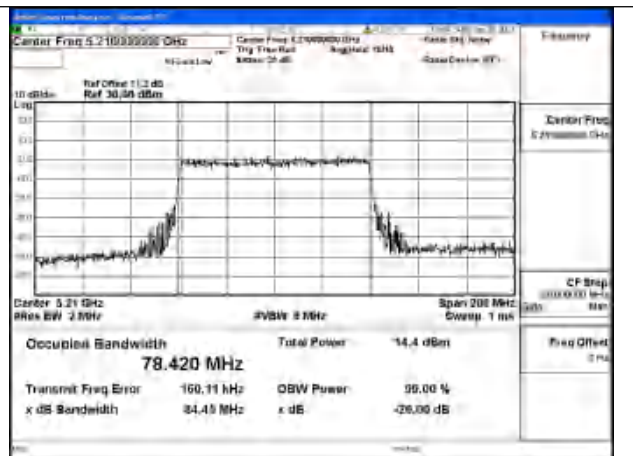

Mode:802.11be EHT80 Frequency:5210MHz
Ant:Chain1