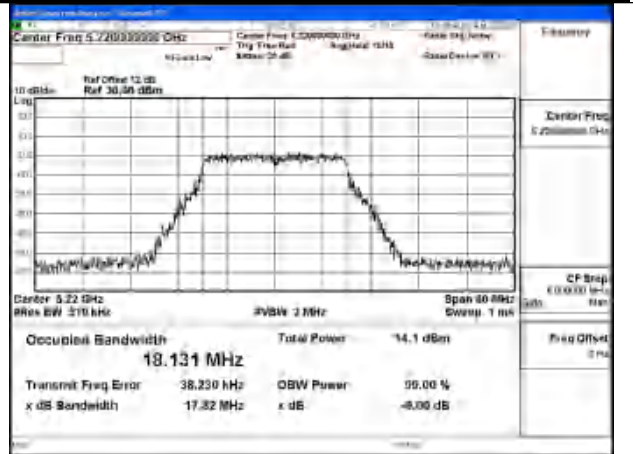

Mode:802.11n HT20 Frequency:5180MHz Ant:Chain0

Mode:802.11n HT20 Frequency:5220MHz Ant:Chain0

Mode:802.11n HT20 Frequency:5240MHz Ant:Chain0

Test Mode: 802.11ac VHT20

Mode:802.11ac VHT20 Frequency:5180MHz
Ant:Chain1