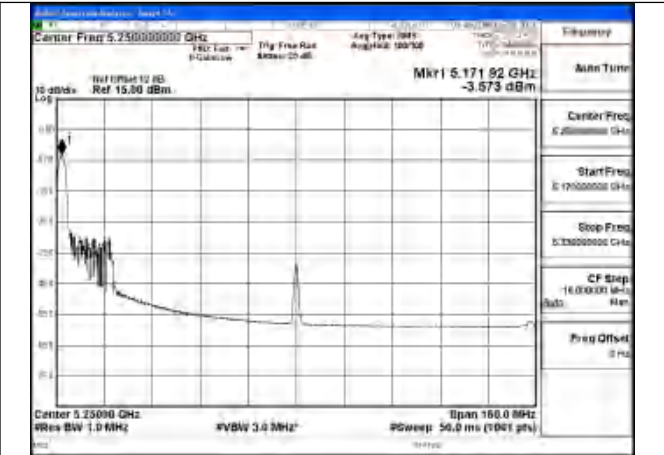

Mode:802.11ax HE160 Tone:26T Frequency:5250MHz
Ant:Chain0