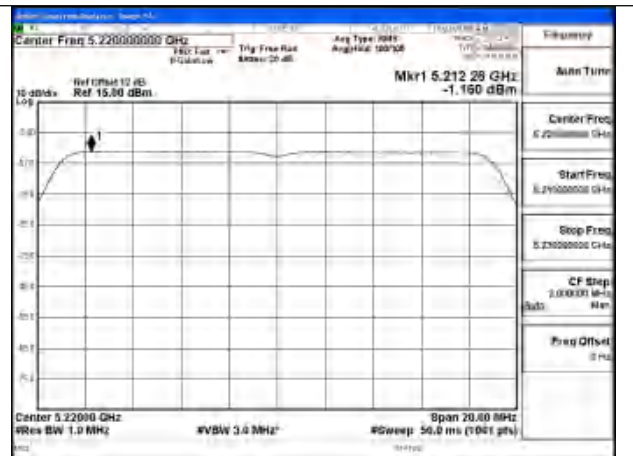

Mode:802.11ac VHT20 Frequency:5220MHz
Ant:Chain1