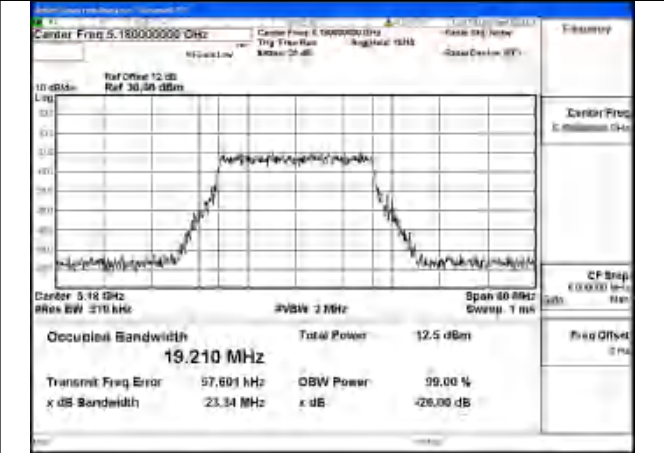

Test Mode: 802.11ax HE20

Mode:802.11ax HE20 Frequency:5180MHz Ant:Chain1

Mode:802.11ax HE20 Frequency:5220MHz Ant:Chain1

Mode:802.11ax HE20 Frequency:5240MHz Ant:Chain1

Mode:802.11ax HE20 Frequency:5180MHz Ant:Chain0