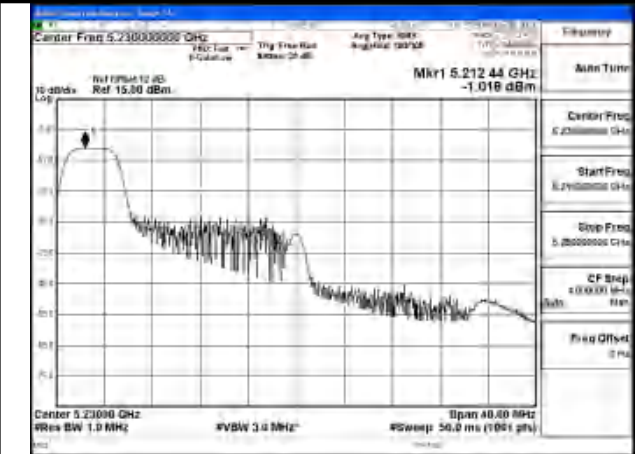

Mode:802.11ax HE40 Tone:26T Frequency:5230MHz
Ant:Chain1

Mode:802.11ax HE40 Tone:26T Frequency:5190MHz
Ant:Chain0

Mode:802.11ax HE40 Tone:26T Frequency:5230MHz
Ant:Chain0

Mode:802.11ax HE40 Tone:52T Frequency:5190MHz
Ant:Chain1