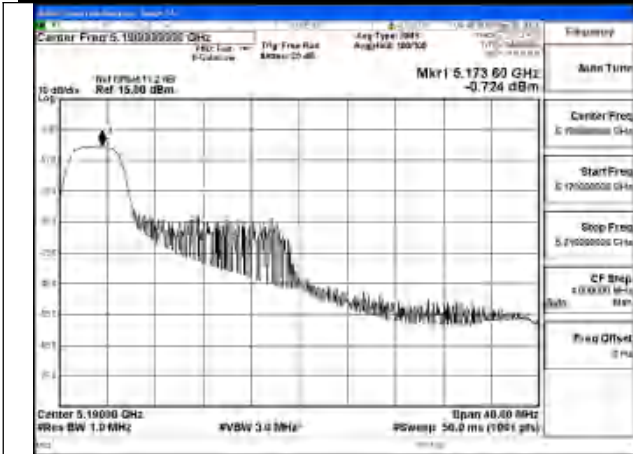

Mode:802.11be EHT40 Tone:52T Frequency:5190MHz
Ant:Chain1