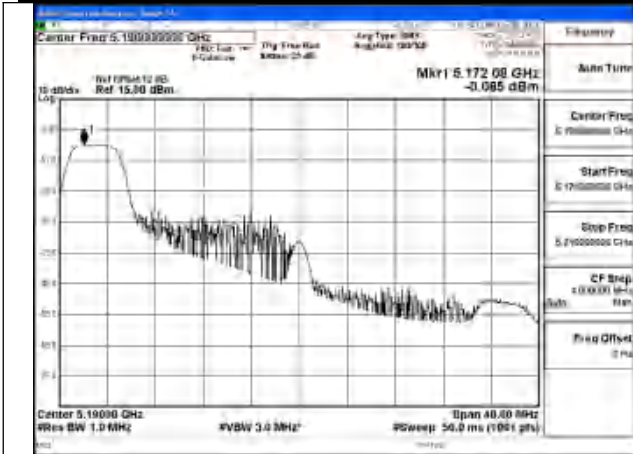

Mode:802.11ax HE40 Tone:52T Frequency:5190MHz
Ant:Chain1