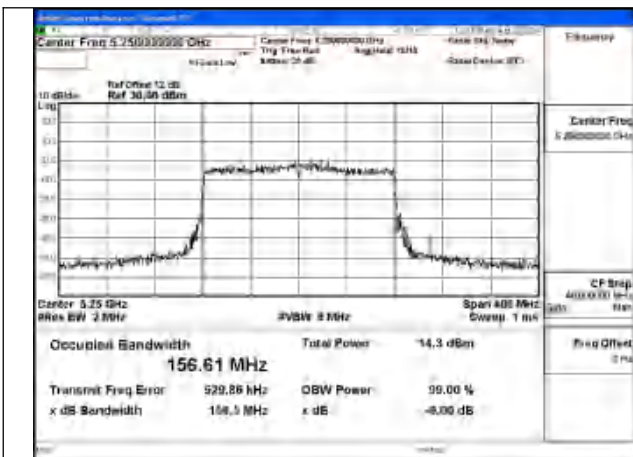

Test Mode: 802.11ax HE160

Mode:802.11ax HE160 Frequency:5250MHz
Ant:Chain1