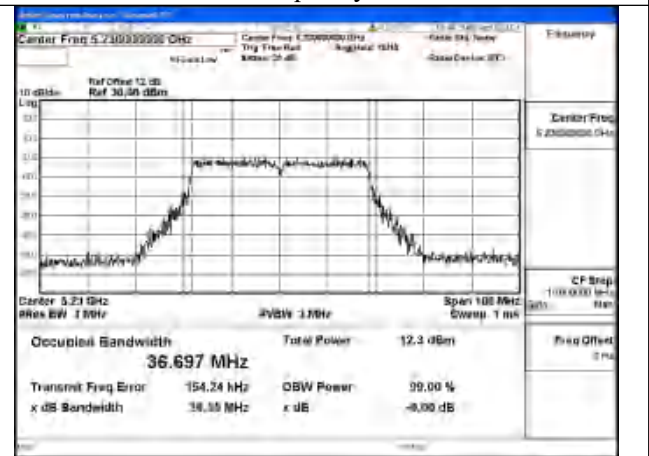

Mode:802.11n HT40 Frequency:5230MHz Ant:Chain0