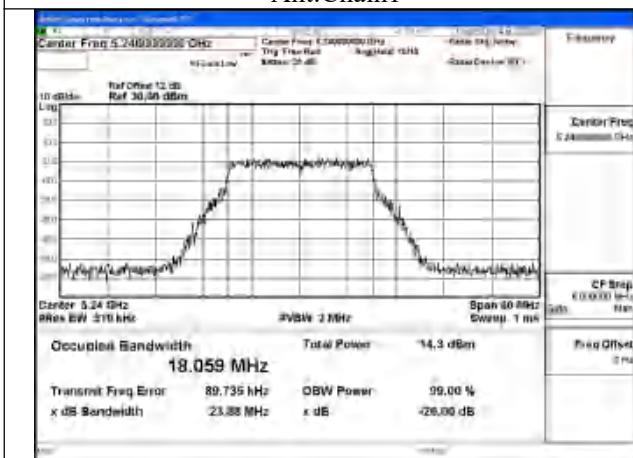

Mode:802.11n HT20 Frequency:5180MHz Ant:Chain0

Mode:802.11n HT20 Frequency:5220MHz Ant:Chain0

Mode:802.11n HT20 Frequency:5240MHz Ant:Chain0

Test Mode: 802.11ac VHT20

Mode:802.11ac VHT20 Frequency:5180MHz
Ant:Chain1

Mode:802.11ac VHT20 Frequency:5220MHz
Ant:Chain1

Mode:802.11ac VHT20 Frequency:5240MHz
Ant:Chain1

Mode:802.11ac VHT20 Frequency:5180MHz
Ant:Chain0

Mode:802.11ac VHT20 Frequency:5220MHz
Ant:Chain0

Mode:802.11ac VHT20 Frequency:5240MHz
Ant:Chain0