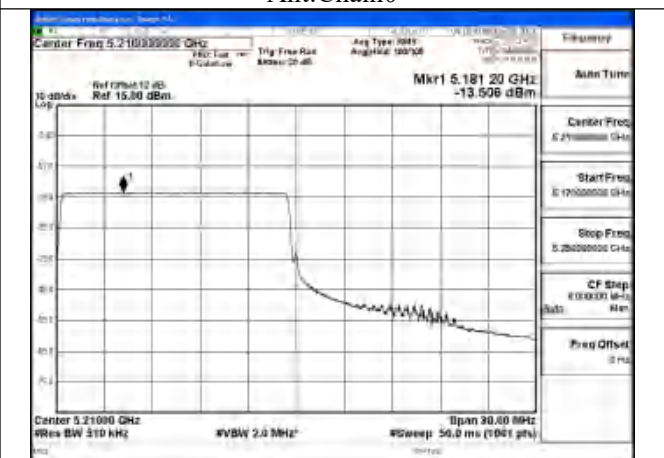

Mode:802.11ax HE80 Tone:484T Frequency:5210MHz
Ant:Chain0