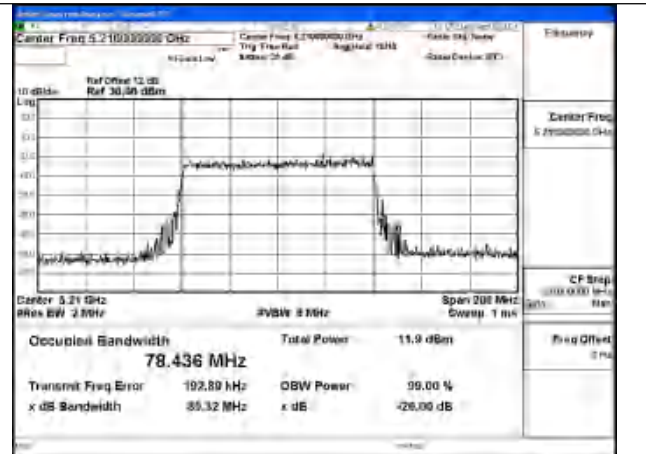

Test Mode: 802.11ax HE80

Mode:802.11ax HE80 Frequency:5210MHz Ant:Chain0