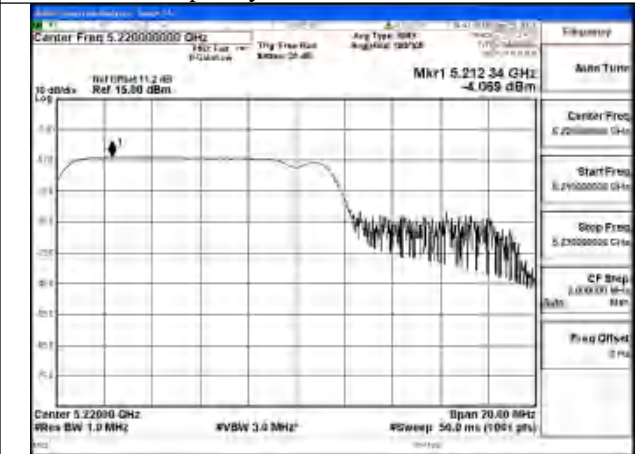

Mode:802.11be EHT20 Tone:26+106
Frequency:5220MHz Ant:Chain0