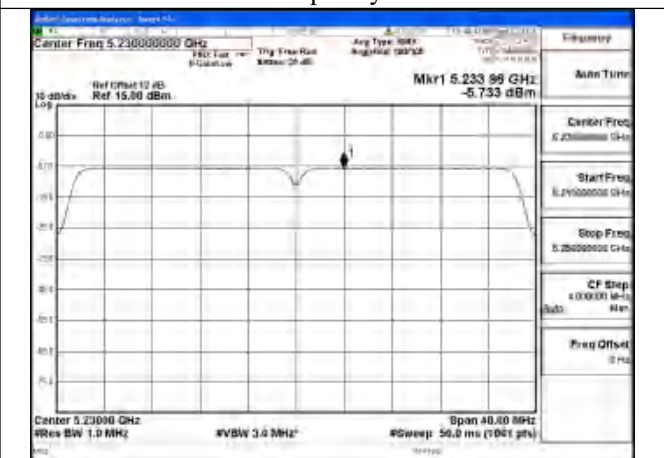

Mode:802.11n HT40 Frequency:5230MHz Ant:Chain0