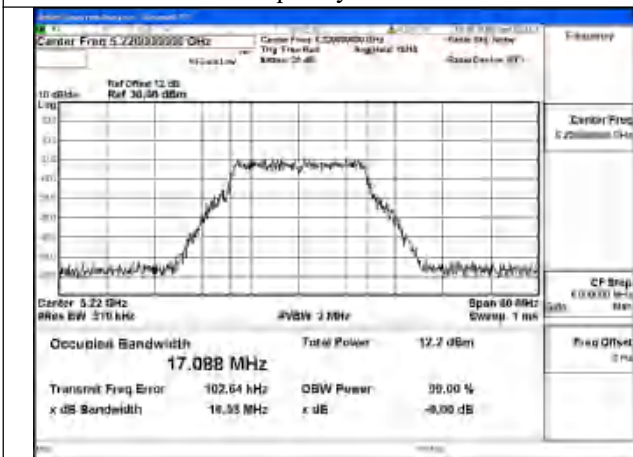

Test Mode: 802.11a

Mode:802.11a Frequency:5180MHz Ant:Chain1

Mode:802.11a Frequency:5220MHz Ant:Chain1

Mode:802.11a Frequency:5240MHz Ant:Chain1

Mode:802.11a Frequency:5180MHz Ant:Chain0

Mode:802.11a Frequency:5220MHz Ant:Chain0