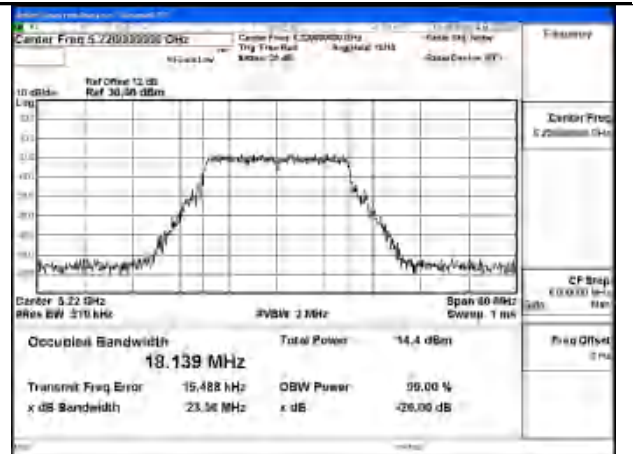

Mode:802.11n HT20 Frequency:5180MHz Ant:Chain0

Mode:802.11n HT20 Frequency:5220MHz Ant:Chain0

Mode:802.11n HT20 Frequency:5240MHz Ant:Chain0

Test Mode: 802.11ac VHT20

Mode:802.11ac VHT20 Frequency:5180MHz
Ant:Chain1