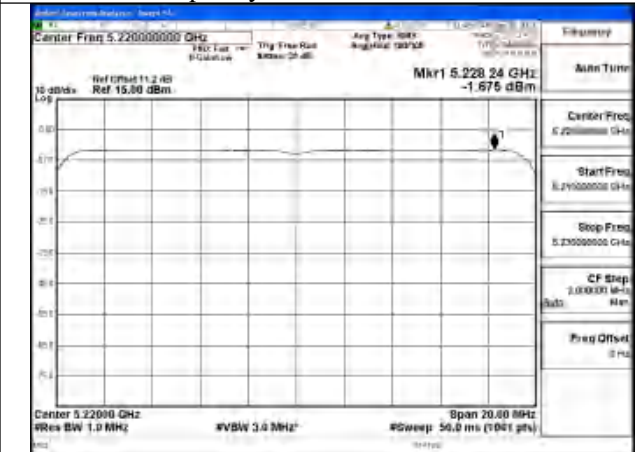

Mode:802.11be EHT20 Tone:242T
Frequency:5220MHz Ant:Chain0