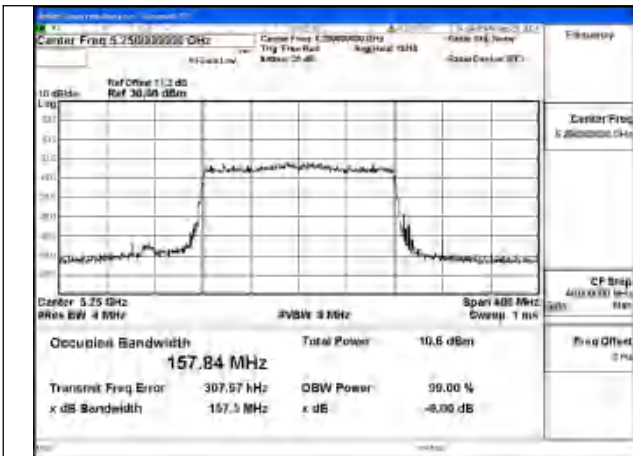

Test Mode: 802.11be EHT160

Mode:802.11be EHT160 Frequency:5250MHz
Ant:Chain0