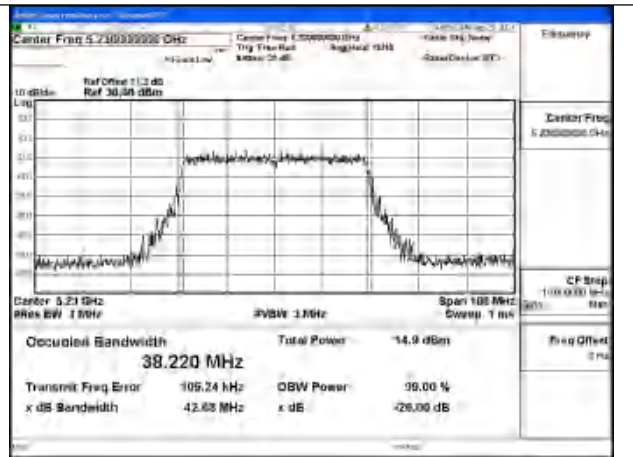

Mode:802.11be EHT40 Frequency:5230MHz
Ant:Chain1