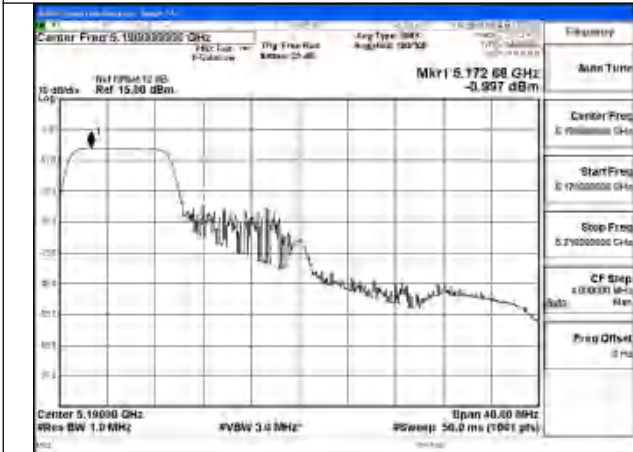

Mode:802.11ax HE40 Tone:106T Frequency:5190MHz
Ant:Chain1