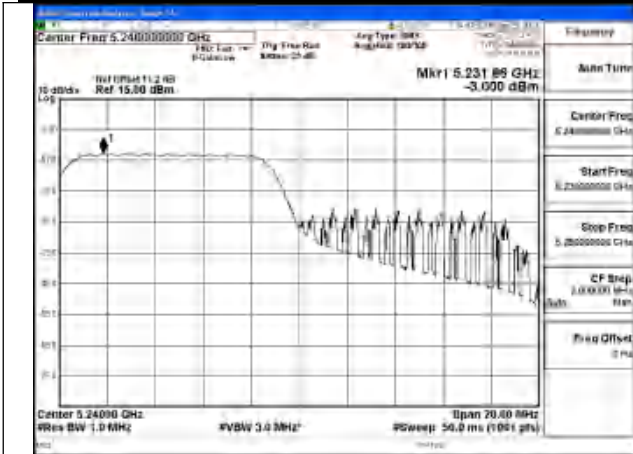

Mode:802.11be EHT20 Tone:106T
Frequency:5240MHz Ant:Chain0