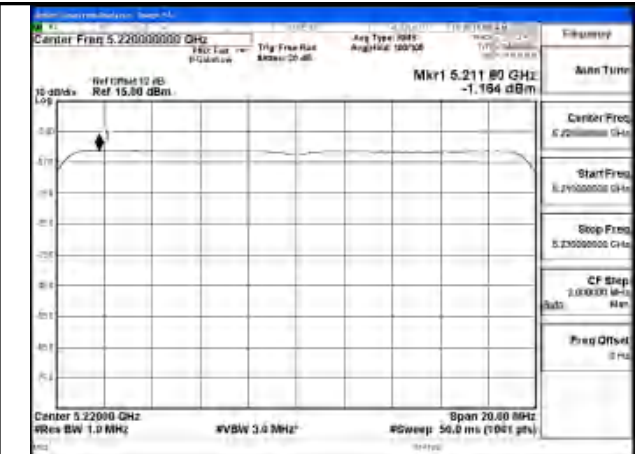

Mode:802.11ax HE20 Tone:242T Frequency:5220MHz
Ant:Chain1