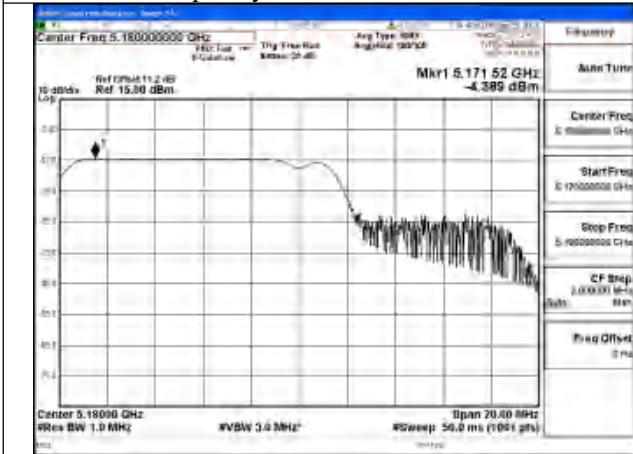

Mode:802.11be EHT20 Tone:26+106
Frequency:5180MHz Ant:Chain0