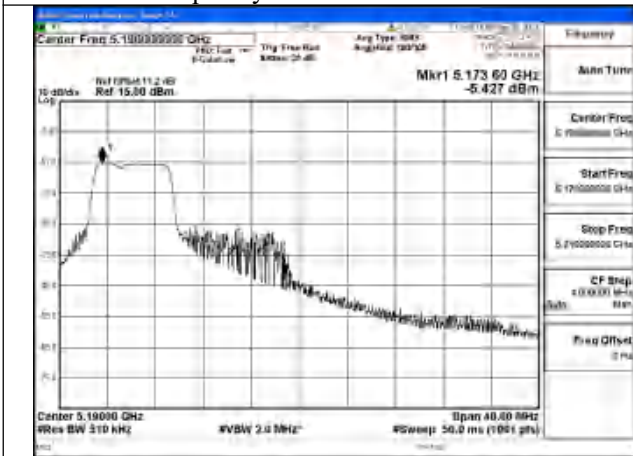

Mode:802.11be EHT40 Tone:26+52
Frequency:5190MHz Ant:Chain1