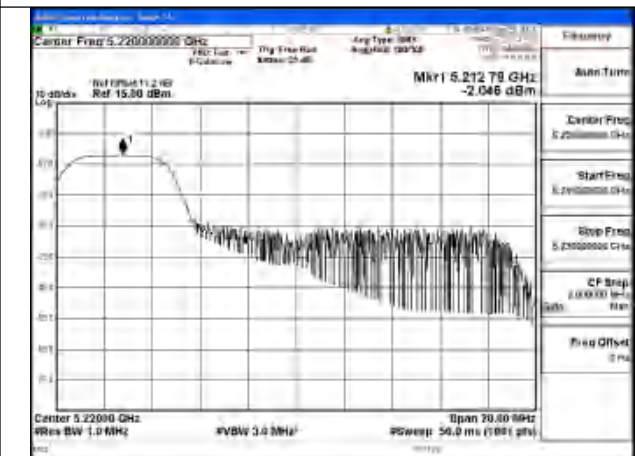

Mode:802.11be EHT20 Tone:52T Frequency:5220MHz
Ant:Chain0