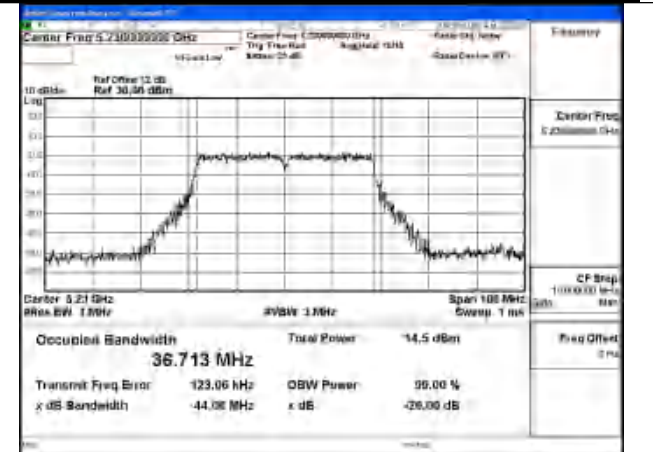

Mode:802.11ax HE20 Frequency:5220MHz Ant:Chain0

Mode:802.11ax HE20 Frequency:5240MHz Ant:Chain0

Test Mode: 802.11n HT40

Mode:802.11n HT40 Frequency:5190MHz Ant:Chain1

Mode:802.11n HT40 Frequency:5230MHz Ant:Chain1