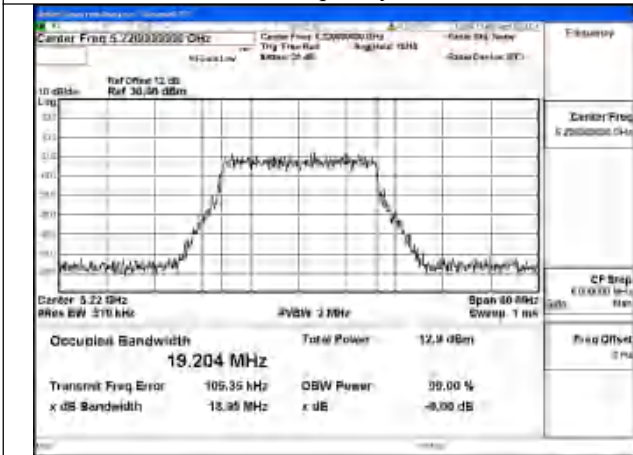

Test Mode: 802.11ax HE20

Mode:802.11ax HE20 Frequency:5180MHz Ant:Chain1

Mode:802.11ax HE20 Frequency:5220MHz Ant:Chain1

Mode:802.11ax HE20 Frequency:5240MHz Ant:Chain1

Mode:802.11ax HE20 Frequency:5180MHz Ant:Chain0