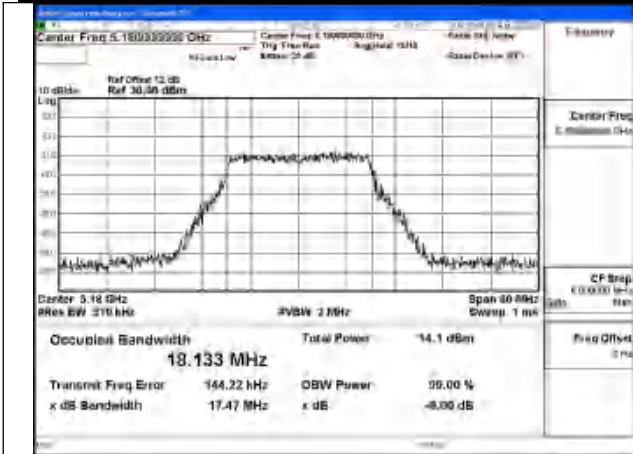

Mode:802.11n HT20 Frequency:5180MHz Ant:Chain0

Mode:802.11n HT20 Frequency:5220MHz Ant:Chain0

Mode:802.11n HT20 Frequency:5240MHz Ant:Chain0

Test Mode: 802.11ac VHT20

Mode:802.11ac VHT20 Frequency:5180MHz
Ant:Chain1