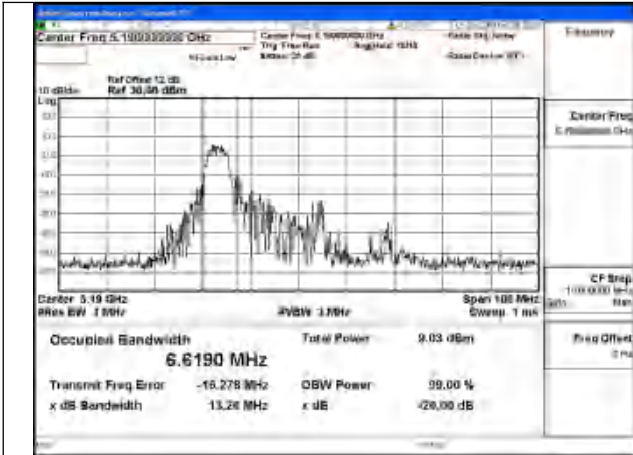

Test Mode: 802.11ax HE40 26T

Mode:802.11ax HE40 26T Frequency:5190MHz
Ant:Chain0