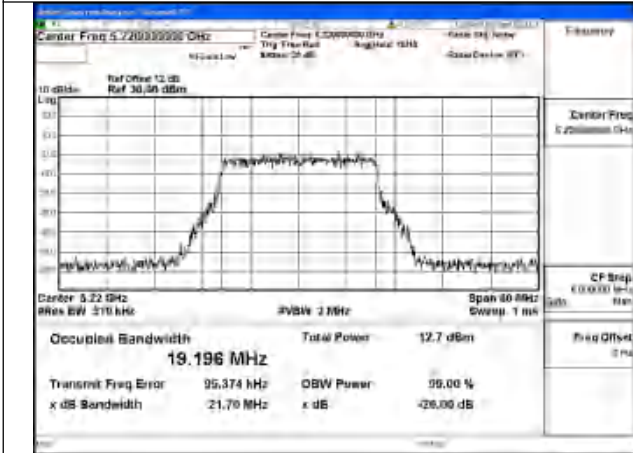

Test Mode: 802.11ax HE20

Mode:802.11ax HE20 Frequency:5180MHz Ant:Chain1

Mode:802.11ax HE20 Frequency:5220MHz Ant:Chain1

Mode:802.11ax HE20 Frequency:5240MHz Ant:Chain1

Mode:802.11ax HE20 Frequency:5180MHz Ant:Chain0