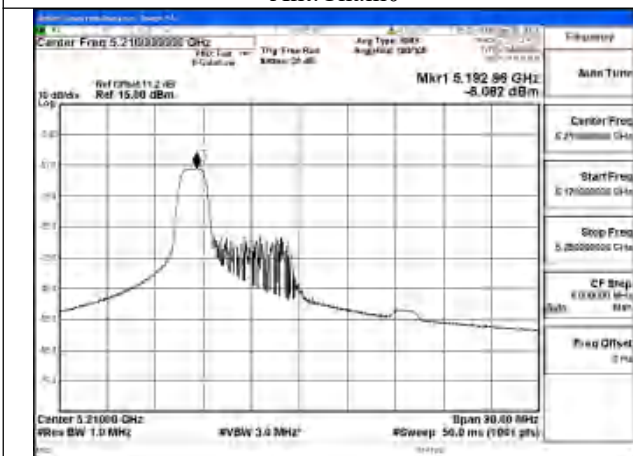

Test Mode: 802.11be EHT80

Mode:802.11be EHT80 Tone:26T Frequency:5210MHz
Ant:Chain0

Mode:802.11be EHT80 Tone:26T Frequency:5210MHz
Ant:Chain1

Mode:802.11be EHT80 Tone:52T Frequency:5210MHz
Ant:Chain0

Mode:802.11be EHT80 Tone:52T Frequency:5210MHz
Ant:Chain1