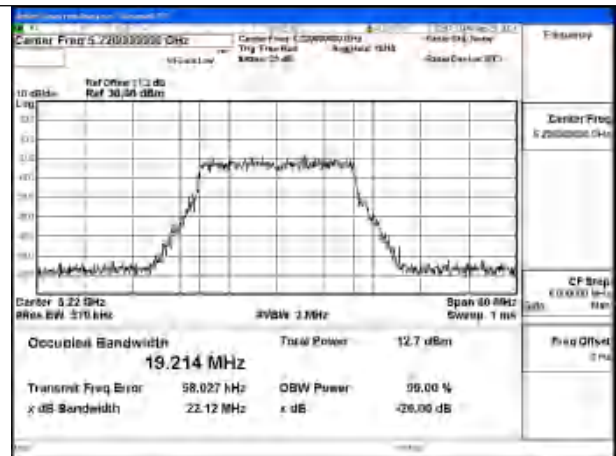

Test Mode: 802.11ax HE160

Mode:802.11ax HE160 Frequency:5250MHz
Ant:Chain1

Mode:802.11ax HE160 Frequency:5250MHz
Ant:Chain0

Test Mode: 802.11be EHT20

Mode:802.11be EHT20 Frequency:5180MHz
Ant:Chain0

Mode:802.11be EHT20 Frequency:5220MHz
Ant:Chain0