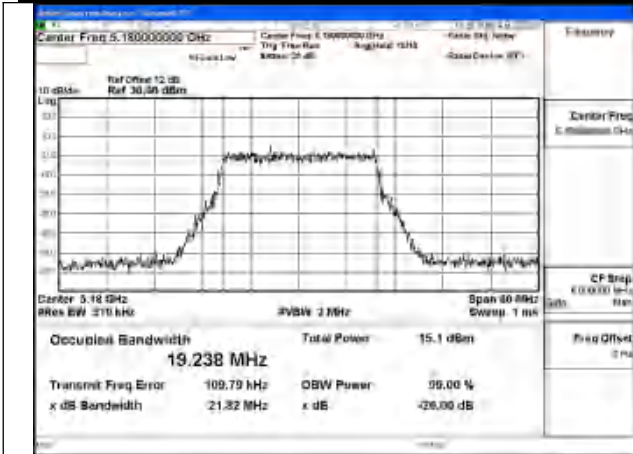

Mode:802.11ax HE20 Frequency:5180MHz Ant:Chain1