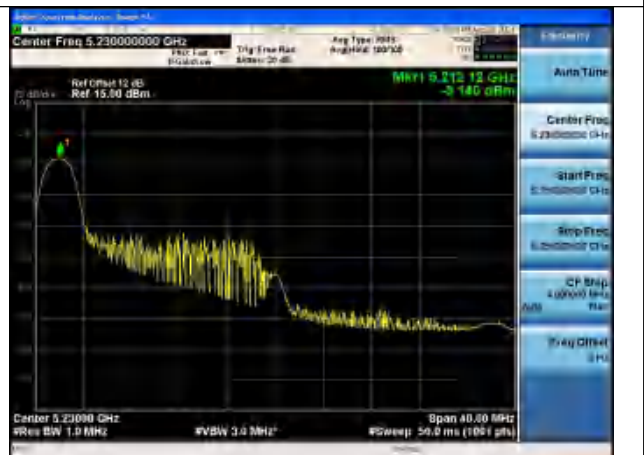

Mode:802.11ac VHT40 Frequency:5230MHz
 Ant:Chain1

Mode:802.11ac VHT40 Frequency:5190MHz
Ant:Chain0

Mode:802.11ac VHT40 Frequency:5230MHz
Ant:Chain0

Test Mode: 802.11ax HE40

Mode:802.11ax HE40 Tone:26T Frequency:5190MHz
Ant:Chain1

Mode:802.11ax HE40 Tone:26T Frequency:5230MHz
Ant:Chain1

Mode:802.11ax HE40 Tone:26T Frequency:5190MHz
Ant:Chain0

Mode:802.11ax HE40 Tone:26T Frequency:5230MHz
Ant:Chain0

Mode:802.11ax HE40 Tone:52T Frequency:5190MHz
Ant:Chain1