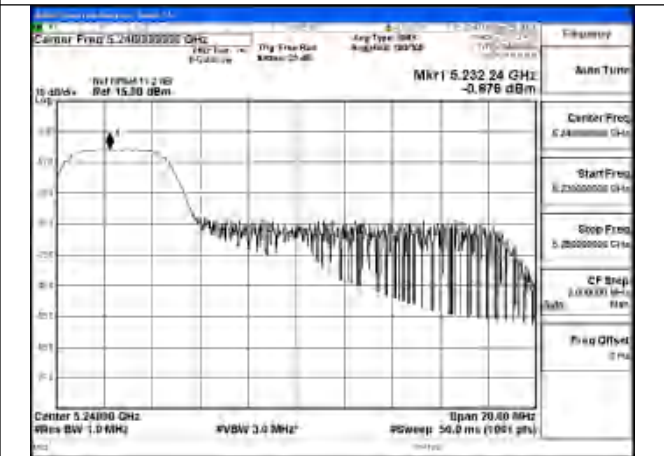

Mode:802.11be EHT20 Tone:52T Frequency:5240MHz
Ant:Chain1