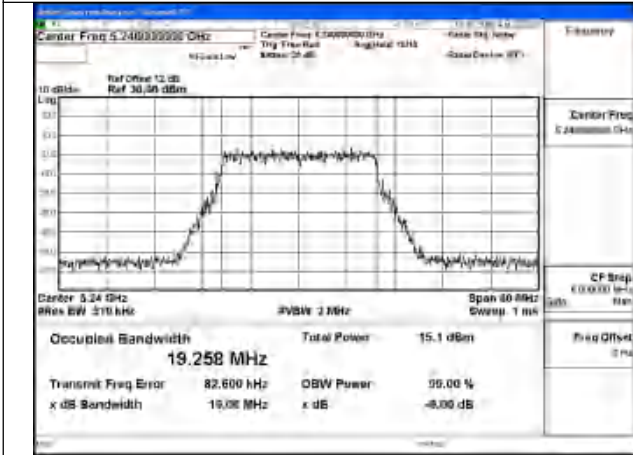

Mode:802.11ax HE20 Frequency:5240MHz Ant:Chain1