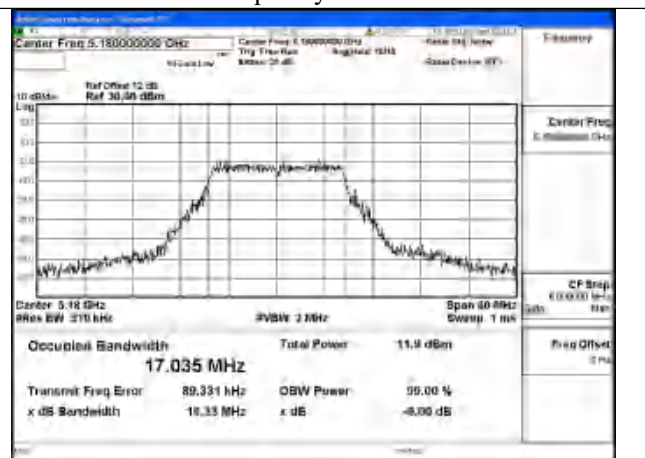

Test Mode: 802.11a

Mode:802.11a Frequency:5180MHz Ant:Chain1

Mode:802.11a Frequency:5220MHz Ant:Chain1

Mode:802.11a Frequency:5240MHz Ant:Chain1

Mode:802.11a Frequency:5180MHz Ant:Chain0

Mode:802.11a Frequency:5220MHz Ant:Chain0