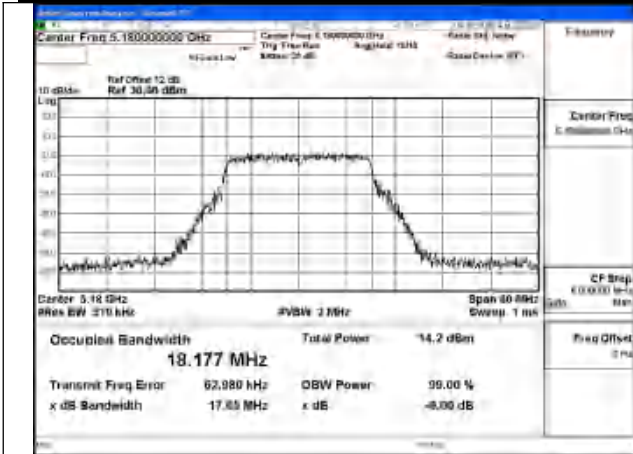

Mode:802.11n HT20 Frequency:5180MHz Ant:Chain1