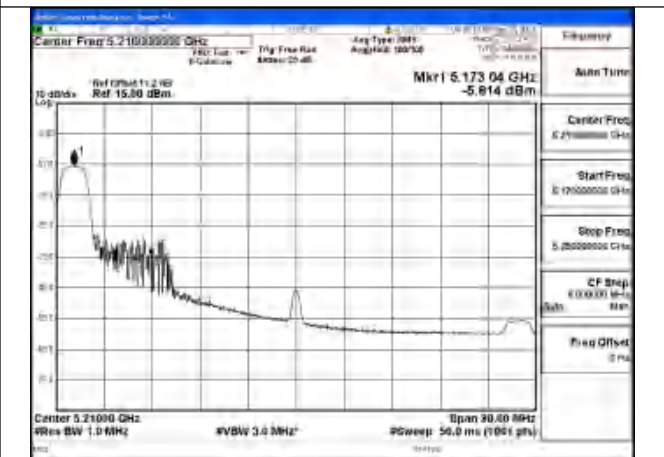

Test Mode: 802.11be EHT80

Mode:802.11be EHT80 Tone:26T Frequency:5210MHz
Ant:Chain0

Mode:802.11be EHT80 Tone:26T Frequency:5210MHz
Ant:Chain1

Mode:802.11be EHT80 Tone:52T Frequency:5210MHz
Ant:Chain0

Mode:802.11be EHT80 Tone:52T Frequency:5210MHz
Ant:Chain1