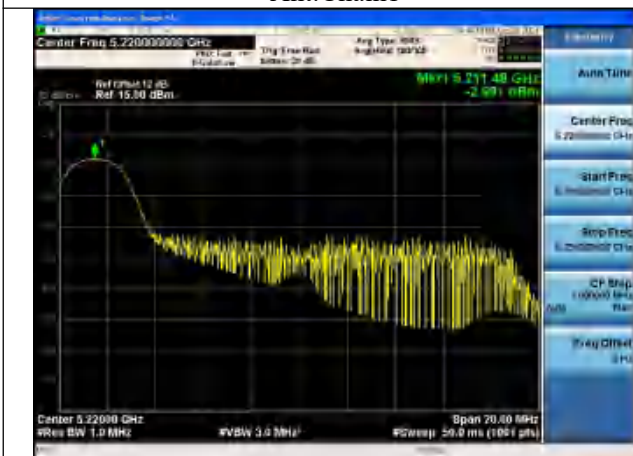

Mode:802.11ac VHT20 Frequency:5180MHz
Ant:Chain0

Mode:802.11ac VHT20 Frequency:5220MHz
Ant:Chain0

Mode:802.11ac VHT20 Frequency:5240MHz
Ant:Chain0

Test Mode: 802.11ax HE20

Mode:802.11ax HE20 Tone:26T Frequency:5180MHz
Ant:Chain1

Mode:802.11ax HE20 Tone:26T Frequency:5220MHz
Ant:Chain1

Mode:802.11ax HE20 Tone:26T Frequency:5240MHz
Ant:Chain1

Mode:802.11ax HE20 Tone:26T Frequency:5180MHz
Ant:Chain0

Mode:802.11ax HE20 Tone:26T Frequency:5220MHz
Ant:Chain0