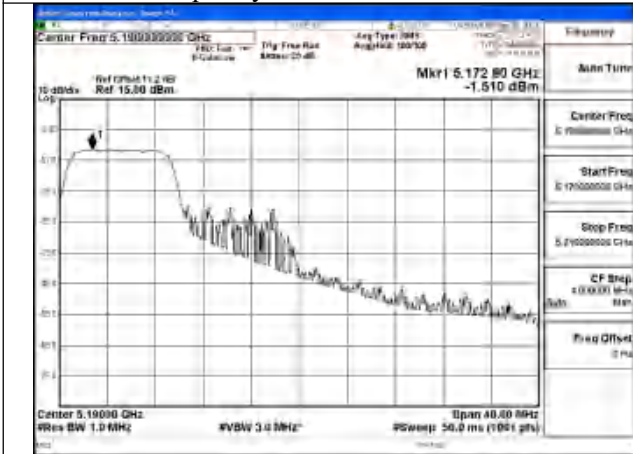

Mode:802.11be EHT40 Tone:106T
Frequency:5190MHz Ant:Chain1