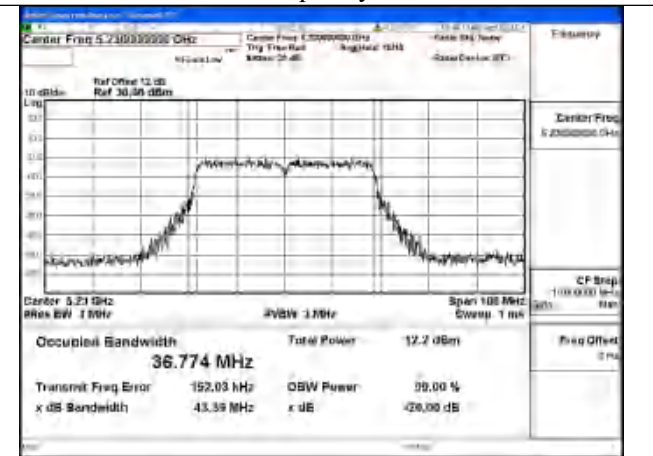

Mode:802.11n HT40 Frequency:5230MHz Ant:Chain0