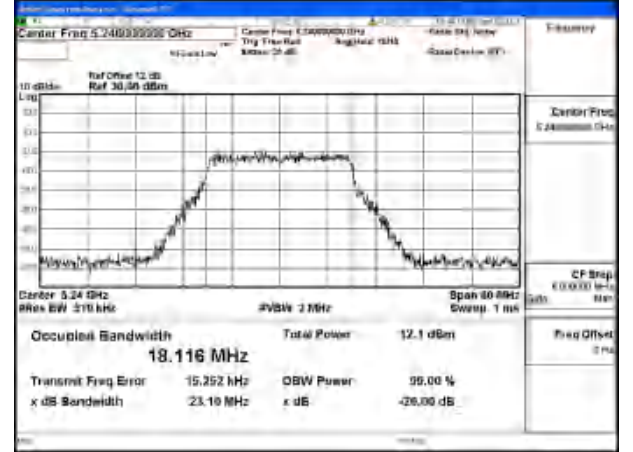

Mode:802.11n HT20 Frequency:5240MHz Ant:Chain0

Test Mode: 802.11ac VHT20