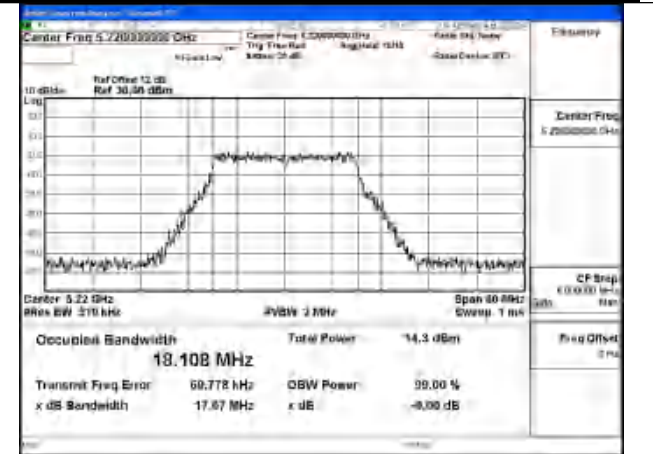

Mode:802.11n HT20 Frequency:5220MHz Ant:Chain1