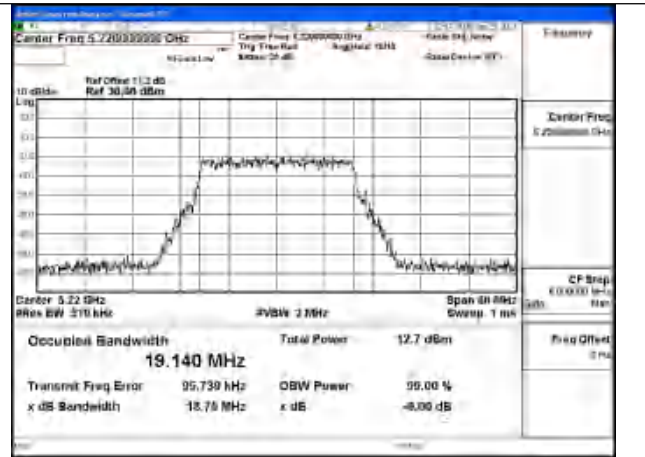

Test Mode: 802.11ax HE160

Mode:802.11ax HE160 Frequency:5250MHz
Ant:Chain1

Mode:802.11ax HE160 Frequency:5250MHz
Ant:Chain0

Test Mode: 802.11be EHT20

Mode:802.11be EHT20 Frequency:5180MHz
Ant:Chain0

Mode:802.11be EHT20 Frequency:5220MHz
Ant:Chain0