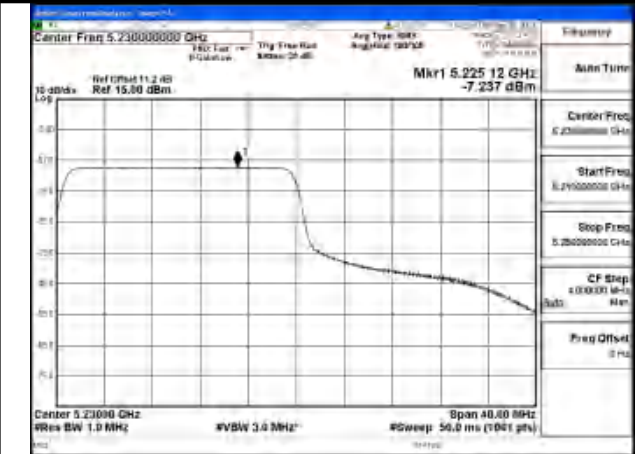

Mode:802.11be EHT40 Tone:242T
Frequency:5230MHz Ant:Chain0