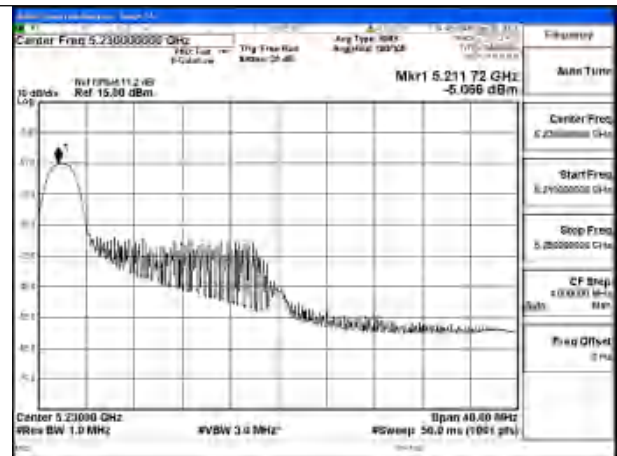

Mode:802.11be EHT40 Tone:26T Frequency:5230MHz
Ant:Chain0