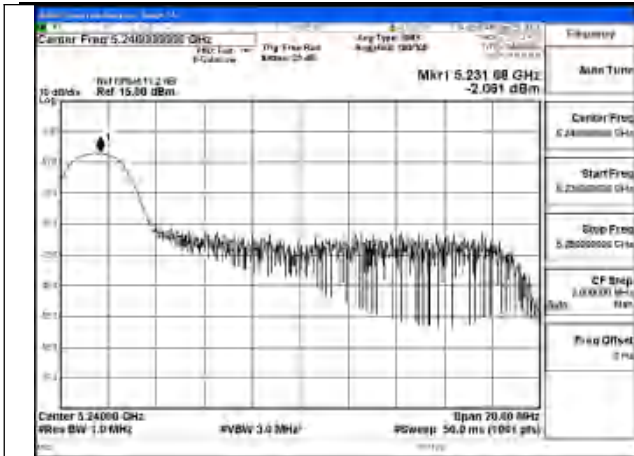

Mode:802.11be EHT20 Tone:26T Frequency:5240MHz
Ant:Chain0