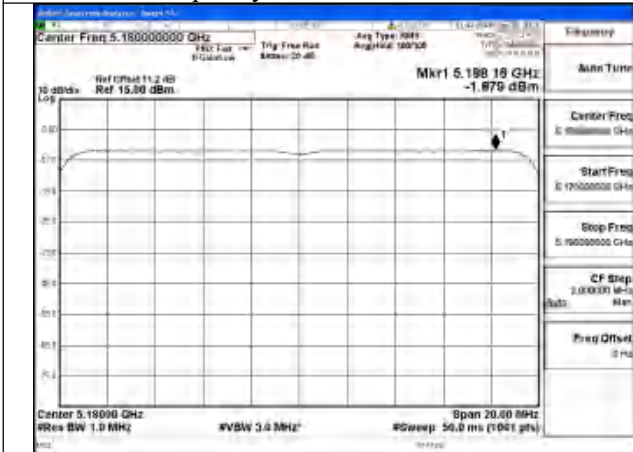

Mode:802.11be EHT20 Tone:242T
Frequency:5180MHz Ant:Chain0