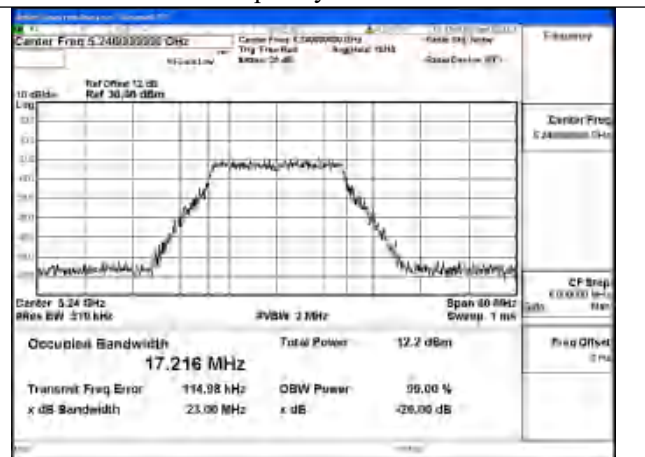

Test Mode: 802.11a

Mode:802.11a Frequency:5180MHz Ant:Chain1

Mode:802.11a Frequency:5220MHz Ant:Chain1

Mode:802.11a Frequency:5240MHz Ant:Chain1

Mode:802.11a Frequency:5180MHz Ant:Chain0

Mode:802.11a Frequency:5220MHz Ant:Chain0