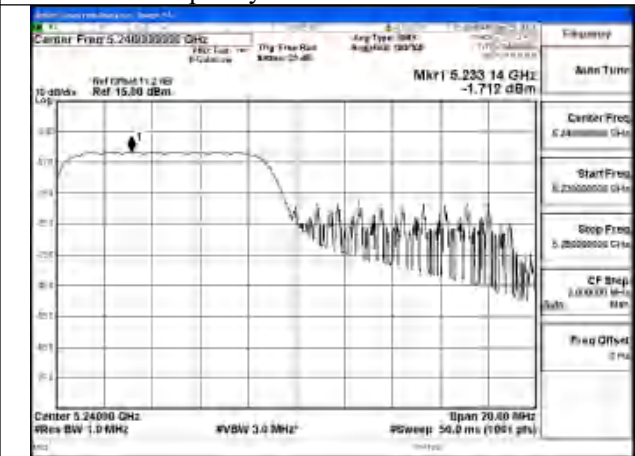

Mode:802.11be EHT20 Tone:106T
Frequency:5220MHz Ant:Chain0

Mode:802.11be EHT20 Tone:106T
Frequency:5240MHz Ant:Chain0

Mode:802.11be EHT20 Tone:106T
Frequency:5180MHz Ant:Chain1

Mode:802.11be EHT20 Tone:106T
Frequency:5220MHz Ant:Chain1