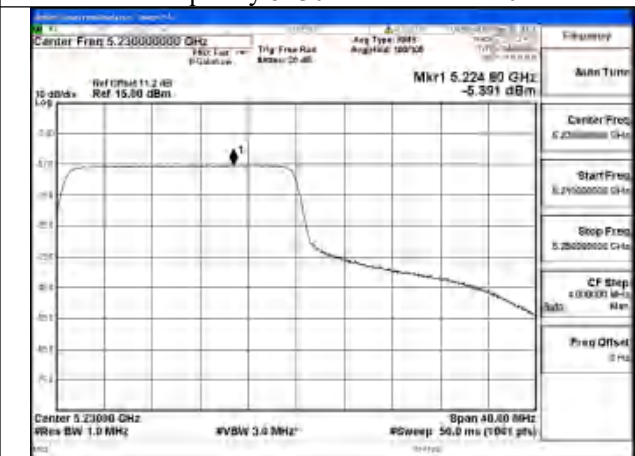

Mode:802.11be EHT40 Tone:242T
Frequency:5230MHz Ant:Chain1