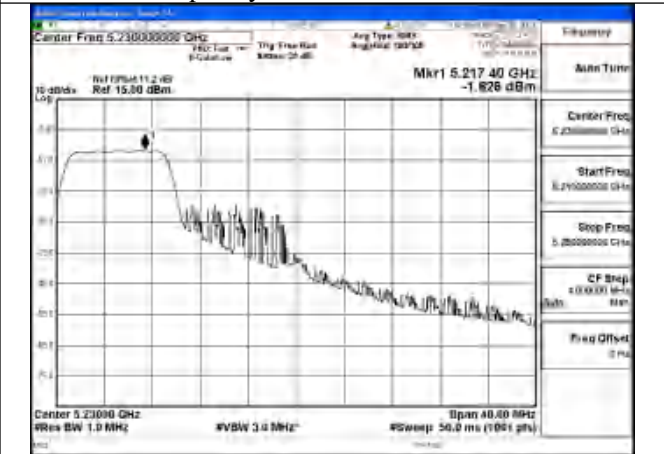

Mode:802.11be EHT40 Tone:106T
Frequency:5230MHz Ant:Chain1