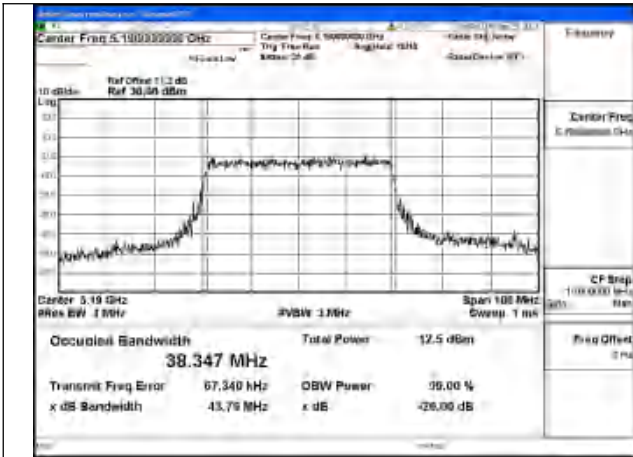

Mode:802.11be EHT20 Frequency:5240MHz
Ant:Chain0

Mode:802.11be EHT20 Frequency:5180MHz
Ant:Chain1

Mode:802.11be EHT20 Frequency:5220MHz
Ant:Chain1

Mode:802.11be EHT20 Frequency:5240MHz
Ant:Chain1

Test Mode: 802.11be EHT40