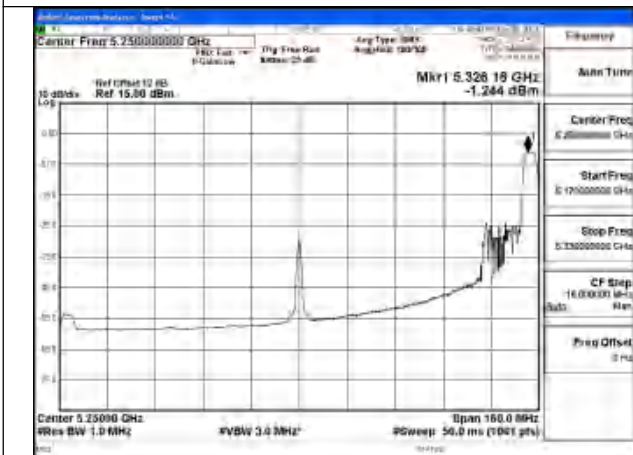

Mode:802.11ax HE160 Tone:52T Frequency:5250MHz
Ant:Chain1