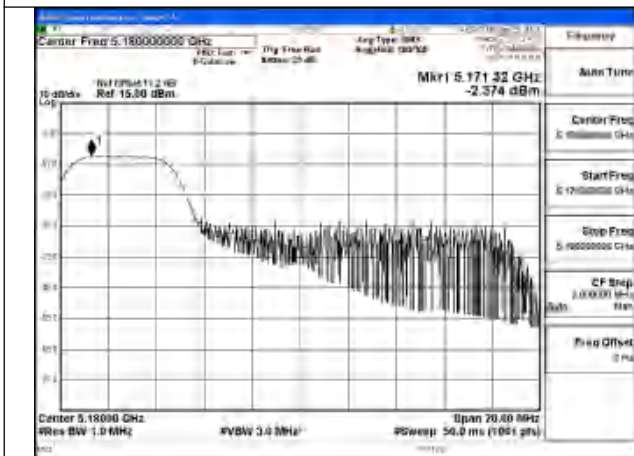

Mode:802.11be EHT20 Tone:52T Frequency:5180MHz
Ant:Chain0