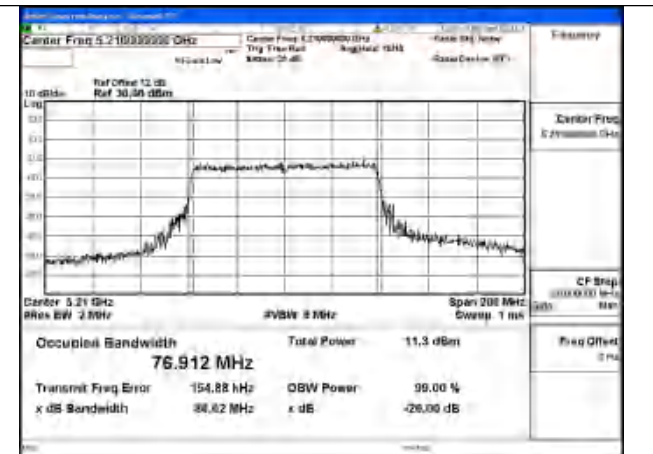

Test Mode: 802.11ac VHT80

Mode:802.11ac VHT80 Frequency:5210MHz
Ant:Chain0