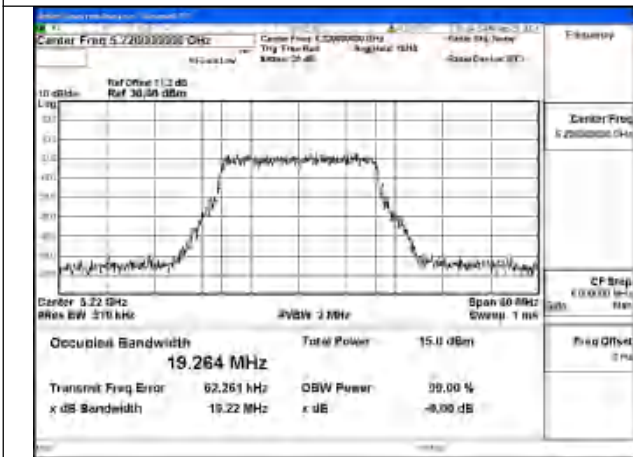

Mode:802.11be EHT20 Frequency:5220MHz
Ant:Chain1