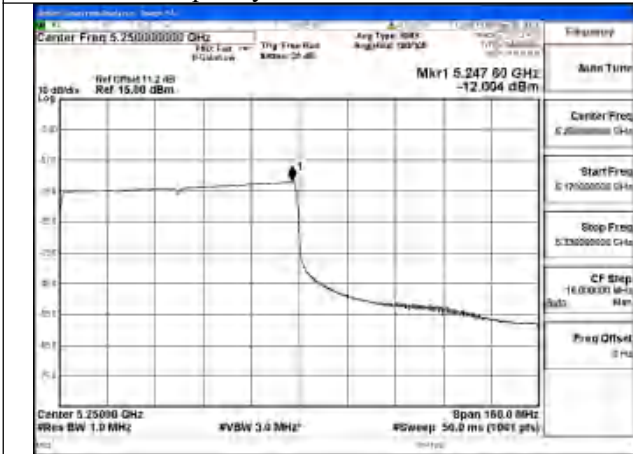

Mode:802.11be EHT160 Tone:996T
Frequency:5250MHz Ant:Chain0