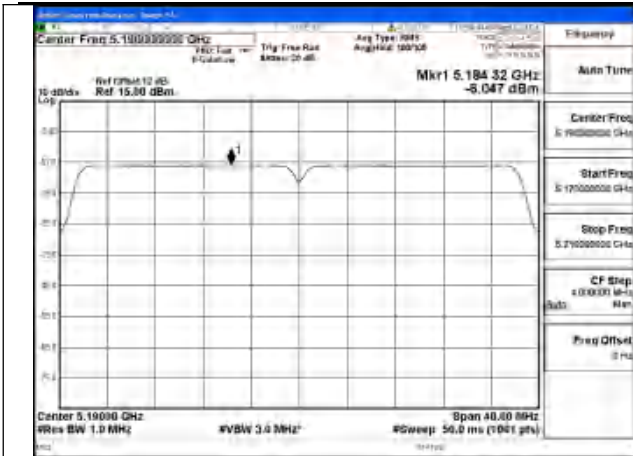

Mode:802.11ac VHT40 Frequency:5190MHz
Ant:Chain0