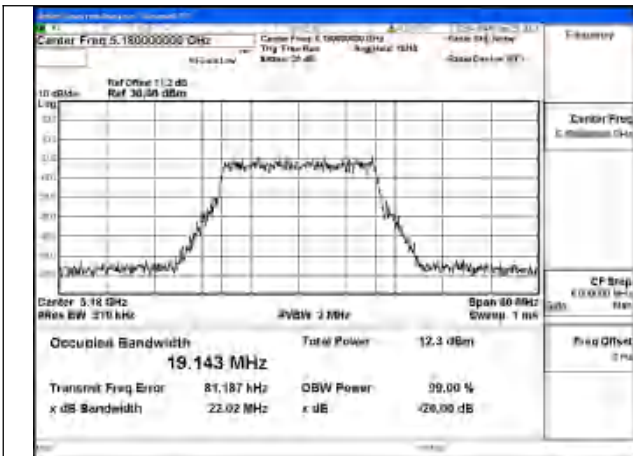

Test Mode: 802.11be EHT20

Mode:802.11be EHT20 Frequency:5180MHz
Ant:Chain0