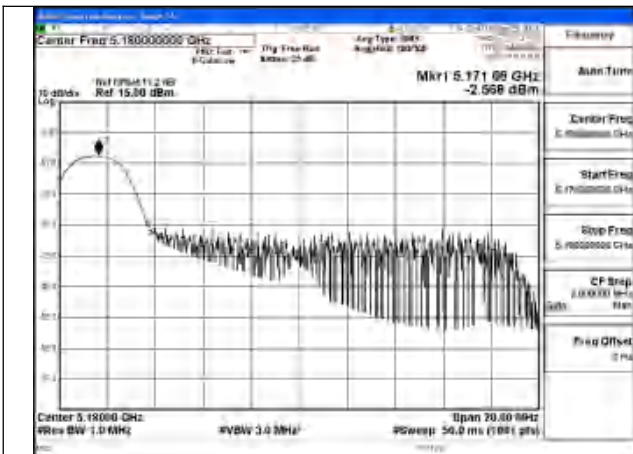

Test Mode: 802.11be EHT20

Mode:802.11be EHT20 Tone:26T Frequency:5180MHz
Ant:Chain0