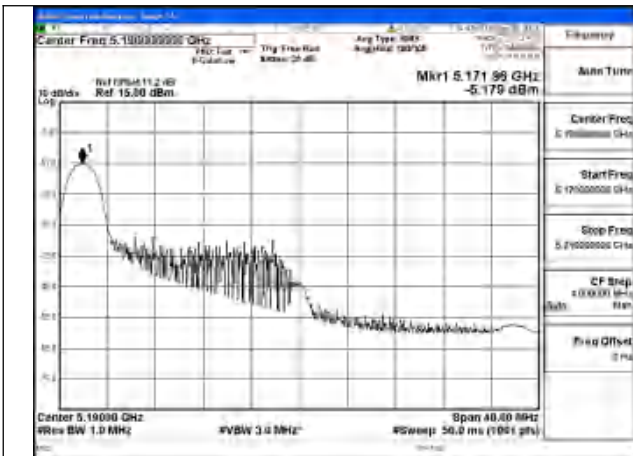

Mode:802.11be EHT20 Tone:26+106
Frequency:5180MHz Ant:Chain1

Mode:802.11be EHT20 Tone:26+106
Frequency:5220MHz Ant:Chain1

Mode:802.11be EHT20 Tone:26+106
Frequency:5240MHz Ant:Chain1

Test Mode: 802.11be EHT40