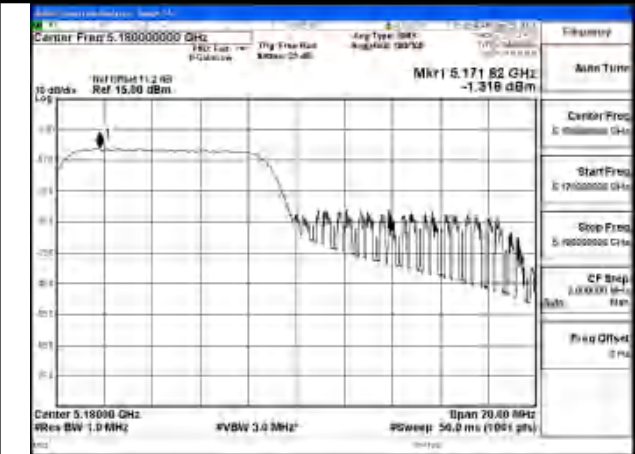

Mode:802.11be EHT20 Tone:106T
Frequency:5180MHz Ant:Chain1