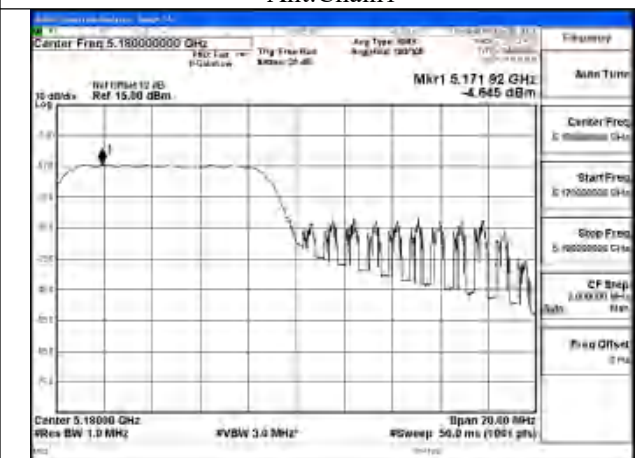

Mode:802.11ax HE20 Tone:106T Frequency:5180MHz
Ant:Chain0