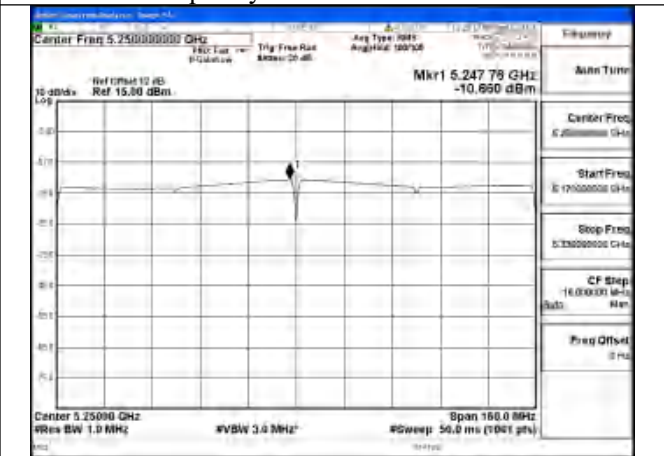

Mode:802.11ax HE160 Tone:1992T
Frequency:5250MHz Ant:Chain0