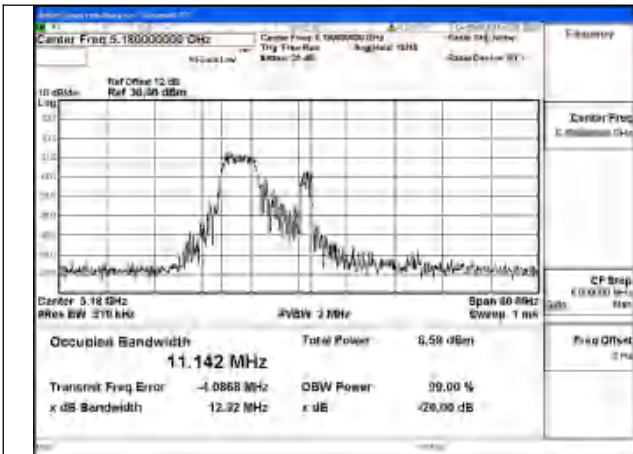

Test Mode: 802.11ax HE20 26T

Mode:802.11ax HE20 26T Frequency:5180MHz
Ant:Chain0