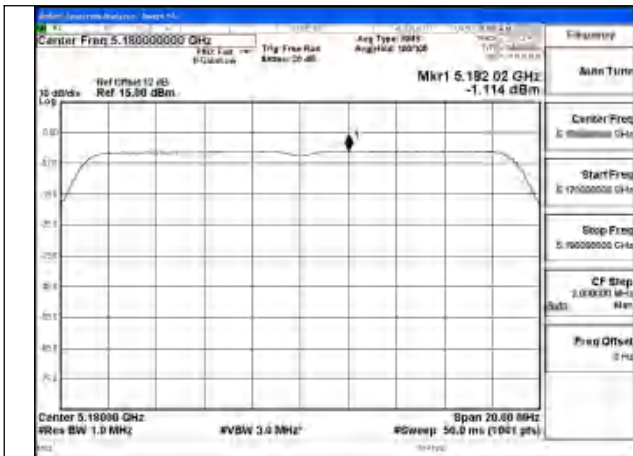

Test Mode: 802.11ac VHT20

Mode:802.11ac VHT20 Frequency:5180MHz
Ant:Chain1