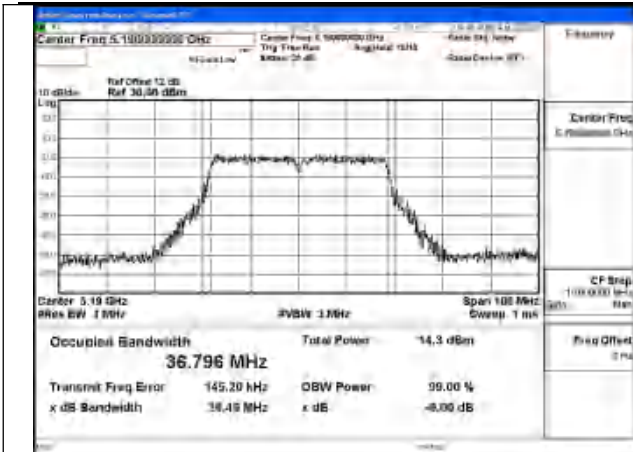

Mode:802.11n HT40 Frequency:5190MHz Ant:Chain1