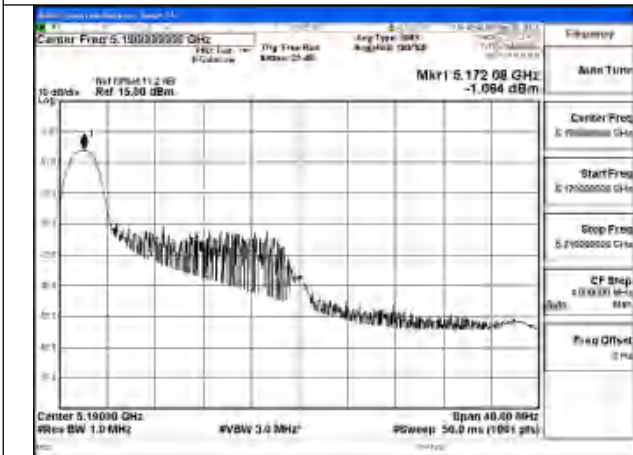

Mode:802.11be EHT40 Tone:26T Frequency:5190MHz
Ant:Chain1