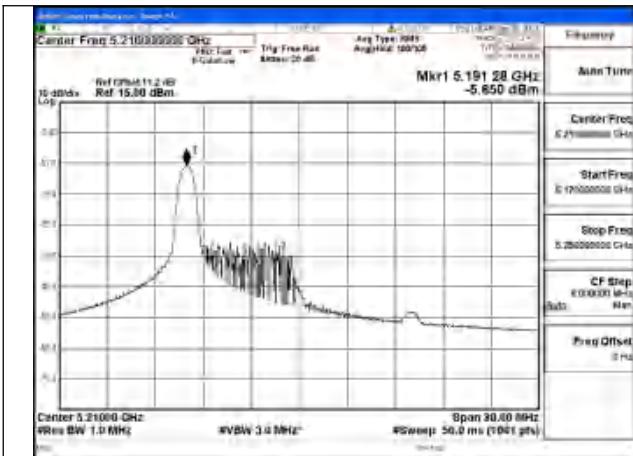

Test Mode: 802.11be EHT80

Mode:802.11be EHT80 Tone:26T Frequency:5210MHz
Ant:Chain0