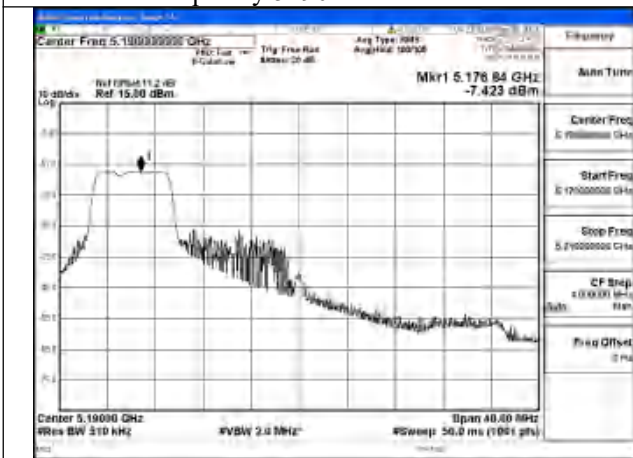

Mode:802.11be EHT40 Tone:484T
 Frequency:5190MHz Ant:Chain0

Mode:802.11be EHT40 Tone:484T
 Frequency:5230MHz Ant:Chain0

Mode:802.11be EHT40 Tone:484T
Frequency:5190MHz Ant:Chain1

Mode:802.11be EHT40 Tone:484T
Frequency:5230MHz Ant:Chain1