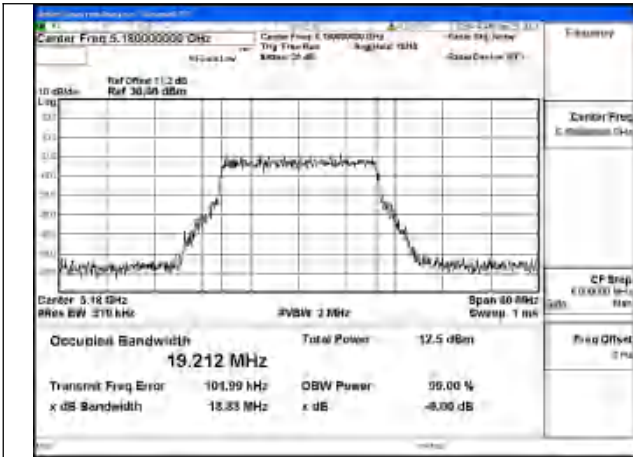

Test Mode: 802.11ax HE160

Mode:802.11ax HE160 Frequency:5250MHz
Ant:Chain1

Mode:802.11ax HE160 Frequency:5250MHz
Ant:Chain0

Test Mode: 802.11be EHT20

Mode:802.11be EHT20 Frequency:5180MHz
Ant:Chain0

Mode:802.11be EHT20 Frequency:5220MHz
Ant:Chain0