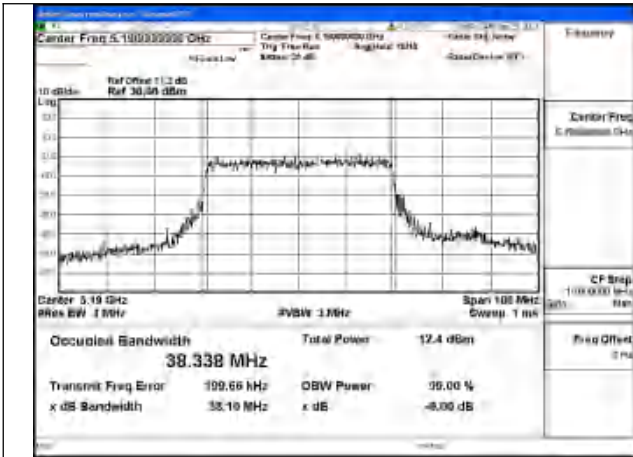

Mode:802.11be EHT20 Frequency:5240MHz
Ant:Chain0

Mode:802.11be EHT20 Frequency:5180MHz
Ant:Chain1

Mode:802.11be EHT20 Frequency:5220MHz
Ant:Chain1

Mode:802.11be EHT20 Frequency:5240MHz
Ant:Chain1

Test Mode: 802.11be EHT40