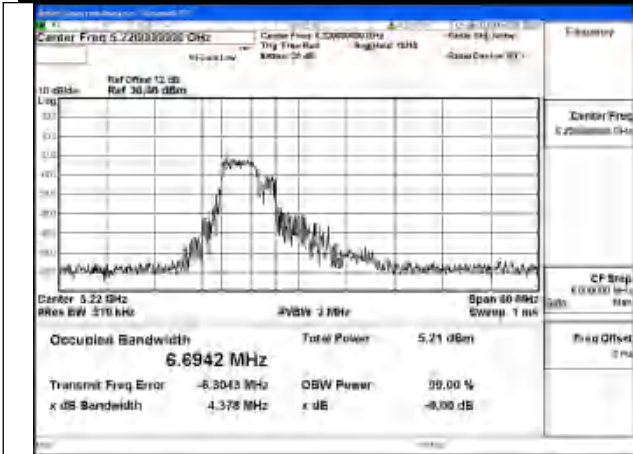

Test Mode: 802.11ax HE20 26T

Mode:802.11ax HE20 26T Frequency:5180MHz
Ant:Chain0

Mode:802.11ax HE20 26T Frequency:5220MHz
Ant:Chain0

Mode:802.11ax HE20 26T Frequency:5240MHz
Ant:Chain0

Mode:802.11ax HE20 26T Frequency:5180MHz
Ant:Chain1