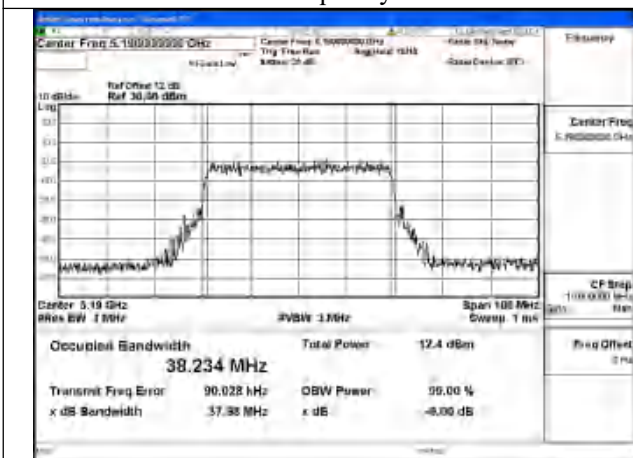

Mode:802.11ac VHT40 Frequency:5190MHz
 Ant:Chain0

Mode:802.11ac VHT40 Frequency:5230MHz
 Ant:Chain0

Test Mode: 802.11ax HE40

Mode:802.11ax HE40 Frequency:5190MHz Ant:Chain1

Mode:802.11ax HE40 Frequency:5230MHz Ant:Chain1