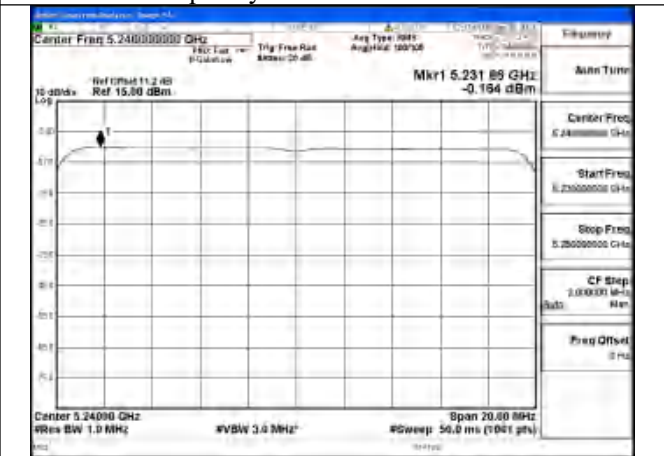

Mode:802.11be EHT20 Tone:242T
Frequency:5240MHz Ant:Chain1