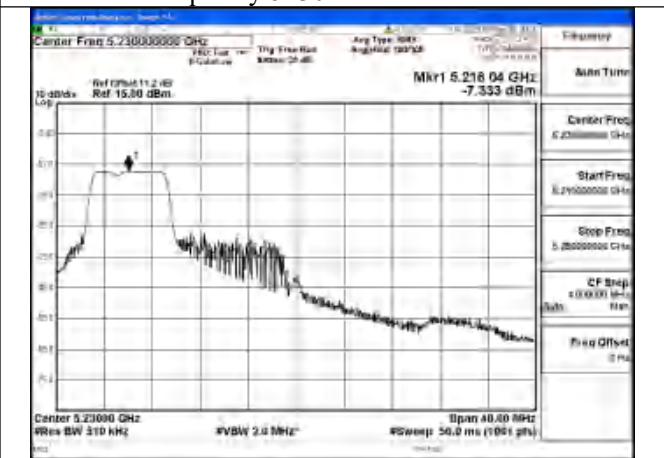

Mode:802.11be EHT40 Tone:26+52
Frequency:5230MHz Ant:Chain0