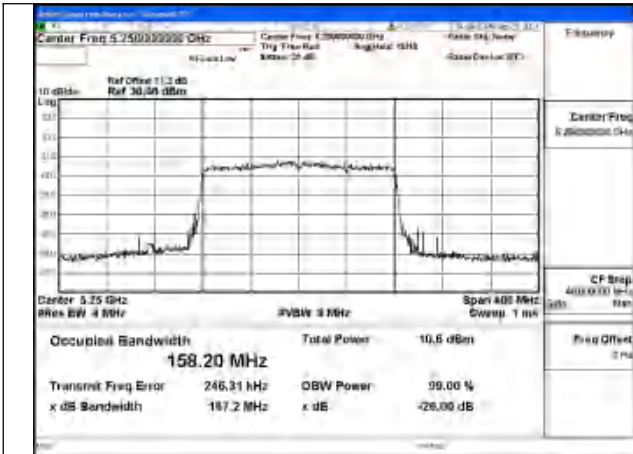

Test Mode: 802.11be EHT160

Mode:802.11be EHT160 Frequency:5250MHz
Ant:Chain0