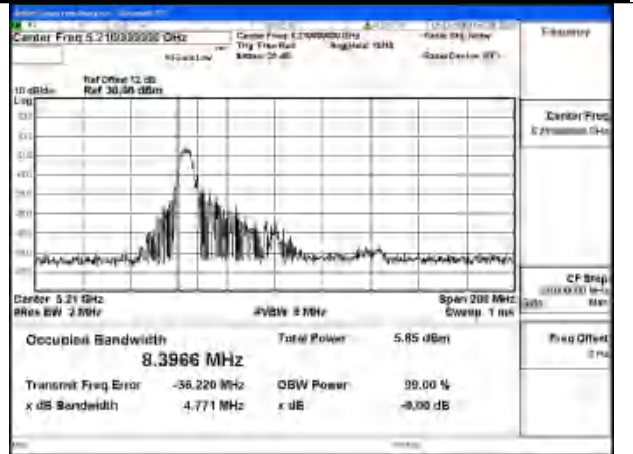

Mode:802.11ax HE40 26T Frequency:5190MHz
Ant:Chain1

Mode:802.11ax HE40 26T Frequency:5230MHz
Ant:Chain1

Test Mode: 802.11ax HE80 26T

Mode:802.11ax HE80 26T Frequency:5210MHz
Ant:Chain0

Mode:802.11ax HE80 26T Frequency:5210MHz
Ant:Chain1