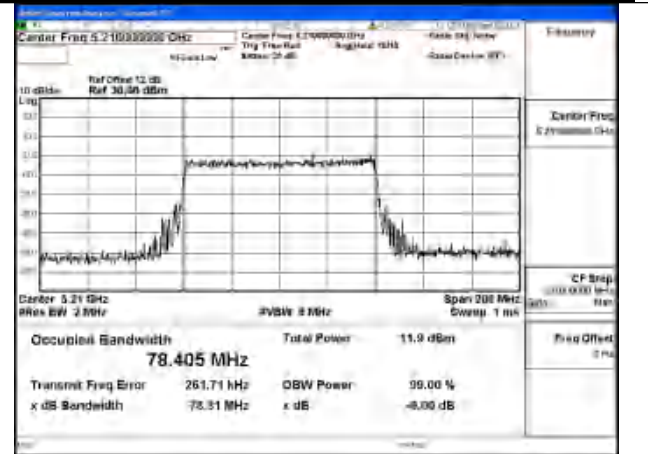

Mode:802.11ax HE80 Frequency:5210MHz Ant:Chain0