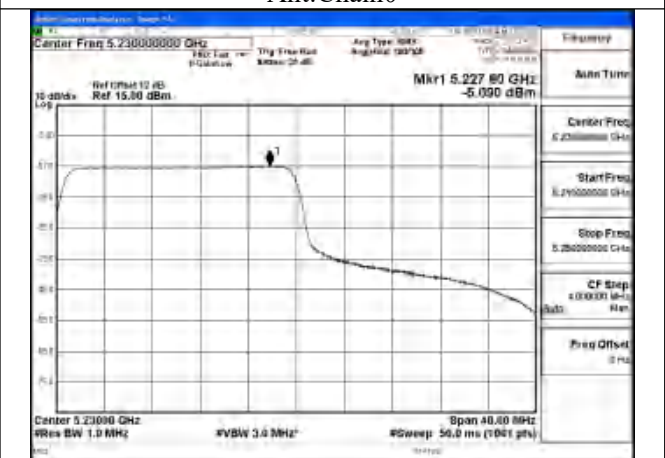

Mode:802.11ax HE40 Tone:106T Frequency:5230MHz
Ant:Chain1

Mode:802.11ax HE40 Tone:106T Frequency:5190MHz
Ant:Chain0

Mode:802.11ax HE40 Tone:106T Frequency:5230MHz
Ant:Chain0

Mode:802.11ax HE40 Tone:242T Frequency:5190MHz
Ant:Chain1