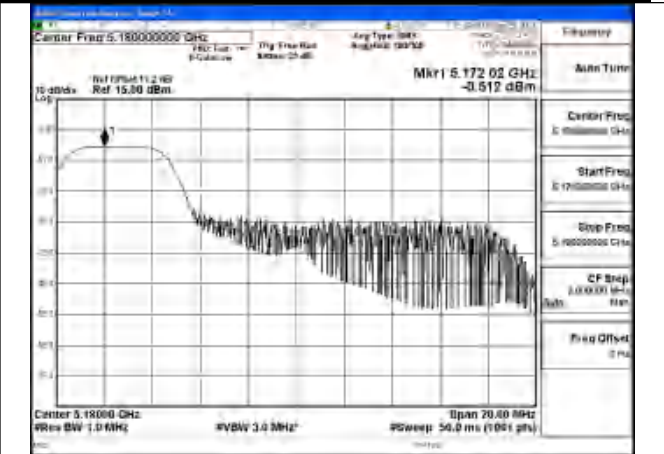

Mode:802.11be EHT20 Tone:52T Frequency:5180MHz
Ant:Chain1