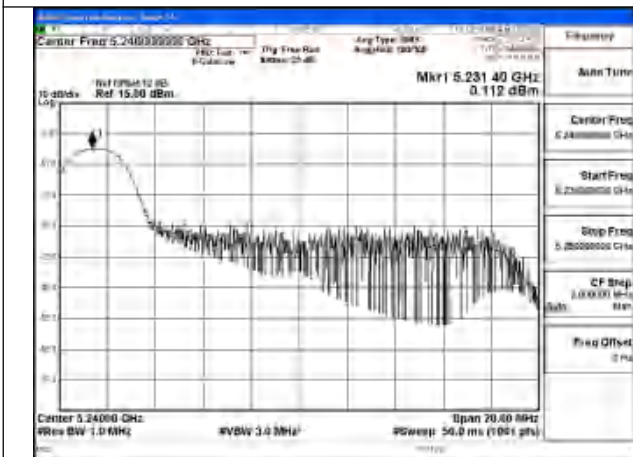

Mode:802.11ax HE20 Tone:26T Frequency:5240MHz
Ant:Chain1