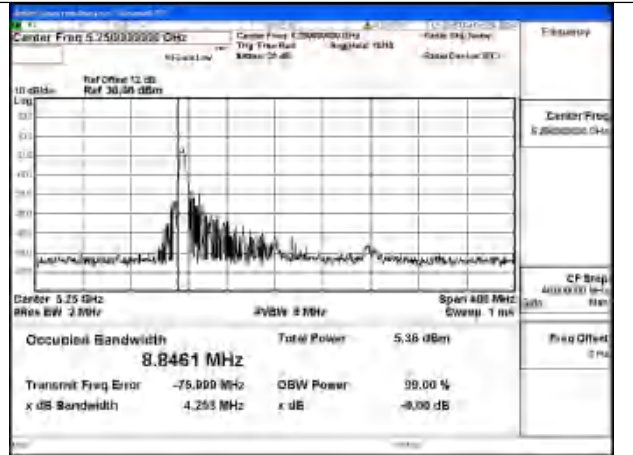

Mode:802.11ax HE160 26T Frequency:5250MHz
Ant:Chain1