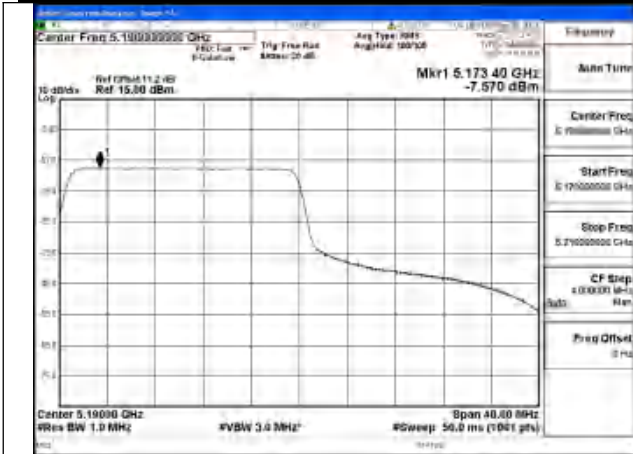

Mode:802.11be EHT40 Tone:242T
Frequency:5190MHz Ant:Chain0