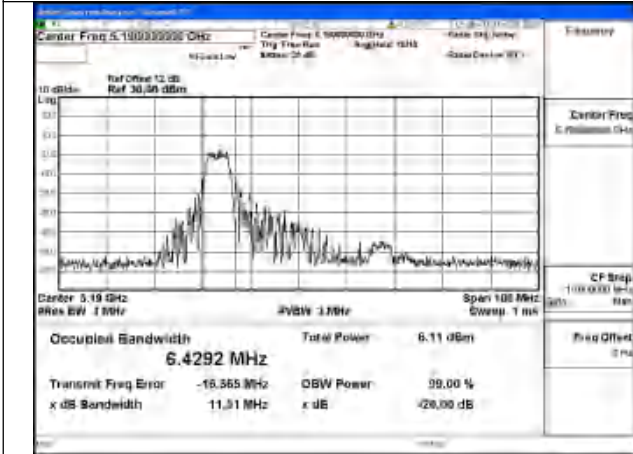

Mode:802.11ax HE20 26T Frequency:5220MHz
Ant:Chain1

Mode:802.11ax HE20 26T Frequency:5240MHz
Ant:Chain1

Test Mode: 802.11ax HE40 26T

Mode:802.11ax HE40 26T Frequency:5190MHz
Ant:Chain0

Mode:802.11ax HE40 26T Frequency:5230MHz
Ant:Chain0