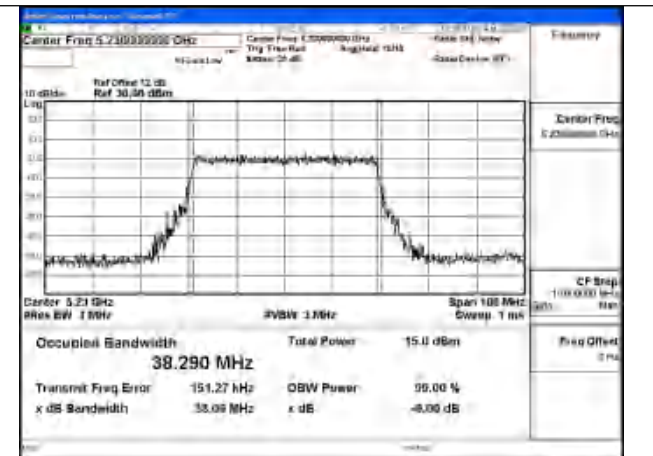

Test Mode: 802.11ax HE40

Mode:802.11ax HE40 Frequency:5230MHz Ant:Chain1