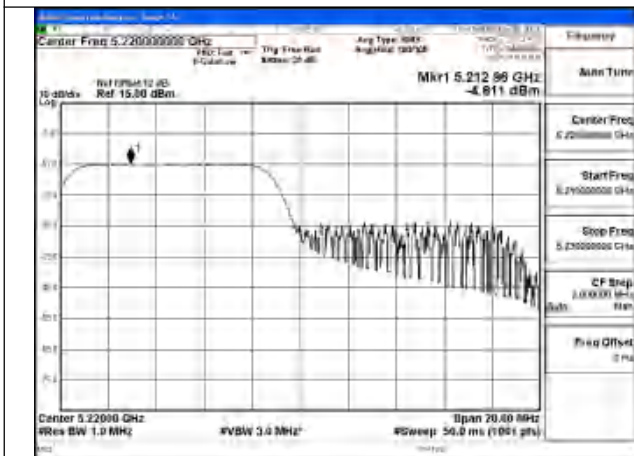

Mode:802.11ax HE20 Tone:106T Frequency:5220MHz
Ant:Chain0