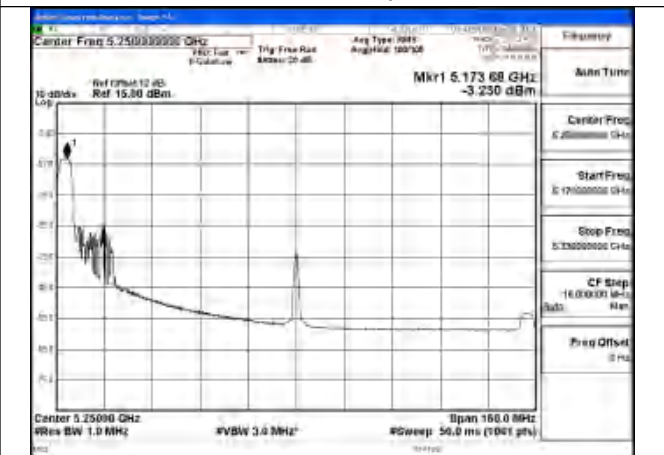

Mode:802.11ax HE160 Tone:52T Frequency:5250MHz
Ant:Chain0