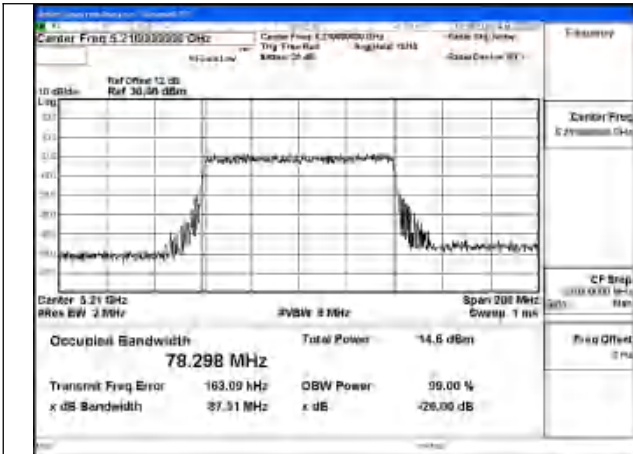

Test Mode: 802.11ax HE80

Mode:802.11ax HE80 Frequency:5210MHz Ant:Chain1