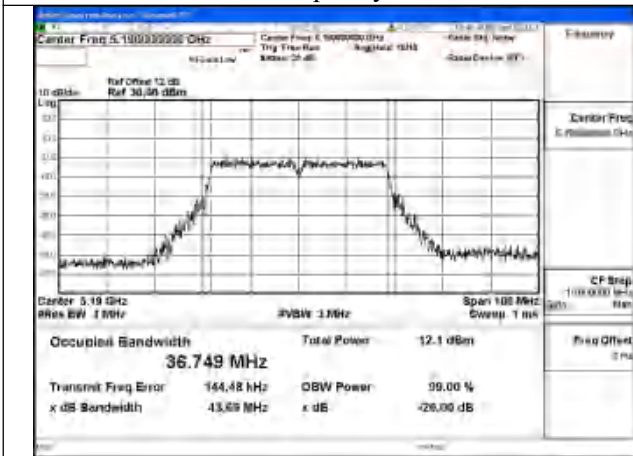

Mode:802.11ax HE20 Frequency:5220MHz Ant:Chain0

Mode:802.11ax HE20 Frequency:5240MHz Ant:Chain0

Test Mode: 802.11n HT40

Mode:802.11n HT40 Frequency:5190MHz Ant:Chain1

Mode:802.11n HT40 Frequency:5230MHz Ant:Chain1