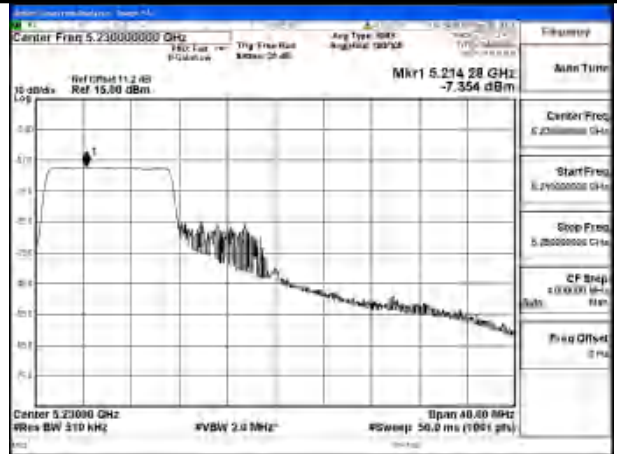

Mode:802.11be EHT40 Tone:26+106
Frequency:5230MHz Ant:Chain0