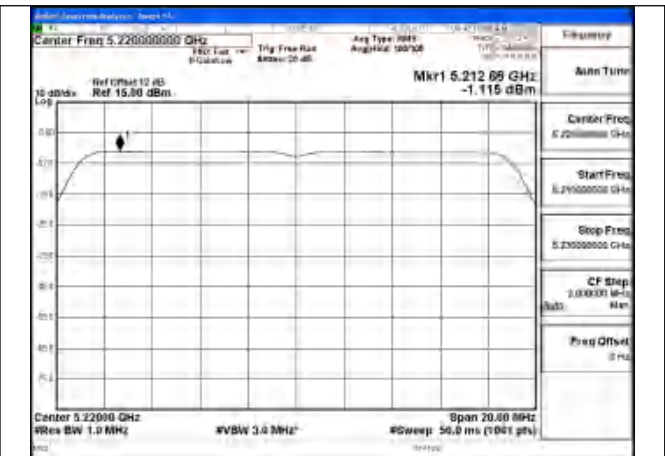

Test Mode: 802.11a

Mode:802.11a Frequency:5240MHz Ant:Chain1

Mode:802.11a Frequency:5180MHz Ant:Chain0

Mode:802.11a Frequency:5220MHz Ant:Chain0

Mode:802.11a Frequency:5240MHz Ant:Chain0

Test Mode: 802.11n HT20