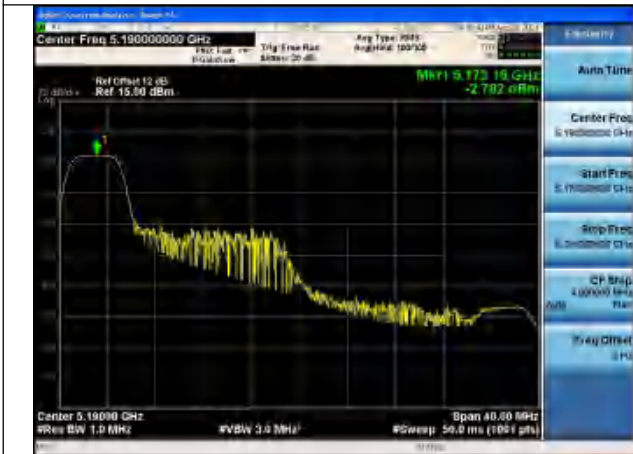

Mode:802.11ax HE40 Tone:52T Frequency:5190MHz
Ant:Chain0