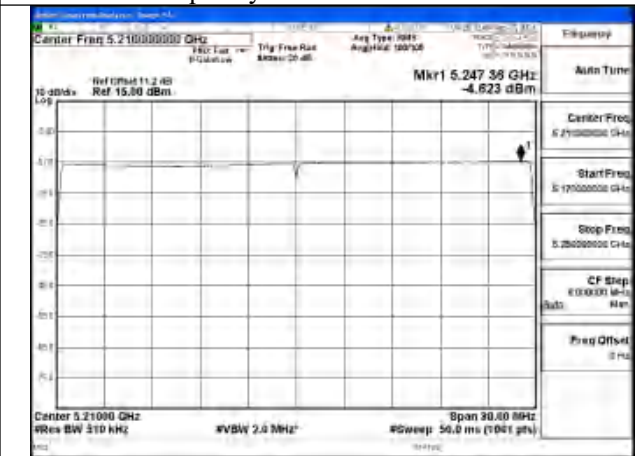

Mode:802.11be EHT80 Tone:996T
Frequency:5210MHz Ant:Chain1