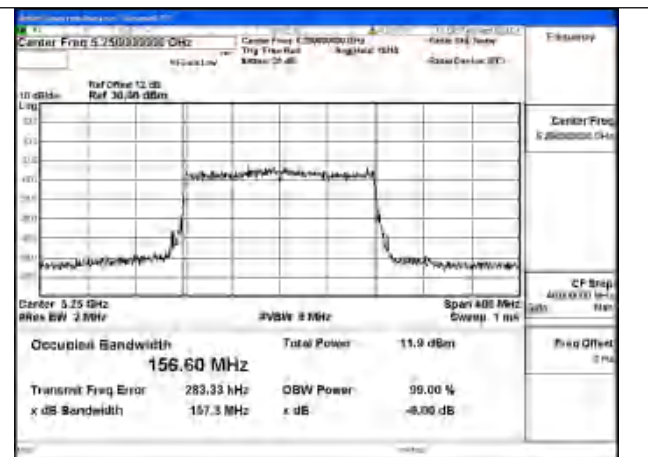

Mode:802.11ax HE160 Frequency:5250MHz
Ant:Chain0