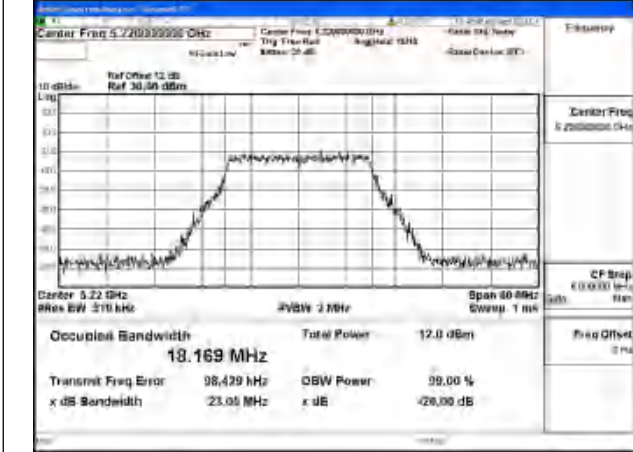

Mode:802.11n HT20 Frequency:5220MHz Ant:Chain0