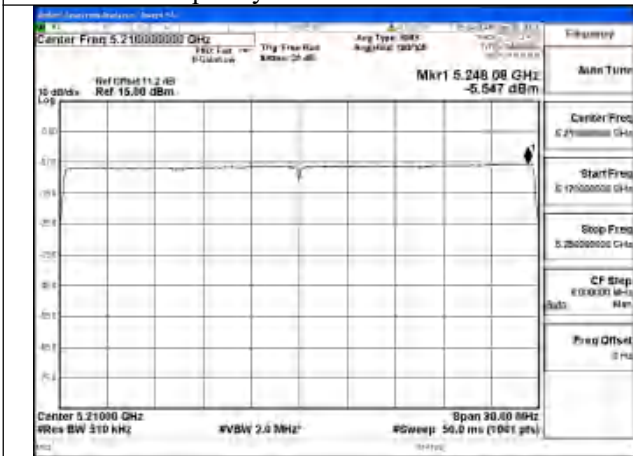

Mode:802.11be EHT80 Tone:996T
Frequency:5210MHz Ant:Chain0