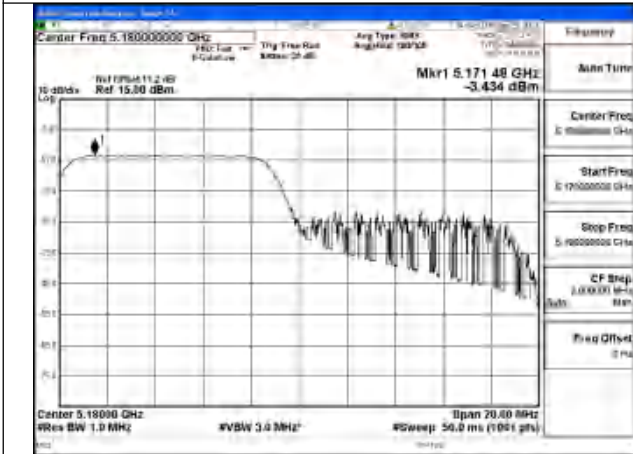

Mode:802.11be EHT20 Tone:106T
Frequency:5180MHz Ant:Chain0