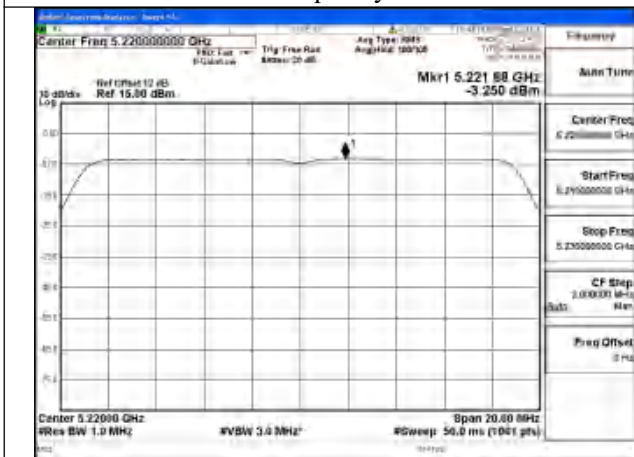

Mode:802.11n HT20 Frequency:5220MHz Ant:Chain0