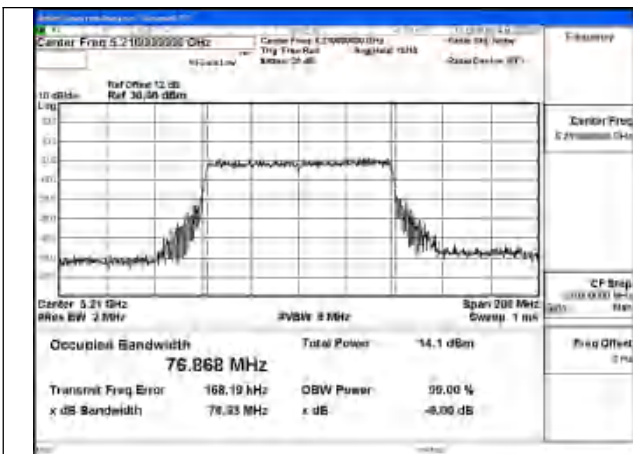

Test Mode: 802.11ac VHT80

Mode:802.11ac VHT80 Frequency:5210MHz
Ant:Chain1

Test Mode: 802.11ax HE80