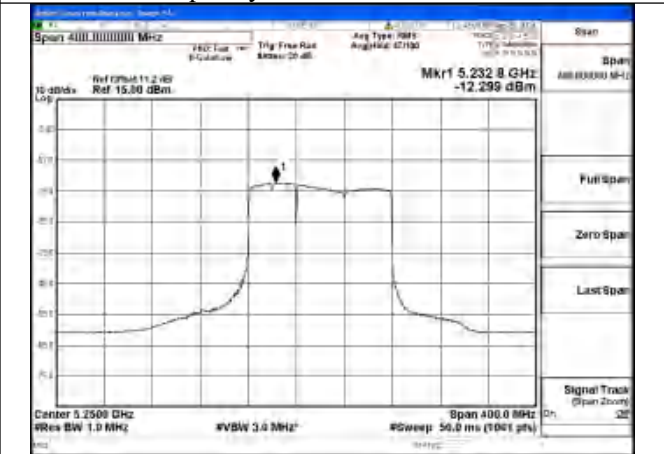

Mode:802.11be EHT160 Tone:242+484+996
Frequency:5250MHz Ant:Chain1