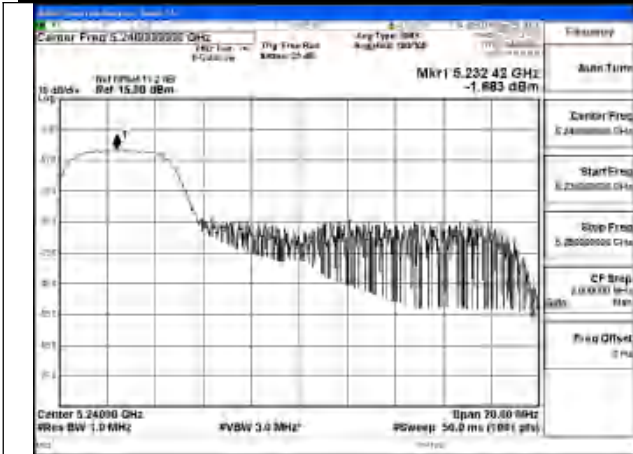

Mode:802.11be EHT20 Tone:52T Frequency:5240MHz
Ant:Chain0