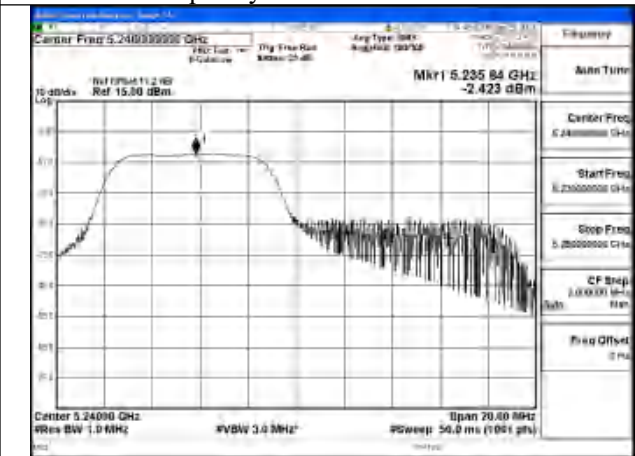

Mode:802.11be EHT20 Tone:26+52
Frequency:5220MHz Ant:Chain0

Mode:802.11be EHT20 Tone:26+52
Frequency:5240MHz Ant:Chain0

Mode:802.11be EHT20 Tone:26+52
Frequency:5180MHz Ant:Chain1

Mode:802.11be EHT20 Tone:26+52
Frequency:5220MHz Ant:Chain1