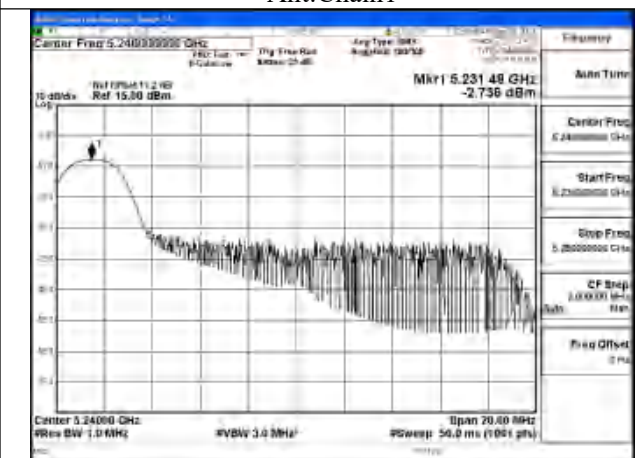

Mode:802.11be EHT20 Tone:26T Frequency:5220MHz
Ant:Chain0

Mode:802.11be EHT20 Tone:26T Frequency:5240MHz
Ant:Chain0

Mode:802.11be EHT20 Tone:26T Frequency:5180MHz
Ant:Chain1

Mode:802.11be EHT20 Tone:26T Frequency:5220MHz
Ant:Chain0