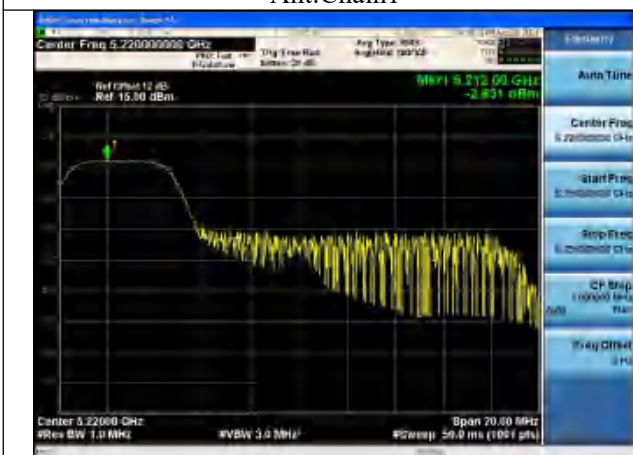

Mode:802.11ax HE20 Tone:26T Frequency:5240MHz
Ant:Chain0

Mode:802.11ax HE20 Tone:52T Frequency:5180MHz
 Ant:Chain1

Mode:802.11ax HE20 Tone:52T Frequency:5220MHz
 Ant:Chain1

Mode:802.11ax HE20 Tone:52T Frequency:5240MHz
 Ant:Chain1

Mode:802.11ax HE20 Tone:52T Frequency:5180MHz
 Ant:Chain0

Mode:802.11ax HE20 Tone:52T Frequency:5220MHz
 Ant:Chain0

Mode:802.11ax HE20 Tone:52T Frequency:5240MHz
 Ant:Chain0

Mode:802.11ax HE20 Tone:106T Frequency:5180MHz
 Ant:Chain1