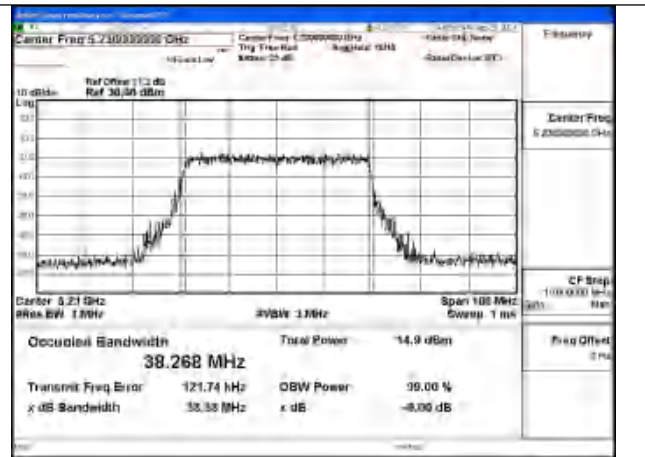

Mode:802.11be EHT40 Frequency:5230MHz
Ant:Chain1