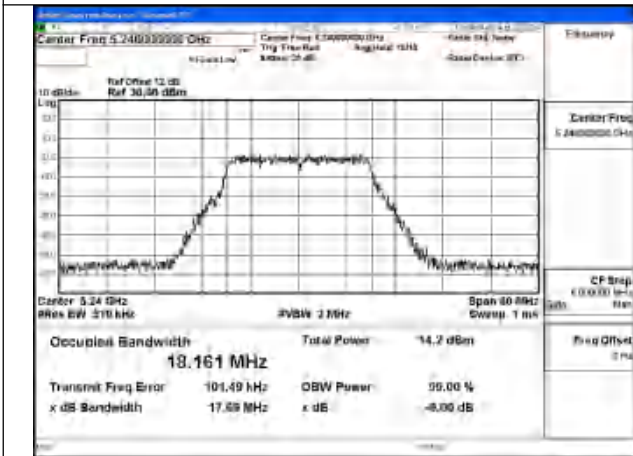

Mode:802.11ac VHT20 Frequency:5240MHz
Ant:Chain1