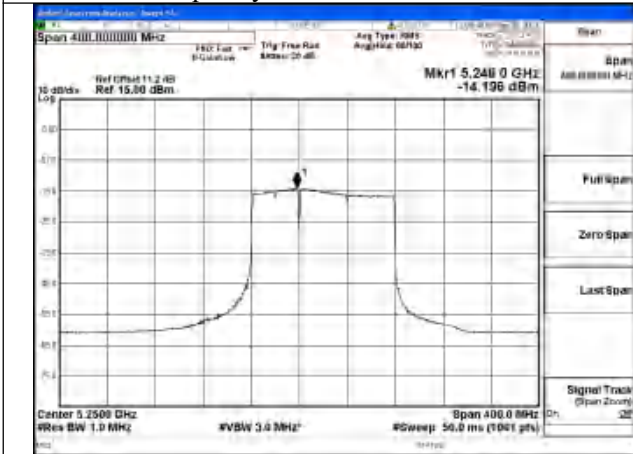

Mode:802.11be EHT160 Tone:242+484+996
Frequency:5250MHz Ant:Chain0