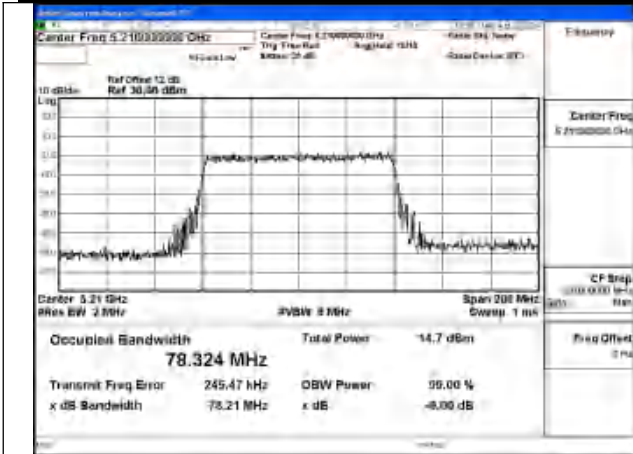

Mode:802.11ax HE80 Frequency:5210MHz Ant:Chain1