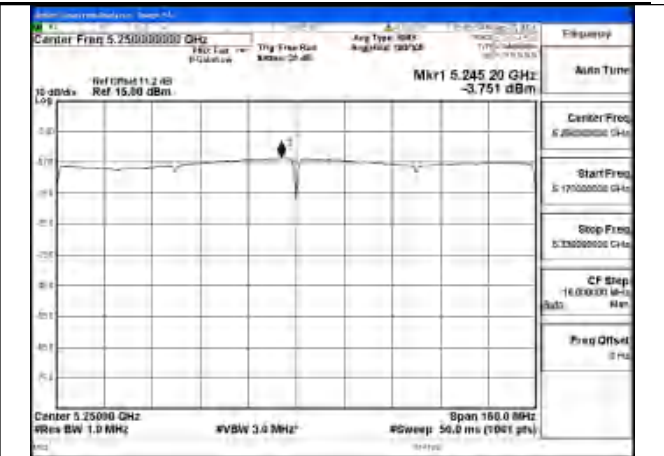

Mode:802.11be EHT160 Tone:1992T
Frequency:5250MHz Ant:Chain1