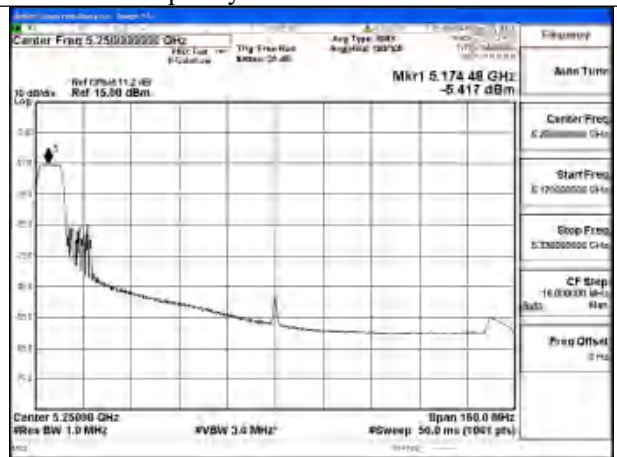

Mode:802.11be EHT160 Tone:106T
Frequency:5250MHz Ant:Chain1