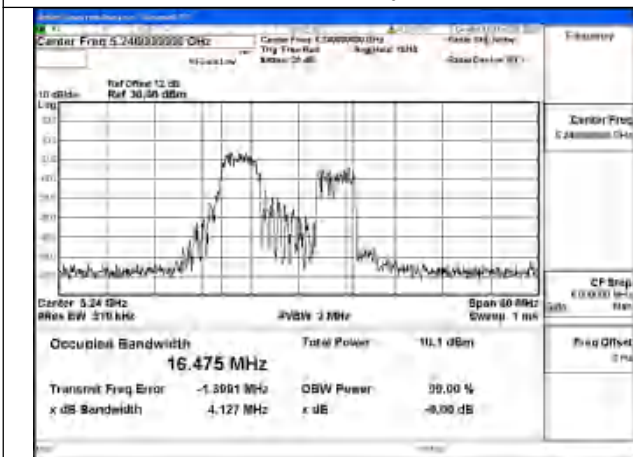

Mode:802.11ax HE20 26T Frequency:5240MHz
Ant:Chain0