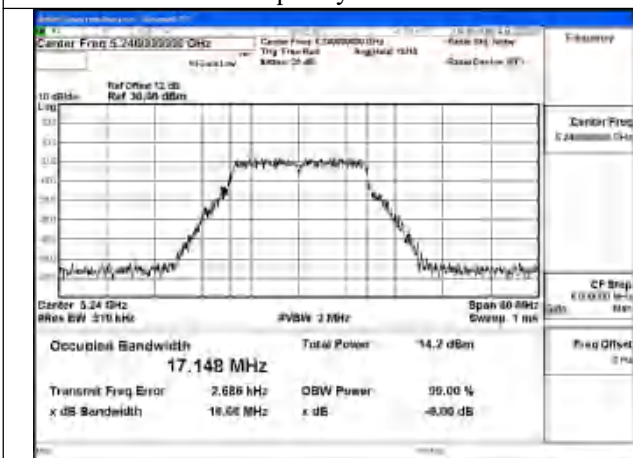

Mode:802.11a Frequency:5240MHz Ant:Chain1