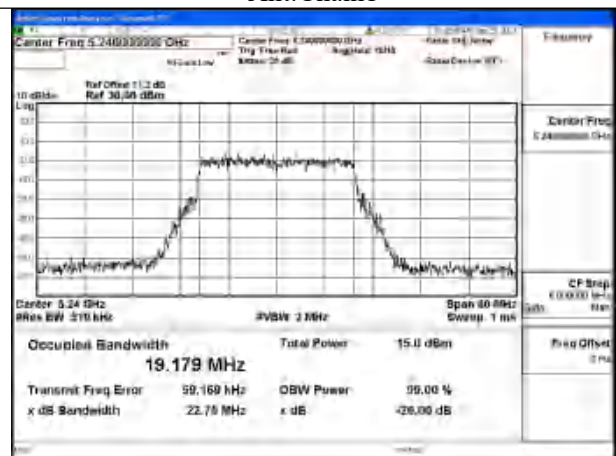

Mode:802.11be EHT20 Frequency:5240MHz
Ant:Chain1