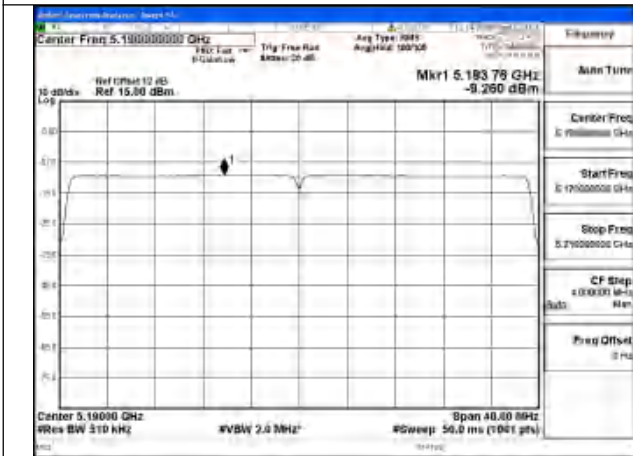

Mode:802.11ax HE40 Tone:484T Frequency:5190MHz
Ant:Chain0