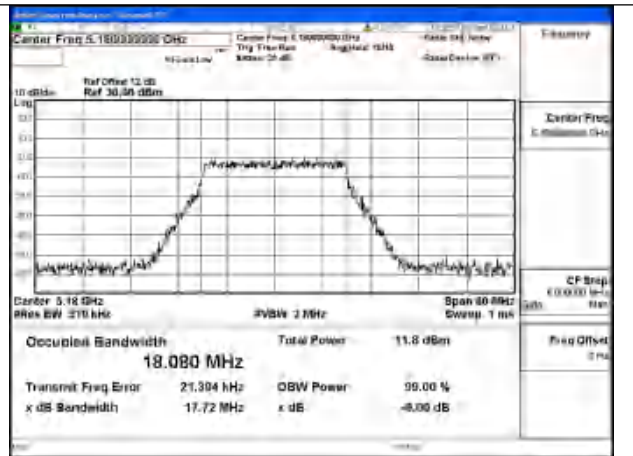

Mode:802.11ac VHT20 Frequency:5180MHz
Ant:Chain0