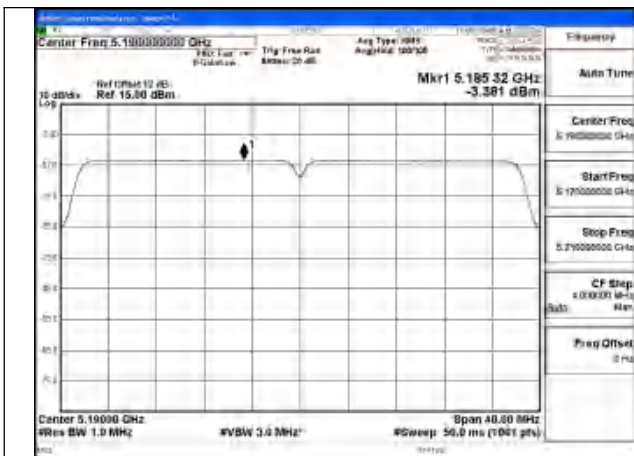

Test Mode: 802.11ac VHT40

Mode:802.11ac VHT40 Frequency:5190MHz
Ant:Chain1