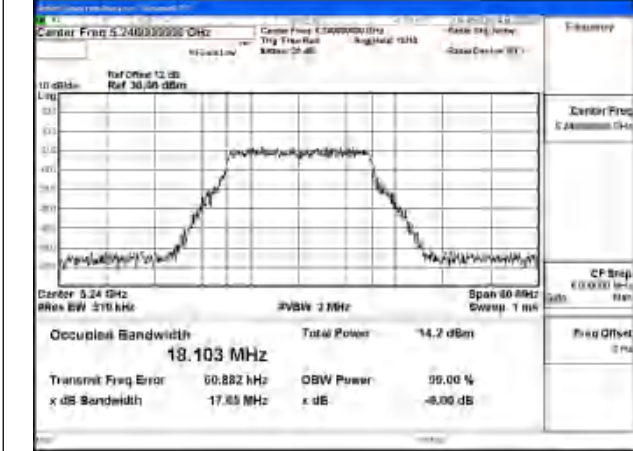

Mode:802.11a Frequency:5240MHz Ant:Chain0

Test Mode: 802.11n HT20

Mode:802.11n HT20 Frequency:5180MHz Ant:Chain1

Mode:802.11n HT20 Frequency:5220MHz Ant:Chain1

Mode:802.11n HT20 Frequency:5240MHz Ant:Chain1