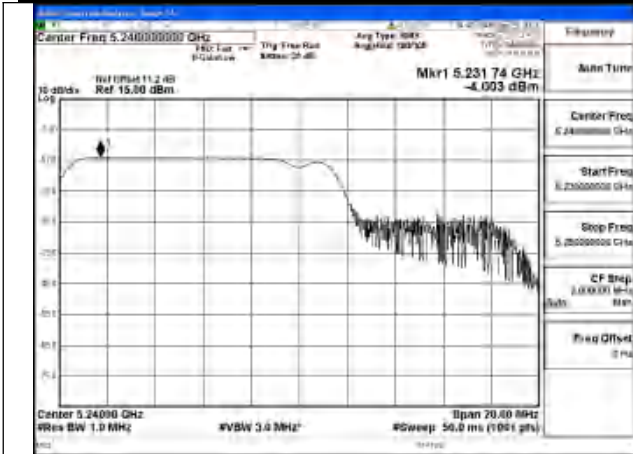

Mode:802.11be EHT20 Tone:26+106
Frequency:5240MHz Ant:Chain0