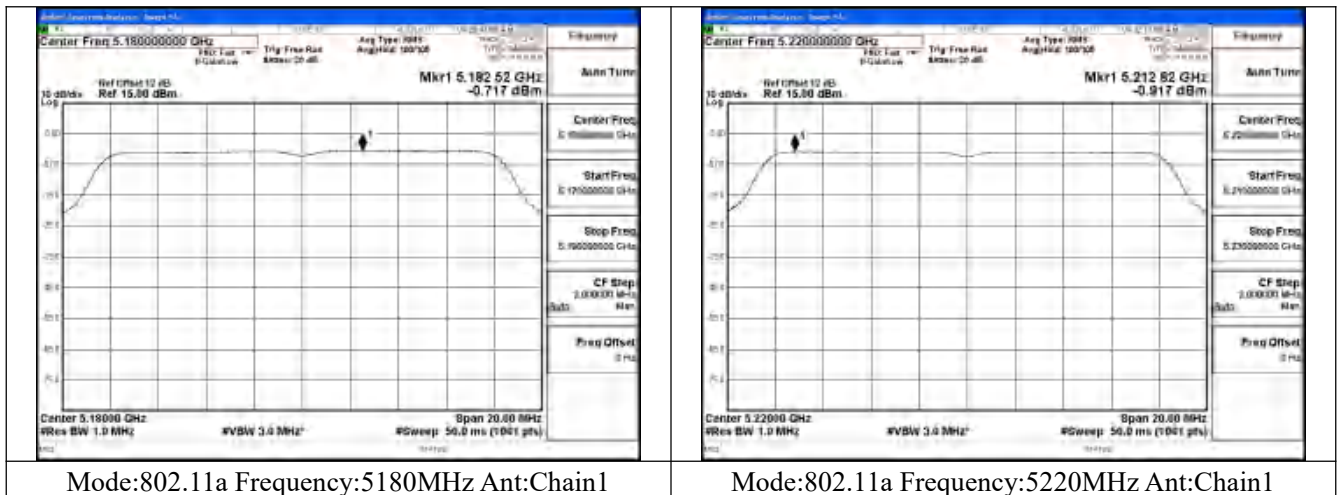

EHT160								
802.11b e EHT160	Chain0	1992T	0.00	-5.307	---	---	---	---
802.11b e EHT160	Chain1	1992T	0.00	-3.751	---	---	---	---
802.11b e EHT160	MIMO	1992T	0.00	-1.449	---	---	---	---
802.11b e EHT160	Chain0	484+996	0.00	-14.093	---	---	---	---
802.11b e EHT160	Chain1	484+996	0.00	-12.310	---	---	---	---
802.11b e EHT160	MIMO	484+996	0.00	-10.100	---	---	---	---
802.11b e EHT160	Chain0	242+484+996	0.00	-14.103	---	---	---	---
802.11b e EHT160	Chain1	242+484+996	0.00	-12.326	---	---	---	---
802.11b e EHT160	MIMO	242+484+996	0.00	-10.114	---	---	---	---

Test Mode: 802.11a