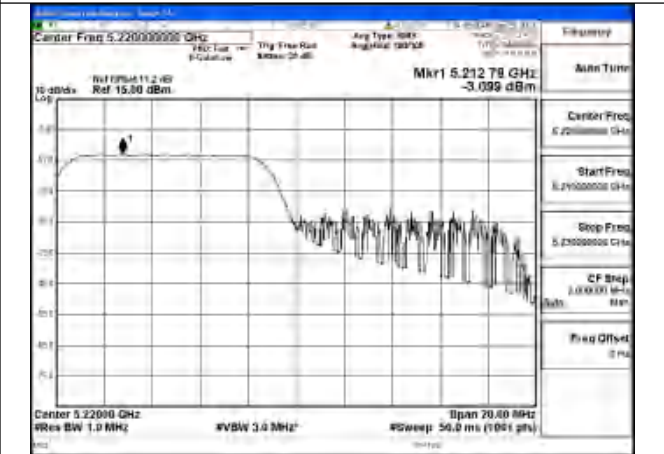

Mode:802.11be EHT20 Tone:106T
Frequency:5220MHz Ant:Chain0