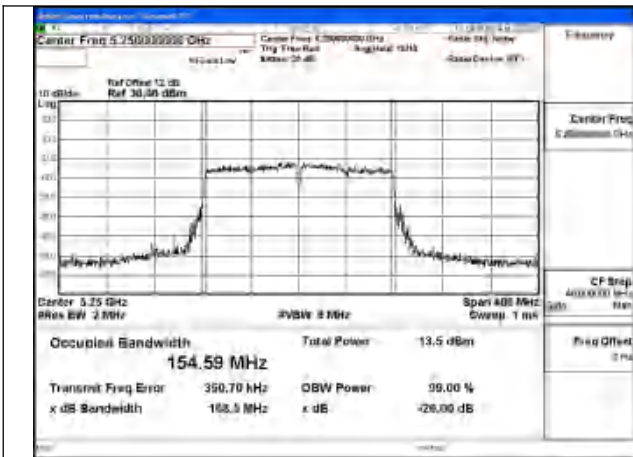

Test Mode: 802.11ac VHT160

Mode:802.11ac VHT160 Frequency:5250MHz
Ant:Chain1