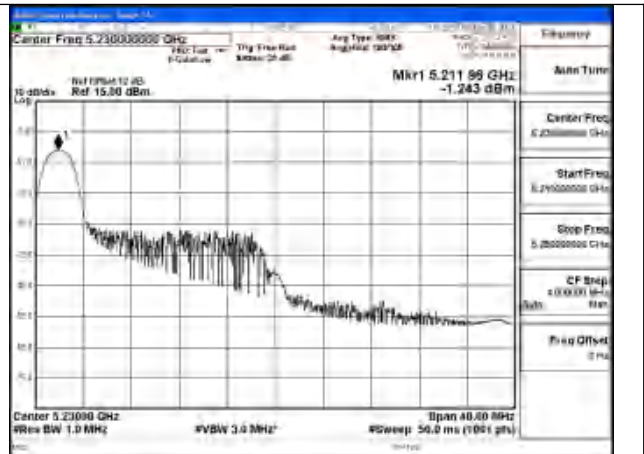

Mode:802.11ac VHT40 Frequency:5230MHz
 Ant:Chain1

Mode:802.11ac VHT40 Frequency:5190MHz
Ant:Chain0

Mode:802.11ac VHT40 Frequency:5230MHz
Ant:Chain0

Test Mode: 802.11ax HE40

Mode:802.11ax HE40 Tone:26T Frequency:5190MHz
Ant:Chain1