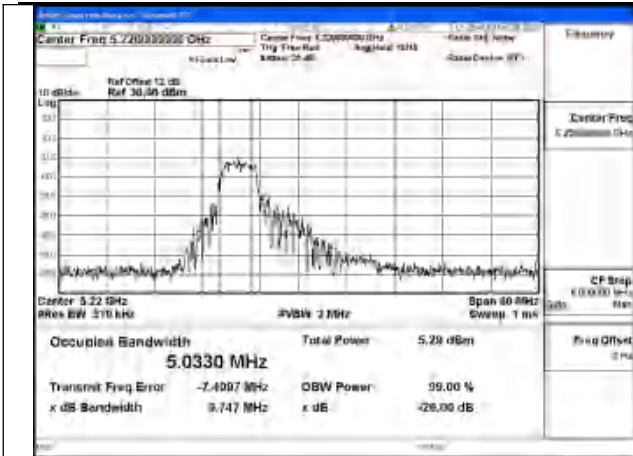

Mode:802.11be EHT80 Frequency:5210MHz
Ant:Chain0

Mode:802.11be EHT80 Frequency:5210MHz
Ant:Chain1

Test Mode: 802.11be EHT160

Mode:802.11be EHT160 Frequency:5250MHz
Ant:Chain0

Mode:802.11be EHT160 Frequency:5250MHz
Ant:Chain1

Test Mode: 802.11ax HE20 26T

Mode:802.11ax HE20 26T Frequency:5180MHz
Ant:Chain0

Mode:802.11ax HE20 26T Frequency:5220MHz
Ant:Chain0

Mode:802.11ax HE20 26T Frequency:5240MHz
Ant:Chain0

Mode:802.11ax HE20 26T Frequency:5180MHz
Ant:Chain1