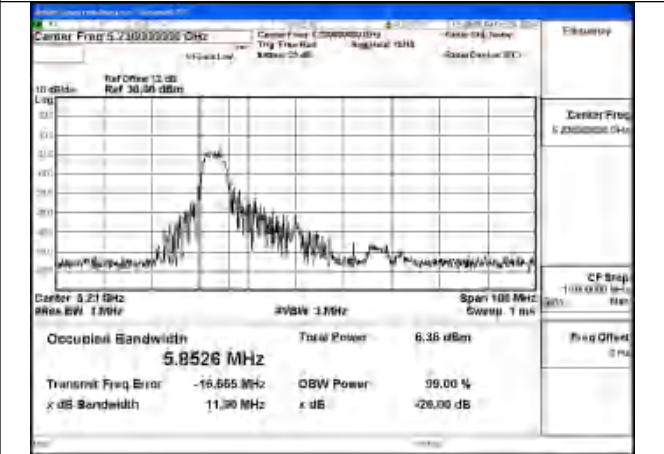

Mode:802.11ax HE40 26T Frequency:5230MHz
Ant:Chain1

Test Mode: 802.11ax HE80 26T