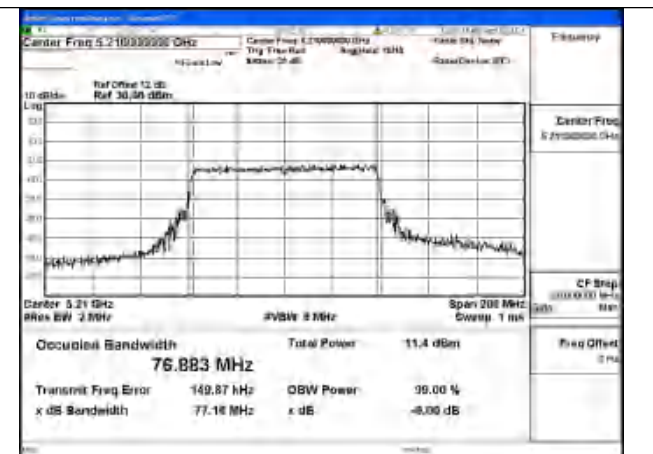

Test Mode: 802.11ac VHT80

Mode:802.11ac VHT80 Frequency:5210MHz
Ant:Chain0

Test Mode: 802.11ax HE80