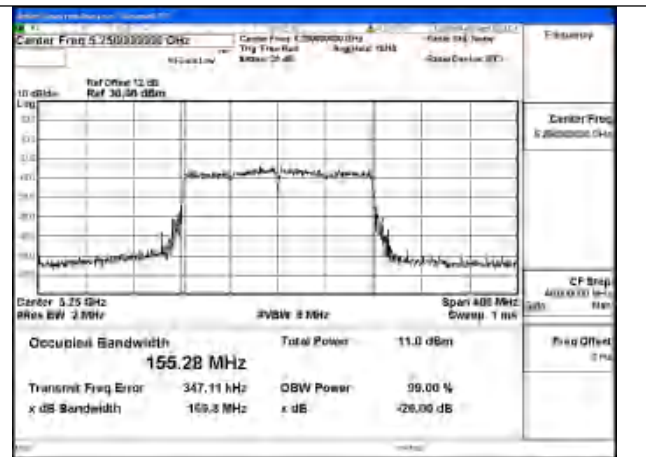

Test Mode: 802.11ac VHT160

Mode:802.11ac VHT160 Frequency:5250MHz
Ant:Chain0