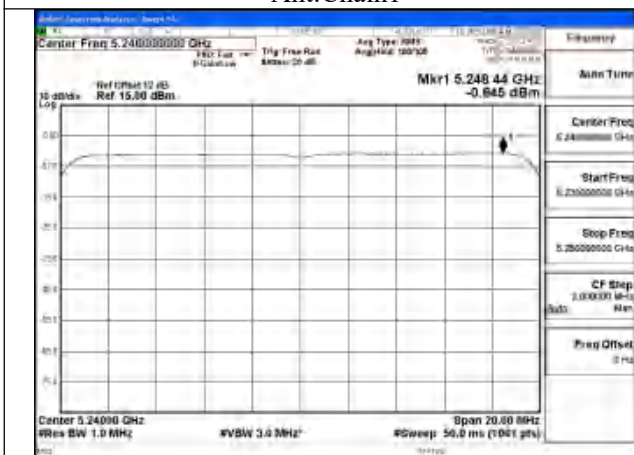

Mode:802.11ax HE20 Tone:242T Frequency:5240MHz
Ant:Chain1