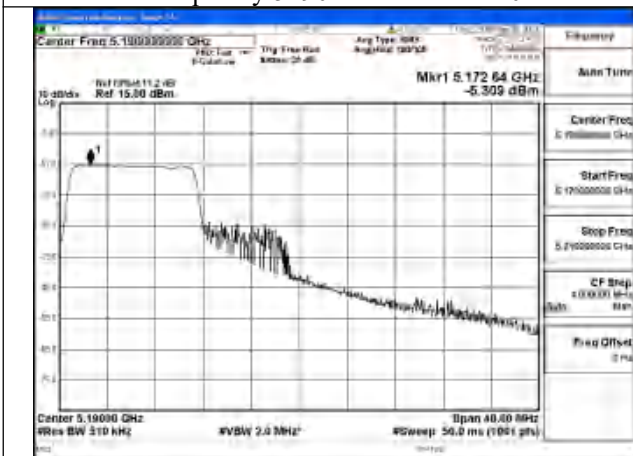

Mode:802.11be EHT40 Tone:26+106
Frequency:5190MHz Ant:Chain1