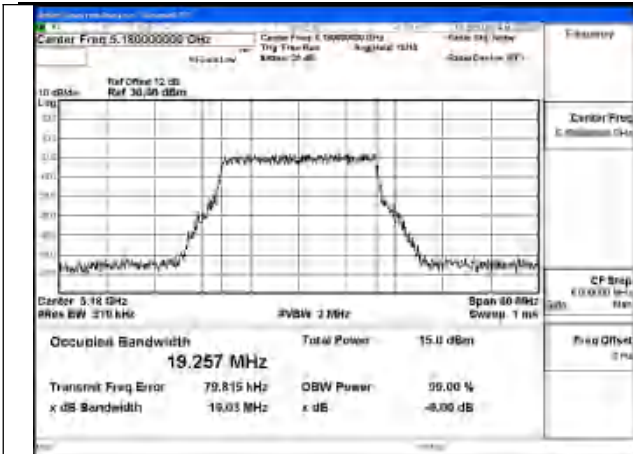

Mode:802.11ax HE20 Frequency:5180MHz Ant:Chain1