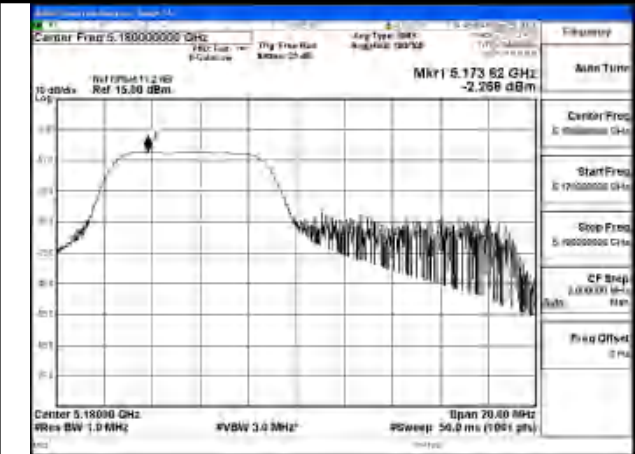

Mode:802.11be EHT20 Tone:26+52
Frequency:5180MHz Ant:Chain1