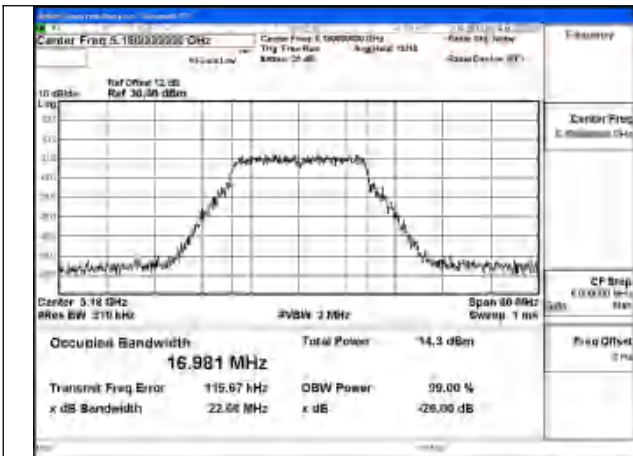

Test Mode: 802.11a

Mode:802.11a Frequency:5180MHz Ant:Chain1