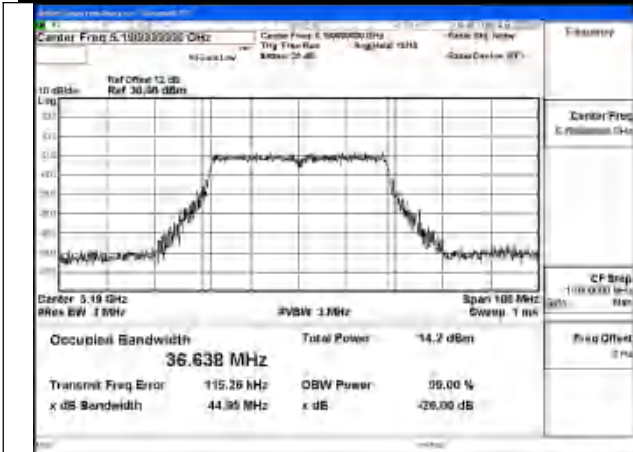

Mode:802.11n HT40 Frequency:5190MHz Ant:Chain1