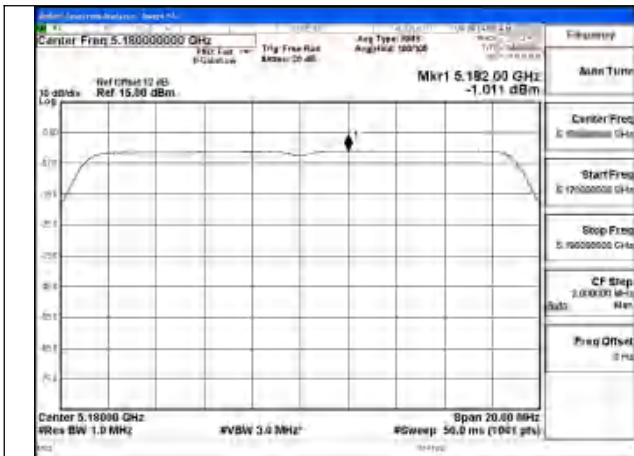

Test Mode: 802.11a

Mode:802.11a Frequency:5240MHz Ant:Chain1

Mode:802.11a Frequency:5180MHz Ant:Chain0

Mode:802.11a Frequency:5220MHz Ant:Chain0

Mode:802.11a Frequency:5240MHz Ant:Chain0

Test Mode: 802.11n HT20