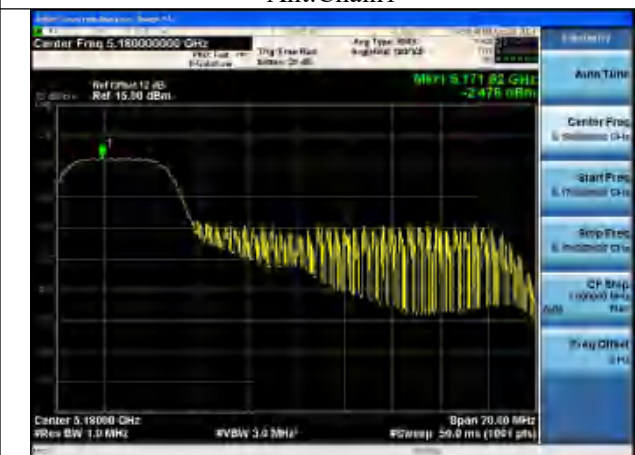

Mode:802.11ax HE20 Tone:26T Frequency:5240MHz
Ant:Chain0

Mode:802.11ax HE20 Tone:52T Frequency:5180MHz
 Ant:Chain1

Mode:802.11ax HE20 Tone:52T Frequency:5220MHz
 Ant:Chain1

Mode:802.11ax HE20 Tone:52T Frequency:5240MHz
 Ant:Chain1

Mode:802.11ax HE20 Tone:52T Frequency:5180MHz
 Ant:Chain0

Mode:802.11ax HE20 Tone:52T Frequency:5220MHz
 Ant:Chain0

Mode:802.11ax HE20 Tone:52T Frequency:5240MHz
 Ant:Chain0

Mode:802.11ax HE20 Tone:106T Frequency:5180MHz
 Ant:Chain1