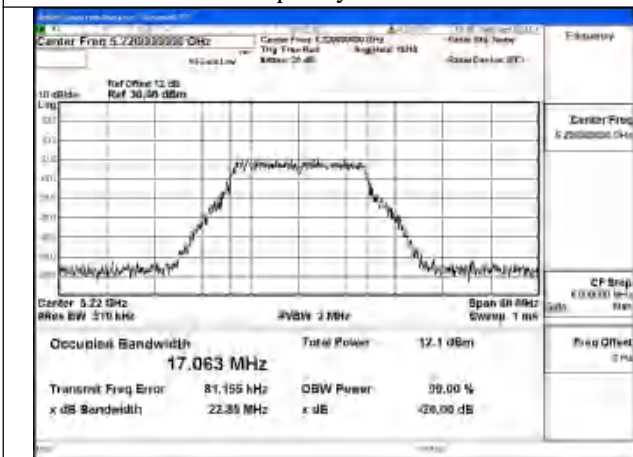

Test Mode: 802.11a

Mode:802.11a Frequency:5180MHz Ant:Chain1

Mode:802.11a Frequency:5220MHz Ant:Chain1

Mode:802.11a Frequency:5240MHz Ant:Chain1

Mode:802.11a Frequency:5180MHz Ant:Chain0

Mode:802.11a Frequency:5220MHz Ant:Chain0