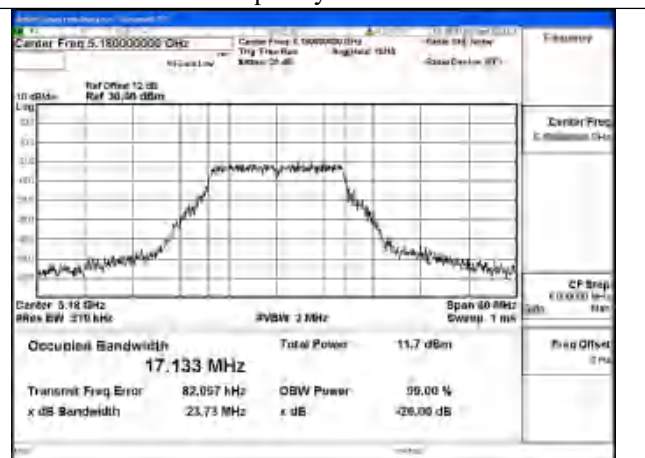

Test Mode: 802.11a

Mode:802.11a Frequency:5180MHz Ant:Chain1

Mode:802.11a Frequency:5220MHz Ant:Chain1

Mode:802.11a Frequency:5240MHz Ant:Chain1

Mode:802.11a Frequency:5180MHz Ant:Chain0

Mode:802.11a Frequency:5220MHz Ant:Chain0