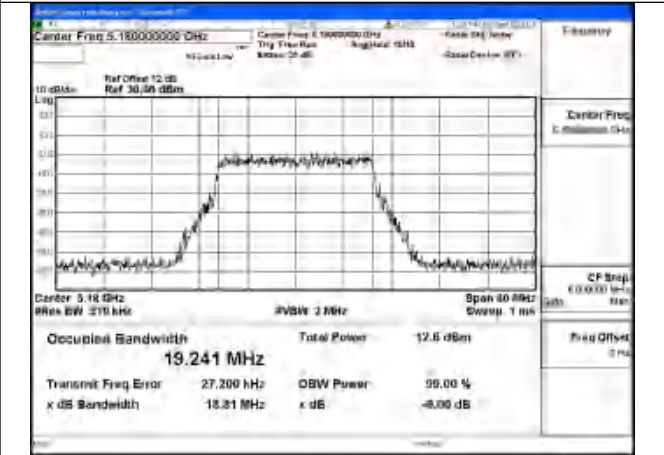

Test Mode: 802.11ax HE20

Mode:802.11ax HE20 Frequency:5180MHz Ant:Chain1

Mode:802.11ax HE20 Frequency:5220MHz Ant:Chain1

Mode:802.11ax HE20 Frequency:5240MHz Ant:Chain1

Mode:802.11ax HE20 Frequency:5180MHz Ant:Chain0