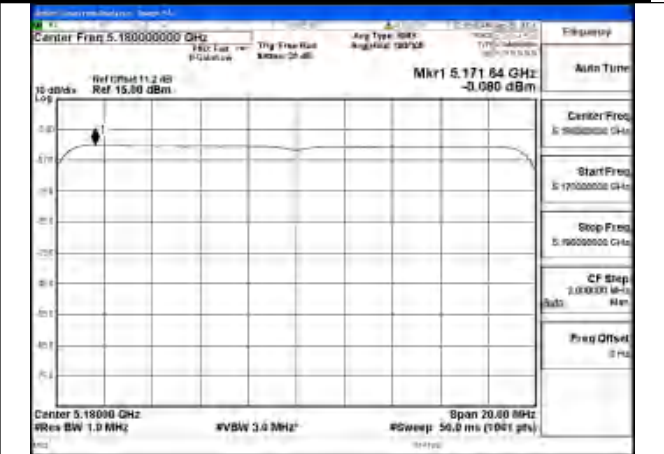

Mode:802.11be EHT20 Tone:106T
Frequency:5240MHz Ant:Chain1

Mode:802.11be EHT20 Tone:242T
Frequency:5180MHz Ant:Chain0

Mode:802.11be EHT20 Tone:242T
Frequency:5220MHz Ant:Chain0

Mode:802.11be EHT20 Tone:242T
Frequency:5240MHz Ant:Chain0