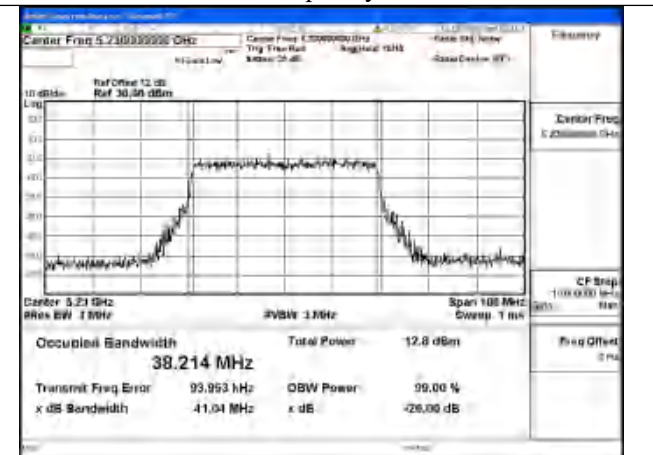

Mode:802.11n HT40 Frequency:5190MHz Ant:Chain0

Mode:802.11n HT40 Frequency:5230MHz Ant:Chain0

Test Mode: 802.11ac VHT40

Test Mode: 802.11ax HE40

Mode:802.11ax HE40 Frequency:5190MHz Ant:Chain1

Mode:802.11ax HE40 Frequency:5230MHz Ant:Chain1