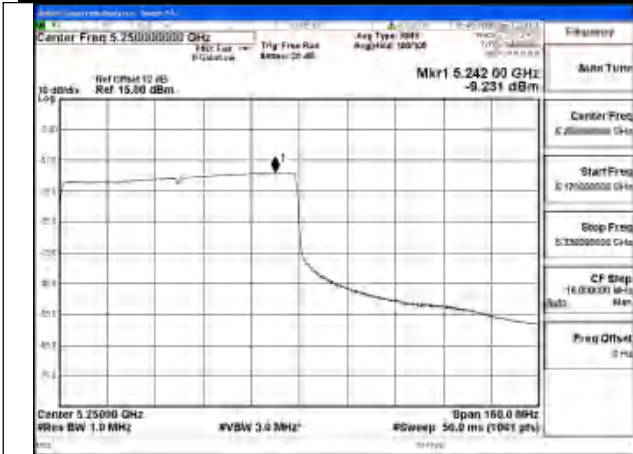

Mode:802.11ax HE160 Tone:996T
Frequency:5250MHz Ant:Chain1