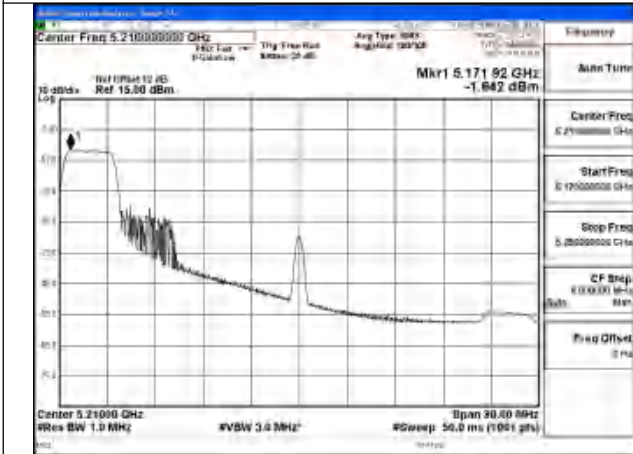

Mode:802.11ax HE80 Tone:106T Frequency:5210MHz
Ant:Chain1