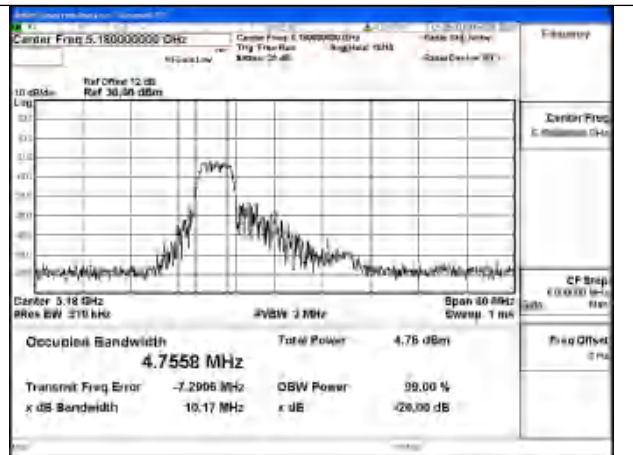

Test Mode: 802.11ax HE20 26T

Mode:802.11ax HE20 26T Frequency:5180MHz
Ant:Chain0

Mode:802.11ax HE20 26T Frequency:5220MHz
Ant:Chain0

Mode:802.11ax HE20 26T Frequency:5240MHz
Ant:Chain0

Mode:802.11ax HE20 26T Frequency:5180MHz
Ant:Chain1