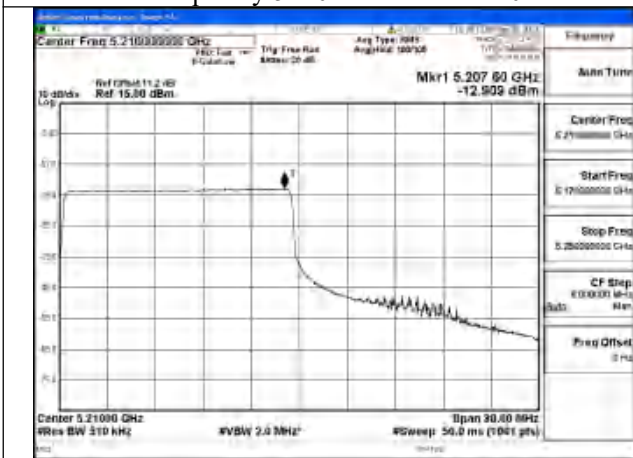

Mode:802.11be EHT80 Tone:106T
Frequency:5210MHz Ant:Chain0

Mode:802.11be EHT80 Tone:106T
Frequency:5210MHz Ant:Chain1

Mode:802.11be EHT80 Tone:242T
Frequency:5210MHz Ant:Chain0

Mode:802.11be EHT80 Tone:242T
Frequency:5210MHz Ant:Chain1