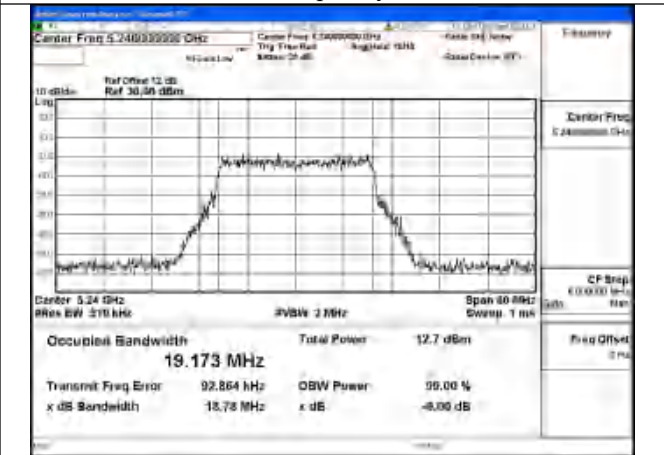

Mode:802.11ax HE20 Frequency:5240MHz Ant:Chain0

Test Mode: 802.11n HT40