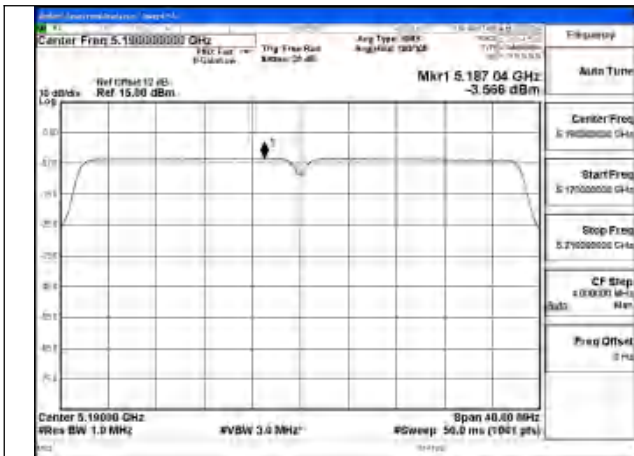

Mode:802.11ax HE20 Tone:242T Frequency:5180MHz
Ant:Chain0

Mode:802.11ax HE20 Tone:242T Frequency:5220MHz
Ant:Chain0

Mode:802.11ax HE20 Tone:242T Frequency:5240MHz
Ant:Chain0

Test Mode: 802.11n HT40

Mode:802.11n HT40 Frequency:5190MHz Ant:Chain1