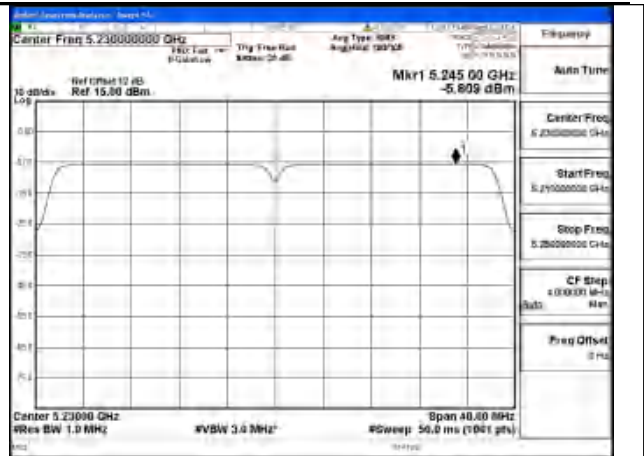

Mode:802.11ac VHT40 Frequency:5230MHz
Ant:Chain0