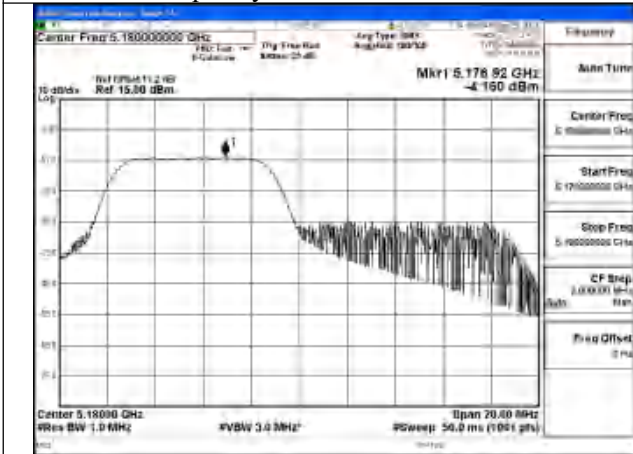

Mode:802.11be EHT20 Tone:26+52
Frequency:5180MHz Ant:Chain0