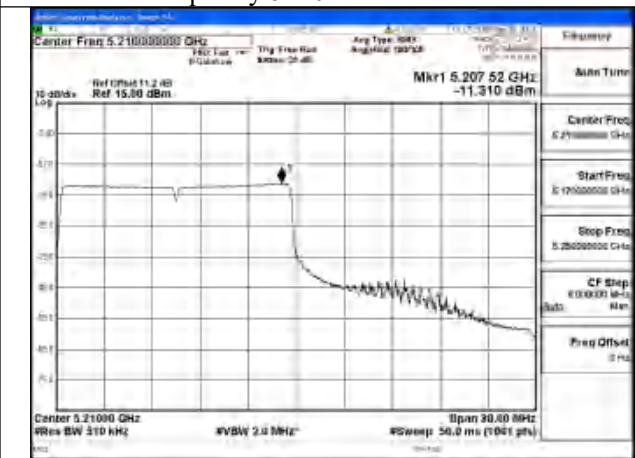

Mode:802.11be EHT80 Tone:484T
Frequency:5210MHz Ant:Chain1