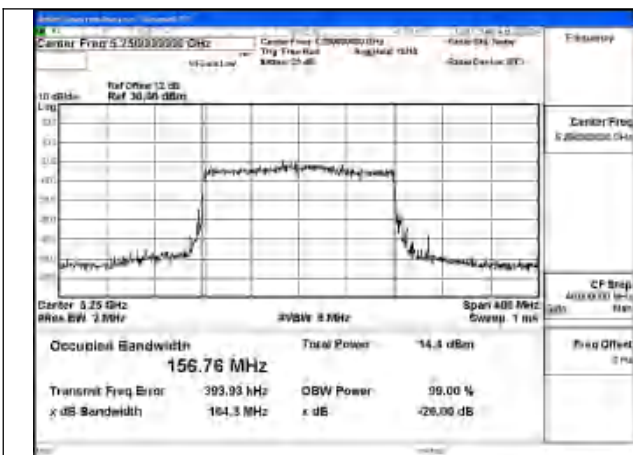

Test Mode: 802.11ax HE160

Mode:802.11ax HE160 Frequency:5250MHz
Ant:Chain1