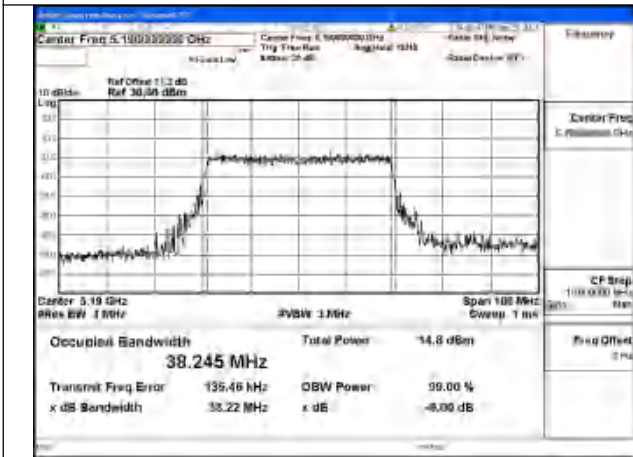

Mode:802.11be EHT40 Frequency:5190MHz
Ant:Chain1