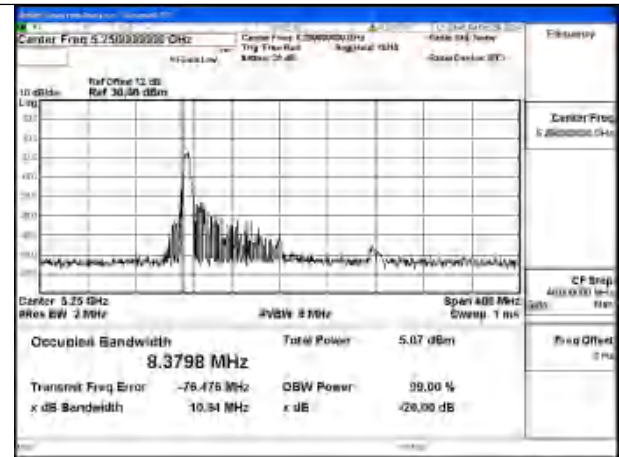

Mode:802.11ax HE16026T Frequency:5250MHz
Ant:Chain1