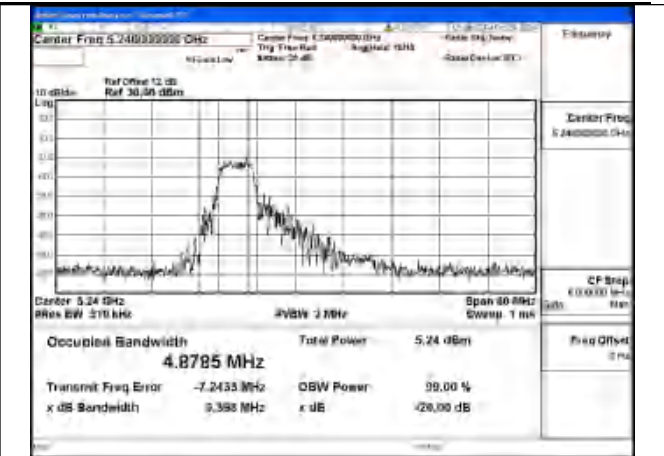

Mode:802.11ax HE20 26T Frequency:5240MHz
Ant:Chain1