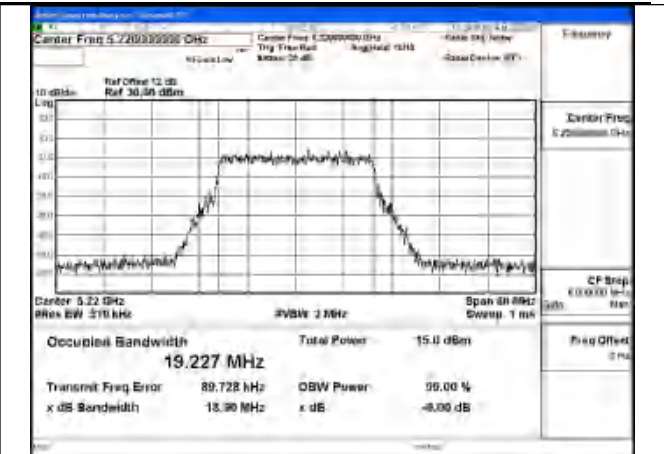

Mode:802.11ax HE20 Frequency:5220MHz Ant:Chain1