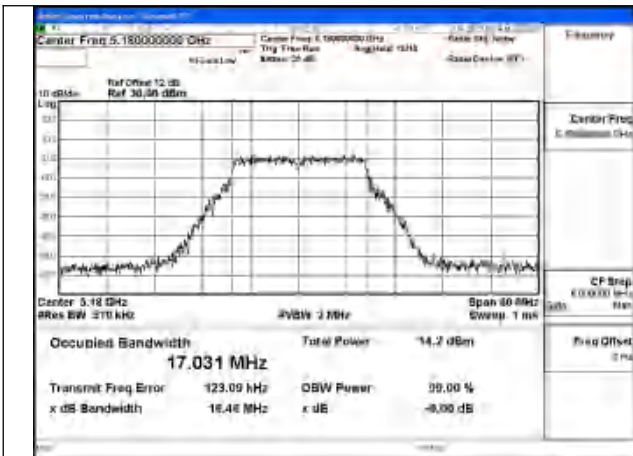

Test Mode: 802.11a

Mode:802.11a Frequency:5180MHz Ant:Chain1