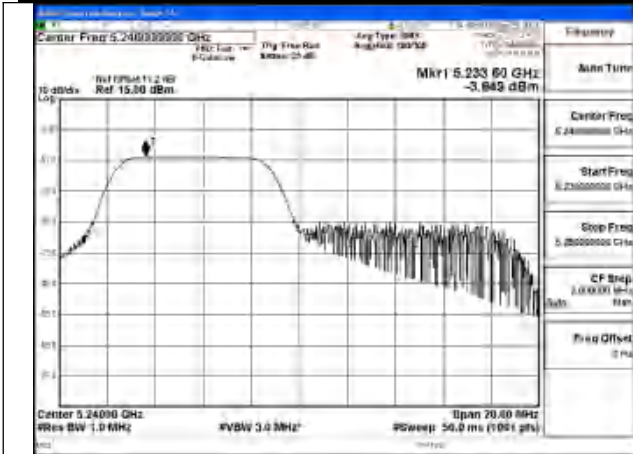

Mode:802.11be EHT20 Tone:26+52
Frequency:5240MHz Ant:Chain0