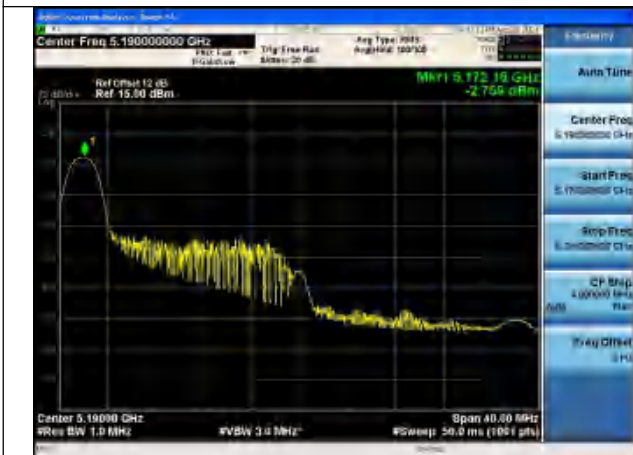

Mode:802.11ac VHT40 Frequency:5230MHz
 Ant:Chain1

Mode:802.11ac VHT40 Frequency:5190MHz
Ant:Chain0

Mode:802.11ac VHT40 Frequency:5230MHz
Ant:Chain0

Test Mode: 802.11ax HE40

Mode:802.11ax HE40 Tone:26T Frequency:5190MHz
Ant:Chain1

Mode:802.11ax HE40 Tone:26T Frequency:5230MHz
Ant:Chain1

Mode:802.11ax HE40 Tone:26T Frequency:5190MHz
Ant:Chain0

Mode:802.11ax HE40 Tone:26T Frequency:5230MHz
Ant:Chain0

Mode:802.11ax HE40 Tone:52T Frequency:5190MHz
Ant:Chain1