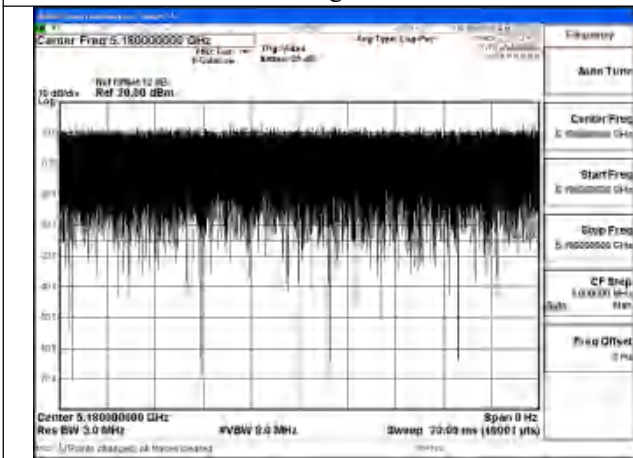

APPENDIX A – TEST DATA OF CONDUCTED EMISSION

Note: ANT4 = Chain1 (-5.7dBi), ANT8 = Chain0 (-0.2dBi)

Duty Cycle

Test Mode	Antenna	Frequency (MHz)	Duty Cycle (%)	Correction Factor(dB)	Plot
802.11a	Chain1	5180	99.89%	0	Fig.1
802.11a	Chain0	5180	99.85%	0	Fig.2
802.11n HT20	Chain1	5180	99.95%	0	Fig.3
802.11n HT20	Chain0	5180	99.95%	0	Fig.4
802.11ac VHT20	Chain1	5180	99.95%	0	Fig.5
802.11ac VHT20	Chain0	5180	99.95%	0	Fig.6
802.11ax HE20	Chain1	5180	99.94%	0	Fig.7
802.11ax HE20	Chain0	5180	99.95%	0	Fig.8
802.11n HT40	Chain1	5190	99.97%	0	Fig.9
802.11n HT40	Chain0	5190	99.95%	0	Fig.10
802.11ac VHT40	Chain1	5190	99.96%	0	Fig.11
802.11ac VHT40	Chain0	5190	99.96%	0	Fig.12
802.11ax HE40	Chain1	5190	99.97%	0	Fig.13
802.11ax HE40	Chain0	5190	99.96%	0	Fig.14
802.11ac VHT80	Chain1	5210	99.91%	0	Fig.15
802.11ac VHT80	Chain0	5210	99.91%	0	Fig.16
802.11ax HE80	Chain1	5210	99.95%	0	Fig.17
802.11ax HE80	Chain0	5210	99.96%	0	Fig.18
802.11ac VHT160	Chain1	5250	99.83%	0	Fig.19
802.11ac VHT160	Chain0	5250	99.79%	0	Fig.20
802.11ax HE160	Chain1	5250	99.95%	0	Fig.21
802.11ax HE160	Chain0	5250	99.94%	0	Fig.22
802.11be EHT20	Chain0	5180	99.93%	0	Fig.23
802.11be EHT20	Chain1	5180	99.94%	0	Fig.24
802.11be EHT40	Chain0	5190	99.81%	0	Fig.25
802.11be EHT40	Chain1	5190	99.80%	0	Fig.26
802.11be EHT80	Chain0	5210	99.72%	0	Fig.27
802.11be EHT80	Chain1	5210	99.69%	0	Fig.28
802.11be EHT160	Chain0	5250	99.64%	0	Fig.29
802.11be EHT160	Chain1	5250	99.57%	0	Fig.30

Note: Correction Factor=10*log (1/Duty Cycle)

Fig.1

Fig.2

Fig.3

Fig.4

Fig.5

Fig.6

Fig.7