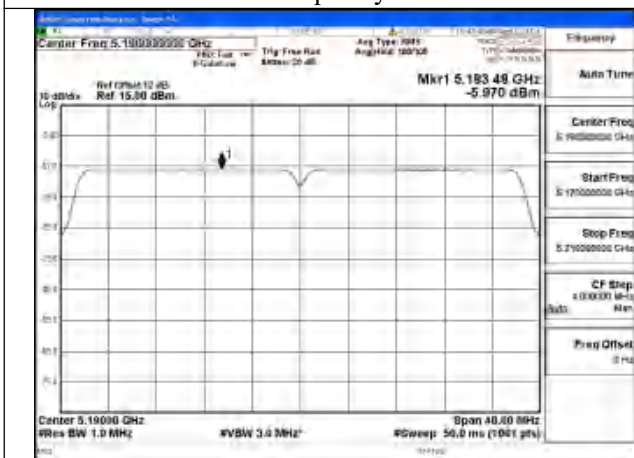

Mode:802.11n HT40 Frequency:5190MHz Ant:Chain0