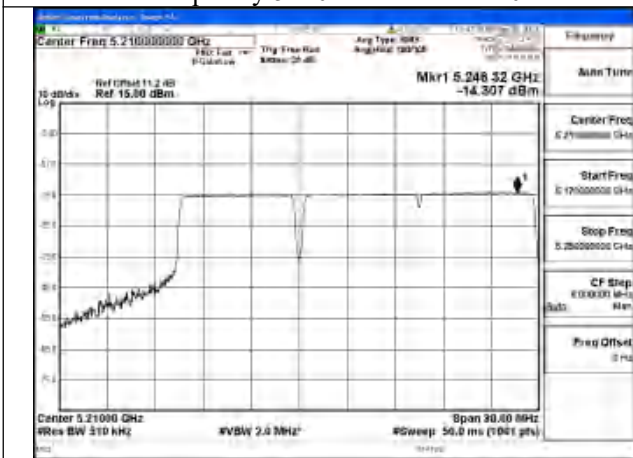

Mode:802.11be EHT80 Tone:242+484
Frequency:5210MHz Ant:Chain0