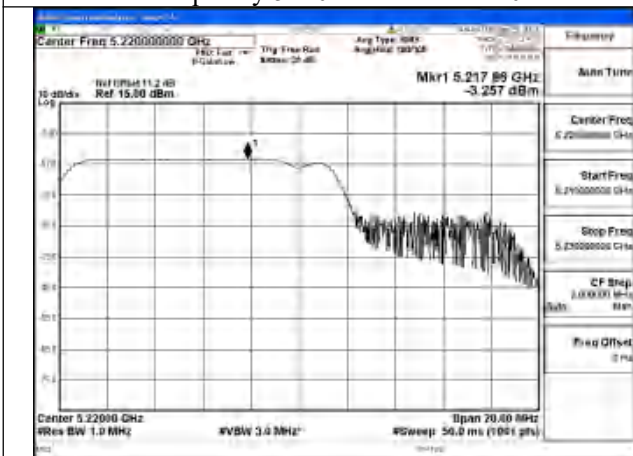

Mode:802.11be EHT20 Tone:26+106
Frequency:5220MHz Ant:Chain1