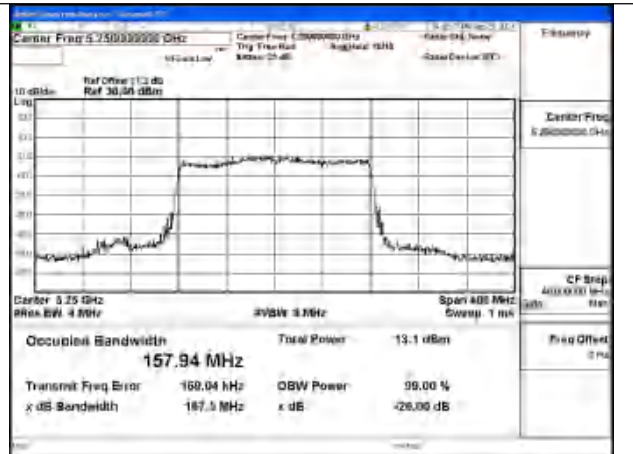

Mode:802.11be EHT80 Frequency:5210MHz
Ant:Chain0

Mode:802.11be EHT80 Frequency:5210MHz
Ant:Chain1

Test Mode: 802.11be EHT160

Mode:802.11be EHT160 Frequency:5250MHz
Ant:Chain0

Mode:802.11be EHT160 Frequency:5250MHz
Ant:Chain1