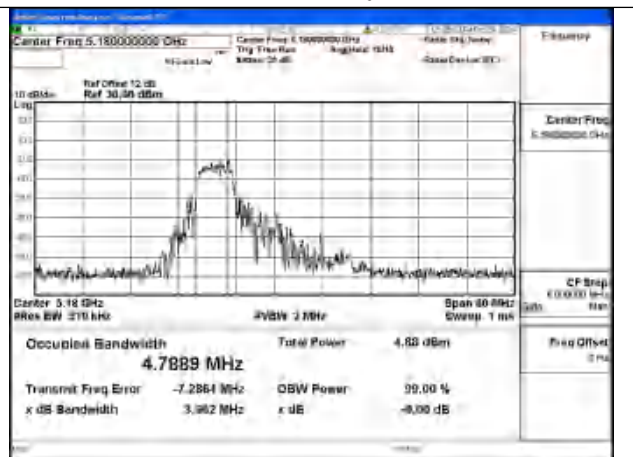

Test Mode: 802.11ax HE20 26T

Mode:802.11ax HE20 26T Frequency:5180MHz
Ant:Chain0

Mode:802.11ax HE20 26T Frequency:5220MHz
Ant:Chain0

Mode:802.11ax HE20 26T Frequency:5240MHz
Ant:Chain0

Mode:802.11ax HE20 26T Frequency:5180MHz
Ant:Chain1