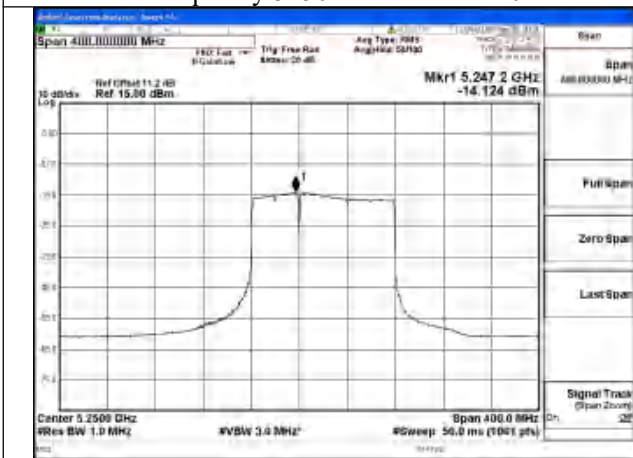

Mode:802.11be EHT160 Tone:484+996
Frequency:5250MHz Ant:Chain0