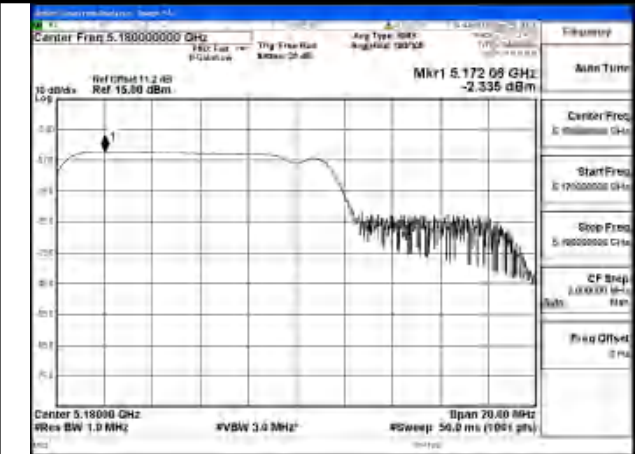

Mode:802.11be EHT20 Tone:26+52
Frequency:5240MHz Ant:Chain1

Mode:802.11be EHT20 Tone:26+106
Frequency:5180MHz Ant:Chain0

Mode:802.11be EHT20 Tone:26+106
Frequency:5220MHz Ant:Chain0

Mode:802.11be EHT20 Tone:26+106
Frequency:5240MHz Ant:Chain0