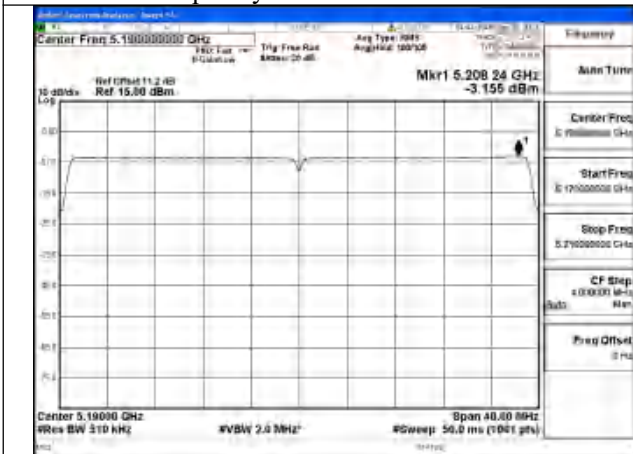

Mode:802.11be EHT40 Tone:242T
 Frequency:5190MHz Ant:Chain0

Mode:802.11be EHT40 Tone:242T
 Frequency:5230MHz Ant:Chain0

Mode:802.11be EHT40 Tone:242T
 Frequency:5190MHz Ant:Chain1

Mode:802.11be EHT40 Tone:242T
 Frequency:5230MHz Ant:Chain1