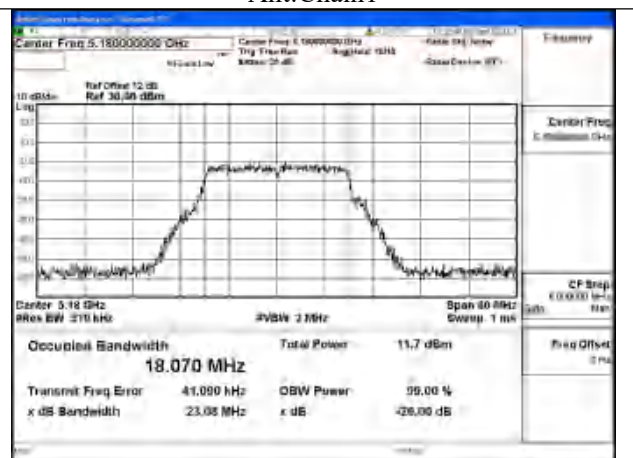

Mode:802.11ac VHT20 Frequency:5180MHz
Ant:Chain0