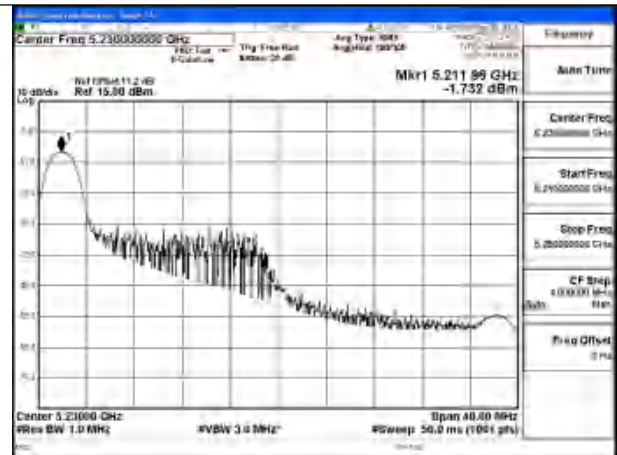

Mode:802.11be EHT40 Tone:26T Frequency:5230MHz
Ant:Chain1