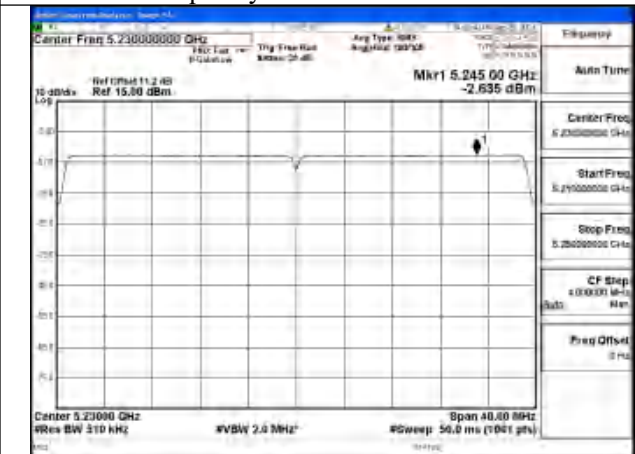

Mode:802.11be EHT40 Tone:484T
Frequency:5230MHz Ant:Chain0