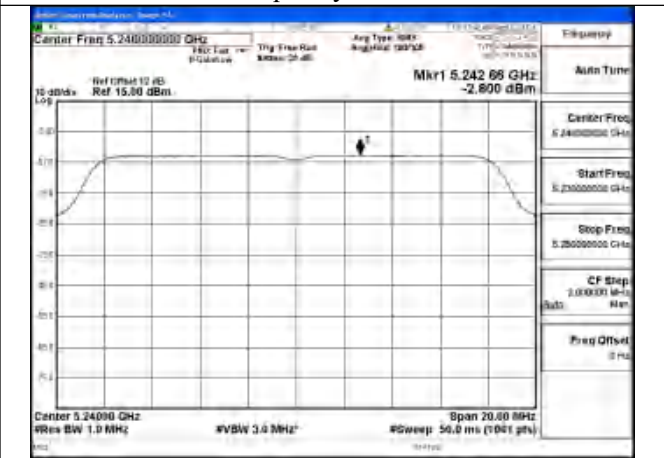

Test Mode: 802.11a

Mode:802.11a Frequency:5240MHz Ant:Chain1

Mode:802.11a Frequency:5180MHz Ant:Chain0

Mode:802.11a Frequency:5220MHz Ant:Chain0

Mode:802.11a Frequency:5240MHz Ant:Chain0

Test Mode: 802.11n HT20