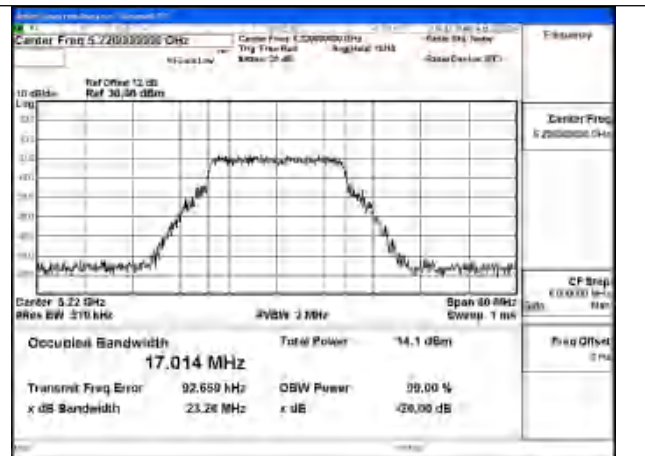

Mode:802.11a Frequency:5220MHz Ant:Chain1