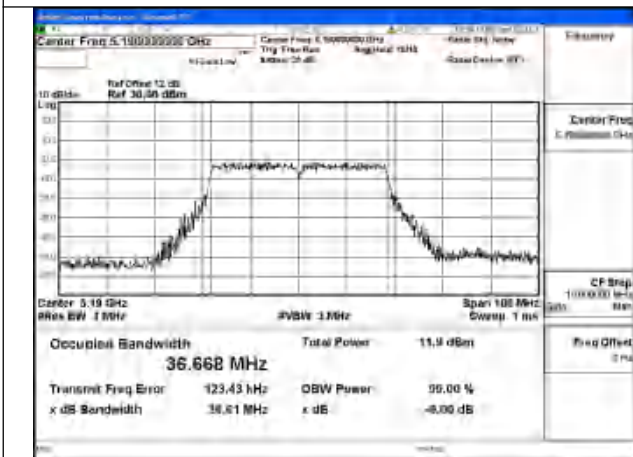

Mode:802.11n HT40 Frequency:5190MHz Ant:Chain0

Mode:802.11n HT40 Frequency:5230MHz Ant:Chain0

Test Mode: 802.11ac VHT40

Mode:802.11ac VHT40 Frequency:5190MHz
 Ant:Chain1

Mode:802.11ac VHT40 Frequency:5230MHz
 Ant:Chain1