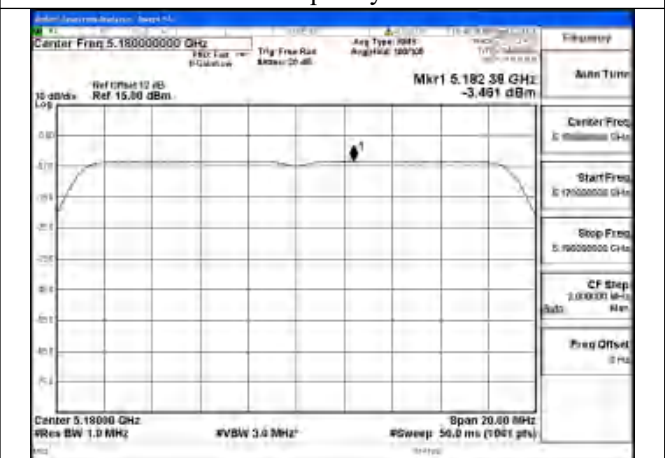

Mode:802.11n HT20 Frequency:5180MHz Ant:Chain0