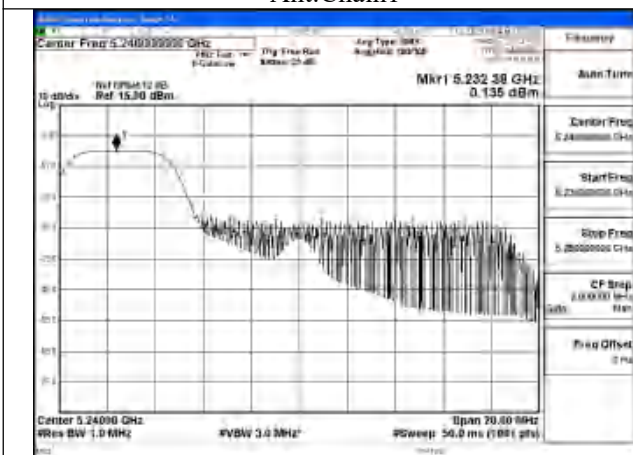

Mode:802.11ax HE20 Tone:52T Frequency:5240MHz
Ant:Chain1