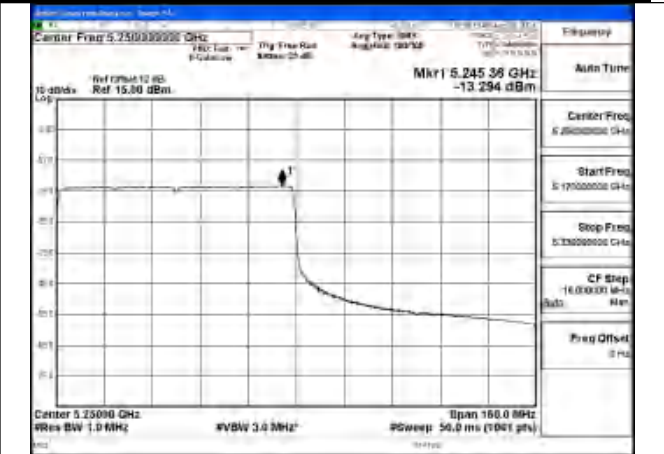

Mode:802.11ax HE160 Tone:996T
Frequency:5250MHz Ant:Chain0