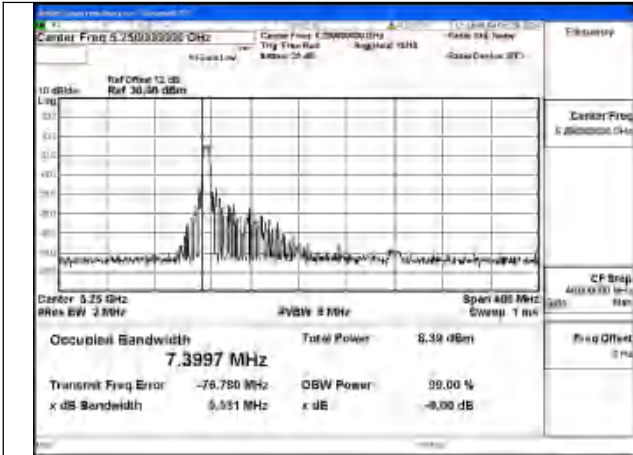

Test Mode: 802.11ax HE160 26T

Mode:802.11ax HE160 26T Frequency:5250MHz
Ant:Chain0