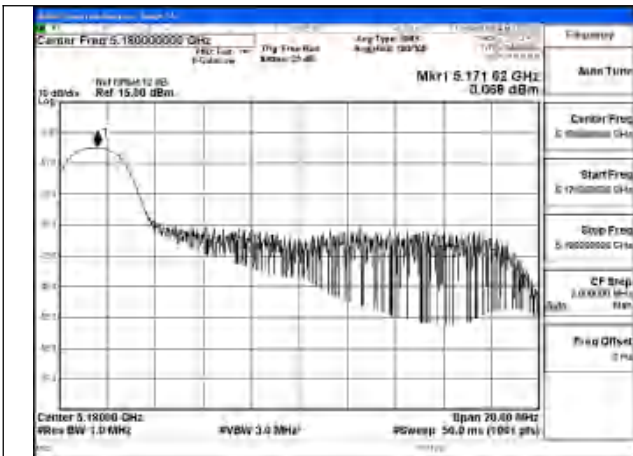

Mode:802.11ac VHT20 Frequency:5180MHz
Ant:Chain0

Mode:802.11ac VHT20 Frequency:5220MHz
Ant:Chain0

Mode:802.11ac VHT20 Frequency:5240MHz
Ant:Chain0

Test Mode: 802.11ax HE20

Mode:802.11ax HE20 Tone:26T Frequency:5180MHz
Ant:Chain1