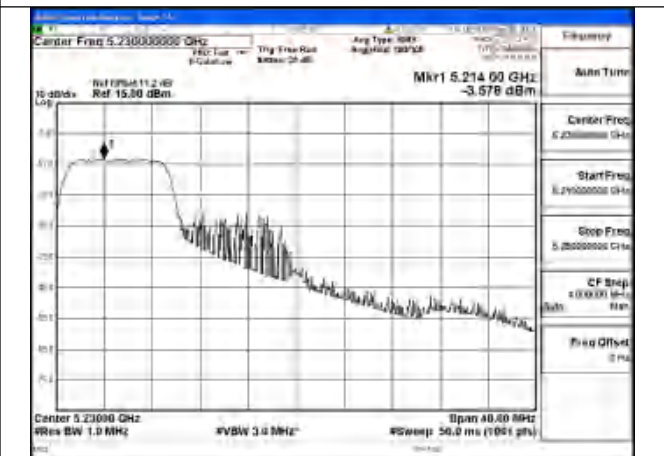

Mode:802.11be EHT40 Tone:52T Frequency:5190MHz
Ant:Chain0

Mode:802.11be EHT40 Tone:52T Frequency:5230MHz
Ant:Chain0

Mode:802.11be EHT40 Tone:52T Frequency:5190MHz
Ant:Chain1

Mode:802.11be EHT40 Tone:52T Frequency:5230MHz
Ant:Chain1