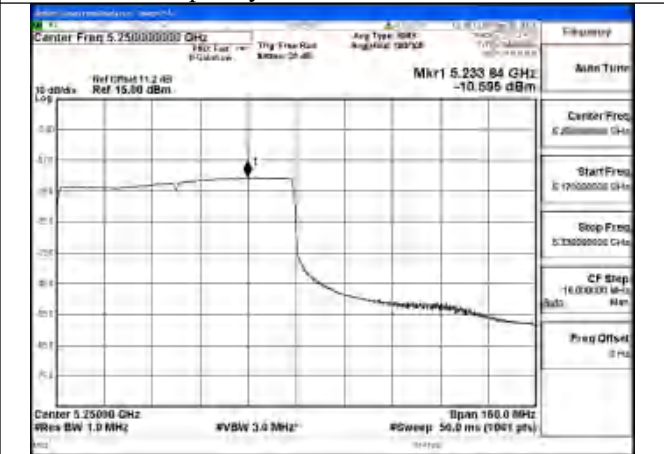

Mode:802.11be EHT160 Tone:242T
Frequency:5250MHz Ant:Chain1

Mode:802.11be EHT160 Tone:484T
Frequency:5250MHz Ant:Chain0

Mode:802.11be EHT160 Tone:484T
Frequency:5250MHz Ant:Chain1

Mode:802.11be EHT160 Tone:996T
Frequency:5250MHz Ant:Chain0