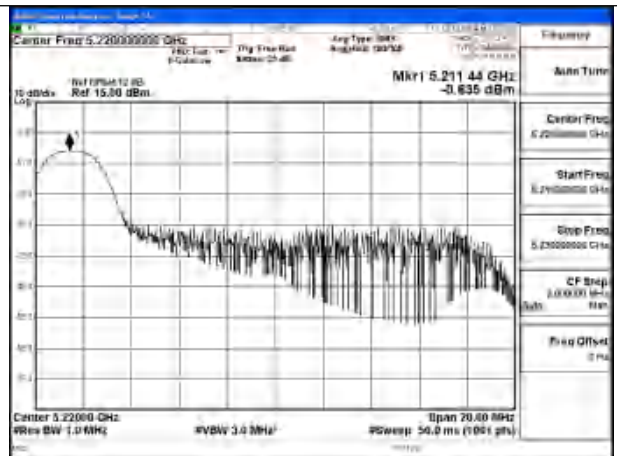

Mode:802.11ac VHT20 Frequency:5180MHz
Ant:Chain0

Mode:802.11ac VHT20 Frequency:5220MHz
Ant:Chain0

Mode:802.11ac VHT20 Frequency:5240MHz
Ant:Chain0

Test Mode: 802.11ax HE20

Mode:802.11ax HE20 Tone:26T Frequency:5180MHz
Ant:Chain1