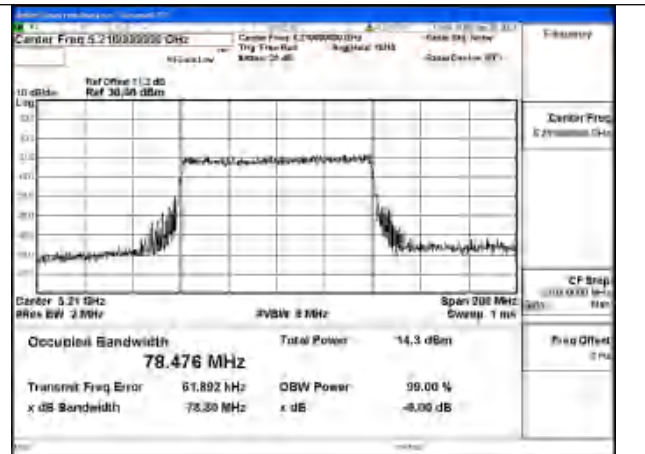

Mode:802.11be EHT80 Frequency:5210MHz
Ant:Chain1