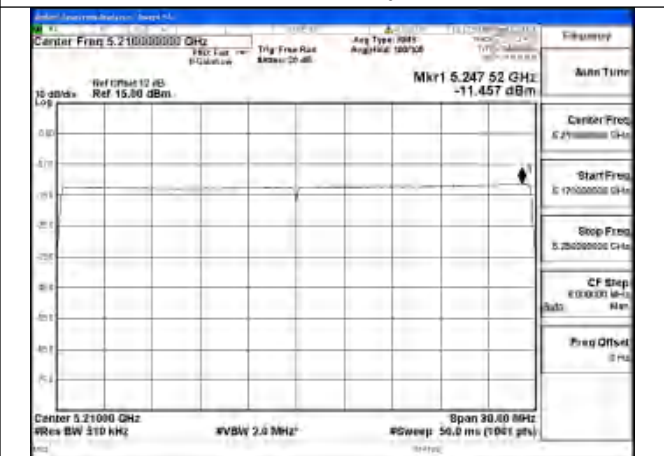

Mode:802.11ax HE80 Tone:242T Frequency:5210MHz
Ant:Chain0

Mode:802.11ax HE80 Tone:484T Frequency:5210MHz
Ant:Chain1

Mode:802.11ax HE80 Tone:484T Frequency:5210MHz
Ant:Chain0

Mode:802.11ax HE80 Tone:996T Frequency:5210MHz
Ant:Chain1