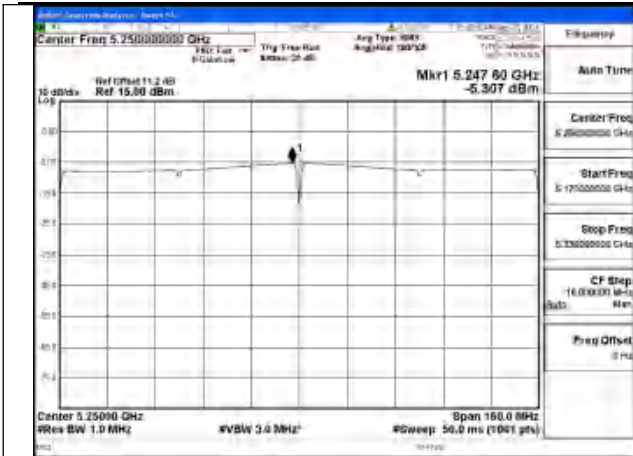

Mode:802.11be EHT160 Tone:1992T
Frequency:5250MHz Ant:Chain0