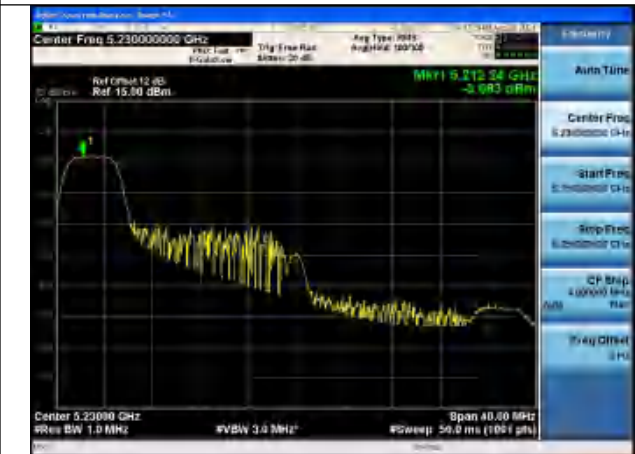

Mode:802.11ax HE40 Tone:26T Frequency:5230MHz
Ant:Chain1

Mode:802.11ax HE40 Tone:26T Frequency:5190MHz
Ant:Chain0

Mode:802.11ax HE40 Tone:26T Frequency:5230MHz
Ant:Chain0

Mode:802.11ax HE40 Tone:52T Frequency:5190MHz
Ant:Chain1

Mode:802.11ax HE40 Tone:52T Frequency:5230MHz
Ant:Chain1

Mode:802.11ax HE40 Tone:52T Frequency:5190MHz
Ant:Chain0

Mode:802.11ax HE40 Tone:52T Frequency:5230MHz
Ant:Chain0

Mode:802.11ax HE40 Tone:106T Frequency:5190MHz
Ant:Chain1