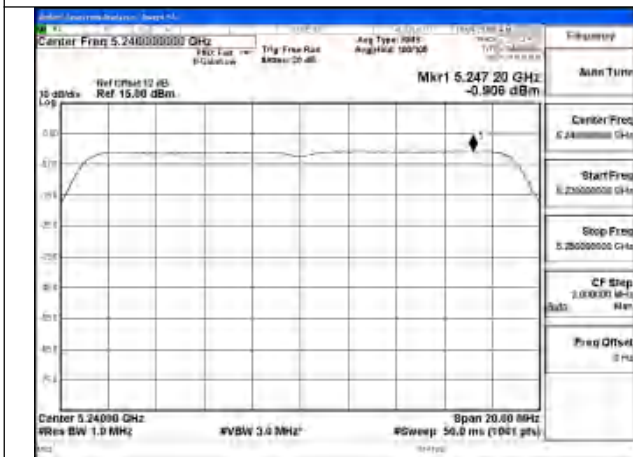

Mode:802.11n HT20 Frequency:5240MHz Ant:Chain0

Test Mode: 802.11ac VHT20

Mode:802.11ac VHT20 Frequency:5180MHz
Ant:Chain1

Mode:802.11ac VHT20 Frequency:5220MHz
Ant:Chain1

Mode:802.11ac VHT20 Frequency:5240MHz
Ant:Chain1