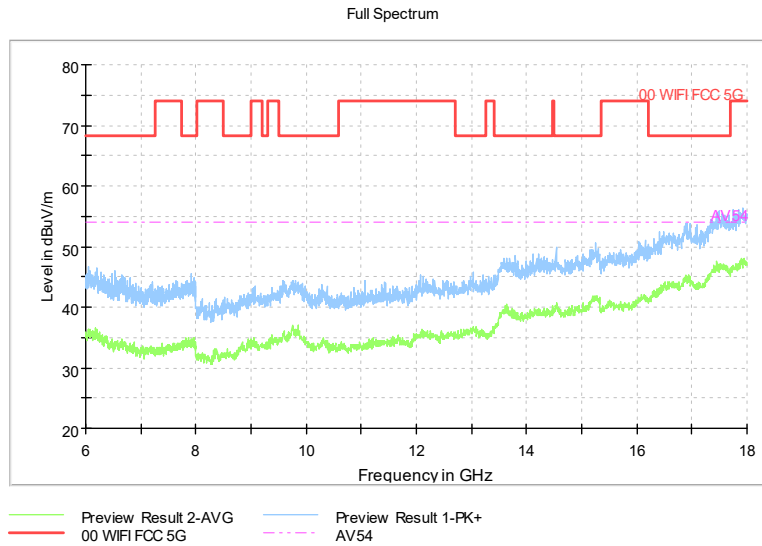

Frequency Range: 6GHz -18GHz
Detector: Av mode and PK mode
Test Mode: 802.11ac(VHT80)

Full Spectrum

Preview Result 2-AVG Preview Result 1-PK+
00 WIFI FCC 5G AV.54

Comment

Frequency Range: 18GHz -40GHz
Detector: Av mode and PK mode
Test Mode: 802.11ac(VHT80)

Full Spectrum

Frequency Range: 30MHz -1GHz
Detector: Av mode and PK mode
Test Mode: 802.11ax(HE80)

Full Spectrum

Frequency Range: 1GHz -6GHz
Detector: Av mode and PK mode
Test Mode: 802.11ax(HE80)

Comment

Frequency Range: 6GHz -18GHz
Detector: Av mode and PK mode
Test Mode: 802.11ax(HE80)

Comment

Frequency Range: 18GHz -40GHz
Detector: Av mode and PK mode
Test Mode: 802.11ax(HE80)

Carrier frequency (MHz): 5745
Channel No.:149