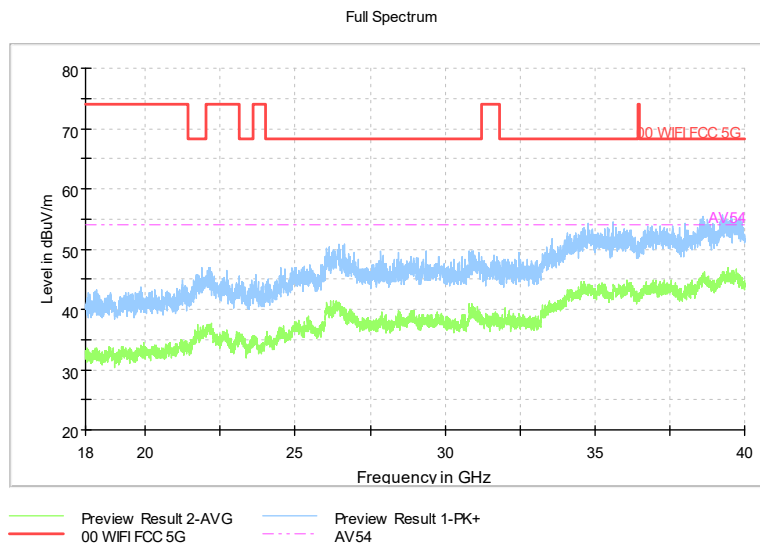

Full Spectrum

Comment

Frequency Range: 6GHz -18GHz
Detector: Av mode and PK mode
Modulation type: 802.11n(HT40)

Full Spectrum

Frequency Range: 18GHz -40GHz
Detector: Av mode and PK mode
Modulation type: 802.11n(HT40)

Full Spectrum

Frequency Range: 30MHz -1GHz
Detector: Av mode and PK mode
Test Mode: 802.11ac(VHT40)

Full Spectrum

Frequency Range: 1GHz -6GHz
Detector: Av mode and PK mode
Test Mode: 802.11ac(VHT40)

Comment

Frequency Range: 6GHz -18GHz
Detector: Av mode and PK mode
Test Mode: 802.11ac(VHT40)

Comment

Frequency Range: 18GHz -40GHz
Detector: Av mode and PK mode
Test Mode: 802.11ac(VHT40)

Full Spectrum

Frequency Range: 30MHz -1GHz
Detector: Av mode and PK mode
Test Mode: 802.11ax(HE 40)