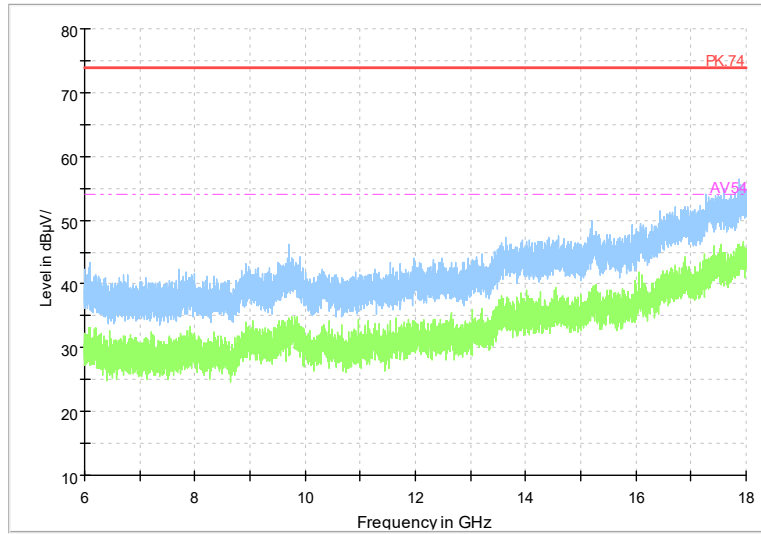

Comment

Frequency Range: 6GHz -18GHz
 Detector: Av mode and PK mode
 Modulation type: 802.11n(HT40)

Comment

Frequency Range: 18GHz -40GHz
 Detector: Av mode and PK mode
 Modulation type: 802.11n(HT40)

Full Spectrum

Frequency Range: 30MHz -1GHz
Detector: Av mode and PK mode
Test Mode: 802.11ac(VHT40)

Full Spectrum

Frequency Range: 1GHz -6GHz
Detector: Av mode and PK mode
Test Mode: 802.11ac(VHT40)

Full Spectrum

Frequency Range: 6GHz -18GHz
Detector: Av mode and PK mode
Test Mode: 802.11ac(VHT40)