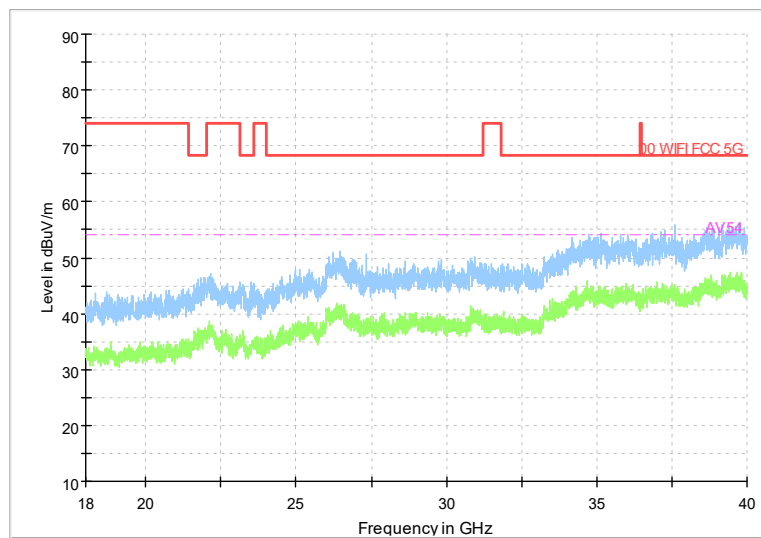

Full Spectrum

Frequency Range: 6GHz -18GHz
Detector: Av mode and PK mode
Test Mode: 802.11ax(HE20)

Full Spectrum

Frequency Range: 18GHz -40GHz
Detector: Av mode and PK mode
Test Mode: 802.11ax(HE20)

Carrier frequency (MHz): 5700
Channel No.:140

Full Spectrum

Comment

Frequency Range: 6GHz -18GHz
 Detector: Av mode and PK mode
 Modulation type: 802.11a

Full Spectrum

Frequency Range: 18GHz -40GHz
 Detector: Av mode and PK mode
 Modulation type: 802.11a