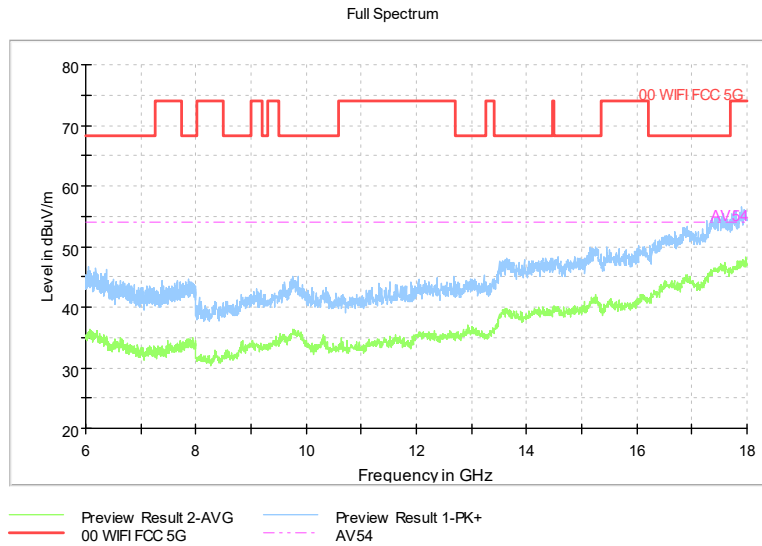

Carrier frequency (MHz): 5590

Channel No.:118

Full Spectrum

Frequency Range: 30MHz -1GHz
Detector: Av mode and PK mode
Modulation type: 802.11n(HT40)

Full Spectrum

Frequency Range: 1GHz -6GHz
Detector: Av mode and PK mode
Modulation type: 802.11n(HT40)

Comment

Frequency Range: 6GHz -18GHz
 Detector: Av mode and PK mode
 Modulation type: 802.11n(HT40)

Comment

Frequency Range: 18GHz -40GHz
 Detector: Av mode and PK mode
 Modulation type: 802.11n(HT40)

Full Spectrum

Frequency Range: 30MHz -1GHz
Detector: Av mode and PK mode
Test Mode: 802.11ac(VHT40)

Full Spectrum

Frequency Range: 1GHz -6GHz
Detector: Av mode and PK mode
Test Mode: 802.11ac(VHT40)

Comment

Frequency Range: 6GHz -18GHz
Detector: Av mode and PK mode
Test Mode: 802.11ac(VHT40)