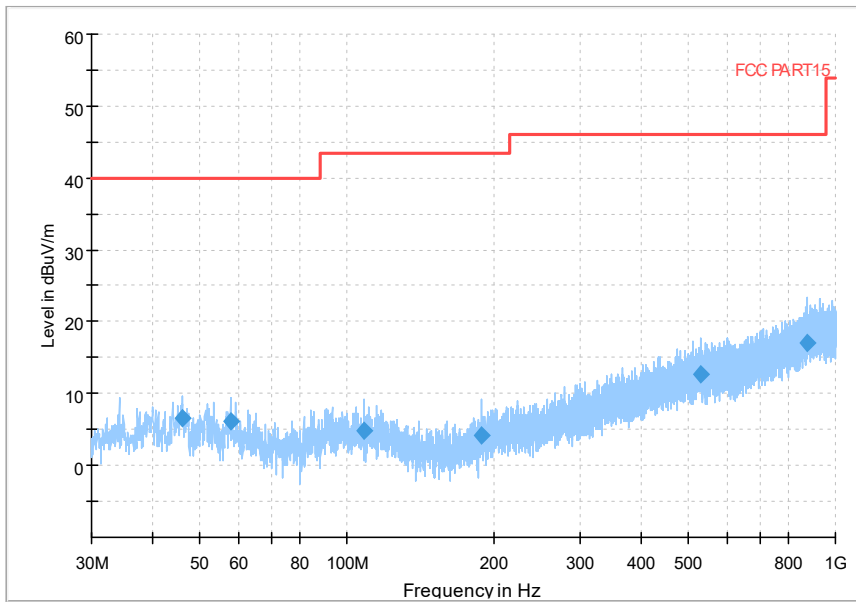

Full Spectrum

Frequency Range: 30MHz -1GHz
Detector: Av mode and PK mode
Test Mode: 802.11ax(HE 40)