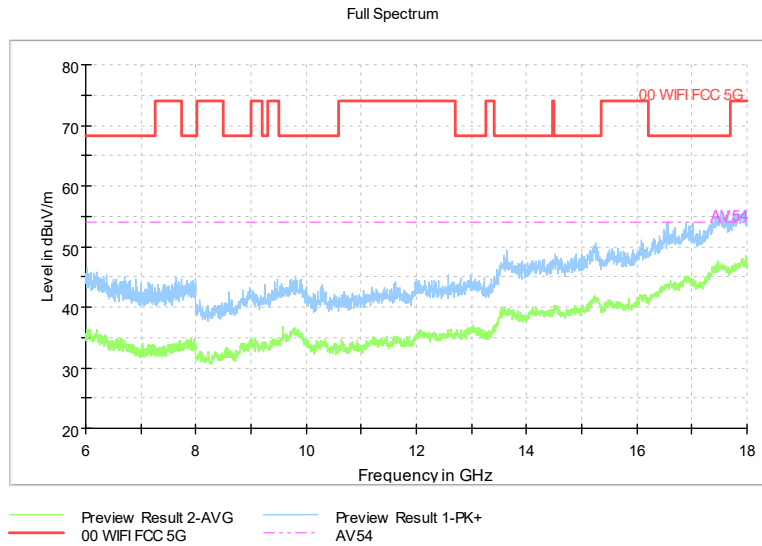

Frequency Range: 6GHz -18GHz
 Detector: Av mode and PK mode
 Test Mode: 802.11ax(HE20)

Full Spectrum

Comment

Frequency Range: 18GHz -40GHz
 Detector: Av mode and PK mode
 Test Mode: 802.11ax(HE20)

Carrier frequency (MHz): 5510

Channel No.:102

Full Spectrum

Frequency Range: 30MHz -1GHz
Detector: Av mode and PK mode
Modulation type: 802.11n(HT40)

Full Spectrum

Frequency Range: 1GHz -6GHz
Detector: Av mode and PK mode
Modulation type: 802.11n(HT40)