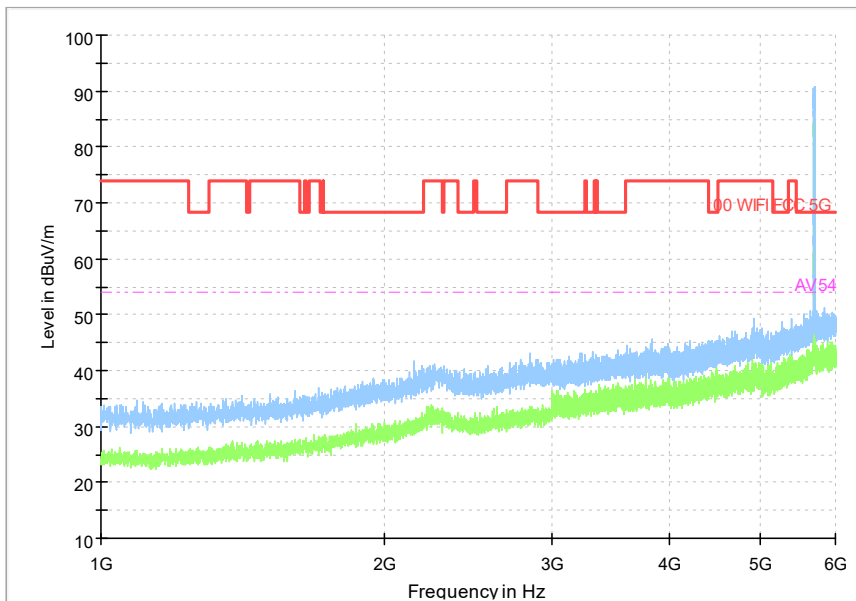

Full Spectrum

Frequency Range: 30MHz -1GHz
Detector: Av mode and PK mode
Modulation type: 802.11n(HT20)

Full Spectrum

Frequency Range: 1GHz -6GHz
Detector: Av mode and PK mode
Modulation type: 802.11n(HT20)

Comment

Frequency Range: 6GHz -18GHz
 Detector: Av mode and PK mode
 Modulation type: 802.11n(HT20)

Comment

Frequency Range: 18GHz -40GHz
 Detector: Av mode and PK mode
 Modulation type: 802.11n(HT20)

Full Spectrum

Frequency Range: 30MHz -1GHz
Detector: Av mode and PK mode
Test Mode: 802.11ac(VHT20)

Full Spectrum

Frequency Range: 1GHz -6GHz
Detector: Av mode and PK mode
Test Mode: 802.11ac(VHT20)

Full Spectrum

Comment