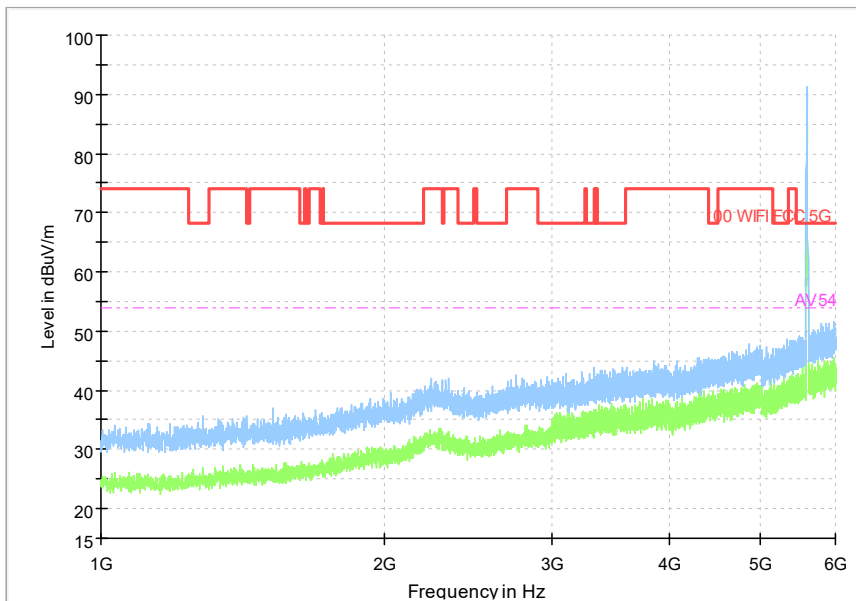

Frequency Range: 30MHz -1GHz
Detector: Av mode and PK mode
Modulation type: 802.11n(HT20)

Full Spectrum

Frequency Range: 1GHz -6GHz
Detector: Av mode and PK mode
Modulation type: 802.11n(HT20)

Full Spectrum

Frequency Range: 6GHz -18GHz
Detector: Av mode and PK mode
Modulation type: 802.11n(HT20)

Full Spectrum

Frequency Range: 18GHz -40GHz
Detector: Av mode and PK mode
Modulation type: 802.11n(HT20)

Full Spectrum

Frequency Range: 30MHz -1GHz
Detector: Av mode and PK mode
Test Mode: 802.11ac(VHT20)

Full Spectrum

Frequency Range: 1GHz -6GHz
Detector: Av mode and PK mode
Test Mode: 802.11ac(VHT20)

Frequency Range: 6GHz -18GHz
Detector: Av mode and PK mode
Test Mode: 802.11ac(VHT20)