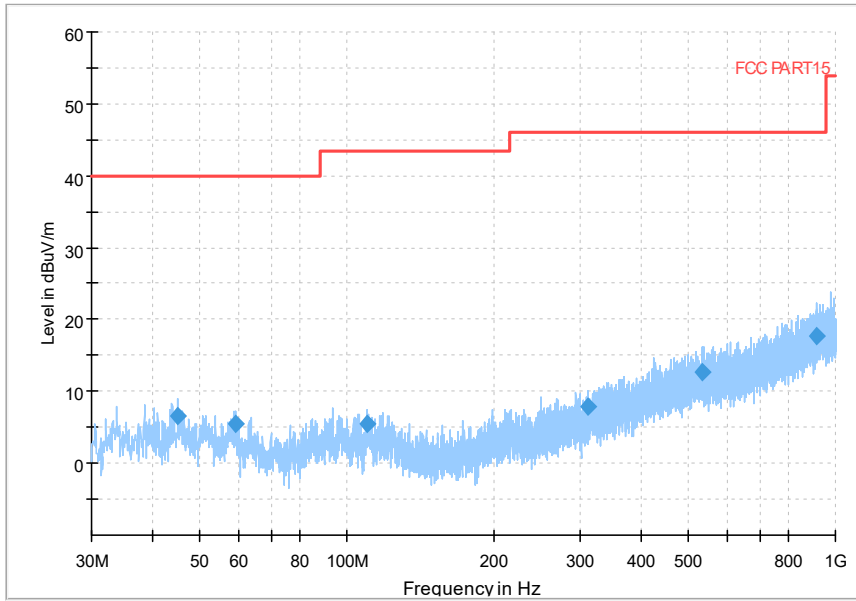

Channel No.:118

Full Spectrum

Frequency Range: 30MHz -1GHz
Detector: Av mode and PK mode
Modulation type: 802.11n(HT40)