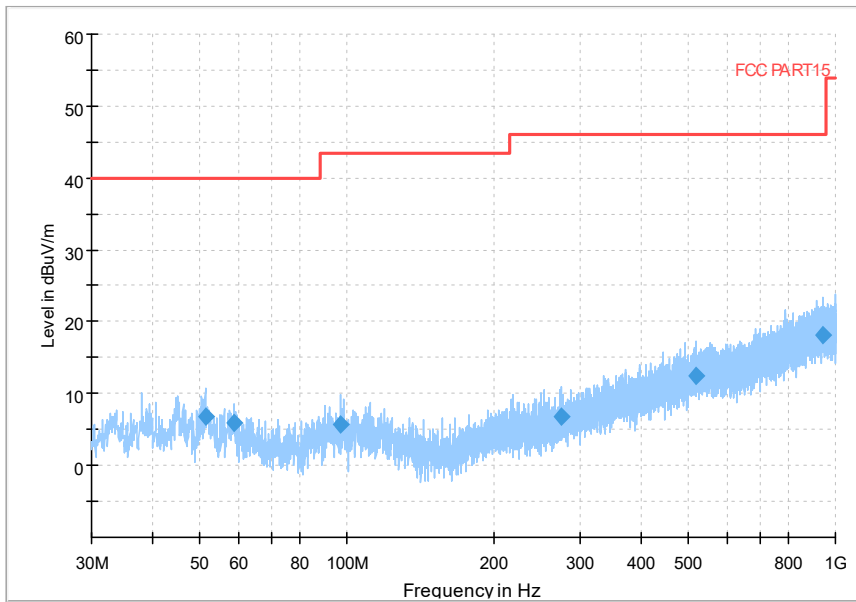

Full Spectrum

Preview Result 2-AVG Preview Result 1-PK+
00 WIFI FCC 5G AV.54

Comment

Frequency Range: 18GHz -40GHz
Detector: Av mode and PK mode
Test Mode: 802.11ac(VHT40)

Full Spectrum

Frequency Range: 30MHz -1GHz
Detector: Av mode and PK mode
Test Mode: 802.11ax(HE 40)