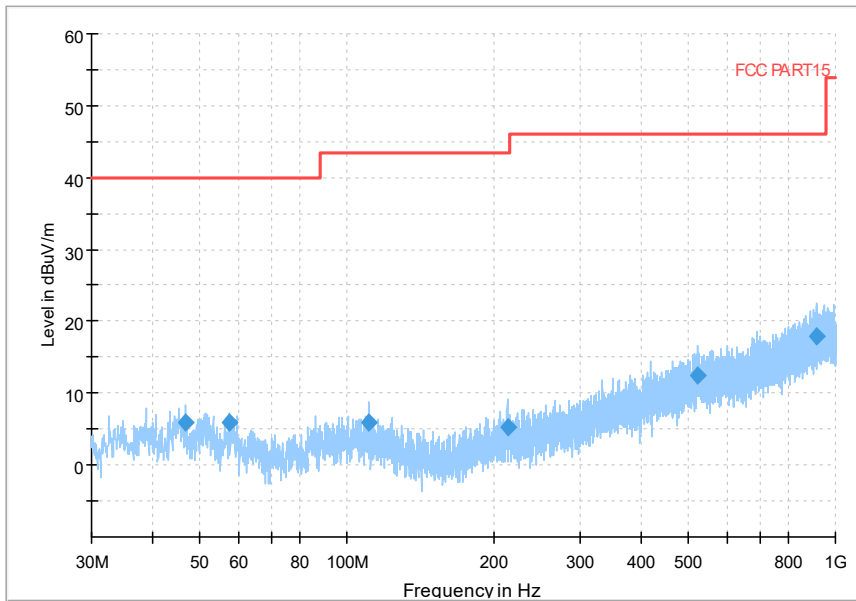

Carrier frequency (MHz): 5745
Channel No.:149

Full Spectrum

Frequency Range: 30MHz -1GHz
Detector: Av mode and PK mode
Modulation type: 802.11a