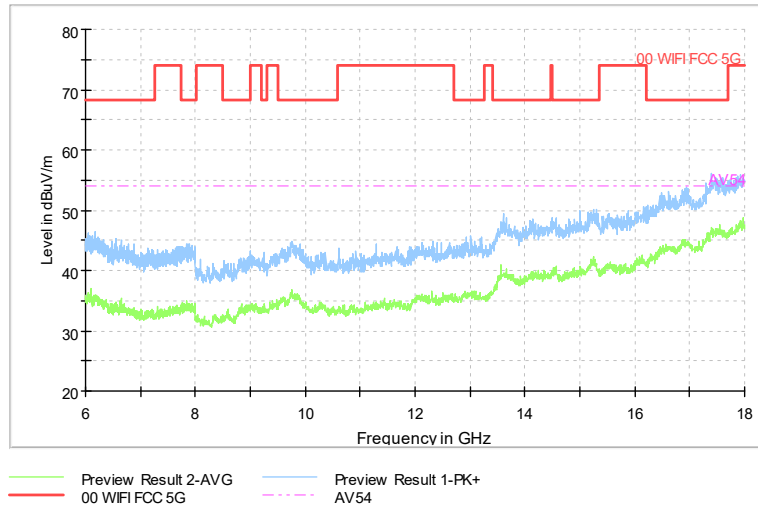

Full Spectrum

Frequency Range: 30MHz -1GHz
Detector: Av mode and PK mode
Modulation type: 802.11n(HT20)

Full Spectrum

Frequency Range: 1GHz -6GHz
Detector: Av mode and PK mode
Modulation type: 802.11n(HT20)

Comment

Frequency Range: 6GHz -18GHz
 Detector: Av mode and PK mode
 Modulation type: 802.11n(HT20)

Comment

Frequency Range: 18GHz -40GHz
 Detector: Av mode and PK mode
 Modulation type: 802.11n(HT20)

Full Spectrum

Frequency Range: 30MHz -1GHz
Detector: Av mode and PK mode
Test Mode: 802.11ac(VHT20)

Full Spectrum

Frequency Range: 1GHz -6GHz
Detector: Av mode and PK mode
Test Mode: 802.11ac(VHT20)

Full Spectrum

Comment