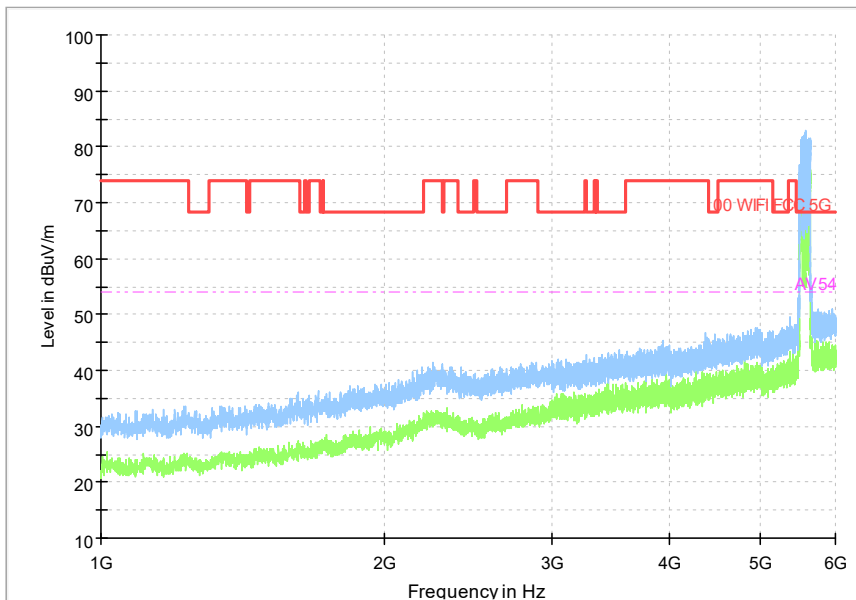

Full Spectrum

Frequency Range: 6GHz -18GHz
Detector: Av mode and PK mode
Test Mode: 802.11ax(HE20)

Full Spectrum

Frequency Range: 18GHz -40GHz
Detector: Av mode and PK mode
Test Mode: 802.11ax(HE20)

Carrier frequency (MHz): 5570
Channel No.:114

Full Spectrum

Frequency Range: 30MHz -1GHz
Detector: Av mode and PK mode
Test Mode: 802.11ac(VHT169)

Full Spectrum

Frequency Range: 1GHz -6GHz
Detector: Av mode and PK mode
Test Mode: 802.11ac(VHT160)

Comment