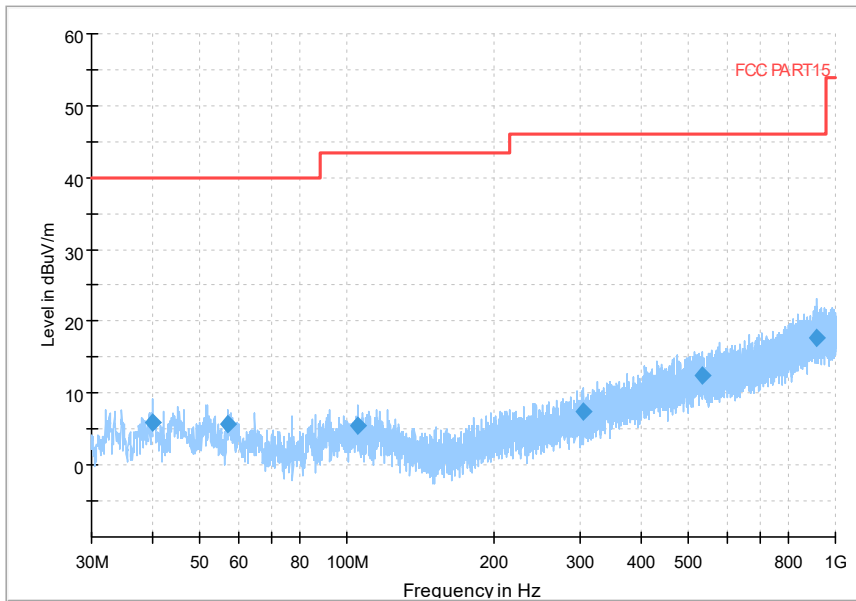

Carrier frequency (MHz): 5610
Channel No.:122

Full Spectrum

Frequency Range: 30MHz -1GHz
Detector: Av mode and PK mode
Test Mode: 802.11ac(VHT80)