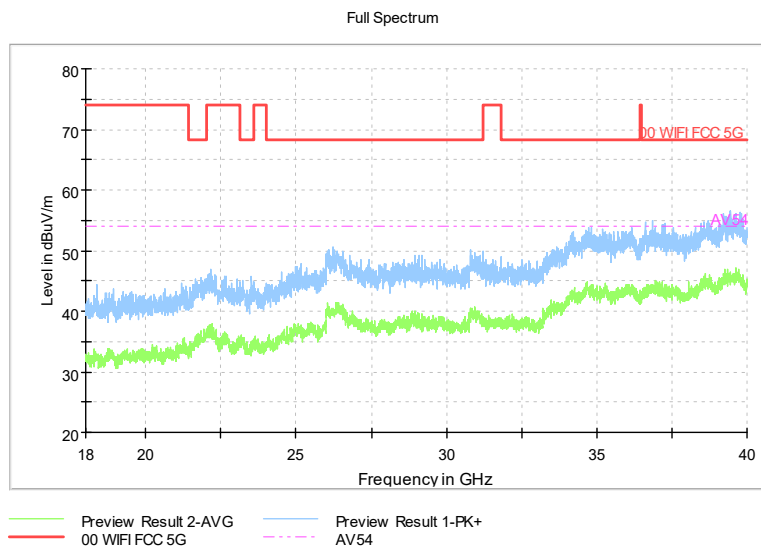

Frequency Range: 30MHz -1GHz
Detector: Av mode and PK mode
Test Mode: 802.11ax(HE80)

Full Spectrum

Frequency Range: 1GHz -6GHz
Detector: Av mode and PK mode
Test Mode: 802.11ax(HE80)

Comment

Frequency Range: 6GHz -18GHz
 Detector: Av mode and PK mode
 Test Mode: 802.11ax(HE80)

Comment

Frequency Range: 18GHz -40GHz
 Detector: Av mode and PK mode
 Test Mode: 802.11ax(HE80)

Carrier frequency (MHz): 5610
Channel No.:122

Full Spectrum

Frequency Range: 30MHz -1GHz
Detector: Av mode and PK mode
Test Mode: 802.11ac(VHT80)