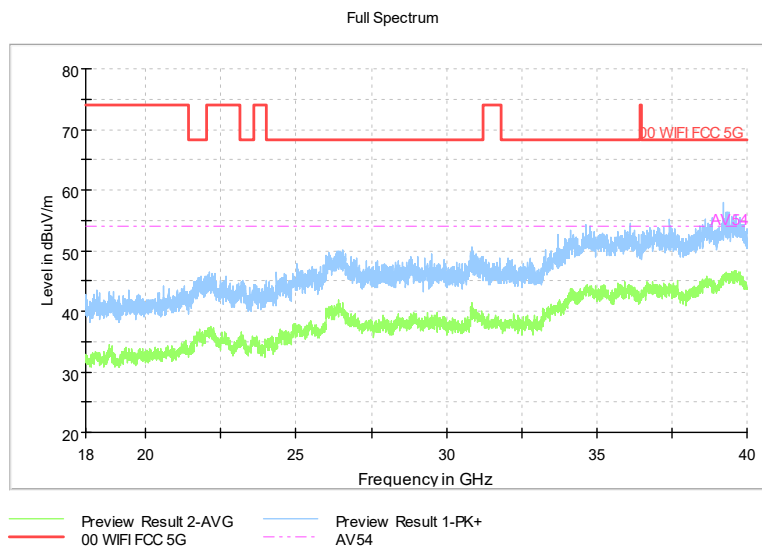

Frequency Range: 30MHz -1GHz
Detector: Av mode and PK mode
Test Mode: 802.11ac(VHT40)

Full Spectrum

Frequency Range: 1GHz -6GHz
Detector: Av mode and PK mode
Test Mode: 802.11ac(VHT40)

Comment

Frequency Range: 6GHz -18GHz
Detector: Av mode and PK mode
Test Mode: 802.11ac(VHT40)

Comment

Frequency Range: 18GHz -40GHz
Detector: Av mode and PK mode
Test Mode: 802.11ac(VHT40)

Full Spectrum

Frequency Range: 30MHz -1GHz
Detector: Av mode and PK mode
Test Mode: 802.11ax(HE 40)

Full Spectrum