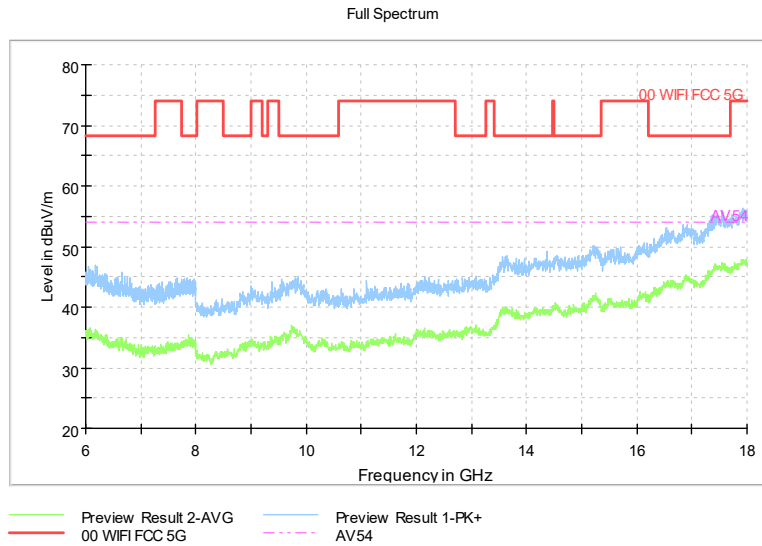

Full Spectrum

Frequency Range: 1GHz -6GHz
Detector: Av mode and PK mode
Test Mode: 802.11ax(HE 40)

Comment

Frequency Range: 6GHz -18GHz
 Detector: Av mode and PK mode
 Test Mode: 802.11ax(HE 40)

Comment

Frequency Range: 18GHz -40GHz
 Detector: Av mode and PK mode
 Test Mode: 802.11ax(HE40)

Carrier frequency (MHz): 5530

Channel No.:106

Full Spectrum

Frequency Range: 30MHz -1GHz
Detector: Av mode and PK mode
Test Mode: 802.11ac(VHT80)

Full Spectrum

Frequency Range: 1GHz -6GHz
Detector: Av mode and PK mode
Test Mode: 802.11ac(VHT80)

Comment

Frequency Range: 6GHz -18GHz
 Detector: Av mode and PK mode
 Test Mode: 802.11ac(VHT80)

Comment

Frequency Range: 18GHz -40GHz
 Detector: Av mode and PK mode
 Test Mode: 802.11ac(VHT80)

Full Spectrum