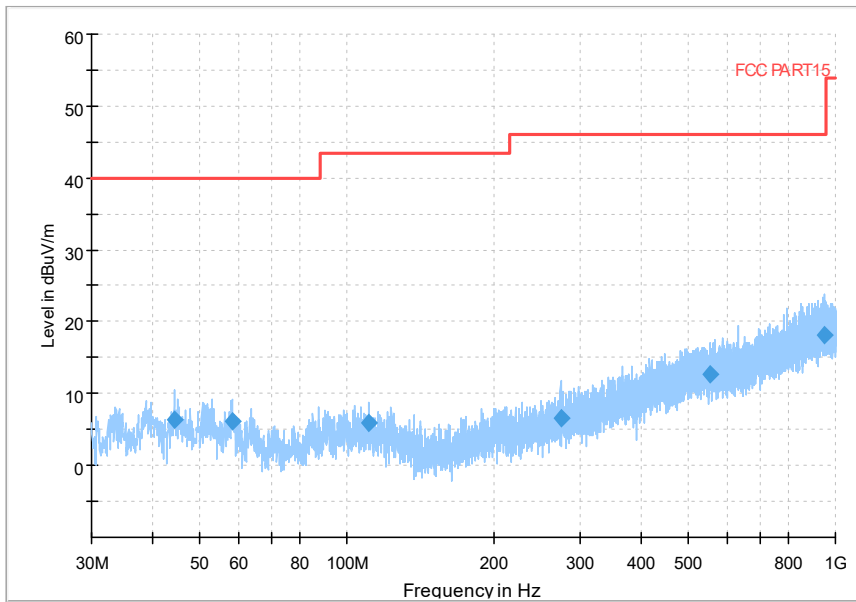

Full Spectrum

Comment

Frequency Range: 6GHz -18GHz
 Detector: Av mode and PK mode
 Modulation type: 802.11a

Full Spectrum

Frequency Range: 18GHz -40GHz
 Detector: Av mode and PK mode
 Modulation type: 802.11a

Full Spectrum

Frequency Range: 30MHz -1GHz
Detector: Av mode and PK mode
Modulation type: 802.11n(HT20)

Full Spectrum

Frequency Range: 1GHz -6GHz
Detector: Av mode and PK mode
Modulation type: 802.11n(HT20)