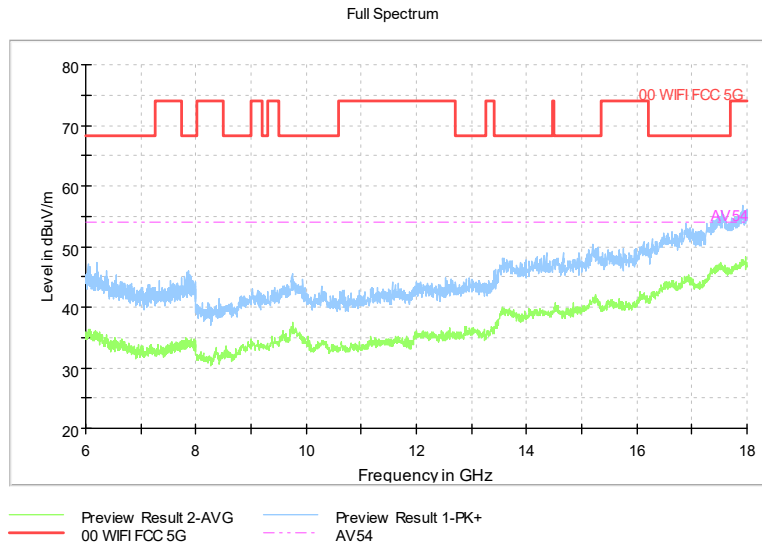

Comment

Frequency Range: 6GHz -18GHz
Detector: Av mode and PK mode
Test Mode: 802.11ax(HE 40)