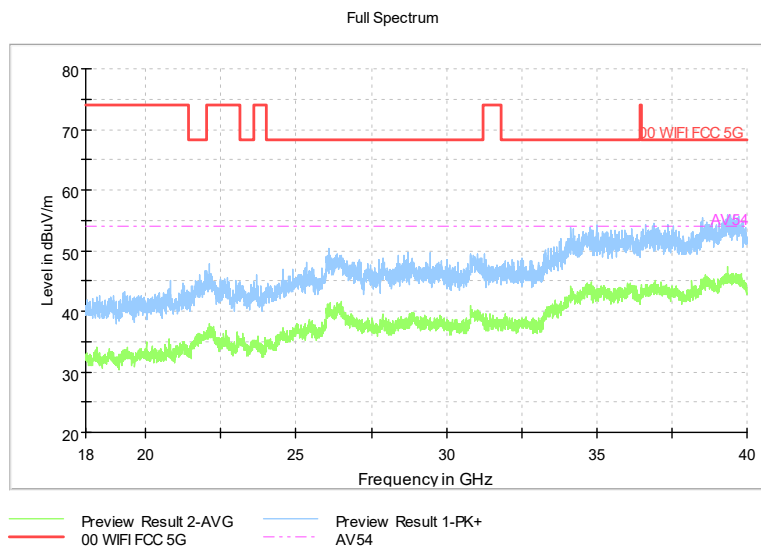

Comment

Frequency Range: 18GHz -40GHz
Detector: Av mode and PK mode
Test Mode: 802.1

Carrier frequency (MHz): 5710