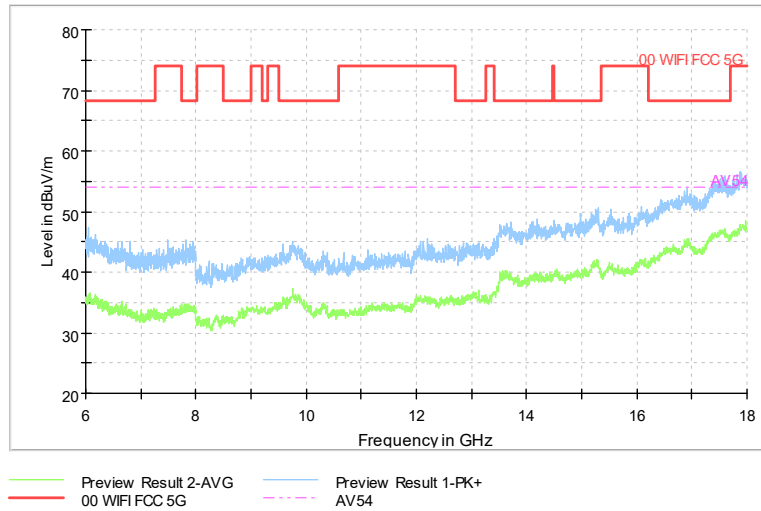

Full Spectrum

Frequency Range: 6GHz -18GHz
Detector: Av mode and PK mode
Test Mode: 802.11ax(HE20)

Full Spectrum

Frequency Range: 18GHz -40GHz
Detector: Av mode and PK mode
Test Mode: 802.11ax(HE20)

Carrier frequency (MHz): 5700
Channel No.:140

Full Spectrum

Comment

Frequency Range: 6GHz -18GHz
 Detector: Av mode and PK mode
 Modulation type: 802.11a

Full Spectrum

Frequency Range: 18GHz -40GHz
 Detector: Av mode and PK mode
 Modulation type: 802.11a