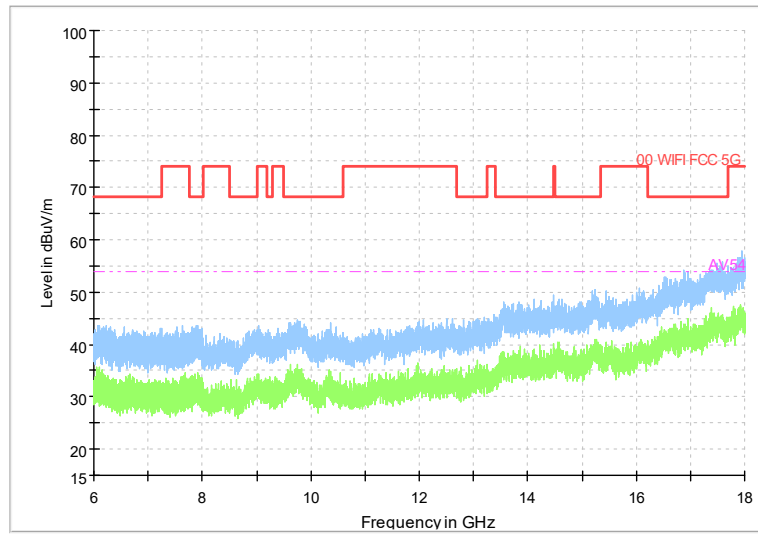

Full Spectrum

Frequency Range: 30MHz -1GHz
 Detector: Av mode and PK mode
 Test Mode: 802.11ac(VHT20)

Full Spectrum

Frequency Range: 1GHz -6GHz
 Detector: Av mode and PK mode
 Test Mode: 802.11ac(VHT20)

Frequency Range: 6GHz -18GHz
Detector: Av mode and PK mode
Test Mode: 802.11ac(VHT20)

Frequency Range: 18GHz -40GHz
Detector: Av mode and PK mode
Test Mode: 802.11ac(VHT20)

Full Spectrum

Frequency Range: 30MHz -1GHz
Detector: Av mode and PK mode
Test Mode: 802.11ax(HE20)

Full Spectrum

Frequency Range: 1GHz -6GHz
Detector: Av mode and PK mode
Test Mode: 802.11ax(HE20)

Full Spectrum

Frequency Range: 6GHz -18GHz
Detector: Av mode and PK mode
Test Mode: 802.11ax(HE20)

Full Spectrum

Frequency Range: 18GHz -40GHz
Detector: Av mode and PK mode
Test Mode: 802.11ax(HE20)

Carrier frequency (MHz): 5570
Channel No.:114