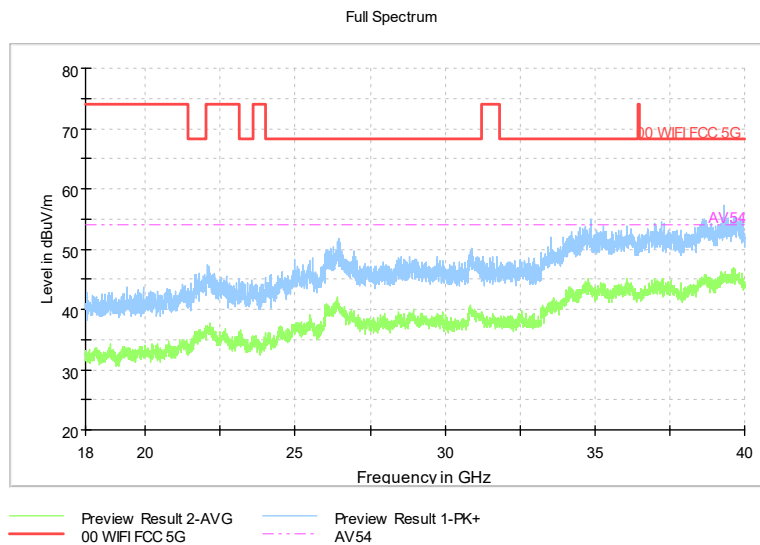

Frequency Range: 6GHz -18GHz
Detector: Av mode and PK mode
Test Mode: 802.11ax(HE80)

Comment

Frequency Range: 18GHz -40GHz
Detector: Av mode and PK mode
Test Mode: 802.11ax(HE80)

Carrier frequency (MHz): 5745
Channel No.:149

Full Spectrum

Frequency Range: 30MHz -1GHz
Detector: Av mode and PK mode
Modulation type: 802.11a

Full Spectrum

Frequency Range: 1GHz -6GHz
Detector: Av mode and PK mode
Modulation type: 802.11a

Comment

Frequency Range: 6GHz -18GHz
Detector: Av mode and PK mode
Modulation type: 802.11a