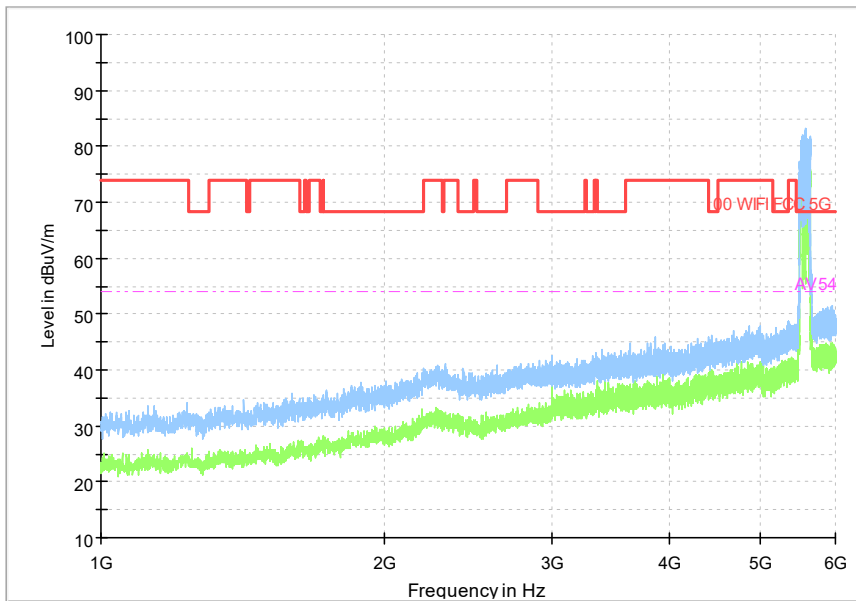

Full Spectrum

Frequency Range: 30MHz -1GHz
Detector: Av mode and PK mode
Test Mode: 802.11ac(VHT169)

Full Spectrum

Frequency Range: 1GHz -6GHz
Detector: Av mode and PK mode
Test Mode: 802.11ac(VHT160)

Comment

Frequency Range: 6GHz -18GHz
 Detector: Av mode and PK mode
 Test Mode: 802.11ac(VHT160)

Comment

Frequency Range: 18GHz -40GHz
 Detector: Av mode and PK mode
 Test Mode: 802.11ac(VHT160)

Full Spectrum

Frequency Range: 30MHz -1GHz
Detector: Av mode and PK mode
Test Mode: 802.11ax(HE160)

Full Spectrum

Frequency Range: 1GHz -6GHz
Detector: Av mode and PK mode
Test Mode: 802.11ax(HE160)

Comment

Frequency Range: 6GHz -18GHz
 Detector: Av mode and PK mode
 Test Mode: 802.11ax(HE80)

Comment

Frequency Range: 18GHz -40GHz
 Detector: Av mode and PK mode
 Test Mode: 802.11ax(HE160)