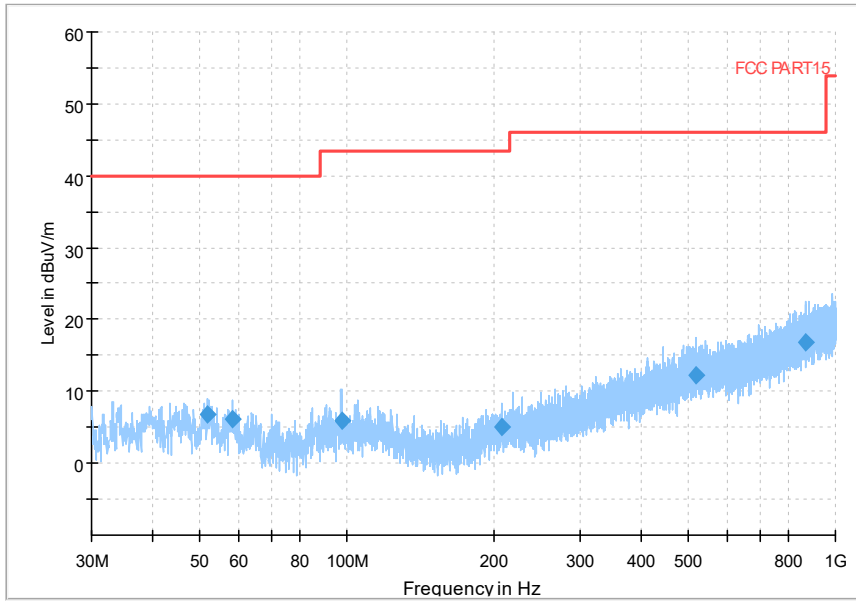

Frequency Range: 1GHz -6GHz
Detector: Av mode and PK mode
Test Mode: 802.11ax(HE 40)

Comment

Frequency Range: 6GHz -18GHz
 Detector: Av mode and PK mode
 Test Mode: 802.11ax(HE 40)

Comment

Frequency Range: 18GHz -40GHz
 Detector: Av mode and PK mode
 Test Mode: 802.1

Carrier frequency (MHz): 5710

Channel No.:142

Full Spectrum

Frequency Range: 30MHz -1GHz
Detector: Av mode and PK mode
Modulation type: 802.11n(HT40)

Full Spectrum

Frequency Range: 1GHz -6GHz
Detector: Av mode and PK mode
Modulation type: 802.11n(HT40)