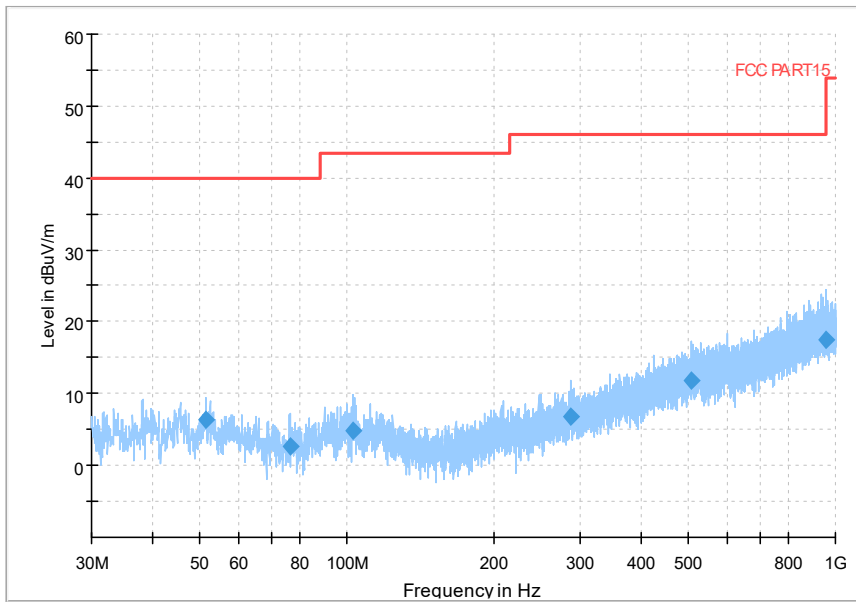

Full Spectrum

Frequency Range: 1GHz -6GHz
Detector: Av mode and PK mode
Test Mode: 802.11ac(VHT80)

Comment

Frequency Range: 6GHz -18GHz
Detector: Av mode and PK mode
Test Mode: 802.11ac(VHT80)

Comment

Frequency Range: 18GHz -40GHz
Detector: Av mode and PK mode
Test Mode: 802.11ac(VHT80)

Full Spectrum

Frequency Range: 30MHz -1GHz
Detector: Av mode and PK mode
Test Mode: 802.11ax(HE80)

Full Spectrum

Frequency Range: 1GHz -6GHz
Detector: Av mode and PK mode
Test Mode: 802.11ax(HE80)

Comment