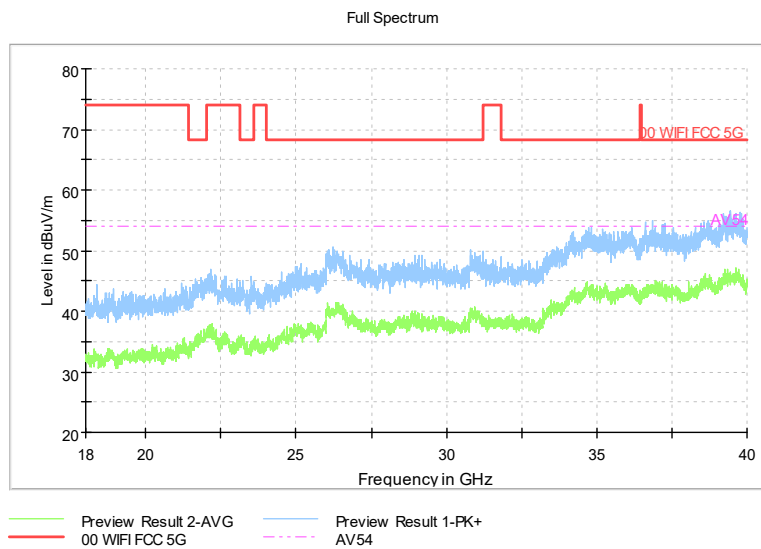

Full Spectrum

Frequency Range: 1GHz -6GHz
Detector: Av mode and PK mode
Test Mode: 802.11ax(HE160)

Comment

Frequency Range: 6GHz -18GHz
 Detector: Av mode and PK mode
 Test Mode: 802.11ax(HE80)

Comment

Frequency Range: 18GHz -40GHz
 Detector: Av mode and PK mode
 Test Mode: 802.11ax(HE160)

Carrier frequency (MHz): 5600
 Channel No.:120

Frequency Range: 30MHz -1GHz
Detector: Av mode and PK mode
Modulation type: 802.11a

Frequency Range: 1GHz -6GHz
Detector: Av mode and PK mode
Modulation type: 802.11a