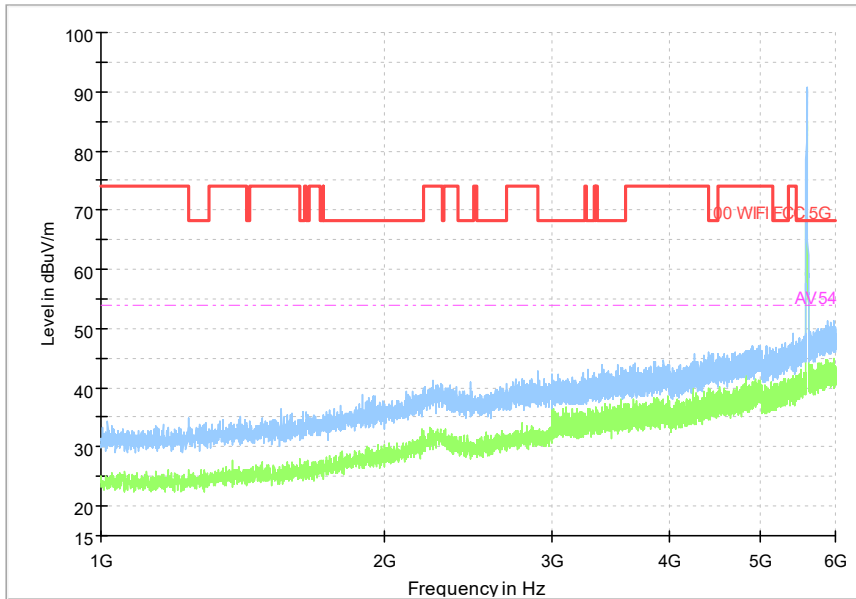

Frequency Range: 6GHz -18GHz
Detector: Av mode and PK mode
Modulation type: 802.11n(HT20)

Full Spectrum

Frequency Range: 18GHz -40GHz
Detector: Av mode and PK mode
Modulation type: 802.11n(HT20)

Full Spectrum

Frequency Range: 30MHz -1GHz
Detector: Av mode and PK mode
Test Mode: 802.11ac(VHT20)

Full Spectrum

Frequency Range: 1GHz -6GHz
Detector: Av mode and PK mode
Test Mode: 802.11ac(VHT20)

Frequency Range: 6GHz -18GHz
Detector: Av mode and PK mode
Test Mode: 802.11ac(VHT20)

Frequency Range: 18GHz -40GHz
Detector: Av mode and PK mode
Test Mode: 802.11ac(VHT20)

Full Spectrum

Frequency Range: 30MHz -1GHz
Detector: Av mode and PK mode
Test Mode: 802.11ax(HE20)

Full Spectrum

Frequency Range: 1GHz -6GHz
Detector: Av mode and PK mode
Test Mode: 802.11ax(HE20)