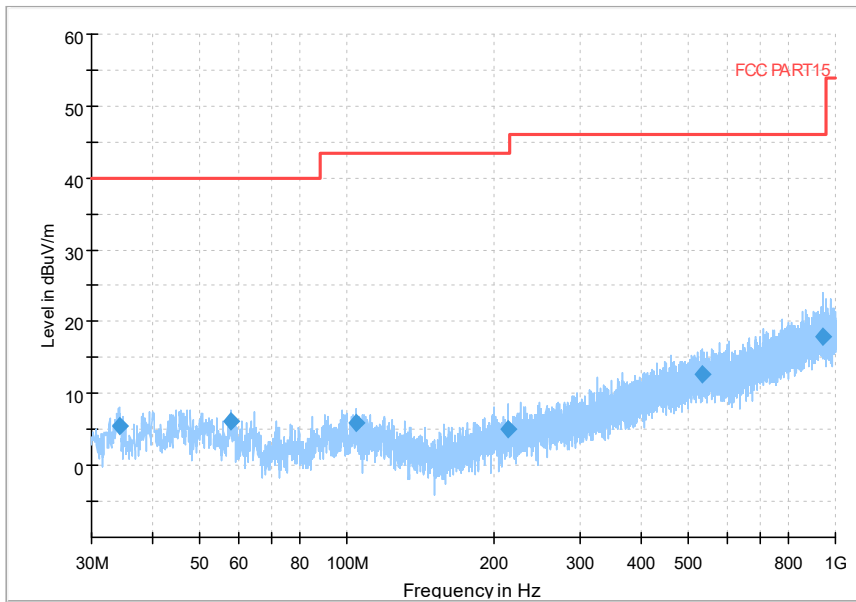

Carrier frequency (MHz): 5530

Channel No.:106

Full Spectrum

Frequency Range: 30MHz -1GHz
Detector: Av mode and PK mode
Test Mode: 802.11ac(VHT80)

Full Spectrum

Frequency Range: 1GHz -6GHz
Detector: Av mode and PK mode
Test Mode: 802.11ac(VHT80)

Comment

Frequency Range: 6GHz -18GHz
 Detector: Av mode and PK mode
 Test Mode: 802.11ac(VHT80)

Comment

Frequency Range: 18GHz -40GHz
 Detector: Av mode and PK mode
 Test Mode: 802.11ac(VHT80)

Full Spectrum

Frequency Range: 30MHz -1GHz
Detector: Av mode and PK mode
Test Mode: 802.11ax(HE80)

Full Spectrum

Frequency Range: 1GHz -6GHz
Detector: Av mode and PK mode
Test Mode: 802.11ax(HE80)

Comment

Frequency Range: 6GHz -18GHz
 Detector: Av mode and PK mode
 Test Mode: 802.11ax(HE80)