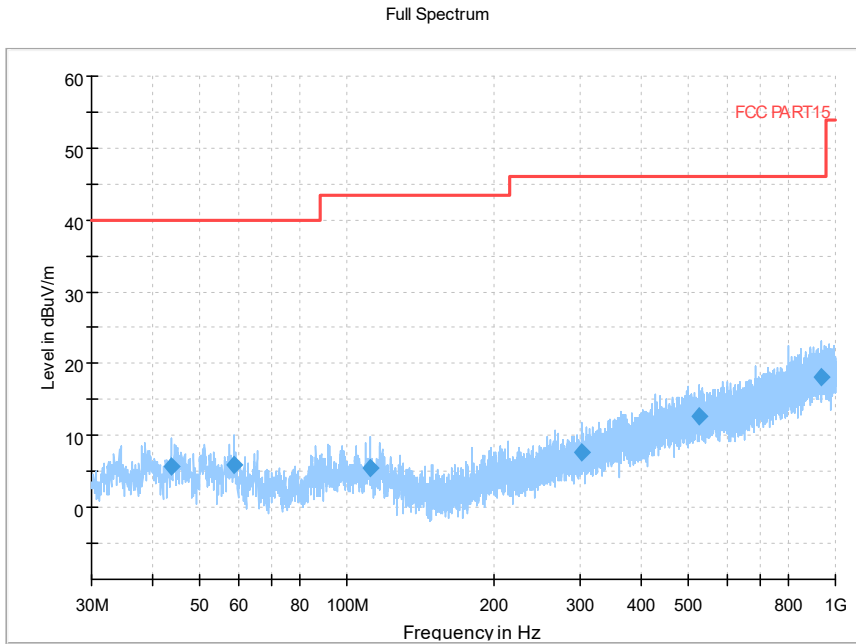

Frequency Range: 30MHz -1GHz
Detector: Av mode and PK mode
Modulation type: 802.11a