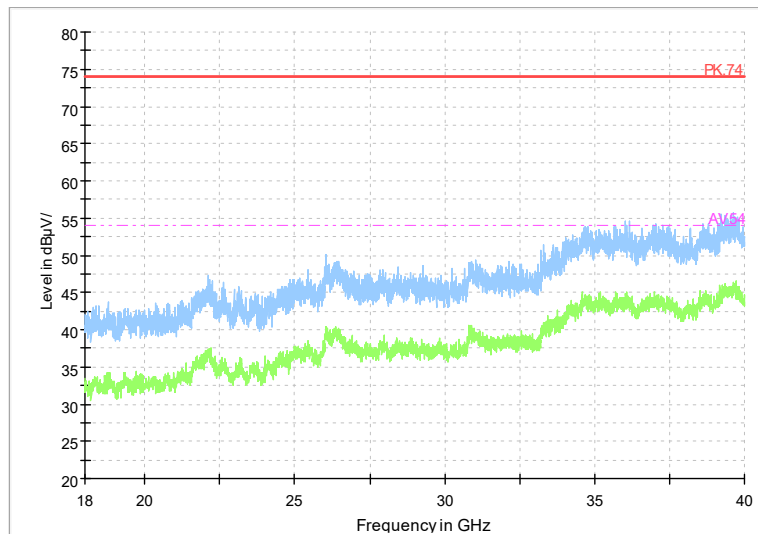

Carrier frequency (MHz): 5710

Channel No.:142

Full Spectrum

Frequency Range: 30MHz -1GHz
Detector: Av mode and PK mode
Modulation type: 802.11n(HT40)

Full Spectrum

Frequency Range: 1GHz -6GHz
Detector: Av mode and PK mode
Modulation type: 802.11n(HT40)

Full Spectrum

Comment

Frequency Range: 6GHz -18GHz
Detector: Av mode and PK mode
Modulation type: 802.11n(HT40)

Full Spectrum

Frequency Range: 18GHz -40GHz
Detector: Av mode and PK mode
Modulation type: 802.11n(HT40)