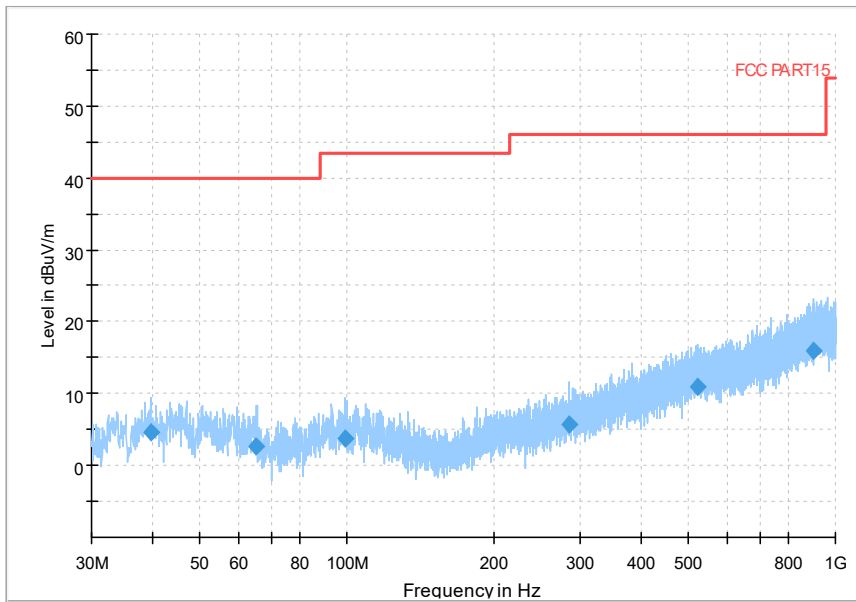

Frequency Range: 6GHz -18GHz
Detector: Av mode and PK mode
Test Mode: 802.11ax(HE80)

Frequency Range: 18GHz -40GHz
Detector: Av mode and PK mode
Test Mode: 802.11ax(HE80)

Carrier frequency (MHz): 5500
Channel No.:100

Full Spectrum

Frequency Range: 30MHz -1GHz
Detector: Av mode and PK mode
Modulation type: 802.11a

Full Spectrum

Frequency Range: 1GHz -6GHz
Detector: Av mode and PK mode
Modulation type: 802.11a

Frequency Range: 6GHz -18GHz
Detector: Av mode and PK mode
Modulation type: 802.11a