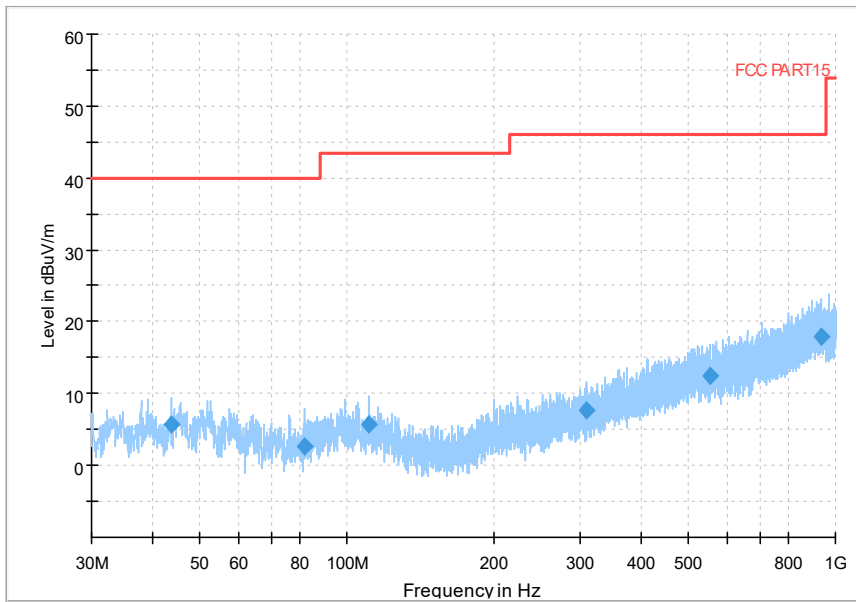

Full Spectrum

Frequency Range: 30MHz -1GHz
Detector: Av mode and PK mode
Test Mode: 802.11ax(HE 40)