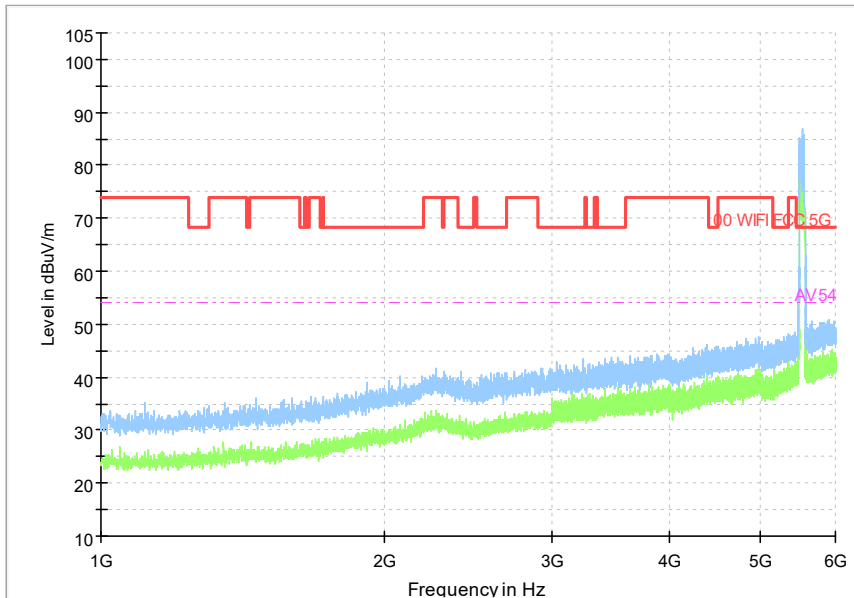

Full Spectrum

Frequency Range: 1GHz -6GHz
Detector: Av mode and PK mode
Test Mode: 802.11ax(HE 40)

Comment

Frequency Range: 6GHz -18GHz
 Detector: Av mode and PK mode
 Test Mode: 802.11ax(HE 40)

Comment

Frequency Range: 18GHz -40GHz
 Detector: Av mode and PK mode
 Test Mode: 802.11ax(HE40)

Carrier frequency (MHz): 5530

Channel No.:106

Full Spectrum

Frequency Range: 30MHz -1GHz
Detector: Av mode and PK mode
Test Mode: 802.11ac(VHT80)

Full Spectrum

Frequency Range: 1GHz -6GHz
Detector: Av mode and PK mode
Test Mode: 802.11ac(VHT80)

Comment

Frequency Range: 6GHz -18GHz
 Detector: Av mode and PK mode
 Test Mode: 802.11ac(VHT80)

Comment

Frequency Range: 18GHz -40GHz
 Detector: Av mode and PK mode
 Test Mode: 802.11ac(VHT80)

Full Spectrum