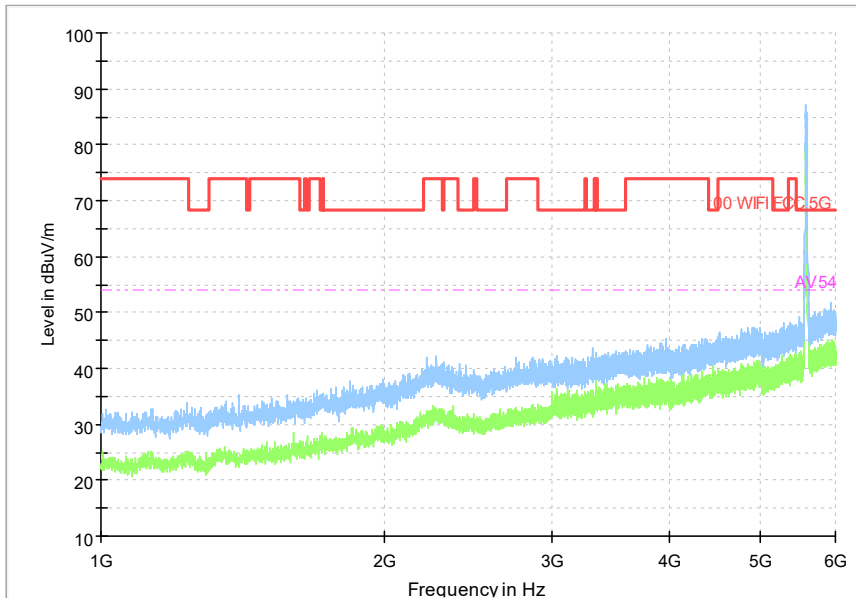

Full Spectrum

Frequency Range: 1GHz -6GHz
Detector: Av mode and PK mode
Test Mode: 802.11ax(HE 40)

Comment

Frequency Range: 6GHz -18GHz
 Detector: Av mode and PK mode
 Test Mode: 802.11ax(HE 40)

Comment

Frequency Range: 18GHz -40GHz
 Detector: Av mode and PK mode
 Test Mode: 802.11ax(HE40)

Carrier frequency (MHz): 5590

Channel No.:118

Full Spectrum

Frequency Range: 30MHz -1GHz
Detector: Av mode and PK mode
Modulation type: 802.11n(HT40)

Full Spectrum

Frequency Range: 1GHz -6GHz
Detector: Av mode and PK mode
Modulation type: 802.11n(HT40)

Comment

Frequency Range: 6GHz -18GHz
 Detector: Av mode and PK mode
 Modulation type: 802.11n(HT40)

Comment

Frequency Range: 18GHz -40GHz
 Detector: Av mode and PK mode
 Modulation type: 802.11n(HT40)

Full Spectrum