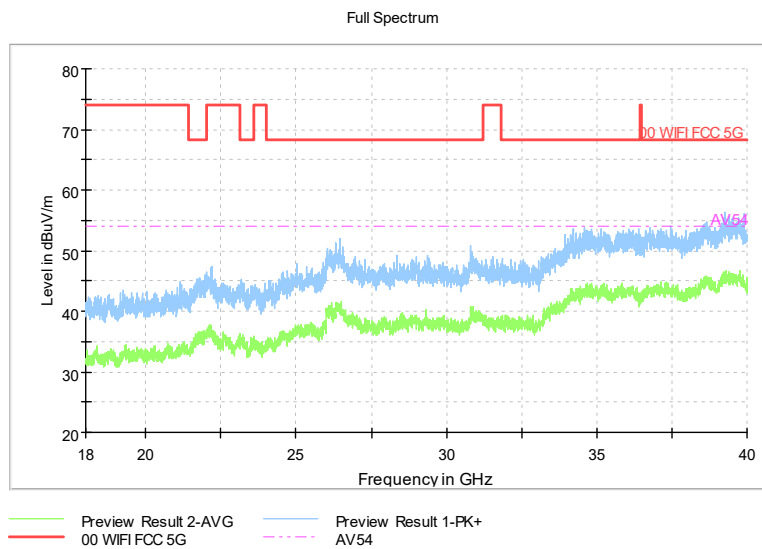

Comment

Frequency Range: 18GHz -40GHz
Detector: Av mode and PK mode
Modulation type: 802.11n(HT40)