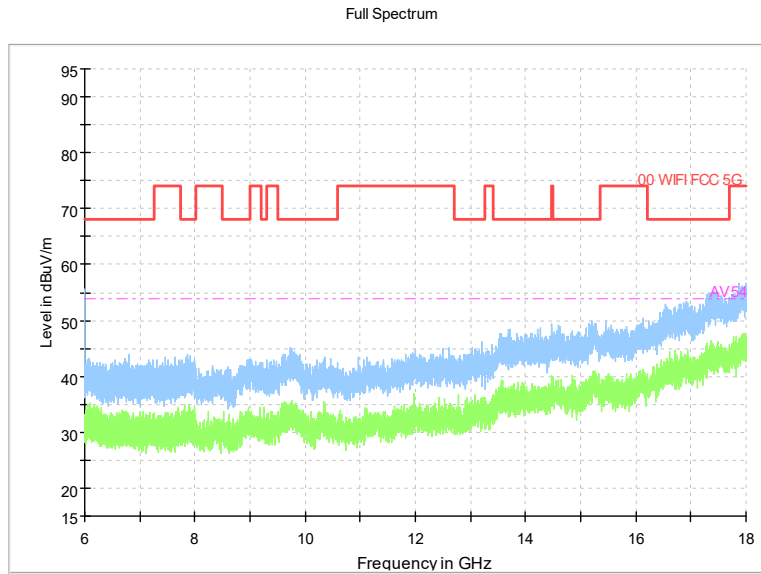

Full Spectrum

Frequency Range: 6GHz -18GHz
Detector: Av mode and PK mode
Modulation type: 802.11n(HT20)

Full Spectrum

Frequency Range: 18GHz -40GHz
Detector: Av mode and PK mode
Modulation type: 802.11n(HT20)

Full Spectrum

Frequency Range: 30MHz -1GHz
 Detector: Av mode and PK mode
 Test Mode: 802.11ac(VHT20)

Full Spectrum

Frequency Range: 1GHz -6GHz
 Detector: Av mode and PK mode
 Test Mode: 802.11ac(VHT20)

Frequency Range: 6GHz -18GHz
Detector: Av mode and PK mode
Test Mode: 802.11ac(VHT20)

Frequency Range: 18GHz -40GHz
Detector: Av mode and PK mode
Test Mode: 802.11ac(VHT20)

Full Spectrum

Frequency Range: 30MHz -1GHz
Detector: Av mode and PK mode
Test Mode: 802.11ax(HE20)

Full Spectrum

Frequency Range: 1GHz -6GHz
Detector: Av mode and PK mode
Test Mode: 802.11ax(HE20)