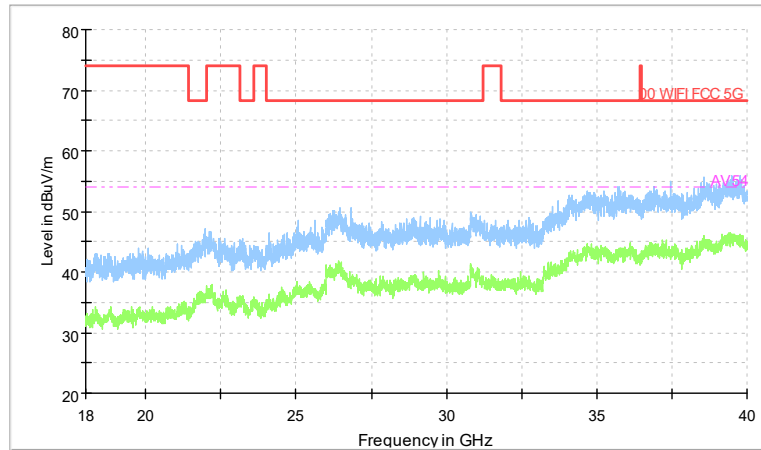

Frequency Range: 30MHz -1GHz
Detector: Av mode and PK mode
Test Mode: 802.11ac(VHT40)

Full Spectrum

Frequency Range: 1GHz -6GHz
Detector: Av mode and PK mode
Test Mode: 802.11ac(VHT40)

Full Spectrum

Frequency Range: 6GHz -18GHz
Detector: Av mode and PK mode
Test Mode: 802.11ac(VHT40)

Full Spectrum

Preview Result 2-AVG Preview Result 1-PK+
00 WIFI FCC 5G AV.54

Comment

Frequency Range: 18GHz -40GHz
Detector: Av mode and PK mode
Test Mode: 802.11ac(VHT40)

Full Spectrum

Frequency Range: 30MHz -1GHz
Detector: Av mode and PK mode
Test Mode: 802.11ax(HE 40)