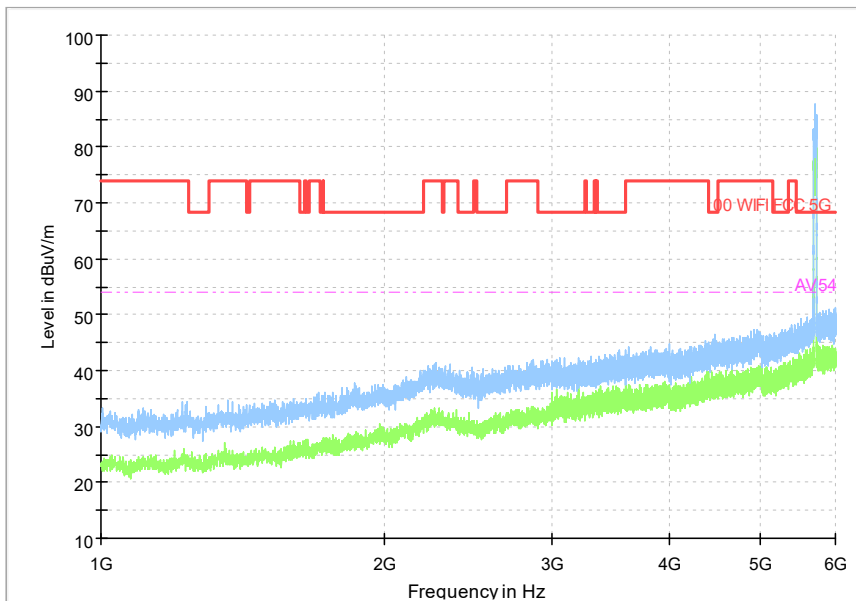

Carrier frequency (MHz): 5710

Channel No.:142

Full Spectrum

Frequency Range: 30MHz -1GHz
Detector: Av mode and PK mode
Modulation type: 802.11n(HT40)

Full Spectrum

Frequency Range: 1GHz -6GHz
Detector: Av mode and PK mode
Modulation type: 802.11n(HT40)

Full Spectrum

Comment

Frequency Range: 6GHz -18GHz
Detector: Av mode and PK mode
Modulation type: 802.11n(HT40)

Full Spectrum

Frequency Range: 18GHz -40GHz
Detector: Av mode and PK mode
Modulation type: 802.11n(HT40)

Full Spectrum

Frequency Range: 30MHz -1GHz
Detector: Av mode and PK mode
Test Mode: 802.11ac(VHT40)

Full Spectrum

Frequency Range: 1GHz -6GHz
Detector: Av mode and PK mode
Test Mode: 802.11ac(VHT40)

Comment