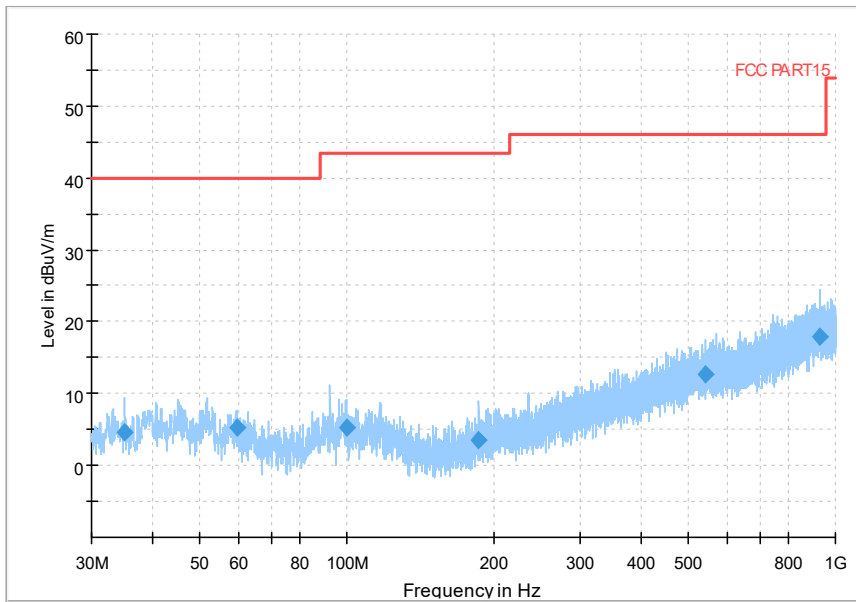

Full Spectrum

Frequency Range: 30MHz -1GHz
Detector: Av mode and PK mode
Test Mode: 802.11ac(VHT80)

Full Spectrum

Frequency Range: 1GHz -6GHz
Detector: Av mode and PK mode
Test Mode: 802.11ac(VHT80)

Full Spectrum

Frequency Range: 6GHz -18GHz
Detector: Av mode and PK mode
Test Mode: 802.11ac(VHT80)

Full Spectrum

Preview Result 2-AVG Preview Result 1-PK+
00 WIFI FCC 5G AV.54

Comment

Frequency Range: 18GHz -40GHz
Detector: Av mode and PK mode
Test Mode: 802.11ac(VHT80)

Full Spectrum

Frequency Range: 30MHz -1GHz
Detector: Av mode and PK mode
Test Mode: 802.11ax(HE80)

Full Spectrum

Frequency Range: 1GHz -6GHz
Detector: Av mode and PK mode
Test Mode: 802.11ax(HE80)

Comment