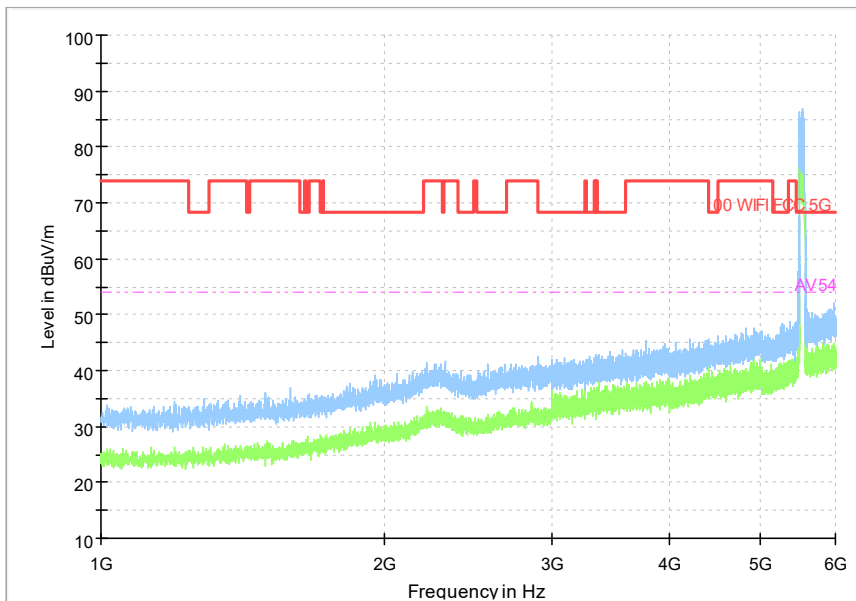

Carrier frequency (MHz): 5530

Channel No.:106

Full Spectrum

Frequency Range: 30MHz -1GHz
Detector: Av mode and PK mode
Test Mode: 802.11ac(VHT80)

Full Spectrum

Frequency Range: 1GHz -6GHz
Detector: Av mode and PK mode
Test Mode: 802.11ac(VHT80)

Comment

Frequency Range: 6GHz -18GHz
 Detector: Av mode and PK mode
 Test Mode: 802.11ac(VHT80)

Comment

Frequency Range: 18GHz -40GHz
 Detector: Av mode and PK mode
 Test Mode: 802.11ac(VHT80)

Full Spectrum

Frequency Range: 30MHz -1GHz
Detector: Av mode and PK mode
Test Mode: 802.11ax(HE80)

Full Spectrum

Frequency Range: 1GHz -6GHz
Detector: Av mode and PK mode
Test Mode: 802.11ax(HE80)

Comment

Frequency Range: 6GHz -18GHz
 Detector: Av mode and PK mode
 Test Mode: 802.11ax(HE80)