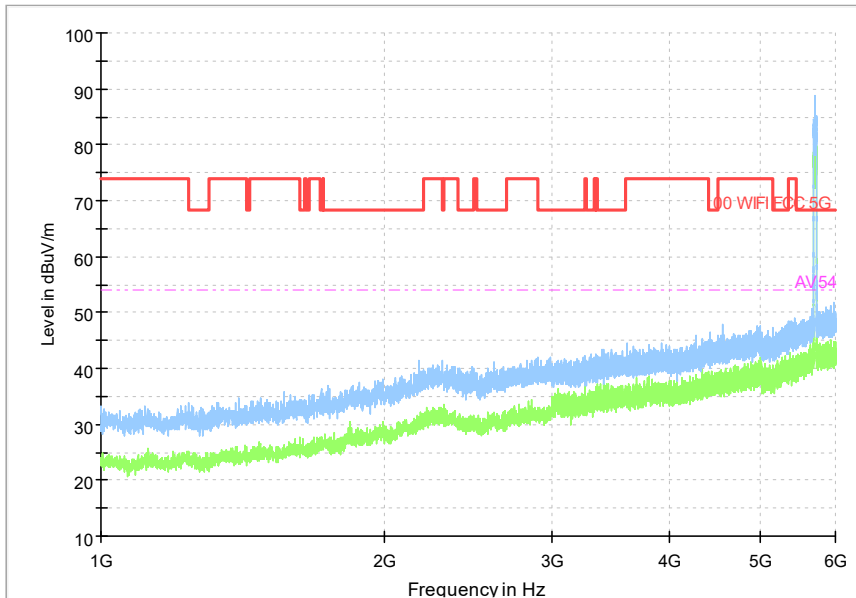

Carrier frequency (MHz): 5710

Channel No.:142

Full Spectrum

Frequency Range: 30MHz -1GHz
Detector: Av mode and PK mode
Modulation type: 802.11n(HT40)

Full Spectrum

Frequency Range: 1GHz -6GHz
Detector: Av mode and PK mode
Modulation type: 802.11n(HT40)

Full Spectrum

Comment

Frequency Range: 6GHz -18GHz
Detector: Av mode and PK mode
Modulation type: 802.11n(HT40)

Full Spectrum

Frequency Range: 18GHz -40GHz
Detector: Av mode and PK mode
Modulation type: 802.11n(HT40)

Full Spectrum

Frequency Range: 30MHz -1GHz
Detector: Av mode and PK mode
Test Mode: 802.11ac(VHT40)

Full Spectrum

Frequency Range: 1GHz -6GHz
Detector: Av mode and PK mode
Test Mode: 802.11ac(VHT40)

Comment