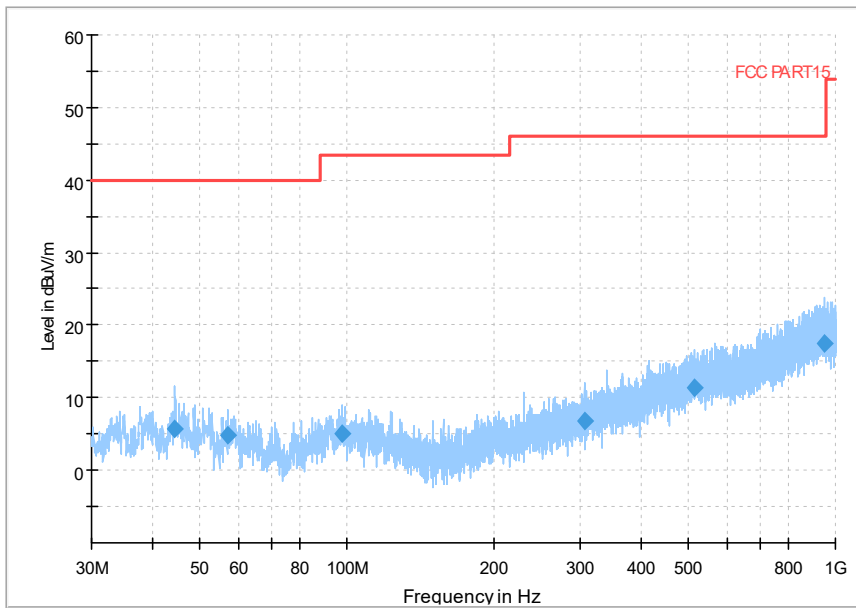

Frequency Range: 6GHz -18GHz
 Detector: Av mode and PK mode
 Test Mode: 802.11ac(VHT20)

Full Spectrum

Comment

Frequency Range: 18GHz -40GHz
 Detector: Av mode and PK mode
 Test Mode: 802.11ac(VHT20)

Full Spectrum