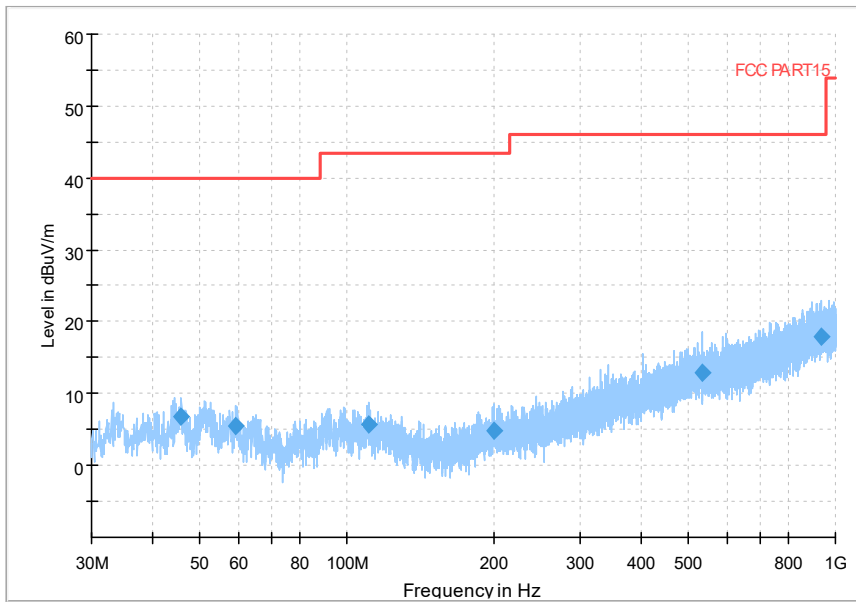

Comment

Frequency Range: 6GHz -18GHz
 Detector: Av mode and PK mode
 Modulation type: 802.11n(HT20)

Comment

Frequency Range: 18GHz -40GHz
 Detector: Av mode and PK mode
 Modulation type: 802.11n(HT20)

Full Spectrum

Frequency Range: 30MHz -1GHz
Detector: Av mode and PK mode
Test Mode: 802.11ac(VHT20)

Full Spectrum

Frequency Range: 1GHz -6GHz
Detector: Av mode and PK mode
Test Mode: 802.11ac(VHT20)

Full Spectrum

Comment