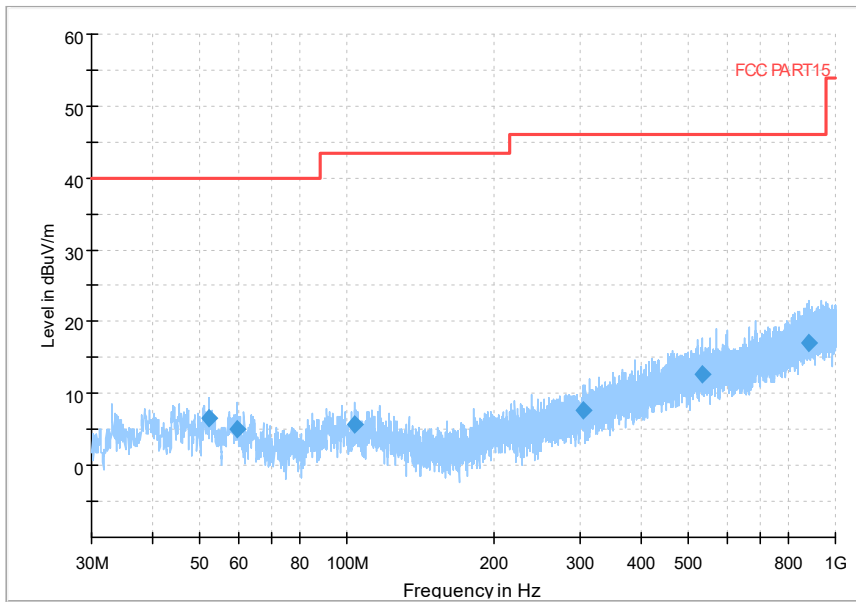

Carrier frequency (MHz): 5710

Channel No.:142

Full Spectrum

Frequency Range: 30MHz -1GHz
Detector: Av mode and PK mode
Modulation type: 802.11n(HT40)

Full Spectrum

Frequency Range: 1GHz -6GHz
Detector: Av mode and PK mode
Modulation type: 802.11n(HT40)

Full Spectrum

Comment

Frequency Range: 6GHz -18GHz
Detector: Av mode and PK mode
Modulation type: 802.11n(HT40)

Full Spectrum

Frequency Range: 18GHz -40GHz
Detector: Av mode and PK mode
Modulation type: 802.11n(HT40)

Full Spectrum

Frequency Range: 30MHz -1GHz
Detector: Av mode and PK mode
Test Mode: 802.11ac(VHT40)

Full Spectrum

Frequency Range: 1GHz -6GHz
Detector: Av mode and PK mode
Test Mode: 802.11ac(VHT40)

Comment