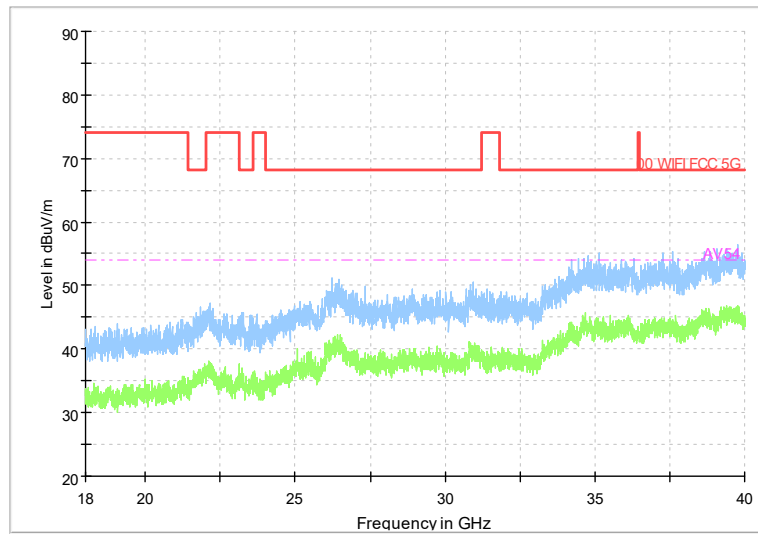

Full Spectrum

Frequency Range: 30MHz -1GHz
 Detector: Av mode and PK mode
 Test Mode: 802.11ac(VHT20)

Full Spectrum

Frequency Range: 1GHz -6GHz
 Detector: Av mode and PK mode
 Test Mode: 802.11ac(VHT20)

Frequency Range: 6GHz -18GHz
Detector: Av mode and PK mode
Test Mode: 802.11ac(VHT20)

Frequency Range: 18GHz -40GHz
Detector: Av mode and PK mode
Test Mode: 802.11ac(VHT20)

Full Spectrum

Frequency Range: 30MHz -1GHz
Detector: Av mode and PK mode
Test Mode: 802.11ax(HE20)

Full Spectrum

Frequency Range: 1GHz -6GHz
Detector: Av mode and PK mode
Test Mode: 802.11ax(HE20)

Full Spectrum

Frequency Range: 6GHz -18GHz
Detector: Av mode and PK mode
Test Mode: 802.11ax(HE20)

Full Spectrum

Frequency Range: 18GHz -40GHz
Detector: Av mode and PK mode
Test Mode: 802.11ax(HE20)

Carrier frequency (MHz): 5570
Channel No.:114