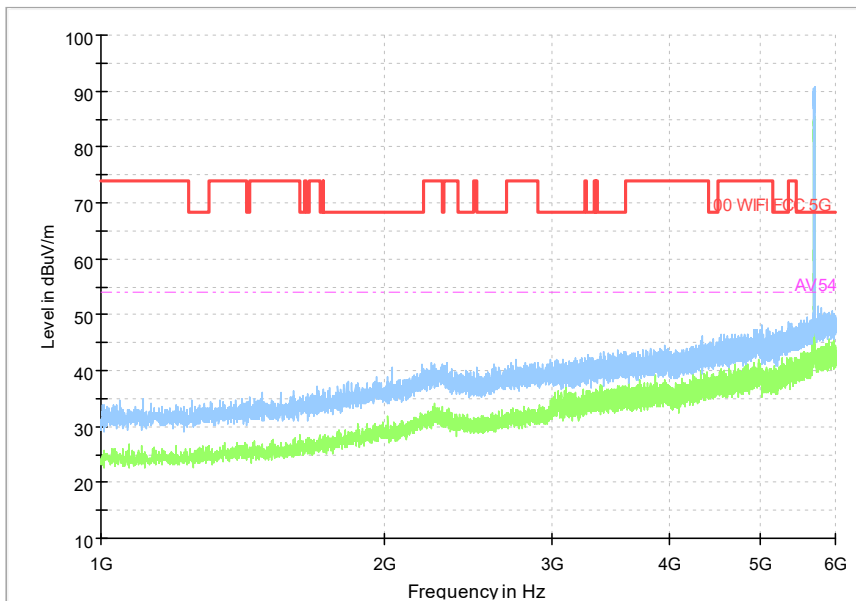

Full Spectrum

Frequency Range: 6GHz -18GHz
Detector: Av mode and PK mode
Test Mode: 802.11ax(HE20)

Full Spectrum

Frequency Range: 18GHz -40GHz
Detector: Av mode and PK mode
Test Mode: 802.11ax(HE20)

Carrier frequency (MHz): 5700
Channel No.:140

Full Spectrum

Comment

Frequency Range: 6GHz -18GHz
 Detector: Av mode and PK mode
 Modulation type: 802.11a

Full Spectrum

Frequency Range: 18GHz -40GHz
 Detector: Av mode and PK mode
 Modulation type: 802.11a

Full Spectrum

Frequency Range: 30MHz -1GHz
Detector: Av mode and PK mode
Modulation type: 802.11n(HT20)

Full Spectrum

Frequency Range: 1GHz -6GHz
Detector: Av mode and PK mode
Modulation type: 802.11n(HT20)