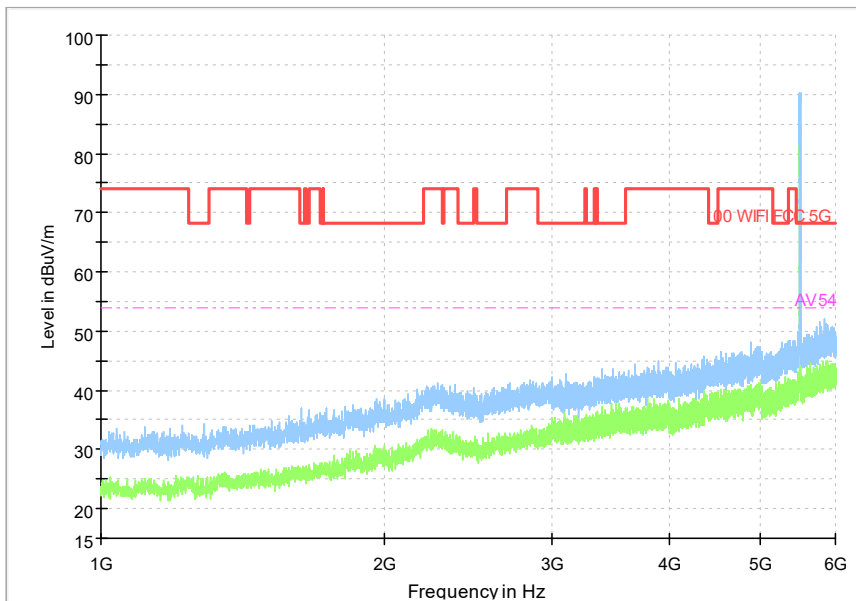

Full Spectrum

Frequency Range: 6GHz -18GHz
Detector: Av mode and PK mode
Modulation type: 802.11n(HT20)

Full Spectrum

Frequency Range: 18GHz -40GHz
Detector: Av mode and PK mode
Modulation type: 802.11n(HT20)

Full Spectrum

Frequency Range: 30MHz -1GHz
 Detector: Av mode and PK mode
 Test Mode: 802.11ac(VHT20)

Full Spectrum

Frequency Range: 1GHz -6GHz
 Detector: Av mode and PK mode
 Test Mode: 802.11ac(VHT20)

Frequency Range: 6GHz -18GHz
Detector: Av mode and PK mode
Test Mode: 802.11ac(VHT20)

Frequency Range: 18GHz -40GHz
Detector: Av mode and PK mode
Test Mode: 802.11ac(VHT20)

Full Spectrum

Frequency Range: 30MHz -1GHz
Detector: Av mode and PK mode
Test Mode: 802.11ax(HE20)

Full Spectrum

Frequency Range: 1GHz -6GHz
Detector: Av mode and PK mode
Test Mode: 802.11ax(HE20)