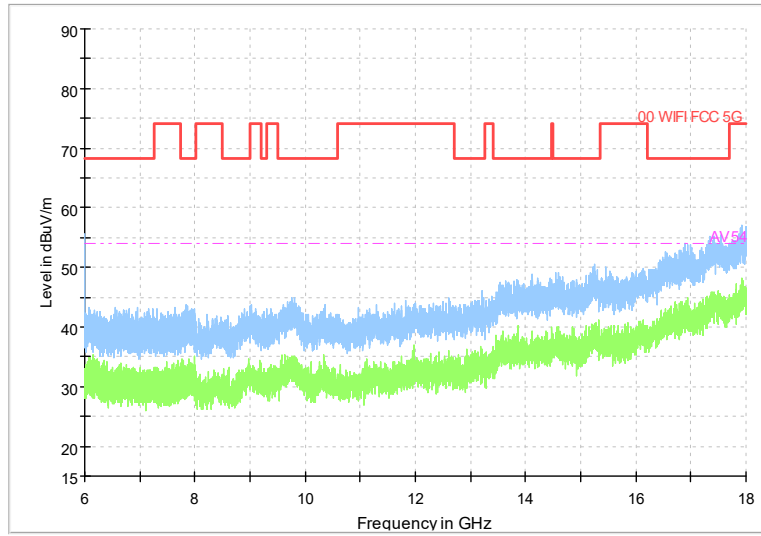

Full Spectrum

Frequency Range: 6GHz -18GHz
Detector: Av mode and PK mode
Modulation type: 802.11a

Full Spectrum

Frequency Range: 18GHz -40GHz
Detector: Av mode and PK mode
Modulation type: 802.11a

Full Spectrum

Frequency Range: 30MHz -1GHz
Detector: Av mode and PK mode
Modulation type: 802.11n(HT20)

Full Spectrum

Frequency Range: 1GHz -6GHz
Detector: Av mode and PK mode
Modulation type: 802.11n(HT20)

Full Spectrum