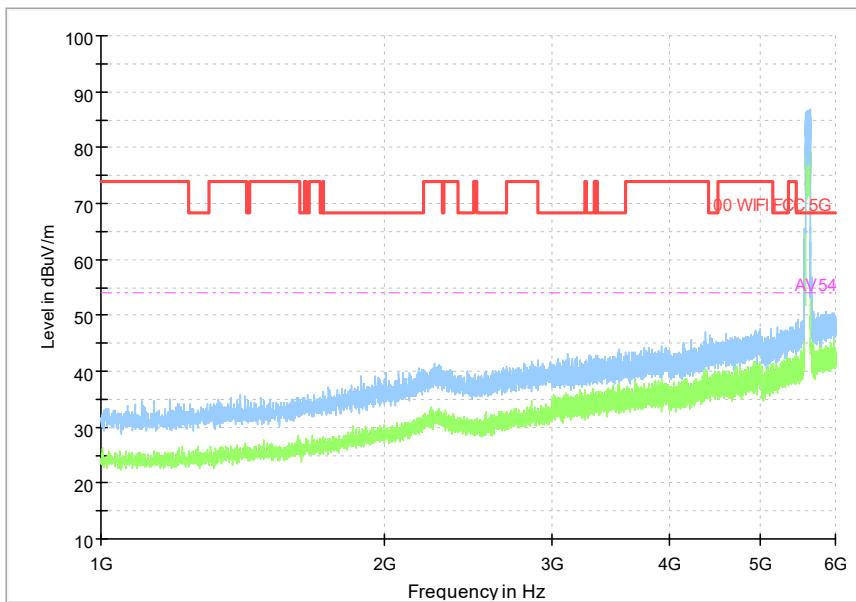

Full Spectrum

Frequency Range: 1GHz -6GHz
Detector: Av mode and PK mode
Test Mode: 802.11ac(VHT80)