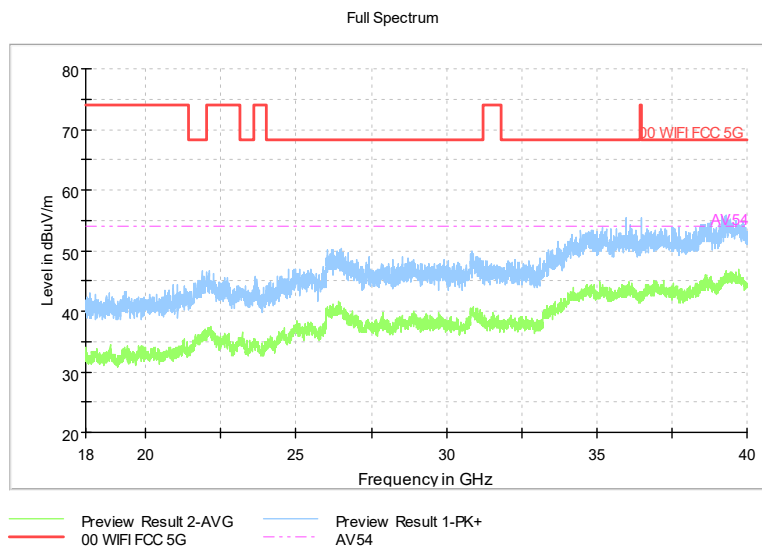

Comment

Frequency Range: 18GHz -40GHz
Detector: Av mode and PK mode
Modulation type: 802.11n(HT40)