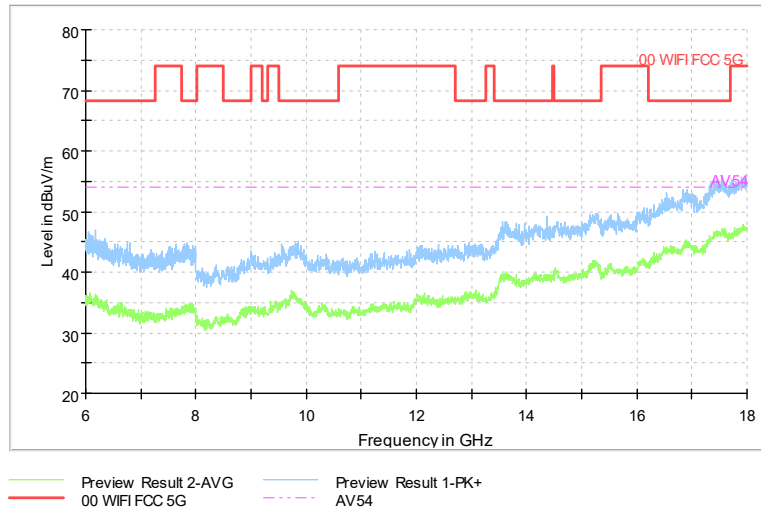

Full Spectrum

Comment

Frequency Range: 6GHz -18GHz
Detector: Av mode and PK mode
Test Mode: 802.11ax(HE20)