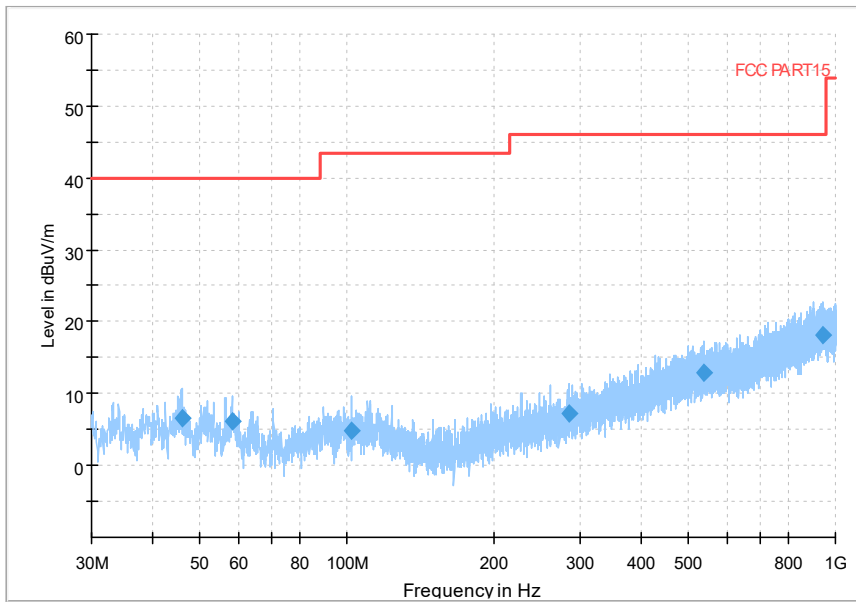

Full Spectrum

Frequency Range: 6GHz -18GHz
Detector: Av mode and PK mode
Modulation type: 802.11a

Full Spectrum

Frequency Range: 18GHz -40GHz
Detector: Av mode and PK mode
Modulation type: 802.11a

Full Spectrum

Frequency Range: 30MHz -1GHz
Detector: Av mode and PK mode
Modulation type: 802.11n(HT20)

Full Spectrum

Frequency Range: 1GHz -6GHz
Detector: Av mode and PK mode
Modulation type: 802.11n(HT20)

Full Spectrum

Frequency Range: 6GHz -18GHz
Detector: Av mode and PK mode
Modulation type: 802.11n(HT20)

Full Spectrum

Frequency Range: 18GHz -40GHz
Detector: Av mode and PK mode
Modulation type: 802.11n(HT20)

Full Spectrum