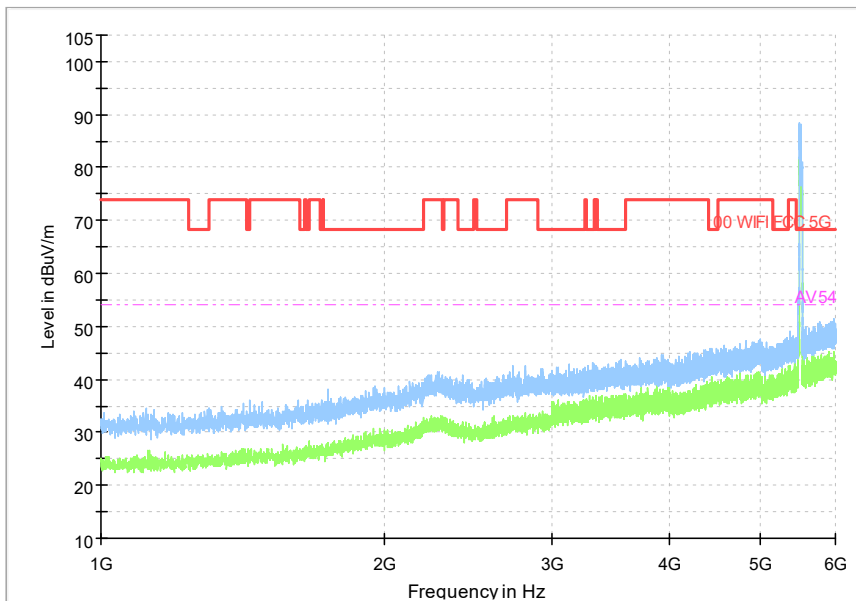

Channel No.:102

Full Spectrum

Frequency Range: 30MHz -1GHz
Detector: Av mode and PK mode
Modulation type: 802.11n(HT40)

Full Spectrum

Frequency Range: 1GHz -6GHz
Detector: Av mode and PK mode
Modulation type: 802.11n(HT40)

Comment

Frequency Range: 6GHz -18GHz
 Detector: Av mode and PK mode
 Modulation type: 802.11n(HT40)

Comment

Frequency Range: 18GHz -40GHz
 Detector: Av mode and PK mode
 Modulation type: 802.11n(HT40)

Full Spectrum

Frequency Range: 30MHz -1GHz
Detector: Av mode and PK mode
Test Mode: 802.11ac(VHT40)

Full Spectrum

Frequency Range: 1GHz -6GHz
Detector: Av mode and PK mode
Test Mode: 802.11ac(VHT40)

Full Spectrum

Frequency Range: 6GHz -18GHz
Detector: Av mode and PK mode
Test Mode: 802.11ac(VHT40)