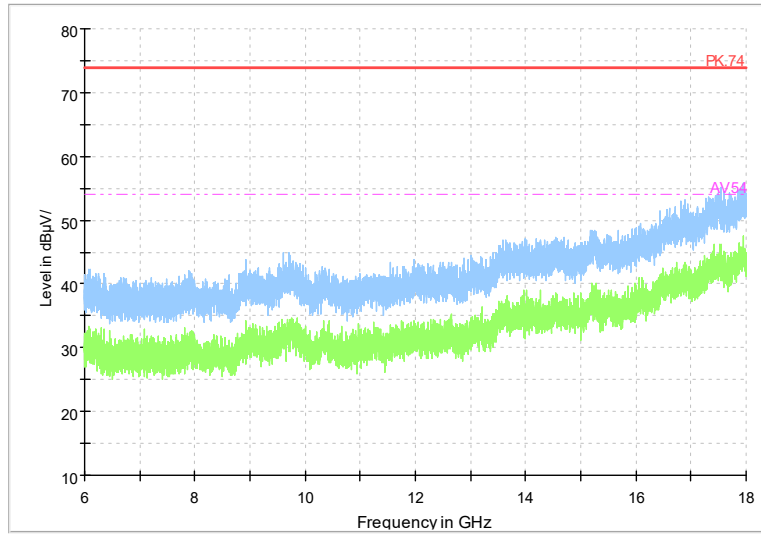

Frequency Range: 6GHz -18GHz
 Detector: Av mode and PK mode
 Test Mode: 802.11ax(HE80)

Comment

Frequency Range: 18GHz -40GHz
 Detector: Av mode and PK mode
 Test Mode: 802.11ax(HE80)

Carrier frequency (MHz): 5690
 Channel No.:138

Full Spectrum

Frequency Range: 30MHz -1GHz
Detector: Av mode and PK mode
Test Mode: 802.11ac(VHT80)

Full Spectrum

Frequency Range: 1GHz -6GHz
Detector: Av mode and PK mode
Test Mode: 802.11ac(VHT80)

Full Spectrum

Frequency Range: 6GHz -18GHz
Detector: Av mode and PK mode
Test Mode: 802.11ac(VHT80)

Full Spectrum

Preview Result 2-AVG Preview Result 1-PK+
00 WIFI FCC 5G AV.54

Comment

Frequency Range: 18GHz -40GHz
Detector: Av mode and PK mode
Test Mode: 802.11ac(VHT80)