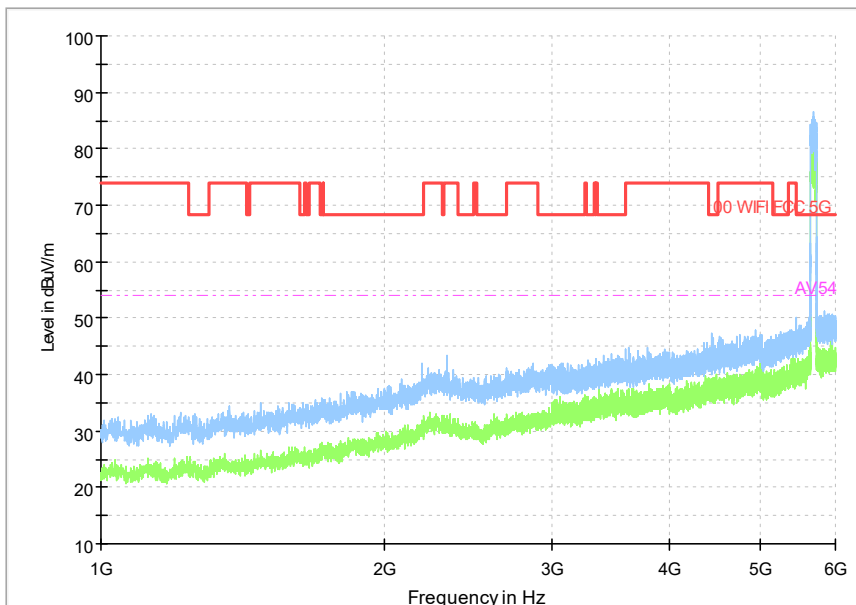

Full Spectrum

Frequency Range: 30MHz -1GHz
Detector: Av mode and PK mode
Test Mode: 802.11ac(VHT80)

Full Spectrum

Frequency Range: 1GHz -6GHz
Detector: Av mode and PK mode
Test Mode: 802.11ac(VHT80)

Full Spectrum

Frequency Range: 6GHz -18GHz
Detector: Av mode and PK mode
Test Mode: 802.11ac(VHT80)

Full Spectrum

Preview Result 2-AVG Preview Result 1-PK+
00 WIFI FCC 5G AV.54

Comment

Frequency Range: 18GHz -40GHz
Detector: Av mode and PK mode
Test Mode: 802.11ac(VHT80)

Full Spectrum

Frequency Range: 30MHz -1GHz
Detector: Av mode and PK mode
Test Mode: 802.11ax(HE80)

Full Spectrum

Frequency Range: 1GHz -6GHz
Detector: Av mode and PK mode
Test Mode: 802.11ax(HE80)

Comment