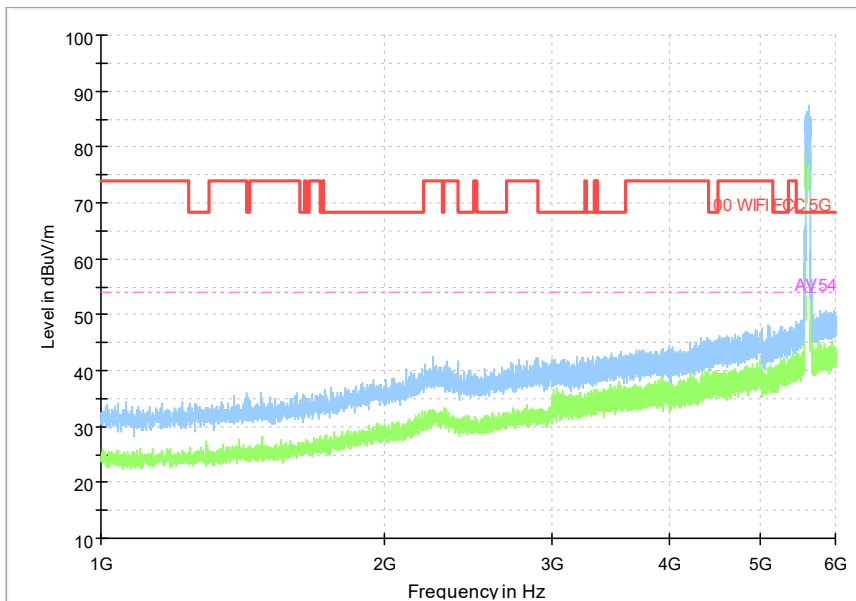

Comment

Frequency Range: 18GHz -40GHz
 Detector: Av mode and PK mode
 Test Mode: 802.11ax(HE80)

Carrier frequency (MHz): 5610
Channel No.:122

Full Spectrum

Frequency Range: 30MHz -1GHz
Detector: Av mode and PK mode
Test Mode: 802.11ac(VHT80)

Full Spectrum

Frequency Range: 1GHz -6GHz
Detector: Av mode and PK mode
Test Mode: 802.11ac(VHT80)

Comment

Frequency Range: 6GHz -18GHz
Detector: Av mode and PK mode
Test Mode: 802.11ac(VHT80)

Comment

Frequency Range: 18GHz -40GHz
Detector: Av mode and PK mode
Test Mode: 802.11ac(VHT80)

Full Spectrum

Frequency Range: 30MHz -1GHz
Detector: Av mode and PK mode
Test Mode: 802.11ax(HE80)

Full Spectrum

Frequency Range: 1GHz -6GHz
Detector: Av mode and PK mode
Test Mode: 802.11ax(HE80)

Comment