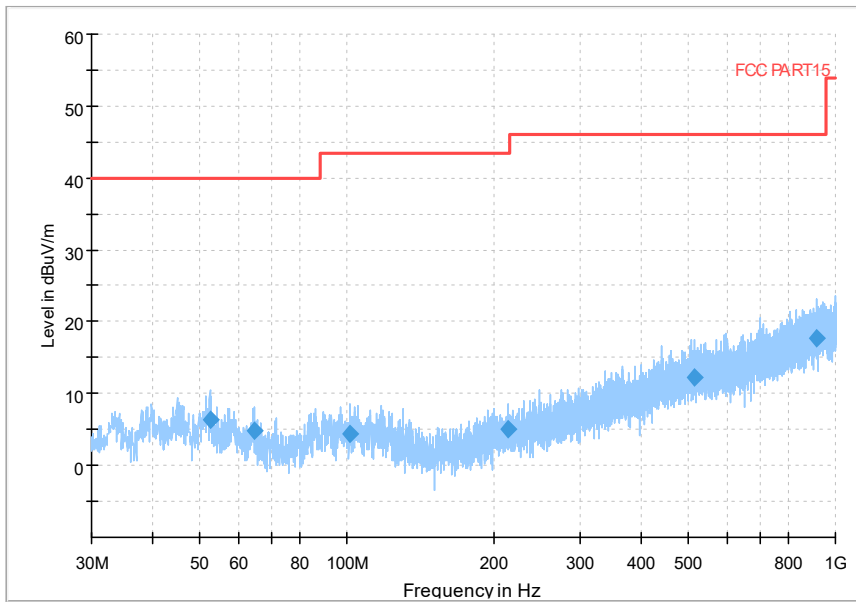

Frequency Range: 18GHz -40GHz
Detector: Av mode and PK mode
Modulation type: 802.11a

Full Spectrum

Frequency Range: 30MHz -1GHz
Detector: Av mode and PK mode
Modulation type: 802.11n(HT20)

Full Spectrum

Frequency Range: 1GHz -6GHz
Detector: Av mode and PK mode
Modulation type: 802.11n(HT20)

Full Spectrum

Frequency Range: 6GHz -18GHz
Detector: Av mode and PK mode
Modulation type: 802.11n(HT20)

Full Spectrum

Frequency Range: 18GHz -40GHz
Detector: Av mode and PK mode
Modulation type: 802.11n(HT20)

Full Spectrum

Frequency Range: 30MHz -1GHz
 Detector: Av mode and PK mode
 Test Mode: 802.11ac(VHT20)

Full Spectrum

Frequency Range: 1GHz -6GHz
 Detector: Av mode and PK mode
 Test Mode: 802.11ac(VHT20)

Frequency Range: 6GHz -18GHz
Detector: Av mode and PK mode
Test Mode: 802.11ac(VHT20)