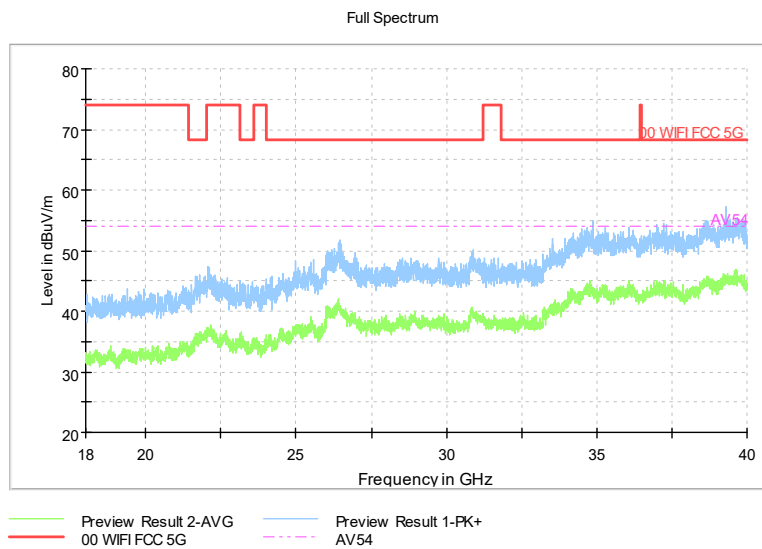

Comment

Frequency Range: 18GHz -40GHz
Detector: Av mode and PK mode
Modulation type: 802.11n(HT20)