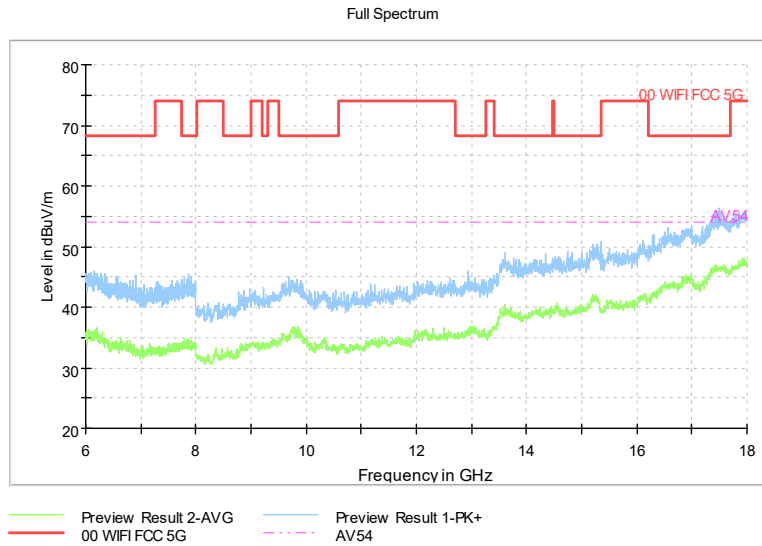

Carrier frequency (MHz): 5590

Channel No.:118

Full Spectrum

Frequency Range: 30MHz -1GHz
Detector: Av mode and PK mode
Modulation type: 802.11n(HT40)

Full Spectrum

Frequency Range: 1GHz -6GHz
Detector: Av mode and PK mode
Modulation type: 802.11n(HT40)