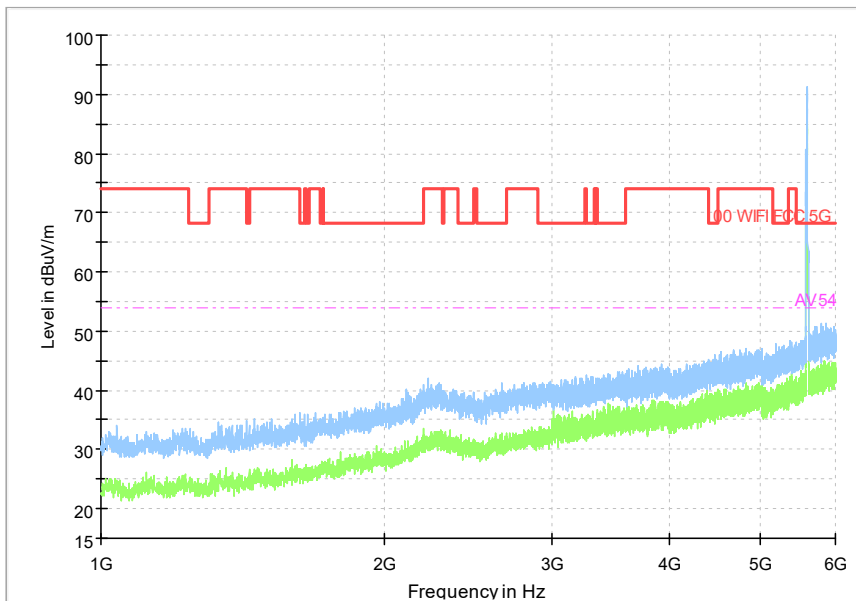

Full Spectrum

Frequency Range: 6GHz -18GHz
Detector: Av mode and PK mode
Modulation type: 802.11a

Full Spectrum

Frequency Range: 18GHz -40GHz
Detector: Av mode and PK mode
Modulation type: 802.11a

Full Spectrum

Frequency Range: 30MHz -1GHz
Detector: Av mode and PK mode
Modulation type: 802.11n(HT20)

Full Spectrum

Frequency Range: 1GHz -6GHz
Detector: Av mode and PK mode
Modulation type: 802.11n(HT20)

Full Spectrum