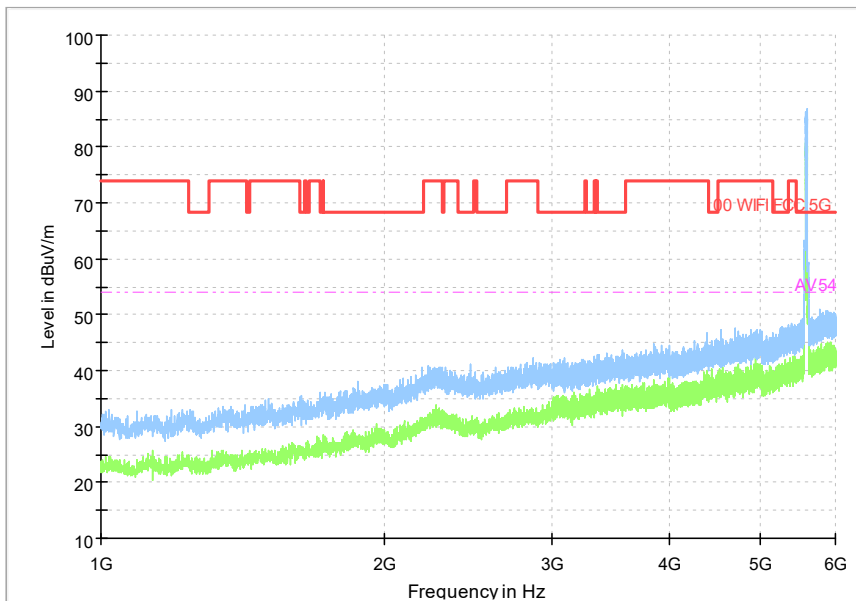

Frequency Range: 30MHz -1GHz
Detector: Av mode and PK mode
Test Mode: 802.11ac(VHT40)

Full Spectrum

Frequency Range: 1GHz -6GHz
Detector: Av mode and PK mode
Test Mode: 802.11ac(VHT40)

Comment

Frequency Range: 6GHz -18GHz
Detector: Av mode and PK mode
Test Mode: 802.11ac(VHT40)

Comment

Frequency Range: 18GHz -40GHz
Detector: Av mode and PK mode
Test Mode: 802.11ac(VHT40)

Full Spectrum

Frequency Range: 30MHz -1GHz
Detector: Av mode and PK mode
Test Mode: 802.11ax(HE 40)

Full Spectrum

Frequency Range: 1GHz -6GHz
Detector: Av mode and PK mode
Test Mode: 802.11ax(HE 40)

Comment

Frequency Range: 6GHz -18GHz
 Detector: Av mode and PK mode
 Test Mode: 802.11ax(HE 40)

Comment

Frequency Range: 18GHz -40GHz
 Detector: Av mode and PK mode
 Test Mode: 802.1