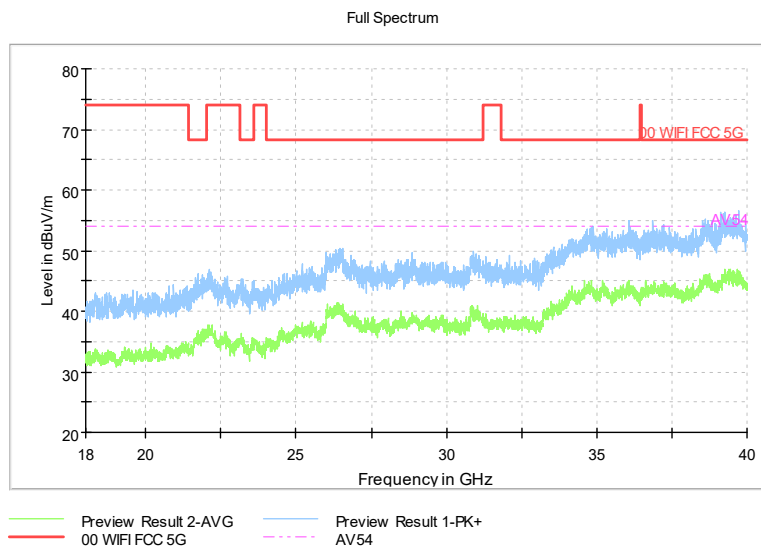

Frequency Range: 6GHz -18GHz
Detector: Av mode and PK mode
Test Mode: 802.11ac(VHT40)

Comment

Frequency Range: 18GHz -40GHz
Detector: Av mode and PK mode
Test Mode: 802.11ac(VHT40)

Full Spectrum

Frequency Range: 30MHz -1GHz
Detector: Av mode and PK mode
Test Mode: 802.11ax(HE 40)

Full Spectrum

Frequency Range: 1GHz -6GHz
Detector: Av mode and PK mode
Test Mode: 802.11ax(HE 40)

Comment

Frequency Range: 6GHz -18GHz
 Detector: Av mode and PK mode
 Test Mode: 802.11ax(HE 40)

Comment

Frequency Range: 18GHz -40GHz
 Detector: Av mode and PK mode
 Test Mode: 802.11ax(HE40)

Carrier frequency (MHz): 5530

Channel No.:106

Full Spectrum

Frequency Range: 30MHz -1GHz
Detector: Av mode and PK mode
Test Mode: 802.11ac(VHT80)

Full Spectrum

Frequency Range: 1GHz -6GHz
Detector: Av mode and PK mode
Test Mode: 802.11ac(VHT80)