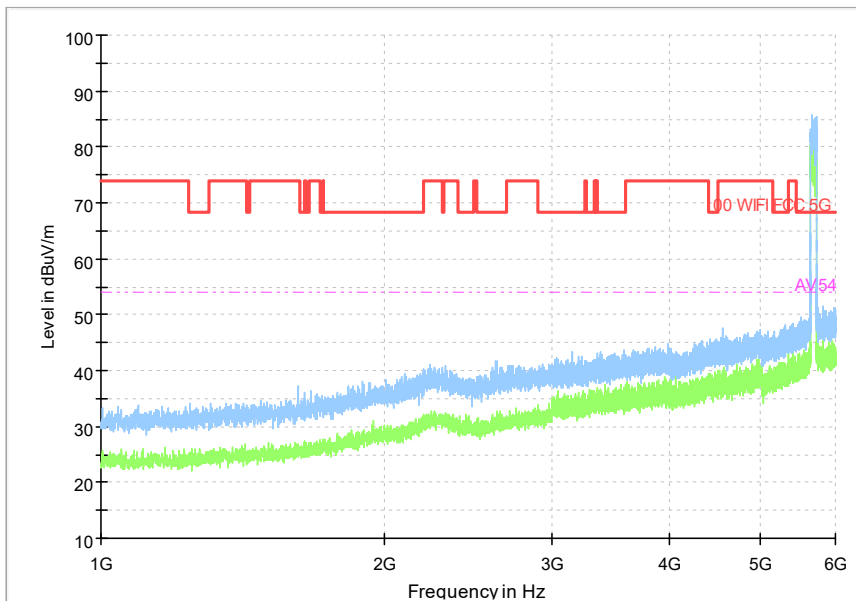

Full Spectrum

Frequency Range: 30MHz -1GHz
Detector: Av mode and PK mode
Test Mode: 802.11ax(HE80)

Full Spectrum

Frequency Range: 1GHz -6GHz
Detector: Av mode and PK mode
Test Mode: 802.11ax(HE80)

Comment

Frequency Range: 6GHz -18GHz
 Detector: Av mode and PK mode
 Test Mode: 802.11ax(HE80)

Comment

Frequency Range: 18GHz -40GHz
 Detector: Av mode and PK mode
 Test Mode: 802.11ax(HE80)

Carrier frequency (MHz): 5690
 Channel No.:138

Full Spectrum

Frequency Range: 30MHz -1GHz
Detector: Av mode and PK mode
Test Mode: 802.11ac(VHT80)

Full Spectrum

Frequency Range: 1GHz -6GHz
Detector: Av mode and PK mode
Test Mode: 802.11ac(VHT80)

Full Spectrum

Frequency Range: 6GHz -18GHz
Detector: Av mode and PK mode
Test Mode: 802.11ac(VHT80)

Full Spectrum

Preview Result 2-AVG Preview Result 1-PK+
00 WIFI FCC 5G AV.54

Comment

Frequency Range: 18GHz -40GHz
Detector: Av mode and PK mode
Test Mode: 802.11ac(VHT80)