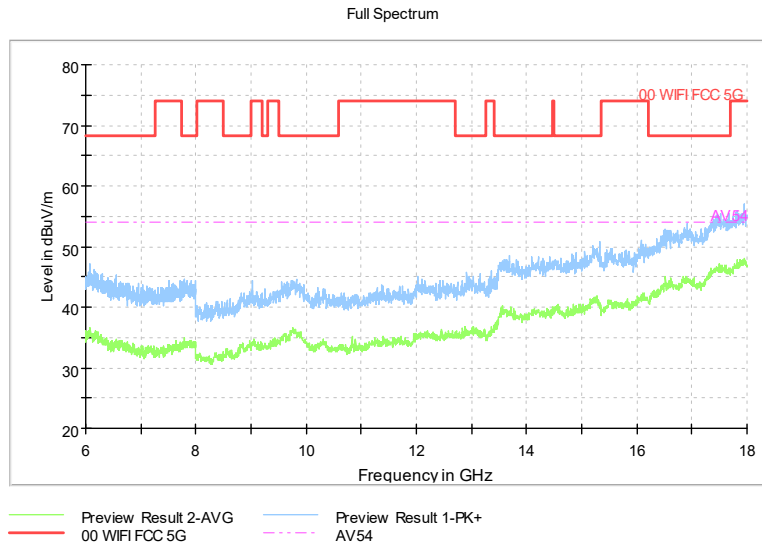

Full Spectrum

Comment

Frequency Range: 6GHz -18GHz
 Detector: Av mode and PK mode
 Modulation type: 802.11a

Full Spectrum

Frequency Range: 18GHz -40GHz
 Detector: Av mode and PK mode
 Modulation type: 802.11a

Full Spectrum

Frequency Range: 30MHz -1GHz
Detector: Av mode and PK mode
Modulation type: 802.11n(HT20)

Full Spectrum

Frequency Range: 1GHz -6GHz
Detector: Av mode and PK mode
Modulation type: 802.11n(HT20)

Comment

Frequency Range: 6GHz -18GHz
 Detector: Av mode and PK mode
 Modulation type: 802.11n(HT20)

Comment

Frequency Range: 18GHz -40GHz
 Detector: Av mode and PK mode
 Modulation type: 802.11n(HT20)

Full Spectrum