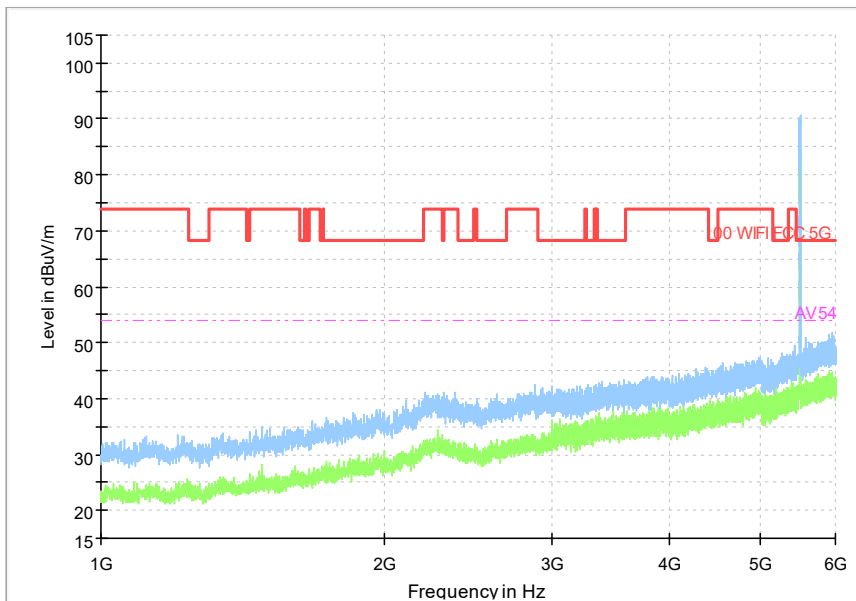

Frequency Range: 18GHz -40GHz
Detector: Av mode and PK mode
Modulation type: 802.11a

Full Spectrum

Frequency Range: 30MHz -1GHz
Detector: Av mode and PK mode
Modulation type: 802.11n(HT20)

Full Spectrum

Frequency Range: 1GHz -6GHz
Detector: Av mode and PK mode
Modulation type: 802.11n(HT20)

Full Spectrum

Frequency Range: 6GHz -18GHz
Detector: Av mode and PK mode
Modulation type: 802.11n(HT20)

Full Spectrum

Frequency Range: 18GHz -40GHz
Detector: Av mode and PK mode
Modulation type: 802.11n(HT20)

Full Spectrum

Frequency Range: 30MHz -1GHz
 Detector: Av mode and PK mode
 Test Mode: 802.11ac(VHT20)

Full Spectrum

Frequency Range: 1GHz -6GHz
 Detector: Av mode and PK mode
 Test Mode: 802.11ac(VHT20)

Frequency Range: 6GHz -18GHz
Detector: Av mode and PK mode
Test Mode: 802.11ac(VHT20)