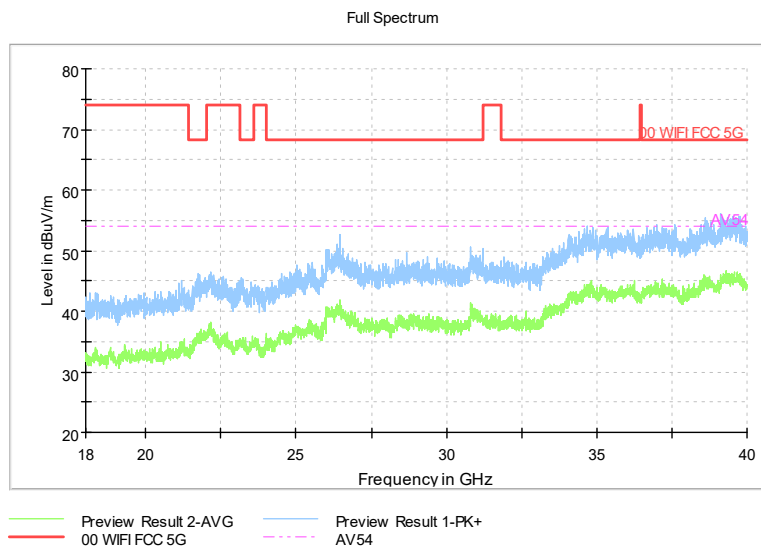

Full Spectrum

Frequency Range: 1GHz -6GHz
Detector: Av mode and PK mode
Test Mode: 802.11ac(VHT80)

Comment

Frequency Range: 6GHz -18GHz
Detector: Av mode and PK mode
Test Mode: 802.11ac(VHT80)

Comment

Frequency Range: 18GHz -40GHz
Detector: Av mode and PK mode
Test Mode: 802.11ac(VHT80)

Full Spectrum

Frequency Range: 30MHz -1GHz
Detector: Av mode and PK mode
Test Mode: 802.11ax(HE80)

Full Spectrum

Frequency Range: 1GHz -6GHz
Detector: Av mode and PK mode
Test Mode: 802.11ax(HE80)

Comment

Frequency Range: 6GHz -18GHz
 Detector: Av mode and PK mode
 Test Mode: 802.11ax(HE80)

Comment

Frequency Range: 18GHz -40GHz
 Detector: Av mode and PK mode
 Test Mode: 802.11ax(HE80)

Carrier frequency (MHz): 5690
 Channel No.:138