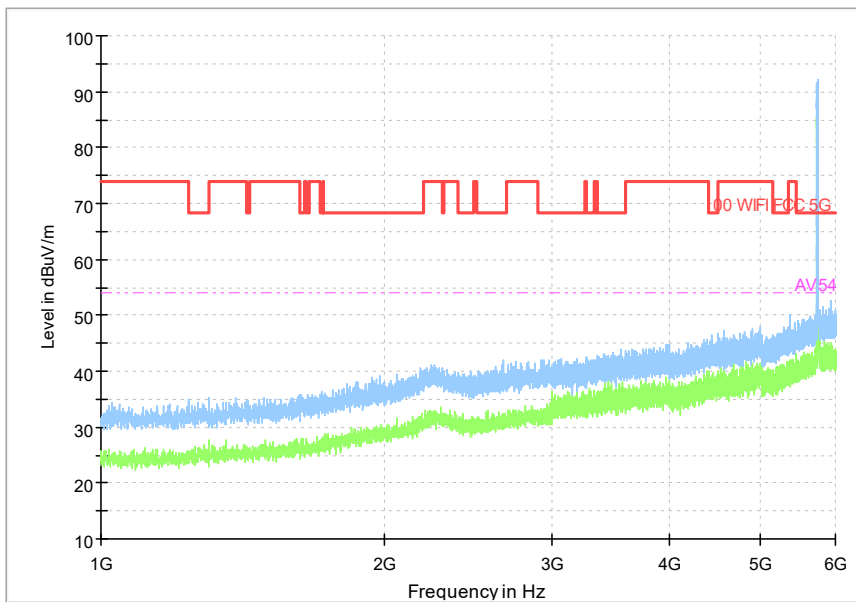

Frequency Range: 6GHz -18GHz
Detector: Av mode and PK mode
Test Mode: 802.11ac(VHT80)

Full Spectrum

Preview Result 2-AVG Preview Result 1-PK+
00 WIFI FCC 5G AV.54

Comment

Frequency Range: 18GHz -40GHz
Detector: Av mode and PK mode
Test Mode: 802.11ac(VHT80)

Full Spectrum

Frequency Range: 30MHz -1GHz
Detector: Av mode and PK mode
Test Mode: 802.11ax(HE80)

Full Spectrum

Frequency Range: 1GHz -6GHz
Detector: Av mode and PK mode
Test Mode: 802.11ax(HE80)

Comment

Frequency Range: 6GHz -18GHz
Detector: Av mode and PK mode
Test Mode: 802.11ax(HE80)

Comment

Frequency Range: 18GHz -40GHz
Detector: Av mode and PK mode
Test Mode: 802.11ax(HE80)

Carrier frequency (MHz): 5745
Channel No.:149

Full Spectrum

Frequency Range: 30MHz -1GHz
Detector: Av mode and PK mode
Modulation type: 802.11a

Full Spectrum

Frequency Range: 1GHz -6GHz
Detector: Av mode and PK mode
Modulation type: 802.11a

Comment

Frequency Range: 6GHz -18GHz
Detector: Av mode and PK mode
Modulation type: 802.11a