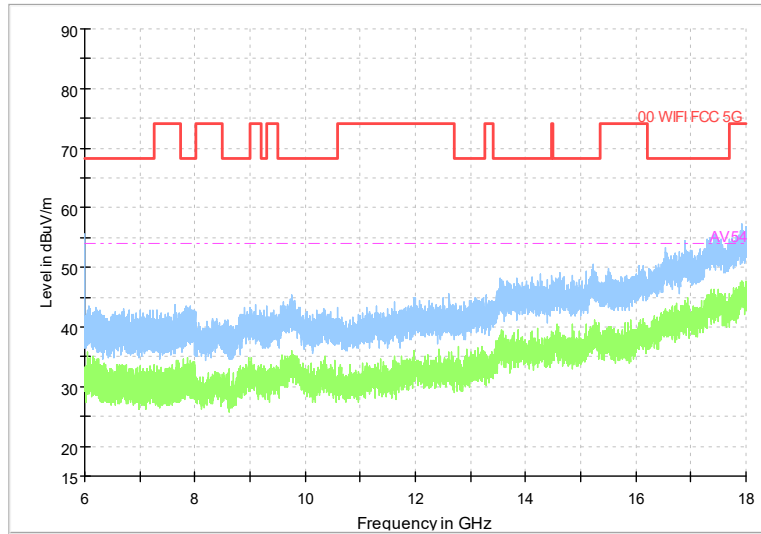

Frequency Range: 30MHz -1GHz
Detector: Av mode and PK mode
Test Mode: 802.11ac(VHT20)

Full Spectrum

Frequency Range: 1GHz -6GHz
Detector: Av mode and PK mode
Test Mode: 802.11ac(VHT20)

Frequency Range: 6GHz -18GHz
Detector: Av mode and PK mode
Test Mode: 802.11ac(VHT20)

Frequency Range: 18GHz -40GHz
Detector: Av mode and PK mode
Test Mode: 802.11ac(VHT20)

Full Spectrum

Frequency Range: 30MHz -1GHz
Detector: Av mode and PK mode
Test Mode: 802.11ax(HE20)

Full Spectrum

Frequency Range: 1GHz -6GHz
Detector: Av mode and PK mode
Test Mode: 802.11ax(HE20)

Full Spectrum

Frequency Range: 6GHz -18GHz
Detector: Av mode and PK mode
Test Mode: 802.11ax(HE20)

Full Spectrum

Frequency Range: 18GHz -40GHz
Detector: Av mode and PK mode
Test Mode: 802.11ax(HE20)

Carrier frequency (MHz): 5700
Channel No.:140