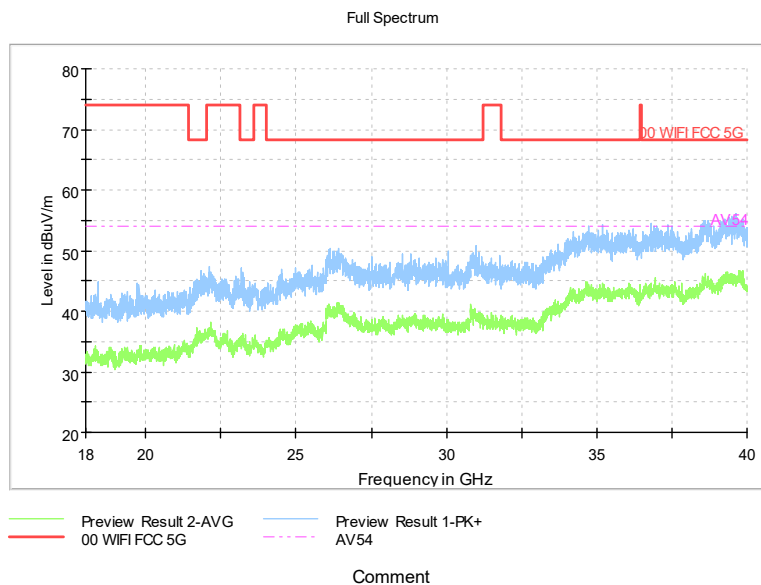

Full Spectrum

Frequency Range: 1GHz -6GHz
Detector: Av mode and PK mode
Test Mode: 802.11ac(VHT80)

Comment

Frequency Range: 6GHz -18GHz
Detector: Av mode and PK mode
Test Mode: 802.11ac(VHT80)

Comment

Frequency Range: 18GHz -40GHz
Detector: Av mode and PK mode
Test Mode: 802.11ac(VHT80)

Full Spectrum

Frequency Range: 30MHz -1GHz
Detector: Av mode and PK mode
Test Mode: 802.11ax(HE80)

Full Spectrum

Frequency Range: 1GHz -6GHz
Detector: Av mode and PK mode
Test Mode: 802.11ax(HE80)

Comment