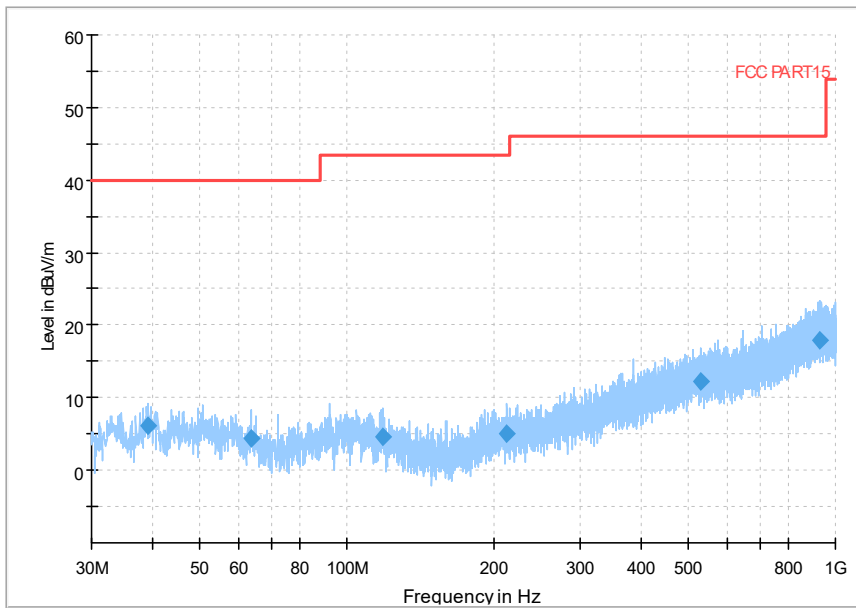

Full Spectrum

Frequency Range: 30MHz -1GHz
Detector: Av mode and PK mode
Test Mode: 802.11ac(VHT169)

Full Spectrum

Frequency Range: 1GHz -6GHz
Detector: Av mode and PK mode
Test Mode: 802.11ac(VHT160)

Comment

Frequency Range: 6GHz -18GHz
 Detector: Av mode and PK mode
 Test Mode: 802.11ac(VHT160)

Comment

Frequency Range: 18GHz -40GHz
 Detector: Av mode and PK mode
 Test Mode: 802.11ac(VHT160)

Full Spectrum

Frequency Range: 30MHz -1GHz
Detector: Av mode and PK mode
Test Mode: 802.11ax(HE160)