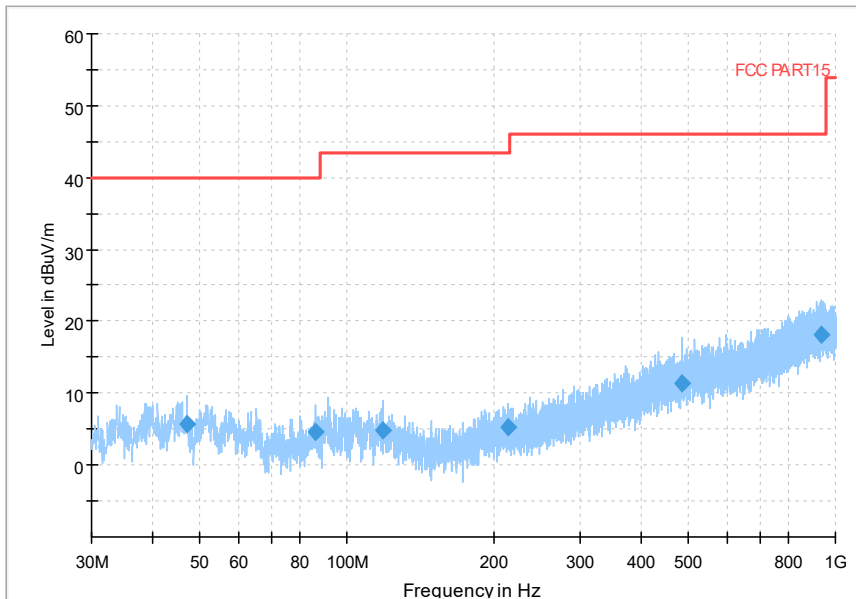

Full Spectrum

Frequency Range: 6GHz -18GHz
Detector: Av mode and PK mode
Test Mode: 802.11ax(HE20)

Full Spectrum

Frequency Range: 18GHz -40GHz
Detector: Av mode and PK mode
Test Mode: 802.11ax(HE20)

Carrier frequency (MHz): 5570
Channel No.:114

Full Spectrum

Frequency Range: 30MHz -1GHz
Detector: Av mode and PK mode
Test Mode: 802.11ac(VHT169)

Full Spectrum

Frequency Range: 1GHz -6GHz
Detector: Av mode and PK mode
Test Mode: 802.11ac(VHT160)

Comment