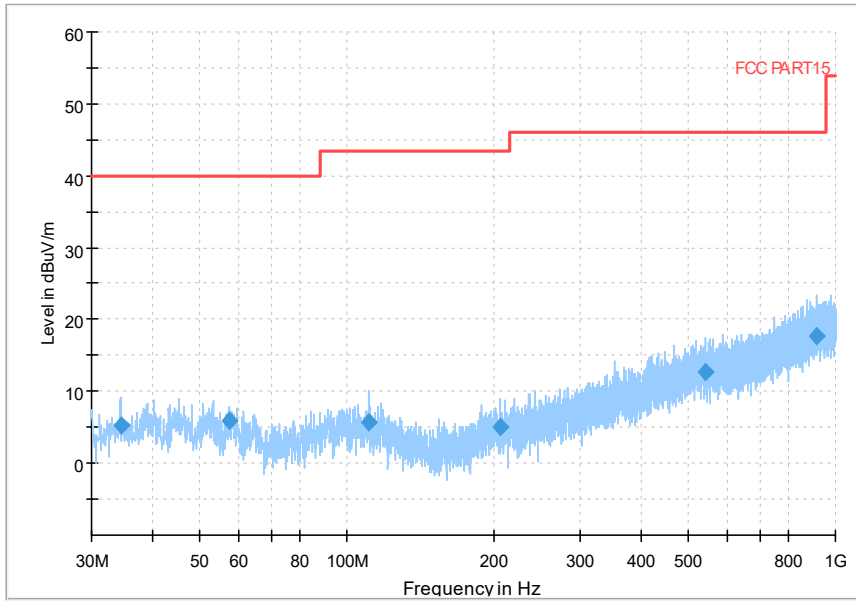

Channel No.:102

Full Spectrum

Frequency Range: 30MHz -1GHz
Detector: Av mode and PK mode
Modulation type: 802.11n(HT40)