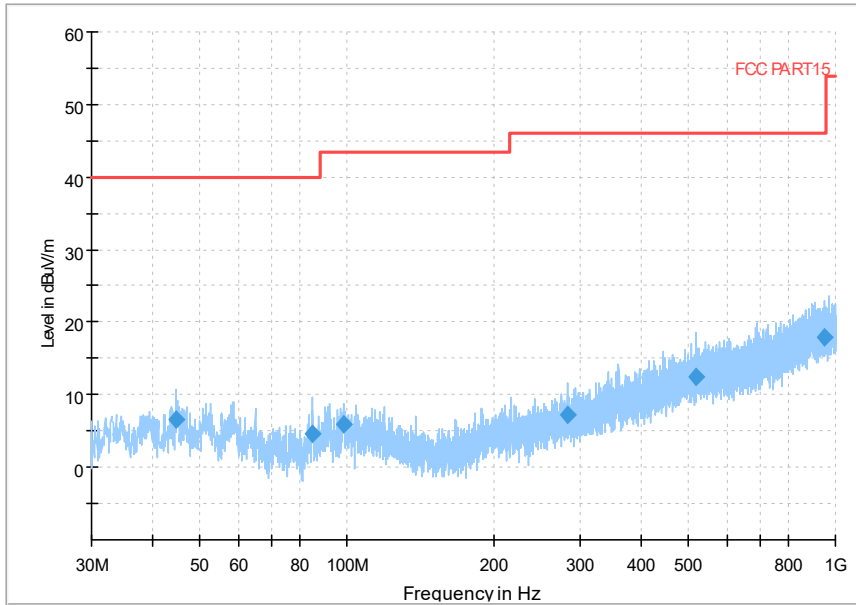

Frequency Range: 6GHz -18GHz
Detector: Av mode and PK mode
Modulation type: 802.11n(HT20)

Full Spectrum

Frequency Range: 18GHz -40GHz
Detector: Av mode and PK mode
Modulation type: 802.11n(HT20)

Full Spectrum

Frequency Range: 30MHz -1GHz
Detector: Av mode and PK mode
Test Mode: 802.11ac(VHT20)

Full Spectrum

Frequency Range: 1GHz -6GHz
Detector: Av mode and PK mode
Test Mode: 802.11ac(VHT20)

Frequency Range: 6GHz -18GHz
Detector: Av mode and PK mode
Test Mode: 802.11ac(VHT20)

Frequency Range: 18GHz -40GHz
Detector: Av mode and PK mode
Test Mode: 802.11ac(VHT20)

Full Spectrum

Frequency Range: 30MHz -1GHz
Detector: Av mode and PK mode
Test Mode: 802.11ax(HE20)

Full Spectrum

Frequency Range: 1GHz -6GHz
Detector: Av mode and PK mode
Test Mode: 802.11ax(HE20)