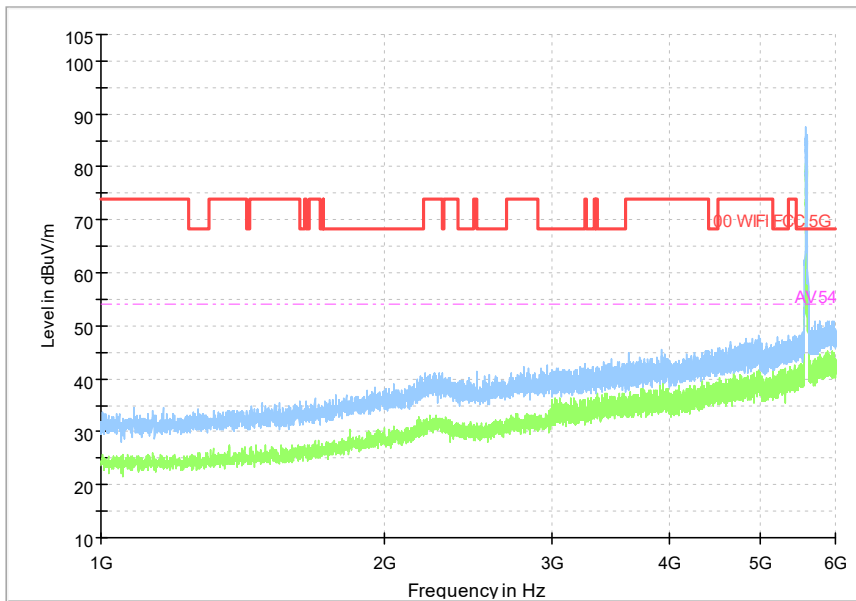

Carrier frequency (MHz): 5590

Channel No.:118

Full Spectrum

Frequency Range: 30MHz -1GHz
Detector: Av mode and PK mode
Modulation type: 802.11n(HT40)

Full Spectrum

Frequency Range: 1GHz -6GHz
Detector: Av mode and PK mode
Modulation type: 802.11n(HT40)

Comment

Frequency Range: 6GHz -18GHz
 Detector: Av mode and PK mode
 Modulation type: 802.11n(HT40)

Comment

Frequency Range: 18GHz -40GHz
 Detector: Av mode and PK mode
 Modulation type: 802.11n(HT40)

Full Spectrum

Frequency Range: 30MHz -1GHz
Detector: Av mode and PK mode
Test Mode: 802.11ac(VHT40)

Full Spectrum

Frequency Range: 1GHz -6GHz
Detector: Av mode and PK mode
Test Mode: 802.11ac(VHT40)

Comment

Frequency Range: 6GHz -18GHz
Detector: Av mode and PK mode
Test Mode: 802.11ac(VHT40)