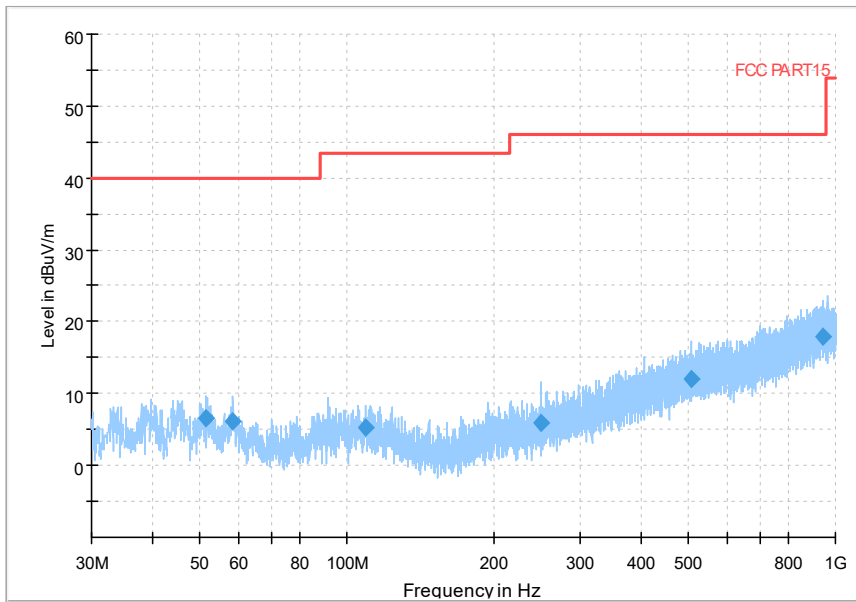

Full Spectrum

Frequency Range: 30MHz -1GHz
Detector: Av mode and PK mode
Test Mode: 802.11ax(HE80)

Full Spectrum

Frequency Range: 1GHz -6GHz
Detector: Av mode and PK mode
Test Mode: 802.11ax(HE80)

Comment

Frequency Range: 6GHz -18GHz
 Detector: Av mode and PK mode
 Test Mode: 802.11ax(HE80)

Comment

Frequency Range: 18GHz -40GHz
 Detector: Av mode and PK mode
 Test Mode: 802.11ax(HE80)

Carrier frequency (MHz): 5690
 Channel No.:138

Full Spectrum

Frequency Range: 30MHz -1GHz
Detector: Av mode and PK mode
Test Mode: 802.11ac(VHT80)

Full Spectrum

Frequency Range: 1GHz -6GHz
Detector: Av mode and PK mode
Test Mode: 802.11ac(VHT80)

Full Spectrum