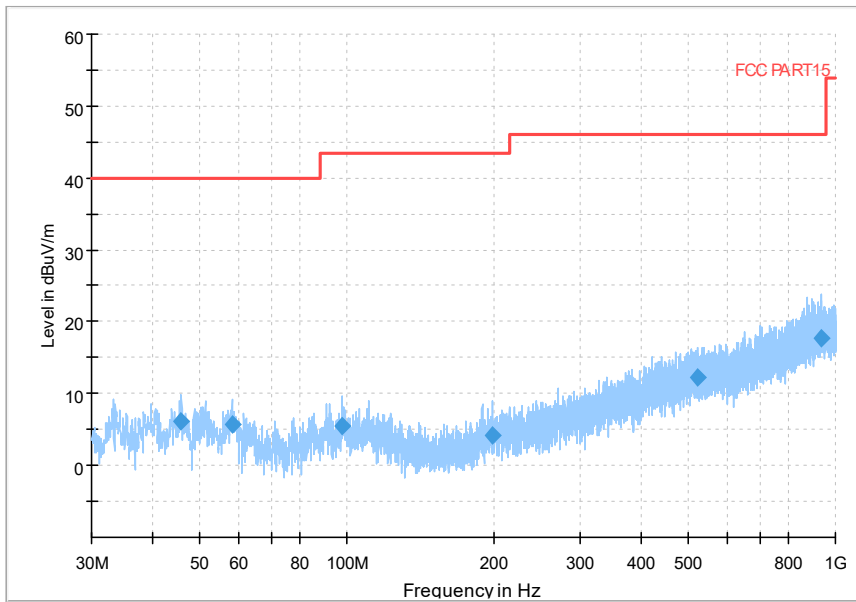

Full Spectrum

Frequency Range: 6GHz -18GHz
Detector: Av mode and PK mode
Modulation type: 802.11a

Full Spectrum

Frequency Range: 18GHz -40GHz
Detector: Av mode and PK mode
Modulation type: 802.11a

Full Spectrum

Frequency Range: 30MHz -1GHz
Detector: Av mode and PK mode
Modulation type: 802.11n(HT20)

Full Spectrum

Frequency Range: 1GHz -6GHz
Detector: Av mode and PK mode
Modulation type: 802.11n(HT20)

Full Spectrum