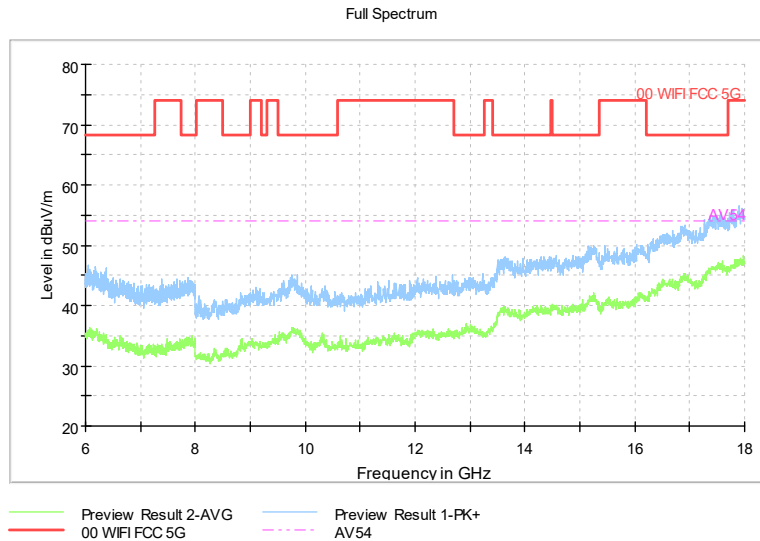

Full Spectrum

Comment

Frequency Range: 6GHz -18GHz
Detector: Av mode and PK mode
Modulation type: 802.11n(HT40)

Full Spectrum

Frequency Range: 18GHz -40GHz
Detector: Av mode and PK mode
Modulation type: 802.11n(HT40)

Full Spectrum

Frequency Range: 30MHz -1GHz
Detector: Av mode and PK mode
Test Mode: 802.11ac(VHT40)

Full Spectrum

Frequency Range: 1GHz -6GHz
Detector: Av mode and PK mode
Test Mode: 802.11ac(VHT40)

Comment

Frequency Range: 6GHz -18GHz
Detector: Av mode and PK mode
Test Mode: 802.11ac(VHT40)

Comment

Frequency Range: 18GHz -40GHz
Detector: Av mode and PK mode
Test Mode: 802.11ac(VHT40)

Full Spectrum

Frequency Range: 30MHz -1GHz
Detector: Av mode and PK mode
Test Mode: 802.11ax(HE 40)