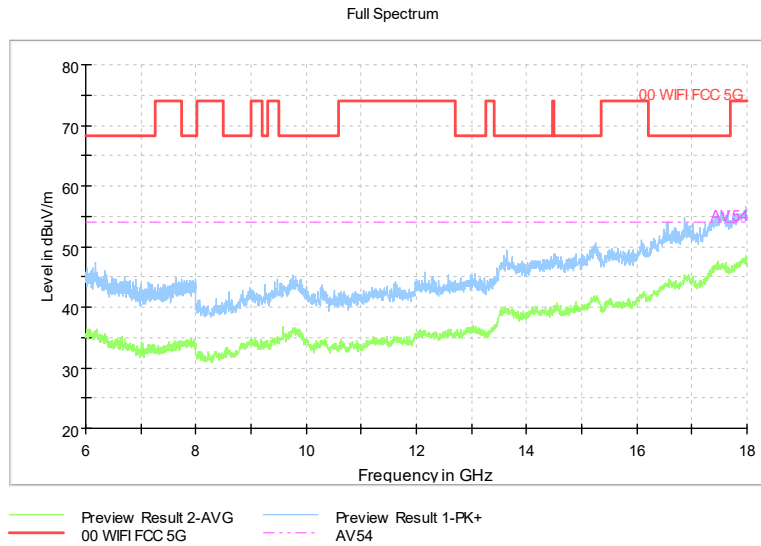

Full Spectrum

Frequency Range: 30MHz -1GHz
Detector: Av mode and PK mode
Test Mode: 802.11ac(VHT169)

Full Spectrum

Frequency Range: 1GHz -6GHz
Detector: Av mode and PK mode
Test Mode: 802.11ac(VHT160)

Comment

Frequency Range: 6GHz -18GHz
 Detector: Av mode and PK mode
 Test Mode: 802.11ac(VHT160)

Comment

Frequency Range: 18GHz -40GHz
 Detector: Av mode and PK mode
 Test Mode: 802.11ac(VHT160)

Full Spectrum

Frequency Range: 30MHz -1GHz
Detector: Av mode and PK mode
Test Mode: 802.11ax(HE160)

Full Spectrum

Frequency Range: 1GHz -6GHz
Detector: Av mode and PK mode
Test Mode: 802.11ax(HE160)

Comment

Frequency Range: 6GHz -18GHz
 Detector: Av mode and PK mode
 Test Mode: 802.11ax(HE80)

Comment

Frequency Range: 18GHz -40GHz
 Detector: Av mode and PK mode
 Test Mode: 802.11ax(HE160)