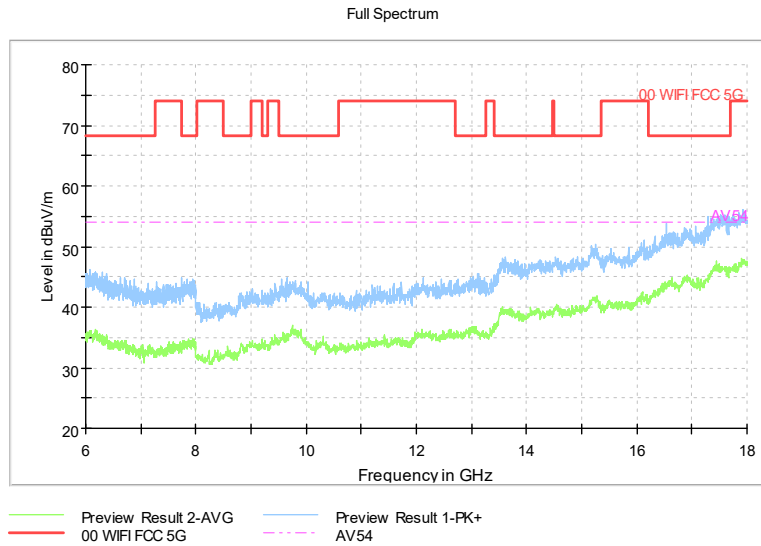

Full Spectrum

Frequency Range: 1GHz -6GHz
Detector: Av mode and PK mode
Test Mode: 802.11ac(VHT80)

Comment

Frequency Range: 6GHz -18GHz
Detector: Av mode and PK mode
Test Mode: 802.11ac(VHT80)

Comment

Frequency Range: 18GHz -40GHz
Detector: Av mode and PK mode
Test Mode: 802.11ac(VHT80)

Full Spectrum

Frequency Range: 30MHz -1GHz
Detector: Av mode and PK mode
Test Mode: 802.11ax(HE80)

Full Spectrum

Frequency Range: 1GHz -6GHz
Detector: Av mode and PK mode
Test Mode: 802.11ax(HE80)

Comment

Frequency Range: 6GHz -18GHz
 Detector: Av mode and PK mode
 Test Mode: 802.11ax(HE80)

Comment

Frequency Range: 18GHz -40GHz
 Detector: Av mode and PK mode
 Test Mode: 802.11ax(HE80)

Carrier frequency (MHz): 5690
 Channel No.:138