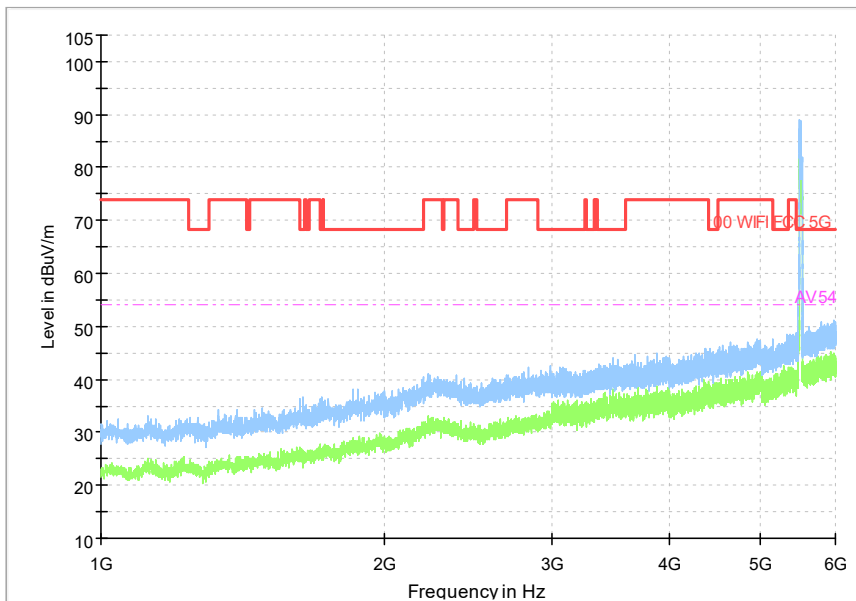

Frequency Range: 30MHz -1GHz
Detector: Av mode and PK mode
Test Mode: 802.11ac(VHT40)

Full Spectrum

Frequency Range: 1GHz -6GHz
Detector: Av mode and PK mode
Test Mode: 802.11ac(VHT40)

Full Spectrum

Frequency Range: 6GHz -18GHz
Detector: Av mode and PK mode
Test Mode: 802.11ac(VHT40)

Full Spectrum

Preview Result 2-AVG Preview Result 1-PK+
00 WIFI FCC 5G AV.54

Comment

Frequency Range: 18GHz -40GHz
Detector: Av mode and PK mode
Test Mode: 802.11ac(VHT40)

Full Spectrum

Frequency Range: 30MHz -1GHz
Detector: Av mode and PK mode
Test Mode: 802.11ax(HE 40)

Full Spectrum

Frequency Range: 1GHz -6GHz
Detector: Av mode and PK mode
Test Mode: 802.11ax(HE 40)

Comment

Frequency Range: 6GHz -18GHz
 Detector: Av mode and PK mode
 Test Mode: 802.11ax(HE 40)

Comment

Frequency Range: 18GHz -40GHz
 Detector: Av mode and PK mode
 Test Mode: 802.11ax(HE40)