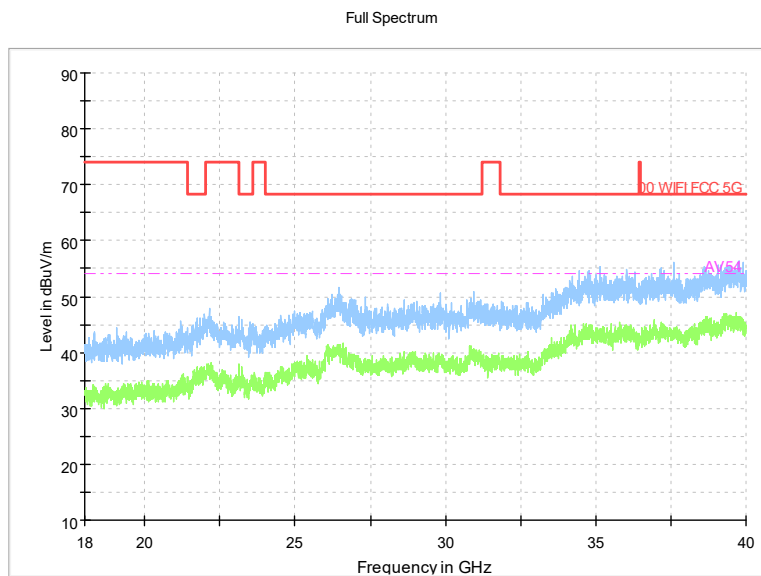

Frequency Range: 6GHz -18GHz
Detector: Av mode and PK mode
Modulation type: 802.11n(HT20)

Full Spectrum

Frequency Range: 18GHz -40GHz
Detector: Av mode and PK mode
Modulation type: 802.11n(HT20)

Full Spectrum

Frequency Range: 30MHz -1GHz
Detector: Av mode and PK mode
Test Mode: 802.11ac(VHT20)

Full Spectrum

Frequency Range: 1GHz -6GHz
Detector: Av mode and PK mode
Test Mode: 802.11ac(VHT20)

Frequency Range: 6GHz -18GHz
Detector: Av mode and PK mode
Test Mode: 802.11ac(VHT20)

Frequency Range: 18GHz -40GHz
Detector: Av mode and PK mode
Test Mode: 802.11ac(VHT20)

Full Spectrum

Frequency Range: 30MHz -1GHz
Detector: Av mode and PK mode
Test Mode: 802.11ax(HE20)

Full Spectrum

Frequency Range: 1GHz -6GHz
Detector: Av mode and PK mode
Test Mode: 802.11ax(HE20)