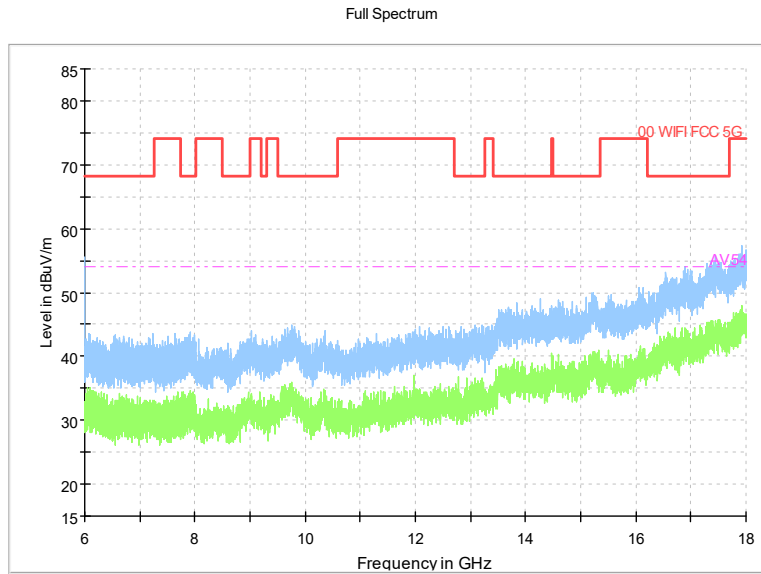

Frequency Range: 30MHz -1GHz
Detector: Av mode and PK mode
Modulation type: 802.11n(HT20)

Full Spectrum

Frequency Range: 1GHz -6GHz
Detector: Av mode and PK mode
Modulation type: 802.11n(HT20)

Full Spectrum

Frequency Range: 6GHz -18GHz
Detector: Av mode and PK mode
Modulation type: 802.11n(HT20)

Full Spectrum

Frequency Range: 18GHz -40GHz
Detector: Av mode and PK mode
Modulation type: 802.11n(HT20)

Full Spectrum

Frequency Range: 30MHz -1GHz
Detector: Av mode and PK mode
Test Mode: 802.11ac(VHT20)

Full Spectrum

Frequency Range: 1GHz -6GHz
Detector: Av mode and PK mode
Test Mode: 802.11ac(VHT20)

Frequency Range: 6GHz -18GHz
Detector: Av mode and PK mode
Test Mode: 802.11ac(VHT20)