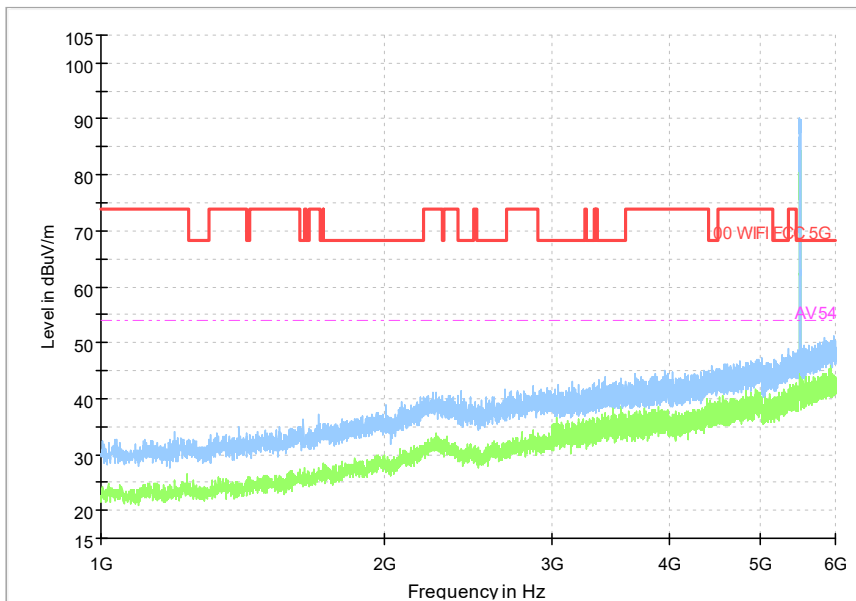

Frequency Range: 6GHz -18GHz
Detector: Av mode and PK mode
Test Mode: 802.11ax(HE80)

Frequency Range: 18GHz -40GHz
Detector: Av mode and PK mode
Test Mode: 802.11ax(HE80)

Carrier frequency (MHz): 5500
Channel No.:100

Full Spectrum

Frequency Range: 30MHz -1GHz
Detector: Av mode and PK mode
Modulation type: 802.11a

Full Spectrum

Frequency Range: 1GHz -6GHz
Detector: Av mode and PK mode
Modulation type: 802.11a

Frequency Range: 6GHz -18GHz
Detector: Av mode and PK mode
Modulation type: 802.11a

Frequency Range: 18GHz -40GHz
Detector: Av mode and PK mode
Modulation type: 802.11a

Full Spectrum

Frequency Range: 30MHz -1GHz
Detector: Av mode and PK mode
Modulation type: 802.11n(HT20)

Full Spectrum

Frequency Range: 1GHz -6GHz
Detector: Av mode and PK mode
Modulation type: 802.11n(HT20)