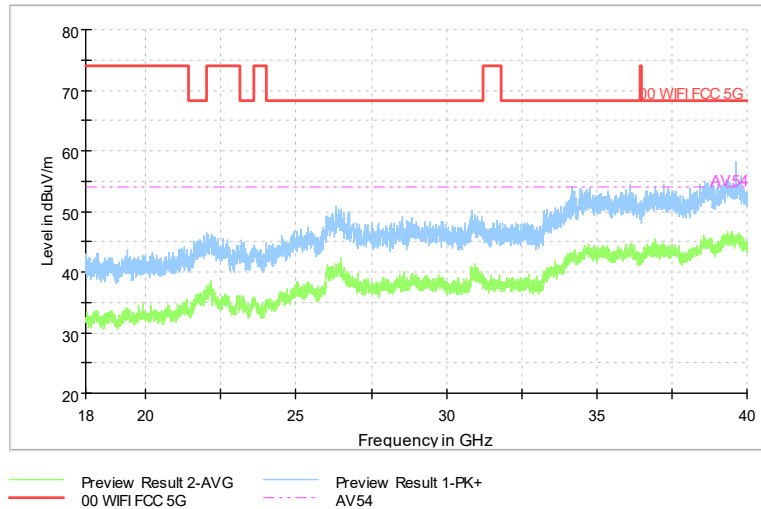

Full Spectrum

Comment

Frequency Range: 18GHz -40GHz
Detector: Av mode and PK mode
Test Mode: 802.11ax(HE20)

Carrier frequency (MHz): 5510