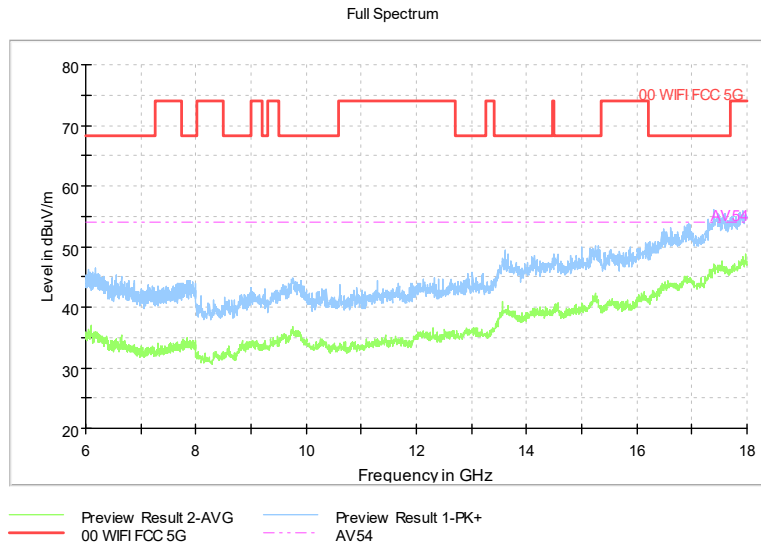

Comment

Frequency Range: 6GHz -18GHz
Detector: Av mode and PK mode
Test Mode: 802.11ax(HE 40)