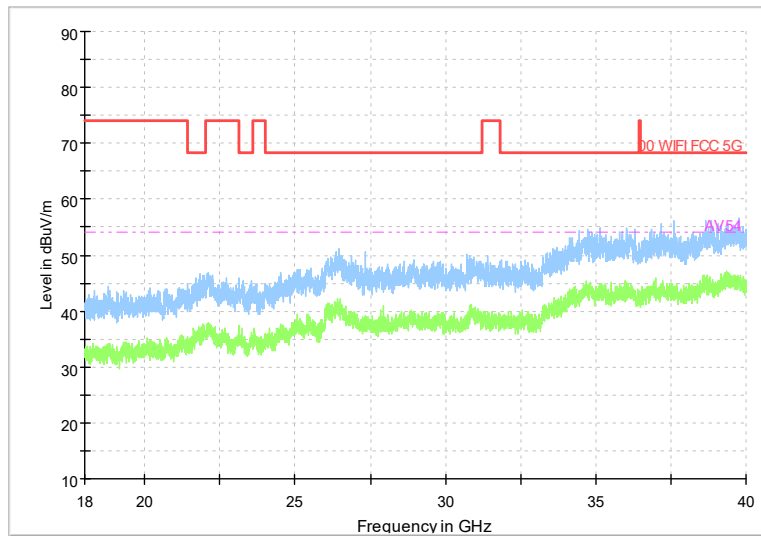

Carrier frequency (MHz): 5600
 Channel No.:120

Frequency Range: 30MHz -1GHz
Detector: Av mode and PK mode
Modulation type: 802.11a

Frequency Range: 1GHz -6GHz
Detector: Av mode and PK mode
Modulation type: 802.11a

Full Spectrum

Frequency Range: 6GHz -18GHz
Detector: Av mode and PK mode
Modulation type: 802.11a

Full Spectrum

Frequency Range: 18GHz -40GHz
Detector: Av mode and PK mode
Modulation type: 802.11a

Full Spectrum