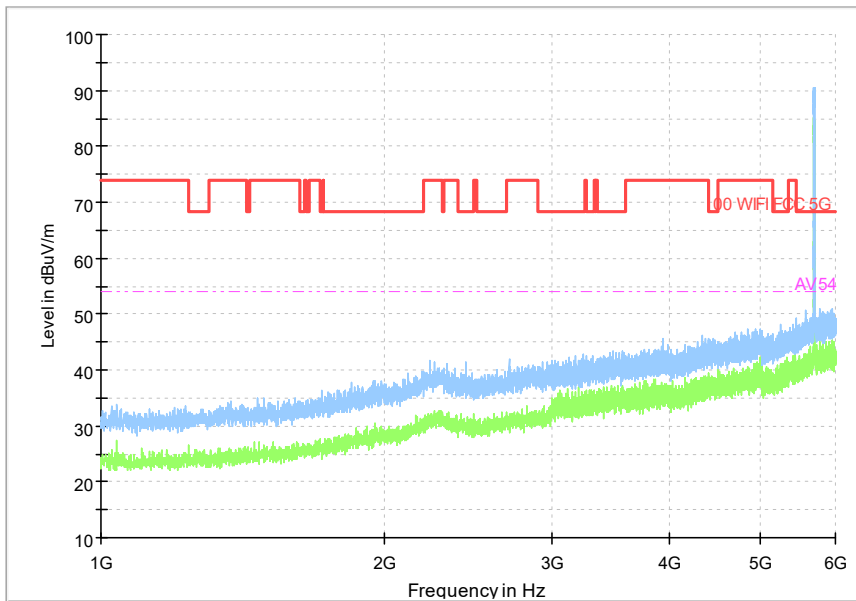

Frequency Range: 6GHz -18GHz
 Detector: Av mode and PK mode
 Test Mode: 802.11ac(VHT20)

Full Spectrum

Comment

Frequency Range: 18GHz -40GHz
 Detector: Av mode and PK mode
 Test Mode: 802.11ac(VHT20)

Full Spectrum

Frequency Range: 30MHz -1GHz
Detector: Av mode and PK mode
Test Mode: 802.11ax(HE20)

Full Spectrum

Frequency Range: 1GHz -6GHz
Detector: Av mode and PK mode
Test Mode: 802.11ax(HE20)

Full Spectrum

Comment