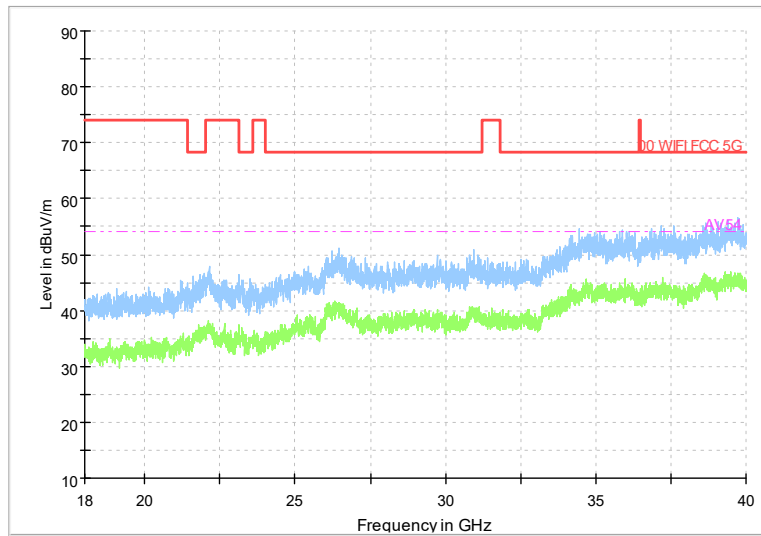

Full Spectrum

Frequency Range: 6GHz -18GHz
Detector: Av mode and PK mode
Modulation type: 802.11a

Full Spectrum

Frequency Range: 18GHz -40GHz
Detector: Av mode and PK mode
Modulation type: 802.11a

Full Spectrum

Frequency Range: 30MHz -1GHz
Detector: Av mode and PK mode
Modulation type: 802.11n(HT20)

Full Spectrum

Frequency Range: 1GHz -6GHz
Detector: Av mode and PK mode
Modulation type: 802.11n(HT20)

Full Spectrum

Frequency Range: 6GHz -18GHz
Detector: Av mode and PK mode
Modulation type: 802.11n(HT20)

Full Spectrum

Frequency Range: 18GHz -40GHz
Detector: Av mode and PK mode
Modulation type: 802.11n(HT20)

Full Spectrum