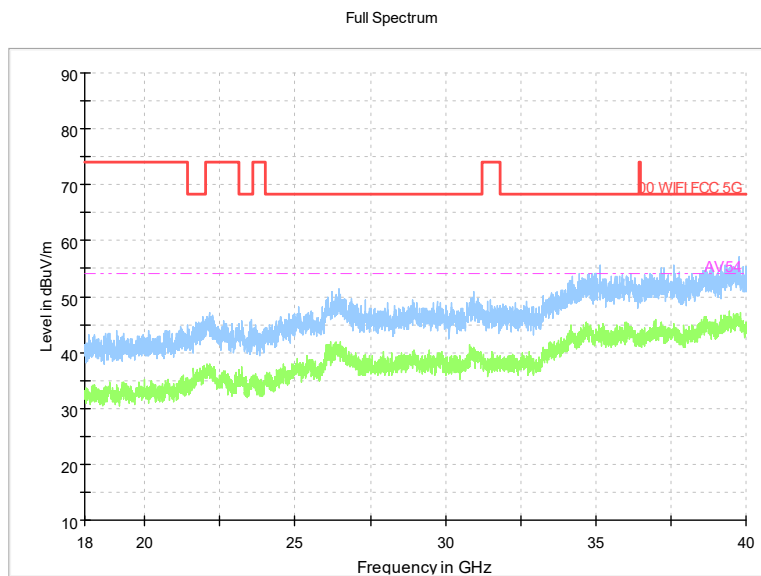

Full Spectrum

Frequency Range: 6GHz -18GHz
Detector: Av mode and PK mode
Modulation type: 802.11n(HT20)

Full Spectrum

Frequency Range: 18GHz -40GHz
Detector: Av mode and PK mode
Modulation type: 802.11n(HT20)

Full Spectrum

Frequency Range: 30MHz -1GHz
 Detector: Av mode and PK mode
 Test Mode: 802.11ac(VHT20)

Full Spectrum

Frequency Range: 1GHz -6GHz
 Detector: Av mode and PK mode
 Test Mode: 802.11ac(VHT20)

Frequency Range: 6GHz -18GHz
Detector: Av mode and PK mode
Test Mode: 802.11ac(VHT20)

Frequency Range: 18GHz -40GHz
Detector: Av mode and PK mode
Test Mode: 802.11ac(VHT20)

Full Spectrum

Frequency Range: 30MHz -1GHz
Detector: Av mode and PK mode
Test Mode: 802.11ax(HE20)

Full Spectrum

Frequency Range: 1GHz -6GHz
Detector: Av mode and PK mode
Test Mode: 802.11ax(HE20)