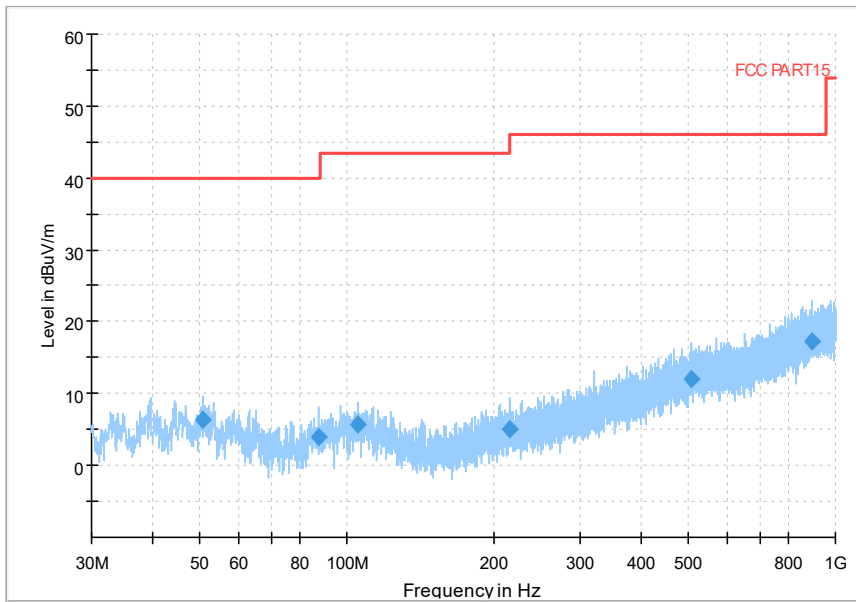

Comment

Frequency Range: 6GHz -18GHz
 Detector: Av mode and PK mode
 Modulation type: 802.11n(HT40)

Comment

Frequency Range: 18GHz -40GHz
 Detector: Av mode and PK mode
 Modulation type: 802.11n(HT40)

Full Spectrum

Frequency Range: 30MHz -1GHz
Detector: Av mode and PK mode
Test Mode: 802.11ac(VHT40)

Full Spectrum

Frequency Range: 1GHz -6GHz
Detector: Av mode and PK mode
Test Mode: 802.11ac(VHT40)

Full Spectrum

Frequency Range: 6GHz -18GHz
Detector: Av mode and PK mode
Test Mode: 802.11ac(VHT40)