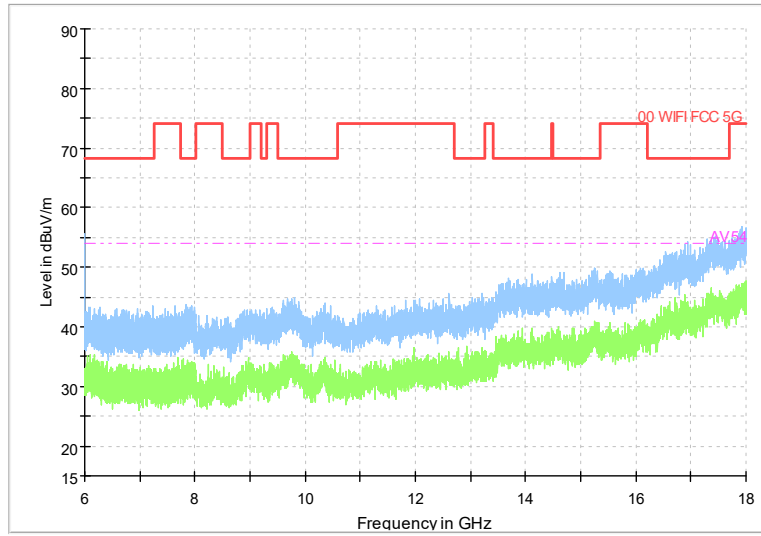

Carrier frequency (MHz): 5600
 Channel No.:120

Frequency Range: 30MHz -1GHz
Detector: Av mode and PK mode
Modulation type: 802.11a

Frequency Range: 1GHz -6GHz
Detector: Av mode and PK mode
Modulation type: 802.11a

Full Spectrum

Frequency Range: 6GHz -18GHz
Detector: Av mode and PK mode
Modulation type: 802.11a

Full Spectrum

Frequency Range: 18GHz -40GHz
Detector: Av mode and PK mode
Modulation type: 802.11a

Full Spectrum