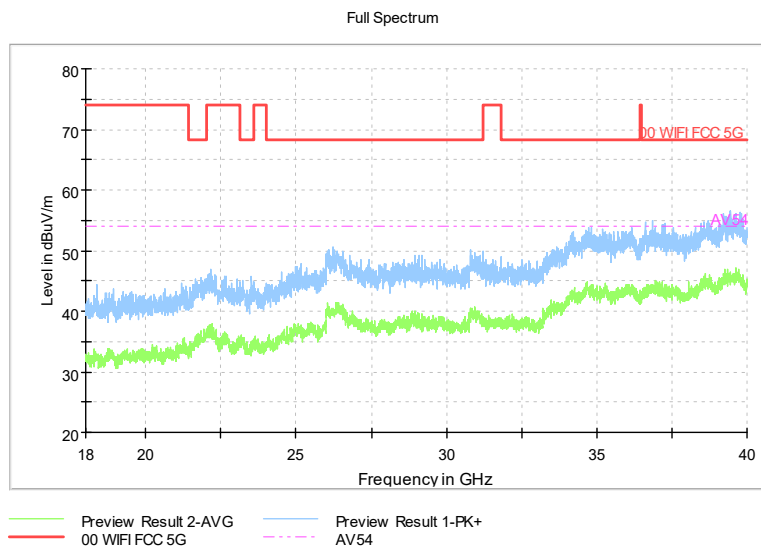

Full Spectrum

Frequency Range: 6GHz -18GHz
Detector: Av mode and PK mode
Test Mode: 802.11ax(HE20)

Full Spectrum

Frequency Range: 18GHz -40GHz
Detector: Av mode and PK mode
Test Mode: 802.11ax(HE20)

Carrier frequency (MHz): 5570
Channel No.:114

Full Spectrum

Frequency Range: 30MHz -1GHz
Detector: Av mode and PK mode
Test Mode: 802.11ac(VHT169)

Full Spectrum

Frequency Range: 1GHz -6GHz
Detector: Av mode and PK mode
Test Mode: 802.11ac(VHT160)

Comment

Frequency Range: 6GHz -18GHz
 Detector: Av mode and PK mode
 Test Mode: 802.11ac(VHT160)

Comment

Frequency Range: 18GHz -40GHz
 Detector: Av mode and PK mode
 Test Mode: 802.11ac(VHT160)

Full Spectrum

Frequency Range: 30MHz -1GHz
Detector: Av mode and PK mode
Test Mode: 802.11ax(HE160)