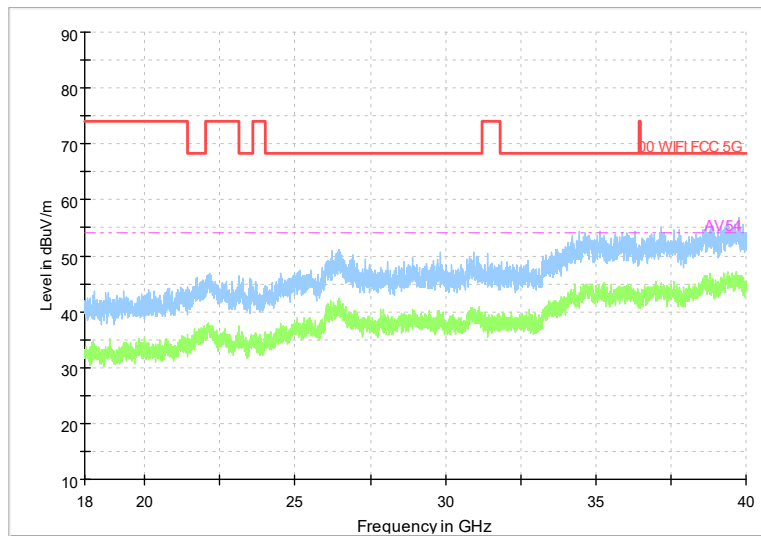

Frequency Range: 30MHz -1GHz
Detector: Av mode and PK mode
Test Mode: 802.11ac(VHT20)

Full Spectrum

Frequency Range: 1GHz -6GHz
Detector: Av mode and PK mode
Test Mode: 802.11ac(VHT20)

Frequency Range: 6GHz -18GHz
Detector: Av mode and PK mode
Test Mode: 802.11ac(VHT20)

Frequency Range: 18GHz -40GHz
Detector: Av mode and PK mode
Test Mode: 802.11ac(VHT20)

Full Spectrum

Frequency Range: 30MHz -1GHz
Detector: Av mode and PK mode
Test Mode: 802.11ax(HE20)

Full Spectrum

Frequency Range: 1GHz -6GHz
Detector: Av mode and PK mode
Test Mode: 802.11ax(HE20)

Full Spectrum

Frequency Range: 6GHz -18GHz
Detector: Av mode and PK mode
Test Mode: 802.11ax(HE20)

Full Spectrum

Frequency Range: 18GHz -40GHz
Detector: Av mode and PK mode
Test Mode: 802.11ax(HE20)

Carrier frequency (MHz): 5700
Channel No.:140