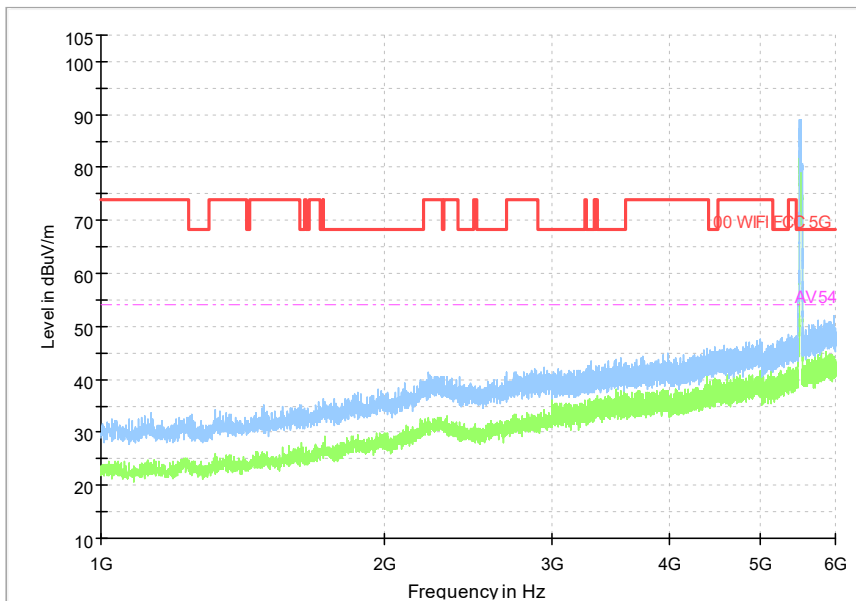

Frequency Range: 30MHz -1GHz
Detector: Av mode and PK mode
Test Mode: 802.11ax(HE20)

Full Spectrum

Frequency Range: 1GHz -6GHz
Detector: Av mode and PK mode
Test Mode: 802.11ax(HE20)

Full Spectrum

Comment

Frequency Range: 6GHz -18GHz
 Detector: Av mode and PK mode
 Test Mode: 802.11ax(HE20)

Full Spectrum

Comment

Frequency Range: 18GHz -40GHz
 Detector: Av mode and PK mode
 Test Mode: 802.11ax(HE20)

Carrier frequency (MHz): 5510

Channel No.:102

Full Spectrum

Frequency Range: 30MHz -1GHz
Detector: Av mode and PK mode
Modulation type: 802.11n(HT40)

Full Spectrum

Frequency Range: 1GHz -6GHz
Detector: Av mode and PK mode
Modulation type: 802.11n(HT40)