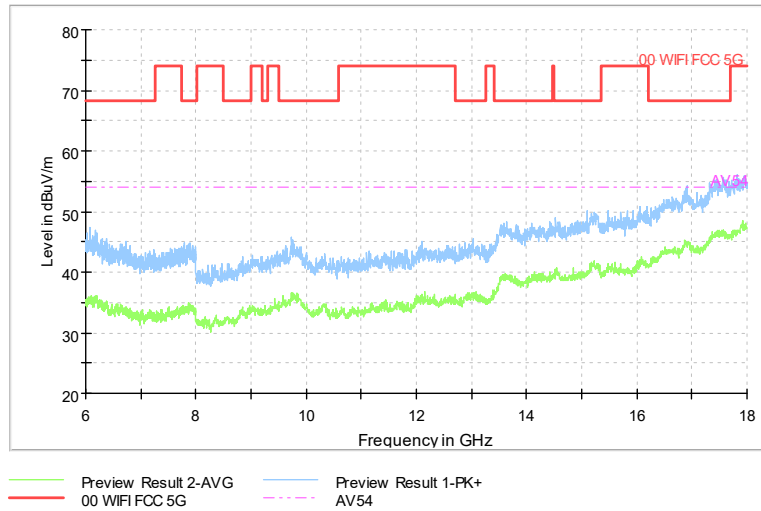

Carrier frequency (MHz): 5710

Channel No.:142

Full Spectrum

Frequency Range: 30MHz -1GHz
Detector: Av mode and PK mode
Modulation type: 802.11n(HT40)

Full Spectrum

Frequency Range: 1GHz -6GHz
Detector: Av mode and PK mode
Modulation type: 802.11n(HT40)

Full Spectrum

Comment

Frequency Range: 6GHz -18GHz
Detector: Av mode and PK mode
Modulation type: 802.11n(HT40)

Full Spectrum

Frequency Range: 18GHz -40GHz
Detector: Av mode and PK mode
Modulation type: 802.11n(HT40)