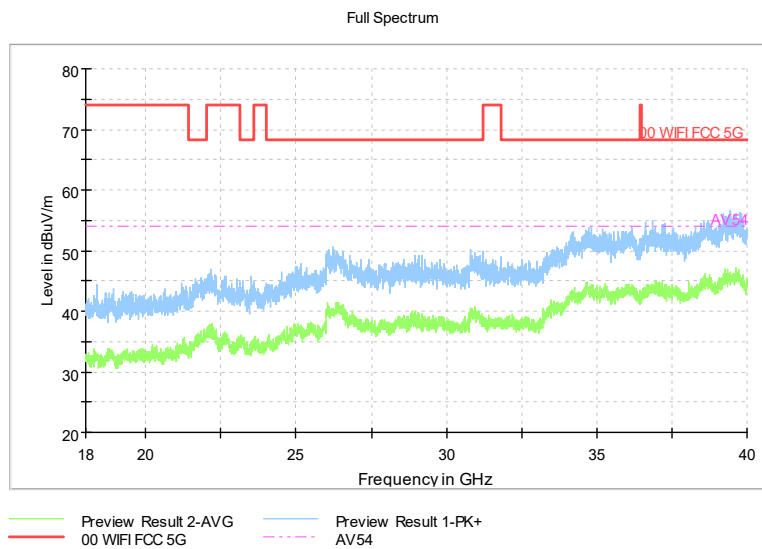

Full Spectrum

Frequency Range: 1GHz -6GHz
Detector: Av mode and PK mode
Test Mode: 802.11ax(HE 40)

Comment

Frequency Range: 6GHz -18GHz
 Detector: Av mode and PK mode
 Test Mode: 802.11ax(HE 40)

Comment

Frequency Range: 18GHz -40GHz
 Detector: Av mode and PK mode
 Test Mode: 802.11ax(HE40)

Carrier frequency (MHz): 5530

Channel No.:106

Full Spectrum

Frequency Range: 30MHz -1GHz
Detector: Av mode and PK mode
Test Mode: 802.11ac(VHT80)

Full Spectrum

Frequency Range: 1GHz -6GHz
Detector: Av mode and PK mode
Test Mode: 802.11ac(VHT80)

Comment

Frequency Range: 6GHz -18GHz
 Detector: Av mode and PK mode
 Test Mode: 802.11ac(VHT80)

Comment

Frequency Range: 18GHz -40GHz
 Detector: Av mode and PK mode
 Test Mode: 802.11ac(VHT80)

Full Spectrum