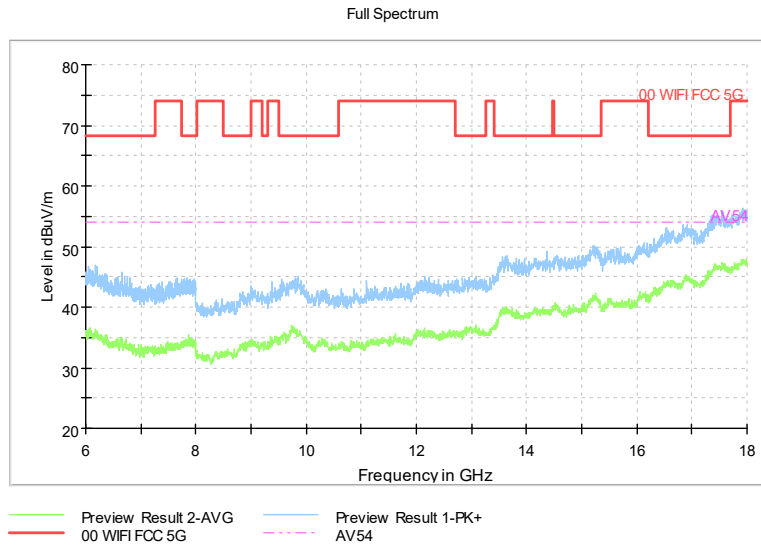

Full Spectrum

Frequency Range: 6GHz -18GHz
Detector: Av mode and PK mode
Test Mode: 802.11ax(HE20)

Full Spectrum

Frequency Range: 18GHz -40GHz
Detector: Av mode and PK mode
Test Mode: 802.11ax(HE20)

Carrier frequency (MHz): 5570
Channel No.:114

Full Spectrum

Frequency Range: 30MHz -1GHz
Detector: Av mode and PK mode
Test Mode: 802.11ac(VHT169)

Full Spectrum

Frequency Range: 1GHz -6GHz
Detector: Av mode and PK mode
Test Mode: 802.11ac(VHT160)

Comment

Frequency Range: 6GHz -18GHz
 Detector: Av mode and PK mode
 Test Mode: 802.11ac(VHT160)

Comment

Frequency Range: 18GHz -40GHz
 Detector: Av mode and PK mode
 Test Mode: 802.11ac(VHT160)

Full Spectrum

Frequency Range: 30MHz -1GHz
Detector: Av mode and PK mode
Test Mode: 802.11ax(HE160)