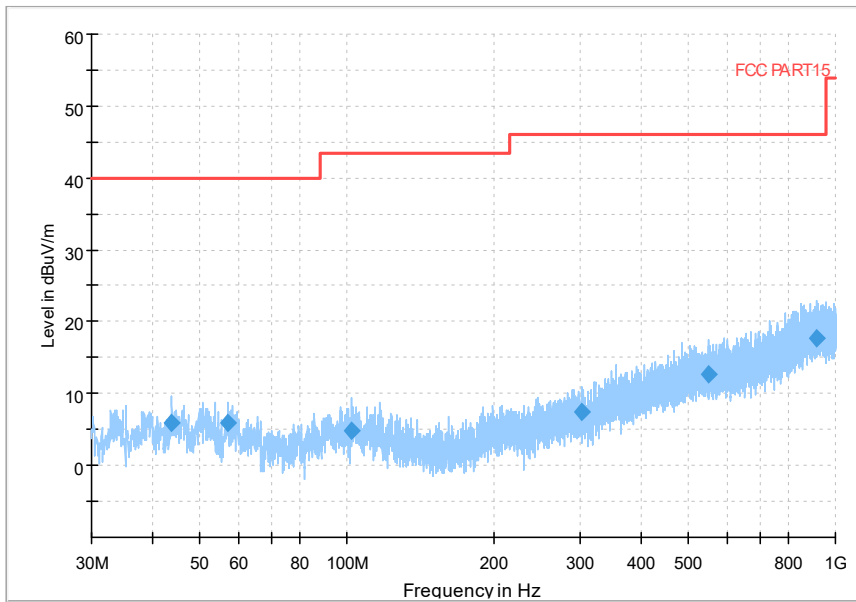

Frequency Range: 18GHz -40GHz
Detector: Av mode and PK mode
Test Mode: 802.11ac(VHT20)

Full Spectrum

Frequency Range: 30MHz -1GHz
Detector: Av mode and PK mode
Test Mode: 802.11ax(HE20)