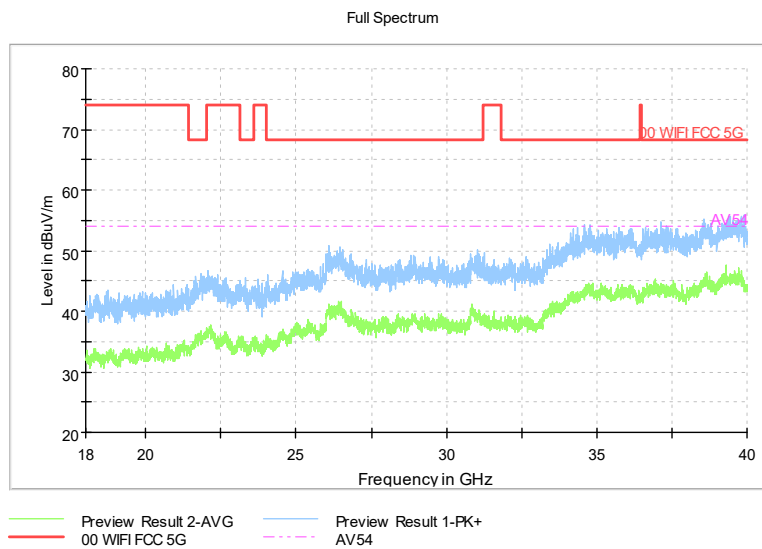

Full Spectrum

Preview Result 2-AVG Preview Result 1-PK+
00 WIFI FCC 5G AV.54

Comment

Frequency Range: 18GHz -40GHz
Detector: Av mode and PK mode
Test Mode: 802.11ac(VHT40)

Full Spectrum

Frequency Range: 30MHz -1GHz
Detector: Av mode and PK mode
Test Mode: 802.11ax(HE 40)

Full Spectrum

Frequency Range: 1GHz -6GHz
Detector: Av mode and PK mode
Test Mode: 802.11ax(HE 40)

Comment

Frequency Range: 6GHz -18GHz
 Detector: Av mode and PK mode
 Test Mode: 802.11ax(HE 40)

Comment

Frequency Range: 18GHz -40GHz
 Detector: Av mode and PK mode
 Test Mode: 802.11ax(HE40)

Carrier frequency (MHz): 5590

Channel No.:118

Full Spectrum

Frequency Range: 30MHz -1GHz
Detector: Av mode and PK mode
Modulation type: 802.11n(HT40)

Full Spectrum

Frequency Range: 1GHz -6GHz
Detector: Av mode and PK mode
Modulation type: 802.11n(HT40)