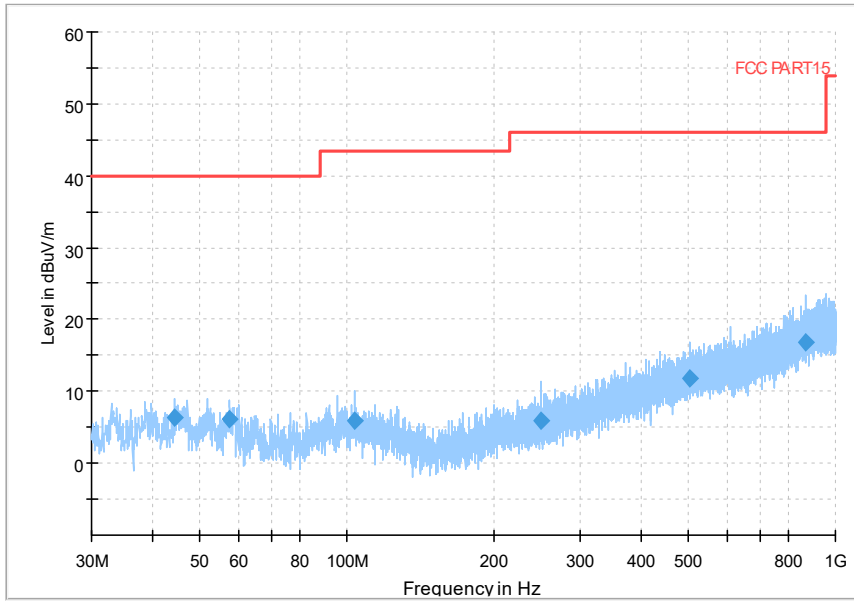

Full Spectrum

Frequency Range: 1GHz -6GHz
Detector: Av mode and PK mode
Test Mode: 802.11ax(HE 40)

Comment

Frequency Range: 6GHz -18GHz
 Detector: Av mode and PK mode
 Test Mode: 802.11ax(HE 40)

Comment

Frequency Range: 18GHz -40GHz
 Detector: Av mode and PK mode
 Test Mode: 802.11ax(HE40)

Carrier frequency (MHz): 5530

Channel No.:106

Full Spectrum

Frequency Range: 30MHz -1GHz
Detector: Av mode and PK mode
Test Mode: 802.11ac(VHT80)

Full Spectrum

Frequency Range: 1GHz -6GHz
Detector: Av mode and PK mode
Test Mode: 802.11ac(VHT80)