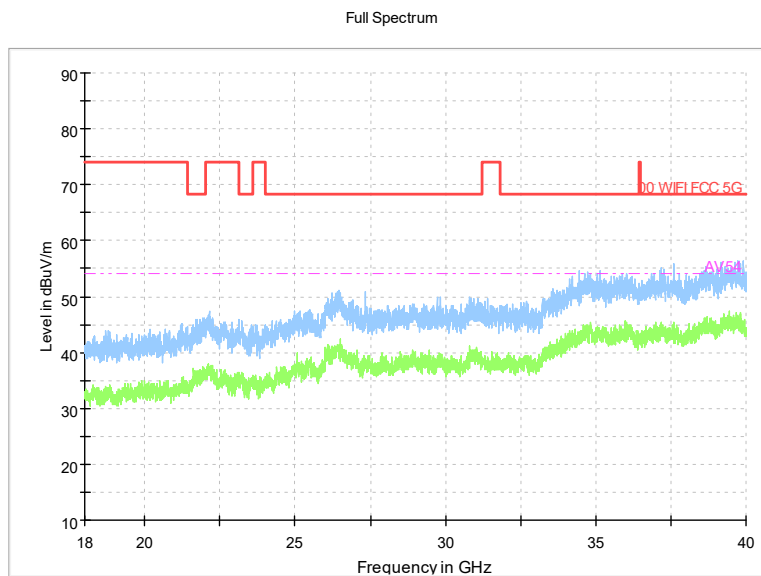

Frequency Range: 6GHz -18GHz
Detector: Av mode and PK mode
Test Mode: 802.11ax(HE80)

Frequency Range: 18GHz -40GHz
Detector: Av mode and PK mode
Test Mode: 802.11ax(HE80)

Carrier frequency (MHz): 5500
Channel No.:100

Full Spectrum

Frequency Range: 30MHz -1GHz
Detector: Av mode and PK mode
Modulation type: 802.11a

Full Spectrum

Frequency Range: 1GHz -6GHz
Detector: Av mode and PK mode
Modulation type: 802.11a

Frequency Range: 6GHz -18GHz
Detector: Av mode and PK mode
Modulation type: 802.11a

Frequency Range: 18GHz -40GHz
Detector: Av mode and PK mode
Modulation type: 802.11a

Full Spectrum

Frequency Range: 30MHz -1GHz
Detector: Av mode and PK mode
Modulation type: 802.11n(HT20)

Full Spectrum

Frequency Range: 1GHz -6GHz
Detector: Av mode and PK mode
Modulation type: 802.11n(HT20)