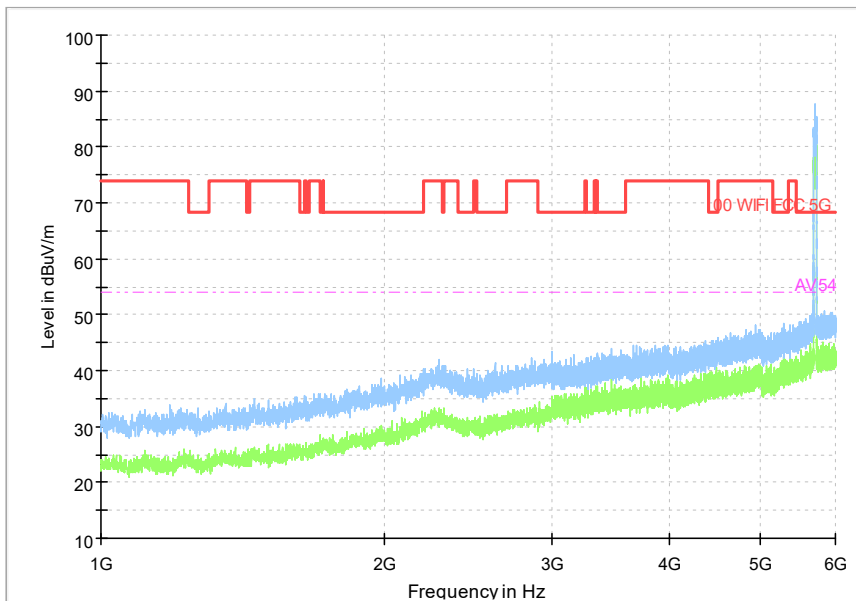

Full Spectrum

Frequency Range: 30MHz -1GHz
Detector: Av mode and PK mode
Test Mode: 802.11ac(VHT40)

Full Spectrum

Frequency Range: 1GHz -6GHz
Detector: Av mode and PK mode
Test Mode: 802.11ac(VHT40)

Comment

Frequency Range: 6GHz -18GHz
Detector: Av mode and PK mode
Test Mode: 802.11ac(VHT40)

Comment

Frequency Range: 18GHz -40GHz
Detector: Av mode and PK mode
Test Mode: 802.11ac(VHT40)

Full Spectrum

Frequency Range: 30MHz -1GHz
Detector: Av mode and PK mode
Test Mode: 802.11ax(HE 40)

Full Spectrum

Frequency Range: 1GHz -6GHz
Detector: Av mode and PK mode
Test Mode: 802.11ax(HE 40)

Comment

Frequency Range: 6GHz -18GHz
 Detector: Av mode and PK mode
 Test Mode: 802.11ax(HE 40)

Comment

Frequency Range: 18GHz -40GHz
 Detector: Av mode and PK mode
 Test Mode: 802.11ax(HE40)