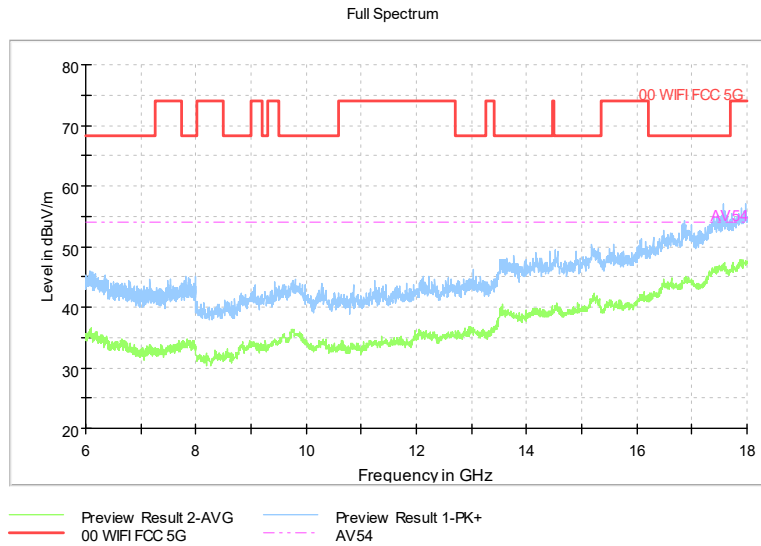

Full Spectrum

Frequency Range: 30MHz -1GHz
Detector: Av mode and PK mode
Test Mode: 802.11ac(VHT40)

Full Spectrum

Frequency Range: 1GHz -6GHz
Detector: Av mode and PK mode
Test Mode: 802.11ac(VHT40)

Comment

Frequency Range: 6GHz -18GHz
Detector: Av mode and PK mode
Test Mode: 802.11ac(VHT40)

Comment

Frequency Range: 18GHz -40GHz
Detector: Av mode and PK mode
Test Mode: 802.11ac(VHT40)

Full Spectrum

Frequency Range: 30MHz -1GHz
Detector: Av mode and PK mode
Test Mode: 802.11ax(HE 40)

Full Spectrum

Frequency Range: 1GHz -6GHz
Detector: Av mode and PK mode
Test Mode: 802.11ax(HE 40)

Comment

Frequency Range: 6GHz -18GHz
 Detector: Av mode and PK mode
 Test Mode: 802.11ax(HE 40)

Comment

Frequency Range: 18GHz -40GHz
 Detector: Av mode and PK mode
 Test Mode: 802.11ax(HE40)