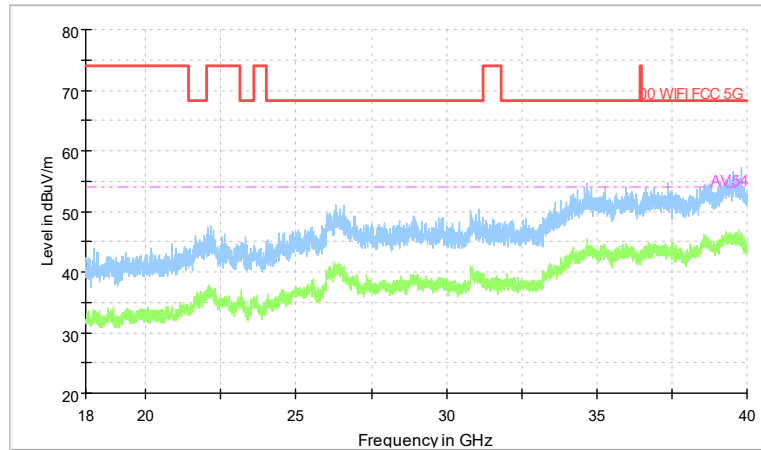

Full Spectrum

Frequency Range: 30MHz -1GHz
Detector: Av mode and PK mode
Test Mode: 802.11ac(VHT80)

Full Spectrum

Frequency Range: 1GHz -6GHz
Detector: Av mode and PK mode
Test Mode: 802.11ac(VHT80)

Full Spectrum

Frequency Range: 6GHz -18GHz
Detector: Av mode and PK mode
Test Mode: 802.11ac(VHT80)

Full Spectrum

Preview Result 2-AVG Preview Result 1-PK+
00 WIFI FCC 5G AV.54

Comment

Frequency Range: 18GHz -40GHz
Detector: Av mode and PK mode
Test Mode: 802.11ac(VHT80)