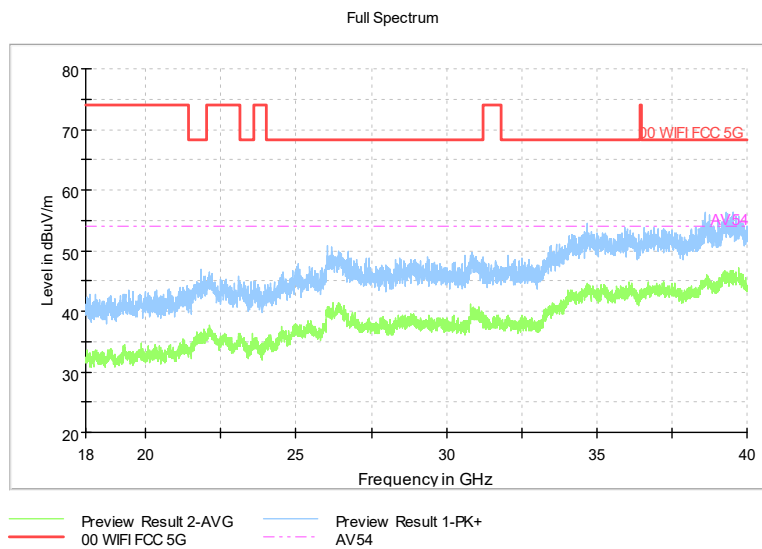

Frequency Range: 6GHz -18GHz
Detector: Av mode and PK mode
Test Mode: 802.11ac(VHT80)

Full Spectrum

Preview Result 2-AVG Preview Result 1-PK+
00 WIFI FCC 5G AV.54

Comment

Frequency Range: 18GHz -40GHz
Detector: Av mode and PK mode
Test Mode: 802.11ac(VHT80)

Full Spectrum

Frequency Range: 30MHz -1GHz
Detector: Av mode and PK mode
Test Mode: 802.11ax(HE80)

Full Spectrum

Frequency Range: 1GHz -6GHz
Detector: Av mode and PK mode
Test Mode: 802.11ax(HE80)

Comment

Frequency Range: 6GHz -18GHz
Detector: Av mode and PK mode
Test Mode: 802.11ax(HE80)

Comment

Frequency Range: 18GHz -40GHz
Detector: Av mode and PK mode
Test Mode: 802.11ax(HE80)

Carrier frequency (MHz): 5745
Channel No.:149