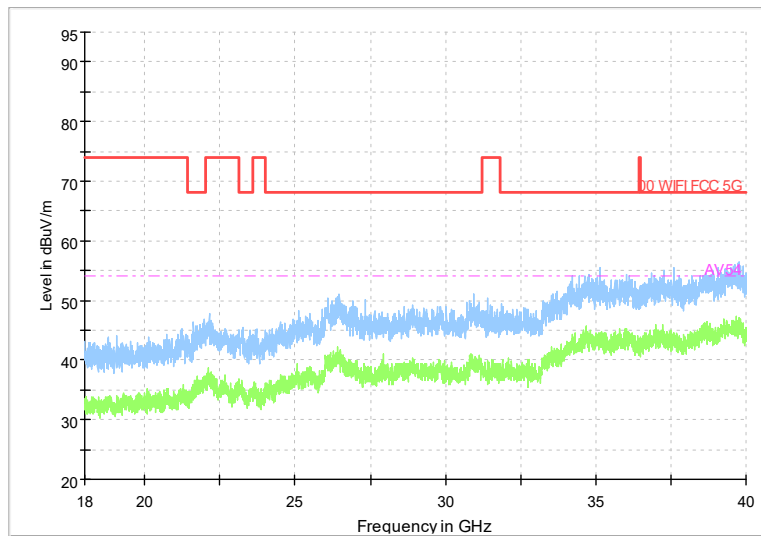

Full Spectrum

Frequency Range: 18GHz -40GHz
Detector: Av mode and PK mode
Modulation type: 802.11n(HT20)

Full Spectrum

Frequency Range: 30MHz -1GHz
Detector: Av mode and PK mode
Test Mode: 802.11ac(VHT20)

Full Spectrum

Frequency Range: 1GHz -6GHz
Detector: Av mode and PK mode
Test Mode: 802.11ac(VHT20)

Full Spectrum

Frequency Range: 6GHz -18GHz
Detector: Av mode and PK mode
Test Mode: 802.11ac(VHT20)

Full Spectrum

Frequency Range: 18GHz -40GHz
Detector: Av mode and PK mode
Test Mode: 802.11ac(VHT20)

Full Spectrum

Frequency Range: 30MHz -1GHz
Detector: Av mode and PK mode
Test Mode: 802.11ax(HE20)

Full Spectrum

Frequency Range: 1GHz -6GHz
Detector: Av mode and PK mode
Test Mode: 802.11ax(HE20)