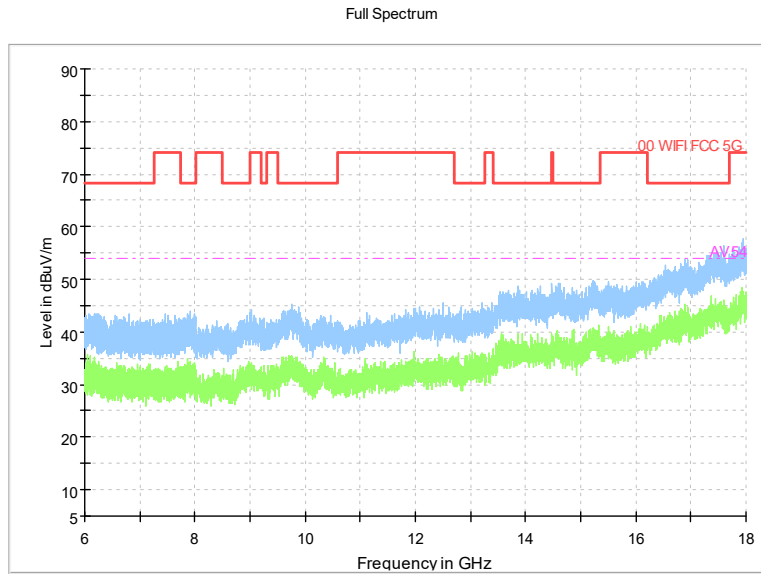

Full Spectrum

Frequency Range: 1GHz -6GHz
Detector: Av mode and PK mode
Test Mode: 802.11ac(VHT160)

Full Spectrum

Frequency Range: 6GHz -18GHz
Detector: Av mode and PK mode
Test Mode: 802.11ac(VHT160)

Full Spectrum

Frequency Range: 18GHz -40GHz
Detector: Av mode and PK mode
Test Mode: 802.11ac(VHT160)

Full Spectrum

Frequency Range: 30MHz -1GHz
Detector: Av mode and PK mode
Test Mode: 802.11ax(HE160)

Full Spectrum

Frequency Range: 1GHz -6GHz
Detector: Av mode and PK mode
Test Mode: 802.11ax(HE160)

Frequency Range: 6GHz -18GHz
Detector: Av mode and PK mode
Test Mode: 802.11ax(HE160)

Frequency Range: 18GHz -40GHz
Detector: Av mode and PK mode
Test Mode: 802.11ax(HE160)

Carrier frequency (MHz): 5260
Channel No.:52