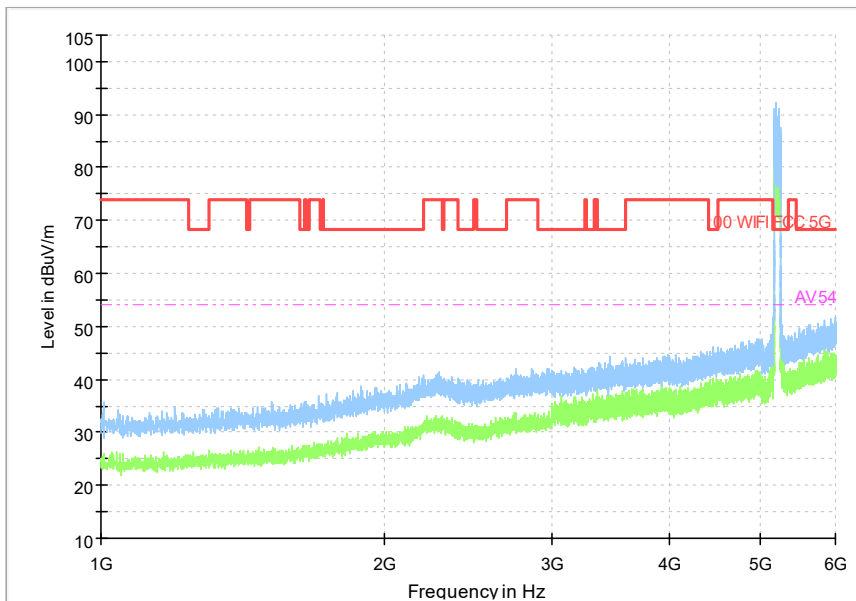

Frequency Range: 6GHz -18GHz
Detector: Av mode and PK mode
Test Mode: 802.11ax(HE 40)

Full Spectrum

Frequency Range: 18GHz -40GHz
Detector: Av mode and PK mode
Test Mode: 802.11ax(HE40)

Carrier frequency (MHz): 5210
Channel No.:42

Full Spectrum

Frequency Range: 30MHz -1GHz
Detector: Av mode and PK mode
Test Mode: 802.11ac(VHT80)

Full Spectrum

Frequency Range: 1GHz -6GHz
Detector: Av mode and PK mode
Test Mode: 802.11ac(VHT80)

Full Spectrum