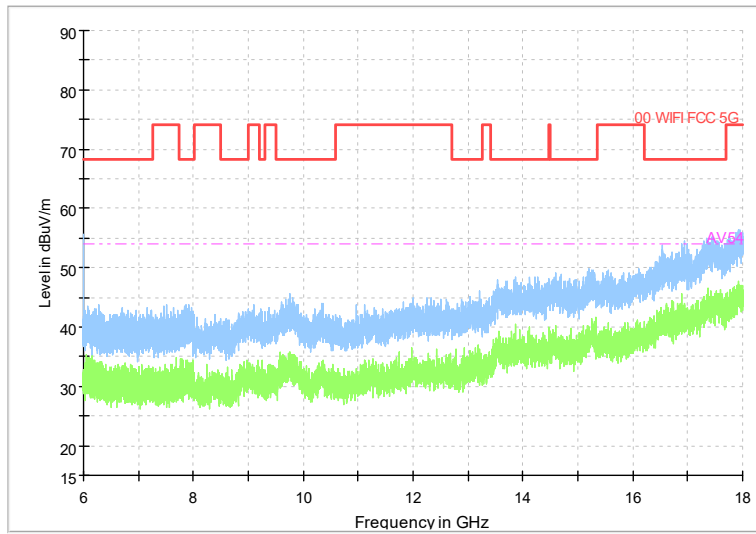

Full Spectrum

Frequency Range: 30MHz -1GHz
Detector: Av mode and PK mode
Modulation type: 802.11a

Full Spectrum

Frequency Range: 1GHz -6GHz
Detector: Av mode and PK mode
Modulation type: 802.11a

Full Spectrum

Frequency Range: 6GHz -18GHz
Detector: Av mode and PK mode
Modulation type: 802.11a

Full Spectrum

Frequency Range: 18GHz -40GHz
Detector: Av mode and PK mode
Modulation type: 802.11a

Full Spectrum

Frequency Range: 30MHz -1GHz
Detector: Av mode and PK mode
Modulation type: 802.11n(HT20)

Full Spectrum

Frequency Range: 1GHz -6GHz
Detector: Av mode and PK mode
Modulation type: 802.11n(HT20)

Full Spectrum

Frequency Range: 6GHz -18GHz
Detector: Av mode and PK mode
Modulation type: 802.11n(HT20)