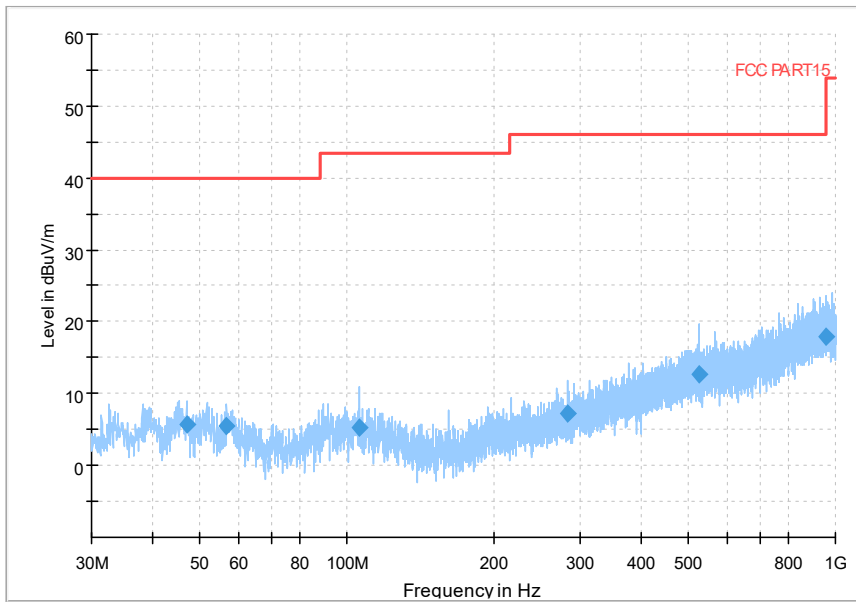

Full Spectrum

Frequency Range: 1GHz -6GHz
Detector: Av mode and PK mode
Test Mode: 802.11ac(VHT160)

Full Spectrum

Frequency Range: 6GHz -18GHz
Detector: Av mode and PK mode
Test Mode: 802.11ac(VHT160)

Full Spectrum

Frequency Range: 18GHz -40GHz
Detector: Av mode and PK mode
Test Mode: 802.11ac(VHT160)

Full Spectrum

Frequency Range: 30MHz -1GHz
Detector: Av mode and PK mode
Test Mode: 802.11ax(HE160)

Full Spectrum

Frequency Range: 1GHz -6GHz
Detector: Av mode and PK mode
Test Mode: 802.11ax(HE160)