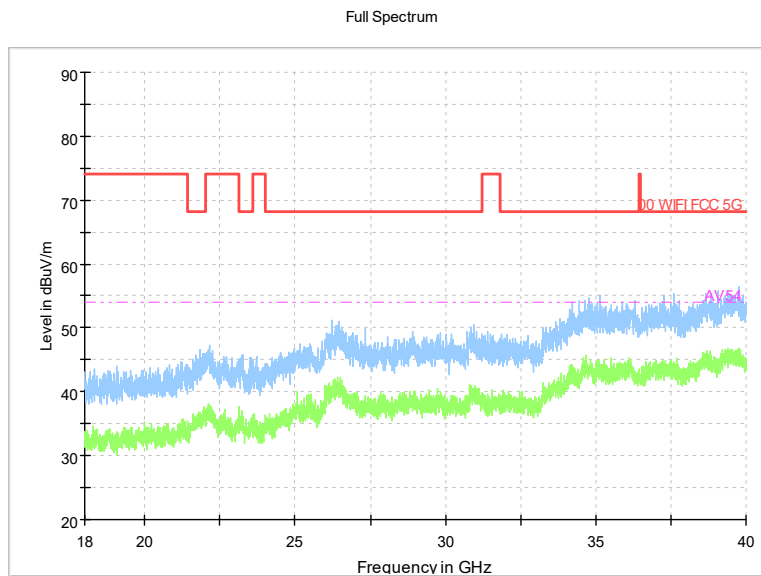

Full Spectrum

Frequency Range: 1GHz -6GHz
Detector: Av mode and PK mode
Modulation type: 802.11n(HT20)

Full Spectrum

Frequency Range: 6GHz -18GHz
Detector: Av mode and PK mode
Modulation type: 802.11n(HT20)

Full Spectrum

Frequency Range: 18GHz -40GHz
Detector: Av mode and PK mode
Modulation type: 802.11n(HT20)

Full Spectrum

Frequency Range: 30MHz -1GHz
Detector: Av mode and PK mode
Test Mode: 802.11ac(VHT20)

Full Spectrum

Frequency Range: 1GHz -6GHz
Detector: Av mode and PK mode
Test Mode: 802.11ac(VHT20)

Frequency Range: 6GHz -18GHz
 Detector: Av mode and PK mode
 Test Mode: 802.11ac(VHT20)

Frequency Range: 18GHz -40GHz
 Detector: Av mode and PK mode
 Test Mode: 802.11ac(VHT20)