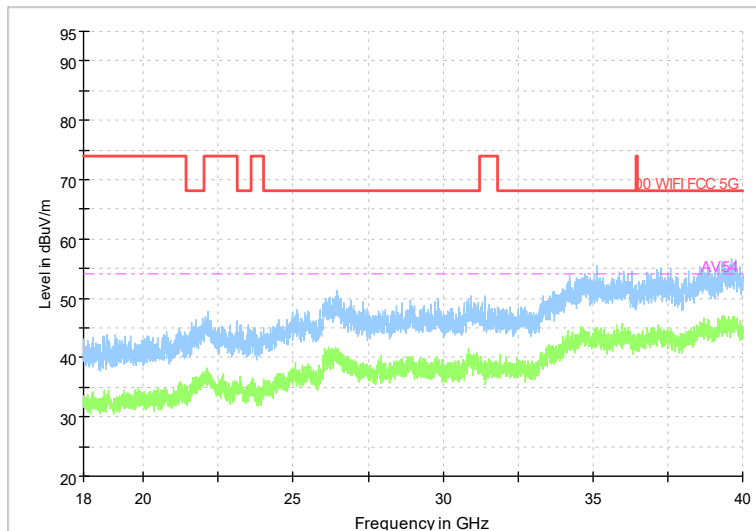

Frequency Range: 6GHz -18GHz
Detector: Av mode and PK mode
Modulation type: 802.11a

Full Spectrum

Frequency Range: 18GHz -40GHz
Detector: Av mode and PK mode
Modulation type: 802.11a

Full Spectrum

Frequency Range: 30MHz -1GHz
Detector: Av mode and PK mode
Modulation type: 802.11n(HT20)

Full Spectrum

Frequency Range: 1GHz -6GHz
Detector: Av mode and PK mode
Modulation type: 802.11n(HT20)

Full Spectrum

Frequency Range: 6GHz -18GHz
Detector: Av mode and PK mode
Modulation type: 802.11n(HT20)

Full Spectrum

Frequency Range: 18GHz -40GHz
Detector: Av mode and PK mode
Modulation type: 802.11n(HT20)

Full Spectrum

Frequency Range: 30MHz -1GHz
Detector: Av mode and PK mode
Test Mode: 802.11ac(VHT20)