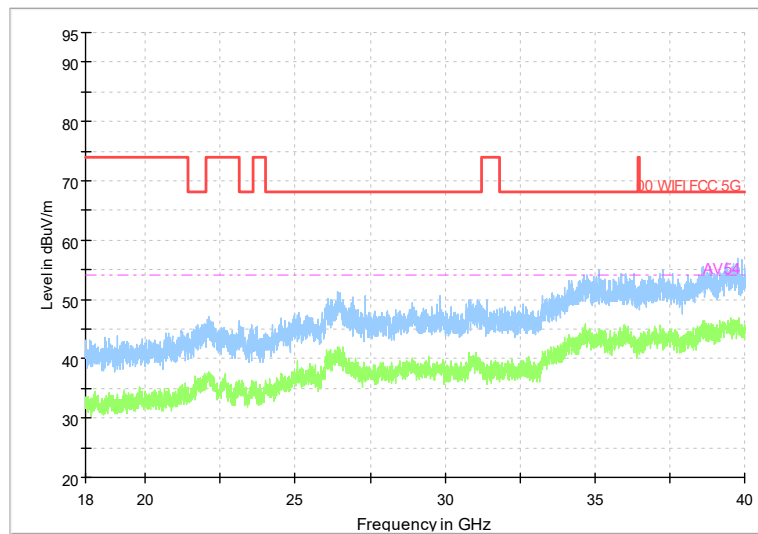

Full Spectrum

Frequency Range: 1GHz -6GHz
Detector: Av mode and PK mode
Test Mode: 802.11ac(VHT40)

Full Spectrum

Frequency Range: 6GHz -18GHz
Detector: Av mode and PK mode
Test Mode: 802.11ac(VHT40)

Full Spectrum

Frequency Range: 18GHz -40GHz
Detector: Av mode and PK mode
Test Mode: 802.11ac(VHT40)

Full Spectrum

Frequency Range: 30MHz -1GHz
Detector: Av mode and PK mode
Test Mode: 802.11ax(HE 40)

Full Spectrum

Frequency Range: 1GHz -6GHz
Detector: Av mode and PK mode
Test Mode: 802.11ax(HE 40)

Full Spectrum

Frequency Range: 6GHz -18GHz
Detector: Av mode and PK mode
Test Mode: 802.11ax(HE 40)

Full Spectrum

Frequency Range: 18GHz -40GHz
Detector: Av mode and PK mode
Test Mode: 802.11ax(HE40)

Carrier frequency (MHz): 5310
Channel No.:62