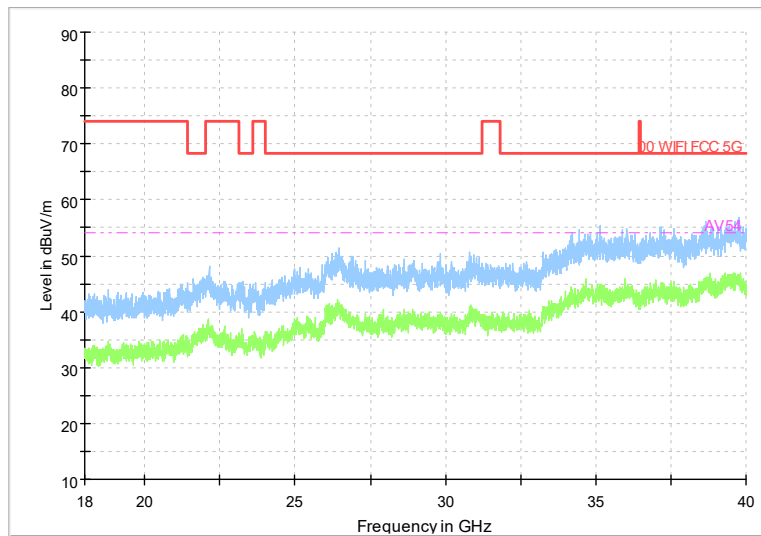

Frequency Range: 6GHz -18GHz
Detector: Av mode and PK mode
Test Mode: 802.11ac(VHT40)

Full Spectrum

Frequency Range: 18GHz -40GHz
Detector: Av mode and PK mode
Test Mode: 802.11ac(VHT40)

Full Spectrum

Frequency Range: 30MHz -1GHz
Detector: Av mode and PK mode
Test Mode: 802.11ax(HE 40)

Full Spectrum

Frequency Range: 1GHz -6GHz
Detector: Av mode and PK mode
Test Mode: 802.11ax(HE 40)

Full Spectrum

Frequency Range: 6GHz -18GHz
Detector: Av mode and PK mode
Test Mode: 802.11ax(HE 40)

Full Spectrum

Frequency Range: 18GHz -40GHz
Detector: Av mode and PK mode
Test Mode: 802.11ax(HE40)

Carrier frequency (MHz): 5290

Channel No.:58

Full Spectrum

Frequency Range: 30MHz -1GHz
Detector: Av mode and PK mode
Test Mode: 802.11ac(VHT80)