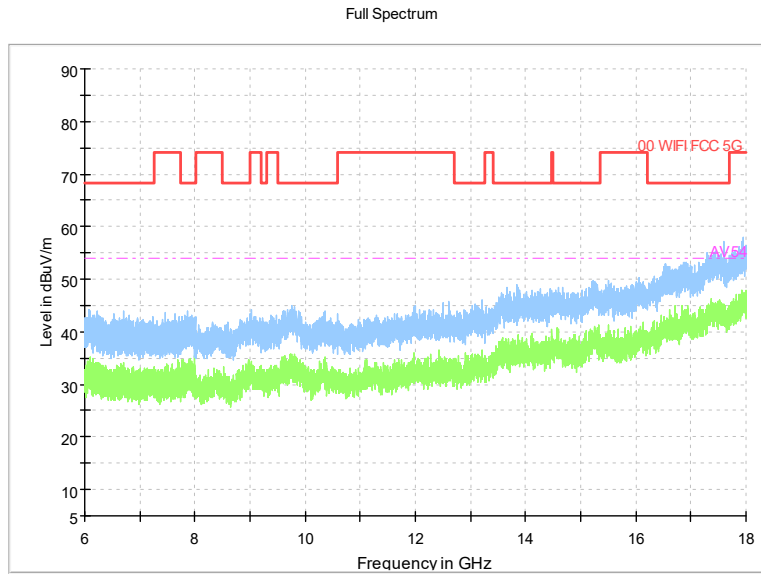

Full Spectrum

Frequency Range: 1GHz -6GHz
Detector: Av mode and PK mode
Modulation type: 802.11n(HT20)

Full Spectrum

Frequency Range: 6GHz -18GHz
Detector: Av mode and PK mode
Modulation type: 802.11n(HT20)

Full Spectrum

Frequency Range: 18GHz -40GHz
Detector: Av mode and PK mode
Modulation type: 802.11n(HT20)

Full Spectrum

Frequency Range: 30MHz -1GHz
Detector: Av mode and PK mode
Test Mode: 802.11ac(VHT20)

Full Spectrum

Frequency Range: 1GHz -6GHz
Detector: Av mode and PK mode
Test Mode: 802.11ac(VHT20)

Frequency Range: 6GHz -18GHz
 Detector: Av mode and PK mode
 Test Mode: 802.11ac(VHT20)

Frequency Range: 18GHz -40GHz
 Detector: Av mode and PK mode
 Test Mode: 802.11ac(VHT20)