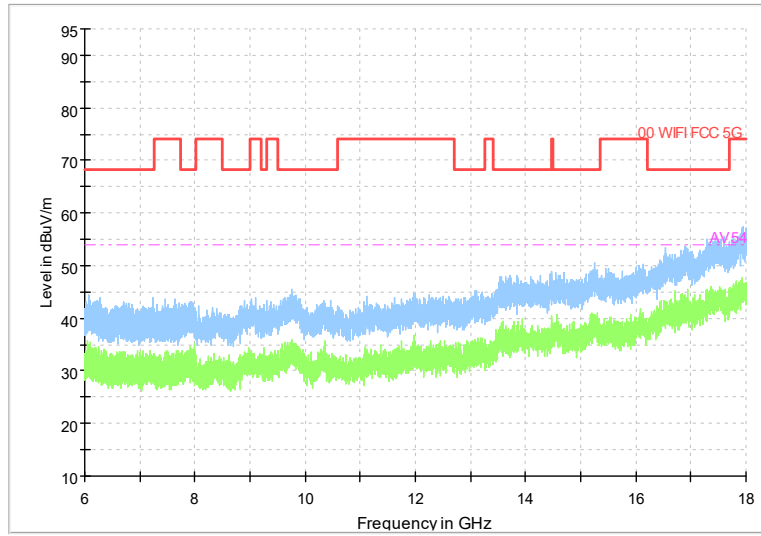

Full Spectrum

Frequency Range: 30MHz -1GHz
Detector: Av mode and PK mode
Test Mode: 802.11ac(VHT80)

Full Spectrum

Frequency Range: 1GHz -6GHz
Detector: Av mode and PK mode
Test Mode: 802.11ac(VHT80)

Full Spectrum

Frequency Range: 6GHz -18GHz
Detector: Av mode and PK mode
Test Mode: 802.11ac(VHT80)

Full Spectrum

Frequency Range: 18GHz -40GHz
Detector: Av mode and PK mode
Test Mode: 802.11ac(VHT80)

Full Spectrum

Frequency Range: 30MHz -1GHz
Detector: Av mode and PK mode
Test Mode: 802.11ax(HE80)

Full Spectrum

Frequency Range: 1GHz -6GHz
Detector: Av mode and PK mode
Test Mode: 802.11ax(HE80)

Full Spectrum

Frequency Range: 6GHz -18GHz
Detector: Av mode and PK mode
Test Mode: 802.11ax(HE80)

Full Spectrum