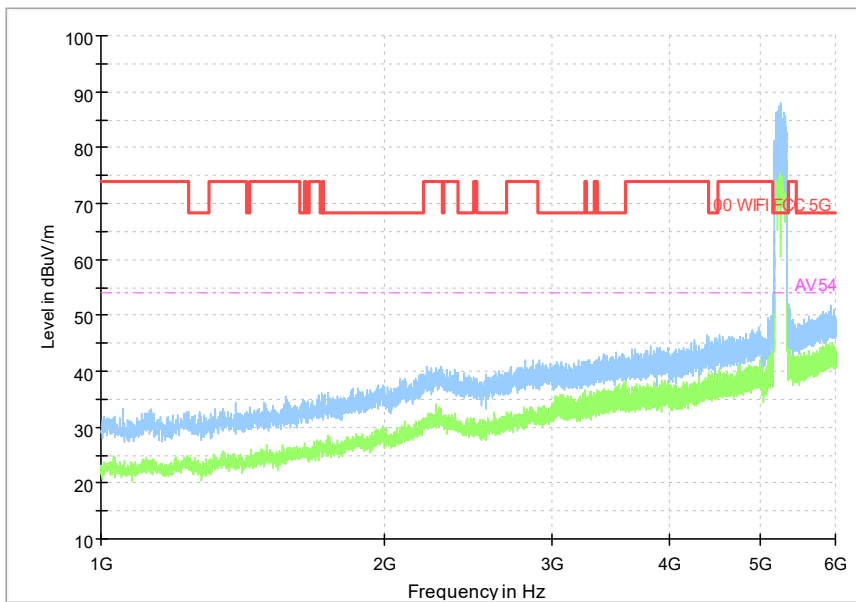

Full Spectrum

Frequency Range: 1GHz -6GHz
Detector: Av mode and PK mode
Test Mode: 802.11ax(HE80)

Full Spectrum

Frequency Range: 6GHz -18GHz
Detector: Av mode and PK mode
Test Mode: 802.11ax(HE80)

Full Spectrum

Frequency Range: 18GHz -40GHz
Detector: Av mode and PK mode
Test Mode: 802.11ax(HE80)

Carrier frequency (MHz): 5250
Channel No.:52

Full Spectrum

Frequency Range: 30MHz -1GHz
Detector: Av mode and PK mode
Test Mode: 802.11ac(VHT160)

Full Spectrum

Frequency Range: 1GHz -6GHz
Detector: Av mode and PK mode
Test Mode: 802.11ac(VHT160)

Full Spectrum

Frequency Range: 6GHz -18GHz
Detector: Av mode and PK mode
Test Mode: 802.11ac(VHT160)

Full Spectrum