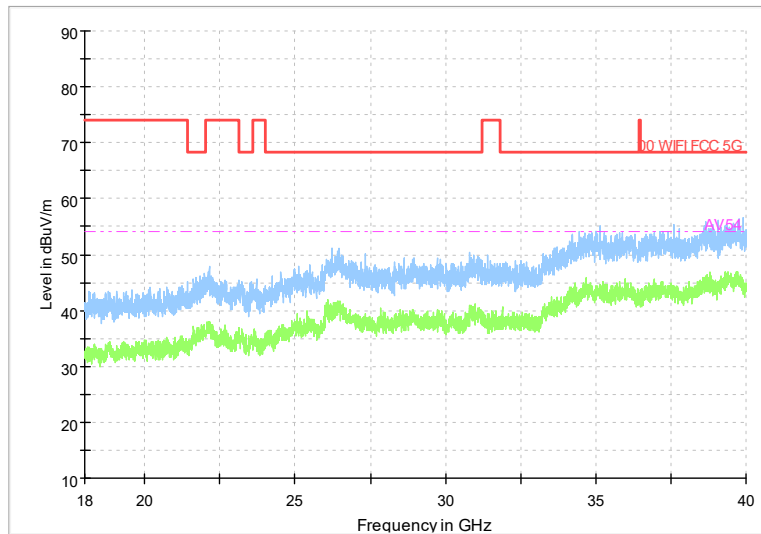

Full Spectrum

Frequency Range: 6GHz -18GHz
Detector: Av mode and PK mode
Modulation type: 802.11n(HT40)

Full Spectrum

Frequency Range: 18GHz -40GHz
Detector: Av mode and PK mode
Modulation type: 802.11n(HT40)

Full Spectrum

Frequency Range: 30MHz -1GHz
Detector: Av mode and PK mode
Test Mode: 802.11ac(VHT40)

Full Spectrum

Frequency Range: 1GHz -6GHz
Detector: Av mode and PK mode
Test Mode: 802.11ac(VHT40)

Full Spectrum

Frequency Range: 6GHz -18GHz
Detector: Av mode and PK mode
Test Mode: 802.11ac(VHT40)

Full Spectrum

Frequency Range: 18GHz -40GHz
Detector: Av mode and PK mode
Test Mode: 802.11ac(VHT40)

Full Spectrum

Frequency Range: 30MHz -1GHz
Detector: Av mode and PK mode
Test Mode: 802.11ax(HE 40)