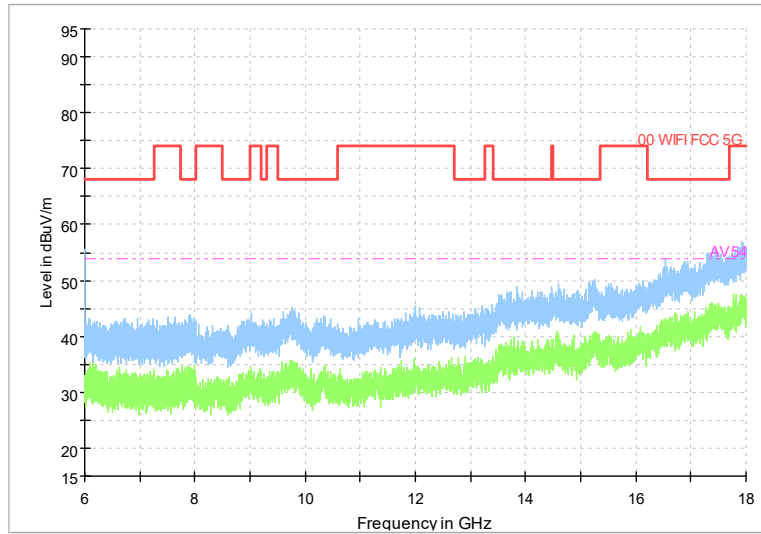

Full Spectrum

Frequency Range: 30MHz -1GHz
Detector: Av mode and PK mode
Test Mode: 802.11ac(VHT40)

Full Spectrum

Frequency Range: 1GHz -6GHz
Detector: Av mode and PK mode
Test Mode: 802.11ac(VHT40)

Full Spectrum

Frequency Range: 6GHz -18GHz
Detector: Av mode and PK mode
Test Mode: 802.11ac(VHT40)

Full Spectrum

Frequency Range: 18GHz -40GHz
Detector: Av mode and PK mode
Test Mode: 802.11ac(VHT40)

Full Spectrum

Frequency Range: 30MHz -1GHz
Detector: Av mode and PK mode
Test Mode: 802.11ax(HE 40)

Full Spectrum

Frequency Range: 1GHz -6GHz
Detector: Av mode and PK mode
Test Mode: 802.11ax(HE 40)

Full Spectrum

Frequency Range: 6GHz -18GHz
Detector: Av mode and PK mode
Test Mode: 802.11ax(HE 40)

Full Spectrum