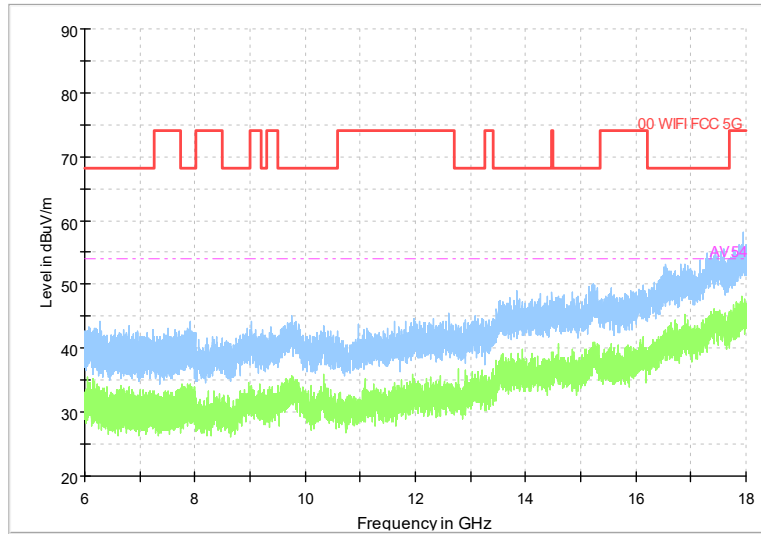

Full Spectrum

Frequency Range: 30MHz -1GHz
Detector: Av mode and PK mode
Modulation type: 802.11a

Full Spectrum

Frequency Range: 1GHz -6GHz
Detector: Av mode and PK mode
Modulation type: 802.11a

Full Spectrum

Frequency Range: 6GHz -18GHz
Detector: Av mode and PK mode
Modulation type: 802.11a

Full Spectrum

Frequency Range: 18GHz -40GHz
Detector: Av mode and PK mode
Modulation type: 802.11a

Full Spectrum

Frequency Range: 30MHz -1GHz
Detector: Av mode and PK mode
Modulation type: 802.11n(HT20)

Full Spectrum

Frequency Range: 1GHz -6GHz
Detector: Av mode and PK mode
Modulation type: 802.11n(HT20)

Full Spectrum

Frequency Range: 6GHz -18GHz
Detector: Av mode and PK mode
Modulation type: 802.11n(HT20)