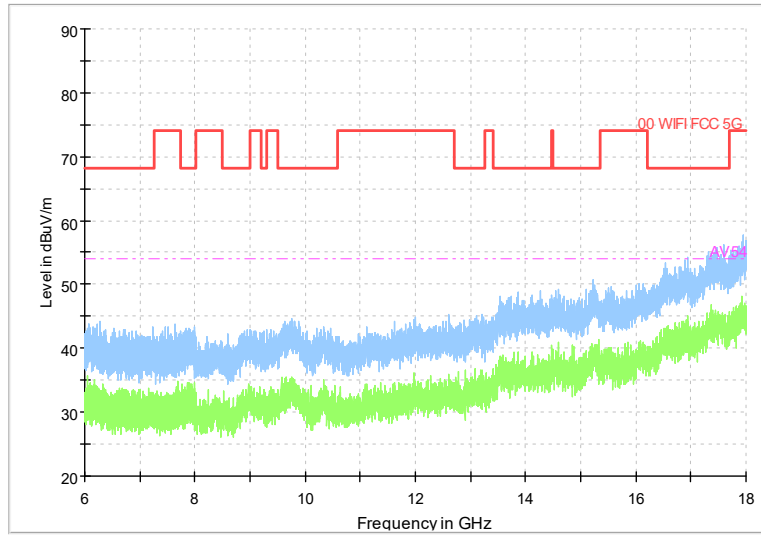

Full Spectrum

Frequency Range: 1GHz -6GHz
Detector: Av mode and PK mode
Modulation type: 802.11n(HT20)

Full Spectrum

Frequency Range: 6GHz -18GHz
Detector: Av mode and PK mode
Modulation type: 802.11n(HT20)

Full Spectrum

Frequency Range: 18GHz -40GHz
Detector: Av mode and PK mode
Modulation type: 802.11n(HT20)

Full Spectrum

Frequency Range: 30MHz -1GHz
Detector: Av mode and PK mode
Test Mode: 802.11ac(VHT20)

Full Spectrum

Frequency Range: 1GHz -6GHz
Detector: Av mode and PK mode
Test Mode: 802.11ac(VHT20)

Full Spectrum

Frequency Range: 6GHz -18GHz
Detector: Av mode and PK mode
Test Mode: 802.11ac(VHT20)

Full Spectrum