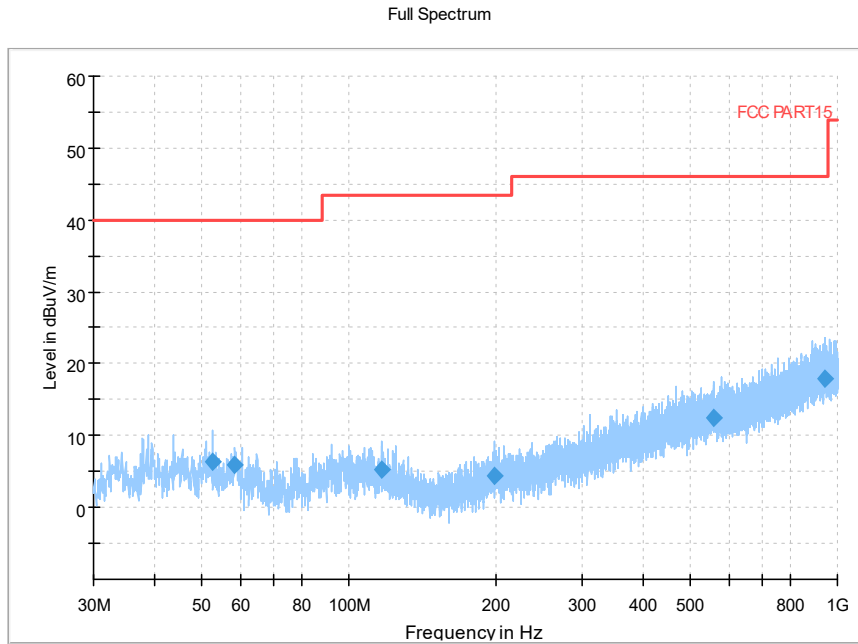

Full Spectrum

Frequency Range: 30MHz -1GHz
Detector: Av mode and PK mode
Modulation type: 802.11a

Full Spectrum

Frequency Range: 1GHz -6GHz
Detector: Av mode and PK mode
Modulation type: 802.11a

Full Spectrum

Frequency Range: 6GHz -18GHz
Detector: Av mode and PK mode
Modulation type: 802.11a

Full Spectrum

Frequency Range: 18GHz -40GHz
Detector: Av mode and PK mode
Modulation type: 802.11a

Frequency Range: 30MHz -1GHz
Detector: Av mode and PK mode
Modulation type: 802.11n(HT20)