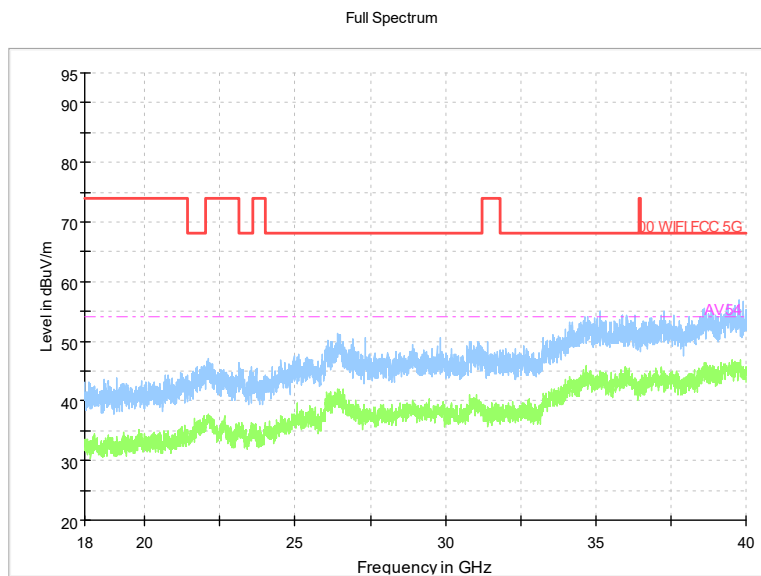

Full Spectrum

Frequency Range: 1GHz -6GHz
Detector: Av mode and PK mode
Test Mode: 802.11ac(VHT20)

Full Spectrum

Frequency Range: 6GHz -18GHz
Detector: Av mode and PK mode
Test Mode: 802.11ac(VHT20)

Full Spectrum

Frequency Range: 18GHz -40GHz
Detector: Av mode and PK mode
Test Mode: 802.11ac(VHT20)

Full Spectrum

Frequency Range: 30MHz -1GHz
Detector: Av mode and PK mode
Test Mode: 802.11ax(HE20)

Full Spectrum

Frequency Range: 1GHz -6GHz
Detector: Av mode and PK mode
Test Mode: 802.11ax(HE20)

Frequency Range: 6GHz -18GHz
Detector: Av mode and PK mode
Test Mode: 802.11ax(HE20)

Frequency Range: 18GHz -40GHz
Detector: Av mode and PK mode
Test Mode: 802.11ax(HE20)

Carrier frequency (MHz): 5300
Channel No.:60