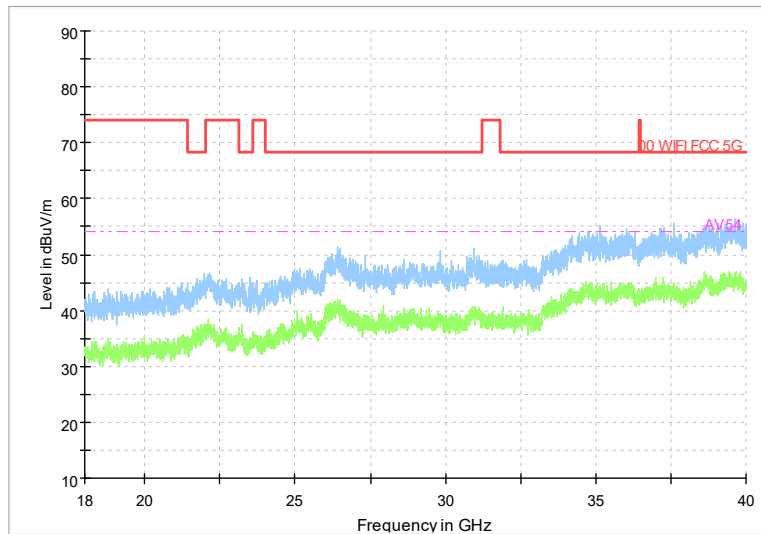

Frequency Range: 1GHz -6GHz
Detector: Av mode and PK mode
Modulation type: 802.11n(HT20)

Frequency Range: 6GHz -18GHz
Detector: Av mode and PK mode
Modulation type: 802.11n(HT20)

Frequency Range: 18GHz -40GHz
Detector: Av mode and PK mode
Modulation type: 802.11n(HT20)

Full Spectrum

Frequency Range: 30MHz -1GHz
Detector: Av mode and PK mode
Test Mode: 802.11ac(VHT20)

Full Spectrum

Frequency Range: 1GHz -6GHz
Detector: Av mode and PK mode
Test Mode: 802.11ac(VHT20)

Full Spectrum

Frequency Range: 6GHz -18GHz
Detector: Av mode and PK mode
Test Mode: 802.11ac(VHT20)

Full Spectrum

Frequency Range: 18GHz -40GHz
Detector: Av mode and PK mode
Test Mode: 802.11ac(VHT20)

Full Spectrum

Frequency Range: 30MHz -1GHz
 Detector: Av mode and PK mode
 Test Mode: 802.11ax(HE20)