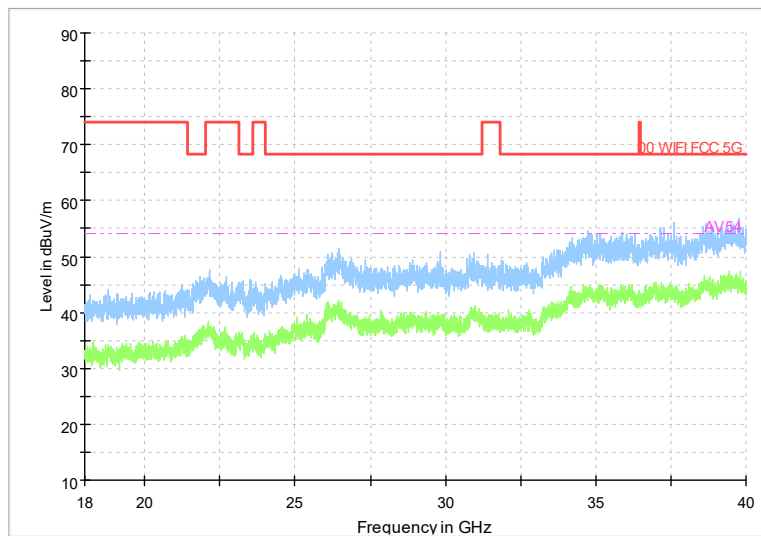

Frequency Range: 18GHz -40GHz
Detector: Av mode and PK mode
Test Mode: 802.11ax(HE20)

Carrier frequency (MHz): 5270
Channel No.:54

Full Spectrum

Frequency Range: 30MHz -1GHz
Detector: Av mode and PK mode
Modulation type: 802.11n(HT40)

Full Spectrum

Frequency Range: 1GHz -6GHz
Detector: Av mode and PK mode
Modulation type: 802.11n(HT40)

Full Spectrum

Frequency Range: 6GHz -18GHz
Detector: Av mode and PK mode
Modulation type: 802.11n(HT40)

Full Spectrum

Frequency Range: 18GHz -40GHz
Detector: Av mode and PK mode
Modulation type: 802.11n(HT40)

Full Spectrum

Frequency Range: 30MHz -1GHz
Detector: Av mode and PK mode
Test Mode: 802.11ac(VHT40)