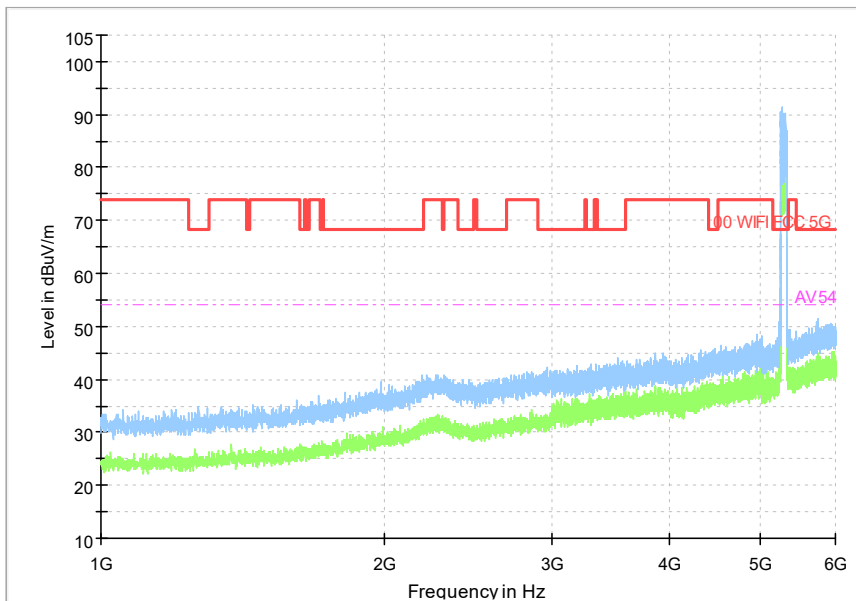

Full Spectrum

Frequency Range: 1GHz -6GHz
Detector: Av mode and PK mode
Test Mode: 802.11ax(HE 40)

Full Spectrum

Frequency Range: 6GHz -18GHz
Detector: Av mode and PK mode
Test Mode: 802.11ax(HE 40)

Full Spectrum

Frequency Range: 18GHz -40GHz
Detector: Av mode and PK mode
Test Mode: 802.11ax(HE40)

Carrier frequency (MHz): 5290

Channel No.:58

Full Spectrum

Frequency Range: 30MHz -1GHz
Detector: Av mode and PK mode
Test Mode: 802.11ac(VHT80)

Full Spectrum

Frequency Range: 1GHz -6GHz
Detector: Av mode and PK mode
Test Mode: 802.11ac(VHT80)

Frequency Range: 6GHz -18GHz
Detector: Av mode and PK mode
Test Mode: 802.11ac(VHT80)

Frequency Range: 18GHz -40GHz
Detector: Av mode and PK mode
Test Mode: 802.11ac(VHT80)

Full Spectrum

Frequency Range: 30MHz -1GHz
Detector: Av mode and PK mode
Test Mode: 802.11ax(HE80)

Full Spectrum

Frequency Range: 1GHz -6GHz
Detector: Av mode and PK mode
Test Mode: 802.11ax(HE80)