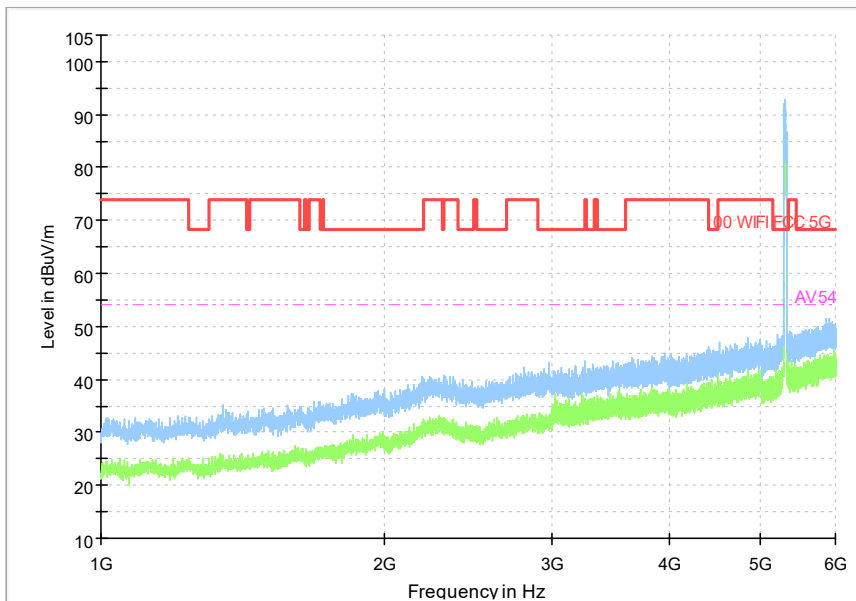

Full Spectrum

Frequency Range: 30MHz -1GHz
Detector: Av mode and PK mode
Modulation type: 802.11n(HT40)

Full Spectrum

Frequency Range: 1GHz -6GHz
Detector: Av mode and PK mode
Modulation type: 802.11n(HT40)

Full Spectrum

Frequency Range: 6GHz -18GHz
Detector: Av mode and PK mode
Modulation type: 802.11n(HT40)

Full Spectrum

Frequency Range: 18GHz -40GHz
Detector: Av mode and PK mode
Modulation type: 802.11n(HT40)

Full Spectrum

Frequency Range: 30MHz -1GHz
Detector: Av mode and PK mode
Test Mode: 802.11ac(VHT40)

Full Spectrum

Frequency Range: 1GHz -6GHz
Detector: Av mode and PK mode
Test Mode: 802.11ac(VHT40)

Full Spectrum

Frequency Range: 6GHz -18GHz
Detector: Av mode and PK mode
Test Mode: 802.11ac(VHT40)

Full Spectrum

Frequency Range: 18GHz -40GHz
Detector: Av mode and PK mode
Test Mode: 802.11ac(VHT40)

Full Spectrum

Frequency Range: 30MHz -1GHz
Detector: Av mode and PK mode
Test Mode: 802.11ax(HE 40)