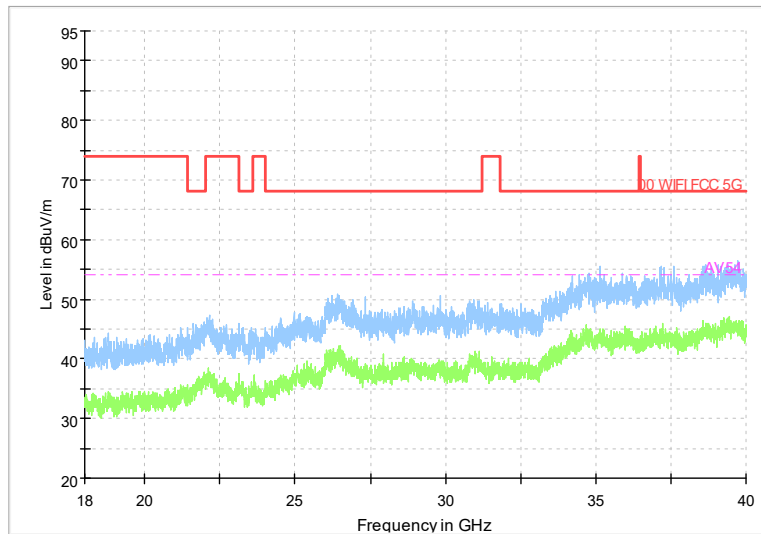

Frequency Range: 6GHz -18GHz
Detector: Av mode and PK mode
Modulation type: 802.11a

Full Spectrum

Frequency Range: 18GHz -40GHz
Detector: Av mode and PK mode
Modulation type: 802.11a

Full Spectrum

Frequency Range: 30MHz -1GHz
Detector: Av mode and PK mode
Modulation type: 802.11n(HT20)

Full Spectrum

Frequency Range: 1GHz -6GHz
Detector: Av mode and PK mode
Modulation type: 802.11n(HT20)

Full Spectrum

Frequency Range: 6GHz -18GHz
Detector: Av mode and PK mode
Modulation type: 802.11n(HT20)

Full Spectrum

Frequency Range: 18GHz -40GHz
Detector: Av mode and PK mode
Modulation type: 802.11n(HT20)

Full Spectrum

Frequency Range: 30MHz -1GHz
Detector: Av mode and PK mode
Test Mode: 802.11ac(VHT20)