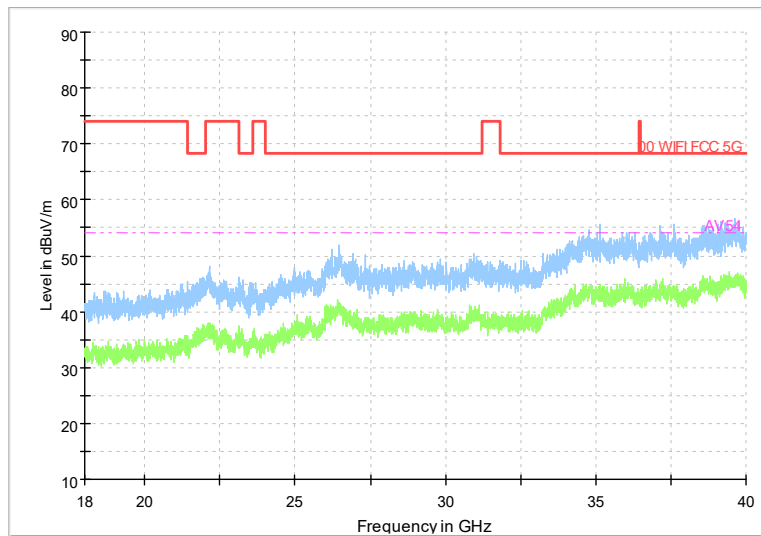

Full Spectrum

Frequency Range: 6GHz -18GHz
Detector: Av mode and PK mode
Test Mode: 802.11ax(HE 40)

Full Spectrum

Frequency Range: 18GHz -40GHz
Detector: Av mode and PK mode
Test Mode: 802.11ax(HE40)

Carrier frequency (MHz): 5310
Channel No.:62

Full Spectrum

Frequency Range: 30MHz -1GHz
Detector: Av mode and PK mode
Modulation type: 802.11n(HT40)

Full Spectrum

Frequency Range: 1GHz -6GHz
Detector: Av mode and PK mode
Modulation type: 802.11n(HT40)

Full Spectrum

Frequency Range: 6GHz -18GHz
Detector: Av mode and PK mode
Modulation type: 802.11n(HT40)

Full Spectrum

Frequency Range: 18GHz -40GHz
Detector: Av mode and PK mode
Modulation type: 802.11n(HT40)