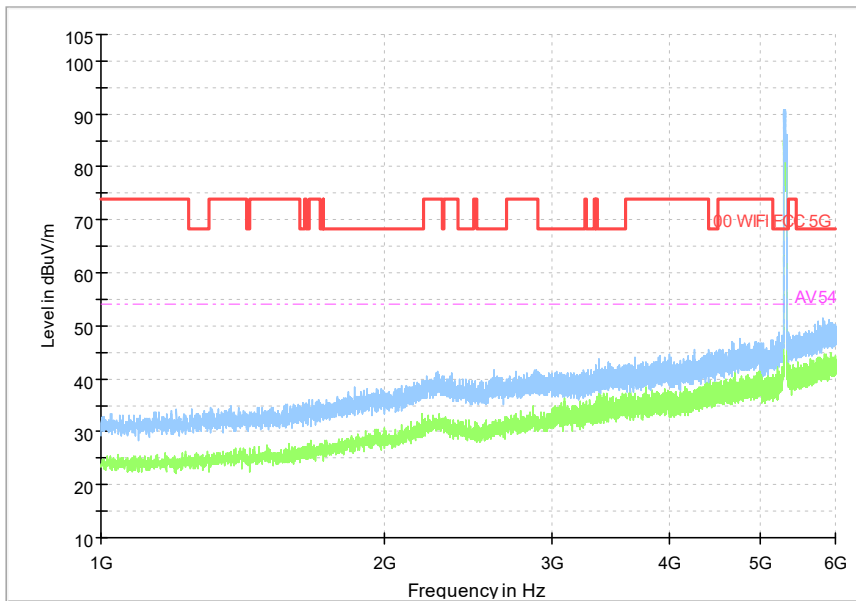

Full Spectrum

Frequency Range: 6GHz -18GHz
Detector: Av mode and PK mode
Modulation type: 802.11n(HT40)

Full Spectrum

Frequency Range: 18GHz -40GHz
Detector: Av mode and PK mode
Modulation type: 802.11n(HT40)

Full Spectrum

Frequency Range: 30MHz -1GHz
Detector: Av mode and PK mode
Test Mode: 802.11ac(VHT40)

Full Spectrum

Frequency Range: 1GHz -6GHz
Detector: Av mode and PK mode
Test Mode: 802.11ac(VHT40)

Full Spectrum

Frequency Range: 6GHz -18GHz
Detector: Av mode and PK mode
Test Mode: 802.11ac(VHT40)

Full Spectrum

Frequency Range: 18GHz -40GHz
Detector: Av mode and PK mode
Test Mode: 802.11ac(VHT40)

Full Spectrum

Frequency Range: 30MHz -1GHz
Detector: Av mode and PK mode
Test Mode: 802.11ax(HE 40)

Full Spectrum

Frequency Range: 1GHz -6GHz
Detector: Av mode and PK mode
Test Mode: 802.11ax(HE 40)

Full Spectrum

Frequency Range: 6GHz -18GHz
Detector: Av mode and PK mode
Test Mode: 802.11ax(HE 40)

Full Spectrum