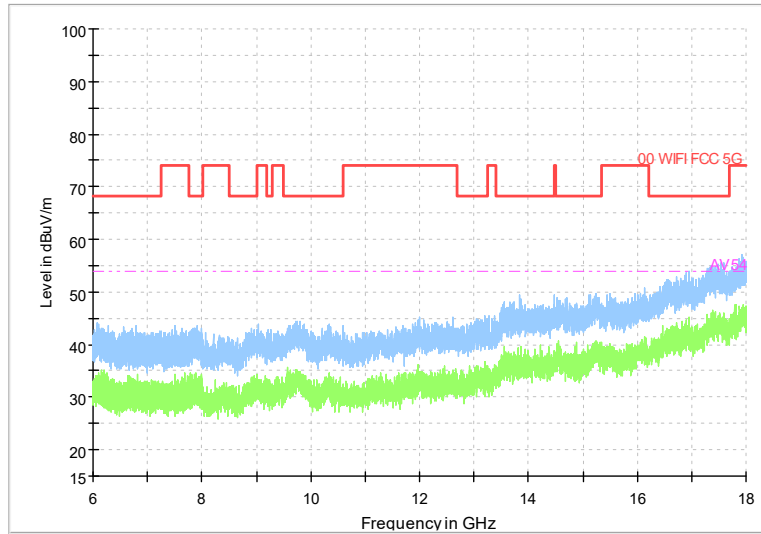

Frequency Range: 1GHz -6GHz
Detector: Av mode and PK mode
Modulation type: 802.11n(HT20)

Frequency Range: 6GHz -18GHz
Detector: Av mode and PK mode
Modulation type: 802.11n(HT20)

Frequency Range: 18GHz -40GHz
Detector: Av mode and PK mode
Modulation type: 802.11n(HT20)

Full Spectrum

Frequency Range: 30MHz -1GHz
Detector: Av mode and PK mode
Test Mode: 802.11ac(VHT20)

Full Spectrum

Frequency Range: 1GHz -6GHz
Detector: Av mode and PK mode
Test Mode: 802.11ac(VHT20)

Full Spectrum

Frequency Range: 6GHz -18GHz
Detector: Av mode and PK mode
Test Mode: 802.11ac(VHT20)

Full Spectrum

Frequency Range: 18GHz -40GHz
Detector: Av mode and PK mode
Test Mode: 802.11ac(VHT20)

Full Spectrum

Frequency Range: 30MHz -1GHz
 Detector: Av mode and PK mode
 Test Mode: 802.11ax(HE20)