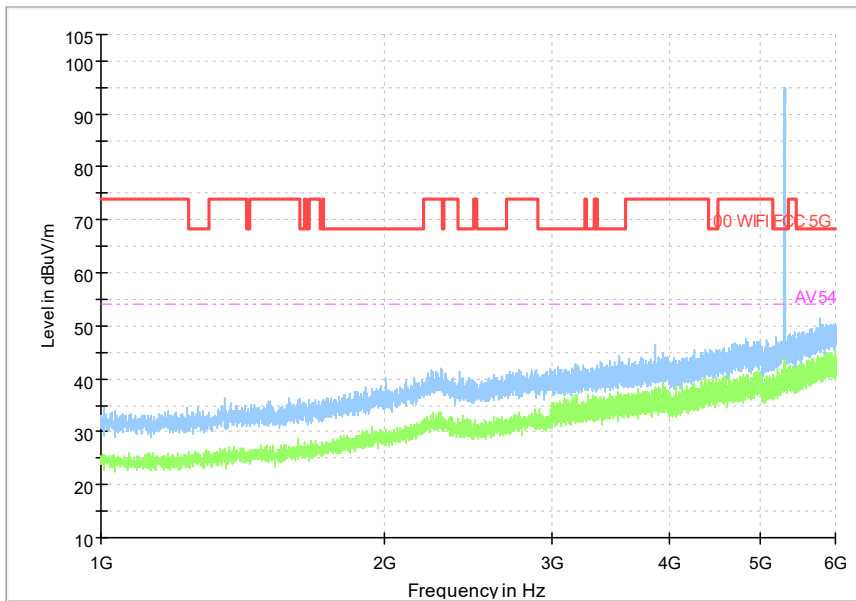

Full Spectrum

Frequency Range: 18GHz -40GHz
Detector: Av mode and PK mode
Modulation type: 802.11n(HT20)

Full Spectrum

Frequency Range: 30MHz -1GHz
Detector: Av mode and PK mode
Test Mode: 802.11ac(VHT20)

Full Spectrum

Frequency Range: 1GHz -6GHz
Detector: Av mode and PK mode
Test Mode: 802.11ac(VHT20)

Frequency Range: 6GHz -18GHz
 Detector: Av mode and PK mode
 Test Mode: 802.11ac(VHT20)

Frequency Range: 18GHz -40GHz
 Detector: Av mode and PK mode
 Test Mode: 802.11ac(VHT20)

Full Spectrum

Frequency Range: 30MHz -1GHz
Detector: Av mode and PK mode
Test Mode: 802.11ax(HE20)

Full Spectrum

Frequency Range: 1GHz -6GHz
Detector: Av mode and PK mode
Test Mode: 802.11ax(HE20)

Full Spectrum