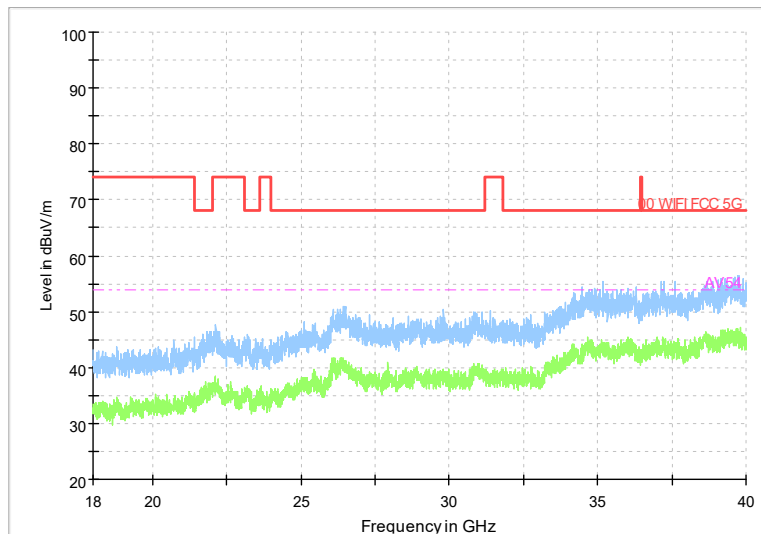

Full Spectrum

Frequency Range: 30MHz -1GHz
Detector: Av mode and PK mode
Test Mode: 802.11ax(HE 40)

Full Spectrum

Frequency Range: 1GHz -6GHz
Detector: Av mode and PK mode
Test Mode: 802.11ax(HE 40)

Full Spectrum

Frequency Range: 6GHz -18GHz
Detector: Av mode and PK mode
Test Mode: 802.11ax(HE 40)

Full Spectrum

Frequency Range: 18GHz -40GHz
Detector: Av mode and PK mode
Test Mode: 802.11ax(HE40)

Carrier frequency (MHz): 5210
Channel No.:42