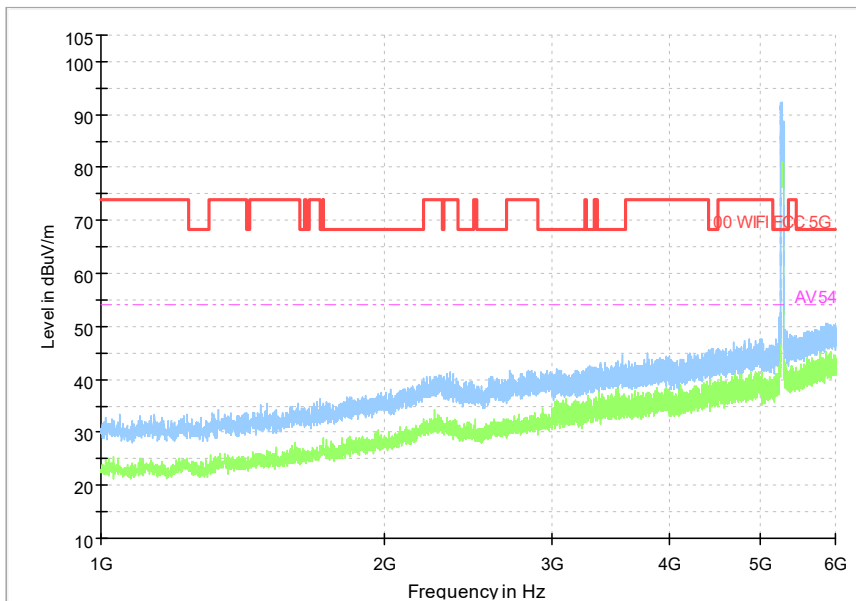

Full Spectrum

Frequency Range: 1GHz -6GHz
Detector: Av mode and PK mode
Modulation type: 802.11n(HT40)

Full Spectrum

Frequency Range: 6GHz -18GHz
Detector: Av mode and PK mode
Modulation type: 802.11n(HT40)

Full Spectrum

Frequency Range: 18GHz -40GHz
Detector: Av mode and PK mode
Modulation type: 802.11n(HT40)

Full Spectrum

Frequency Range: 30MHz -1GHz
Detector: Av mode and PK mode
Test Mode: 802.11ac(VHT40)

Full Spectrum

Frequency Range: 1GHz -6GHz
Detector: Av mode and PK mode
Test Mode: 802.11ac(VHT40)

Full Spectrum

Frequency Range: 6GHz -18GHz
Detector: Av mode and PK mode
Test Mode: 802.11ac(VHT40)

Full Spectrum

Frequency Range: 18GHz -40GHz
Detector: Av mode and PK mode
Test Mode: 802.11ac(VHT40)

Full Spectrum

Frequency Range: 30MHz -1GHz
Detector: Av mode and PK mode
Test Mode: 802.11ax(HE 40)

Full Spectrum

Frequency Range: 1GHz -6GHz
Detector: Av mode and PK mode
Test Mode: 802.11ax(HE 40)