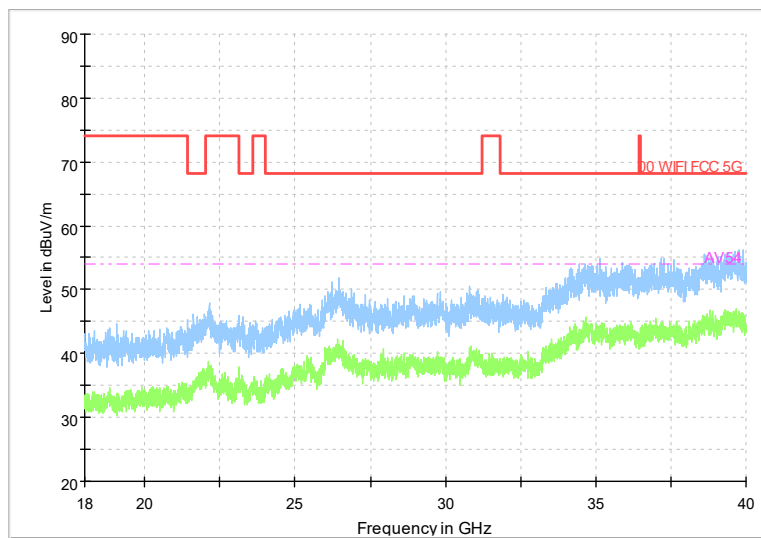

Full Spectrum

Frequency Range: 1GHz -6GHz
Detector: Av mode and PK mode
Test Mode: 802.11ac(VHT20)

Frequency Range: 6GHz -18GHz
 Detector: Av mode and PK mode
 Test Mode: 802.11ac(VHT20)

Frequency Range: 18GHz -40GHz
 Detector: Av mode and PK mode
 Test Mode: 802.11ac(VHT20)

Full Spectrum

Frequency Range: 30MHz -1GHz
Detector: Av mode and PK mode
Test Mode: 802.11ax(HE20)

Full Spectrum

Frequency Range: 1GHz -6GHz
Detector: Av mode and PK mode
Test Mode: 802.11ax(HE20)

Full Spectrum

Frequency Range: 6GHz -18GHz
Detector: Av mode and PK mode
Test Mode: 802.11ax(HE20)

Full Spectrum

Frequency Range: 18GHz -40GHz
Detector: Av mode and PK mode
Test Mode: 802.11ax(HE20)

Carrier frequency (MHz): 5320
Channel No.:64