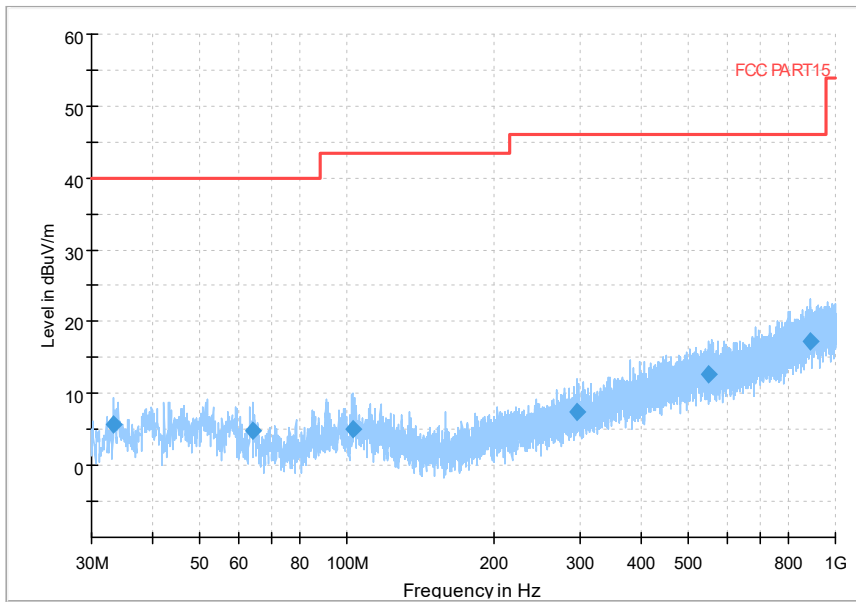

Frequency Range: 18GHz -40GHz
Detector: Av mode and PK mode
Test Mode: 802.11ac(VHT40)

Full Spectrum

Frequency Range: 30MHz -1GHz
Detector: Av mode and PK mode
Test Mode: 802.11ax(HE 40)

Full Spectrum

Frequency Range: 1GHz -6GHz
Detector: Av mode and PK mode
Test Mode: 802.11ax(HE 40)

Full Spectrum

Frequency Range: 6GHz -18GHz
Detector: Av mode and PK mode
Test Mode: 802.11ax(HE 40)

Full Spectrum

Frequency Range: 18GHz -40GHz
Detector: Av mode and PK mode
Test Mode: 802.11ax(HE40)

Carrier frequency (MHz): 5310
Channel No.:62

Full Spectrum

Frequency Range: 30MHz -1GHz
Detector: Av mode and PK mode
Modulation type: 802.11n(HT40)

Full Spectrum

Frequency Range: 1GHz -6GHz
Detector: Av mode and PK mode
Modulation type: 802.11n(HT40)