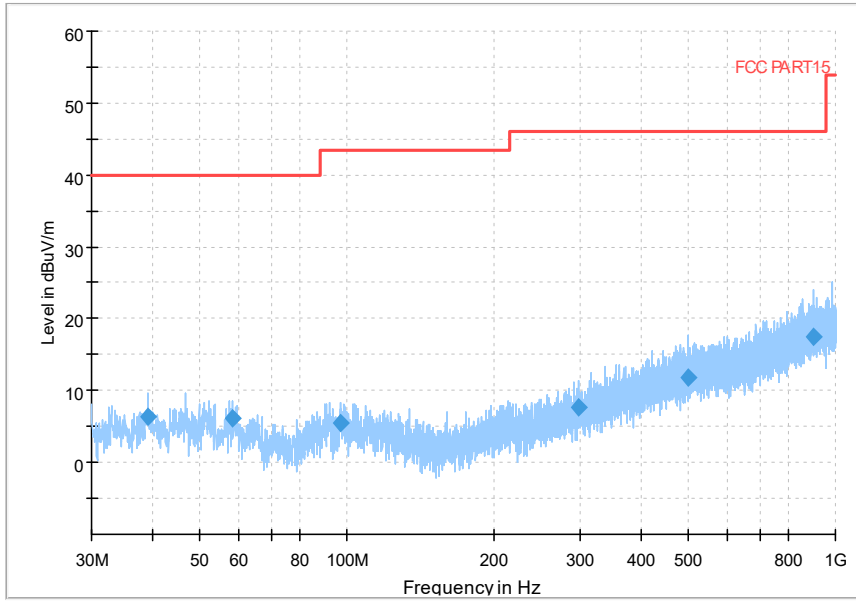

Frequency Range: 6GHz -18GHz
Detector: Av mode and PK mode
Modulation type: 802.11a

Full Spectrum

Frequency Range: 18GHz -40GHz
Detector: Av mode and PK mode
Modulation type: 802.11a

Full Spectrum

Frequency Range: 30MHz -1GHz
Detector: Av mode and PK mode
Modulation type: 802.11n(HT20)

Full Spectrum

Frequency Range: 1GHz -6GHz
Detector: Av mode and PK mode
Modulation type: 802.11n(HT20)

Full Spectrum

Frequency Range: 6GHz -18GHz
Detector: Av mode and PK mode
Modulation type: 802.11n(HT20)

Full Spectrum

Frequency Range: 18GHz -40GHz
Detector: Av mode and PK mode
Modulation type: 802.11n(HT20)

Full Spectrum

Frequency Range: 30MHz -1GHz
Detector: Av mode and PK mode
Test Mode: 802.11ac(VHT20)