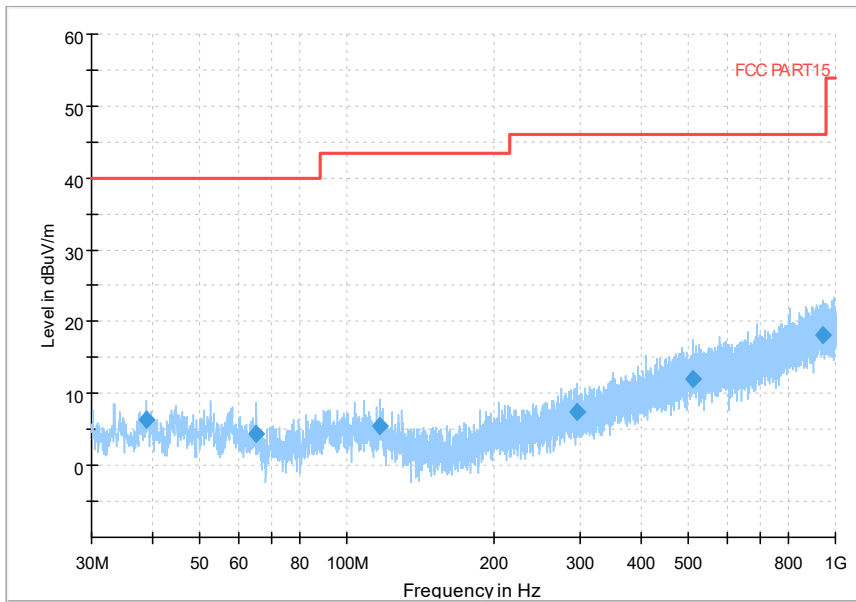

Full Spectrum

Frequency Range: 18GHz -40GHz
Detector: Av mode and PK mode
Modulation type: 802.11n(HT40)

Full Spectrum

Frequency Range: 30MHz -1GHz
Detector: Av mode and PK mode
Test Mode: 802.11ac(VHT40)

Full Spectrum

Frequency Range: 1GHz -6GHz
Detector: Av mode and PK mode
Test Mode: 802.11ac(VHT40)

Full Spectrum

Frequency Range: 6GHz -18GHz
Detector: Av mode and PK mode
Test Mode: 802.11ac(VHT40)

Full Spectrum

Frequency Range: 18GHz -40GHz
Detector: Av mode and PK mode
Test Mode: 802.11ac(VHT40)

Full Spectrum

Frequency Range: 30MHz -1GHz
Detector: Av mode and PK mode
Test Mode: 802.11ax(HE 40)

Full Spectrum

Frequency Range: 1GHz -6GHz
Detector: Av mode and PK mode
Test Mode: 802.11ax(HE 40)