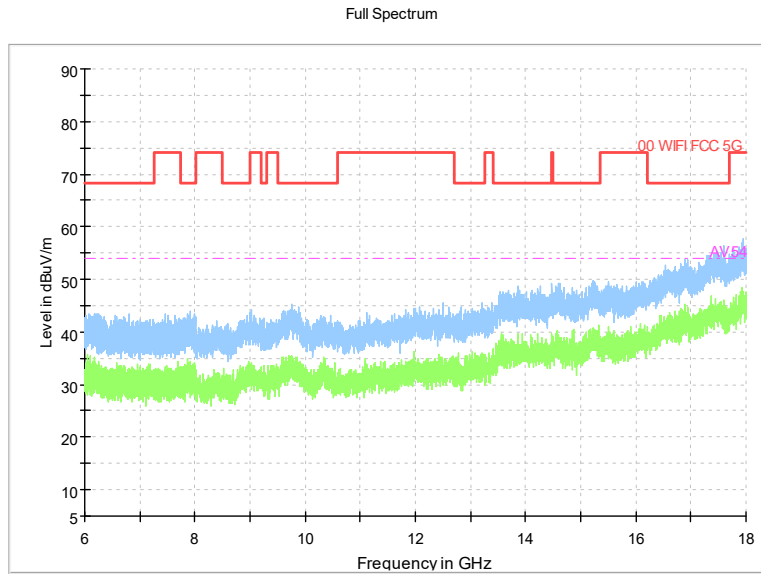

Full Spectrum

Frequency Range: 1GHz -6GHz
Detector: Av mode and PK mode
Test Mode: 802.11ac(VHT20)

Full Spectrum

Frequency Range: 6GHz -18GHz
Detector: Av mode and PK mode
Test Mode: 802.11ac(VHT20)

Full Spectrum

Frequency Range: 18GHz -40GHz
Detector: Av mode and PK mode
Test Mode: 802.11ac(VHT20)

Full Spectrum

Frequency Range: 30MHz -1GHz
Detector: Av mode and PK mode
Test Mode: 802.11ax(HE20)

Full Spectrum

Frequency Range: 1GHz -6GHz
Detector: Av mode and PK mode
Test Mode: 802.11ax(HE20)

Frequency Range: 6GHz -18GHz
Detector: Av mode and PK mode
Test Mode: 802.11ax(HE20)

Frequency Range: 18GHz -40GHz
Detector: Av mode and PK mode
Test Mode: 802.11ax(HE20)

Carrier frequency (MHz): 5300
Channel No.:60