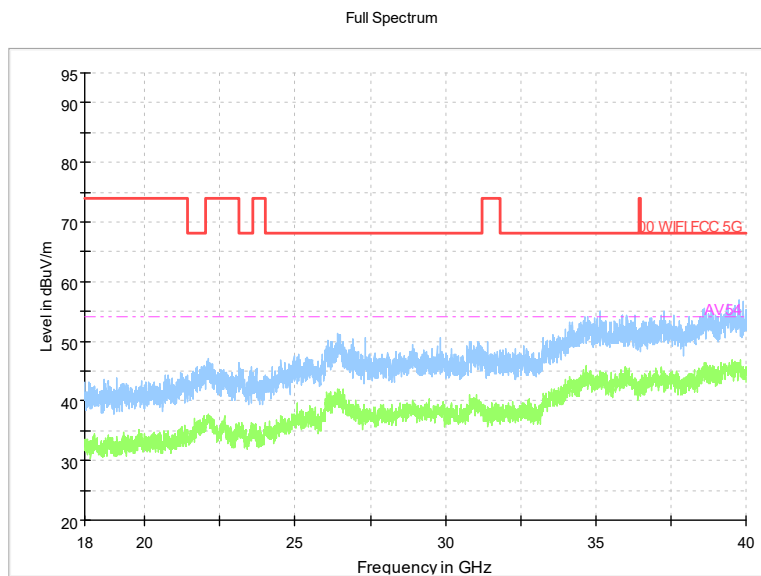

Full Spectrum

Frequency Range: 1GHz -6GHz
Detector: Av mode and PK mode
Test Mode: 802.11ac(VHT160)

Full Spectrum

Frequency Range: 6GHz -18GHz
Detector: Av mode and PK mode
Test Mode: 802.11ac(VHT160)

Full Spectrum

Frequency Range: 18GHz -40GHz
Detector: Av mode and PK mode
Test Mode: 802.11ac(VHT160)

Full Spectrum

Frequency Range: 30MHz -1GHz
Detector: Av mode and PK mode
Test Mode: 802.11ax(HE160)

Full Spectrum

Frequency Range: 1GHz -6GHz
Detector: Av mode and PK mode
Test Mode: 802.11ax(HE160)

Frequency Range: 6GHz -18GHz
Detector: Av mode and PK mode
Test Mode: 802.11ax(HE160)

Frequency Range: 18GHz -40GHz
Detector: Av mode and PK mode
Test Mode: 802.11ax(HE160)

Carrier frequency (MHz): 5260
Channel No.:52