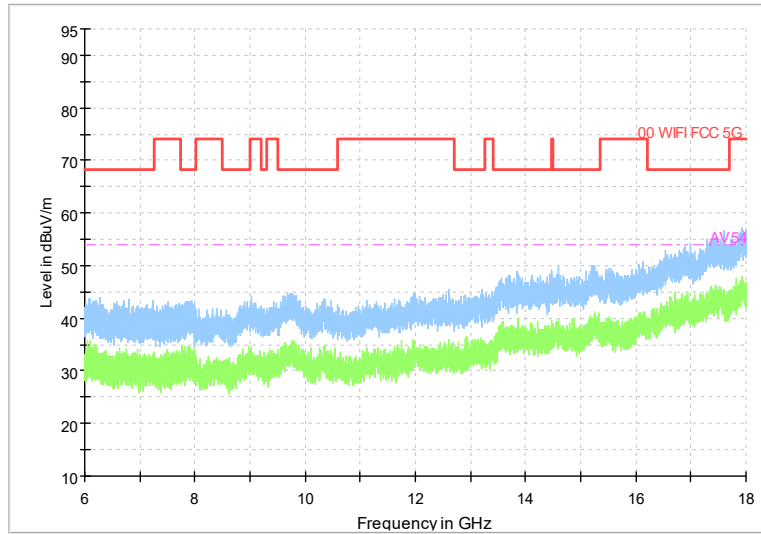

Full Spectrum

Frequency Range: 30MHz -1GHz
Detector: Av mode and PK mode
Test Mode: 802.11ax(HE 40)

Full Spectrum

Frequency Range: 1GHz -6GHz
Detector: Av mode and PK mode
Test Mode: 802.11ax(HE 40)

Full Spectrum

Frequency Range: 6GHz -18GHz
Detector: Av mode and PK mode
Test Mode: 802.11ax(HE 40)

Full Spectrum

Frequency Range: 18GHz -40GHz
Detector: Av mode and PK mode
Test Mode: 802.11ax(HE40)

Carrier frequency (MHz): 5210
Channel No.:42