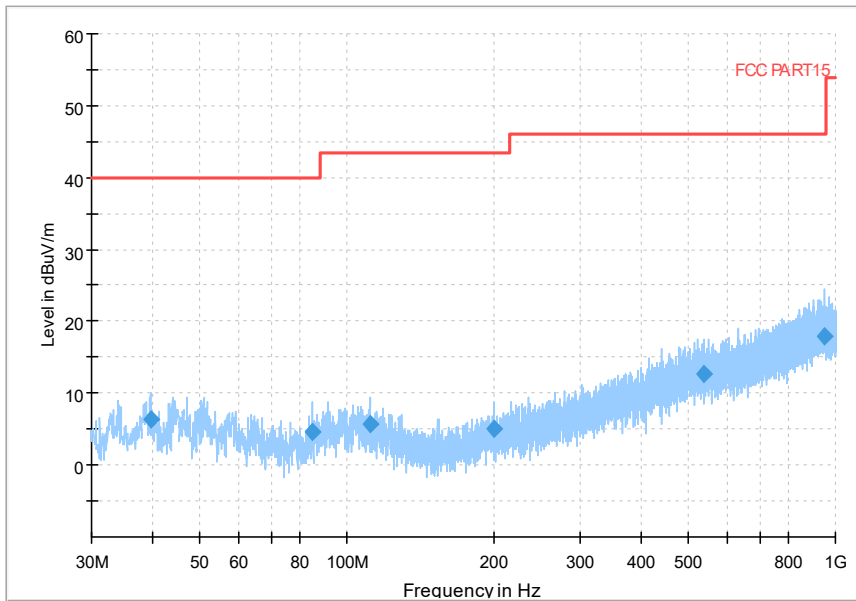

Carrier frequency (MHz): 5250
Channel No.:52

Full Spectrum

Frequency Range: 30MHz -1GHz
Detector: Av mode and PK mode
Test Mode: 802.11ac(VHT160)