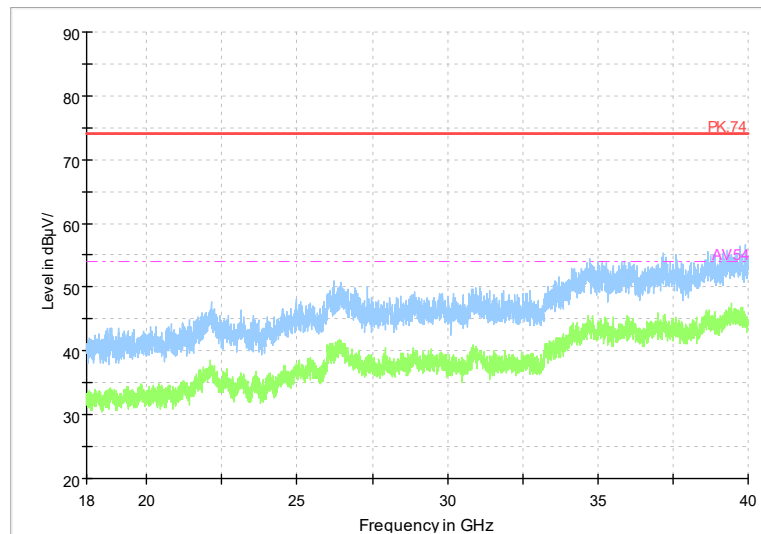

Frequency Range: 6GHz -18GHz
Detector: Av mode and PK mode
Test Mode: 802.11ax(HE 40)

Full Spectrum

Frequency Range: 18GHz -40GHz
Detector: Av mode and PK mode
Test Mode: 802.11ax(HE40)

Carrier frequency (MHz): 5210
Channel No.:42

Full Spectrum

Frequency Range: 30MHz -1GHz
Detector: Av mode and PK mode
Test Mode: 802.11ac(VHT80)

Full Spectrum

Frequency Range: 1GHz -6GHz
Detector: Av mode and PK mode
Test Mode: 802.11ac(VHT80)

Full Spectrum

Frequency Range: 6GHz -18GHz
Detector: Av mode and PK mode
Test Mode: 802.11ac(VHT80)

Full Spectrum

Frequency Range: 18GHz -40GHz
Detector: Av mode and PK mode
Test Mode: 802.11ac(VHT80)

Full Spectrum

Frequency Range: 30MHz -1GHz
Detector: Av mode and PK mode
Test Mode: 802.11ax(HE80)