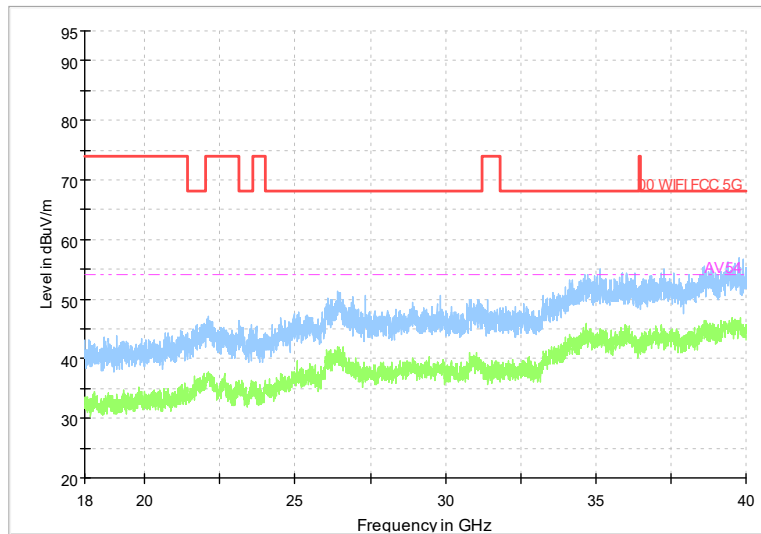

Full Spectrum

Frequency Range: 30MHz -1GHz
Detector: Av mode and PK mode
Modulation type: 802.11a

Full Spectrum

Frequency Range: 1GHz -6GHz
Detector: Av mode and PK mode
Modulation type: 802.11a

Full Spectrum

Frequency Range: 6GHz -18GHz
Detector: Av mode and PK mode
Modulation type: 802.11a

Full Spectrum

Frequency Range: 18GHz -40GHz
Detector: Av mode and PK mode
Modulation type: 802.11a

Full Spectrum

Frequency Range: 30MHz -1GHz
Detector: Av mode and PK mode
Modulation type: 802.11n(HT20)