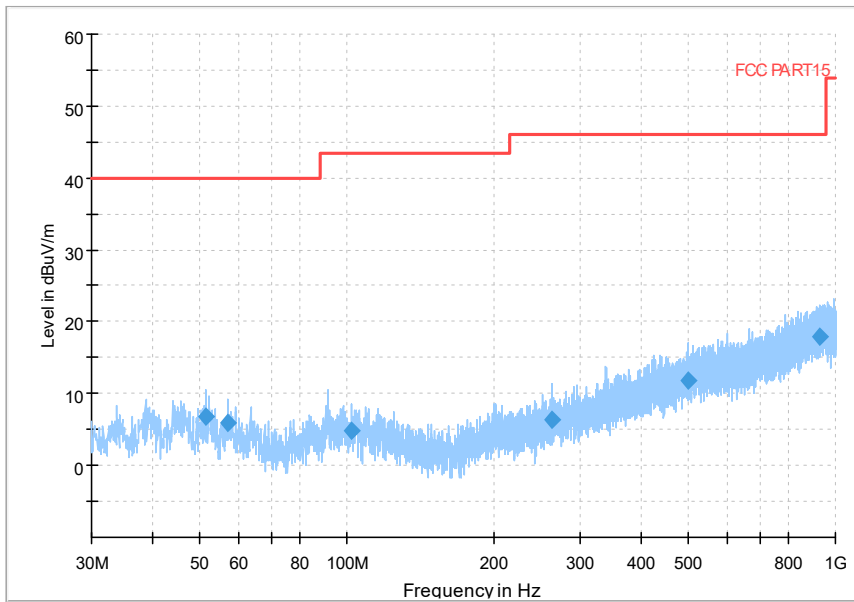

Full Spectrum

Frequency Range: 30MHz -1GHz
Detector: Av mode and PK mode
Modulation type: 802.11a