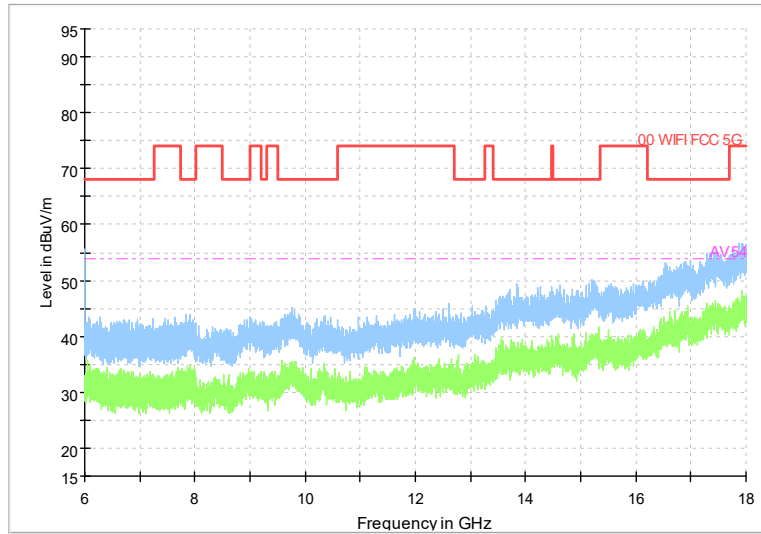

Full Spectrum

Frequency Range: 6GHz -18GHz
Detector: Av mode and PK mode
Test Mode: 802.11ax(HE 40)

Full Spectrum

Frequency Range: 18GHz -40GHz
Detector: Av mode and PK mode
Test Mode: 802.11ax(HE40)

Carrier frequency (MHz): 5310
Channel No.:62

Full Spectrum

Frequency Range: 30MHz -1GHz
Detector: Av mode and PK mode
Modulation type: 802.11n(HT40)

Full Spectrum

Frequency Range: 1GHz -6GHz
Detector: Av mode and PK mode
Modulation type: 802.11n(HT40)

Full Spectrum

Frequency Range: 6GHz -18GHz
Detector: Av mode and PK mode
Modulation type: 802.11n(HT40)

Full Spectrum

Frequency Range: 18GHz -40GHz
Detector: Av mode and PK mode
Modulation type: 802.11n(HT40)