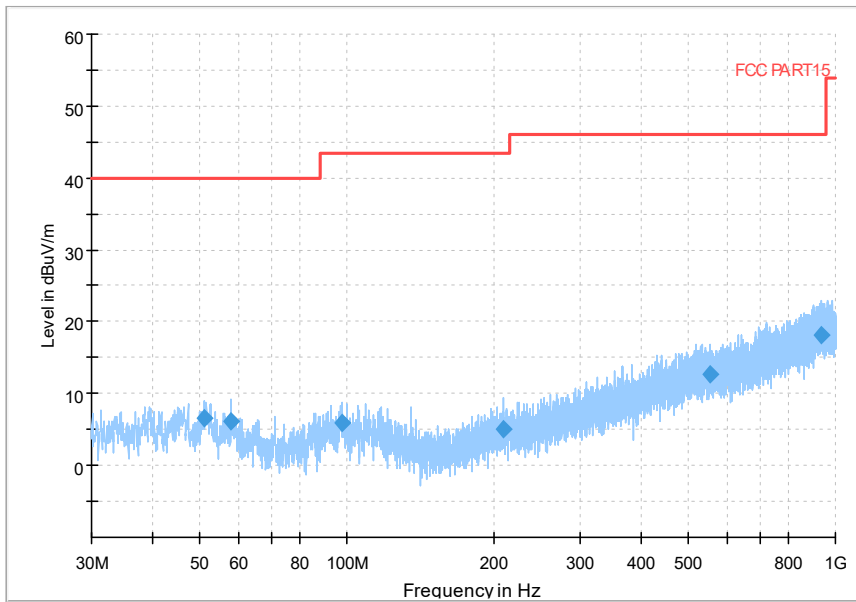

Frequency Range: 18GHz -40GHz
Detector: Av mode and PK mode
Test Mode: 802.11ax(HE20)

Carrier frequency (MHz): 5270
Channel No.:54

Full Spectrum

Frequency Range: 30MHz -1GHz
Detector: Av mode and PK mode
Modulation type: 802.11n(HT40)

Full Spectrum

Frequency Range: 1GHz -6GHz
Detector: Av mode and PK mode
Modulation type: 802.11n(HT40)

Full Spectrum

Frequency Range: 6GHz -18GHz
Detector: Av mode and PK mode
Modulation type: 802.11n(HT40)

Full Spectrum

Frequency Range: 18GHz -40GHz
Detector: Av mode and PK mode
Modulation type: 802.11n(HT40)

Full Spectrum

Frequency Range: 30MHz -1GHz
Detector: Av mode and PK mode
Test Mode: 802.11ac(VHT40)