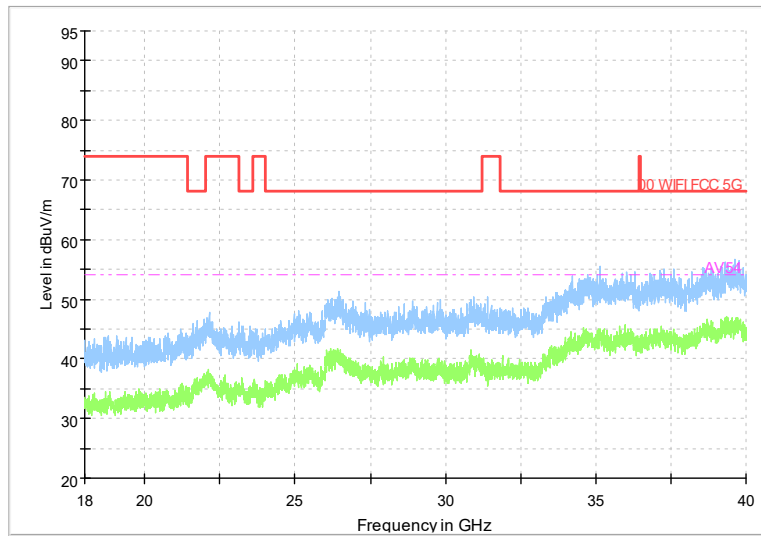

Frequency Range: 6GHz -18GHz
Detector: Av mode and PK mode
Test Mode: 802.11ax(HE160)

Frequency Range: 18GHz -40GHz
Detector: Av mode and PK mode
Test Mode: 802.11ax(HE160)

Carrier frequency (MHz): 5260
Channel No.:52

Full Spectrum

Frequency Range: 30MHz -1GHz
Detector: Av mode and PK mode
Modulation type: 802.11a

Full Spectrum

Frequency Range: 1GHz -6GHz
Detector: Av mode and PK mode
Modulation type: 802.11a

Full Spectrum

Frequency Range: 6GHz -18GHz
Detector: Av mode and PK mode
Modulation type: 802.11a

Full Spectrum

Frequency Range: 18GHz -40GHz
Detector: Av mode and PK mode
Modulation type: 802.11a

Full Spectrum

Frequency Range: 30MHz -1GHz
Detector: Av mode and PK mode
Modulation type: 802.11n(HT20)