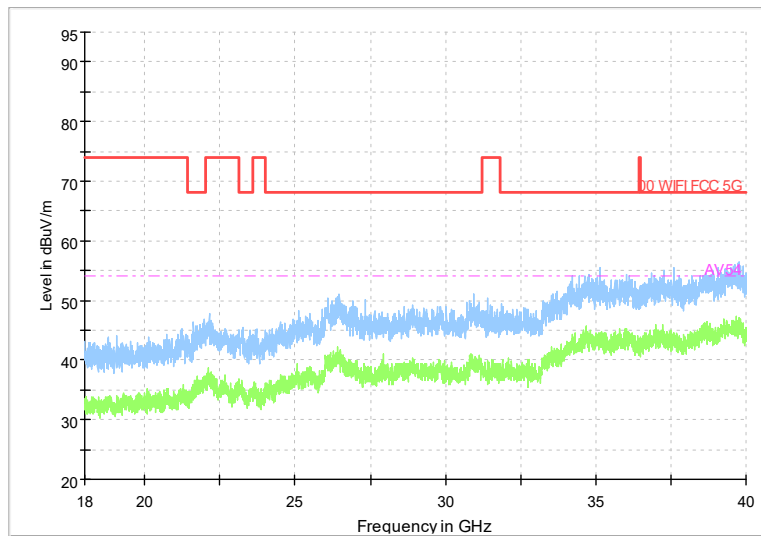

Full Spectrum

Frequency Range: 1GHz -6GHz
Detector: Av mode and PK mode
Test Mode: 802.11ac(VHT160)

Full Spectrum

Frequency Range: 6GHz -18GHz
Detector: Av mode and PK mode
Test Mode: 802.11ac(VHT160)

Full Spectrum

Frequency Range: 18GHz -40GHz
Detector: Av mode and PK mode
Test Mode: 802.11ac(VHT160)

Full Spectrum

Frequency Range: 30MHz -1GHz
Detector: Av mode and PK mode
Test Mode: 802.11ax(HE160)

Full Spectrum

Frequency Range: 1GHz -6GHz
Detector: Av mode and PK mode
Test Mode: 802.11ax(HE160)