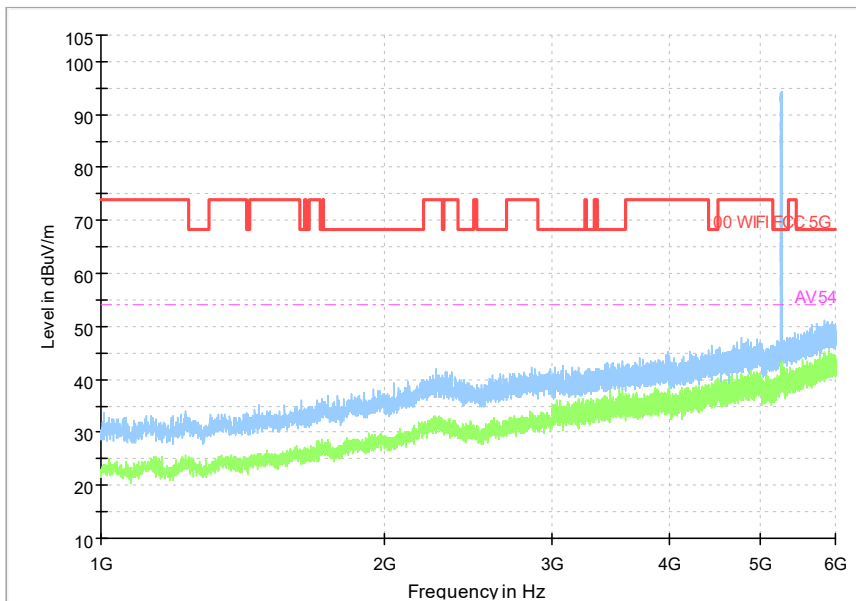

Full Spectrum

Frequency Range: 30MHz -1GHz
Detector: Av mode and PK mode
Modulation type: 802.11a

Full Spectrum

Frequency Range: 1GHz -6GHz
Detector: Av mode and PK mode
Modulation type: 802.11a

Full Spectrum

Frequency Range: 6GHz -18GHz
Detector: Av mode and PK mode
Modulation type: 802.11a

Full Spectrum

Frequency Range: 18GHz -40GHz
Detector: Av mode and PK mode
Modulation type: 802.11a

Full Spectrum

Frequency Range: 30MHz -1GHz
Detector: Av mode and PK mode
Modulation type: 802.11n(HT20)

Full Spectrum

Frequency Range: 1GHz -6GHz
Detector: Av mode and PK mode
Modulation type: 802.11n(HT20)

Full Spectrum

Frequency Range: 6GHz -18GHz
Detector: Av mode and PK mode
Modulation type: 802.11n(HT20)

Full Spectrum

Frequency Range: 18GHz -40GHz
Detector: Av mode and PK mode
Modulation type: 802.11n(HT20)

Full Spectrum

Frequency Range: 30MHz -1GHz
Detector: Av mode and PK mode
Test Mode: 802.11ac(VHT20)