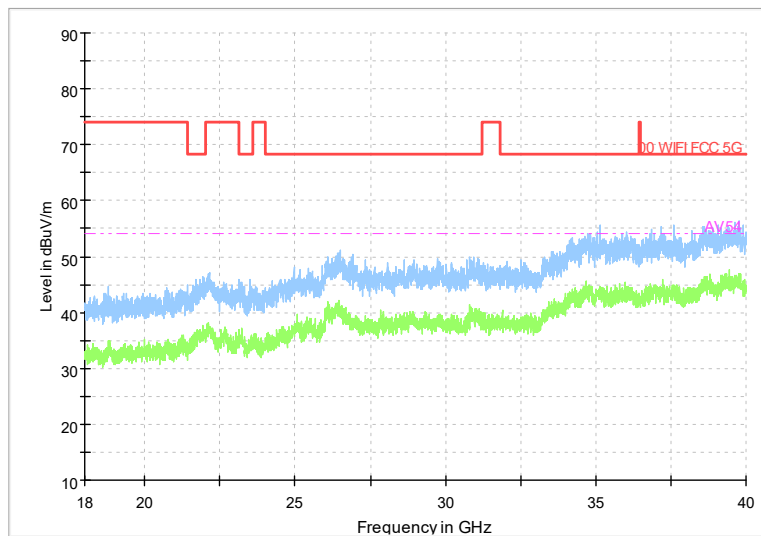

Frequency Range: 6GHz -18GHz
Detector: Av mode and PK mode
Test Mode: 802.11ac(VHT20)

Full Spectrum

Frequency Range: 18GHz -40GHz
Detector: Av mode and PK mode
Test Mode: 802.11ac(VHT20)

Full Spectrum

Frequency Range: 30MHz -1GHz
 Detector: Av mode and PK mode
 Test Mode: 802.11ax(HE20)

Full Spectrum

Frequency Range: 1GHz -6GHz
 Detector: Av mode and PK mode
 Test Mode: 802.11ax(HE20)

Full Spectrum

Frequency Range: 6GHz -18GHz
Detector: Av mode and PK mode
Test Mode: 802.11ax(HE20)

Full Spectrum

Frequency Range: 18GHz -40GHz
Detector: Av mode and PK mode
Test Mode: 802.11ax(HE20)

Carrier frequency (MHz): 5270
Channel No.:54

Full Spectrum

Frequency Range: 30MHz -1GHz
Detector: Av mode and PK mode
Modulation type: 802.11n(HT40)