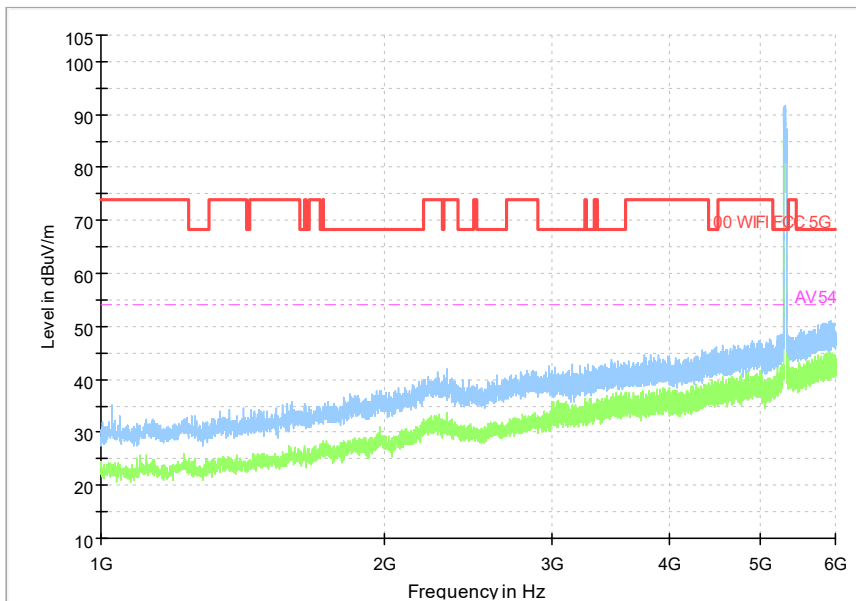

Frequency Range: 18GHz -40GHz
Detector: Av mode and PK mode
Test Mode: 802.11ac(VHT40)

Full Spectrum

Frequency Range: 30MHz -1GHz
Detector: Av mode and PK mode
Test Mode: 802.11ax(HE 40)

Full Spectrum

Frequency Range: 1GHz -6GHz
Detector: Av mode and PK mode
Test Mode: 802.11ax(HE 40)

Full Spectrum

Frequency Range: 6GHz -18GHz
Detector: Av mode and PK mode
Test Mode: 802.11ax(HE 40)

Full Spectrum

Frequency Range: 18GHz -40GHz
Detector: Av mode and PK mode
Test Mode: 802.11ax(HE40)

Carrier frequency (MHz): 5310
Channel No.:62

Full Spectrum

Frequency Range: 30MHz -1GHz
Detector: Av mode and PK mode
Modulation type: 802.11n(HT40)

Full Spectrum

Frequency Range: 1GHz -6GHz
Detector: Av mode and PK mode
Modulation type: 802.11n(HT40)

Full Spectrum

Frequency Range: 6GHz -18GHz
Detector: Av mode and PK mode
Modulation type: 802.11n(HT40)

Full Spectrum

Frequency Range: 18GHz -40GHz
Detector: Av mode and PK mode
Modulation type: 802.11n(HT40)