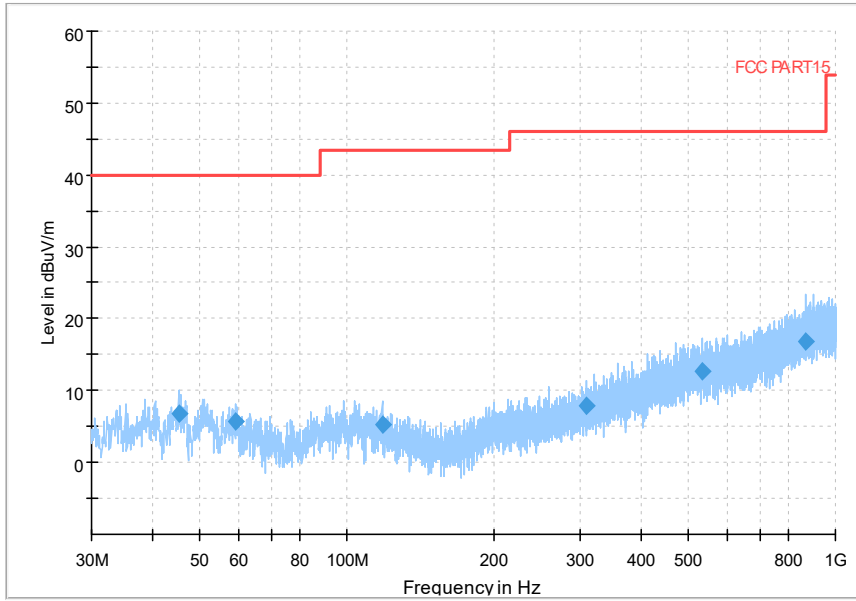

Full Spectrum

Frequency Range: 1GHz -6GHz
Detector: Av mode and PK mode
Modulation type: 802.11n(HT20)

Full Spectrum

Frequency Range: 6GHz -18GHz
Detector: Av mode and PK mode
Modulation type: 802.11n(HT20)

Full Spectrum

Frequency Range: 18GHz -40GHz
Detector: Av mode and PK mode
Modulation type: 802.11n(HT20)

Full Spectrum

Frequency Range: 30MHz -1GHz
Detector: Av mode and PK mode
Test Mode: 802.11ac(VHT20)