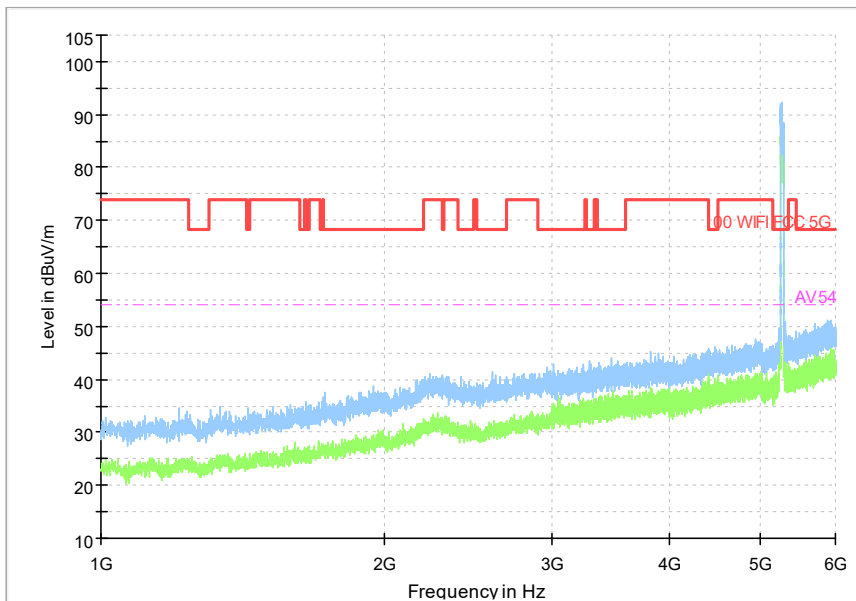

Full Spectrum

Frequency Range: 18GHz -40GHz
Detector: Av mode and PK mode
Modulation type: 802.11n(HT40)

Full Spectrum

Frequency Range: 30MHz -1GHz
Detector: Av mode and PK mode
Test Mode: 802.11ac(VHT40)

Full Spectrum

Frequency Range: 1GHz -6GHz
Detector: Av mode and PK mode
Test Mode: 802.11ac(VHT40)

Full Spectrum

Frequency Range: 6GHz -18GHz
Detector: Av mode and PK mode
Test Mode: 802.11ac(VHT40)

Full Spectrum

Frequency Range: 18GHz -40GHz
Detector: Av mode and PK mode
Test Mode: 802.11ac(VHT40)

Full Spectrum

Frequency Range: 30MHz -1GHz
Detector: Av mode and PK mode
Test Mode: 802.11ax(HE 40)

Full Spectrum

Frequency Range: 1GHz -6GHz
Detector: Av mode and PK mode
Test Mode: 802.11ax(HE 40)

Full Spectrum

Frequency Range: 6GHz -18GHz
Detector: Av mode and PK mode
Test Mode: 802.11ax(HE 40)

Full Spectrum

Frequency Range: 18GHz -40GHz
Detector: Av mode and PK mode
Test Mode: 802.11ax(HE40)

Carrier frequency (MHz): 5310
Channel No.:62