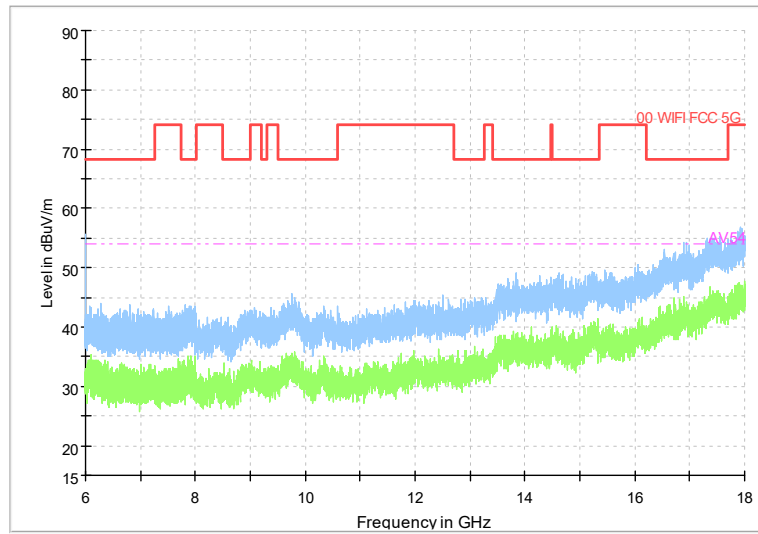

Full Spectrum

Frequency Range: 1GHz -6GHz
Detector: Av mode and PK mode
Test Mode: 802.11ac(VHT40)

Full Spectrum

Frequency Range: 6GHz -18GHz
Detector: Av mode and PK mode
Test Mode: 802.11ac(VHT40)

Full Spectrum

Frequency Range: 18GHz -40GHz
Detector: Av mode and PK mode
Test Mode: 802.11ac(VHT40)

Full Spectrum

Frequency Range: 30MHz -1GHz
Detector: Av mode and PK mode
Test Mode: 802.11ax(HE 40)

Full Spectrum

Frequency Range: 1GHz -6GHz
Detector: Av mode and PK mode
Test Mode: 802.11ax(HE 40)

Full Spectrum

Frequency Range: 6GHz -18GHz
Detector: Av mode and PK mode
Test Mode: 802.11ax(HE 40)

Full Spectrum

Frequency Range: 18GHz -40GHz
Detector: Av mode and PK mode
Test Mode: 802.11ax(HE40)

Carrier frequency (MHz): 5310
Channel No.:62