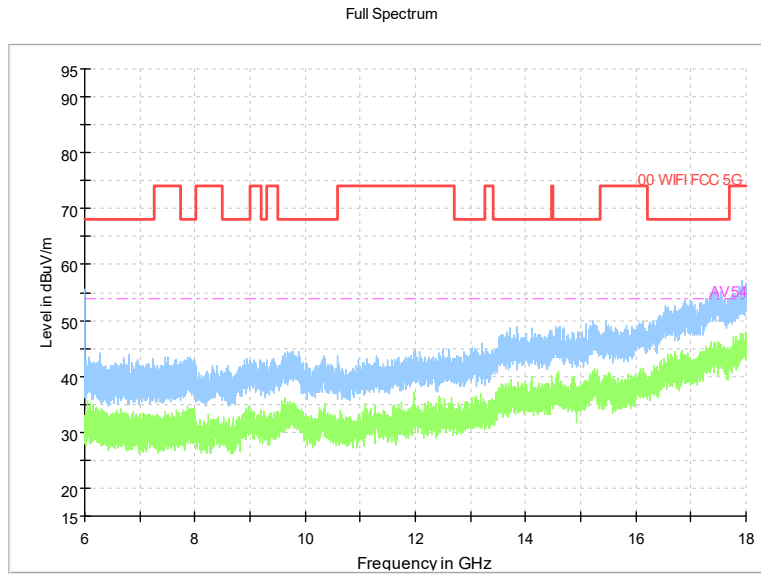

Full Spectrum

Frequency Range: 1GHz -6GHz
Detector: Av mode and PK mode
Test Mode: 802.11ax(HE 40)

Full Spectrum

Frequency Range: 6GHz -18GHz
Detector: Av mode and PK mode
Test Mode: 802.11ax(HE 40)

Full Spectrum

Frequency Range: 18GHz -40GHz
Detector: Av mode and PK mode
Test Mode: 802.11ax(HE40)

Carrier frequency (MHz): 5290

Channel No.:58

Full Spectrum

Frequency Range: 30MHz -1GHz
Detector: Av mode and PK mode
Test Mode: 802.11ac(VHT80)

Full Spectrum

Frequency Range: 1GHz -6GHz
Detector: Av mode and PK mode
Test Mode: 802.11ac(VHT80)

Frequency Range: 6GHz -18GHz
Detector: Av mode and PK mode
Test Mode: 802.11ac(VHT80)

Frequency Range: 18GHz -40GHz
Detector: Av mode and PK mode
Test Mode: 802.11ac(VHT80)