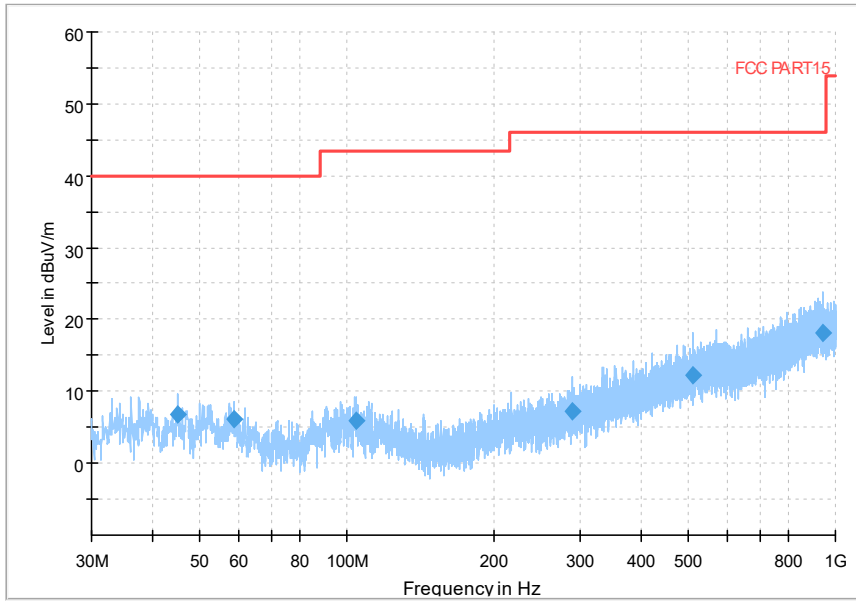

Frequency Range: 6GHz -18GHz
Detector: Av mode and PK mode
Test Mode: 802.11ac(VHT40)

Full Spectrum

Frequency Range: 18GHz -40GHz
Detector: Av mode and PK mode
Test Mode: 802.11ac(VHT40)

Full Spectrum

Frequency Range: 30MHz -1GHz
Detector: Av mode and PK mode
Test Mode: 802.11ax(HE 40)

Full Spectrum

Frequency Range: 1GHz -6GHz
Detector: Av mode and PK mode
Test Mode: 802.11ax(HE 40)

Full Spectrum

Frequency Range: 6GHz -18GHz
Detector: Av mode and PK mode
Test Mode: 802.11ax(HE 40)

Full Spectrum

Frequency Range: 18GHz -40GHz
Detector: Av mode and PK mode
Test Mode: 802.11ax(HE40)

Carrier frequency (MHz): 5290

Channel No.:58

Full Spectrum

Frequency Range: 30MHz -1GHz
Detector: Av mode and PK mode
Test Mode: 802.11ac(VHT80)