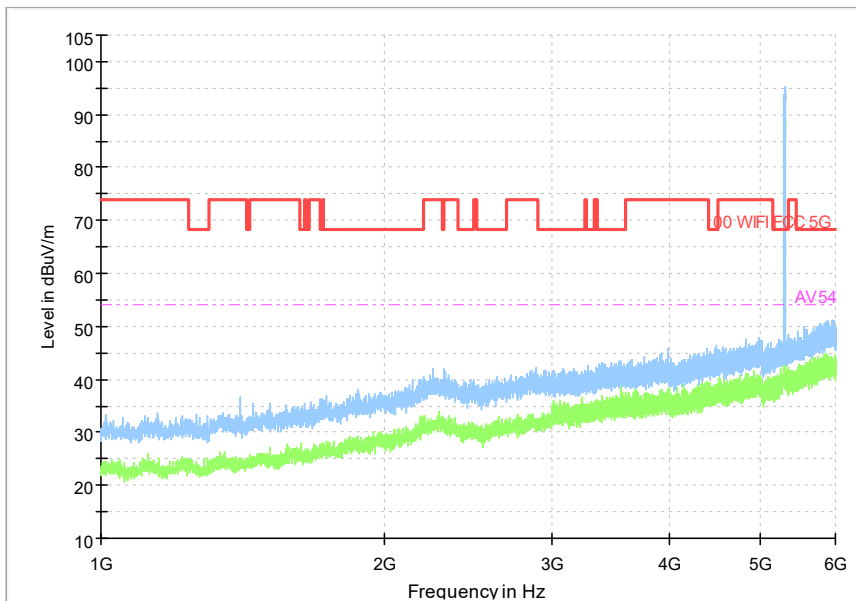

Full Spectrum

Frequency Range: 30MHz -1GHz
Detector: Av mode and PK mode
Modulation type: 802.11a

Full Spectrum

Frequency Range: 1GHz -6GHz
Detector: Av mode and PK mode
Modulation type: 802.11a

Full Spectrum

Frequency Range: 6GHz -18GHz
Detector: Av mode and PK mode
Modulation type: 802.11a

Full Spectrum

Frequency Range: 18GHz -40GHz
Detector: Av mode and PK mode
Modulation type: 802.11a

Full Spectrum

Frequency Range: 30MHz -1GHz
Detector: Av mode and PK mode
Modulation type: 802.11n(HT20)

Full Spectrum

Frequency Range: 1GHz -6GHz
Detector: Av mode and PK mode
Modulation type: 802.11n(HT20)

Full Spectrum

Frequency Range: 6GHz -18GHz
Detector: Av mode and PK mode
Modulation type: 802.11n(HT20)