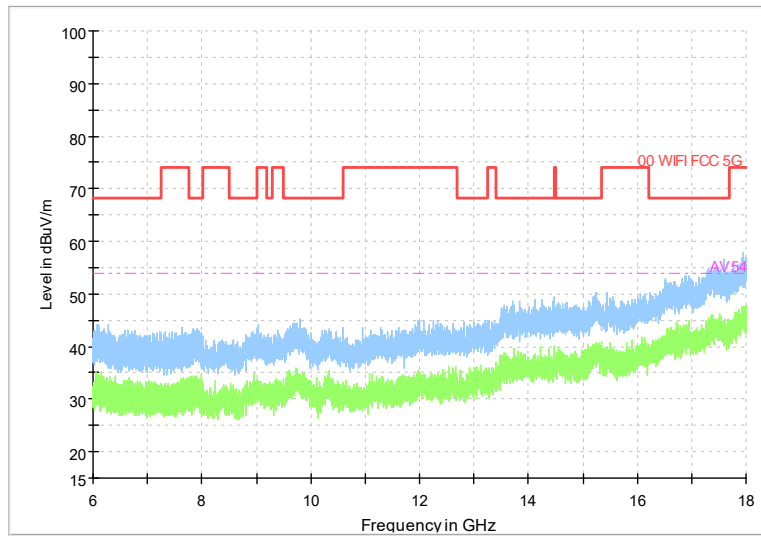

Full Spectrum

Frequency Range: 30MHz -1GHz
Detector: Av mode and PK mode
Test Mode: 802.11ac(VHT20)

Full Spectrum

Frequency Range: 1GHz -6GHz
Detector: Av mode and PK mode
Test Mode: 802.11ac(VHT20)

Full Spectrum

Frequency Range: 6GHz -18GHz
Detector: Av mode and PK mode
Test Mode: 802.11ac(VHT20)

Full Spectrum

Frequency Range: 18GHz -40GHz
Detector: Av mode and PK mode
Test Mode: 802.11ac(VHT20)

Full Spectrum

Frequency Range: 30MHz -1GHz
 Detector: Av mode and PK mode
 Test Mode: 802.11ax(HE20)

Full Spectrum

Frequency Range: 1GHz -6GHz
 Detector: Av mode and PK mode
 Test Mode: 802.11ax(HE20)

Full Spectrum

Frequency Range: 6GHz -18GHz
Detector: Av mode and PK mode
Test Mode: 802.11ax(HE20)

Full Spectrum