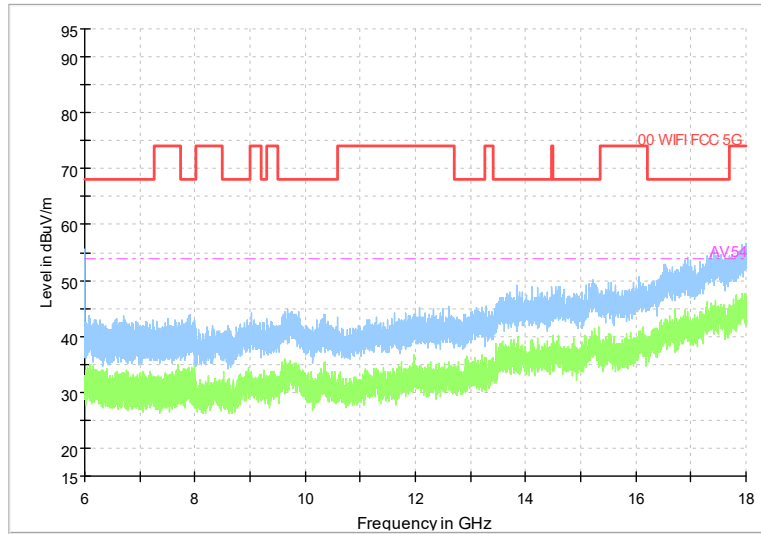

Full Spectrum

Frequency Range: 1GHz -6GHz
Detector: Av mode and PK mode
Modulation type: 802.11n(HT40)

Full Spectrum

Frequency Range: 6GHz -18GHz
Detector: Av mode and PK mode
Modulation type: 802.11n(HT40)

Full Spectrum

Frequency Range: 18GHz -40GHz
Detector: Av mode and PK mode
Modulation type: 802.11n(HT40)

Full Spectrum

Frequency Range: 30MHz -1GHz
Detector: Av mode and PK mode
Test Mode: 802.11ac(VHT40)

Full Spectrum

Frequency Range: 1GHz -6GHz
Detector: Av mode and PK mode
Test Mode: 802.11ac(VHT40)

Full Spectrum

Frequency Range: 6GHz -18GHz
Detector: Av mode and PK mode
Test Mode: 802.11ac(VHT40)

Full Spectrum