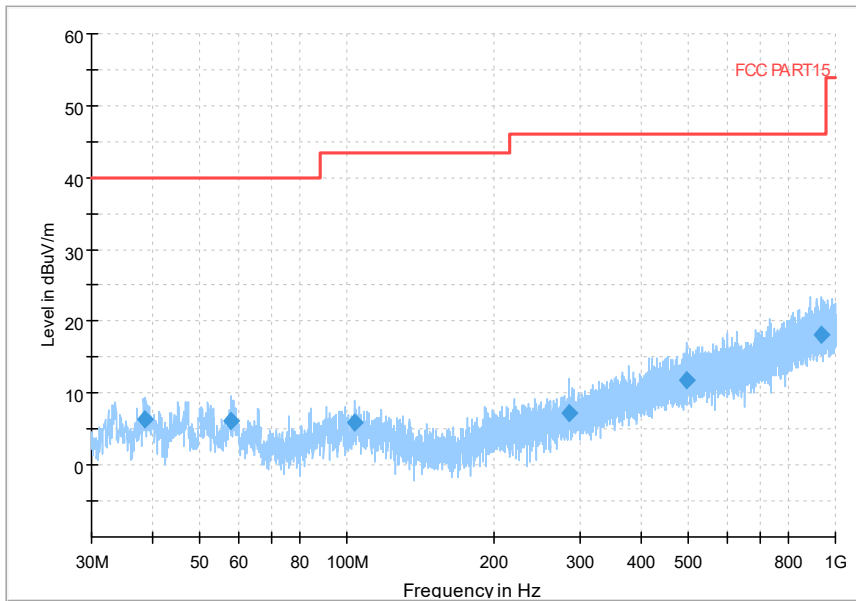

Frequency Range: 6GHz -18GHz
Detector: Av mode and PK mode
Test Mode: 802.11ax(HE20)

Full Spectrum

Frequency Range: 18GHz -40GHz
Detector: Av mode and PK mode
Test Mode: 802.11ax(HE20)

Carrier frequency (MHz): 5320
Channel No.:64

Full Spectrum

Frequency Range: 30MHz -1GHz
Detector: Av mode and PK mode
Modulation type: 802.11a

Full Spectrum

Frequency Range: 1GHz -6GHz
Detector: Av mode and PK mode
Modulation type: 802.11a

Full Spectrum