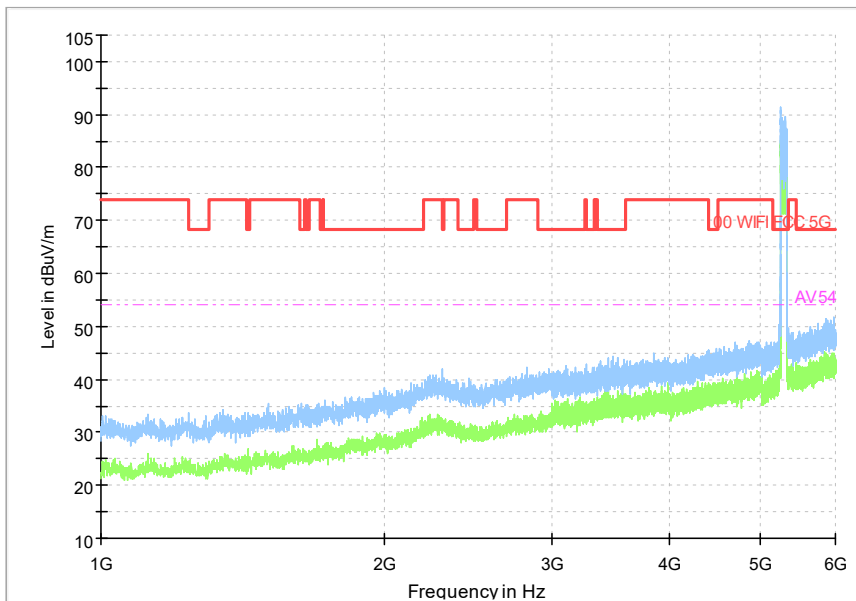

Full Spectrum

Frequency Range: 1GHz -6GHz
Detector: Av mode and PK mode
Test Mode: 802.11ax(HE 40)

Full Spectrum

Frequency Range: 6GHz -18GHz
Detector: Av mode and PK mode
Test Mode: 802.11ax(HE 40)

Full Spectrum

Frequency Range: 18GHz -40GHz
Detector: Av mode and PK mode
Test Mode: 802.11ax(HE40)

Carrier frequency (MHz): 5290

Channel No.:58

Full Spectrum

Frequency Range: 30MHz -1GHz
Detector: Av mode and PK mode
Test Mode: 802.11ac(VHT80)

Full Spectrum

Frequency Range: 1GHz -6GHz
Detector: Av mode and PK mode
Test Mode: 802.11ac(VHT80)

Frequency Range: 6GHz -18GHz
Detector: Av mode and PK mode
Test Mode: 802.11ac(VHT80)

Frequency Range: 18GHz -40GHz
Detector: Av mode and PK mode
Test Mode: 802.11ac(VHT80)

Full Spectrum

Frequency Range: 30MHz -1GHz
Detector: Av mode and PK mode
Test Mode: 802.11ax(HE80)

Full Spectrum

Frequency Range: 1GHz -6GHz
Detector: Av mode and PK mode
Test Mode: 802.11ax(HE80)