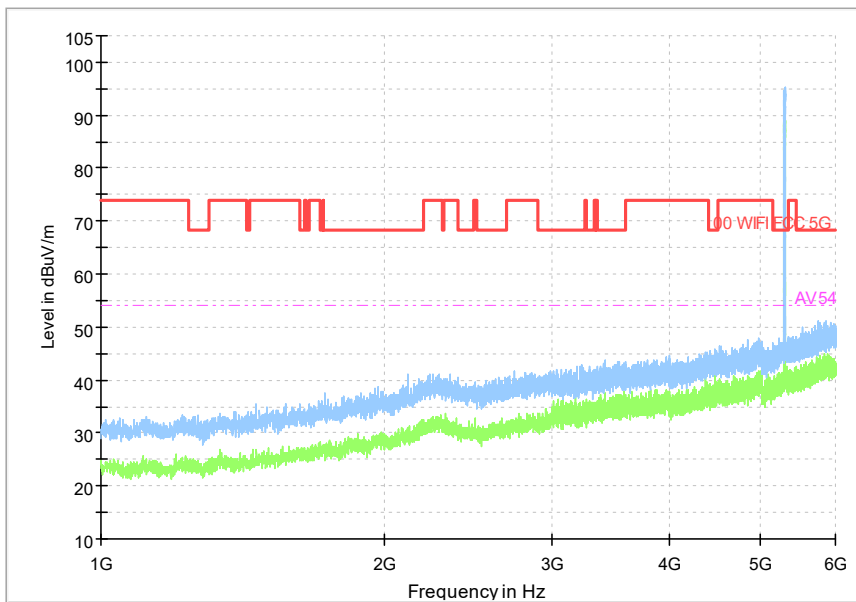

Frequency Range: 18GHz -40GHz
Detector: Av mode and PK mode
Test Mode: 802.11ac(VHT20)

Full Spectrum

Frequency Range: 30MHz -1GHz
Detector: Av mode and PK mode
Test Mode: 802.11ax(HE20)

Full Spectrum

Frequency Range: 1GHz -6GHz
Detector: Av mode and PK mode
Test Mode: 802.11ax(HE20)

Frequency Range: 6GHz -18GHz
Detector: Av mode and PK mode
Test Mode: 802.11ax(HE20)

Frequency Range: 18GHz -40GHz
Detector: Av mode and PK mode
Test Mode: 802.11ax(HE20)

Carrier frequency (MHz): 5300
Channel No.:60

Full Spectrum

Frequency Range: 30MHz -1GHz
Detector: Av mode and PK mode
Modulation type: 802.11a

Full Spectrum

Frequency Range: 1GHz -6GHz
Detector: Av mode and PK mode
Modulation type: 802.11a

Full Spectrum