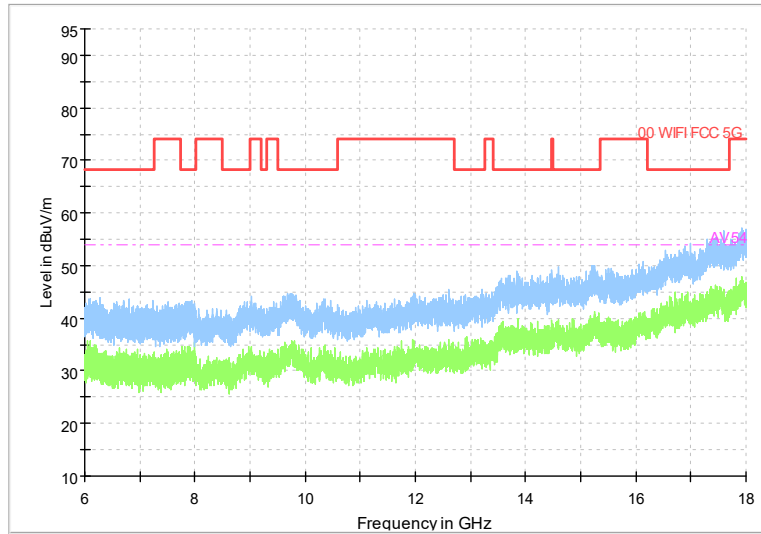

Frequency Range: 6GHz -18GHz
Detector: Av mode and PK mode
Test Mode: 802.11ax(HE 40)

Full Spectrum

Frequency Range: 18GHz -40GHz
Detector: Av mode and PK mode
Test Mode: 802.11ax(HE40)

Carrier frequency (MHz): 5210
Channel No.:42

Full Spectrum

Frequency Range: 30MHz -1GHz
Detector: Av mode and PK mode
Test Mode: 802.11ac(VHT80)

Full Spectrum

Frequency Range: 1GHz -6GHz
Detector: Av mode and PK mode
Test Mode: 802.11ac(VHT80)

Full Spectrum

Frequency Range: 6GHz -18GHz
Detector: Av mode and PK mode
Test Mode: 802.11ac(VHT80)

Full Spectrum

Frequency Range: 18GHz -40GHz
Detector: Av mode and PK mode
Test Mode: 802.11ac(VHT80)

Full Spectrum

Frequency Range: 30MHz -1GHz
Detector: Av mode and PK mode
Test Mode: 802.11ax(HE80)