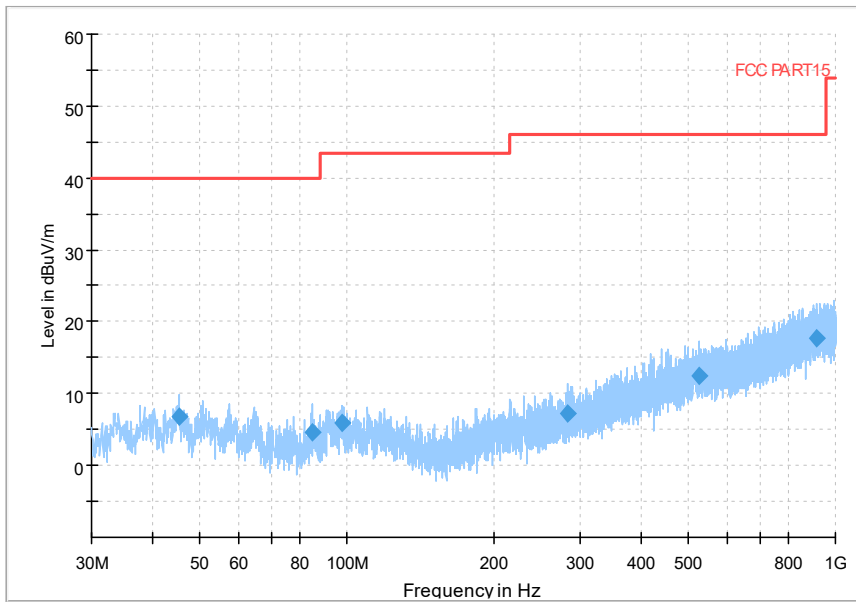

Full Spectrum

Frequency Range: 30MHz -1GHz
Detector: Av mode and PK mode
Test Mode: 802.11ac(VHT80)

Full Spectrum

Frequency Range: 1GHz -6GHz
Detector: Av mode and PK mode
Test Mode: 802.11ac(VHT80)

Full Spectrum

Frequency Range: 6GHz -18GHz
Detector: Av mode and PK mode
Test Mode: 802.11ac(VHT80)

Full Spectrum

Frequency Range: 18GHz -40GHz
Detector: Av mode and PK mode
Test Mode: 802.11ac(VHT80)

Full Spectrum

Frequency Range: 30MHz -1GHz
Detector: Av mode and PK mode
Test Mode: 802.11ax(HE80)