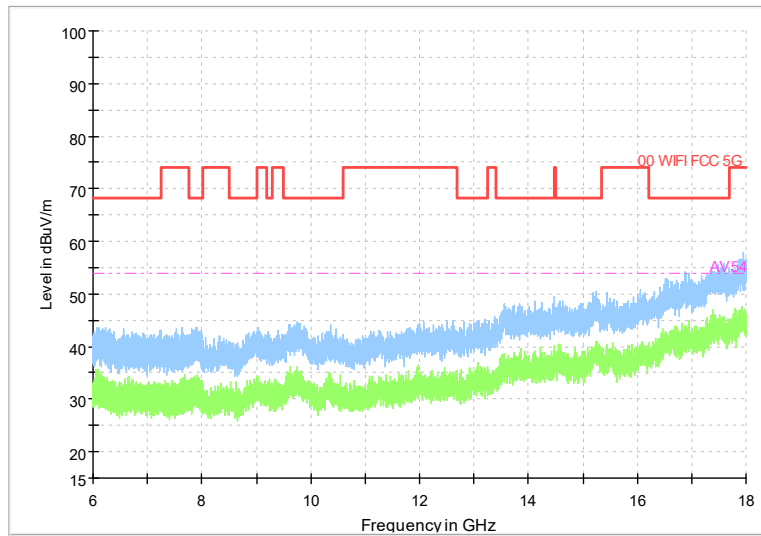

Full Spectrum

Frequency Range: 1GHz -6GHz
Detector: Av mode and PK mode
Test Mode: 802.11ac(VHT20)

Frequency Range: 6GHz -18GHz
 Detector: Av mode and PK mode
 Test Mode: 802.11ac(VHT20)

Frequency Range: 18GHz -40GHz
 Detector: Av mode and PK mode
 Test Mode: 802.11ac(VHT20)

Full Spectrum

Frequency Range: 30MHz -1GHz
Detector: Av mode and PK mode
Test Mode: 802.11ax(HE20)

Full Spectrum

Frequency Range: 1GHz -6GHz
Detector: Av mode and PK mode
Test Mode: 802.11ax(HE20)

Full Spectrum

Frequency Range: 6GHz -18GHz
Detector: Av mode and PK mode
Test Mode: 802.11ax(HE20)

Full Spectrum

Frequency Range: 18GHz -40GHz
Detector: Av mode and PK mode
Test Mode: 802.11ax(HE20)

Carrier frequency (MHz): 5320
Channel No.:64