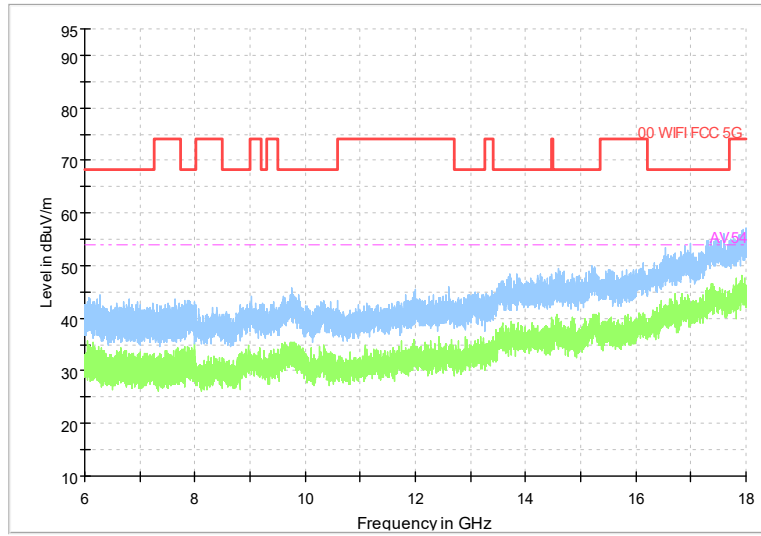

Frequency Range: 6GHz -18GHz
Detector: Av mode and PK mode
Test Mode: 802.11ax(HE160)

Frequency Range: 18GHz -40GHz
Detector: Av mode and PK mode
Test Mode: 802.11ax(HE160)

Carrier frequency (MHz): 5260
Channel No.:52

Full Spectrum

Frequency Range: 30MHz -1GHz
Detector: Av mode and PK mode
Modulation type: 802.11a

Full Spectrum

Frequency Range: 1GHz -6GHz
Detector: Av mode and PK mode
Modulation type: 802.11a

Full Spectrum

Frequency Range: 6GHz -18GHz
Detector: Av mode and PK mode
Modulation type: 802.11a

Full Spectrum

Frequency Range: 18GHz -40GHz
Detector: Av mode and PK mode
Modulation type: 802.11a

Full Spectrum

Frequency Range: 30MHz -1GHz
Detector: Av mode and PK mode
Modulation type: 802.11n(HT20)