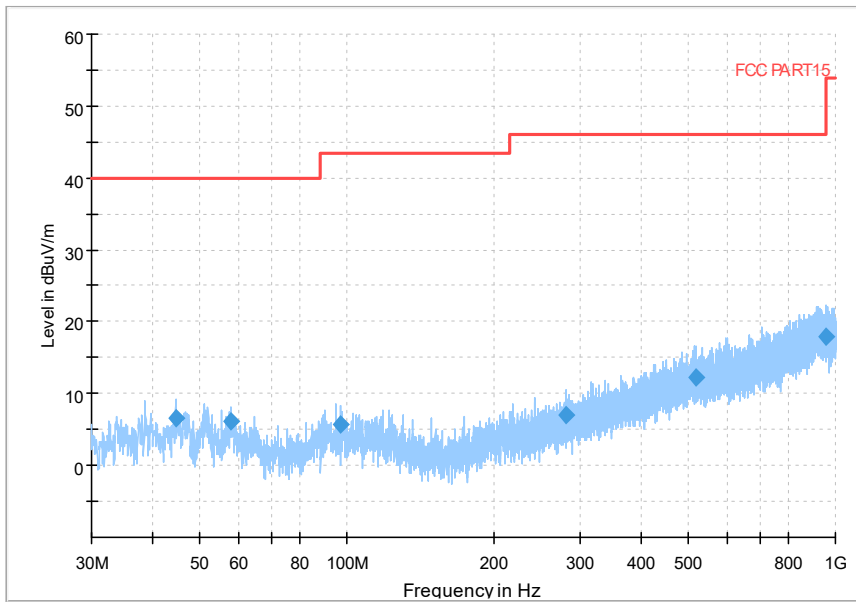

Frequency Range: 1GHz -6GHz
Detector: Av mode and PK mode
Modulation type: 802.11n(HT20)

Frequency Range: 6GHz -18GHz
Detector: Av mode and PK mode
Modulation type: 802.11n(HT20)

Frequency Range: 18GHz -40GHz
Detector: Av mode and PK mode
Modulation type: 802.11n(HT20)

Full Spectrum

Frequency Range: 30MHz -1GHz
Detector: Av mode and PK mode
Test Mode: 802.11ac(VHT20)

Full Spectrum

Frequency Range: 1GHz -6GHz
Detector: Av mode and PK mode
Test Mode: 802.11ac(VHT20)

Full Spectrum

Frequency Range: 6GHz -18GHz
Detector: Av mode and PK mode
Test Mode: 802.11ac(VHT20)

Full Spectrum

Frequency Range: 18GHz -40GHz
Detector: Av mode and PK mode
Test Mode: 802.11ac(VHT20)

Full Spectrum

Frequency Range: 30MHz -1GHz
 Detector: Av mode and PK mode
 Test Mode: 802.11ax(HE20)