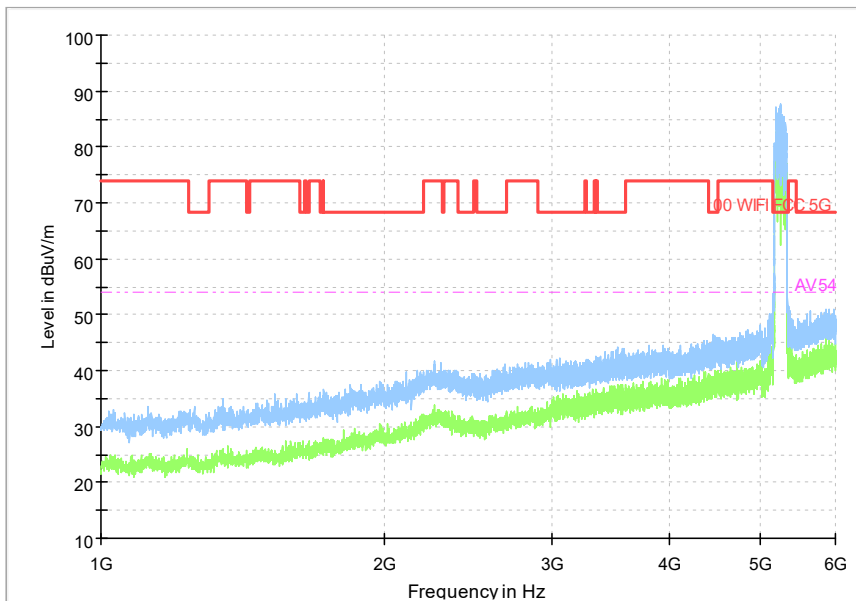

Frequency Range: 18GHz -40GHz
Detector: Av mode and PK mode
Test Mode: 802.11ax(HE80)

Carrier frequency (MHz): 5250
Channel No.:52

Full Spectrum

Frequency Range: 30MHz -1GHz
Detector: Av mode and PK mode
Test Mode: 802.11ac(VHT160)

Full Spectrum

Frequency Range: 1GHz -6GHz
Detector: Av mode and PK mode
Test Mode: 802.11ac(VHT160)

Full Spectrum

Frequency Range: 6GHz -18GHz
Detector: Av mode and PK mode
Test Mode: 802.11ac(VHT160)

Full Spectrum

Frequency Range: 18GHz -40GHz
Detector: Av mode and PK mode
Test Mode: 802.11ac(VHT160)

Full Spectrum

Frequency Range: 30MHz -1GHz
Detector: Av mode and PK mode
Test Mode: 802.11ax(HE160)

Full Spectrum

Frequency Range: 1GHz -6GHz
Detector: Av mode and PK mode
Test Mode: 802.11ax(HE160)