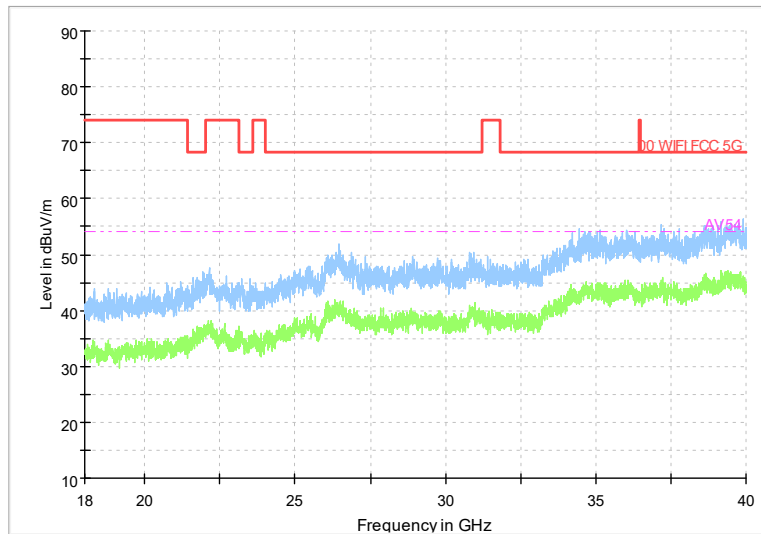

Full Spectrum

Frequency Range: 18GHz -40GHz
Detector: Av mode and PK mode
Modulation type: 802.11n(HT40)

Full Spectrum

Frequency Range: 30MHz -1GHz
Detector: Av mode and PK mode
Test Mode: 802.11ac(VHT40)

Full Spectrum

Frequency Range: 1GHz -6GHz
Detector: Av mode and PK mode
Test Mode: 802.11ac(VHT40)

Full Spectrum

Frequency Range: 6GHz -18GHz
Detector: Av mode and PK mode
Test Mode: 802.11ac(VHT40)

Full Spectrum

Frequency Range: 18GHz -40GHz
Detector: Av mode and PK mode
Test Mode: 802.11ac(VHT40)

Full Spectrum

Frequency Range: 30MHz -1GHz
Detector: Av mode and PK mode
Test Mode: 802.11ax(HE 40)

Full Spectrum

Frequency Range: 1GHz -6GHz
Detector: Av mode and PK mode
Test Mode: 802.11ax(HE 40)