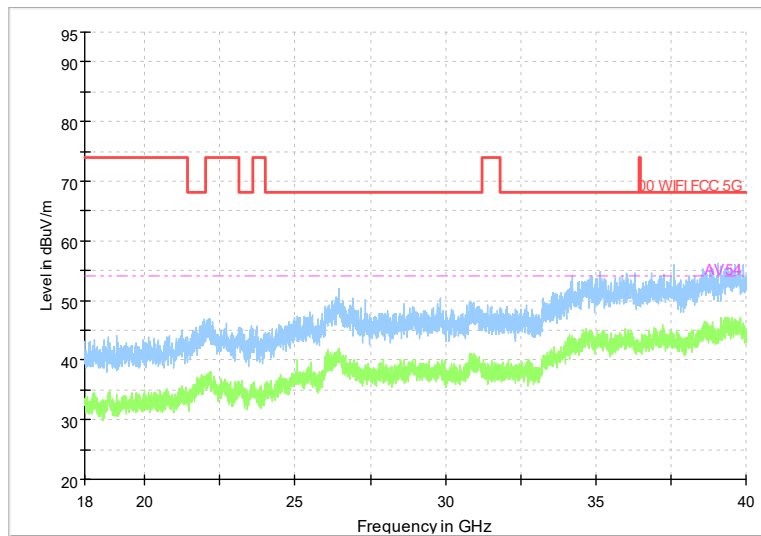

Full Spectrum

Frequency Range: 1GHz -6GHz
Detector: Av mode and PK mode
Test Mode: 802.11ax(HE80)

Full Spectrum

Frequency Range: 6GHz -18GHz
Detector: Av mode and PK mode
Test Mode: 802.11ax(HE80)

Full Spectrum

Frequency Range: 18GHz -40GHz
Detector: Av mode and PK mode
Test Mode: 802.11ax(HE80)

Carrier frequency (MHz): 5250
Channel No.:52

Full Spectrum

Frequency Range: 30MHz -1GHz
Detector: Av mode and PK mode
Test Mode: 802.11ac(VHT160)