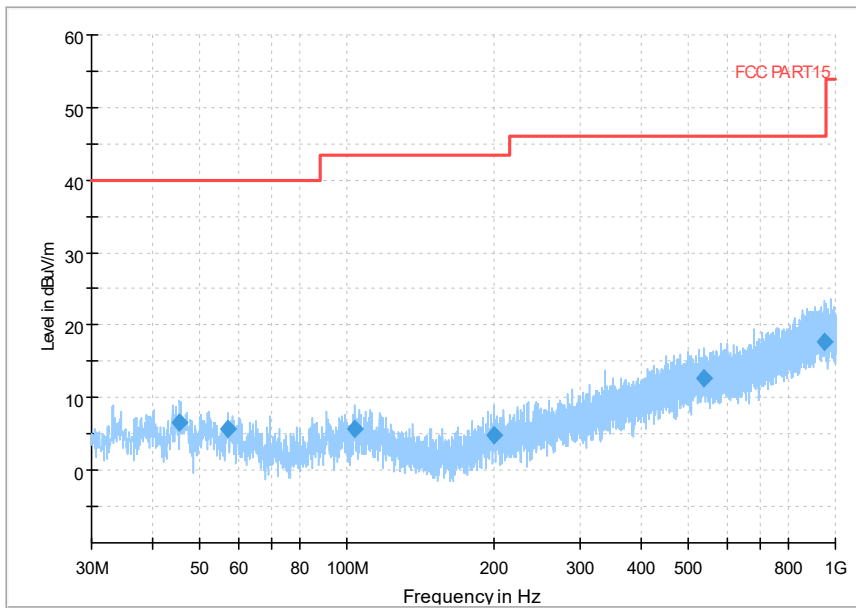

Full Spectrum

Frequency Range: 30MHz -1GHz
Detector: Av mode and PK mode
Test Mode: 802.11ax(HE 40)

Full Spectrum

Frequency Range: 1GHz -6GHz
Detector: Av mode and PK mode
Test Mode: 802.11ax(HE 40)

Full Spectrum

Frequency Range: 6GHz -18GHz
Detector: Av mode and PK mode
Test Mode: 802.11ax(HE 40)

Full Spectrum

Frequency Range: 18GHz -40GHz
Detector: Av mode and PK mode
Test Mode: 802.11ax(HE40)

Carrier frequency (MHz): 5210
Channel No.:42