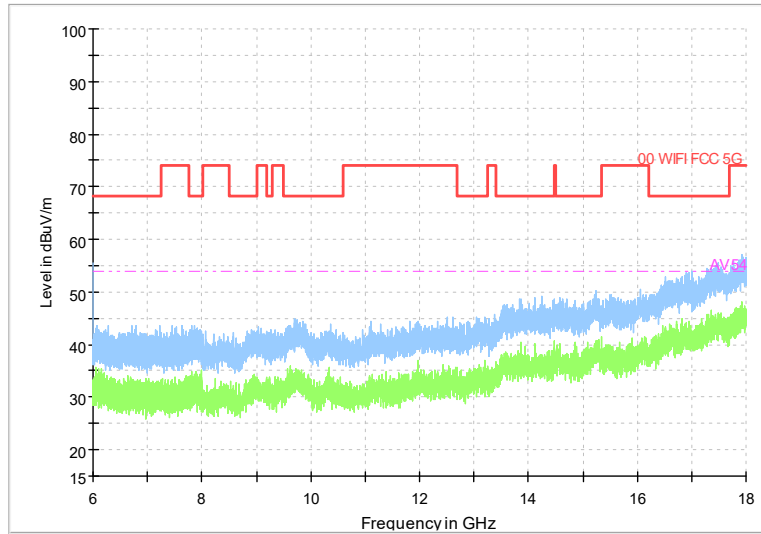

Full Spectrum

Frequency Range: 6GHz -18GHz
Detector: Av mode and PK mode
Modulation type: 802.11n(HT40)

Full Spectrum

Frequency Range: 18GHz -40GHz
Detector: Av mode and PK mode
Modulation type: 802.11n(HT40)

Full Spectrum

Frequency Range: 30MHz -1GHz
Detector: Av mode and PK mode
Test Mode: 802.11ac(VHT40)

Full Spectrum

Frequency Range: 1GHz -6GHz
Detector: Av mode and PK mode
Test Mode: 802.11ac(VHT40)

Full Spectrum

Frequency Range: 6GHz -18GHz
Detector: Av mode and PK mode
Test Mode: 802.11ac(VHT40)

Full Spectrum

Frequency Range: 18GHz -40GHz
Detector: Av mode and PK mode
Test Mode: 802.11ac(VHT40)

Full Spectrum

Frequency Range: 30MHz -1GHz
Detector: Av mode and PK mode
Test Mode: 802.11ax(HE 40)