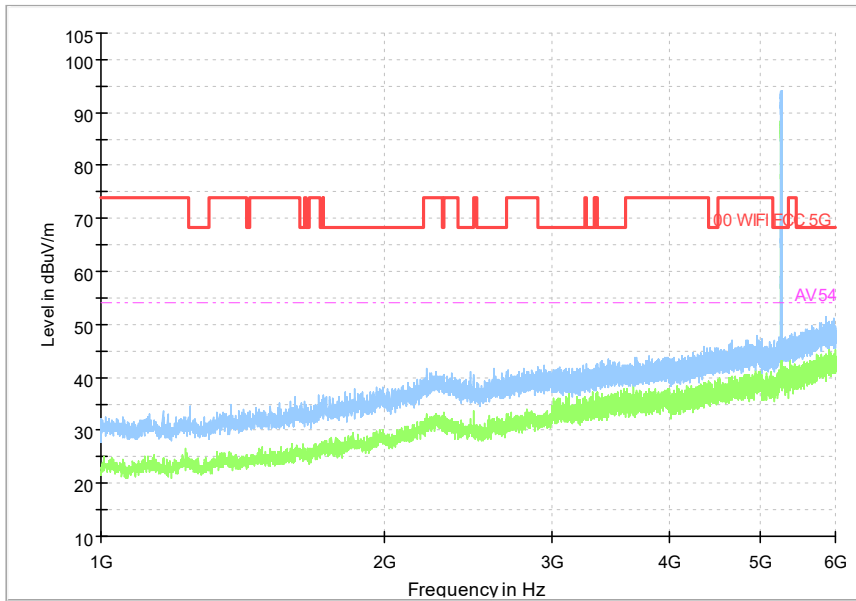

Full Spectrum

Frequency Range: 1GHz -6GHz
Detector: Av mode and PK mode
Modulation type: 802.11n(HT20)

Full Spectrum

Frequency Range: 6GHz -18GHz
Detector: Av mode and PK mode
Modulation type: 802.11n(HT20)

Full Spectrum

Frequency Range: 18GHz -40GHz
Detector: Av mode and PK mode
Modulation type: 802.11n(HT20)

Full Spectrum

Frequency Range: 30MHz -1GHz
Detector: Av mode and PK mode
Test Mode: 802.11ac(VHT20)

Full Spectrum

Frequency Range: 1GHz -6GHz
Detector: Av mode and PK mode
Test Mode: 802.11ac(VHT20)

Full Spectrum

Frequency Range: 6GHz -18GHz
Detector: Av mode and PK mode
Test Mode: 802.11ac(VHT20)

Full Spectrum