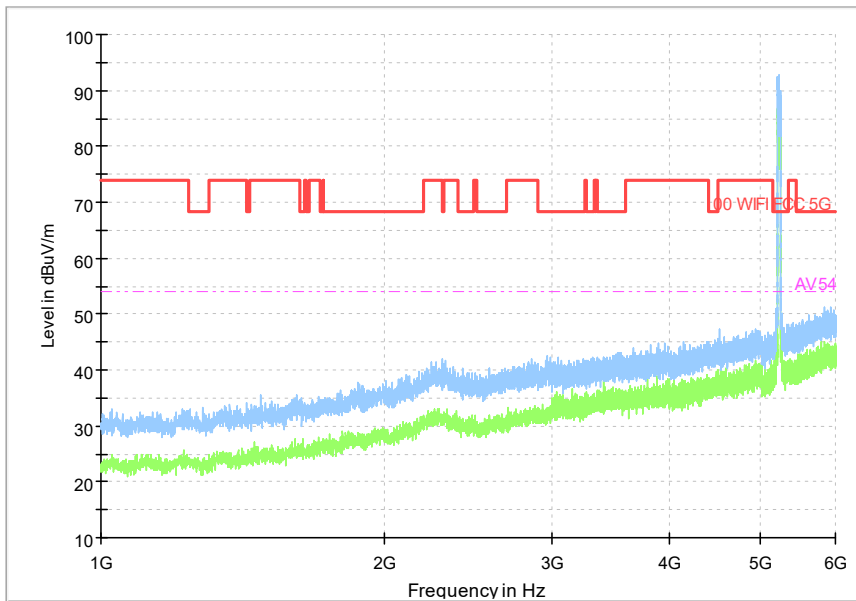

Full Spectrum

Frequency Range: 30MHz -1GHz
Detector: Av mode and PK mode
Test Mode: 802.11ax(HE 40)

Full Spectrum

Frequency Range: 1GHz -6GHz
Detector: Av mode and PK mode
Test Mode: 802.11ax(HE 40)

Full Spectrum

Frequency Range: 6GHz -18GHz
Detector: Av mode and PK mode
Test Mode: 802.11ax(HE 40)

Full Spectrum

Frequency Range: 18GHz -40GHz
Detector: Av mode and PK mode
Test Mode: 802.11ax(HE40)

Carrier frequency (MHz): 5210
Channel No.:42