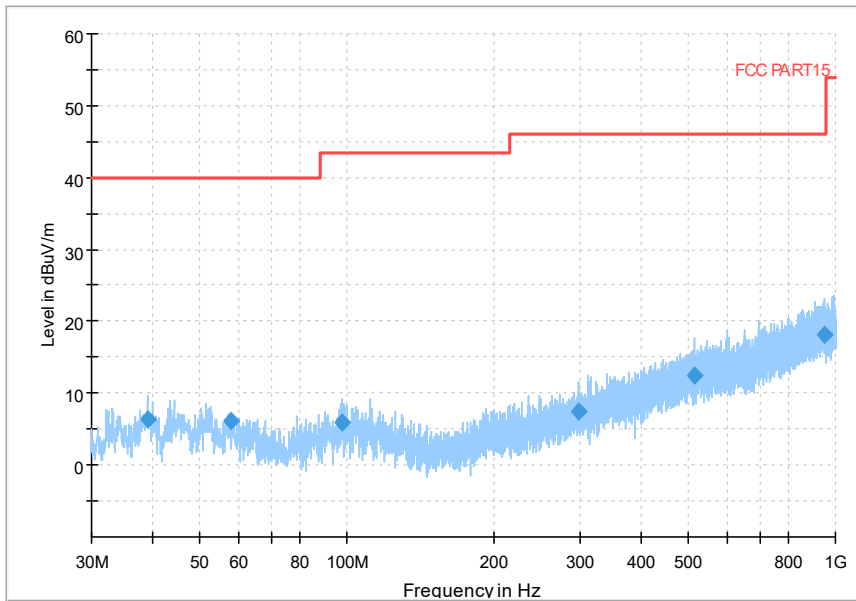

Frequency Range: 6GHz -18GHz
Detector: Av mode and PK mode
Test Mode: 802.11ac(VHT20)

Full Spectrum

Frequency Range: 18GHz -40GHz
Detector: Av mode and PK mode
Test Mode: 802.11ac(VHT20)

Full Spectrum

Frequency Range: 30MHz -1GHz
 Detector: Av mode and PK mode
 Test Mode: 802.11ax(HE20)

Full Spectrum

Frequency Range: 1GHz -6GHz
 Detector: Av mode and PK mode
 Test Mode: 802.11ax(HE20)

Full Spectrum

Frequency Range: 6GHz -18GHz
Detector: Av mode and PK mode
Test Mode: 802.11ax(HE20)

Full Spectrum

Frequency Range: 18GHz -40GHz
Detector: Av mode and PK mode
Test Mode: 802.11ax(HE20)

Carrier frequency (MHz): 5270
Channel No.:54

Full Spectrum

Frequency Range: 30MHz -1GHz
Detector: Av mode and PK mode
Modulation type: 802.11n(HT40)