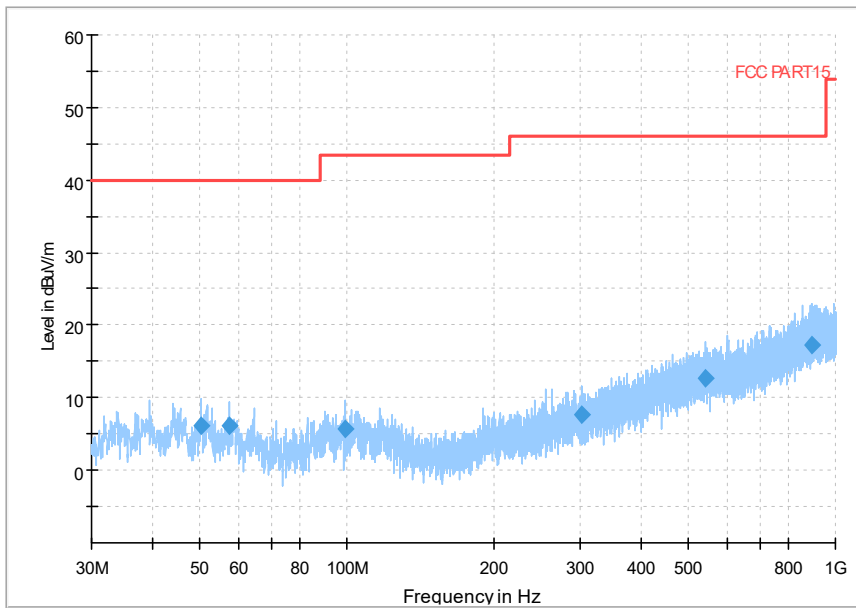

Full Spectrum

Frequency Range: 18GHz -40GHz
Detector: Av mode and PK mode
Modulation type: 802.11n(HT20)

Full Spectrum

Frequency Range: 30MHz -1GHz
Detector: Av mode and PK mode
Test Mode: 802.11ac(VHT20)

Full Spectrum

Frequency Range: 1GHz -6GHz
Detector: Av mode and PK mode
Test Mode: 802.11ac(VHT20)

Frequency Range: 6GHz -18GHz
 Detector: Av mode and PK mode
 Test Mode: 802.11ac(VHT20)

Frequency Range: 18GHz -40GHz
 Detector: Av mode and PK mode
 Test Mode: 802.11ac(VHT20)

Full Spectrum

Frequency Range: 30MHz -1GHz
Detector: Av mode and PK mode
Test Mode: 802.11ax(HE20)

Full Spectrum

Frequency Range: 1GHz -6GHz
Detector: Av mode and PK mode
Test Mode: 802.11ax(HE20)

Full Spectrum