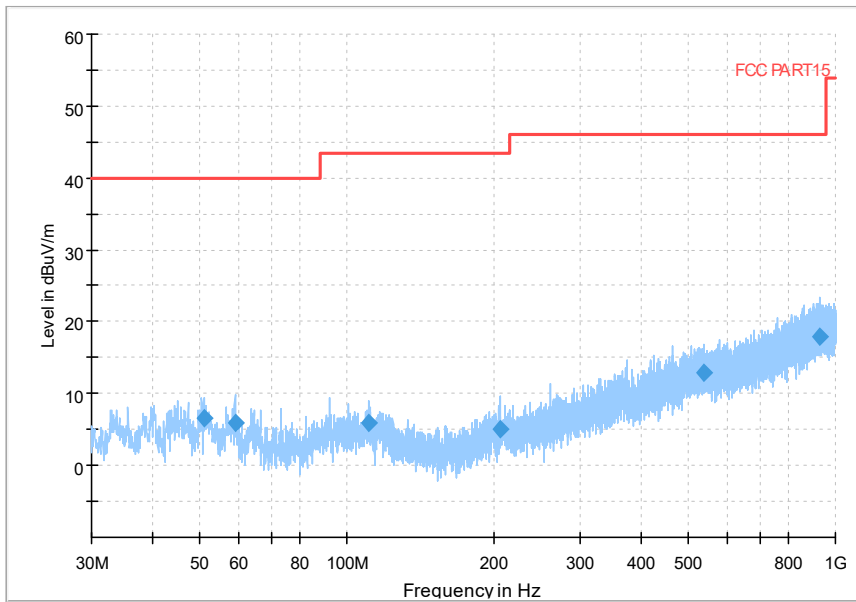

Full Spectrum

Frequency Range: 30MHz -1GHz
Detector: Av mode and PK mode
Modulation type: 802.11a

Full Spectrum

Frequency Range: 1GHz -6GHz
Detector: Av mode and PK mode
Modulation type: 802.11a

Full Spectrum

Frequency Range: 6GHz -18GHz
Detector: Av mode and PK mode
Modulation type: 802.11a

Full Spectrum

Frequency Range: 18GHz -40GHz
Detector: Av mode and PK mode
Modulation type: 802.11a

Full Spectrum

Frequency Range: 30MHz -1GHz
Detector: Av mode and PK mode
Modulation type: 802.11n(HT20)