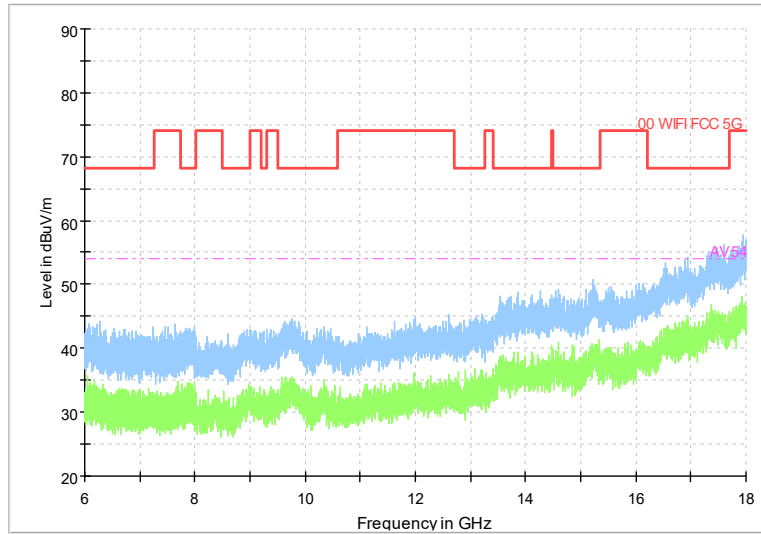

Full Spectrum

Frequency Range: 1GHz -6GHz
Detector: Av mode and PK mode
Test Mode: 802.11ax(HE80)

Full Spectrum

Frequency Range: 6GHz -18GHz
Detector: Av mode and PK mode
Test Mode: 802.11ax(HE80)

Full Spectrum

Frequency Range: 18GHz -40GHz
Detector: Av mode and PK mode
Test Mode: 802.11ax(HE80)

Carrier frequency (MHz): 5250
Channel No.:52

Full Spectrum

Frequency Range: 30MHz -1GHz
Detector: Av mode and PK mode
Test Mode: 802.11ac(VHT160)

Full Spectrum

Frequency Range: 1GHz -6GHz
Detector: Av mode and PK mode
Test Mode: 802.11ac(VHT160)

Full Spectrum

Frequency Range: 6GHz -18GHz
Detector: Av mode and PK mode
Test Mode: 802.11ac(VHT160)

Full Spectrum