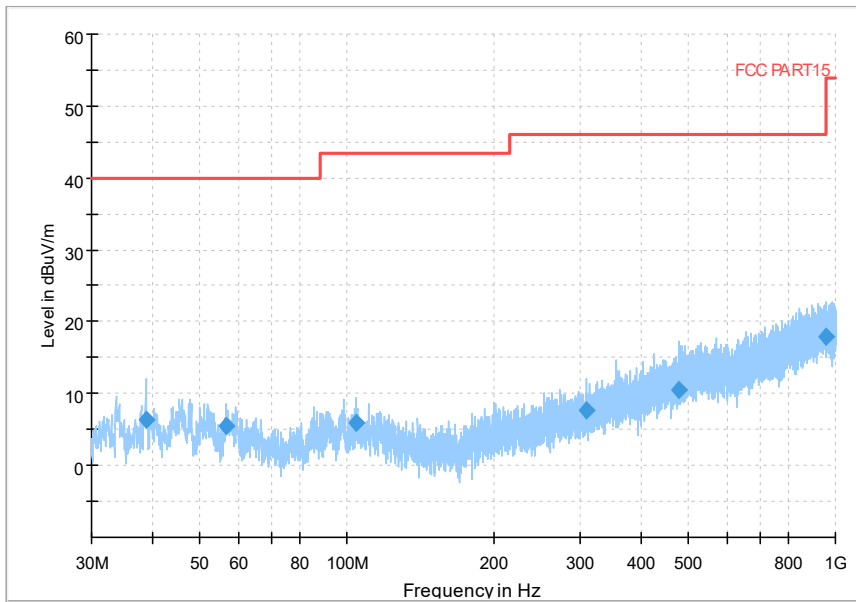

Full Spectrum

Frequency Range: 18GHz -40GHz
Detector: Av mode and PK mode
Modulation type: 802.11n(HT20)

Full Spectrum

Frequency Range: 30MHz -1GHz
Detector: Av mode and PK mode
Test Mode: 802.11ac(VHT20)

Full Spectrum

Frequency Range: 1GHz -6GHz
Detector: Av mode and PK mode
Test Mode: 802.11ac(VHT20)

Full Spectrum

Frequency Range: 6GHz -18GHz
Detector: Av mode and PK mode
Test Mode: 802.11ac(VHT20)

Full Spectrum

Frequency Range: 18GHz -40GHz
Detector: Av mode and PK mode
Test Mode: 802.11ac(VHT20)

Full Spectrum

Frequency Range: 30MHz -1GHz
Detector: Av mode and PK mode
Test Mode: 802.11ax(HE20)

Full Spectrum

Frequency Range: 1GHz -6GHz
Detector: Av mode and PK mode
Test Mode: 802.11ax(HE20)