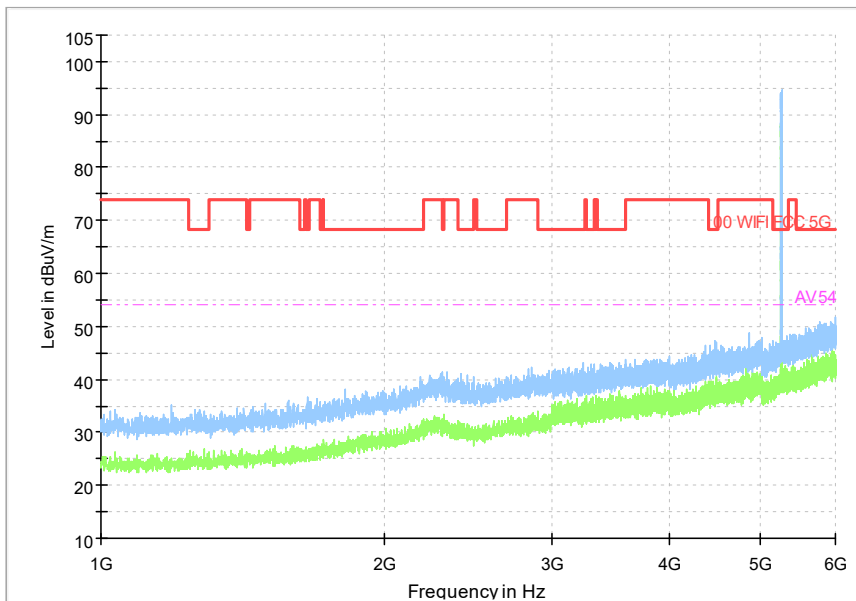

Full Spectrum

Frequency Range: 18GHz -40GHz
Detector: Av mode and PK mode
Modulation type: 802.11n(HT20)

Full Spectrum

Frequency Range: 30MHz -1GHz
Detector: Av mode and PK mode
Test Mode: 802.11ac(VHT20)

Full Spectrum

Frequency Range: 1GHz -6GHz
Detector: Av mode and PK mode
Test Mode: 802.11ac(VHT20)

Full Spectrum

Frequency Range: 6GHz -18GHz
Detector: Av mode and PK mode
Test Mode: 802.11ac(VHT20)

Full Spectrum

Frequency Range: 18GHz -40GHz
Detector: Av mode and PK mode
Test Mode: 802.11ac(VHT20)

Full Spectrum

Frequency Range: 30MHz -1GHz
Detector: Av mode and PK mode
Test Mode: 802.11ax(HE20)

Full Spectrum

Frequency Range: 1GHz -6GHz
Detector: Av mode and PK mode
Test Mode: 802.11ax(HE20)