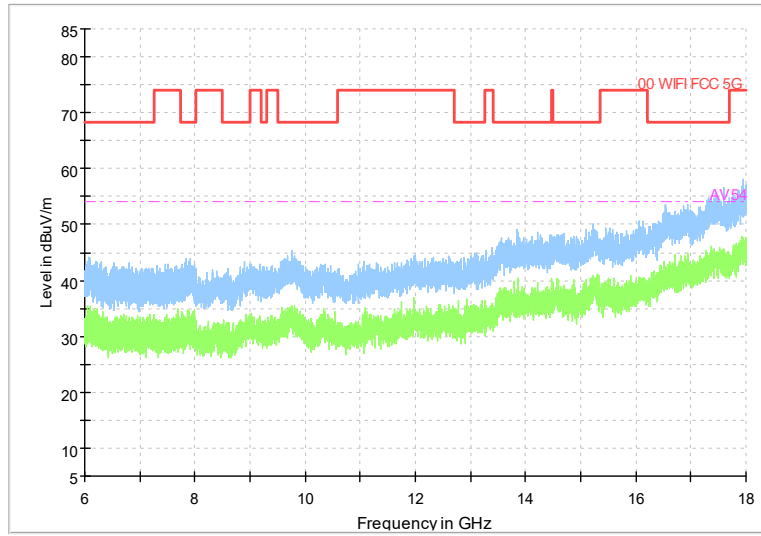

Frequency Range: 6GHz -18GHz
Detector: Av mode and PK mode
Test Mode: 802.11ax(HE20)

Full Spectrum

Frequency Range: 18GHz -40GHz
Detector: Av mode and PK mode
Test Mode: 802.11ax(HE20)

Carrier frequency (MHz): 5320
Channel No.:64

Full Spectrum

Frequency Range: 30MHz -1GHz
Detector: Av mode and PK mode
Modulation type: 802.11a

Full Spectrum

Frequency Range: 1GHz -6GHz
Detector: Av mode and PK mode
Modulation type: 802.11a

Full Spectrum

Frequency Range: 6GHz -18GHz
Detector: Av mode and PK mode
Modulation type: 802.11a

Full Spectrum

Frequency Range: 18GHz -40GHz
Detector: Av mode and PK mode
Modulation type: 802.11a

Frequency Range: 30MHz -1GHz
Detector: Av mode and PK mode
Modulation type: 802.11n(HT20)