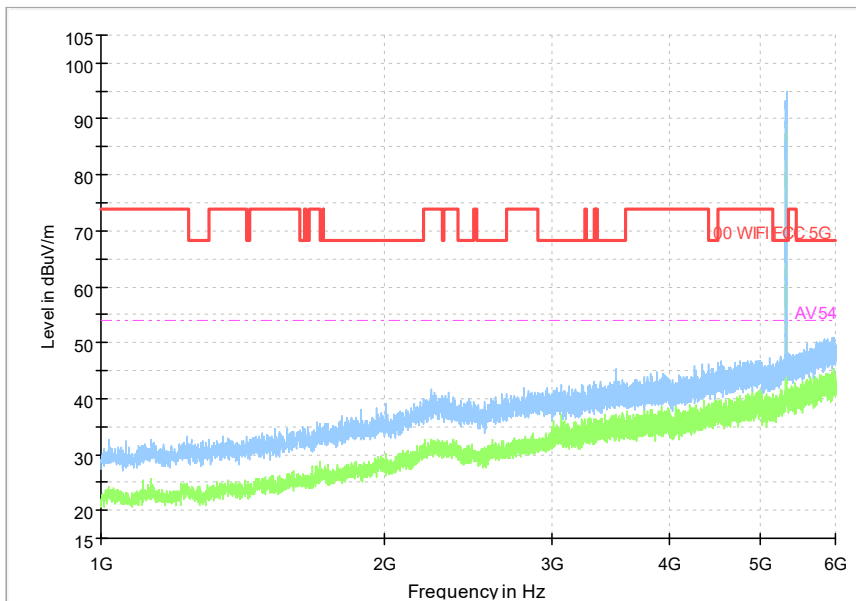

Full Spectrum

Frequency Range: 30MHz -1GHz
Detector: Av mode and PK mode
Test Mode: 802.11ac(VHT20)

Full Spectrum

Frequency Range: 1GHz -6GHz
Detector: Av mode and PK mode
Test Mode: 802.11ac(VHT20)

Full Spectrum

Frequency Range: 6GHz -18GHz
Detector: Av mode and PK mode
Test Mode: 802.11ac(VHT20)

Full Spectrum

Frequency Range: 18GHz -40GHz
Detector: Av mode and PK mode
Test Mode: 802.11ac(VHT20)

Full Spectrum

Frequency Range: 30MHz -1GHz
 Detector: Av mode and PK mode
 Test Mode: 802.11ax(HE20)

Full Spectrum

Frequency Range: 1GHz -6GHz
 Detector: Av mode and PK mode
 Test Mode: 802.11ax(HE20)

Full Spectrum

Frequency Range: 6GHz -18GHz
Detector: Av mode and PK mode
Test Mode: 802.11ax(HE20)

Full Spectrum