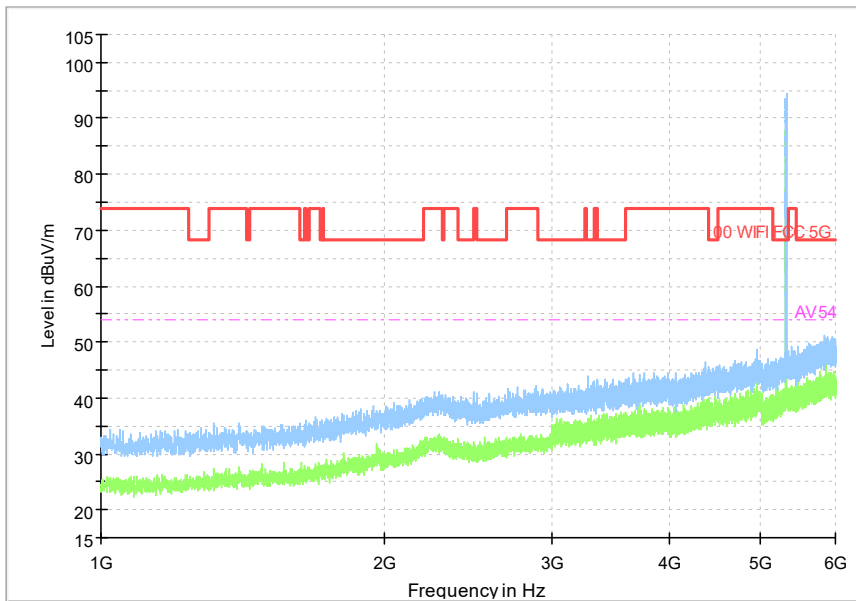

Frequency Range: 6GHz -18GHz
Detector: Av mode and PK mode
Modulation type: 802.11a

Full Spectrum

Frequency Range: 18GHz -40GHz
Detector: Av mode and PK mode
Modulation type: 802.11a

Frequency Range: 30MHz -1GHz
Detector: Av mode and PK mode
Modulation type: 802.11n(HT20)

Frequency Range: 1GHz -6GHz
Detector: Av mode and PK mode
Modulation type: 802.11n(HT20)

Frequency Range: 6GHz -18GHz
Detector: Av mode and PK mode
Modulation type: 802.11n(HT20)

Frequency Range: 18GHz -40GHz
Detector: Av mode and PK mode
Modulation type: 802.11n(HT20)

Full Spectrum

Frequency Range: 30MHz -1GHz
Detector: Av mode and PK mode
Test Mode: 802.11ac(VHT20)

Full Spectrum

Frequency Range: 1GHz -6GHz
Detector: Av mode and PK mode
Test Mode: 802.11ac(VHT20)

Full Spectrum