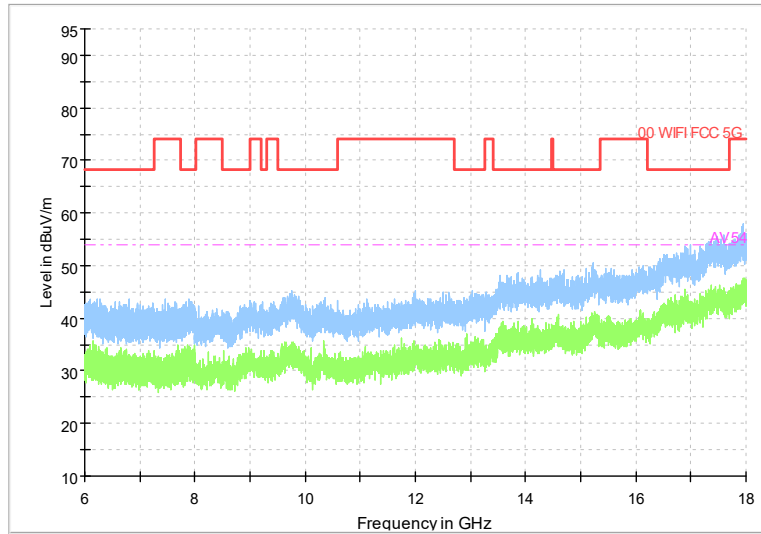

Frequency Range: 6GHz -18GHz
Detector: Av mode and PK mode
Test Mode: 802.11ax(HE20)

Frequency Range: 18GHz -40GHz
Detector: Av mode and PK mode
Test Mode: 802.11ax(HE20)

Carrier frequency (MHz): 5300
Channel No.:60

Full Spectrum

Frequency Range: 30MHz -1GHz
Detector: Av mode and PK mode
Modulation type: 802.11a

Full Spectrum

Frequency Range: 1GHz -6GHz
Detector: Av mode and PK mode
Modulation type: 802.11a

Full Spectrum

Frequency Range: 6GHz -18GHz
Detector: Av mode and PK mode
Modulation type: 802.11a

Full Spectrum

Frequency Range: 18GHz -40GHz
Detector: Av mode and PK mode
Modulation type: 802.11a

Full Spectrum

Frequency Range: 30MHz -1GHz
Detector: Av mode and PK mode
Modulation type: 802.11n(HT20)