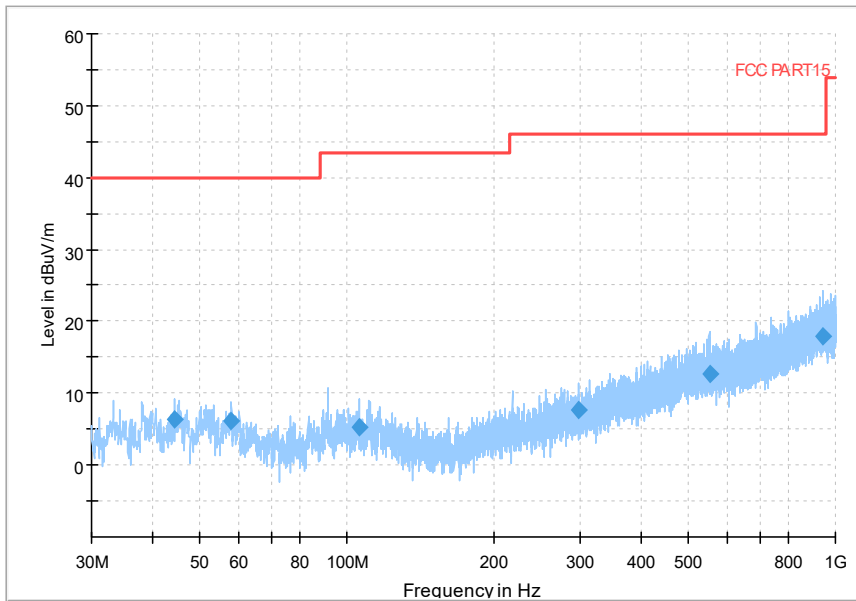

Carrier frequency (MHz): 5300
Channel No.:60

Full Spectrum

Frequency Range: 30MHz -1GHz
Detector: Av mode and PK mode
Modulation type: 802.11a