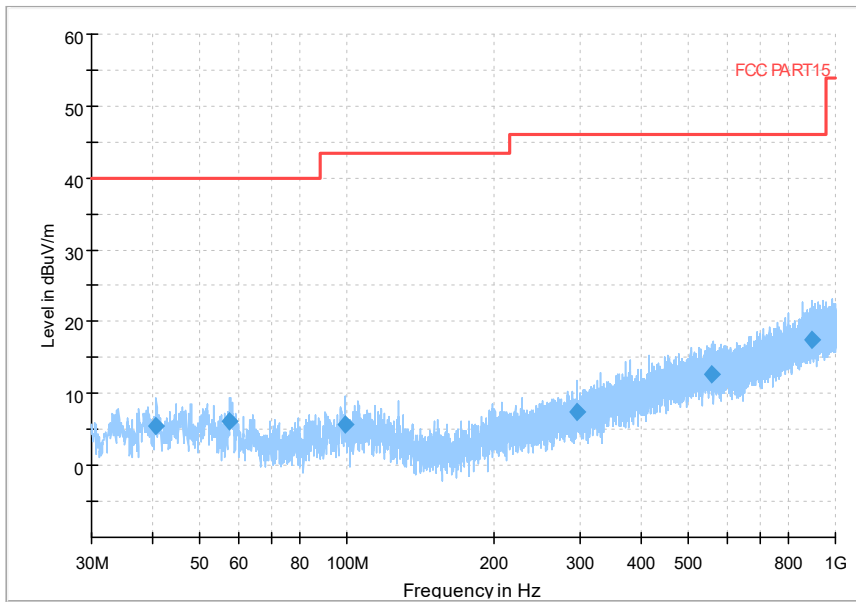

Full Spectrum

Frequency Range: 30MHz -1GHz
Detector: Av mode and PK mode
Modulation type: 802.11n(HT40)

Full Spectrum

Frequency Range: 1GHz -6GHz
Detector: Av mode and PK mode
Modulation type: 802.11n(HT40)

Full Spectrum

Frequency Range: 6GHz -18GHz
Detector: Av mode and PK mode
Modulation type: 802.11n(HT40)

Full Spectrum

Frequency Range: 18GHz -40GHz
Detector: Av mode and PK mode
Modulation type: 802.11n(HT40)

Full Spectrum

Frequency Range: 30MHz -1GHz
Detector: Av mode and PK mode
Test Mode: 802.11ac(VHT40)

Full Spectrum

Frequency Range: 1GHz -6GHz
Detector: Av mode and PK mode
Test Mode: 802.11ac(VHT40)

Full Spectrum