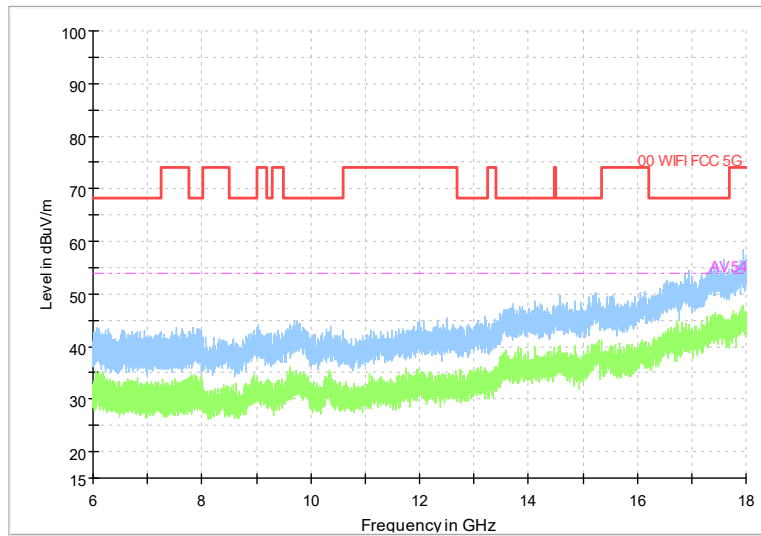

Full Spectrum

Frequency Range: 1GHz -6GHz
 Detector: Av mode and PK mode
 Test Mode: 802.11ax(HE20)

Full Spectrum

Frequency Range: 6GHz -18GHz
Detector: Av mode and PK mode
Test Mode: 802.11ax(HE20)

Full Spectrum

Frequency Range: 18GHz -40GHz
Detector: Av mode and PK mode
Test Mode: 802.11ax(HE20)

Carrier frequency (MHz): 5270
Channel No.:54

Full Spectrum

Frequency Range: 30MHz -1GHz
Detector: Av mode and PK mode
Modulation type: 802.11n(HT40)

Full Spectrum

Frequency Range: 1GHz -6GHz
Detector: Av mode and PK mode
Modulation type: 802.11n(HT40)

Full Spectrum

Frequency Range: 6GHz -18GHz
Detector: Av mode and PK mode
Modulation type: 802.11n(HT40)