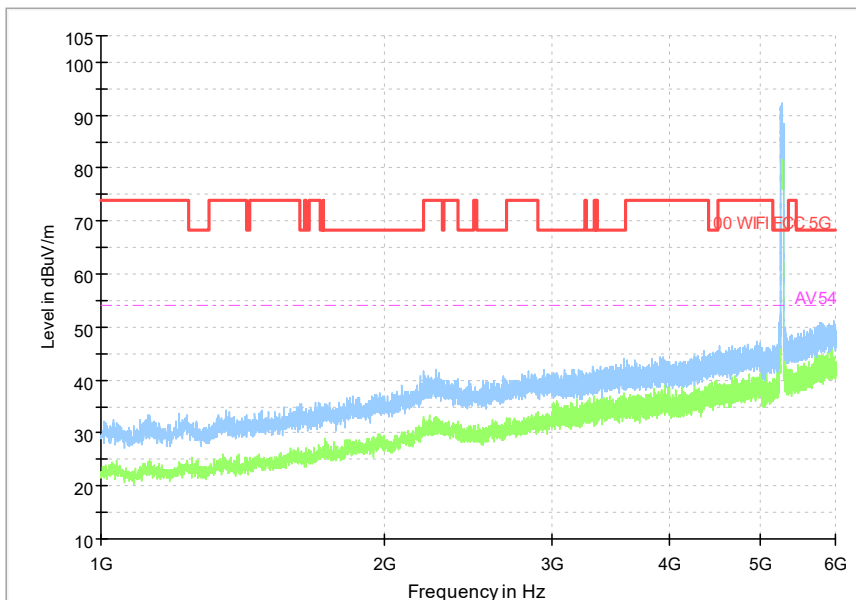

Full Spectrum

Frequency Range: 1GHz -6GHz
 Detector: Av mode and PK mode
 Test Mode: 802.11ax(HE20)

Full Spectrum

Frequency Range: 6GHz -18GHz
Detector: Av mode and PK mode
Test Mode: 802.11ax(HE20)

Full Spectrum

Frequency Range: 18GHz -40GHz
Detector: Av mode and PK mode
Test Mode: 802.11ax(HE20)

Carrier frequency (MHz): 5270
Channel No.:54

Full Spectrum

Frequency Range: 30MHz -1GHz
Detector: Av mode and PK mode
Modulation type: 802.11n(HT40)

Full Spectrum

Frequency Range: 1GHz -6GHz
Detector: Av mode and PK mode
Modulation type: 802.11n(HT40)

Full Spectrum

Frequency Range: 6GHz -18GHz
Detector: Av mode and PK mode
Modulation type: 802.11n(HT40)

Full Spectrum

Frequency Range: 18GHz -40GHz
Detector: Av mode and PK mode
Modulation type: 802.11n(HT40)

Full Spectrum

Frequency Range: 30MHz -1GHz
Detector: Av mode and PK mode
Test Mode: 802.11ac(VHT40)