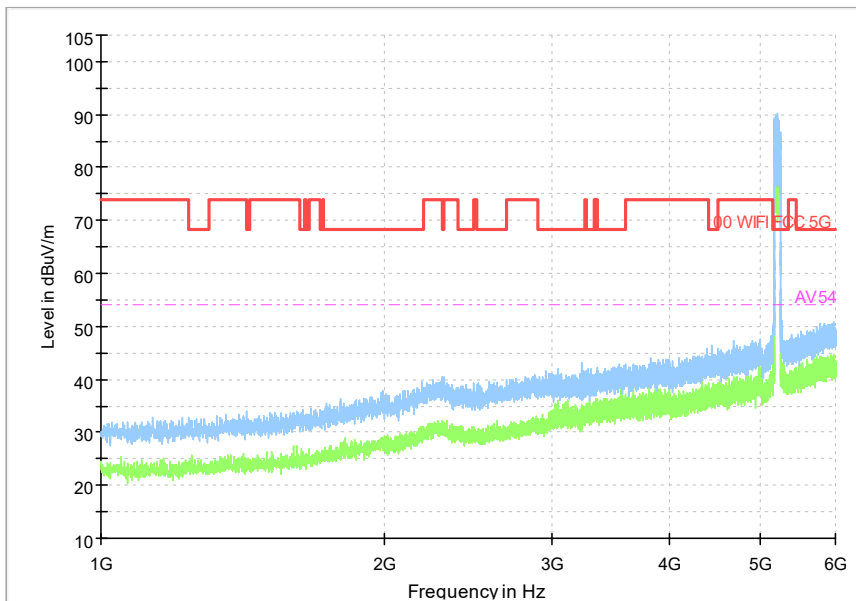

Full Spectrum

Frequency Range: 30MHz -1GHz
Detector: Av mode and PK mode
Test Mode: 802.11ac(VHT80)

Full Spectrum

Frequency Range: 1GHz -6GHz
Detector: Av mode and PK mode
Test Mode: 802.11ac(VHT80)

Full Spectrum

Frequency Range: 6GHz -18GHz
Detector: Av mode and PK mode
Test Mode: 802.11ac(VHT80)

Full Spectrum

Frequency Range: 18GHz -40GHz
Detector: Av mode and PK mode
Test Mode: 802.11ac(VHT80)

Full Spectrum

Frequency Range: 30MHz -1GHz
Detector: Av mode and PK mode
Test Mode: 802.11ax(HE80)

Full Spectrum

Frequency Range: 1GHz -6GHz
Detector: Av mode and PK mode
Test Mode: 802.11ax(HE80)

Full Spectrum

Frequency Range: 6GHz -18GHz
Detector: Av mode and PK mode
Test Mode: 802.11ax(HE80)

Full Spectrum