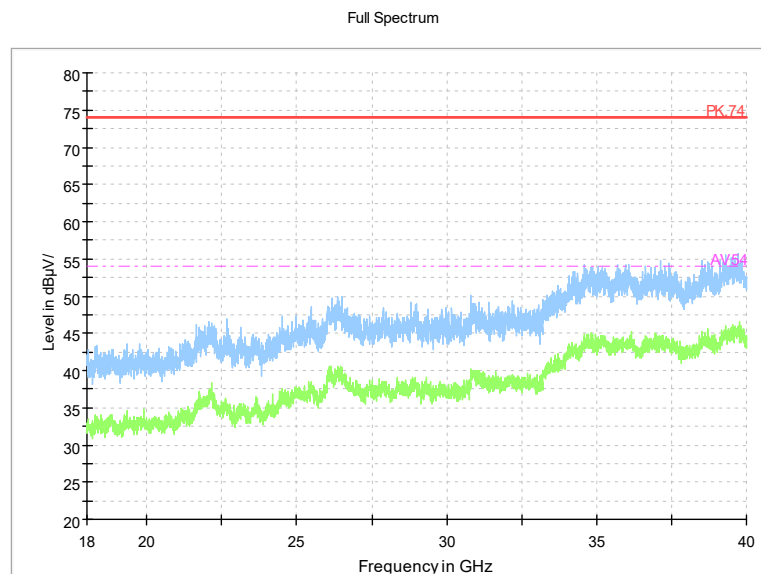

Full Spectrum

Frequency Range: 1GHz -6GHz
Detector: Av mode and PK mode
Test Mode: 802.11ax(HE 40)

Full Spectrum

Frequency Range: 6GHz -18GHz
Detector: Av mode and PK mode
Test Mode: 802.11ax(HE 40)

Full Spectrum

Frequency Range: 18GHz -40GHz
Detector: Av mode and PK mode
Test Mode: 802.11ax(HE40)

Carrier frequency (MHz): 5290

Channel No.:58

Full Spectrum

Frequency Range: 30MHz -1GHz
Detector: Av mode and PK mode
Test Mode: 802.11ac(VHT80)

Full Spectrum

Frequency Range: 1GHz -6GHz
Detector: Av mode and PK mode
Test Mode: 802.11ac(VHT80)

Frequency Range: 6GHz -18GHz
Detector: Av mode and PK mode
Test Mode: 802.11ac(VHT80)

Frequency Range: 18GHz -40GHz
Detector: Av mode and PK mode
Test Mode: 802.11ac(VHT80)