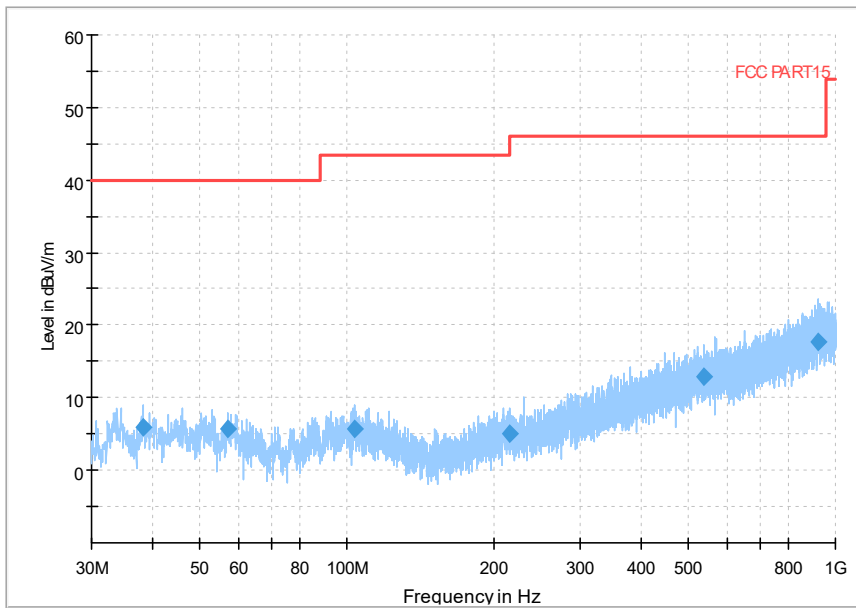

Full Spectrum

Frequency Range: 6GHz -18GHz
Detector: Av mode and PK mode
Modulation type: 802.11n(HT40)

Full Spectrum

Frequency Range: 18GHz -40GHz
Detector: Av mode and PK mode
Modulation type: 802.11n(HT40)

Full Spectrum

Frequency Range: 30MHz -1GHz
Detector: Av mode and PK mode
Test Mode: 802.11ac(VHT40)

Full Spectrum

Frequency Range: 1GHz -6GHz
Detector: Av mode and PK mode
Test Mode: 802.11ac(VHT40)

Full Spectrum

Frequency Range: 6GHz -18GHz
Detector: Av mode and PK mode
Test Mode: 802.11ac(VHT40)

Full Spectrum

Frequency Range: 18GHz -40GHz
Detector: Av mode and PK mode
Test Mode: 802.11ac(VHT40)

Full Spectrum

Frequency Range: 30MHz -1GHz
Detector: Av mode and PK mode
Test Mode: 802.11ax(HE 40)