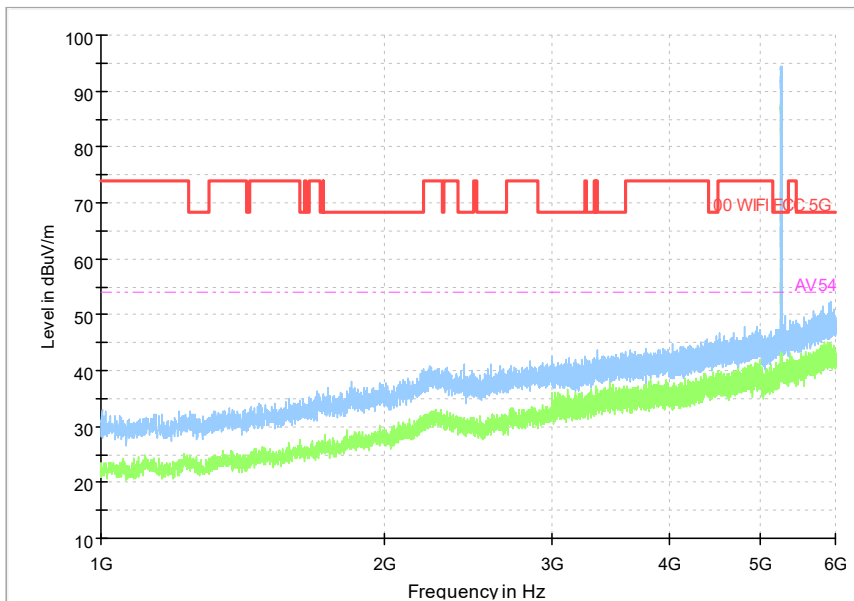

Frequency Range: 18GHz -40GHz
Detector: Av mode and PK mode
Test Mode: 802.11ac(VHT160)

Full Spectrum

Frequency Range: 30MHz -1GHz
Detector: Av mode and PK mode
Test Mode: 802.11ax(HE160)

Full Spectrum

Frequency Range: 1GHz -6GHz
Detector: Av mode and PK mode
Test Mode: 802.11ax(HE160)

Frequency Range: 6GHz -18GHz
Detector: Av mode and PK mode
Test Mode: 802.11ax(HE160)

Frequency Range: 18GHz -40GHz
Detector: Av mode and PK mode
Test Mode: 802.11ax(HE160)

Carrier frequency (MHz): 5260
Channel No.:52

Full Spectrum

Frequency Range: 30MHz -1GHz
Detector: Av mode and PK mode
Modulation type: 802.11a

Full Spectrum

Frequency Range: 1GHz -6GHz
Detector: Av mode and PK mode
Modulation type: 802.11a

Full Spectrum