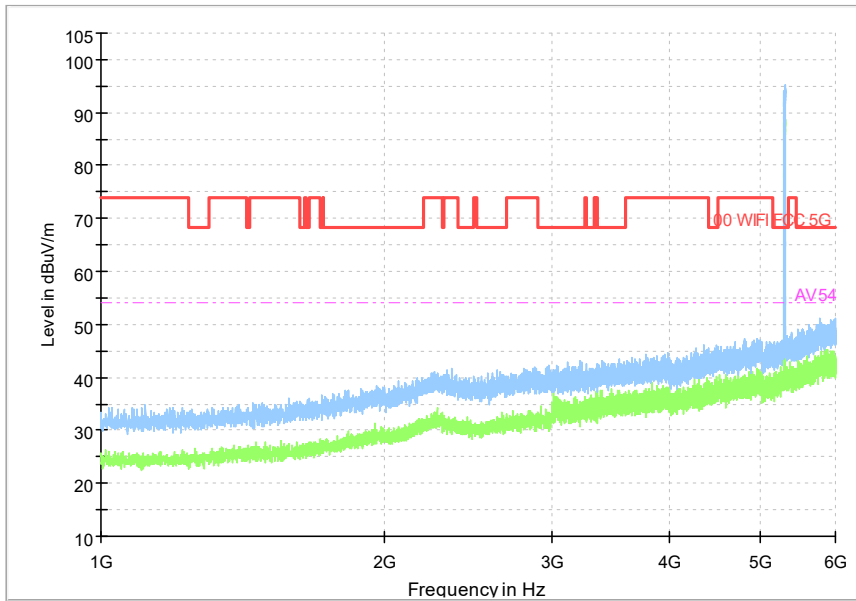

Full Spectrum

Frequency Range: 1GHz -6GHz
Detector: Av mode and PK mode
Modulation type: 802.11n(HT20)

Full Spectrum

Frequency Range: 6GHz -18GHz
Detector: Av mode and PK mode
Modulation type: 802.11n(HT20)

Full Spectrum

Frequency Range: 18GHz -40GHz
Detector: Av mode and PK mode
Modulation type: 802.11n(HT20)

Full Spectrum

Frequency Range: 30MHz -1GHz
Detector: Av mode and PK mode
Test Mode: 802.11ac(VHT20)

Full Spectrum

Frequency Range: 1GHz -6GHz
Detector: Av mode and PK mode
Test Mode: 802.11ac(VHT20)

Frequency Range: 6GHz -18GHz
 Detector: Av mode and PK mode
 Test Mode: 802.11ac(VHT20)

Frequency Range: 18GHz -40GHz
 Detector: Av mode and PK mode
 Test Mode: 802.11ac(VHT20)