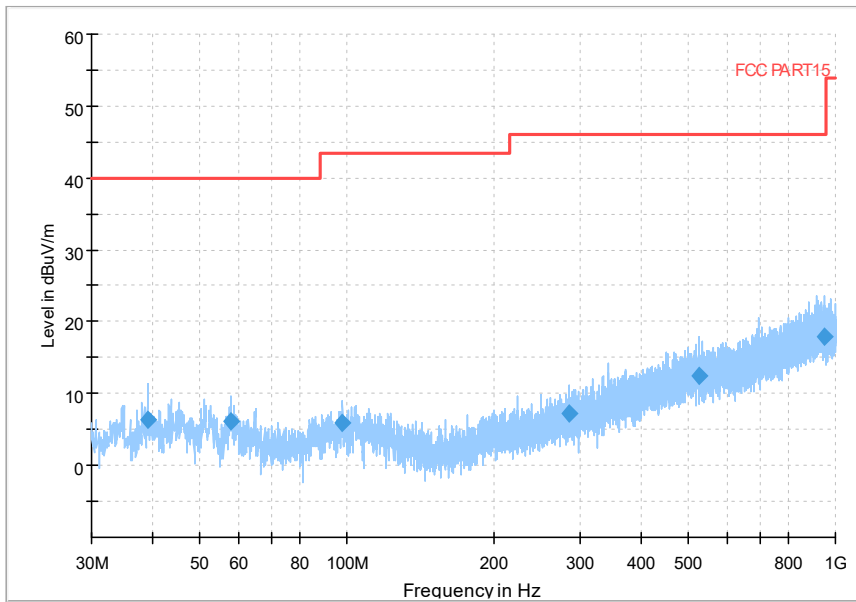

Frequency Range: 6GHz -18GHz
Detector: Av mode and PK mode
Test Mode: 802.11ax(HE 40)

Full Spectrum

Frequency Range: 18GHz -40GHz
Detector: Av mode and PK mode
Test Mode: 802.11ax(HE40)

Carrier frequency (MHz): 5210
Channel No.:42

Full Spectrum

Frequency Range: 30MHz -1GHz
Detector: Av mode and PK mode
Test Mode: 802.11ac(VHT80)

Full Spectrum

Frequency Range: 1GHz -6GHz
Detector: Av mode and PK mode
Test Mode: 802.11ac(VHT80)

Full Spectrum