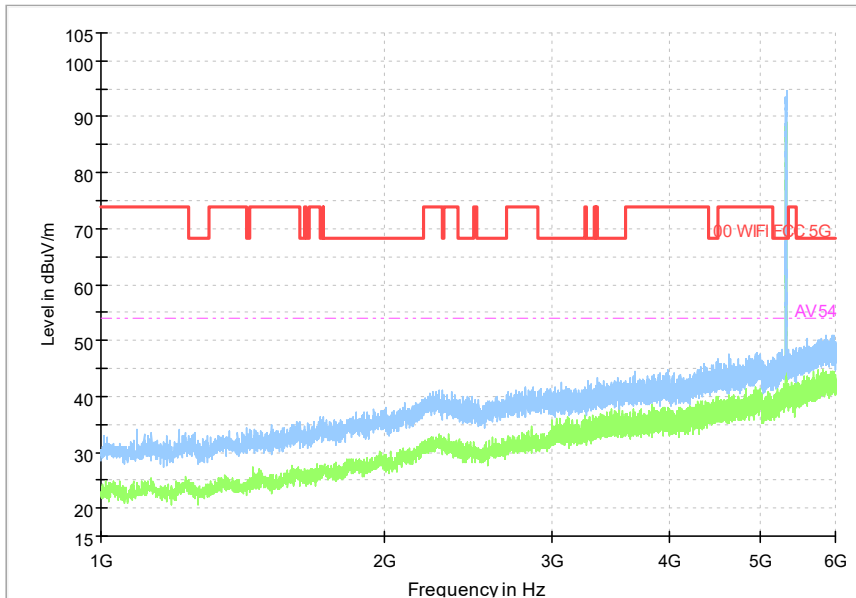

Full Spectrum

Frequency Range: 30MHz -1GHz
Detector: Av mode and PK mode
Test Mode: 802.11ax(HE20)

Full Spectrum

Frequency Range: 1GHz -6GHz
Detector: Av mode and PK mode
Test Mode: 802.11ax(HE20)

Full Spectrum

Frequency Range: 6GHz -18GHz
Detector: Av mode and PK mode
Test Mode: 802.11ax(HE20)

Full Spectrum

Frequency Range: 18GHz -40GHz
Detector: Av mode and PK mode
Test Mode: 802.11ax(HE20)

Carrier frequency (MHz): 5320
Channel No.:64

Full Spectrum

Frequency Range: 30MHz -1GHz
Detector: Av mode and PK mode
Modulation type: 802.11a

Full Spectrum

Frequency Range: 1GHz -6GHz
Detector: Av mode and PK mode
Modulation type: 802.11a

Full Spectrum

Frequency Range: 6GHz -18GHz
Detector: Av mode and PK mode
Modulation type: 802.11a

Full Spectrum

Frequency Range: 18GHz -40GHz
Detector: Av mode and PK mode
Modulation type: 802.11a

Frequency Range: 30MHz -1GHz
Detector: Av mode and PK mode
Modulation type: 802.11n(HT20)