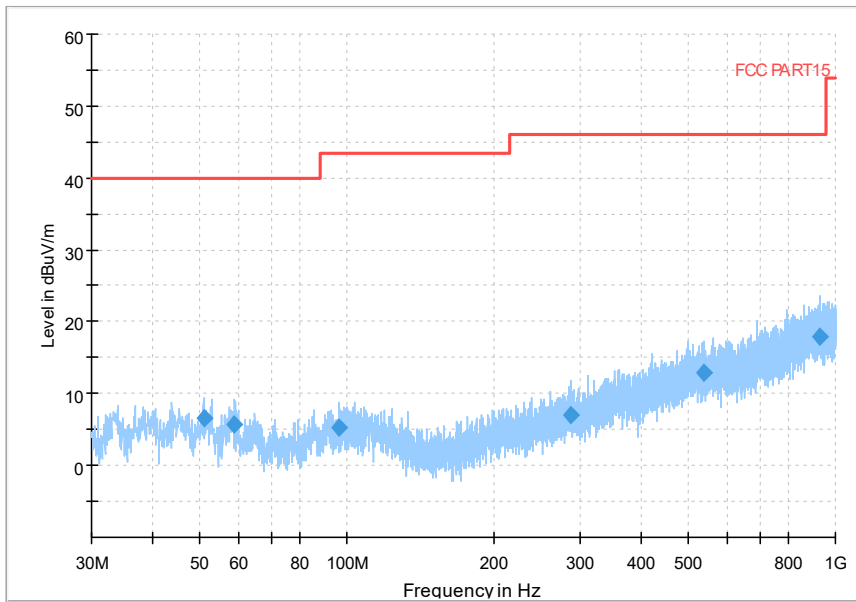

Frequency Range: 18GHz -40GHz
Detector: Av mode and PK mode
Test Mode: 802.11ax(HE40)

Carrier frequency (MHz): 5290

Channel No.:58

Full Spectrum

Frequency Range: 30MHz -1GHz
Detector: Av mode and PK mode
Test Mode: 802.11ac(VHT80)

Full Spectrum

Frequency Range: 1GHz -6GHz
Detector: Av mode and PK mode
Test Mode: 802.11ac(VHT80)

Frequency Range: 6GHz -18GHz
Detector: Av mode and PK mode
Test Mode: 802.11ac(VHT80)

Frequency Range: 18GHz -40GHz
Detector: Av mode and PK mode
Test Mode: 802.11ac(VHT80)

Full Spectrum

Frequency Range: 30MHz -1GHz
Detector: Av mode and PK mode
Test Mode: 802.11ax(HE80)

Full Spectrum

Frequency Range: 1GHz -6GHz
Detector: Av mode and PK mode
Test Mode: 802.11ax(HE80)