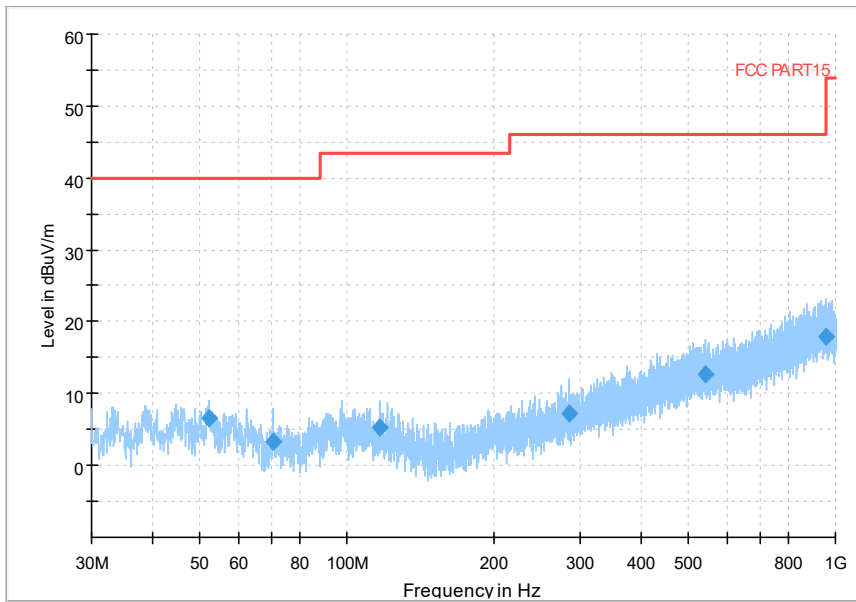

Full Spectrum

Frequency Range: 30MHz -1GHz
Detector: Av mode and PK mode
Modulation type: 802.11a

Full Spectrum

Frequency Range: 1GHz -6GHz
Detector: Av mode and PK mode
Modulation type: 802.11a

Full Spectrum

Frequency Range: 6GHz -18GHz
Detector: Av mode and PK mode
Modulation type: 802.11a

Full Spectrum

Frequency Range: 18GHz -40GHz
Detector: Av mode and PK mode
Modulation type: 802.11a

Full Spectrum

Frequency Range: 30MHz -1GHz
Detector: Av mode and PK mode
Modulation type: 802.11n(HT20)