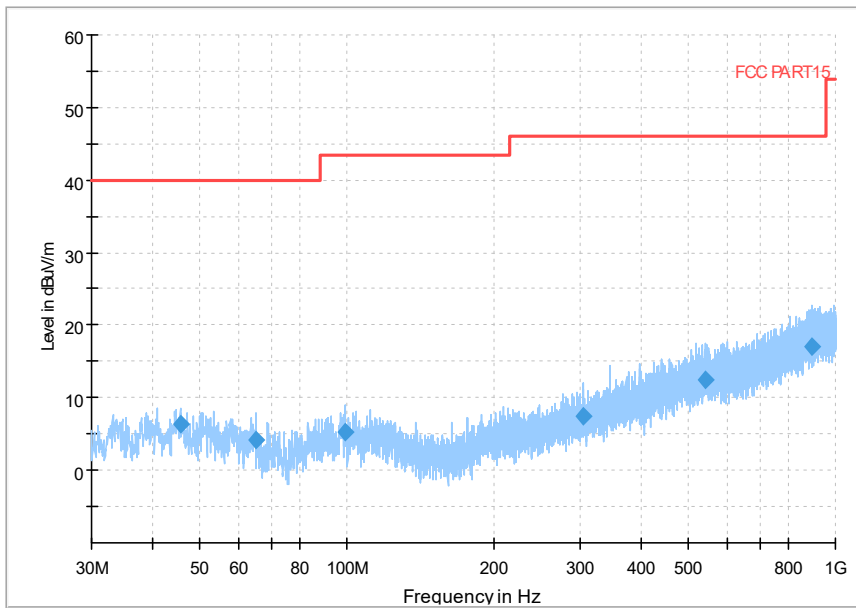

Frequency Range: 6GHz -18GHz
Detector: Av mode and PK mode
Modulation type: 802.11a

Full Spectrum

Frequency Range: 18GHz -40GHz
Detector: Av mode and PK mode
Modulation type: 802.11a

Frequency Range: 30MHz -1GHz
Detector: Av mode and PK mode
Modulation type: 802.11n(HT20)

Frequency Range: 1GHz -6GHz
Detector: Av mode and PK mode
Modulation type: 802.11n(HT20)

Frequency Range: 6GHz -18GHz
Detector: Av mode and PK mode
Modulation type: 802.11n(HT20)

Frequency Range: 18GHz -40GHz
Detector: Av mode and PK mode
Modulation type: 802.11n(HT20)

Full Spectrum

Frequency Range: 30MHz -1GHz
Detector: Av mode and PK mode
Test Mode: 802.11ac(VHT20)

Full Spectrum

Frequency Range: 1GHz -6GHz
Detector: Av mode and PK mode
Test Mode: 802.11ac(VHT20)

Full Spectrum