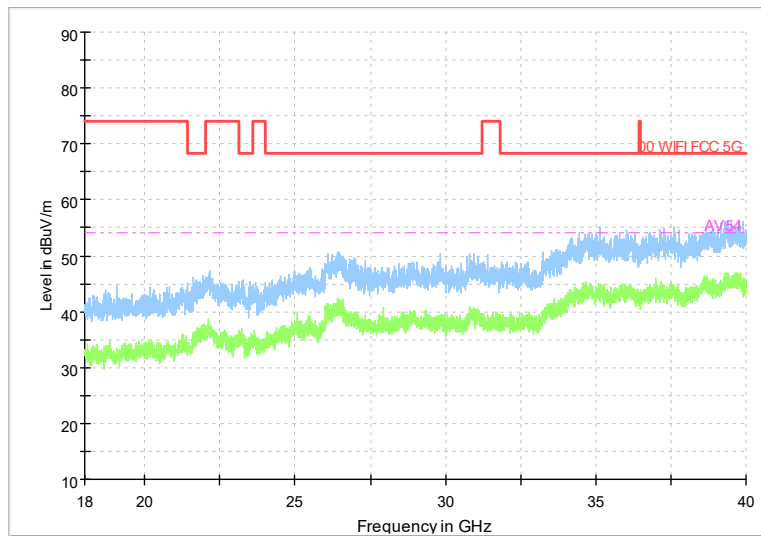

Frequency Range: 6GHz -18GHz
Detector: Av mode and PK mode
Test Mode: 802.11ax(HE20)

Full Spectrum

Frequency Range: 18GHz -40GHz
Detector: Av mode and PK mode
Test Mode: 802.11ax(HE20)

Carrier frequency (MHz): 5320
Channel No.:64

Full Spectrum

Frequency Range: 30MHz -1GHz
Detector: Av mode and PK mode
Modulation type: 802.11a

Full Spectrum

Frequency Range: 1GHz -6GHz
Detector: Av mode and PK mode
Modulation type: 802.11a

Full Spectrum

Frequency Range: 6GHz -18GHz
Detector: Av mode and PK mode
Modulation type: 802.11a

Full Spectrum

Frequency Range: 18GHz -40GHz
Detector: Av mode and PK mode
Modulation type: 802.11a

Frequency Range: 30MHz -1GHz
Detector: Av mode and PK mode
Modulation type: 802.11n(HT20)