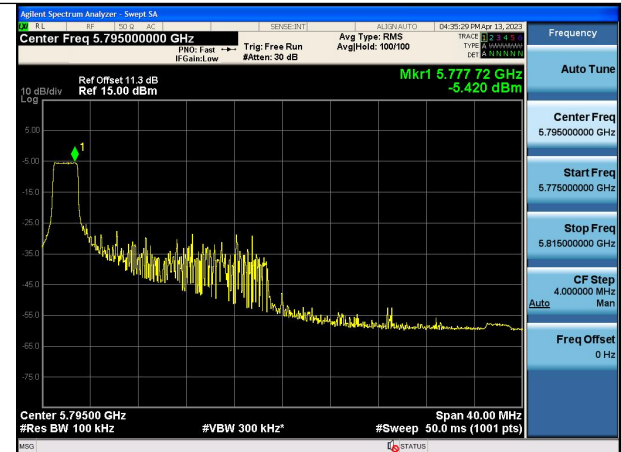

Test Mode: 802.11ac VHT40

Test Mode: 802.11ax HE40

Mode:802.11ax HE40 Tone:26T Frequency:5755MHz  
Ant:Chain0

Mode:802.11ax HE40 Tone:26T Frequency:5795MHz  
Ant:Chain0

Mode:802.11ax HE40 Tone:26T Frequency:5755MHz  
Ant:Chain1

Mode:802.11ax HE40 Tone:26T Frequency:5795MHz  
Ant:Chain1

Mode:802.11ax HE40 Tone:52T Frequency:5755MHz  
Ant:Chain0

Mode:802.11ax HE40 Tone:52T Frequency:5795MHz  
Ant:Chain0

Mode:802.11ax HE40 Tone:52T Frequency:5755MHz  
Ant:Chain1