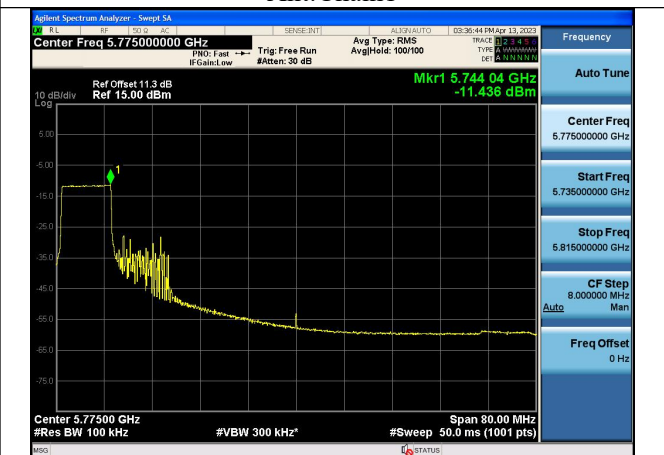

Mode:802.11ax HE40 Tone:484T Frequency:5795MHz  
Ant:Chain1

Test Mode: 802.11ac VHT80

Mode:802.11ac VHT80 Frequency:5775MHz  
Ant:Chain0

Mode:802.11ac VHT80 Frequency:5775MHz  
Ant:Chain1

Test Mode: 802.11ax HE80

Mode:802.11ax HE80 Tone:26T Frequency:5775MHz  
Ant:Chain0

Mode:802.11ax HE80 Tone:26T Frequency:5775MHz  
Ant:Chain1

Mode:802.11ax HE80 Tone:52T Frequency:5775MHz  
Ant:Chain0

Mode:802.11ax HE80 Tone:52T Frequency:5775MHz  
Ant:Chain1

Mode:802.11ax HE80 Tone:106T Frequency:5775MHz  
Ant:Chain0

Mode:802.11ax HE80 Tone:106T Frequency:5775MHz  
Ant:Chain1