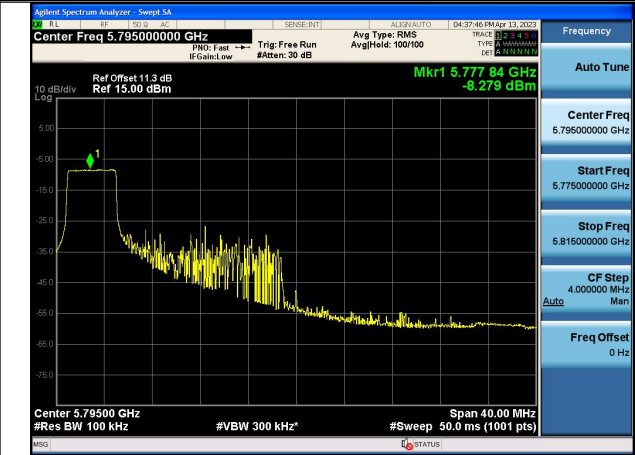

Mode:802.11ax HE40 Tone:26T Frequency:5795MHz  
Ant:Chain1

Mode:802.11ax HE40 Tone:52T Frequency:5755MHz  
Ant:Chain0

Mode:802.11ax HE40 Tone:52T Frequency:5795MHz  
Ant:Chain0

Mode:802.11ax HE40 Tone:52T Frequency:5755MHz  
Ant:Chain1

Mode:802.11ax HE40 Tone:52T Frequency:5795MHz  
Ant:Chain1

Mode:802.11ax HE40 Tone:106T Frequency:5755MHz  
Ant:Chain0

Mode:802.11ax HE40 Tone:106T Frequency:5795MHz  
Ant:Chain0

Mode:802.11ax HE40 Tone:106T Frequency:5755MHz  
Ant:Chain1