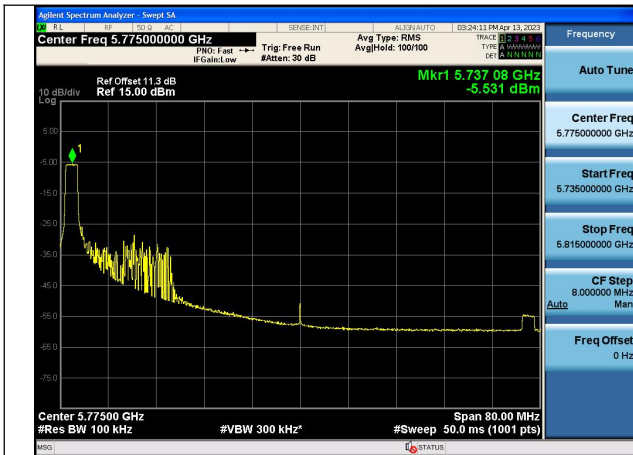

Mode:802.11ax HE40 Tone:484T Frequency:5795MHz  
Ant:Chain1

Test Mode: 802.11ac VHT80

Mode:802.11ac VHT80 Frequency:5775MHz  
Ant:Chain0

Mode:802.11ac VHT80 Frequency:5775MHz  
Ant:Chain1

Test Mode: 802.11ax HE80