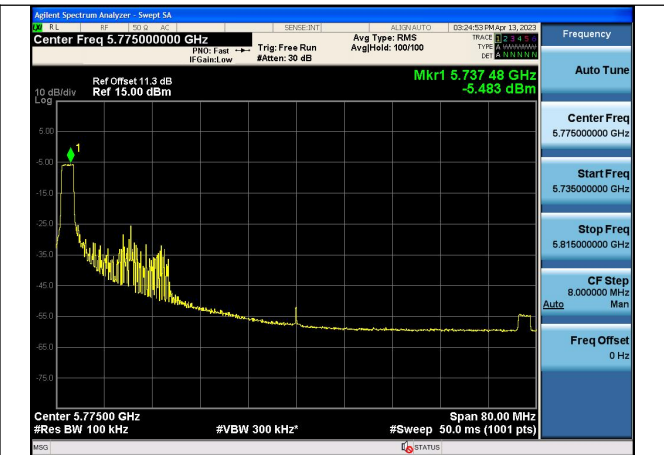

Mode:802.11ax HE40 Tone:484T Frequency:5795MHz  
Ant:Chain1

Test Mode: 802.11ac VHT80

Mode:802.11ac VHT80 Frequency:5775MHz  
Ant:Chain0

Mode:802.11ac VHT80 Frequency:5775MHz  
Ant:Chain1

Test Mode: 802.11ax HE80

Mode:802.11ax HE80 Tone:26T Frequency:5775MHz  
Ant:Chain0

Mode:802.11ax HE80 Tone:26T Frequency:5775MHz  
Ant:Chain1

Mode:802.11ax HE80 Tone:52T Frequency:5775MHz  
Ant:Chain0

Mode:802.11ax HE80 Tone:52T Frequency:5775MHz  
Ant:Chain1