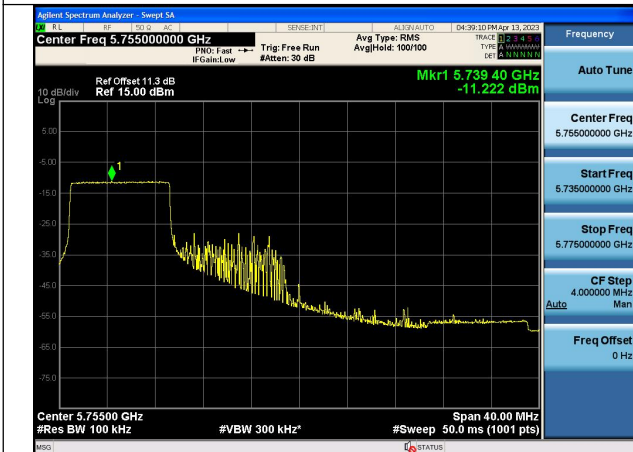

Mode:802.11ax HE40 Tone:26T Frequency:5795MHz  
Ant:Chain1

Mode:802.11ax HE40 Tone:52T Frequency:5755MHz  
Ant:Chain0

Mode:802.11ax HE40 Tone:52T Frequency:5795MHz  
Ant:Chain0

Mode:802.11ax HE40 Tone:52T Frequency:5755MHz  
Ant:Chain1

Mode:802.11ax HE40 Tone:52T Frequency:5795MHz  
Ant:Chain1

Mode:802.11ax HE40 Tone:106T Frequency:5755MHz  
Ant:Chain0

Mode:802.11ax HE40 Tone:106T Frequency:5795MHz  
Ant:Chain0

Mode:802.11ax HE40 Tone:106T Frequency:5755MHz  
Ant:Chain1