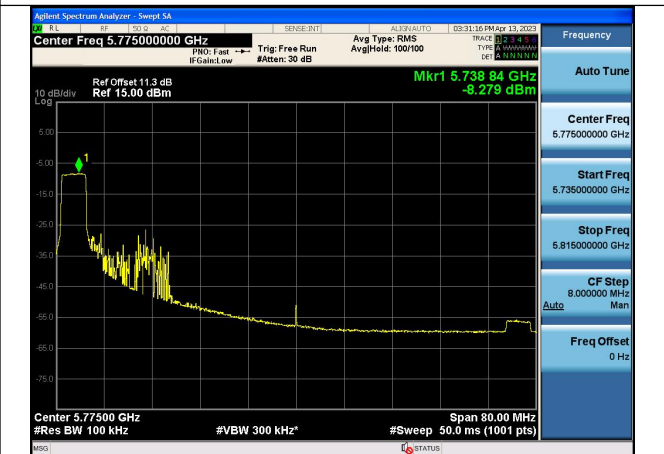

Mode:802.11ax HE40 Tone:242T Frequency:5795MHz  
Ant:Chain1

Mode:802.11ax HE40 Tone:484T Frequency:5755MHz  
Ant:Chain0

Mode:802.11ax HE40 Tone:484T Frequency:5795MHz  
Ant:Chain0

Mode:802.11ax HE40 Tone:484T Frequency:5755MHz  
Ant:Chain1

Mode:802.11ax HE40 Tone:484T Frequency:5795MHz  
Ant:Chain1

Test Mode: 802.11ac VHT80

Mode:802.11ac VHT80 Frequency:5775MHz  
Ant:Chain0

Mode:802.11ac VHT80 Frequency:5775MHz  
Ant:Chain1

Test Mode: 802.11ax HE80

Mode:802.11ax HE80 Tone:26T Frequency:5775MHz  
Ant:Chain0

Mode:802.11ax HE80 Tone:26T Frequency:5775MHz  
Ant:Chain1

Mode:802.11ax HE80 Tone:52T Frequency:5775MHz  
Ant:Chain0

Mode:802.11ax HE80 Tone:52T Frequency:5775MHz  
Ant:Chain1