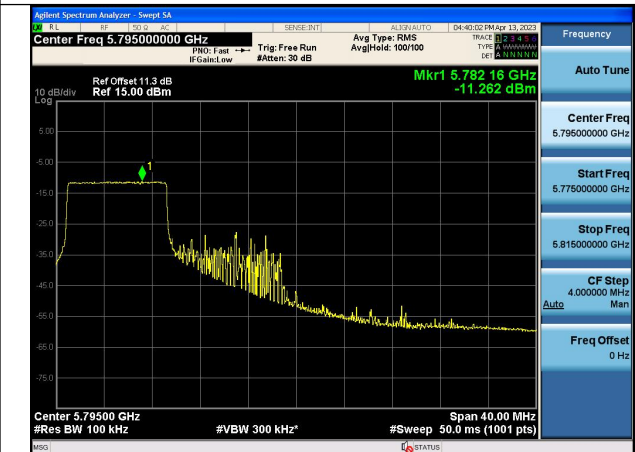

Mode:802.11ax HE40 Tone:52T Frequency:5795MHz  
Ant:Chain1

Mode:802.11ax HE40 Tone:106T Frequency:5755MHz  
Ant:Chain0

Mode:802.11ax HE40 Tone:106T Frequency:5795MHz  
Ant:Chain0

Mode:802.11ax HE40 Tone:106T Frequency:5755MHz  
Ant:Chain1

Mode:802.11ax HE40 Tone:106T Frequency:5795MHz  
Ant:Chain1

Mode:802.11ax HE40 Tone:242T Frequency:5755MHz  
Ant:Chain0

Mode:802.11ax HE40 Tone:242T Frequency:5795MHz  
Ant:Chain0

Mode:802.11ax HE40 Tone:242T Frequency:5755MHz  
Ant:Chain1