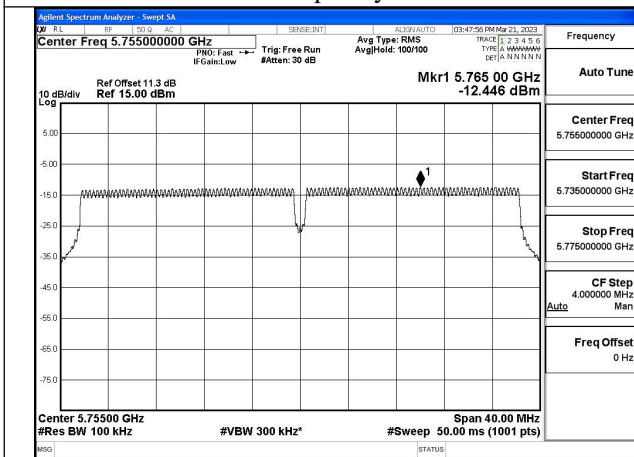

Test Mode: 802.11n HT40

Mode:802.11n HT40 Frequency:5755MHz Ant:Chain0

Mode:802.11n HT40 Frequency:5795MHz Ant:Chain0

Mode:802.11n HT40 Frequency:5755MHz Ant:Chain1

Mode:802.11n HT40 Frequency:5795MHz Ant:Chain1

Test Mode: 802.11ac VHT40

Test Mode: 802.11ax HE40

Mode:802.11ax HE40 Tone:26T Frequency:5755MHz  
Ant:Chain0

Mode:802.11ax HE40 Tone:26T Frequency:5795MHz  
Ant:Chain0

Mode:802.11ax HE40 Tone:26T Frequency:5755MHz  
Ant:Chain1