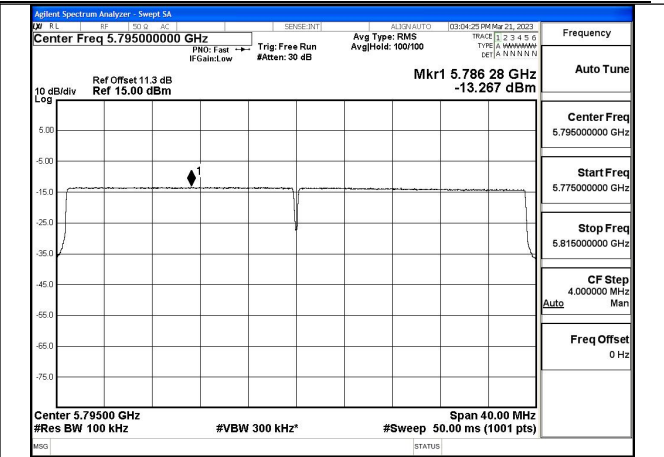

Mode:802.11ax HE40 Tone:242T Frequency:5795MHz  
Ant:Chain1

Mode:802.11ax HE40 Tone:484T Frequency:5755MHz  
Ant:Chain0

Mode:802.11ax HE40 Tone:484T Frequency:5795MHz  
Ant:Chain0

Mode:802.11ax HE40 Tone:484T Frequency:5755MHz  
Ant:Chain1