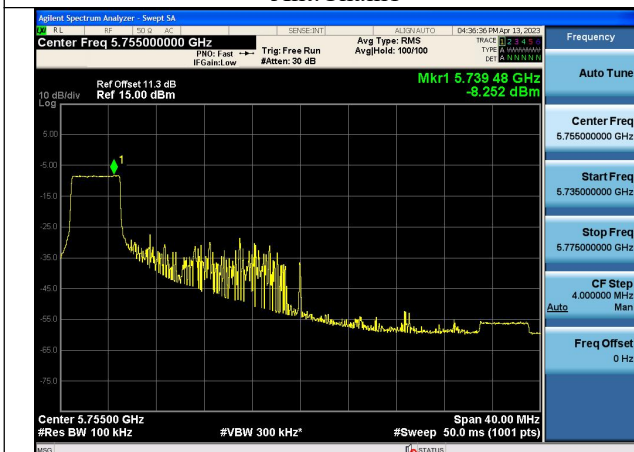

Test Mode: 802.11ac VHT40

Test Mode: 802.11ax HE40

Mode:802.11ax HE40 Tone:26T Frequency:5755MHz  
Ant:Chain0

Mode:802.11ax HE40 Tone:26T Frequency:5795MHz  
Ant:Chain0

Mode:802.11ax HE40 Tone:26T Frequency:5755MHz  
Ant:Chain1

Mode:802.11ax HE40 Tone:26T Frequency:5795MHz  
Ant:Chain1

Mode:802.11ax HE40 Tone:52T Frequency:5755MHz  
Ant:Chain0

Mode:802.11ax HE40 Tone:52T Frequency:5795MHz  
Ant:Chain0

Mode:802.11ax HE40 Tone:52T Frequency:5755MHz  
Ant:Chain1