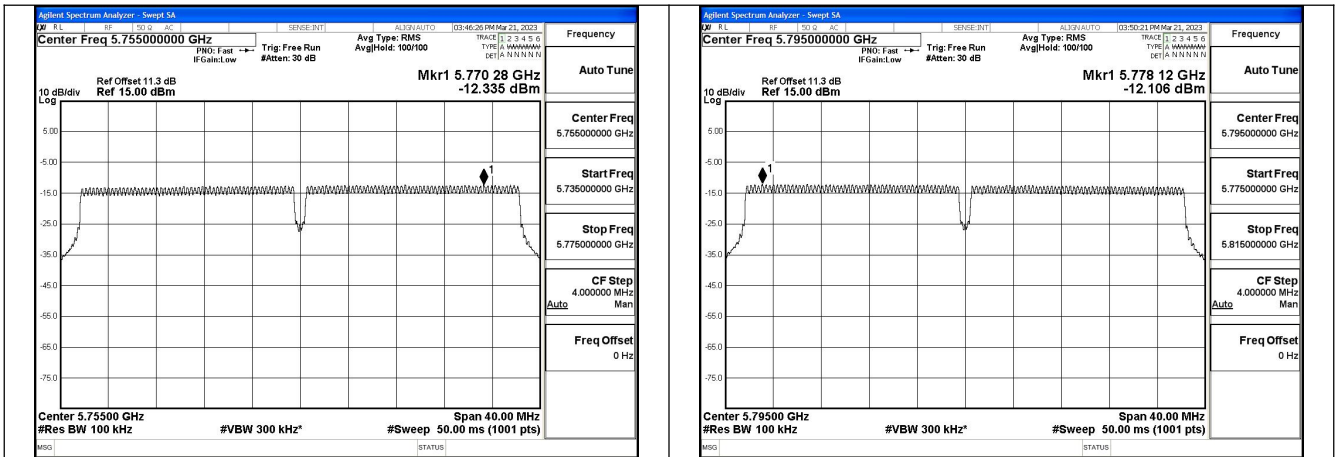

Test Mode: 802.11n HT40

Mode:802.11n HT40 Frequency:5755MHz Ant:Chain0

Mode:802.11n HT40 Frequency:5795MHz Ant:Chain0