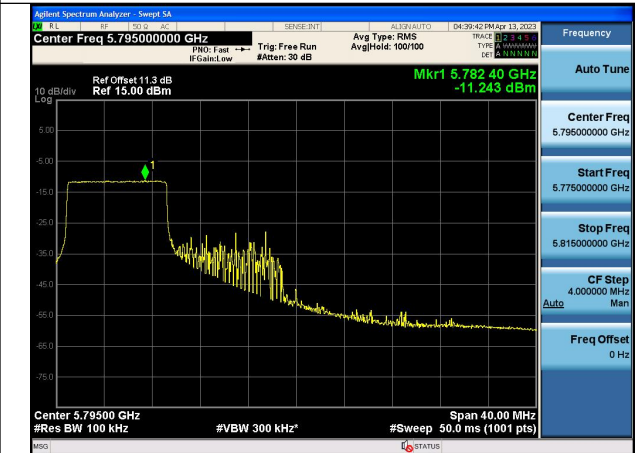

Mode:802.11ax HE40 Tone:26T Frequency:5795MHz  
Ant:Chain1

Mode:802.11ax HE40 Tone:52T Frequency:5755MHz  
Ant:Chain0

Mode:802.11ax HE40 Tone:52T Frequency:5795MHz  
Ant:Chain0

Mode:802.11ax HE40 Tone:52T Frequency:5755MHz  
Ant:Chain1

Mode:802.11ax HE40 Tone:52T Frequency:5795MHz  
Ant:Chain1

Mode:802.11ax HE40 Tone:106T Frequency:5755MHz  
Ant:Chain0

Mode:802.11ax HE40 Tone:106T Frequency:5795MHz  
Ant:Chain0

Mode:802.11ax HE40 Tone:106T Frequency:5755MHz  
Ant:Chain1