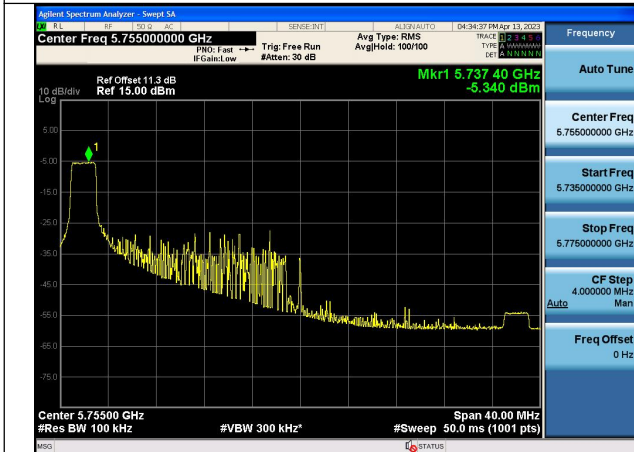

Test Mode: 802.11ac VHT40

Test Mode: 802.11ax HE40

Mode:802.11ax HE40 Tone:26T Frequency:5755MHz  
Ant:Chain0

Mode:802.11ax HE40 Tone:26T Frequency:5795MHz  
Ant:Chain0

Mode:802.11ax HE40 Tone:26T Frequency:5755MHz  
Ant:Chain1

Mode:802.11ax HE40 Tone:26T Frequency:5795MHz  
Ant:Chain1

Mode:802.11ax HE40 Tone:52T Frequency:5755MHz  
Ant:Chain0

Mode:802.11ax HE40 Tone:52T Frequency:5795MHz  
Ant:Chain0

Mode:802.11ax HE40 Tone:52T Frequency:5755MHz  
Ant:Chain1