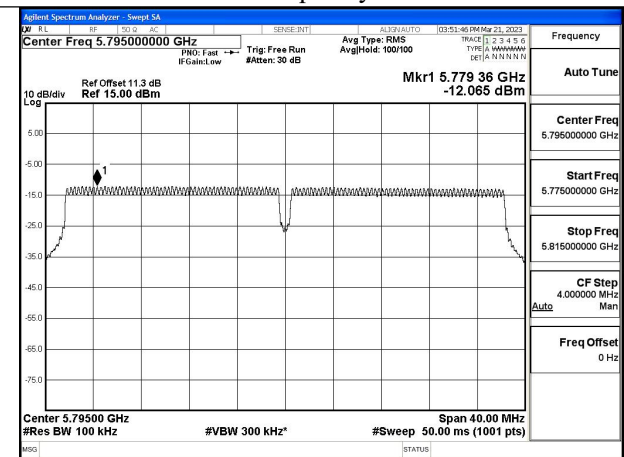

Test Mode: 802.11n HT40

Mode:802.11n HT40 Frequency:5755MHz Ant:Chain0

Mode:802.11n HT40 Frequency:5795MHz Ant:Chain0

Mode:802.11n HT40 Frequency:5755MHz Ant:Chain1

Mode:802.11n HT40 Frequency:5795MHz Ant:Chain1

Test Mode: 802.11ac VHT40

Test Mode: 802.11ax HE40

Mode:802.11ax HE40 Tone:26T Frequency:5755MHz  
Ant:Chain0

Mode:802.11ax HE40 Tone:26T Frequency:5795MHz  
Ant:Chain0

Mode:802.11ax HE40 Tone:26T Frequency:5755MHz  
Ant:Chain1