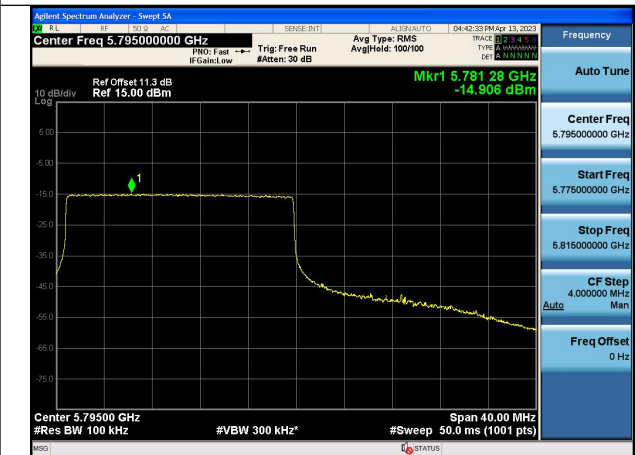

Mode:802.11ax HE40 Tone:106T Frequency:5795MHz  
Ant:Chain1

Mode:802.11ax HE40 Tone:242T Frequency:5755MHz  
Ant:Chain0

Mode:802.11ax HE40 Tone:242T Frequency:5795MHz  
Ant:Chain0

Mode:802.11ax HE40 Tone:242T Frequency:5755MHz  
Ant:Chain1

Mode:802.11ax HE40 Tone:242T Frequency:5795MHz  
Ant:Chain1

Mode:802.11ax HE40 Tone:484T Frequency:5755MHz  
Ant:Chain0

Mode:802.11ax HE40 Tone:484T Frequency:5795MHz  
Ant:Chain0

Mode:802.11ax HE40 Tone:484T Frequency:5755MHz  
Ant:Chain1