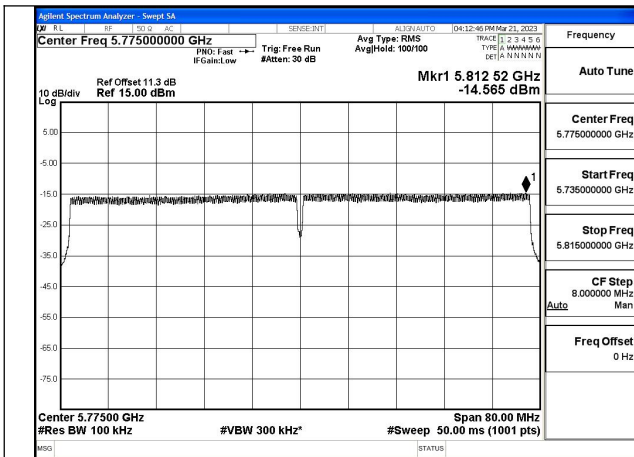

Mode:802.11ax HE40 Tone:242T Frequency:5795MHz  
Ant:Chain1

Mode:802.11ax HE40 Tone:484T Frequency:5755MHz  
Ant:Chain0

Mode:802.11ax HE40 Tone:484T Frequency:5795MHz  
Ant:Chain0

Mode:802.11ax HE40 Tone:484T Frequency:5755MHz  
Ant:Chain1

Mode:802.11ax HE40 Tone:484T Frequency:5795MHz  
Ant:Chain1

Test Mode: 802.11ac VHT80

Mode:802.11ac VHT80 Frequency:5775MHz  
Ant:Chain0

Mode:802.11ac VHT80 Frequency:5775MHz  
Ant:Chain1

Test Mode: 802.11ax HE80