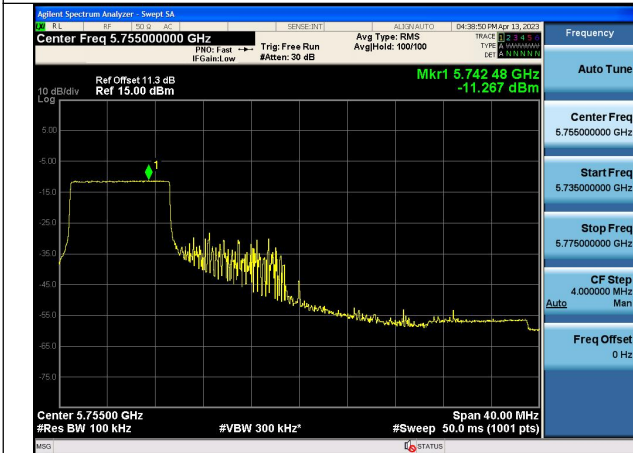

Mode:802.11ax HE40 Tone:26T Frequency:5795MHz  
Ant:Chain1

Mode:802.11ax HE40 Tone:52T Frequency:5755MHz  
Ant:Chain0

Mode:802.11ax HE40 Tone:52T Frequency:5795MHz  
Ant:Chain0

Mode:802.11ax HE40 Tone:52T Frequency:5755MHz  
Ant:Chain1

Mode:802.11ax HE40 Tone:52T Frequency:5795MHz  
Ant:Chain1

Mode:802.11ax HE40 Tone:106T Frequency:5755MHz  
Ant:Chain0

Mode:802.11ax HE40 Tone:106T Frequency:5795MHz  
Ant:Chain0

Mode:802.11ax HE40 Tone:106T Frequency:5755MHz  
Ant:Chain1