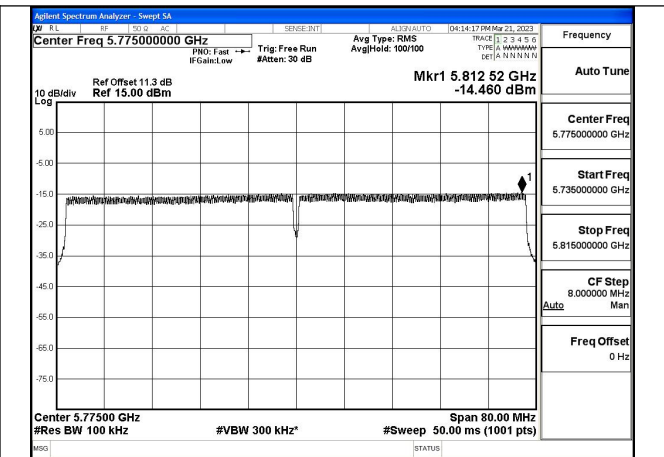

Mode:802.11ac VHT80 Frequency:5775MHz
Ant:Chain1