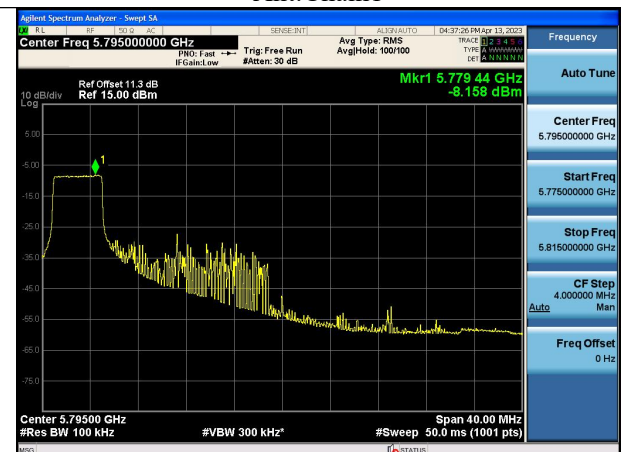

Test Mode: 802.11ac VHT40

Test Mode: 802.11ax HE40

Mode:802.11ax HE40 Tone:26T Frequency:5755MHz  
Ant:Chain0

Mode:802.11ax HE40 Tone:26T Frequency:5795MHz  
Ant:Chain0

Mode:802.11ax HE40 Tone:26T Frequency:5755MHz  
Ant:Chain1

Mode:802.11ax HE40 Tone:26T Frequency:5795MHz  
Ant:Chain1

Mode:802.11ax HE40 Tone:52T Frequency:5755MHz  
Ant:Chain0

Mode:802.11ax HE40 Tone:52T Frequency:5795MHz  
Ant:Chain0

Mode:802.11ax HE40 Tone:52T Frequency:5755MHz  
Ant:Chain1