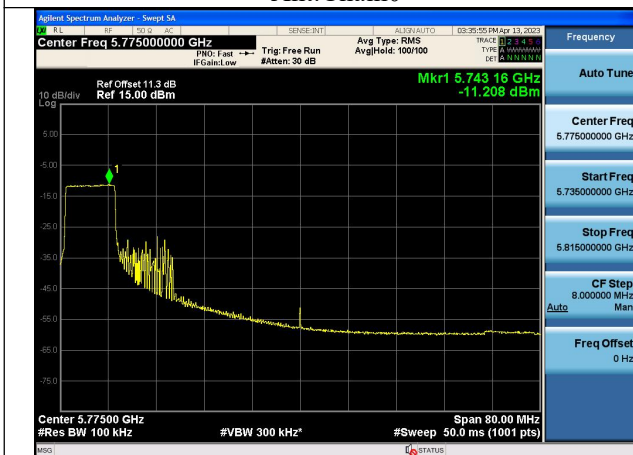

Mode:802.11ax HE80 Tone:26T Frequency:5775MHz  
Ant:Chain0

Mode:802.11ax HE80 Tone:26T Frequency:5775MHz  
Ant:Chain1

Mode:802.11ax HE80 Tone:52T Frequency:5775MHz  
Ant:Chain0

Mode:802.11ax HE80 Tone:52T Frequency:5775MHz  
Ant:Chain1

Mode:802.11ax HE80 Tone:106T Frequency:5775MHz  
Ant:Chain0

Mode:802.11ax HE80 Tone:106T Frequency:5775MHz  
Ant:Chain1