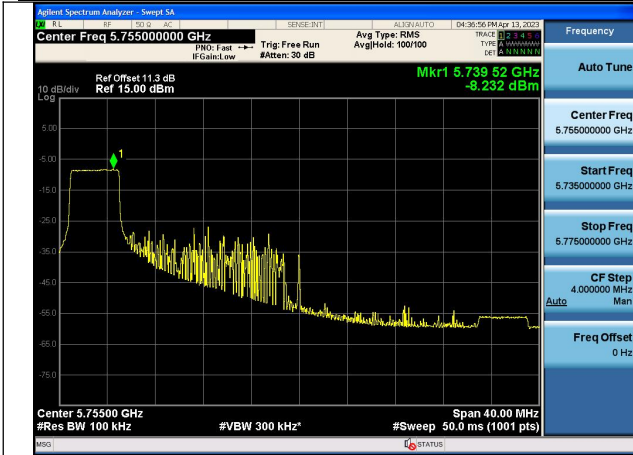

Test Mode: 802.11ac VHT40

Test Mode: 802.11ax HE40

Mode:802.11ax HE40 Tone:26T Frequency:5755MHz  
Ant:Chain0

Mode:802.11ax HE40 Tone:26T Frequency:5795MHz  
Ant:Chain0

Mode:802.11ax HE40 Tone:26T Frequency:5755MHz  
Ant:Chain1

Mode:802.11ax HE40 Tone:26T Frequency:5795MHz  
Ant:Chain1

Mode:802.11ax HE40 Tone:52T Frequency:5755MHz  
Ant:Chain0

Mode:802.11ax HE40 Tone:52T Frequency:5795MHz  
Ant:Chain0

Mode:802.11ax HE40 Tone:52T Frequency:5755MHz  
Ant:Chain1