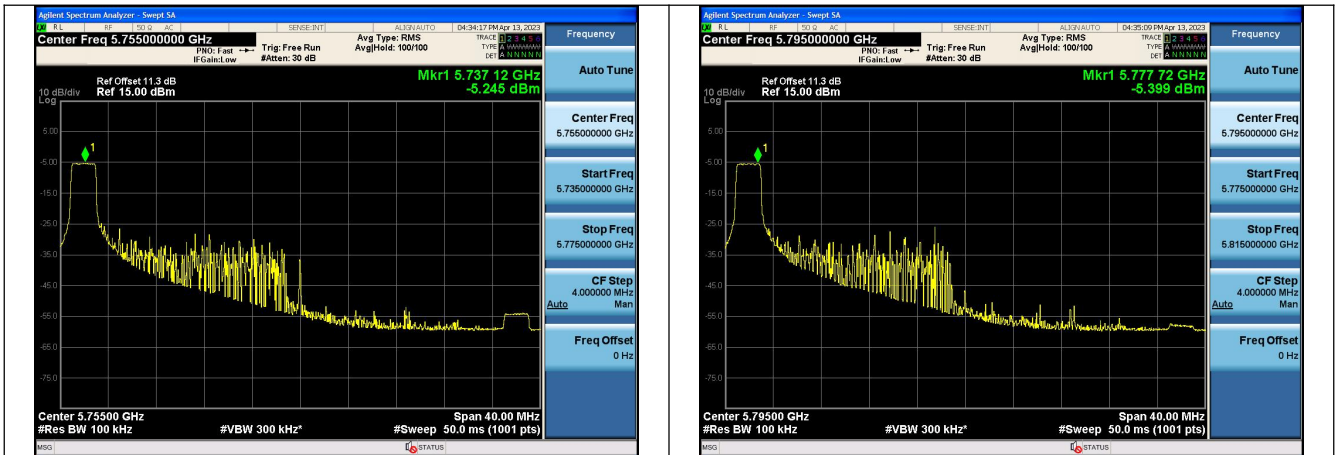

Test Mode: 802.11n HT40

Mode:802.11n HT40 Frequency:5755MHz Ant:Chain0

Mode:802.11n HT40 Frequency:5795MHz Ant:Chain0

Mode:802.11n HT40 Frequency:5755MHz Ant:Chain1

Mode:802.11n HT40 Frequency:5795MHz Ant:Chain1

Test Mode: 802.11ac VHT40

Test Mode: 802.11ax HE40

Mode:802.11ax HE40 Tone:26T Frequency:5755MHz  
Ant:Chain0

Mode:802.11ax HE40 Tone:26T Frequency:5795MHz  
Ant:Chain0

Mode:802.11ax HE40 Tone:26T Frequency:5755MHz  
Ant:Chain1