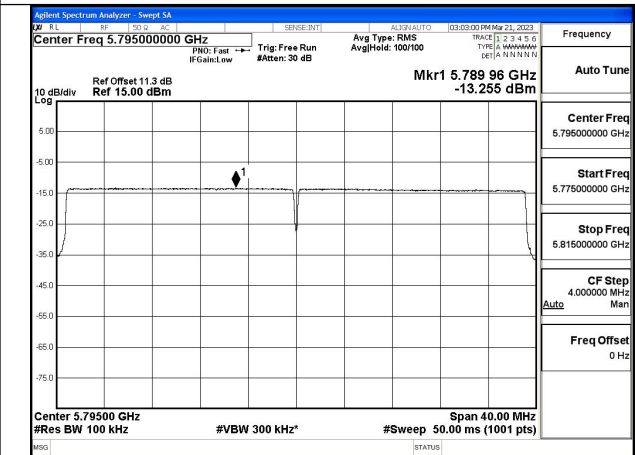

Mode:802.11ax HE40 Tone:106T Frequency:5795MHz  
Ant:Chain1

Mode:802.11ax HE40 Tone:242T Frequency:5755MHz  
Ant:Chain0

Mode:802.11ax HE40 Tone:242T Frequency:5795MHz  
Ant:Chain0

Mode:802.11ax HE40 Tone:242T Frequency:5755MHz  
Ant:Chain1

Mode:802.11ax HE40 Tone:242T Frequency:5795MHz  
Ant:Chain1

Mode:802.11ax HE40 Tone:484T Frequency:5755MHz  
Ant:Chain0

Mode:802.11ax HE40 Tone:484T Frequency:5795MHz  
Ant:Chain0

Mode:802.11ax HE40 Tone:484T Frequency:5755MHz  
Ant:Chain1