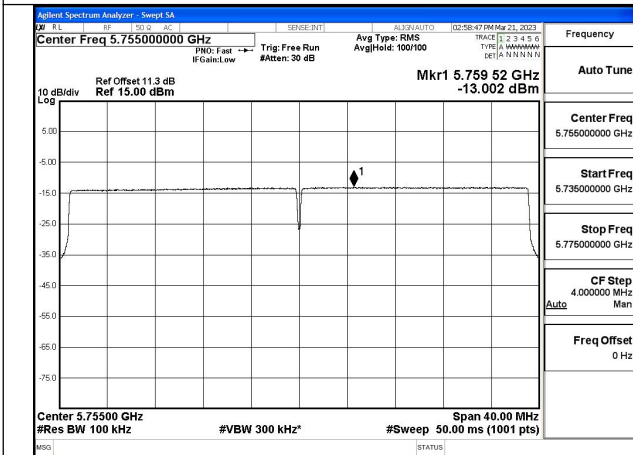

Mode:802.11ax HE40 Tone:106T Frequency:5795MHz  
Ant:Chain1

Mode:802.11ax HE40 Tone:242T Frequency:5755MHz  
Ant:Chain0

Mode:802.11ax HE40 Tone:242T Frequency:5795MHz  
Ant:Chain0

Mode:802.11ax HE40 Tone:242T Frequency:5755MHz  
Ant:Chain1

Mode:802.11ax HE40 Tone:242T Frequency:5795MHz  
Ant:Chain1

Mode:802.11ax HE40 Tone:484T Frequency:5755MHz  
Ant:Chain0

Mode:802.11ax HE40 Tone:484T Frequency:5795MHz  
Ant:Chain0

Mode:802.11ax HE40 Tone:484T Frequency:5755MHz  
Ant:Chain1