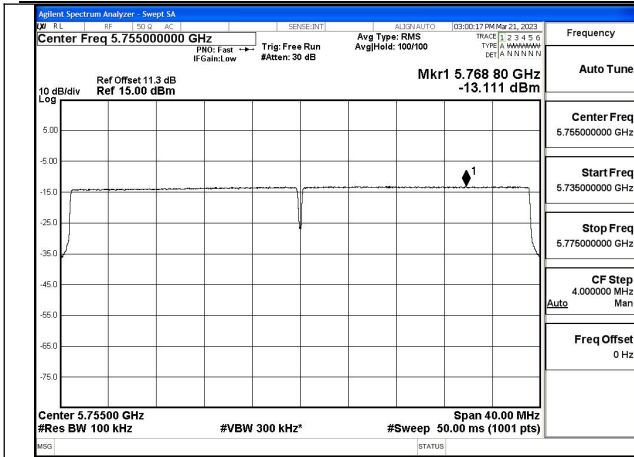

Mode:802.11ax HE40 Tone:484T Frequency:5755MHz
Ant:Chain1