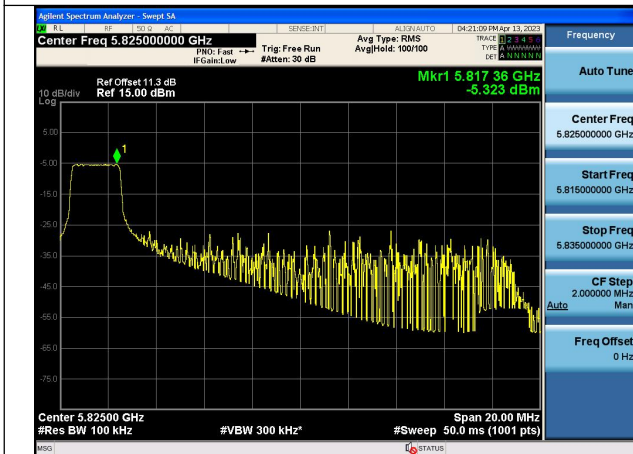

Mode:802.11ac VHT20 Frequency:5825MHz
Ant:Chain0

Mode:802.11ac VHT20 Frequency:5745MHz
Ant:Chain1

Mode:802.11ac VHT20 Frequency:5785MHz
Ant:Chain1

Mode:802.11ac VHT20 Frequency:5825MHz
Ant:Chain1

Test Mode: 802.11ax HE20

Mode:802.11ax HE20 Tone:26T Frequency:5745MHz
Ant:Chain0

Mode:802.11ax HE20 Tone:26T Frequency:5785MHz
Ant:Chain0

Mode:802.11ax HE20 Tone:26T Frequency:5825MHz
Ant:Chain0

Mode:802.11ax HE20 Tone:26T Frequency:5745MHz
Ant:Chain1