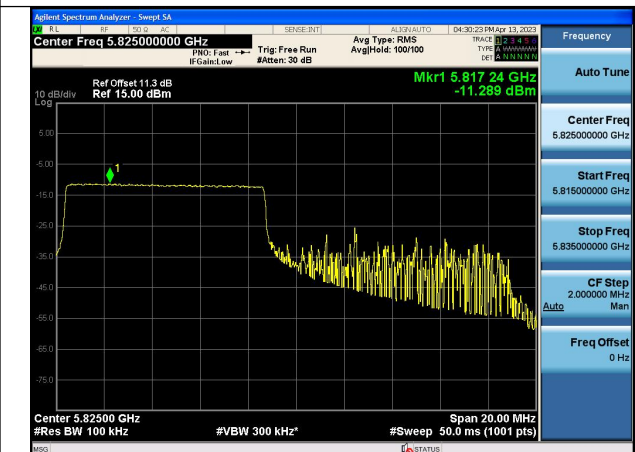

Mode:802.11ax HE20 Tone:106T Frequency:5745MHz
Ant:Chain0

Mode:802.11ax HE20 Tone:106T Frequency:5785MHz
Ant:Chain0

Mode:802.11ax HE20 Tone:106T Frequency:5825MHz
Ant:Chain0

Mode:802.11ax HE20 Tone:106T Frequency:5745MHz
Ant:Chain1

Mode:802.11ax HE20 Tone:106T Frequency:5785MHz
Ant:Chain1

Mode:802.11ax HE20 Tone:106T Frequency:5825MHz
Ant:Chain1

Mode:802.11ax HE20 Tone:242T Frequency:5745MHz
Ant:Chain0

Mode:802.11ax HE20 Tone:242T Frequency:5785MHz
Ant:Chain0