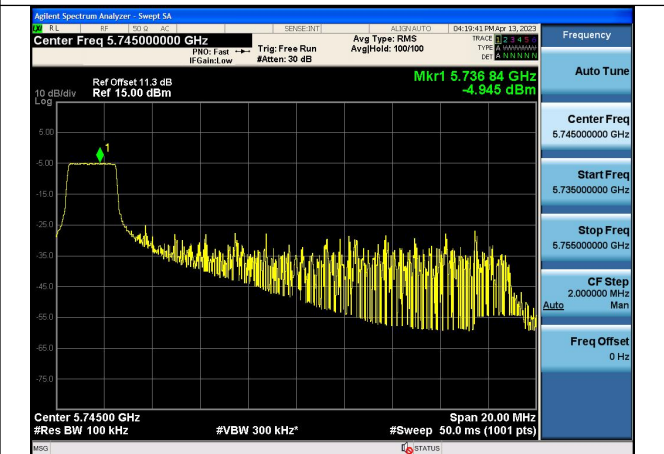

Mode:802.11ac VHT20 Frequency:5825MHz
Ant:Chain0

Mode:802.11ac VHT20 Frequency:5745MHz
Ant:Chain1

Mode:802.11ac VHT20 Frequency:5785MHz
Ant:Chain1

Mode:802.11ac VHT20 Frequency:5825MHz
Ant:Chain1

Test Mode: 802.11ax HE20

Mode:802.11ax HE20 Tone:26T Frequency:5745MHz
Ant:Chain0

Mode:802.11ax HE20 Tone:26T Frequency:5785MHz
Ant:Chain0

Mode:802.11ax HE20 Tone:26T Frequency:5825MHz
Ant:Chain0

Mode:802.11ax HE20 Tone:26T Frequency:5745MHz
Ant:Chain1