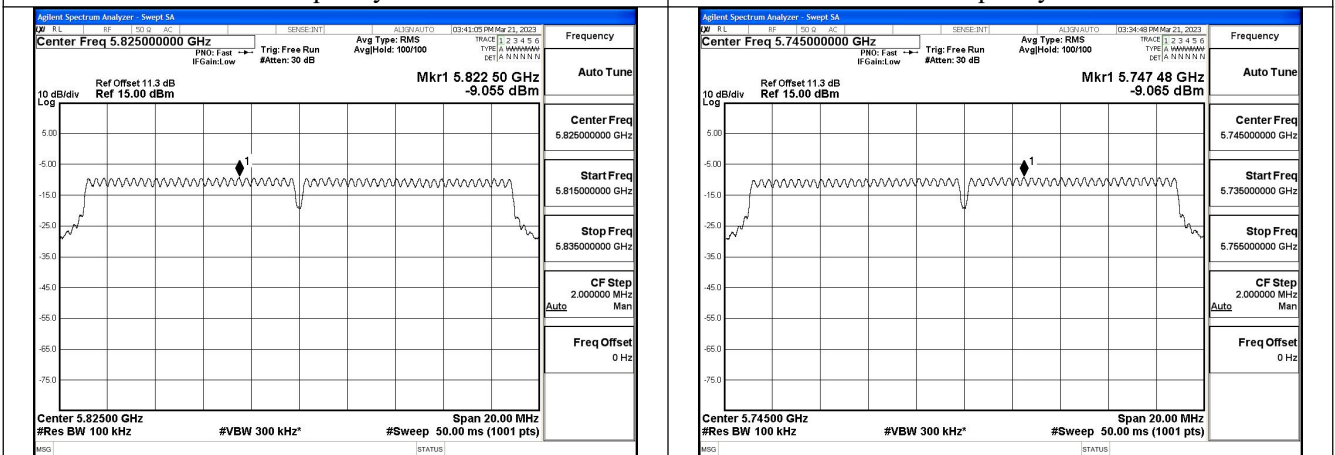

Test Mode: 802.11n HT20

Mode:802.11n HT20 Frequency:5745MHz Ant:Chain0

Mode:802.11n HT20 Frequency:5785MHz Ant:Chain0

Mode:802.11n HT20 Frequency:5825MHz Ant:Chain0

Mode:802.11n HT20 Frequency:5745MHz Ant:Chain1