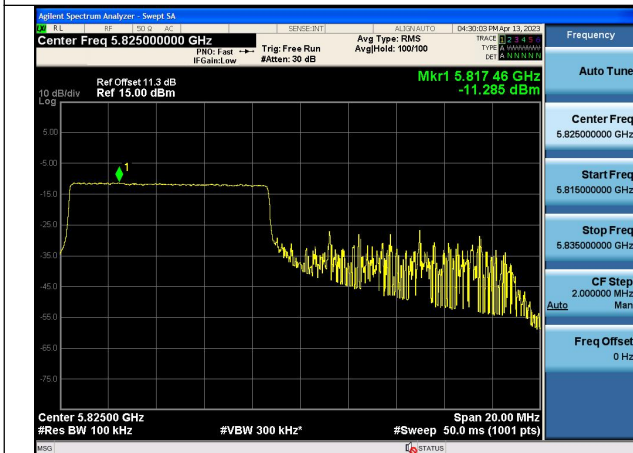

Mode:802.11ax HE20 Tone:106T Frequency:5825MHz
Ant:Chain0