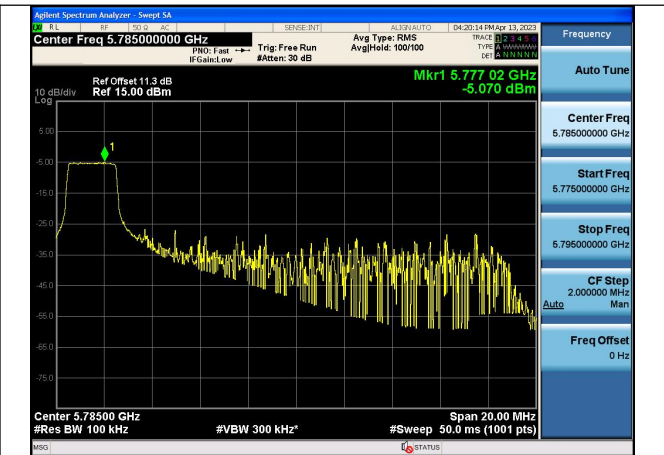

Mode:802.11ac VHT20 Frequency:5825MHz
Ant:Chain0

Mode:802.11ac VHT20 Frequency:5745MHz
Ant:Chain1

Mode:802.11ac VHT20 Frequency:5785MHz
Ant:Chain1

Mode:802.11ac VHT20 Frequency:5825MHz
Ant:Chain1

Test Mode: 802.11ax HE20

Mode:802.11ax HE20 Tone:26T Frequency:5745MHz
Ant:Chain0

Mode:802.11ax HE20 Tone:26T Frequency:5785MHz
Ant:Chain0

Mode:802.11ax HE20 Tone:26T Frequency:5825MHz
Ant:Chain0

Mode:802.11ax HE20 Tone:26T Frequency:5745MHz
Ant:Chain1