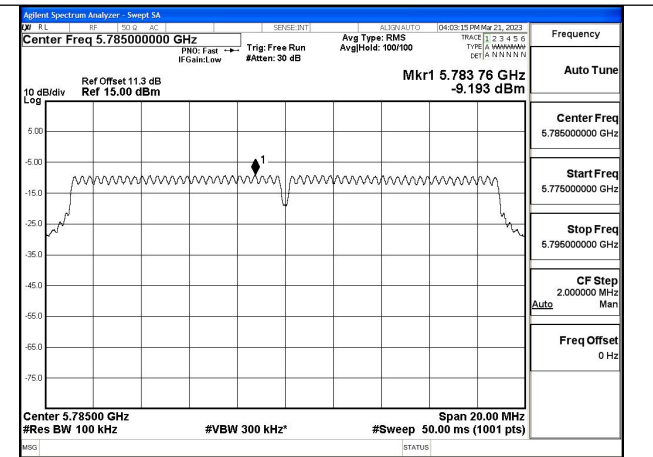

Mode:802.11ac VHT20 Frequency:5785MHz
Ant:Chain0