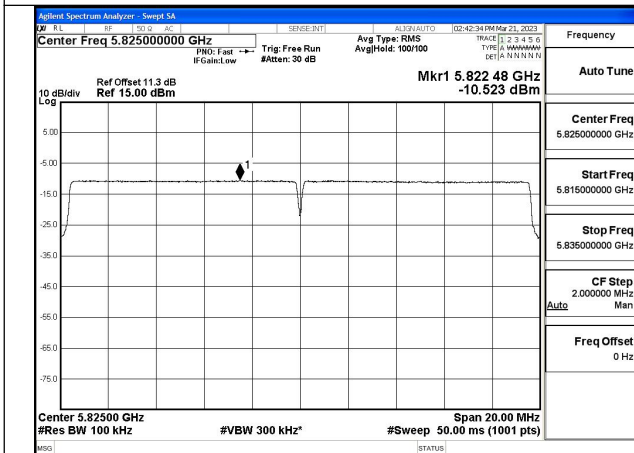

Mode:802.11ax HE20 Tone:106T Frequency:5785MHz
Ant:Chain1

Mode:802.11ax HE20 Tone:106T Frequency:5825MHz
Ant:Chain1

Mode:802.11ax HE20 Tone:242T Frequency:5745MHz
Ant:Chain0

Mode:802.11ax HE20 Tone:242T Frequency:5785MHz
Ant:Chain0

Mode:802.11ax HE20 Tone:242T Frequency:5825MHz
Ant:Chain0

Mode:802.11ax HE20 Tone:242T Frequency:5745MHz
Ant:Chain1

Mode:802.11ax HE20 Tone:242T Frequency:5785MHz
Ant:Chain1

Mode:802.11ax HE20 Tone:242T Frequency:5825MHz
Ant:Chain1