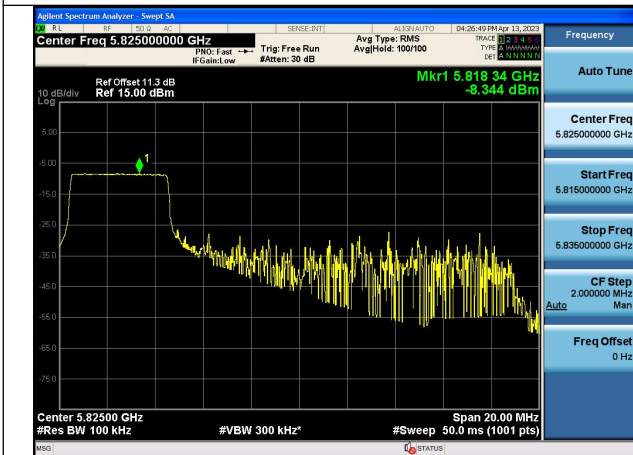

Mode:802.11ax HE20 Tone:26T Frequency:5785MHz
Ant:Chain1

Mode:802.11ax HE20 Tone:26T Frequency:5825MHz
Ant:Chain1

Mode:802.11ax HE20 Tone:52T Frequency:5745MHz
Ant:Chain0

Mode:802.11ax HE20 Tone:52T Frequency:5785MHz
Ant:Chain0

Mode:802.11ax HE20 Tone:52T Frequency:5825MHz
Ant:Chain0

Mode:802.11ax HE20 Tone:52T Frequency:5745MHz
Ant:Chain1

Mode:802.11ax HE20 Tone:52T Frequency:5785MHz
Ant:Chain1

Mode:802.11ax HE20 Tone:52T Frequency:5825MHz
Ant:Chain1