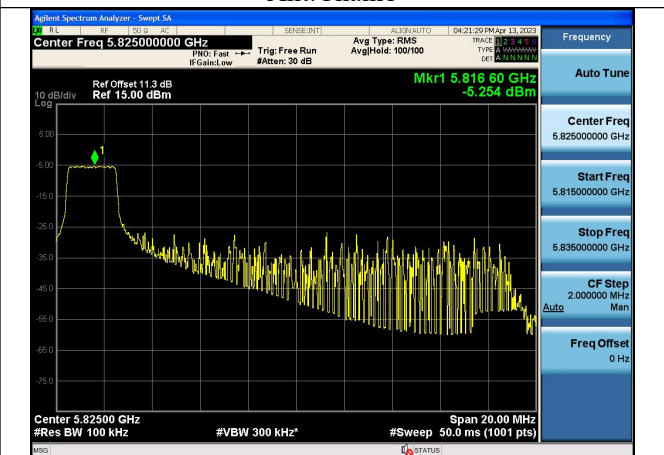

Mode:802.11ax HE20 Tone:26T Frequency:5745MHz
Ant:Chain0

Mode:802.11ax HE20 Tone:26T Frequency:5785MHz
Ant:Chain0

Mode:802.11ax HE20 Tone:26T Frequency:5825MHz
Ant:Chain0

Mode:802.11ax HE20 Tone:26T Frequency:5745MHz
Ant:Chain1

Mode:802.11ax HE20 Tone:26T Frequency:5785MHz
Ant:Chain1

Mode:802.11ax HE20 Tone:26T Frequency:5825MHz
Ant:Chain1

Mode:802.11ax HE20 Tone:52T Frequency:5745MHz
Ant:Chain0

Mode:802.11ax HE20 Tone:52T Frequency:5785MHz
Ant:Chain0