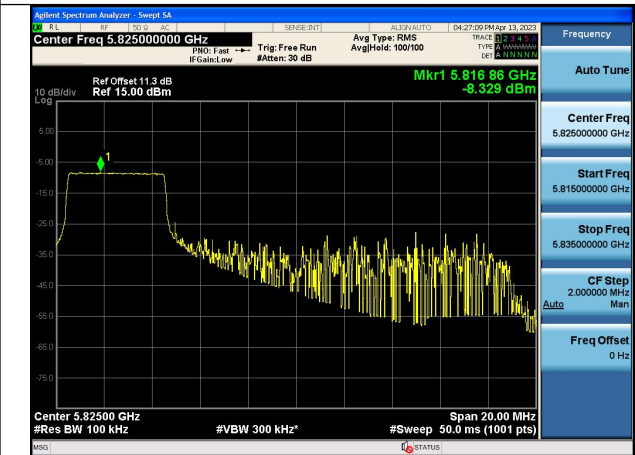

Mode:802.11ax HE20 Tone:26T Frequency:5785MHz
Ant:Chain1

Mode:802.11ax HE20 Tone:26T Frequency:5825MHz
Ant:Chain1

Mode:802.11ax HE20 Tone:52T Frequency:5745MHz
Ant:Chain0

Mode:802.11ax HE20 Tone:52T Frequency:5785MHz
Ant:Chain0

Mode:802.11ax HE20 Tone:52T Frequency:5825MHz
Ant:Chain0

Mode:802.11ax HE20 Tone:52T Frequency:5745MHz
Ant:Chain1

Mode:802.11ax HE20 Tone:52T Frequency:5785MHz
Ant:Chain1

Mode:802.11ax HE20 Tone:52T Frequency:5825MHz
Ant:Chain1