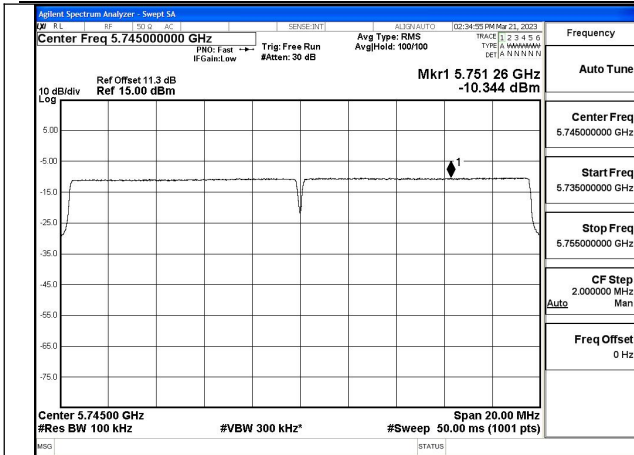

Mode:802.11ax HE20 Tone:106T Frequency:5745MHz
Ant:Chain0

Mode:802.11ax HE20 Tone:106T Frequency:5785MHz
Ant:Chain0

Mode:802.11ax HE20 Tone:106T Frequency:5825MHz
Ant:Chain0

Mode:802.11ax HE20 Tone:106T Frequency:5745MHz
Ant:Chain1

Mode:802.11ax HE20 Tone:106T Frequency:5785MHz
Ant:Chain1

Mode:802.11ax HE20 Tone:106T Frequency:5825MHz
Ant:Chain1

Mode:802.11ax HE20 Tone:242T Frequency:5745MHz
Ant:Chain0

Mode:802.11ax HE20 Tone:242T Frequency:5785MHz
Ant:Chain0