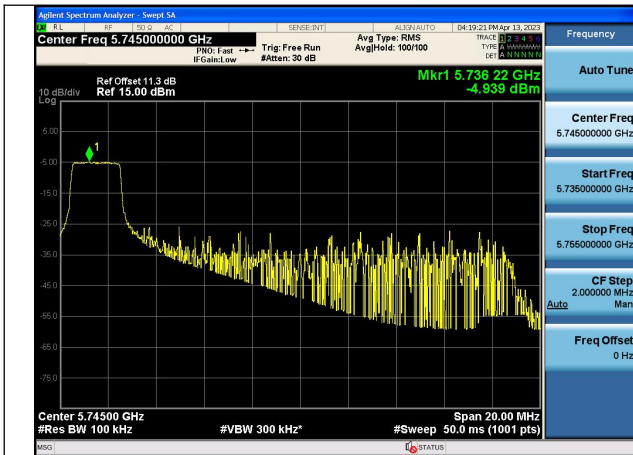

Mode:802.11ac VHT20 Frequency:5825MHz
Ant:Chain0

Mode:802.11ac VHT20 Frequency:5745MHz
Ant:Chain1

Mode:802.11ac VHT20 Frequency:5785MHz
Ant:Chain1

Mode:802.11ac VHT20 Frequency:5825MHz
Ant:Chain1

Test Mode: 802.11ax HE20