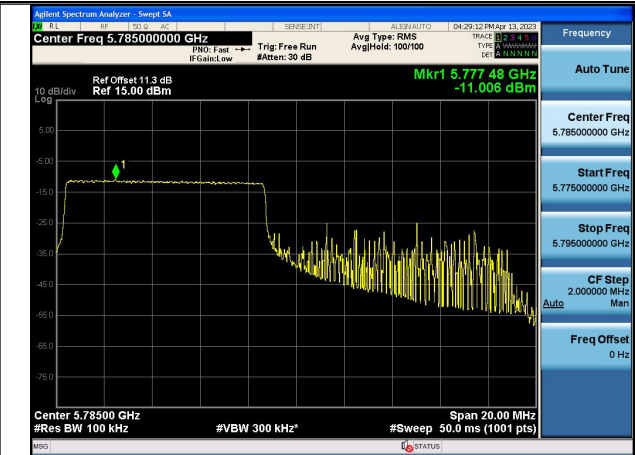

Mode:802.11ax HE20 Tone:52T Frequency:5825MHz
Ant:Chain0

Mode:802.11ax HE20 Tone:52T Frequency:5745MHz
Ant:Chain1

Mode:802.11ax HE20 Tone:52T Frequency:5785MHz
Ant:Chain1

Mode:802.11ax HE20 Tone:52T Frequency:5825MHz
Ant:Chain1

Mode:802.11ax HE20 Tone:106T Frequency:5745MHz
Ant:Chain0

Mode:802.11ax HE20 Tone:106T Frequency:5785MHz
Ant:Chain0

Mode:802.11ax HE20 Tone:106T Frequency:5825MHz
Ant:Chain0

Mode:802.11ax HE20 Tone:106T Frequency:5745MHz
Ant:Chain1