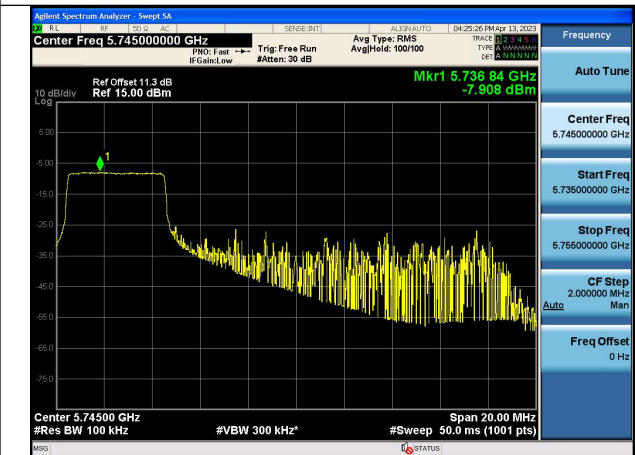

Mode:802.11ax HE20 Tone:26T Frequency:5785MHz
Ant:Chain1

Mode:802.11ax HE20 Tone:26T Frequency:5825MHz
Ant:Chain1

Mode:802.11ax HE20 Tone:52T Frequency:5745MHz
Ant:Chain0

Mode:802.11ax HE20 Tone:52T Frequency:5785MHz
Ant:Chain0

Mode:802.11ax HE20 Tone:52T Frequency:5825MHz
Ant:Chain0

Mode:802.11ax HE20 Tone:52T Frequency:5745MHz
Ant:Chain1

Mode:802.11ax HE20 Tone:52T Frequency:5785MHz
Ant:Chain1

Mode:802.11ax HE20 Tone:52T Frequency:5825MHz
Ant:Chain1