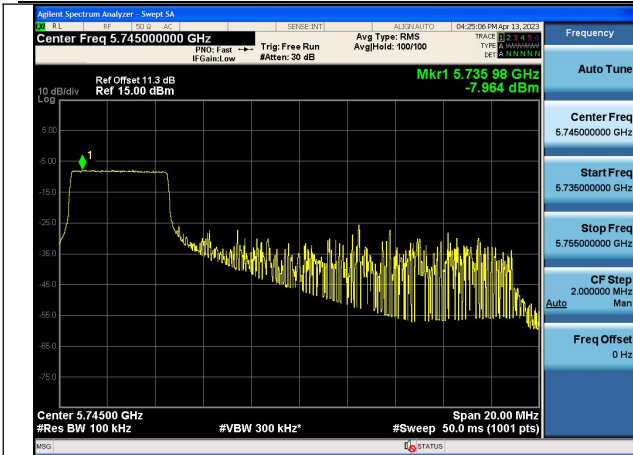

Mode:802.11ax HE20 Tone:26T Frequency:5745MHz
Ant:Chain0

Mode:802.11ax HE20 Tone:26T Frequency:5785MHz
Ant:Chain0

Mode:802.11ax HE20 Tone:26T Frequency:5825MHz
Ant:Chain0

Mode:802.11ax HE20 Tone:26T Frequency:5745MHz
Ant:Chain1

Mode:802.11ax HE20 Tone:26T Frequency:5785MHz
Ant:Chain1

Mode:802.11ax HE20 Tone:26T Frequency:5825MHz
Ant:Chain1

Mode:802.11ax HE20 Tone:52T Frequency:5745MHz
Ant:Chain0

Mode:802.11ax HE20 Tone:52T Frequency:5785MHz
Ant:Chain0