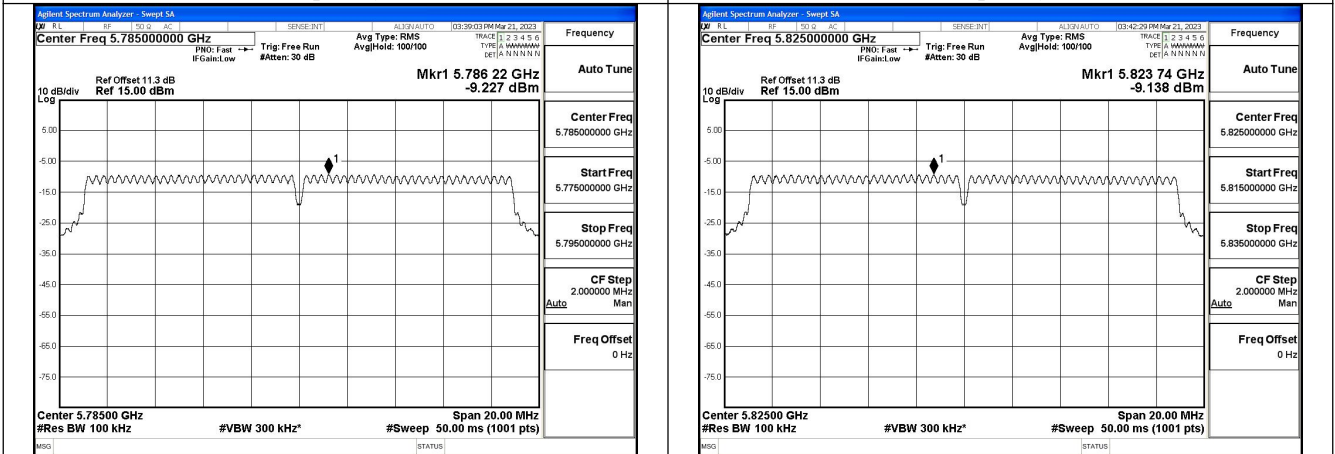

Test Mode: 802.11n HT20

Mode:802.11n HT20 Frequency:5745MHz Ant:Chain0

Mode:802.11n HT20 Frequency:5785MHz Ant:Chain0

Mode:802.11n HT20 Frequency:5825MHz Ant:Chain0

Mode:802.11n HT20 Frequency:5745MHz Ant:Chain1