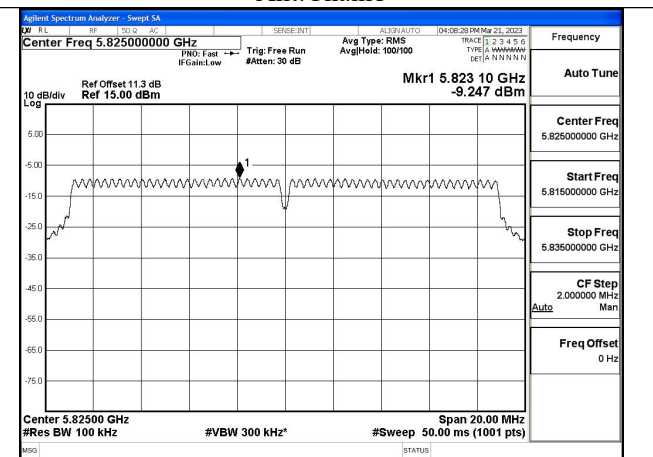

Mode:802.11n HT20 Frequency:5785MHz Ant:Chain1

Mode:802.11n HT20 Frequency:5825MHz Ant:Chain1

Test Mode: 802.11ac VHT20

Mode:802.11ac VHT20 Frequency:5745MHz
Ant:Chain0

Mode:802.11ac VHT20 Frequency:5785MHz
Ant:Chain0

Mode:802.11ac VHT20 Frequency:5825MHz
Ant:Chain0

Mode:802.11ac VHT20 Frequency:5745MHz
Ant:Chain1

Mode:802.11ac VHT20 Frequency:5785MHz
Ant:Chain1

Mode:802.11ac VHT20 Frequency:5825MHz
Ant:Chain1

Test Mode: 802.11ax HE20