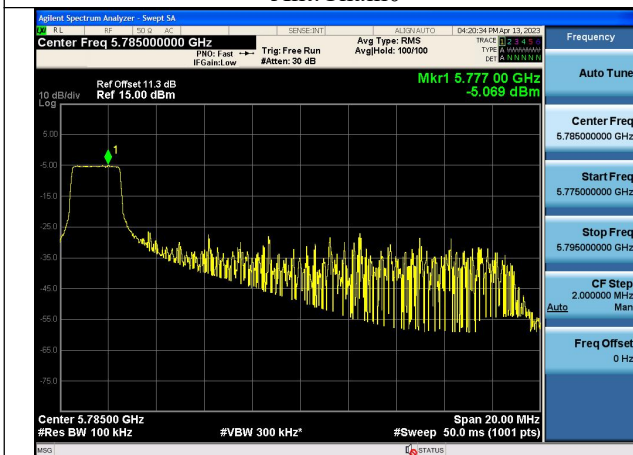

Mode:802.11ax HE20 Tone:26T Frequency:5745MHz
Ant:Chain0

Mode:802.11ax HE20 Tone:26T Frequency:5785MHz
Ant:Chain0

Mode:802.11ax HE20 Tone:26T Frequency:5825MHz
Ant:Chain0

Mode:802.11ax HE20 Tone:26T Frequency:5745MHz
Ant:Chain1

Mode:802.11ax HE20 Tone:26T Frequency:5785MHz
Ant:Chain1

Mode:802.11ax HE20 Tone:26T Frequency:5825MHz
Ant:Chain1

Mode:802.11ax HE20 Tone:52T Frequency:5745MHz
Ant:Chain0

Mode:802.11ax HE20 Tone:52T Frequency:5785MHz
Ant:Chain0