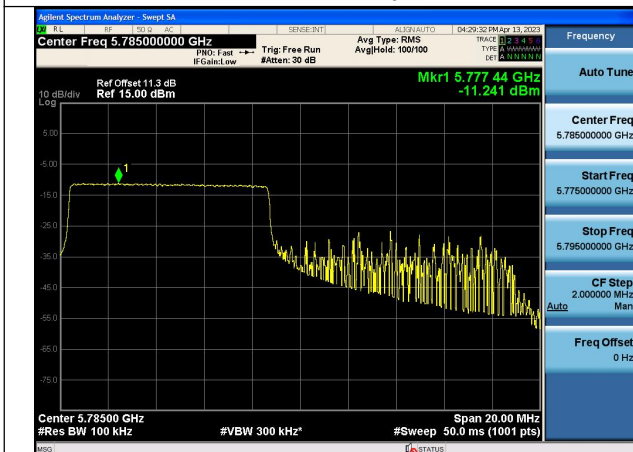

Mode:802.11ax HE20 Tone:106T Frequency:5745MHz
Ant:Chain0

Mode:802.11ax HE20 Tone:106T Frequency:5785MHz
Ant:Chain0

Mode:802.11ax HE20 Tone:106T Frequency:5825MHz
Ant:Chain0

Mode:802.11ax HE20 Tone:106T Frequency:5745MHz
Ant:Chain1