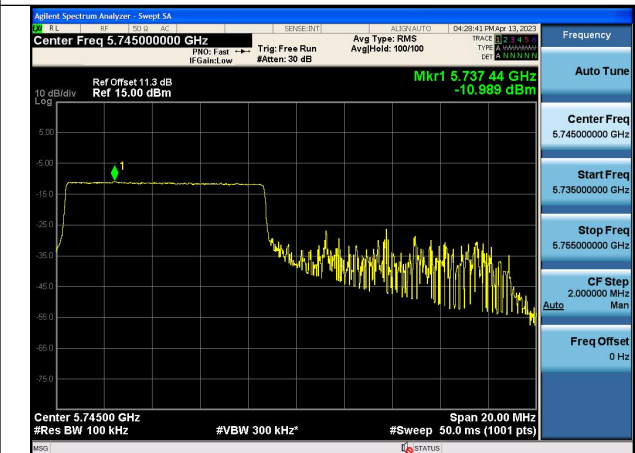

Mode:802.11ax HE20 Tone:26T Frequency:5785MHz
Ant:Chain1

Mode:802.11ax HE20 Tone:26T Frequency:5825MHz
Ant:Chain1

Mode:802.11ax HE20 Tone:52T Frequency:5745MHz
Ant:Chain0

Mode:802.11ax HE20 Tone:52T Frequency:5785MHz
Ant:Chain0

Mode:802.11ax HE20 Tone:52T Frequency:5825MHz
Ant:Chain0

Mode:802.11ax HE20 Tone:52T Frequency:5745MHz
Ant:Chain1

Mode:802.11ax HE20 Tone:52T Frequency:5785MHz
Ant:Chain1

Mode:802.11ax HE20 Tone:52T Frequency:5825MHz
Ant:Chain1

Mode:802.11ax HE20 Tone:106T Frequency:5745MHz
Ant:Chain0

Mode:802.11ax HE20 Tone:106T Frequency:5785MHz
Ant:Chain0

Mode:802.11ax HE20 Tone:106T Frequency:5825MHz
Ant:Chain0

Mode:802.11ax HE20 Tone:106T Frequency:5745MHz
Ant:Chain1