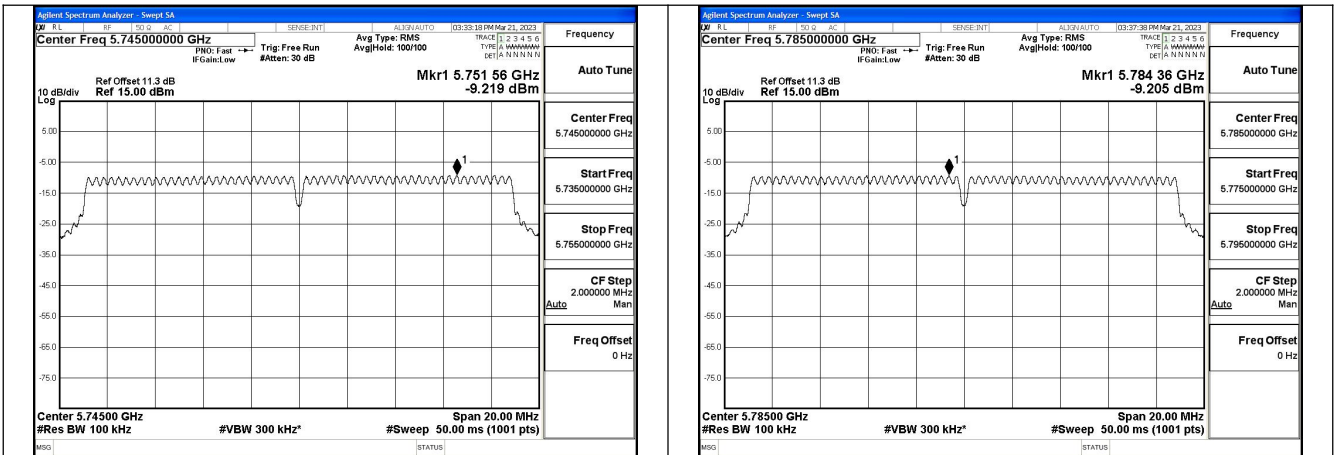

Test Mode: 802.11n HT20

Mode:802.11n HT20 Frequency:5745MHz Ant:Chain0

Mode:802.11n HT20 Frequency:5785MHz Ant:Chain0

Mode:802.11n HT20 Frequency:5825MHz Ant:Chain0

Mode:802.11n HT20 Frequency:5745MHz Ant:Chain1

Mode:802.11n HT20 Frequency:5785MHz Ant:Chain1

Mode:802.11n HT20 Frequency:5825MHz Ant:Chain1

Test Mode: 802.11ac VHT20

Mode:802.11ac VHT20 Frequency:5745MHz
Ant:Chain0

Mode:802.11ac VHT20 Frequency:5785MHz
Ant:Chain0