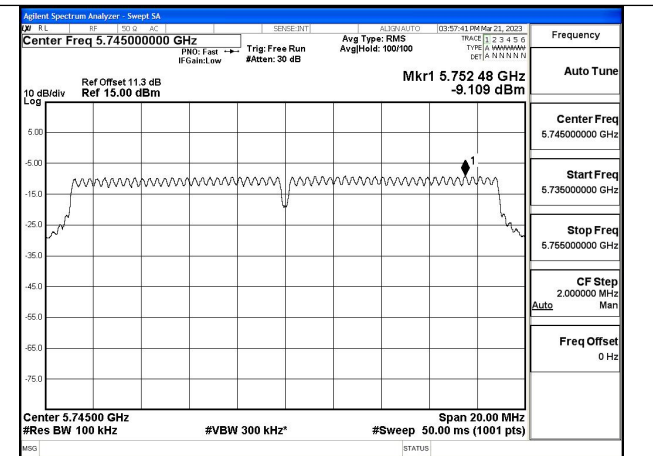

Mode:802.11n HT20 Frequency:5785MHz Ant:Chain1

Mode:802.11n HT20 Frequency:5825MHz Ant:Chain1

Test Mode: 802.11ac VHT20

Mode:802.11ac VHT20 Frequency:5745MHz
Ant:Chain0

Mode:802.11ac VHT20 Frequency:5785MHz
Ant:Chain0

Mode:802.11ac VHT20 Frequency:5825MHz
Ant:Chain0

Mode:802.11ac VHT20 Frequency:5745MHz
Ant:Chain1

Mode:802.11ac VHT20 Frequency:5785MHz
Ant:Chain1

Mode:802.11ac VHT20 Frequency:5825MHz
Ant:Chain1

Test Mode: 802.11ax HE20