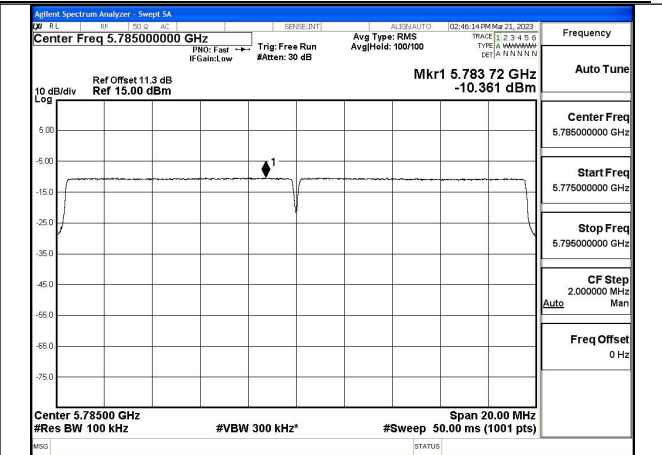

Mode:802.11ax HE20 Tone:106T Frequency:5745MHz
Ant:Chain0

Mode:802.11ax HE20 Tone:106T Frequency:5785MHz
Ant:Chain0

Mode:802.11ax HE20 Tone:106T Frequency:5825MHz
Ant:Chain0

Mode:802.11ax HE20 Tone:106T Frequency:5745MHz
Ant:Chain1

Mode:802.11ax HE20 Tone:106T Frequency:5785MHz
Ant:Chain1

Mode:802.11ax HE20 Tone:106T Frequency:5825MHz
Ant:Chain1

Mode:802.11ax HE20 Tone:242T Frequency:5745MHz
Ant:Chain0

Mode:802.11ax HE20 Tone:242T Frequency:5785MHz
Ant:Chain0