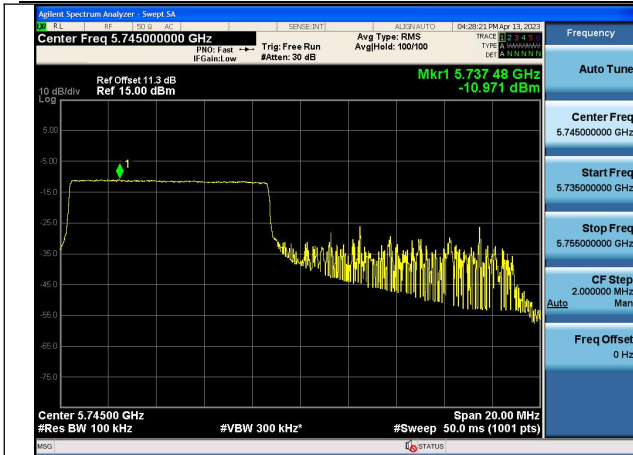

Mode:802.11ax HE20 Tone:52T Frequency:5825MHz
Ant:Chain0

Mode:802.11ax HE20 Tone:52T Frequency:5745MHz
Ant:Chain1

Mode:802.11ax HE20 Tone:52T Frequency:5785MHz
Ant:Chain1

Mode:802.11ax HE20 Tone:52T Frequency:5825MHz
Ant:Chain1