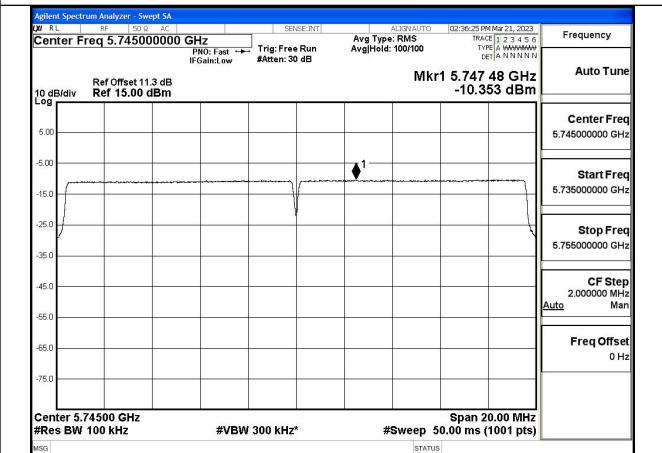

Mode:802.11ax HE20 Tone:106T Frequency:5785MHz
Ant:Chain1

Mode:802.11ax HE20 Tone:106T Frequency:5825MHz
Ant:Chain1

Mode:802.11ax HE20 Tone:242T Frequency:5745MHz
Ant:Chain0

Mode:802.11ax HE20 Tone:242T Frequency:5785MHz
Ant:Chain0

Mode:802.11ax HE20 Tone:242T Frequency:5825MHz
Ant:Chain0

Mode:802.11ax HE20 Tone:242T Frequency:5745MHz
Ant:Chain1

Mode:802.11ax HE20 Tone:242T Frequency:5785MHz
Ant:Chain1

Mode:802.11ax HE20 Tone:242T Frequency:5825MHz
Ant:Chain1