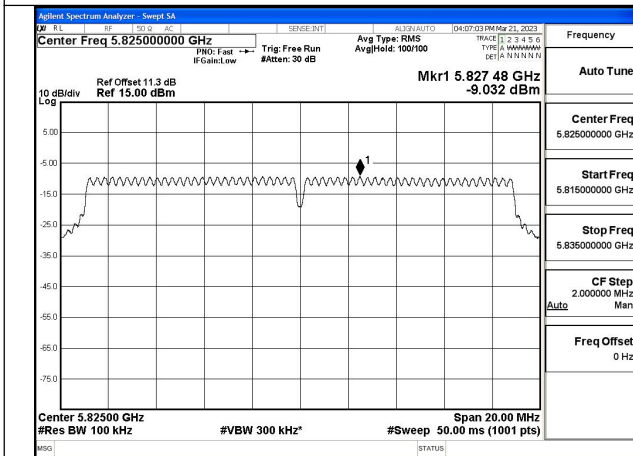

Mode:802.11n HT20 Frequency:5785MHz Ant:Chain1

Mode:802.11n HT20 Frequency:5825MHz Ant:Chain1

Test Mode: 802.11ac VHT20

Mode:802.11ac VHT20 Frequency:5745MHz
Ant:Chain0

Mode:802.11ac VHT20 Frequency:5785MHz
Ant:Chain0

Mode:802.11ac VHT20 Frequency:5825MHz
Ant:Chain0

Mode:802.11ac VHT20 Frequency:5745MHz
Ant:Chain1

Mode:802.11ac VHT20 Frequency:5785MHz
Ant:Chain1

Mode:802.11ac VHT20 Frequency:5825MHz
Ant:Chain1

Test Mode: 802.11ax HE20