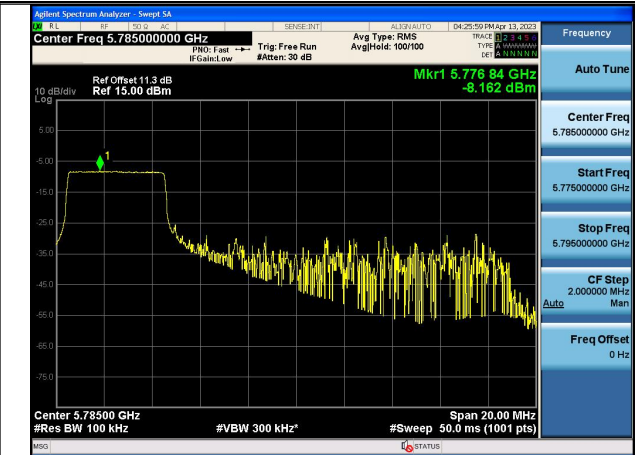

Mode:802.11ax HE20 Tone:26T Frequency:5745MHz
Ant:Chain0

Mode:802.11ax HE20 Tone:26T Frequency:5785MHz
Ant:Chain0

Mode:802.11ax HE20 Tone:26T Frequency:5825MHz
Ant:Chain0

Mode:802.11ax HE20 Tone:26T Frequency:5745MHz
Ant:Chain1

Mode:802.11ax HE20 Tone:26T Frequency:5785MHz
Ant:Chain1

Mode:802.11ax HE20 Tone:26T Frequency:5825MHz
Ant:Chain1

Mode:802.11ax HE20 Tone:52T Frequency:5745MHz
Ant:Chain0

Mode:802.11ax HE20 Tone:52T Frequency:5785MHz
Ant:Chain0