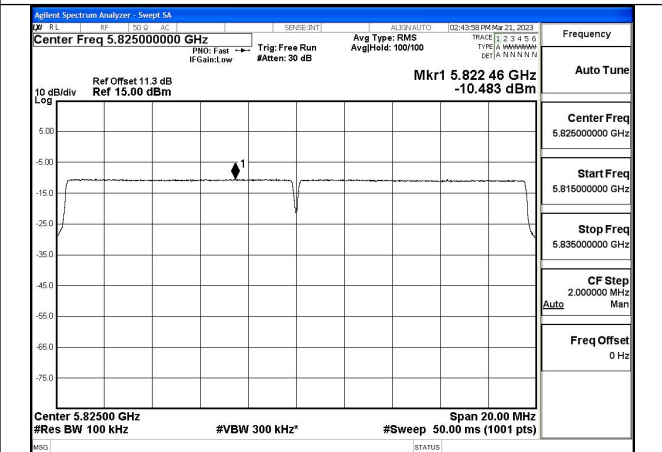

Mode:802.11ax HE20 Tone:106T Frequency:5785MHz
Ant:Chain1

Mode:802.11ax HE20 Tone:106T Frequency:5825MHz
Ant:Chain1

Mode:802.11ax HE20 Tone:242T Frequency:5745MHz
Ant:Chain0

Mode:802.11ax HE20 Tone:242T Frequency:5785MHz
Ant:Chain0

Mode:802.11ax HE20 Tone:242T Frequency:5825MHz
Ant:Chain0

Mode:802.11ax HE20 Tone:242T Frequency:5745MHz
Ant:Chain1

Mode:802.11ax HE20 Tone:242T Frequency:5785MHz
Ant:Chain1

Mode:802.11ax HE20 Tone:242T Frequency:5825MHz
Ant:Chain1