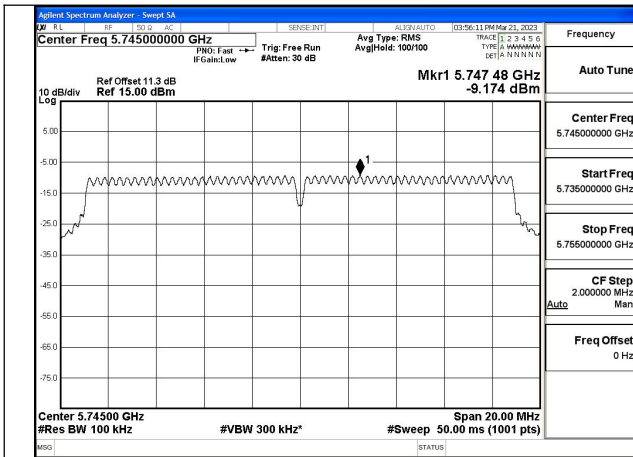

Test Mode: 802.11ac VHT20

Mode:802.11ac VHT20 Frequency:5745MHz
Ant:Chain0