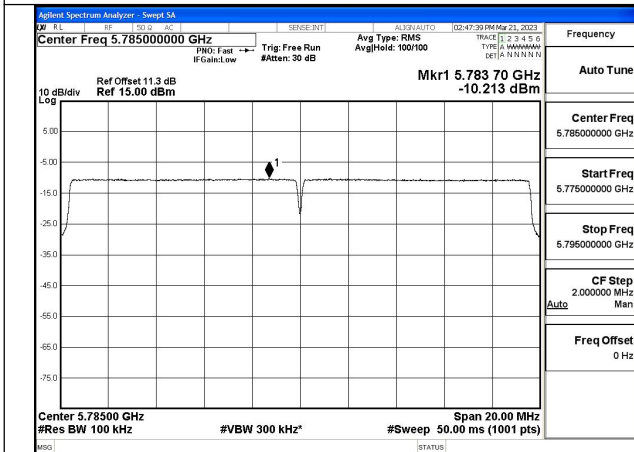

Mode:802.11ax HE20 Tone:106T Frequency:5785MHz
Ant:Chain1

Mode:802.11ax HE20 Tone:106T Frequency:5825MHz
Ant:Chain1

Mode:802.11ax HE20 Tone:242T Frequency:5745MHz
Ant:Chain0

Mode:802.11ax HE20 Tone:242T Frequency:5785MHz
Ant:Chain0

Mode:802.11ax HE20 Tone:242T Frequency:5825MHz
Ant:Chain0

Mode:802.11ax HE20 Tone:242T Frequency:5745MHz
Ant:Chain1

Mode:802.11ax HE20 Tone:242T Frequency:5785MHz
Ant:Chain1

Mode:802.11ax HE20 Tone:242T Frequency:5825MHz
Ant:Chain1