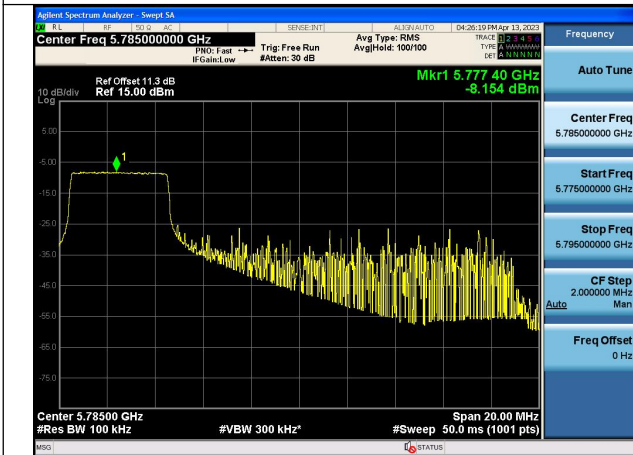

Mode:802.11ax HE20 Tone:26T Frequency:5785MHz
Ant:Chain1

Mode:802.11ax HE20 Tone:26T Frequency:5825MHz
Ant:Chain1

Mode:802.11ax HE20 Tone:52T Frequency:5745MHz
Ant:Chain0

Mode:802.11ax HE20 Tone:52T Frequency:5785MHz
Ant:Chain0

Mode:802.11ax HE20 Tone:52T Frequency:5825MHz
Ant:Chain0

Mode:802.11ax HE20 Tone:52T Frequency:5745MHz
Ant:Chain1

Mode:802.11ax HE20 Tone:52T Frequency:5785MHz
Ant:Chain1

Mode:802.11ax HE20 Tone:52T Frequency:5825MHz
Ant:Chain1