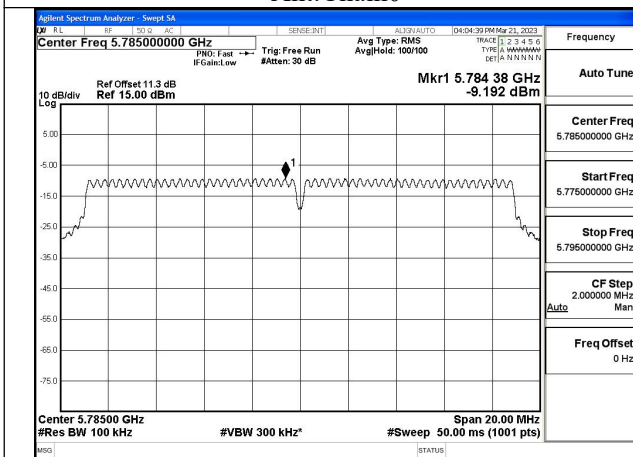

Mode:802.11n HT20 Frequency:5785MHz Ant:Chain1

Mode:802.11n HT20 Frequency:5825MHz Ant:Chain1

Test Mode: 802.11ac VHT20

Mode:802.11ac VHT20 Frequency:5745MHz
Ant:Chain0

Mode:802.11ac VHT20 Frequency:5785MHz
Ant:Chain0

Mode:802.11ac VHT20 Frequency:5825MHz
Ant:Chain0

Mode:802.11ac VHT20 Frequency:5745MHz
Ant:Chain1

Mode:802.11ac VHT20 Frequency:5785MHz
Ant:Chain1

Mode:802.11ac VHT20 Frequency:5825MHz
Ant:Chain1

Test Mode: 802.11ax HE20