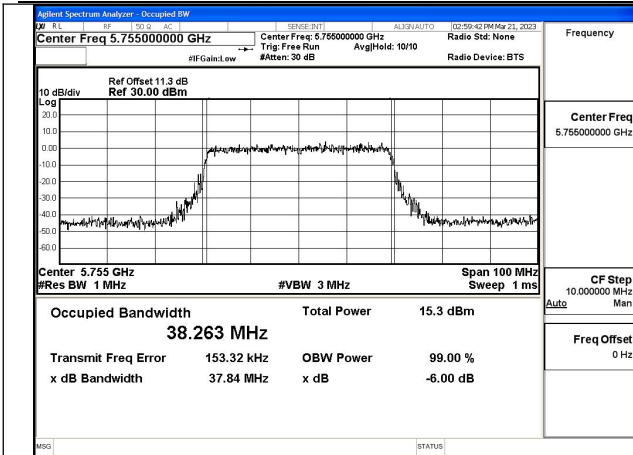

Test Mode:802.11n HT40 5795MHz Chain1

Test Mode: 802.11ac VHT40

Test Mode:802.11ac VHT40 5755MHz Chain0

Test Mode:802.11ac VHT40 5795MHz Chain0

Test Mode:802.11ac VHT40 5755MHz Chain1

Test Mode:802.11ac VHT40 5795MHz Chain1

Test Mode: 802.11ax HE40

Test Mode:802.11ax HE40 5755MHz Chain0

Test Mode:802.11ax HE40 5795MHz Chain0

Test Mode:802.11ax HE40 5755MHz Chain1

Test Mode:802.11ax HE40 5795MHz Chain1

Test Mode: 802.11ac VHT80