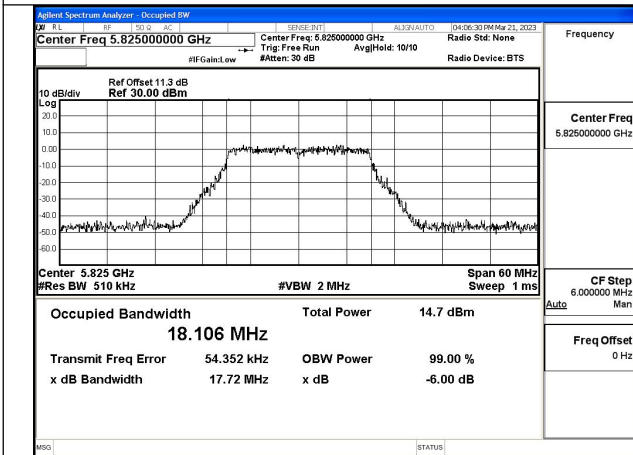

Test Mode: 802.11ac VHT20

Test Mode:802.11ac VHT20 5745MHz Chain0

Test Mode:802.11ac VHT20 5785MHz Chain0

Test Mode:802.11ac VHT20 5825MHz Chain0

Test Mode:802.11ac VHT20 5745MHz Chain1

Test Mode:802.11ac VHT20 5785MHz Chain1

Test Mode:802.11ac VHT20 5825MHz Chain1

Test Mode: 802.11ax HE20

Test Mode:802.11ax HE20 5745MHz Chain0

Test Mode:802.11ax HE20 5785MHz Chain0

Test Mode:802.11ax HE20 5825MHz Chain0

Test Mode:802.11ax HE20 5745MHz Chain1