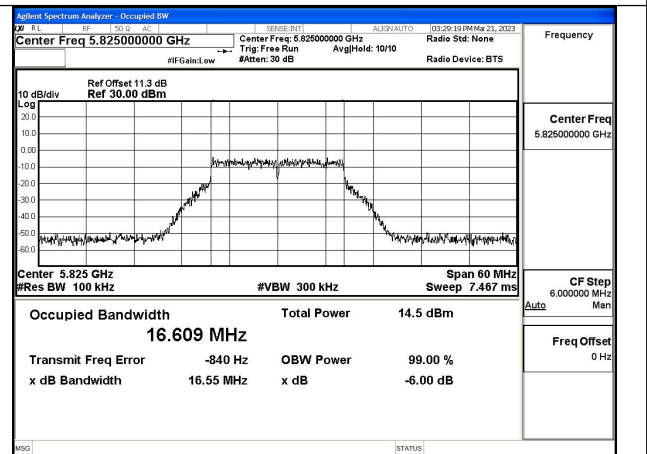

Test Mode: 802.11a

Test Mode:802.11a 5745MHz Chain0

Test Mode:802.11a 5785MHz Chain0

Test Mode:802.11a 5825MHz Chain0

Test Mode:802.11a 5745MHz Chain1

Test Mode:802.11a 5785MHz Chain1

Test Mode:802.11a 5825MHz Chain1