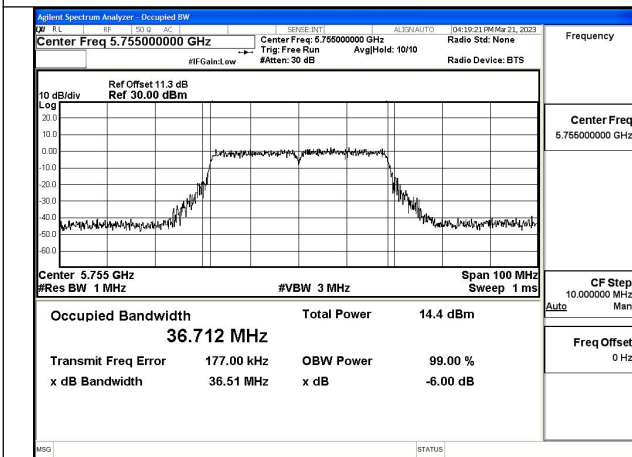

Test Mode:802.11ax HE20 5785MHz Chain1

Test Mode:802.11ax HE20 5825MHz Chain1

Test Mode: 802.11n HT40

Test Mode:802.11n HT40 5755MHz Chain0

Test Mode:802.11n HT40 5795MHz Chain0

Test Mode:802.11n HT40 5755MHz Chain1

Test Mode:802.11n HT40 5795MHz Chain1

Test Mode: 802.11ac VHT40

Test Mode:802.11ac VHT40 5755MHz Chain0

Test Mode:802.11ac VHT40 5795MHz Chain0

Test Mode:802.11ac VHT40 5755MHz Chain1

Test Mode:802.11ac VHT40 5795MHz Chain1