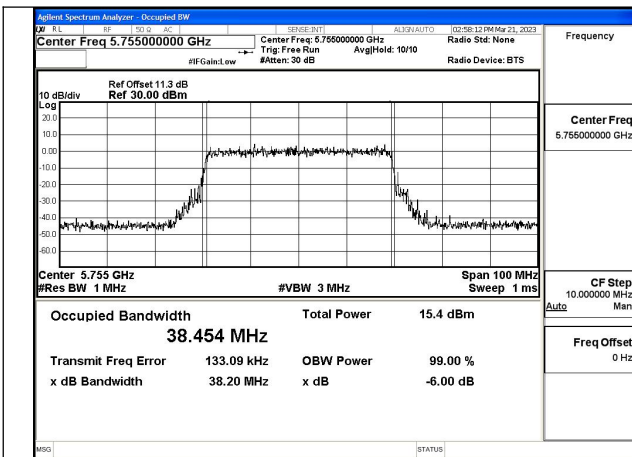

Test Mode:802.11n HT40 5795MHz Chain1

Test Mode: 802.11ac VHT40

Test Mode:802.11ac VHT40 5755MHz Chain0

Test Mode:802.11ac VHT40 5795MHz Chain0

Test Mode:802.11ac VHT40 5755MHz Chain1

Test Mode:802.11ac VHT40 5795MHz Chain1

Test Mode: 802.11ax HE40

Test Mode:802.11ax HE40 5755MHz Chain0

Test Mode:802.11ax HE40 5795MHz Chain0

Test Mode:802.11ax HE40 5755MHz Chain1

Test Mode:802.11ax HE40 5795MHz Chain1

Test Mode: 802.11ac VHT80