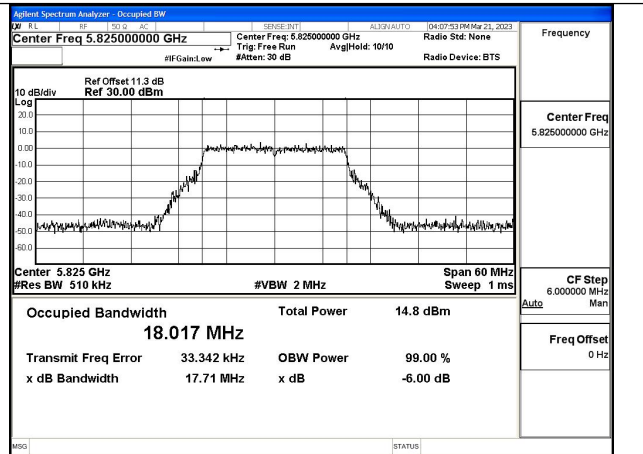

Test Mode: 802.11ac VHT20

Test Mode:802.11ac VHT20 5745MHz Chain0

Test Mode:802.11ac VHT20 5785MHz Chain0

Test Mode:802.11ac VHT20 5825MHz Chain0

Test Mode:802.11ac VHT20 5745MHz Chain1

Test Mode:802.11ac VHT20 5785MHz Chain1

Test Mode:802.11ac VHT20 5825MHz Chain1

Test Mode: 802.11ax HE20

Test Mode:802.11ax HE20 5745MHz Chain0

Test Mode:802.11ax HE20 5785MHz Chain0

Test Mode:802.11ax HE20 5825MHz Chain0

Test Mode:802.11ax HE20 5745MHz Chain1