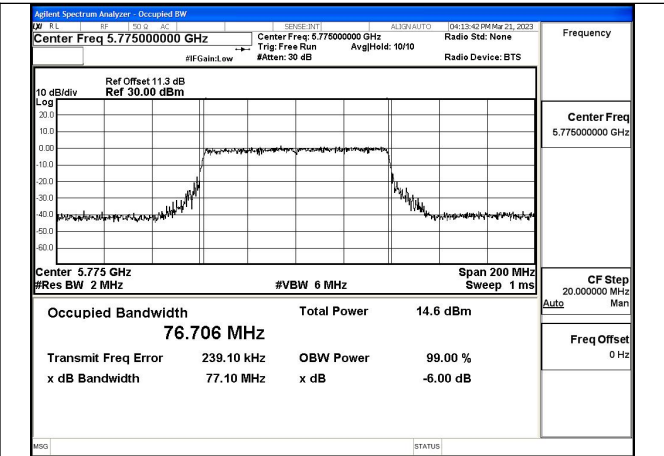

Test Mode: 802.11ax HE40

Test Mode:802.11ax HE40 5755MHz Chain0

Test Mode:802.11ax HE40 5795MHz Chain0

Test Mode:802.11ax HE40 5755MHz Chain1

Test Mode:802.11ax HE40 5795MHz Chain1

Test Mode: 802.11ac VHT80

Test Mode:802.11ac VHT80 5775MHz Chain0

Test Mode:802.11ac VHT80 5775MHz Chain1

Test Mode: 802.11ax HE80