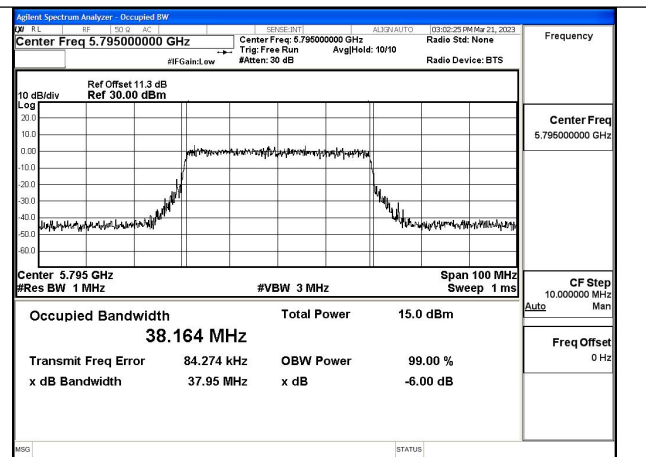

Test Mode:802.11n HT40 5795MHz Chain1

Test Mode: 802.11ac VHT40

Test Mode:802.11ac VHT40 5755MHz Chain0

Test Mode:802.11ac VHT40 5795MHz Chain0

Test Mode:802.11ac VHT40 5755MHz Chain1

Test Mode:802.11ac VHT40 5795MHz Chain1

Test Mode: 802.11ax HE40

Test Mode:802.11ax HE40 5755MHz Chain0

Test Mode:802.11ax HE40 5795MHz Chain0

Test Mode:802.11ax HE40 5755MHz Chain1

Test Mode:802.11ax HE40 5795MHz Chain1

Test Mode: 802.11ac VHT80