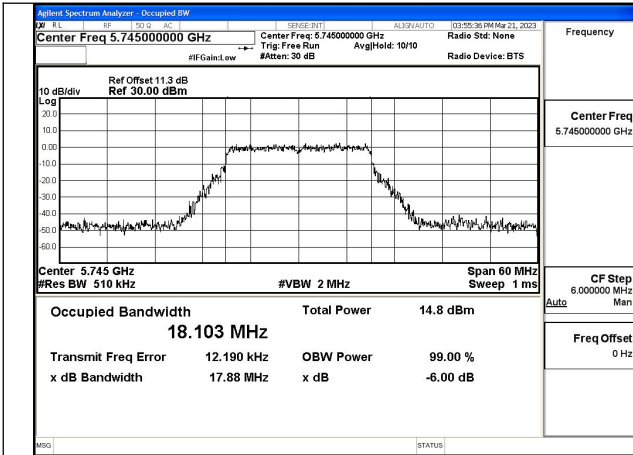

Test Mode: 802.11ac VHT20

Test Mode:802.11ac VHT20 5745MHz Chain0

Test Mode:802.11ac VHT20 5785MHz Chain0

Test Mode:802.11ac VHT20 5825MHz Chain0

Test Mode:802.11ac VHT20 5745MHz Chain1

Test Mode:802.11ac VHT20 5785MHz Chain1

Test Mode:802.11ac VHT20 5825MHz Chain1

Test Mode: 802.11ax HE20

Test Mode:802.11ax HE20 5745MHz Chain0

Test Mode:802.11ax HE20 5785MHz Chain0

Test Mode:802.11ax HE20 5825MHz Chain0

Test Mode:802.11ax HE20 5745MHz Chain1