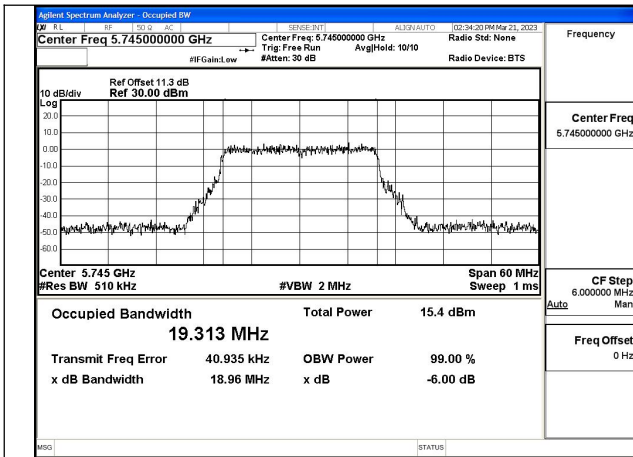

Test Mode: 802.11ac VHT20

Test Mode:802.11ac VHT20 5745MHz Chain0

Test Mode:802.11ac VHT20 5785MHz Chain0

Test Mode:802.11ac VHT20 5825MHz Chain0

Test Mode:802.11ac VHT20 5745MHz Chain1

Test Mode:802.11ac VHT20 5785MHz Chain1

Test Mode:802.11ac VHT20 5825MHz Chain1

Test Mode: 802.11ax HE20

Test Mode:802.11ax HE20 5745MHz Chain0

Test Mode:802.11ax HE20 5785MHz Chain0

Test Mode:802.11ax HE20 5825MHz Chain0

Test Mode:802.11ax HE20 5745MHz Chain1