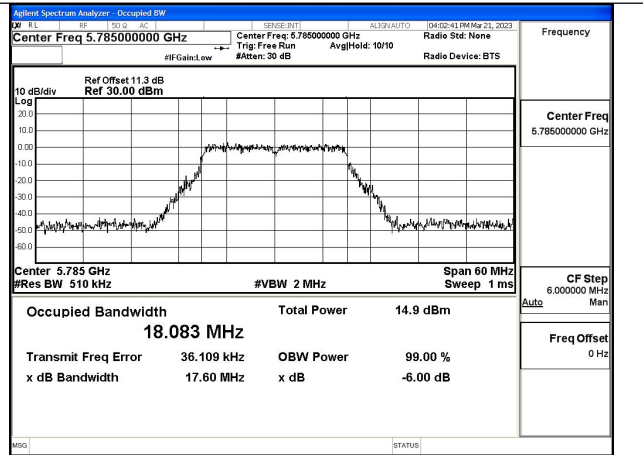

Test Mode: 802.11ac VHT20

Test Mode:802.11ac VHT20 5745MHz Chain0

Test Mode:802.11ac VHT20 5785MHz Chain0

Test Mode:802.11ac VHT20 5825MHz Chain0

Test Mode:802.11ac VHT20 5745MHz Chain1

Test Mode:802.11ac VHT20 5785MHz Chain1

Test Mode:802.11ac VHT20 5825MHz Chain1

Test Mode: 802.11ax HE20

Test Mode:802.11ax HE20 5745MHz Chain0

Test Mode:802.11ax HE20 5785MHz Chain0

Test Mode:802.11ax HE20 5825MHz Chain0

Test Mode:802.11ax HE20 5745MHz Chain1