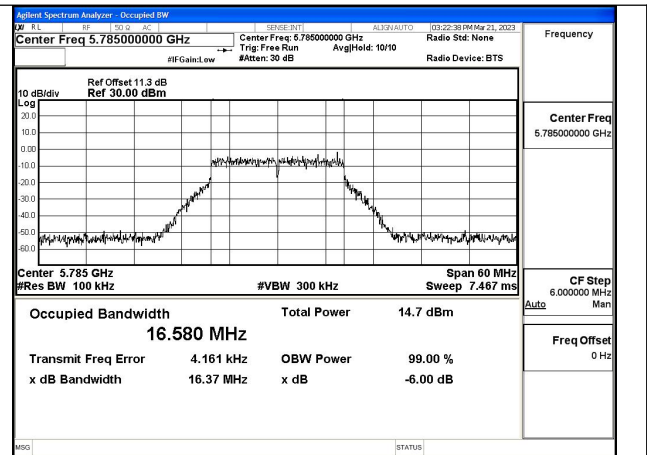

Test Mode: 802.11a