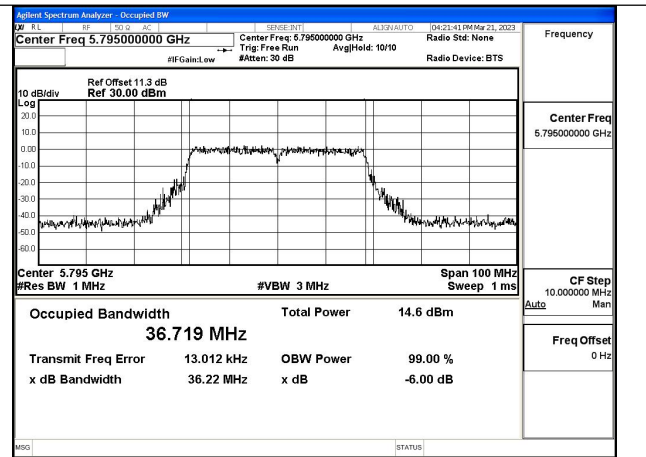

Test Mode:802.11ax HE20 5785MHz Chain1

Test Mode:802.11ax HE20 5825MHz Chain1

Test Mode: 802.11n HT40

Test Mode:802.11n HT40 5755MHz Chain0

Test Mode:802.11n HT40 5795MHz Chain0

Test Mode:802.11n HT40 5755MHz Chain1

Test Mode:802.11n HT40 5795MHz Chain1

Test Mode: 802.11ac VHT40

Test Mode:802.11ac VHT40 5755MHz Chain0

Test Mode:802.11ac VHT40 5795MHz Chain0

Test Mode:802.11ac VHT40 5755MHz Chain1

Test Mode:802.11ac VHT40 5795MHz Chain1