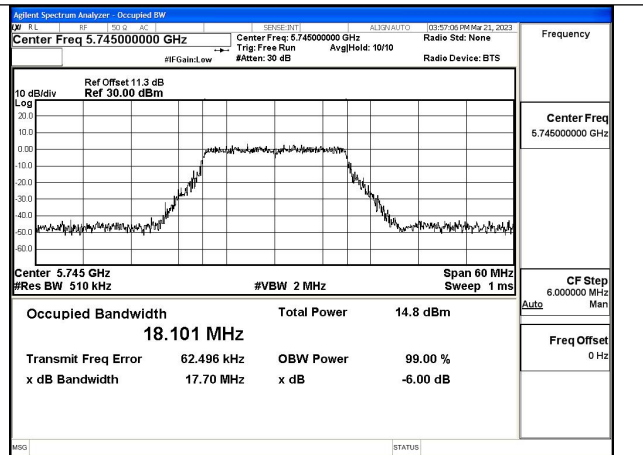

Test Mode: 802.11ac VHT20

Test Mode:802.11ac VHT20 5745MHz Chain0

Test Mode:802.11ac VHT20 5785MHz Chain0

Test Mode:802.11ac VHT20 5825MHz Chain0

Test Mode:802.11ac VHT20 5745MHz Chain1

Test Mode:802.11ac VHT20 5785MHz Chain1

Test Mode:802.11ac VHT20 5825MHz Chain1

Test Mode: 802.11ax HE20

Test Mode:802.11ax HE20 5745MHz Chain0

Test Mode:802.11ax HE20 5785MHz Chain0

Test Mode:802.11ax HE20 5825MHz Chain0

Test Mode:802.11ax HE20 5745MHz Chain1