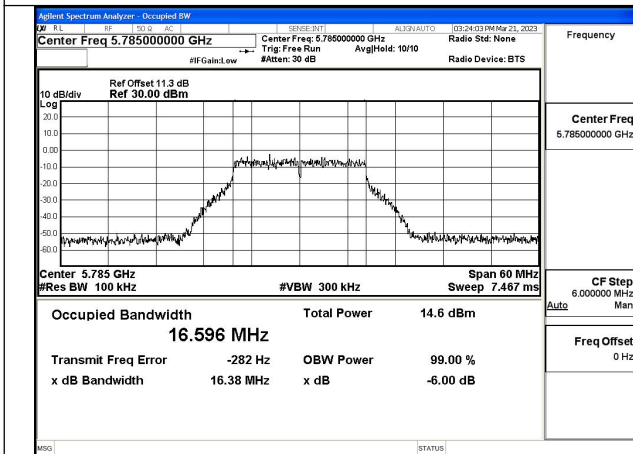

Test Mode: 802.11a

Test Mode:802.11a 5745MHz Chain0

Test Mode:802.11a 5785MHz Chain0

Test Mode:802.11a 5825MHz Chain0

Test Mode:802.11a 5745MHz Chain1

Test Mode:802.11a 5785MHz Chain1

Test Mode:802.11a 5825MHz Chain1