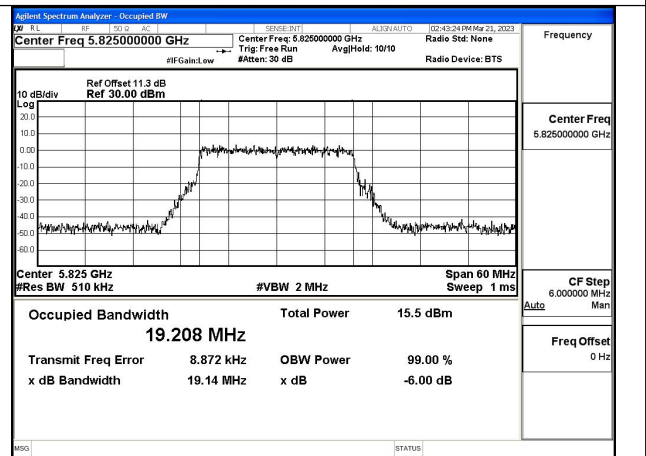

Test Mode:802.11ac VHT20 5825MHz Chain1

Test Mode: 802.11ax HE20

Test Mode:802.11ax HE20 5745MHz Chain0

Test Mode:802.11ax HE20 5785MHz Chain0

Test Mode:802.11ax HE20 5825MHz Chain0

Test Mode:802.11ax HE20 5745MHz Chain1