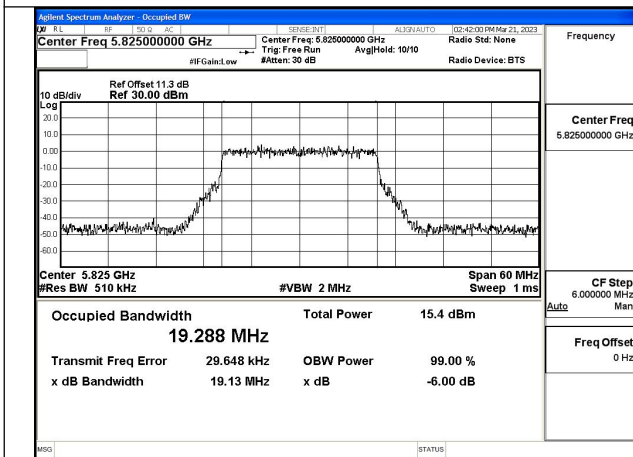

Test Mode: 802.11ac VHT20

Test Mode:802.11ac VHT20 5745MHz Chain0

Test Mode:802.11ac VHT20 5785MHz Chain0

Test Mode:802.11ac VHT20 5825MHz Chain0

Test Mode:802.11ac VHT20 5745MHz Chain1

Test Mode:802.11ac VHT20 5785MHz Chain1

Test Mode:802.11ac VHT20 5825MHz Chain1

Test Mode: 802.11ax HE20

Test Mode:802.11ax HE20 5745MHz Chain0

Test Mode:802.11ax HE20 5785MHz Chain0

Test Mode:802.11ax HE20 5825MHz Chain0

Test Mode:802.11ax HE20 5745MHz Chain1