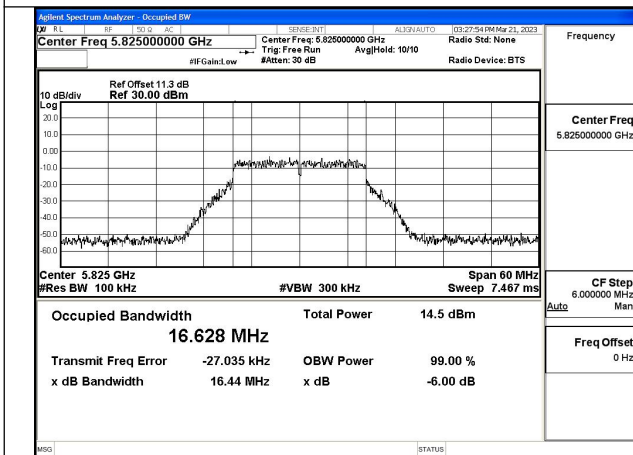

Test Mode:802.11a 5745MHz Chain0

Test Mode:802.11a 5785MHz Chain0