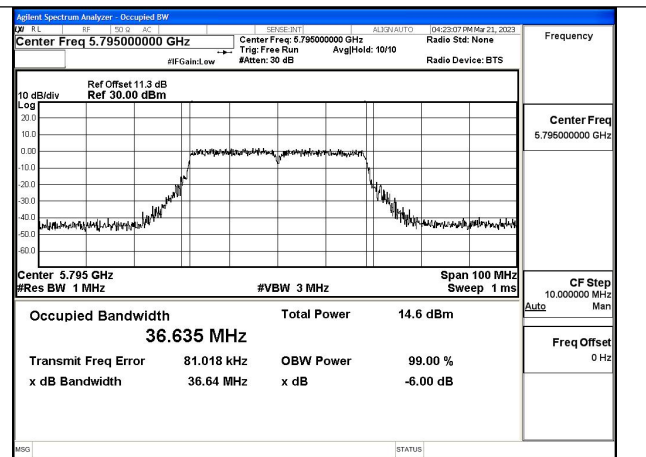

Test Mode:802.11ax HE20 5785MHz Chain1

Test Mode:802.11ax HE20 5825MHz Chain1

Test Mode: 802.11n HT40

Test Mode:802.11n HT40 5755MHz Chain0

Test Mode:802.11n HT40 5795MHz Chain0

Test Mode:802.11n HT40 5755MHz Chain1

Test Mode:802.11n HT40 5795MHz Chain1

Test Mode: 802.11ac VHT40

Test Mode:802.11ac VHT40 5755MHz Chain0

Test Mode:802.11ac VHT40 5795MHz Chain0

Test Mode:802.11ac VHT40 5755MHz Chain1

Test Mode:802.11ac VHT40 5795MHz Chain1