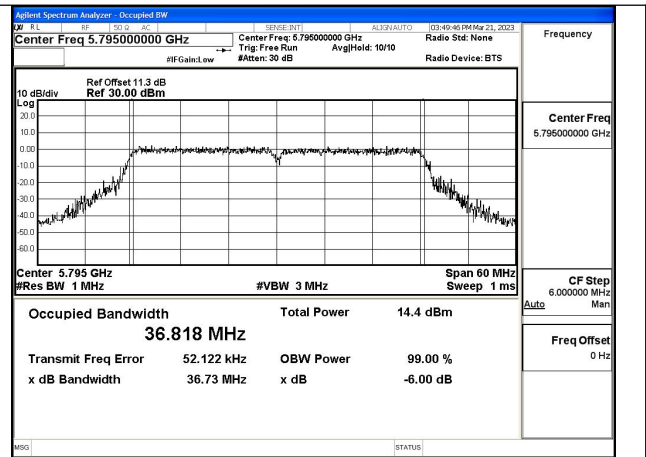

Test Mode:802.11ac VHT20 5825MHz Chain1

Test Mode: 802.11ax HE20

Test Mode:802.11ax HE20 5745MHz Chain0

Test Mode:802.11ax HE20 5785MHz Chain0

Test Mode:802.11ax HE20 5825MHz Chain0

Test Mode:802.11ax HE20 5745MHz Chain1

Test Mode:802.11ax HE20 5785MHz Chain1

Test Mode:802.11ax HE20 5825MHz Chain1

Test Mode: 802.11n HT40

Test Mode:802.11n HT40 5755MHz Chain0

Test Mode:802.11n HT40 5795MHz Chain0

Test Mode:802.11n HT40 5755MHz Chain1