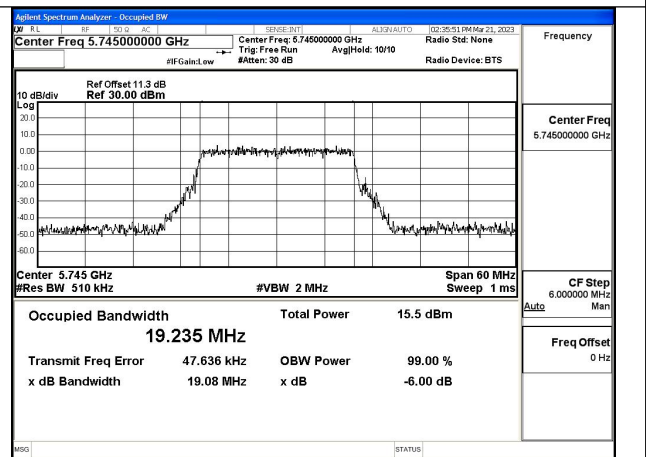

Test Mode: 802.11ac VHT20

Test Mode:802.11ac VHT20 5745MHz Chain0

Test Mode:802.11ac VHT20 5785MHz Chain0

Test Mode:802.11ac VHT20 5825MHz Chain0

Test Mode:802.11ac VHT20 5745MHz Chain1

Test Mode:802.11ac VHT20 5785MHz Chain1

Test Mode:802.11ac VHT20 5825MHz Chain1

Test Mode: 802.11ax HE20

Test Mode:802.11ax HE20 5745MHz Chain0

Test Mode:802.11ax HE20 5785MHz Chain0

Test Mode:802.11ax HE20 5825MHz Chain0

Test Mode:802.11ax HE20 5745MHz Chain1