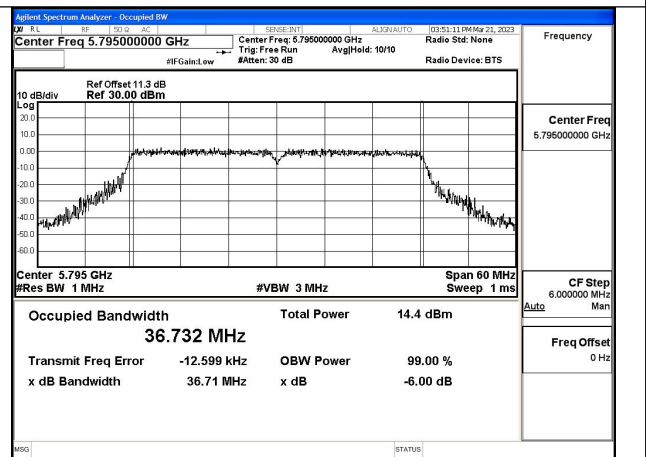

Test Mode:802.11ax HE20 5785MHz Chain1

Test Mode:802.11ax HE20 5825MHz Chain1

Test Mode: 802.11n HT40

Test Mode:802.11n HT40 5755MHz Chain0

Test Mode:802.11n HT40 5795MHz Chain0

Test Mode:802.11n HT40 5755MHz Chain1

Test Mode:802.11n HT40 5795MHz Chain1

Test Mode: 802.11ac VHT40

Test Mode:802.11ac VHT40 5755MHz Chain0

Test Mode:802.11ac VHT40 5795MHz Chain0

Test Mode:802.11ac VHT40 5755MHz Chain1

Test Mode:802.11ac VHT40 5795MHz Chain1