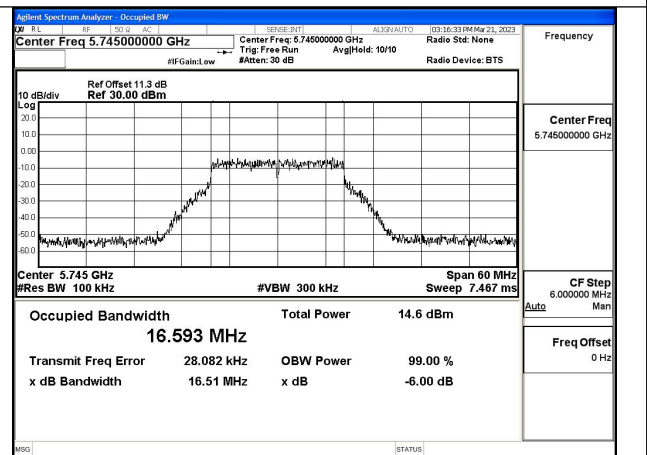

Test Mode:802.11a 5745MHz Chain0

Test Mode:802.11a 5785MHz Chain0