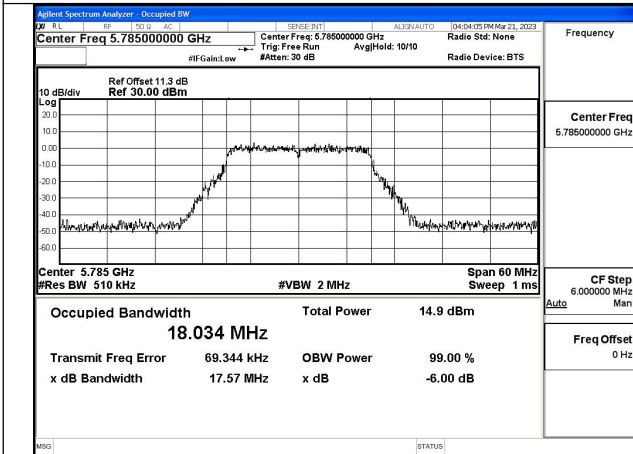

Test Mode: 802.11ac VHT20

Test Mode:802.11ac VHT20 5745MHz Chain0

Test Mode:802.11ac VHT20 5785MHz Chain0

Test Mode:802.11ac VHT20 5825MHz Chain0

Test Mode:802.11ac VHT20 5745MHz Chain1

Test Mode:802.11ac VHT20 5785MHz Chain1

Test Mode:802.11ac VHT20 5825MHz Chain1

Test Mode: 802.11ax HE20

Test Mode:802.11ax HE20 5745MHz Chain0

Test Mode:802.11ax HE20 5785MHz Chain0

Test Mode:802.11ax HE20 5825MHz Chain0

Test Mode:802.11ax HE20 5745MHz Chain1