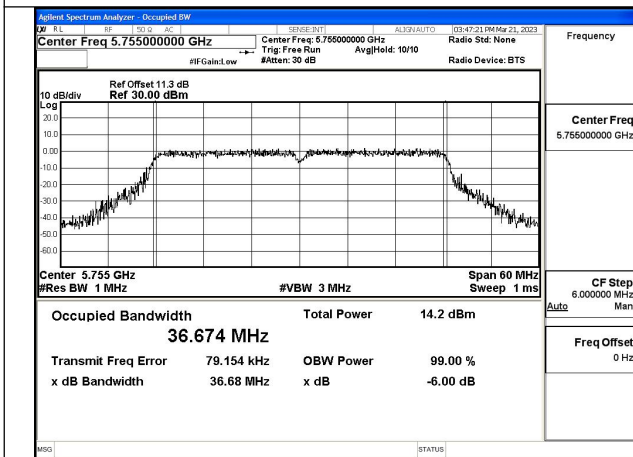

Test Mode:802.11ax HE20 5785MHz Chain1

Test Mode:802.11ax HE20 5825MHz Chain1

Test Mode: 802.11n HT40

Test Mode:802.11n HT40 5755MHz Chain0

Test Mode:802.11n HT40 5795MHz Chain0

Test Mode:802.11n HT40 5755MHz Chain1

Test Mode:802.11n HT40 5795MHz Chain1

Test Mode: 802.11ac VHT40

Test Mode:802.11ac VHT40 5755MHz Chain0

Test Mode:802.11ac VHT40 5795MHz Chain0

Test Mode:802.11ac VHT40 5755MHz Chain1

Test Mode:802.11ac VHT40 5795MHz Chain1