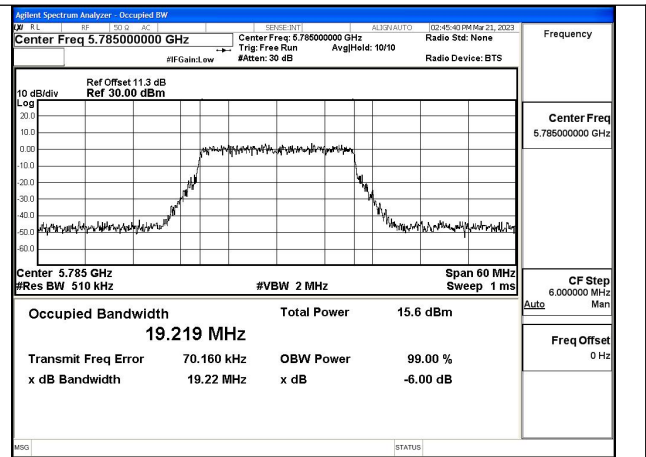

Test Mode: 802.11ac VHT20

Test Mode:802.11ac VHT20 5745MHz Chain0

Test Mode:802.11ac VHT20 5785MHz Chain0

Test Mode:802.11ac VHT20 5825MHz Chain0

Test Mode:802.11ac VHT20 5745MHz Chain1

Test Mode:802.11ac VHT20 5785MHz Chain1

Test Mode:802.11ac VHT20 5825MHz Chain1

Test Mode: 802.11ax HE20

Test Mode:802.11ax HE20 5745MHz Chain0

Test Mode:802.11ax HE20 5785MHz Chain0

Test Mode:802.11ax HE20 5825MHz Chain0

Test Mode:802.11ax HE20 5745MHz Chain1