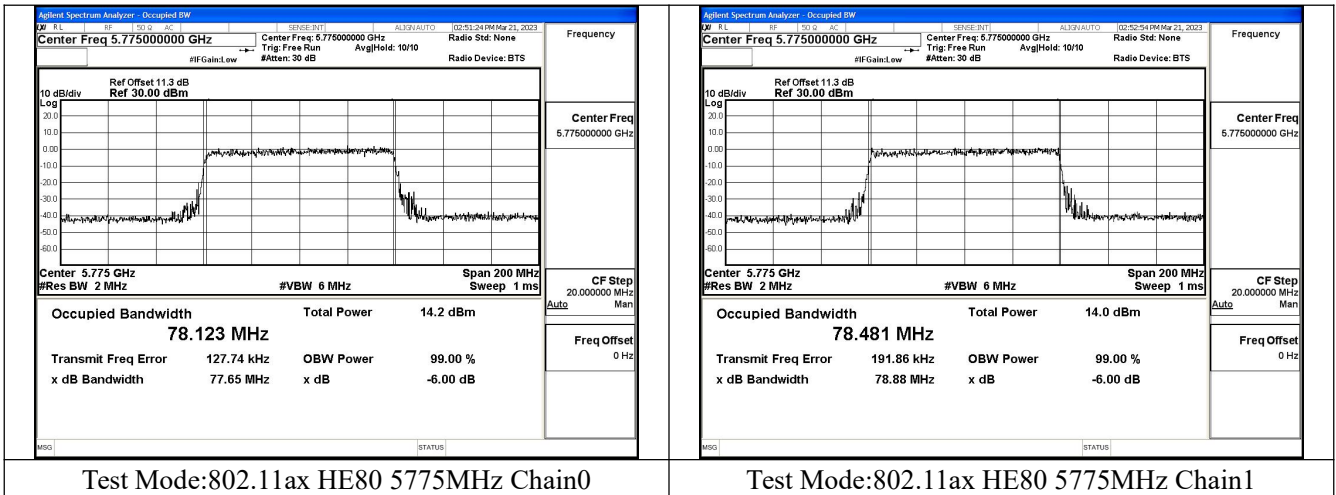

Test Mode: 802.11ax HE40

Test Mode:802.11ax HE40 5755MHz Chain0

Test Mode:802.11ax HE40 5795MHz Chain0

Test Mode:802.11ax HE40 5755MHz Chain1

Test Mode:802.11ax HE40 5795MHz Chain1

Test Mode: 802.11ac VHT80

Test Mode:802.11ac VHT80 5775MHz Chain0

Test Mode:802.11ac VHT80 5775MHz Chain1

Test Mode: 802.11ax HE80