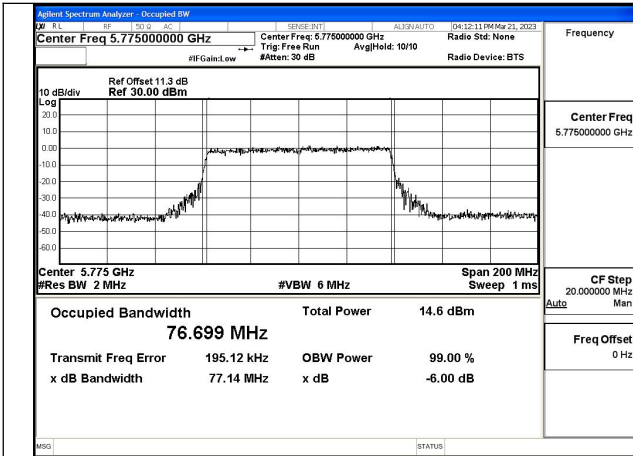

Test Mode: 802.11ax HE40

Test Mode:802.11ax HE40 5755MHz Chain0

Test Mode:802.11ax HE40 5795MHz Chain0

Test Mode:802.11ax HE40 5755MHz Chain1

Test Mode:802.11ax HE40 5795MHz Chain1

Test Mode: 802.11ac VHT80

Test Mode:802.11ac VHT80 5775MHz Chain0

Test Mode:802.11ac VHT80 5775MHz Chain1

Test Mode: 802.11ax HE80