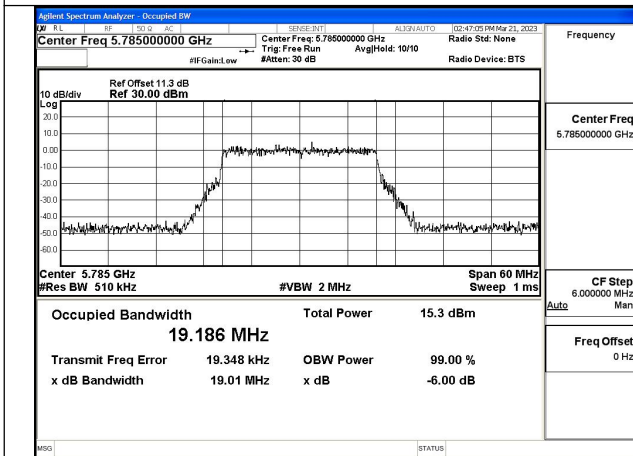

Test Mode:802.11ac VHT20 5825MHz Chain1

Test Mode: 802.11ax HE20

Test Mode:802.11ax HE20 5745MHz Chain0

Test Mode:802.11ax HE20 5785MHz Chain0

Test Mode:802.11ax HE20 5825MHz Chain0

Test Mode:802.11ax HE20 5745MHz Chain1