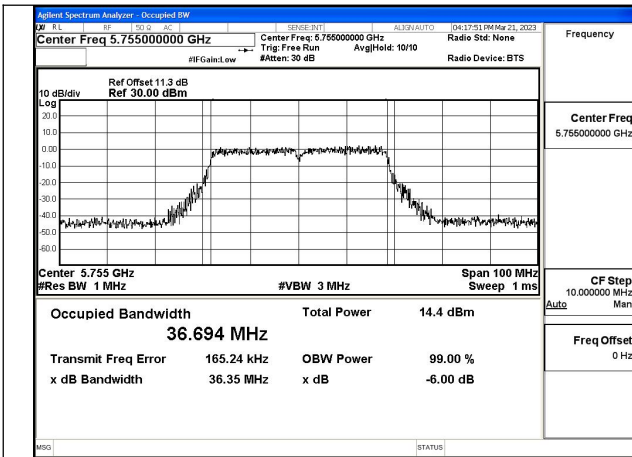

Test Mode: 802.11ac VHT40