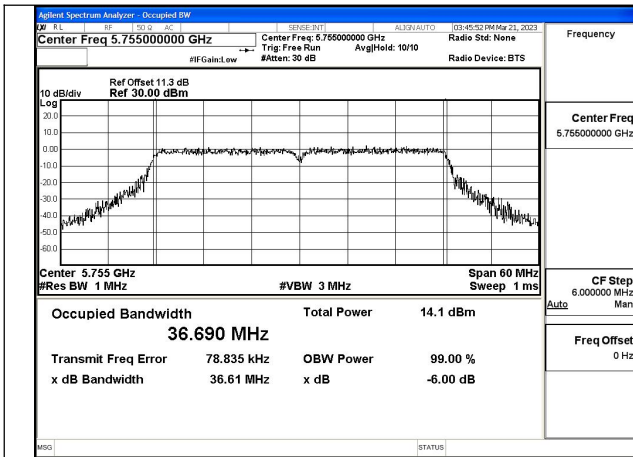

Test Mode: 802.11n HT40