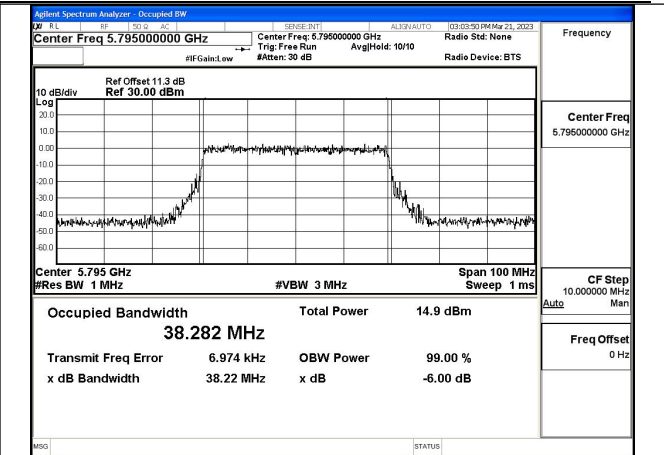

Test Mode: 802.11ax HE40

Test Mode:802.11ax HE40 5755MHz Chain0

Test Mode:802.11ax HE40 5795MHz Chain0

Test Mode:802.11ax HE40 5755MHz Chain1

Test Mode:802.11ax HE40 5795MHz Chain1

Test Mode: 802.11ac VHT80

Test Mode:802.11ac VHT80 5775MHz Chain0

Test Mode:802.11ac VHT80 5775MHz Chain1

Test Mode: 802.11ax HE80