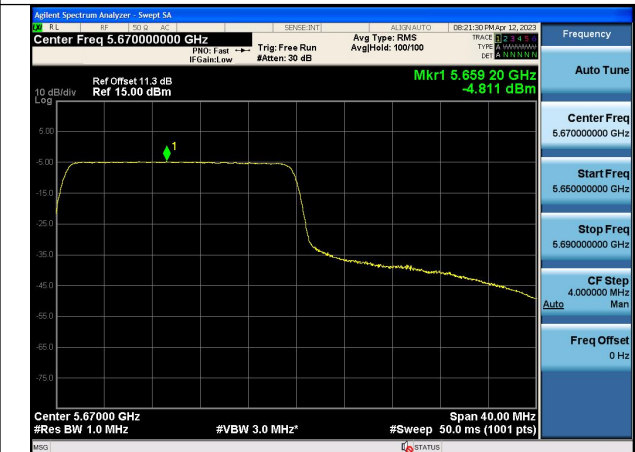

Mode:802.11ax HE40 Tone:242T Frequency:5510MHz
Ant:Chain0

Mode:802.11ax HE40 Tone:242T Frequency:5590MHz
Ant:Chain0

Mode:802.11ax HE40 Tone:242T Frequency:5670MHz
Ant:Chain0

Mode:802.11ax HE40 Tone:242T Frequency:5510MHz
Ant:Chain1

Mode:802.11ax HE40 Tone:242T Frequency:5590MHz
Ant:Chain1

Mode:802.11ax HE40 Tone:242T Frequency:5670MHz
Ant:Chain1

Mode:802.11ax HE40 Tone:484T Frequency:5510MHz
Ant:Chain0

Mode:802.11ax HE40 Tone:484T Frequency:5590MHz
Ant:Chain0