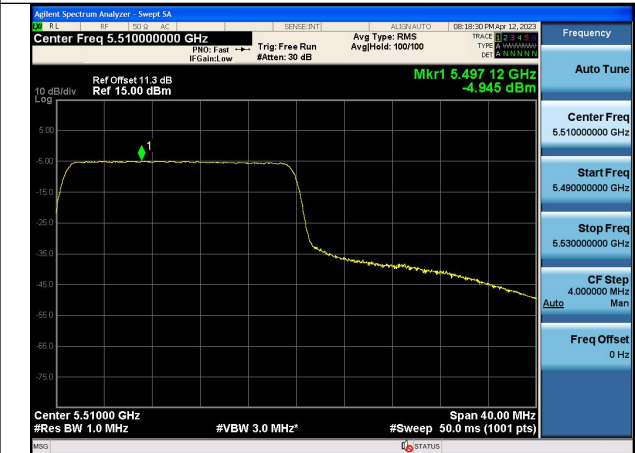

Mode:802.11ax HE40 Tone:106T Frequency:5670MHz
Ant:Chain0

Mode:802.11ax HE40 Tone:106T Frequency:5510MHz
Ant:Chain1

Mode:802.11ax HE40 Tone:106T Frequency:5590MHz
Ant:Chain1

Mode:802.11ax HE40 Tone:106T Frequency:5670MHz
Ant:Chain1

Mode:802.11ax HE40 Tone:242T Frequency:5510MHz
Ant:Chain0

Mode:802.11ax HE40 Tone:242T Frequency:5590MHz
Ant:Chain0

Mode:802.11ax HE40 Tone:242T Frequency:5670MHz
Ant:Chain0

Mode:802.11ax HE40 Tone:242T Frequency:5510MHz
Ant:Chain1