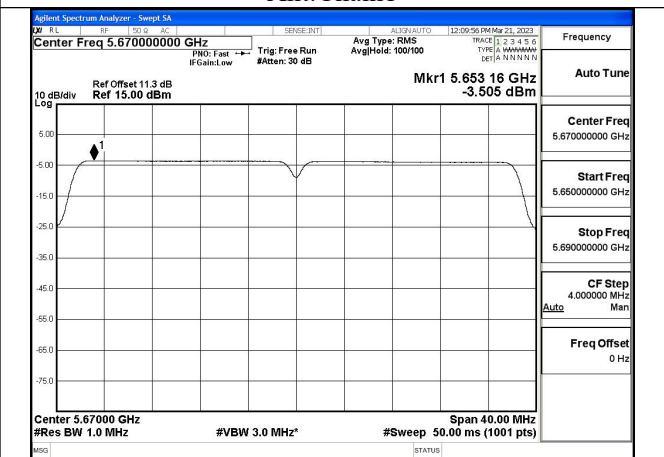

Mode:802.11ac VHT40 Frequency:5670MHz
Ant:Chain1