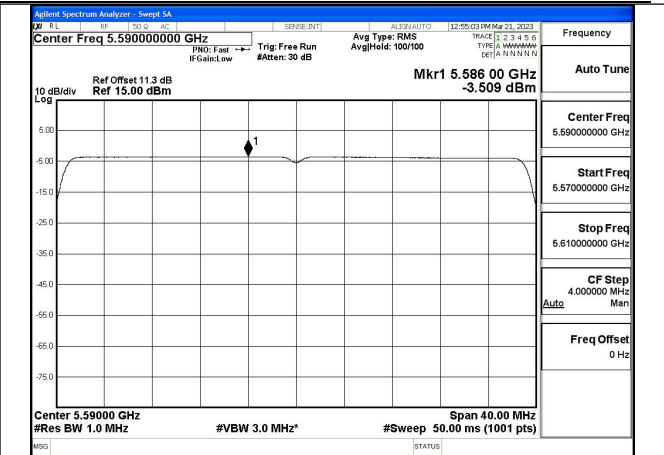

Mode:802.11ax HE40 Tone:484T Frequency:5590MHz
Ant:Chain0