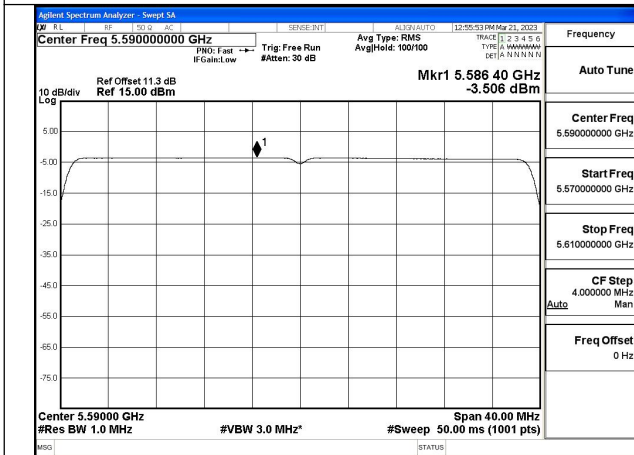

Mode:802.11ax HE40 Tone:484T Frequency:5590MHz
Ant:Chain1