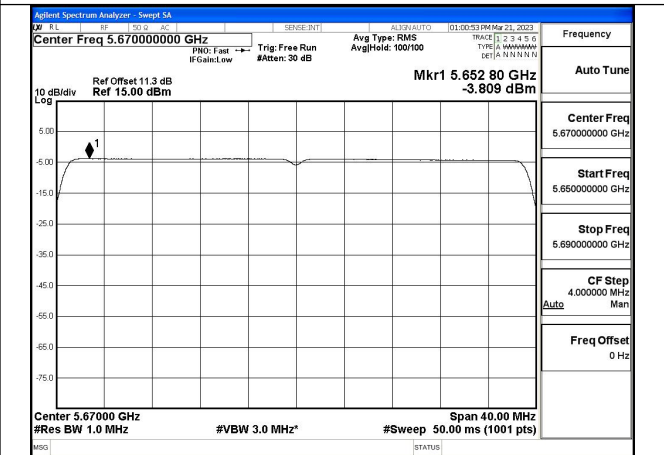

Mode:802.11ax HE40 Tone:484T Frequency:5670MHz
Ant:Chain1