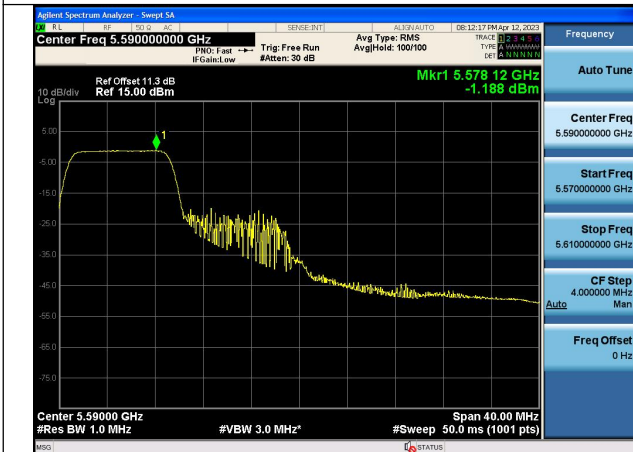

Mode:802.11ax HE40 Tone:106T Frequency:5590MHz
Ant:Chain1