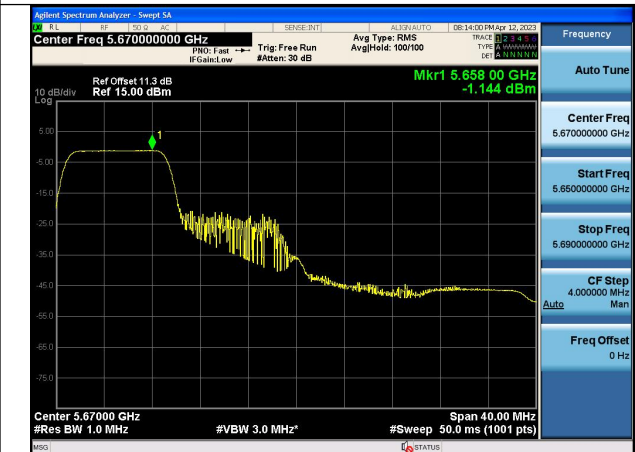

Mode:802.11ax HE40 Tone:52T Frequency:5590MHz
Ant:Chain1

Mode:802.11ax HE40 Tone:52T Frequency:5670MHz
Ant:Chain1

Mode:802.11ax HE40 Tone:106T Frequency:5510MHz
Ant:Chain0

Mode:802.11ax HE40 Tone:106T Frequency:5590MHz
Ant:Chain0

Mode:802.11ax HE40 Tone:106T Frequency:5670MHz
Ant:Chain0

Mode:802.11ax HE40 Tone:106T Frequency:5510MHz
Ant:Chain1

Mode:802.11ax HE40 Tone:106T Frequency:5590MHz
Ant:Chain1

Mode:802.11ax HE40 Tone:106T Frequency:5670MHz
Ant:Chain1