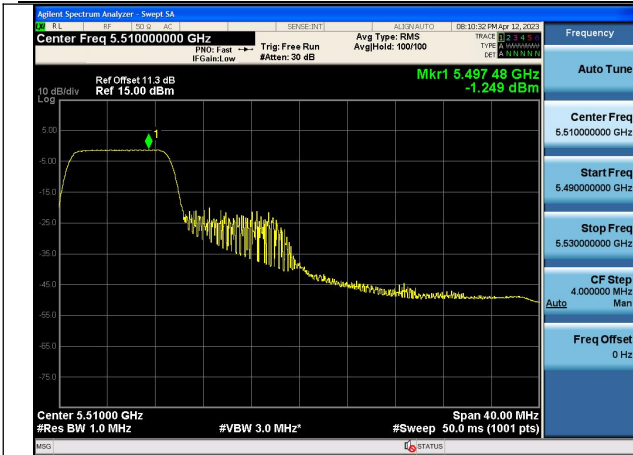

Mode:802.11ax HE40 Tone:106T Frequency:5510MHz
Ant:Chain0