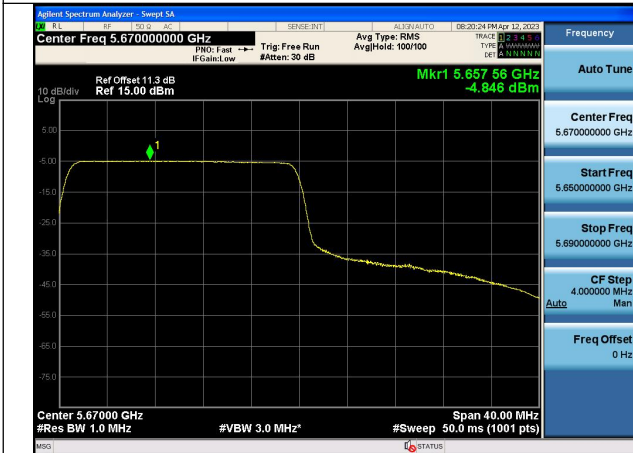

Mode:802.11ax HE40 Tone:106T Frequency:5670MHz
Ant:Chain0

Mode:802.11ax HE40 Tone:106T Frequency:5510MHz
Ant:Chain1

Mode:802.11ax HE40 Tone:106T Frequency:5590MHz
Ant:Chain1

Mode:802.11ax HE40 Tone:106T Frequency:5670MHz
Ant:Chain1

Mode:802.11ax HE40 Tone:242T Frequency:5510MHz
Ant:Chain0

Mode:802.11ax HE40 Tone:242T Frequency:5590MHz
Ant:Chain0

Mode:802.11ax HE40 Tone:242T Frequency:5670MHz
Ant:Chain0

Mode:802.11ax HE40 Tone:242T Frequency:5510MHz
Ant:Chain1