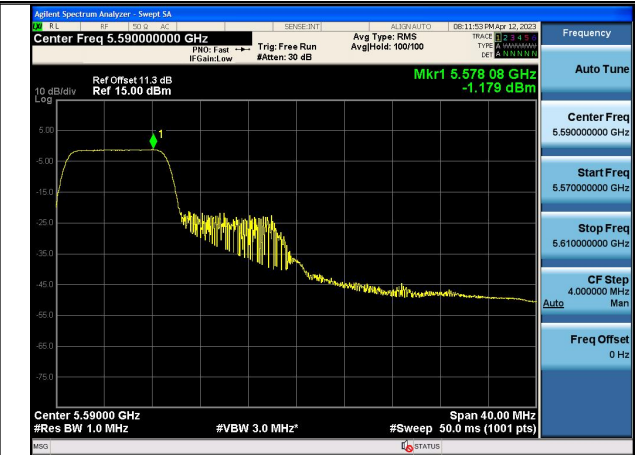

Mode:802.11ax HE40 Tone:52T Frequency:5510MHz
Ant:Chain0

Mode:802.11ax HE40 Tone:52T Frequency:5590MHz
Ant:Chain0

Mode:802.11ax HE40 Tone:52T Frequency:5670MHz
Ant:Chain0

Mode:802.11ax HE40 Tone:52T Frequency:5510MHz
Ant:Chain1

Mode:802.11ax HE40 Tone:52T Frequency:5590MHz
Ant:Chain1

Mode:802.11ax HE40 Tone:52T Frequency:5670MHz
Ant:Chain1

Mode:802.11ax HE40 Tone:106T Frequency:5510MHz
Ant:Chain0

Mode:802.11ax HE40 Tone:106T Frequency:5590MHz
Ant:Chain0