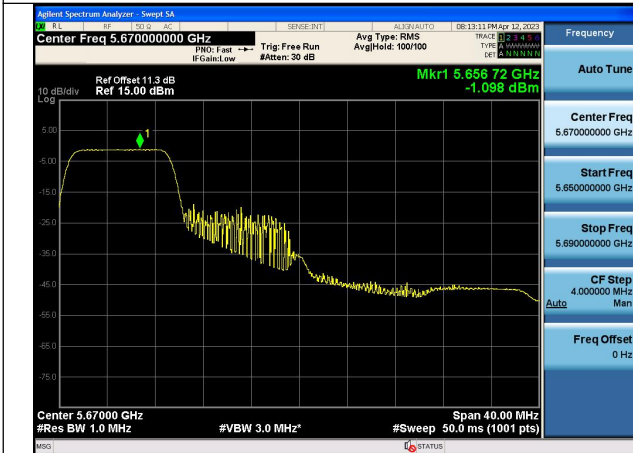

Mode:802.11ax HE40 Tone:52T Frequency:5590MHz
Ant:Chain1

Mode:802.11ax HE40 Tone:52T Frequency:5670MHz
Ant:Chain1

Mode:802.11ax HE40 Tone:106T Frequency:5510MHz
Ant:Chain0

Mode:802.11ax HE40 Tone:106T Frequency:5590MHz
Ant:Chain0