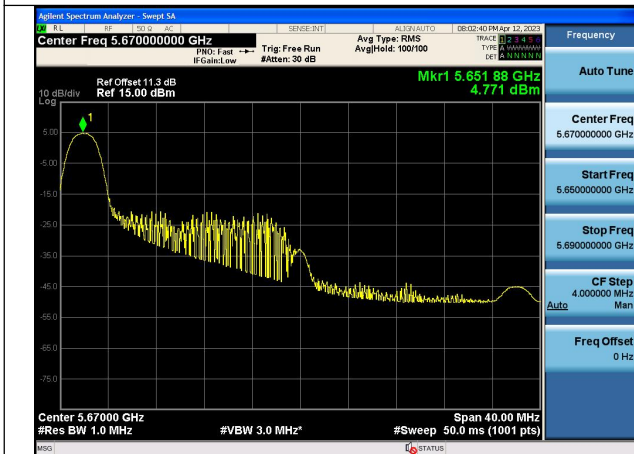

Mode:802.11ac VHT40 Frequency:5590MHz
Ant:Chain1

Mode:802.11ac VHT40 Frequency:5670MHz
Ant:Chain1

Test Mode: 802.11ax HE40

Mode:802.11ax HE40 Tone:26T Frequency:5510MHz
Ant:Chain0

Mode:802.11ax HE40 Tone:26T Frequency:5590MHz
Ant:Chain0

Mode:802.11ax HE40 Tone:26T Frequency:5670MHz
Ant:Chain0

Mode:802.11ax HE40 Tone:26T Frequency:5510MHz
Ant:Chain1

Mode:802.11ax HE40 Tone:26T Frequency:5590MHz
Ant:Chain1

Mode:802.11ax HE40 Tone:26T Frequency:5670MHz
Ant:Chain1