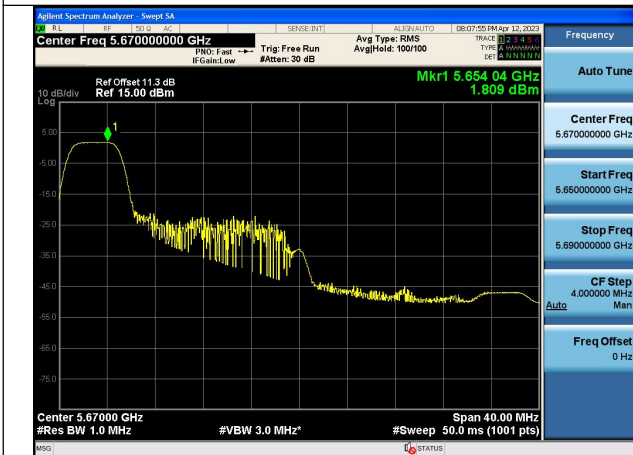

Mode:802.11ax HE40 Tone:26T Frequency:5670MHz
Ant:Chain0

Mode:802.11ax HE40 Tone:26T Frequency:5510MHz
Ant:Chain1

Mode:802.11ax HE40 Tone:26T Frequency:5590MHz
Ant:Chain1

Mode:802.11ax HE40 Tone:26T Frequency:5670MHz
Ant:Chain1

Mode:802.11ax HE40 Tone:52T Frequency:5510MHz
Ant:Chain0

Mode:802.11ax HE40 Tone:52T Frequency:5590MHz
Ant:Chain0

Mode:802.11ax HE40 Tone:52T Frequency:5670MHz
Ant:Chain0

Mode:802.11ax HE40 Tone:52T Frequency:5510MHz
Ant:Chain1