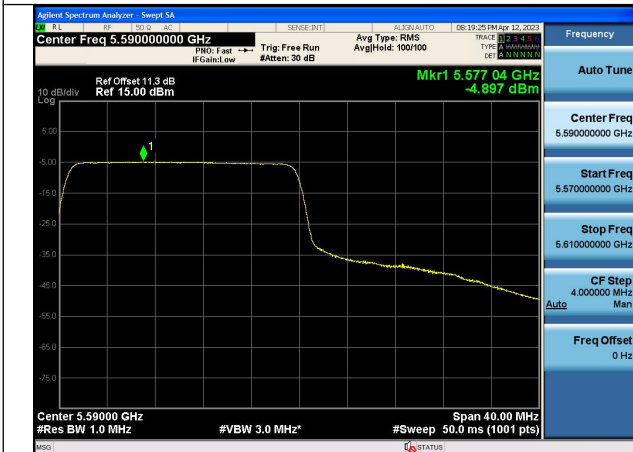

Mode:802.11ax HE40 Tone:242T Frequency:5510MHz
Ant:Chain0

Mode:802.11ax HE40 Tone:242T Frequency:5590MHz
Ant:Chain0

Mode:802.11ax HE40 Tone:242T Frequency:5670MHz
Ant:Chain0

Mode:802.11ax HE40 Tone:242T Frequency:5510MHz
Ant:Chain1

Mode:802.11ax HE40 Tone:242T Frequency:5590MHz
Ant:Chain1

Mode:802.11ax HE40 Tone:242T Frequency:5670MHz
Ant:Chain1

Mode:802.11ax HE40 Tone:484T Frequency:5510MHz
Ant:Chain0

Mode:802.11ax HE40 Tone:484T Frequency:5590MHz
Ant:Chain0