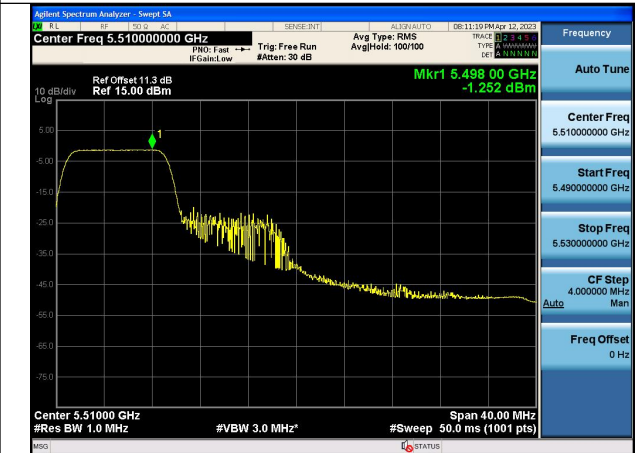

Mode:802.11ax HE40 Tone:52T Frequency:5590MHz
Ant:Chain1

Mode:802.11ax HE40 Tone:52T Frequency:5670MHz
Ant:Chain1

Mode:802.11ax HE40 Tone:106T Frequency:5510MHz
Ant:Chain0

Mode:802.11ax HE40 Tone:106T Frequency:5590MHz
Ant:Chain0

Mode:802.11ax HE40 Tone:106T Frequency:5670MHz
Ant:Chain0

Mode:802.11ax HE40 Tone:106T Frequency:5510MHz
Ant:Chain1

Mode:802.11ax HE40 Tone:106T Frequency:5590MHz
Ant:Chain1

Mode:802.11ax HE40 Tone:106T Frequency:5670MHz
Ant:Chain1