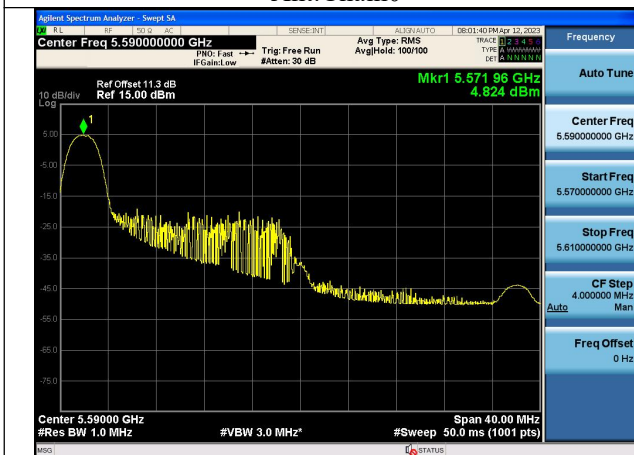

Mode:802.11ac VHT40 Frequency:5590MHz
Ant:Chain1

Mode:802.11ac VHT40 Frequency:5670MHz
Ant:Chain1

Test Mode: 802.11ax HE40

Mode:802.11ax HE40 Tone:26T Frequency:5510MHz
Ant:Chain0

Mode:802.11ax HE40 Tone:26T Frequency:5590MHz
Ant:Chain0

Mode:802.11ax HE40 Tone:26T Frequency:5670MHz
Ant:Chain0

Mode:802.11ax HE40 Tone:26T Frequency:5510MHz
Ant:Chain1

Mode:802.11ax HE40 Tone:26T Frequency:5590MHz
Ant:Chain1

Mode:802.11ax HE40 Tone:26T Frequency:5670MHz
Ant:Chain1