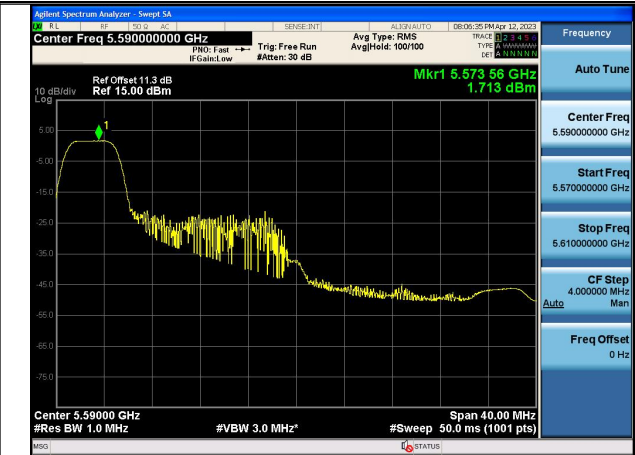

Mode:802.11ax HE40 Tone:26T Frequency:5670MHz
Ant:Chain0

Mode:802.11ax HE40 Tone:26T Frequency:5510MHz
Ant:Chain1

Mode:802.11ax HE40 Tone:26T Frequency:5590MHz
Ant:Chain1

Mode:802.11ax HE40 Tone:26T Frequency:5670MHz
Ant:Chain1

Mode:802.11ax HE40 Tone:52T Frequency:5510MHz
Ant:Chain0

Mode:802.11ax HE40 Tone:52T Frequency:5590MHz
Ant:Chain0

Mode:802.11ax HE40 Tone:52T Frequency:5670MHz
Ant:Chain0

Mode:802.11ax HE40 Tone:52T Frequency:5510MHz
Ant:Chain1