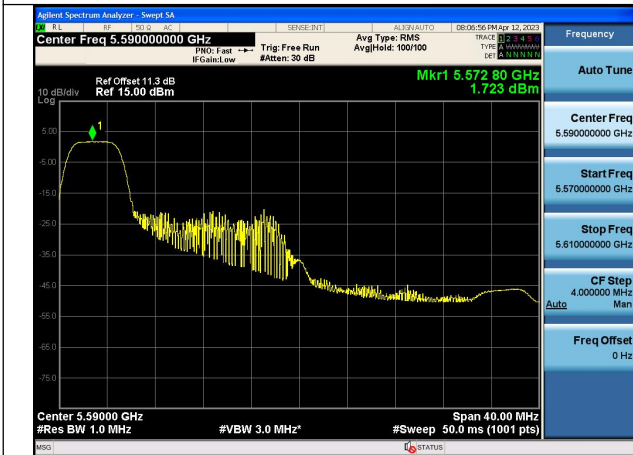

Mode:802.11ax HE40 Tone:52T Frequency:5510MHz
Ant:Chain0

Mode:802.11ax HE40 Tone:52T Frequency:5590MHz
Ant:Chain0

Mode:802.11ax HE40 Tone:52T Frequency:5670MHz
Ant:Chain0

Mode:802.11ax HE40 Tone:52T Frequency:5510MHz
Ant:Chain1