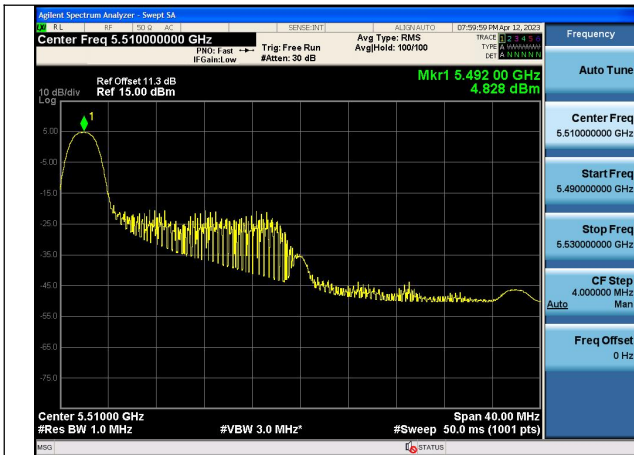

Test Mode: 802.11ax HE40

Mode:802.11ax HE40 Tone:26T Frequency:5510MHz
Ant:Chain0