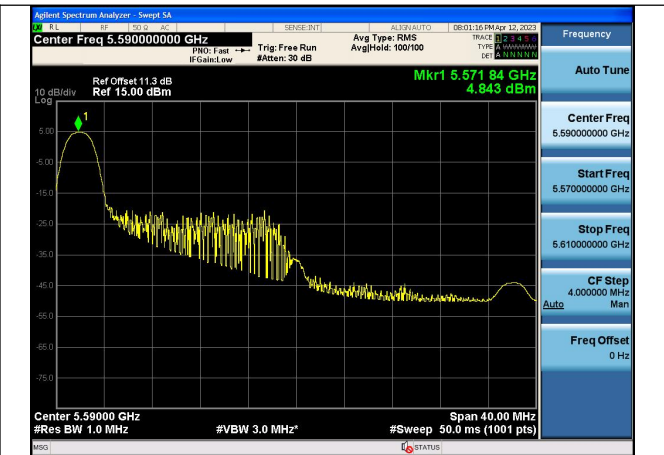

Mode:802.11ac VHT40 Frequency:5590MHz
Ant:Chain1

Mode:802.11ac VHT40 Frequency:5670MHz
Ant:Chain1

Test Mode: 802.11ax HE40

Mode:802.11ax HE40 Tone:26T Frequency:5510MHz
Ant:Chain0

Mode:802.11ax HE40 Tone:26T Frequency:5590MHz
Ant:Chain0

Mode:802.11ax HE40 Tone:26T Frequency:5670MHz
Ant:Chain0

Mode:802.11ax HE40 Tone:26T Frequency:5510MHz
Ant:Chain1

Mode:802.11ax HE40 Tone:26T Frequency:5590MHz
Ant:Chain1

Mode:802.11ax HE40 Tone:26T Frequency:5670MHz
Ant:Chain1