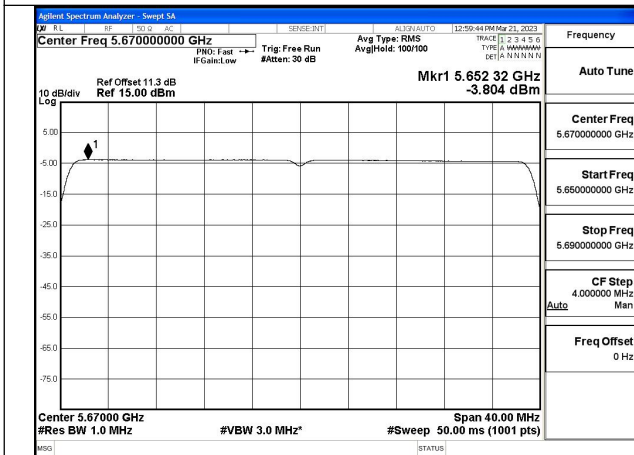

Mode:802.11ax HE40 Tone:242T Frequency:5590MHz
Ant:Chain1

Mode:802.11ax HE40 Tone:242T Frequency:5670MHz
Ant:Chain1

Mode:802.11ax HE40 Tone:484T Frequency:5510MHz
Ant:Chain0

Mode:802.11ax HE40 Tone:484T Frequency:5590MHz
Ant:Chain0