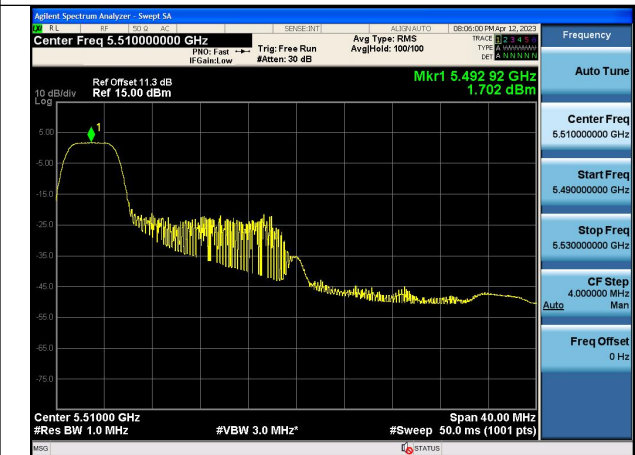

Mode:802.11ax HE40 Tone:26T Frequency:5670MHz
Ant:Chain0

Mode:802.11ax HE40 Tone:26T Frequency:5510MHz
Ant:Chain1

Mode:802.11ax HE40 Tone:26T Frequency:5590MHz
Ant:Chain1

Mode:802.11ax HE40 Tone:26T Frequency:5670MHz
Ant:Chain1

Mode:802.11ax HE40 Tone:52T Frequency:5510MHz
Ant:Chain0

Mode:802.11ax HE40 Tone:52T Frequency:5590MHz
Ant:Chain0

Mode:802.11ax HE40 Tone:52T Frequency:5670MHz
Ant:Chain0

Mode:802.11ax HE40 Tone:52T Frequency:5510MHz
Ant:Chain1