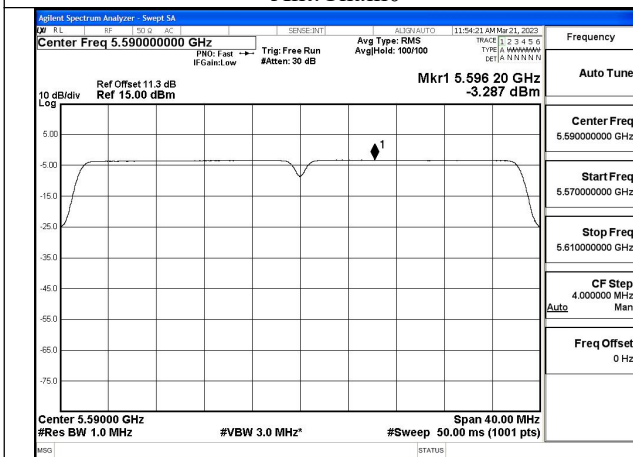

Test Mode: 802.11ac VHT40

Mode:802.11ac VHT40 Frequency:5510MHz
Ant:Chain0

Mode:802.11ac VHT40 Frequency:5590MHz
Ant:Chain0

Mode:802.11ac VHT40 Frequency:5670MHz
Ant:Chain0

Mode:802.11ac VHT40 Frequency:5510MHz
Ant:Chain1