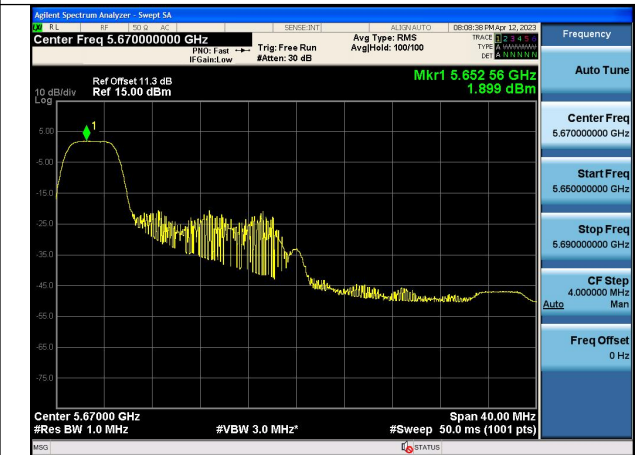

Mode:802.11ax HE40 Tone:52T Frequency:5510MHz
Ant:Chain0

Mode:802.11ax HE40 Tone:52T Frequency:5590MHz
Ant:Chain0

Mode:802.11ax HE40 Tone:52T Frequency:5670MHz
Ant:Chain0

Mode:802.11ax HE40 Tone:52T Frequency:5510MHz
Ant:Chain1

Mode:802.11ax HE40 Tone:52T Frequency:5590MHz
Ant:Chain1

Mode:802.11ax HE40 Tone:52T Frequency:5670MHz
Ant:Chain1

Mode:802.11ax HE40 Tone:106T Frequency:5510MHz
Ant:Chain0

Mode:802.11ax HE40 Tone:106T Frequency:5590MHz
Ant:Chain0