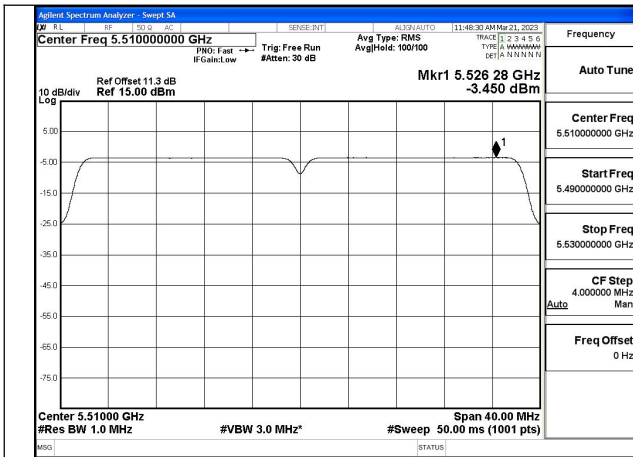

Test Mode: 802.11ac VHT40

Mode:802.11ac VHT40 Frequency:5510MHz
Ant:Chain0

Mode:802.11ac VHT40 Frequency:5590MHz
Ant:Chain0

Mode:802.11ac VHT40 Frequency:5670MHz
Ant:Chain0

Mode:802.11ac VHT40 Frequency:5510MHz
Ant:Chain1