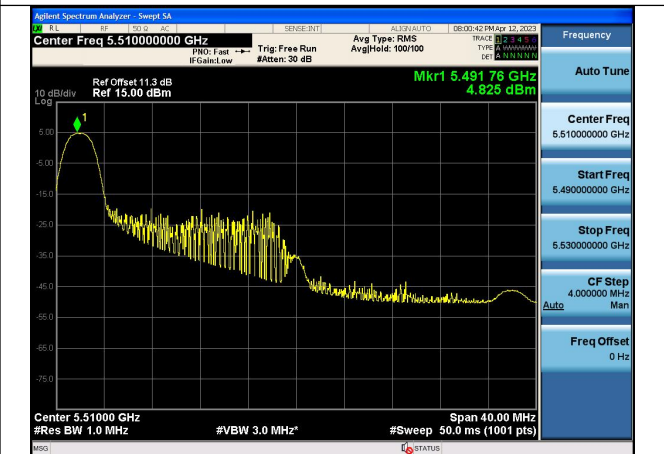

Mode:802.11ac VHT40 Frequency:5590MHz
Ant:Chain1

Mode:802.11ac VHT40 Frequency:5670MHz
Ant:Chain1

Test Mode: 802.11ax HE40

Mode:802.11ax HE40 Tone:26T Frequency:5510MHz
Ant:Chain0

Mode:802.11ax HE40 Tone:26T Frequency:5590MHz
Ant:Chain0

Mode:802.11ax HE40 Tone:26T Frequency:5670MHz
Ant:Chain0

Mode:802.11ax HE40 Tone:26T Frequency:5510MHz
Ant:Chain1

Mode:802.11ax HE40 Tone:26T Frequency:5590MHz
Ant:Chain1

Mode:802.11ax HE40 Tone:26T Frequency:5670MHz
Ant:Chain1