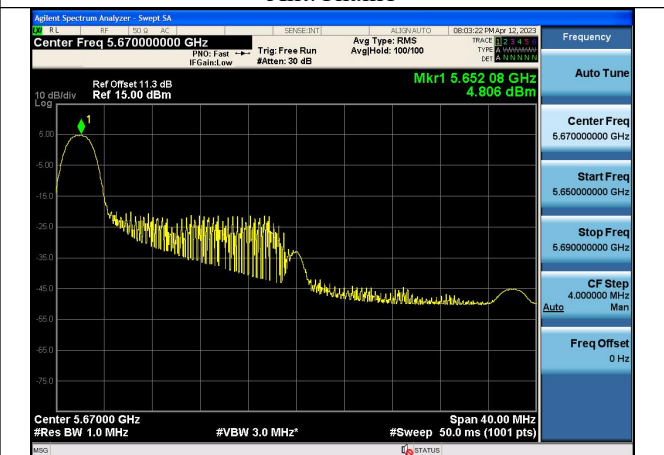

Mode:802.11ac VHT40 Frequency:5590MHz
Ant:Chain1

Mode:802.11ac VHT40 Frequency:5670MHz
Ant:Chain1

Test Mode: 802.11ax HE40

Mode:802.11ax HE40 Tone:26T Frequency:5510MHz
Ant:Chain0

Mode:802.11ax HE40 Tone:26T Frequency:5590MHz
Ant:Chain0

Mode:802.11ax HE40 Tone:26T Frequency:5670MHz
Ant:Chain0

Mode:802.11ax HE40 Tone:26T Frequency:5510MHz
Ant:Chain1

Mode:802.11ax HE40 Tone:26T Frequency:5590MHz
Ant:Chain1

Mode:802.11ax HE40 Tone:26T Frequency:5670MHz
Ant:Chain1