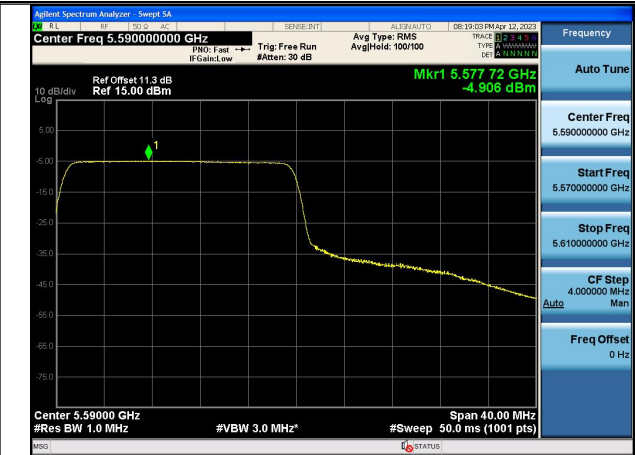

Mode:802.11ax HE40 Tone:106T Frequency:5670MHz
Ant:Chain0

Mode:802.11ax HE40 Tone:106T Frequency:5510MHz
Ant:Chain1

Mode:802.11ax HE40 Tone:106T Frequency:5590MHz
Ant:Chain1

Mode:802.11ax HE40 Tone:106T Frequency:5670MHz
Ant:Chain1

Mode:802.11ax HE40 Tone:242T Frequency:5510MHz
Ant:Chain0

Mode:802.11ax HE40 Tone:242T Frequency:5590MHz
Ant:Chain0

Mode:802.11ax HE40 Tone:242T Frequency:5670MHz
Ant:Chain0

Mode:802.11ax HE40 Tone:242T Frequency:5510MHz
Ant:Chain1