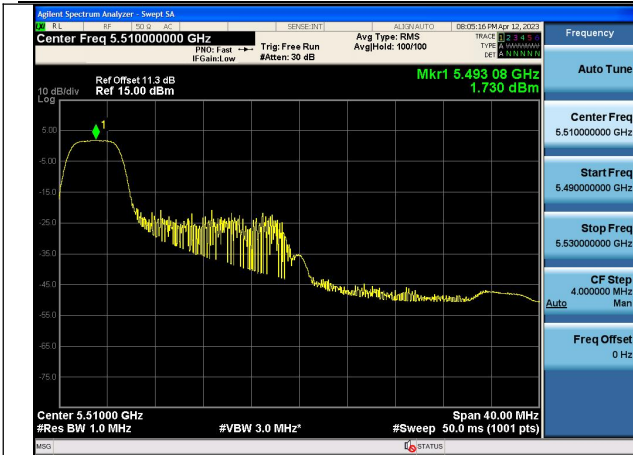

Mode:802.11ax HE40 Tone:26T Frequency:5670MHz
Ant:Chain0

Mode:802.11ax HE40 Tone:26T Frequency:5510MHz
Ant:Chain1

Mode:802.11ax HE40 Tone:26T Frequency:5590MHz
Ant:Chain1

Mode:802.11ax HE40 Tone:26T Frequency:5670MHz
Ant:Chain1

Mode:802.11ax HE40 Tone:52T Frequency:5510MHz
Ant:Chain0

Mode:802.11ax HE40 Tone:52T Frequency:5590MHz
Ant:Chain0

Mode:802.11ax HE40 Tone:52T Frequency:5670MHz
Ant:Chain0

Mode:802.11ax HE40 Tone:52T Frequency:5510MHz
Ant:Chain1