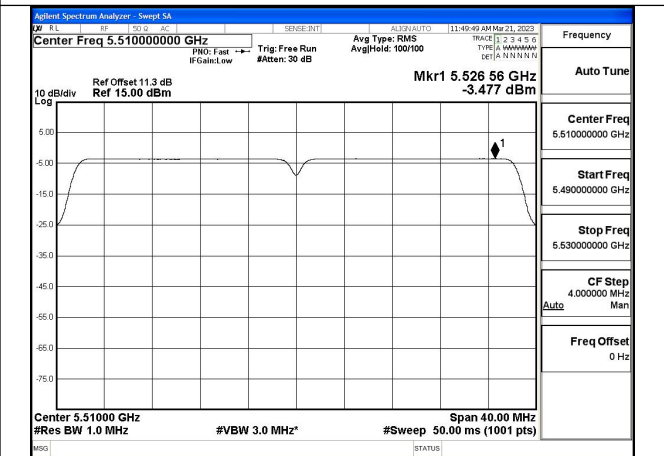

Test Mode: 802.11ac VHT40

Mode:802.11ac VHT40 Frequency:5510MHz
Ant:Chain0

Mode:802.11ac VHT40 Frequency:5590MHz
Ant:Chain0

Mode:802.11ac VHT40 Frequency:5670MHz
Ant:Chain0

Mode:802.11ac VHT40 Frequency:5510MHz
Ant:Chain1