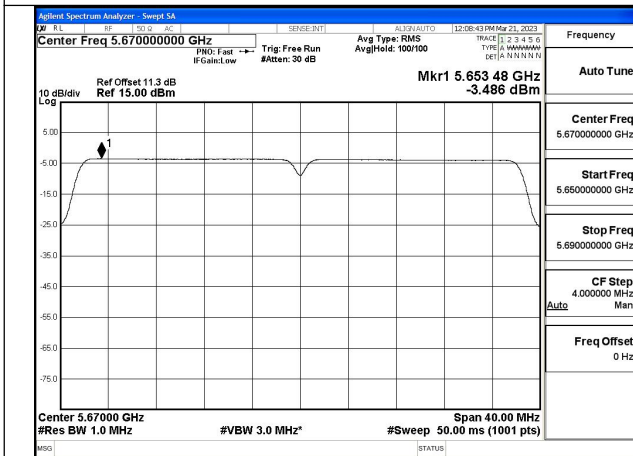

Test Mode: 802.11ac VHT40

Mode:802.11ac VHT40 Frequency:5510MHz
Ant:Chain0

Mode:802.11ac VHT40 Frequency:5590MHz
Ant:Chain0

Mode:802.11ac VHT40 Frequency:5670MHz
Ant:Chain0

Mode:802.11ac VHT40 Frequency:5510MHz
Ant:Chain1