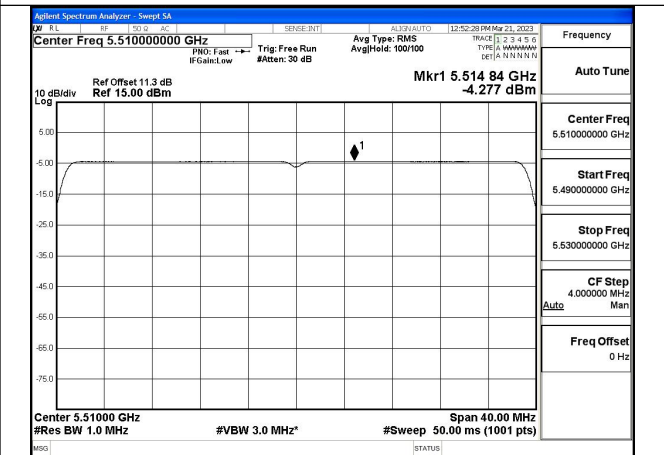

Mode:802.11ax HE40 Tone:484T Frequency:5510MHz
Ant:Chain1