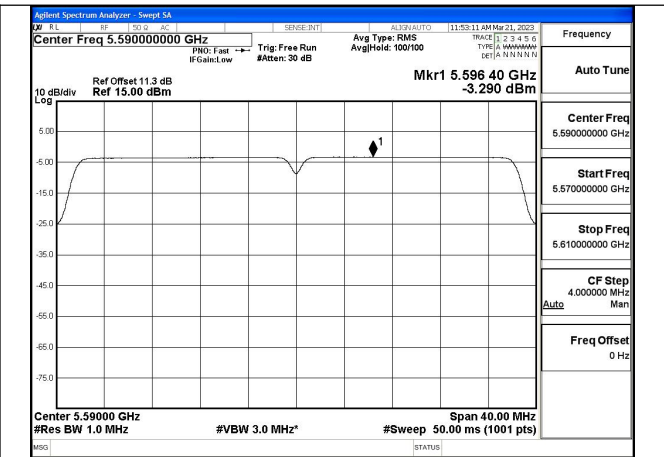

Test Mode: 802.11ac VHT40

Mode:802.11ac VHT40 Frequency:5510MHz
Ant:Chain0

Mode:802.11ac VHT40 Frequency:5590MHz
Ant:Chain0

Mode:802.11ac VHT40 Frequency:5670MHz
Ant:Chain0

Mode:802.11ac VHT40 Frequency:5510MHz
Ant:Chain1