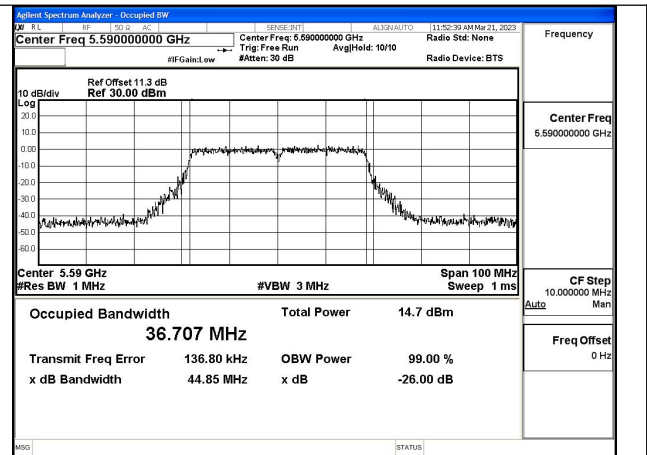

Test Mode:802.11ac VHT20 5700MHz Chain1

Test Mode: 802.11ax HE20

Test Mode:802.11ax HE20 5500MHz Chain0

Test Mode:802.11ax HE20 5580MHz Chain0

Test Mode:802.11ax HE20 5700MHz Chain0

Test Mode:802.11ax HE20 5500MHz Chain1

Test Mode:802.11ax HE20 5580MHz Chain1

Test Mode:802.11ax HE20 5700MHz Chain1

Test Mode: 802.11n HT40

Test Mode:802.11n HT40 5510MHz Chain0

Test Mode:802.11n HT40 5590MHz Chain0

Test Mode:802.11n HT40 5670MHz Chain0

Test Mode:802.11n HT40 5510MHz Chain1

Test Mode:802.11n HT40 5590MHz Chain1

Test Mode:802.11n HT40 5670MHz Chain1

Test Mode: 802.11ac VHT40

Test Mode:802.11ac VHT40 5510MHz Chain0

Test Mode:802.11ac VHT40 5590MHz Chain0