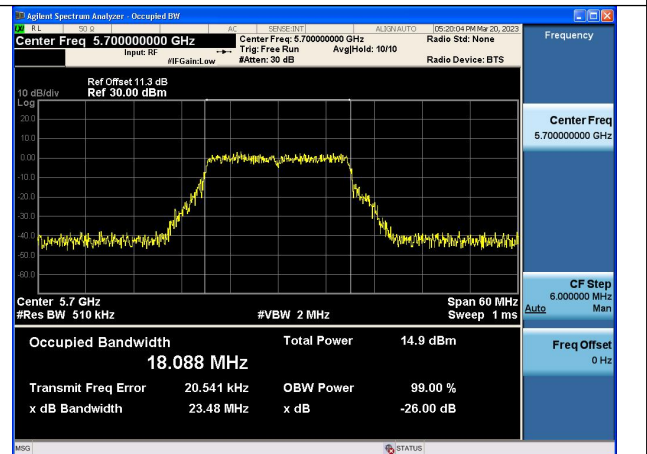

Test Mode: 802.11ac VHT20

Test Mode:802.11ac VHT20 5500MHz Chain0

Test Mode:802.11ac VHT20 5580MHz Chain0

Test Mode:802.11ac VHT20 5700MHz Chain0

Test Mode:802.11ac VHT20 5500MHz Chain1

Test Mode:802.11ac VHT20 5580MHz Chain1

Test Mode:802.11ac VHT20 5700MHz Chain1

Test Mode: 802.11ax HE20

Test Mode:802.11ax HE20 5500MHz Chain0

Test Mode:802.11ax HE20 5580MHz Chain0

Test Mode:802.11ax HE20 5700MHz Chain0

Test Mode:802.11ax HE20 5500MHz Chain1