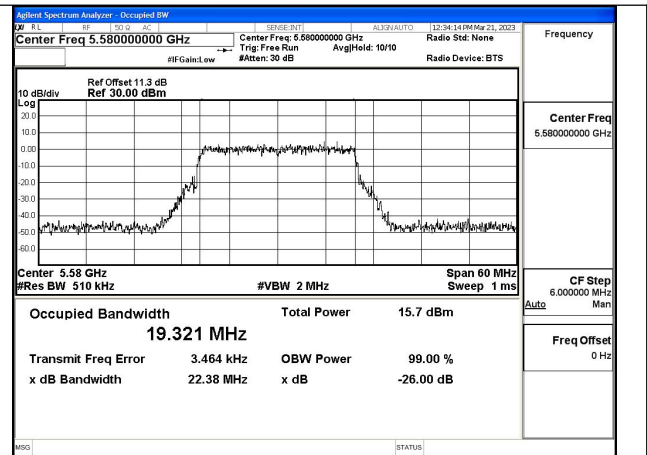

Test Mode: 802.11ac VHT20

Test Mode:802.11ac VHT20 5500MHz Chain0

Test Mode:802.11ac VHT20 5580MHz Chain0

Test Mode:802.11ac VHT20 5700MHz Chain0

Test Mode:802.11ac VHT20 5500MHz Chain1

Test Mode:802.11ac VHT20 5580MHz Chain1

Test Mode:802.11ac VHT20 5700MHz Chain1

Test Mode: 802.11ax HE20

Test Mode:802.11ax HE20 5500MHz Chain0

Test Mode:802.11ax HE20 5580MHz Chain0

Test Mode:802.11ax HE20 5700MHz Chain0

Test Mode:802.11ax HE20 5500MHz Chain1