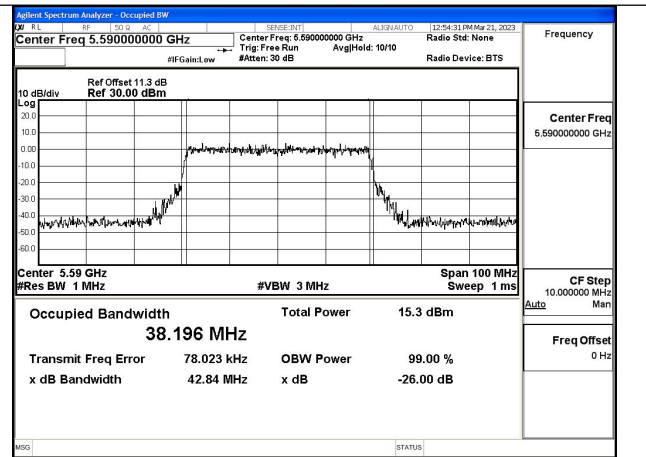

Test Mode:802.11ac VHT40 5670MHz Chain0

Test Mode:802.11ac VHT40 5510MHz Chain1

Test Mode:802.11ac VHT40 5590MHz Chain1

Test Mode:802.11ac VHT40 5670MHz Chain1

Test Mode: 802.11ax HE40

Test Mode:802.11ax HE40 5510MHz Chain0

Test Mode:802.11ax HE40 5590MHz Chain0

Test Mode:802.11ax HE40 5670MHz Chain0

Test Mode:802.11ax HE40 5510MHz Chain1

Test Mode:802.11ax HE40 5590MHz Chain1

Test Mode:802.11ax HE40 5670MHz Chain1

Test Mode: 802.11ac VHT80