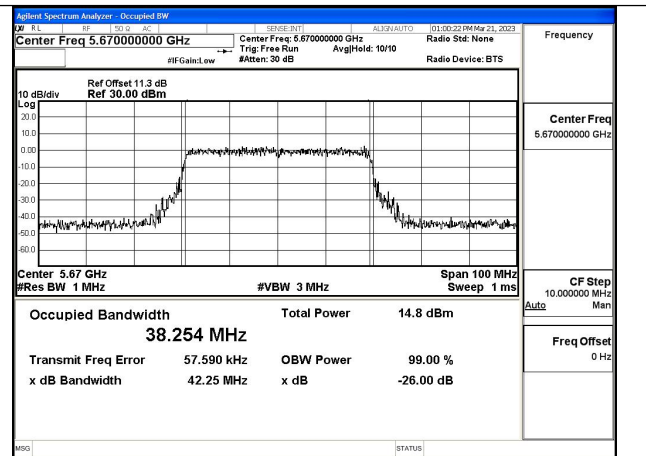

Test Mode:802.11ac VHT40 5670MHz Chain0

Test Mode:802.11ac VHT40 5510MHz Chain1

Test Mode:802.11ac VHT40 5590MHz Chain1

Test Mode:802.11ac VHT40 5670MHz Chain1

Test Mode: 802.11ax HE40

Test Mode:802.11ax HE40 5510MHz Chain0

Test Mode:802.11ax HE40 5590MHz Chain0

Test Mode:802.11ax HE40 5670MHz Chain0

Test Mode:802.11ax HE40 5510MHz Chain1

Test Mode:802.11ax HE40 5590MHz Chain1

Test Mode:802.11ax HE40 5670MHz Chain1

Test Mode: 802.11ac VHT80