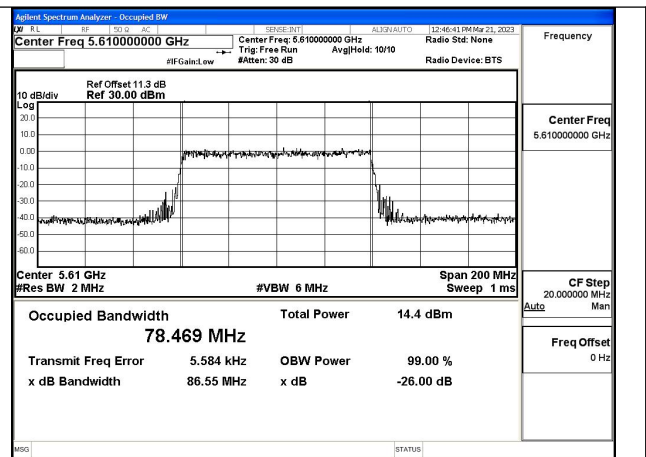

Test Mode:802.11ac VHT80 5530MHz Chain0

Test Mode:802.11ac VHT80 5610MHz Chain0

Test Mode:802.11ac VHT80 5530MHz Chain1

Test Mode:802.11ac VHT80 5610MHz Chain1

Test Mode: 802.11ax HE80

Test Mode:802.11ax HE80 5530MHz Chain0

Test Mode:802.11ax HE80 5610MHz Chain0