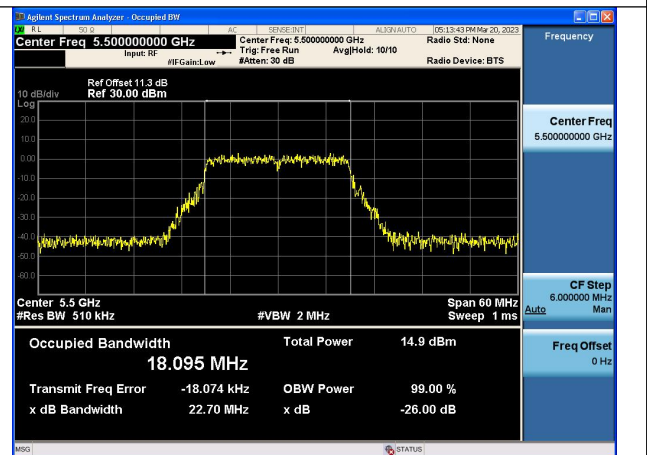

Test Mode: 802.11ac VHT20

Test Mode:802.11ac VHT20 5500MHz Chain0

Test Mode:802.11ac VHT20 5580MHz Chain0

Test Mode:802.11ac VHT20 5700MHz Chain0

Test Mode:802.11ac VHT20 5500MHz Chain1

Test Mode:802.11ac VHT20 5580MHz Chain1

Test Mode:802.11ac VHT20 5700MHz Chain1

Test Mode: 802.11ax HE20

Test Mode:802.11ax HE20 5500MHz Chain0

Test Mode:802.11ax HE20 5580MHz Chain0

Test Mode:802.11ax HE20 5700MHz Chain0

Test Mode:802.11ax HE20 5500MHz Chain1