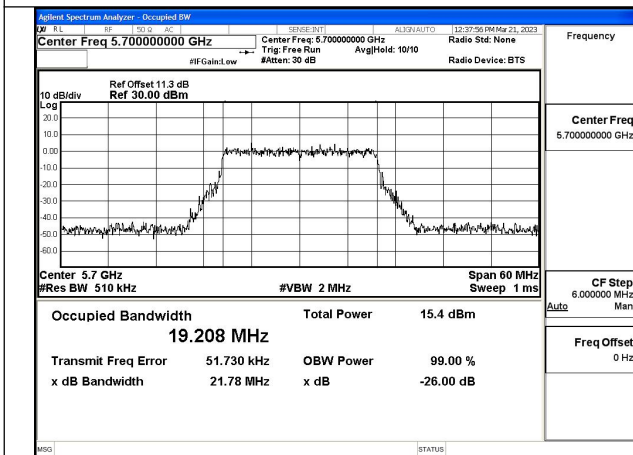

Test Mode: 802.11ac VHT20

Test Mode:802.11ac VHT20 5500MHz Chain0

Test Mode:802.11ac VHT20 5580MHz Chain0

Test Mode:802.11ac VHT20 5700MHz Chain0

Test Mode:802.11ac VHT20 5500MHz Chain1

Test Mode:802.11ac VHT20 5580MHz Chain1

Test Mode:802.11ac VHT20 5700MHz Chain1

Test Mode: 802.11ax HE20

Test Mode:802.11ax HE20 5500MHz Chain0

Test Mode:802.11ax HE20 5580MHz Chain0

Test Mode:802.11ax HE20 5700MHz Chain0

Test Mode:802.11ax HE20 5500MHz Chain1