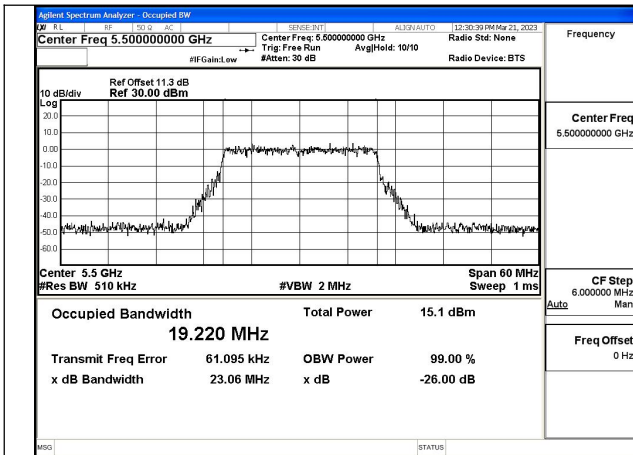

Test Mode: 802.11ac VHT20

Test Mode:802.11ac VHT20 5500MHz Chain0

Test Mode:802.11ac VHT20 5580MHz Chain0

Test Mode:802.11ac VHT20 5700MHz Chain0

Test Mode:802.11ac VHT20 5500MHz Chain1

Test Mode:802.11ac VHT20 5580MHz Chain1

Test Mode:802.11ac VHT20 5700MHz Chain1

Test Mode: 802.11ax HE20

Test Mode:802.11ax HE20 5500MHz Chain0

Test Mode:802.11ax HE20 5580MHz Chain0

Test Mode:802.11ax HE20 5700MHz Chain0

Test Mode:802.11ax HE20 5500MHz Chain1