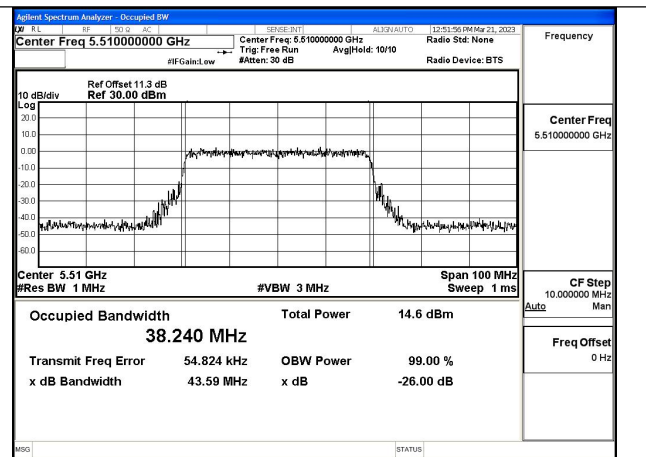

Test Mode:802.11ac VHT40 5670MHz Chain0

Test Mode:802.11ac VHT40 5510MHz Chain1

Test Mode:802.11ac VHT40 5590MHz Chain1

Test Mode:802.11ac VHT40 5670MHz Chain1

Test Mode: 802.11ax HE40

Test Mode:802.11ax HE40 5510MHz Chain0

Test Mode:802.11ax HE40 5590MHz Chain0

Test Mode:802.11ax HE40 5670MHz Chain0

Test Mode:802.11ax HE40 5510MHz Chain1

Test Mode:802.11ax HE40 5590MHz Chain1

Test Mode:802.11ax HE40 5670MHz Chain1

Test Mode: 802.11ac VHT80