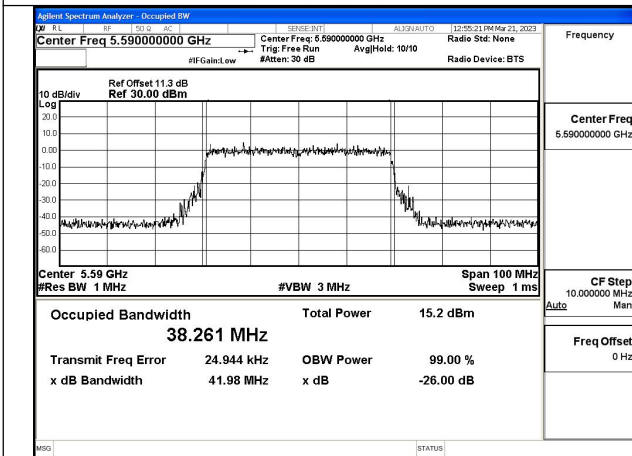

Test Mode:802.11ac VHT40 5670MHz Chain0

Test Mode:802.11ac VHT40 5510MHz Chain1

Test Mode:802.11ac VHT40 5590MHz Chain1

Test Mode:802.11ac VHT40 5670MHz Chain1

Test Mode: 802.11ax HE40

Test Mode:802.11ax HE40 5510MHz Chain0

Test Mode:802.11ax HE40 5590MHz Chain0

Test Mode:802.11ax HE40 5670MHz Chain0

Test Mode:802.11ax HE40 5510MHz Chain1

Test Mode:802.11ax HE40 5590MHz Chain1

Test Mode:802.11ax HE40 5670MHz Chain1

Test Mode: 802.11ac VHT80