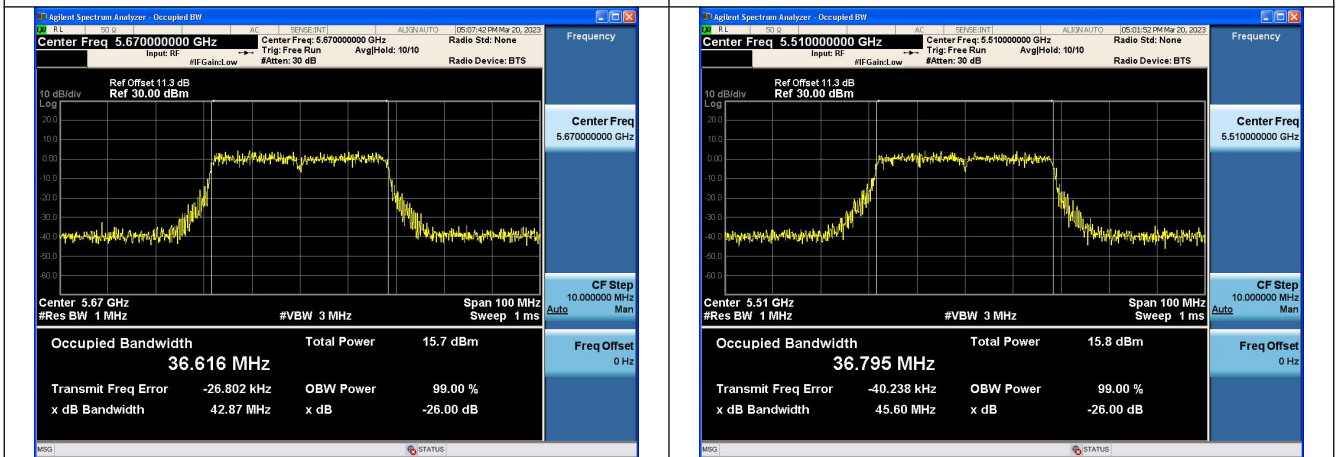

Test Mode:802.11ac VHT20 5700MHz Chain1

Test Mode: 802.11ax HE20

Test Mode:802.11ax HE20 5500MHz Chain0

Test Mode:802.11ax HE20 5580MHz Chain0

Test Mode:802.11ax HE20 5700MHz Chain0

Test Mode:802.11ax HE20 5500MHz Chain1

Test Mode:802.11ax HE20 5580MHz Chain1

Test Mode:802.11ax HE20 5700MHz Chain1

Test Mode: 802.11n HT40

Test Mode:802.11n HT40 5510MHz Chain0

Test Mode:802.11n HT40 5590MHz Chain0

Test Mode:802.11n HT40 5670MHz Chain0

Test Mode:802.11n HT40 5510MHz Chain1

Test Mode:802.11n HT40 5590MHz Chain1

Test Mode:802.11n HT40 5670MHz Chain1

Test Mode: 802.11ac VHT40

Test Mode:802.11ac VHT40 5510MHz Chain0

Test Mode:802.11ac VHT40 5590MHz Chain0