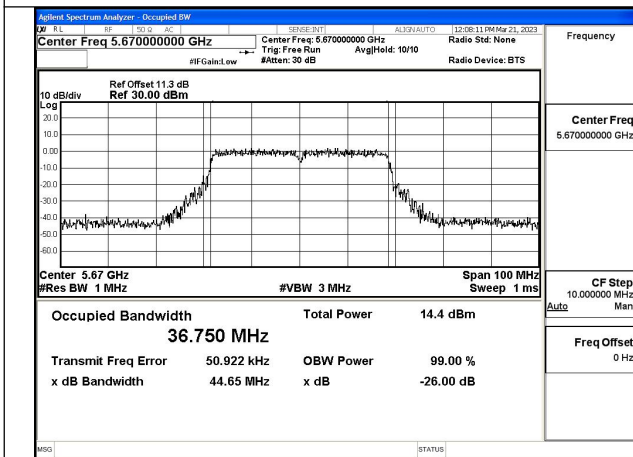

Test Mode:802.11n HT40 5510MHz Chain1

Test Mode:802.11n HT40 5590MHz Chain1

Test Mode:802.11n HT40 5670MHz Chain1

Test Mode: 802.11ac VHT40

Test Mode:802.11ac VHT40 5510MHz Chain0

Test Mode:802.11ac VHT40 5590MHz Chain0

Test Mode:802.11ac VHT40 5670MHz Chain0

Test Mode:802.11ac VHT40 5510MHz Chain1

Test Mode:802.11ac VHT40 5590MHz Chain1

Test Mode:802.11ac VHT40 5670MHz Chain1

Test Mode: 802.11ax HE40

Test Mode:802.11ax HE40 5510MHz Chain0