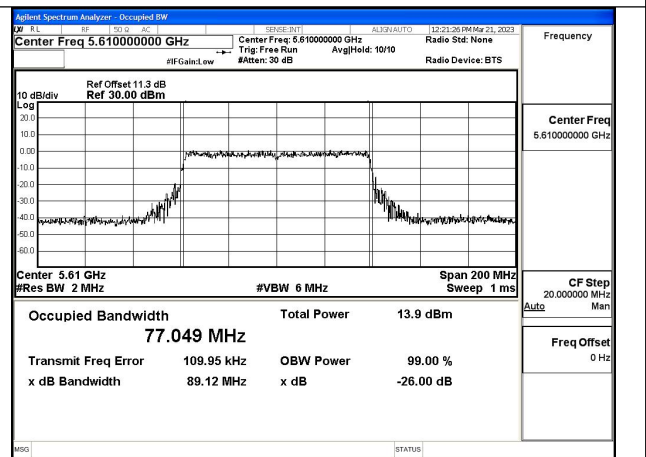

Test Mode:802.11ax HE40 5590MHz Chain0

Test Mode:802.11ax HE40 5670MHz Chain0

Test Mode:802.11ax HE40 5510MHz Chain1

Test Mode:802.11ax HE40 5590MHz Chain1

Test Mode:802.11ax HE40 5670MHz Chain1

Test Mode: 802.11ac VHT80

Test Mode:802.11ac VHT80 5530MHz Chain0

Test Mode:802.11ac VHT80 5610MHz Chain0

Test Mode:802.11ac VHT80 5530MHz Chain1

Test Mode:802.11ac VHT80 5610MHz Chain1

Test Mode: 802.11ax HE80

Test Mode:802.11ax HE80 5530MHz Chain0