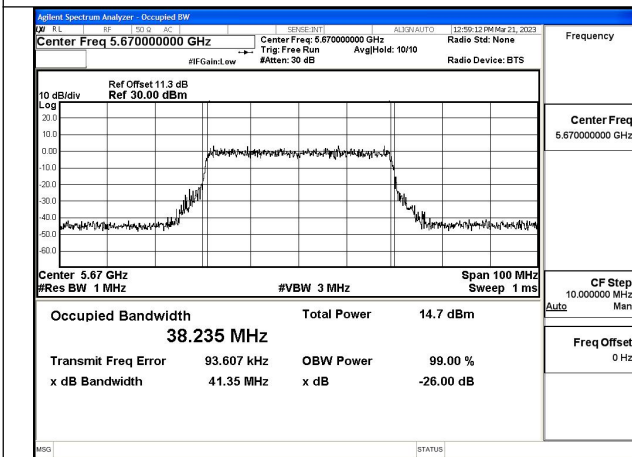

Test Mode:802.11ac VHT40 5670MHz Chain0

Test Mode:802.11ac VHT40 5510MHz Chain1

Test Mode:802.11ac VHT40 5590MHz Chain1

Test Mode:802.11ac VHT40 5670MHz Chain1

Test Mode: 802.11ax HE40

Test Mode:802.11ax HE40 5510MHz Chain0

Test Mode:802.11ax HE40 5590MHz Chain0

Test Mode:802.11ax HE40 5670MHz Chain0

Test Mode:802.11ax HE40 5510MHz Chain1

Test Mode:802.11ax HE40 5590MHz Chain1

Test Mode:802.11ax HE40 5670MHz Chain1

Test Mode: 802.11ac VHT80