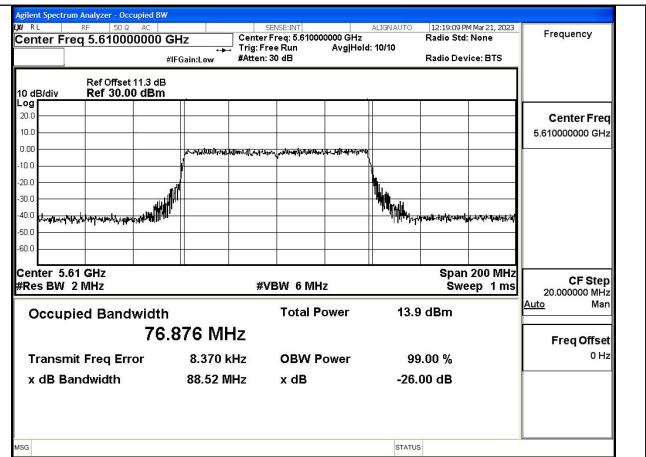

Test Mode:802.11ax HE40 5590MHz Chain0

Test Mode:802.11ax HE40 5670MHz Chain0

Test Mode:802.11ax HE40 5510MHz Chain1

Test Mode:802.11ax HE40 5590MHz Chain1

Test Mode:802.11ax HE40 5670MHz Chain1

Test Mode: 802.11ac VHT80

Test Mode:802.11ac VHT80 5530MHz Chain0

Test Mode:802.11ac VHT80 5610MHz Chain0

Test Mode:802.11ac VHT80 5530MHz Chain1

Test Mode:802.11ac VHT80 5610MHz Chain1

Test Mode: 802.11ax HE80

Test Mode:802.11ax HE80 5530MHz Chain0

Test Mode:802.11ax HE80 5610MHz Chain0