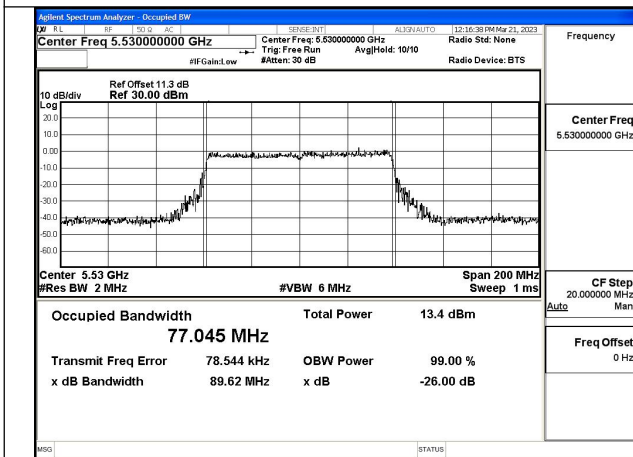

Test Mode:802.11ax HE40 5590MHz Chain0

Test Mode:802.11ax HE40 5670MHz Chain0

Test Mode:802.11ax HE40 5510MHz Chain1

Test Mode:802.11ax HE40 5590MHz Chain1

Test Mode:802.11ax HE40 5670MHz Chain1

Test Mode: 802.11ac VHT80

Test Mode:802.11ac VHT80 5530MHz Chain0

Test Mode:802.11ac VHT80 5610MHz Chain0

Test Mode:802.11ac VHT80 5530MHz Chain1

Test Mode:802.11ac VHT80 5610MHz Chain1

Test Mode: 802.11ax HE80

Test Mode:802.11ax HE80 5530MHz Chain0