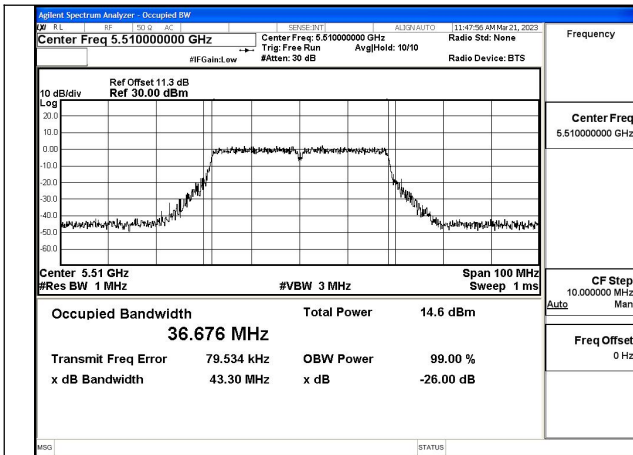

Test Mode:802.11ax HE20 5580MHz Chain1

Test Mode:802.11ax HE20 5700MHz Chain1

Test Mode: 802.11n HT40

Test Mode:802.11n HT40 5510MHz Chain0

Test Mode:802.11n HT40 5590MHz Chain0

Test Mode:802.11n HT40 5670MHz Chain0

Test Mode:802.11n HT40 5510MHz Chain1

Test Mode:802.11n HT40 5590MHz Chain1

Test Mode:802.11n HT40 5670MHz Chain1

Test Mode: 802.11ac VHT40

Test Mode:802.11ac VHT40 5510MHz Chain0

Test Mode:802.11ac VHT40 5590MHz Chain0