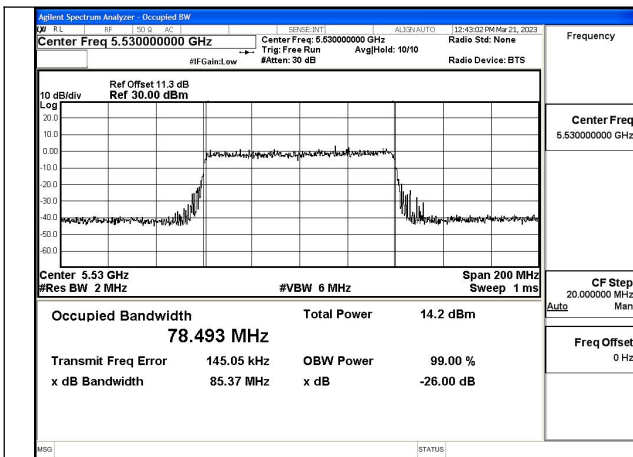

Test Mode:802.11ac VHT80 5530MHz Chain0

Test Mode:802.11ac VHT80 5610MHz Chain0

Test Mode:802.11ac VHT80 5530MHz Chain1

Test Mode:802.11ac VHT80 5610MHz Chain1

Test Mode: 802.11ax HE80

Test Mode:802.11ax HE80 5530MHz Chain0

Test Mode:802.11ax HE80 5610MHz Chain0