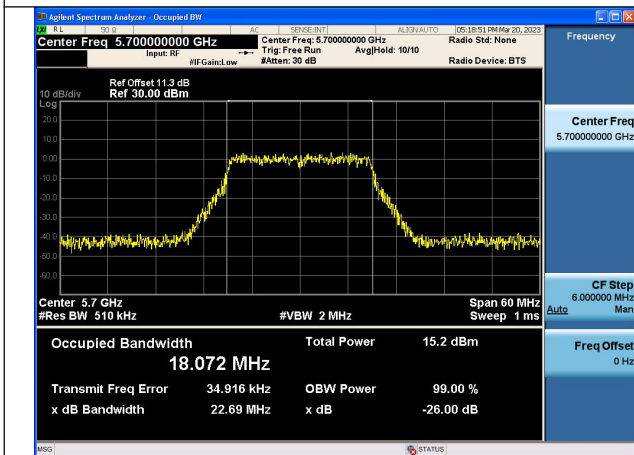

Test Mode: 802.11ac VHT20

Test Mode:802.11ac VHT20 5500MHz Chain0

Test Mode:802.11ac VHT20 5580MHz Chain0

Test Mode:802.11ac VHT20 5700MHz Chain0

Test Mode:802.11ac VHT20 5500MHz Chain1

Test Mode:802.11ac VHT20 5580MHz Chain1

Test Mode:802.11ac VHT20 5700MHz Chain1

Test Mode: 802.11ax HE20

Test Mode:802.11ax HE20 5500MHz Chain0

Test Mode:802.11ax HE20 5580MHz Chain0

Test Mode:802.11ax HE20 5700MHz Chain0

Test Mode:802.11ax HE20 5500MHz Chain1