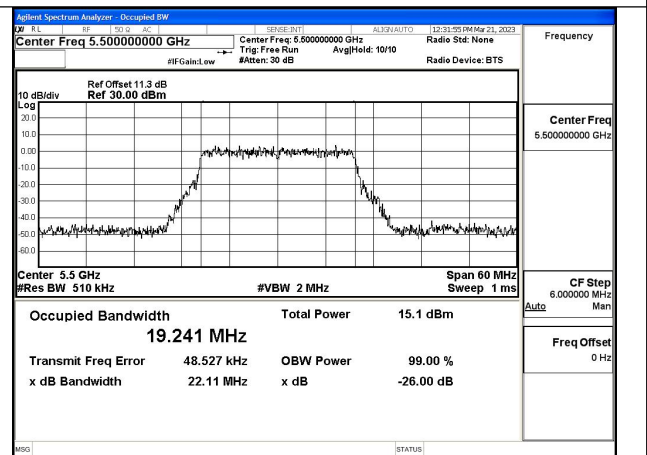

Test Mode: 802.11ac VHT20

Test Mode:802.11ac VHT20 5500MHz Chain0

Test Mode:802.11ac VHT20 5580MHz Chain0

Test Mode:802.11ac VHT20 5700MHz Chain0

Test Mode:802.11ac VHT20 5500MHz Chain1

Test Mode:802.11ac VHT20 5580MHz Chain1

Test Mode:802.11ac VHT20 5700MHz Chain1

Test Mode: 802.11ax HE20

Test Mode:802.11ax HE20 5500MHz Chain0

Test Mode:802.11ax HE20 5580MHz Chain0

Test Mode:802.11ax HE20 5700MHz Chain0

Test Mode:802.11ax HE20 5500MHz Chain1