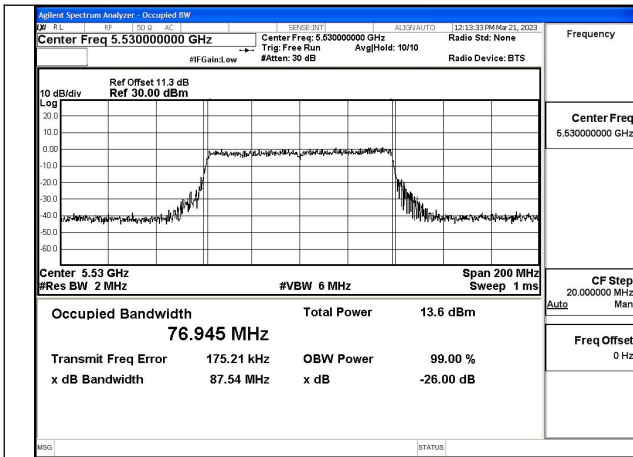

Test Mode:802.11ax HE40 5590MHz Chain0

Test Mode:802.11ax HE40 5670MHz Chain0

Test Mode:802.11ax HE40 5510MHz Chain1

Test Mode:802.11ax HE40 5590MHz Chain1

Test Mode:802.11ax HE40 5670MHz Chain1

Test Mode: 802.11ac VHT80

Test Mode:802.11ac VHT80 5530MHz Chain0

Test Mode:802.11ac VHT80 5610MHz Chain0

Test Mode:802.11ac VHT80 5530MHz Chain1

Test Mode:802.11ac VHT80 5610MHz Chain1

Test Mode: 802.11ax HE80

Test Mode:802.11ax HE80 5530MHz Chain0

Test Mode:802.11ax HE80 5610MHz Chain0