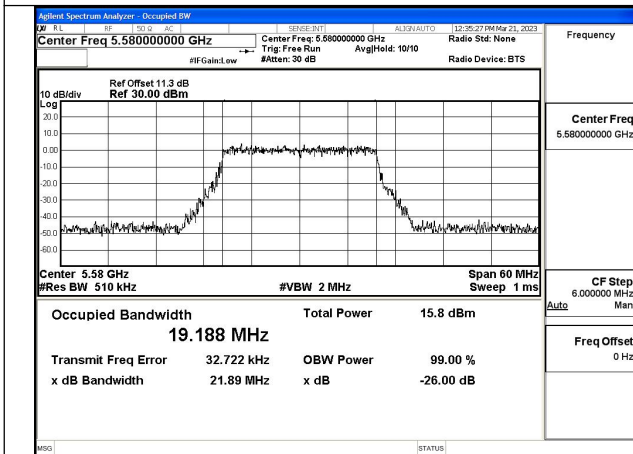

Test Mode: 802.11ac VHT20

Test Mode:802.11ac VHT20 5500MHz Chain0

Test Mode:802.11ac VHT20 5580MHz Chain0

Test Mode:802.11ac VHT20 5700MHz Chain0

Test Mode:802.11ac VHT20 5500MHz Chain1

Test Mode:802.11ac VHT20 5580MHz Chain1

Test Mode:802.11ac VHT20 5700MHz Chain1

Test Mode: 802.11ax HE20

Test Mode:802.11ax HE20 5500MHz Chain0

Test Mode:802.11ax HE20 5580MHz Chain0

Test Mode:802.11ax HE20 5700MHz Chain0

Test Mode:802.11ax HE20 5500MHz Chain1