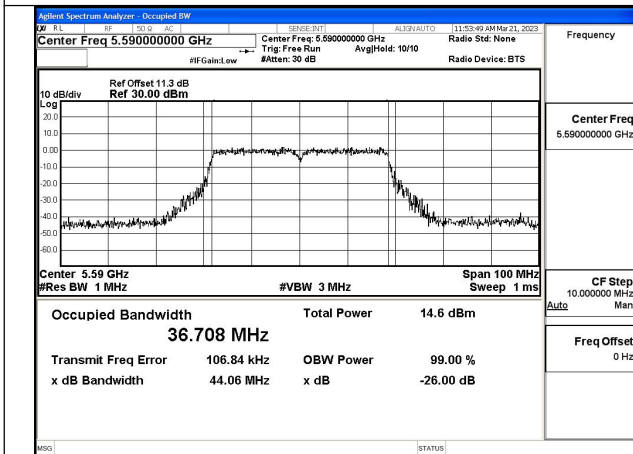

Test Mode:802.11n HT40 5510MHz Chain1

Test Mode:802.11n HT40 5590MHz Chain1

Test Mode:802.11n HT40 5670MHz Chain1

Test Mode: 802.11ac VHT40

Test Mode:802.11ac VHT40 5510MHz Chain0

Test Mode:802.11ac VHT40 5590MHz Chain0

Test Mode:802.11ac VHT40 5670MHz Chain0

Test Mode:802.11ac VHT40 5510MHz Chain1

Test Mode:802.11ac VHT40 5590MHz Chain1

Test Mode:802.11ac VHT40 5670MHz Chain1

Test Mode: 802.11ax HE40

Test Mode:802.11ax HE40 5510MHz Chain0