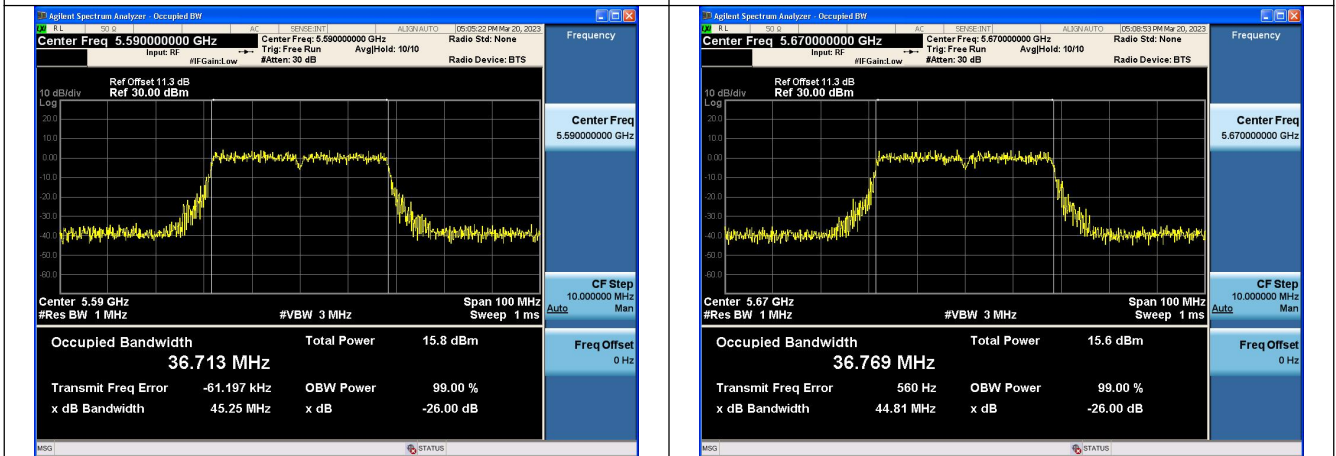

Test Mode:802.11ac VHT20 5700MHz Chain1

Test Mode: 802.11ax HE20

Test Mode:802.11ax HE20 5500MHz Chain0

Test Mode:802.11ax HE20 5580MHz Chain0

Test Mode:802.11ax HE20 5700MHz Chain0

Test Mode:802.11ax HE20 5500MHz Chain1

Test Mode:802.11ax HE20 5580MHz Chain1

Test Mode:802.11ax HE20 5700MHz Chain1

Test Mode: 802.11n HT40

Test Mode:802.11n HT40 5510MHz Chain0

Test Mode:802.11n HT40 5590MHz Chain0

Test Mode:802.11n HT40 5670MHz Chain0

Test Mode:802.11n HT40 5510MHz Chain1

Test Mode:802.11n HT40 5590MHz Chain1

Test Mode:802.11n HT40 5670MHz Chain1

Test Mode: 802.11ac VHT40

Test Mode:802.11ac VHT40 5510MHz Chain0

Test Mode:802.11ac VHT40 5590MHz Chain0