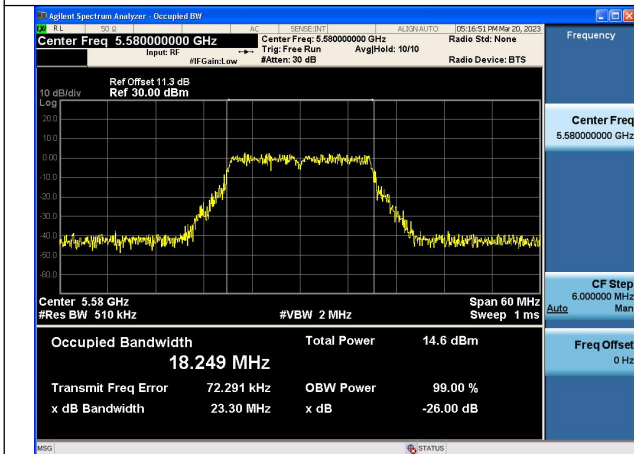

Test Mode: 802.11ac VHT20

Test Mode:802.11ac VHT20 5500MHz Chain0

Test Mode:802.11ac VHT20 5580MHz Chain0

Test Mode:802.11ac VHT20 5700MHz Chain0

Test Mode:802.11ac VHT20 5500MHz Chain1

Test Mode:802.11ac VHT20 5580MHz Chain1

Test Mode:802.11ac VHT20 5700MHz Chain1

Test Mode: 802.11ax HE20

Test Mode:802.11ax HE20 5500MHz Chain0

Test Mode:802.11ax HE20 5580MHz Chain0

Test Mode:802.11ax HE20 5700MHz Chain0

Test Mode:802.11ax HE20 5500MHz Chain1