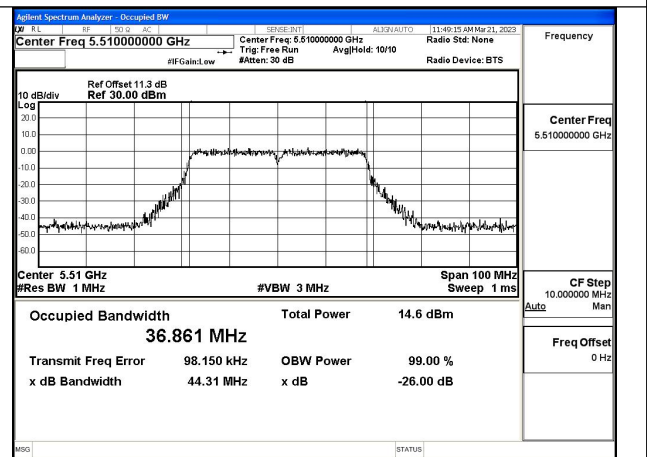

Test Mode:802.11n HT40 5510MHz Chain1

Test Mode:802.11n HT40 5590MHz Chain1

Test Mode:802.11n HT40 5670MHz Chain1

Test Mode: 802.11ac VHT40

Test Mode:802.11ac VHT40 5510MHz Chain0

Test Mode:802.11ac VHT40 5590MHz Chain0