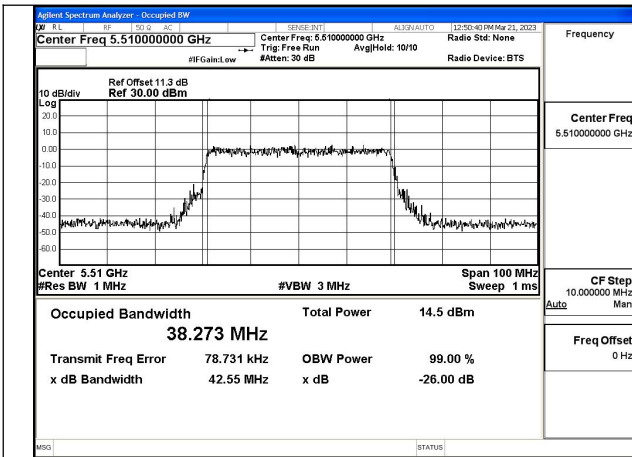

Test Mode:802.11ac VHT40 5670MHz Chain0

Test Mode:802.11ac VHT40 5510MHz Chain1

Test Mode:802.11ac VHT40 5590MHz Chain1

Test Mode:802.11ac VHT40 5670MHz Chain1

Test Mode: 802.11ax HE40

Test Mode:802.11ax HE40 5510MHz Chain0

Test Mode:802.11ax HE40 5590MHz Chain0

Test Mode:802.11ax HE40 5670MHz Chain0

Test Mode:802.11ax HE40 5510MHz Chain1

Test Mode:802.11ax HE40 5590MHz Chain1

Test Mode:802.11ax HE40 5670MHz Chain1

Test Mode: 802.11ac VHT80