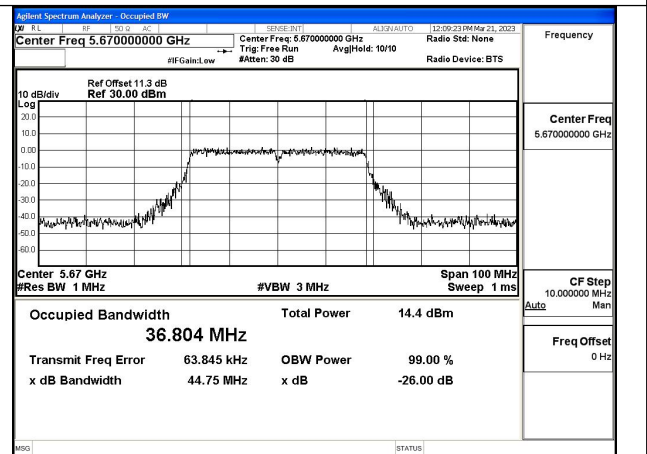

Test Mode:802.11n HT40 5510MHz Chain1

Test Mode:802.11n HT40 5590MHz Chain1

Test Mode:802.11n HT40 5670MHz Chain1

Test Mode: 802.11ac VHT40

Test Mode:802.11ac VHT40 5510MHz Chain0

Test Mode:802.11ac VHT40 5590MHz Chain0

Test Mode:802.11ac VHT40 5670MHz Chain0

Test Mode:802.11ac VHT40 5510MHz Chain1

Test Mode:802.11ac VHT40 5590MHz Chain1

Test Mode:802.11ac VHT40 5670MHz Chain1

Test Mode: 802.11ax HE40

Test Mode:802.11ax HE40 5510MHz Chain0