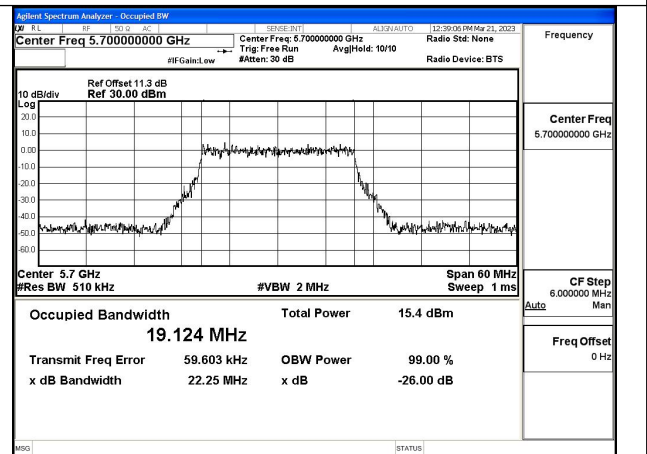

Test Mode: 802.11ac VHT20

Test Mode:802.11ac VHT20 5500MHz Chain0

Test Mode:802.11ac VHT20 5580MHz Chain0

Test Mode:802.11ac VHT20 5700MHz Chain0

Test Mode:802.11ac VHT20 5500MHz Chain1

Test Mode:802.11ac VHT20 5580MHz Chain1

Test Mode:802.11ac VHT20 5700MHz Chain1

Test Mode: 802.11ax HE20

Test Mode:802.11ax HE20 5500MHz Chain0

Test Mode:802.11ax HE20 5580MHz Chain0

Test Mode:802.11ax HE20 5700MHz Chain0

Test Mode:802.11ax HE20 5500MHz Chain1

Test Mode:802.11ax HE20 5580MHz Chain1

Test Mode:802.11ax HE20 5700MHz Chain1

Test Mode: 802.11n HT40

Test Mode:802.11n HT40 5510MHz Chain0

Test Mode:802.11n HT40 5590MHz Chain0

Test Mode:802.11n HT40 5670MHz Chain0