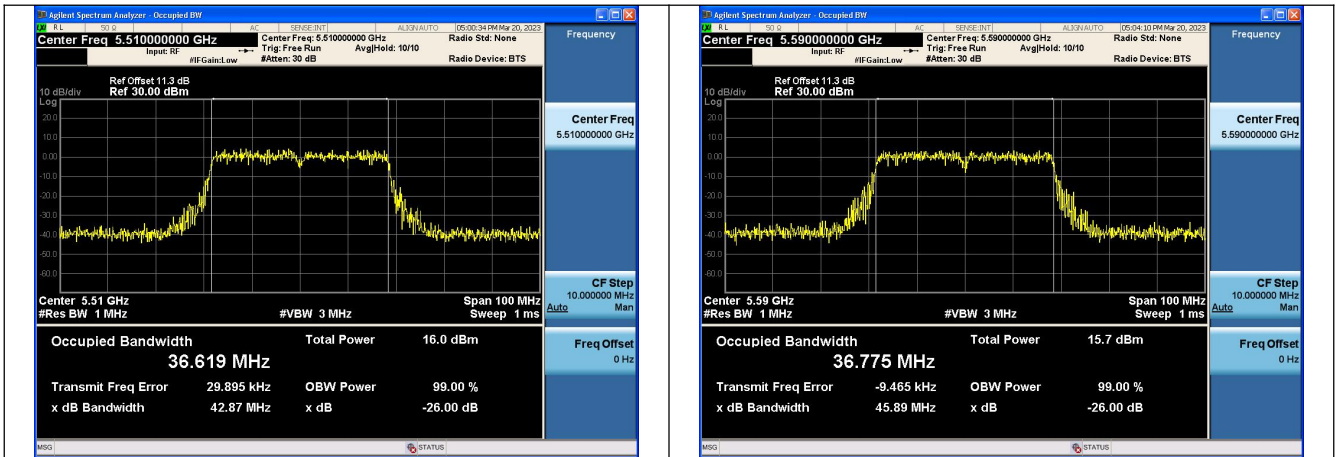

Test Mode: 802.11ac VHT20

Test Mode:802.11ac VHT20 5500MHz Chain0

Test Mode:802.11ac VHT20 5580MHz Chain0

Test Mode:802.11ac VHT20 5700MHz Chain0

Test Mode:802.11ac VHT20 5500MHz Chain1

Test Mode:802.11ac VHT20 5580MHz Chain1

Test Mode:802.11ac VHT20 5700MHz Chain1

Test Mode: 802.11ax HE20

Test Mode:802.11ax HE20 5500MHz Chain0

Test Mode:802.11ax HE20 5580MHz Chain0

Test Mode:802.11ax HE20 5700MHz Chain0

Test Mode:802.11ax HE20 5500MHz Chain1

Test Mode:802.11ax HE20 5580MHz Chain1

Test Mode:802.11ax HE20 5700MHz Chain1

Test Mode: 802.11n HT40

Test Mode:802.11n HT40 5510MHz Chain0

Test Mode:802.11n HT40 5590MHz Chain0

Test Mode:802.11n HT40 5670MHz Chain0