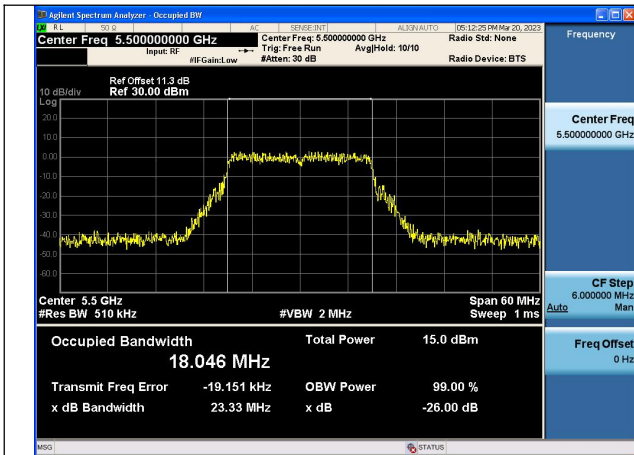

Test Mode: 802.11ac VHT20

Test Mode:802.11ac VHT20 5500MHz Chain0

Test Mode:802.11ac VHT20 5580MHz Chain0

Test Mode:802.11ac VHT20 5700MHz Chain0

Test Mode:802.11ac VHT20 5500MHz Chain1

Test Mode:802.11ac VHT20 5580MHz Chain1

Test Mode:802.11ac VHT20 5700MHz Chain1

Test Mode: 802.11ax HE20

Test Mode:802.11ax HE20 5500MHz Chain0

Test Mode:802.11ax HE20 5580MHz Chain0

Test Mode:802.11ax HE20 5700MHz Chain0

Test Mode:802.11ax HE20 5500MHz Chain1