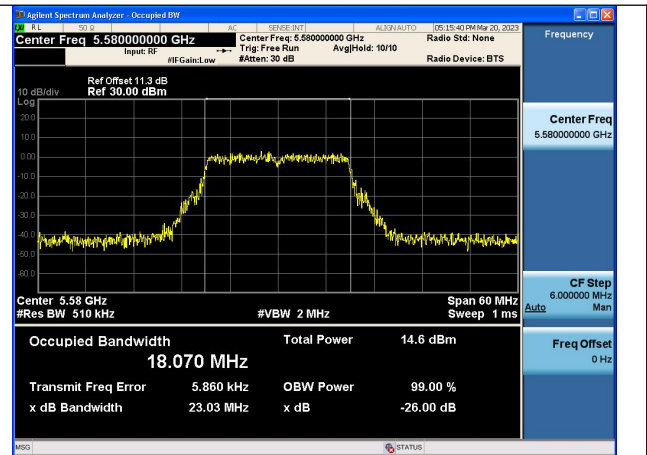

Test Mode: 802.11ac VHT20

Test Mode:802.11ac VHT20 5500MHz Chain0

Test Mode:802.11ac VHT20 5580MHz Chain0

Test Mode:802.11ac VHT20 5700MHz Chain0

Test Mode:802.11ac VHT20 5500MHz Chain1

Test Mode:802.11ac VHT20 5580MHz Chain1

Test Mode:802.11ac VHT20 5700MHz Chain1

Test Mode: 802.11ax HE20

Test Mode:802.11ax HE20 5500MHz Chain0

Test Mode:802.11ax HE20 5580MHz Chain0

Test Mode:802.11ax HE20 5700MHz Chain0

Test Mode:802.11ax HE20 5500MHz Chain1