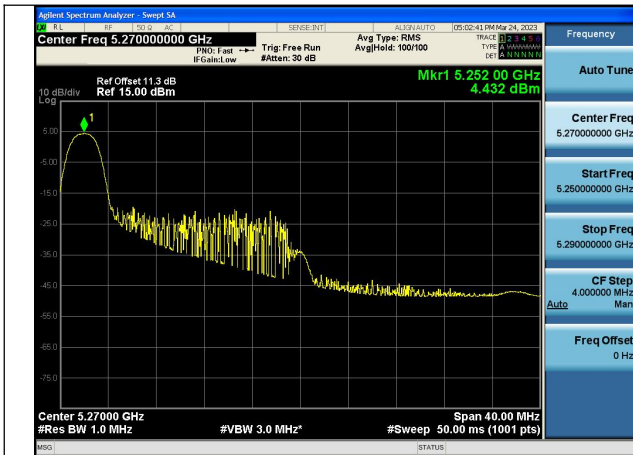

Test Mode: 802.11ax HE40

Mode:802.11ax HE40 Tone:26T Frequency:5270MHz
Ant:Chain0