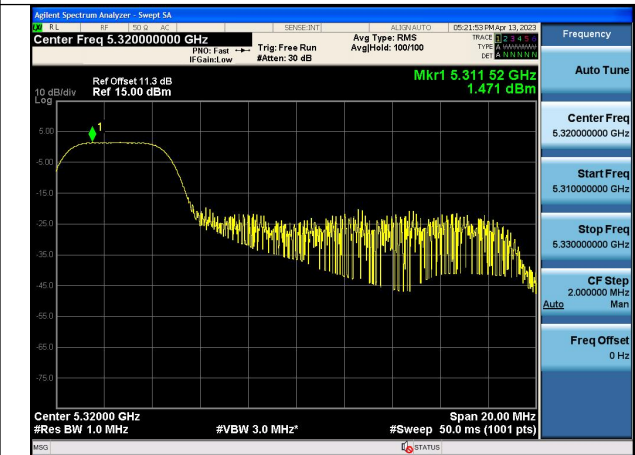

Mode:802.11ax HE20 Tone:52T Frequency:5280MHz
Ant:Chain0

Mode:802.11ax HE20 Tone:52T Frequency:5320MHz
Ant:Chain0

Mode:802.11ax HE20 Tone:52T Frequency:5260MHz
Ant:Chain1

Mode:802.11ax HE20 Tone:52T Frequency:5280MHz
Ant:Chain1

Mode:802.11ax HE20 Tone:52T Frequency:5320MHz
Ant:Chain1

Mode:802.11ax HE20 Tone:106T Frequency:5260MHz
Ant:Chain0

Mode:802.11ax HE20 Tone:106T Frequency:5280MHz
Ant:Chain0

Mode:802.11ax HE20 Tone:106T Frequency:5320MHz
Ant:Chain0