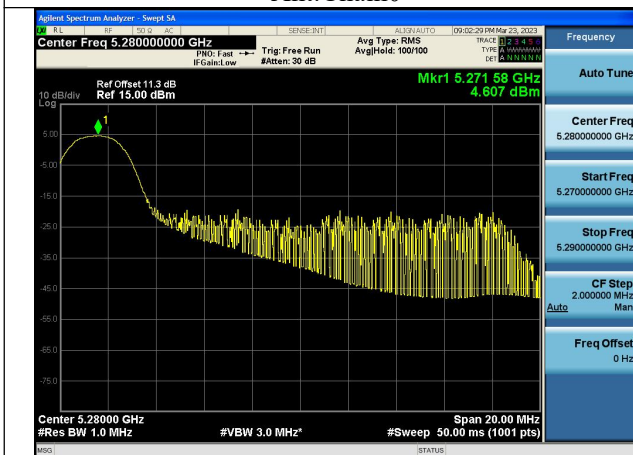

Test Mode: 802.11ac VHT20

Test Mode: 802.11ax HE20

Mode:802.11ax HE20 Tone:26T Frequency:5260MHz
Ant:Chain0

Mode:802.11ax HE20 Tone:26T Frequency:5280MHz
Ant:Chain0

Mode:802.11ax HE20 Tone:26T Frequency:5320MHz
Ant:Chain0

Mode:802.11ax HE20 Tone:26T Frequency:5260MHz
Ant:Chain1

Mode:802.11ax HE20 Tone:26T Frequency:5280MHz
Ant:Chain1

Mode:802.11ax HE20 Tone:26T Frequency:5320MHz
Ant:Chain1

Mode:802.11ax HE20 Tone:52T Frequency:5260MHz
Ant:Chain0