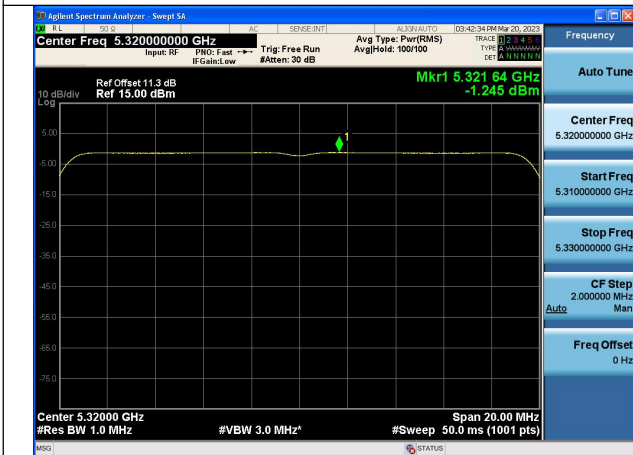

Mode:802.11ax HE20 Tone:106T Frequency:5260MHz
Ant:Chain1

Mode:802.11ax HE20 Tone:106T Frequency:5280MHz
Ant:Chain1

Mode:802.11ax HE20 Tone:106T Frequency:5320MHz
Ant:Chain1

Mode:802.11ax HE20 Tone:242T Frequency:5260MHz
Ant:Chain0

Mode:802.11ax HE20 Tone:242T Frequency:5280MHz
Ant:Chain0

Mode:802.11ax HE20 Tone:242T Frequency:5320MHz
Ant:Chain0

Mode:802.11ax HE20 Tone:242T Frequency:5260MHz
Ant:Chain1

Mode:802.11ax HE20 Tone:242T Frequency:5280MHz
Ant:Chain1