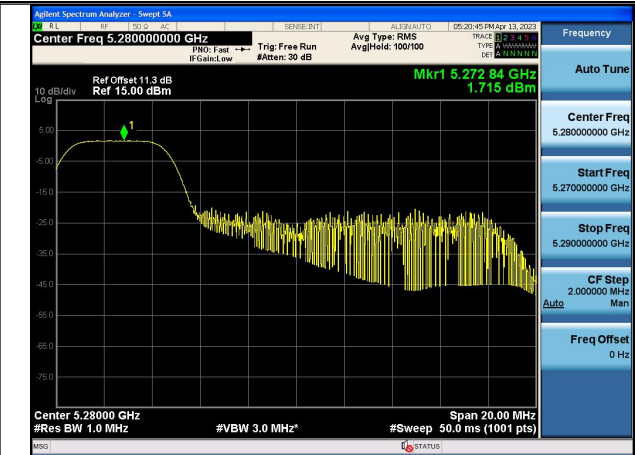

Mode:802.11ax HE20 Tone:26T Frequency:5260MHz
Ant:Chain1

Mode:802.11ax HE20 Tone:26T Frequency:5280MHz
Ant:Chain1

Mode:802.11ax HE20 Tone:26T Frequency:5320MHz
Ant:Chain1

Mode:802.11ax HE20 Tone:52T Frequency:5260MHz
Ant:Chain0

Mode:802.11ax HE20 Tone:52T Frequency:5280MHz
Ant:Chain0

Mode:802.11ax HE20 Tone:52T Frequency:5320MHz
Ant:Chain0

Mode:802.11ax HE20 Tone:52T Frequency:5260MHz
Ant:Chain1

Mode:802.11ax HE20 Tone:52T Frequency:5280MHz
Ant:Chain1