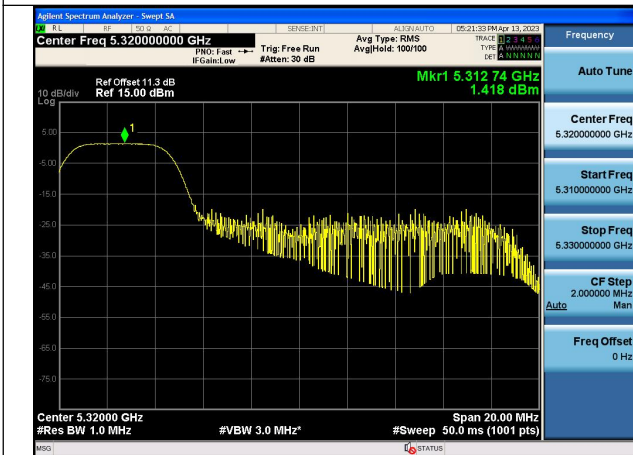

Mode:802.11ax HE20 Tone:26T Frequency:5260MHz
Ant:Chain1

Mode:802.11ax HE20 Tone:26T Frequency:5280MHz
Ant:Chain1

Mode:802.11ax HE20 Tone:26T Frequency:5320MHz
Ant:Chain1

Mode:802.11ax HE20 Tone:52T Frequency:5260MHz
Ant:Chain0

Mode:802.11ax HE20 Tone:52T Frequency:5280MHz
Ant:Chain0

Mode:802.11ax HE20 Tone:52T Frequency:5320MHz
Ant:Chain0

Mode:802.11ax HE20 Tone:52T Frequency:5260MHz
Ant:Chain1

Mode:802.11ax HE20 Tone:52T Frequency:5280MHz
Ant:Chain1