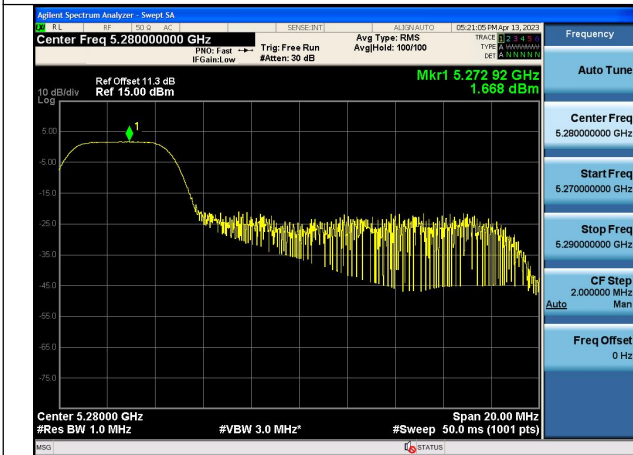

Mode:802.11ax HE20 Tone:26T Frequency:5260MHz
Ant:Chain1

Mode:802.11ax HE20 Tone:26T Frequency:5280MHz
Ant:Chain1

Mode:802.11ax HE20 Tone:26T Frequency:5320MHz
Ant:Chain1

Mode:802.11ax HE20 Tone:52T Frequency:5260MHz
Ant:Chain0

Mode:802.11ax HE20 Tone:52T Frequency:5280MHz
Ant:Chain0

Mode:802.11ax HE20 Tone:52T Frequency:5320MHz
Ant:Chain0

Mode:802.11ax HE20 Tone:52T Frequency:5260MHz
Ant:Chain1

Mode:802.11ax HE20 Tone:52T Frequency:5280MHz
Ant:Chain1