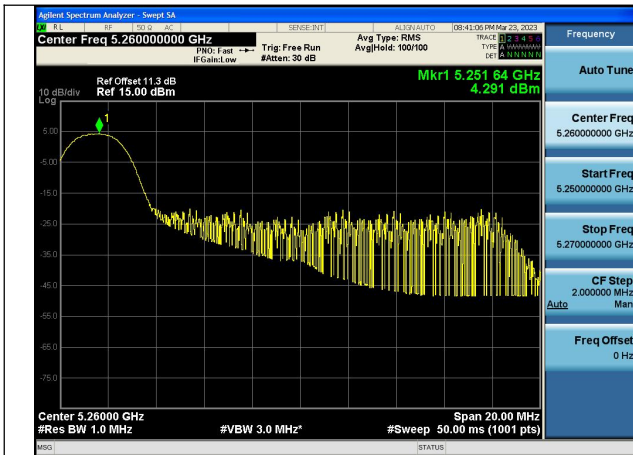

Test Mode: 802.11ac VHT20

Test Mode: 802.11ax HE20

Mode:802.11ax HE20 Tone:26T Frequency:5260MHz
Ant:Chain0

Mode:802.11ax HE20 Tone:26T Frequency:5280MHz
Ant:Chain0

Mode:802.11ax HE20 Tone:26T Frequency:5320MHz
Ant:Chain0

Mode:802.11ax HE20 Tone:26T Frequency:5260MHz
Ant:Chain1

Mode:802.11ax HE20 Tone:26T Frequency:5280MHz
Ant:Chain1

Mode:802.11ax HE20 Tone:26T Frequency:5320MHz
Ant:Chain1

Mode:802.11ax HE20 Tone:52T Frequency:5260MHz
Ant:Chain0