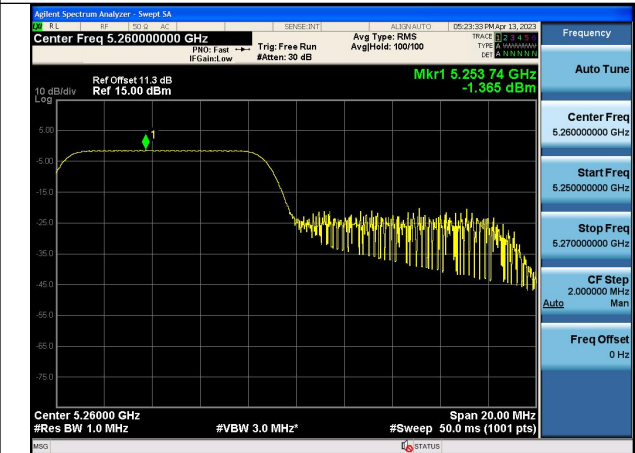

Mode:802.11ax HE20 Tone:52T Frequency:5280MHz
Ant:Chain0

Mode:802.11ax HE20 Tone:52T Frequency:5320MHz
Ant:Chain0

Mode:802.11ax HE20 Tone:52T Frequency:5260MHz
Ant:Chain1

Mode:802.11ax HE20 Tone:52T Frequency:5280MHz
Ant:Chain1

Mode:802.11ax HE20 Tone:52T Frequency:5320MHz
Ant:Chain1

Mode:802.11ax HE20 Tone:106T Frequency:5260MHz
Ant:Chain0

Mode:802.11ax HE20 Tone:106T Frequency:5280MHz
Ant:Chain0

Mode:802.11ax HE20 Tone:106T Frequency:5320MHz
Ant:Chain0

Mode:802.11ax HE20 Tone:106T Frequency:5260MHz
Ant:Chain1

Mode:802.11ax HE20 Tone:106T Frequency:5280MHz
Ant:Chain1

Mode:802.11ax HE20 Tone:106T Frequency:5320MHz
Ant:Chain1

Mode:802.11ax HE20 Tone:242T Frequency:5260MHz
Ant:Chain0