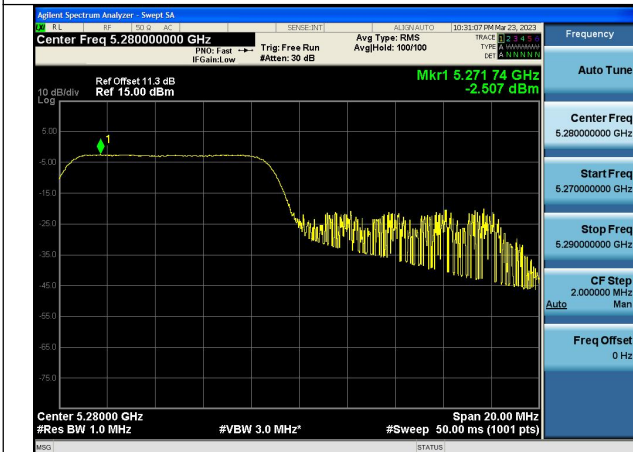

Mode:802.11ax HE20 Tone:52T Frequency:5320MHz
Ant:Chain1

Mode:802.11ax HE20 Tone:106T Frequency:5260MHz
Ant:Chain0

Mode:802.11ax HE20 Tone:106T Frequency:5280MHz
Ant:Chain0

Mode:802.11ax HE20 Tone:106T Frequency:5320MHz
Ant:Chain0

Mode:802.11ax HE20 Tone:106T Frequency:5260MHz
Ant:Chain1

Mode:802.11ax HE20 Tone:106T Frequency:5280MHz
Ant:Chain1

Mode:802.11ax HE20 Tone:106T Frequency:5320MHz
Ant:Chain1

Mode:802.11ax HE20 Tone:242T Frequency:5260MHz
Ant:Chain0