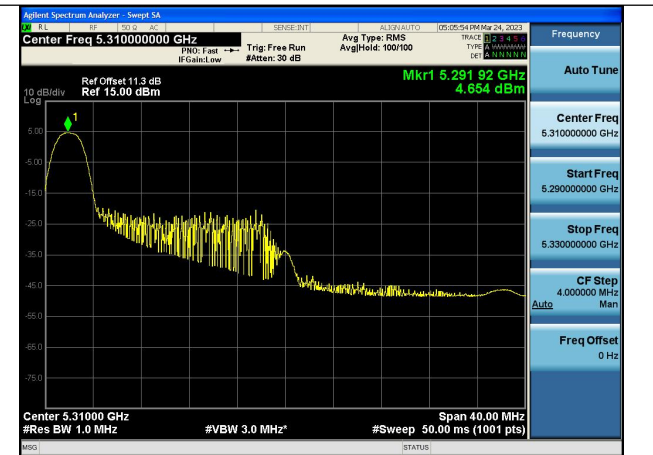

Mode:802.11ax HE20 Tone:242T Frequency:5320MHz
Ant:Chain1

Test Mode: 802.11ac VHT40

Test Mode: 802.11ax HE40

Mode:802.11ax HE40 Tone:26T Frequency:5270MHz
Ant:Chain0

Mode:802.11ax HE40 Tone:26T Frequency:5310MHz
Ant:Chain0