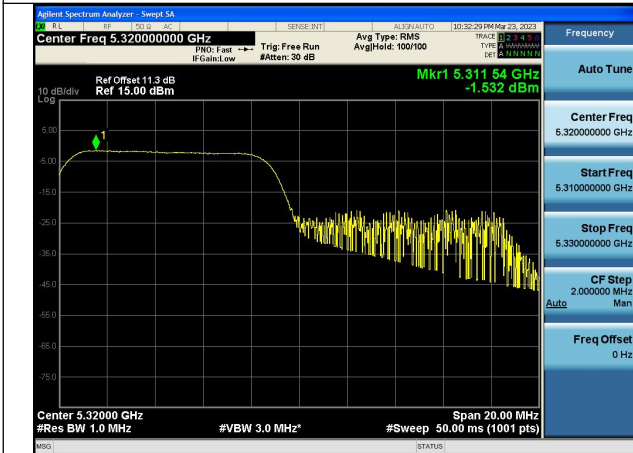

Mode:802.11ax HE20 Tone:52T Frequency:5280MHz
Ant:Chain0

Mode:802.11ax HE20 Tone:52T Frequency:5320MHz
Ant:Chain0

Mode:802.11ax HE20 Tone:52T Frequency:5260MHz
Ant:Chain1

Mode:802.11ax HE20 Tone:52T Frequency:5280MHz
Ant:Chain1

Mode:802.11ax HE20 Tone:52T Frequency:5320MHz
Ant:Chain1

Mode:802.11ax HE20 Tone:106T Frequency:5260MHz
Ant:Chain0

Mode:802.11ax HE20 Tone:106T Frequency:5280MHz
Ant:Chain0

Mode:802.11ax HE20 Tone:106T Frequency:5320MHz
Ant:Chain0