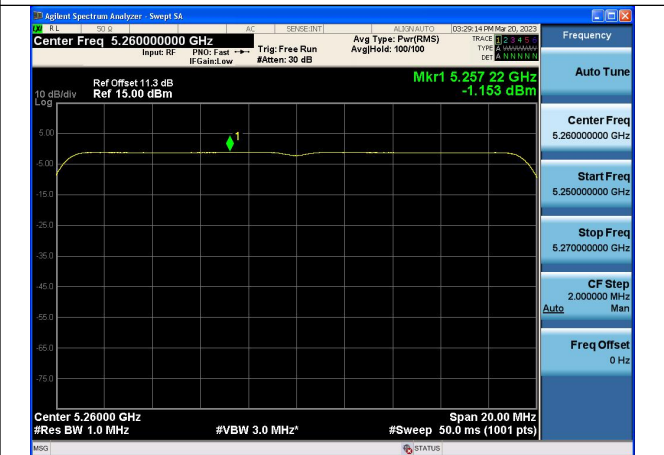

Mode:802.11ax HE20 Tone:106T Frequency:5260MHz
Ant:Chain1

Mode:802.11ax HE20 Tone:106T Frequency:5280MHz
Ant:Chain1

Mode:802.11ax HE20 Tone:106T Frequency:5320MHz
Ant:Chain1

Mode:802.11ax HE20 Tone:242T Frequency:5260MHz
Ant:Chain0

Mode:802.11ax HE20 Tone:242T Frequency:5280MHz
Ant:Chain0

Mode:802.11ax HE20 Tone:242T Frequency:5320MHz
Ant:Chain0

Mode:802.11ax HE20 Tone:242T Frequency:5260MHz
Ant:Chain1

Mode:802.11ax HE20 Tone:242T Frequency:5280MHz
Ant:Chain1