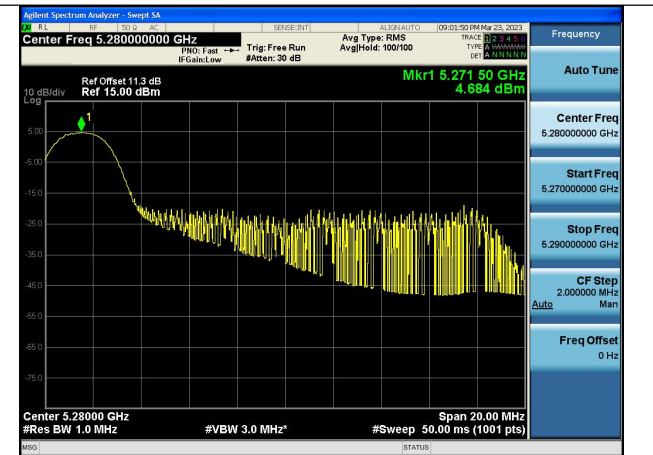

Test Mode: 802.11ac VHT20

Test Mode: 802.11ax HE20

Mode:802.11ax HE20 Tone:26T Frequency:5260MHz
Ant:Chain0

Mode:802.11ax HE20 Tone:26T Frequency:5280MHz
Ant:Chain0

Mode:802.11ax HE20 Tone:26T Frequency:5320MHz
Ant:Chain0

Mode:802.11ax HE20 Tone:26T Frequency:5260MHz
Ant:Chain1

Mode:802.11ax HE20 Tone:26T Frequency:5280MHz
Ant:Chain1

Mode:802.11ax HE20 Tone:26T Frequency:5320MHz
Ant:Chain1

Mode:802.11ax HE20 Tone:52T Frequency:5260MHz
Ant:Chain0