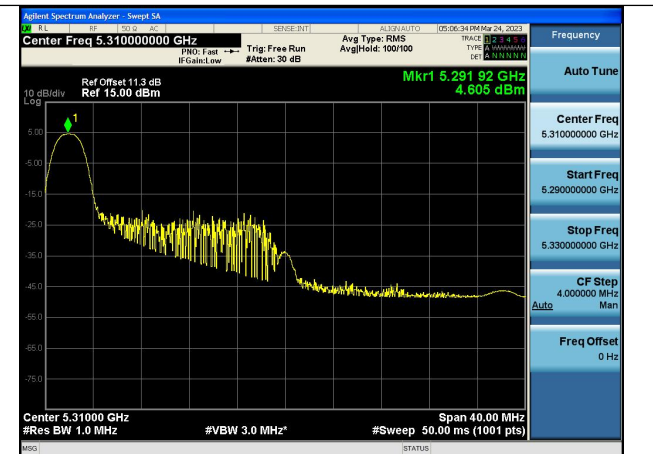

Mode:802.11ax HE40 Tone:26T Frequency:5310MHz
Ant:Chain1