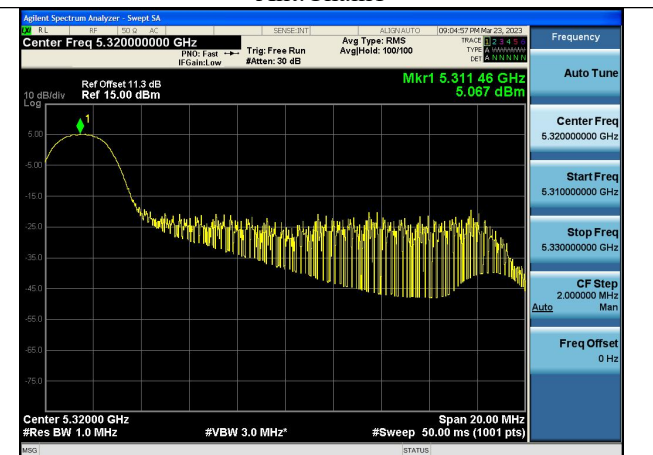

Test Mode: 802.11ac VHT20

Test Mode: 802.11ax HE20

Mode:802.11ax HE20 Tone:26T Frequency:5260MHz
Ant:Chain0

Mode:802.11ax HE20 Tone:26T Frequency:5280MHz
Ant:Chain0

Mode:802.11ax HE20 Tone:26T Frequency:5320MHz
Ant:Chain0

Mode:802.11ax HE20 Tone:26T Frequency:5260MHz
Ant:Chain1

Mode:802.11ax HE20 Tone:26T Frequency:5280MHz
Ant:Chain1

Mode:802.11ax HE20 Tone:26T Frequency:5320MHz
Ant:Chain1

Mode:802.11ax HE20 Tone:52T Frequency:5260MHz
Ant:Chain0

Mode:802.11ax HE20 Tone:52T Frequency:5280MHz
Ant:Chain0

Mode:802.11ax HE20 Tone:52T Frequency:5320MHz
Ant:Chain0

Mode:802.11ax HE20 Tone:52T Frequency:5260MHz
Ant:Chain1

Mode:802.11ax HE20 Tone:52T Frequency:5280MHz
Ant:Chain1