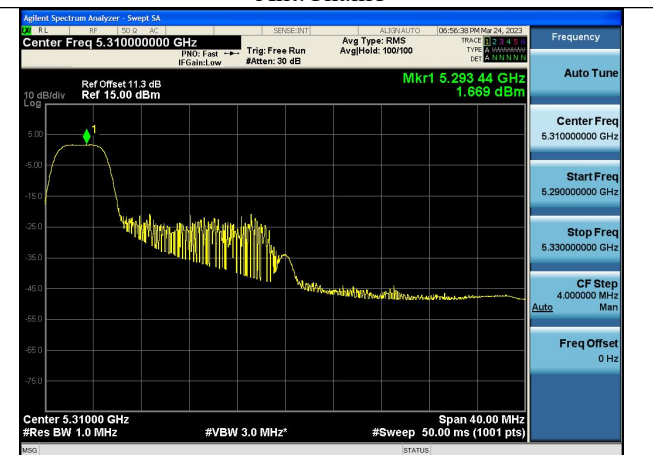

Mode:802.11ax HE40 Tone:52T Frequency:5310MHz
Ant:Chain0