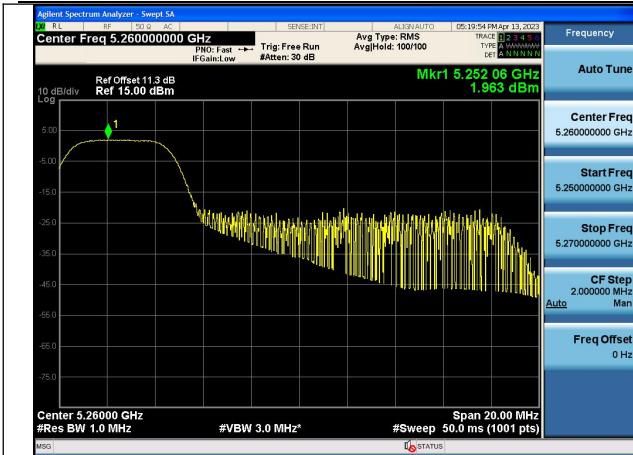

Test Mode: 802.11ac VHT20

Test Mode: 802.11ax HE20

Mode:802.11ax HE20 Tone:26T Frequency:5260MHz
Ant:Chain0

Mode:802.11ax HE20 Tone:26T Frequency:5280MHz
Ant:Chain0

Mode:802.11ax HE20 Tone:26T Frequency:5320MHz
Ant:Chain0

Mode:802.11ax HE20 Tone:26T Frequency:5260MHz
Ant:Chain1

Mode:802.11ax HE20 Tone:26T Frequency:5280MHz
Ant:Chain1

Mode:802.11ax HE20 Tone:26T Frequency:5320MHz
Ant:Chain1

Mode:802.11ax HE20 Tone:52T Frequency:5260MHz
Ant:Chain0