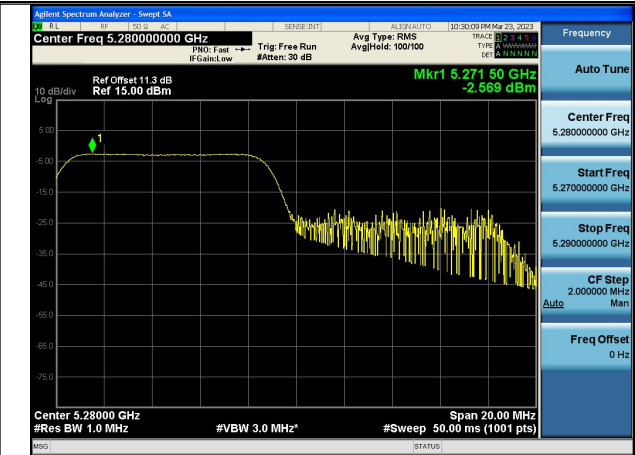

Mode:802.11ax HE20 Tone:52T Frequency:5280MHz
Ant:Chain0

Mode:802.11ax HE20 Tone:52T Frequency:5320MHz
Ant:Chain0

Mode:802.11ax HE20 Tone:52T Frequency:5260MHz
Ant:Chain1

Mode:802.11ax HE20 Tone:52T Frequency:5280MHz
Ant:Chain1

Mode:802.11ax HE20 Tone:52T Frequency:5320MHz
Ant:Chain1

Mode:802.11ax HE20 Tone:106T Frequency:5260MHz
Ant:Chain0

Mode:802.11ax HE20 Tone:106T Frequency:5280MHz
Ant:Chain0

Mode:802.11ax HE20 Tone:106T Frequency:5320MHz
Ant:Chain0