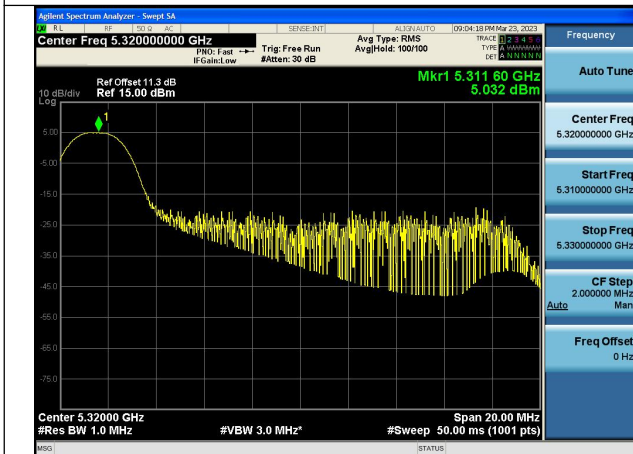

Test Mode: 802.11ac VHT20

Test Mode: 802.11ax HE20

Mode:802.11ax HE20 Tone:26T Frequency:5260MHz
Ant:Chain0

Mode:802.11ax HE20 Tone:26T Frequency:5280MHz
Ant:Chain0

Mode:802.11ax HE20 Tone:26T Frequency:5320MHz
Ant:Chain0

Mode:802.11ax HE20 Tone:26T Frequency:5260MHz
Ant:Chain1

Mode:802.11ax HE20 Tone:26T Frequency:5280MHz
Ant:Chain1

Mode:802.11ax HE20 Tone:26T Frequency:5320MHz
Ant:Chain1

Mode:802.11ax HE20 Tone:52T Frequency:5260MHz
Ant:Chain0