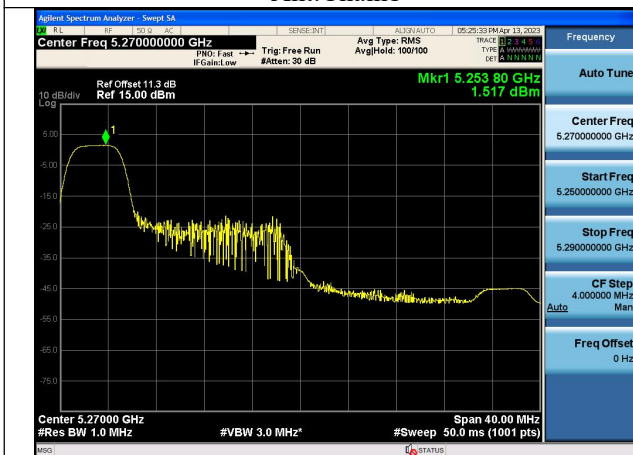

Mode:802.11ax HE40 Tone:52T Frequency:5270MHz
Ant:Chain0