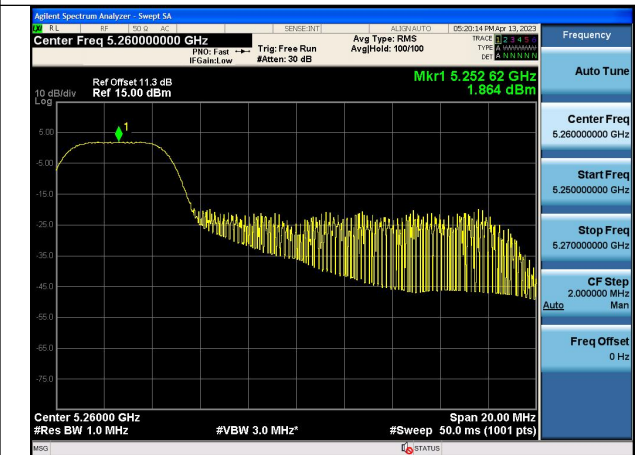

Mode:802.11ax HE20 Tone:26T Frequency:5260MHz
Ant:Chain1

Mode:802.11ax HE20 Tone:26T Frequency:5280MHz
Ant:Chain1

Mode:802.11ax HE20 Tone:26T Frequency:5320MHz
Ant:Chain1

Mode:802.11ax HE20 Tone:52T Frequency:5260MHz
Ant:Chain0

Mode:802.11ax HE20 Tone:52T Frequency:5280MHz
Ant:Chain0

Mode:802.11ax HE20 Tone:52T Frequency:5320MHz
Ant:Chain0

Mode:802.11ax HE20 Tone:52T Frequency:5260MHz
Ant:Chain1

Mode:802.11ax HE20 Tone:52T Frequency:5280MHz
Ant:Chain1