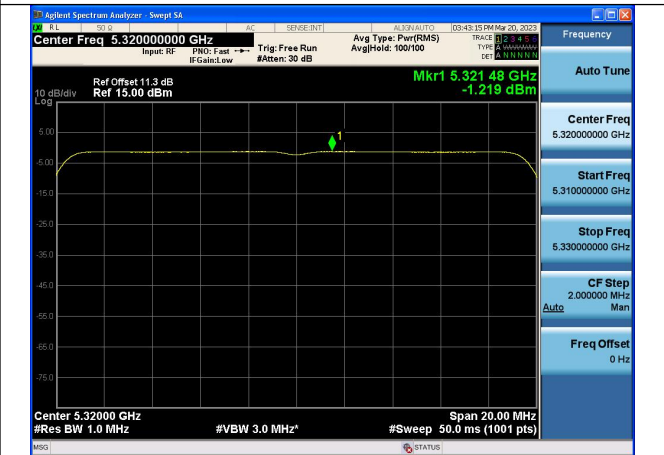

Mode:802.11ax HE20 Tone:242T Frequency:5280MHz
Ant:Chain0

Mode:802.11ax HE20 Tone:242T Frequency:5320MHz
Ant:Chain0

Mode:802.11ax HE20 Tone:242T Frequency:5260MHz
Ant:Chain1

Mode:802.11ax HE20 Tone:242T Frequency:5280MHz
Ant:Chain1

Mode:802.11ax HE20 Tone:242T Frequency:5320MHz
Ant:Chain1

Test Mode: 802.11ac VHT40

Test Mode: 802.11ax HE40

Mode:802.11ax HE40 Tone:26T Frequency:5270MHz
Ant:Chain0

Mode:802.11ax HE40 Tone:26T Frequency:5310MHz
Ant:Chain0