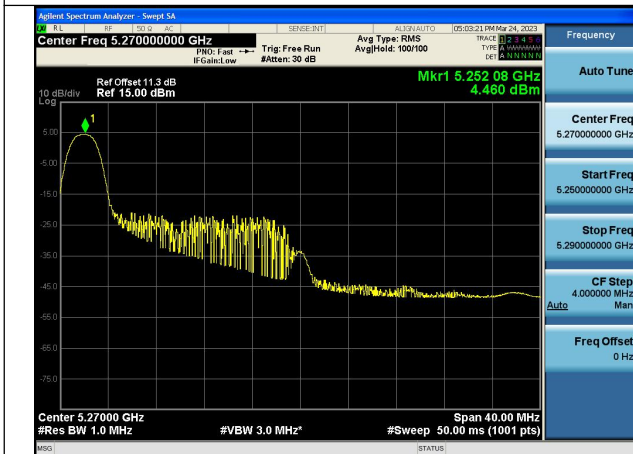

Mode:802.11ax HE20 Tone:242T Frequency:5320MHz
Ant:Chain1

Test Mode: 802.11ac VHT40

Test Mode: 802.11ax HE40

Mode:802.11ax HE40 Tone:26T Frequency:5270MHz
Ant:Chain0

Mode:802.11ax HE40 Tone:26T Frequency:5310MHz
Ant:Chain0