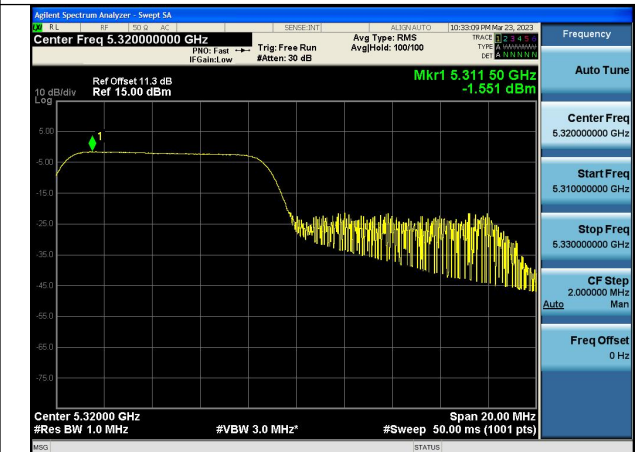

Mode:802.11ax HE20 Tone:52T Frequency:5280MHz
Ant:Chain0

Mode:802.11ax HE20 Tone:52T Frequency:5320MHz
Ant:Chain0

Mode:802.11ax HE20 Tone:52T Frequency:5260MHz
Ant:Chain1

Mode:802.11ax HE20 Tone:52T Frequency:5280MHz
Ant:Chain1

Mode:802.11ax HE20 Tone:52T Frequency:5320MHz
Ant:Chain1

Mode:802.11ax HE20 Tone:106T Frequency:5260MHz
Ant:Chain0

Mode:802.11ax HE20 Tone:106T Frequency:5280MHz
Ant:Chain0

Mode:802.11ax HE20 Tone:106T Frequency:5320MHz
Ant:Chain0

Mode:802.11ax HE20 Tone:106T Frequency:5260MHz
Ant:Chain1

Mode:802.11ax HE20 Tone:106T Frequency:5280MHz
Ant:Chain1

Mode:802.11ax HE20 Tone:106T Frequency:5320MHz
Ant:Chain1

Mode:802.11ax HE20 Tone:242T Frequency:5260MHz
Ant:Chain0