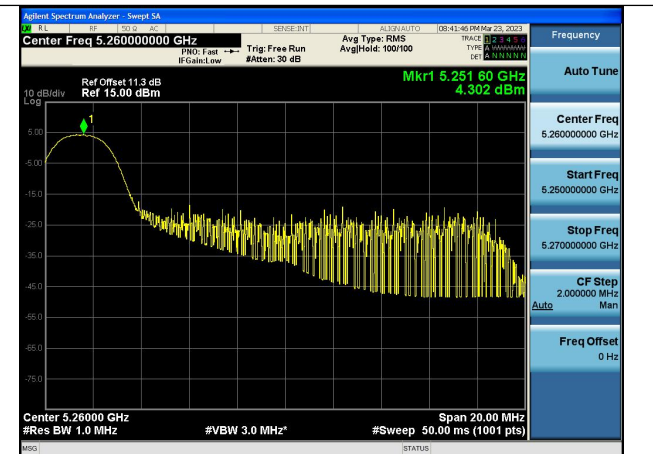

Test Mode: 802.11ac VHT20

Test Mode: 802.11ax HE20

Mode:802.11ax HE20 Tone:26T Frequency:5260MHz
Ant:Chain0

Mode:802.11ax HE20 Tone:26T Frequency:5280MHz
Ant:Chain0

Mode:802.11ax HE20 Tone:26T Frequency:5320MHz
Ant:Chain0

Mode:802.11ax HE20 Tone:26T Frequency:5260MHz
Ant:Chain1

Mode:802.11ax HE20 Tone:26T Frequency:5280MHz
Ant:Chain1

Mode:802.11ax HE20 Tone:26T Frequency:5320MHz
Ant:Chain1

Mode:802.11ax HE20 Tone:52T Frequency:5260MHz
Ant:Chain0