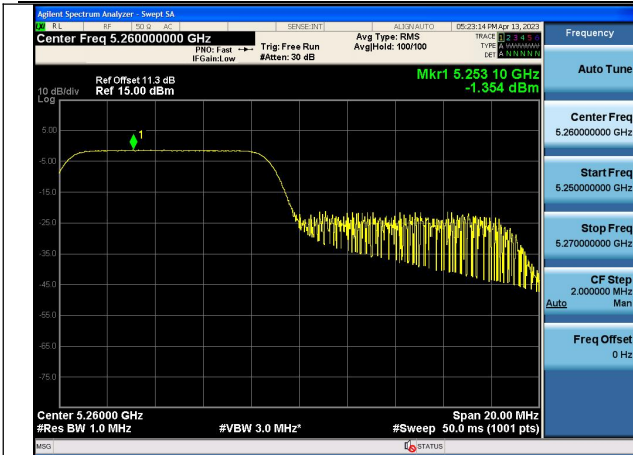

Mode:802.11ax HE20 Tone:52T Frequency:5280MHz
Ant:Chain0

Mode:802.11ax HE20 Tone:52T Frequency:5320MHz
Ant:Chain0

Mode:802.11ax HE20 Tone:52T Frequency:5260MHz
Ant:Chain1

Mode:802.11ax HE20 Tone:52T Frequency:5280MHz
Ant:Chain1

Mode:802.11ax HE20 Tone:52T Frequency:5320MHz
Ant:Chain1

Mode:802.11ax HE20 Tone:106T Frequency:5260MHz
Ant:Chain0

Mode:802.11ax HE20 Tone:106T Frequency:5280MHz
Ant:Chain0

Mode:802.11ax HE20 Tone:106T Frequency:5320MHz
Ant:Chain0