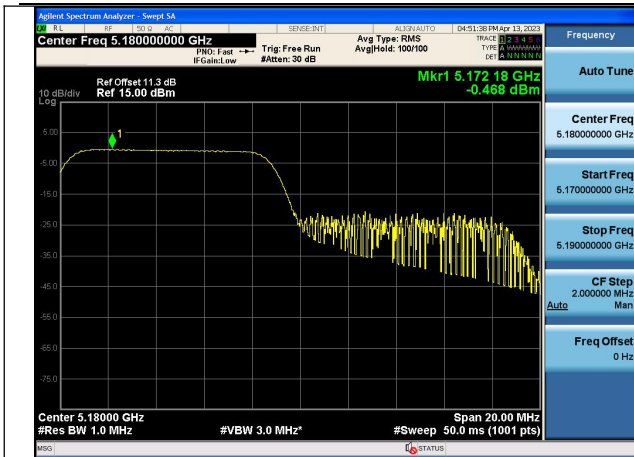

Mode:802.11ax HE20 Tone:106T Frequency:5180MHz
Ant:Chain0