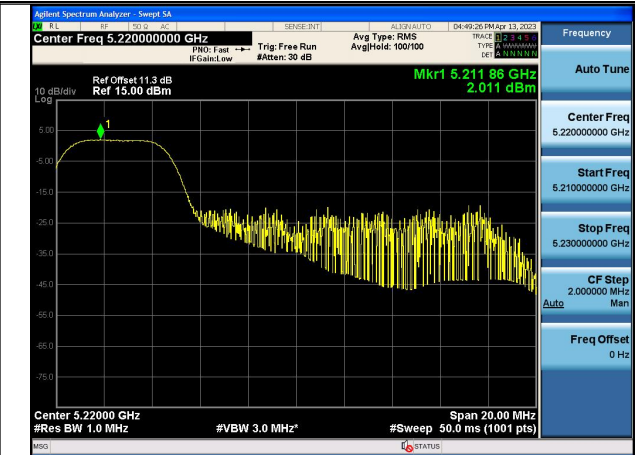

Mode:802.11ax HE20 Tone:26T Frequency:5180MHz  
Ant:Chain1

Mode:802.11ax HE20 Tone:26T Frequency:5220MHz  
Ant:Chain1

Mode:802.11ax HE20 Tone:26T Frequency:5240MHz  
Ant:Chain1

Mode:802.11ax HE20 Tone:52T Frequency:5180MHz  
Ant:Chain0

Mode:802.11ax HE20 Tone:52T Frequency:5220MHz  
Ant:Chain0

Mode:802.11ax HE20 Tone:52T Frequency:5240MHz  
Ant:Chain0

Mode:802.11ax HE20 Tone:52T Frequency:5180MHz  
Ant:Chain1

Mode:802.11ax HE20 Tone:52T Frequency:5220MHz  
Ant:Chain1