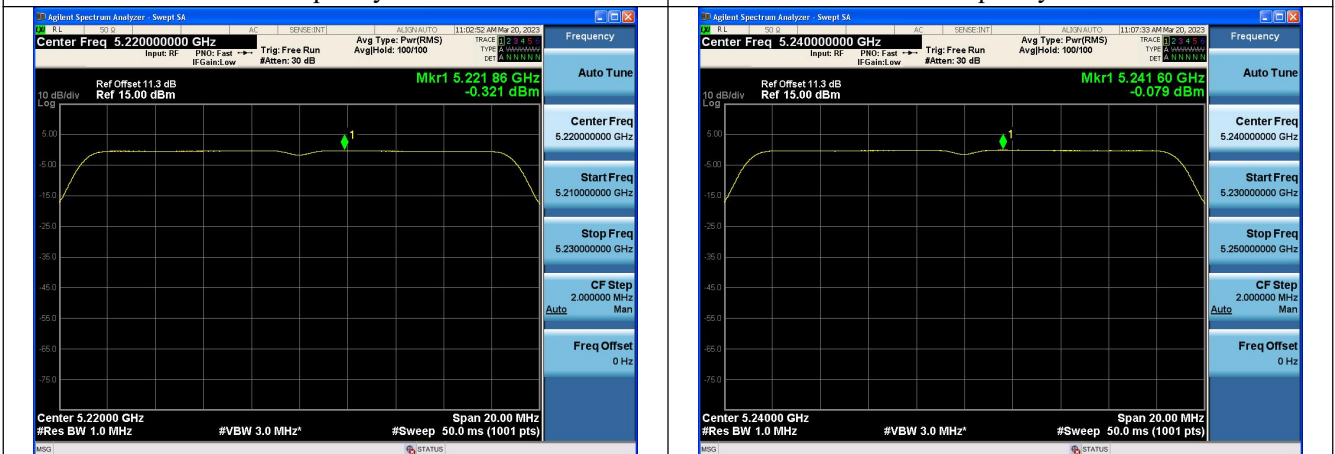

Mode:802.11a Frequency:5240MHz Ant:Chain1

Test Mode: 802.11n HT20

Mode:802.11n HT20 Frequency:5180MHz Ant:Chain0

Mode:802.11n HT20 Frequency:5220MHz Ant:Chain0

Mode:802.11n HT20 Frequency:5240MHz Ant:Chain0

Mode:802.11n HT20 Frequency:5180MHz Ant:Chain1

Mode:802.11n HT20 Frequency:5220MHz Ant:Chain1

Mode:802.11n HT20 Frequency:5240MHz Ant:Chain1

Test Mode: 802.11ac VHT20

Mode:802.11ac VHT20 Frequency:5180MHz  
Ant:Chain0

Mode:802.11ac VHT20 Frequency:5220MHz  
Ant:Chain0

Mode:802.11ac VHT20 Frequency:5240MHz  
Ant:Chain0

Mode:802.11ac VHT20 Frequency:5180MHz  
Ant:Chain1

Mode:802.11ac VHT20 Frequency:5220MHz  
Ant:Chain1