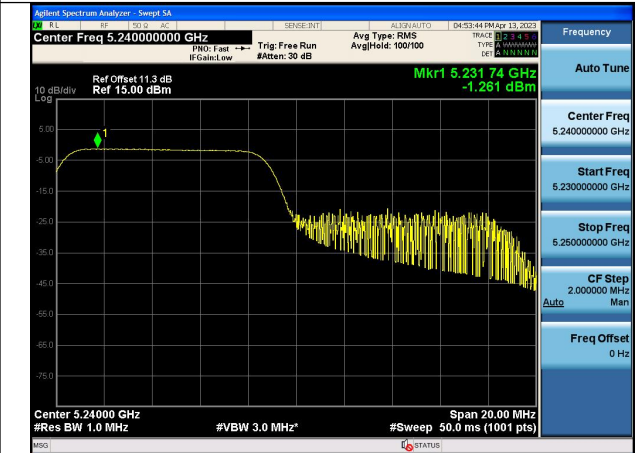

Mode:802.11ax HE20 Tone:52T Frequency:5220MHz  
Ant:Chain0

Mode:802.11ax HE20 Tone:52T Frequency:5240MHz  
Ant:Chain0

Mode:802.11ax HE20 Tone:52T Frequency:5180MHz  
Ant:Chain1

Mode:802.11ax HE20 Tone:52T Frequency:5220MHz  
Ant:Chain1

Mode:802.11ax HE20 Tone:52T Frequency:5240MHz  
Ant:Chain1

Mode:802.11ax HE20 Tone:106T Frequency:5180MHz  
Ant:Chain0

Mode:802.11ax HE20 Tone:106T Frequency:5220MHz  
Ant:Chain0

Mode:802.11ax HE20 Tone:106T Frequency:5240MHz  
Ant:Chain0

Mode:802.11ax HE20 Tone:106T Frequency:5180MHz  
Ant:Chain1

Mode:802.11ax HE20 Tone:106T Frequency:5220MHz  
Ant:Chain1

Mode:802.11ax HE20 Tone:106T Frequency:5240MHz  
Ant:Chain1