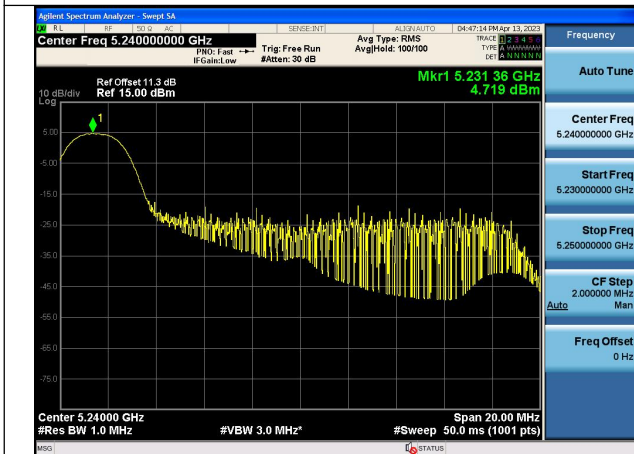

Mode:802.11ac VHT20 Frequency:5220MHz  
Ant:Chain0

Mode:802.11ac VHT20 Frequency:5240MHz  
Ant:Chain0

Mode:802.11ac VHT20 Frequency:5180MHz  
Ant:Chain1

Mode:802.11ac VHT20 Frequency:5220MHz  
Ant:Chain1

Mode:802.11ac VHT20 Frequency:5240MHz  
Ant:Chain1

Test Mode: 802.11ax HE20

Mode:802.11ax HE20 Tone:26T Frequency:5180MHz  
Ant:Chain0

Mode:802.11ax HE20 Tone:26T Frequency:5220MHz  
Ant:Chain0

Mode:802.11ax HE20 Tone:26T Frequency:5240MHz  
Ant:Chain0