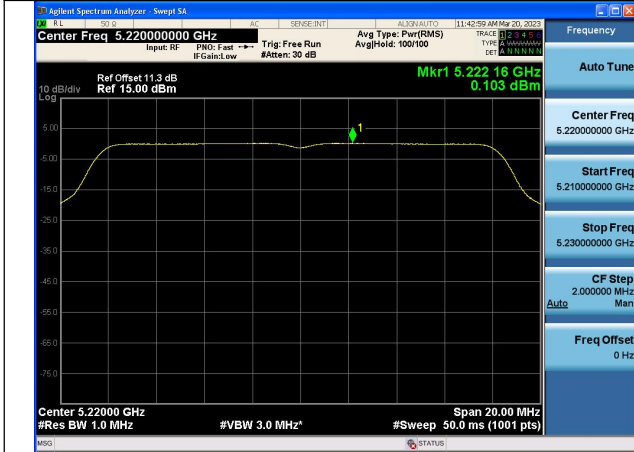

Mode:802.11a Frequency:5180MHz Ant:Chain0

Mode:802.11a Frequency:5220MHz Ant:Chain0

Mode:802.11a Frequency:5240MHz Ant:Chain0

Mode:802.11a Frequency:5180MHz Ant:Chain1

Mode:802.11a Frequency:5220MHz Ant:Chain1

Mode:802.11a Frequency:5240MHz Ant:Chain1

Test Mode: 802.11n HT20

Mode:802.11n HT20 Frequency:5180MHz Ant:Chain0

Mode:802.11n HT20 Frequency:5220MHz Ant:Chain0

Mode:802.11n HT20 Frequency:5240MHz Ant:Chain0