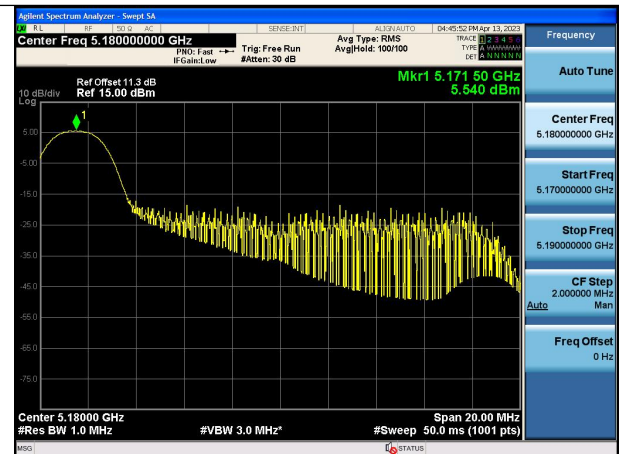

Mode:802.11ac VHT20 Frequency:5240MHz  
Ant:Chain1

Test Mode: 802.11ax HE20

Mode:802.11ax HE20 Tone:26T Frequency:5180MHz  
Ant:Chain0

Mode:802.11ax HE20 Tone:26T Frequency:5220MHz  
Ant:Chain0

Mode:802.11ax HE20 Tone:26T Frequency:5240MHz  
Ant:Chain0

Mode:802.11ax HE20 Tone:26T Frequency:5180MHz  
Ant:Chain1

Mode:802.11ax HE20 Tone:26T Frequency:5220MHz  
Ant:Chain1

Mode:802.11ax HE20 Tone:26T Frequency:5240MHz  
Ant:Chain1

Mode:802.11ax HE20 Tone:52T Frequency:5180MHz  
Ant:Chain0