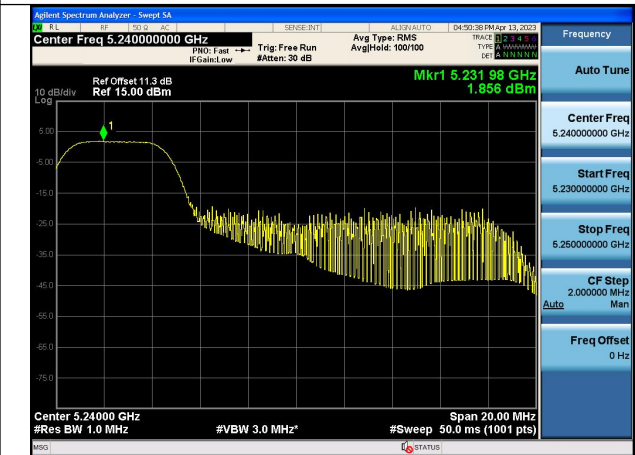

Mode:802.11ax HE20 Tone:52T Frequency:5220MHz  
Ant:Chain0

Mode:802.11ax HE20 Tone:52T Frequency:5240MHz  
Ant:Chain0

Mode:802.11ax HE20 Tone:52T Frequency:5180MHz  
Ant:Chain1

Mode:802.11ax HE20 Tone:52T Frequency:5220MHz  
Ant:Chain1

Mode:802.11ax HE20 Tone:52T Frequency:5240MHz  
Ant:Chain1

Mode:802.11ax HE20 Tone:106T Frequency:5180MHz  
Ant:Chain0

Mode:802.11ax HE20 Tone:106T Frequency:5220MHz  
Ant:Chain0

Mode:802.11ax HE20 Tone:106T Frequency:5240MHz  
Ant:Chain0