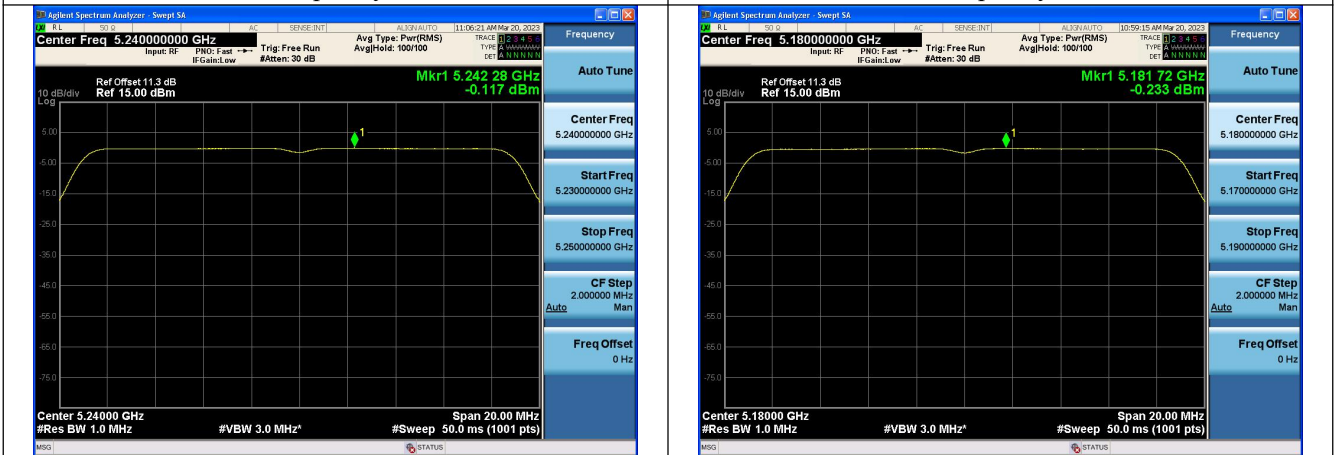

Mode:802.11a Frequency:5180MHz Ant:Chain0

Mode:802.11a Frequency:5220MHz Ant:Chain0

Mode:802.11a Frequency:5240MHz Ant:Chain0

Mode:802.11a Frequency:5180MHz Ant:Chain1

Mode:802.11a Frequency:5220MHz Ant:Chain1

Mode:802.11a Frequency:5240MHz Ant:Chain1

Test Mode: 802.11n HT20

Mode:802.11n HT20 Frequency:5180MHz Ant:Chain0

Mode:802.11n HT20 Frequency:5220MHz Ant:Chain0

Mode:802.11n HT20 Frequency:5240MHz Ant:Chain0