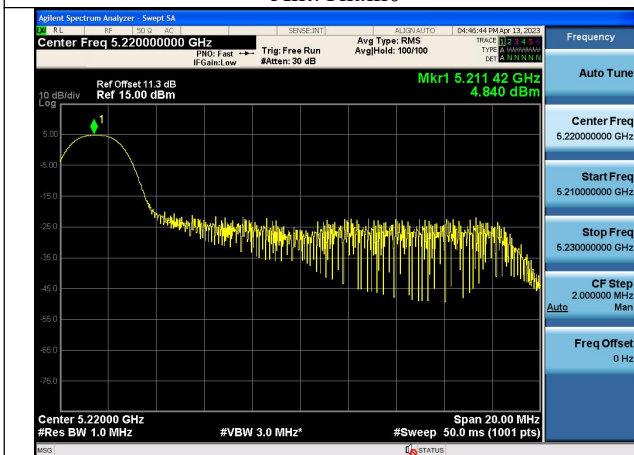

Mode:802.11ac VHT20 Frequency:5240MHz  
Ant:Chain1

Test Mode: 802.11ax HE20

Mode:802.11ax HE20 Tone:26T Frequency:5180MHz  
Ant:Chain0

Mode:802.11ax HE20 Tone:26T Frequency:5220MHz  
Ant:Chain0

Mode:802.11ax HE20 Tone:26T Frequency:5240MHz  
Ant:Chain0

Mode:802.11ax HE20 Tone:26T Frequency:5180MHz  
Ant:Chain1

Mode:802.11ax HE20 Tone:26T Frequency:5220MHz  
Ant:Chain1

Mode:802.11ax HE20 Tone:26T Frequency:5240MHz  
Ant:Chain1

Mode:802.11ax HE20 Tone:52T Frequency:5180MHz  
Ant:Chain0