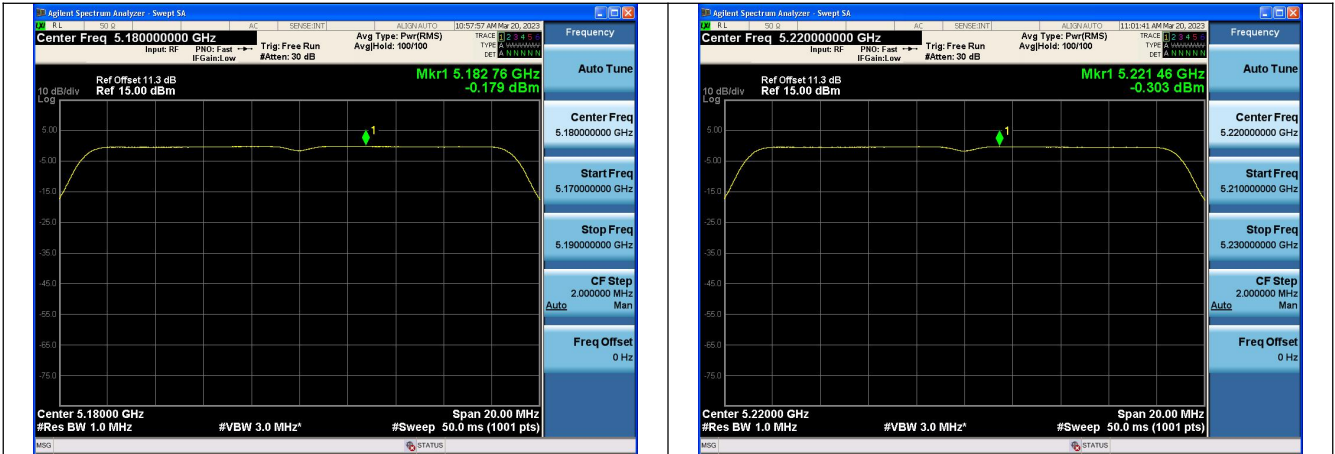

Mode:802.11a Frequency:5180MHz Ant:Chain0

Mode:802.11a Frequency:5220MHz Ant:Chain0

Mode:802.11a Frequency:5240MHz Ant:Chain0

Mode:802.11a Frequency:5180MHz Ant:Chain1

Mode:802.11a Frequency:5220MHz Ant:Chain1

Mode:802.11a Frequency:5240MHz Ant:Chain1

Test Mode: 802.11n HT20

Mode:802.11n HT20 Frequency:5180MHz Ant:Chain0

Mode:802.11n HT20 Frequency:5220MHz Ant:Chain0

Mode:802.11n HT20 Frequency:5240MHz Ant:Chain0