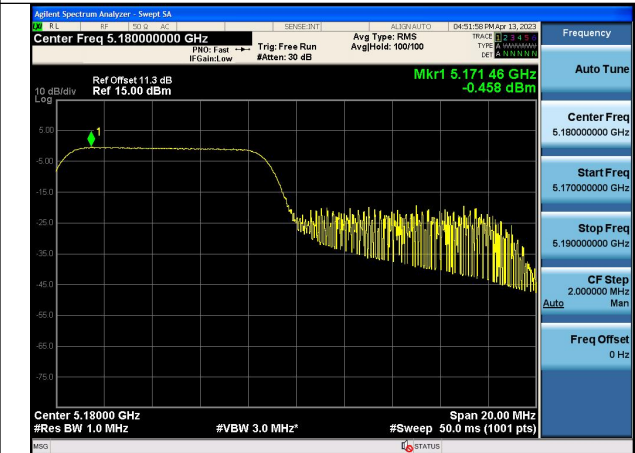

Mode:802.11ax HE20 Tone:52T Frequency:5220MHz  
Ant:Chain0

Mode:802.11ax HE20 Tone:52T Frequency:5240MHz  
Ant:Chain0

Mode:802.11ax HE20 Tone:52T Frequency:5180MHz  
Ant:Chain1

Mode:802.11ax HE20 Tone:52T Frequency:5220MHz  
Ant:Chain1

Mode:802.11ax HE20 Tone:52T Frequency:5240MHz  
Ant:Chain1

Mode:802.11ax HE20 Tone:106T Frequency:5180MHz  
Ant:Chain0

Mode:802.11ax HE20 Tone:106T Frequency:5220MHz  
Ant:Chain0

Mode:802.11ax HE20 Tone:106T Frequency:5240MHz  
Ant:Chain0

Mode:802.11ax HE20 Tone:106T Frequency:5180MHz  
Ant:Chain1

Mode:802.11ax HE20 Tone:106T Frequency:5220MHz  
Ant:Chain1

Mode:802.11ax HE20 Tone:106T Frequency:5240MHz  
Ant:Chain1