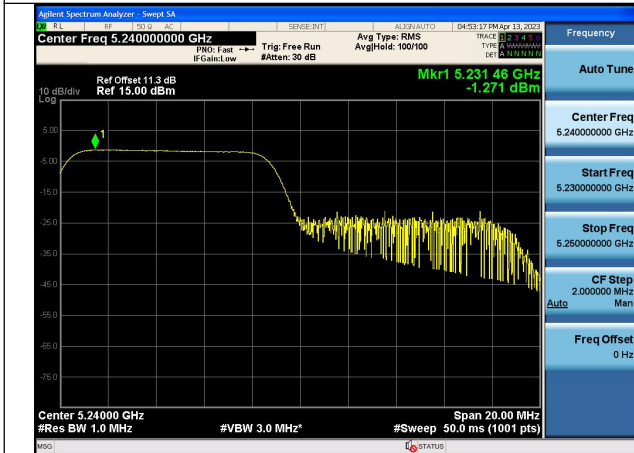

Mode:802.11ax HE20 Tone:52T Frequency:5240MHz  
Ant:Chain1

Mode:802.11ax HE20 Tone:106T Frequency:5180MHz  
Ant:Chain0

Mode:802.11ax HE20 Tone:106T Frequency:5220MHz  
Ant:Chain0

Mode:802.11ax HE20 Tone:106T Frequency:5240MHz  
Ant:Chain0