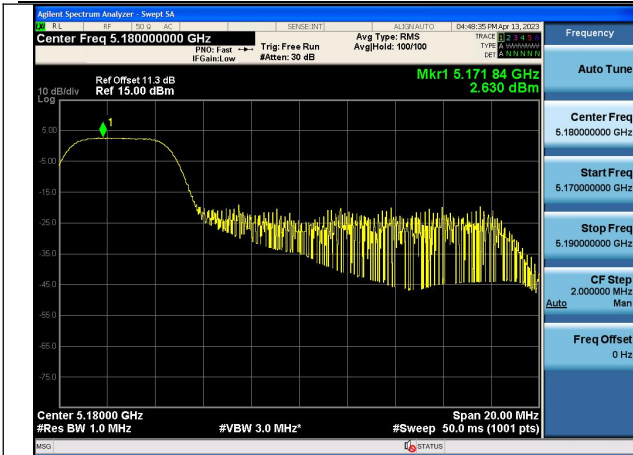

Mode:802.11ax HE20 Tone:52T Frequency:5180MHz
Ant:Chain0