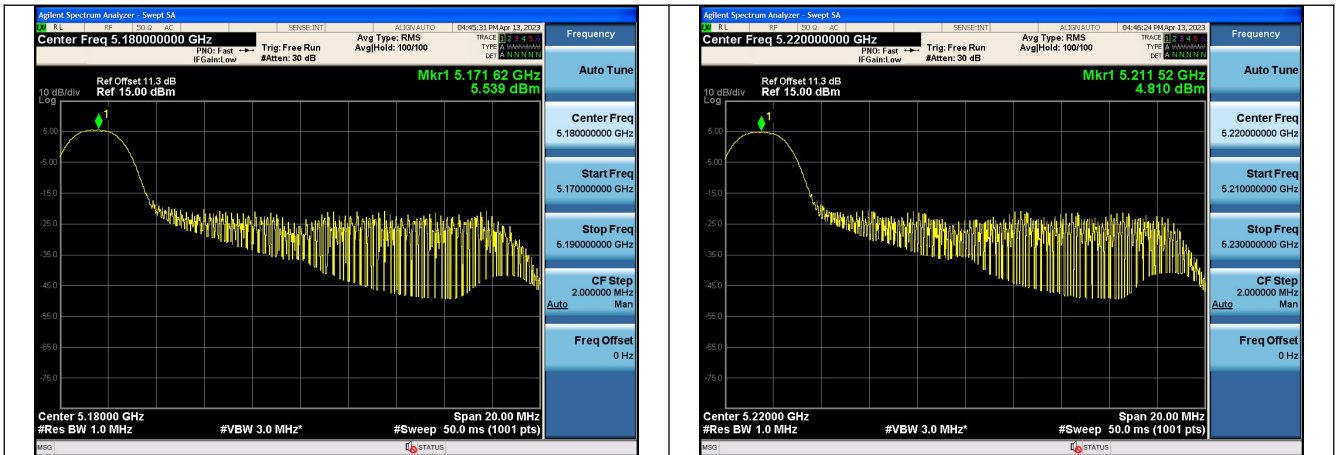

Mode:802.11ac VHT20 Frequency:5220MHz  
Ant:Chain0

Mode:802.11ac VHT20 Frequency:5240MHz  
Ant:Chain0

Mode:802.11ac VHT20 Frequency:5180MHz  
Ant:Chain1

Mode:802.11ac VHT20 Frequency:5220MHz  
Ant:Chain1

Mode:802.11ac VHT20 Frequency:5240MHz  
Ant:Chain1

Test Mode: 802.11ax HE20

Mode:802.11ax HE20 Tone:26T Frequency:5180MHz  
Ant:Chain0

Mode:802.11ax HE20 Tone:26T Frequency:5220MHz  
Ant:Chain0

Mode:802.11ax HE20 Tone:26T Frequency:5240MHz  
Ant:Chain0