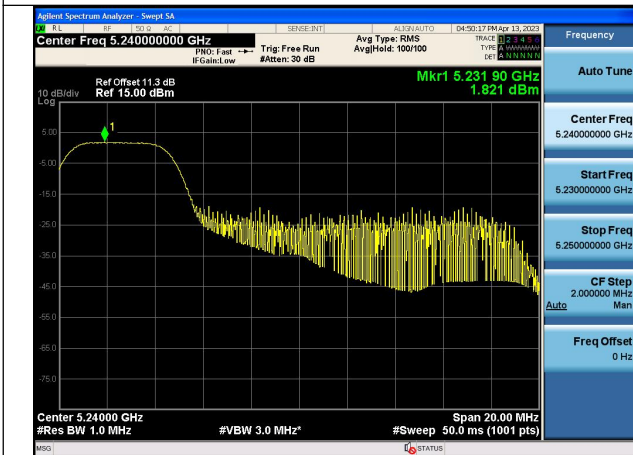

Mode:802.11ax HE20 Tone:26T Frequency:5180MHz  
Ant:Chain1

Mode:802.11ax HE20 Tone:26T Frequency:5220MHz  
Ant:Chain1

Mode:802.11ax HE20 Tone:26T Frequency:5240MHz  
Ant:Chain1

Mode:802.11ax HE20 Tone:52T Frequency:5180MHz  
Ant:Chain0

Mode:802.11ax HE20 Tone:52T Frequency:5220MHz  
Ant:Chain0

Mode:802.11ax HE20 Tone:52T Frequency:5240MHz  
Ant:Chain0

Mode:802.11ax HE20 Tone:52T Frequency:5180MHz  
Ant:Chain1

Mode:802.11ax HE20 Tone:52T Frequency:5220MHz  
Ant:Chain1