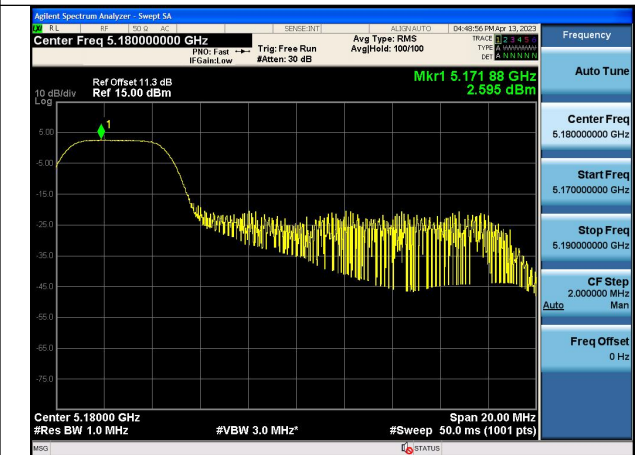

Mode:802.11ax HE20 Tone:26T Frequency:5180MHz  
Ant:Chain1

Mode:802.11ax HE20 Tone:26T Frequency:5220MHz  
Ant:Chain1

Mode:802.11ax HE20 Tone:26T Frequency:5240MHz  
Ant:Chain1

Mode:802.11ax HE20 Tone:52T Frequency:5180MHz  
Ant:Chain0

Mode:802.11ax HE20 Tone:52T Frequency:5220MHz  
Ant:Chain0

Mode:802.11ax HE20 Tone:52T Frequency:5240MHz  
Ant:Chain0

Mode:802.11ax HE20 Tone:52T Frequency:5180MHz  
Ant:Chain1

Mode:802.11ax HE20 Tone:52T Frequency:5220MHz  
Ant:Chain1