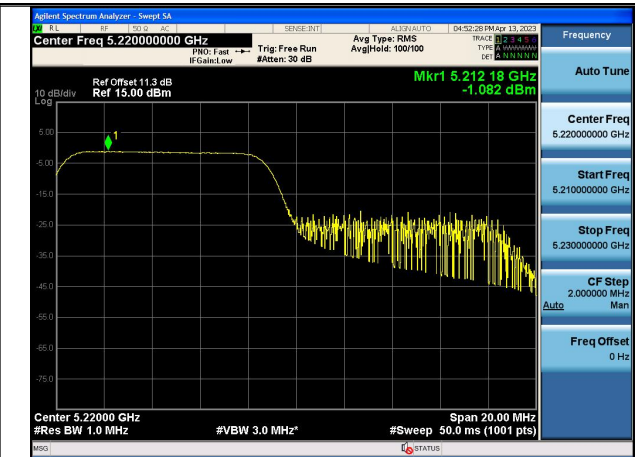

Mode:802.11ax HE20 Tone:52T Frequency:5220MHz  
Ant:Chain0

Mode:802.11ax HE20 Tone:52T Frequency:5240MHz  
Ant:Chain0

Mode:802.11ax HE20 Tone:52T Frequency:5180MHz  
Ant:Chain1

Mode:802.11ax HE20 Tone:52T Frequency:5220MHz  
Ant:Chain1

Mode:802.11ax HE20 Tone:52T Frequency:5240MHz  
Ant:Chain1

Mode:802.11ax HE20 Tone:106T Frequency:5180MHz  
Ant:Chain0

Mode:802.11ax HE20 Tone:106T Frequency:5220MHz  
Ant:Chain0

Mode:802.11ax HE20 Tone:106T Frequency:5240MHz  
Ant:Chain0