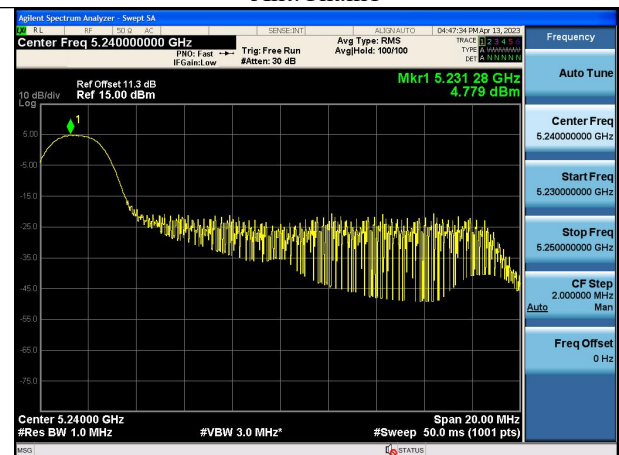

Mode:802.11ac VHT20 Frequency:5240MHz  
Ant:Chain1

Test Mode: 802.11ax HE20

Mode:802.11ax HE20 Tone:26T Frequency:5180MHz  
Ant:Chain0

Mode:802.11ax HE20 Tone:26T Frequency:5220MHz  
Ant:Chain0

Mode:802.11ax HE20 Tone:26T Frequency:5240MHz  
Ant:Chain0

Mode:802.11ax HE20 Tone:26T Frequency:5180MHz  
Ant:Chain1

Mode:802.11ax HE20 Tone:26T Frequency:5220MHz  
Ant:Chain1

Mode:802.11ax HE20 Tone:26T Frequency:5240MHz  
Ant:Chain1

Mode:802.11ax HE20 Tone:52T Frequency:5180MHz  
Ant:Chain0