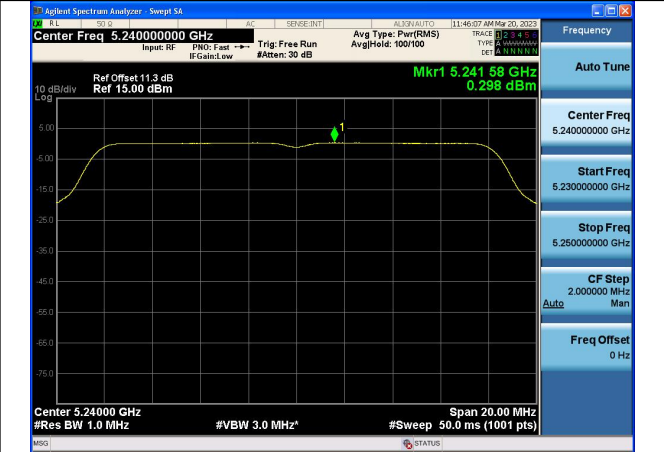

Mode:802.11a Frequency:5180MHz Ant:Chain0

Mode:802.11a Frequency:5220MHz Ant:Chain0

Mode:802.11a Frequency:5240MHz Ant:Chain0

Mode:802.11a Frequency:5180MHz Ant:Chain1

Mode:802.11a Frequency:5220MHz Ant:Chain1

Mode:802.11a Frequency:5240MHz Ant:Chain1

Test Mode: 802.11n HT20

Mode:802.11n HT20 Frequency:5180MHz Ant:Chain0

Mode:802.11n HT20 Frequency:5220MHz Ant:Chain0

Mode:802.11n HT20 Frequency:5240MHz Ant:Chain0