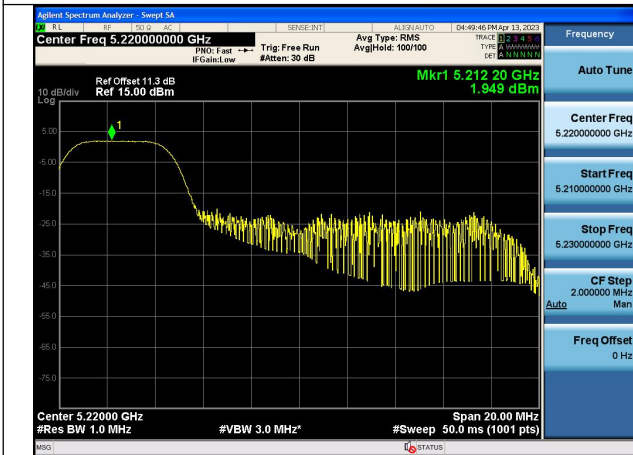

Mode:802.11ax HE20 Tone:26T Frequency:5180MHz  
Ant:Chain1

Mode:802.11ax HE20 Tone:26T Frequency:5220MHz  
Ant:Chain1

Mode:802.11ax HE20 Tone:26T Frequency:5240MHz  
Ant:Chain1

Mode:802.11ax HE20 Tone:52T Frequency:5180MHz  
Ant:Chain0

Mode:802.11ax HE20 Tone:52T Frequency:5220MHz  
Ant:Chain0

Mode:802.11ax HE20 Tone:52T Frequency:5240MHz  
Ant:Chain0

Mode:802.11ax HE20 Tone:52T Frequency:5180MHz  
Ant:Chain1

Mode:802.11ax HE20 Tone:52T Frequency:5220MHz  
Ant:Chain1