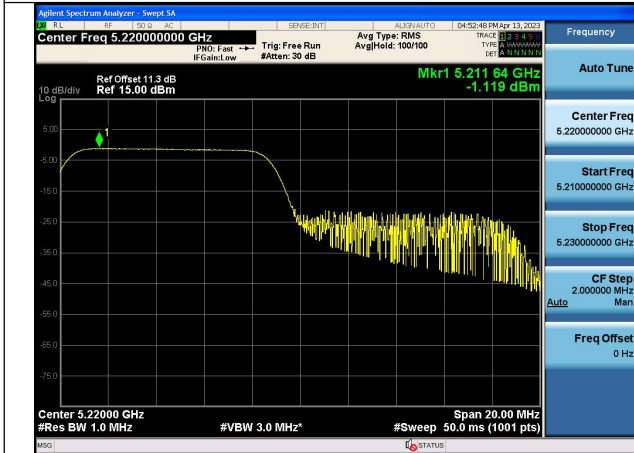

Mode:802.11ax HE20 Tone:106T Frequency:5220MHz
Ant:Chain1