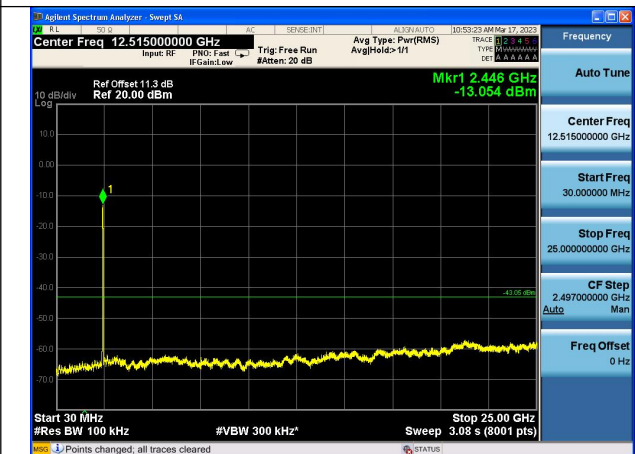

Test Mode:802.11ax HE40 2437MHz Chain1

Test Mode:802.11ax HE40 2452MHz Chain1

Test Mode: 802.11n HT40

Test Mode:802.11n HT40 2422MHz Chain0

Test Mode:802.11n HT40 2437MHz Chain0

Test Mode:802.11n HT40 2422MHz Chain0

Test Mode:802.11n HT40 2437MHz Chain1

Test Mode:802.11n HT40 2437MHz Chain1

Test Mode:802.11n HT40 2452MHz Chain1