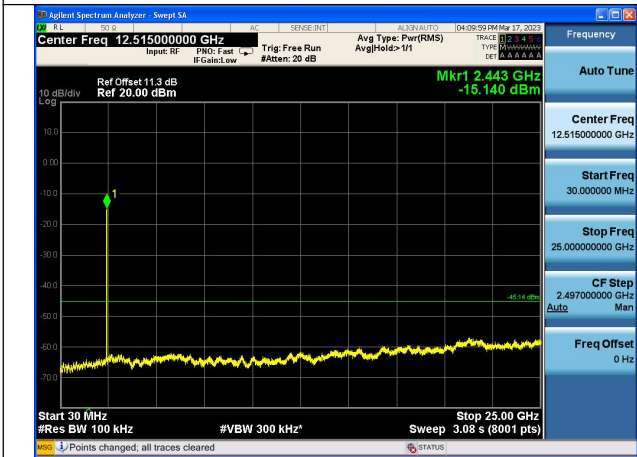

Test Mode:802.11n HT20 2412MHz Chain0

Test Mode:802.11n HT20 2437MHz Chain0

Test Mode:802.11n HT20 2462MHz Chain0

Test Mode:802.11n HT20 2412MHz Chain1

Test Mode:802.11n HT20 2437MHz Chain1

Test Mode:802.11n HT20 2462MHz Chain1

Test Mode: 802.11ax HE20

Test Mode:802.11ax HE20 2412MHz Chain0

Test Mode:802.11ax HE20 2437MHz Chain0

Test Mode:802.11ax HE20 2462MHz Chain0

Test Mode:802.11ax HE20 2412MHz Chain1

Test Mode:802.11ax HE20 2437MHz Chain1

Test Mode:802.11ax HE20 2462MHz Chain1

Test Mode: 802.11ax HE40

Test Mode:802.11ax HE40 2422MHz Chain0

Test Mode:802.11ax HE40 2437MHz Chain0

Test Mode:802.11ax HE40 2452MHz Chain0

Test Mode:802.11ax HE40 2422MHz Chain1