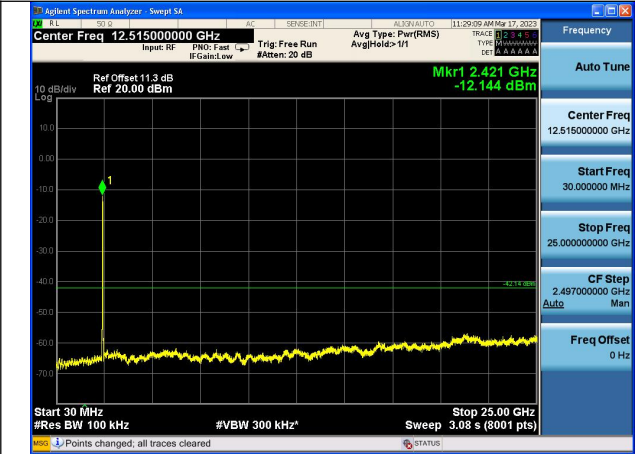

Test Mode:802.11ax HE20 2462MHz Chain1

Test Mode: 802.11ax HE40

Test Mode:802.11ax HE40 2422MHz Chain0

Test Mode:802.11ax HE40 2437MHz Chain0

Test Mode:802.11ax HE40 2452MHz Chain0

Test Mode:802.11ax HE40 2422MHz Chain1

Test Mode:802.11ax HE40 2437MHz Chain1

Test Mode:802.11ax HE40 2452MHz Chain1

Test Mode: 802.11n HT40

Test Mode:802.11n HT40 2422MHz Chain0

Test Mode:802.11n HT40 2437MHz Chain0

Test Mode:802.11n HT40 2422MHz Chain0

Test Mode:802.11n HT40 2437MHz Chain1

Test Mode:802.11n HT40 2437MHz Chain1

Test Mode:802.11n HT40 2452MHz Chain1

# Band edge measurement

Test Mode: 802.11b

Test Mode:802.11b 2412MHz Chain0

Test Mode:802.11b 2462MHz Chain0

Test Mode:802.11b 2412MHz Chain1

Test Mode:802.11b 2462MHz Chain1

Test Mode: 802.11g

Test Mode:802.11g 2412MHz Chain0