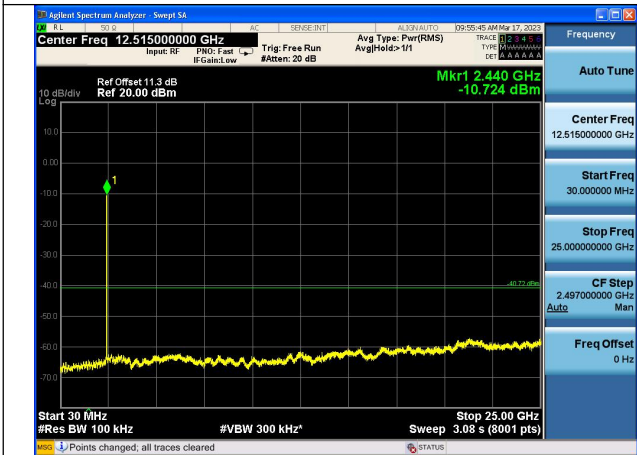

Test Mode:802.11n HT20 2412MHz Chain0

Test Mode:802.11n HT20 2437MHz Chain0

Test Mode:802.11n HT20 2462MHz Chain0

Test Mode:802.11n HT20 2412MHz Chain1

Test Mode:802.11n HT20 2437MHz Chain1

Test Mode:802.11n HT20 2462MHz Chain1

Test Mode: 802.11ax HE20

Test Mode:802.11ax HE20 2412MHz Chain0

Test Mode:802.11ax HE20 2437MHz Chain0

Test Mode:802.11ax HE20 2462MHz Chain0

Test Mode:802.11ax HE20 2412MHz Chain1

Test Mode:802.11ax HE20 2437MHz Chain1