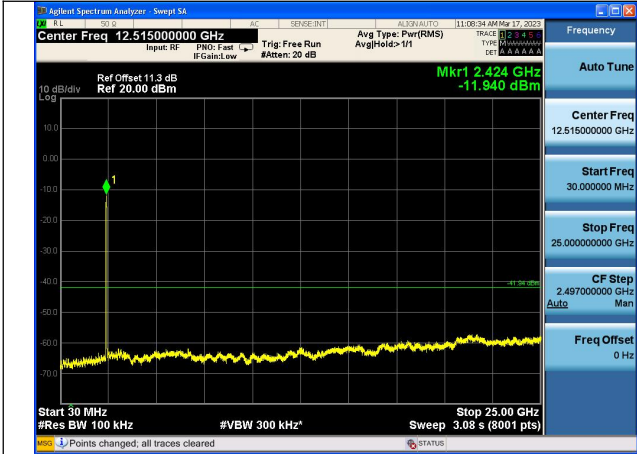

Test Mode: 802.11ax HE20

Test Mode:802.11ax HE20 2412MHz Chain0

Test Mode:802.11ax HE20 2437MHz Chain0

Test Mode:802.11ax HE20 2462MHz Chain0

Test Mode:802.11ax HE20 2412MHz Chain1

Test Mode:802.11ax HE20 2437MHz Chain1

Test Mode:802.11ax HE20 2462MHz Chain1

Test Mode: 802.11ax HE40

Test Mode:802.11ax HE40 2422MHz Chain0

Test Mode:802.11ax HE40 2437MHz Chain0

Test Mode:802.11ax HE40 2452MHz Chain0

Test Mode:802.11ax HE40 2422MHz Chain1

Test Mode:802.11ax HE40 2437MHz Chain1

Test Mode:802.11ax HE40 2452MHz Chain1

Test Mode: 802.11n HT40

Test Mode:802.11n HT40 2422MHz Chain0

Test Mode:802.11n HT40 2437MHz Chain0

Test Mode:802.11n HT40 2422MHz Chain0