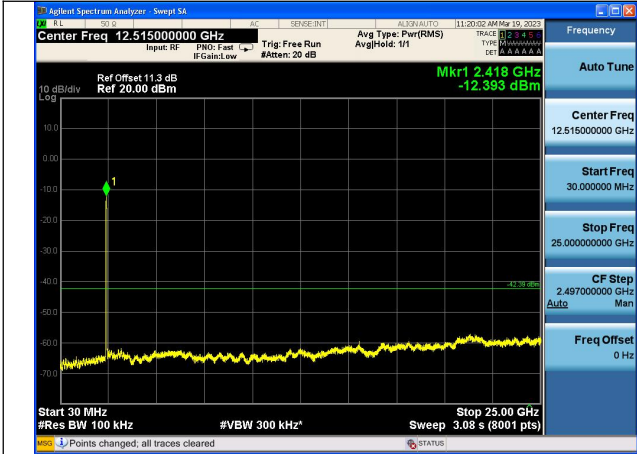

Test Mode:802.11n HT20 2412MHz Chain0

Test Mode:802.11n HT20 2437MHz Chain0

Test Mode:802.11n HT20 2462MHz Chain0

Test Mode:802.11n HT20 2412MHz Chain1

Test Mode:802.11n HT20 2437MHz Chain1

Test Mode:802.11n HT20 2462MHz Chain1

Test Mode: 802.11ax HE20

Test Mode:802.11ax HE20 2412MHz Chain0

Test Mode:802.11ax HE20 2437MHz Chain0

Test Mode:802.11ax HE20 2462MHz Chain0

Test Mode:802.11ax HE20 2412MHz Chain1

Test Mode:802.11ax HE20 2437MHz Chain1

Test Mode:802.11ax HE20 2462MHz Chain1

Test Mode: 802.11ax HE40

Test Mode:802.11ax HE40 2422MHz Chain0

Test Mode:802.11ax HE40 2437MHz Chain0

Test Mode:802.11ax HE40 2452MHz Chain0

Test Mode:802.11ax HE40 2422MHz Chain1