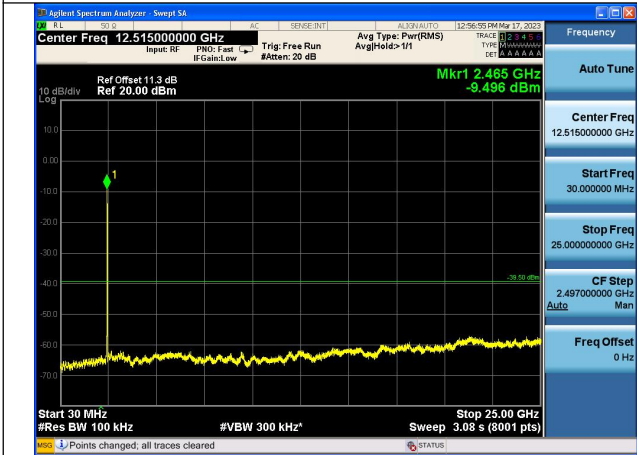

Test Mode:802.11n HT20 2412MHz Chain0

Test Mode:802.11n HT20 2437MHz Chain0

Test Mode:802.11n HT20 2462MHz Chain0

Test Mode:802.11n HT20 2412MHz Chain1

Test Mode:802.11n HT20 2437MHz Chain1

Test Mode:802.11n HT20 2462MHz Chain1

Test Mode: 802.11ax HE20

Test Mode:802.11ax HE20 2412MHz Chain0

Test Mode:802.11ax HE20 2437MHz Chain0

Test Mode:802.11ax HE20 2462MHz Chain0

Test Mode:802.11ax HE20 2412MHz Chain1

Test Mode:802.11ax HE20 2437MHz Chain1