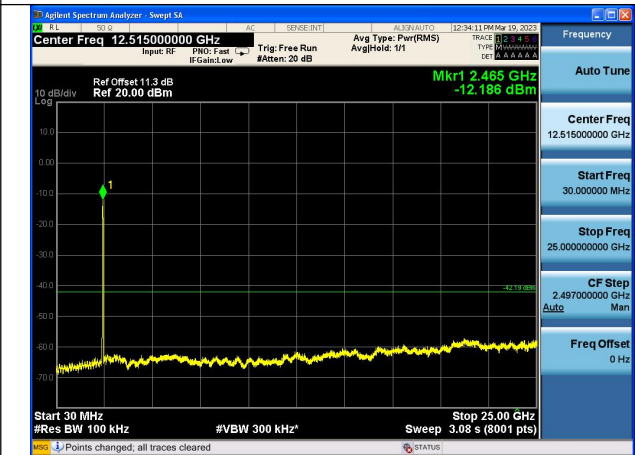

Test Mode: 802.11ax HE20

Test Mode:802.11ax HE20 2412MHz Chain0

Test Mode:802.11ax HE20 2437MHz Chain0

Test Mode:802.11ax HE20 2462MHz Chain0

Test Mode:802.11ax HE20 2412MHz Chain1

Test Mode:802.11ax HE20 2437MHz Chain1

Test Mode:802.11ax HE20 2462MHz Chain1

Test Mode: 802.11ax HE40

Test Mode:802.11ax HE40 2422MHz Chain0

Test Mode:802.11ax HE40 2437MHz Chain0

Test Mode:802.11ax HE40 2452MHz Chain0

Test Mode:802.11ax HE40 2422MHz Chain1

Test Mode:802.11ax HE40 2437MHz Chain1

Test Mode:802.11ax HE40 2452MHz Chain1

Test Mode: 802.11n HT40

Test Mode:802.11n HT40 2422MHz Chain0

Test Mode:802.11n HT40 2437MHz Chain0

Test Mode:802.11n HT40 2422MHz Chain0