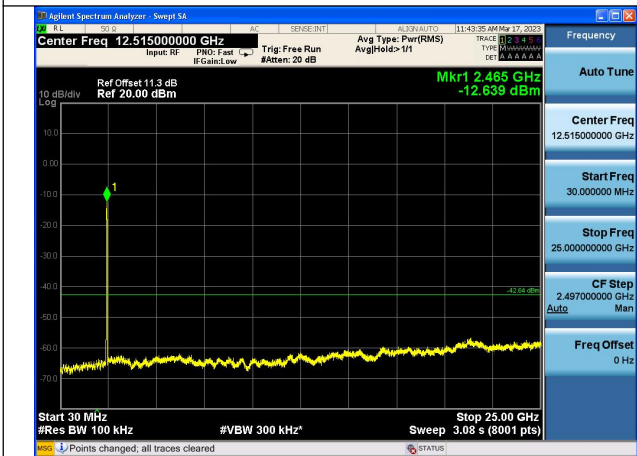

Test Mode:802.11ax HE40 2437MHz Chain1

Test Mode:802.11ax HE40 2452MHz Chain1

Test Mode: 802.11n HT40

Test Mode:802.11n HT40 2422MHz Chain0

Test Mode:802.11n HT40 2437MHz Chain0

Test Mode:802.11n HT40 2422MHz Chain0

Test Mode:802.11n HT40 2437MHz Chain1

Test Mode:802.11n HT40 2437MHz Chain1

Test Mode:802.11n HT40 2452MHz Chain1