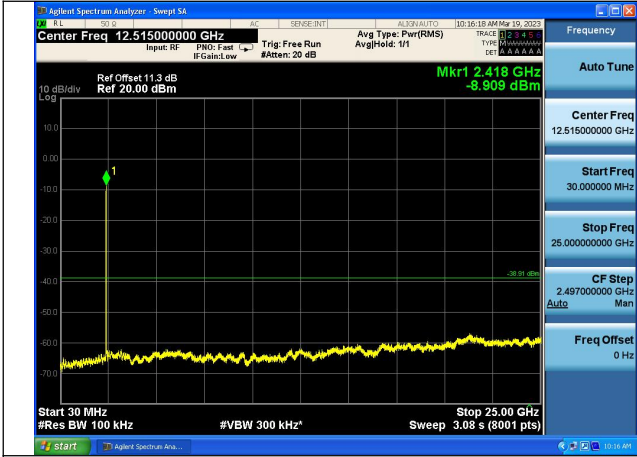

Test Mode:802.11n HT20 2412MHz Chain0

Test Mode:802.11n HT20 2437MHz Chain0

Test Mode:802.11n HT20 2462MHz Chain0

Test Mode:802.11n HT20 2412MHz Chain1

Test Mode:802.11n HT20 2437MHz Chain1

Test Mode:802.11n HT20 2462MHz Chain1

Test Mode: 802.11ax HE20

Test Mode:802.11ax HE20 2412MHz Chain0

Test Mode:802.11ax HE20 2437MHz Chain0

Test Mode:802.11ax HE20 2462MHz Chain0

Test Mode:802.11ax HE20 2412MHz Chain1

Test Mode:802.11ax HE20 2437MHz Chain1