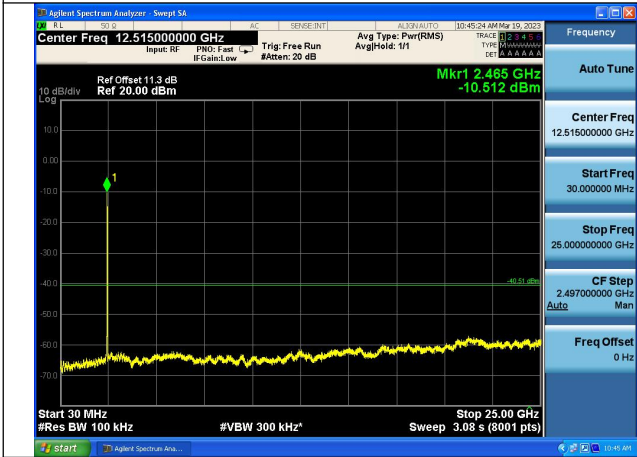

Test Mode:802.11n HT20 2412MHz Chain0

Test Mode:802.11n HT20 2437MHz Chain0

Test Mode:802.11n HT20 2462MHz Chain0

Test Mode:802.11n HT20 2412MHz Chain1

Test Mode:802.11n HT20 2437MHz Chain1

Test Mode:802.11n HT20 2462MHz Chain1

Test Mode: 802.11ax HE20

Test Mode:802.11ax HE20 2412MHz Chain0

Test Mode:802.11ax HE20 2437MHz Chain0

Test Mode:802.11ax HE20 2462MHz Chain0

Test Mode:802.11ax HE20 2412MHz Chain1

Test Mode:802.11ax HE20 2437MHz Chain1