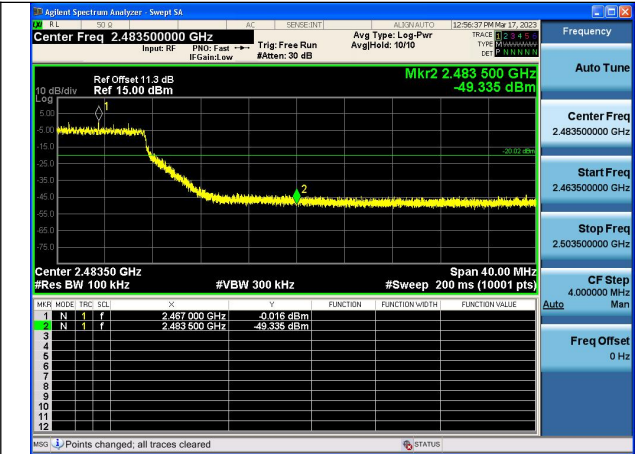

# Band edge measurement

Test Mode: 802.11b

Test Mode:802.11b 2412MHz Chain0

Test Mode:802.11b 2462MHz Chain0

Test Mode:802.11b 2412MHz Chain1

Test Mode:802.11b 2462MHz Chain1

Test Mode: 802.11g

Test Mode:802.11g 2412MHz Chain0

Test Mode:802.11g 2462MHz Chain0

Test Mode:802.11g 2412MHz Chain1

Test Mode:802.11g 2462MHz Chain1

Test Mode: 802.11n HT20

Test Mode:802.11n HT20 2412MHz Chain0

Test Mode:802.11n HT20 2462MHz Chain0

Test Mode:802.11n HT20 2412MHz Chain1

Test Mode:802.11n HT20 2462MHz Chain1

Test Mode: 802.11ax HE20