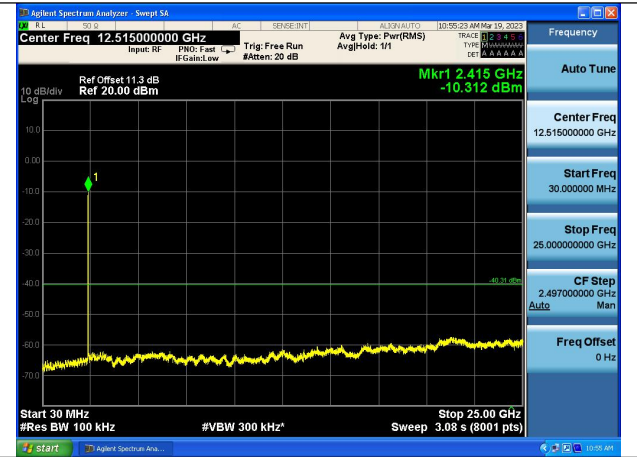

Test Mode:802.11n HT20 2412MHz Chain0

Test Mode:802.11n HT20 2437MHz Chain0

Test Mode:802.11n HT20 2462MHz Chain0

Test Mode:802.11n HT20 2412MHz Chain1

Test Mode:802.11n HT20 2437MHz Chain1

Test Mode:802.11n HT20 2462MHz Chain1

Test Mode: 802.11ax HE20

Test Mode:802.11ax HE20 2412MHz Chain0

Test Mode:802.11ax HE20 2437MHz Chain0

Test Mode:802.11ax HE20 2462MHz Chain0

Test Mode:802.11ax HE20 2412MHz Chain1

Test Mode:802.11ax HE20 2437MHz Chain1

Test Mode:802.11ax HE20 2462MHz Chain1

Test Mode: 802.11ax HE40

Test Mode:802.11ax HE40 2422MHz Chain0

Test Mode:802.11ax HE40 2437MHz Chain0

Test Mode:802.11ax HE40 2452MHz Chain0

Test Mode:802.11ax HE40 2422MHz Chain1