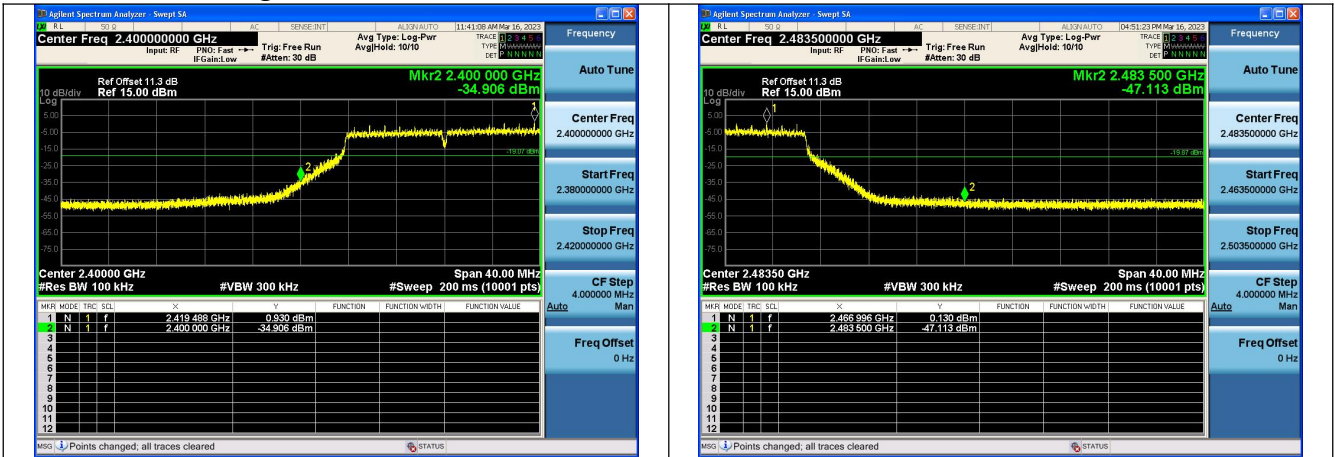

# Band edge measurement

Test Mode: 802.11b

Test Mode:802.11b 2412MHz Chain0

Test Mode:802.11b 2462MHz Chain0

Test Mode:802.11b 2412MHz Chain1

Test Mode:802.11b 2462MHz Chain1

Test Mode: 802.11g

Test Mode:802.11g 2412MHz Chain0

Test Mode:802.11g 2462MHz Chain0

Test Mode:802.11g 2412MHz Chain1

Test Mode:802.11g 2462MHz Chain1

Test Mode: 802.11n HT20

Test Mode:802.11n HT20 2412MHz Chain0

Test Mode:802.11n HT20 2462MHz Chain0

Test Mode:802.11n HT20 2412MHz Chain1

Test Mode:802.11n HT20 2462MHz Chain1

Test Mode: 802.11ax HE20