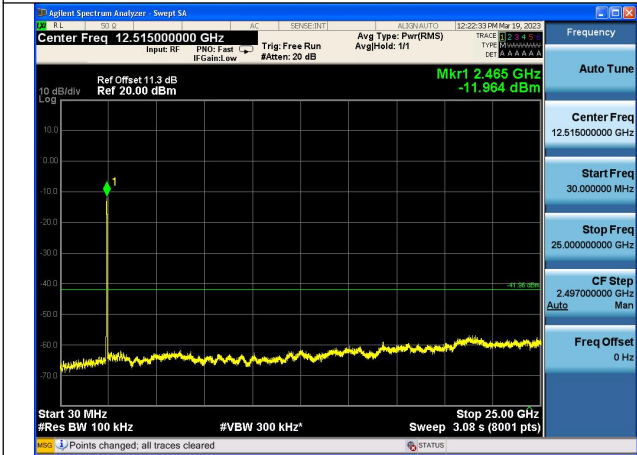

Test Mode: 802.11ax HE20

Test Mode:802.11ax HE20 2412MHz Chain0

Test Mode:802.11ax HE20 2437MHz Chain0

Test Mode:802.11ax HE20 2462MHz Chain0

Test Mode:802.11ax HE20 2412MHz Chain1

Test Mode:802.11ax HE20 2437MHz Chain1

Test Mode:802.11ax HE20 2462MHz Chain1

Test Mode: 802.11ax HE40

Test Mode:802.11ax HE40 2422MHz Chain0

Test Mode:802.11ax HE40 2437MHz Chain0

Test Mode:802.11ax HE40 2452MHz Chain0

Test Mode:802.11ax HE40 2422MHz Chain1

Test Mode:802.11ax HE40 2437MHz Chain1

Test Mode:802.11ax HE40 2452MHz Chain1

Test Mode: 802.11n HT40

Test Mode:802.11n HT40 2422MHz Chain0

Test Mode:802.11n HT40 2437MHz Chain0

Test Mode:802.11n HT40 2422MHz Chain0