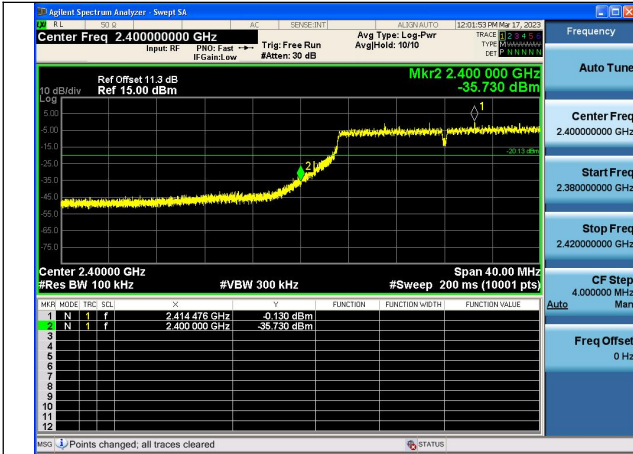

# Band edge measurement

Test Mode: 802.11b

Test Mode:802.11b 2412MHz Chain0

Test Mode:802.11b 2462MHz Chain0

Test Mode:802.11b 2412MHz Chain1

Test Mode:802.11b 2462MHz Chain1

Test Mode: 802.11g

Test Mode:802.11g 2412MHz Chain0

Test Mode:802.11g 2462MHz Chain0

Test Mode:802.11g 2412MHz Chain1

Test Mode:802.11g 2462MHz Chain1

Test Mode: 802.11n HT20

Test Mode:802.11n HT20 2412MHz Chain0

Test Mode:802.11n HT20 2462MHz Chain0

Test Mode:802.11n HT20 2412MHz Chain1

Test Mode:802.11n HT20 2462MHz Chain1

Test Mode: 802.11ax HE20