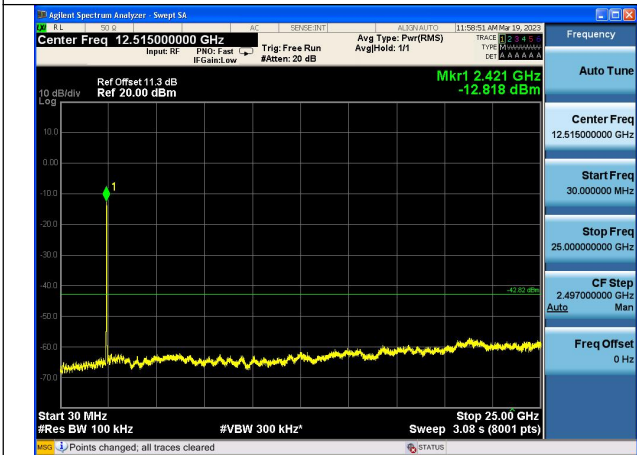

Test Mode: 802.11ax HE20

Test Mode:802.11ax HE20 2412MHz Chain0

Test Mode:802.11ax HE20 2437MHz Chain0

Test Mode:802.11ax HE20 2462MHz Chain0

Test Mode:802.11ax HE20 2412MHz Chain1

Test Mode:802.11ax HE20 2437MHz Chain1

Test Mode:802.11ax HE20 2462MHz Chain1

Test Mode: 802.11ax HE40

Test Mode:802.11ax HE40 2422MHz Chain0

Test Mode:802.11ax HE40 2437MHz Chain0

Test Mode:802.11ax HE40 2452MHz Chain0

Test Mode:802.11ax HE40 2422MHz Chain1

Test Mode:802.11ax HE40 2437MHz Chain1

Test Mode:802.11ax HE40 2452MHz Chain1

Test Mode: 802.11n HT40

Test Mode:802.11n HT40 2422MHz Chain0

Test Mode:802.11n HT40 2437MHz Chain0

Test Mode:802.11n HT40 2422MHz Chain0