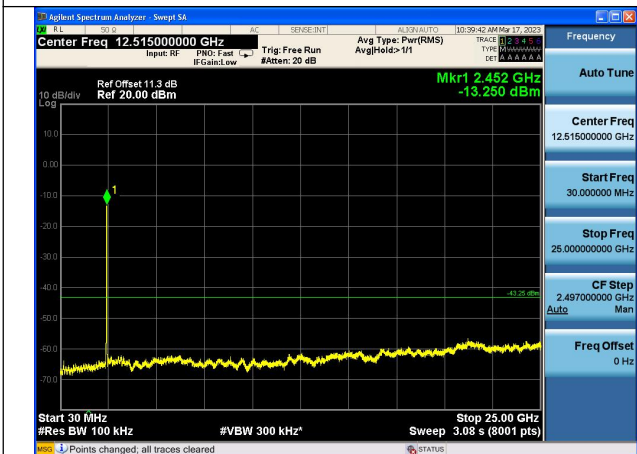

Test Mode:802.11ax HE40 2437MHz Chain1

Test Mode:802.11ax HE40 2452MHz Chain1

Test Mode: 802.11n HT40

Test Mode:802.11n HT40 2422MHz Chain0

Test Mode:802.11n HT40 2437MHz Chain0

Test Mode:802.11n HT40 2422MHz Chain0

Test Mode:802.11n HT40 2437MHz Chain1

Test Mode:802.11n HT40 2437MHz Chain1

Test Mode:802.11n HT40 2452MHz Chain1