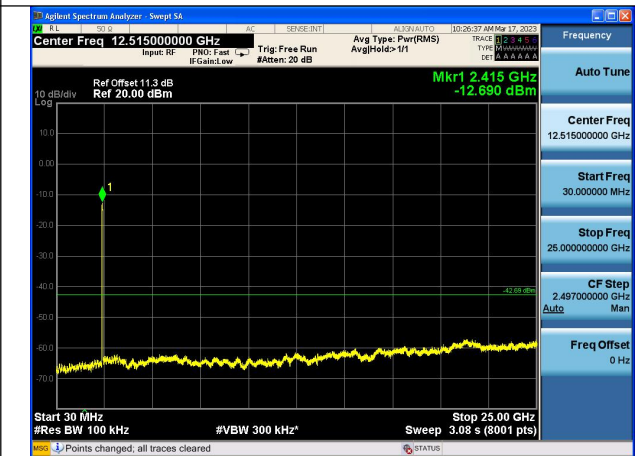

Test Mode:802.11ax HE40 2437MHz Chain1

Test Mode:802.11ax HE40 2452MHz Chain1

Test Mode: 802.11n HT40

Test Mode:802.11n HT40 2422MHz Chain0

Test Mode:802.11n HT40 2437MHz Chain0

Test Mode:802.11n HT40 2422MHz Chain0

Test Mode:802.11n HT40 2437MHz Chain1

Test Mode:802.11n HT40 2437MHz Chain1

Test Mode:802.11n HT40 2452MHz Chain1