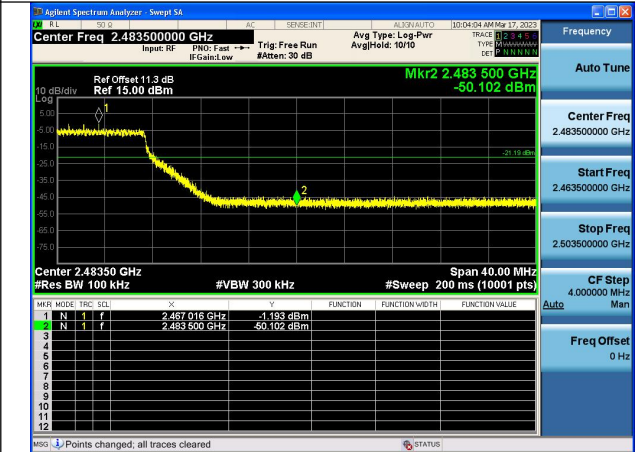

# Band edge measurement

Test Mode: 802.11b

Test Mode:802.11b 2412MHz Chain0

Test Mode:802.11b 2462MHz Chain0

Test Mode:802.11b 2412MHz Chain1

Test Mode:802.11b 2462MHz Chain1

Test Mode: 802.11g

Test Mode:802.11g 2412MHz Chain0

Test Mode:802.11g 2462MHz Chain0

Test Mode:802.11g 2412MHz Chain1

Test Mode:802.11g 2462MHz Chain1

Test Mode: 802.11n HT20

Test Mode:802.11n HT20 2412MHz Chain0

Test Mode:802.11n HT20 2462MHz Chain0

Test Mode:802.11n HT20 2412MHz Chain1

Test Mode:802.11n HT20 2462MHz Chain1

Test Mode: 802.11ax HE20