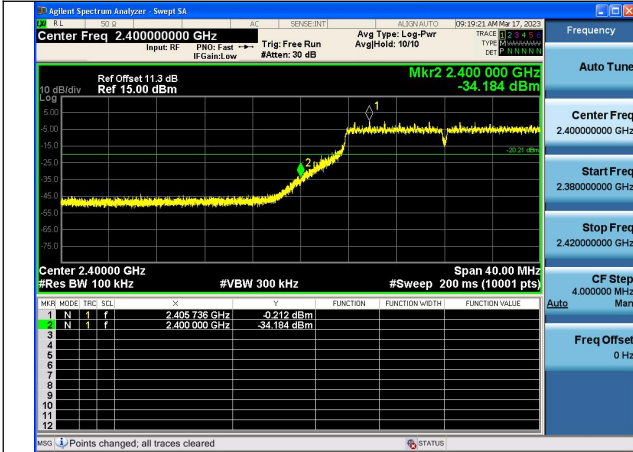

# Band edge measurement

Test Mode: 802.11b

Test Mode:802.11b 2412MHz Chain0

Test Mode:802.11b 2462MHz Chain0

Test Mode:802.11b 2412MHz Chain1

Test Mode:802.11b 2462MHz Chain1

Test Mode: 802.11g

Test Mode:802.11g 2412MHz Chain0

Test Mode:802.11g 2462MHz Chain0

Test Mode:802.11g 2412MHz Chain1

Test Mode:802.11g 2462MHz Chain1

Test Mode: 802.11n HT20

Test Mode:802.11n HT20 2412MHz Chain0

Test Mode:802.11n HT20 2462MHz Chain0

Test Mode:802.11n HT20 2412MHz Chain1