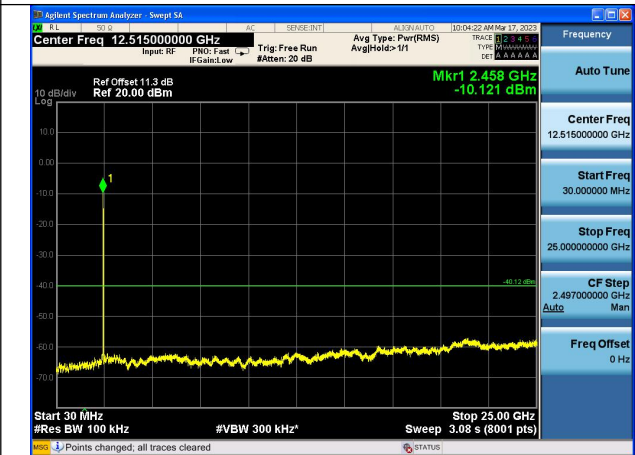

Test Mode:802.11n HT20 2412MHz Chain0

Test Mode:802.11n HT20 2437MHz Chain0

Test Mode:802.11n HT20 2462MHz Chain0

Test Mode:802.11n HT20 2412MHz Chain1

Test Mode:802.11n HT20 2437MHz Chain1

Test Mode:802.11n HT20 2462MHz Chain1

Test Mode: 802.11ax HE20

Test Mode:802.11ax HE20 2412MHz Chain0

Test Mode:802.11ax HE20 2437MHz Chain0

Test Mode:802.11ax HE20 2462MHz Chain0

Test Mode:802.11ax HE20 2412MHz Chain1

Test Mode:802.11ax HE20 2437MHz Chain1