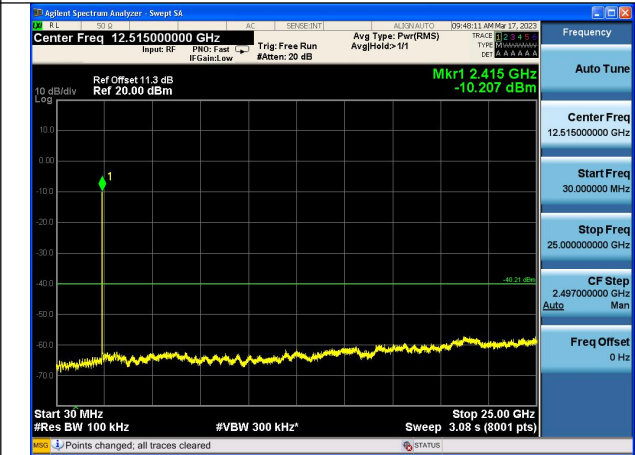

Test Mode:802.11n HT20 2412MHz Chain0

Test Mode:802.11n HT20 2437MHz Chain0

Test Mode:802.11n HT20 2462MHz Chain0

Test Mode:802.11n HT20 2412MHz Chain1

Test Mode:802.11n HT20 2437MHz Chain1

Test Mode:802.11n HT20 2462MHz Chain1

Test Mode: 802.11ax HE20

Test Mode:802.11ax HE20 2412MHz Chain0

Test Mode:802.11ax HE20 2437MHz Chain0

Test Mode:802.11ax HE20 2462MHz Chain0

Test Mode:802.11ax HE20 2412MHz Chain1

Test Mode:802.11ax HE20 2437MHz Chain1