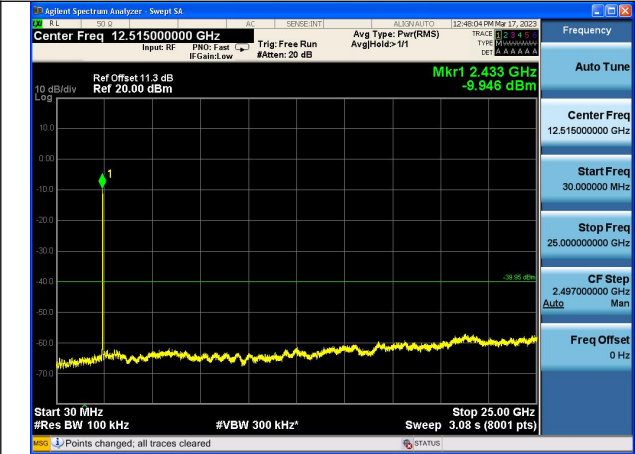

Test Mode:802.11n HT20 2412MHz Chain0

Test Mode:802.11n HT20 2437MHz Chain0

Test Mode:802.11n HT20 2462MHz Chain0

Test Mode:802.11n HT20 2412MHz Chain1

Test Mode:802.11n HT20 2437MHz Chain1

Test Mode:802.11n HT20 2462MHz Chain1

Test Mode: 802.11ax HE20

Test Mode:802.11ax HE20 2412MHz Chain0

Test Mode:802.11ax HE20 2437MHz Chain0

Test Mode:802.11ax HE20 2462MHz Chain0

Test Mode:802.11ax HE20 2412MHz Chain1

Test Mode:802.11ax HE20 2437MHz Chain1

Test Mode:802.11ax HE20 2462MHz Chain1

Test Mode: 802.11ax HE40

Test Mode:802.11ax HE40 2422MHz Chain0

Test Mode:802.11ax HE40 2437MHz Chain0

Test Mode:802.11ax HE40 2452MHz Chain0

Test Mode:802.11ax HE40 2422MHz Chain1