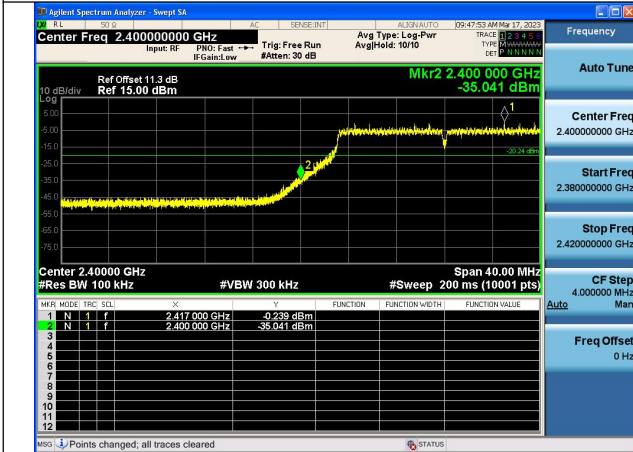

# Band edge measurement

Test Mode: 802.11b

Test Mode:802.11b 2412MHz Chain0

Test Mode:802.11b 2462MHz Chain0

Test Mode:802.11b 2412MHz Chain1

Test Mode:802.11b 2462MHz Chain1

Test Mode: 802.11g

Test Mode:802.11g 2412MHz Chain0

Test Mode:802.11g 2462MHz Chain0

Test Mode:802.11g 2412MHz Chain1

Test Mode:802.11g 2462MHz Chain1

Test Mode: 802.11n HT20

Test Mode:802.11n HT20 2412MHz Chain0

Test Mode:802.11n HT20 2462MHz Chain0

Test Mode:802.11n HT20 2412MHz Chain1

Test Mode:802.11n HT20 2462MHz Chain1

Test Mode: 802.11ax HE20