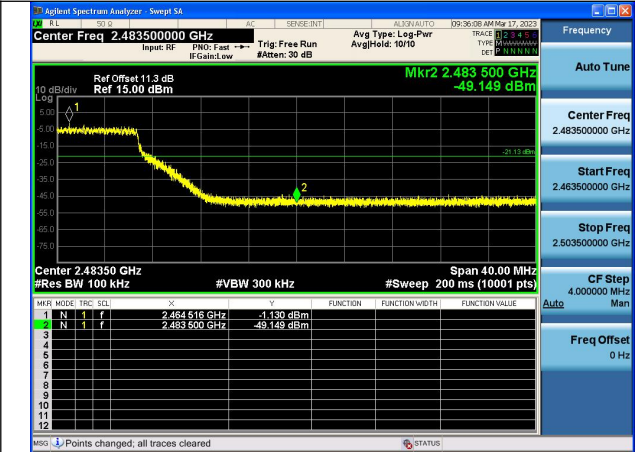

Test Mode:802.11n HT40 2437MHz Chain1

Test Mode:802.11n HT40 2437MHz Chain1

Test Mode:802.11n HT40 2452MHz Chain1

# Band edge measurement

Test Mode: 802.11b

Test Mode:802.11b 2412MHz Chain0

Test Mode:802.11b 2462MHz Chain0

Test Mode:802.11b 2412MHz Chain1

Test Mode:802.11b 2462MHz Chain1

Test Mode: 802.11g

Test Mode:802.11g 2412MHz Chain0

Test Mode:802.11g 2462MHz Chain0

Test Mode:802.11g 2412MHz Chain1

Test Mode:802.11g 2462MHz Chain1

Test Mode: 802.11n HT20

Test Mode:802.11n HT20 2412MHz Chain0

Test Mode:802.11n HT20 2462MHz Chain0

Test Mode:802.11n HT20 2412MHz Chain1

Test Mode:802.11n HT20 2462MHz Chain1

Test Mode: 802.11ax HE20