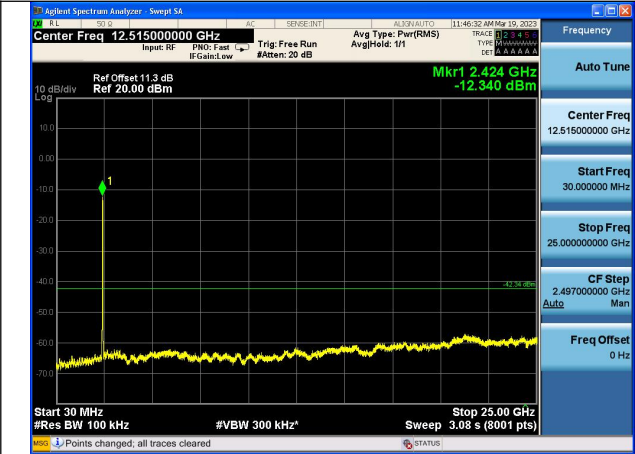

Test Mode:802.11n HT20 2412MHz Chain0

Test Mode:802.11n HT20 2437MHz Chain0

Test Mode:802.11n HT20 2462MHz Chain0

Test Mode:802.11n HT20 2412MHz Chain1

Test Mode:802.11n HT20 2437MHz Chain1

Test Mode:802.11n HT20 2462MHz Chain1

Test Mode: 802.11ax HE20

Test Mode:802.11ax HE20 2412MHz Chain0

Test Mode:802.11ax HE20 2437MHz Chain0

Test Mode:802.11ax HE20 2462MHz Chain0

Test Mode:802.11ax HE20 2412MHz Chain1

Test Mode:802.11ax HE20 2437MHz Chain1

Test Mode:802.11ax HE20 2462MHz Chain1

Test Mode: 802.11ax HE40

Test Mode:802.11ax HE40 2422MHz Chain0

Test Mode:802.11ax HE40 2437MHz Chain0

Test Mode:802.11ax HE40 2452MHz Chain0

Test Mode:802.11ax HE40 2422MHz Chain1