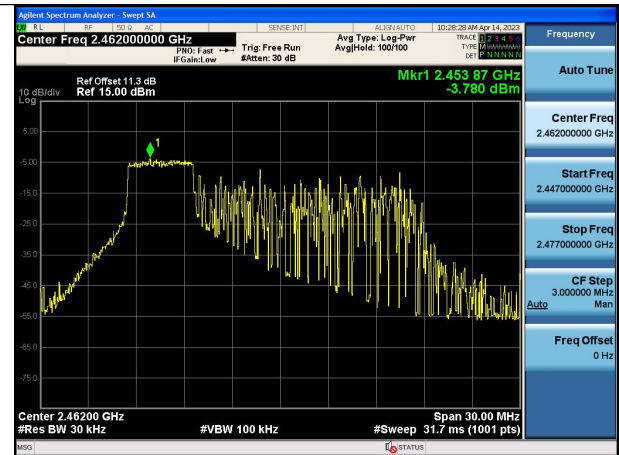

Test Mode:802.11ax HE20 2412MHz Chain0

Test Mode:802.11ax HE20 2437MHz Chain0

Test Mode:802.11ax HE20 2462MHz Chain0

Test Mode:802.11ax HE20 2412MHz Chain1

Test Mode:802.11ax HE20 2437MHz Chain1

Test Mode:802.11ax HE20 2462MHz Chain1