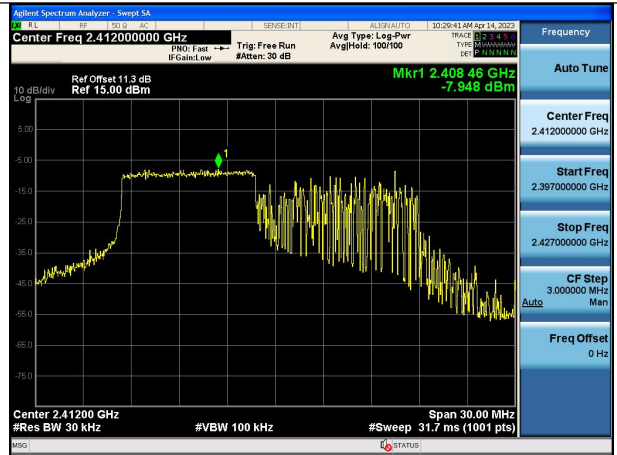

Test Mode:802.11ax HE20 2412MHz Chain0

Test Mode:802.11ax HE20 2437MHz Chain0

Test Mode:802.11ax HE20 2462MHz Chain0

Test Mode:802.11ax HE20 2412MHz Chain1

Test Mode:802.11ax HE20 2437MHz Chain1

Test Mode:802.11ax HE20 2462MHz Chain1