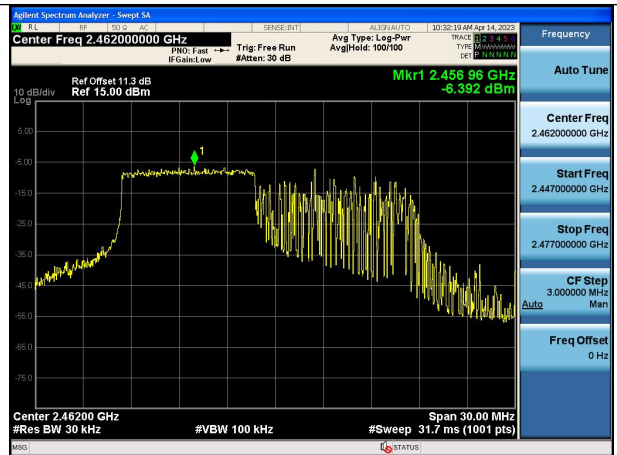

Test Mode:802.11ax HE20 2412MHz Chain0

Test Mode:802.11ax HE20 2437MHz Chain0

Test Mode:802.11ax HE20 2462MHz Chain0

Test Mode:802.11ax HE20 2412MHz Chain1

Test Mode:802.11ax HE20 2437MHz Chain1

Test Mode:802.11ax HE20 2462MHz Chain1