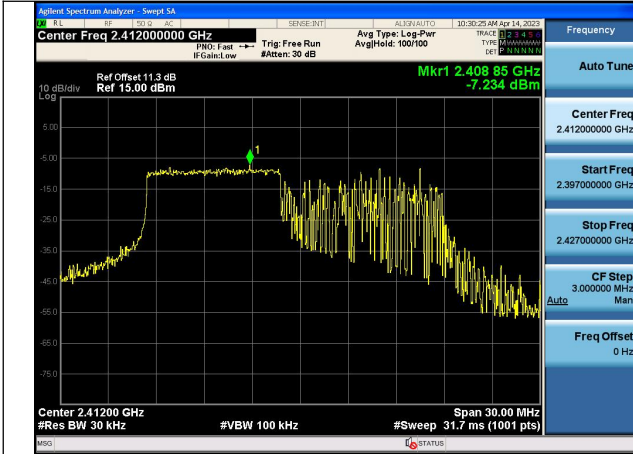

Test Mode:802.11ax HE20 2412MHz Chain0

Test Mode:802.11ax HE20 2437MHz Chain0

Test Mode:802.11ax HE20 2462MHz Chain0

Test Mode:802.11ax HE20 2412MHz Chain1

Test Mode:802.11ax HE20 2437MHz Chain1

Test Mode:802.11ax HE20 2462MHz Chain1