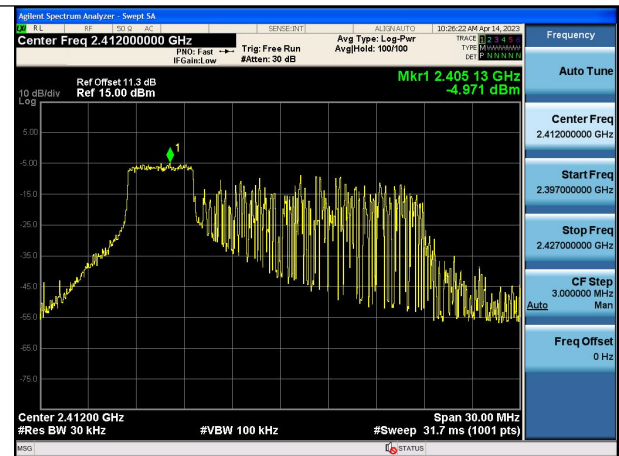

Test Mode:802.11ax HE20 2412MHz Chain0

Test Mode:802.11ax HE20 2437MHz Chain0

Test Mode:802.11ax HE20 2462MHz Chain0

Test Mode:802.11ax HE20 2412MHz Chain1

Test Mode:802.11ax HE20 2437MHz Chain1

Test Mode:802.11ax HE20 2462MHz Chain1