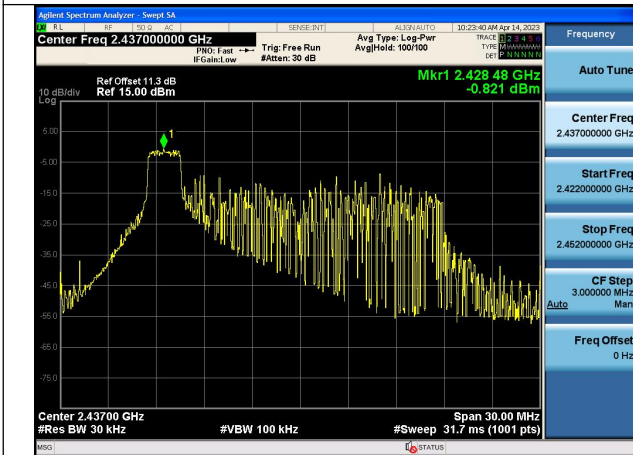

Test Mode:802.11ax HE20 2412MHz Chain0

Test Mode:802.11ax HE20 2437MHz Chain0

Test Mode:802.11ax HE20 2462MHz Chain0

Test Mode:802.11ax HE20 2412MHz Chain1

Test Mode:802.11ax HE20 2437MHz Chain1

Test Mode:802.11ax HE20 2462MHz Chain1