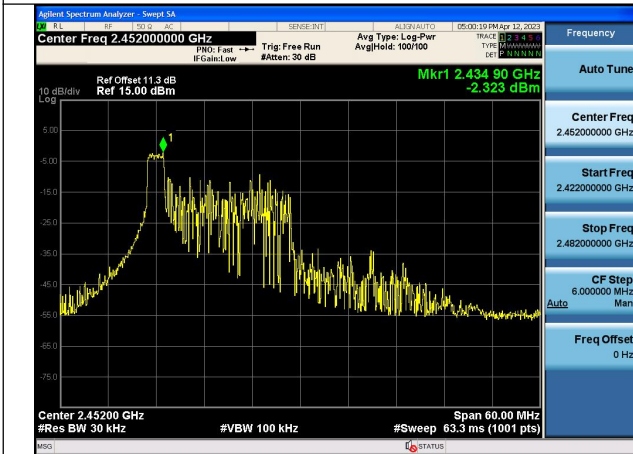

Test Mode:802.11ax HE20 2412MHz Chain0

Test Mode:802.11ax HE20 2437MHz Chain0

Test Mode:802.11ax HE20 2462MHz Chain0

Test Mode:802.11ax HE20 2412MHz Chain1

Test Mode:802.11ax HE20 2437MHz Chain1

Test Mode:802.11ax HE20 2462MHz Chain1

Test Mode: 802.11n HT40

Test Mode:802.11n HT40 2422MHz Chain0

Test Mode:802.11n HT40 2452MHz Chain0

Test Mode:802.11n HT40 2437MHz Chain1

Test Mode:802.11n HT40 2452MHz Chain1

Test Mode: 802.11ax HE40

Test Mode:802.11ax HE40 2422MHz Chain0

Test Mode:802.11ax HE40 2437MHz Chain0

Test Mode:802.11ax HE40 2452MHz Chain0

Test Mode:802.11ax HE40 2422MHz Chain1

Test Mode:802.11ax HE40 2437MHz Chain1

Test Mode:802.11ax HE40 2452MHz Chain1