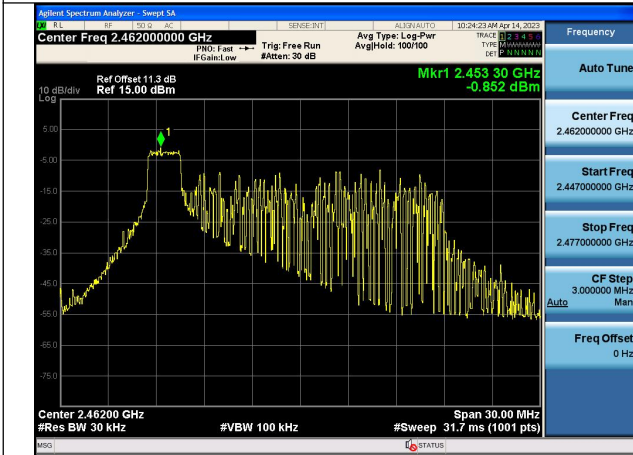

Test Mode:802.11ax HE20 2412MHz Chain0

Test Mode:802.11ax HE20 2437MHz Chain0

Test Mode:802.11ax HE20 2462MHz Chain0

Test Mode:802.11ax HE20 2412MHz Chain1

Test Mode:802.11ax HE20 2437MHz Chain1

Test Mode:802.11ax HE20 2462MHz Chain1