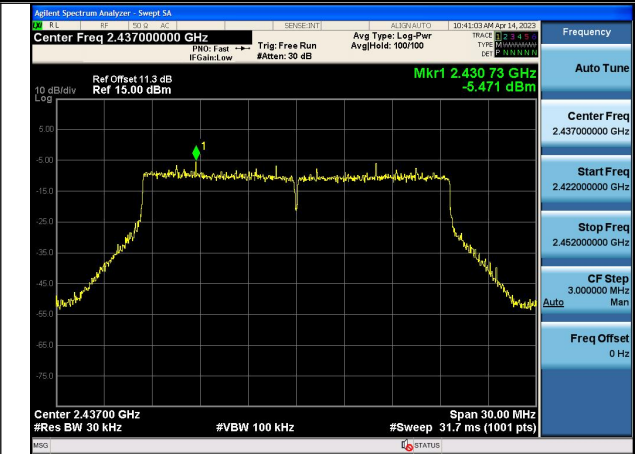

Test Mode:802.11ax HE20 2412MHz Chain0

Test Mode:802.11ax HE20 2437MHz Chain0

Test Mode:802.11ax HE20 2462MHz Chain0

Test Mode:802.11ax HE20 2412MHz Chain1

Test Mode:802.11ax HE20 2437MHz Chain1

Test Mode:802.11ax HE20 2462MHz Chain1