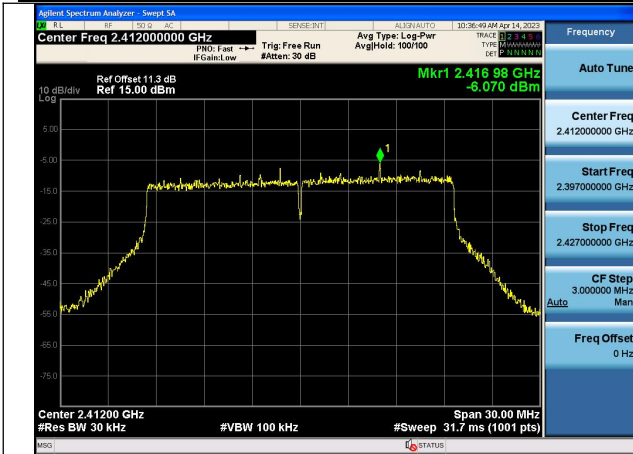

Test Mode:802.11ax HE20 2412MHz Chain0

Test Mode:802.11ax HE20 2437MHz Chain0

Test Mode:802.11ax HE20 2462MHz Chain0

Test Mode:802.11ax HE20 2412MHz Chain1

Test Mode:802.11ax HE20 2437MHz Chain1

Test Mode:802.11ax HE20 2462MHz Chain1