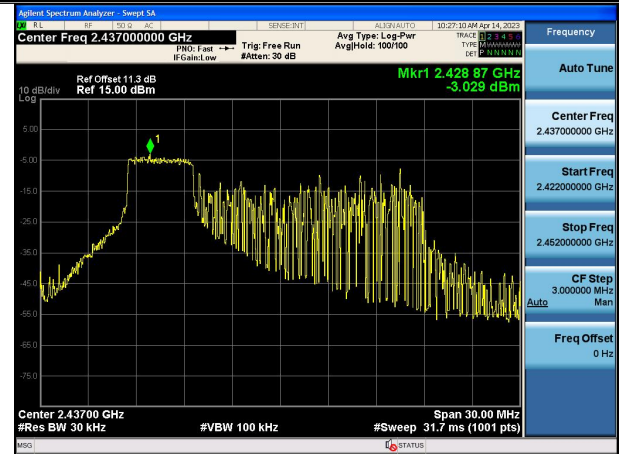

Test Mode:802.11ax HE20 2412MHz Chain0

Test Mode:802.11ax HE20 2437MHz Chain0

Test Mode:802.11ax HE20 2462MHz Chain0

Test Mode:802.11ax HE20 2412MHz Chain1

Test Mode:802.11ax HE20 2437MHz Chain1

Test Mode:802.11ax HE20 2462MHz Chain1