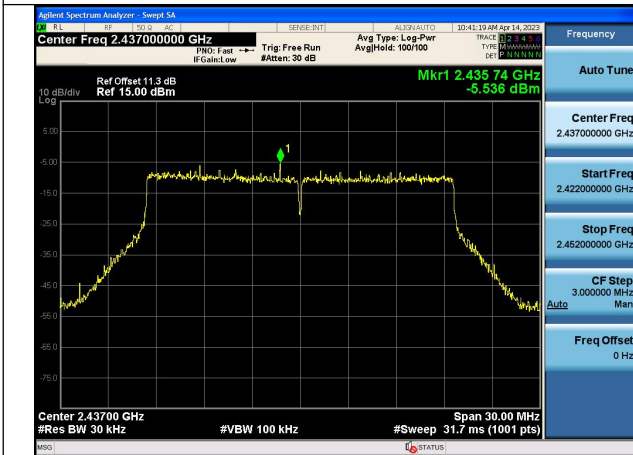

Test Mode:802.11ax HE20 2412MHz Chain0

Test Mode:802.11ax HE20 2437MHz Chain0

Test Mode:802.11ax HE20 2462MHz Chain0

Test Mode:802.11ax HE20 2412MHz Chain1

Test Mode:802.11ax HE20 2437MHz Chain1

Test Mode:802.11ax HE20 2462MHz Chain1