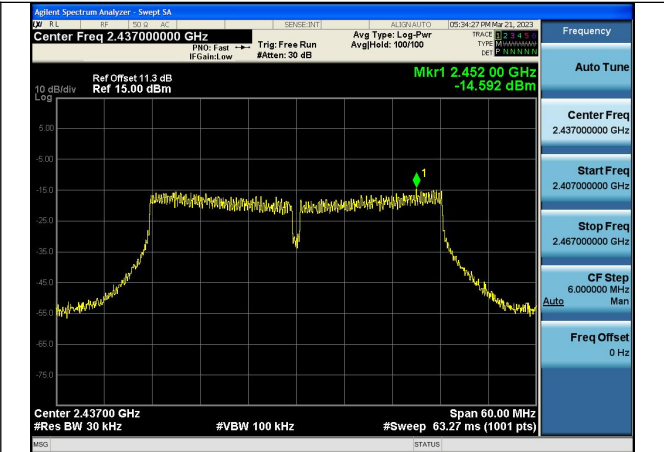

Test Mode:802.11ax HE20 2412MHz Chain0

Test Mode:802.11ax HE20 2437MHz Chain0

Test Mode:802.11ax HE20 2462MHz Chain0

Test Mode:802.11ax HE20 2412MHz Chain1

Test Mode:802.11ax HE20 2437MHz Chain1

Test Mode:802.11ax HE20 2462MHz Chain1

Test Mode: 802.11n HT40

Test Mode:802.11n HT40 2422MHz Chain0

Test Mode:802.11n HT40 2452MHz Chain0

Test Mode:802.11n HT40 2437MHz Chain1

Test Mode:802.11n HT40 2452MHz Chain1

Test Mode: 802.11ax HE40

Test Mode:802.11ax HE40 2422MHz Chain0