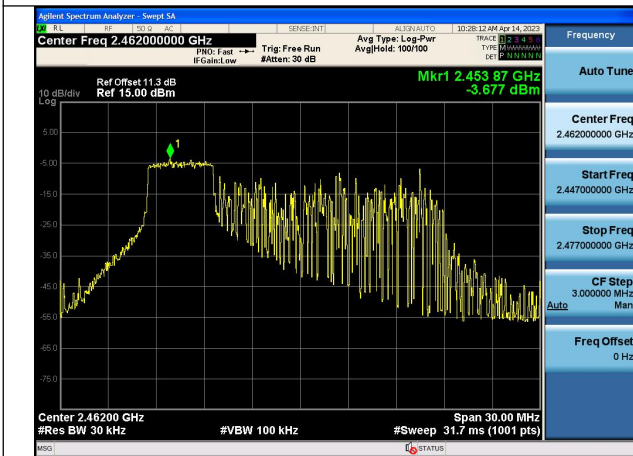

Test Mode:802.11ax HE20 2412MHz Chain0

Test Mode:802.11ax HE20 2437MHz Chain0

Test Mode:802.11ax HE20 2462MHz Chain0

Test Mode:802.11ax HE20 2412MHz Chain1

Test Mode:802.11ax HE20 2437MHz Chain1

Test Mode:802.11ax HE20 2462MHz Chain1