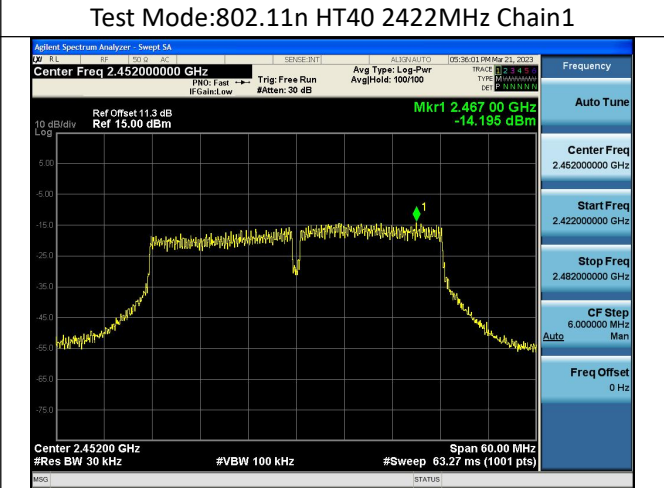

Test Mode:802.11ax HE20 2412MHz Chain0

Test Mode:802.11ax HE20 2437MHz Chain0

Test Mode:802.11ax HE20 2462MHz Chain0

Test Mode:802.11ax HE20 2412MHz Chain1

Test Mode:802.11ax HE20 2437MHz Chain1

Test Mode:802.11ax HE20 2462MHz Chain1

Test Mode: 802.11n HT40

Test Mode:802.11n HT40 2422MHz Chain0

Test Mode:802.11n HT40 2452MHz Chain0

Test Mode:802.11n HT40 2437MHz Chain1

Test Mode:802.11n HT40 2452MHz Chain1

Test Mode: 802.11ax HE40

Test Mode:802.11ax HE40 2422MHz Chain0