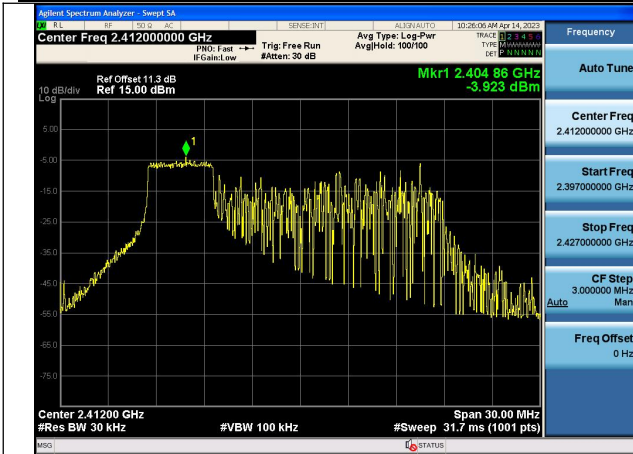

Test Mode:802.11ax HE20 2412MHz Chain0

Test Mode:802.11ax HE20 2437MHz Chain0

Test Mode:802.11ax HE20 2462MHz Chain0

Test Mode:802.11ax HE20 2412MHz Chain1

Test Mode:802.11ax HE20 2437MHz Chain1

Test Mode:802.11ax HE20 2462MHz Chain1