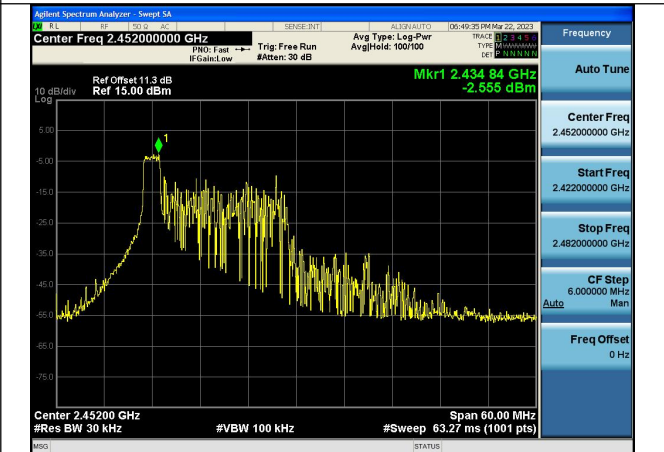

Test Mode: 802.11n HT40

Test Mode:802.11n HT40 2422MHz Chain0

Test Mode:802.11n HT40 2452MHz Chain0

Test Mode:802.11n HT40 2437MHz Chain1

Test Mode:802.11n HT40 2452MHz Chain1

Test Mode: 802.11ax HE40

Test Mode:802.11ax HE40 2422MHz Chain0

Test Mode:802.11ax HE40 2437MHz Chain0

Test Mode:802.11ax HE40 2452MHz Chain0

Test Mode:802.11ax HE40 2422MHz Chain1

Test Mode:802.11ax HE40 2437MHz Chain1

Test Mode:802.11ax HE40 2452MHz Chain1