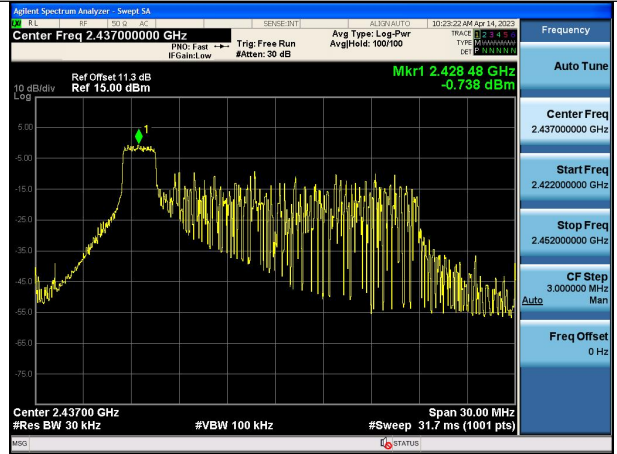

Test Mode:802.11ax HE20 2412MHz Chain0

Test Mode:802.11ax HE20 2437MHz Chain0

Test Mode:802.11ax HE20 2462MHz Chain0

Test Mode:802.11ax HE20 2412MHz Chain1

Test Mode:802.11ax HE20 2437MHz Chain1

Test Mode:802.11ax HE20 2462MHz Chain1