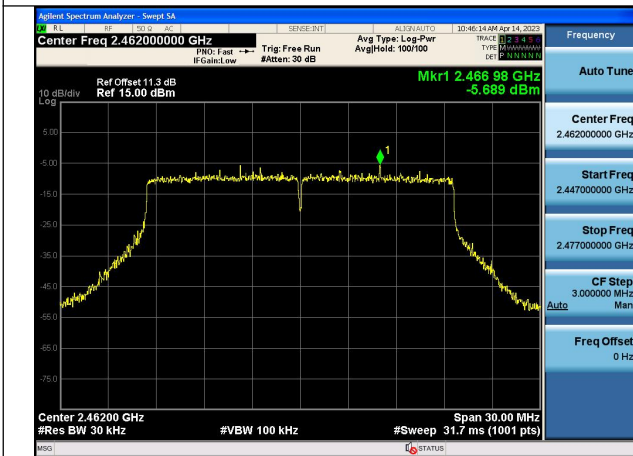

Test Mode:802.11ax HE20 2412MHz Chain0

Test Mode:802.11ax HE20 2437MHz Chain0

Test Mode:802.11ax HE20 2462MHz Chain0

Test Mode:802.11ax HE20 2412MHz Chain1

Test Mode:802.11ax HE20 2437MHz Chain1

Test Mode:802.11ax HE20 2462MHz Chain1