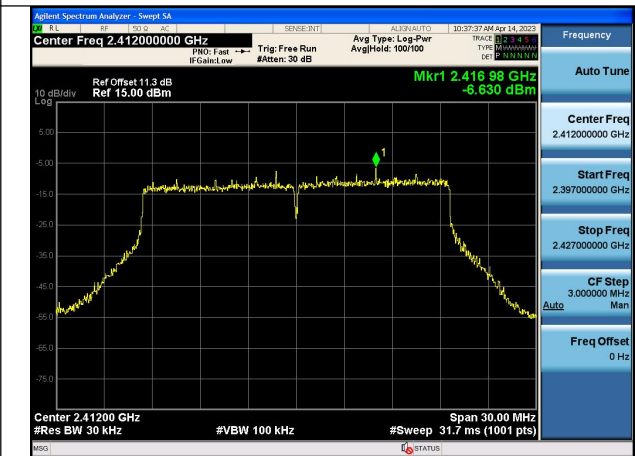

Test Mode:802.11ax HE20 2412MHz Chain0

Test Mode:802.11ax HE20 2437MHz Chain0

Test Mode:802.11ax HE20 2462MHz Chain0

Test Mode:802.11ax HE20 2412MHz Chain1

Test Mode:802.11ax HE20 2437MHz Chain1

Test Mode:802.11ax HE20 2462MHz Chain1