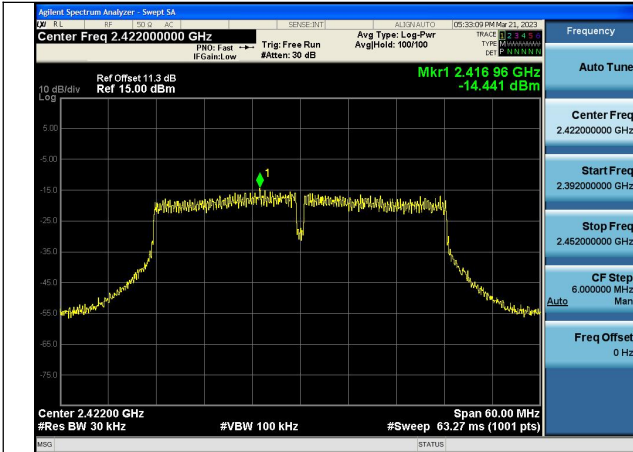

Test Mode:802.11ax HE20 2412MHz Chain0

Test Mode:802.11ax HE20 2437MHz Chain0

Test Mode:802.11ax HE20 2462MHz Chain0

Test Mode:802.11ax HE20 2412MHz Chain1

Test Mode:802.11ax HE20 2437MHz Chain1

Test Mode:802.11ax HE20 2462MHz Chain1

Test Mode: 802.11n HT40

Test Mode:802.11n HT40 2422MHz Chain0

Test Mode:802.11n HT40 2452MHz Chain0

Test Mode:802.11n HT40 2437MHz Chain1

Test Mode:802.11n HT40 2452MHz Chain1

Test Mode: 802.11ax HE40

Test Mode:802.11ax HE40 2422MHz Chain0