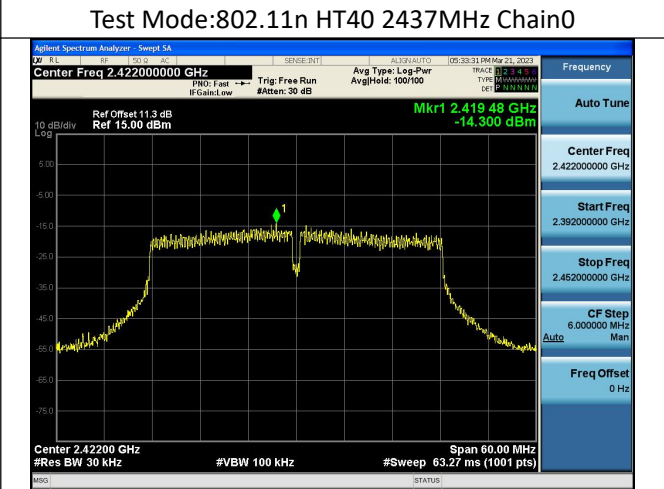

Test Mode:802.11ax HE20 2412MHz Chain0

Test Mode:802.11ax HE20 2437MHz Chain0

Test Mode:802.11ax HE20 2462MHz Chain0

Test Mode:802.11ax HE20 2412MHz Chain1

Test Mode:802.11ax HE20 2437MHz Chain1

Test Mode:802.11ax HE20 2462MHz Chain1

Test Mode: 802.11n HT40

Test Mode:802.11n HT40 2422MHz Chain0

Test Mode:802.11n HT40 2452MHz Chain0

Test Mode:802.11n HT40 2437MHz Chain1

Test Mode:802.11n HT40 2452MHz Chain1

Test Mode: 802.11ax HE40

Test Mode:802.11ax HE40 2422MHz Chain0