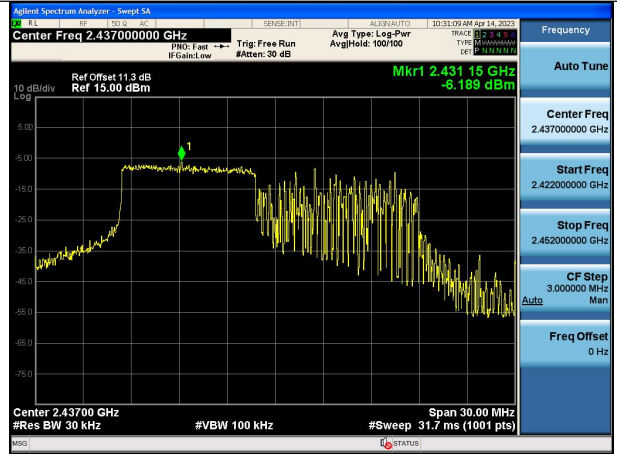

Test Mode:802.11ax HE20 2412MHz Chain0

Test Mode:802.11ax HE20 2437MHz Chain0

Test Mode:802.11ax HE20 2462MHz Chain0

Test Mode:802.11ax HE20 2412MHz Chain1

Test Mode:802.11ax HE20 2437MHz Chain1

Test Mode:802.11ax HE20 2462MHz Chain1