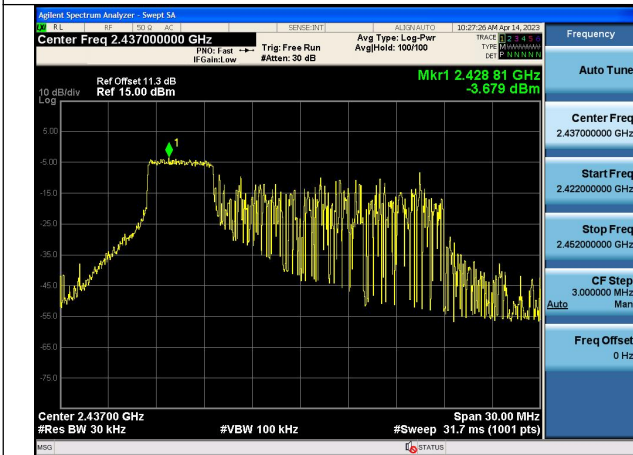

Test Mode:802.11ax HE20 2412MHz Chain0

Test Mode:802.11ax HE20 2437MHz Chain0

Test Mode:802.11ax HE20 2462MHz Chain0

Test Mode:802.11ax HE20 2412MHz Chain1

Test Mode:802.11ax HE20 2437MHz Chain1

Test Mode:802.11ax HE20 2462MHz Chain1