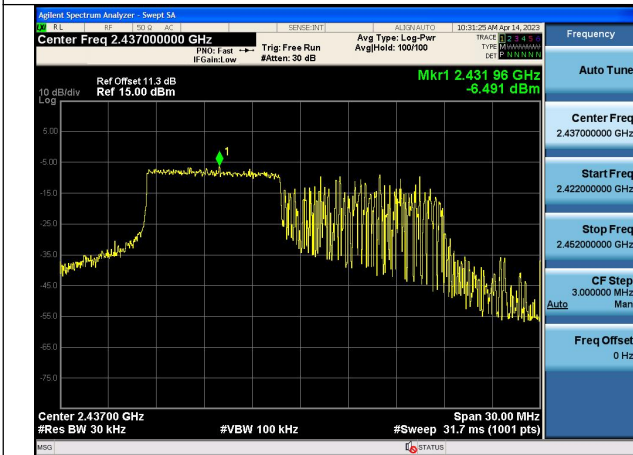

Test Mode:802.11ax HE20 2412MHz Chain0

Test Mode:802.11ax HE20 2437MHz Chain0

Test Mode:802.11ax HE20 2462MHz Chain0

Test Mode:802.11ax HE20 2412MHz Chain1

Test Mode:802.11ax HE20 2437MHz Chain1

Test Mode:802.11ax HE20 2462MHz Chain1