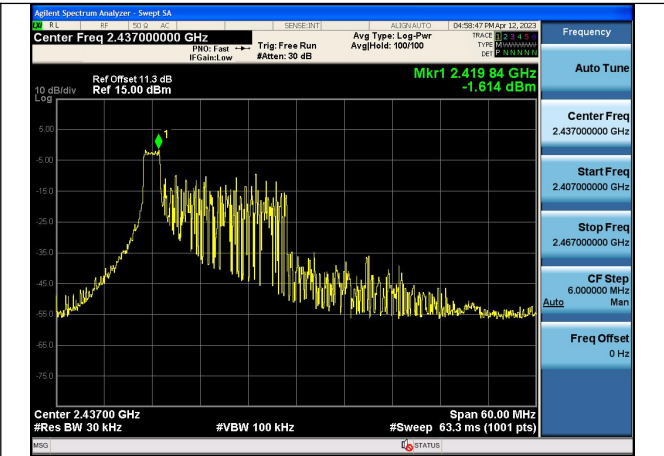

Test Mode:802.11ax HE20 2412MHz Chain0

Test Mode:802.11ax HE20 2437MHz Chain0

Test Mode:802.11ax HE20 2462MHz Chain0

Test Mode:802.11ax HE20 2412MHz Chain1

Test Mode:802.11ax HE20 2437MHz Chain1

Test Mode:802.11ax HE20 2462MHz Chain1

Test Mode: 802.11n HT40

Test Mode:802.11n HT40 2422MHz Chain0

Test Mode:802.11n HT40 2452MHz Chain0

Test Mode:802.11n HT40 2437MHz Chain1

Test Mode:802.11n HT40 2452MHz Chain1

Test Mode: 802.11ax HE40

Test Mode:802.11ax HE40 2422MHz Chain0

Test Mode:802.11ax HE40 2437MHz Chain0

Test Mode:802.11ax HE40 2452MHz Chain0

Test Mode:802.11ax HE40 2422MHz Chain1

Test Mode:802.11ax HE40 2437MHz Chain1

Test Mode:802.11ax HE40 2452MHz Chain1