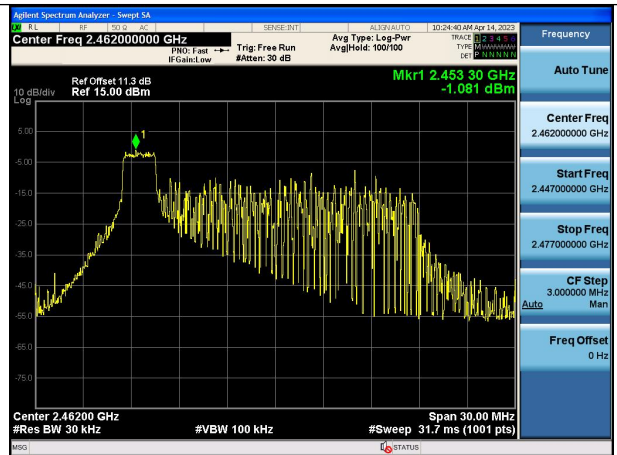

Test Mode:802.11ax HE20 2412MHz Chain0

Test Mode:802.11ax HE20 2437MHz Chain0

Test Mode:802.11ax HE20 2462MHz Chain0

Test Mode:802.11ax HE20 2412MHz Chain1

Test Mode:802.11ax HE20 2437MHz Chain1

Test Mode:802.11ax HE20 2462MHz Chain1