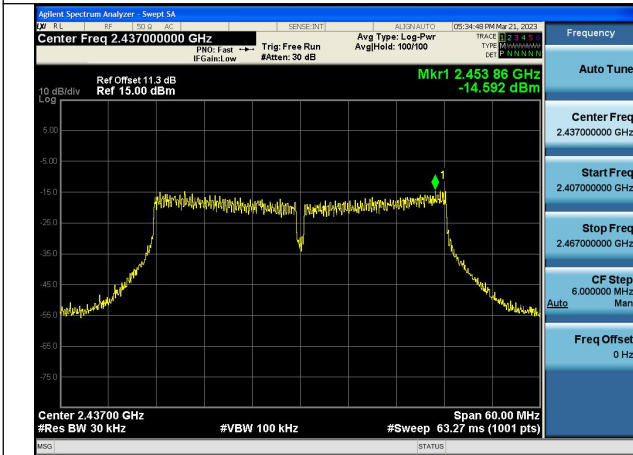

Test Mode:802.11ax HE20 2412MHz Chain0

Test Mode:802.11ax HE20 2437MHz Chain0

Test Mode:802.11ax HE20 2462MHz Chain0

Test Mode:802.11ax HE20 2412MHz Chain1

Test Mode:802.11ax HE20 2437MHz Chain1

Test Mode:802.11ax HE20 2462MHz Chain1

Test Mode: 802.11n HT40

Test Mode:802.11n HT40 2422MHz Chain0

Test Mode:802.11n HT40 2452MHz Chain0

Test Mode:802.11n HT40 2437MHz Chain1

Test Mode:802.11n HT40 2452MHz Chain1

Test Mode: 802.11ax HE40

Test Mode:802.11ax HE40 2422MHz Chain0