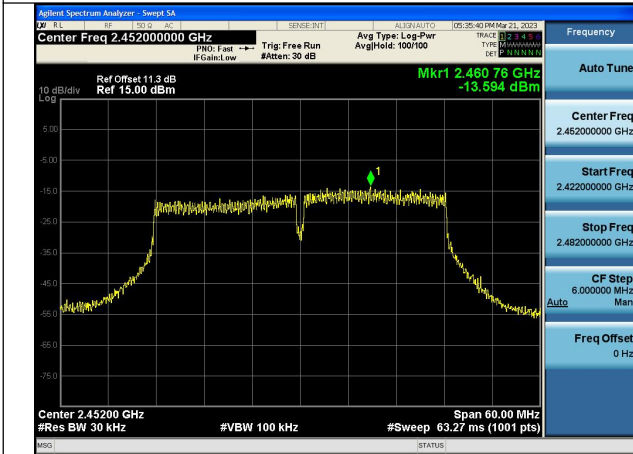

Test Mode:802.11ax HE20 2412MHz Chain0

Test Mode:802.11ax HE20 2437MHz Chain0

Test Mode:802.11ax HE20 2462MHz Chain0

Test Mode:802.11ax HE20 2412MHz Chain1

Test Mode:802.11ax HE20 2437MHz Chain1

Test Mode:802.11ax HE20 2462MHz Chain1

Test Mode: 802.11n HT40

Test Mode:802.11n HT40 2422MHz Chain0

Test Mode:802.11n HT40 2452MHz Chain0

Test Mode:802.11n HT40 2437MHz Chain1

Test Mode:802.11n HT40 2452MHz Chain1

Test Mode: 802.11ax HE40

Test Mode:802.11ax HE40 2422MHz Chain0