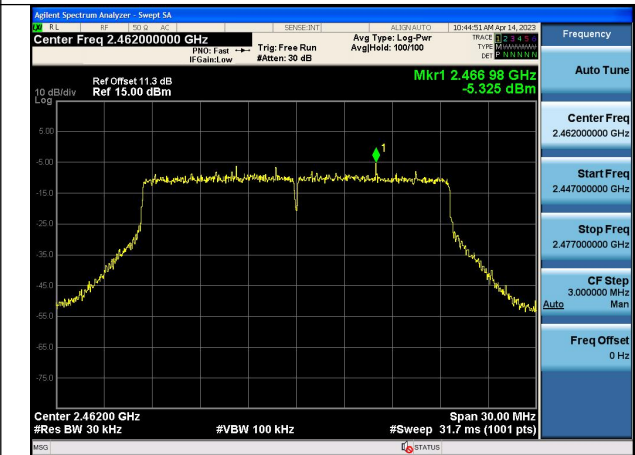

Test Mode:802.11ax HE20 2412MHz Chain0

Test Mode:802.11ax HE20 2437MHz Chain0

Test Mode:802.11ax HE20 2462MHz Chain0

Test Mode:802.11ax HE20 2412MHz Chain1

Test Mode:802.11ax HE20 2437MHz Chain1

Test Mode:802.11ax HE20 2462MHz Chain1