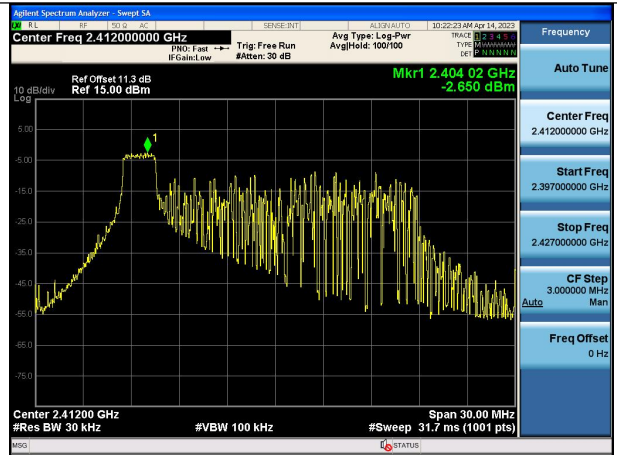

Test Mode:802.11ax HE20 2412MHz Chain0

Test Mode:802.11ax HE20 2437MHz Chain0

Test Mode:802.11ax HE20 2462MHz Chain0

Test Mode:802.11ax HE20 2412MHz Chain1

Test Mode:802.11ax HE20 2437MHz Chain1

Test Mode:802.11ax HE20 2462MHz Chain1