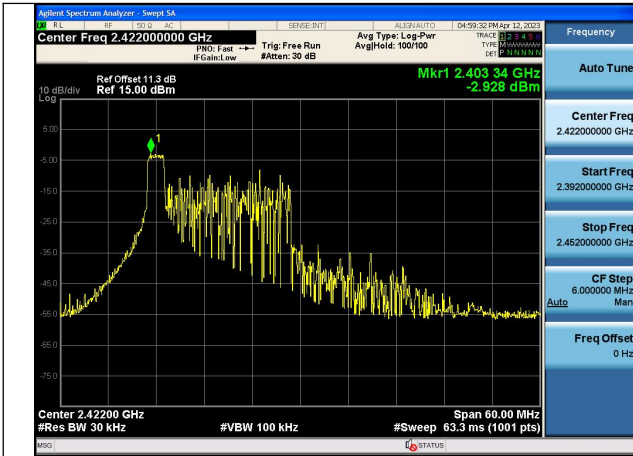

Test Mode: 802.11n HT40

Test Mode:802.11n HT40 2422MHz Chain0

Test Mode:802.11n HT40 2452MHz Chain0

Test Mode:802.11n HT40 2437MHz Chain1

Test Mode:802.11n HT40 2452MHz Chain1

Test Mode: 802.11ax HE40

Test Mode:802.11ax HE40 2422MHz Chain0