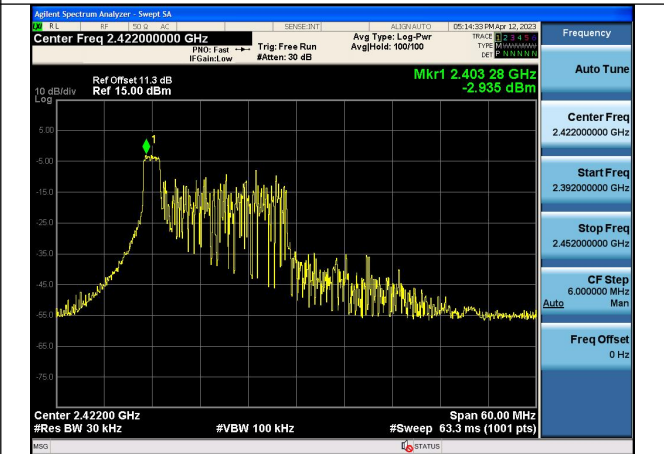

Test Mode:802.11ax HE20 2412MHz Chain0

Test Mode:802.11ax HE20 2437MHz Chain0

Test Mode:802.11ax HE20 2462MHz Chain0

Test Mode:802.11ax HE20 2412MHz Chain1

Test Mode:802.11ax HE20 2437MHz Chain1

Test Mode:802.11ax HE20 2462MHz Chain1

Test Mode: 802.11n HT40

Test Mode:802.11n HT40 2422MHz Chain0

Test Mode:802.11n HT40 2452MHz Chain0

Test Mode:802.11n HT40 2437MHz Chain1

Test Mode:802.11n HT40 2452MHz Chain1

Test Mode: 802.11ax HE40

Test Mode:802.11ax HE40 2422MHz Chain0

Test Mode:802.11ax HE40 2437MHz Chain0

Test Mode:802.11ax HE40 2452MHz Chain0

Test Mode:802.11ax HE40 2422MHz Chain1

Test Mode:802.11ax HE40 2437MHz Chain1

Test Mode:802.11ax HE40 2452MHz Chain1