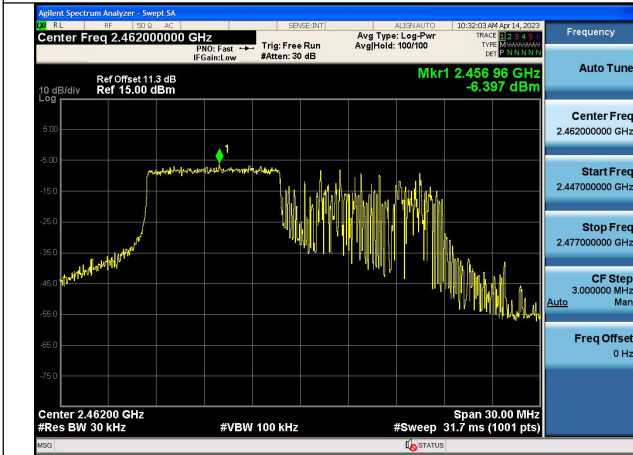

Test Mode:802.11ax HE20 2412MHz Chain0

Test Mode:802.11ax HE20 2437MHz Chain0

Test Mode:802.11ax HE20 2462MHz Chain0

Test Mode:802.11ax HE20 2412MHz Chain1

Test Mode:802.11ax HE20 2437MHz Chain1

Test Mode:802.11ax HE20 2462MHz Chain1