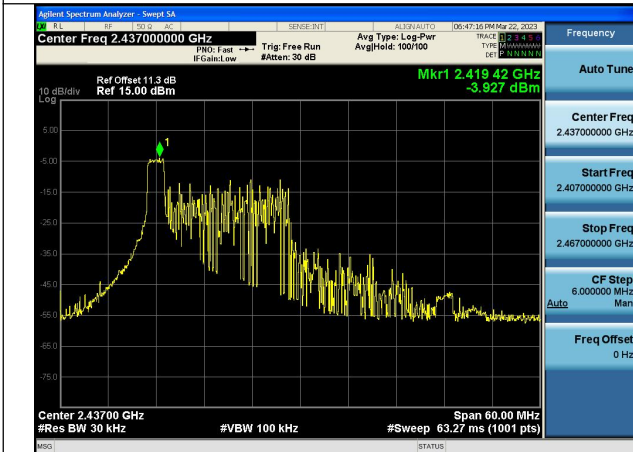

Test Mode:802.11ax HE20 2412MHz Chain0

Test Mode:802.11ax HE20 2437MHz Chain0

Test Mode:802.11ax HE20 2462MHz Chain0

Test Mode:802.11ax HE20 2412MHz Chain1

Test Mode:802.11ax HE20 2437MHz Chain1

Test Mode:802.11ax HE20 2462MHz Chain1

Test Mode: 802.11n HT40

Test Mode:802.11n HT40 2422MHz Chain0

Test Mode:802.11n HT40 2452MHz Chain0

Test Mode:802.11n HT40 2437MHz Chain1

Test Mode:802.11n HT40 2452MHz Chain1

Test Mode: 802.11ax HE40

Test Mode:802.11ax HE40 2422MHz Chain0

Test Mode:802.11ax HE40 2437MHz Chain0

Test Mode:802.11ax HE40 2452MHz Chain0

Test Mode:802.11ax HE40 2422MHz Chain1

Test Mode:802.11ax HE40 2437MHz Chain1

Test Mode:802.11ax HE40 2452MHz Chain1