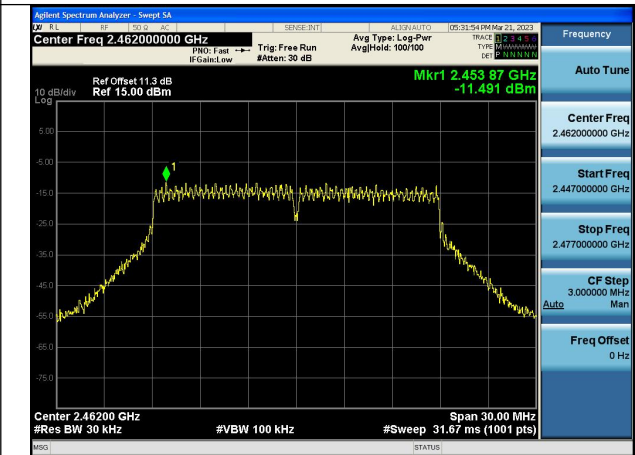

Test Mode: 802.11n HT20

Test Mode:802.11n HT20 2412MHz Chain0

Test Mode:802.11n HT20 2437MHz Chain0

Test Mode:802.11n HT20 2462MHz Chain0

Test Mode:802.11n HT20 2412MHz Chain1

Test Mode:802.11n HT20 2437MHz Chain1

Test Mode:802.11n HT20 2462MHz Chain1

Test Mode: 802.11ax HE20