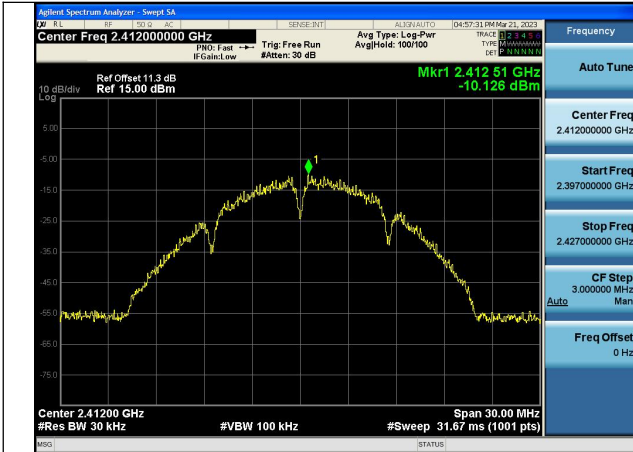

Test Mode: 802.11b

Test Mode:802.11b 2412MHz Chain0