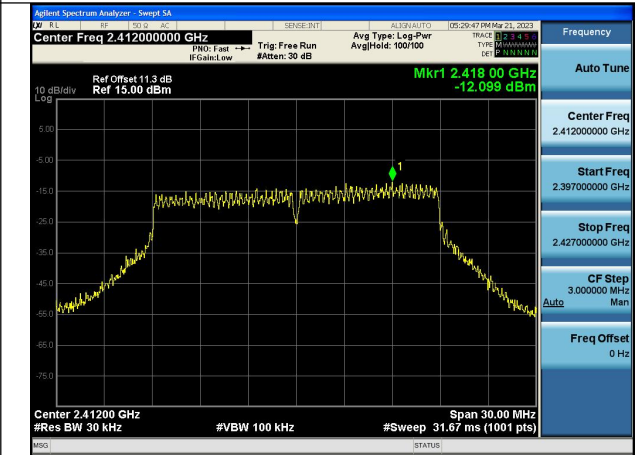

Test Mode: 802.11g

Test Mode:802.11g 2412MHz Chain0

Test Mode:802.11g 2437MHz Chain0

Test Mode:802.11g 2462MHz Chain0

Test Mode:802.11g 2412MHz Chain1

Test Mode:802.11g 2437MHz Chain1

Test Mode:802.11g 2462MHz Chain1

Test Mode: 802.11n HT20

Test Mode:802.11n HT20 2412MHz Chain0

Test Mode:802.11n HT20 2437MHz Chain0

Test Mode:802.11n HT20 2462MHz Chain0

Test Mode:802.11n HT20 2412MHz Chain1

Test Mode:802.11n HT20 2437MHz Chain1

Test Mode:802.11n HT20 2462MHz Chain1

Test Mode: 802.11ax HE20