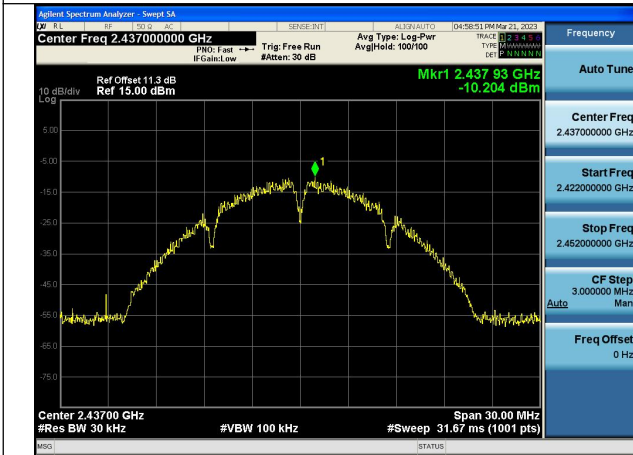

Test Mode: 802.11b

Test Mode:802.11b 2412MHz Chain0

Test Mode:802.11b 2437MHz Chain0

Test Mode:802.11b 2462MHz Chain0

Test Mode:802.11b 2412MHz Chain1

Test Mode:802.11b 2437MHz Chain1

Test Mode:802.11b 2462MHz Chain1

Test Mode: 802.11g

Test Mode:802.11g 2412MHz Chain0

Test Mode:802.11g 2437MHz Chain0

Test Mode:802.11g 2462MHz Chain0

Test Mode:802.11g 2412MHz Chain1

Test Mode:802.11g 2437MHz Chain1

Test Mode:802.11g 2462MHz Chain1