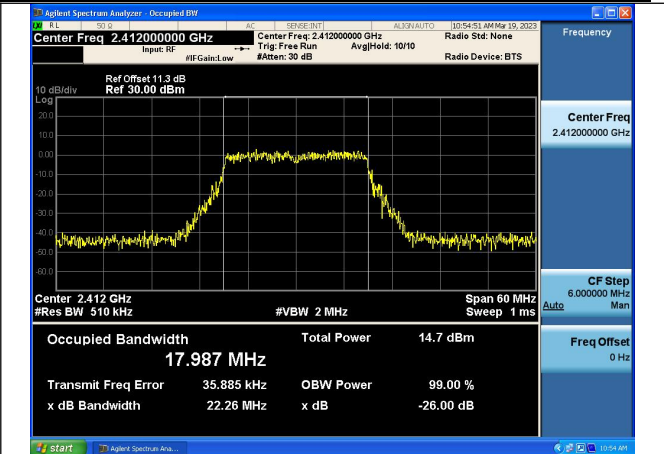

Test Mode:802.11ax HE20 2462MHz Chain0

Test Mode:802.11ax HE20 2412MHz Chain1

Test Mode:802.11ax HE20 2437MHz Chain1

Test Mode:802.11ax HE20 2462MHz Chain1

Test Mode: 802.11n HT40

Test Mode:802.11n HT40 2422MHz Chain0

Test Mode:802.11n HT40 2437MHz Chain0

Test Mode:802.11n HT40 2452MHz Chain0

Test Mode:802.11n HT40 2422MHz Chain1

Test Mode:802.11n HT40 2437MHz Chain1

Test Mode:802.11n HT40 2452MHz Chain1

Test Mode: 802.11ax HE40