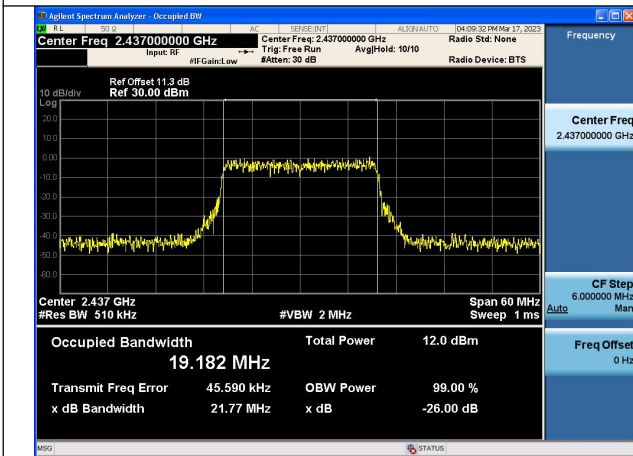

Test Mode:802.11ax HE20 2462MHz Chain0

Test Mode:802.11ax HE20 2412MHz Chain1

Test Mode:802.11ax HE20 2437MHz Chain1

Test Mode:802.11ax HE20 2462MHz Chain1

Test Mode: 802.11n HT40

Test Mode:802.11n HT40 2422MHz Chain0

Test Mode:802.11n HT40 2437MHz Chain0

Test Mode:802.11n HT40 2452MHz Chain0

Test Mode:802.11n HT40 2422MHz Chain1

Test Mode:802.11n HT40 2437MHz Chain1

Test Mode:802.11n HT40 2452MHz Chain1

Test Mode: 802.11ax HE40