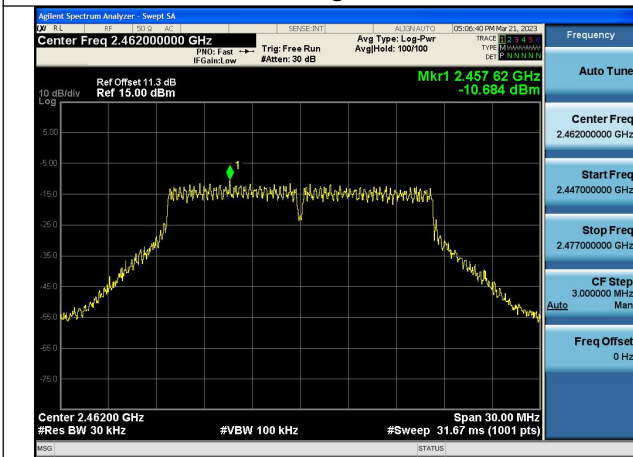

Test Mode: 802.11b

Test Mode:802.11b 2412MHz Chain0

Test Mode:802.11b 2437MHz Chain0

Test Mode:802.11b 2462MHz Chain0

Test Mode:802.11b 2412MHz Chain1

Test Mode:802.11b 2437MHz Chain1

Test Mode:802.11b 2462MHz Chain1

Test Mode: 802.11g

Test Mode:802.11g 2412MHz Chain0

Test Mode:802.11g 2437MHz Chain0

Test Mode:802.11g 2462MHz Chain0

Test Mode:802.11g 2412MHz Chain1

Test Mode:802.11g 2437MHz Chain1

Test Mode:802.11g 2462MHz Chain1