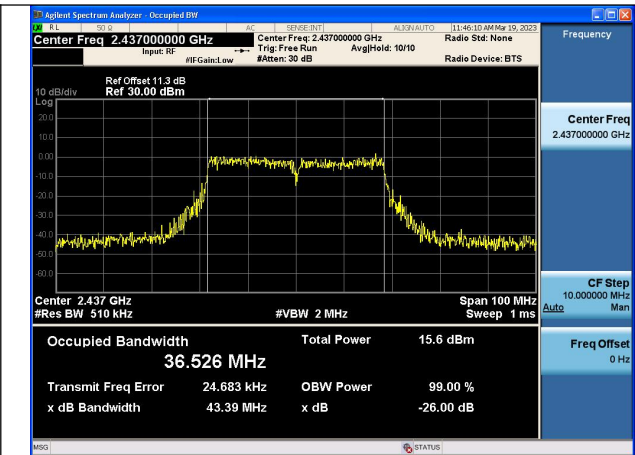

Test Mode:802.11n HT40 2437MHz Chain0

Test Mode:802.11n HT40 2452MHz Chain0

Test Mode:802.11n HT40 2422MHz Chain1

Test Mode:802.11n HT40 2437MHz Chain1

Test Mode:802.11n HT40 2452MHz Chain1

Test Mode: 802.11ax HE40

Test Mode:802.11ax HE40 2422MHz Chain0

Test Mode:802.11ax HE40 2437MHz Chain0

Transmitter Power Spectral Density

	Antenna	Tones	Power Density(dBm/3KHz)		
			Channel No.1	Channel No.6	Channel No.11
			2412MHz	2437MHz	2462MHz
802.11b	Chain0	NA	-20.126	-20.469	-18.020
802.11b	Chain1	NA	-20.119	-20.204	-18.207
802.11g	Chain0	NA	-21.723	-22.939	-20.684
802.11g	Chain1	NA	-22.004	-22.976	-20.281
802.11n HT20	Chain0	NA	-22.169	-23.161	-20.870
802.11n HT20	Chain1	NA	-22.099	-22.621	-21.491
802.11n HT20	MIMO	NA	-19.124	-19.872	-18.159
802.11ax HE20	Chain0	26T	-12.442	-10.738	-10.852
802.11ax HE20	Chain1	26T	-12.650	-10.821	-11.081
802.11ax HE20	MIMO	26T	-9.534	-7.769	-7.955
802.11ax HE20	Chain0	52T	-13.923	-13.029	-13.677
802.11ax HE20	Chain1	52T	-14.971	-13.679	-13.780
802.11ax HE20	MIMO	52T	-11.405	-10.332	-10.718
802.11ax HE20	Chain0	106T	-17.234	-16.189	-16.397
802.11ax HE20	Chain1	106T	-17.948	-16.491	-16.392
802.11ax HE20	MIMO	106T	-14.566	-13.327	-13.384
802.11ax HE20	Chain0	242T	-16.070	-15.471	-15.689
802.11ax HE20	Chain1	242T	-16.630	-15.536	-15.325
802.11ax HE20	MIMO	242T	-13.331	-12.493	-12.493