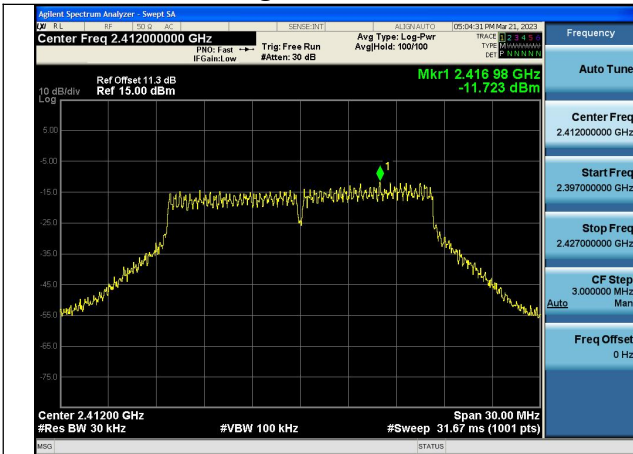

Test Mode: 802.11b

Test Mode:802.11b 2412MHz Chain0

Test Mode:802.11b 2437MHz Chain0

Test Mode:802.11b 2462MHz Chain0

Test Mode:802.11b 2412MHz Chain1

Test Mode:802.11b 2437MHz Chain1

Test Mode:802.11b 2462MHz Chain1

Test Mode: 802.11g

Test Mode:802.11g 2412MHz Chain0

Test Mode:802.11g 2437MHz Chain0

Test Mode:802.11g 2462MHz Chain0

Test Mode:802.11g 2412MHz Chain1

Test Mode:802.11g 2437MHz Chain1

Test Mode:802.11g 2462MHz Chain1