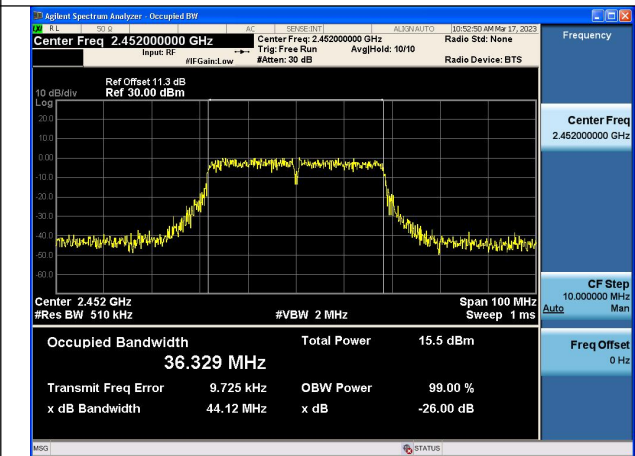

Test Mode:802.11n HT40 2437MHz Chain0

Test Mode:802.11n HT40 2452MHz Chain0

Test Mode:802.11n HT40 2422MHz Chain1

Test Mode:802.11n HT40 2437MHz Chain1

Test Mode:802.11n HT40 2452MHz Chain1

Test Mode: 802.11ax HE40

Test Mode:802.11ax HE40 2422MHz Chain0

Test Mode:802.11ax HE40 2437MHz Chain0

Transmitter Power Spectral Density

	Antenna	Tones	Power Density(dBm/3KHz)		
			Channel No.1	Channel No.6	Channel No.11
			2412MHz	2437MHz	2462MHz
802.11b	Chain0	NA	-20.126	-20.469	-18.020
802.11b	Chain1	NA	-20.119	-20.204	-18.207
802.11g	Chain0	NA	-21.723	-22.939	-20.684
802.11g	Chain1	NA	-22.004	-22.976	-20.281
802.11n HT20	Chain0	NA	-22.169	-23.161	-20.870
802.11n HT20	Chain1	NA	-22.099	-22.621	-21.491
802.11n HT20	MIMO	NA	-19.124	-19.872	-18.159
802.11ax HE20	Chain0	26T	-12.442	-10.738	-10.852
802.11ax HE20	Chain1	26T	-12.650	-10.821	-11.081
802.11ax HE20	MIMO	26T	-9.534	-7.769	-7.955
802.11ax HE20	Chain0	52T	-13.923	-13.029	-13.677
802.11ax HE20	Chain1	52T	-14.971	-13.679	-13.780
802.11ax HE20	MIMO	52T	-11.405	-10.332	-10.718
802.11ax HE20	Chain0	106T	-17.234	-16.189	-16.397
802.11ax HE20	Chain1	106T	-17.948	-16.491	-16.392
802.11ax HE20	MIMO	106T	-14.566	-13.327	-13.384
802.11ax HE20	Chain0	242T	-16.070	-15.471	-15.689
802.11ax HE20	Chain1	242T	-16.630	-15.536	-15.325
802.11ax HE20	MIMO	242T	-13.331	-12.493	-12.493