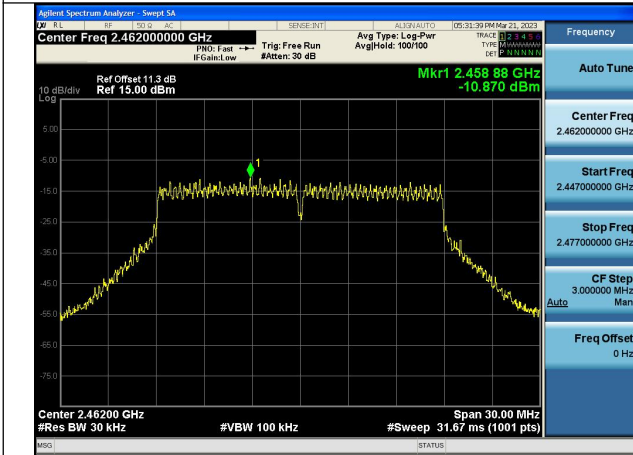

Test Mode: 802.11b

Test Mode:802.11b 2412MHz Chain0

Test Mode:802.11b 2437MHz Chain0

Test Mode:802.11b 2462MHz Chain0

Test Mode:802.11b 2412MHz Chain1

Test Mode:802.11b 2437MHz Chain1

Test Mode:802.11b 2462MHz Chain1

Test Mode: 802.11g

Test Mode:802.11g 2412MHz Chain0

Test Mode:802.11g 2437MHz Chain0

Test Mode:802.11g 2462MHz Chain0

Test Mode:802.11g 2412MHz Chain1

Test Mode:802.11g 2437MHz Chain1

Test Mode:802.11g 2462MHz Chain1

Test Mode: 802.11n HT20

Test Mode:802.11n HT20 2412MHz Chain0

Test Mode:802.11n HT20 2437MHz Chain0

Test Mode:802.11n HT20 2462MHz Chain0

Test Mode:802.11n HT20 2412MHz Chain1

Test Mode:802.11n HT20 2437MHz Chain1