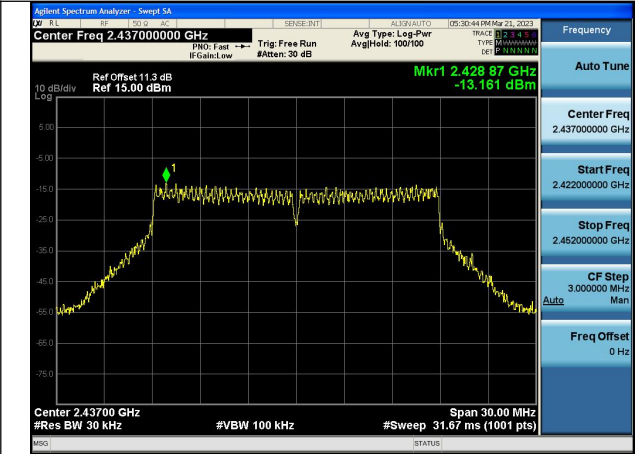

Test Mode: 802.11b

Test Mode:802.11b 2412MHz Chain0

Test Mode:802.11b 2437MHz Chain0

Test Mode:802.11b 2462MHz Chain0

Test Mode:802.11b 2412MHz Chain1

Test Mode:802.11b 2437MHz Chain1

Test Mode:802.11b 2462MHz Chain1

Test Mode: 802.11g

Test Mode:802.11g 2412MHz Chain0

Test Mode:802.11g 2437MHz Chain0

Test Mode:802.11g 2462MHz Chain0

Test Mode:802.11g 2412MHz Chain1

Test Mode:802.11g 2437MHz Chain1

Test Mode:802.11g 2462MHz Chain1

Test Mode: 802.11n HT20

Test Mode:802.11n HT20 2412MHz Chain0

Test Mode:802.11n HT20 2437MHz Chain0

Test Mode:802.11n HT20 2462MHz Chain0

Test Mode:802.11n HT20 2412MHz Chain1

Test Mode:802.11n HT20 2437MHz Chain1