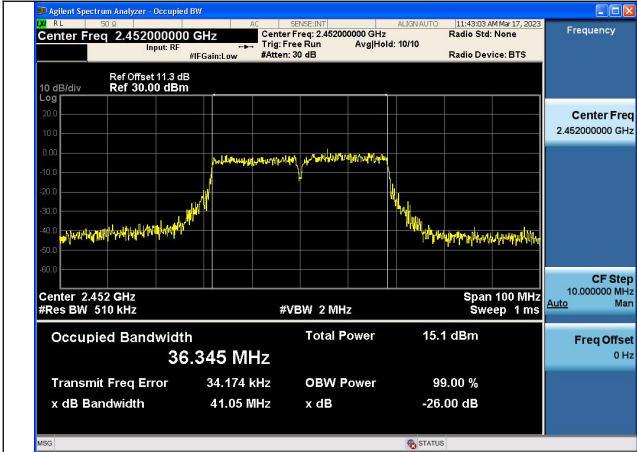

Test Mode:802.11ax HE20 2462MHz Chain0

Test Mode:802.11ax HE20 2412MHz Chain1

Test Mode:802.11ax HE20 2437MHz Chain1

Test Mode:802.11ax HE20 2462MHz Chain1

Test Mode: 802.11n HT40

Test Mode:802.11n HT40 2422MHz Chain0

Test Mode:802.11n HT40 2437MHz Chain0

Test Mode:802.11n HT40 2452MHz Chain0

Test Mode:802.11n HT40 2422MHz Chain1

Test Mode:802.11n HT40 2437MHz Chain1

Test Mode:802.11n HT40 2452MHz Chain1

Test Mode: 802.11ax HE40