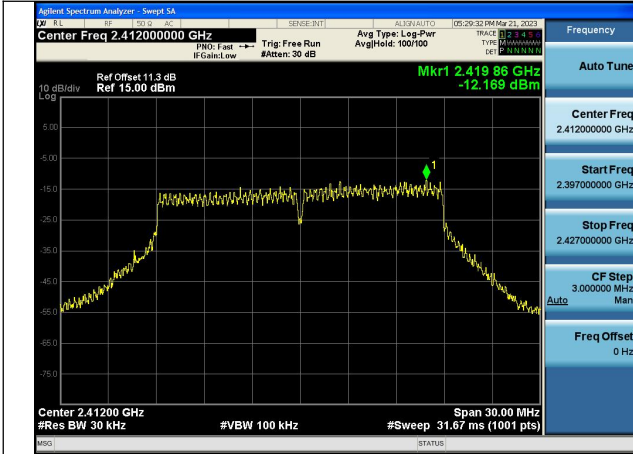

Test Mode: 802.11b

Test Mode:802.11b 2412MHz Chain0

Test Mode:802.11b 2437MHz Chain0

Test Mode:802.11b 2462MHz Chain0

Test Mode:802.11b 2412MHz Chain1

Test Mode:802.11b 2437MHz Chain1

Test Mode:802.11b 2462MHz Chain1

Test Mode: 802.11g

Test Mode:802.11g 2412MHz Chain0

Test Mode:802.11g 2437MHz Chain0

Test Mode:802.11g 2462MHz Chain0

Test Mode:802.11g 2412MHz Chain1

Test Mode:802.11g 2437MHz Chain1

Test Mode:802.11g 2462MHz Chain1

Test Mode: 802.11n HT20

Test Mode:802.11n HT20 2412MHz Chain0

Test Mode:802.11n HT20 2437MHz Chain0

Test Mode:802.11n HT20 2462MHz Chain0

Test Mode:802.11n HT20 2412MHz Chain1

Test Mode:802.11n HT20 2437MHz Chain1