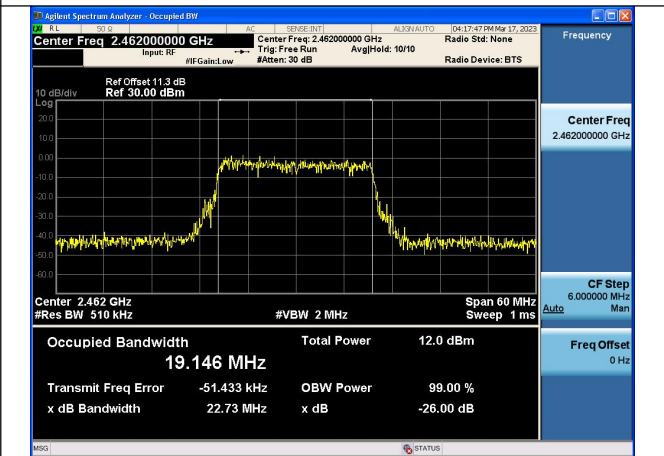

Test Mode:802.11ax HE20 2462MHz Chain0

Test Mode:802.11ax HE20 2412MHz Chain1

Test Mode:802.11ax HE20 2437MHz Chain1

Test Mode:802.11ax HE20 2462MHz Chain1

Test Mode: 802.11n HT40

Test Mode:802.11n HT40 2422MHz Chain0

Test Mode:802.11n HT40 2437MHz Chain0

Test Mode:802.11n HT40 2452MHz Chain0

Test Mode:802.11n HT40 2422MHz Chain1

Test Mode:802.11n HT40 2437MHz Chain1

Test Mode:802.11n HT40 2452MHz Chain1

Test Mode: 802.11ax HE40