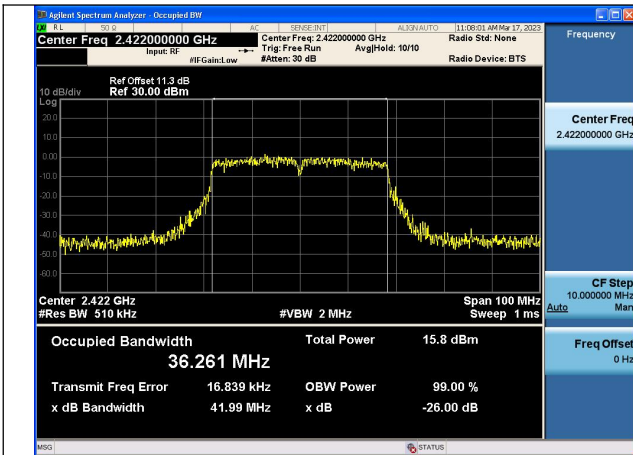

Test Mode:802.11ax HE20 2462MHz Chain0

Test Mode:802.11ax HE20 2412MHz Chain1

Test Mode:802.11ax HE20 2437MHz Chain1

Test Mode:802.11ax HE20 2462MHz Chain1

Test Mode: 802.11n HT40

Test Mode:802.11n HT40 2422MHz Chain0

Test Mode:802.11n HT40 2437MHz Chain0

Test Mode:802.11n HT40 2452MHz Chain0

Test Mode:802.11n HT40 2422MHz Chain1

Test Mode:802.11n HT40 2437MHz Chain1

Test Mode:802.11n HT40 2452MHz Chain1

Test Mode: 802.11ax HE40