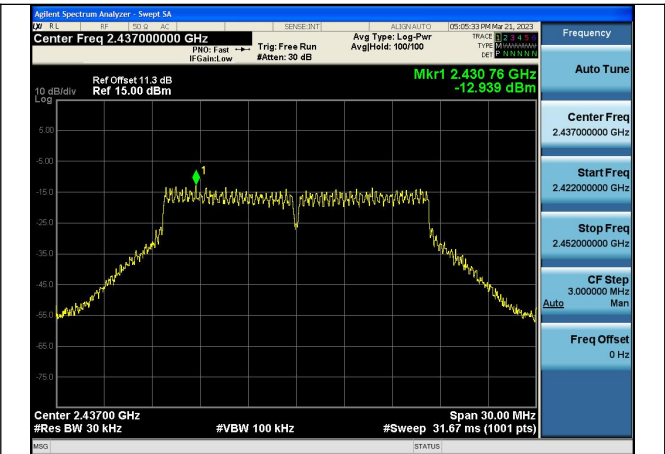

Test Mode: 802.11b

Test Mode:802.11b 2412MHz Chain0

Test Mode:802.11b 2437MHz Chain0

Test Mode:802.11b 2462MHz Chain0

Test Mode:802.11b 2412MHz Chain1

Test Mode:802.11b 2437MHz Chain1

Test Mode:802.11b 2462MHz Chain1

Test Mode: 802.11g

Test Mode:802.11g 2412MHz Chain0

Test Mode:802.11g 2437MHz Chain0

Test Mode:802.11g 2462MHz Chain0

Test Mode:802.11g 2412MHz Chain1

Test Mode:802.11g 2437MHz Chain1

Test Mode:802.11g 2462MHz Chain1