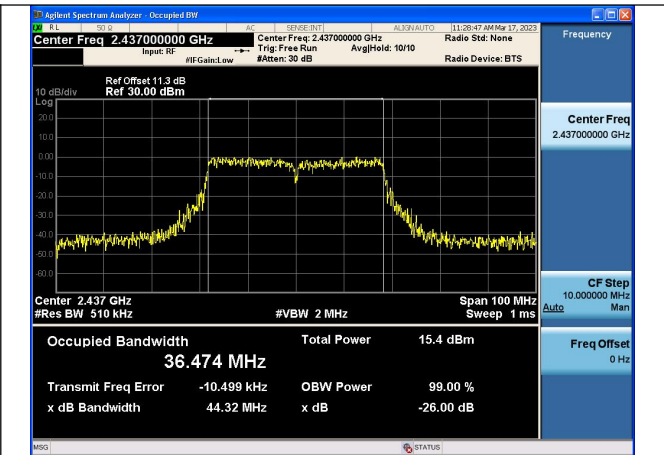

Test Mode:802.11ax HE20 2462MHz Chain0

Test Mode:802.11ax HE20 2412MHz Chain1

Test Mode:802.11ax HE20 2437MHz Chain1

Test Mode:802.11ax HE20 2462MHz Chain1

Test Mode: 802.11n HT40

Test Mode:802.11n HT40 2422MHz Chain0

Test Mode:802.11n HT40 2437MHz Chain0

Test Mode:802.11n HT40 2452MHz Chain0

Test Mode:802.11n HT40 2422MHz Chain1

Test Mode:802.11n HT40 2437MHz Chain1

Test Mode:802.11n HT40 2452MHz Chain1

Test Mode: 802.11ax HE40