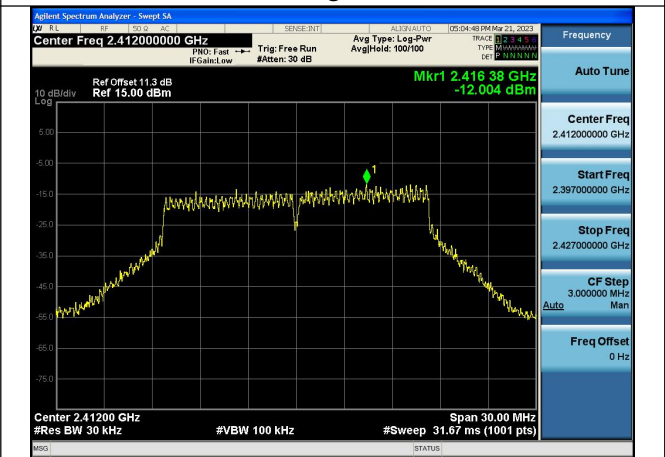

Test Mode: 802.11b

Test Mode:802.11b 2412MHz Chain0

Test Mode:802.11b 2437MHz Chain0

Test Mode:802.11b 2462MHz Chain0

Test Mode:802.11b 2412MHz Chain1

Test Mode:802.11b 2437MHz Chain1

Test Mode:802.11b 2462MHz Chain1

Test Mode: 802.11g

Test Mode:802.11g 2412MHz Chain0

Test Mode:802.11g 2437MHz Chain0

Test Mode:802.11g 2462MHz Chain0

Test Mode:802.11g 2412MHz Chain1

Test Mode:802.11g 2437MHz Chain1

Test Mode:802.11g 2462MHz Chain1

Test Mode: 802.11n HT20

Test Mode:802.11n HT20 2412MHz Chain0

Test Mode:802.11n HT20 2437MHz Chain0

Test Mode:802.11n HT20 2462MHz Chain0

Test Mode:802.11n HT20 2412MHz Chain1

Test Mode:802.11n HT20 2437MHz Chain1