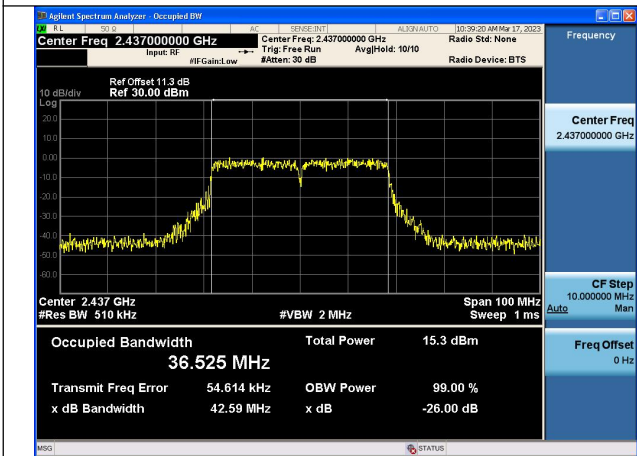

Test Mode:802.11ax HE20 2462MHz Chain0

Test Mode:802.11ax HE20 2412MHz Chain1

Test Mode:802.11ax HE20 2437MHz Chain1

Test Mode:802.11ax HE20 2462MHz Chain1

Test Mode: 802.11n HT40

Test Mode:802.11n HT40 2422MHz Chain0

Test Mode:802.11n HT40 2437MHz Chain0

Test Mode:802.11n HT40 2452MHz Chain0

Test Mode:802.11n HT40 2422MHz Chain1

Test Mode:802.11n HT40 2437MHz Chain1

Test Mode:802.11n HT40 2452MHz Chain1

Test Mode: 802.11ax HE40