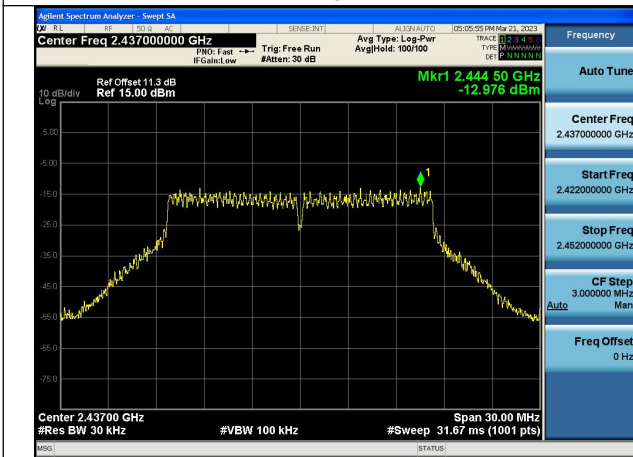

Test Mode: 802.11b

Test Mode:802.11b 2412MHz Chain0

Test Mode:802.11b 2437MHz Chain0

Test Mode:802.11b 2462MHz Chain0

Test Mode:802.11b 2412MHz Chain1

Test Mode:802.11b 2437MHz Chain1

Test Mode:802.11b 2462MHz Chain1

Test Mode: 802.11g

Test Mode:802.11g 2412MHz Chain0

Test Mode:802.11g 2437MHz Chain0

Test Mode:802.11g 2462MHz Chain0

Test Mode:802.11g 2412MHz Chain1

Test Mode:802.11g 2437MHz Chain1

Test Mode:802.11g 2462MHz Chain1

Test Mode: 802.11n HT20

Test Mode:802.11n HT20 2412MHz Chain0

Test Mode:802.11n HT20 2437MHz Chain0

Test Mode:802.11n HT20 2462MHz Chain0

Test Mode:802.11n HT20 2412MHz Chain1

Test Mode:802.11n HT20 2437MHz Chain1