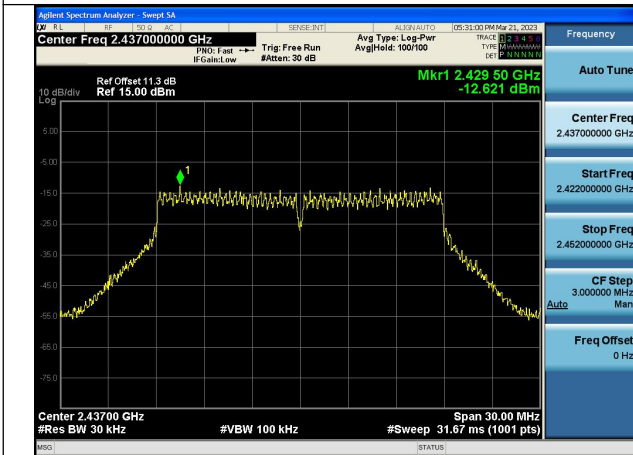

Test Mode: 802.11n HT20

Test Mode:802.11n HT20 2412MHz Chain0

Test Mode:802.11n HT20 2437MHz Chain0

Test Mode:802.11n HT20 2462MHz Chain0

Test Mode:802.11n HT20 2412MHz Chain1

Test Mode:802.11n HT20 2437MHz Chain1

Test Mode:802.11n HT20 2462MHz Chain1

Test Mode: 802.11ax HE20