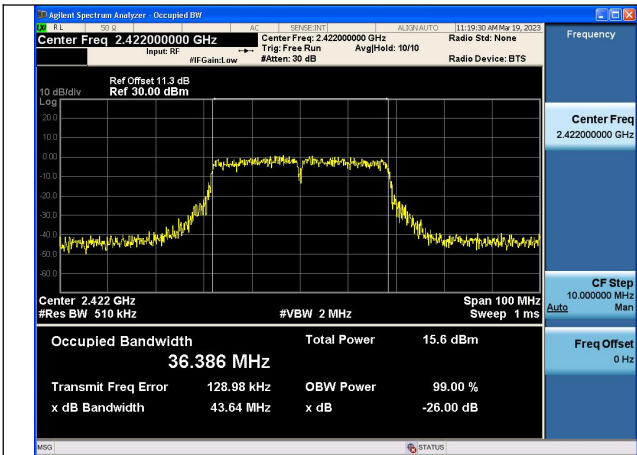

Test Mode:802.11n HT40 2437MHz Chain0

Test Mode:802.11n HT40 2452MHz Chain0

Test Mode:802.11n HT40 2422MHz Chain1

Test Mode:802.11n HT40 2437MHz Chain1

Test Mode:802.11n HT40 2452MHz Chain1

Test Mode: 802.11ax HE40

Test Mode:802.11ax HE40 2422MHz Chain0

Test Mode:802.11ax HE40 2437MHz Chain0

Transmitter Power Spectral Density

	Antenna	Tones	Power Density(dBm/3KHz)		
			Channel No.1	Channel No.6	Channel No.11
			2412MHz	2437MHz	2462MHz
802.11b	Chain0	NA	-20.126	-20.469	-18.020
802.11b	Chain1	NA	-20.119	-20.204	-18.207
802.11g	Chain0	NA	-21.723	-22.939	-20.684
802.11g	Chain1	NA	-22.004	-22.976	-20.281
802.11n HT20	Chain0	NA	-22.169	-23.161	-20.870
802.11n HT20	Chain1	NA	-22.099	-22.621	-21.491
802.11n HT20	MIMO	NA	-19.124	-19.872	-18.159
802.11ax HE20	Chain0	26T	-12.442	-10.738	-10.852
802.11ax HE20	Chain1	26T	-12.650	-10.821	-11.081
802.11ax HE20	MIMO	26T	-9.534	-7.769	-7.955
802.11ax HE20	Chain0	52T	-13.923	-13.029	-13.677
802.11ax HE20	Chain1	52T	-14.971	-13.679	-13.780
802.11ax HE20	MIMO	52T	-11.405	-10.332	-10.718
802.11ax HE20	Chain0	106T	-17.234	-16.189	-16.397
802.11ax HE20	Chain1	106T	-17.948	-16.491	-16.392
802.11ax HE20	MIMO	106T	-14.566	-13.327	-13.384
802.11ax HE20	Chain0	242T	-16.070	-15.471	-15.689
802.11ax HE20	Chain1	242T	-16.630	-15.536	-15.325
802.11ax HE20	MIMO	242T	-13.331	-12.493	-12.493