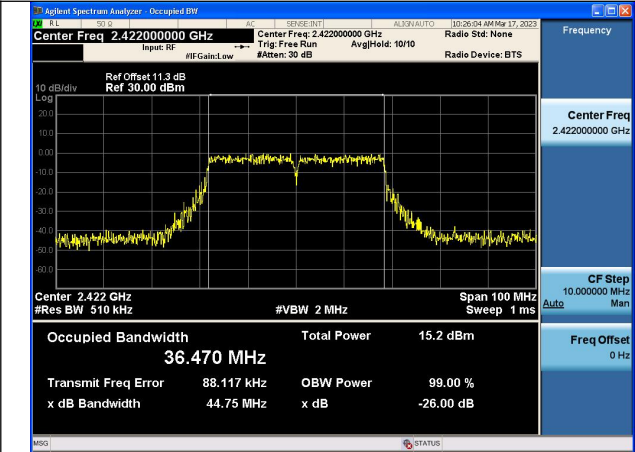

Test Mode:802.11ax HE20 2462MHz Chain0

Test Mode:802.11ax HE20 2412MHz Chain1

Test Mode:802.11ax HE20 2437MHz Chain1

Test Mode:802.11ax HE20 2462MHz Chain1

Test Mode: 802.11n HT40

Test Mode:802.11n HT40 2422MHz Chain0

Test Mode:802.11n HT40 2437MHz Chain0

Test Mode:802.11n HT40 2452MHz Chain0

Test Mode:802.11n HT40 2422MHz Chain1

Test Mode:802.11n HT40 2437MHz Chain1

Test Mode:802.11n HT40 2452MHz Chain1

Test Mode: 802.11ax HE40