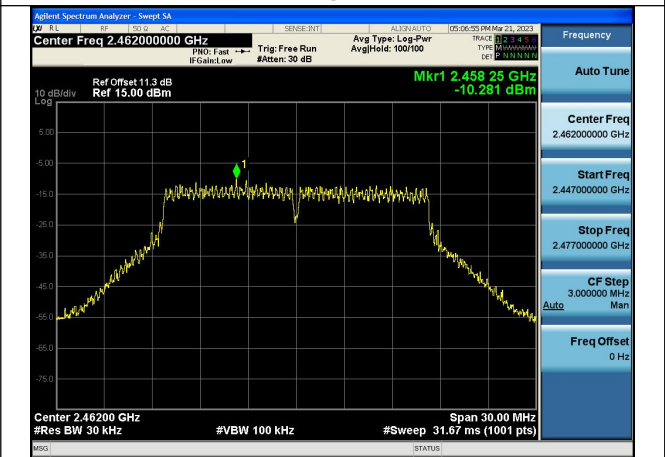

Test Mode: 802.11b

Test Mode:802.11b 2412MHz Chain0

Test Mode:802.11b 2437MHz Chain0

Test Mode:802.11b 2462MHz Chain0

Test Mode:802.11b 2412MHz Chain1

Test Mode:802.11b 2437MHz Chain1

Test Mode:802.11b 2462MHz Chain1

Test Mode: 802.11g

Test Mode:802.11g 2412MHz Chain0

Test Mode:802.11g 2437MHz Chain0

Test Mode:802.11g 2462MHz Chain0

Test Mode:802.11g 2412MHz Chain1

Test Mode:802.11g 2437MHz Chain1

Test Mode:802.11g 2462MHz Chain1

Test Mode: 802.11n HT20

Test Mode:802.11n HT20 2412MHz Chain0

Test Mode:802.11n HT20 2437MHz Chain0

Test Mode:802.11n HT20 2462MHz Chain0

Test Mode:802.11n HT20 2412MHz Chain1

Test Mode:802.11n HT20 2437MHz Chain1