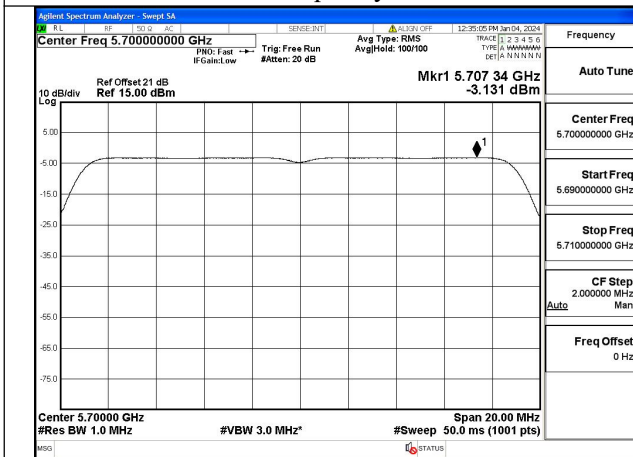

Mode:802.11a Frequency:5700MHz Ant:Chain0

Test Mode: 802.11n HT20

Mode:802.11n HT20 Frequency:5500MHz Ant:Chain0

Mode:802.11n HT20 Frequency:5580MHz Ant:Chain0

Mode:802.11n HT20 Frequency:5700MHz Ant:Chain0

Test Mode: 802.11ac VHT20

Mode:802.11ac VHT20 Frequency:5500MHz
Ant:Chain0

Mode:802.11ac VHT20 Frequency:5580MHz
Ant:Chain0

Mode:802.11ac VHT20 Frequency:5700MHz
Ant:Chain0

Test Mode: 802.11n HT40

Mode:802.11n HT40 Frequency:5510MHz Ant:Chain0