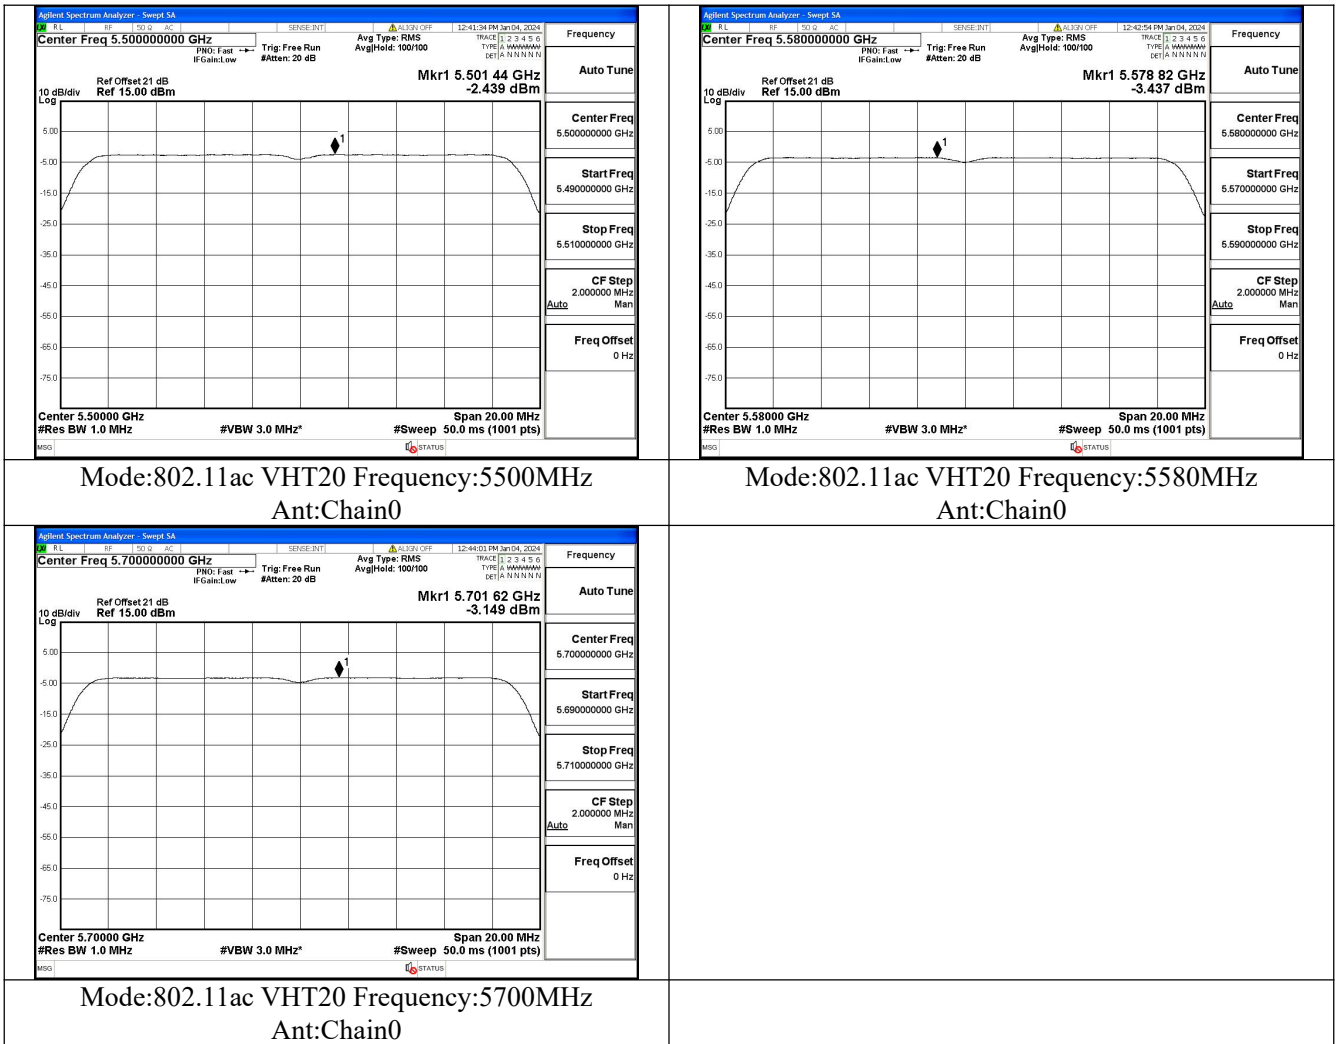

Mode:802.11a Frequency:5700MHz Ant:Chain0

Test Mode: 802.11n HT20

Mode:802.11n HT20 Frequency:5500MHz Ant:Chain0

Mode:802.11n HT20 Frequency:5580MHz Ant:Chain0

Mode:802.11n HT20 Frequency:5700MHz Ant:Chain0

Test Mode: 802.11ac VHT20

Mode:802.11ac VHT20 Frequency:5500MHz
Ant:Chain0

Mode:802.11ac VHT20 Frequency:5580MHz
Ant:Chain0

Mode:802.11ac VHT20 Frequency:5700MHz
Ant:Chain0

Test Mode: 802.11n HT40

Mode:802.11n HT40 Frequency:5510MHz Ant:Chain0