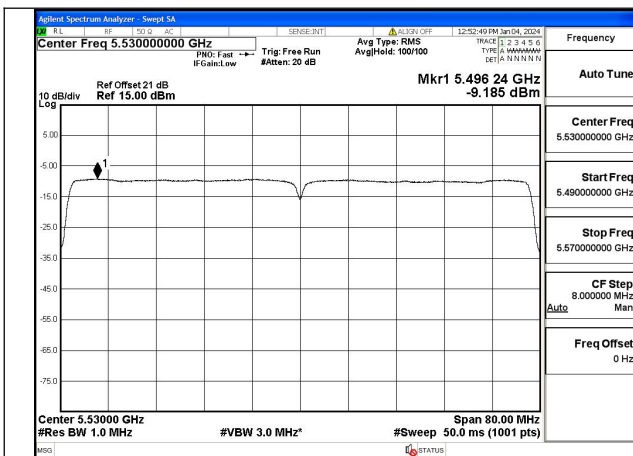

Test Mode: 802.11ac VHT80

Mode:802.11ac VHT80 Frequency:5530MHz
Ant:Chain0