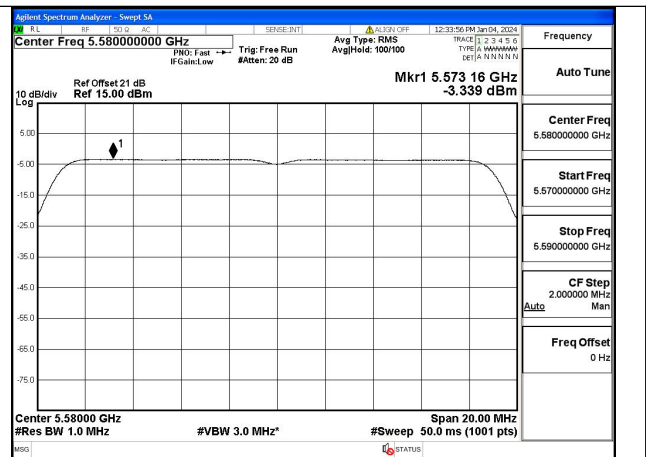

Mode:802.11a Frequency:5700MHz Ant:Chain0

Test Mode: 802.11n HT20

Mode:802.11n HT20 Frequency:5500MHz Ant:Chain0

Mode:802.11n HT20 Frequency:5580MHz Ant:Chain0

Mode:802.11n HT20 Frequency:5700MHz Ant:Chain0

Test Mode: 802.11ac VHT20

Mode:802.11ac VHT20 Frequency:5500MHz
Ant:Chain0

Mode:802.11ac VHT20 Frequency:5580MHz
Ant:Chain0

Mode:802.11ac VHT20 Frequency:5700MHz
Ant:Chain0

Test Mode: 802.11n HT40

Mode:802.11n HT40 Frequency:5510MHz Ant:Chain0