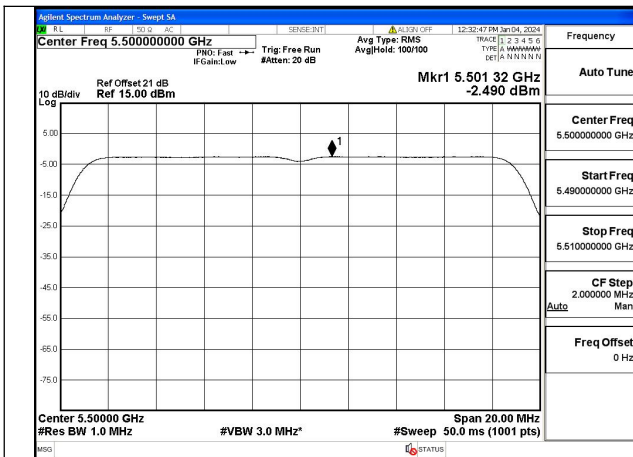

Mode:802.11a Frequency:5700MHz Ant:Chain0

Test Mode: 802.11n HT20

Mode:802.11n HT20 Frequency:5500MHz Ant:Chain0

Mode:802.11n HT20 Frequency:5580MHz Ant:Chain0

Mode:802.11n HT20 Frequency:5700MHz Ant:Chain0

Test Mode: 802.11ac VHT20

Mode:802.11ac VHT20 Frequency:5500MHz
Ant:Chain0

Mode:802.11ac VHT20 Frequency:5580MHz
Ant:Chain0

Mode:802.11ac VHT20 Frequency:5700MHz
Ant:Chain0

Test Mode: 802.11n HT40

Mode:802.11n HT40 Frequency:5510MHz Ant:Chain0