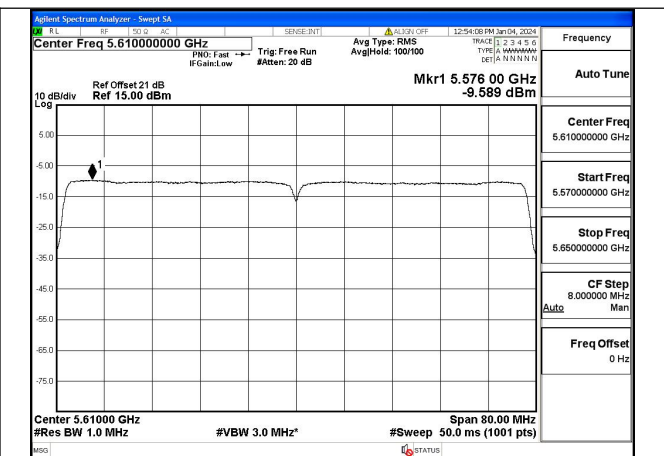

Mode:802.11ac VHT40 Frequency:5670MHz
Ant:Chain0

Mode:802.11ac VHT40 Frequency:5610MHz
Ant:Chain0

Test Mode: 802.11ac VHT80

Mode:802.11ac VHT80 Frequency:5530MHz
Ant:Chain0

Mode:802.11ac VHT80 Frequency:5610MHz
Ant:Chain0