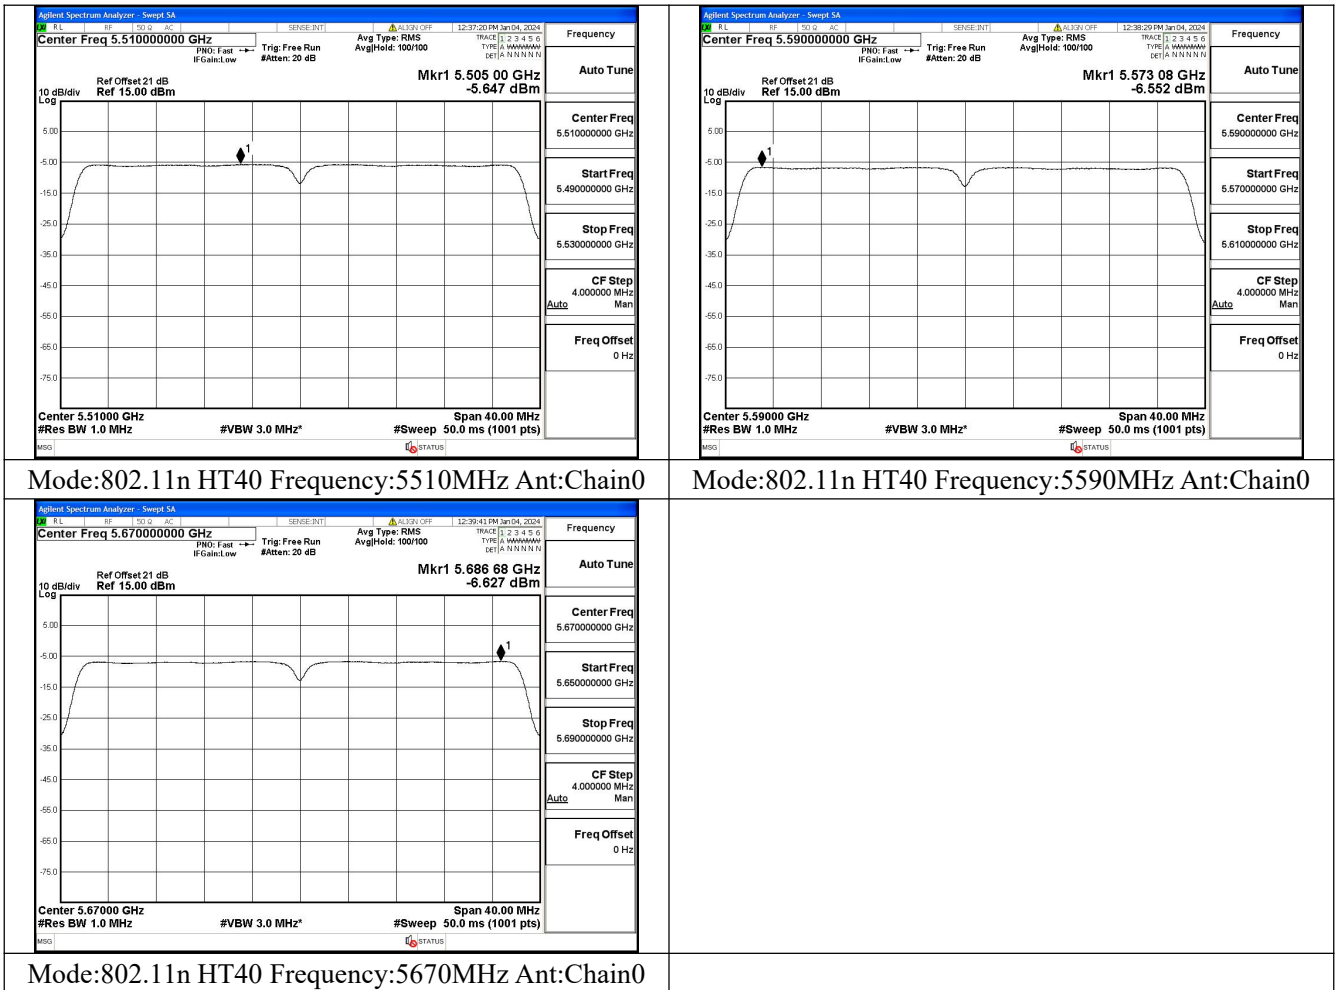

Test Mode: 802.11ac VHT20

Mode:802.11ac VHT20 Frequency:5500MHz
Ant:Chain0

Mode:802.11ac VHT20 Frequency:5580MHz
Ant:Chain0

Mode:802.11ac VHT20 Frequency:5700MHz
Ant:Chain0

Test Mode: 802.11n HT40

Mode:802.11n HT40 Frequency:5510MHz Ant:Chain0