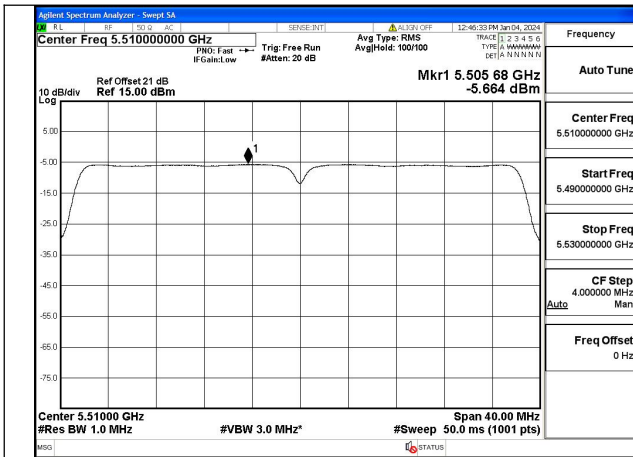

Test Mode: 802.11ac VHT40

Mode:802.11ac VHT40 Frequency:5510MHz
Ant:Chain0