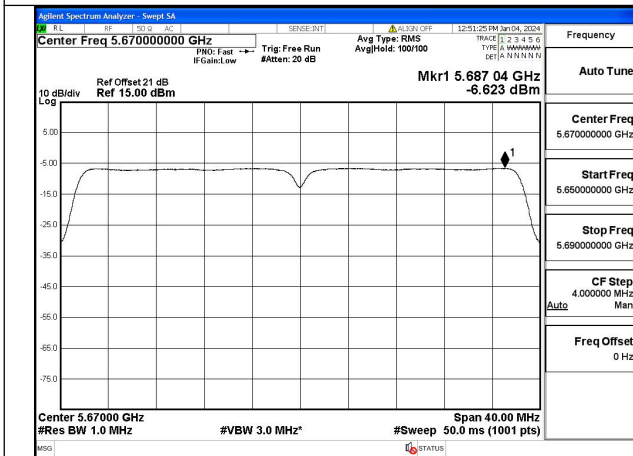

Mode:802.11n HT40 Frequency:5590MHz Ant:Chain0

Mode:802.11n HT40 Frequency:5670MHz Ant:Chain0

Test Mode: 802.11ac VHT40

Mode:802.11ac VHT40 Frequency:5510MHz
Ant:Chain0

Mode:802.11ac VHT40 Frequency:5590MHz
Ant:Chain0