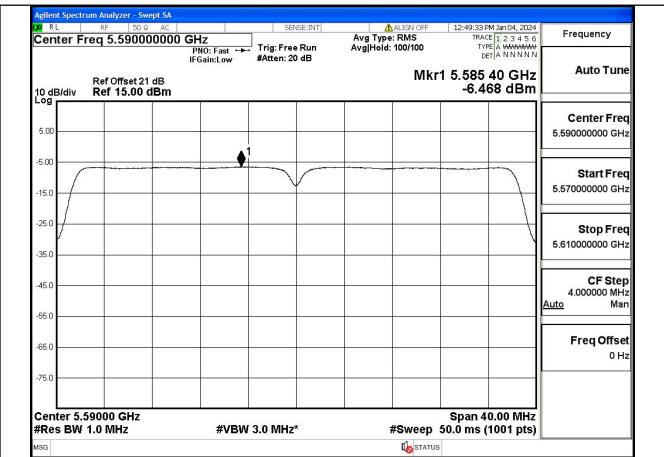

Mode:802.11ac VHT40 Frequency:5590MHz
Ant:Chain0