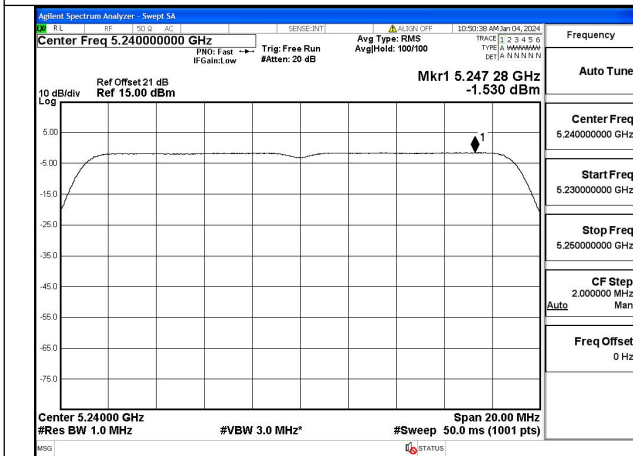

Test Mode: 802.11ac VHT20

Mode:802.11ac VHT20 Frequency:5180MHz
Ant:Chain0

Mode:802.11ac VHT20 Frequency:5220MHz
Ant:Chain0

Mode:802.11ac VHT20 Frequency:5240MHz
Ant:Chain0

Test Mode: 802.11n HT40

Mode:802.11n HT40 Frequency:5190MHz Ant:Chain0

Mode:802.11n HT40 Frequency:5230MHz Ant:Chain0

Test Mode: 802.11ac VHT40

Mode:802.11ac VHT40 Frequency:5190MHz
Ant:Chain0

Mode:802.11ac VHT40 Frequency:5230MHz
Ant:Chain0

Test Mode: 802.11ac VHT80

Mode:802.11ac VHT80 Frequency:5210MHz
Ant:Chain0