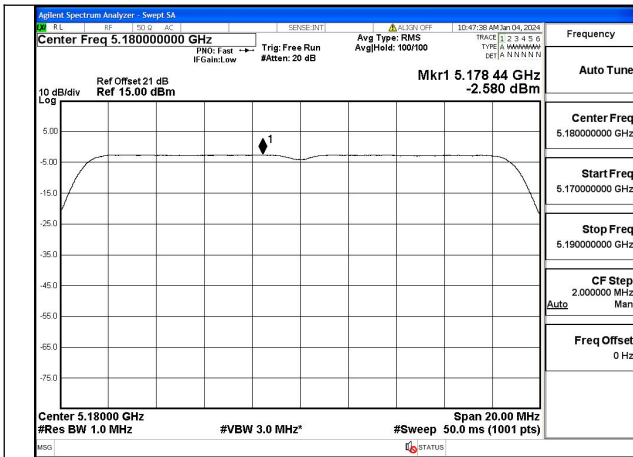

Test Mode: 802.11ac VHT20

Mode:802.11ac VHT20 Frequency:5180MHz
Ant:Chain0

Mode:802.11ac VHT20 Frequency:5220MHz
Ant:Chain0

Mode:802.11ac VHT20 Frequency:5240MHz
Ant:Chain0

Test Mode: 802.11n HT40

Mode:802.11n HT40 Frequency:5190MHz Ant:Chain0