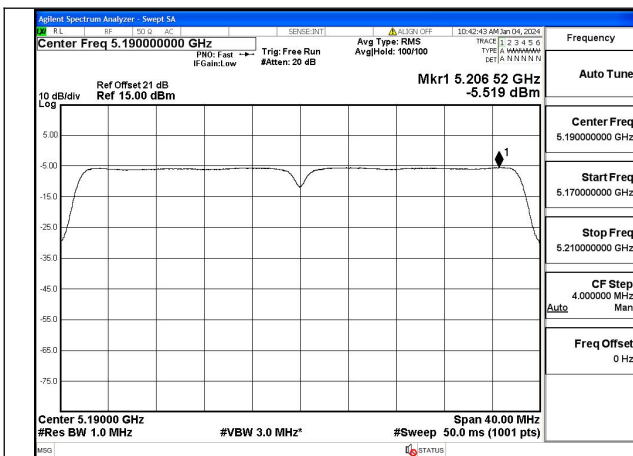

Test Mode: 802.11ac VHT20

Mode:802.11ac VHT20 Frequency:5180MHz
Ant:Chain0

Mode:802.11ac VHT20 Frequency:5220MHz
Ant:Chain0

Mode:802.11ac VHT20 Frequency:5240MHz
Ant:Chain0

Test Mode: 802.11n HT40

Mode:802.11n HT40 Frequency:5190MHz Ant:Chain0