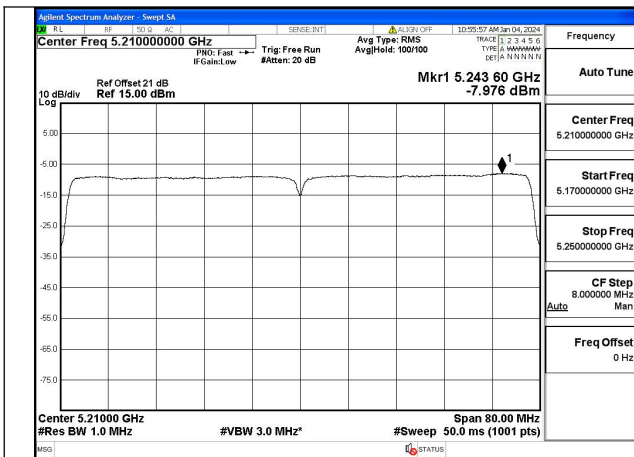

Mode:802.11n HT40 Frequency:5230MHz Ant:Chain0

Test Mode: 802.11ac VHT40

Mode:802.11ac VHT40 Frequency:5190MHz
Ant:Chain0

Mode:802.11ac VHT40 Frequency:5230MHz
Ant:Chain0

Test Mode: 802.11ac VHT80

Mode:802.11ac VHT80 Frequency:5210MHz
Ant:Chain0