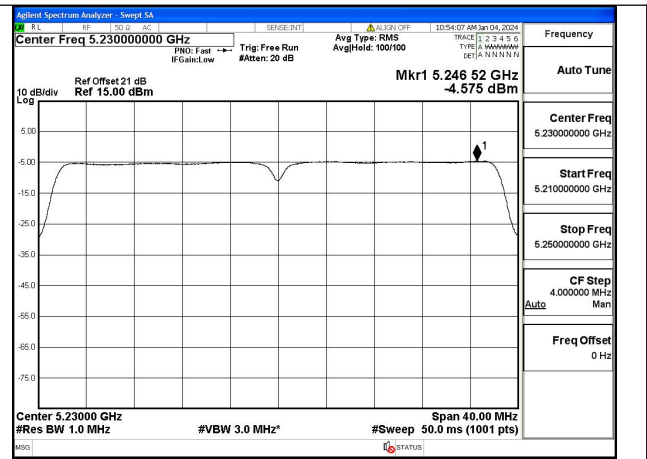

Mode:802.11ac VHT40 Frequency:5230MHz
Ant:Chain0