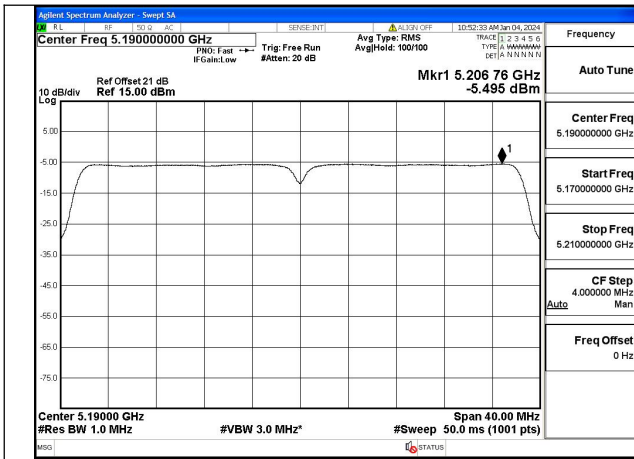

Test Mode: 802.11ac VHT40

Mode:802.11ac VHT40 Frequency:5190MHz
Ant:Chain0