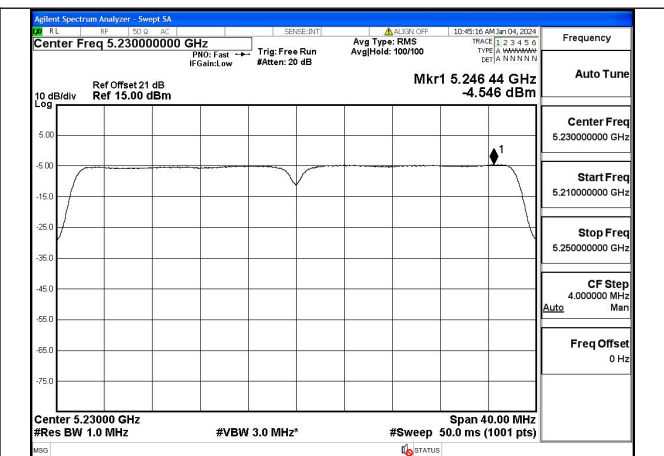

Test Mode: 802.11ac VHT20

Mode:802.11ac VHT20 Frequency:5180MHz
Ant:Chain0

Mode:802.11ac VHT20 Frequency:5220MHz
Ant:Chain0

Mode:802.11ac VHT20 Frequency:5240MHz
Ant:Chain0

Test Mode: 802.11n HT40

Mode:802.11n HT40 Frequency:5190MHz Ant:Chain0