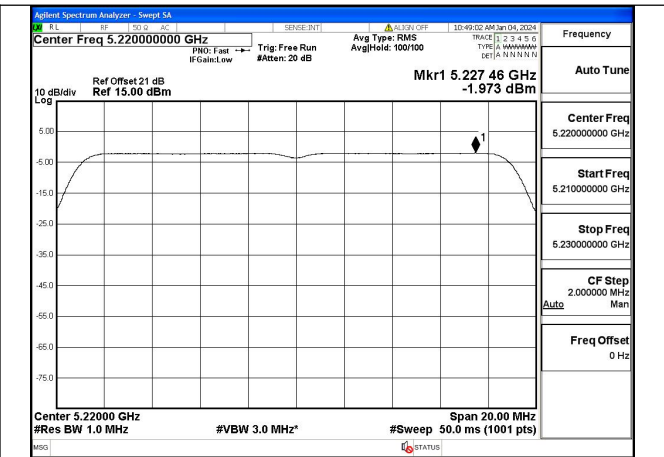

Test Mode: 802.11ac VHT20

Mode:802.11ac VHT20 Frequency:5180MHz
Ant:Chain0

Mode:802.11ac VHT20 Frequency:5220MHz
Ant:Chain0

Mode:802.11ac VHT20 Frequency:5240MHz
Ant:Chain0

Test Mode: 802.11n HT40

Mode:802.11n HT40 Frequency:5190MHz Ant:Chain0