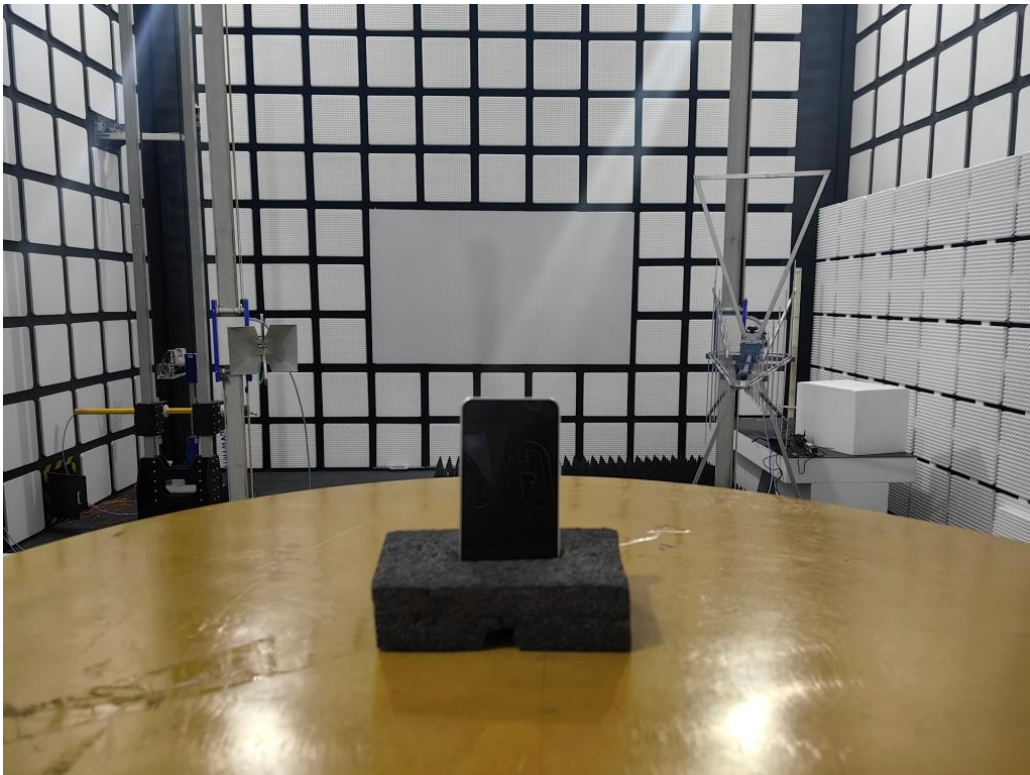

TEST SETUP

RF Conducted Test setup (GSM/WCDMA)

RF Conducted Test setup (DFS)

RF Conducted Test setup (BT/WIFI)

RE 9KHz~30MHz

RE 30MHz~1GHz

RE >1GHz

AC Power Line