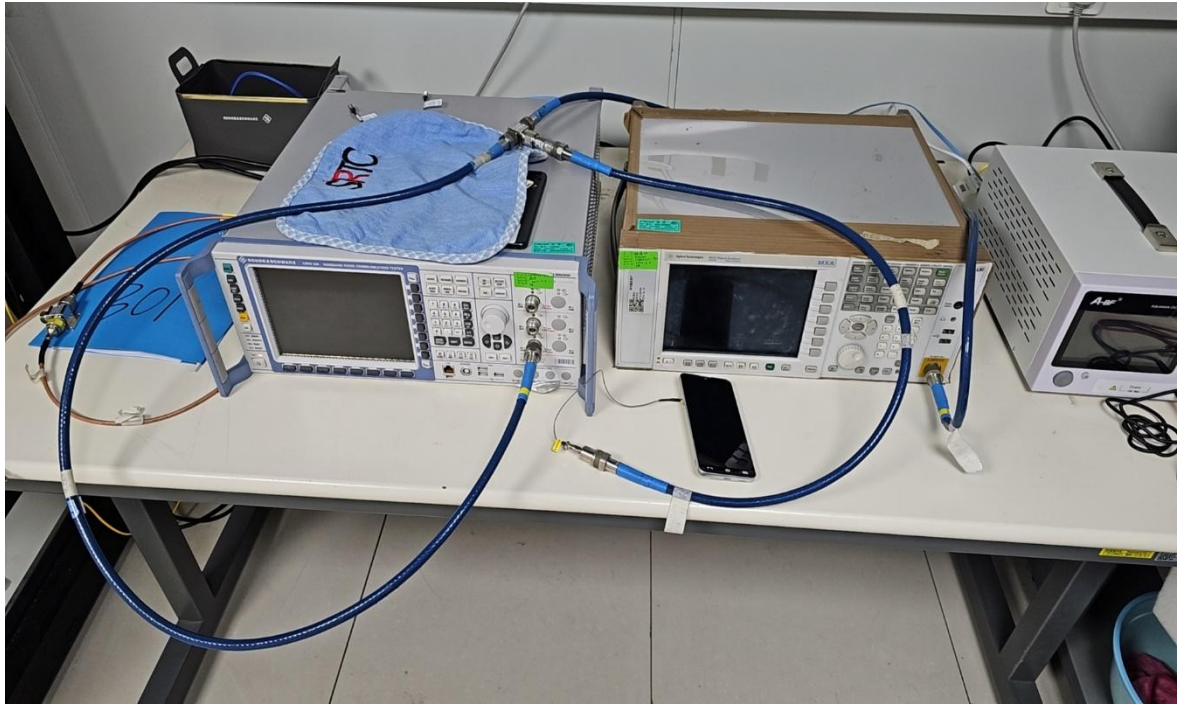

TEST SETUP

RF Conducted Test setup (GSM/WCDMA)

RF Conducted Test setup (DFS)

RF Conducted Test setup (BT/WIFI)

RE 9KHz~30MHz

RE 30MHz~1GHz

RE >1GHz

AC Power Line