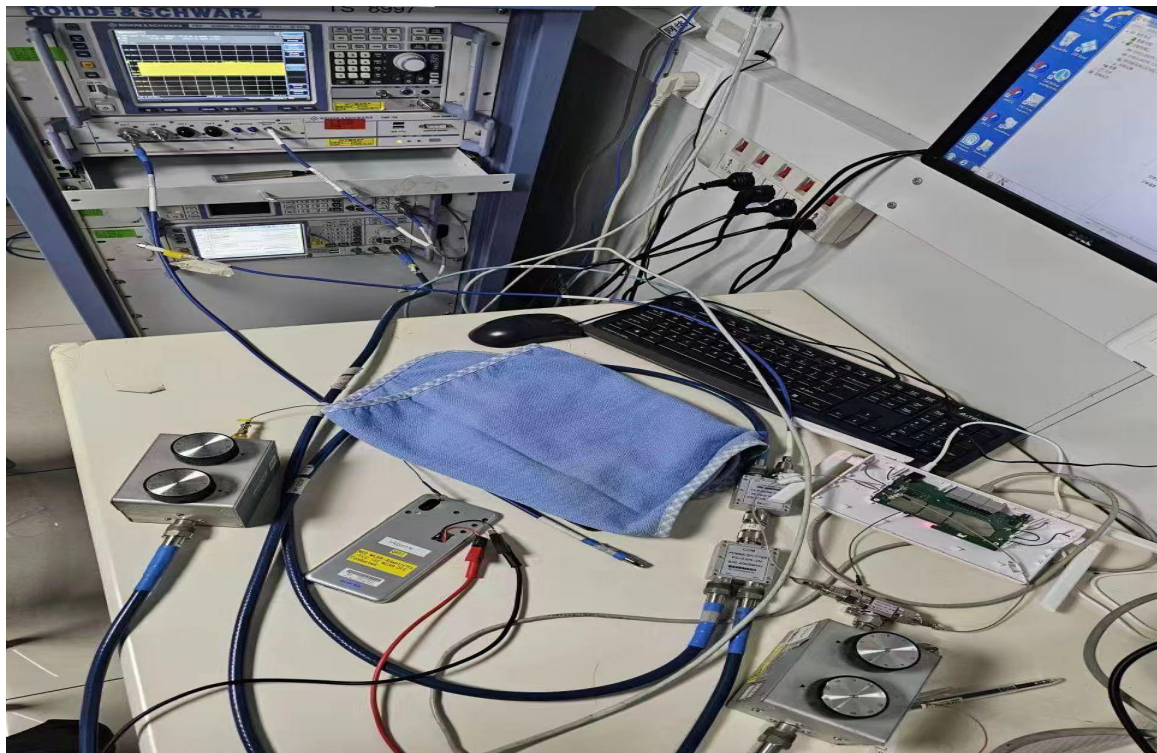

TEST SETUP

RF Conducted Test setup (GSM/WCDMA)

RF Conducted Test setup (DFS)

RF Conducted Test setup (BT/WIFI)

RE 9KHz~30MHz

RE 30MHz~1GHz

RE >1GHz

AC Power Line