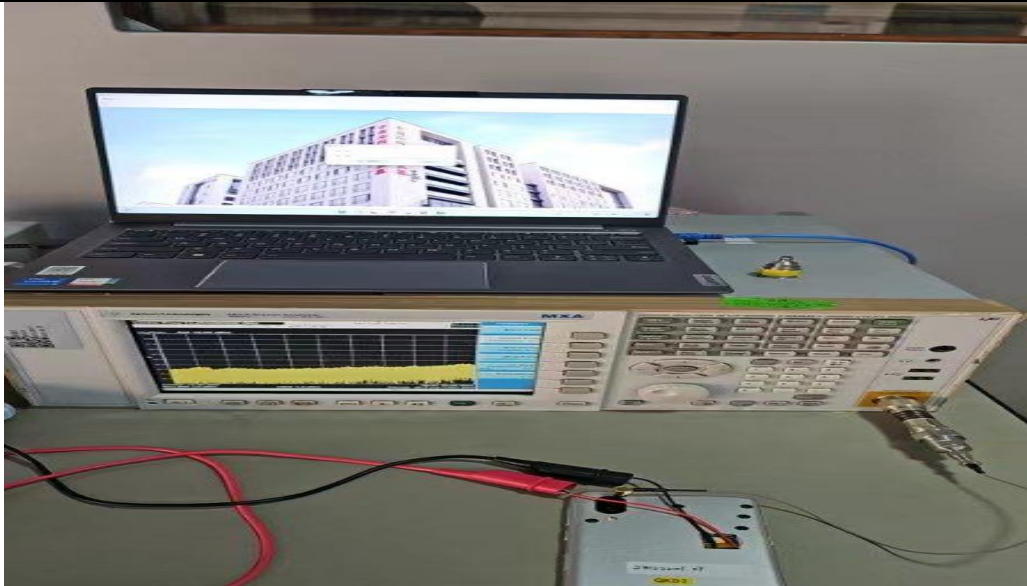

TEST SETUP

RF Conducted Test setup (GSM/WCDMA)

RF Conducted Test setup (DFS)

RF Conducted Test setup (BT/WIFI)

RE 9KHz~30MHz

RE 30MHz~1GHz

RE >1GHz

AC Power Line