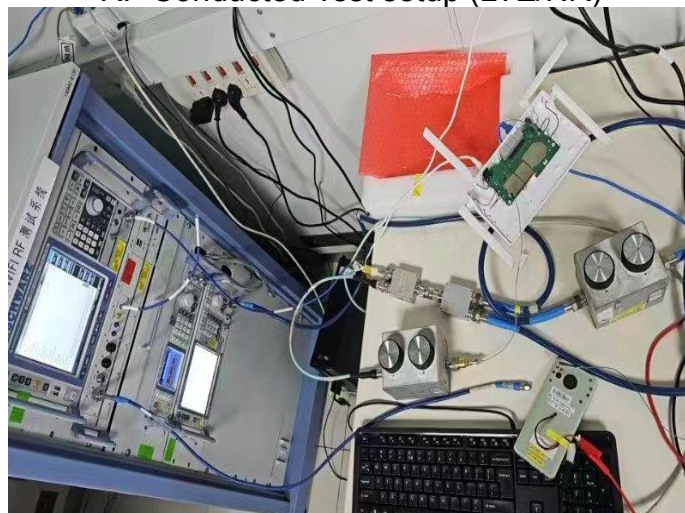

TEST SETUP

RF Conducted Test setup (GSM/WCDMA)

RF Conducted Test setup (LTE/NR)

RF Conducted Test setup (DFS)

RF Conducted Test setup (BT/WIFI)

RE 9KHz~30MHz

RE 30MHz~1GHz

RE >1GHz