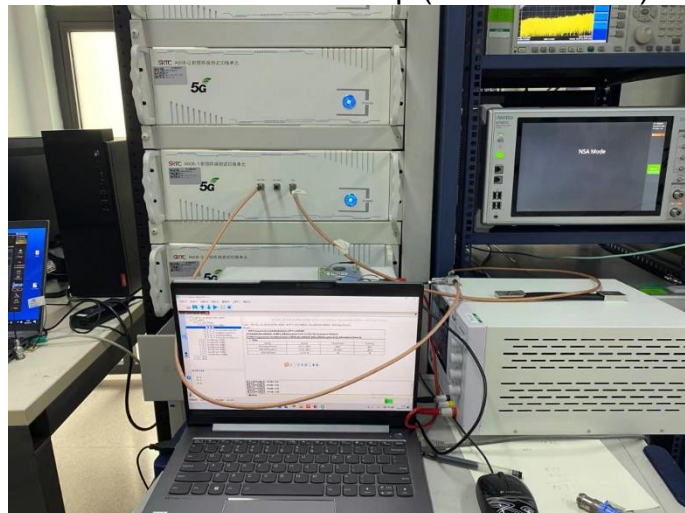

TEST SETUP

RF Conducted Test setup (GSM/WCDMA)

RF Conducted Test setup (LTE/NR)

RF Conducted Test setup (DFS)

RF Conducted Test setup (BT/WIFI)

RE 9KHz~30MHz

RE 30MHz~1GHz

RE >1GHz