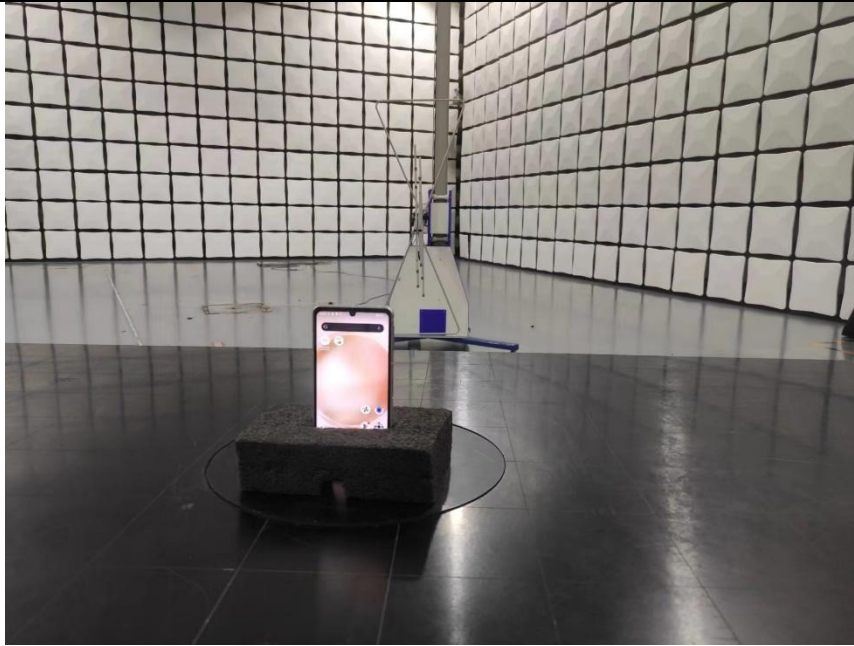

TEST SETUP

RF Conducted Test setup (GSM/WCDMA)

RF Conducted Test setup (LTE/NR)

RF Conducted Test setup (DFS)

RF Conducted Test setup (BT/WIFI)

RE 9KHz~30MHz

RE 30MHz~1GHz

RE >1GHz