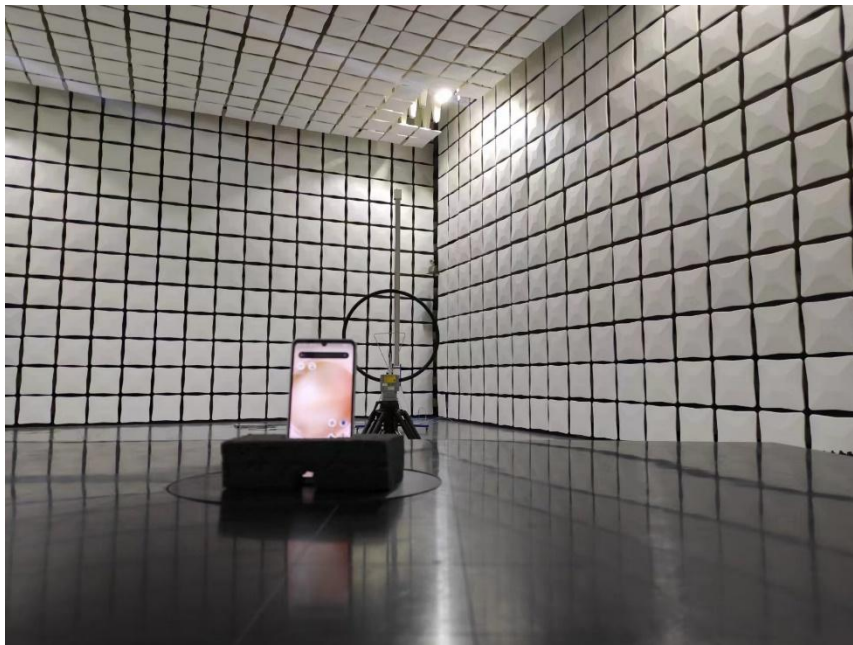

TEST SETUP

RF Conducted Test setup (GSM/WCDMA)

RF Conducted Test setup (LTE/NR)

RF Conducted Test setup (DFS)

RF Conducted Test setup (BT/WIFI)

RE 9KHz~30MHz

RE 30MHz~1GHz

RE >1GHz