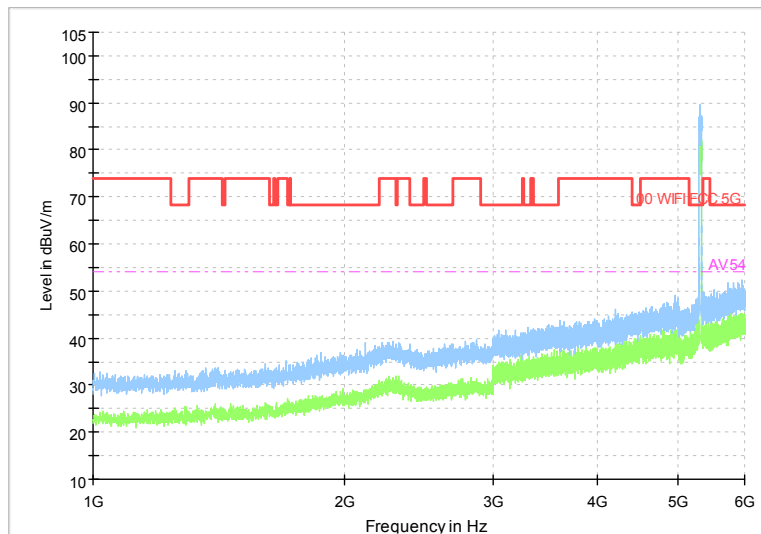

Full Spectrum

Frequency Range: 6GHz -18GHz  
Detector: Av mode and PK mode  
Test Mode: 802.11ac(VHT40)

Full Spectrum

Frequency Range: 18GHz -40GHz  
Detector: Av mode and PK mode  
Test Mode: 802.11ac(VHT40)

Carrier frequency (MHz): 5310  
Channel No.:62

Full Spectrum

Comment

Frequency Range: 30MHz -1GHz  
 Detector: Av mode and PK mode  
 Modulation type: 802.11n(HT40)

Full Spectrum

Frequency Range: 1GHz -6GHz  
 Detector: Av mode and PK mode  
 Modulation type: 802.11n(HT40)

Full Spectrum

Frequency Range: 6GHz -18GHz  
Detector: Av mode and PK mode  
Modulation type: 802.11n(HT40)

Full Spectrum

Frequency Range: 18GHz -40GHz  
Detector: Av mode and PK mode  
Modulation type: 802.11n(HT40)