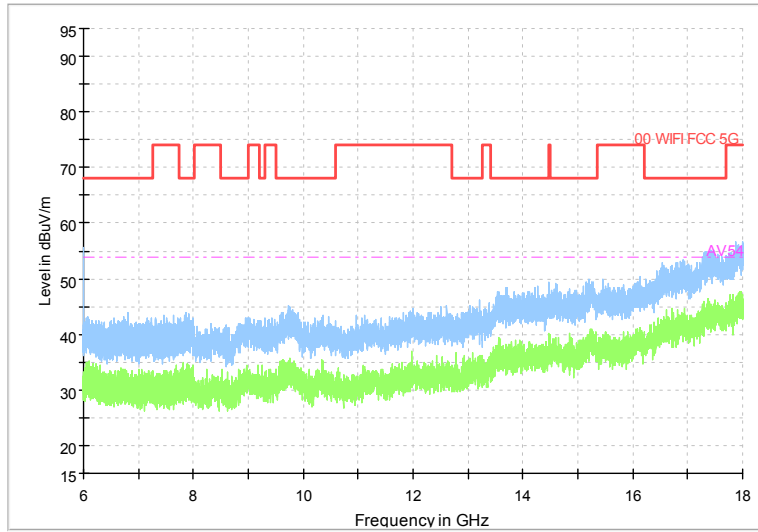

Full Spectrum

Frequency Range: 6GHz -18GHz  
Detector: Av mode and PK mode  
Modulation type: 802.11n(HT40)

Full Spectrum

Frequency Range: 18GHz -40GHz  
Detector: Av mode and PK mode  
Modulation type: 802.11n(HT40)

Full Spectrum

Comment

Frequency Range: 30MHz -1GHz  
Detector: Av mode and PK mode  
Test Mode: 802.11ac(VHT40)

Full Spectrum

Frequency Range: 1GHz -6GHz  
Detector: Av mode and PK mode  
Test Mode: 802.11ac(VHT40)

Full Spectrum

Frequency Range: 6GHz -18GHz  
Detector: Av mode and PK mode  
Test Mode: 802.11ac(VHT40)

Full Spectrum

Frequency Range: 18GHz -40GHz  
Detector: Av mode and PK mode  
Test Mode: 802.11ac(VHT40)