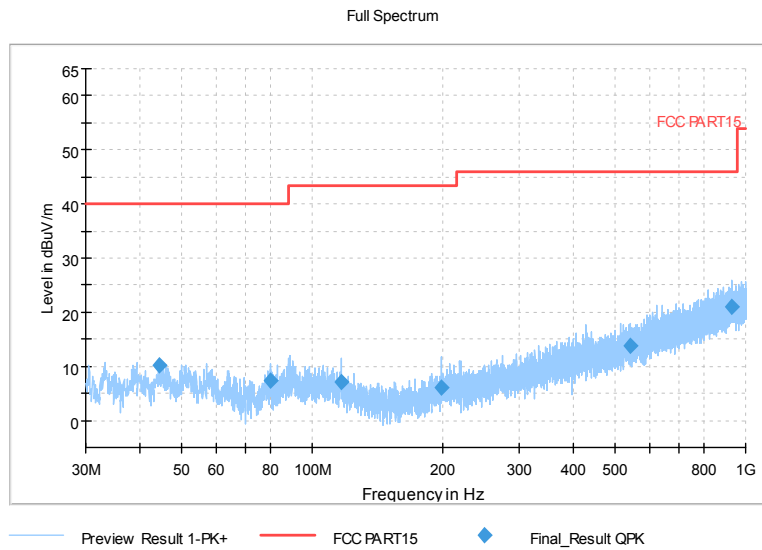

Carrier frequency (MHz): 5600
Channel No.: 120

Comment

Frequency Range: 30MHz -1GHz
Detector: Av mode and PK mode
Modulation type: 802.11a