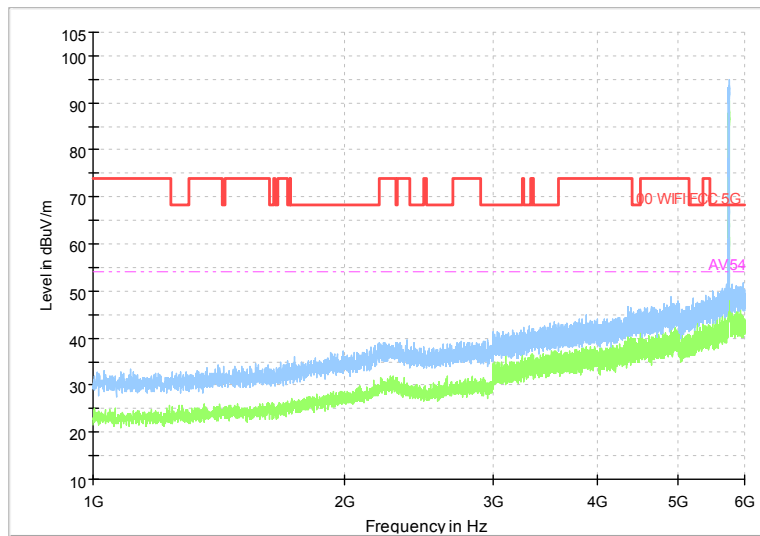

Full Spectrum

Frequency Range: 1GHz -6GHz  
Detector: Av mode and PK mode  
Modulation type: 802.11n(HT20)

Frequency Range: 6GHz -18GHz  
Detector: Av mode and PK mode  
Modulation type: 802.11n(HT20)

Preview Result 2-AVG      Preview Result 1-PK+  
00 WIFI FCC 5G              AV54

Comment

Frequency Range: 18GHz -40GHz  
Detector: Av mode and PK mode  
Modulation type: 802.11n(HT20)

Full Spectrum

Comment

Frequency Range: 30MHz -1GHz  
 Detector: Av mode and PK mode  
 Test Mode: 802.11ac(VHT20)

Full Spectrum

Frequency Range: 1GHz -6GHz  
 Detector: Av mode and PK mode  
 Test Mode: 802.11ac(VHT20)

Comment

Frequency Range: 6GHz -18GHz  
 Detector: Av mode and PK mode  
 Test Mode: 802.11ac(VHT20)