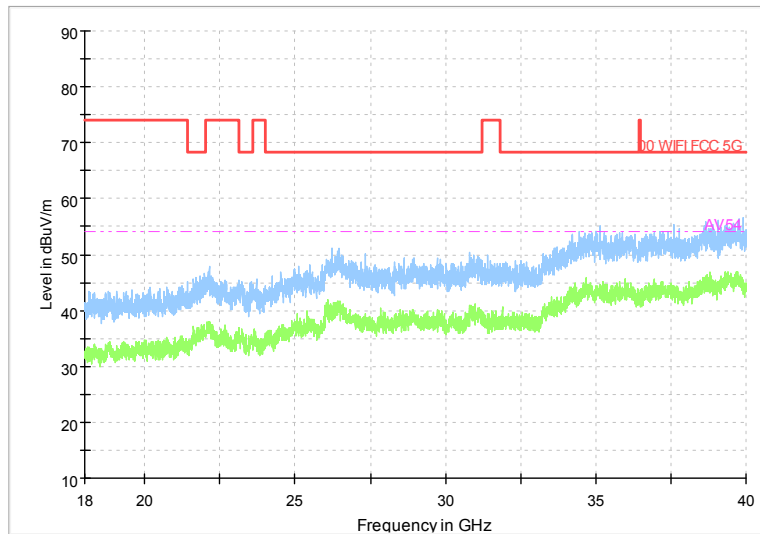

Full Spectrum

Frequency Range: 6GHz -18GHz  
Detector: Av mode and PK mode  
Modulation type: 802.11n(HT40)

Full Spectrum

Frequency Range: 18GHz -40GHz  
Detector: Av mode and PK mode  
Modulation type: 802.11n(HT40)

Full Spectrum

Comment

Frequency Range: 30MHz -1GHz  
 Detector: Av mode and PK mode  
 Test Mode: 802.11ac(VHT40)

Full Spectrum

Frequency Range: 1GHz -6GHz  
 Detector: Av mode and PK mode  
 Test Mode: 802.11ac(VHT40)

Full Spectrum

Frequency Range: 6GHz -18GHz  
Detector: Av mode and PK mode  
Test Mode: 802.11ac(VHT40)

Full Spectrum

Frequency Range: 18GHz -40GHz  
Detector: Av mode and PK mode  
Test Mode: 802.11ac(VHT40)