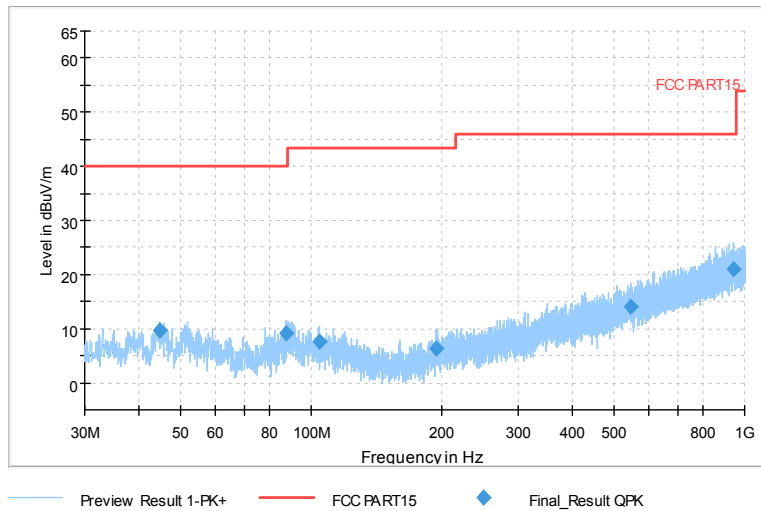

Full Spectrum

Comment

Frequency Range: 30MHz -1GHz
Detector: Av mode and PK mode
Test Mode: 802.11ac(VHT40)