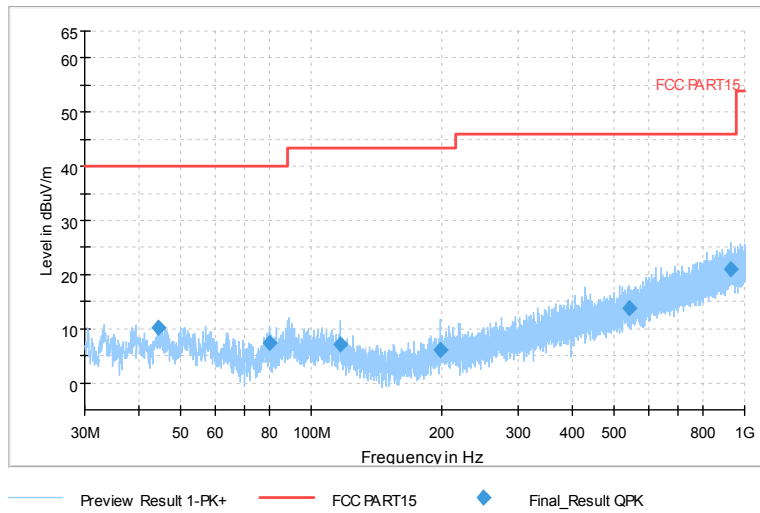

Full Spectrum

Comment

Frequency Range: 30MHz -1GHz
Detector: Av mode and PK mode
Test Mode: 802.11ac(VHT20)