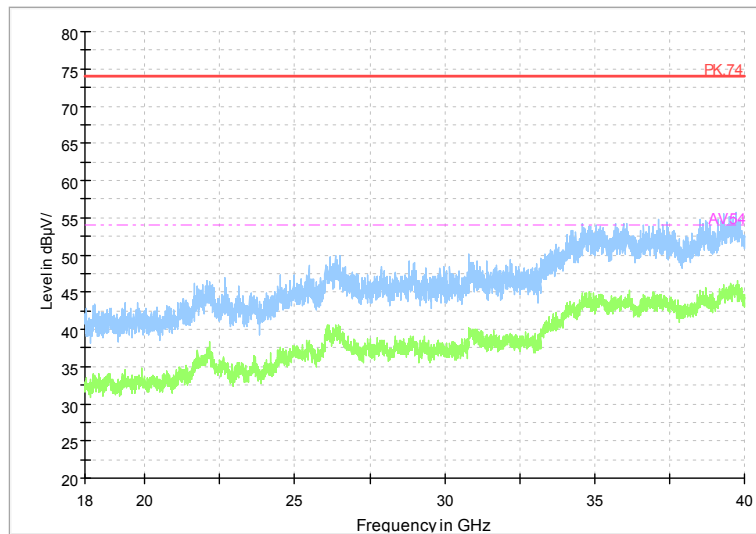

Full Spectrum

Frequency Range: 6GHz -18GHz  
Detector: Av mode and PK mode  
Test Mode: 802.11ac(VHT40)

Full Spectrum

Frequency Range: 18GHz -40GHz  
Detector: Av mode and PK mode  
Test Mode: 802.11ac(VHT40)

Carrier frequency (MHz): 5290  
Channel No.:58

Full Spectrum

Comment

Frequency Range: 30MHz -1GHz  
 Detector: Av mode and PK mode  
 Test Mode: 802.11ac(VHT80)

Full Spectrum

Frequency Range: 1GHz -6GHz  
 Detector: Av mode and PK mode  
 Test Mode: 802.11ac(VHT80)

Full Spectrum

Frequency Range: 6GHz -18GHz  
Detector: Av mode and PK mode  
Test Mode: 802.11ac(VHT80)

Full Spectrum

Frequency Range: 18GHz -40GHz  
Detector: Av mode and PK mode  
Test Mode: 802.11ac(VHT80)