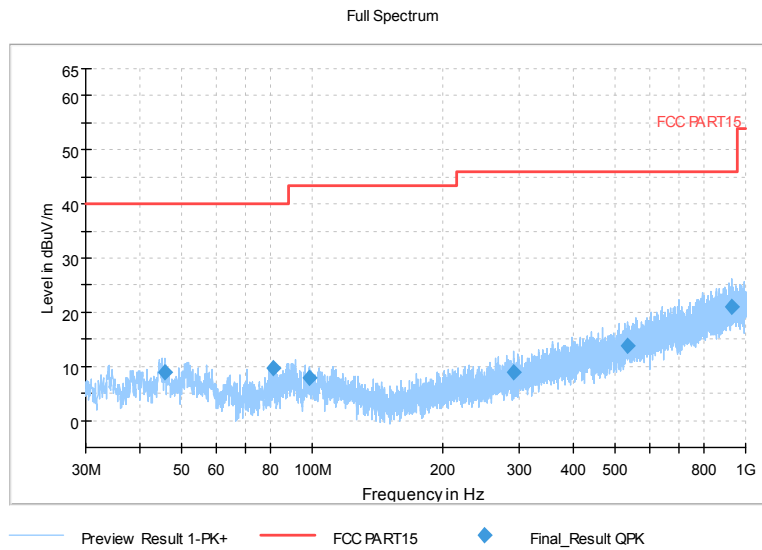

Carrier frequency (MHz): 5745
Channel No.: 149

Comment

Frequency Range: 30MHz -1GHz
Detector: Av mode and PK mode
Modulation type: 802.11a