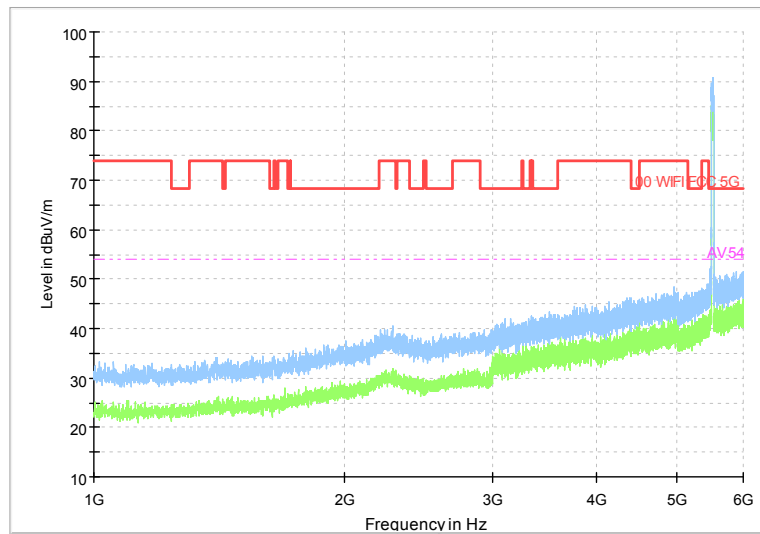

Frequency Range: 6GHz -18GHz  
Detector: Av mode and PK mode  
Test Mode: 802.11ac(VHT20)

Preview Result 2-AVG      Preview Result 1-PK+  
00 WIFI FCC 5G              AV54

Comment

Frequency Range: 18GHz -40GHz  
Detector: Av mode and PK mode  
Test Mode: 802.11ac(VHT20)

Carrier frequency (MHz): 5510  
Channel No.:102

Full Spectrum

Comment

Frequency Range: 30MHz -1GHz  
Detector: Av mode and PK mode  
Modulation type: 802.11n(HT40)

Full Spectrum

Frequency Range: 1GHz -6GHz  
Detector: Av mode and PK mode  
Modulation type: 802.11n(HT40)

Frequency Range: 6GHz -18GHz  
Detector: Av mode and PK mode  
Modulation type: 802.11n(HT40)

Preview Result 2-AVG      Preview Result 1-PK+  
00 WIFI FCC 5G              AV54

Comment

Frequency Range: 18GHz -40GHz  
Detector: Av mode and PK mode  
Modulation type: 802.11n(HT40)