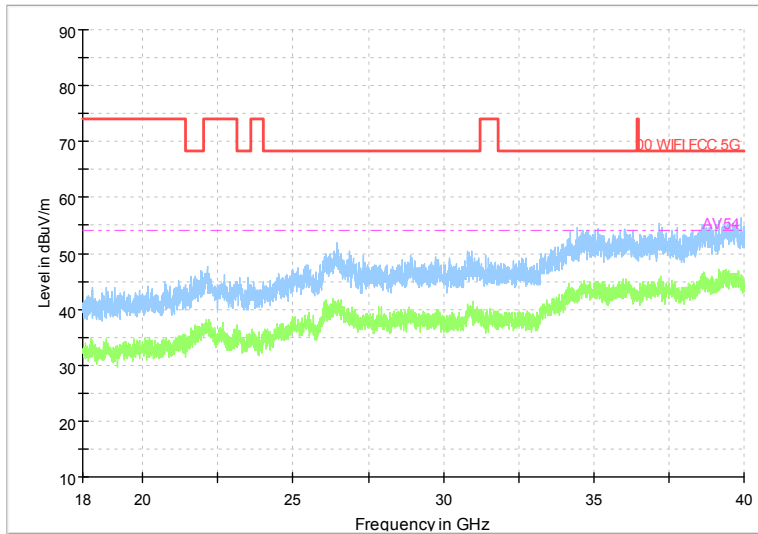

Full Spectrum

Frequency Range: 6GHz -18GHz  
Detector: Av mode and PK mode  
Modulation type: 802.11n(HT40)

Full Spectrum

Frequency Range: 18GHz -40GHz  
Detector: Av mode and PK mode  
Modulation type: 802.11n(HT40)

Full Spectrum

Comment

Frequency Range: 30MHz -1GHz  
Detector: Av mode and PK mode  
Test Mode: 802.11ac(VHT40)

Full Spectrum

Frequency Range: 1GHz -6GHz  
Detector: Av mode and PK mode  
Test Mode: 802.11ac(VHT40)

Full Spectrum

Frequency Range: 6GHz -18GHz  
Detector: Av mode and PK mode  
Test Mode: 802.11ac(VHT40)

Full Spectrum

Frequency Range: 18GHz -40GHz  
Detector: Av mode and PK mode  
Test Mode: 802.11ac(VHT40)