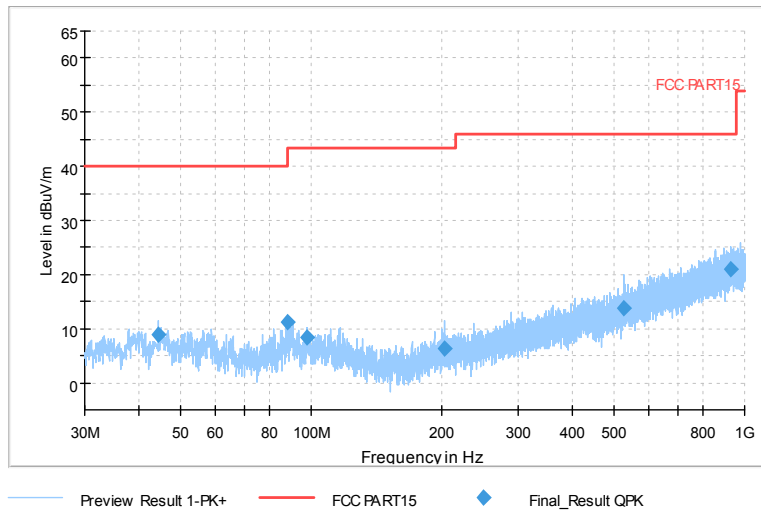

Full Spectrum

Frequency Range: 6GHz -18GHz  
Detector: Av mode and PK mode  
Modulation type: 802.11a

Full Spectrum

Frequency Range: 18GHz -40GHz  
Detector: Av mode and PK mode  
Modulation type: 802.11a

Full Spectrum

Frequency Range: 30MHz -1GHz  
Detector: Av mode and PK mode  
Modulation type: 802.11n(HT20)

Full Spectrum

Frequency Range: 1GHz -6GHz  
Detector: Av mode and PK mode  
Modulation type: 802.11n(HT20)