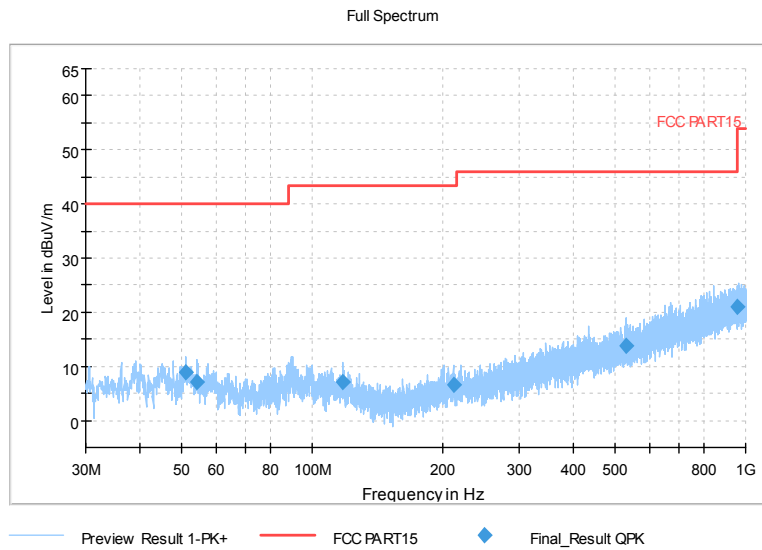

Carrier frequency (MHz): 5785
Channel No.: 157

Comment

Frequency Range: 30MHz -1GHz
Detector: Av mode and PK mode
Modulation type: 802.11a