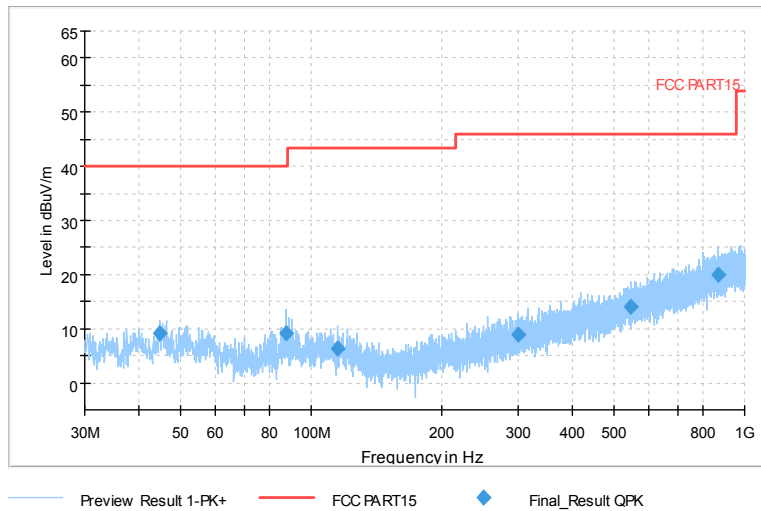

Full Spectrum

Frequency Range: 6GHz -18GHz  
Detector: Av mode and PK mode  
Test Mode: 802.11ac(VHT40)

Full Spectrum

Frequency Range: 18GHz -40GHz  
Detector: Av mode and PK mode  
Test Mode: 802.11ac(VHT40)

Carrier frequency (MHz): 5290  
Channel No.:58

Full Spectrum

Comment

Frequency Range: 30MHz -1GHz  
 Detector: Av mode and PK mode  
 Test Mode: 802.11ac(VHT80)

Full Spectrum

Frequency Range: 1GHz -6GHz  
 Detector: Av mode and PK mode  
 Test Mode: 802.11ac(VHT80)