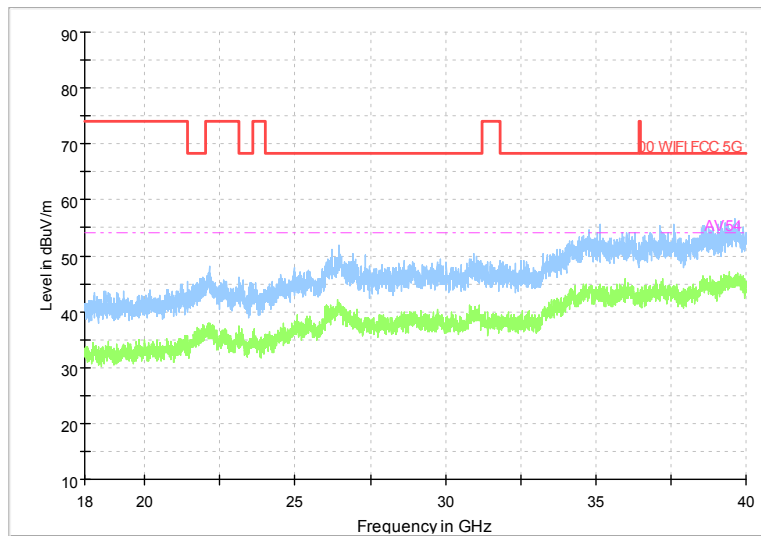

Full Spectrum

Frequency Range: 6GHz -18GHz  
Detector: Av mode and PK mode  
Test Mode: 802.11ac(VHT40)

Full Spectrum

Frequency Range: 18GHz -40GHz  
Detector: Av mode and PK mode  
Test Mode: 802.11ac(VHT40)

Carrier frequency (MHz): 5310  
Channel No.:62

Full Spectrum

Comment

Frequency Range: 30MHz -1GHz  
 Detector: Av mode and PK mode  
 Modulation type: 802.11n(HT40)

Full Spectrum

Frequency Range: 1GHz -6GHz  
 Detector: Av mode and PK mode  
 Modulation type: 802.11n(HT40)

Full Spectrum

Frequency Range: 6GHz -18GHz  
Detector: Av mode and PK mode  
Modulation type: 802.11n(HT40)

Full Spectrum

Frequency Range: 18GHz -40GHz  
Detector: Av mode and PK mode  
Modulation type: 802.11n(HT40)