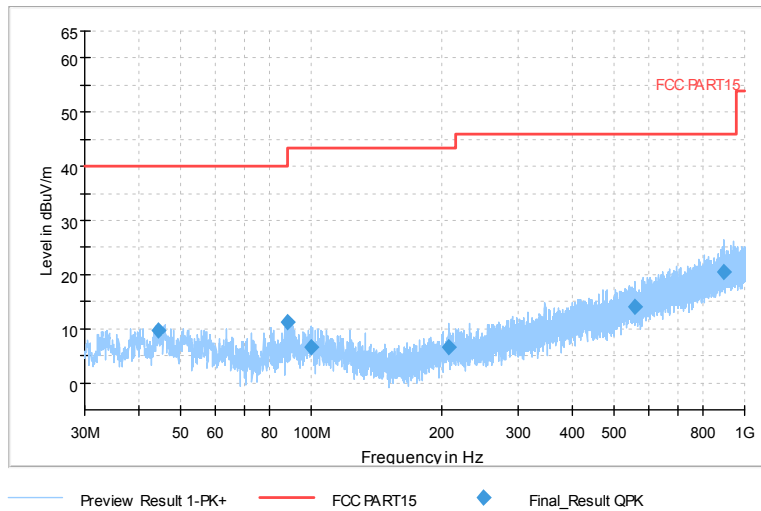

Frequency Range: 1GHz -6GHz  
Detector: Av mode and PK mode  
Test Mode: 802.11ac(VHT80)

Comment

Frequency Range: 6GHz -18GHz  
Detector: Av mode and PK mode  
Test Mode: 802.11ac(VHT80)

Comment

Frequency Range: 18GHz -40GHz  
Detector: Av mode and PK mode  
Test Mode: 802.11ac(VHT80)

Carrier frequency (MHz): 5690  
Channel No.:138

Full Spectrum

Comment

Frequency Range: 30MHz -1GHz  
 Detector: Av mode and PK mode  
 Test Mode: 802.11ac(VHT80)

Full Spectrum

Frequency Range: 1GHz -6GHz  
 Detector: Av mode and PK mode  
 Test Mode: 802.11ac(VHT80)