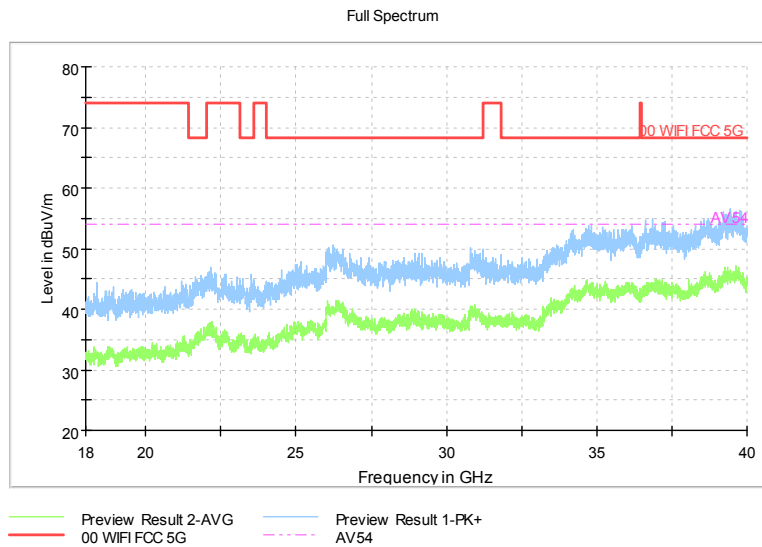

Full Spectrum

Frequency Range: 1GHz -6GHz  
Detector: Av mode and PK mode  
Test Mode: 802.11ac(VHT80)

Comment

Frequency Range: 6GHz -18GHz  
 Detector: Av mode and PK mode  
 Test Mode: 802.11ac(VHT80)

Comment