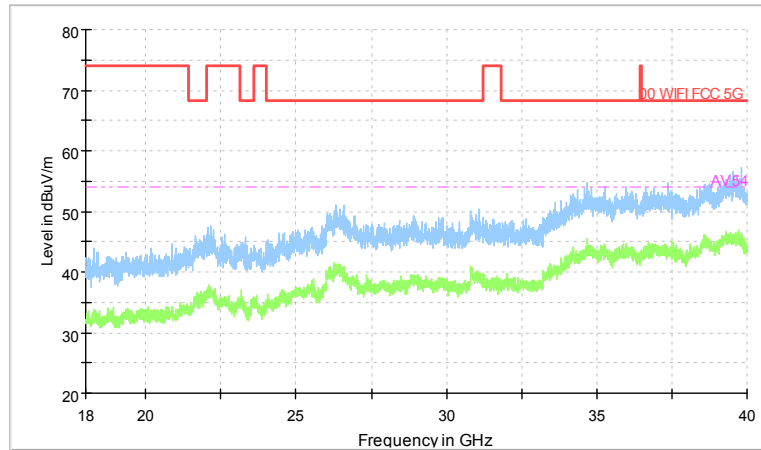

Carrier frequency (MHz): 5690  
Channel No.:138

Full Spectrum

Comment

Frequency Range: 30MHz -1GHz  
 Detector: Av mode and PK mode  
 Test Mode: 802.11ac(VHT80)

Full Spectrum

Frequency Range: 1GHz -6GHz  
 Detector: Av mode and PK mode  
 Test Mode: 802.11ac(VHT80)

Full Spectrum

Frequency Range: 6GHz -18GHz  
Detector: Av mode and PK mode  
Test Mode: 802.11ac(VHT80)

Full Spectrum

Preview Result 2-AVG      Preview Result 1-PK+  
00 WIFI FCC 5G              AV.54

Comment