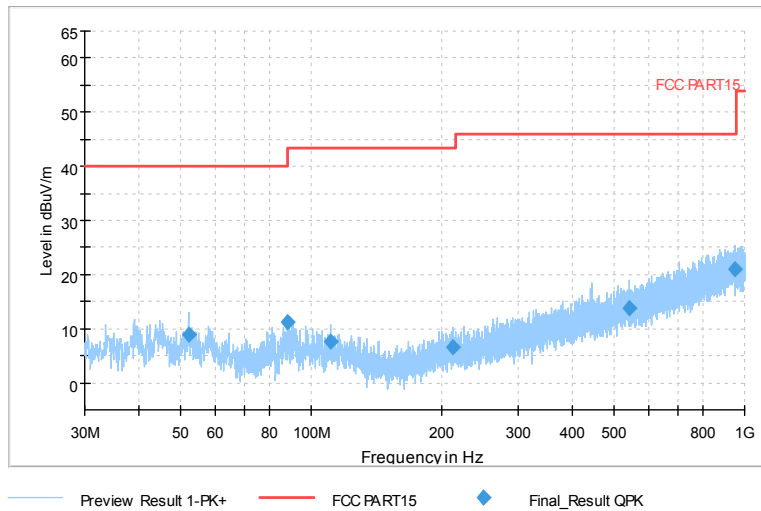

Full Spectrum

Comment

Frequency Range: 30MHz -1GHz
Detector: Av mode and PK mode
Test Mode: 802.11ac(VHT40)