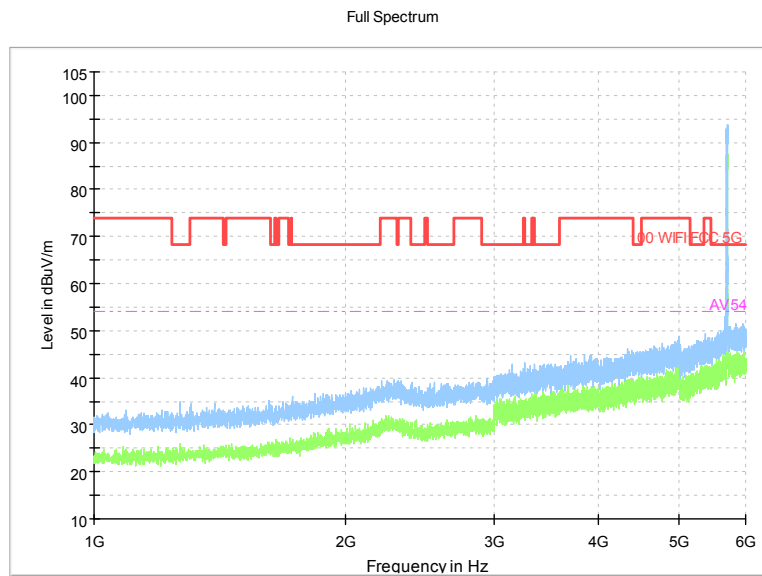

Frequency Range: 1GHz -6GHz
Detector: Av mode and PK mode
Modulation type: 802.11a