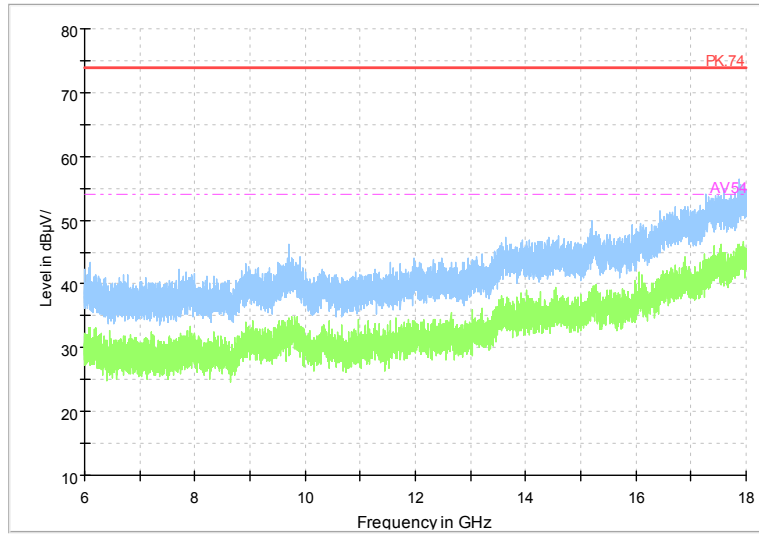

Frequency Range: 6GHz -18GHz  
Detector: Av mode and PK mode  
Modulation type: 802.11n(HT40)

Preview Result 2-AVG      Preview Result 1-PK+  
00 WIFI FCC 5G              AV54

Comment

Frequency Range: 18GHz -40GHz  
Detector: Av mode and PK mode  
Modulation type: 802.11n(HT40)

Full Spectrum

Comment

Frequency Range: 30MHz -1GHz  
Detector: Av mode and PK mode  
Test Mode: 802.11ac(VHT40)

Full Spectrum

Frequency Range: 1GHz -6GHz  
Detector: Av mode and PK mode  
Test Mode: 802.11ac(VHT40)

Full Spectrum

Frequency Range: 6GHz -18GHz  
Detector: Av mode and PK mode  
Test Mode: 802.11ac(VHT40)

Full Spectrum

Preview Result 2-AVG      Preview Result 1-PK+  
00 WIFI FCC 5G              AV.54

Comment