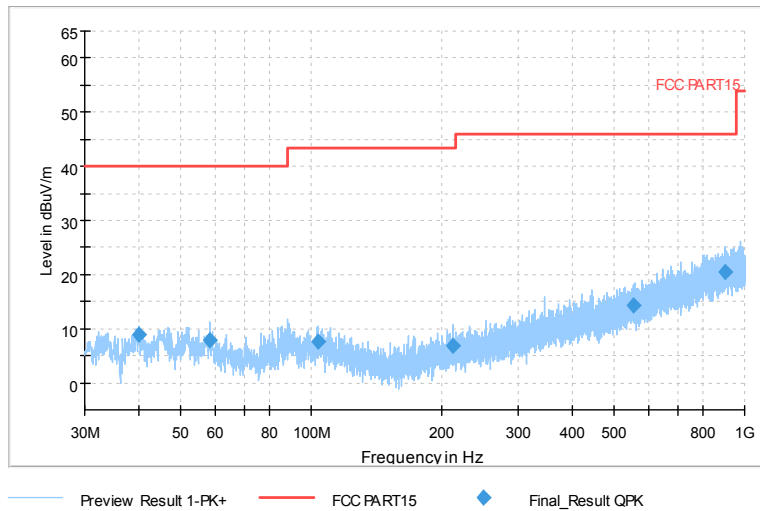

Full Spectrum

Comment

Frequency Range: 30MHz -1GHz
Detector: Av mode and PK mode
Modulation type: 802.11n(HT40)