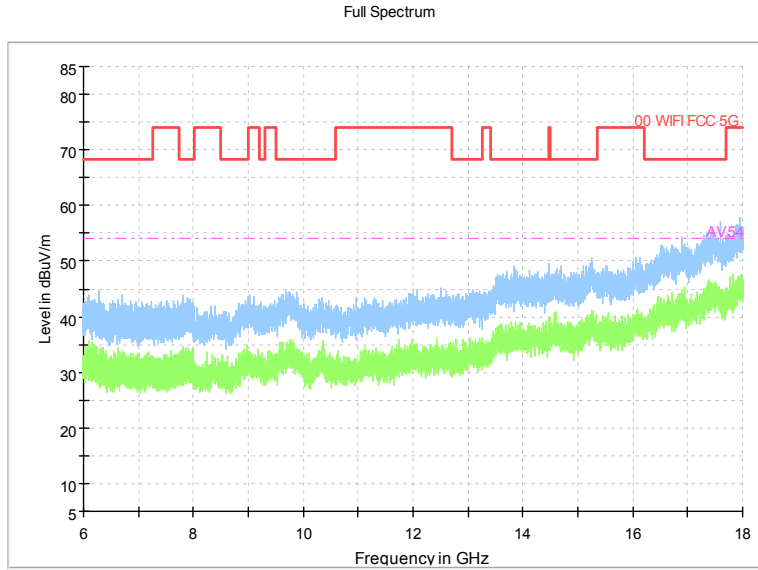

Full Spectrum

Frequency Range: 6GHz -18GHz  
Detector: Av mode and PK mode  
Test Mode: 802.11ac(VHT80)

Full Spectrum

Preview Result 2-AVG      Preview Result 1-PK+  
00 WIFI FCC 5G              AV.54

Comment

Frequency Range: 18GHz -40GHz  
Detector: Av mode and PK mode  
Test Mode: 802.11ac(VHT80)

Carrier frequency (MHz): 5745  
Channel No.: 149

Comment

Frequency Range: 30MHz -1GHz  
Detector: Av mode and PK mode  
Modulation type: 802.11a

Frequency Range: 1GHz -6GHz  
Detector: Av mode and PK mode  
Modulation type: 802.11a

Frequency Range: 6GHz -18GHz  
Detector: Av mode and PK mode  
Modulation type: 802.11a

— Preview Result 2-AVG    — Preview Result 1-PK+  
— 00 WIFI FCC 5G        - - - AV54