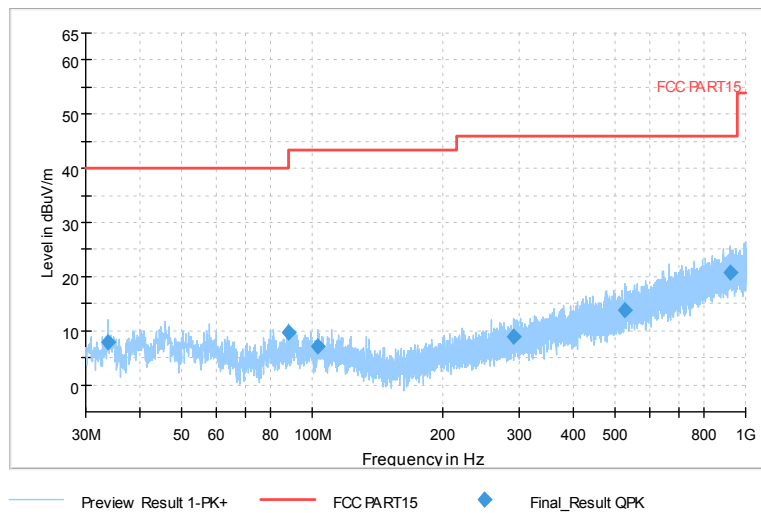

Full Spectrum

Frequency Range: 1GHz -6GHz  
Detector: Av mode and PK mode  
Test Mode: 802.11ac(VHT40)

Comment

Frequency Range: 6GHz -18GHz  
Detector: Av mode and PK mode  
Test Mode: 802.11ac(VHT40)

Comment

Frequency Range: 18GHz -40GHz  
Detector: Av mode and PK mode  
Test Mode: 802.11ac(VHT40)

Carrier frequency (MHz): 5710  
Channel No.:142

Full Spectrum

Comment

Frequency Range: 30MHz -1GHz  
Detector: Av mode and PK mode  
Modulation type: 802.11n(HT40)