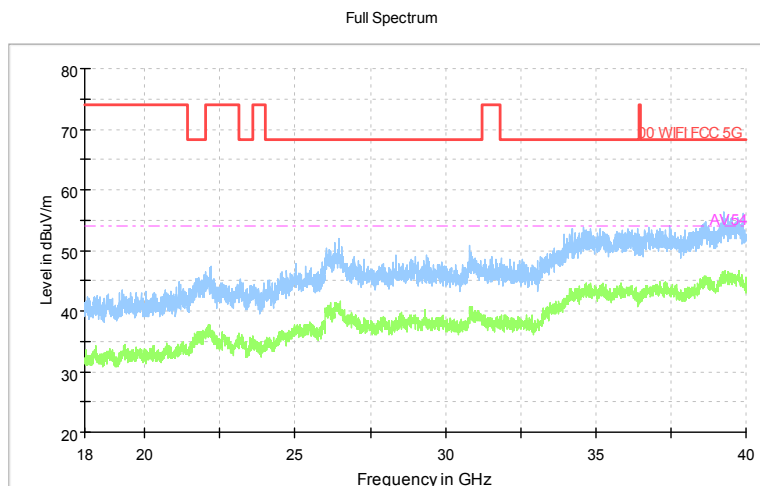

Frequency Range: 6GHz -18GHz  
Detector: Av mode and PK mode  
Test Mode: 802.11ac(VHT20)

Preview Result 2-AVG      Preview Result 1-PK+  
00 WIFI FCC 5G              AV54

Comment

Frequency Range: 18GHz -40GHz  
Detector: Av mode and PK mode  
Test Mode: 802.11ac(VHT20)

Carrier frequency (MHz): 5510  
Channel No.:102

Full Spectrum

Comment

Frequency Range: 30MHz -1GHz  
Detector: Av mode and PK mode  
Modulation type: 802.11n(HT40)

Full Spectrum

Frequency Range: 1GHz -6GHz  
Detector: Av mode and PK mode  
Modulation type: 802.11n(HT40)

Frequency Range: 6GHz -18GHz  
Detector: Av mode and PK mode  
Modulation type: 802.11n(HT40)

Preview Result 2-AVG      Preview Result 1-PK+  
00 WIFI FCC 5G              AV54

Comment

Frequency Range: 18GHz -40GHz  
Detector: Av mode and PK mode  
Modulation type: 802.11n(HT40)