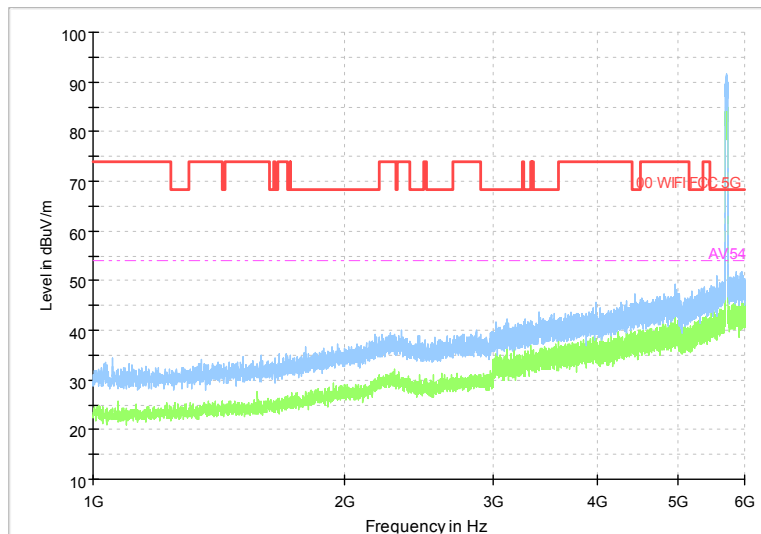

Full Spectrum

Frequency Range: 1GHz -6GHz  
Detector: Av mode and PK mode  
Modulation type: 802.11n(HT40)

Full Spectrum

Comment

Frequency Range: 6GHz -18GHz  
 Detector: Av mode and PK mode  
 Modulation type: 802.11n(HT40)

Full Spectrum

Frequency Range: 18GHz -40GHz  
 Detector: Av mode and PK mode  
 Modulation type: 802.11n(HT40)

Full Spectrum

Comment

Frequency Range: 30MHz -1GHz  
 Detector: Av mode and PK mode  
 Test Mode: 802.11ac(VHT40)

Full Spectrum

Frequency Range: 1GHz -6GHz  
 Detector: Av mode and PK mode  
 Test Mode: 802.11ac(VHT40)

Comment

Frequency Range: 6GHz -18GHz  
Detector: Av mode and PK mode  
Test Mode: 802.11ac(VHT40)

Comment