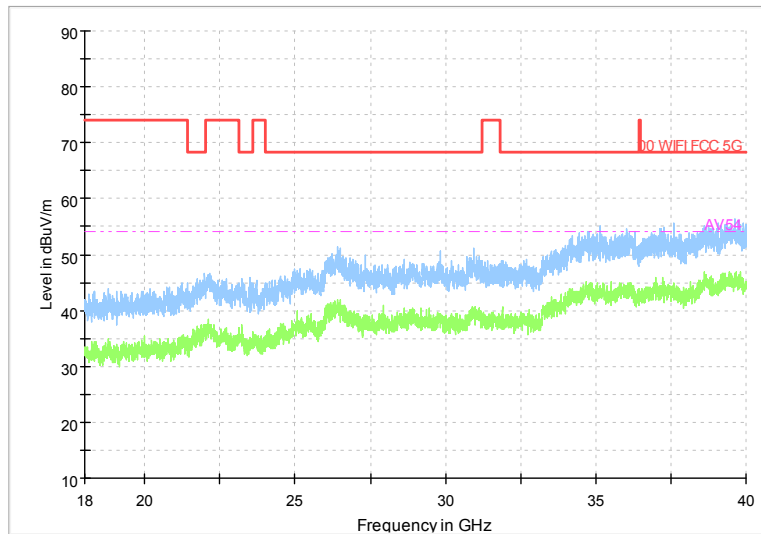

Full Spectrum

Frequency Range: 6GHz -18GHz  
Detector: Av mode and PK mode  
Modulation type: 802.11n(HT20)

Full Spectrum

Frequency Range: 18GHz -40GHz  
Detector: Av mode and PK mode  
Modulation type: 802.11n(HT20)

Full Spectrum

Comment

Frequency Range: 30MHz -1GHz  
 Detector: Av mode and PK mode  
 Test Mode: 802.11ac(VHT20)

Full Spectrum

Frequency Range: 1GHz -6GHz  
 Detector: Av mode and PK mode  
 Test Mode: 802.11ac(VHT20)

Full Spectrum

Frequency Range: 6GHz -18GHz  
Detector: Av mode and PK mode  
Test Mode: 802.11ac(VHT20)

Full Spectrum

Frequency Range: 18GHz -40GHz  
Detector: Av mode and PK mode  
Test Mode: 802.11ac(VHT20)