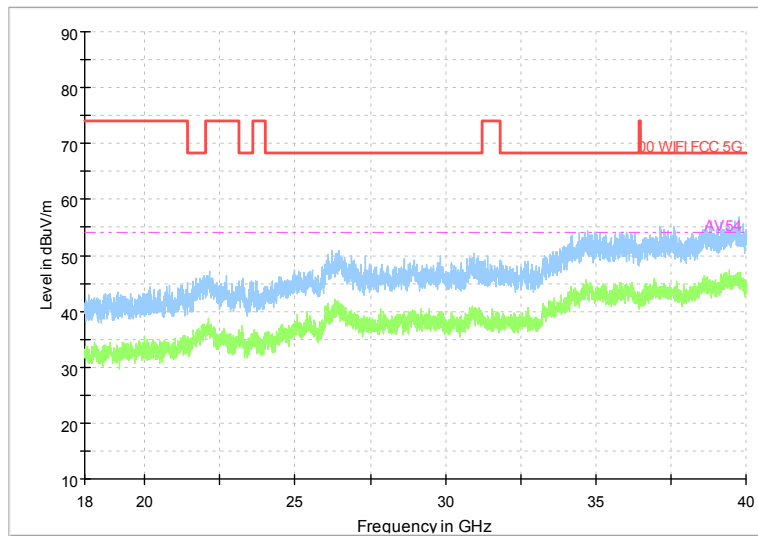

Full Spectrum

Frequency Range: 6GHz -18GHz  
Detector: Av mode and PK mode  
Modulation type: 802.11n(HT20)

Full Spectrum

Frequency Range: 18GHz -40GHz  
Detector: Av mode and PK mode  
Modulation type: 802.11n(HT20)

Full Spectrum

Comment

Frequency Range: 30MHz -1GHz  
 Detector: Av mode and PK mode  
 Test Mode: 802.11ac(VHT20)

Full Spectrum

Frequency Range: 1GHz -6GHz  
 Detector: Av mode and PK mode  
 Test Mode: 802.11ac(VHT20)