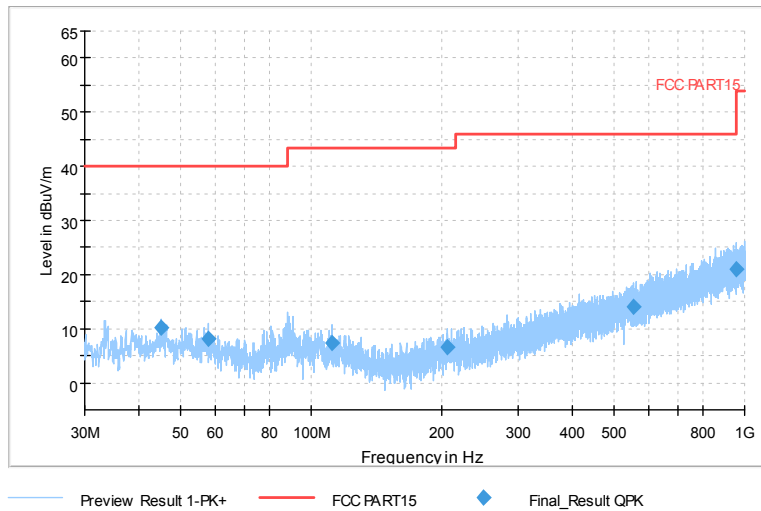

Full Spectrum

Frequency Range: 6GHz -18GHz  
Detector: Av mode and PK mode  
Test Mode: 802.11ac(VHT40)

Full Spectrum

Preview Result 2-AVG      Preview Result 1-PK+  
00 WIFI FCC 5G              AV.54

Comment

Frequency Range: 18GHz -40GHz  
Detector: Av mode and PK mode  
Test Mode: 802.11ac(VHT40)

Carrier frequency (MHz): 5590  
Channel No.:118

Full Spectrum

Frequency Range: 30MHz -1GHz  
Detector: Av mode and PK mode  
Modulation type: 802.11n(HT40)