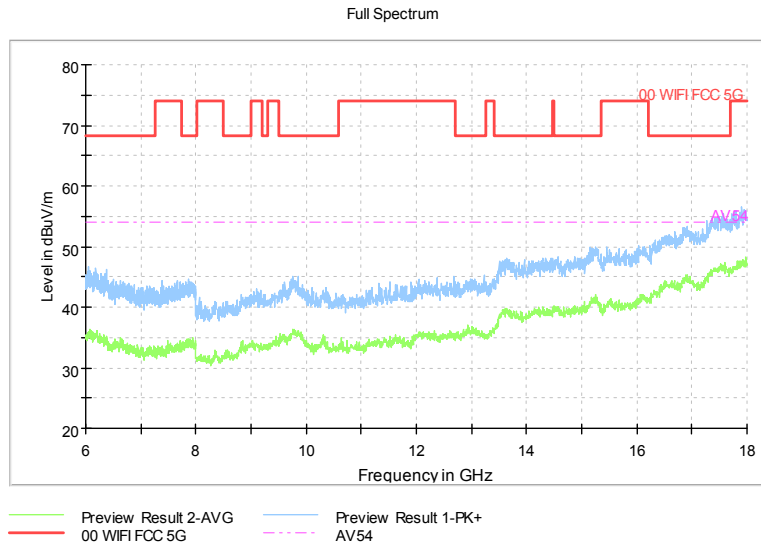

Full Spectrum

Frequency Range: 1GHz -6GHz  
Detector: Av mode and PK mode  
Modulation type: 802.11n(HT40)

Comment

Frequency Range: 6GHz -18GHz  
 Detector: Av mode and PK mode  
 Modulation type: 802.11n(HT40)

Comment

Frequency Range: 18GHz -40GHz  
 Detector: Av mode and PK mode  
 Modulation type: 802.11n(HT40)

Full Spectrum

Comment

Frequency Range: 30MHz -1GHz  
Detector: Av mode and PK mode  
Test Mode: 802.11ac(VHT40)

Full Spectrum

Frequency Range: 1GHz -6GHz  
Detector: Av mode and PK mode  
Test Mode: 802.11ac(VHT40)

Comment

Frequency Range: 6GHz -18GHz  
Detector: Av mode and PK mode  
Test Mode: 802.11ac(VHT40)

Comment