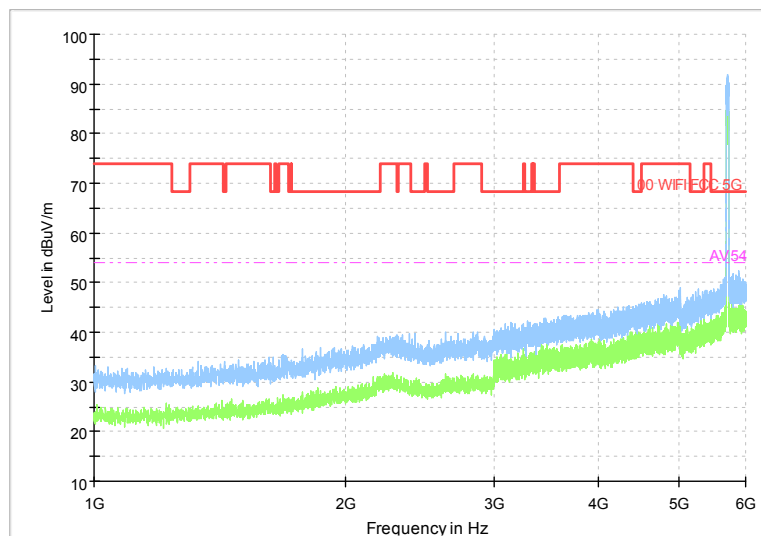

Full Spectrum

Frequency Range: 1GHz -6GHz  
Detector: Av mode and PK mode  
Test Mode: 802.11ac(VHT40)

Comment

Frequency Range: 6GHz -18GHz  
Detector: Av mode and PK mode  
Test Mode: 802.11ac(VHT40)

Comment

Frequency Range: 18GHz -40GHz  
Detector: Av mode and PK mode  
Test Mode: 802.11ac(VHT40)

Carrier frequency (MHz): 5710  
Channel No.:142

Full Spectrum

Comment

Frequency Range: 30MHz -1GHz  
Detector: Av mode and PK mode  
Modulation type: 802.11n(HT40)

Full Spectrum

Frequency Range: 1GHz -6GHz  
Detector: Av mode and PK mode  
Modulation type: 802.11n(HT40)

Full Spectrum

Comment

Frequency Range: 6GHz -18GHz  
 Detector: Av mode and PK mode  
 Modulation type: 802.11n(HT40)