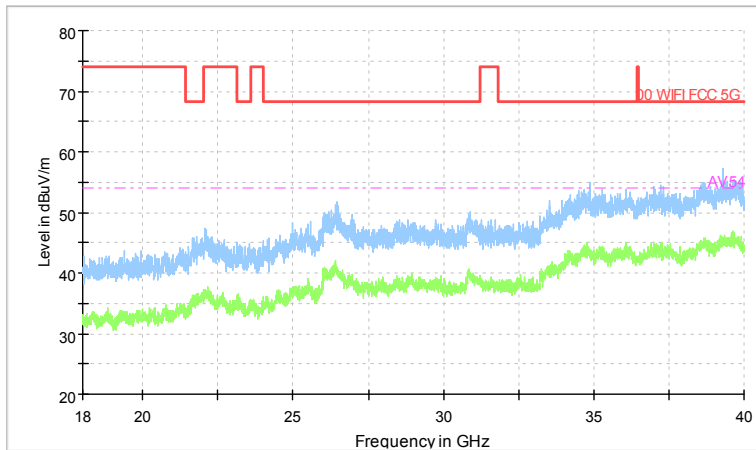

Full Spectrum

Frequency Range: 1GHz -6GHz  
 Detector: Av mode and PK mode  
 Modulation type: 802.11n(HT20)

Full Spectrum

Frequency Range: 6GHz -18GHz  
Detector: Av mode and PK mode  
Modulation type: 802.11n(HT20)

Full Spectrum

Preview Result 2-AVG      Preview Result 1-PK+  
00 WIFI FCC 5G              AV54

Comment

Frequency Range: 18GHz -40GHz  
Detector: Av mode and PK mode  
Modulation type: 802.11n(HT20)

Full Spectrum