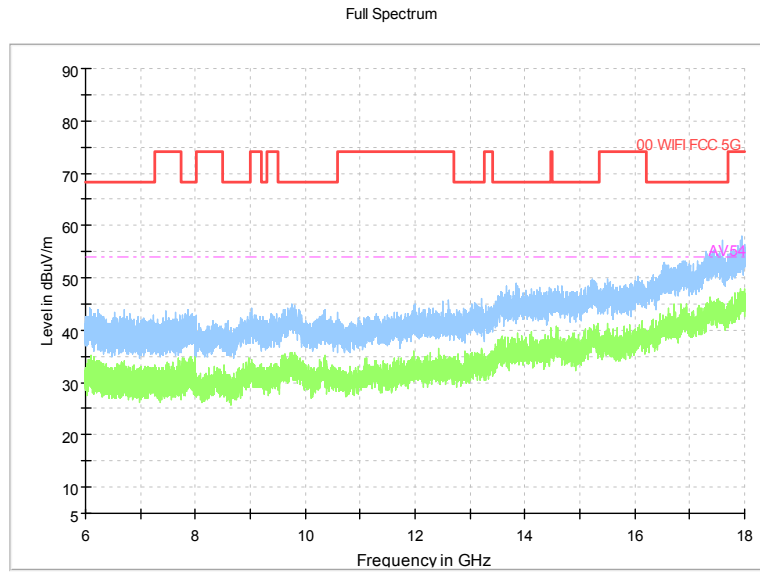

Full Spectrum

Frequency Range: 1GHz -6GHz  
 Detector: Av mode and PK mode  
 Modulation type: 802.11n(HT20)

Full Spectrum

Frequency Range: 6GHz -18GHz  
Detector: Av mode and PK mode  
Modulation type: 802.11n(HT20)

Full Spectrum

Preview Result 2-AVG      Preview Result 1-PK+  
00 WIFI FCC 5G              AV54

Comment

Frequency Range: 18GHz -40GHz  
Detector: Av mode and PK mode  
Modulation type: 802.11n(HT20)

Full Spectrum

Comment

Frequency Range: 30MHz -1GHz  
 Detector: Av mode and PK mode  
 Test Mode: 802.11ac(VHT20)

Full Spectrum

Frequency Range: 1GHz -6GHz  
 Detector: Av mode and PK mode  
 Test Mode: 802.11ac(VHT20)