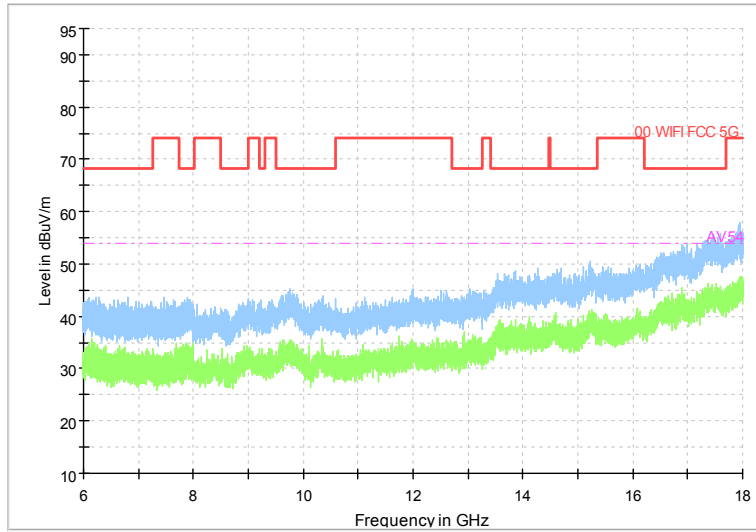

Full Spectrum

Frequency Range: 18GHz -40GHz  
Detector: Av mode and PK mode  
Modulation type: 802.11a

Full Spectrum

Comment

Frequency Range: 30MHz -1GHz  
 Detector: Av mode and PK mode  
 Modulation type: 802.11n(HT20)

Full Spectrum

Frequency Range: 1GHz -6GHz  
 Detector: Av mode and PK mode  
 Modulation type: 802.11n(HT20)

Full Spectrum

Frequency Range: 6GHz -18GHz  
Detector: Av mode and PK mode  
Modulation type: 802.11n(HT20)