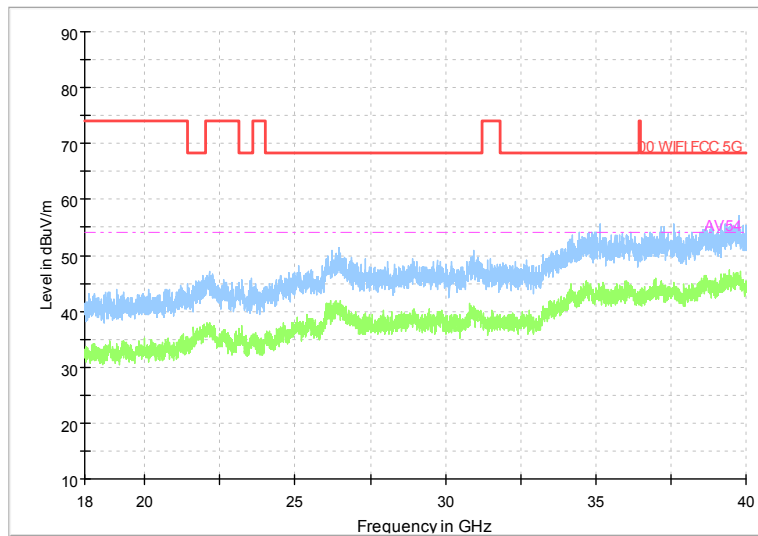

Full Spectrum

Frequency Range: 6GHz -18GHz  
Detector: Av mode and PK mode  
Modulation type: 802.11n(HT20)

Full Spectrum

Frequency Range: 18GHz -40GHz  
Detector: Av mode and PK mode  
Modulation type: 802.11n(HT20)

Full Spectrum

Comment

Frequency Range: 30MHz -1GHz  
 Detector: Av mode and PK mode  
 Test Mode: 802.11ac(VHT20)

Full Spectrum

Frequency Range: 1GHz -6GHz  
 Detector: Av mode and PK mode  
 Test Mode: 802.11ac(VHT20)

Full Spectrum

Frequency Range: 6GHz -18GHz  
Detector: Av mode and PK mode  
Test Mode: 802.11ac(VHT20)

Full Spectrum

Frequency Range: 18GHz -40GHz  
Detector: Av mode and PK mode  
Test Mode: 802.11ac(VHT20)