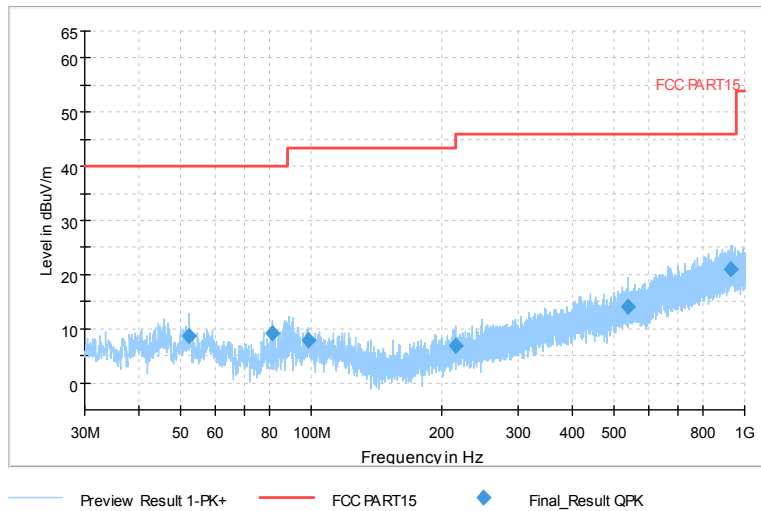

Full Spectrum

Frequency Range: 1GHz -6GHz  
 Detector: Av mode and PK mode  
 Modulation type: 802.11n(HT20)

Full Spectrum

Frequency Range: 6GHz -18GHz  
Detector: Av mode and PK mode  
Modulation type: 802.11n(HT20)

Full Spectrum

Preview Result 2-AVG      Preview Result 1-PK+  
00 WIFI FCC 5G              AV54

Comment

Frequency Range: 18GHz -40GHz  
Detector: Av mode and PK mode  
Modulation type: 802.11n(HT20)

Full Spectrum