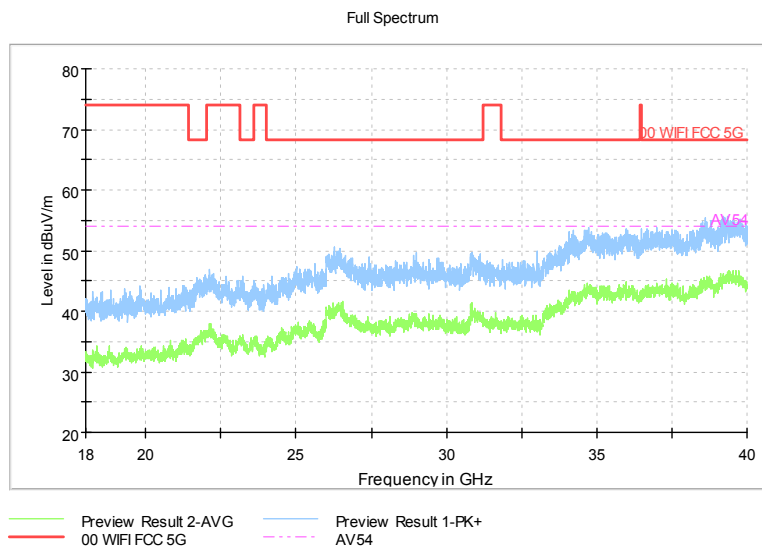

Full Spectrum

Frequency Range: 1GHz -6GHz  
 Detector: Av mode and PK mode  
 Test Mode: 802.11ac(VHT20)

Comment

Frequency Range: 6GHz -18GHz  
 Detector: Av mode and PK mode  
 Test Mode: 802.11ac(VHT20)