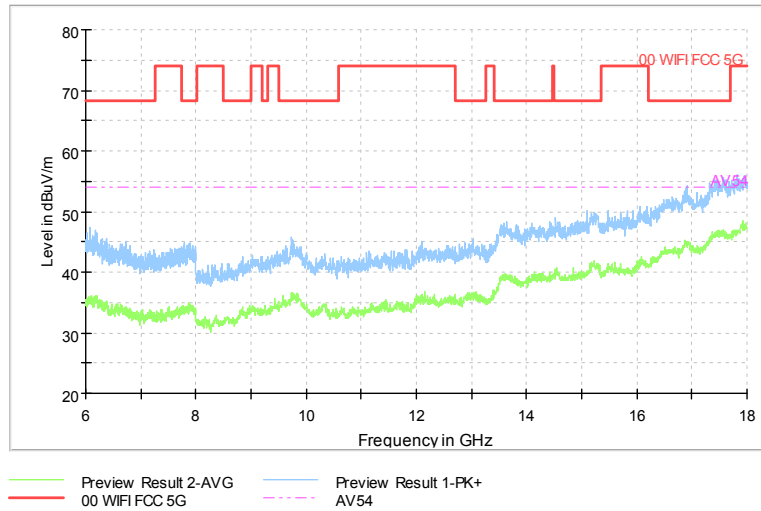

Full Spectrum

Frequency Range: 1GHz -6GHz  
Detector: Av mode and PK mode  
Test Mode: 802.11ac(VHT40)

Comment

Frequency Range: 6GHz -18GHz  
Detector: Av mode and PK mode  
Test Mode: 802.11ac(VHT40)

Comment

Frequency Range: 18GHz -40GHz  
Detector: Av mode and PK mode  
Test Mode: 802.11ac(VHT40)

Carrier frequency (MHz): 5710  
Channel No.:142

Full Spectrum

Comment

Frequency Range: 30MHz -1GHz  
Detector: Av mode and PK mode  
Modulation type: 802.11n(HT40)

Full Spectrum

Frequency Range: 1GHz -6GHz  
Detector: Av mode and PK mode  
Modulation type: 802.11n(HT40)

Full Spectrum

Comment

Frequency Range: 6GHz -18GHz  
 Detector: Av mode and PK mode  
 Modulation type: 802.11n(HT40)