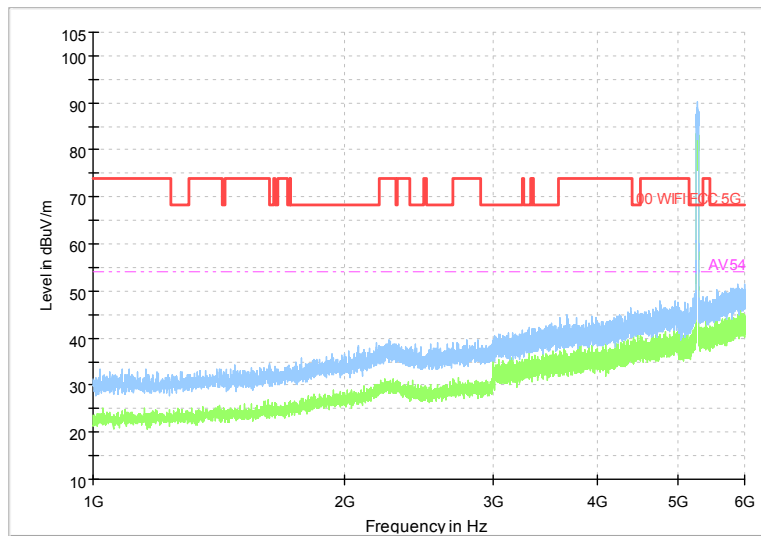

Full Spectrum

Frequency Range: 6GHz -18GHz  
Detector: Av mode and PK mode  
Modulation type: 802.11n(HT40)

Full Spectrum

Frequency Range: 18GHz -40GHz  
Detector: Av mode and PK mode  
Modulation type: 802.11n(HT40)

Full Spectrum

Comment

Frequency Range: 30MHz -1GHz  
Detector: Av mode and PK mode  
Test Mode: 802.11ac(VHT40)

Full Spectrum

Frequency Range: 1GHz -6GHz  
Detector: Av mode and PK mode  
Test Mode: 802.11ac(VHT40)