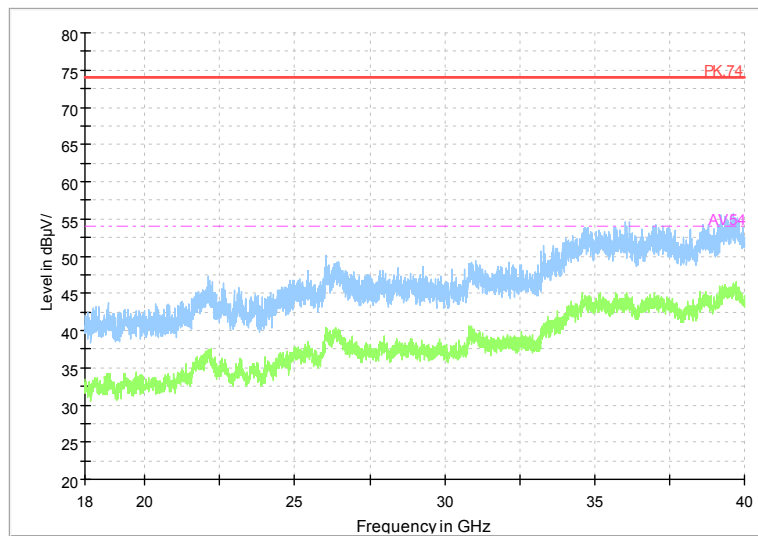

Full Spectrum

Frequency Range: 18GHz -40GHz
Detector: Av mode and PK mode
Modulation type: 802.11n(HT40)