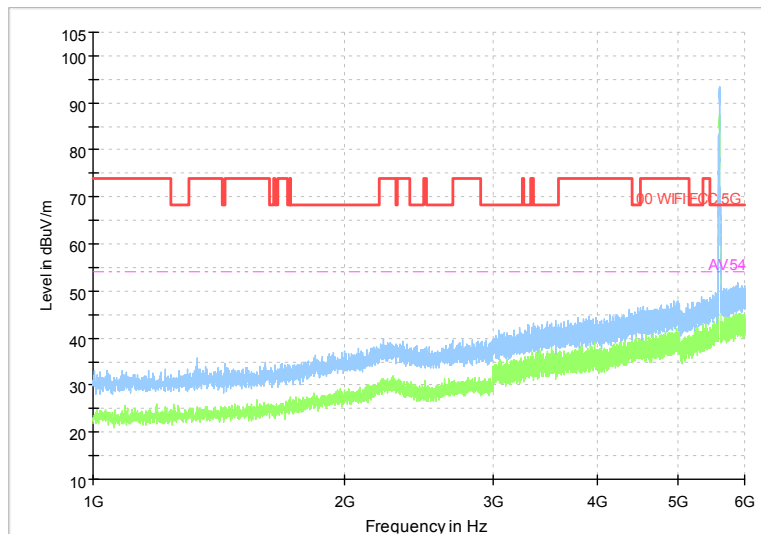

Full Spectrum

Frequency Range: 6GHz -18GHz  
Detector: Av mode and PK mode  
Modulation type: 802.11n(HT20)

Full Spectrum

Frequency Range: 18GHz -40GHz  
Detector: Av mode and PK mode  
Modulation type: 802.11n(HT20)

Full Spectrum

Comment

Frequency Range: 30MHz -1GHz  
Detector: Av mode and PK mode  
Test Mode: 802.11ac(VHT20)

Full Spectrum

Frequency Range: 1GHz -6GHz  
Detector: Av mode and PK mode  
Test Mode: 802.11ac(VHT20)