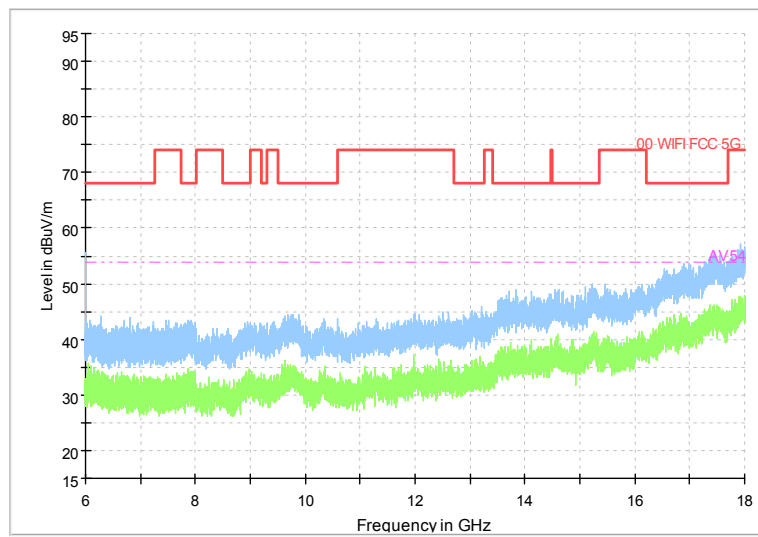

Frequency Range: 6GHz -18GHz  
Detector: Av mode and PK mode  
Test Mode: 802.11ac(VHT20)

Frequency Range: 18GHz -40GHz  
Detector: Av mode and PK mode  
Test Mode: 802.11ac(VHT20)

Carrier frequency (MHz): 5700  
Channel No.: 140

Comment

Frequency Range: 30MHz -1GHz  
Detector: Av mode and PK mode  
Modulation type: 802.11a

Frequency Range: 1GHz -6GHz  
Detector: Av mode and PK mode  
Modulation type: 802.11a

Full Spectrum

Frequency Range: 6GHz -18GHz  
Detector: Av mode and PK mode  
Modulation type: 802.11a