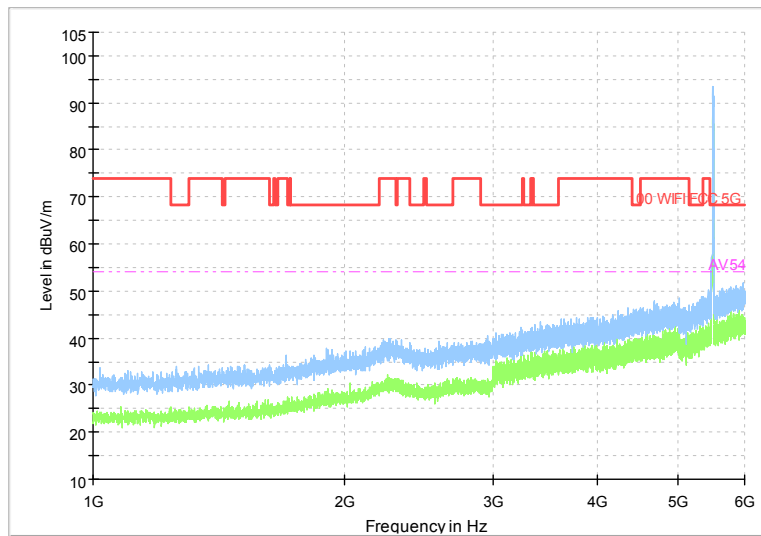

Full Spectrum

Frequency Range: 6GHz -18GHz  
Detector: Av mode and PK mode  
Test Mode: 802.11ac(VHT80)

Full Spectrum

Frequency Range: 18GHz -40GHz  
Detector: Av mode and PK mode  
Test Mode: 802.11ac(VHT80)

Carrier frequency (MHz): 5500  
Channel No.:100

Full Spectrum

Comment

Frequency Range: 30MHz -1GHz  
 Detector: Av mode and PK mode  
 Modulation type: 802.11a

Full Spectrum

Frequency Range: 1GHz -6GHz  
 Detector: Av mode and PK mode  
 Modulation type: 802.11a

Full Spectrum

Frequency Range: 6GHz -18GHz  
Detector: Av mode and PK mode  
Modulation type: 802.11a

Full Spectrum

Frequency Range: 18GHz -40GHz  
Detector: Av mode and PK mode  
Modulation type: 802.11a