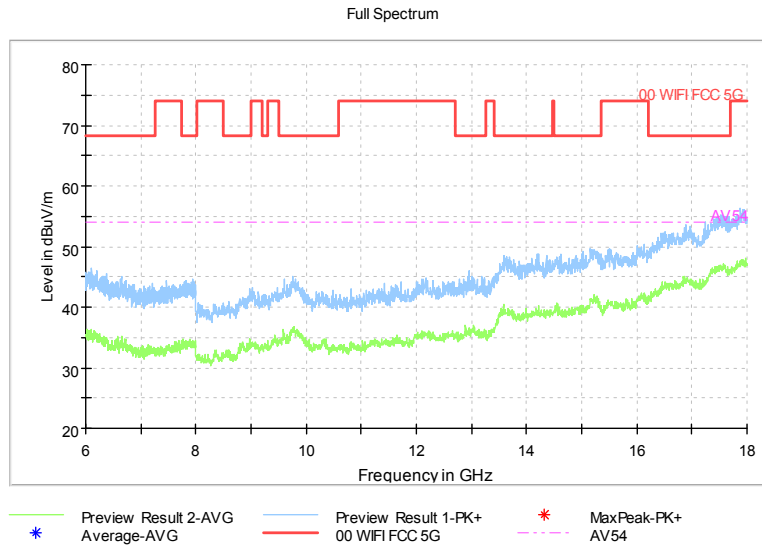

Full Spectrum

Frequency Range: 1GHz -6GHz  
Detector: Av mode and PK mode  
Test Mode: 802.11ac(VHT80)

Comment

Frequency Range: 6GHz -18GHz  
 Detector: Av mode and PK mode  
 Test Mode: 802.11ac(VHT80)

Comment

Frequency Range: 18GHz -40GHz  
 Detector: Av mode and PK mode  
 Test Mode: 802.11ac(VHT80)

Carrier frequency (MHz): 5610  
Channel No.:122

Comment

Frequency Range: 30MHz -1GHz  
Detector: Av mode and PK mode  
Test Mode: 802.11ac(VHT80)

Frequency Range: 1GHz -6GHz  
Detector: Av mode and PK mode  
Test Mode: 802.11ac(VHT80)

Comment

Frequency Range: 6GHz -18GHz  
Detector: Av mode and PK mode  
Test Mode: 802.11ac(VHT80)

Comment

Frequency Range: 18GHz -40GHz  
Detector: Av mode and PK mode  
Test Mode: 802.11ac(VHT80)