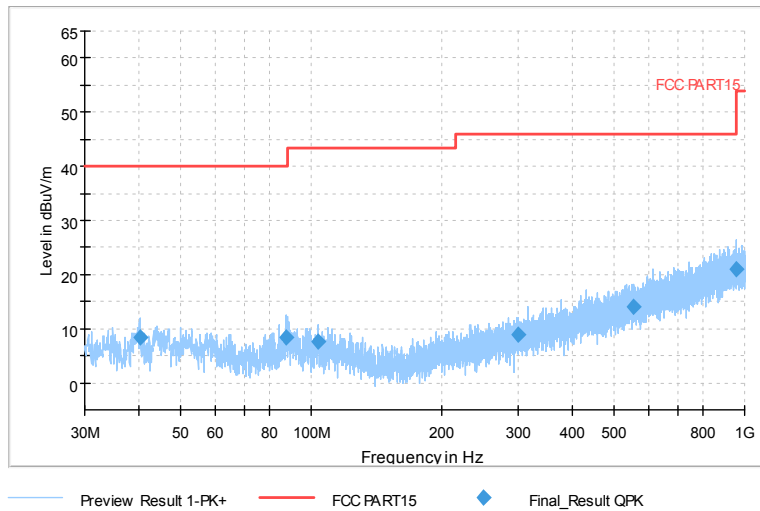

Full Spectrum

Comment

Frequency Range: 30MHz -1GHz
Detector: Av mode and PK mode
Modulation type: 802.11n(HT20)