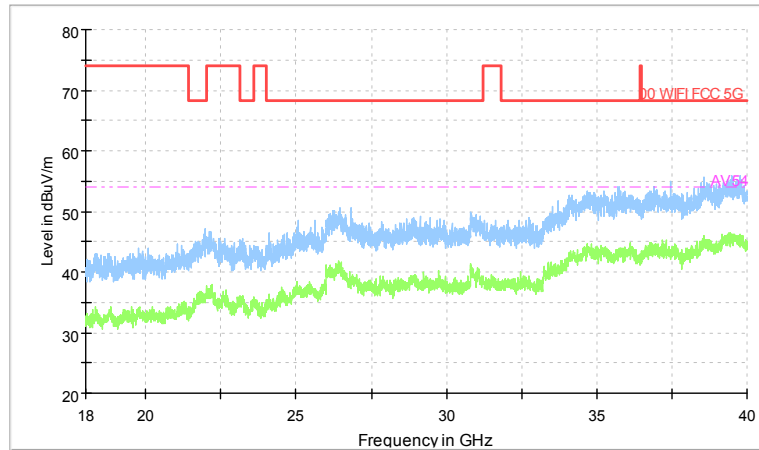

Frequency Range: 6GHz -18GHz  
Detector: Av mode and PK mode  
Modulation type: 802.11n(HT40)

Preview Result 2-AVG      Preview Result 1-PK+  
00 WIFI FCC 5G              AV54

Comment

Frequency Range: 18GHz -40GHz  
Detector: Av mode and PK mode  
Modulation type: 802.11n(HT40)

Full Spectrum

Comment

Frequency Range: 30MHz -1GHz  
Detector: Av mode and PK mode  
Test Mode: 802.11ac(VHT40)

Full Spectrum

Frequency Range: 1GHz -6GHz  
Detector: Av mode and PK mode  
Test Mode: 802.11ac(VHT40)

Full Spectrum

Frequency Range: 6GHz -18GHz  
Detector: Av mode and PK mode  
Test Mode: 802.11ac(VHT40)

Full Spectrum

Preview Result 2-AVG      Preview Result 1-PK+  
00 WIFI FCC 5G              AV.54

Comment