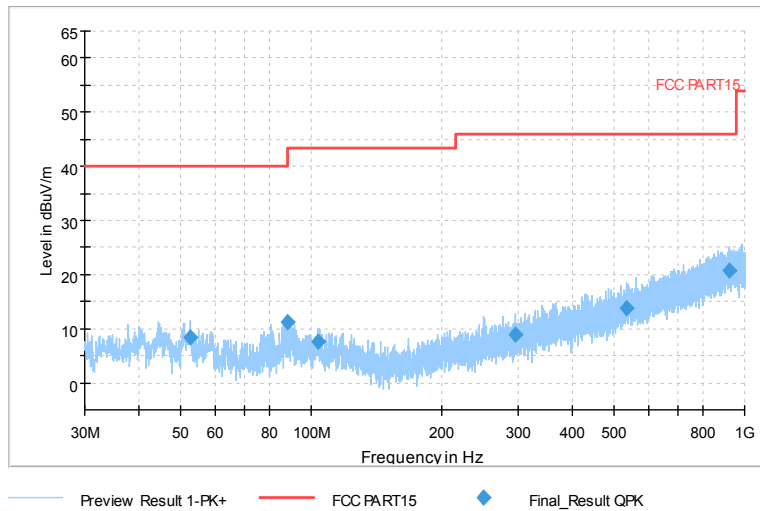

Full Spectrum

Comment

Frequency Range: 30MHz -1GHz
Detector: Av mode and PK mode
Test Mode: 802.11ac(VHT20)