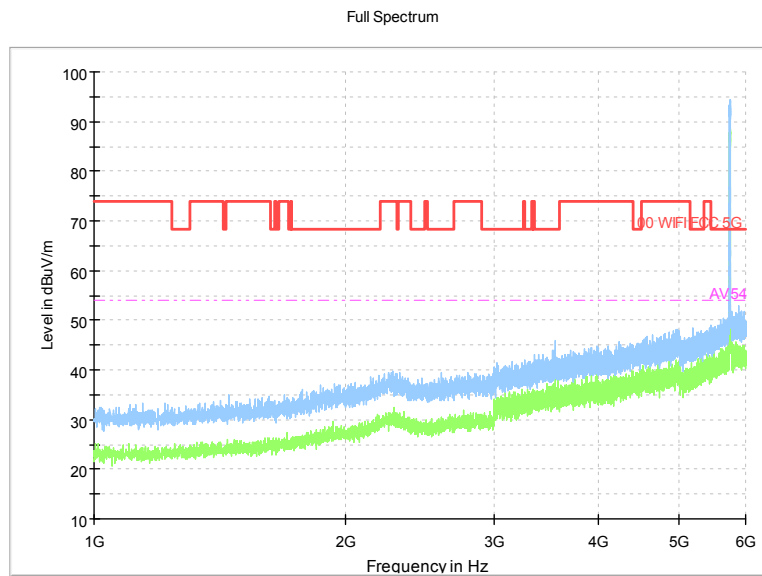

Full Spectrum

Frequency Range: 6GHz -18GHz  
Detector: Av mode and PK mode  
Test Mode: 802.11ac(VHT80)

Full Spectrum

Preview Result 2-AVG      Preview Result 1-PK+  
00 WIFI FCC 5G              AV.54

Comment

Frequency Range: 18GHz -40GHz  
Detector: Av mode and PK mode  
Test Mode: 802.11ac(VHT80)

Carrier frequency (MHz): 5745  
Channel No.: 149

Comment

Frequency Range: 30MHz -1GHz  
Detector: Av mode and PK mode  
Modulation type: 802.11a