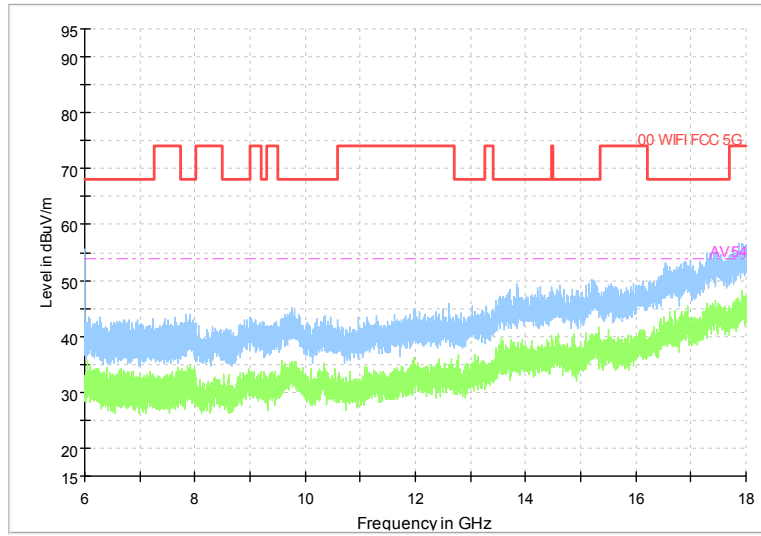

Full Spectrum

Frequency Range: 6GHz -18GHz  
Detector: Av mode and PK mode  
Test Mode: 802.11ac(VHT40)

Full Spectrum

Frequency Range: 18GHz -40GHz  
Detector: Av mode and PK mode  
Test Mode: 802.11ac(VHT40)

Carrier frequency (MHz): 5310  
Channel No.:62

Full Spectrum

Comment

Frequency Range: 30MHz -1GHz  
 Detector: Av mode and PK mode  
 Modulation type: 802.11n(HT40)

Full Spectrum

Frequency Range: 1GHz -6GHz  
 Detector: Av mode and PK mode  
 Modulation type: 802.11n(HT40)

Full Spectrum

Frequency Range: 6GHz -18GHz  
Detector: Av mode and PK mode  
Modulation type: 802.11n(HT40)

Full Spectrum

Frequency Range: 18GHz -40GHz  
Detector: Av mode and PK mode  
Modulation type: 802.11n(HT40)