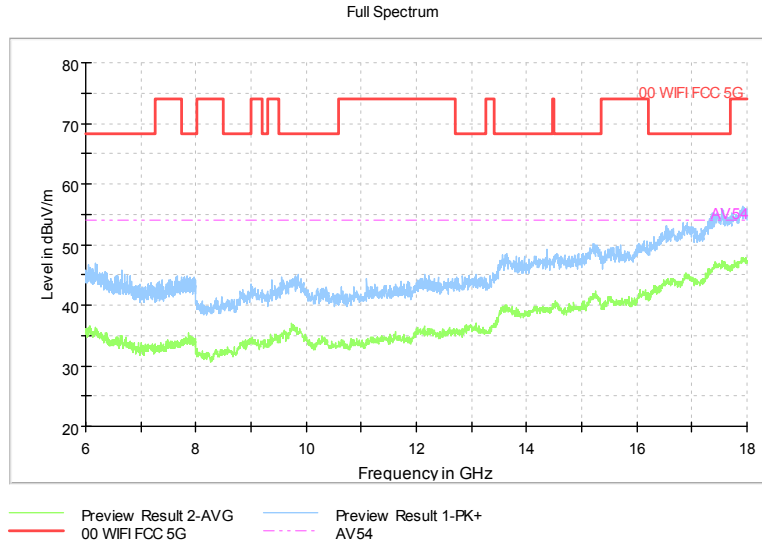

Full Spectrum

Frequency Range: 1GHz -6GHz  
 Detector: Av mode and PK mode  
 Test Mode: 802.11ac(VHT40)

Comment

Frequency Range: 6GHz -18GHz  
Detector: Av mode and PK mode  
Test Mode: 802.11ac(VHT40)

Comment

Frequency Range: 18GHz -40GHz  
Detector: Av mode and PK mode  
Test Mode: 802.11ac(VHT40)

Carrier frequency (MHz): 5530  
Channel No.:106

Full Spectrum

Comment

Frequency Range: 30MHz -1GHz  
Detector: Av mode and PK mode  
Test Mode: 802.11ac(VHT80)

Full Spectrum

Frequency Range: 1GHz -6GHz  
Detector: Av mode and PK mode  
Test Mode: 802.11ac(VHT80)

Comment

Frequency Range: 6GHz -18GHz  
 Detector: Av mode and PK mode  
 Test Mode: 802.11ac(VHT80)

Comment