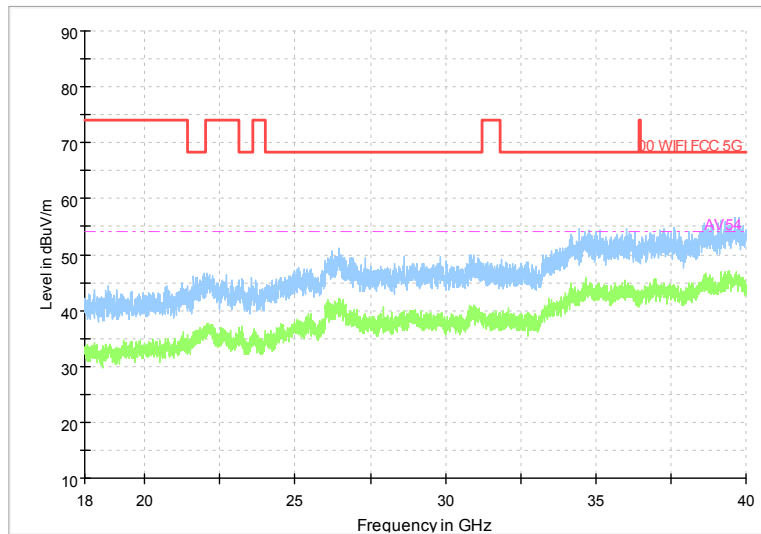

Full Spectrum

Frequency Range: 6GHz -18GHz  
Detector: Av mode and PK mode  
Modulation type: 802.11a

Full Spectrum

Frequency Range: 18GHz -40GHz  
Detector: Av mode and PK mode  
Modulation type: 802.11a

Full Spectrum

Frequency Range: 30MHz -1GHz  
Detector: Av mode and PK mode  
Modulation type: 802.11n(HT20)

Full Spectrum

Frequency Range: 1GHz -6GHz  
Detector: Av mode and PK mode  
Modulation type: 802.11n(HT20)

Full Spectrum

Frequency Range: 6GHz -18GHz  
Detector: Av mode and PK mode  
Modulation type: 802.11n(HT20)

Full Spectrum

Frequency Range: 18GHz -40GHz  
Detector: Av mode and PK mode  
Modulation type: 802.11n(HT20)