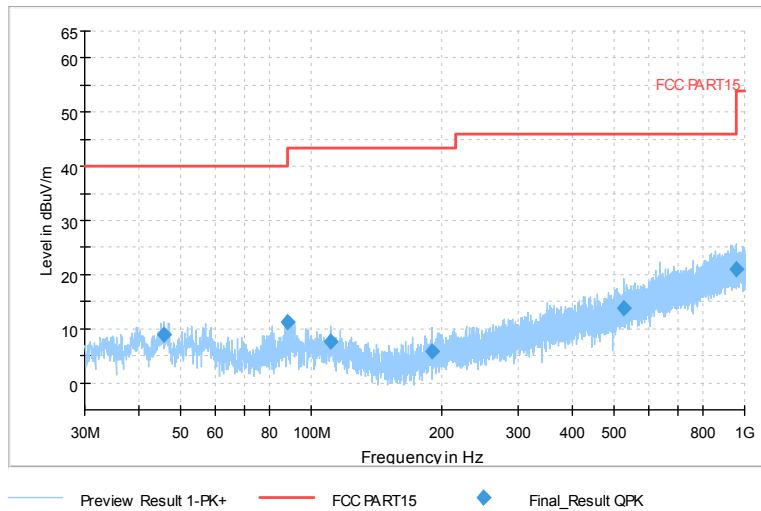

Full Spectrum

Comment

Frequency Range: 30MHz -1GHz
Detector: Av mode and PK mode
Test Mode: 802.11ac(VHT40)