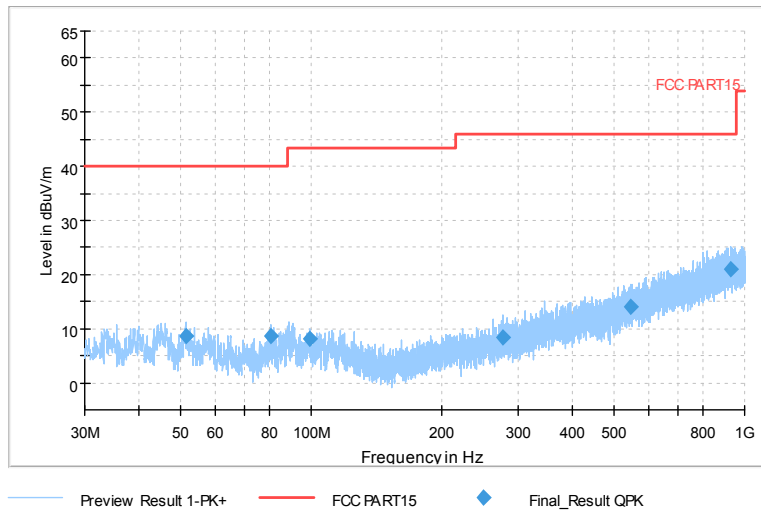

Full Spectrum

Comment

Frequency Range: 30MHz -1GHz
Detector: Av mode and PK mode
Modulation type: 802.11n(HT20)