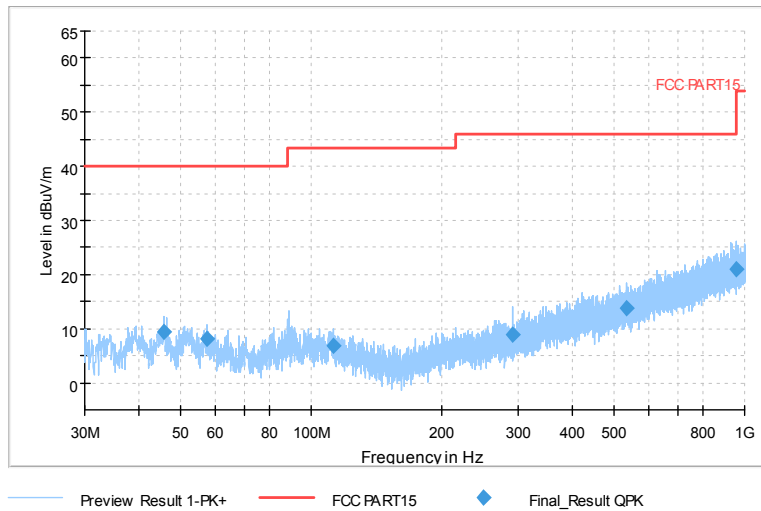

Full Spectrum

Comment

Frequency Range: 30MHz -1GHz
Detector: Av mode and PK mode
Test Mode: 802.11ac(VHT40)