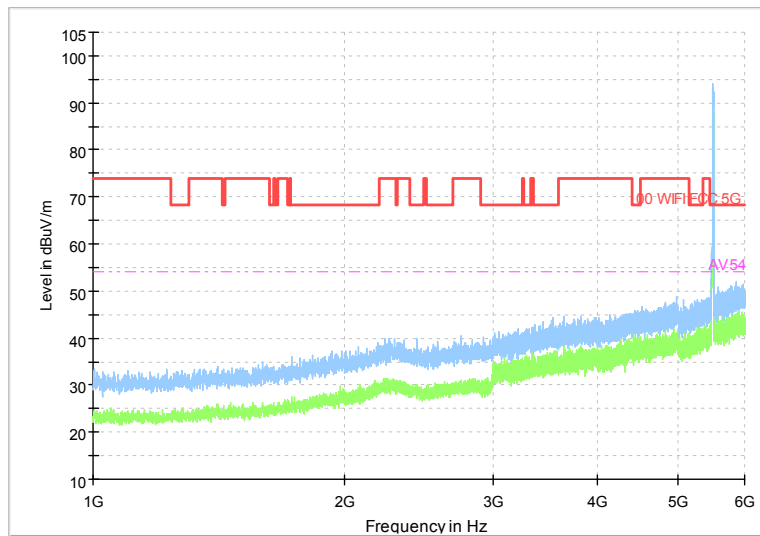

Full Spectrum

Frequency Range: 30MHz -1GHz  
Detector: Av mode and PK mode  
Modulation type: 802.11n(HT20)

Full Spectrum

Frequency Range: 1GHz -6GHz  
Detector: Av mode and PK mode  
Modulation type: 802.11n(HT20)

Full Spectrum

Frequency Range: 6GHz -18GHz  
Detector: Av mode and PK mode  
Modulation type: 802.11n(HT20)

Full Spectrum

Frequency Range: 18GHz -40GHz  
Detector: Av mode and PK mode  
Modulation type: 802.11n(HT20)

Full Spectrum

Comment

Frequency Range: 30MHz -1GHz  
 Detector: Av mode and PK mode  
 Test Mode: 802.11ac(VHT20)

Full Spectrum

Frequency Range: 1GHz -6GHz  
 Detector: Av mode and PK mode  
 Test Mode: 802.11ac(VHT20)