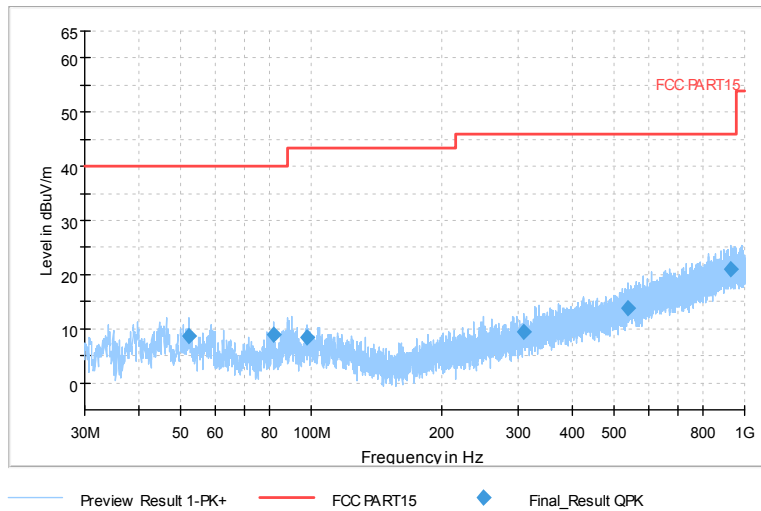

Full Spectrum

Comment

Frequency Range: 30MHz -1GHz
Detector: Av mode and PK mode
Test Mode: 802.11ac(VHT20)