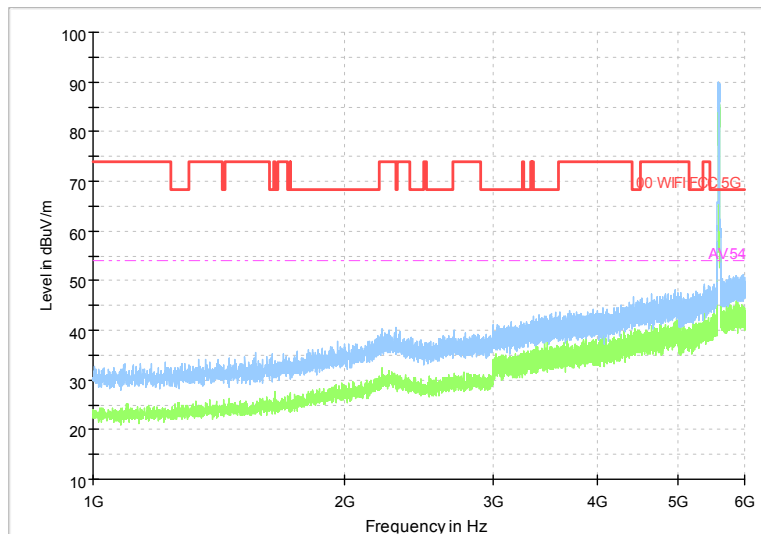

Full Spectrum

Frequency Range: 6GHz -18GHz  
Detector: Av mode and PK mode  
Test Mode: 802.11ac(VHT40)

Full Spectrum

Preview Result 2-AVG      Preview Result 1-PK+  
00 WIFI FCC 5G              AV.54

Comment

Frequency Range: 18GHz -40GHz  
Detector: Av mode and PK mode  
Test Mode: 802.11ac(VHT40)

Carrier frequency (MHz): 5590  
Channel No.:118

Full Spectrum

Frequency Range: 30MHz -1GHz  
Detector: Av mode and PK mode  
Modulation type: 802.11n(HT40)

Full Spectrum

Frequency Range: 1GHz -6GHz  
Detector: Av mode and PK mode  
Modulation type: 802.11n(HT40)

Comment

Frequency Range: 6GHz -18GHz  
 Detector: Av mode and PK mode  
 Modulation type: 802.11n(HT40)