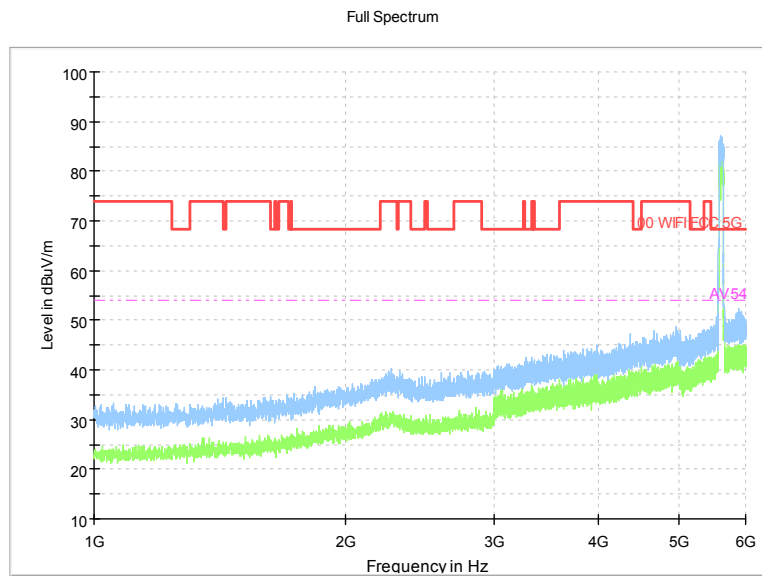

Frequency Range: 1GHz -6GHz
Detector: Av mode and PK mode
Test Mode: 802.11ac(VHT80)