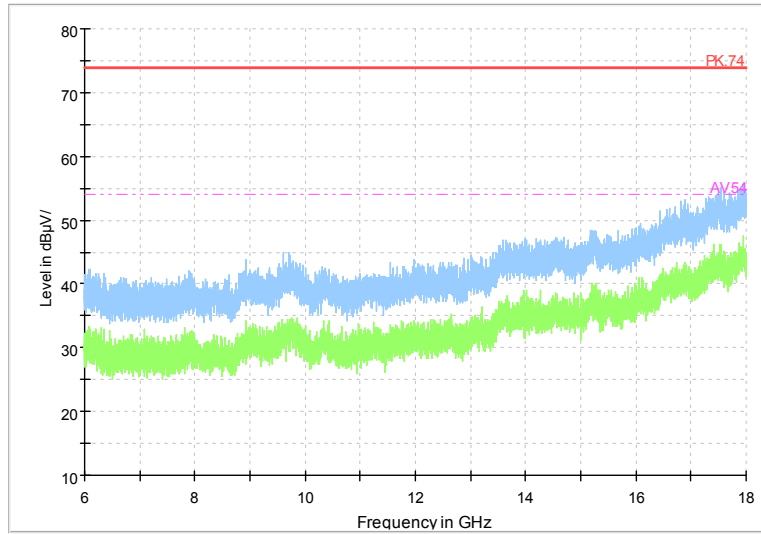

Carrier frequency (MHz): 5690  
Channel No.:138

Full Spectrum

Comment

Frequency Range: 30MHz -1GHz  
 Detector: Av mode and PK mode  
 Test Mode: 802.11ac(VHT80)

Full Spectrum

Frequency Range: 1GHz -6GHz  
 Detector: Av mode and PK mode  
 Test Mode: 802.11ac(VHT80)

Full Spectrum

Frequency Range: 6GHz -18GHz  
Detector: Av mode and PK mode  
Test Mode: 802.11ac(VHT80)

Full Spectrum

Preview Result 2-AVG      Preview Result 1-PK+  
00 WIFI FCC 5G              AV.54

Comment