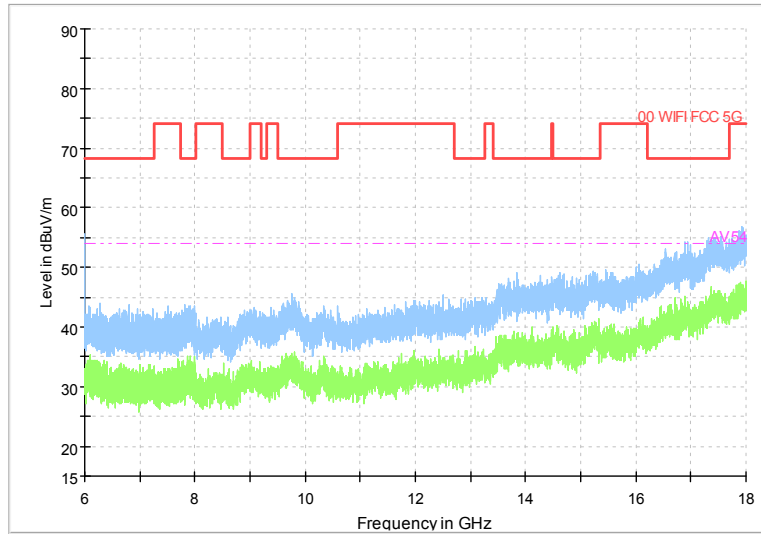

Full Spectrum

Frequency Range: 6GHz -18GHz  
Detector: Av mode and PK mode  
Modulation type: 802.11a

Full Spectrum

Frequency Range: 18GHz -40GHz  
Detector: Av mode and PK mode  
Modulation type: 802.11a

Full Spectrum

Frequency Range: 30MHz -1GHz  
Detector: Av mode and PK mode  
Modulation type: 802.11n(HT20)

Full Spectrum

Frequency Range: 1GHz -6GHz  
Detector: Av mode and PK mode  
Modulation type: 802.11n(HT20)

Full Spectrum

Frequency Range: 6GHz -18GHz  
Detector: Av mode and PK mode  
Modulation type: 802.11n(HT20)

Full Spectrum

Frequency Range: 18GHz -40GHz  
Detector: Av mode and PK mode  
Modulation type: 802.11n(HT20)