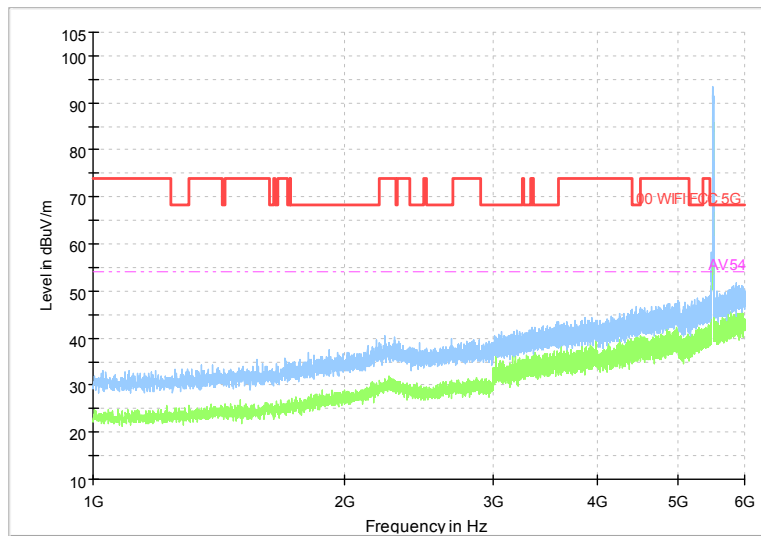

Full Spectrum

Frequency Range: 6GHz -18GHz  
Detector: Av mode and PK mode  
Modulation type: 802.11a

Full Spectrum

Frequency Range: 18GHz -40GHz  
Detector: Av mode and PK mode  
Modulation type: 802.11a

Full Spectrum

Frequency Range: 30MHz -1GHz  
Detector: Av mode and PK mode  
Modulation type: 802.11n(HT20)

Full Spectrum

Frequency Range: 1GHz -6GHz  
Detector: Av mode and PK mode  
Modulation type: 802.11n(HT20)