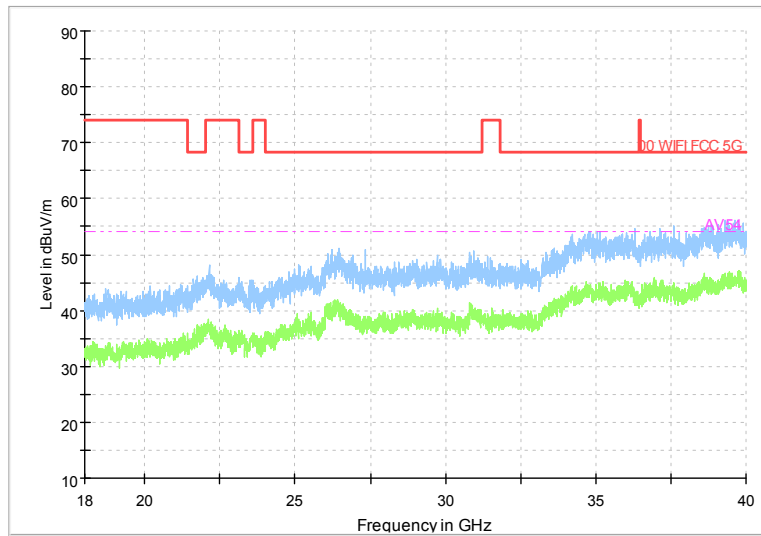

Full Spectrum

Frequency Range: 6GHz -18GHz  
Detector: Av mode and PK mode  
Test Mode: 802.11ac(VHT80)

Full Spectrum

Frequency Range: 18GHz -40GHz  
Detector: Av mode and PK mode  
Test Mode: 802.11ac(VHT80)

Carrier frequency (MHz): 5500  
Channel No.:100

Full Spectrum

Comment

Frequency Range: 30MHz -1GHz  
 Detector: Av mode and PK mode  
 Modulation type: 802.11a

Full Spectrum

Frequency Range: 1GHz -6GHz  
 Detector: Av mode and PK mode  
 Modulation type: 802.11a

Full Spectrum

Frequency Range: 6GHz -18GHz  
Detector: Av mode and PK mode  
Modulation type: 802.11a

Full Spectrum

Frequency Range: 18GHz -40GHz  
Detector: Av mode and PK mode  
Modulation type: 802.11a