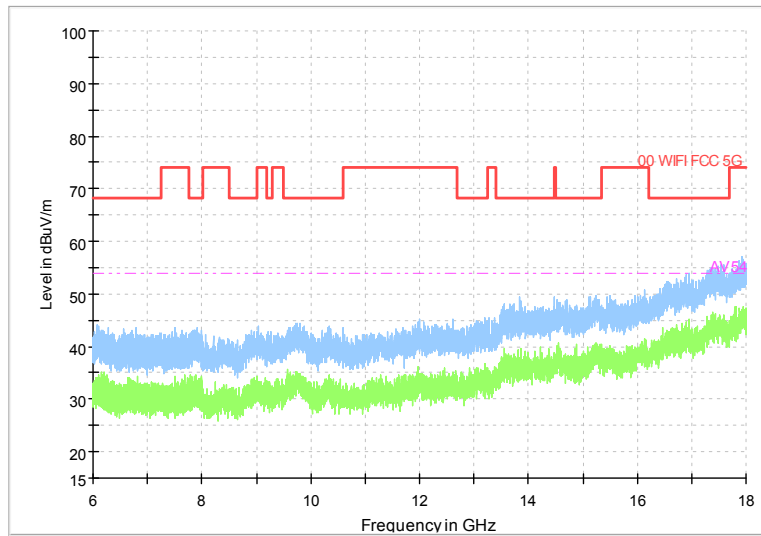

Full Spectrum

Frequency Range: 6GHz -18GHz  
Detector: Av mode and PK mode  
Modulation type: 802.11n(HT20)

Full Spectrum

Frequency Range: 18GHz -40GHz  
Detector: Av mode and PK mode  
Modulation type: 802.11n(HT20)

Full Spectrum

Comment

Frequency Range: 30MHz -1GHz  
 Detector: Av mode and PK mode  
 Test Mode: 802.11ac(VHT20)

Full Spectrum

Frequency Range: 1GHz -6GHz  
 Detector: Av mode and PK mode  
 Test Mode: 802.11ac(VHT20)

Full Spectrum

Frequency Range: 6GHz -18GHz  
Detector: Av mode and PK mode  
Test Mode: 802.11ac(VHT20)

Full Spectrum

Frequency Range: 18GHz -40GHz  
Detector: Av mode and PK mode  
Test Mode: 802.11ac(VHT20)