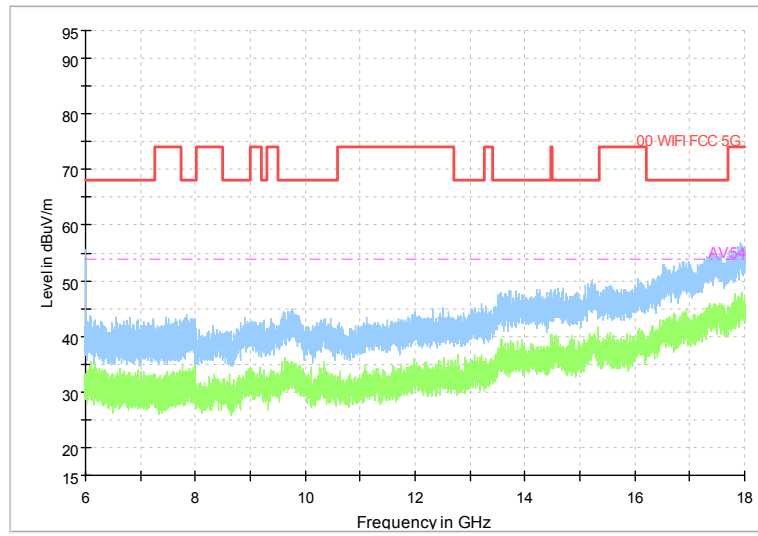

Full Spectrum

Frequency Range: 6GHz -18GHz  
Detector: Av mode and PK mode  
Modulation type: 802.11n(HT20)

Full Spectrum

Frequency Range: 18GHz -40GHz  
Detector: Av mode and PK mode  
Modulation type: 802.11n(HT20)

Full Spectrum

Comment

Frequency Range: 30MHz -1GHz  
 Detector: Av mode and PK mode  
 Test Mode: 802.11ac(VHT20)

Full Spectrum

Frequency Range: 1GHz -6GHz  
 Detector: Av mode and PK mode  
 Test Mode: 802.11ac(VHT20)