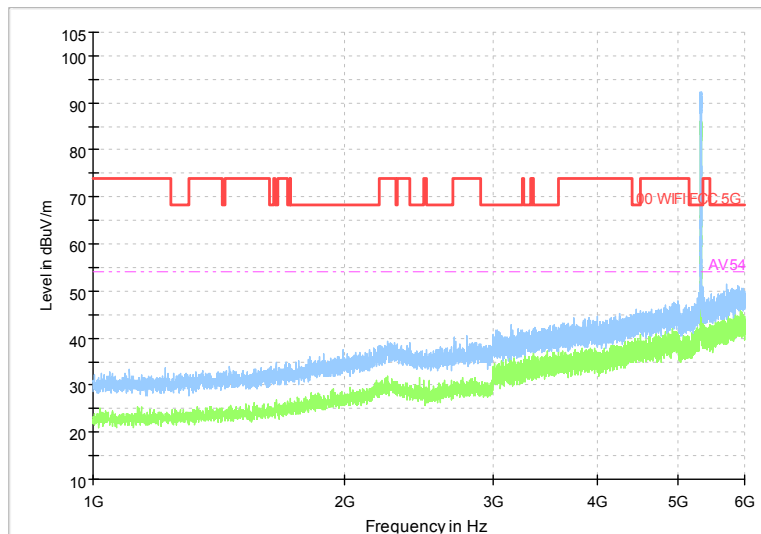

Full Spectrum

Frequency Range: 6GHz -18GHz  
Detector: Av mode and PK mode  
Modulation type: 802.11n(HT20)

Full Spectrum

Frequency Range: 18GHz -40GHz  
Detector: Av mode and PK mode  
Modulation type: 802.11n(HT20)

Full Spectrum

Comment

Frequency Range: 30MHz -1GHz  
 Detector: Av mode and PK mode  
 Test Mode: 802.11ac(VHT20)

Full Spectrum

Frequency Range: 1GHz -6GHz  
 Detector: Av mode and PK mode  
 Test Mode: 802.11ac(VHT20)