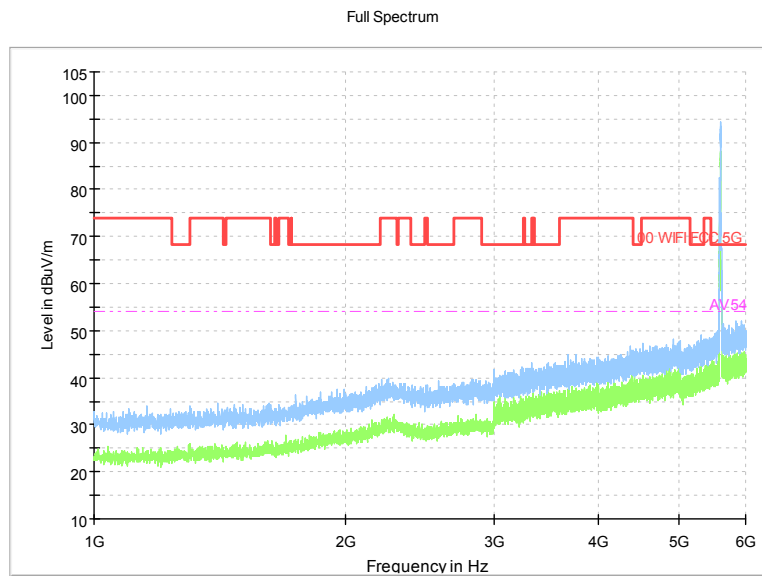

Frequency Range: 1GHz -6GHz
Detector: Av mode and PK mode
Modulation type: 802.11a