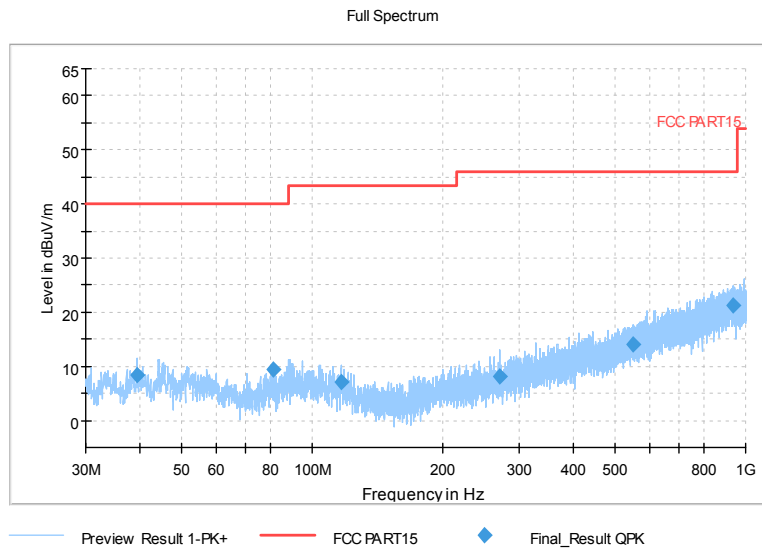

Carrier frequency (MHz): 5700
Channel No.: 140

Comment

Frequency Range: 30MHz -1GHz
Detector: Av mode and PK mode
Modulation type: 802.11a