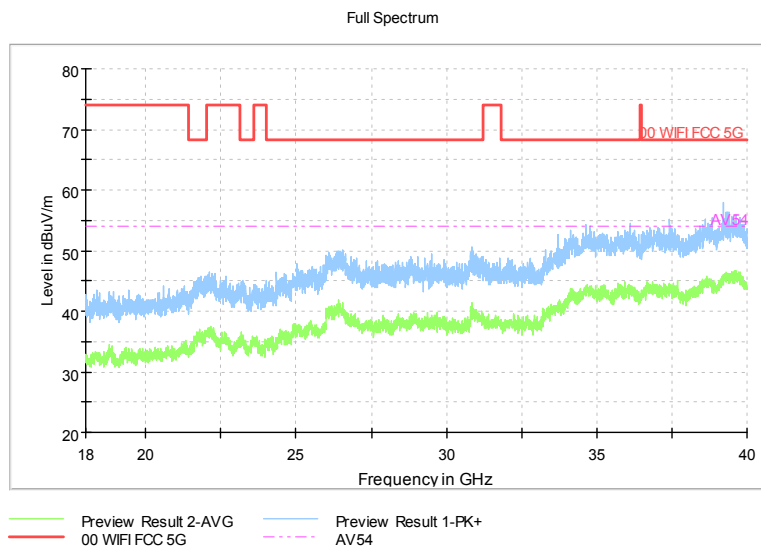

Full Spectrum

Frequency Range: 1GHz -6GHz  
Detector: Av mode and PK mode  
Test Mode: 802.11ac(VHT40)

Comment

Frequency Range: 6GHz -18GHz  
Detector: Av mode and PK mode  
Test Mode: 802.11ac(VHT40)

Comment

Frequency Range: 18GHz -40GHz  
Detector: Av mode and PK mode  
Test Mode: 802.11ac(VHT40)

Carrier frequency (MHz): 5710  
Channel No.:142

Full Spectrum

Comment

Frequency Range: 30MHz -1GHz  
Detector: Av mode and PK mode  
Modulation type: 802.11n(HT40)