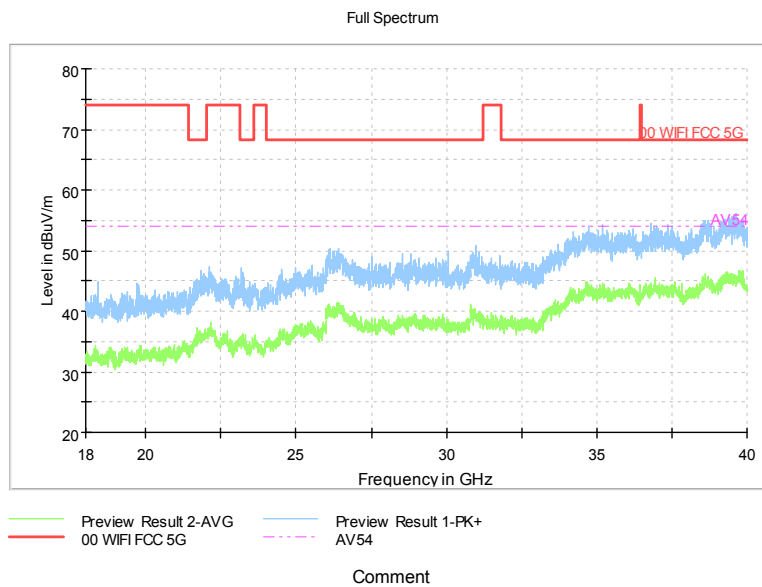

Comment

Frequency Range: 18GHz -40GHz
Detector: Av mode and PK mode
Test Mode: 802.11ac(VHT80)

Carrier frequency (MHz): 5690
Channel No.:138