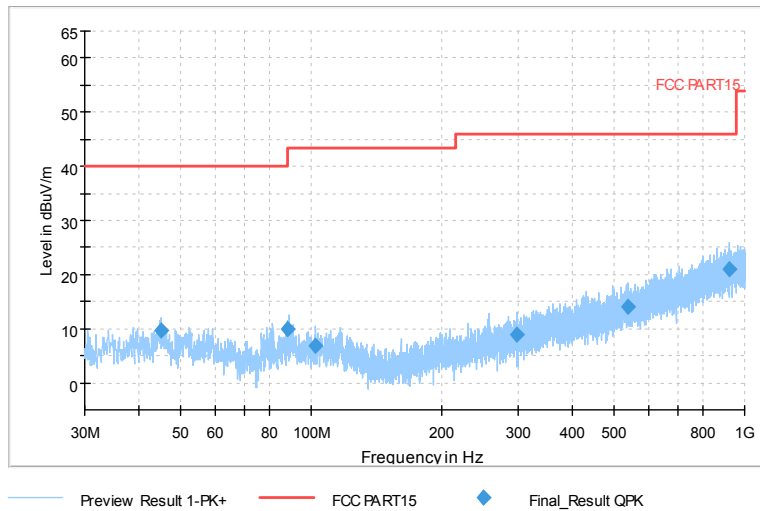

Full Spectrum

Comment

Frequency Range: 30MHz -1GHz
Detector: Av mode and PK mode
Modulation type: 802.11n(HT20)