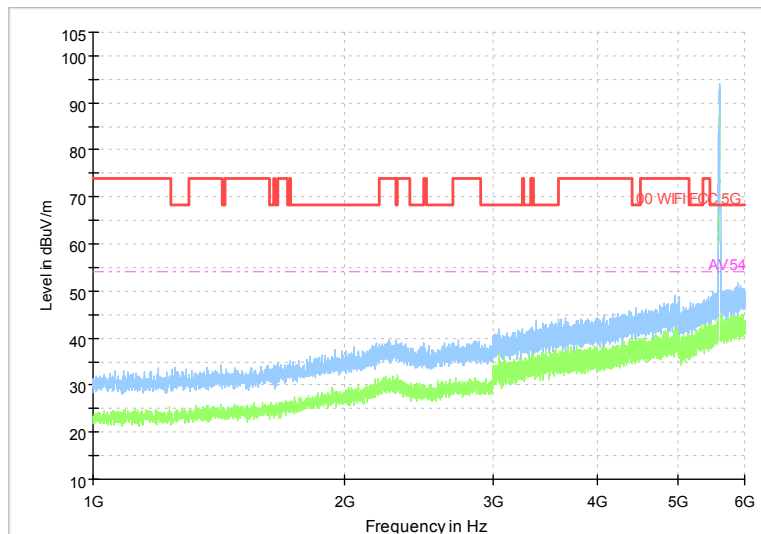

Full Spectrum

Frequency Range: 6GHz -18GHz  
Detector: Av mode and PK mode  
Modulation type: 802.11a

Full Spectrum

Frequency Range: 18GHz -40GHz  
Detector: Av mode and PK mode  
Modulation type: 802.11a

Full Spectrum

Comment

Frequency Range: 30MHz -1GHz  
Detector: Av mode and PK mode  
Modulation type: 802.11n(HT20)

Full Spectrum

Frequency Range: 1GHz -6GHz  
Detector: Av mode and PK mode  
Modulation type: 802.11n(HT20)