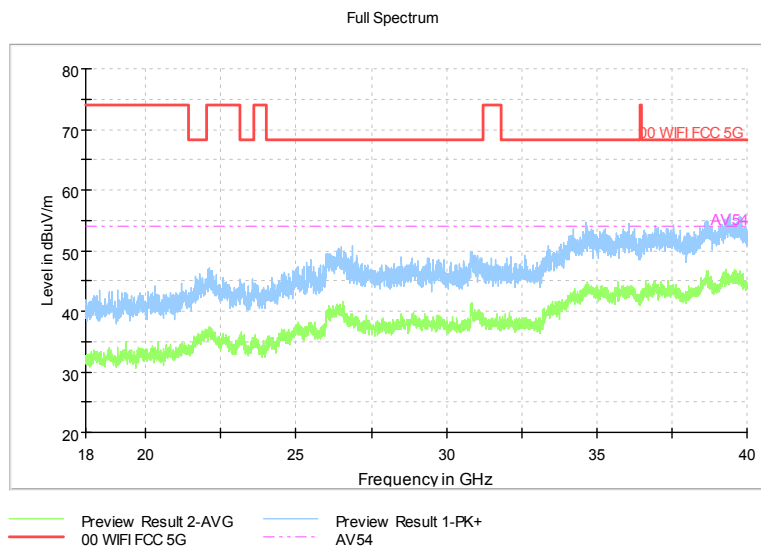

Full Spectrum

Frequency Range: 18GHz -40GHz  
 Detector: Av mode and PK mode  
 Modulation type: 802.11n(HT40)

Full Spectrum

Comment

Frequency Range: 30MHz -1GHz  
 Detector: Av mode and PK mode  
 Test Mode: 802.11ac(VHT40)

Full Spectrum

Frequency Range: 1GHz -6GHz  
 Detector: Av mode and PK mode  
 Test Mode: 802.11ac(VHT40)

Comment

Frequency Range: 6GHz -18GHz  
Detector: Av mode and PK mode  
Test Mode: 802.11ac(VHT40)

Comment