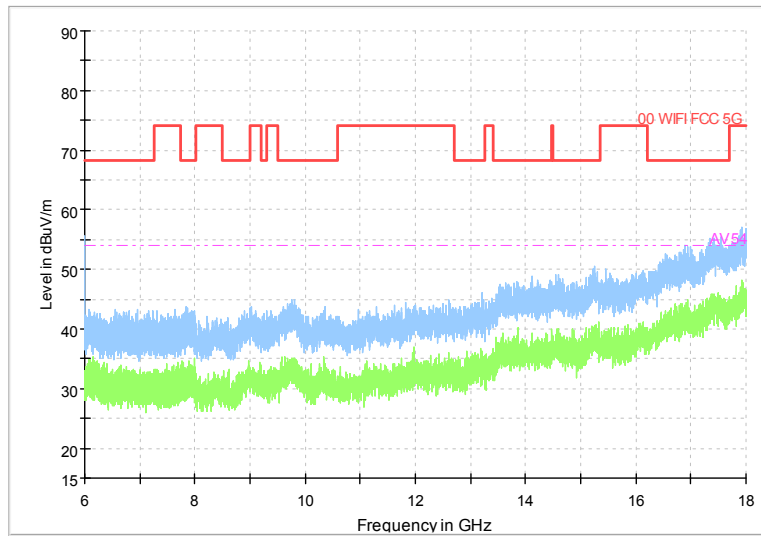

Full Spectrum

Frequency Range: 6GHz -18GHz  
Detector: Av mode and PK mode  
Modulation type: 802.11a

Full Spectrum

Frequency Range: 18GHz -40GHz  
Detector: Av mode and PK mode  
Modulation type: 802.11a

Full Spectrum

Comment

Frequency Range: 30MHz -1GHz  
Detector: Av mode and PK mode  
Modulation type: 802.11n(HT20)

Full Spectrum

Frequency Range: 1GHz -6GHz  
Detector: Av mode and PK mode  
Modulation type: 802.11n(HT20)

Full Spectrum

Frequency Range: 6GHz -18GHz  
Detector: Av mode and PK mode  
Modulation type: 802.11n(HT20)

Full Spectrum

Frequency Range: 18GHz -40GHz  
Detector: Av mode and PK mode  
Modulation type: 802.11n(HT20)