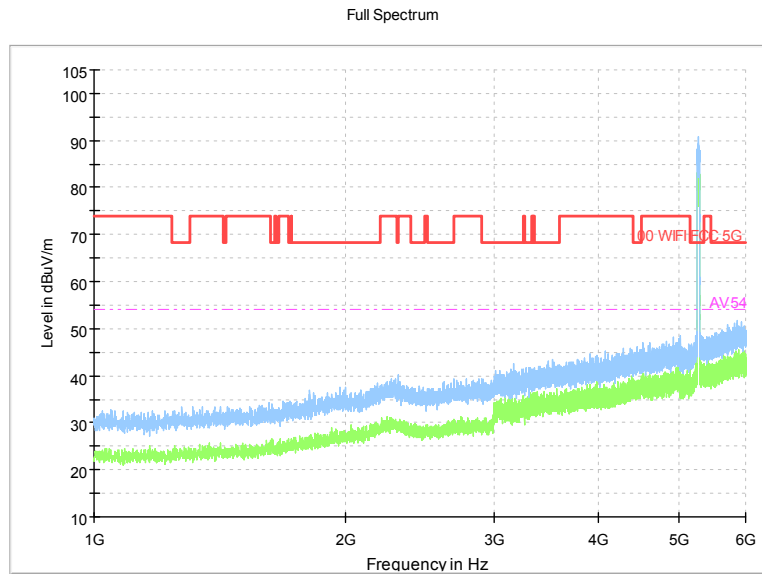

Frequency Range: 1GHz -6GHz
Detector: Av mode and PK mode
Modulation type: 802.11n(HT40)