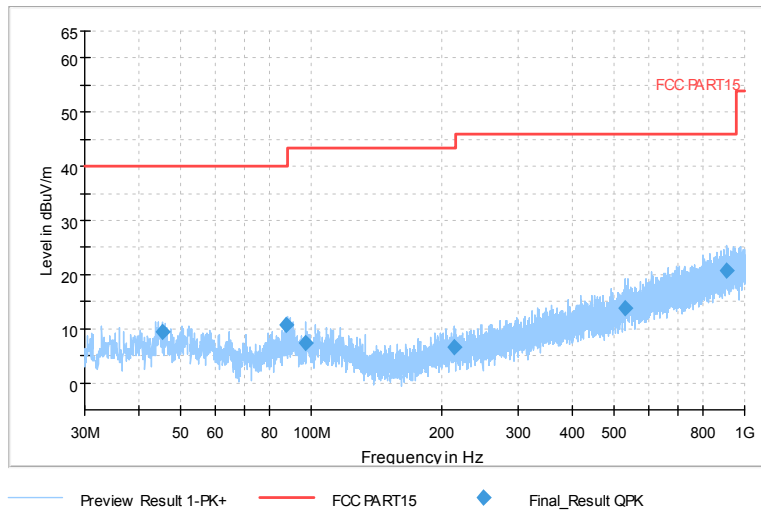

Full Spectrum

Comment

Frequency Range: 30MHz -1GHz
Detector: Av mode and PK mode
Test Mode: 802.11ac(VHT40)