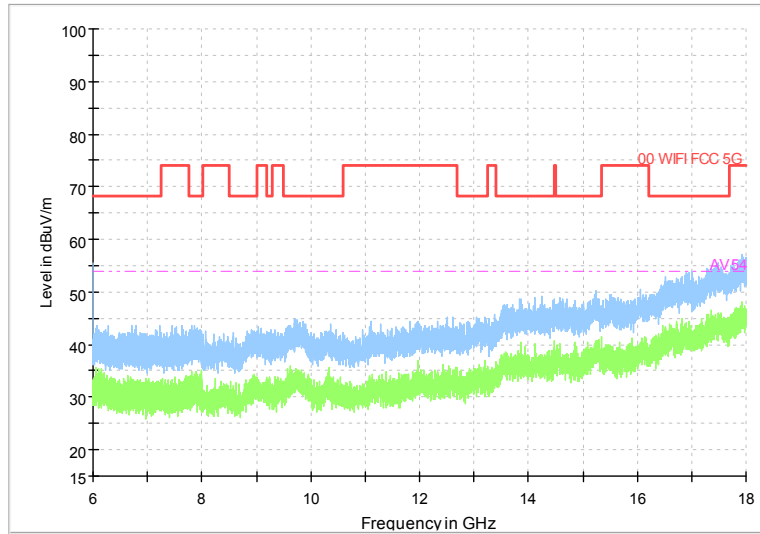

Full Spectrum

Comment

Frequency Range: 30MHz -1GHz  
 Detector: Av mode and PK mode  
 Test Mode: 802.11ac(VHT40)

Full Spectrum

Frequency Range: 1GHz -6GHz  
 Detector: Av mode and PK mode  
 Test Mode: 802.11ac(VHT40)

Full Spectrum

Frequency Range: 6GHz -18GHz  
Detector: Av mode and PK mode  
Test Mode: 802.11ac(VHT40)

Full Spectrum

Frequency Range: 18GHz -40GHz  
Detector: Av mode and PK mode  
Test Mode: 802.11ac(VHT40)