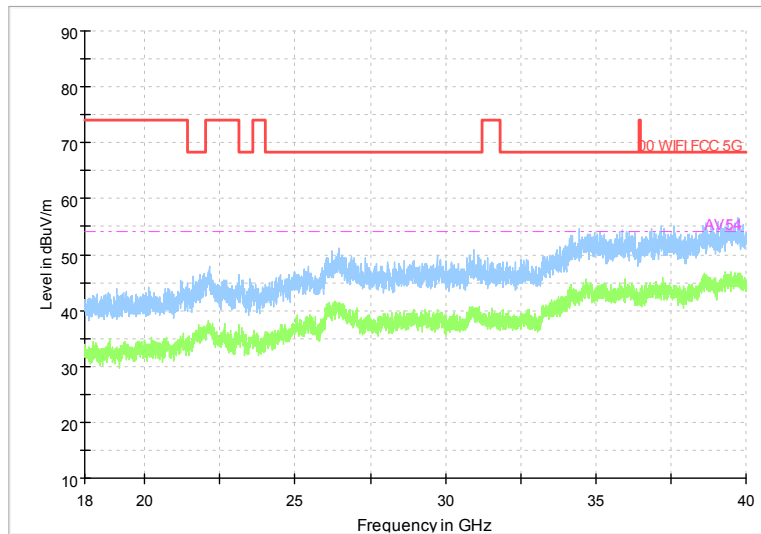

Full Spectrum

Frequency Range: 6GHz -18GHz  
Detector: Av mode and PK mode  
Modulation type: 802.11a

Full Spectrum

Frequency Range: 18GHz -40GHz  
Detector: Av mode and PK mode  
Modulation type: 802.11a

Full Spectrum

Comment

Frequency Range: 30MHz -1GHz  
Detector: Av mode and PK mode  
Modulation type: 802.11n(HT20)

Full Spectrum

Frequency Range: 1GHz -6GHz  
Detector: Av mode and PK mode  
Modulation type: 802.11n(HT20)

Full Spectrum

Frequency Range: 6GHz -18GHz  
Detector: Av mode and PK mode  
Modulation type: 802.11n(HT20)

Full Spectrum

Frequency Range: 18GHz -40GHz  
Detector: Av mode and PK mode  
Modulation type: 802.11n(HT20)