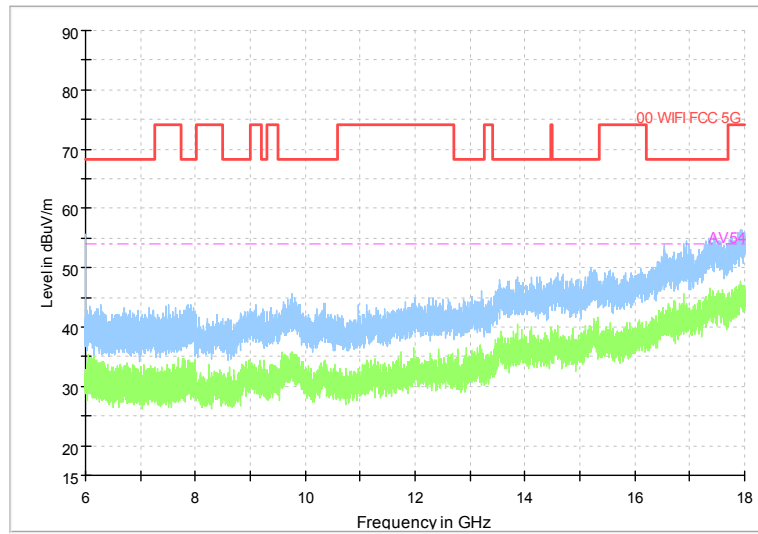

Full Spectrum

Frequency Range: 6GHz -18GHz  
Detector: Av mode and PK mode  
Modulation type: 802.11n(HT20)

Full Spectrum

Frequency Range: 18GHz -40GHz  
Detector: Av mode and PK mode  
Modulation type: 802.11n(HT20)

Full Spectrum

Comment

Frequency Range: 30MHz -1GHz  
 Detector: Av mode and PK mode  
 Test Mode: 802.11ac(VHT20)

Full Spectrum

Frequency Range: 1GHz -6GHz  
 Detector: Av mode and PK mode  
 Test Mode: 802.11ac(VHT20)

Full Spectrum

Frequency Range: 6GHz -18GHz  
Detector: Av mode and PK mode  
Test Mode: 802.11ac(VHT20)

Full Spectrum

Frequency Range: 18GHz -40GHz  
Detector: Av mode and PK mode  
Test Mode: 802.11ac(VHT20)