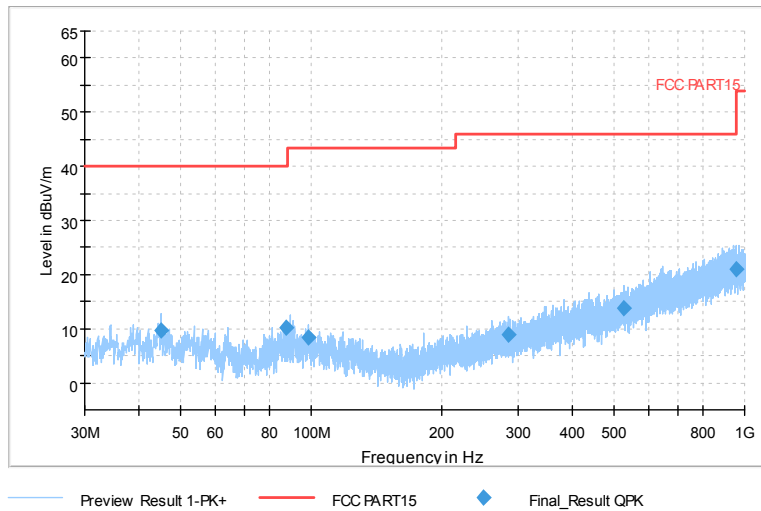

Full Spectrum

Comment

Frequency Range: 30MHz -1GHz
Detector: Av mode and PK mode
Test Mode: 802.11ac(VHT20)