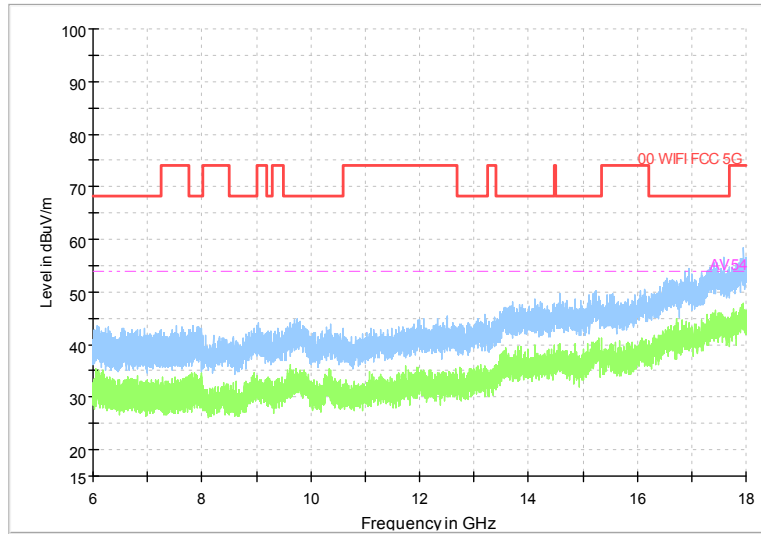

Full Spectrum

Frequency Range: 6GHz -18GHz  
Detector: Av mode and PK mode  
Test Mode: 802.11ac(VHT20)

Full Spectrum

Frequency Range: 18GHz -40GHz  
Detector: Av mode and PK mode  
Test Mode: 802.11ac(VHT20)

Carrier frequency (MHz): 5270  
Channel No.:54

Comment

Frequency Range: 30MHz -1GHz  
Detector: Av mode and PK mode  
Modulation type: 802.11n(HT40)

Frequency Range: 1GHz -6GHz  
Detector: Av mode and PK mode  
Modulation type: 802.11n(HT40)

Full Spectrum

Frequency Range: 6GHz -18GHz  
Detector: Av mode and PK mode  
Modulation type: 802.11n(HT40)

Full Spectrum

Frequency Range: 18GHz -40GHz  
Detector: Av mode and PK mode  
Modulation type: 802.11n(HT40)