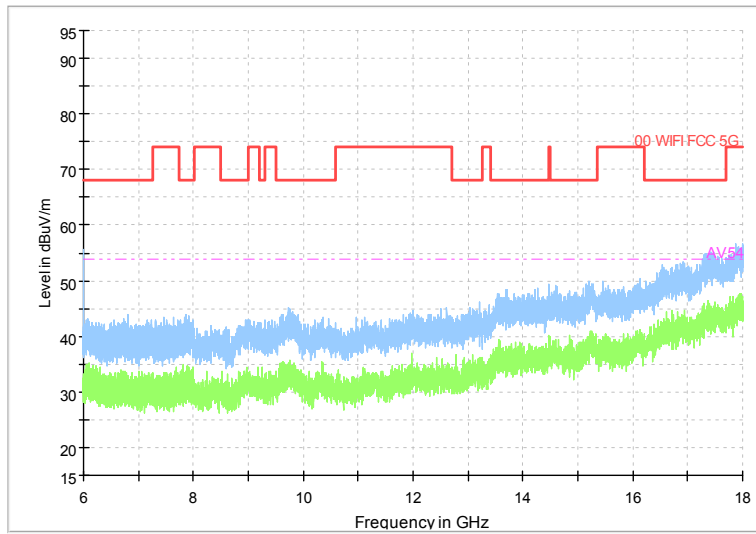

Full Spectrum

Frequency Range: 6GHz -18GHz  
Detector: Av mode and PK mode  
Test Mode: 802.11ac(VHT40)

Full Spectrum

Frequency Range: 18GHz -40GHz  
Detector: Av mode and PK mode  
Test Mode: 802.11ac(VHT40)

Carrier frequency (MHz): 5290  
Channel No.:58

Full Spectrum

Comment

Frequency Range: 30MHz -1GHz  
 Detector: Av mode and PK mode  
 Test Mode: 802.11ac(VHT80)

Full Spectrum

Frequency Range: 1GHz -6GHz  
 Detector: Av mode and PK mode  
 Test Mode: 802.11ac(VHT80)

Full Spectrum

Frequency Range: 6GHz -18GHz  
Detector: Av mode and PK mode  
Test Mode: 802.11ac(VHT80)

Full Spectrum

Frequency Range: 18GHz -40GHz  
Detector: Av mode and PK mode  
Test Mode: 802.11ac(VHT80)