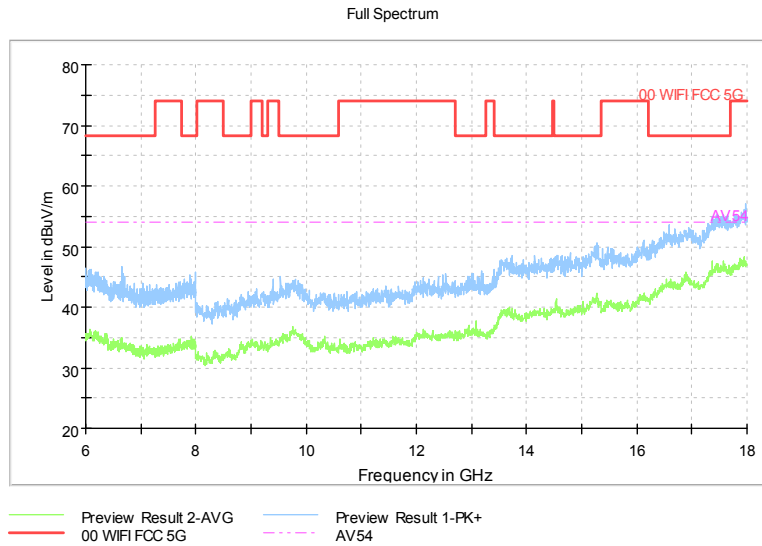

Full Spectrum

Frequency Range: 1GHz -6GHz  
Detector: Av mode and PK mode  
Modulation type: 802.11n(HT20)

Frequency Range: 6GHz -18GHz  
Detector: Av mode and PK mode  
Modulation type: 802.11n(HT20)

Preview Result 2-AVG      Preview Result 1-PK+  
00 WIFI FCC 5G              AV54

Comment

Frequency Range: 18GHz -40GHz  
Detector: Av mode and PK mode  
Modulation type: 802.11n(HT20)

Full Spectrum

Comment

Frequency Range: 30MHz -1GHz  
 Detector: Av mode and PK mode  
 Test Mode: 802.11ac(VHT20)

Full Spectrum

Frequency Range: 1GHz -6GHz  
 Detector: Av mode and PK mode  
 Test Mode: 802.11ac(VHT20)

Comment

Frequency Range: 6GHz -18GHz  
 Detector: Av mode and PK mode  
 Test Mode: 802.11ac(VHT20)