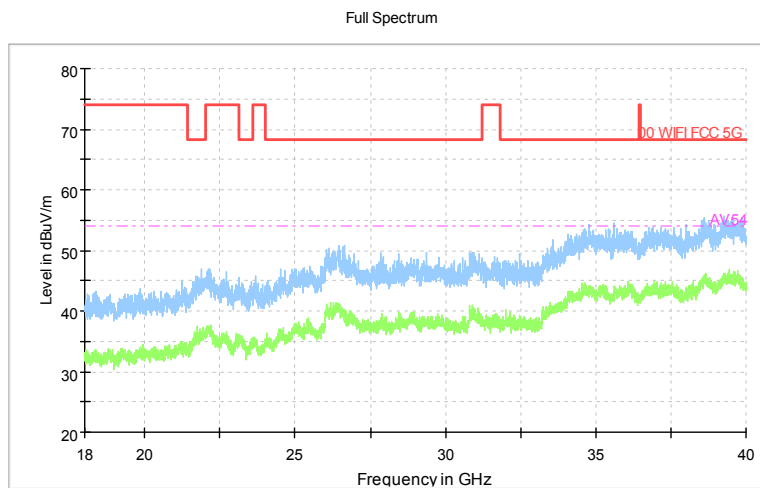

Full Spectrum

Preview Result 2-AVG      Preview Result 1-PK+  
00 WIFI FCC 5G              AV54

Comment

Frequency Range: 18GHz -40GHz  
Detector: Av mode and PK mode  
Modulation type: 802.11n(HT20)

Full Spectrum

Comment

Frequency Range: 30MHz -1GHz  
 Detector: Av mode and PK mode  
 Test Mode: 802.11ac(VHT20)

Full Spectrum

Frequency Range: 1GHz -6GHz  
 Detector: Av mode and PK mode  
 Test Mode: 802.11ac(VHT20)

Frequency Range: 6GHz -18GHz  
Detector: Av mode and PK mode  
Test Mode: 802.11ac(VHT20)

Preview Result 2-AVG      Preview Result 1-PK+  
00 WIFI FCC 5G              AV54

Comment

Frequency Range: 18GHz -40GHz  
Detector: Av mode and PK mode  
Test Mode: 802.11ac(VHT20)