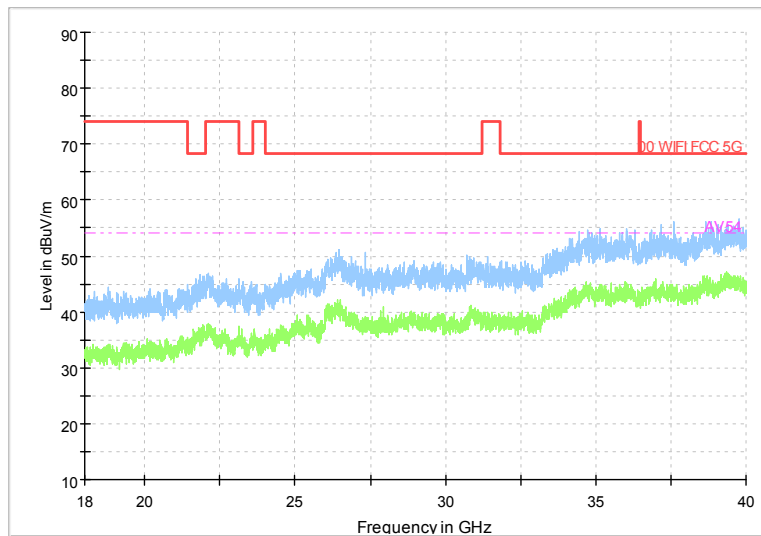

Full Spectrum

Frequency Range: 6GHz -18GHz  
Detector: Av mode and PK mode  
Test Mode: 802.11ac(VHT20)

Full Spectrum

Frequency Range: 18GHz -40GHz  
Detector: Av mode and PK mode  
Test Mode: 802.11ac(VHT20)

Test Mode: 802.11ax(HE20)

Carrier frequency (MHz): 5600  
Channel No.: 120

Comment

Frequency Range: 30MHz -1GHz  
Detector: Av mode and PK mode  
Modulation type: 802.11a

Frequency Range: 1GHz -6GHz  
Detector: Av mode and PK mode  
Modulation type: 802.11a

Full Spectrum

Frequency Range: 6GHz -18GHz  
Detector: Av mode and PK mode  
Modulation type: 802.11a

Full Spectrum

Frequency Range: 18GHz -40GHz  
Detector: Av mode and PK mode  
Modulation type: 802.11a