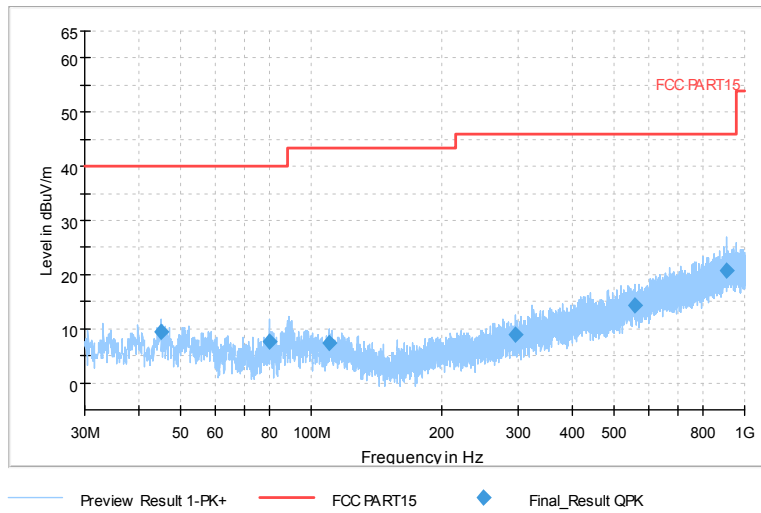

Full Spectrum

Comment

Frequency Range: 30MHz -1GHz
Detector: Av mode and PK mode
Modulation type: 802.11a