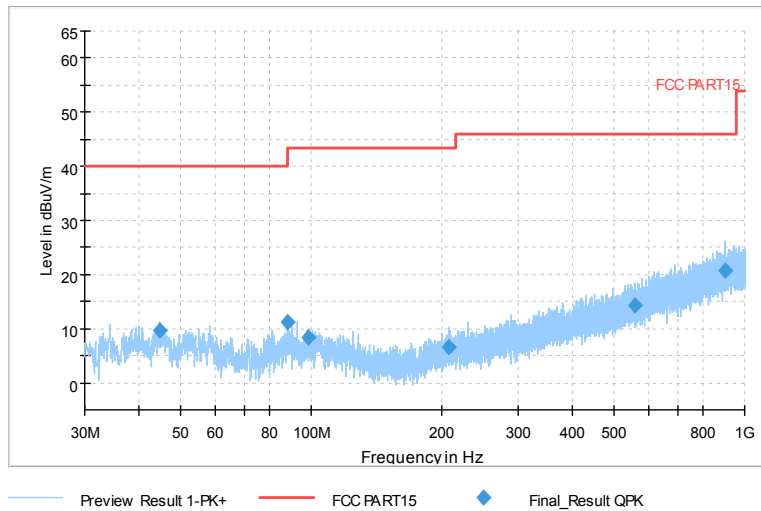

Full Spectrum

Comment

Frequency Range: 30MHz -1GHz
Detector: Av mode and PK mode
Modulation type: 802.11n(HT40)