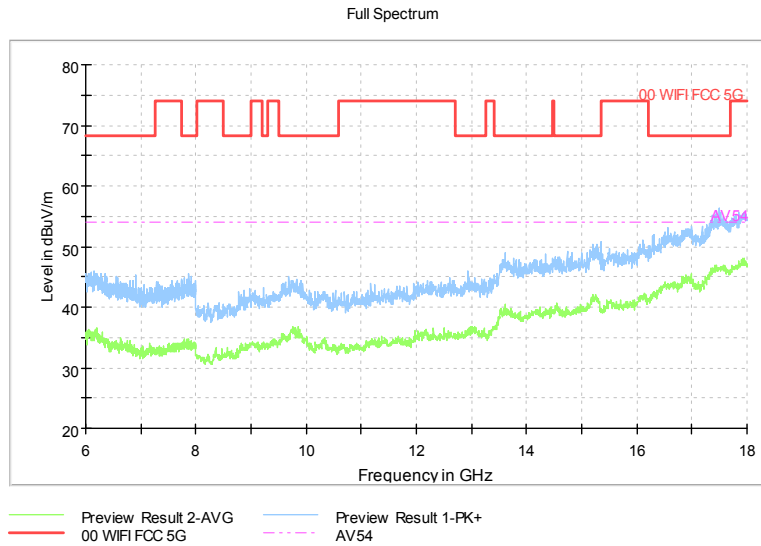

Full Spectrum

Frequency Range: 6GHz -18GHz  
Detector: Av mode and PK mode  
Test Mode: 802.11ac(VHT40)

Full Spectrum

Preview Result 2-AVG      Preview Result 1-PK+  
00 WIFI FCC 5G              AV.54

Comment

Frequency Range: 18GHz -40GHz  
Detector: Av mode and PK mode  
Test Mode: 802.11ac(VHT40)

Carrier frequency (MHz): 5590  
Channel No.:118

Full Spectrum

Frequency Range: 30MHz -1GHz  
Detector: Av mode and PK mode  
Modulation type: 802.11n(HT40)

Full Spectrum

Frequency Range: 1GHz -6GHz  
Detector: Av mode and PK mode  
Modulation type: 802.11n(HT40)

Comment

Frequency Range: 6GHz -18GHz  
 Detector: Av mode and PK mode  
 Modulation type: 802.11n(HT40)