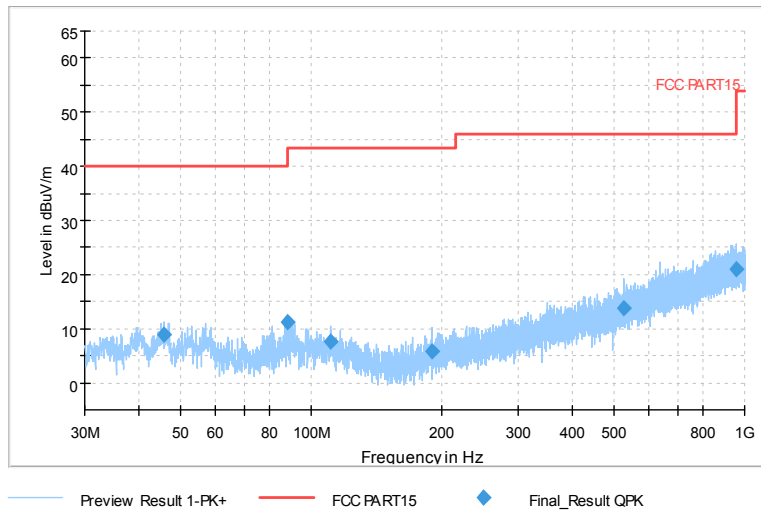

Full Spectrum

Frequency Range: 1GHz -6GHz  
 Detector: Av mode and PK mode  
 Test Mode: 802.11ac(VHT40)

Comment

Frequency Range: 6GHz -18GHz  
Detector: Av mode and PK mode  
Test Mode: 802.11ac(VHT40)

Comment

Frequency Range: 18GHz -40GHz  
Detector: Av mode and PK mode  
Test Mode: 802.11ac(VHT40)

Carrier frequency (MHz): 5530  
Channel No.:106

Full Spectrum

Comment

Frequency Range: 30MHz -1GHz  
Detector: Av mode and PK mode  
Test Mode: 802.11ac(VHT80)