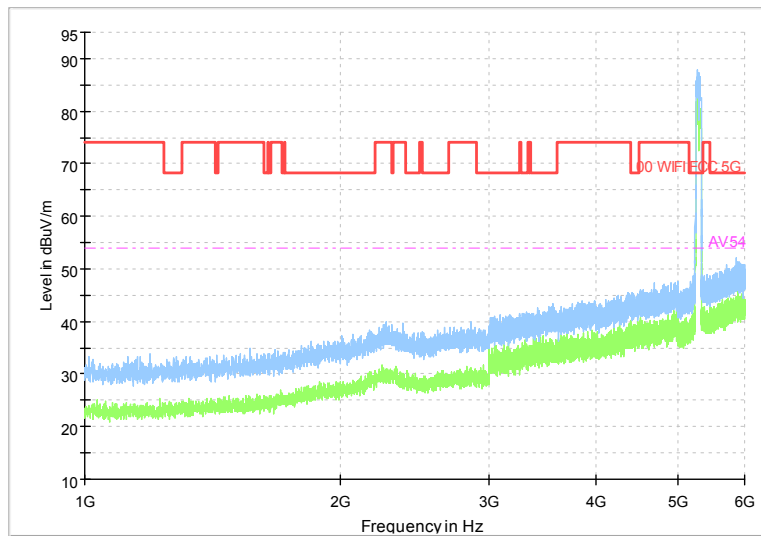

Full Spectrum

Frequency Range: 6GHz -18GHz  
Detector: Av mode and PK mode  
Test Mode: 802.11ac(VHT40)

Full Spectrum

Frequency Range: 18GHz -40GHz  
Detector: Av mode and PK mode  
Test Mode: 802.11ac(VHT40)

Carrier frequency (MHz): 5290  
Channel No.:58

Full Spectrum

Comment

Frequency Range: 30MHz -1GHz  
 Detector: Av mode and PK mode  
 Test Mode: 802.11ac(VHT80)

Full Spectrum

Frequency Range: 1GHz -6GHz  
 Detector: Av mode and PK mode  
 Test Mode: 802.11ac(VHT80)

Full Spectrum

Frequency Range: 6GHz -18GHz  
Detector: Av mode and PK mode  
Test Mode: 802.11ac(VHT80)

Full Spectrum

Frequency Range: 18GHz -40GHz  
Detector: Av mode and PK mode  
Test Mode: 802.11ac(VHT80)