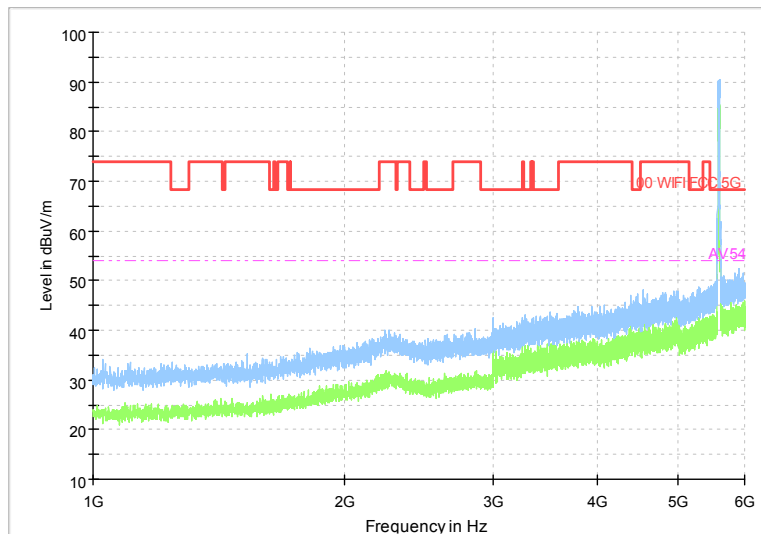

Full Spectrum

Frequency Range: 1GHz -6GHz  
Detector: Av mode and PK mode  
Modulation type: 802.11n(HT40)

Comment

Frequency Range: 6GHz -18GHz  
 Detector: Av mode and PK mode  
 Modulation type: 802.11n(HT40)

Comment

Frequency Range: 18GHz -40GHz  
 Detector: Av mode and PK mode  
 Modulation type: 802.11n(HT40)

Full Spectrum

Comment

Frequency Range: 30MHz -1GHz  
Detector: Av mode and PK mode  
Test Mode: 802.11ac(VHT40)

Full Spectrum

Frequency Range: 1GHz -6GHz  
Detector: Av mode and PK mode  
Test Mode: 802.11ac(VHT40)

Comment

Frequency Range: 6GHz -18GHz  
Detector: Av mode and PK mode  
Test Mode: 802.11ac(VHT40)

Comment