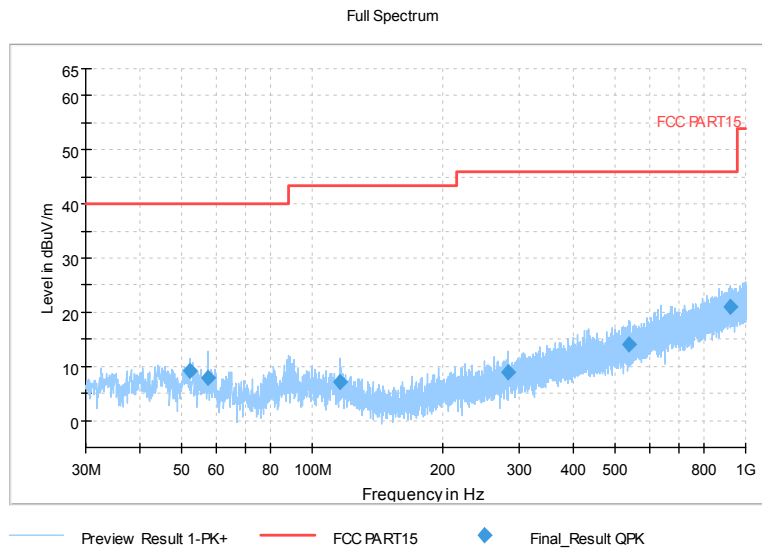

Carrier frequency (MHz): 5270
Channel No.:54

Comment

Frequency Range: 30MHz -1GHz
Detector: Av mode and PK mode
Modulation type: 802.11n(HT40)