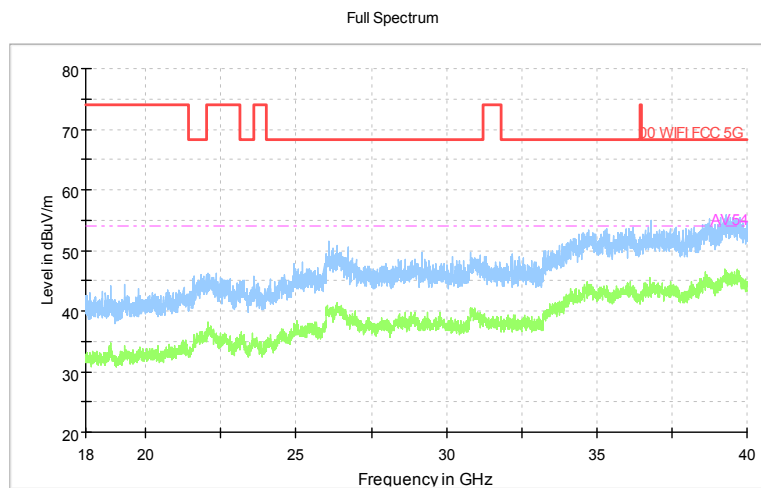

Full Spectrum

Frequency Range: 6GHz -18GHz  
Detector: Av mode and PK mode  
Test Mode: 802.11ac(VHT80)

Full Spectrum

Preview Result 2-AVG      Preview Result 1-PK+  
00 WIFI FCC 5G              AV.54

Comment

Frequency Range: 18GHz -40GHz  
Detector: Av mode and PK mode  
Test Mode: 802.11ac(VHT80)

Carrier frequency (MHz): 5745  
Channel No.: 149

Comment

Frequency Range: 30MHz -1GHz  
Detector: Av mode and PK mode  
Modulation type: 802.11a

Frequency Range: 1GHz -6GHz  
Detector: Av mode and PK mode  
Modulation type: 802.11a

Frequency Range: 6GHz -18GHz  
Detector: Av mode and PK mode  
Modulation type: 802.11a

— Preview Result 2-AVG    — Preview Result 1-PK+  
— 00 WIFI FCC 5G        - - - AV54