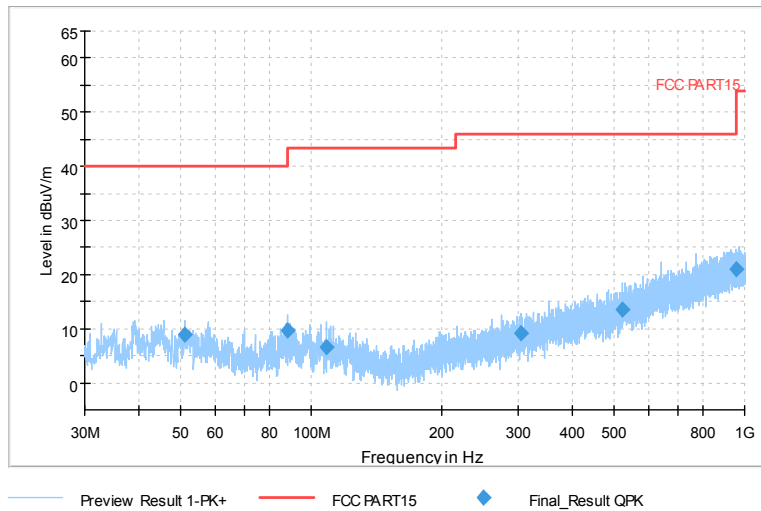

Full Spectrum

Comment

Frequency Range: 30MHz -1GHz
Detector: Av mode and PK mode
Test Mode: 802.11ac(VHT20)