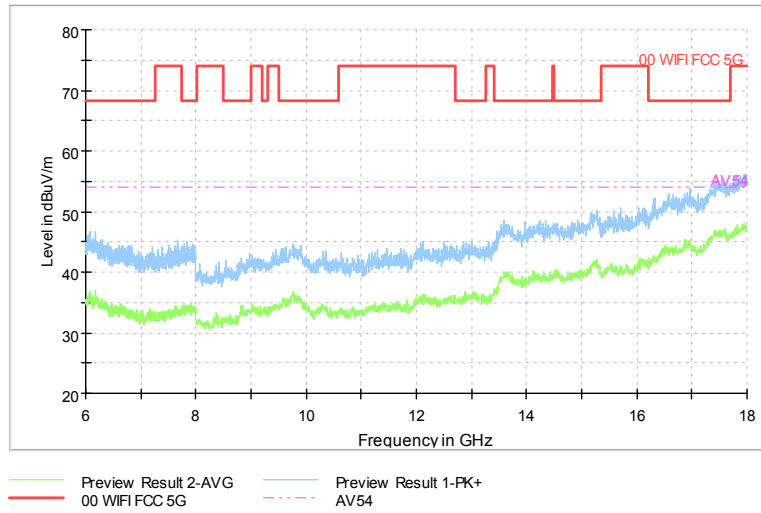

Comment

Frequency Range: 18GHz -40GHz  
 Detector: Av mode and PK mode  
 Test Mode: 802.11ac(VHT20)

Carrier frequency (MHz): 5785  
Channel No.: 157

Comment

Frequency Range: 30MHz -1GHz  
Detector: Av mode and PK mode  
Modulation type: 802.11a

Frequency Range: 1GHz -6GHz  
Detector: Av mode and PK mode  
Modulation type: 802.11a

Full Spectrum

Comment

Frequency Range: 6GHz -18GHz  
Detector: Av mode and PK mode  
Modulation type: 802.11a

Full Spectrum