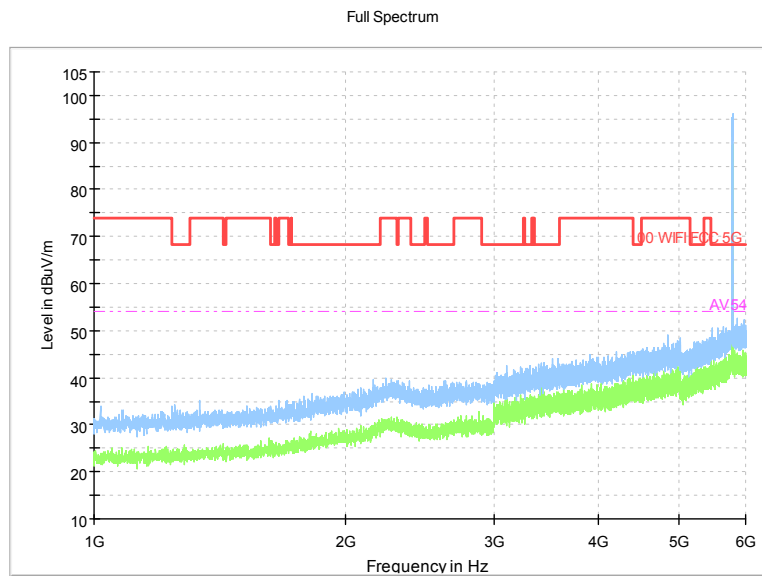

Comment

Frequency Range: 18GHz -40GHz  
 Detector: Av mode and PK mode  
 Test Mode: 802.11ac(VHT20)

Carrier frequency (MHz): 5785  
Channel No.: 157

Comment

Frequency Range: 30MHz -1GHz  
Detector: Av mode and PK mode  
Modulation type: 802.11a