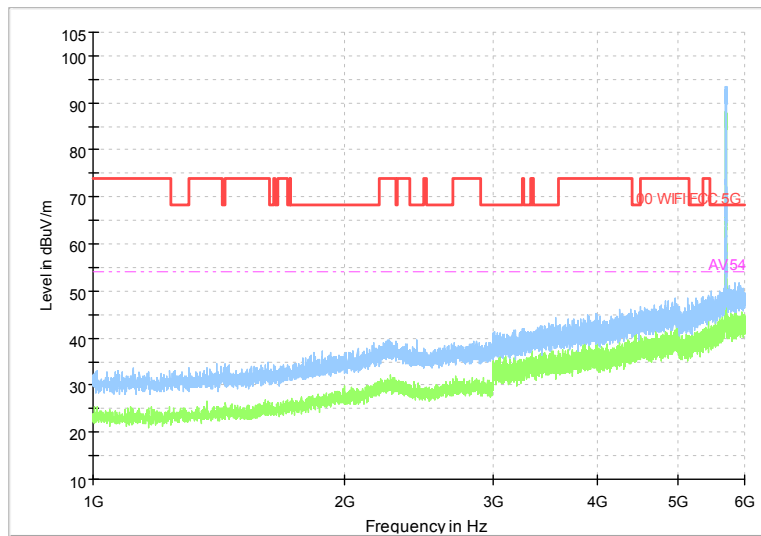

Full Spectrum

Frequency Range: 18GHz -40GHz  
Detector: Av mode and PK mode  
Modulation type: 802.11a

Full Spectrum

Comment

Frequency Range: 30MHz -1GHz  
 Detector: Av mode and PK mode  
 Modulation type: 802.11n(HT20)

Full Spectrum

Frequency Range: 1GHz -6GHz  
 Detector: Av mode and PK mode  
 Modulation type: 802.11n(HT20)

Full Spectrum

Frequency Range: 6GHz -18GHz  
Detector: Av mode and PK mode  
Modulation type: 802.11n(HT20)