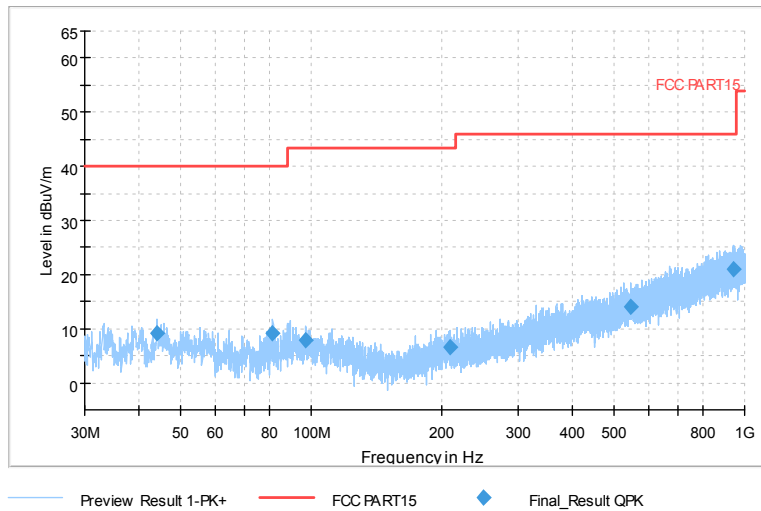

Full Spectrum

Comment

Frequency Range: 30MHz -1GHz
Detector: Av mode and PK mode
Modulation type: 802.11n(HT20)