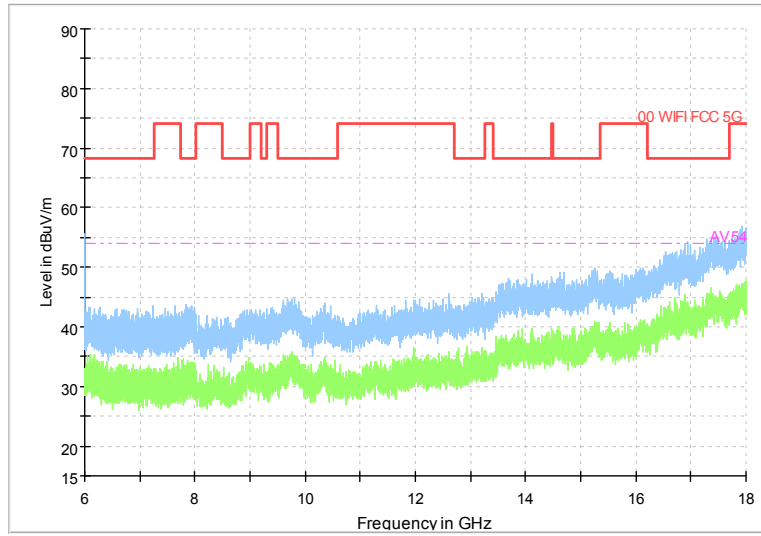

Full Spectrum

Frequency Range: 6GHz -18GHz  
Detector: Av mode and PK mode  
Test Mode: 802.11ac(VHT20)

Full Spectrum

Frequency Range: 18GHz -40GHz  
Detector: Av mode and PK mode  
Test Mode: 802.11ac(VHT20)

Test Mode: 802.11ax(HE20)

Carrier frequency (MHz): 5600  
Channel No.: 120

Comment

Frequency Range: 30MHz -1GHz  
Detector: Av mode and PK mode  
Modulation type: 802.11a

Frequency Range: 1GHz -6GHz  
Detector: Av mode and PK mode  
Modulation type: 802.11a

Full Spectrum

Frequency Range: 6GHz -18GHz  
Detector: Av mode and PK mode  
Modulation type: 802.11a

Full Spectrum

Frequency Range: 18GHz -40GHz  
Detector: Av mode and PK mode  
Modulation type: 802.11a