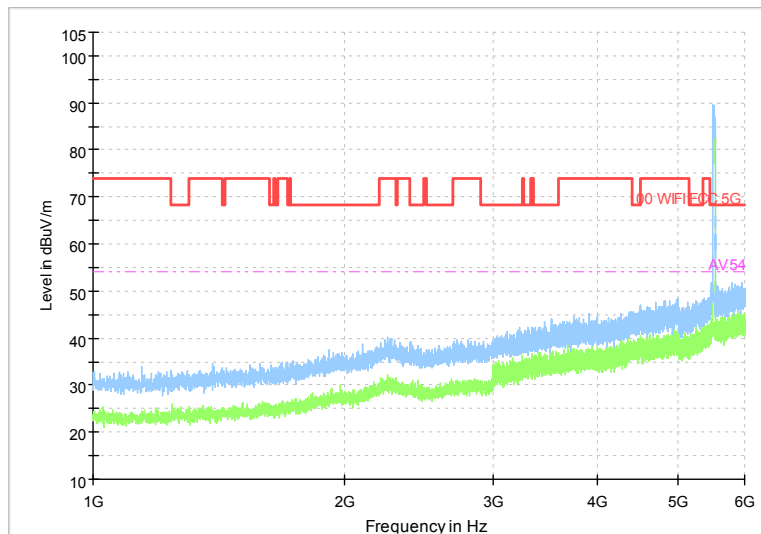

Frequency Range: 6GHz -18GHz  
Detector: Av mode and PK mode  
Modulation type: 802.11n(HT40)

Preview Result 2-AVG      Preview Result 1-PK+  
00 WIFI FCC 5G              AV54

Comment

Frequency Range: 18GHz -40GHz  
Detector: Av mode and PK mode  
Modulation type: 802.11n(HT40)

Full Spectrum

Comment

Frequency Range: 30MHz -1GHz  
Detector: Av mode and PK mode  
Test Mode: 802.11ac(VHT40)

Full Spectrum

Frequency Range: 1GHz -6GHz  
Detector: Av mode and PK mode  
Test Mode: 802.11ac(VHT40)