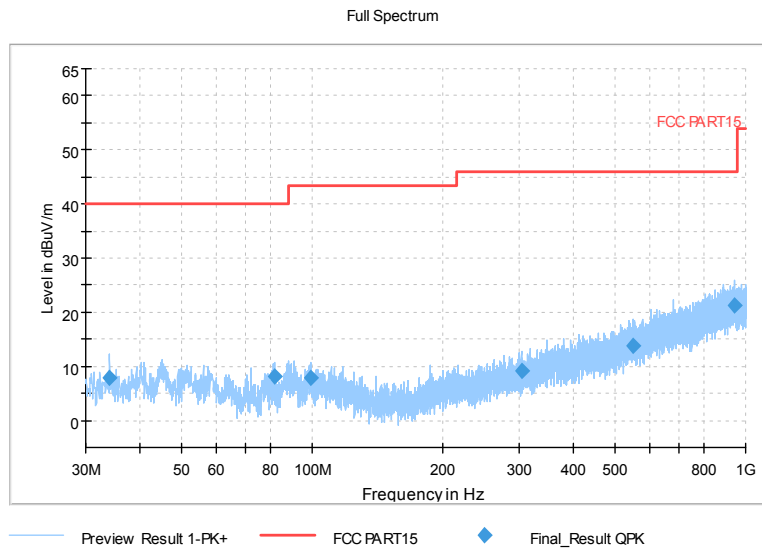

Carrier frequency (MHz): 5610
Channel No.:122

Comment

Frequency Range: 30MHz -1GHz
Detector: Av mode and PK mode
Test Mode: 802.11ac(VHT80)