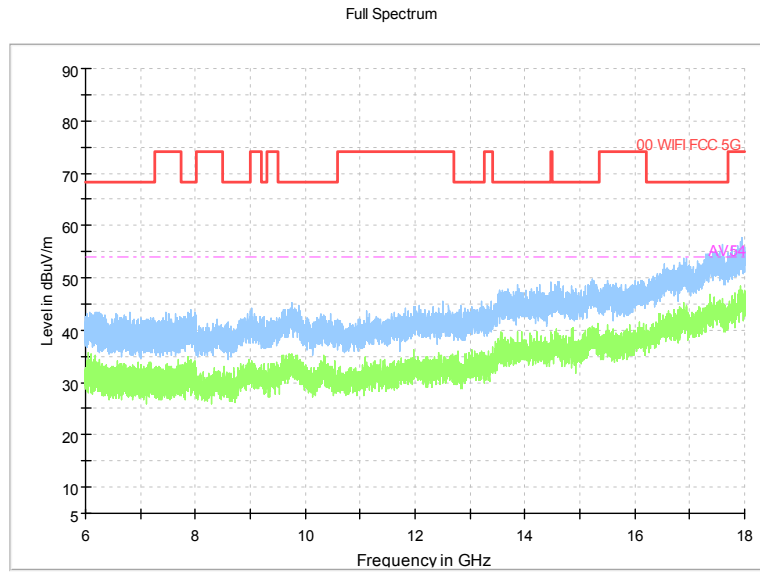

Frequency Range: 6GHz -18GHz  
Detector: Av mode and PK mode  
Test Mode: 802.11ac(VHT20)

Preview Result 2-AVG      Preview Result 1-PK+  
00 WIFI FCC 5G              AV54

Comment

Frequency Range: 18GHz -40GHz  
Detector: Av mode and PK mode  
Test Mode: 802.11ac(VHT20)

Carrier frequency (MHz): 5510  
Channel No.:102

Full Spectrum

Comment

Frequency Range: 30MHz -1GHz  
Detector: Av mode and PK mode  
Modulation type: 802.11n(HT40)

Full Spectrum

Frequency Range: 1GHz -6GHz  
Detector: Av mode and PK mode  
Modulation type: 802.11n(HT40)

Frequency Range: 6GHz -18GHz  
Detector: Av mode and PK mode  
Modulation type: 802.11n(HT40)

Preview Result 2-AVG      Preview Result 1-PK+  
00 WIFI FCC 5G              AV54

Comment

Frequency Range: 18GHz -40GHz  
Detector: Av mode and PK mode  
Modulation type: 802.11n(HT40)