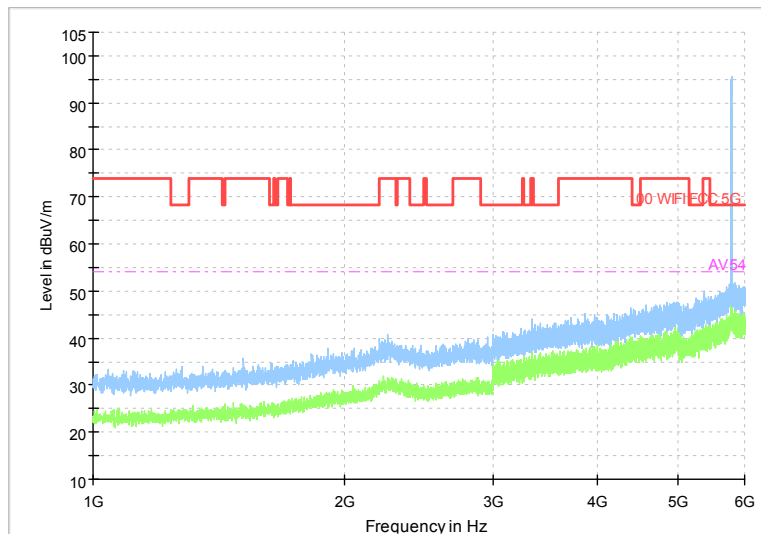

Full Spectrum

Frequency Range: 1GHz -6GHz  
Detector: Av mode and PK mode  
Modulation type: 802.11n(HT20)

Comment

Frequency Range: 6GHz -18GHz  
 Detector: Av mode and PK mode  
 Modulation type: 802.11n(HT20)

Frequency Range: 18GHz -40GHz  
 Detector: Av mode and PK mode  
 Modulation type: 802.11n(HT20)

Full Spectrum

Comment

Frequency Range: 30MHz -1GHz  
 Detector: Av mode and PK mode  
 Test Mode: 802.11ac(VHT20)

Full Spectrum

Frequency Range: 1GHz -6GHz  
 Detector: Av mode and PK mode  
 Test Mode: 802.11ac(VHT20)