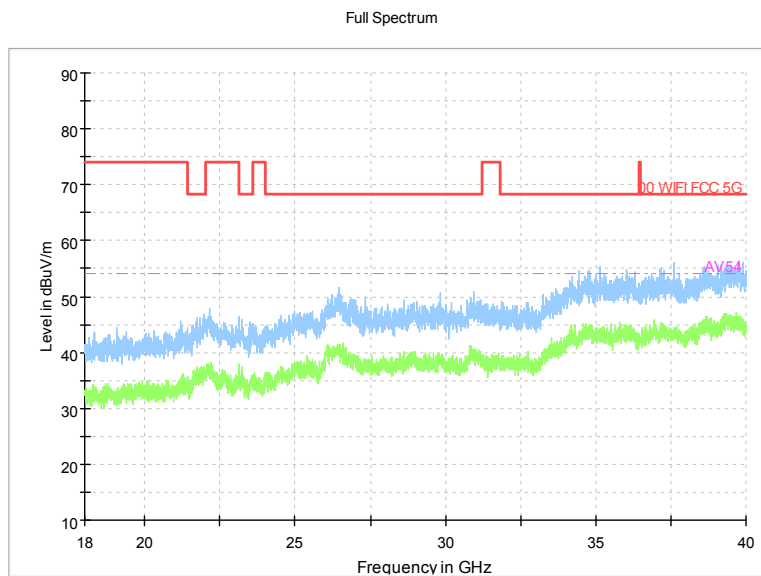

Full Spectrum

Frequency Range: 6GHz -18GHz  
Detector: Av mode and PK mode  
Modulation type: 802.11n(HT20)

Full Spectrum

Frequency Range: 18GHz -40GHz  
Detector: Av mode and PK mode  
Modulation type: 802.11n(HT20)

Full Spectrum

Comment

Frequency Range: 30MHz -1GHz  
Detector: Av mode and PK mode  
Test Mode: 802.11ac(VHT20)

Full Spectrum

Frequency Range: 1GHz -6GHz  
Detector: Av mode and PK mode  
Test Mode: 802.11ac(VHT20)

Frequency Range: 6GHz -18GHz  
Detector: Av mode and PK mode  
Test Mode: 802.11ac(VHT20)

Frequency Range: 18GHz -40GHz  
Detector: Av mode and PK mode  
Test Mode: 802.11ac(VHT20)

Carrier frequency (MHz): 5700  
Channel No.: 140