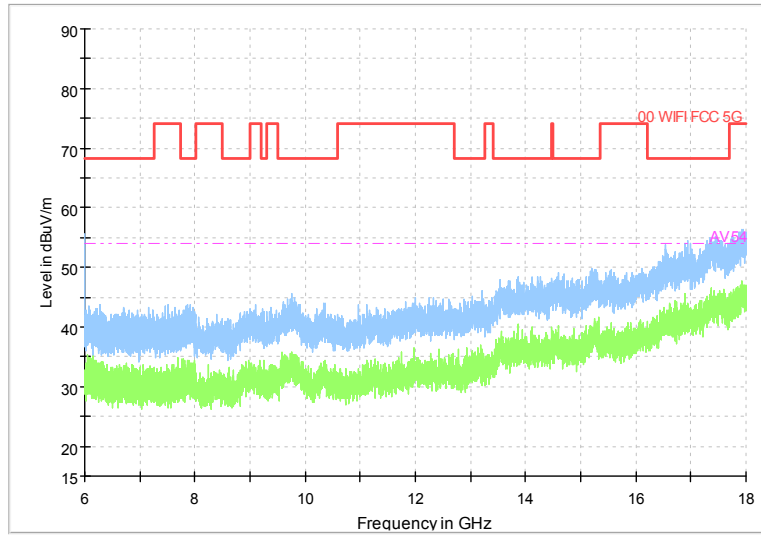

Full Spectrum

Frequency Range: 6GHz -18GHz  
Detector: Av mode and PK mode  
Test Mode: 802.11ac(VHT80)

Full Spectrum

Frequency Range: 18GHz -40GHz  
Detector: Av mode and PK mode  
Test Mode: 802.11ac(VHT80)

Carrier frequency (MHz): 5500  
Channel No.:100

Full Spectrum

Comment

Frequency Range: 30MHz -1GHz  
 Detector: Av mode and PK mode  
 Modulation type: 802.11a

Full Spectrum

Frequency Range: 1GHz -6GHz  
 Detector: Av mode and PK mode  
 Modulation type: 802.11a

Full Spectrum

Frequency Range: 6GHz -18GHz  
Detector: Av mode and PK mode  
Modulation type: 802.11a

Full Spectrum

Frequency Range: 18GHz -40GHz  
Detector: Av mode and PK mode  
Modulation type: 802.11a