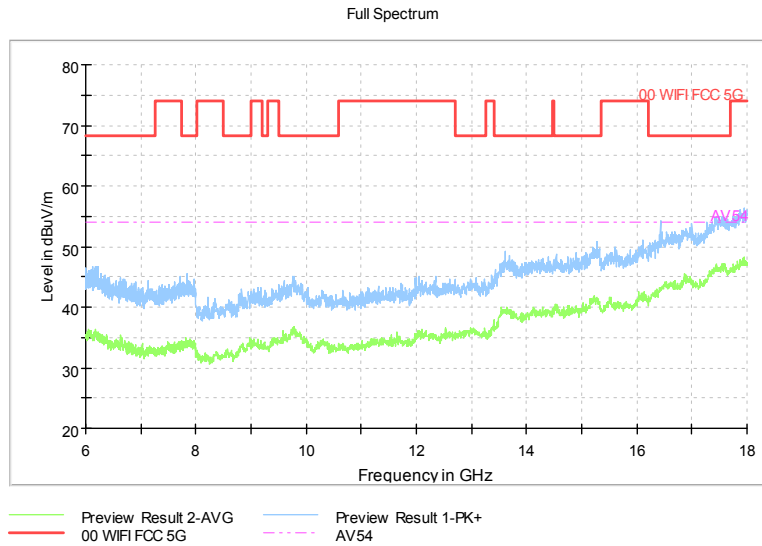

Comment

Frequency Range: 6GHz -18GHz
Detector: Av mode and PK mode
Modulation type: 802.11n(HT20)