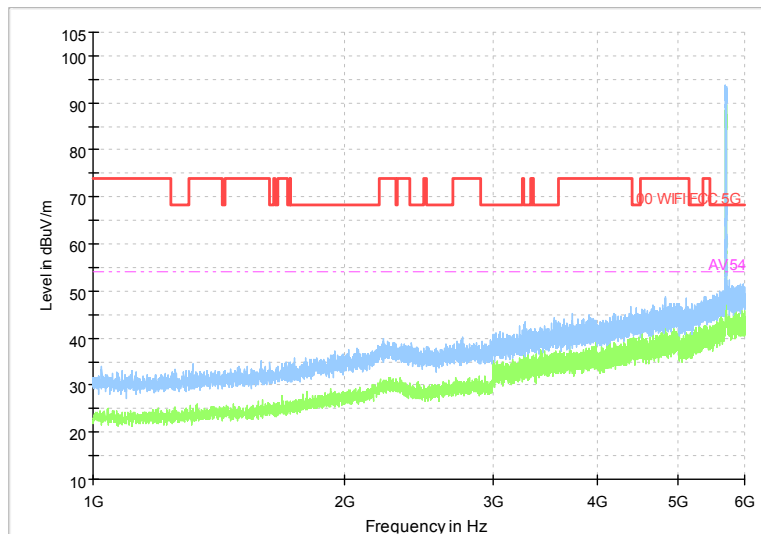

Full Spectrum

Frequency Range: 1GHz -6GHz  
 Detector: Av mode and PK mode  
 Modulation type: 802.11n(HT20)

Full Spectrum

Frequency Range: 6GHz -18GHz  
Detector: Av mode and PK mode  
Modulation type: 802.11n(HT20)

Full Spectrum

Preview Result 2-AVG      Preview Result 1-PK+  
00 WIFI FCC 5G              AV54

Comment

Frequency Range: 18GHz -40GHz  
Detector: Av mode and PK mode  
Modulation type: 802.11n(HT20)

Full Spectrum

Comment

Frequency Range: 30MHz -1GHz  
 Detector: Av mode and PK mode  
 Test Mode: 802.11ac(VHT20)

Full Spectrum

Frequency Range: 1GHz -6GHz  
 Detector: Av mode and PK mode  
 Test Mode: 802.11ac(VHT20)