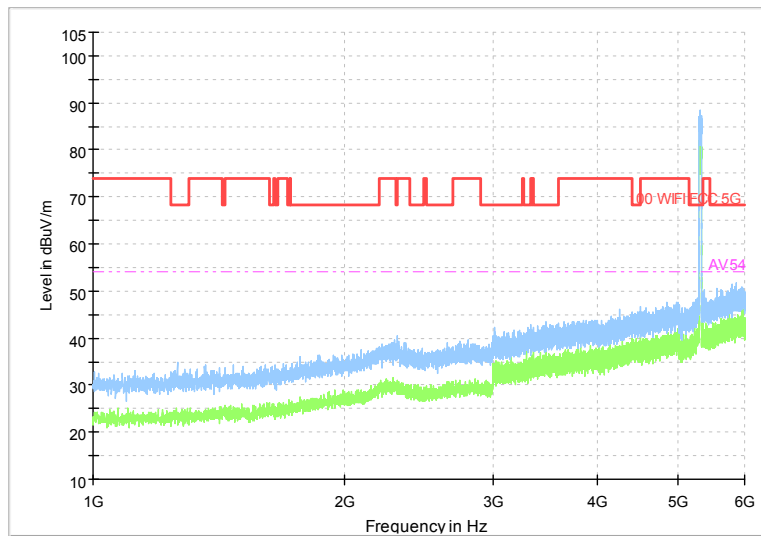

Full Spectrum

Frequency Range: 6GHz -18GHz  
Detector: Av mode and PK mode  
Modulation type: 802.11n(HT40)

Full Spectrum

Frequency Range: 18GHz -40GHz  
Detector: Av mode and PK mode  
Modulation type: 802.11n(HT40)

Full Spectrum

Comment

Frequency Range: 30MHz -1GHz  
 Detector: Av mode and PK mode  
 Test Mode: 802.11ac(VHT40)

Full Spectrum

Frequency Range: 1GHz -6GHz  
 Detector: Av mode and PK mode  
 Test Mode: 802.11ac(VHT40)