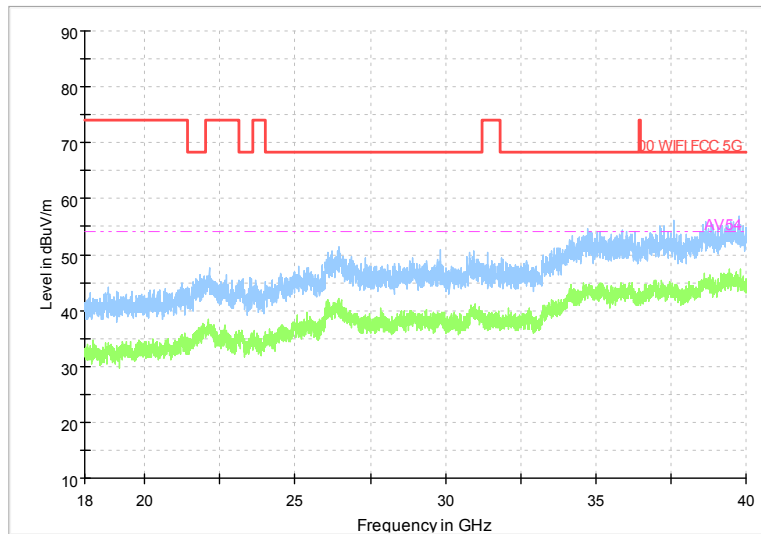

Full Spectrum

Frequency Range: 6GHz -18GHz  
Detector: Av mode and PK mode  
Test Mode: 802.11ac(VHT20)

Full Spectrum

Frequency Range: 18GHz -40GHz  
Detector: Av mode and PK mode  
Test Mode: 802.11ac(VHT20)

Carrier frequency (MHz): 5270  
Channel No.:54

Comment

Frequency Range: 30MHz -1GHz  
Detector: Av mode and PK mode  
Modulation type: 802.11n(HT40)

Frequency Range: 1GHz -6GHz  
Detector: Av mode and PK mode  
Modulation type: 802.11n(HT40)

Full Spectrum

Frequency Range: 6GHz -18GHz  
Detector: Av mode and PK mode  
Modulation type: 802.11n(HT40)

Full Spectrum

Frequency Range: 18GHz -40GHz  
Detector: Av mode and PK mode  
Modulation type: 802.11n(HT40)