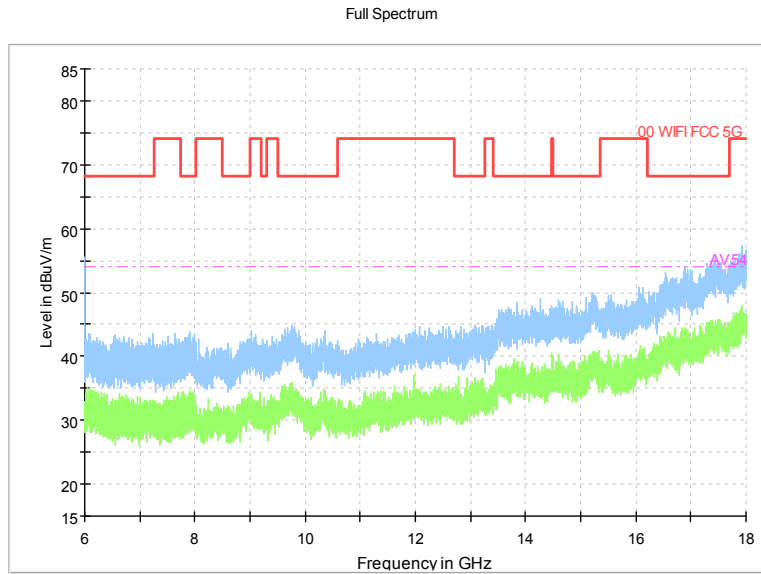

Full Spectrum

Frequency Range: 6GHz -18GHz  
Detector: Av mode and PK mode  
Modulation type: 802.11n(HT20)

Full Spectrum

Frequency Range: 18GHz -40GHz  
Detector: Av mode and PK mode  
Modulation type: 802.11n(HT20)

Full Spectrum

Comment

Frequency Range: 30MHz -1GHz  
Detector: Av mode and PK mode  
Test Mode: 802.11ac(VHT20)

Full Spectrum

Frequency Range: 1GHz -6GHz  
Detector: Av mode and PK mode  
Test Mode: 802.11ac(VHT20)

Frequency Range: 6GHz -18GHz  
Detector: Av mode and PK mode  
Test Mode: 802.11ac(VHT20)

Frequency Range: 18GHz -40GHz  
Detector: Av mode and PK mode  
Test Mode: 802.11ac(VHT20)

Carrier frequency (MHz): 5700  
Channel No.: 140