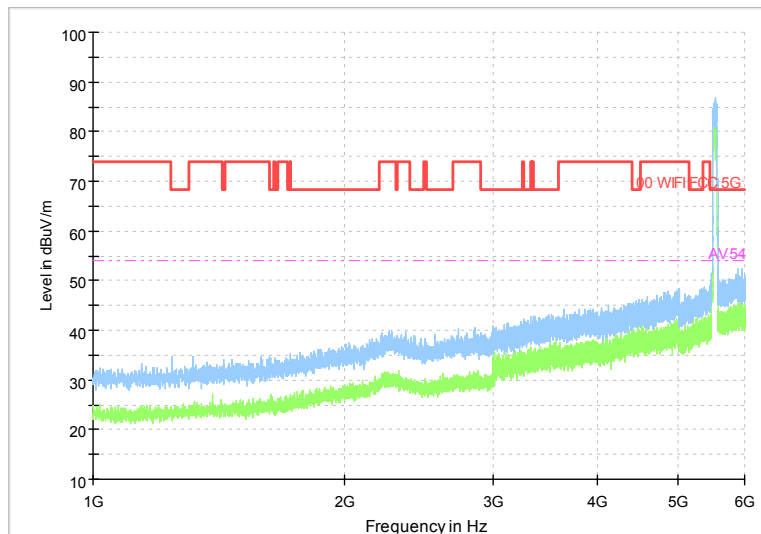

Full Spectrum

Frequency Range: 1GHz -6GHz  
 Detector: Av mode and PK mode  
 Test Mode: 802.11ac(VHT40)

Comment

Frequency Range: 6GHz -18GHz  
Detector: Av mode and PK mode  
Test Mode: 802.11ac(VHT40)

Comment

Frequency Range: 18GHz -40GHz  
Detector: Av mode and PK mode  
Test Mode: 802.11ac(VHT40)

Carrier frequency (MHz): 5530  
Channel No.:106

Full Spectrum

Comment

Frequency Range: 30MHz -1GHz  
Detector: Av mode and PK mode  
Test Mode: 802.11ac(VHT80)

Full Spectrum

Frequency Range: 1GHz -6GHz  
Detector: Av mode and PK mode  
Test Mode: 802.11ac(VHT80)

Comment

Frequency Range: 6GHz -18GHz  
 Detector: Av mode and PK mode  
 Test Mode: 802.11ac(VHT80)

Comment