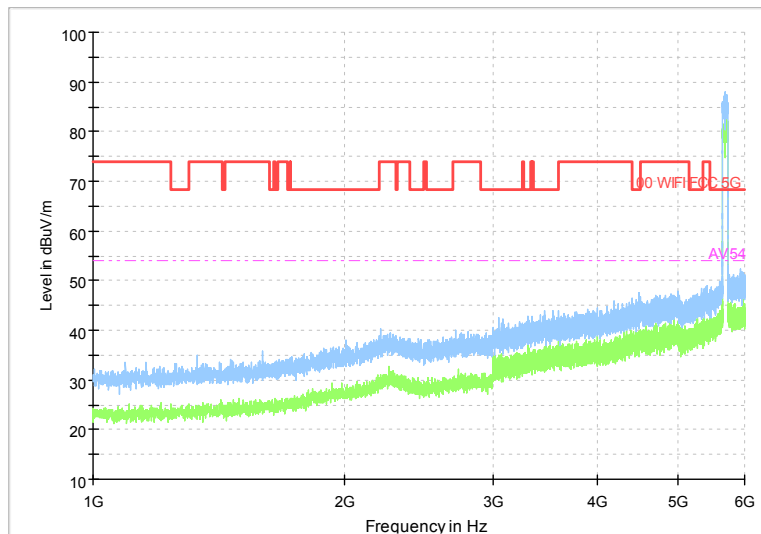

Frequency Range: 1GHz -6GHz  
Detector: Av mode and PK mode  
Test Mode: 802.11ac(VHT80)

Comment

Frequency Range: 6GHz -18GHz  
Detector: Av mode and PK mode  
Test Mode: 802.11ac(VHT80)

Comment

Frequency Range: 18GHz -40GHz  
Detector: Av mode and PK mode  
Test Mode: 802.11ac(VHT80)

Carrier frequency (MHz): 5690  
Channel No.:138

Full Spectrum

Comment

Frequency Range: 30MHz -1GHz  
 Detector: Av mode and PK mode  
 Test Mode: 802.11ac(VHT80)

Full Spectrum

Frequency Range: 1GHz -6GHz  
 Detector: Av mode and PK mode  
 Test Mode: 802.11ac(VHT80)

Full Spectrum

Frequency Range: 6GHz -18GHz  
Detector: Av mode and PK mode  
Test Mode: 802.11ac(VHT80)

Full Spectrum

Preview Result 2-AVG      Preview Result 1-PK+  
00 WIFI FCC 5G              AV.54

Comment