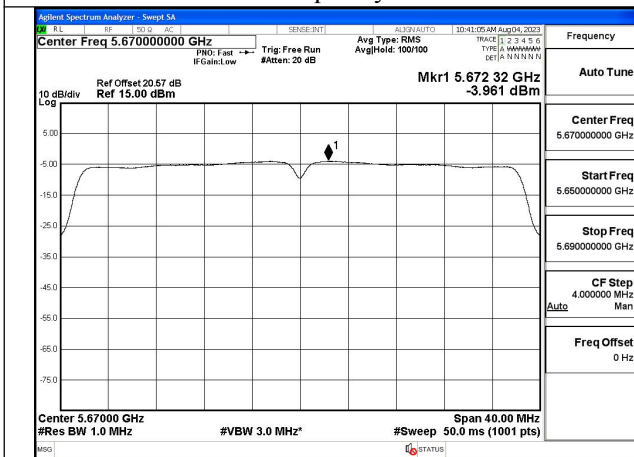

Mode:802.11ac VHT20 Frequency:5580MHz
Ant:Chain0

Mode:802.11ac VHT20 Frequency:5700MHz
Ant:Chain0

Test Mode: 802.11n HT40

Mode:802.11n HT40 Frequency:5510MHz Ant:Chain0

Mode:802.11n HT40 Frequency:5590MHz Ant:Chain0