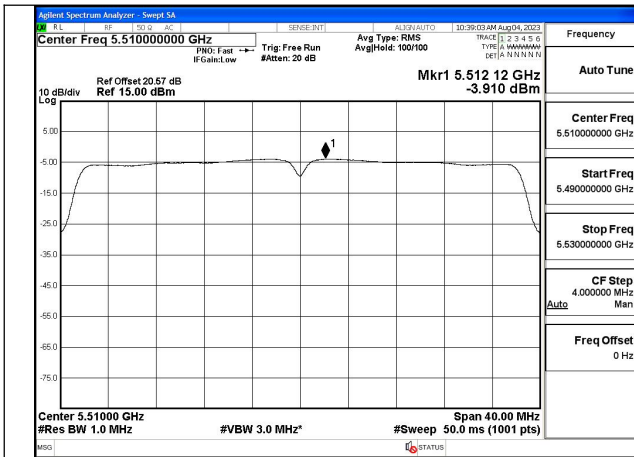

Test Mode: 802.11n HT40

Mode:802.11n HT40 Frequency:5510MHz Ant:Chain0