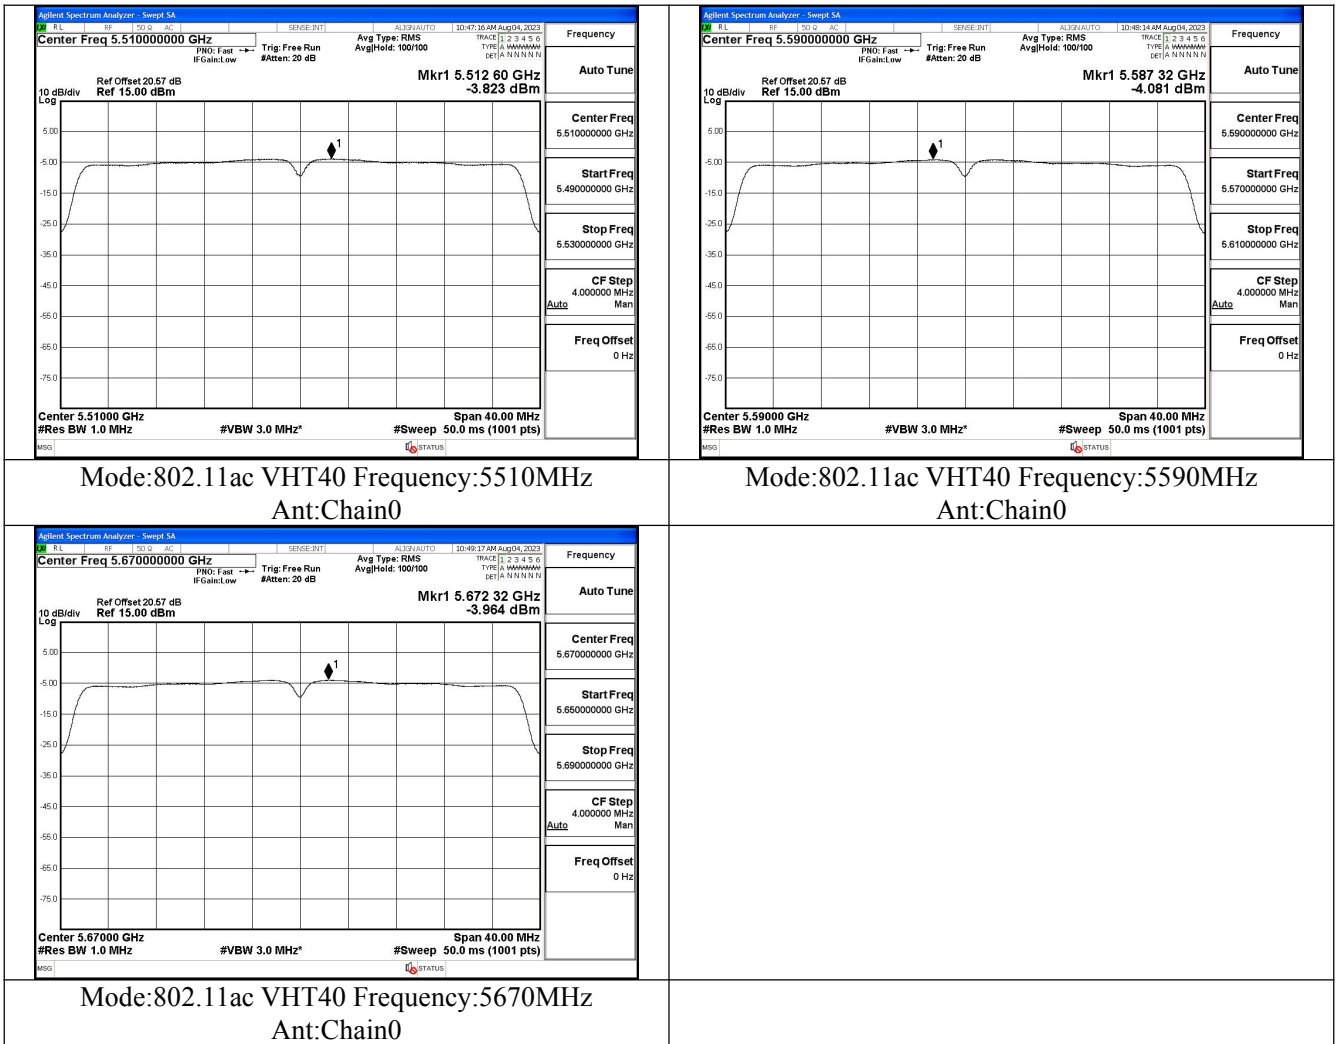

Test Mode: 802.11ac VHT40