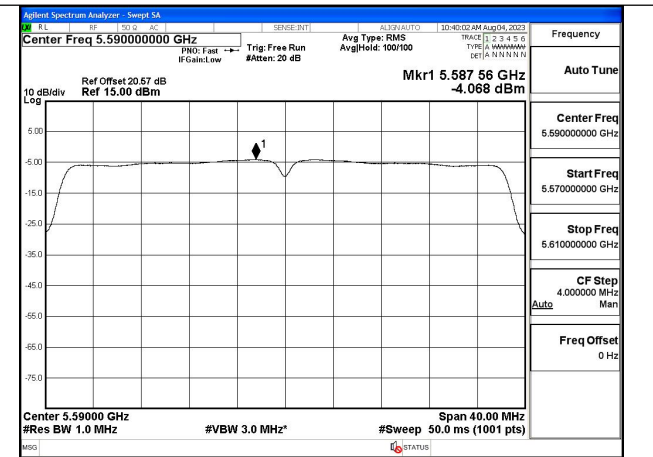

Test Mode: 802.11n HT20

Mode:802.11n HT20 Frequency:5500MHz Ant:Chain0

Mode:802.11n HT20 Frequency:5580MHz Ant:Chain0

Mode:802.11n HT20 Frequency:5700MHz Ant:Chain0

Test Mode: 802.11ac VHT20

Mode:802.11ac VHT20 Frequency:5500MHz
Ant:Chain0

Mode:802.11ac VHT20 Frequency:5580MHz
Ant:Chain0

Mode:802.11ac VHT20 Frequency:5700MHz
Ant:Chain0

Test Mode: 802.11n HT40

Mode:802.11n HT40 Frequency:5510MHz Ant:Chain0

Mode:802.11n HT40 Frequency:5590MHz Ant:Chain0