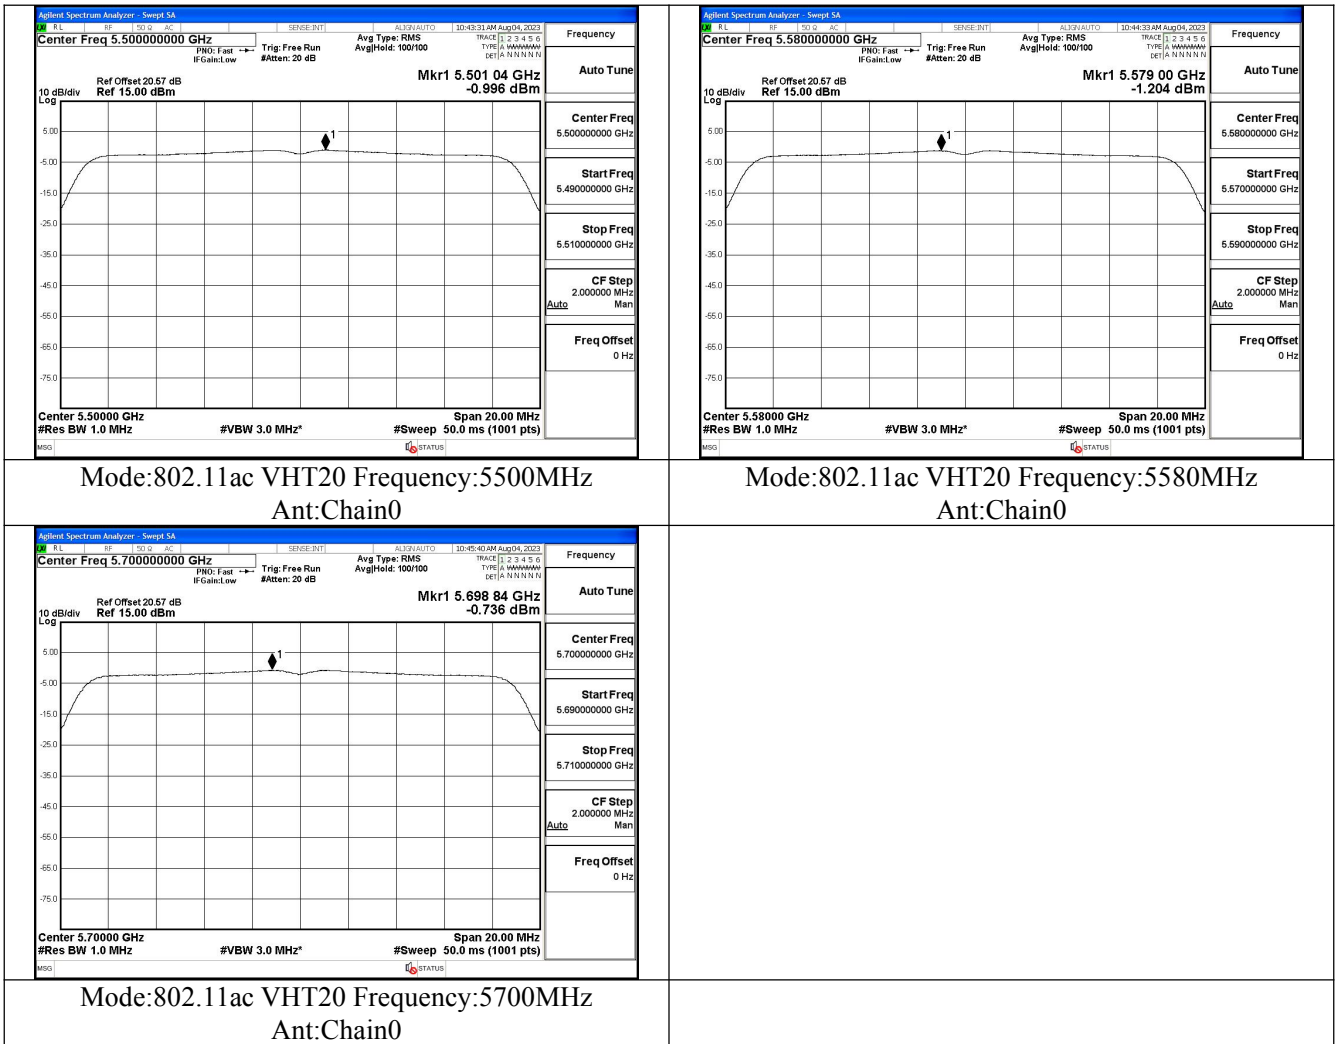

Test Mode: 802.11n HT20

Mode:802.11n HT20 Frequency:5500MHz Ant:Chain0

Mode:802.11n HT20 Frequency:5580MHz Ant:Chain0

Mode:802.11n HT20 Frequency:5700MHz Ant:Chain0

Test Mode: 802.11ac VHT20

Mode:802.11ac VHT20 Frequency:5500MHz
Ant:Chain0

Mode:802.11ac VHT20 Frequency:5580MHz
Ant:Chain0

Mode:802.11ac VHT20 Frequency:5700MHz
Ant:Chain0

Test Mode: 802.11n HT40

Mode:802.11n HT40 Frequency:5510MHz Ant:Chain0

Mode:802.11n HT40 Frequency:5590MHz Ant:Chain0