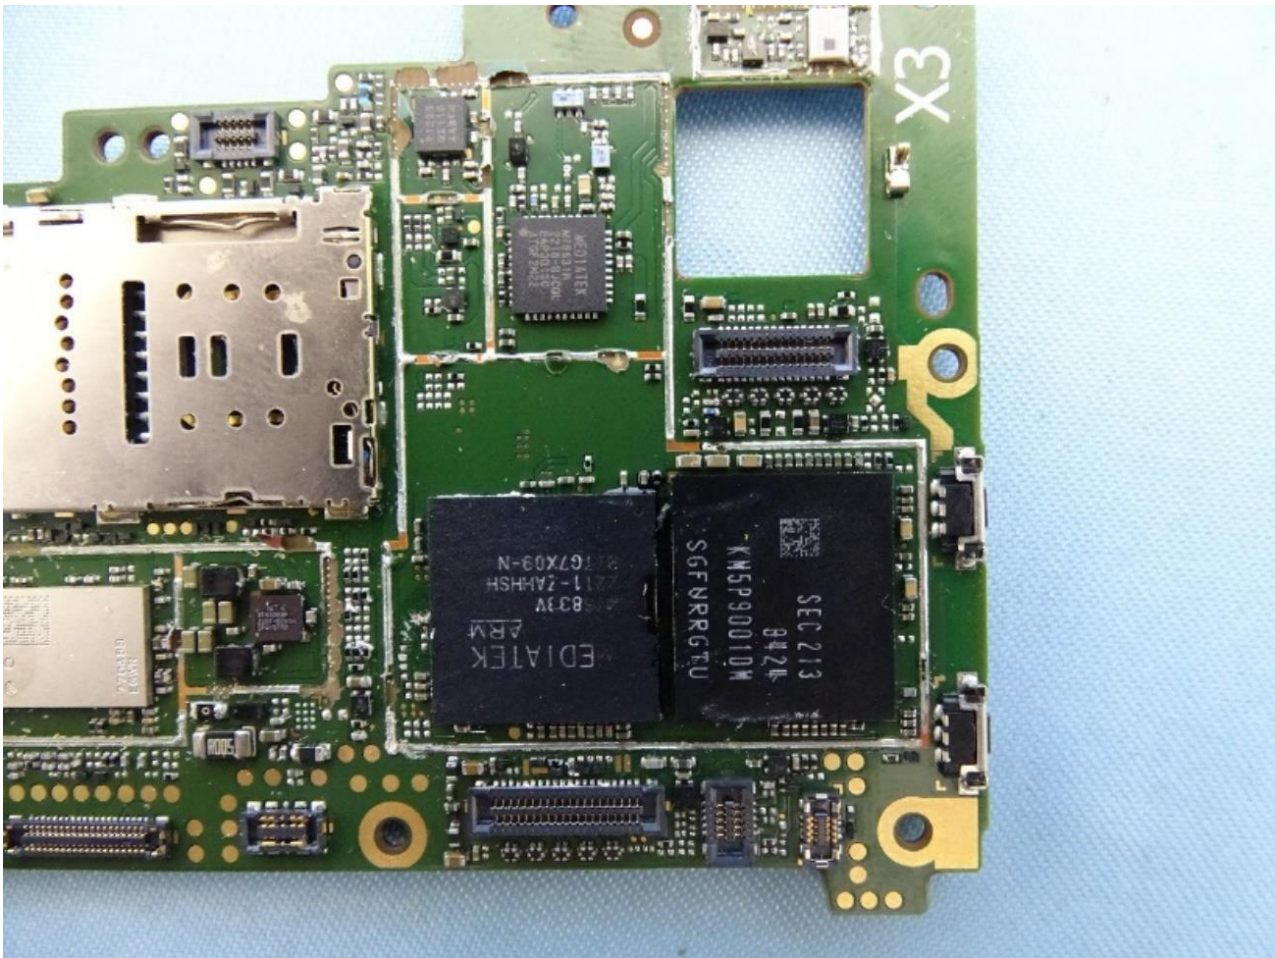

### 3. Internal Photograph of EUT

Brand Name: SHARP / Model Name: APYHRO00327

Sample 1

Sample 2