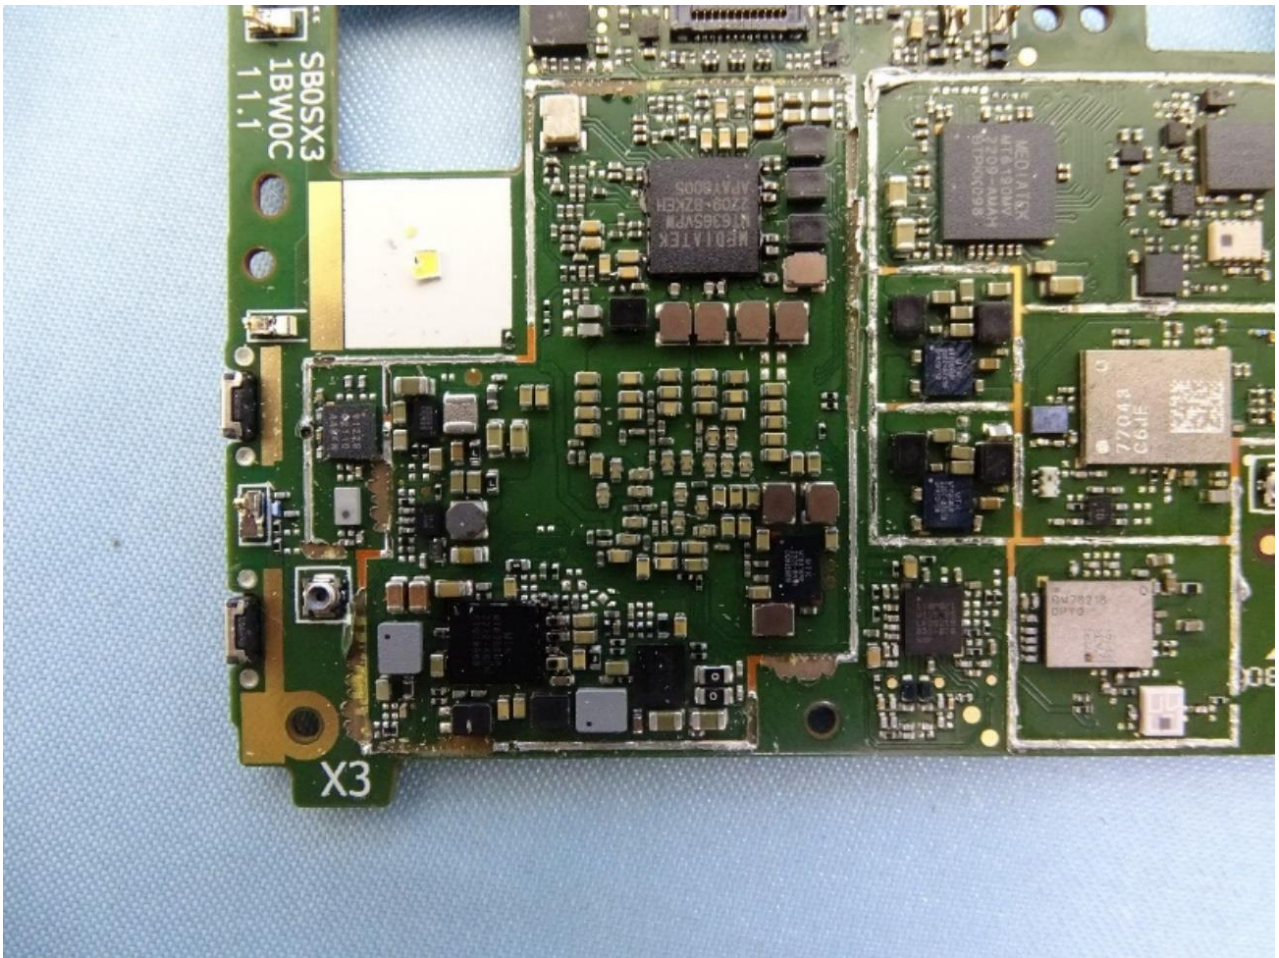

### 3. Internal Photograph of EUT

Brand Name: SHARP / Model Name: APYHRO00327

Sample 1

Sample 2