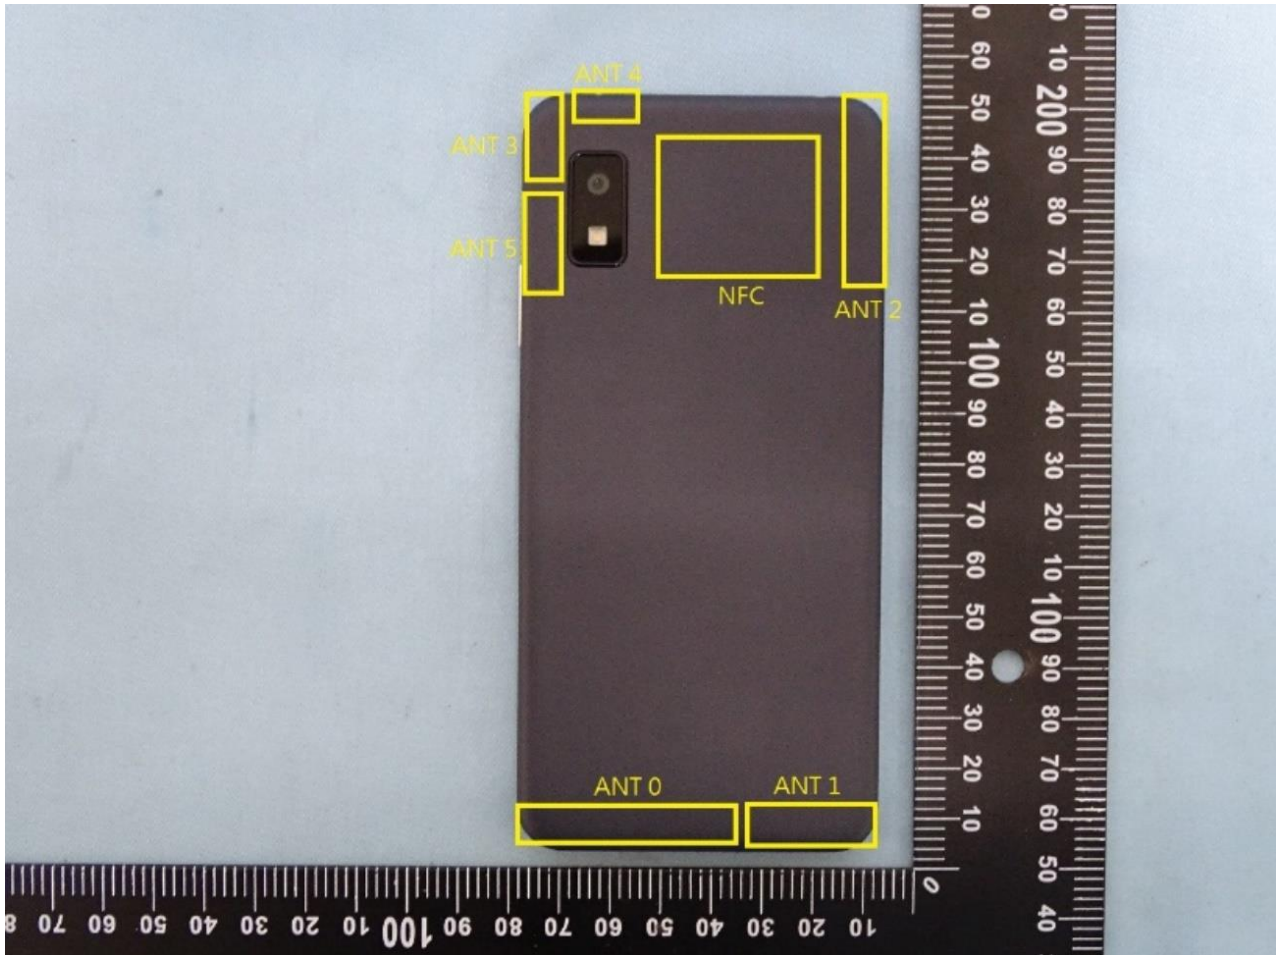

### 3. Internal Photograph of EUT

Brand Name: SHARP / Model Name: APYHRO00327

Sample 1

Sample 2