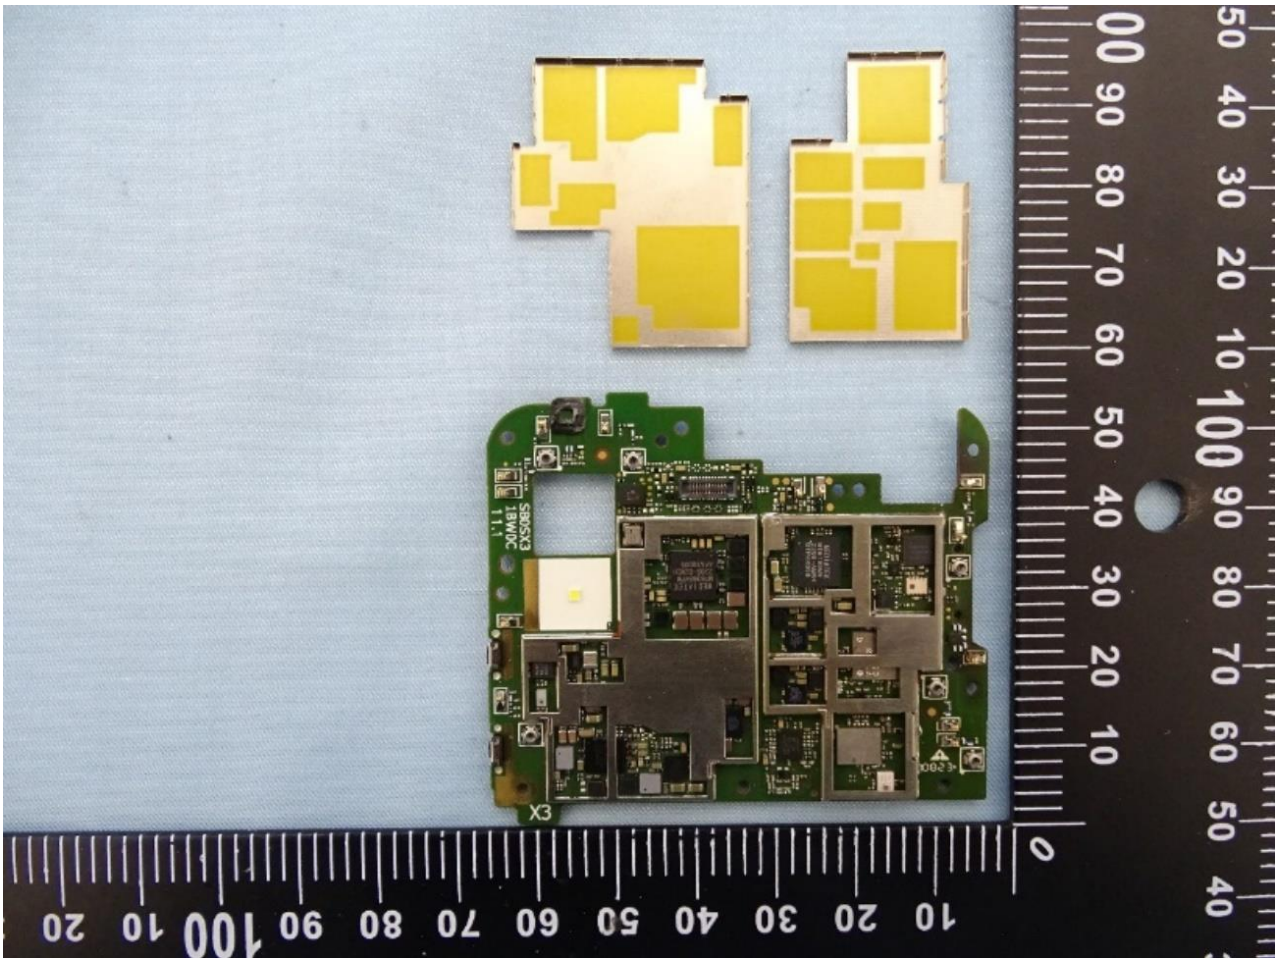

### 3. Internal Photograph of EUT

Brand Name: SHARP / Model Name: APYHRO00327

Sample 1

Sample 2