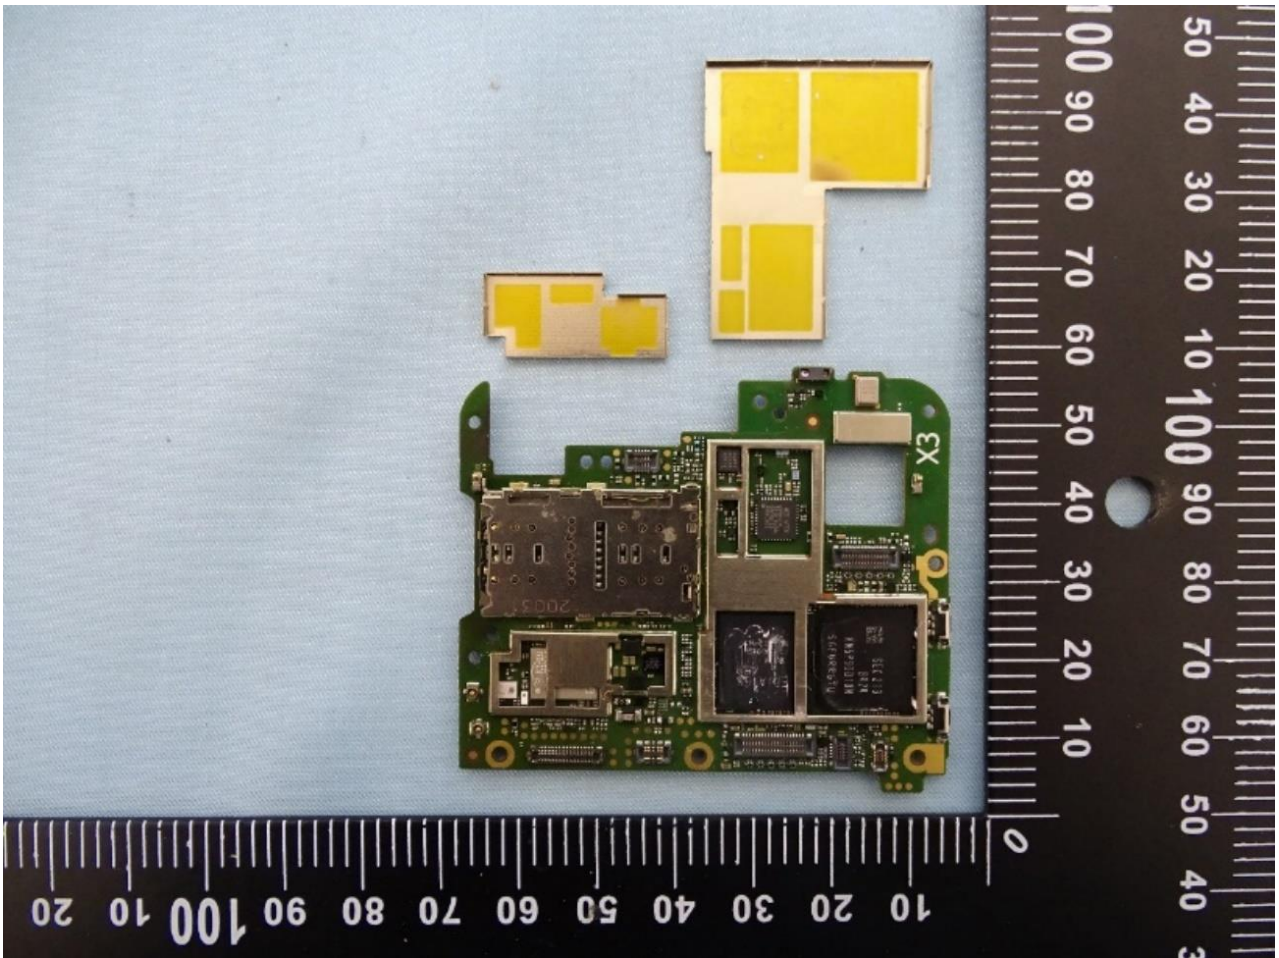

### 3. Internal Photograph of EUT

Brand Name: SHARP / Model Name: APYHRO00327

Sample 1

Sample 2