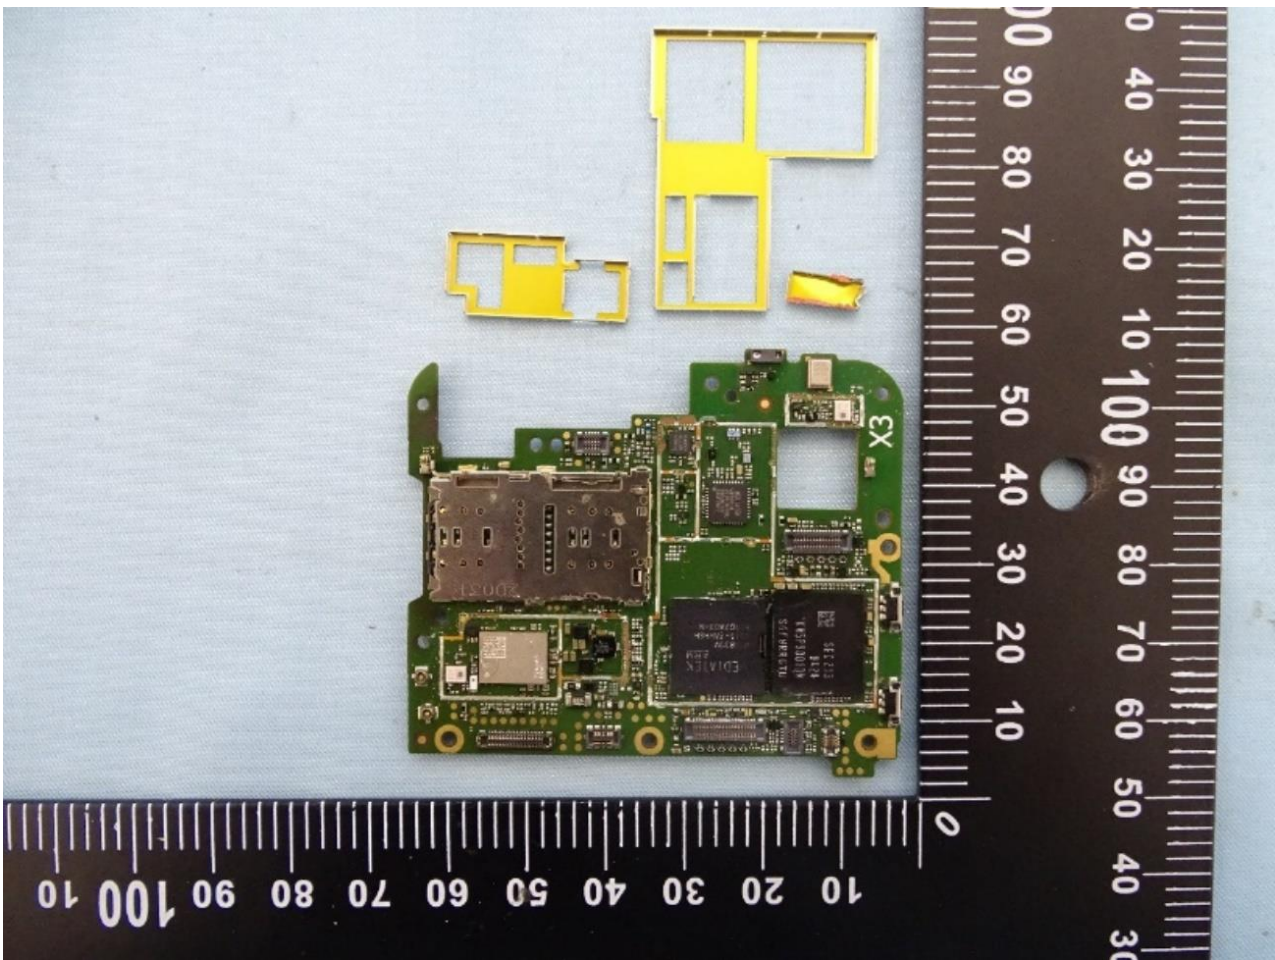

### 3. Internal Photograph of EUT

Brand Name: SHARP / Model Name: APYHRO00327

Sample 1

Sample 2