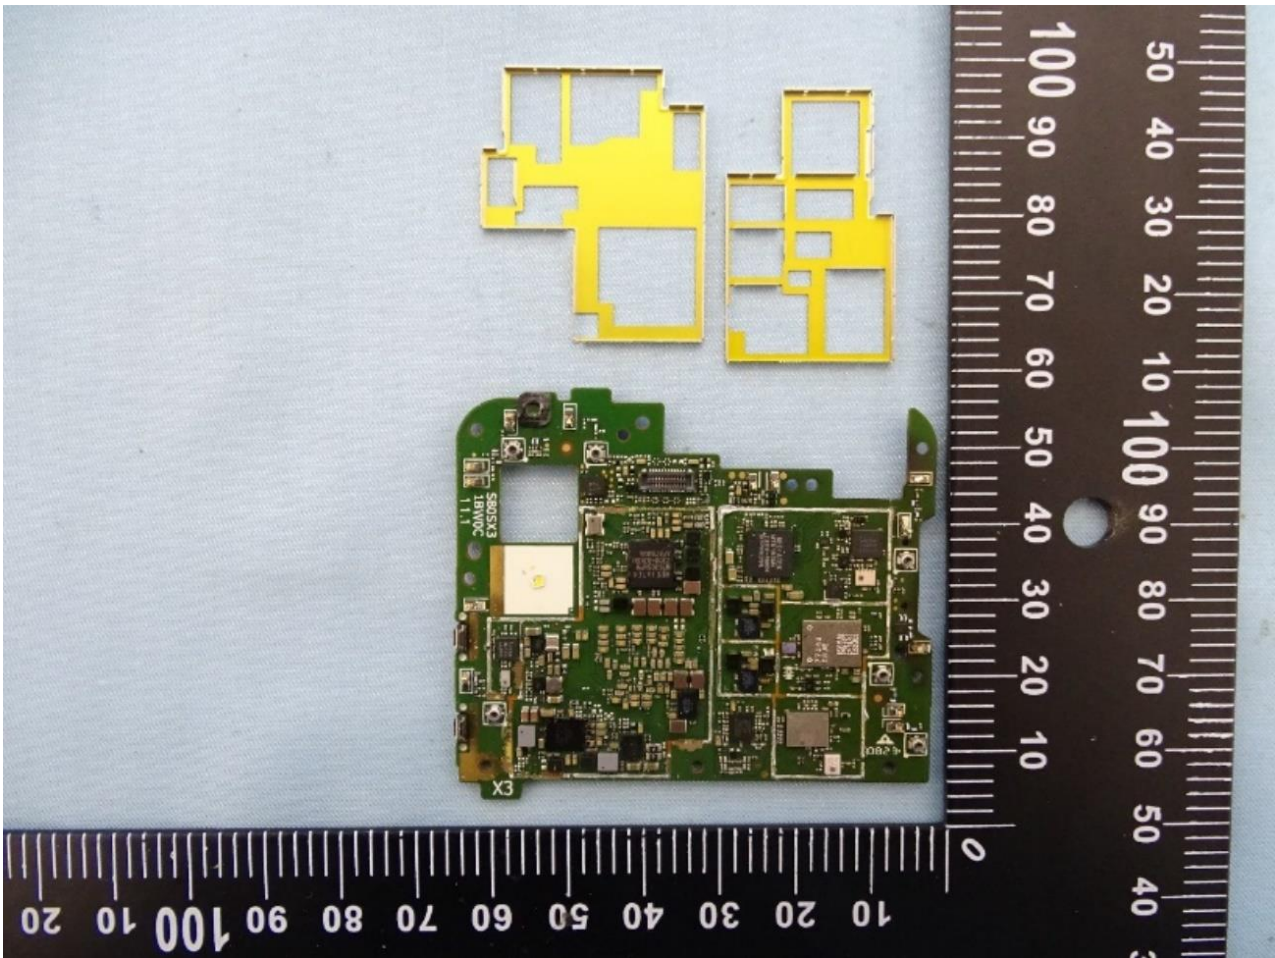

### 3. Internal Photograph of EUT

Brand Name: SHARP / Model Name: APYHRO00327

Sample 1

Sample 2