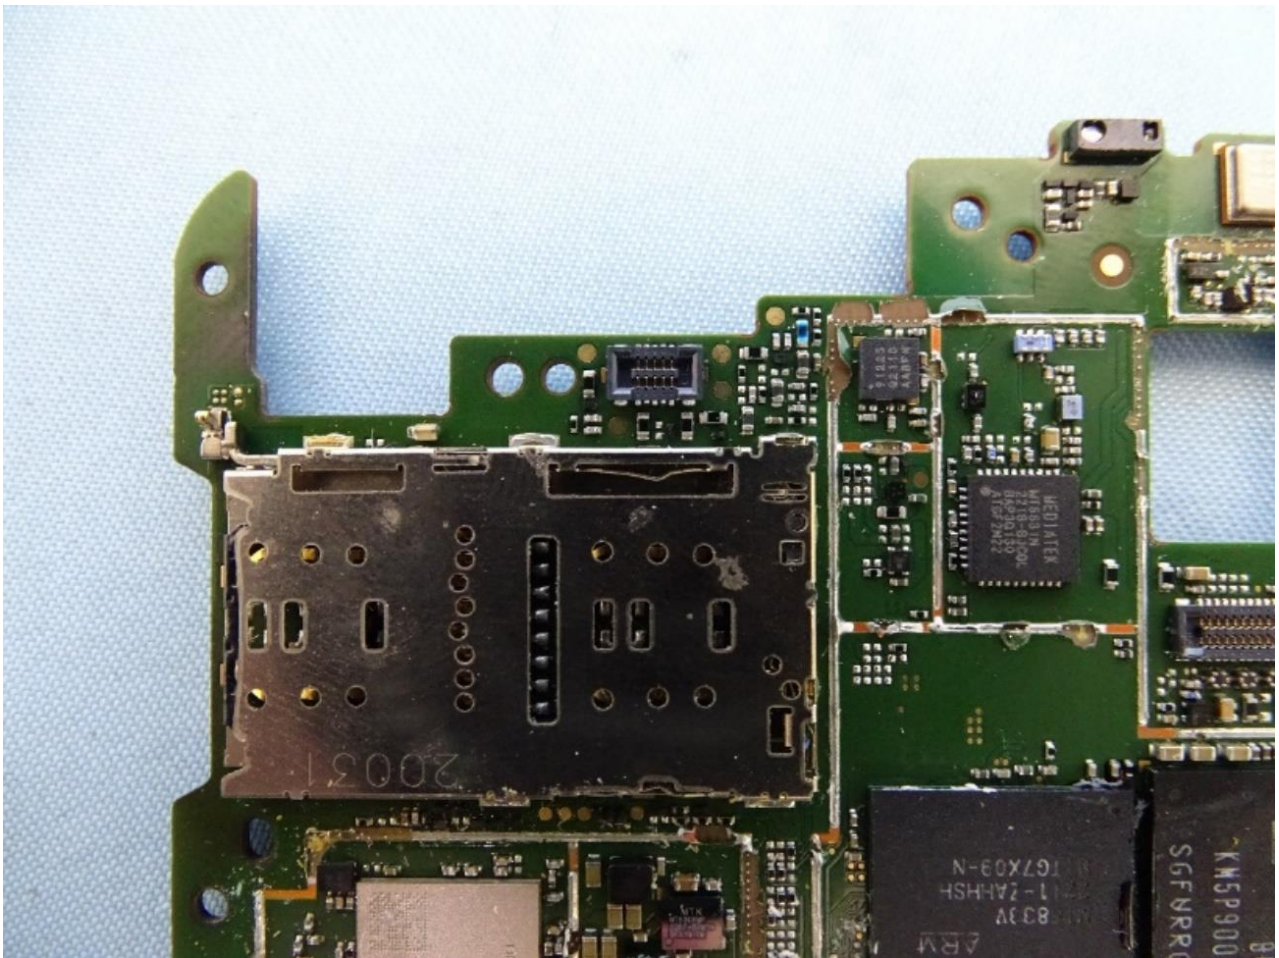

### 3. Internal Photograph of EUT

Brand Name: SHARP / Model Name: APYHRO00327

Sample 1

Sample 2