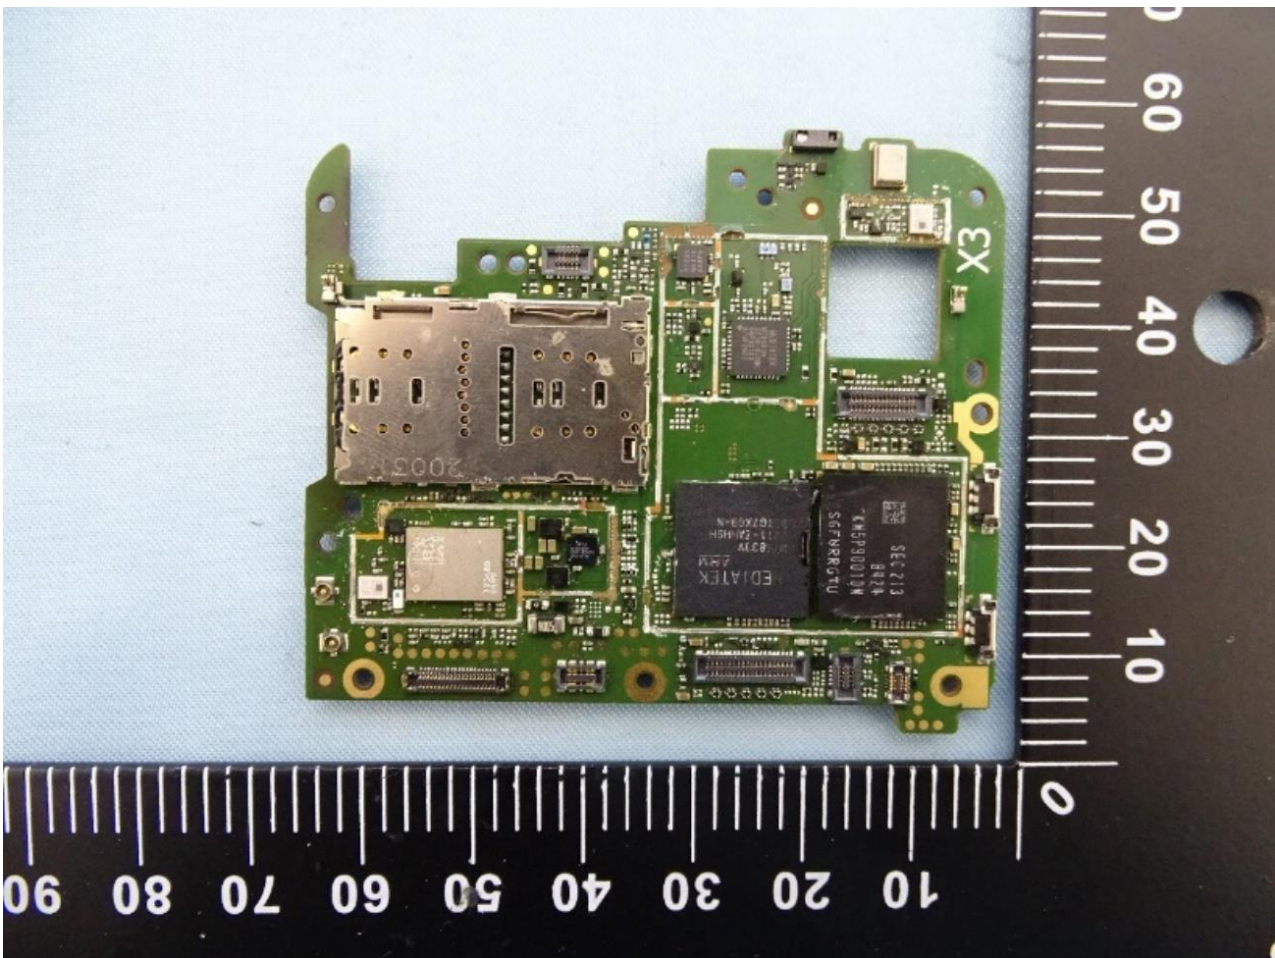

### 3. Internal Photograph of EUT

Brand Name: SHARP / Model Name: APYHRO00327

Sample 1

Sample 2