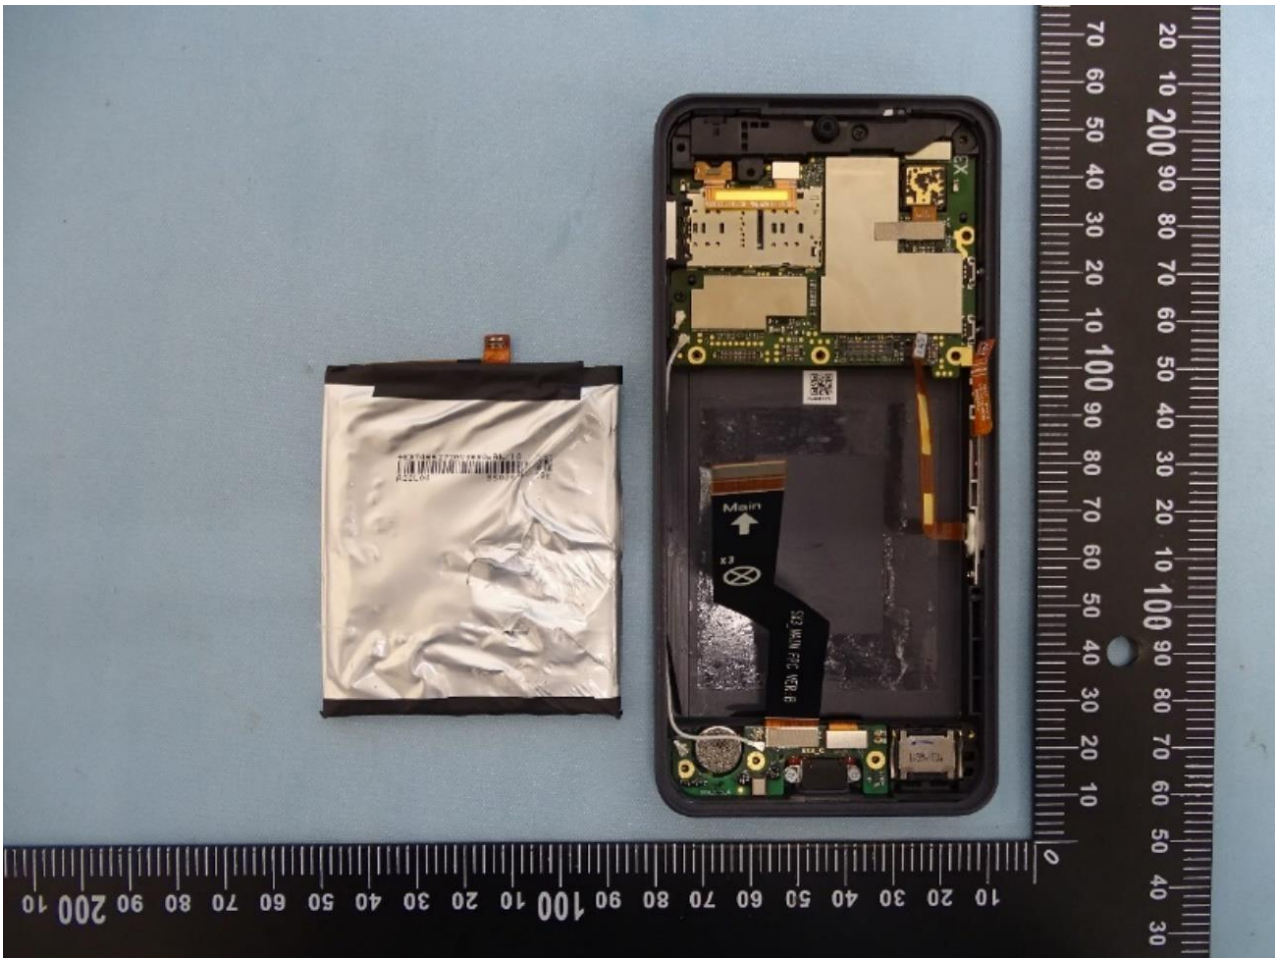

### 3. Internal Photograph of EUT

Brand Name: SHARP / Model Name: APYHRO00327

Sample 1

Sample 2