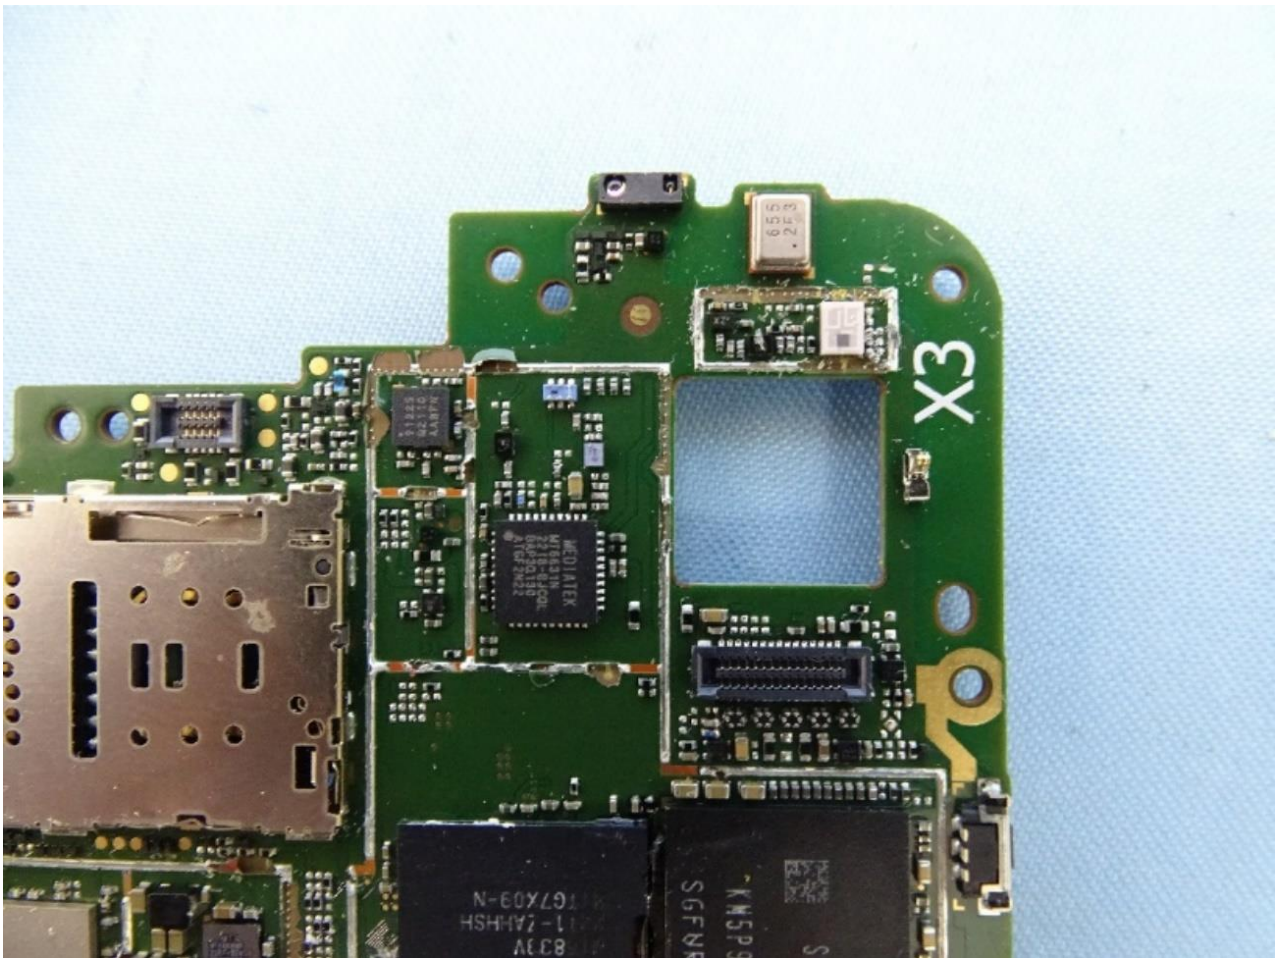

### 3. Internal Photograph of EUT

Brand Name: SHARP / Model Name: APYHRO00327

Sample 1

Sample 2