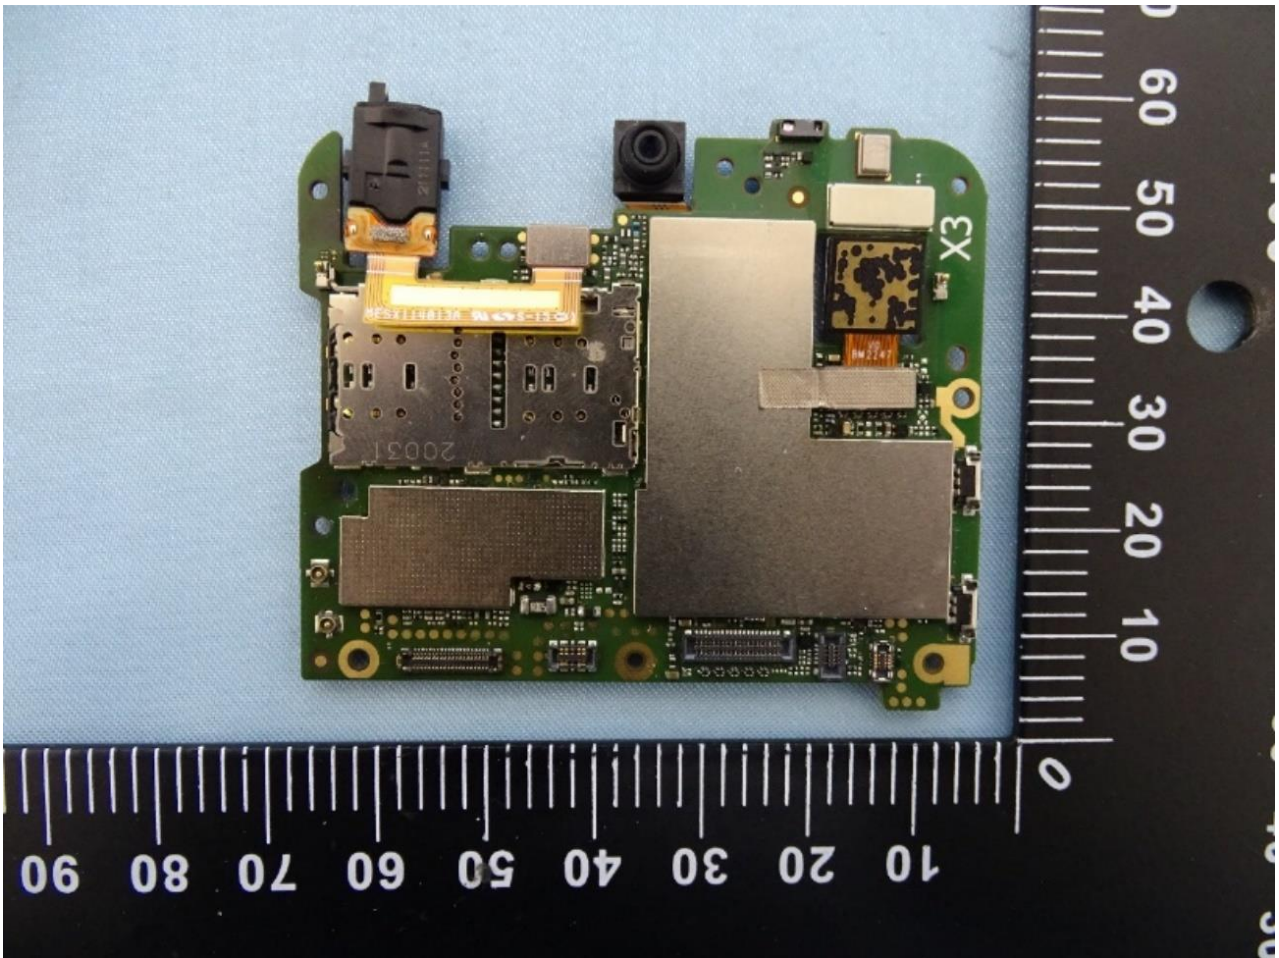

### 3. Internal Photograph of EUT

Brand Name: SHARP / Model Name: APYHRO00327

Sample 1

Sample 2