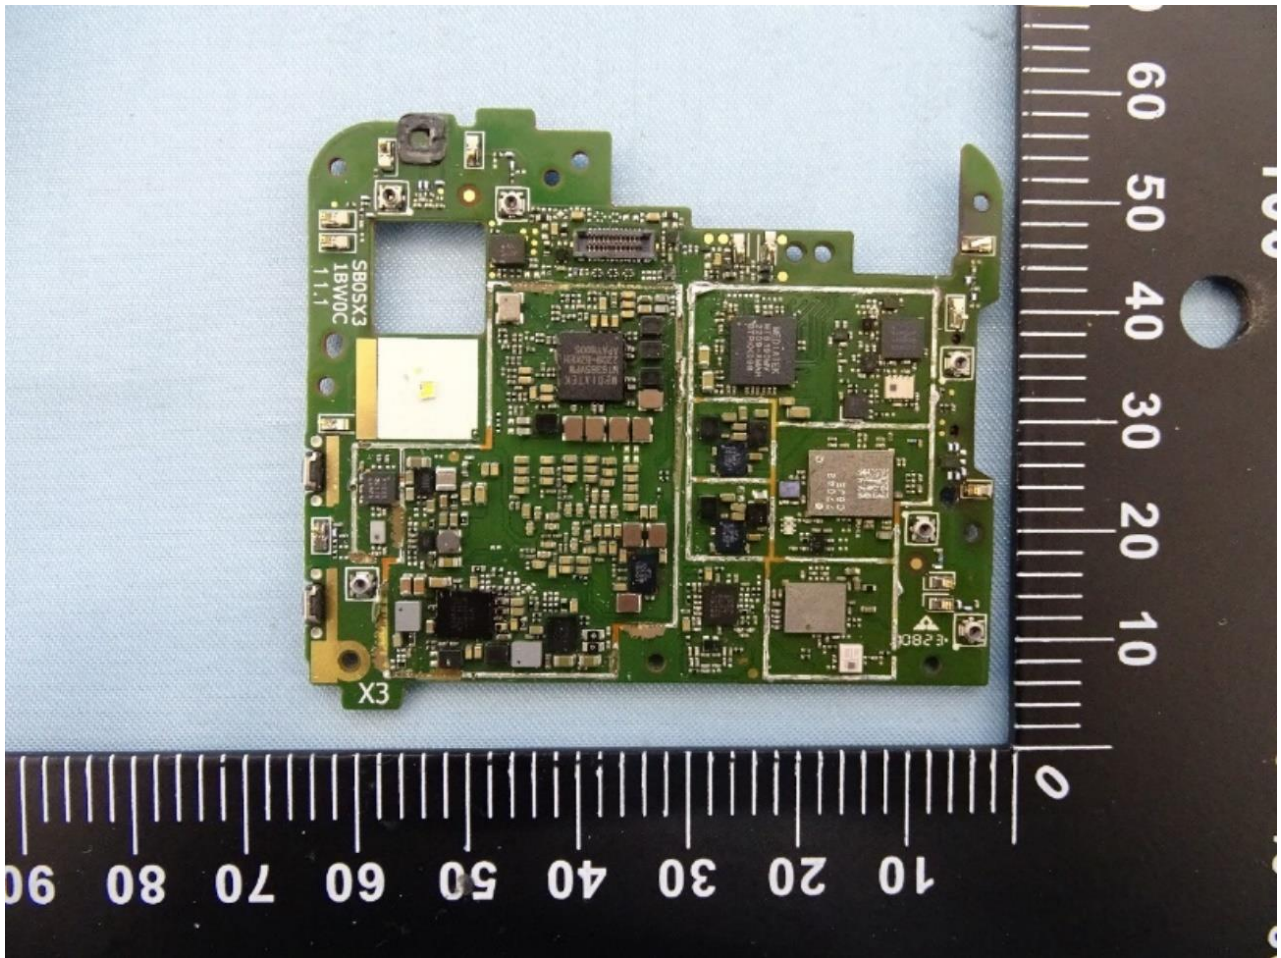

### 3. Internal Photograph of EUT

Brand Name: SHARP / Model Name: APYHRO00327

Sample 1

Sample 2