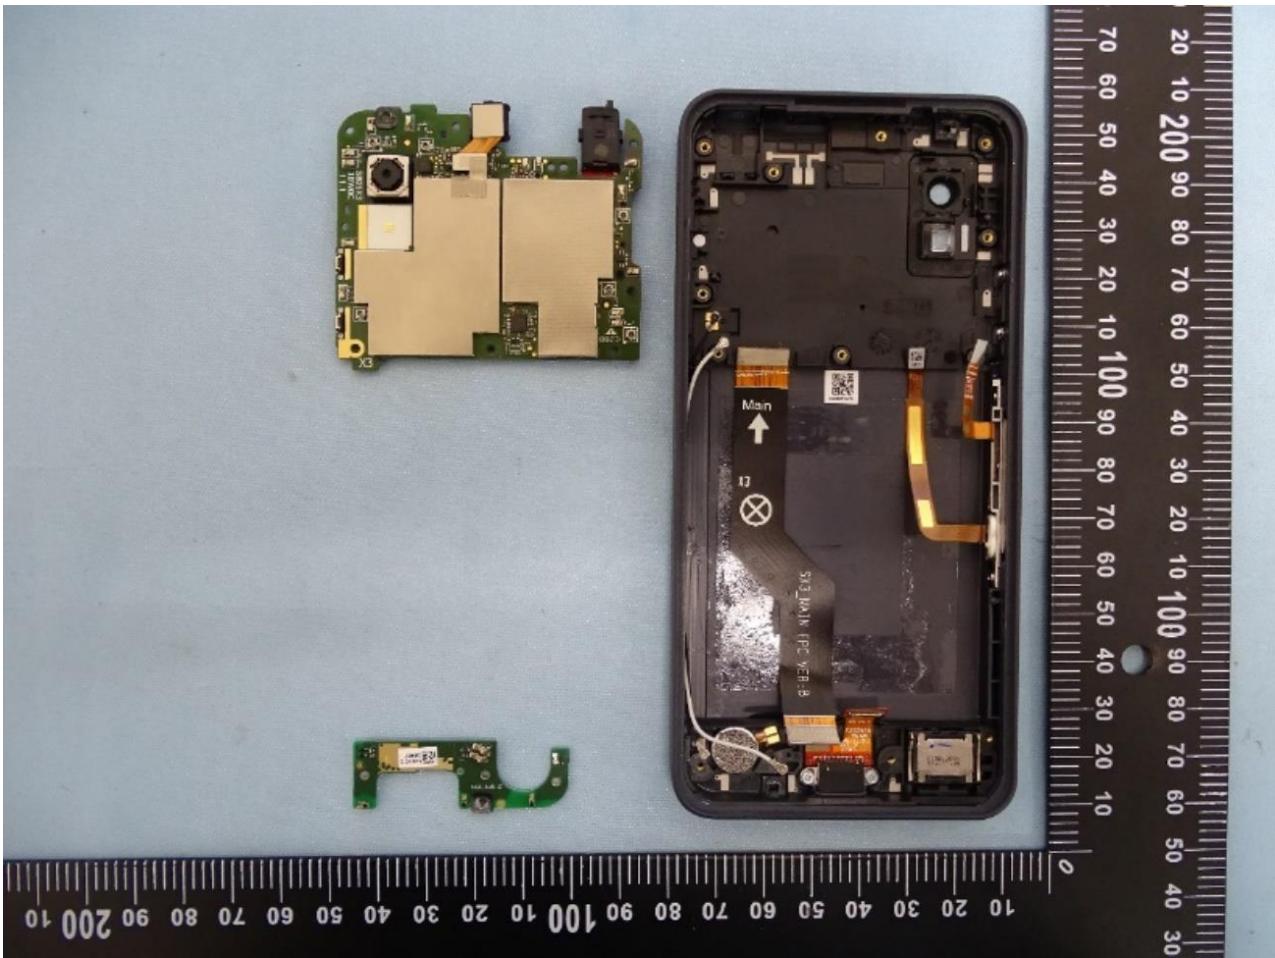

### 3. Internal Photograph of EUT

Brand Name: SHARP / Model Name: APYHRO00327

Sample 1

Sample 2