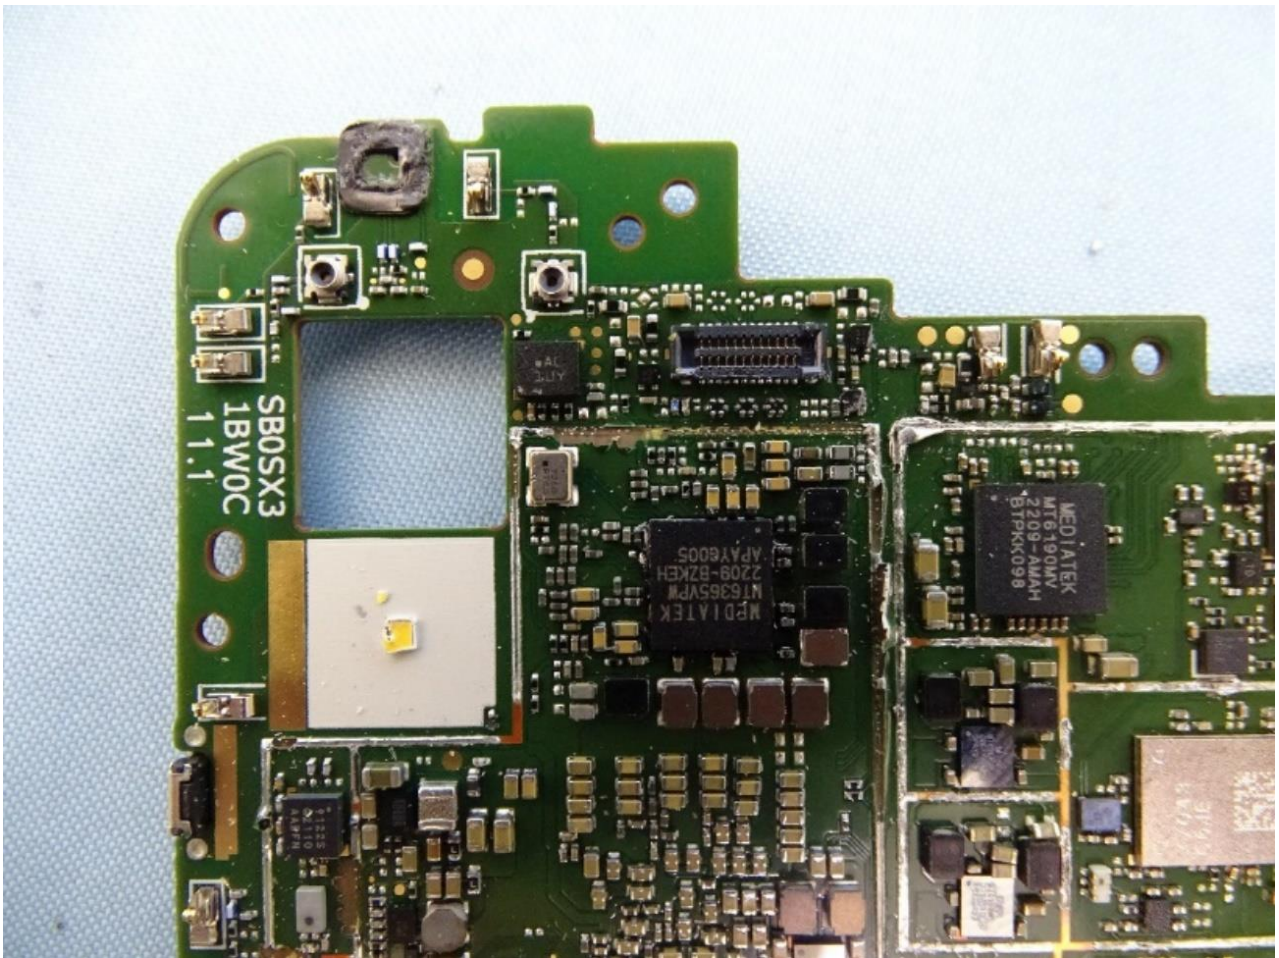

### 3. Internal Photograph of EUT

Brand Name: SHARP / Model Name: APYHRO00327

Sample 1

Sample 2