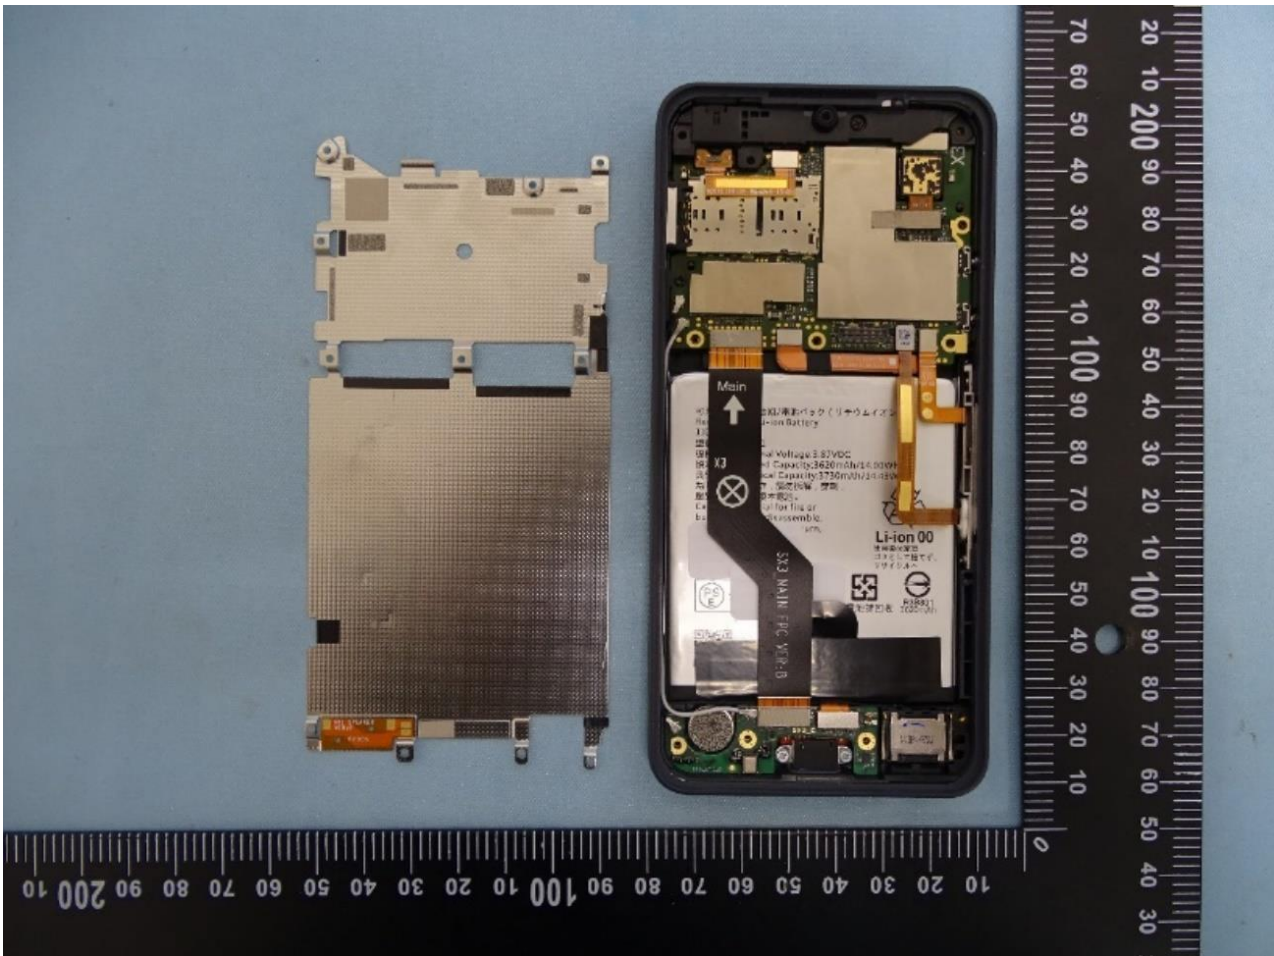

### 3. Internal Photograph of EUT

Brand Name: SHARP / Model Name: APYHRO00327

Sample 1

Sample 2