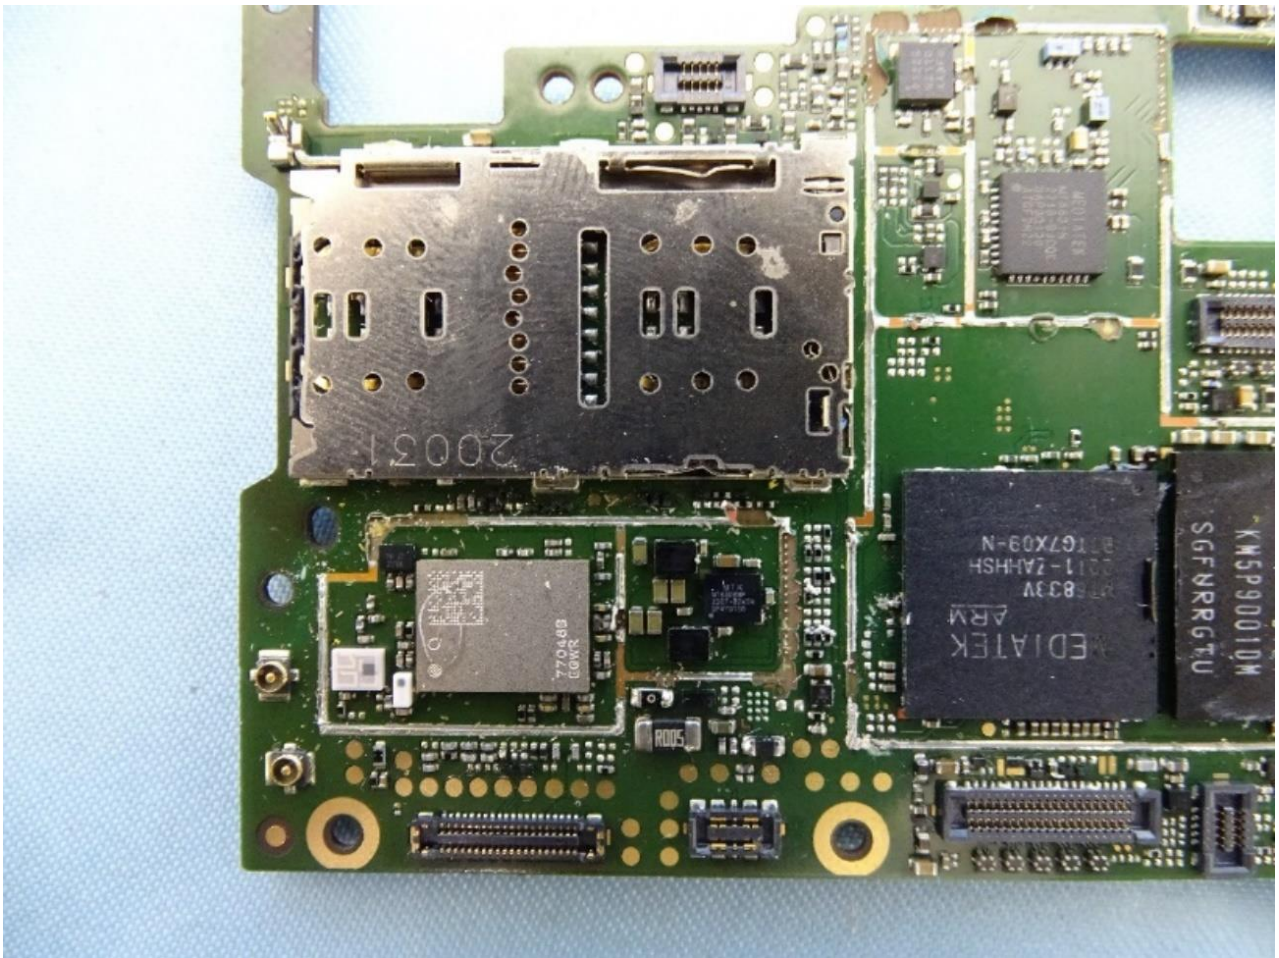

### 3. Internal Photograph of EUT

Brand Name: SHARP / Model Name: APYHRO00327

Sample 1

Sample 2