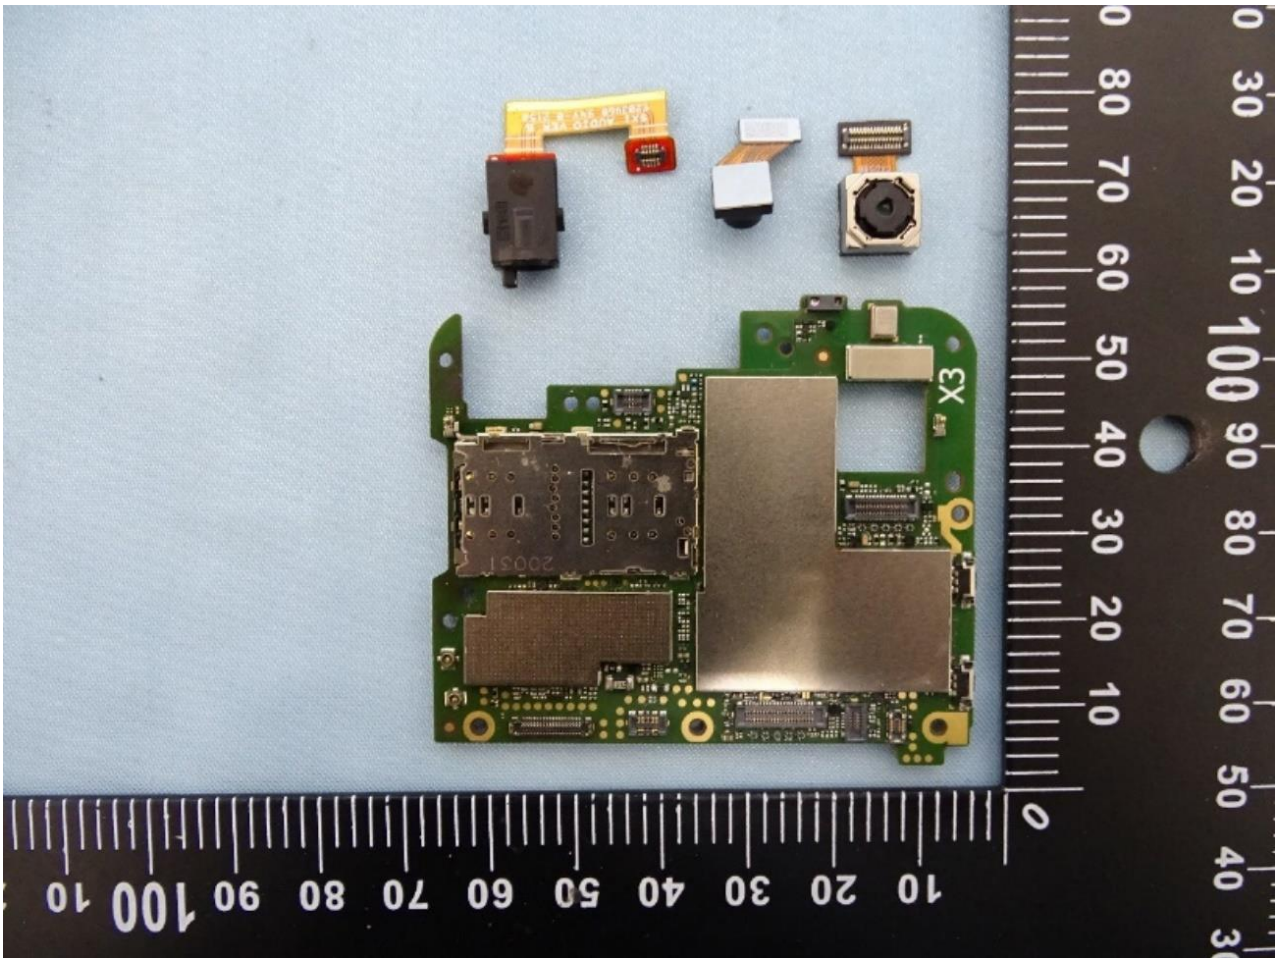

### 3. Internal Photograph of EUT

Brand Name: SHARP / Model Name: APYHRO00327

Sample 1

Sample 2