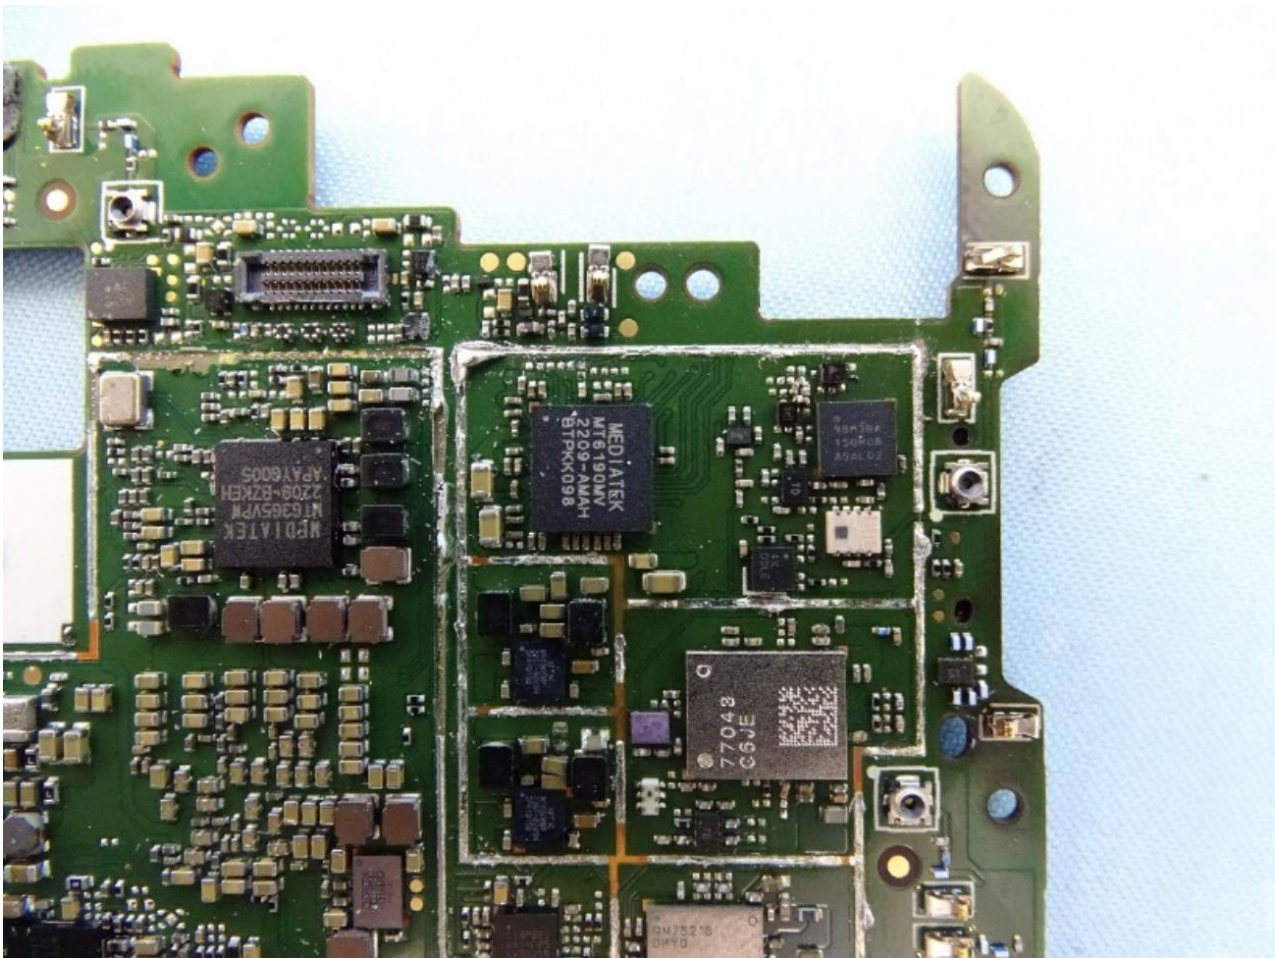

### 3. Internal Photograph of EUT

Brand Name: SHARP / Model Name: APYHRO00327

Sample 1

Sample 2