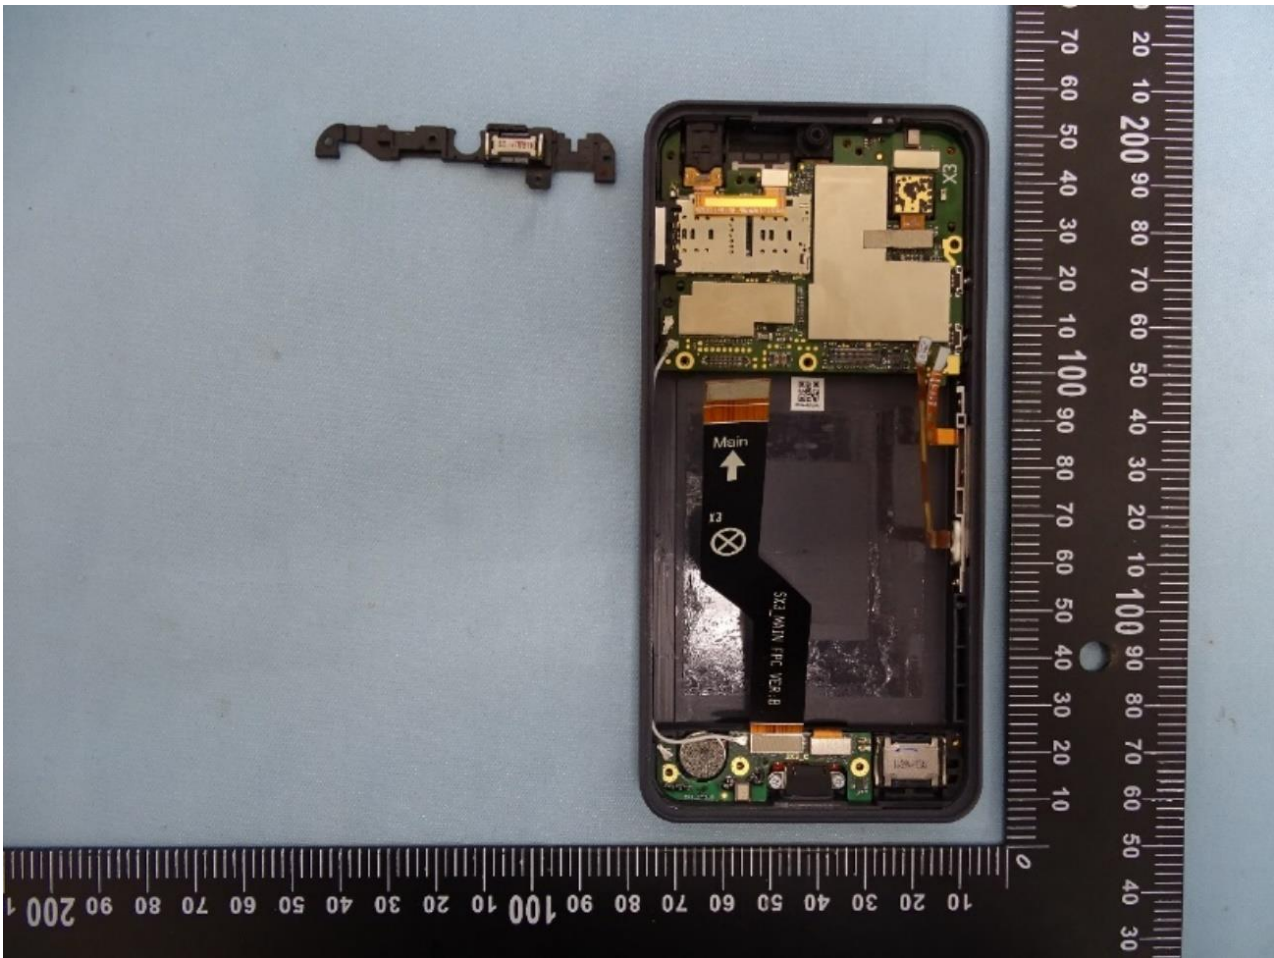

### 3. Internal Photograph of EUT

Brand Name: SHARP / Model Name: APYHRO00327

Sample 1

Sample 2