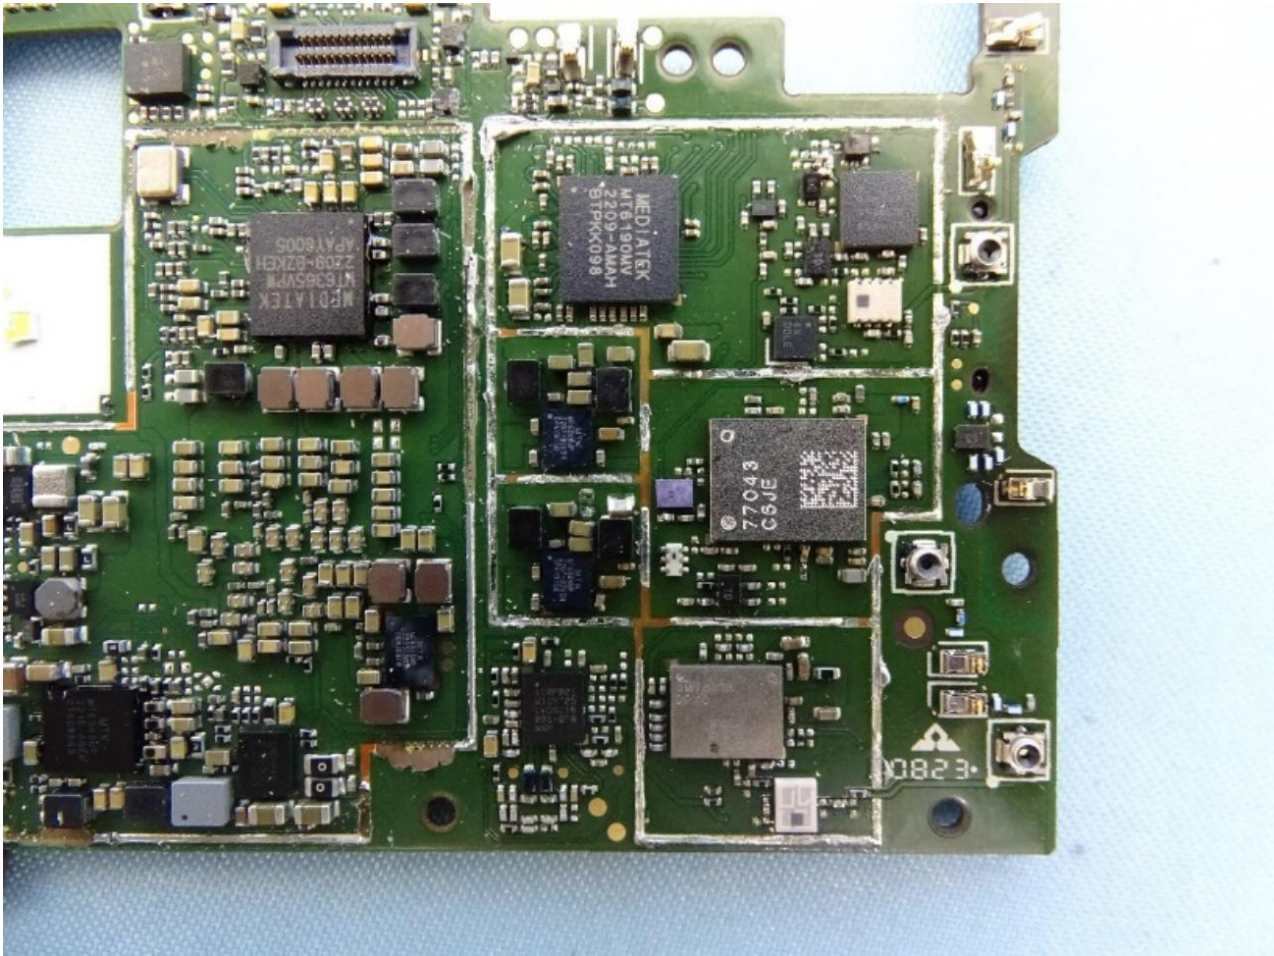

### 3. Internal Photograph of EUT

Brand Name: SHARP / Model Name: APYHRO00327

Sample 1

Sample 2