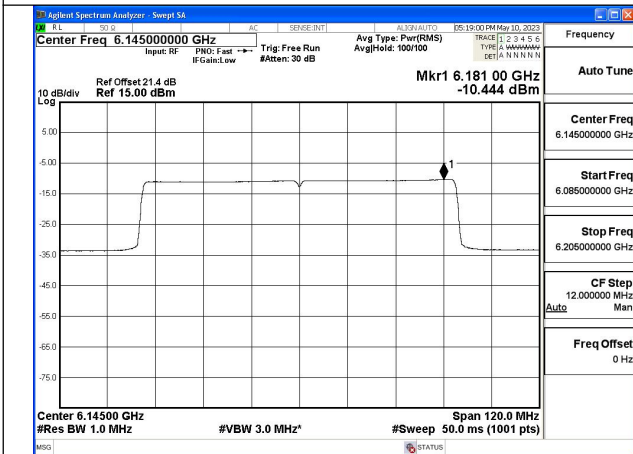

Mode:802.11ax HE80 Tone:996T Frequency:5985MHz  
Chain0

Mode:802.11ax HE80 Tone:996T Frequency:6145MHz  
Chain0

Mode:802.11ax HE80 Tone:996T Frequency:6385MHz  
Chain0

Mode:802.11ax HE80 Tone:996T Frequency:5985MHz  
Chain1

Mode:802.11ax HE80 Tone:996T Frequency:6145MHz  
Chain1

Mode:802.11ax HE80 Tone:996T Frequency:6385MHz  
Chain1

Test Mode: 802.11ax HE160

Mode:802.11ax HE160 Tone:26T Frequency:6025MHz  
Chain0

Mode:802.11ax HE160 Tone:26T Frequency:6185MHz  
Chain0