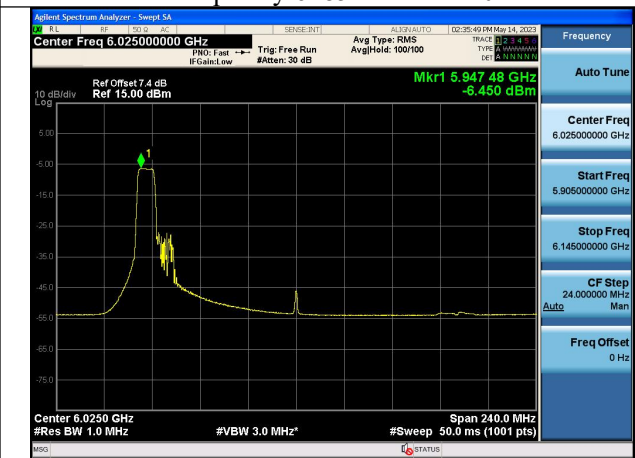

Mode:802.11ax HE160 Tone:52T Frequency:6025MHz  
Chain0

Mode:802.11ax HE160 Tone:52T Frequency:6185MHz  
Chain0

Mode:802.11ax HE160 Tone:52T Frequency:6345MHz  
Chain0

Mode:802.11ax HE160 Tone:52T Frequency:6025MHz  
Chain1

Mode:802.11ax HE160 Tone:52T Frequency:6185MHz  
Chain1

Mode:802.11ax HE160 Tone:52T Frequency:6345MHz  
Chain1

Mode:802.11ax HE160 Tone:106T  
Frequency:6025MHz Chain0

Mode:802.11ax HE160 Tone:106T  
Frequency:6185MHz Chain0

Mode:802.11ax HE160 Tone:106T  
Frequency:6345MHz Chain0

Mode:802.11ax HE160 Tone:106T  
Frequency:6025MHz Chain1

Mode:802.11ax HE160 Tone:106T  
Frequency:6185MHz Chain1

Mode:802.11ax HE160 Tone:106T  
Frequency:6345MHz Chain1