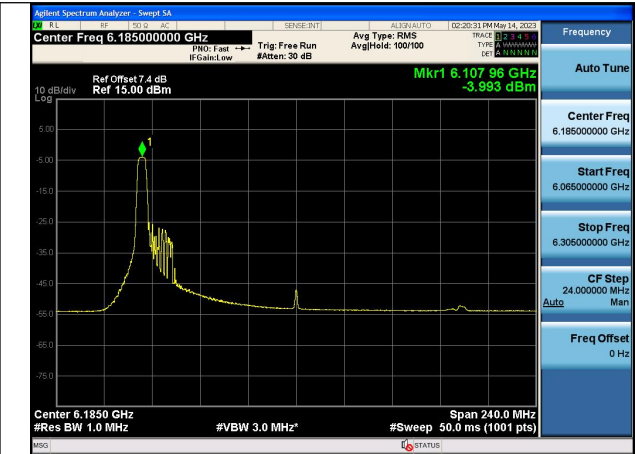

Mode:802.11ax HE80 Tone:996T Frequency:6145MHz  
Chain1

Mode:802.11ax HE80 Tone:996T Frequency:6385MHz  
Chain1

Test Mode: 802.11ax HE160

Mode:802.11ax HE160 Tone:26T Frequency:6025MHz  
Chain0

Mode:802.11ax HE160 Tone:26T Frequency:6185MHz  
Chain0

Mode:802.11ax HE160 Tone:26T Frequency:6345MHz  
Chain0

Mode:802.11ax HE160 Tone:26T Frequency:6025MHz  
Chain1

Mode:802.11ax HE160 Tone:26T Frequency:6185MHz  
Chain1

Mode:802.11ax HE160 Tone:26T Frequency:6345MHz  
Chain1

Mode:802.11ax HE160 Tone:52T Frequency:6025MHz  
Chain0

Mode:802.11ax HE160 Tone:52T Frequency:6185MHz  
Chain0

Mode:802.11ax HE160 Tone:52T Frequency:6345MHz  
Chain0

Mode:802.11ax HE160 Tone:52T Frequency:6025MHz  
Chain1