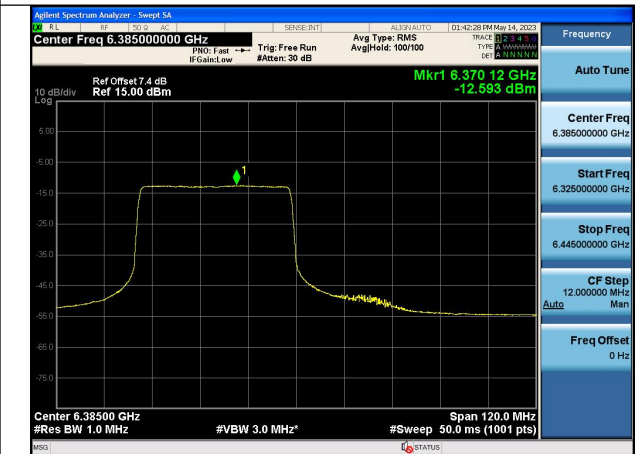

Mode:802.11ax HE80 Tone:242T Frequency:6145MHz  
Chain1

Mode:802.11ax HE80 Tone:242T Frequency:6385MHz  
Chain1

Mode:802.11ax HE80 Tone:484T Frequency:5985MHz  
Chain0

Mode:802.11ax HE80 Tone:484T Frequency:6145MHz  
Chain0

Mode:802.11ax HE80 Tone:484T Frequency:6385MHz  
Chain0

Mode:802.11ax HE80 Tone:484T Frequency:5985MHz  
Chain1

Mode:802.11ax HE80 Tone:484T Frequency:6145MHz  
Chain1

Mode:802.11ax HE80 Tone:484T Frequency:6385MHz  
Chain1