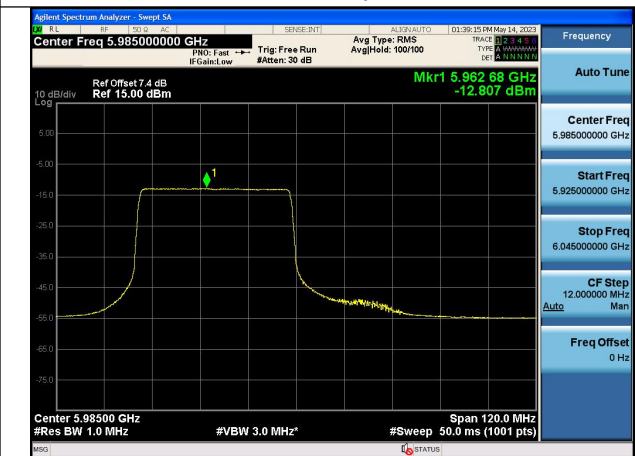

Mode:802.11ax HE80 Tone:242T Frequency:6145MHz  
Chain1

Mode:802.11ax HE80 Tone:242T Frequency:6385MHz  
Chain1

Mode:802.11ax HE80 Tone:484T Frequency:5985MHz  
Chain0

Mode:802.11ax HE80 Tone:484T Frequency:6145MHz  
Chain0

Mode:802.11ax HE80 Tone:484T Frequency:6385MHz  
Chain0

Mode:802.11ax HE80 Tone:484T Frequency:5985MHz  
Chain1

Mode:802.11ax HE80 Tone:484T Frequency:6145MHz  
Chain1

Mode:802.11ax HE80 Tone:484T Frequency:6385MHz  
Chain1