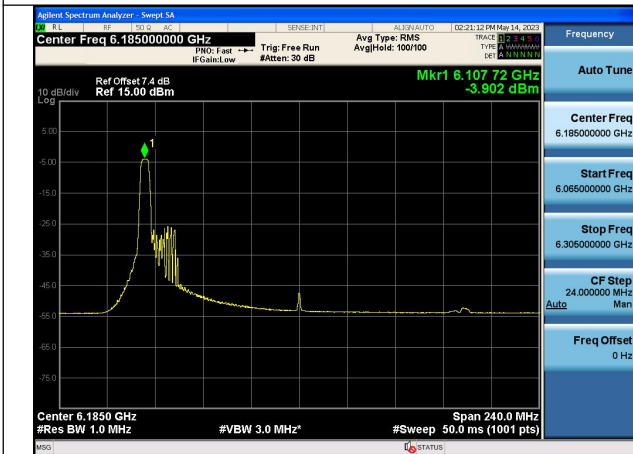

Mode:802.11ax HE160 Tone:52T Frequency:6025MHz  
Chain0

Mode:802.11ax HE160 Tone:52T Frequency:6185MHz  
Chain0

Mode:802.11ax HE160 Tone:52T Frequency:6345MHz  
Chain0

Mode:802.11ax HE160 Tone:52T Frequency:6025MHz  
Chain1

Mode:802.11ax HE160 Tone:52T Frequency:6185MHz  
Chain1

Mode:802.11ax HE160 Tone:52T Frequency:6345MHz  
Chain1

Mode:802.11ax HE160 Tone:106T  
Frequency:6025MHz Chain0

Mode:802.11ax HE160 Tone:106T  
Frequency:6185MHz Chain0