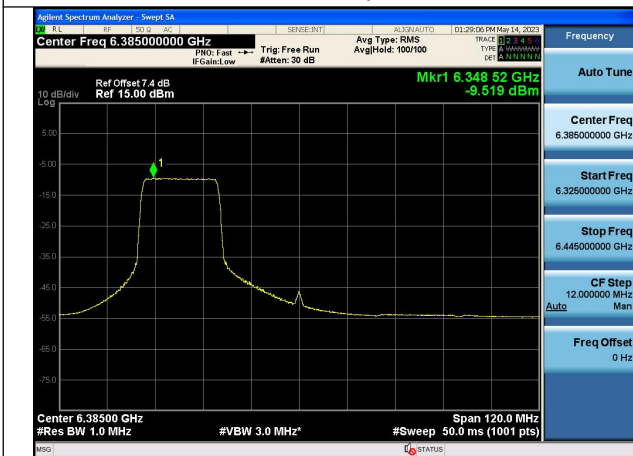

Mode:802.11ax HE80 Tone:242T Frequency:5985MHz  
Chain0

Mode:802.11ax HE80 Tone:242T Frequency:6145MHz  
Chain0

Mode:802.11ax HE80 Tone:242T Frequency:6385MHz  
Chain0

Mode:802.11ax HE80 Tone:242T Frequency:5985MHz  
Chain1

Mode:802.11ax HE80 Tone:242T Frequency:6145MHz  
Chain1

Mode:802.11ax HE80 Tone:242T Frequency:6385MHz  
Chain1

Mode:802.11ax HE80 Tone:484T Frequency:5985MHz  
Chain0

Mode:802.11ax HE80 Tone:484T Frequency:6145MHz  
Chain0