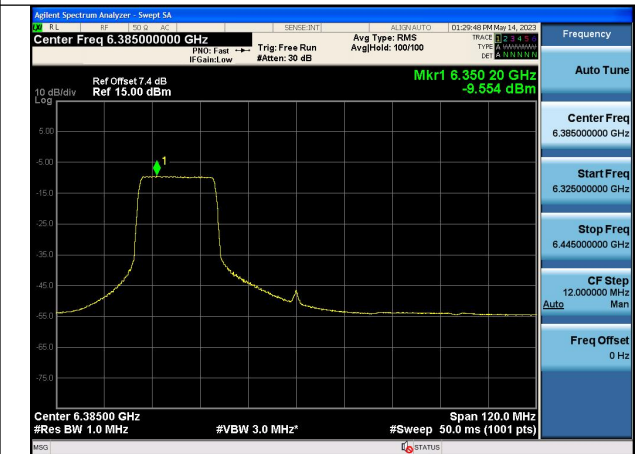

Mode:802.11ax HE80 Tone:242T Frequency:5985MHz  
Chain0

Mode:802.11ax HE80 Tone:242T Frequency:6145MHz  
Chain0

Mode:802.11ax HE80 Tone:242T Frequency:6385MHz  
Chain0

Mode:802.11ax HE80 Tone:242T Frequency:5985MHz  
Chain1

Mode:802.11ax HE80 Tone:242T Frequency:6145MHz  
Chain1

Mode:802.11ax HE80 Tone:242T Frequency:6385MHz  
Chain1

Mode:802.11ax HE80 Tone:484T Frequency:5985MHz  
Chain0

Mode:802.11ax HE80 Tone:484T Frequency:6145MHz  
Chain0