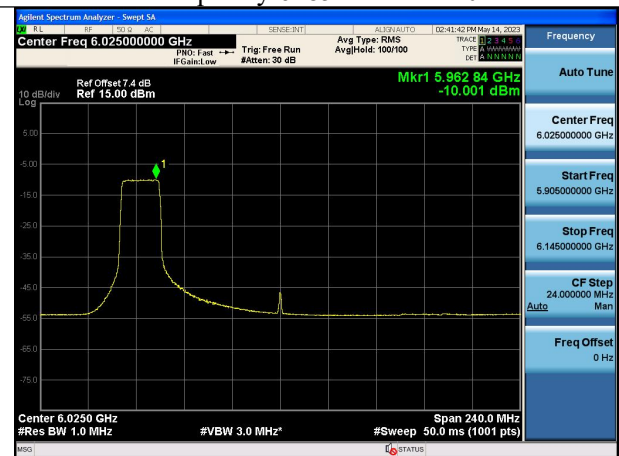

Mode:802.11ax HE160 Tone:106T  
Frequency:6345MHz Chain0

Mode:802.11ax HE160 Tone:106T  
Frequency:6025MHz Chain1

Mode:802.11ax HE160 Tone:106T  
Frequency:6185MHz Chain1

Mode:802.11ax HE160 Tone:106T  
Frequency:6345MHz Chain1

Mode:802.11ax HE160 Tone:242T  
Frequency:6025MHz Chain0

Mode:802.11ax HE160 Tone:242T  
Frequency:6185MHz Chain0

Mode:802.11ax HE160 Tone:242T  
Frequency:6345MHz Chain0

Mode:802.11ax HE160 Tone:242T  
Frequency:6025MHz Chain1