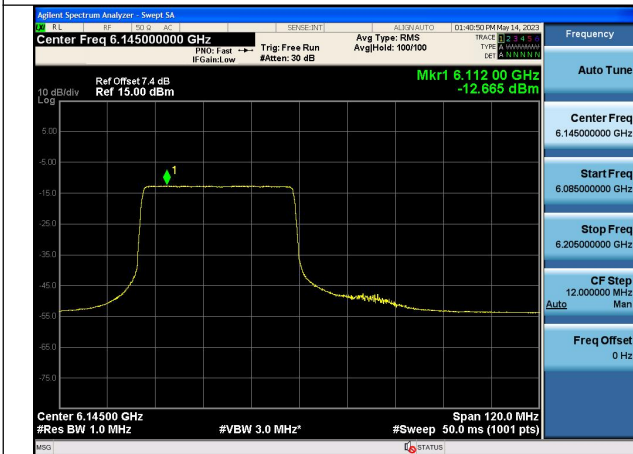

Mode:802.11ax HE80 Tone:242T Frequency:6145MHz  
Chain1

Mode:802.11ax HE80 Tone:242T Frequency:6385MHz  
Chain1

Mode:802.11ax HE80 Tone:484T Frequency:5985MHz  
Chain0

Mode:802.11ax HE80 Tone:484T Frequency:6145MHz  
Chain0

Mode:802.11ax HE80 Tone:484T Frequency:6385MHz  
Chain0

Mode:802.11ax HE80 Tone:484T Frequency:5985MHz  
Chain1

Mode:802.11ax HE80 Tone:484T Frequency:6145MHz  
Chain1

Mode:802.11ax HE80 Tone:484T Frequency:6385MHz  
Chain1

Mode:802.11ax HE80 Tone:996T Frequency:5985MHz  
Chain0

Mode:802.11ax HE80 Tone:996T Frequency:6145MHz  
Chain0

Mode:802.11ax HE80 Tone:996T Frequency:6385MHz  
Chain0

Mode:802.11ax HE80 Tone:996T Frequency:5985MHz  
Chain1