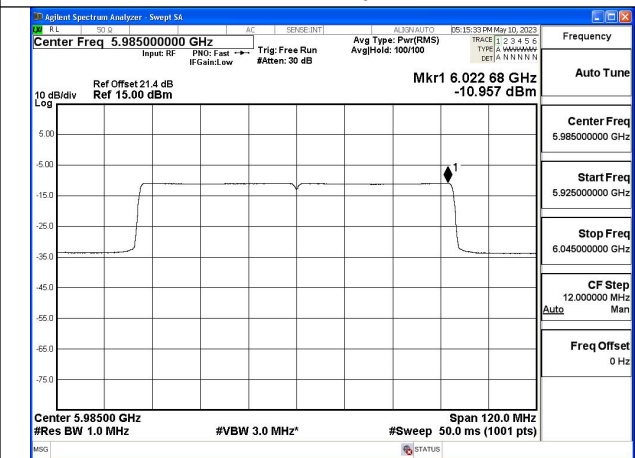

Mode:802.11ax HE80 Tone:484T Frequency:6385MHz  
Chain0

Mode:802.11ax HE80 Tone:484T Frequency:5985MHz  
Chain1

Mode:802.11ax HE80 Tone:484T Frequency:6145MHz  
Chain1

Mode:802.11ax HE80 Tone:484T Frequency:6385MHz  
Chain1

Mode:802.11ax HE80 Tone:996T Frequency:5985MHz  
Chain0

Mode:802.11ax HE80 Tone:996T Frequency:6145MHz  
Chain0

Mode:802.11ax HE80 Tone:996T Frequency:6385MHz  
Chain0

Mode:802.11ax HE80 Tone:996T Frequency:5985MHz  
Chain1