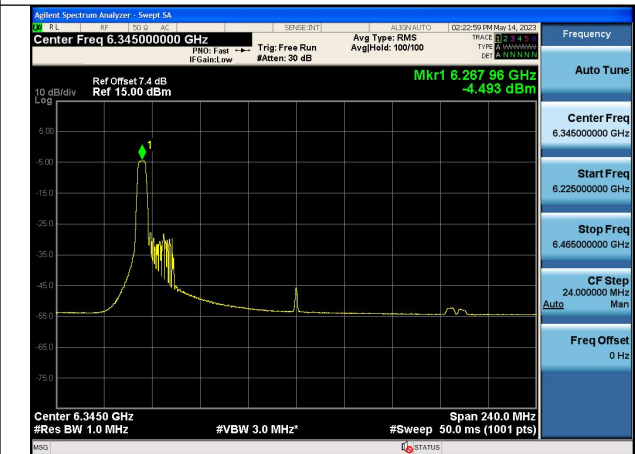

Mode:802.11ax HE160 Tone:52T Frequency:6025MHz  
Chain0

Mode:802.11ax HE160 Tone:52T Frequency:6185MHz  
Chain0

Mode:802.11ax HE160 Tone:52T Frequency:6345MHz  
Chain0

Mode:802.11ax HE160 Tone:52T Frequency:6025MHz  
Chain1

Mode:802.11ax HE160 Tone:52T Frequency:6185MHz  
Chain1

Mode:802.11ax HE160 Tone:52T Frequency:6345MHz  
Chain1

Mode:802.11ax HE160 Tone:106T  
Frequency:6025MHz Chain0

Mode:802.11ax HE160 Tone:106T  
Frequency:6185MHz Chain0