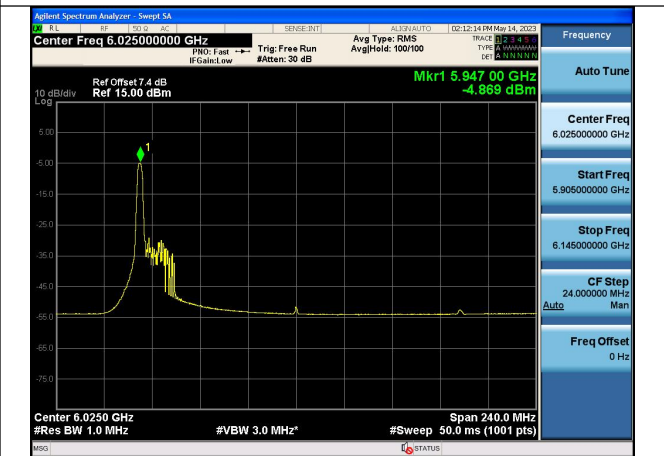

Mode:802.11ax HE80 Tone:996T Frequency:5985MHz  
Chain0

Mode:802.11ax HE80 Tone:996T Frequency:6145MHz  
Chain0

Mode:802.11ax HE80 Tone:996T Frequency:6385MHz  
Chain0

Mode:802.11ax HE80 Tone:996T Frequency:5985MHz  
Chain1

Mode:802.11ax HE80 Tone:996T Frequency:6145MHz  
Chain1

Mode:802.11ax HE80 Tone:996T Frequency:6385MHz  
Chain1

Test Mode: 802.11ax HE160

Mode:802.11ax HE160 Tone:26T Frequency:6025MHz  
Chain0

Mode:802.11ax HE160 Tone:26T Frequency:6185MHz  
Chain0

Mode:802.11ax HE160 Tone:26T Frequency:6345MHz  
Chain0

Mode:802.11ax HE160 Tone:26T Frequency:6025MHz  
Chain1

Mode:802.11ax HE160 Tone:26T Frequency:6185MHz  
Chain1

Mode:802.11ax HE160 Tone:26T Frequency:6345MHz  
Chain1