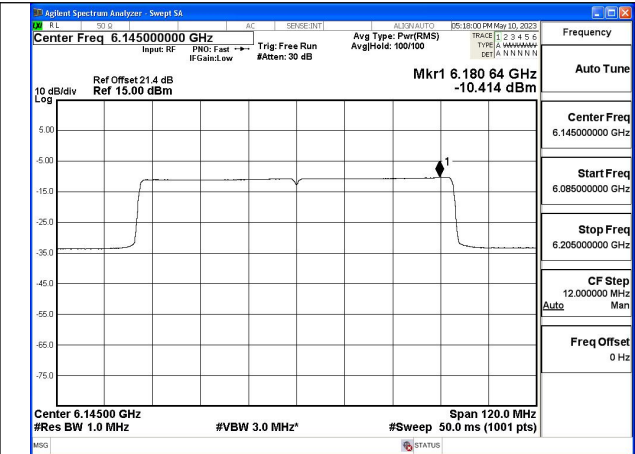

Mode:802.11ax HE80 Tone:242T Frequency:6145MHz  
Chain1

Mode:802.11ax HE80 Tone:242T Frequency:6385MHz  
Chain1

Mode:802.11ax HE80 Tone:484T Frequency:5985MHz  
Chain0

Mode:802.11ax HE80 Tone:484T Frequency:6145MHz  
Chain0

Mode:802.11ax HE80 Tone:484T Frequency:6385MHz  
Chain0

Mode:802.11ax HE80 Tone:484T Frequency:5985MHz  
Chain1

Mode:802.11ax HE80 Tone:484T Frequency:6145MHz  
Chain1

Mode:802.11ax HE80 Tone:484T Frequency:6385MHz  
Chain1

Mode:802.11ax HE80 Tone:996T Frequency:5985MHz  
Chain0

Mode:802.11ax HE80 Tone:996T Frequency:6145MHz  
Chain0

Mode:802.11ax HE80 Tone:996T Frequency:6385MHz  
Chain0

Mode:802.11ax HE80 Tone:996T Frequency:5985MHz  
Chain1