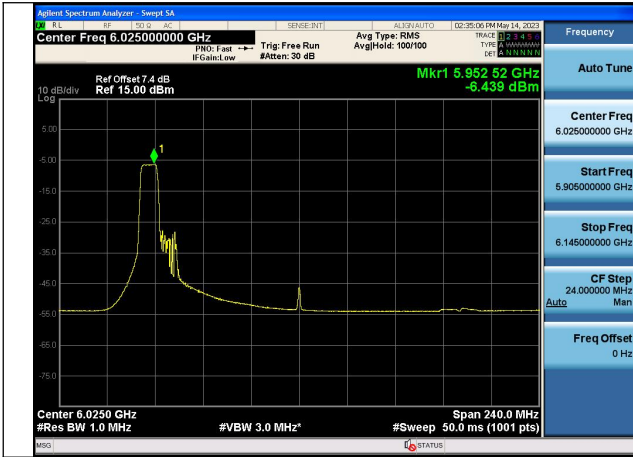

Mode:802.11ax HE160 Tone:106T
Frequency:6025MHz Chain0