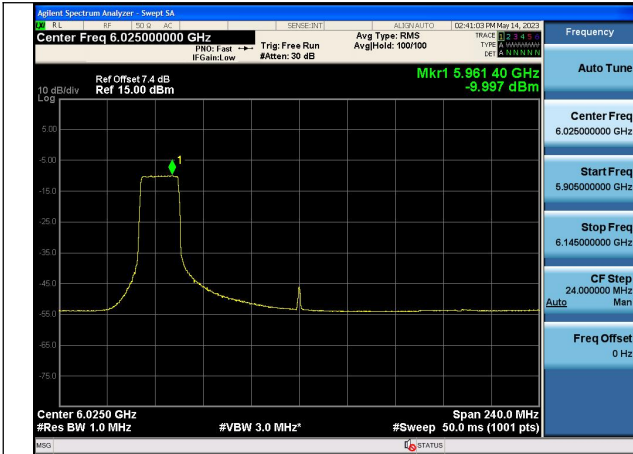

Mode:802.11ax HE160 Tone:106T  
Frequency:6345MHz Chain0

Mode:802.11ax HE160 Tone:106T  
Frequency:6025MHz Chain1

Mode:802.11ax HE160 Tone:106T  
Frequency:6185MHz Chain1

Mode:802.11ax HE160 Tone:106T  
Frequency:6345MHz Chain1