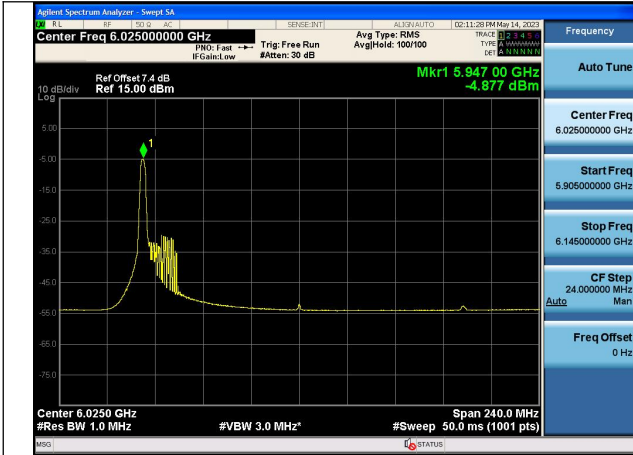

Mode:802.11ax HE80 Tone:484T Frequency:6385MHz  
Chain0

Mode:802.11ax HE80 Tone:484T Frequency:5985MHz  
Chain1

Mode:802.11ax HE80 Tone:484T Frequency:6145MHz  
Chain1

Mode:802.11ax HE80 Tone:484T Frequency:6385MHz  
Chain1

Mode:802.11ax HE80 Tone:996T Frequency:5985MHz  
Chain0

Mode:802.11ax HE80 Tone:996T Frequency:6145MHz  
Chain0

Mode:802.11ax HE80 Tone:996T Frequency:6385MHz  
Chain0

Mode:802.11ax HE80 Tone:996T Frequency:5985MHz  
Chain1

Mode:802.11ax HE80 Tone:996T Frequency:6145MHz  
Chain1

Mode:802.11ax HE80 Tone:996T Frequency:6385MHz  
Chain1

Test Mode: 802.11ax HE160

Mode:802.11ax HE160 Tone:26T Frequency:6025MHz  
Chain0

Mode:802.11ax HE160 Tone:26T Frequency:6185MHz  
Chain0