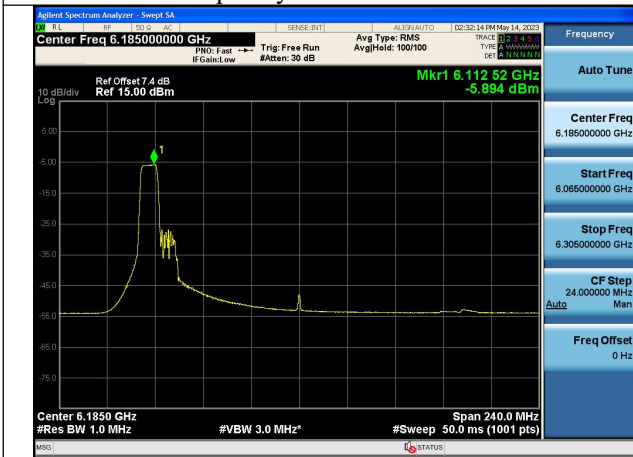

Mode:802.11ax HE160 Tone:106T
Frequency:6185MHz Chain1