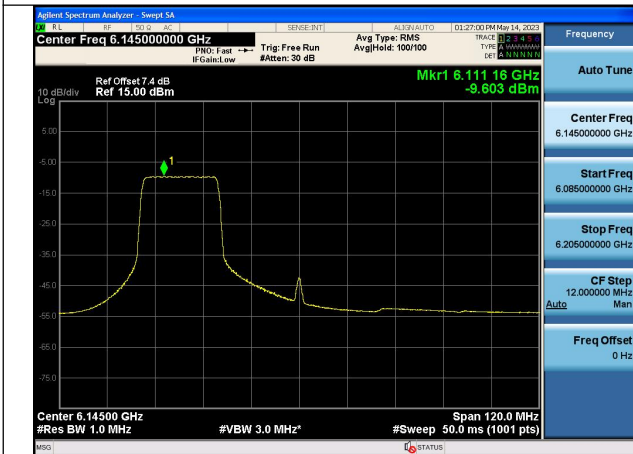

Mode:802.11ax HE80 Tone:242T Frequency:5985MHz  
Chain0

Mode:802.11ax HE80 Tone:242T Frequency:6145MHz  
Chain0

Mode:802.11ax HE80 Tone:242T Frequency:6385MHz  
Chain0

Mode:802.11ax HE80 Tone:242T Frequency:5985MHz  
Chain1

Mode:802.11ax HE80 Tone:242T Frequency:6145MHz  
Chain1

Mode:802.11ax HE80 Tone:242T Frequency:6385MHz  
Chain1

Mode:802.11ax HE80 Tone:484T Frequency:5985MHz  
Chain0

Mode:802.11ax HE80 Tone:484T Frequency:6145MHz  
Chain0

Mode:802.11ax HE80 Tone:484T Frequency:6385MHz  
Chain0

Mode:802.11ax HE80 Tone:484T Frequency:5985MHz  
Chain1

Mode:802.11ax HE80 Tone:484T Frequency:6145MHz  
Chain1

Mode:802.11ax HE80 Tone:484T Frequency:6385MHz  
Chain1