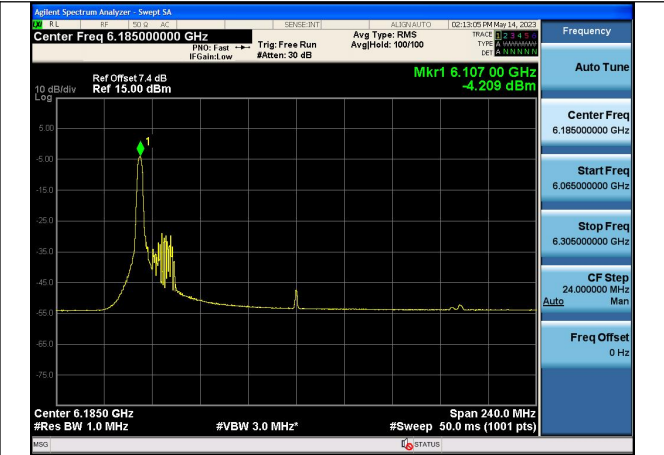

Mode:802.11ax HE80 Tone:484T Frequency:6385MHz  
Chain0

Mode:802.11ax HE80 Tone:484T Frequency:5985MHz  
Chain1

Mode:802.11ax HE80 Tone:484T Frequency:6145MHz  
Chain1

Mode:802.11ax HE80 Tone:484T Frequency:6385MHz  
Chain1

Mode:802.11ax HE80 Tone:996T Frequency:5985MHz  
Chain0

Mode:802.11ax HE80 Tone:996T Frequency:6145MHz  
Chain0

Mode:802.11ax HE80 Tone:996T Frequency:6385MHz  
Chain0

Mode:802.11ax HE80 Tone:996T Frequency:5985MHz  
Chain1

Mode:802.11ax HE80 Tone:996T Frequency:6145MHz  
Chain1

Mode:802.11ax HE80 Tone:996T Frequency:6385MHz  
Chain1

Test Mode: 802.11ax HE160

Mode:802.11ax HE160 Tone:26T Frequency:6025MHz  
Chain0

Mode:802.11ax HE160 Tone:26T Frequency:6185MHz  
Chain0