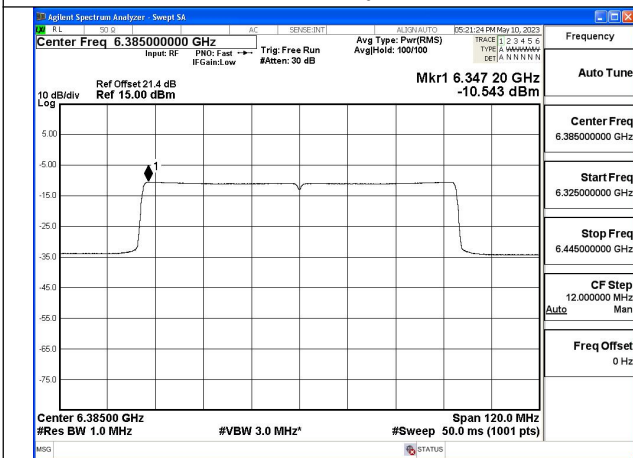

Mode:802.11ax HE80 Tone:242T Frequency:6145MHz  
Chain1

Mode:802.11ax HE80 Tone:242T Frequency:6385MHz  
Chain1

Mode:802.11ax HE80 Tone:484T Frequency:5985MHz  
Chain0

Mode:802.11ax HE80 Tone:484T Frequency:6145MHz  
Chain0

Mode:802.11ax HE80 Tone:484T Frequency:6385MHz  
Chain0

Mode:802.11ax HE80 Tone:484T Frequency:5985MHz  
Chain1

Mode:802.11ax HE80 Tone:484T Frequency:6145MHz  
Chain1

Mode:802.11ax HE80 Tone:484T Frequency:6385MHz  
Chain1

Mode:802.11ax HE80 Tone:996T Frequency:5985MHz  
Chain0

Mode:802.11ax HE80 Tone:996T Frequency:6145MHz  
Chain0

Mode:802.11ax HE80 Tone:996T Frequency:6385MHz  
Chain0

Mode:802.11ax HE80 Tone:996T Frequency:5985MHz  
Chain1