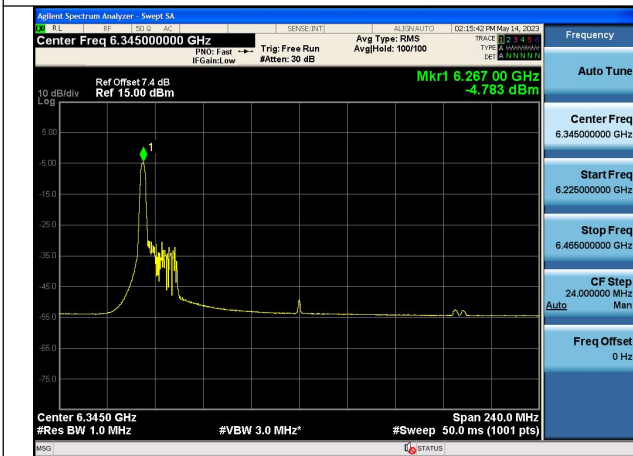

Mode:802.11ax HE80 Tone:996T Frequency:5985MHz  
Chain0

Mode:802.11ax HE80 Tone:996T Frequency:6145MHz  
Chain0

Mode:802.11ax HE80 Tone:996T Frequency:6385MHz  
Chain0

Mode:802.11ax HE80 Tone:996T Frequency:5985MHz  
Chain1

Mode:802.11ax HE80 Tone:996T Frequency:6145MHz  
Chain1

Mode:802.11ax HE80 Tone:996T Frequency:6385MHz  
Chain1

Test Mode: 802.11ax HE160

Mode:802.11ax HE160 Tone:26T Frequency:6025MHz  
Chain0

Mode:802.11ax HE160 Tone:26T Frequency:6185MHz  
Chain0

Mode:802.11ax HE160 Tone:26T Frequency:6345MHz  
Chain0

Mode:802.11ax HE160 Tone:26T Frequency:6025MHz  
Chain1

Mode:802.11ax HE160 Tone:26T Frequency:6185MHz  
Chain1

Mode:802.11ax HE160 Tone:26T Frequency:6345MHz  
Chain1