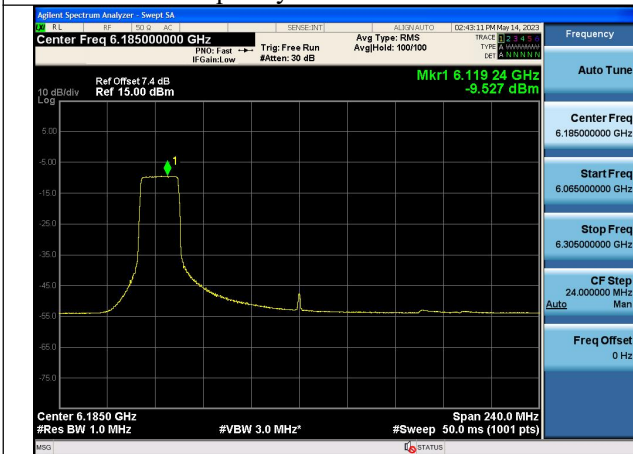

Mode:802.11ax HE160 Tone:242T  
Frequency:6025MHz Chain0

Mode:802.11ax HE160 Tone:242T  
Frequency:6185MHz Chain0

Mode:802.11ax HE160 Tone:242T  
Frequency:6345MHz Chain0

Mode:802.11ax HE160 Tone:242T  
Frequency:6025MHz Chain1

Mode:802.11ax HE160 Tone:242T  
Frequency:6185MHz Chain1

Mode:802.11ax HE160 Tone:242T  
Frequency:6345MHz Chain1