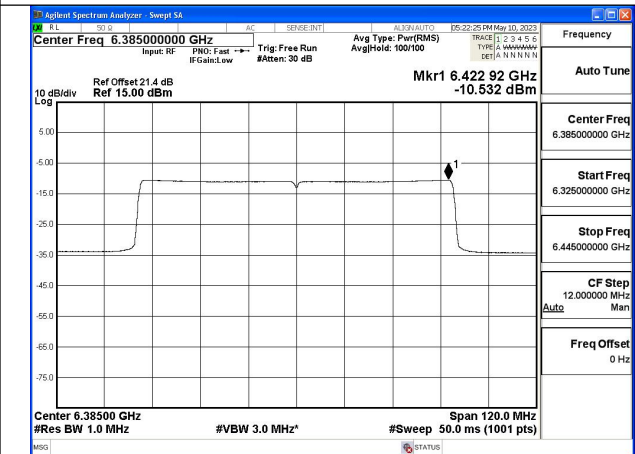

Mode:802.11ax HE80 Tone:484T Frequency:6385MHz  
Chain0

Mode:802.11ax HE80 Tone:484T Frequency:5985MHz  
Chain1

Mode:802.11ax HE80 Tone:484T Frequency:6145MHz  
Chain1

Mode:802.11ax HE80 Tone:484T Frequency:6385MHz  
Chain1

Mode:802.11ax HE80 Tone:996T Frequency:5985MHz  
Chain0

Mode:802.11ax HE80 Tone:996T Frequency:6145MHz  
Chain0

Mode:802.11ax HE80 Tone:996T Frequency:6385MHz  
Chain0

Mode:802.11ax HE80 Tone:996T Frequency:5985MHz  
Chain1

Mode:802.11ax HE80 Tone:996T Frequency:6145MHz  
Chain1

Mode:802.11ax HE80 Tone:996T Frequency:6385MHz  
Chain1

Test Mode: 802.11ax HE160

Mode:802.11ax HE160 Tone:26T Frequency:6025MHz  
Chain0

Mode:802.11ax HE160 Tone:26T Frequency:6185MHz  
Chain0