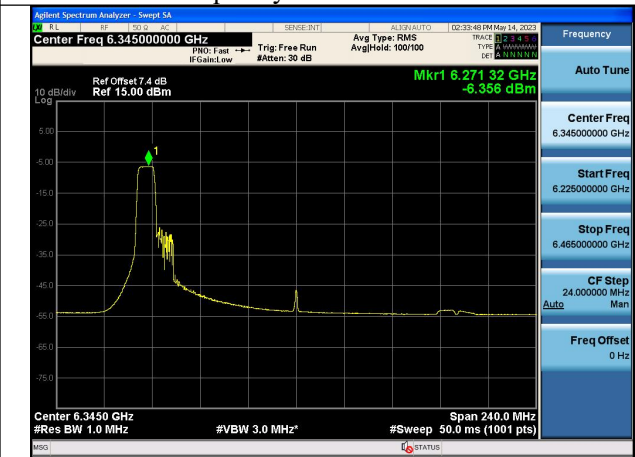

Mode:802.11ax HE160 Tone:52T Frequency:6025MHz  
Chain0

Mode:802.11ax HE160 Tone:52T Frequency:6185MHz  
Chain0

Mode:802.11ax HE160 Tone:52T Frequency:6345MHz  
Chain0

Mode:802.11ax HE160 Tone:52T Frequency:6025MHz  
Chain1

Mode:802.11ax HE160 Tone:52T Frequency:6185MHz  
Chain1

Mode:802.11ax HE160 Tone:52T Frequency:6345MHz  
Chain1

Mode:802.11ax HE160 Tone:106T  
Frequency:6025MHz Chain0

Mode:802.11ax HE160 Tone:106T  
Frequency:6185MHz Chain0

Mode:802.11ax HE160 Tone:106T  
Frequency:6345MHz Chain0

Mode:802.11ax HE160 Tone:106T  
Frequency:6025MHz Chain1

Mode:802.11ax HE160 Tone:106T  
Frequency:6185MHz Chain1

Mode:802.11ax HE160 Tone:106T  
Frequency:6345MHz Chain1