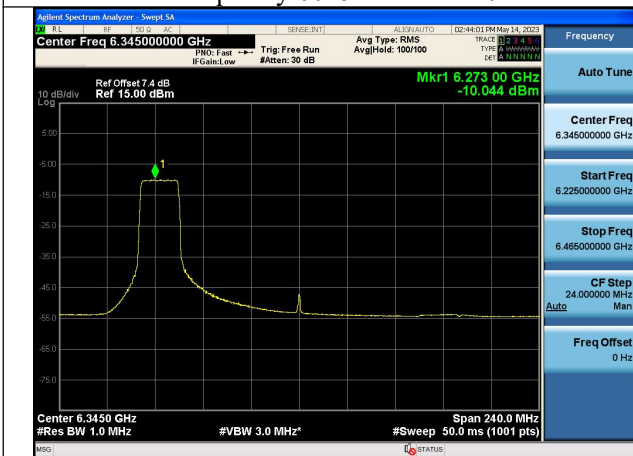

Mode:802.11ax HE160 Tone:106T  
Frequency:6345MHz Chain0

Mode:802.11ax HE160 Tone:106T  
Frequency:6025MHz Chain1

Mode:802.11ax HE160 Tone:106T  
Frequency:6185MHz Chain1

Mode:802.11ax HE160 Tone:106T  
Frequency:6345MHz Chain1

Mode:802.11ax HE160 Tone:242T  
Frequency:6025MHz Chain0

Mode:802.11ax HE160 Tone:242T  
Frequency:6185MHz Chain0

Mode:802.11ax HE160 Tone:242T  
Frequency:6345MHz Chain0

Mode:802.11ax HE160 Tone:242T  
Frequency:6025MHz Chain1