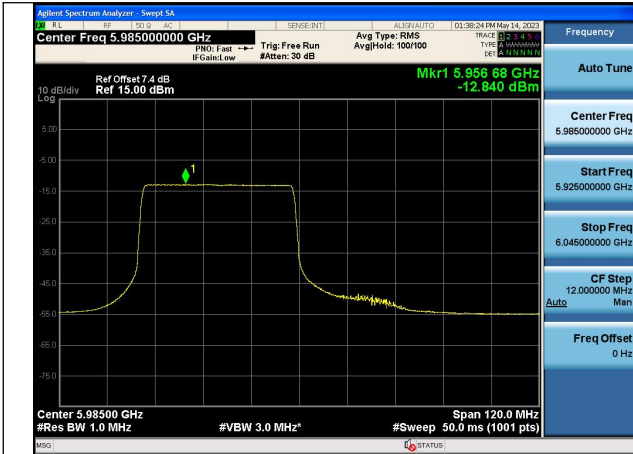

Mode:802.11ax HE80 Tone:242T Frequency:5985MHz  
Chain0

Mode:802.11ax HE80 Tone:242T Frequency:6145MHz  
Chain0

Mode:802.11ax HE80 Tone:242T Frequency:6385MHz  
Chain0

Mode:802.11ax HE80 Tone:242T Frequency:5985MHz  
Chain1

Mode:802.11ax HE80 Tone:242T Frequency:6145MHz  
Chain1

Mode:802.11ax HE80 Tone:242T Frequency:6385MHz  
Chain1

Mode:802.11ax HE80 Tone:484T Frequency:5985MHz  
Chain0

Mode:802.11ax HE80 Tone:484T Frequency:6145MHz  
Chain0