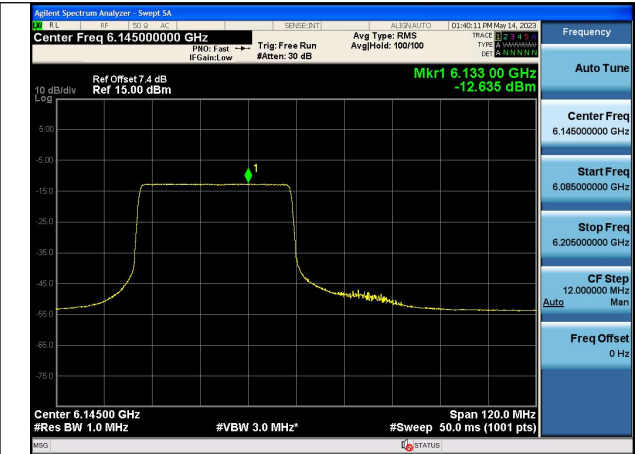

Mode:802.11ax HE80 Tone:242T Frequency:5985MHz  
Chain0

Mode:802.11ax HE80 Tone:242T Frequency:6145MHz  
Chain0

Mode:802.11ax HE80 Tone:242T Frequency:6385MHz  
Chain0

Mode:802.11ax HE80 Tone:242T Frequency:5985MHz  
Chain1

Mode:802.11ax HE80 Tone:242T Frequency:6145MHz  
Chain1

Mode:802.11ax HE80 Tone:242T Frequency:6385MHz  
Chain1

Mode:802.11ax HE80 Tone:484T Frequency:5985MHz  
Chain0

Mode:802.11ax HE80 Tone:484T Frequency:6145MHz  
Chain0