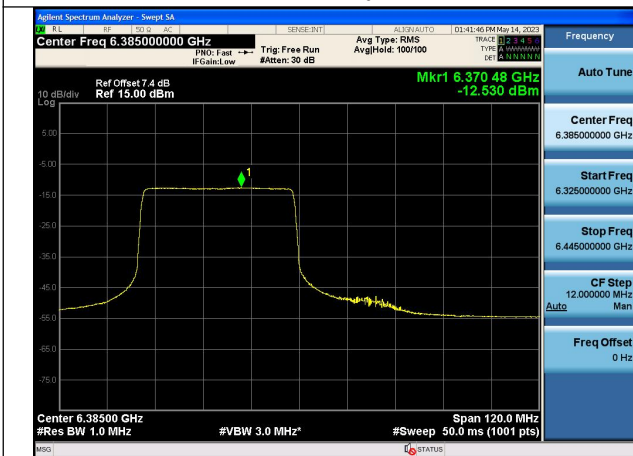

Mode:802.11ax HE80 Tone:242T Frequency:6145MHz  
Chain1

Mode:802.11ax HE80 Tone:242T Frequency:6385MHz  
Chain1

Mode:802.11ax HE80 Tone:484T Frequency:5985MHz  
Chain0

Mode:802.11ax HE80 Tone:484T Frequency:6145MHz  
Chain0

Mode:802.11ax HE80 Tone:484T Frequency:6385MHz  
Chain0

Mode:802.11ax HE80 Tone:484T Frequency:5985MHz  
Chain1

Mode:802.11ax HE80 Tone:484T Frequency:6145MHz  
Chain1

Mode:802.11ax HE80 Tone:484T Frequency:6385MHz  
Chain1