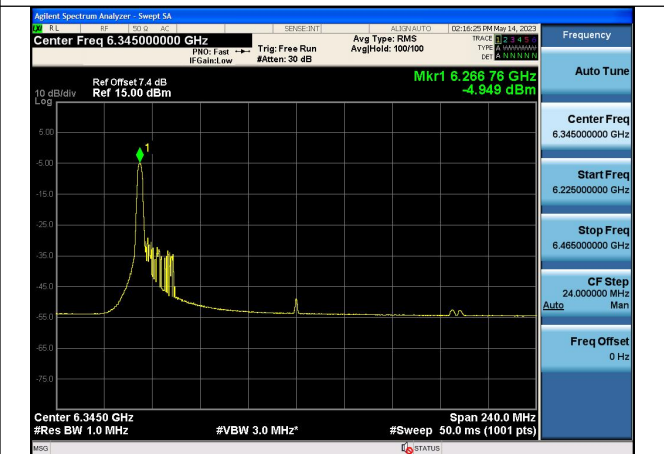

Mode:802.11ax HE80 Tone:996T Frequency:5985MHz  
Chain0

Mode:802.11ax HE80 Tone:996T Frequency:6145MHz  
Chain0

Mode:802.11ax HE80 Tone:996T Frequency:6385MHz  
Chain0

Mode:802.11ax HE80 Tone:996T Frequency:5985MHz  
Chain1

Mode:802.11ax HE80 Tone:996T Frequency:6145MHz  
Chain1

Mode:802.11ax HE80 Tone:996T Frequency:6385MHz  
Chain1

Test Mode: 802.11ax HE160

Mode:802.11ax HE160 Tone:26T Frequency:6025MHz  
Chain0

Mode:802.11ax HE160 Tone:26T Frequency:6185MHz  
Chain0

Mode:802.11ax HE160 Tone:26T Frequency:6345MHz  
Chain0

Mode:802.11ax HE160 Tone:26T Frequency:6025MHz  
Chain1

Mode:802.11ax HE160 Tone:26T Frequency:6185MHz  
Chain1

Mode:802.11ax HE160 Tone:26T Frequency:6345MHz  
Chain1