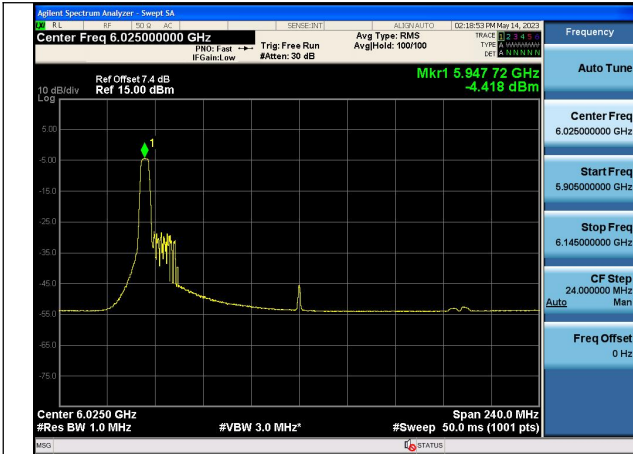

Mode:802.11ax HE80 Tone:996T Frequency:6145MHz  
Chain1

Mode:802.11ax HE80 Tone:996T Frequency:6385MHz  
Chain1

Test Mode: 802.11ax HE160

Mode:802.11ax HE160 Tone:26T Frequency:6025MHz  
Chain0

Mode:802.11ax HE160 Tone:26T Frequency:6185MHz  
Chain0

Mode:802.11ax HE160 Tone:26T Frequency:6345MHz  
Chain0

Mode:802.11ax HE160 Tone:26T Frequency:6025MHz  
Chain1

Mode:802.11ax HE160 Tone:26T Frequency:6185MHz  
Chain1

Mode:802.11ax HE160 Tone:26T Frequency:6345MHz  
Chain1