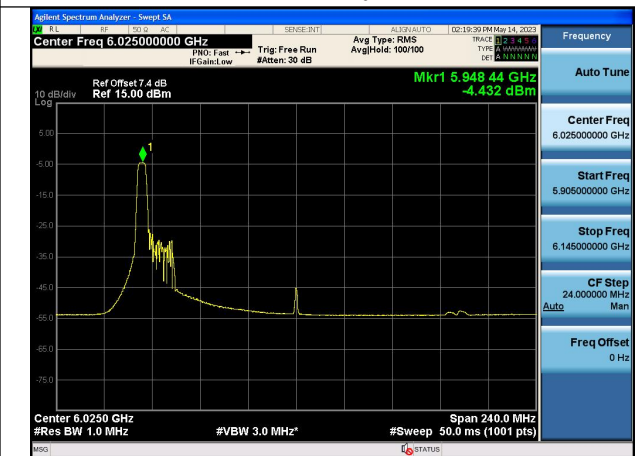

Mode:802.11ax HE160 Tone:26T Frequency:6345MHz  
Chain0

Mode:802.11ax HE160 Tone:26T Frequency:6025MHz  
Chain1

Mode:802.11ax HE160 Tone:26T Frequency:6185MHz  
Chain1

Mode:802.11ax HE160 Tone:26T Frequency:6345MHz  
Chain1

Mode:802.11ax HE160 Tone:52T Frequency:6025MHz  
Chain0

Mode:802.11ax HE160 Tone:52T Frequency:6185MHz  
Chain0

Mode:802.11ax HE160 Tone:52T Frequency:6345MHz  
Chain0

Mode:802.11ax HE160 Tone:52T Frequency:6025MHz  
Chain1