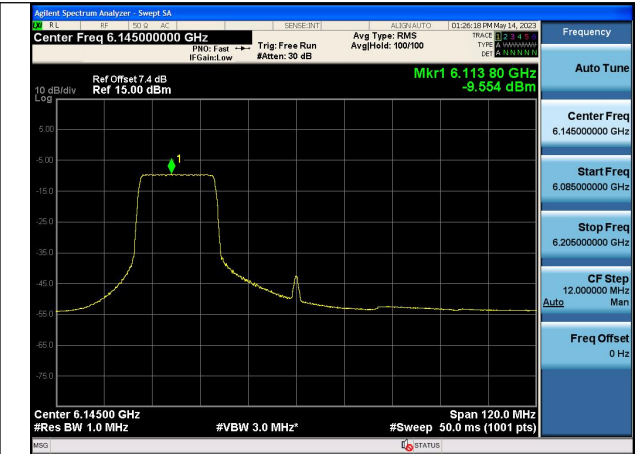

Mode:802.11ax HE80 Tone:242T Frequency:5985MHz  
Chain0

Mode:802.11ax HE80 Tone:242T Frequency:6145MHz  
Chain0

Mode:802.11ax HE80 Tone:242T Frequency:6385MHz  
Chain0

Mode:802.11ax HE80 Tone:242T Frequency:5985MHz  
Chain1

Mode:802.11ax HE80 Tone:242T Frequency:6145MHz  
Chain1

Mode:802.11ax HE80 Tone:242T Frequency:6385MHz  
Chain1

Mode:802.11ax HE80 Tone:484T Frequency:5985MHz  
Chain0

Mode:802.11ax HE80 Tone:484T Frequency:6145MHz  
Chain0