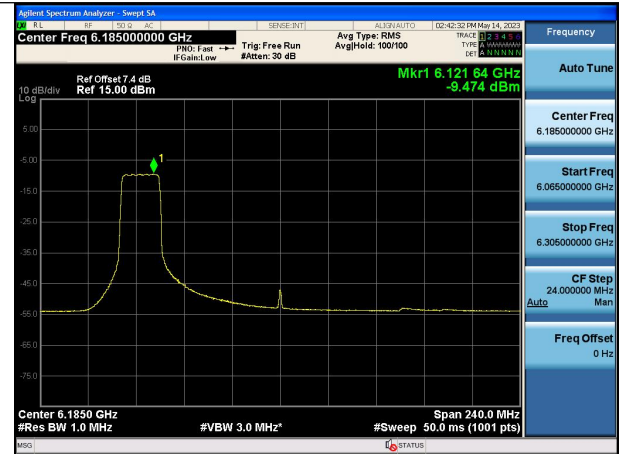

Mode:802.11ax HE160 Tone:106T  
Frequency:6345MHz Chain0

Mode:802.11ax HE160 Tone:106T  
Frequency:6025MHz Chain1

Mode:802.11ax HE160 Tone:106T  
Frequency:6185MHz Chain1

Mode:802.11ax HE160 Tone:106T  
Frequency:6345MHz Chain1

Mode:802.11ax HE160 Tone:242T  
Frequency:6025MHz Chain0

Mode:802.11ax HE160 Tone:242T  
Frequency:6185MHz Chain0

Mode:802.11ax HE160 Tone:242T  
Frequency:6345MHz Chain0

Mode:802.11ax HE160 Tone:242T  
Frequency:6025MHz Chain1