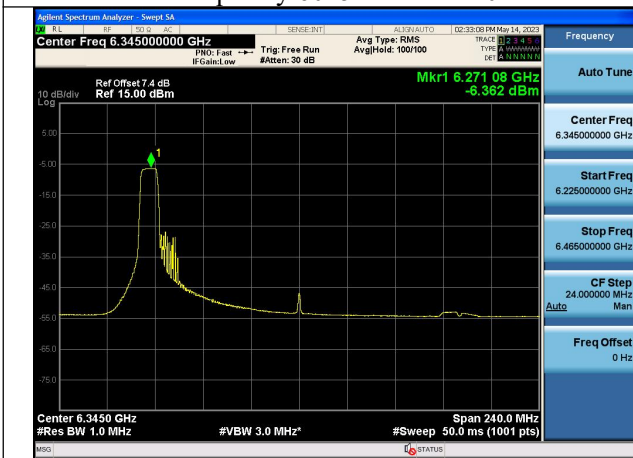

Mode:802.11ax HE160 Tone:52T Frequency:6025MHz  
Chain0

Mode:802.11ax HE160 Tone:52T Frequency:6185MHz  
Chain0

Mode:802.11ax HE160 Tone:52T Frequency:6345MHz  
Chain0

Mode:802.11ax HE160 Tone:52T Frequency:6025MHz  
Chain1

Mode:802.11ax HE160 Tone:52T Frequency:6185MHz  
Chain1

Mode:802.11ax HE160 Tone:52T Frequency:6345MHz  
Chain1

Mode:802.11ax HE160 Tone:106T  
Frequency:6025MHz Chain0

Mode:802.11ax HE160 Tone:106T  
Frequency:6185MHz Chain0

Mode:802.11ax HE160 Tone:106T  
Frequency:6345MHz Chain0

Mode:802.11ax HE160 Tone:106T  
Frequency:6025MHz Chain1

Mode:802.11ax HE160 Tone:106T  
Frequency:6185MHz Chain1

Mode:802.11ax HE160 Tone:106T  
Frequency:6345MHz Chain1