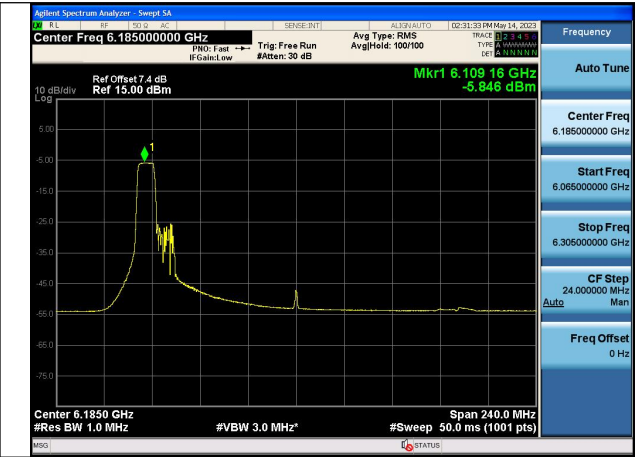

Mode:802.11ax HE160 Tone:52T Frequency:6025MHz  
Chain0

Mode:802.11ax HE160 Tone:52T Frequency:6185MHz  
Chain0

Mode:802.11ax HE160 Tone:52T Frequency:6345MHz  
Chain0

Mode:802.11ax HE160 Tone:52T Frequency:6025MHz  
Chain1

Mode:802.11ax HE160 Tone:52T Frequency:6185MHz  
Chain1

Mode:802.11ax HE160 Tone:52T Frequency:6345MHz  
Chain1

Mode:802.11ax HE160 Tone:106T  
Frequency:6025MHz Chain0

Mode:802.11ax HE160 Tone:106T  
Frequency:6185MHz Chain0