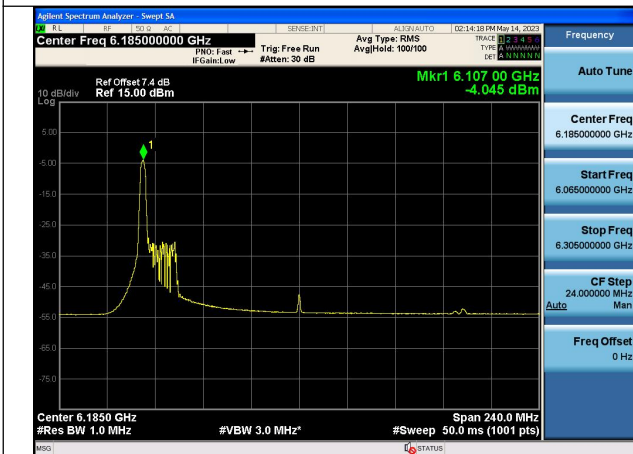

Mode:802.11ax HE80 Tone:996T Frequency:5985MHz  
Chain0

Mode:802.11ax HE80 Tone:996T Frequency:6145MHz  
Chain0

Mode:802.11ax HE80 Tone:996T Frequency:6385MHz  
Chain0

Mode:802.11ax HE80 Tone:996T Frequency:5985MHz  
Chain1

Mode:802.11ax HE80 Tone:996T Frequency:6145MHz  
Chain1

Mode:802.11ax HE80 Tone:996T Frequency:6385MHz  
Chain1

Test Mode: 802.11ax HE160

Mode:802.11ax HE160 Tone:26T Frequency:6025MHz  
Chain0

Mode:802.11ax HE160 Tone:26T Frequency:6185MHz  
Chain0

Mode:802.11ax HE160 Tone:26T Frequency:6345MHz  
Chain0

Mode:802.11ax HE160 Tone:26T Frequency:6025MHz  
Chain1

Mode:802.11ax HE160 Tone:26T Frequency:6185MHz  
Chain1

Mode:802.11ax HE160 Tone:26T Frequency:6345MHz  
Chain1