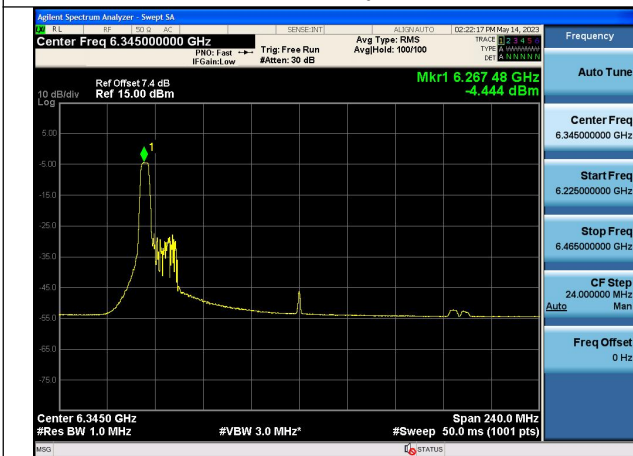

Mode:802.11ax HE160 Tone:26T Frequency:6345MHz  
Chain0

Mode:802.11ax HE160 Tone:26T Frequency:6025MHz  
Chain1

Mode:802.11ax HE160 Tone:26T Frequency:6185MHz  
Chain1

Mode:802.11ax HE160 Tone:26T Frequency:6345MHz  
Chain1

Mode:802.11ax HE160 Tone:52T Frequency:6025MHz  
Chain0

Mode:802.11ax HE160 Tone:52T Frequency:6185MHz  
Chain0

Mode:802.11ax HE160 Tone:52T Frequency:6345MHz  
Chain0

Mode:802.11ax HE160 Tone:52T Frequency:6025MHz  
Chain1