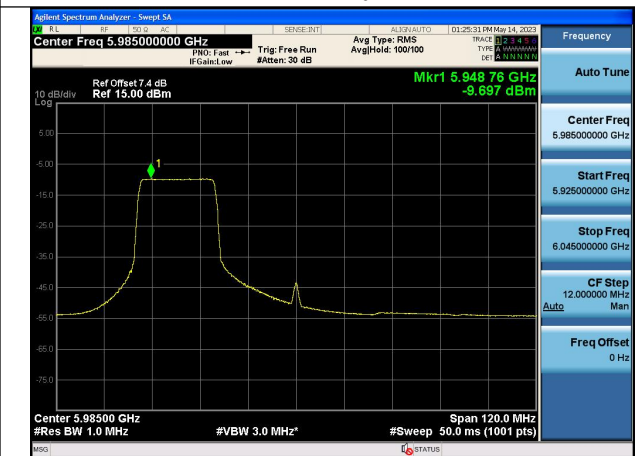

Mode:802.11ax HE80 Tone:242T Frequency:5985MHz  
Chain0

Mode:802.11ax HE80 Tone:242T Frequency:6145MHz  
Chain0

Mode:802.11ax HE80 Tone:242T Frequency:6385MHz  
Chain0

Mode:802.11ax HE80 Tone:242T Frequency:5985MHz  
Chain1

Mode:802.11ax HE80 Tone:242T Frequency:6145MHz  
Chain1

Mode:802.11ax HE80 Tone:242T Frequency:6385MHz  
Chain1

Mode:802.11ax HE80 Tone:484T Frequency:5985MHz  
Chain0

Mode:802.11ax HE80 Tone:484T Frequency:6145MHz  
Chain0