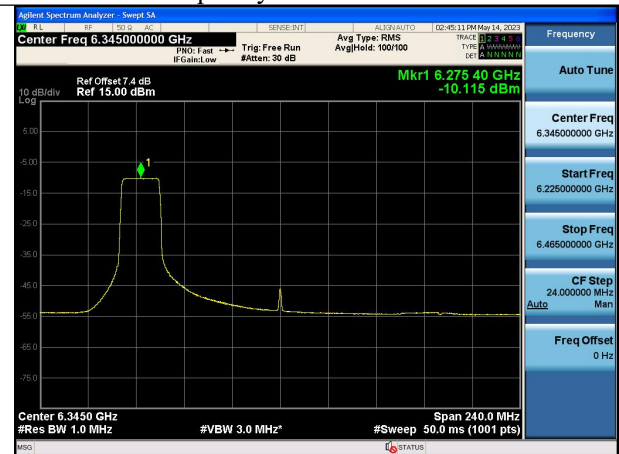

Mode:802.11ax HE160 Tone:242T  
Frequency:6025MHz Chain0

Mode:802.11ax HE160 Tone:242T  
Frequency:6185MHz Chain0

Mode:802.11ax HE160 Tone:242T  
Frequency:6345MHz Chain0

Mode:802.11ax HE160 Tone:242T  
Frequency:6025MHz Chain1

Mode:802.11ax HE160 Tone:242T  
Frequency:6185MHz Chain1

Mode:802.11ax HE160 Tone:242T  
Frequency:6345MHz Chain1