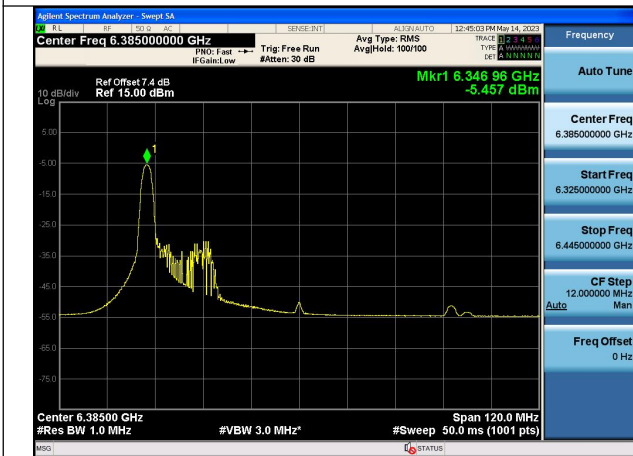

Mode:802.11ax HE40 Tone:484T Frequency:6405MHz
Chain0

Mode:802.11ax HE40 Tone:484T Frequency:5965MHz
Chain1

Mode:802.11ax HE40 Tone:484T Frequency:6165MHz
Chain1

Mode:802.11ax HE40 Tone:484T Frequency:6405MHz
Chain1

Test Mode: 802.11ax HE80

Mode:802.11ax HE80 Tone:26T Frequency:5985MHz
Chain0

Mode:802.11ax HE80 Tone:26T Frequency:6145MHz
Chain0

Mode:802.11ax HE80 Tone:26T Frequency:6385MHz
Chain0

Mode:802.11ax HE80 Tone:26T Frequency:5985MHz
Chain1