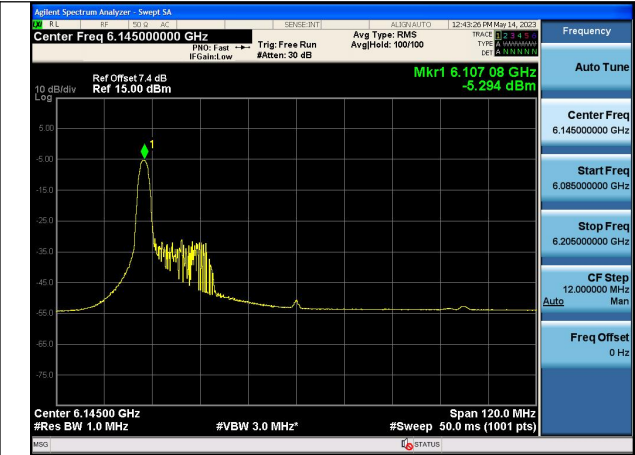

Mode:802.11ax HE40 Tone:484T Frequency:6405MHz
Chain0

Mode:802.11ax HE40 Tone:484T Frequency:5965MHz
Chain1

Mode:802.11ax HE40 Tone:484T Frequency:6165MHz
Chain1

Mode:802.11ax HE40 Tone:484T Frequency:6405MHz
Chain1

Test Mode: 802.11ax HE80

Mode:802.11ax HE80 Tone:26T Frequency:5985MHz
Chain0

Mode:802.11ax HE80 Tone:26T Frequency:6145MHz
Chain0

Mode:802.11ax HE80 Tone:26T Frequency:6385MHz
Chain0

Mode:802.11ax HE80 Tone:26T Frequency:5985MHz
Chain1