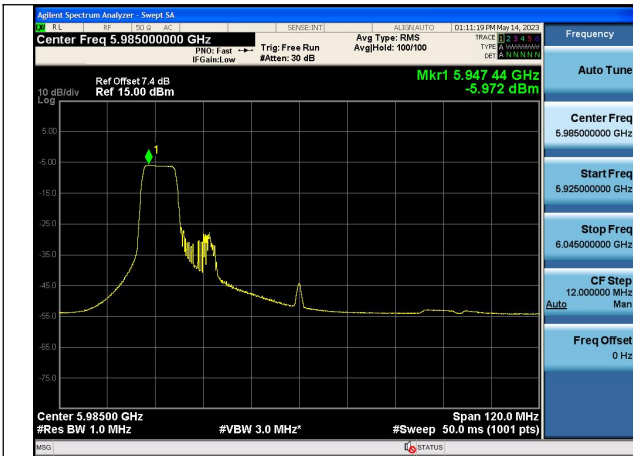

Mode:802.11ax HE80 Tone:52T Frequency:6385MHz
Chain0

Mode:802.11ax HE80 Tone:52T Frequency:5985MHz
Chain1

Mode:802.11ax HE80 Tone:52T Frequency:6145MHz
Chain1

Mode:802.11ax HE80 Tone:52T Frequency:6385MHz
Chain1

Mode:802.11ax HE80 Tone:106T Frequency:5985MHz
Chain0

Mode:802.11ax HE80 Tone:106T Frequency:6145MHz
Chain0

Mode:802.11ax HE80 Tone:106T Frequency:6385MHz
Chain0

Mode:802.11ax HE80 Tone:106T Frequency:5985MHz
Chain1