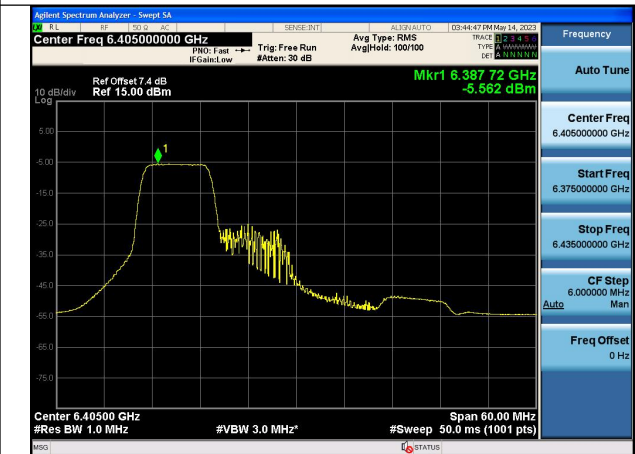

Mode:802.11ax HE40 Tone:52T Frequency:5965MHz
Chain0

Mode:802.11ax HE40 Tone:52T Frequency:6165MHz
Chain0

Mode:802.11ax HE40 Tone:52T Frequency:6405MHz
Chain0

Mode:802.11ax HE40 Tone:52T Frequency:5965MHz
Chain1

Mode:802.11ax HE40 Tone:52T Frequency:6165MHz
Chain1

Mode:802.11ax HE40 Tone:52T Frequency:6405MHz
Chain1

Mode:802.11ax HE40 Tone:106T Frequency:5965MHz
Chain0

Mode:802.11ax HE40 Tone:106T Frequency:6165MHz
Chain0

Mode:802.11ax HE40 Tone:106T Frequency:6405MHz
Chain0

Mode:802.11ax HE40 Tone:106T Frequency:5965MHz
Chain1

Mode:802.11ax HE40 Tone:106T Frequency:6165MHz
Chain1

Mode:802.11ax HE40 Tone:106T Frequency:6405MHz
Chain1