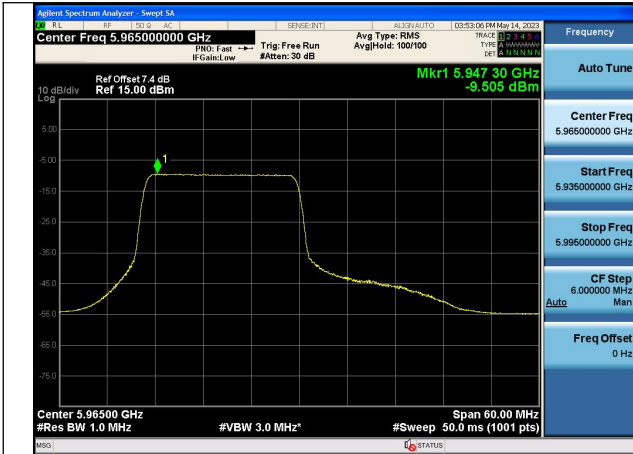

Mode:802.11ax HE40 Tone:106T Frequency:6405MHz
Chain0

Mode:802.11ax HE40 Tone:106T Frequency:5965MHz
Chain1

Mode:802.11ax HE40 Tone:106T Frequency:6165MHz
Chain1

Mode:802.11ax HE40 Tone:106T Frequency:6405MHz
Chain1

Mode:802.11ax HE40 Tone:242T Frequency:5965MHz
Chain0

Mode:802.11ax HE40 Tone:242T Frequency:6165MHz
Chain0

Mode:802.11ax HE40 Tone:242T Frequency:6405MHz
Chain0

Mode:802.11ax HE40 Tone:242T Frequency:5965MHz
Chain1