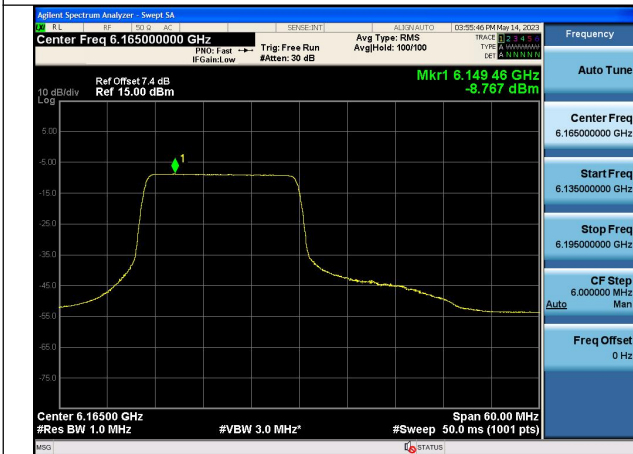

Mode:802.11ax HE40 Tone:106T Frequency:6405MHz
Chain0

Mode:802.11ax HE40 Tone:106T Frequency:5965MHz
Chain1

Mode:802.11ax HE40 Tone:106T Frequency:6165MHz
Chain1

Mode:802.11ax HE40 Tone:106T Frequency:6405MHz
Chain1

Mode:802.11ax HE40 Tone:242T Frequency:5965MHz
Chain0

Mode:802.11ax HE40 Tone:242T Frequency:6165MHz
Chain0

Mode:802.11ax HE40 Tone:242T Frequency:6405MHz
Chain0

Mode:802.11ax HE40 Tone:242T Frequency:5965MHz
Chain1

Mode:802.11ax HE40 Tone:242T Frequency:6165MHz
Chain1

Mode:802.11ax HE40 Tone:242T Frequency:6405MHz
Chain1

Mode:802.11ax HE40 Tone:484T Frequency:5965MHz
Chain0

Mode:802.11ax HE40 Tone:484T Frequency:6165MHz
Chain0