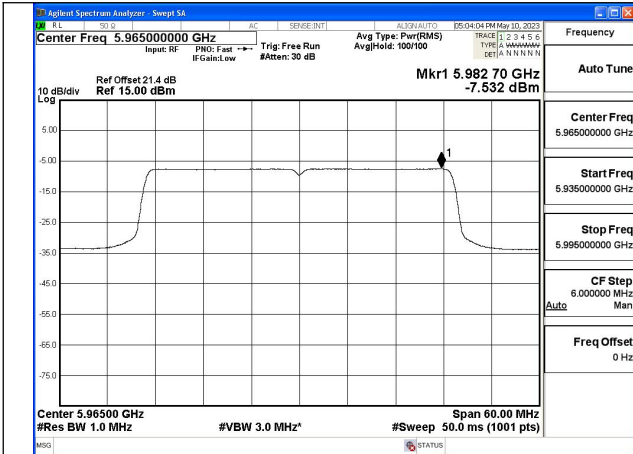

Mode:802.11ax HE40 Tone:242T Frequency:5965MHz
Chain0

Mode:802.11ax HE40 Tone:242T Frequency:6165MHz
Chain0

Mode:802.11ax HE40 Tone:242T Frequency:6405MHz
Chain0

Mode:802.11ax HE40 Tone:242T Frequency:5965MHz
Chain1

Mode:802.11ax HE40 Tone:242T Frequency:6165MHz
Chain1

Mode:802.11ax HE40 Tone:242T Frequency:6405MHz
Chain1

Mode:802.11ax HE40 Tone:484T Frequency:5965MHz
Chain0

Mode:802.11ax HE40 Tone:484T Frequency:6165MHz
Chain0