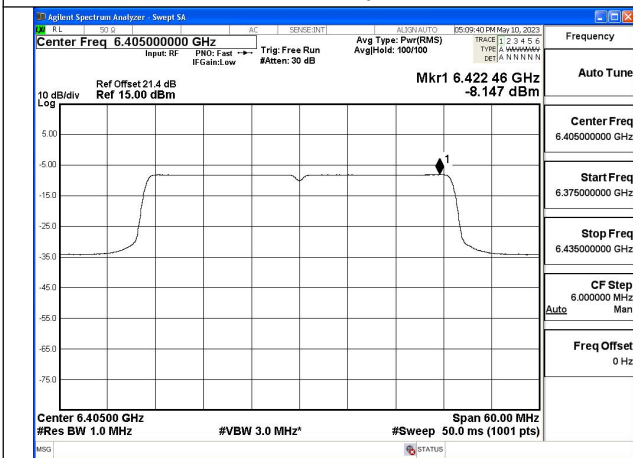

Mode:802.11ax HE40 Tone:242T Frequency:6165MHz
Chain1

Mode:802.11ax HE40 Tone:242T Frequency:6405MHz
Chain1

Mode:802.11ax HE40 Tone:484T Frequency:5965MHz
Chain0

Mode:802.11ax HE40 Tone:484T Frequency:6165MHz
Chain0

Mode:802.11ax HE40 Tone:484T Frequency:6405MHz
Chain0

Mode:802.11ax HE40 Tone:484T Frequency:5965MHz
Chain1

Mode:802.11ax HE40 Tone:484T Frequency:6165MHz
Chain1

Mode:802.11ax HE40 Tone:484T Frequency:6405MHz
Chain1