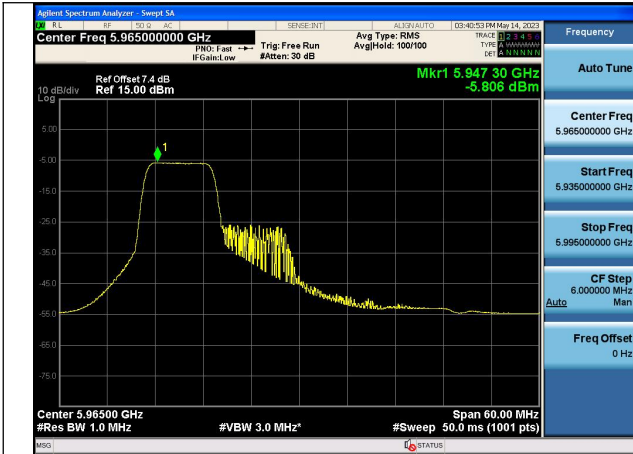

Mode:802.11ax HE40 Tone:52T Frequency:5965MHz
Chain0

Mode:802.11ax HE40 Tone:52T Frequency:6165MHz
Chain0

Mode:802.11ax HE40 Tone:52T Frequency:6405MHz
Chain0

Mode:802.11ax HE40 Tone:52T Frequency:5965MHz
Chain1

Mode:802.11ax HE40 Tone:52T Frequency:6165MHz
Chain1

Mode:802.11ax HE40 Tone:52T Frequency:6405MHz
Chain1

Mode:802.11ax HE40 Tone:106T Frequency:5965MHz
Chain0

Mode:802.11ax HE40 Tone:106T Frequency:6165MHz
Chain0