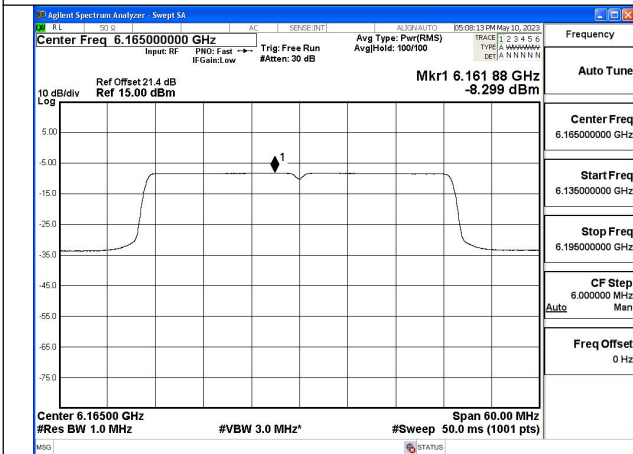

Mode:802.11ax HE40 Tone:242T Frequency:6165MHz
Chain1

Mode:802.11ax HE40 Tone:242T Frequency:6405MHz
Chain1

Mode:802.11ax HE40 Tone:484T Frequency:5965MHz
Chain0

Mode:802.11ax HE40 Tone:484T Frequency:6165MHz
Chain0

Mode:802.11ax HE40 Tone:484T Frequency:6405MHz
Chain0

Mode:802.11ax HE40 Tone:484T Frequency:5965MHz
Chain1

Mode:802.11ax HE40 Tone:484T Frequency:6165MHz
Chain1

Mode:802.11ax HE40 Tone:484T Frequency:6405MHz
Chain1