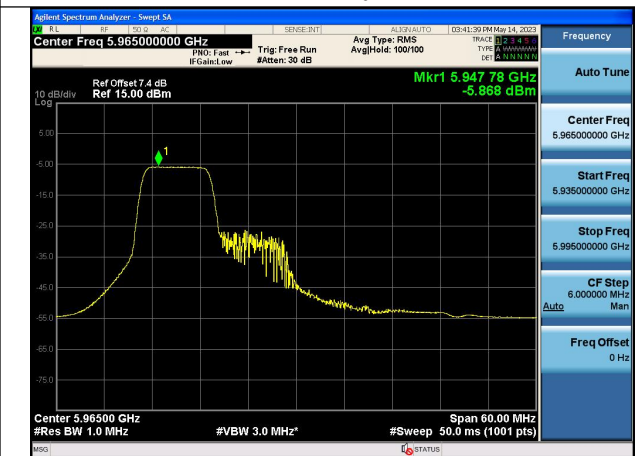

Mode:802.11ax HE40 Tone:52T Frequency:5965MHz
Chain0

Mode:802.11ax HE40 Tone:52T Frequency:6165MHz
Chain0

Mode:802.11ax HE40 Tone:52T Frequency:6405MHz
Chain0

Mode:802.11ax HE40 Tone:52T Frequency:5965MHz
Chain1

Mode:802.11ax HE40 Tone:52T Frequency:6165MHz
Chain1

Mode:802.11ax HE40 Tone:52T Frequency:6405MHz
Chain1

Mode:802.11ax HE40 Tone:106T Frequency:5965MHz
Chain0

Mode:802.11ax HE40 Tone:106T Frequency:6165MHz
Chain0

Mode:802.11ax HE40 Tone:106T Frequency:6405MHz
Chain0

Mode:802.11ax HE40 Tone:106T Frequency:5965MHz
Chain1

Mode:802.11ax HE40 Tone:106T Frequency:6165MHz
Chain1

Mode:802.11ax HE40 Tone:106T Frequency:6405MHz
Chain1