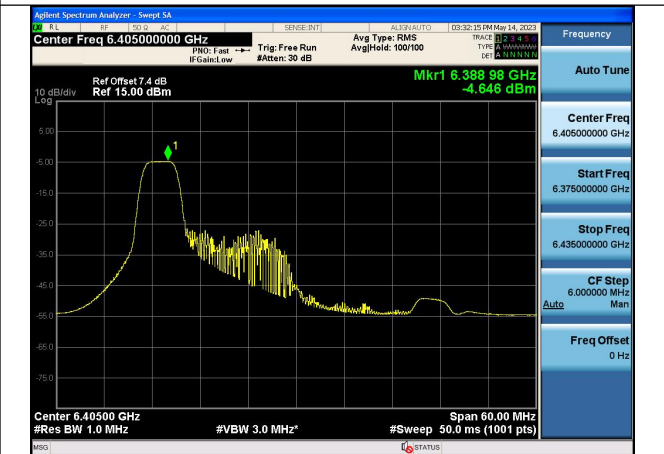

Mode:802.11ax HE40 Tone:52T Frequency:5965MHz
Chain0

Mode:802.11ax HE40 Tone:52T Frequency:6165MHz
Chain0

Mode:802.11ax HE40 Tone:52T Frequency:6405MHz
Chain0

Mode:802.11ax HE40 Tone:52T Frequency:5965MHz
Chain1

Mode:802.11ax HE40 Tone:52T Frequency:6165MHz
Chain1

Mode:802.11ax HE40 Tone:52T Frequency:6405MHz
Chain1

Mode:802.11ax HE40 Tone:106T Frequency:5965MHz
Chain0

Mode:802.11ax HE40 Tone:106T Frequency:6165MHz
Chain0