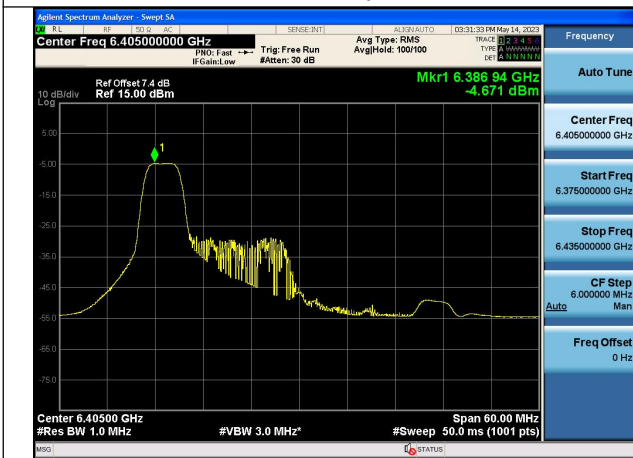

Mode:802.11ax HE40 Tone:52T Frequency:5965MHz
Chain0

Mode:802.11ax HE40 Tone:52T Frequency:6165MHz
Chain0

Mode:802.11ax HE40 Tone:52T Frequency:6405MHz
Chain0

Mode:802.11ax HE40 Tone:52T Frequency:5965MHz
Chain1

Mode:802.11ax HE40 Tone:52T Frequency:6165MHz
Chain1

Mode:802.11ax HE40 Tone:52T Frequency:6405MHz
Chain1

Mode:802.11ax HE40 Tone:106T Frequency:5965MHz
Chain0

Mode:802.11ax HE40 Tone:106T Frequency:6165MHz
Chain0