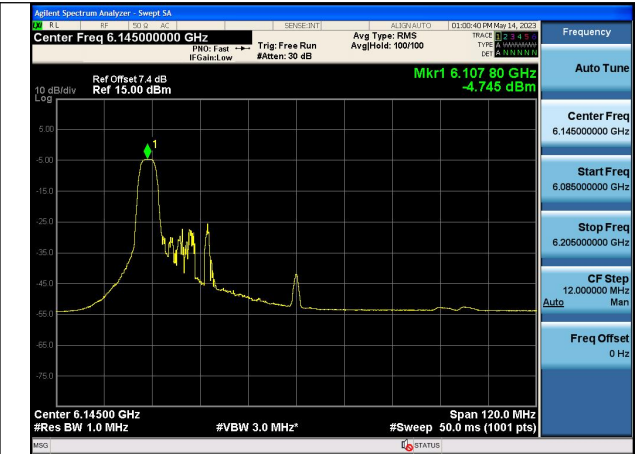

Test Mode: 802.11ax HE80

Mode:802.11ax HE80 Tone:26T Frequency:5985MHz
Chain0

Mode:802.11ax HE80 Tone:26T Frequency:6145MHz
Chain0

Mode:802.11ax HE80 Tone:26T Frequency:6385MHz
Chain0

Mode:802.11ax HE80 Tone:26T Frequency:5985MHz
Chain1

Mode:802.11ax HE80 Tone:26T Frequency:6145MHz
Chain1

Mode:802.11ax HE80 Tone:26T Frequency:6385MHz
Chain1

Mode:802.11ax HE80 Tone:52T Frequency:5985MHz
Chain0

Mode:802.11ax HE80 Tone:52T Frequency:6145MHz
Chain0