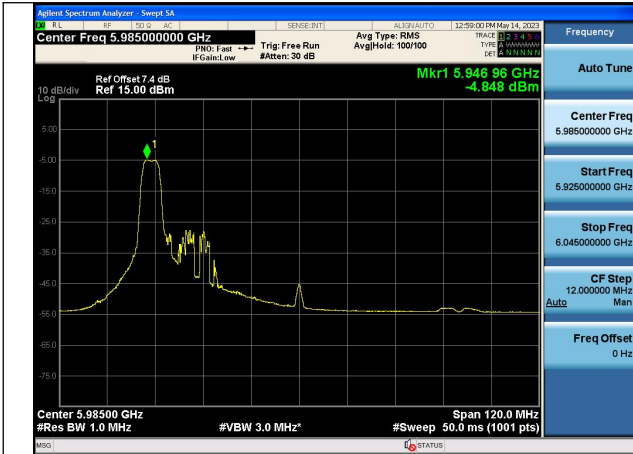

Test Mode: 802.11ax HE80

Mode:802.11ax HE80 Tone:26T Frequency:5985MHz
Chain0

Mode:802.11ax HE80 Tone:26T Frequency:6145MHz
Chain0

Mode:802.11ax HE80 Tone:26T Frequency:6385MHz
Chain0

Mode:802.11ax HE80 Tone:26T Frequency:5985MHz
Chain1

Mode:802.11ax HE80 Tone:26T Frequency:6145MHz
Chain1

Mode:802.11ax HE80 Tone:26T Frequency:6385MHz
Chain1

Mode:802.11ax HE80 Tone:52T Frequency:5985MHz
Chain0

Mode:802.11ax HE80 Tone:52T Frequency:6145MHz
Chain0