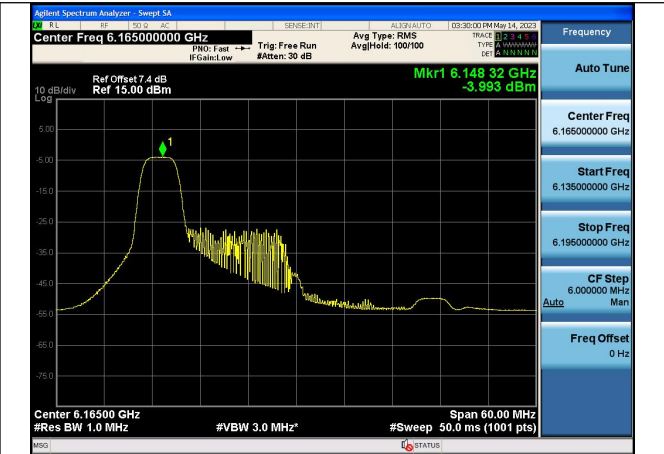

Mode:802.11ax HE40 Tone:52T Frequency:5965MHz
Chain0

Mode:802.11ax HE40 Tone:52T Frequency:6165MHz
Chain0

Mode:802.11ax HE40 Tone:52T Frequency:6405MHz
Chain0

Mode:802.11ax HE40 Tone:52T Frequency:5965MHz
Chain1

Mode:802.11ax HE40 Tone:52T Frequency:6165MHz
Chain1

Mode:802.11ax HE40 Tone:52T Frequency:6405MHz
Chain1

Mode:802.11ax HE40 Tone:106T Frequency:5965MHz
Chain0

Mode:802.11ax HE40 Tone:106T Frequency:6165MHz
Chain0

Mode:802.11ax HE40 Tone:106T Frequency:6405MHz
Chain0

Mode:802.11ax HE40 Tone:106T Frequency:5965MHz
Chain1

Mode:802.11ax HE40 Tone:106T Frequency:6165MHz
Chain1

Mode:802.11ax HE40 Tone:106T Frequency:6405MHz
Chain1