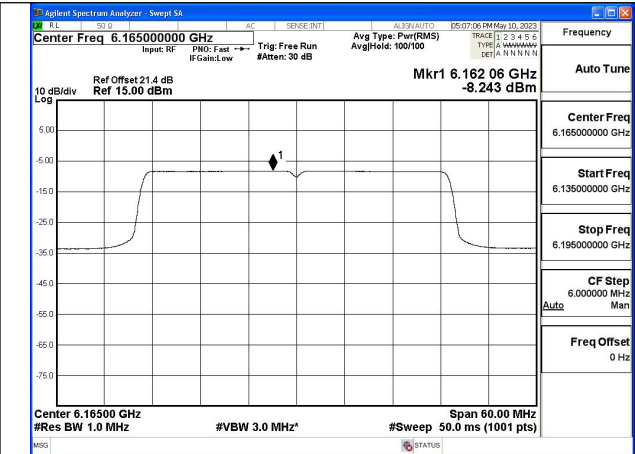

Mode:802.11ax HE40 Tone:242T Frequency:5965MHz
Chain0

Mode:802.11ax HE40 Tone:242T Frequency:6165MHz
Chain0

Mode:802.11ax HE40 Tone:242T Frequency:6405MHz
Chain0

Mode:802.11ax HE40 Tone:242T Frequency:5965MHz
Chain1

Mode:802.11ax HE40 Tone:242T Frequency:6165MHz
Chain1

Mode:802.11ax HE40 Tone:242T Frequency:6405MHz
Chain1

Mode:802.11ax HE40 Tone:484T Frequency:5965MHz
Chain0

Mode:802.11ax HE40 Tone:484T Frequency:6165MHz
Chain0