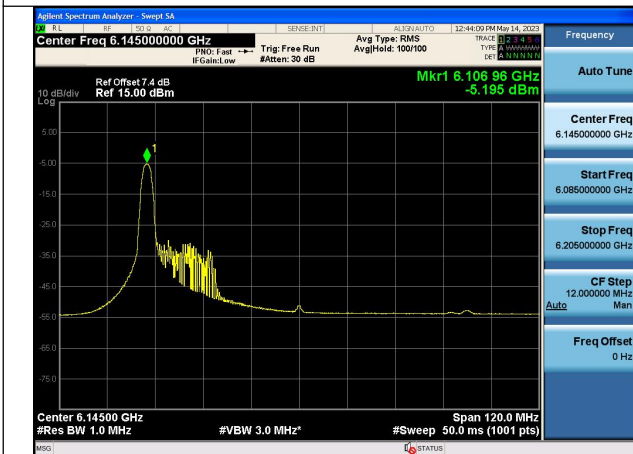

Test Mode: 802.11ax HE80

Mode:802.11ax HE80 Tone:26T Frequency:5985MHz
Chain0

Mode:802.11ax HE80 Tone:26T Frequency:6145MHz
Chain0

Mode:802.11ax HE80 Tone:26T Frequency:6385MHz
Chain0

Mode:802.11ax HE80 Tone:26T Frequency:5985MHz
Chain1

Mode:802.11ax HE80 Tone:26T Frequency:6145MHz
Chain1

Mode:802.11ax HE80 Tone:26T Frequency:6385MHz
Chain1

Mode:802.11ax HE80 Tone:52T Frequency:5985MHz
Chain0

Mode:802.11ax HE80 Tone:52T Frequency:6145MHz
Chain0