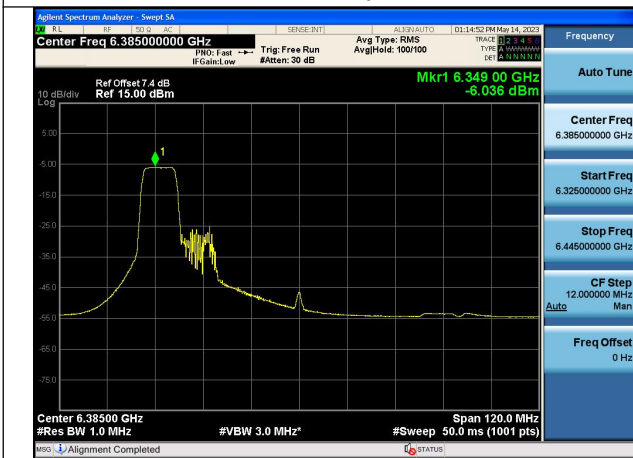

Mode:802.11ax HE80 Tone:52T Frequency:6385MHz
Chain0

Mode:802.11ax HE80 Tone:52T Frequency:5985MHz
Chain1

Mode:802.11ax HE80 Tone:52T Frequency:6145MHz
Chain1

Mode:802.11ax HE80 Tone:52T Frequency:6385MHz
Chain1

Mode:802.11ax HE80 Tone:106T Frequency:5985MHz
Chain0

Mode:802.11ax HE80 Tone:106T Frequency:6145MHz
Chain0

Mode:802.11ax HE80 Tone:106T Frequency:6385MHz
Chain0

Mode:802.11ax HE80 Tone:106T Frequency:5985MHz
Chain1