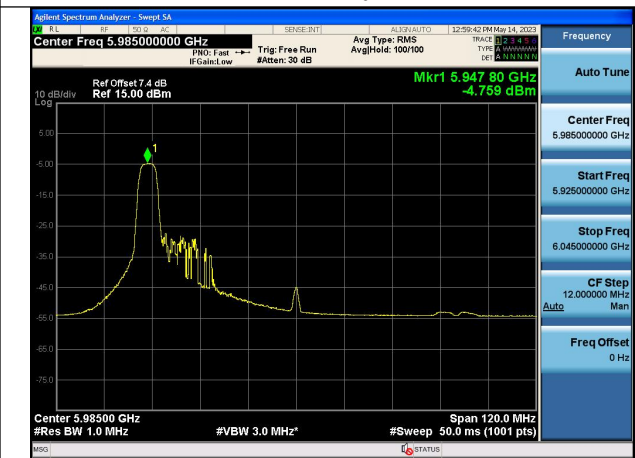

Mode:802.11ax HE80 Tone:26T Frequency:6145MHz
Chain1

Mode:802.11ax HE80 Tone:26T Frequency:6385MHz
Chain1

Mode:802.11ax HE80 Tone:52T Frequency:5985MHz
Chain0

Mode:802.11ax HE80 Tone:52T Frequency:6145MHz
Chain0

Mode:802.11ax HE80 Tone:52T Frequency:6385MHz
Chain0

Mode:802.11ax HE80 Tone:52T Frequency:5985MHz
Chain1

Mode:802.11ax HE80 Tone:52T Frequency:6145MHz
Chain1

Mode:802.11ax HE80 Tone:52T Frequency:6385MHz
Chain1