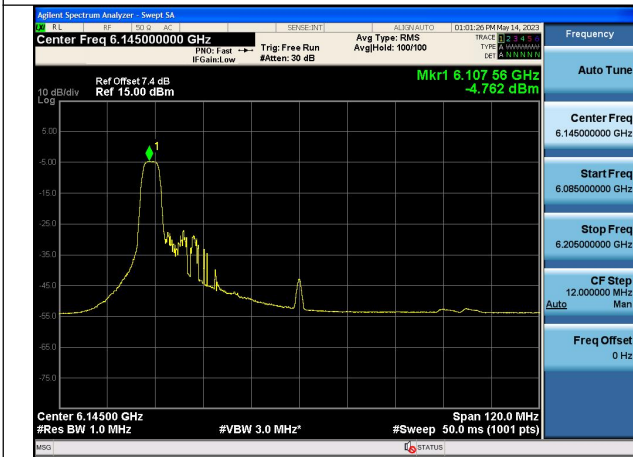

Test Mode: 802.11ax HE80

Mode:802.11ax HE80 Tone:26T Frequency:5985MHz
Chain0

Mode:802.11ax HE80 Tone:26T Frequency:6145MHz
Chain0

Mode:802.11ax HE80 Tone:26T Frequency:6385MHz
Chain0

Mode:802.11ax HE80 Tone:26T Frequency:5985MHz
Chain1

Mode:802.11ax HE80 Tone:26T Frequency:6145MHz
Chain1

Mode:802.11ax HE80 Tone:26T Frequency:6385MHz
Chain1

Mode:802.11ax HE80 Tone:52T Frequency:5985MHz
Chain0

Mode:802.11ax HE80 Tone:52T Frequency:6145MHz
Chain0

Mode:802.11ax HE80 Tone:52T Frequency:6385MHz
Chain0

Mode:802.11ax HE80 Tone:52T Frequency:5985MHz
Chain1

Mode:802.11ax HE80 Tone:52T Frequency:6145MHz
Chain1

Mode:802.11ax HE80 Tone:52T Frequency:6385MHz
Chain1