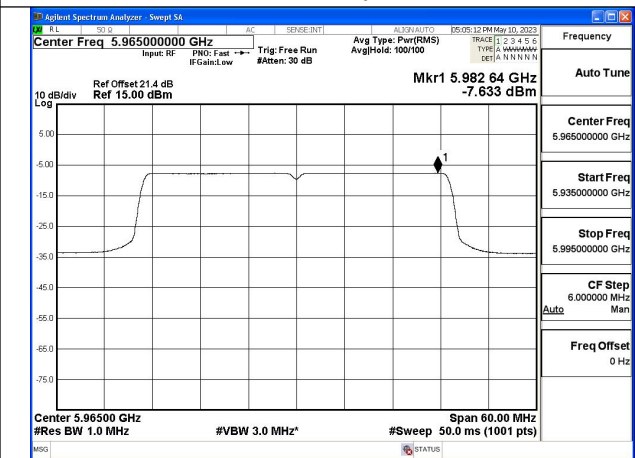

Mode:802.11ax HE40 Tone:242T Frequency:6165MHz
Chain1

Mode:802.11ax HE40 Tone:242T Frequency:6405MHz
Chain1

Mode:802.11ax HE40 Tone:484T Frequency:5965MHz
Chain0

Mode:802.11ax HE40 Tone:484T Frequency:6165MHz
Chain0

Mode:802.11ax HE40 Tone:484T Frequency:6405MHz
Chain0

Mode:802.11ax HE40 Tone:484T Frequency:5965MHz
Chain1

Mode:802.11ax HE40 Tone:484T Frequency:6165MHz
Chain1

Mode:802.11ax HE40 Tone:484T Frequency:6405MHz
Chain1