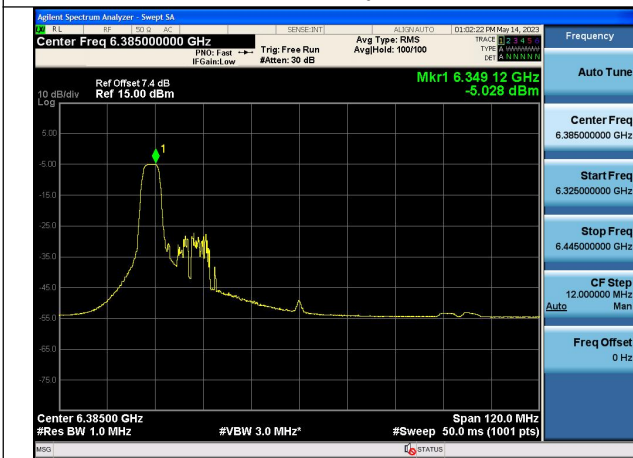

Mode:802.11ax HE80 Tone:26T Frequency:6145MHz
Chain1

Mode:802.11ax HE80 Tone:26T Frequency:6385MHz
Chain1

Mode:802.11ax HE80 Tone:52T Frequency:5985MHz
Chain0

Mode:802.11ax HE80 Tone:52T Frequency:6145MHz
Chain0

Mode:802.11ax HE80 Tone:52T Frequency:6385MHz
Chain0

Mode:802.11ax HE80 Tone:52T Frequency:5985MHz
Chain1

Mode:802.11ax HE80 Tone:52T Frequency:6145MHz
Chain1

Mode:802.11ax HE80 Tone:52T Frequency:6385MHz
Chain1