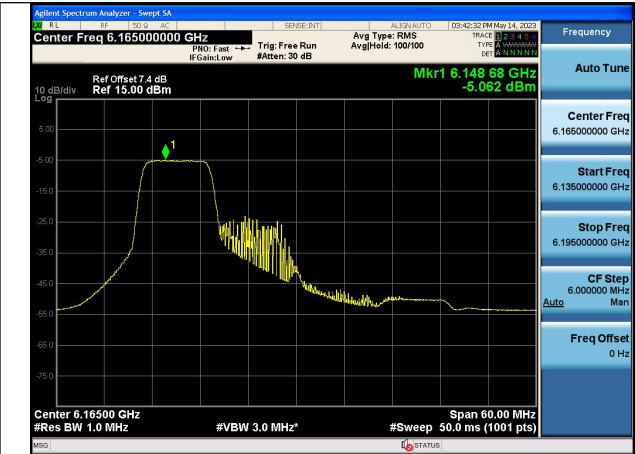

Mode:802.11ax HE40 Tone:52T Frequency:5965MHz
Chain0

Mode:802.11ax HE40 Tone:52T Frequency:6165MHz
Chain0

Mode:802.11ax HE40 Tone:52T Frequency:6405MHz
Chain0

Mode:802.11ax HE40 Tone:52T Frequency:5965MHz
Chain1

Mode:802.11ax HE40 Tone:52T Frequency:6165MHz
Chain1

Mode:802.11ax HE40 Tone:52T Frequency:6405MHz
Chain1

Mode:802.11ax HE40 Tone:106T Frequency:5965MHz
Chain0

Mode:802.11ax HE40 Tone:106T Frequency:6165MHz
Chain0