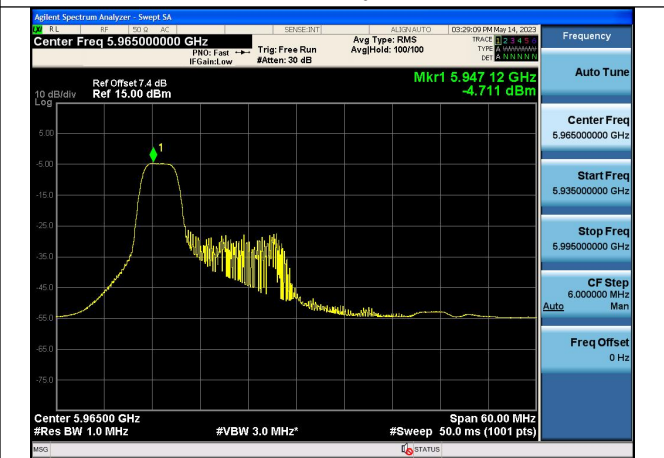

Mode:802.11ax HE40 Tone:52T Frequency:5965MHz
Chain0

Mode:802.11ax HE40 Tone:52T Frequency:6165MHz
Chain0

Mode:802.11ax HE40 Tone:52T Frequency:6405MHz
Chain0

Mode:802.11ax HE40 Tone:52T Frequency:5965MHz
Chain1

Mode:802.11ax HE40 Tone:52T Frequency:6165MHz
Chain1

Mode:802.11ax HE40 Tone:52T Frequency:6405MHz
Chain1

Mode:802.11ax HE40 Tone:106T Frequency:5965MHz
Chain0

Mode:802.11ax HE40 Tone:106T Frequency:6165MHz
Chain0

Mode:802.11ax HE40 Tone:106T Frequency:6405MHz
Chain0

Mode:802.11ax HE40 Tone:106T Frequency:5965MHz
Chain1

Mode:802.11ax HE40 Tone:106T Frequency:6165MHz
Chain1

Mode:802.11ax HE40 Tone:106T Frequency:6405MHz
Chain1