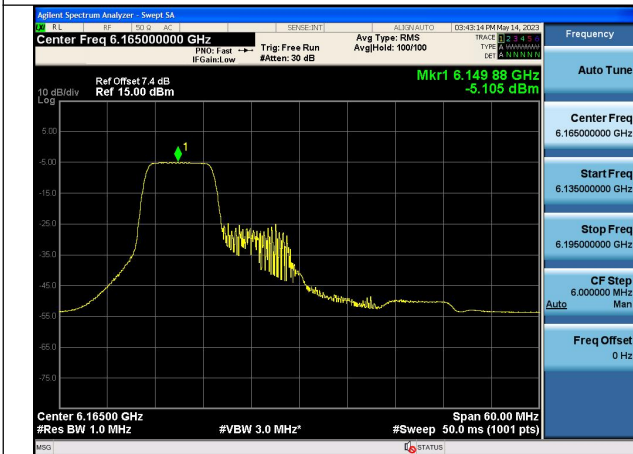

Mode:802.11ax HE40 Tone:52T Frequency:5965MHz
Chain0

Mode:802.11ax HE40 Tone:52T Frequency:6165MHz
Chain0

Mode:802.11ax HE40 Tone:52T Frequency:6405MHz
Chain0

Mode:802.11ax HE40 Tone:52T Frequency:5965MHz
Chain1

Mode:802.11ax HE40 Tone:52T Frequency:6165MHz
Chain1

Mode:802.11ax HE40 Tone:52T Frequency:6405MHz
Chain1

Mode:802.11ax HE40 Tone:106T Frequency:5965MHz
Chain0

Mode:802.11ax HE40 Tone:106T Frequency:6165MHz
Chain0

Mode:802.11ax HE40 Tone:106T Frequency:6405MHz
Chain0

Mode:802.11ax HE40 Tone:106T Frequency:5965MHz
Chain1

Mode:802.11ax HE40 Tone:106T Frequency:6165MHz
Chain1

Mode:802.11ax HE40 Tone:106T Frequency:6405MHz
Chain1