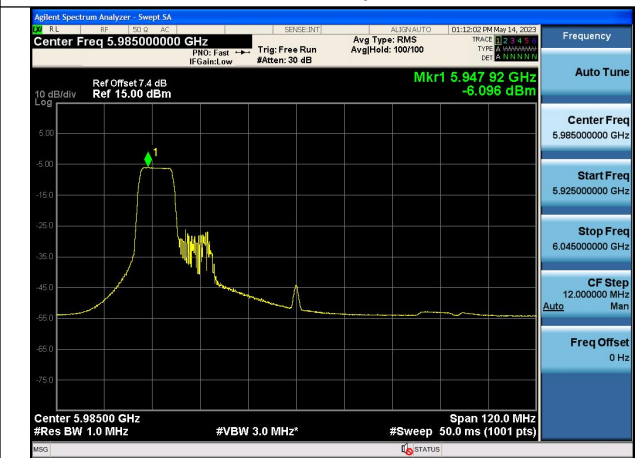

Mode:802.11ax HE80 Tone:52T Frequency:6385MHz
Chain0

Mode:802.11ax HE80 Tone:52T Frequency:5985MHz
Chain1

Mode:802.11ax HE80 Tone:52T Frequency:6145MHz
Chain1

Mode:802.11ax HE80 Tone:52T Frequency:6385MHz
Chain1

Mode:802.11ax HE80 Tone:106T Frequency:5985MHz
Chain0

Mode:802.11ax HE80 Tone:106T Frequency:6145MHz
Chain0

Mode:802.11ax HE80 Tone:106T Frequency:6385MHz
Chain0

Mode:802.11ax HE80 Tone:106T Frequency:5985MHz
Chain1