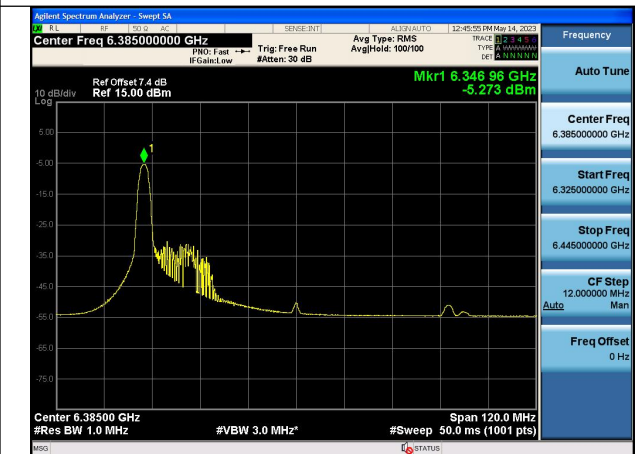

Mode:802.11ax HE40 Tone:484T Frequency:6405MHz
Chain0

Mode:802.11ax HE40 Tone:484T Frequency:5965MHz
Chain1

Mode:802.11ax HE40 Tone:484T Frequency:6165MHz
Chain1

Mode:802.11ax HE40 Tone:484T Frequency:6405MHz
Chain1

Test Mode: 802.11ax HE80

Mode:802.11ax HE80 Tone:26T Frequency:5985MHz
Chain0

Mode:802.11ax HE80 Tone:26T Frequency:6145MHz
Chain0

Mode:802.11ax HE80 Tone:26T Frequency:6385MHz
Chain0

Mode:802.11ax HE80 Tone:26T Frequency:5985MHz
Chain1

Mode:802.11ax HE80 Tone:26T Frequency:6145MHz
Chain1

Mode:802.11ax HE80 Tone:26T Frequency:6385MHz
Chain1

Mode:802.11ax HE80 Tone:52T Frequency:5985MHz
Chain0

Mode:802.11ax HE80 Tone:52T Frequency:6145MHz
Chain0