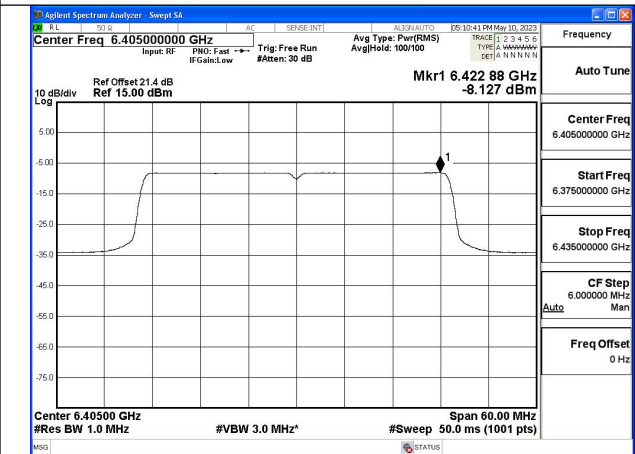

Mode:802.11ax HE40 Tone:242T Frequency:6165MHz
Chain1

Mode:802.11ax HE40 Tone:242T Frequency:6405MHz
Chain1

Mode:802.11ax HE40 Tone:484T Frequency:5965MHz
Chain0

Mode:802.11ax HE40 Tone:484T Frequency:6165MHz
Chain0

Mode:802.11ax HE40 Tone:484T Frequency:6405MHz
Chain0

Mode:802.11ax HE40 Tone:484T Frequency:5965MHz
Chain1

Mode:802.11ax HE40 Tone:484T Frequency:6165MHz
Chain1

Mode:802.11ax HE40 Tone:484T Frequency:6405MHz
Chain1