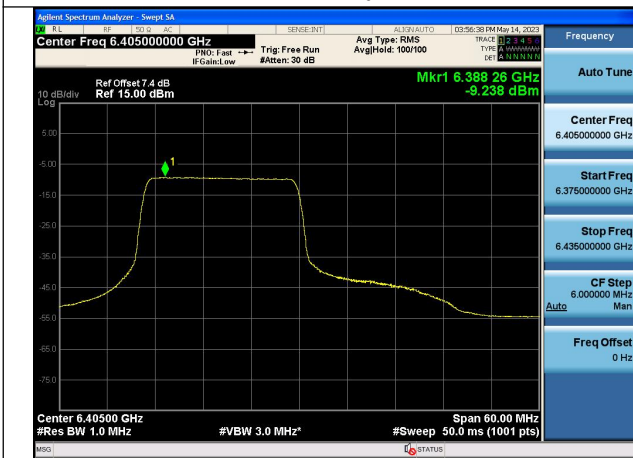

Mode:802.11ax HE40 Tone:106T Frequency:6405MHz
Chain0

Mode:802.11ax HE40 Tone:106T Frequency:5965MHz
Chain1

Mode:802.11ax HE40 Tone:106T Frequency:6165MHz
Chain1

Mode:802.11ax HE40 Tone:106T Frequency:6405MHz
Chain1

Mode:802.11ax HE40 Tone:242T Frequency:5965MHz
Chain0

Mode:802.11ax HE40 Tone:242T Frequency:6165MHz
Chain0

Mode:802.11ax HE40 Tone:242T Frequency:6405MHz
Chain0

Mode:802.11ax HE40 Tone:242T Frequency:5965MHz
Chain1