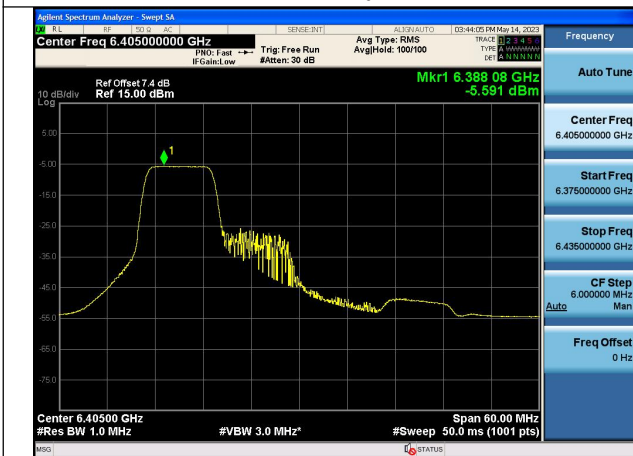

Mode:802.11ax HE40 Tone:52T Frequency:5965MHz
Chain0

Mode:802.11ax HE40 Tone:52T Frequency:6165MHz
Chain0

Mode:802.11ax HE40 Tone:52T Frequency:6405MHz
Chain0

Mode:802.11ax HE40 Tone:52T Frequency:5965MHz
Chain1

Mode:802.11ax HE40 Tone:52T Frequency:6165MHz
Chain1

Mode:802.11ax HE40 Tone:52T Frequency:6405MHz
Chain1

Mode:802.11ax HE40 Tone:106T Frequency:5965MHz
Chain0

Mode:802.11ax HE40 Tone:106T Frequency:6165MHz
Chain0

Mode:802.11ax HE40 Tone:106T Frequency:6405MHz
Chain0

Mode:802.11ax HE40 Tone:106T Frequency:5965MHz
Chain1

Mode:802.11ax HE40 Tone:106T Frequency:6165MHz
Chain1

Mode:802.11ax HE40 Tone:106T Frequency:6405MHz
Chain1