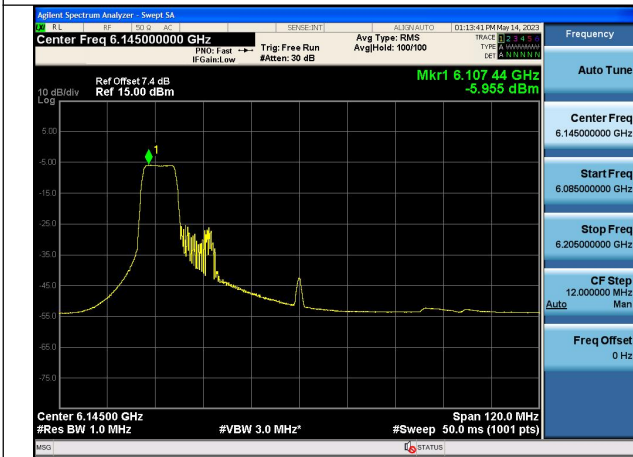

Mode:802.11ax HE80 Tone:52T Frequency:6385MHz
Chain0

Mode:802.11ax HE80 Tone:52T Frequency:5985MHz
Chain1

Mode:802.11ax HE80 Tone:52T Frequency:6145MHz
Chain1

Mode:802.11ax HE80 Tone:52T Frequency:6385MHz
Chain1

Mode:802.11ax HE80 Tone:106T Frequency:5985MHz
Chain0

Mode:802.11ax HE80 Tone:106T Frequency:6145MHz
Chain0

Mode:802.11ax HE80 Tone:106T Frequency:6385MHz
Chain0

Mode:802.11ax HE80 Tone:106T Frequency:5985MHz
Chain1

Mode:802.11ax HE80 Tone:106T Frequency:6145MHz
Chain1

Mode:802.11ax HE80 Tone:106T Frequency:6385MHz
Chain1