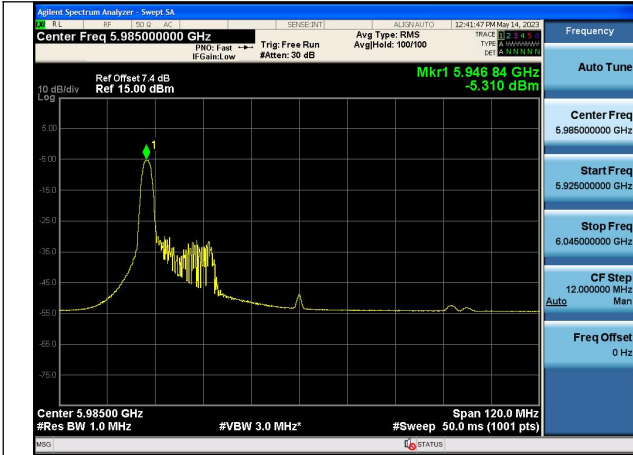

Mode:802.11ax HE40 Tone:484T Frequency:6405MHz
Chain0

Mode:802.11ax HE40 Tone:484T Frequency:5965MHz
Chain1

Mode:802.11ax HE40 Tone:484T Frequency:6165MHz
Chain1

Mode:802.11ax HE40 Tone:484T Frequency:6405MHz
Chain1

Test Mode: 802.11ax HE80

Mode:802.11ax HE80 Tone:26T Frequency:5985MHz
Chain0

Mode:802.11ax HE80 Tone:26T Frequency:6145MHz
Chain0

Mode:802.11ax HE80 Tone:26T Frequency:6385MHz
Chain0

Mode:802.11ax HE80 Tone:26T Frequency:5985MHz
Chain1