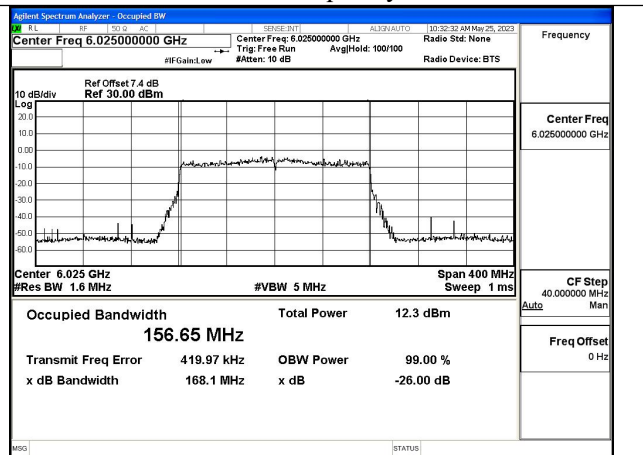

Mode:802.11ax HE80 Frequency:6385MHz Chain1

Test Mode: 802.11ax HE160

Mode:802.11ax HE160 Frequency:6025MHz Chain0

Mode:802.11ax HE160 Frequency:6185MHz Chain0

Mode:802.11ax HE160 Frequency:6345MHz Chain0