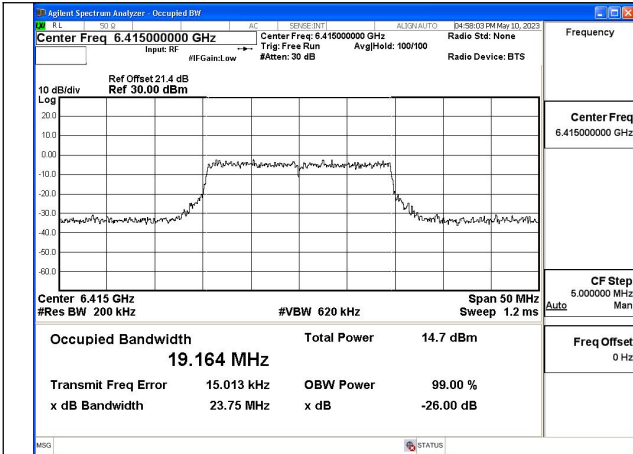

Mode:802.11a Frequency:6415MHz Chain0

Mode:802.11a Frequency:5955MHz Chain1

Mode:802.11a Frequency:6175MHz Chain1

Mode:802.11a Frequency:6415MHz Chain1

Mode:802.11ax HE20 Frequency:5955MHz Chain0

Mode:802.11ax HE20 Frequency:6175MHz Chain0