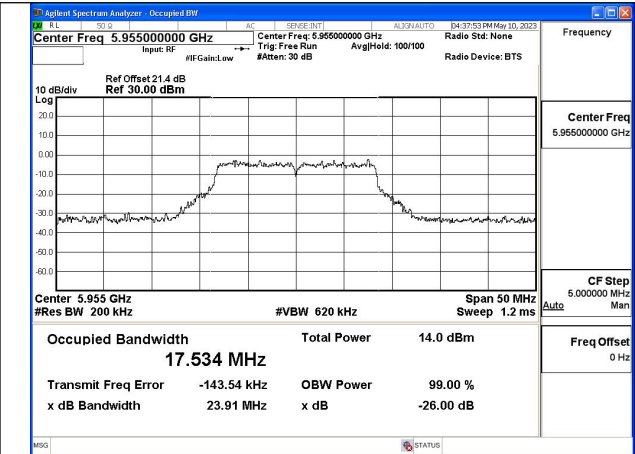

Mode:802.11a Frequency:6415MHz Chain0

Mode:802.11a Frequency:5955MHz Chain1

Mode:802.11a Frequency:6175MHz Chain1

Mode:802.11a Frequency:6415MHz Chain1

Mode:802.11ax HE20 Frequency:5955MHz Chain0

Mode:802.11ax HE20 Frequency:6175MHz Chain0

Mode:802.11ax HE20 Frequency:6415MHz Chain0

Mode:802.11ax HE20 Frequency:5955MHz Chain1

Mode:802.11ax HE20 Frequency:6175MHz Chain1

Mode:802.11ax HE20 Frequency:6415MHz Chain1

Test Mode: 802.11ax HE40

Mode:802.11ax HE40 Frequency:5965MHz Chain0