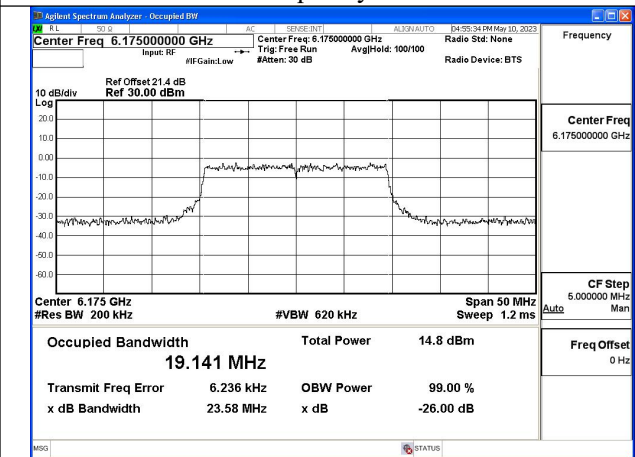

Mode:802.11a Frequency:6415MHz Chain0

Mode:802.11a Frequency:5955MHz Chain1

Mode:802.11a Frequency:6175MHz Chain1

Mode:802.11a Frequency:6415MHz Chain1

Mode:802.11ax HE20 Frequency:5955MHz Chain0

Mode:802.11ax HE20 Frequency:6175MHz Chain0