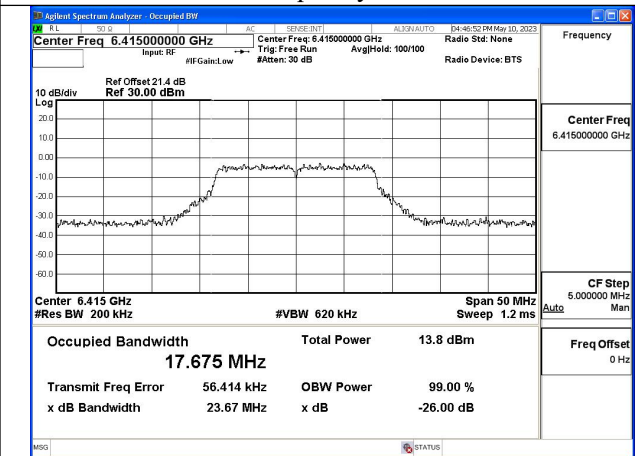

Mode:802.11a Frequency:6415MHz Chain0

Mode:802.11a Frequency:5955MHz Chain1

Mode:802.11a Frequency:6175MHz Chain1

Mode:802.11a Frequency:6415MHz Chain1

Mode:802.11ax HE20 Frequency:5955MHz Chain0

Mode:802.11ax HE20 Frequency:6175MHz Chain0

Mode:802.11ax HE20 Frequency:6415MHz Chain0

Mode:802.11ax HE20 Frequency:5955MHz Chain1

Mode:802.11ax HE20 Frequency:6175MHz Chain1

Mode:802.11ax HE20 Frequency:6415MHz Chain1

Test Mode: 802.11ax HE40

Mode:802.11ax HE40 Frequency:5965MHz Chain0