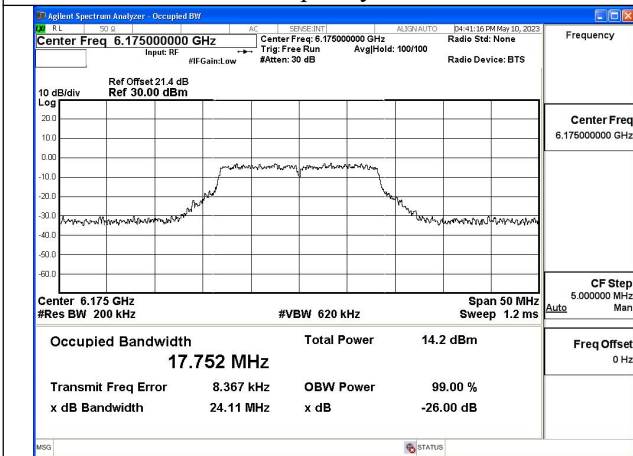

Mode:802.11a Frequency:6415MHz Chain0

Mode:802.11a Frequency:5955MHz Chain1

Mode:802.11a Frequency:6175MHz Chain1

Mode:802.11a Frequency:6415MHz Chain1

Mode:802.11ax HE20 Frequency:5955MHz Chain0

Mode:802.11ax HE20 Frequency:6175MHz Chain0