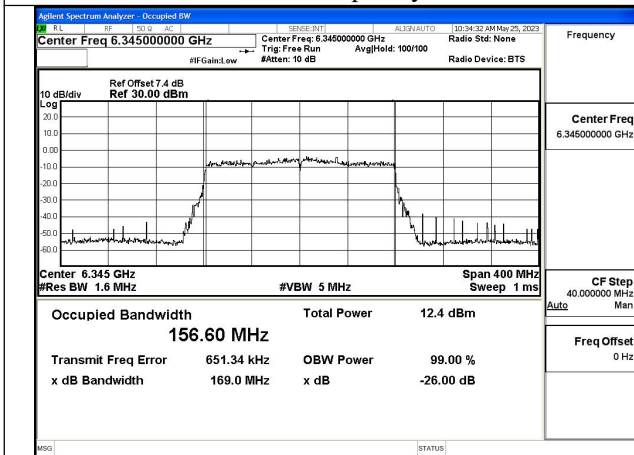

Mode:802.11ax HE160 Frequency:6345MHz Chain0