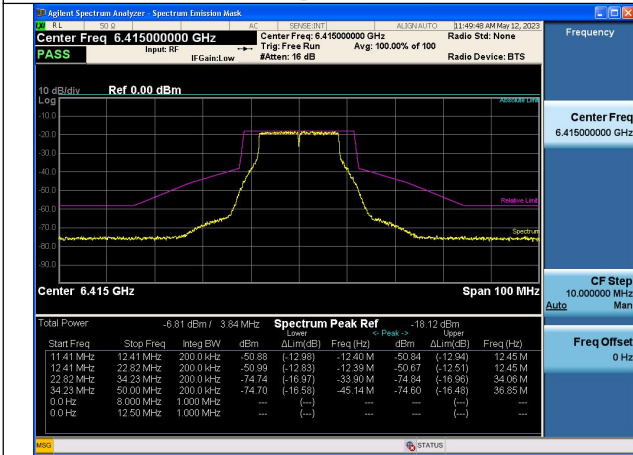

Mode:802.11ax HE80 Frequency:6385MHz Chain1

Test Mode: 802.11ax HE160

Mode:802.11ax HE160 Frequency:6025MHz Chain0

Mode:802.11ax HE160 Frequency:6185MHz Chain0

Mode:802.11ax HE160 Frequency:6345MHz Chain0

Mode:802.11ax HE160 Frequency:6025MHz Chain1

Mode:802.11ax HE160 Frequency:6185MHz Chain1

Mode:802.11ax HE160 Frequency:6345MHz Chain1

In-Band Emissions

Test Mode: 802.11a

Mode:802.11a Frequency:5955MHz Chain0

Mode:802.11a Frequency:6175MHz Chain0

Mode:802.11a Frequency:6415MHz Chain0

Mode:802.11a Frequency:5955MHz Chain1

Mode:802.11a Frequency:6175MHz Chain1

Mode:802.11a Frequency:6415MHz Chain1

FULL RU
Test Mode: 802.11ax HE20