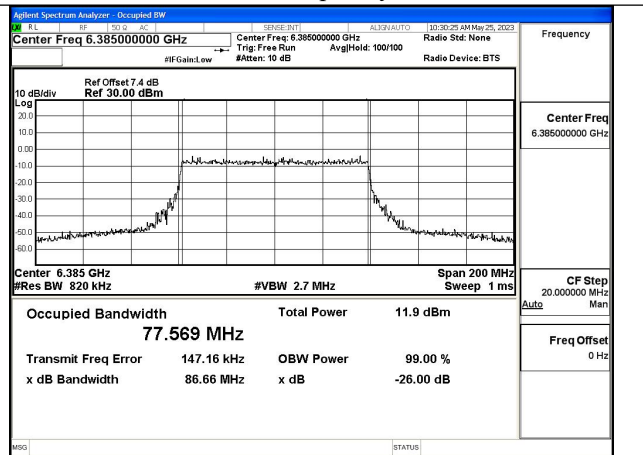

Test Mode: 802.11ax HE80

Mode:802.11ax HE80 Frequency:5985MHz Chain0

Mode:802.11ax HE80 Frequency:6145MHz Chain0

Mode:802.11ax HE80 Frequency:6385MHz Chain0

Mode:802.11ax HE80 Frequency:5985MHz Chain1

Mode:802.11ax HE80 Frequency:6145MHz Chain1