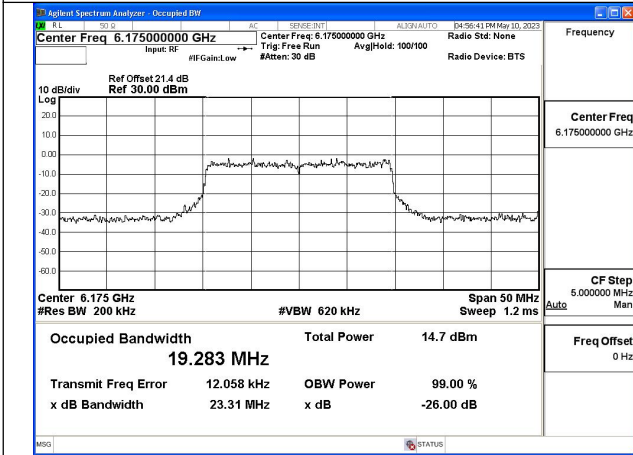

Mode:802.11ax HE20 Frequency:6175MHz Chain1