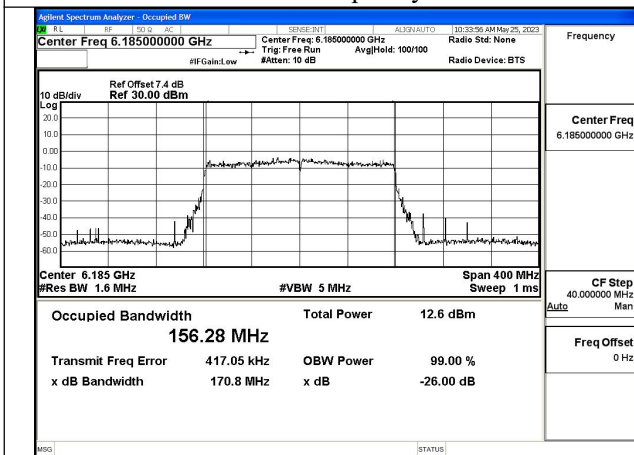

Mode:802.11ax HE160 Frequency:6185MHz Chain1