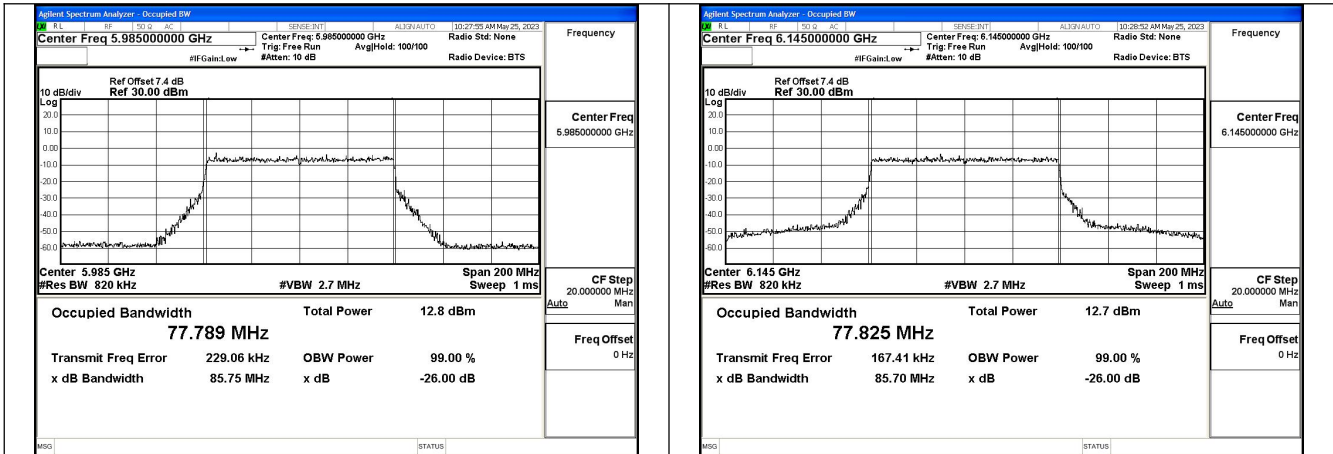

Mode:802.11ax HE40 Frequency:6165MHz Chain0

Mode:802.11ax HE40 Frequency:6405MHz Chain0

Mode:802.11ax HE40 Frequency:5965MHz Chain1

Mode:802.11ax HE40 Frequency:6165MHz Chain1

Mode:802.11ax HE40 Frequency:6405MHz Chain1

Test Mode: 802.11ax HE80

Mode:802.11ax HE80 Frequency:5985MHz Chain0

Mode:802.11ax HE80 Frequency:6145MHz Chain0

Mode:802.11ax HE80 Frequency:6385MHz Chain0

Mode:802.11ax HE80 Frequency:5985MHz Chain1

Mode:802.11ax HE80 Frequency:6145MHz Chain1