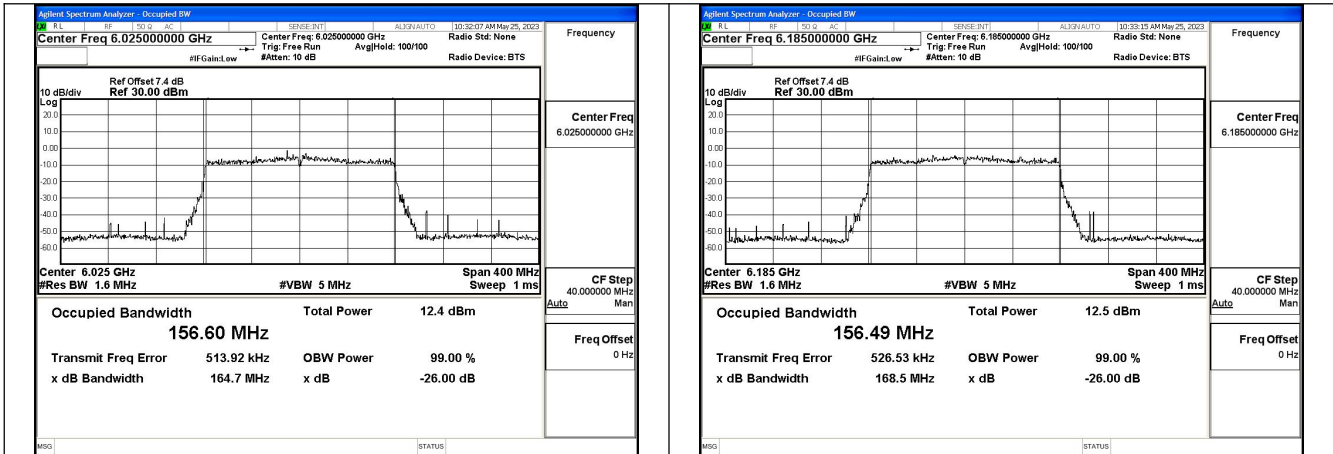

Test Mode: 802.11ax HE160

Mode:802.11ax HE160 Frequency:6025MHz Chain0

Mode:802.11ax HE160 Frequency:6185MHz Chain0