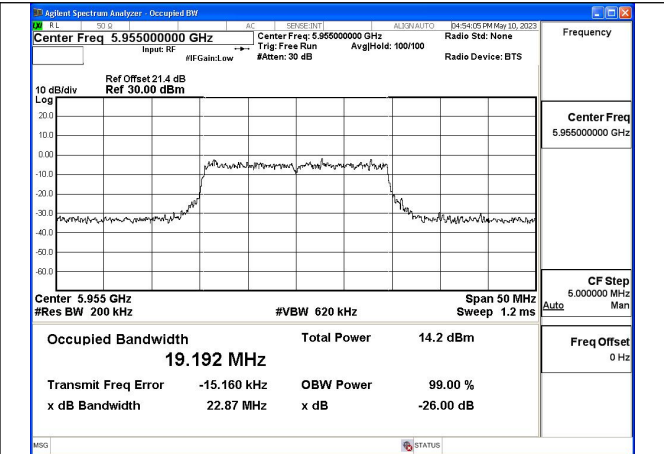

Mode:802.11a Frequency:6415MHz Chain0

Mode:802.11a Frequency:5955MHz Chain1

Mode:802.11a Frequency:6175MHz Chain1

Mode:802.11a Frequency:6415MHz Chain1

Mode:802.11ax HE20 Frequency:5955MHz Chain0

Mode:802.11ax HE20 Frequency:6175MHz Chain0