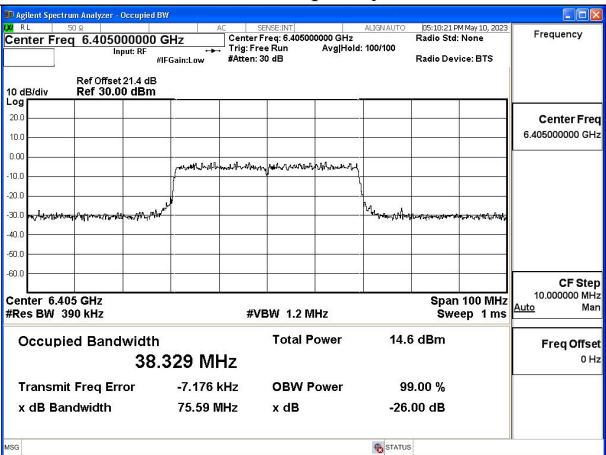

Mode:802.11ax HE40 Frequency:6405MHz Chain1