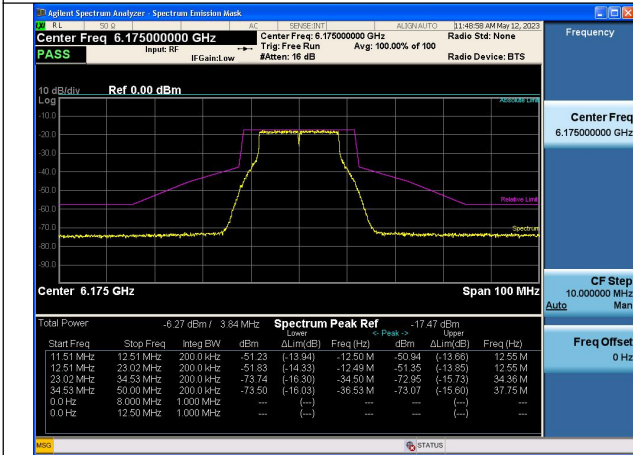

Mode:802.11ax HE160 Frequency:6025MHz Chain1

Mode:802.11ax HE160 Frequency:6185MHz Chain1

Mode:802.11ax HE160 Frequency:6345MHz Chain1

In-Band Emissions

Test Mode: 802.11a

Mode:802.11a Frequency:5955MHz Chain0

Mode:802.11a Frequency:6175MHz Chain0

Mode:802.11a Frequency:6415MHz Chain0

Mode:802.11a Frequency:5955MHz Chain1

Mode:802.11a Frequency:6175MHz Chain1

Mode:802.11a Frequency:6415MHz Chain1

FULL RU
Test Mode: 802.11ax HE20