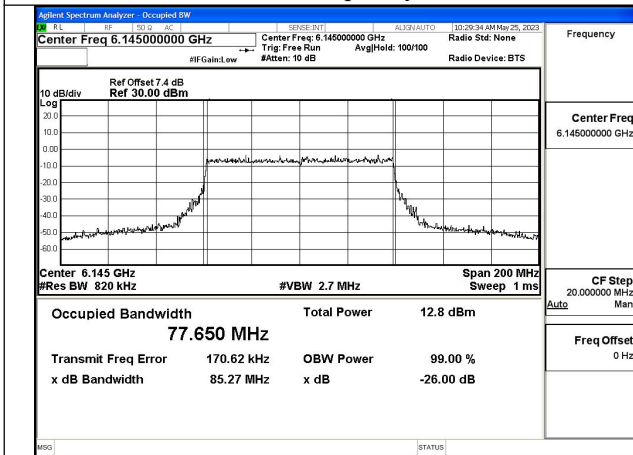

Test Mode: 802.11ax HE80

Mode:802.11ax HE80 Frequency:5985MHz Chain0

Mode:802.11ax HE80 Frequency:6145MHz Chain0

Mode:802.11ax HE80 Frequency:6385MHz Chain0

Mode:802.11ax HE80 Frequency:5985MHz Chain1

Mode:802.11ax HE80 Frequency:6145MHz Chain1