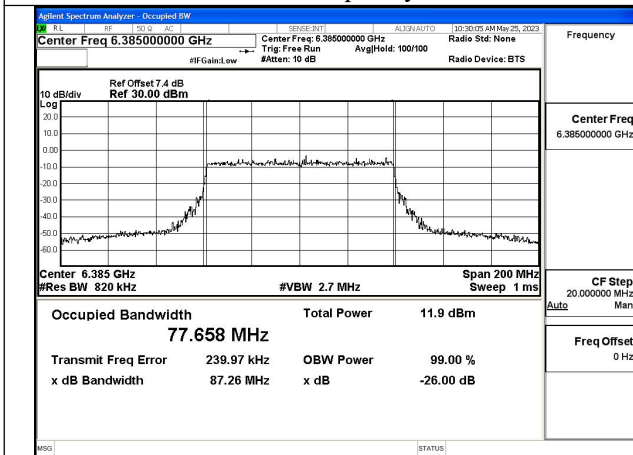

Mode:802.11ax HE80 Frequency:6385MHz Chain0