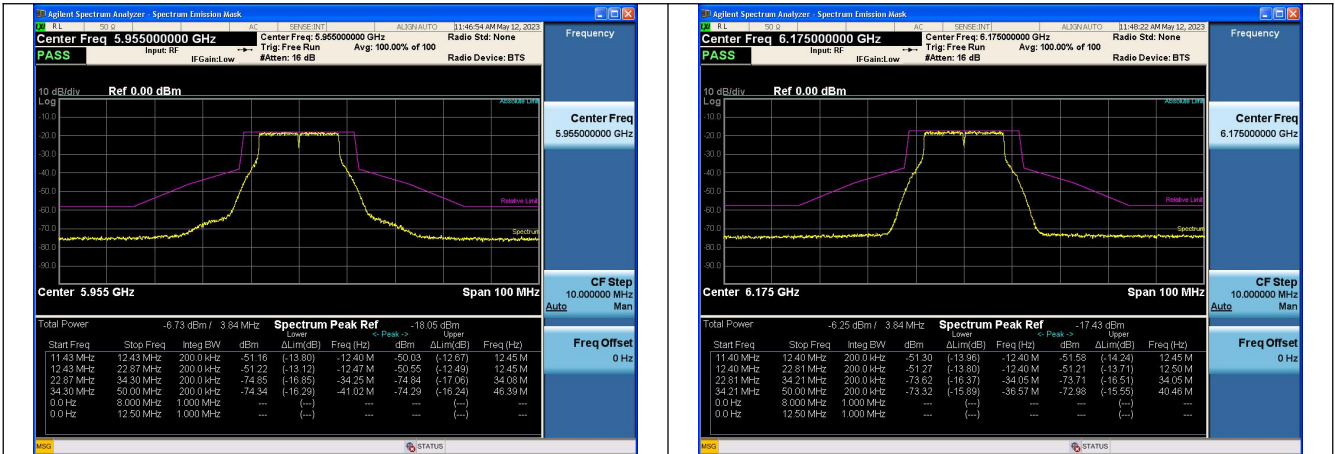

Mode:802.11ax HE160 Frequency:6025MHz Chain1

Mode:802.11ax HE160 Frequency:6185MHz Chain1

Mode:802.11ax HE160 Frequency:6345MHz Chain1

In-Band Emissions

Test Mode: 802.11a

Mode:802.11a Frequency:5955MHz Chain0

Mode:802.11a Frequency:6175MHz Chain0

Mode:802.11a Frequency:6415MHz Chain0

Mode:802.11a Frequency:5955MHz Chain1

Mode:802.11a Frequency:6175MHz Chain1

Mode:802.11a Frequency:6415MHz Chain1

FULL RU
Test Mode: 802.11ax HE20