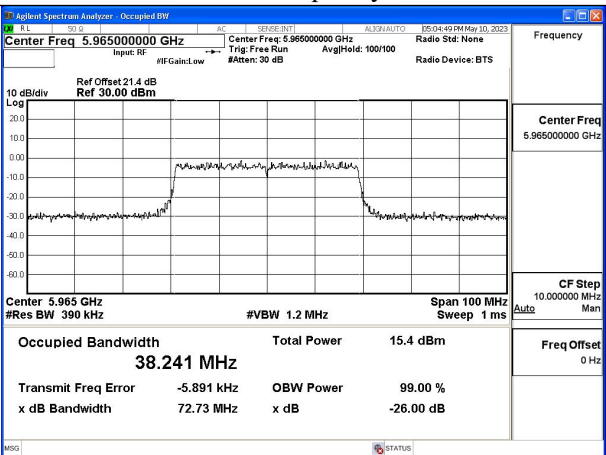

Mode:802.11ax HE40 Frequency:5965MHz Chain1