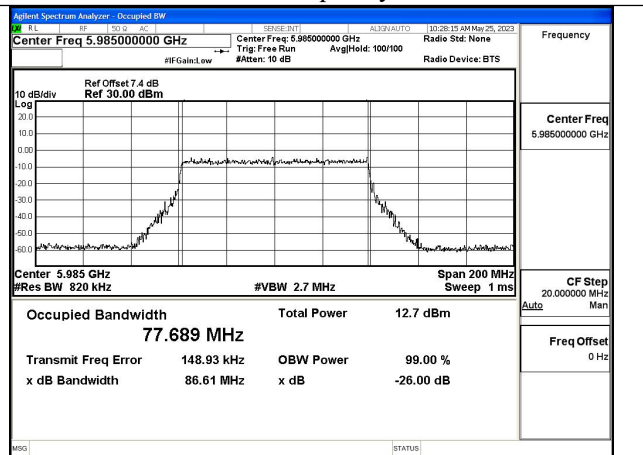

Test Mode: 802.11ax HE80

Mode:802.11ax HE80 Frequency:5985MHz Chain0

Mode:802.11ax HE80 Frequency:6145MHz Chain0

Mode:802.11ax HE80 Frequency:6385MHz Chain0

Mode:802.11ax HE80 Frequency:5985MHz Chain1

Mode:802.11ax HE80 Frequency:6145MHz Chain1