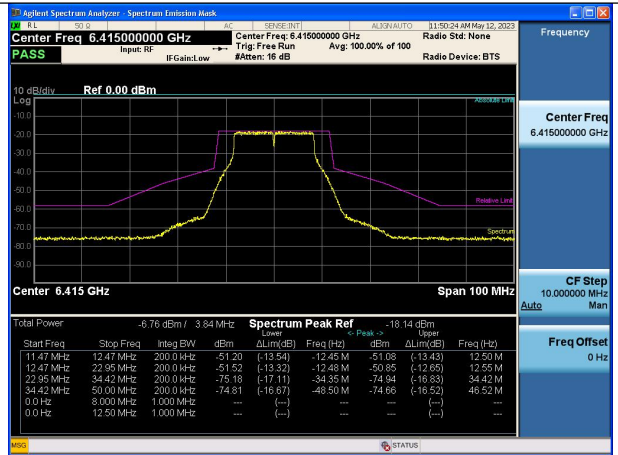

Mode:802.11ax HE160 Frequency:6025MHz Chain1

Mode:802.11ax HE160 Frequency:6185MHz Chain1

Mode:802.11ax HE160 Frequency:6345MHz Chain1

In-Band Emissions

Test Mode: 802.11a

Mode:802.11a Frequency:5955MHz Chain0

Mode:802.11a Frequency:6175MHz Chain0

Mode:802.11a Frequency:6415MHz Chain0

Mode:802.11a Frequency:5955MHz Chain1

Mode:802.11a Frequency:6175MHz Chain1

Mode:802.11a Frequency:6415MHz Chain1

FULL RU
Test Mode: 802.11ax HE20