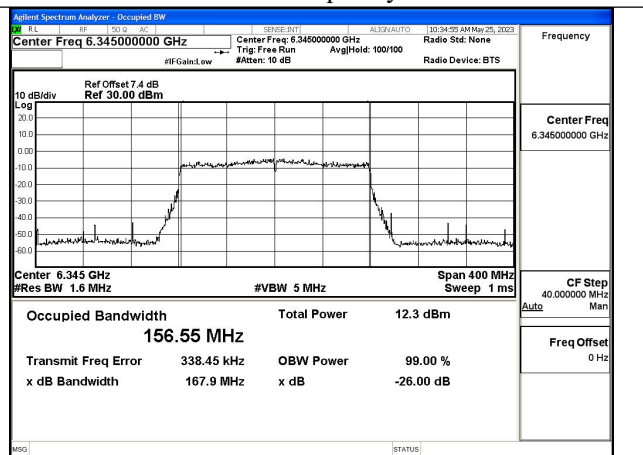

Mode:802.11ax HE160 Frequency:6345MHz Chain1