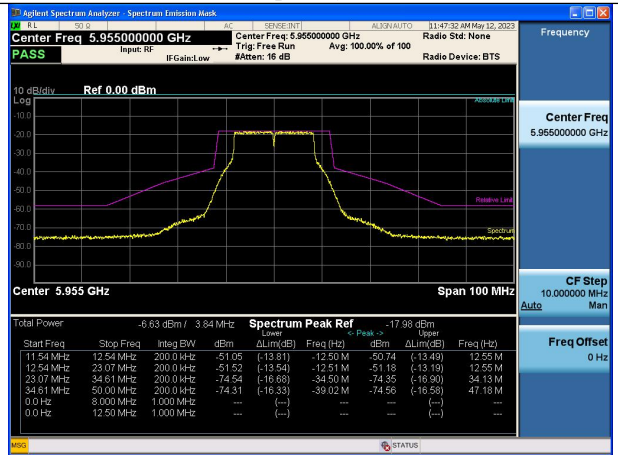

Mode:802.11ax HE160 Frequency:6025MHz Chain1

Mode:802.11ax HE160 Frequency:6185MHz Chain1

Mode:802.11ax HE160 Frequency:6345MHz Chain1

In-Band Emissions

Test Mode: 802.11a

Mode:802.11a Frequency:5955MHz Chain0

Mode:802.11a Frequency:6175MHz Chain0

Mode:802.11a Frequency:6415MHz Chain0

Mode:802.11a Frequency:5955MHz Chain1

Mode:802.11a Frequency:6175MHz Chain1

Mode:802.11a Frequency:6415MHz Chain1

FULL RU
Test Mode: 802.11ax HE20