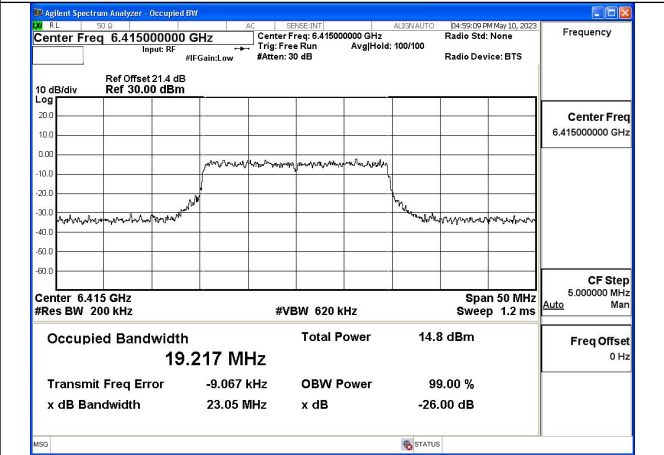

Mode:802.11ax HE20 Frequency:6415MHz Chain1