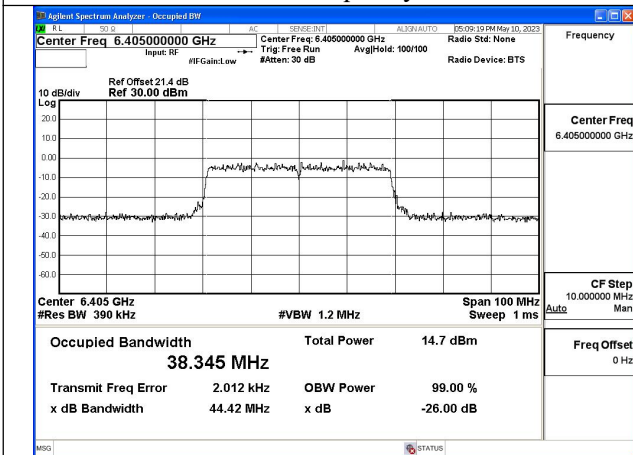

Mode:802.11ax HE40 Frequency:6405MHz Chain0