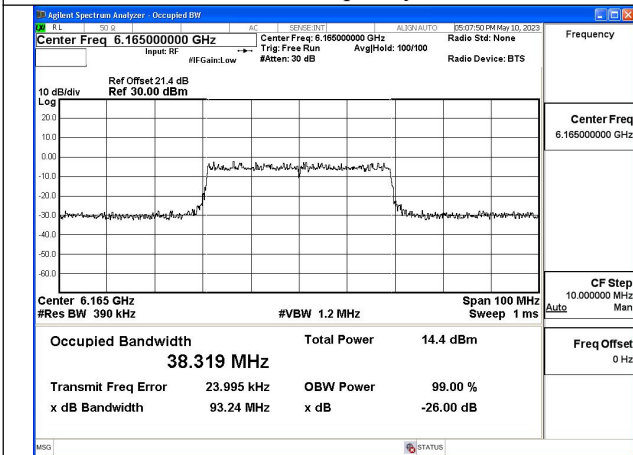

Mode:802.11ax HE40 Frequency:6165MHz Chain1