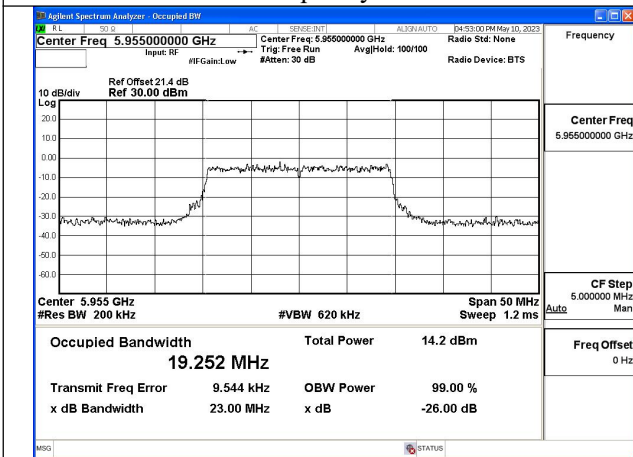

Mode:802.11a Frequency:6415MHz Chain0

Mode:802.11a Frequency:5955MHz Chain1

Mode:802.11a Frequency:6175MHz Chain1

Mode:802.11a Frequency:6415MHz Chain1

Mode:802.11ax HE20 Frequency:5955MHz Chain0

Mode:802.11ax HE20 Frequency:6175MHz Chain0