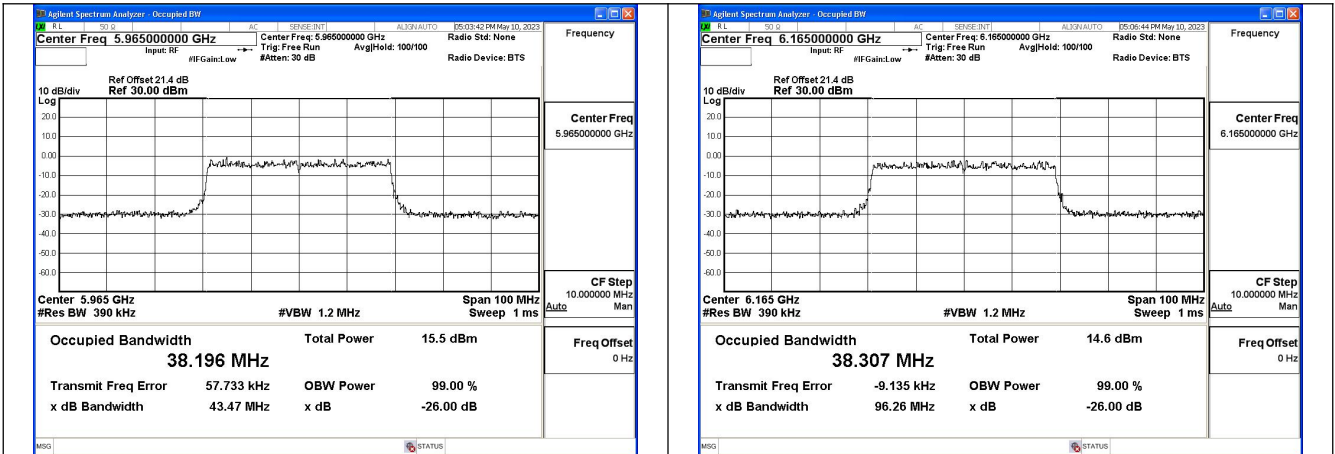

Mode:802.11ax HE20 Frequency:6415MHz Chain0

Mode:802.11ax HE20 Frequency:5955MHz Chain1

Mode:802.11ax HE20 Frequency:6175MHz Chain1

Mode:802.11ax HE20 Frequency:6415MHz Chain1

Test Mode: 802.11ax HE40

Mode:802.11ax HE40 Frequency:5965MHz Chain0